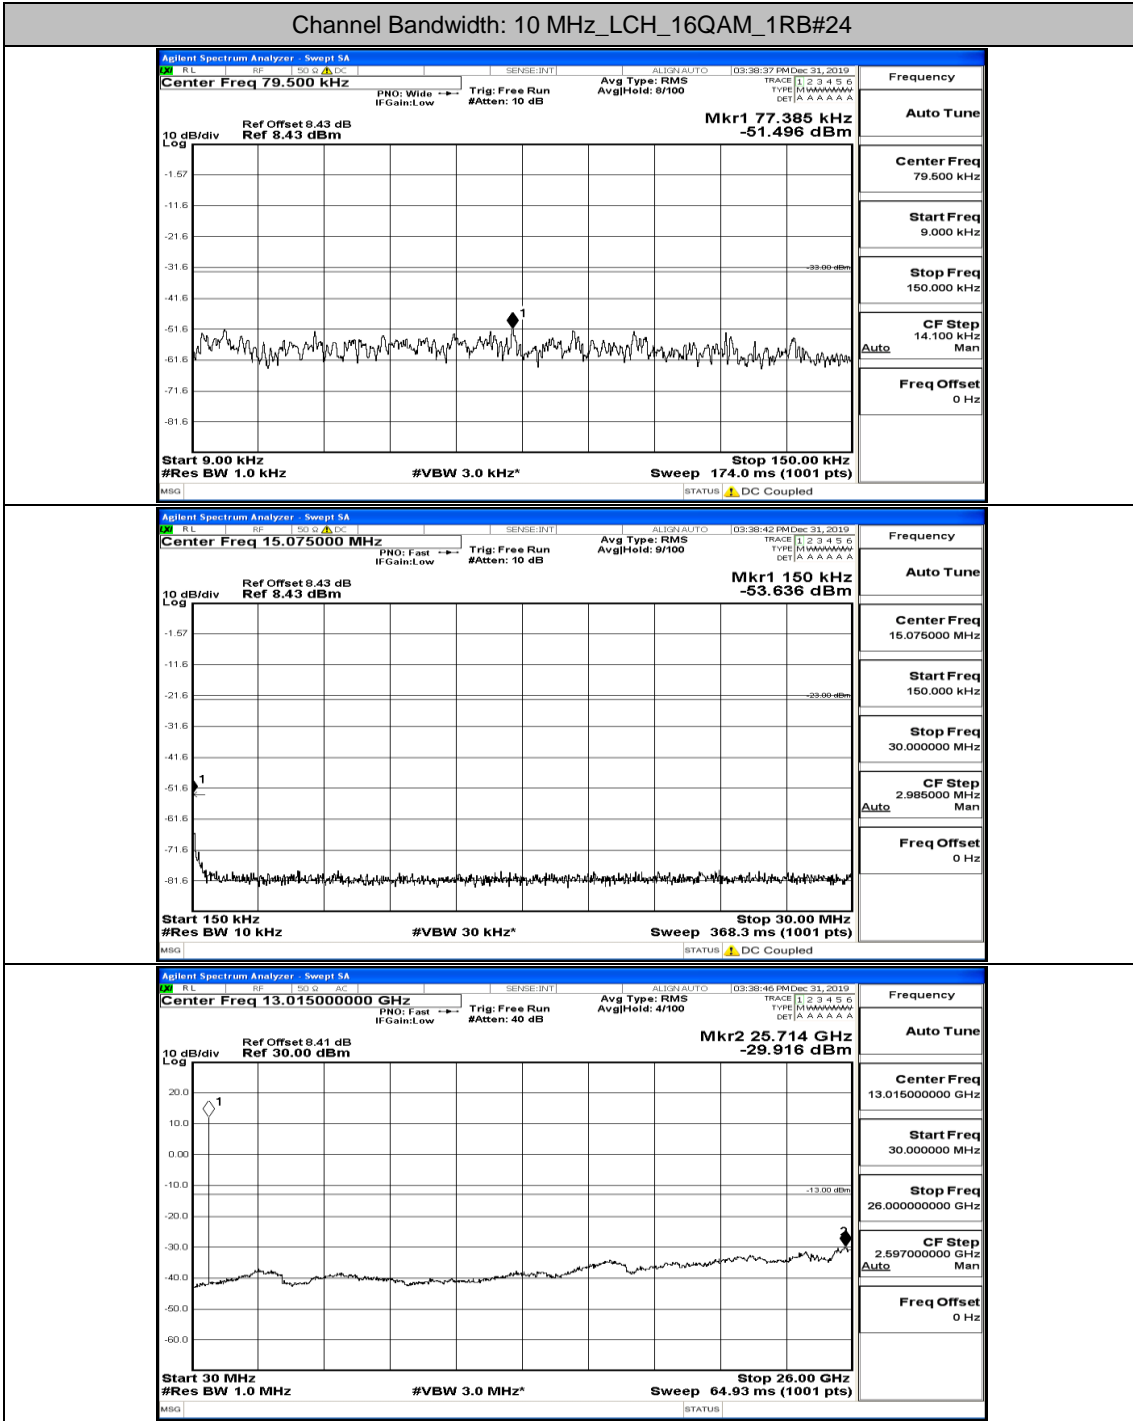

Channel Bandwidth: 10 MHz_HCH_QPSK_1RB#0

Channel Bandwidth: 10 MHz_HCH_QPSK_1RB#24

Channel Bandwidth: 10 MHz_HCH_QPSK_1RB#49

Channel Bandwidth: 10 MHz LCH_16QAM_1RB#0

Channel Bandwidth: 10 MHz_LCH_16QAM_1RB#24

Channel Bandwidth: 10 MHz_LCH_16QAM_1RB#49

Channel Bandwidth: 10 MHz_LCH_16QAM_25RB#0

Channel Bandwidth: 10 MHz_MCH_16QAM_1RB#0

Channel Bandwidth: 10 MHz_MCH_16QAM_1RB#24

Channel Bandwidth: 10 MHz_MCH_16QAM_1RB#49