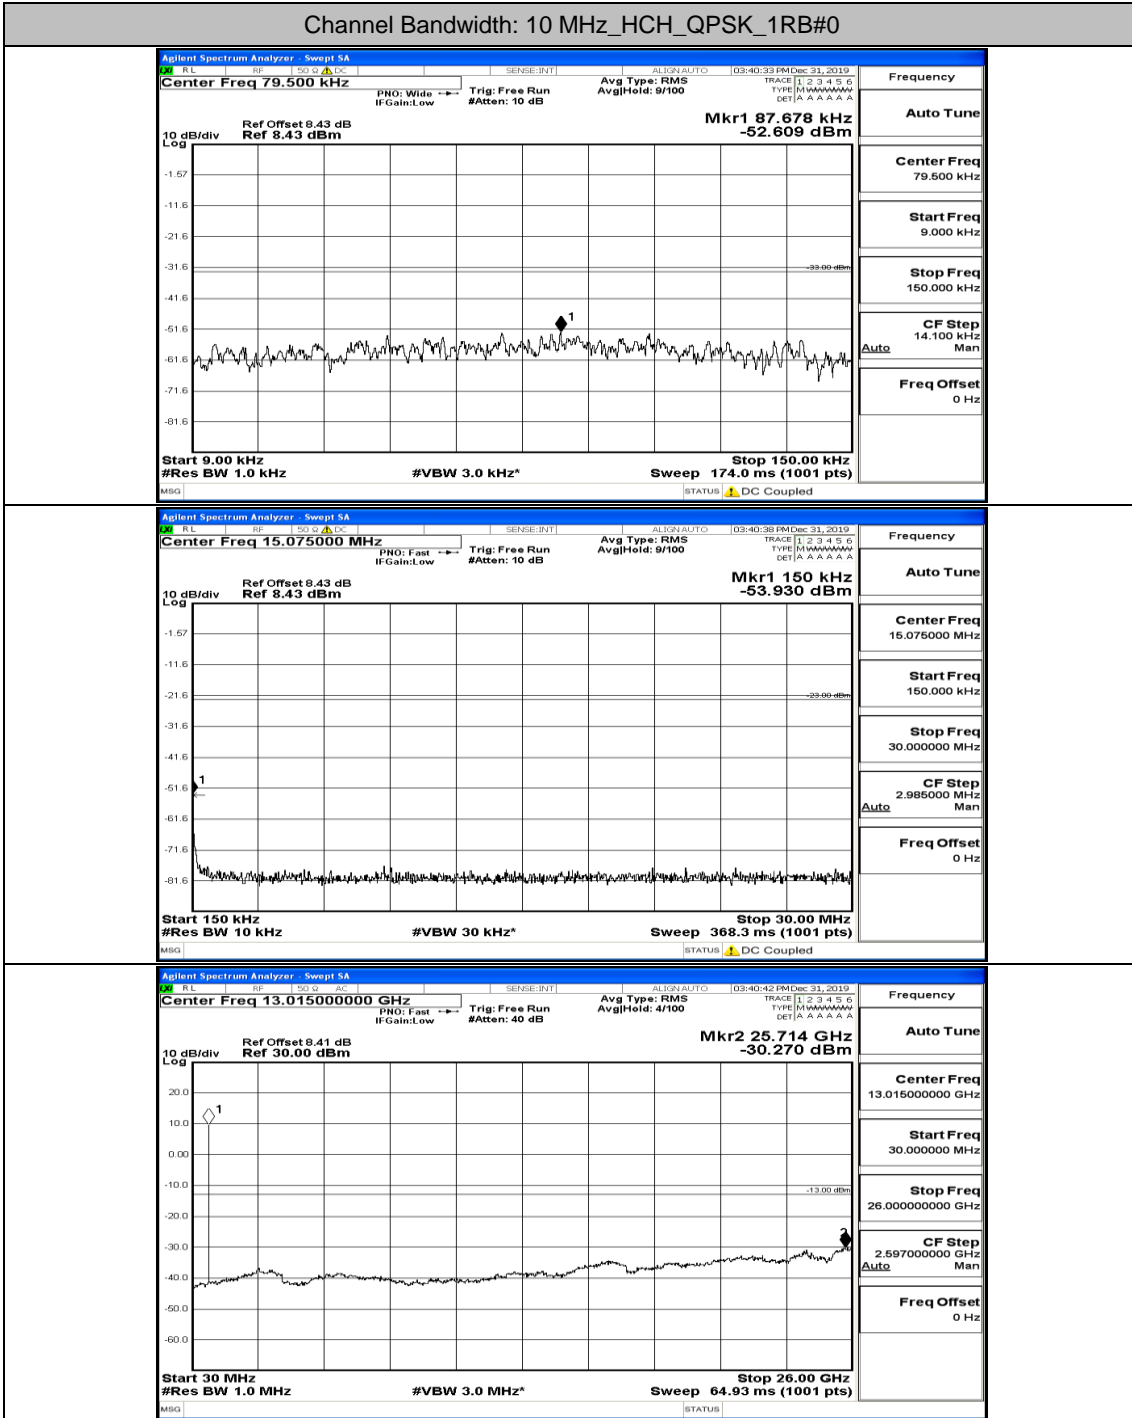

Channel Bandwidth: 10 MHz_HCH_QPSK_1RB#0

Channel Bandwidth: 10 MHz_HCH_QPSK_1RB#24

Channel Bandwidth: 10 MHz_HCH_QPSK_1RB#49

Channel Bandwidth: 10 MHz LCH_16QAM_1RB#0

Channel Bandwidth: 10 MHz_LCH_16QAM_1RB#24

Channel Bandwidth: 10 MHz_LCH_16QAM_1RB#49

Channel Bandwidth: 10 MHz_LCH_16QAM_25RB#0

Channel Bandwidth: 10 MHz_MCH_16QAM_1RB#0

Channel Bandwidth: 10 MHz_MCH_16QAM_1RB#24

Channel Bandwidth: 10 MHz_MCH_16QAM_1RB#49