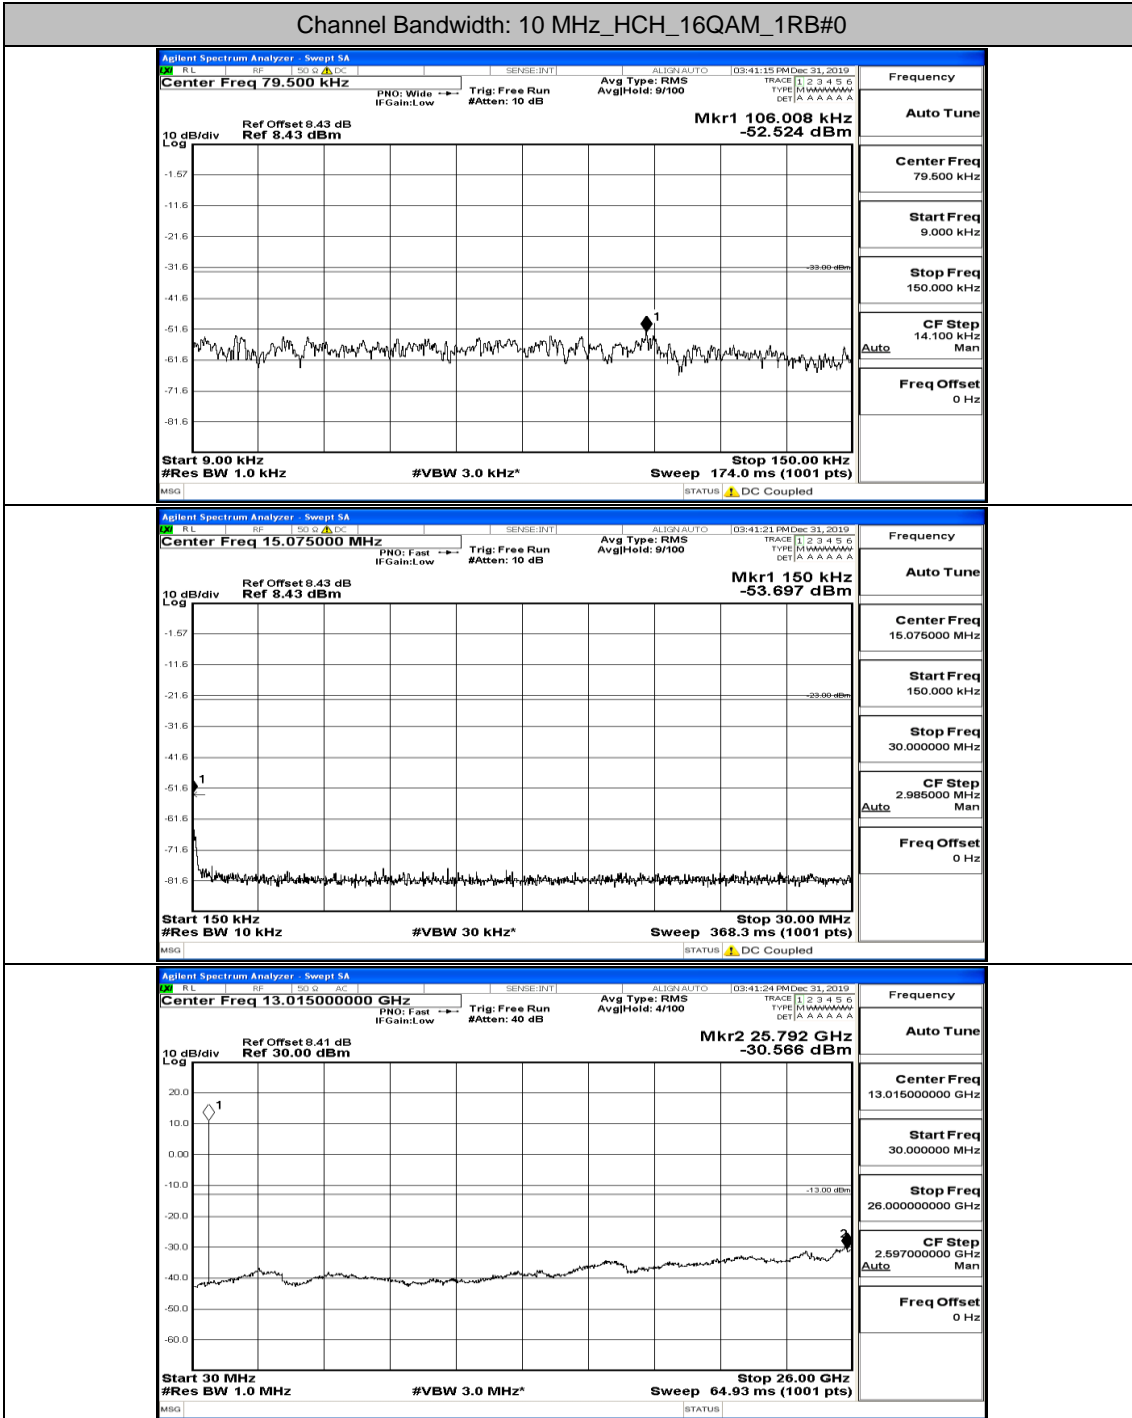

Channel Bandwidth: 10 MHz_HCH_QPSK_1RB#0

Channel Bandwidth: 10 MHz_HCH_QPSK_1RB#24

Channel Bandwidth: 10 MHz_HCH_QPSK_1RB#49

Channel Bandwidth: 10 MHz LCH_16QAM_1RB#0

Channel Bandwidth: 10 MHz_LCH_16QAM_1RB#24

Channel Bandwidth: 10 MHz_LCH_16QAM_1RB#49

Channel Bandwidth: 10 MHz_LCH_16QAM_25RB#0

Channel Bandwidth: 10 MHz_MCH_16QAM_1RB#0

Channel Bandwidth: 10 MHz_MCH_16QAM_1RB#24

Channel Bandwidth: 10 MHz_MCH_16QAM_1RB#49

Channel Bandwidth: 10 MHz_MCH_16QAM_25RB#0

Channel Bandwidth: 10 MHz_HCH_16QAM_1RB#0

Channel Bandwidth: 10 MHz_HCH_16QAM_1RB#24

Channel Bandwidth: 10 MHz_HCH_16QAM_1RB#49