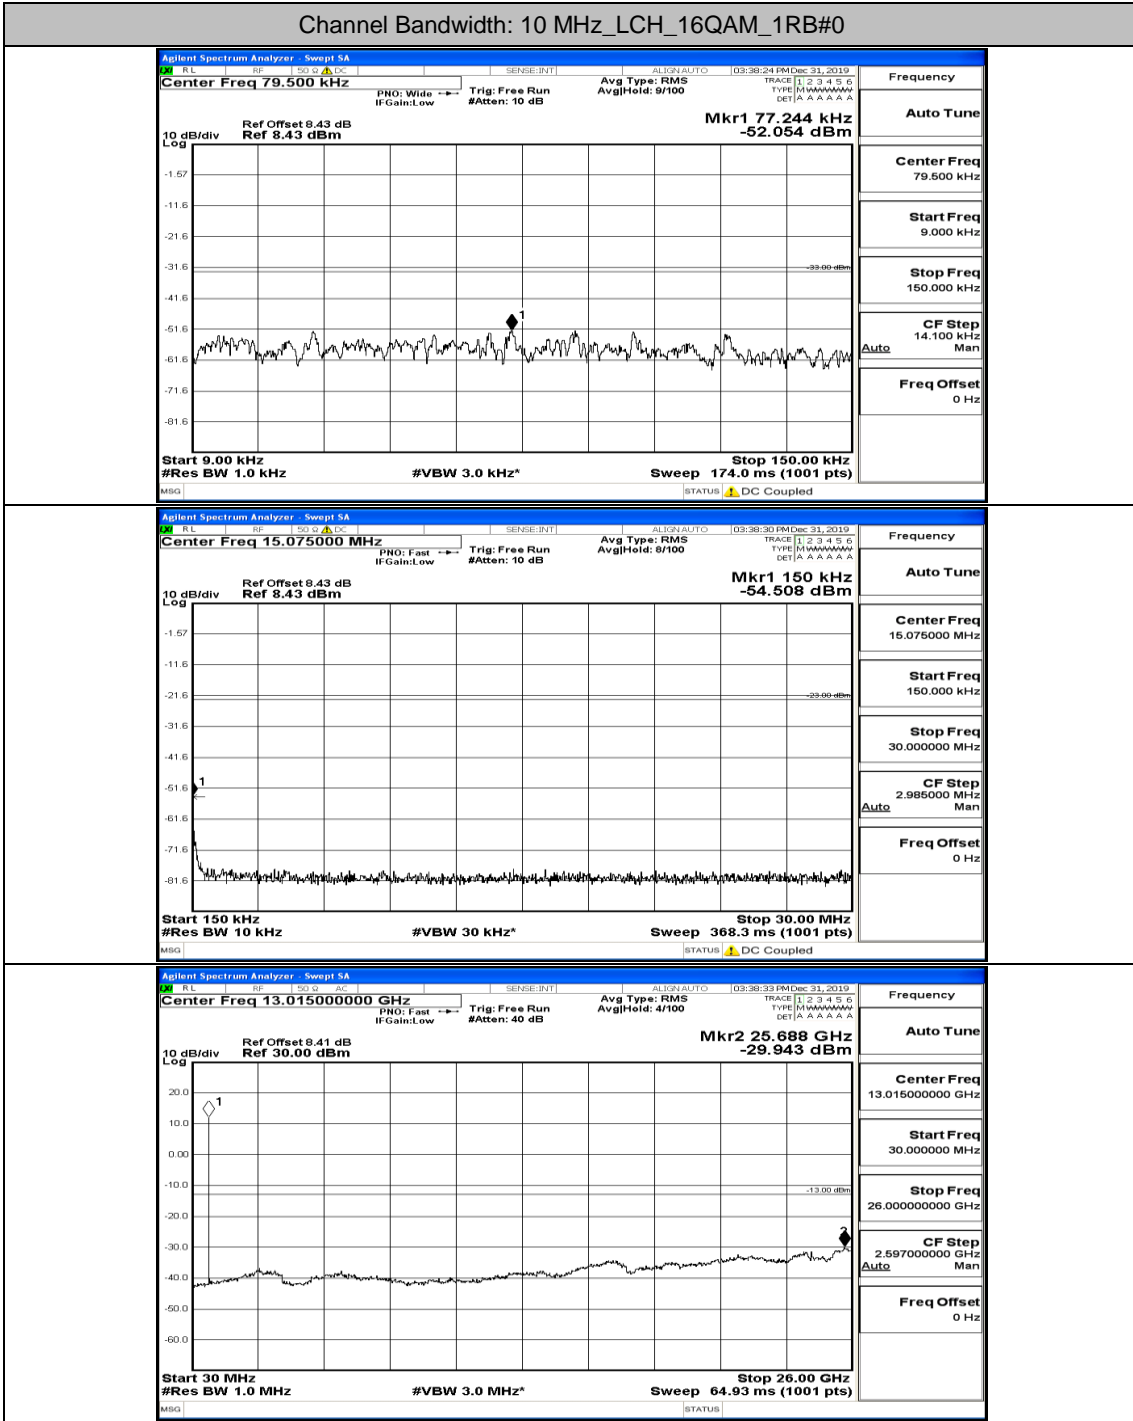

Channel Bandwidth: 10 MHz_HCH_QPSK_1RB#0

Channel Bandwidth: 10 MHz_HCH_QPSK_1RB#24

Channel Bandwidth: 10 MHz_HCH_QPSK_1RB#49

Channel Bandwidth: 10 MHz LCH_16QAM_1RB#0

Channel Bandwidth: 10 MHz_LCH_16QAM_1RB#24

Channel Bandwidth: 10 MHz_LCH_16QAM_1RB#49

Channel Bandwidth: 10 MHz_LCH_16QAM_25RB#0

Channel Bandwidth: 10 MHz_MCH_16QAM_1RB#0

Channel Bandwidth: 10 MHz_MCH_16QAM_1RB#24

Channel Bandwidth: 10 MHz_MCH_16QAM_1RB#49