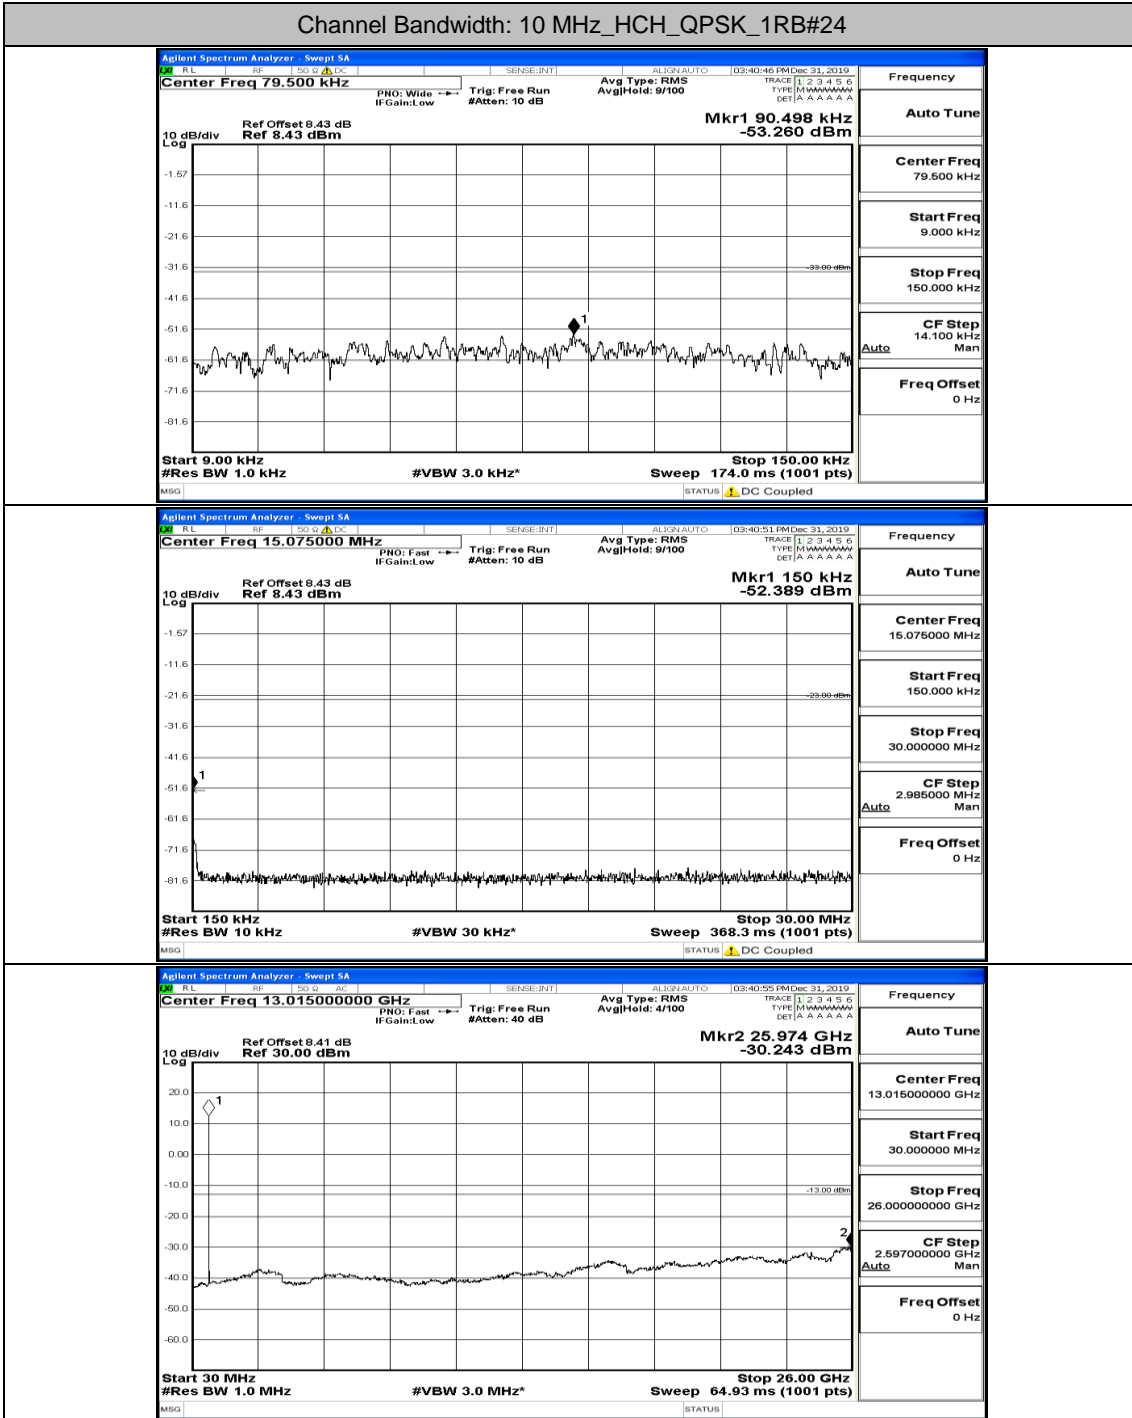

Channel Bandwidth: 10 MHz_HCH_QPSK_1RB#0

Channel Bandwidth: 10 MHz_HCH_QPSK_1RB#24

Channel Bandwidth: 10 MHz_HCH_QPSK_1RB#49

Channel Bandwidth: 10 MHz LCH_16QAM_1RB#0

Channel Bandwidth: 10 MHz_LCH_16QAM_1RB#24

Channel Bandwidth: 10 MHz_LCH_16QAM_1RB#49

Channel Bandwidth: 10 MHz_LCH_16QAM_25RB#0

Channel Bandwidth: 10 MHz_MCH_16QAM_1RB#0

Channel Bandwidth: 10 MHz_MCH_16QAM_1RB#24

Channel Bandwidth: 10 MHz_MCH_16QAM_1RB#49