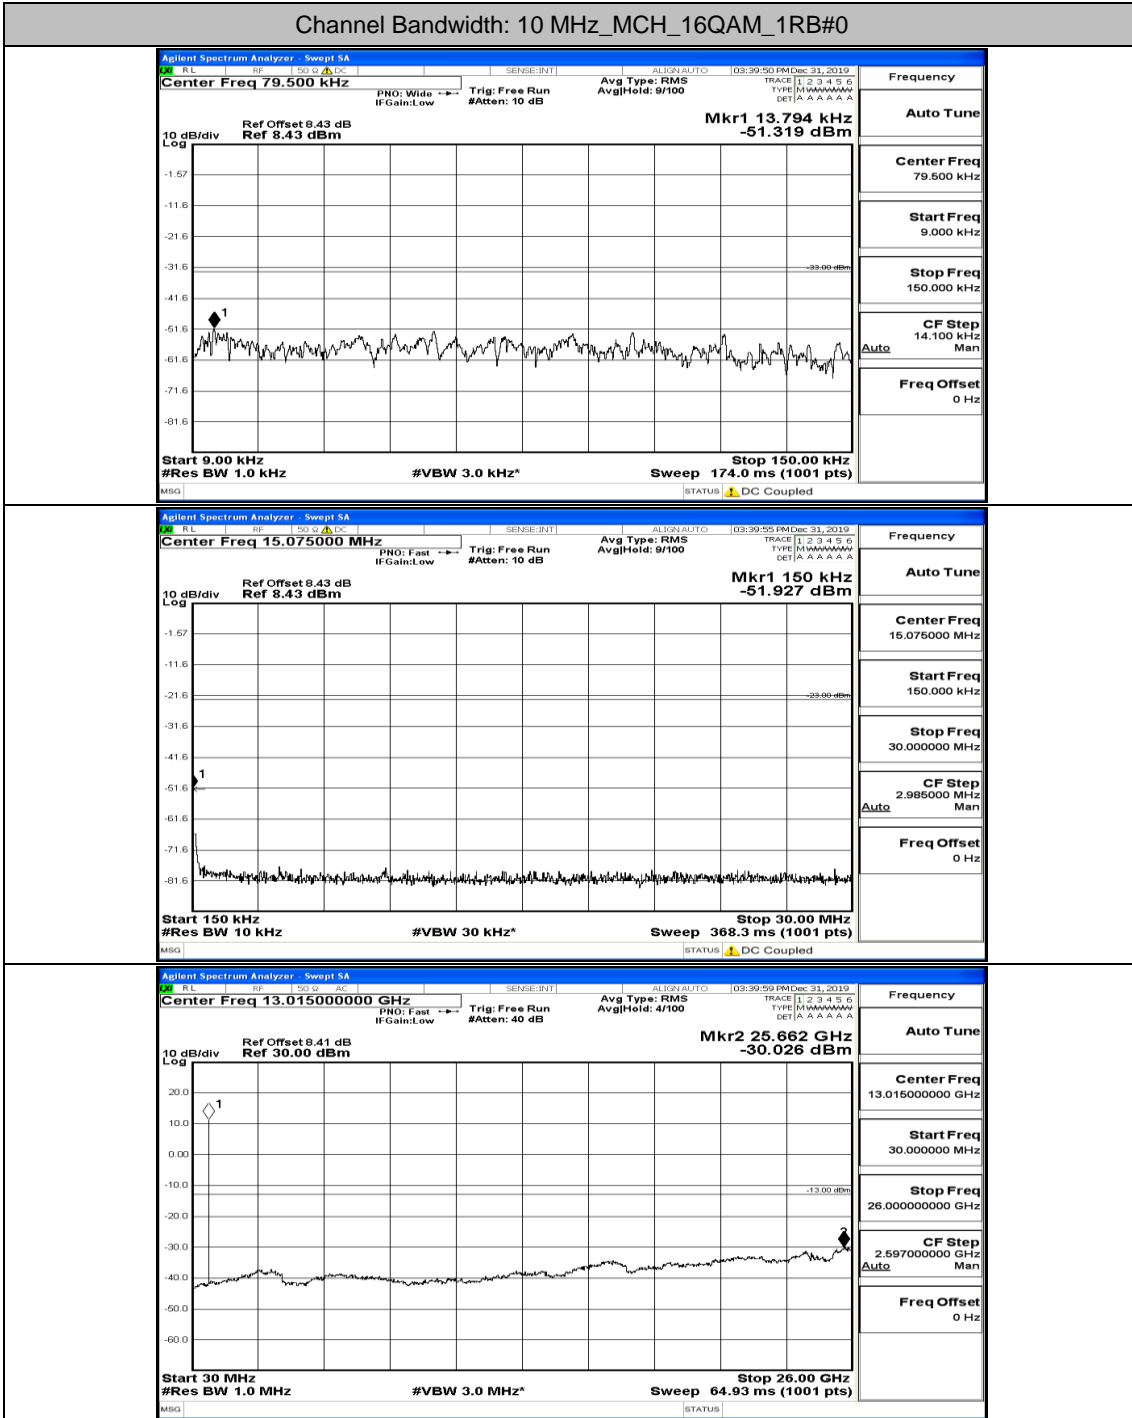

Channel Bandwidth: 10 MHz_HCH_QPSK_1RB#0

Channel Bandwidth: 10 MHz_HCH_QPSK_1RB#24

Channel Bandwidth: 10 MHz_HCH_QPSK_1RB#49

Channel Bandwidth: 10 MHz LCH_16QAM_1RB#0

Channel Bandwidth: 10 MHz_LCH_16QAM_1RB#24

Channel Bandwidth: 10 MHz_LCH_16QAM_1RB#49

Channel Bandwidth: 10 MHz_LCH_16QAM_25RB#0

Channel Bandwidth: 10 MHz_MCH_16QAM_1RB#0

Channel Bandwidth: 10 MHz_MCH_16QAM_1RB#24

Channel Bandwidth: 10 MHz_MCH_16QAM_1RB#49