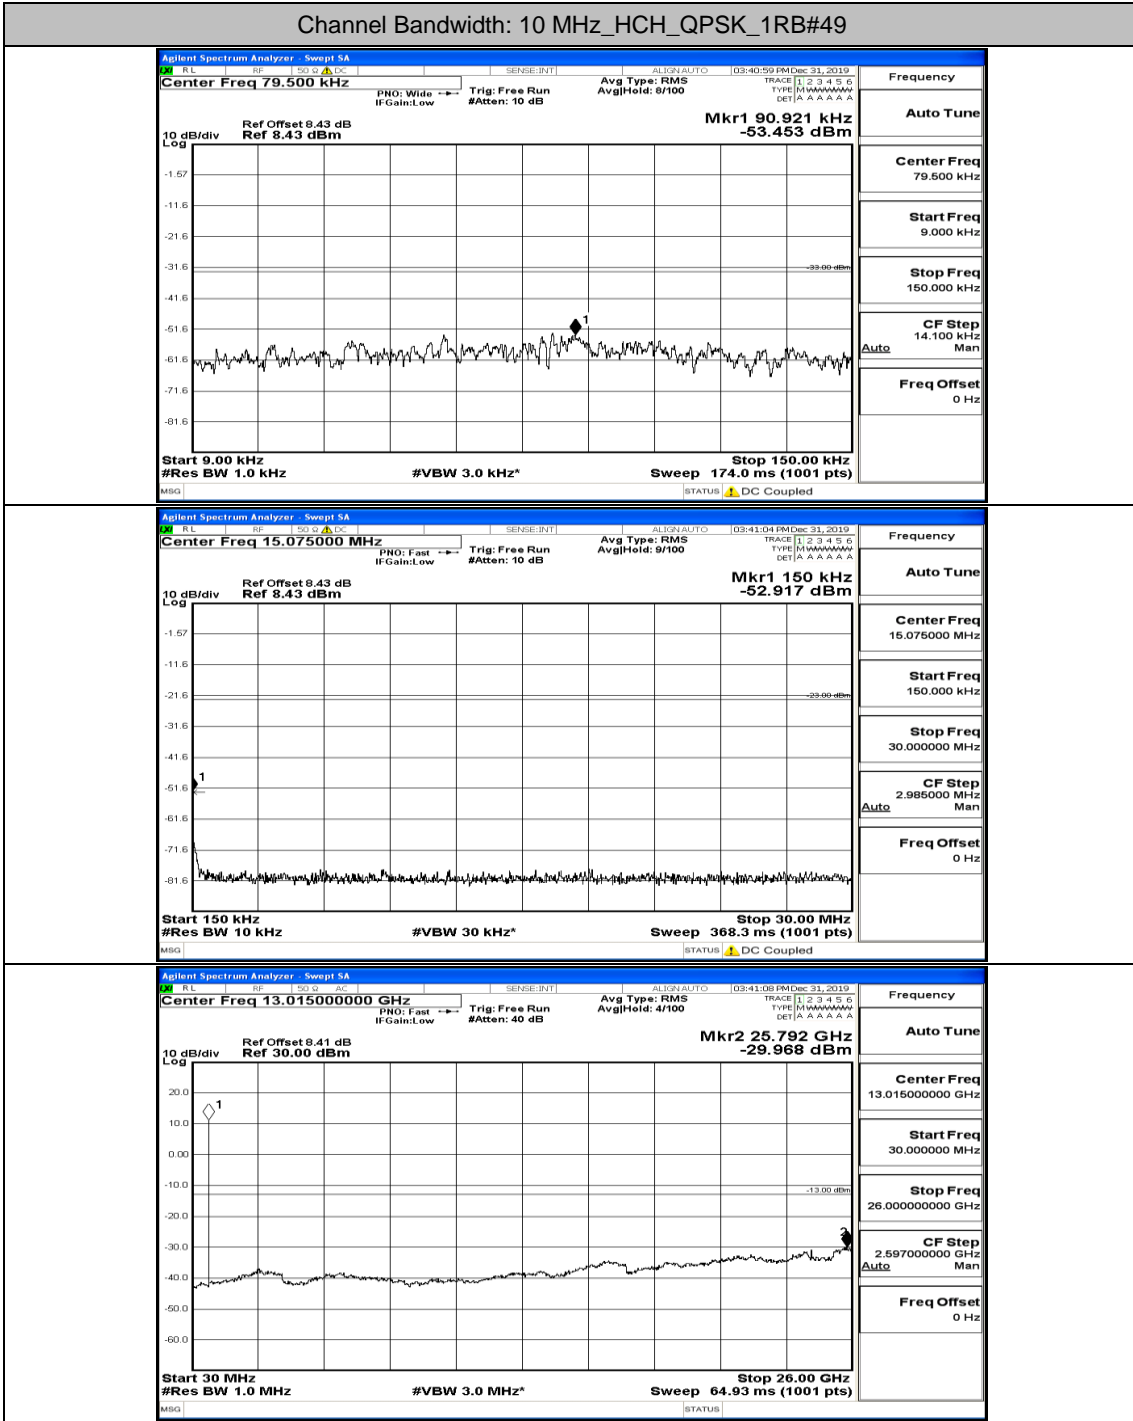

Channel Bandwidth: 10 MHz_HCH_QPSK_1RB#0

Channel Bandwidth: 10 MHz_HCH_QPSK_1RB#24

Channel Bandwidth: 10 MHz_HCH_QPSK_1RB#49

Channel Bandwidth: 10 MHz LCH_16QAM_1RB#0

Channel Bandwidth: 10 MHz_LCH_16QAM_1RB#24

Channel Bandwidth: 10 MHz_LCH_16QAM_1RB#49

Channel Bandwidth: 10 MHz_LCH_16QAM_25RB#0

Channel Bandwidth: 10 MHz_MCH_16QAM_1RB#0

Channel Bandwidth: 10 MHz_MCH_16QAM_1RB#24

Channel Bandwidth: 10 MHz_MCH_16QAM_1RB#49