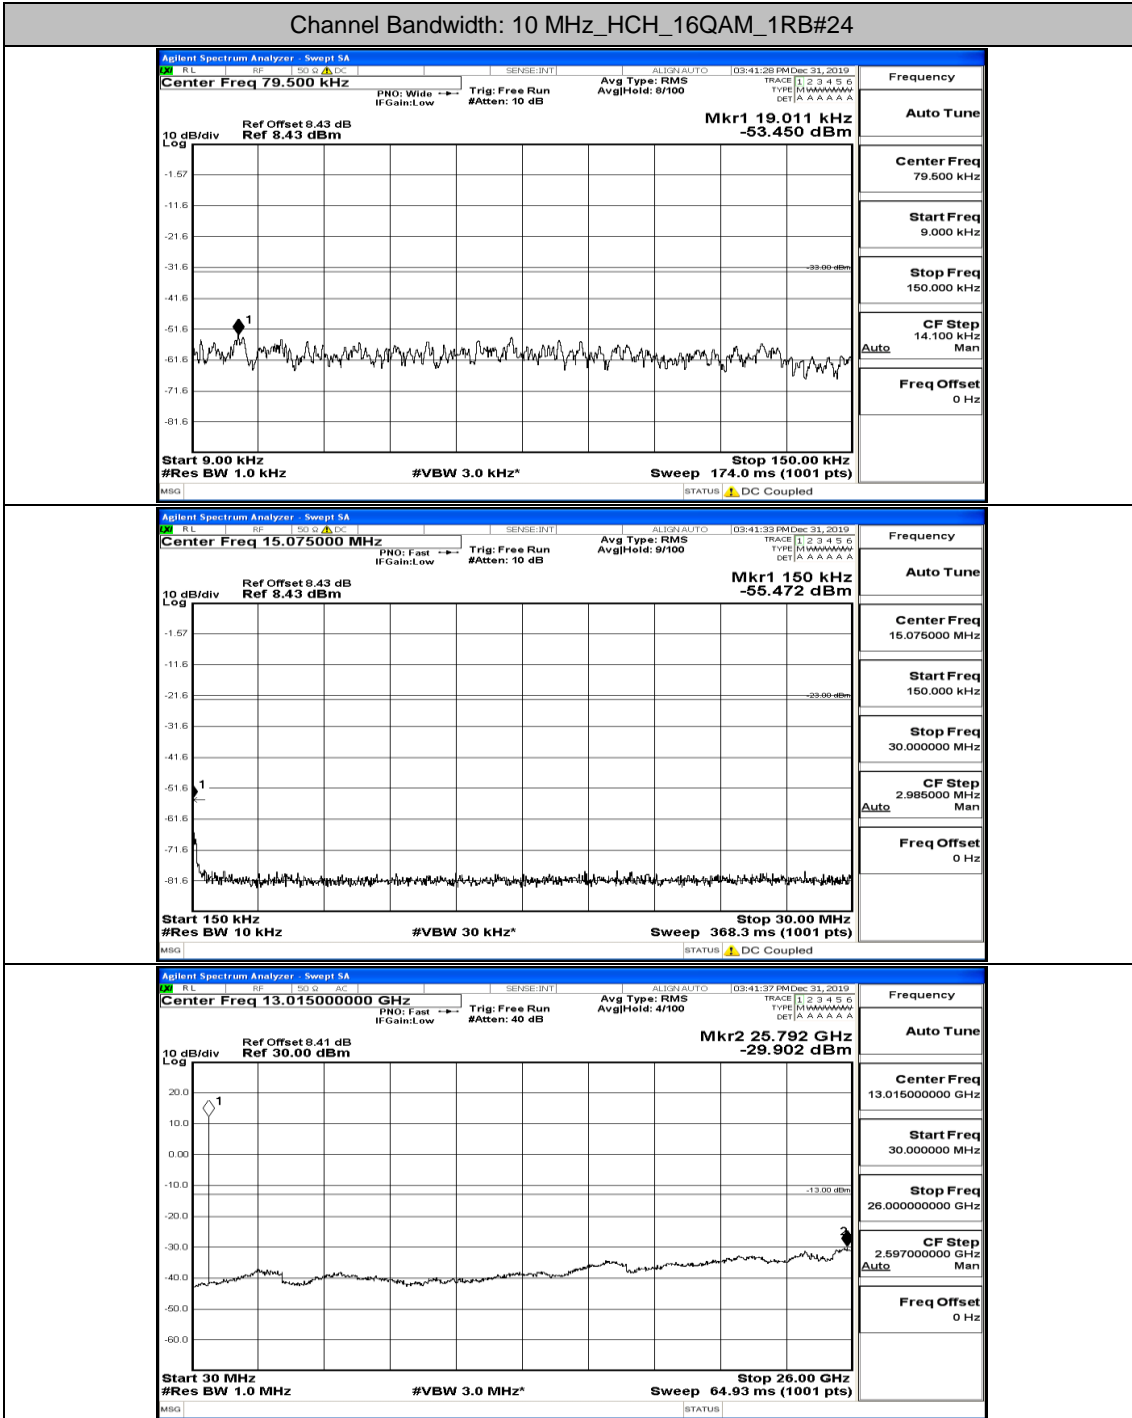

Channel Bandwidth: 10 MHz_HCH_QPSK_1RB#0

Channel Bandwidth: 10 MHz_HCH_QPSK_1RB#24

Channel Bandwidth: 10 MHz_HCH_QPSK_1RB#49

Channel Bandwidth: 10 MHz LCH_16QAM_1RB#0

Channel Bandwidth: 10 MHz_LCH_16QAM_1RB#24

Channel Bandwidth: 10 MHz_LCH_16QAM_1RB#49

Channel Bandwidth: 10 MHz_LCH_16QAM_25RB#0

Channel Bandwidth: 10 MHz_MCH_16QAM_1RB#0

Channel Bandwidth: 10 MHz_MCH_16QAM_1RB#24

Channel Bandwidth: 10 MHz_MCH_16QAM_1RB#49

Channel Bandwidth: 10 MHz_MCH_16QAM_25RB#0

Channel Bandwidth: 10 MHz_HCH_16QAM_1RB#0

Channel Bandwidth: 10 MHz_HCH_16QAM_1RB#24

Channel Bandwidth: 10 MHz_HCH_16QAM_1RB#49