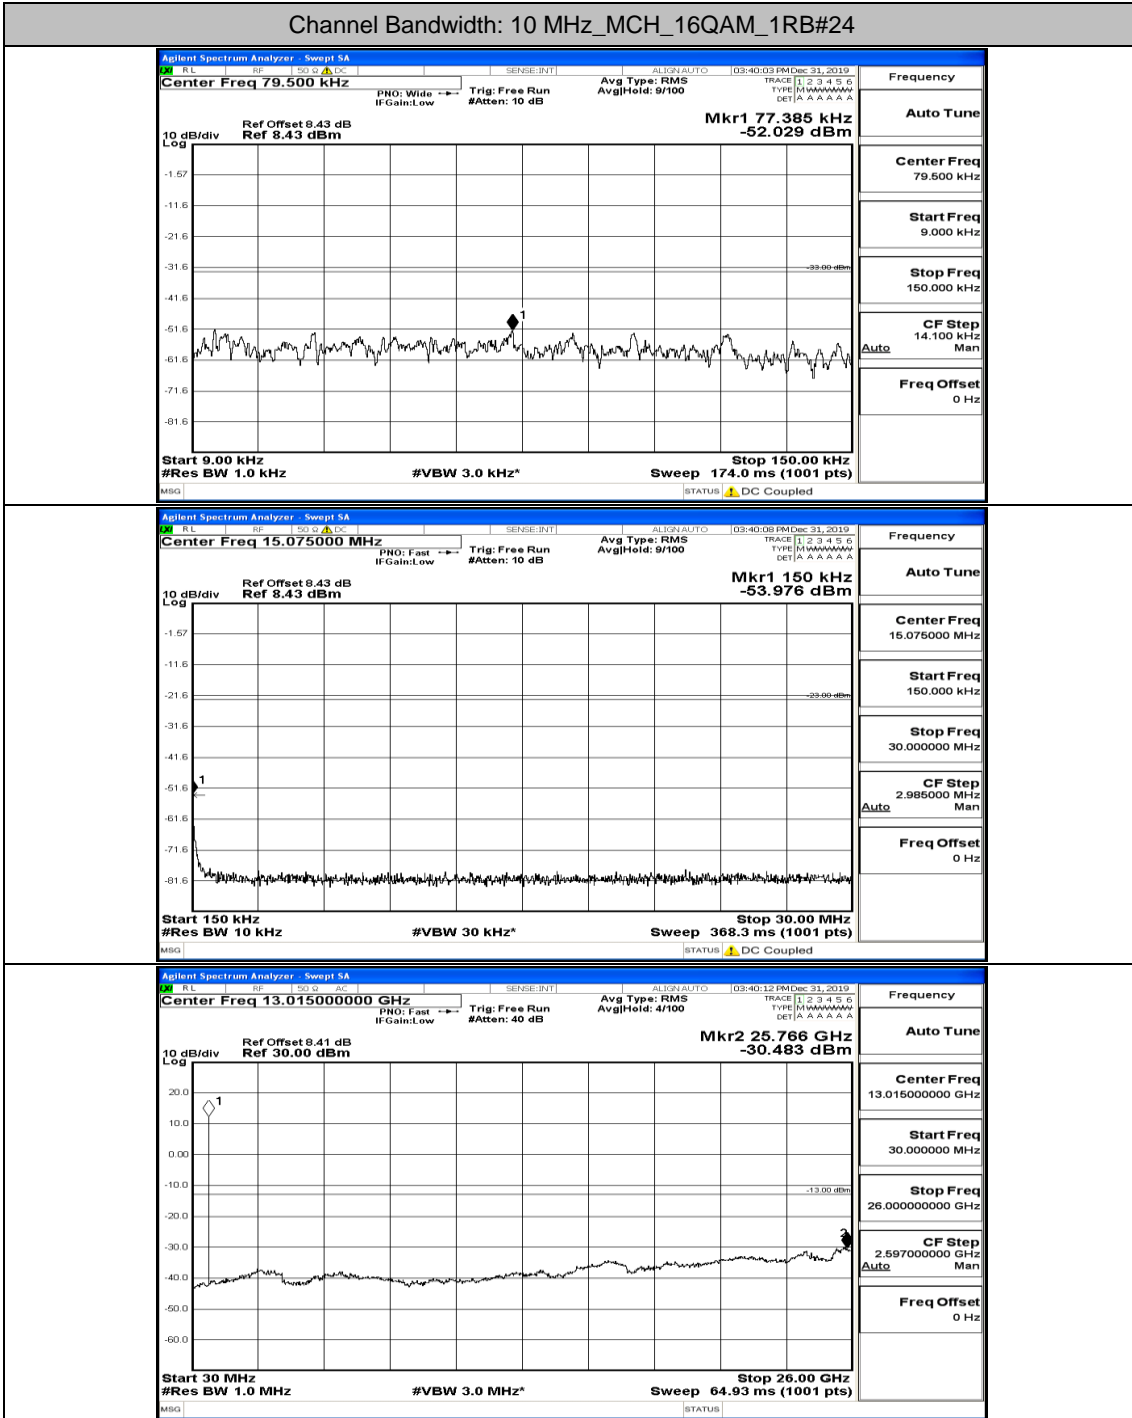

Channel Bandwidth: 10 MHz_HCH_QPSK_1RB#0

Channel Bandwidth: 10 MHz_HCH_QPSK_1RB#24

Channel Bandwidth: 10 MHz_HCH_QPSK_1RB#49

Channel Bandwidth: 10 MHz LCH_16QAM_1RB#0

Channel Bandwidth: 10 MHz_LCH_16QAM_1RB#24

Channel Bandwidth: 10 MHz_LCH_16QAM_1RB#49

Channel Bandwidth: 10 MHz_LCH_16QAM_25RB#0

Channel Bandwidth: 10 MHz_MCH_16QAM_1RB#0

Channel Bandwidth: 10 MHz_MCH_16QAM_1RB#24

Channel Bandwidth: 10 MHz_MCH_16QAM_1RB#49

Channel Bandwidth: 10 MHz_MCH_16QAM_25RB#0

Channel Bandwidth: 10 MHz_HCH_16QAM_1RB#0

Channel Bandwidth: 10 MHz_HCH_16QAM_1RB#24

Channel Bandwidth: 10 MHz_HCH_16QAM_1RB#49