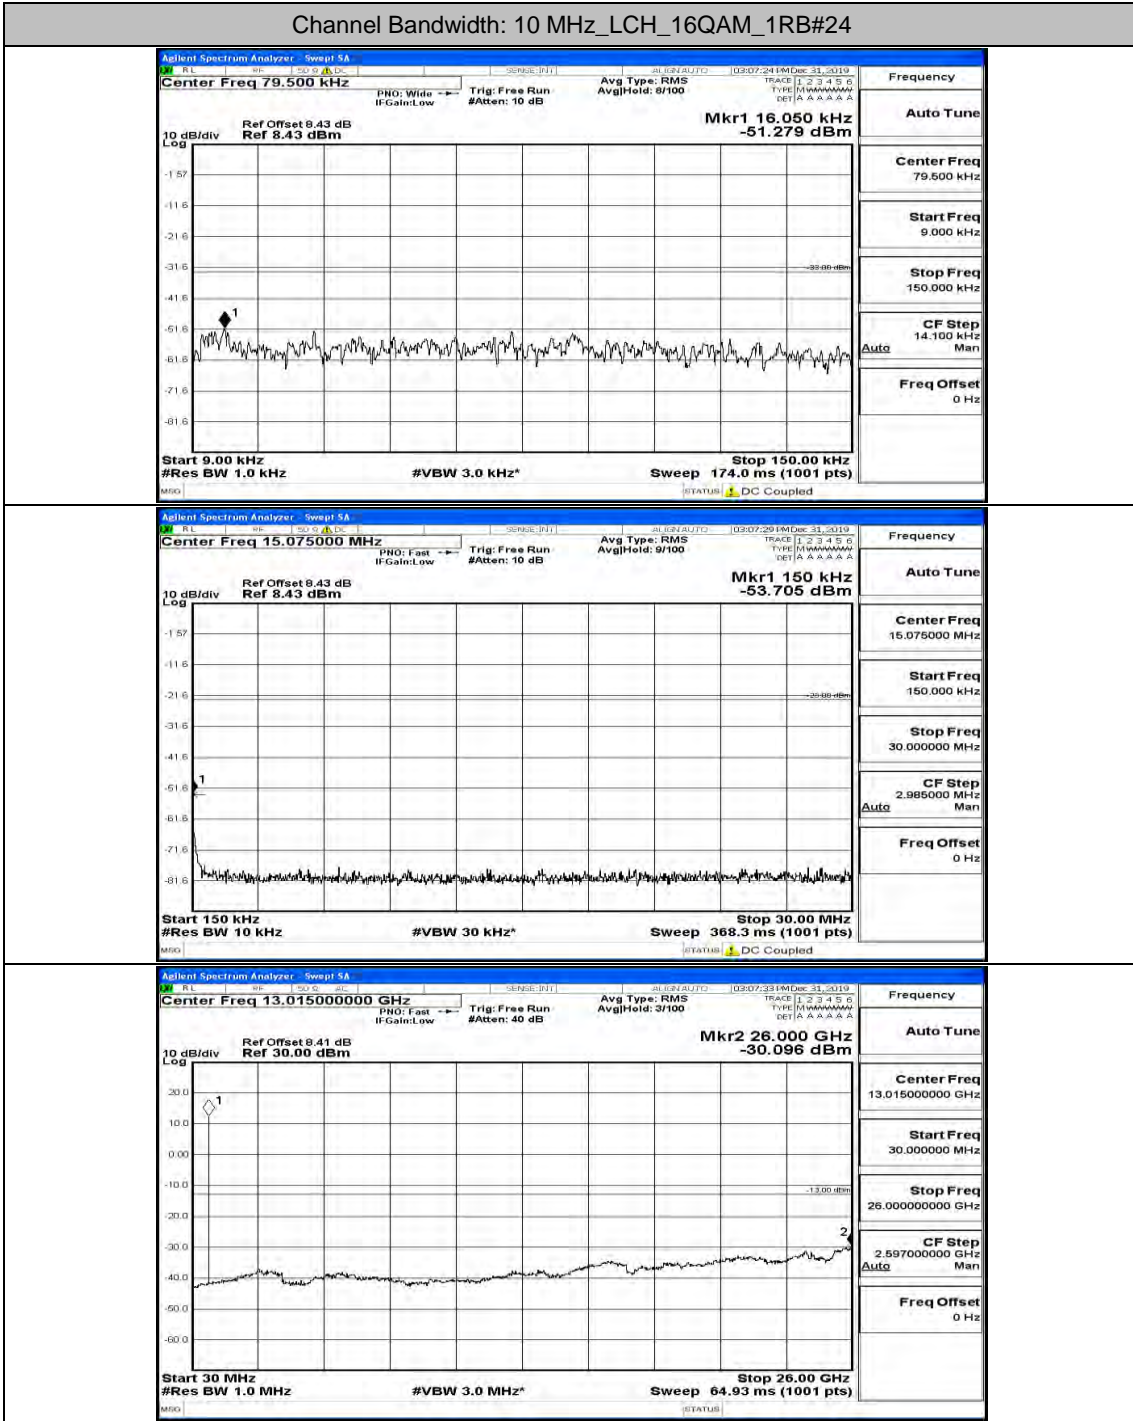

(Channel Bandwidth: 5 MHz)_HCH_16QAM_1RB#24

Channel Bandwidth: 10 MHz

Channel Bandwidth: 10 MHz LCH_QPSK_1RB#24

Channel Bandwidth: 10 MHz LCH_QPSK_1RB#49

Channel Bandwidth: 10 MHz_MCH_QPSK_1RB#0

Channel Bandwidth: 10 MHz_MCH_QPSK_1RB#24

Channel Bandwidth: 10 MHz_MCH_QPSK_1RB#49

Channel Bandwidth: 10 MHz_HCH_QPSK_1RB#0

Channel Bandwidth: 10 MHz_HCH_QPSK_1RB#24

Channel Bandwidth: 10 MHz_HCH_QPSK_1RB#49

Channel Bandwidth: 10 MHz LCH_16QAM_1RB#0

Channel Bandwidth: 10 MHz_LCH_16QAM_1RB#24

Channel Bandwidth: 10 MHz_LCH_16QAM_1RB#49

Channel Bandwidth: 10 MHz_LCH_16QAM_25RB#0

Channel Bandwidth: 10 MHz_MCH_16QAM_1RB#0

Channel Bandwidth: 10 MHz_MCH_16QAM_1RB#24