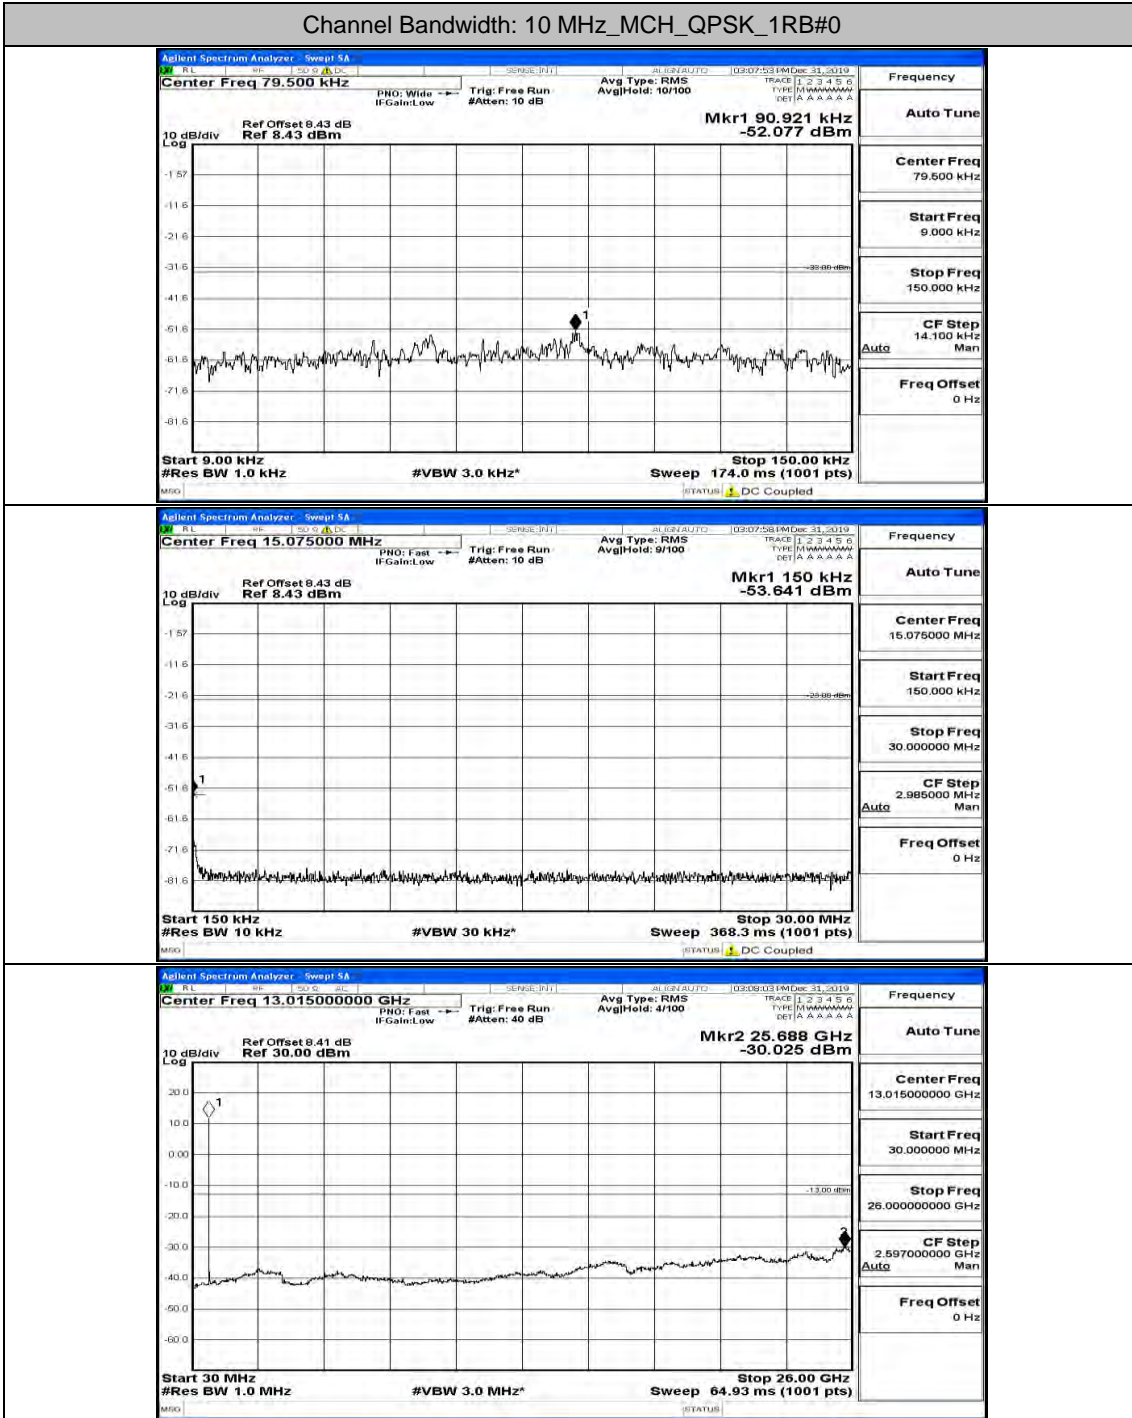

(Channel Bandwidth: 5 MHz)_HCH_16QAM_1RB#24

Channel Bandwidth: 10 MHz

Channel Bandwidth: 10 MHz LCH_QPSK_1RB#24

Channel Bandwidth: 10 MHz LCH_QPSK_1RB#49

Channel Bandwidth: 10 MHz_MCH_QPSK_1RB#0

Channel Bandwidth: 10 MHz_MCH_QPSK_1RB#24

Channel Bandwidth: 10 MHz_MCH_QPSK_1RB#49

Channel Bandwidth: 10 MHz_HCH_QPSK_1RB#0

Channel Bandwidth: 10 MHz_HCH_QPSK_1RB#24

Channel Bandwidth: 10 MHz_HCH_QPSK_1RB#49

Channel Bandwidth: 10 MHz LCH_16QAM_1RB#0