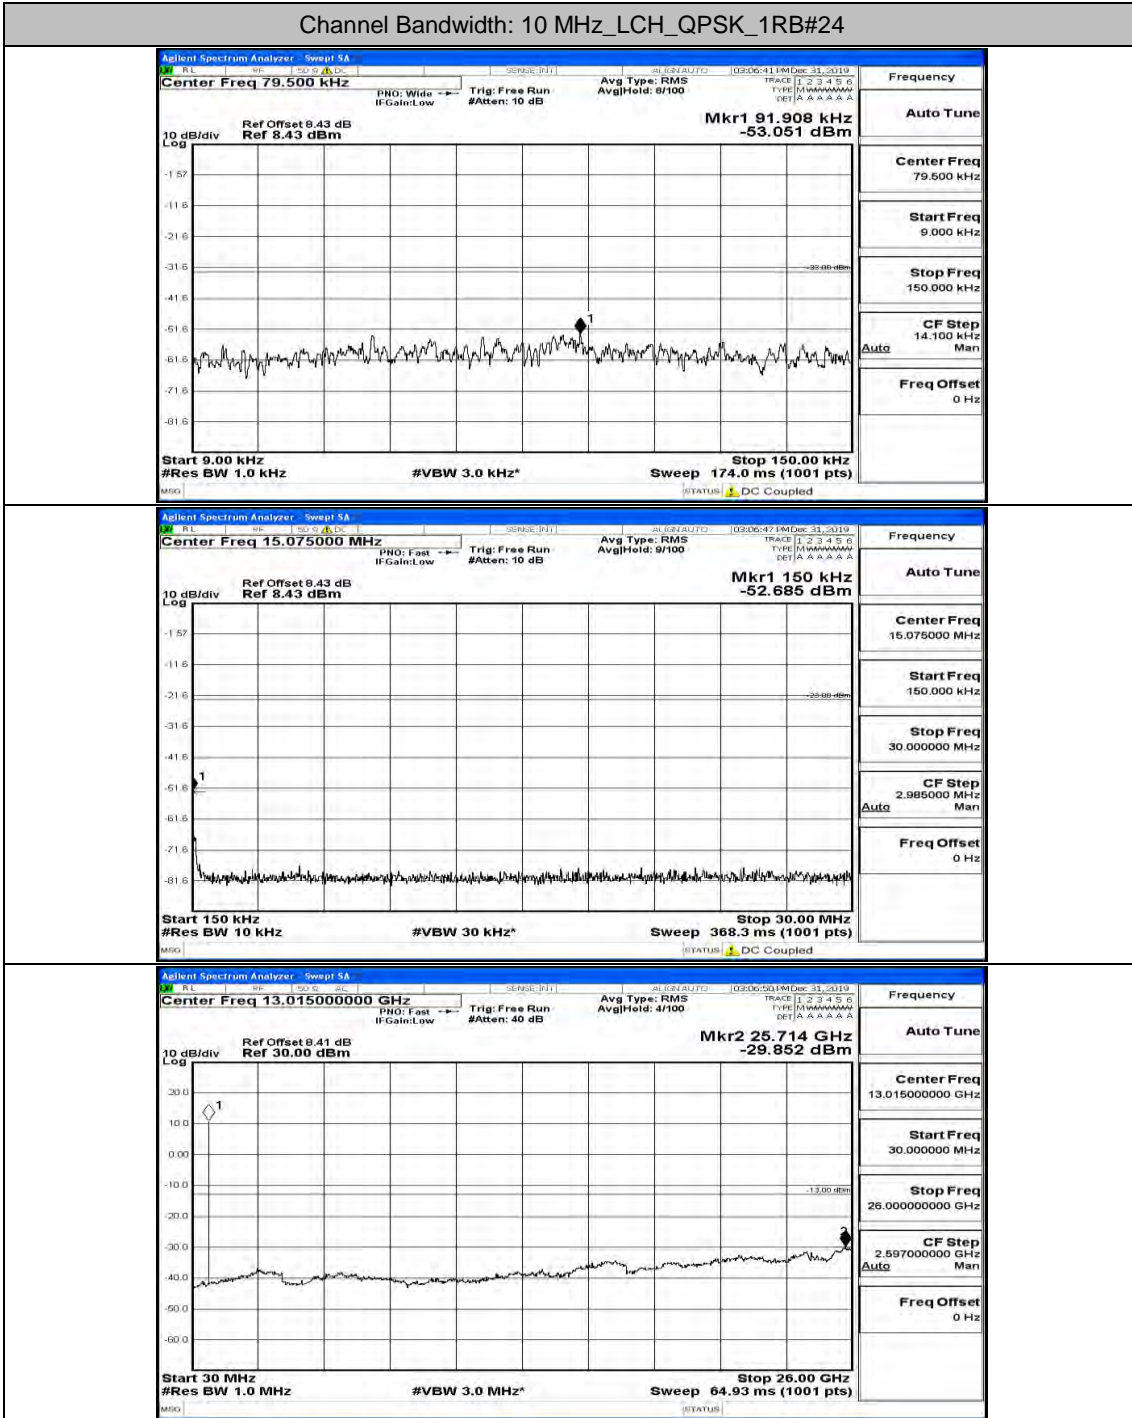

(Channel Bandwidth: 5 MHz)_MCH_16QAM_1RB#0

(Channel Bandwidth: 5 MHz)_MCH_16QAM_1RB#12

(Channel Bandwidth: 5 MHz)_MCH_16QAM_1RB#24

(Channel Bandwidth: 5 MHz) HCH_16QAM_1RB#0

(Channel Bandwidth: 5 MHz)_HCH_16QAM_1RB#12

(Channel Bandwidth: 5 MHz)_HCH_16QAM_1RB#24

Channel Bandwidth: 10 MHz

Channel Bandwidth: 10 MHz LCH_QPSK_1RB#24

Channel Bandwidth: 10 MHz LCH_QPSK_1RB#49

Channel Bandwidth: 10 MHz_MCH_QPSK_1RB#0

Channel Bandwidth: 10 MHz_MCH_QPSK_1RB#24