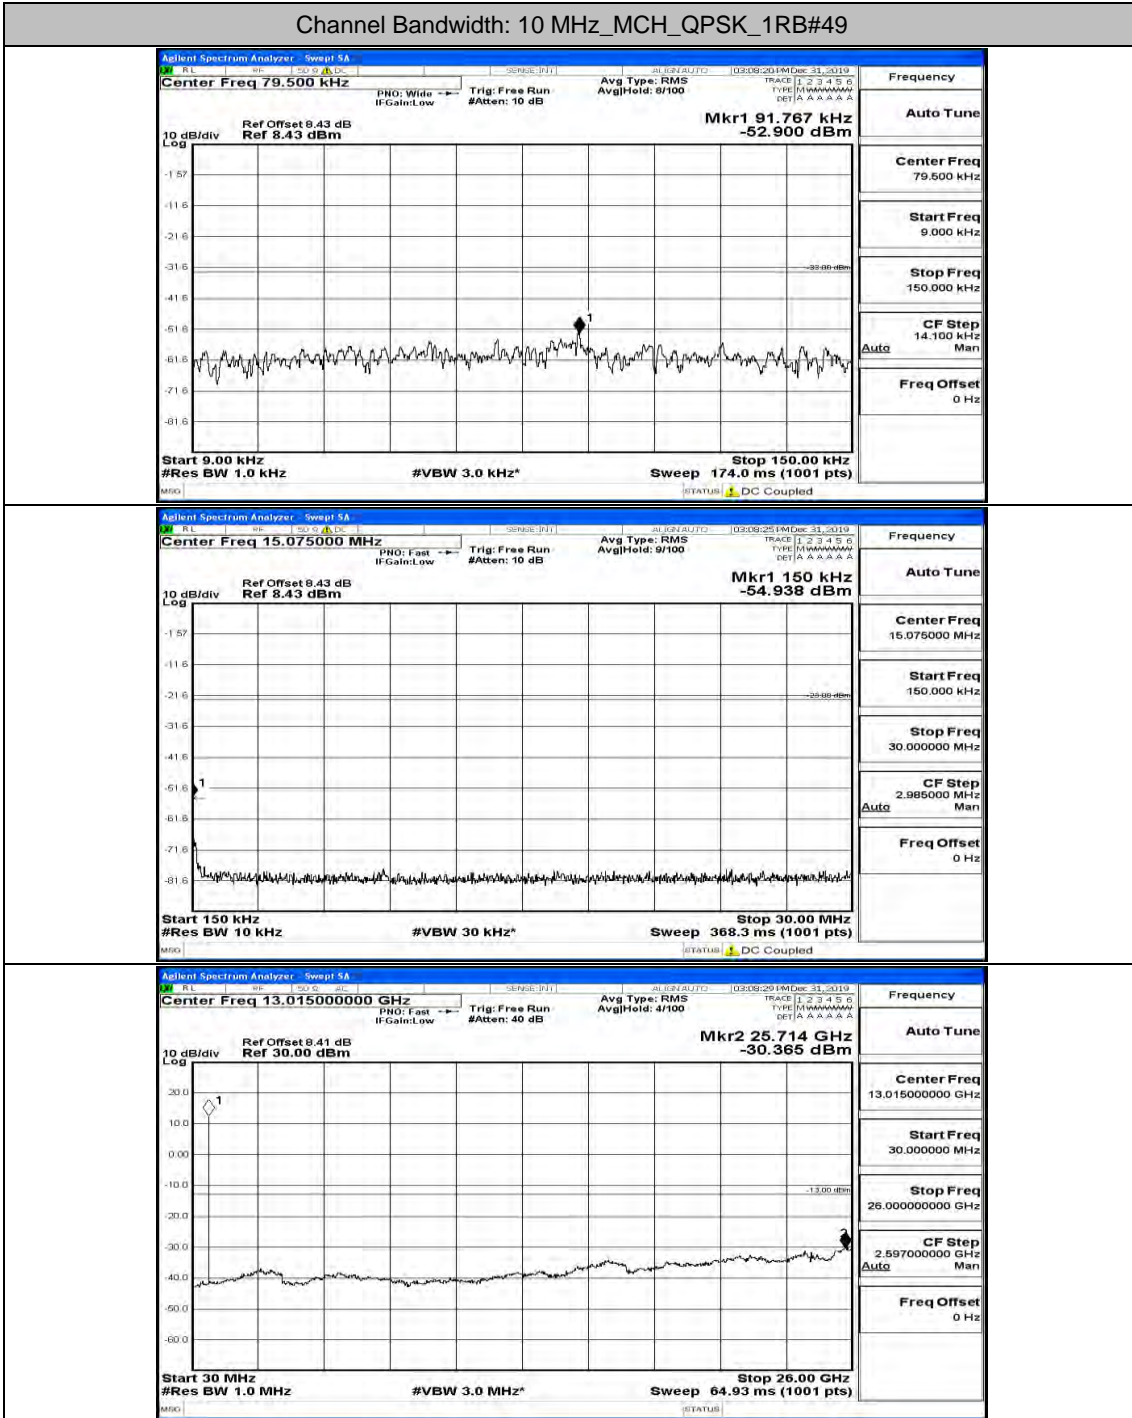

(Channel Bandwidth: 5 MHz)_MCH_16QAM_1RB#0

(Channel Bandwidth: 5 MHz)_MCH_16QAM_1RB#12

(Channel Bandwidth: 5 MHz)_MCH_16QAM_1RB#24

(Channel Bandwidth: 5 MHz) HCH_16QAM_1RB#0

(Channel Bandwidth: 5 MHz)_HCH_16QAM_1RB#12

(Channel Bandwidth: 5 MHz)_HCH_16QAM_1RB#24

Channel Bandwidth: 10 MHz

Channel Bandwidth: 10 MHz LCH_QPSK_1RB#24

Channel Bandwidth: 10 MHz LCH_QPSK_1RB#49

Channel Bandwidth: 10 MHz_MCH_QPSK_1RB#0

Channel Bandwidth: 10 MHz_MCH_QPSK_1RB#24

Channel Bandwidth: 10 MHz_MCH_QPSK_1RB#49

Channel Bandwidth: 10 MHz_HCH_QPSK_1RB#0

Channel Bandwidth: 10 MHz_HCH_QPSK_1RB#24

Channel Bandwidth: 10 MHz_HCH_QPSK_1RB#49

Channel Bandwidth: 10 MHz LCH_16QAM_1RB#0