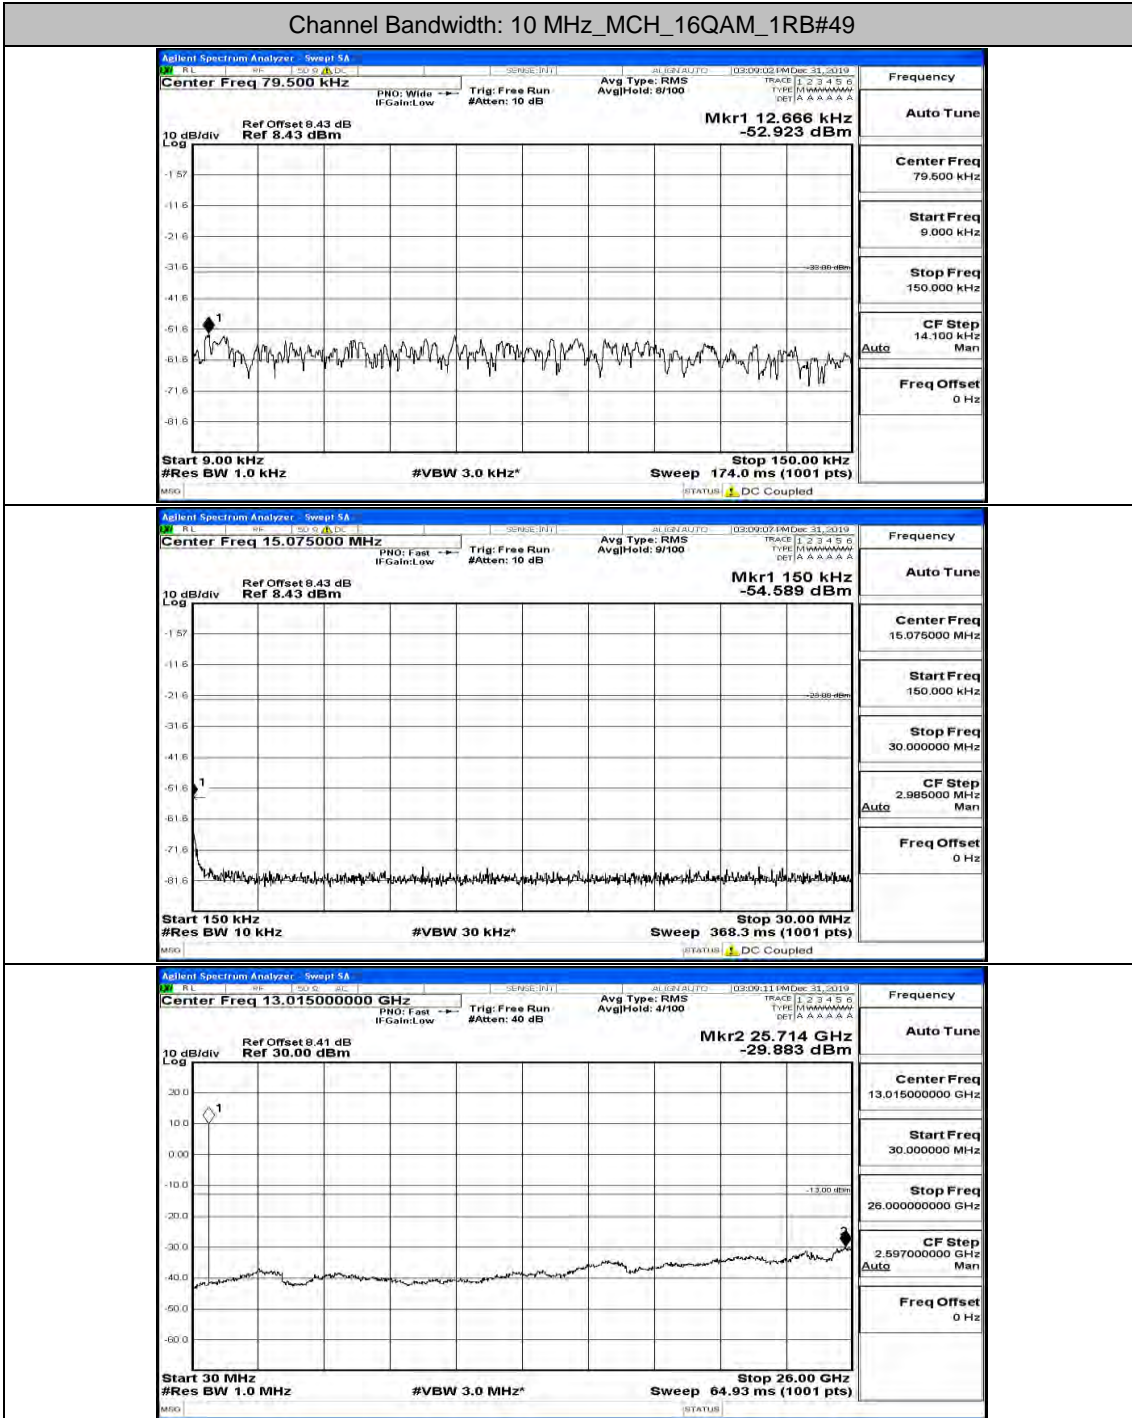

(Channel Bandwidth: 5 MHz)_HCH_16QAM_1RB#24

Channel Bandwidth: 10 MHz

Channel Bandwidth: 10 MHz LCH_QPSK_1RB#24

Channel Bandwidth: 10 MHz LCH_QPSK_1RB#49

Channel Bandwidth: 10 MHz_MCH_QPSK_1RB#0

Channel Bandwidth: 10 MHz_MCH_QPSK_1RB#24

Channel Bandwidth: 10 MHz_MCH_QPSK_1RB#49

Channel Bandwidth: 10 MHz_HCH_QPSK_1RB#0

Channel Bandwidth: 10 MHz_HCH_QPSK_1RB#24

Channel Bandwidth: 10 MHz_HCH_QPSK_1RB#49

Channel Bandwidth: 10 MHz LCH_16QAM_1RB#0

Channel Bandwidth: 10 MHz_LCH_16QAM_1RB#24

Channel Bandwidth: 10 MHz_LCH_16QAM_1RB#49

Channel Bandwidth: 10 MHz_LCH_16QAM_25RB#0

Channel Bandwidth: 10 MHz_MCH_16QAM_1RB#0

Channel Bandwidth: 10 MHz_MCH_16QAM_1RB#24

Channel Bandwidth: 10 MHz_MCH_16QAM_1RB#49

Channel Bandwidth: 10 MHz_HCH_16QAM_1RB#0

Channel Bandwidth: 10 MHz_HCH_16QAM_1RB#24

Channel Bandwidth: 10 MHz_HCH_16QAM_1RB#49