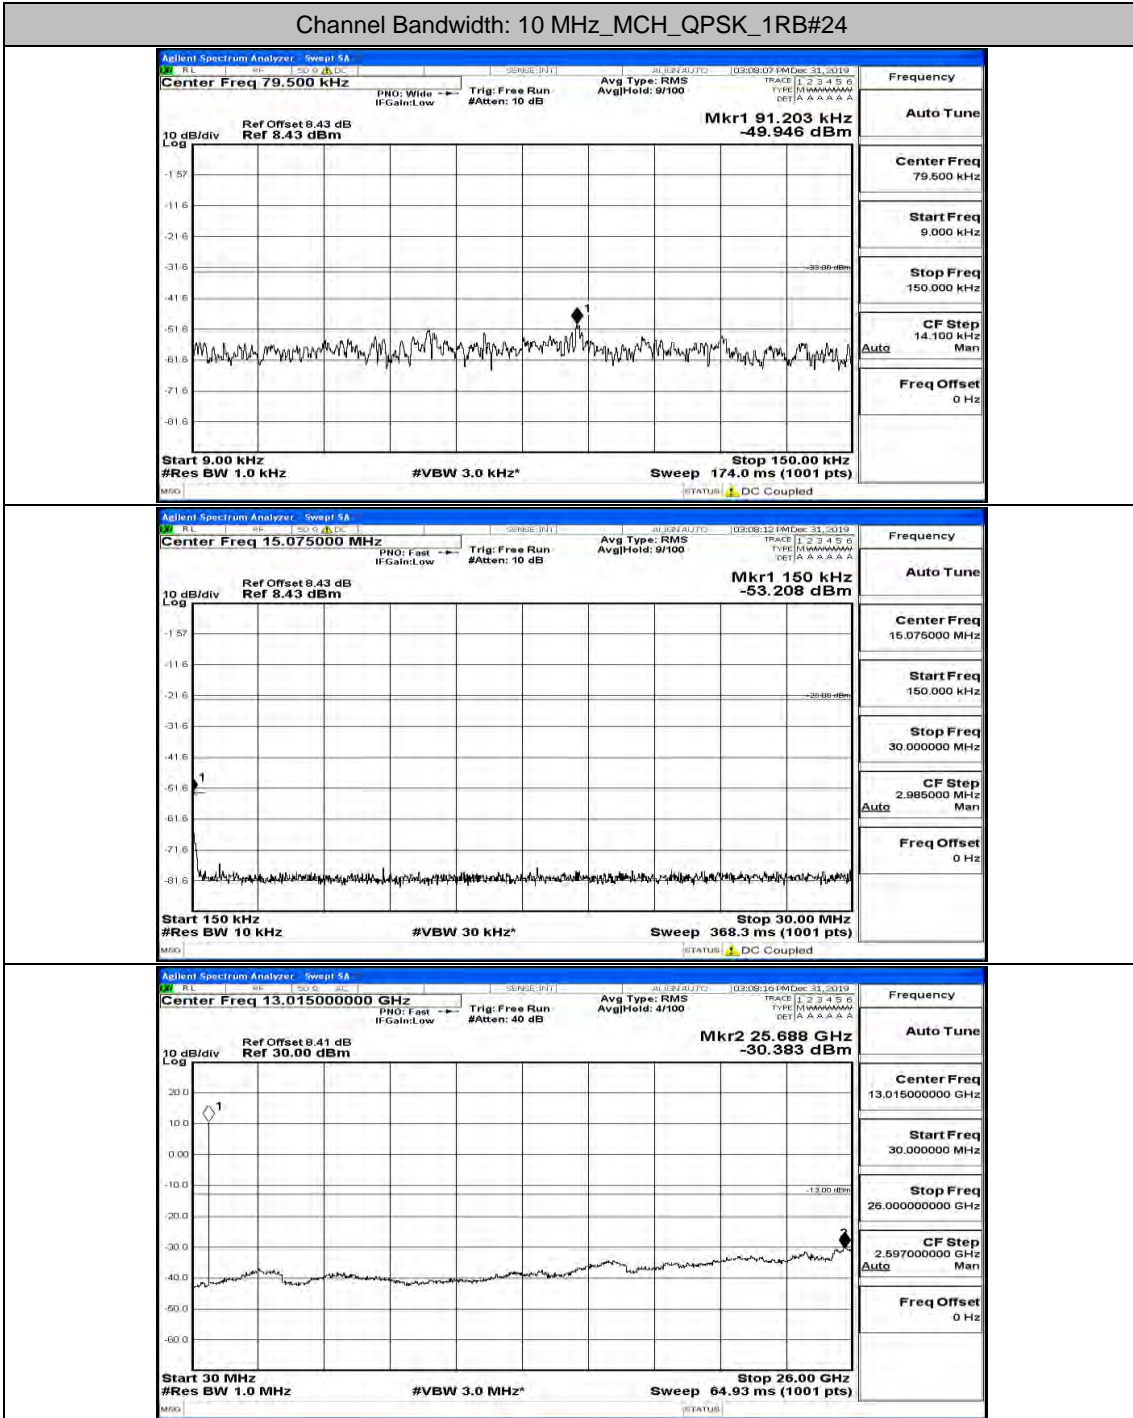

(Channel Bandwidth: 5 MHz)_MCH_16QAM_1RB#0

(Channel Bandwidth: 5 MHz)_MCH_16QAM_1RB#12

(Channel Bandwidth: 5 MHz)_MCH_16QAM_1RB#24

(Channel Bandwidth: 5 MHz) HCH_16QAM_1RB#0

(Channel Bandwidth: 5 MHz)_HCH_16QAM_1RB#12

(Channel Bandwidth: 5 MHz)_HCH_16QAM_1RB#24

Channel Bandwidth: 10 MHz

Channel Bandwidth: 10 MHz LCH_QPSK_1RB#24

Channel Bandwidth: 10 MHz LCH_QPSK_1RB#49

Channel Bandwidth: 10 MHz_MCH_QPSK_1RB#0

Channel Bandwidth: 10 MHz_MCH_QPSK_1RB#24

Channel Bandwidth: 10 MHz_MCH_QPSK_1RB#49

Channel Bandwidth: 10 MHz_HCH_QPSK_1RB#0

Channel Bandwidth: 10 MHz_HCH_QPSK_1RB#24

Channel Bandwidth: 10 MHz_HCH_QPSK_1RB#49

Channel Bandwidth: 10 MHz LCH_16QAM_1RB#0