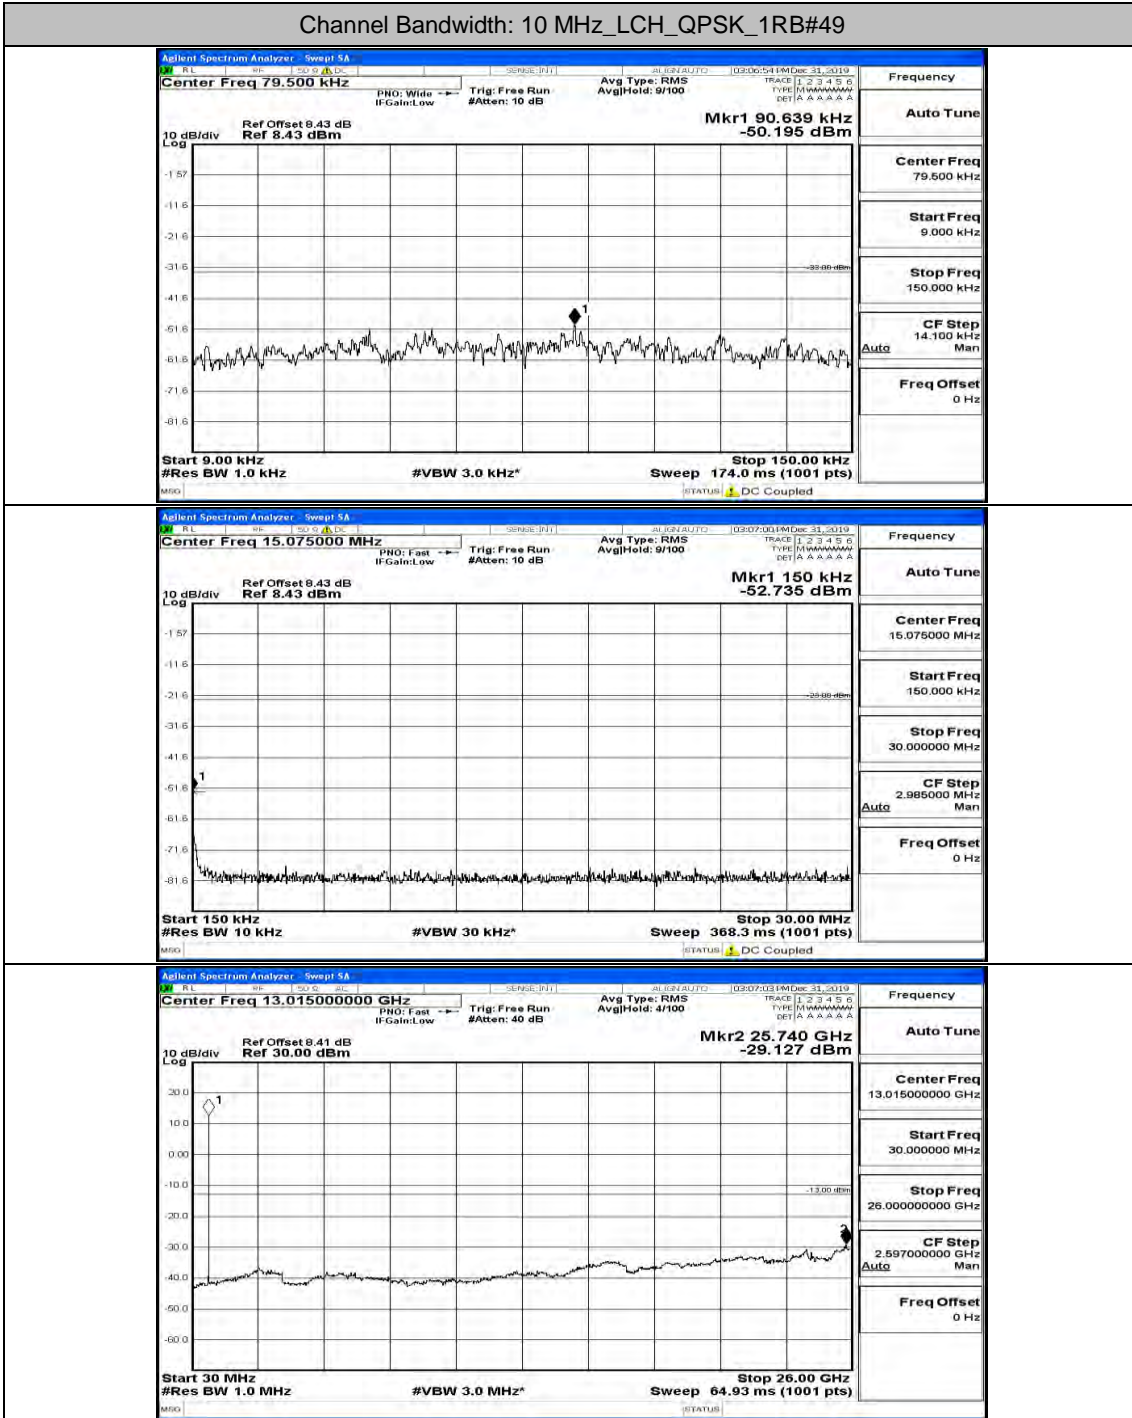

(Channel Bandwidth: 5 MHz)_HCH_16QAM_1RB#24

Channel Bandwidth: 10 MHz

Channel Bandwidth: 10 MHz LCH_QPSK_1RB#24

Channel Bandwidth: 10 MHz LCH_QPSK_1RB#49

Channel Bandwidth: 10 MHz_MCH_QPSK_1RB#0

Channel Bandwidth: 10 MHz_MCH_QPSK_1RB#24

Channel Bandwidth: 10 MHz_MCH_QPSK_1RB#49

Channel Bandwidth: 10 MHz_HCH_QPSK_1RB#0

Channel Bandwidth: 10 MHz_HCH_QPSK_1RB#24

Channel Bandwidth: 10 MHz_HCH_QPSK_1RB#49

Channel Bandwidth: 10 MHz LCH_16QAM_1RB#0