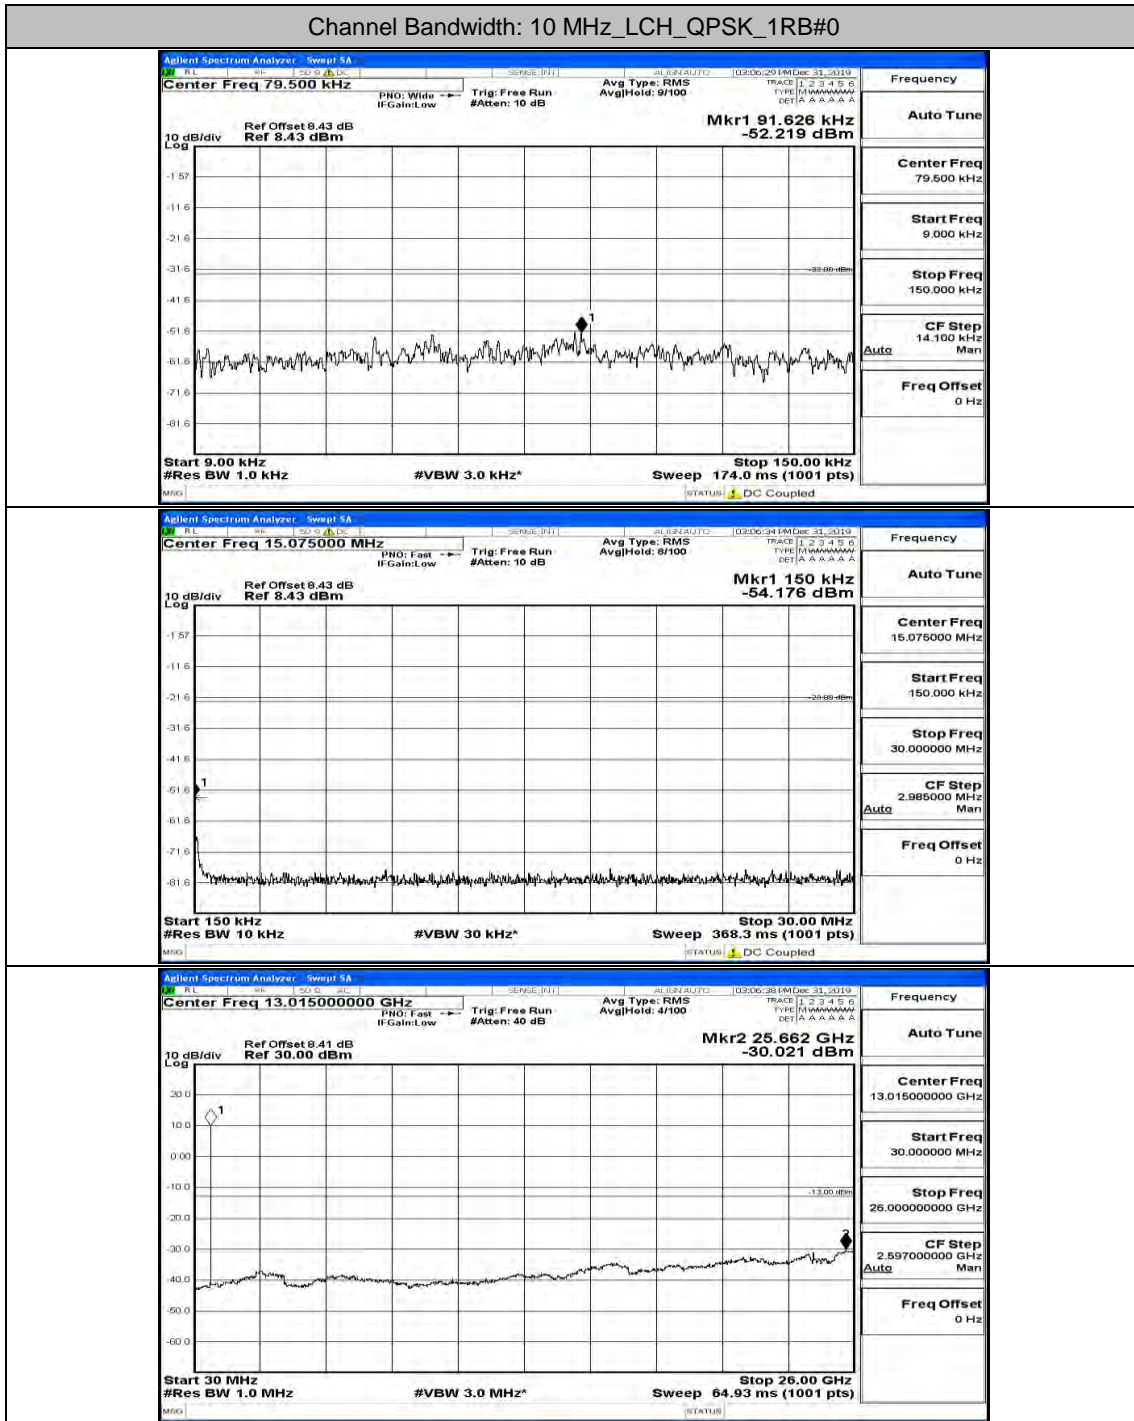

(Channel Bandwidth: 5 MHz)_MCH_16QAM_1RB#0

(Channel Bandwidth: 5 MHz)_MCH_16QAM_1RB#12

(Channel Bandwidth: 5 MHz)_MCH_16QAM_1RB#24

(Channel Bandwidth: 5 MHz) HCH_16QAM_1RB#0

(Channel Bandwidth: 5 MHz)_HCH_16QAM_1RB#12

(Channel Bandwidth: 5 MHz)_HCH_16QAM_1RB#24

Channel Bandwidth: 10 MHz

Channel Bandwidth: 10 MHz LCH_QPSK_1RB#24

Channel Bandwidth: 10 MHz LCH_QPSK_1RB#49

Channel Bandwidth: 10 MHz_MCH_QPSK_1RB#0

Channel Bandwidth: 10 MHz_MCH_QPSK_1RB#24