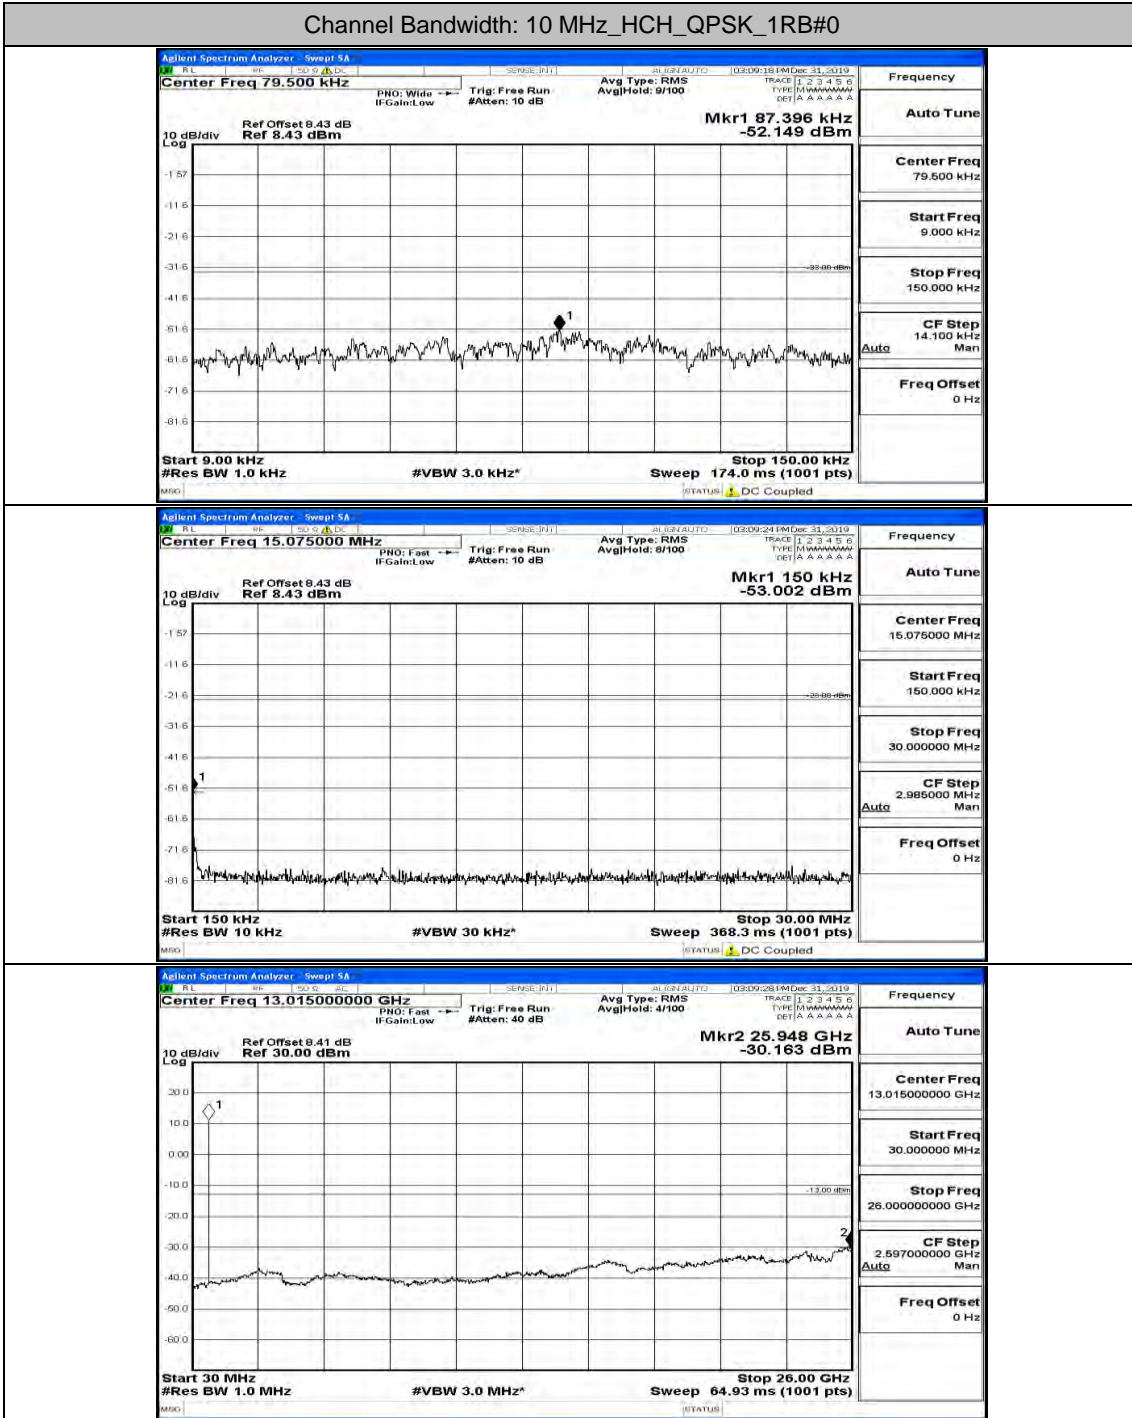

(Channel Bandwidth: 5 MHz)_HCH_16QAM_1RB#24

Channel Bandwidth: 10 MHz

Channel Bandwidth: 10 MHz LCH_QPSK_1RB#24

Channel Bandwidth: 10 MHz LCH_QPSK_1RB#49

Channel Bandwidth: 10 MHz_MCH_QPSK_1RB#0

Channel Bandwidth: 10 MHz_MCH_QPSK_1RB#24

Channel Bandwidth: 10 MHz_MCH_QPSK_1RB#49

Channel Bandwidth: 10 MHz_HCH_QPSK_1RB#0

Channel Bandwidth: 10 MHz_HCH_QPSK_1RB#24

Channel Bandwidth: 10 MHz_HCH_QPSK_1RB#49

Channel Bandwidth: 10 MHz LCH_16QAM_1RB#0