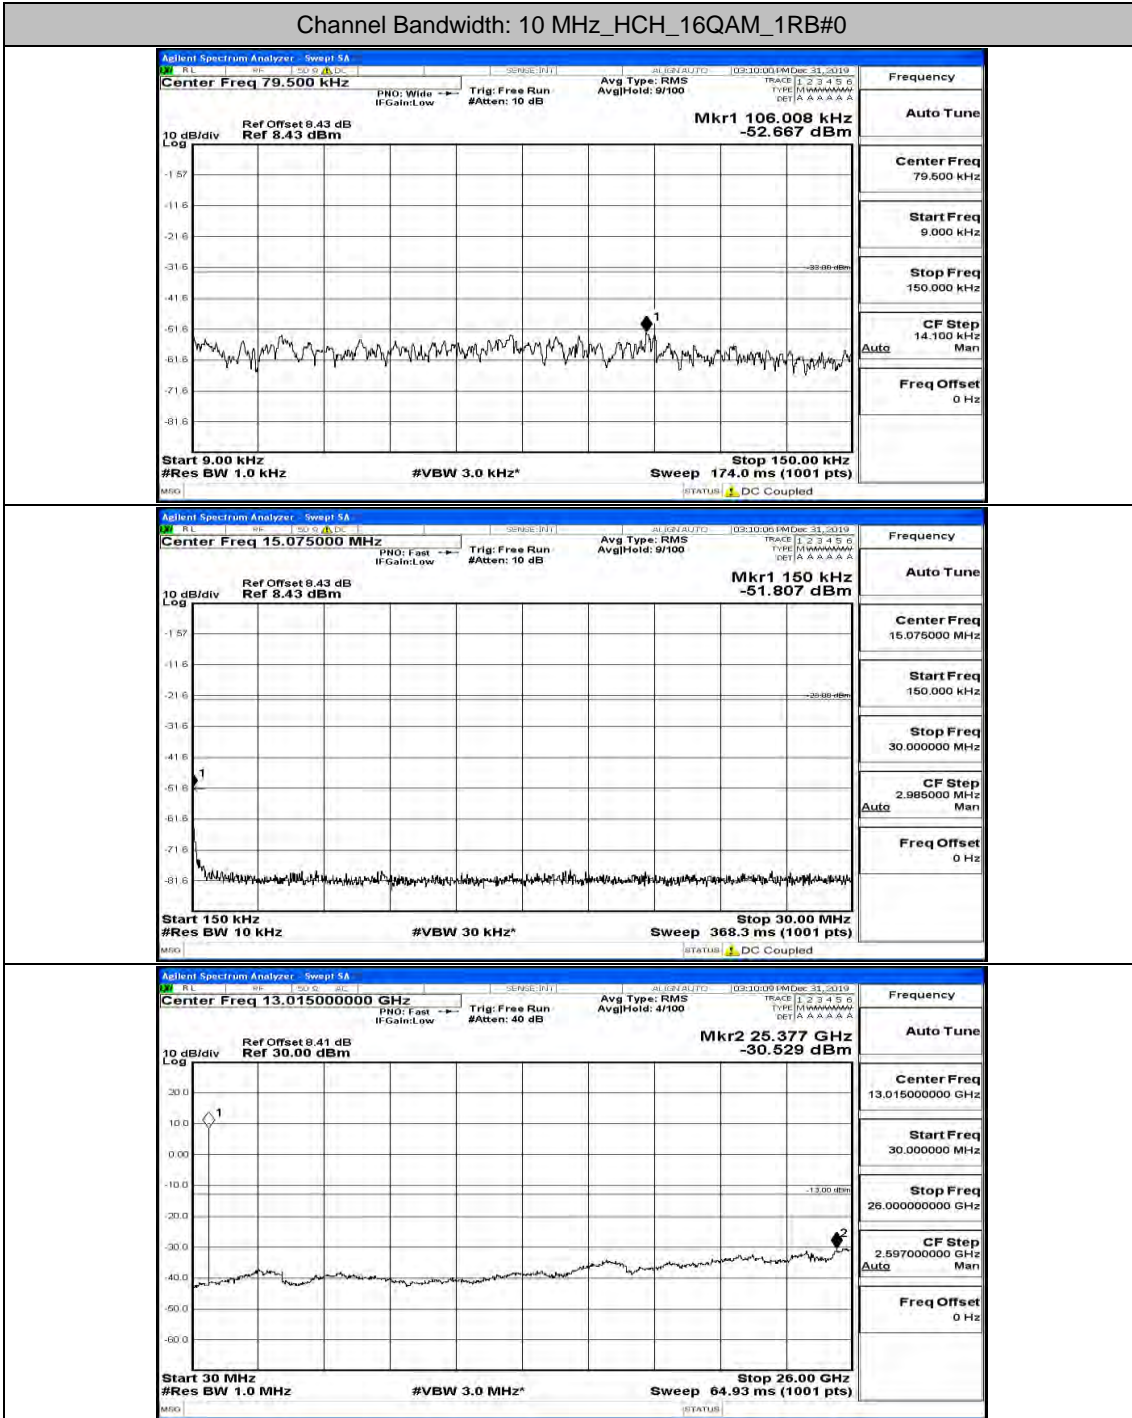

(Channel Bandwidth: 5 MHz)_HCH_16QAM_1RB#24

Channel Bandwidth: 10 MHz

Channel Bandwidth: 10 MHz LCH_QPSK_1RB#24

Channel Bandwidth: 10 MHz LCH_QPSK_1RB#49

Channel Bandwidth: 10 MHz_MCH_QPSK_1RB#0

Channel Bandwidth: 10 MHz_MCH_QPSK_1RB#24

Channel Bandwidth: 10 MHz_MCH_QPSK_1RB#49

Channel Bandwidth: 10 MHz_HCH_QPSK_1RB#0

Channel Bandwidth: 10 MHz_HCH_QPSK_1RB#24

Channel Bandwidth: 10 MHz_HCH_QPSK_1RB#49

Channel Bandwidth: 10 MHz LCH_16QAM_1RB#0

Channel Bandwidth: 10 MHz_LCH_16QAM_1RB#24

Channel Bandwidth: 10 MHz_LCH_16QAM_1RB#49

Channel Bandwidth: 10 MHz_LCH_16QAM_25RB#0

Channel Bandwidth: 10 MHz_MCH_16QAM_1RB#0

Channel Bandwidth: 10 MHz_MCH_16QAM_1RB#24

Channel Bandwidth: 10 MHz_MCH_16QAM_1RB#49

Channel Bandwidth: 10 MHz_HCH_16QAM_1RB#0

Channel Bandwidth: 10 MHz_HCH_16QAM_1RB#24

Channel Bandwidth: 10 MHz_HCH_16QAM_1RB#49