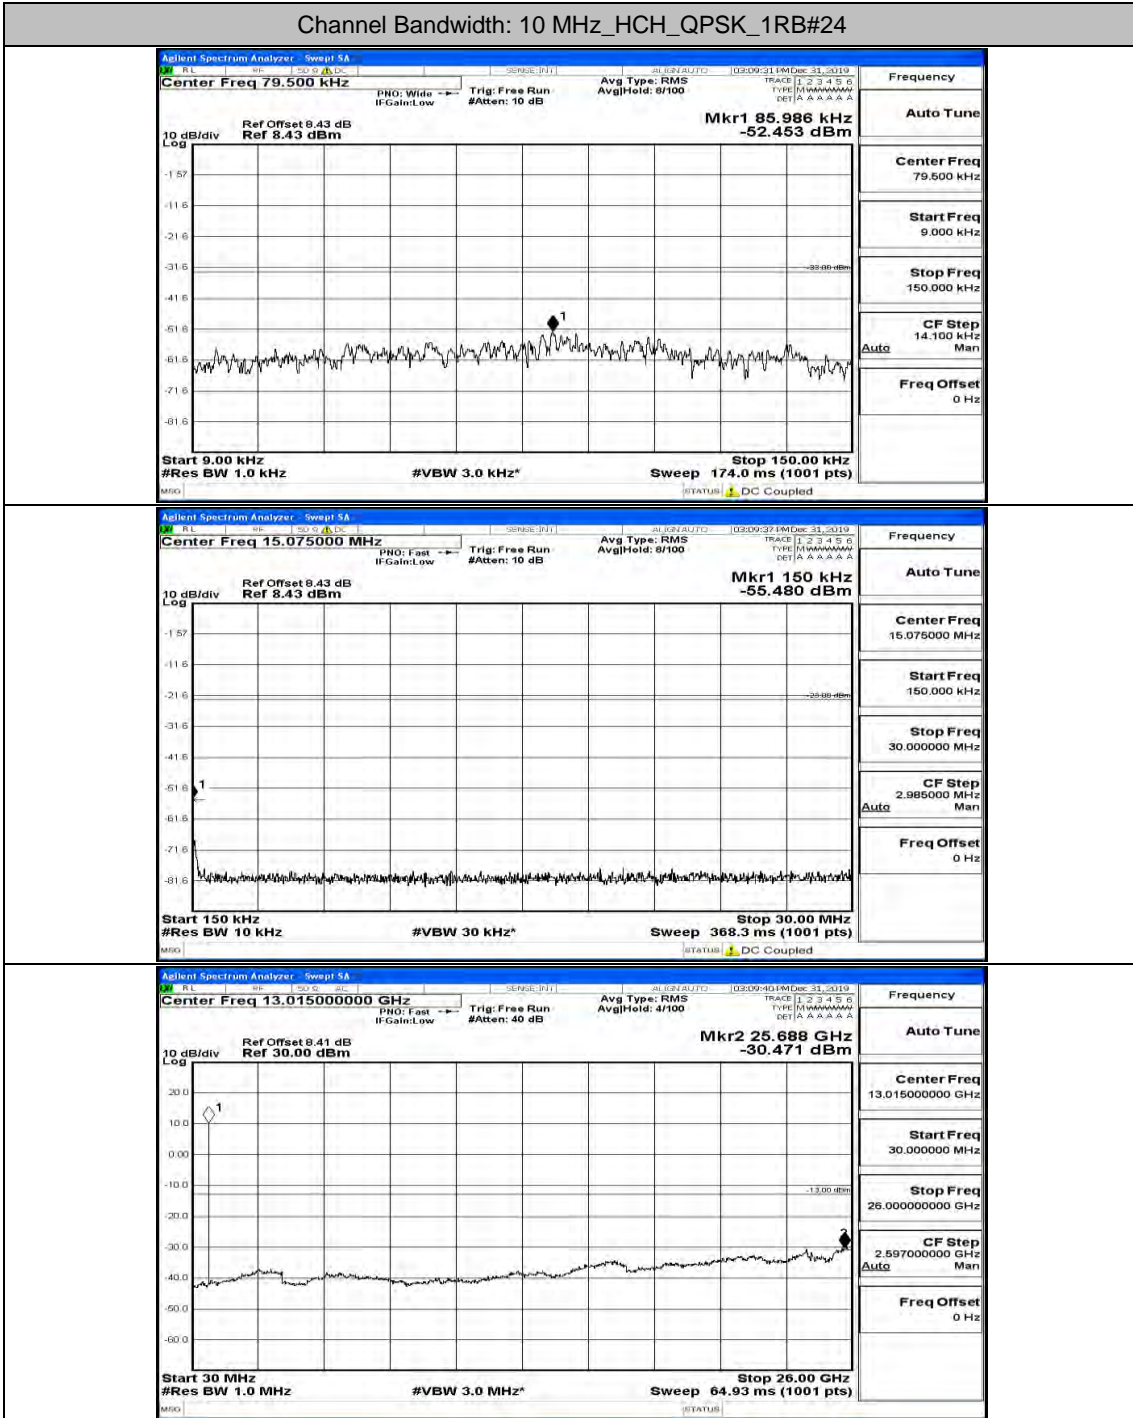

(Channel Bandwidth: 5 MHz)_MCH_16QAM_1RB#0

(Channel Bandwidth: 5 MHz)_MCH_16QAM_1RB#12

(Channel Bandwidth: 5 MHz)_MCH_16QAM_1RB#24

(Channel Bandwidth: 5 MHz) HCH_16QAM_1RB#0

(Channel Bandwidth: 5 MHz)_HCH_16QAM_1RB#12

(Channel Bandwidth: 5 MHz)_HCH_16QAM_1RB#24

Channel Bandwidth: 10 MHz

Channel Bandwidth: 10 MHz LCH_QPSK_1RB#24

Channel Bandwidth: 10 MHz LCH_QPSK_1RB#49

Channel Bandwidth: 10 MHz_MCH_QPSK_1RB#0

Channel Bandwidth: 10 MHz_MCH_QPSK_1RB#24

Channel Bandwidth: 10 MHz_MCH_QPSK_1RB#49

Channel Bandwidth: 10 MHz_HCH_QPSK_1RB#0

Channel Bandwidth: 10 MHz_HCH_QPSK_1RB#24

Channel Bandwidth: 10 MHz_HCH_QPSK_1RB#49

Channel Bandwidth: 10 MHz LCH_16QAM_1RB#0