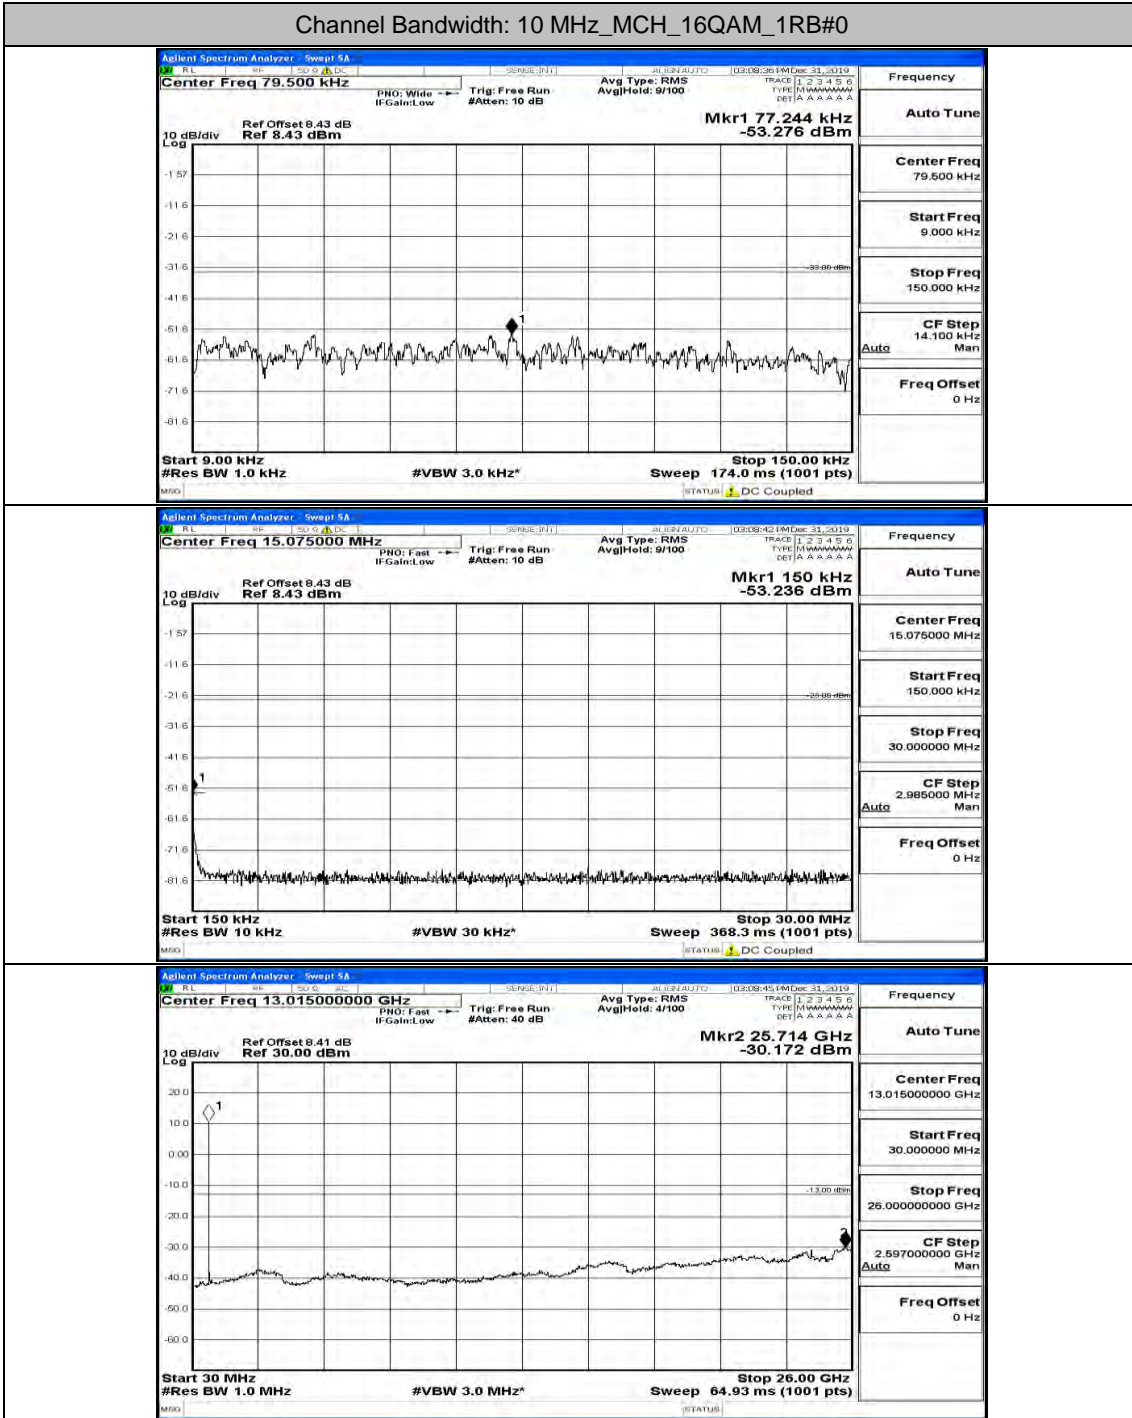

(Channel Bandwidth: 5 MHz)_HCH_16QAM_1RB#24

Channel Bandwidth: 10 MHz

Channel Bandwidth: 10 MHz LCH_QPSK_1RB#24

Channel Bandwidth: 10 MHz LCH_QPSK_1RB#49

Channel Bandwidth: 10 MHz_MCH_QPSK_1RB#0

Channel Bandwidth: 10 MHz_MCH_QPSK_1RB#24

Channel Bandwidth: 10 MHz_MCH_QPSK_1RB#49

Channel Bandwidth: 10 MHz_HCH_QPSK_1RB#0

Channel Bandwidth: 10 MHz_HCH_QPSK_1RB#24

Channel Bandwidth: 10 MHz_HCH_QPSK_1RB#49

Channel Bandwidth: 10 MHz LCH_16QAM_1RB#0

Channel Bandwidth: 10 MHz_LCH_16QAM_1RB#24

Channel Bandwidth: 10 MHz_LCH_16QAM_1RB#49

Channel Bandwidth: 10 MHz_LCH_16QAM_25RB#0

Channel Bandwidth: 10 MHz_MCH_16QAM_1RB#0

Channel Bandwidth: 10 MHz_MCH_16QAM_1RB#24

Channel Bandwidth: 10 MHz_MCH_16QAM_1RB#49

Channel Bandwidth: 10 MHz_HCH_16QAM_1RB#0

Channel Bandwidth: 10 MHz_HCH_16QAM_1RB#24

Channel Bandwidth: 10 MHz_HCH_16QAM_1RB#49