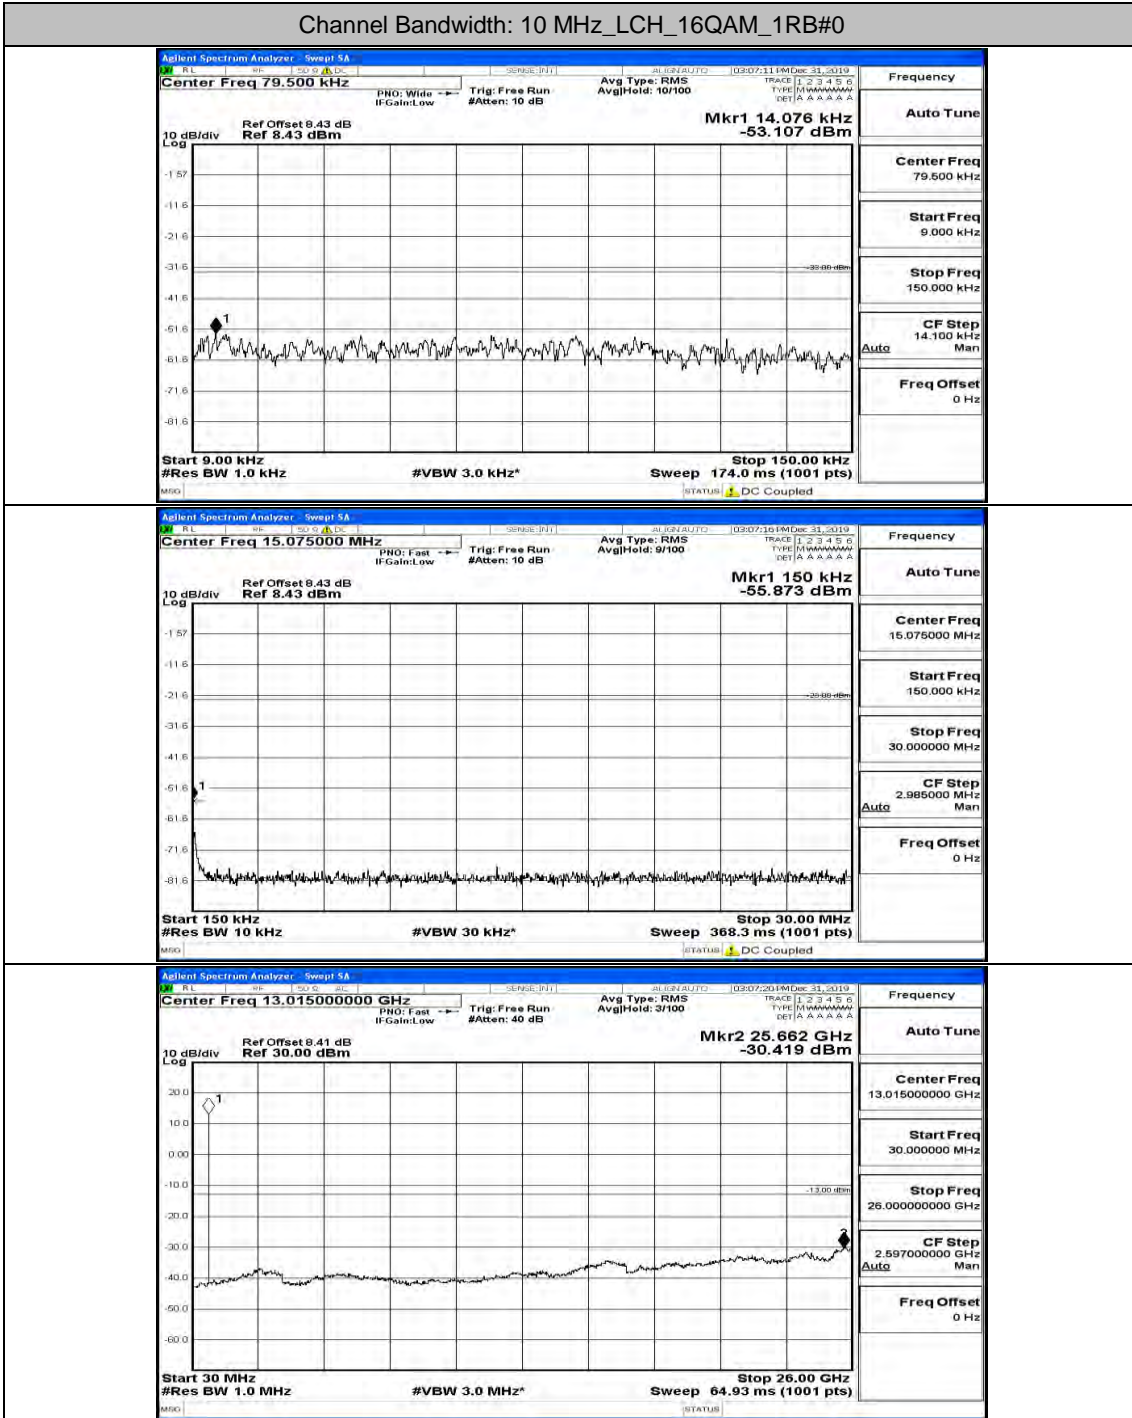

(Channel Bandwidth: 5 MHz)_HCH_16QAM_1RB#24

Channel Bandwidth: 10 MHz

Channel Bandwidth: 10 MHz LCH_QPSK_1RB#24

Channel Bandwidth: 10 MHz LCH_QPSK_1RB#49

Channel Bandwidth: 10 MHz_MCH_QPSK_1RB#0

Channel Bandwidth: 10 MHz_MCH_QPSK_1RB#24

Channel Bandwidth: 10 MHz_MCH_QPSK_1RB#49

Channel Bandwidth: 10 MHz_HCH_QPSK_1RB#0

Channel Bandwidth: 10 MHz_HCH_QPSK_1RB#24

Channel Bandwidth: 10 MHz_HCH_QPSK_1RB#49

Channel Bandwidth: 10 MHz LCH_16QAM_1RB#0

Channel Bandwidth: 10 MHz_LCH_16QAM_1RB#24

Channel Bandwidth: 10 MHz_LCH_16QAM_1RB#49

Channel Bandwidth: 10 MHz_LCH_16QAM_25RB#0

Channel Bandwidth: 10 MHz_MCH_16QAM_1RB#0

Channel Bandwidth: 10 MHz_MCH_16QAM_1RB#24