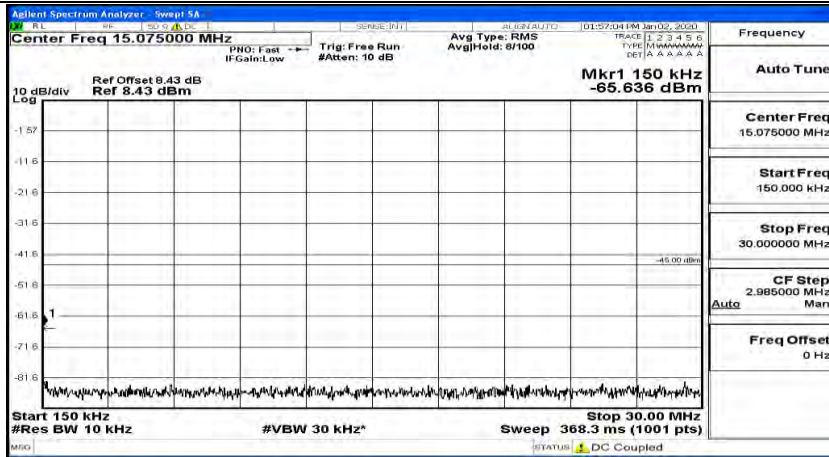

(Channel Bandwidth:20 MHz)_MCH_QPSK_1RB#0