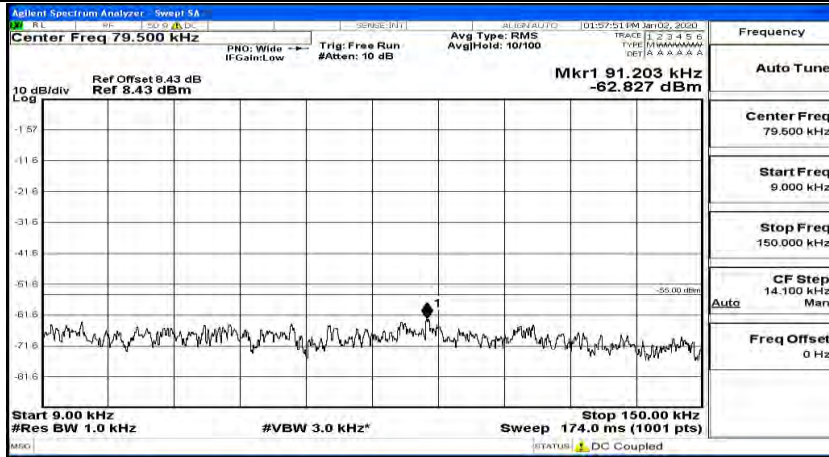

(Channel Bandwidth:20 MHz)_MCH_16QAM_1RB#49