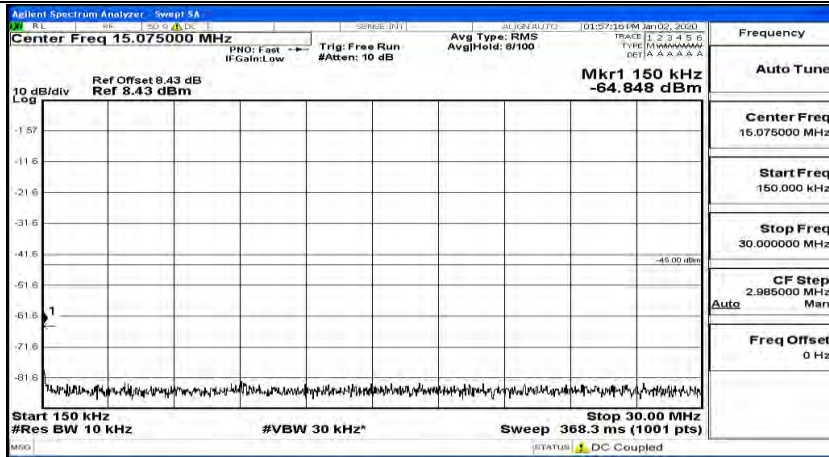

(Channel Bandwidth:20 MHz)_LCH_QPSK_1RB#49

(Channel Bandwidth:20 MHz)_LCH_QPSK_1RB#99

(Channel Bandwidth:20 MHz)_MCH_QPSK_1RB#0

(Channel Bandwidth:20 MHz)_MCH_QPSK_1RB#49

(Channel Bandwidth:20 MHz)_MCH_QPSK_1RB#99