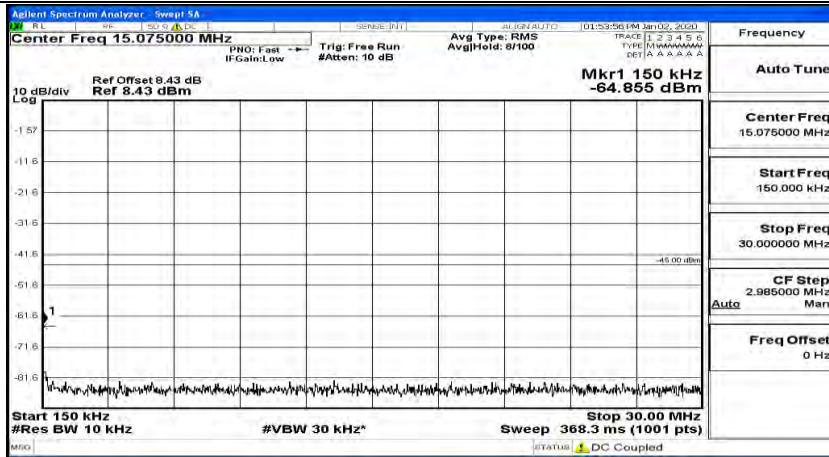

(Channel Bandwidth:15 MHz)_MCH_16QAM_1RB#37