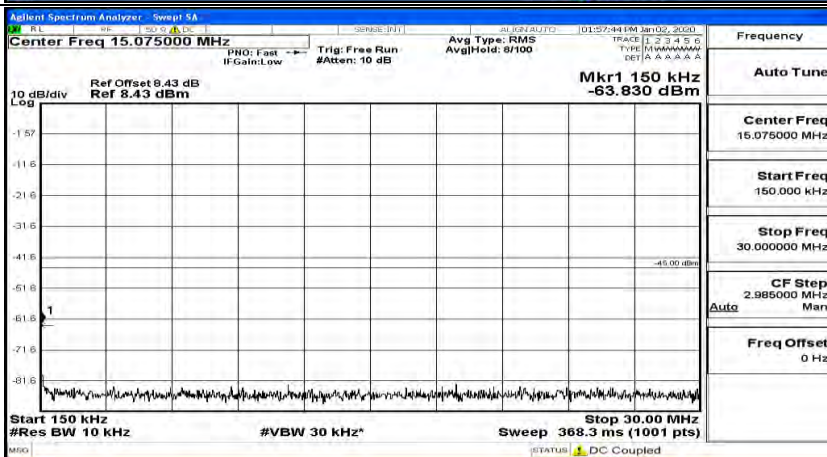

(Channel Bandwidth:20 MHz)_MCH_16QAM_1RB#0