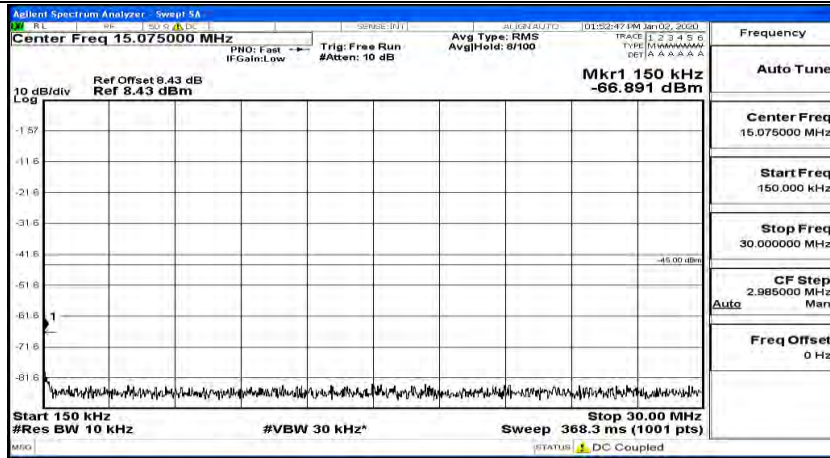

(Channel Bandwidth:15 MHz) LCH_16QAM_1RB#74