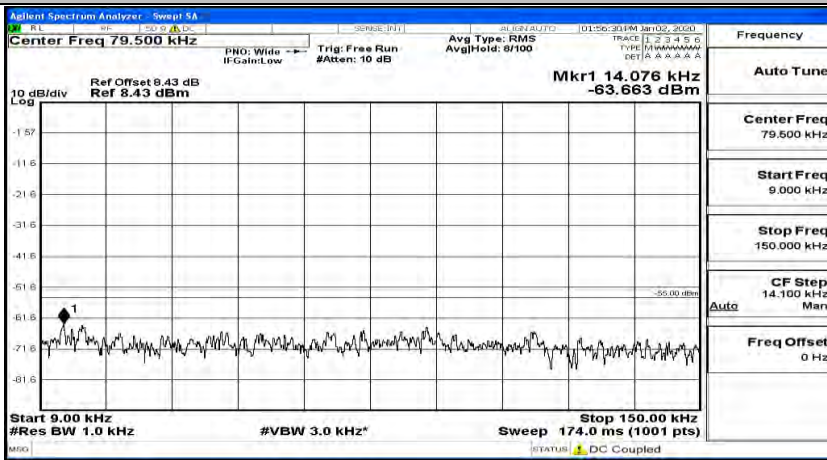

(Channel Bandwidth:20 MHz)_HCH_QPSK_1RB#0

(Channel Bandwidth:20 MHz)_HCH_QPSK_1RB#49

(Channel Bandwidth:20 MHz)_HCH_QPSK_1RB#99

#Img-QPSK-H-20-1-H-CSE-2

(Channel Bandwidth:20 MHz)_LCH_16QAM_1RB#0

(Channel Bandwidth:20 MHz) LCH_16QAM_1RB#49