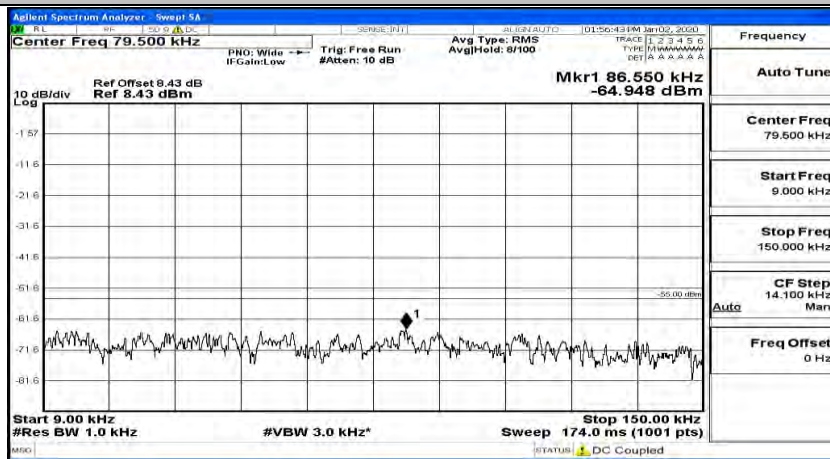

(Channel Bandwidth:20 MHz) LCH_16QAM_1RB#99