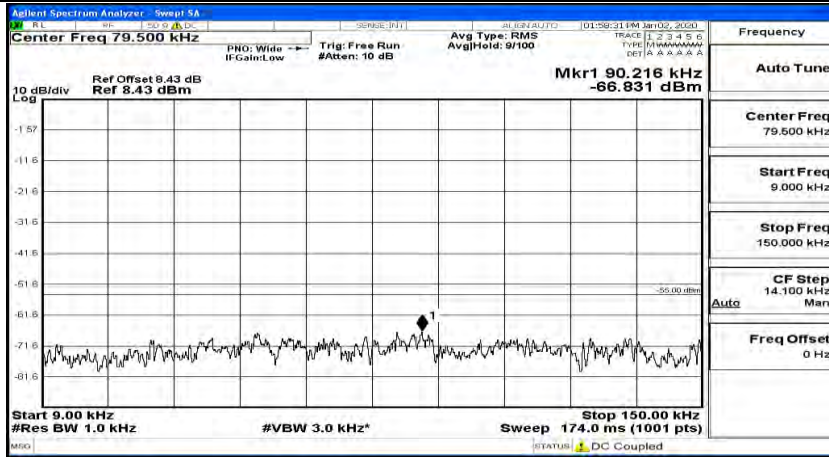

(Channel Bandwidth:20 MHz)_HCH_QPSK_1RB#49