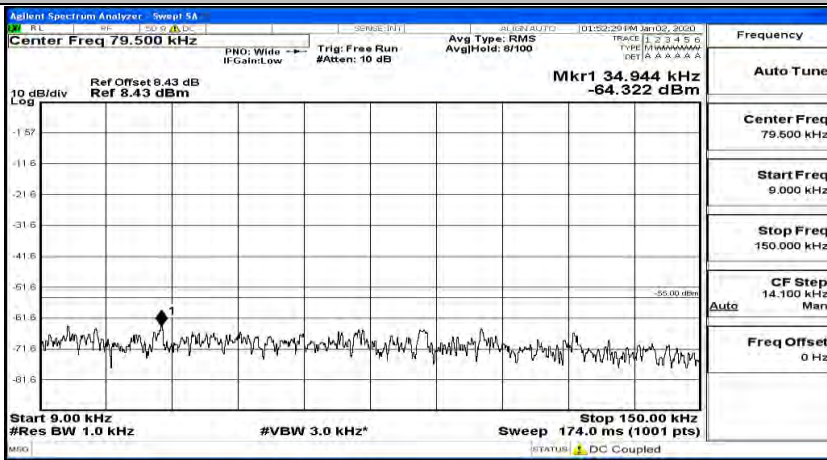

(Channel Bandwidth:15 MHz)_HCH_QPSK_1RB#0

(Channel Bandwidth:15 MHz)_HCH_QPSK_1RB#37

(Channel Bandwidth:15 MHz)_HCH_QPSK_1RB#74

#Img-QPSK-H-15-1-H-CSE-2

(Channel Bandwidth:15 MHz)_LCH_16QAM_1RB#0

(Channel Bandwidth:15 MHz) LCH_16QAM_1RB#37