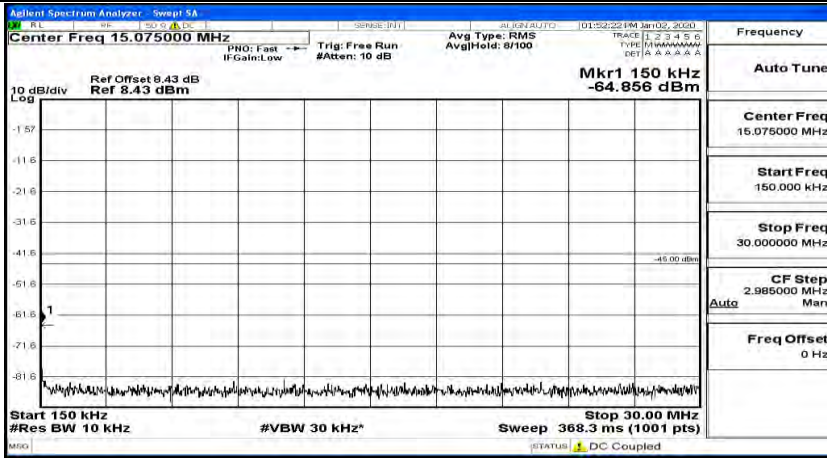

(Channel Bandwidth:15 MHz)_HCH_QPSK_1RB#0

(Channel Bandwidth:15 MHz)_HCH_QPSK_1RB#37

(Channel Bandwidth:15 MHz)_HCH_QPSK_1RB#74

#Img-QPSK-H-15-1-H-CSE-2

(Channel Bandwidth:15 MHz)_LCH_16QAM_1RB#0

(Channel Bandwidth:15 MHz) LCH_16QAM_1RB#37