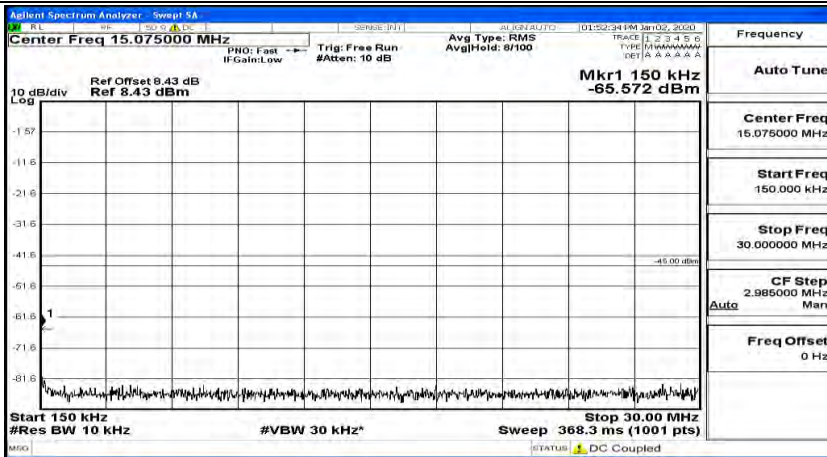

(Channel Bandwidth:15 MHz)_HCH_QPSK_1RB#0

(Channel Bandwidth:15 MHz)_HCH_QPSK_1RB#37

(Channel Bandwidth:15 MHz)_HCH_QPSK_1RB#74

#Img-QPSK-H-15-1-H-CSE-2

(Channel Bandwidth:15 MHz)_LCH_16QAM_1RB#0

(Channel Bandwidth:15 MHz) LCH_16QAM_1RB#37