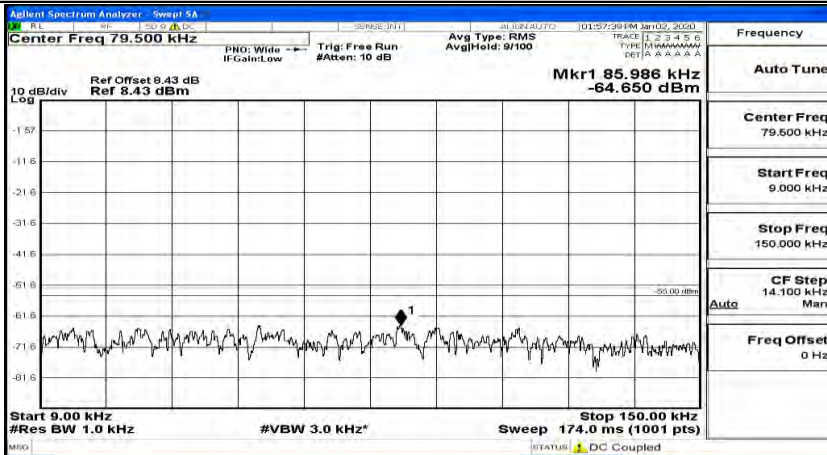

(Channel Bandwidth:20 MHz)_MCH_16QAM_1RB#0