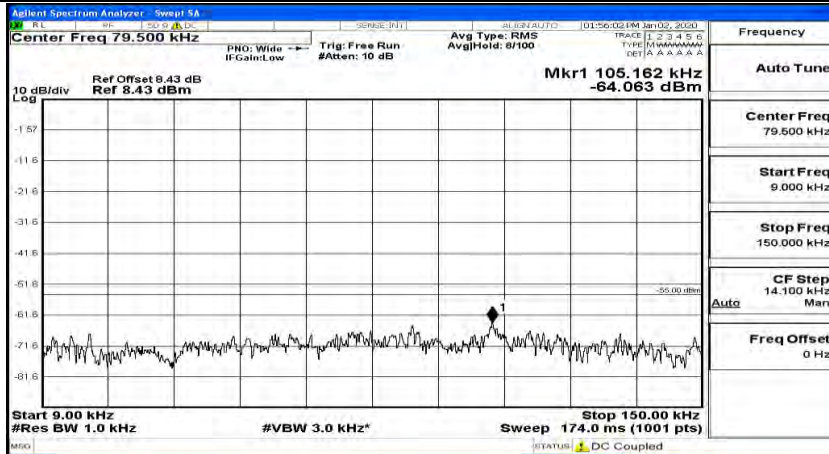

(Channel Bandwidth:20 MHz)_LCH_QPSK_1RB#99