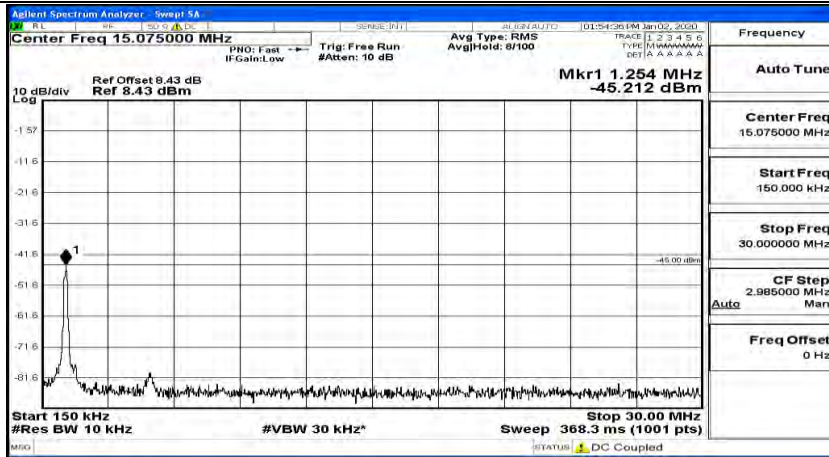

(Channel Bandwidth:15 MHz)_HCH_QPSK_1RB#37