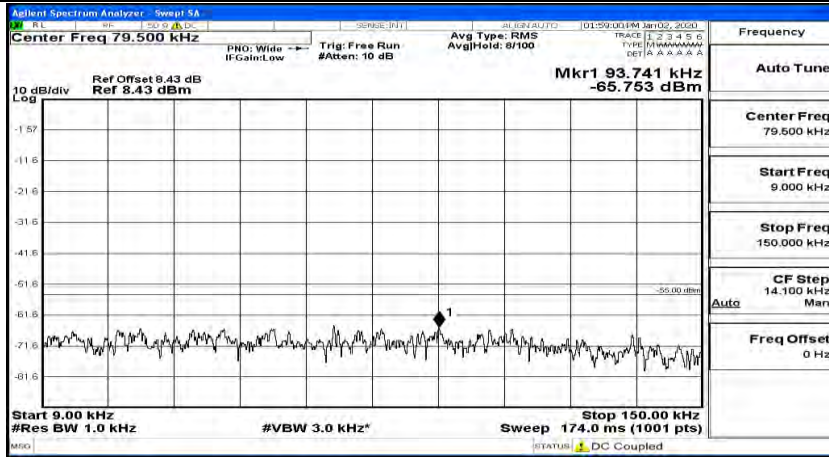

(Channel Bandwidth:20 MHz) LCH_16QAM_1RB#99

(Channel Bandwidth:20 MHz)_MCH_16QAM_1RB#0

(Channel Bandwidth:20 MHz)_MCH_16QAM_1RB#49

(Channel Bandwidth:20 MHz)_MCH_16QAM_1RB#99

(Channel Bandwidth:20 MHz)_HCH_16QAM_1RB#0