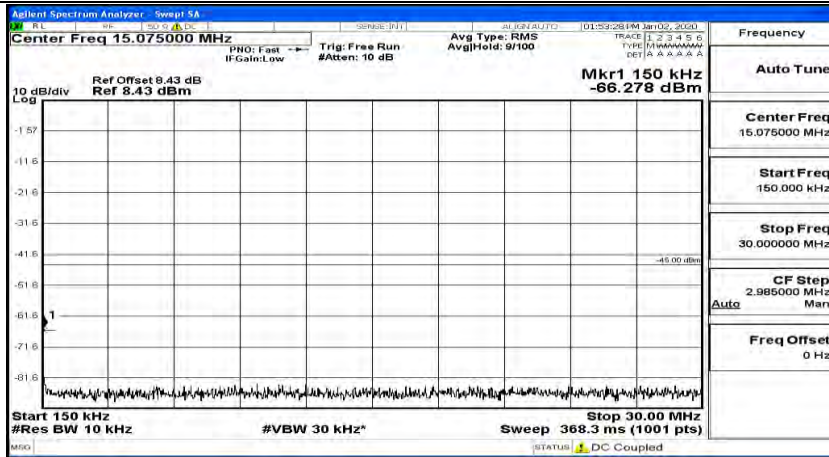

(Channel Bandwidth:15 MHz)_LCH_QPSK_1RB#37

(Channel Bandwidth:15 MHz)_LCH_QPSK_1RB#74

(Channel Bandwidth:15 MHz)_MCH_QPSK_1RB#0

(Channel Bandwidth:15 MHz)_MCH_QPSK_1RB#37

(Channel Bandwidth:15 MHz)_MCH_QPSK_1RB#74

(Channel Bandwidth:15 MHz)_HCH_QPSK_1RB#0

(Channel Bandwidth:15 MHz)_HCH_QPSK_1RB#37

(Channel Bandwidth:15 MHz)_HCH_QPSK_1RB#74

#Img-QPSK-H-15-1-H-CSE-2

(Channel Bandwidth:15 MHz)_LCH_16QAM_1RB#0

(Channel Bandwidth:15 MHz) LCH_16QAM_1RB#37