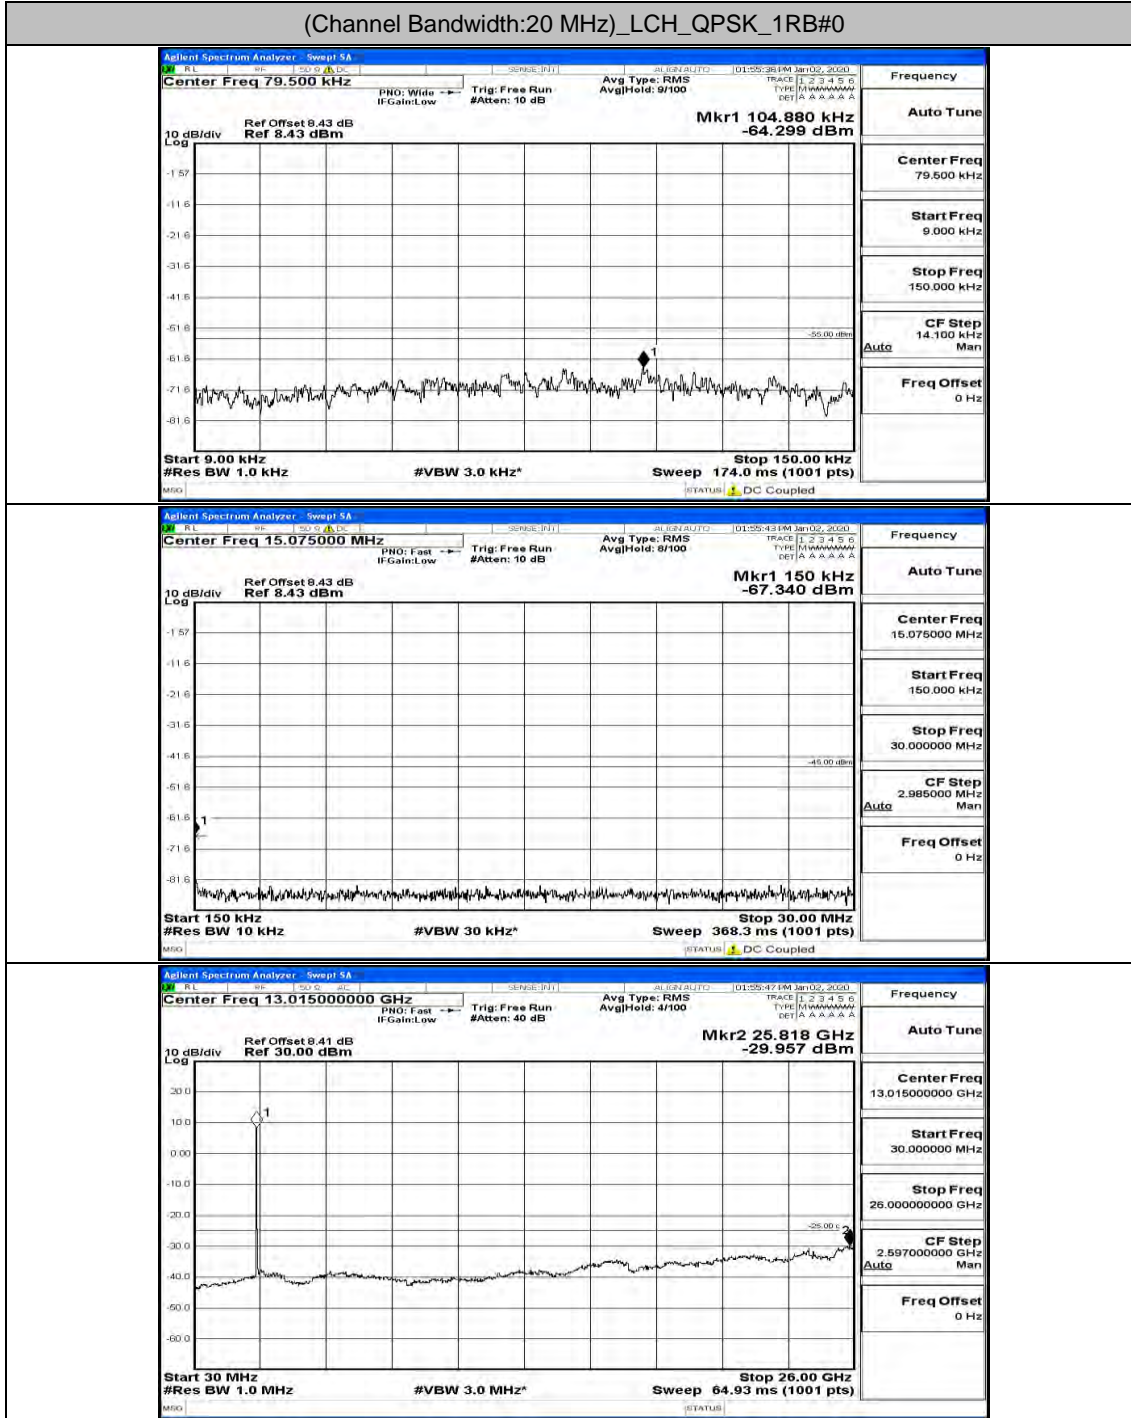

(Channel Bandwidth:15 MHz)_HCH_16QAM_1RB#37

#Img-16QAM-H-15-1-M-CSE-2

(Channel Bandwidth:15 MHz)_HCH_16QAM_1RB#74

#Img-16QAM-H-15-1-H-CSE-2

Channel Bandwidth: 20 MHz

(Channel Bandwidth:20 MHz)_LCH_QPSK_1RB#0