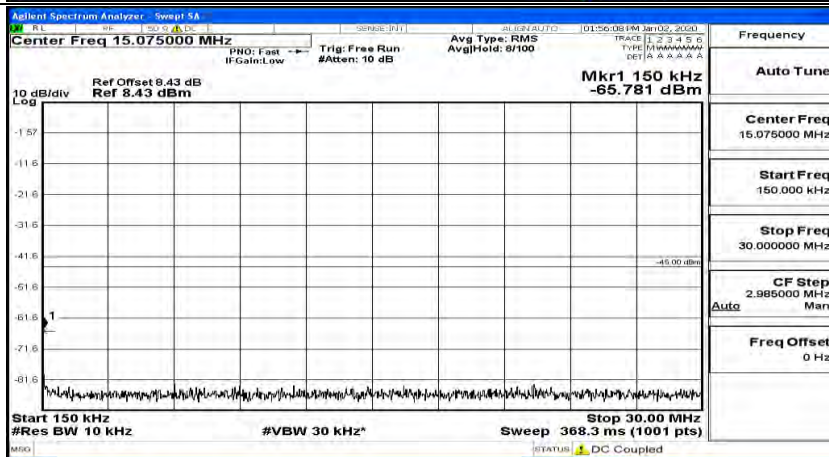

(Channel Bandwidth:20 MHz)_LCH_QPSK_1RB#99