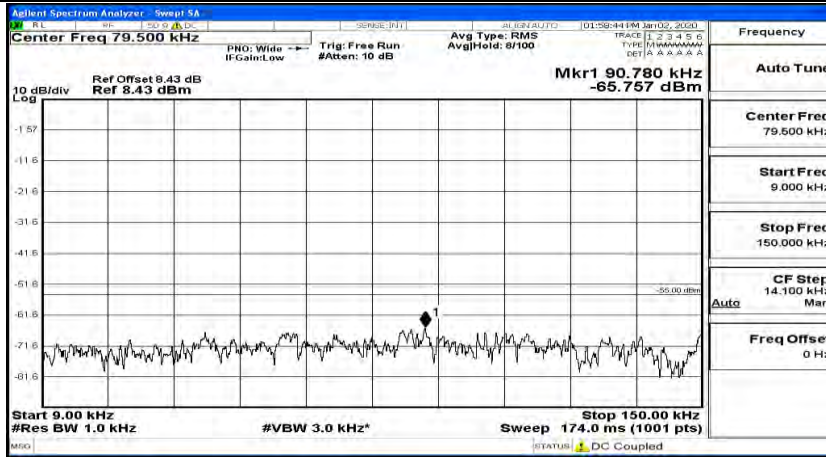

(Channel Bandwidth:20 MHz)_HCH_QPSK_1RB#99