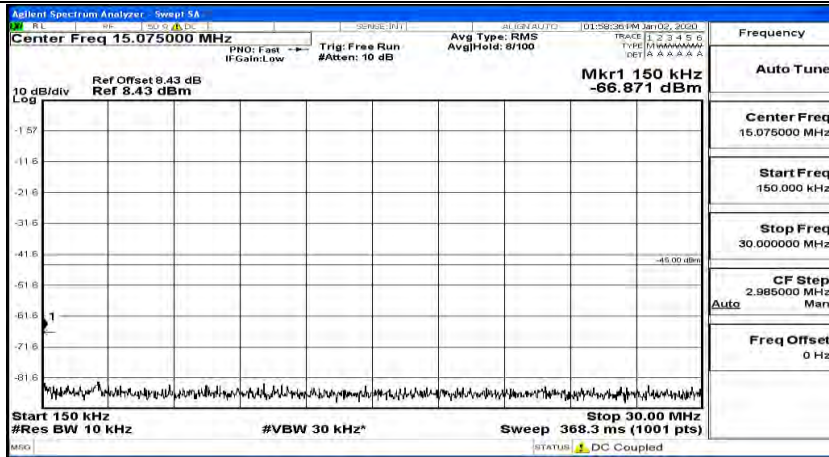

(Channel Bandwidth:20 MHz)_HCH_QPSK_1RB#49