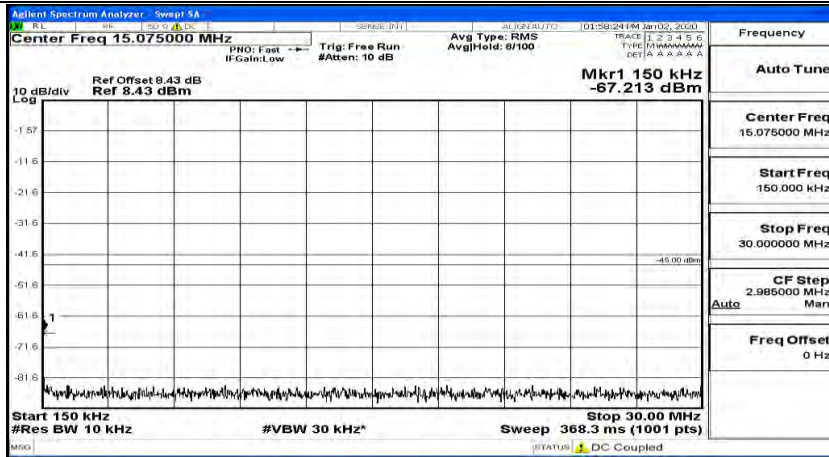

(Channel Bandwidth:20 MHz)_HCH_QPSK_1RB#0