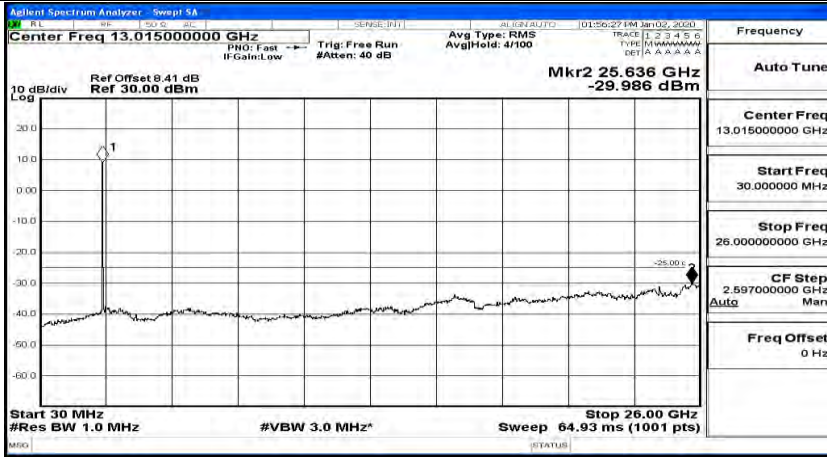

(Channel Bandwidth:20 MHz)_HCH_QPSK_1RB#0

(Channel Bandwidth:20 MHz)_HCH_QPSK_1RB#49

(Channel Bandwidth:20 MHz)_HCH_QPSK_1RB#99

#Img-QPSK-H-20-1-H-CSE-2

(Channel Bandwidth:20 MHz)_LCH_16QAM_1RB#0

(Channel Bandwidth:20 MHz) LCH_16QAM_1RB#49