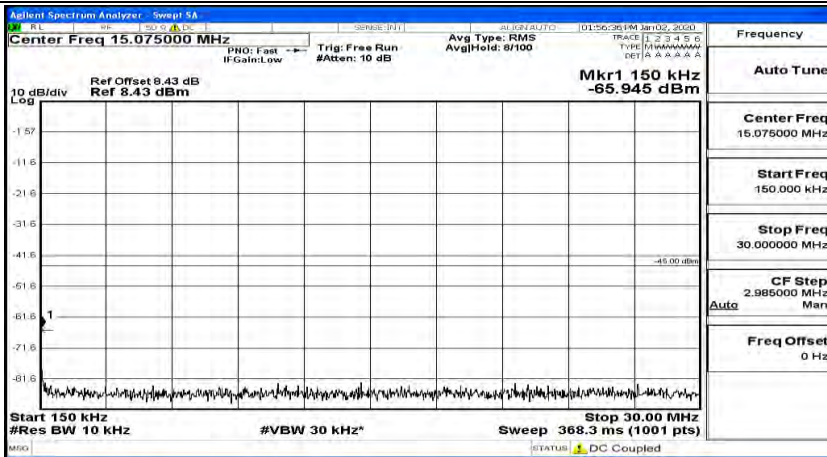

(Channel Bandwidth:20 MHz)_HCH_QPSK_1RB#0

(Channel Bandwidth:20 MHz)_HCH_QPSK_1RB#49

(Channel Bandwidth:20 MHz)_HCH_QPSK_1RB#99

#Img-QPSK-H-20-1-H-CSE-2

(Channel Bandwidth:20 MHz)_LCH_16QAM_1RB#0

(Channel Bandwidth:20 MHz) LCH_16QAM_1RB#49