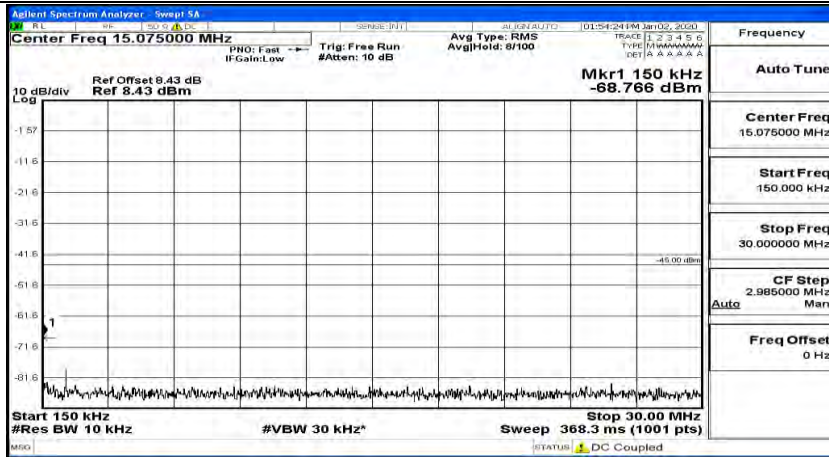

(Channel Bandwidth:15 MHz)_LCH_QPSK_1RB#37

(Channel Bandwidth:15 MHz)_LCH_QPSK_1RB#74

(Channel Bandwidth:15 MHz)_MCH_QPSK_1RB#0

(Channel Bandwidth:15 MHz)_MCH_QPSK_1RB#37

(Channel Bandwidth:15 MHz)_MCH_QPSK_1RB#74

(Channel Bandwidth:15 MHz)_HCH_QPSK_1RB#0

(Channel Bandwidth:15 MHz)_HCH_QPSK_1RB#37

(Channel Bandwidth:15 MHz)_HCH_QPSK_1RB#74

#Img-QPSK-H-15-1-H-CSE-2

(Channel Bandwidth:15 MHz)_LCH_16QAM_1RB#0

(Channel Bandwidth:15 MHz) LCH_16QAM_1RB#37