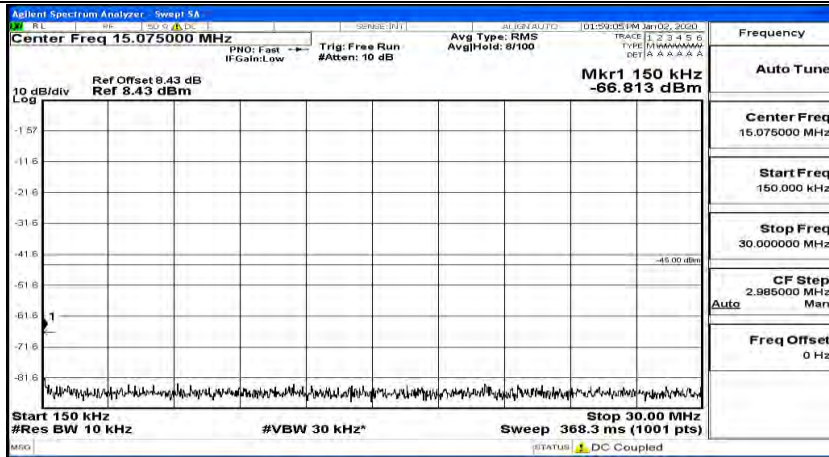

(Channel Bandwidth:20 MHz) LCH_16QAM_1RB#99

(Channel Bandwidth:20 MHz)_MCH_16QAM_1RB#0

(Channel Bandwidth:20 MHz)_MCH_16QAM_1RB#49

(Channel Bandwidth:20 MHz)_MCH_16QAM_1RB#99

(Channel Bandwidth:20 MHz)_HCH_16QAM_1RB#0