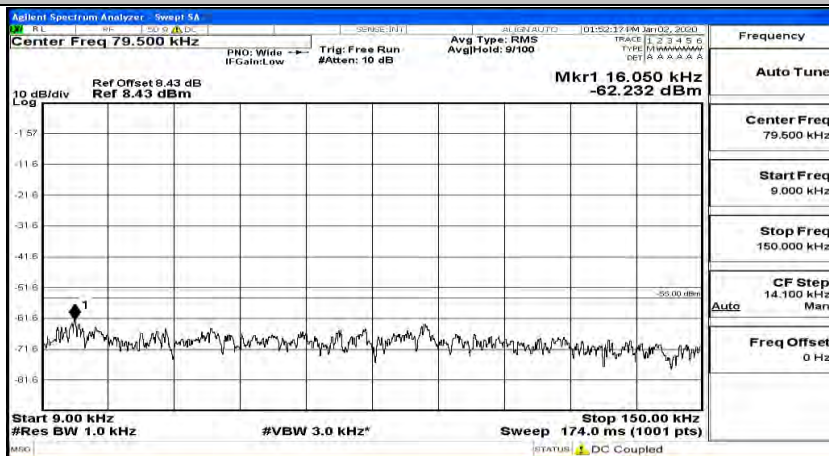

(Channel Bandwidth:15 MHz)_HCH_QPSK_1RB#0

(Channel Bandwidth:15 MHz)_HCH_QPSK_1RB#37

(Channel Bandwidth:15 MHz)_HCH_QPSK_1RB#74

#Img-QPSK-H-15-1-H-CSE-2

(Channel Bandwidth:15 MHz)_LCH_16QAM_1RB#0

(Channel Bandwidth:15 MHz) LCH_16QAM_1RB#37