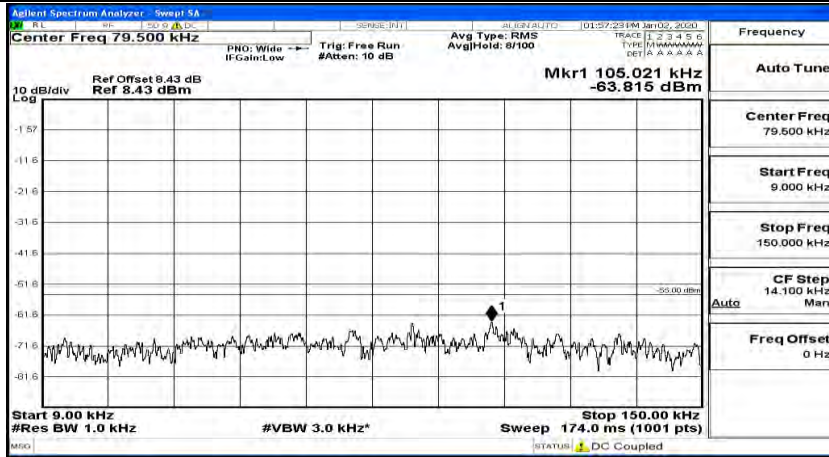

(Channel Bandwidth:20 MHz)_LCH_QPSK_1RB#49

(Channel Bandwidth:20 MHz)_LCH_QPSK_1RB#99

(Channel Bandwidth:20 MHz)_MCH_QPSK_1RB#0

(Channel Bandwidth:20 MHz)_MCH_QPSK_1RB#49

(Channel Bandwidth:20 MHz)_MCH_QPSK_1RB#99