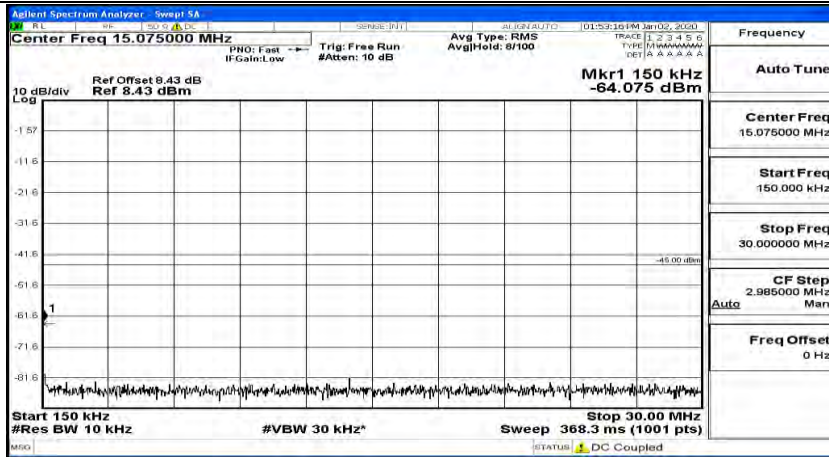

(Channel Bandwidth:15 MHz)_LCH_QPSK_1RB#37

(Channel Bandwidth:15 MHz)_LCH_QPSK_1RB#74

(Channel Bandwidth:15 MHz)_MCH_QPSK_1RB#0

(Channel Bandwidth:15 MHz)_MCH_QPSK_1RB#37

(Channel Bandwidth:15 MHz)_MCH_QPSK_1RB#74

(Channel Bandwidth:15 MHz)_HCH_QPSK_1RB#0

(Channel Bandwidth:15 MHz)_HCH_QPSK_1RB#37

(Channel Bandwidth:15 MHz)_HCH_QPSK_1RB#74

#Img-QPSK-H-15-1-H-CSE-2

(Channel Bandwidth:15 MHz)_LCH_16QAM_1RB#0

(Channel Bandwidth:15 MHz) LCH_16QAM_1RB#37