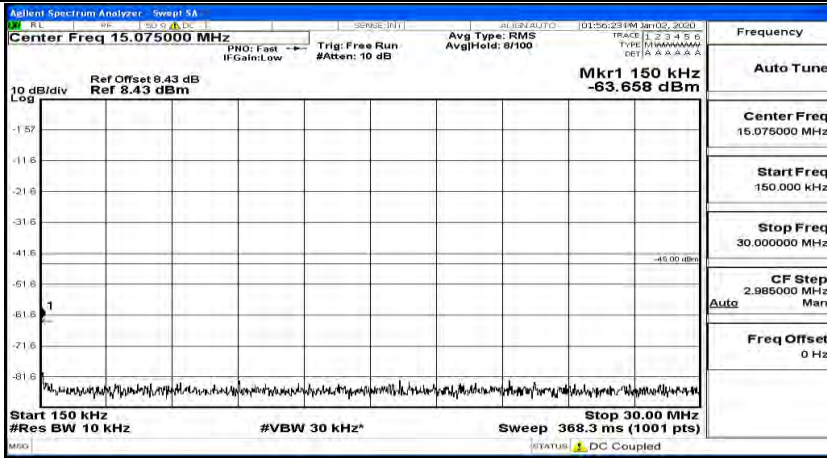

(Channel Bandwidth:20 MHz)_HCH_QPSK_1RB#0

(Channel Bandwidth:20 MHz)_HCH_QPSK_1RB#49

(Channel Bandwidth:20 MHz)_HCH_QPSK_1RB#99

#Img-QPSK-H-20-1-H-CSE-2

(Channel Bandwidth:20 MHz)_LCH_16QAM_1RB#0

(Channel Bandwidth:20 MHz) LCH_16QAM_1RB#49