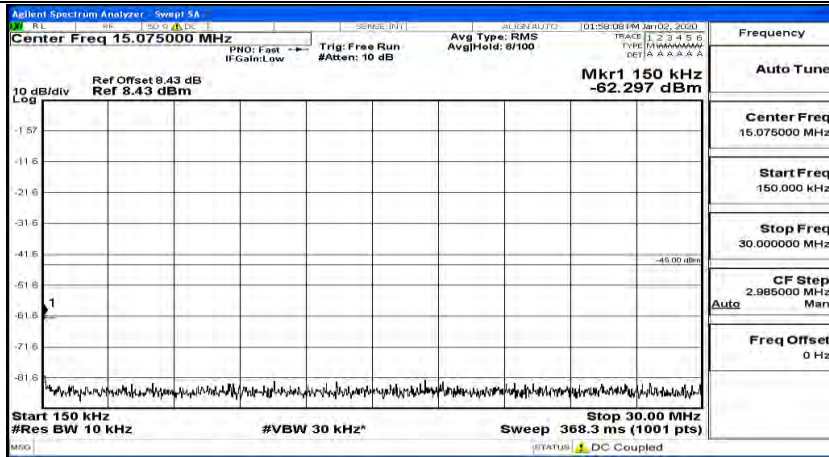

(Channel Bandwidth:20 MHz) LCH_16QAM_1RB#99

(Channel Bandwidth:20 MHz)_MCH_16QAM_1RB#0

(Channel Bandwidth:20 MHz)_MCH_16QAM_1RB#49

(Channel Bandwidth:20 MHz)_MCH_16QAM_1RB#99

(Channel Bandwidth:20 MHz)_HCH_16QAM_1RB#0