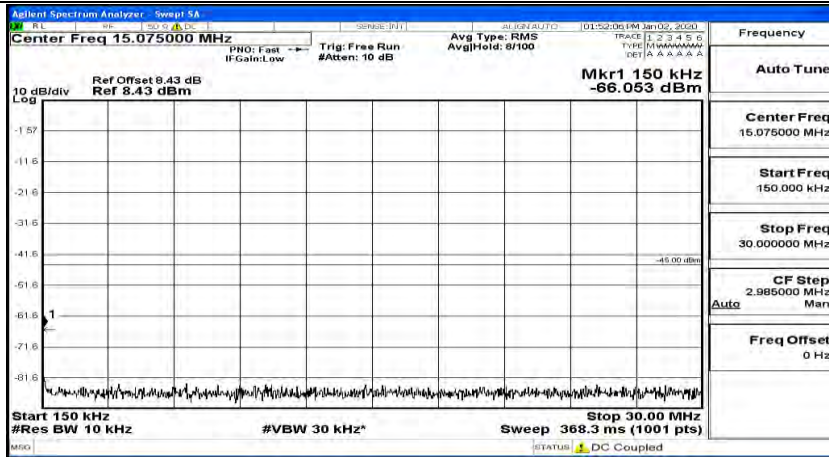

(Channel Bandwidth:15 MHz)_LCH_QPSK_1RB#37

(Channel Bandwidth:15 MHz)_LCH_QPSK_1RB#74

(Channel Bandwidth:15 MHz)_MCH_QPSK_1RB#0

(Channel Bandwidth:15 MHz)_MCH_QPSK_1RB#37

(Channel Bandwidth:15 MHz)_MCH_QPSK_1RB#74

(Channel Bandwidth:15 MHz)_HCH_QPSK_1RB#0

(Channel Bandwidth:15 MHz)_HCH_QPSK_1RB#37

(Channel Bandwidth:15 MHz)_HCH_QPSK_1RB#74

#Img-QPSK-H-15-1-H-CSE-2

(Channel Bandwidth:15 MHz)_LCH_16QAM_1RB#0

(Channel Bandwidth:15 MHz) LCH_16QAM_1RB#37