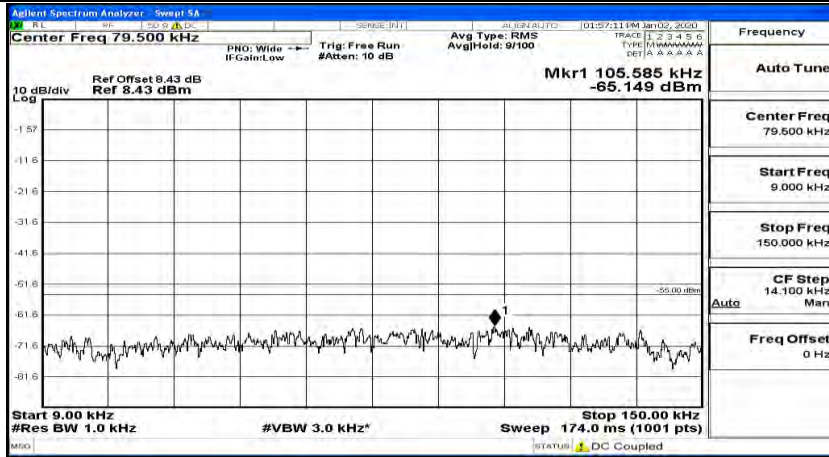

(Channel Bandwidth:20 MHz)_LCH_QPSK_1RB#49

(Channel Bandwidth:20 MHz)_LCH_QPSK_1RB#99

(Channel Bandwidth:20 MHz)_MCH_QPSK_1RB#0

(Channel Bandwidth:20 MHz)_MCH_QPSK_1RB#49

(Channel Bandwidth:20 MHz)_MCH_QPSK_1RB#99