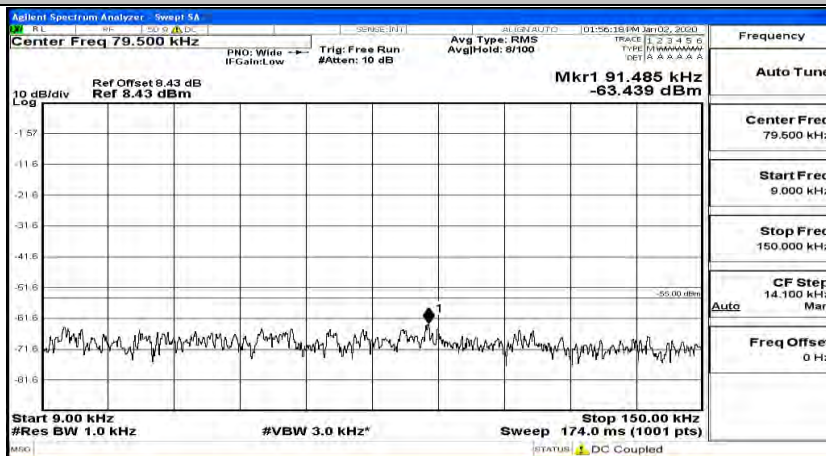

(Channel Bandwidth:20 MHz)_HCH_QPSK_1RB#0

(Channel Bandwidth:20 MHz)_HCH_QPSK_1RB#49

(Channel Bandwidth:20 MHz)_HCH_QPSK_1RB#99

#Img-QPSK-H-20-1-H-CSE-2

(Channel Bandwidth:20 MHz)_LCH_16QAM_1RB#0

(Channel Bandwidth:20 MHz) LCH_16QAM_1RB#49