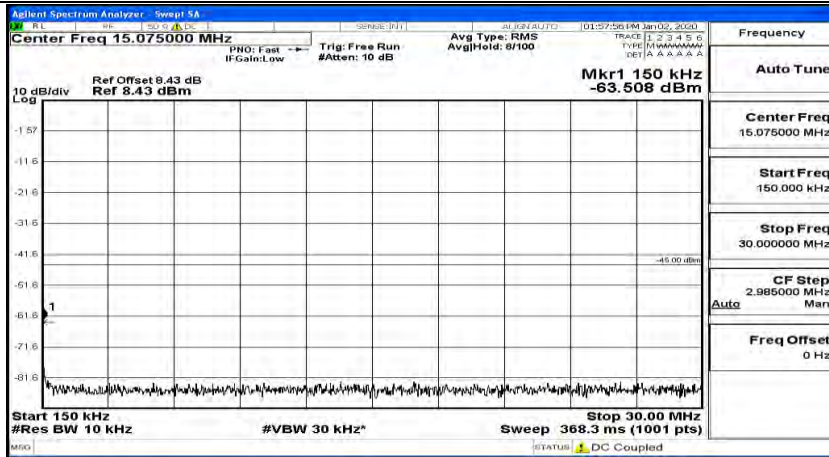

(Channel Bandwidth:20 MHz)_MCH_16QAM_1RB#49