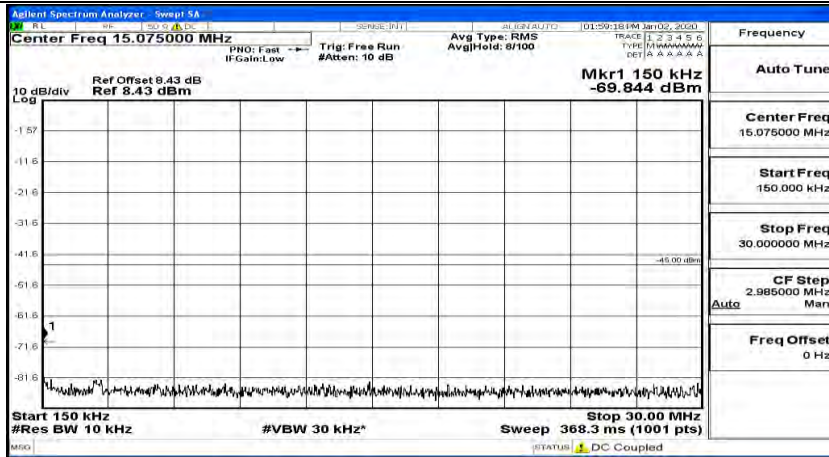

(Channel Bandwidth:20 MHz)_HCH_16QAM_1RB#49