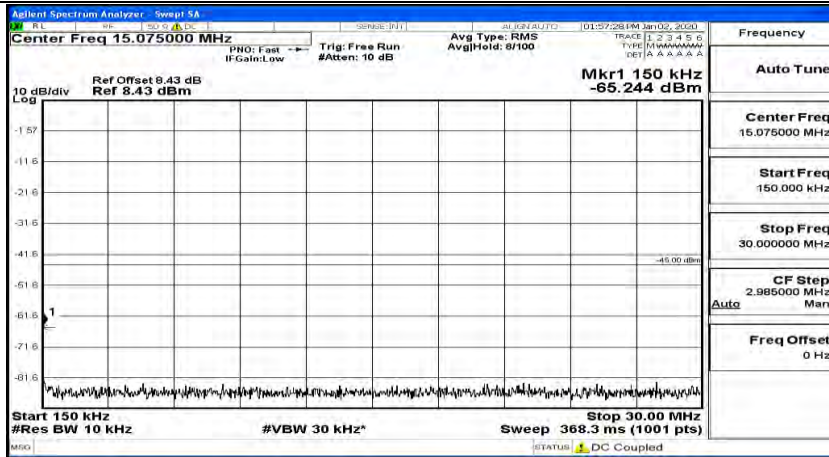

(Channel Bandwidth:20 MHz)_LCH_QPSK_1RB#49

(Channel Bandwidth:20 MHz)_LCH_QPSK_1RB#99

(Channel Bandwidth:20 MHz)_MCH_QPSK_1RB#0

(Channel Bandwidth:20 MHz)_MCH_QPSK_1RB#49

(Channel Bandwidth:20 MHz)_MCH_QPSK_1RB#99