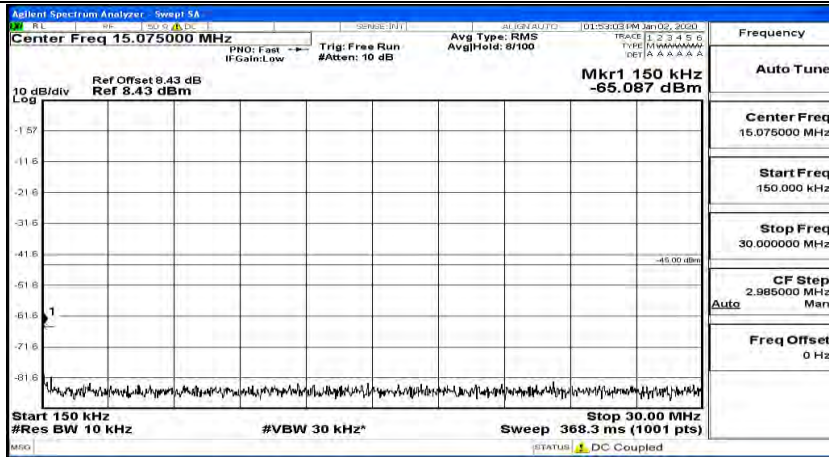

(Channel Bandwidth:15 MHz)_LCH_QPSK_1RB#37

(Channel Bandwidth:15 MHz)_LCH_QPSK_1RB#74

(Channel Bandwidth:15 MHz)_MCH_QPSK_1RB#0

(Channel Bandwidth:15 MHz)_MCH_QPSK_1RB#37

(Channel Bandwidth:15 MHz)_MCH_QPSK_1RB#74

(Channel Bandwidth:15 MHz)_HCH_QPSK_1RB#0

(Channel Bandwidth:15 MHz)_HCH_QPSK_1RB#37

(Channel Bandwidth:15 MHz)_HCH_QPSK_1RB#74

#Img-QPSK-H-15-1-H-CSE-2

(Channel Bandwidth:15 MHz)_LCH_16QAM_1RB#0

(Channel Bandwidth:15 MHz) LCH_16QAM_1RB#37