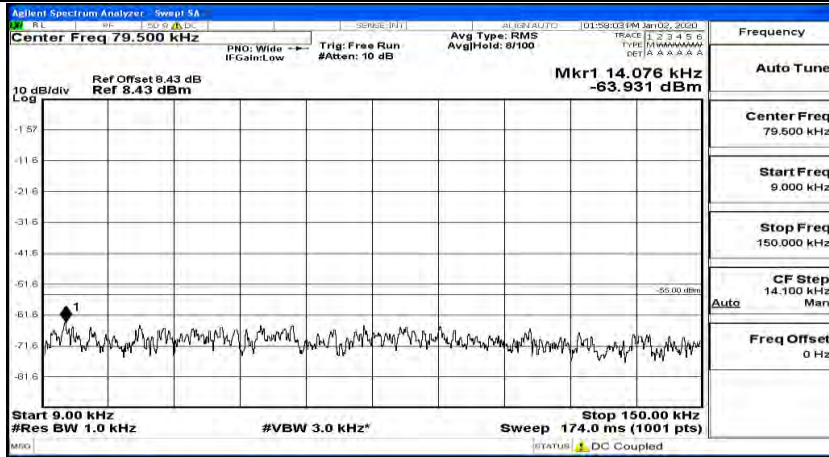

(Channel Bandwidth:20 MHz) LCH_16QAM_1RB#99

(Channel Bandwidth:20 MHz)_MCH_16QAM_1RB#0

(Channel Bandwidth:20 MHz)_MCH_16QAM_1RB#49

(Channel Bandwidth:20 MHz)_MCH_16QAM_1RB#99

(Channel Bandwidth:20 MHz)_HCH_16QAM_1RB#0