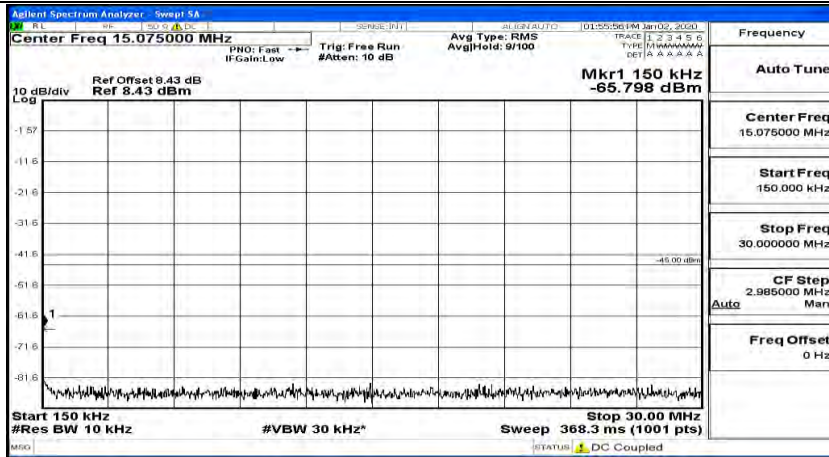

(Channel Bandwidth:20 MHz)_LCH_QPSK_1RB#49