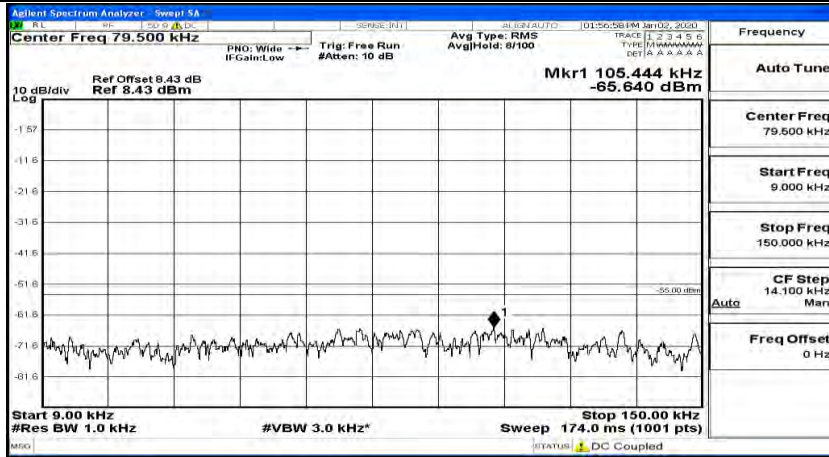

(Channel Bandwidth:20 MHz)_MCH_QPSK_1RB#0