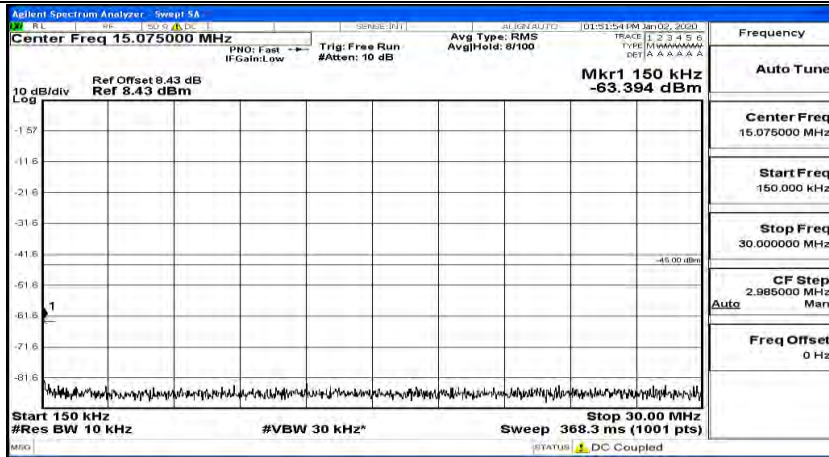

(Channel Bandwidth:15 MHz)_LCH_QPSK_1RB#37

(Channel Bandwidth:15 MHz)_LCH_QPSK_1RB#74

(Channel Bandwidth:15 MHz)_MCH_QPSK_1RB#0

(Channel Bandwidth:15 MHz)_MCH_QPSK_1RB#37

(Channel Bandwidth:15 MHz)_MCH_QPSK_1RB#74

(Channel Bandwidth:15 MHz)_HCH_QPSK_1RB#0

(Channel Bandwidth:15 MHz)_HCH_QPSK_1RB#37

(Channel Bandwidth:15 MHz)_HCH_QPSK_1RB#74

#Img-QPSK-H-15-1-H-CSE-2

(Channel Bandwidth:15 MHz)_LCH_16QAM_1RB#0

(Channel Bandwidth:15 MHz) LCH_16QAM_1RB#37