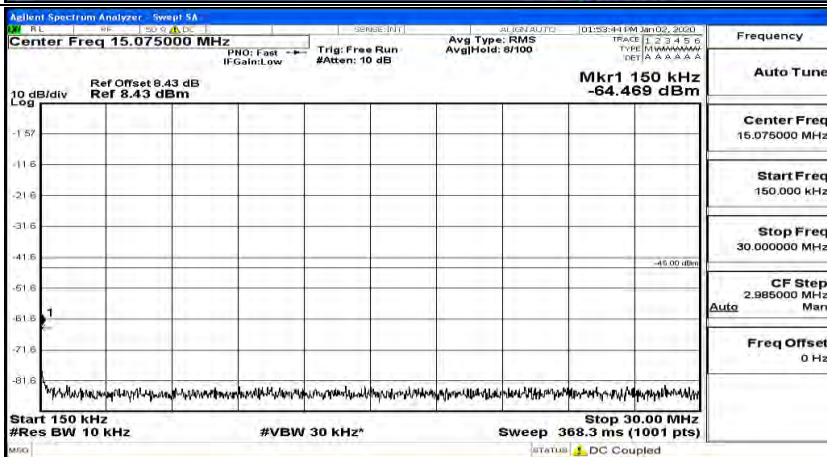

(Channel Bandwidth:15 MHz)_MCH_16QAM_1RB#0