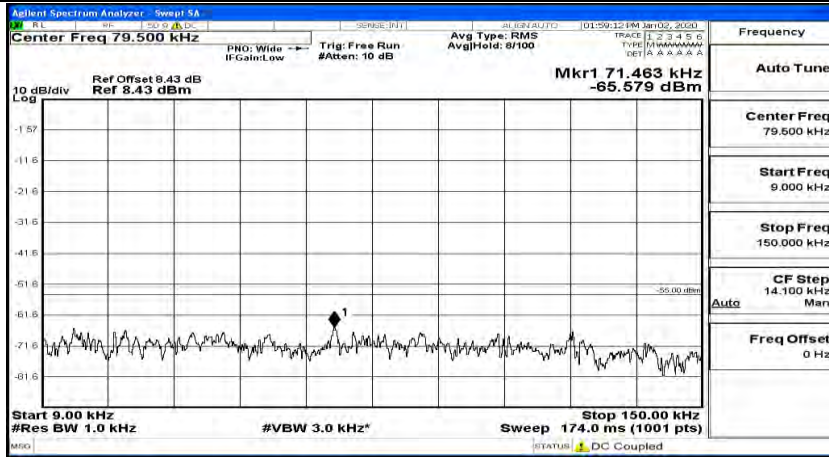

(Channel Bandwidth:20 MHz)_HCH_16QAM_1RB#49