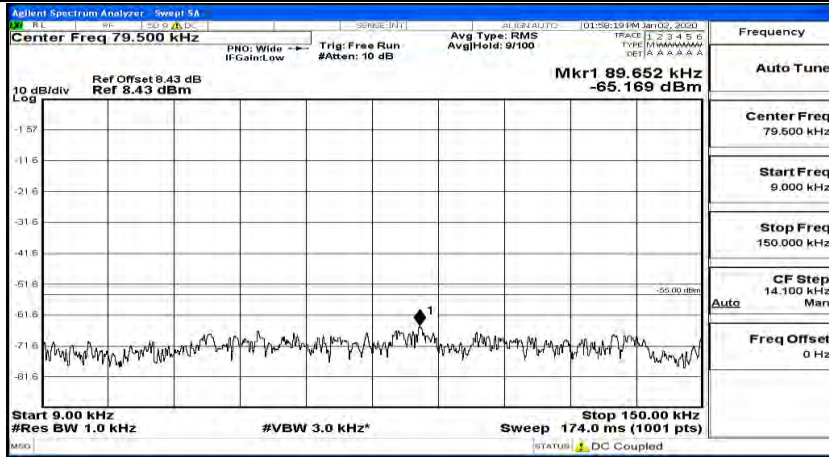

(Channel Bandwidth:20 MHz)_HCH_QPSK_1RB#0