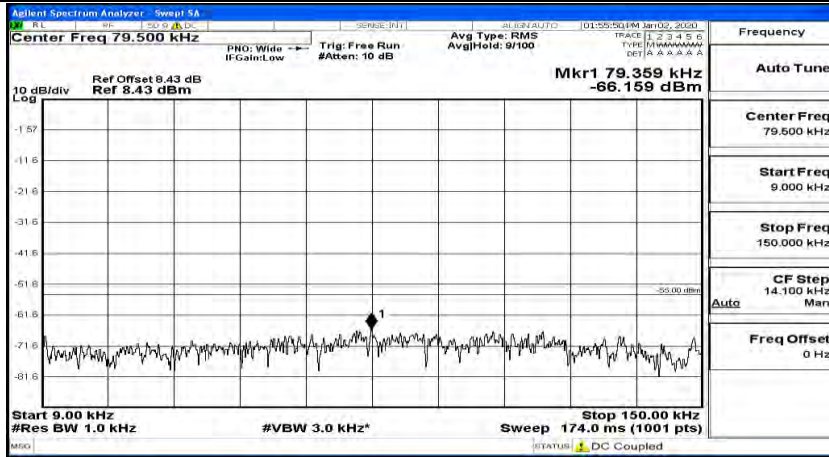

(Channel Bandwidth:20 MHz)_LCH_QPSK_1RB#49