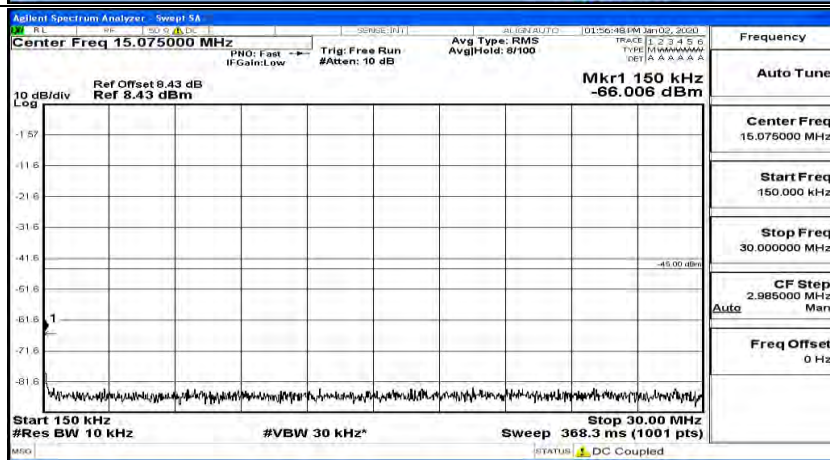

(Channel Bandwidth:20 MHz) LCH_16QAM_1RB#99