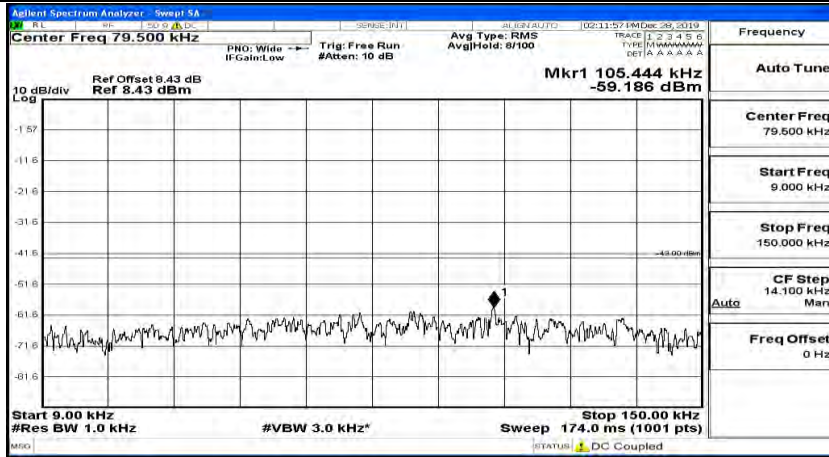

(Channel Bandwidth:20 MHz)_MCH_QPSK_1RB#99