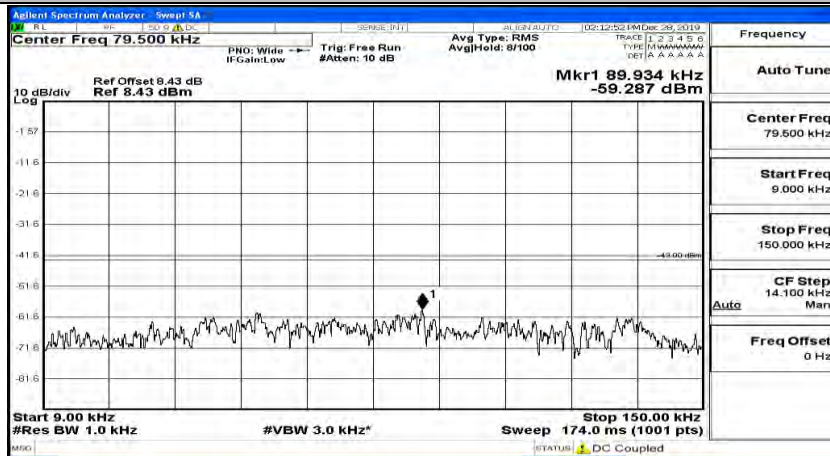

(Channel Bandwidth:20 MHz)_MCH_QPSK_1RB#0

(Channel Bandwidth:20 MHz)_MCH_QPSK_1RB#49

(Channel Bandwidth:20 MHz)_MCH_QPSK_1RB#99

(Channel Bandwidth:20 MHz)_HCH_QPSK_1RB#0

(Channel Bandwidth:20 MHz)_HCH_QPSK_1RB#49