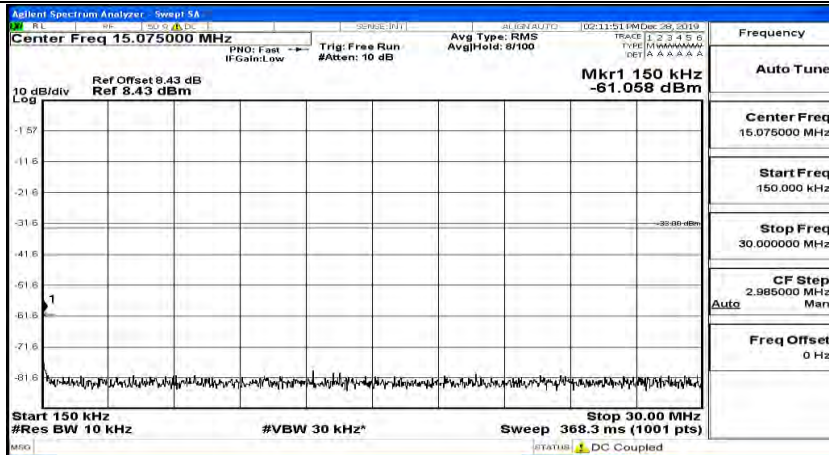

(Channel Bandwidth:20 MHz)_MCH_QPSK_1RB#49