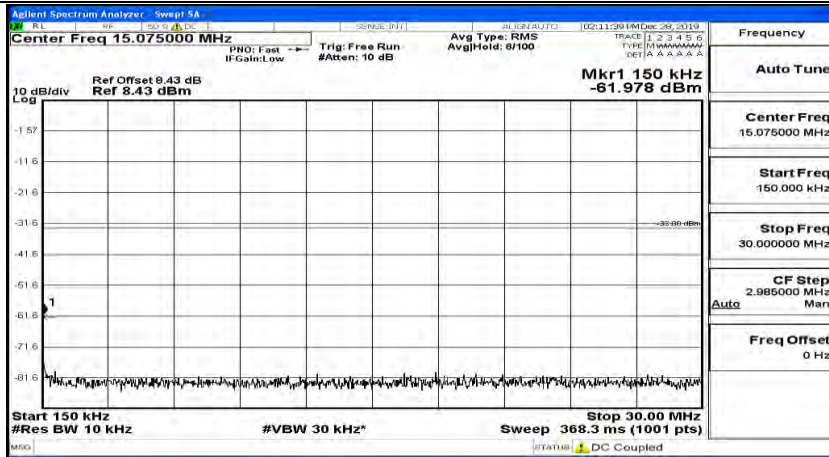

(Channel Bandwidth:20 MHz)_MCH_QPSK_1RB#0