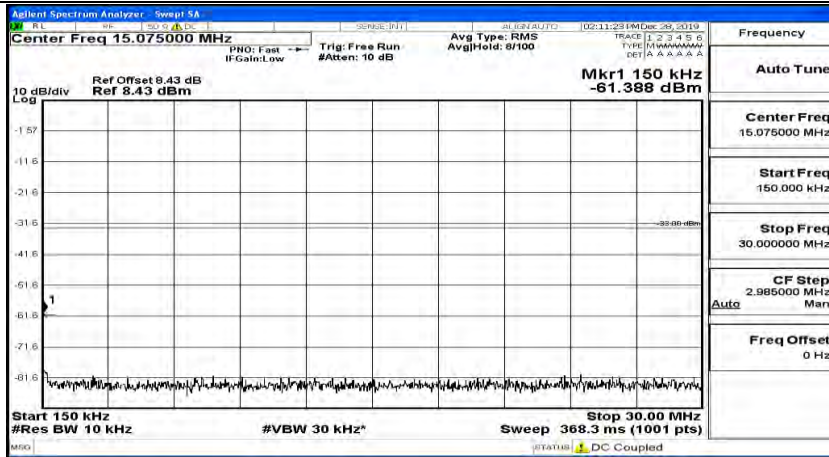

(Channel Bandwidth:20 MHz)_HCH_QPSK_1RB#99

(Channel Bandwidth:20 MHz)_LCH_16QAM_1RB#0

(Channel Bandwidth:20 MHz) LCH_16QAM_1RB#49

(Channel Bandwidth:20 MHz) LCH_16QAM_1RB#99

(Channel Bandwidth:20 MHz)_MCH_16QAM_1RB#0