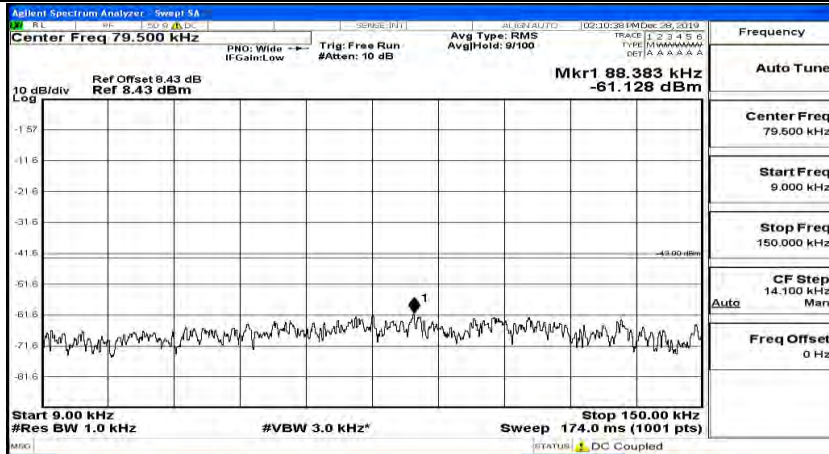

(Channel Bandwidth:15 MHz)_HCH_16QAM_1RB#74

(Channel Bandwidth:15 MHz)_HCH_16QAM_37RB#0

Channel Bandwidth: 20 MHz

(Channel Bandwidth:20 MHz)_LCH_QPSK_1RB#0

(Channel Bandwidth:20 MHz)_LCH_QPSK_1RB#49

(Channel Bandwidth:20 MHz)_LCH_QPSK_1RB#99