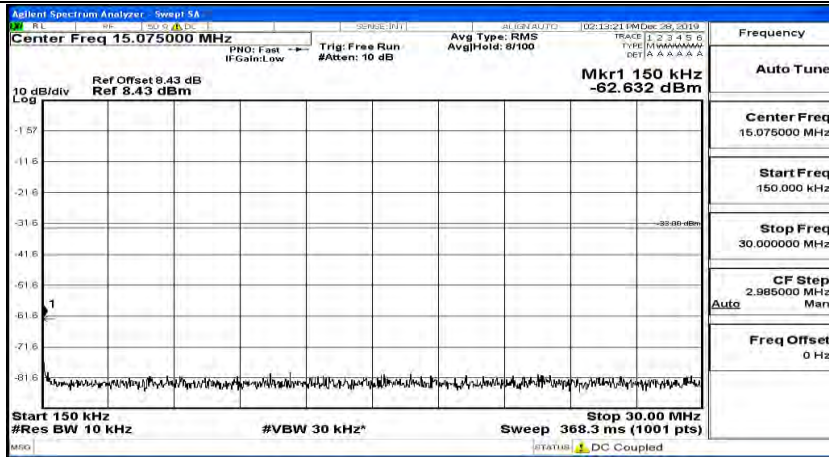

(Channel Bandwidth:20 MHz)_HCH_QPSK_1RB#99