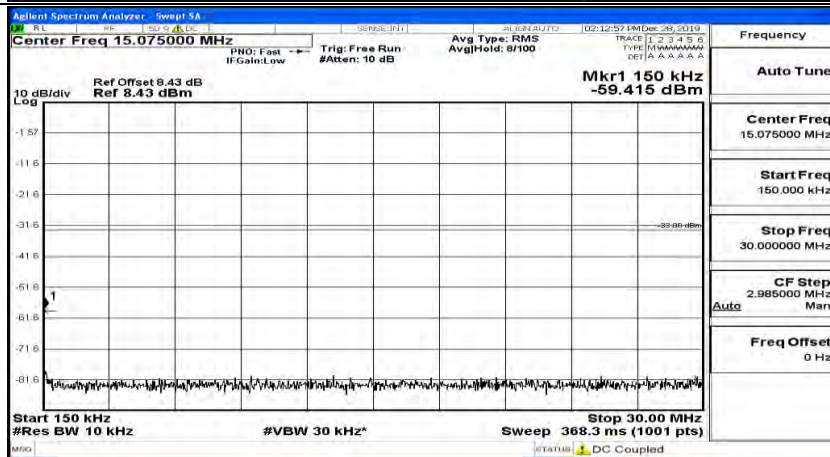

(Channel Bandwidth:20 MHz)_MCH_QPSK_1RB#0

(Channel Bandwidth:20 MHz)_MCH_QPSK_1RB#49

(Channel Bandwidth:20 MHz)_MCH_QPSK_1RB#99

(Channel Bandwidth:20 MHz)_HCH_QPSK_1RB#0

(Channel Bandwidth:20 MHz)_HCH_QPSK_1RB#49