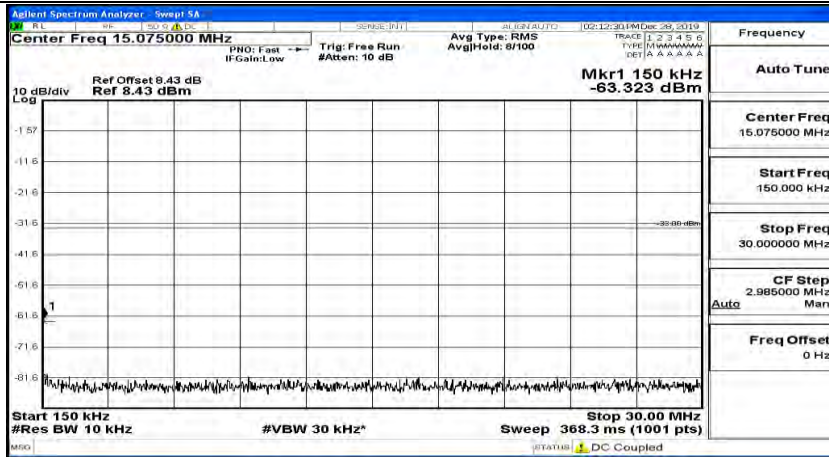

(Channel Bandwidth:20 MHz)_MCH_16QAM_1RB#49