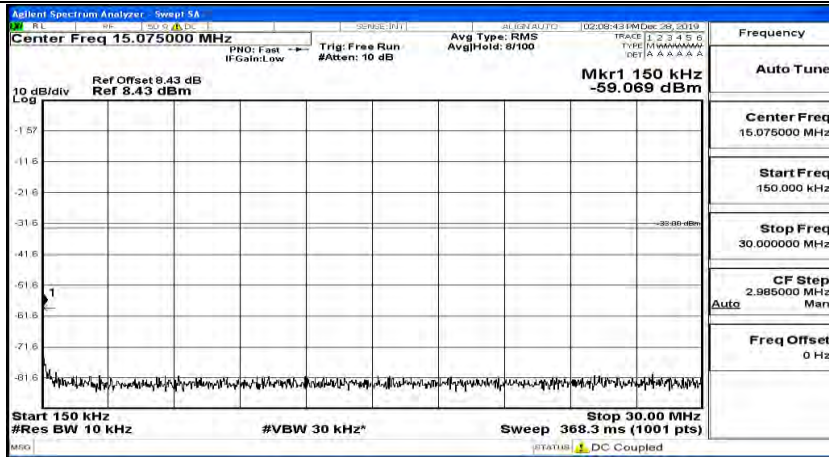

(Channel Bandwidth:15 MHz)_MCH_16QAM_1RB#0

(Channel Bandwidth:15 MHz)_MCH_16QAM_1RB#37

(Channel Bandwidth:15 MHz)_MCH_16QAM_1RB#74

(Channel Bandwidth:15 MHz)_HCH_16QAM_1RB#0

(Channel Bandwidth:15 MHz)_HCH_16QAM_1RB#37

(Channel Bandwidth:15 MHz)_HCH_16QAM_1RB#74

(Channel Bandwidth:15 MHz)_HCH_16QAM_37RB#0

Channel Bandwidth: 20 MHz

(Channel Bandwidth:20 MHz)_LCH_QPSK_1RB#0

(Channel Bandwidth:20 MHz)_LCH_QPSK_1RB#49

(Channel Bandwidth:20 MHz)_LCH_QPSK_1RB#99