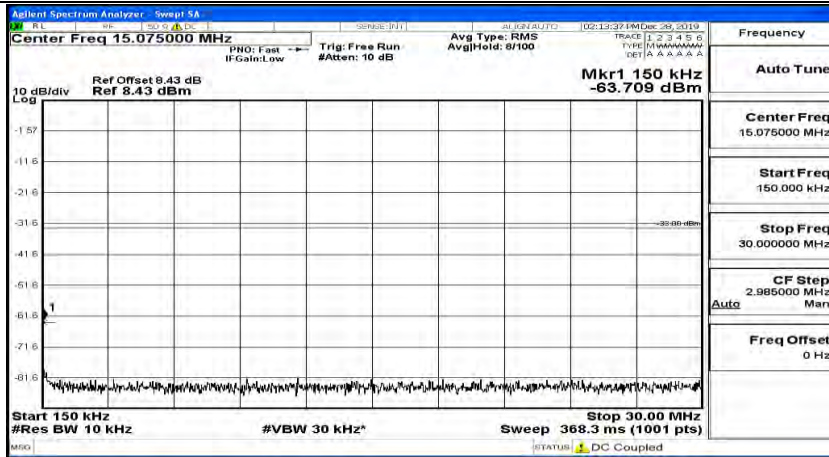

(Channel Bandwidth:20 MHz)_HCH_16QAM_1RB#0