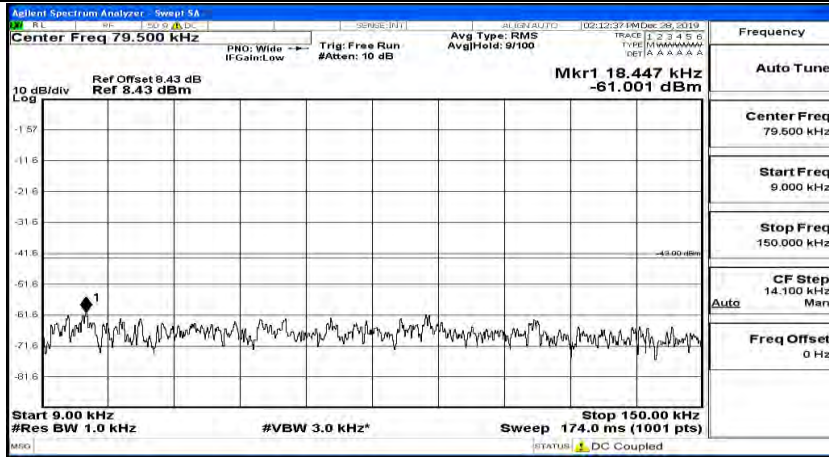

(Channel Bandwidth:20 MHz)_MCH_16QAM_1RB#99