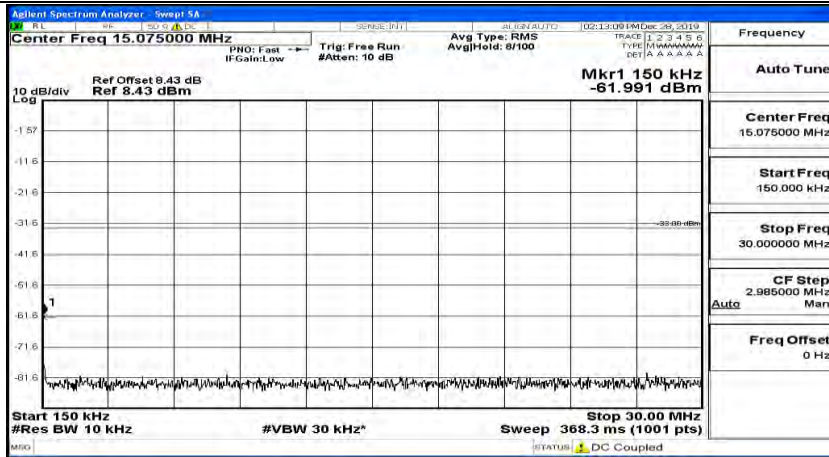

(Channel Bandwidth:20 MHz)_MCH_QPSK_1RB#0

(Channel Bandwidth:20 MHz)_MCH_QPSK_1RB#49

(Channel Bandwidth:20 MHz)_MCH_QPSK_1RB#99

(Channel Bandwidth:20 MHz)_HCH_QPSK_1RB#0

(Channel Bandwidth:20 MHz)_HCH_QPSK_1RB#49