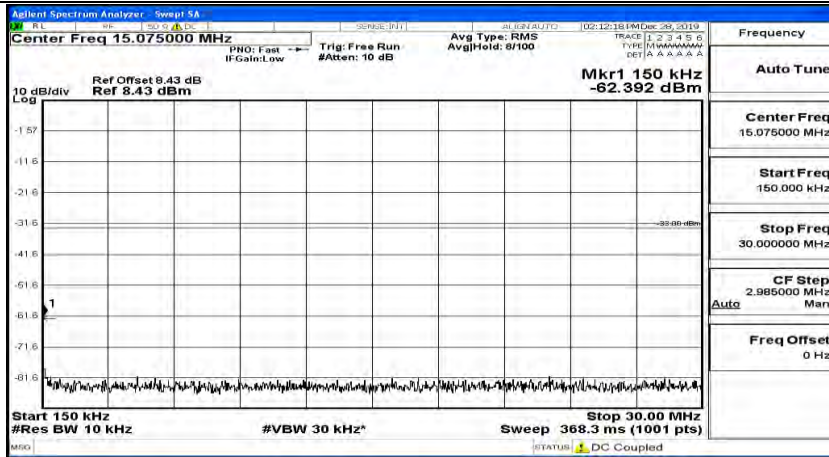

(Channel Bandwidth:20 MHz)_HCH_QPSK_1RB#99

(Channel Bandwidth:20 MHz)_LCH_16QAM_1RB#0

(Channel Bandwidth:20 MHz) LCH_16QAM_1RB#49

(Channel Bandwidth:20 MHz) LCH_16QAM_1RB#99

(Channel Bandwidth:20 MHz)_MCH_16QAM_1RB#0