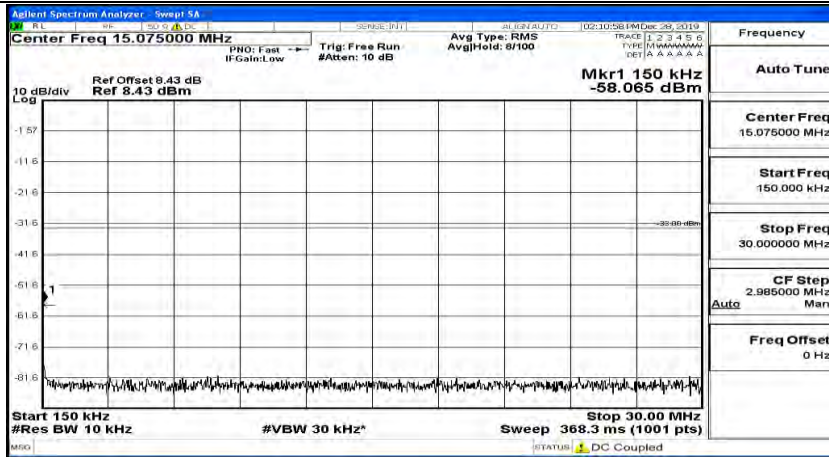

(Channel Bandwidth:20 MHz)_LCH_16QAM_1RB#0