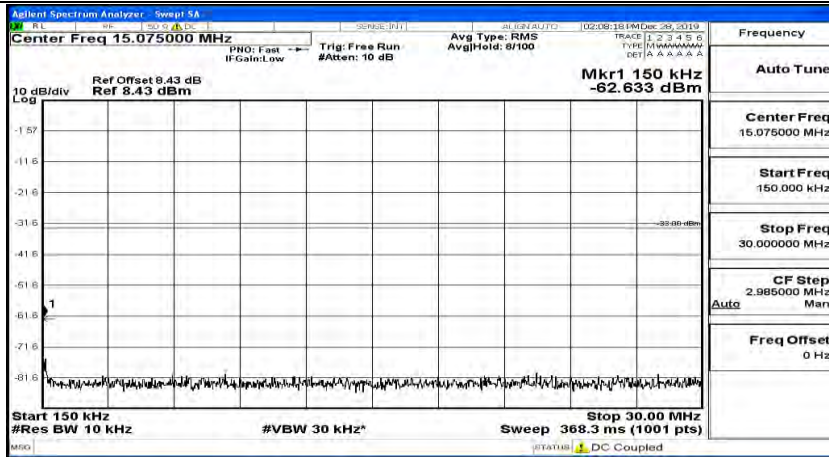

(Channel Bandwidth:15 MHz)_MCH_16QAM_1RB#0

(Channel Bandwidth:15 MHz)_MCH_16QAM_1RB#37

(Channel Bandwidth:15 MHz)_MCH_16QAM_1RB#74

(Channel Bandwidth:15 MHz)_HCH_16QAM_1RB#0

(Channel Bandwidth:15 MHz)_HCH_16QAM_1RB#37

(Channel Bandwidth:15 MHz)_HCH_16QAM_1RB#74

(Channel Bandwidth:15 MHz)_HCH_16QAM_37RB#0

Channel Bandwidth: 20 MHz

(Channel Bandwidth:20 MHz)_LCH_QPSK_1RB#0

(Channel Bandwidth:20 MHz)_LCH_QPSK_1RB#49

(Channel Bandwidth:20 MHz)_LCH_QPSK_1RB#99