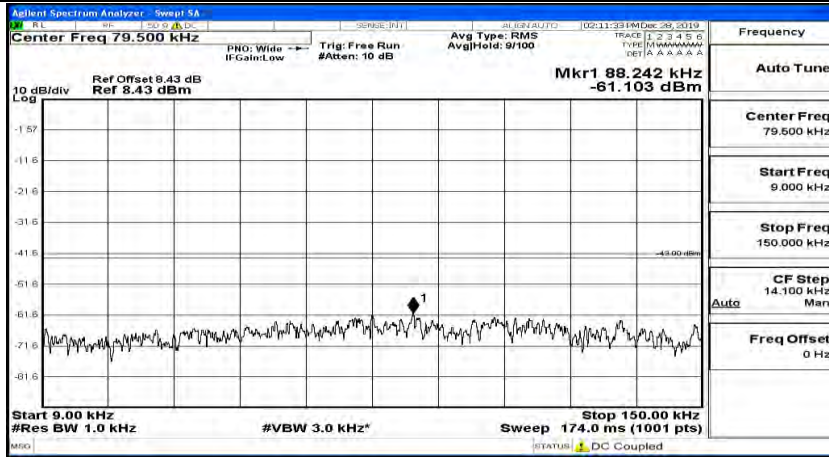

(Channel Bandwidth:20 MHz)_MCH_QPSK_1RB#0