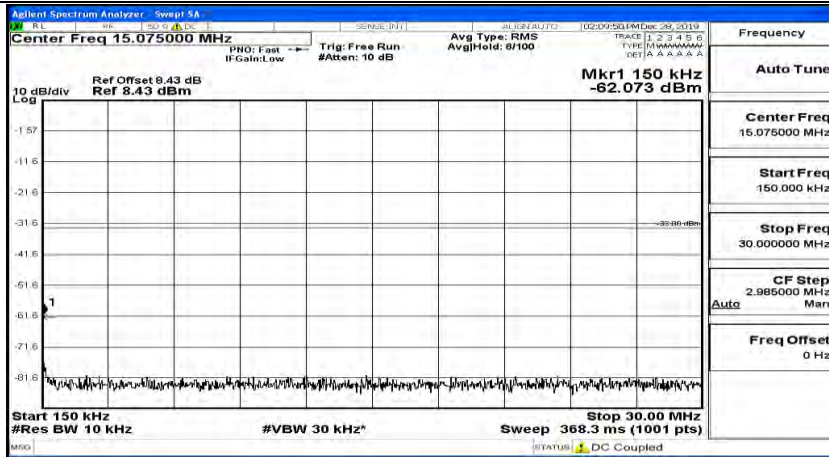

(Channel Bandwidth:15 MHz)_MCH_16QAM_1RB#0

(Channel Bandwidth:15 MHz)_MCH_16QAM_1RB#37

(Channel Bandwidth:15 MHz)_MCH_16QAM_1RB#74

(Channel Bandwidth:15 MHz)_HCH_16QAM_1RB#0

(Channel Bandwidth:15 MHz)_HCH_16QAM_1RB#37

(Channel Bandwidth:15 MHz)_HCH_16QAM_1RB#74

(Channel Bandwidth:15 MHz)_HCH_16QAM_37RB#0

Channel Bandwidth: 20 MHz

(Channel Bandwidth:20 MHz)_LCH_QPSK_1RB#0

(Channel Bandwidth:20 MHz)_LCH_QPSK_1RB#49

(Channel Bandwidth:20 MHz)_LCH_QPSK_1RB#99