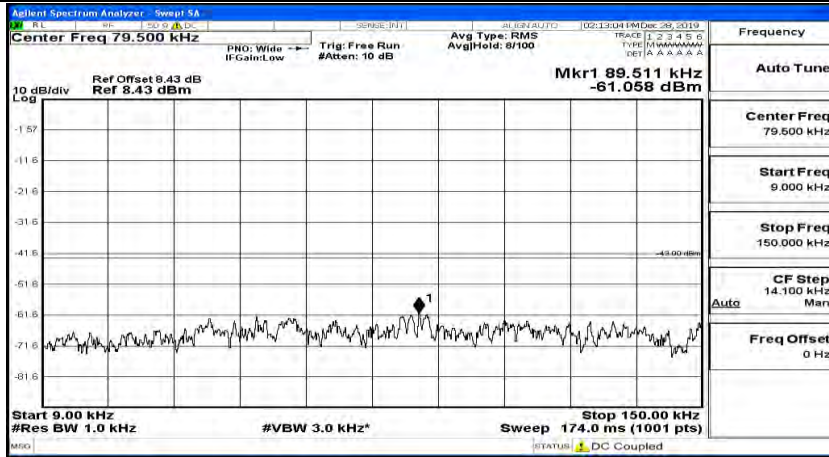

(Channel Bandwidth:20 MHz)_MCH_QPSK_1RB#0

(Channel Bandwidth:20 MHz)_MCH_QPSK_1RB#49

(Channel Bandwidth:20 MHz)_MCH_QPSK_1RB#99

(Channel Bandwidth:20 MHz)_HCH_QPSK_1RB#0

(Channel Bandwidth:20 MHz)_HCH_QPSK_1RB#49