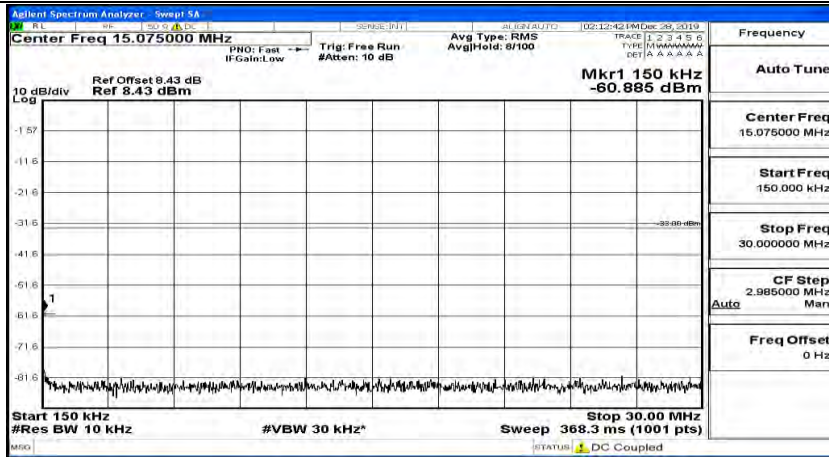

(Channel Bandwidth:20 MHz)_MCH_16QAM_1RB#99