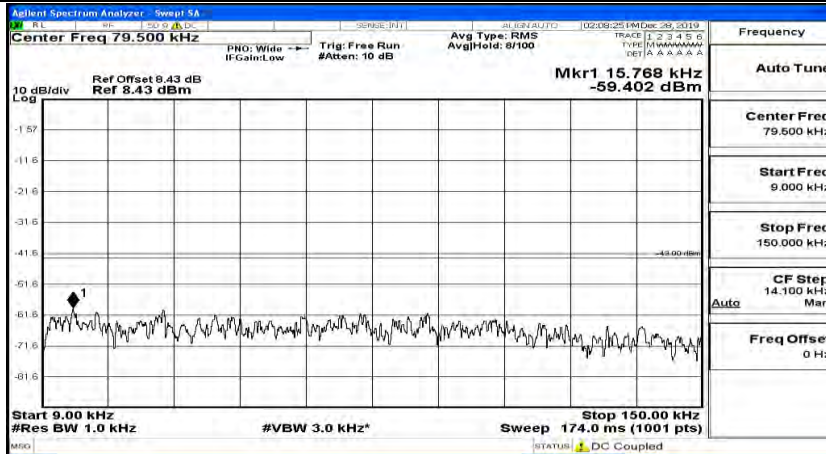

(Channel Bandwidth:15 MHz)_MCH_16QAM_1RB#0

(Channel Bandwidth:15 MHz)_MCH_16QAM_1RB#37

(Channel Bandwidth:15 MHz)_MCH_16QAM_1RB#74

(Channel Bandwidth:15 MHz)_HCH_16QAM_1RB#0

(Channel Bandwidth:15 MHz)_HCH_16QAM_1RB#37

(Channel Bandwidth:15 MHz)_HCH_16QAM_1RB#74

(Channel Bandwidth:15 MHz)_HCH_16QAM_37RB#0

Channel Bandwidth: 20 MHz

(Channel Bandwidth:20 MHz)_LCH_QPSK_1RB#0

(Channel Bandwidth:20 MHz)_LCH_QPSK_1RB#49

(Channel Bandwidth:20 MHz)_LCH_QPSK_1RB#99