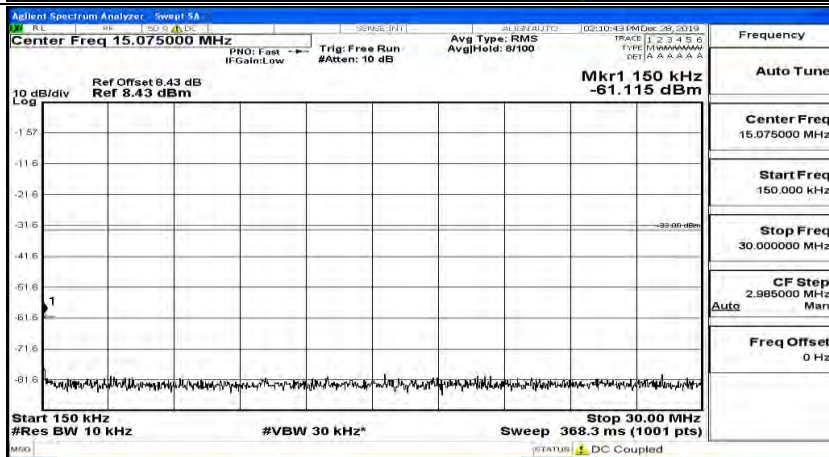

(Channel Bandwidth:15 MHz)_HCH_16QAM_1RB#74

(Channel Bandwidth:15 MHz)_HCH_16QAM_37RB#0

Channel Bandwidth: 20 MHz

(Channel Bandwidth:20 MHz)_LCH_QPSK_1RB#0

(Channel Bandwidth:20 MHz)_LCH_QPSK_1RB#49

(Channel Bandwidth:20 MHz)_LCH_QPSK_1RB#99