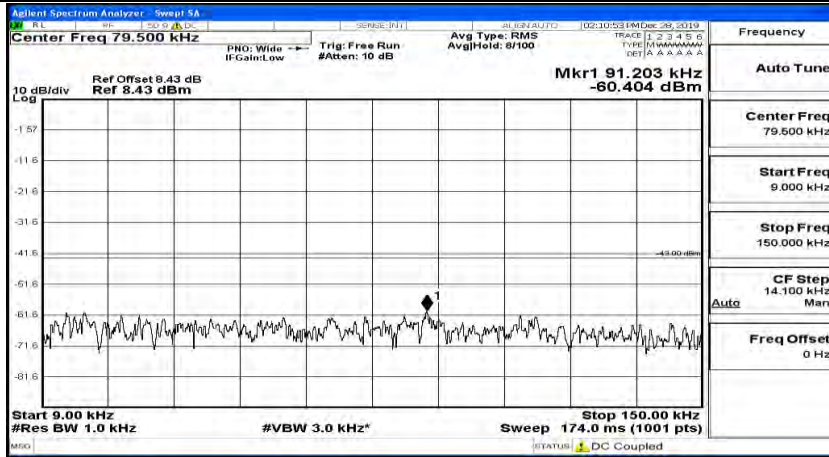

(Channel Bandwidth:20 MHz)_LCH_16QAM_1RB#0