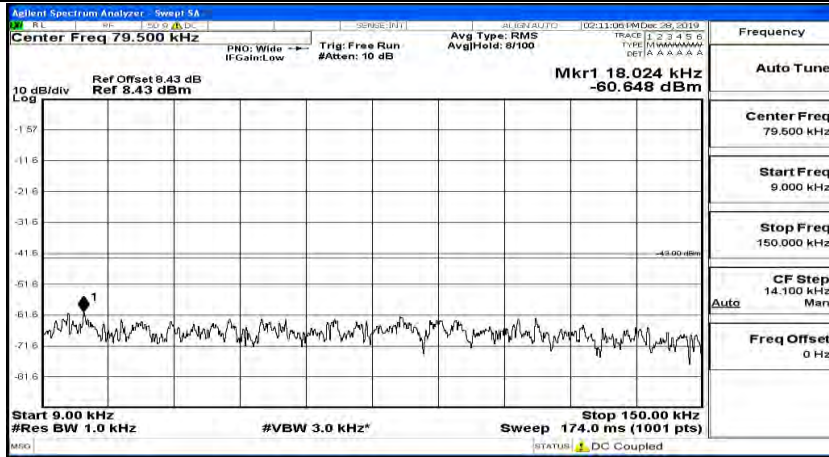

(Channel Bandwidth:20 MHz) LCH_16QAM_1RB#49