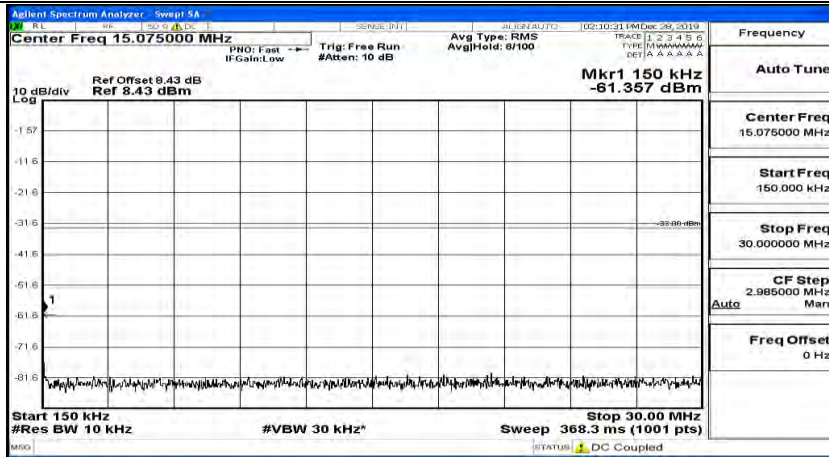

(Channel Bandwidth:15 MHz)_HCH_16QAM_1RB#74

(Channel Bandwidth:15 MHz)_HCH_16QAM_37RB#0

Channel Bandwidth: 20 MHz

(Channel Bandwidth:20 MHz)_LCH_QPSK_1RB#0

(Channel Bandwidth:20 MHz)_LCH_QPSK_1RB#49

(Channel Bandwidth:20 MHz)_LCH_QPSK_1RB#99