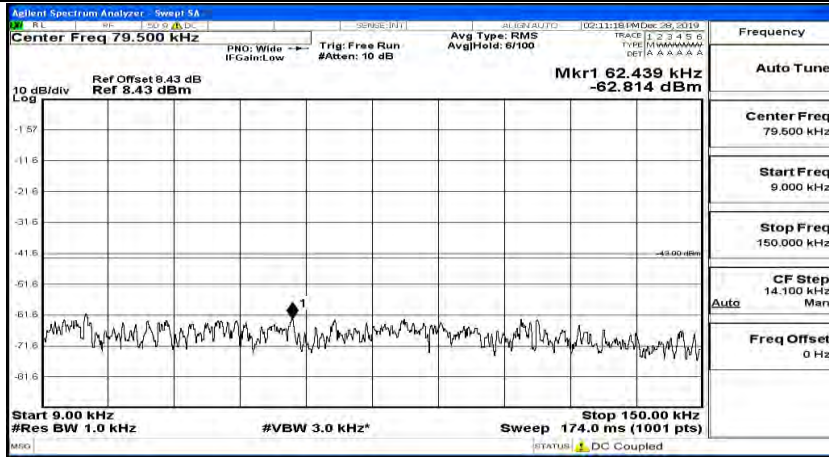

(Channel Bandwidth:20 MHz)_HCH_QPSK_1RB#99

(Channel Bandwidth:20 MHz)_LCH_16QAM_1RB#0

(Channel Bandwidth:20 MHz) LCH_16QAM_1RB#49

(Channel Bandwidth:20 MHz) LCH_16QAM_1RB#99

(Channel Bandwidth:20 MHz)_MCH_16QAM_1RB#0