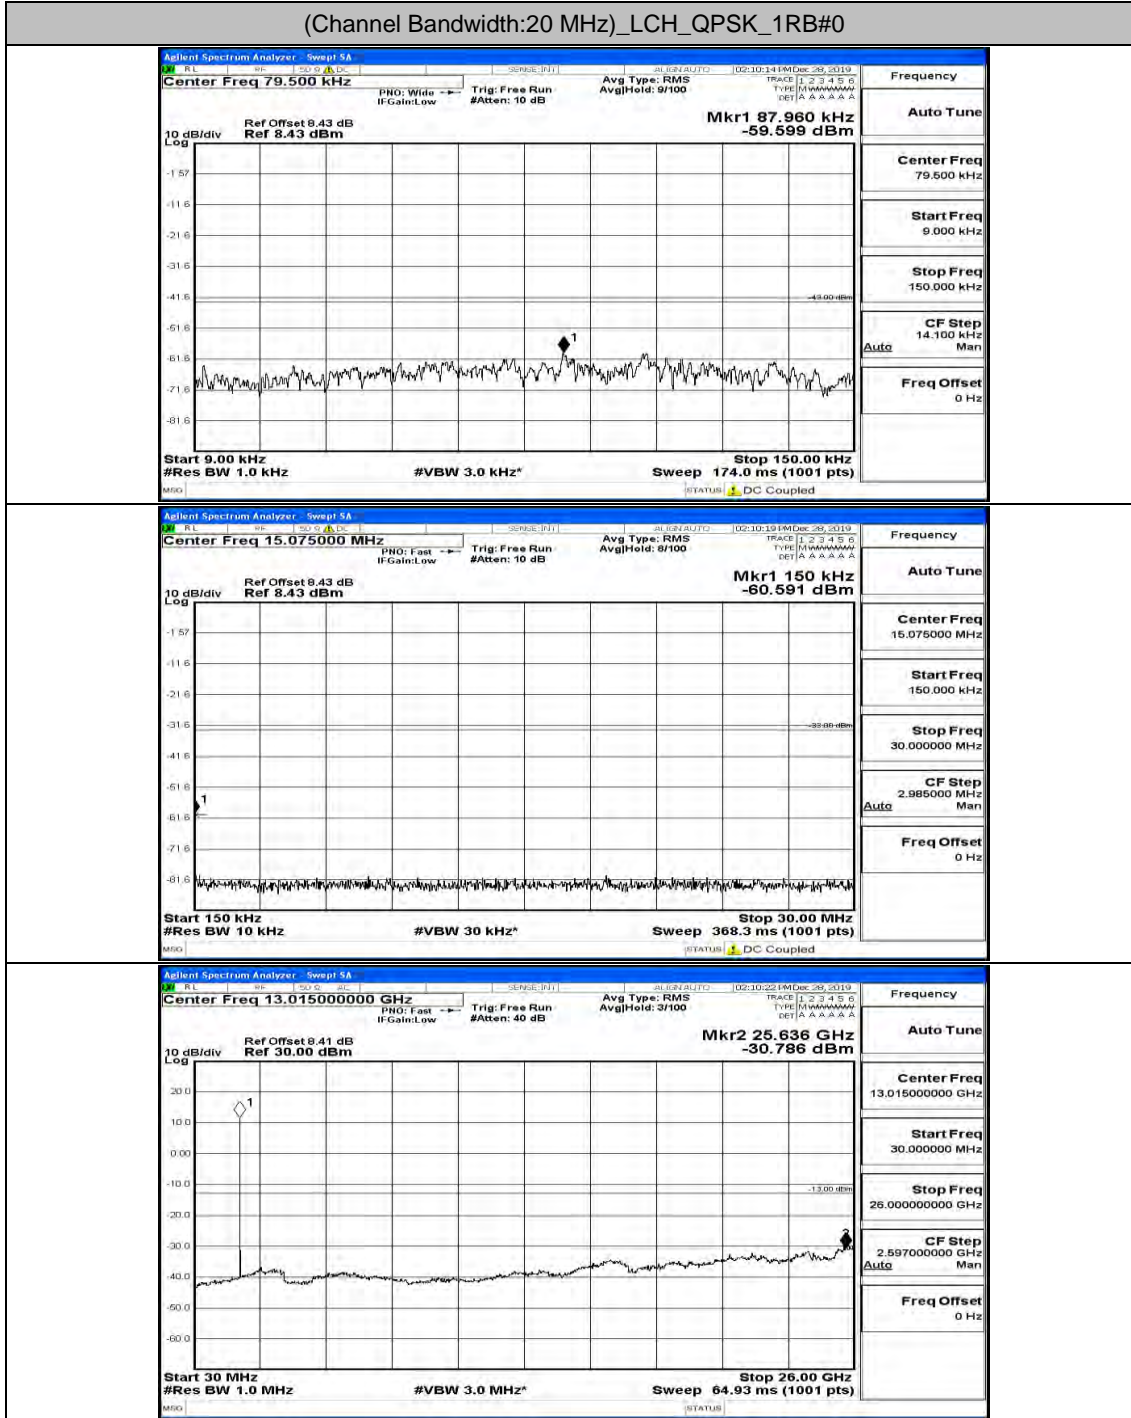

(Channel Bandwidth:15 MHz)_MCH_16QAM_1RB#0

(Channel Bandwidth:15 MHz)_MCH_16QAM_1RB#37

(Channel Bandwidth:15 MHz)_MCH_16QAM_1RB#74

(Channel Bandwidth:15 MHz)_HCH_16QAM_1RB#0

(Channel Bandwidth:15 MHz)_HCH_16QAM_1RB#37

(Channel Bandwidth:15 MHz)_HCH_16QAM_1RB#74

(Channel Bandwidth:15 MHz)_HCH_16QAM_37RB#0

Channel Bandwidth: 20 MHz

(Channel Bandwidth:20 MHz)_LCH_QPSK_1RB#0

(Channel Bandwidth:20 MHz)_LCH_QPSK_1RB#49

(Channel Bandwidth:20 MHz)_LCH_QPSK_1RB#99

(Channel Bandwidth:20 MHz)_MCH_QPSK_1RB#0

(Channel Bandwidth:20 MHz)_MCH_QPSK_1RB#49

(Channel Bandwidth:20 MHz)_MCH_QPSK_1RB#99

(Channel Bandwidth:20 MHz)_HCH_QPSK_1RB#0

(Channel Bandwidth:20 MHz)_HCH_QPSK_1RB#49