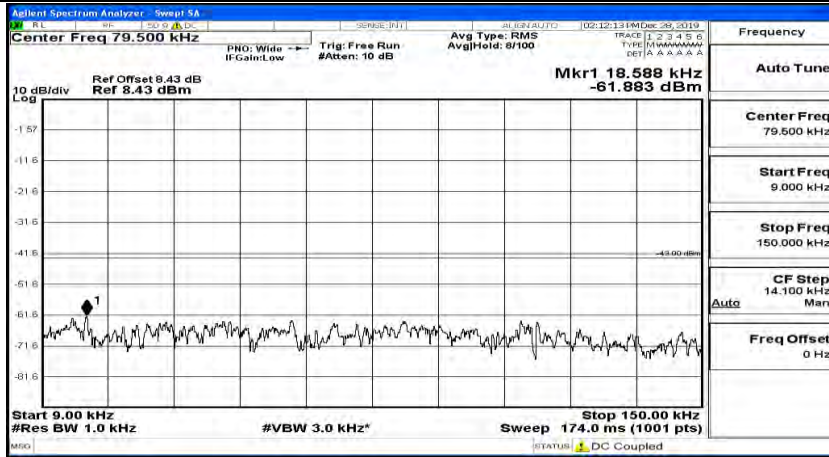

(Channel Bandwidth:20 MHz)_HCH_QPSK_1RB#99

(Channel Bandwidth:20 MHz)_LCH_16QAM_1RB#0

(Channel Bandwidth:20 MHz) LCH_16QAM_1RB#49

(Channel Bandwidth:20 MHz) LCH_16QAM_1RB#99

(Channel Bandwidth:20 MHz)_MCH_16QAM_1RB#0