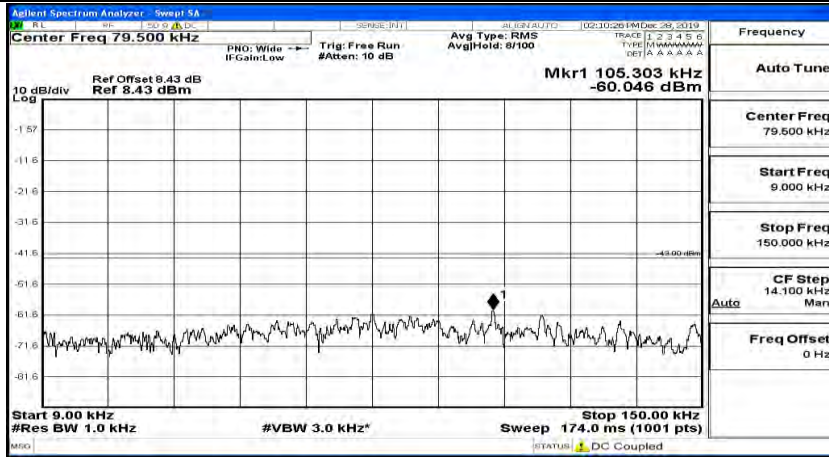

(Channel Bandwidth:15 MHz)_HCH_16QAM_1RB#74

(Channel Bandwidth:15 MHz)_HCH_16QAM_37RB#0

Channel Bandwidth: 20 MHz

(Channel Bandwidth:20 MHz)_LCH_QPSK_1RB#0

(Channel Bandwidth:20 MHz)_LCH_QPSK_1RB#49

(Channel Bandwidth:20 MHz)_LCH_QPSK_1RB#99