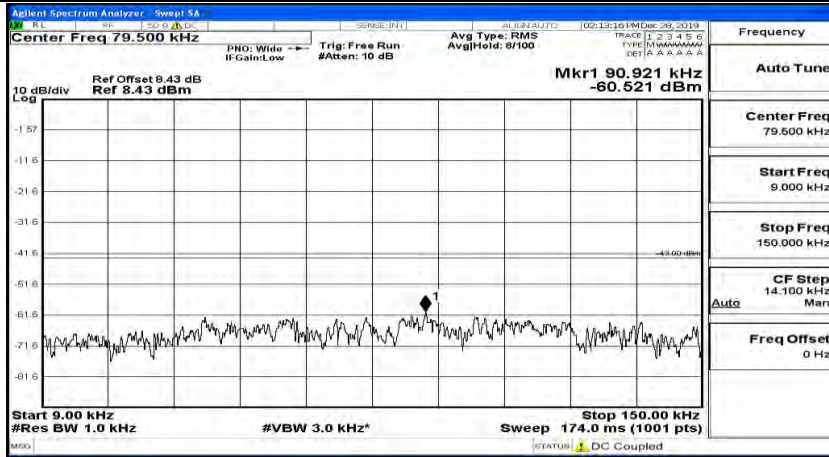

(Channel Bandwidth:20 MHz)_HCH_QPSK_1RB#99