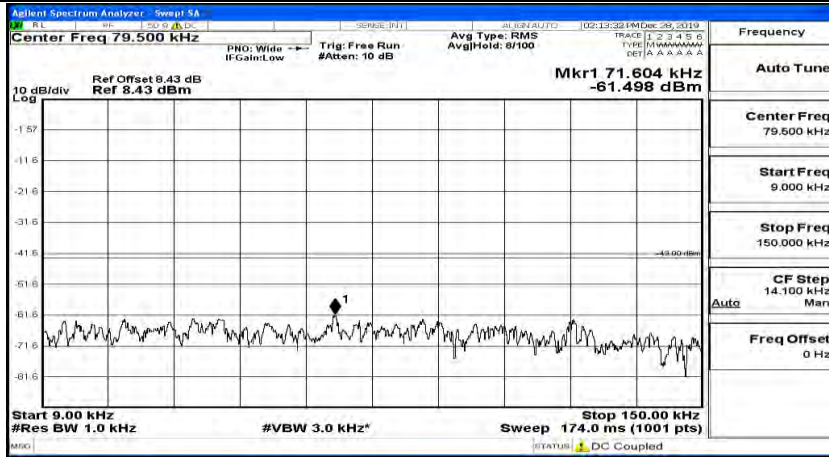

(Channel Bandwidth:20 MHz)_HCH_16QAM_1RB#0