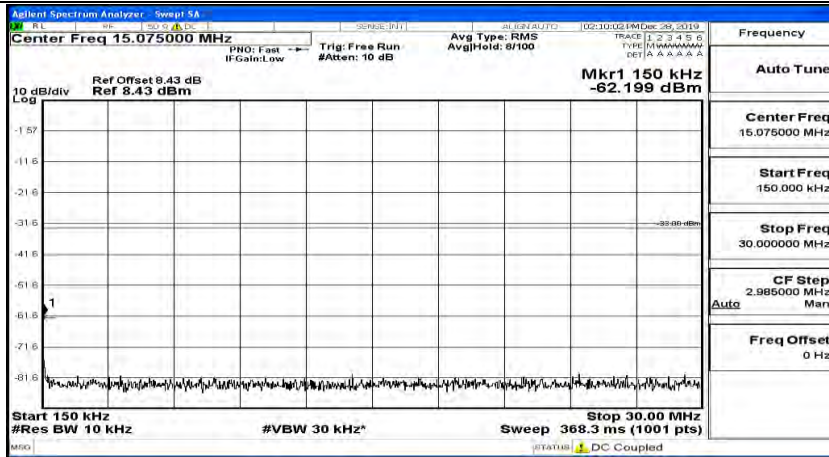

(Channel Bandwidth:15 MHz)_MCH_16QAM_1RB#0

(Channel Bandwidth:15 MHz)_MCH_16QAM_1RB#37

(Channel Bandwidth:15 MHz)_MCH_16QAM_1RB#74

(Channel Bandwidth:15 MHz)_HCH_16QAM_1RB#0

(Channel Bandwidth:15 MHz)_HCH_16QAM_1RB#37

(Channel Bandwidth:15 MHz)_HCH_16QAM_1RB#74

(Channel Bandwidth:15 MHz)_HCH_16QAM_37RB#0

Channel Bandwidth: 20 MHz

(Channel Bandwidth:20 MHz)_LCH_QPSK_1RB#0

(Channel Bandwidth:20 MHz)_LCH_QPSK_1RB#49

(Channel Bandwidth:20 MHz)_LCH_QPSK_1RB#99