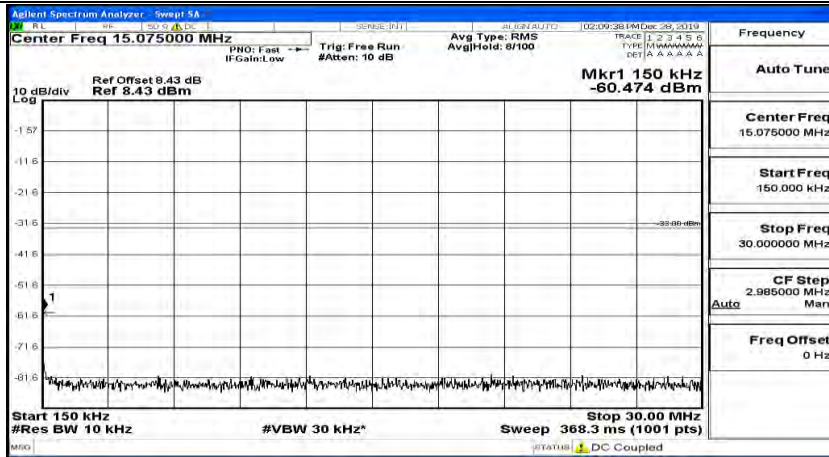

(Channel Bandwidth:15 MHz)_MCH_16QAM_1RB#0

(Channel Bandwidth:15 MHz)_MCH_16QAM_1RB#37

(Channel Bandwidth:15 MHz)_MCH_16QAM_1RB#74

(Channel Bandwidth:15 MHz)_HCH_16QAM_1RB#0

(Channel Bandwidth:15 MHz)_HCH_16QAM_1RB#37

(Channel Bandwidth:15 MHz)_HCH_16QAM_1RB#74

(Channel Bandwidth:15 MHz)_HCH_16QAM_37RB#0

Channel Bandwidth: 20 MHz

(Channel Bandwidth:20 MHz)_LCH_QPSK_1RB#0

(Channel Bandwidth:20 MHz)_LCH_QPSK_1RB#49

(Channel Bandwidth:20 MHz)_LCH_QPSK_1RB#99