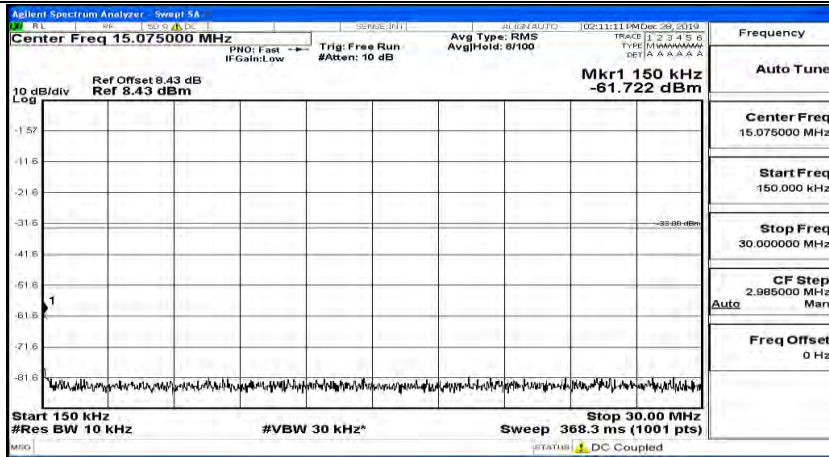

(Channel Bandwidth:20 MHz) LCH_16QAM_1RB#49