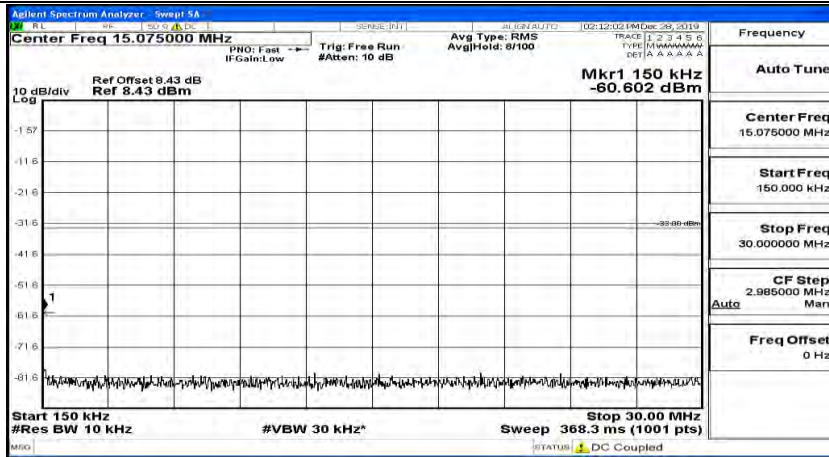

(Channel Bandwidth:20 MHz)_MCH_QPSK_1RB#99