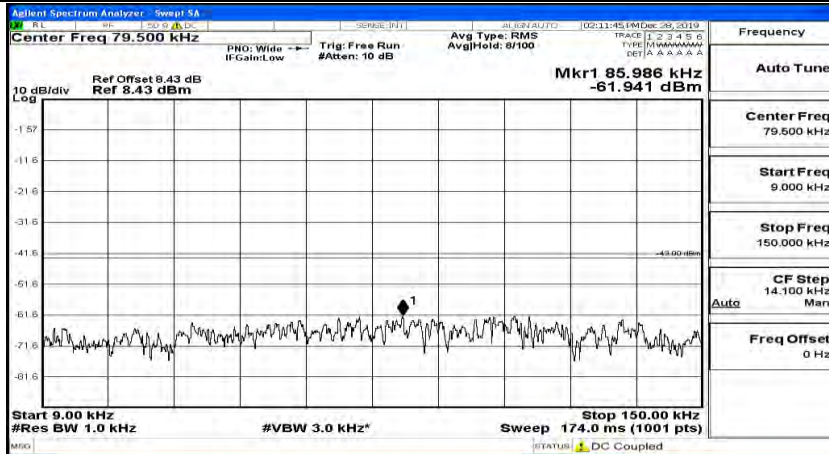

(Channel Bandwidth:20 MHz)_MCH_QPSK_1RB#49