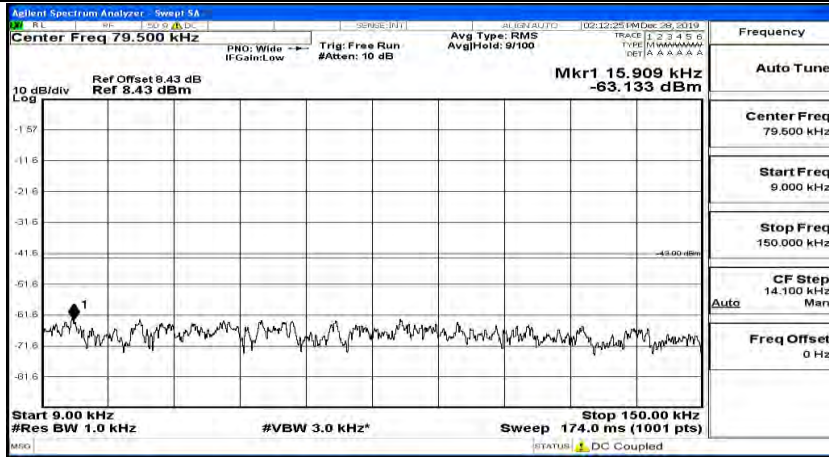

(Channel Bandwidth:20 MHz)_MCH_16QAM_1RB#49