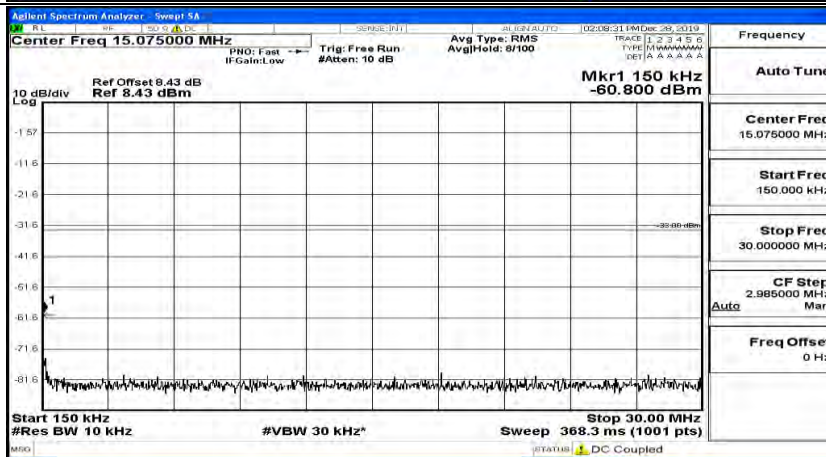

(Channel Bandwidth:15 MHz)_MCH_16QAM_1RB#0

(Channel Bandwidth:15 MHz)_MCH_16QAM_1RB#37

(Channel Bandwidth:15 MHz)_MCH_16QAM_1RB#74

(Channel Bandwidth:15 MHz)_HCH_16QAM_1RB#0

(Channel Bandwidth:15 MHz)_HCH_16QAM_1RB#37

(Channel Bandwidth:15 MHz)_HCH_16QAM_1RB#74

(Channel Bandwidth:15 MHz)_HCH_16QAM_37RB#0

Channel Bandwidth: 20 MHz

(Channel Bandwidth:20 MHz)_LCH_QPSK_1RB#0

(Channel Bandwidth:20 MHz)_LCH_QPSK_1RB#49

(Channel Bandwidth:20 MHz)_LCH_QPSK_1RB#99