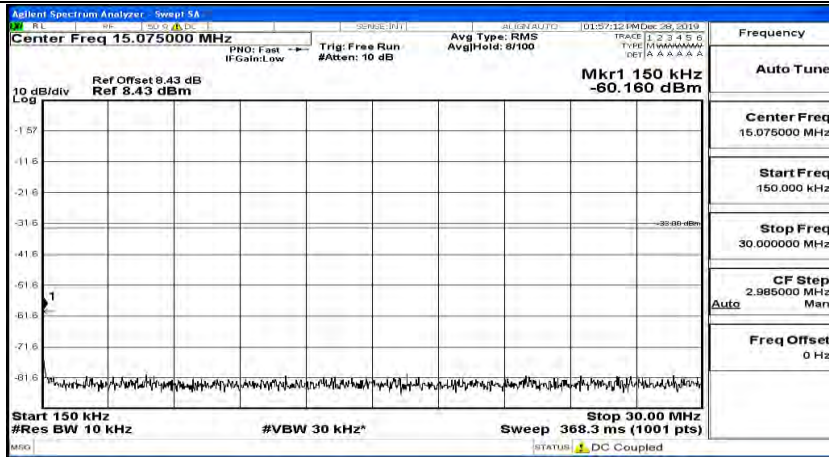

(Channel Bandwidth: 3 MHz)_MCH_16QAM_1RB#0