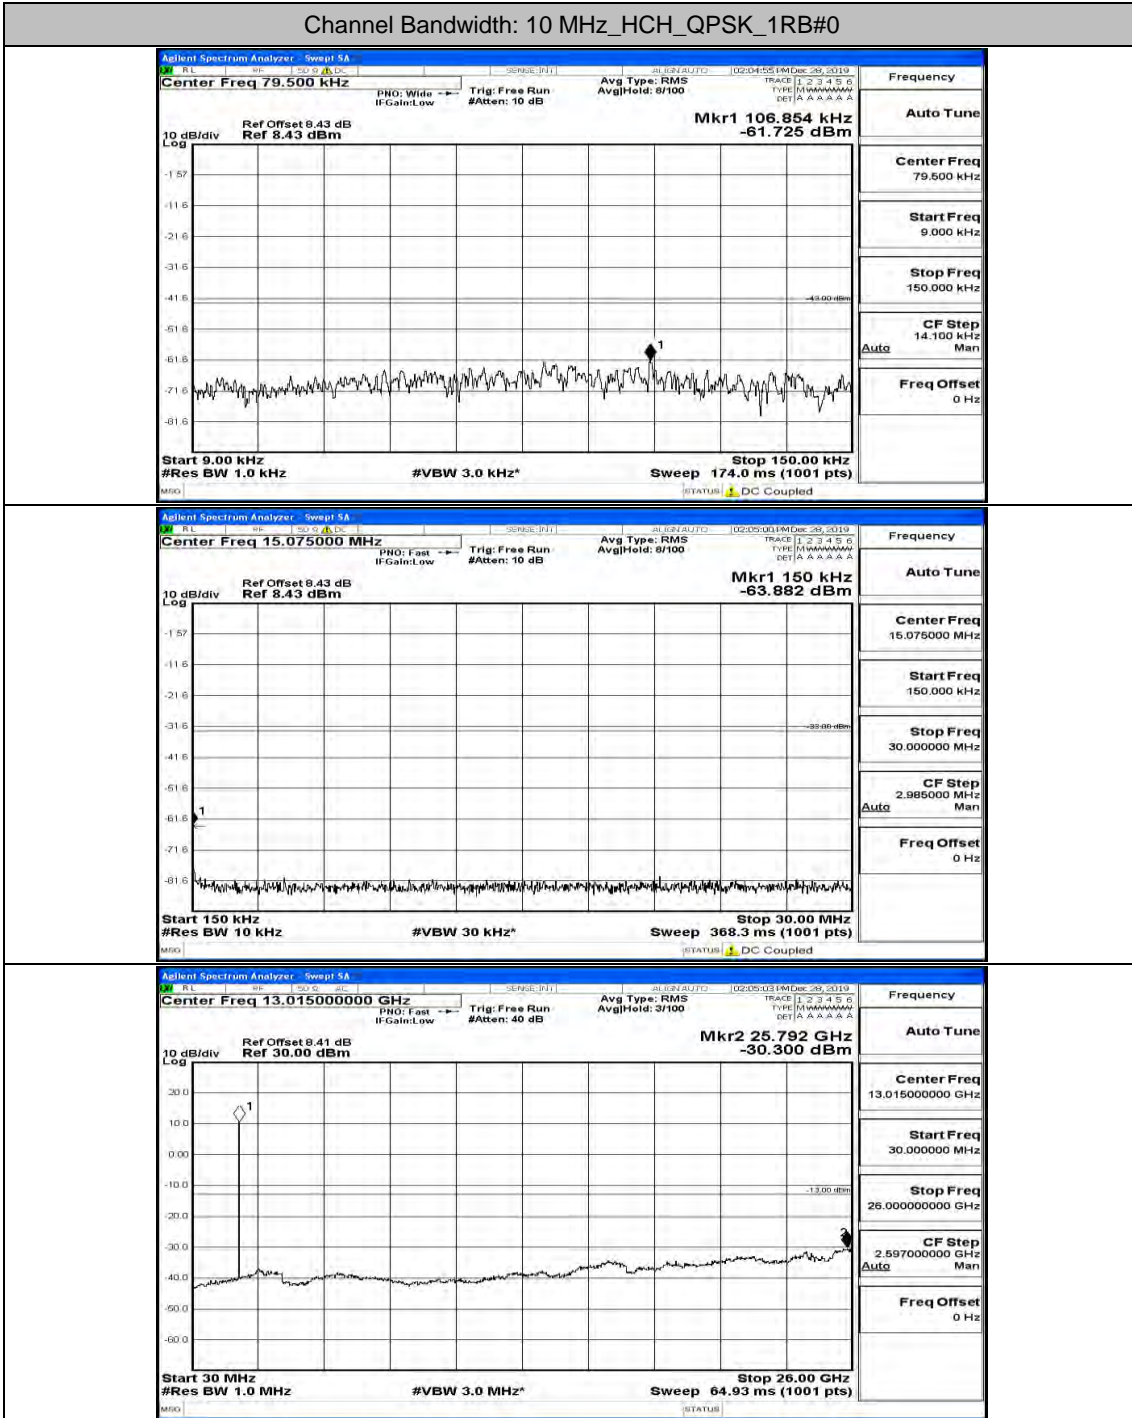

Channel Bandwidth: 10 MHz_HCH_QPSK_1RB#0