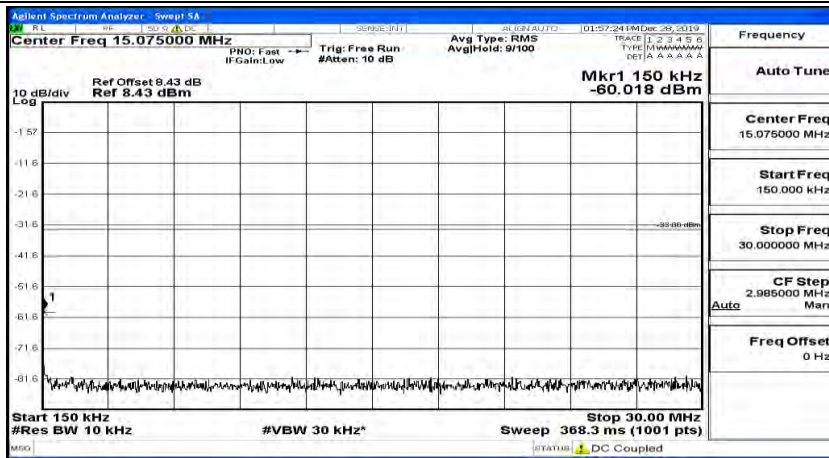

(Channel Bandwidth: 3 MHz)_MCH_16QAM_1RB#7