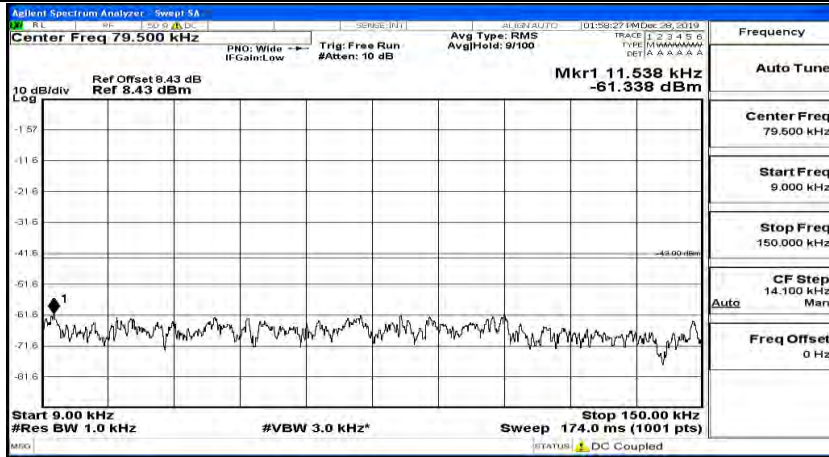

(Channel Bandwidth: 3 MHz) LCH_16QAM_1RB#14

(Channel Bandwidth: 3 MHz)_MCH_16QAM_1RB#0

(Channel Bandwidth: 3 MHz)_MCH_16QAM_1RB#7

(Channel Bandwidth: 3 MHz)_MCH_16QAM_1RB#14

(Channel Bandwidth: 3 MHz) _HCH_16QAM_1RB#0