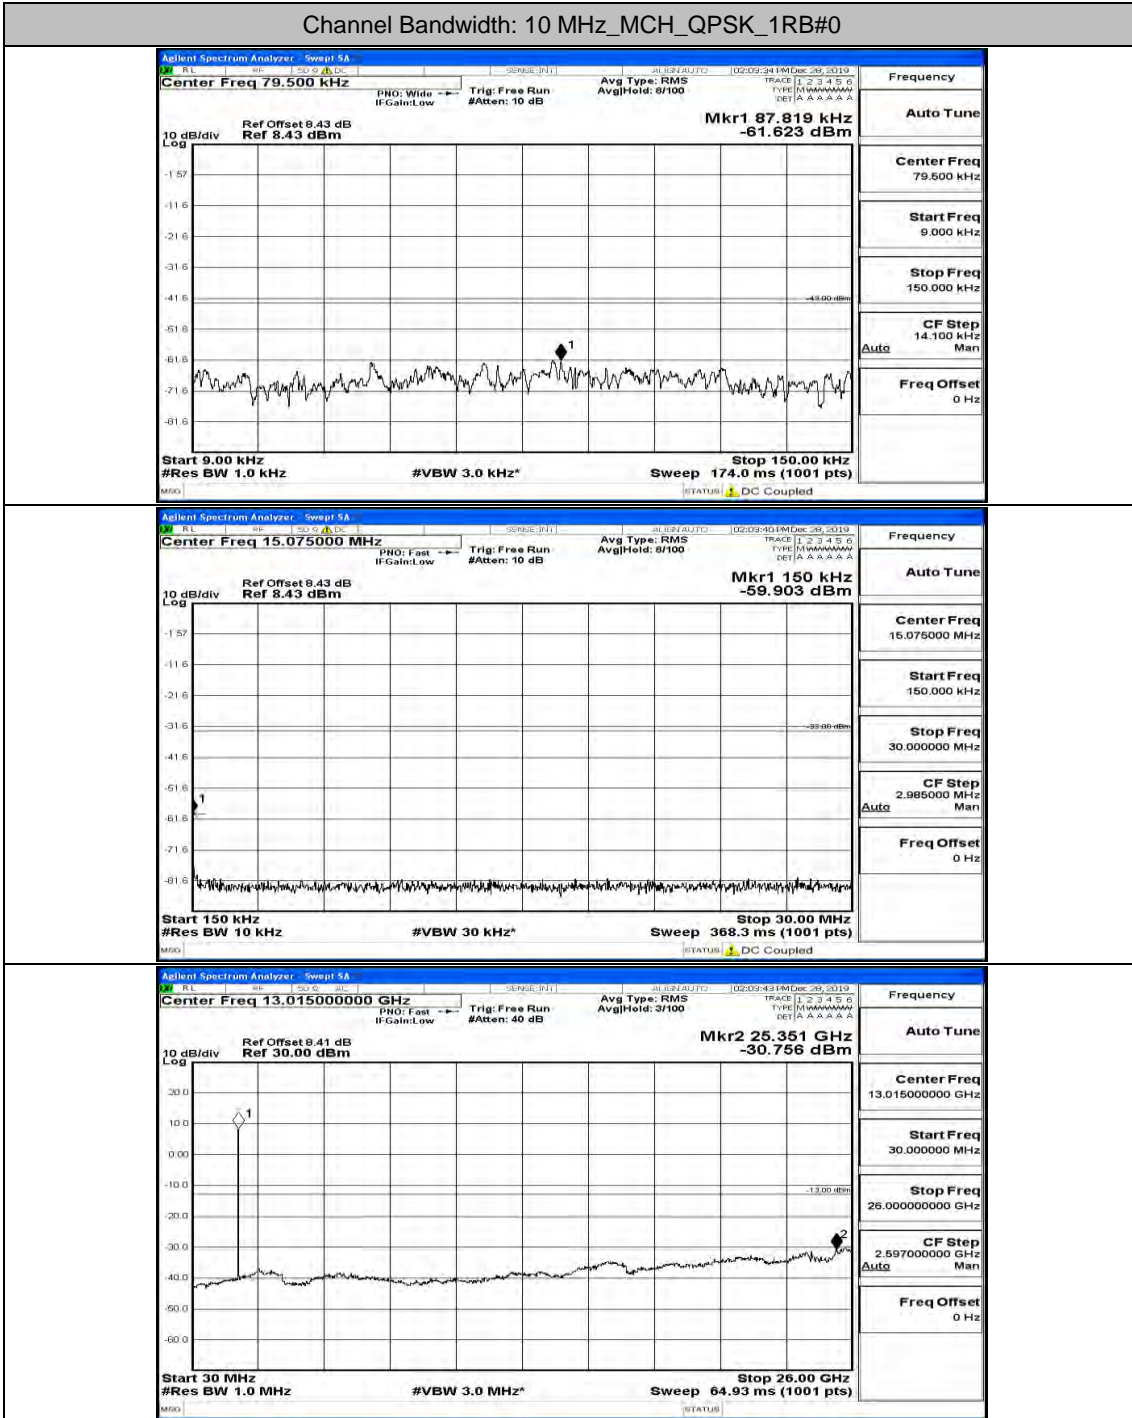

Channel Bandwidth: 10 MHz

Channel Bandwidth: 10 MHz LCH_QPSK_1RB#24

Channel Bandwidth: 10 MHz LCH_QPSK_1RB#49

Channel Bandwidth: 10 MHz_MCH_QPSK_1RB#0

Channel Bandwidth: 10 MHz_MCH_QPSK_1RB#24

Channel Bandwidth: 10 MHz_MCH_QPSK_1RB#49