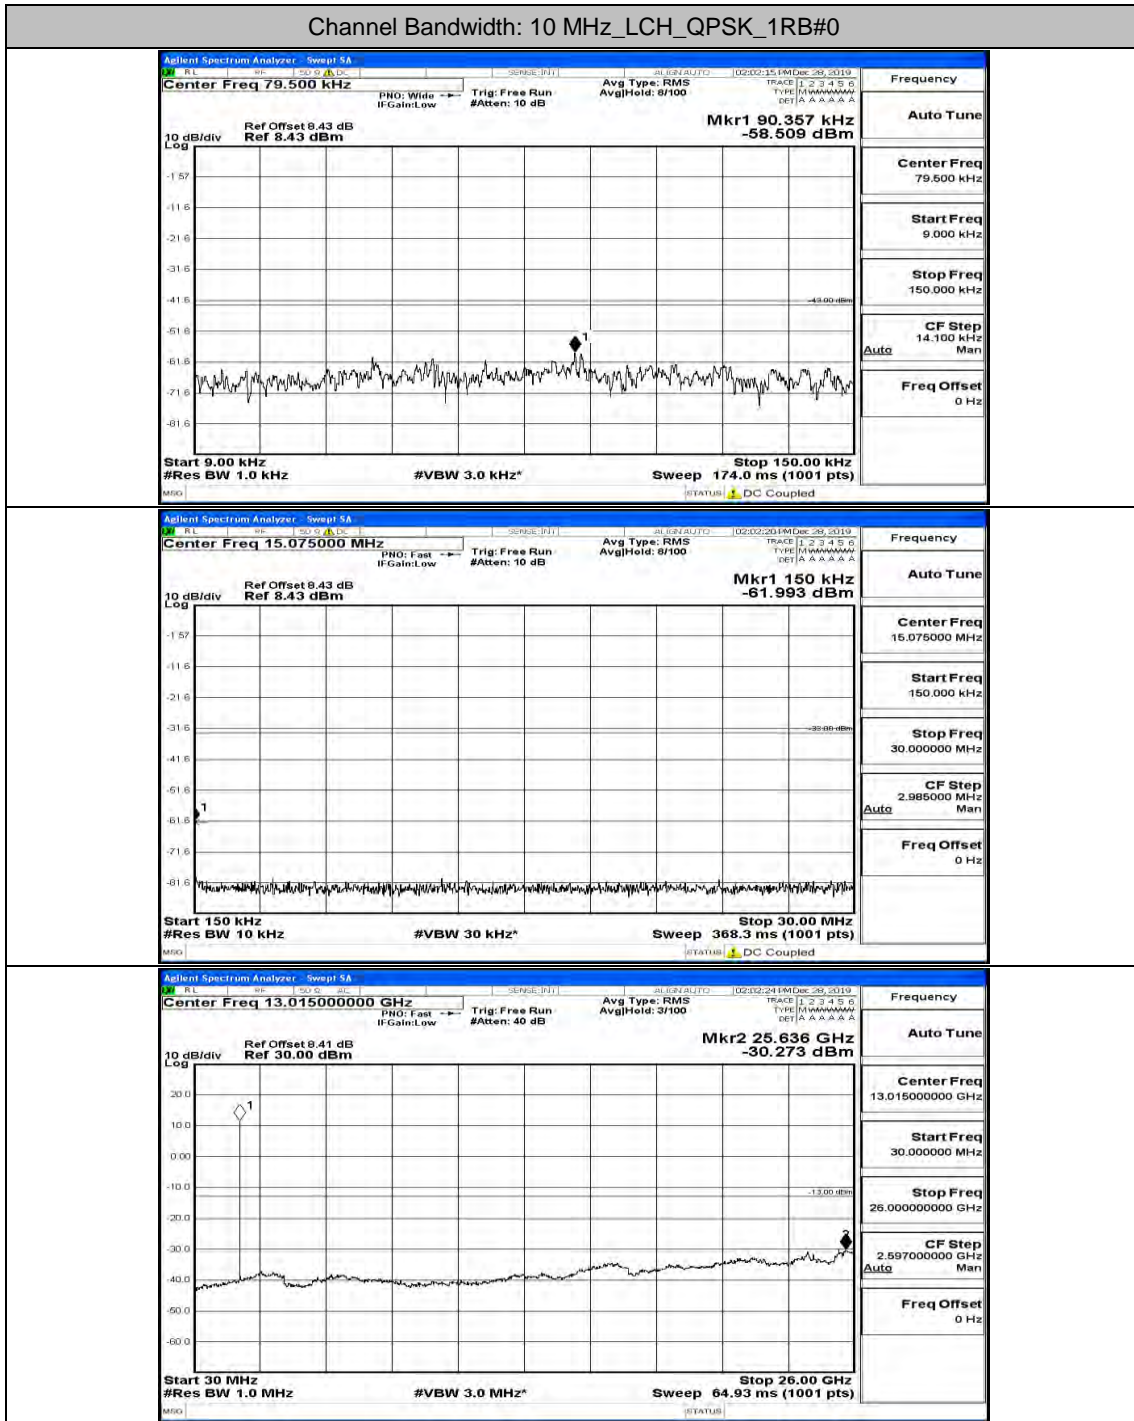

Channel Bandwidth: 10 MHz