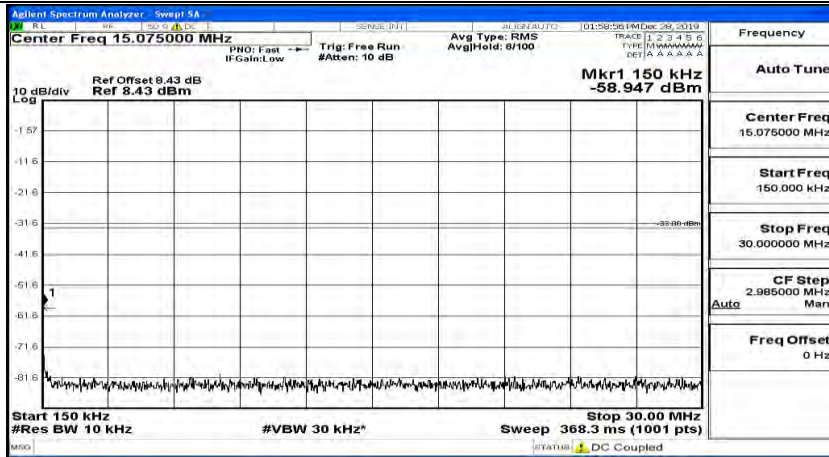

(Channel Bandwidth: 3 MHz)_HCH_16QAM_1RB#14