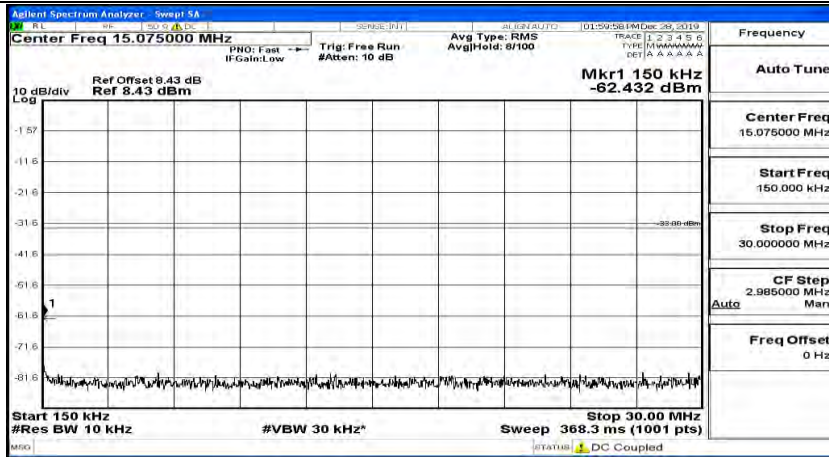

(Channel Bandwidth: 5 MHz) MCH_QPSK_1RB#24