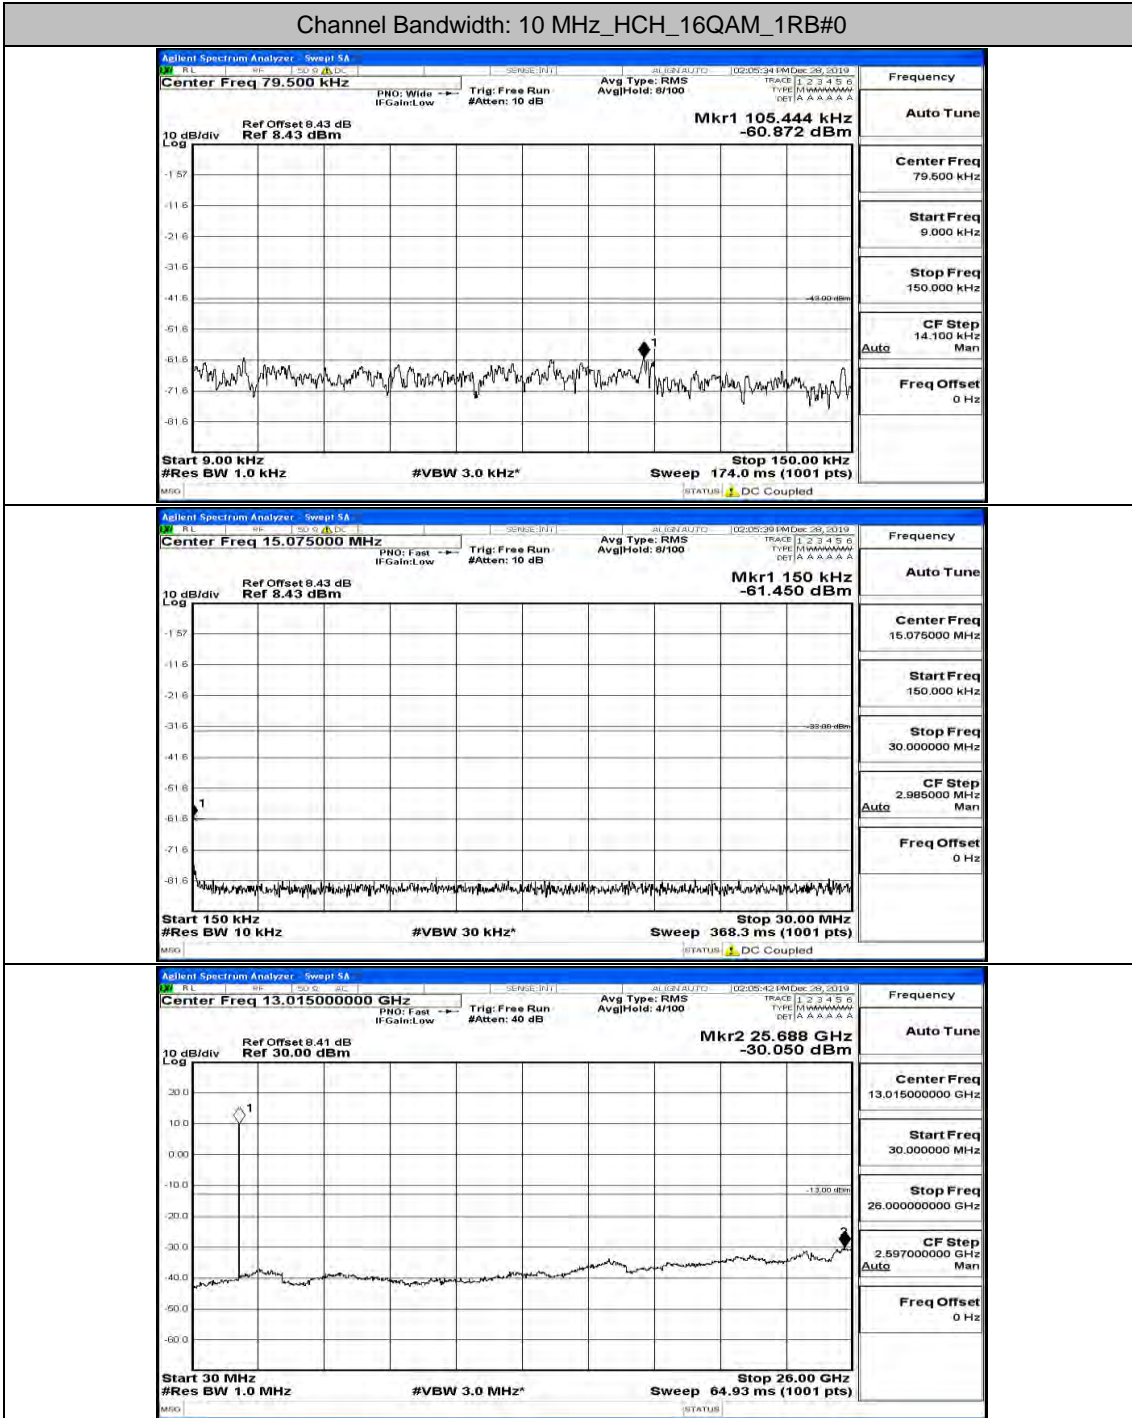

Channel Bandwidth: 10 MHz_LCH_16QAM_1RB#49

Channel Bandwidth: 10 MHz_MCH_16QAM_1RB#0

Channel Bandwidth: 10 MHz_MCH_16QAM_1RB#24

Channel Bandwidth: 10 MHz_MCH_16QAM_1RB#49

Channel Bandwidth: 10 MHz_HCH_16QAM_1RB#0