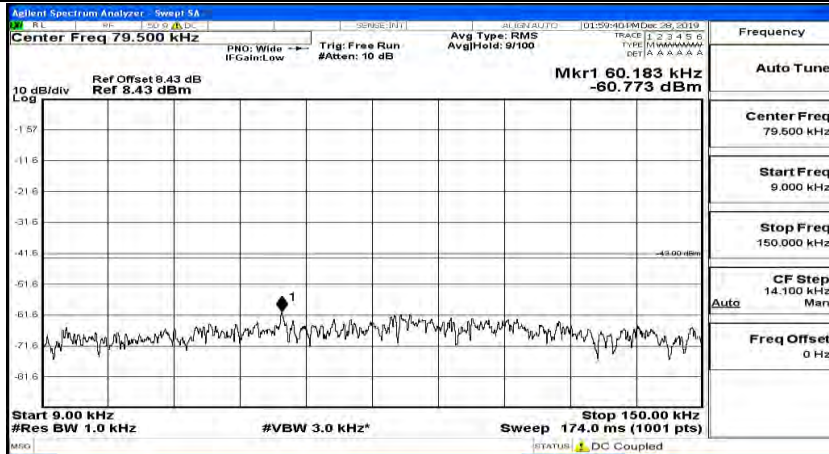

(Channel Bandwidth: 5 MHz) MCH_QPSK_1RB#12