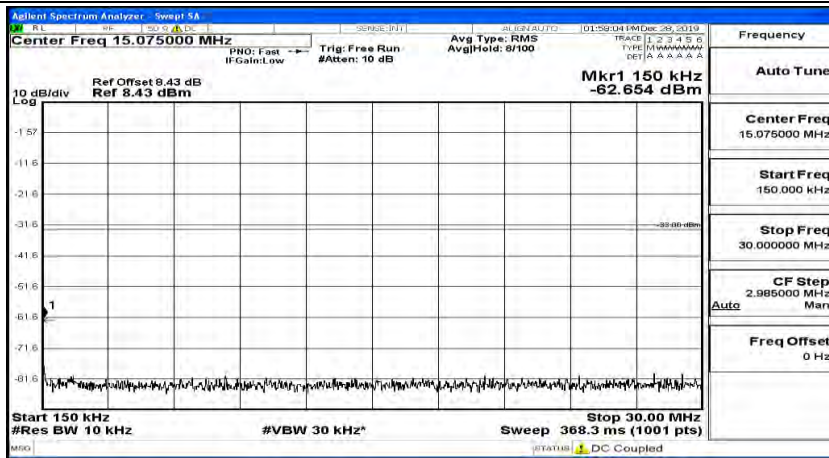

(Channel Bandwidth: 3 MHz)_HCH_QPSK_1RB#0

(Channel Bandwidth: 3 MHz)_HCH_QPSK_1RB#7

(Channel Bandwidth: 3 MHz)_HCH_QPSK_1RB#14

(Channel Bandwidth: 3 MHz)_LCH_16QAM_1RB#0

(Channel Bandwidth: 3 MHz)_LCH_16QAM_1RB#7