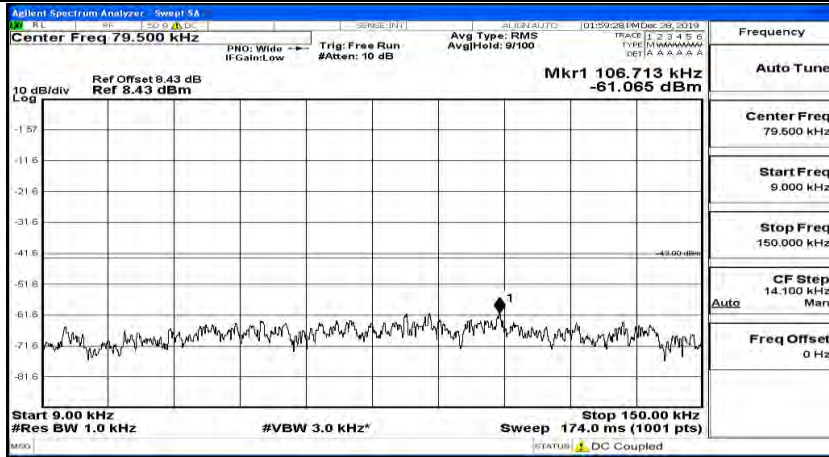

(Channel Bandwidth: 5 MHz)_MCH_QPSK_1RB#0