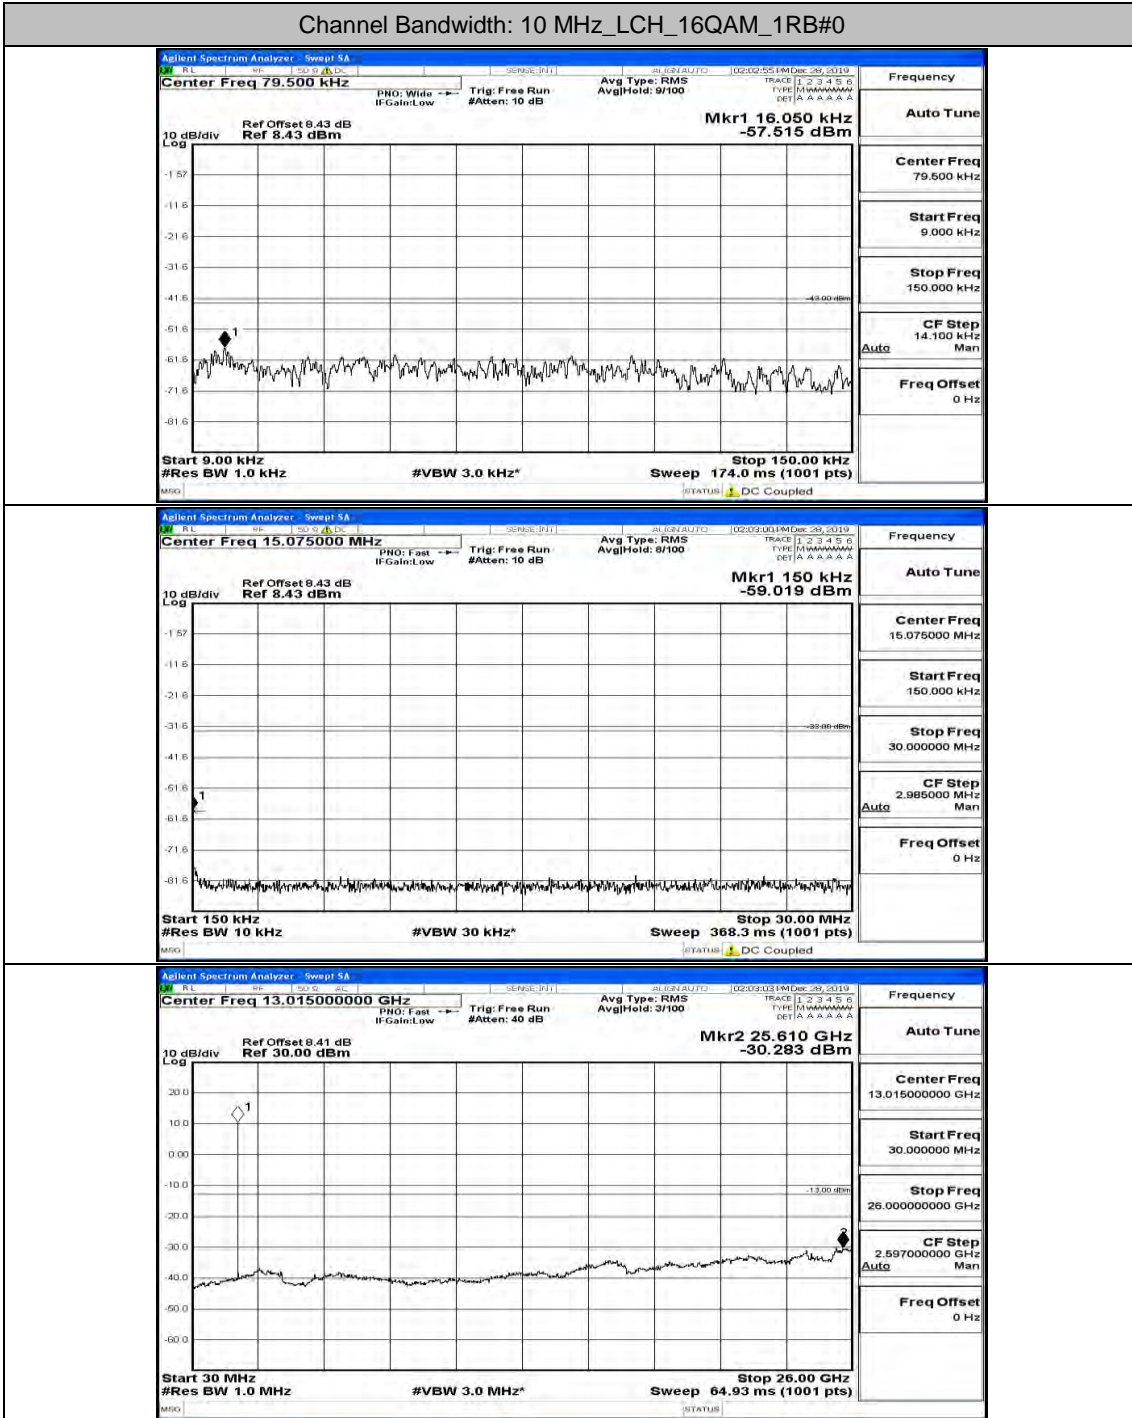

Channel Bandwidth: 10 MHz_HCH_QPSK_1RB#0

Channel Bandwidth: 10 MHz_HCH_QPSK_1RB#24

Channel Bandwidth: 10 MHz_HCH_QPSK_1RB#49

Channel Bandwidth: 10 MHz_LCH_16QAM_1RB#0

Channel Bandwidth: 10 MHz_LCH_16QAM_1RB#24