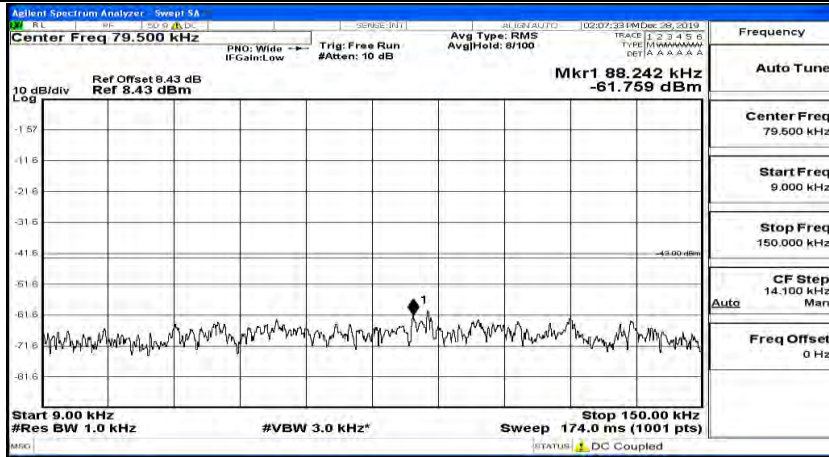

(Channel Bandwidth:15 MHz)_MCH_QPSK_1RB#0