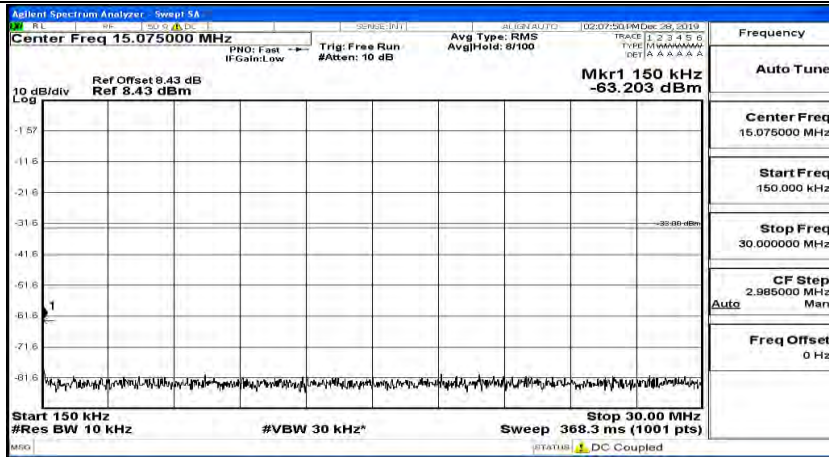

(Channel Bandwidth:15 MHz)_MCH_QPSK_1RB#37