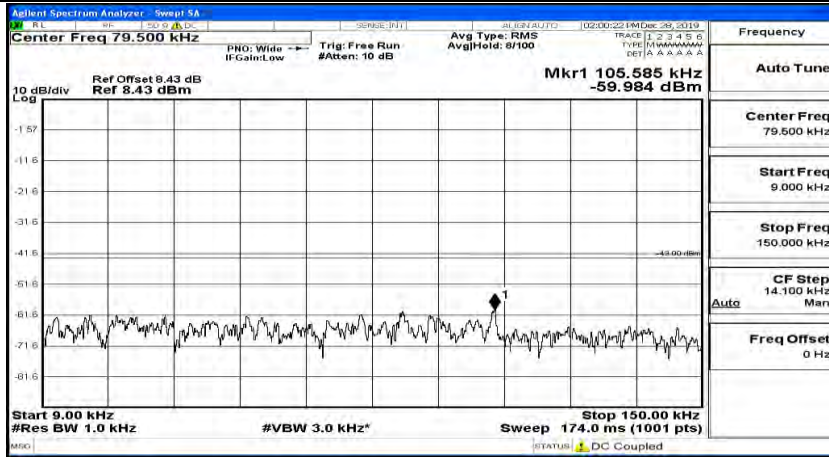

(Channel Bandwidth: 5 MHz)_MCH_16QAM_1RB#12