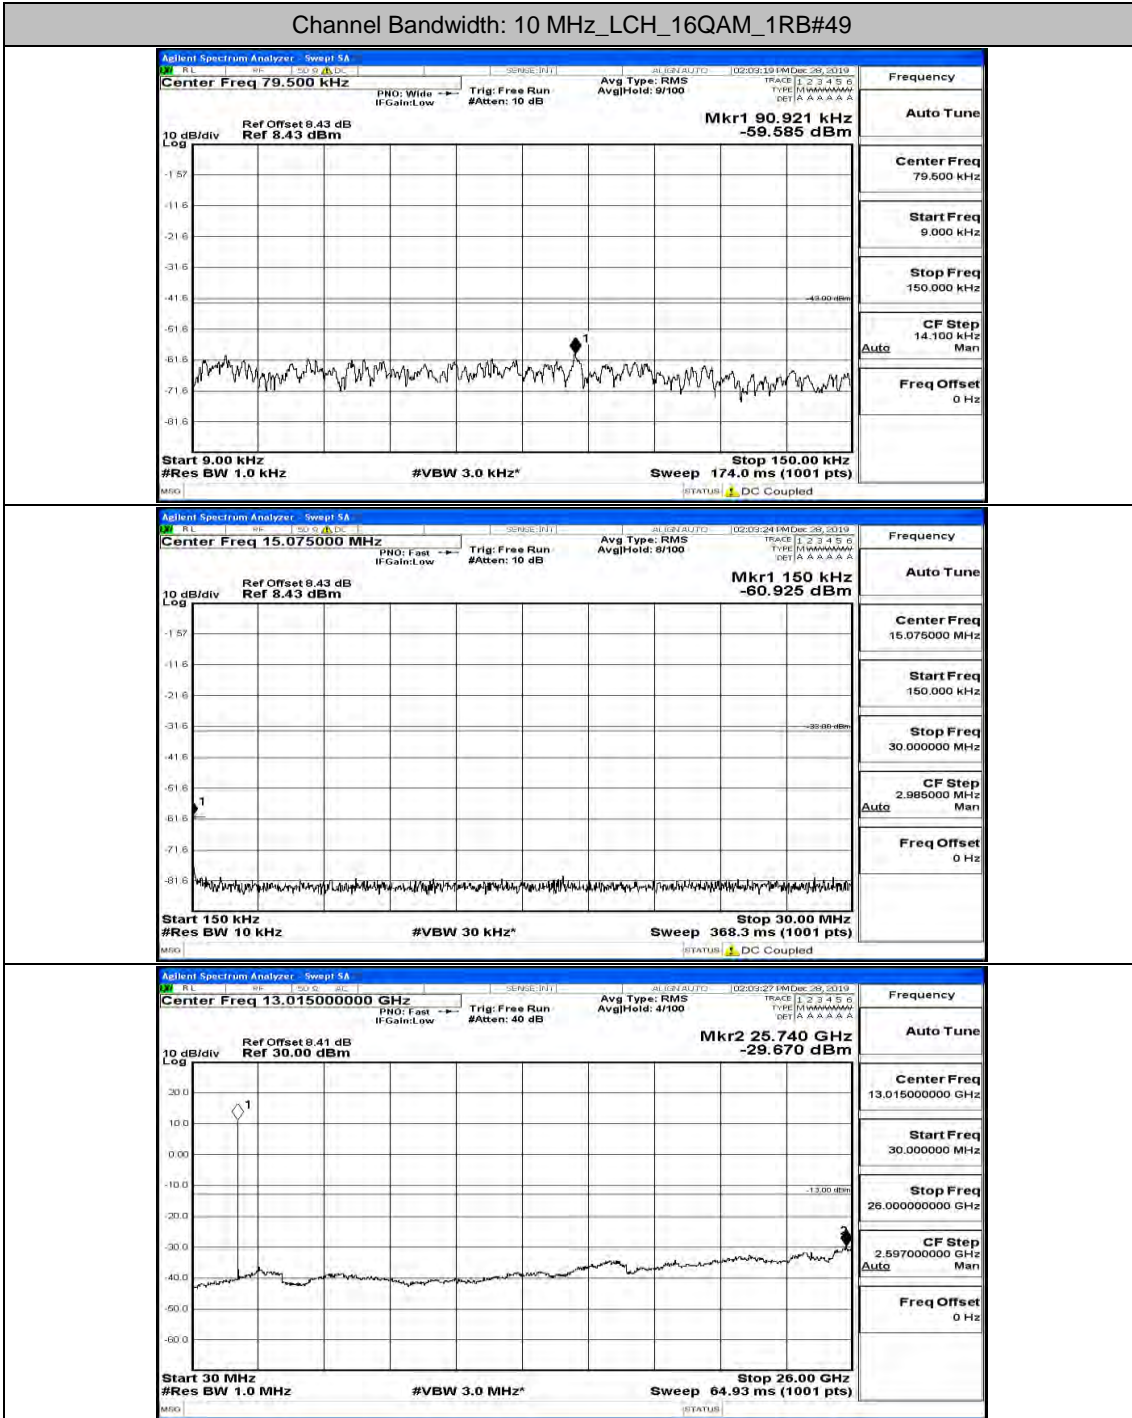

Channel Bandwidth: 10 MHz_LCH_16QAM_1RB#49