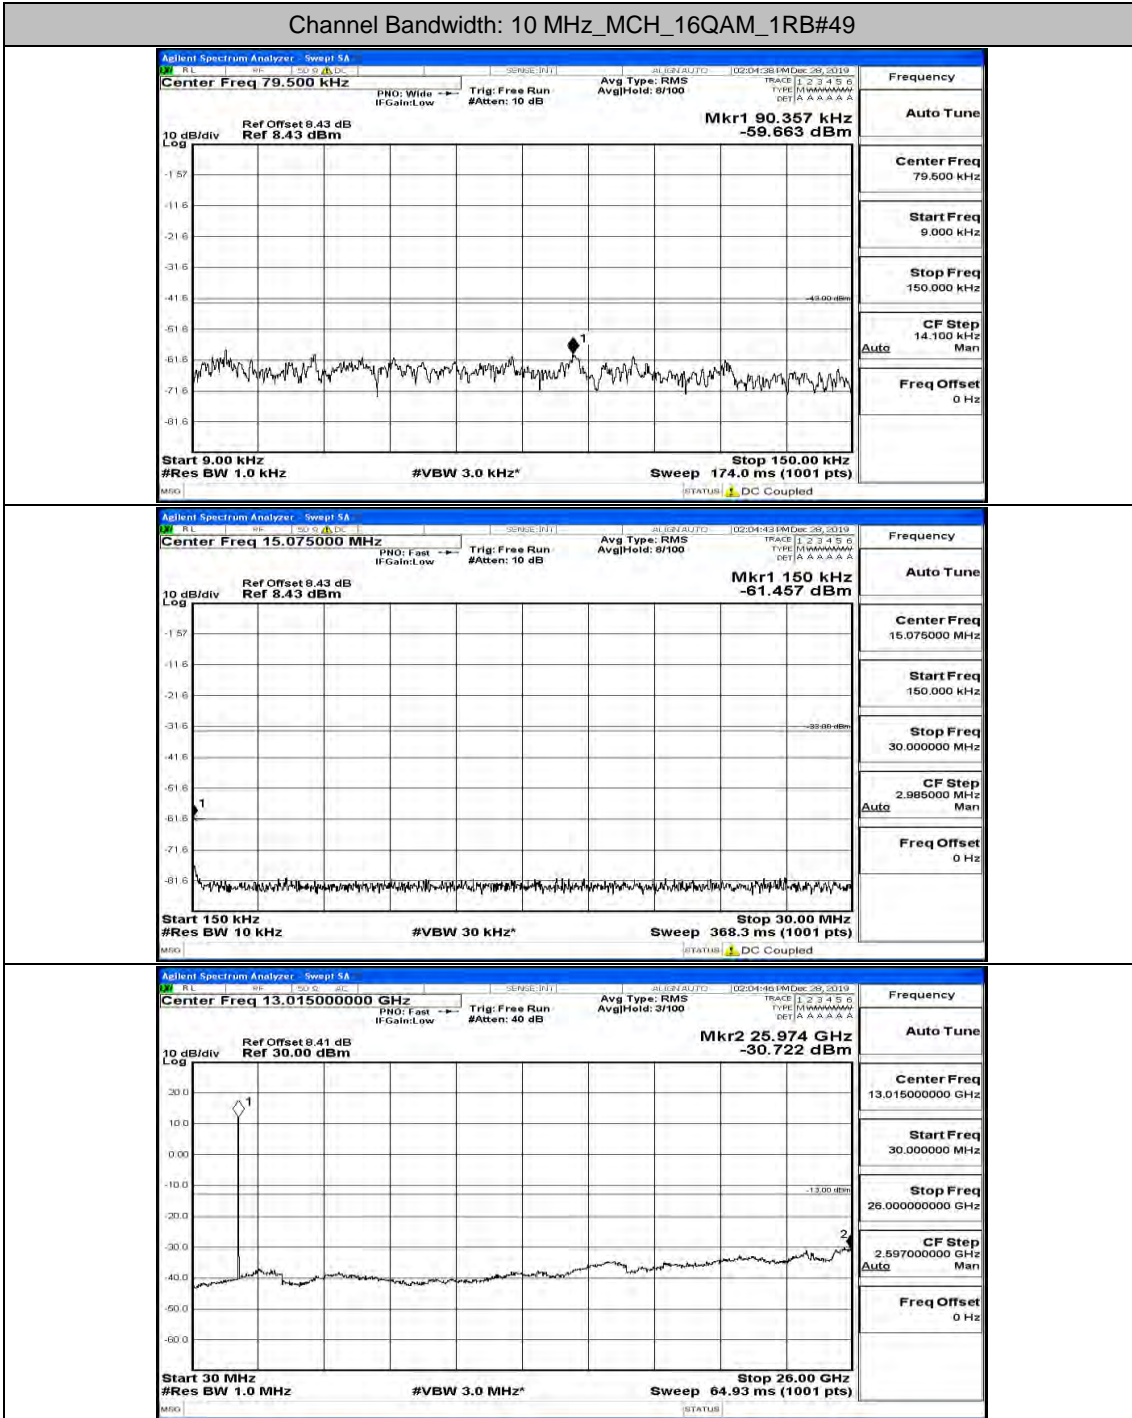

Channel Bandwidth: 10 MHz_LCH_16QAM_1RB#49

Channel Bandwidth: 10 MHz_MCH_16QAM_1RB#0

Channel Bandwidth: 10 MHz_MCH_16QAM_1RB#24

Channel Bandwidth: 10 MHz_MCH_16QAM_1RB#49

Channel Bandwidth: 10 MHz_HCH_16QAM_1RB#0