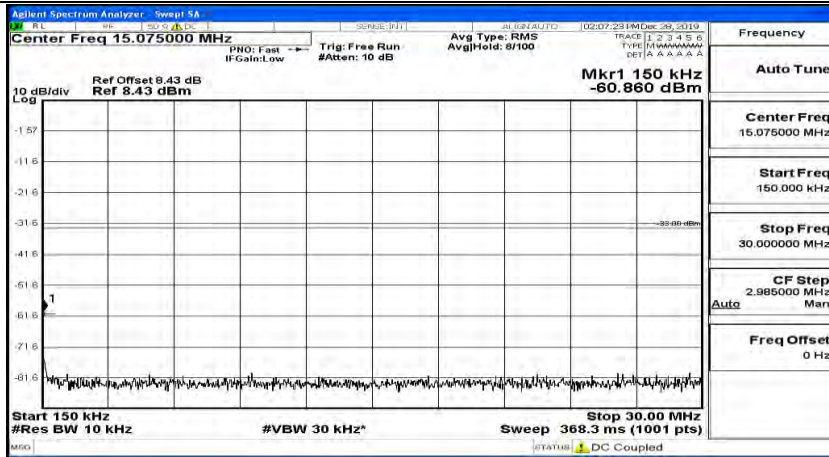

(Channel Bandwidth:15 MHz)_HCH_QPSK_1RB#37

(Channel Bandwidth:15 MHz)_HCH_QPSK_1RB#74

(Channel Bandwidth:15 MHz)_LCH_16QAM_1RB#0

(Channel Bandwidth:15 MHz) LCH_16QAM_1RB#37

(Channel Bandwidth:15 MHz)_LCH_16QAM_1RB#74