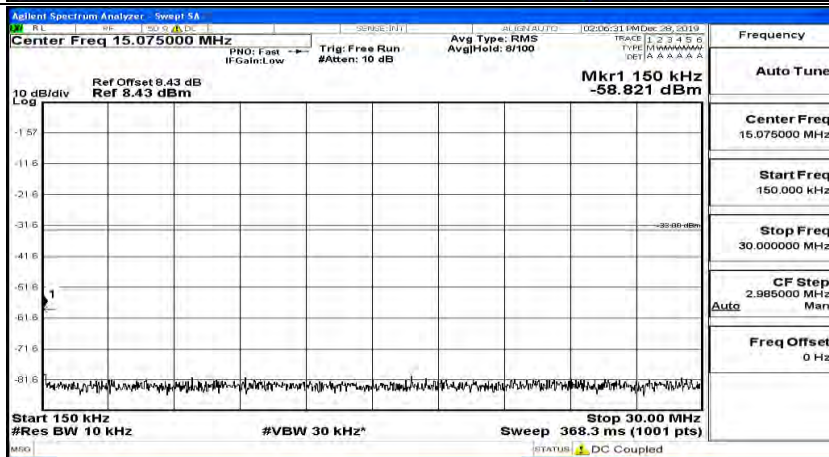

Channel Bandwidth: 10 MHz_HCH_16QAM_1RB#24

Channel Bandwidth: 10 MHz_HCH_16QAM_1RB#49

Channel Bandwidth: 10 MHz_HCH_16QAM_25RB#0

Channel Bandwidth: 15 MHz

(Channel Bandwidth:15 MHz)_LCH_QPSK_1RB#0

(Channel Bandwidth:15 MHz)_LCH_QPSK_1RB#37