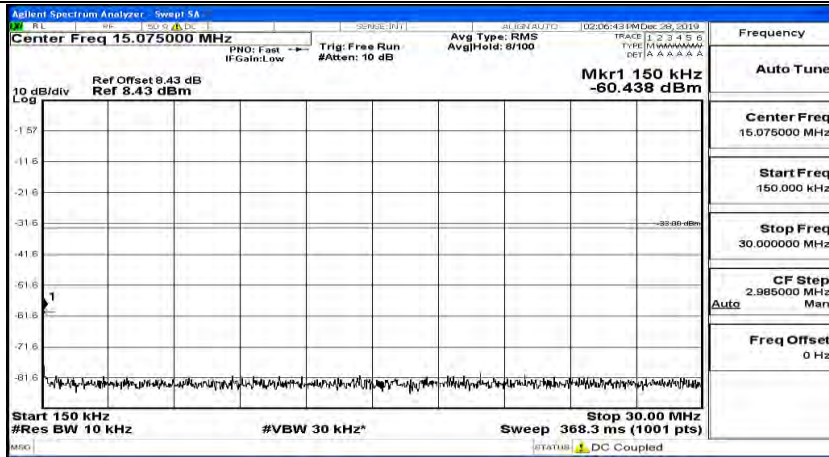

(Channel Bandwidth:15 MHz)_LCH_QPSK_1RB#74