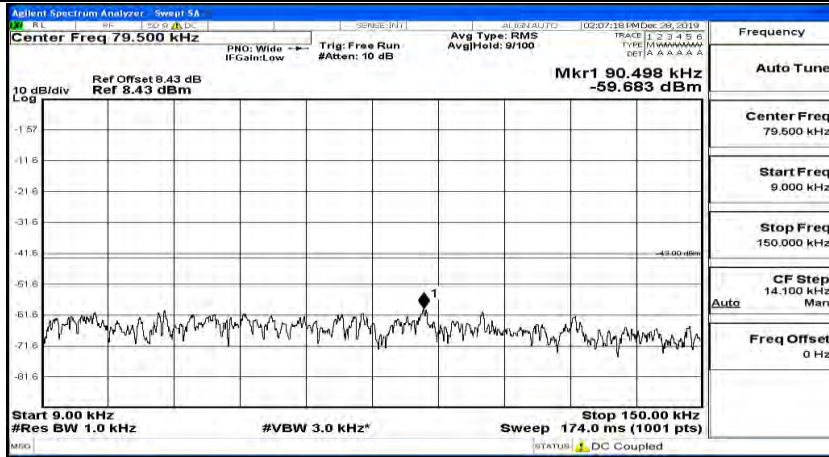

(Channel Bandwidth:15 MHz)_LCH_16QAM_37RB#0