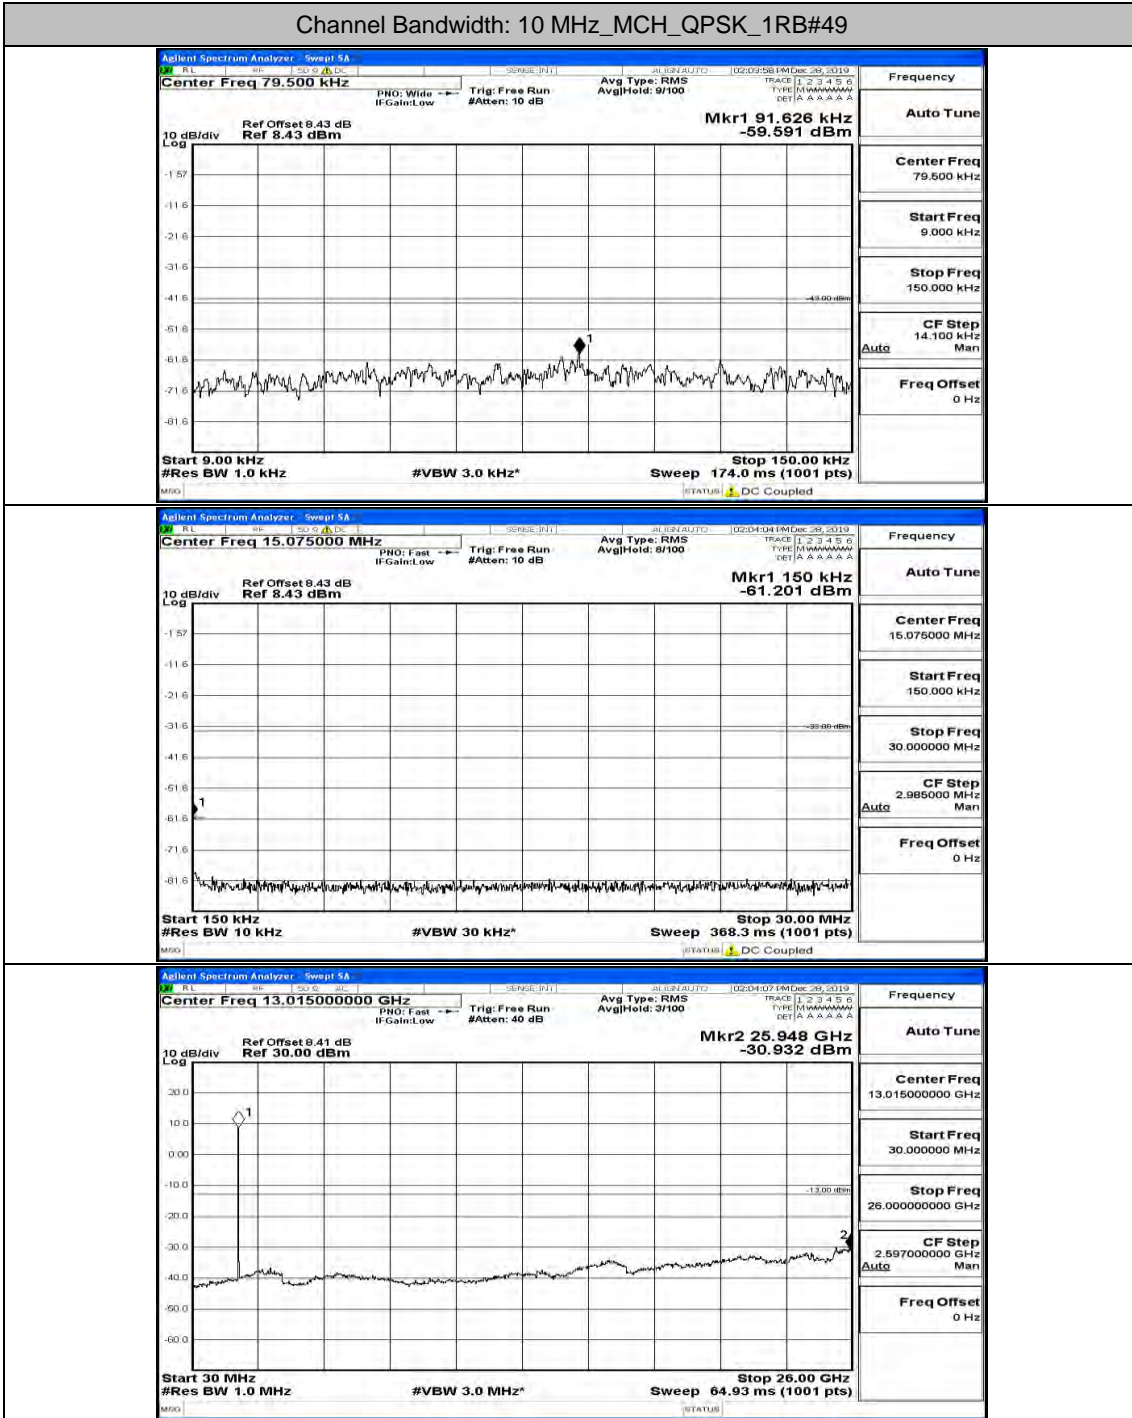

Channel Bandwidth: 10 MHz

Channel Bandwidth: 10 MHz LCH_QPSK_1RB#24

Channel Bandwidth: 10 MHz LCH_QPSK_1RB#49

Channel Bandwidth: 10 MHz_MCH_QPSK_1RB#0

Channel Bandwidth: 10 MHz_MCH_QPSK_1RB#24

Channel Bandwidth: 10 MHz_MCH_QPSK_1RB#49

Channel Bandwidth: 10 MHz_HCH_QPSK_1RB#0

Channel Bandwidth: 10 MHz_HCH_QPSK_1RB#24

Channel Bandwidth: 10 MHz_HCH_QPSK_1RB#49

Channel Bandwidth: 10 MHz_LCH_16QAM_1RB#0

Channel Bandwidth: 10 MHz_LCH_16QAM_1RB#24