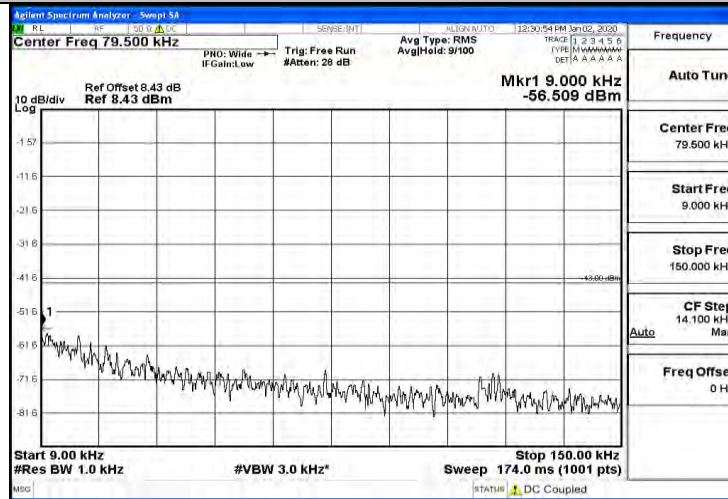

(Channel Bandwidth: 3 MHz) _HCH_16QAM_1RB#7

(Channel Bandwidth: 3 MHz)_HCH_16QAM_1RB#14

Channel Bandwidth: 5 MHz

(Channel Bandwidth: 5 MHz)_LCH_QPSK_1RB#0

(Channel Bandwidth: 5 MHz)_LCH_QPSK_1RB#12

(Channel Bandwidth: 5 MHz)_LCH_QPSK_1RB#24