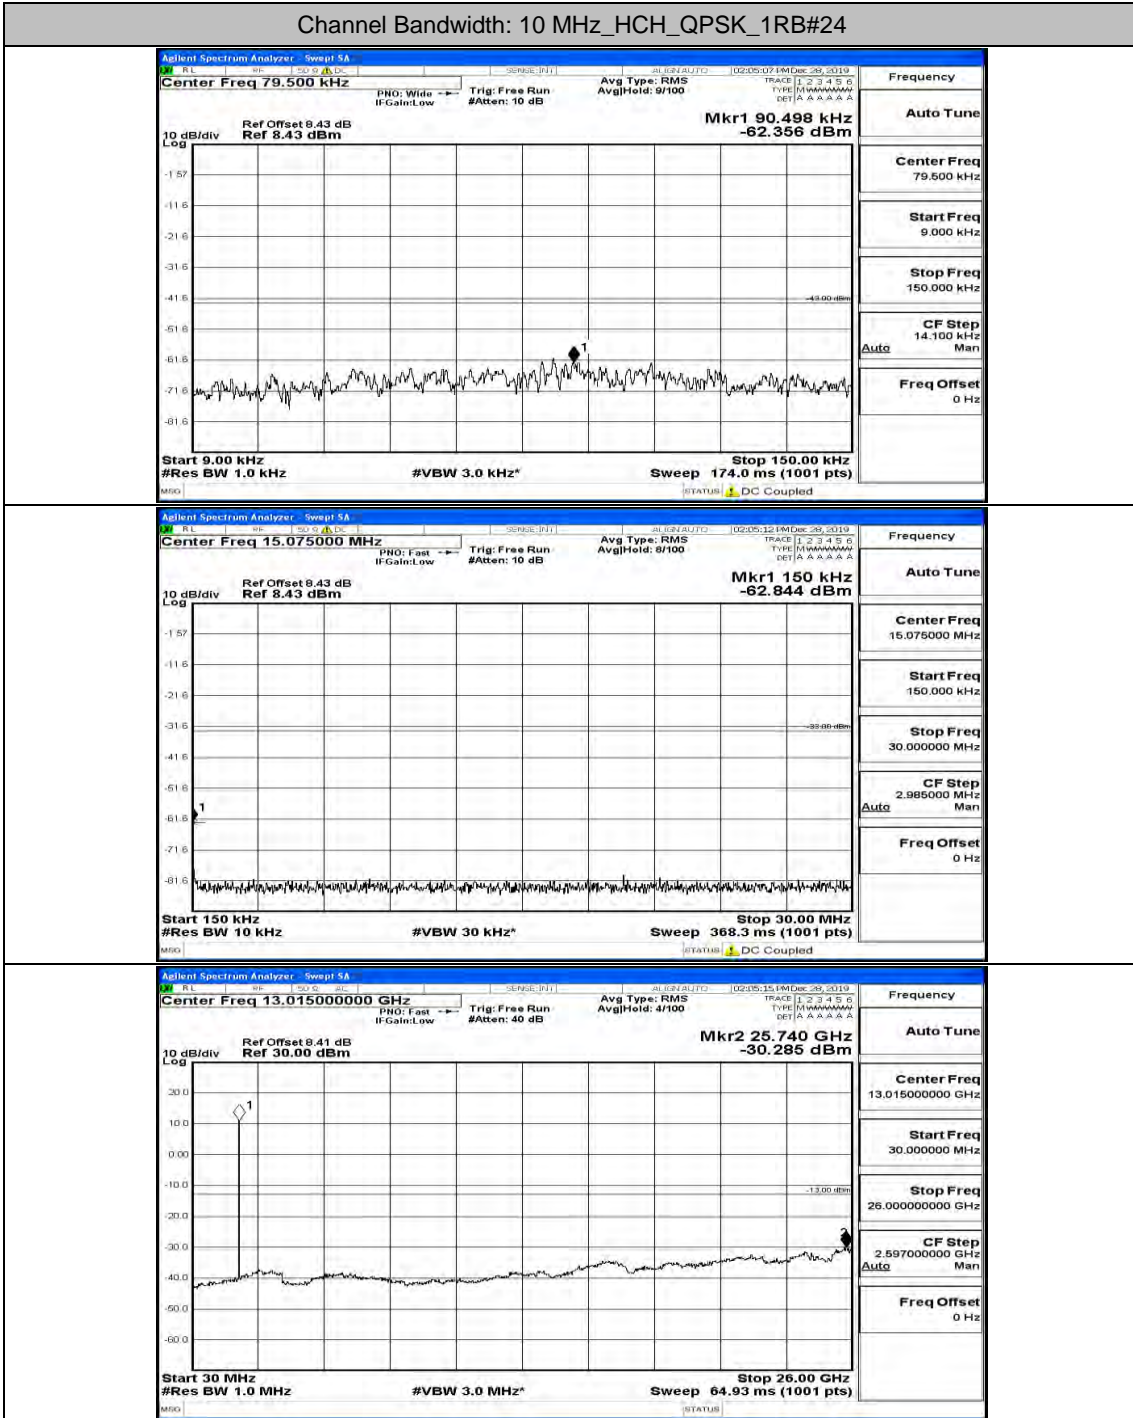

Channel Bandwidth: 10 MHz_HCH_QPSK_1RB#24