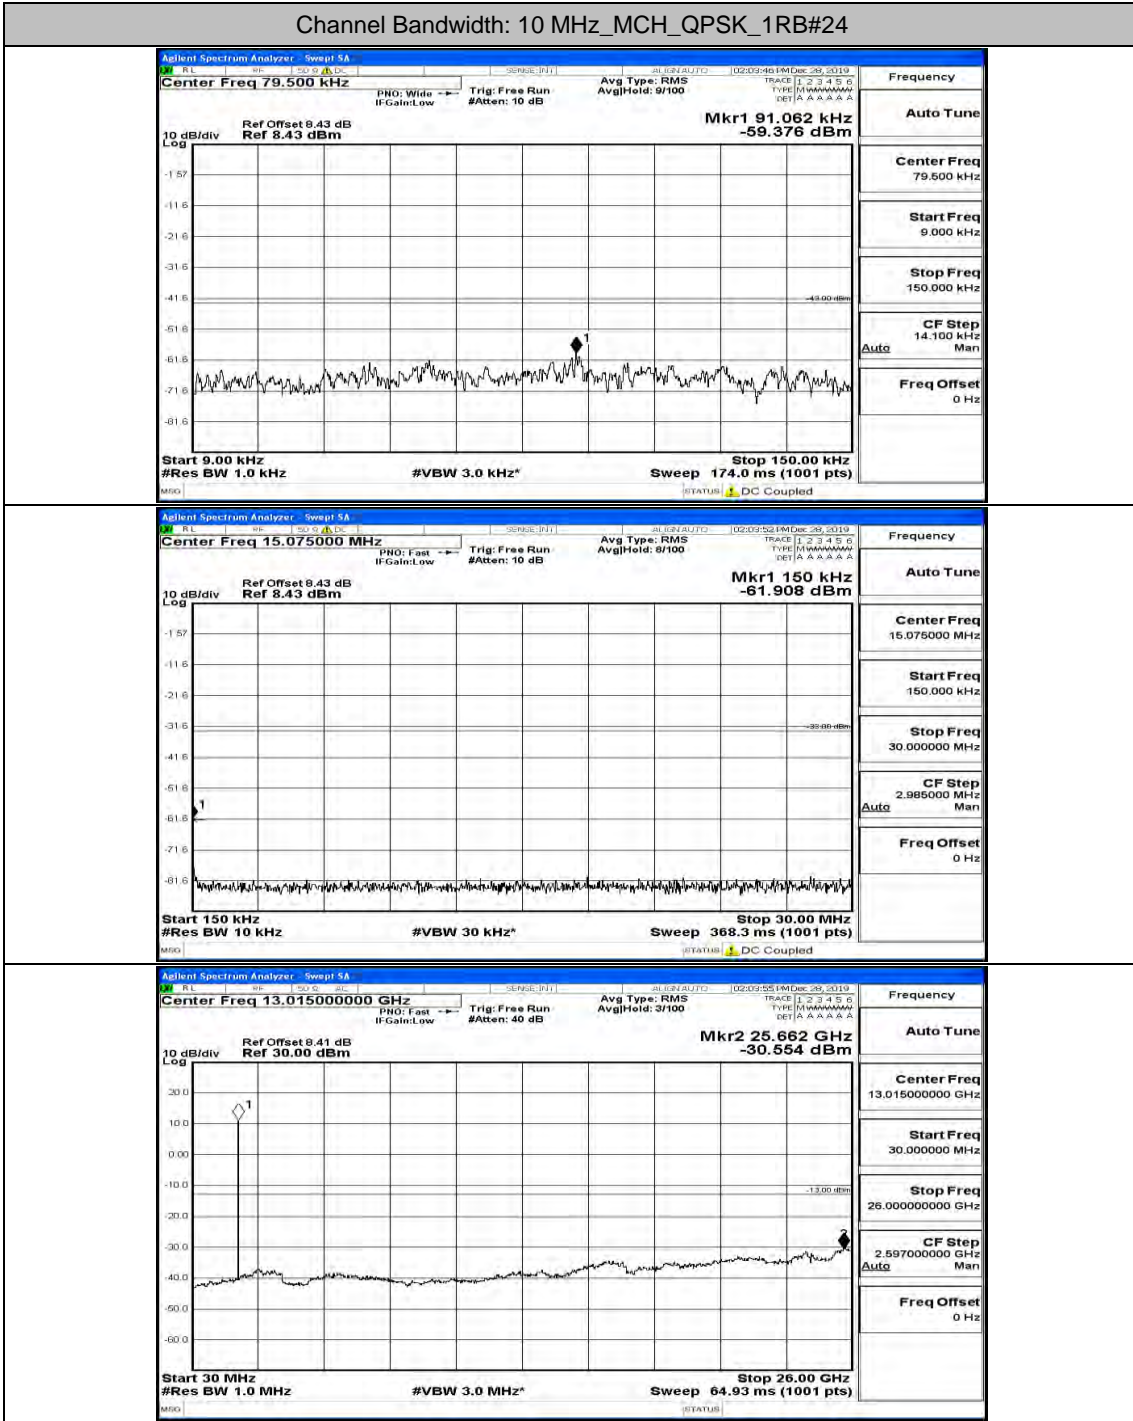

Channel Bandwidth: 10 MHz

Channel Bandwidth: 10 MHz LCH_QPSK_1RB#24

Channel Bandwidth: 10 MHz LCH_QPSK_1RB#49

Channel Bandwidth: 10 MHz_MCH_QPSK_1RB#0

Channel Bandwidth: 10 MHz_MCH_QPSK_1RB#24

Channel Bandwidth: 10 MHz_MCH_QPSK_1RB#49