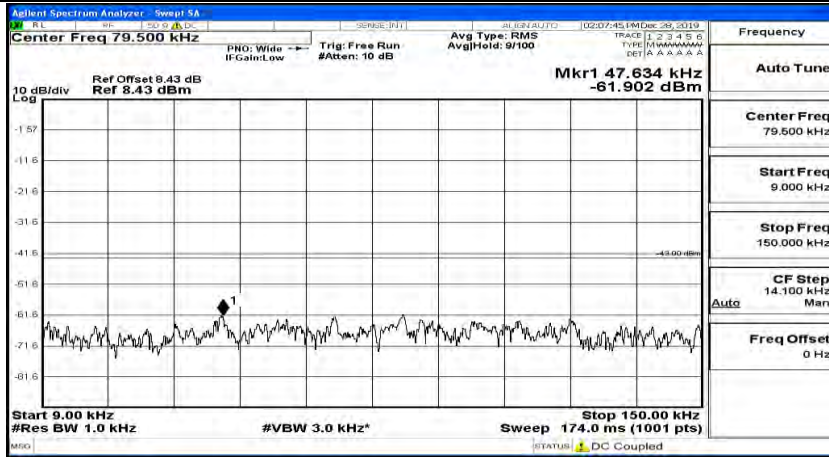

(Channel Bandwidth:15 MHz)_MCH_QPSK_1RB#37