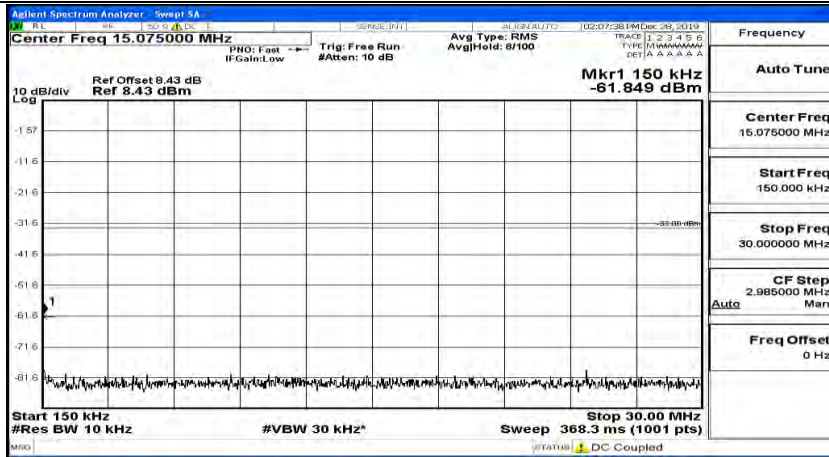

(Channel Bandwidth:15 MHz)_MCH_QPSK_1RB#0