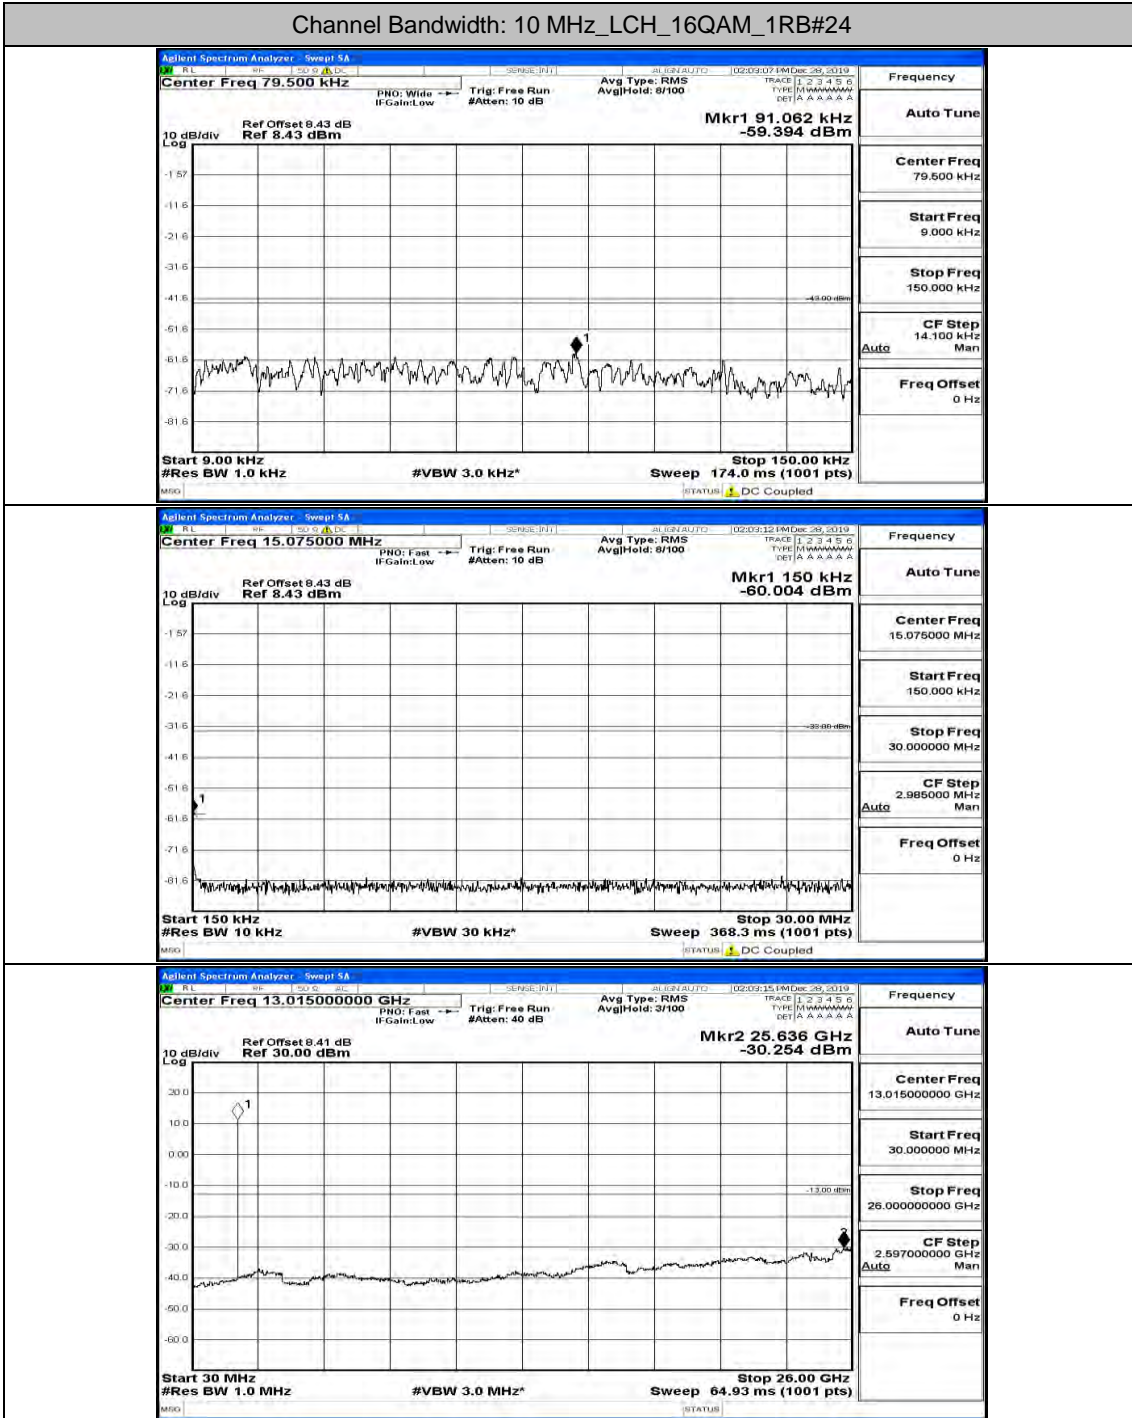

Channel Bandwidth: 10 MHz_HCH_QPSK_1RB#0

Channel Bandwidth: 10 MHz_HCH_QPSK_1RB#24

Channel Bandwidth: 10 MHz_HCH_QPSK_1RB#49

Channel Bandwidth: 10 MHz_LCH_16QAM_1RB#0

Channel Bandwidth: 10 MHz_LCH_16QAM_1RB#24

Channel Bandwidth: 10 MHz_LCH_16QAM_1RB#49

Channel Bandwidth: 10 MHz_MCH_16QAM_1RB#0

Channel Bandwidth: 10 MHz_MCH_16QAM_1RB#24

Channel Bandwidth: 10 MHz_MCH_16QAM_1RB#49

Channel Bandwidth: 10 MHz_HCH_16QAM_1RB#0