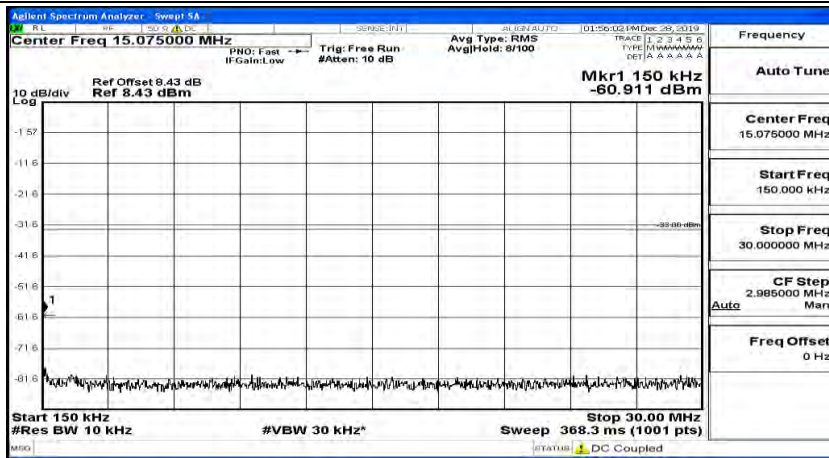

(Channel Bandwidth: 3 MHz)_HCH_QPSK_1RB#0

(Channel Bandwidth: 3 MHz)_HCH_QPSK_1RB#7

(Channel Bandwidth: 3 MHz)_HCH_QPSK_1RB#14

(Channel Bandwidth: 3 MHz)_LCH_16QAM_1RB#0

(Channel Bandwidth: 3 MHz)_LCH_16QAM_1RB#7