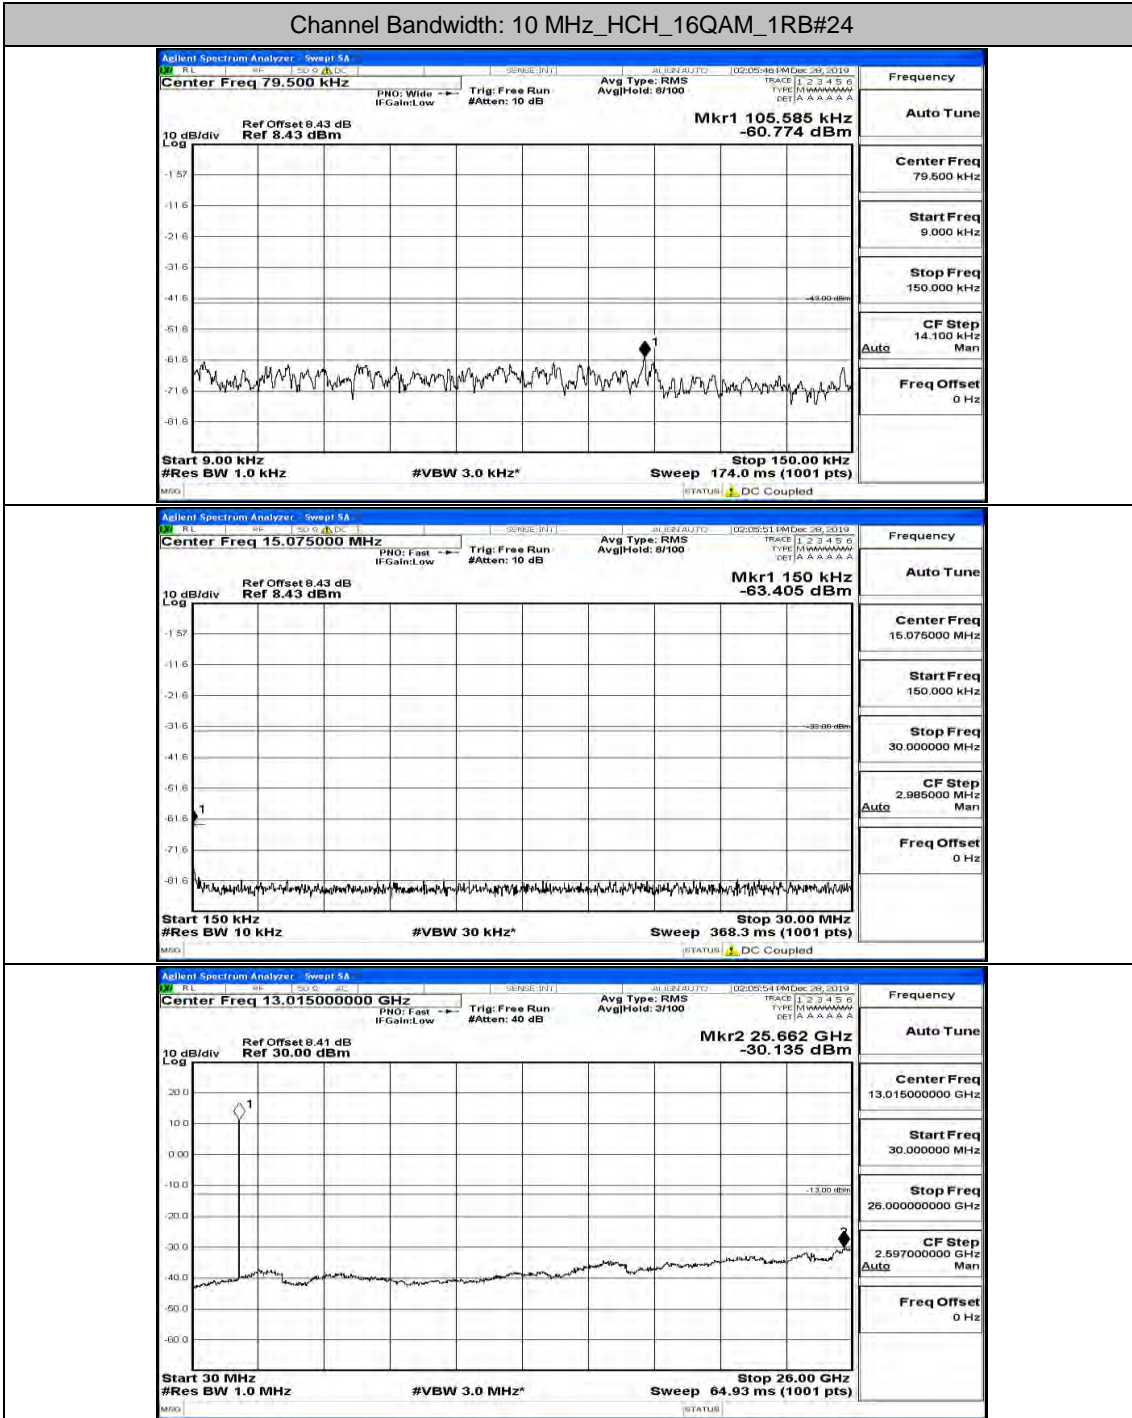

Channel Bandwidth: 10 MHz_LCH_16QAM_1RB#49

Channel Bandwidth: 10 MHz_MCH_16QAM_1RB#0

Channel Bandwidth: 10 MHz_MCH_16QAM_1RB#24

Channel Bandwidth: 10 MHz_MCH_16QAM_1RB#49

Channel Bandwidth: 10 MHz_HCH_16QAM_1RB#0

Channel Bandwidth: 10 MHz_HCH_16QAM_1RB#24

Channel Bandwidth: 10 MHz_HCH_16QAM_1RB#49

Channel Bandwidth: 10 MHz_HCH_16QAM_25RB#0

Channel Bandwidth: 15 MHz

(Channel Bandwidth:15 MHz)_LCH_QPSK_1RB#0

(Channel Bandwidth:15 MHz)_LCH_QPSK_1RB#37