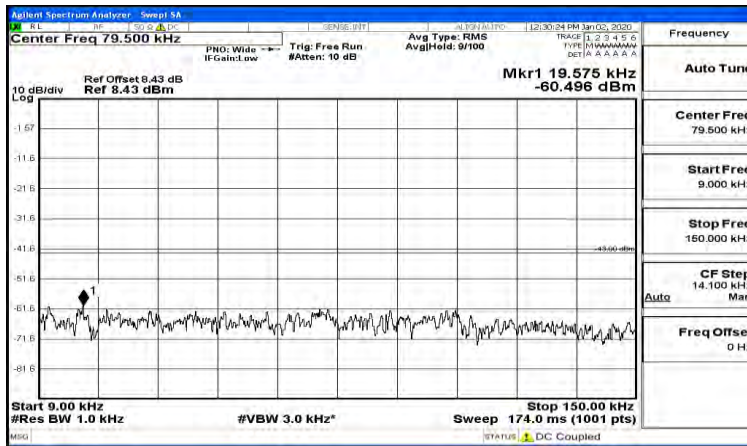

(Channel Bandwidth: 3 MHz) _HCH_16QAM_1RB#7

(Channel Bandwidth: 3 MHz)_HCH_16QAM_1RB#14

Channel Bandwidth: 5 MHz

(Channel Bandwidth: 5 MHz)_LCH_QPSK_1RB#0

(Channel Bandwidth: 5 MHz)_LCH_QPSK_1RB#12

(Channel Bandwidth: 5 MHz)_LCH_QPSK_1RB#24