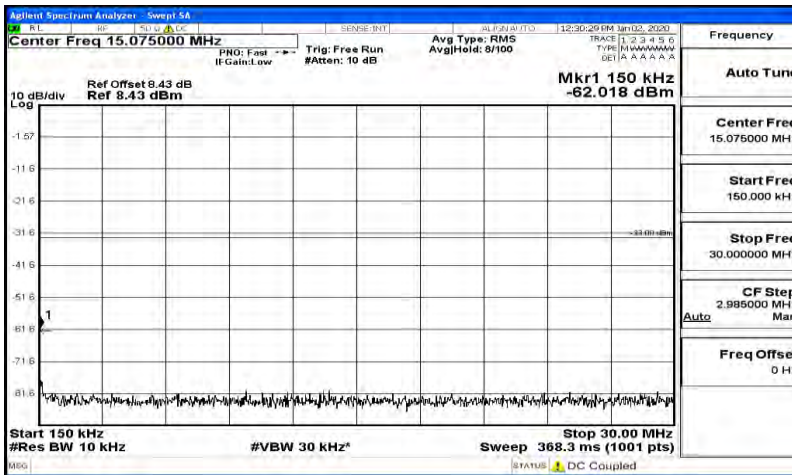

(Channel Bandwidth: 3 MHz) _HCH_16QAM_1RB#7

(Channel Bandwidth: 3 MHz)_HCH_16QAM_1RB#14

Channel Bandwidth: 5 MHz

(Channel Bandwidth: 5 MHz)_LCH_QPSK_1RB#0

(Channel Bandwidth: 5 MHz)_LCH_QPSK_1RB#12

(Channel Bandwidth: 5 MHz)_LCH_QPSK_1RB#24