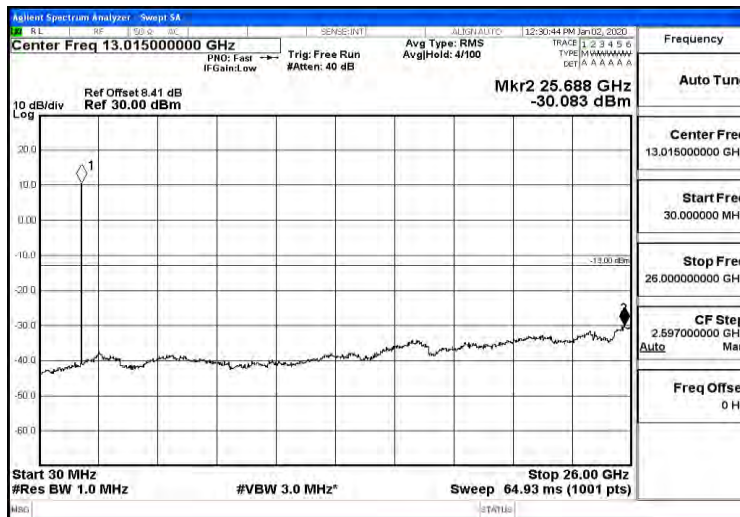

(Channel Bandwidth: 3 MHz) _HCH_16QAM_1RB#7

(Channel Bandwidth: 3 MHz)_HCH_16QAM_1RB#14

Channel Bandwidth: 5 MHz

(Channel Bandwidth: 5 MHz)_LCH_QPSK_1RB#0

(Channel Bandwidth: 5 MHz)_LCH_QPSK_1RB#12

(Channel Bandwidth: 5 MHz)_LCH_QPSK_1RB#24