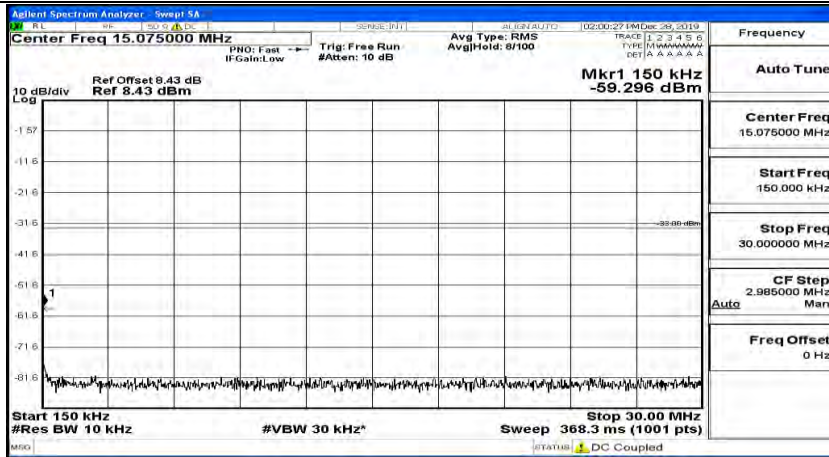

(Channel Bandwidth: 5 MHz)_MCH_16QAM_1RB#12