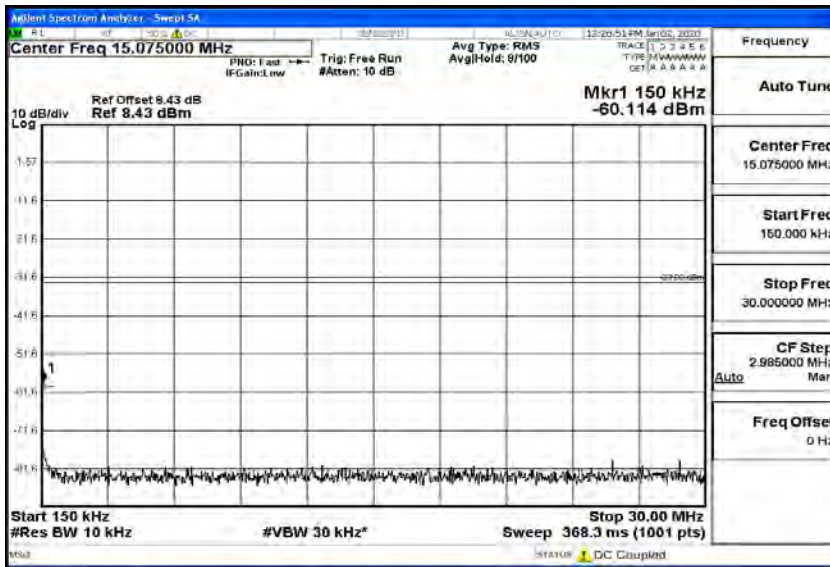

(Channel Bandwidth: 5 MHz)_HCH_QPSK_1RB#24

(Channel Bandwidth: 5 MHz)_LCH_16QAM_1RB#0

(Channel Bandwidth: 5 MHz)_LCH_16QAM_1RB#12

(Channel Bandwidth: 5 MHz)_LCH_16QAM_1RB#24

(Channel Bandwidth: 5 MHz)_MCH_16QAM_1RB#0