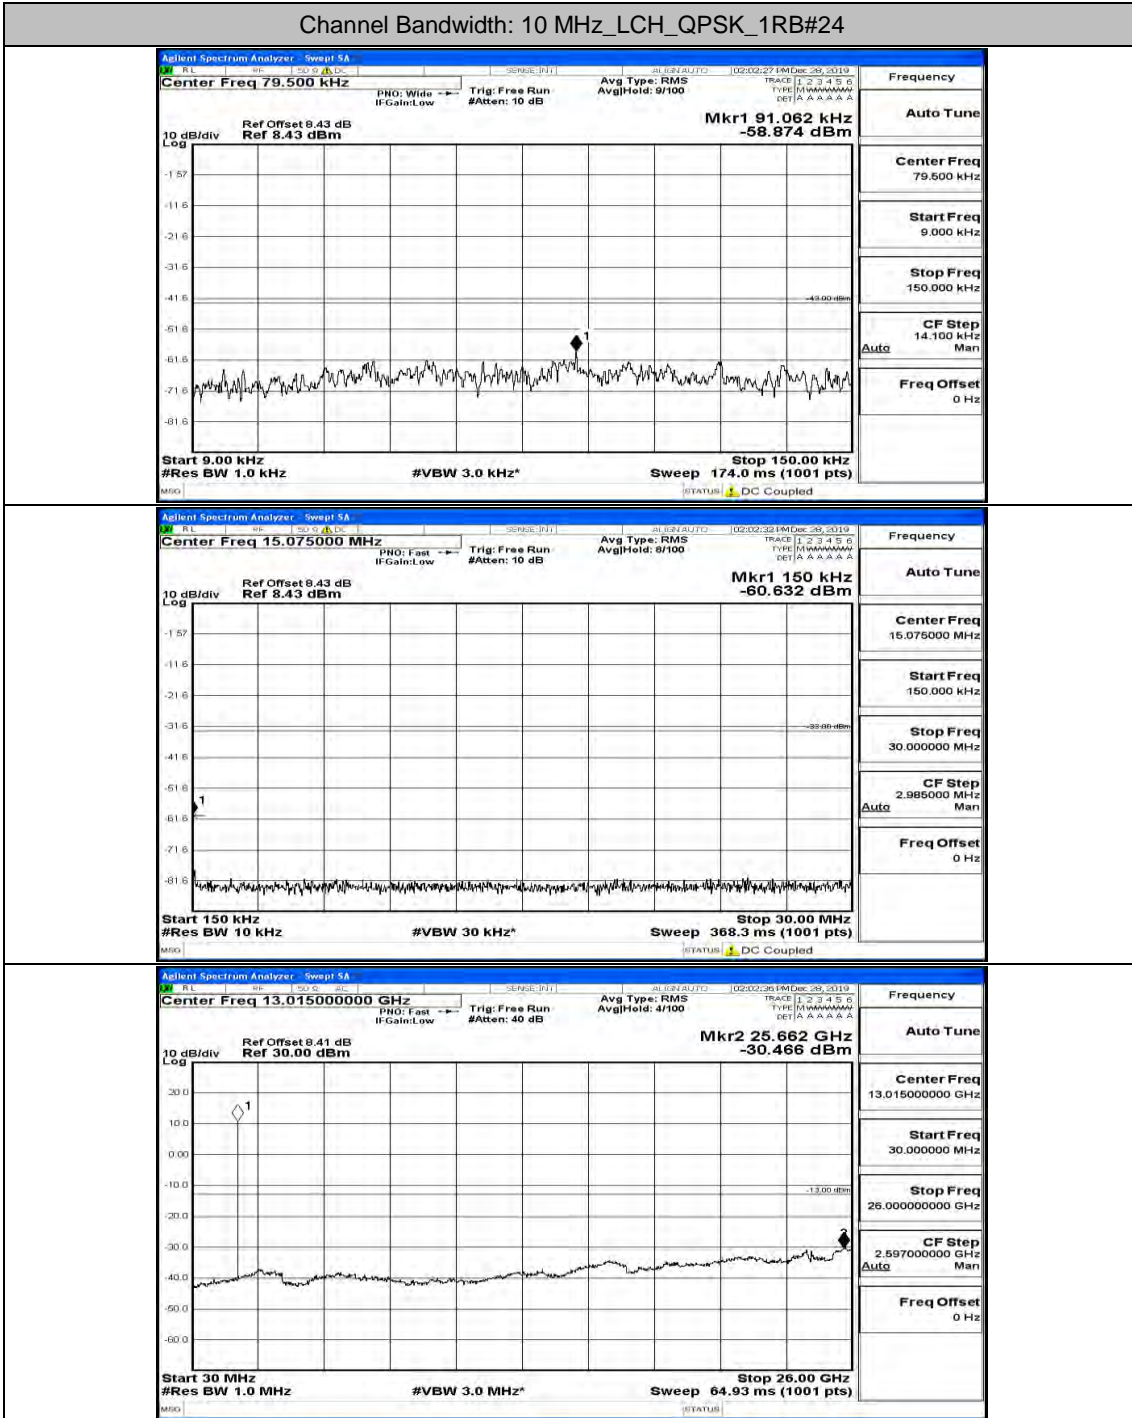

Channel Bandwidth: 10 MHz LCH_QPSK_1RB#24