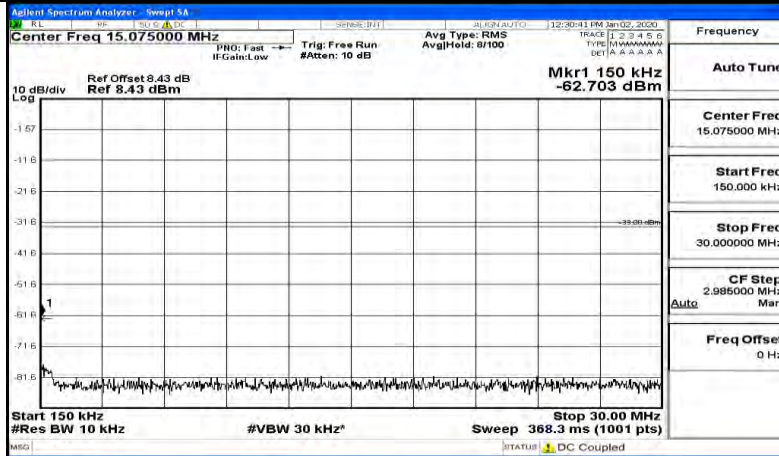

(Channel Bandwidth: 3 MHz) _HCH_16QAM_1RB#7

(Channel Bandwidth: 3 MHz)_HCH_16QAM_1RB#14

Channel Bandwidth: 5 MHz

(Channel Bandwidth: 5 MHz)_LCH_QPSK_1RB#0

(Channel Bandwidth: 5 MHz)_LCH_QPSK_1RB#12

(Channel Bandwidth: 5 MHz)_LCH_QPSK_1RB#24