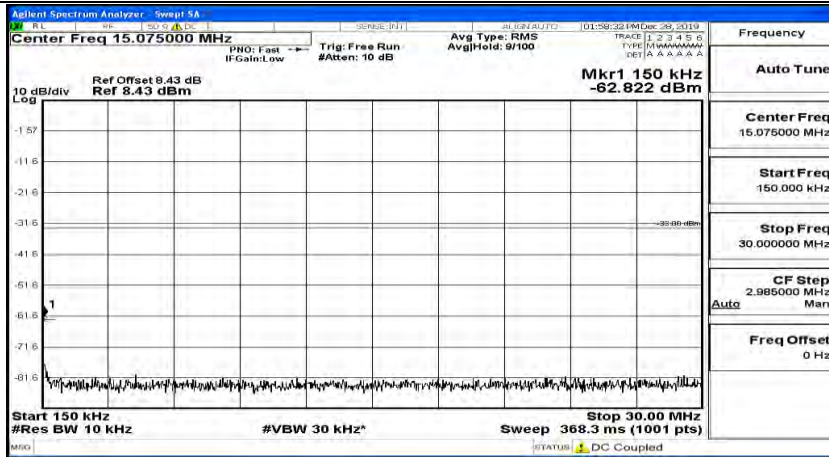

(Channel Bandwidth: 3 MHz) LCH_16QAM_1RB#14

(Channel Bandwidth: 3 MHz)_MCH_16QAM_1RB#0

(Channel Bandwidth: 3 MHz)_MCH_16QAM_1RB#7

(Channel Bandwidth: 3 MHz)_MCH_16QAM_1RB#14

(Channel Bandwidth: 3 MHz) _HCH_16QAM_1RB#0