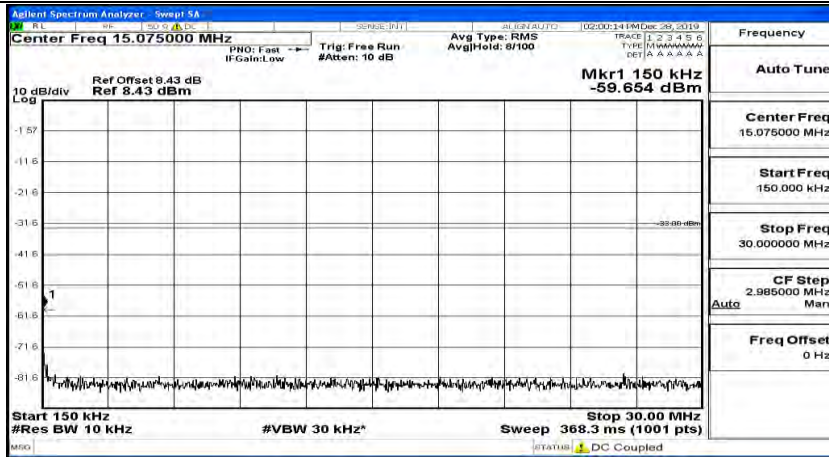

(Channel Bandwidth: 5 MHz)_HCH_QPSK_1RB#24

(Channel Bandwidth: 5 MHz)_LCH_16QAM_1RB#0

(Channel Bandwidth: 5 MHz)_LCH_16QAM_1RB#12

(Channel Bandwidth: 5 MHz)_LCH_16QAM_1RB#24

(Channel Bandwidth: 5 MHz)_MCH_16QAM_1RB#0