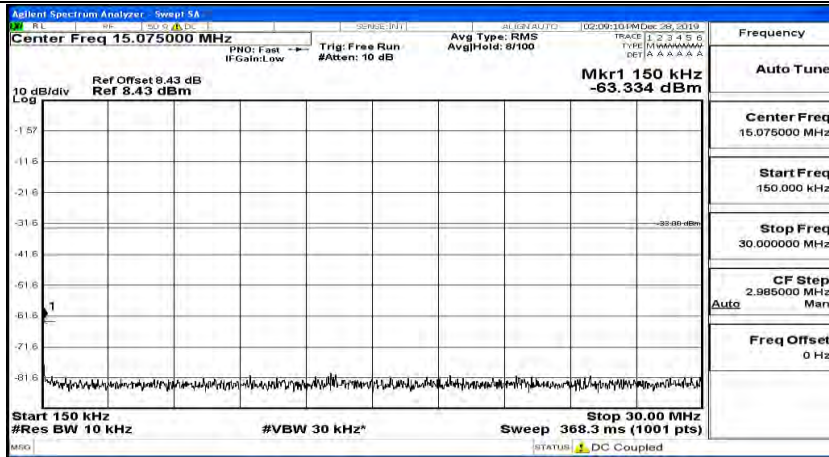

(Channel Bandwidth:15 MHz)_HCH_QPSK_1RB#37