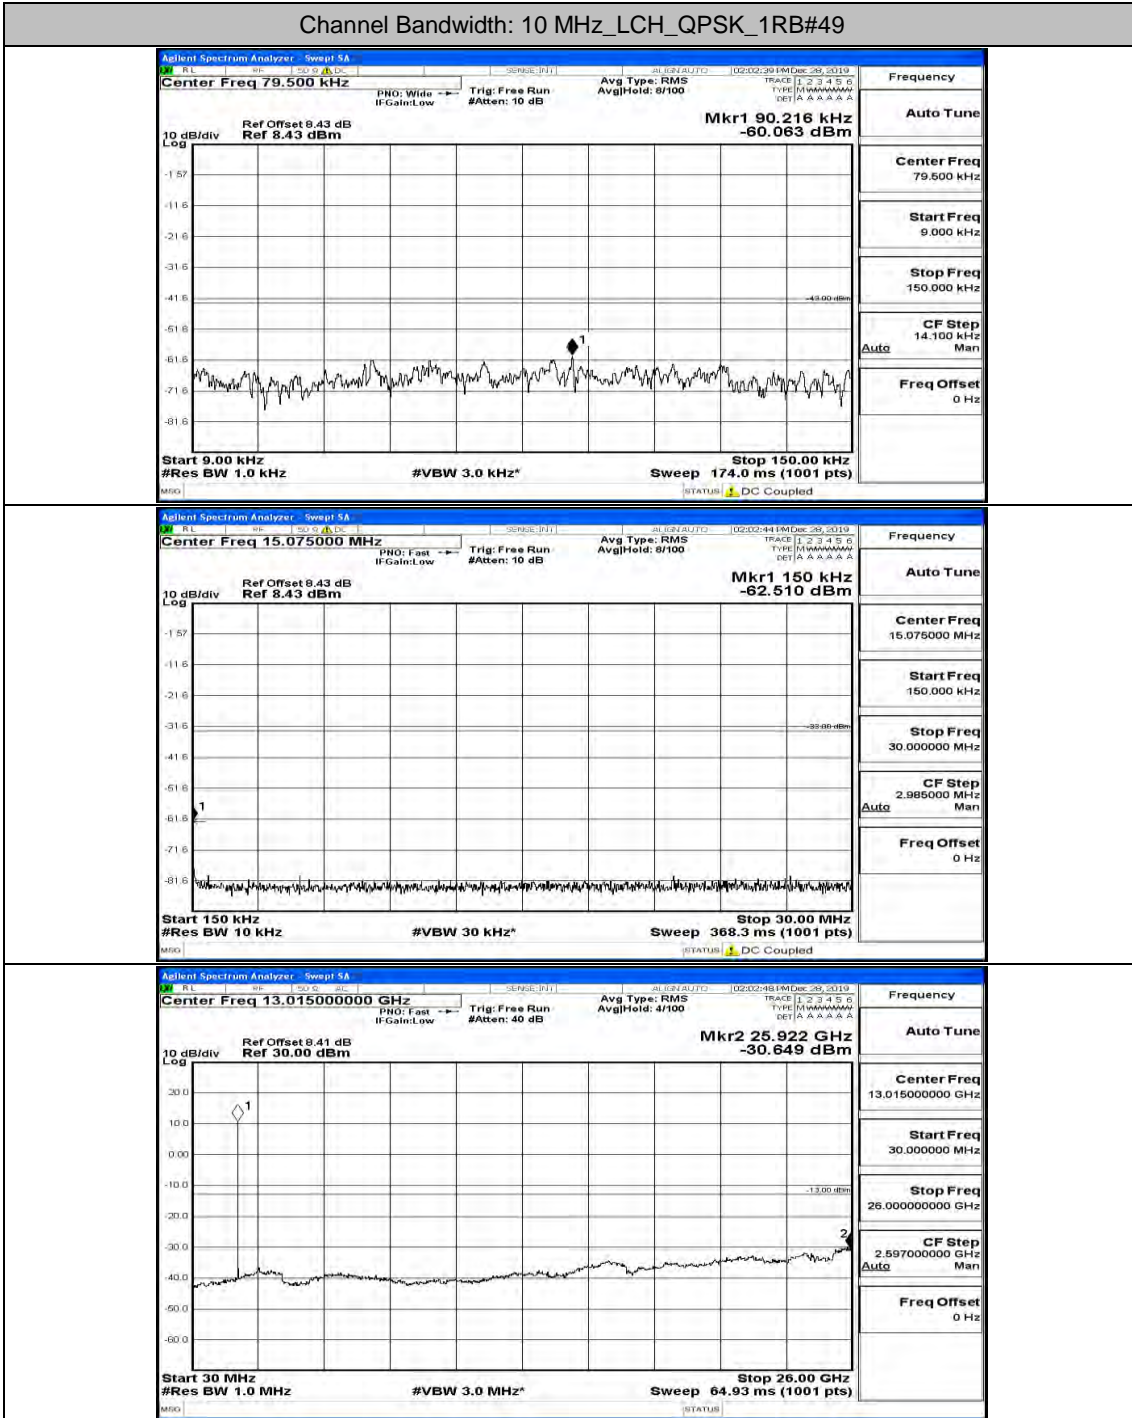

Channel Bandwidth: 10 MHz LCH_QPSK_1RB#49