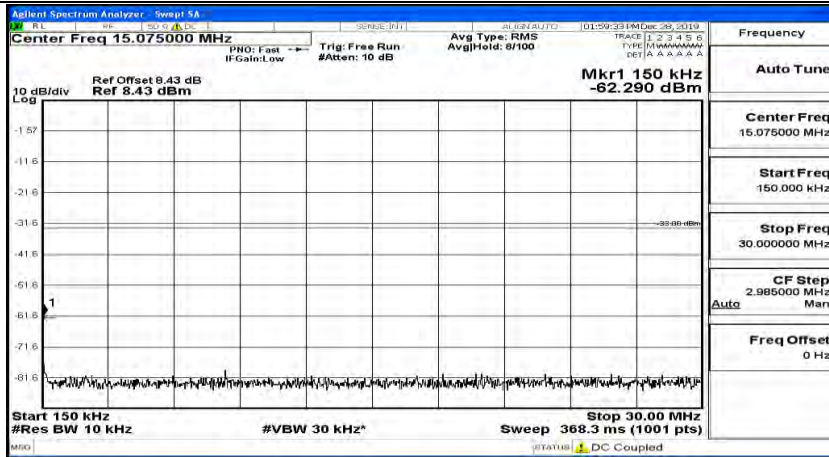

(Channel Bandwidth: 5 MHz)_MCH_QPSK_1RB#0