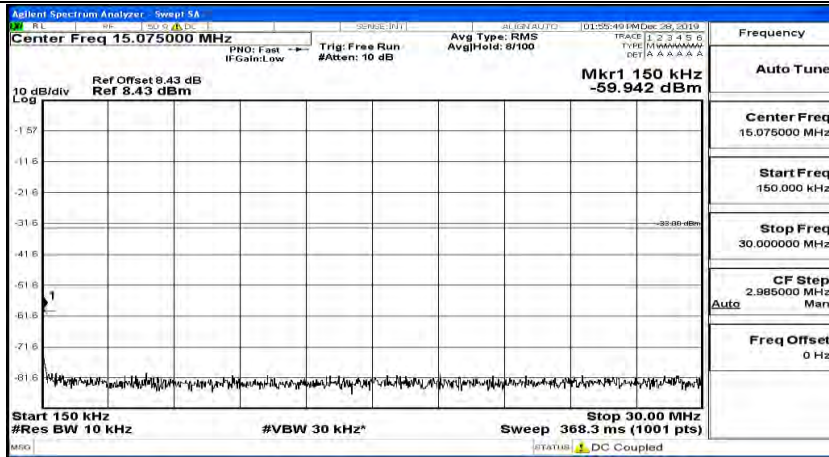

(Channel Bandwidth: 3 MHz)_HCH_QPSK_1RB#0

(Channel Bandwidth: 3 MHz)_HCH_QPSK_1RB#7

(Channel Bandwidth: 3 MHz)_HCH_QPSK_1RB#14

(Channel Bandwidth: 3 MHz)_LCH_16QAM_1RB#0

(Channel Bandwidth: 3 MHz)_LCH_16QAM_1RB#7