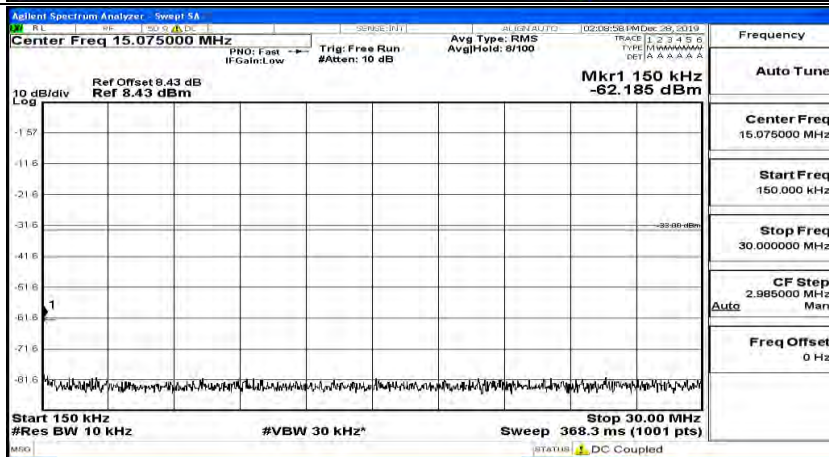

(Channel Bandwidth:15 MHz)_LCH_QPSK_1RB#74

(Channel Bandwidth:15 MHz)_MCH_QPSK_1RB#0

(Channel Bandwidth:15 MHz)_MCH_QPSK_1RB#37

(Channel Bandwidth:15 MHz)_MCH_QPSK_1RB#74

(Channel Bandwidth:15 MHz)_HCH_QPSK_1RB#0