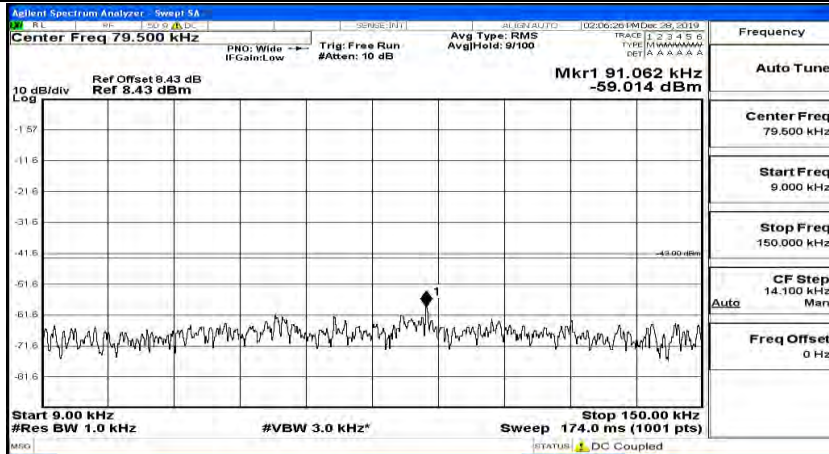

Channel Bandwidth: 10 MHz_HCH_16QAM_1RB#24

Channel Bandwidth: 10 MHz_HCH_16QAM_1RB#49

Channel Bandwidth: 10 MHz_HCH_16QAM_25RB#0

Channel Bandwidth: 15 MHz

(Channel Bandwidth:15 MHz)_LCH_QPSK_1RB#0

(Channel Bandwidth:15 MHz)_LCH_QPSK_1RB#37