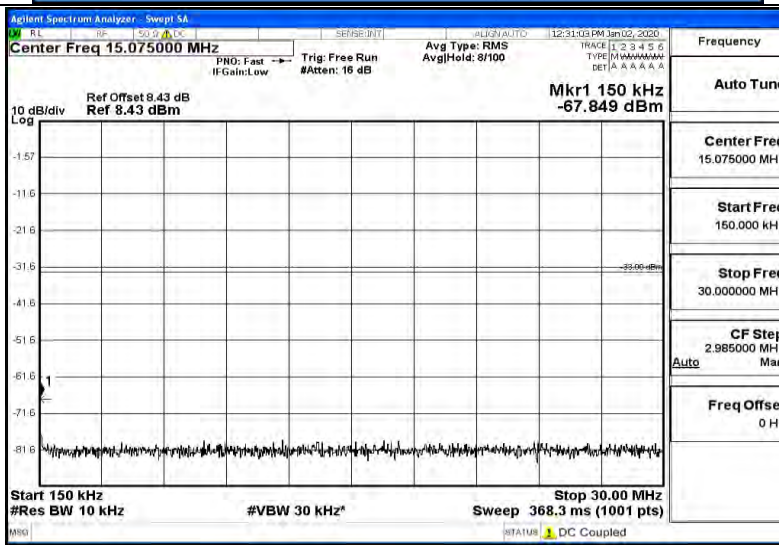

(Channel Bandwidth: 3 MHz) _HCH_16QAM_1RB#7

(Channel Bandwidth: 3 MHz)_HCH_16QAM_1RB#14

Channel Bandwidth: 5 MHz

(Channel Bandwidth: 5 MHz)_LCH_QPSK_1RB#0

(Channel Bandwidth: 5 MHz)_LCH_QPSK_1RB#12

(Channel Bandwidth: 5 MHz)_LCH_QPSK_1RB#24