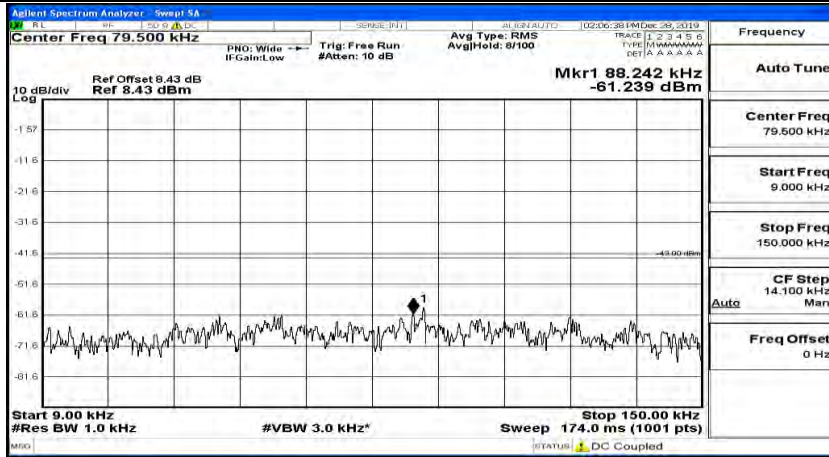

(Channel Bandwidth:15 MHz)_LCH_QPSK_1RB#74