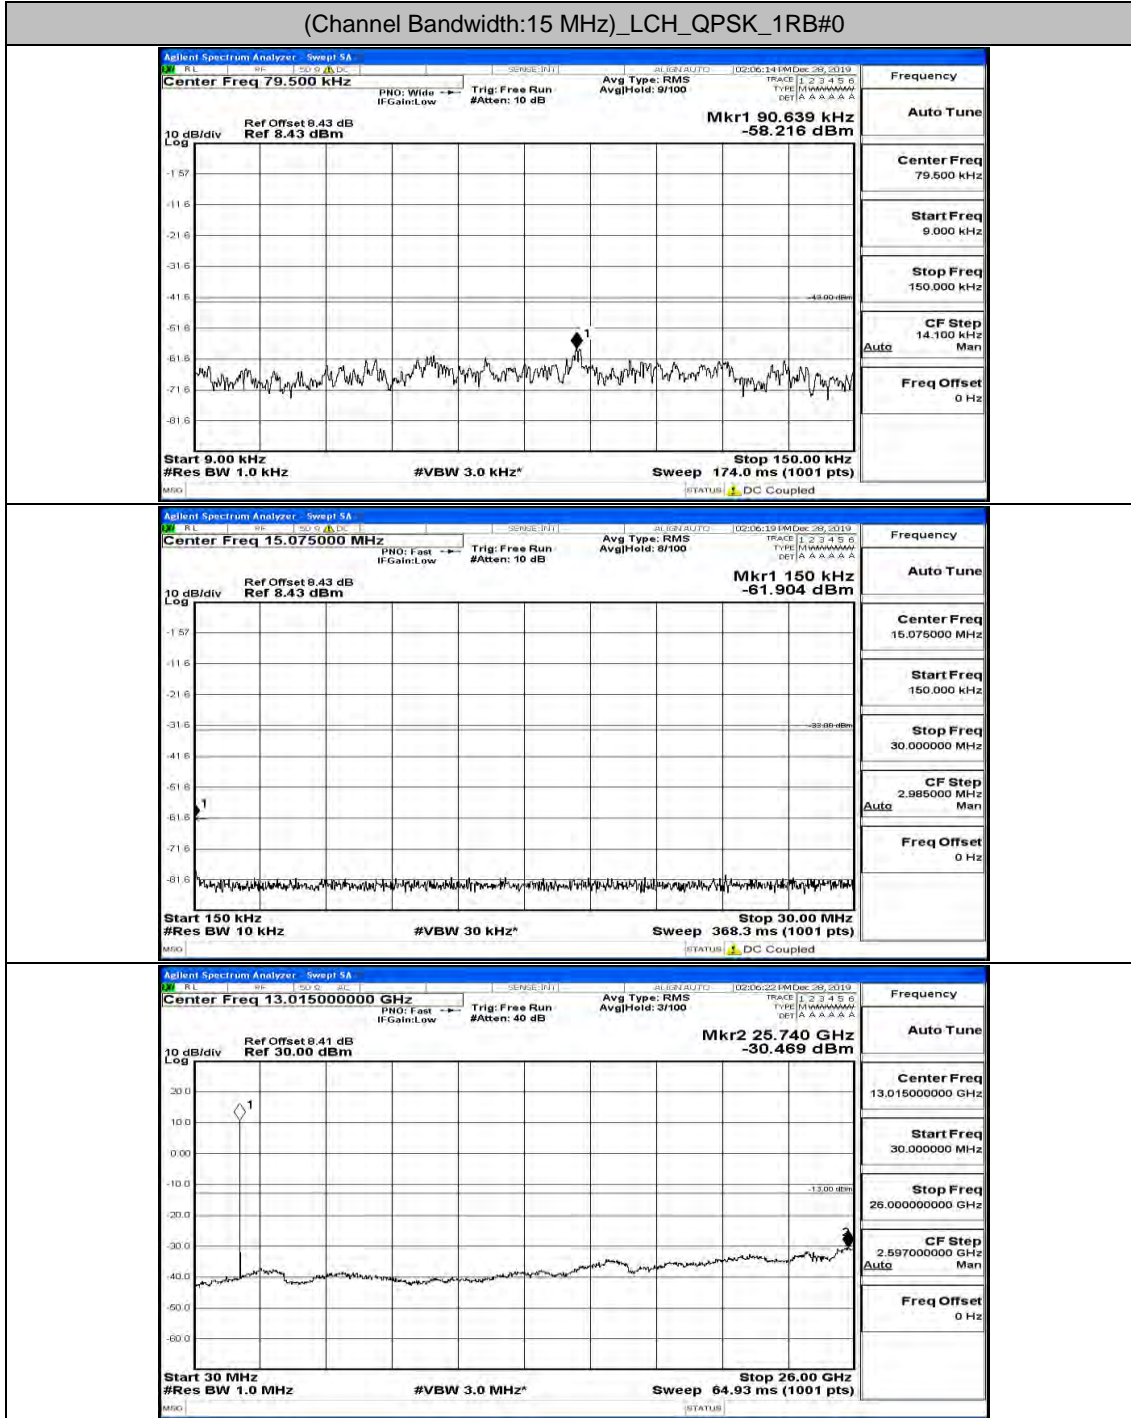

Channel Bandwidth: 10 MHz_HCH_16QAM_1RB#24

Channel Bandwidth: 10 MHz_HCH_16QAM_1RB#49

Channel Bandwidth: 10 MHz_HCH_16QAM_25RB#0

Channel Bandwidth: 15 MHz

(Channel Bandwidth:15 MHz)_LCH_QPSK_1RB#0

(Channel Bandwidth:15 MHz)_LCH_QPSK_1RB#37