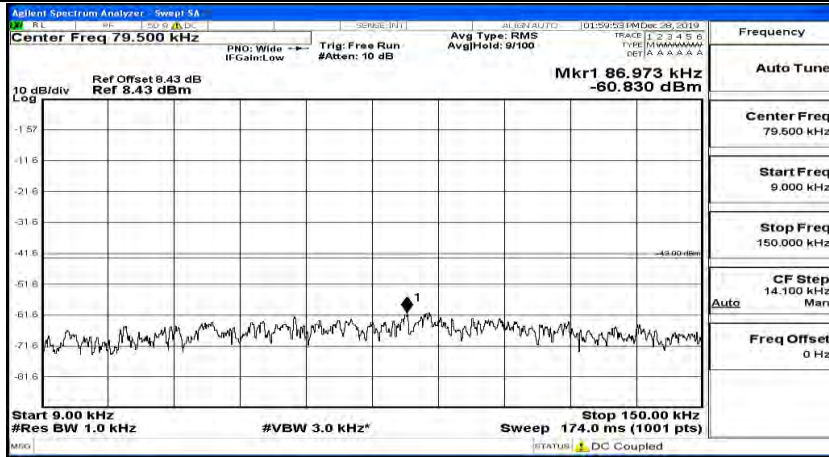

(Channel Bandwidth: 5 MHz) MCH_QPSK_1RB#24