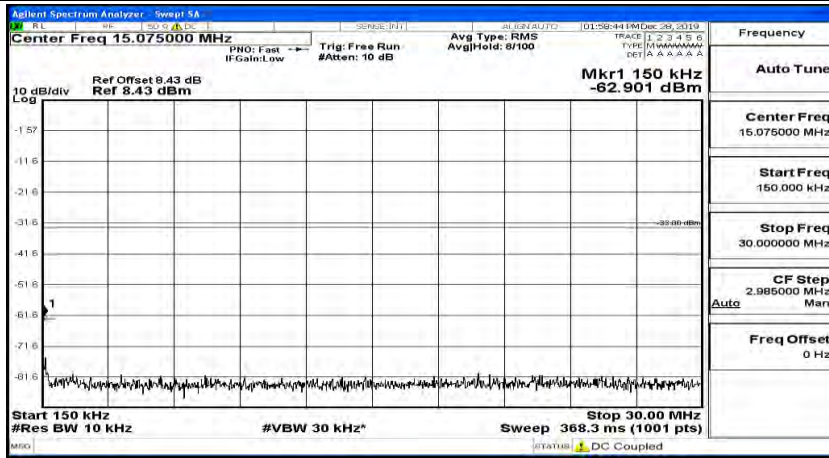

(Channel Bandwidth: 3 MHz) _HCH_16QAM_1RB#7