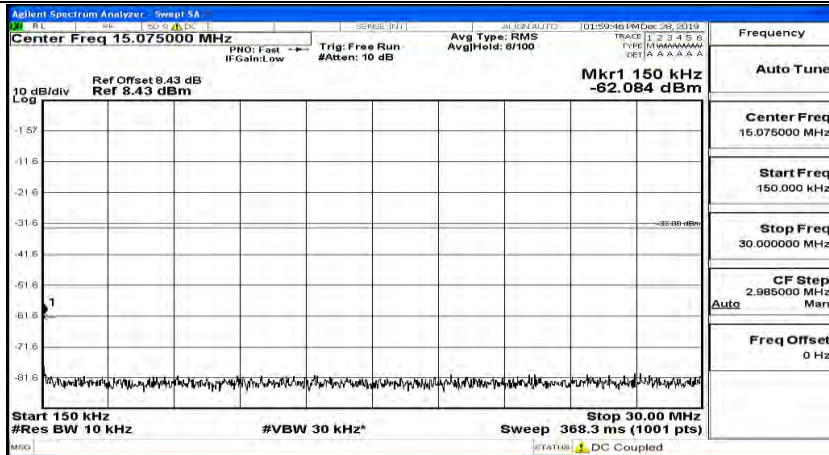

(Channel Bandwidth: 5 MHz) MCH_QPSK_1RB#12