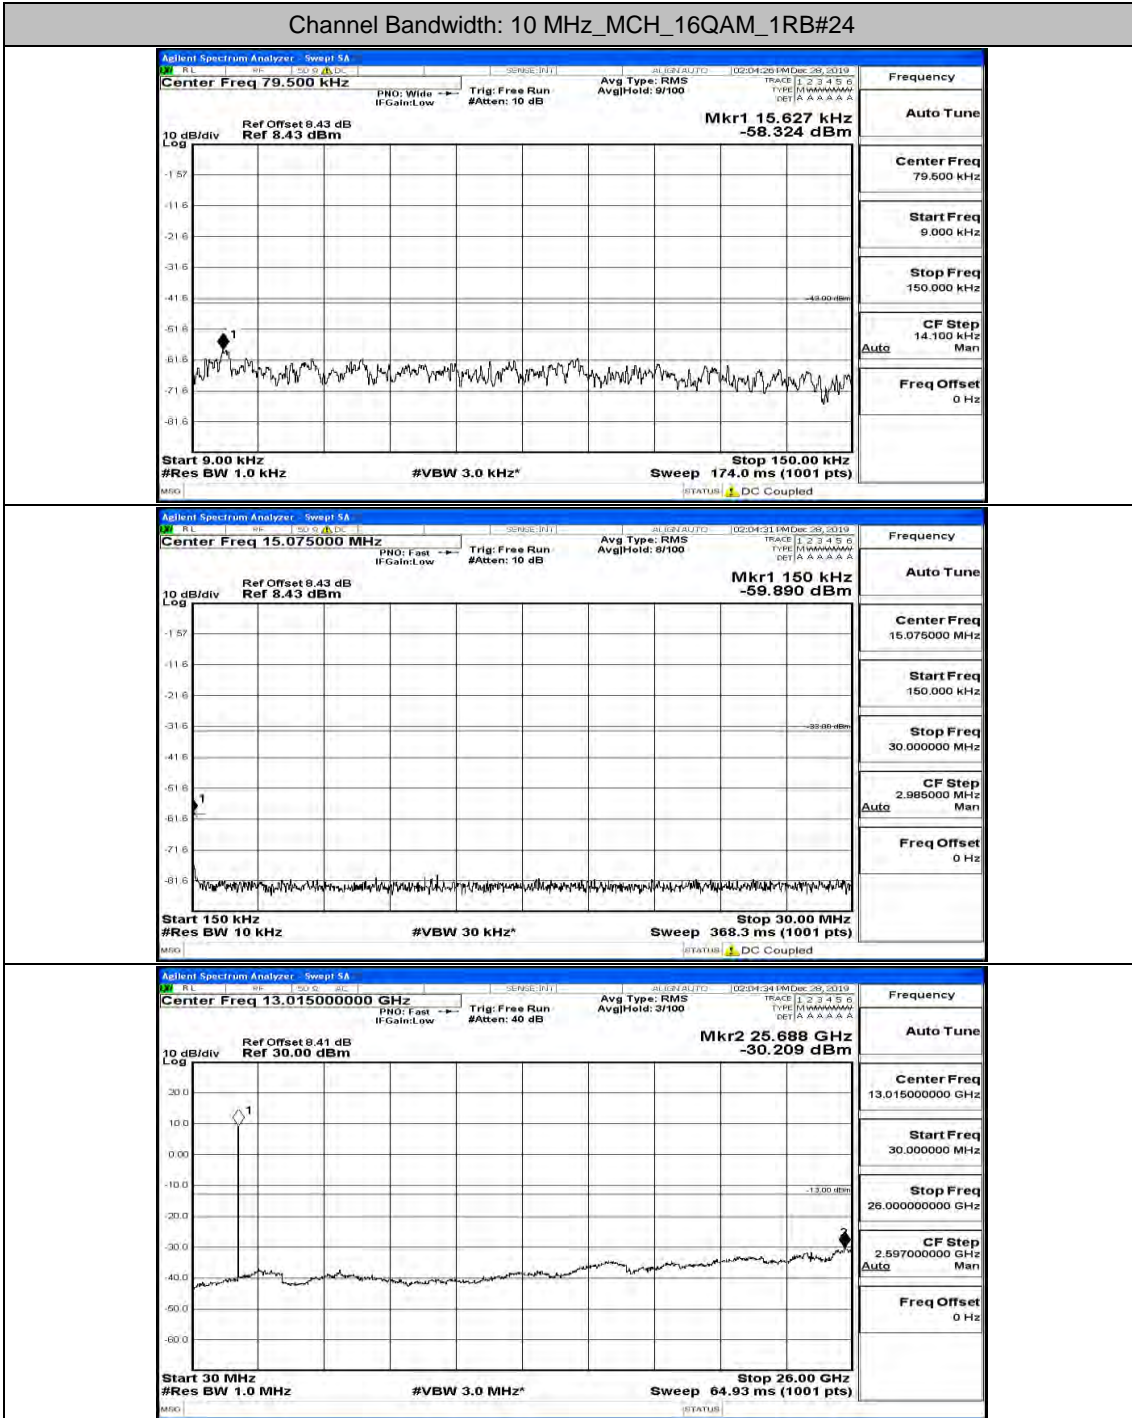

Channel Bandwidth: 10 MHz_MCH_16QAM_1RB#24