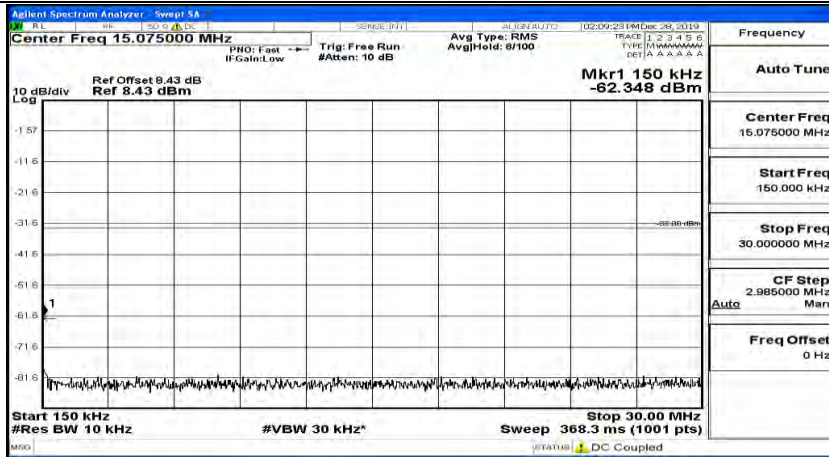

(Channel Bandwidth:15 MHz)_HCH_QPSK_1RB#74