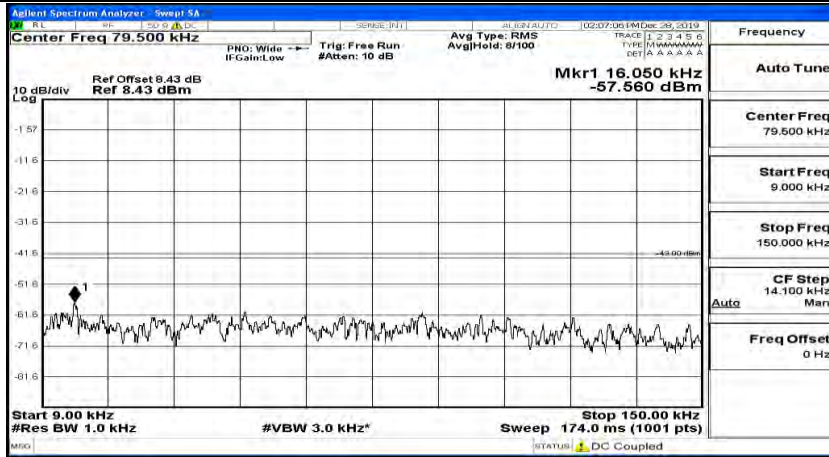

(Channel Bandwidth:15 MHz) LCH_16QAM_1RB#37