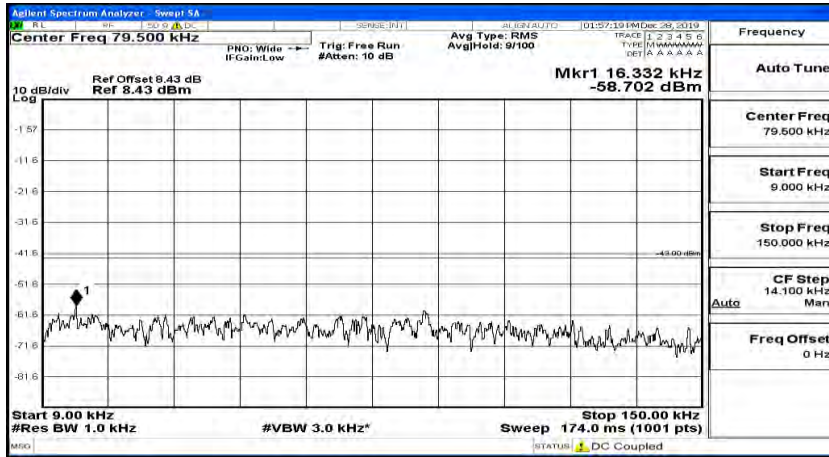

(Channel Bandwidth: 3 MHz)_MCH_16QAM_1RB#7