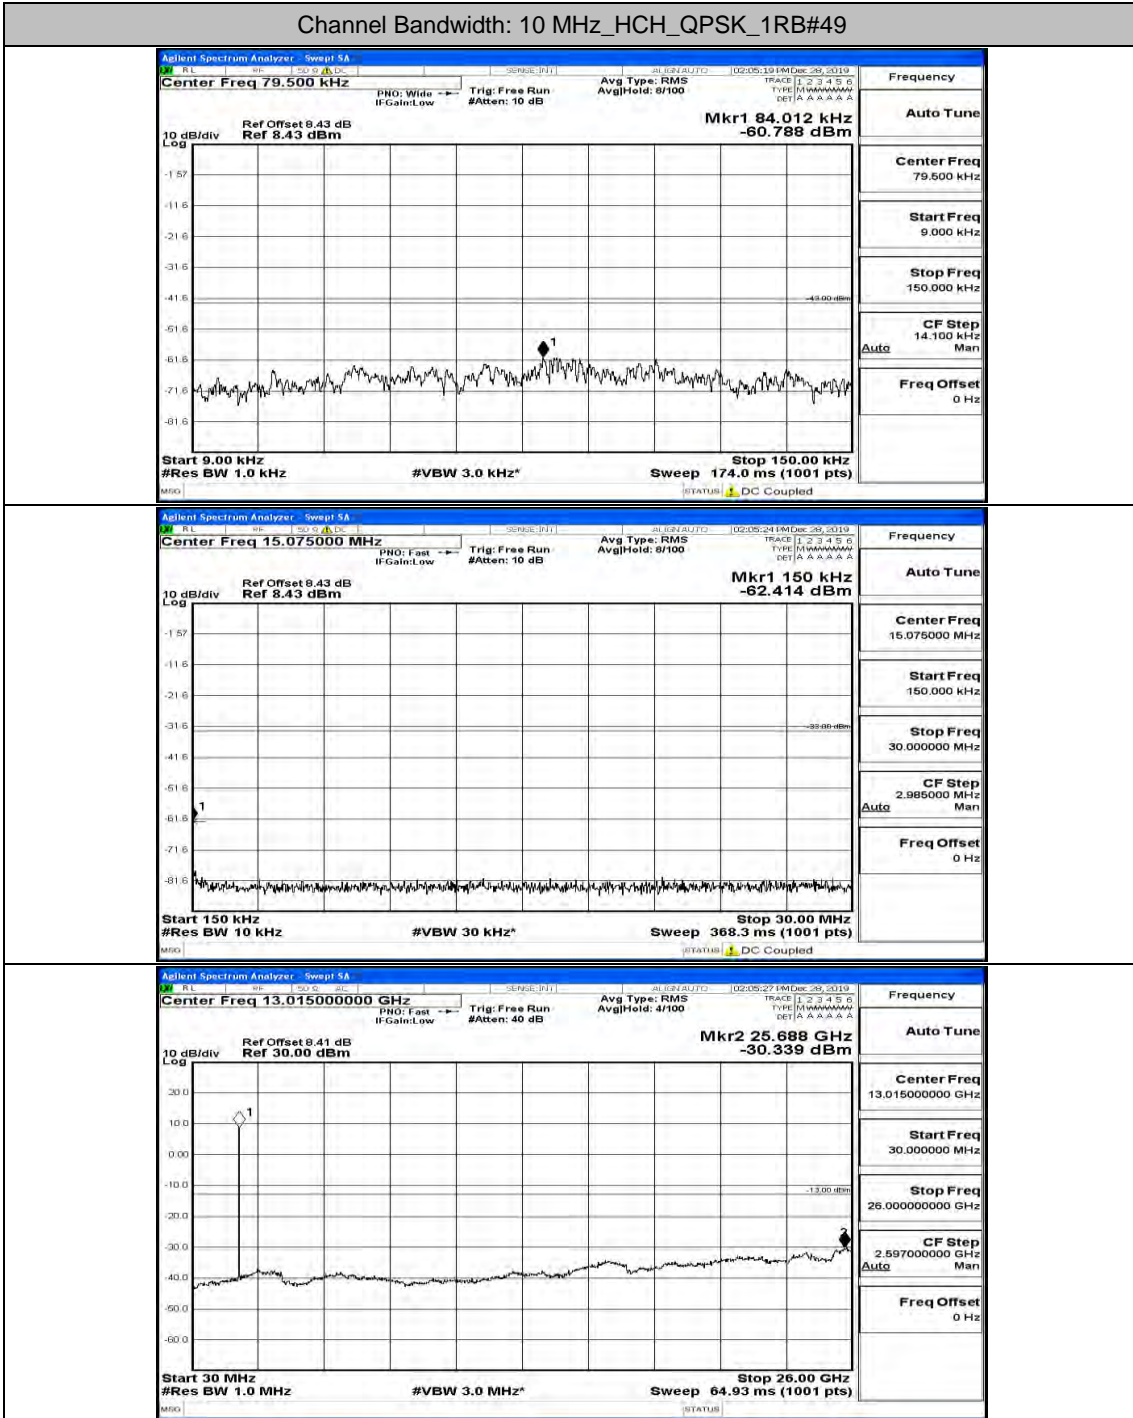

Channel Bandwidth: 10 MHz_HCH_QPSK_1RB#49