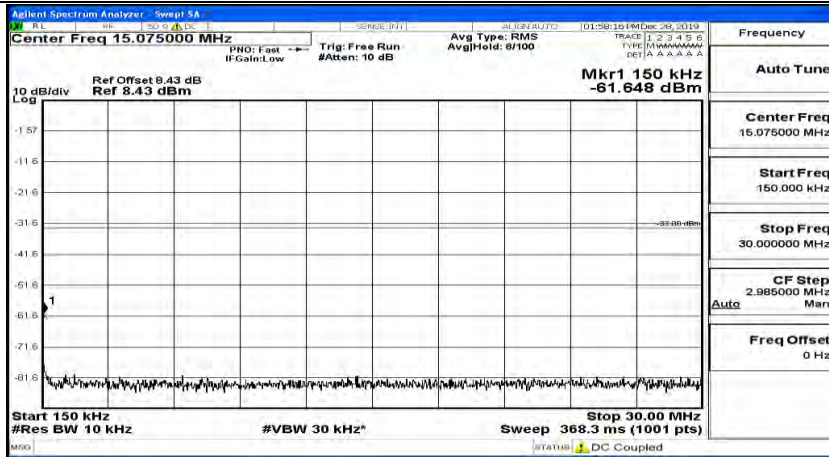

(Channel Bandwidth: 3 MHz)_HCH_QPSK_1RB#0

(Channel Bandwidth: 3 MHz)_HCH_QPSK_1RB#7

(Channel Bandwidth: 3 MHz)_HCH_QPSK_1RB#14

(Channel Bandwidth: 3 MHz)_LCH_16QAM_1RB#0

(Channel Bandwidth: 3 MHz)_LCH_16QAM_1RB#7