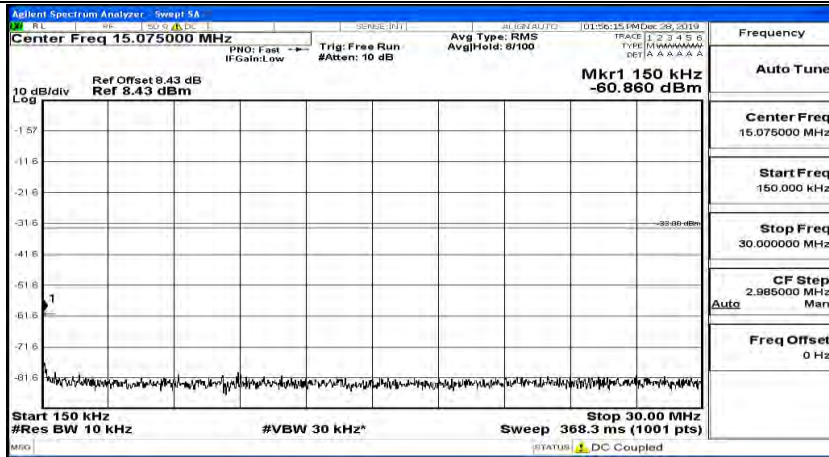

(Channel Bandwidth: 3 MHz) LCH_16QAM_1RB#14