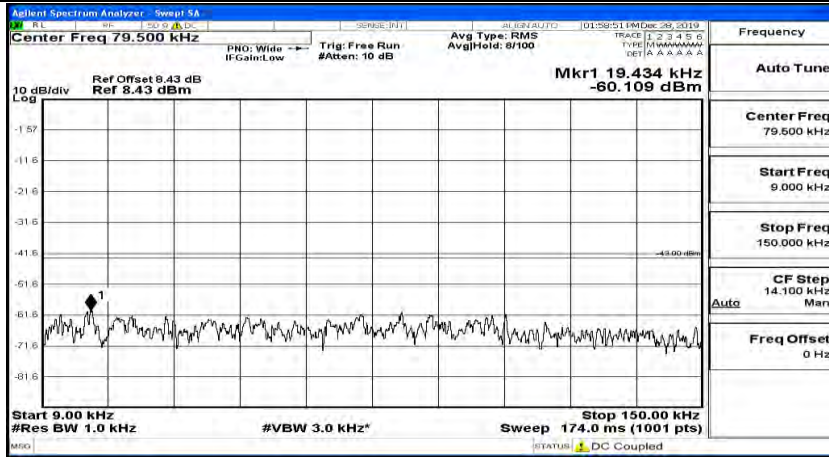

(Channel Bandwidth: 3 MHz)_HCH_16QAM_1RB#14