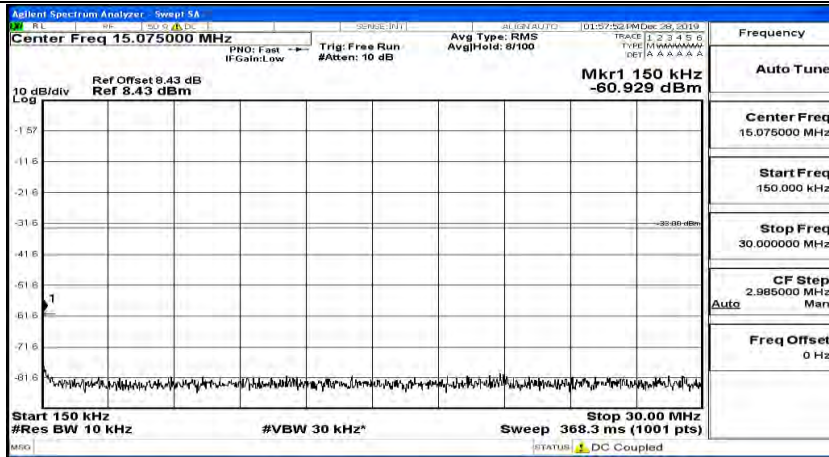

(Channel Bandwidth: 3 MHz)_HCH_QPSK_1RB#0

(Channel Bandwidth: 3 MHz)_HCH_QPSK_1RB#7

(Channel Bandwidth: 3 MHz)_HCH_QPSK_1RB#14

(Channel Bandwidth: 3 MHz)_LCH_16QAM_1RB#0

(Channel Bandwidth: 3 MHz)_LCH_16QAM_1RB#7