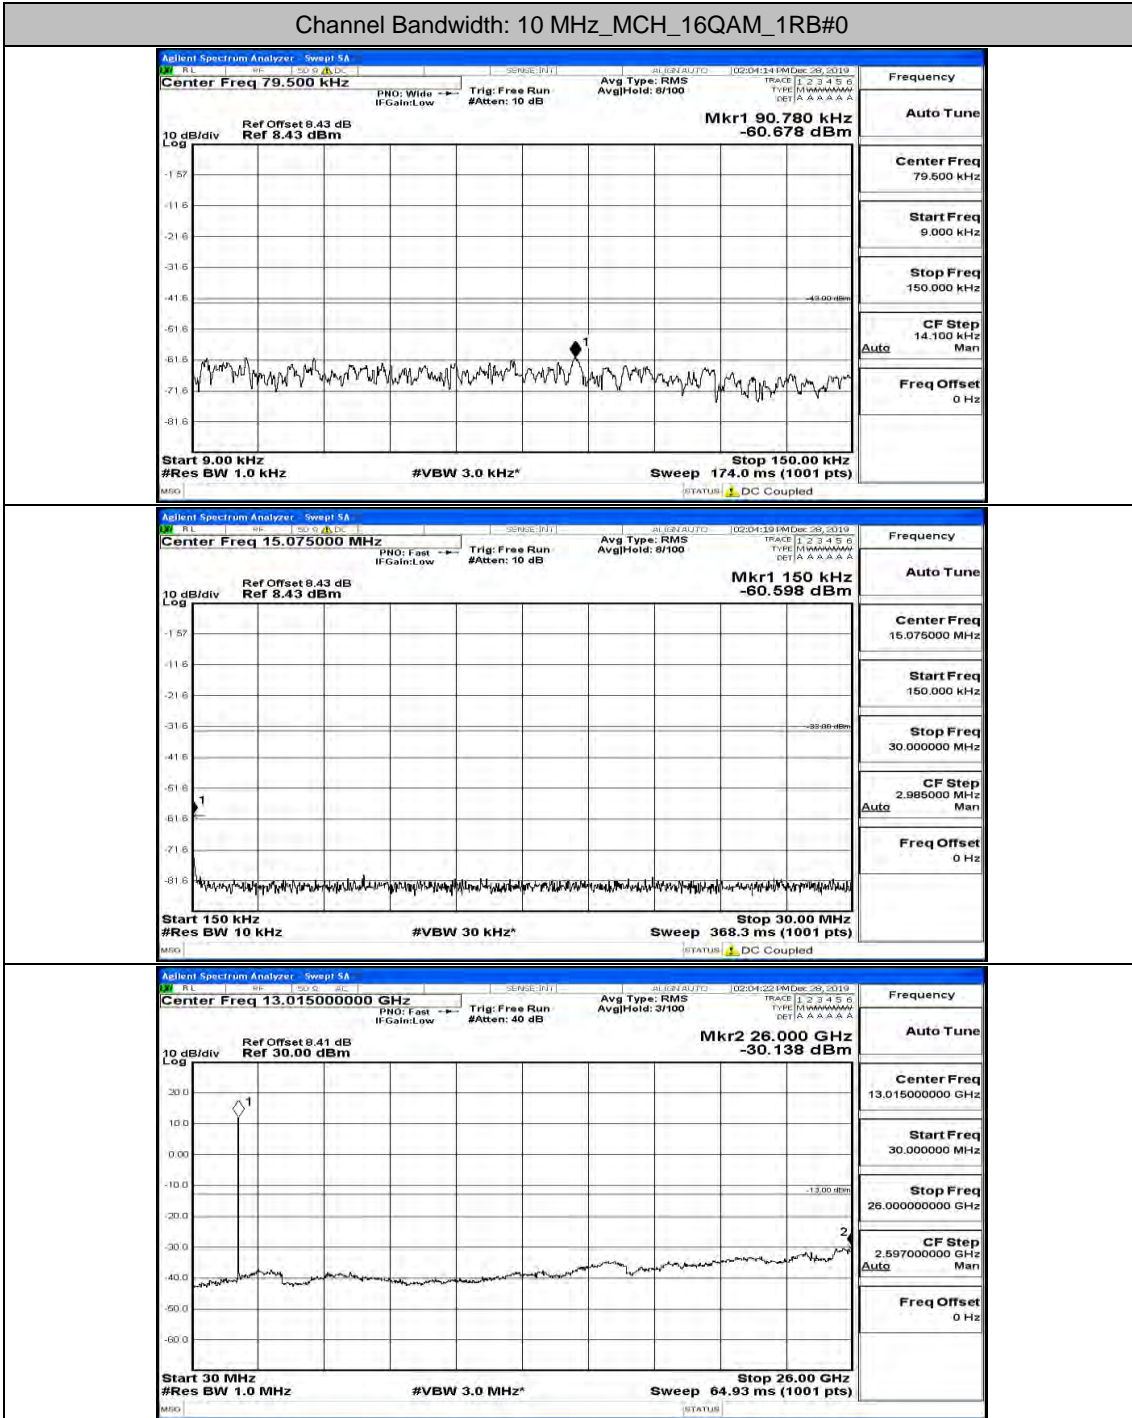

Channel Bandwidth: 10 MHz_MCH_16QAM_1RB#0