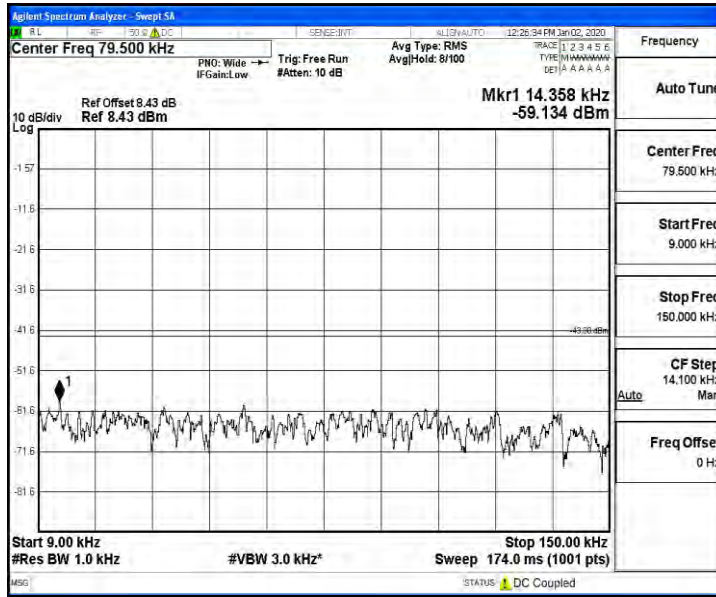

(Channel Bandwidth: 5 MHz)_LCH_16QAM_1RB#12