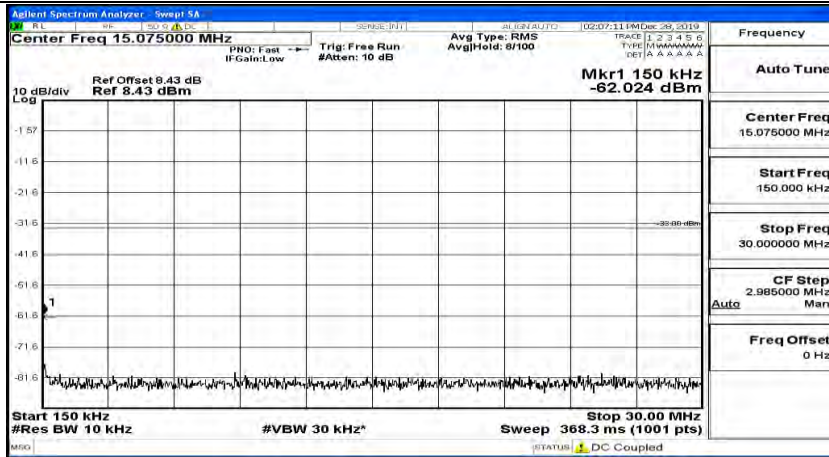

(Channel Bandwidth:15 MHz)_HCH_QPSK_1RB#37

(Channel Bandwidth:15 MHz)_HCH_QPSK_1RB#74

(Channel Bandwidth:15 MHz)_LCH_16QAM_1RB#0

(Channel Bandwidth:15 MHz) LCH_16QAM_1RB#37

(Channel Bandwidth:15 MHz)_LCH_16QAM_1RB#74