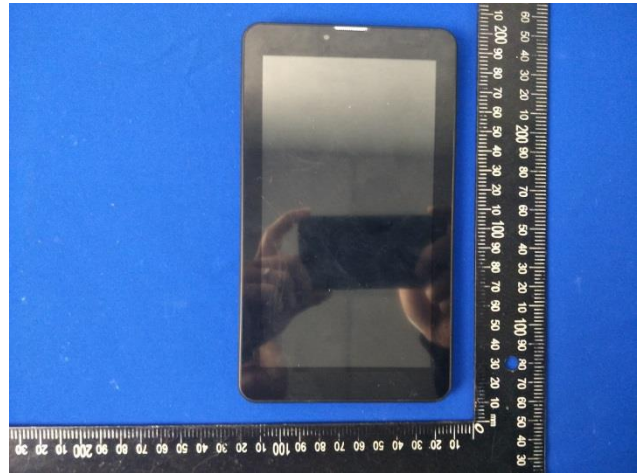

EUT Photos (Model: T3G)

EUT Antenna Locations

SAR Test Setup Photos

Head

Right Cheek

Right Tilted

Left Cheek

Left Tilted

Body

Front side (0mm)

Back side(0mm)

Top side(0mm)

Bottom side(0mm)

Left side(0mm)

Right side(0mm)