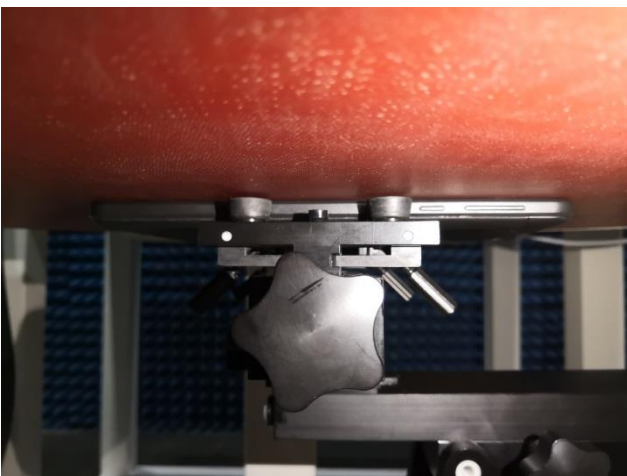

EUT Photos (Model: T3G)

EUT Antenna Locations

SAR Test Setup Photos

Head

Right Cheek

Right Tilted

Left Cheek

Left Tilted

Body

Front side (0mm)

Back side(0mm)

Top side(0mm)

Bottom side(0mm)

Left side(0mm)

Right side(0mm)