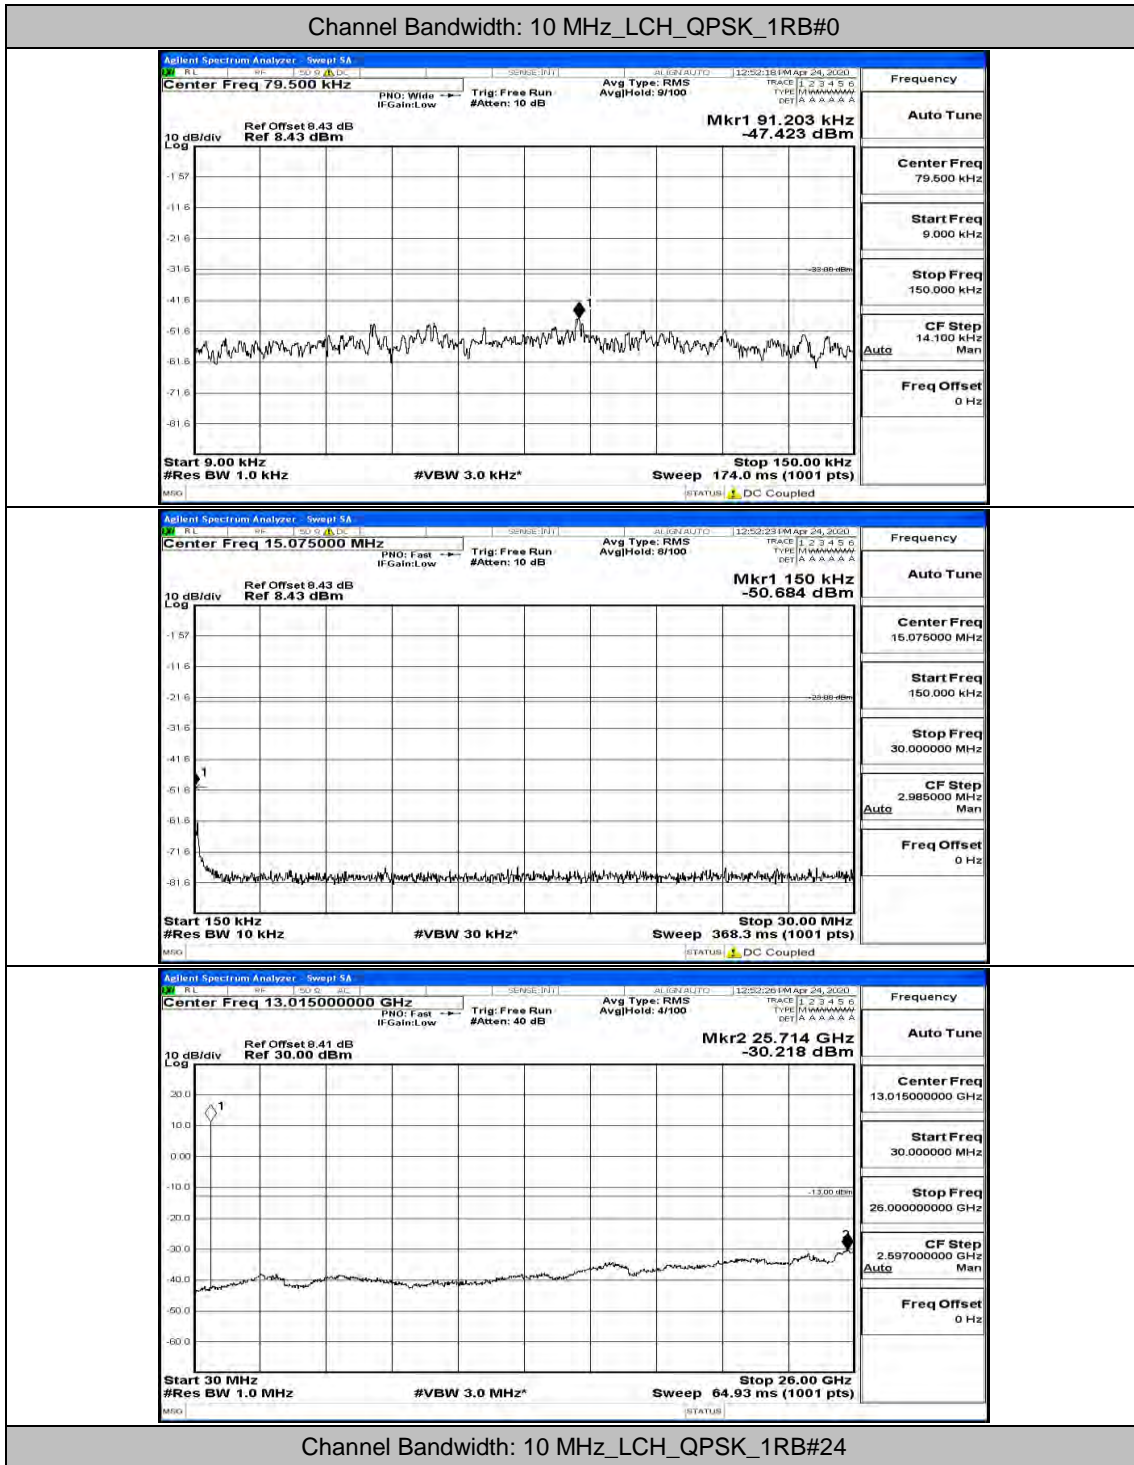

(Channel Bandwidth: 5 MHz)_HCH_16QAM_1RB#24

Channel Bandwidth: 10 MHz

Channel Bandwidth: 10 MHz_LCH_QPSK_1RB#49

Channel Bandwidth: 10 MHz_MCH_QPSK_1RB#0

Channel Bandwidth: 10 MHz_MCH_QPSK_1RB#24

Channel Bandwidth: 10 MHz_MCH_QPSK_1RB#49

Channel Bandwidth: 10 MHz_HCH_QPSK_1RB#0

Channel Bandwidth: 10 MHz_HCH_QPSK_1RB#24

Channel Bandwidth: 10 MHz_HCH_QPSK_1RB#49

Channel Bandwidth: 10 MHz_HCH_QPSK_25RB#0

Channel Bandwidth: 10 MHz_LCH_16QAM_1RB#0