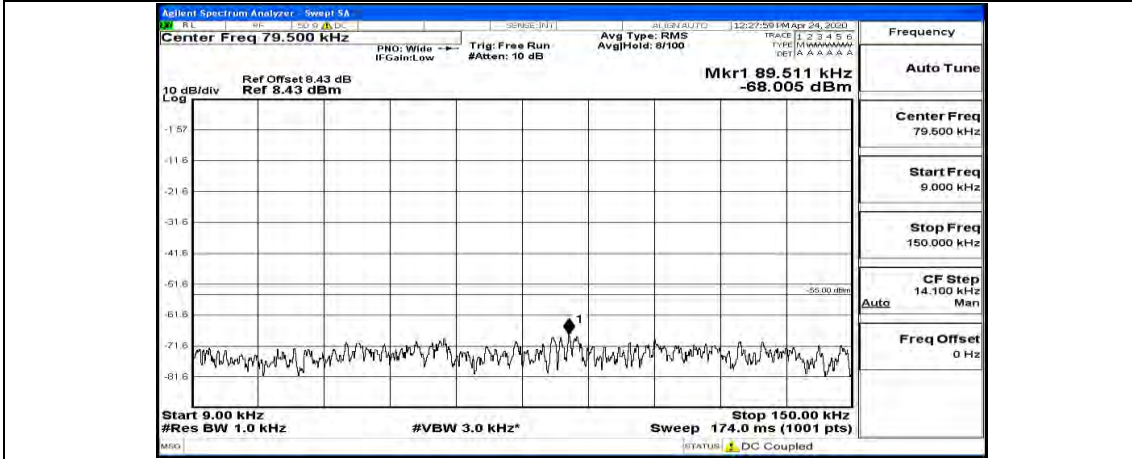

(Channel Bandwidth:20 MHz)_HCH_QPSK_1RB#99