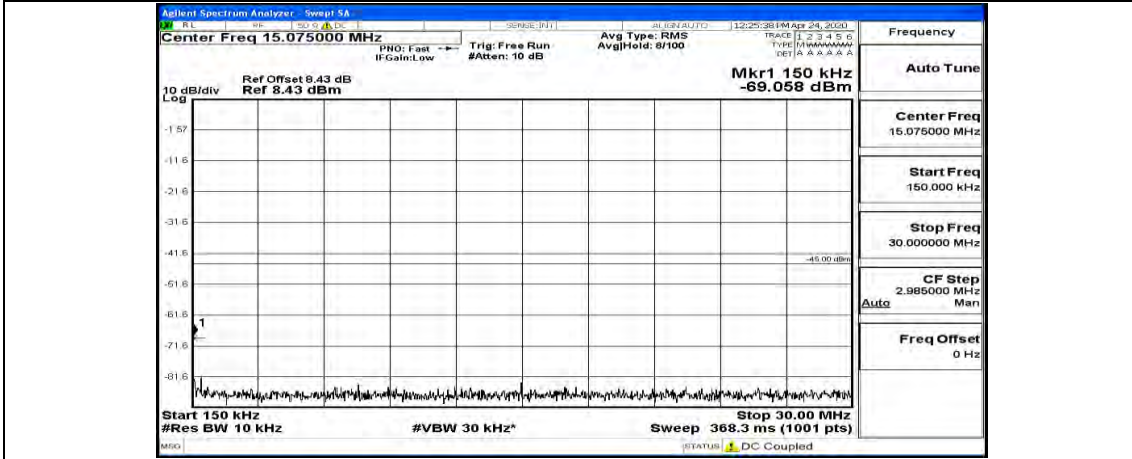

(Channel Bandwidth:15 MHz)_HCH_16QAM_1RB#37

(Channel Bandwidth:15 MHz)_HCH_16QAM_1RB#74

Channel Bandwidth: 20 MHz

(Channel Bandwidth:20 MHz)_LCH_QPSK_1RB#99

(Channel Bandwidth:20 MHz)_MCH_QPSK_1RB#0

(Channel Bandwidth:20 MHz)_MCH_QPSK_1RB#49