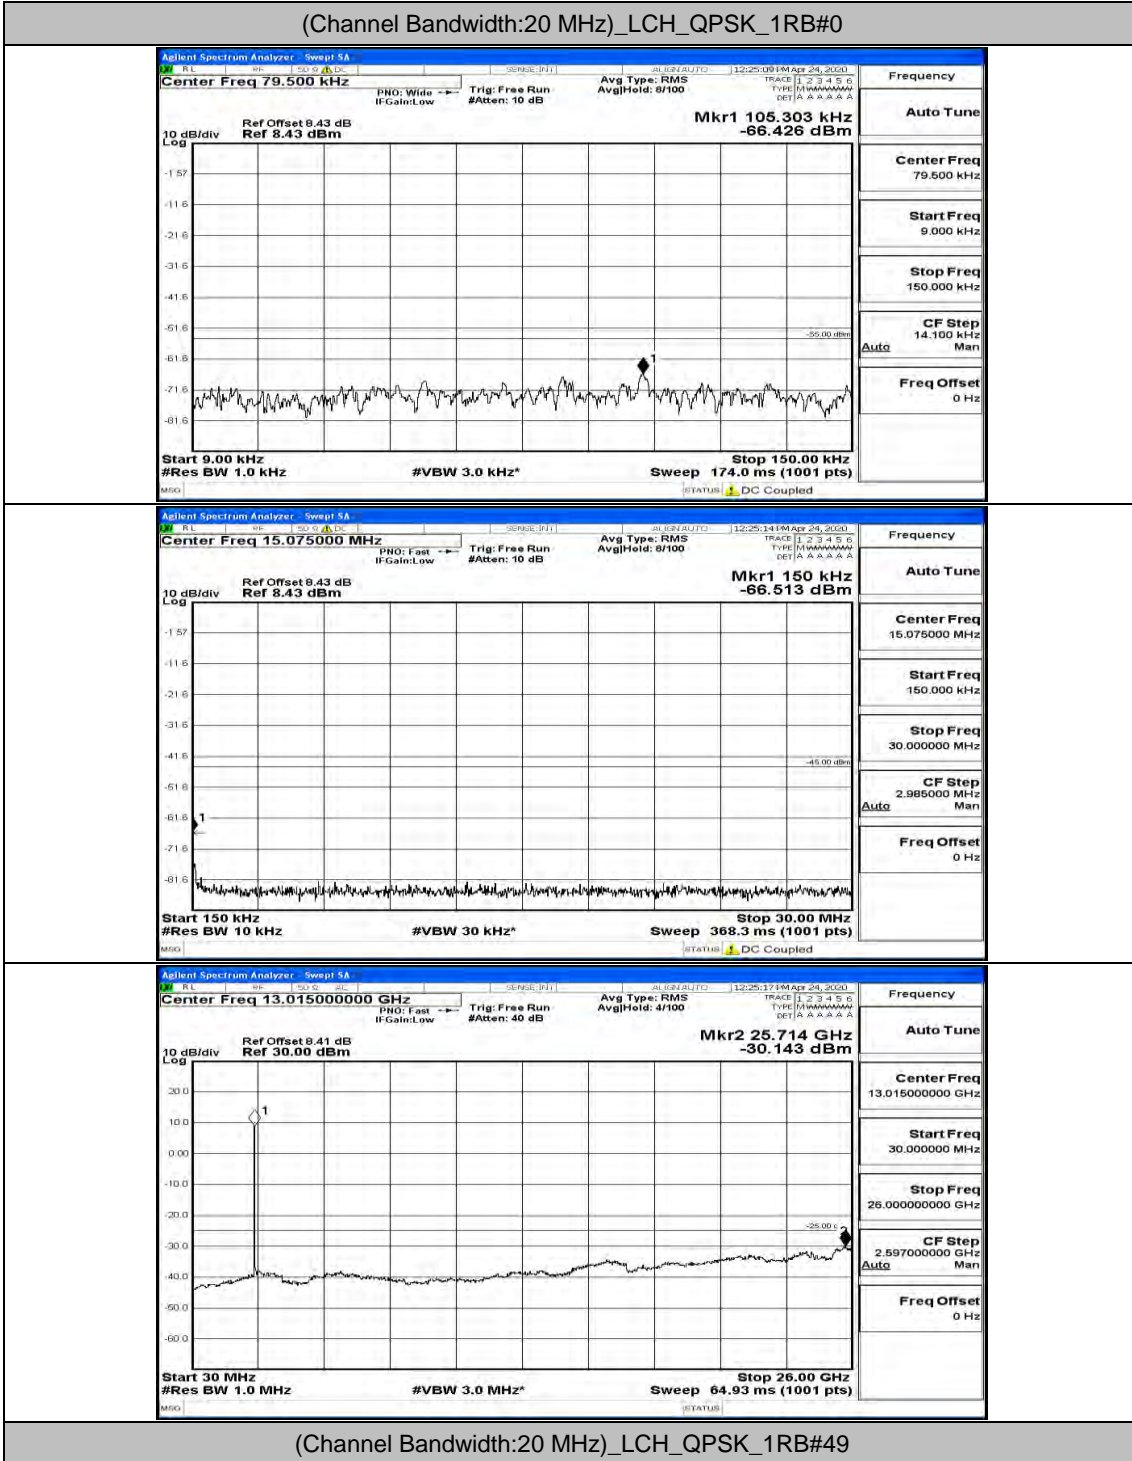

(Channel Bandwidth:15 MHz)_LCH_16QAM_1RB#74

(Channel Bandwidth:15 MHz)_MCH_16QAM_1RB#0

(Channel Bandwidth:15 MHz)_MCH_16QAM_1RB#37

(Channel Bandwidth:15 MHz)_MCH_16QAM_1RB#74

(Channel Bandwidth:15 MHz)_HCH_16QAM_1RB#0

(Channel Bandwidth:15 MHz)_HCH_16QAM_1RB#37

(Channel Bandwidth:15 MHz)_HCH_16QAM_1RB#74

Channel Bandwidth: 20 MHz

(Channel Bandwidth:20 MHz)_LCH_QPSK_1RB#99

(Channel Bandwidth:20 MHz)_MCH_QPSK_1RB#0

(Channel Bandwidth:20 MHz)_MCH_QPSK_1RB#49