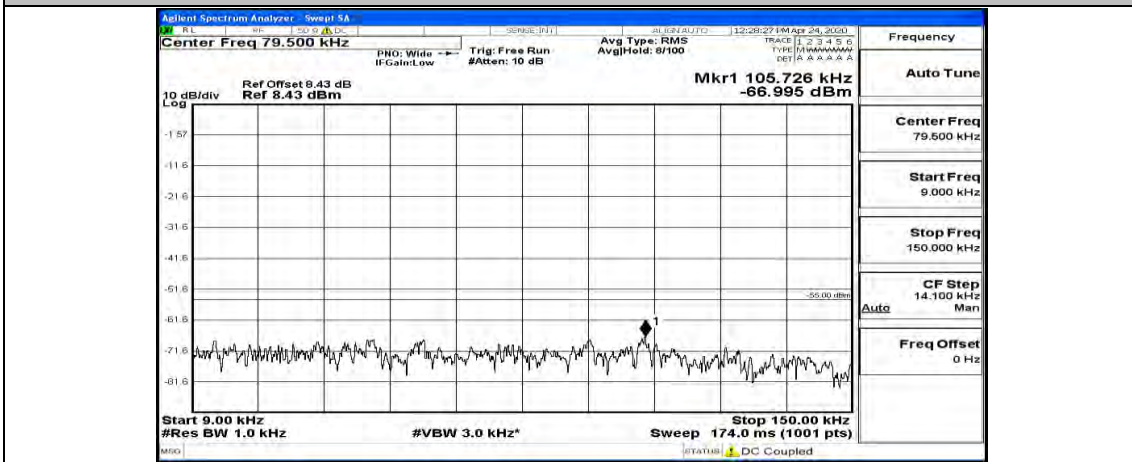

(Channel Bandwidth:20 MHz)_HCH_16QAM_1RB#0