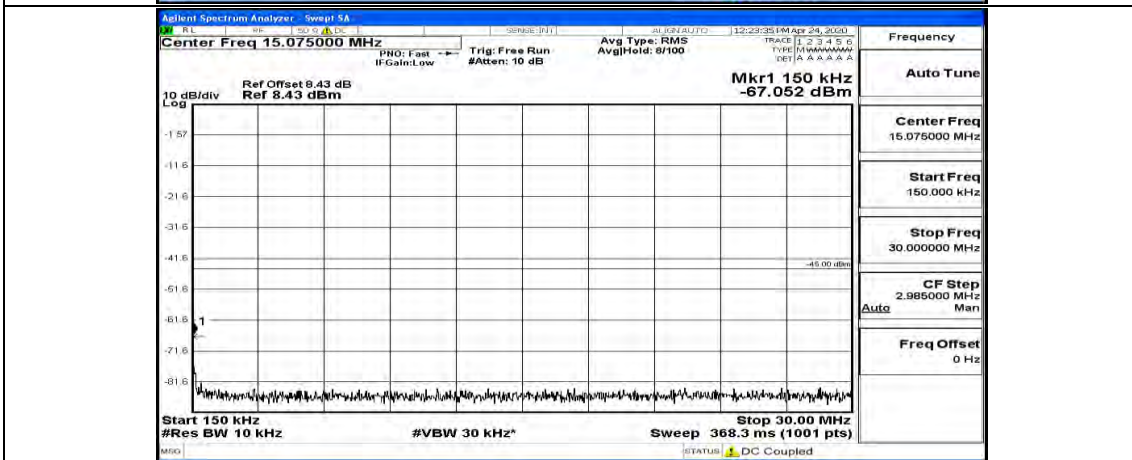

(Channel Bandwidth:15 MHz)_LCH_16QAM_1RB#74

(Channel Bandwidth:15 MHz)_MCH_16QAM_1RB#0

(Channel Bandwidth:15 MHz)_MCH_16QAM_1RB#37

(Channel Bandwidth:15 MHz)_MCH_16QAM_1RB#74

(Channel Bandwidth:15 MHz)_HCH_16QAM_1RB#0

(Channel Bandwidth:15 MHz)_HCH_16QAM_1RB#37

(Channel Bandwidth:15 MHz)_HCH_16QAM_1RB#74

Channel Bandwidth: 20 MHz

(Channel Bandwidth:20 MHz)_LCH_QPSK_1RB#99

(Channel Bandwidth:20 MHz)_MCH_QPSK_1RB#0

(Channel Bandwidth:20 MHz)_MCH_QPSK_1RB#49