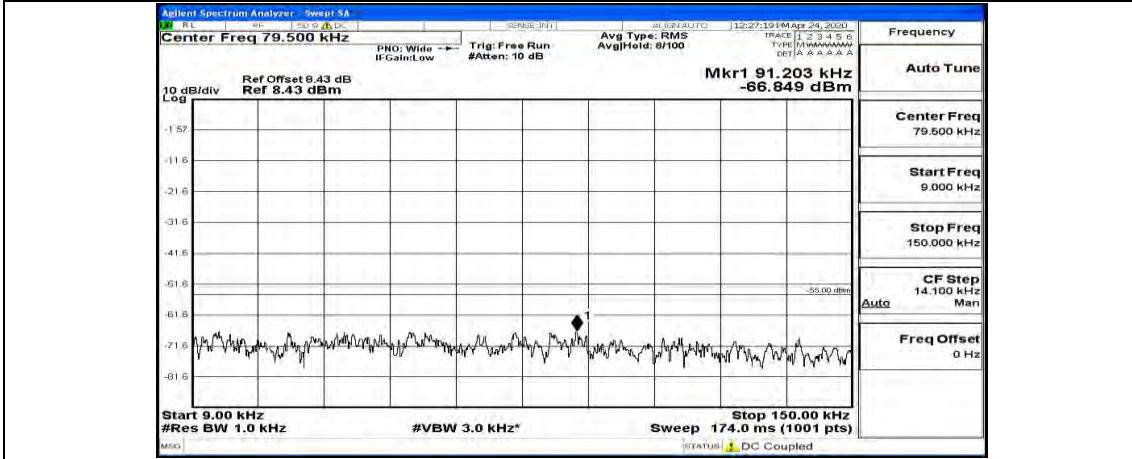

(Channel Bandwidth:20 MHz)_LCH_16QAM_1RB#49

(Channel Bandwidth:20 MHz)_LCH_16QAM_1RB#99

(Channel Bandwidth:20 MHz)_MCH_16QAM_1RB#0

(Channel Bandwidth:20 MHz)_MCH_16QAM_1RB#49

(Channel Bandwidth:20 MHz)_MCH_16QAM_1RB#99