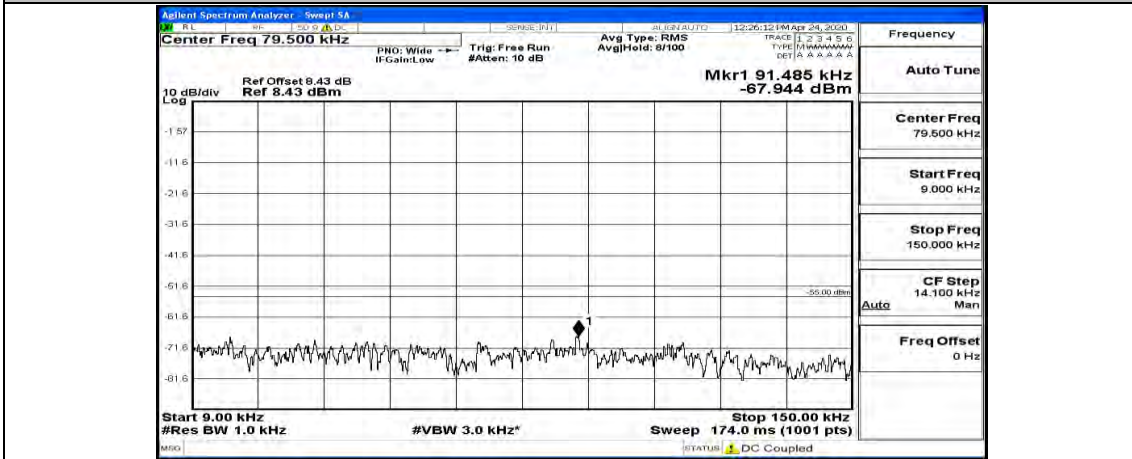

(Channel Bandwidth:20 MHz)_LCH_16QAM_1RB#99