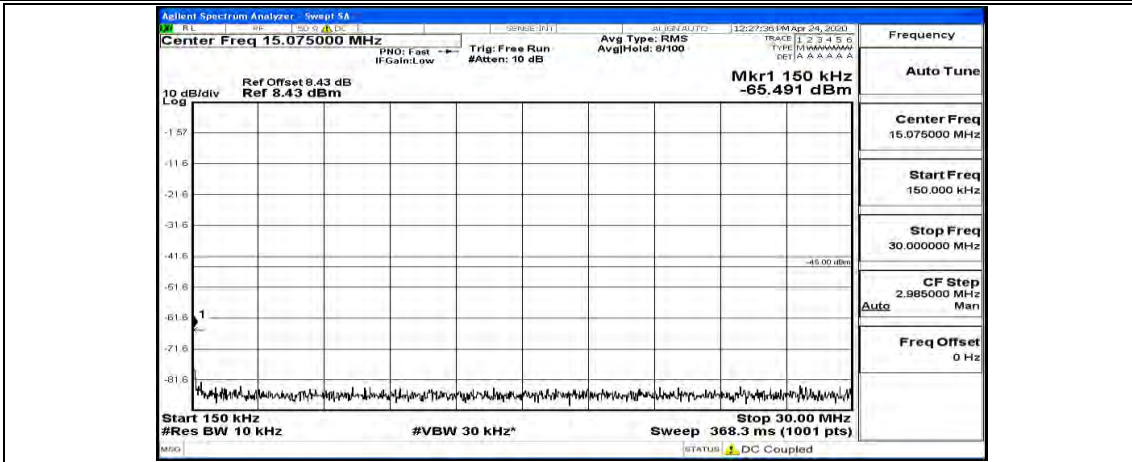

(Channel Bandwidth:20 MHz)_LCH_16QAM_1RB#49

(Channel Bandwidth:20 MHz)_LCH_16QAM_1RB#99

(Channel Bandwidth:20 MHz)_MCH_16QAM_1RB#0

(Channel Bandwidth:20 MHz)_MCH_16QAM_1RB#49

(Channel Bandwidth:20 MHz)_MCH_16QAM_1RB#99