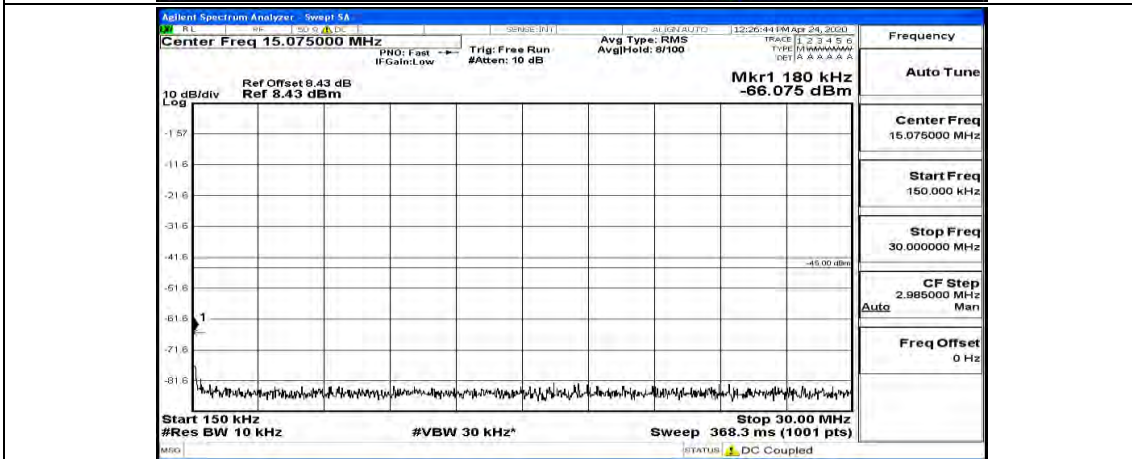

(Channel Bandwidth:15 MHz)_HCH_16QAM_1RB#37

(Channel Bandwidth:15 MHz)_HCH_16QAM_1RB#74

Channel Bandwidth: 20 MHz

(Channel Bandwidth:20 MHz)_LCH_QPSK_1RB#99

(Channel Bandwidth:20 MHz)_MCH_QPSK_1RB#0

(Channel Bandwidth:20 MHz)_MCH_QPSK_1RB#49