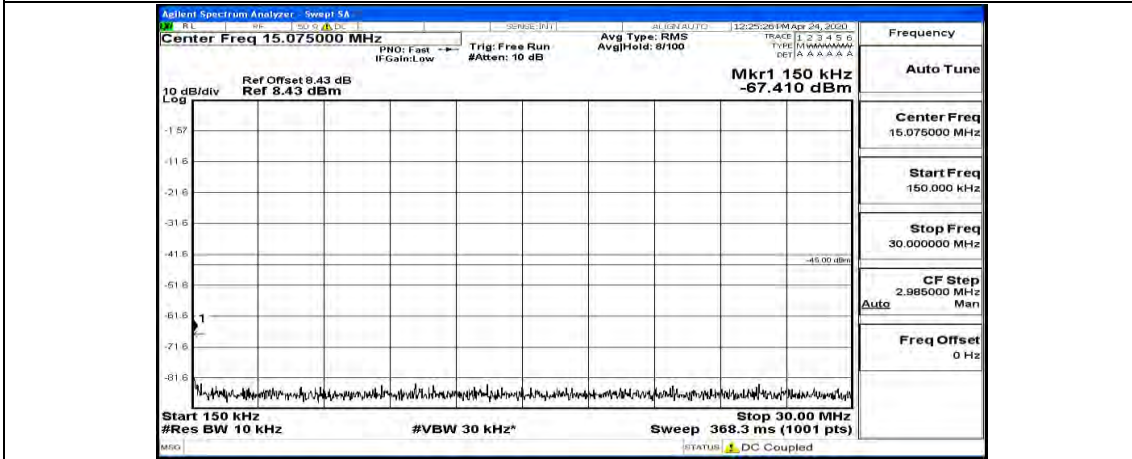

(Channel Bandwidth:15 MHz)_HCH_16QAM_1RB#37

(Channel Bandwidth:15 MHz)_HCH_16QAM_1RB#74

Channel Bandwidth: 20 MHz

(Channel Bandwidth:20 MHz)_LCH_QPSK_1RB#99

(Channel Bandwidth:20 MHz)_MCH_QPSK_1RB#0

(Channel Bandwidth:20 MHz)_MCH_QPSK_1RB#49