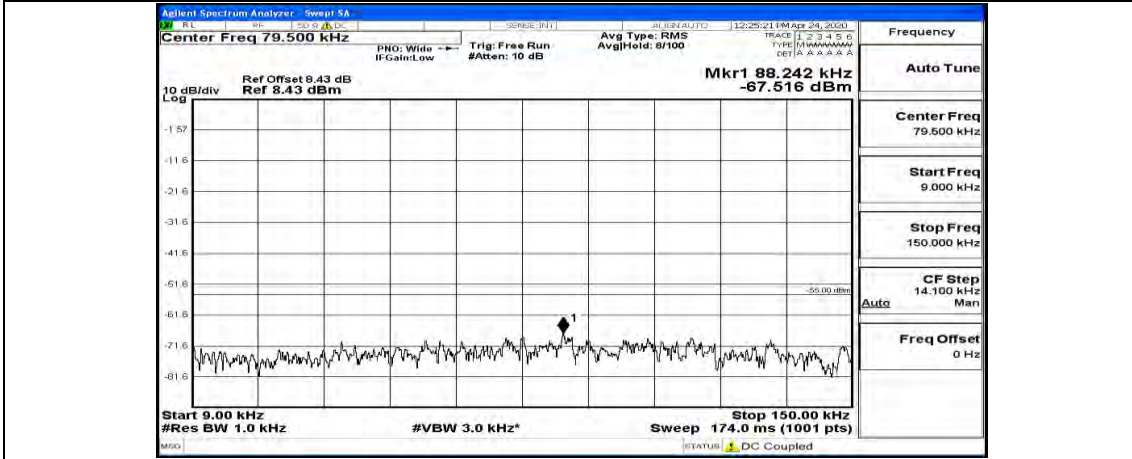

(Channel Bandwidth:15 MHz)_HCH_16QAM_1RB#37

(Channel Bandwidth:15 MHz)_HCH_16QAM_1RB#74

Channel Bandwidth: 20 MHz

(Channel Bandwidth:20 MHz)_LCH_QPSK_1RB#99

(Channel Bandwidth:20 MHz)_MCH_QPSK_1RB#0

(Channel Bandwidth:20 MHz)_MCH_QPSK_1RB#49