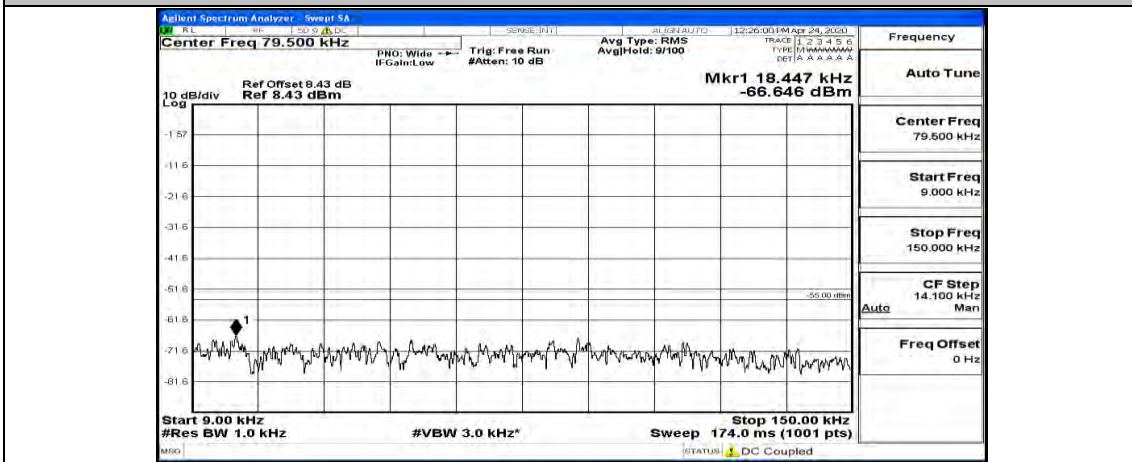

(Channel Bandwidth:20 MHz)_LCH_16QAM_1RB#49