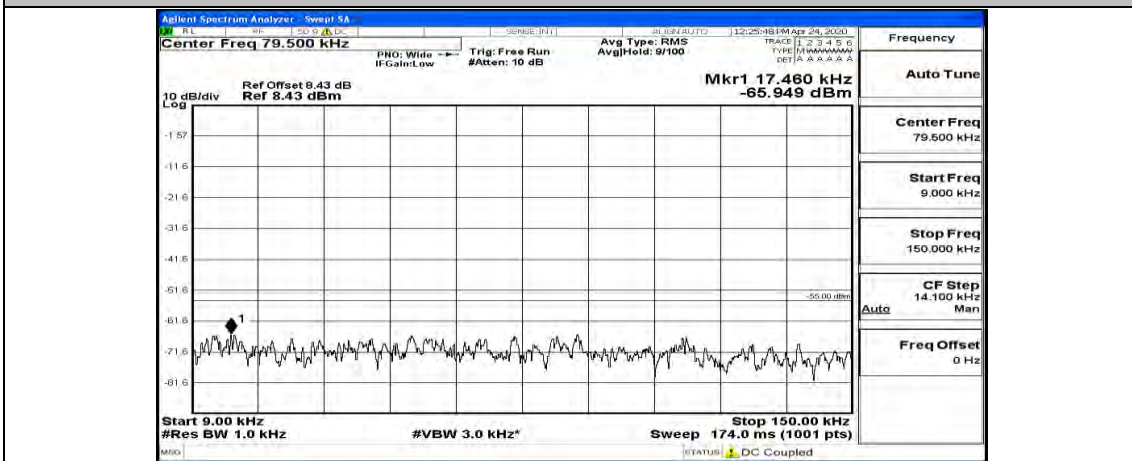

(Channel Bandwidth:20 MHz)_MCH_QPSK_1RB#99

(Channel Bandwidth:20 MHz)_HCH_QPSK_1RB#0

(Channel Bandwidth:20 MHz)_HCH_QPSK_1RB#49

(Channel Bandwidth:20 MHz)_HCH_QPSK_1RB#99

(Channel Bandwidth:20 MHz)_LCH_16QAM_1RB#0