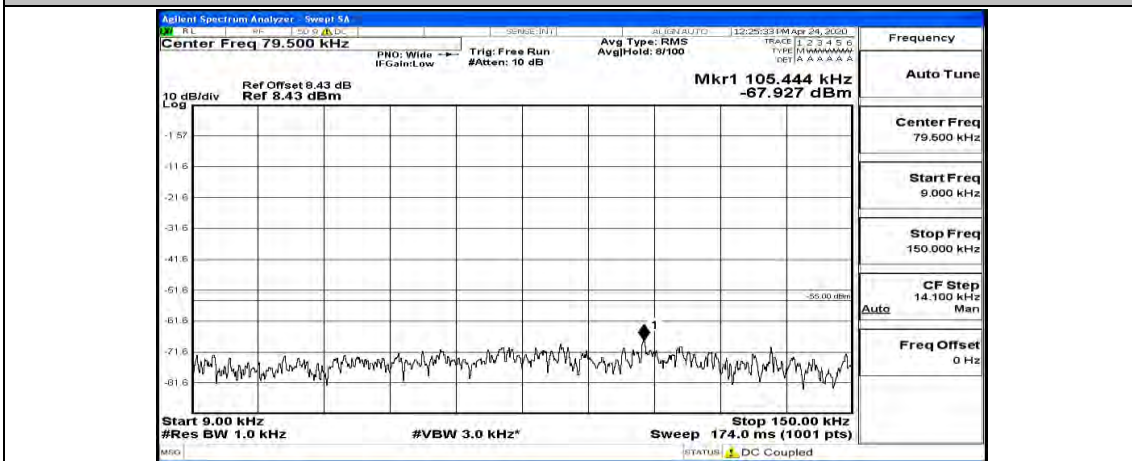

(Channel Bandwidth:15 MHz)_HCH_16QAM_1RB#37

(Channel Bandwidth:15 MHz)_HCH_16QAM_1RB#74

Channel Bandwidth: 20 MHz

(Channel Bandwidth:20 MHz)_LCH_QPSK_1RB#99

(Channel Bandwidth:20 MHz)_MCH_QPSK_1RB#0

(Channel Bandwidth:20 MHz)_MCH_QPSK_1RB#49