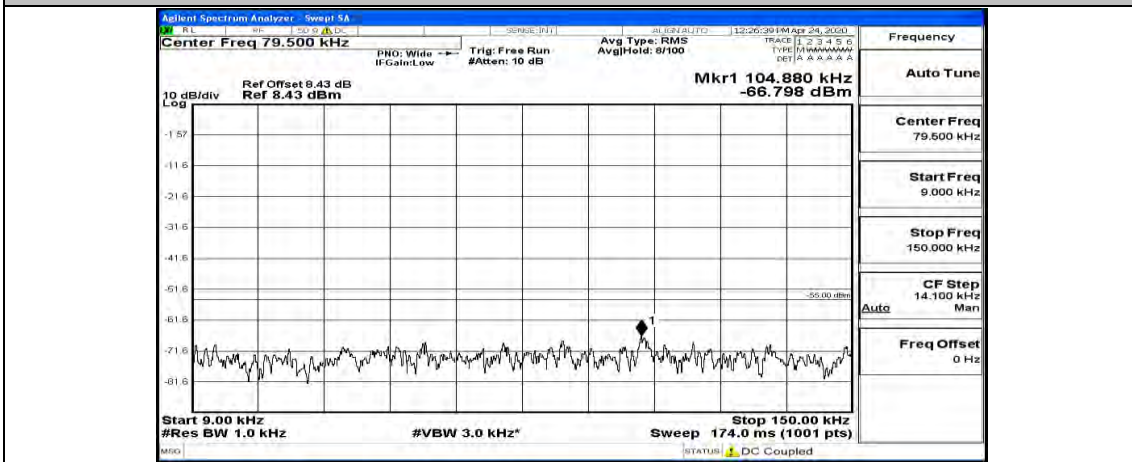

(Channel Bandwidth:15 MHz)_HCH_16QAM_1RB#37

(Channel Bandwidth:15 MHz)_HCH_16QAM_1RB#74

Channel Bandwidth: 20 MHz

(Channel Bandwidth:20 MHz)_LCH_QPSK_1RB#99

(Channel Bandwidth:20 MHz)_MCH_QPSK_1RB#0

(Channel Bandwidth:20 MHz)_MCH_QPSK_1RB#49