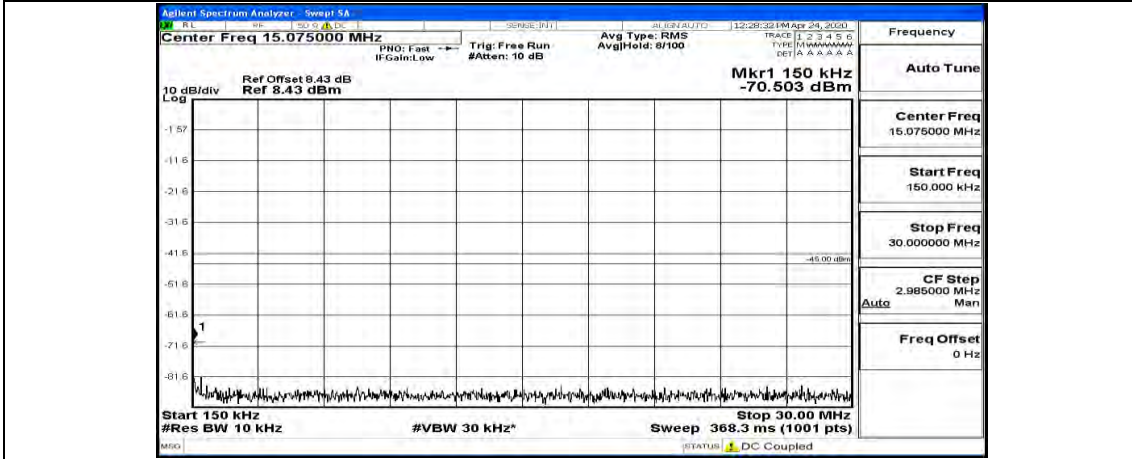

(Channel Bandwidth:20 MHz)_HCH_16QAM_1RB#49