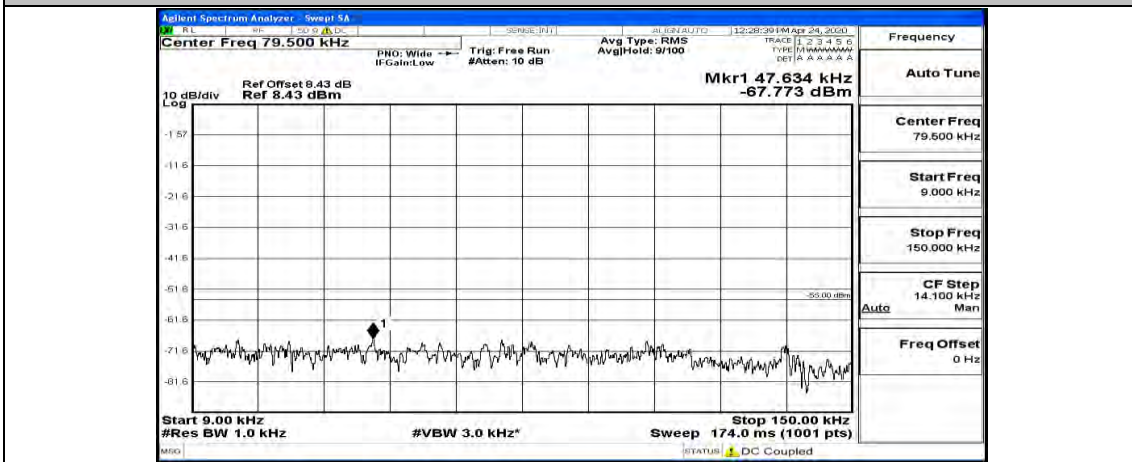

(Channel Bandwidth:20 MHz)_HCH_16QAM_1RB#49