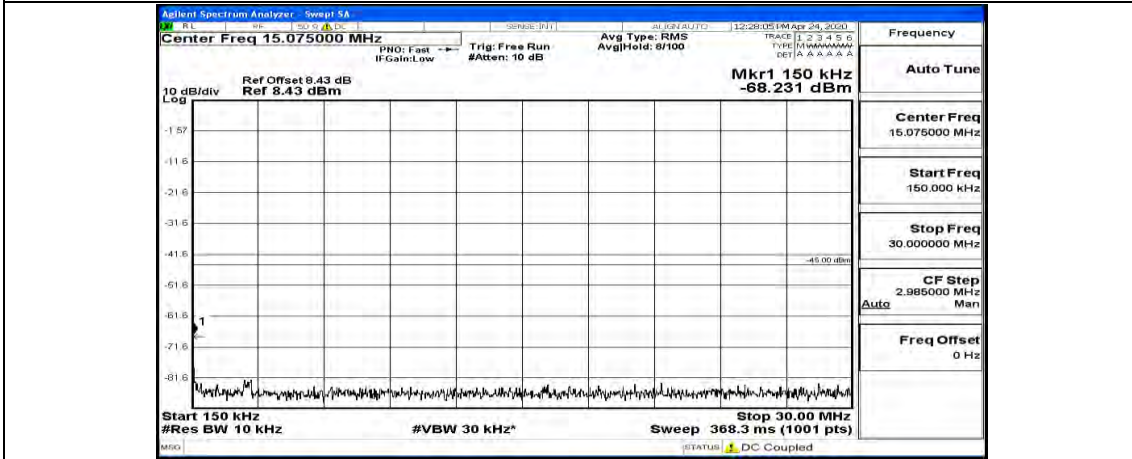

(Channel Bandwidth:20 MHz)_HCH_QPSK_1RB#99