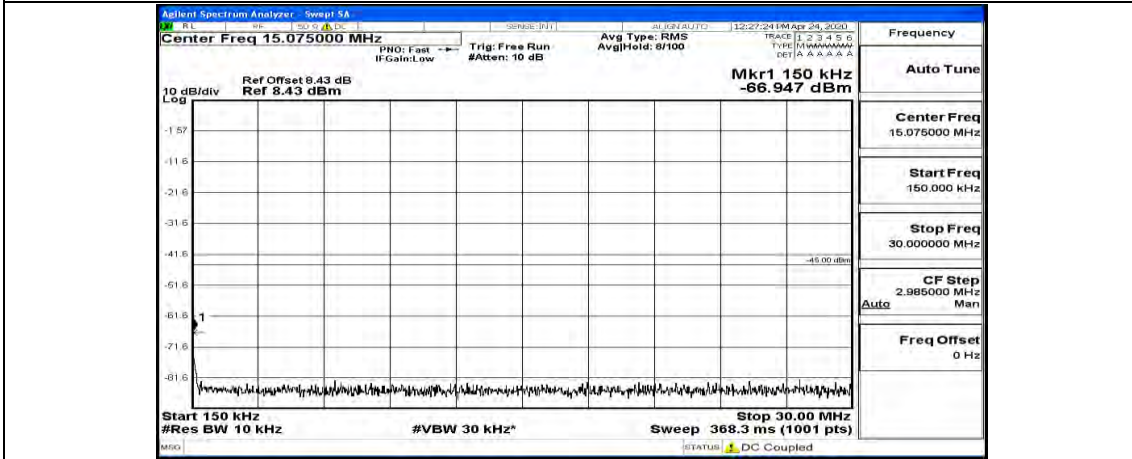

(Channel Bandwidth:20 MHz)_LCH_16QAM_1RB#49

(Channel Bandwidth:20 MHz)_LCH_16QAM_1RB#99

(Channel Bandwidth:20 MHz)_MCH_16QAM_1RB#0

(Channel Bandwidth:20 MHz)_MCH_16QAM_1RB#49

(Channel Bandwidth:20 MHz)_MCH_16QAM_1RB#99