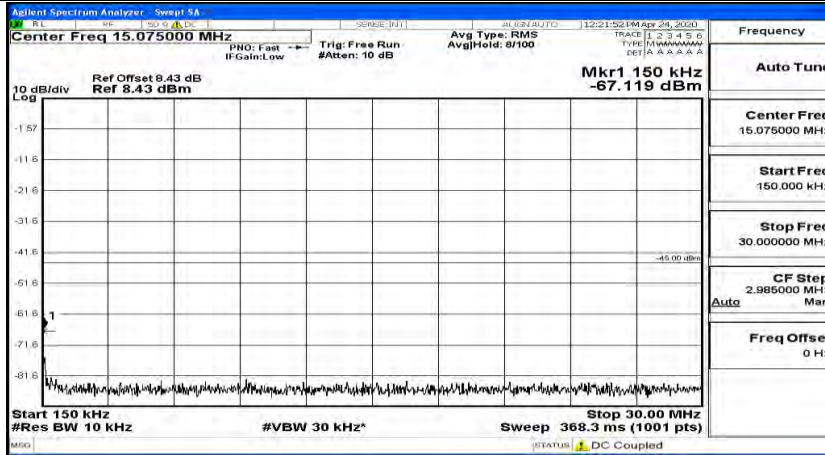

(Channel Bandwidth:15 MHz)_HCH_QPSK_1RB#0

(Channel Bandwidth:15 MHz)_HCH_QPSK_1RB#37

(Channel Bandwidth:15 MHz)_HCH_QPSK_1RB#74

(Channel Bandwidth:15 MHz)_LCH_16QAM_1RB#0

(Channel Bandwidth:15 MHz)_LCH_16QAM_1RB#37

(Channel Bandwidth:15 MHz)_LCH_16QAM_1RB#74

(Channel Bandwidth:15 MHz)_MCH_16QAM_1RB#0

(Channel Bandwidth:15 MHz)_MCH_16QAM_1RB#37

(Channel Bandwidth:15 MHz)_MCH_16QAM_1RB#74

(Channel Bandwidth:15 MHz)_HCH_16QAM_1RB#0