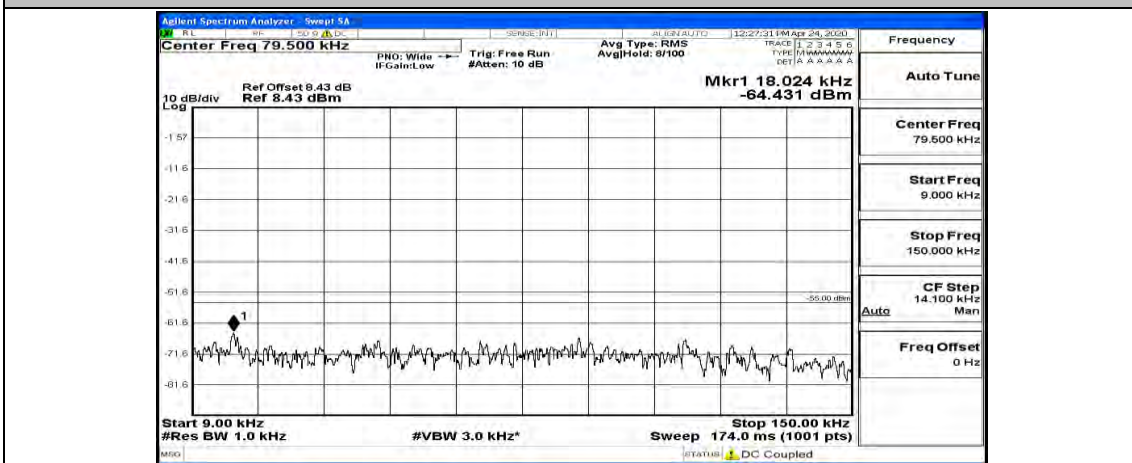

(Channel Bandwidth:20 MHz)_LCH_16QAM_1RB#49

(Channel Bandwidth:20 MHz)_LCH_16QAM_1RB#99

(Channel Bandwidth:20 MHz)_MCH_16QAM_1RB#0

(Channel Bandwidth:20 MHz)_MCH_16QAM_1RB#49

(Channel Bandwidth:20 MHz)_MCH_16QAM_1RB#99