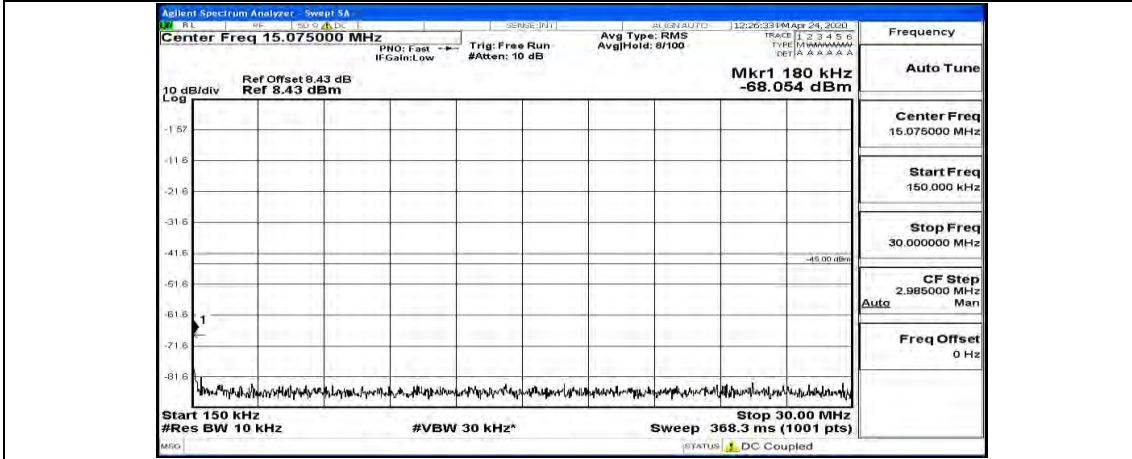

(Channel Bandwidth:15 MHz)_HCH_16QAM_1RB#37

(Channel Bandwidth:15 MHz)_HCH_16QAM_1RB#74

Channel Bandwidth: 20 MHz

(Channel Bandwidth:20 MHz)_LCH_QPSK_1RB#99

(Channel Bandwidth:20 MHz)_MCH_QPSK_1RB#0

(Channel Bandwidth:20 MHz)_MCH_QPSK_1RB#49