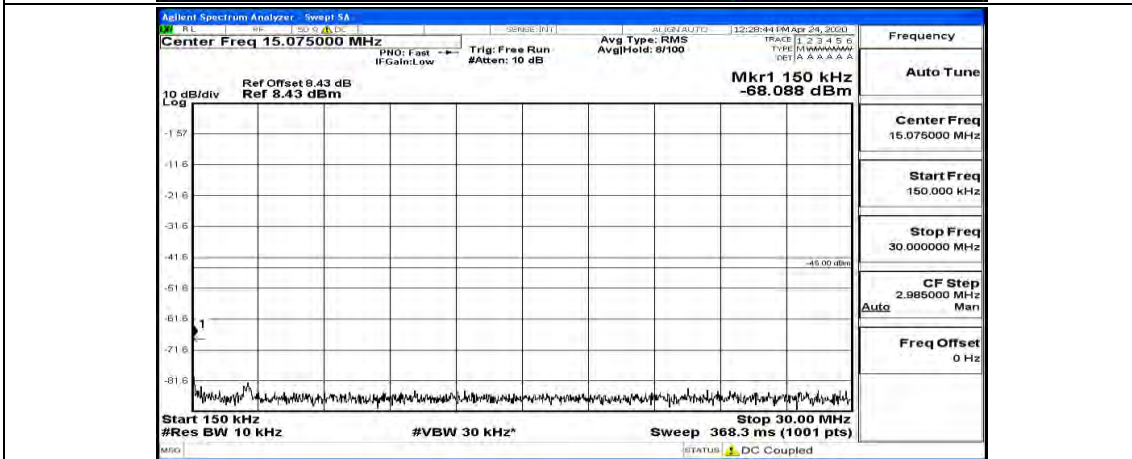

(Channel Bandwidth:20 MHz)_HCH_16QAM_1RB#49