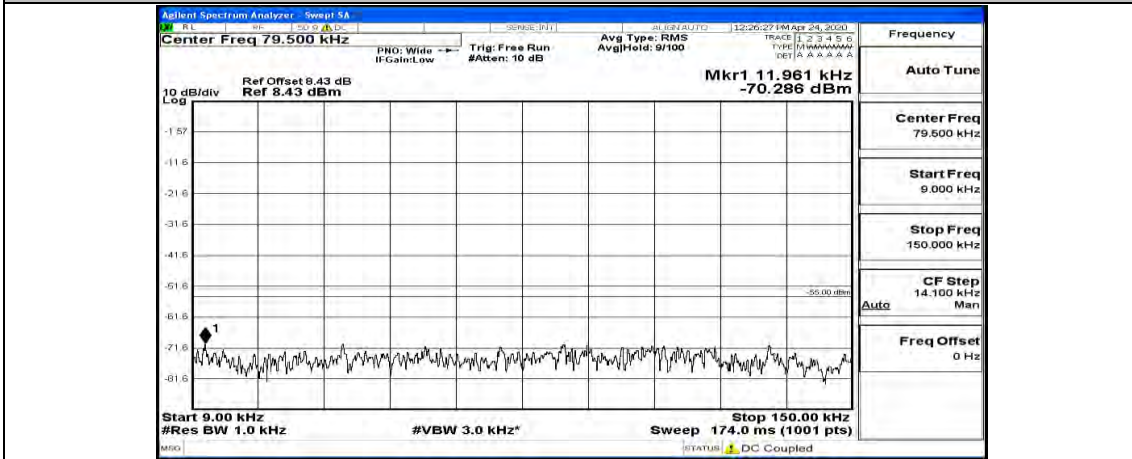

(Channel Bandwidth:15 MHz)_HCH_16QAM_1RB#37

(Channel Bandwidth:15 MHz)_HCH_16QAM_1RB#74

Channel Bandwidth: 20 MHz

(Channel Bandwidth:20 MHz)_LCH_QPSK_1RB#99

(Channel Bandwidth:20 MHz)_MCH_QPSK_1RB#0

(Channel Bandwidth:20 MHz)_MCH_QPSK_1RB#49