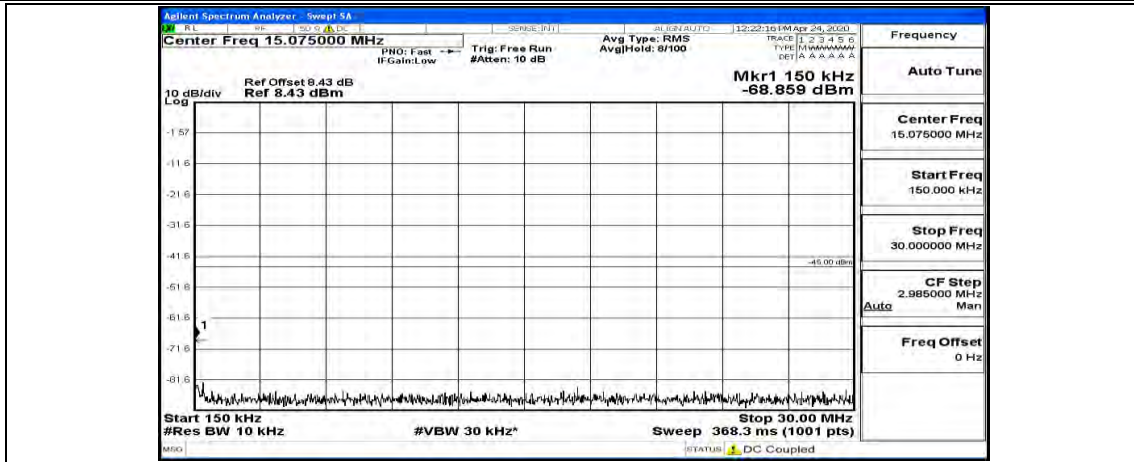

(Channel Bandwidth:15 MHz)_HCH_QPSK_1RB#0

(Channel Bandwidth:15 MHz)_HCH_QPSK_1RB#37

(Channel Bandwidth:15 MHz)_HCH_QPSK_1RB#74

(Channel Bandwidth:15 MHz)_LCH_16QAM_1RB#0

(Channel Bandwidth:15 MHz)_LCH_16QAM_1RB#37

(Channel Bandwidth:15 MHz)_LCH_16QAM_1RB#74

(Channel Bandwidth:15 MHz)_MCH_16QAM_1RB#0

(Channel Bandwidth:15 MHz)_MCH_16QAM_1RB#37

(Channel Bandwidth:15 MHz)_MCH_16QAM_1RB#74

(Channel Bandwidth:15 MHz)_HCH_16QAM_1RB#0