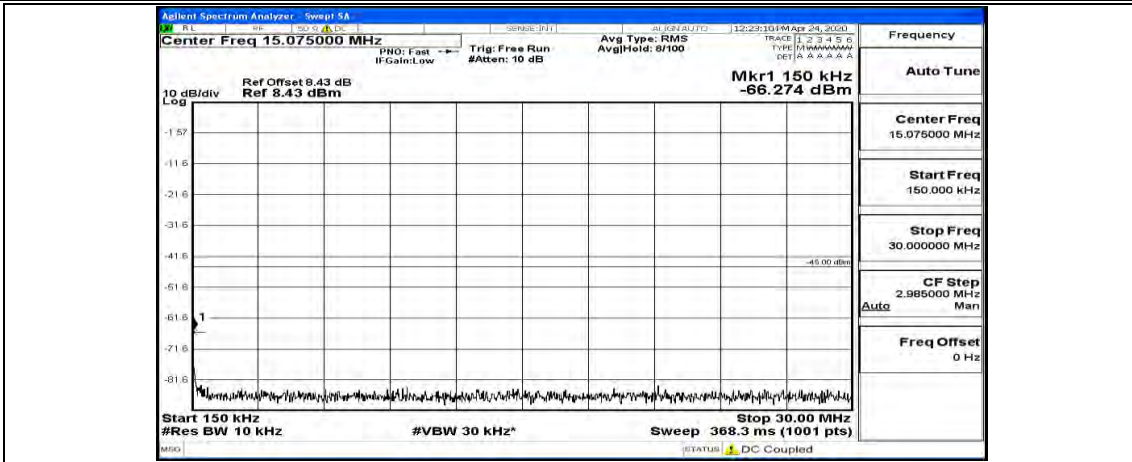

(Channel Bandwidth:15 MHz)_HCH_QPSK_1RB#0

(Channel Bandwidth:15 MHz)_HCH_QPSK_1RB#37

(Channel Bandwidth:15 MHz)_HCH_QPSK_1RB#74

(Channel Bandwidth:15 MHz)_LCH_16QAM_1RB#0

(Channel Bandwidth:15 MHz)_LCH_16QAM_1RB#37

(Channel Bandwidth:15 MHz)_LCH_16QAM_1RB#74

(Channel Bandwidth:15 MHz)_MCH_16QAM_1RB#0

(Channel Bandwidth:15 MHz)_MCH_16QAM_1RB#37

(Channel Bandwidth:15 MHz)_MCH_16QAM_1RB#74

(Channel Bandwidth:15 MHz)_HCH_16QAM_1RB#0