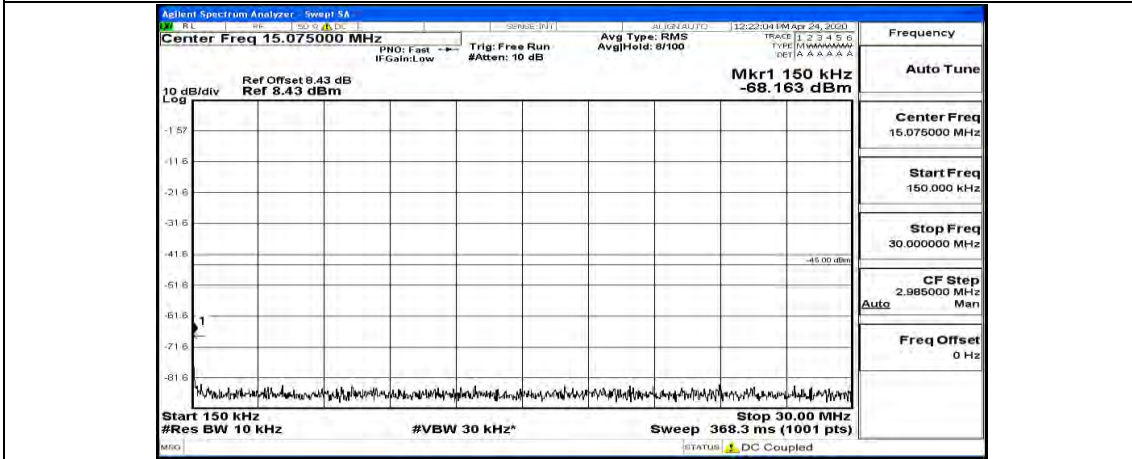

(Channel Bandwidth:15 MHz)_HCH_QPSK_1RB#0

(Channel Bandwidth:15 MHz)_HCH_QPSK_1RB#37

(Channel Bandwidth:15 MHz)_HCH_QPSK_1RB#74

(Channel Bandwidth:15 MHz)_LCH_16QAM_1RB#0

(Channel Bandwidth:15 MHz)_LCH_16QAM_1RB#37

(Channel Bandwidth:15 MHz)_LCH_16QAM_1RB#74

(Channel Bandwidth:15 MHz)_MCH_16QAM_1RB#0

(Channel Bandwidth:15 MHz)_MCH_16QAM_1RB#37

(Channel Bandwidth:15 MHz)_MCH_16QAM_1RB#74

(Channel Bandwidth:15 MHz)_HCH_16QAM_1RB#0