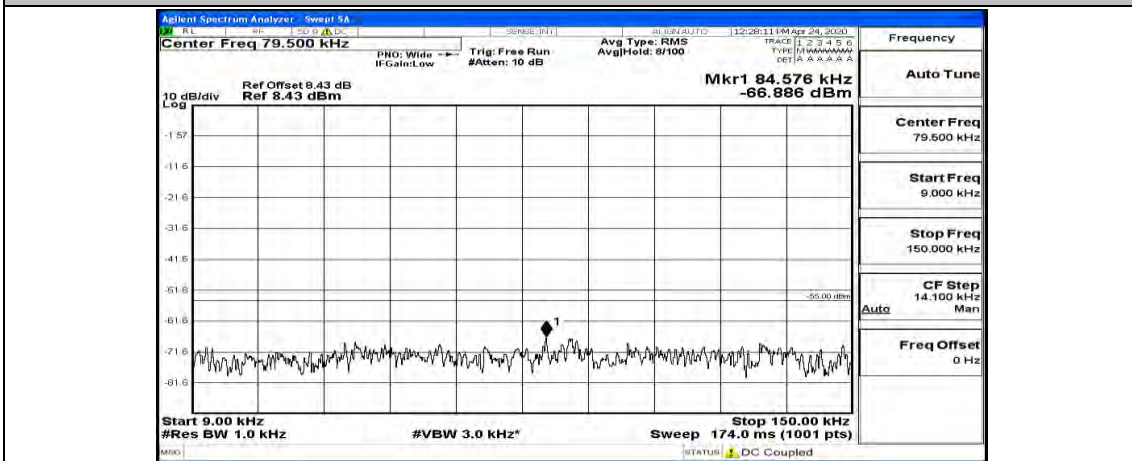

(Channel Bandwidth:20 MHz)_MCH_QPSK_1RB#99

(Channel Bandwidth:20 MHz)_HCH_QPSK_1RB#0

(Channel Bandwidth:20 MHz)_HCH_QPSK_1RB#49

(Channel Bandwidth:20 MHz)_HCH_QPSK_1RB#99

(Channel Bandwidth:20 MHz)_LCH_16QAM_1RB#0