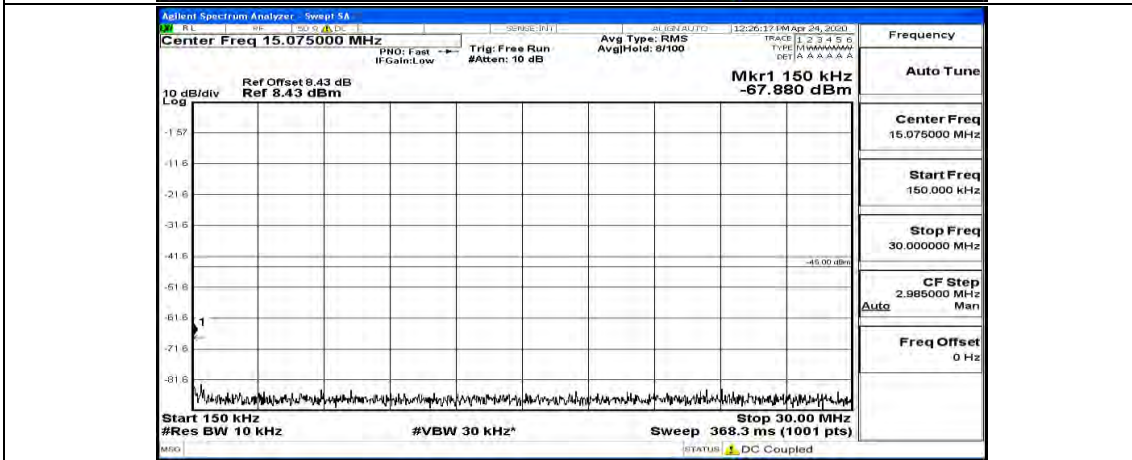

(Channel Bandwidth:20 MHz)_LCH_16QAM_1RB#99