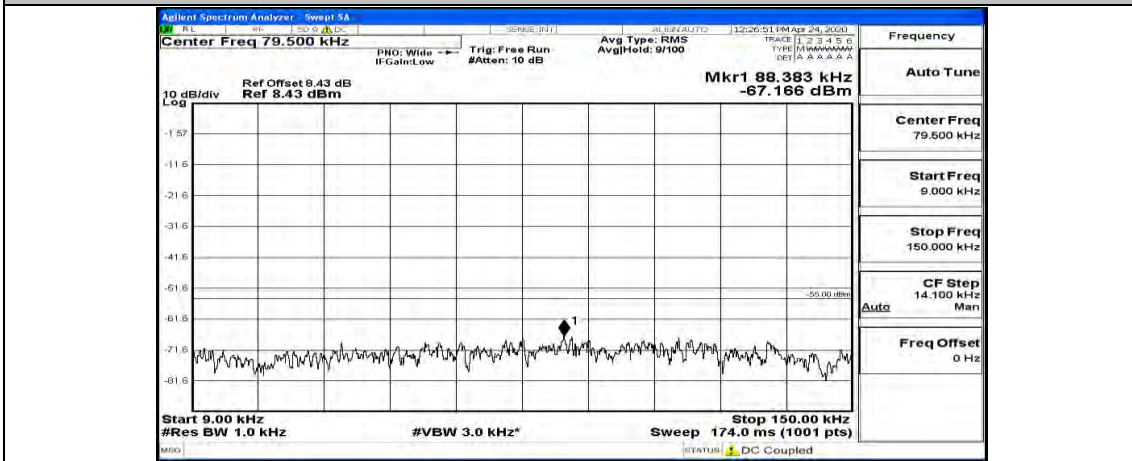

(Channel Bandwidth:20 MHz)_MCH_QPSK_1RB#99