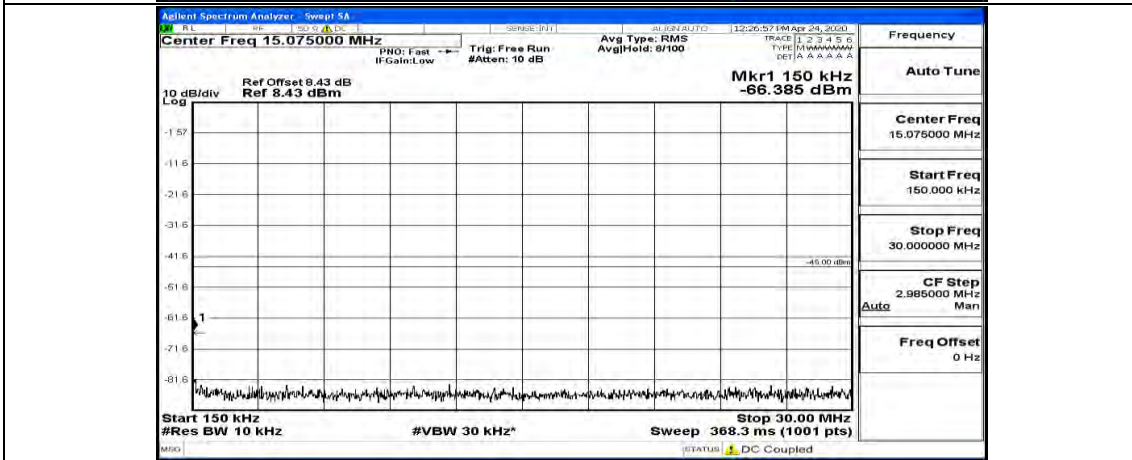

(Channel Bandwidth:15 MHz)_HCH_16QAM_1RB#37

(Channel Bandwidth:15 MHz)_HCH_16QAM_1RB#74

Channel Bandwidth: 20 MHz

(Channel Bandwidth:20 MHz)_LCH_QPSK_1RB#99

(Channel Bandwidth:20 MHz)_MCH_QPSK_1RB#0

(Channel Bandwidth:20 MHz)_MCH_QPSK_1RB#49

(Channel Bandwidth:20 MHz)_MCH_QPSK_1RB#99

(Channel Bandwidth:20 MHz)_HCH_QPSK_1RB#0

(Channel Bandwidth:20 MHz)_HCH_QPSK_1RB#49

(Channel Bandwidth:20 MHz)_HCH_QPSK_1RB#99

(Channel Bandwidth:20 MHz)_LCH_16QAM_1RB#0