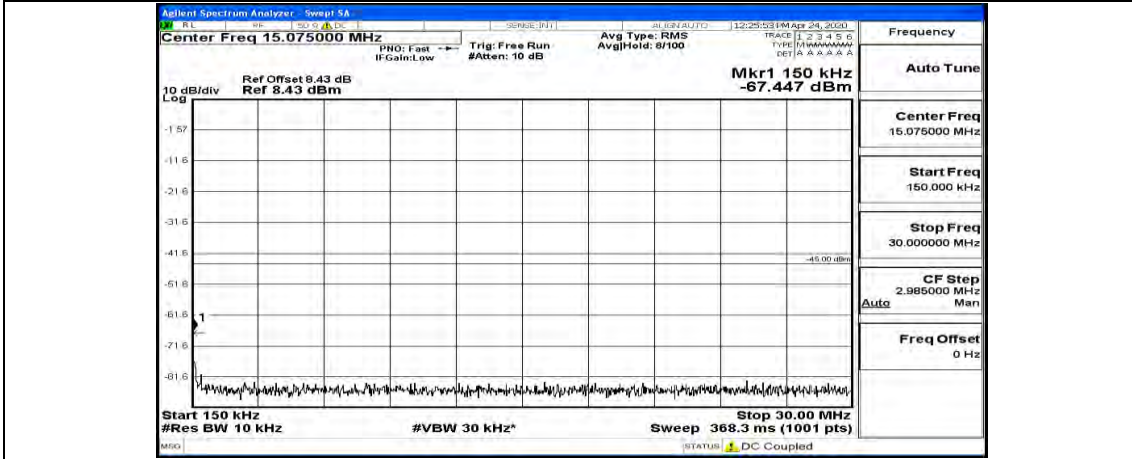

(Channel Bandwidth:20 MHz)_MCH_QPSK_1RB#99

(Channel Bandwidth:20 MHz)_HCH_QPSK_1RB#0

(Channel Bandwidth:20 MHz)_HCH_QPSK_1RB#49

(Channel Bandwidth:20 MHz)_HCH_QPSK_1RB#99

(Channel Bandwidth:20 MHz)_LCH_16QAM_1RB#0