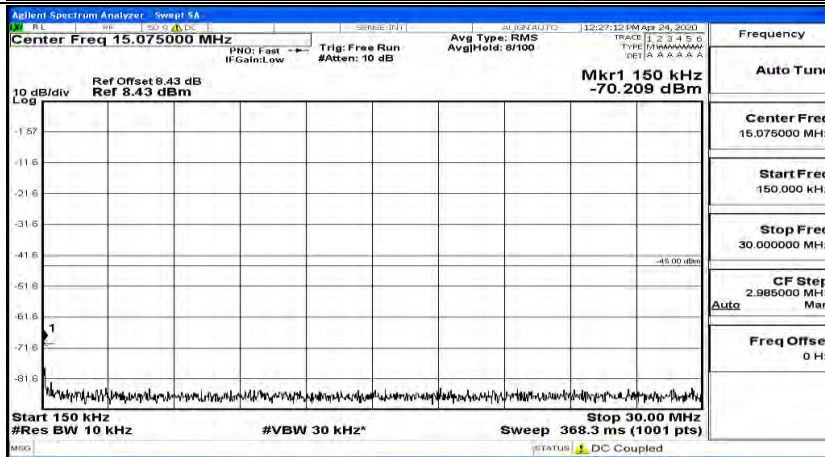

(Channel Bandwidth:20 MHz)_LCH_16QAM_1RB#49

(Channel Bandwidth:20 MHz)_LCH_16QAM_1RB#99

(Channel Bandwidth:20 MHz)_MCH_16QAM_1RB#0

(Channel Bandwidth:20 MHz)_MCH_16QAM_1RB#49

(Channel Bandwidth:20 MHz)_MCH_16QAM_1RB#99