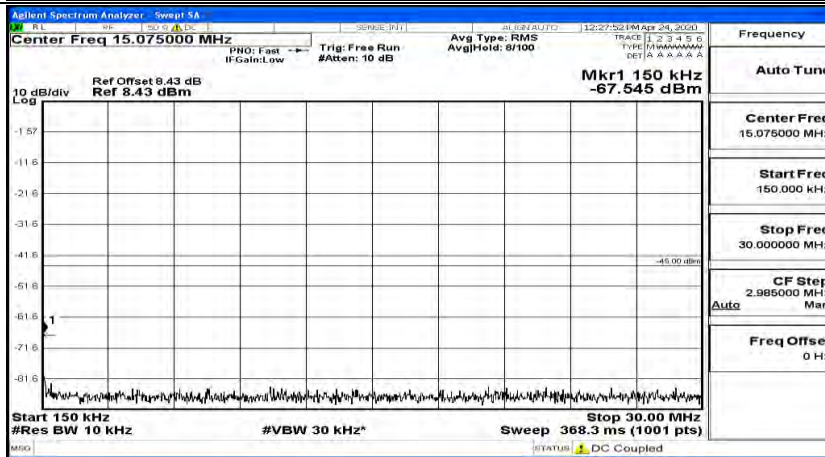

(Channel Bandwidth:20 MHz)_HCH_QPSK_1RB#0

(Channel Bandwidth:20 MHz)_HCH_QPSK_1RB#49