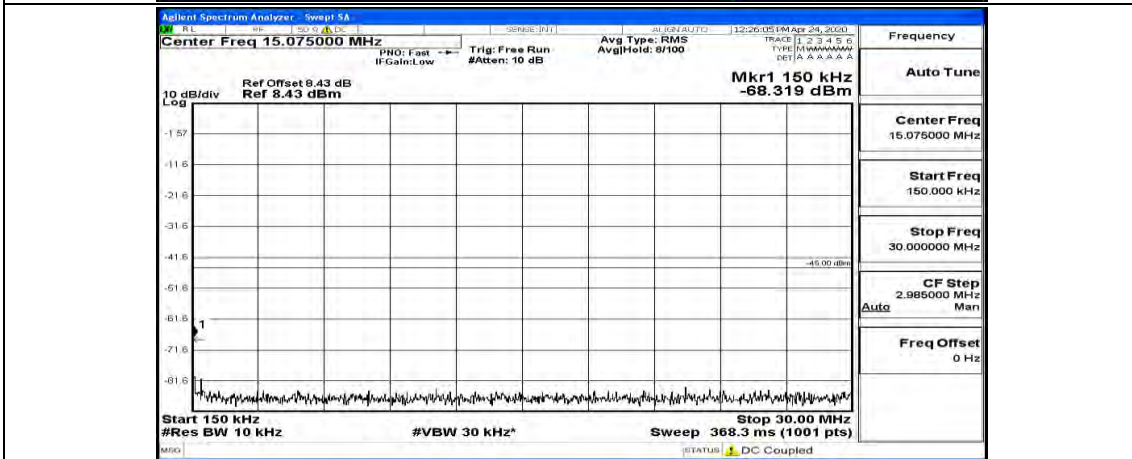

(Channel Bandwidth:20 MHz)_LCH_16QAM_1RB#49