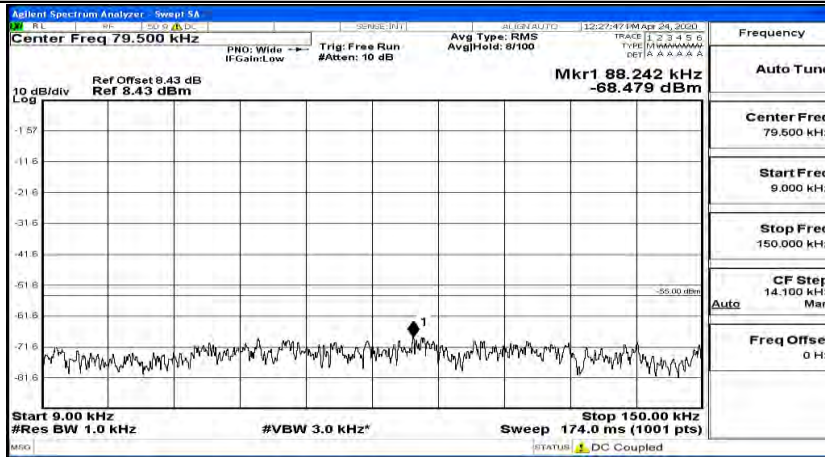

(Channel Bandwidth:20 MHz)_HCH_QPSK_1RB#0

(Channel Bandwidth:20 MHz)_HCH_QPSK_1RB#49