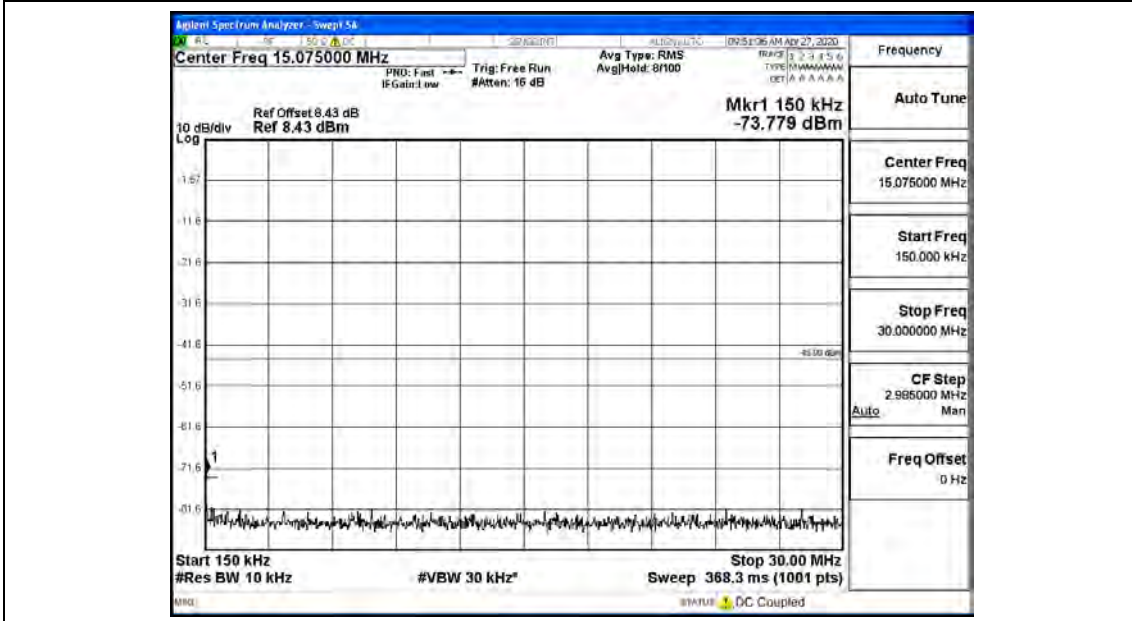

(Channel Bandwidth:20 MHz)_MCH_QPSK_1RB#99

(Channel Bandwidth:20 MHz)_HCH_QPSK_1RB#0

(Channel Bandwidth:20 MHz)_HCH_QPSK_1RB#49

(Channel Bandwidth:20 MHz)_HCH_QPSK_1RB#99

(Channel Bandwidth:20 MHz)_LCH_16QAM_1RB#0