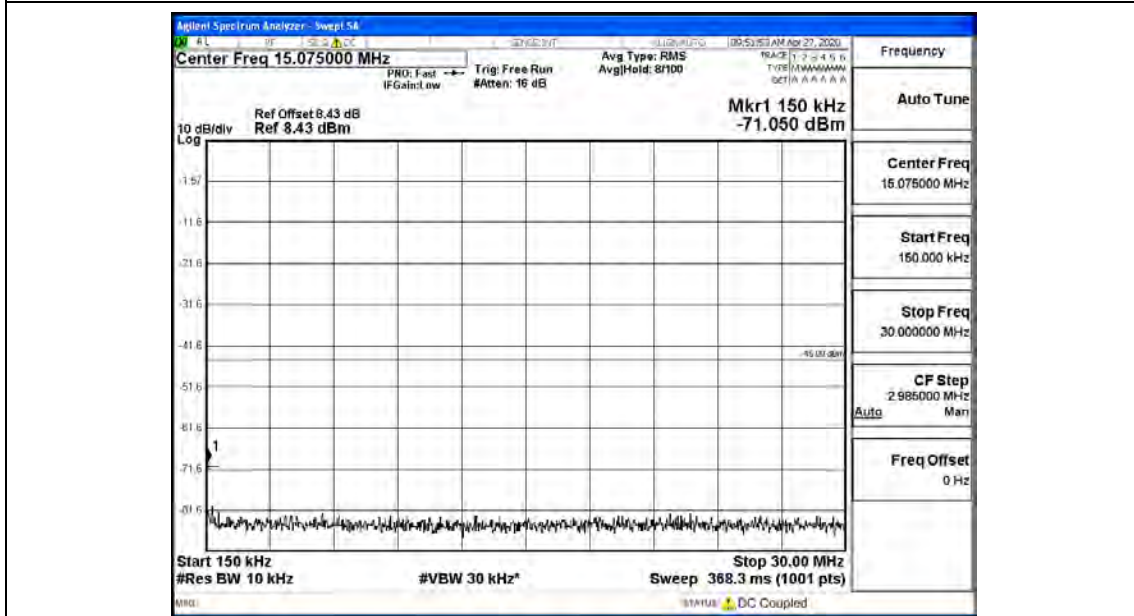

(Channel Bandwidth:15 MHz)_LCH_16QAM_1RB#74

(Channel Bandwidth:15 MHz)_MCH_16QAM_1RB#0

(Channel Bandwidth:15 MHz)_MCH_16QAM_1RB#37

(Channel Bandwidth:15 MHz)_MCH_16QAM_1RB#74

(Channel Bandwidth:15 MHz)_HCH_16QAM_1RB#0

(Channel Bandwidth:15 MHz)_HCH_16QAM_1RB#37

(Channel Bandwidth:15 MHz)_HCH_16QAM_1RB#74

Channel Bandwidth: 20 MHz

(Channel Bandwidth:20 MHz)_LCH_QPSK_1RB#99

(Channel Bandwidth:20 MHz)_MCH_QPSK_1RB#0

(Channel Bandwidth:20 MHz)_MCH_QPSK_1RB#49