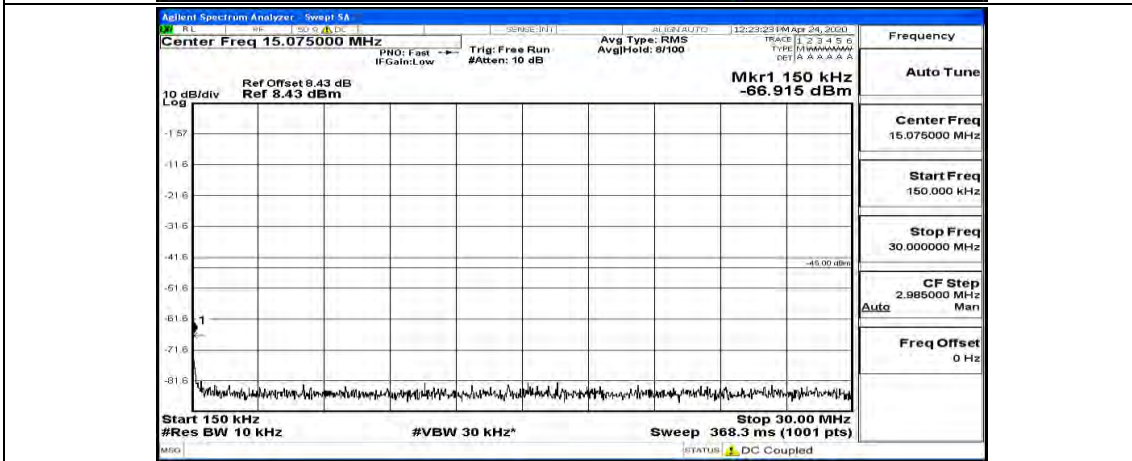

(Channel Bandwidth:15 MHz)_LCH_16QAM_1RB#74

(Channel Bandwidth:15 MHz)_MCH_16QAM_1RB#0

(Channel Bandwidth:15 MHz)_MCH_16QAM_1RB#37

(Channel Bandwidth:15 MHz)_MCH_16QAM_1RB#74

(Channel Bandwidth:15 MHz)_HCH_16QAM_1RB#0

(Channel Bandwidth:15 MHz)_HCH_16QAM_1RB#37

(Channel Bandwidth:15 MHz)_HCH_16QAM_1RB#74

Channel Bandwidth: 20 MHz

(Channel Bandwidth:20 MHz)_LCH_QPSK_1RB#99

(Channel Bandwidth:20 MHz)_MCH_QPSK_1RB#0

(Channel Bandwidth:20 MHz)_MCH_QPSK_1RB#49