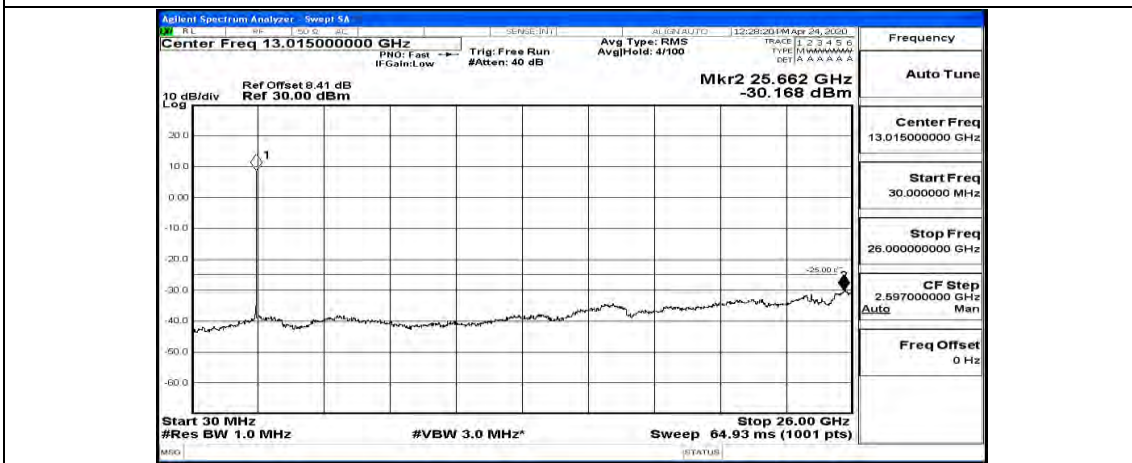

(Channel Bandwidth:20 MHz)_MCH_QPSK_1RB#99

(Channel Bandwidth:20 MHz)_HCH_QPSK_1RB#0

(Channel Bandwidth:20 MHz)_HCH_QPSK_1RB#49

(Channel Bandwidth:20 MHz)_HCH_QPSK_1RB#99

(Channel Bandwidth:20 MHz)_LCH_16QAM_1RB#0