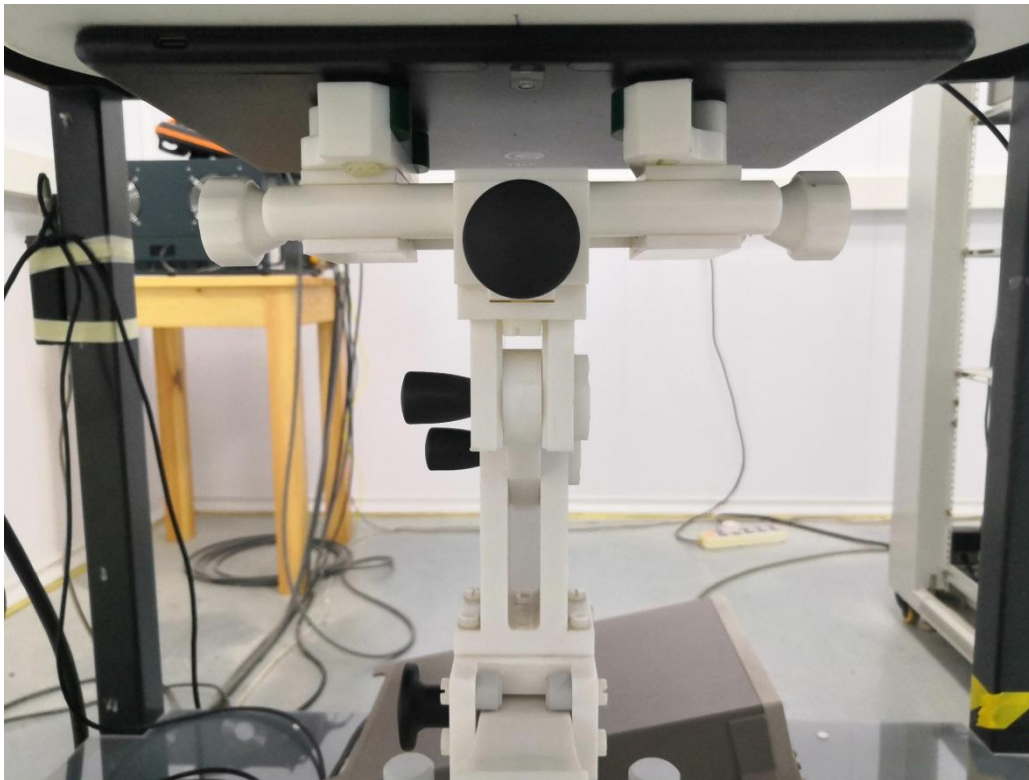

Test Setup Photos for SAR Testing

0mm body-worn Back Side Setup Photo (hotspot)

0mm body-worn Front Side Setup Photo (hotspot)

0mm body-worn Left Side Setup Photo (hotspot)

0mm body-worn Top Side Setup Photo (hotspot)