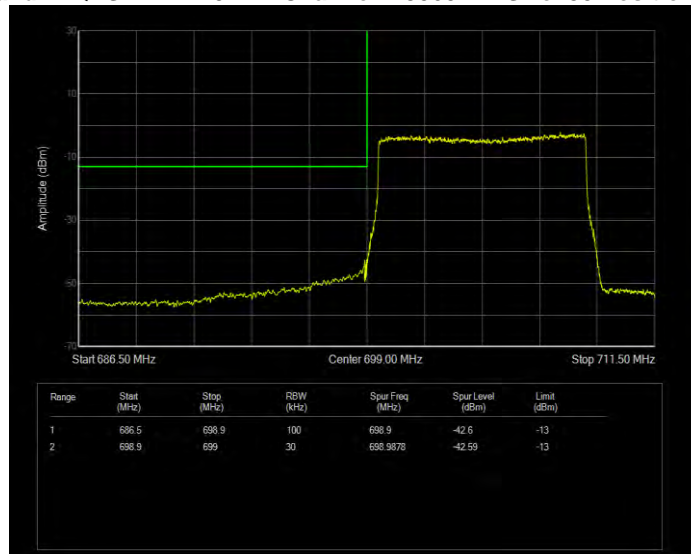

**Band12 QPSK BW=1.4MHz Channel=23173 RB Size=1 Position=#0**

**Band12 QPSK BW=1.4MHz Channel=23173 RB Size=6 Position=#0**

**Band12 QPSK BW=10MHz Channel=23060 RB Size=1 Position=#0**

**Band12 QPSK BW=10MHz Channel=23060 RB Size=50 Position=#0**

**Band12 QPSK BW=10MHz Channel=23130 RB Size=1 Position=#0**

**Band12 QPSK BW=10MHz Channel=23130 RB Size=50 Position=#0**

**Band12 QPSK BW=3MHz Channel=23025 RB Size=1 Position=#0**

**Band12 QPSK BW=3MHz Channel=23025 RB Size=15 Position=#0**