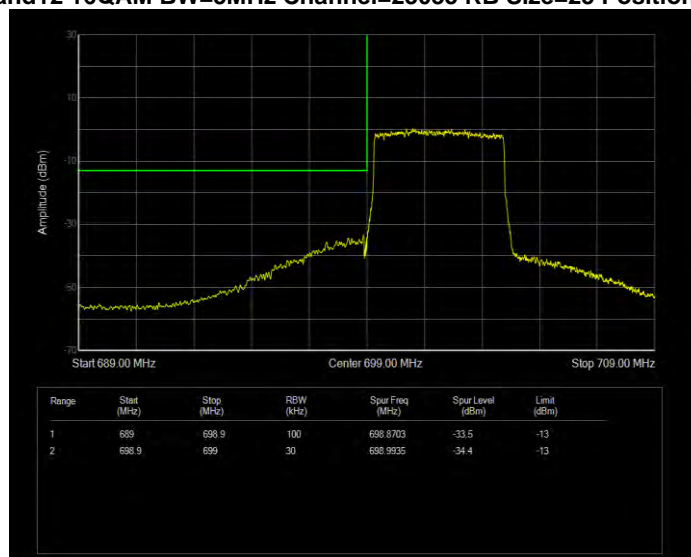

**Band12 16QAM BW=10MHz Channel=23130 RB Size=1 Position=#0**

**Band12 16QAM BW=10MHz Channel=23130 RB Size=50 Position=#0**

**Band12 16QAM BW=3MHz Channel=23025 RB Size=1 Position=#0**

**Band12 16QAM BW=3MHz Channel=23025 RB Size=15 Position=#0**

**Band12 16QAM BW=3MHz Channel=23165 RB Size=1 Position=#0**

**Band12 16QAM BW=3MHz Channel=23165 RB Size=15 Position=#0**

**Band12 16QAM BW=5MHz Channel=23035 RB Size=1 Position=#0**

**Band12 16QAM BW=5MHz Channel=23035 RB Size=25 Position=#0**

**Band12 16QAM BW=5MHz Channel=23155 RB Size=1 Position=#0**

**Band12 16QAM BW=5MHz Channel=23155 RB Size=25 Position=#0**

**Band12 QPSK BW=1.4MHz Channel=23017 RB Size=1 Position=#0**

**Band12 QPSK BW=1.4MHz Channel=23017 RB Size=6 Position=#0**