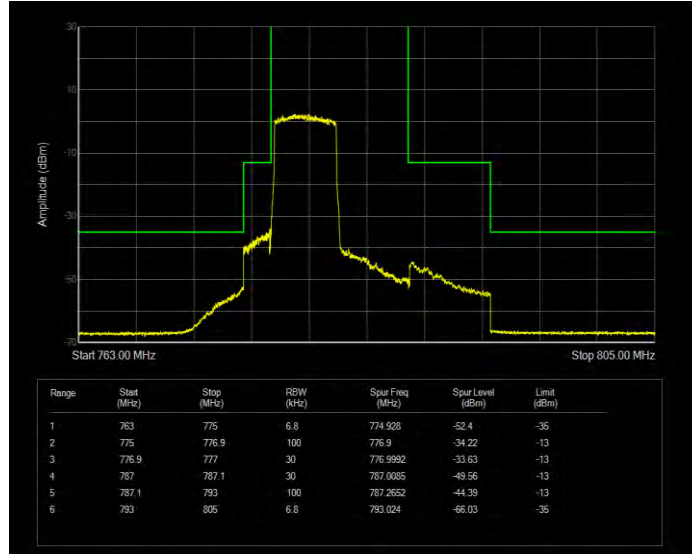

**Band12 QPSK BW=5MHz Channel=23155 RB Size=1 Position=#0**

**Band12 QPSK BW=5MHz Channel=23155 RB Size=25 Position=#0**

**Band13 16QAM BW=10MHz Channel=23230 RB Size=1 Position=#0**

**Band13 16QAM BW=10MHz Channel=23230 RB Size=50 Position=#0**

**Band13 16QAM BW=5MHz Channel=23205 RB Size=1 Position=#0**

**Band13 16QAM BW=5MHz Channel=23205 RB Size=25 Position=#0**

**Band13 16QAM BW=5MHz Channel=23255 RB Size=1 Position=#0**

**Band13 16QAM BW=5MHz Channel=23255 RB Size=25 Position=#0**