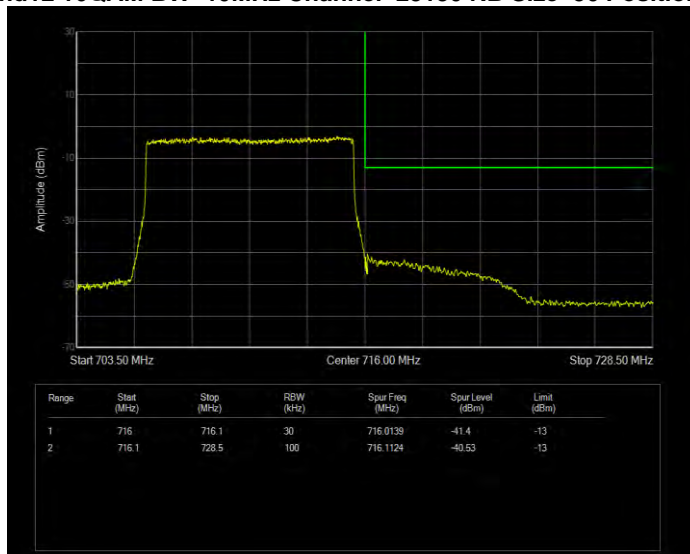

**Band12 16QAM BW=1.4MHz Channel=23173 RB Size=1 Position=#0**

**Band12 16QAM BW=1.4MHz Channel=23173 RB Size=6 Position=#0**

**Band12 16QAM BW=10MHz Channel=23060 RB Size=1 Position=#0**

**Band12 16QAM BW=10MHz Channel=23060 RB Size=50 Position=#0**

**Band12 16QAM BW=10MHz Channel=23130 RB Size=1 Position=#0**

**Band12 16QAM BW=10MHz Channel=23130 RB Size=50 Position=#0**

**Band12 16QAM BW=3MHz Channel=23025 RB Size=1 Position=#0**

**Band12 16QAM BW=3MHz Channel=23025 RB Size=15 Position=#0**