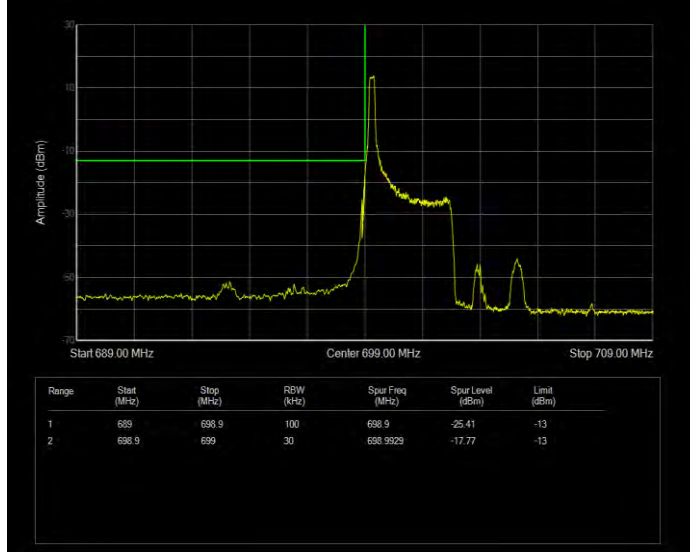

Band12 16QAM BW=3MHz Channel=23025 RB Size=15 Position=#0

Band12 16QAM BW=3MHz Channel=23025 RB Size=1 Position=#0