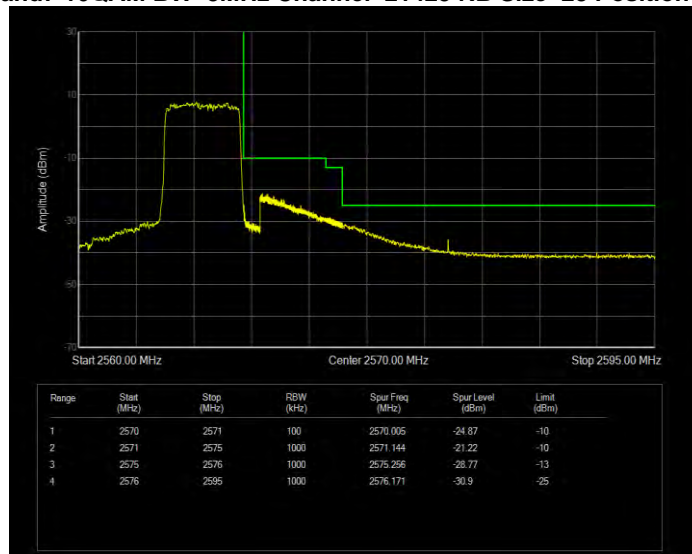

**Band7 16QAM BW=20MHz Channel=21350 RB Size=1 Position=#0**

**Band7 16QAM BW=20MHz Channel=21350 RB Size=100 Position=#0**

**Band7 16QAM BW=5MHz Channel=20775 RB Size=1 Position=#0**

**Band7 16QAM BW=5MHz Channel=20775 RB Size=25 Position=#0**

**Band7 16QAM BW=5MHz Channel=21425 RB Size=1 Position=#0**

**Band7 16QAM BW=5MHz Channel=21425 RB Size=25 Position=#0**

**Band7 QPSK BW=10MHz Channel=20800 RB Size=1 Position=#0**

**Band7 QPSK BW=10MHz Channel=20800 RB Size=50 Position=#0**