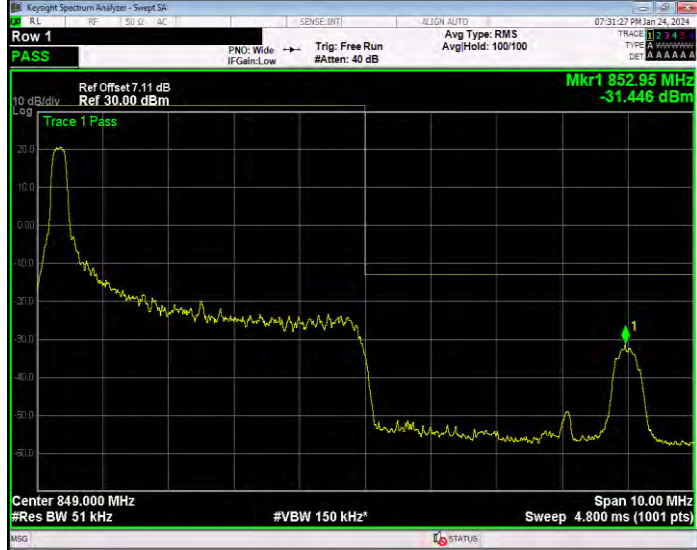

Band5 QPSK BW=5MHz Channel=20625 RB Size=1 Position=#0