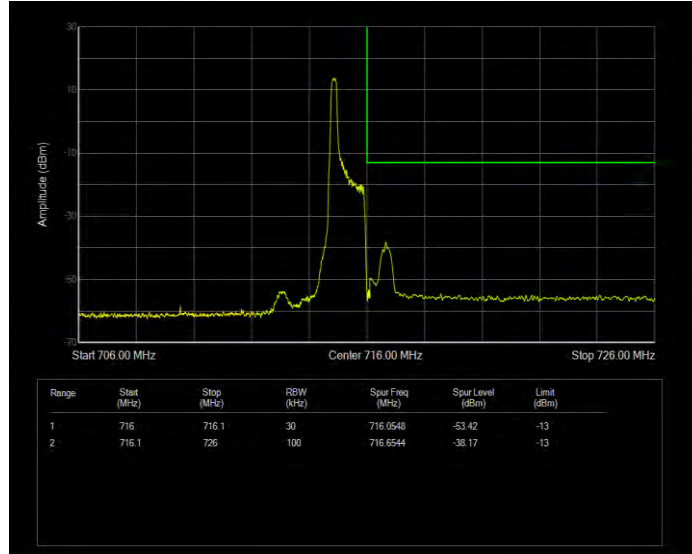

Band12 16QAM BW=1.4MHz Channel=23173 RB Size=1 Position=#0