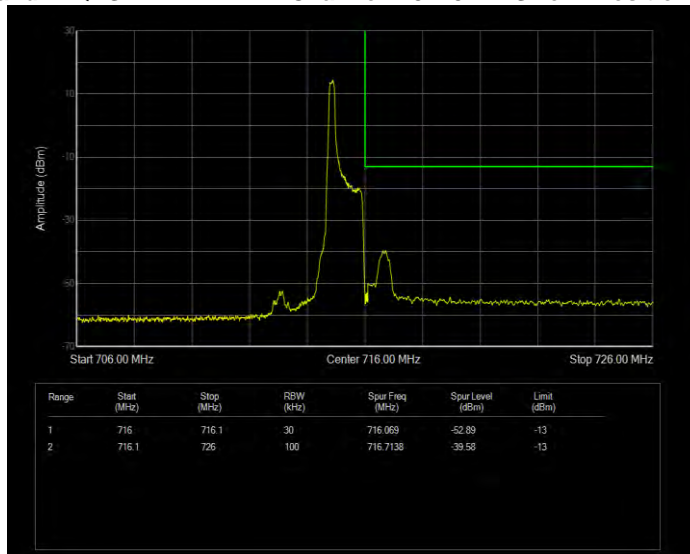

Band12 QPSK BW=1.4MHz Channel=23173 RB Size=6 Position=#0

Band12 QPSK BW=1.4MHz Channel=23173 RB Size=1 Position=#0