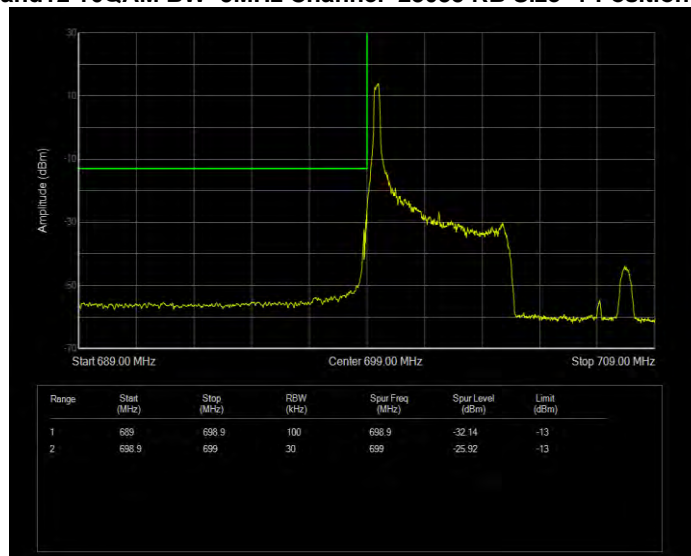

Band12 16QAM BW=5MHz Channel=23035 RB Size=1 Position=#0