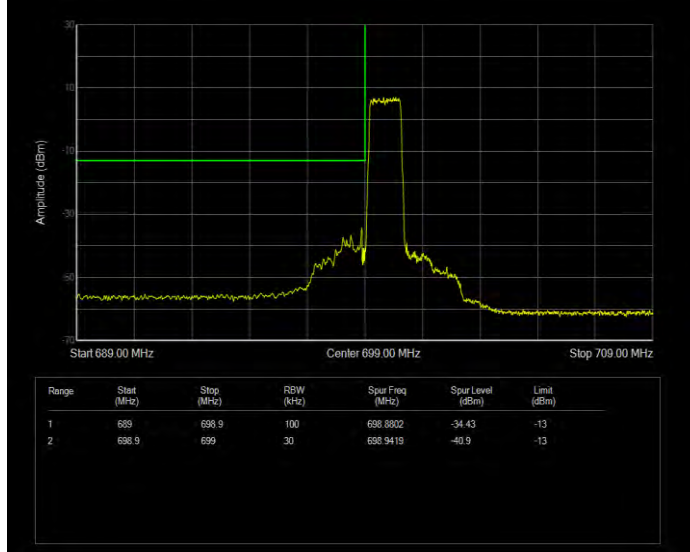

**Band12 16QAM BW=5MHz Channel=23155 RB Size=1 Position=#0**

**Band12 16QAM BW=5MHz Channel=23155 RB Size=25 Position=#0**

**Band12 QPSK BW=1.4MHz Channel=23017 RB Size=1 Position=#0**

**Band12 QPSK BW=1.4MHz Channel=23017 RB Size=6 Position=#0**

**Band12 QPSK BW=1.4MHz Channel=23173 RB Size=1 Position=#0**

**Band12 QPSK BW=1.4MHz Channel=23173 RB Size=6 Position=#0**

**Band12 QPSK BW=10MHz Channel=23060 RB Size=1 Position=#0**

**Band12 QPSK BW=10MHz Channel=23060 RB Size=50 Position=#0**