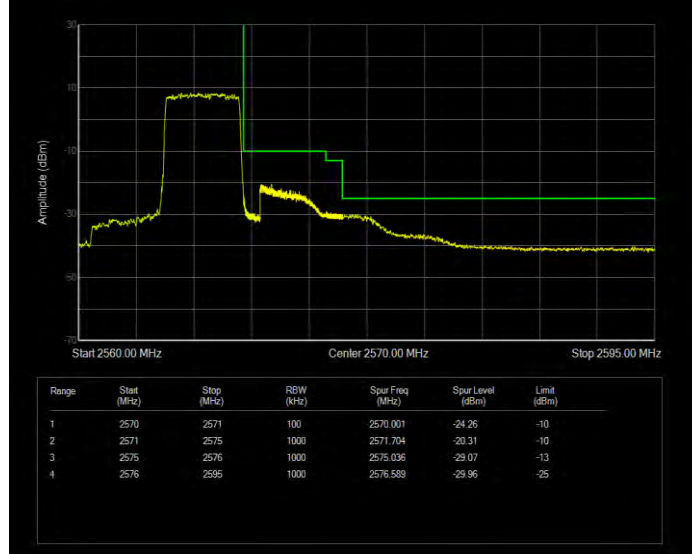

Band7 QPSK BW=5MHz Channel=21425 RB Size=25 Position=#0