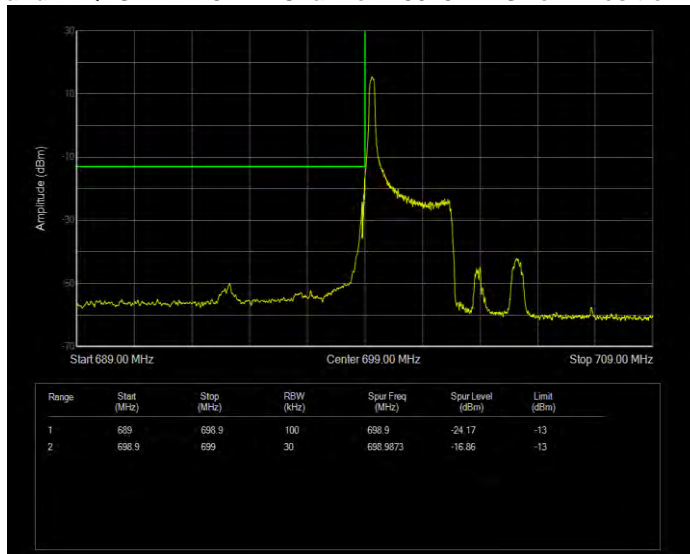

Band12 QPSK BW=3MHz Channel=23025 RB Size=1 Position=#0