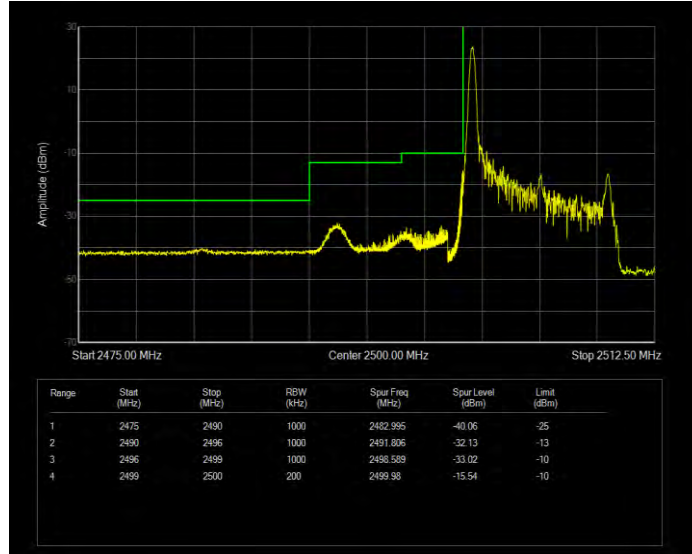

**Band7 16QAM BW=20MHz Channel=21350 RB Size=1 Position=#0**

**Band7 16QAM BW=20MHz Channel=21350 RB Size=100 Position=#0**

**Band7 16QAM BW=5MHz Channel=20775 RB Size=1 Position=#0**

**Band7 16QAM BW=5MHz Channel=20775 RB Size=25 Position=#0**

**Band7 16QAM BW=5MHz Channel=21425 RB Size=1 Position=#0**

**Band7 16QAM BW=5MHz Channel=21425 RB Size=25 Position=#0**

**Band7 QPSK BW=10MHz Channel=20800 RB Size=1 Position=#0**

**Band7 QPSK BW=10MHz Channel=20800 RB Size=50 Position=#0**