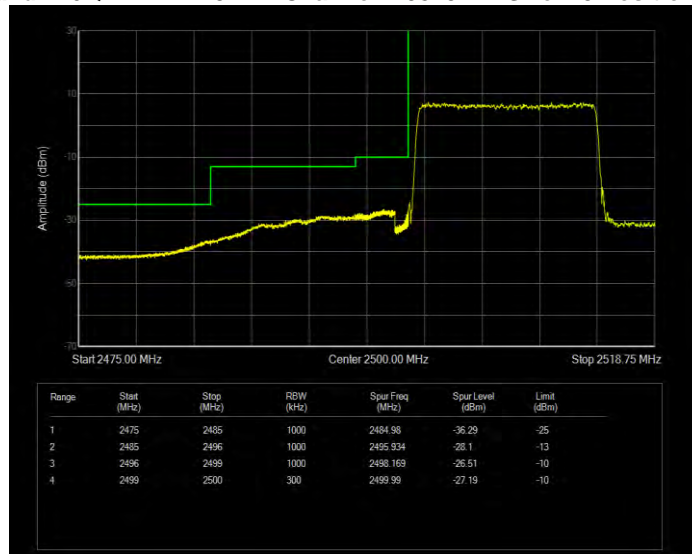

**Band5 QPSK BW=5MHz Channel=20625 RB Size=1 Position=#0**

**Band5 QPSK BW=5MHz Channel=20625 RB Size=25 Position=#0**

**Band7 16QAM BW=10MHz Channel=20800 RB Size=1 Position=#0**

**Band7 16QAM BW=10MHz Channel=20800 RB Size=50 Position=#0**

**Band7 16QAM BW=10MHz Channel=21400 RB Size=1 Position=#0**

**Band7 16QAM BW=10MHz Channel=21400 RB Size=50 Position=#0**

**Band7 16QAM BW=15MHz Channel=20825 RB Size=1 Position=#0**

**Band7 16QAM BW=15MHz Channel=20825 RB Size=75 Position=#0**

**Band7 16QAM BW=15MHz Channel=21375 RB Size=1 Position=#0**

**Band7 16QAM BW=15MHz Channel=21375 RB Size=75 Position=#0**

**Band7 16QAM BW=20MHz Channel=20850 RB Size=1 Position=#0**

**Band7 16QAM BW=20MHz Channel=20850 RB Size=100 Position=#0**

**Band7 16QAM BW=20MHz Channel=21350 RB Size=1 Position=#0**

**Band7 16QAM BW=20MHz Channel=21350 RB Size=100 Position=#0**

**Band7 16QAM BW=5MHz Channel=20775 RB Size=1 Position=#0**

**Band7 16QAM BW=5MHz Channel=20775 RB Size=25 Position=#0**