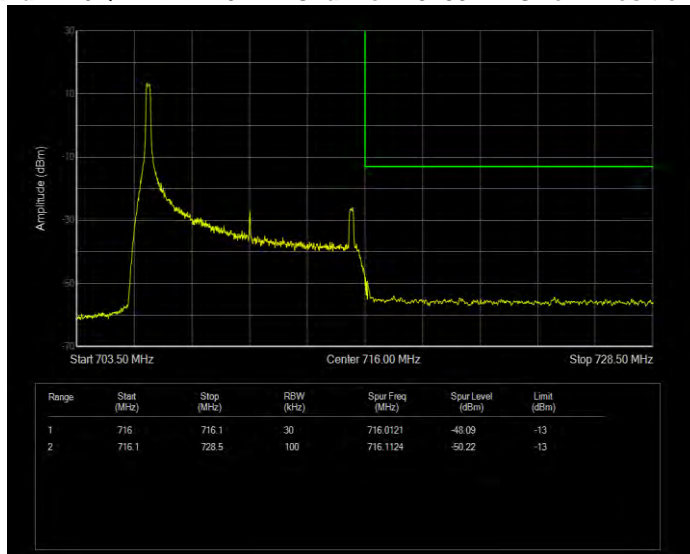

Band12 16QAM BW=10MHz Channel=23130 RB Size=1 Position=#0