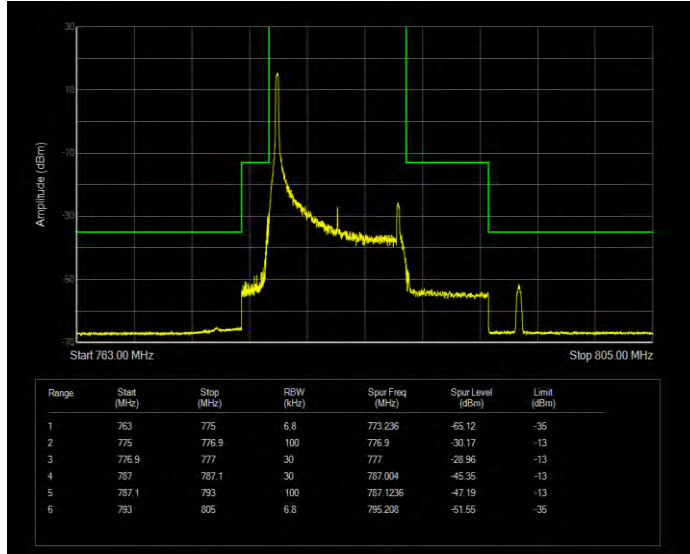

**Band12 QPSK BW=5MHz Channel=23155 RB Size=1 Position=#0**

**Band12 QPSK BW=5MHz Channel=23155 RB Size=25 Position=#0**

**Band13 16QAM BW=10MHz Channel=23230 RB Size=1 Position=#0**

**Band13 16QAM BW=10MHz Channel=23230 RB Size=50 Position=#0**

**Band13 16QAM BW=5MHz Channel=23205 RB Size=1 Position=#0**

**Band13 16QAM BW=5MHz Channel=23205 RB Size=25 Position=#0**

**Band13 16QAM BW=5MHz Channel=23255 RB Size=1 Position=#0**

**Band13 16QAM BW=5MHz Channel=23255 RB Size=25 Position=#0**