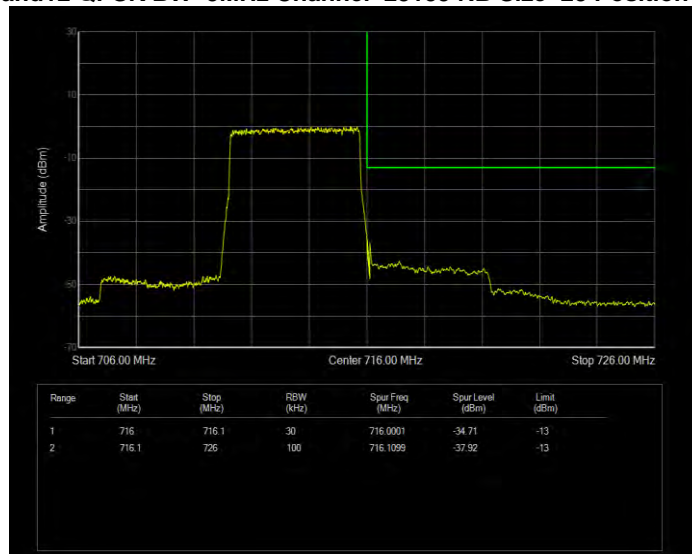

**Band12 QPSK BW=10MHz Channel=23130 RB Size=1 Position=#0**

**Band12 QPSK BW=10MHz Channel=23130 RB Size=50 Position=#0**

**Band12 QPSK BW=3MHz Channel=23025 RB Size=1 Position=#0**

**Band12 QPSK BW=3MHz Channel=23025 RB Size=15 Position=#0**

**Band12 QPSK BW=3MHz Channel=23165 RB Size=1 Position=#0**

**Band12 QPSK BW=3MHz Channel=23165 RB Size=15 Position=#0**

**Band12 QPSK BW=5MHz Channel=23035 RB Size=1 Position=#0**

**Band12 QPSK BW=5MHz Channel=23035 RB Size=25 Position=#0**

**Band12 QPSK BW=5MHz Channel=23155 RB Size=1 Position=#0**

**Band12 QPSK BW=5MHz Channel=23155 RB Size=25 Position=#0**

**Band13 16QAM BW=10MHz Channel=23230 RB Size=1 Position=#0**

**Band13 16QAM BW=10MHz Channel=23230 RB Size=50 Position=#0**