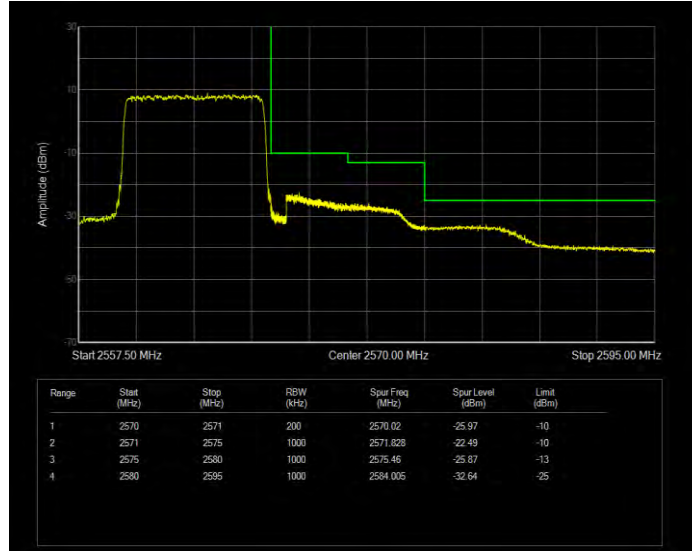

**Band7 16QAM BW=20MHz Channel=21350 RB Size=1 Position=#0**

**Band7 16QAM BW=20MHz Channel=21350 RB Size=100 Position=#0**

**Band7 16QAM BW=5MHz Channel=20775 RB Size=1 Position=#0**

**Band7 16QAM BW=5MHz Channel=20775 RB Size=25 Position=#0**

**Band7 16QAM BW=5MHz Channel=21425 RB Size=1 Position=#0**

**Band7 16QAM BW=5MHz Channel=21425 RB Size=25 Position=#0**

**Band7 QPSK BW=10MHz Channel=20800 RB Size=1 Position=#0**

**Band7 QPSK BW=10MHz Channel=20800 RB Size=50 Position=#0**

**Band7 QPSK BW=10MHz Channel=21400 RB Size=1 Position=#0**

**Band7 QPSK BW=10MHz Channel=21400 RB Size=50 Position=#0**

**Band7 QPSK BW=15MHz Channel=20825 RB Size=1 Position=#0**

**Band7 QPSK BW=15MHz Channel=20825 RB Size=75 Position=#0**