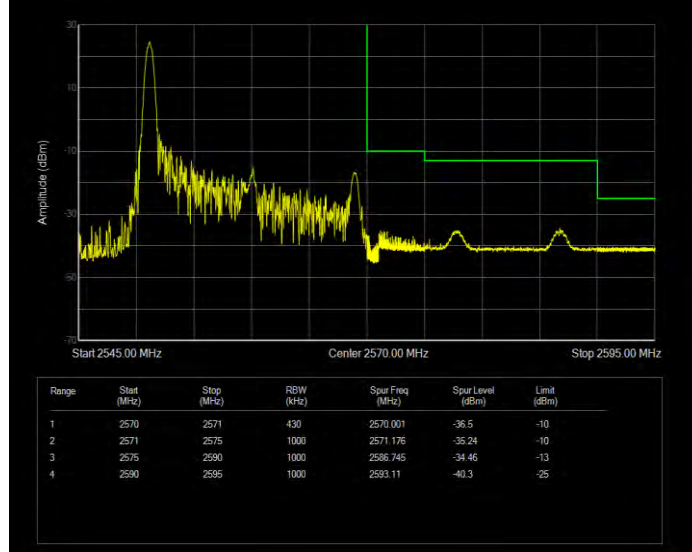

**Band7 16QAM BW=15MHz Channel=21375 RB Size=1 Position=#0**

**Band7 16QAM BW=15MHz Channel=21375 RB Size=75 Position=#0**

**Band7 16QAM BW=20MHz Channel=20850 RB Size=1 Position=#0**

**Band7 16QAM BW=20MHz Channel=20850 RB Size=100 Position=#0**

**Band7 16QAM BW=20MHz Channel=21350 RB Size=1 Position=#0**

**Band7 16QAM BW=20MHz Channel=21350 RB Size=100 Position=#0**

**Band7 16QAM BW=5MHz Channel=20775 RB Size=1 Position=#0**

**Band7 16QAM BW=5MHz Channel=20775 RB Size=25 Position=#0**