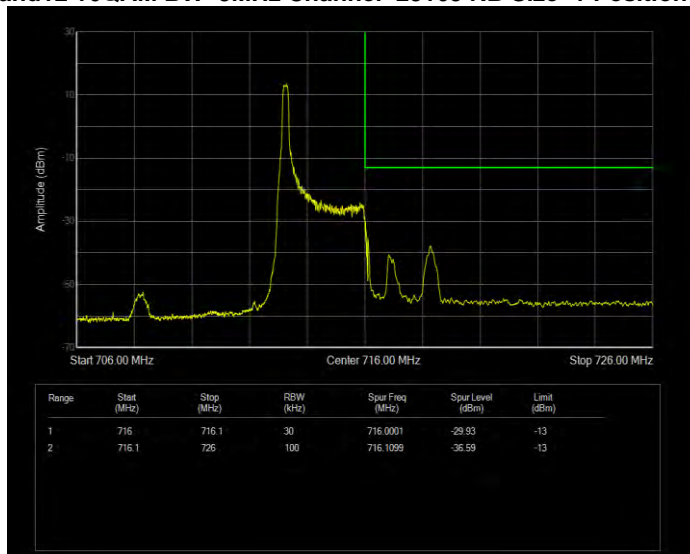

Band12 16QAM BW=3MHz Channel=23165 RB Size=1 Position=#0