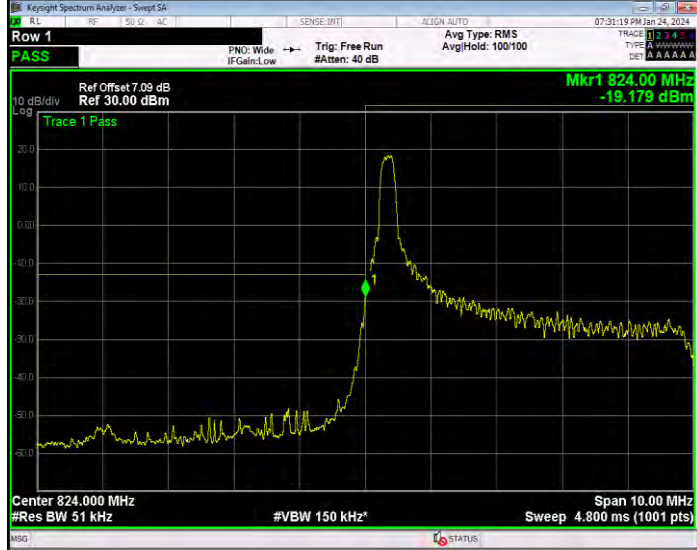

Band5 16QAM BW=5MHz Channel=20425 RB Size=1 Position=#0