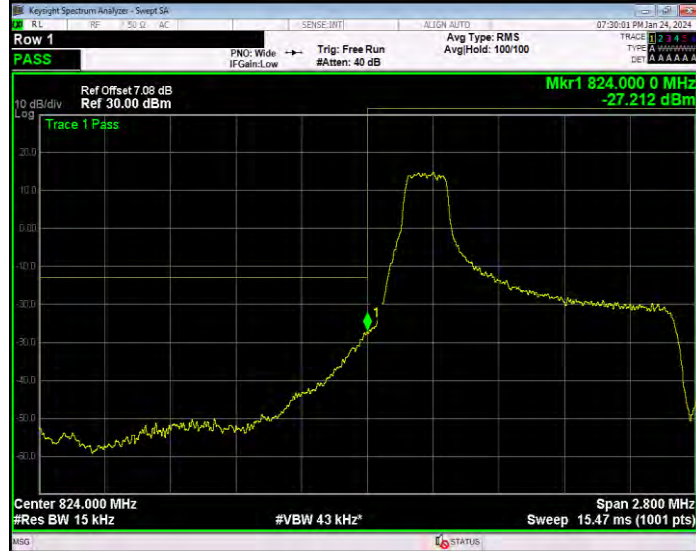

Band5 QPSK BW=1.4MHz Channel=20407 RB Size=1 Position=#0