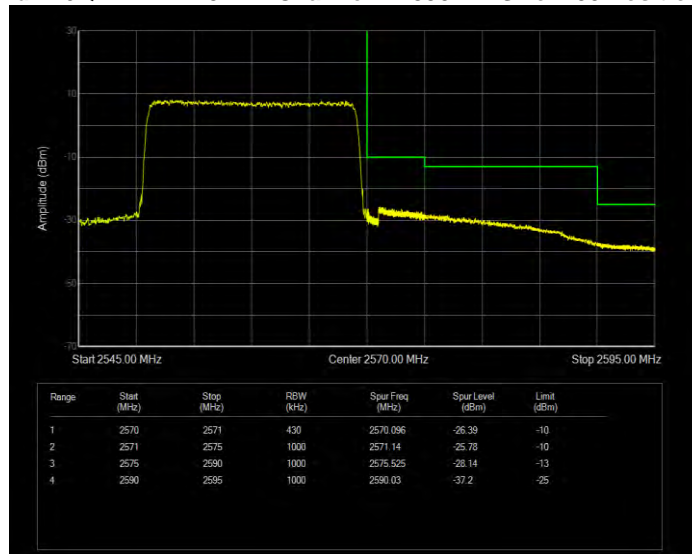

**Band7 16QAM BW=10MHz Channel=21400 RB Size=1 Position=#0**

**Band7 16QAM BW=10MHz Channel=21400 RB Size=50 Position=#0**

**Band7 16QAM BW=15MHz Channel=20825 RB Size=1 Position=#0**

**Band7 16QAM BW=15MHz Channel=20825 RB Size=75 Position=#0**

**Band7 16QAM BW=15MHz Channel=21375 RB Size=1 Position=#0**

**Band7 16QAM BW=15MHz Channel=21375 RB Size=75 Position=#0**

**Band7 16QAM BW=20MHz Channel=20850 RB Size=1 Position=#0**

**Band7 16QAM BW=20MHz Channel=20850 RB Size=100 Position=#0**

**Band7 16QAM BW=20MHz Channel=21350 RB Size=1 Position=#0**

**Band7 16QAM BW=20MHz Channel=21350 RB Size=100 Position=#0**

**Band7 16QAM BW=5MHz Channel=20775 RB Size=1 Position=#0**

**Band7 16QAM BW=5MHz Channel=20775 RB Size=25 Position=#0**