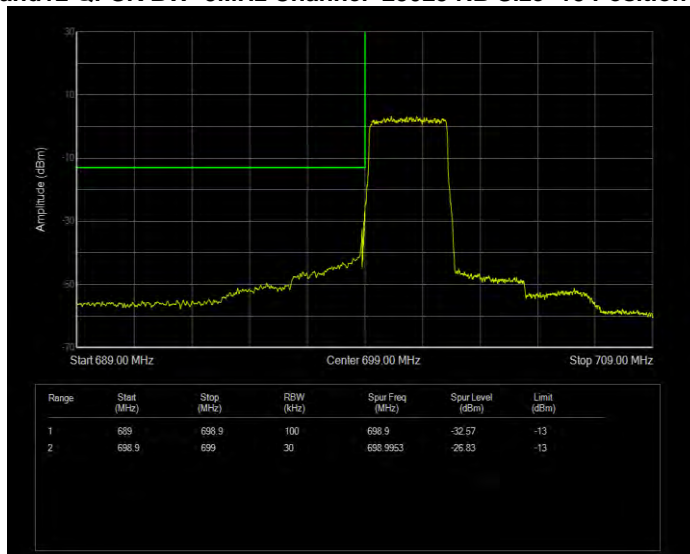

**Band12 QPSK BW=1.4MHz Channel=23173 RB Size=1 Position=#0**

**Band12 QPSK BW=1.4MHz Channel=23173 RB Size=6 Position=#0**

**Band12 QPSK BW=10MHz Channel=23060 RB Size=1 Position=#0**

**Band12 QPSK BW=10MHz Channel=23060 RB Size=50 Position=#0**

**Band12 QPSK BW=10MHz Channel=23130 RB Size=1 Position=#0**

**Band12 QPSK BW=10MHz Channel=23130 RB Size=50 Position=#0**

**Band12 QPSK BW=3MHz Channel=23025 RB Size=1 Position=#0**

**Band12 QPSK BW=3MHz Channel=23025 RB Size=15 Position=#0**

**Band12 QPSK BW=3MHz Channel=23165 RB Size=1 Position=#0**

**Band12 QPSK BW=3MHz Channel=23165 RB Size=15 Position=#0**

**Band12 QPSK BW=5MHz Channel=23035 RB Size=1 Position=#0**

**Band12 QPSK BW=5MHz Channel=23035 RB Size=25 Position=#0**