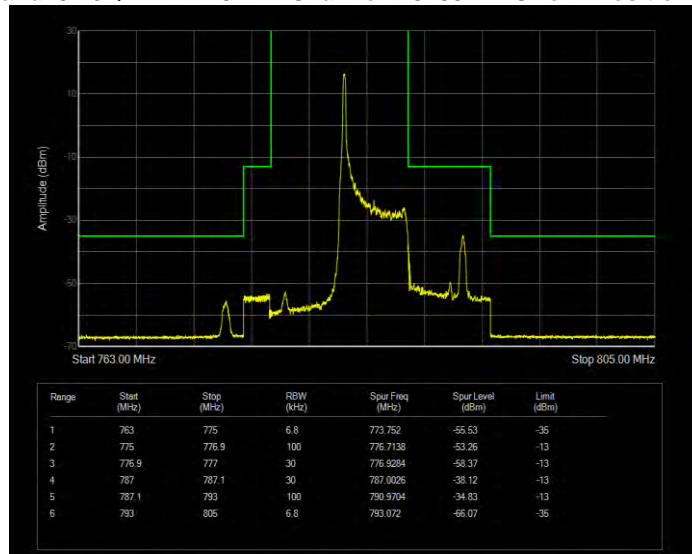

**Band12 QPSK BW=5MHz Channel=23155 RB Size=1 Position=#0**

**Band12 QPSK BW=5MHz Channel=23155 RB Size=25 Position=#0**

**Band13 16QAM BW=10MHz Channel=23230 RB Size=1 Position=#0**

**Band13 16QAM BW=10MHz Channel=23230 RB Size=50 Position=#0**

**Band13 16QAM BW=5MHz Channel=23205 RB Size=1 Position=#0**

**Band13 16QAM BW=5MHz Channel=23205 RB Size=25 Position=#0**

**Band13 16QAM BW=5MHz Channel=23255 RB Size=1 Position=#0**

**Band13 16QAM BW=5MHz Channel=23255 RB Size=25 Position=#0**