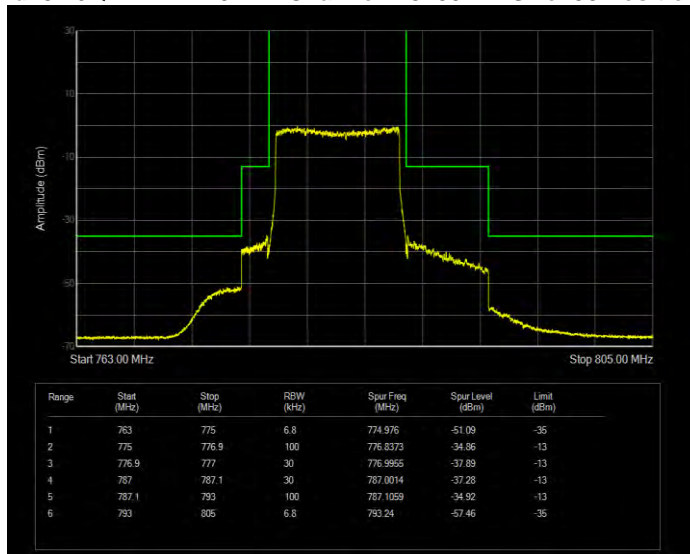

**Band12 QPSK BW=5MHz Channel=23155 RB Size=1 Position=#0**

**Band12 QPSK BW=5MHz Channel=23155 RB Size=25 Position=#0**

**Band13 16QAM BW=10MHz Channel=23230 RB Size=1 Position=#0**

**Band13 16QAM BW=10MHz Channel=23230 RB Size=50 Position=#0**

**Band13 16QAM BW=5MHz Channel=23205 RB Size=1 Position=#0**

**Band13 16QAM BW=5MHz Channel=23205 RB Size=25 Position=#0**

**Band13 16QAM BW=5MHz Channel=23255 RB Size=1 Position=#0**

**Band13 16QAM BW=5MHz Channel=23255 RB Size=25 Position=#0**