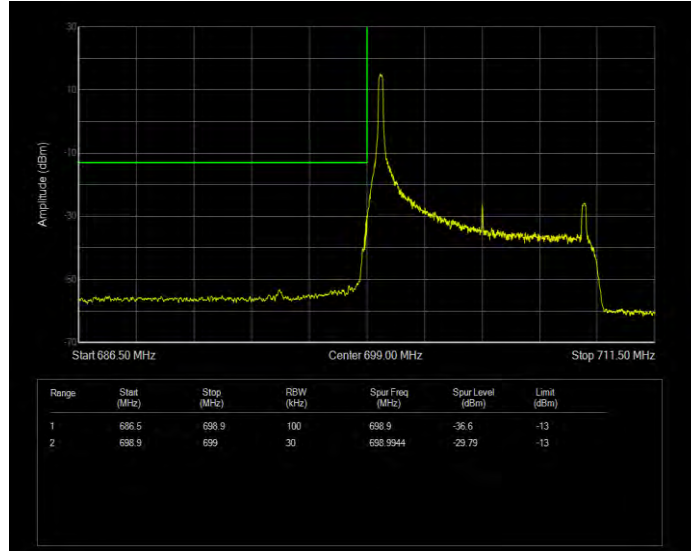

Band12 QPSK BW=10MHz Channel=23060 RB Size=1 Position=#0