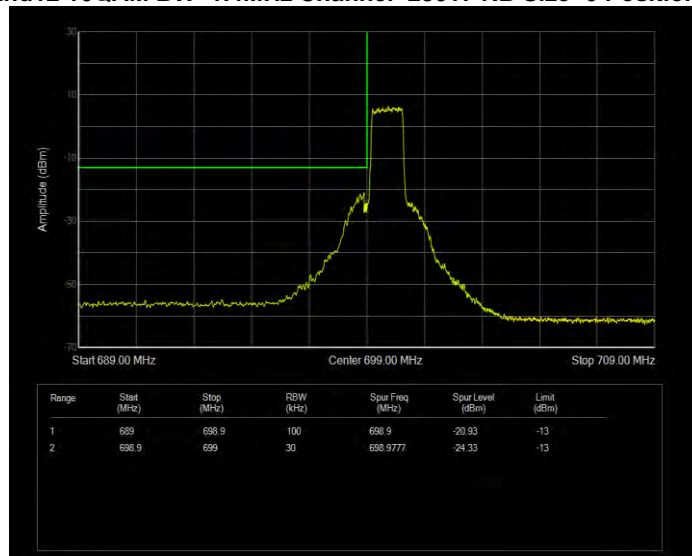

**Band7 QPSK BW=5MHz Channel=21425 RB Size=1 Position=#0**

**Band7 QPSK BW=5MHz Channel=21425 RB Size=25 Position=#0**

**Band12 16QAM BW=1.4MHz Channel=23017 RB Size=1 Position=#0**

**Band12 16QAM BW=1.4MHz Channel=23017 RB Size=6 Position=#0**