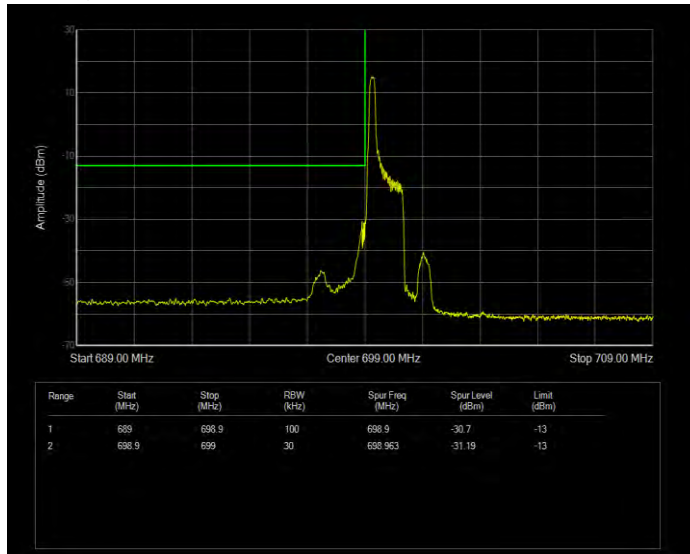

Band12 QPSK BW=1.4MHz Channel=23017 RB Size=6 Position=#0

Band12 QPSK BW=1.4MHz Channel=23017 RB Size=1 Position=#0