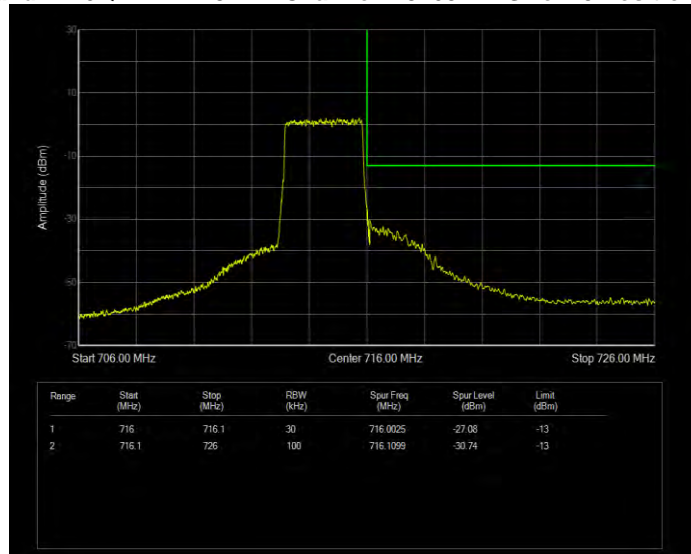

Band12 16QAM BW=3MHz Channel=23165 RB Size=15 Position=#0