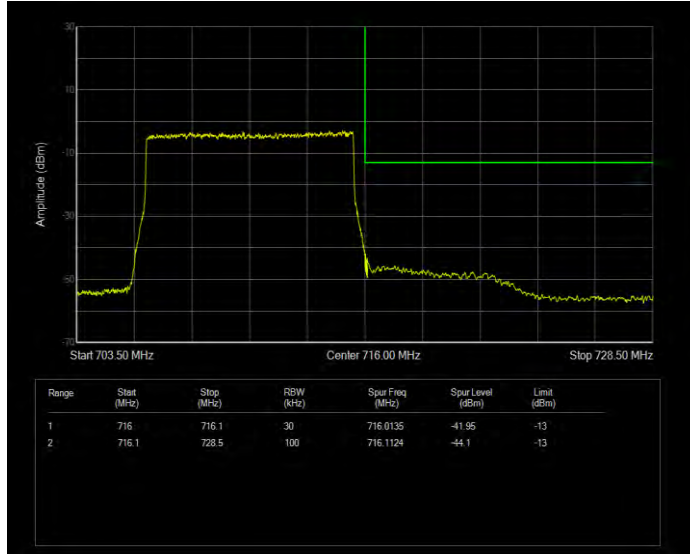

Band12 QPSK BW=10MHz Channel=23130 RB Size=50 Position=#0