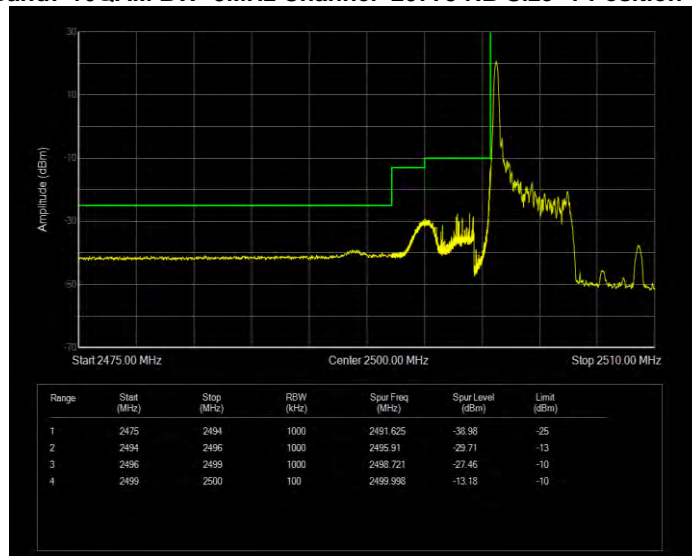

**Band7 16QAM BW=10MHz Channel=21400 RB Size=1 Position=#0**

**Band7 16QAM BW=10MHz Channel=21400 RB Size=50 Position=#0**

**Band7 16QAM BW=15MHz Channel=20825 RB Size=1 Position=#0**

**Band7 16QAM BW=15MHz Channel=20825 RB Size=75 Position=#0**

**Band7 16QAM BW=15MHz Channel=21375 RB Size=1 Position=#0**

**Band7 16QAM BW=15MHz Channel=21375 RB Size=75 Position=#0**

**Band7 16QAM BW=20MHz Channel=20850 RB Size=1 Position=#0**

**Band7 16QAM BW=20MHz Channel=20850 RB Size=100 Position=#0**

**Band7 16QAM BW=20MHz Channel=21350 RB Size=1 Position=#0**

**Band7 16QAM BW=20MHz Channel=21350 RB Size=100 Position=#0**

**Band7 16QAM BW=5MHz Channel=20775 RB Size=1 Position=#0**

**Band7 16QAM BW=5MHz Channel=20775 RB Size=25 Position=#0**