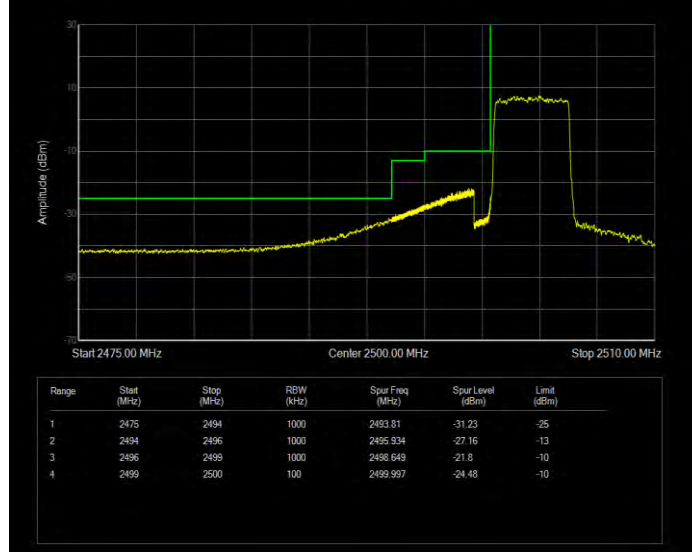

**Band7 16QAM BW=15MHz Channel=21375 RB Size=1 Position=#0**

**Band7 16QAM BW=15MHz Channel=21375 RB Size=75 Position=#0**

**Band7 16QAM BW=20MHz Channel=20850 RB Size=1 Position=#0**

**Band7 16QAM BW=20MHz Channel=20850 RB Size=100 Position=#0**

**Band7 16QAM BW=20MHz Channel=21350 RB Size=1 Position=#0**

**Band7 16QAM BW=20MHz Channel=21350 RB Size=100 Position=#0**

**Band7 16QAM BW=5MHz Channel=20775 RB Size=1 Position=#0**

**Band7 16QAM BW=5MHz Channel=20775 RB Size=25 Position=#0**

**Band7 16QAM BW=5MHz Channel=21425 RB Size=1 Position=#0**

**Band7 16QAM BW=5MHz Channel=21425 RB Size=25 Position=#0**

**Band7 QPSK BW=10MHz Channel=20800 RB Size=1 Position=#0**

**Band7 QPSK BW=10MHz Channel=20800 RB Size=50 Position=#0**