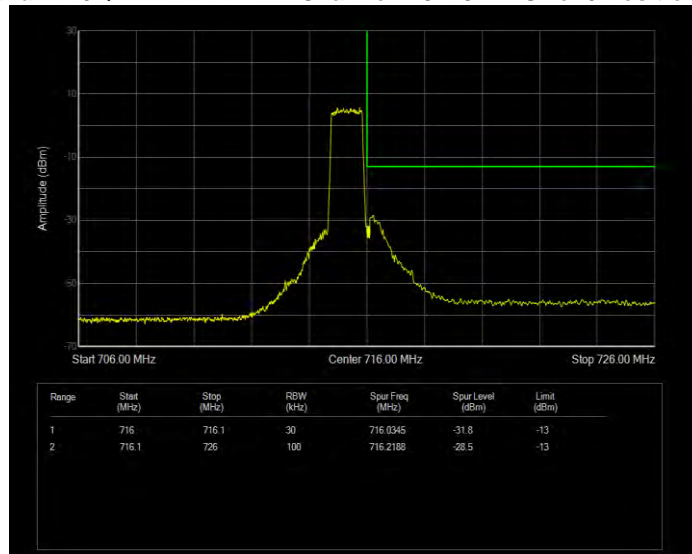

Band12 16QAM BW=1.4MHz Channel=23173 RB Size=6 Position=#0