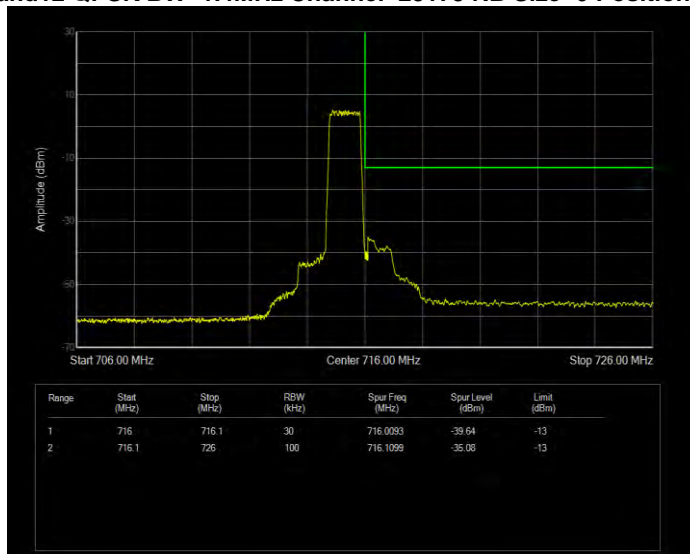

**Band12 16QAM BW=5MHz Channel=23155 RB Size=1 Position=#0**

**Band12 16QAM BW=5MHz Channel=23155 RB Size=25 Position=#0**

**Band12 QPSK BW=1.4MHz Channel=23017 RB Size=1 Position=#0**

**Band12 QPSK BW=1.4MHz Channel=23017 RB Size=6 Position=#0**

**Band12 QPSK BW=1.4MHz Channel=23173 RB Size=1 Position=#0**

**Band12 QPSK BW=1.4MHz Channel=23173 RB Size=6 Position=#0**

**Band12 QPSK BW=10MHz Channel=23060 RB Size=1 Position=#0**

**Band12 QPSK BW=10MHz Channel=23060 RB Size=50 Position=#0**