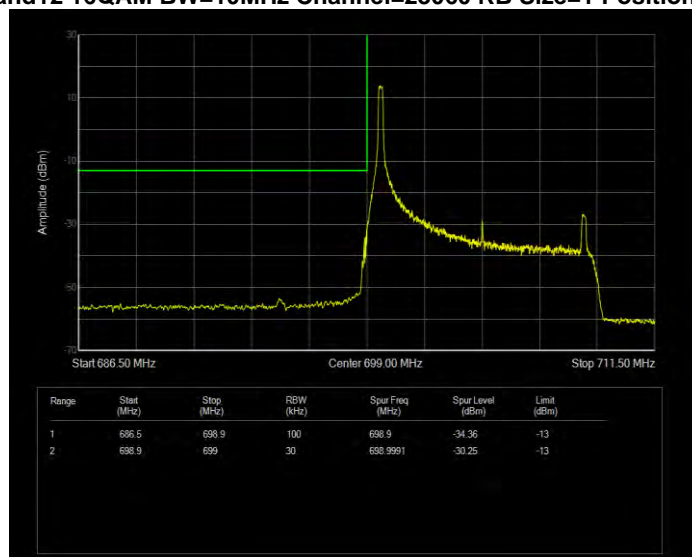

Band12 16QAM BW=10MHz Channel=23060 RB Size=1 Position=#0