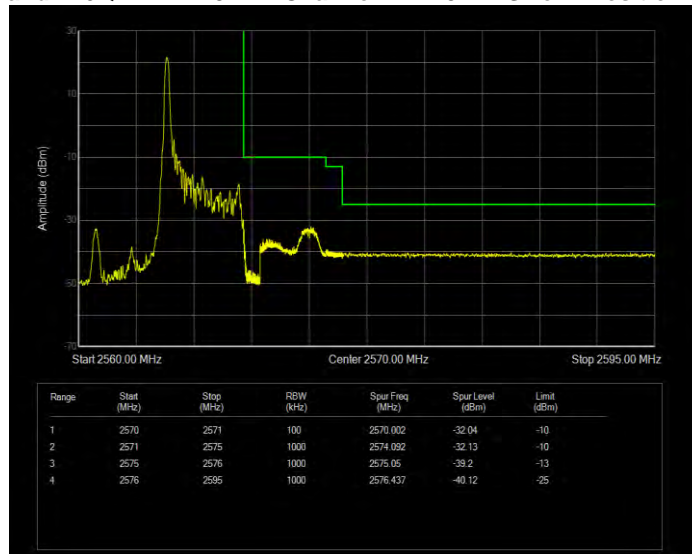

**Band7 16QAM BW=20MHz Channel=21350 RB Size=1 Position=#0**

**Band7 16QAM BW=20MHz Channel=21350 RB Size=100 Position=#0**

**Band7 16QAM BW=5MHz Channel=20775 RB Size=1 Position=#0**

**Band7 16QAM BW=5MHz Channel=20775 RB Size=25 Position=#0**

**Band7 16QAM BW=5MHz Channel=21425 RB Size=1 Position=#0**

**Band7 16QAM BW=5MHz Channel=21425 RB Size=25 Position=#0**

**Band7 QPSK BW=10MHz Channel=20800 RB Size=1 Position=#0**

**Band7 QPSK BW=10MHz Channel=20800 RB Size=50 Position=#0**