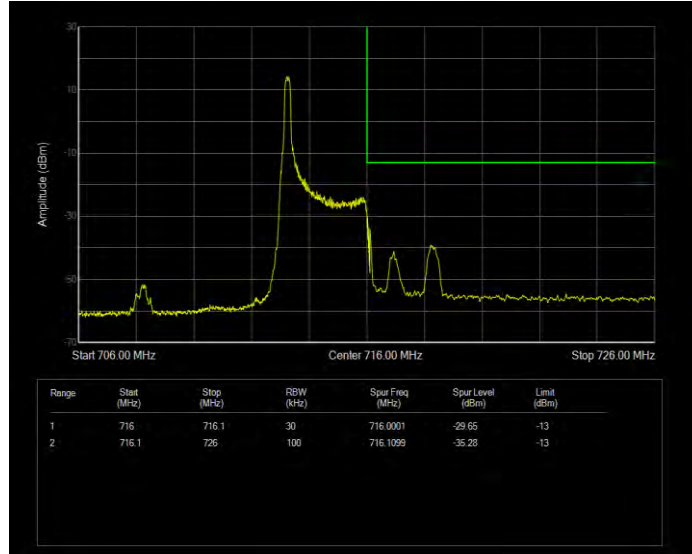

Band12 QPSK BW=3MHz Channel=23165 RB Size=1 Position=#0