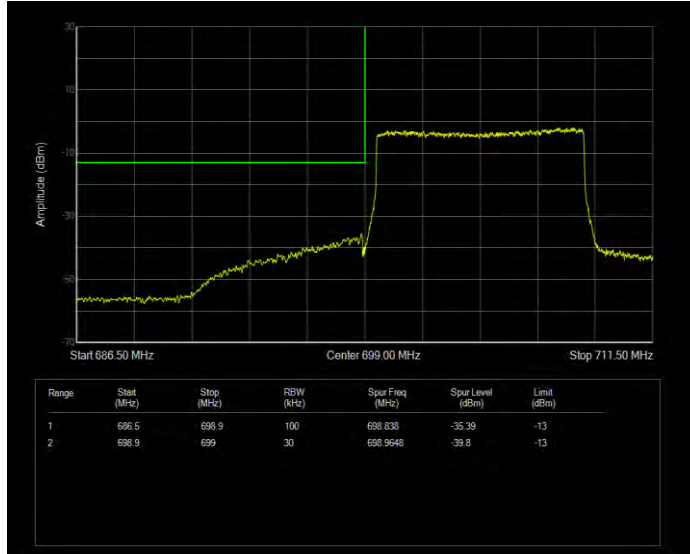

**Band12 16QAM BW=1.4MHz Channel=23173 RB Size=1 Position=#0**

**Band12 16QAM BW=1.4MHz Channel=23173 RB Size=6 Position=#0**

**Band12 16QAM BW=10MHz Channel=23060 RB Size=1 Position=#0**

**Band12 16QAM BW=10MHz Channel=23060 RB Size=50 Position=#0**

**Band12 16QAM BW=10MHz Channel=23130 RB Size=1 Position=#0**

**Band12 16QAM BW=10MHz Channel=23130 RB Size=50 Position=#0**

**Band12 16QAM BW=3MHz Channel=23025 RB Size=1 Position=#0**

**Band12 16QAM BW=3MHz Channel=23025 RB Size=15 Position=#0**