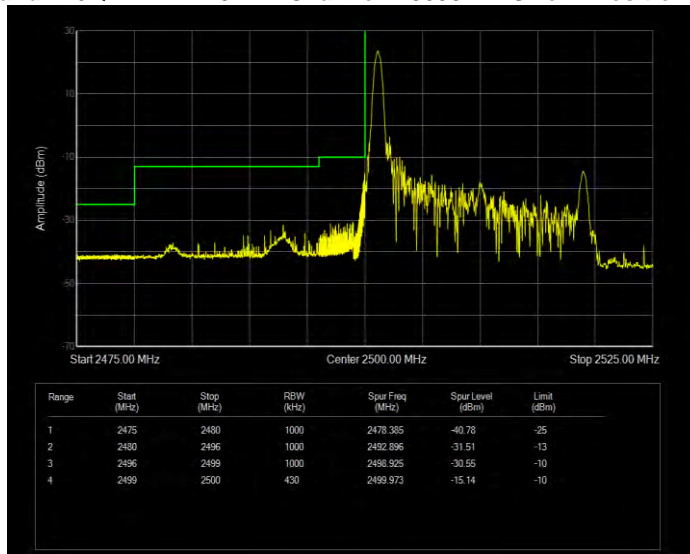

**Band5 QPSK BW=5MHz Channel=20625 RB Size=1 Position=#0**

**Band5 QPSK BW=5MHz Channel=20625 RB Size=25 Position=#0**

**Band7 16QAM BW=10MHz Channel=20800 RB Size=1 Position=#0**

**Band7 16QAM BW=10MHz Channel=20800 RB Size=50 Position=#0**

**Band7 16QAM BW=10MHz Channel=21400 RB Size=1 Position=#0**

**Band7 16QAM BW=10MHz Channel=21400 RB Size=50 Position=#0**

**Band7 16QAM BW=15MHz Channel=20825 RB Size=1 Position=#0**

**Band7 16QAM BW=15MHz Channel=20825 RB Size=75 Position=#0**

**Band7 16QAM BW=15MHz Channel=21375 RB Size=1 Position=#0**

**Band7 16QAM BW=15MHz Channel=21375 RB Size=75 Position=#0**

**Band7 16QAM BW=20MHz Channel=20850 RB Size=1 Position=#0**

**Band7 16QAM BW=20MHz Channel=20850 RB Size=100 Position=#0**