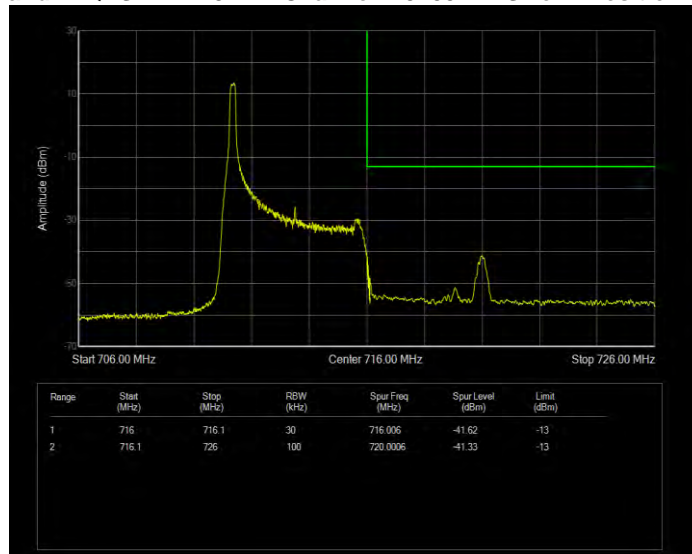

Band12 QPSK BW=5MHz Channel=23155 RB Size=1 Position=#0