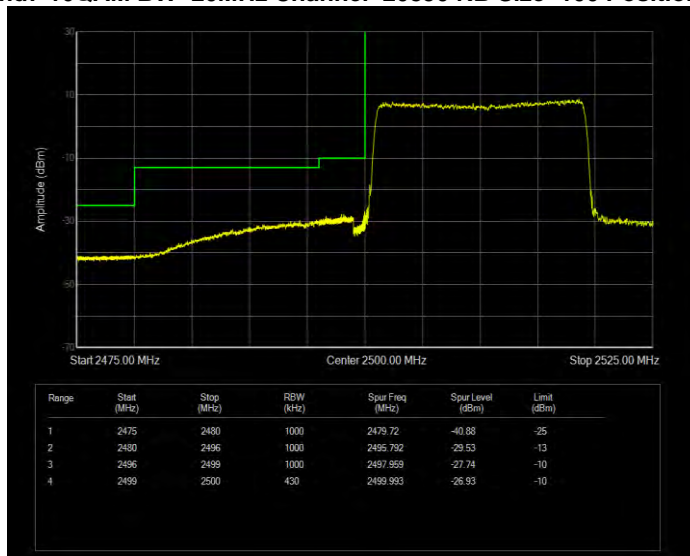

**Band7 16QAM BW=10MHz Channel=21400 RB Size=1 Position=#0**

**Band7 16QAM BW=10MHz Channel=21400 RB Size=50 Position=#0**

**Band7 16QAM BW=15MHz Channel=20825 RB Size=1 Position=#0**

**Band7 16QAM BW=15MHz Channel=20825 RB Size=75 Position=#0**

**Band7 16QAM BW=15MHz Channel=21375 RB Size=1 Position=#0**

**Band7 16QAM BW=15MHz Channel=21375 RB Size=75 Position=#0**

**Band7 16QAM BW=20MHz Channel=20850 RB Size=1 Position=#0**

**Band7 16QAM BW=20MHz Channel=20850 RB Size=100 Position=#0**

**Band7 16QAM BW=20MHz Channel=21350 RB Size=1 Position=#0**

**Band7 16QAM BW=20MHz Channel=21350 RB Size=100 Position=#0**

**Band7 16QAM BW=5MHz Channel=20775 RB Size=1 Position=#0**

**Band7 16QAM BW=5MHz Channel=20775 RB Size=25 Position=#0**