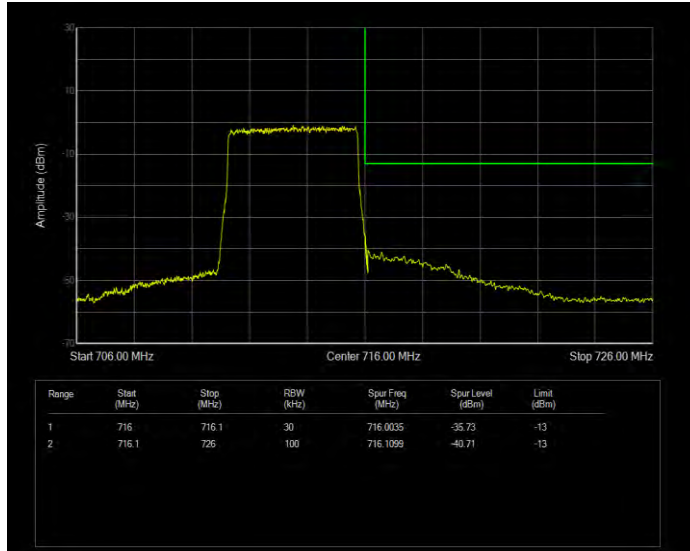

Band12 16QAM BW=5MHz Channel=23155 RB Size=25 Position=#0