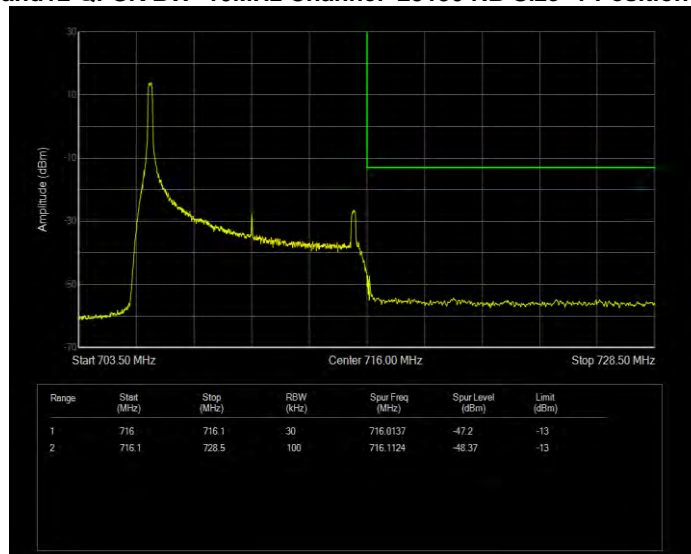

Band12 QPSK BW=10MHz Channel=23130 RB Size=1 Position=#0