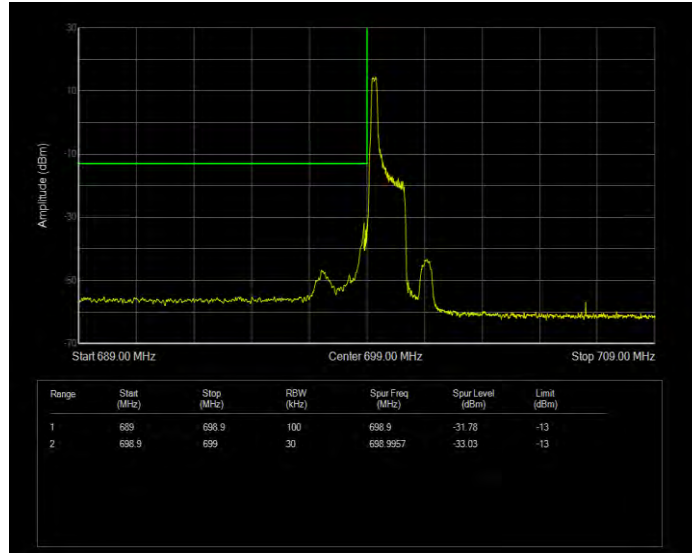

Band12 16QAM BW=1.4MHz Channel=23017 RB Size=1 Position=#0