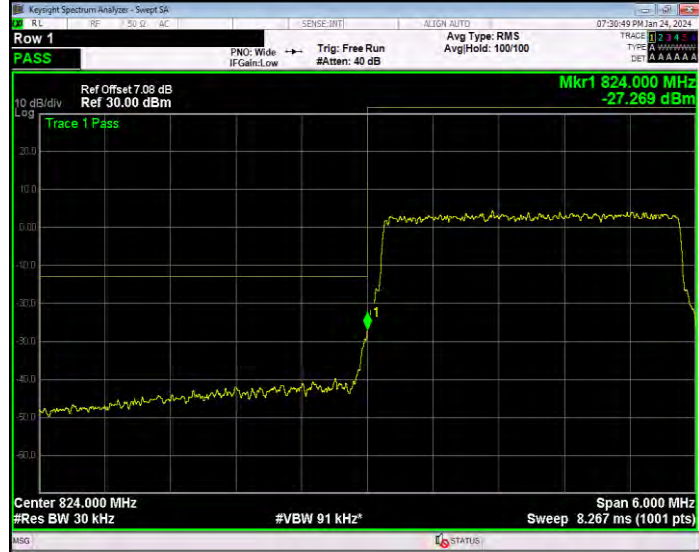

**Band5 16QAM BW=10MHz Channel=20600 RB Size=1 Position=#0**

**Band5 16QAM BW=10MHz Channel=20600 RB Size=50 Position=#0**

**Band5 16QAM BW=3MHz Channel=20415 RB Size=1 Position=#0**

**Band5 16QAM BW=3MHz Channel=20415 RB Size=15 Position=#0**

**Band5 16QAM BW=3MHz Channel=20635 RB Size=1 Position=#0**

**Band5 16QAM BW=3MHz Channel=20635 RB Size=15 Position=#0**

Band5 16QAM BW=5MHz Channel=20425 RB Size=1 Position=#0

Band5 16QAM BW=5MHz Channel=20425 RB Size=25 Position=#0