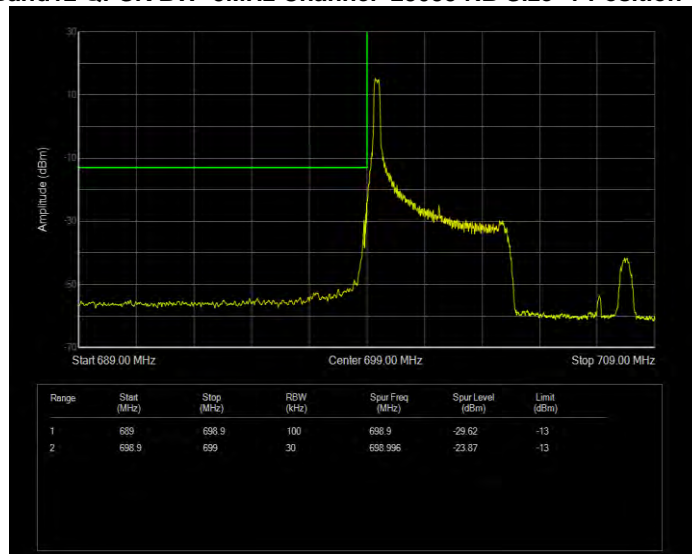

Band12 QPSK BW=5MHz Channel=23035 RB Size=1 Position=#0