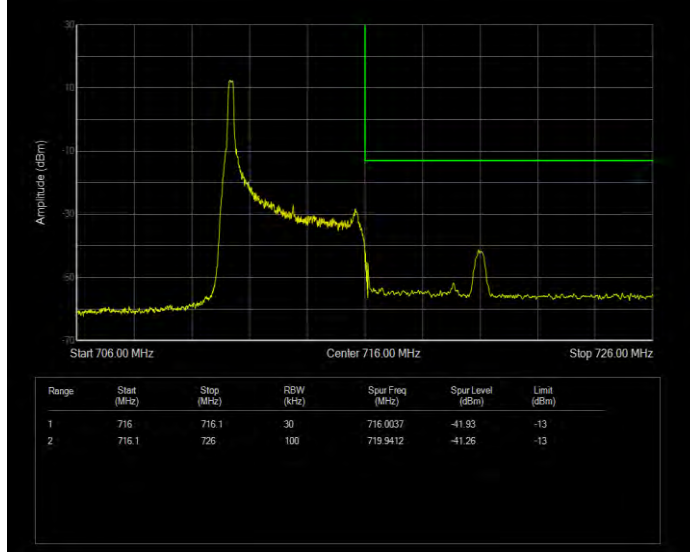

Band12 16QAM BW=5MHz Channel=23155 RB Size=1 Position=#0