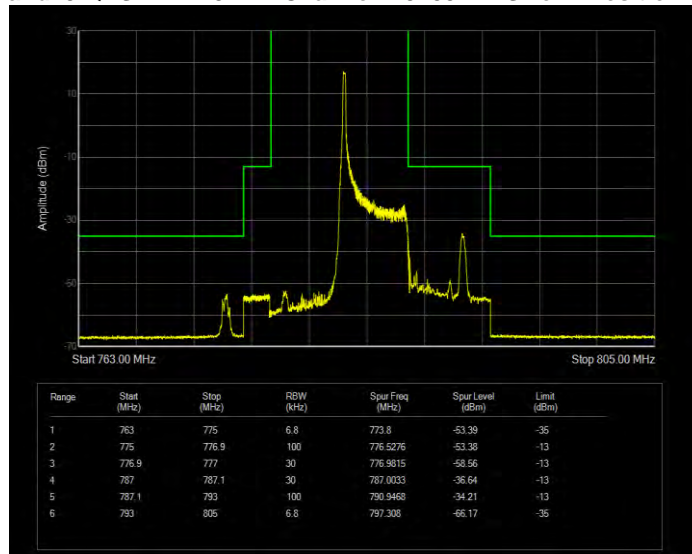

Band13 QPSK BW=5MHz Channel=23255 RB Size=1 Position=#0