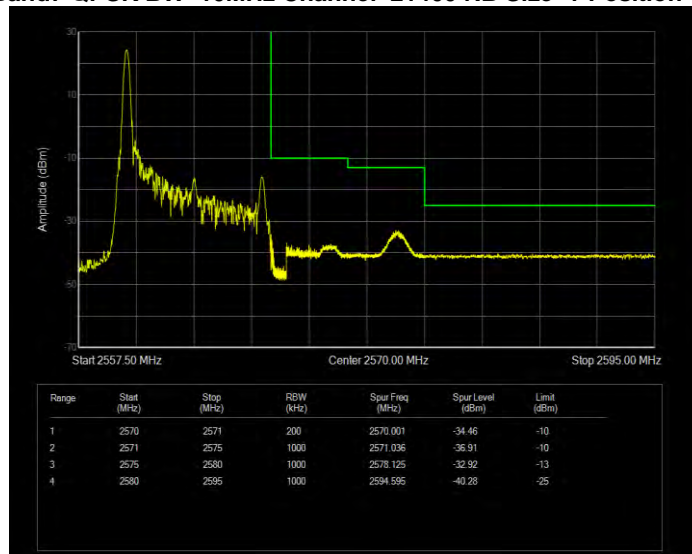

**Band7 16QAM BW=20MHz Channel=21350 RB Size=1 Position=#0**

**Band7 16QAM BW=20MHz Channel=21350 RB Size=100 Position=#0**

**Band7 16QAM BW=5MHz Channel=20775 RB Size=1 Position=#0**

**Band7 16QAM BW=5MHz Channel=20775 RB Size=25 Position=#0**

**Band7 16QAM BW=5MHz Channel=21425 RB Size=1 Position=#0**

**Band7 16QAM BW=5MHz Channel=21425 RB Size=25 Position=#0**

**Band7 QPSK BW=10MHz Channel=20800 RB Size=1 Position=#0**

**Band7 QPSK BW=10MHz Channel=20800 RB Size=50 Position=#0**

**Band7 QPSK BW=10MHz Channel=21400 RB Size=1 Position=#0**

**Band7 QPSK BW=10MHz Channel=21400 RB Size=50 Position=#0**

**Band7 QPSK BW=15MHz Channel=20825 RB Size=1 Position=#0**

**Band7 QPSK BW=15MHz Channel=20825 RB Size=75 Position=#0**