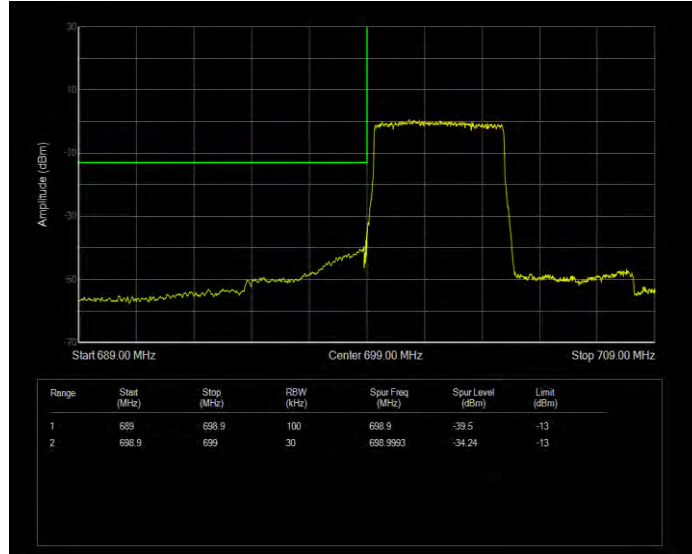

**Band12 QPSK BW=3MHz Channel=23165 RB Size=1 Position=#0**

**Band12 QPSK BW=3MHz Channel=23165 RB Size=15 Position=#0**

**Band12 QPSK BW=5MHz Channel=23035 RB Size=1 Position=#0**

**Band12 QPSK BW=5MHz Channel=23035 RB Size=25 Position=#0**