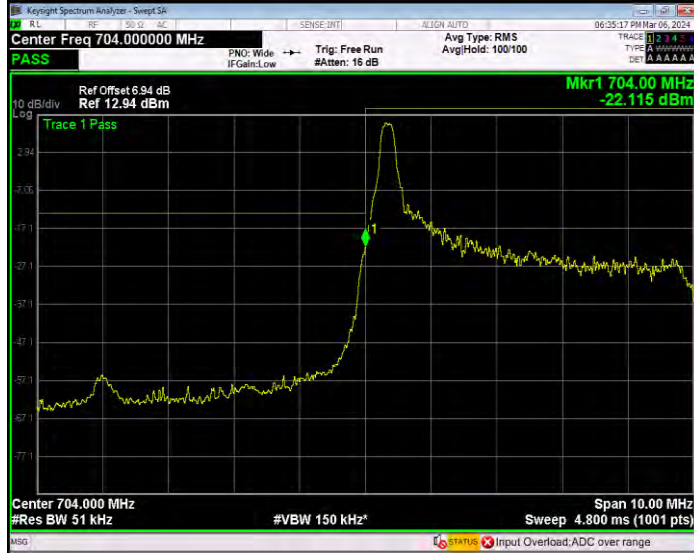

**Band17 16QAM BW=10MHz Channel=23800 RB Size=1 Position=#0**

**Band17 16QAM BW=10MHz Channel=23800 RB Size=50 Position=#0**

**Band17 16QAM BW=5MHz Channel=23755 RB Size=1 Position=#0**

**Band17 16QAM BW=5MHz Channel=23755 RB Size=25 Position=#0**