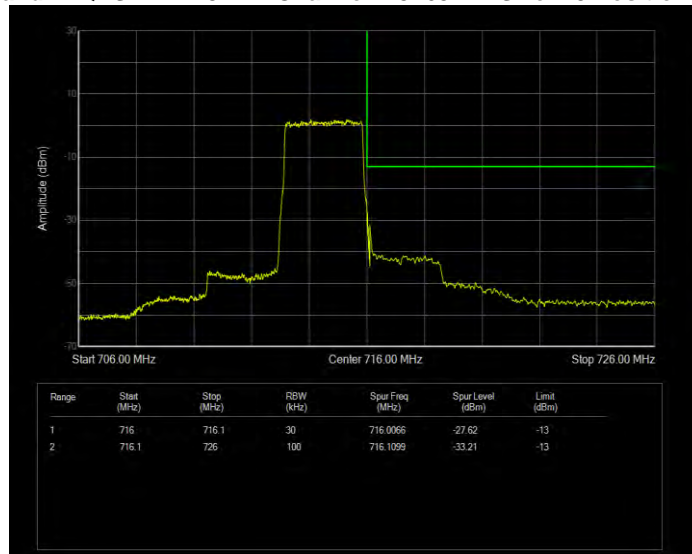

**Band12 QPSK BW=1.4MHz Channel=23173 RB Size=1 Position=#0**

**Band12 QPSK BW=1.4MHz Channel=23173 RB Size=6 Position=#0**

**Band12 QPSK BW=10MHz Channel=23060 RB Size=1 Position=#0**

**Band12 QPSK BW=10MHz Channel=23060 RB Size=50 Position=#0**

**Band12 QPSK BW=10MHz Channel=23130 RB Size=1 Position=#0**

**Band12 QPSK BW=10MHz Channel=23130 RB Size=50 Position=#0**

**Band12 QPSK BW=3MHz Channel=23025 RB Size=1 Position=#0**

**Band12 QPSK BW=3MHz Channel=23025 RB Size=15 Position=#0**

**Band12 QPSK BW=3MHz Channel=23165 RB Size=1 Position=#0**

**Band12 QPSK BW=3MHz Channel=23165 RB Size=15 Position=#0**

**Band12 QPSK BW=5MHz Channel=23035 RB Size=1 Position=#0**

**Band12 QPSK BW=5MHz Channel=23035 RB Size=25 Position=#0**