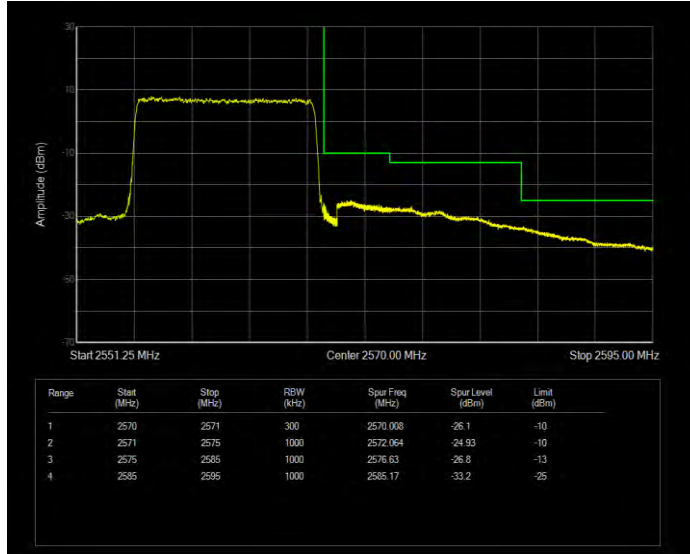

**Band5 QPSK BW=5MHz Channel=20625 RB Size=1 Position=#0**

**Band5 QPSK BW=5MHz Channel=20625 RB Size=25 Position=#0**

**Band7 16QAM BW=10MHz Channel=20800 RB Size=1 Position=#0**

**Band7 16QAM BW=10MHz Channel=20800 RB Size=50 Position=#0**

**Band7 16QAM BW=10MHz Channel=21400 RB Size=1 Position=#0**

**Band7 16QAM BW=10MHz Channel=21400 RB Size=50 Position=#0**

**Band7 16QAM BW=15MHz Channel=20825 RB Size=1 Position=#0**

**Band7 16QAM BW=15MHz Channel=20825 RB Size=75 Position=#0**

**Band7 16QAM BW=15MHz Channel=21375 RB Size=1 Position=#0**

**Band7 16QAM BW=15MHz Channel=21375 RB Size=75 Position=#0**

**Band7 16QAM BW=20MHz Channel=20850 RB Size=1 Position=#0**

**Band7 16QAM BW=20MHz Channel=20850 RB Size=100 Position=#0**