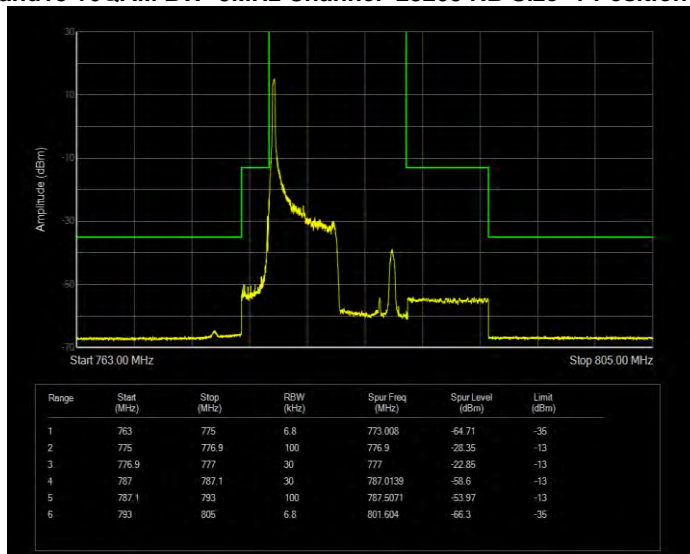

**Band12 QPSK BW=5MHz Channel=23155 RB Size=1 Position=#0**

**Band12 QPSK BW=5MHz Channel=23155 RB Size=25 Position=#0**

**Band13 16QAM BW=10MHz Channel=23230 RB Size=1 Position=#0**

**Band13 16QAM BW=10MHz Channel=23230 RB Size=50 Position=#0**

**Band13 16QAM BW=5MHz Channel=23205 RB Size=1 Position=#0**

**Band13 16QAM BW=5MHz Channel=23205 RB Size=25 Position=#0**

**Band13 16QAM BW=5MHz Channel=23255 RB Size=1 Position=#0**

**Band13 16QAM BW=5MHz Channel=23255 RB Size=25 Position=#0**