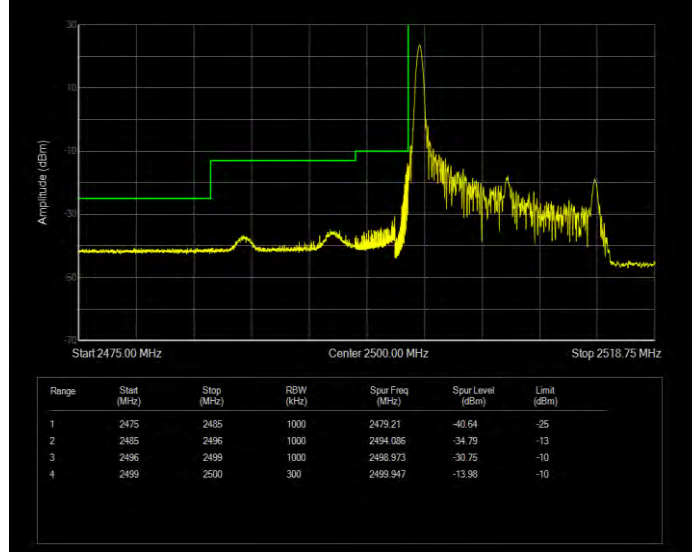

**Band5 QPSK BW=5MHz Channel=20625 RB Size=1 Position=#0**

**Band5 QPSK BW=5MHz Channel=20625 RB Size=25 Position=#0**

**Band7 16QAM BW=10MHz Channel=20800 RB Size=1 Position=#0**

**Band7 16QAM BW=10MHz Channel=20800 RB Size=50 Position=#0**

**Band7 16QAM BW=10MHz Channel=21400 RB Size=1 Position=#0**

**Band7 16QAM BW=10MHz Channel=21400 RB Size=50 Position=#0**

**Band7 16QAM BW=15MHz Channel=20825 RB Size=1 Position=#0**

**Band7 16QAM BW=15MHz Channel=20825 RB Size=75 Position=#0**