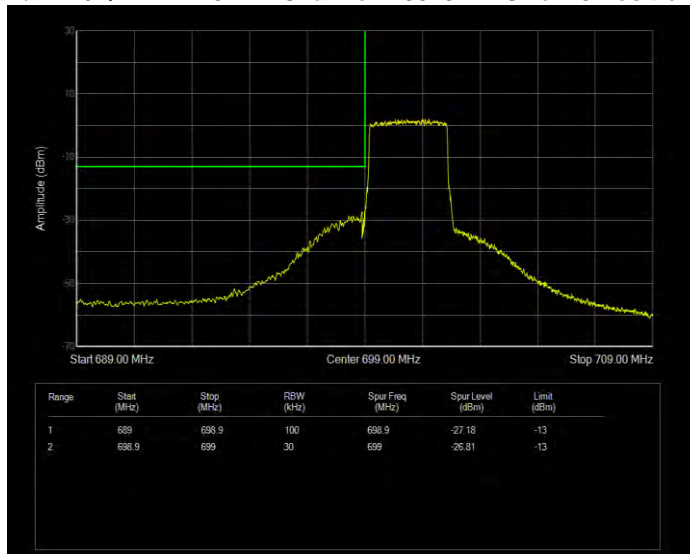

**Band12 16QAM BW=10MHz Channel=23130 RB Size=1 Position=#0**

**Band12 16QAM BW=10MHz Channel=23130 RB Size=50 Position=#0**

**Band12 16QAM BW=3MHz Channel=23025 RB Size=1 Position=#0**

**Band12 16QAM BW=3MHz Channel=23025 RB Size=15 Position=#0**