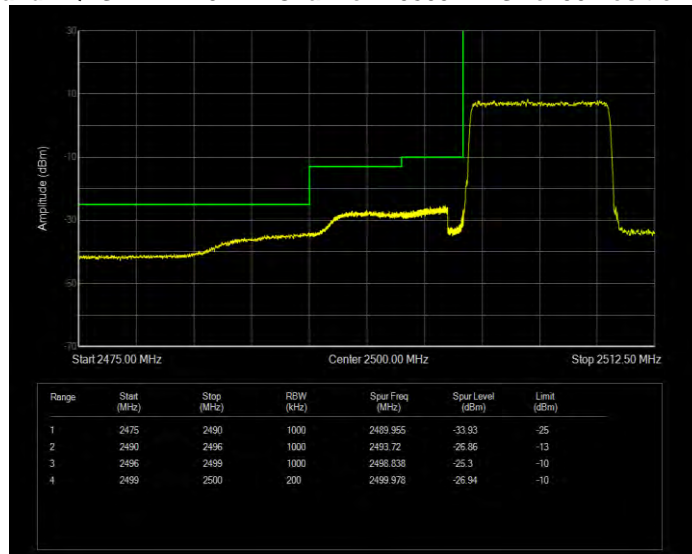

**Band7 16QAM BW=20MHz Channel=21350 RB Size=1 Position=#0**

**Band7 16QAM BW=20MHz Channel=21350 RB Size=100 Position=#0**

**Band7 16QAM BW=5MHz Channel=20775 RB Size=1 Position=#0**

**Band7 16QAM BW=5MHz Channel=20775 RB Size=25 Position=#0**

**Band7 16QAM BW=5MHz Channel=21425 RB Size=1 Position=#0**

**Band7 16QAM BW=5MHz Channel=21425 RB Size=25 Position=#0**

**Band7 QPSK BW=10MHz Channel=20800 RB Size=1 Position=#0**

**Band7 QPSK BW=10MHz Channel=20800 RB Size=50 Position=#0**

**Band7 QPSK BW=10MHz Channel=21400 RB Size=1 Position=#0**

**Band7 QPSK BW=10MHz Channel=21400 RB Size=50 Position=#0**

**Band7 QPSK BW=15MHz Channel=20825 RB Size=1 Position=#0**

**Band7 QPSK BW=15MHz Channel=20825 RB Size=75 Position=#0**