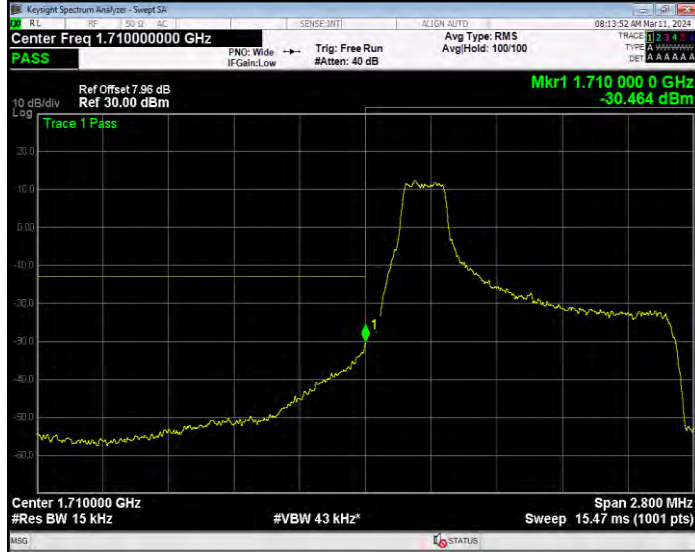

Band4 16QAM BW=1.4MHz Channel=19957 RB Size=1 Position=#0