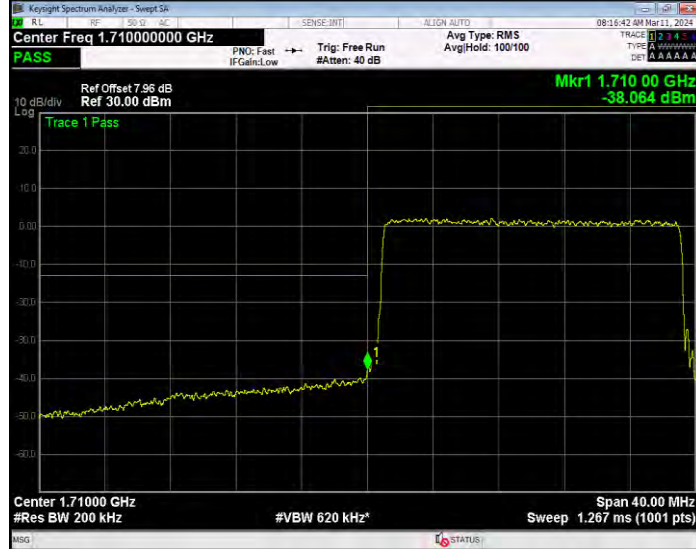

Band4 16QAM BW=15MHz Channel=20025 RB Size=1 Position=#0

Band4 16QAM BW=15MHz Channel=20025 RB Size=75 Position=#0

Band4 16QAM BW=15MHz Channel=20325 RB Size=1 Position=#0

Band4 16QAM BW=15MHz Channel=20325 RB Size=75 Position=#0

Band4 16QAM BW=20MHz Channel=20050 RB Size=1 Position=#0

Band4 16QAM BW=20MHz Channel=20050 RB Size=100 Position=#0

Band4 16QAM BW=20MHz Channel=20300 RB Size=1 Position=#0

Band4 16QAM BW=20MHz Channel=20300 RB Size=100 Position=#0