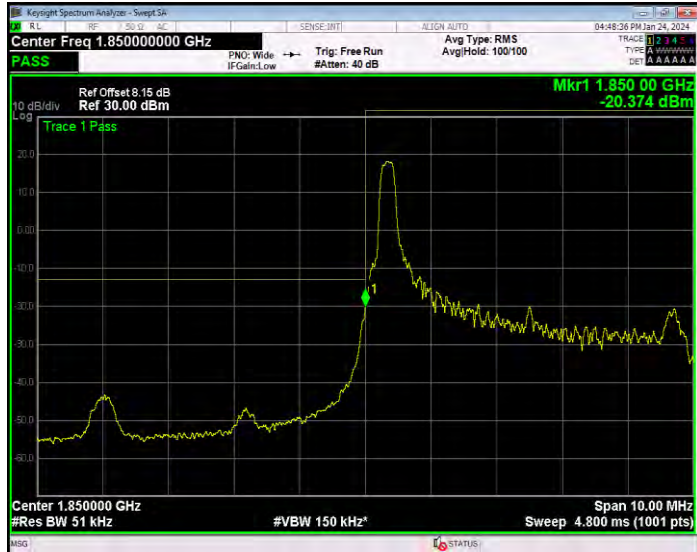

Band2 16QAM BW=5MHz Channel=18625 RB Size=1 Position=#0