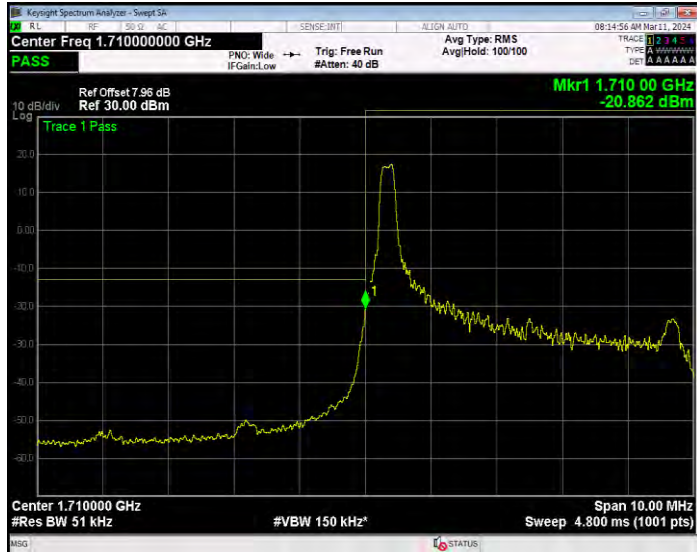

Band4 QPSK BW=5MHz Channel=19975 RB Size=1 Position=#0