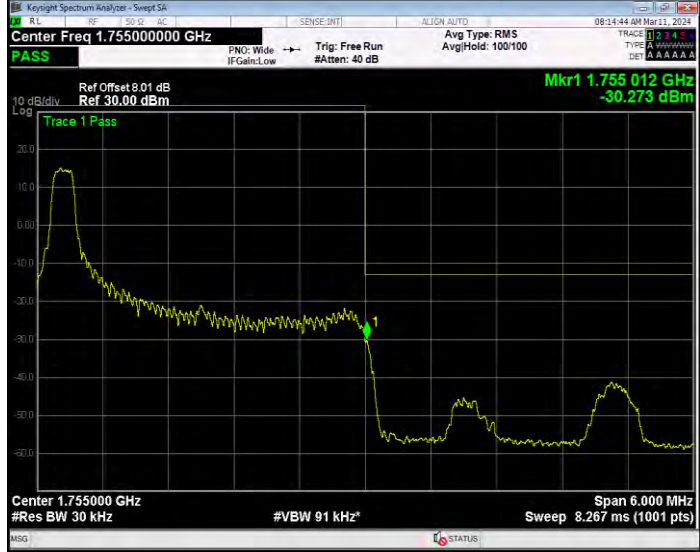

Band4 16QAM BW=3MHz Channel=20385 RB Size=1 Position=#0