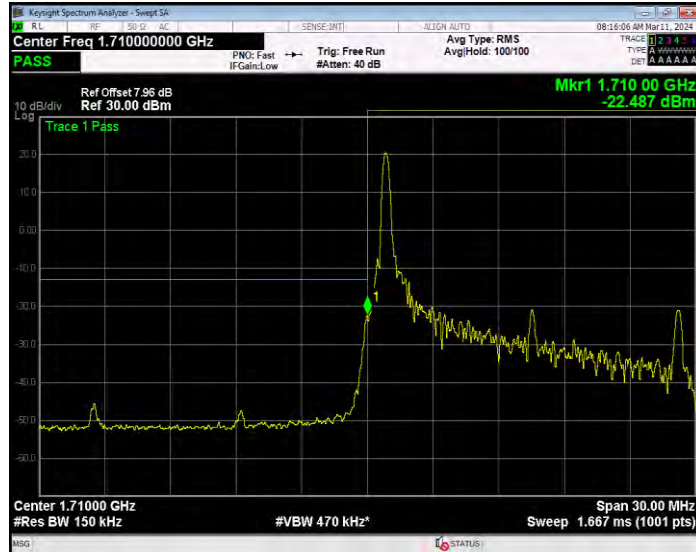

Band4 16QAM BW=15MHz Channel=20025 RB Size=1 Position=#0