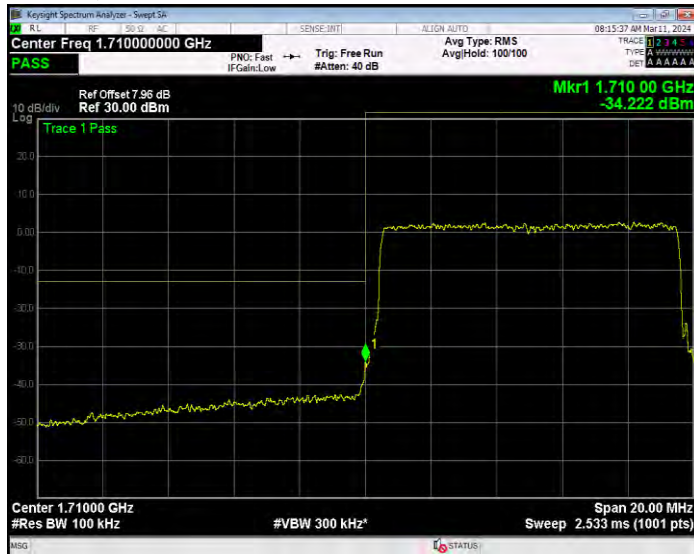

Band4 16QAM BW=10MHz Channel=20000 RB Size=50 Position=#0