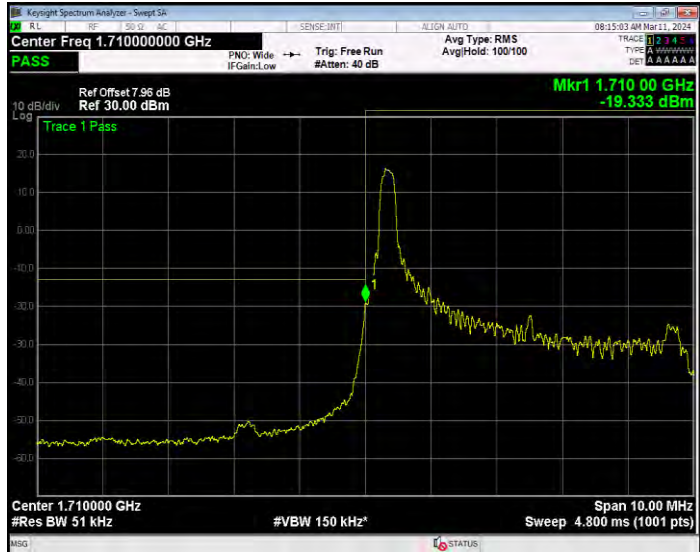

Band4 16QAM BW=5MHz Channel=19975 RB Size=1 Position=#0