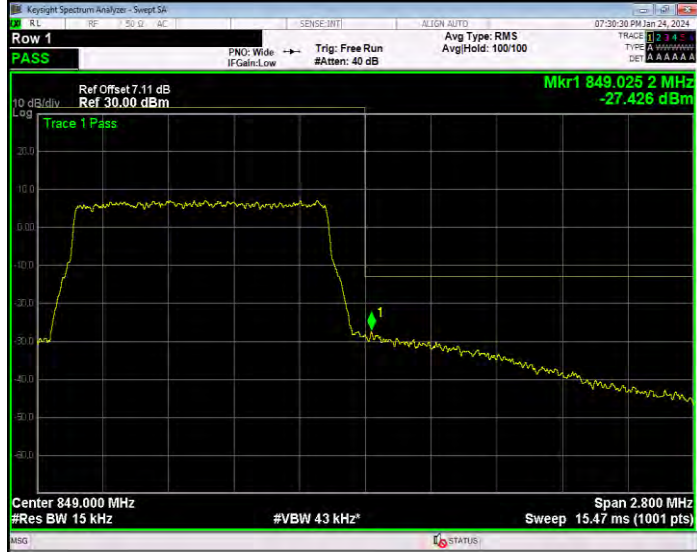

Band5 16QAM BW=1.4MHz Channel=20407 RB Size=1 Position=#0

Band5 16QAM BW=1.4MHz Channel=20407 RB Size=6 Position=#0

Band5 16QAM BW=1.4MHz Channel=20643 RB Size=1 Position=#0

Band5 16QAM BW=1.4MHz Channel=20643 RB Size=6 Position=#0

Band5 16QAM BW=10MHz Channel=20450 RB Size=1 Position=#0

Band5 16QAM BW=10MHz Channel=20450 RB Size=50 Position=#0