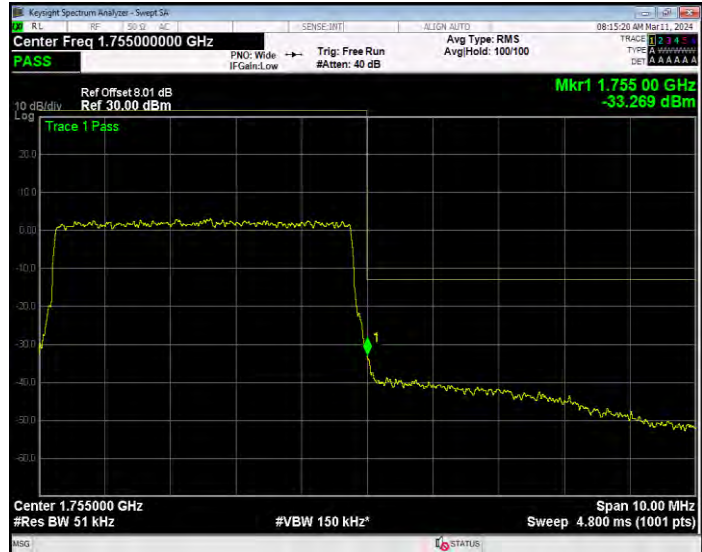

Band4 16QAM BW=5MHz Channel=19975 RB Size=1 Position=#0

Band4 16QAM BW=5MHz Channel=19975 RB Size=25 Position=#0

Band4 16QAM BW=5MHz Channel=20375 RB Size=1 Position=#0

Band4 16QAM BW=5MHz Channel=20375 RB Size=25 Position=#0

Band4 QPSK BW=1.4MHz Channel=19957 RB Size=1 Position=#0

Band4 QPSK BW=1.4MHz Channel=19957 RB Size=6 Position=#0

Band4 QPSK BW=1.4MHz Channel=20393 RB Size=1 Position=#0

Band4 QPSK BW=1.4MHz Channel=20393 RB Size=6 Position=#0