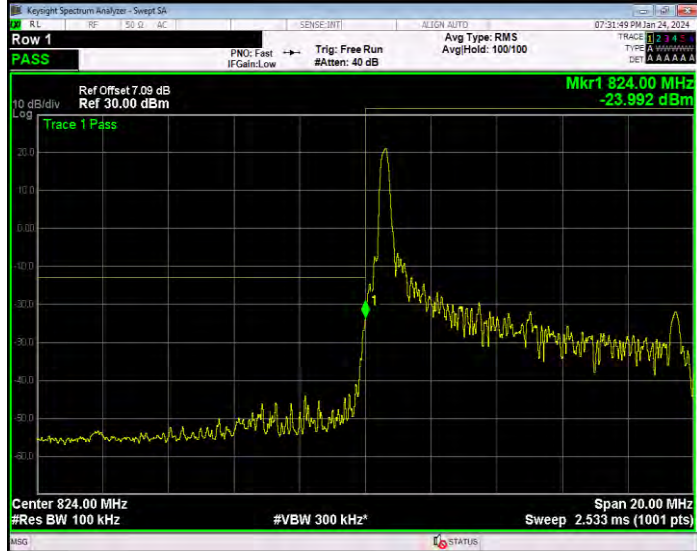

Band5 16QAM BW=10MHz Channel=20450 RB Size=1 Position=#0