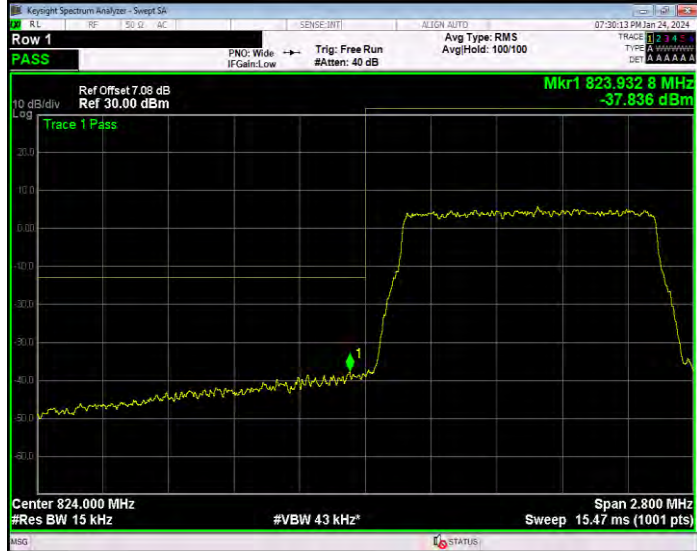

Band5 16QAM BW=1.4MHz Channel=20407 RB Size=6 Position=#0