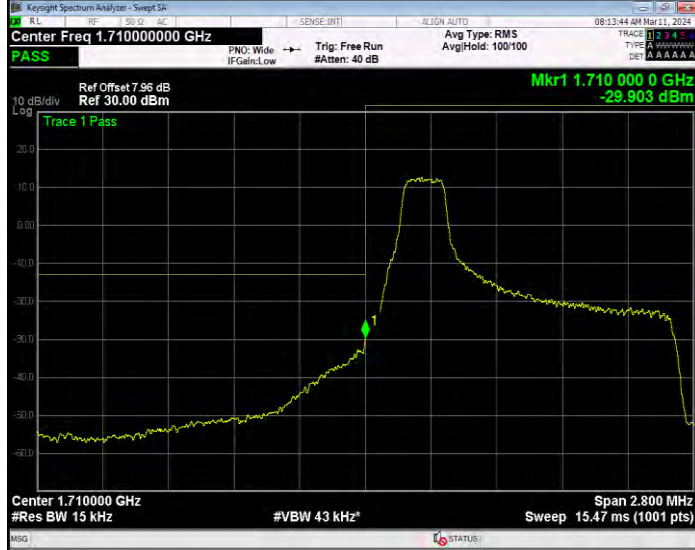

Band4 QPSK BW=1.4MHz Channel=19957 RB Size=1 Position=#0