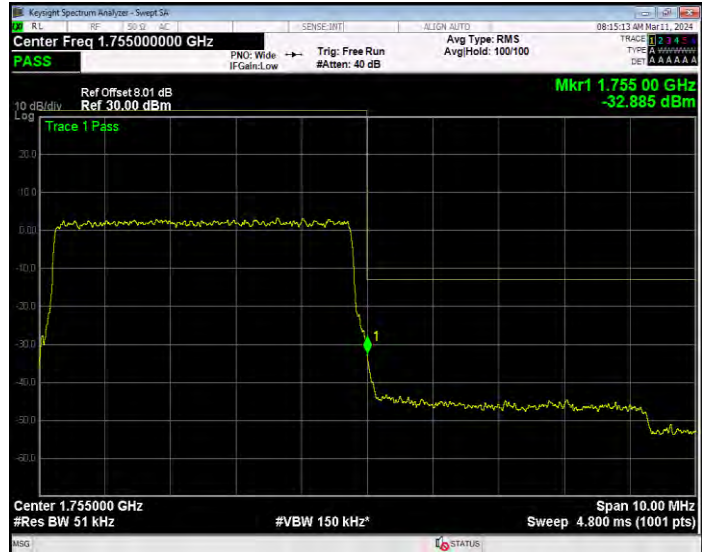

Band4 QPSK BW=5MHz Channel=19975 RB Size=1 Position=#0

Band4 QPSK BW=5MHz Channel=19975 RB Size=25 Position=#0

Band4 QPSK BW=5MHz Channel=20375 RB Size=1 Position=#0

Band4 QPSK BW=5MHz Channel=20375 RB Size=25 Position=#0

Band5 16QAM BW=1.4MHz Channel=20407 RB Size=1 Position=#0

Band5 16QAM BW=1.4MHz Channel=20407 RB Size=6 Position=#0

Band5 16QAM BW=1.4MHz Channel=20643 RB Size=1 Position=#0

Band5 16QAM BW=1.4MHz Channel=20643 RB Size=6 Position=#0