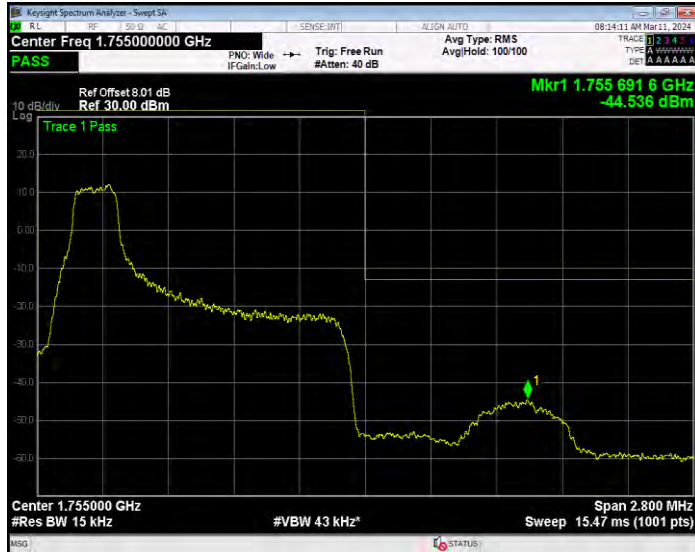

Band4 16QAM BW=1.4MHz Channel=20393 RB Size=1 Position=#0