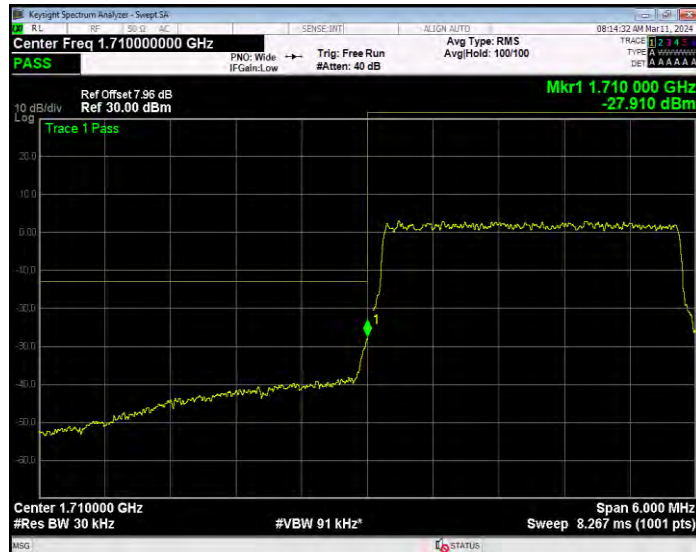

Band4 16QAM BW=3MHz Channel=19965 RB Size=15 Position=#0