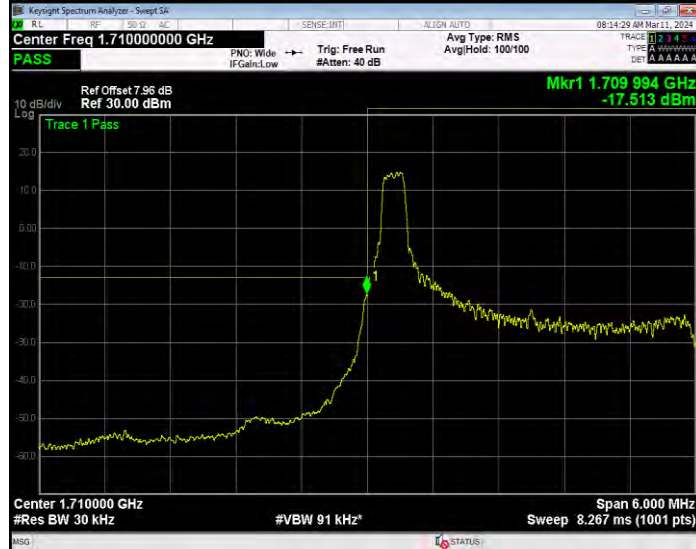

Band4 16QAM BW=3MHz Channel=19965 RB Size=1 Position=#0