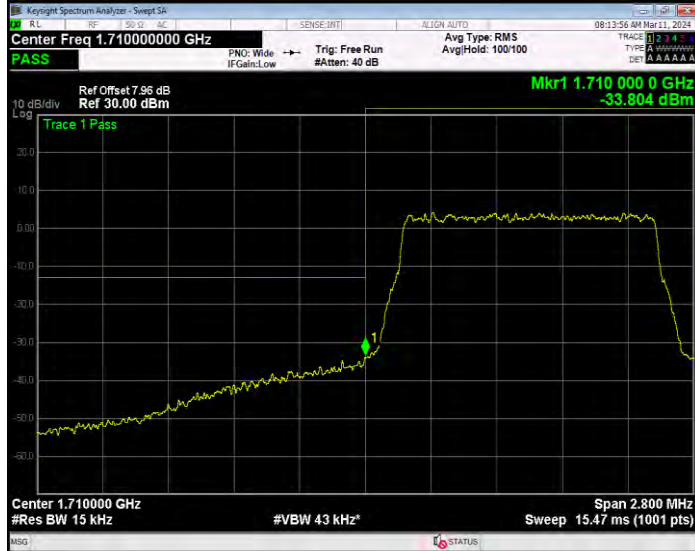

Band4 16QAM BW=1.4MHz Channel=19957 RB Size=6 Position=#0