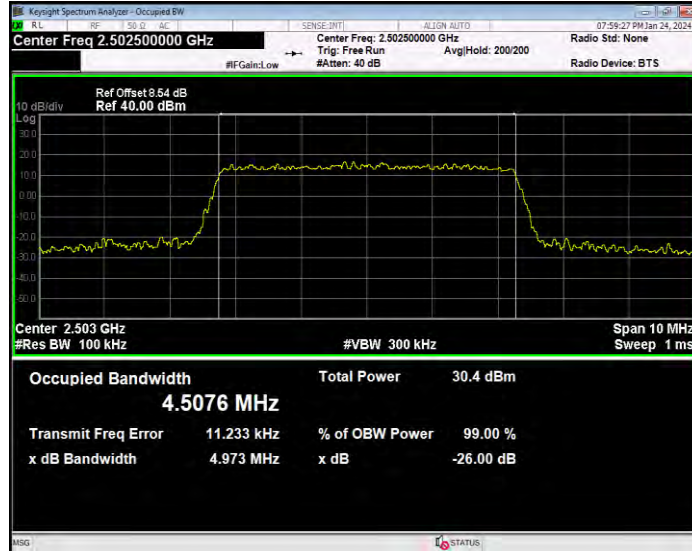

Band7 16QAM BW=5MHz Channel=20775 RB Size=25 Position=#0