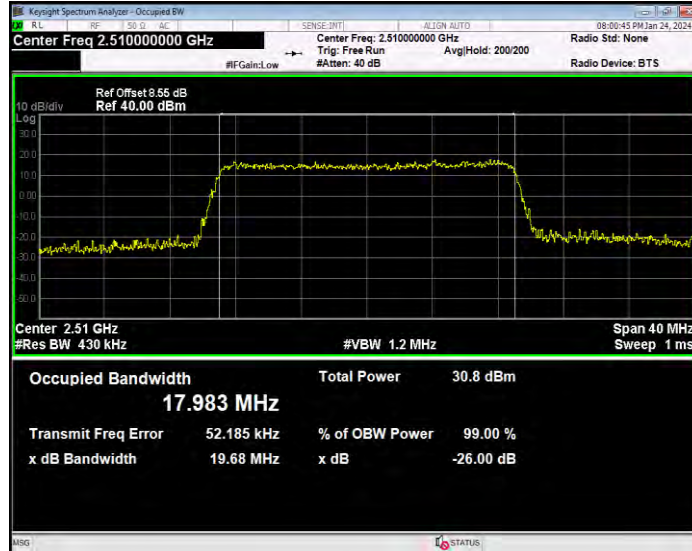

Band7 16QAM BW=20MHz Channel=20850 RB Size=100 Position=#0