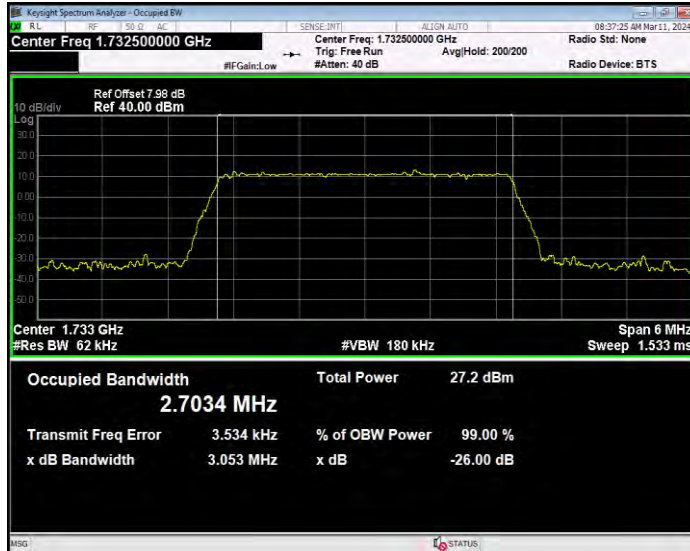

Band4 16QAM BW=3MHz Channel=20175 RB Size=15 Position=#0