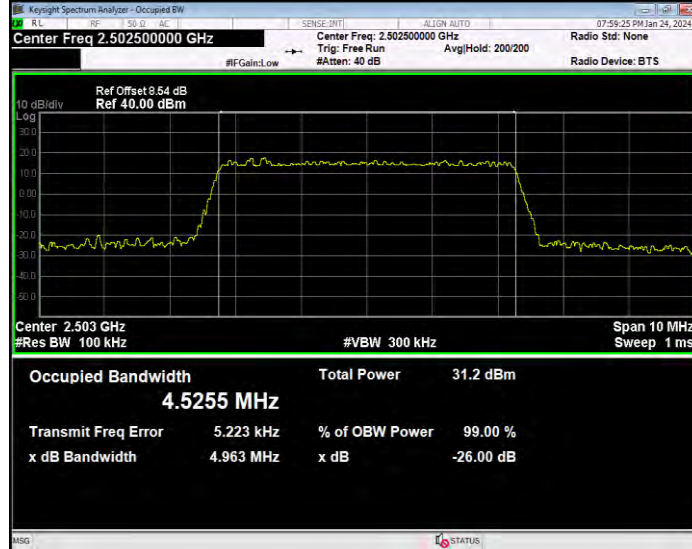

Band7 QPSK BW=5MHz Channel=20775 RB Size=25 Position=#0