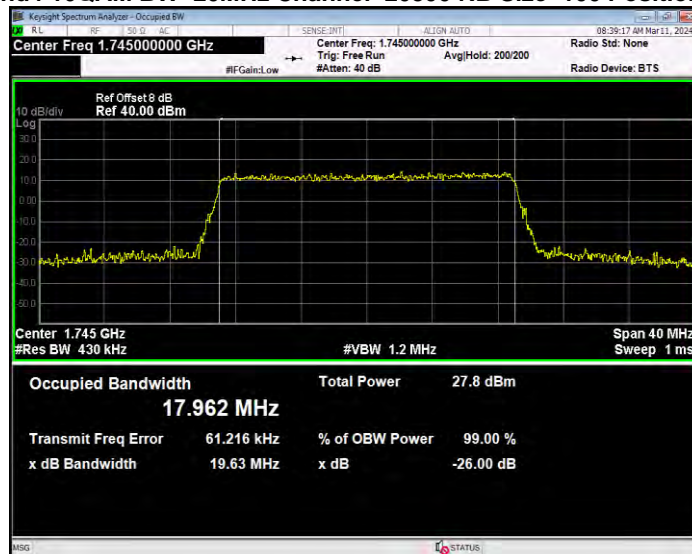

Band4 16QAM BW=15MHz Channel=20325 RB Size=75 Position=#0

Band4 16QAM BW=20MHz Channel=20050 RB Size=100 Position=#0

Band4 16QAM BW=20MHz Channel=20175 RB Size=100 Position=#0

Band4 16QAM BW=20MHz Channel=20300 RB Size=100 Position=#0