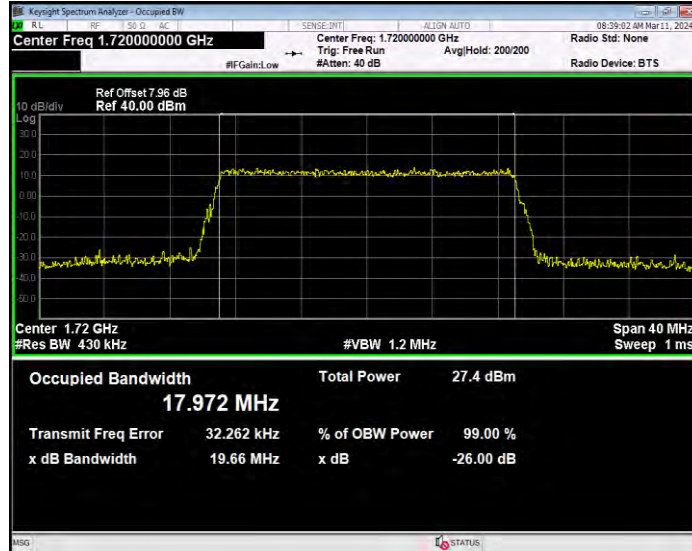

Band4 16QAM BW=20MHz Channel=20050 RB Size=100 Position=#0