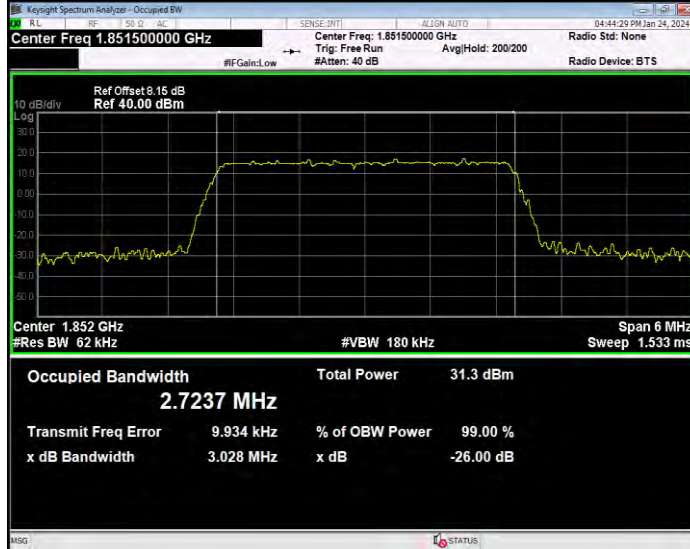

Band2 16QAM BW=3MHz Channel=18615 RB Size=15 Position=#0

Band2 16QAM BW=3MHz Channel=18900 RB Size=15 Position=#0

Band2 16QAM BW=3MHz Channel=19185 RB Size=15 Position=#0

Band2 16QAM BW=5MHz Channel=18625 RB Size=25 Position=#0