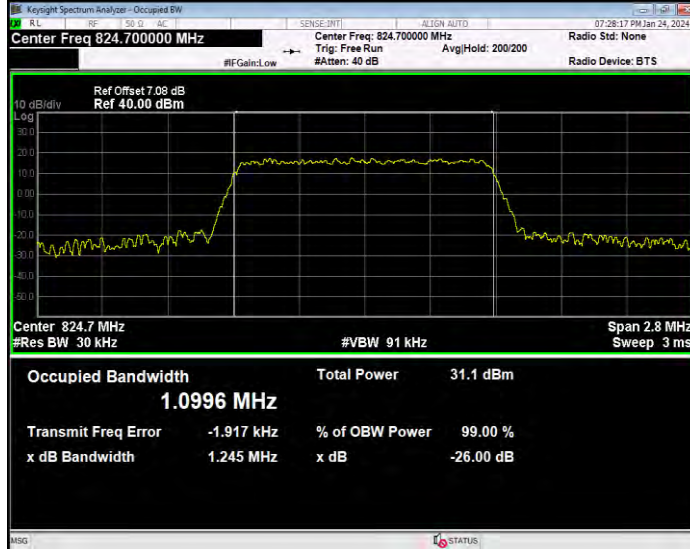

Band5 QPSK BW=1.4MHz Channel=20407 RB Size=6 Position=#0