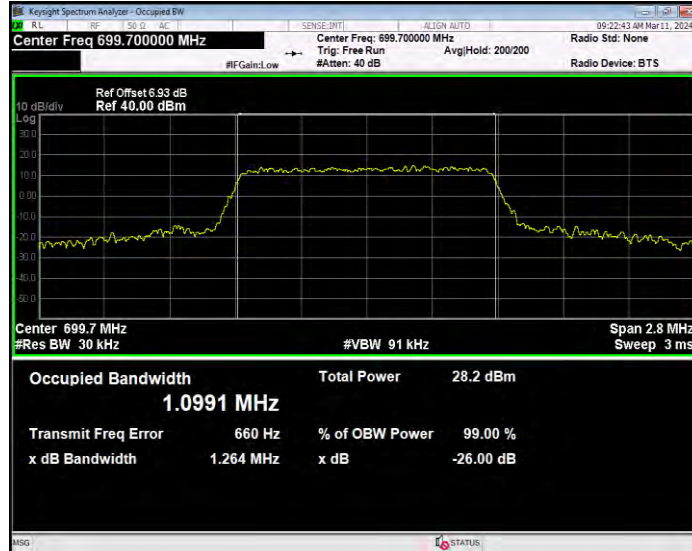

Band12 16QAM BW=1.4MHz Channel=23017 RB Size=6 Position=#0