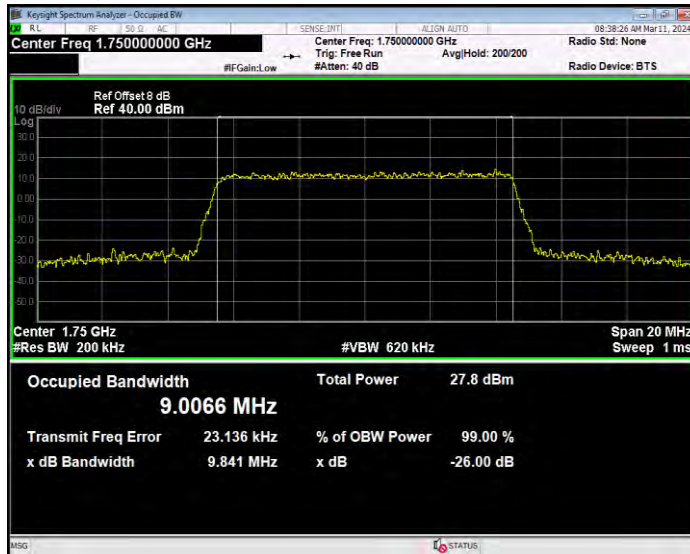

Band4 16QAM BW=10MHz Channel=20350 RB Size=50 Position=#0