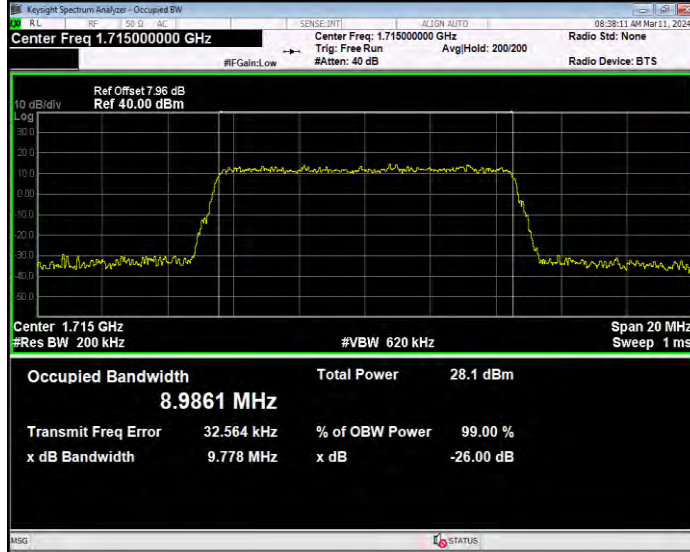

Band4 16QAM BW=1.4MHz Channel=19957 RB Size=6 Position=#0

Band4 16QAM BW=1.4MHz Channel=20175 RB Size=6 Position=#0

Band4 16QAM BW=1.4MHz Channel=20393 RB Size=6 Position=#0

Band4 16QAM BW=10MHz Channel=20000 RB Size=50 Position=#0