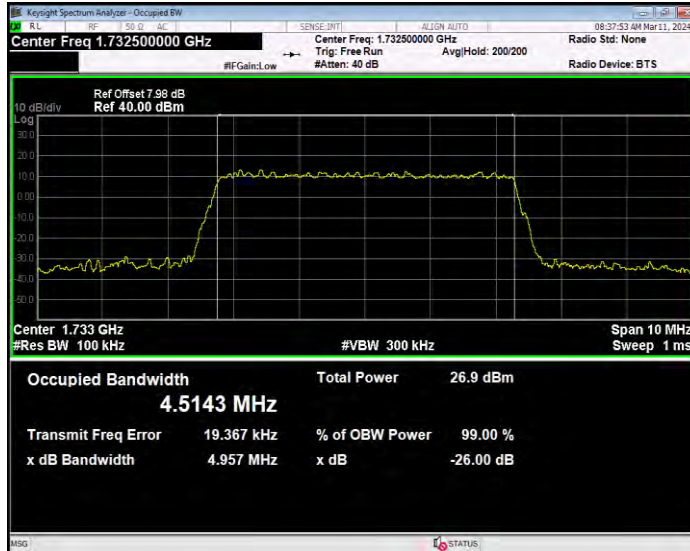

Band4 16QAM BW=5MHz Channel=20175 RB Size=25 Position=#0