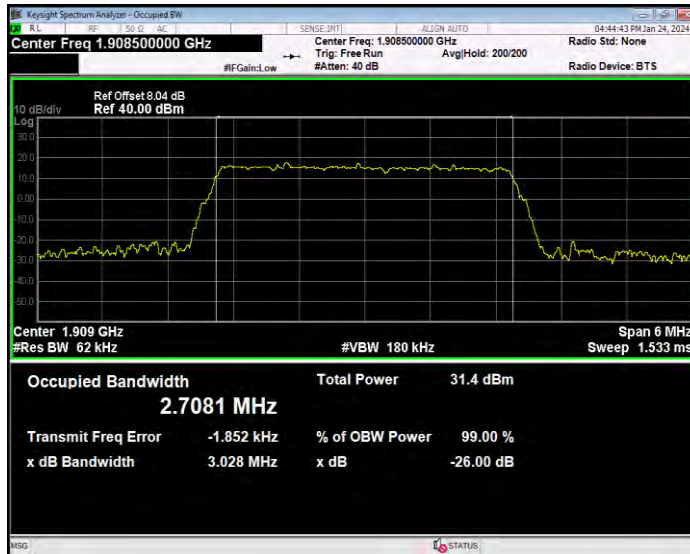

Band2 16QAM BW=3MHz Channel=18615 RB Size=15 Position=#0

Band2 16QAM BW=3MHz Channel=18900 RB Size=15 Position=#0

Band2 16QAM BW=3MHz Channel=19185 RB Size=15 Position=#0

Band2 16QAM BW=5MHz Channel=18625 RB Size=25 Position=#0