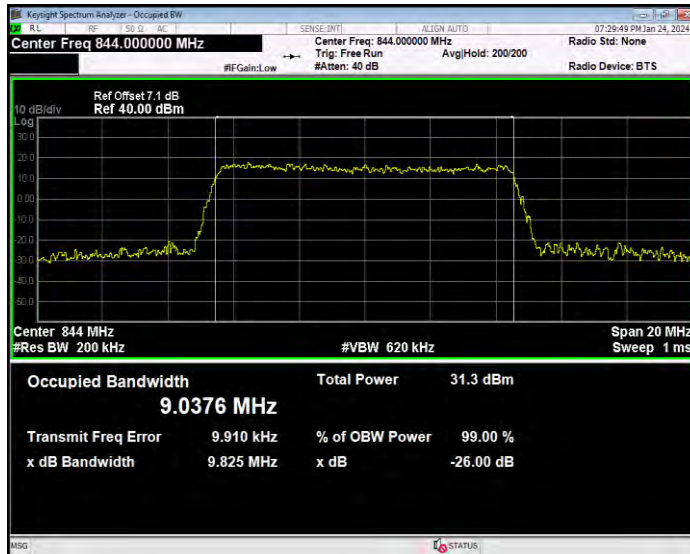

Band5 16QAM BW=10MHz Channel=20600 RB Size=50 Position=#0