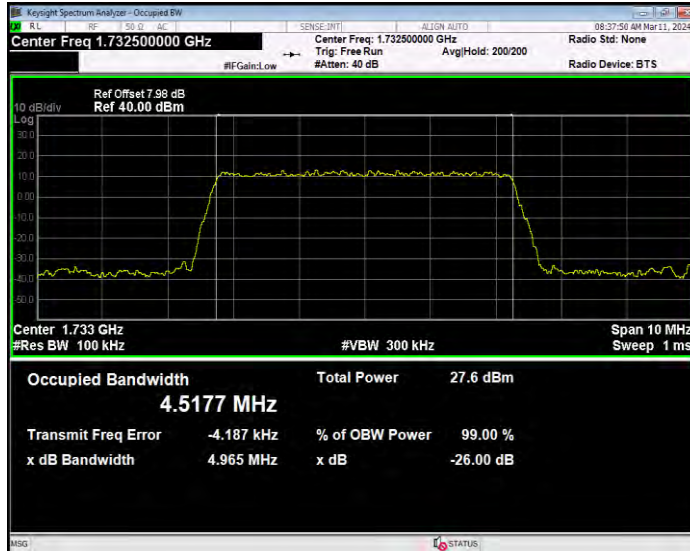

Band4 QPSK BW=5MHz Channel=20175 RB Size=25 Position=#0