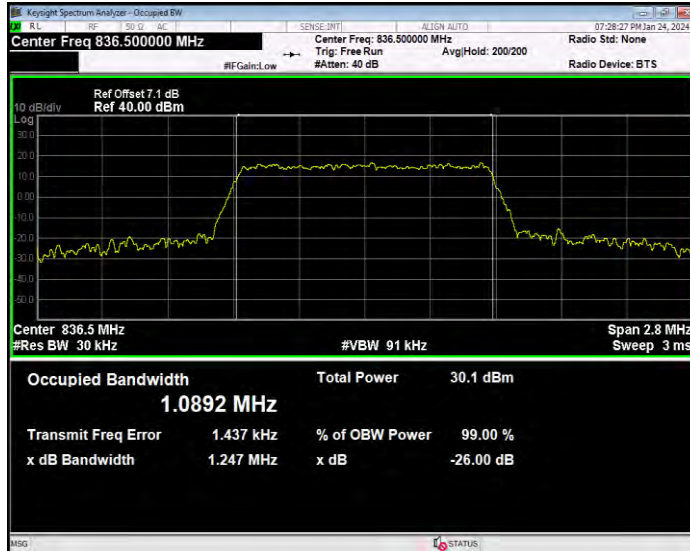

Band5 16QAM BW=1.4MHz Channel=20525 RB Size=6 Position=#0