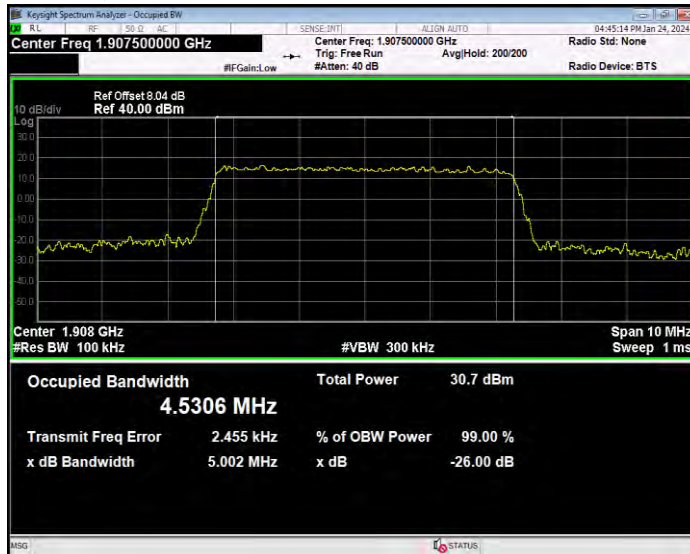

Band2 16QAM BW=5MHz Channel=19175 RB Size=25 Position=#0