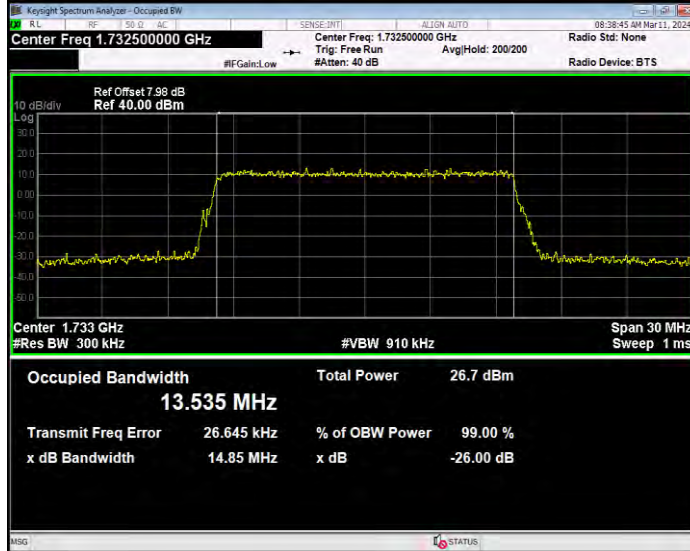

Band4 16QAM BW=10MHz Channel=20175 RB Size=50 Position=#0

Band4 16QAM BW=10MHz Channel=20350 RB Size=50 Position=#0

Band4 16QAM BW=15MHz Channel=20025 RB Size=75 Position=#0

Band4 16QAM BW=15MHz Channel=20175 RB Size=75 Position=#0