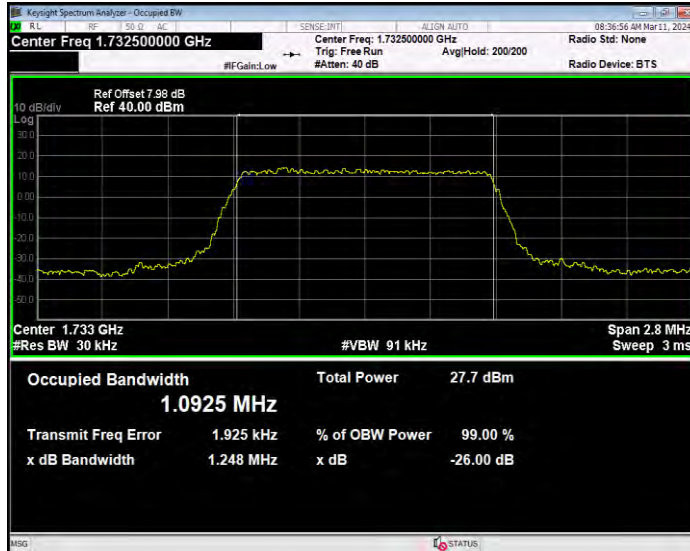

Band4 16QAM BW=5MHz Channel=20175 RB Size=25 Position=#0

Band4 16QAM BW=5MHz Channel=20375 RB Size=25 Position=#0

Band4 QPSK BW=1.4MHz Channel=19957 RB Size=6 Position=#0

Band4 QPSK BW=1.4MHz Channel=20175 RB Size=6 Position=#0