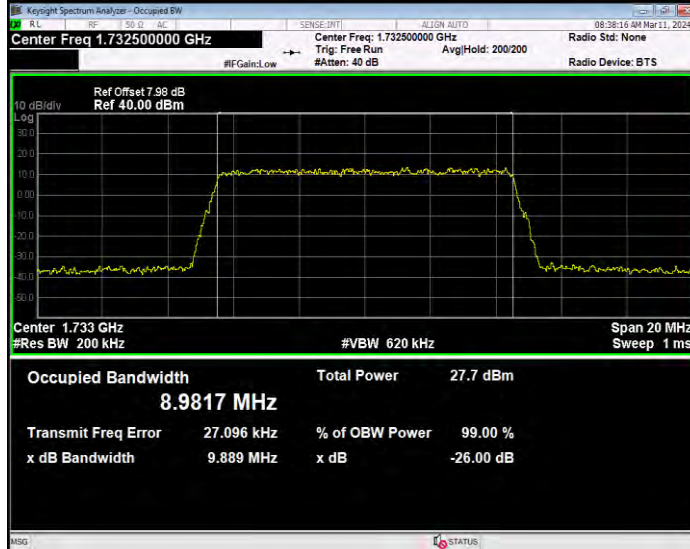

Band4 QPSK BW=10MHz Channel=20175 RB Size=50 Position=#0