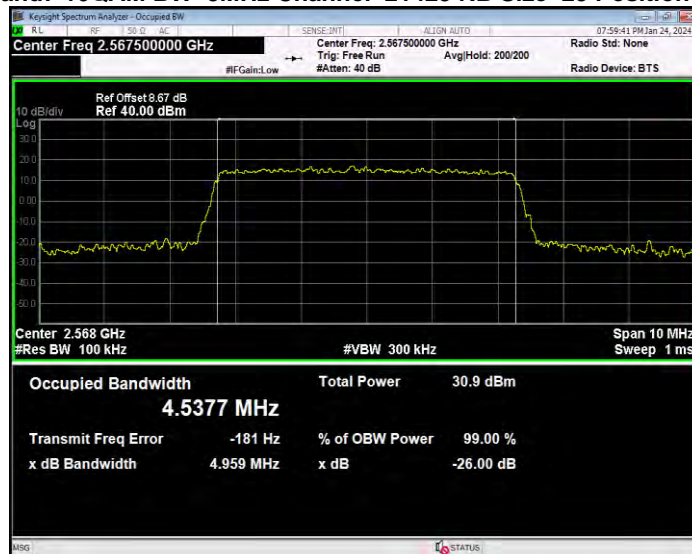

Band7 16QAM BW=20MHz Channel=21350 RB Size=100 Position=#0

Band7 16QAM BW=5MHz Channel=20775 RB Size=25 Position=#0

Band7 16QAM BW=5MHz Channel=21100 RB Size=25 Position=#0

Band7 16QAM BW=5MHz Channel=21425 RB Size=25 Position=#0