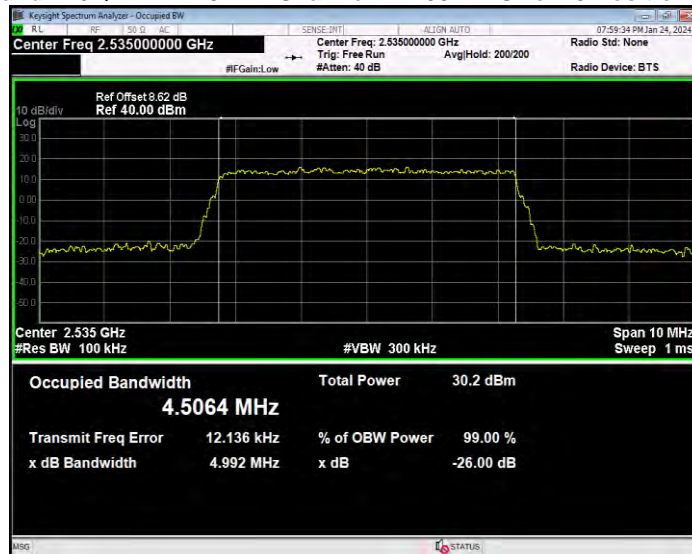

Band7 16QAM BW=5MHz Channel=21100 RB Size=25 Position=#0