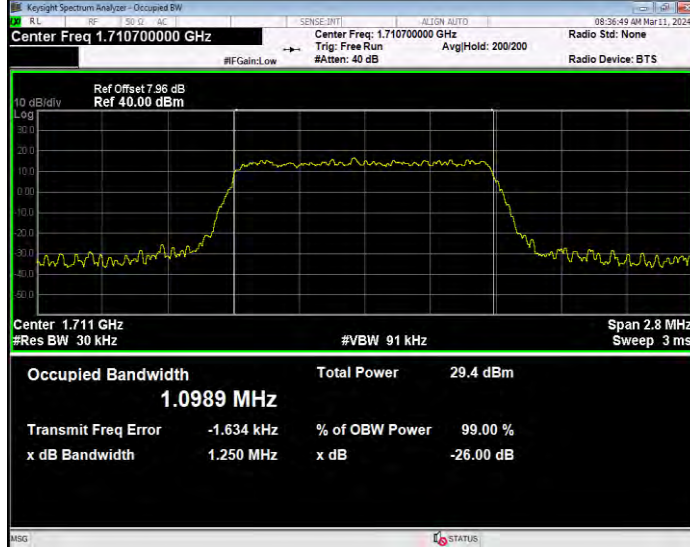

Band4 QPSK BW=1.4MHz Channel=19957 RB Size=6 Position=#0