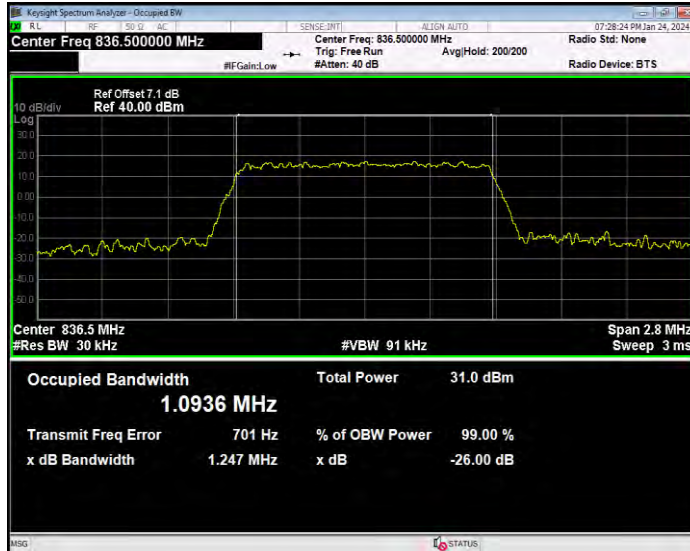

Band5 QPSK BW=1.4MHz Channel=20525 RB Size=6 Position=#0