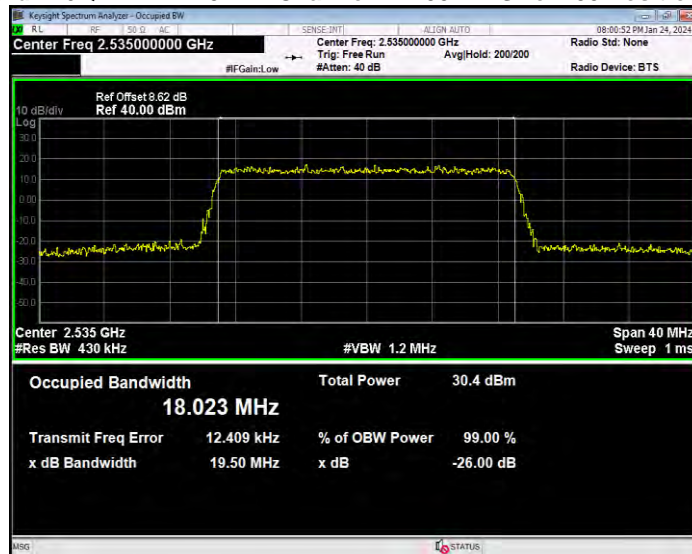

Band7 16QAM BW=15MHz Channel=21100 RB Size=75 Position=#0

Band7 16QAM BW=15MHz Channel=21375 RB Size=75 Position=#0

Band7 16QAM BW=20MHz Channel=20850 RB Size=100 Position=#0

Band7 16QAM BW=20MHz Channel=21100 RB Size=100 Position=#0