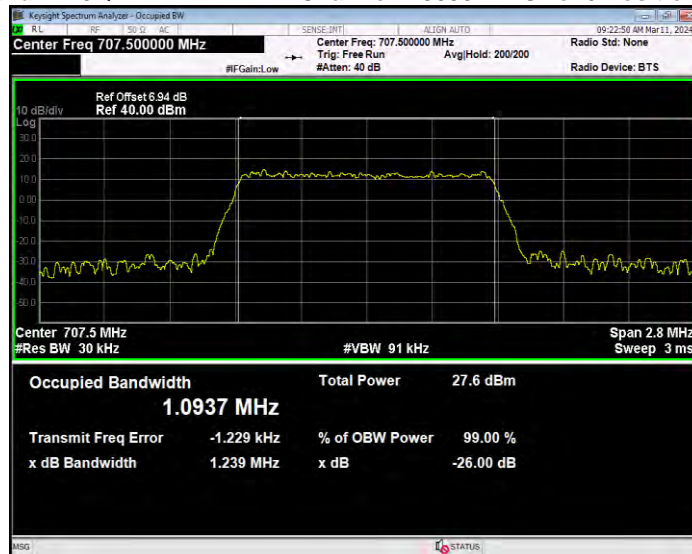

Band12 16QAM BW=1.4MHz Channel=23095 RB Size=6 Position=#0