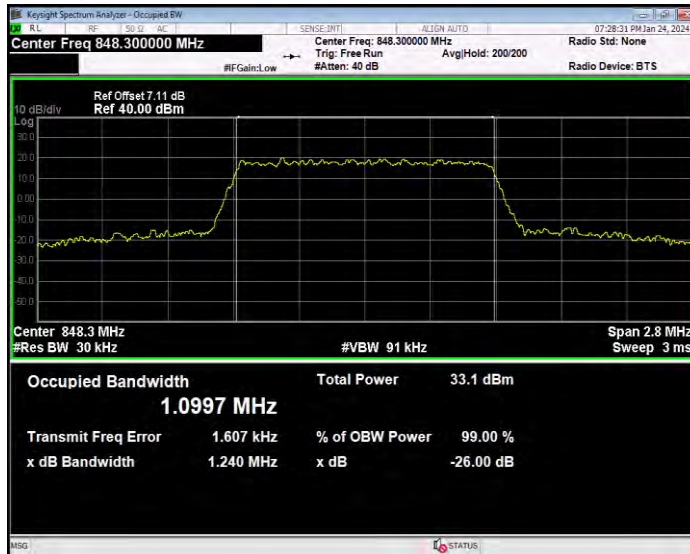

Band5 QPSK BW=1.4MHz Channel=20643 RB Size=6 Position=#0