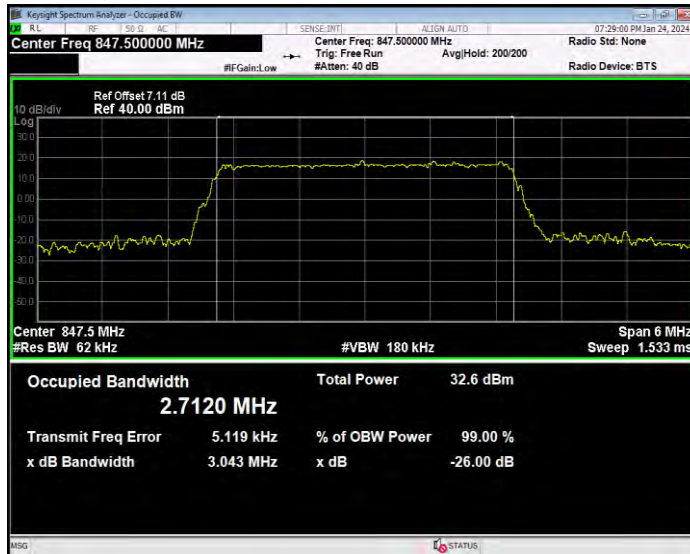

Band5 16QAM BW=3MHz Channel=20635 RB Size=15 Position=#0