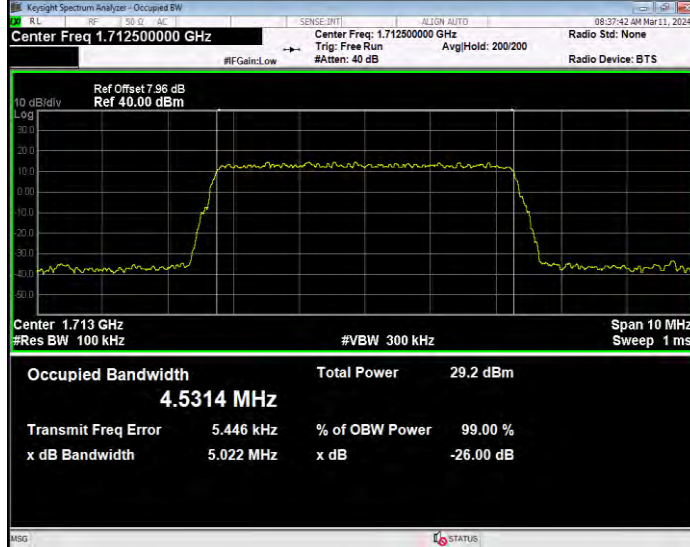

Band4 QPSK BW=5MHz Channel=19975 RB Size=25 Position=#0