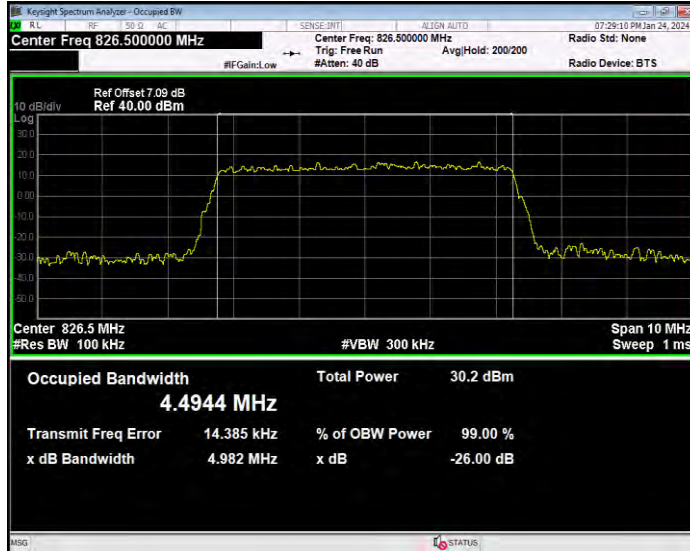

Band5 16QAM BW=5MHz Channel=20425 RB Size=25 Position=#0