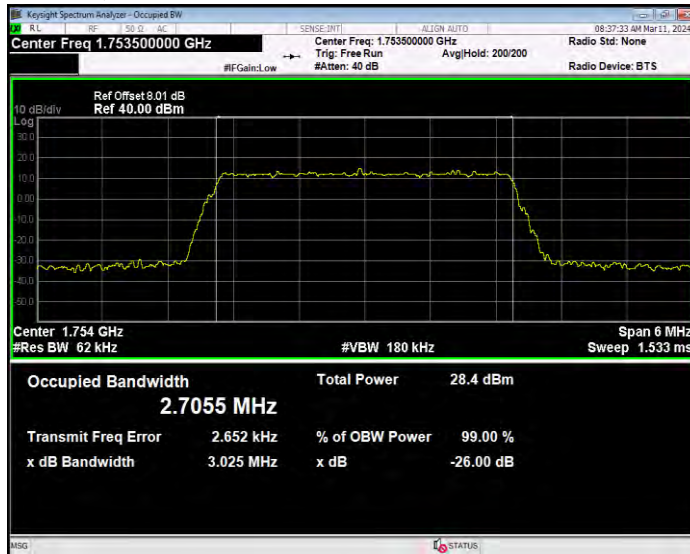

Band4 16QAM BW=3MHz Channel=20385 RB Size=15 Position=#0