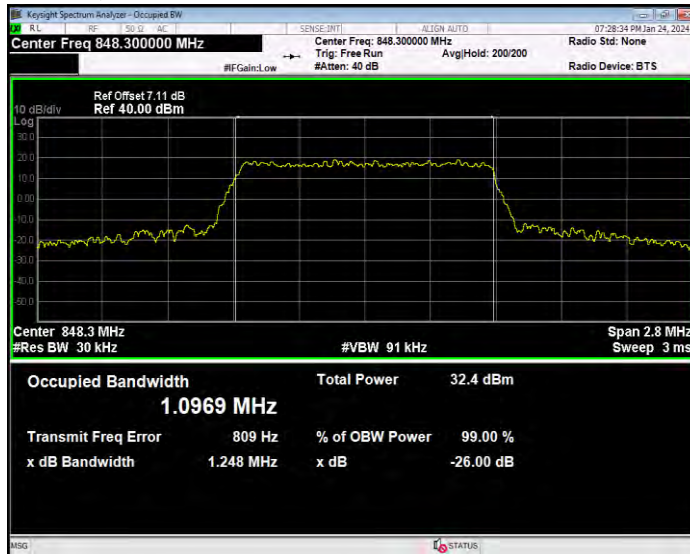

Band5 16QAM BW=1.4MHz Channel=20643 RB Size=6 Position=#0