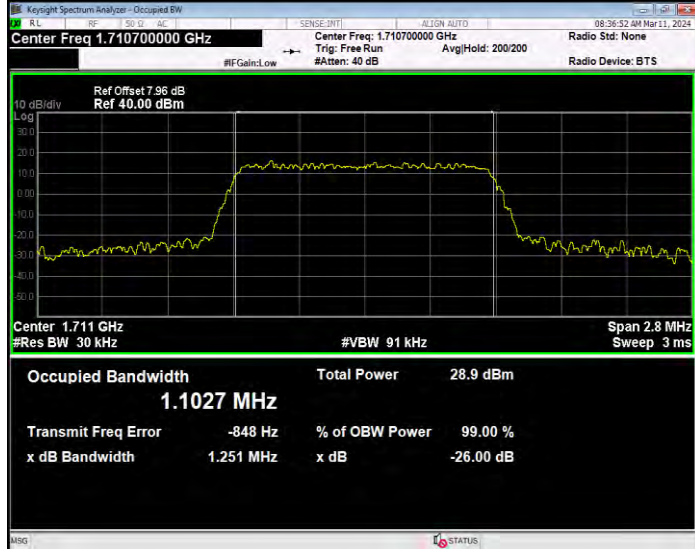

Band4 16QAM BW=1.4MHz Channel=19957 RB Size=6 Position=#0