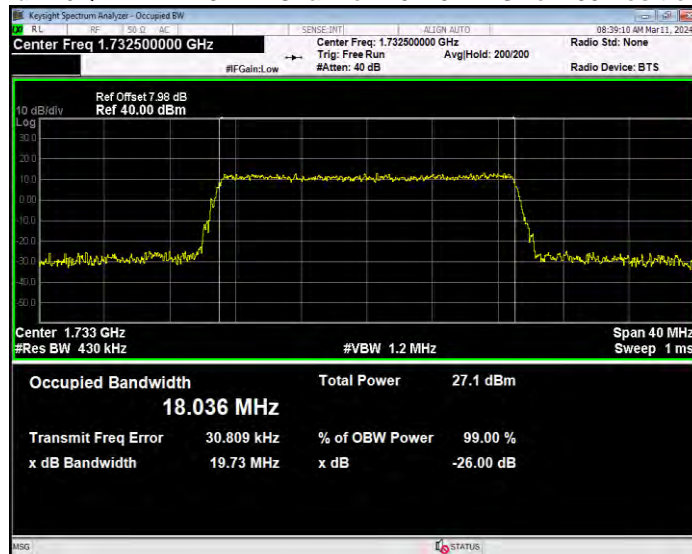

Band4 16QAM BW=20MHz Channel=20175 RB Size=100 Position=#0