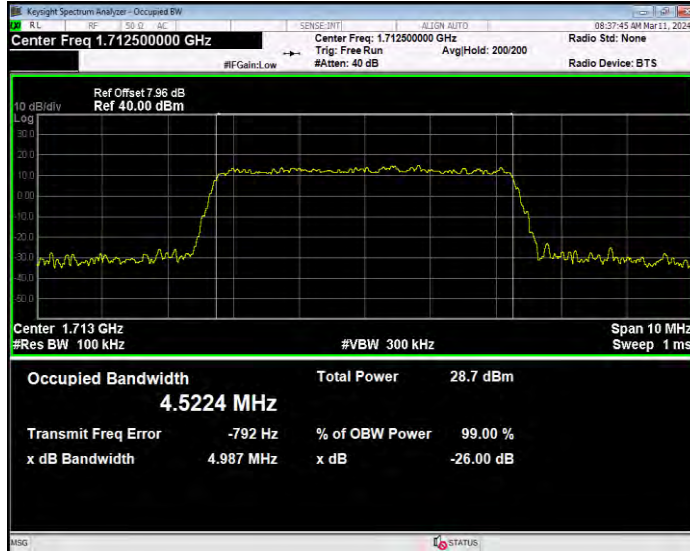

Band4 16QAM BW=3MHz Channel=19965 RB Size=15 Position=#0

Band4 16QAM BW=3MHz Channel=20175 RB Size=15 Position=#0

Band4 16QAM BW=3MHz Channel=20385 RB Size=15 Position=#0

Band4 16QAM BW=5MHz Channel=19975 RB Size=25 Position=#0