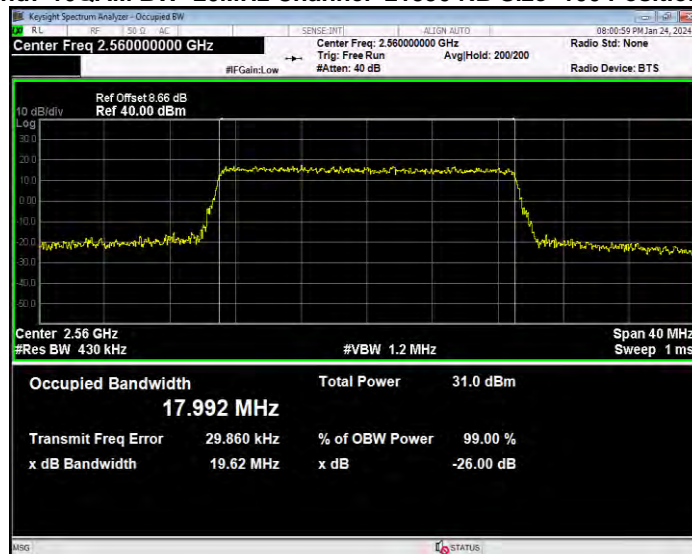

Band7 16QAM BW=20MHz Channel=21350 RB Size=100 Position=#0