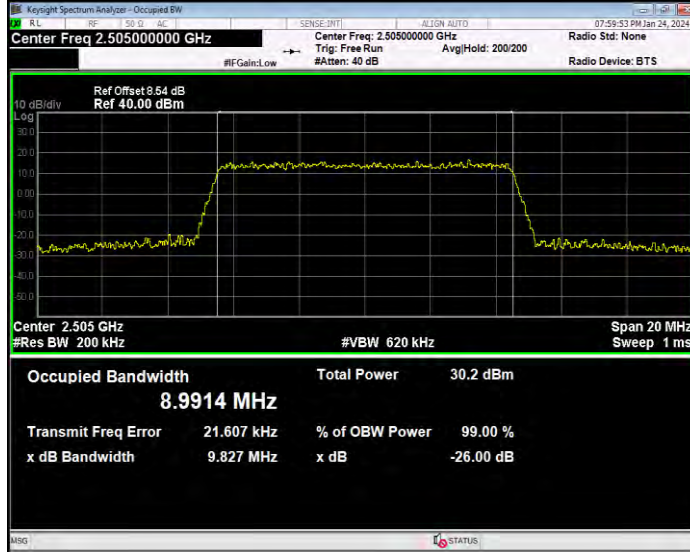

Band7 16QAM BW=10MHz Channel=20800 RB Size=50 Position=#0