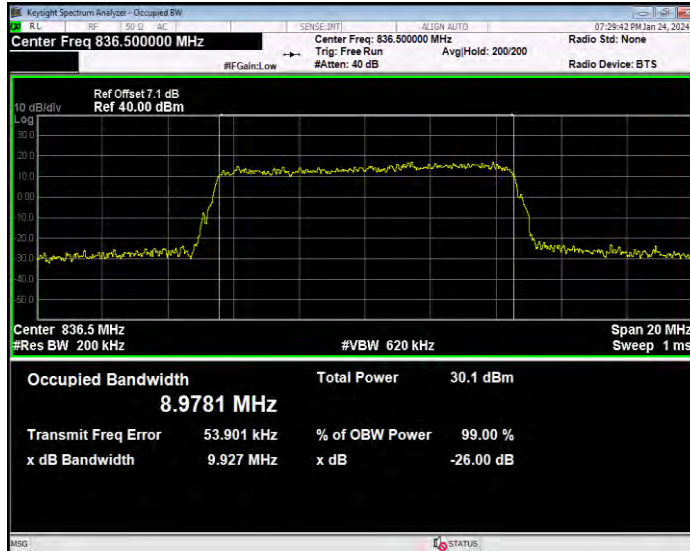

Band5 16QAM BW=10MHz Channel=20525 RB Size=50 Position=#0