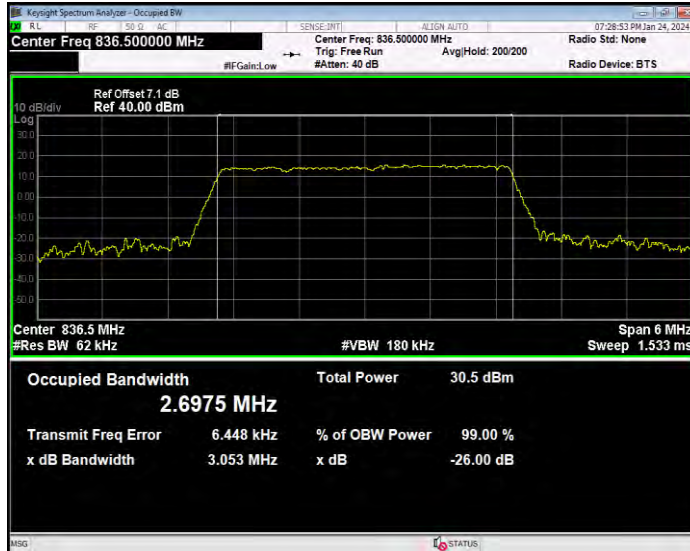

Band5 16QAM BW=10MHz Channel=20525 RB Size=50 Position=#0

Band5 16QAM BW=10MHz Channel=20600 RB Size=50 Position=#0

Band5 16QAM BW=3MHz Channel=20415 RB Size=15 Position=#0

Band5 16QAM BW=3MHz Channel=20525 RB Size=15 Position=#0