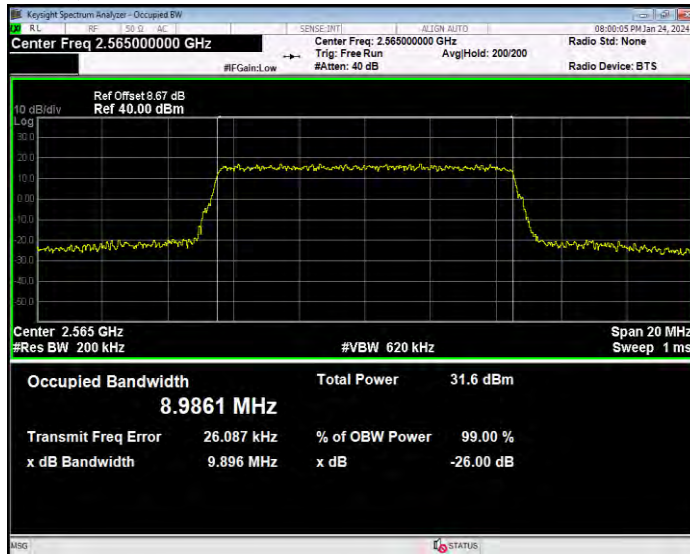

Band7 QPSK BW=10MHz Channel=21400 RB Size=50 Position=#0