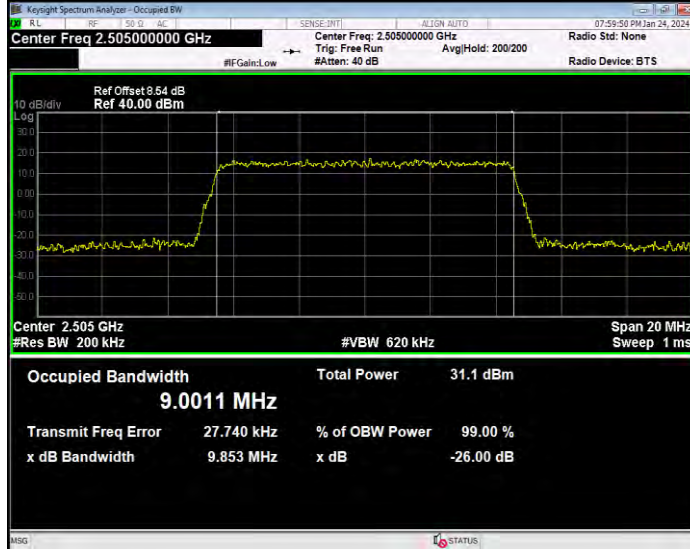

Band7 QPSK BW=10MHz Channel=20800 RB Size=50 Position=#0