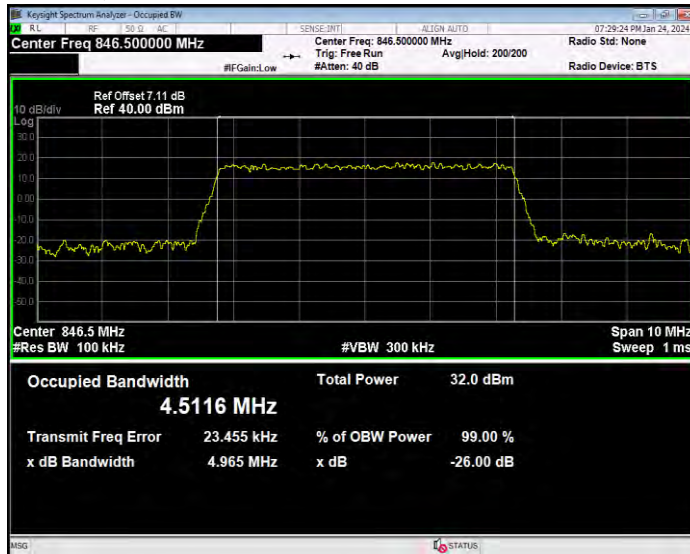

Band5 16QAM BW=3MHz Channel=20635 RB Size=15 Position=#0

Band5 16QAM BW=5MHz Channel=20425 RB Size=25 Position=#0

Band5 16QAM BW=5MHz Channel=20525 RB Size=25 Position=#0

Band5 16QAM BW=5MHz Channel=20625 RB Size=25 Position=#0