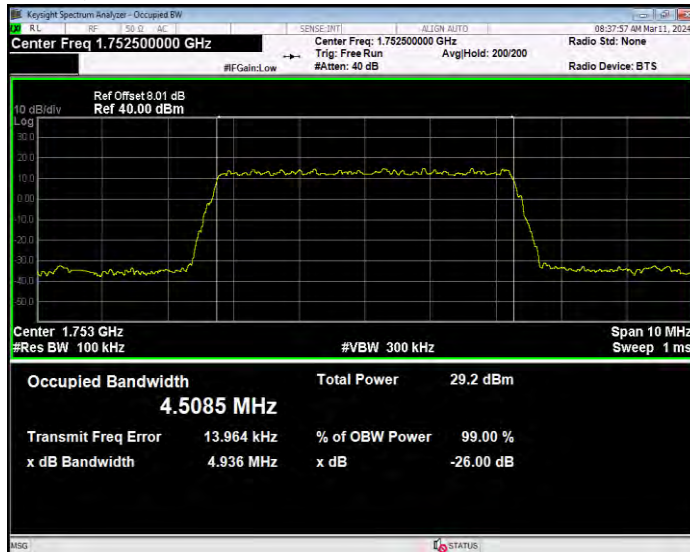

Band4 QPSK BW=3MHz Channel=20385 RB Size=15 Position=#0

Band4 QPSK BW=5MHz Channel=19975 RB Size=25 Position=#0

Band4 QPSK BW=5MHz Channel=20175 RB Size=25 Position=#0

Band4 QPSK BW=5MHz Channel=20375 RB Size=25 Position=#0