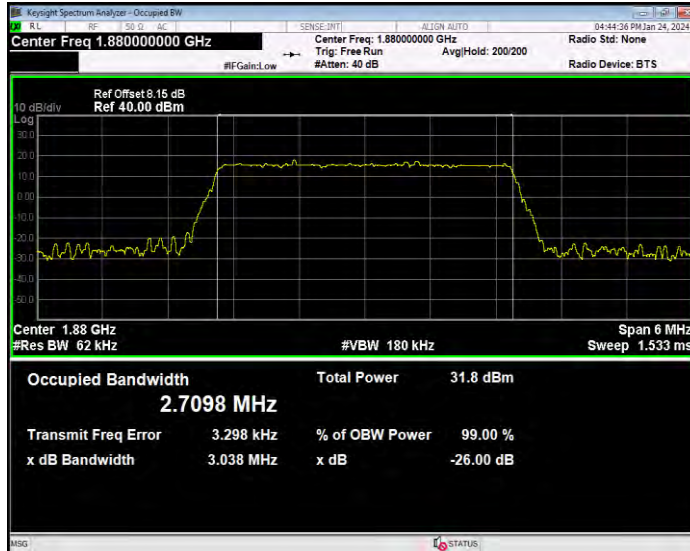

Band2 16QAM BW=3MHz Channel=18615 RB Size=15 Position=#0

Band2 16QAM BW=3MHz Channel=18900 RB Size=15 Position=#0

Band2 16QAM BW=3MHz Channel=19185 RB Size=15 Position=#0

Band2 16QAM BW=5MHz Channel=18625 RB Size=25 Position=#0