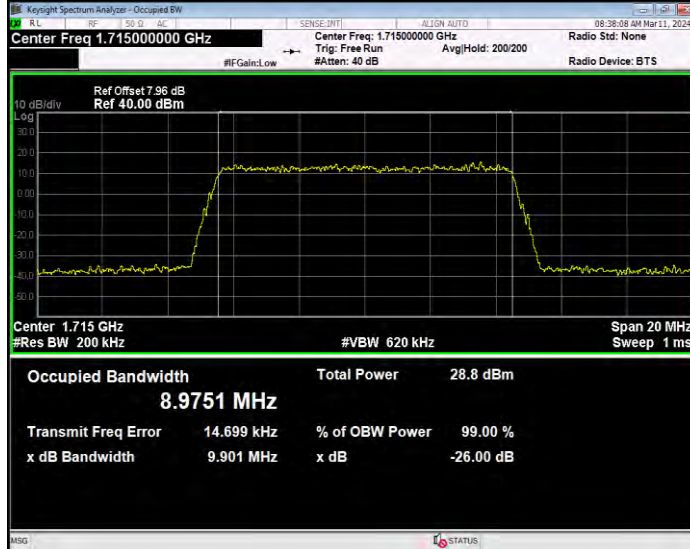

Band4 QPSK BW=10MHz Channel=20000 RB Size=50 Position=#0