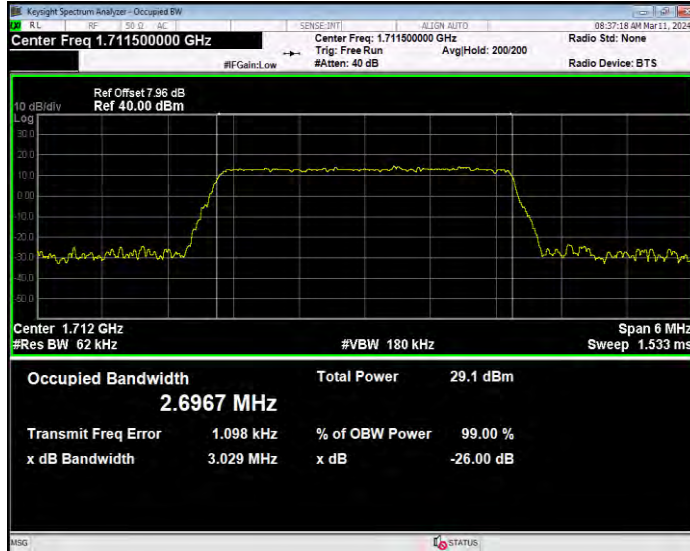

Band4 16QAM BW=3MHz Channel=19965 RB Size=15 Position=#0