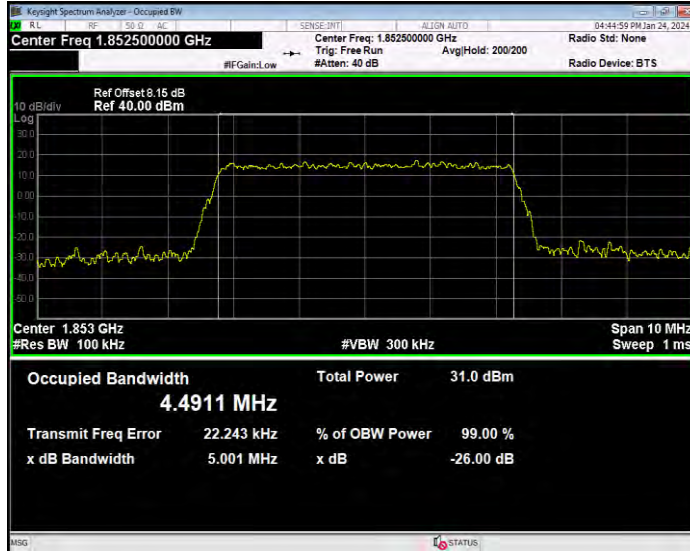

Band2 16QAM BW=3MHz Channel=18615 RB Size=15 Position=#0

Band2 16QAM BW=3MHz Channel=18900 RB Size=15 Position=#0

Band2 16QAM BW=3MHz Channel=19185 RB Size=15 Position=#0

Band2 16QAM BW=5MHz Channel=18625 RB Size=25 Position=#0