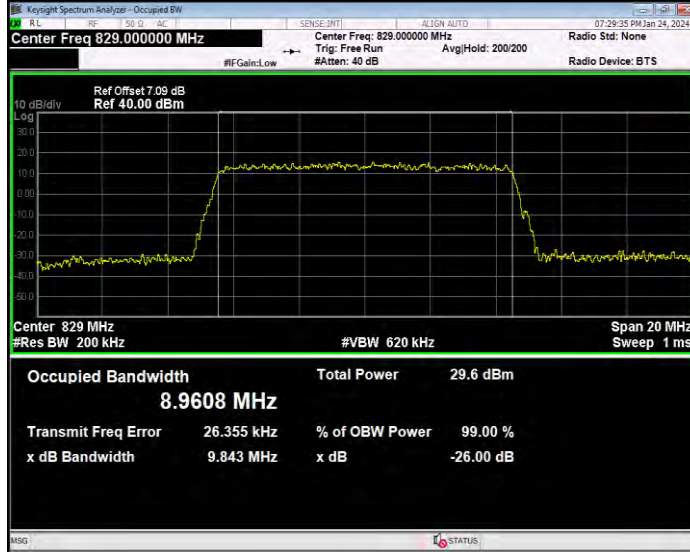

Band5 16QAM BW=1.4MHz Channel=20407 RB Size=6 Position=#0

Band5 16QAM BW=1.4MHz Channel=20525 RB Size=6 Position=#0

Band5 16QAM BW=1.4MHz Channel=20643 RB Size=6 Position=#0

Band5 16QAM BW=10MHz Channel=20450 RB Size=50 Position=#0