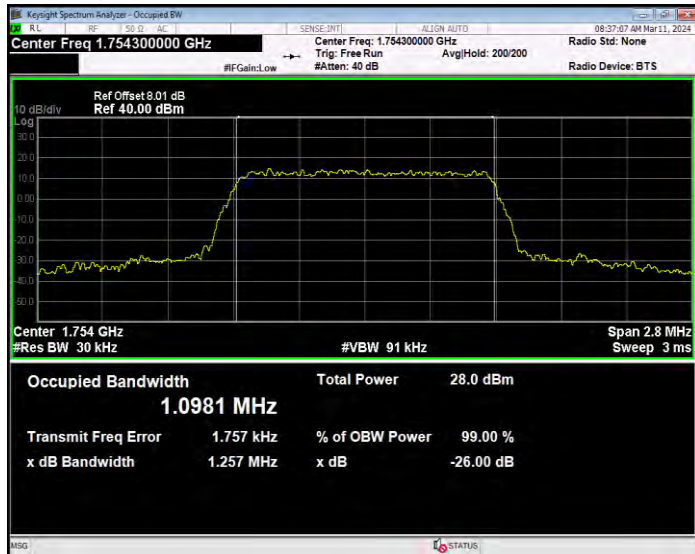

Band4 16QAM BW=1.4MHz Channel=20393 RB Size=6 Position=#0