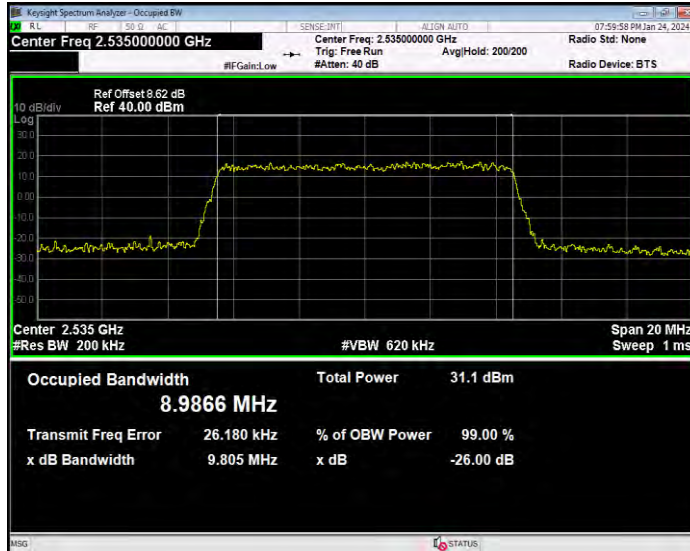

Band7 QPSK BW=10MHz Channel=21100 RB Size=50 Position=#0