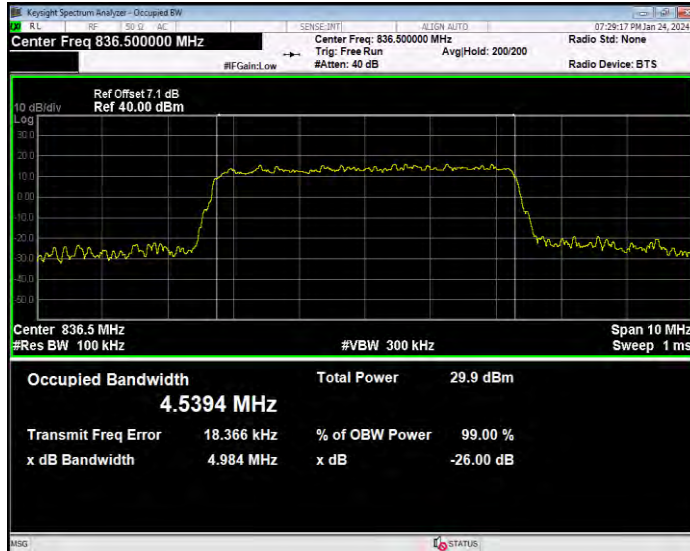

Band5 16QAM BW=5MHz Channel=20525 RB Size=25 Position=#0