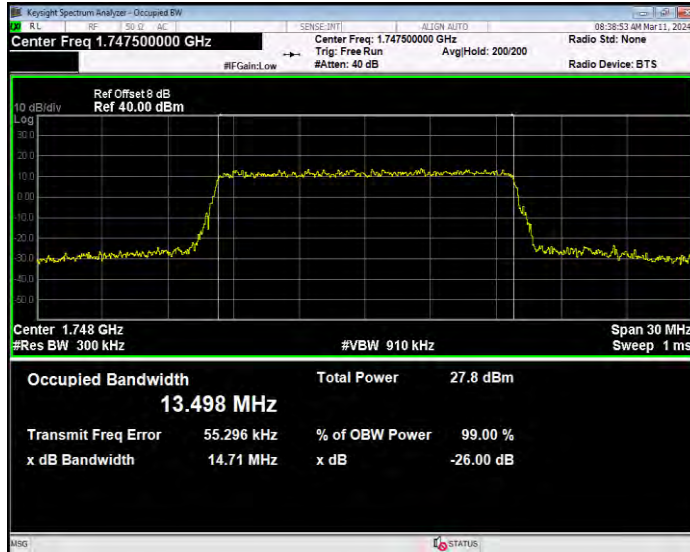

Band4 16QAM BW=15MHz Channel=20325 RB Size=75 Position=#0