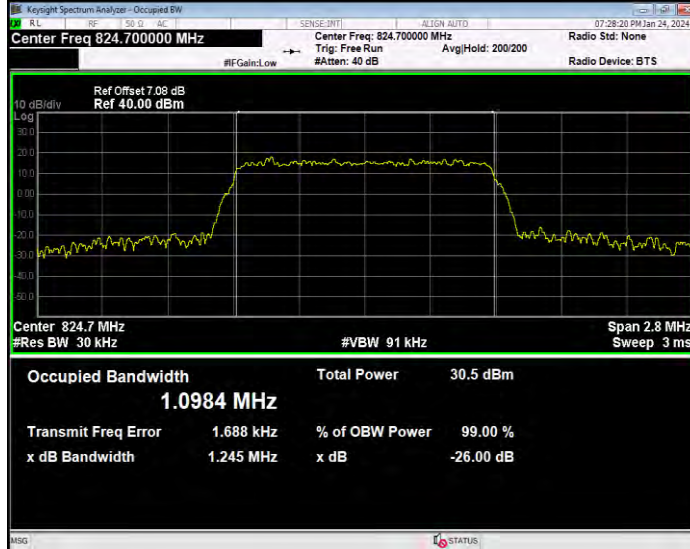

Band5 16QAM BW=1.4MHz Channel=20407 RB Size=6 Position=#0