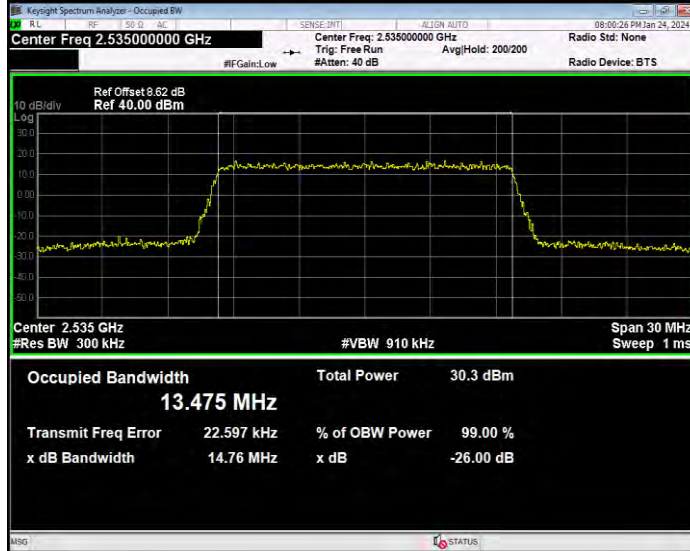

Band7 16QAM BW=15MHz Channel=21100 RB Size=75 Position=#0