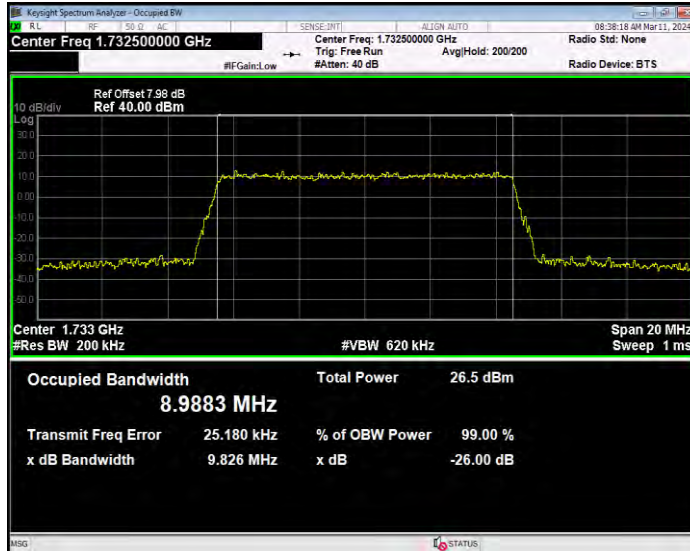

Band4 16QAM BW=10MHz Channel=20175 RB Size=50 Position=#0