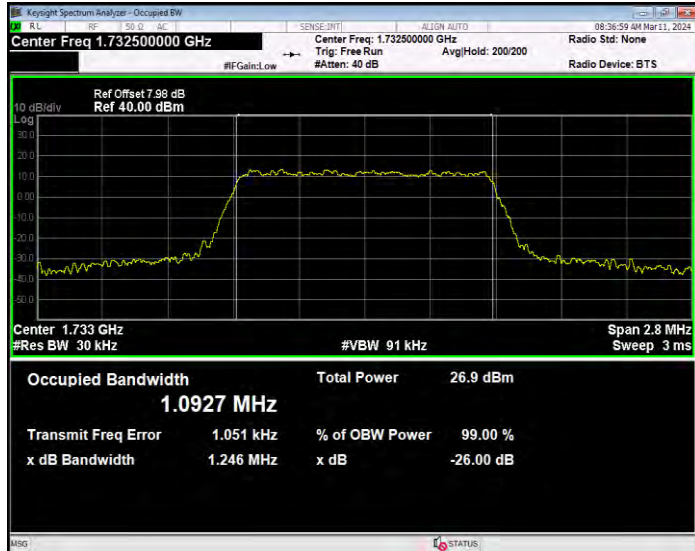

Band4 16QAM BW=1.4MHz Channel=20175 RB Size=6 Position=#0