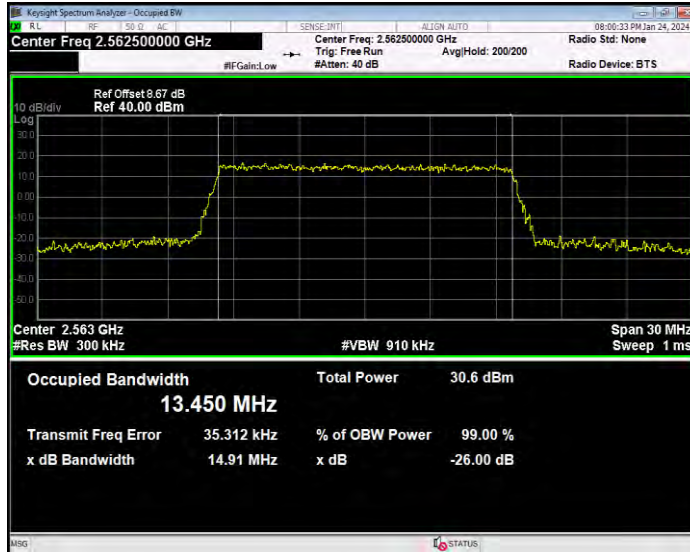

Band7 16QAM BW=15MHz Channel=21375 RB Size=75 Position=#0