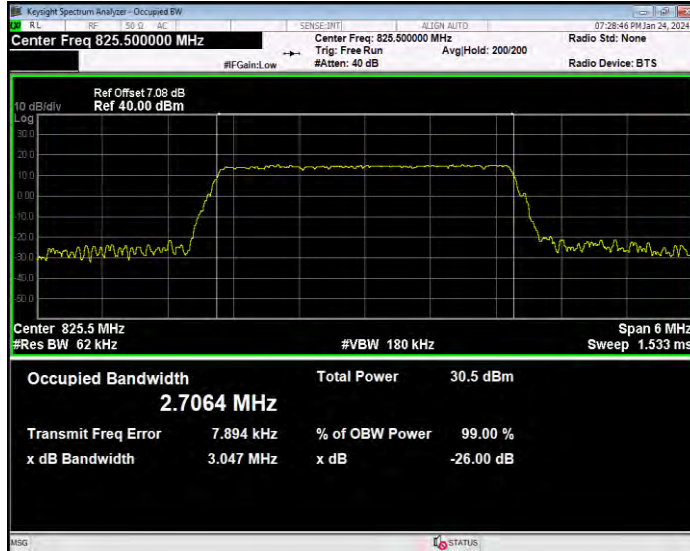

Band5 16QAM BW=3MHz Channel=20415 RB Size=15 Position=#0