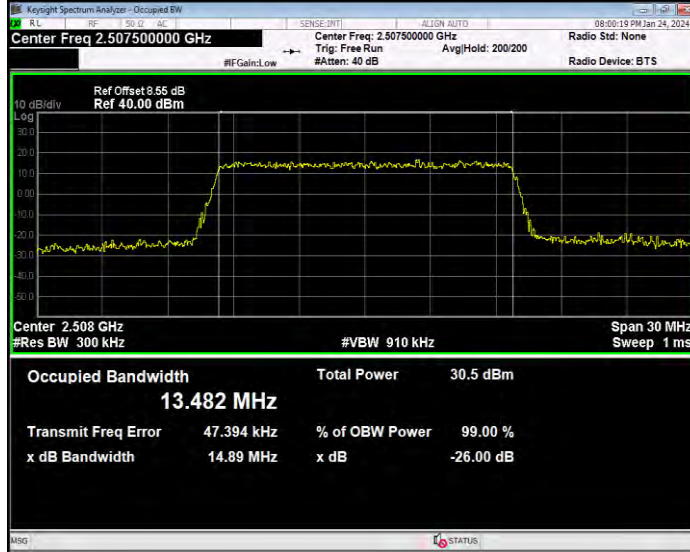

Band7 16QAM BW=10MHz Channel=20800 RB Size=50 Position=#0

Band7 16QAM BW=10MHz Channel=21100 RB Size=50 Position=#0

Band7 16QAM BW=10MHz Channel=21400 RB Size=50 Position=#0

Band7 16QAM BW=15MHz Channel=20825 RB Size=75 Position=#0