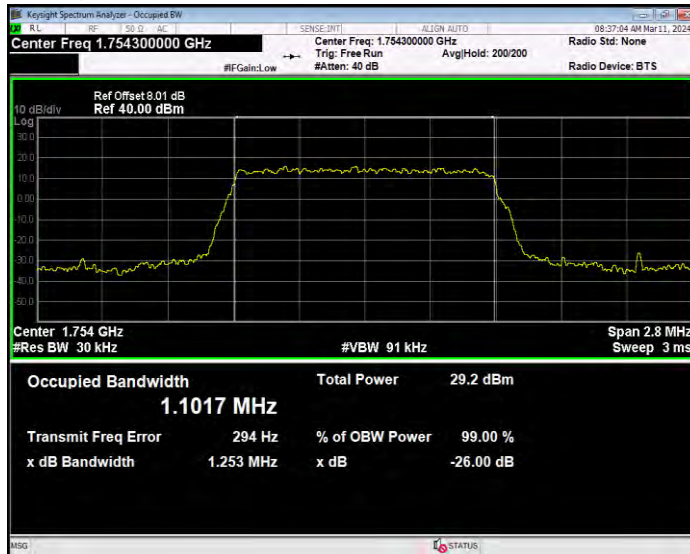

Band4 QPSK BW=1.4MHz Channel=20393 RB Size=6 Position=#0