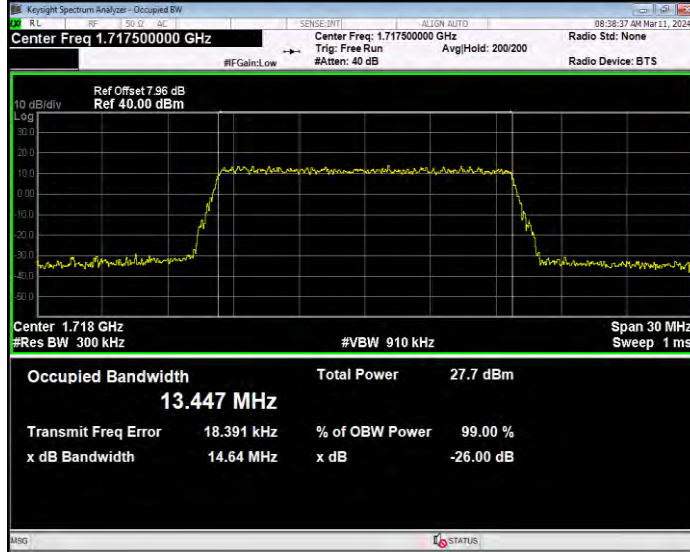

Band4 16QAM BW=15MHz Channel=20025 RB Size=75 Position=#0