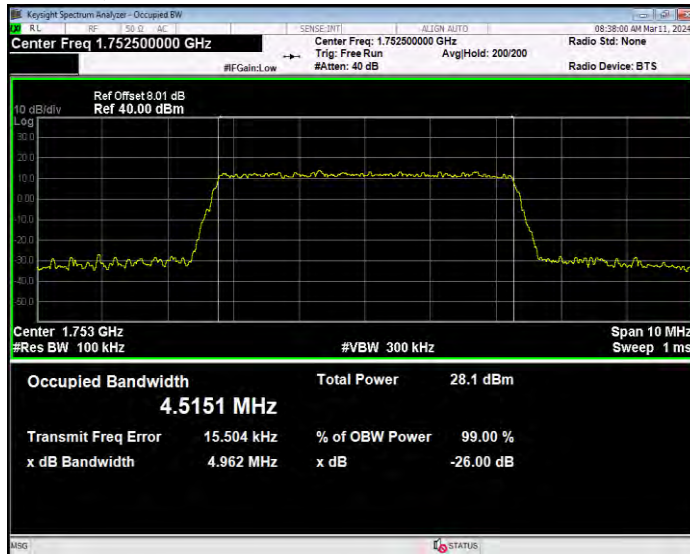

Band4 16QAM BW=5MHz Channel=20375 RB Size=25 Position=#0