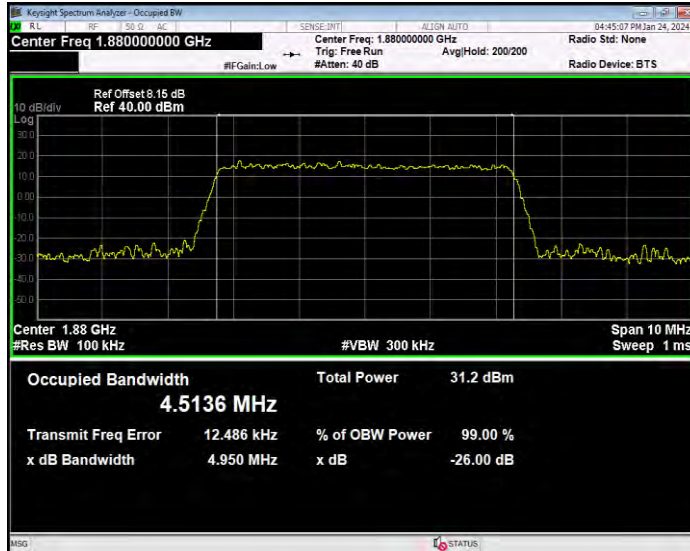

Band2 16QAM BW=5MHz Channel=18900 RB Size=25 Position=#0