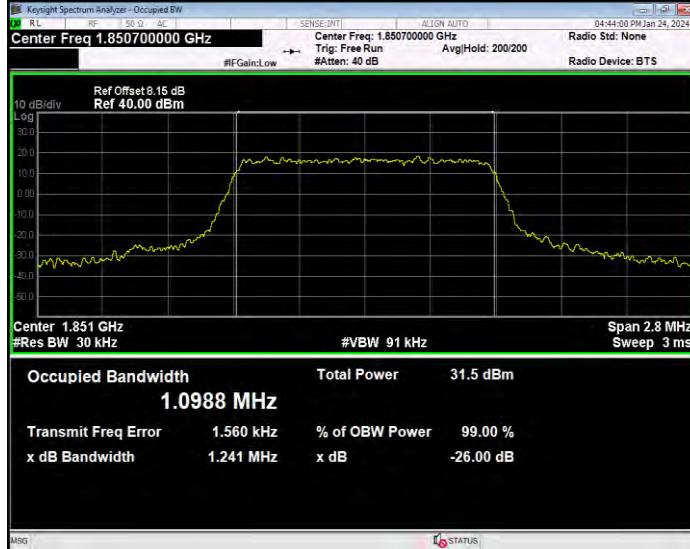

Band2 QPSK BW=1.4MHz Channel=18607 RB Size=6 Position=#0