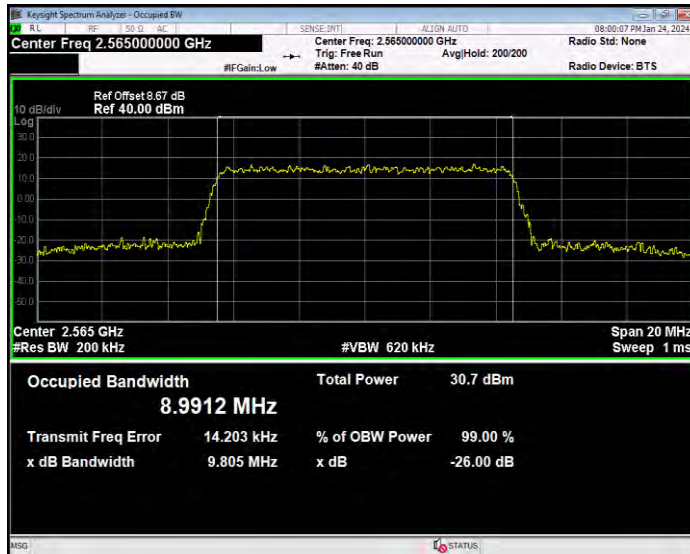

Band7 16QAM BW=10MHz Channel=21400 RB Size=50 Position=#0