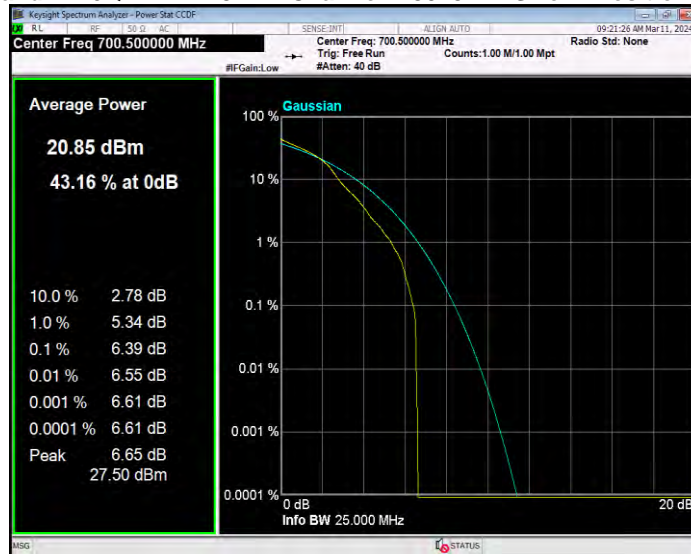

Band12 16QAM BW=3MHz Channel=23025 RB Size=1 Position=#0