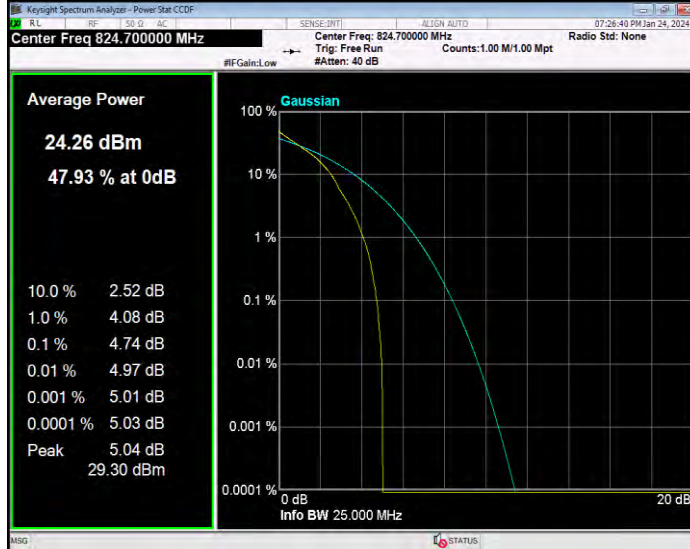

Band5 QPSK BW=1.4MHz Channel=20407 RB Size=1 Position=#0