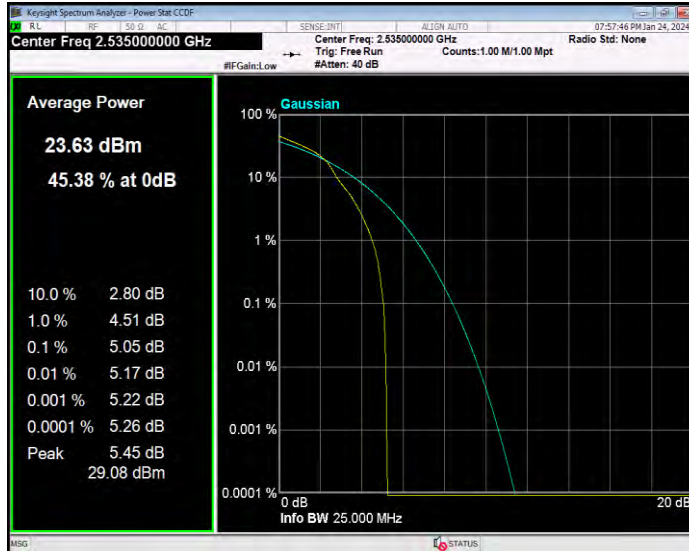

Band7 16QAM BW=5MHz Channel=21100 RB Size=1 Position=#0