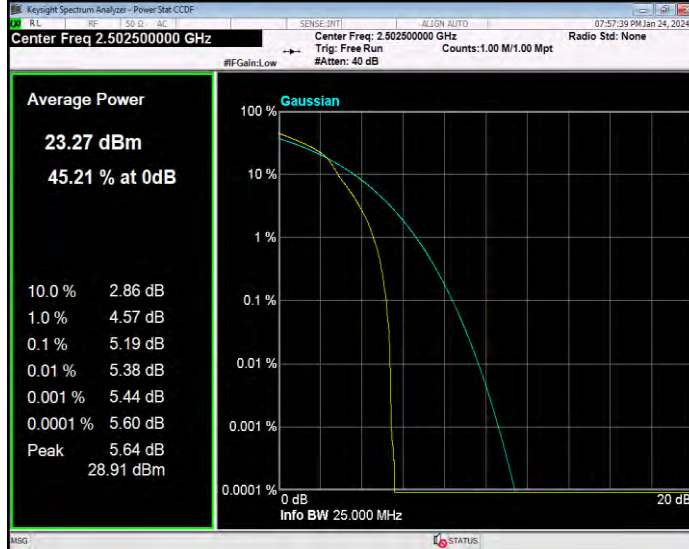

**Band7 16QAM BW=20MHz Channel=20850 RB Size=1 Position=#0**

**Band7 16QAM BW=20MHz Channel=21100 RB Size=1 Position=#0**

**Band7 16QAM BW=20MHz Channel=21350 RB Size=1 Position=#0**

**Band7 16QAM BW=5MHz Channel=20775 RB Size=1 Position=#0**