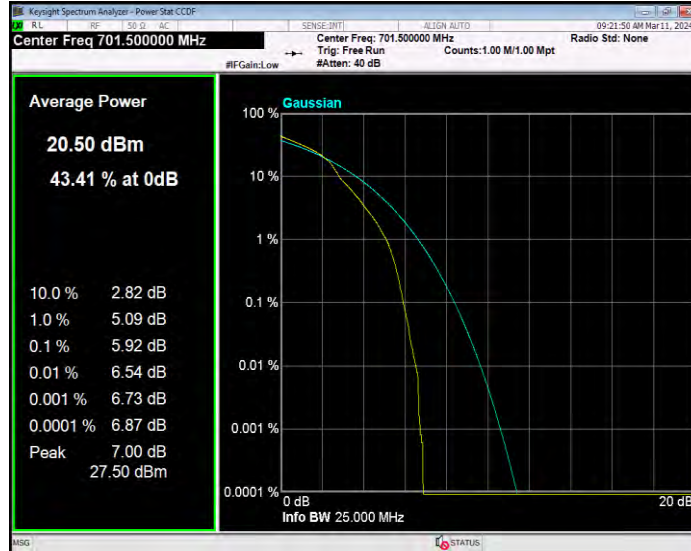

**Band12 16QAM BW=3MHz Channel=23025 RB Size=1 Position=#0**

**Band12 16QAM BW=3MHz Channel=23095 RB Size=1 Position=#0**

**Band12 16QAM BW=3MHz Channel=23165 RB Size=1 Position=#0**

**Band12 16QAM BW=5MHz Channel=23035 RB Size=1 Position=#0**