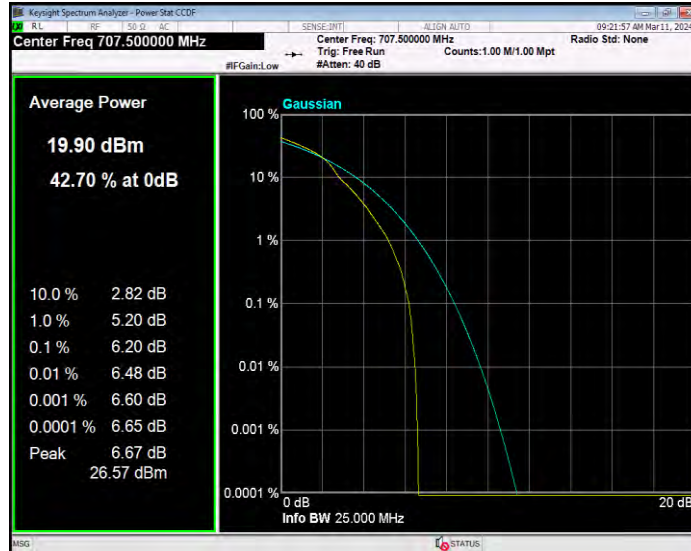

Band12 16QAM BW=5MHz Channel=23095 RB Size=1 Position=#0