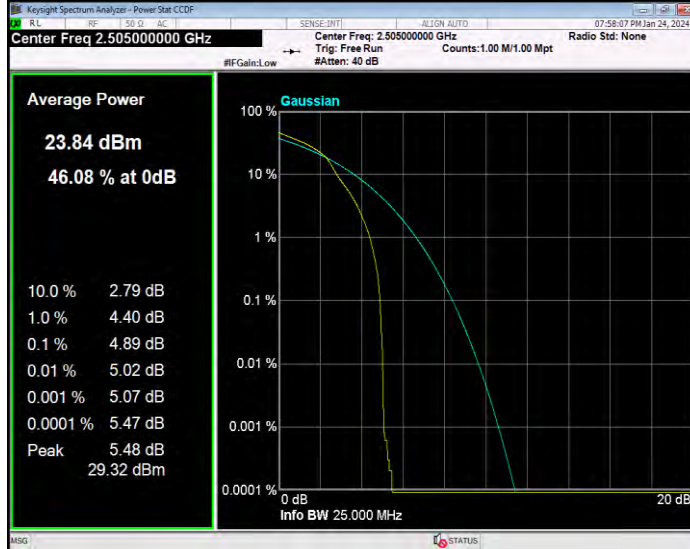

Band7 16QAM BW=10MHz Channel=20800 RB Size=1 Position=#0