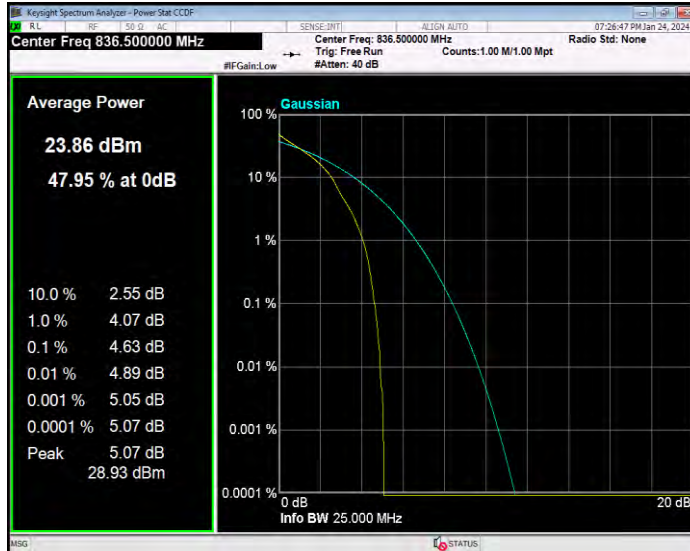

**Band5 16QAM BW=5MHz Channel=20525 RB Size=1 Position=#0**

**Band5 16QAM BW=5MHz Channel=20625 RB Size=1 Position=#0**

**Band5 QPSK BW=1.4MHz Channel=20407 RB Size=1 Position=#0**

**Band5 QPSK BW=1.4MHz Channel=20525 RB Size=1 Position=#0**