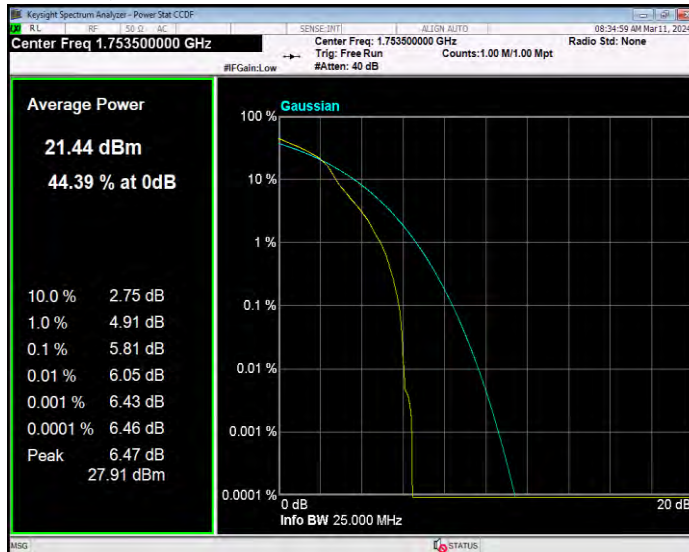

Band4 16QAM BW=3MHz Channel=20385 RB Size=1 Position=#0