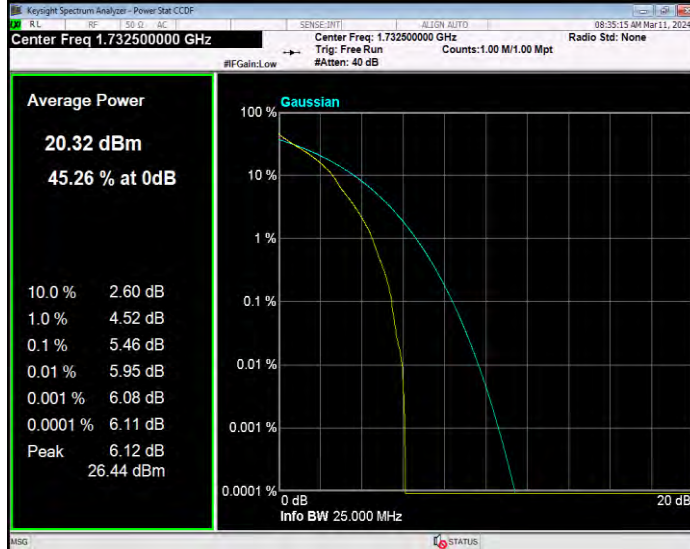

Band4 QPSK BW=5MHz Channel=20175 RB Size=1 Position=#0