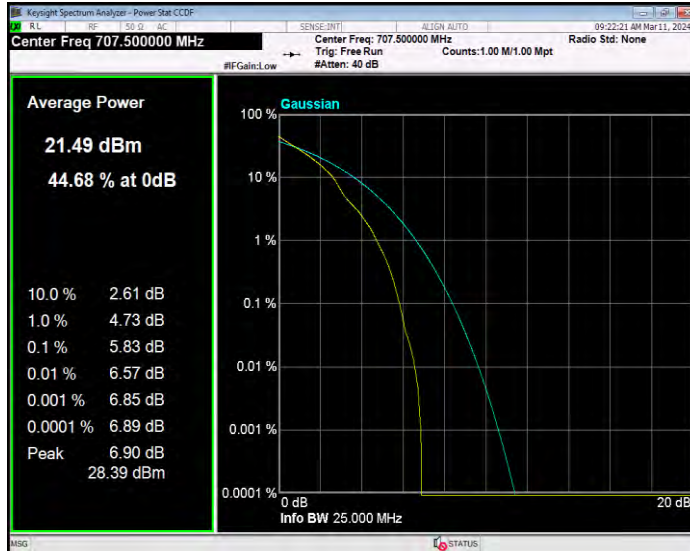

Band12 QPSK BW=10MHz Channel=23095 RB Size=1 Position=#0