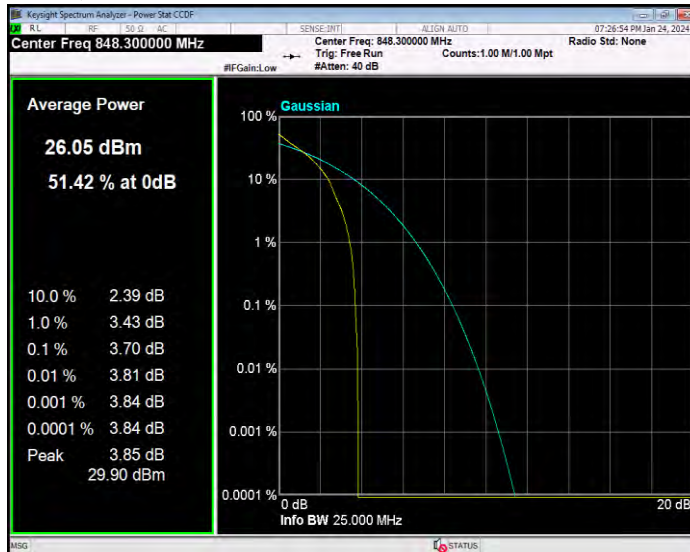

Band5 QPSK BW=1.4MHz Channel=20643 RB Size=1 Position=#0