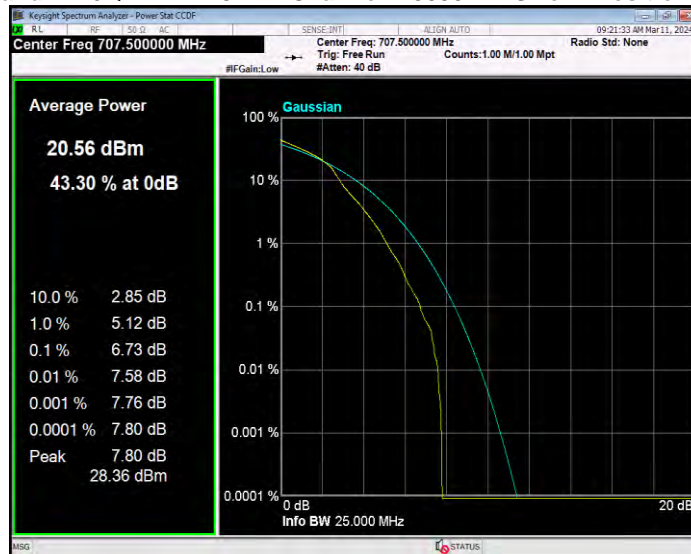

Band12 16QAM BW=3MHz Channel=23095 RB Size=1 Position=#0