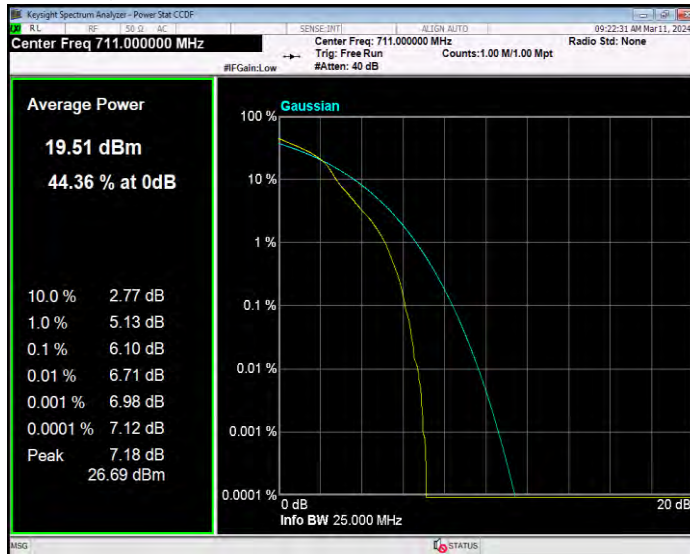

**Band12 16QAM BW=1.4MHz Channel=23173 RB Size=1 Position=#0**

**Band12 16QAM BW=10MHz Channel=23060 RB Size=1 Position=#0**

**Band12 16QAM BW=10MHz Channel=23095 RB Size=1 Position=#0**

**Band12 16QAM BW=10MHz Channel=23130 RB Size=1 Position=#0**