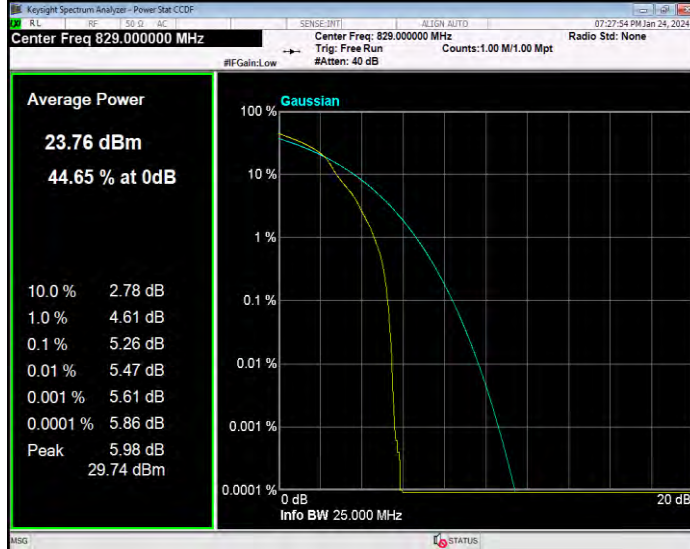

Band5 16QAM BW=10MHz Channel=20450 RB Size=1 Position=#0