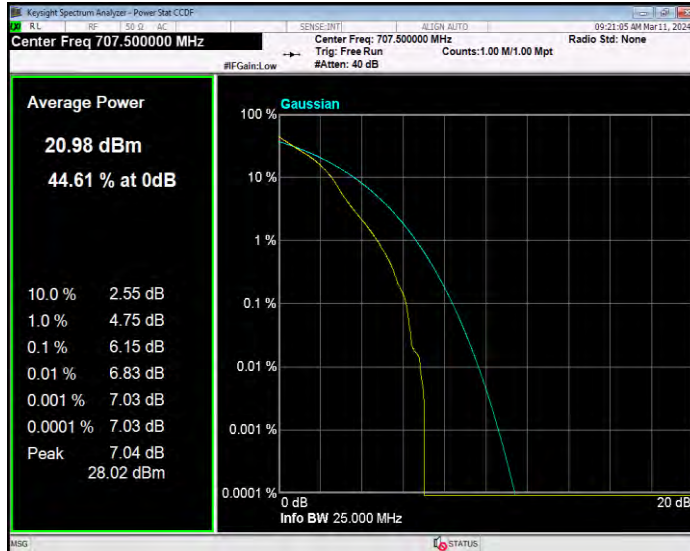

**Band12 16QAM BW=5MHz Channel=23095 RB Size=1 Position=#0**

**Band12 16QAM BW=5MHz Channel=23155 RB Size=1 Position=#0**

**Band12 QPSK BW=1.4MHz Channel=23017 RB Size=1 Position=#0**

**Band12 QPSK BW=1.4MHz Channel=23095 RB Size=1 Position=#0**