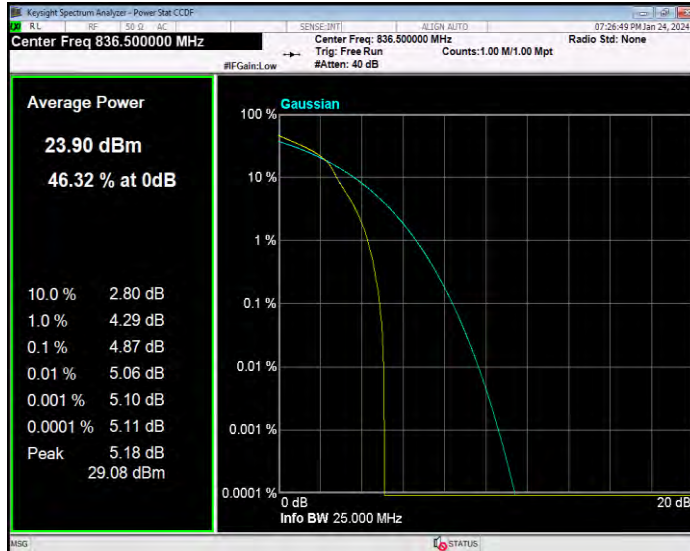

**Band4 QPSK BW=5MHz Channel=20175 RB Size=1 Position=#0**

**Band4 QPSK BW=5MHz Channel=20375 RB Size=1 Position=#0**

**Band5 16QAM BW=1.4MHz Channel=20407 RB Size=1 Position=#0**

**Band5 16QAM BW=1.4MHz Channel=20525 RB Size=1 Position=#0**