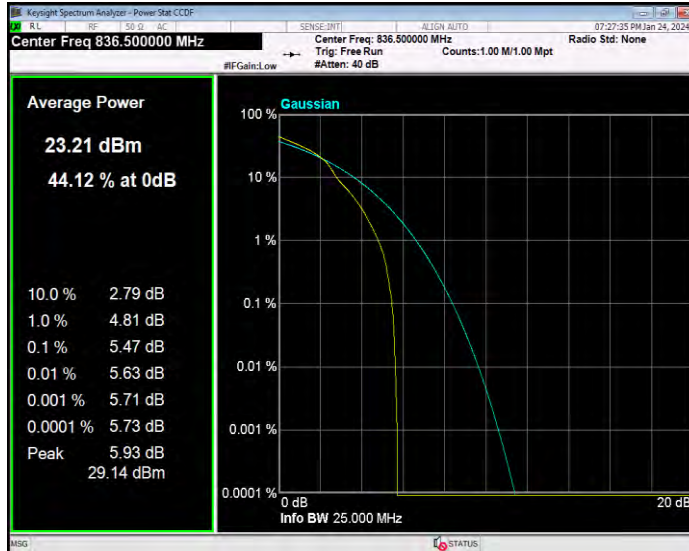

Band5 16QAM BW=5MHz Channel=20525 RB Size=1 Position=#0