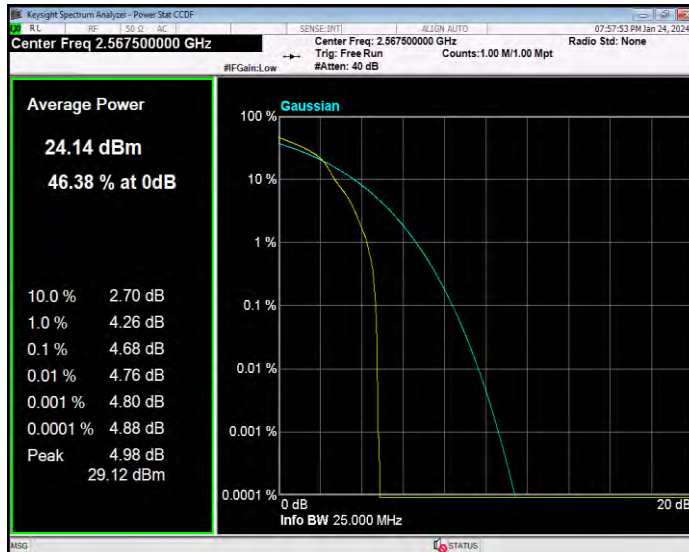

Band7 16QAM BW=5MHz Channel=21425 RB Size=1 Position=#0