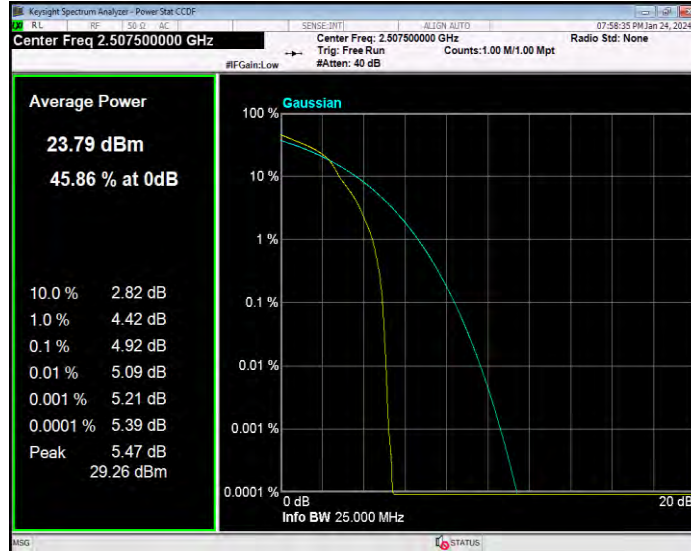

Band7 16QAM BW=15MHz Channel=20825 RB Size=1 Position=#0