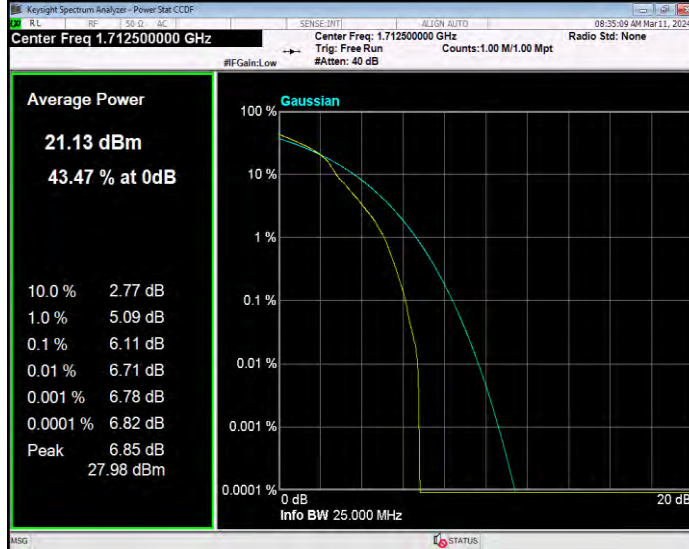

**Band4 16QAM BW=20MHz Channel=20175 RB Size=1 Position=#0**

**Band4 16QAM BW=20MHz Channel=20300 RB Size=1 Position=#0**

**Band4 16QAM BW=3MHz Channel=19965 RB Size=1 Position=#0**

**Band4 16QAM BW=3MHz Channel=20175 RB Size=1 Position=#0**

**Band4 16QAM BW=3MHz Channel=20385 RB Size=1 Position=#0**

**Band4 16QAM BW=5MHz Channel=19975 RB Size=1 Position=#0**

**Band4 16QAM BW=5MHz Channel=20175 RB Size=1 Position=#0**

**Band4 16QAM BW=5MHz Channel=20375 RB Size=1 Position=#0**