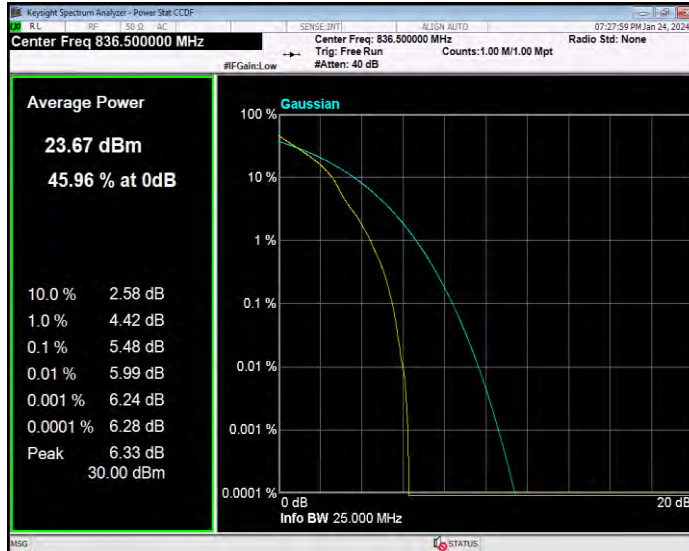

Band5 QPSK BW=10MHz Channel=20525 RB Size=1 Position=#0