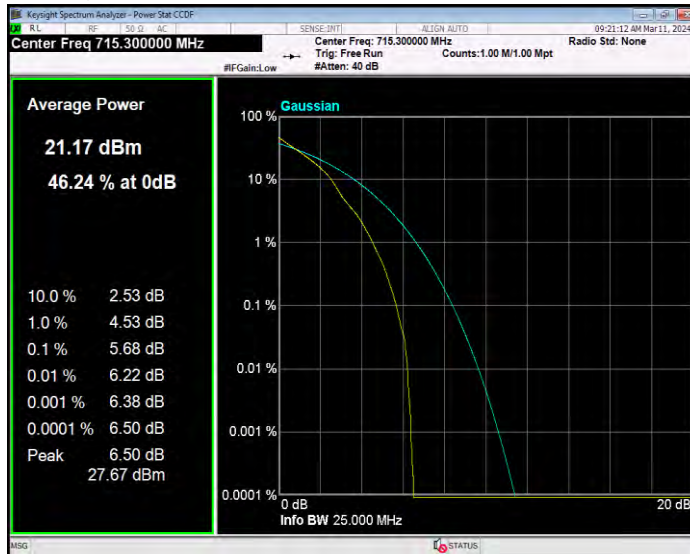

Band12 QPSK BW=1.4MHz Channel=23173 RB Size=1 Position=#0