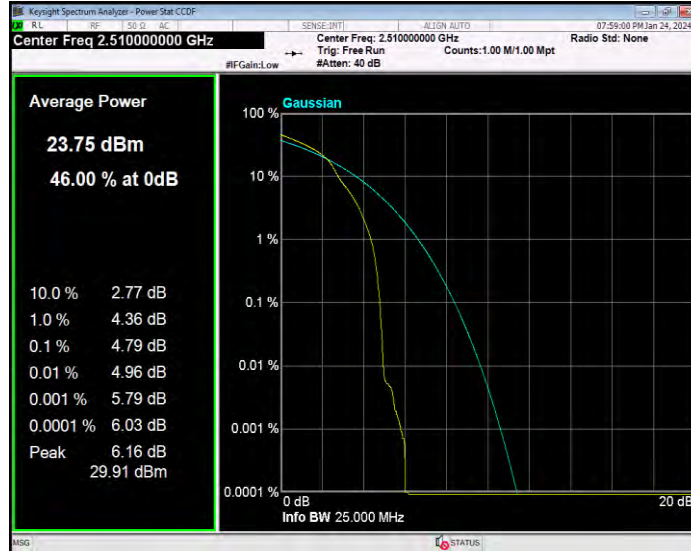

Band7 16QAM BW=20MHz Channel=20850 RB Size=1 Position=#0