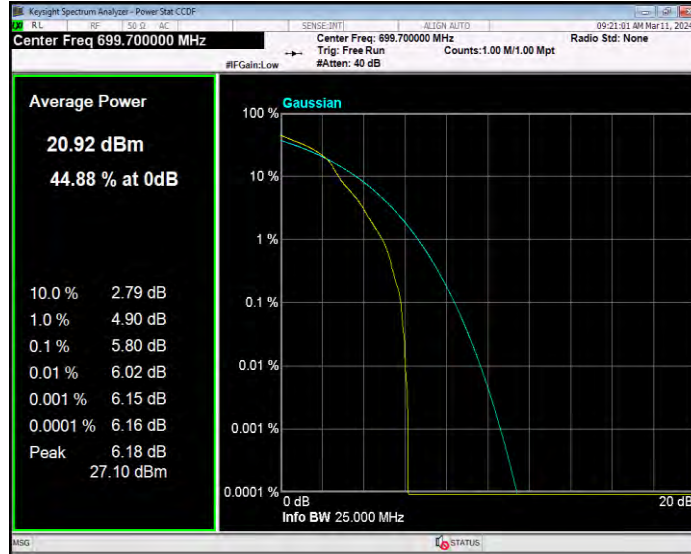

Band12 16QAM BW=1.4MHz Channel=23017 RB Size=1 Position=#0