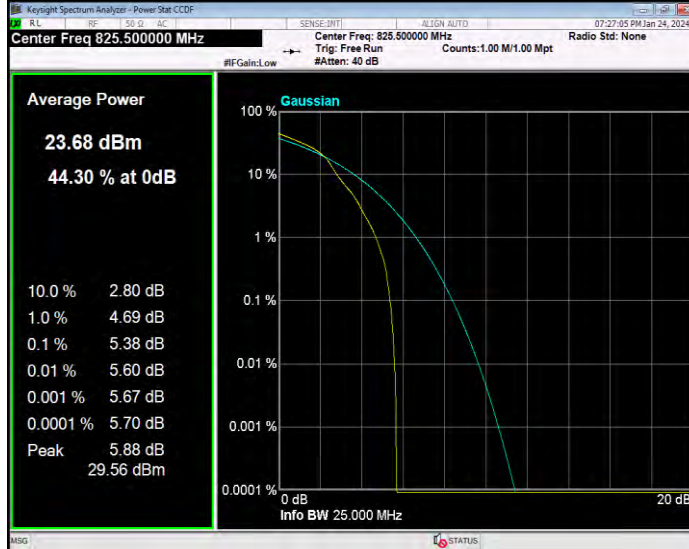

Band5 16QAM BW=3MHz Channel=20415 RB Size=1 Position=#0