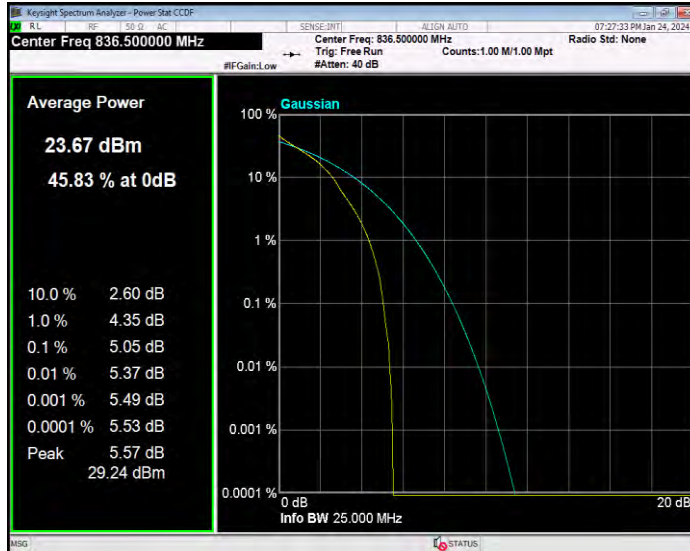

Band5 QPSK BW=5MHz Channel=20525 RB Size=1 Position=#0