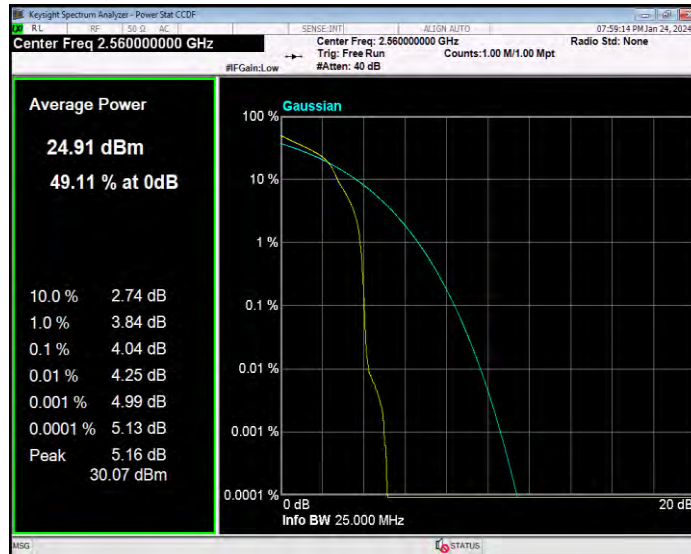

Band7 16QAM BW=20MHz Channel=21350 RB Size=1 Position=#0