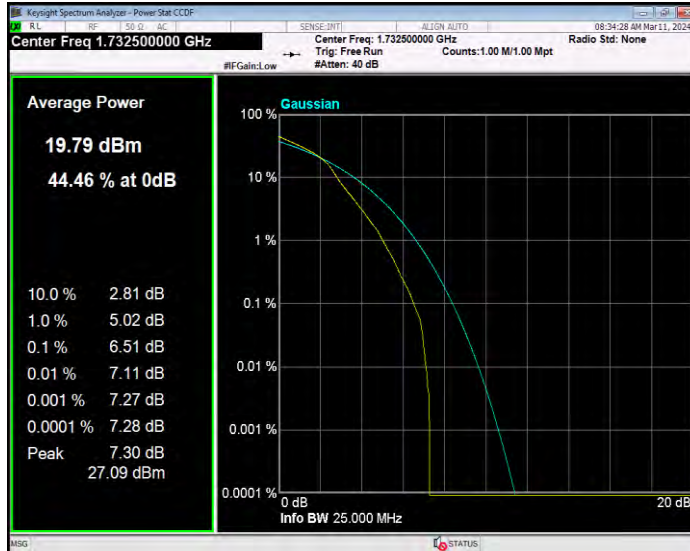

**Band2 QPSK BW=5MHz Channel=18900 RB Size=1 Position=#0**

**Band2 QPSK BW=5MHz Channel=19175 RB Size=1 Position=#0**

**Band4 16QAM BW=1.4MHz Channel=19957 RB Size=1 Position=#0**

**Band4 16QAM BW=1.4MHz Channel=20175 RB Size=1 Position=#0**

**Band4 16QAM BW=1.4MHz Channel=20393 RB Size=1 Position=#0**

**Band4 16QAM BW=10MHz Channel=20000 RB Size=1 Position=#0**

**Band4 16QAM BW=10MHz Channel=20175 RB Size=1 Position=#0**

**Band4 16QAM BW=10MHz Channel=20350 RB Size=1 Position=#0**