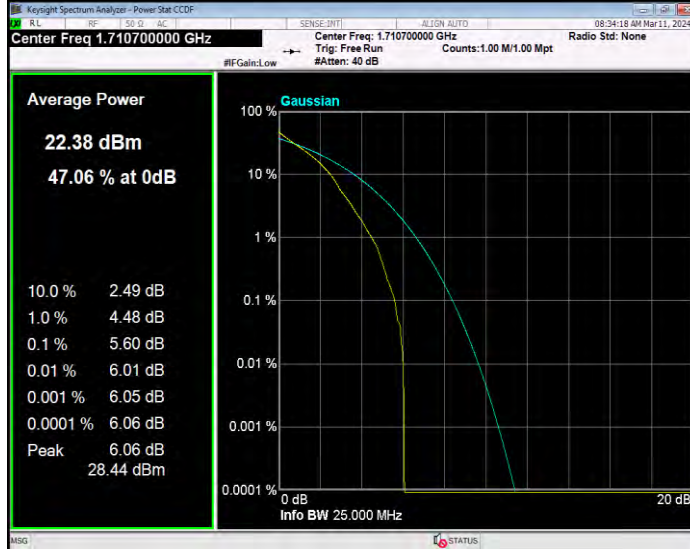

Band4 QPSK BW=1.4MHz Channel=19957 RB Size=1 Position=#0