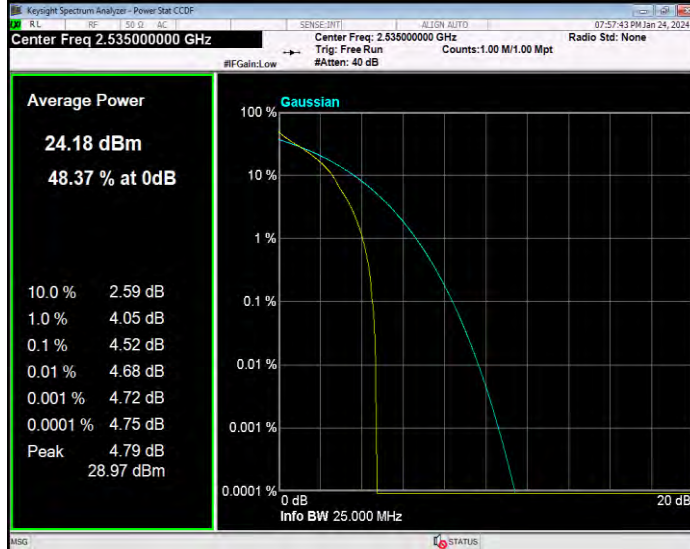

Band7 QPSK BW=5MHz Channel=21100 RB Size=1 Position=#0