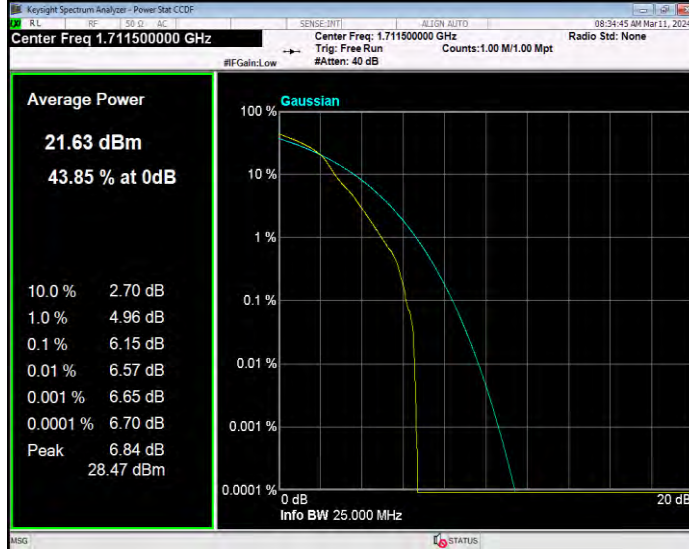

**Band4 16QAM BW=1.4MHz Channel=20393 RB Size=1 Position=#0**

**Band4 16QAM BW=10MHz Channel=20000 RB Size=1 Position=#0**

**Band4 16QAM BW=10MHz Channel=20175 RB Size=1 Position=#0**

**Band4 16QAM BW=10MHz Channel=20350 RB Size=1 Position=#0**

**Band4 16QAM BW=15MHz Channel=20025 RB Size=1 Position=#0**

**Band4 16QAM BW=15MHz Channel=20175 RB Size=1 Position=#0**

**Band4 16QAM BW=15MHz Channel=20325 RB Size=1 Position=#0**

**Band4 16QAM BW=20MHz Channel=20050 RB Size=1 Position=#0**

**Band4 16QAM BW=20MHz Channel=20175 RB Size=1 Position=#0**

**Band4 16QAM BW=20MHz Channel=20300 RB Size=1 Position=#0**

**Band4 16QAM BW=3MHz Channel=19965 RB Size=1 Position=#0**

**Band4 16QAM BW=3MHz Channel=20175 RB Size=1 Position=#0**