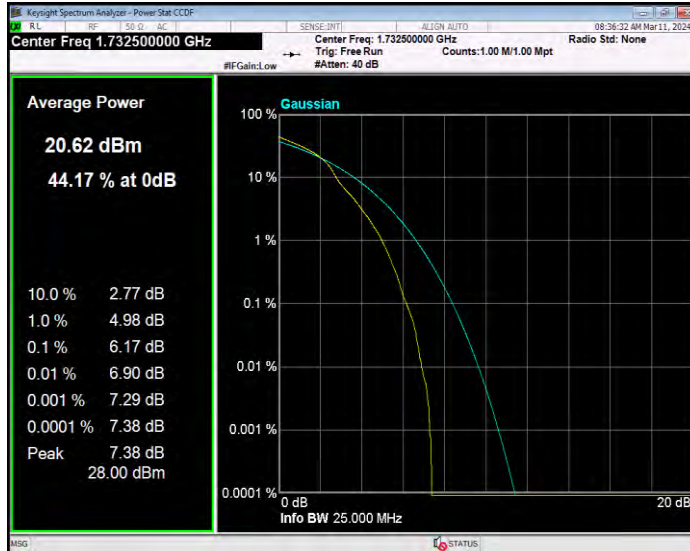

**Band4 16QAM BW=1.4MHz Channel=20393 RB Size=1 Position=#0**

**Band4 16QAM BW=10MHz Channel=20000 RB Size=1 Position=#0**

**Band4 16QAM BW=10MHz Channel=20175 RB Size=1 Position=#0**

**Band4 16QAM BW=10MHz Channel=20350 RB Size=1 Position=#0**

**Band4 16QAM BW=15MHz Channel=20025 RB Size=1 Position=#0**

**Band4 16QAM BW=15MHz Channel=20175 RB Size=1 Position=#0**

**Band4 16QAM BW=15MHz Channel=20325 RB Size=1 Position=#0**

**Band4 16QAM BW=20MHz Channel=20050 RB Size=1 Position=#0**

**Band4 16QAM BW=20MHz Channel=20175 RB Size=1 Position=#0**

**Band4 16QAM BW=20MHz Channel=20300 RB Size=1 Position=#0**

**Band4 16QAM BW=3MHz Channel=19965 RB Size=1 Position=#0**

**Band4 16QAM BW=3MHz Channel=20175 RB Size=1 Position=#0**