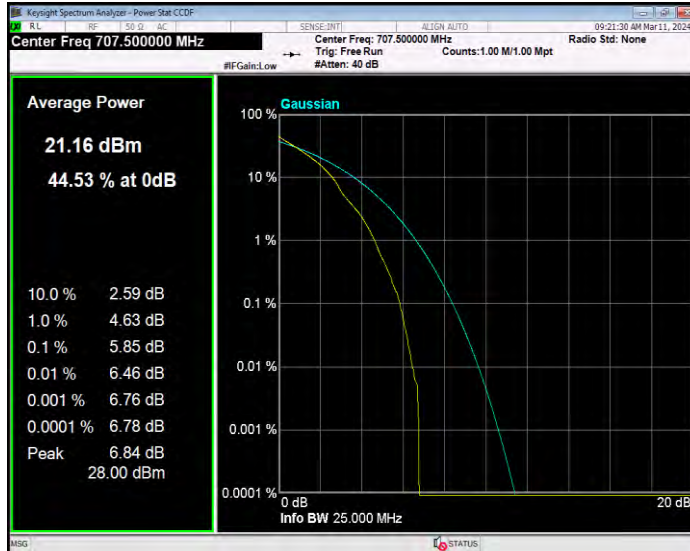

Band12 QPSK BW=3MHz Channel=23095 RB Size=1 Position=#0