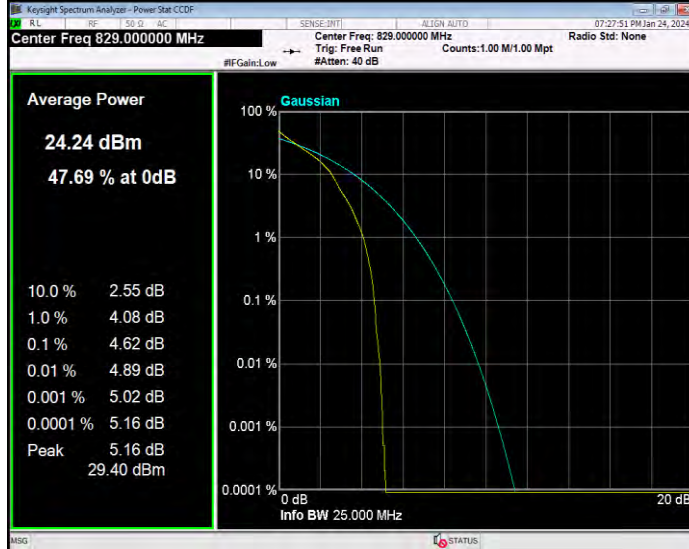

Band5 QPSK BW=10MHz Channel=20450 RB Size=1 Position=#0