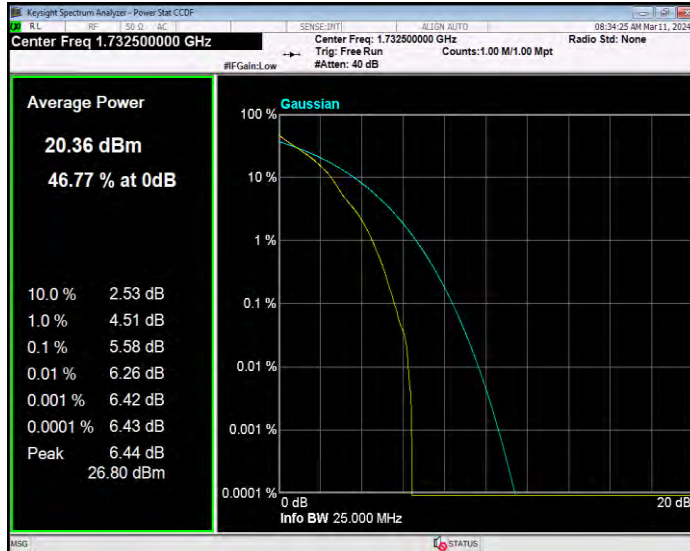

Band4 QPSK BW=1.4MHz Channel=20175 RB Size=1 Position=#0