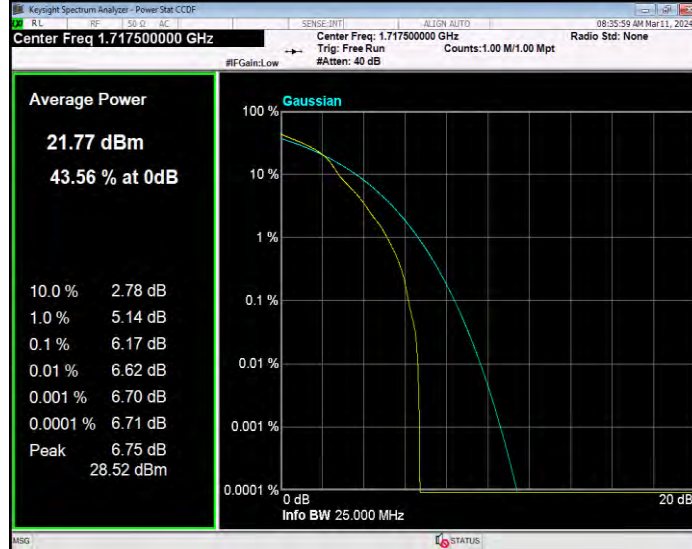

Band4 16QAM BW=15MHz Channel=20025 RB Size=1 Position=#0