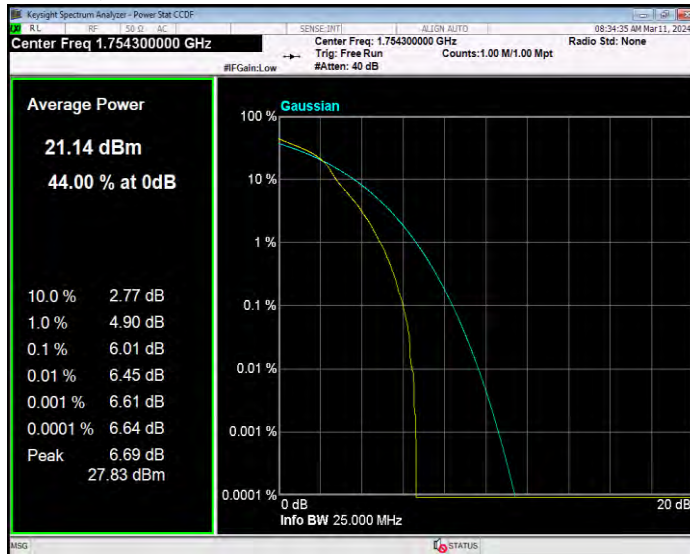

**Band2 QPSK BW=5MHz Channel=18900 RB Size=1 Position=#0**

**Band2 QPSK BW=5MHz Channel=19175 RB Size=1 Position=#0**

**Band4 16QAM BW=1.4MHz Channel=19957 RB Size=1 Position=#0**

**Band4 16QAM BW=1.4MHz Channel=20175 RB Size=1 Position=#0**

**Band4 16QAM BW=1.4MHz Channel=20393 RB Size=1 Position=#0**

**Band4 16QAM BW=10MHz Channel=20000 RB Size=1 Position=#0**

**Band4 16QAM BW=10MHz Channel=20175 RB Size=1 Position=#0**

**Band4 16QAM BW=10MHz Channel=20350 RB Size=1 Position=#0**