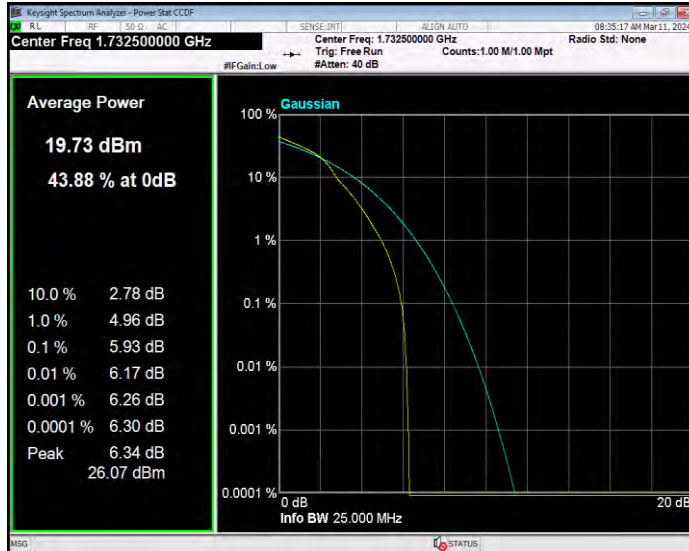

**Band4 16QAM BW=15MHz Channel=20025 RB Size=1 Position=#0**

**Band4 16QAM BW=15MHz Channel=20175 RB Size=1 Position=#0**

**Band4 16QAM BW=15MHz Channel=20325 RB Size=1 Position=#0**

**Band4 16QAM BW=20MHz Channel=20050 RB Size=1 Position=#0**

**Band4 16QAM BW=20MHz Channel=20175 RB Size=1 Position=#0**

**Band4 16QAM BW=20MHz Channel=20300 RB Size=1 Position=#0**

**Band4 16QAM BW=3MHz Channel=19965 RB Size=1 Position=#0**

**Band4 16QAM BW=3MHz Channel=20175 RB Size=1 Position=#0**

**Band4 16QAM BW=3MHz Channel=20385 RB Size=1 Position=#0**

**Band4 16QAM BW=5MHz Channel=19975 RB Size=1 Position=#0**

**Band4 16QAM BW=5MHz Channel=20175 RB Size=1 Position=#0**

**Band4 16QAM BW=5MHz Channel=20375 RB Size=1 Position=#0**