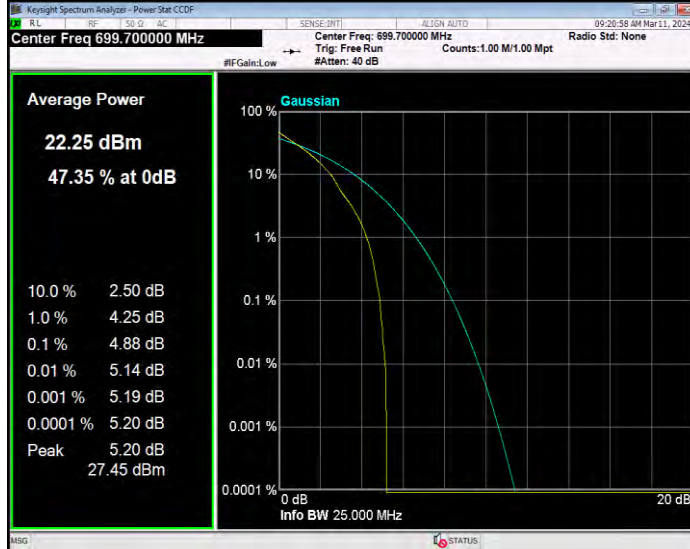

Band12 QPSK BW=1.4MHz Channel=23017 RB Size=1 Position=#0