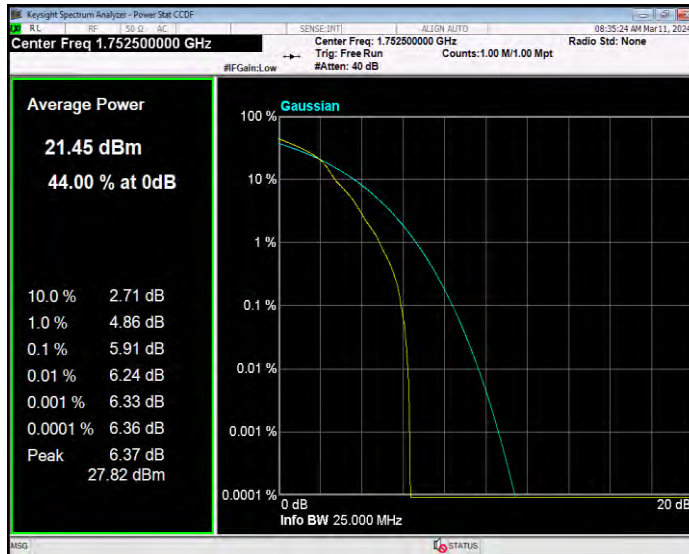

**Band4 16QAM BW=3MHz Channel=20385 RB Size=1 Position=#0**

**Band4 16QAM BW=5MHz Channel=19975 RB Size=1 Position=#0**

**Band4 16QAM BW=5MHz Channel=20175 RB Size=1 Position=#0**

**Band4 16QAM BW=5MHz Channel=20375 RB Size=1 Position=#0**