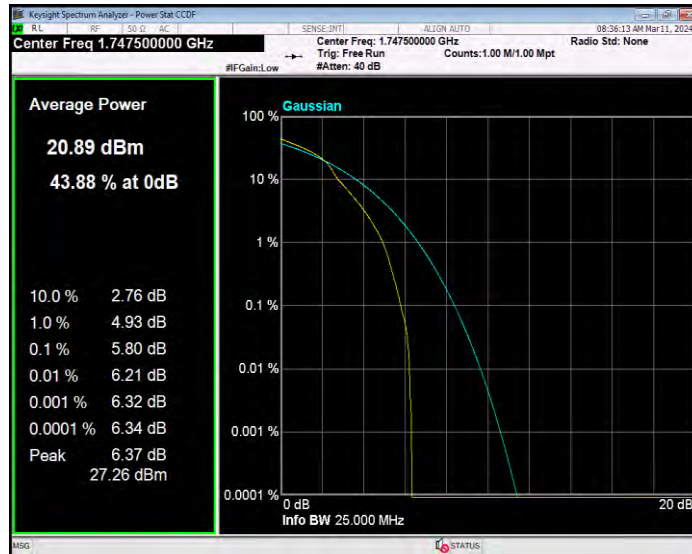

**Band4 16QAM BW=1.4MHz Channel=20393 RB Size=1 Position=#0**

**Band4 16QAM BW=10MHz Channel=20000 RB Size=1 Position=#0**

**Band4 16QAM BW=10MHz Channel=20175 RB Size=1 Position=#0**

**Band4 16QAM BW=10MHz Channel=20350 RB Size=1 Position=#0**

**Band4 16QAM BW=15MHz Channel=20025 RB Size=1 Position=#0**

**Band4 16QAM BW=15MHz Channel=20175 RB Size=1 Position=#0**

**Band4 16QAM BW=15MHz Channel=20325 RB Size=1 Position=#0**

**Band4 16QAM BW=20MHz Channel=20050 RB Size=1 Position=#0**