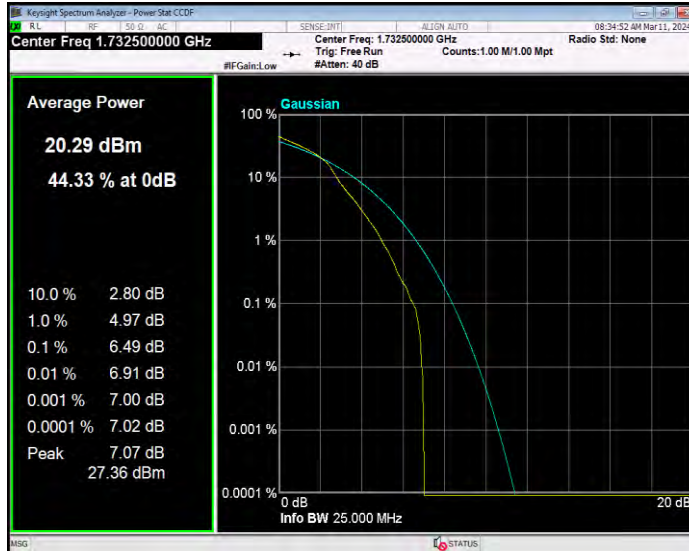

**Band4 16QAM BW=15MHz Channel=20025 RB Size=1 Position=#0**

**Band4 16QAM BW=15MHz Channel=20175 RB Size=1 Position=#0**

**Band4 16QAM BW=15MHz Channel=20325 RB Size=1 Position=#0**

**Band4 16QAM BW=20MHz Channel=20050 RB Size=1 Position=#0**

**Band4 16QAM BW=20MHz Channel=20175 RB Size=1 Position=#0**

**Band4 16QAM BW=20MHz Channel=20300 RB Size=1 Position=#0**

**Band4 16QAM BW=3MHz Channel=19965 RB Size=1 Position=#0**

**Band4 16QAM BW=3MHz Channel=20175 RB Size=1 Position=#0**

**Band4 16QAM BW=3MHz Channel=20385 RB Size=1 Position=#0**

**Band4 16QAM BW=5MHz Channel=19975 RB Size=1 Position=#0**

**Band4 16QAM BW=5MHz Channel=20175 RB Size=1 Position=#0**

**Band4 16QAM BW=5MHz Channel=20375 RB Size=1 Position=#0**