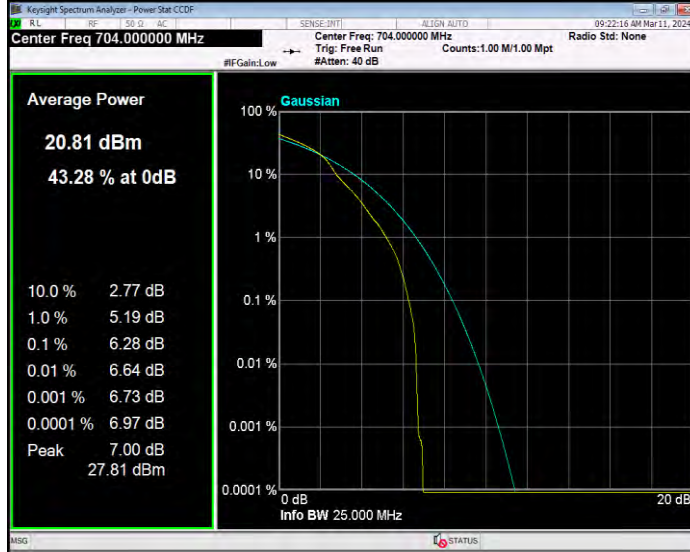

Band12 16QAM BW=10MHz Channel=23060 RB Size=1 Position=#0