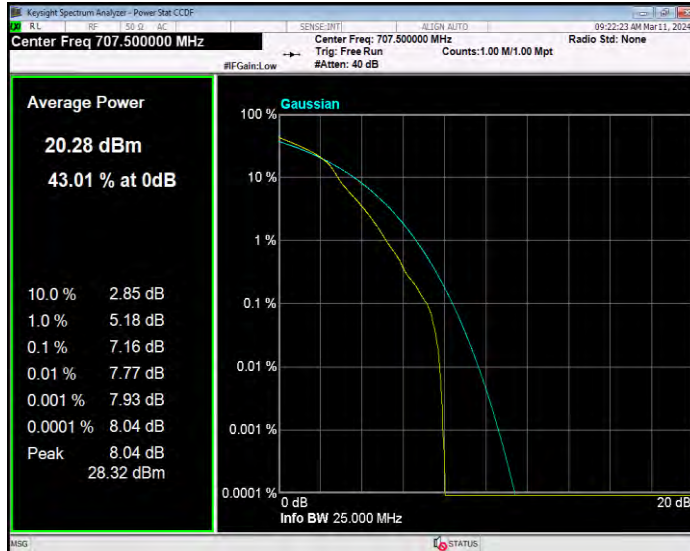

Band12 16QAM BW=10MHz Channel=23095 RB Size=1 Position=#0