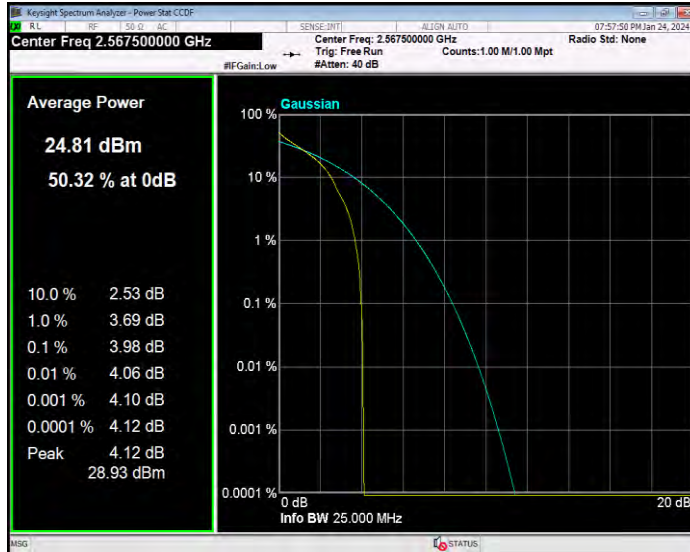

Band7 QPSK BW=5MHz Channel=21425 RB Size=1 Position=#0