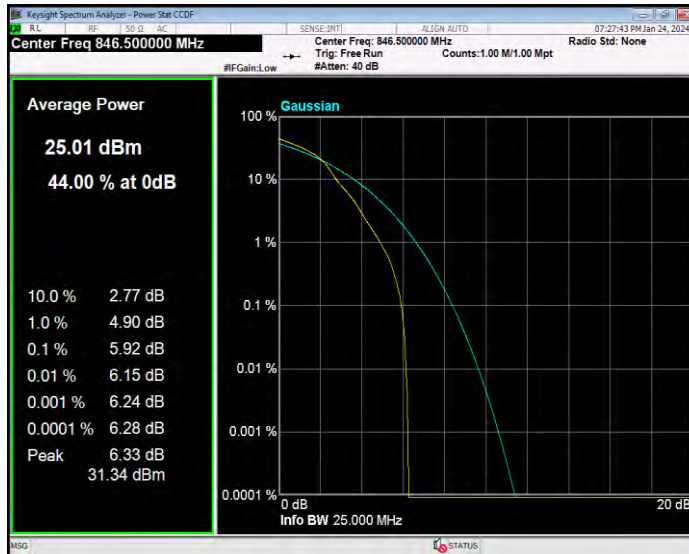

Band5 16QAM BW=5MHz Channel=20625 RB Size=1 Position=#0