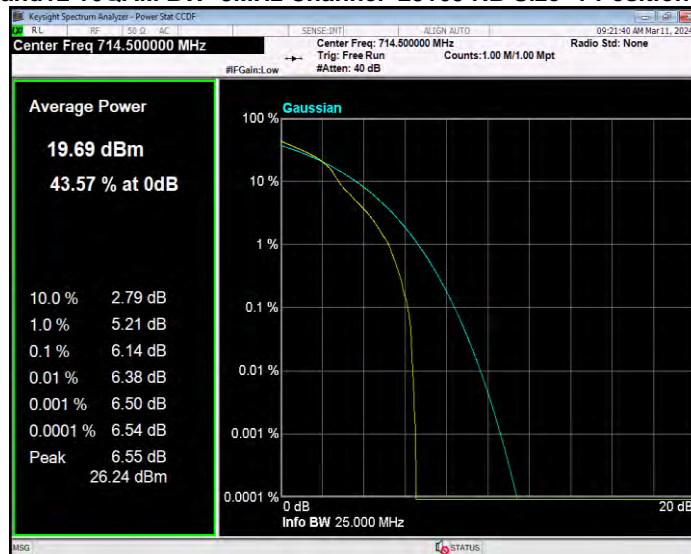

Band12 16QAM BW=3MHz Channel=23165 RB Size=1 Position=#0