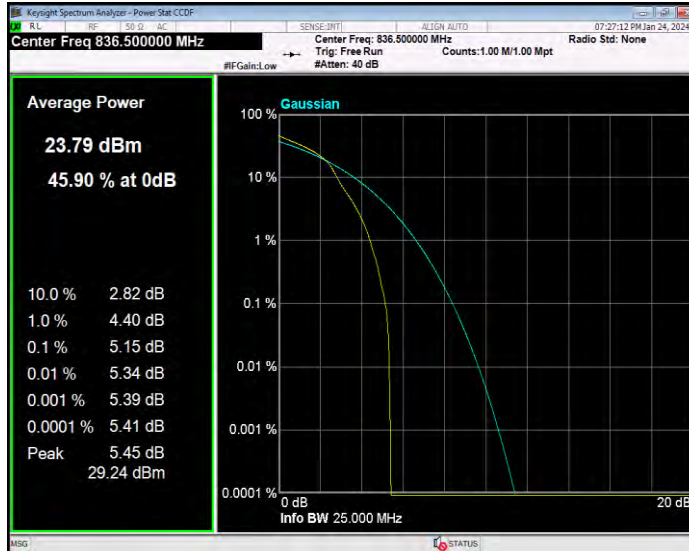

Band5 16QAM BW=3MHz Channel=20525 RB Size=1 Position=#0