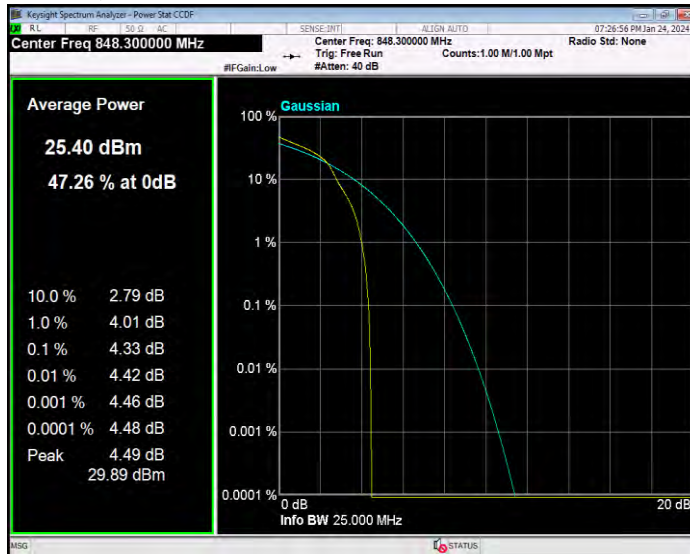

Band5 16QAM BW=1.4MHz Channel=20643 RB Size=1 Position=#0