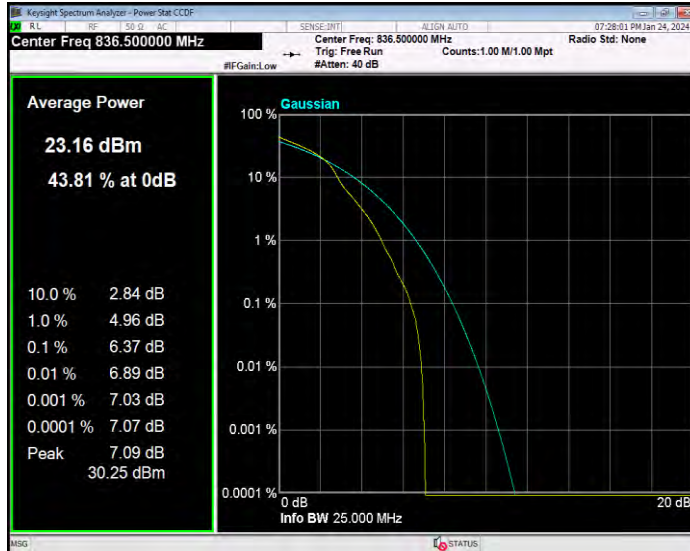

Band5 16QAM BW=10MHz Channel=20525 RB Size=1 Position=#0