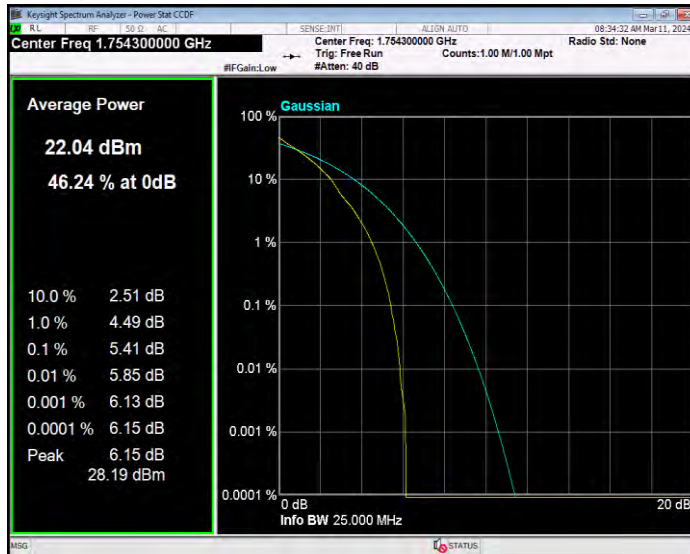

Band4 QPSK BW=1.4MHz Channel=20393 RB Size=1 Position=#0