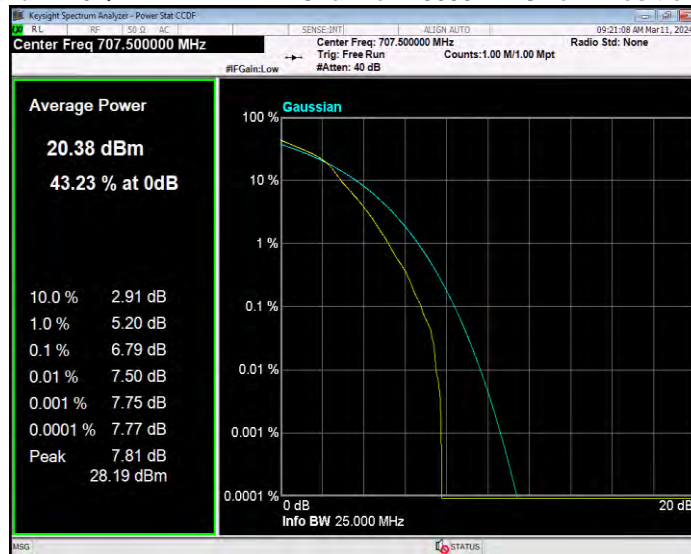

**Band7 QPSK BW=5MHz Channel=21100 RB Size=1 Position=#0**

**Band7 QPSK BW=5MHz Channel=21425 RB Size=1 Position=#0**

**Band12 16QAM BW=1.4MHz Channel=23017 RB Size=1 Position=#0**

**Band12 16QAM BW=1.4MHz Channel=23095 RB Size=1 Position=#0**