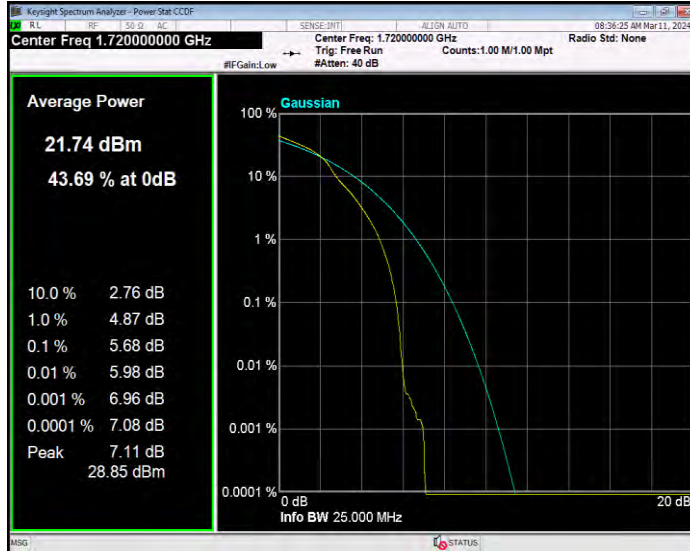

**Band4 16QAM BW=1.4MHz Channel=20393 RB Size=1 Position=#0**

**Band4 16QAM BW=10MHz Channel=20000 RB Size=1 Position=#0**

**Band4 16QAM BW=10MHz Channel=20175 RB Size=1 Position=#0**

**Band4 16QAM BW=10MHz Channel=20350 RB Size=1 Position=#0**

**Band4 16QAM BW=15MHz Channel=20025 RB Size=1 Position=#0**

**Band4 16QAM BW=15MHz Channel=20175 RB Size=1 Position=#0**

**Band4 16QAM BW=15MHz Channel=20325 RB Size=1 Position=#0**

**Band4 16QAM BW=20MHz Channel=20050 RB Size=1 Position=#0**

**Band4 16QAM BW=20MHz Channel=20175 RB Size=1 Position=#0**

**Band4 16QAM BW=20MHz Channel=20300 RB Size=1 Position=#0**

**Band4 16QAM BW=3MHz Channel=19965 RB Size=1 Position=#0**

**Band4 16QAM BW=3MHz Channel=20175 RB Size=1 Position=#0**