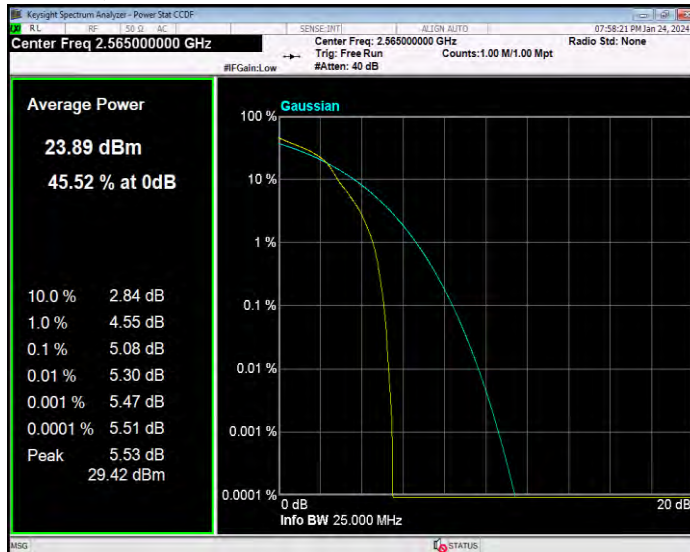

Band7 16QAM BW=10MHz Channel=21400 RB Size=1 Position=#0