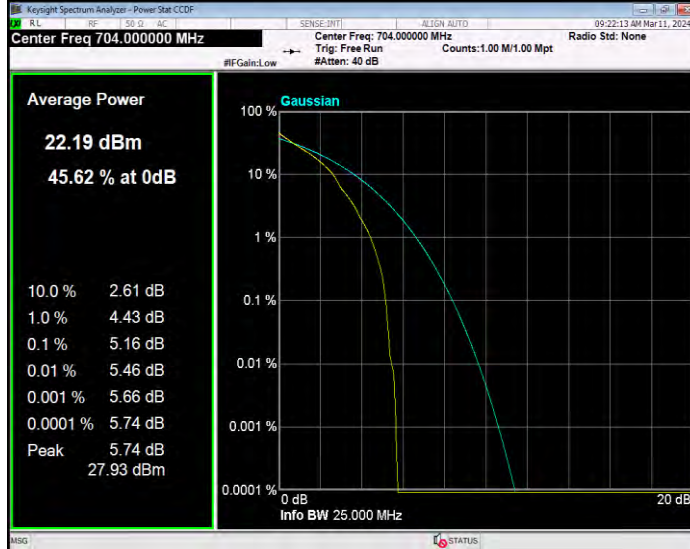

Band12 QPSK BW=10MHz Channel=23060 RB Size=1 Position=#0