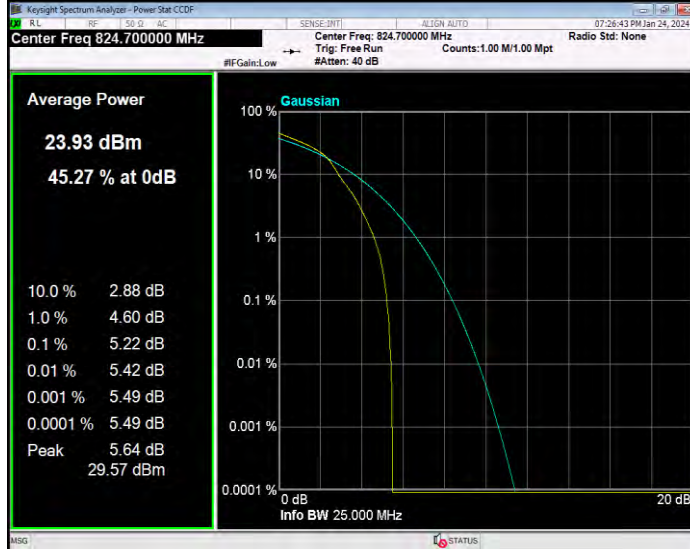

Band5 16QAM BW=1.4MHz Channel=20407 RB Size=1 Position=#0