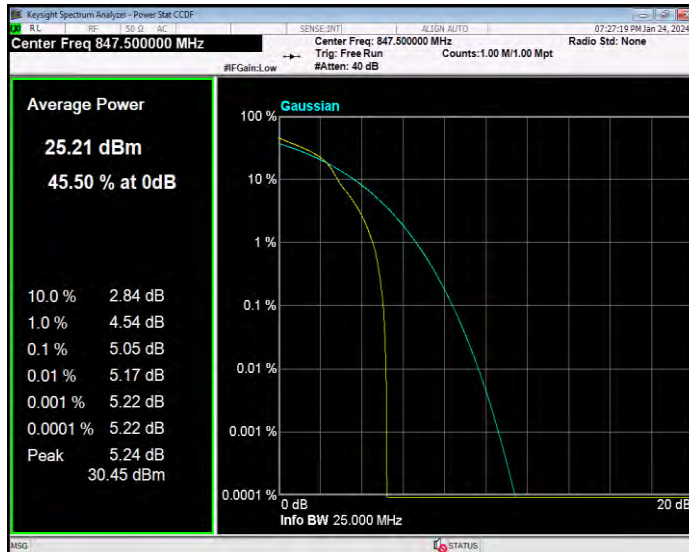

Band5 16QAM BW=3MHz Channel=20635 RB Size=1 Position=#0