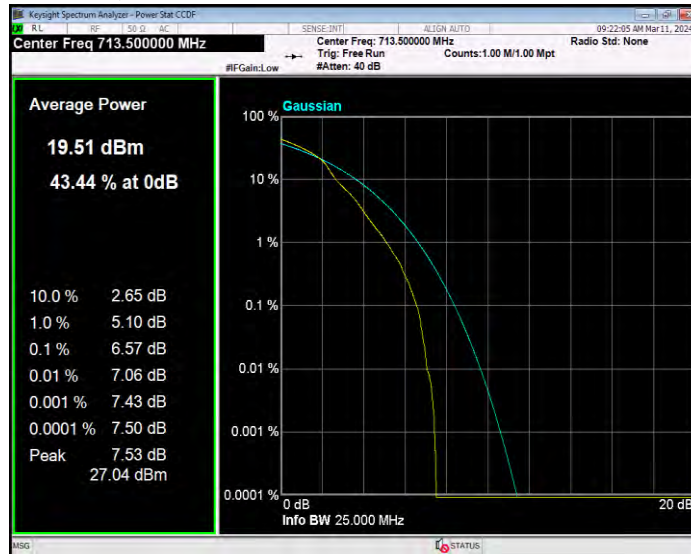

Band12 16QAM BW=5MHz Channel=23155 RB Size=1 Position=#0