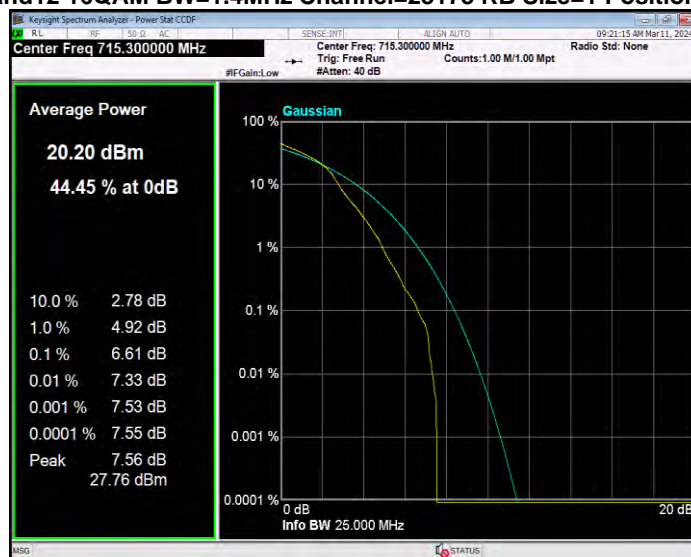

Band12 16QAM BW=1.4MHz Channel=23173 RB Size=1 Position=#0