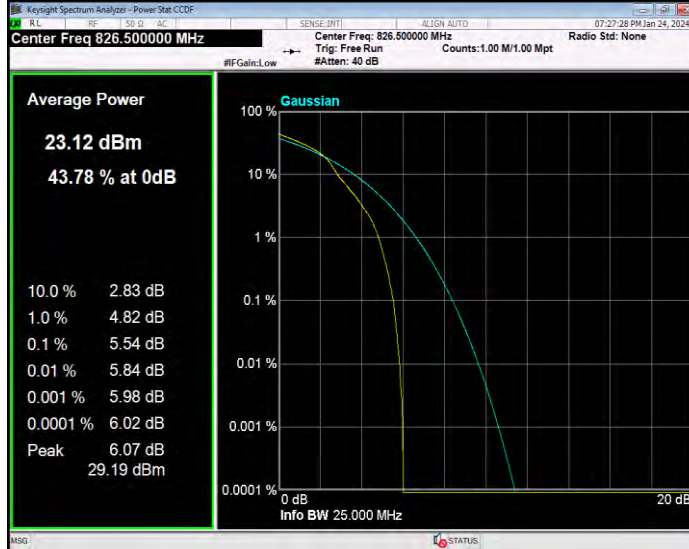

**Band5 16QAM BW=3MHz Channel=20415 RB Size=1 Position=#0**

**Band5 16QAM BW=3MHz Channel=20525 RB Size=1 Position=#0**

**Band5 16QAM BW=3MHz Channel=20635 RB Size=1 Position=#0**

**Band5 16QAM BW=5MHz Channel=20425 RB Size=1 Position=#0**