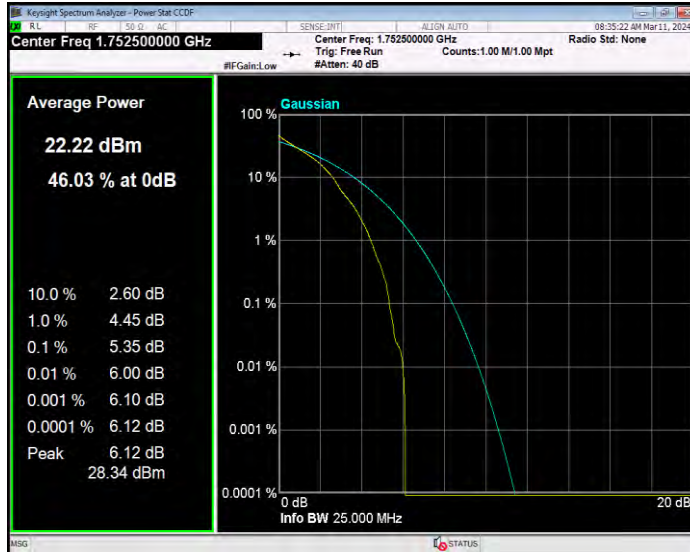

Band4 QPSK BW=5MHz Channel=20375 RB Size=1 Position=#0