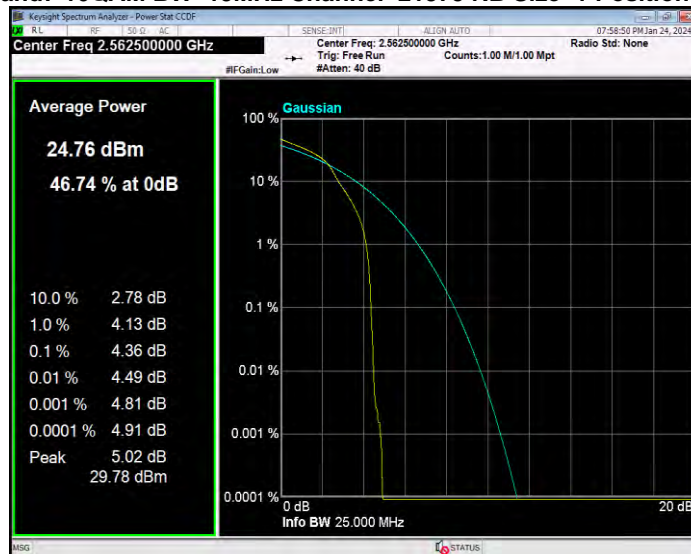

**Band7 16QAM BW=10MHz Channel=21400 RB Size=1 Position=#0**

**Band7 16QAM BW=15MHz Channel=20825 RB Size=1 Position=#0**

**Band7 16QAM BW=15MHz Channel=21100 RB Size=1 Position=#0**

**Band7 16QAM BW=15MHz Channel=21375 RB Size=1 Position=#0**