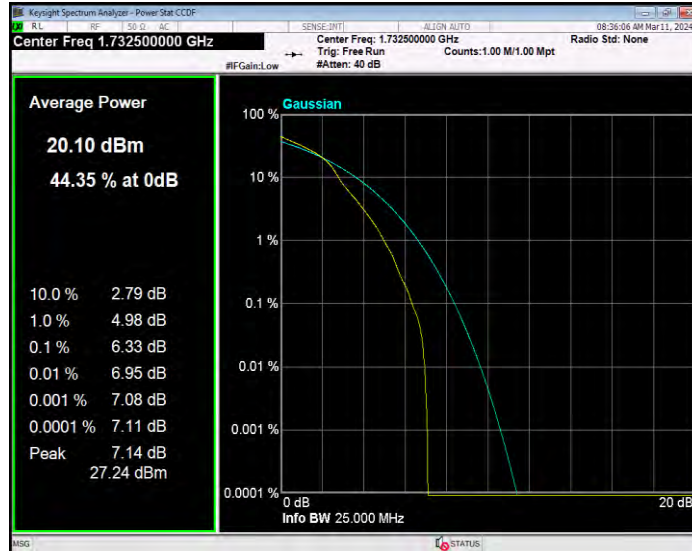

**Band2 QPSK BW=5MHz Channel=18900 RB Size=1 Position=#0**

**Band2 QPSK BW=5MHz Channel=19175 RB Size=1 Position=#0**

**Band4 16QAM BW=1.4MHz Channel=19957 RB Size=1 Position=#0**

**Band4 16QAM BW=1.4MHz Channel=20175 RB Size=1 Position=#0**

**Band4 16QAM BW=1.4MHz Channel=20393 RB Size=1 Position=#0**

**Band4 16QAM BW=10MHz Channel=20000 RB Size=1 Position=#0**

**Band4 16QAM BW=10MHz Channel=20175 RB Size=1 Position=#0**

**Band4 16QAM BW=10MHz Channel=20350 RB Size=1 Position=#0**

**Band4 16QAM BW=15MHz Channel=20025 RB Size=1 Position=#0**

**Band4 16QAM BW=15MHz Channel=20175 RB Size=1 Position=#0**

**Band4 16QAM BW=15MHz Channel=20325 RB Size=1 Position=#0**

**Band4 16QAM BW=20MHz Channel=20050 RB Size=1 Position=#0**