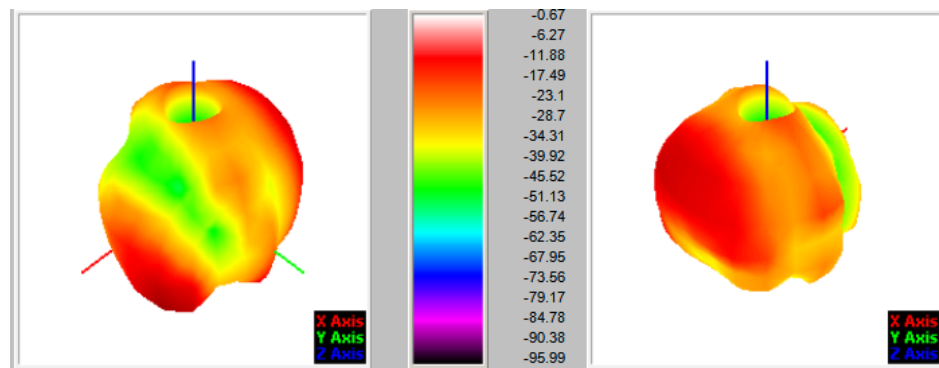

# 8.3D Lobe Diagram

2.4G-WIFI/BT

WIFI-5.17-5.25G

WIFI-5.25-5.30G

WIFI-5.49-5.74G

WIFI-5.74-5.84G

## 9.2D Lobe Diagram

2.4G-WIFI/BT

WIFI-5.17-5.25G

WIFI-5.25-5.30G

WIFI-5.49-5.74G

WIFI-5.74-5.84G