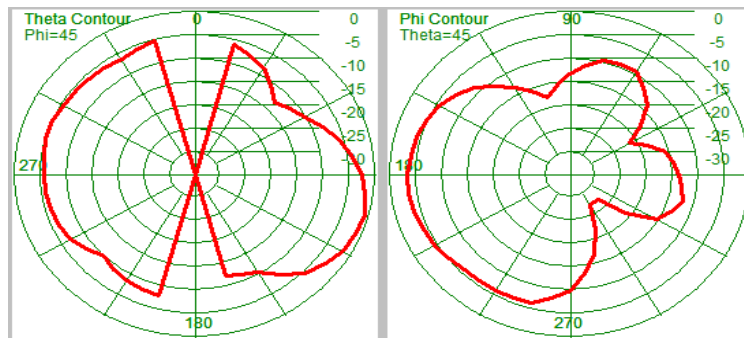

## 7.Antenna Gain

Band	Max Gain	Band	Max Gain
GSM850	-2.3	BAND 20	-2.3
GSM900	-2.2	BAND 28	-2.8
DCS1800	0.4	BAND 66	0.4
PCS1900	0.3	BAND 38	-0.6
WCDMA2100	0.2		
WCDMA1900	0.3	GPS	1.4
WCDMA1700	0.4	2.4GWIFI	0.29
WCDMA850	-2.3	BT	0.29
WCDMA900	-2.2	WIFI-5.17-5.25G	-1
BAND 1	0.2	WIFI-5.25-5.30G	-0.67
BAND 2	0.3	WIFI-5.49-5.74G	0.38
BAND 3	0.4	WIFI-5.74-5.84G	-0.68
BAND 4	0.4		
BAND 5	-2.3		
BAND 7	-0.6		
BAND 8	-2.2		
BAND 12	-2.8		
BAND 13	-2.6		
BAND 17	-2.8		

# 8.3D Lobe Diagram

2.4G-WIFI/BT

WIFI-5.17-5.25G

WIFI-5.25-5.30G

WIFI-5.49-5.74G

WIFI-5.74-5.84G

## 9.2D Lobe Diagram

2.4G-WIFI/BT

WIFI-5.17-5.25G

WIFI-5.25-5.30G

WIFI-5.49-5.74G

WIFI-5.74-5.84G