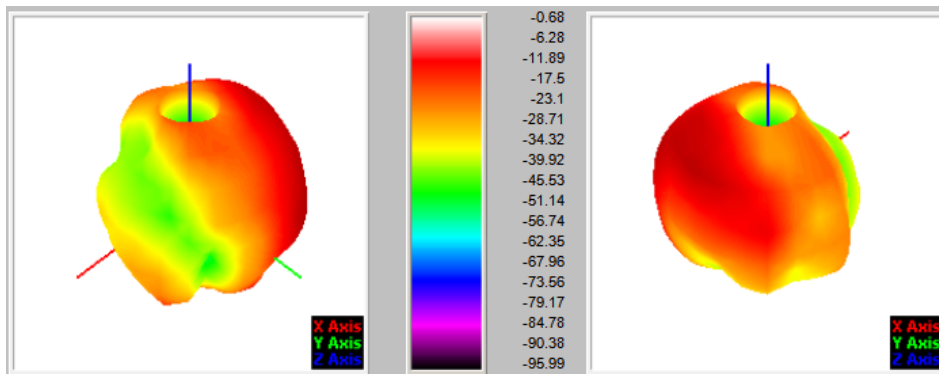

# 8.3D Lobe Diagram

2.4G-WIFI/BT

WIFI-5.17-5.25G

WIFI-5.25-5.30G

WIFI-5.49-5.74G

WIFI-5.74-5.84G

## 9.2D Lobe Diagram

2.4G-WIFI/BT

WIFI-5.17-5.25G

WIFI-5.25-5.30G

WIFI-5.49-5.74G

WIFI-5.74-5.84G