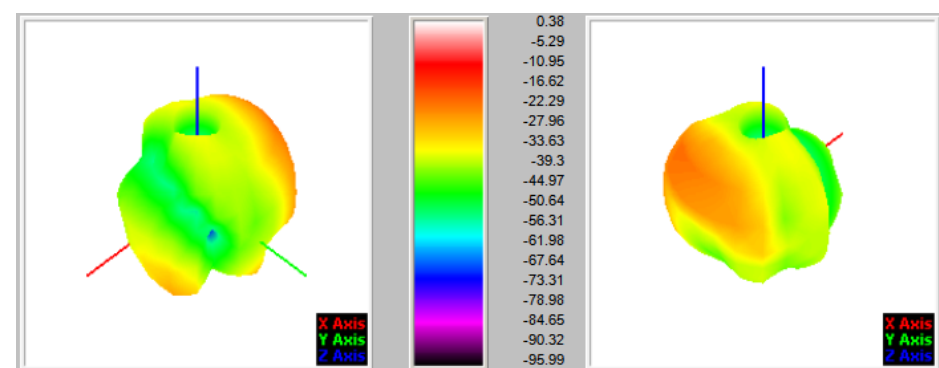

# 8.3D Lobe Diagram

2.4G-WIFI/BT

WIFI-5.17-5.25G

WIFI-5.25-5.30G

WIFI-5.49-5.74G

WIFI-5.74-5.84G

## 9.2D Lobe Diagram

2.4G-WIFI/BT

WIFI-5.17-5.25G

WIFI-5.25-5.30G

WIFI-5.49-5.74G

WIFI-5.74-5.84G