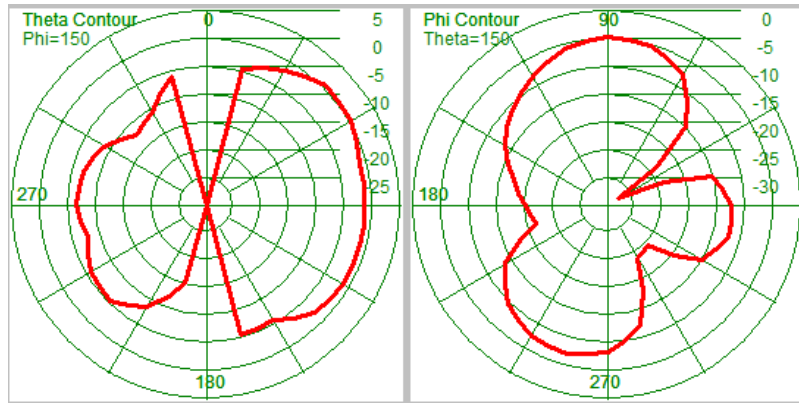

# 8.3D Lobe Diagram

2.4G-WIFI/BT

WIFI-5.17-5.25G

WIFI-5.25-5.30G

WIFI-5.49-5.74G

WIFI-5.74-5.84G

## 9.2D Lobe Diagram

2.4G-WIFI/BT

WIFI-5.17-5.25G

WIFI-5.25-5.30G

WIFI-5.49-5.74G

WIFI-5.74-5.84G