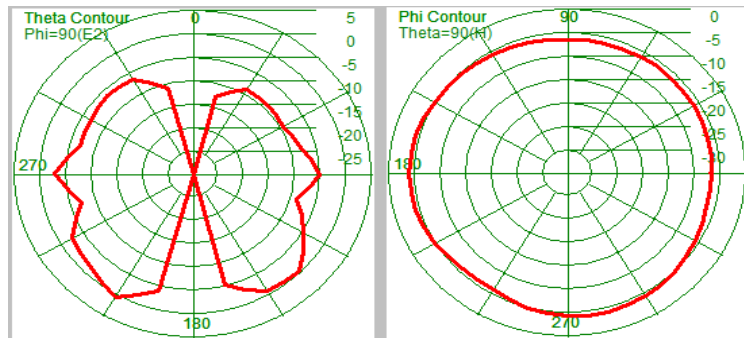

# 8.3D Lobe Diagram

2.4G-WIFI/BT

WIFI-5.17-5.25G

WIFI-5.25-5.30G

WIFI-5.49-5.74G

WIFI-5.74-5.84G

## 9.2D Lobe Diagram

2.4G-WIFI/BT

WIFI-5.17-5.25G

WIFI-5.25-5.30G

WIFI-5.49-5.74G

WIFI-5.74-5.84G