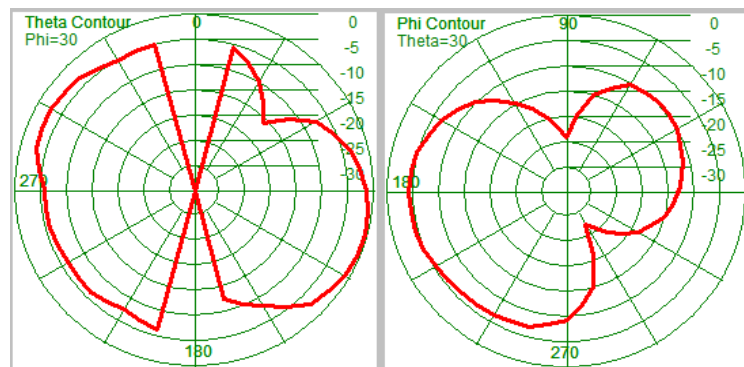

# 8.3D Lobe Diagram

2.4G-WIFI/BT

WIFI-5.17-5.25G

WIFI-5.25-5.30G

WIFI-5.49-5.74G

WIFI-5.74-5.84G

## 9.2D Lobe Diagram

2.4G-WIFI/BT

WIFI-5.17-5.25G

WIFI-5.25-5.30G

WIFI-5.49-5.74G

WIFI-5.74-5.84G