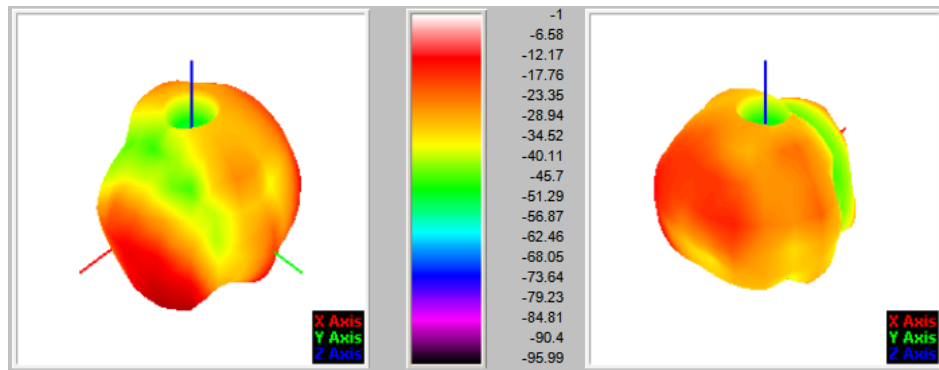

## 6.Introduction to Antenna Information

S67B1	
Antenna type and frequency band	MAIN ANTENNA ( <a href="#">PIFA</a> ) : 2G/3G/4G (G2/3/5/8+W1/2/4/5/8+ FDD1/2/3/4/5/7/8/12/13/17/20/28/66+TDD38) DIV ANTENNA ( <a href="#">PIFA</a> ) : 2G/3G/4G GPS/WIFI/BT ANTENNA ( <a href="#">PIFA</a> ) : L1/2. 4G/5GWIFI/BT
Antenna materia	FPC

## 7.Antenna Gain

Band	Max Gain	Band	Max Gain
GSM850	-2.3	BAND 20	-2.3
GSM900	-2.2	BAND 28	-2.8
DCS1800	0.4	BAND 66	0.4
PCS1900	0.3	BAND 38	-0.6
WCDMA2100	0.2		
WCDMA1900	0.3	GPS	1.4
WCDMA1700	0.4	2.4GWIFI	0.29
WCDMA850	-2.3	BT	0.29
WCDMA900	-2.2	WIFI-5.17-5.25G	-1
BAND 1	0.2	WIFI-5.25-5.30G	-0.67
BAND 2	0.3	WIFI-5.49-5.74G	0.38
BAND 3	0.4	WIFI-5.74-5.84G	-0.68
BAND 4	0.4		
BAND 5	-2.3		
BAND 7	-0.6		
BAND 8	-2.2		
BAND 12	-2.8		
BAND 13	-2.6		
BAND 17	-2.8		

# 8.3D Lobe Diagram

2.4G-WIFI/BT

WIFI-5.17-5.25G

WIFI-5.25-5.30G

WIFI-5.49-5.74G

WIFI-5.74-5.84G

## 9.2D Lobe Diagram

2.4G-WIFI/BT

WIFI-5.17-5.25G

WIFI-5.25-5.30G

WIFI-5.49-5.74G

WIFI-5.74-5.84G