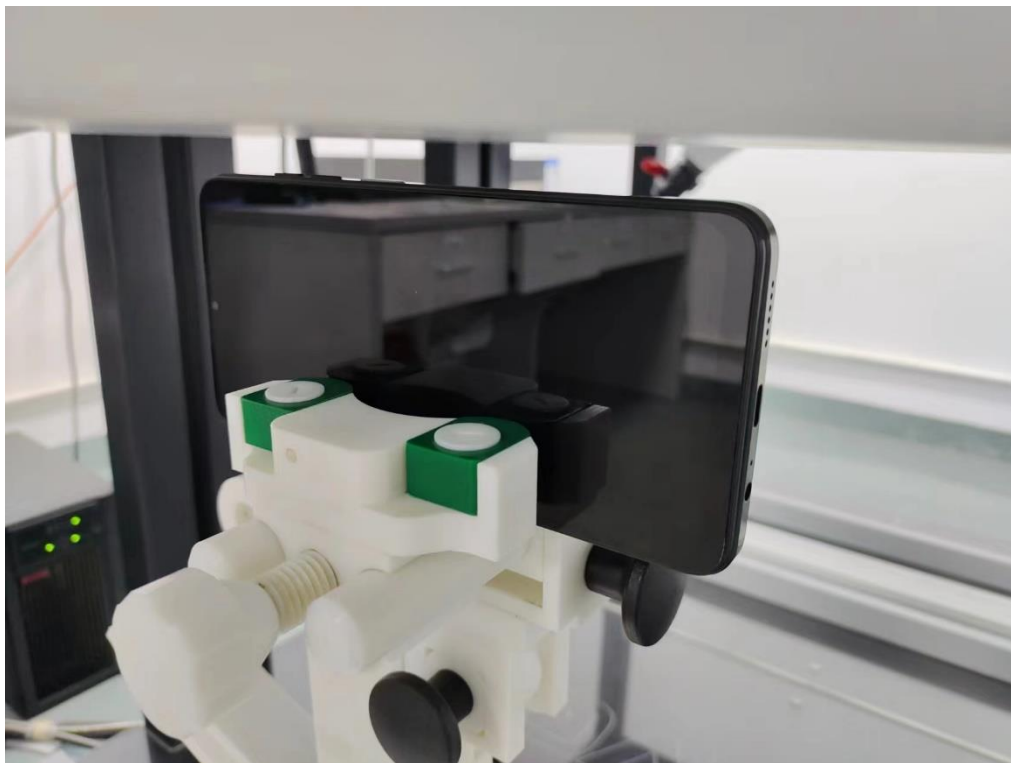

FCC ID_SAR Setup photos

Right Touch

Right Tilt

Left Touch

Left Tilt

Body Front side (separation distance is 10mm)

Body Back side (separation distance is 10mm)

Body Left side (separation distance is 10mm)

Body Right side (separation distance is 10mm)

Body Bottom side (separation distance is 10mm)

Body Top side (separation distance is 10mm)