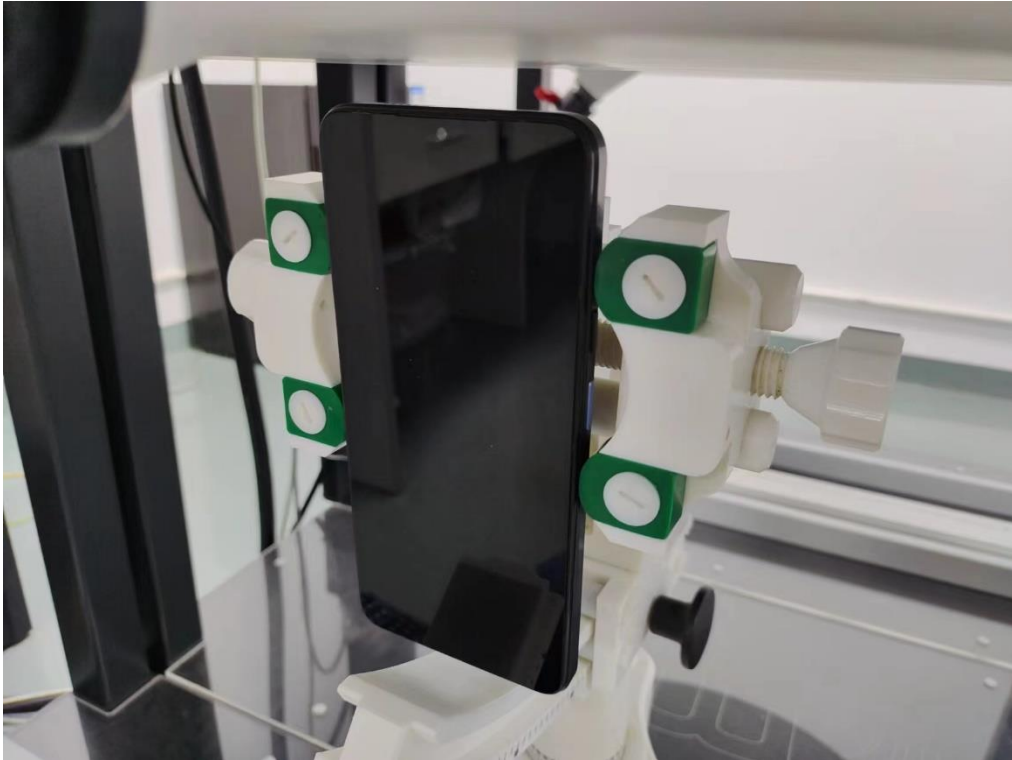

FCC ID_SAR Setup photos

Right Touch

Right Tilt

Left Touch

Left Tilt

Body Front side (separation distance is 10mm)

Body Back side (separation distance is 10mm)

Body Left side (separation distance is 10mm)

Body Right side (separation distance is 10mm)

Body Bottom side (separation distance is 10mm)

Body Top side (separation distance is 10mm)