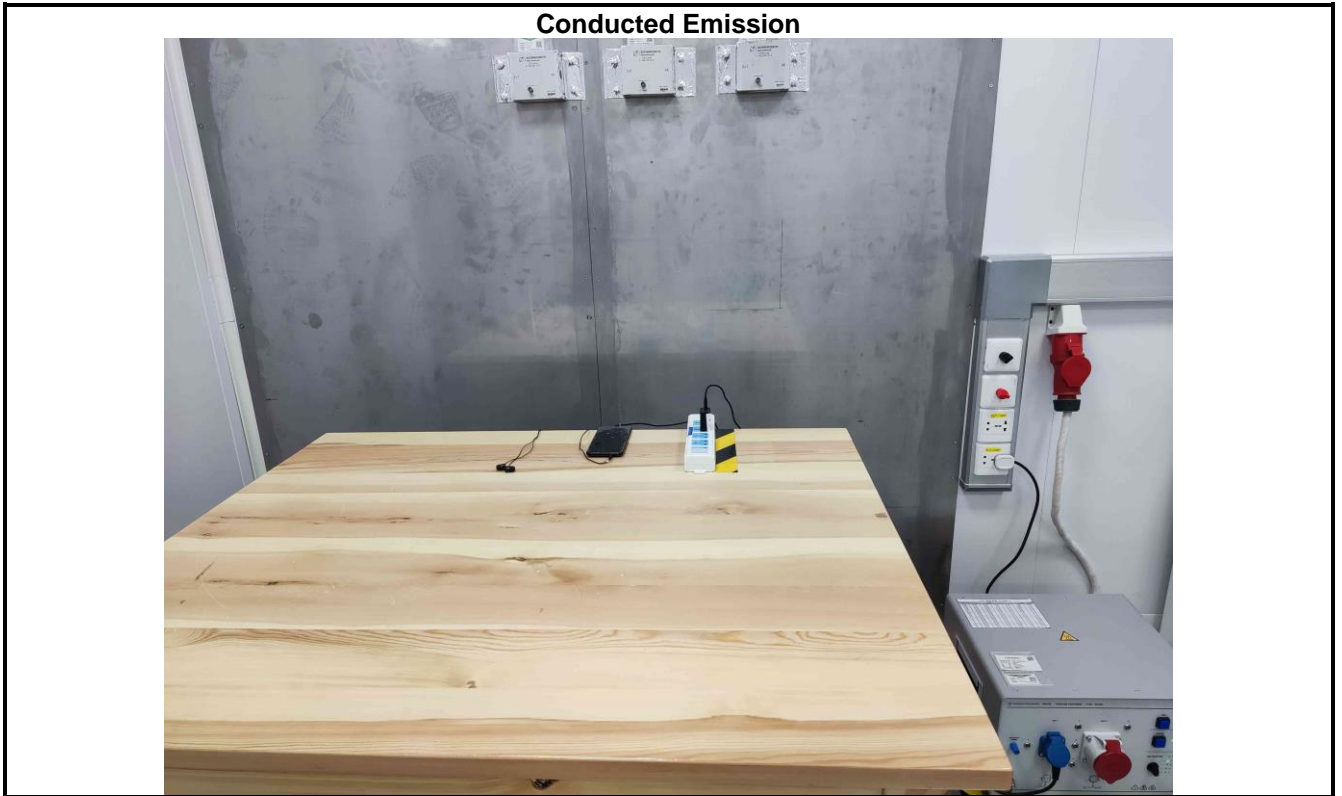

7 Test Setup Photo

Radiated Spurious Emission
Below 1GHz

Above 1GHz

8 EUT Constructional Details

Reference to the test report No.: JYTSZB-R12-2100826

-----End of report-----