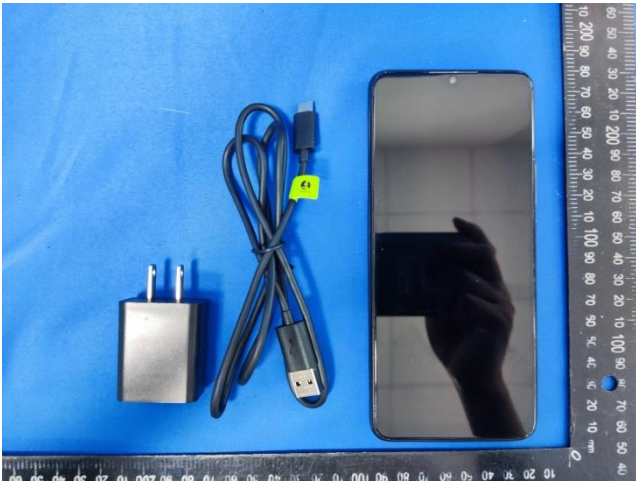

EUT Photos (Model: L68)

EUT Antenna Locations

SAR Test Setup Photos

Head

Right Cheek

Right Tilted

Left Cheek

Left Tilted

Body

Front side (10mm)

Back side(10mm)

Left side (10mm)

Right side(10mm)

Top side (10mm)

Bottom side(10mm)