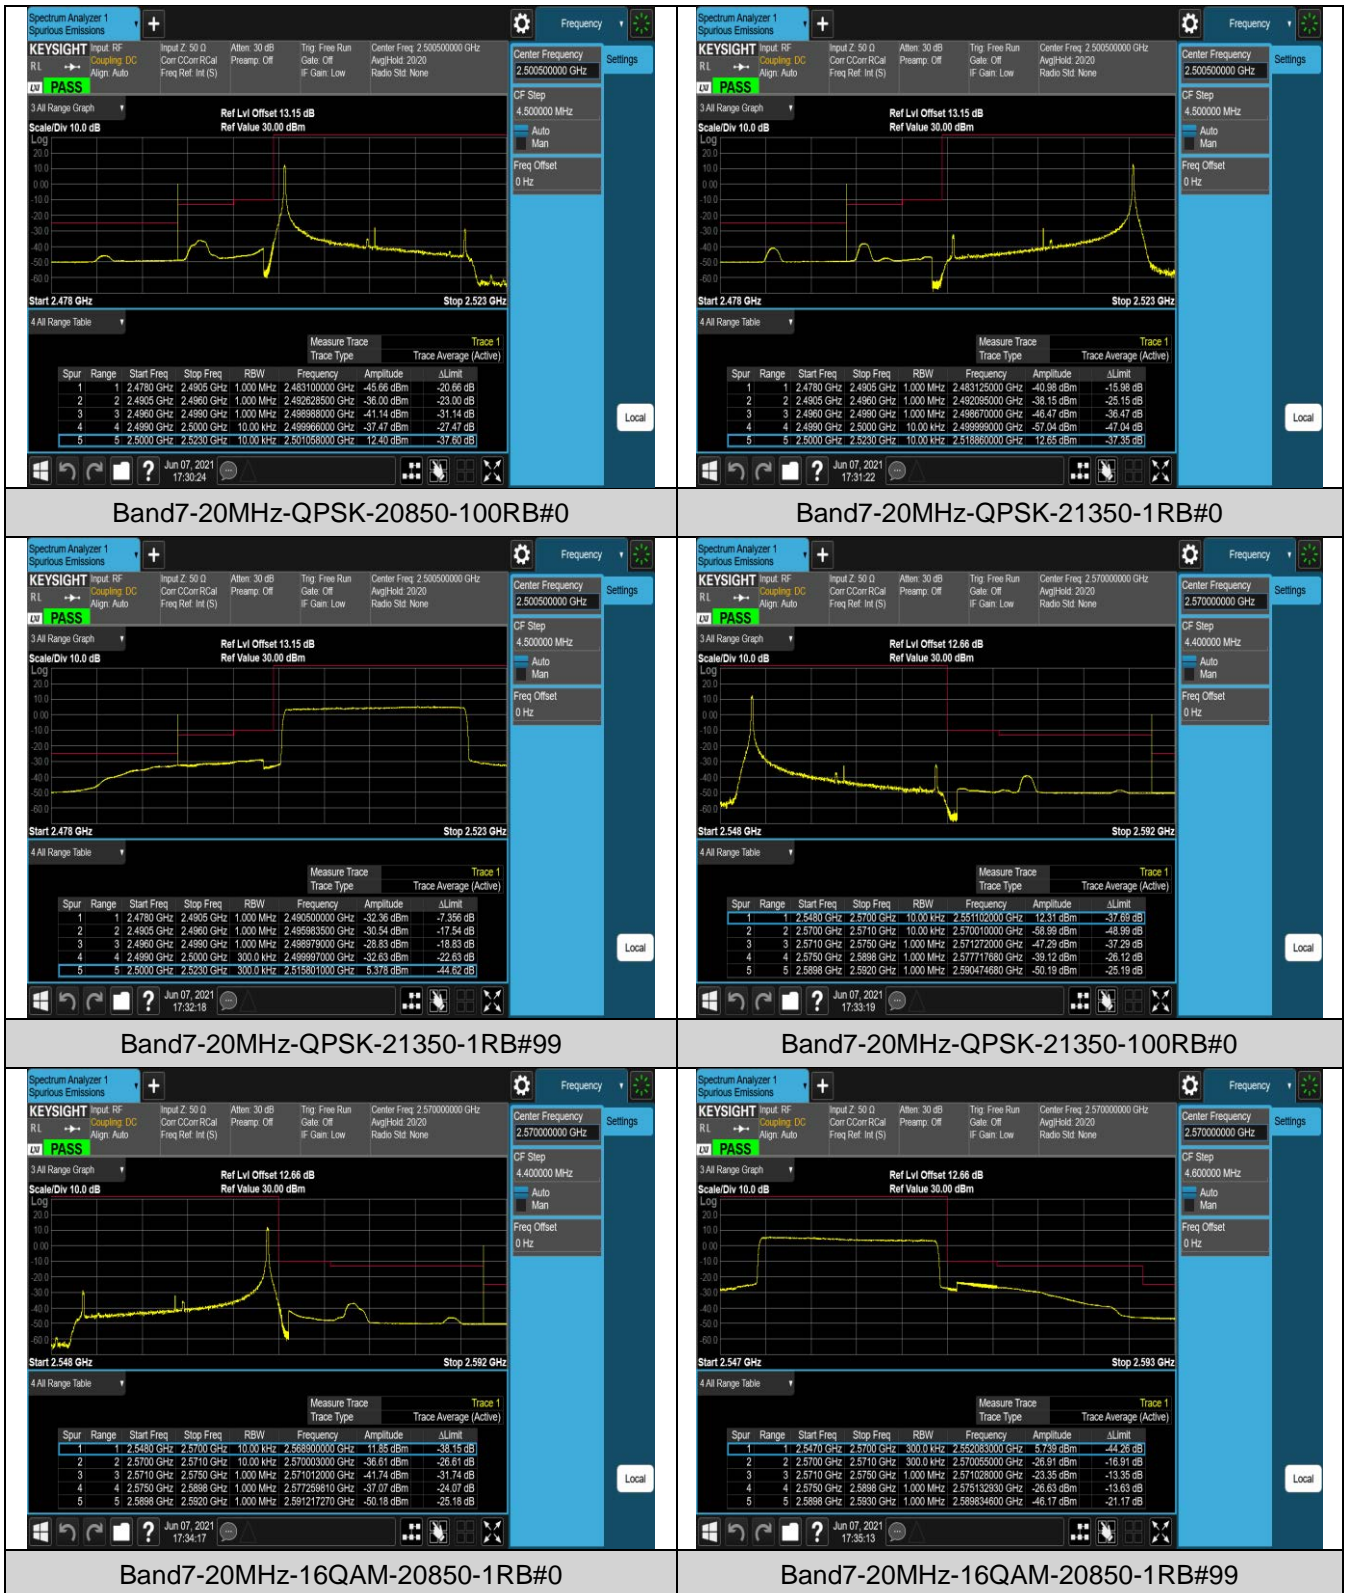

Band7-5MHz-QPSK-20775-25RB#0

Band7-5MHz-QPSK-21425-1RB#0

Band7-5MHz-QPSK-21425-1RB#24

Band7-5MHz-QPSK-21425-25RB#0

Band7-5MHz-16QAM-20775-1RB#0

Band7-5MHz-16QAM-20775-1RB#24

Band17-5MHz-QPSK-23755-25RB#0

Band17-5MHz-QPSK-23825-1RB#0

Band17-5MHz-QPSK-23825-1RB#24

Band17-5MHz-QPSK-23825-25RB#0

Band17-5MHz-16QAM-23755-1RB#0

Band17-5MHz-16QAM-23755-1RB#24

Band17-5MHz-16QAM-23755-25RB#0

Band17-5MHz-16QAM-23825-1RB#0

Band17-5MHz-16QAM-23825-1RB#24