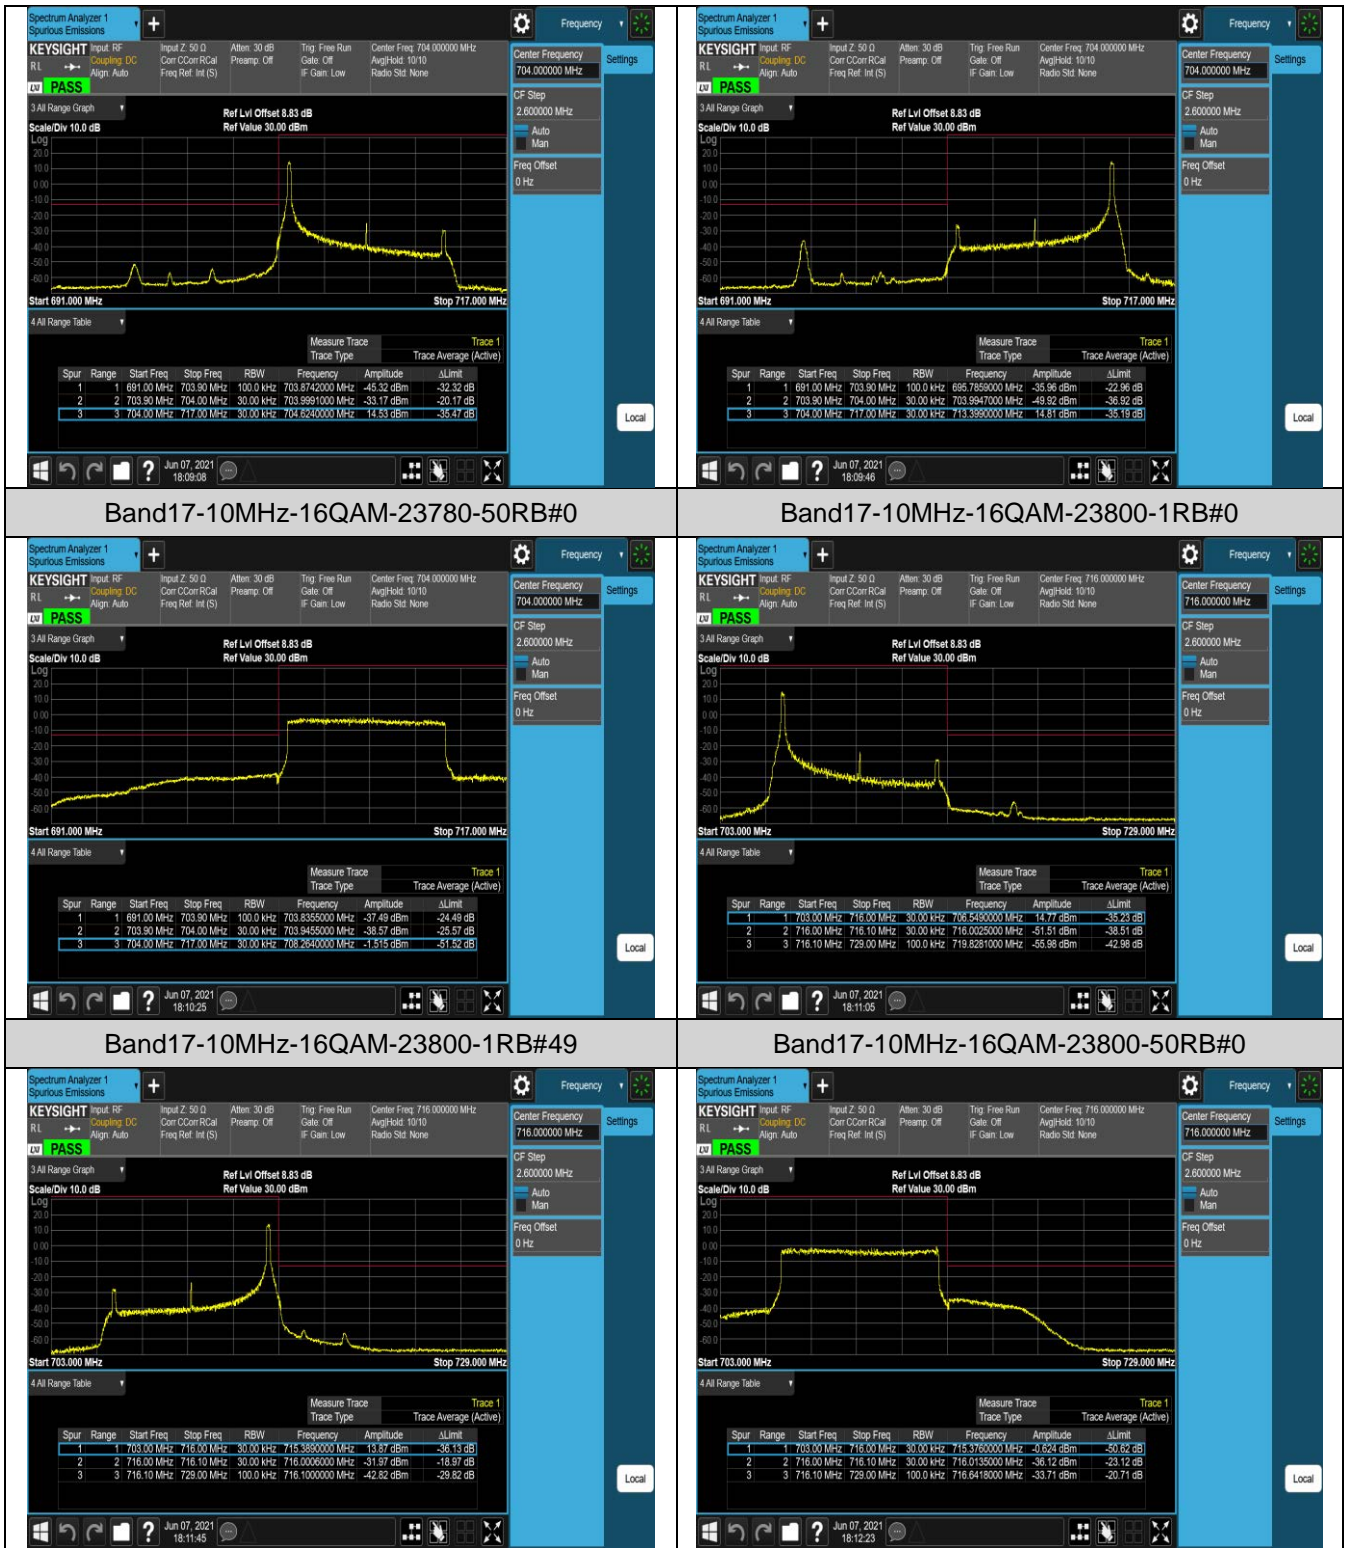

Band17-10MHz-16QAM-23780-1RB#0

Band17-10MHz-16QAM-23780-1RB#49