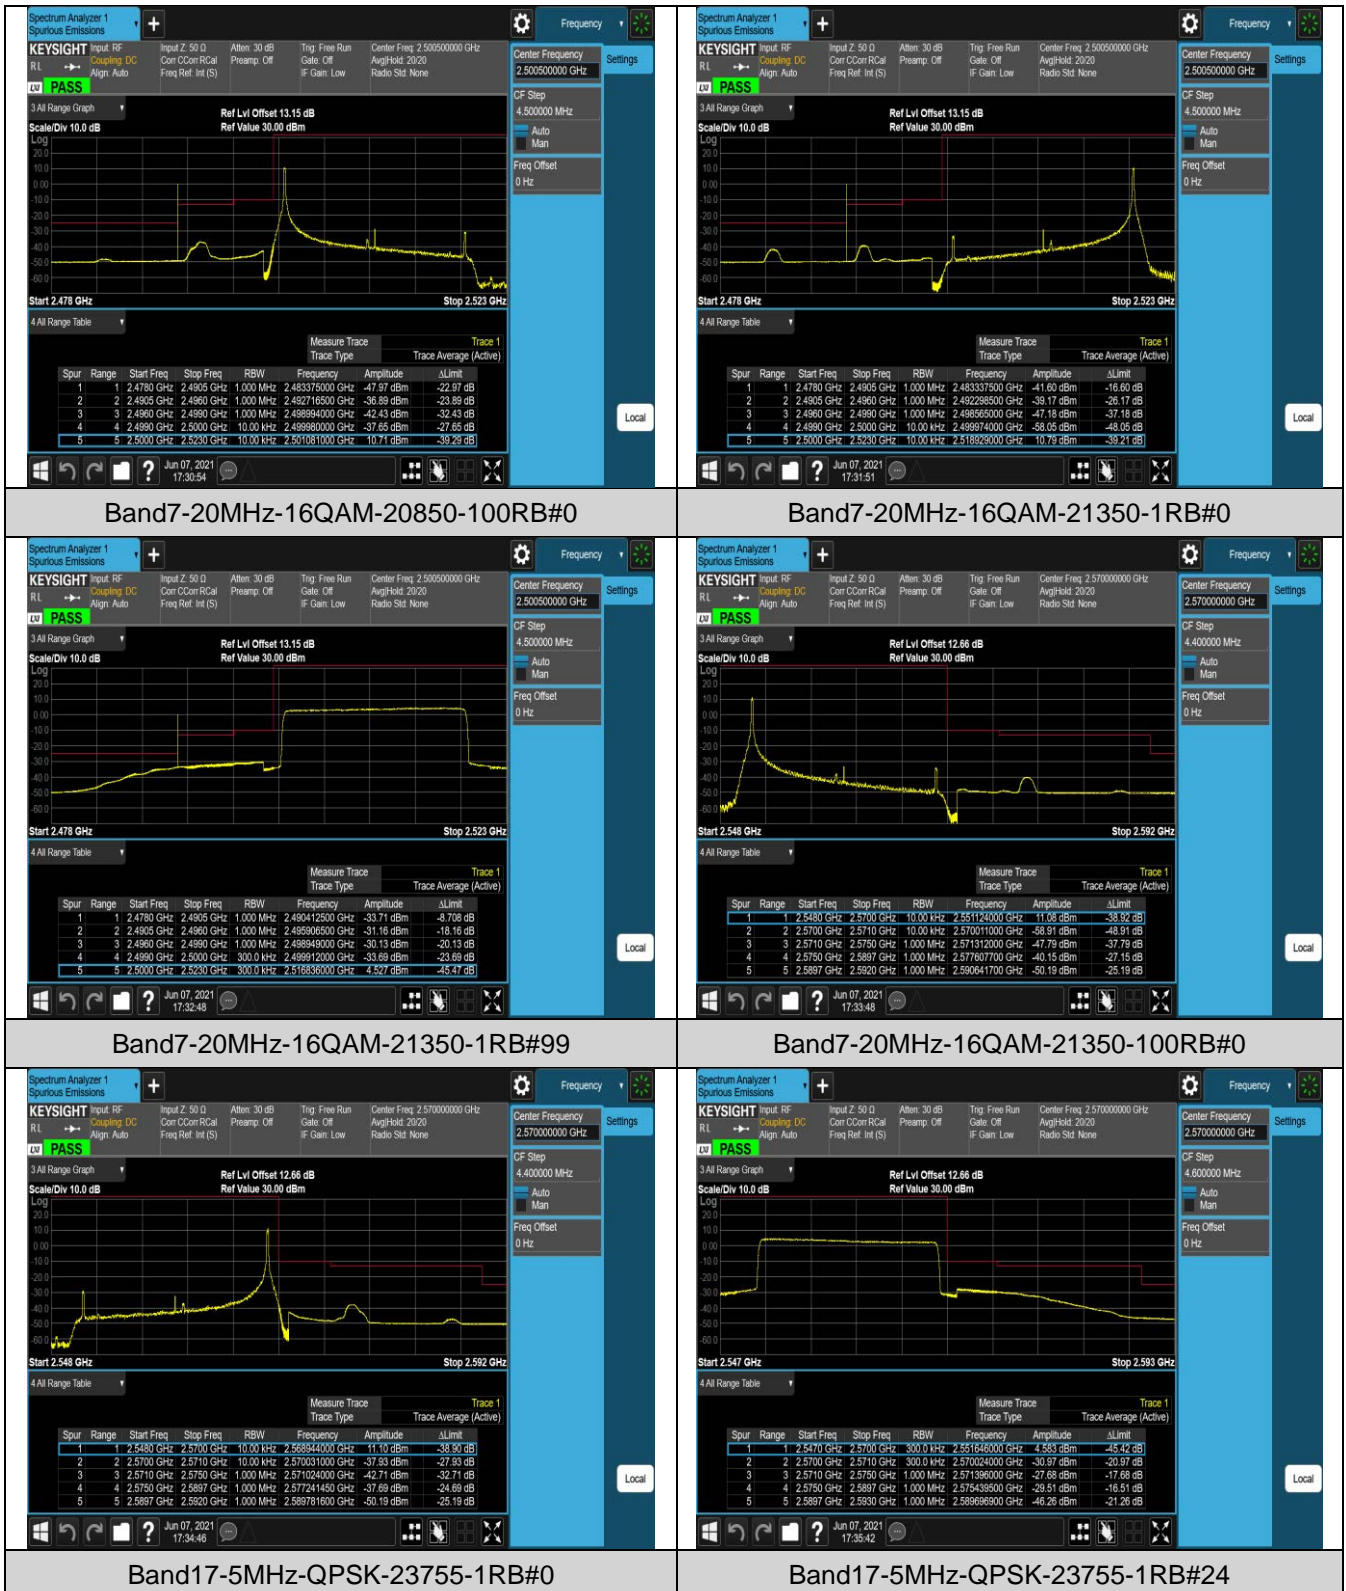

Band7-5MHz-QPSK-20775-25RB#0

Band7-5MHz-QPSK-21425-1RB#0

Band7-5MHz-QPSK-21425-1RB#24

Band7-5MHz-QPSK-21425-25RB#0

Band7-5MHz-16QAM-20775-1RB#0

Band7-5MHz-16QAM-20775-1RB#24

Band17-5MHz-QPSK-23755-25RB#0

Band17-5MHz-QPSK-23825-1RB#0

Band17-5MHz-QPSK-23825-1RB#24

Band17-5MHz-QPSK-23825-25RB#0

Band17-5MHz-16QAM-23755-1RB#0

Band17-5MHz-16QAM-23755-1RB#24

Band17-5MHz-16QAM-23755-25RB#0

Band17-5MHz-16QAM-23825-1RB#0

Band17-5MHz-16QAM-23825-1RB#24