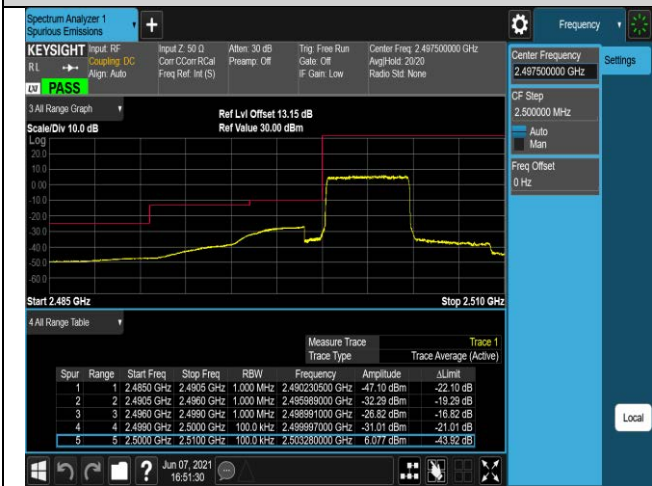

Band7-5MHz-QPSK-20775-25RB#0

Band7-5MHz-QPSK-21425-1RB#0

Band7-5MHz-QPSK-21425-1RB#24

Band7-5MHz-QPSK-21425-25RB#0

Band7-5MHz-16QAM-20775-1RB#0

Band7-5MHz-16QAM-20775-1RB#24

Band17-5MHz-QPSK-23755-25RB#0

Band17-5MHz-QPSK-23825-1RB#0