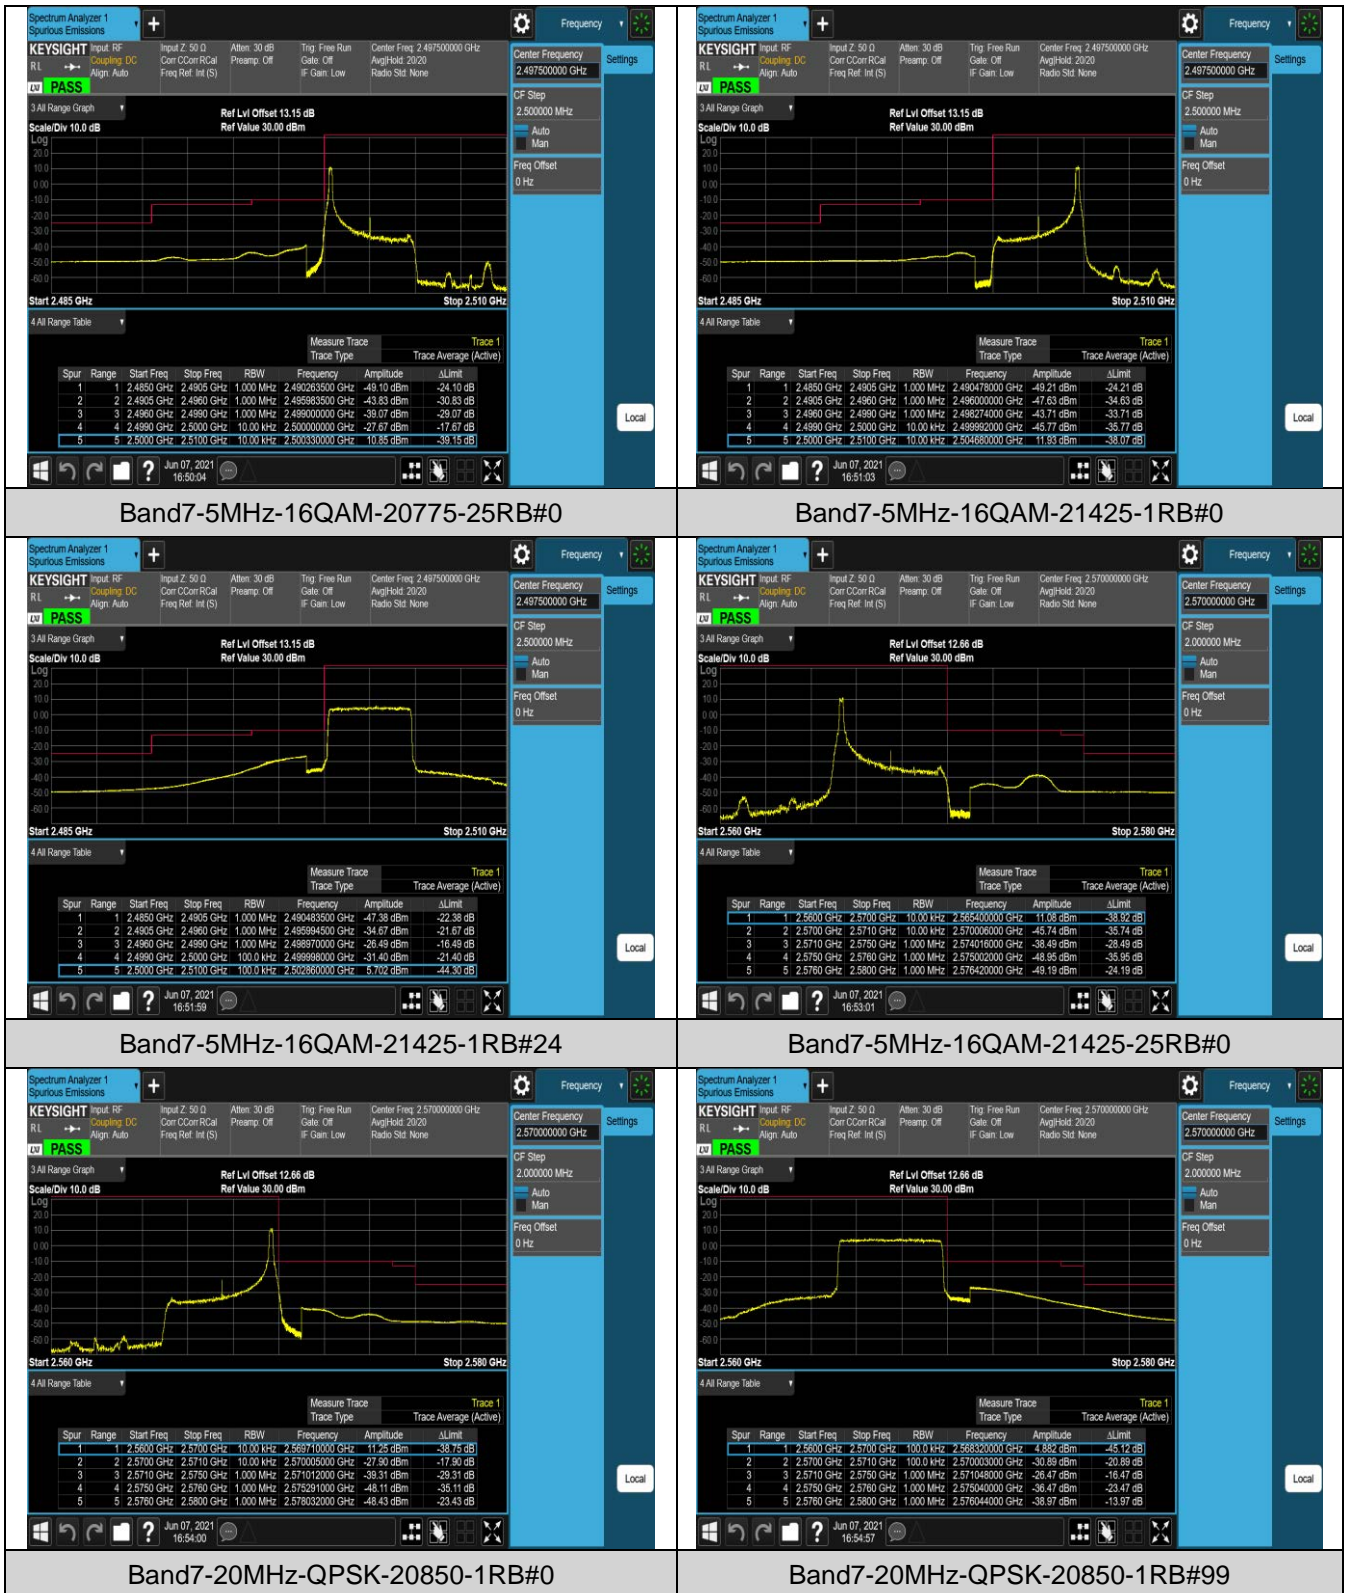

Band7-5MHz-QPSK-20775-25RB#0

Band7-5MHz-QPSK-21425-1RB#0

Band7-5MHz-QPSK-21425-1RB#24

Band7-5MHz-QPSK-21425-25RB#0

Band7-5MHz-16QAM-20775-1RB#0

Band7-5MHz-16QAM-20775-1RB#24

Band17-5MHz-QPSK-23755-25RB#0

Band17-5MHz-QPSK-23825-1RB#0

Band17-5MHz-QPSK-23825-1RB#24

Band17-5MHz-QPSK-23825-25RB#0

Band17-5MHz-16QAM-23755-1RB#0

Band17-5MHz-16QAM-23755-1RB#24

Band17-5MHz-16QAM-23755-25RB#0

Band17-5MHz-16QAM-23825-1RB#0

Band17-5MHz-16QAM-23825-1RB#24