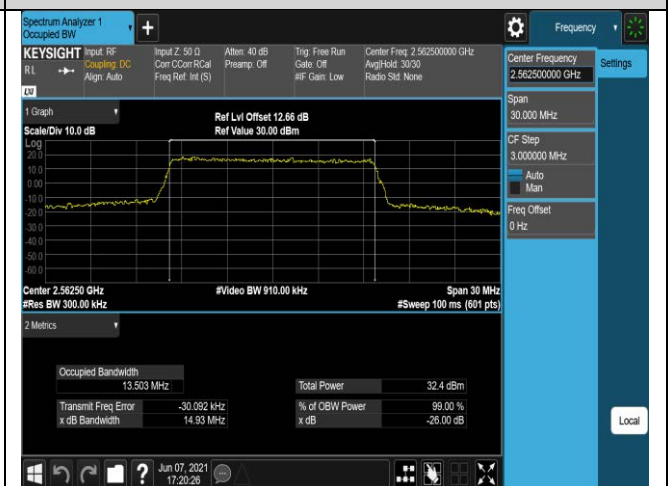

Band7-15MHz-QPSK-21375-75RB#0

Band7-15MHz-16QAM-20825-75RB#0

Band7-15MHz-16QAM-21100-75RB#0

Band7-15MHz-16QAM-21375-75RB#0

Band7-20MHz-QPSK-20850-100RB#0

Band7-20MHz-QPSK-21100-100RB#0

Band17-5MHz-QPSK-23825-25RB#0