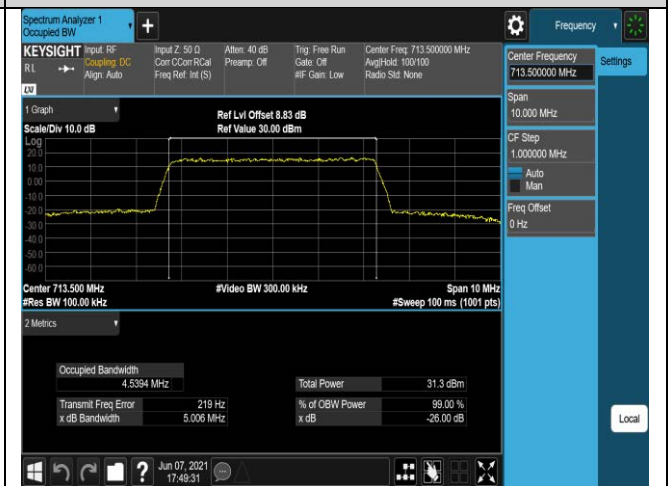

Band17-5MHz-16QAM-23825-25RB#0

Band17-10MHz-QPSK-23790-50RB#0