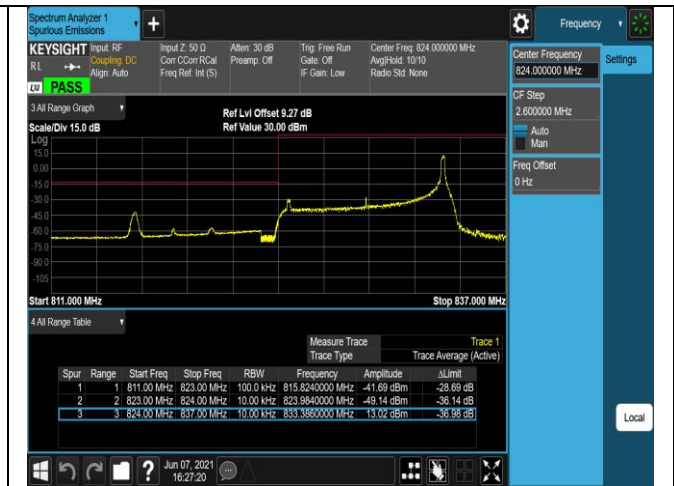

Band5-10MHz-QPSK-20450-1RB#49

Band5-10MHz-QPSK-20600-1RB#0