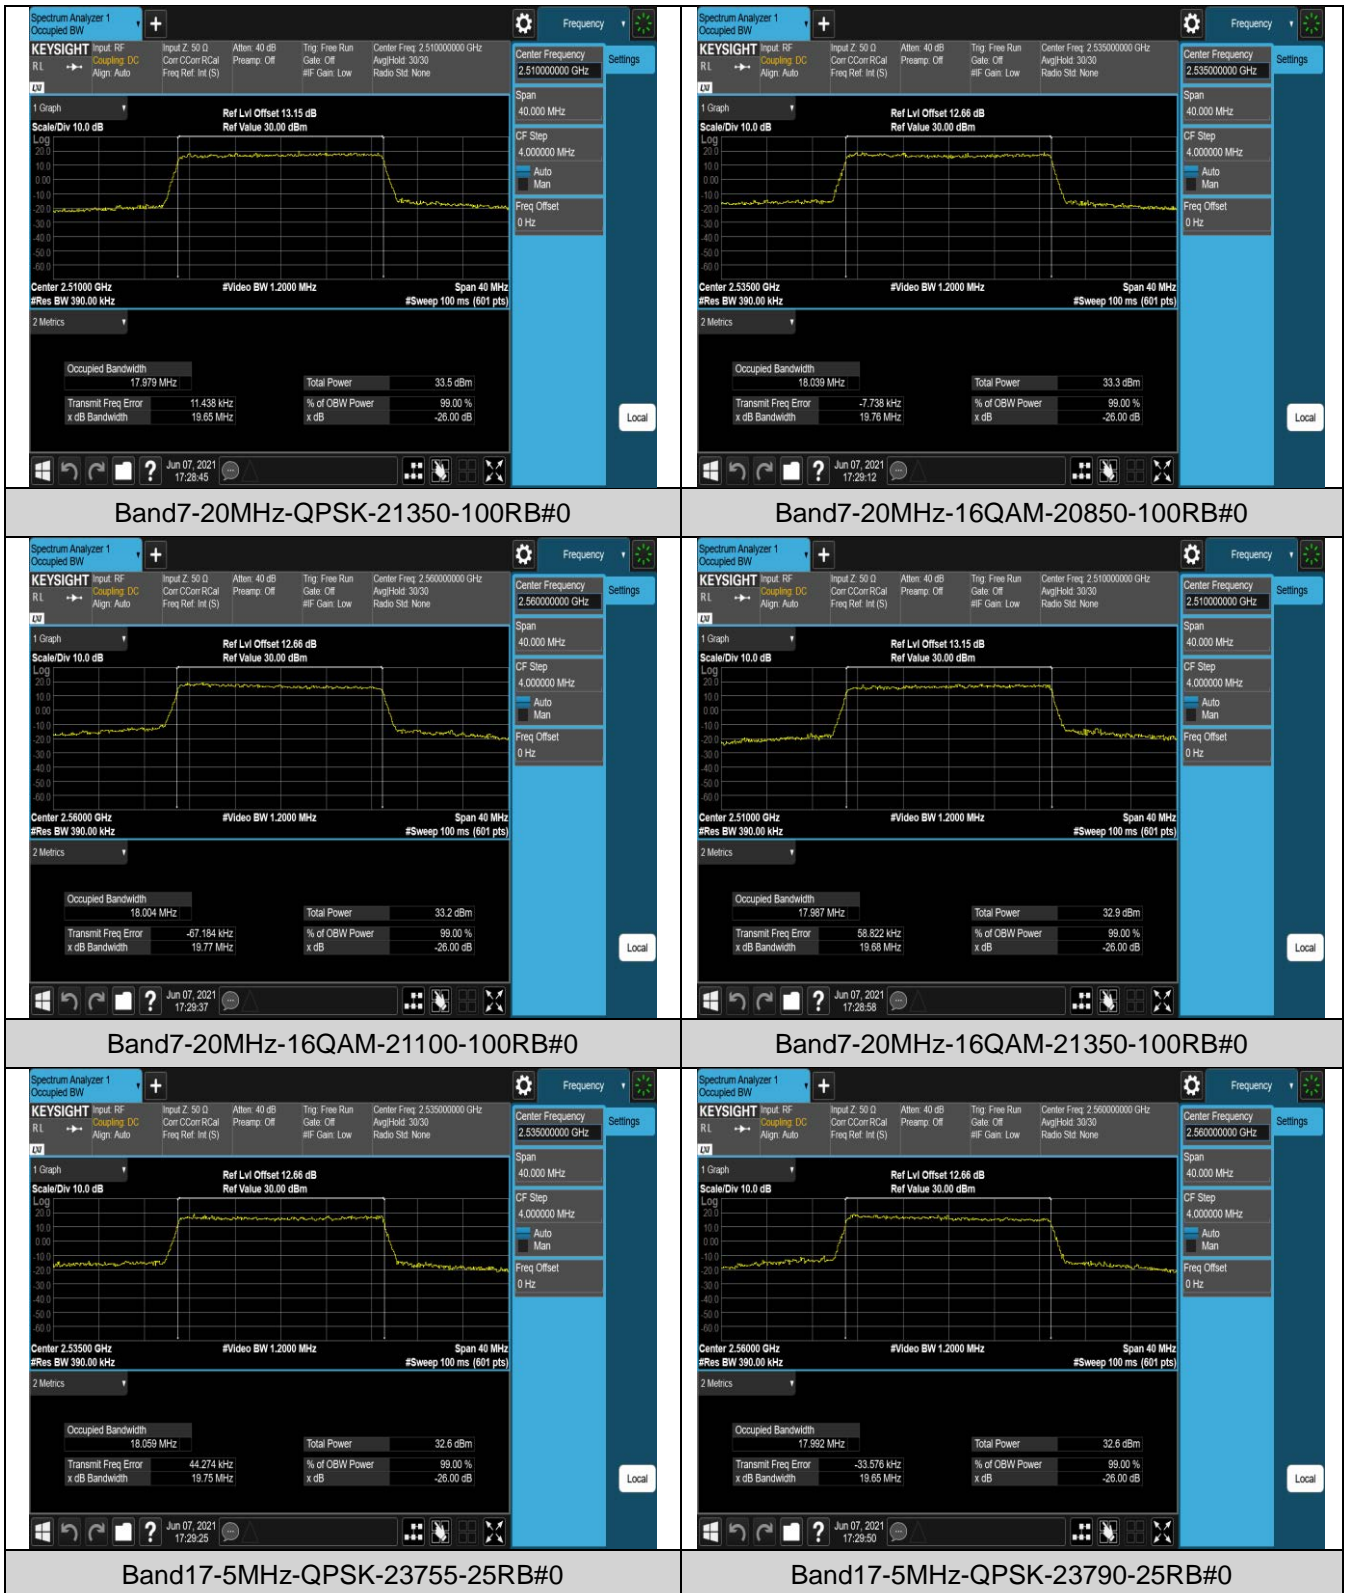

Band7-15MHz-QPSK-21375-75RB#0

Band7-15MHz-16QAM-20825-75RB#0

Band7-15MHz-16QAM-21100-75RB#0

Band7-15MHz-16QAM-21375-75RB#0

Band7-20MHz-QPSK-20850-100RB#0

Band7-20MHz-QPSK-21100-100RB#0

Band17-5MHz-QPSK-23825-25RB#0