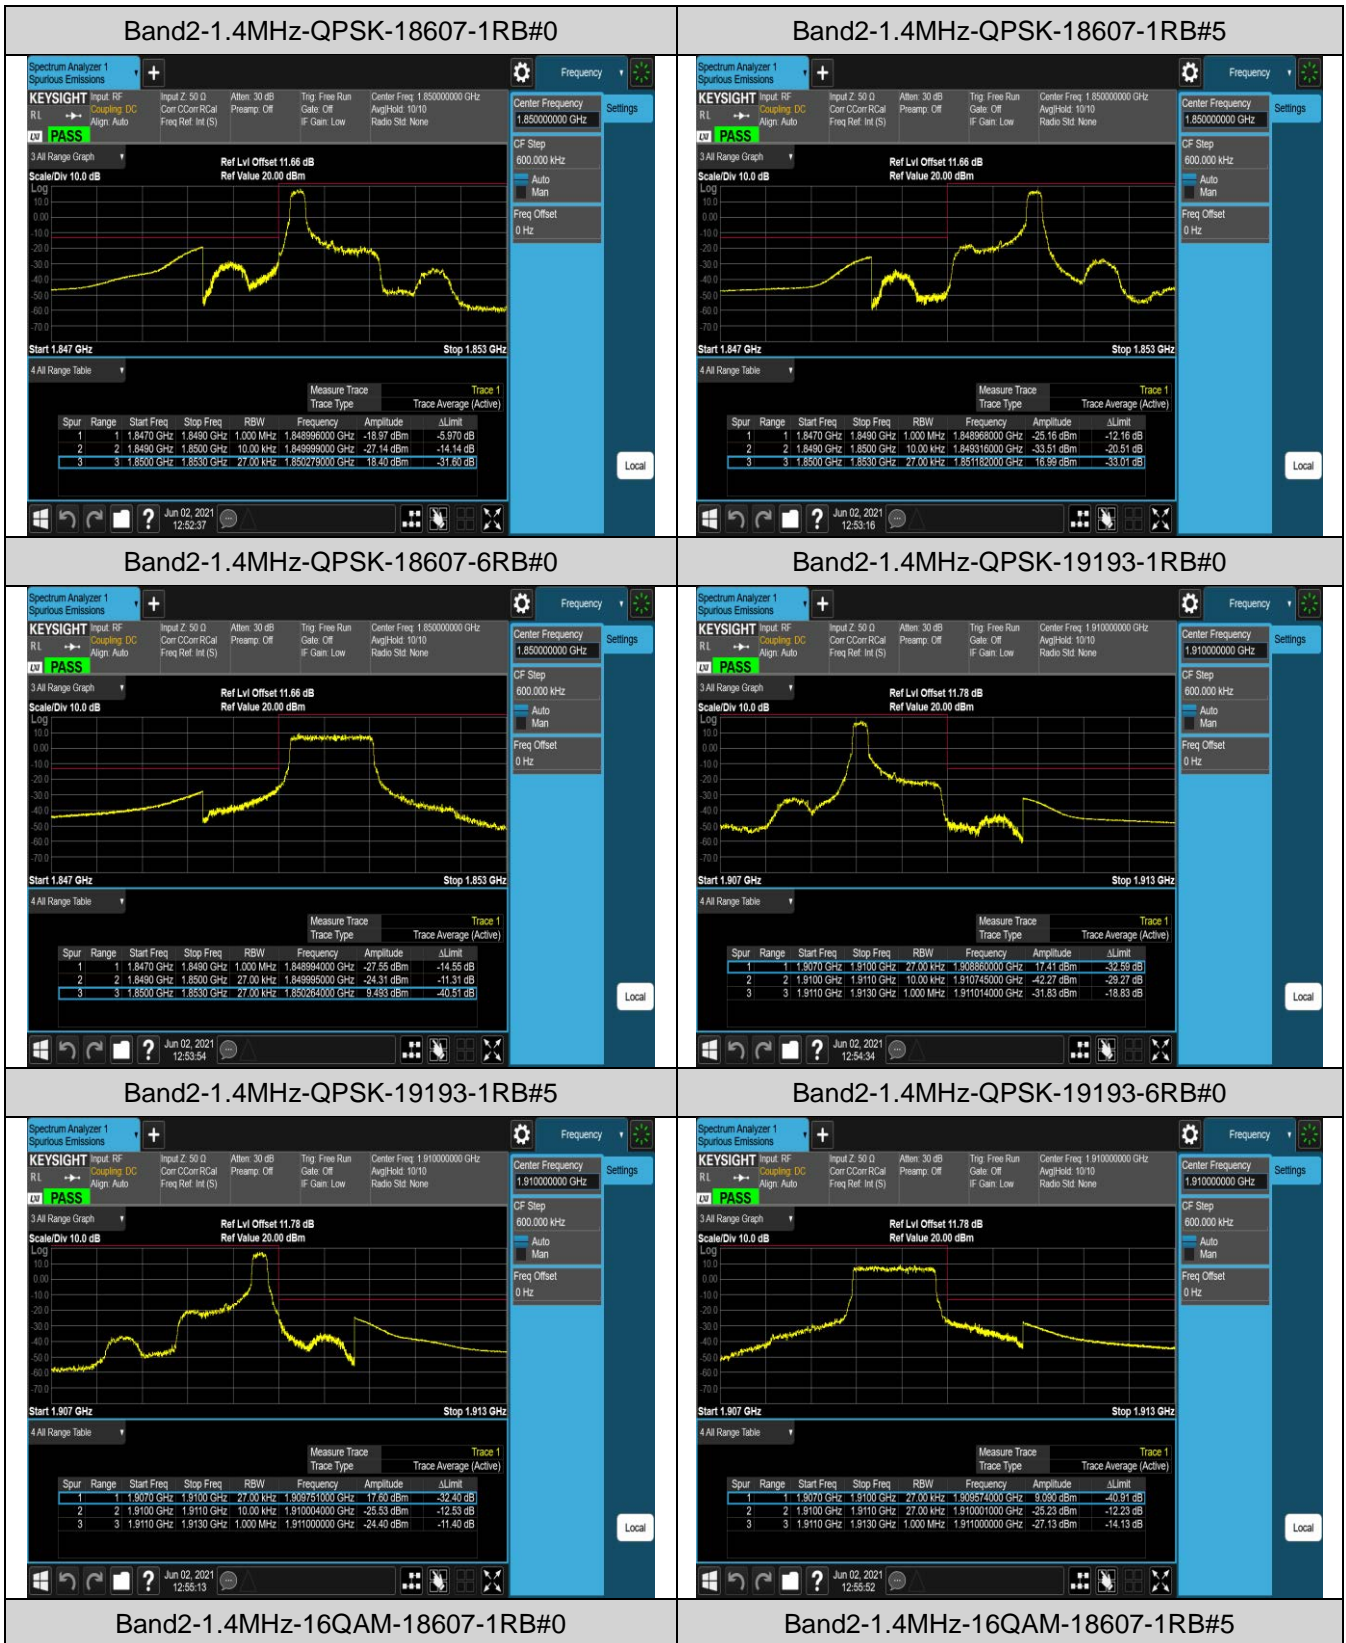

Test Graphs