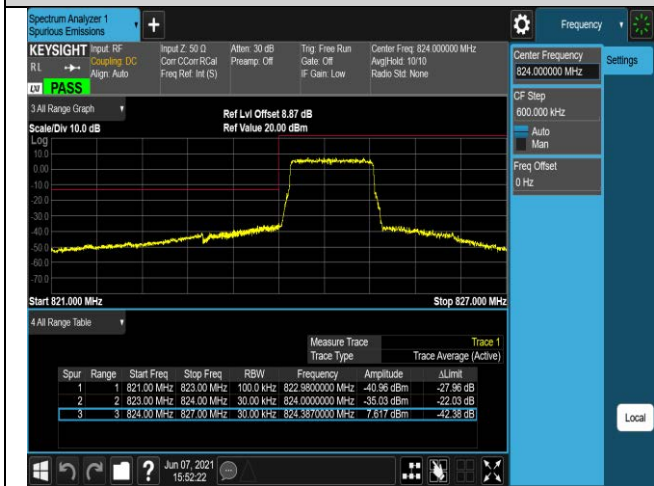

Band5-1.4MHz-16QAM-20407-6RB#0

Band5-1.4MHz-16QAM-20643-1RB#5