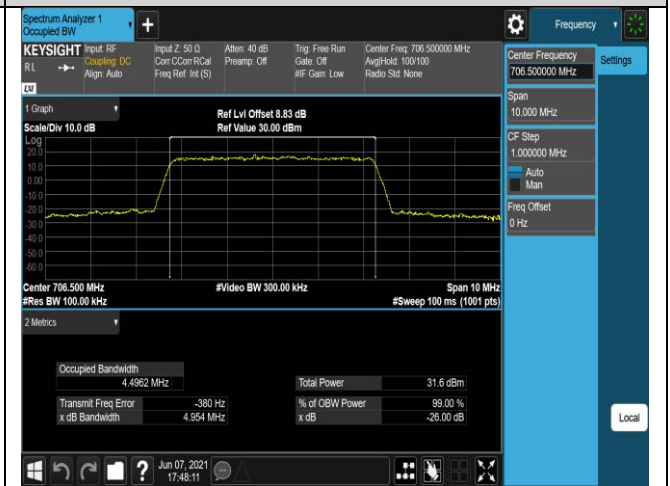

Band17-5MHz-16QAM-23755-25RB#0

Band17-5MHz-16QAM-23825-25RB#0