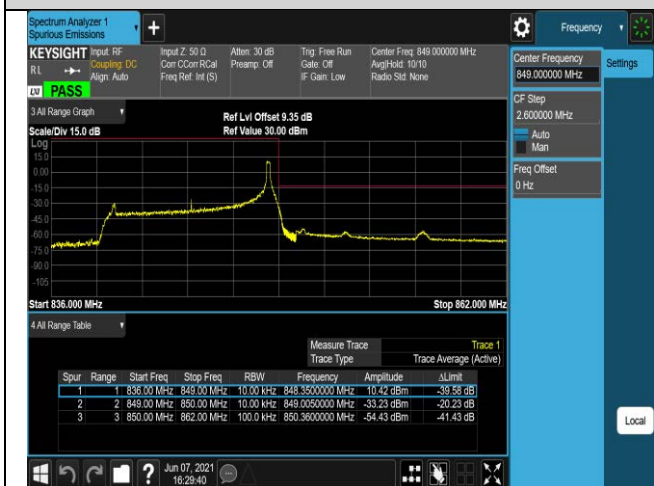

Band5-10MHz-16QAM-20600-1RB#49

Band7-5MHz-QPSK-20775-1RB#0