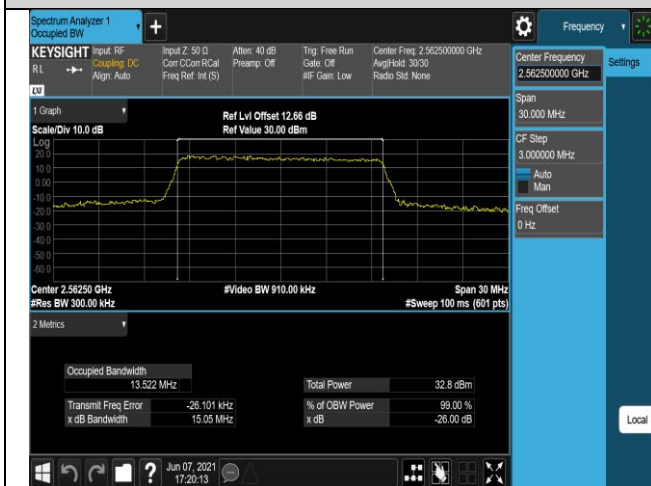

Band7-15MHz-QPSK-21375-75RB#0

Band7-15MHz-16QAM-20825-75RB#0

Band7-15MHz-16QAM-21100-75RB#0

Band7-15MHz-16QAM-21375-75RB#0

Band7-20MHz-QPSK-20850-100RB#0

Band7-20MHz-QPSK-21100-100RB#0

Band17-5MHz-QPSK-23825-25RB#0