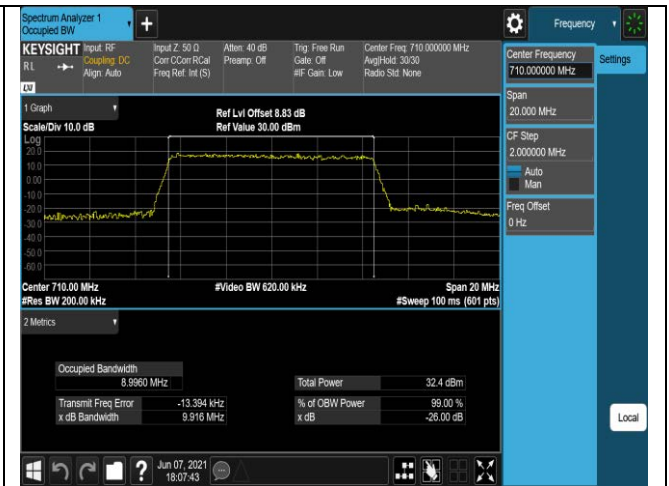

Band17-10MHz-QPSK-23790-50RB#0

Band17-10MHz-16QAM-23780-50RB#0