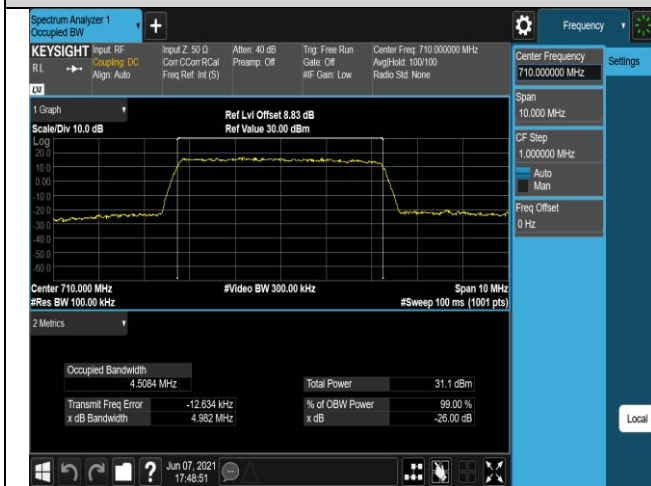

Band17-5MHz-16QAM-23790-25RB#0

Band17-10MHz-QPSK-23780-50RB#0