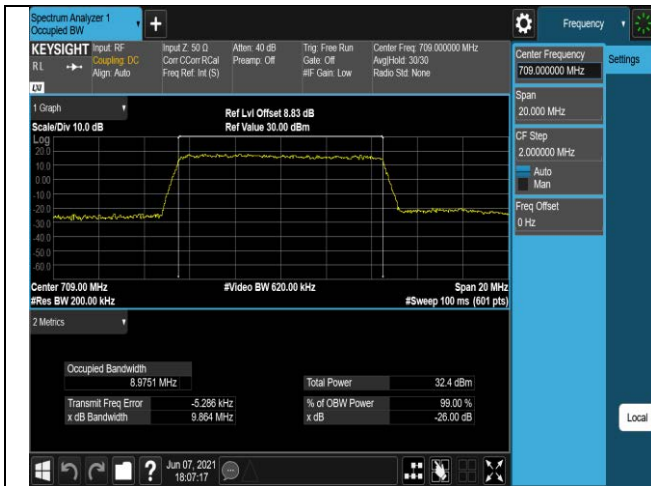

Band17-10MHz-QPSK-23780-50RB#0

Band17-10MHz-QPSK-23800-50RB#0