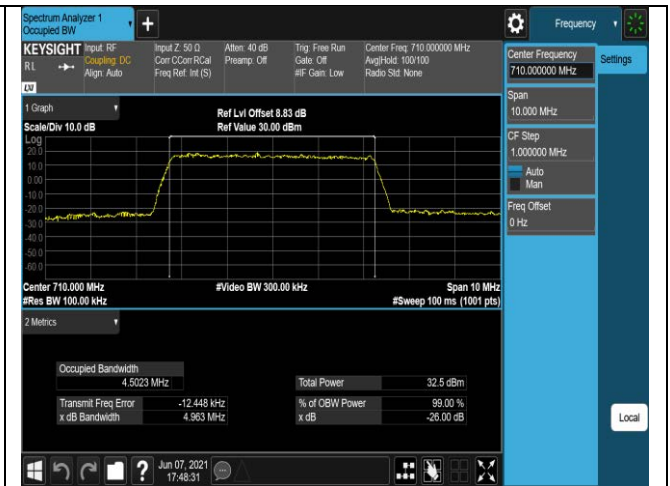

Band7-15MHz-QPSK-21375-75RB#0

Band7-15MHz-16QAM-20825-75RB#0

Band7-15MHz-16QAM-21100-75RB#0

Band7-15MHz-16QAM-21375-75RB#0

Band7-20MHz-QPSK-20850-100RB#0

Band7-20MHz-QPSK-21100-100RB#0

Band17-5MHz-QPSK-23825-25RB#0