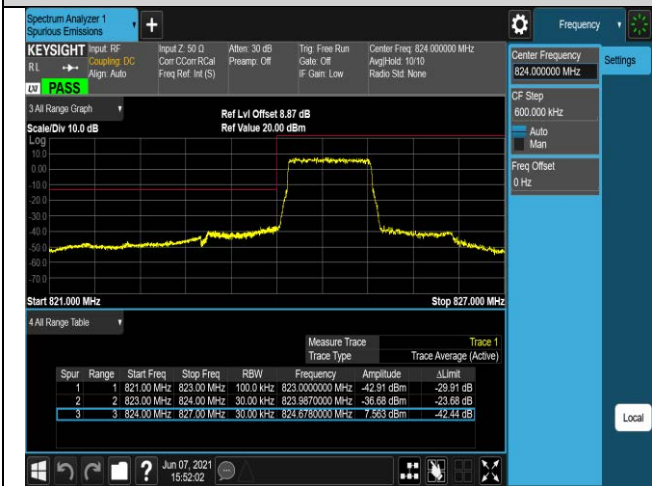

Band4-20MHz-16QAM-20050-1RB#0

Band4-20MHz-16QAM-20050-1RB#99

Band5-1.4MHz-QPSK-20407-6RB#0

Band5-1.4MHz-QPSK-20643-1RB#0

Band5-1.4MHz-QPSK-20643-1RB#5

Band5-1.4MHz-QPSK-20643-6RB#0

Band5-1.4MHz-16QAM-20407-1RB#0