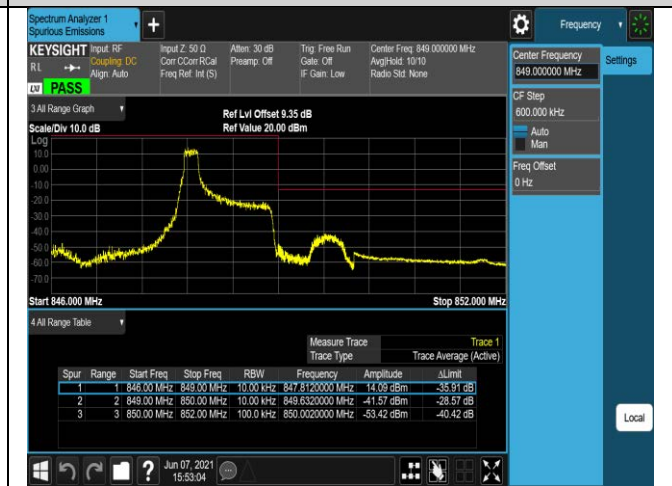

Band5-1.4MHz-16QAM-20407-1RB#5

Band5-1.4MHz-16QAM-20407-6RB#0

Band5-1.4MHz-16QAM-20643-1RB#0

Band5-1.4MHz-16QAM-20643-1RB#5

Band5-1.4MHz-16QAM-20643-6RB#0

Band5-10MHz-QPSK-20450-1RB#0

Band5-10MHz-QPSK-20450-1RB#49