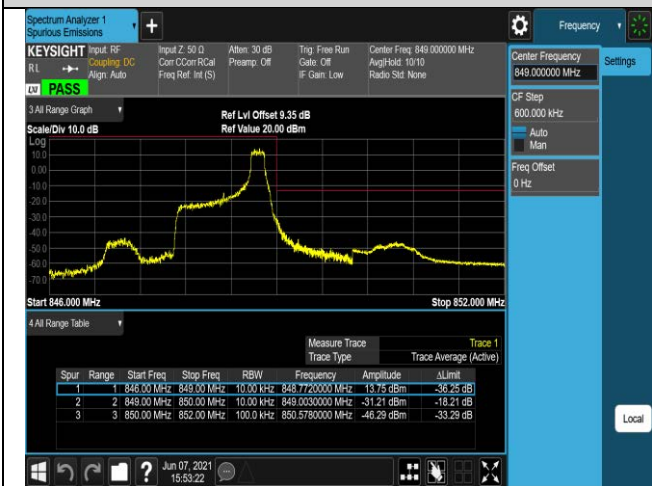

Band4-20MHz-16QAM-20050-1RB#0

Band4-20MHz-16QAM-20050-1RB#99

Band5-1.4MHz-QPSK-20407-6RB#0

Band5-1.4MHz-QPSK-20643-1RB#0

Band5-1.4MHz-QPSK-20643-1RB#5

Band5-1.4MHz-QPSK-20643-6RB#0

Band5-1.4MHz-16QAM-20407-1RB#0