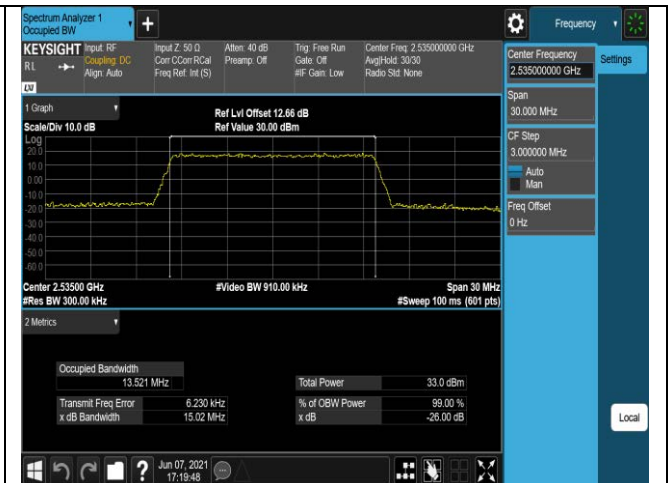

Band7-15MHz-QPSK-21375-75RB#0

Band7-15MHz-16QAM-20825-75RB#0

Band7-15MHz-16QAM-21100-75RB#0

Band7-15MHz-16QAM-21375-75RB#0

Band7-20MHz-QPSK-20850-100RB#0

Band7-20MHz-QPSK-21100-100RB#0

Band17-5MHz-QPSK-23825-25RB#0