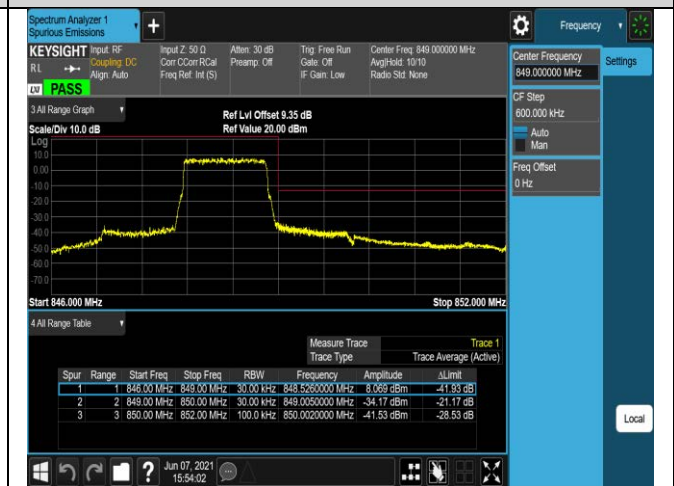

Band4-20MHz-16QAM-20050-1RB#0

Band4-20MHz-16QAM-20050-1RB#99

Band5-1.4MHz-QPSK-20407-6RB#0

Band5-1.4MHz-QPSK-20643-1RB#0

Band5-1.4MHz-QPSK-20643-1RB#5

Band5-1.4MHz-QPSK-20643-6RB#0

Band5-1.4MHz-16QAM-20407-1RB#0