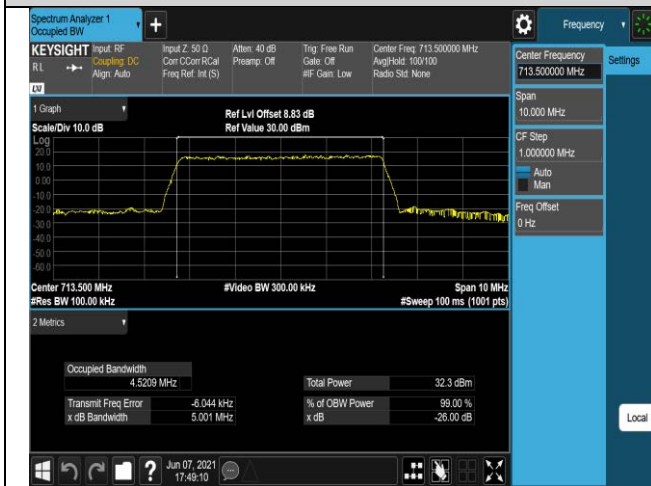

Band17-5MHz-QPSK-23825-25RB#0

Band17-5MHz-16QAM-23790-25RB#0