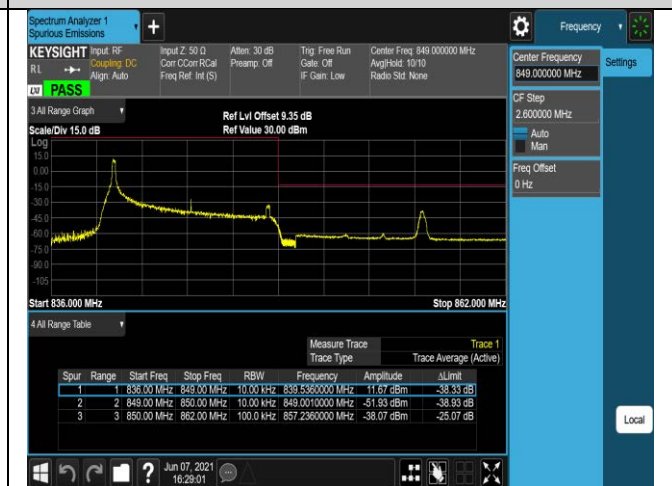

Band5-10MHz-16QAM-20600-1RB#0

Band5-10MHz-16QAM-20600-50RB#0