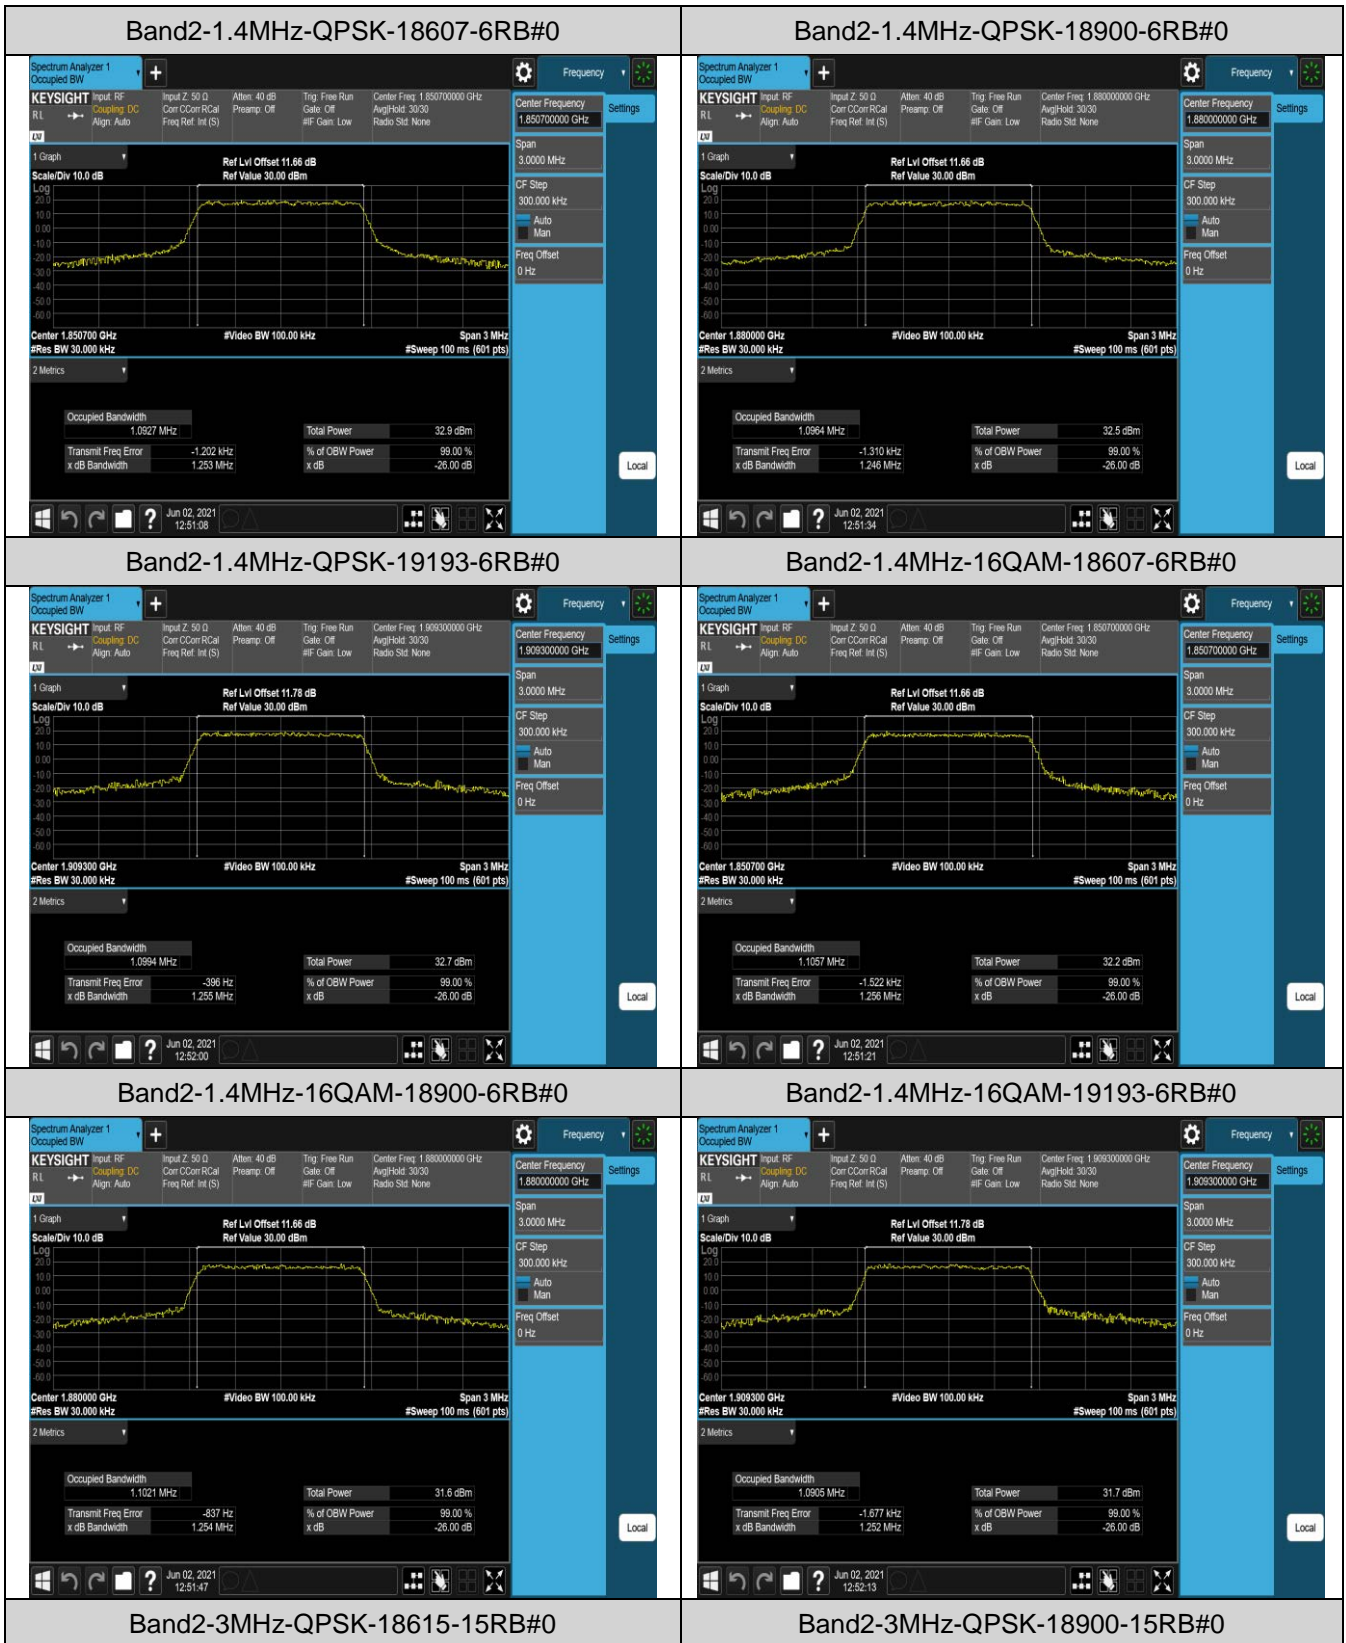

Test Graphs