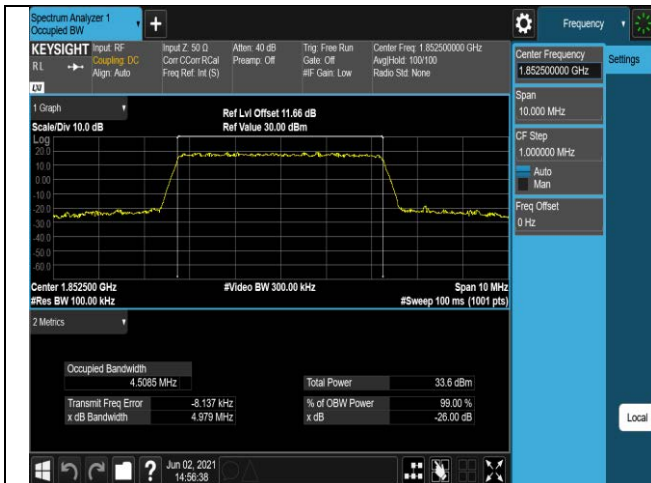

Band2-5MHz-QPSK-19175-25RB#0