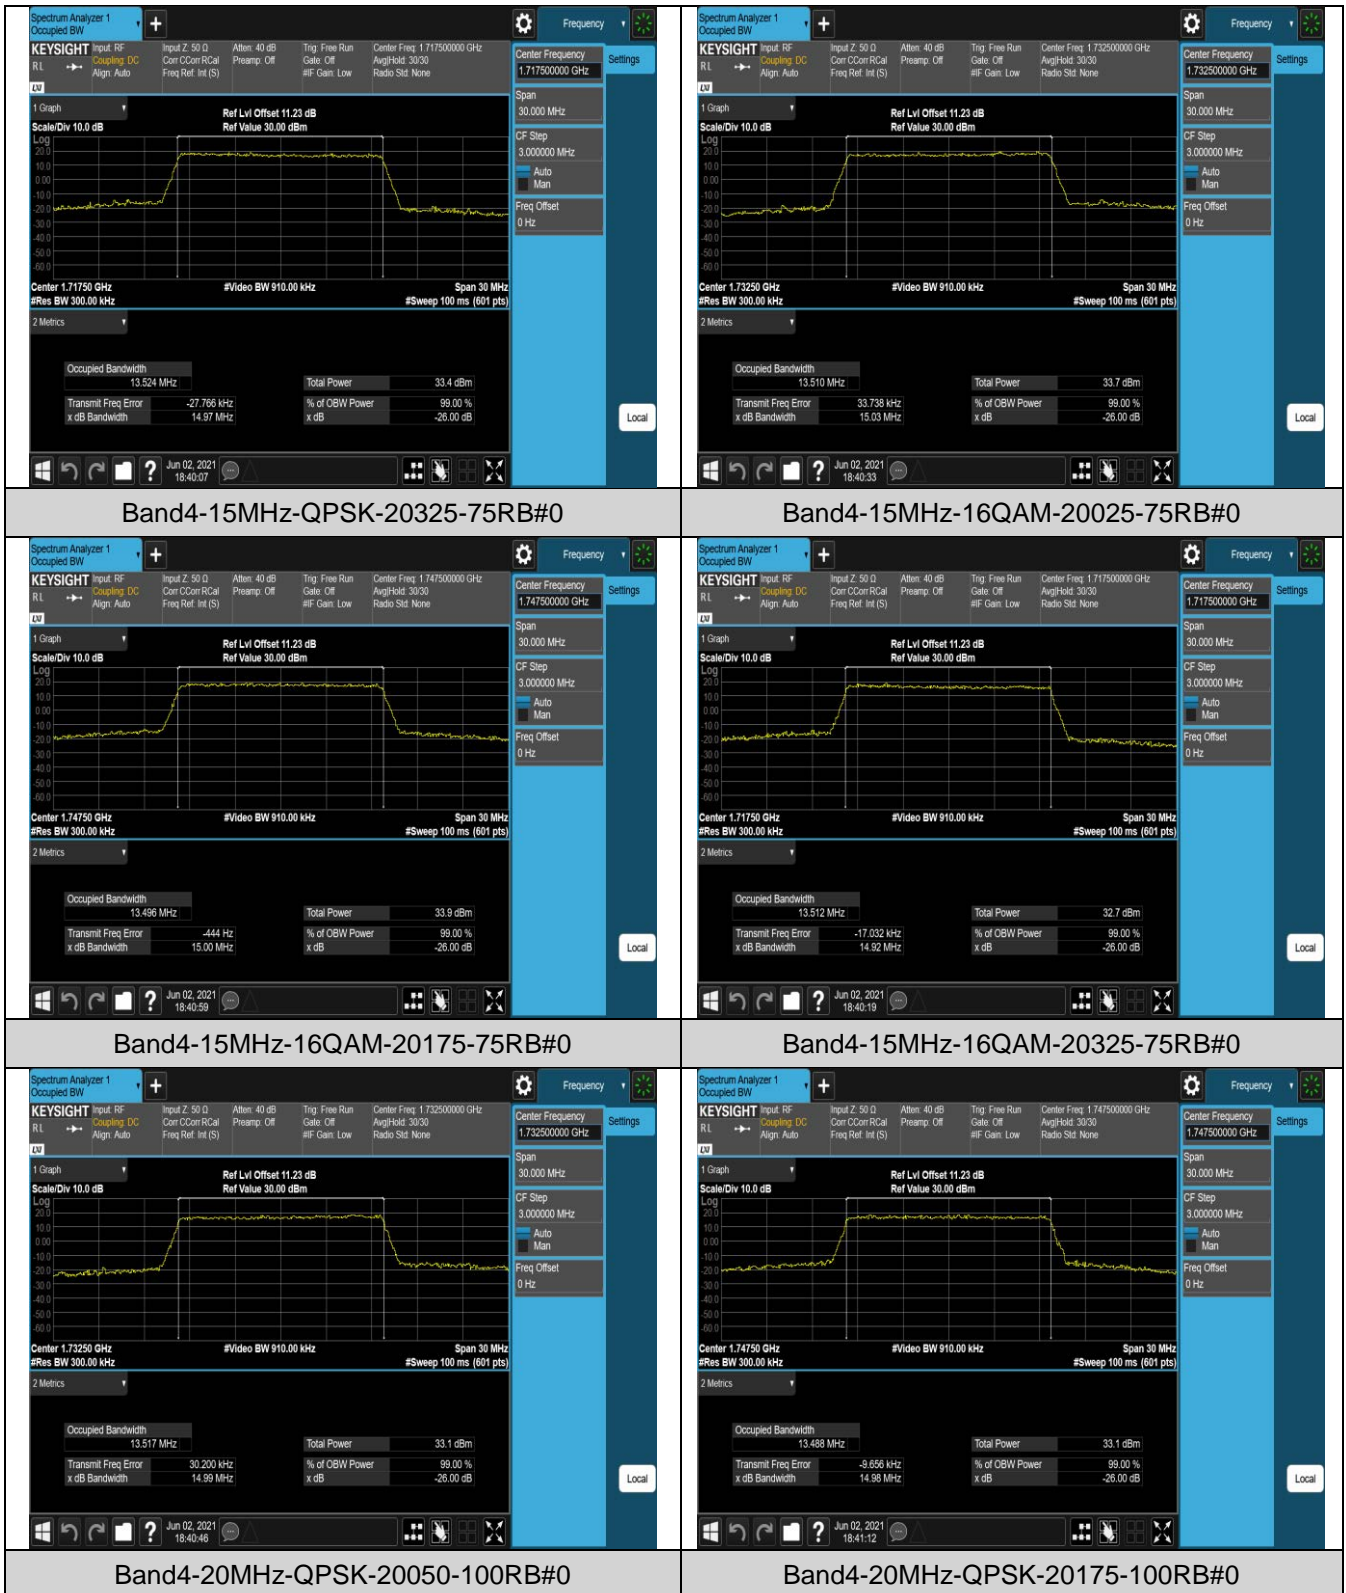

Band4-15MHz-QPSK-20025-75RB#0

Band4-15MHz-QPSK-20175-75RB#0