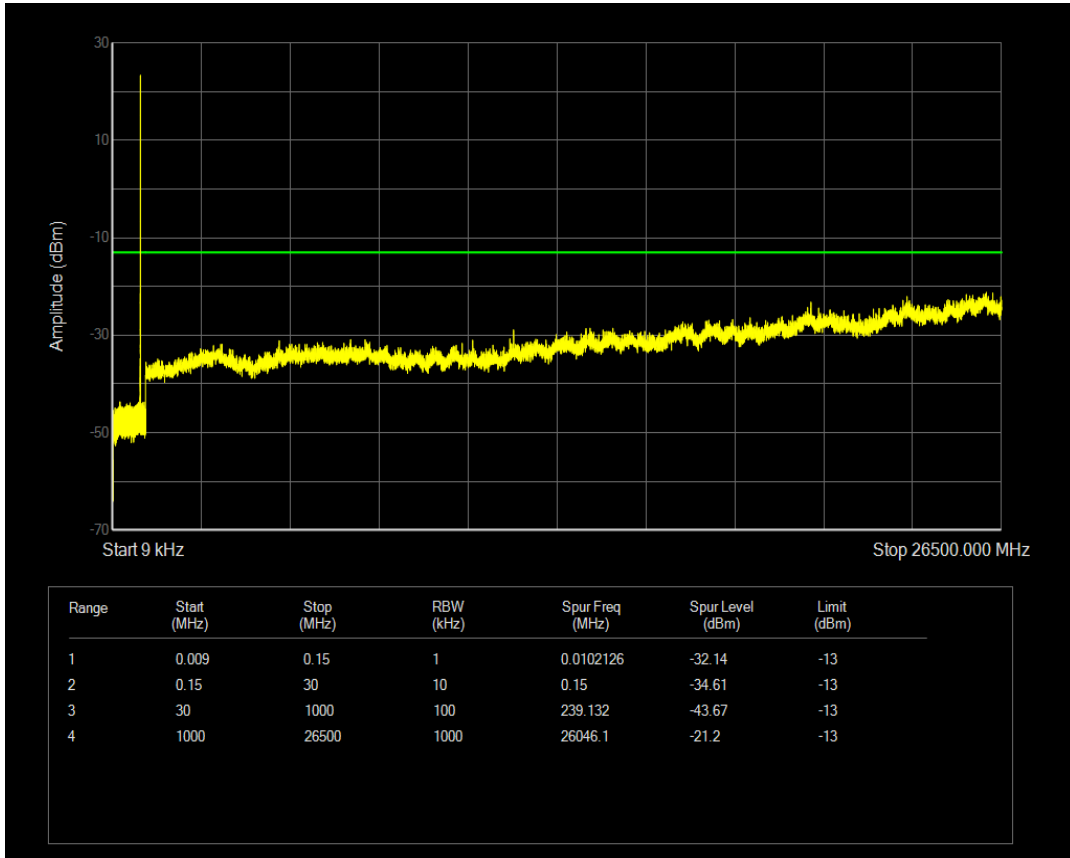

Band5 QAM16 BW=3MHz Channel=20525 RB Size=1 Position=#0

Band5 QPSK BW=3MHz Channel=20635 RB Size=1 Position=#0

Band5 QAM16 BW=3MHz Channel=20525 RB Size=15 Position=#0

Band5 QPSK BW=3MHz Channel=20635 RB Size=15 Position=#0

Band5 QAM16 BW=3MHz Channel=20635 RB Size=15 Position=#0

Band5 QAM16 BW=3MHz Channel=20635 RB Size=1 Position=#0

Band5 QPSK BW=5MHz Channel=20425 RB Size=25 Position=#0

Band5 QPSK BW=5MHz Channel=20425 RB Size=1 Position=#0