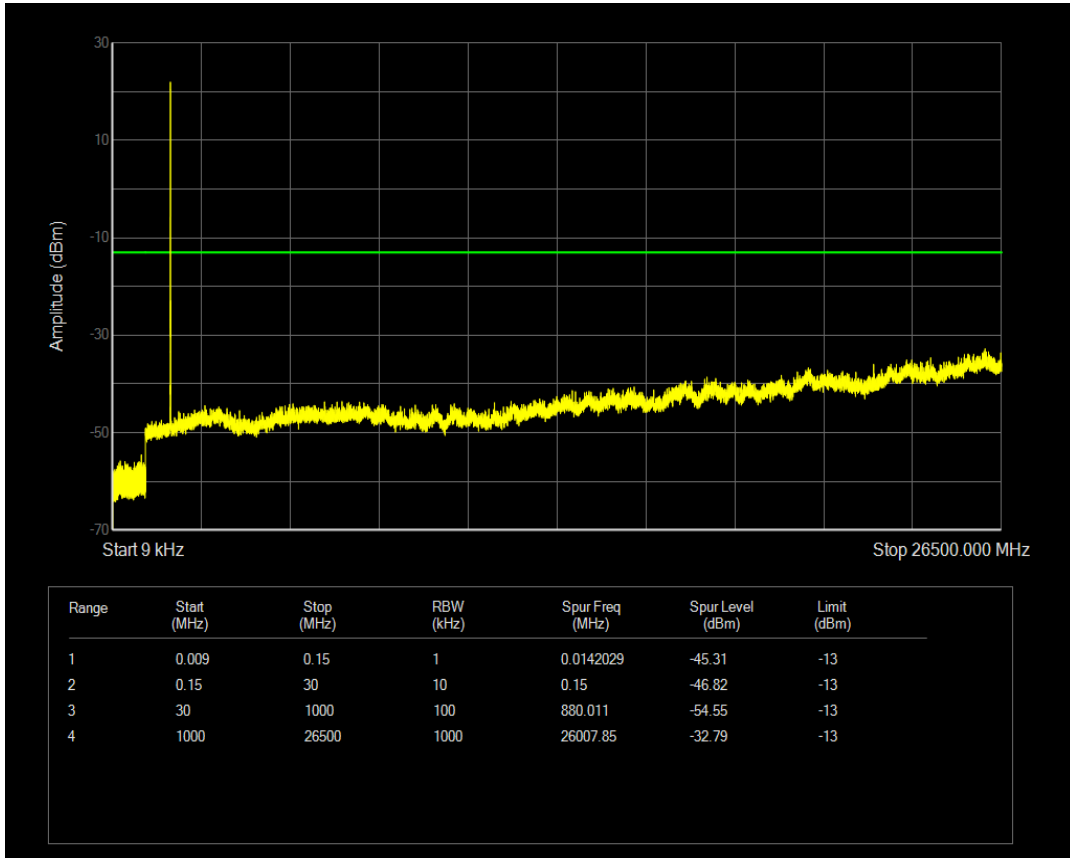

Band66 QPSK BW=5MHz Channel=132322 RB Size=1 Position=#0

Band66 QAM16 BW=5MHz Channel=131997 RB Size=25 Position=#0