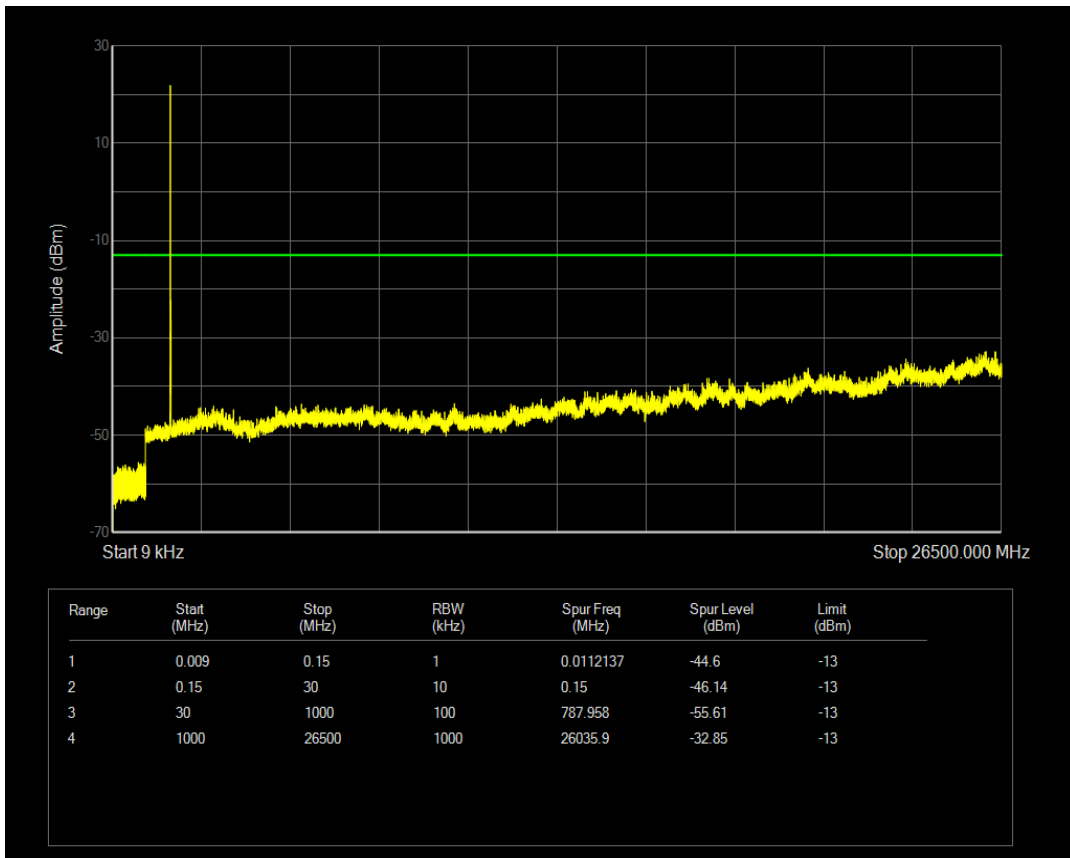

Band66 QPSK BW=10MHz Channel=132322 RB Size=1 Position=#0

Band66 QAM16 BW=10MHz Channel=132322 RB Size=1 Position=#0