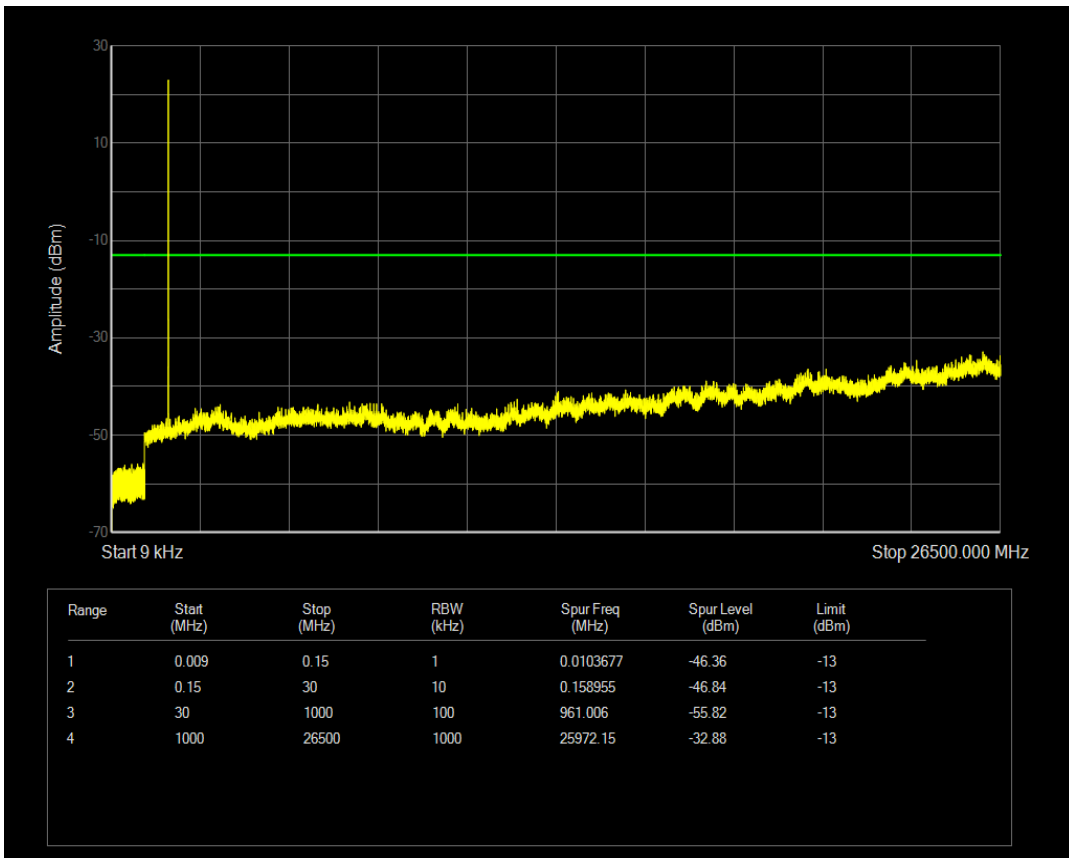

Band66 QAM16 BW=1.4MHz Channel=131979 RB Size=1 Position=#0

Band66 QAM16 BW=1.4MHz Channel=131979 RB Size=6 Position=#0