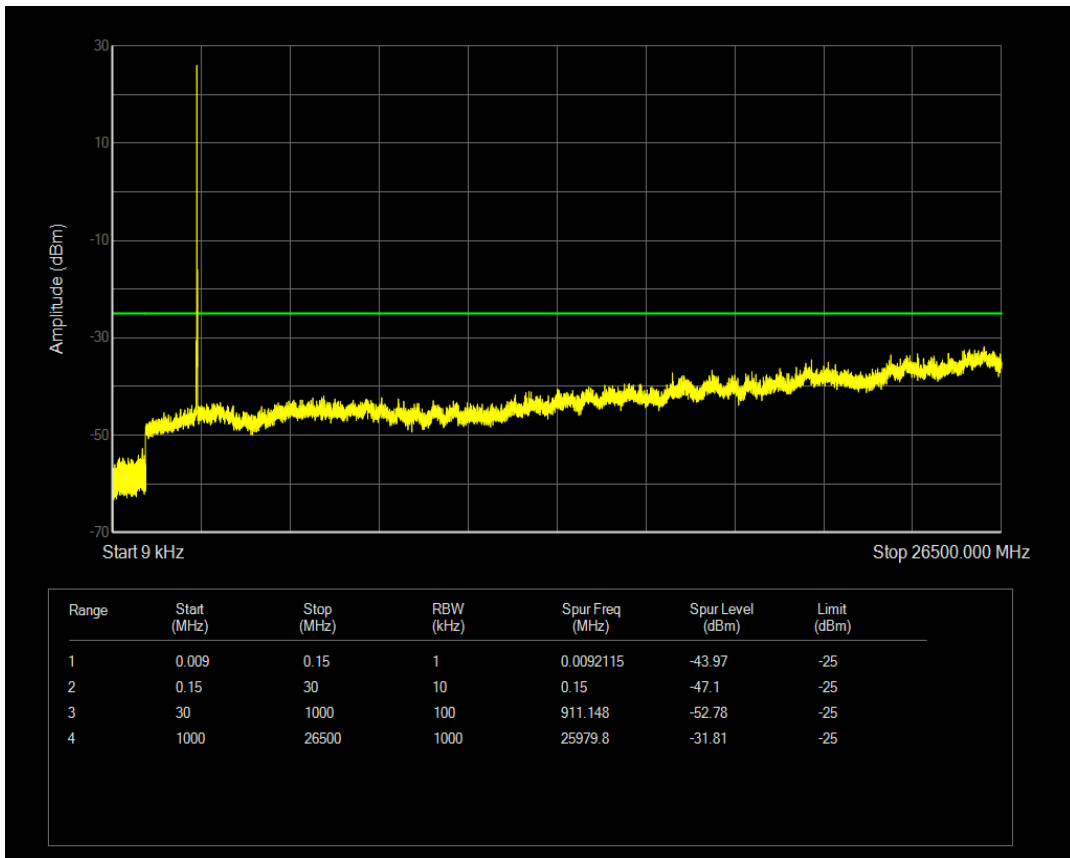

Band7 QPSK BW=10MHz Channel=21100 RB Size=1 Position=#0

Band7 QPSK BW=10MHz Channel=21100 RB Size=50 Position=#0