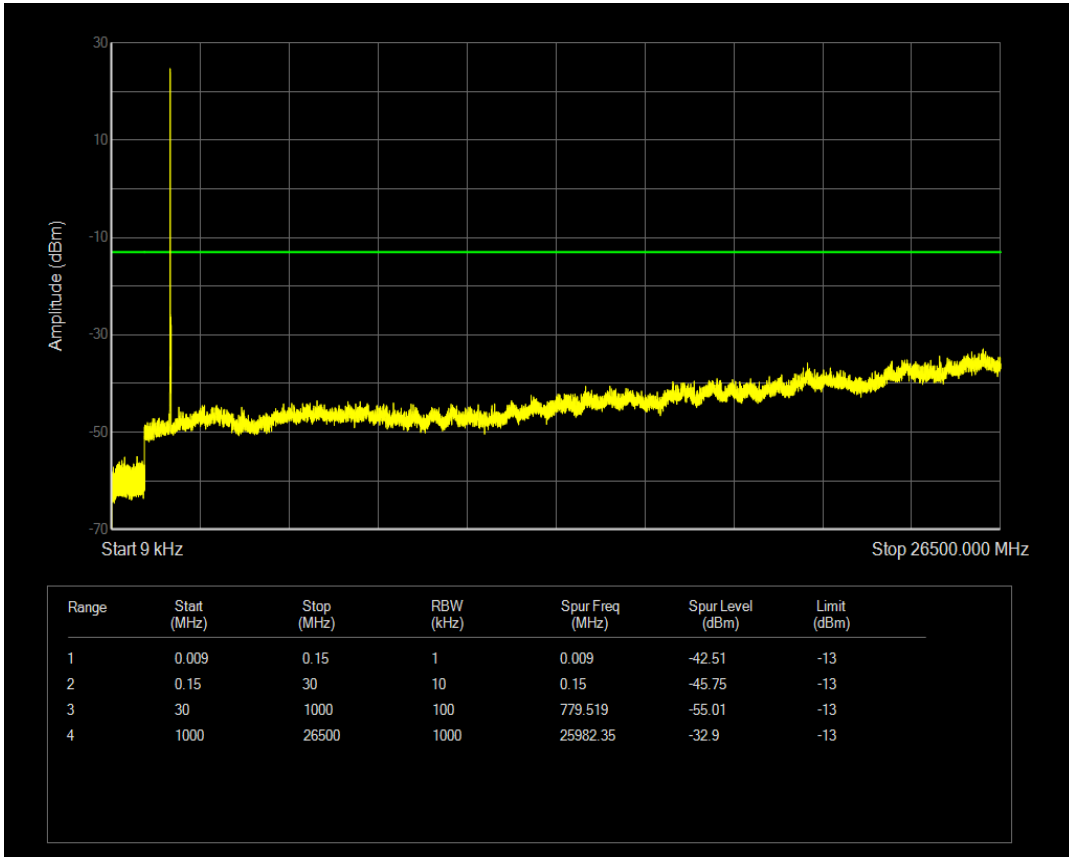

Band66 QPSK BW=15MHz Channel=132597 RB Size=1 Position=#0

Band66 QAM16 BW=15MHz Channel=132597 RB Size=1 Position=#0