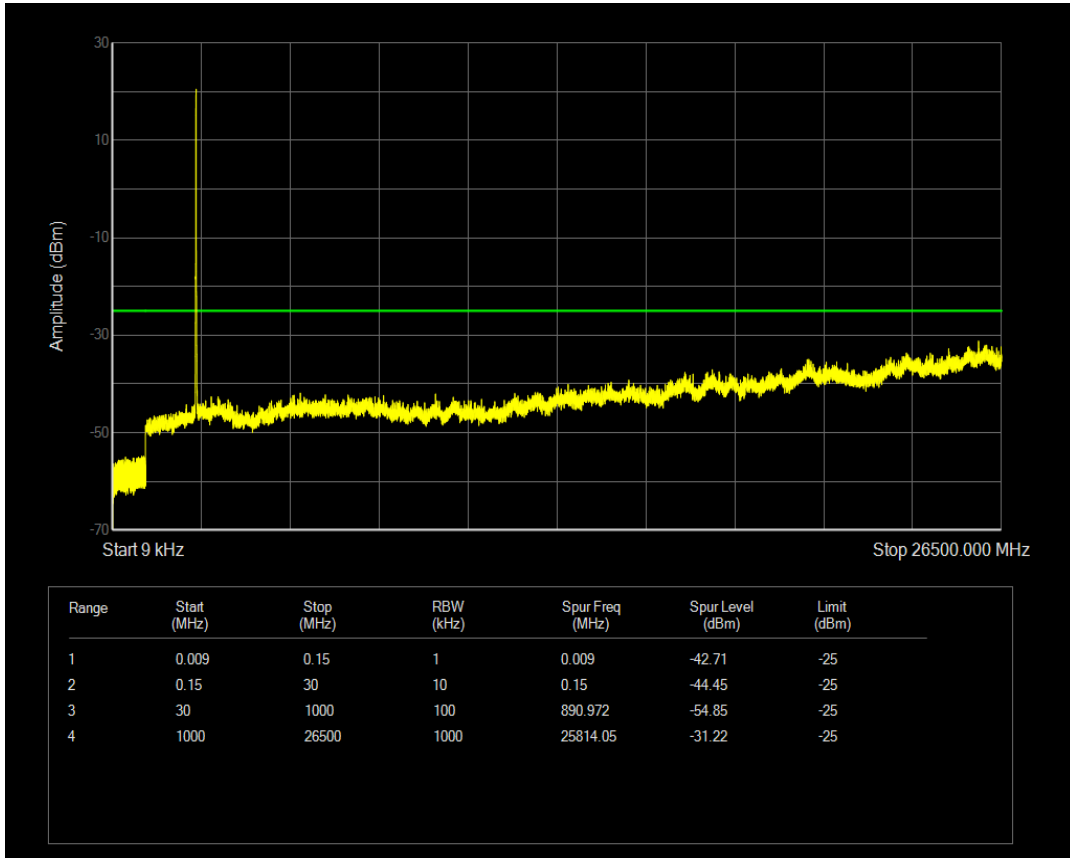

Band7 QAM16 BW=5MHz Channel=21425 RB Size=1 Position=#0

Band7 QAM16 BW=5MHz Channel=21425 RB Size=25 Position=#0

Band7 QPSK BW=10MHz Channel=20800 RB Size=1 Position=#0

Band7 QPSK BW=10MHz Channel=20800 RB Size=50 Position=#0

Band7 QAM16 BW=10MHz Channel=20800 RB Size=1 Position=#0

Band7 QAM16 BW=10MHz Channel=20800 RB Size=50 Position=#0

Band7 QPSK BW=10MHz Channel=21100 RB Size=1 Position=#0

Band7 QPSK BW=10MHz Channel=21100 RB Size=50 Position=#0