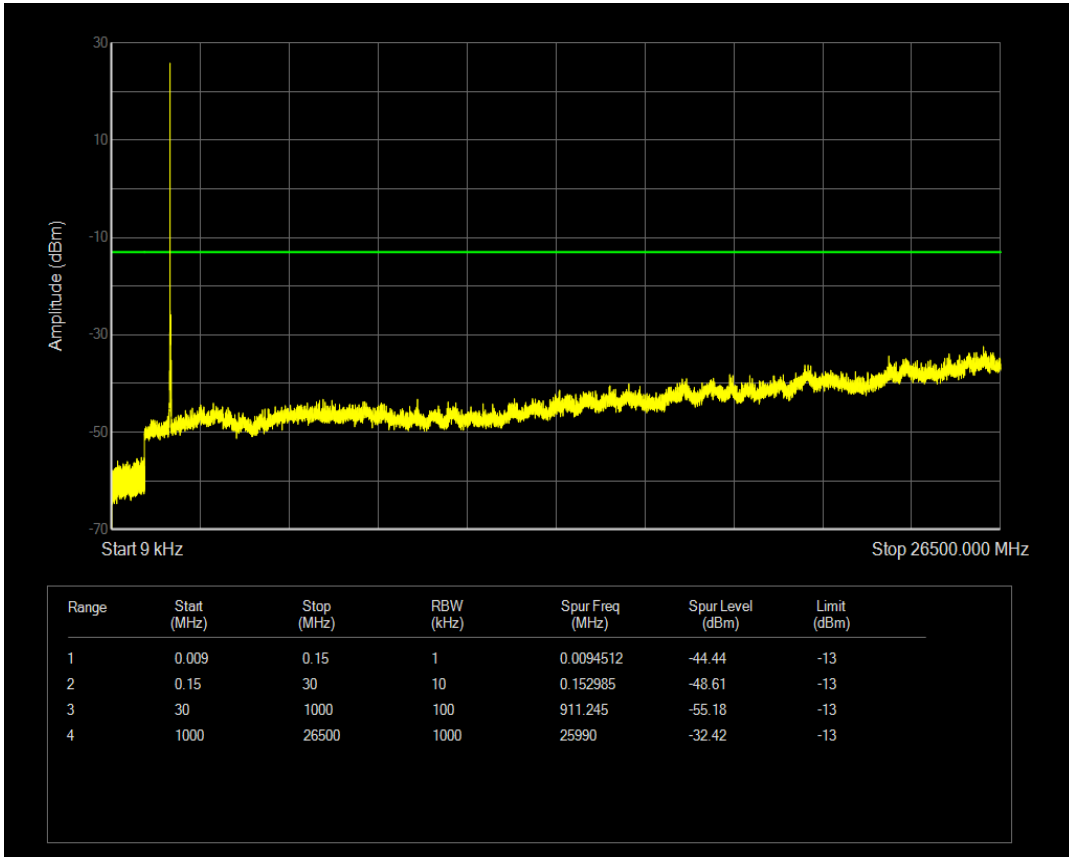

Band66 QPSK BW=20MHz Channel=132572 RB Size=1 Position=#0

Band66 QAM16 BW=20MHz Channel=132572 RB Size=1 Position=#0