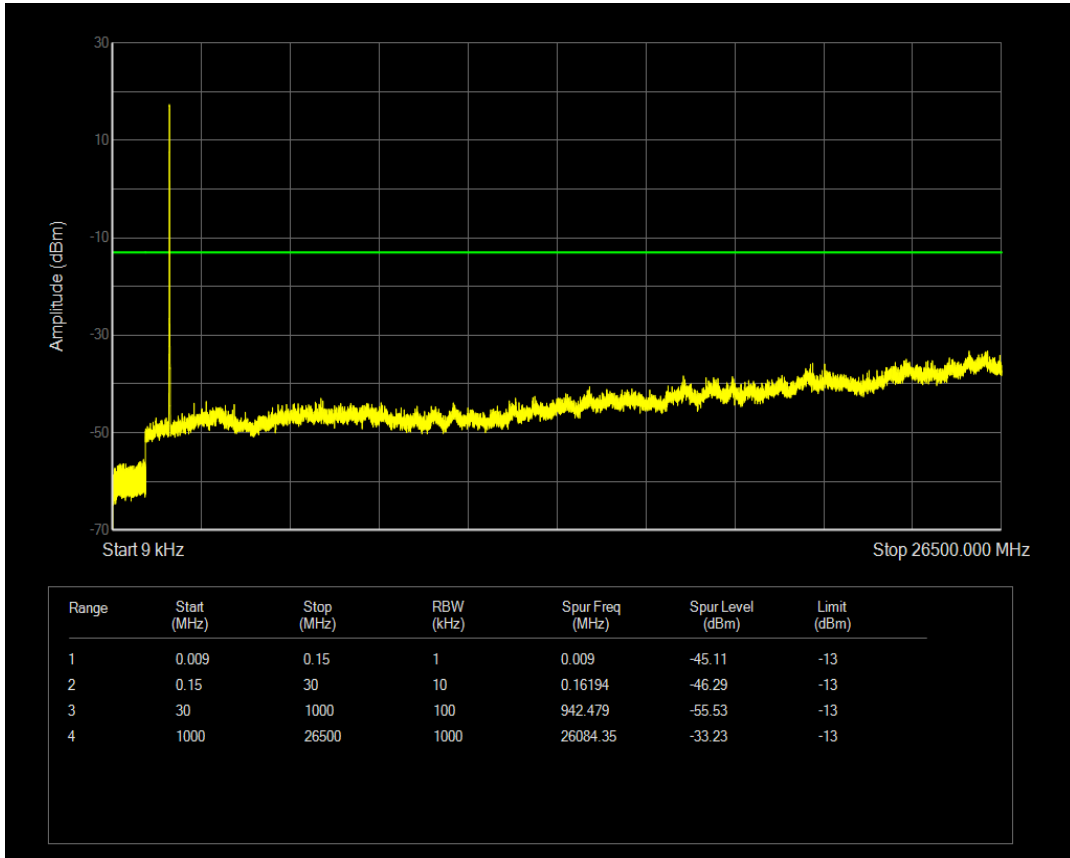

Band66 QAM16 BW=5MHz Channel=132647 RB Size=1 Position=#0

Band66 QPSK BW=10MHz Channel=132022 RB Size=1 Position=#0

Band66 QAM16 BW=5MHz Channel=132647 RB Size=25 Position=#0

Band66 QPSK BW=10MHz Channel=132022 RB Size=50 Position=#0