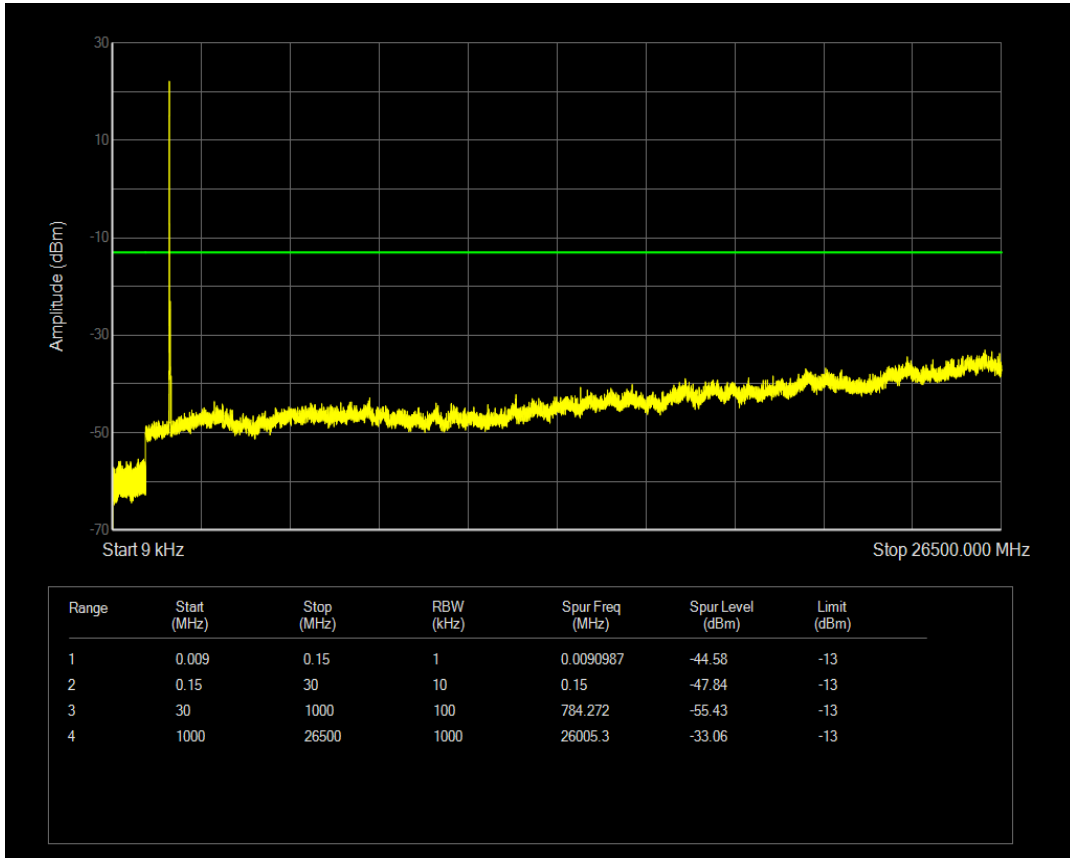

Band66 QAM16 BW=10MHz Channel=132622 RB Size=50 Position=#0

Band66 QAM16 BW=10MHz Channel=132622 RB Size=1 Position=#0

Band66 QPSK BW=15MHz Channel=132047 RB Size=1 Position=#0

Band66 QAM16 BW=15MHz Channel=132047 RB Size=1 Position=#0