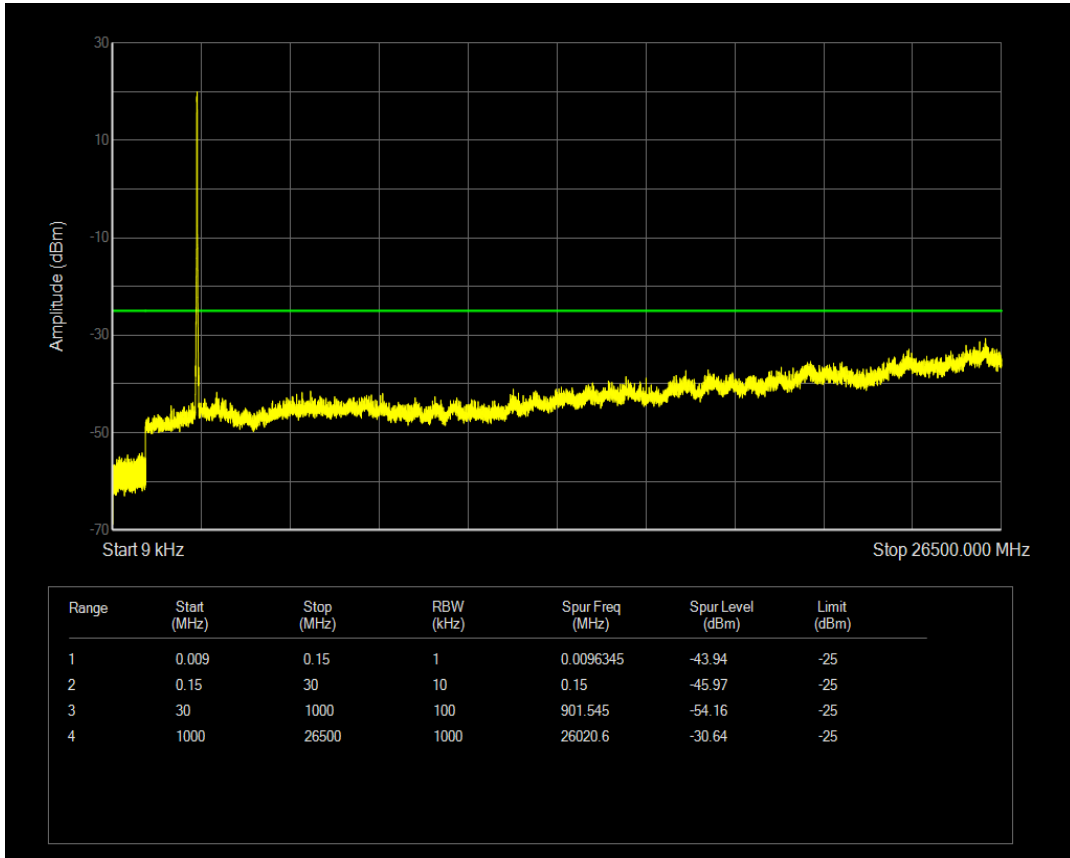

Band7 QAM16 BW=15MHz Channel=20825 RB Size=1 Position=#0

Band7 QAM16 BW=15MHz Channel=20825 RB Size=75 Position=#0

Band7 QPSK BW=15MHz Channel=21100 RB Size=1 Position=#0

Band7 QPSK BW=15MHz Channel=21100 RB Size=75 Position=#0