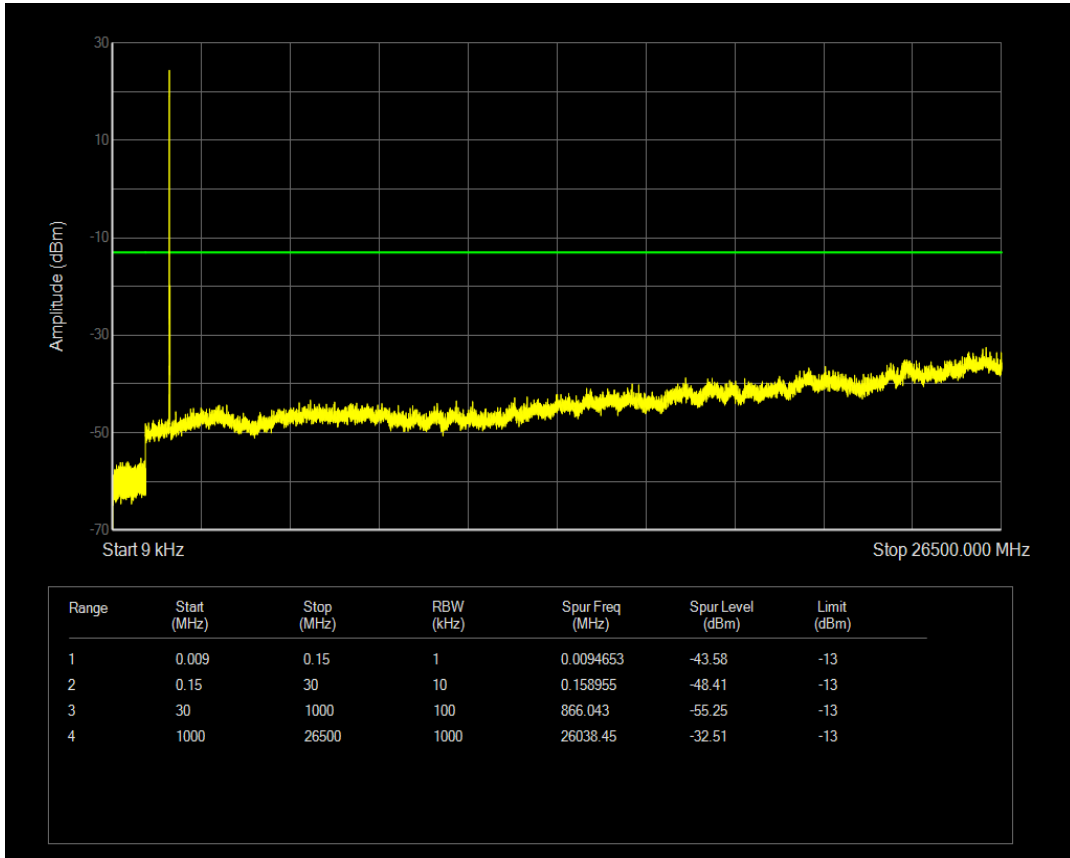

Band66 QAM16 BW=10MHz Channel=132022 RB Size=1 Position=#0

Band66 QPSK BW=10MHz Channel=132322 RB Size=1 Position=#0