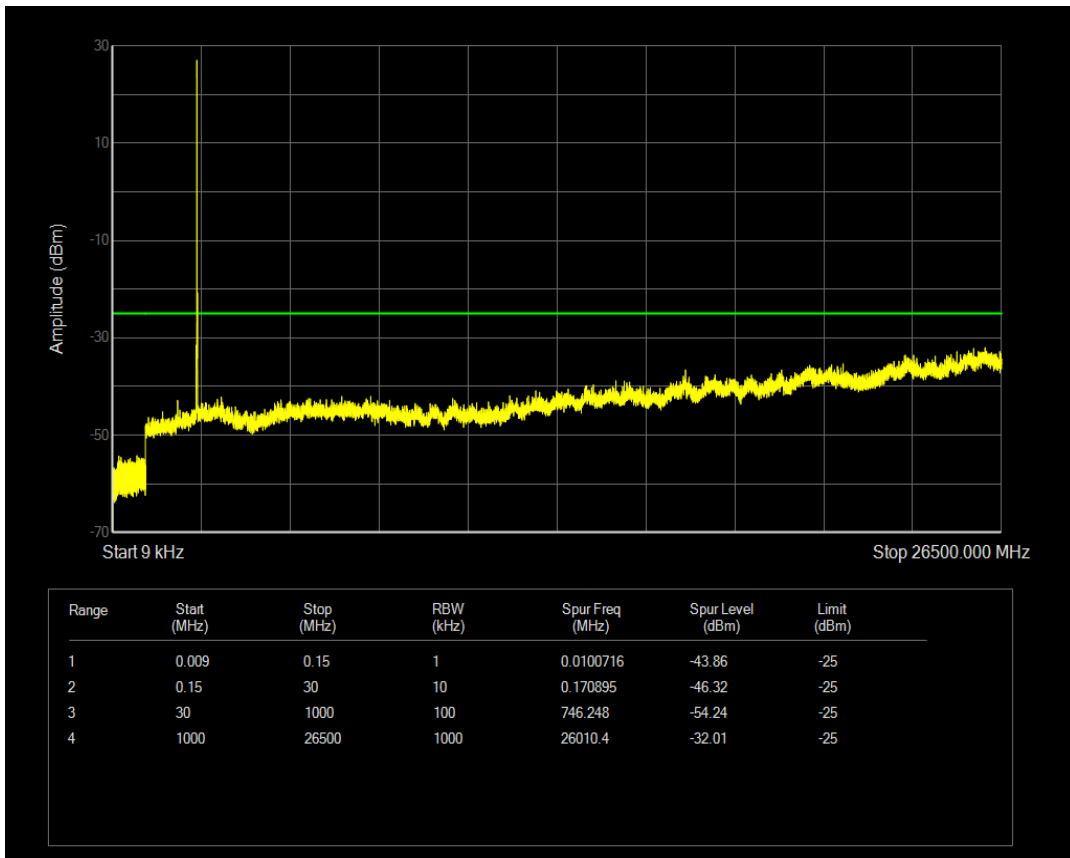

Band7 QAM16 BW=10MHz Channel=21100 RB Size=1 Position=#0

Band7 QAM16 BW=10MHz Channel=21100 RB Size=50 Position=#0