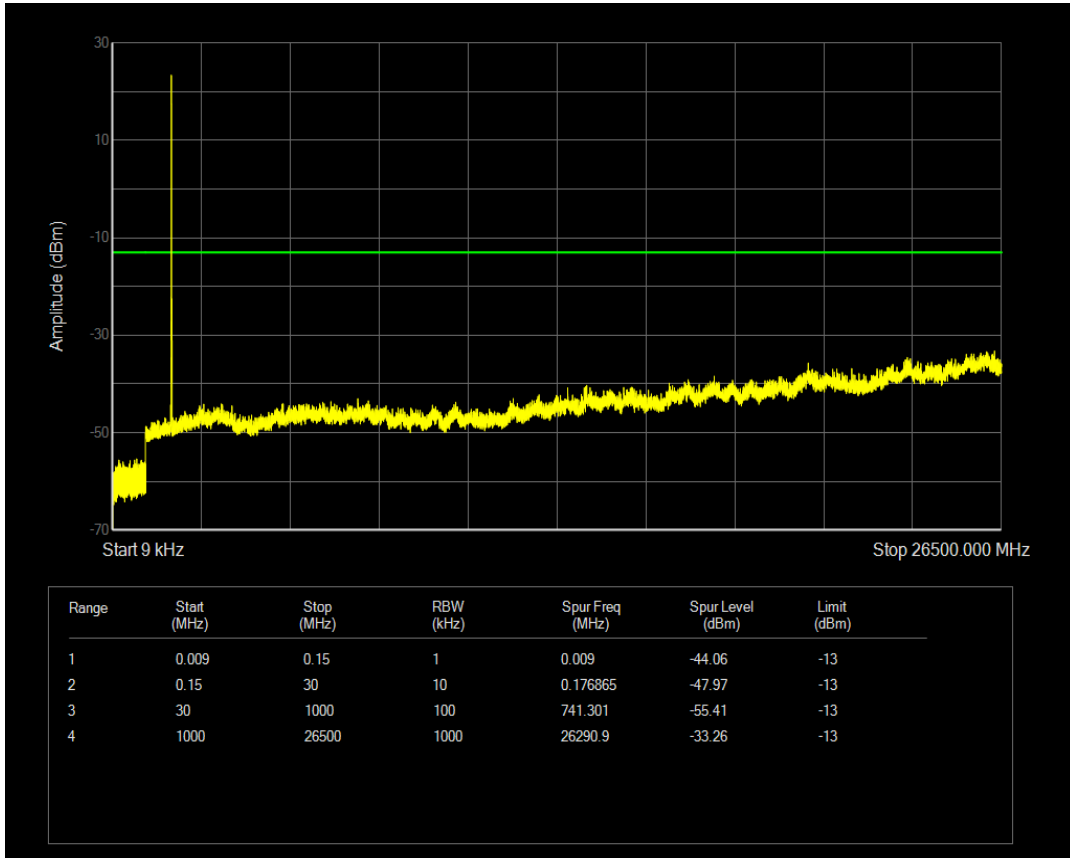

Band66 QPSK BW=10MHz Channel=132622 RB Size=1 Position=#0

Band66 QAM16 BW=10MHz Channel=132322 RB Size=50 Position=#0