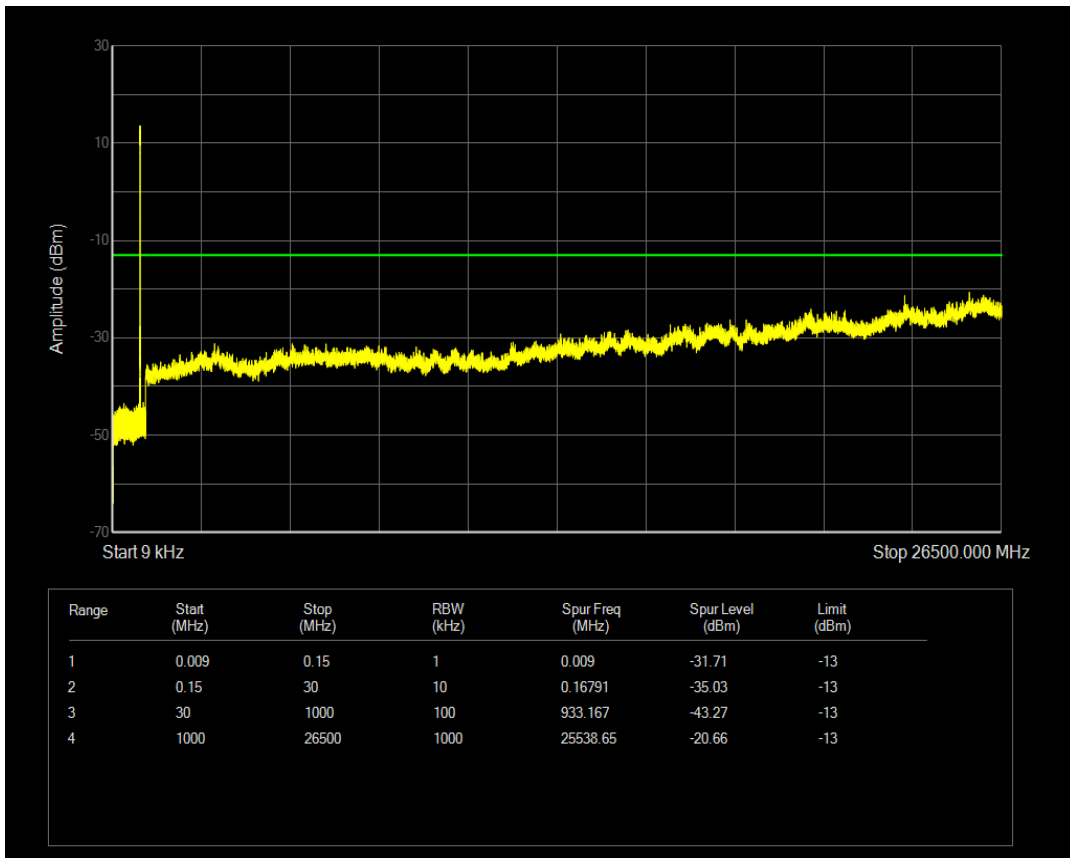

Band5 QAM16 BW=3MHz Channel=20525 RB Size=1 Position=#0

Band5 QPSK BW=3MHz Channel=20635 RB Size=1 Position=#0

Band5 QAM16 BW=3MHz Channel=20525 RB Size=15 Position=#0

Band5 QPSK BW=3MHz Channel=20635 RB Size=15 Position=#0

Band5 QAM16 BW=3MHz Channel=20635 RB Size=15 Position=#0

Band5 QAM16 BW=3MHz Channel=20635 RB Size=1 Position=#0

Band5 QPSK BW=5MHz Channel=20425 RB Size=25 Position=#0

Band5 QPSK BW=5MHz Channel=20425 RB Size=1 Position=#0