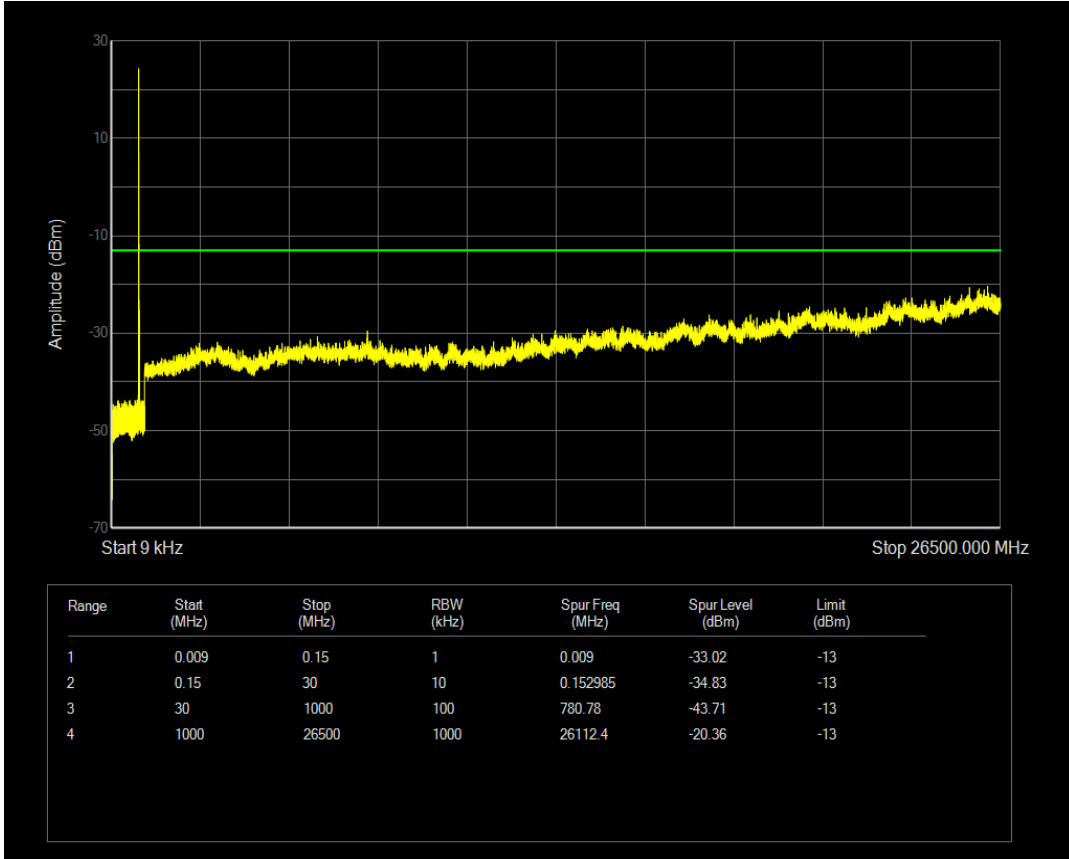

Band5 QAM16 BW=3MHz Channel=20635 RB Size=15 Position=#0

Band5 QAM16 BW=3MHz Channel=20635 RB Size=1 Position=#0

Band5 QPSK BW=5MHz Channel=20425 RB Size=25 Position=#0

Band5 QPSK BW=5MHz Channel=20425 RB Size=1 Position=#0

Band5 QAM16 BW=5MHz Channel=20425 RB Size=1 Position=#0

Band5 QAM16 BW=5MHz Channel=20425 RB Size=25 Position=#0

Band5 QPSK BW=5MHz Channel=20525 RB Size=1 Position=#0

Band5 QPSK BW=5MHz Channel=20525 RB Size=25 Position=#0