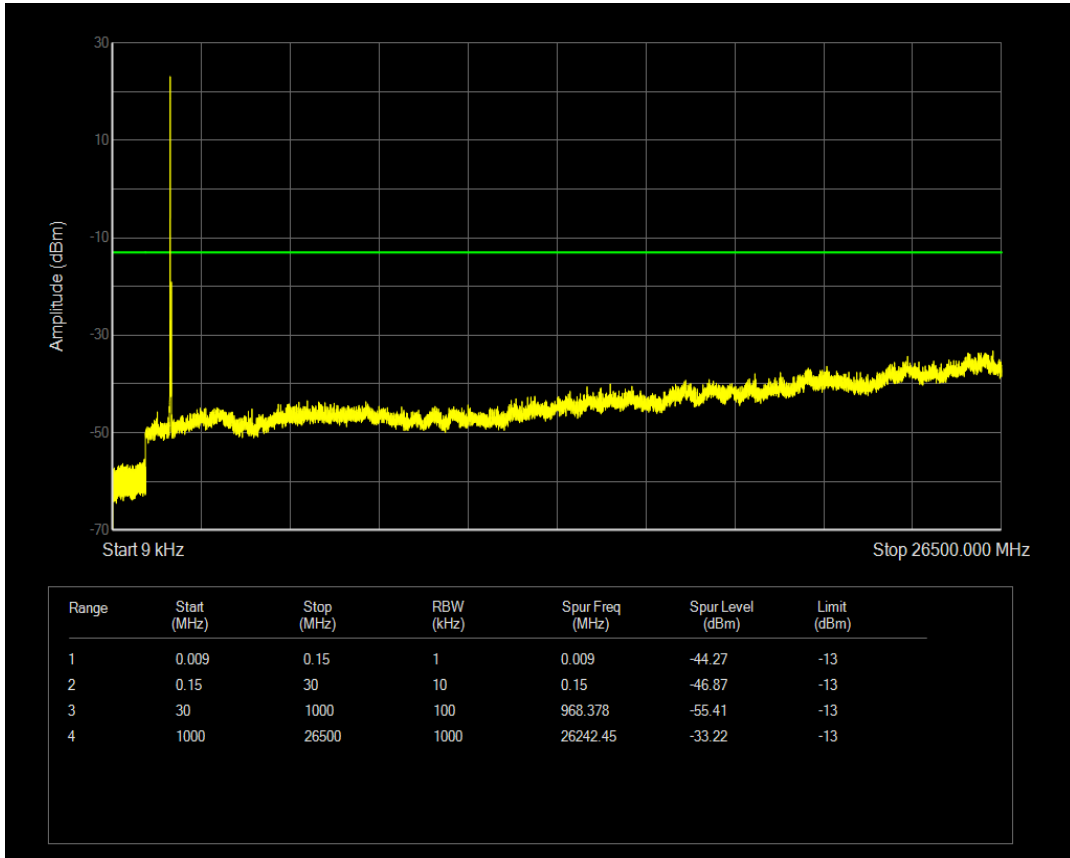

Band66 QAM16 BW=20MHz Channel=132072 RB Size=1 Position=#0

Band66 QAM16 BW=20MHz Channel=132072 RB Size=100 Position=#0

Band66 QPSK BW=20MHz Channel=132322 RB Size=1 Position=#0

Band66 QAM16 BW=20MHz Channel=132322 RB Size=1 Position=#0