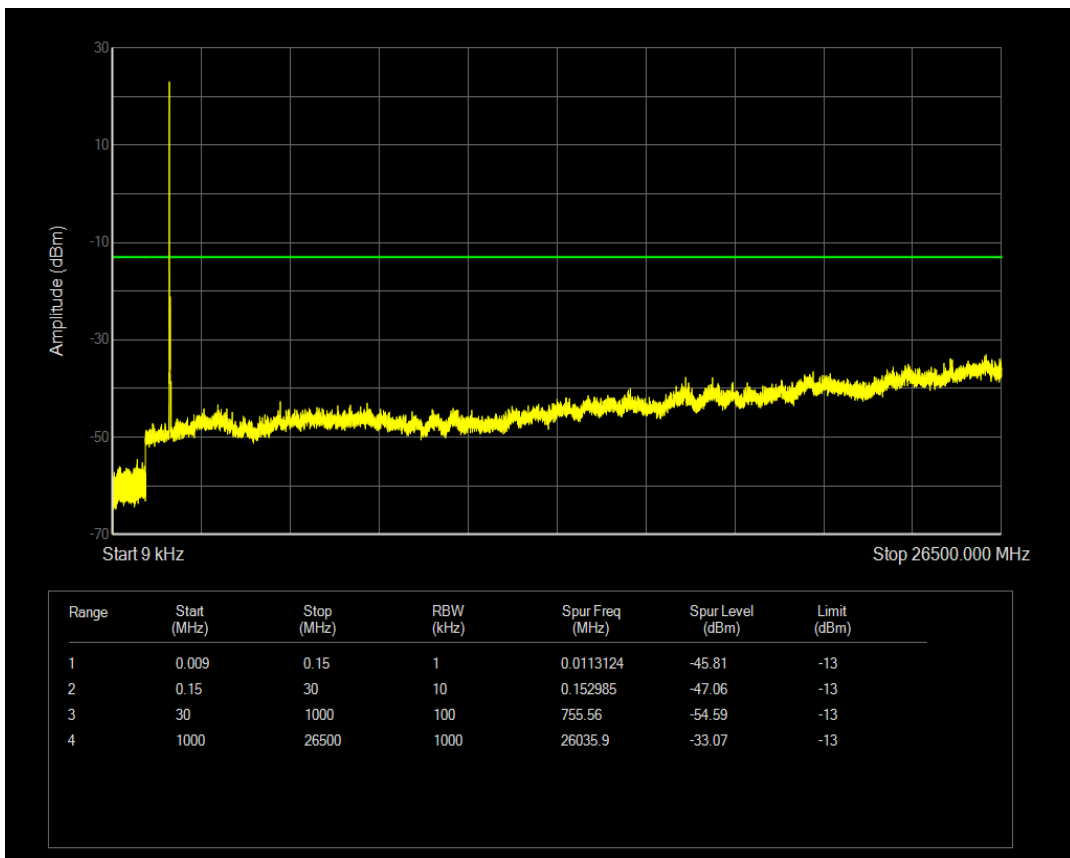

Band66 QPSK BW=15MHz Channel=132047 RB Size=1 Position=#0

Band66 QAM16 BW=15MHz Channel=132047 RB Size=1 Position=#0