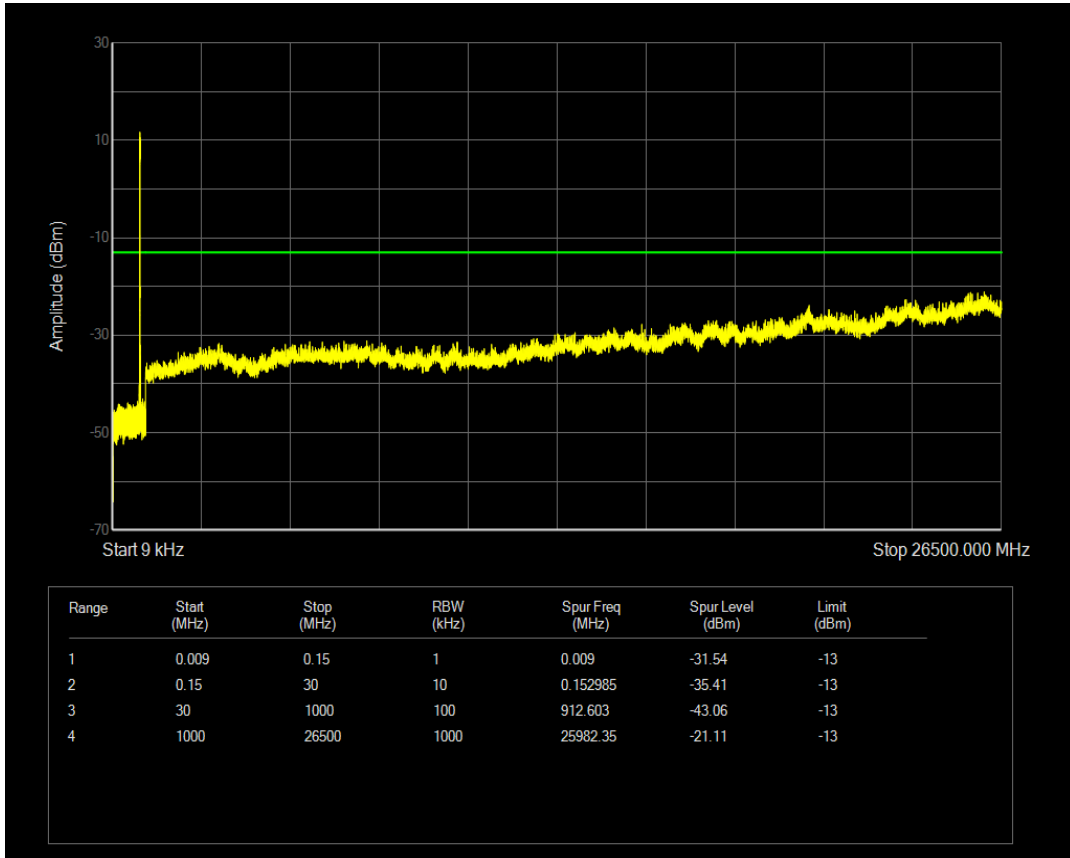

Band5 QAM16 BW=5MHz Channel=20625 RB Size=1 Position=#0

Band5 QAM16 BW=5MHz Channel=20625 RB Size=25 Position=#0

Band5 QPSK BW=10MHz Channel=20450 RB Size=50 Position=#0

Band5 QPSK BW=10MHz Channel=20450 RB Size=1 Position=#0

Band5 QAM16 BW=10MHz Channel=20450 RB Size=1 Position=#0

Band5 QAM16 BW=10MHz Channel=20450 RB Size=50 Position=#0

Band5 QPSK BW=10MHz Channel=20525 RB Size=1 Position=#0

Band5 QAM16 BW=10MHz Channel=20525 RB Size=1 Position=#0