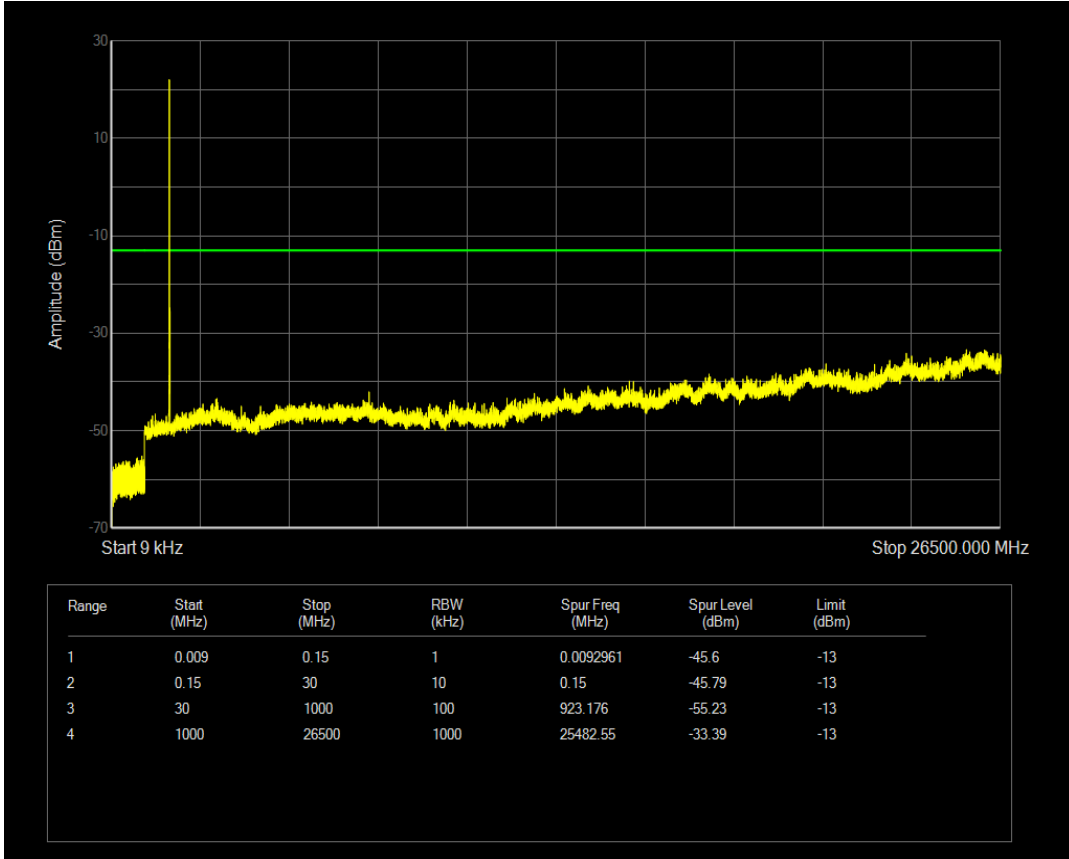

Band66 QAM16 BW=10MHz Channel=132022 RB Size=50 Position=#0

Band66 QAM16 BW=10MHz Channel=132022 RB Size=1 Position=#0

Band66 QPSK BW=10MHz Channel=132322 RB Size=1 Position=#0

Band66 QAM16 BW=10MHz Channel=132322 RB Size=1 Position=#0