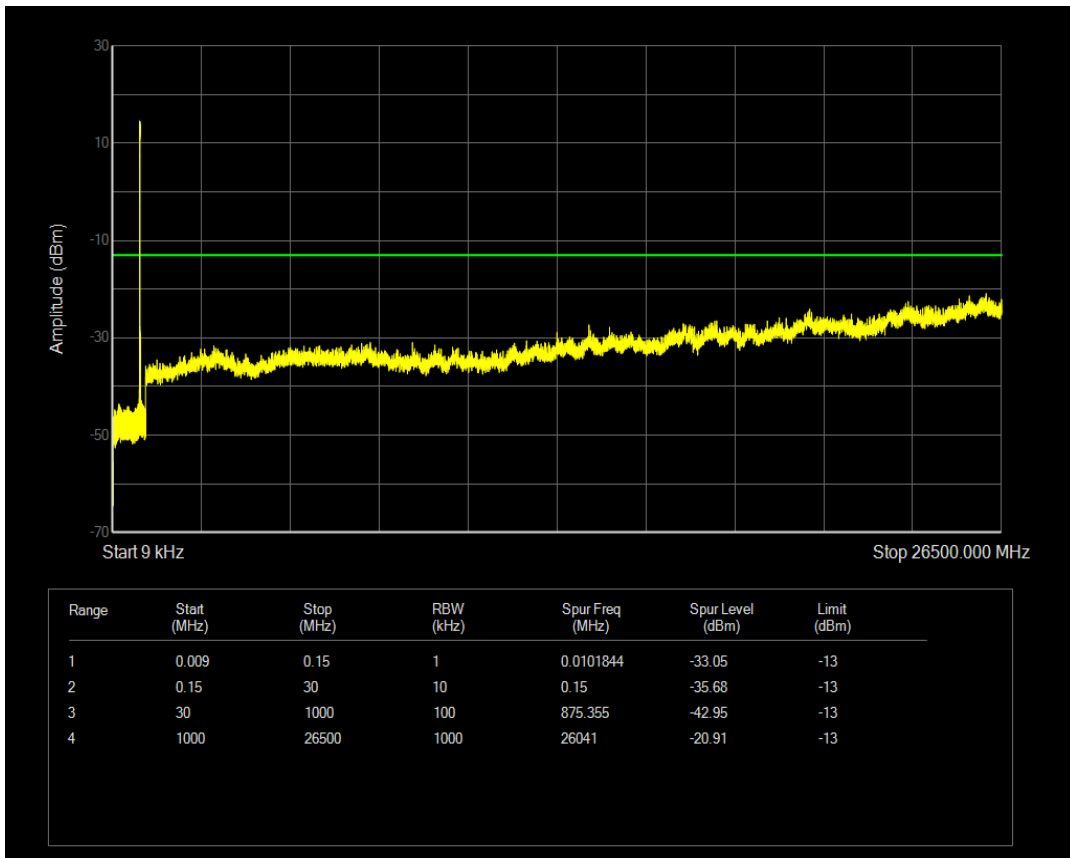

Band5 QAM16 BW=3MHz Channel=20525 RB Size=1 Position=#0

Band5 QPSK BW=3MHz Channel=20635 RB Size=1 Position=#0

Band5 QAM16 BW=3MHz Channel=20525 RB Size=15 Position=#0

Band5 QPSK BW=3MHz Channel=20635 RB Size=15 Position=#0

Band5 QAM16 BW=3MHz Channel=20635 RB Size=15 Position=#0

Band5 QAM16 BW=3MHz Channel=20635 RB Size=1 Position=#0

Band5 QPSK BW=5MHz Channel=20425 RB Size=25 Position=#0

Band5 QPSK BW=5MHz Channel=20425 RB Size=1 Position=#0