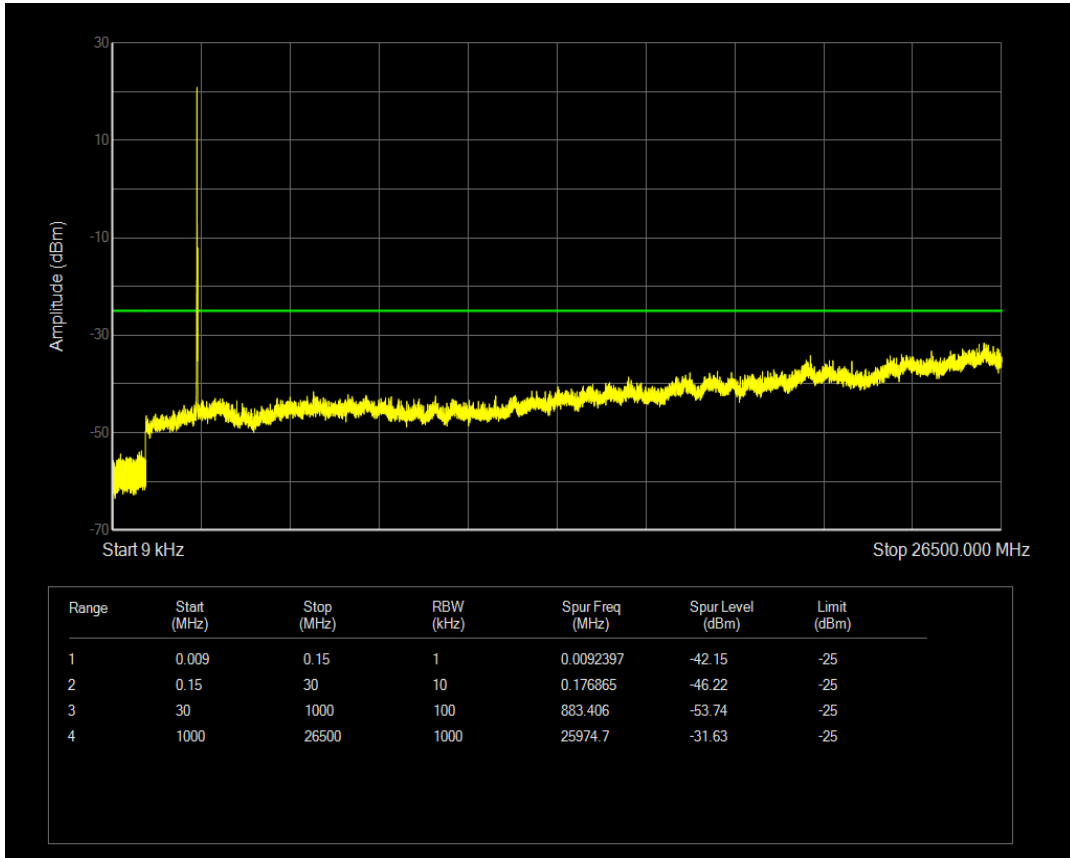

Band7 QAM16 BW=5MHz Channel=21100 RB Size=25 Position=#0

Band7 QPSK BW=5MHz Channel=21425 RB Size=1 Position=#0