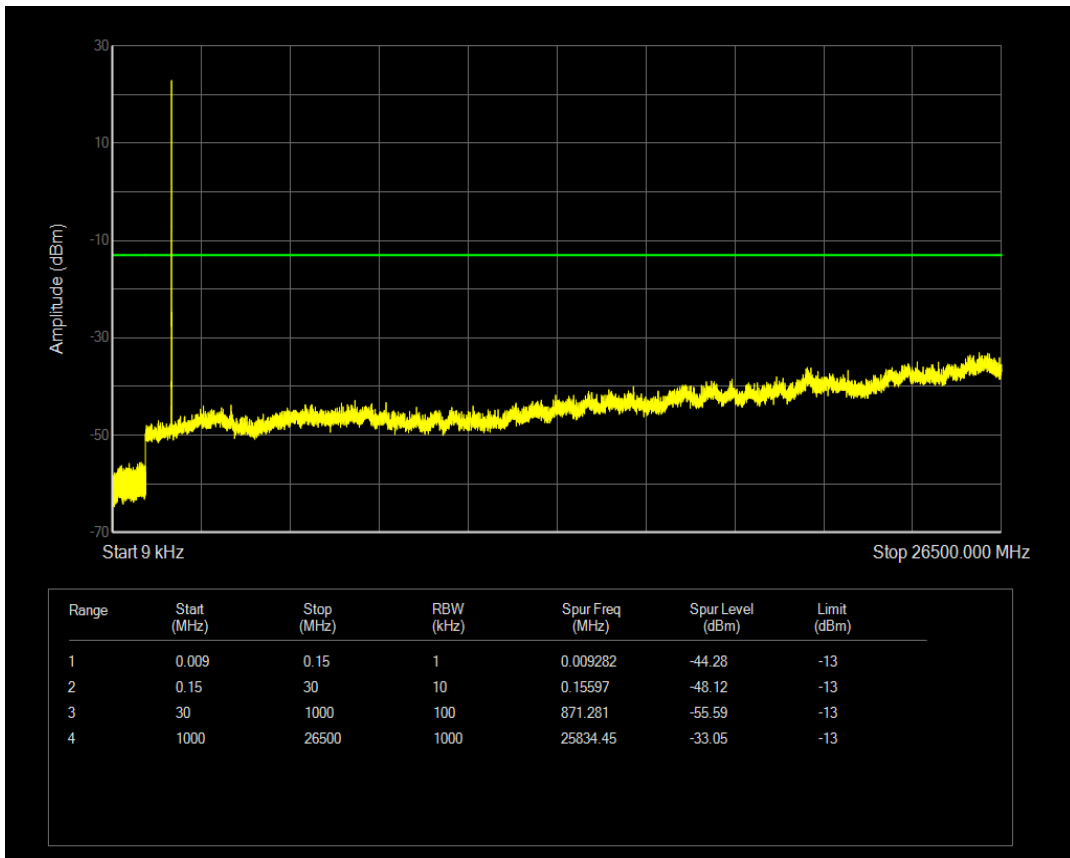

Band66 QPSK BW=5MHz Channel=132647 RB Size=1 Position=#0

Band66 QPSK BW=5MHz Channel=132647 RB Size=25 Position=#0