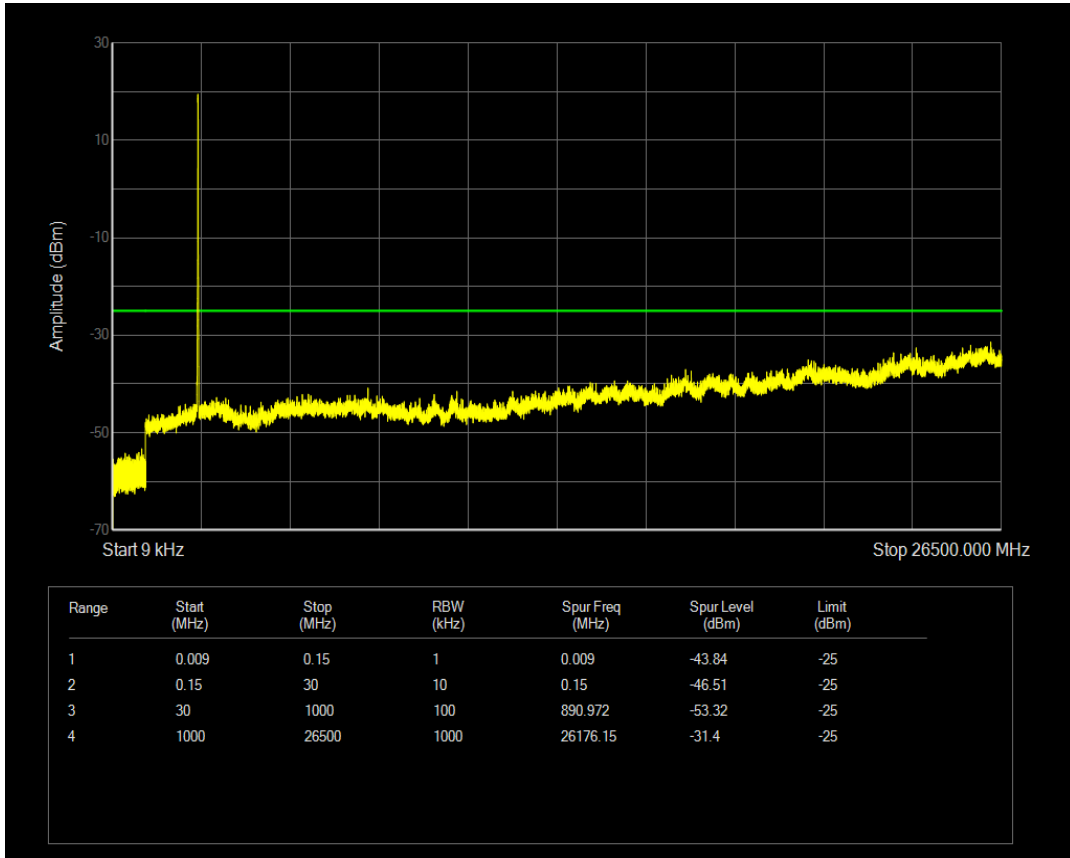

Band7 QAM16 BW=10MHz Channel=21400 RB Size=50 Position=#0

Band7 QPSK BW=15MHz Channel=20825 RB Size=1 Position=#0