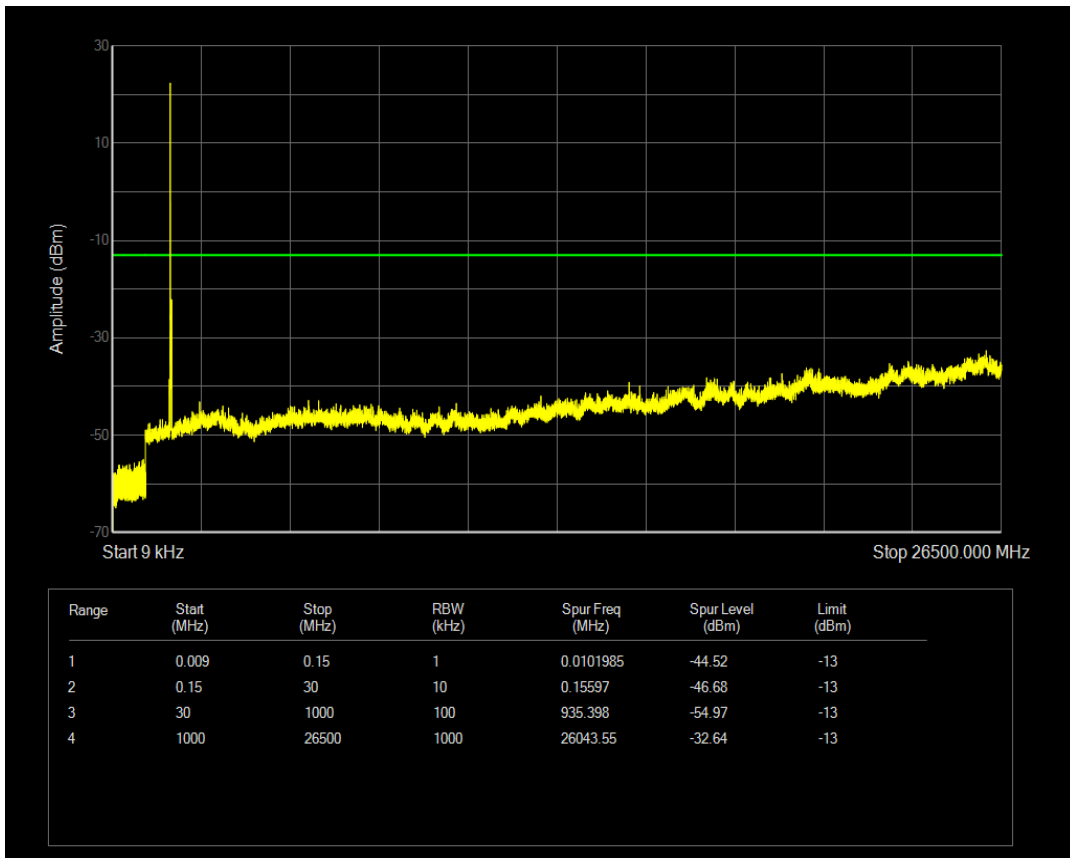

Band66 QPSK BW=15MHz Channel=132322 RB Size=1 Position=#0

Band66 QPSK BW=15MHz Channel=132322 RB Size=75 Position=#0