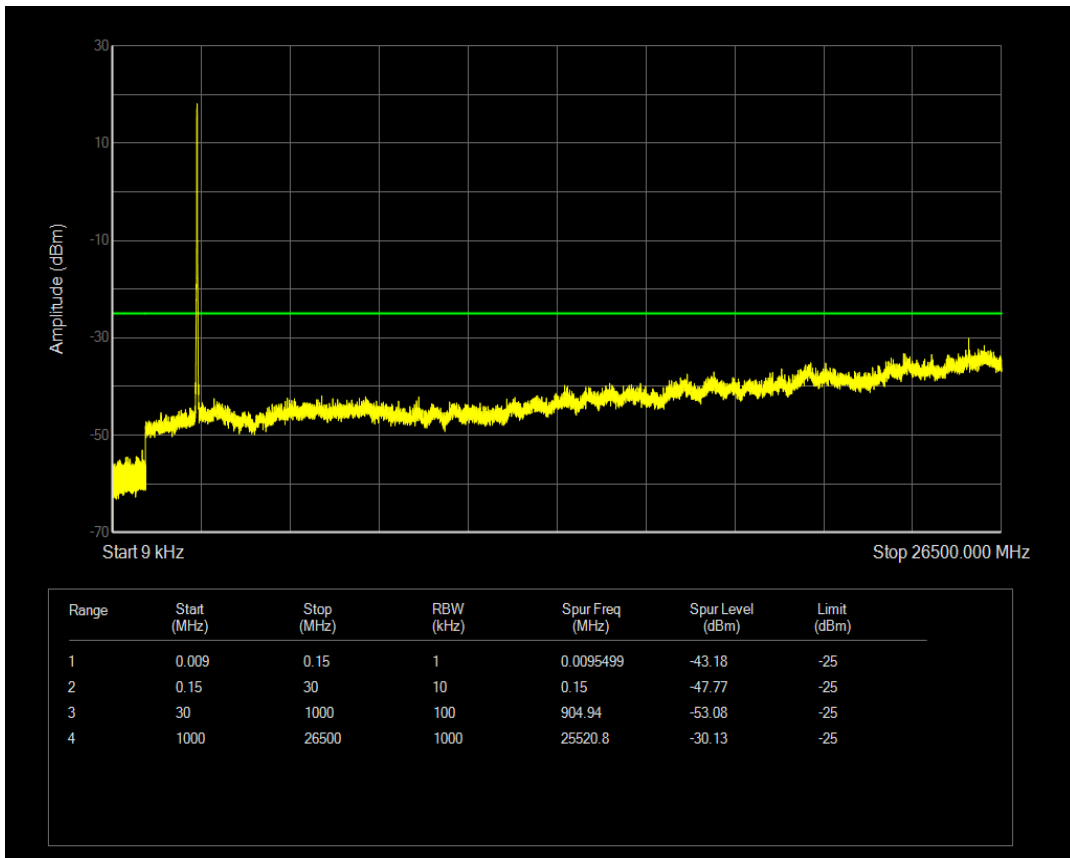

Band7 QAM16 BW=15MHz Channel=21100 RB Size=75 Position=#0

Band7 QPSK BW=15MHz Channel=21375 RB Size=75 Position=#0