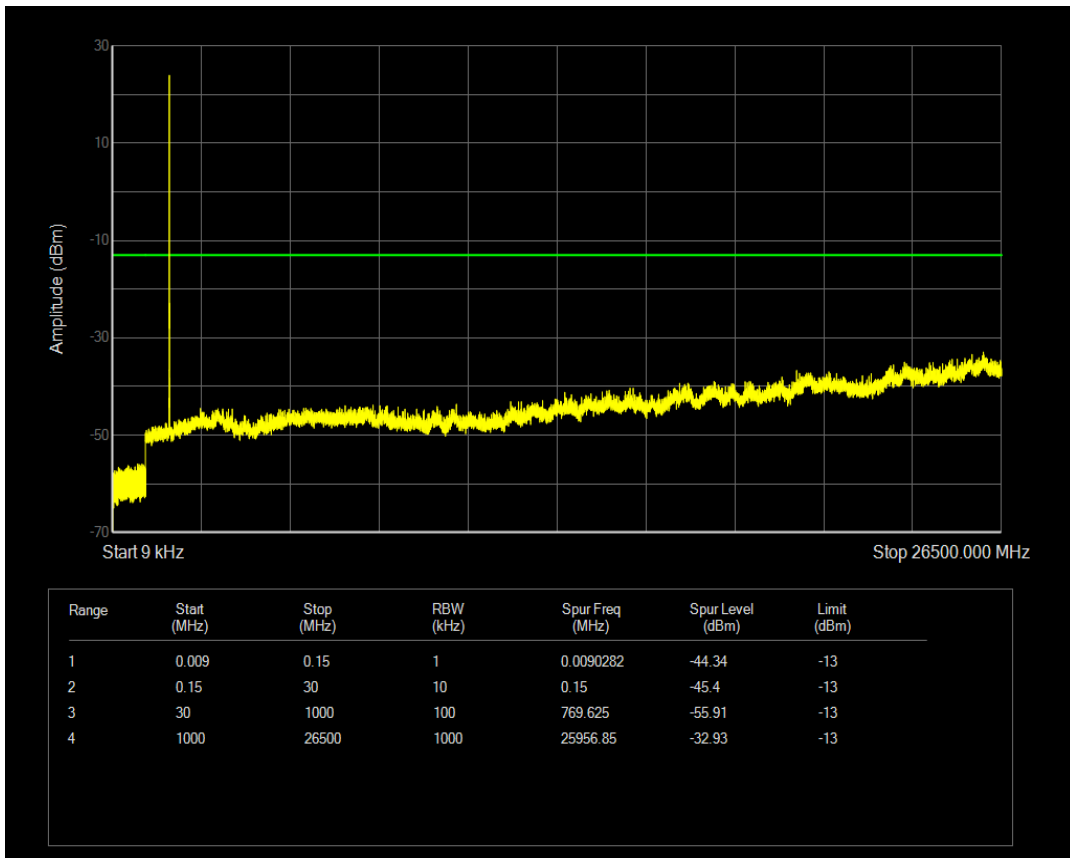

Band66 QAM16 BW=5MHz Channel=131997 RB Size=1 Position=#0

Band66 QPSK BW=5MHz Channel=132322 RB Size=1 Position=#0