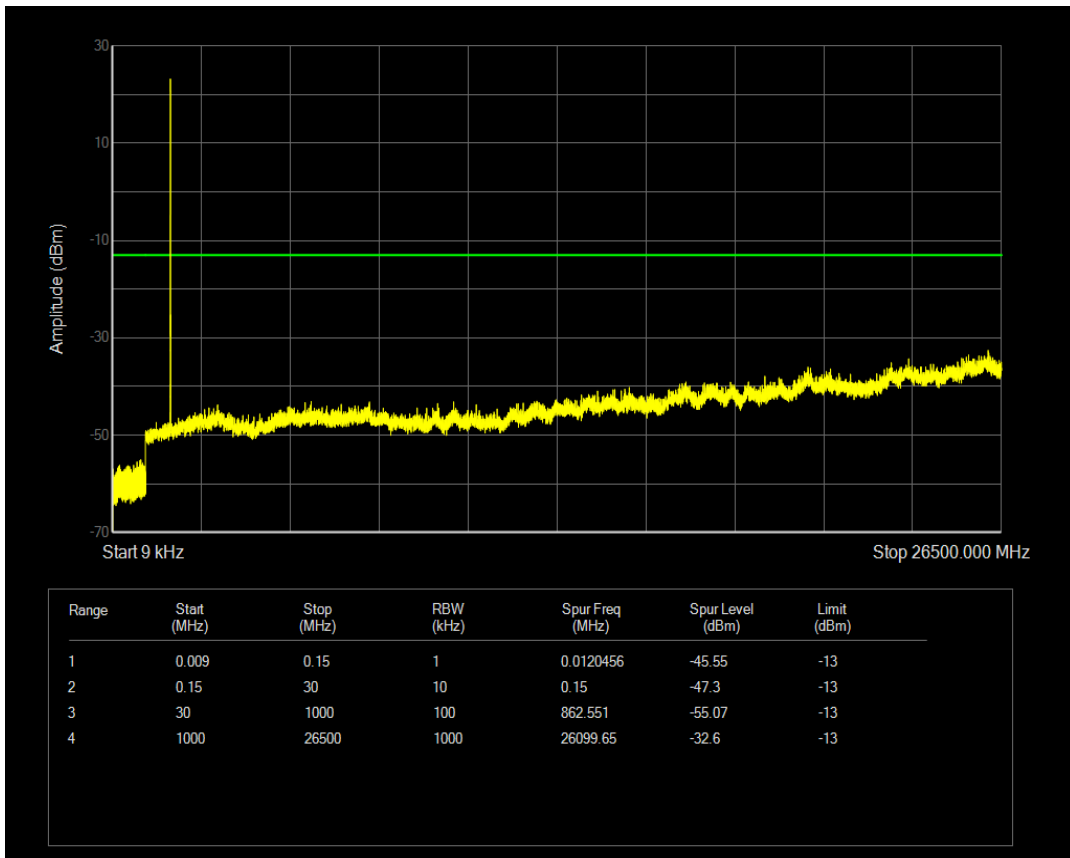

Band66 QAM16 BW=5MHz Channel=132322 RB Size=1 Position=#0

Band66 QAM16 BW=5MHz Channel=132322 RB Size=25 Position=#0