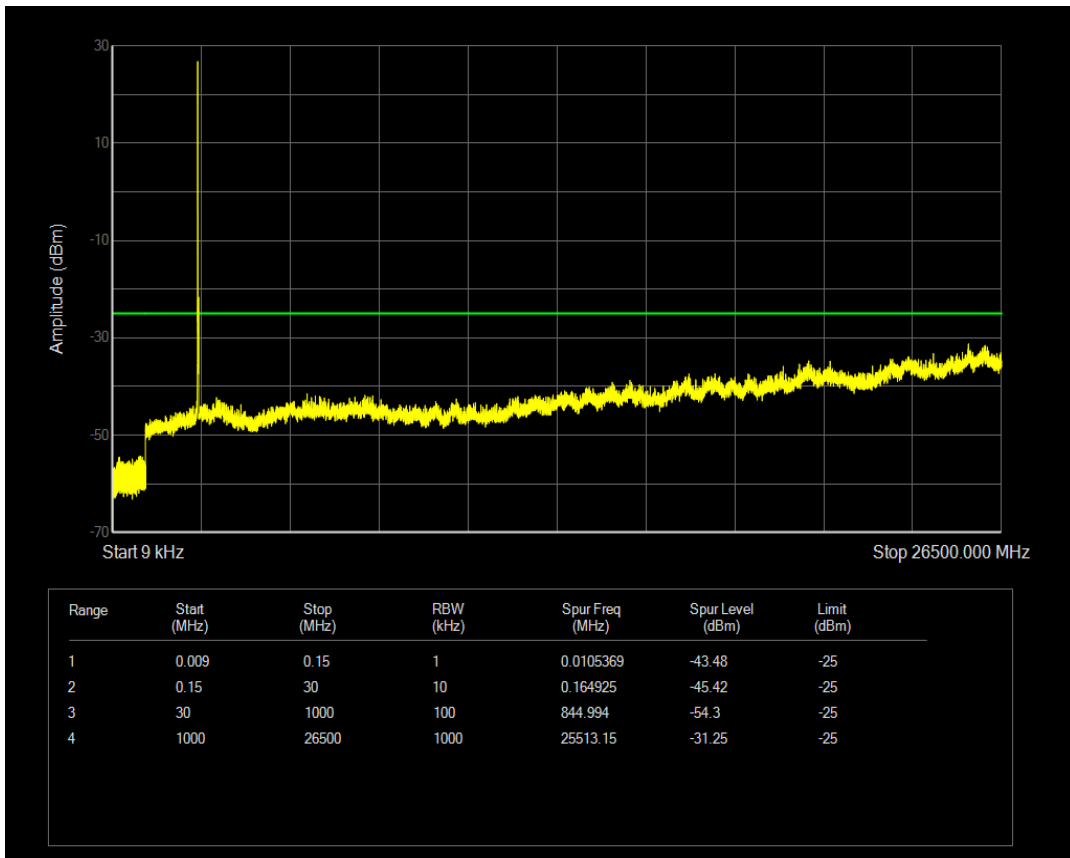

Band7 QAM16 BW=15MHz Channel=21375 RB Size=1 Position=#0

Band7 QAM16 BW=15MHz Channel=21375 RB Size=75 Position=#0