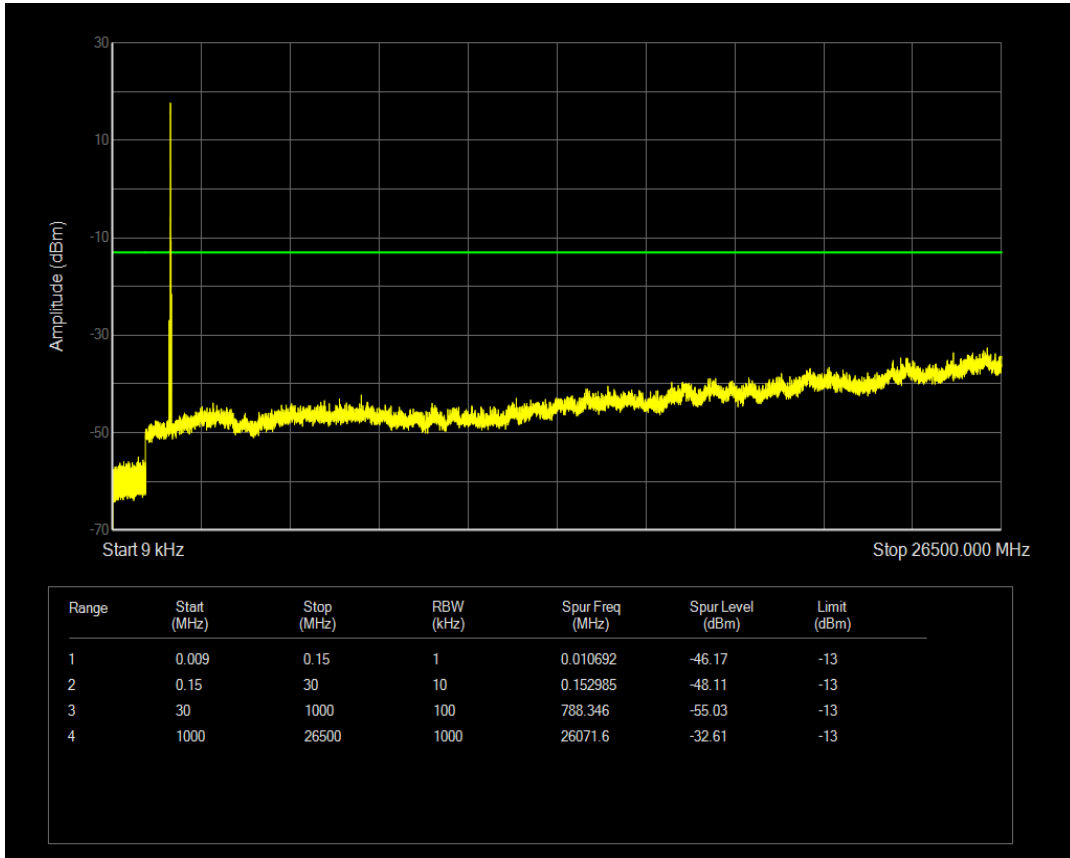

Band66 QAM16 BW=5MHz Channel=132322 RB Size=25 Position=#0

Band66 QPSK BW=5MHz Channel=132647 RB Size=1 Position=#0