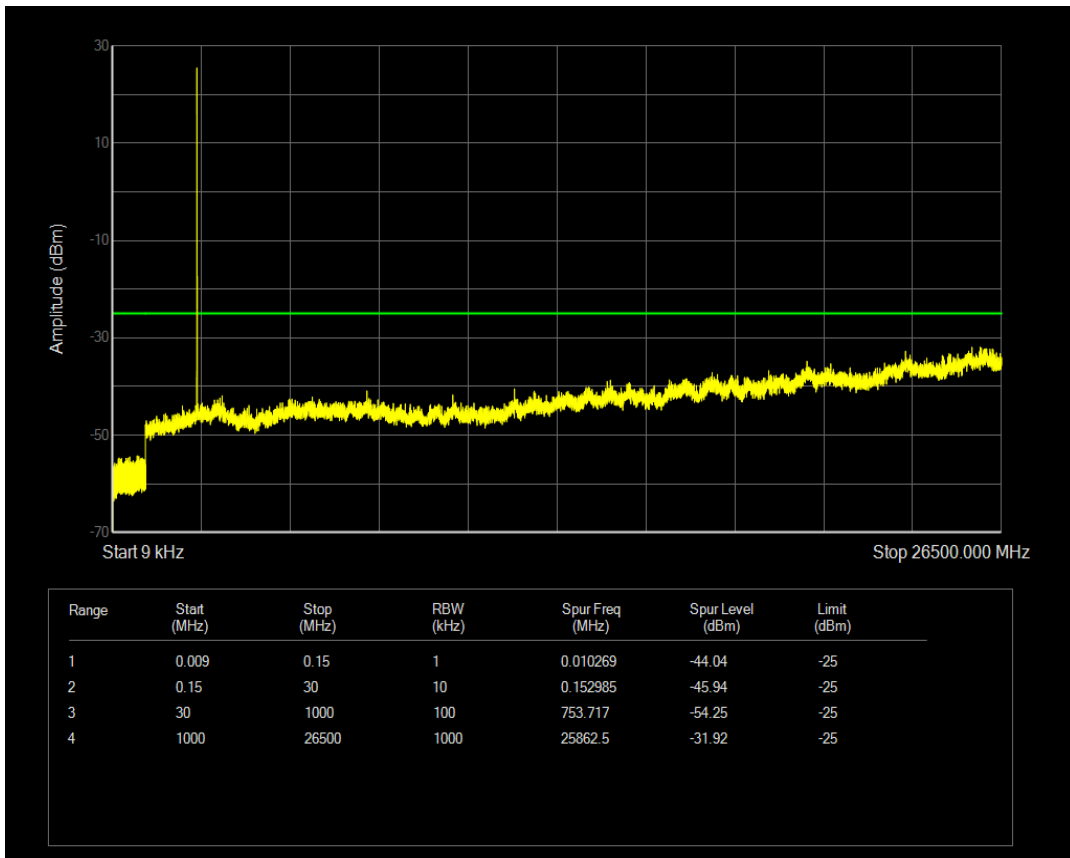

Band7 QAM16 BW=5MHz Channel=21100 RB Size=1 Position=#0

Band7 QAM16 BW=5MHz Channel=21100 RB Size=25 Position=#0