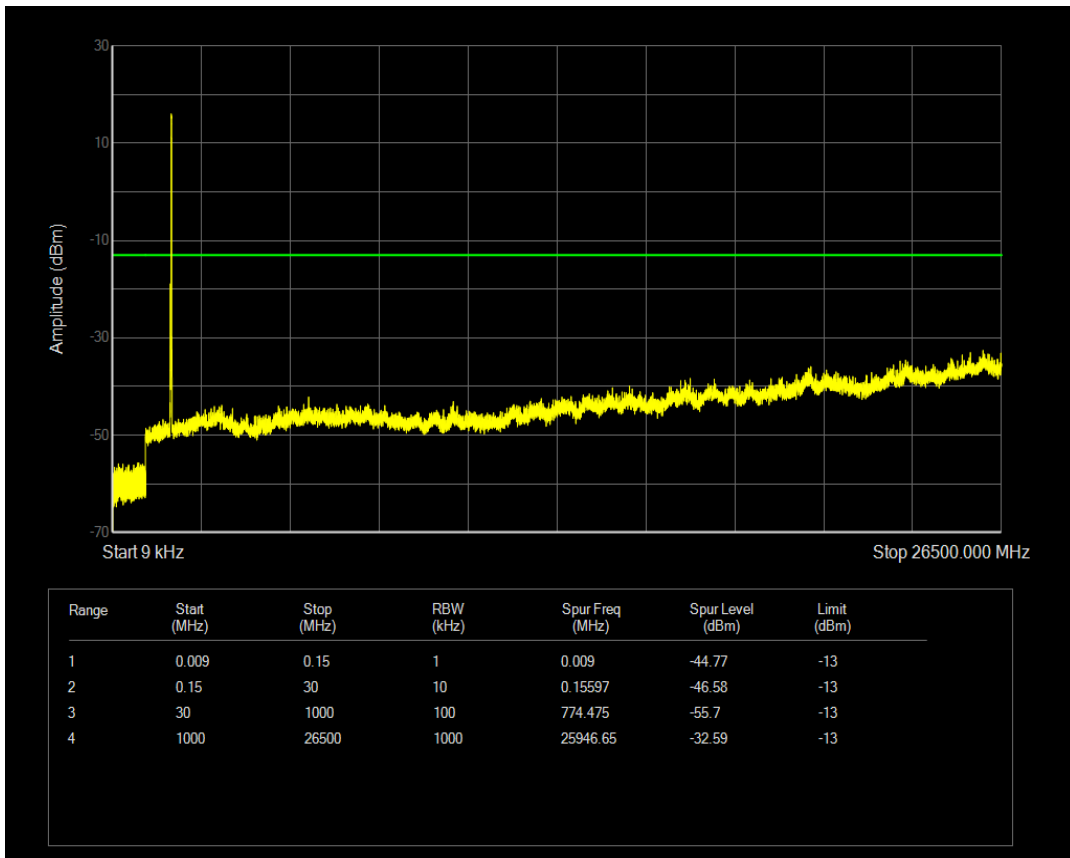

Band66 QPSK BW=15MHz Channel=132597 RB Size=75 Position=#0

Band66 QPSK BW=20MHz Channel=132072 RB Size=1 Position=#0