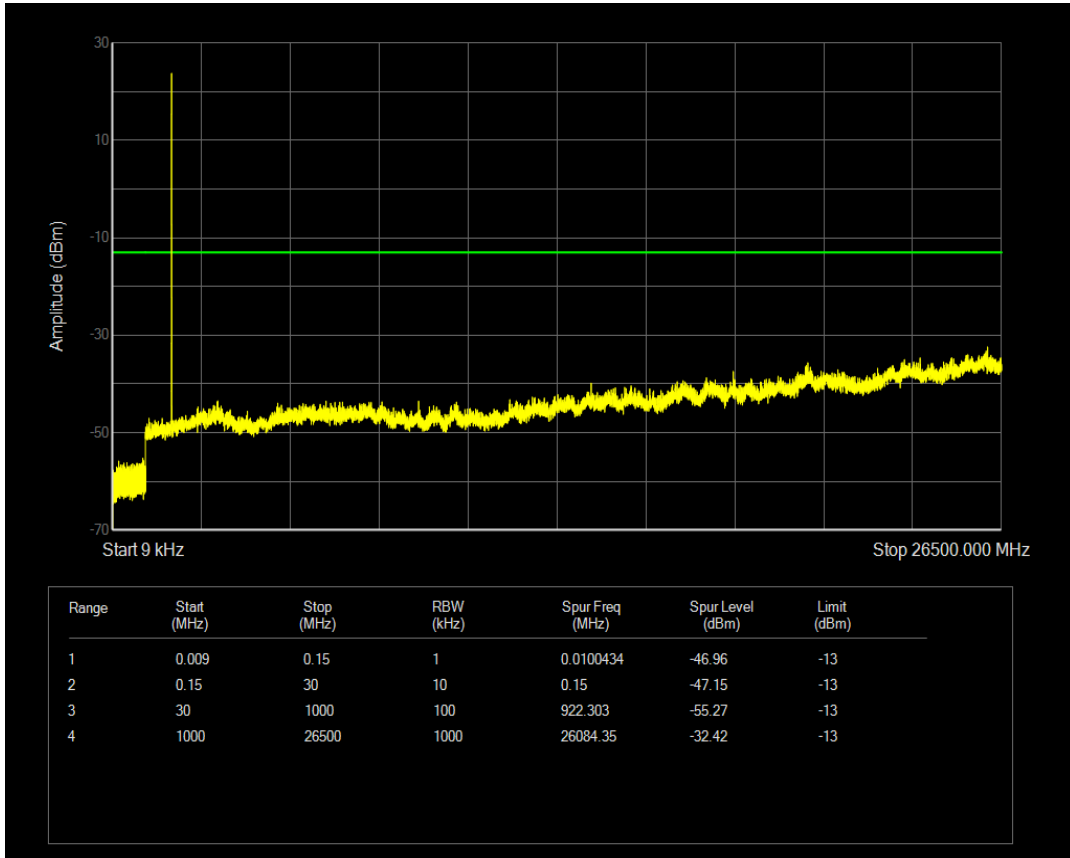

Band66 QAM16 BW=3MHz Channel=132657 RB Size=1 Position=#0

Band66 QPSK BW=5MHz Channel=131997 RB Size=1 Position=#0