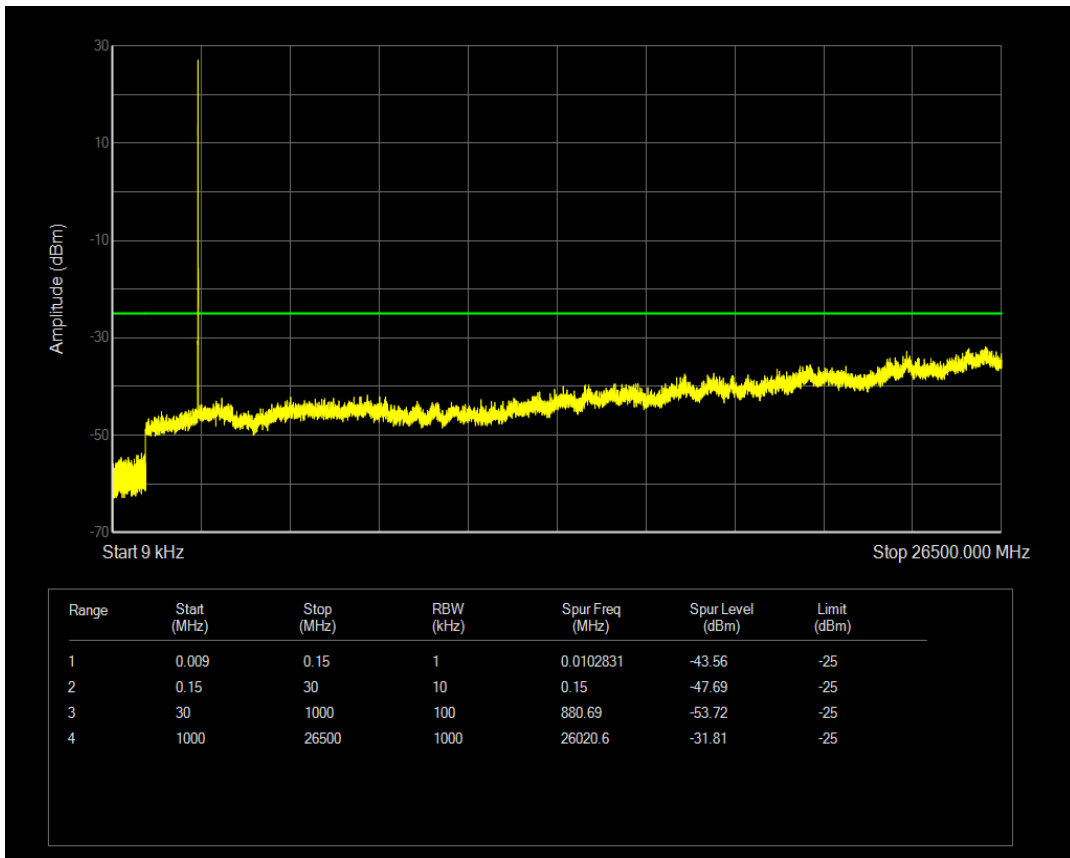

Band7 QAM16 BW=5MHz Channel=21425 RB Size=1 Position=#0

Band7 QAM16 BW=5MHz Channel=21425 RB Size=25 Position=#0