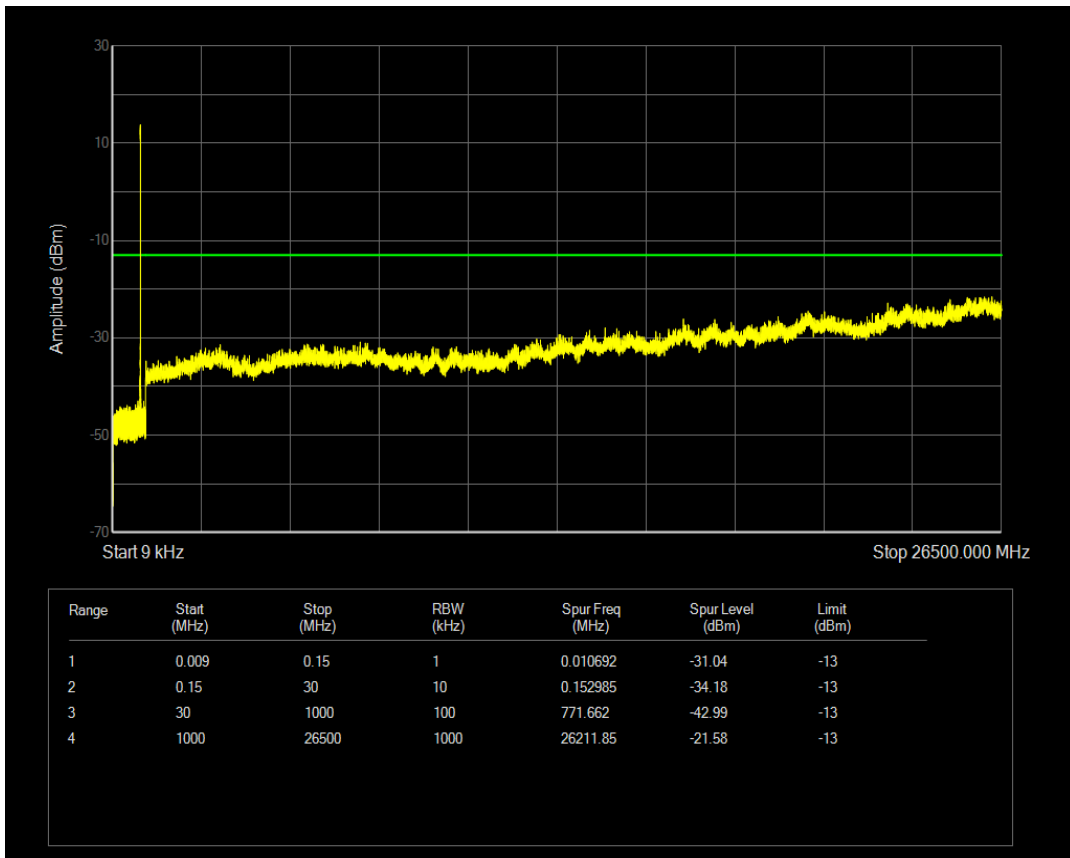

Band5 QAM16 BW=3MHz Channel=20525 RB Size=1 Position=#0

Band5 QPSK BW=3MHz Channel=20635 RB Size=1 Position=#0

Band5 QAM16 BW=3MHz Channel=20525 RB Size=15 Position=#0

Band5 QPSK BW=3MHz Channel=20635 RB Size=15 Position=#0

Band5 QAM16 BW=3MHz Channel=20635 RB Size=15 Position=#0

Band5 QAM16 BW=3MHz Channel=20635 RB Size=1 Position=#0

Band5 QPSK BW=5MHz Channel=20425 RB Size=25 Position=#0

Band5 QPSK BW=5MHz Channel=20425 RB Size=1 Position=#0