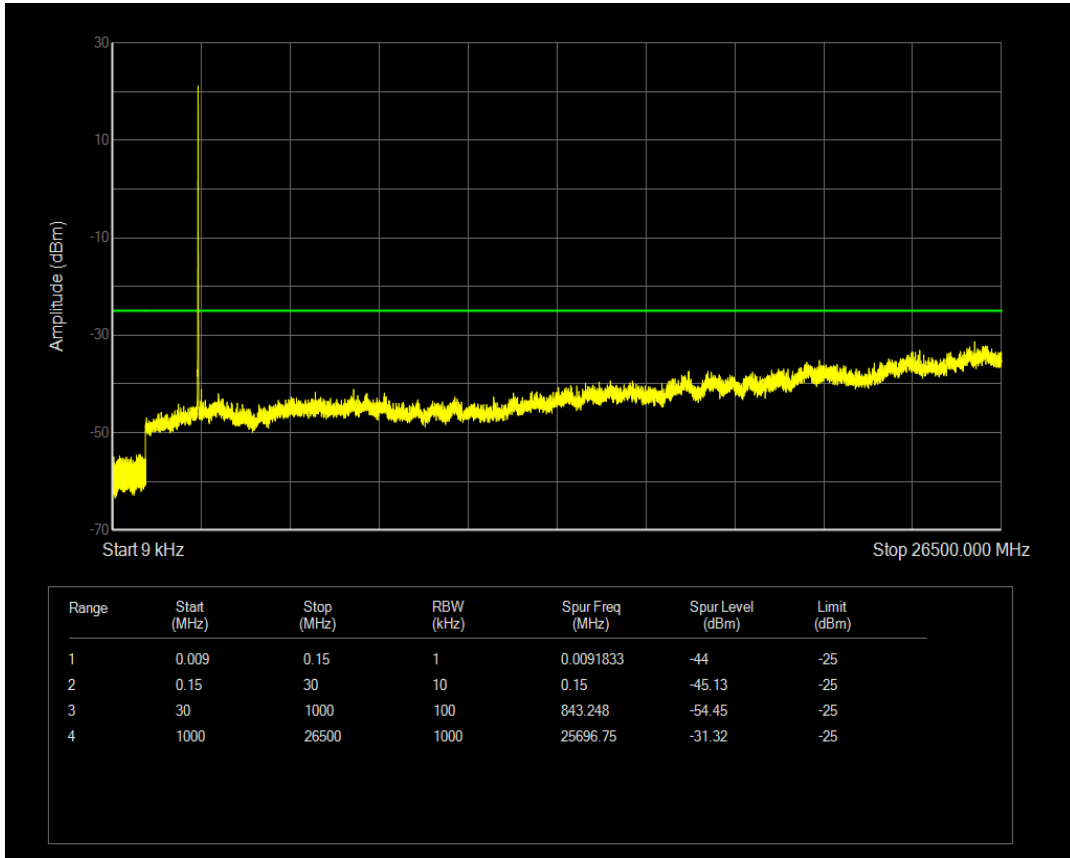

Band7 QAM16 BW=5MHz Channel=21425 RB Size=25 Position=#0

Band7 QPSK BW=10MHz Channel=20800 RB Size=1 Position=#0