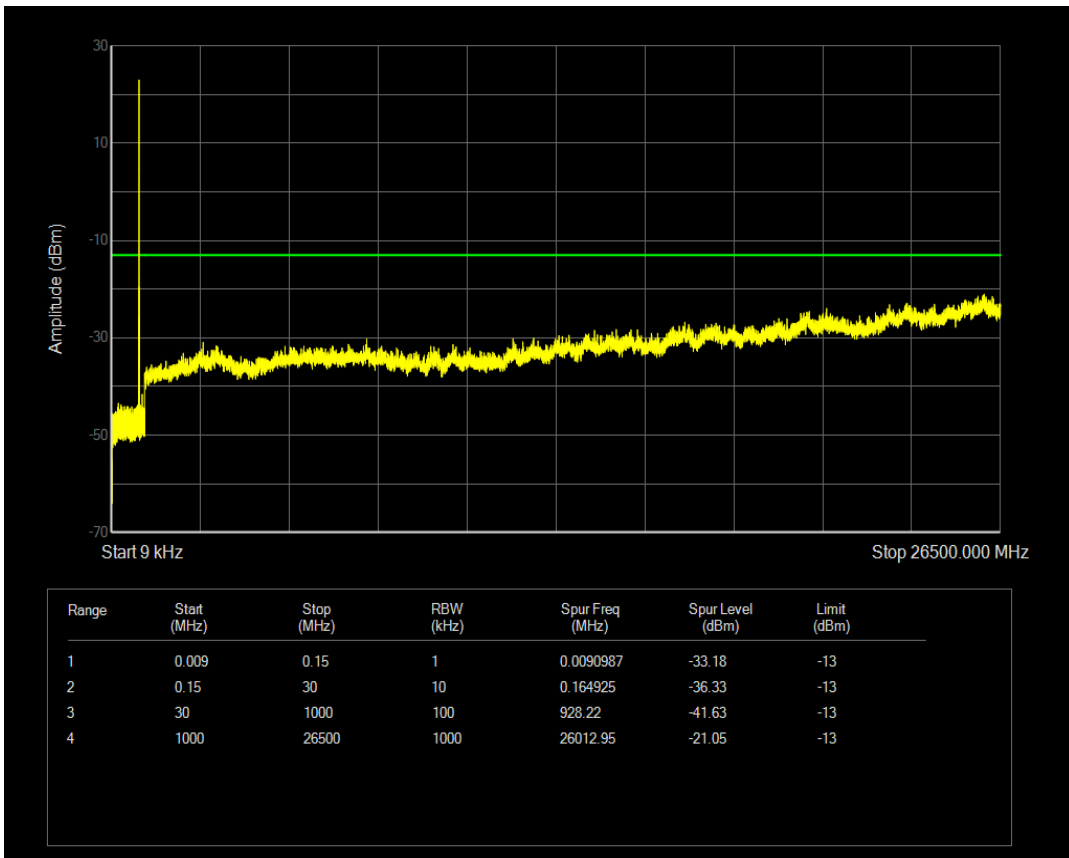

Band5 QAM16 BW=3MHz Channel=20525 RB Size=1 Position=#0

Band5 QPSK BW=3MHz Channel=20635 RB Size=1 Position=#0

Band5 QAM16 BW=3MHz Channel=20525 RB Size=15 Position=#0

Band5 QPSK BW=3MHz Channel=20635 RB Size=15 Position=#0

Band5 QAM16 BW=3MHz Channel=20635 RB Size=15 Position=#0

Band5 QAM16 BW=3MHz Channel=20635 RB Size=1 Position=#0

Band5 QPSK BW=5MHz Channel=20425 RB Size=25 Position=#0

Band5 QPSK BW=5MHz Channel=20425 RB Size=1 Position=#0