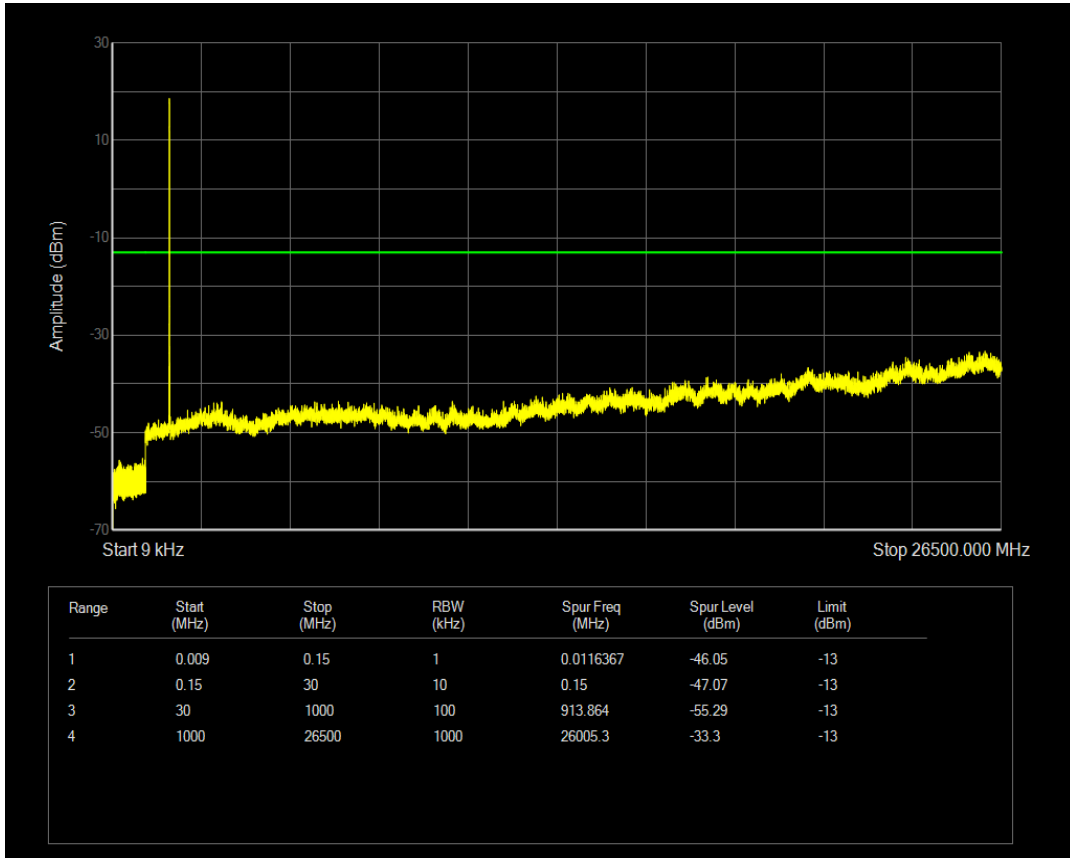

Band66 QAM16 BW=3MHz Channel=132657 RB Size=15 Position=#0

Band66 QAM16 BW=3MHz Channel=132657 RB Size=1 Position=#0

Band66 QPSK BW=5MHz Channel=131997 RB Size=1 Position=#0

Band66 QPSK BW=5MHz Channel=131997 RB Size=25 Position=#0