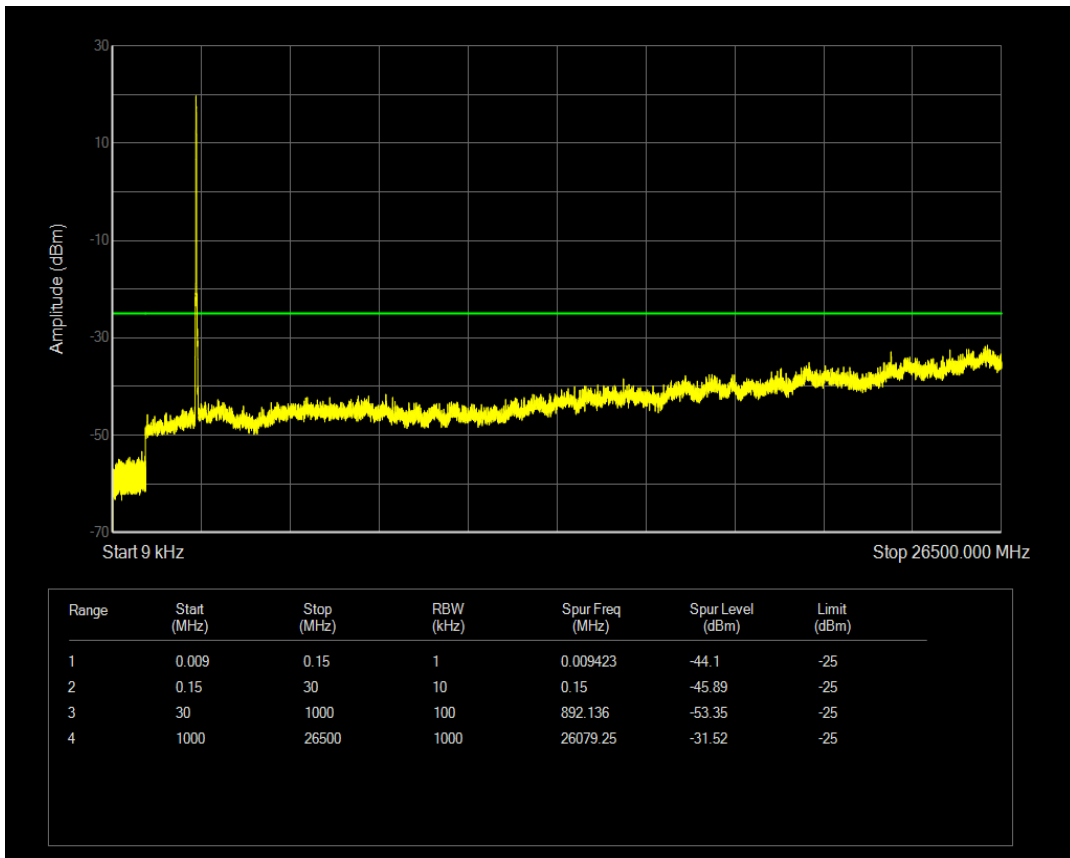

Band7 QPSK BW=20MHz Channel=20850 RB Size=100 Position=#0

Band7 QPSK BW=20MHz Channel=20850 RB Size=1 Position=#0