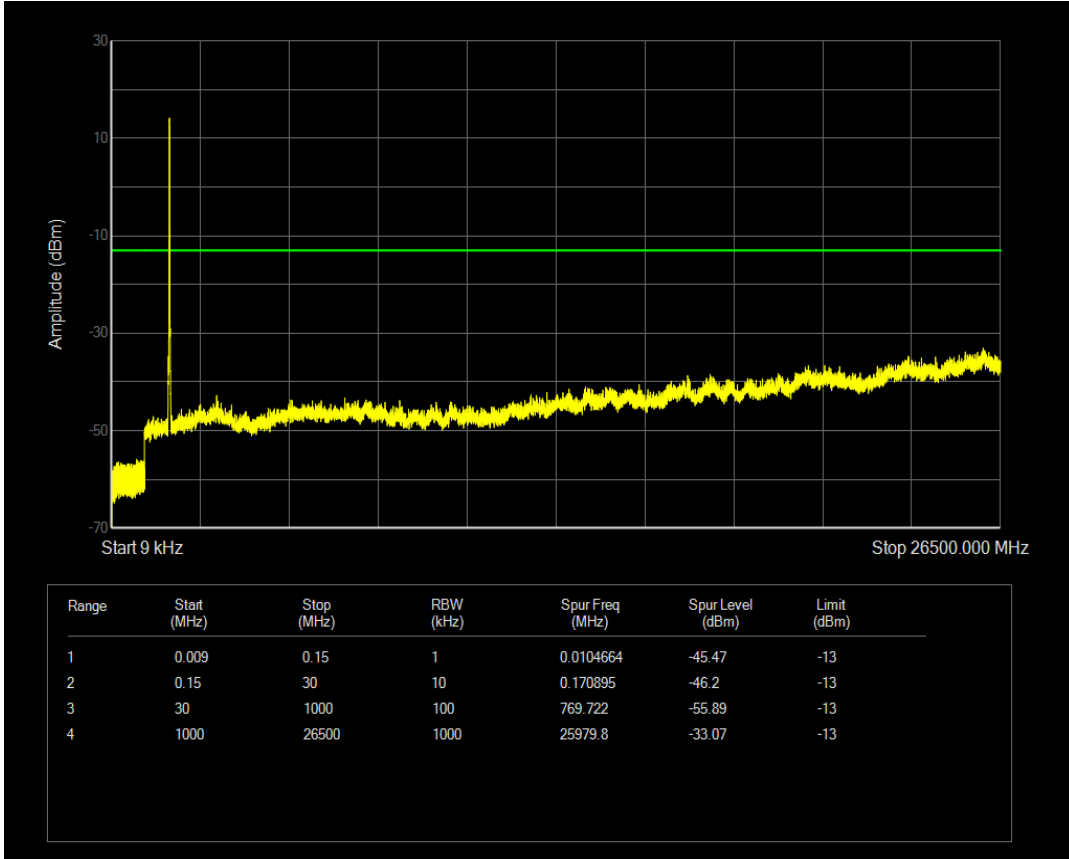

Band66 QAM16 BW=20MHz Channel=132322 RB Size=100 Position=#0

Band66 QPSK BW=20MHz Channel=132572 RB Size=1 Position=#0