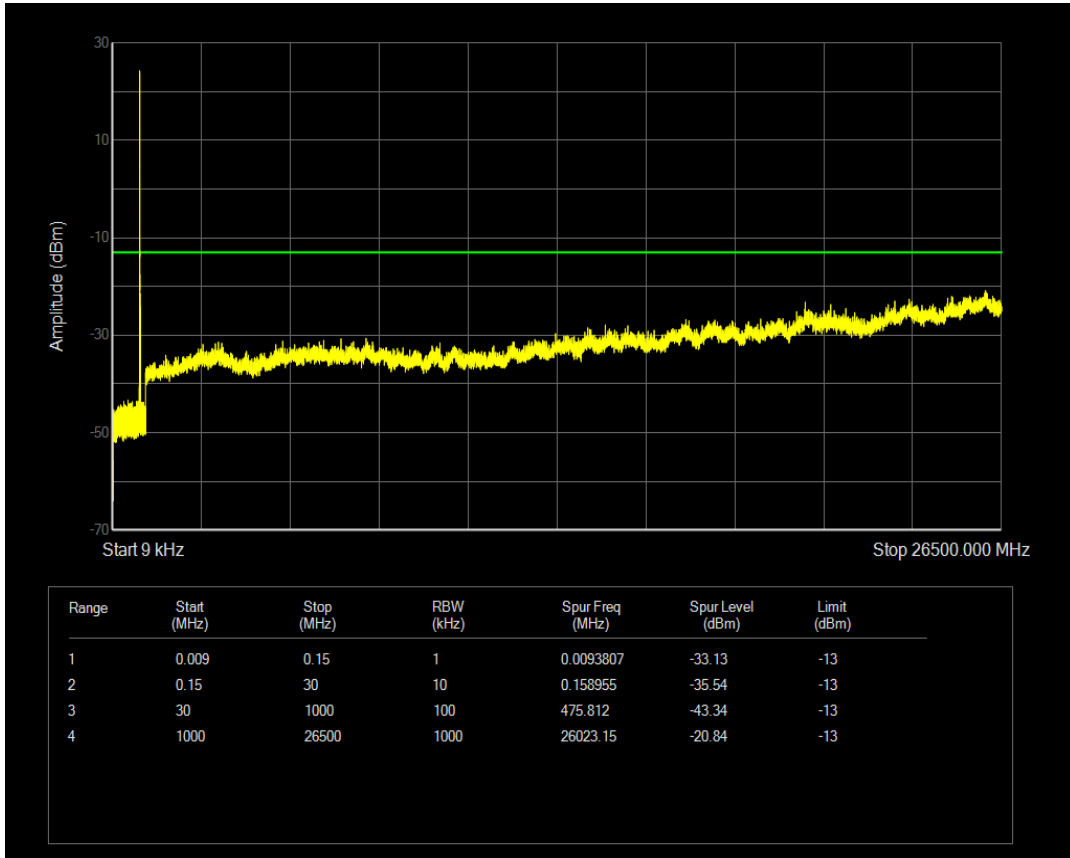

Band5 QAM16 BW=5MHz Channel=20625 RB Size=1 Position=#0

Band5 QAM16 BW=5MHz Channel=20625 RB Size=25 Position=#0

Band5 QPSK BW=10MHz Channel=20450 RB Size=50 Position=#0

Band5 QPSK BW=10MHz Channel=20450 RB Size=1 Position=#0

Band5 QAM16 BW=10MHz Channel=20450 RB Size=1 Position=#0

Band5 QAM16 BW=10MHz Channel=20450 RB Size=50 Position=#0

Band5 QPSK BW=10MHz Channel=20525 RB Size=1 Position=#0

Band5 QAM16 BW=10MHz Channel=20525 RB Size=1 Position=#0