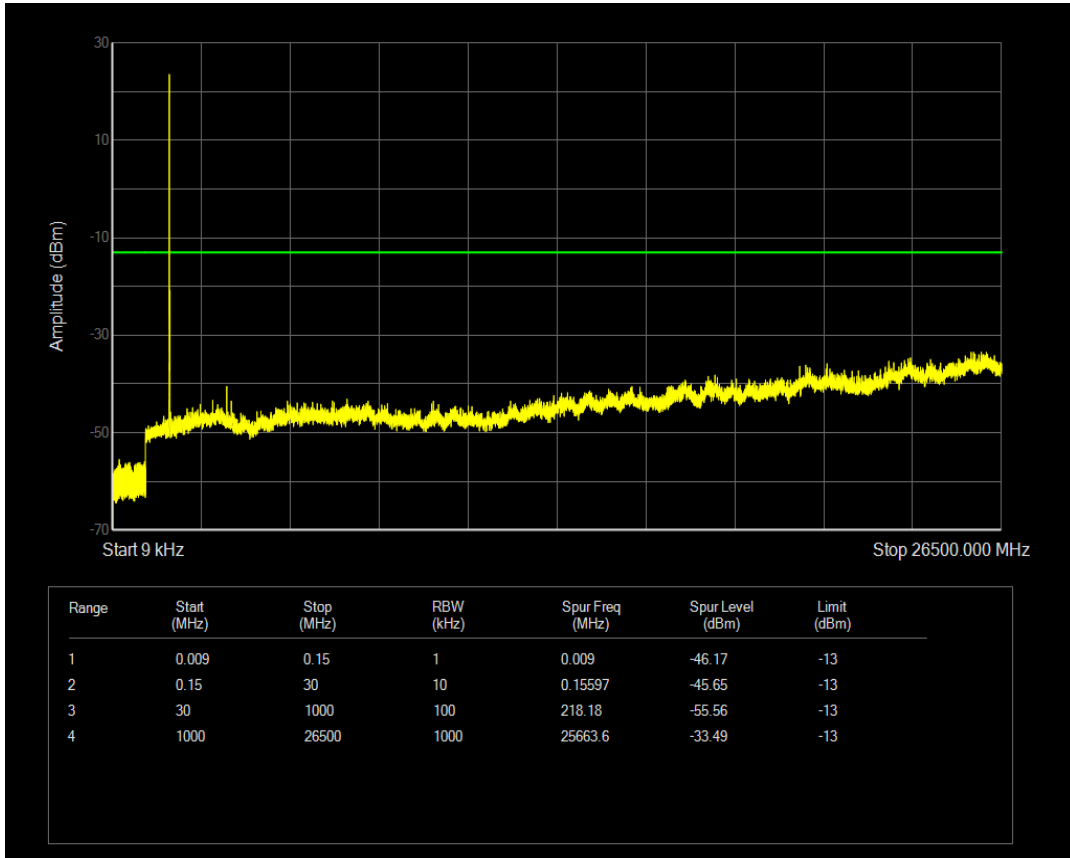

Band66 QPSK BW=10MHz Channel=132022 RB Size=1 Position=#0

Band66 QAM16 BW=5MHz Channel=132647 RB Size=25 Position=#0