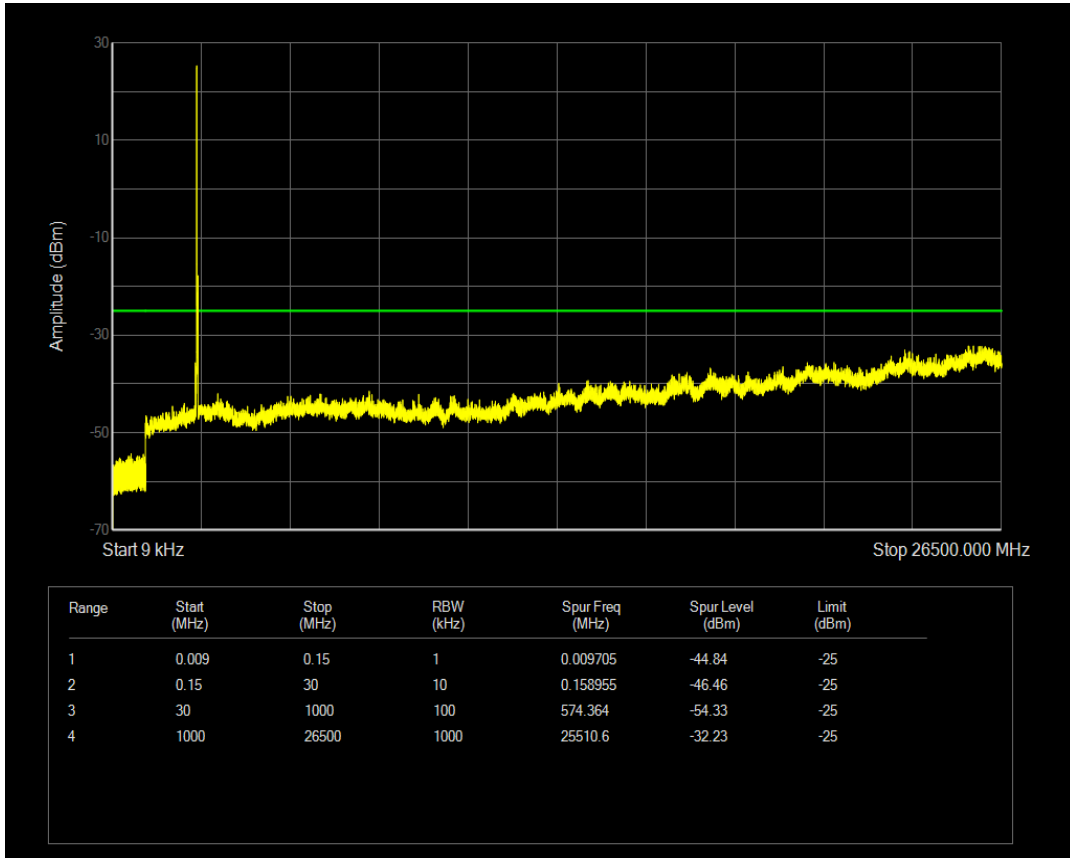

Band7 QAM16 BW=15MHz Channel=21375 RB Size=1 Position=#0

Band7 QAM16 BW=15MHz Channel=21375 RB Size=75 Position=#0

Band7 QPSK BW=20MHz Channel=20850 RB Size=100 Position=#0

Band7 QPSK BW=20MHz Channel=20850 RB Size=1 Position=#0

Band7 QAM16 BW=20MHz Channel=20850 RB Size=1 Position=#0

Band7 QPSK BW=20MHz Channel=21100 RB Size=1 Position=#0

Band7 QAM16 BW=20MHz Channel=20850 RB Size=100 Position=#0

Band7 QPSK BW=20MHz Channel=21100 RB Size=100 Position=#0