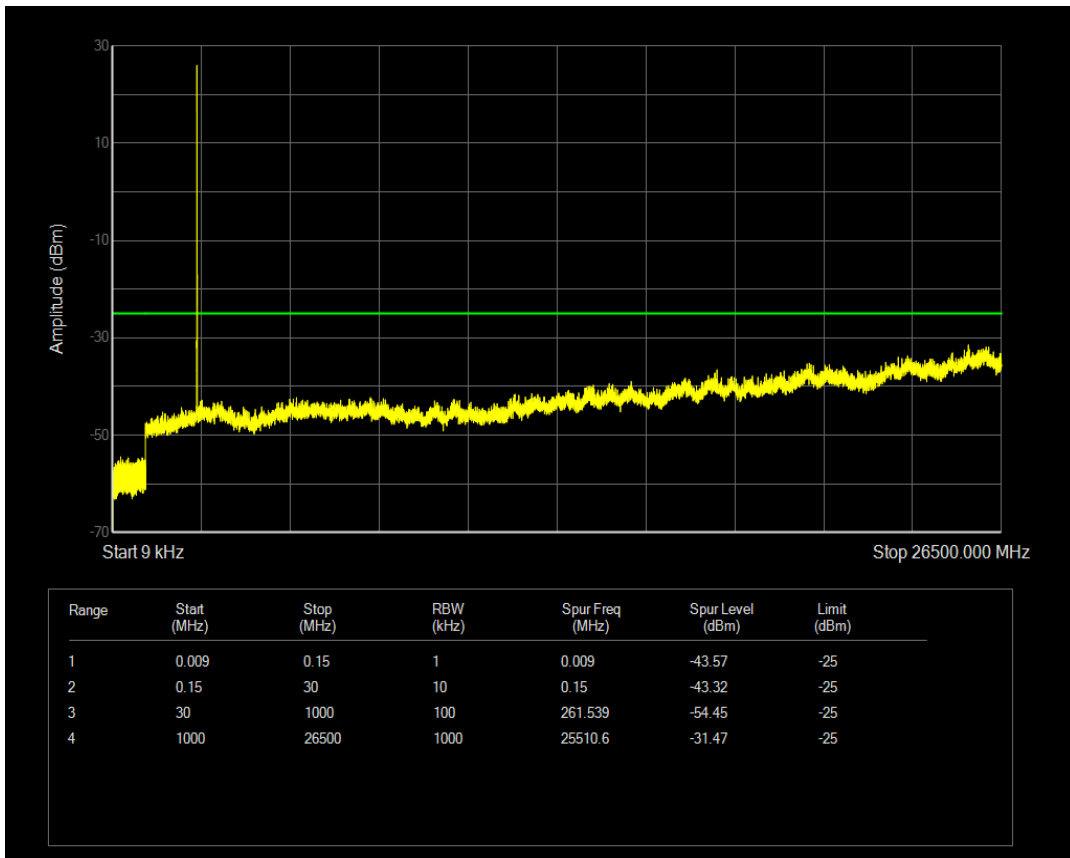

Band7 QPSK BW=5MHz Channel=21100 RB Size=1 Position=#0

Band7 QPSK BW=5MHz Channel=21100 RB Size=25 Position=#0