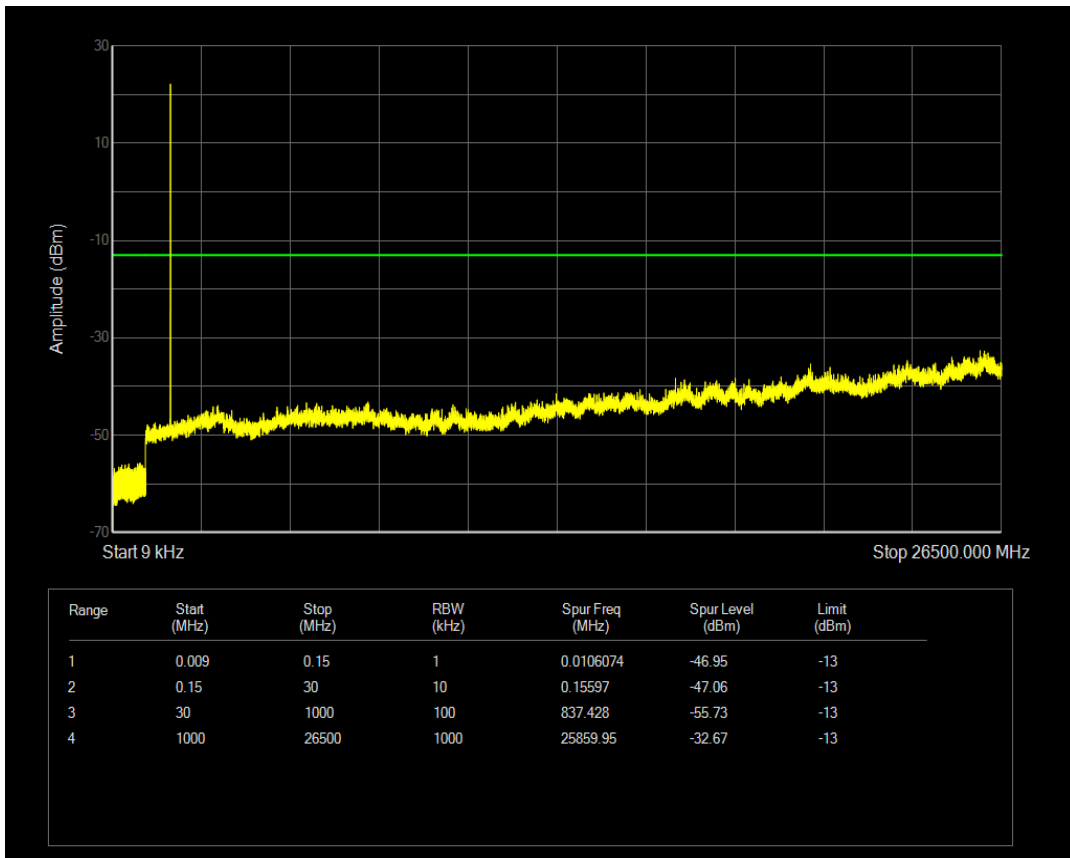

Band66 QAM16 BW=1.4MHz Channel=132322 RB Size=6 Position=#0

Band66 QAM16 BW=1.4MHz Channel=132322 RB Size=1 Position=#0