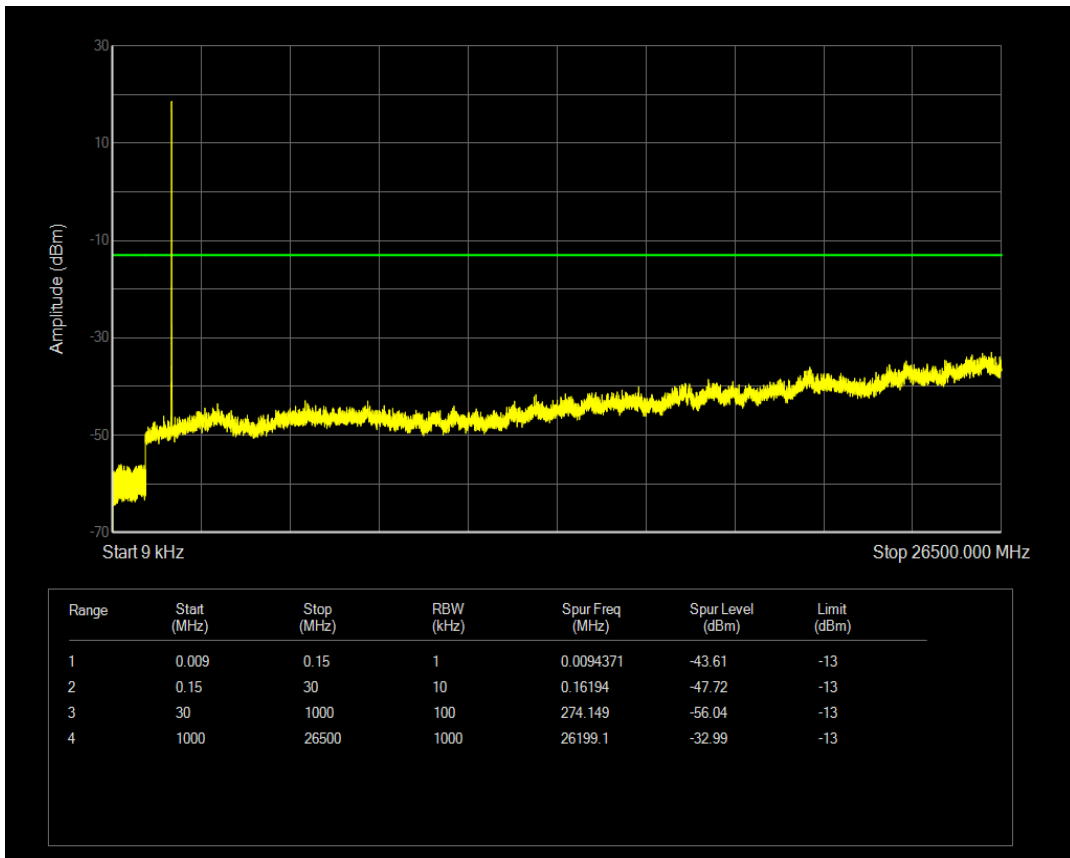

Band66 QAM16 BW=5MHz Channel=132647 RB Size=25 Position=#0

Band66 QPSK BW=10MHz Channel=132022 RB Size=50 Position=#0