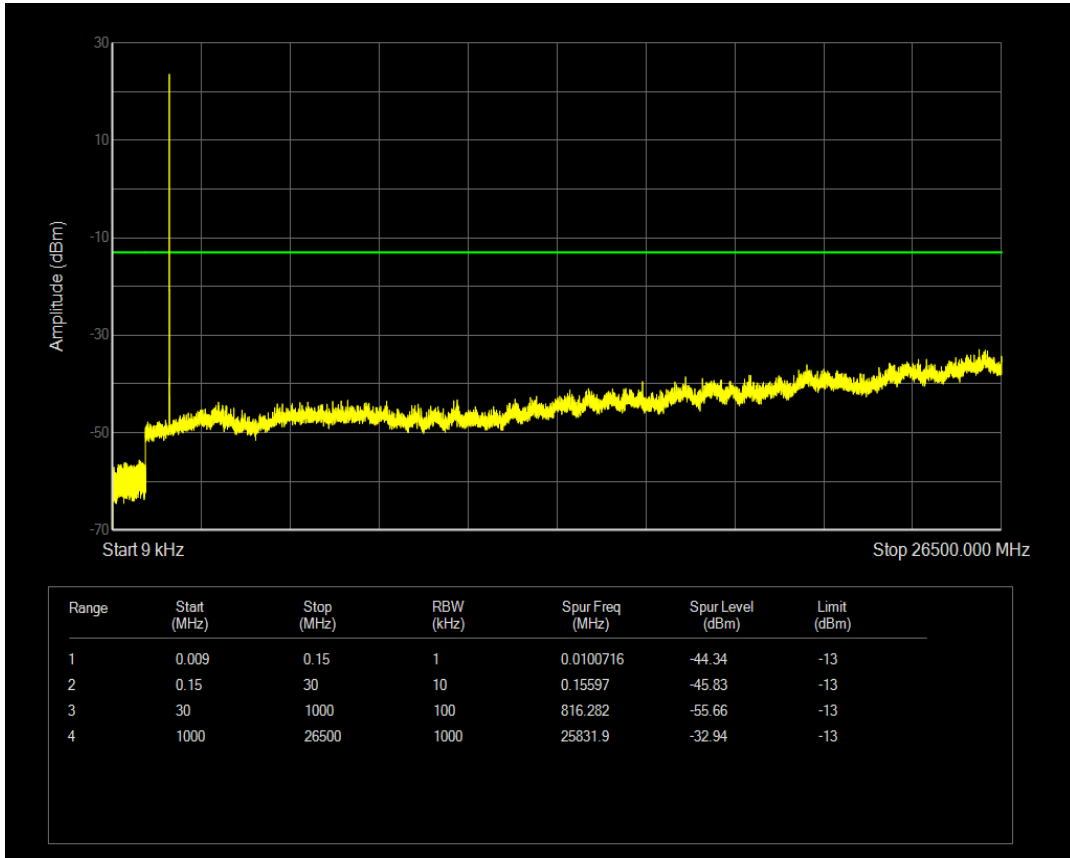

Band66 QAM16 BW=3MHz Channel=131987 RB Size=1 Position=#0

Band66 QPSK BW=3MHz Channel=132322 RB Size=1 Position=#0