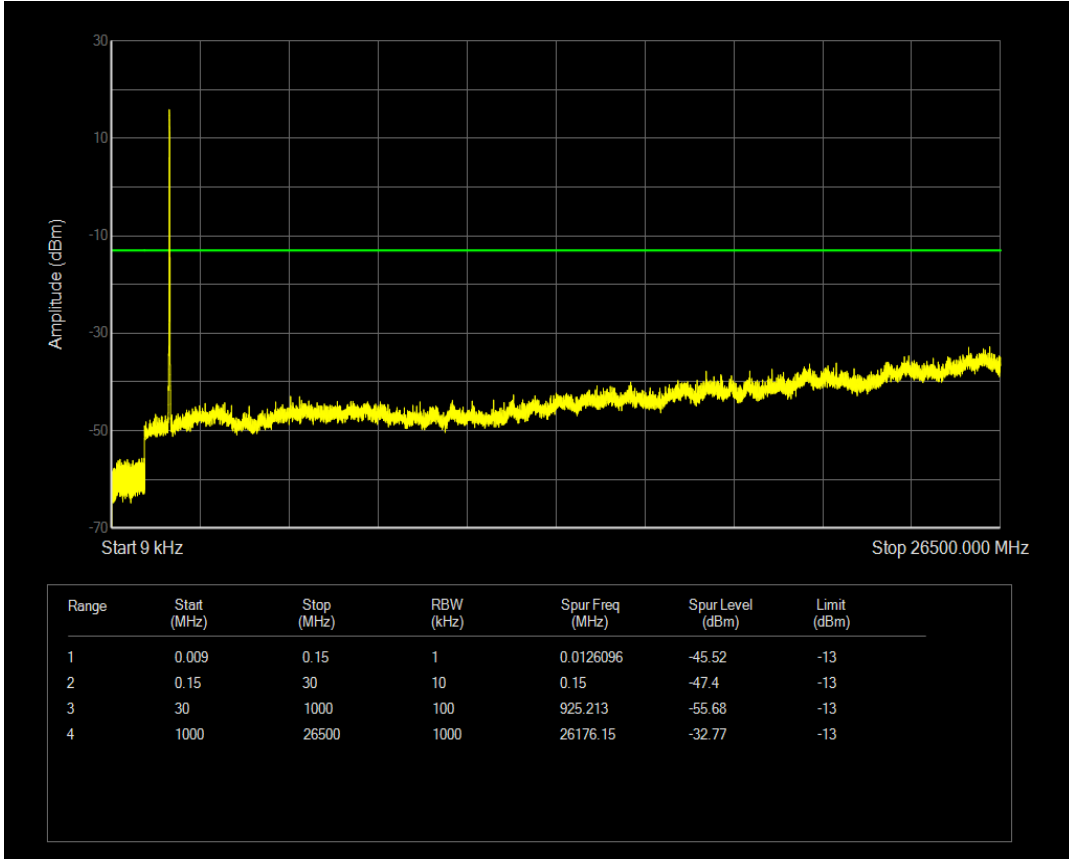

Band66 QAM16 BW=15MHz Channel=132322 RB Size=75 Position=#0

Band66 QPSK BW=15MHz Channel=132597 RB Size=1 Position=#0