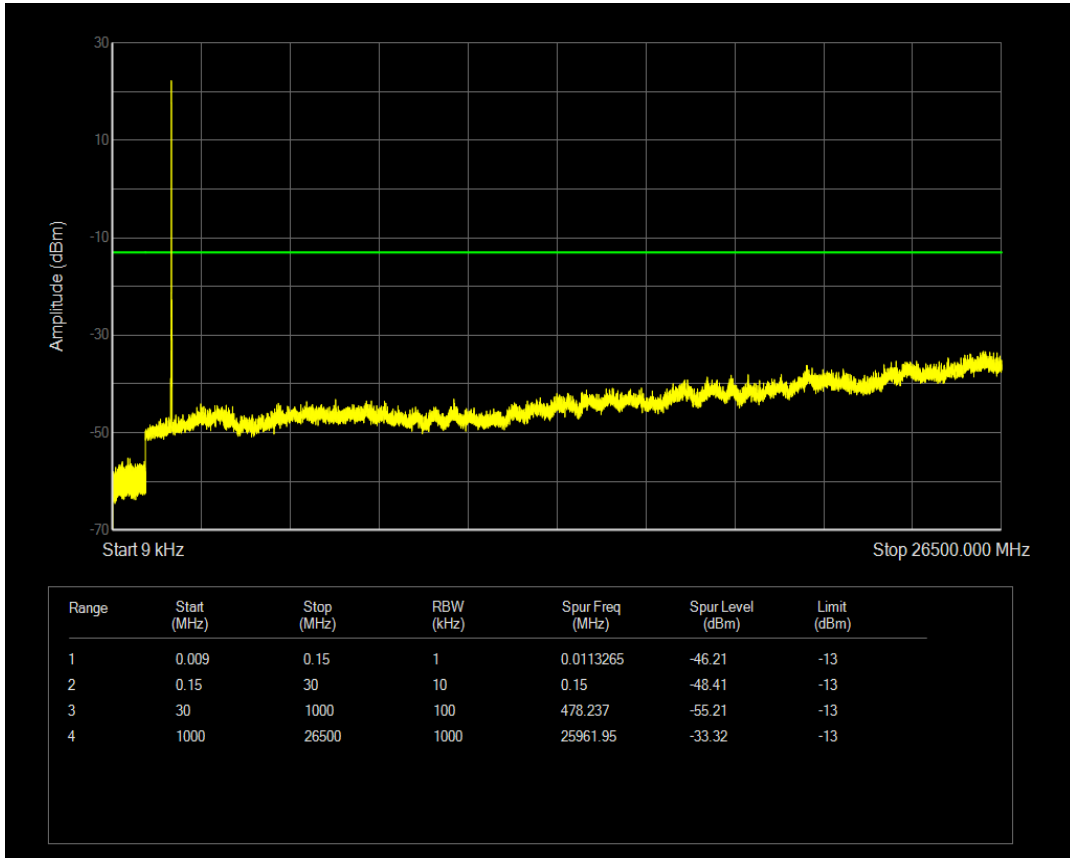

Band66 QAM16 BW=10MHz Channel=132622 RB Size=1 Position=#0

Band66 QPSK BW=15MHz Channel=132047 RB Size=1 Position=#0