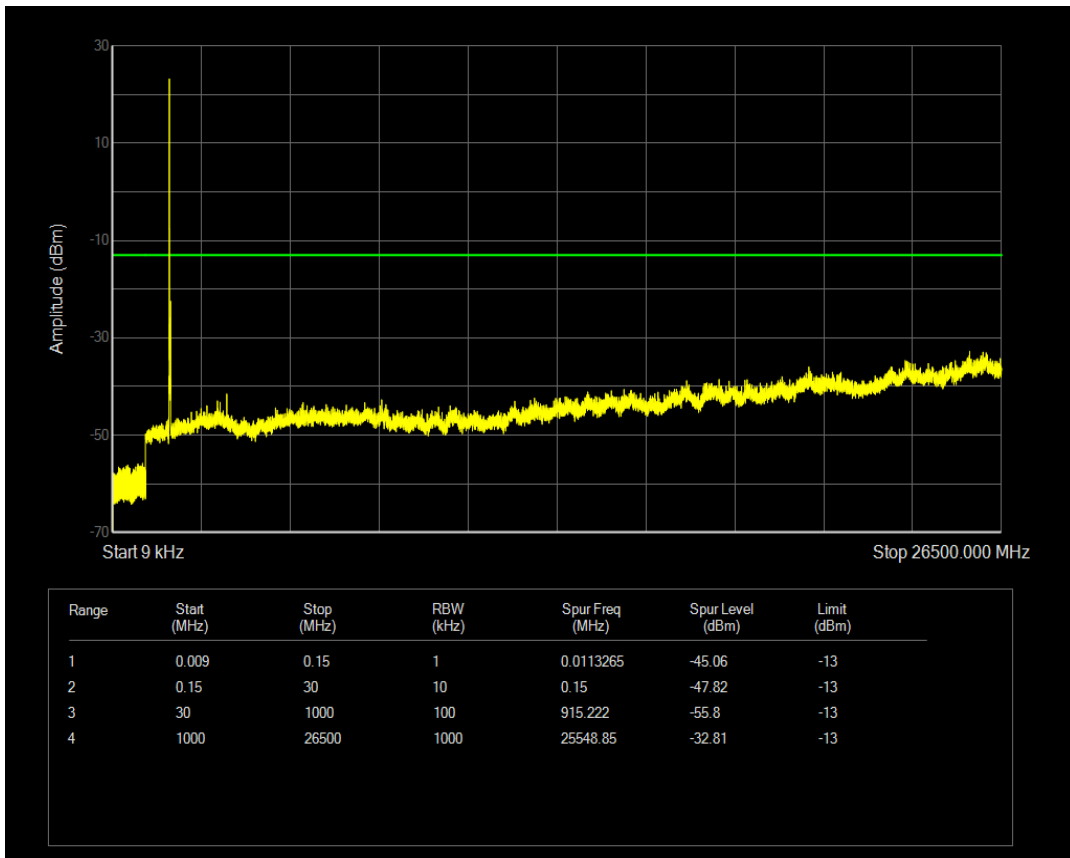

Band66 QAM16 BW=20MHz Channel=132072 RB Size=1 Position=#0

Band66 QAM16 BW=20MHz Channel=132072 RB Size=100 Position=#0