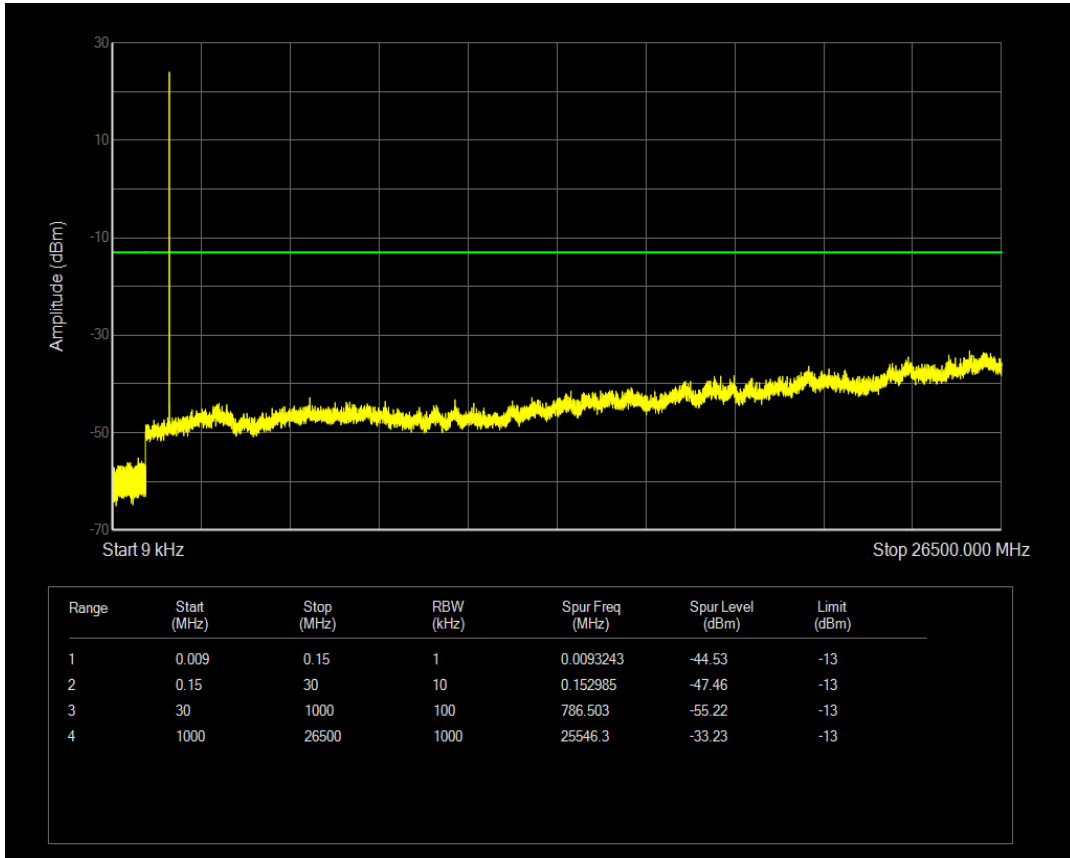

Band66 QAM16 BW=1.4MHz Channel=131979 RB Size=6 Position=#0

Band66 QPSK BW=1.4MHz Channel=132322 RB Size=1 Position=#0