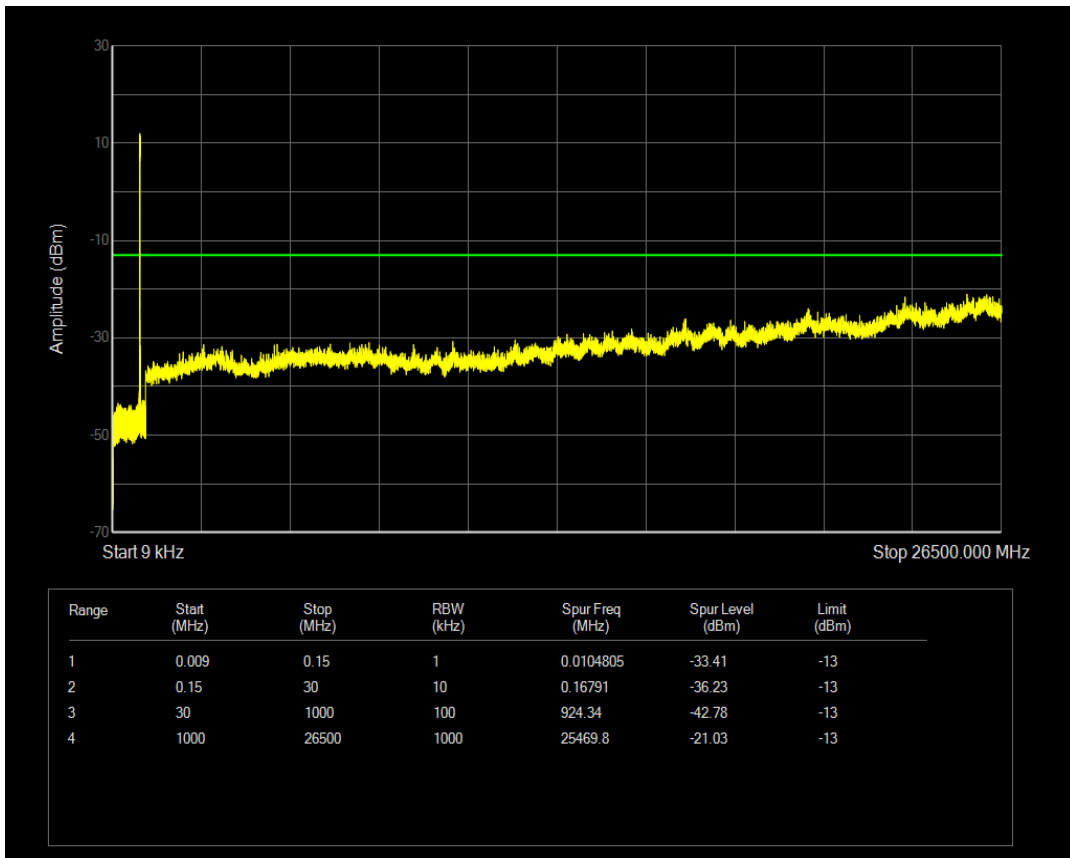

Band5 QAM16 BW=5MHz Channel=20525 RB Size=1 Position=#0

Band5 QAM16 BW=5MHz Channel=20525 RB Size=25 Position=#0

Band5 QPSK BW=5MHz Channel=20625 RB Size=1 Position=#0

Band5 QPSK BW=5MHz Channel=20625 RB Size=25 Position=#0

Band5 QAM16 BW=5MHz Channel=20625 RB Size=1 Position=#0

Band5 QAM16 BW=5MHz Channel=20625 RB Size=25 Position=#0

Band5 QPSK BW=10MHz Channel=20450 RB Size=50 Position=#0

Band5 QPSK BW=10MHz Channel=20450 RB Size=1 Position=#0