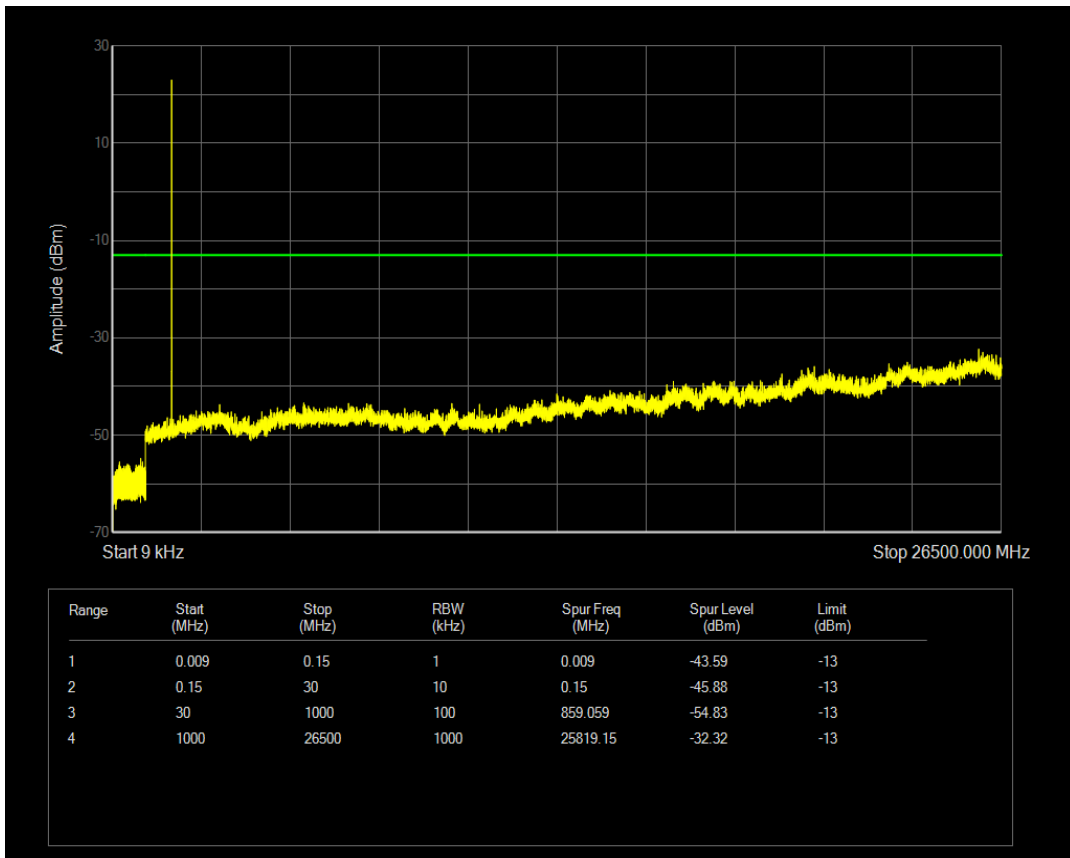

Band66 QPSK BW=1.4MHz Channel=132665 RB Size=1 Position=#0

Band66 QPSK BW=1.4MHz Channel=132665 RB Size=6 Position=#0