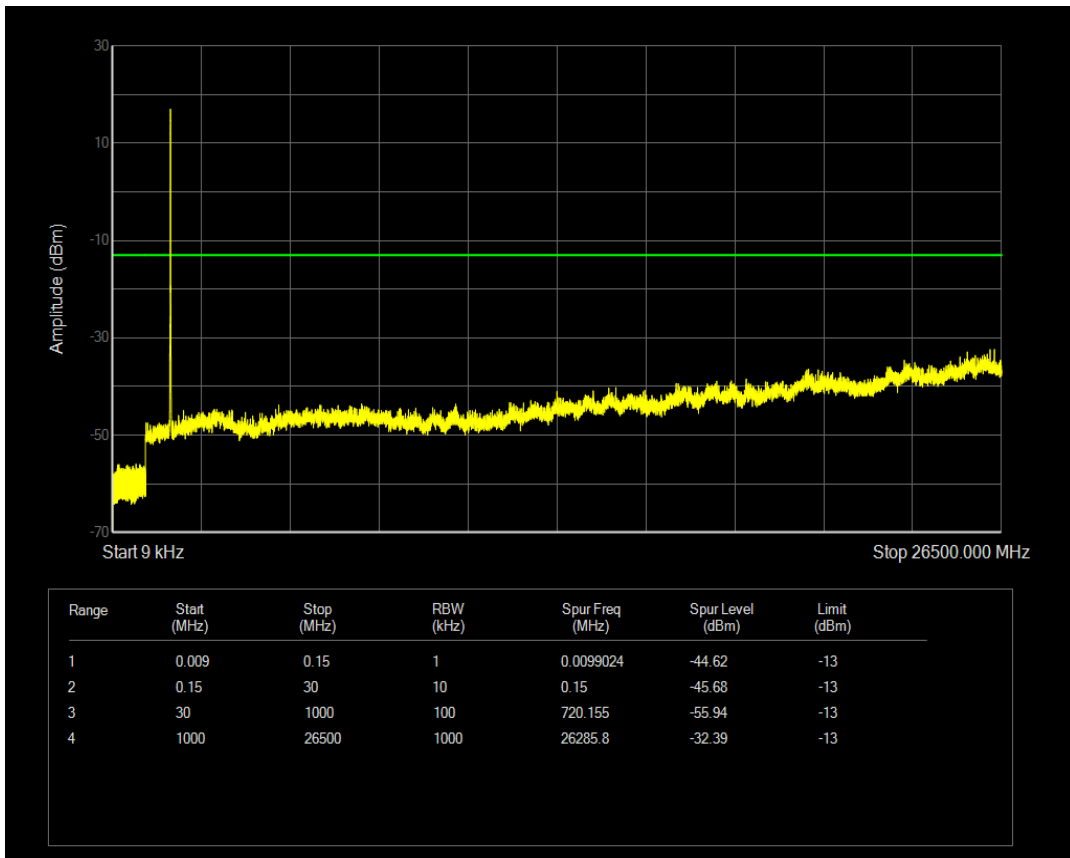

Band66 QAM16 BW=10MHz Channel=132322 RB Size=50 Position=#0

Band66 QPSK BW=10MHz Channel=132622 RB Size=50 Position=#0