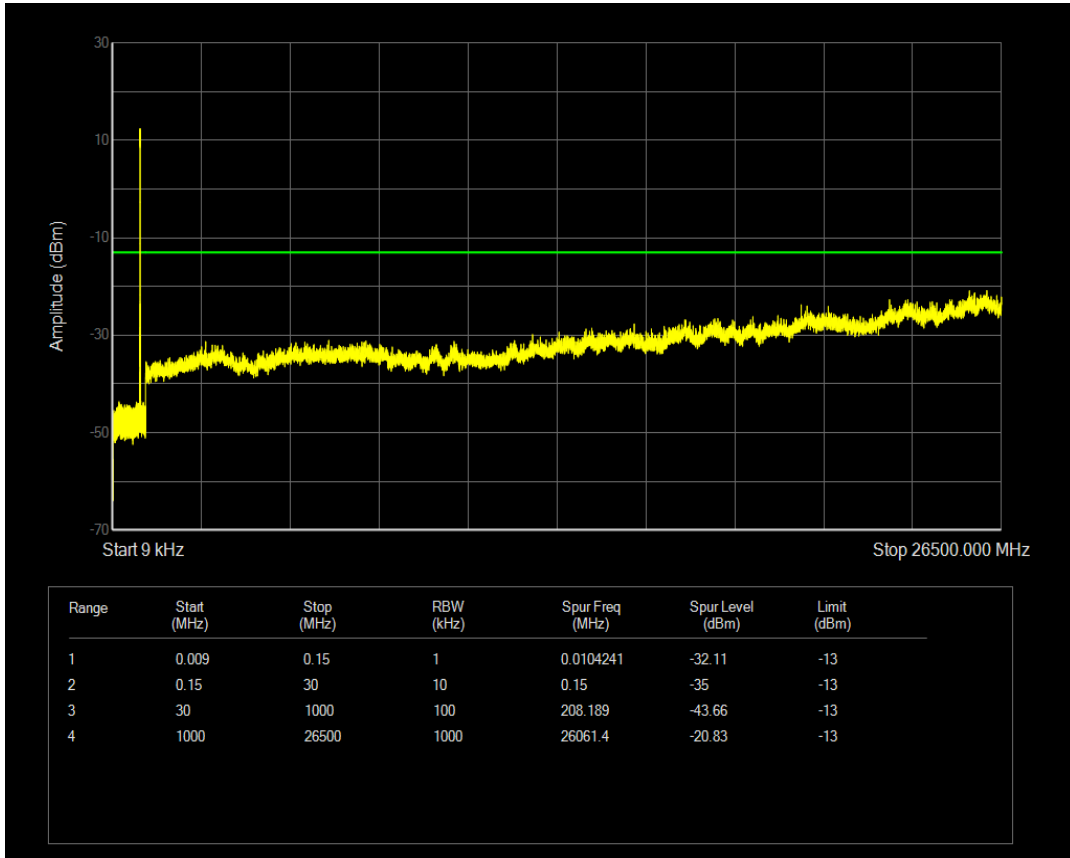

Band5 QAM16 BW=5MHz Channel=20425 RB Size=1 Position=#0

Band5 QAM16 BW=5MHz Channel=20425 RB Size=25 Position=#0

Band5 QPSK BW=5MHz Channel=20525 RB Size=1 Position=#0

Band5 QPSK BW=5MHz Channel=20525 RB Size=25 Position=#0

Band5 QAM16 BW=5MHz Channel=20525 RB Size=1 Position=#0

Band5 QAM16 BW=5MHz Channel=20525 RB Size=25 Position=#0

Band5 QPSK BW=5MHz Channel=20625 RB Size=1 Position=#0

Band5 QPSK BW=5MHz Channel=20625 RB Size=25 Position=#0