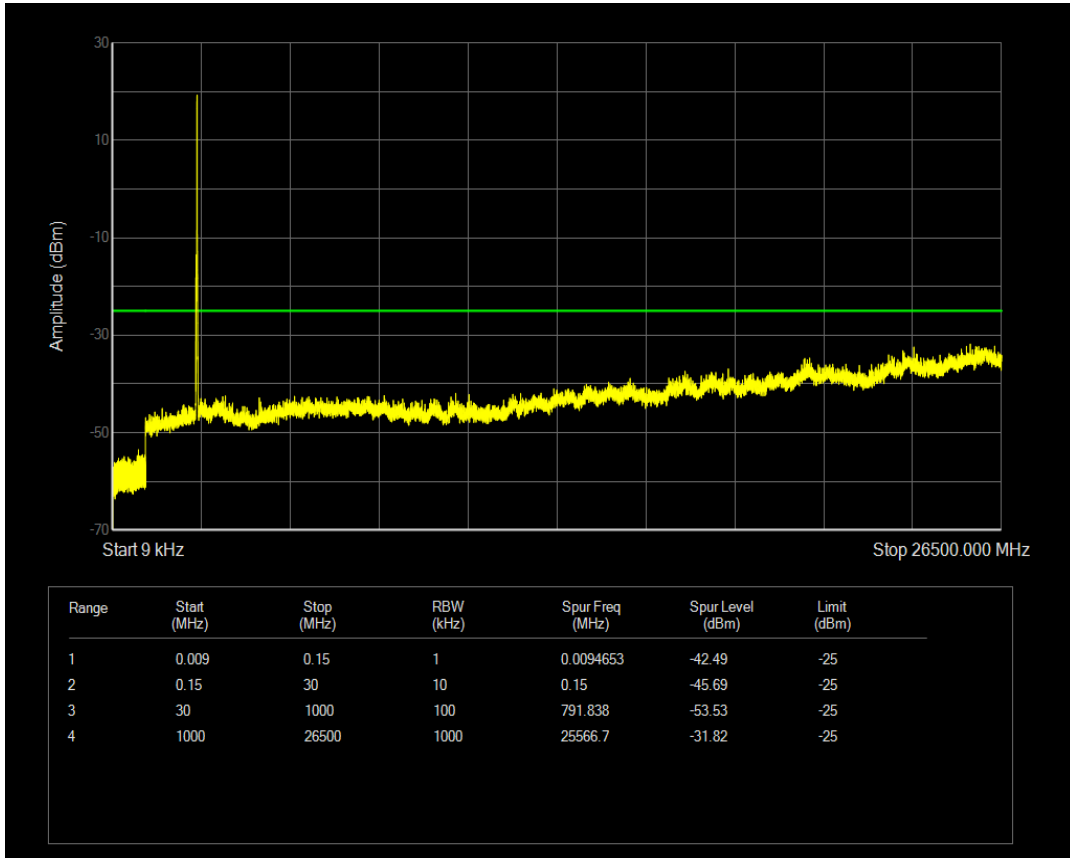

Band7 QAM16 BW=10MHz Channel=21100 RB Size=50 Position=#0

Band7 QPSK BW=10MHz Channel=21400 RB Size=50 Position=#0