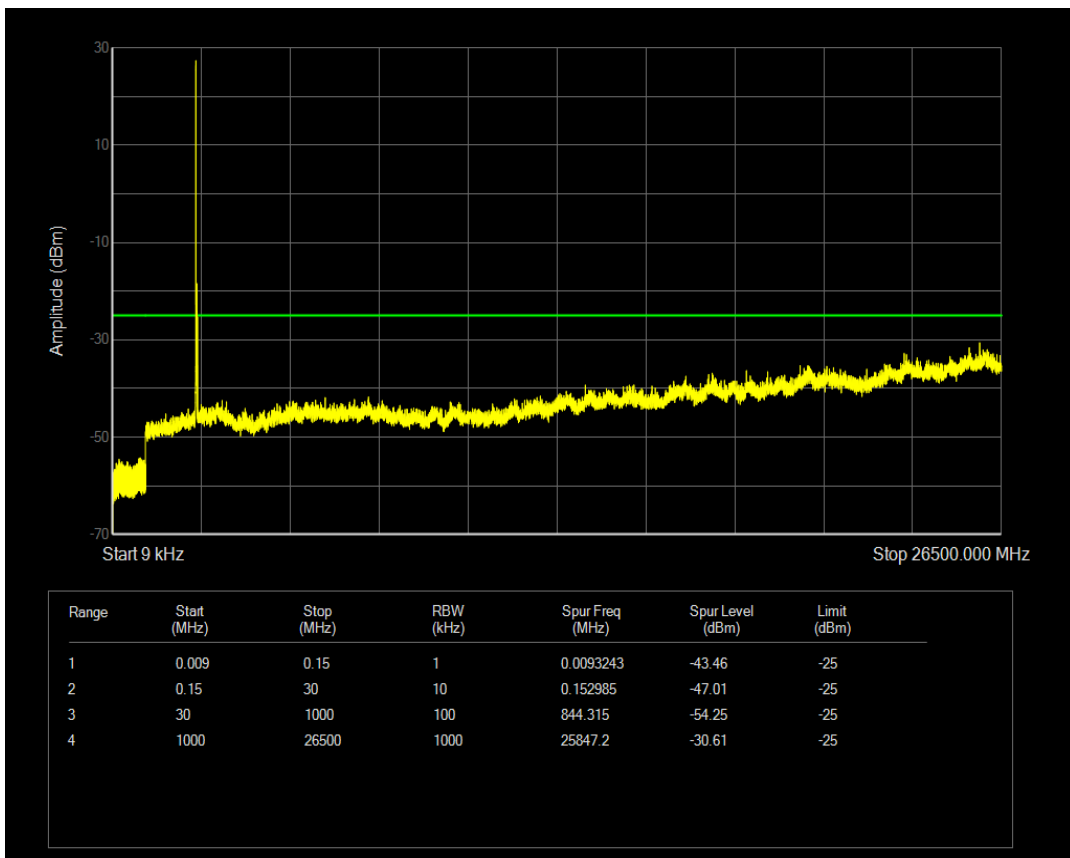

Band7 QPSK BW=15MHz Channel=20825 RB Size=1 Position=#0

Band7 QPSK BW=15MHz Channel=20825 RB Size=75 Position=#0