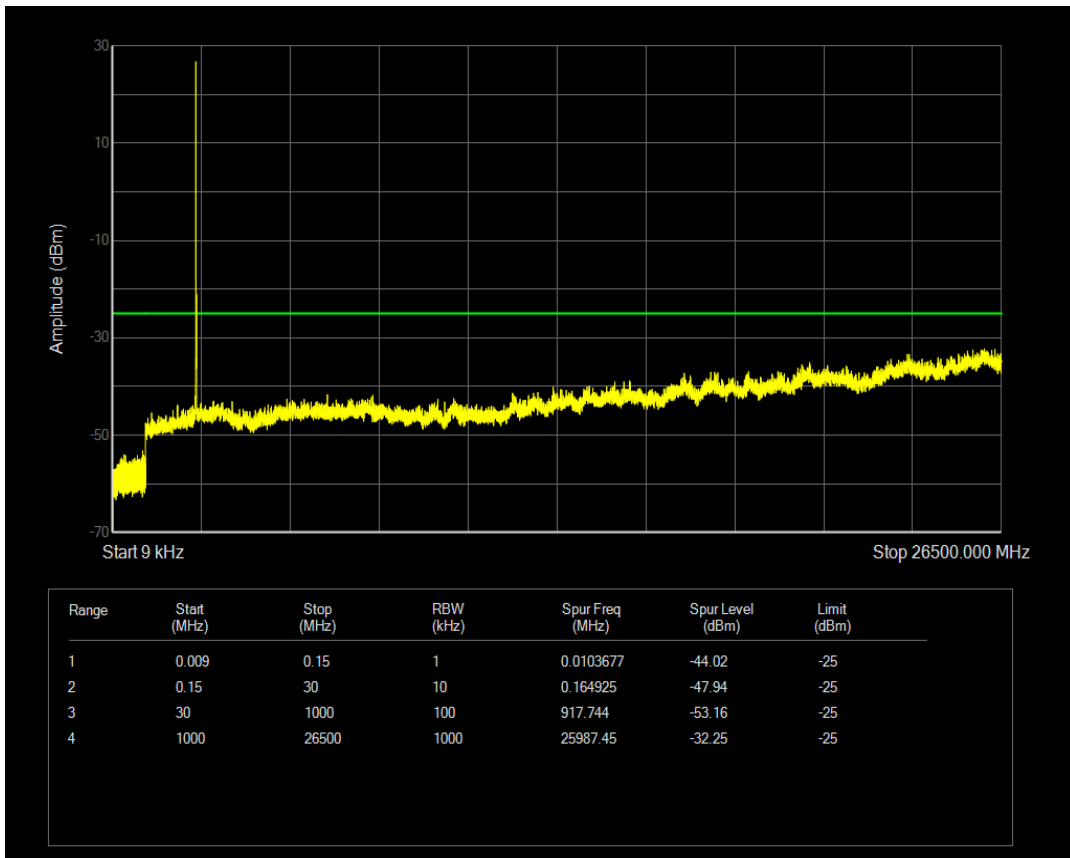

Band7 QPSK BW=10MHz Channel=20800 RB Size=1 Position=#0

Band7 QPSK BW=10MHz Channel=20800 RB Size=50 Position=#0