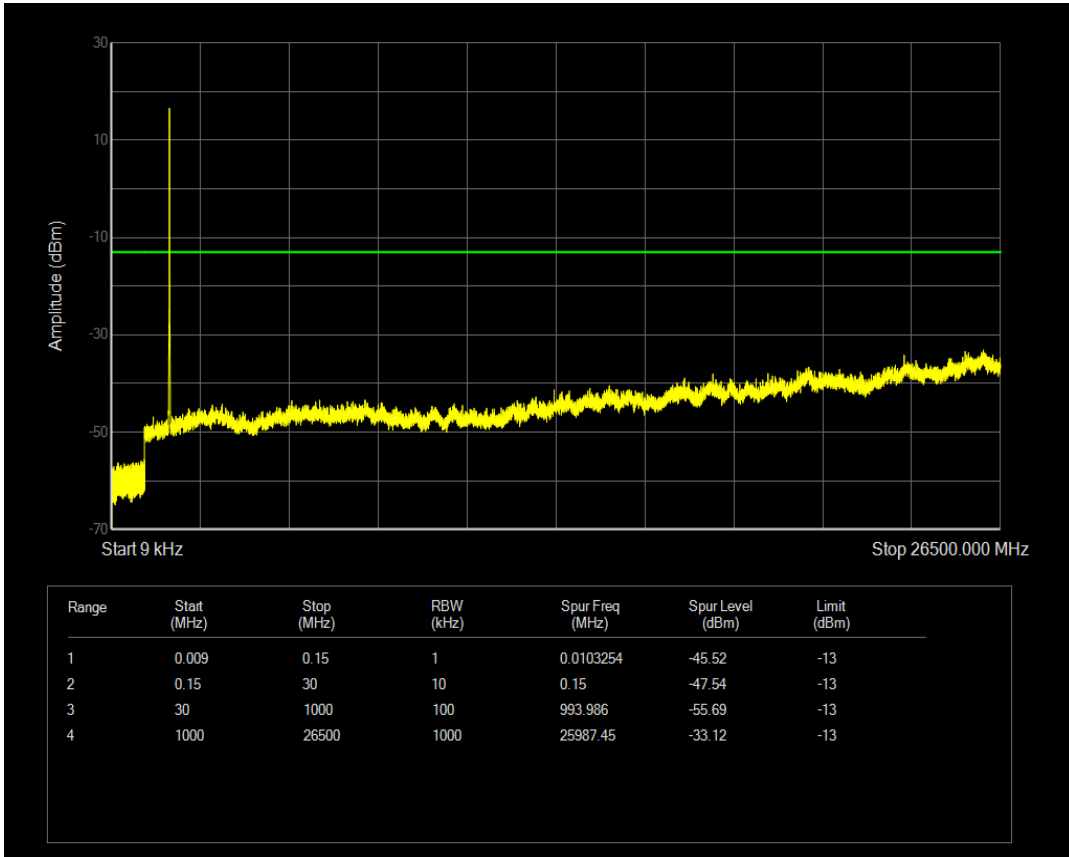

Band66 QPSK BW=10MHz Channel=132322 RB Size=50 Position=#0

Band66 QPSK BW=10MHz Channel=132622 RB Size=1 Position=#0