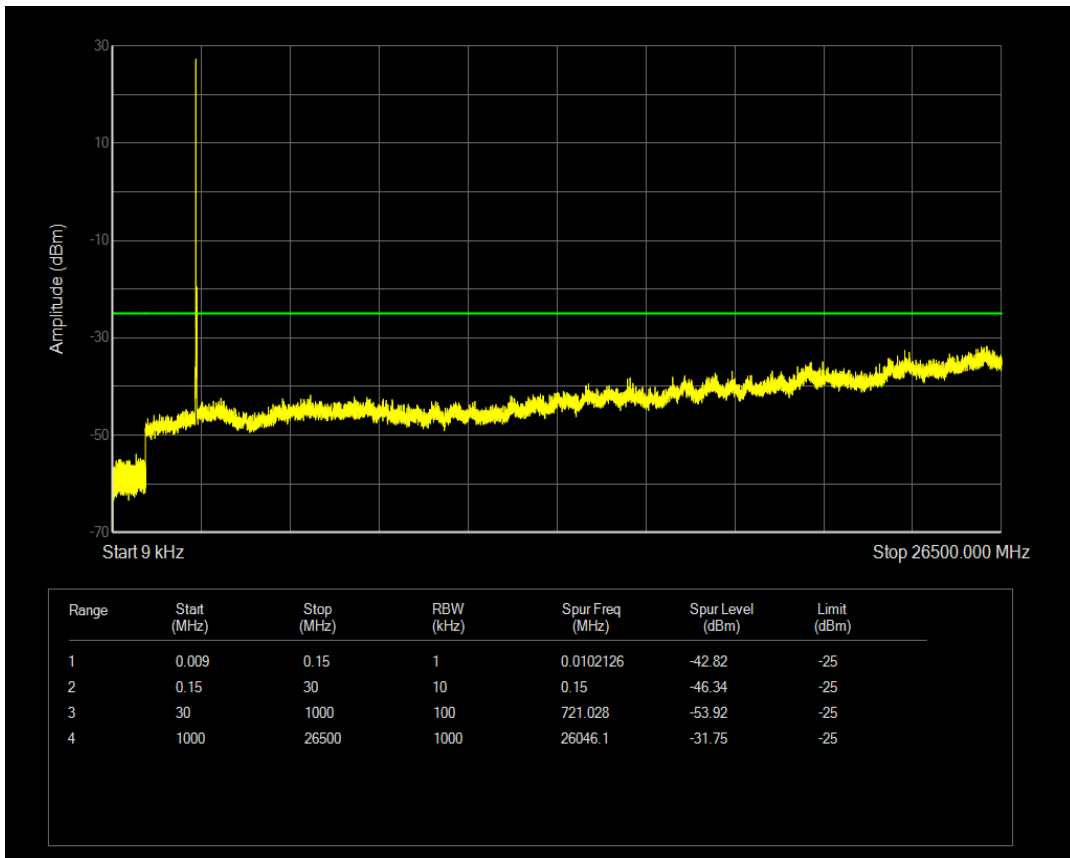

Band7 QAM16 BW=15MHz Channel=20825 RB Size=1 Position=#0

Band7 QAM16 BW=15MHz Channel=20825 RB Size=75 Position=#0