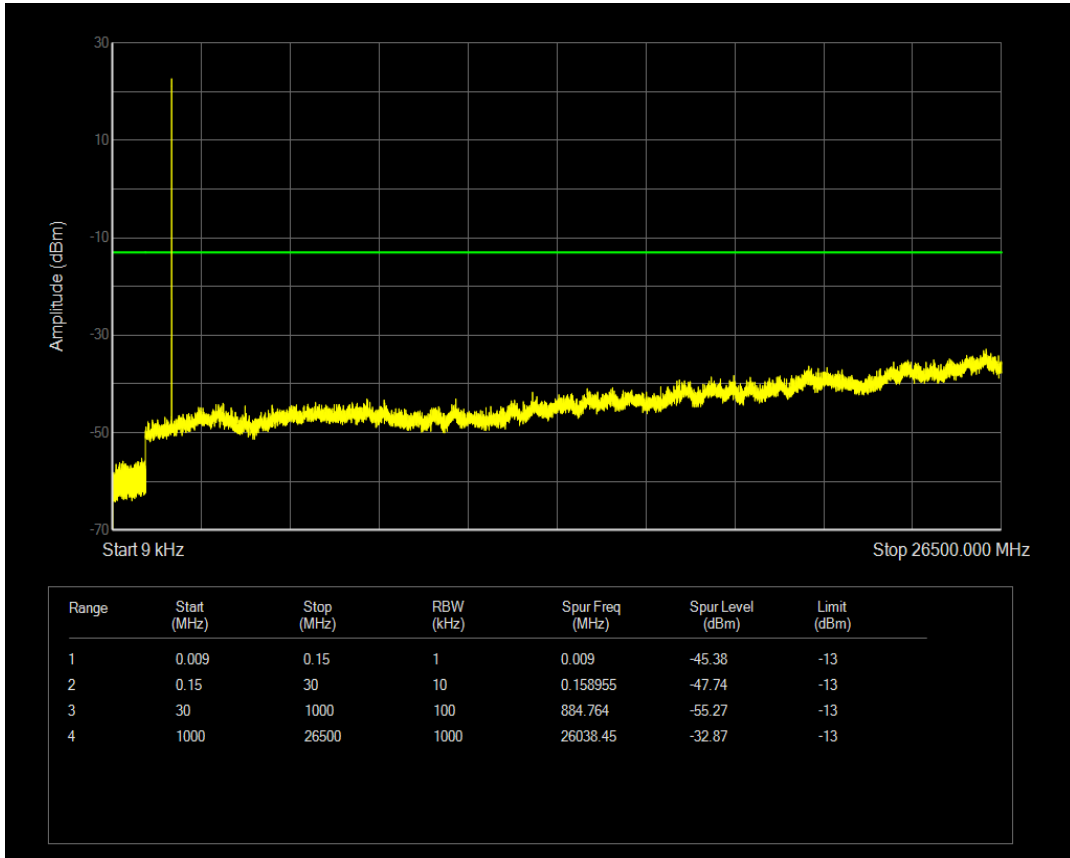

Band66 QAM16 BW=1.4MHz Channel=132665 RB Size=6 Position=#0

Band66 QPSK BW=3MHz Channel=131987 RB Size=15 Position=#0