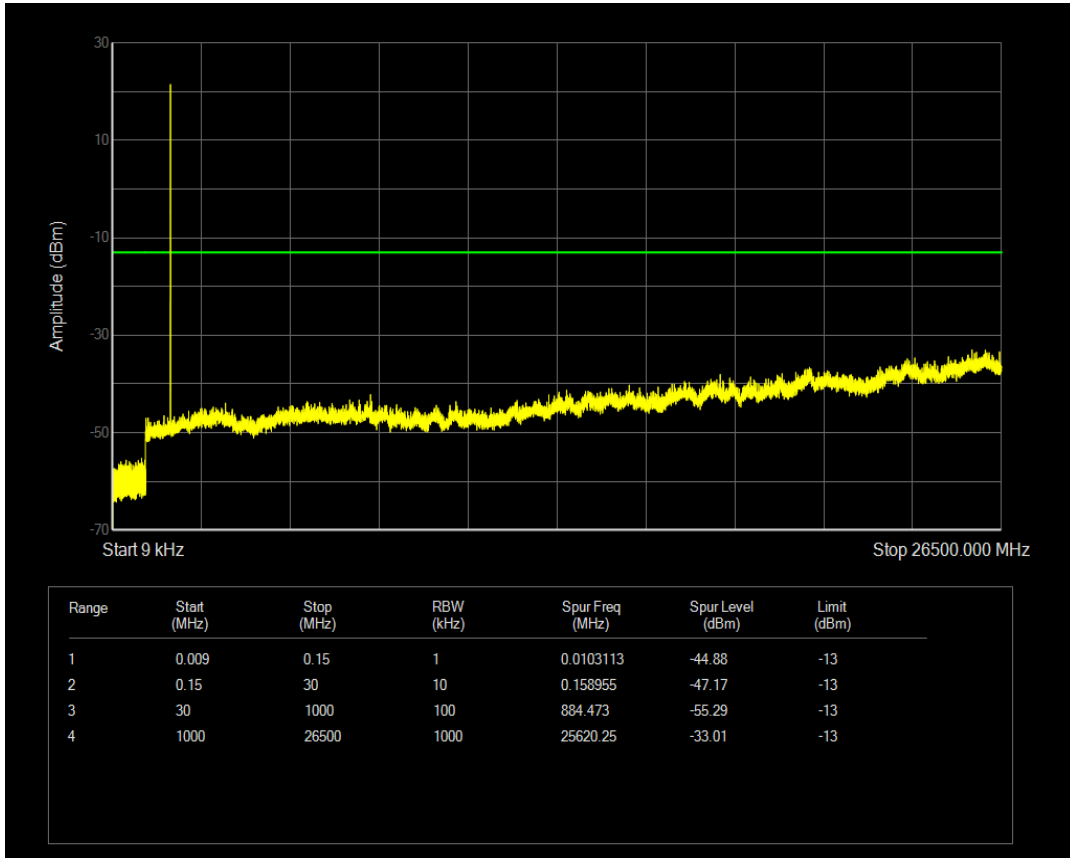

Band66 QAM16 BW=1.4MHz Channel=131979 RB Size=1 Position=#0

Band66 QAM16 BW=1.4MHz Channel=131979 RB Size=6 Position=#0

Band66 QPSK BW=1.4MHz Channel=132322 RB Size=1 Position=#0

Band66 QPSK BW=1.4MHz Channel=132322 RB Size=6 Position=#0