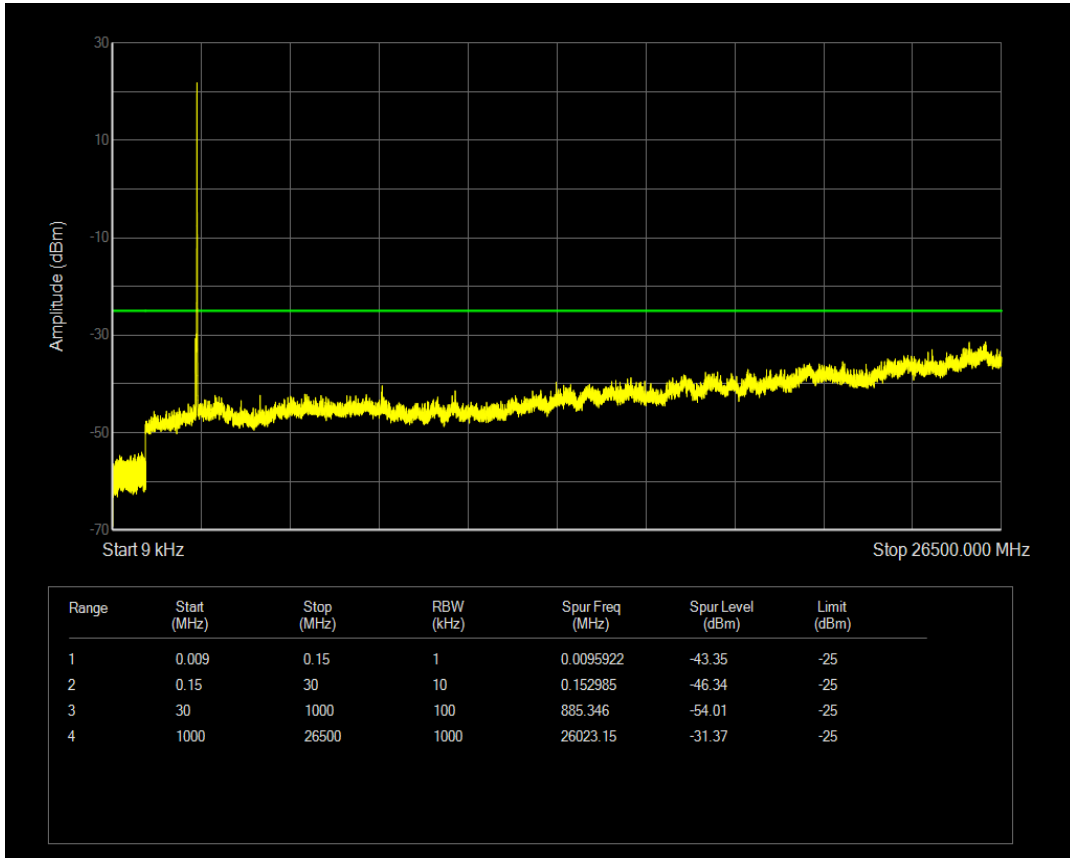

Band7 QAM16 BW=5MHz Channel=20775 RB Size=1 Position=#0

Band7 QAM16 BW=5MHz Channel=20775 RB Size=25 Position=#0

Band7 QPSK BW=5MHz Channel=21100 RB Size=1 Position=#0

Band7 QPSK BW=5MHz Channel=21100 RB Size=25 Position=#0