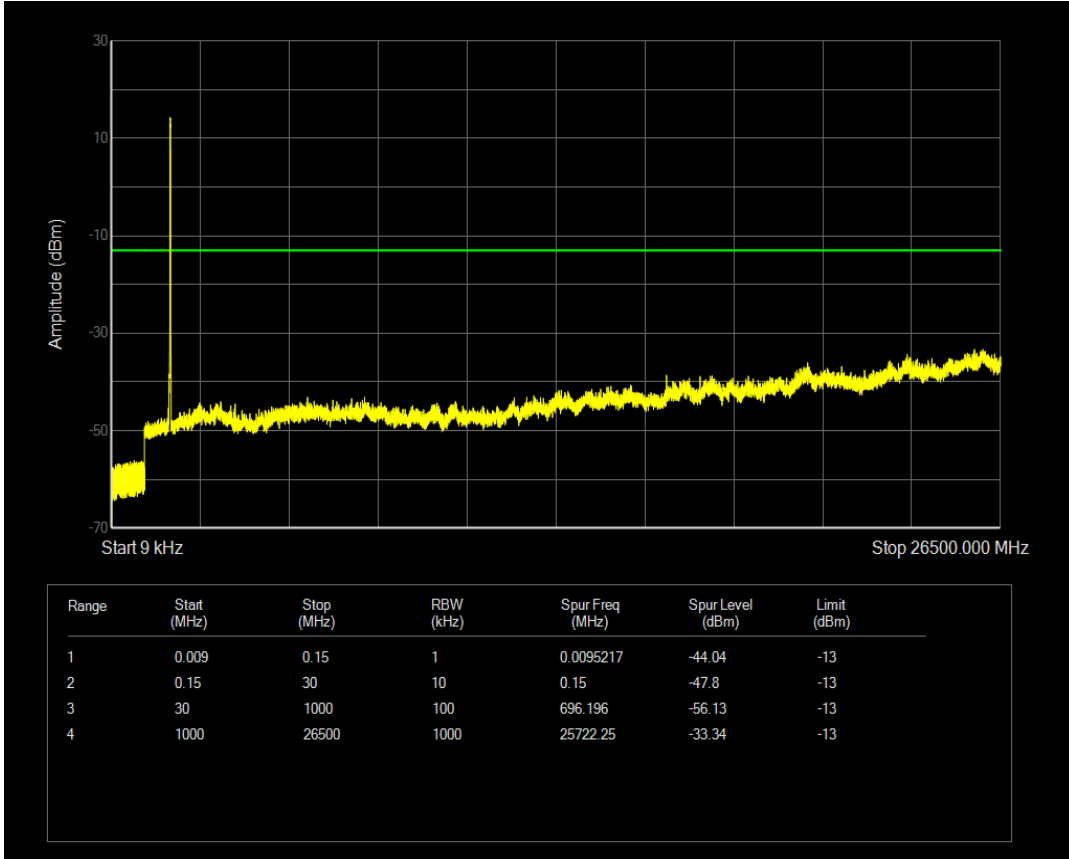

Band66 QAM16 BW=20MHz Channel=132572 RB Size=100 Position=#0

Band7 QPSK BW=5MHz Channel=20775 RB Size=1 Position=#0