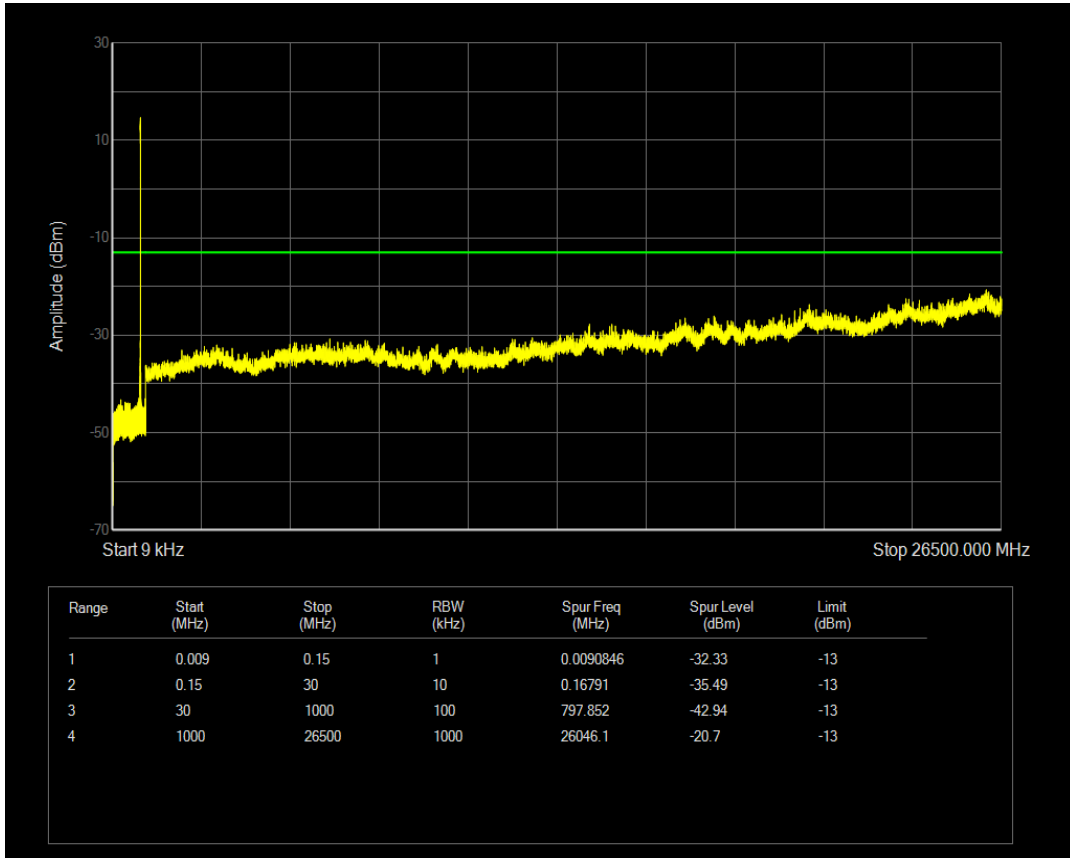

Band5 QAM16 BW=3MHz Channel=20525 RB Size=1 Position=#0

Band5 QPSK BW=3MHz Channel=20635 RB Size=1 Position=#0

Band5 QAM16 BW=3MHz Channel=20525 RB Size=15 Position=#0

Band5 QPSK BW=3MHz Channel=20635 RB Size=15 Position=#0

Band5 QAM16 BW=3MHz Channel=20635 RB Size=15 Position=#0

Band5 QAM16 BW=3MHz Channel=20635 RB Size=1 Position=#0

Band5 QPSK BW=5MHz Channel=20425 RB Size=25 Position=#0

Band5 QPSK BW=5MHz Channel=20425 RB Size=1 Position=#0