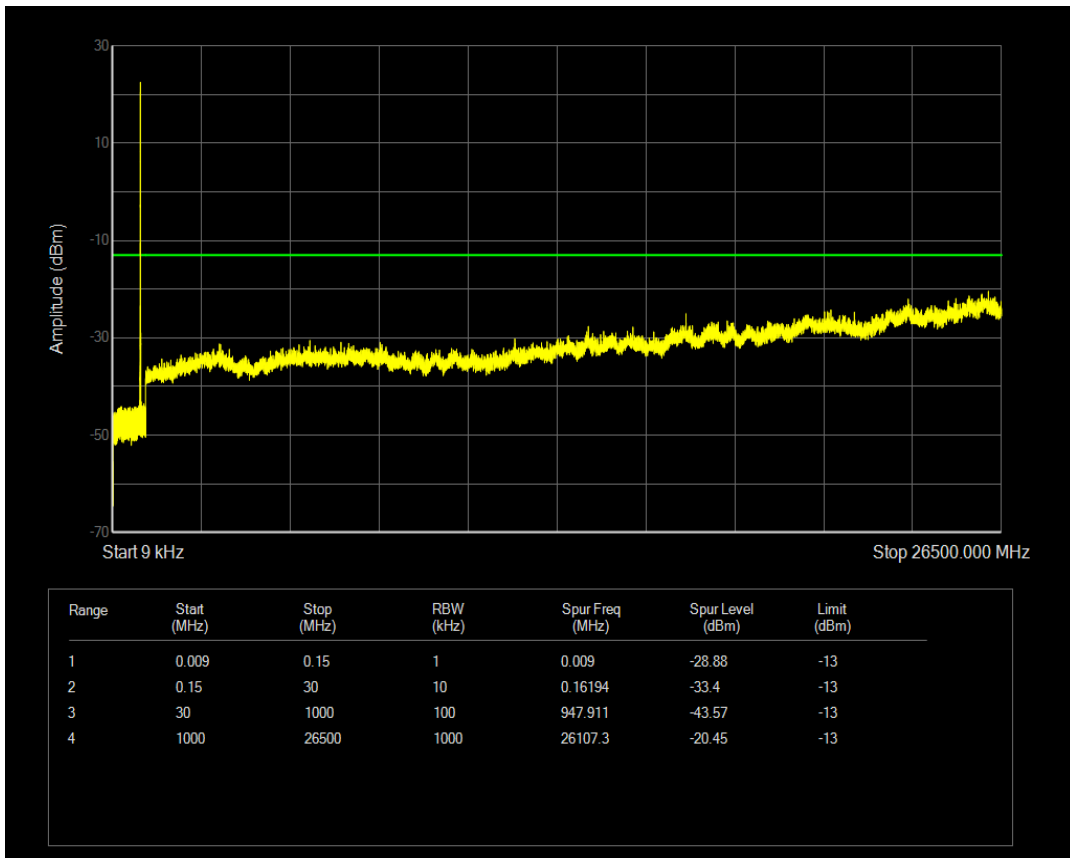

Band5 QPSK BW=5MHz Channel=20625 RB Size=1 Position=#0

Band5 QPSK BW=5MHz Channel=20625 RB Size=25 Position=#0