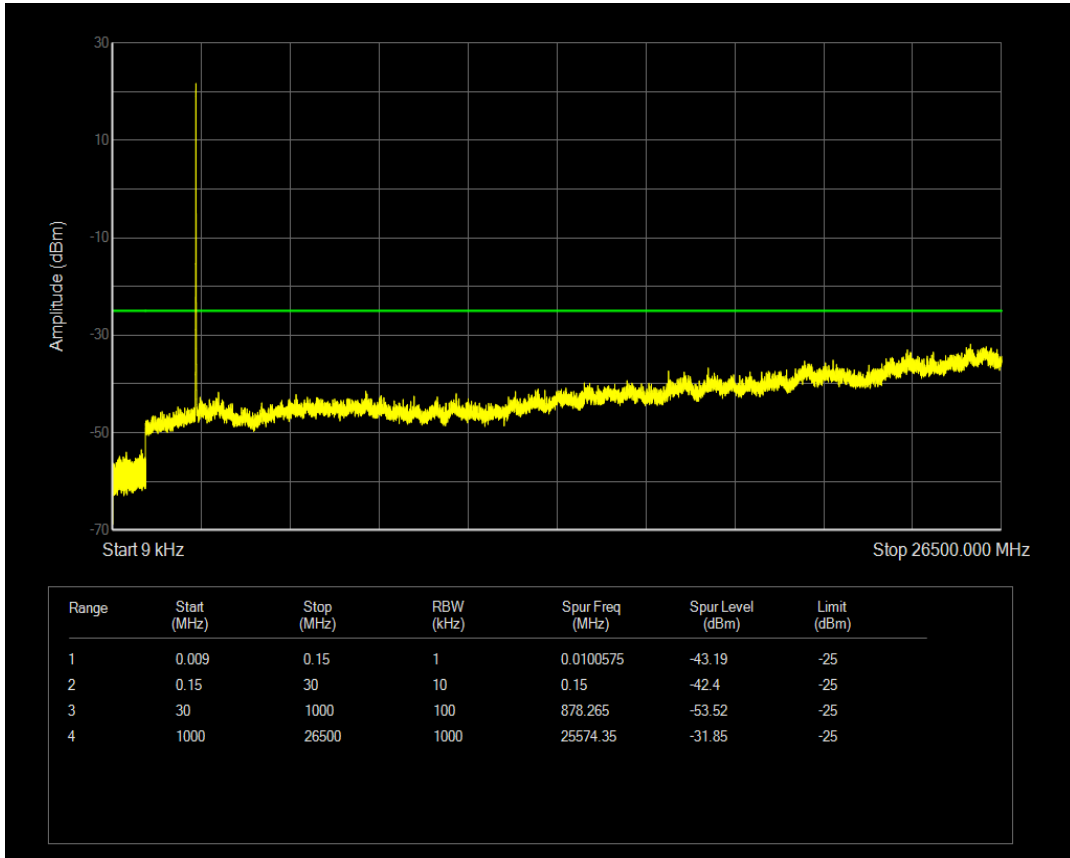

Band66 QPSK BW=20MHz Channel=132572 RB Size=100 Position=#0

Band66 QAM16 BW=20MHz Channel=132572 RB Size=100 Position=#0

Band7 QPSK BW=5MHz Channel=20775 RB Size=1 Position=#0

Band7 QPSK BW=5MHz Channel=20775 RB Size=25 Position=#0