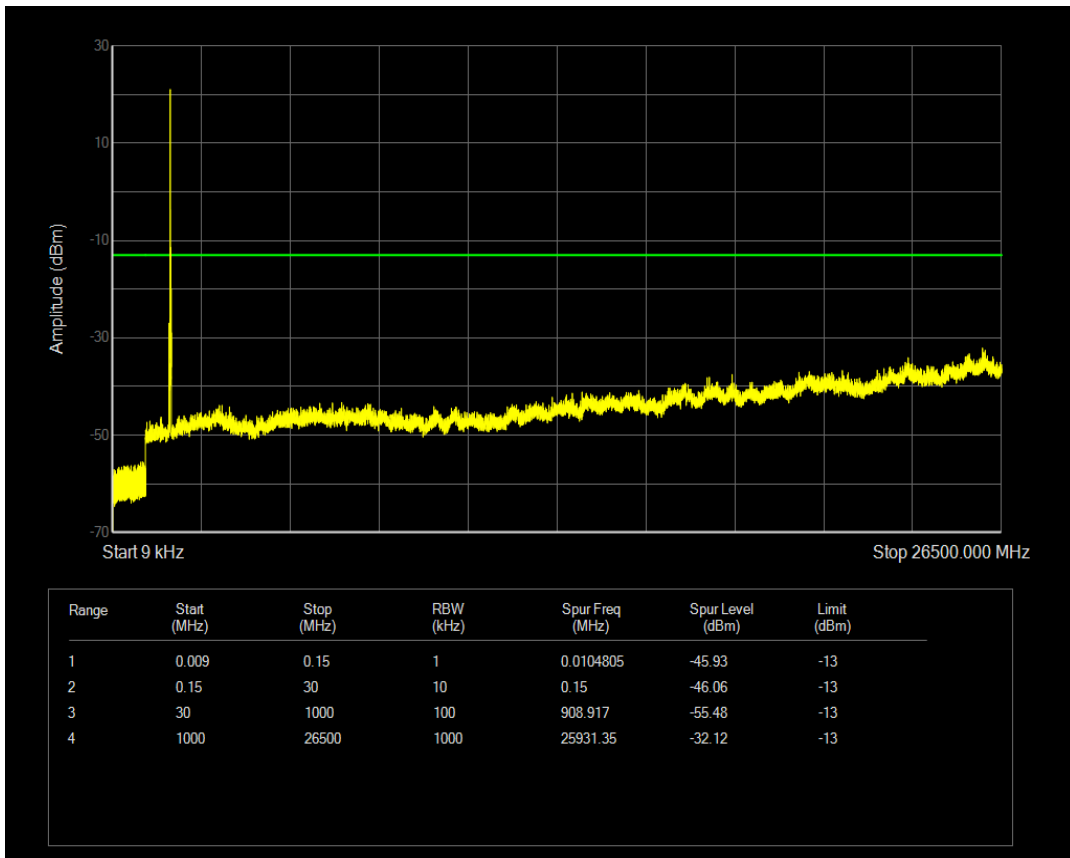

Band66 QAM16 BW=15MHz Channel=132322 RB Size=1 Position=#0

Band66 QAM16 BW=15MHz Channel=132322 RB Size=75 Position=#0