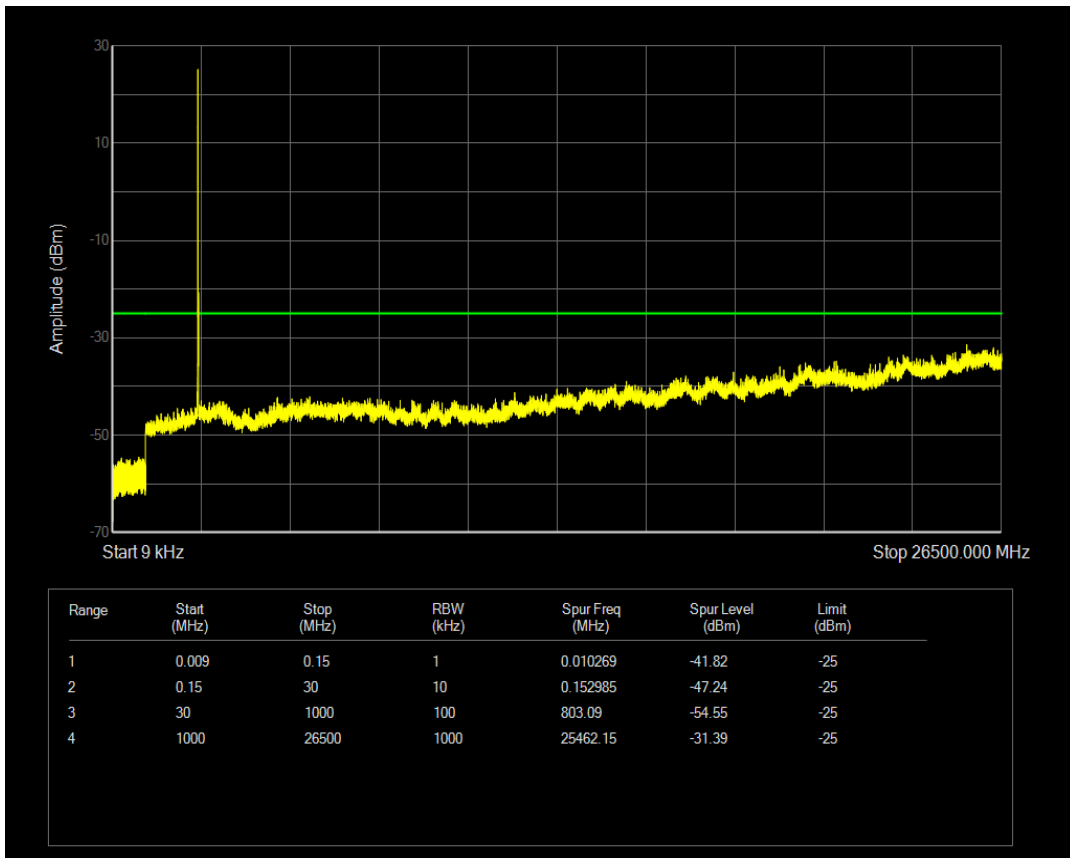

Band7 QAM16 BW=10MHz Channel=21400 RB Size=1 Position=#0

Band7 QAM16 BW=10MHz Channel=21400 RB Size=50 Position=#0