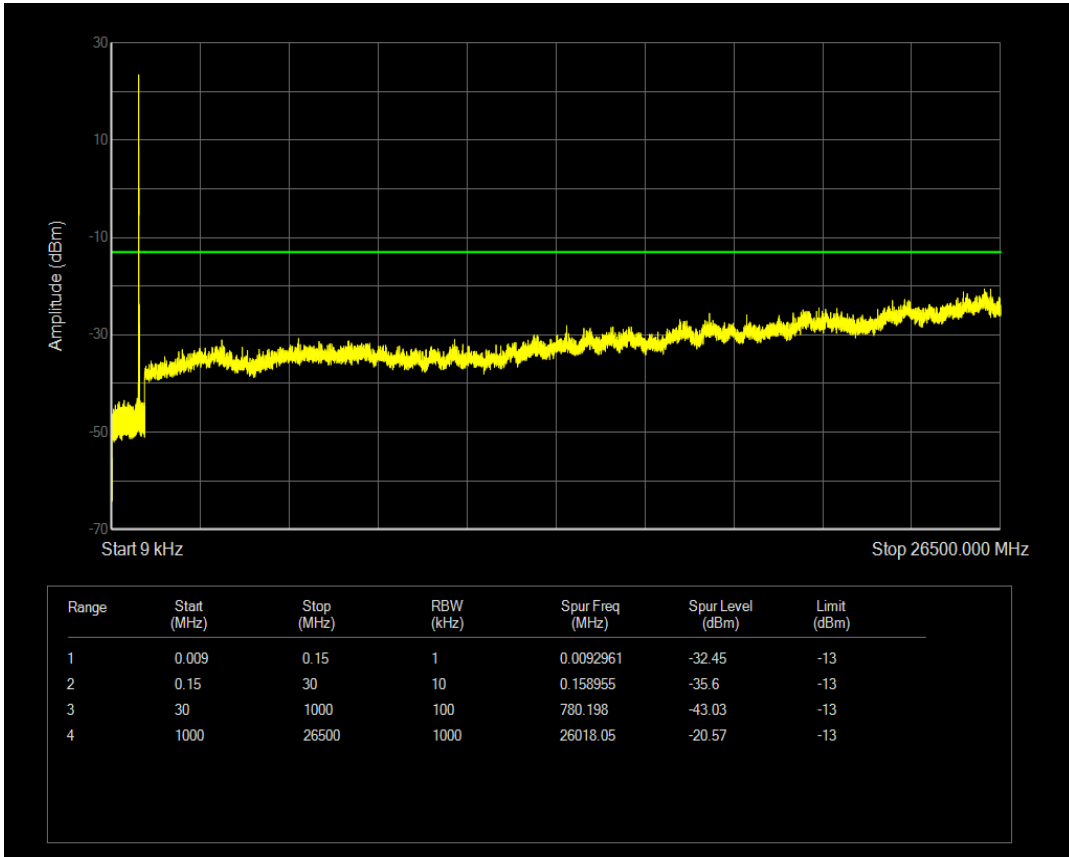

Band5 QAM16 BW=3MHz Channel=20635 RB Size=15 Position=#0

Band5 QAM16 BW=3MHz Channel=20635 RB Size=1 Position=#0

Band5 QPSK BW=5MHz Channel=20425 RB Size=25 Position=#0

Band5 QPSK BW=5MHz Channel=20425 RB Size=1 Position=#0

Band5 QAM16 BW=5MHz Channel=20425 RB Size=1 Position=#0

Band5 QAM16 BW=5MHz Channel=20425 RB Size=25 Position=#0

Band5 QPSK BW=5MHz Channel=20525 RB Size=1 Position=#0

Band5 QPSK BW=5MHz Channel=20525 RB Size=25 Position=#0