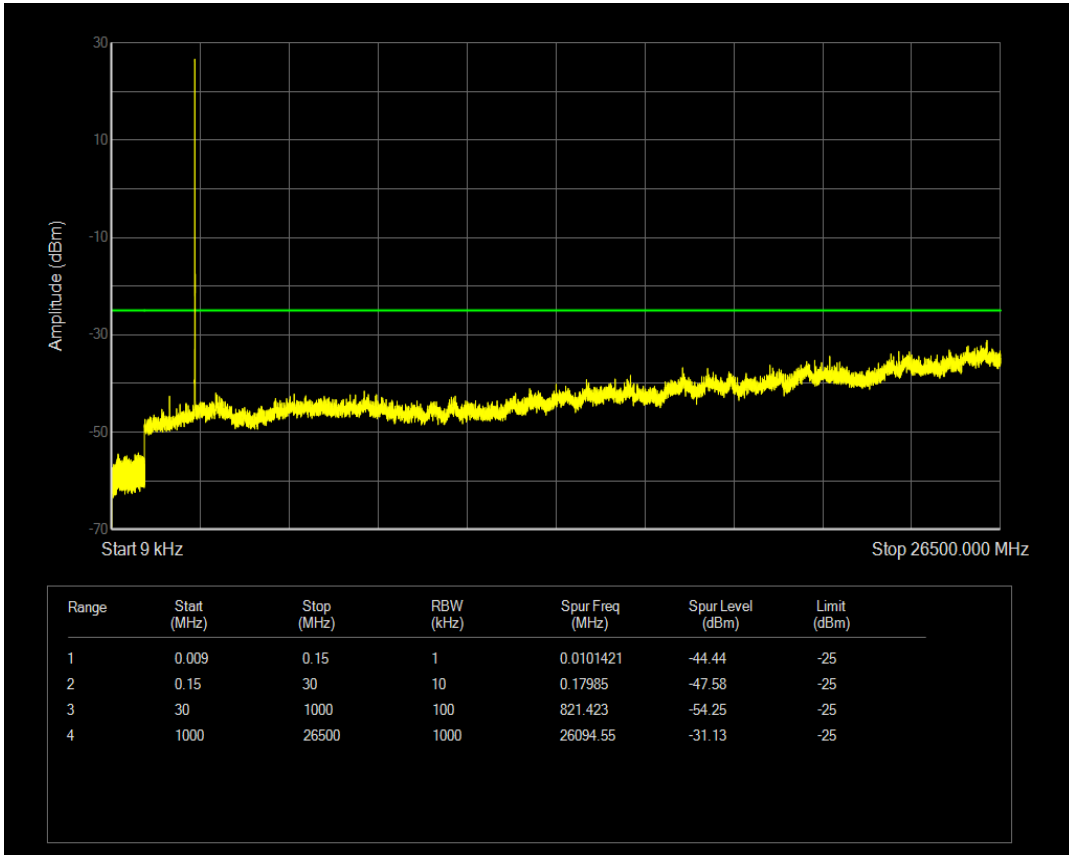

Band7 QPSK BW=5MHz Channel=20775 RB Size=1 Position=#0

Band7 QPSK BW=5MHz Channel=20775 RB Size=25 Position=#0