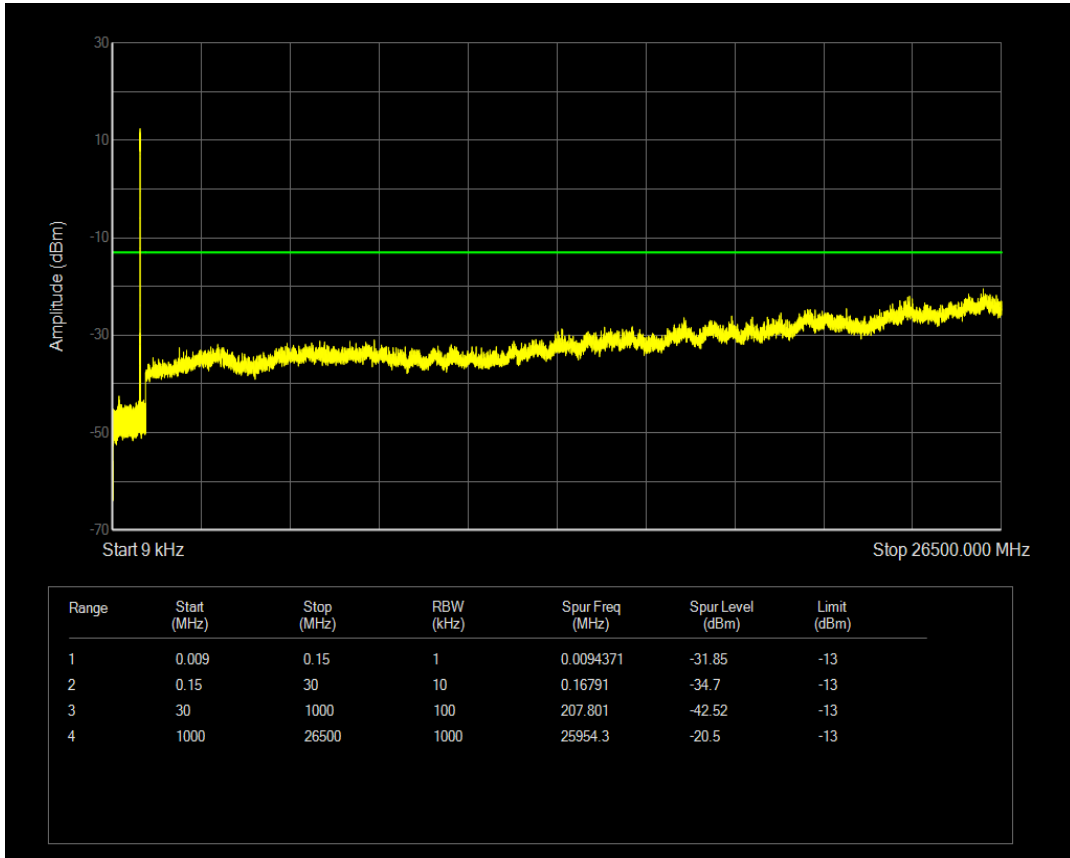

Band5 QAM16 BW=5MHz Channel=20425 RB Size=1 Position=#0

Band5 QAM16 BW=5MHz Channel=20425 RB Size=25 Position=#0

Band5 QPSK BW=5MHz Channel=20525 RB Size=1 Position=#0

Band5 QPSK BW=5MHz Channel=20525 RB Size=25 Position=#0

Band5 QAM16 BW=5MHz Channel=20525 RB Size=1 Position=#0

Band5 QAM16 BW=5MHz Channel=20525 RB Size=25 Position=#0

Band5 QPSK BW=5MHz Channel=20625 RB Size=1 Position=#0

Band5 QPSK BW=5MHz Channel=20625 RB Size=25 Position=#0