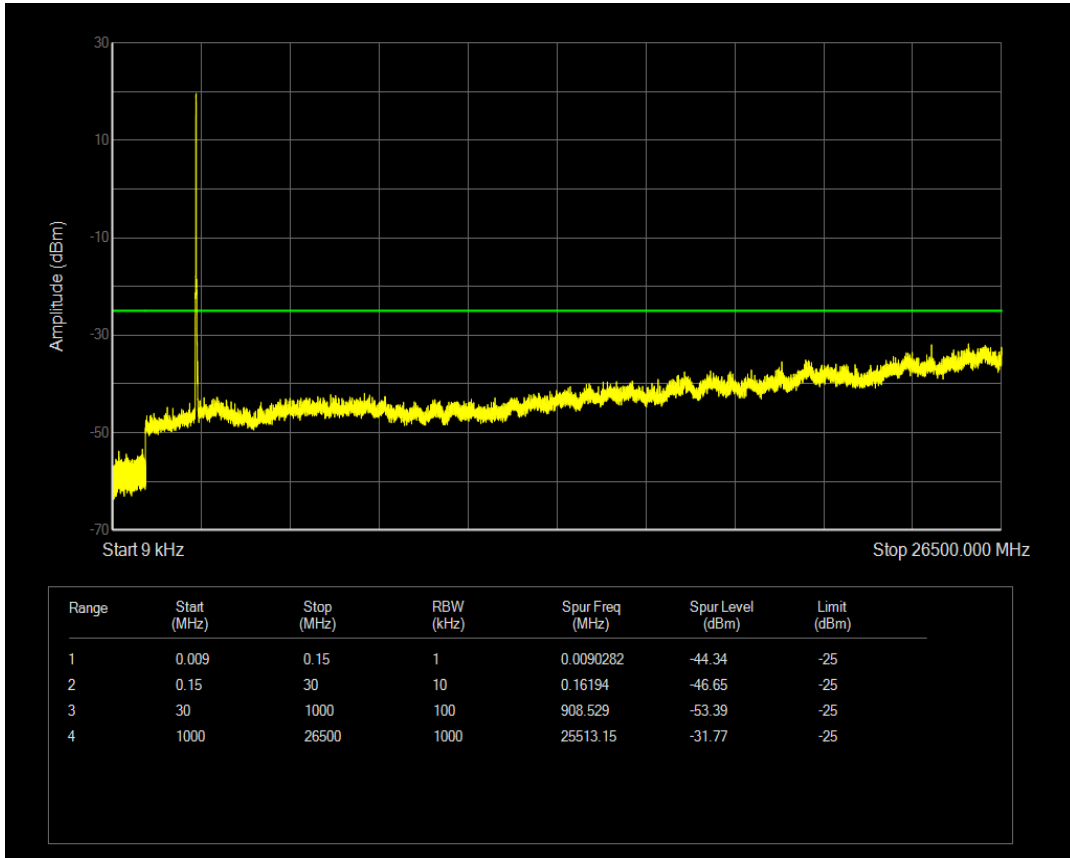

Band7 QAM16 BW=10MHz Channel=21400 RB Size=1 Position=#0

Band7 QAM16 BW=10MHz Channel=21400 RB Size=50 Position=#0

Band7 QPSK BW=15MHz Channel=20825 RB Size=1 Position=#0

Band7 QPSK BW=15MHz Channel=20825 RB Size=75 Position=#0