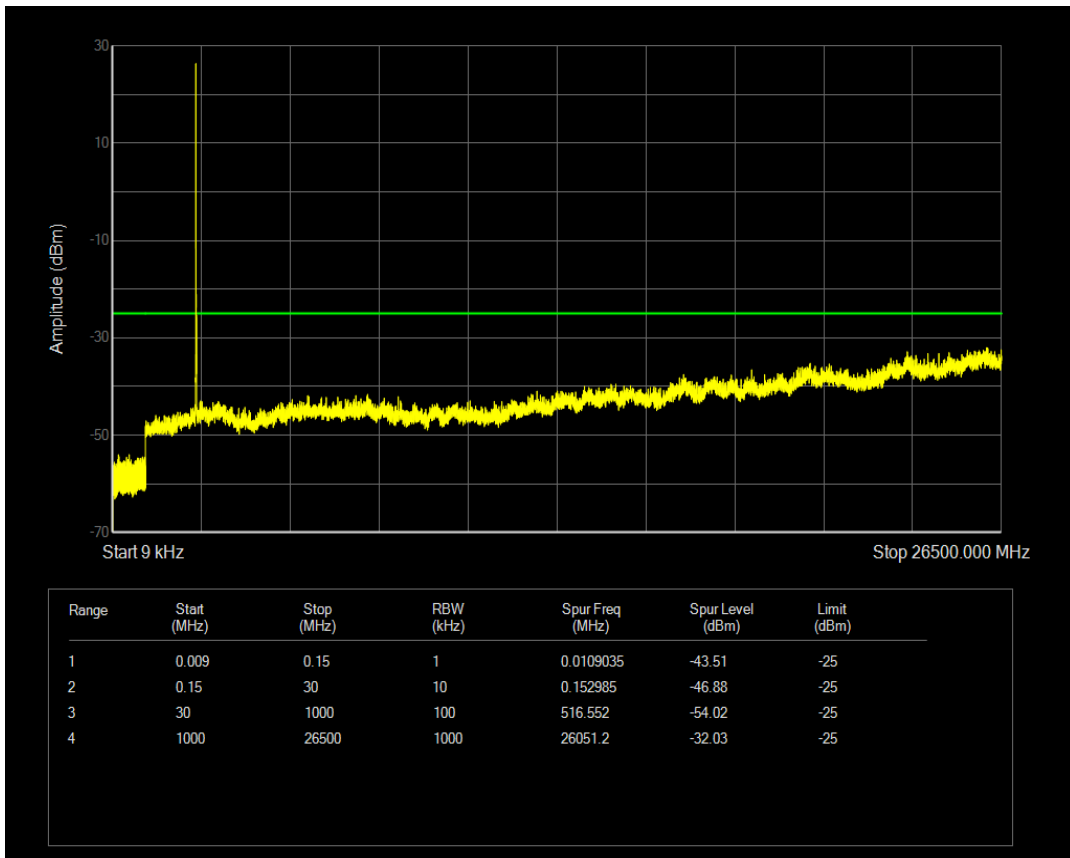

Band7 QAM16 BW=10MHz Channel=20800 RB Size=1 Position=#0

Band7 QAM16 BW=10MHz Channel=20800 RB Size=50 Position=#0