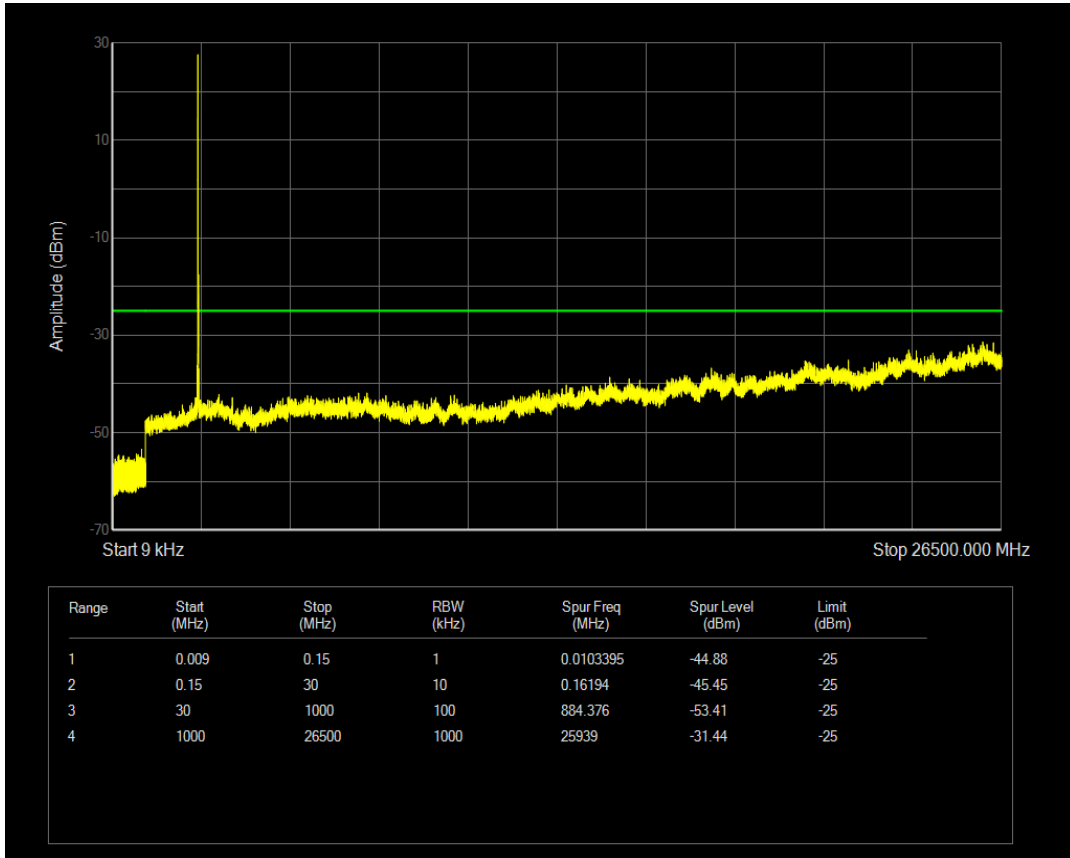

Band7 QAM16 BW=10MHz Channel=21100 RB Size=1 Position=#0

Band7 QAM16 BW=10MHz Channel=21100 RB Size=50 Position=#0

Band7 QPSK BW=10MHz Channel=21400 RB Size=50 Position=#0

Band7 QPSK BW=10MHz Channel=21400 RB Size=1 Position=#0