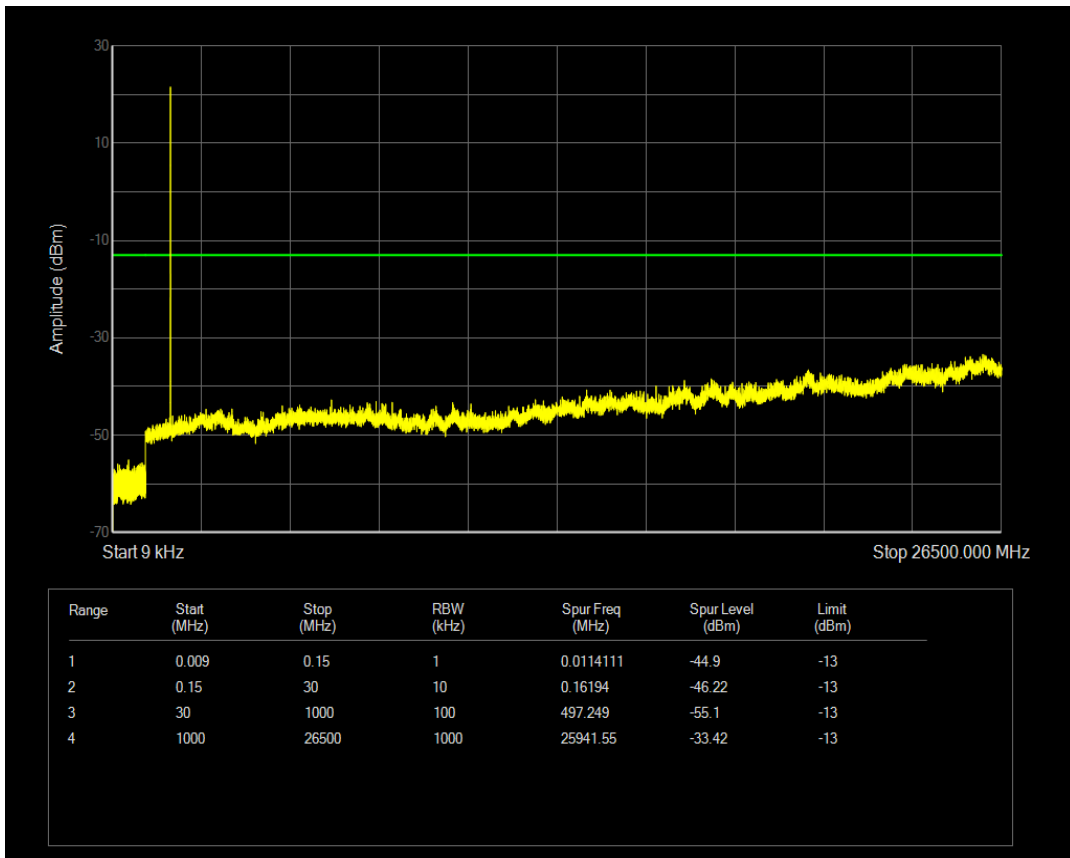

Band66 QPSK BW=1.4MHz Channel=132322 RB Size=1 Position=#0

Band66 QPSK BW=1.4MHz Channel=132322 RB Size=6 Position=#0