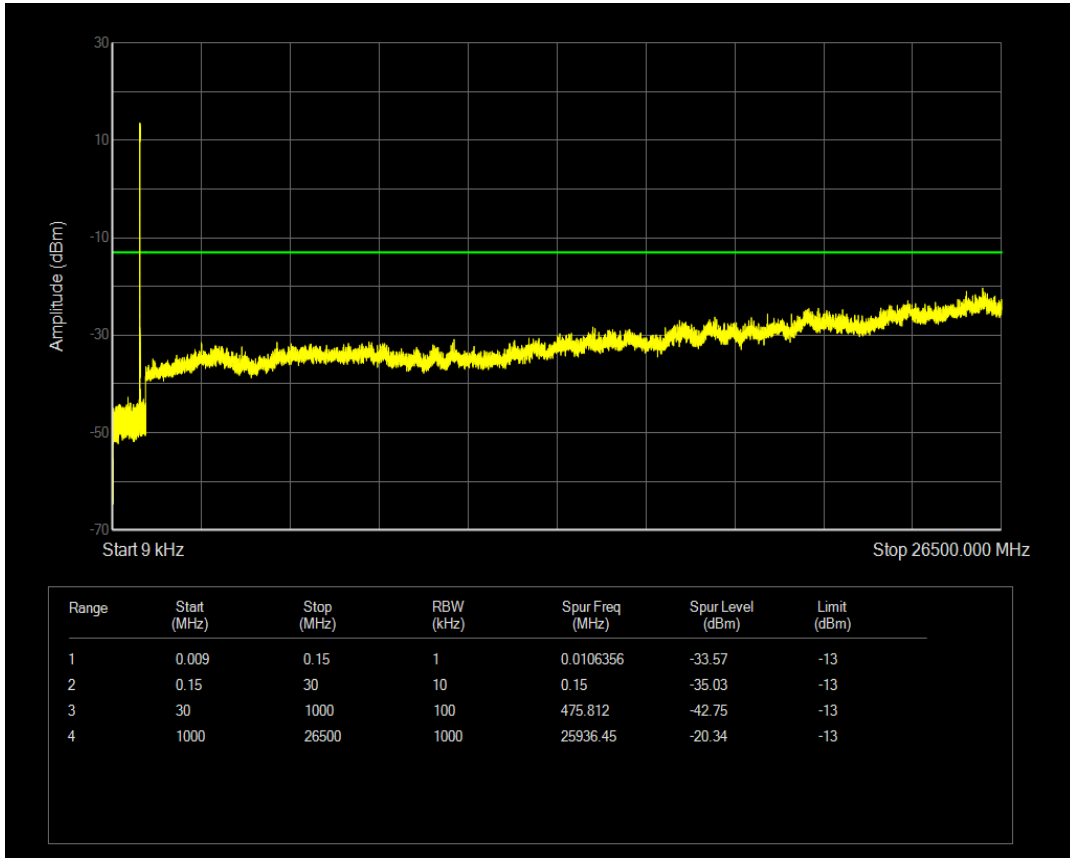

Band5 QAM16 BW=3MHz Channel=20635 RB Size=15 Position=#0

Band5 QAM16 BW=3MHz Channel=20635 RB Size=1 Position=#0

Band5 QPSK BW=5MHz Channel=20425 RB Size=25 Position=#0

Band5 QPSK BW=5MHz Channel=20425 RB Size=1 Position=#0

Band5 QAM16 BW=5MHz Channel=20425 RB Size=1 Position=#0

Band5 QAM16 BW=5MHz Channel=20425 RB Size=25 Position=#0

Band5 QPSK BW=5MHz Channel=20525 RB Size=1 Position=#0

Band5 QPSK BW=5MHz Channel=20525 RB Size=25 Position=#0