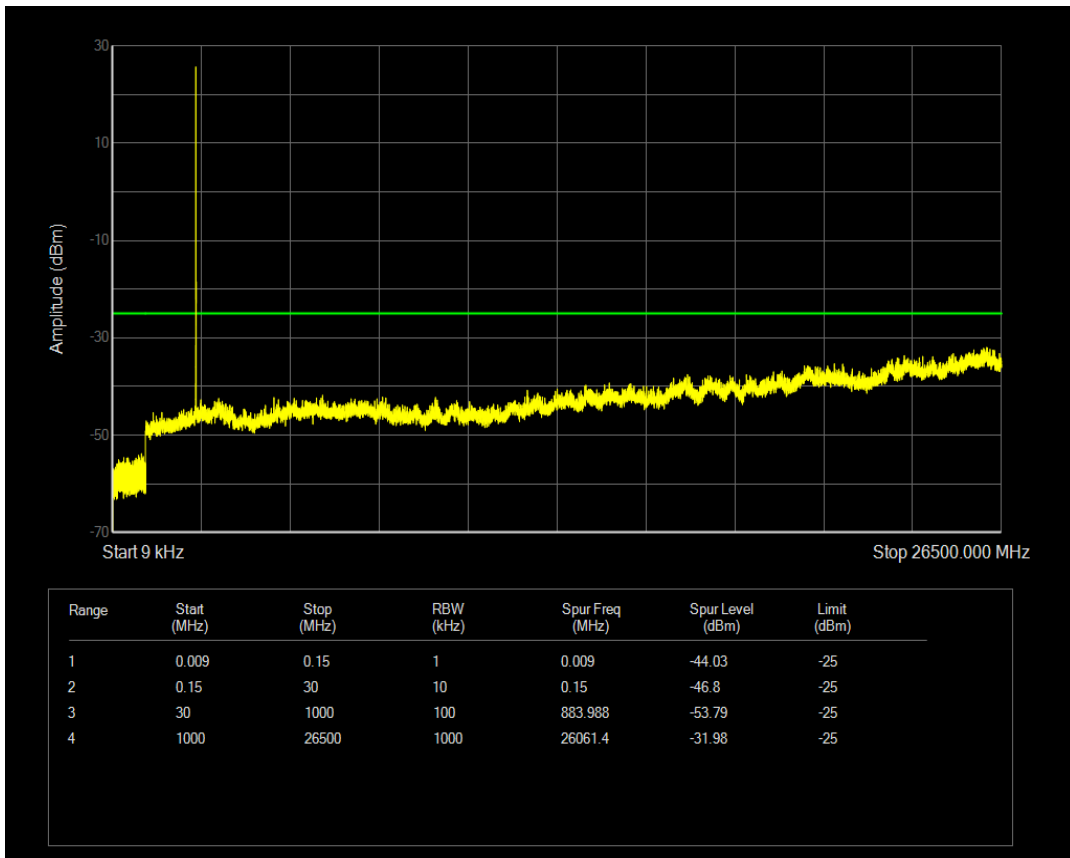

Band7 QAM16 BW=5MHz Channel=20775 RB Size=1 Position=#0

Band7 QAM16 BW=5MHz Channel=20775 RB Size=25 Position=#0