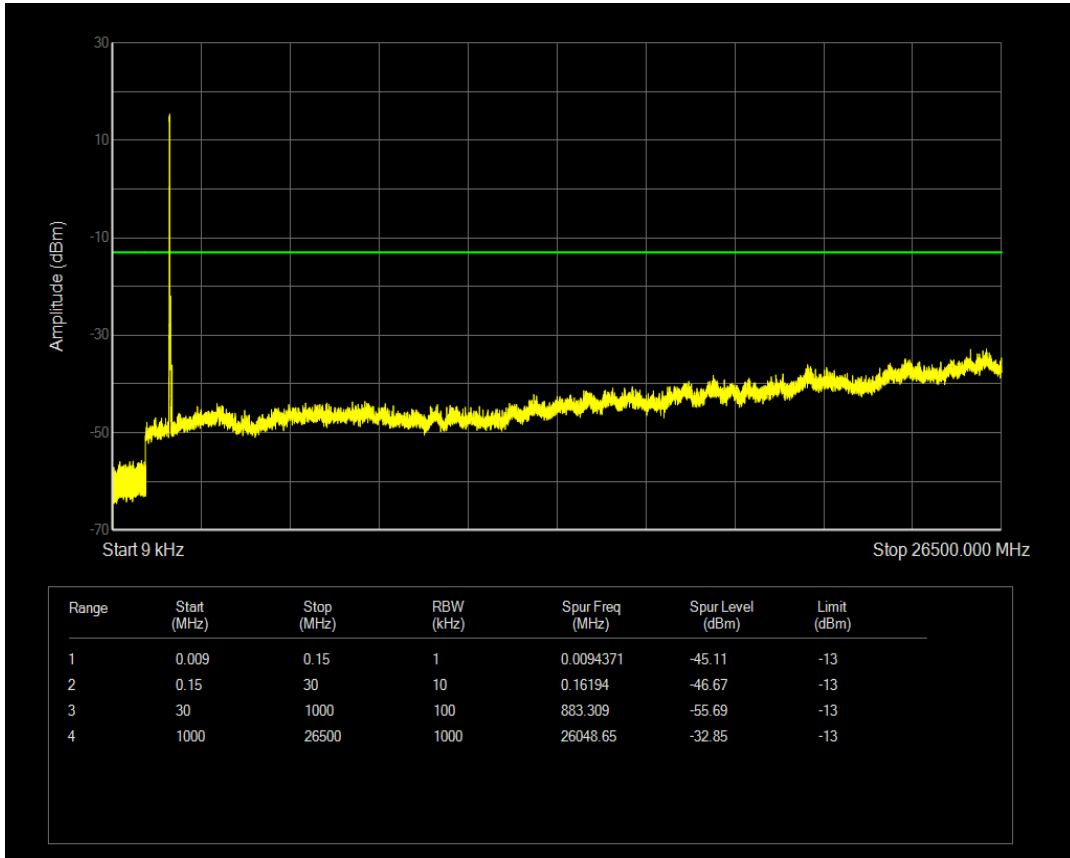

Band66 QAM16 BW=15MHz Channel=132047 RB Size=75 Position=#0

Band66 QPSK BW=15MHz Channel=132322 RB Size=1 Position=#0