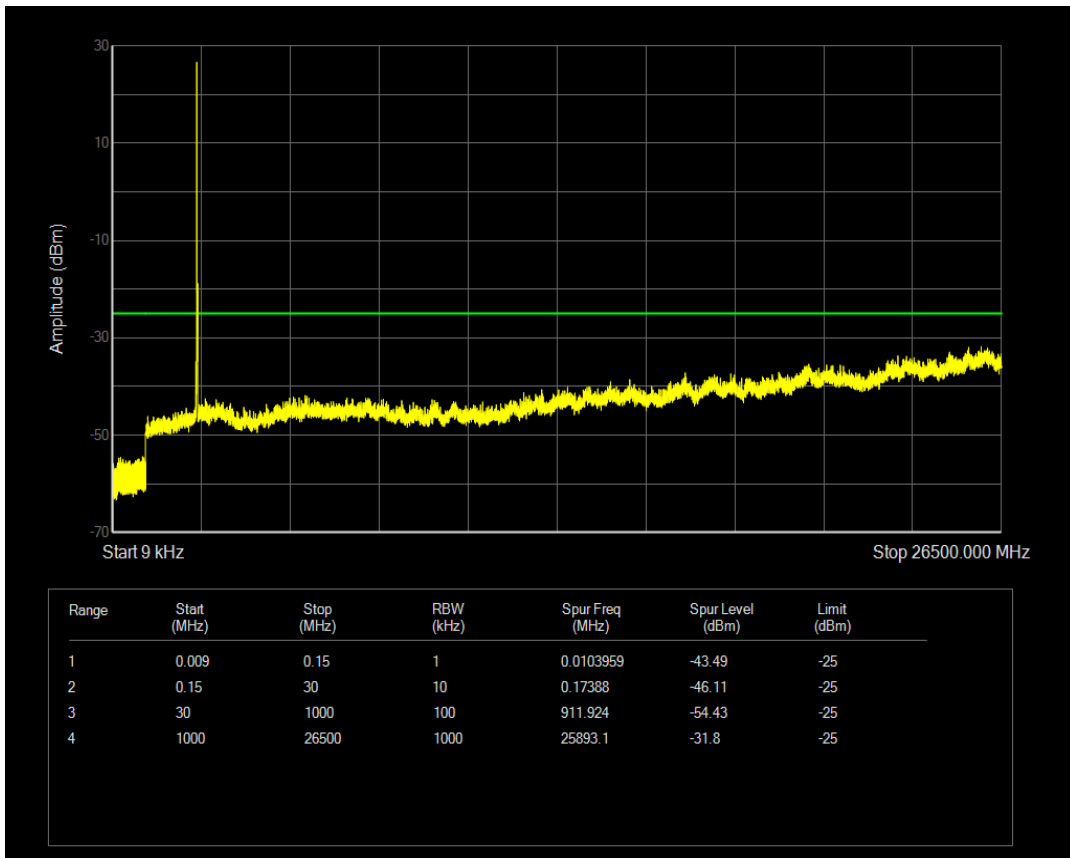

Band7 QAM16 BW=15MHz Channel=21100 RB Size=1 Position=#0

Band7 QPSK BW=15MHz Channel=21375 RB Size=1 Position=#0