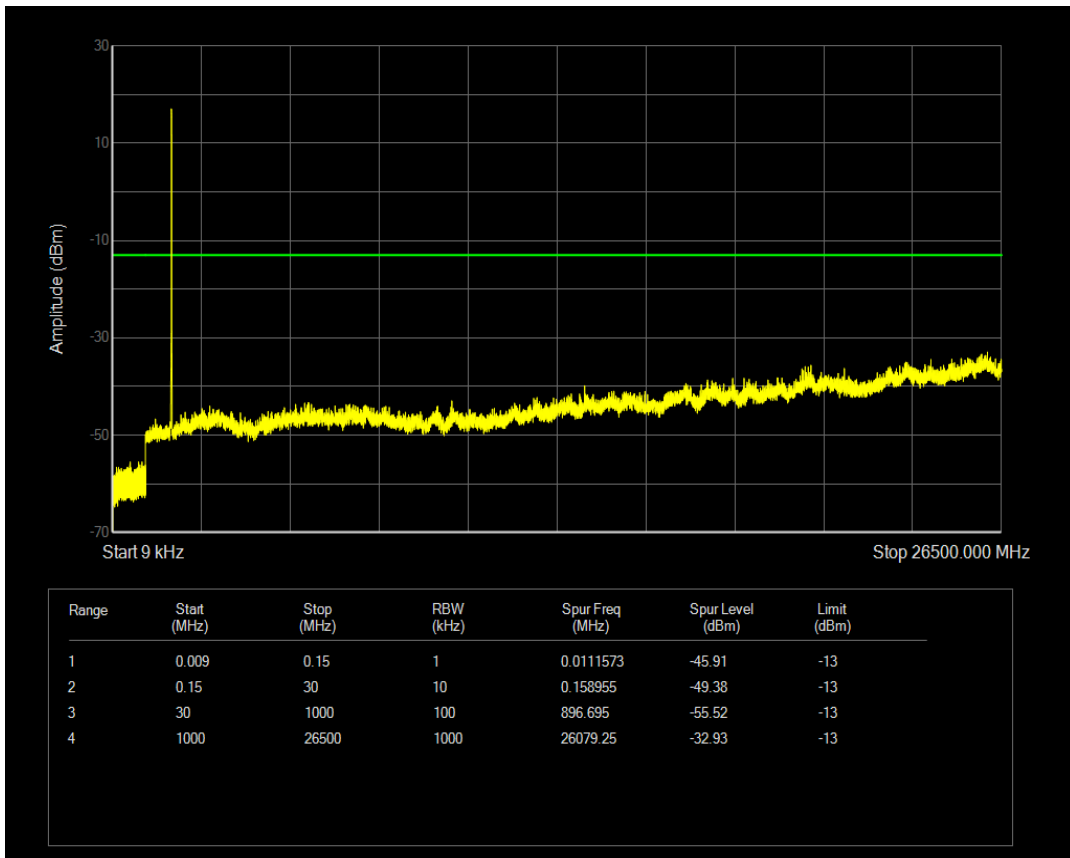

Band66 QAM16 BW=10MHz Channel=132622 RB Size=50 Position=#0

Band66 QAM16 BW=10MHz Channel=132622 RB Size=1 Position=#0