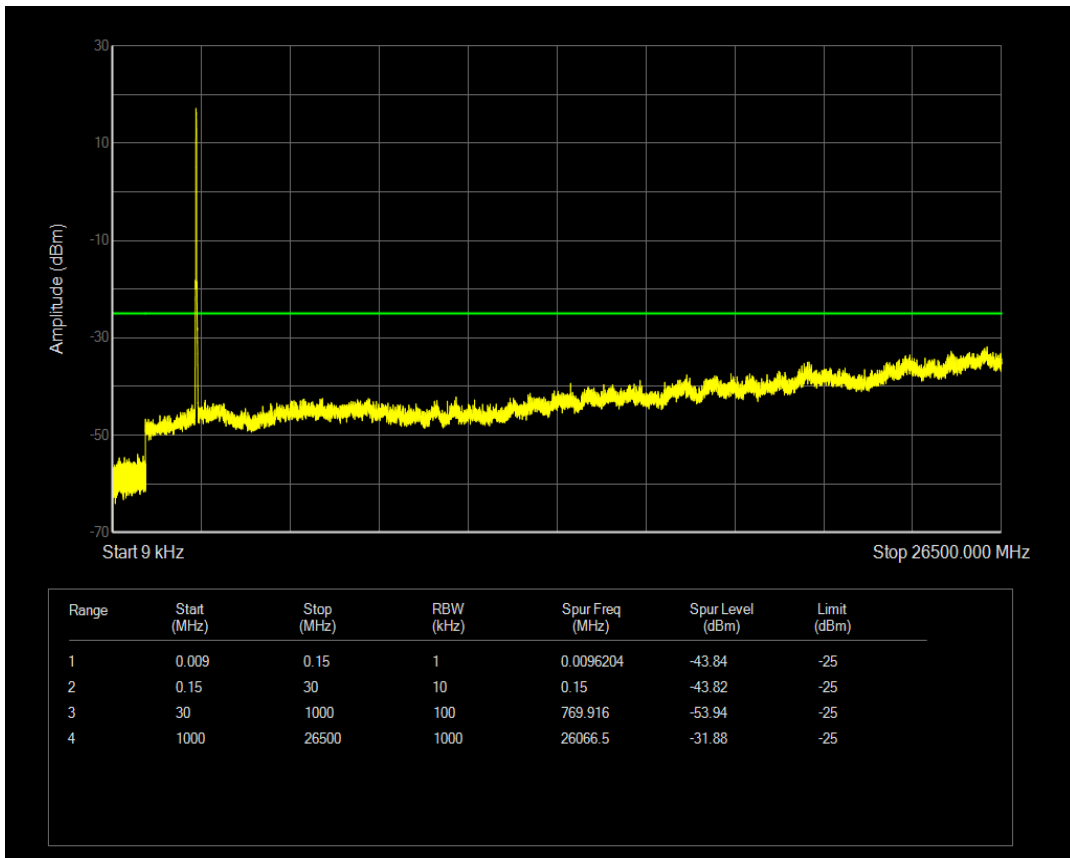

Band7 QAM16 BW=15MHz Channel=21375 RB Size=1 Position=#0

Band7 QAM16 BW=15MHz Channel=21375 RB Size=75 Position=#0

Band7 QPSK BW=20MHz Channel=20850 RB Size=100 Position=#0

Band7 QPSK BW=20MHz Channel=20850 RB Size=1 Position=#0

Band7 QAM16 BW=20MHz Channel=20850 RB Size=1 Position=#0

Band7 QPSK BW=20MHz Channel=21100 RB Size=1 Position=#0

Band7 QAM16 BW=20MHz Channel=20850 RB Size=100 Position=#0

Band7 QPSK BW=20MHz Channel=21100 RB Size=100 Position=#0