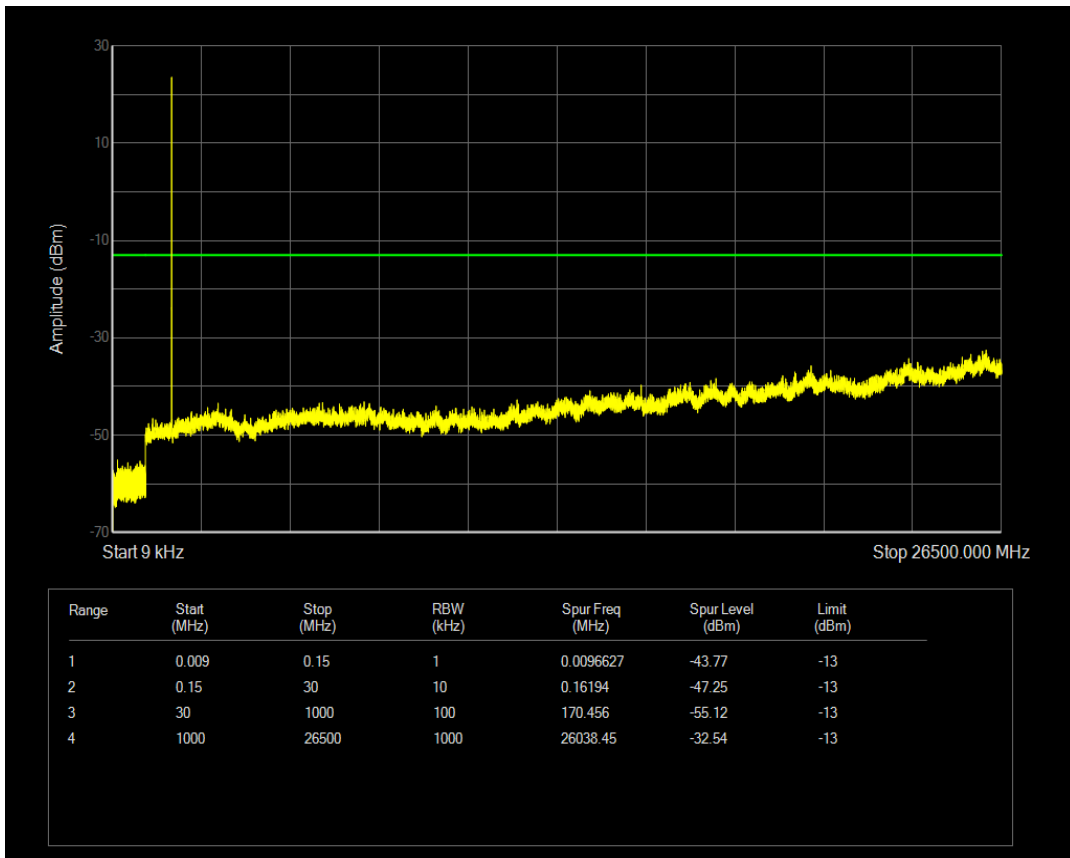

Band66 QAM16 BW=1.4MHz Channel=132665 RB Size=1 Position=#0

Band66 QAM16 BW=1.4MHz Channel=132665 RB Size=6 Position=#0