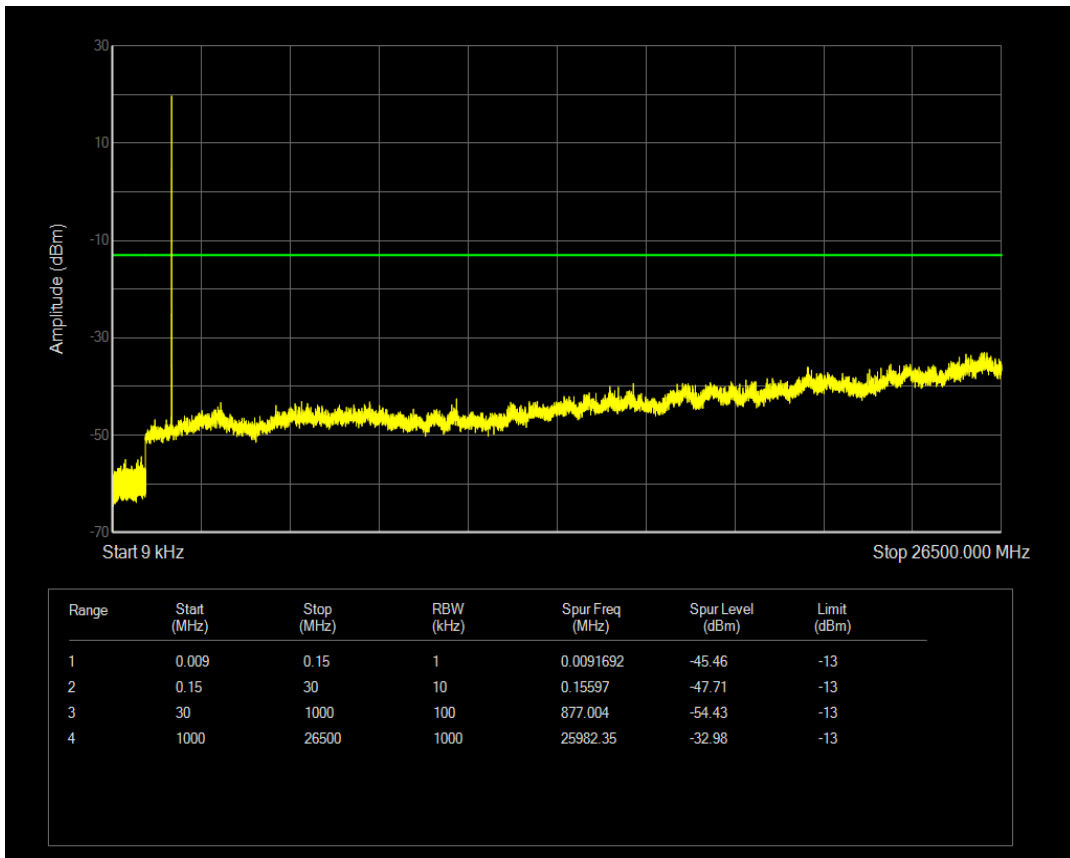

Band66 QPSK BW=3MHz Channel=132657 RB Size=15 Position=#0

Band66 QPSK BW=3MHz Channel=132657 RB Size=1 Position=#0