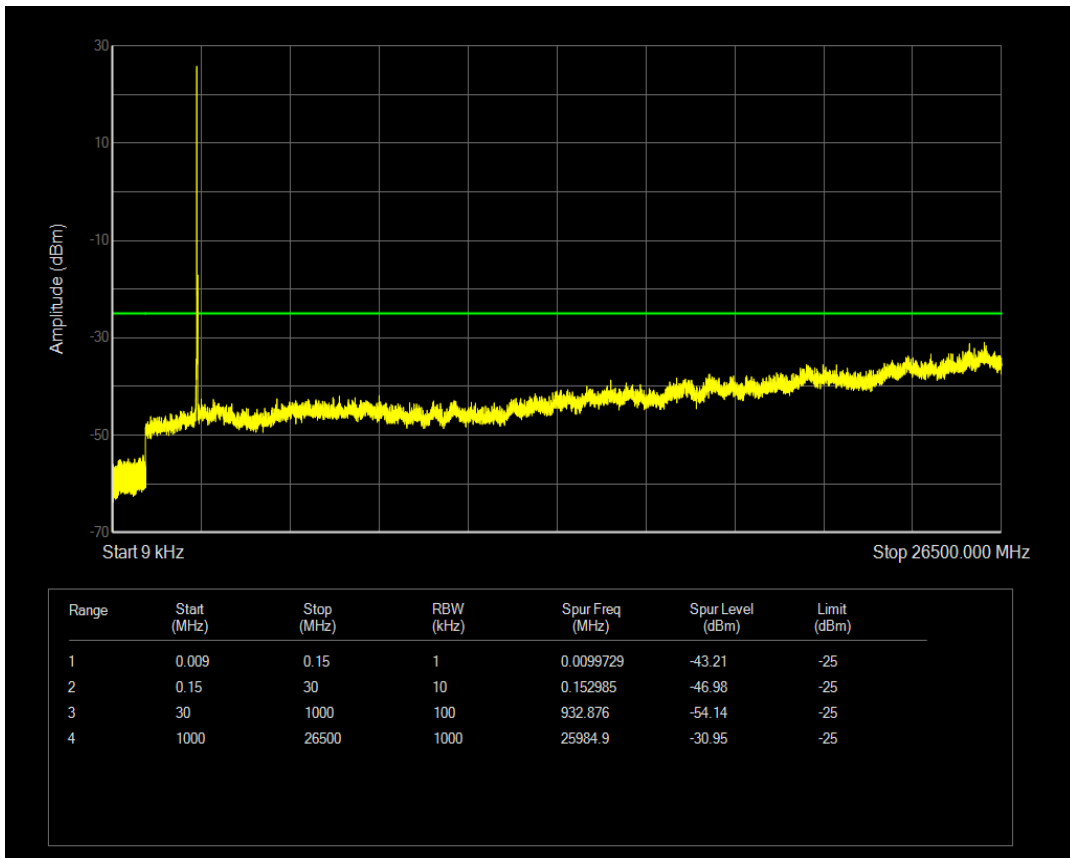

Band7 QPSK BW=15MHz Channel=21100 RB Size=1 Position=#0

Band7 QPSK BW=15MHz Channel=21100 RB Size=75 Position=#0