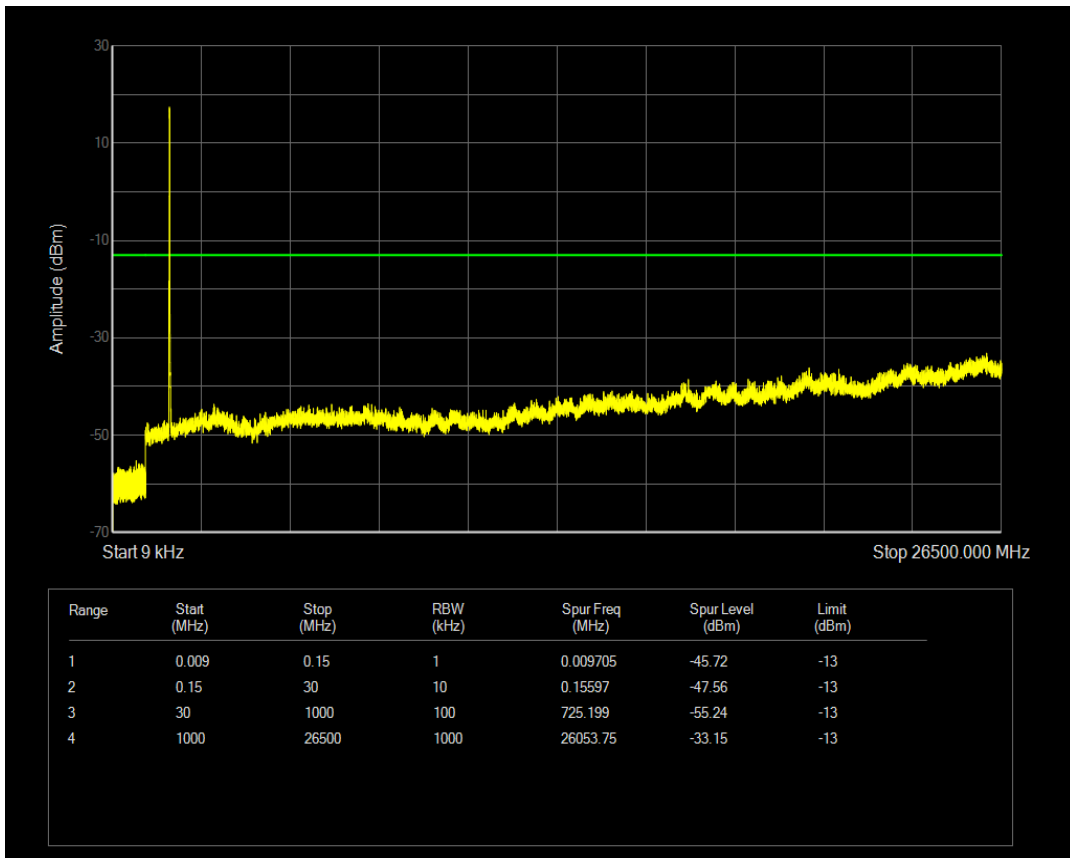

Band66 QPSK BW=15MHz Channel=132047 RB Size=75 Position=#0

Band66 QAM16 BW=15MHz Channel=132047 RB Size=75 Position=#0