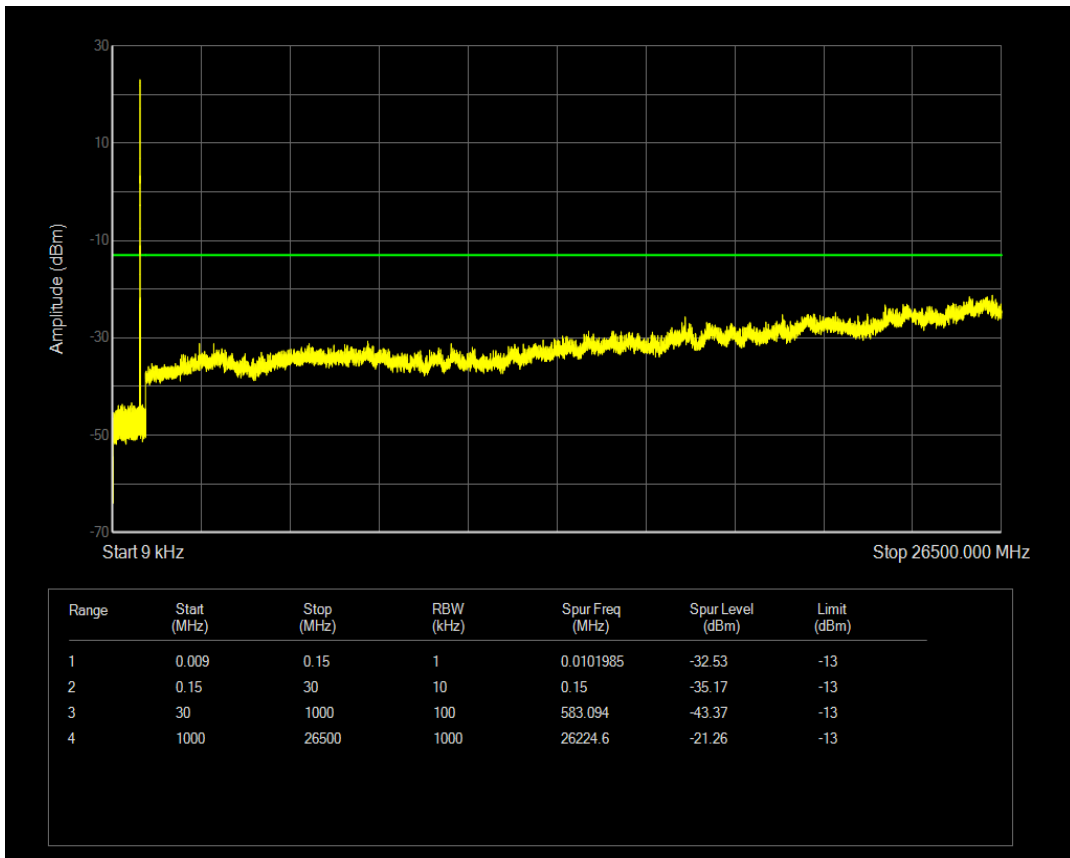

Band5 QAM16 BW=3MHz Channel=20635 RB Size=15 Position=#0

Band5 QAM16 BW=3MHz Channel=20635 RB Size=1 Position=#0

Band5 QPSK BW=5MHz Channel=20425 RB Size=25 Position=#0

Band5 QPSK BW=5MHz Channel=20425 RB Size=1 Position=#0

Band5 QAM16 BW=5MHz Channel=20425 RB Size=1 Position=#0

Band5 QAM16 BW=5MHz Channel=20425 RB Size=25 Position=#0

Band5 QPSK BW=5MHz Channel=20525 RB Size=1 Position=#0

Band5 QPSK BW=5MHz Channel=20525 RB Size=25 Position=#0