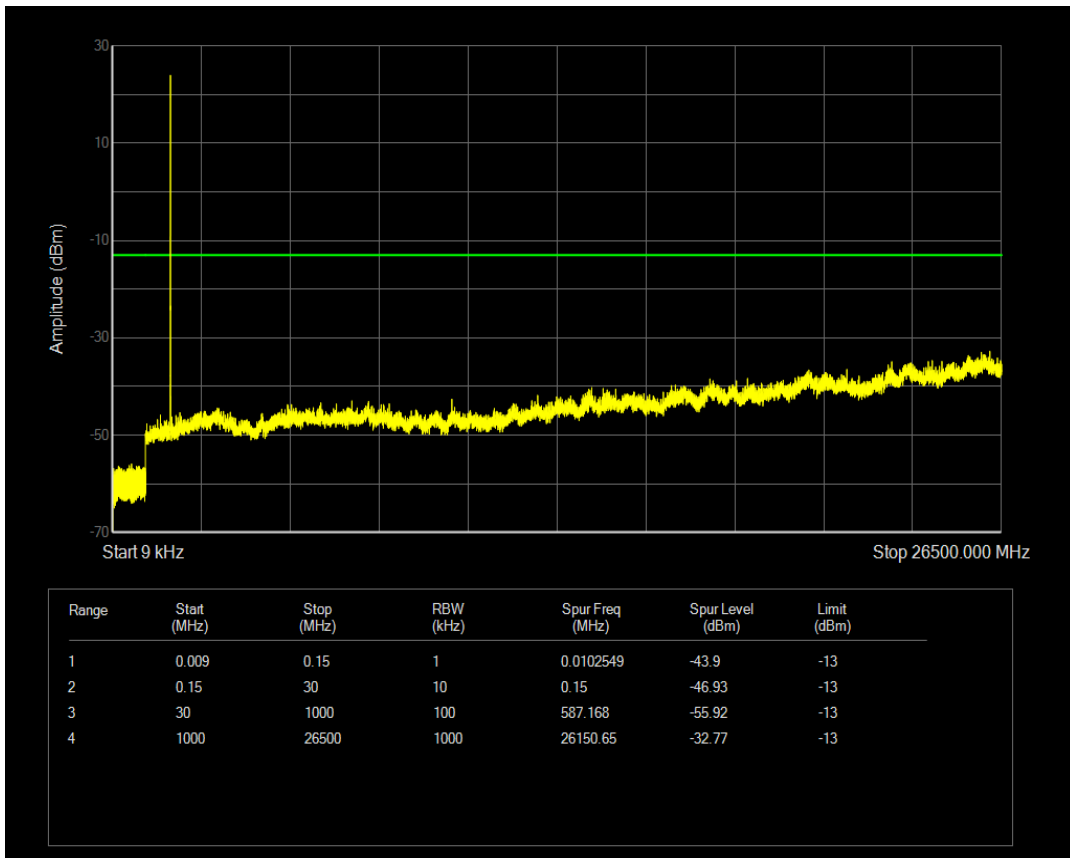

Band66 QAM16 BW=3MHz Channel=132322 RB Size=1 Position=#0

Band66 QAM16 BW=3MHz Channel=132322 RB Size=15 Position=#0