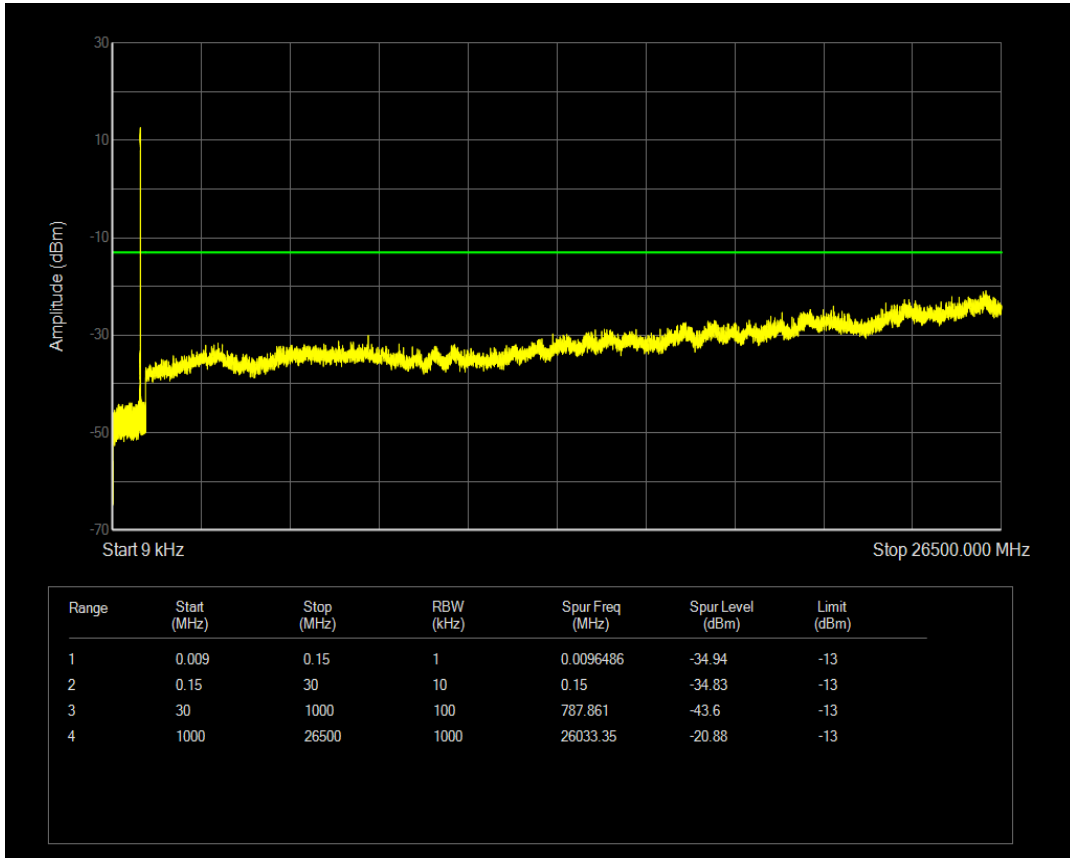

Band5 QAM16 BW=5MHz Channel=20525 RB Size=1 Position=#0

Band5 QAM16 BW=5MHz Channel=20525 RB Size=25 Position=#0

Band5 QPSK BW=5MHz Channel=20625 RB Size=1 Position=#0

Band5 QPSK BW=5MHz Channel=20625 RB Size=25 Position=#0

Band5 QAM16 BW=5MHz Channel=20625 RB Size=1 Position=#0

Band5 QAM16 BW=5MHz Channel=20625 RB Size=25 Position=#0

Band5 QPSK BW=10MHz Channel=20450 RB Size=50 Position=#0

Band5 QPSK BW=10MHz Channel=20450 RB Size=1 Position=#0