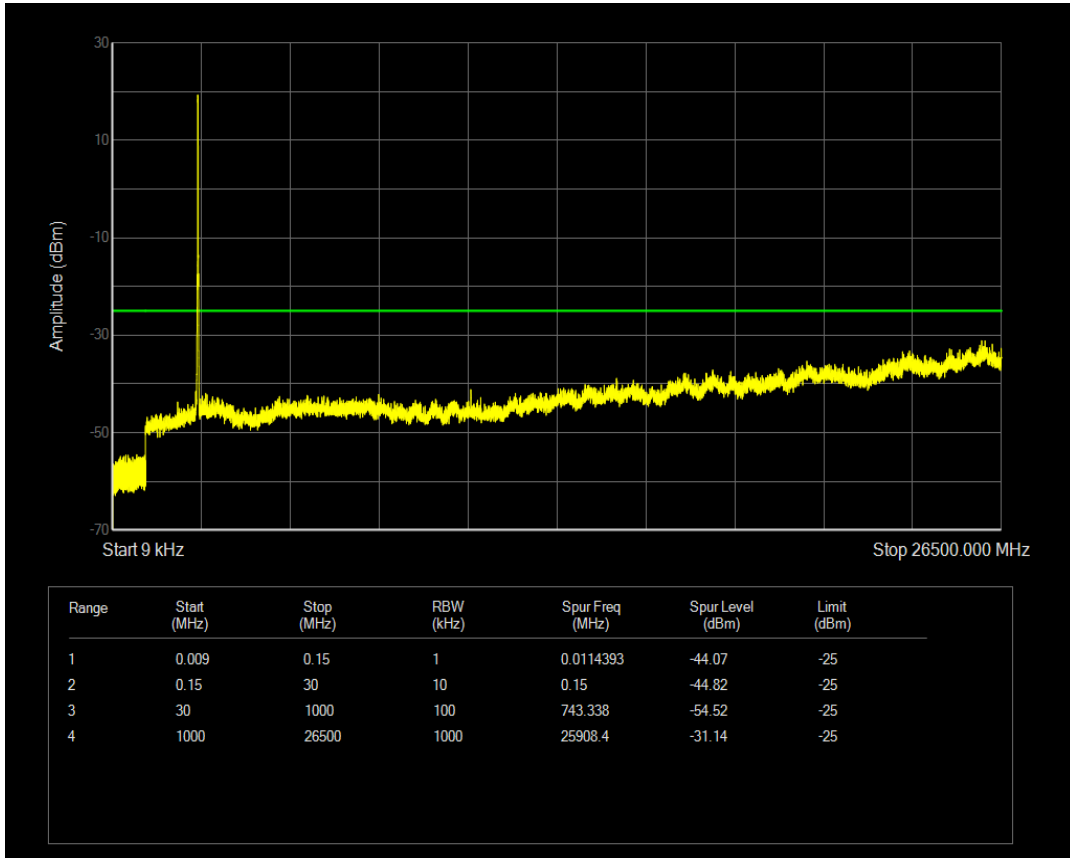

Band7 QAM16 BW=15MHz Channel=21375 RB Size=75 Position=#0

Band7 QPSK BW=20MHz Channel=20850 RB Size=100 Position=#0