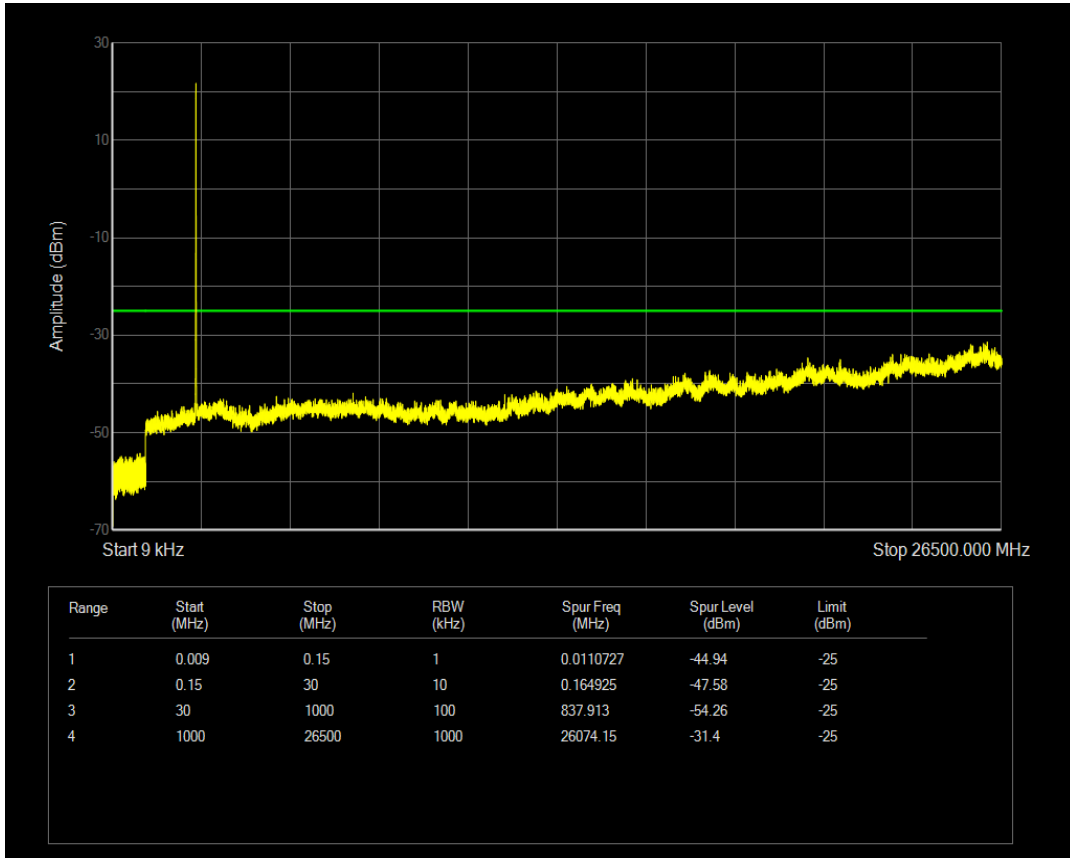

Band7 QAM16 BW=5MHz Channel=20775 RB Size=25 Position=#0

Band7 QPSK BW=5MHz Channel=21100 RB Size=1 Position=#0