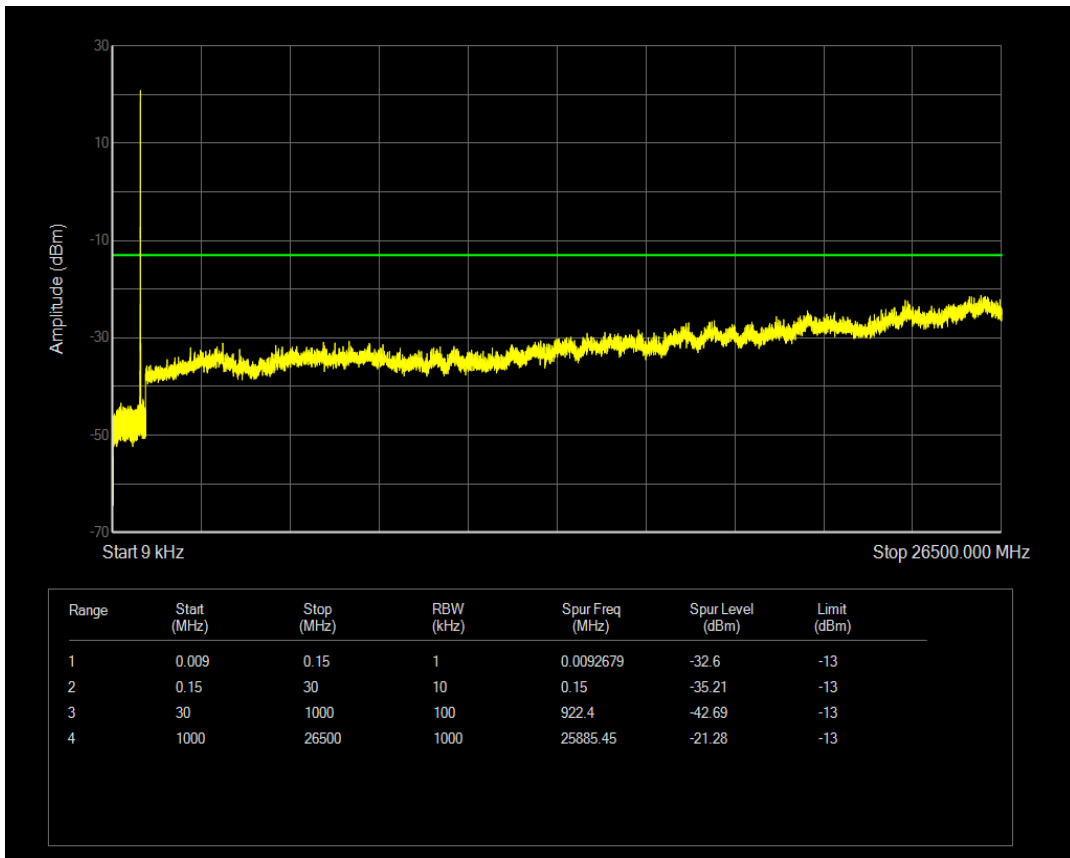

Band5 QAM16 BW=5MHz Channel=20525 RB Size=1 Position=#0

Band5 QAM16 BW=5MHz Channel=20525 RB Size=25 Position=#0

Band5 QPSK BW=5MHz Channel=20625 RB Size=1 Position=#0

Band5 QPSK BW=5MHz Channel=20625 RB Size=25 Position=#0

Band5 QAM16 BW=5MHz Channel=20625 RB Size=1 Position=#0

Band5 QAM16 BW=5MHz Channel=20625 RB Size=25 Position=#0

Band5 QPSK BW=10MHz Channel=20450 RB Size=50 Position=#0

Band5 QPSK BW=10MHz Channel=20450 RB Size=1 Position=#0