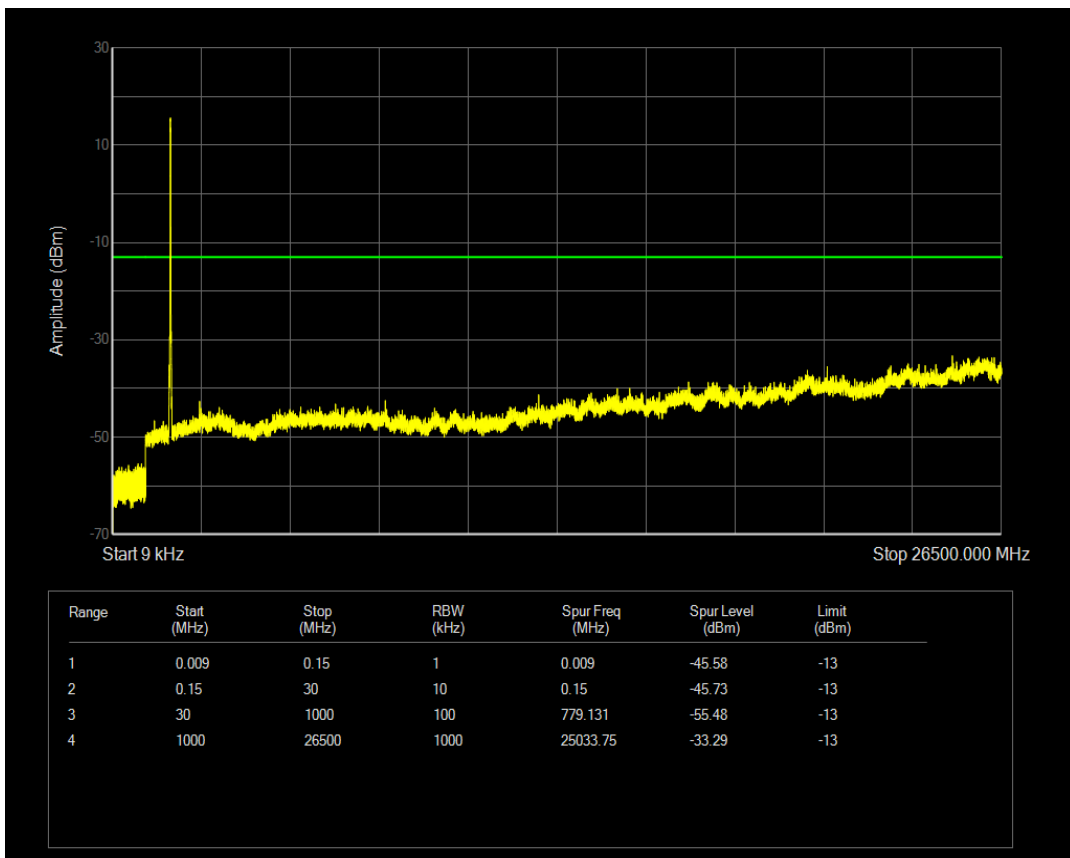

Band66 QPSK BW=20MHz Channel=132322 RB Size=100 Position=#0

Band66 QAM16 BW=20MHz Channel=132322 RB Size=100 Position=#0