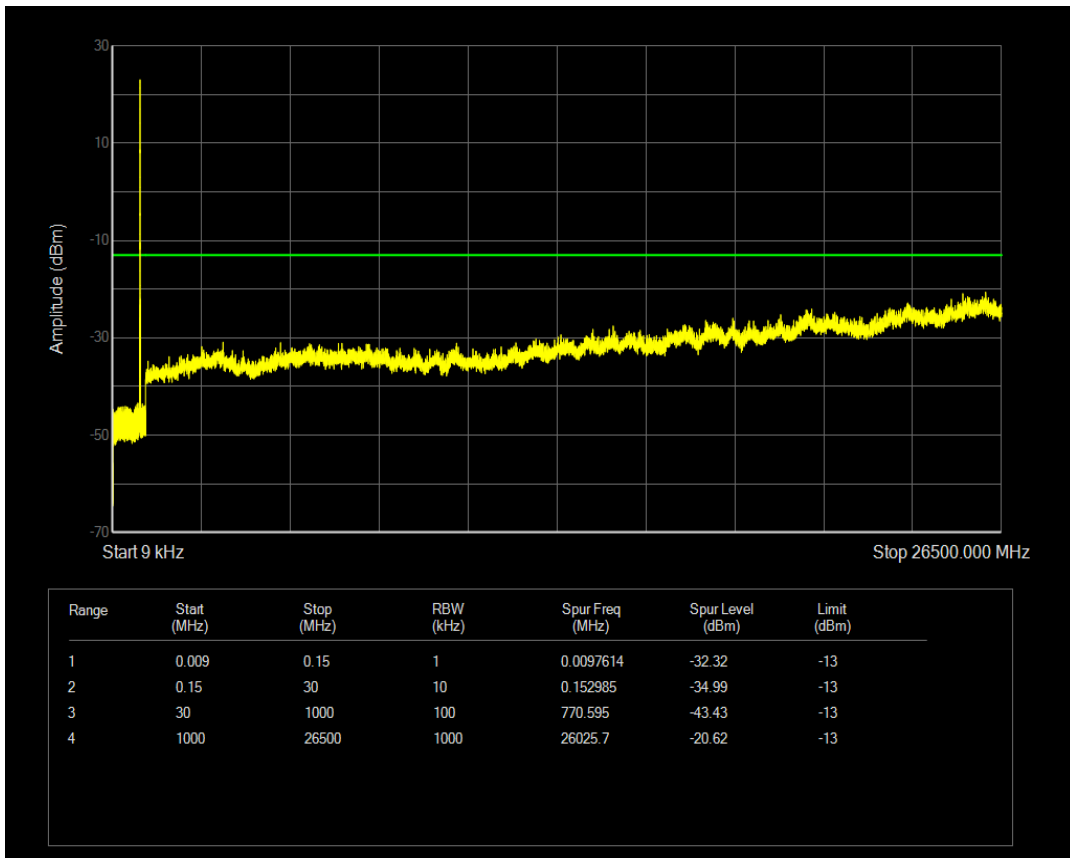

Band5 QAM16 BW=5MHz Channel=20425 RB Size=1 Position=#0

Band5 QAM16 BW=5MHz Channel=20425 RB Size=25 Position=#0

Band5 QPSK BW=5MHz Channel=20525 RB Size=1 Position=#0

Band5 QPSK BW=5MHz Channel=20525 RB Size=25 Position=#0

Band5 QAM16 BW=5MHz Channel=20525 RB Size=1 Position=#0

Band5 QAM16 BW=5MHz Channel=20525 RB Size=25 Position=#0

Band5 QPSK BW=5MHz Channel=20625 RB Size=1 Position=#0

Band5 QPSK BW=5MHz Channel=20625 RB Size=25 Position=#0