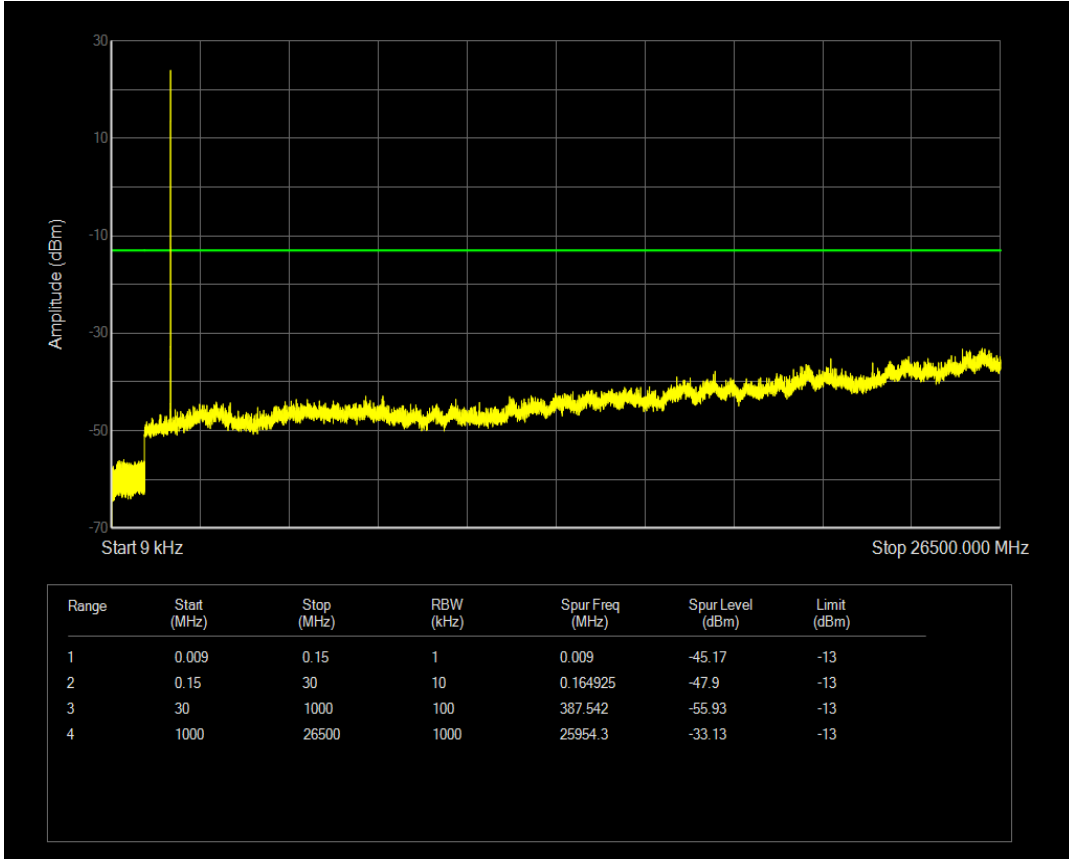

Band66 QAM16 BW=3MHz Channel=132322 RB Size=1 Position=#0

Band66 QAM16 BW=3MHz Channel=132322 RB Size=15 Position=#0

Band66 QPSK BW=3MHz Channel=132657 RB Size=15 Position=#0

Band66 QPSK BW=3MHz Channel=132657 RB Size=1 Position=#0