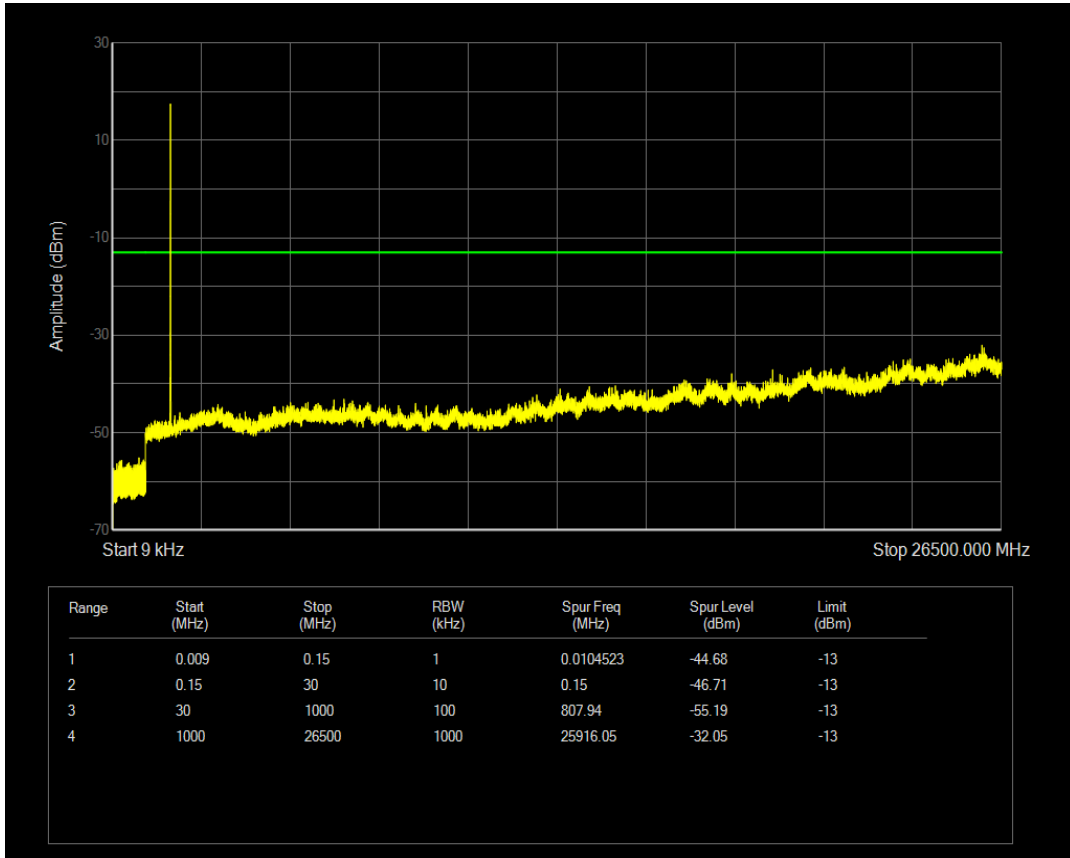

Band66 QAM16 BW=5MHz Channel=131997 RB Size=1 Position=#0

Band66 QPSK BW=5MHz Channel=132322 RB Size=1 Position=#0

Band66 QAM16 BW=5MHz Channel=131997 RB Size=25 Position=#0

Band66 QPSK BW=5MHz Channel=132322 RB Size=25 Position=#0