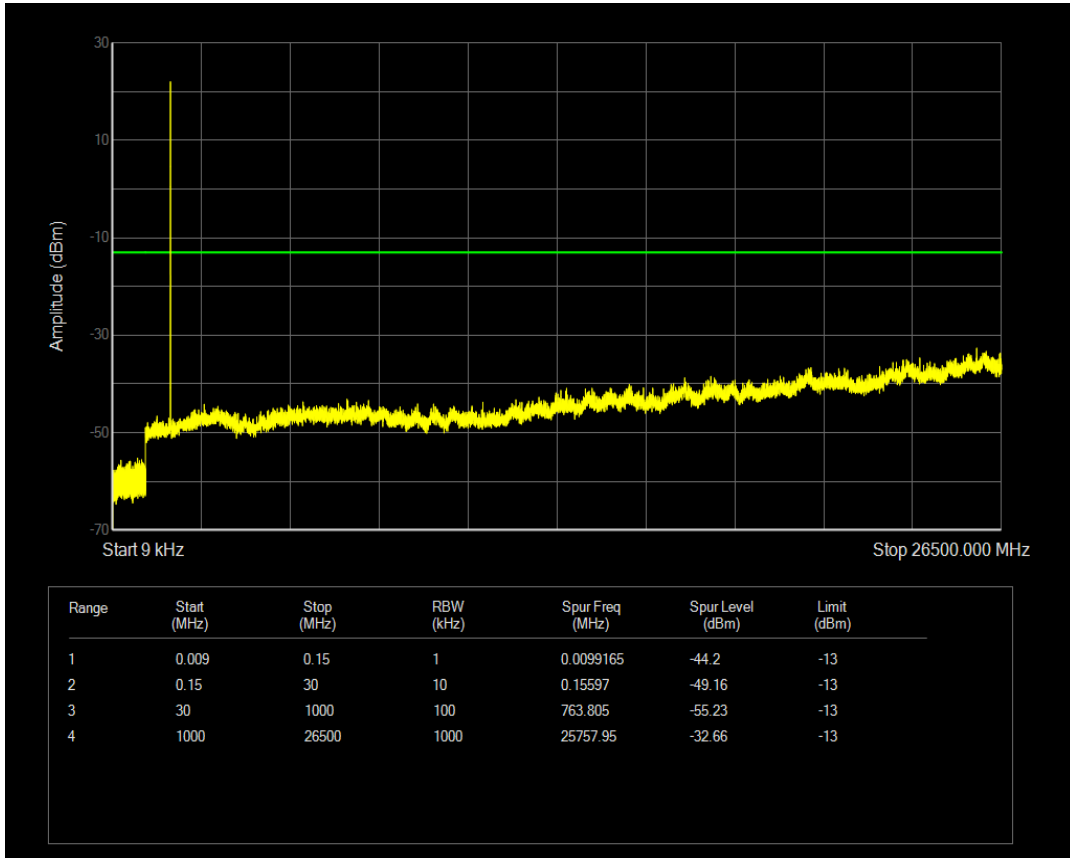

Band66 QAM16 BW=1.4MHz Channel=132322 RB Size=1 Position=#0

Band66 QPSK BW=1.4MHz Channel=132665 RB Size=1 Position=#0