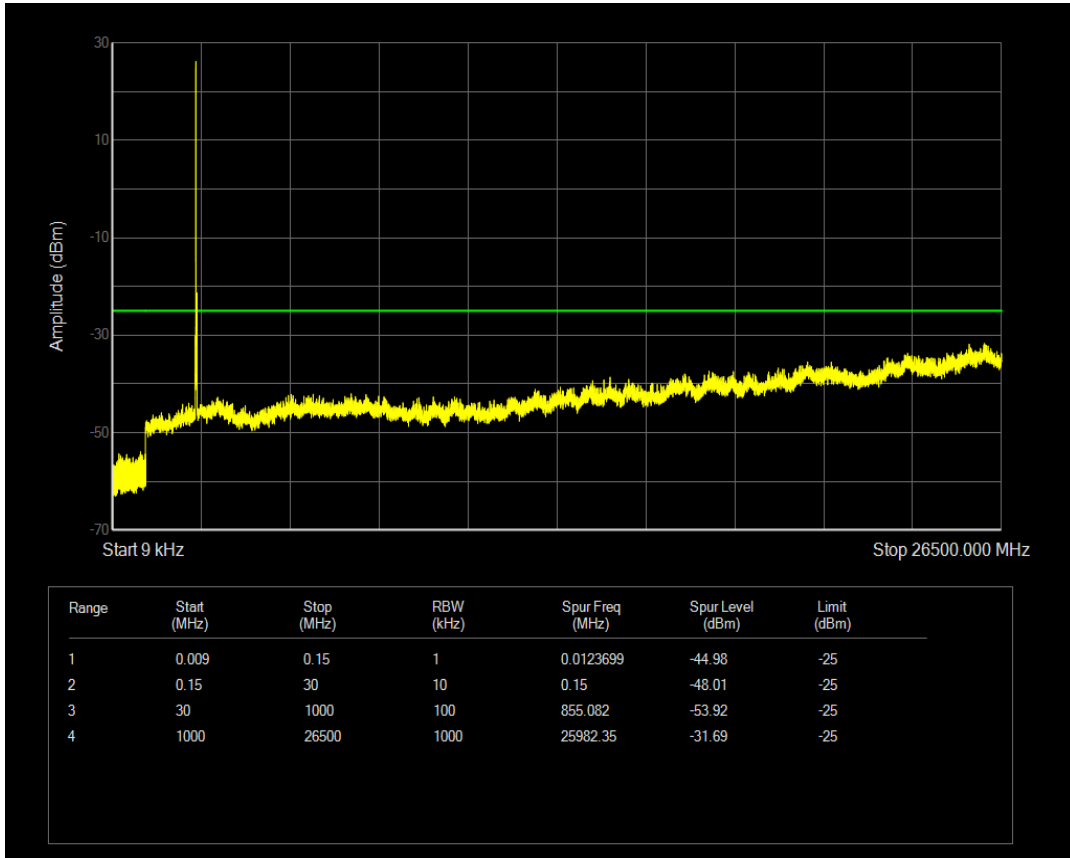

Band7 QAM16 BW=15MHz Channel=21375 RB Size=1 Position=#0

Band7 QAM16 BW=15MHz Channel=21375 RB Size=75 Position=#0

Band7 QPSK BW=20MHz Channel=20850 RB Size=100 Position=#0

Band7 QPSK BW=20MHz Channel=20850 RB Size=1 Position=#0

Band7 QAM16 BW=20MHz Channel=20850 RB Size=1 Position=#0

Band7 QPSK BW=20MHz Channel=21100 RB Size=1 Position=#0

Band7 QAM16 BW=20MHz Channel=20850 RB Size=100 Position=#0

Band7 QPSK BW=20MHz Channel=21100 RB Size=100 Position=#0