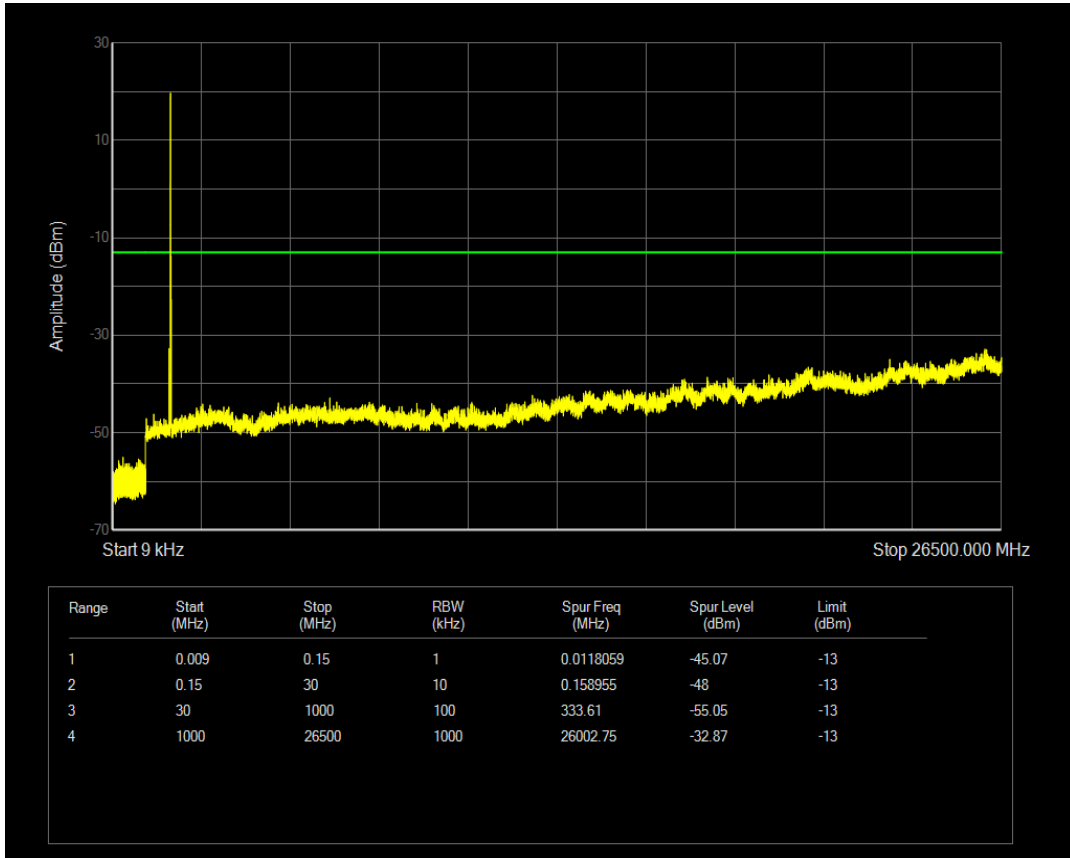

Band66 QAM16 BW=3MHz Channel=131987 RB Size=15 Position=#0

Band66 QAM16 BW=3MHz Channel=131987 RB Size=1 Position=#0

Band66 QPSK BW=3MHz Channel=132322 RB Size=1 Position=#0

Band66 QPSK BW=3MHz Channel=132322 RB Size=15 Position=#0