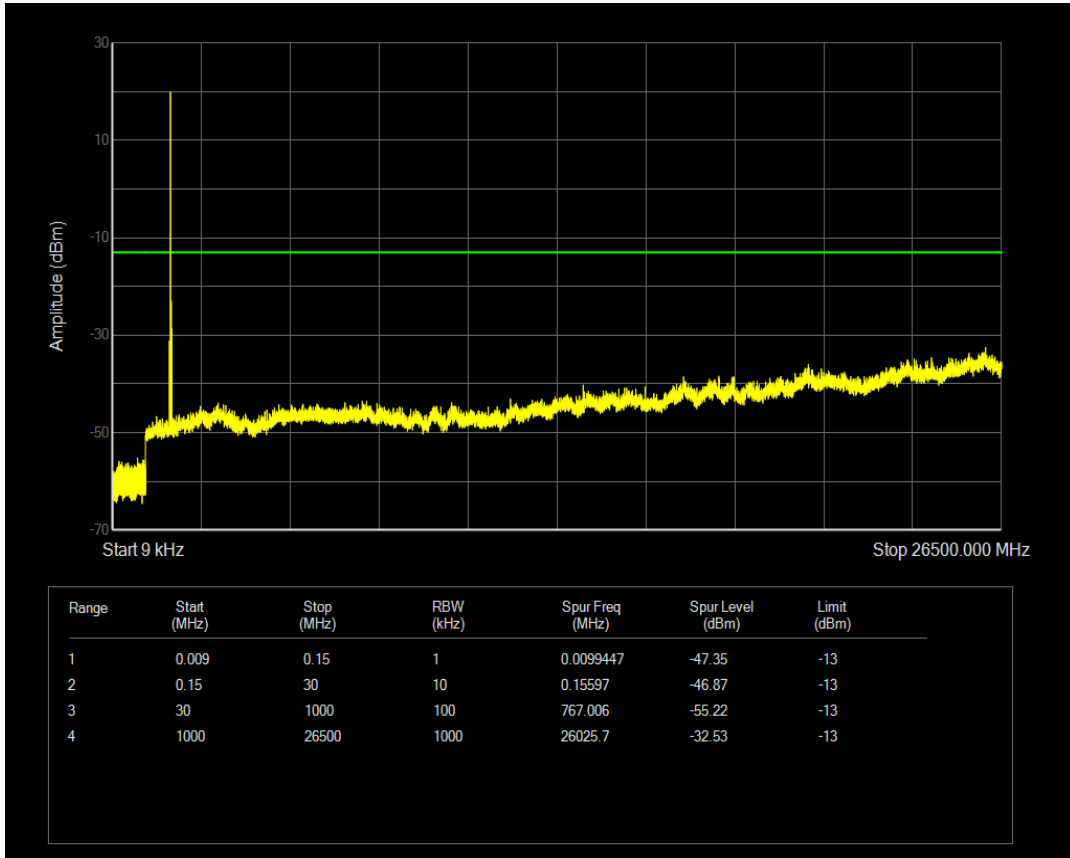

Band66 QAM16 BW=3MHz Channel=132322 RB Size=15 Position=#0

Band66 QPSK BW=3MHz Channel=132657 RB Size=15 Position=#0