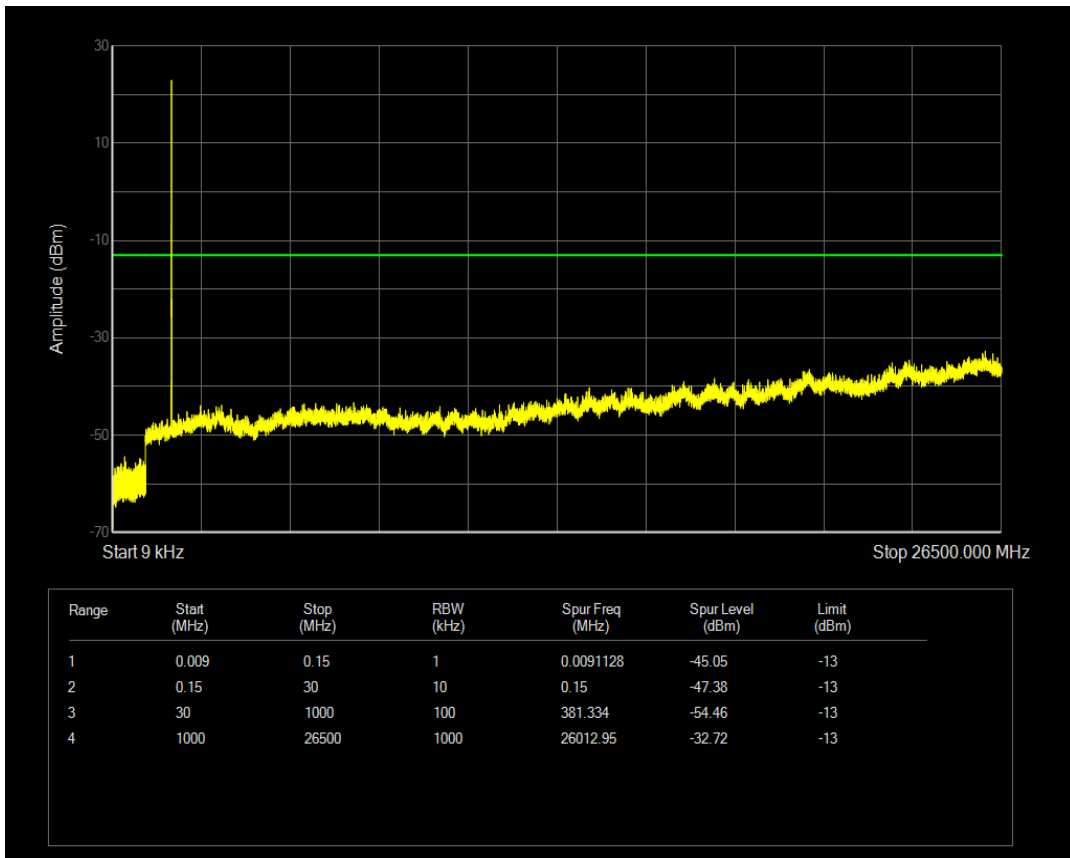

Band66 QAM16 BW=5MHz Channel=132647 RB Size=1 Position=#0

Band66 QPSK BW=10MHz Channel=132022 RB Size=1 Position=#0