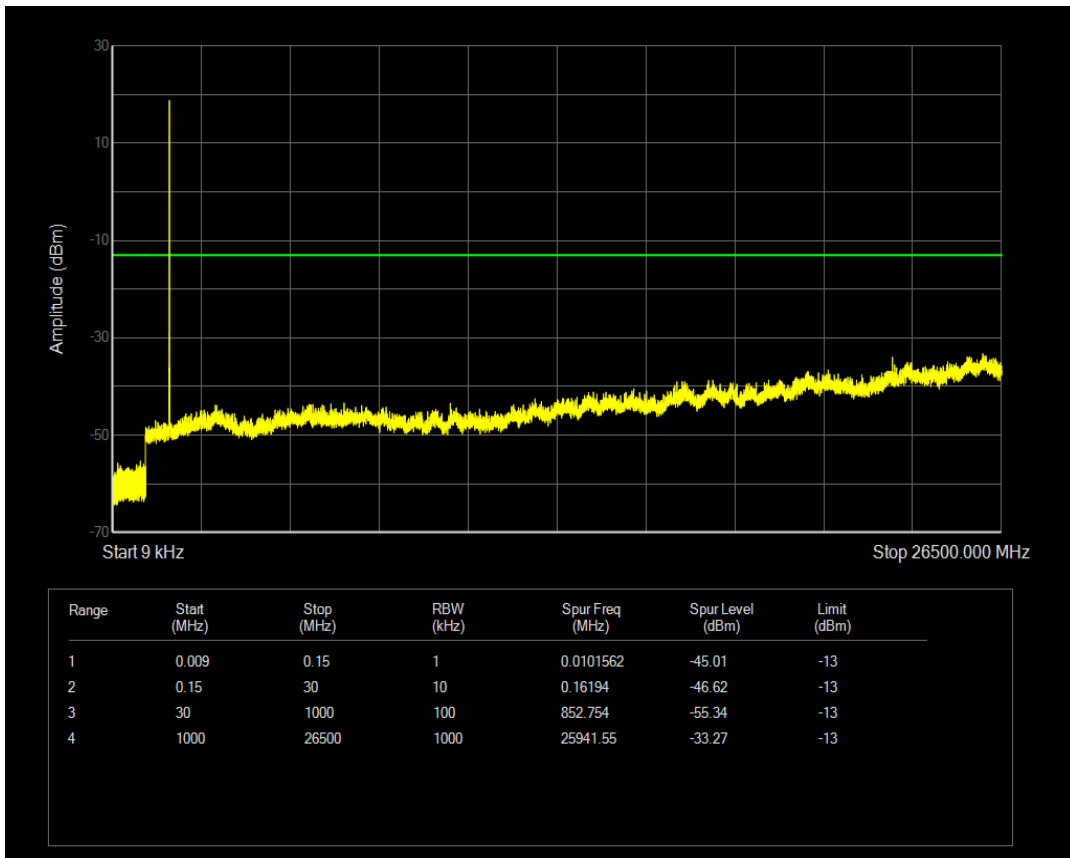

Band66 QAM16 BW=5MHz Channel=131997 RB Size=25 Position=#0

Band66 QPSK BW=5MHz Channel=132322 RB Size=25 Position=#0