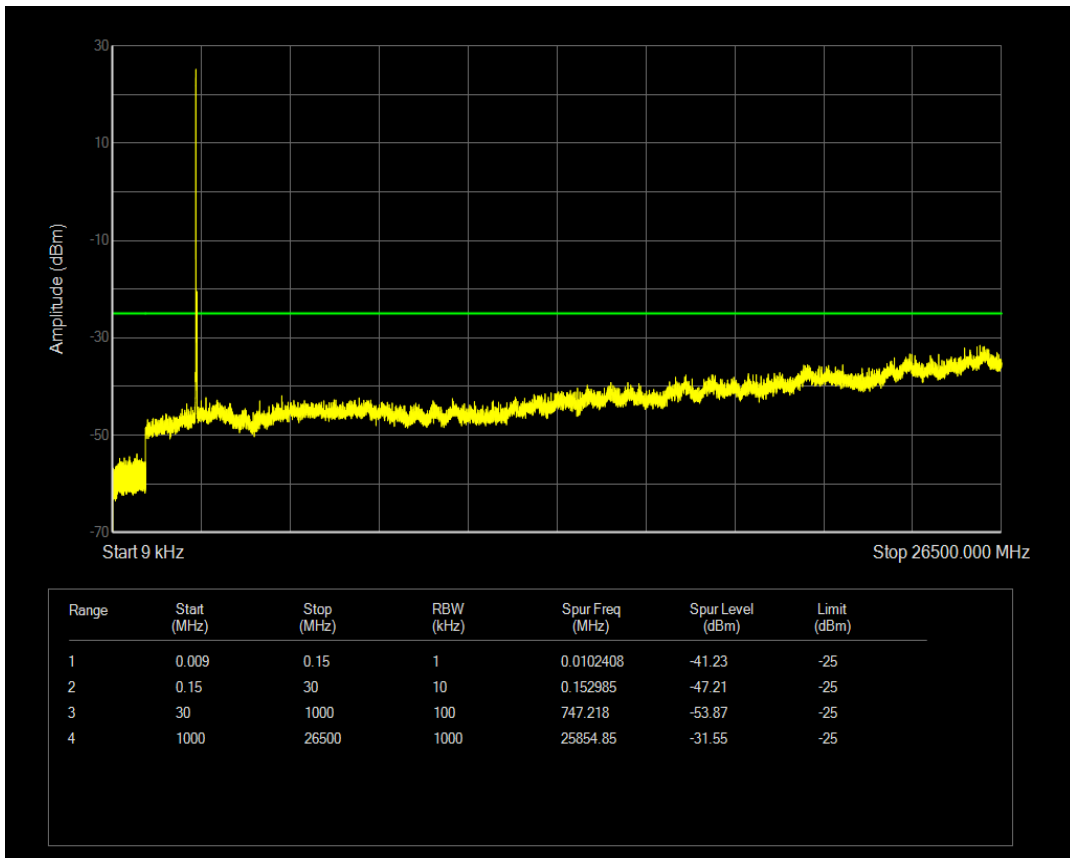

Band7 QAM16 BW=15MHz Channel=21375 RB Size=1 Position=#0

Band7 QAM16 BW=15MHz Channel=21375 RB Size=75 Position=#0

Band7 QPSK BW=20MHz Channel=20850 RB Size=100 Position=#0

Band7 QPSK BW=20MHz Channel=20850 RB Size=1 Position=#0

Band7 QAM16 BW=20MHz Channel=20850 RB Size=1 Position=#0

Band7 QPSK BW=20MHz Channel=21100 RB Size=1 Position=#0

Band7 QAM16 BW=20MHz Channel=20850 RB Size=100 Position=#0

Band7 QPSK BW=20MHz Channel=21100 RB Size=100 Position=#0