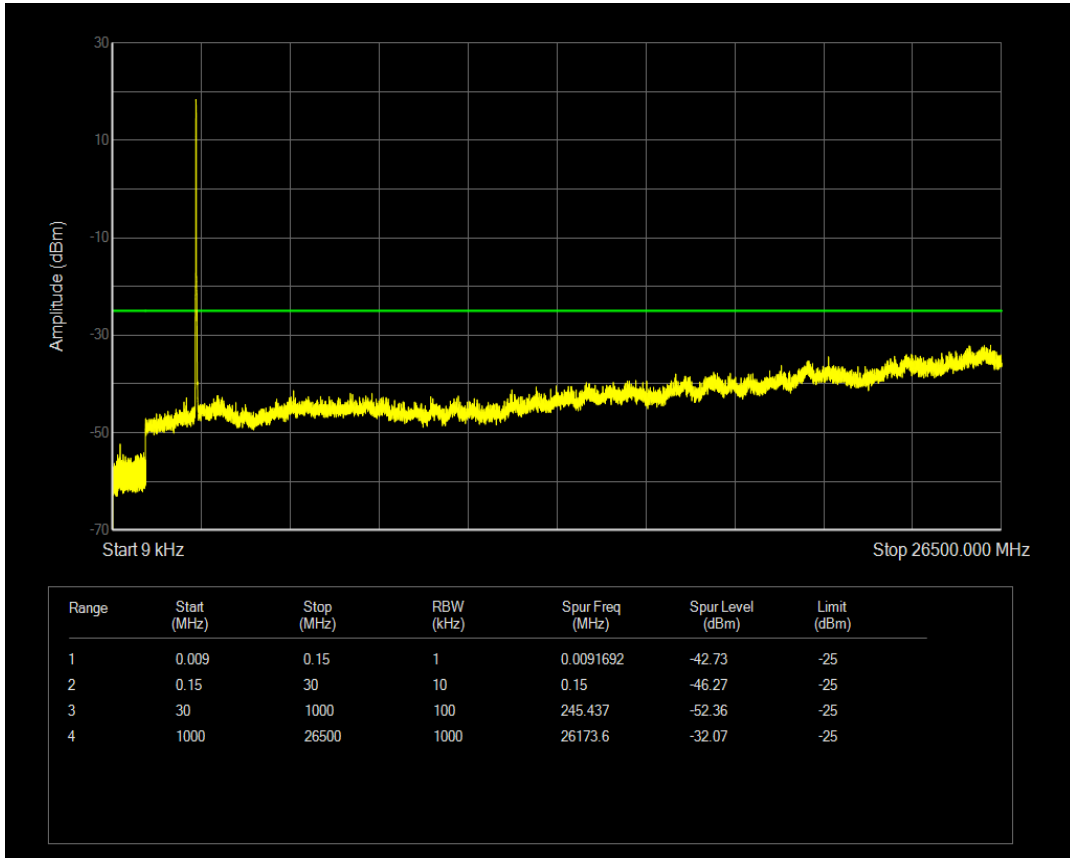

Band7 QAM16 BW=15MHz Channel=20825 RB Size=75 Position=#0

Band7 QPSK BW=15MHz Channel=21100 RB Size=1 Position=#0