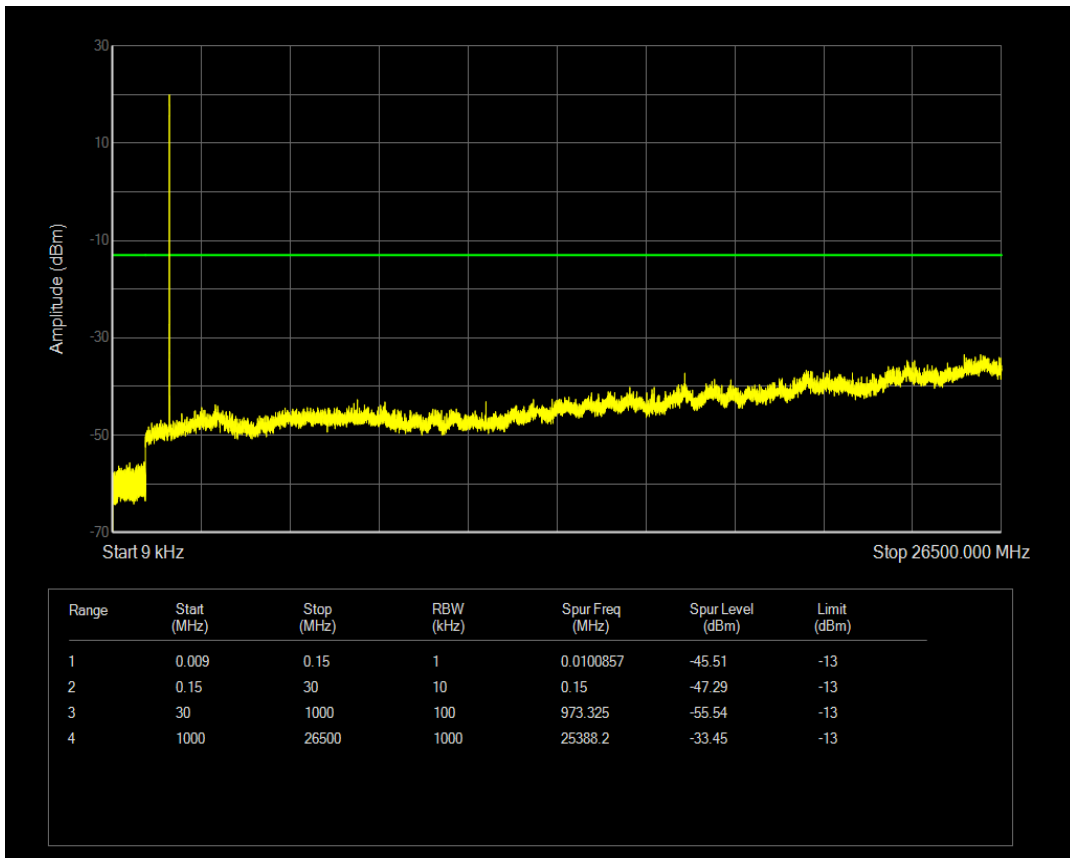

Band66 QPSK BW=3MHz Channel=131987 RB Size=15 Position=#0

Band66 QPSK BW=3MHz Channel=131987 RB Size=1 Position=#0