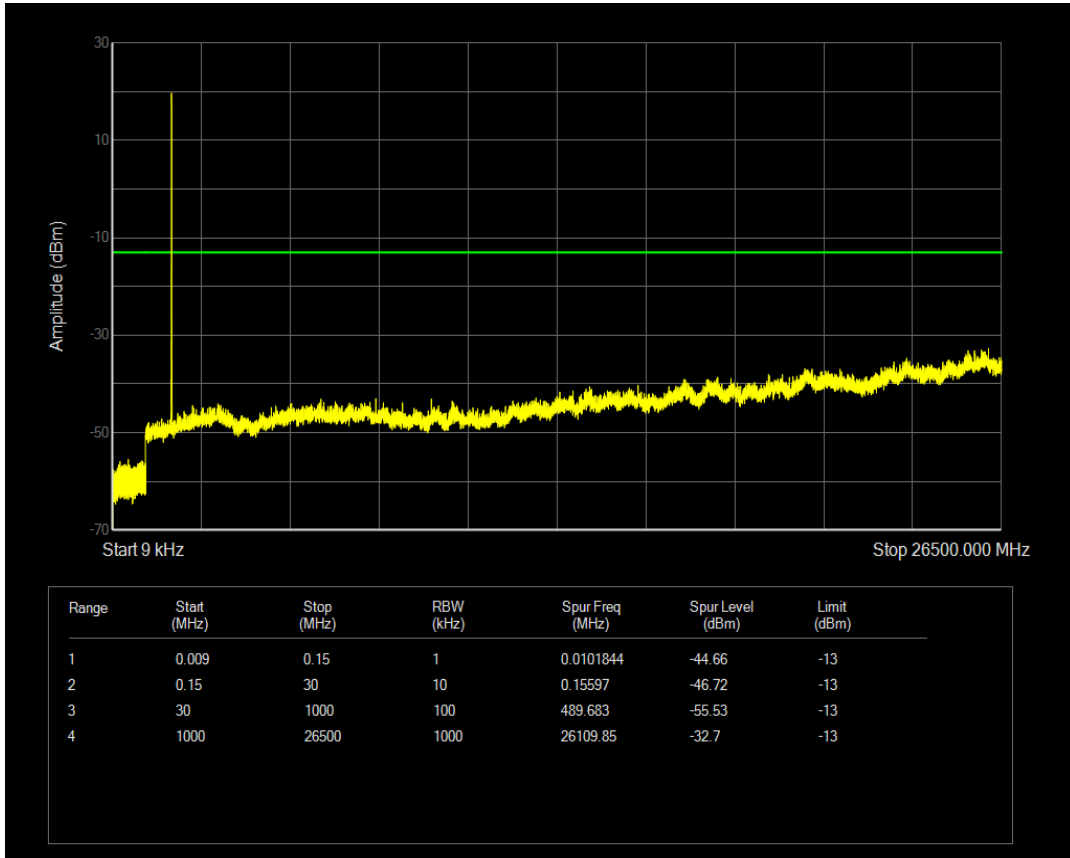

Band66 QAM16 BW=5MHz Channel=132322 RB Size=1 Position=#0

Band66 QAM16 BW=5MHz Channel=132322 RB Size=25 Position=#0

Band66 QPSK BW=5MHz Channel=132647 RB Size=1 Position=#0

Band66 QPSK BW=5MHz Channel=132647 RB Size=25 Position=#0