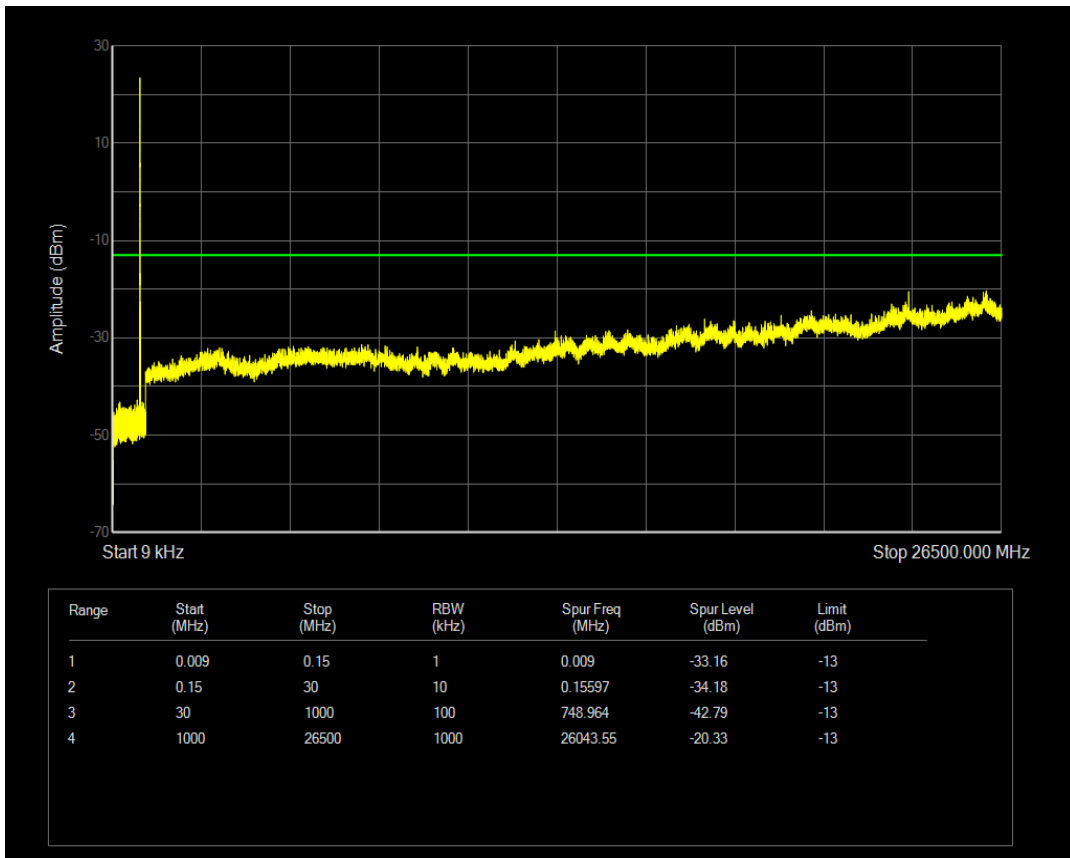

Band5 QAM16 BW=5MHz Channel=20625 RB Size=1 Position=#0

Band5 QAM16 BW=5MHz Channel=20625 RB Size=25 Position=#0

Band5 QPSK BW=10MHz Channel=20450 RB Size=50 Position=#0

Band5 QPSK BW=10MHz Channel=20450 RB Size=1 Position=#0

Band5 QAM16 BW=10MHz Channel=20450 RB Size=1 Position=#0

Band5 QAM16 BW=10MHz Channel=20450 RB Size=50 Position=#0

Band5 QPSK BW=10MHz Channel=20525 RB Size=1 Position=#0

Band5 QAM16 BW=10MHz Channel=20525 RB Size=1 Position=#0