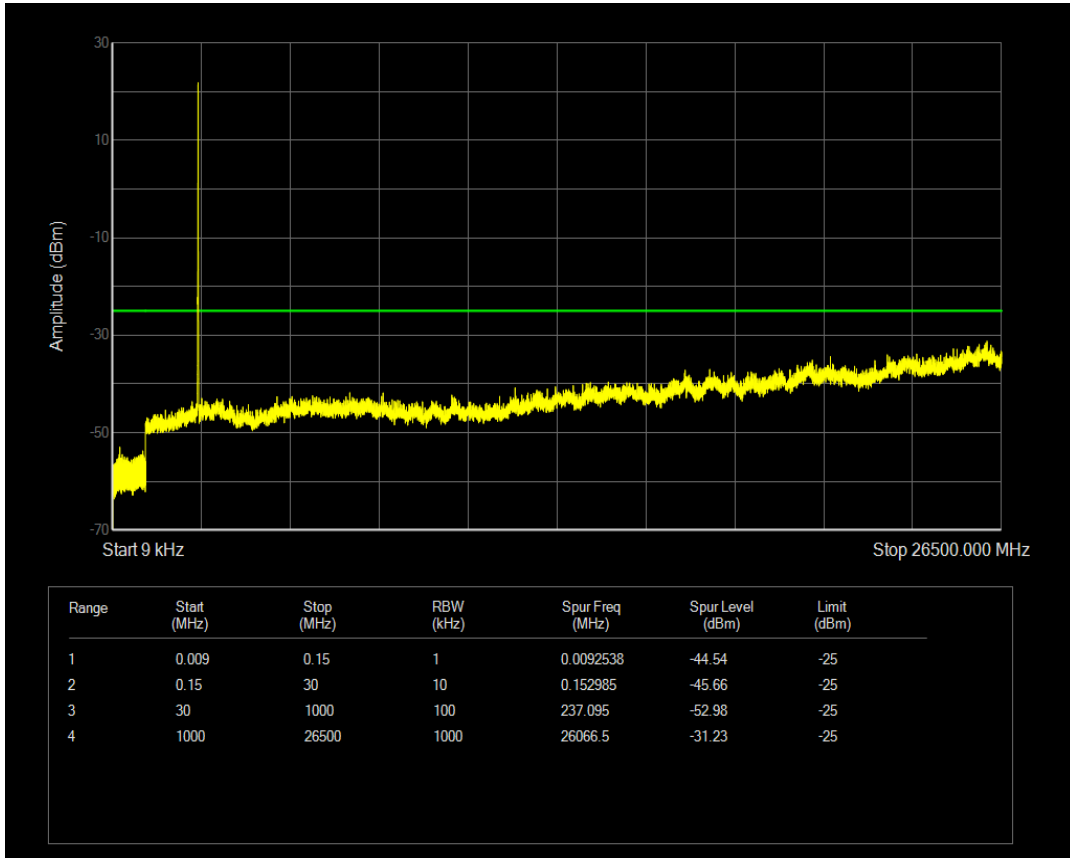

Band7 QAM16 BW=5MHz Channel=21100 RB Size=1 Position=#0

Band7 QAM16 BW=5MHz Channel=21100 RB Size=25 Position=#0

Band7 QPSK BW=5MHz Channel=21425 RB Size=1 Position=#0

Band7 QPSK BW=5MHz Channel=21425 RB Size=25 Position=#0