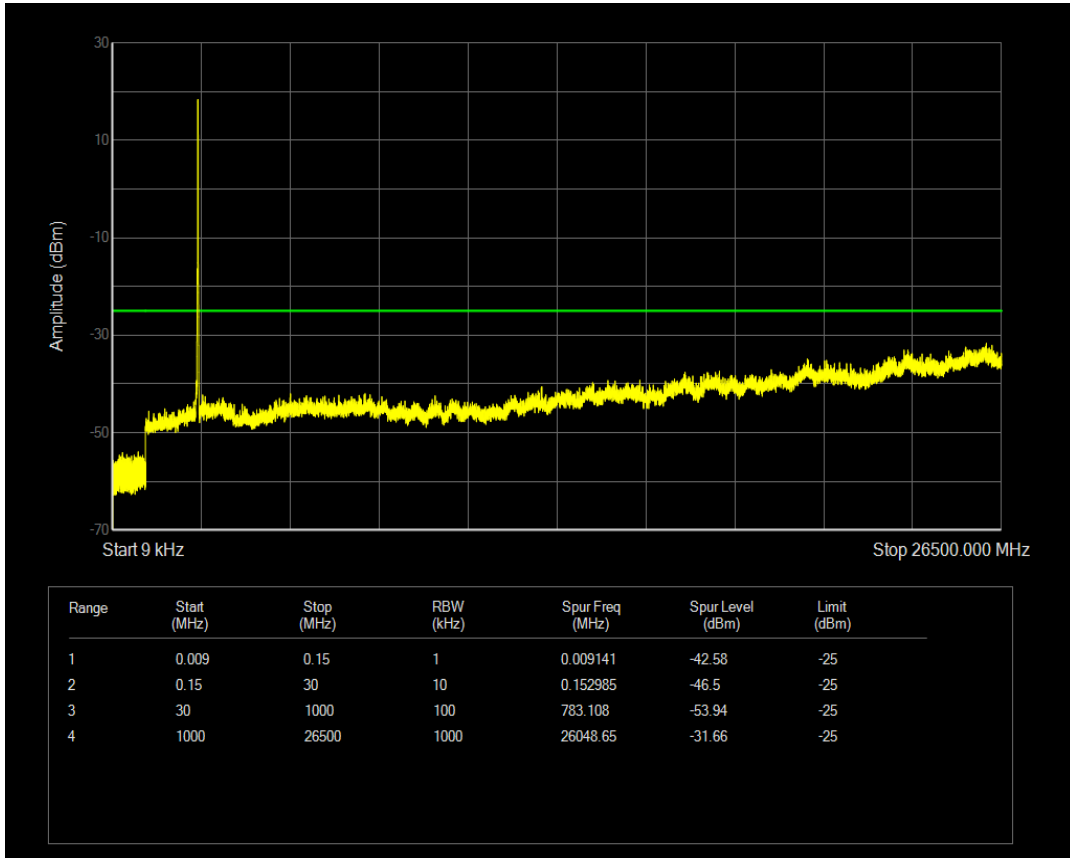

Band7 QAM16 BW=15MHz Channel=21100 RB Size=1 Position=#0

Band7 QPSK BW=15MHz Channel=21375 RB Size=1 Position=#0

Band7 QAM16 BW=15MHz Channel=21100 RB Size=75 Position=#0

Band7 QPSK BW=15MHz Channel=21375 RB Size=75 Position=#0