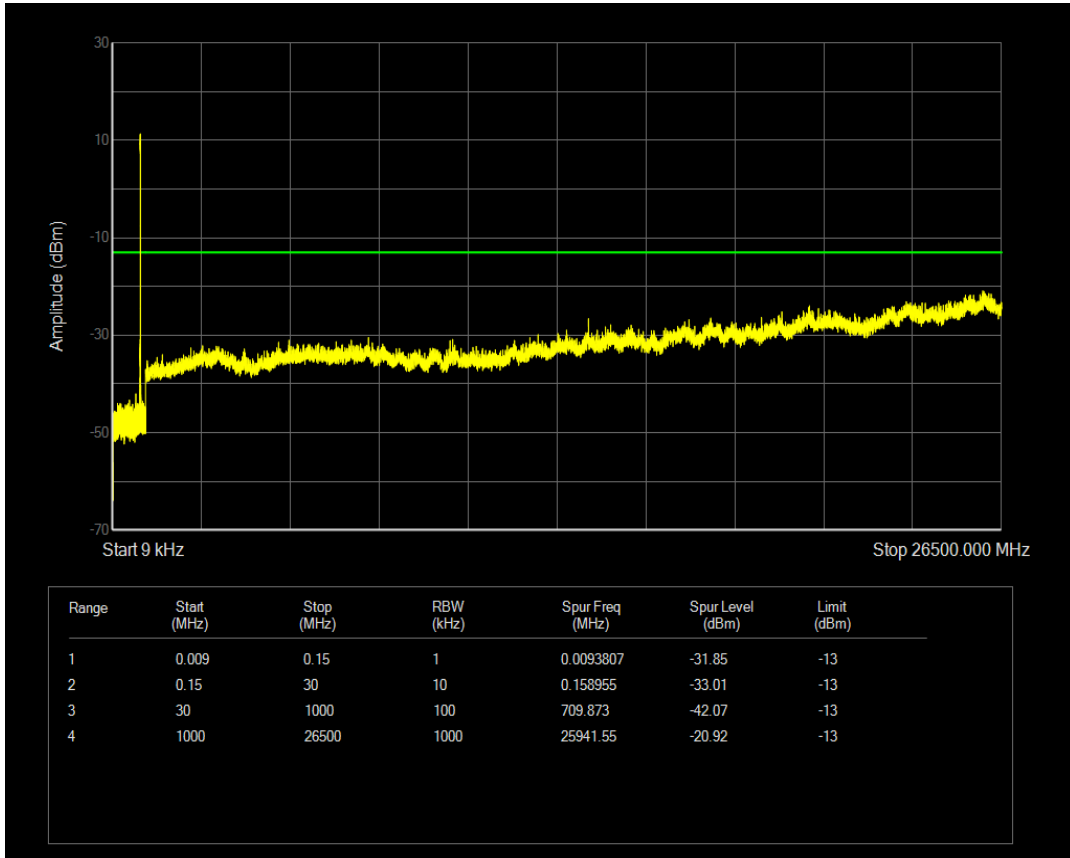

Band5 QAM16 BW=5MHz Channel=20525 RB Size=1 Position=#0

Band5 QAM16 BW=5MHz Channel=20525 RB Size=25 Position=#0

Band5 QPSK BW=5MHz Channel=20625 RB Size=1 Position=#0

Band5 QPSK BW=5MHz Channel=20625 RB Size=25 Position=#0

Band5 QAM16 BW=5MHz Channel=20625 RB Size=1 Position=#0

Band5 QAM16 BW=5MHz Channel=20625 RB Size=25 Position=#0

Band5 QPSK BW=10MHz Channel=20450 RB Size=50 Position=#0

Band5 QPSK BW=10MHz Channel=20450 RB Size=1 Position=#0