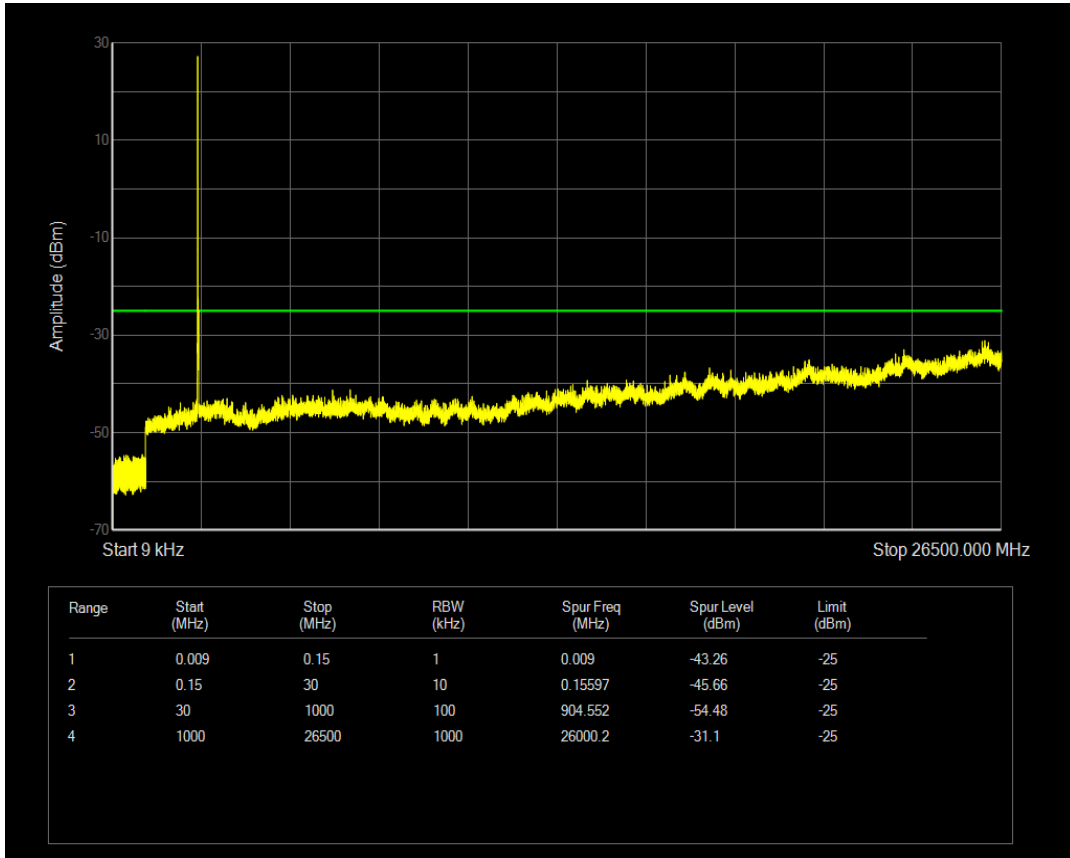

Band7 QPSK BW=15MHz Channel=21375 RB Size=1 Position=#0

Band7 QAM16 BW=15MHz Channel=21100 RB Size=75 Position=#0