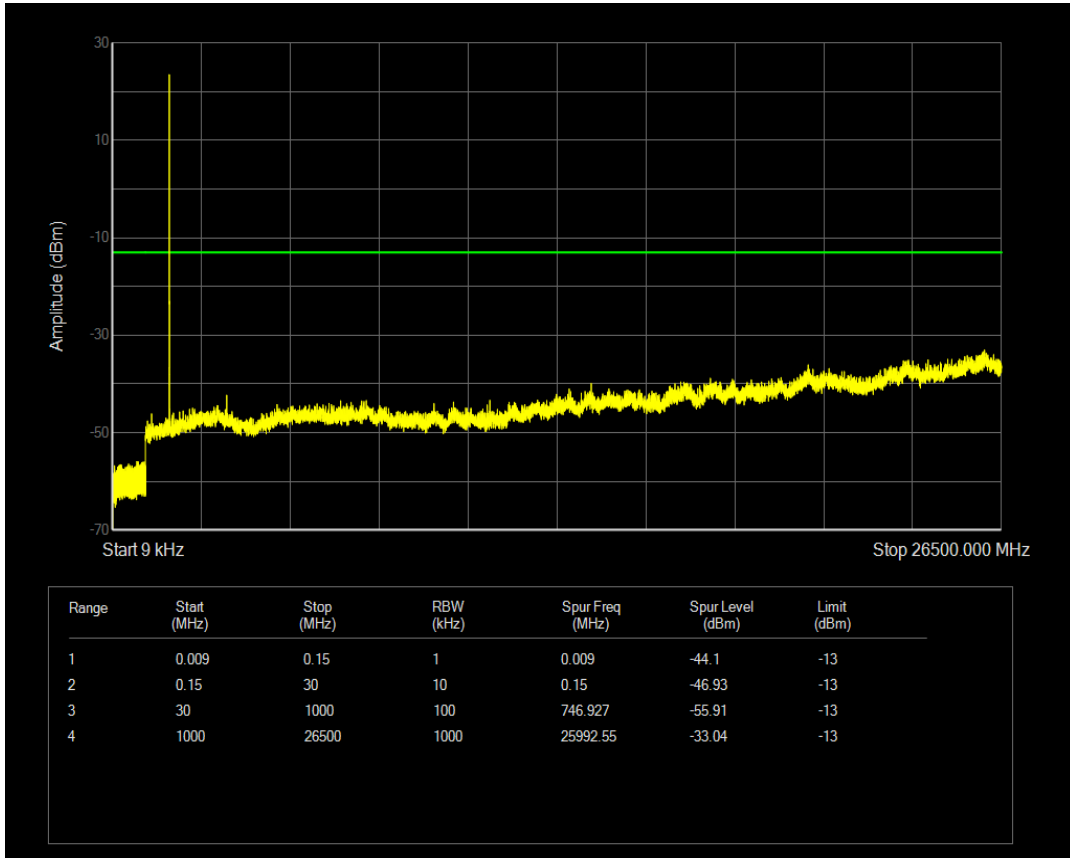

Band66 QAM16 BW=1.4MHz Channel=132665 RB Size=1 Position=#0

Band66 QAM16 BW=1.4MHz Channel=132665 RB Size=6 Position=#0

Band66 QPSK BW=3MHz Channel=131987 RB Size=15 Position=#0

Band66 QPSK BW=3MHz Channel=131987 RB Size=1 Position=#0