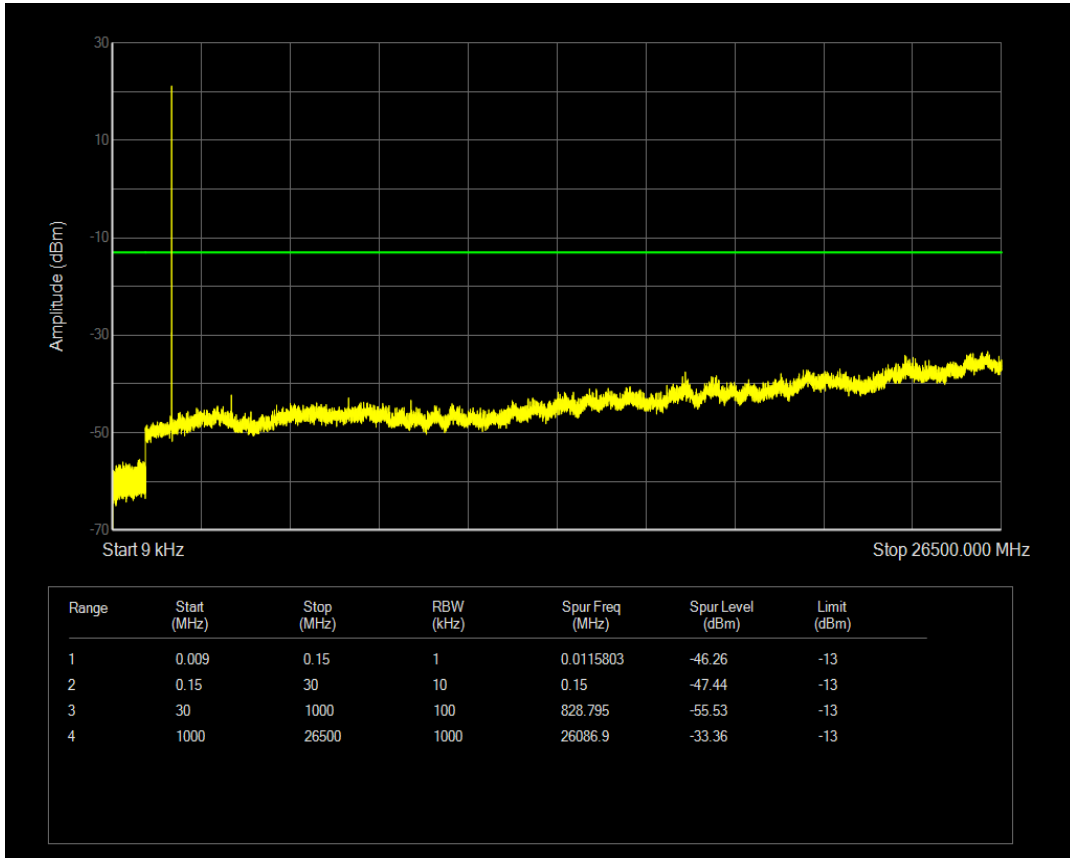

Band66 QAM16 BW=1.4MHz Channel=132322 RB Size=6 Position=#0

Band66 QAM16 BW=1.4MHz Channel=132322 RB Size=1 Position=#0

Band66 QPSK BW=1.4MHz Channel=132665 RB Size=1 Position=#0

Band66 QPSK BW=1.4MHz Channel=132665 RB Size=6 Position=#0