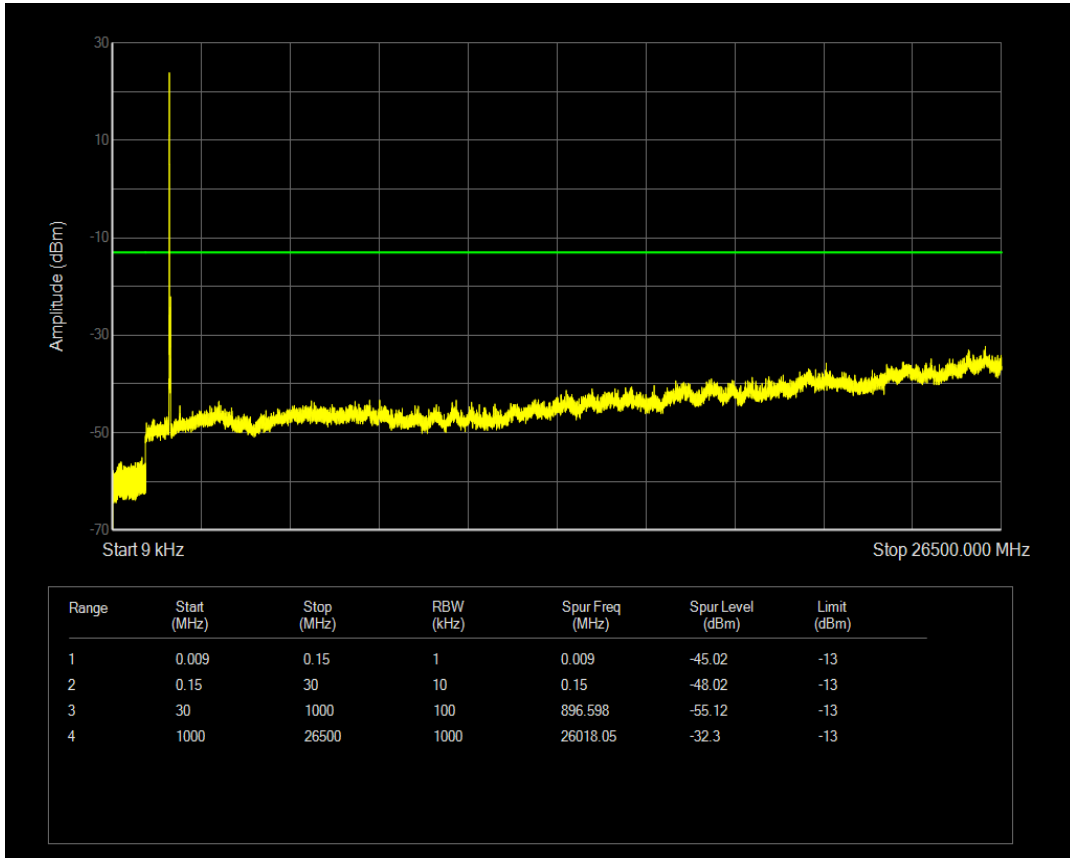

Band66 QPSK BW=20MHz Channel=132072 RB Size=1 Position=#0

Band66 QAM16 BW=15MHz Channel=132597 RB Size=75 Position=#0