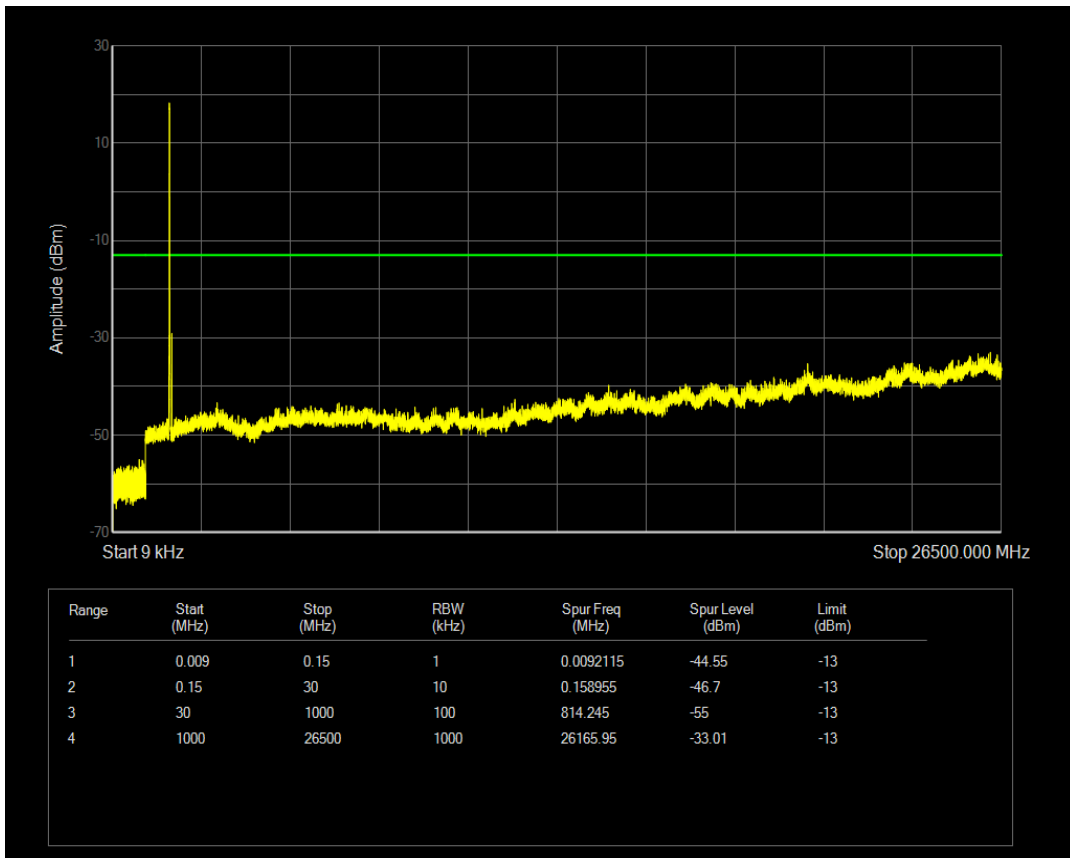

Band66 QAM16 BW=10MHz Channel=132022 RB Size=50 Position=#0

Band66 QAM16 BW=10MHz Channel=132022 RB Size=1 Position=#0