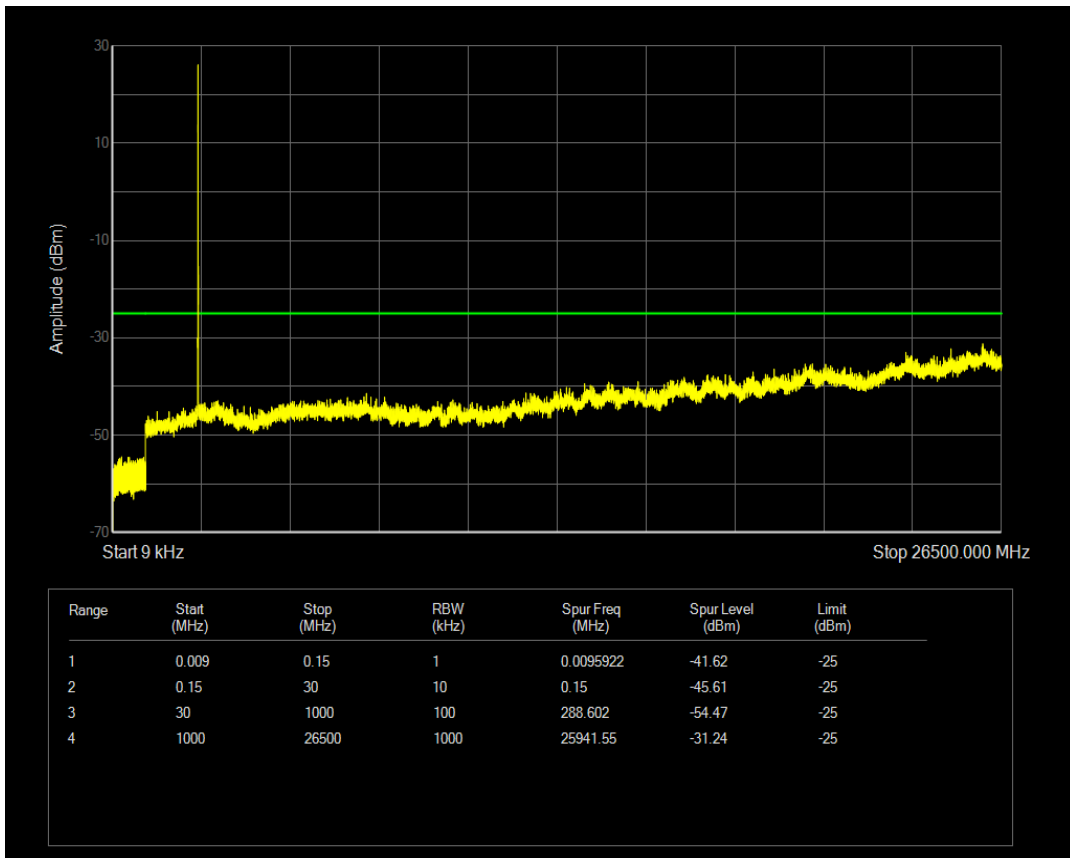

Band7 QPSK BW=5MHz Channel=21425 RB Size=1 Position=#0

Band7 QPSK BW=5MHz Channel=21425 RB Size=25 Position=#0