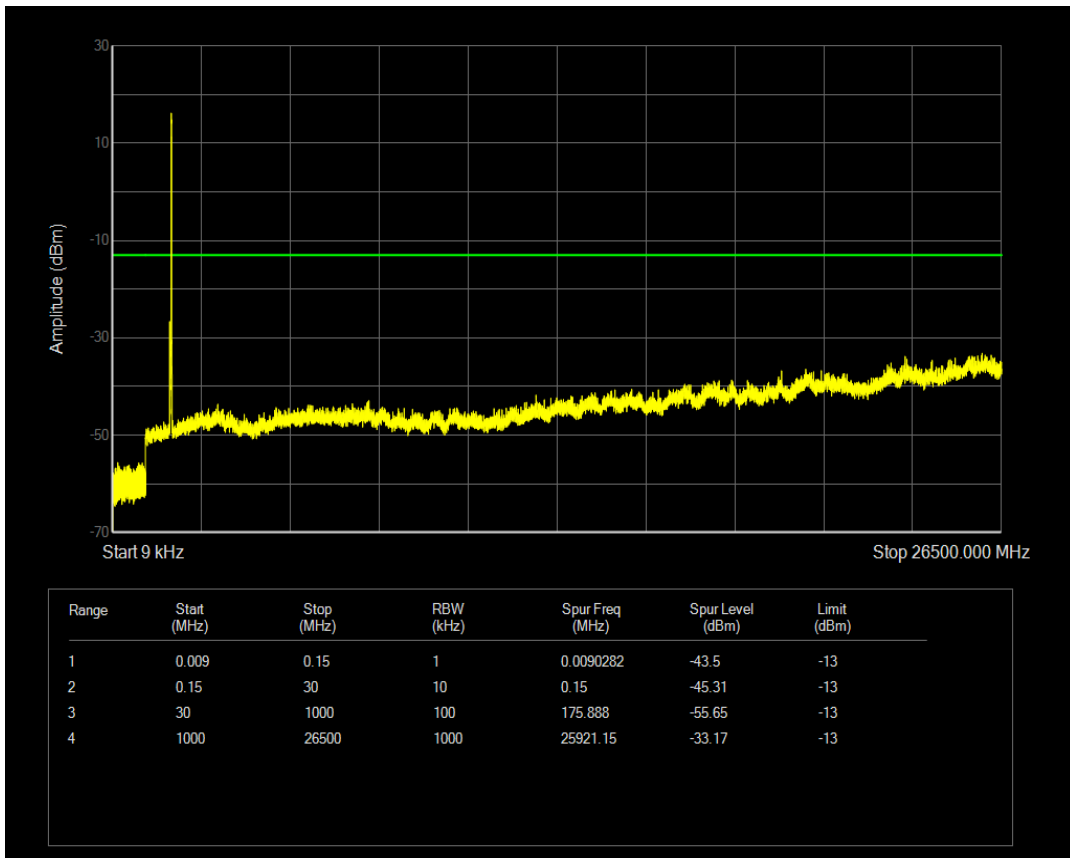

Band66 QAM16 BW=15MHz Channel=132597 RB Size=75 Position=#0

Band66 QPSK BW=20MHz Channel=132072 RB Size=100 Position=#0