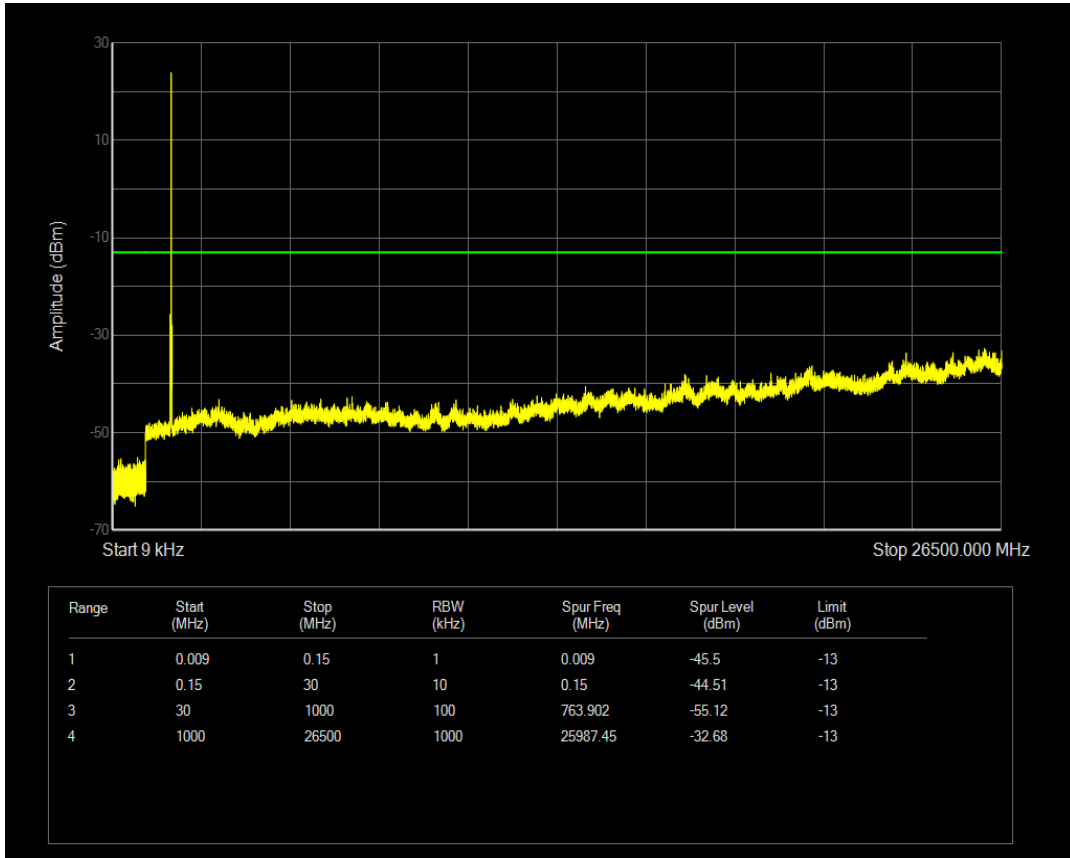

Band66 QAM16 BW=15MHz Channel=132322 RB Size=1 Position=#0

Band66 QAM16 BW=15MHz Channel=132322 RB Size=75 Position=#0

Band66 QPSK BW=15MHz Channel=132597 RB Size=1 Position=#0

Band66 QAM16 BW=15MHz Channel=132597 RB Size=1 Position=#0