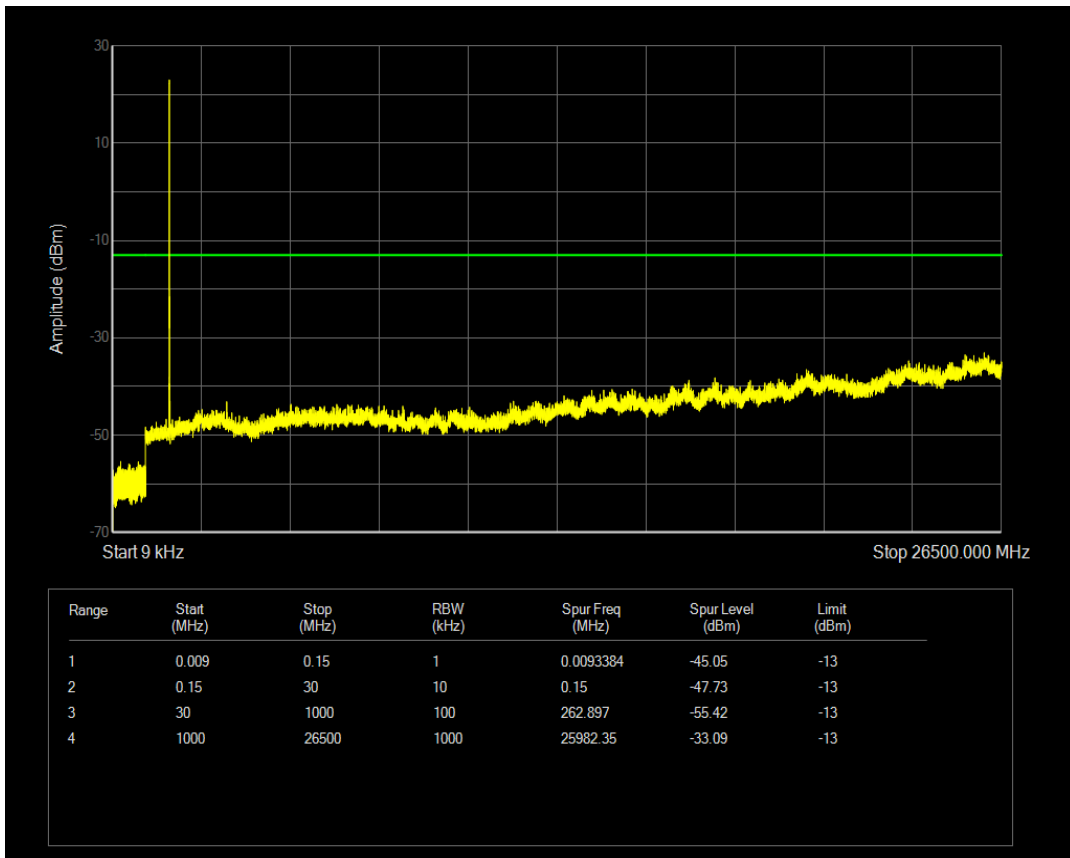

Band66 QPSK BW=5MHz Channel=131997 RB Size=1 Position=#0

Band66 QPSK BW=5MHz Channel=131997 RB Size=25 Position=#0