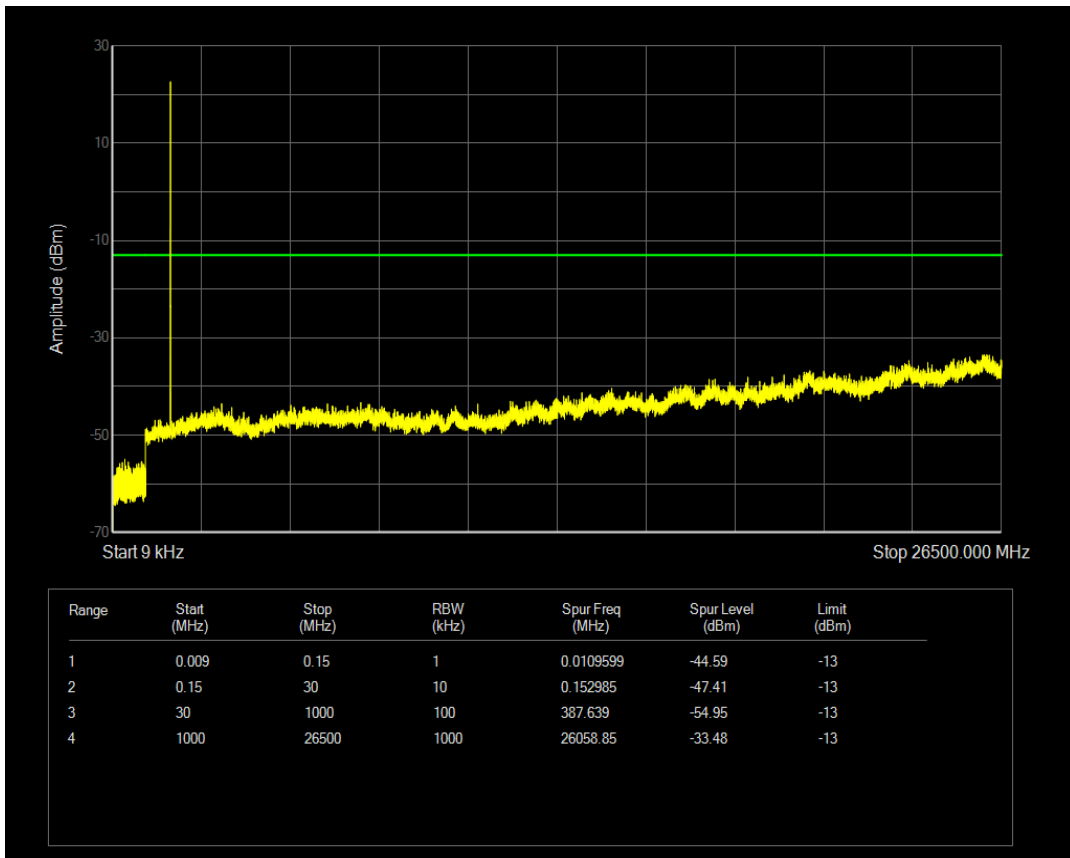

Band66 QPSK BW=3MHz Channel=132322 RB Size=1 Position=#0

Band66 QPSK BW=3MHz Channel=132322 RB Size=15 Position=#0