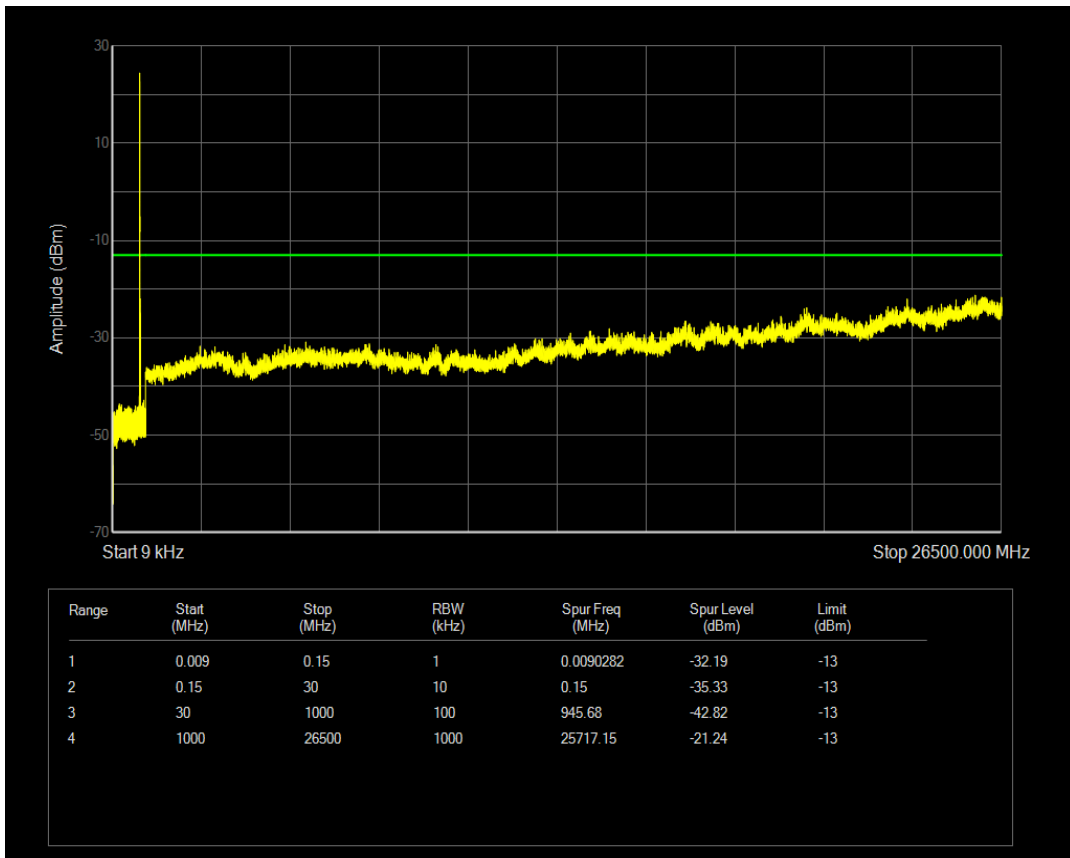

Band5 QAM16 BW=10MHz Channel=20450 RB Size=1 Position=#0

Band5 QAM16 BW=10MHz Channel=20450 RB Size=50 Position=#0