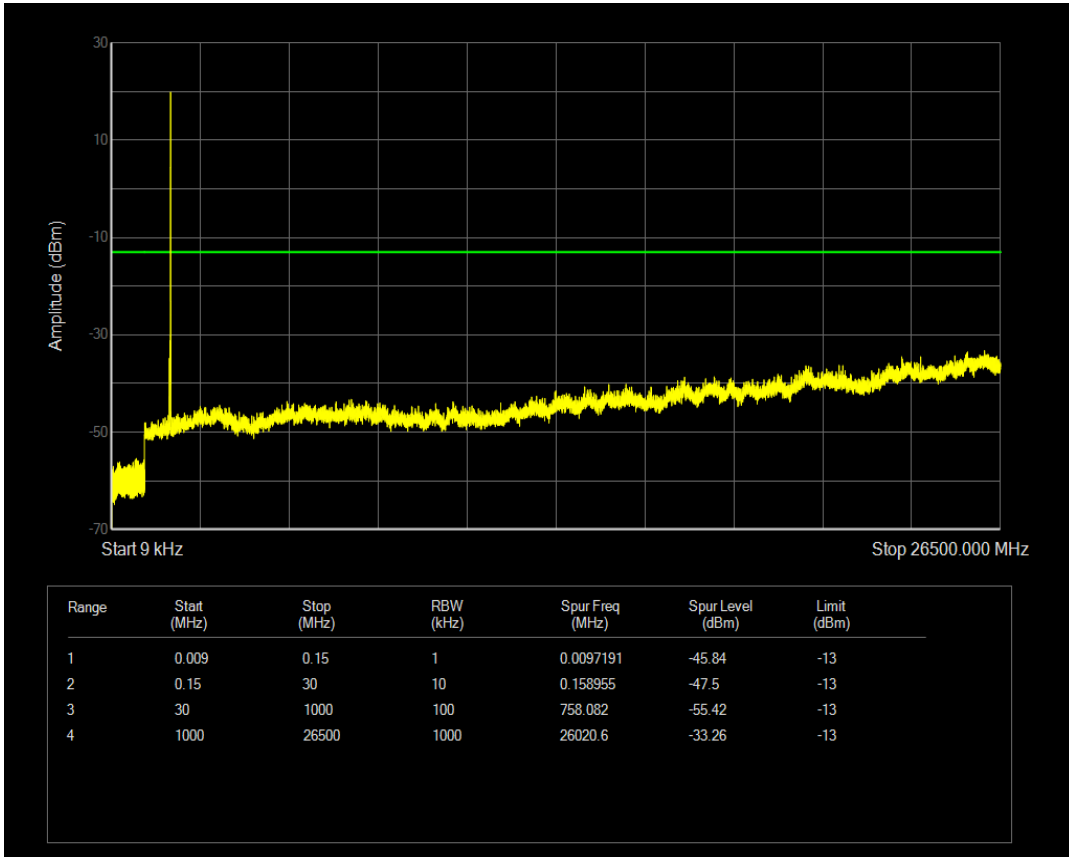

Band66 QAM16 BW=3MHz Channel=132657 RB Size=15 Position=#0

Band66 QAM16 BW=3MHz Channel=132657 RB Size=1 Position=#0