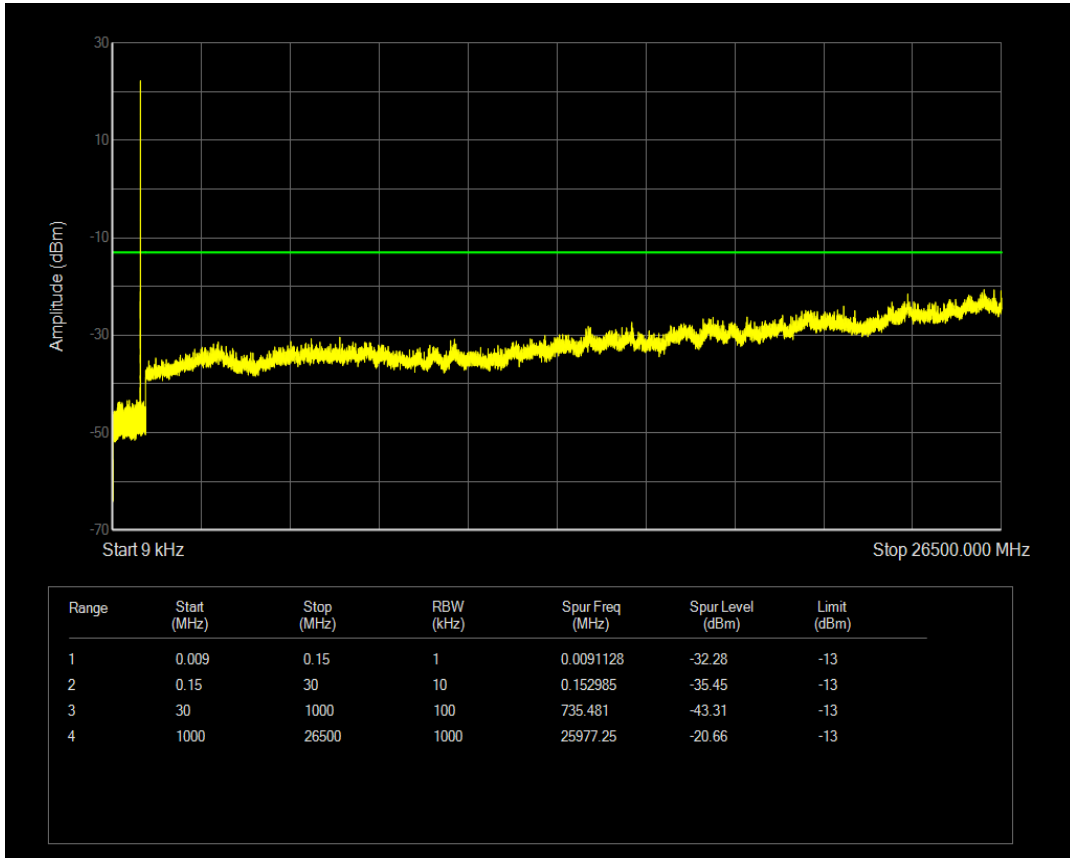

Band5 QAM16 BW=3MHz Channel=20525 RB Size=1 Position=#0

Band5 QPSK BW=3MHz Channel=20635 RB Size=1 Position=#0

Band5 QAM16 BW=3MHz Channel=20525 RB Size=15 Position=#0

Band5 QPSK BW=3MHz Channel=20635 RB Size=15 Position=#0

Band5 QAM16 BW=3MHz Channel=20635 RB Size=15 Position=#0

Band5 QAM16 BW=3MHz Channel=20635 RB Size=1 Position=#0

Band5 QPSK BW=5MHz Channel=20425 RB Size=25 Position=#0

Band5 QPSK BW=5MHz Channel=20425 RB Size=1 Position=#0