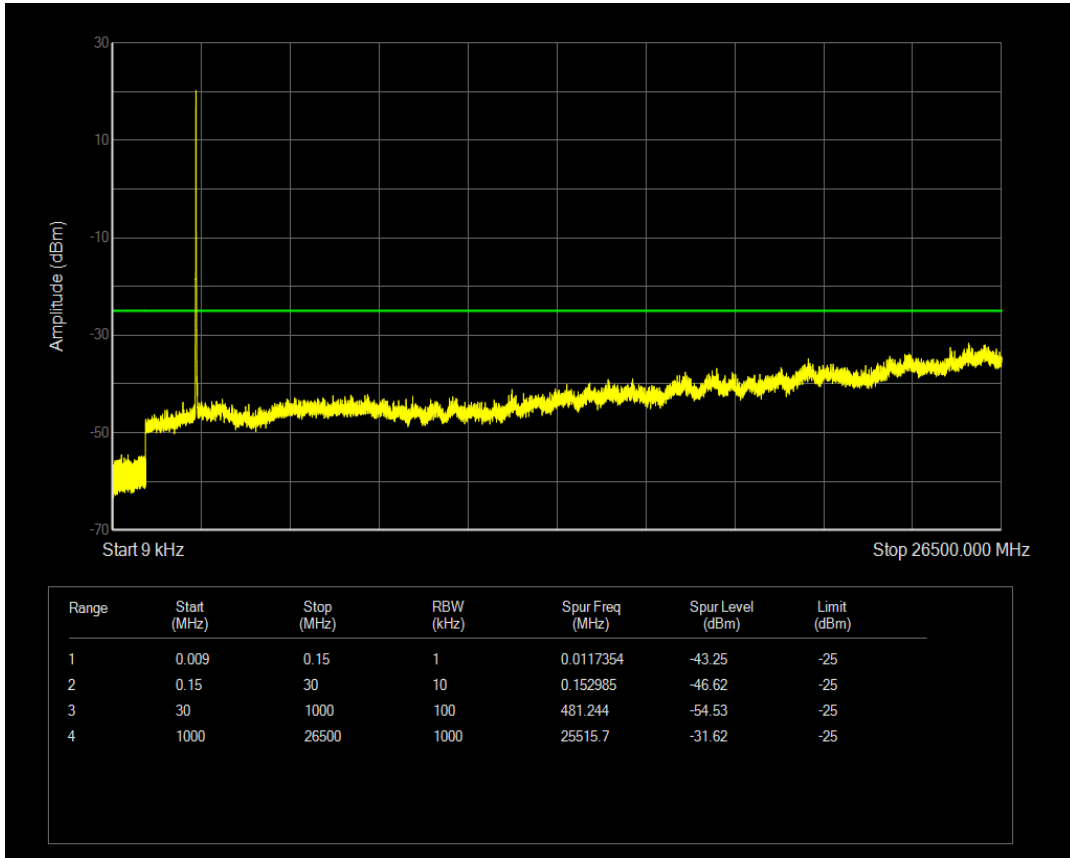

Band7 QAM16 BW=5MHz Channel=21425 RB Size=1 Position=#0

Band7 QAM16 BW=5MHz Channel=21425 RB Size=25 Position=#0

Band7 QPSK BW=10MHz Channel=20800 RB Size=1 Position=#0

Band7 QPSK BW=10MHz Channel=20800 RB Size=50 Position=#0

Band7 QAM16 BW=10MHz Channel=20800 RB Size=1 Position=#0

Band7 QAM16 BW=10MHz Channel=20800 RB Size=50 Position=#0

Band7 QPSK BW=10MHz Channel=21100 RB Size=1 Position=#0

Band7 QPSK BW=10MHz Channel=21100 RB Size=50 Position=#0