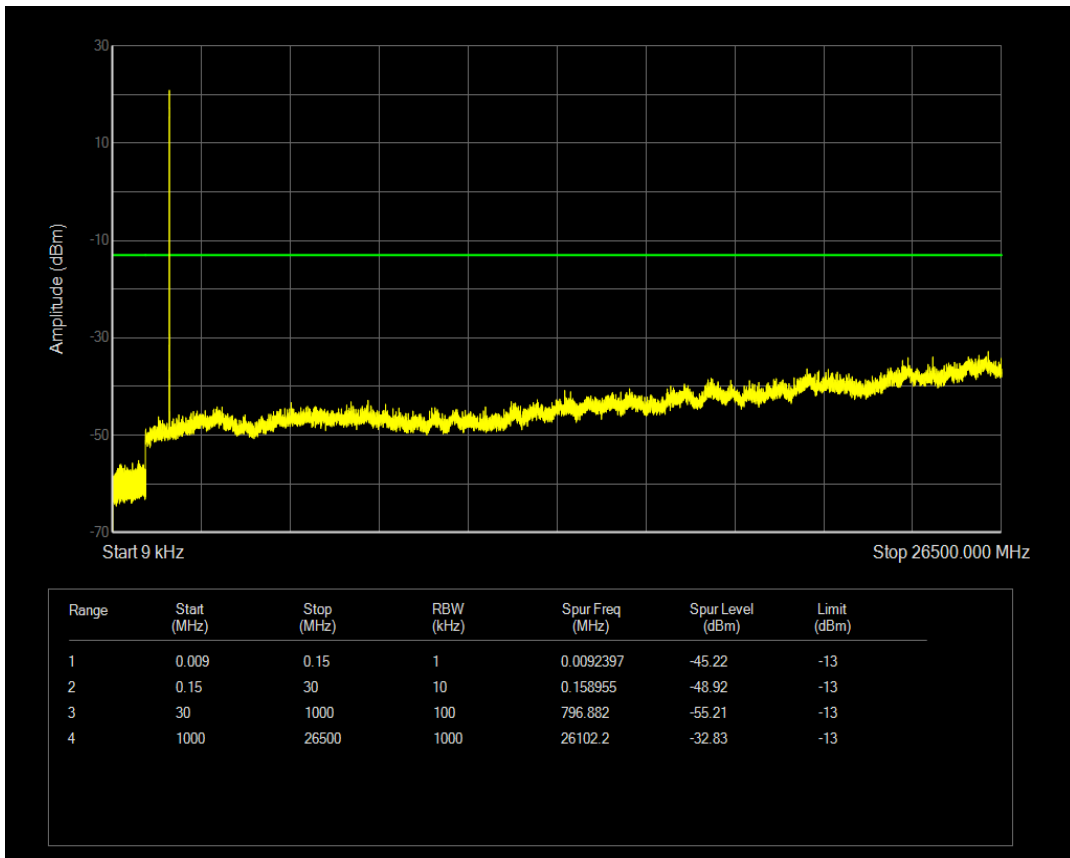

Band66 QAM16 BW=3MHz Channel=131987 RB Size=15 Position=#0

Band66 QAM16 BW=3MHz Channel=131987 RB Size=1 Position=#0