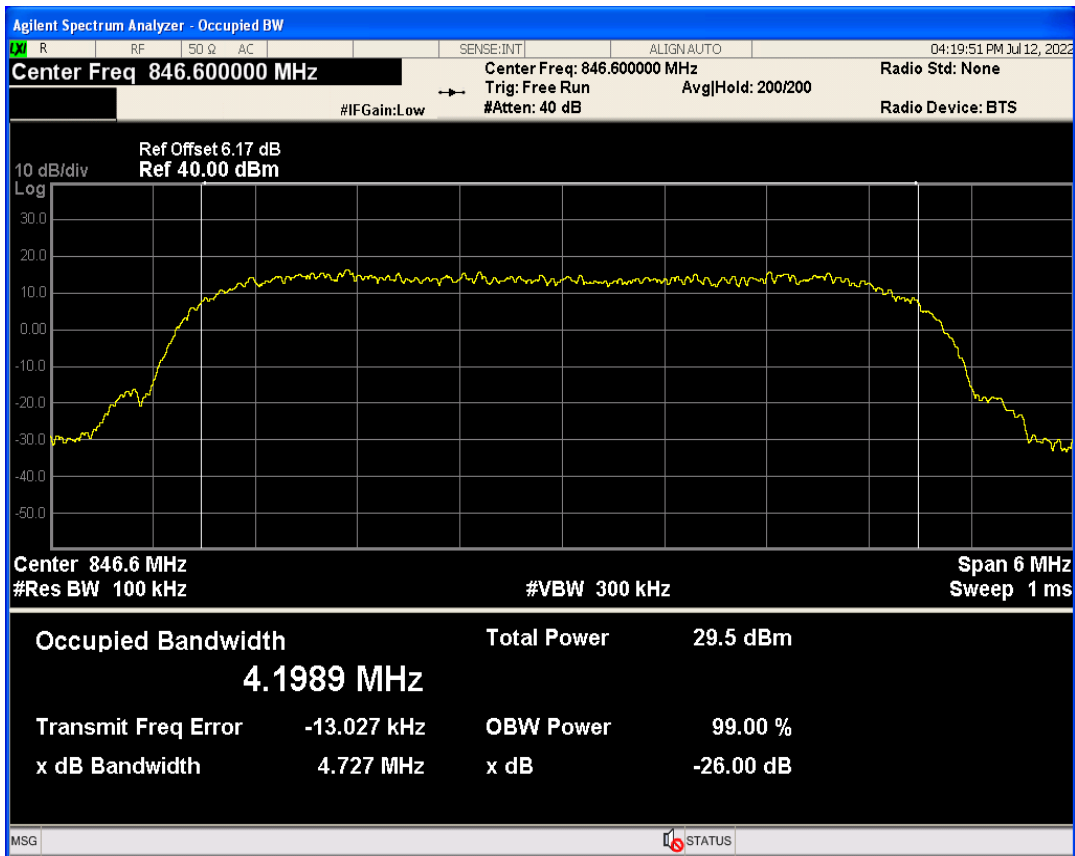

WCDMA Band2 Channel=9400

WCDMA Band2 Channel=9262

WCDMA Band2 Channel=9538

WCDMA Band5 Channel=4182

WCDMA Band5 Channel=4132

WCDMA Band5 Channel=4233

05 Band edge

Band	Channel	Frequency (MHz)	Spur Freq (MHz)	Spur Level (dBm)	Limit (dBm)	Verdict
WCDMA Band2	9262	1852.4	1850.00	-23.22	-13	PASS
WCDMA Band2	9538	1907.6	1910.00	-22.76	-13	PASS
WCDMA Band5	4132	826.4	824.00	-21.88	-13	PASS
WCDMA Band5	4233	846.6	849.00	-24.68	-13	PASS