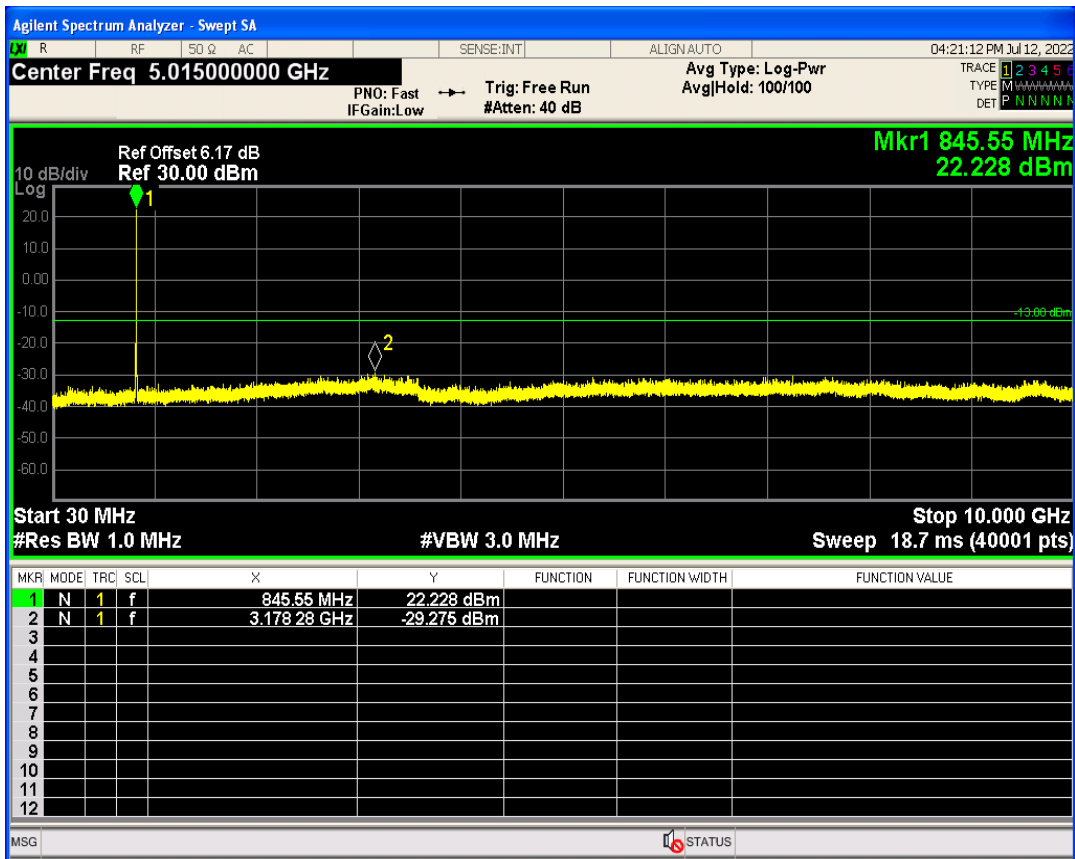

WCDMA Band2 Channel=9262

WCDMA Band2 Channel=9538

WCDMA Band2 Channel=9400

WCDMA Band5 Channel=4132

WCDMA Band5 Channel=4233

WCDMA Band5 Channel=4182

07 Conducted output power

Band	Channel	Frequency (MHz)	Power (dBm)	Verdict
HSDPA Band2 Subtest1	9262	1852.4	21.94	PASS
HSDPA Band2 Subtest2	9262	1852.4	21.56	PASS
HSDPA Band2 Subtest3	9262	1852.4	20.30	PASS
HSDPA Band2 Subtest4	9262	1852.4	20.49	PASS
HSDPA Band2 Subtest1	9400	1880	21.96	PASS
HSDPA Band2 Subtest2	9400	1880	21.65	PASS
HSDPA Band2 Subtest3	9400	1880	20.49	PASS
HSDPA Band2 Subtest4	9400	1880	20.31	PASS
HSDPA Band2 Subtest1	9538	1907.6	22.00	PASS
HSDPA Band2 Subtest2	9538	1907.6	21.53	PASS
HSDPA Band2 Subtest3	9538	1907.6	20.57	PASS
HSDPA Band2 Subtest4	9538	1907.6	20.71	PASS
HSDPA Band5 Subtest1	4132	826.4	21.37	PASS
HSDPA Band5 Subtest2	4132	826.4	20.89	PASS
HSDPA Band5 Subtest3	4132	826.4	20.04	PASS
HSDPA Band5 Subtest4	4132	826.4	19.72	PASS
HSDPA Band5 Subtest1	4182	836.4	21.35	PASS
HSDPA Band5 Subtest2	4182	836.4	20.92	PASS
HSDPA Band5 Subtest3	4182	836.4	20.00	PASS
HSDPA Band5 Subtest4	4182	836.4	19.88	PASS
HSDPA Band5 Subtest1	4233	846.6	21.18	PASS
HSDPA Band5 Subtest2	4233	846.6	20.85	PASS
HSDPA Band5 Subtest3	4233	846.6	19.74	PASS
HSDPA Band5 Subtest4	4233	846.6	19.44	PASS