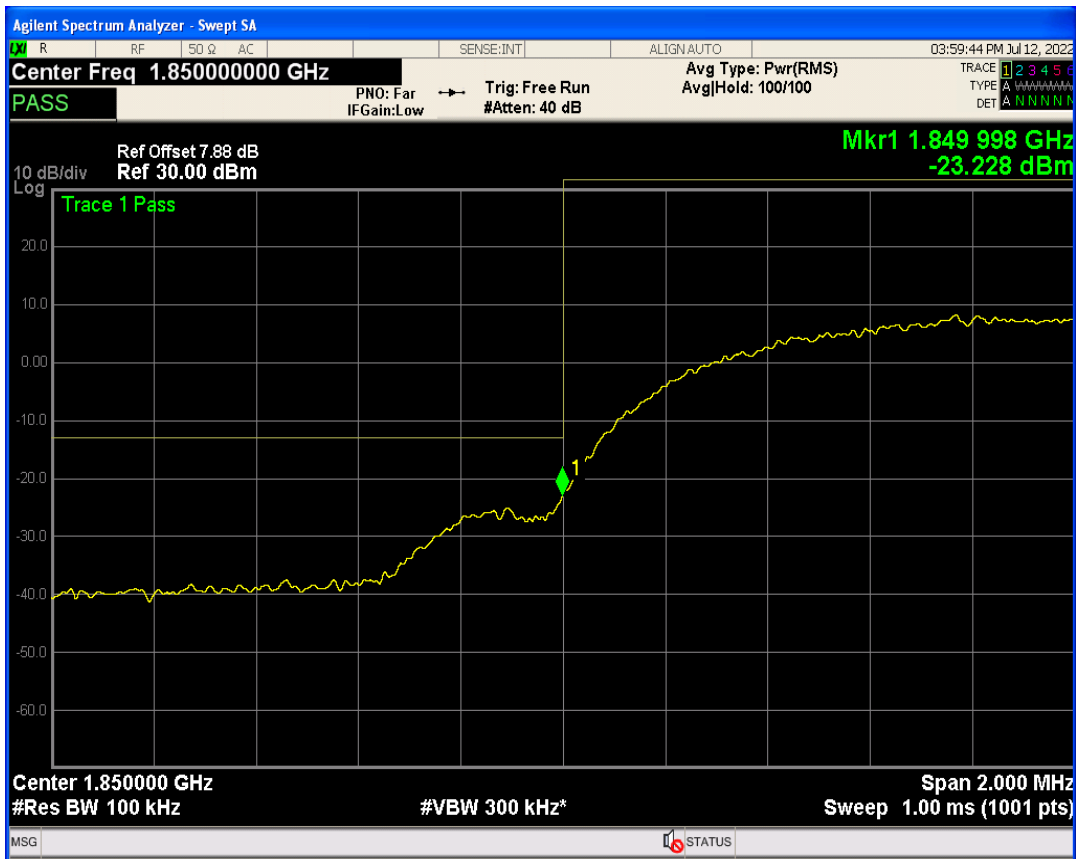

WCDMA Band2 Channel=9400

WCDMA Band2 Channel=9262

WCDMA Band2 Channel=9538

WCDMA Band5 Channel=4182

WCDMA Band5 Channel=4132

WCDMA Band5 Channel=4233

05 Band edge

Band	Channel	Frequency (MHz)	Spur Freq (MHz)	Spur Level (dBm)	Limit (dBm)	Verdict
WCDMA Band2	9262	1852.4	1850.00	-23.22	-13	PASS
WCDMA Band2	9538	1907.6	1910.00	-22.76	-13	PASS
WCDMA Band5	4132	826.4	824.00	-21.88	-13	PASS
WCDMA Band5	4233	846.6	849.00	-24.68	-13	PASS

WCDMA Band2 Channel=9538

WCDMA Band2 Channel=9262

WCDMA Band5 Channel=4132

WCDMA Band5 Channel=4233

06 Out-of-band emissions

Band	Channel	Frequency (MHz)	Spur Freq (MHz)	Spur Level (dBm)	Limit (dBm)	Verdict
WCDMA Band2	9262	1852.4	19875.19	-22.58	-13	PASS
WCDMA Band2	9400	1880	17094.86	-23.56	-13	PASS
WCDMA Band2	9538	1907.6	17943.09	-23.92	-13	PASS
WCDMA Band5	4132	826.4	3192.23	-29.73	-13	PASS
WCDMA Band5	4182	836.4	3137.65	-28.98	-13	PASS
WCDMA Band5	4233	846.6	3178.28	-29.27	-13	PASS