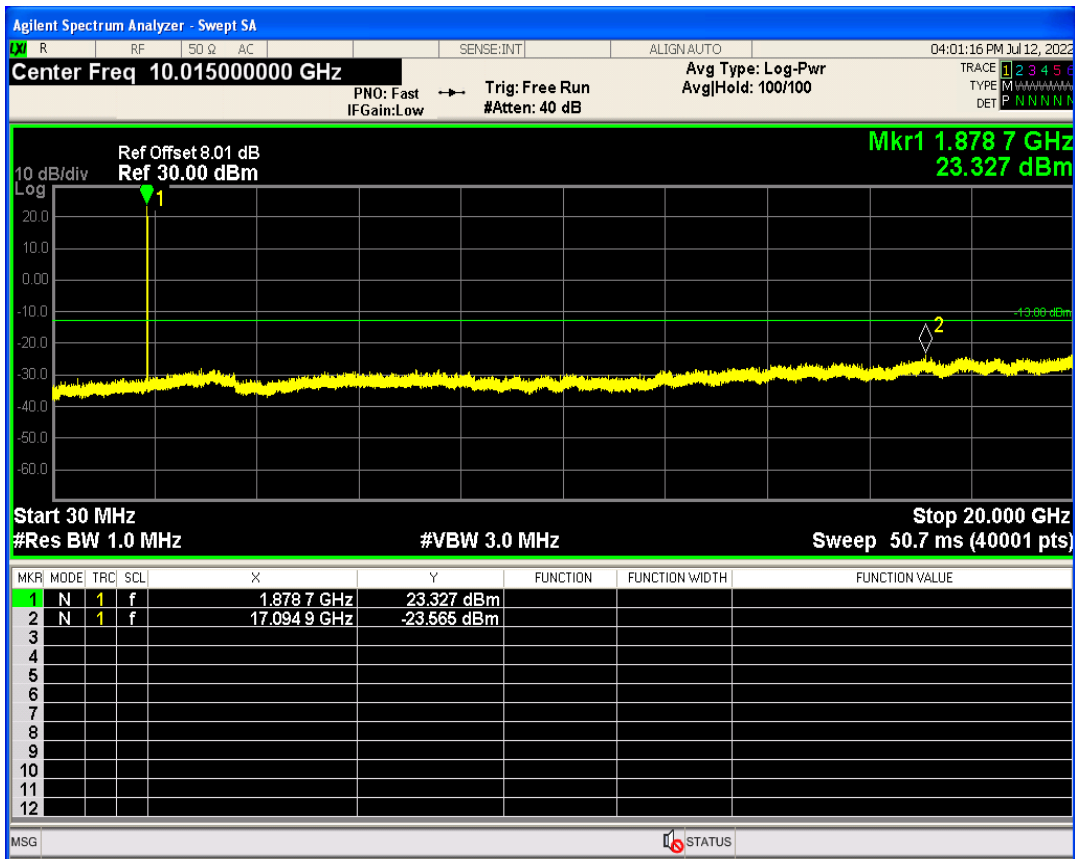

WCDMA Band2 Channel=9400