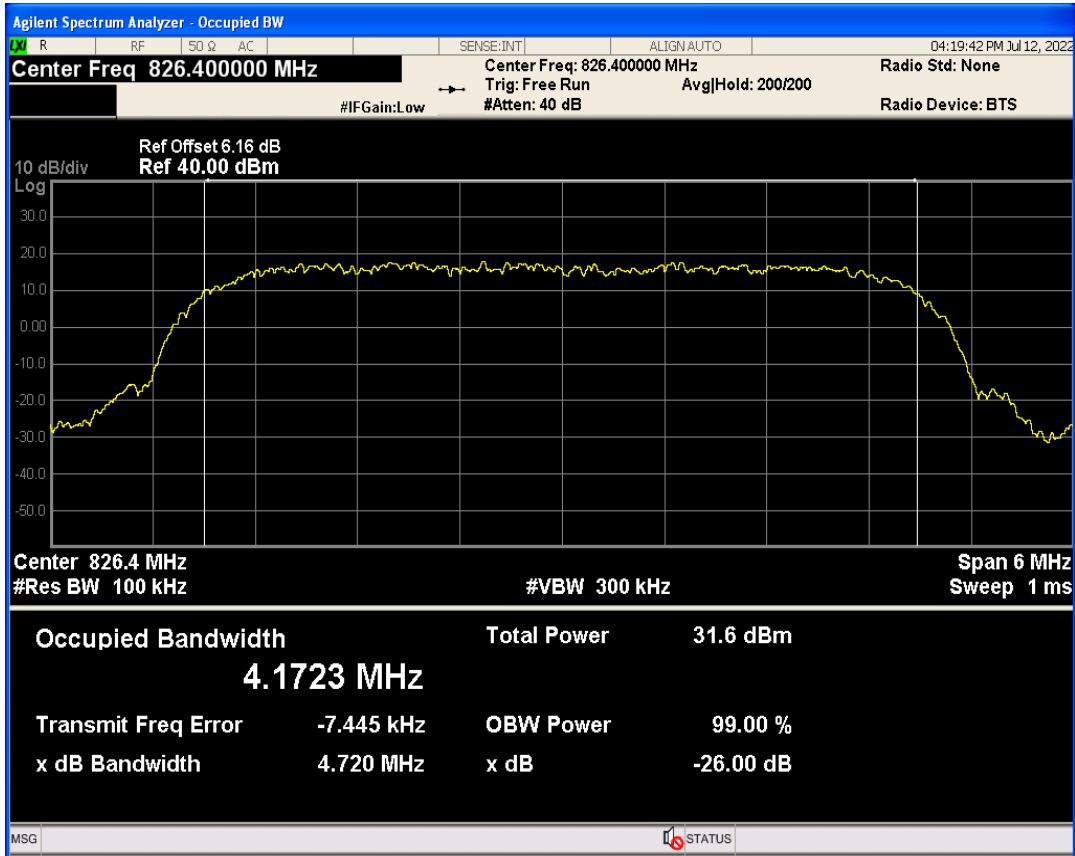

WCDMA Band2 Channel=9400

WCDMA Band2 Channel=9262

WCDMA Band2 Channel=9538

WCDMA Band5 Channel=4182

WCDMA Band5 Channel=4132

WCDMA Band5 Channel=4233

05 Band edge

Band	Channel	Frequency (MHz)	Spur Freq (MHz)	Spur Level (dBm)	Limit (dBm)	Verdict
WCDMA Band2	9262	1852.4	1850.00	-23.22	-13	PASS
WCDMA Band2	9538	1907.6	1910.00	-22.76	-13	PASS
WCDMA Band5	4132	826.4	824.00	-21.88	-13	PASS
WCDMA Band5	4233	846.6	849.00	-24.68	-13	PASS