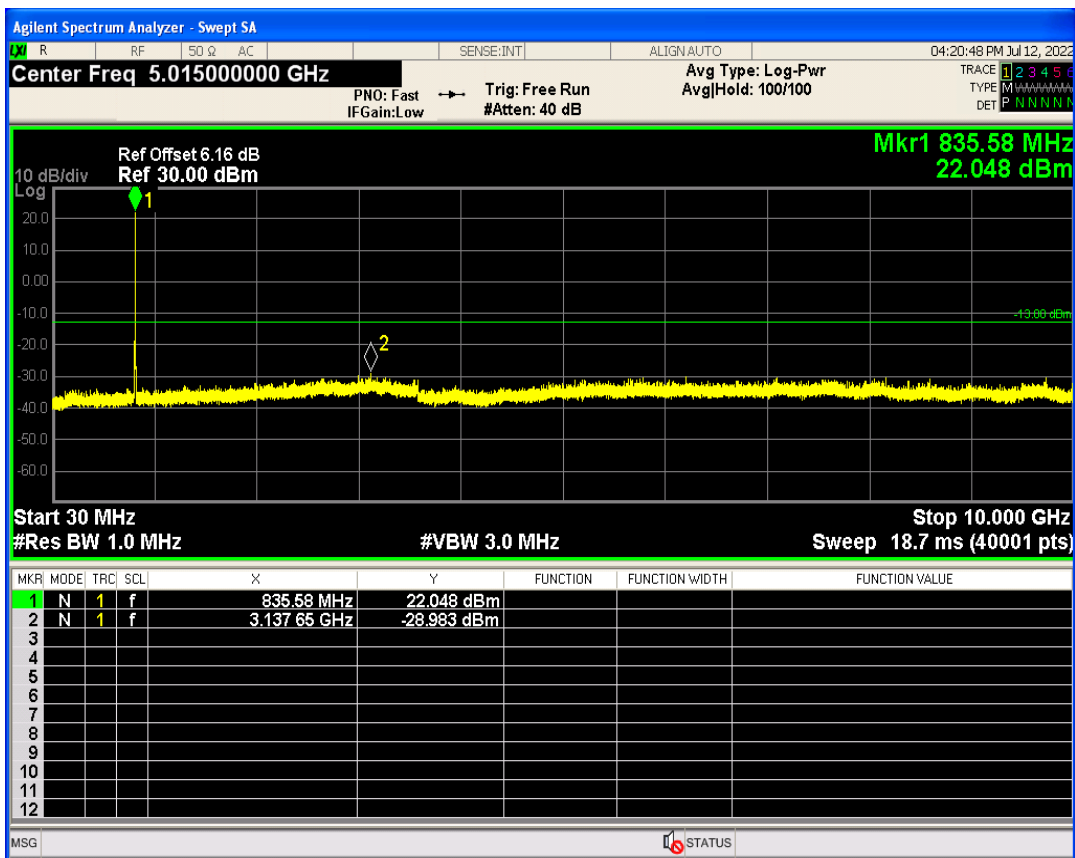

WCDMA Band2 Channel=9262

WCDMA Band2 Channel=9538

WCDMA Band2 Channel=9400

WCDMA Band5 Channel=4132

WCDMA Band5 Channel=4233

WCDMA Band5 Channel=4182

07 Conducted output power

Band	Channel	Frequency (MHz)	Power (dBm)	Verdict
HSDPA Band2 Subtest1	9262	1852.4	21.94	PASS
HSDPA Band2 Subtest2	9262	1852.4	21.56	PASS
HSDPA Band2 Subtest3	9262	1852.4	20.30	PASS
HSDPA Band2 Subtest4	9262	1852.4	20.49	PASS
HSDPA Band2 Subtest1	9400	1880	21.96	PASS
HSDPA Band2 Subtest2	9400	1880	21.65	PASS
HSDPA Band2 Subtest3	9400	1880	20.49	PASS
HSDPA Band2 Subtest4	9400	1880	20.31	PASS
HSDPA Band2 Subtest1	9538	1907.6	22.00	PASS
HSDPA Band2 Subtest2	9538	1907.6	21.53	PASS
HSDPA Band2 Subtest3	9538	1907.6	20.57	PASS
HSDPA Band2 Subtest4	9538	1907.6	20.71	PASS
HSDPA Band5 Subtest1	4132	826.4	21.37	PASS
HSDPA Band5 Subtest2	4132	826.4	20.89	PASS
HSDPA Band5 Subtest3	4132	826.4	20.04	PASS
HSDPA Band5 Subtest4	4132	826.4	19.72	PASS
HSDPA Band5 Subtest1	4182	836.4	21.35	PASS
HSDPA Band5 Subtest2	4182	836.4	20.92	PASS
HSDPA Band5 Subtest3	4182	836.4	20.00	PASS
HSDPA Band5 Subtest4	4182	836.4	19.88	PASS
HSDPA Band5 Subtest1	4233	846.6	21.18	PASS
HSDPA Band5 Subtest2	4233	846.6	20.85	PASS
HSDPA Band5 Subtest3	4233	846.6	19.74	PASS
HSDPA Band5 Subtest4	4233	846.6	19.44	PASS