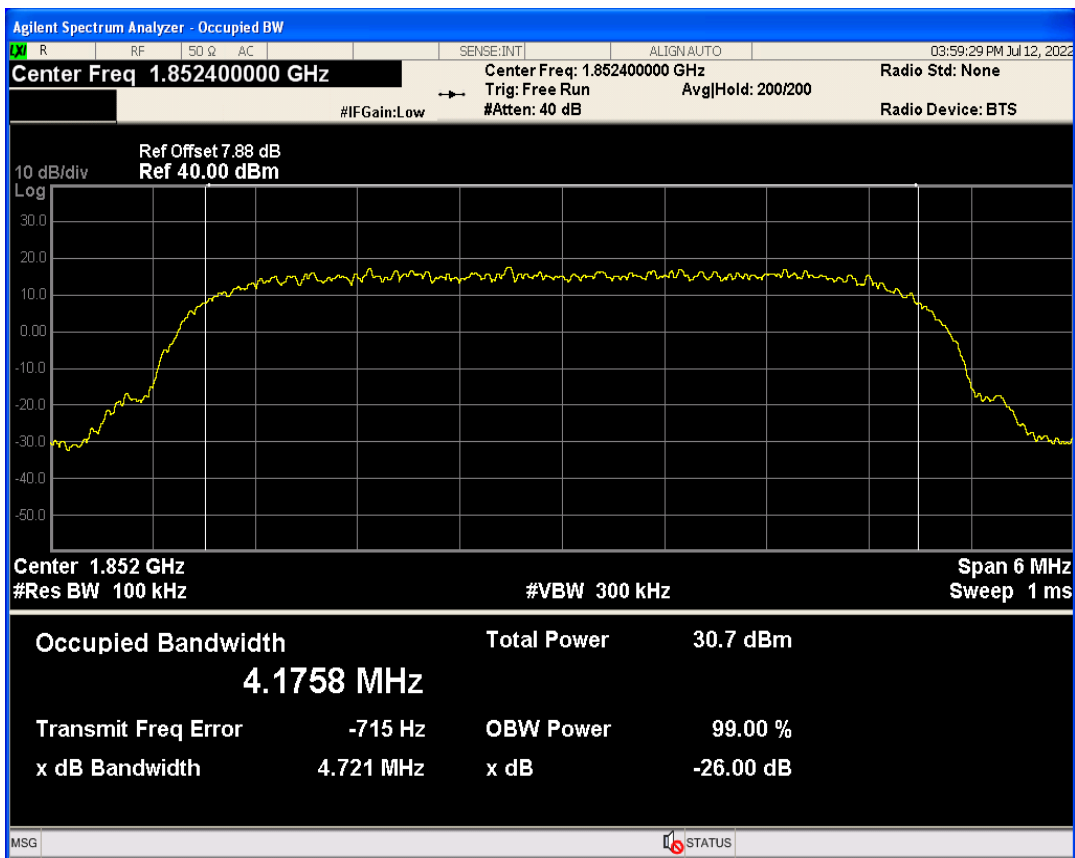

WCDMA Band2 Channel=9538