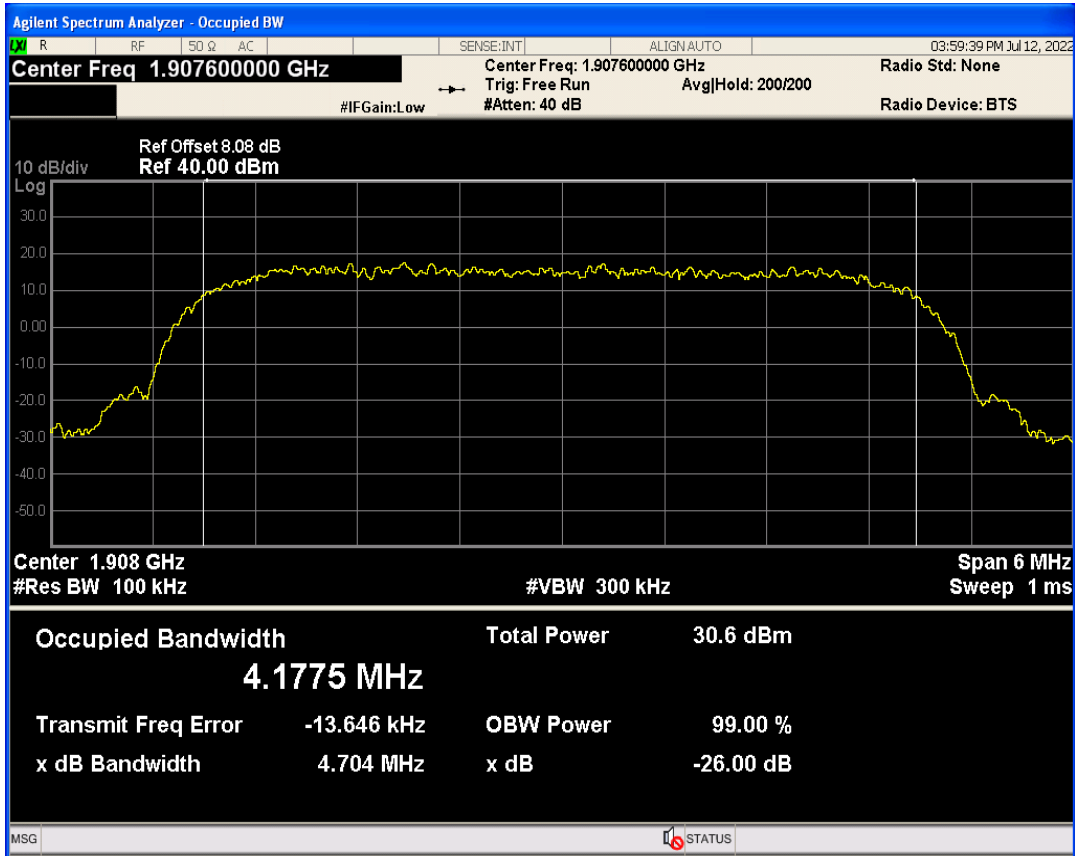

WCDMA Band5 Channel=4182