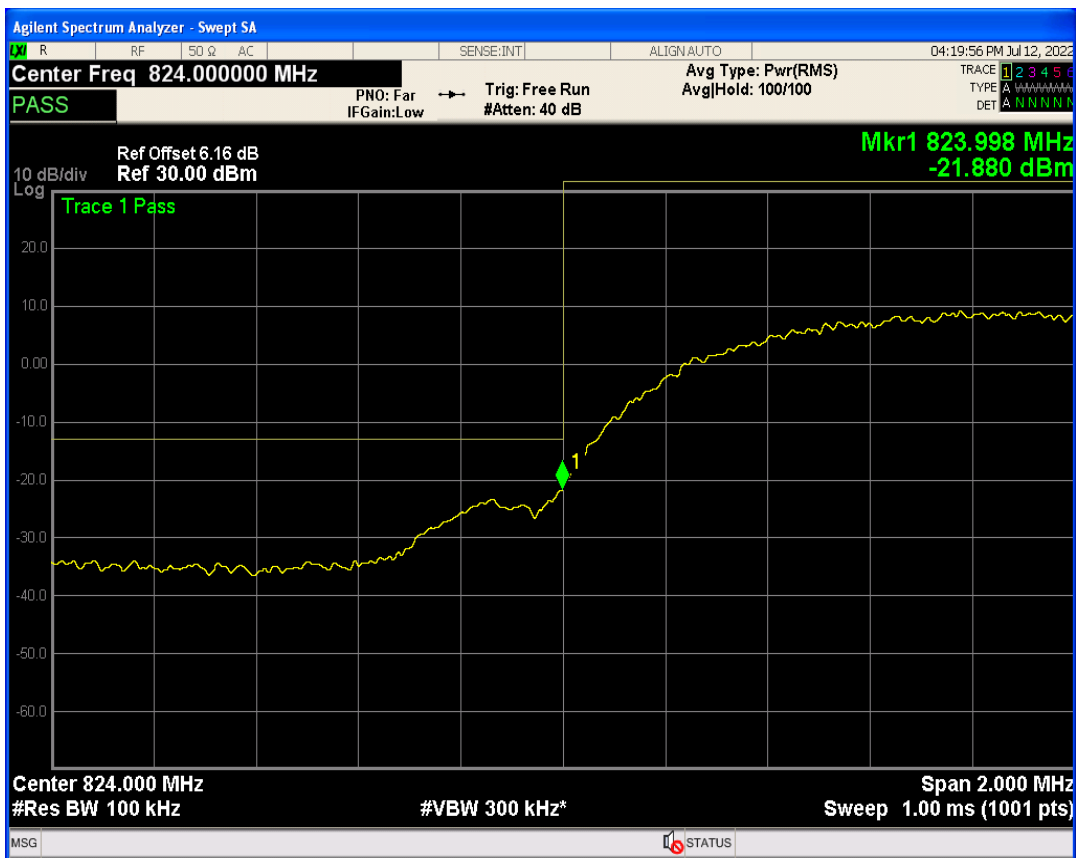

WCDMA Band2 Channel=9400

WCDMA Band2 Channel=9262

WCDMA Band2 Channel=9538

WCDMA Band5 Channel=4182

WCDMA Band5 Channel=4132

WCDMA Band5 Channel=4233

05 Band edge

Band	Channel	Frequency (MHz)	Spur Freq (MHz)	Spur Level (dBm)	Limit (dBm)	Verdict
WCDMA Band2	9262	1852.4	1850.00	-23.22	-13	PASS
WCDMA Band2	9538	1907.6	1910.00	-22.76	-13	PASS
WCDMA Band5	4132	826.4	824.00	-21.88	-13	PASS
WCDMA Band5	4233	846.6	849.00	-24.68	-13	PASS

WCDMA Band2 Channel=9538

WCDMA Band2 Channel=9262

WCDMA Band5 Channel=4132

WCDMA Band5 Channel=4233

06 Out-of-band emissions

Band	Channel	Frequency (MHz)	Spur Freq (MHz)	Spur Level (dBm)	Limit (dBm)	Verdict
WCDMA Band2	9262	1852.4	19875.19	-22.58	-13	PASS
WCDMA Band2	9400	1880	17094.86	-23.56	-13	PASS
WCDMA Band2	9538	1907.6	17943.09	-23.92	-13	PASS
WCDMA Band5	4132	826.4	3192.23	-29.73	-13	PASS
WCDMA Band5	4182	836.4	3137.65	-28.98	-13	PASS
WCDMA Band5	4233	846.6	3178.28	-29.27	-13	PASS