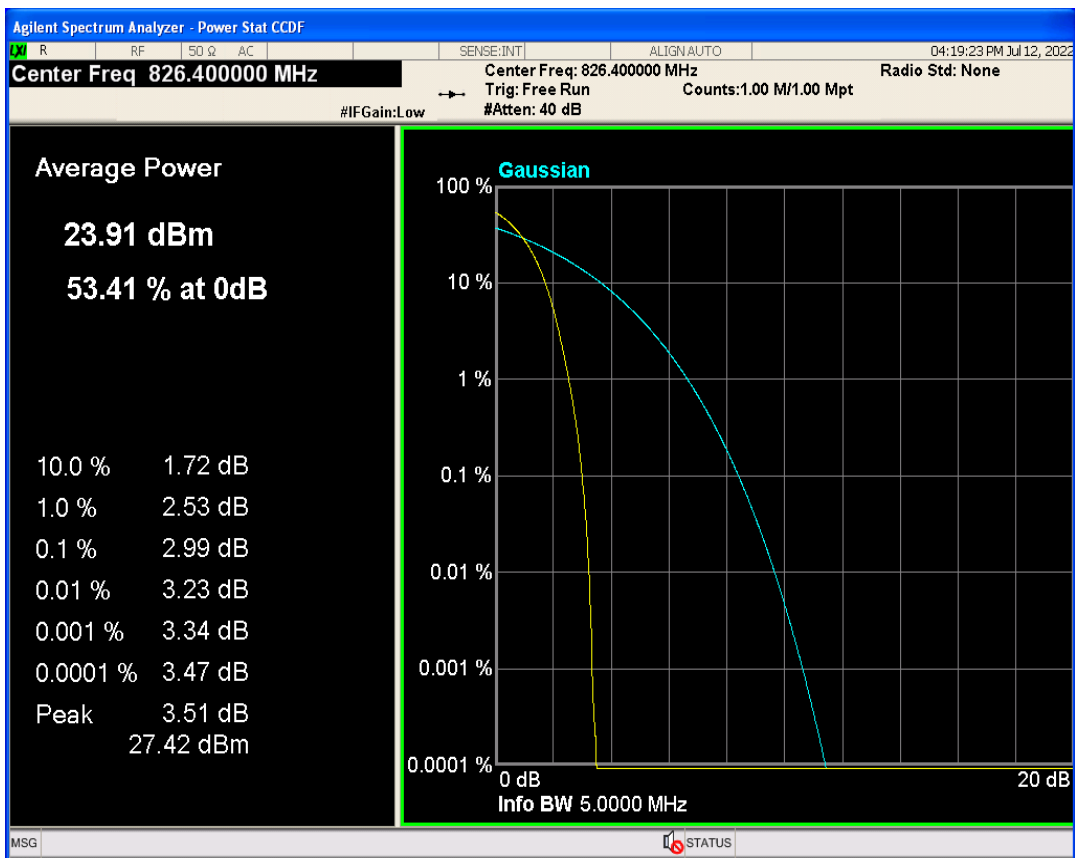

WCDMA Band2 Channel=9262

WCDMA Band2 Channel=9538

WCDMA Band5 Channel=4132

WCDMA Band5 Channel=4233

04 Occupied bandwidth

Band	Channel	Frequency (MHz)	99% OBW (kHz)	-26dB EBW (kHz)	Verdict
WCDMA Band2	9262	1852.4	4175.847	4720.613	PASS
WCDMA Band2	9400	1880	4176.156	4699.167	PASS
WCDMA Band2	9538	1907.6	4177.468	4704.248	PASS
WCDMA Band5	4132	826.4	4172.321	4720.318	PASS
WCDMA Band5	4182	836.4	4185.897	4703.696	PASS
WCDMA Band5	4233	846.6	4198.899	4727.328	PASS

WCDMA Band2 Channel=9400

WCDMA Band2 Channel=9262

WCDMA Band2 Channel=9538

WCDMA Band5 Channel=4182

WCDMA Band5 Channel=4132

WCDMA Band5 Channel=4233

05 Band edge

Band	Channel	Frequency (MHz)	Spur Freq (MHz)	Spur Level (dBm)	Limit (dBm)	Verdict
WCDMA Band2	9262	1852.4	1850.00	-23.22	-13	PASS
WCDMA Band2	9538	1907.6	1910.00	-22.76	-13	PASS
WCDMA Band5	4132	826.4	824.00	-21.88	-13	PASS
WCDMA Band5	4233	846.6	849.00	-24.68	-13	PASS