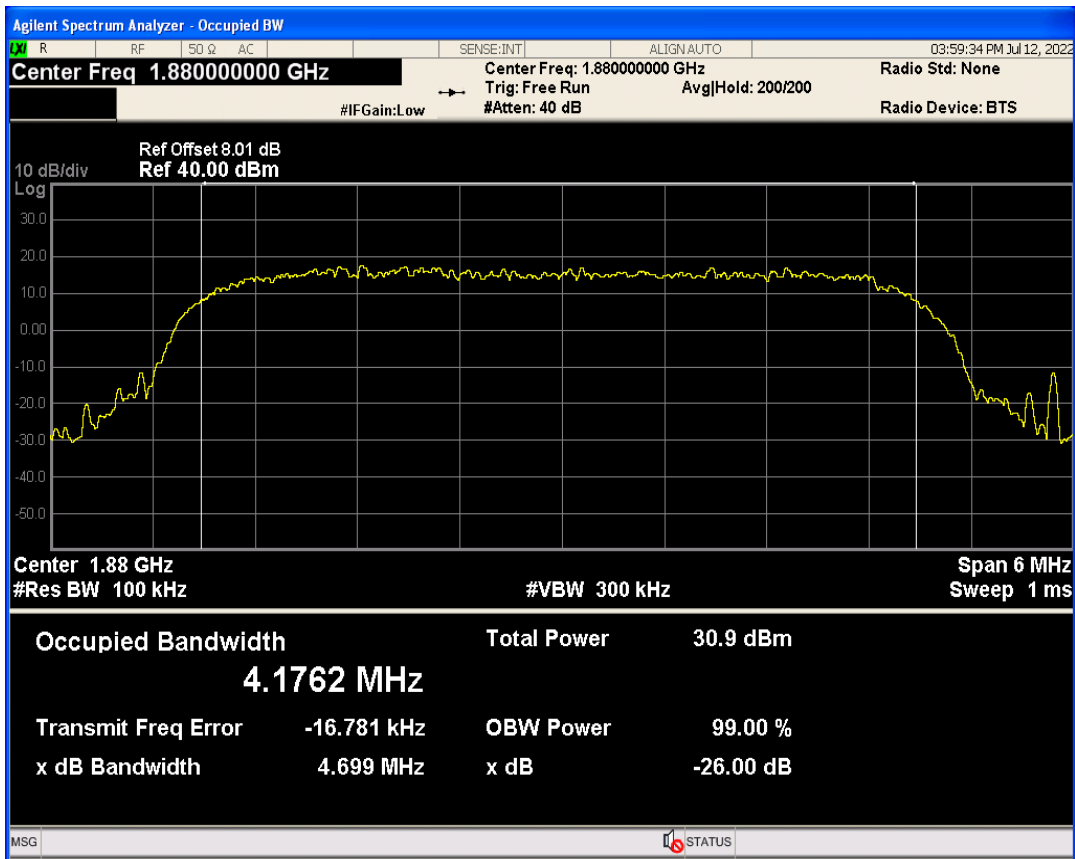

WCDMA Band2 Channel=9262