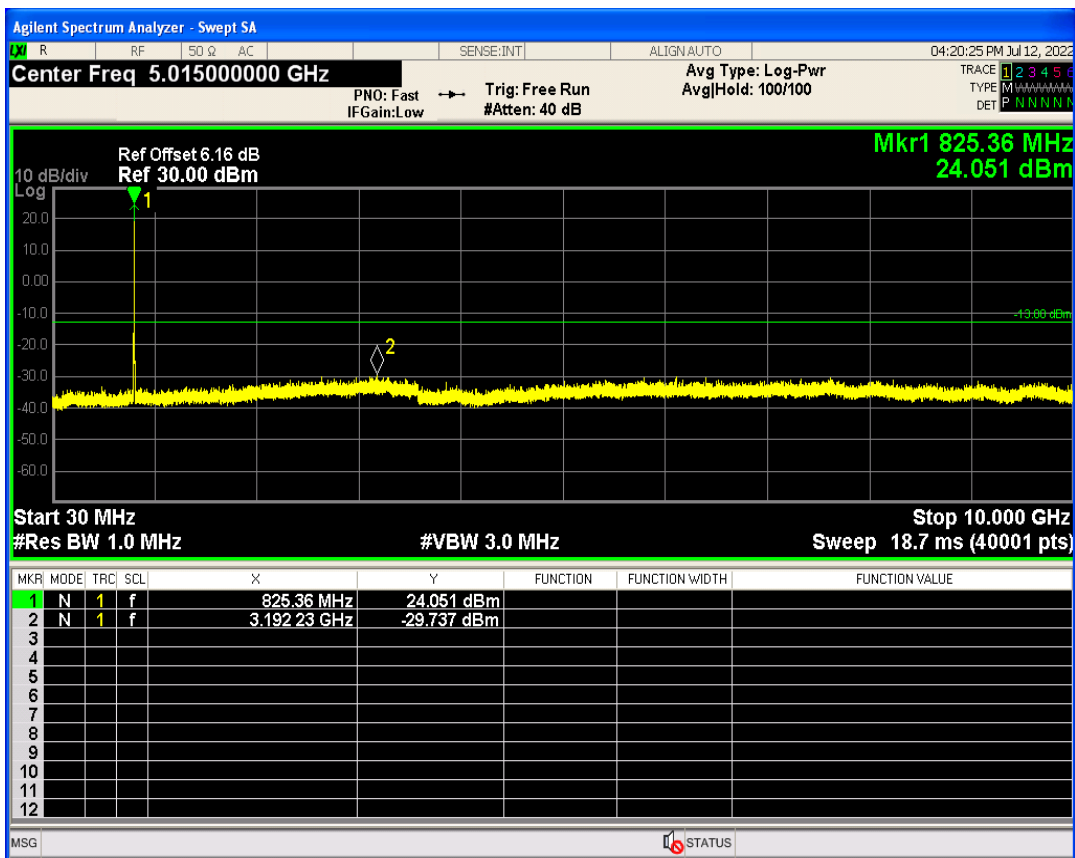

WCDMA Band2 Channel=9262

WCDMA Band2 Channel=9538

WCDMA Band2 Channel=9400

WCDMA Band5 Channel=4132

WCDMA Band5 Channel=4233

WCDMA Band5 Channel=4182

07 Conducted output power

Band	Channel	Frequency (MHz)	Power (dBm)	Verdict
HSDPA Band2 Subtest1	9262	1852.4	21.94	PASS
HSDPA Band2 Subtest2	9262	1852.4	21.56	PASS
HSDPA Band2 Subtest3	9262	1852.4	20.30	PASS
HSDPA Band2 Subtest4	9262	1852.4	20.49	PASS
HSDPA Band2 Subtest1	9400	1880	21.96	PASS
HSDPA Band2 Subtest2	9400	1880	21.65	PASS
HSDPA Band2 Subtest3	9400	1880	20.49	PASS
HSDPA Band2 Subtest4	9400	1880	20.31	PASS
HSDPA Band2 Subtest1	9538	1907.6	22.00	PASS
HSDPA Band2 Subtest2	9538	1907.6	21.53	PASS
HSDPA Band2 Subtest3	9538	1907.6	20.57	PASS
HSDPA Band2 Subtest4	9538	1907.6	20.71	PASS
HSDPA Band5 Subtest1	4132	826.4	21.37	PASS
HSDPA Band5 Subtest2	4132	826.4	20.89	PASS
HSDPA Band5 Subtest3	4132	826.4	20.04	PASS
HSDPA Band5 Subtest4	4132	826.4	19.72	PASS
HSDPA Band5 Subtest1	4182	836.4	21.35	PASS
HSDPA Band5 Subtest2	4182	836.4	20.92	PASS
HSDPA Band5 Subtest3	4182	836.4	20.00	PASS
HSDPA Band5 Subtest4	4182	836.4	19.88	PASS
HSDPA Band5 Subtest1	4233	846.6	21.18	PASS
HSDPA Band5 Subtest2	4233	846.6	20.85	PASS
HSDPA Band5 Subtest3	4233	846.6	19.74	PASS
HSDPA Band5 Subtest4	4233	846.6	19.44	PASS