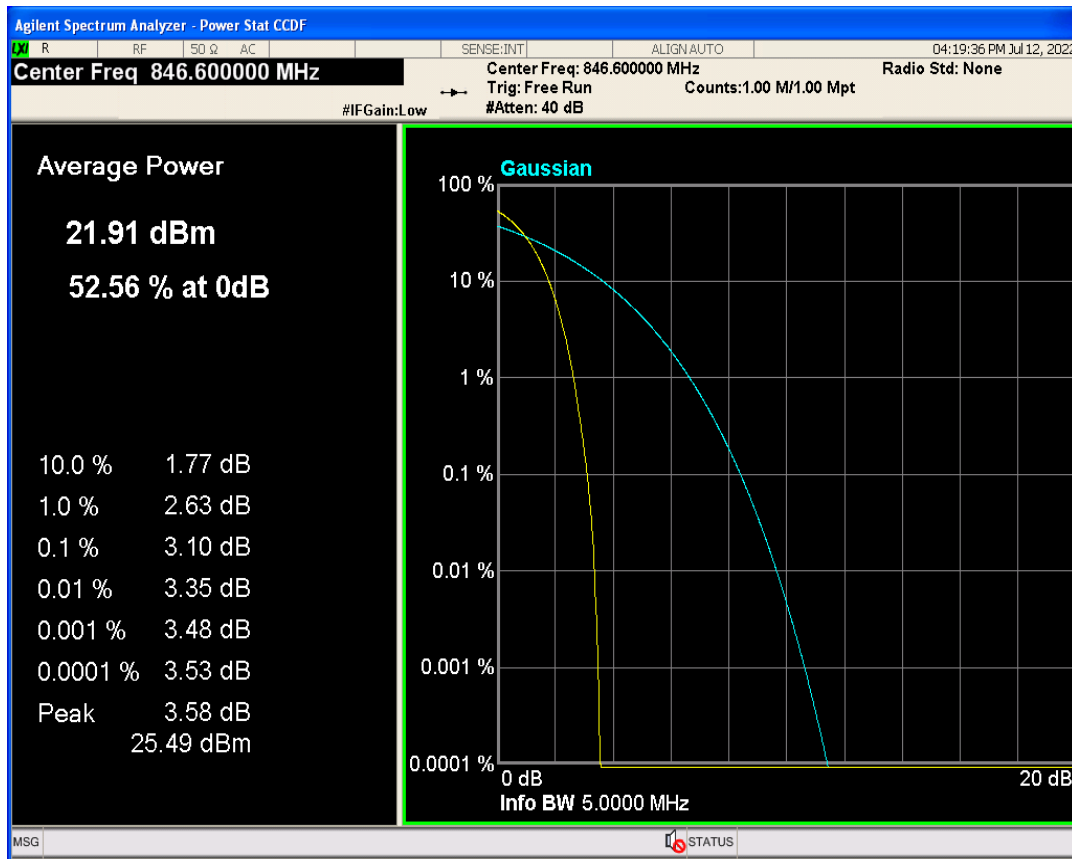

WCDMA Band2 Channel=9262

WCDMA Band2 Channel=9538

WCDMA Band5 Channel=4132

WCDMA Band5 Channel=4233

04 Occupied bandwidth

Band	Channel	Frequency (MHz)	99% OBW (kHz)	-26dB EBW (kHz)	Verdict
WCDMA Band2	9262	1852.4	4175.847	4720.613	PASS
WCDMA Band2	9400	1880	4176.156	4699.167	PASS
WCDMA Band2	9538	1907.6	4177.468	4704.248	PASS
WCDMA Band5	4132	826.4	4172.321	4720.318	PASS
WCDMA Band5	4182	836.4	4185.897	4703.696	PASS
WCDMA Band5	4233	846.6	4198.899	4727.328	PASS