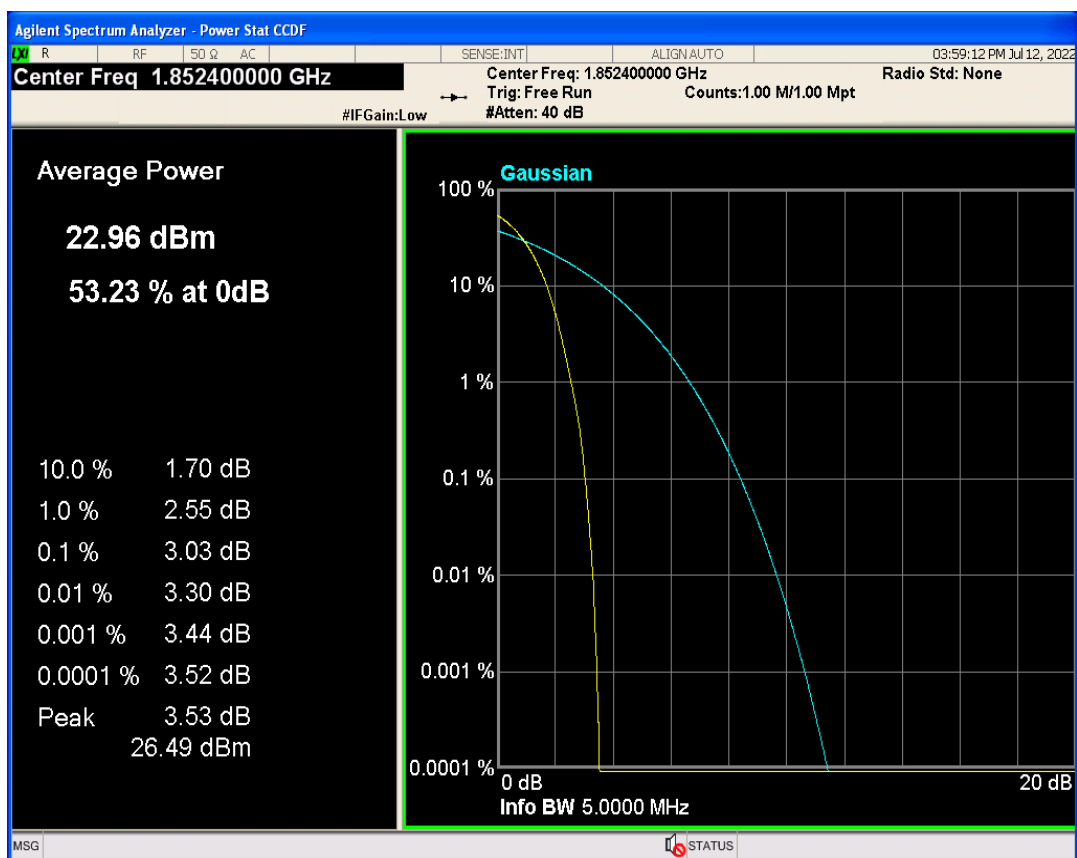

01 Conducted output power

Band	Channel	Frequency (MHz)	Power (dBm)	Verdict
WCDMA Band2	9262	1852.4	22.85	PASS
WCDMA Band2	9400	1880	22.84	PASS
WCDMA Band2	9538	1907.6	22.85	PASS
WCDMA Band5	4132	826.4	22.40	PASS
WCDMA Band5	4182	836.4	22.31	PASS
WCDMA Band5	4233	846.6	22.17	PASS

03 Peak-to-Average Ratio

Band	Channel	Frequency (MHz)	Result (dB)	high Limit (dB)	Verdict
WCDMA Band2	9262	1852.4	3.03	13	PASS
WCDMA Band2	9400	1880	3.04	13	PASS
WCDMA Band2	9538	1907.6	3.07	13	PASS
WCDMA Band5	4132	826.4	2.99	13	PASS
WCDMA Band5	4182	836.4	3.13	13	PASS
WCDMA Band5	4233	846.6	3.10	13	PASS

WCDMA Band2 Channel=9262