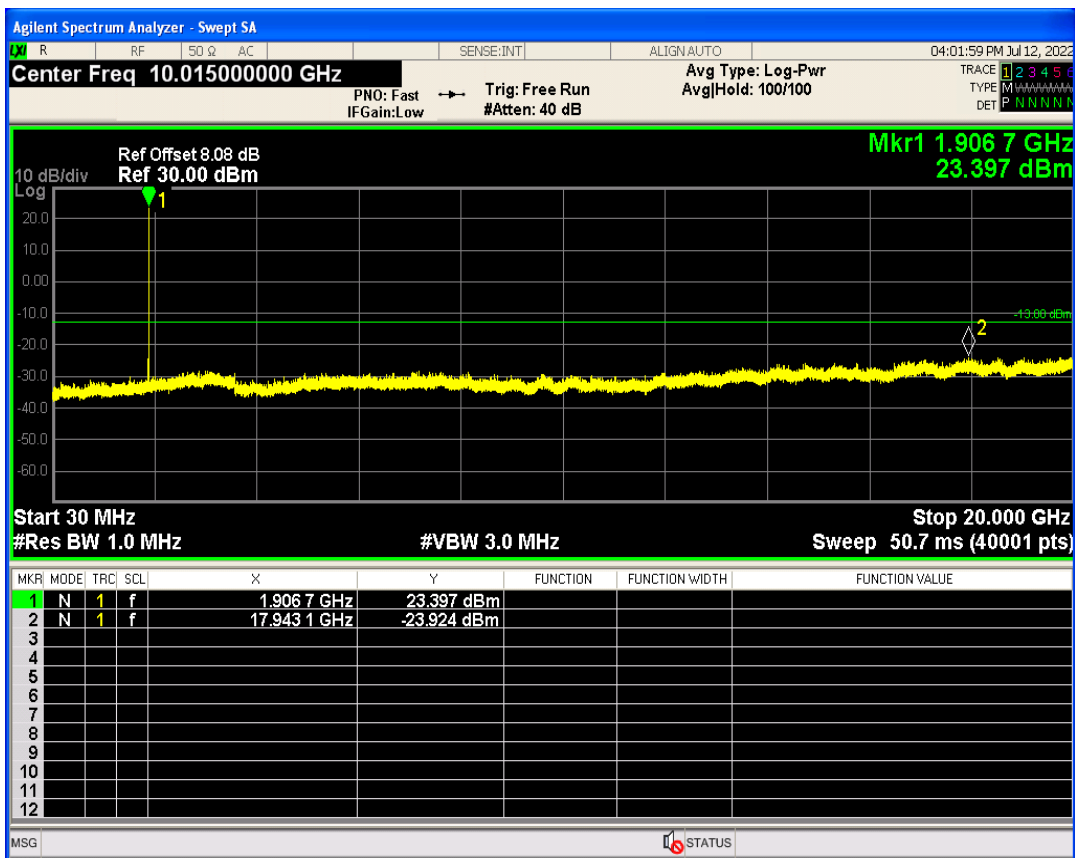

WCDMA Band2 Channel=9538