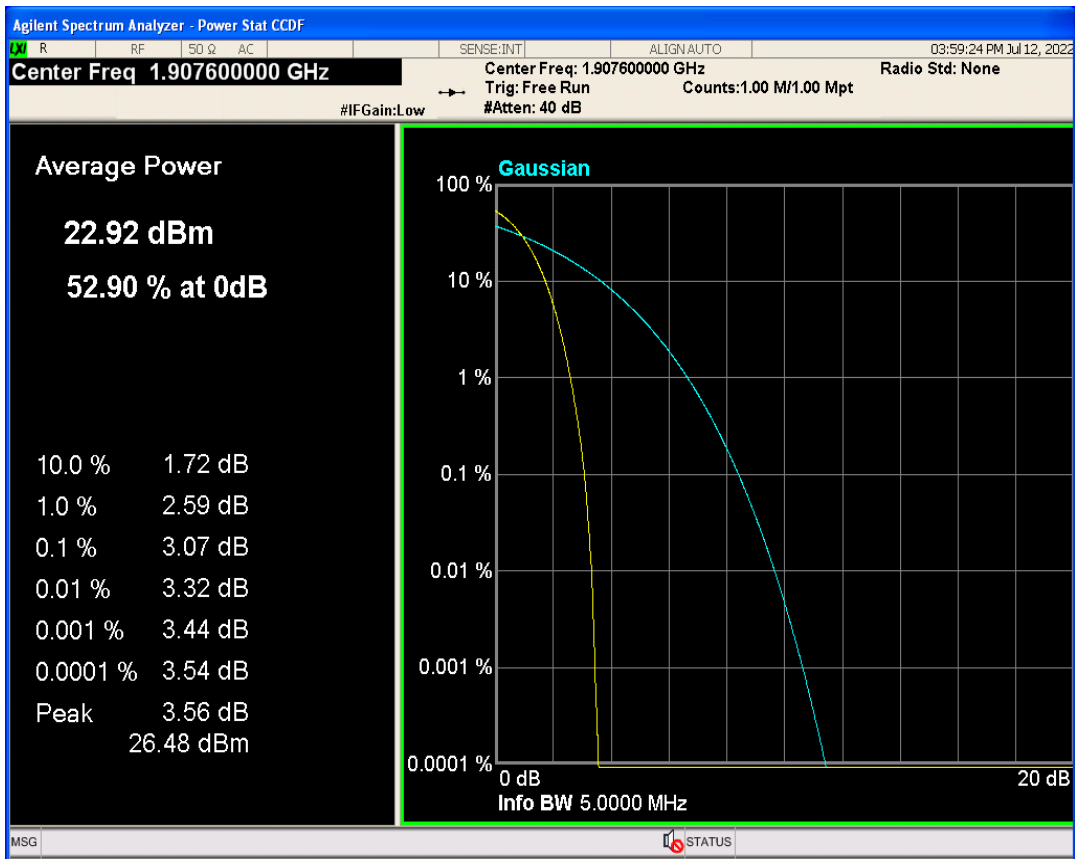

WCDMA Band2 Channel=9538