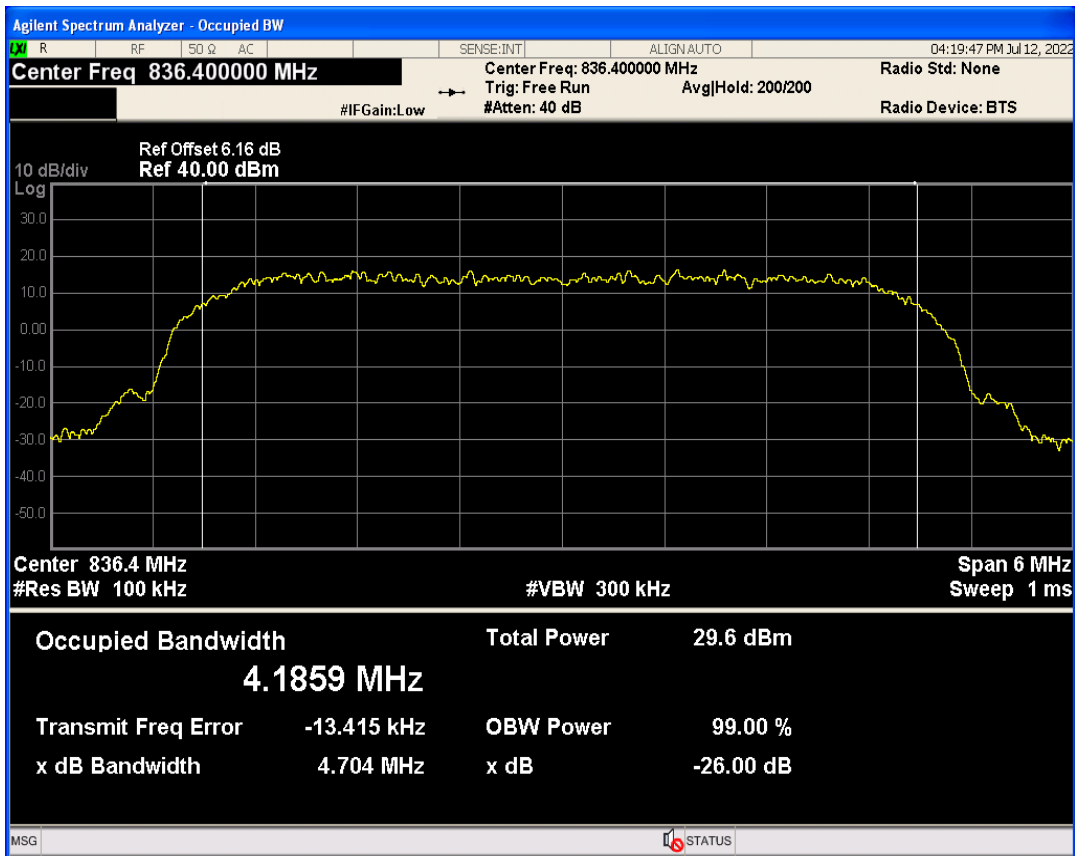

WCDMA Band2 Channel=9400

WCDMA Band2 Channel=9262

WCDMA Band2 Channel=9538

WCDMA Band5 Channel=4182

WCDMA Band5 Channel=4132

WCDMA Band5 Channel=4233

05 Band edge

Band	Channel	Frequency (MHz)	Spur Freq (MHz)	Spur Level (dBm)	Limit (dBm)	Verdict
WCDMA Band2	9262	1852.4	1850.00	-23.22	-13	PASS
WCDMA Band2	9538	1907.6	1910.00	-22.76	-13	PASS
WCDMA Band5	4132	826.4	824.00	-21.88	-13	PASS
WCDMA Band5	4233	846.6	849.00	-24.68	-13	PASS