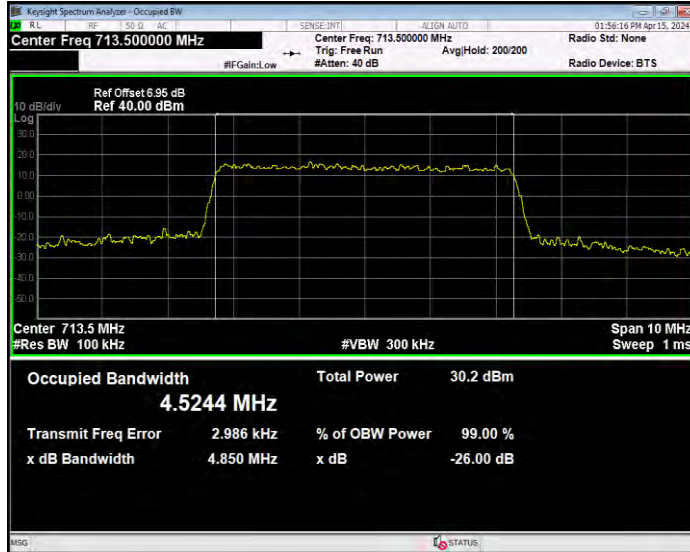

Band12 16QAM BW=3MHz Channel=23165 RB Size=15 Position=#0

Band12 16QAM BW=5MHz Channel=23035 RB Size=25 Position=#0

Band12 16QAM BW=5MHz Channel=23095 RB Size=25 Position=#0

Band12 16QAM BW=5MHz Channel=23155 RB Size=25 Position=#0