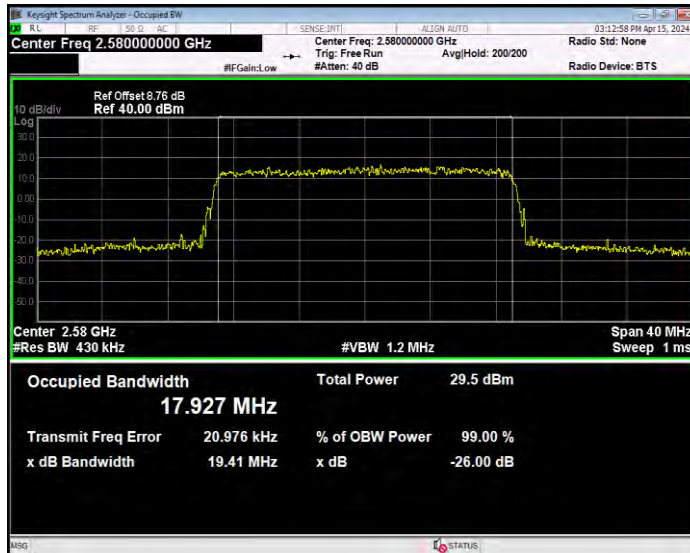

Band38 16QAM BW=20MHz Channel=37850 RB Size=100 Position=#0

Band38 16QAM BW=20MHz Channel=38000 RB Size=100 Position=#0