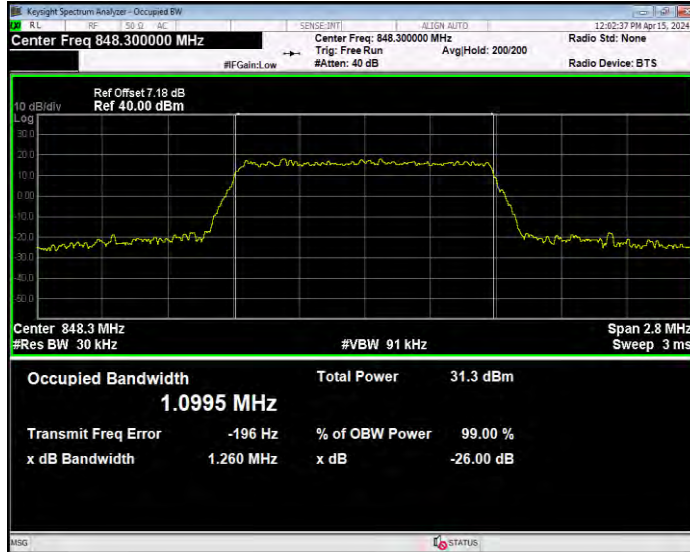

Band5 QPSK BW=1.4MHz Channel=20643 RB Size=6 Position=#0

Band5 QPSK BW=10MHz Channel=20450 RB Size=50 Position=#0