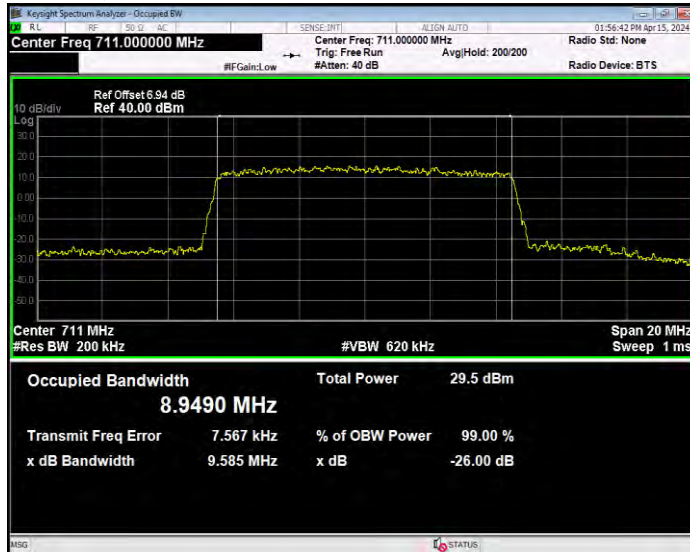

Band12 16QAM BW=10MHz Channel=23130 RB Size=50 Position=#0

Band12 16QAM BW=3MHz Channel=23025 RB Size=15 Position=#0