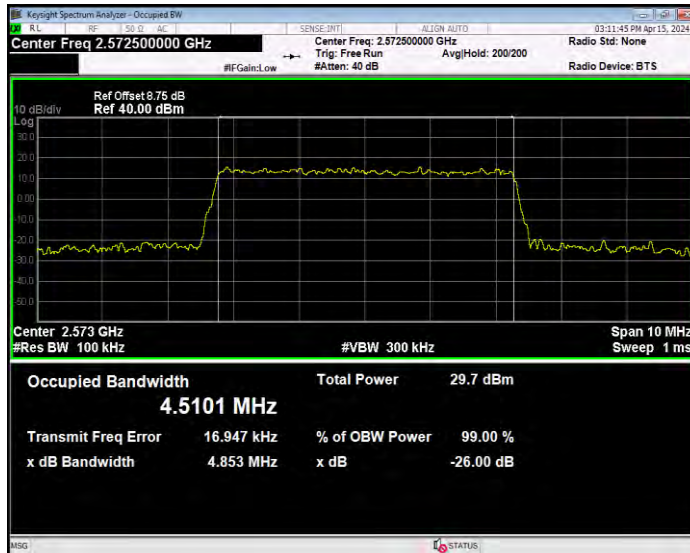

Band38 16QAM BW=5MHz Channel=37775 RB Size=25 Position=#0

Band38 16QAM BW=5MHz Channel=38000 RB Size=25 Position=#0