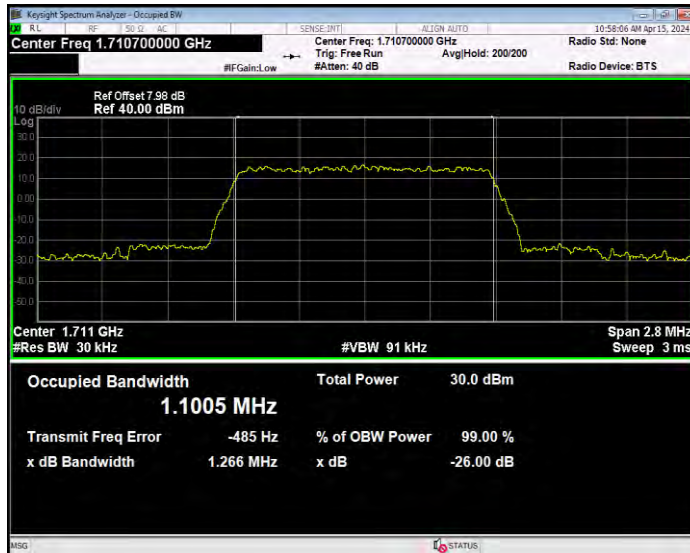

Band4 QPSK BW=1.4MHz Channel=19957 RB Size=6 Position=#0

Band4 QPSK BW=1.4MHz Channel=20175 RB Size=6 Position=#0