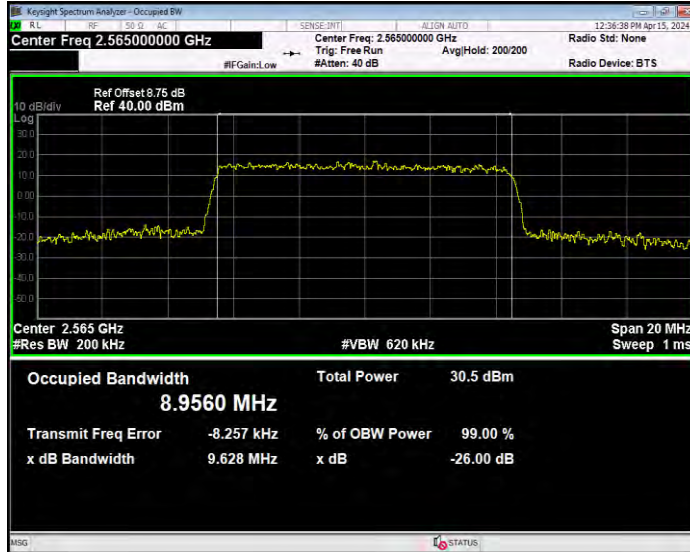

Band7 16QAM BW=10MHz Channel=21400 RB Size=50 Position=#0

Band7 16QAM BW=15MHz Channel=20825 RB Size=75 Position=#0