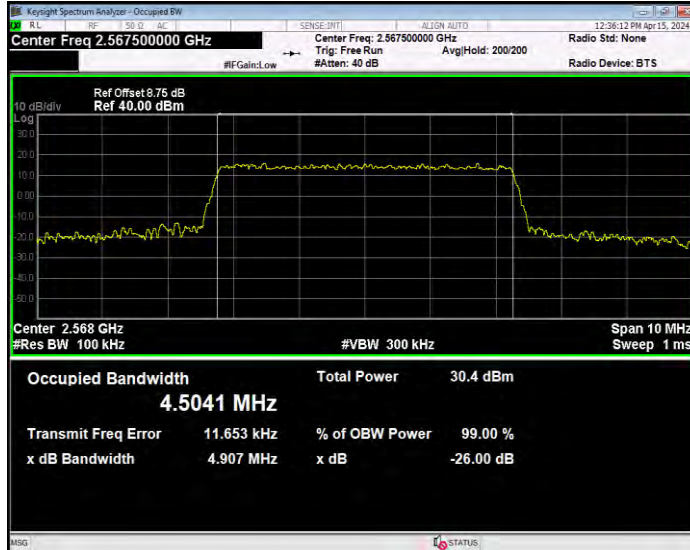

Band7 16QAM BW=20MHz Channel=21350 RB Size=100 Position=#0

Band7 16QAM BW=5MHz Channel=20775 RB Size=25 Position=#0

Band7 16QAM BW=5MHz Channel=21100 RB Size=25 Position=#0

Band7 16QAM BW=5MHz Channel=21425 RB Size=25 Position=#0