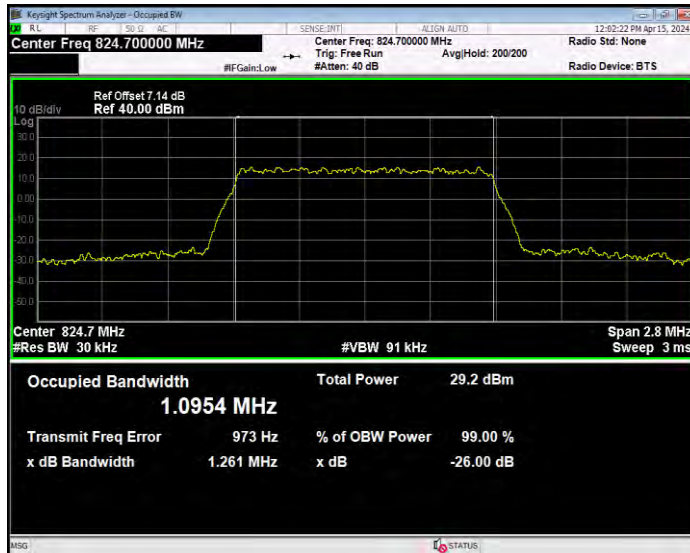

Band5 QPSK BW=1.4MHz Channel=20407 RB Size=6 Position=#0

Band5 QPSK BW=1.4MHz Channel=20525 RB Size=6 Position=#0