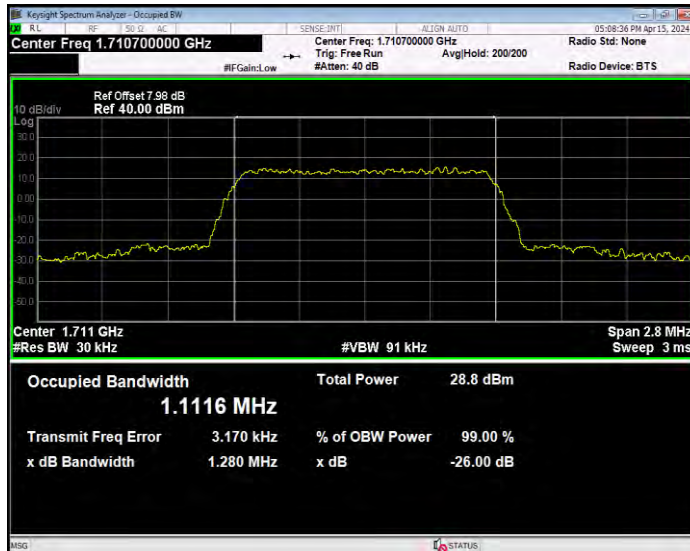

Band66 16QAM BW=1.4MHz Channel=131979 RB Size=6 Position=#0

Band66 16QAM BW=1.4MHz Channel=132322 RB Size=6 Position=#0