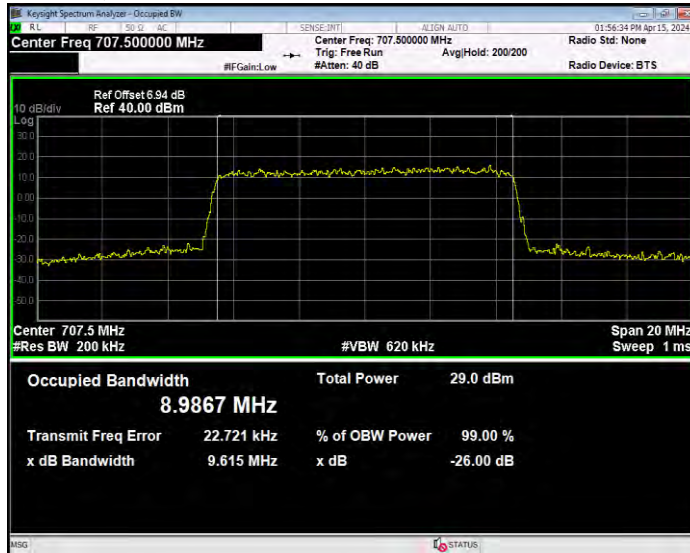

Band12 16QAM BW=10MHz Channel=23095 RB Size=50 Position=#0

Band12 16QAM BW=10MHz Channel=23130 RB Size=50 Position=#0