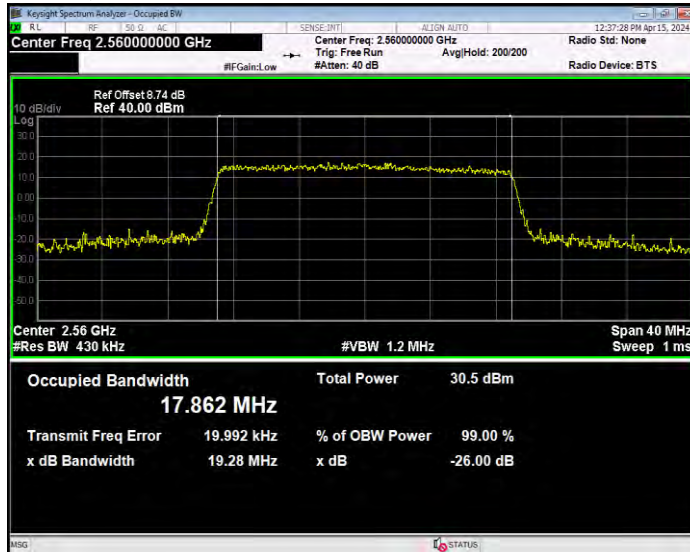

Band7 16QAM BW=20MHz Channel=21350 RB Size=100 Position=#0

Band7 16QAM BW=5MHz Channel=20775 RB Size=25 Position=#0