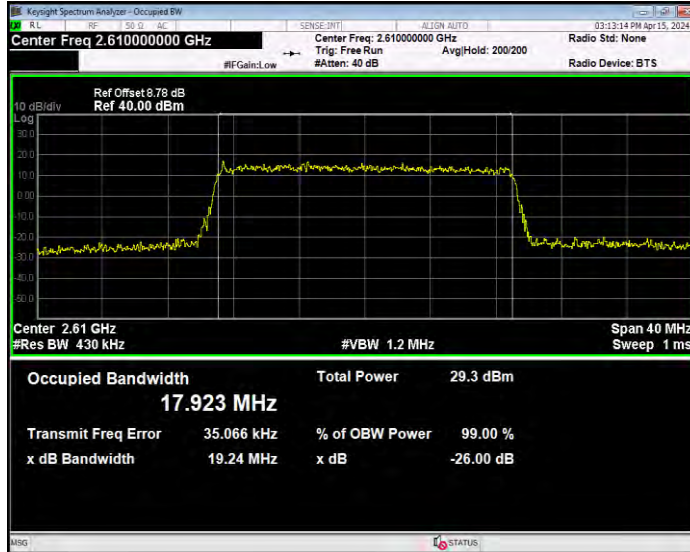

Band38 16QAM BW=20MHz Channel=38150 RB Size=100 Position=#0

Band38 16QAM BW=5MHz Channel=37775 RB Size=25 Position=#0