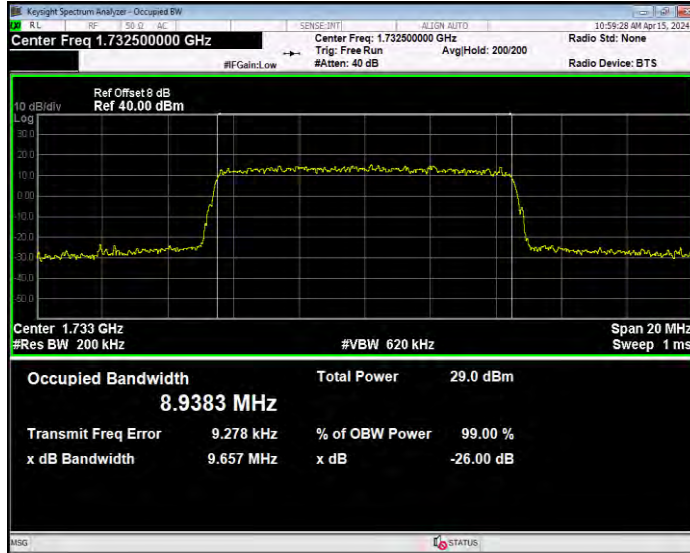

Band4 QPSK BW=10MHz Channel=20175 RB Size=50 Position=#0

Band4 QPSK BW=10MHz Channel=20350 RB Size=50 Position=#0