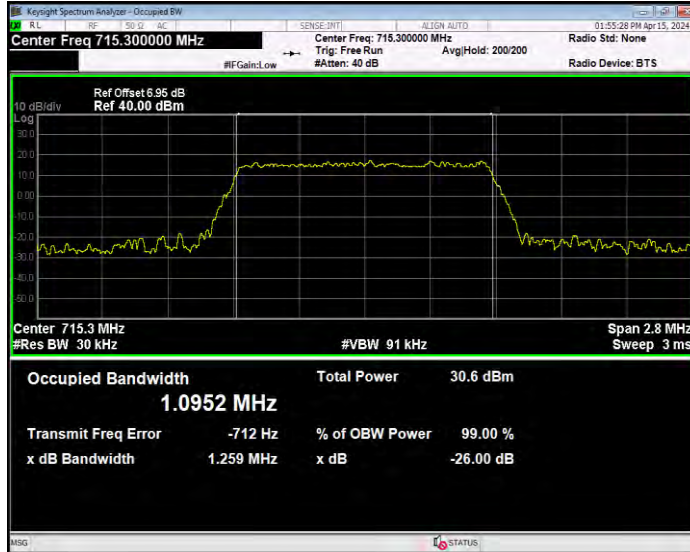

Band12 16QAM BW=1.4MHz Channel=23173 RB Size=6 Position=#0

Band12 16QAM BW=10MHz Channel=23060 RB Size=50 Position=#0