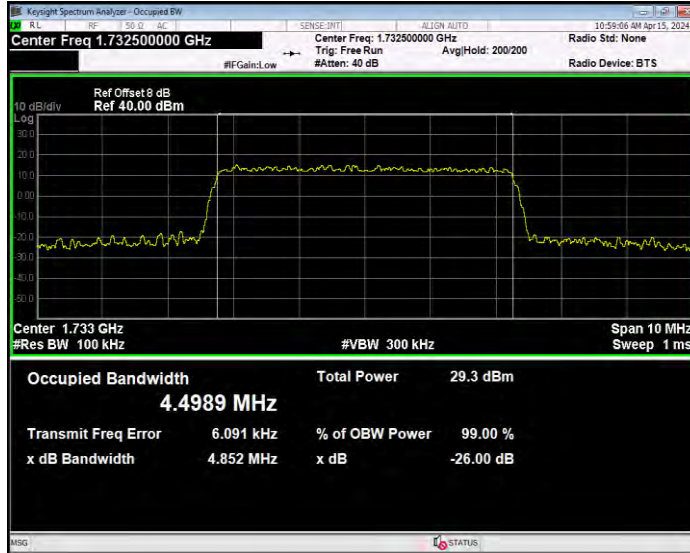

Band4 16QAM BW=5MHz Channel=20175 RB Size=25 Position=#0

Band4 16QAM BW=5MHz Channel=20375 RB Size=25 Position=#0