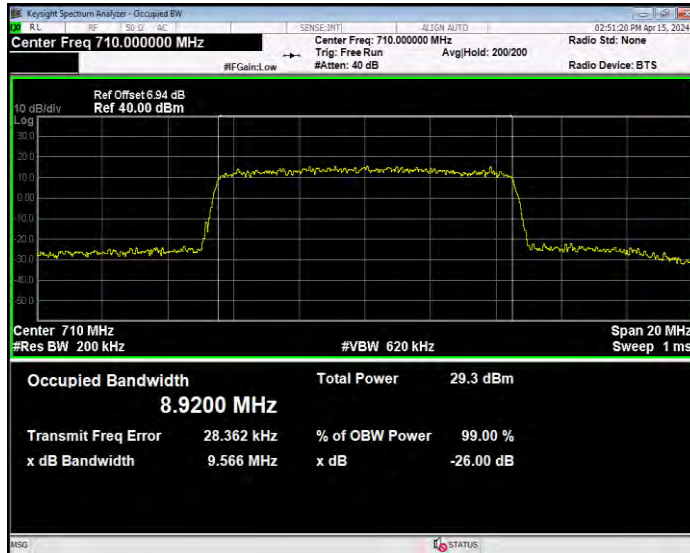

Band17 16QAM BW=10MHz Channel=23790 RB Size=50 Position=#0

Band17 16QAM BW=10MHz Channel=23800 RB Size=50 Position=#0