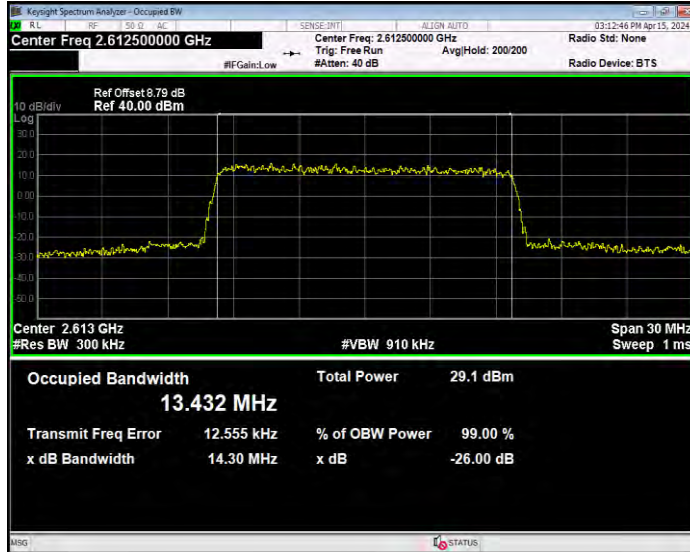

Band38 QPSK BW=15MHz Channel=38175 RB Size=75 Position=#0

Band38 QPSK BW=20MHz Channel=37850 RB Size=100 Position=#0