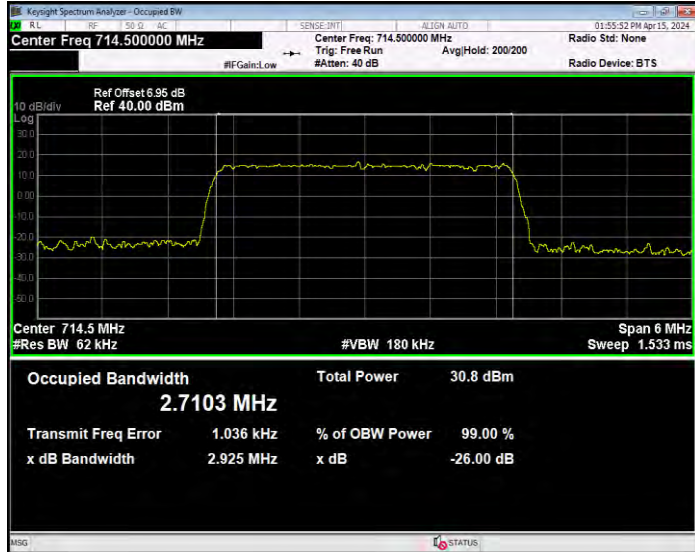

Band12 16QAM BW=3MHz Channel=23165 RB Size=15 Position=#0

Band12 16QAM BW=5MHz Channel=23035 RB Size=25 Position=#0