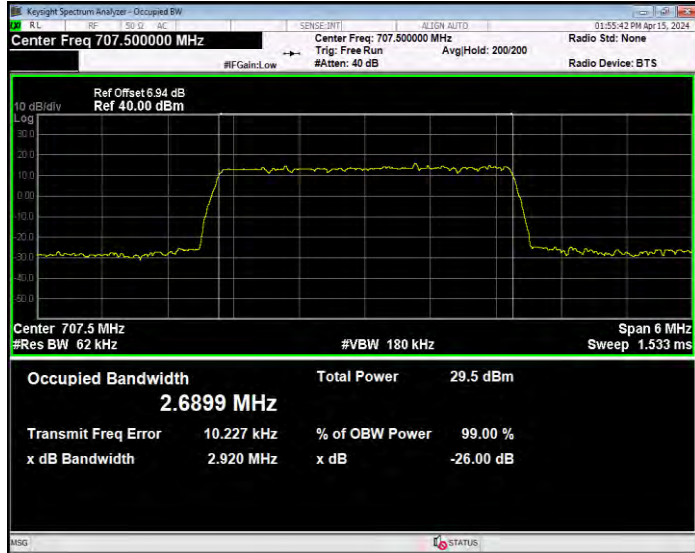

Band12 QPSK BW=10MHz Channel=23095 RB Size=50 Position=#0

Band12 QPSK BW=10MHz Channel=23130 RB Size=50 Position=#0

Band12 QPSK BW=3MHz Channel=23025 RB Size=15 Position=#0

Band12 QPSK BW=3MHz Channel=23095 RB Size=15 Position=#0