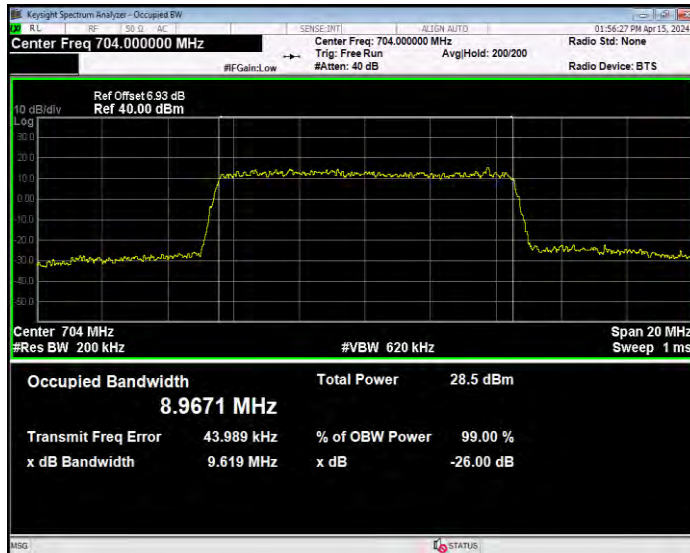

Band12 16QAM BW=1.4MHz Channel=23017 RB Size=6 Position=#0

Band12 16QAM BW=1.4MHz Channel=23095 RB Size=6 Position=#0

Band12 16QAM BW=1.4MHz Channel=23173 RB Size=6 Position=#0

Band12 16QAM BW=10MHz Channel=23060 RB Size=50 Position=#0