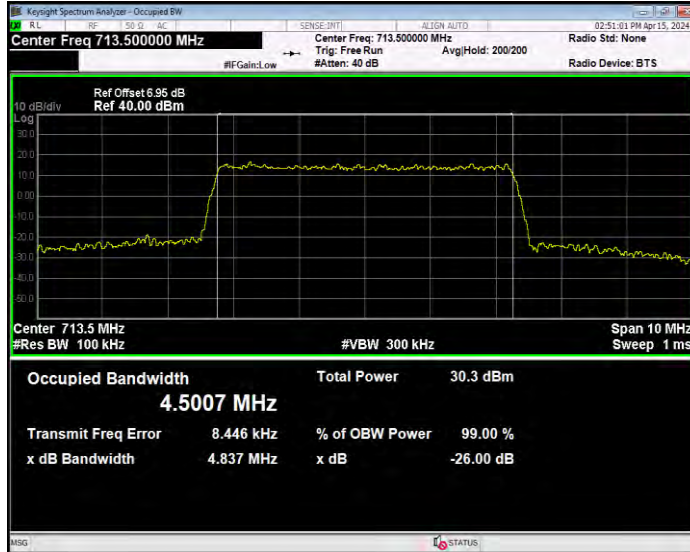

Band17 QPSK BW=10MHz Channel=23800 RB Size=50 Position=#0

Band17 QPSK BW=5MHz Channel=23755 RB Size=25 Position=#0

Band17 QPSK BW=5MHz Channel=23790 RB Size=25 Position=#0

Band17 QPSK BW=5MHz Channel=23825 RB Size=25 Position=#0