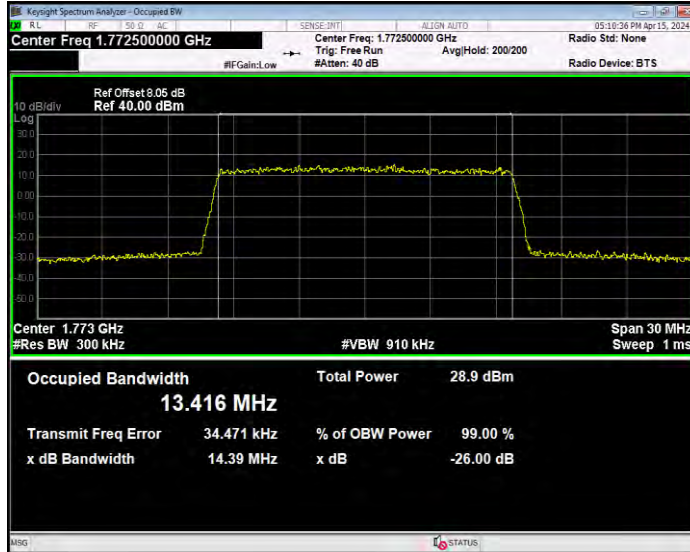

Band66 16QAM BW=15MHz Channel=132597 RB Size=75 Position=#0

Band66 16QAM BW=20MHz Channel=132072 RB Size=100 Position=#0