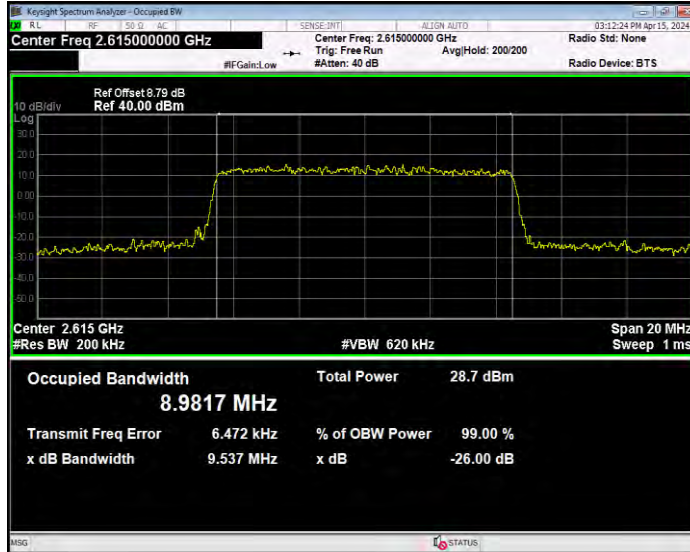

Band38 16QAM BW=10MHz Channel=38200 RB Size=50 Position=#0

Band38 16QAM BW=15MHz Channel=37825 RB Size=75 Position=#0