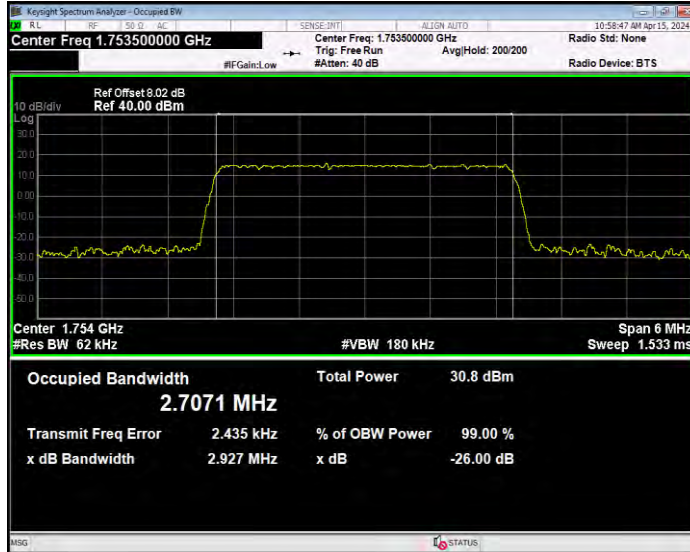

Band4 QPSK BW=3MHz Channel=20385 RB Size=15 Position=#0

Band4 QPSK BW=5MHz Channel=19975 RB Size=25 Position=#0