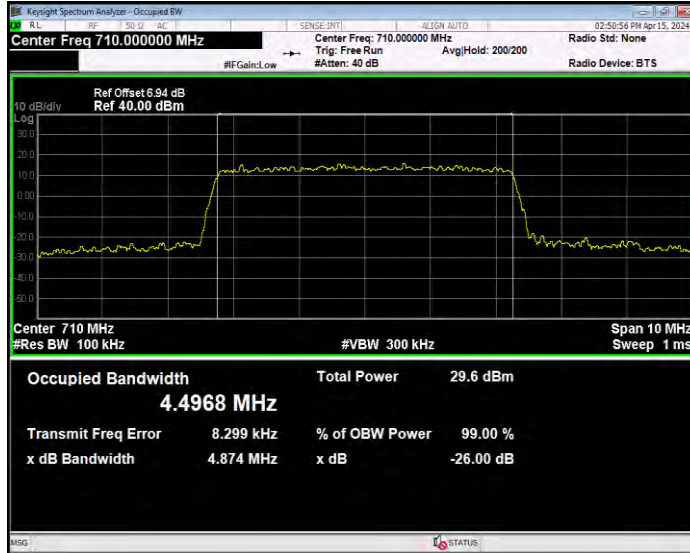

Band17 16QAM BW=5MHz Channel=23790 RB Size=25 Position=#0

Band17 16QAM BW=5MHz Channel=23825 RB Size=25 Position=#0