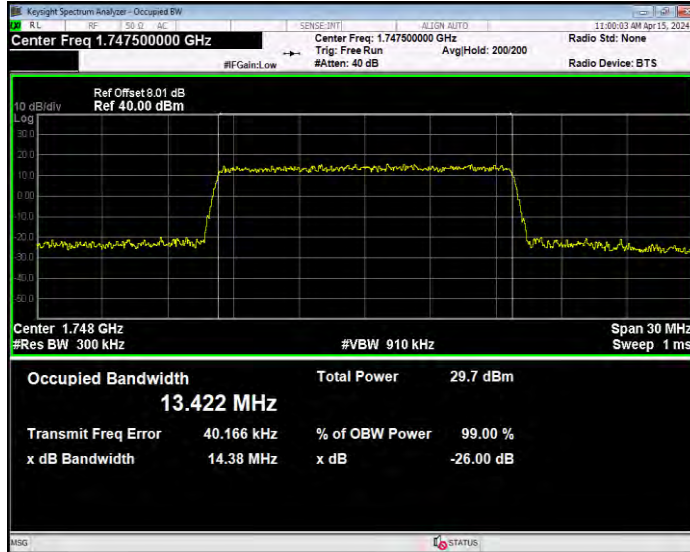

Band4 16QAM BW=15MHz Channel=20325 RB Size=75 Position=#0

Band4 16QAM BW=20MHz Channel=20050 RB Size=100 Position=#0