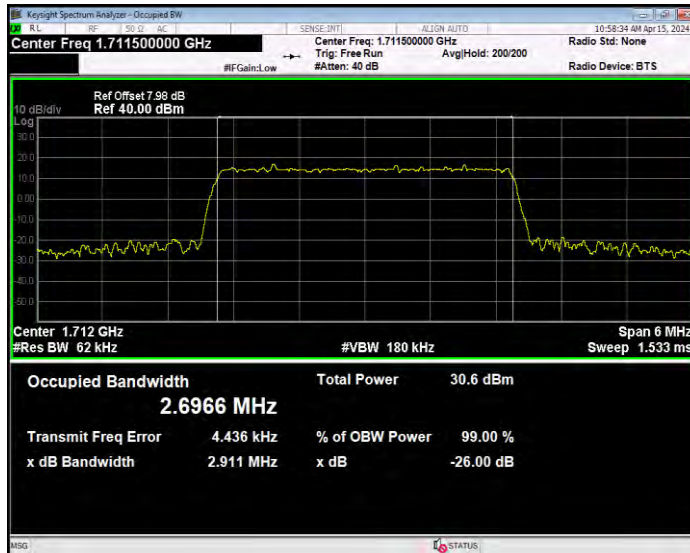

Band4 16QAM BW=3MHz Channel=19965 RB Size=15 Position=#0

Band4 16QAM BW=3MHz Channel=20175 RB Size=15 Position=#0