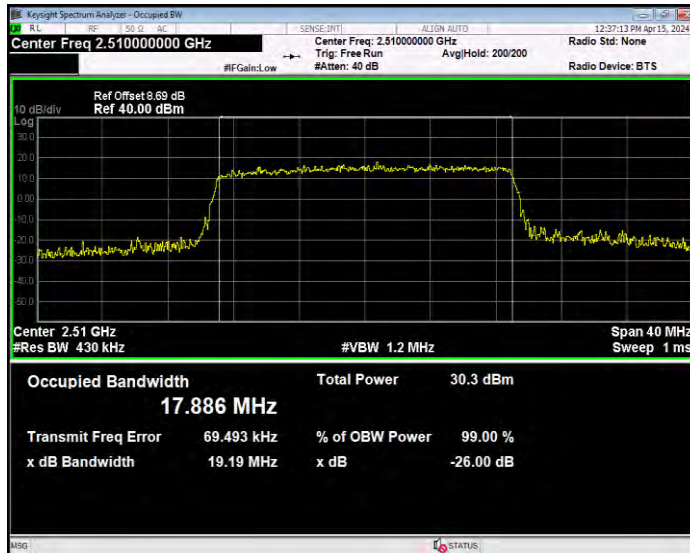

Band7 16QAM BW=20MHz Channel=20850 RB Size=100 Position=#0

Band7 16QAM BW=20MHz Channel=21100 RB Size=100 Position=#0