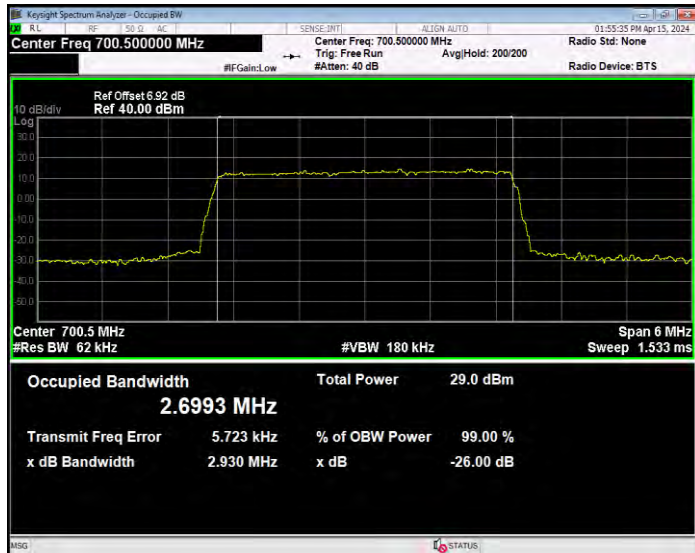

Band12 QPSK BW=3MHz Channel=23025 RB Size=15 Position=#0

Band12 QPSK BW=3MHz Channel=23095 RB Size=15 Position=#0