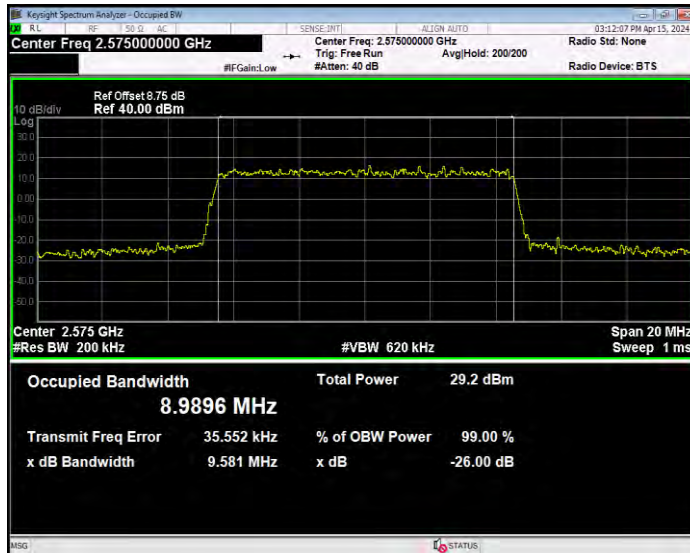

Band38 QPSK BW=10MHz Channel=37800 RB Size=50 Position=#0

Band38 QPSK BW=10MHz Channel=38000 RB Size=50 Position=#0