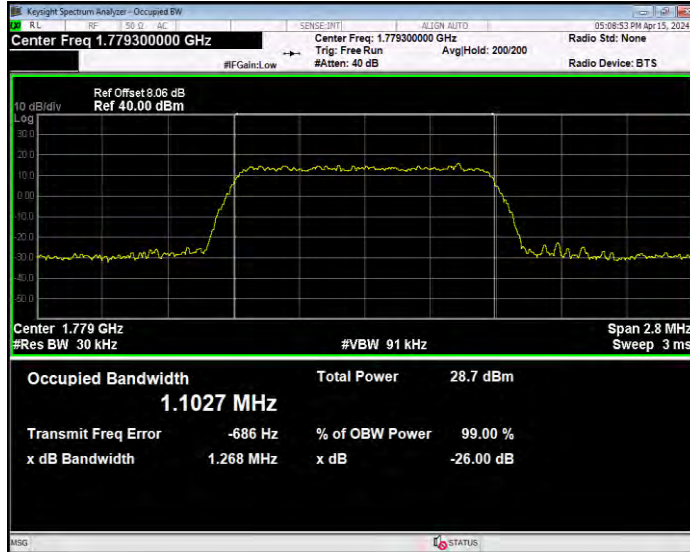

Band66 16QAM BW=1.4MHz Channel=132665 RB Size=6 Position=#0

Band66 16QAM BW=10MHz Channel=132022 RB Size=50 Position=#0