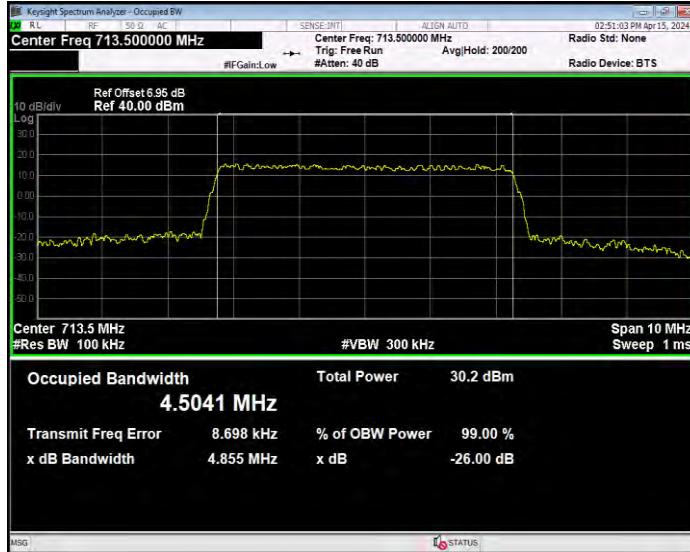

Band17 16QAM BW=5MHz Channel=23825 RB Size=25 Position=#0

Band17 QPSK BW=10MHz Channel=23780 RB Size=50 Position=#0