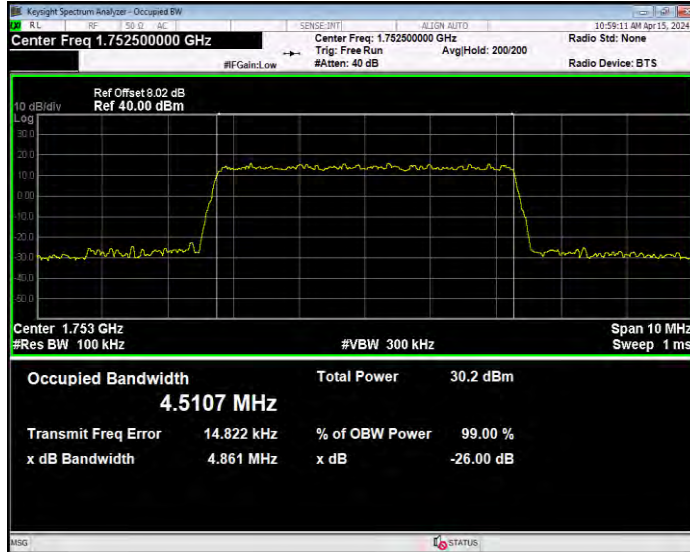

Band4 QPSK BW=3MHz Channel=20385 RB Size=15 Position=#0

Band4 QPSK BW=5MHz Channel=19975 RB Size=25 Position=#0

Band4 QPSK BW=5MHz Channel=20175 RB Size=25 Position=#0

Band4 QPSK BW=5MHz Channel=20375 RB Size=25 Position=#0