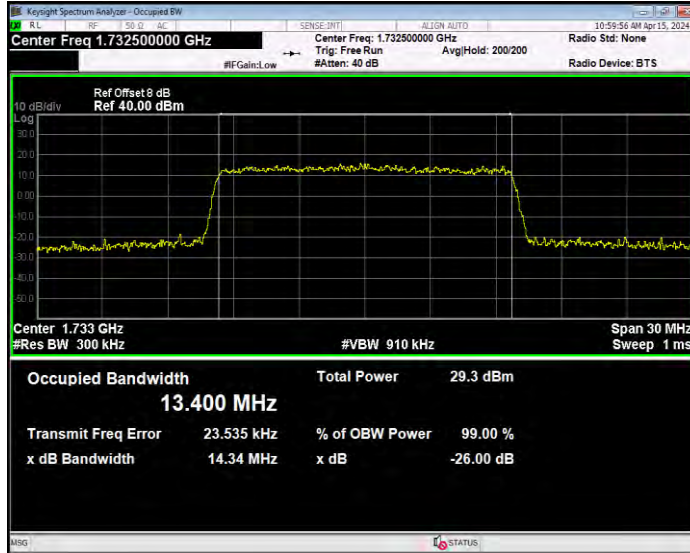

Band4 16QAM BW=10MHz Channel=20175 RB Size=50 Position=#0

Band4 16QAM BW=10MHz Channel=20350 RB Size=50 Position=#0

Band4 16QAM BW=15MHz Channel=20025 RB Size=75 Position=#0

Band4 16QAM BW=15MHz Channel=20175 RB Size=75 Position=#0