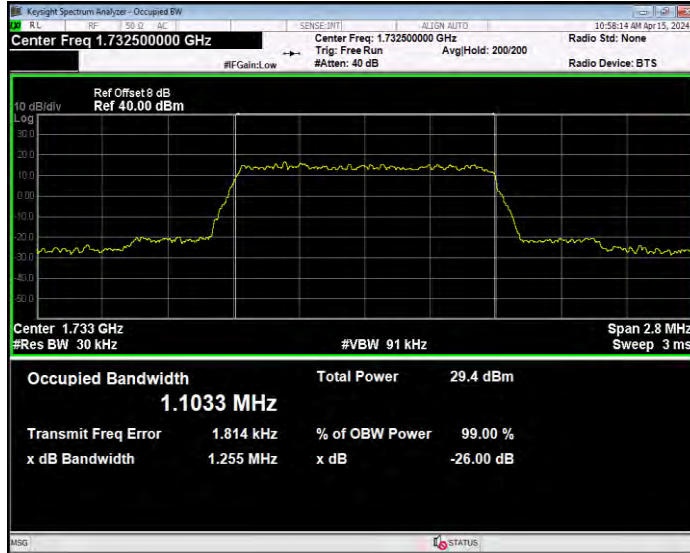

Band4 16QAM BW=5MHz Channel=20175 RB Size=25 Position=#0

Band4 16QAM BW=5MHz Channel=20375 RB Size=25 Position=#0

Band4 QPSK BW=1.4MHz Channel=19957 RB Size=6 Position=#0

Band4 QPSK BW=1.4MHz Channel=20175 RB Size=6 Position=#0