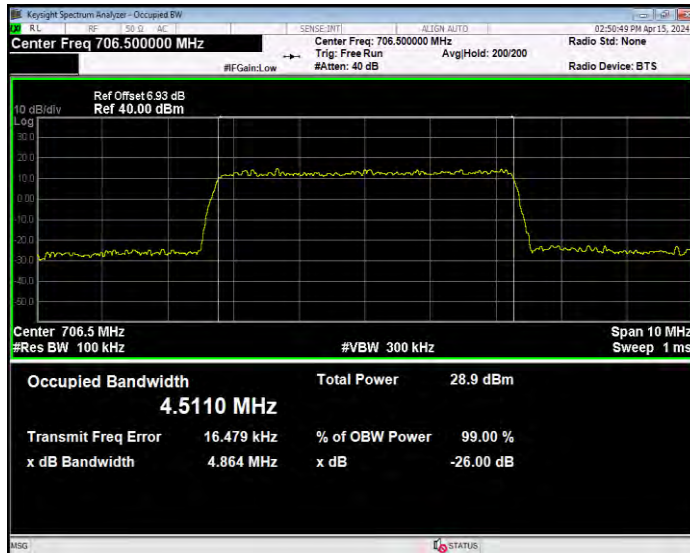

Band17 16QAM BW=10MHz Channel=23780 RB Size=50 Position=#0

Band17 16QAM BW=10MHz Channel=23790 RB Size=50 Position=#0

Band17 16QAM BW=10MHz Channel=23800 RB Size=50 Position=#0

Band17 16QAM BW=5MHz Channel=23755 RB Size=25 Position=#0