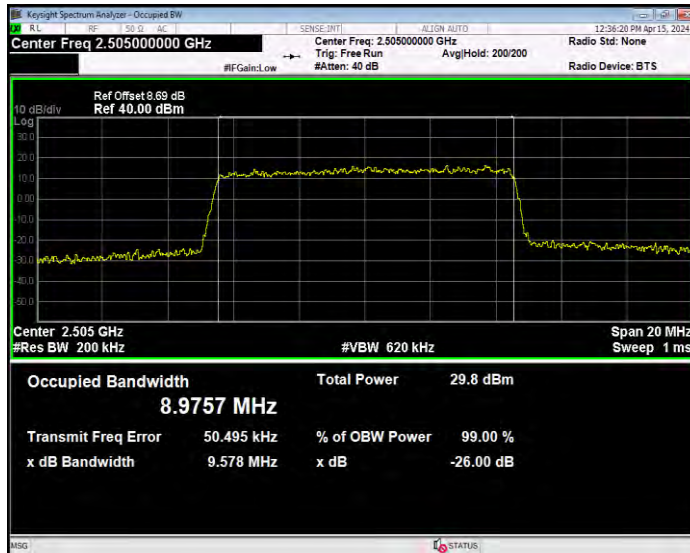

Band7 QPSK BW=10MHz Channel=20800 RB Size=50 Position=#0

Band7 QPSK BW=10MHz Channel=21100 RB Size=50 Position=#0