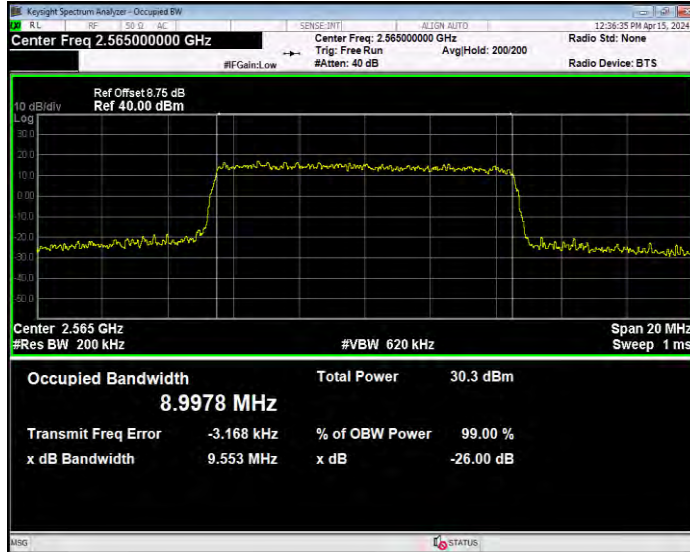

Band7 QPSK BW=10MHz Channel=21400 RB Size=50 Position=#0

Band7 QPSK BW=15MHz Channel=20825 RB Size=75 Position=#0