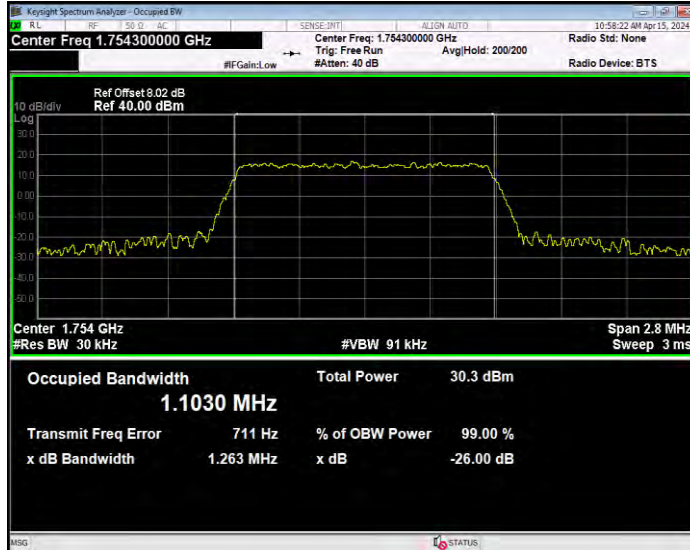

Band4 QPSK BW=1.4MHz Channel=20393 RB Size=6 Position=#0

Band4 QPSK BW=10MHz Channel=20000 RB Size=50 Position=#0