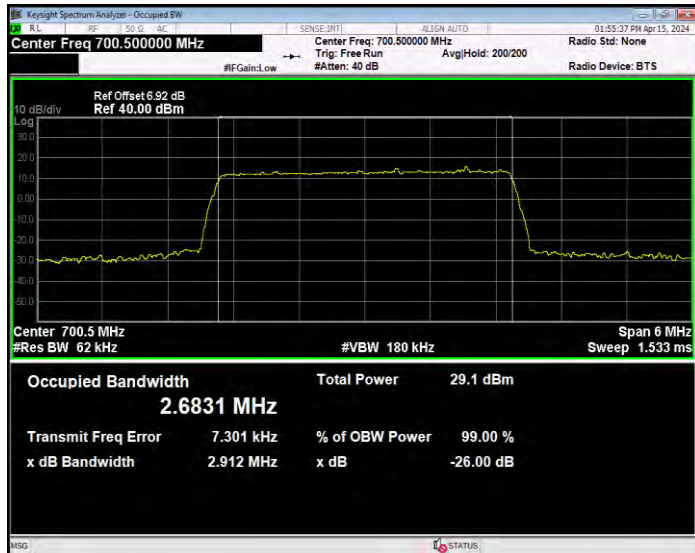

Band12 16QAM BW=3MHz Channel=23025 RB Size=15 Position=#0

Band12 16QAM BW=3MHz Channel=23095 RB Size=15 Position=#0