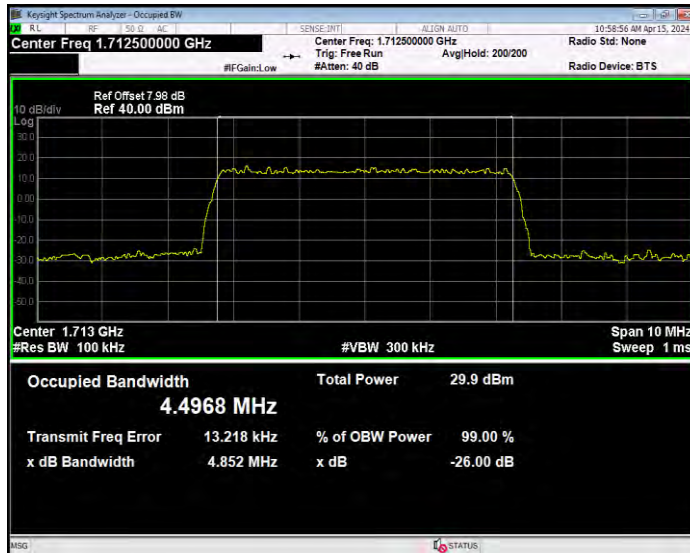

Band4 QPSK BW=5MHz Channel=19975 RB Size=25 Position=#0

Band4 QPSK BW=5MHz Channel=20175 RB Size=25 Position=#0