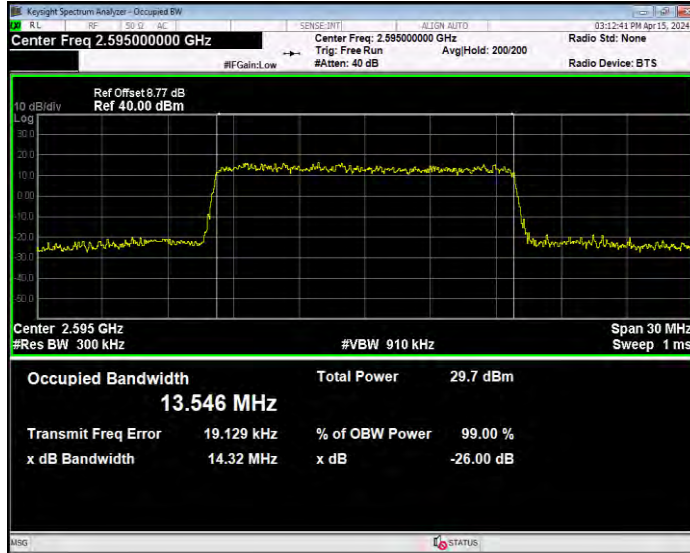

Band38 16QAM BW=15MHz Channel=38000 RB Size=75 Position=#0

Band38 16QAM BW=15MHz Channel=38175 RB Size=75 Position=#0