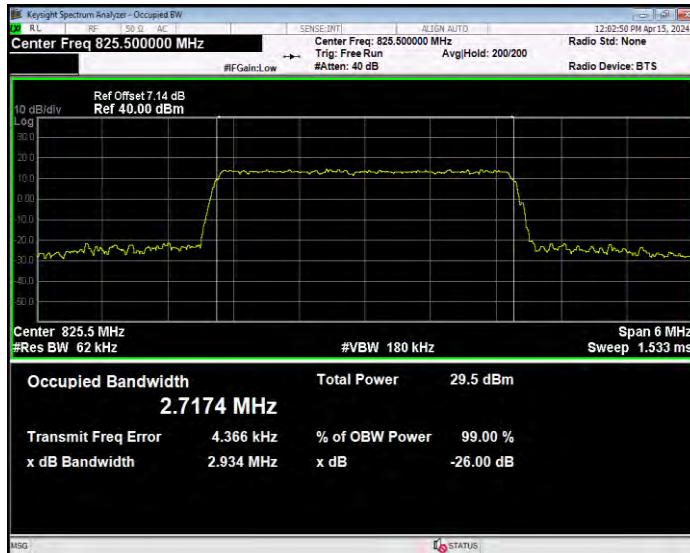

Band5 16QAM BW=3MHz Channel=20415 RB Size=15 Position=#0

Band5 16QAM BW=3MHz Channel=20525 RB Size=15 Position=#0