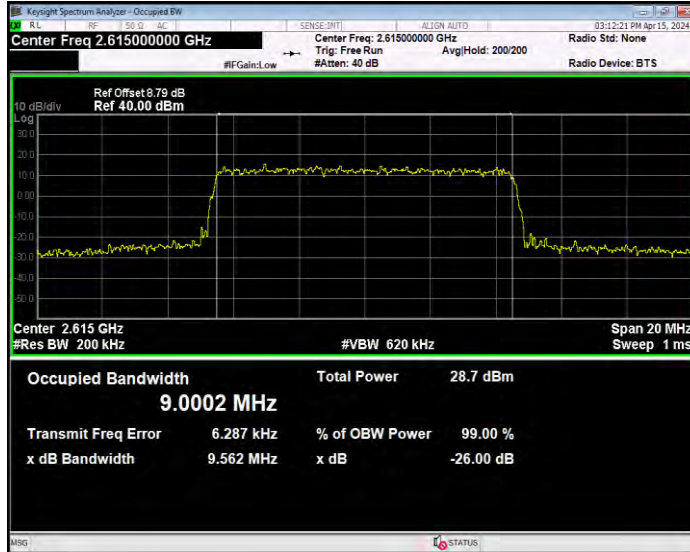

Band38 QPSK BW=10MHz Channel=38200 RB Size=50 Position=#0

Band38 QPSK BW=15MHz Channel=37825 RB Size=75 Position=#0