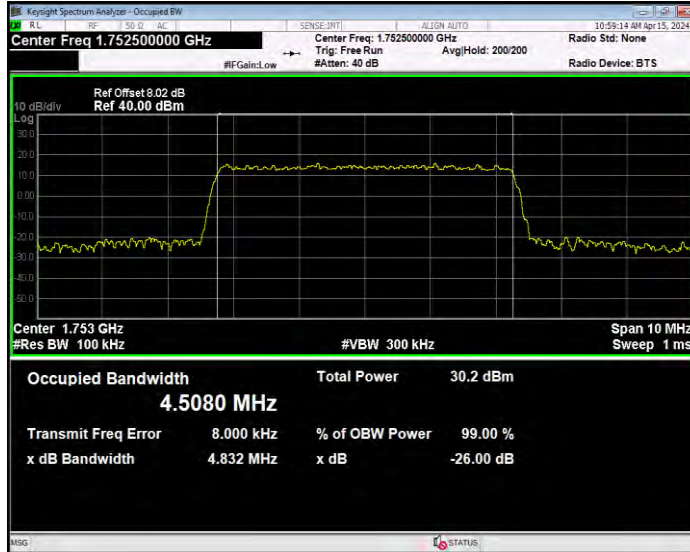

Band4 16QAM BW=5MHz Channel=20375 RB Size=25 Position=#0

Band4 QPSK BW=1.4MHz Channel=19957 RB Size=6 Position=#0