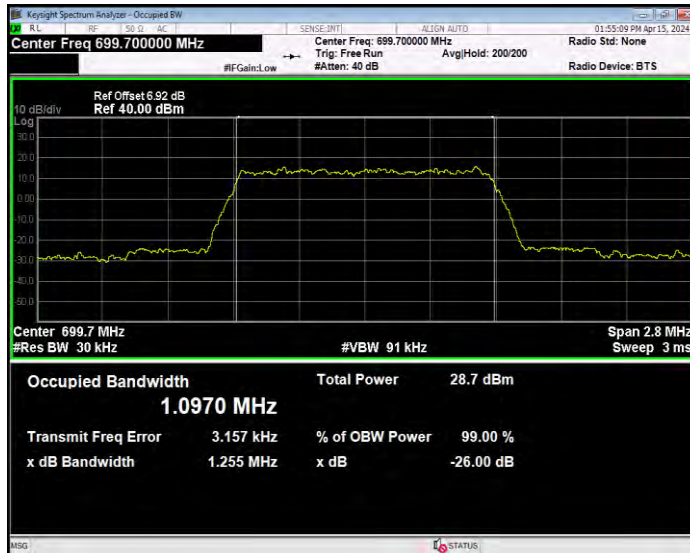

Band12 QPSK BW=1.4MHz Channel=23017 RB Size=6 Position=#0

Band12 QPSK BW=1.4MHz Channel=23095 RB Size=6 Position=#0