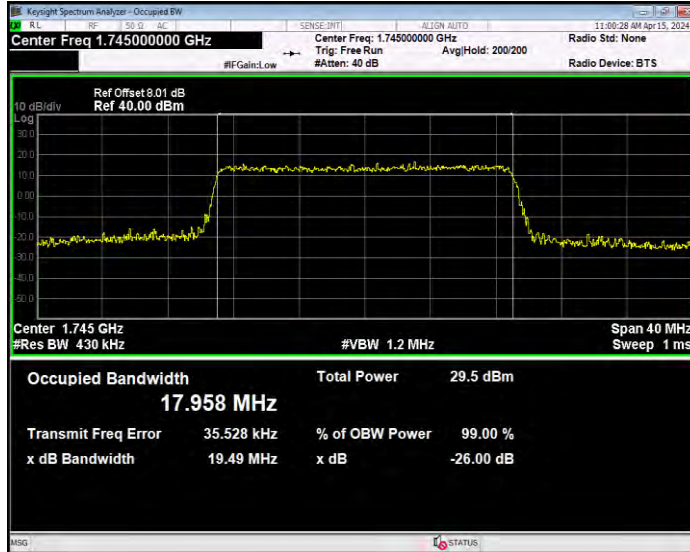

Band4 16QAM BW=15MHz Channel=20325 RB Size=75 Position=#0

Band4 16QAM BW=20MHz Channel=20050 RB Size=100 Position=#0

Band4 16QAM BW=20MHz Channel=20175 RB Size=100 Position=#0

Band4 16QAM BW=20MHz Channel=20300 RB Size=100 Position=#0