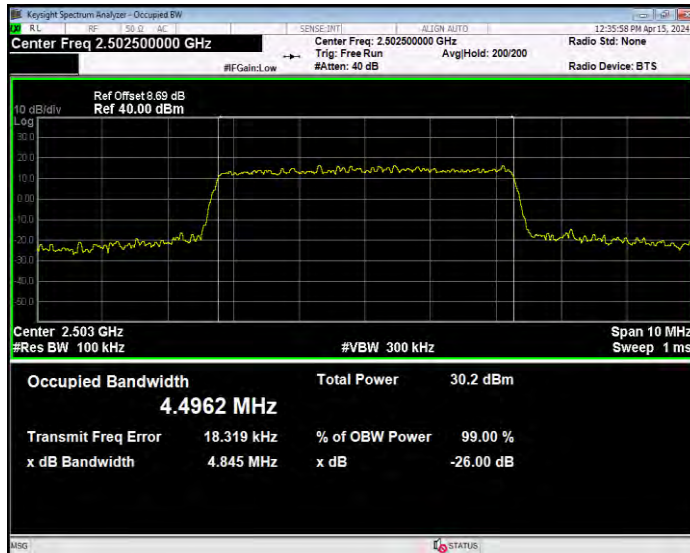

Band7 16QAM BW=5MHz Channel=20775 RB Size=25 Position=#0

Band7 16QAM BW=5MHz Channel=21100 RB Size=25 Position=#0