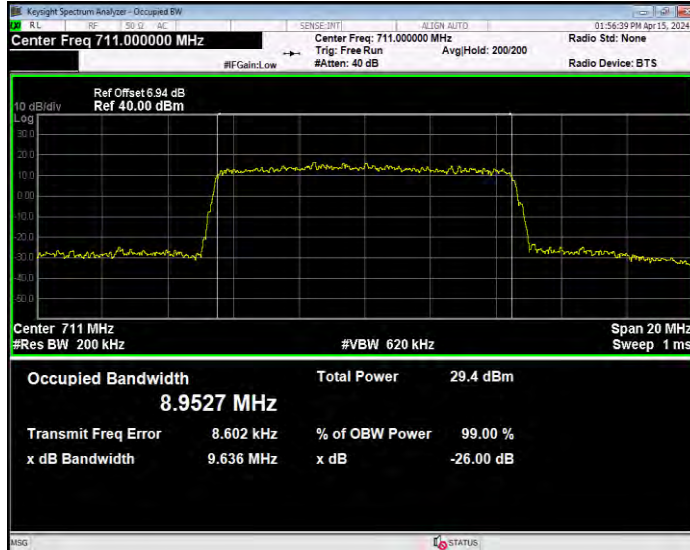

Band12 QPSK BW=10MHz Channel=23130 RB Size=50 Position=#0

Band12 QPSK BW=3MHz Channel=23025 RB Size=15 Position=#0