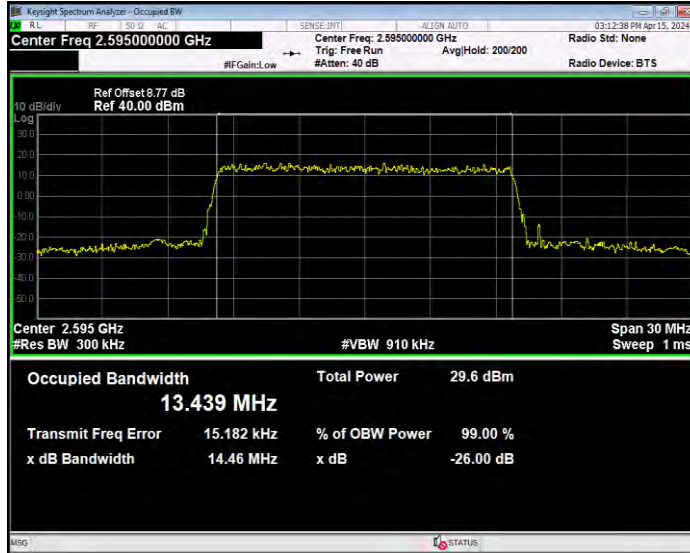

Band38 QPSK BW=15MHz Channel=38000 RB Size=75 Position=#0

Band38 QPSK BW=15MHz Channel=38175 RB Size=75 Position=#0