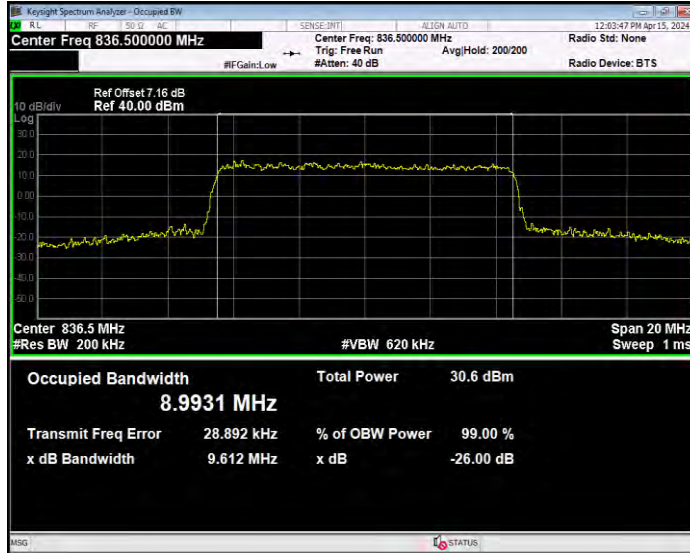

Band5 16QAM BW=10MHz Channel=20525 RB Size=50 Position=#0

Band5 16QAM BW=10MHz Channel=20600 RB Size=50 Position=#0