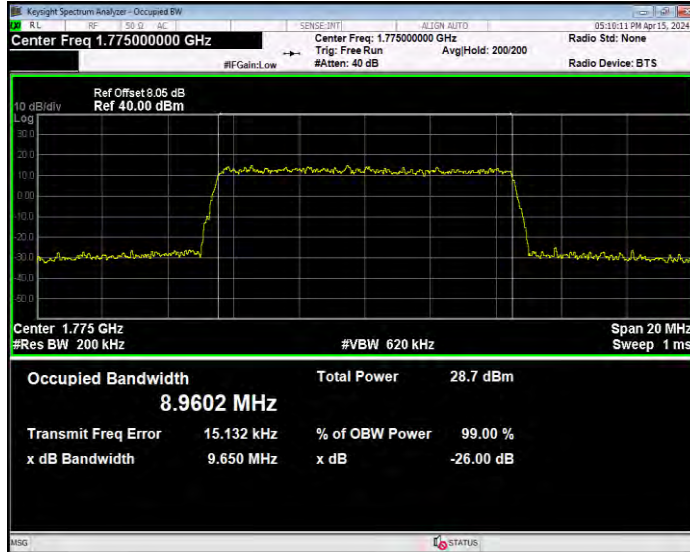

Band66 16QAM BW=10MHz Channel=132622 RB Size=50 Position=#0

Band66 16QAM BW=15MHz Channel=132047 RB Size=75 Position=#0