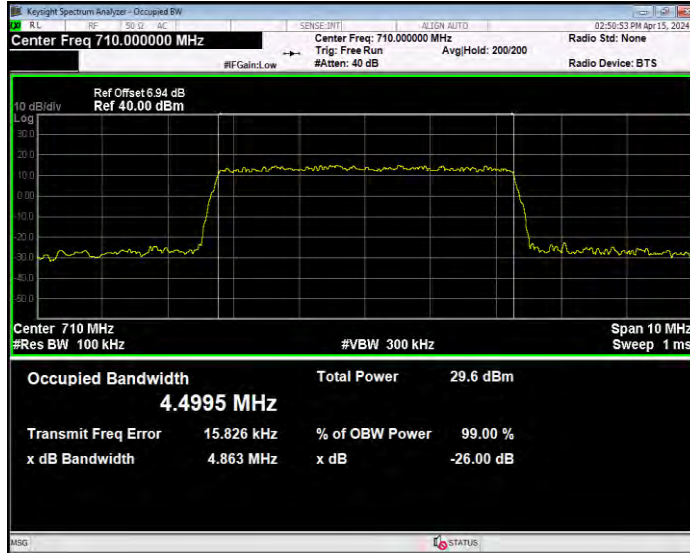

Band17 QPSK BW=5MHz Channel=23790 RB Size=25 Position=#0

Band17 QPSK BW=5MHz Channel=23825 RB Size=25 Position=#0