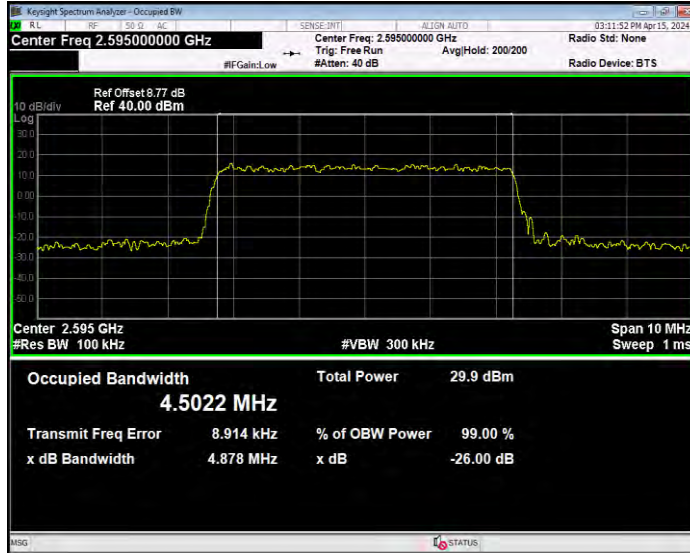

Band38 16QAM BW=5MHz Channel=38000 RB Size=25 Position=#0

Band38 16QAM BW=5MHz Channel=38225 RB Size=25 Position=#0