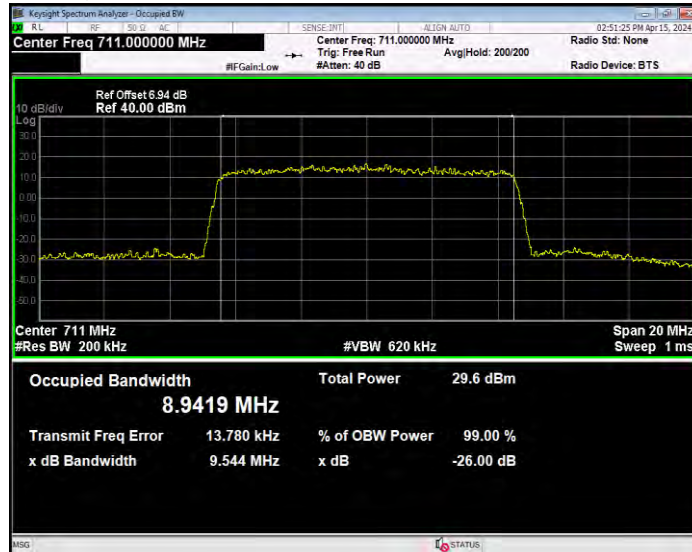

Band17 QPSK BW=10MHz Channel=23800 RB Size=50 Position=#0

Band17 QPSK BW=5MHz Channel=23755 RB Size=25 Position=#0