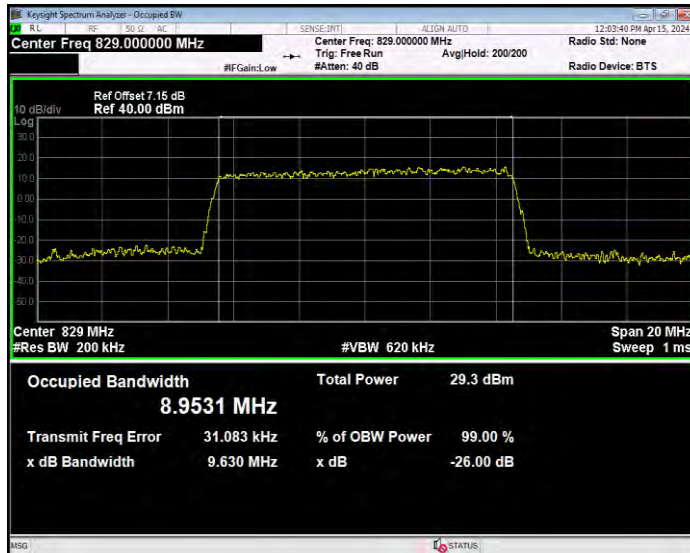

Band5 16QAM BW=1.4MHz Channel=20407 RB Size=6 Position=#0

Band5 16QAM BW=1.4MHz Channel=20525 RB Size=6 Position=#0

Band5 16QAM BW=1.4MHz Channel=20643 RB Size=6 Position=#0

Band5 16QAM BW=10MHz Channel=20450 RB Size=50 Position=#0