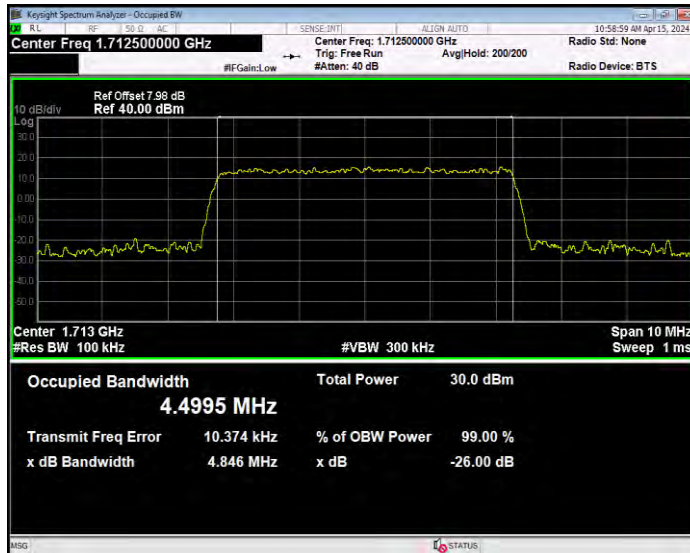

Band4 16QAM BW=3MHz Channel=19965 RB Size=15 Position=#0

Band4 16QAM BW=3MHz Channel=20175 RB Size=15 Position=#0

Band4 16QAM BW=3MHz Channel=20385 RB Size=15 Position=#0

Band4 16QAM BW=5MHz Channel=19975 RB Size=25 Position=#0