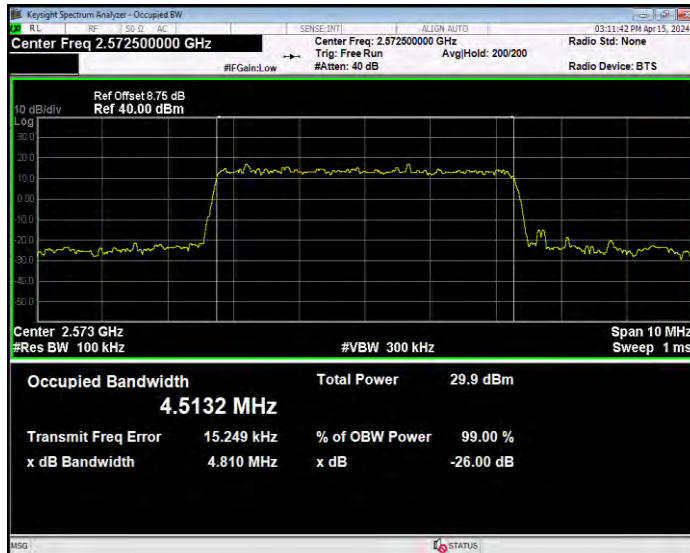

Band38 QPSK BW=5MHz Channel=37775 RB Size=25 Position=#0

Band38 QPSK BW=5MHz Channel=38000 RB Size=25 Position=#0