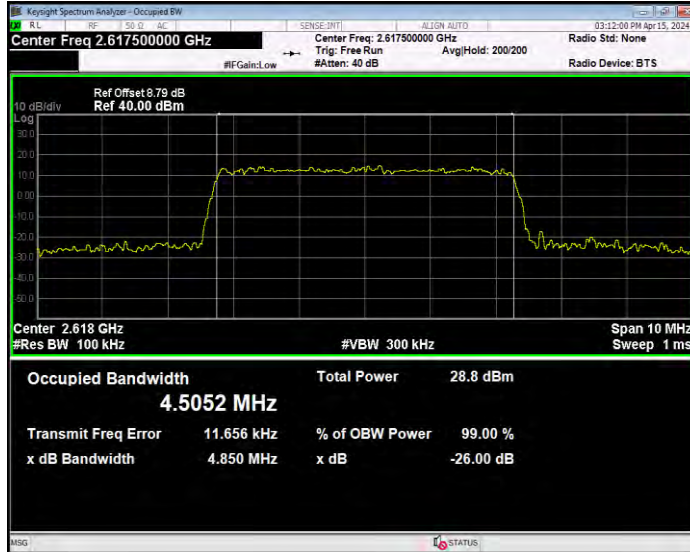

Band38 16QAM BW=20MHz Channel=38150 RB Size=100 Position=#0

Band38 16QAM BW=5MHz Channel=37775 RB Size=25 Position=#0

Band38 16QAM BW=5MHz Channel=38000 RB Size=25 Position=#0

Band38 16QAM BW=5MHz Channel=38225 RB Size=25 Position=#0