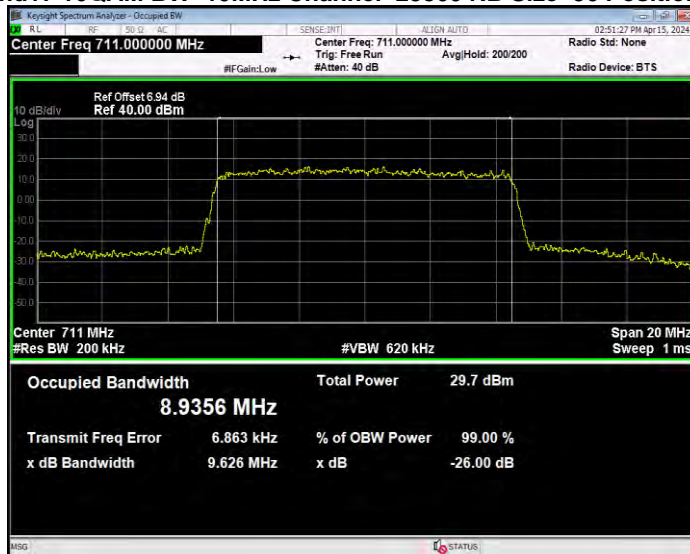

Band17 16QAM BW=10MHz Channel=23800 RB Size=50 Position=#0

Band17 16QAM BW=5MHz Channel=23755 RB Size=25 Position=#0