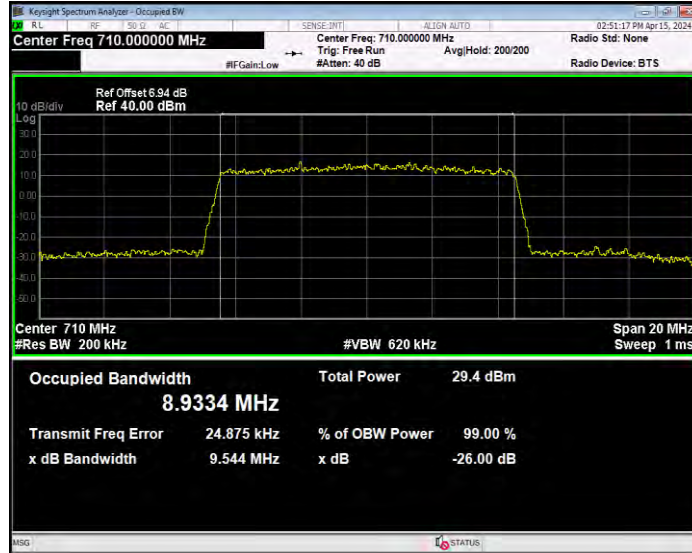

Band17 16QAM BW=5MHz Channel=23790 RB Size=25 Position=#0

Band17 16QAM BW=5MHz Channel=23825 RB Size=25 Position=#0

Band17 QPSK BW=10MHz Channel=23780 RB Size=50 Position=#0

Band17 QPSK BW=10MHz Channel=23790 RB Size=50 Position=#0