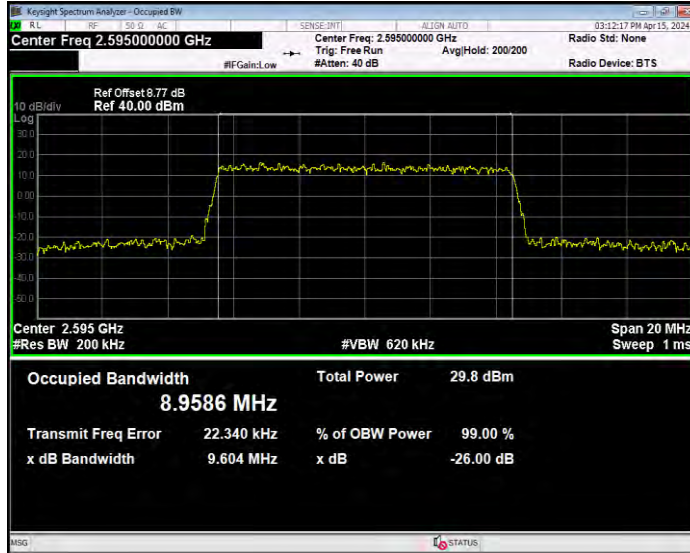

Band38 16QAM BW=10MHz Channel=38000 RB Size=50 Position=#0

Band38 16QAM BW=10MHz Channel=38200 RB Size=50 Position=#0