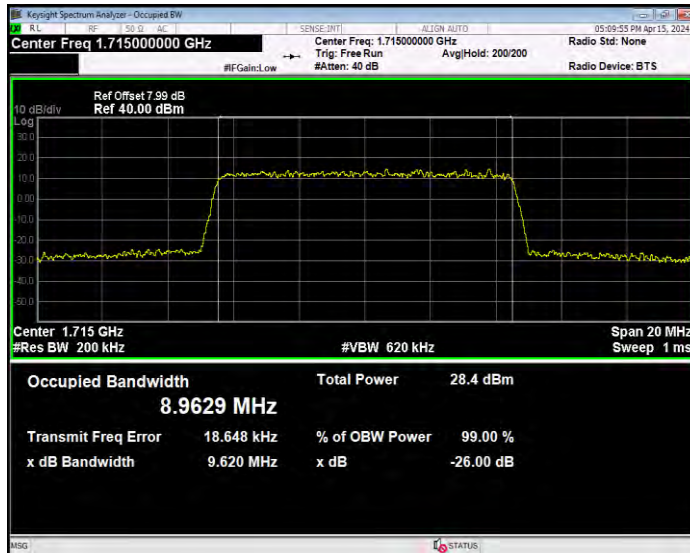

Band66 16QAM BW=1.4MHz Channel=131979 RB Size=6 Position=#0

Band66 16QAM BW=1.4MHz Channel=132322 RB Size=6 Position=#0

Band66 16QAM BW=1.4MHz Channel=132665 RB Size=6 Position=#0

Band66 16QAM BW=10MHz Channel=132022 RB Size=50 Position=#0