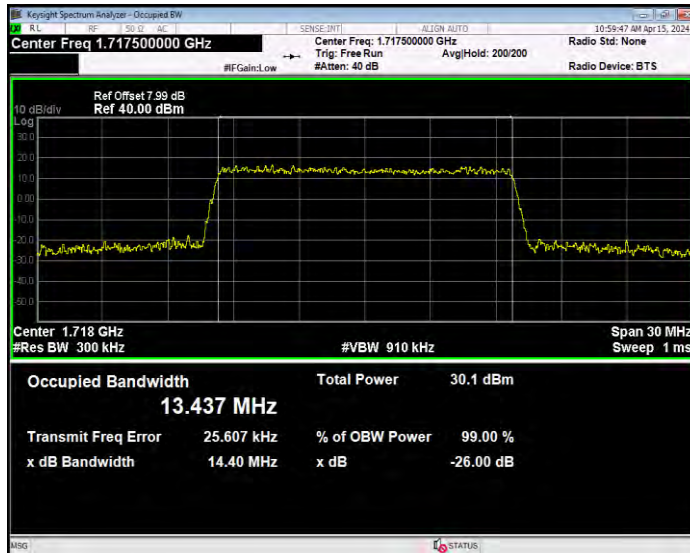

Band4 16QAM BW=10MHz Channel=20175 RB Size=50 Position=#0

Band4 16QAM BW=10MHz Channel=20350 RB Size=50 Position=#0

Band4 16QAM BW=15MHz Channel=20025 RB Size=75 Position=#0

Band4 16QAM BW=15MHz Channel=20175 RB Size=75 Position=#0