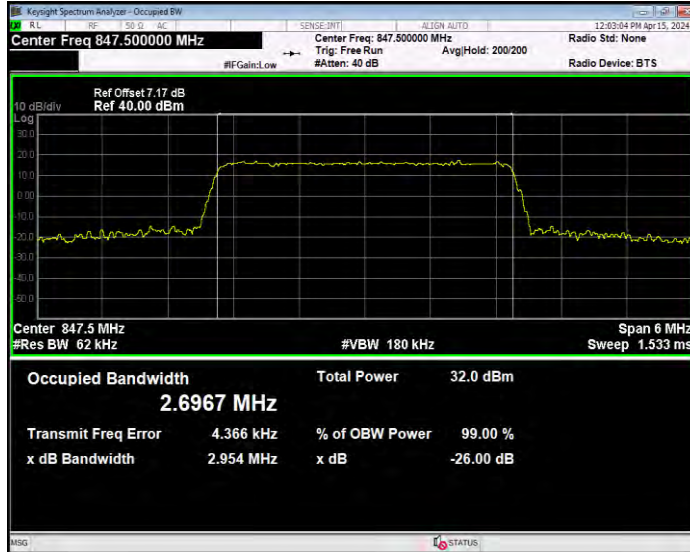

Band5 16QAM BW=3MHz Channel=20635 RB Size=15 Position=#0

Band5 16QAM BW=5MHz Channel=20425 RB Size=25 Position=#0