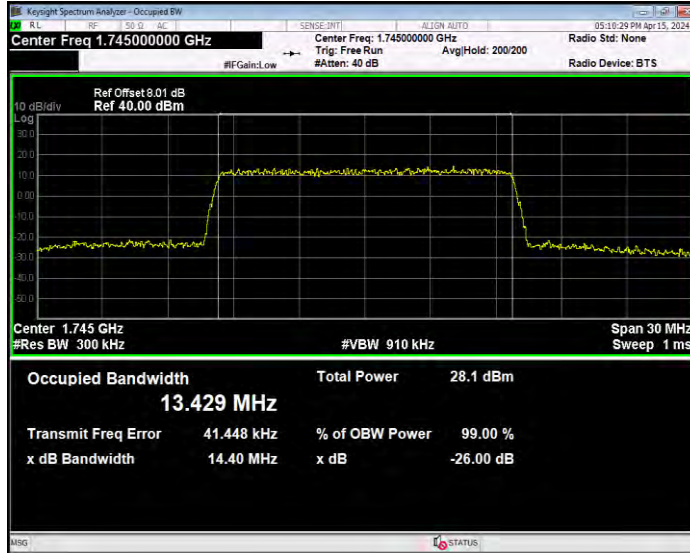

Band66 16QAM BW=10MHz Channel=132322 RB Size=50 Position=#0

Band66 16QAM BW=10MHz Channel=132622 RB Size=50 Position=#0

Band66 16QAM BW=15MHz Channel=132047 RB Size=75 Position=#0

Band66 16QAM BW=15MHz Channel=132322 RB Size=75 Position=#0