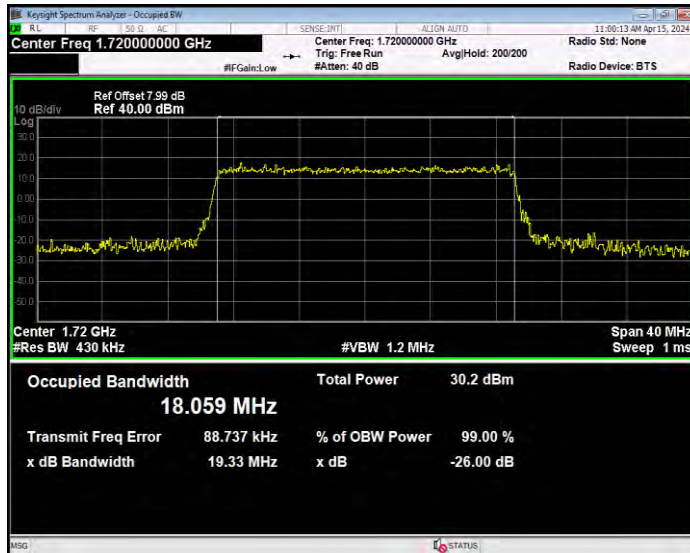

Band4 16QAM BW=20MHz Channel=20050 RB Size=100 Position=#0

Band4 16QAM BW=20MHz Channel=20175 RB Size=100 Position=#0