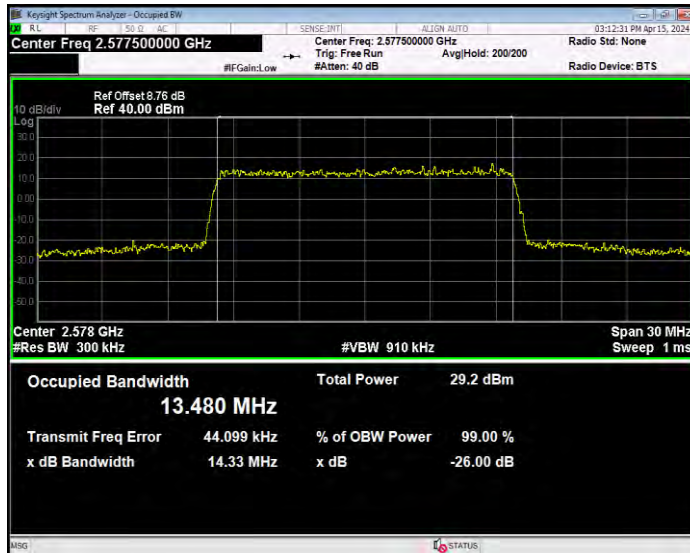

Band38 QPSK BW=10MHz Channel=37800 RB Size=50 Position=#0

Band38 QPSK BW=10MHz Channel=38000 RB Size=50 Position=#0

Band38 QPSK BW=10MHz Channel=38200 RB Size=50 Position=#0

Band38 QPSK BW=15MHz Channel=37825 RB Size=75 Position=#0