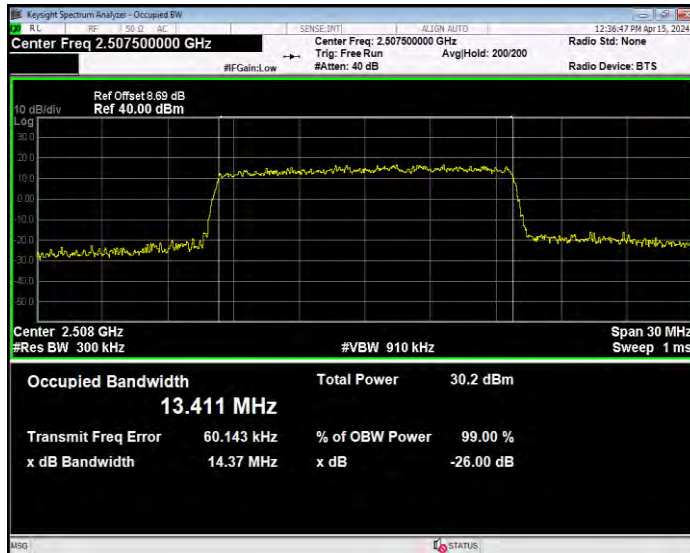

Band7 16QAM BW=10MHz Channel=20800 RB Size=50 Position=#0

Band7 16QAM BW=10MHz Channel=21100 RB Size=50 Position=#0

Band7 16QAM BW=10MHz Channel=21400 RB Size=50 Position=#0

Band7 16QAM BW=15MHz Channel=20825 RB Size=75 Position=#0