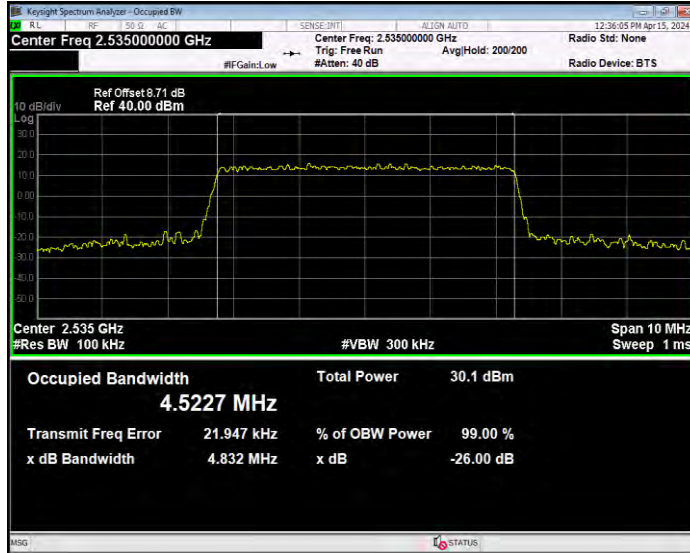

Band7 16QAM BW=5MHz Channel=21100 RB Size=25 Position=#0

Band7 16QAM BW=5MHz Channel=21425 RB Size=25 Position=#0