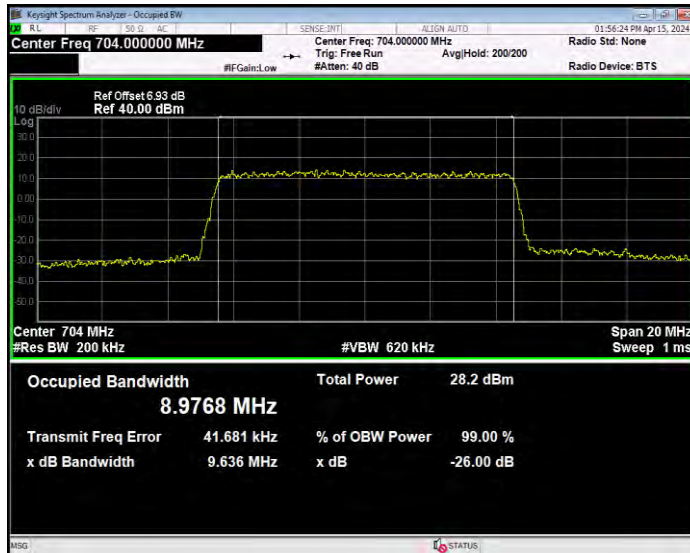

Band12 QPSK BW=1.4MHz Channel=23017 RB Size=6 Position=#0

**Band12 QPSK BW=1.4MHz Channel=23095 RB Size=6 Position=#0**

**Band12 QPSK BW=1.4MHz Channel=23173 RB Size=6 Position=#0**

**Band12 QPSK BW=10MHz Channel=23060 RB Size=50 Position=#0**