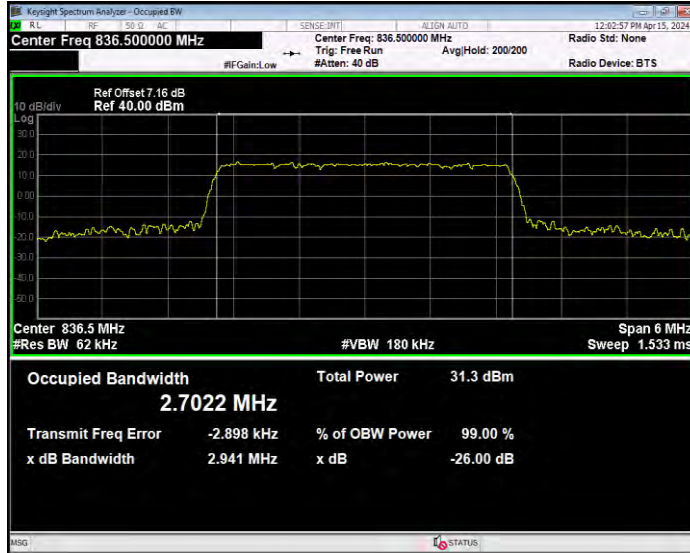

Band5 16QAM BW=10MHz Channel=20525 RB Size=50 Position=#0

Band5 16QAM BW=10MHz Channel=20600 RB Size=50 Position=#0

Band5 16QAM BW=3MHz Channel=20415 RB Size=15 Position=#0

Band5 16QAM BW=3MHz Channel=20525 RB Size=15 Position=#0