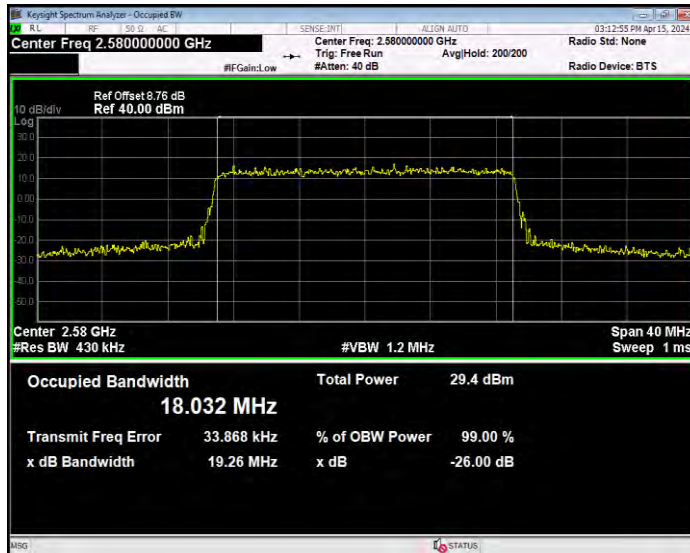

Band38 QPSK BW=20MHz Channel=37850 RB Size=100 Position=#0

Band38 QPSK BW=20MHz Channel=38000 RB Size=100 Position=#0