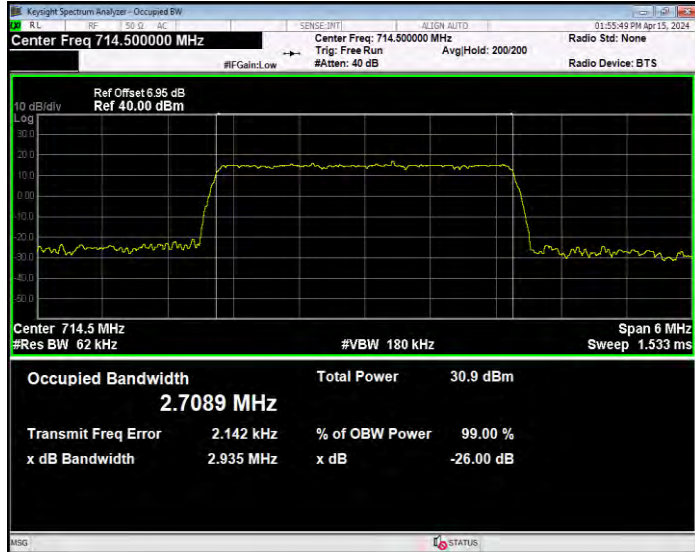

Band12 QPSK BW=3MHz Channel=23165 RB Size=15 Position=#0

Band12 QPSK BW=5MHz Channel=23035 RB Size=25 Position=#0