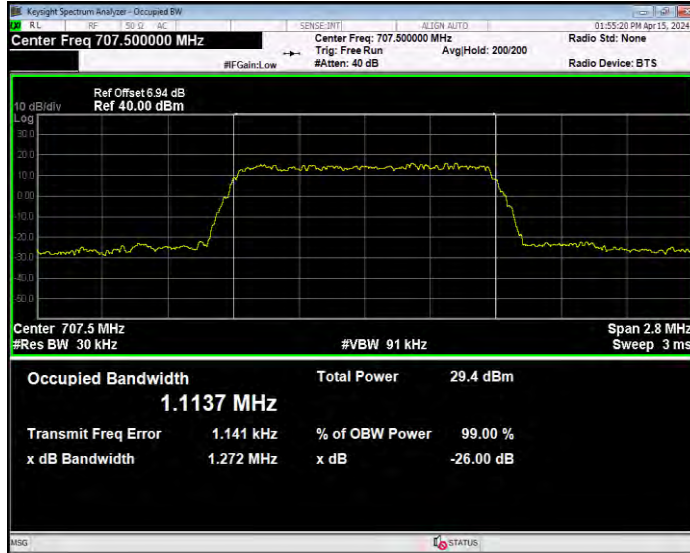

Band12 16QAM BW=1.4MHz Channel=23095 RB Size=6 Position=#0

Band12 16QAM BW=1.4MHz Channel=23173 RB Size=6 Position=#0