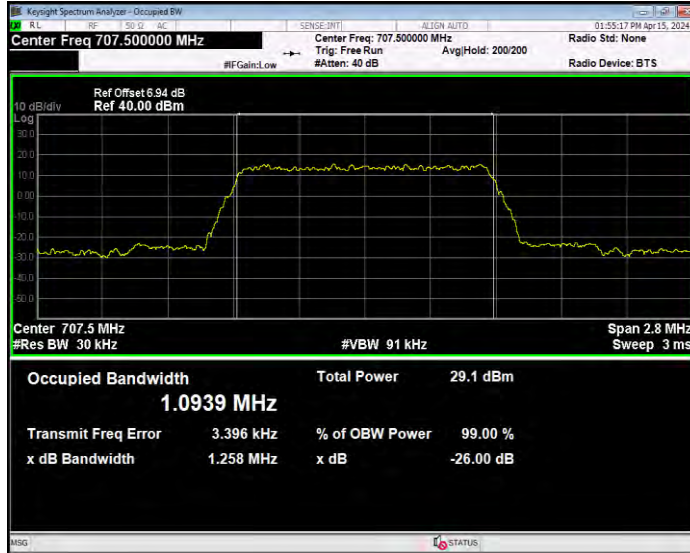

Band12 QPSK BW=1.4MHz Channel=23095 RB Size=6 Position=#0

Band12 QPSK BW=1.4MHz Channel=23173 RB Size=6 Position=#0