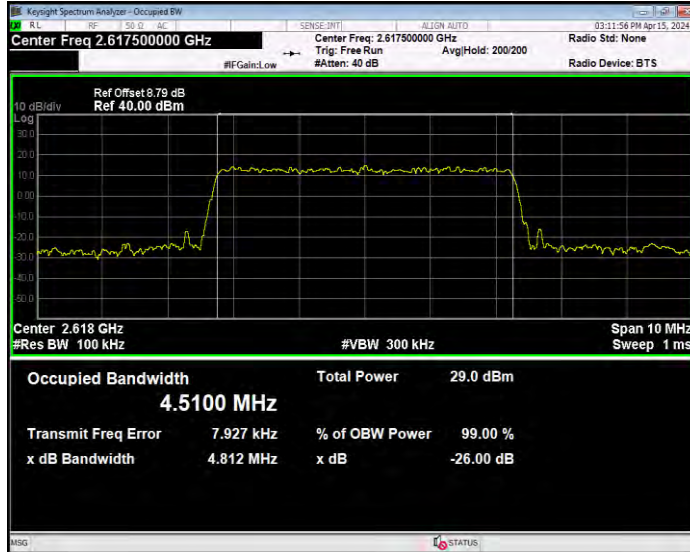

Band38 QPSK BW=20MHz Channel=38150 RB Size=100 Position=#0

Band38 QPSK BW=5MHz Channel=37775 RB Size=25 Position=#0

Band38 QPSK BW=5MHz Channel=38000 RB Size=25 Position=#0

Band38 QPSK BW=5MHz Channel=38225 RB Size=25 Position=#0