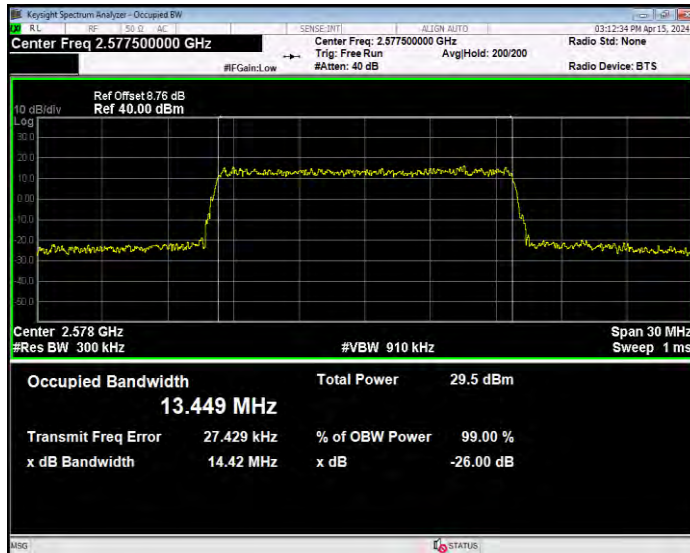

Band38 16QAM BW=10MHz Channel=37800 RB Size=50 Position=#0

Band38 16QAM BW=10MHz Channel=38000 RB Size=50 Position=#0

Band38 16QAM BW=10MHz Channel=38200 RB Size=50 Position=#0

Band38 16QAM BW=15MHz Channel=37825 RB Size=75 Position=#0