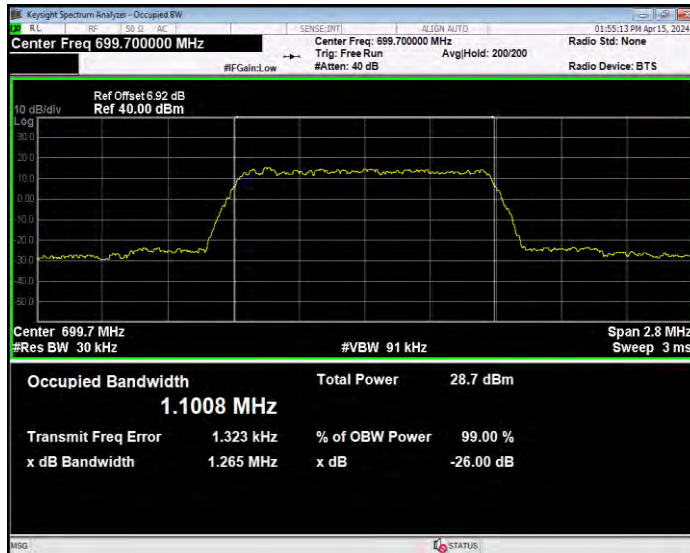

Band12 16QAM BW=1.4MHz Channel=23017 RB Size=6 Position=#0

Band12 16QAM BW=1.4MHz Channel=23095 RB Size=6 Position=#0