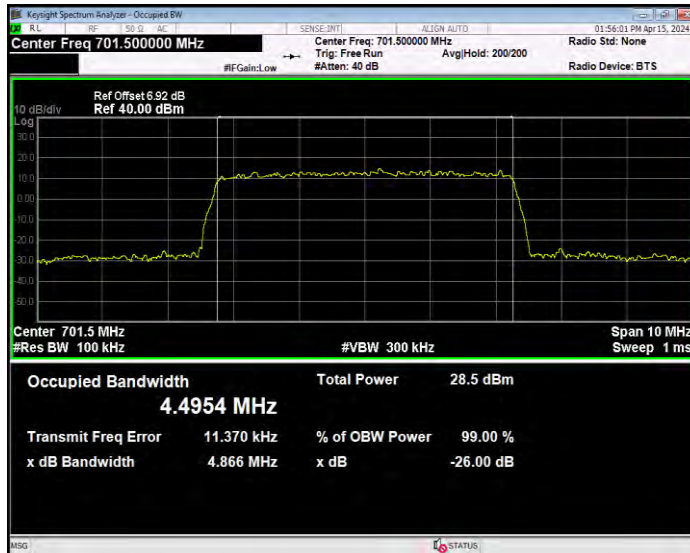

Band12 16QAM BW=5MHz Channel=23035 RB Size=25 Position=#0

Band12 16QAM BW=5MHz Channel=23095 RB Size=25 Position=#0