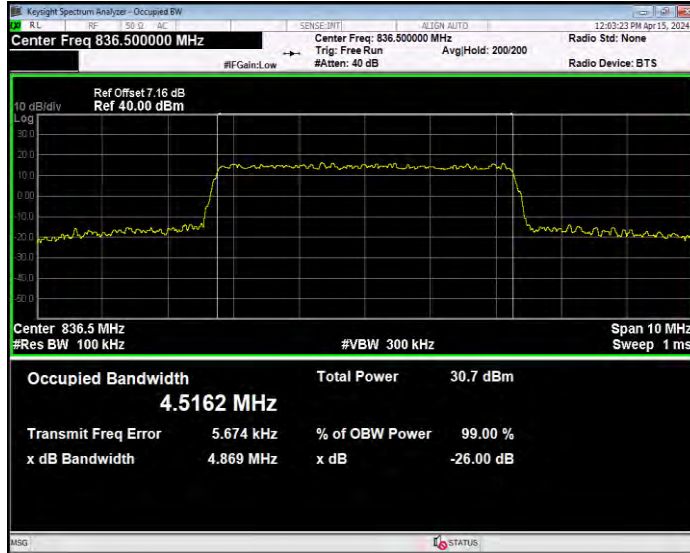

Band5 16QAM BW=5MHz Channel=20525 RB Size=25 Position=#0

Band5 16QAM BW=5MHz Channel=20625 RB Size=25 Position=#0