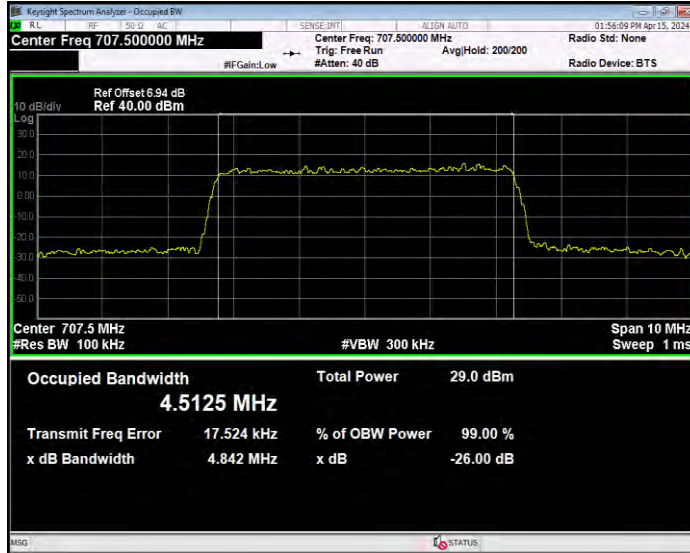

Band12 16QAM BW=5MHz Channel=23095 RB Size=25 Position=#0

Band12 16QAM BW=5MHz Channel=23155 RB Size=25 Position=#0