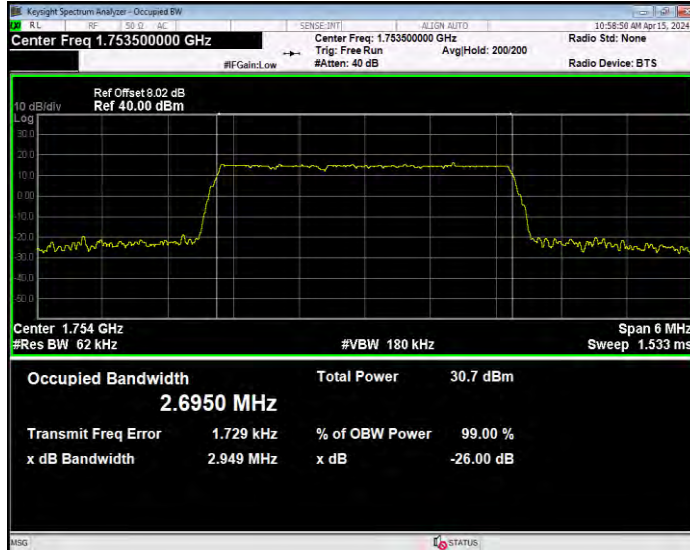

Band4 16QAM BW=3MHz Channel=20385 RB Size=15 Position=#0

Band4 16QAM BW=5MHz Channel=19975 RB Size=25 Position=#0