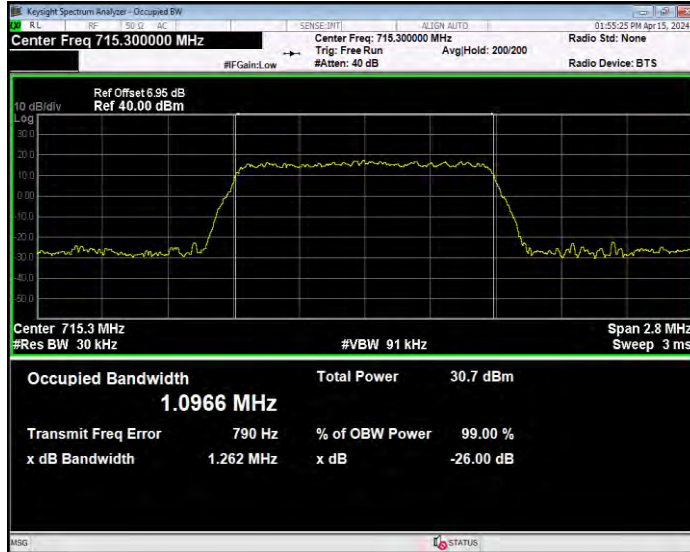

Band12 QPSK BW=1.4MHz Channel=23173 RB Size=6 Position=#0

Band12 QPSK BW=10MHz Channel=23060 RB Size=50 Position=#0