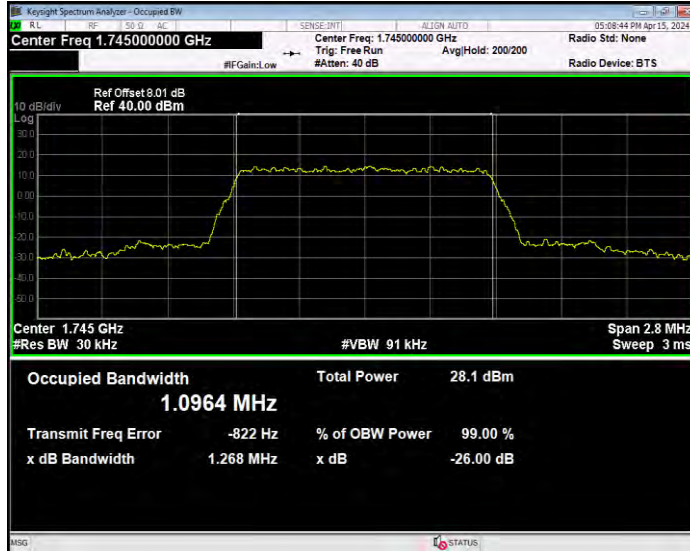

Band66 16QAM BW=1.4MHz Channel=132322 RB Size=6 Position=#0

Band66 16QAM BW=1.4MHz Channel=132665 RB Size=6 Position=#0