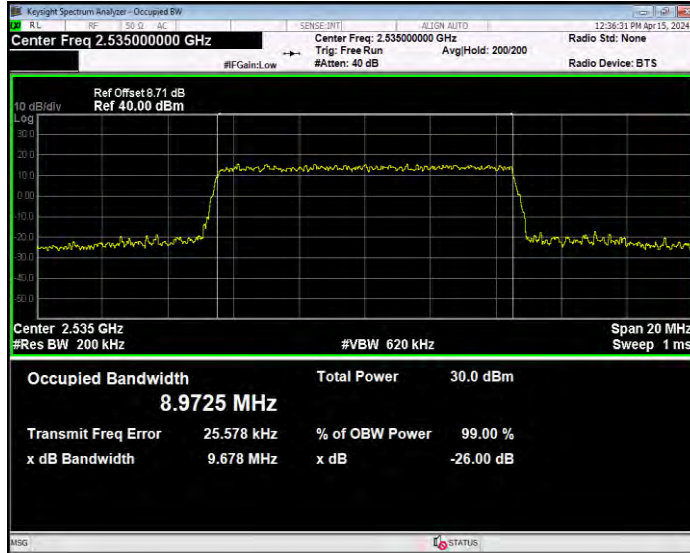

Band7 16QAM BW=10MHz Channel=21100 RB Size=50 Position=#0

Band7 16QAM BW=10MHz Channel=21400 RB Size=50 Position=#0