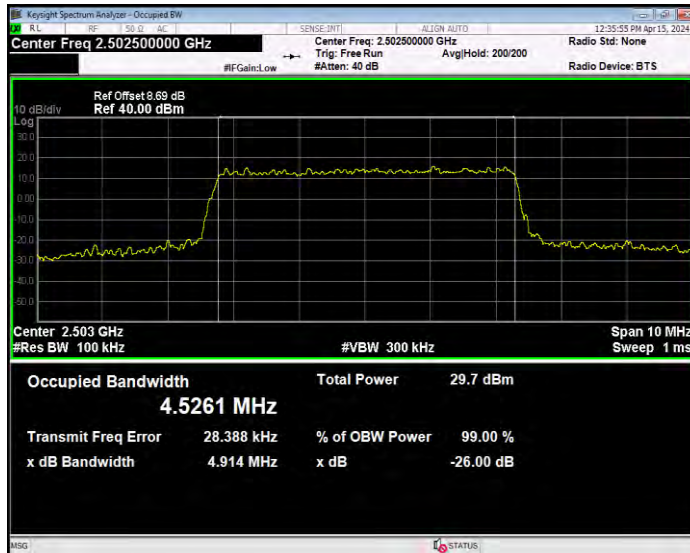

Band7 QPSK BW=5MHz Channel=20775 RB Size=25 Position=#0

Band7 QPSK BW=5MHz Channel=21100 RB Size=25 Position=#0