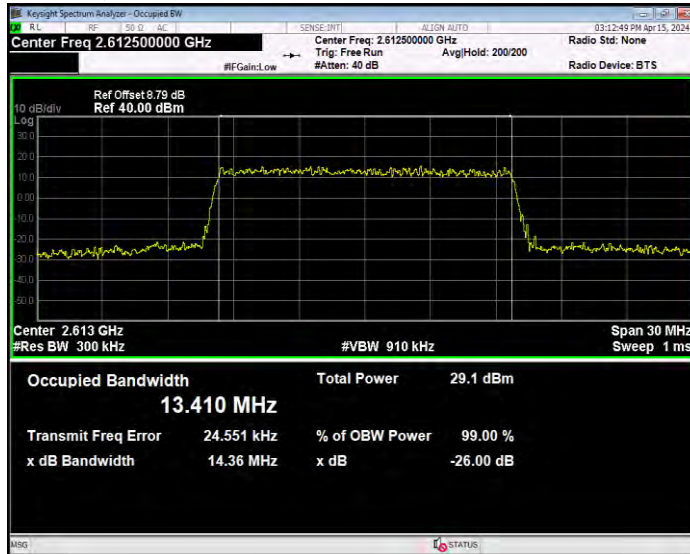

Band38 16QAM BW=15MHz Channel=38175 RB Size=75 Position=#0

Band38 16QAM BW=20MHz Channel=37850 RB Size=100 Position=#0