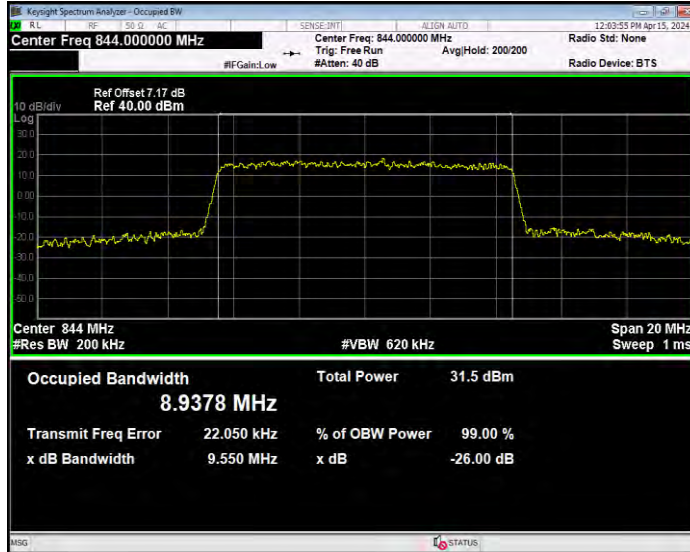

Band5 16QAM BW=10MHz Channel=20600 RB Size=50 Position=#0

Band5 16QAM BW=3MHz Channel=20415 RB Size=15 Position=#0