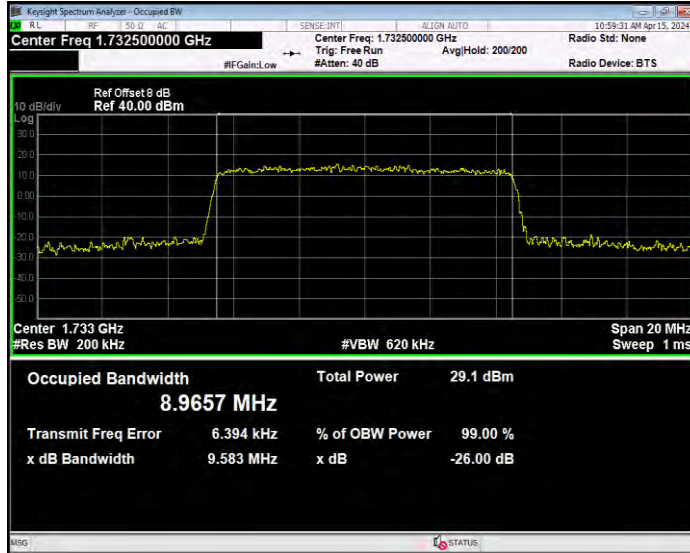

Band4 16QAM BW=10MHz Channel=20175 RB Size=50 Position=#0

Band4 16QAM BW=10MHz Channel=20350 RB Size=50 Position=#0

Band4 16QAM BW=15MHz Channel=20025 RB Size=75 Position=#0

Band4 16QAM BW=15MHz Channel=20175 RB Size=75 Position=#0