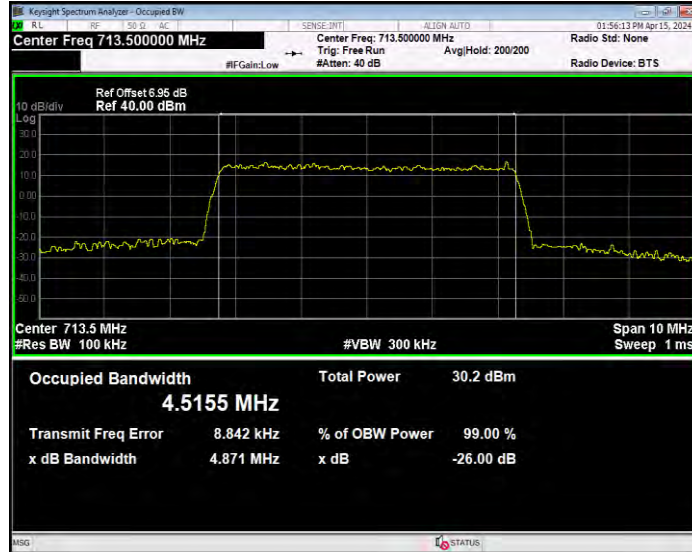

Band12 QPSK BW=3MHz Channel=23165 RB Size=15 Position=#0

Band12 QPSK BW=5MHz Channel=23035 RB Size=25 Position=#0

Band12 QPSK BW=5MHz Channel=23095 RB Size=25 Position=#0

Band12 QPSK BW=5MHz Channel=23155 RB Size=25 Position=#0