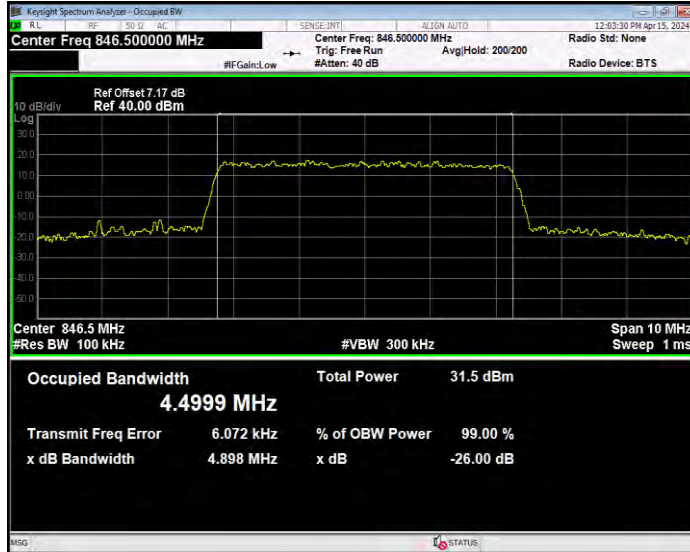

Band5 16QAM BW=3MHz Channel=20635 RB Size=15 Position=#0

Band5 16QAM BW=5MHz Channel=20425 RB Size=25 Position=#0

Band5 16QAM BW=5MHz Channel=20525 RB Size=25 Position=#0

Band5 16QAM BW=5MHz Channel=20625 RB Size=25 Position=#0