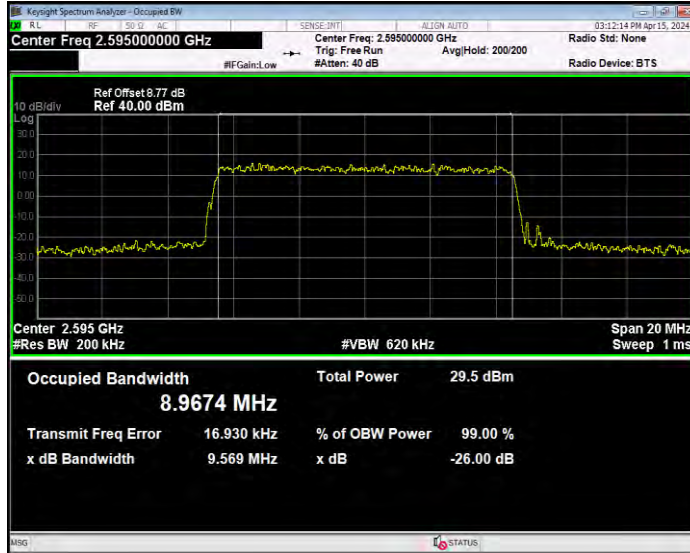

Band38 QPSK BW=10MHz Channel=38000 RB Size=50 Position=#0

Band38 QPSK BW=10MHz Channel=38200 RB Size=50 Position=#0