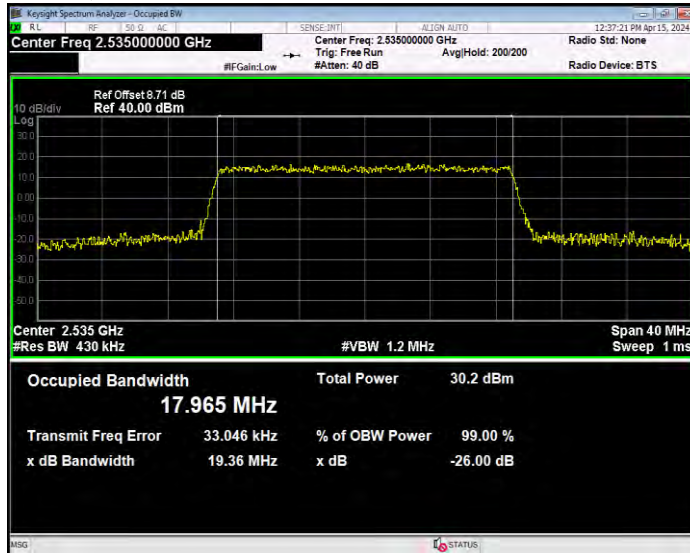

Band7 16QAM BW=15MHz Channel=21100 RB Size=75 Position=#0

Band7 16QAM BW=15MHz Channel=21375 RB Size=75 Position=#0

Band7 16QAM BW=20MHz Channel=20850 RB Size=100 Position=#0

Band7 16QAM BW=20MHz Channel=21100 RB Size=100 Position=#0