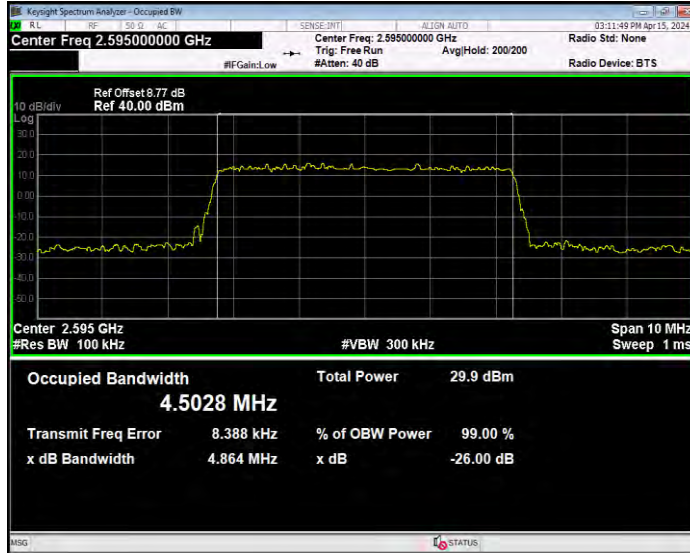

Band38 QPSK BW=5MHz Channel=38000 RB Size=25 Position=#0

Band38 QPSK BW=5MHz Channel=38225 RB Size=25 Position=#0