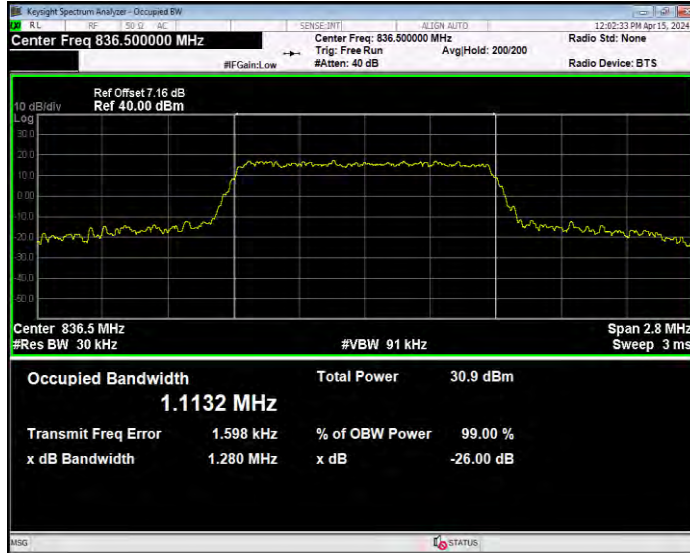

Band5 16QAM BW=1.4MHz Channel=20525 RB Size=6 Position=#0

Band5 16QAM BW=1.4MHz Channel=20643 RB Size=6 Position=#0