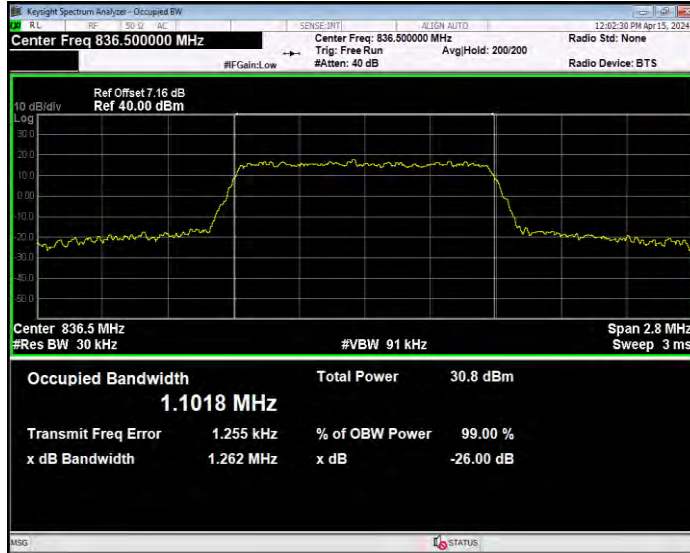

Band5 QPSK BW=1.4MHz Channel=20525 RB Size=6 Position=#0

Band5 QPSK BW=1.4MHz Channel=20643 RB Size=6 Position=#0