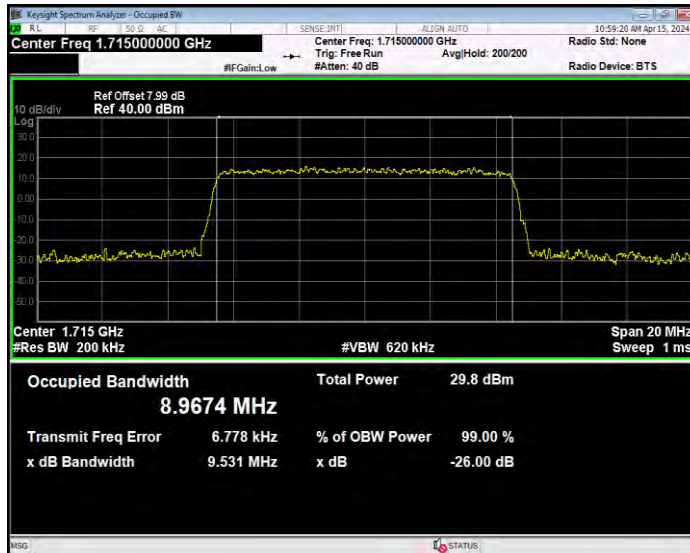

Band4 QPSK BW=10MHz Channel=20000 RB Size=50 Position=#0

Band4 QPSK BW=10MHz Channel=20175 RB Size=50 Position=#0