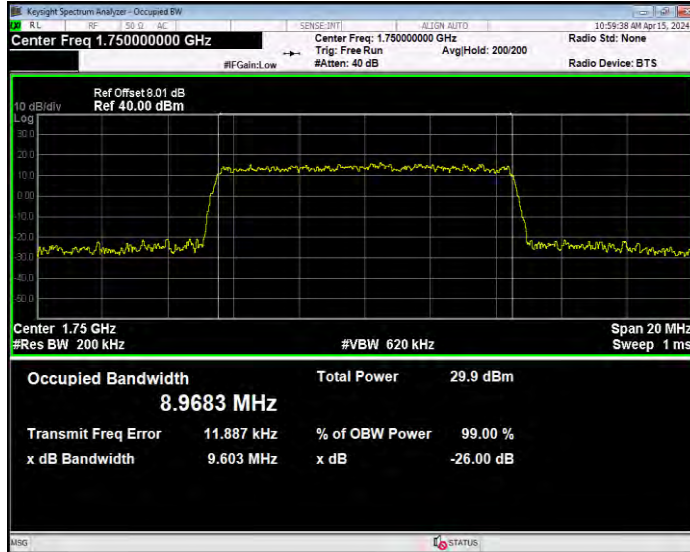

Band4 16QAM BW=10MHz Channel=20175 RB Size=50 Position=#0

Band4 16QAM BW=10MHz Channel=20350 RB Size=50 Position=#0

Band4 16QAM BW=15MHz Channel=20025 RB Size=75 Position=#0

Band4 16QAM BW=15MHz Channel=20175 RB Size=75 Position=#0