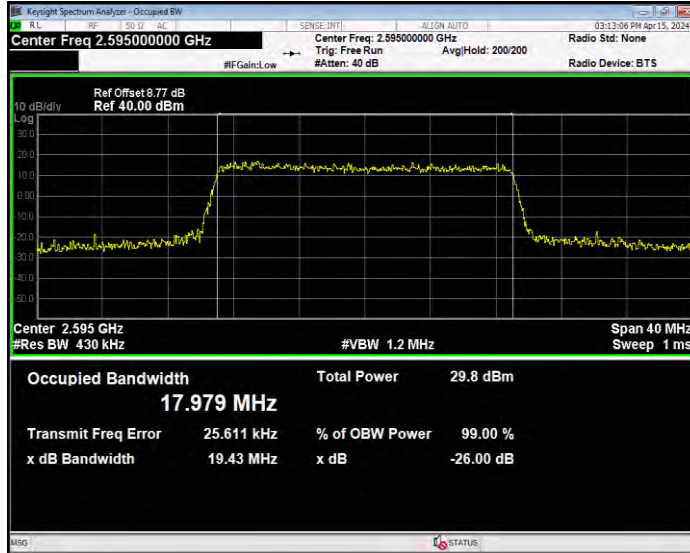

Band38 16QAM BW=15MHz Channel=38000 RB Size=75 Position=#0

Band38 16QAM BW=15MHz Channel=38175 RB Size=75 Position=#0

Band38 16QAM BW=20MHz Channel=37850 RB Size=100 Position=#0

Band38 16QAM BW=20MHz Channel=38000 RB Size=100 Position=#0