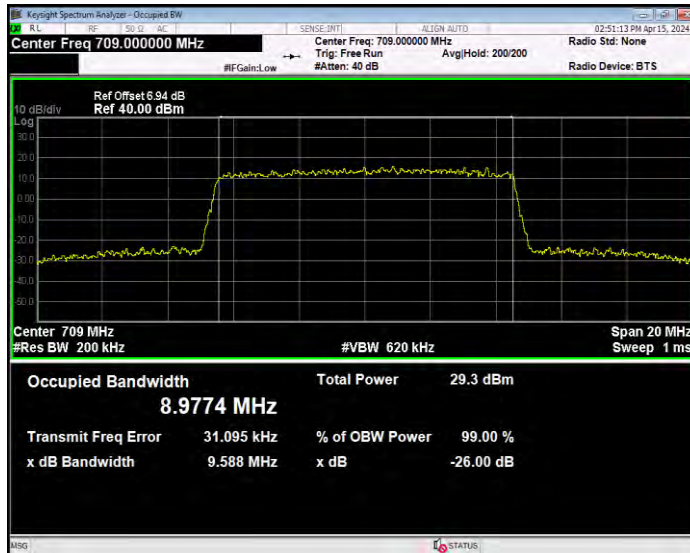

Band17 16QAM BW=10MHz Channel=23780 RB Size=50 Position=#0

Band17 16QAM BW=10MHz Channel=23790 RB Size=50 Position=#0