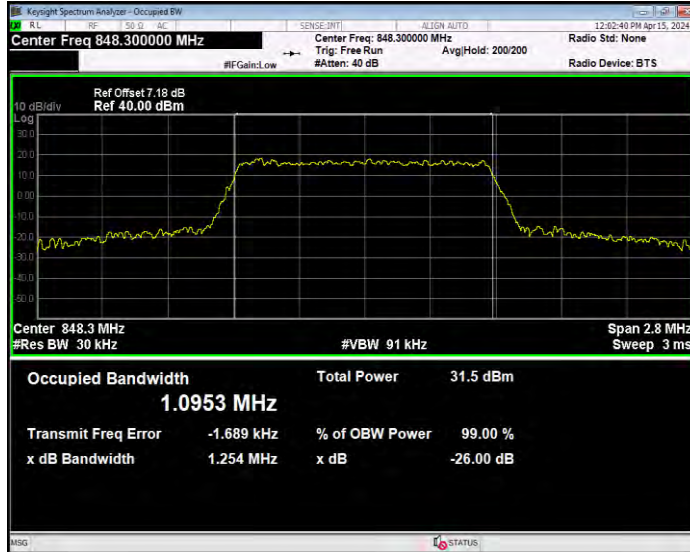

Band5 16QAM BW=1.4MHz Channel=20643 RB Size=6 Position=#0

Band5 16QAM BW=10MHz Channel=20450 RB Size=50 Position=#0