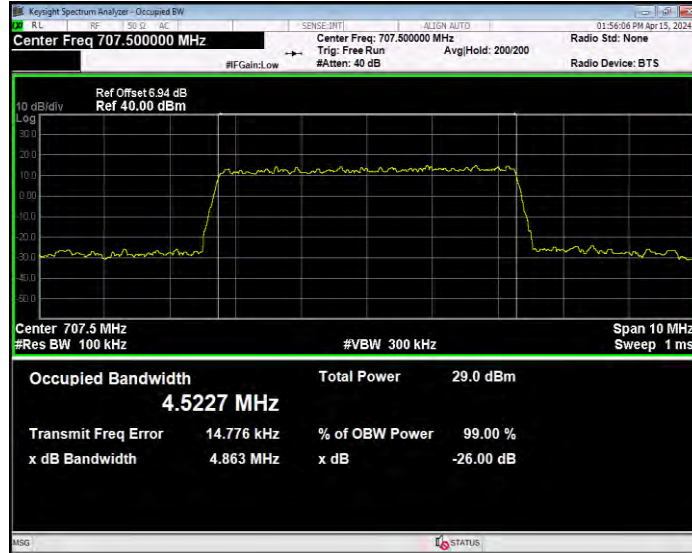

Band12 QPSK BW=5MHz Channel=23095 RB Size=25 Position=#0

Band12 QPSK BW=5MHz Channel=23155 RB Size=25 Position=#0