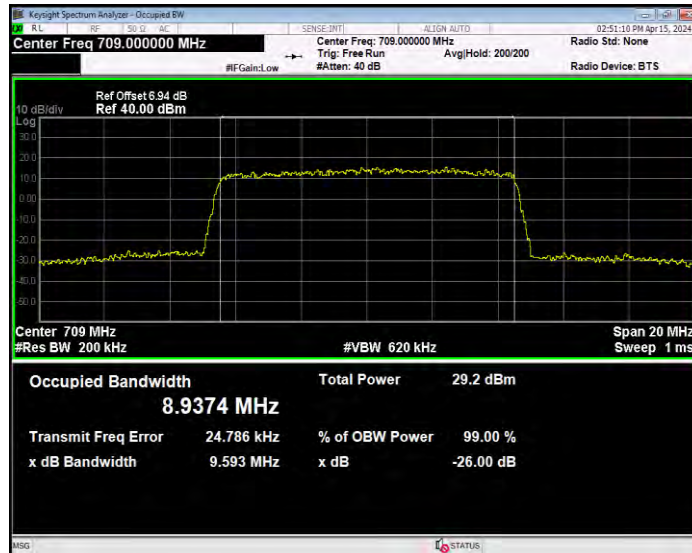

Band17 QPSK BW=10MHz Channel=23780 RB Size=50 Position=#0

Band17 QPSK BW=10MHz Channel=23790 RB Size=50 Position=#0