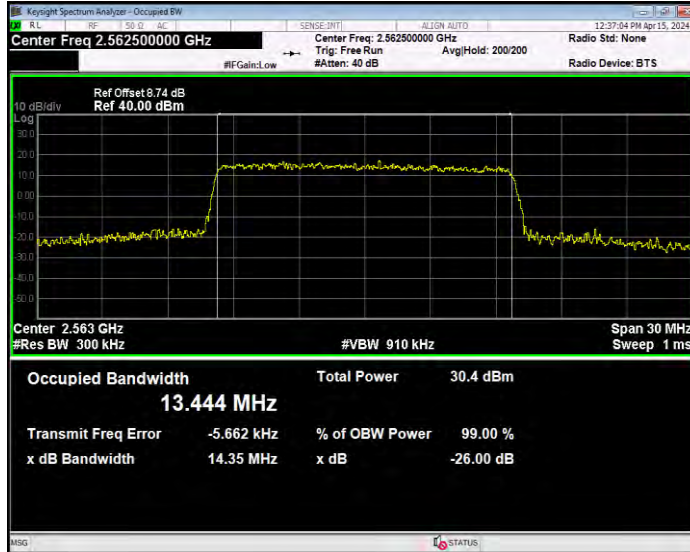

Band7 16QAM BW=15MHz Channel=21375 RB Size=75 Position=#0

Band7 16QAM BW=20MHz Channel=20850 RB Size=100 Position=#0