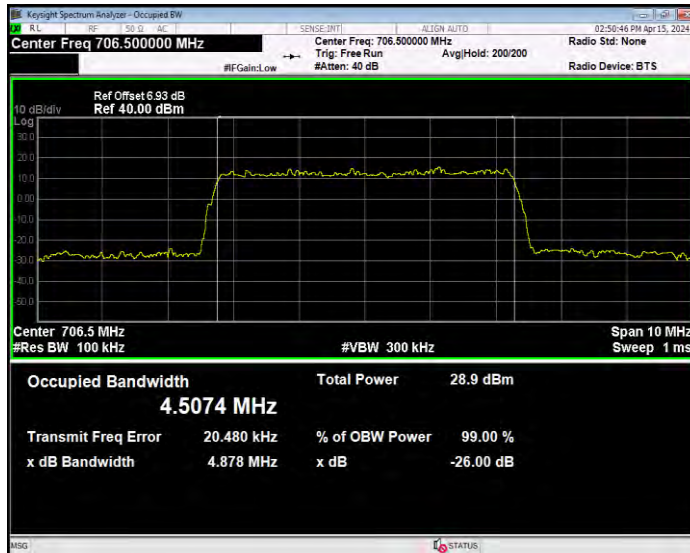

Band17 QPSK BW=5MHz Channel=23755 RB Size=25 Position=#0

Band17 QPSK BW=5MHz Channel=23790 RB Size=25 Position=#0