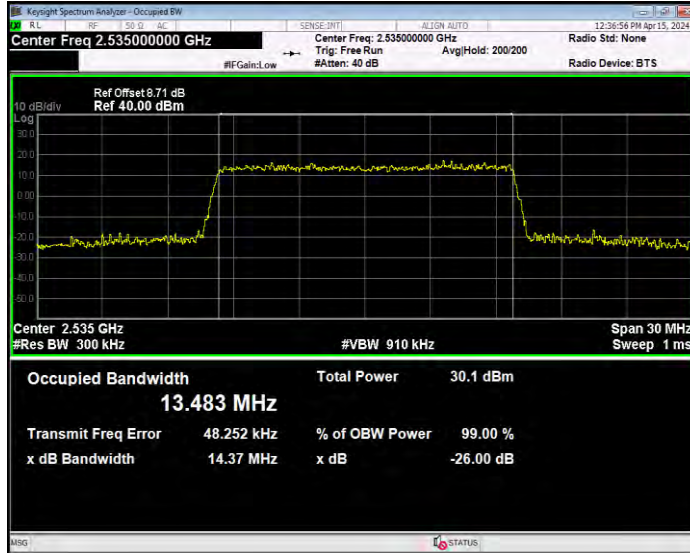

Band7 16QAM BW=15MHz Channel=21100 RB Size=75 Position=#0

Band7 16QAM BW=15MHz Channel=21375 RB Size=75 Position=#0