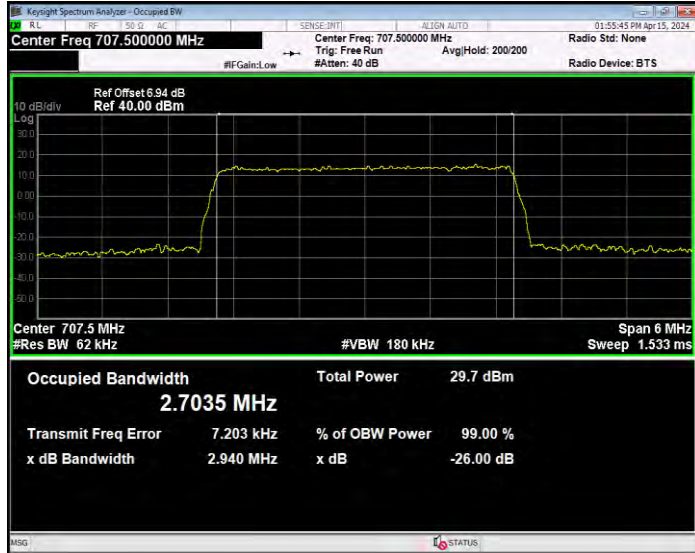

Band12 16QAM BW=10MHz Channel=23095 RB Size=50 Position=#0

Band12 16QAM BW=10MHz Channel=23130 RB Size=50 Position=#0

Band12 16QAM BW=3MHz Channel=23025 RB Size=15 Position=#0

Band12 16QAM BW=3MHz Channel=23095 RB Size=15 Position=#0