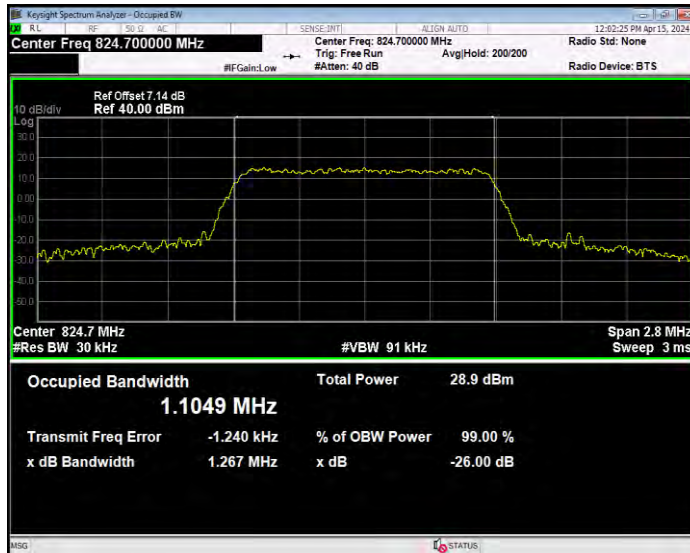

Band5 16QAM BW=1.4MHz Channel=20407 RB Size=6 Position=#0

Band5 16QAM BW=1.4MHz Channel=20525 RB Size=6 Position=#0