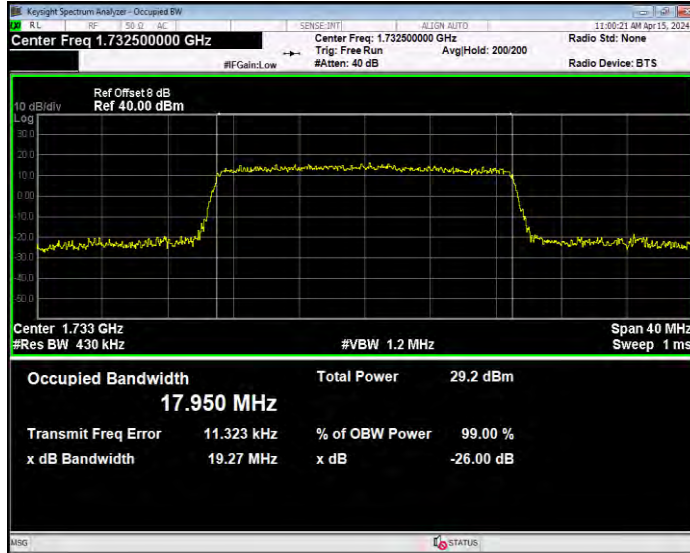

Band4 16QAM BW=20MHz Channel=20175 RB Size=100 Position=#0

Band4 16QAM BW=20MHz Channel=20300 RB Size=100 Position=#0