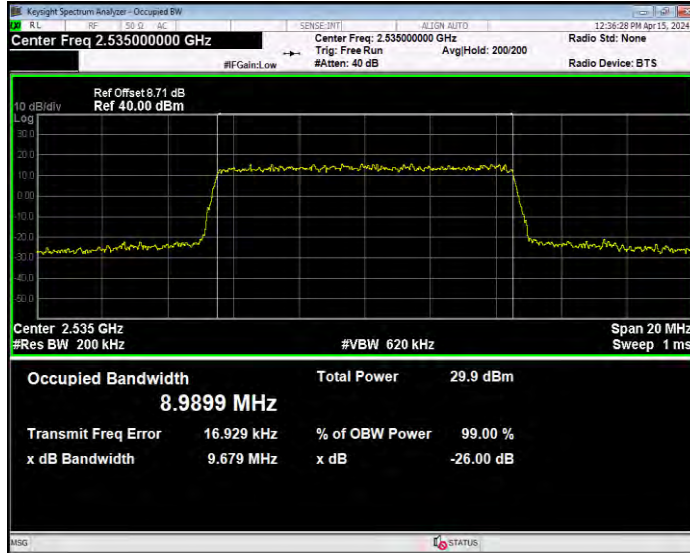

Band7 QPSK BW=10MHz Channel=21100 RB Size=50 Position=#0

Band7 QPSK BW=10MHz Channel=21400 RB Size=50 Position=#0