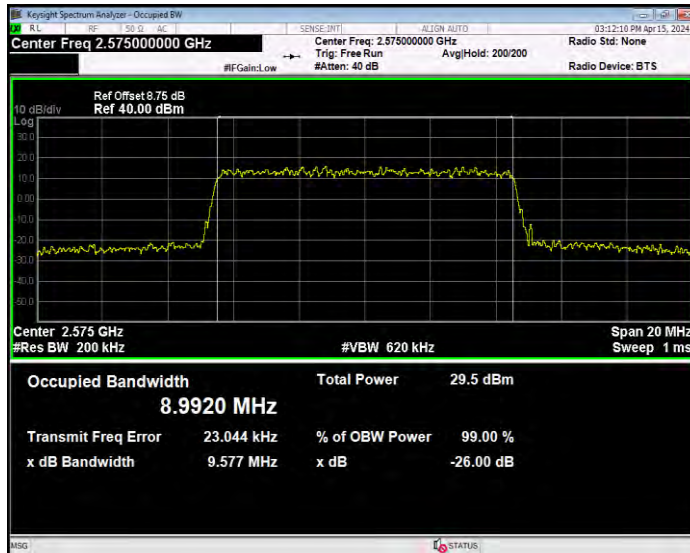

Band38 16QAM BW=10MHz Channel=37800 RB Size=50 Position=#0

Band38 16QAM BW=10MHz Channel=38000 RB Size=50 Position=#0