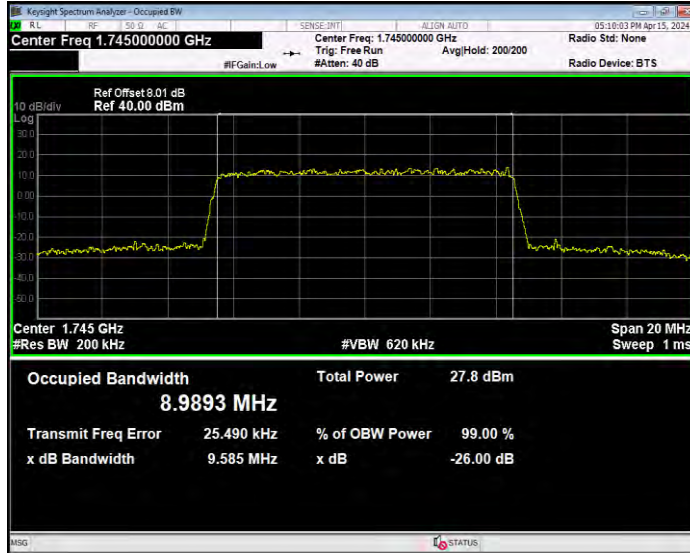

Band66 16QAM BW=10MHz Channel=132322 RB Size=50 Position=#0

Band66 16QAM BW=10MHz Channel=132622 RB Size=50 Position=#0