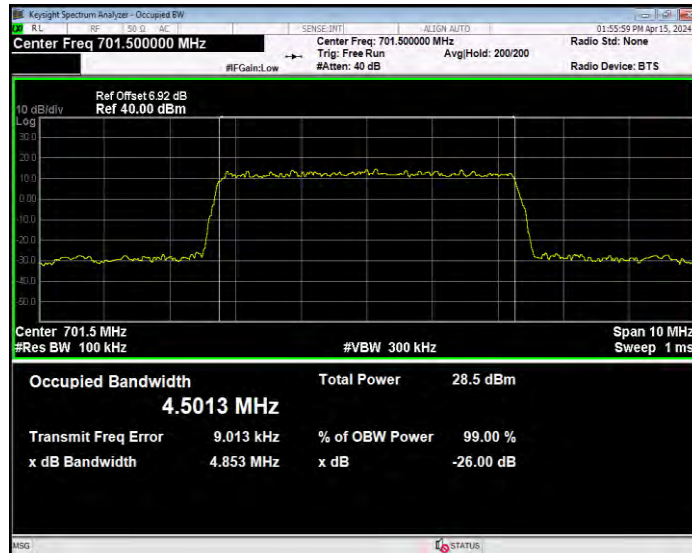

Band12 QPSK BW=5MHz Channel=23035 RB Size=25 Position=#0

Band12 QPSK BW=5MHz Channel=23095 RB Size=25 Position=#0