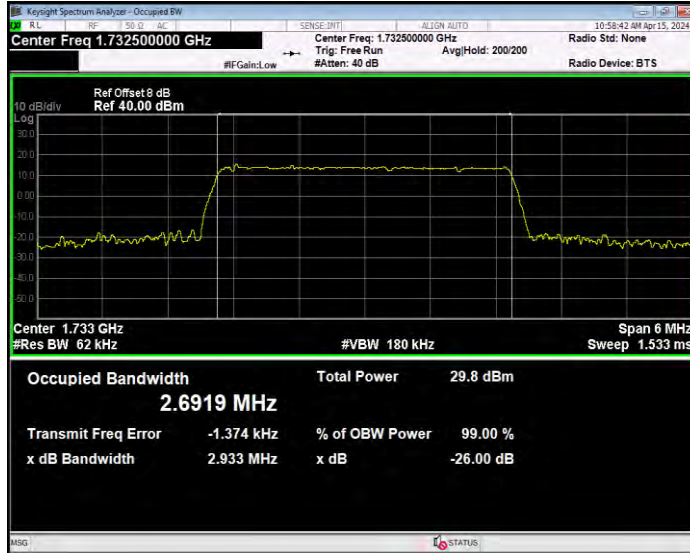

Band4 16QAM BW=3MHz Channel=20175 RB Size=15 Position=#0

Band4 16QAM BW=3MHz Channel=20385 RB Size=15 Position=#0