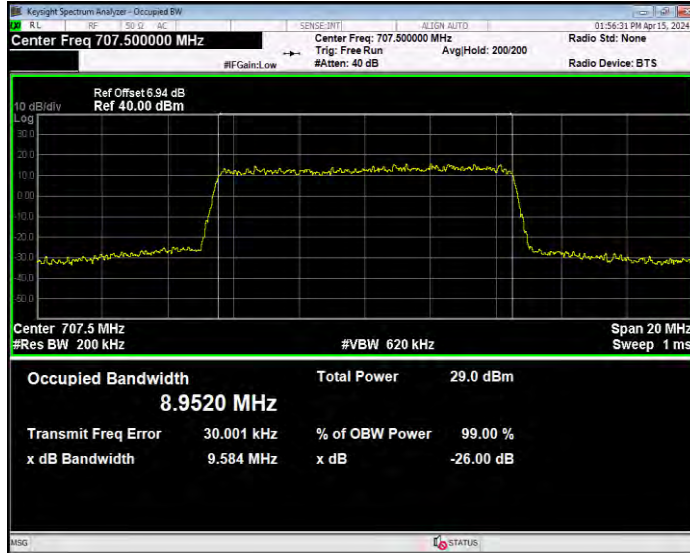

Band12 QPSK BW=10MHz Channel=23095 RB Size=50 Position=#0

Band12 QPSK BW=10MHz Channel=23130 RB Size=50 Position=#0