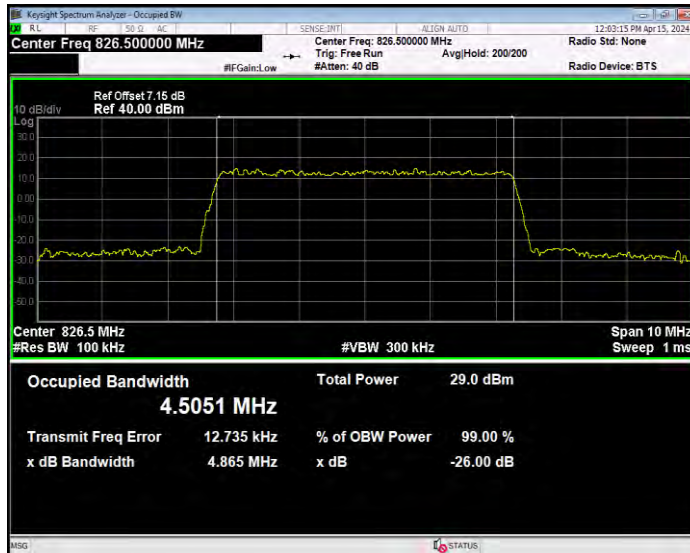

Band5 16QAM BW=5MHz Channel=20425 RB Size=25 Position=#0

Band5 16QAM BW=5MHz Channel=20525 RB Size=25 Position=#0