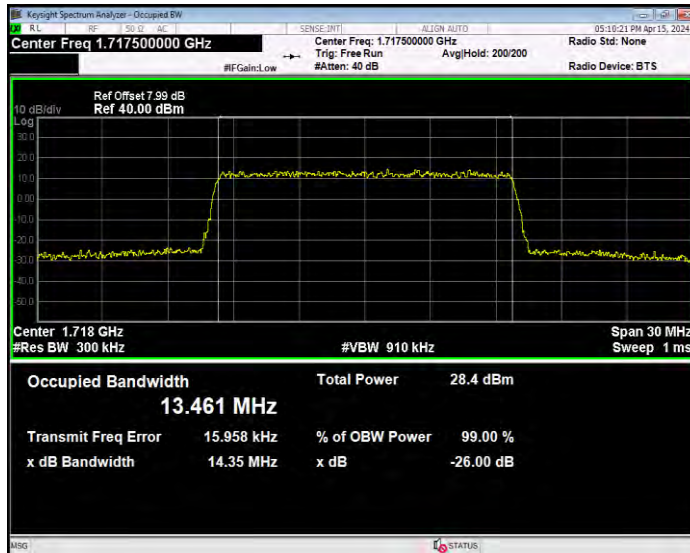

Band66 16QAM BW=15MHz Channel=132047 RB Size=75 Position=#0

Band66 16QAM BW=15MHz Channel=132322 RB Size=75 Position=#0