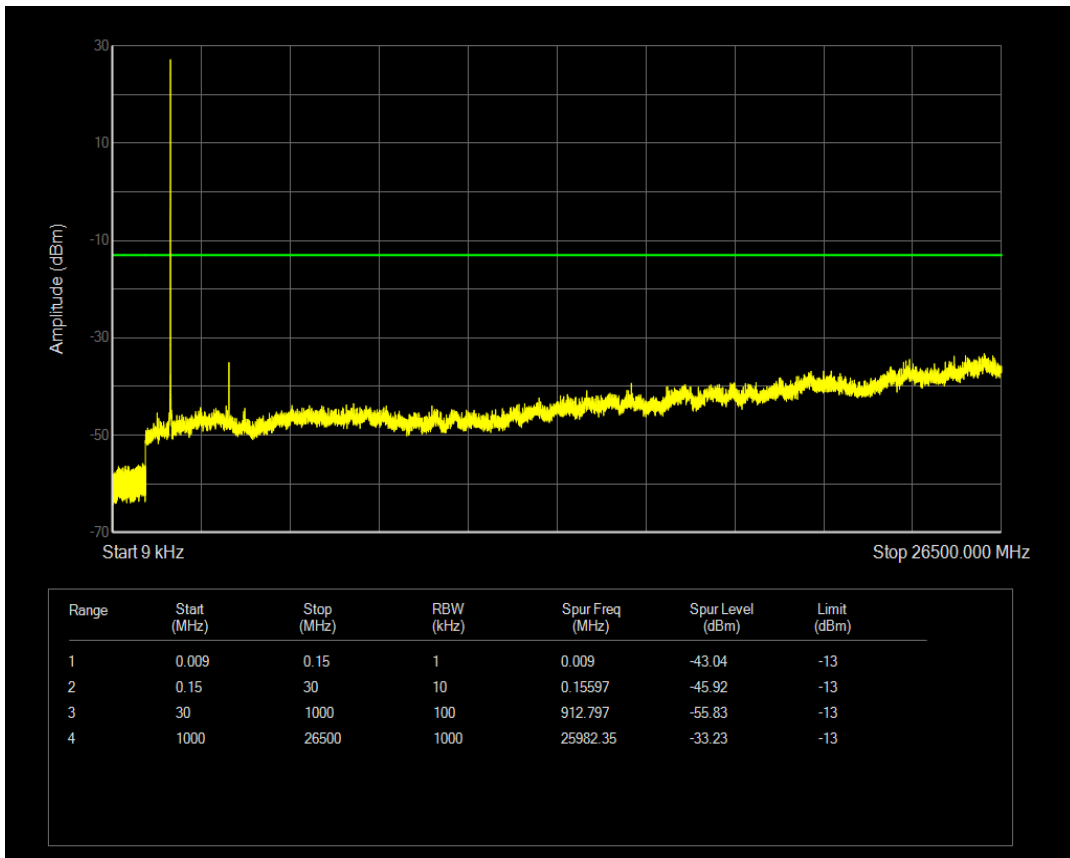

Band66 16QAM BW=3MHz Channel=132322 RB Size=1 Position=#0

Band66 QPSK BW=3MHz Channel=132322 RB Size=15 Position=#0