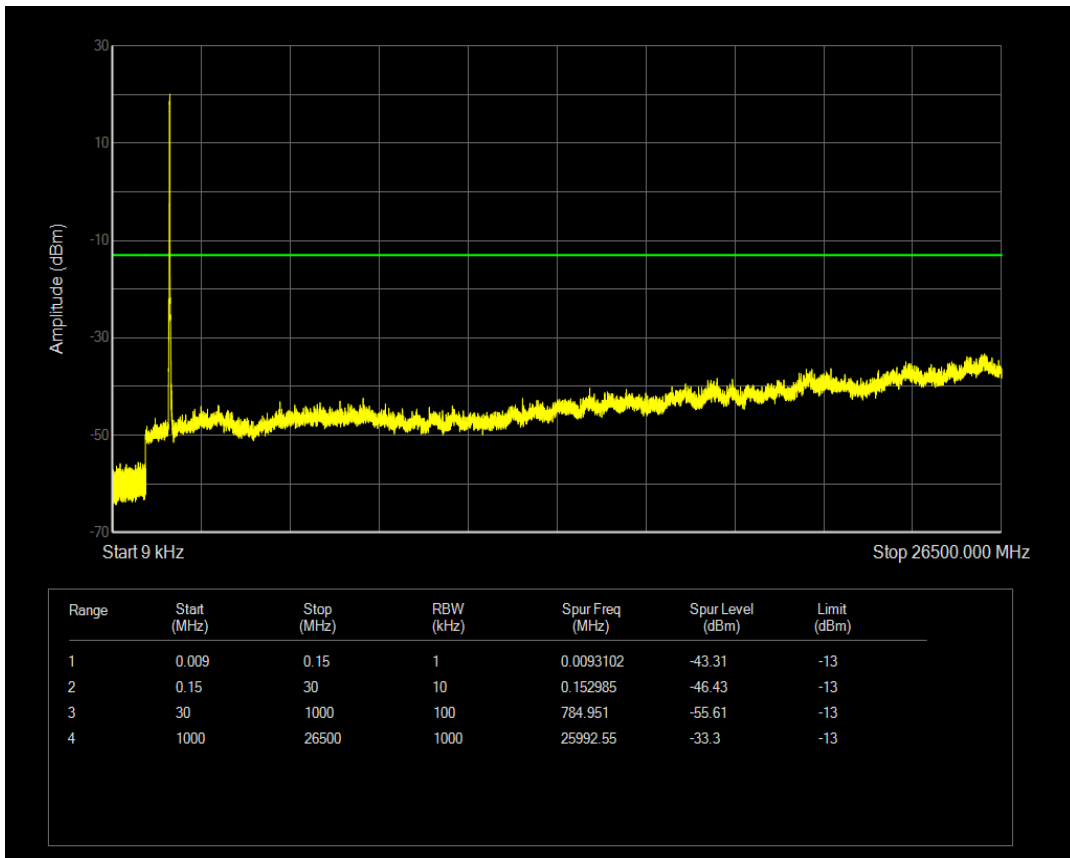

Band66 QPSK BW=20MHz Channel=132072 RB Size=100 Position=#0

Band66 16QAM BW=20MHz Channel=132072 RB Size=1 Position=#0