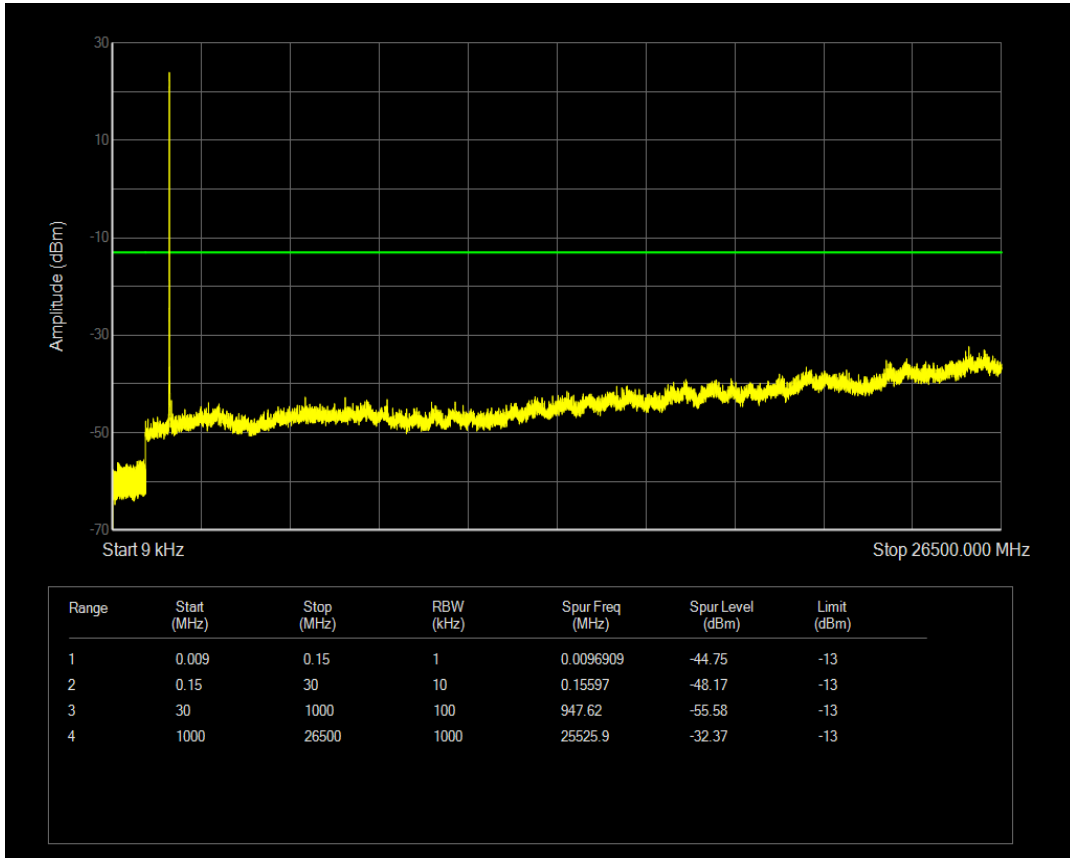

Band66 QPSK BW=3MHz Channel=131987 RB Size=15 Position=#0

Band66 QPSK BW=3MHz Channel=131987 RB Size=1 Position=#0