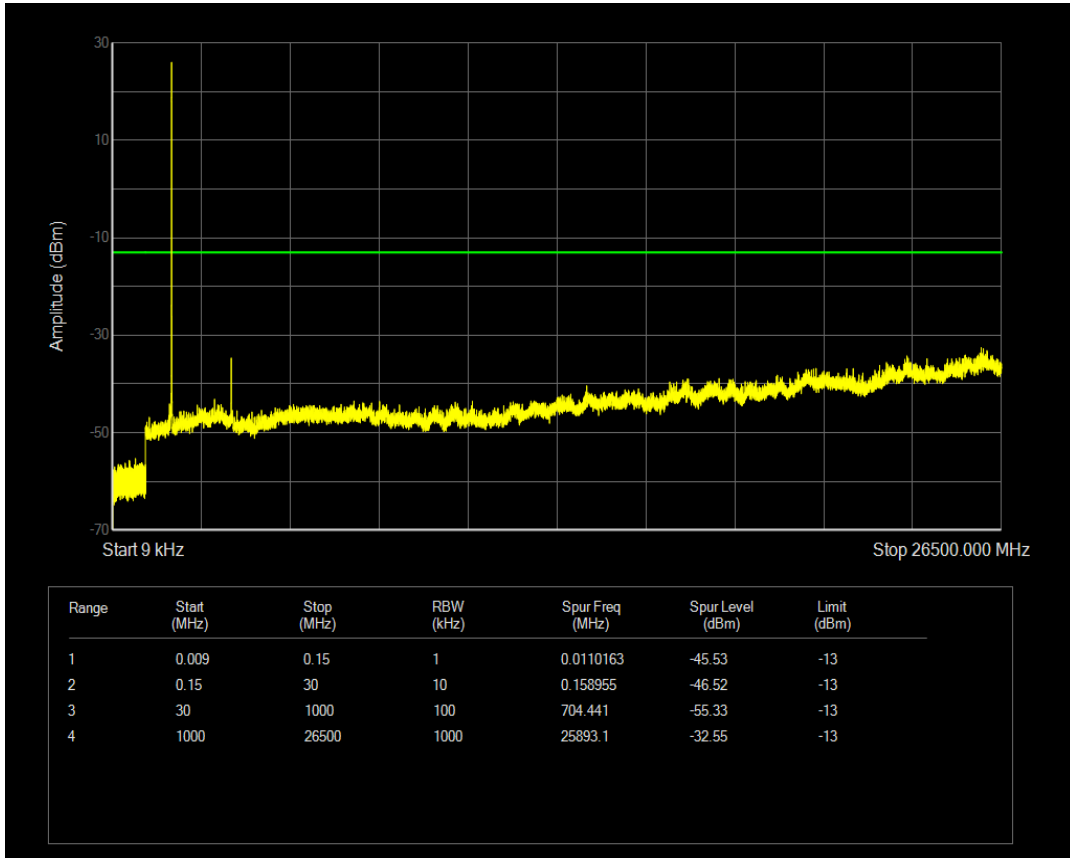

Band66 16QAM BW=3MHz Channel=132322 RB Size=15 Position=#0

Band66 QPSK BW=3MHz Channel=132657 RB Size=1 Position=#0

Band66 QPSK BW=3MHz Channel=132657 RB Size=15 Position=#0

Band66 16QAM BW=3MHz Channel=132657 RB Size=1 Position=#0