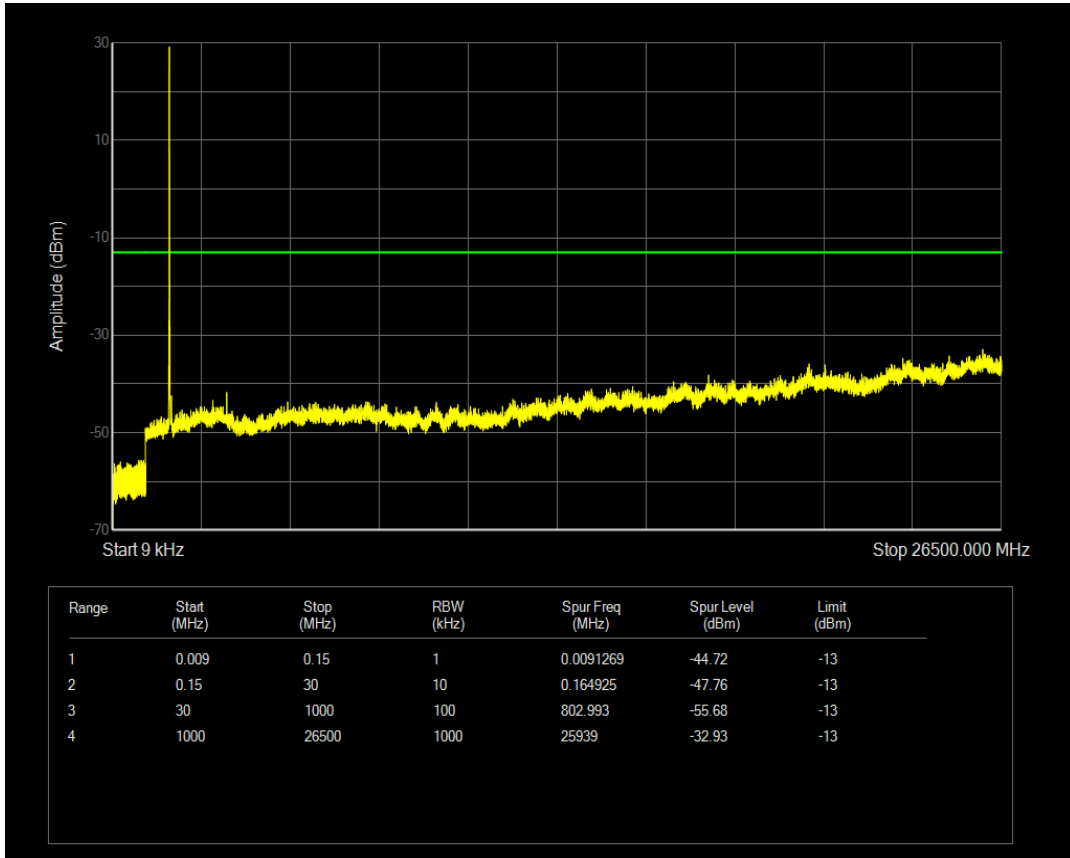

Band66 QPSK BW=10MHz Channel=132022 RB Size=1 Position=#0

Band66 QPSK BW=10MHz Channel=132022 RB Size=50 Position=#0