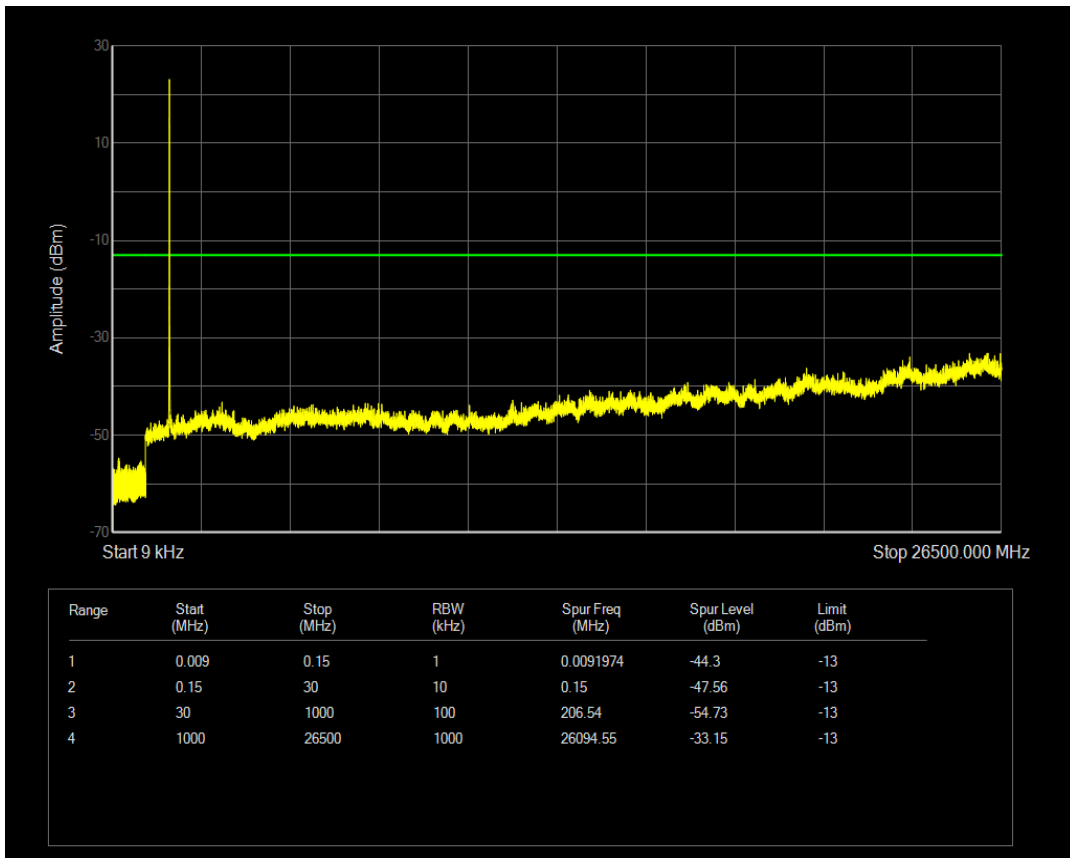

Band66 16QAM BW=5MHz Channel=131997 RB Size=25 Position=#0

Band66 QPSK BW=5MHz Channel=132322 RB Size=1 Position=#0