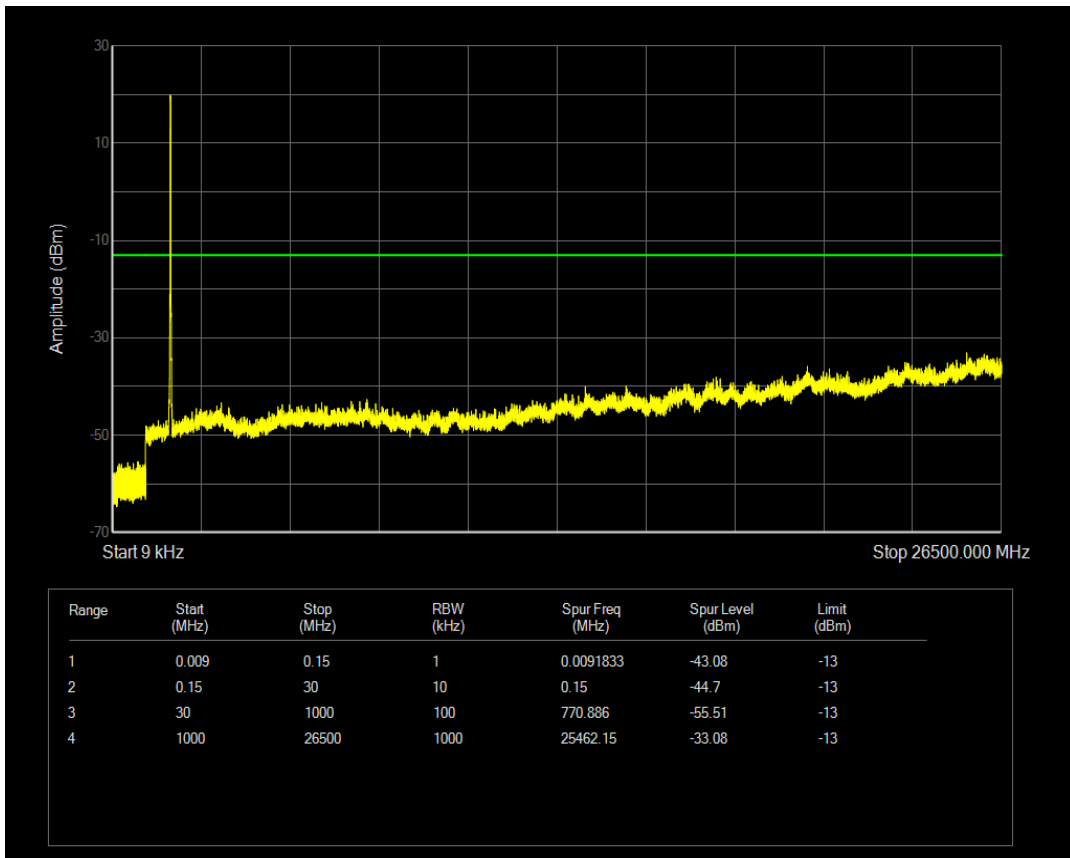

Band66 16QAM BW=15MHz Channel=132322 RB Size=75 Position=#0

Band66 QPSK BW=15MHz Channel=132597 RB Size=75 Position=#0