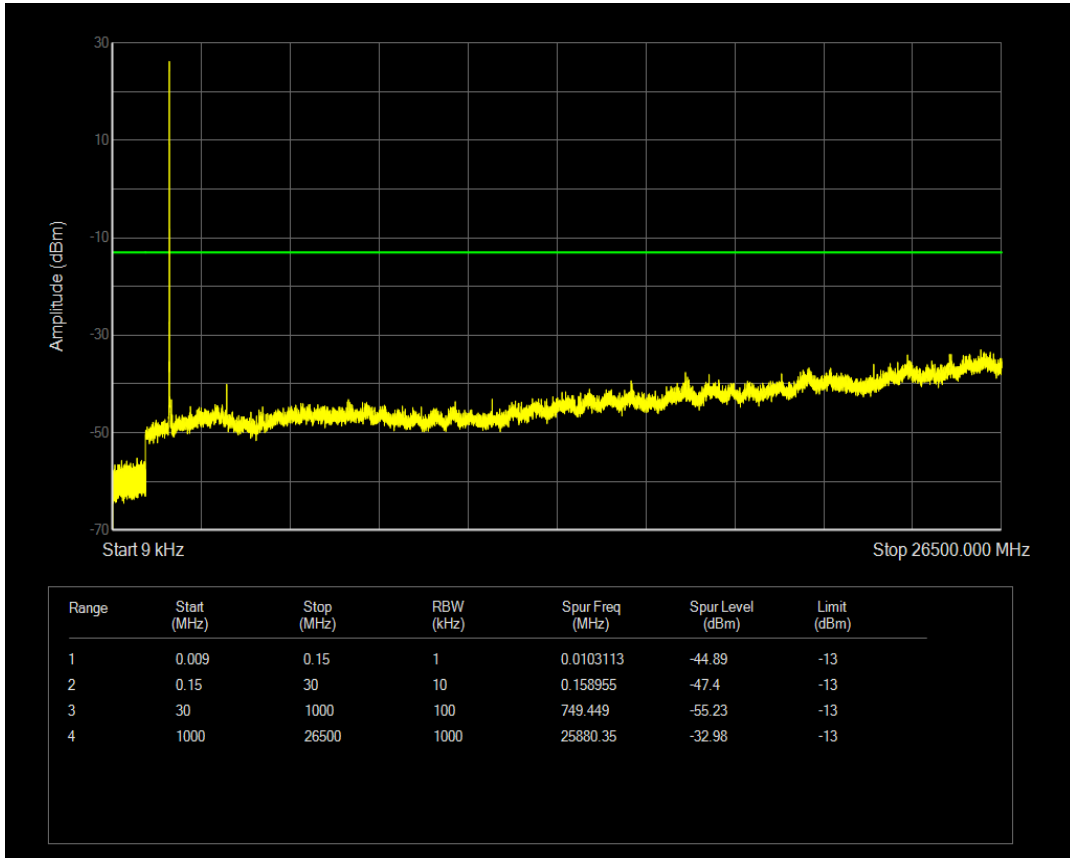

Band66 QPSK BW=5MHz Channel=131997 RB Size=1 Position=#0

Band66 16QAM BW=3MHz Channel=132657 RB Size=15 Position=#0

Band66 QPSK BW=5MHz Channel=131997 RB Size=25 Position=#0

Band66 16QAM BW=5MHz Channel=131997 RB Size=1 Position=#0