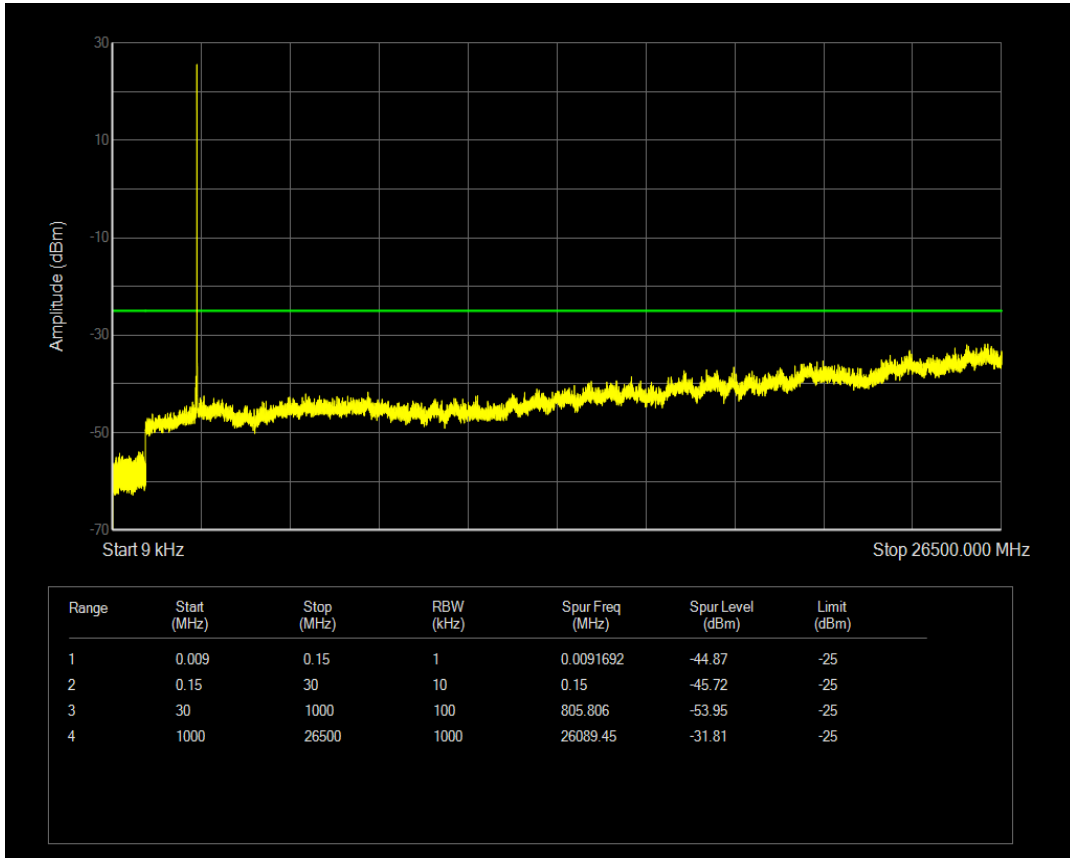

Band7 16QAM BW=5MHz Channel=20775 RB Size=25 Position=#0

Band7 QPSK BW=5MHz Channel=21100 RB Size=1 Position=#0

Band7 QPSK BW=5MHz Channel=21100 RB Size=25 Position=#0

Band7 16QAM BW=5MHz Channel=21100 RB Size=1 Position=#0