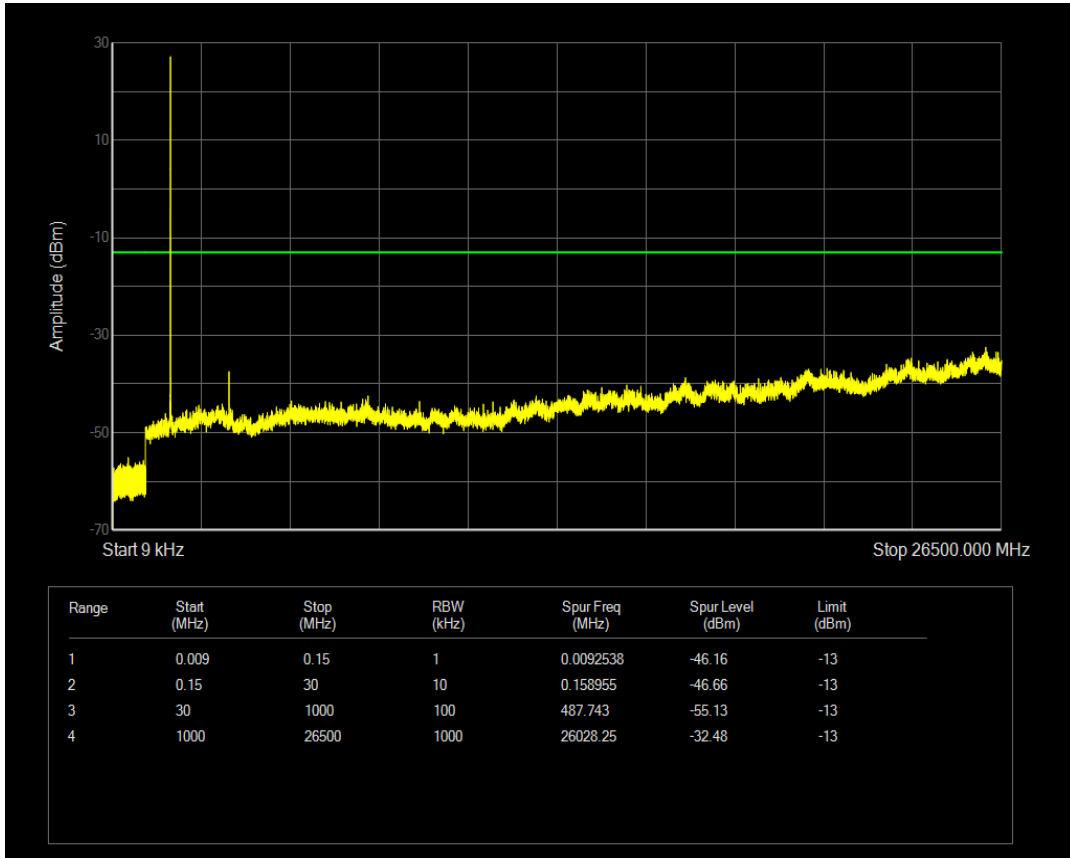

Band5 16QAM BW=10MHz Channel=20600 RB Size=50 Position=#0

Band66 QPSK BW=1.4MHz Channel=131979 RB Size=1 Position=#0

Band66 16QAM BW=1.4MHz Channel=131979 RB Size=1 Position=#0

Band66 QPSK BW=1.4MHz Channel=131979 RB Size=6 Position=#0

Band66 16QAM BW=1.4MHz Channel=131979 RB Size=6 Position=#0

Band66 QPSK BW=1.4MHz Channel=132322 RB Size=1 Position=#0

Band66 QPSK BW=1.4MHz Channel=132322 RB Size=6 Position=#0

Band66 16QAM BW=1.4MHz Channel=132322 RB Size=1 Position=#0

Band66 QPSK BW=1.4MHz Channel=132665 RB Size=1 Position=#0

Band66 16QAM BW=1.4MHz Channel=132322 RB Size=6 Position=#0

Band66 QPSK BW=1.4MHz Channel=132665 RB Size=6 Position=#0

Band66 16QAM BW=1.4MHz Channel=132665 RB Size=1 Position=#0