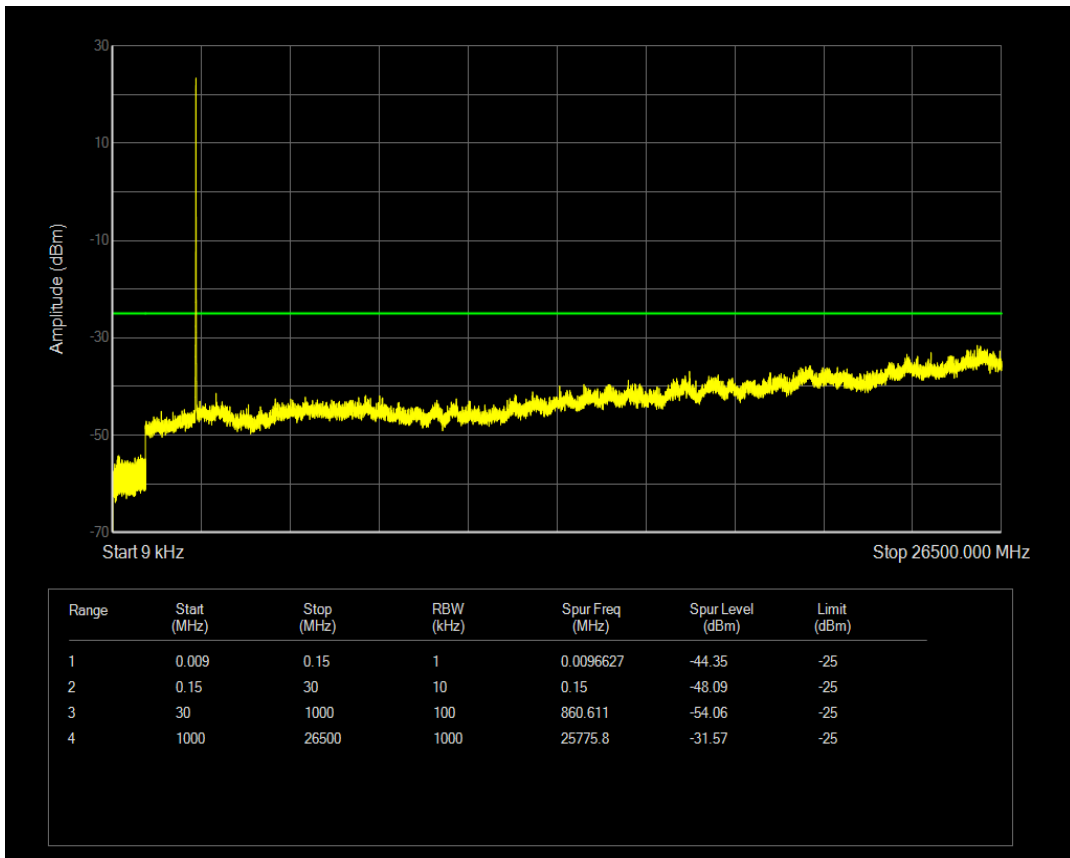

Band7 QPSK BW=5MHz Channel=20775 RB Size=25 Position=#0

Band7 16QAM BW=5MHz Channel=20775 RB Size=1 Position=#0