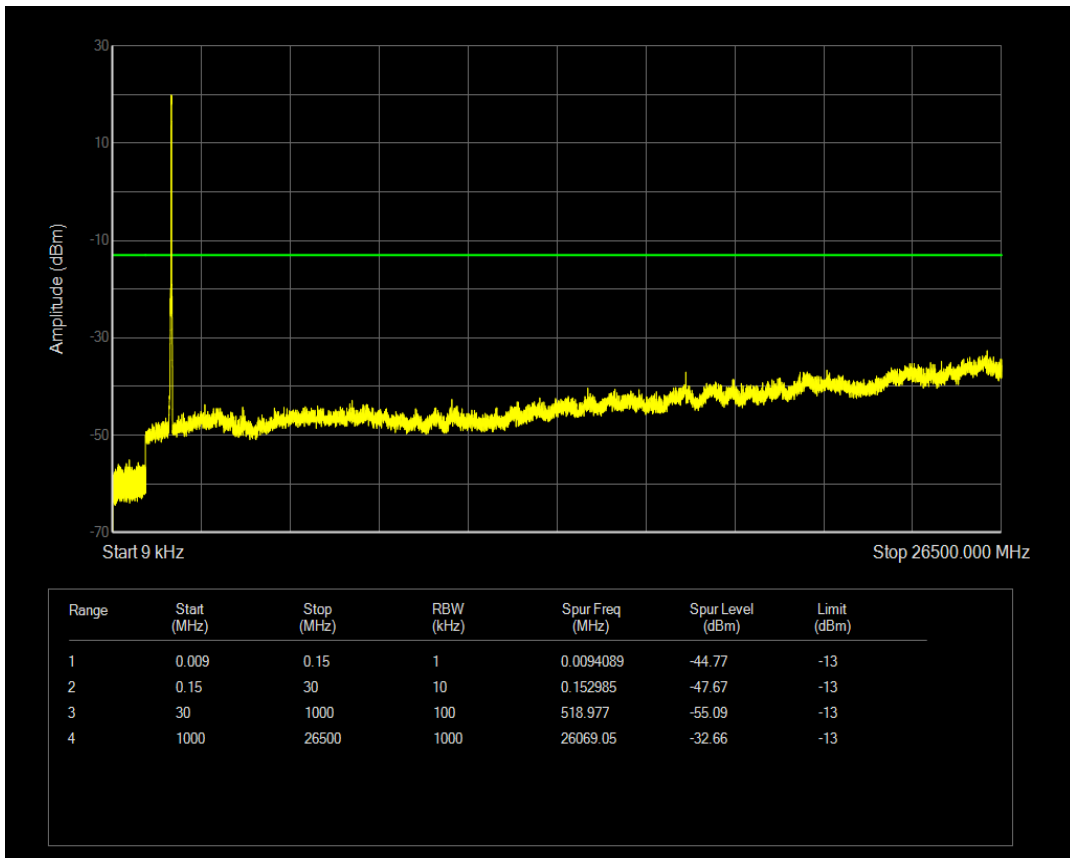

Band66 16QAM BW=20MHz Channel=132572 RB Size=100 Position=#0

Band7 QPSK BW=5MHz Channel=20775 RB Size=1 Position=#0