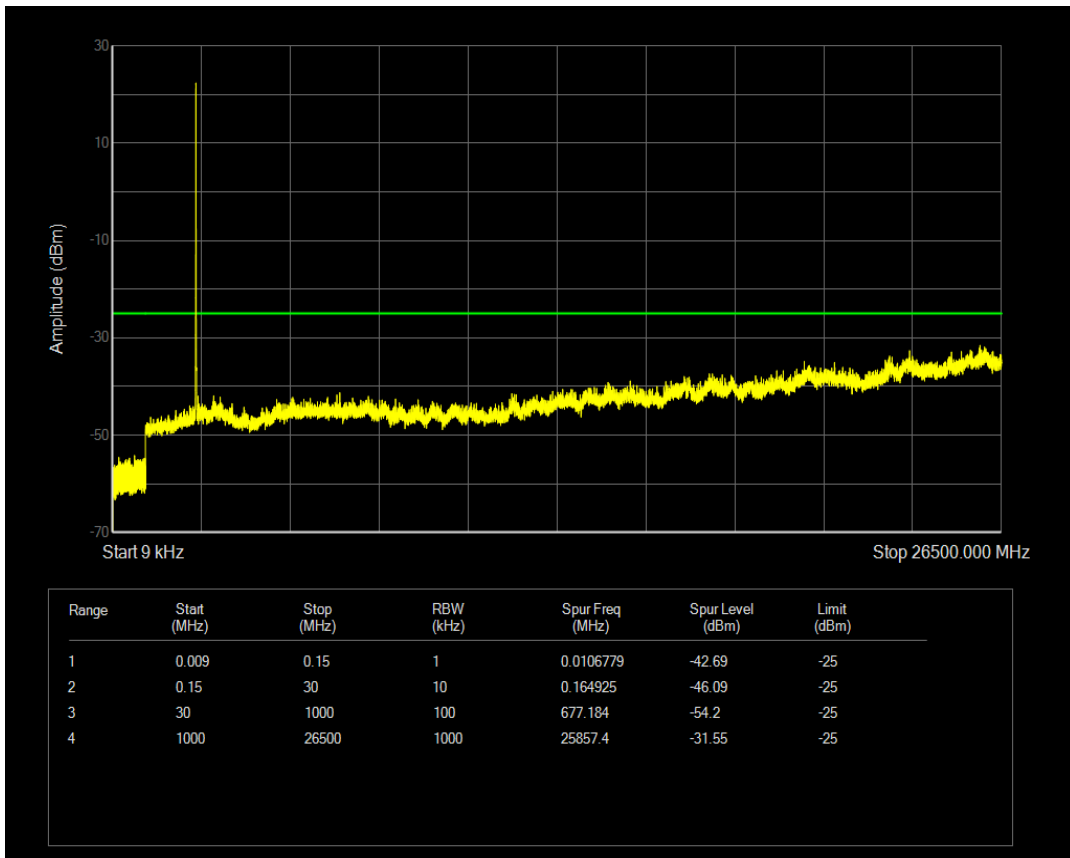

Band7 16QAM BW=5MHz Channel=20775 RB Size=25 Position=#0

Band7 QPSK BW=5MHz Channel=21100 RB Size=1 Position=#0