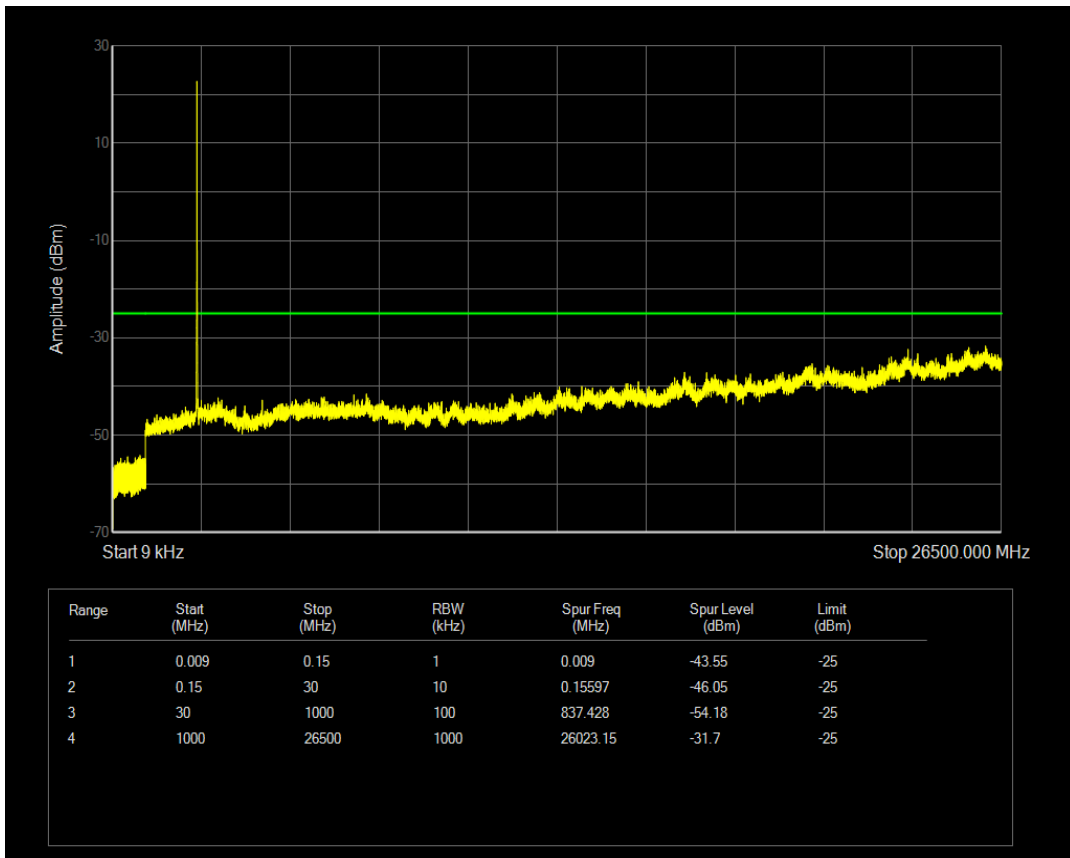

Band7 QPSK BW=5MHz Channel=21100 RB Size=25 Position=#0

Band7 16QAM BW=5MHz Channel=21100 RB Size=1 Position=#0