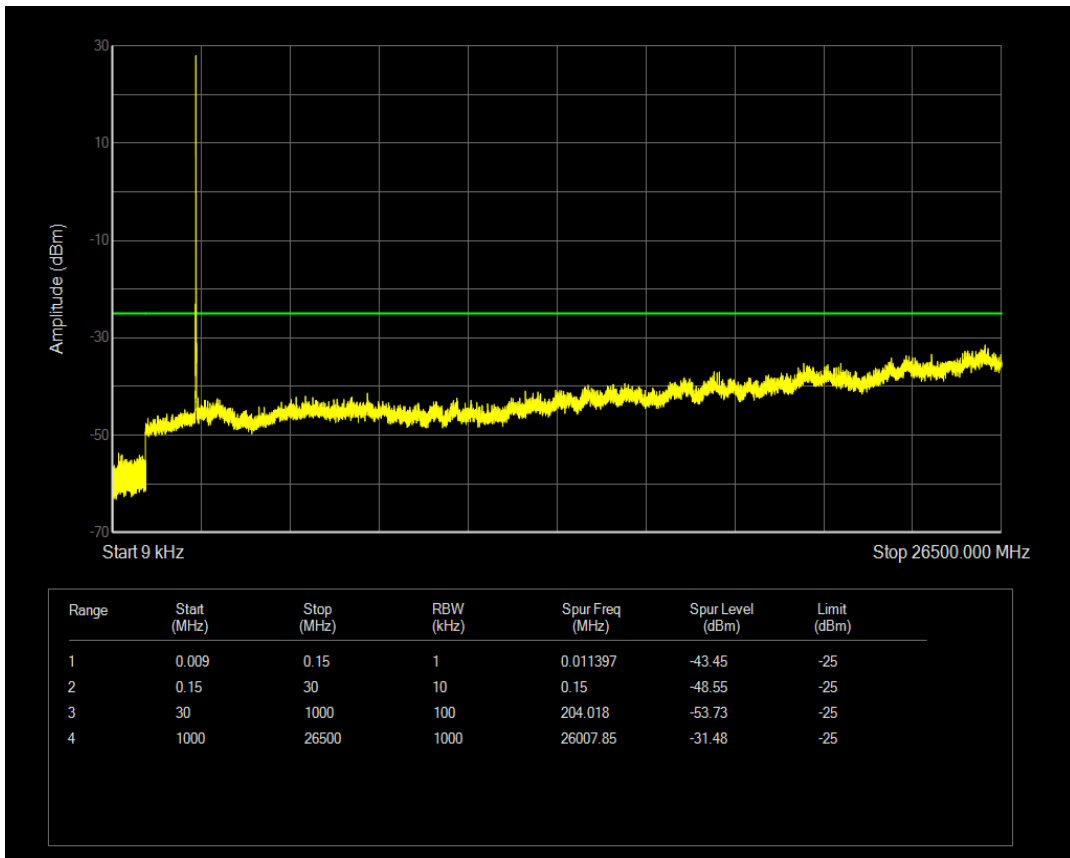

Band7 16QAM BW=5MHz Channel=21100 RB Size=25 Position=#0

Band7 QPSK BW=5MHz Channel=21425 RB Size=1 Position=#0

Band7 QPSK BW=5MHz Channel=21425 RB Size=25 Position=#0

Band7 16QAM BW=5MHz Channel=21425 RB Size=1 Position=#0

Band7 16QAM BW=5MHz Channel=21425 RB Size=25 Position=#0

Band7 QPSK BW=10MHz Channel=20800 RB Size=50 Position=#0

Band7 QPSK BW=10MHz Channel=20800 RB Size=1 Position=#0

Band7 16QAM BW=10MHz Channel=20800 RB Size=1 Position=#0