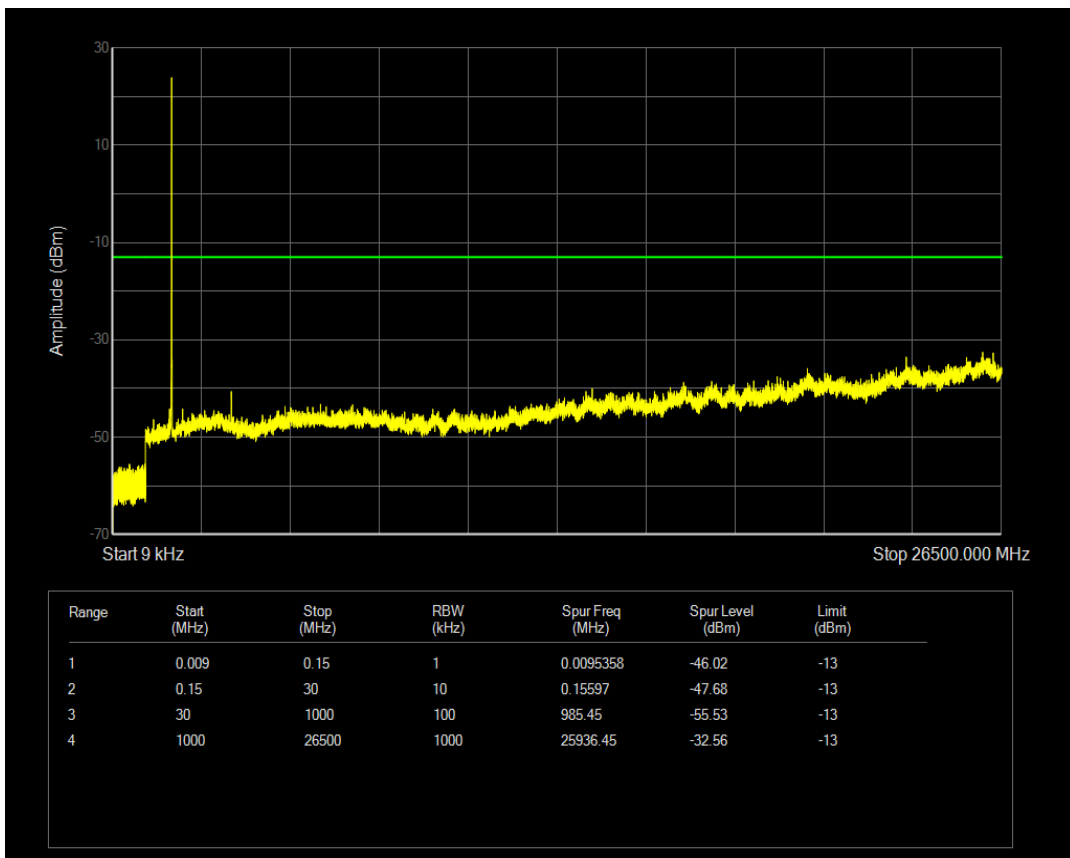

Band66 QPSK BW=3MHz Channel=132657 RB Size=15 Position=#0

Band66 16QAM BW=3MHz Channel=132657 RB Size=1 Position=#0