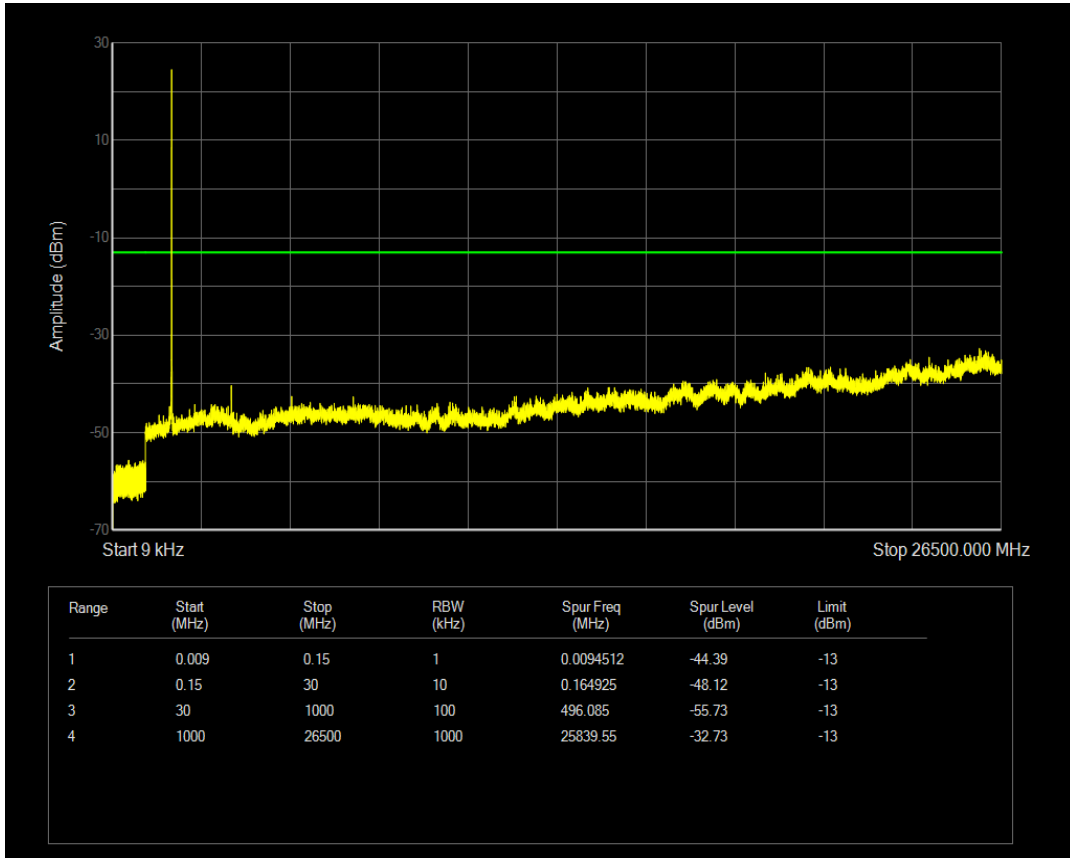

Band66 16QAM BW=3MHz Channel=132657 RB Size=15 Position=#0

Band66 QPSK BW=5MHz Channel=131997 RB Size=25 Position=#0