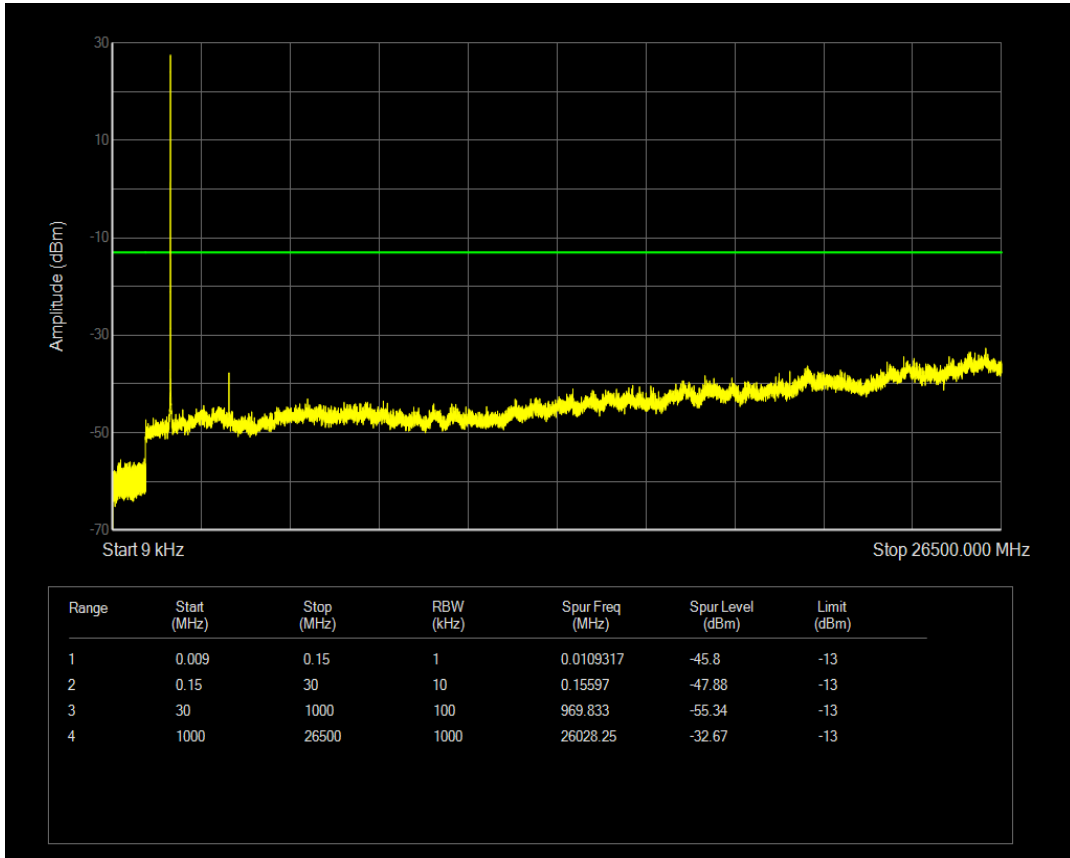

Band66 QPSK BW=3MHz Channel=132322 RB Size=1 Position=#0

Band66 16QAM BW=3MHz Channel=132322 RB Size=1 Position=#0