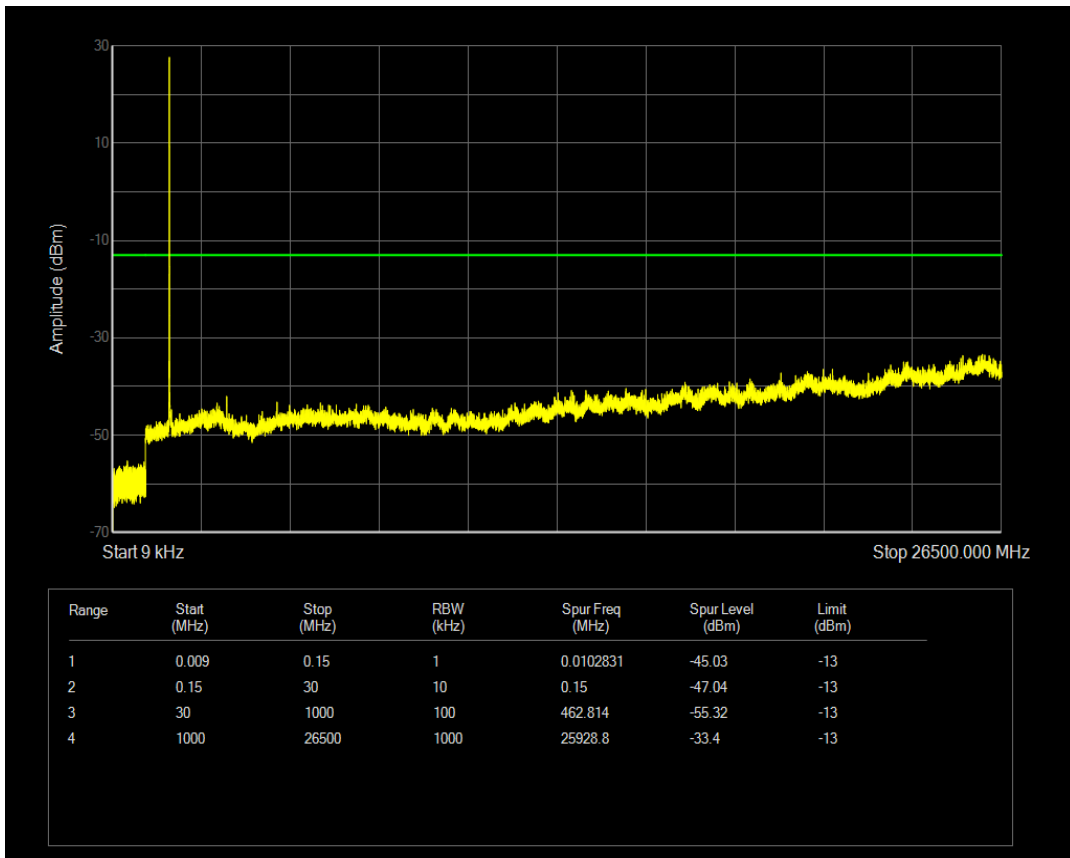

Band66 QPSK BW=5MHz Channel=131997 RB Size=1 Position=#0

Band66 16QAM BW=3MHz Channel=132657 RB Size=15 Position=#0