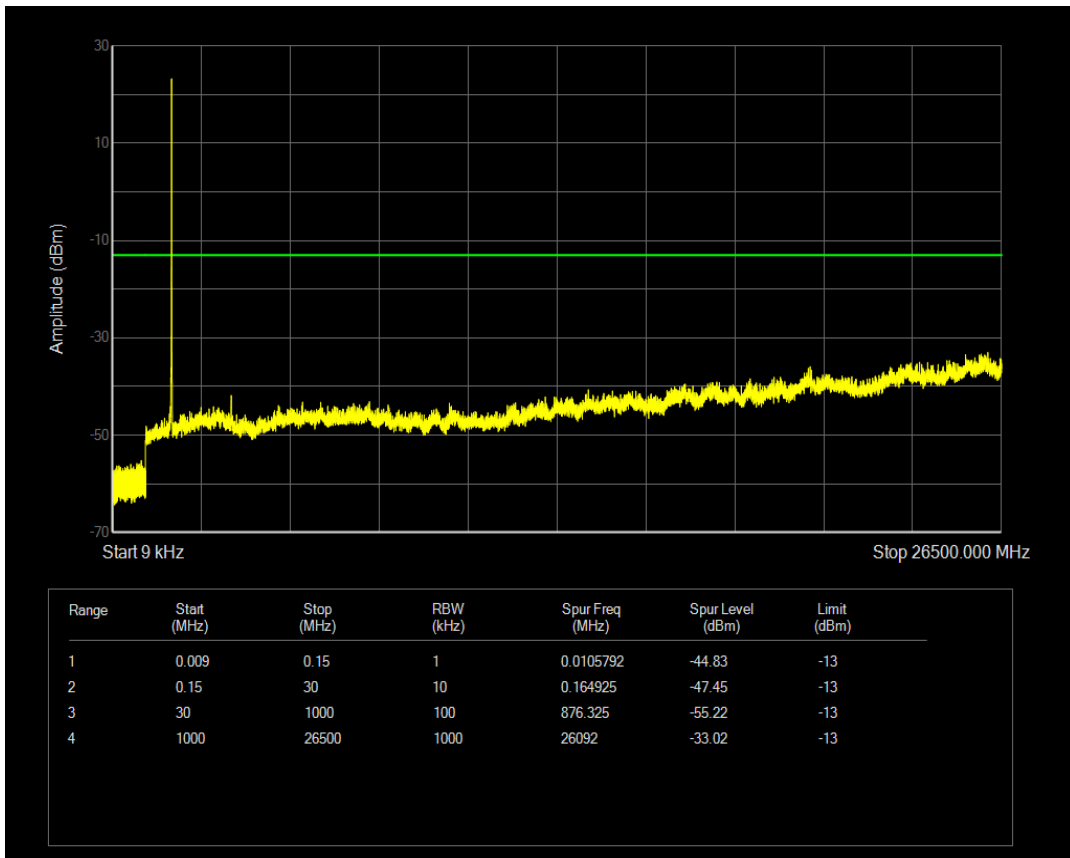

Band66 QPSK BW=5MHz Channel=132647 RB Size=25 Position=#0

Band66 16QAM BW=5MHz Channel=132647 RB Size=25 Position=#0