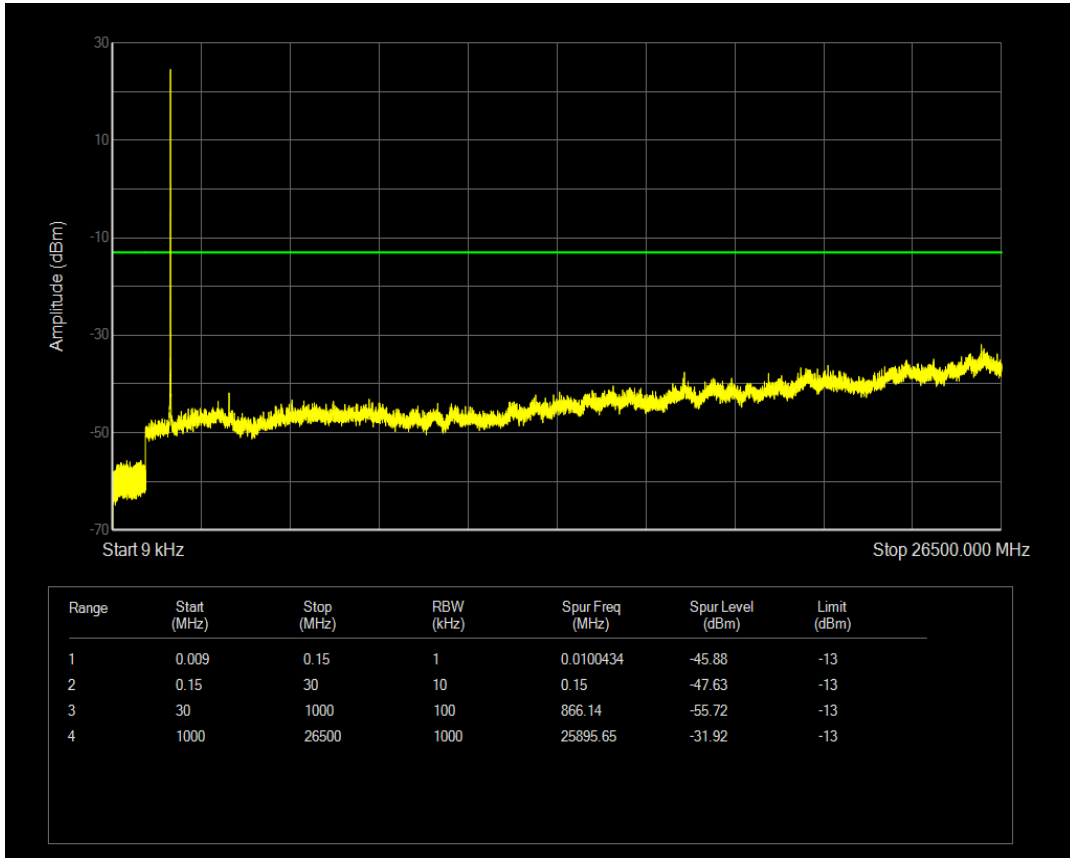

Band66 16QAM BW=3MHz Channel=131987 RB Size=15 Position=#0

Band66 QPSK BW=3MHz Channel=132322 RB Size=1 Position=#0

Band66 16QAM BW=3MHz Channel=132322 RB Size=1 Position=#0

Band66 QPSK BW=3MHz Channel=132322 RB Size=15 Position=#0