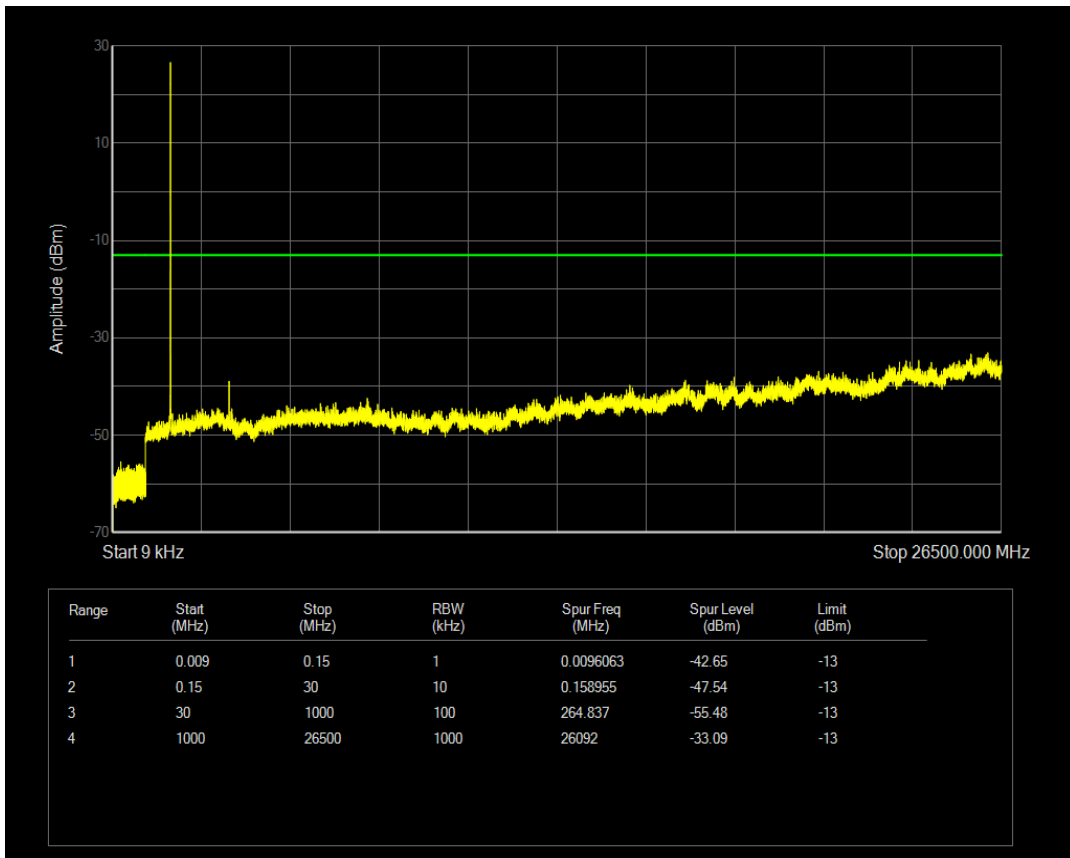

Band66 QPSK BW=1.4MHz Channel=132322 RB Size=6 Position=#0

Band66 16QAM BW=1.4MHz Channel=132322 RB Size=1 Position=#0