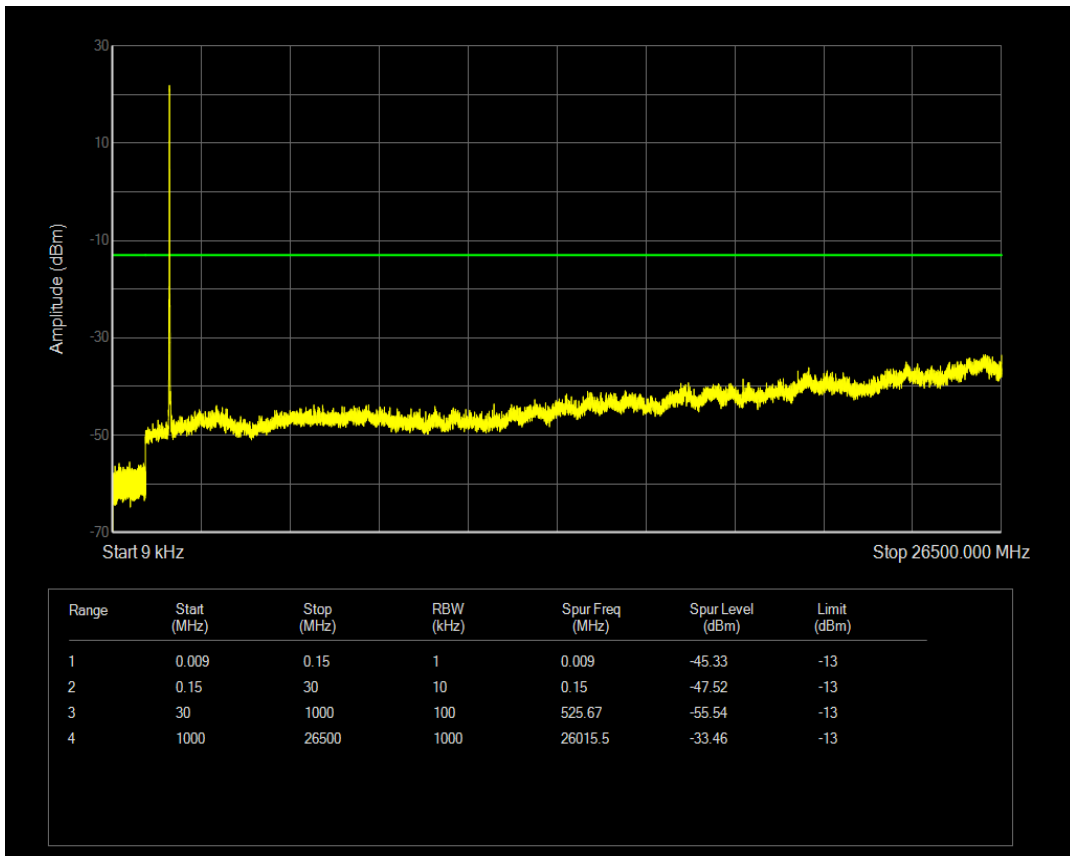

Band66 QPSK BW=10MHz Channel=132022 RB Size=50 Position=#0

Band66 16QAM BW=10MHz Channel=132022 RB Size=1 Position=#0