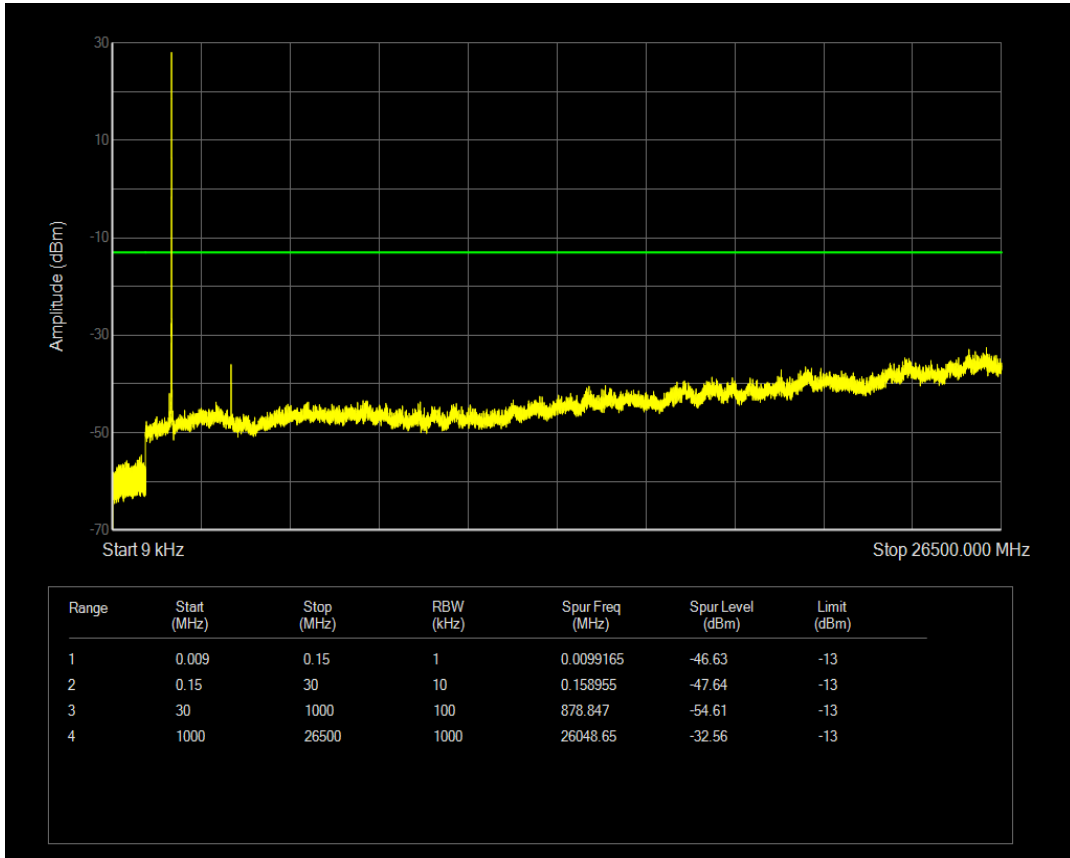

Band66 QPSK BW=5MHz Channel=132647 RB Size=1 Position=#0

Band66 QPSK BW=5MHz Channel=132647 RB Size=25 Position=#0