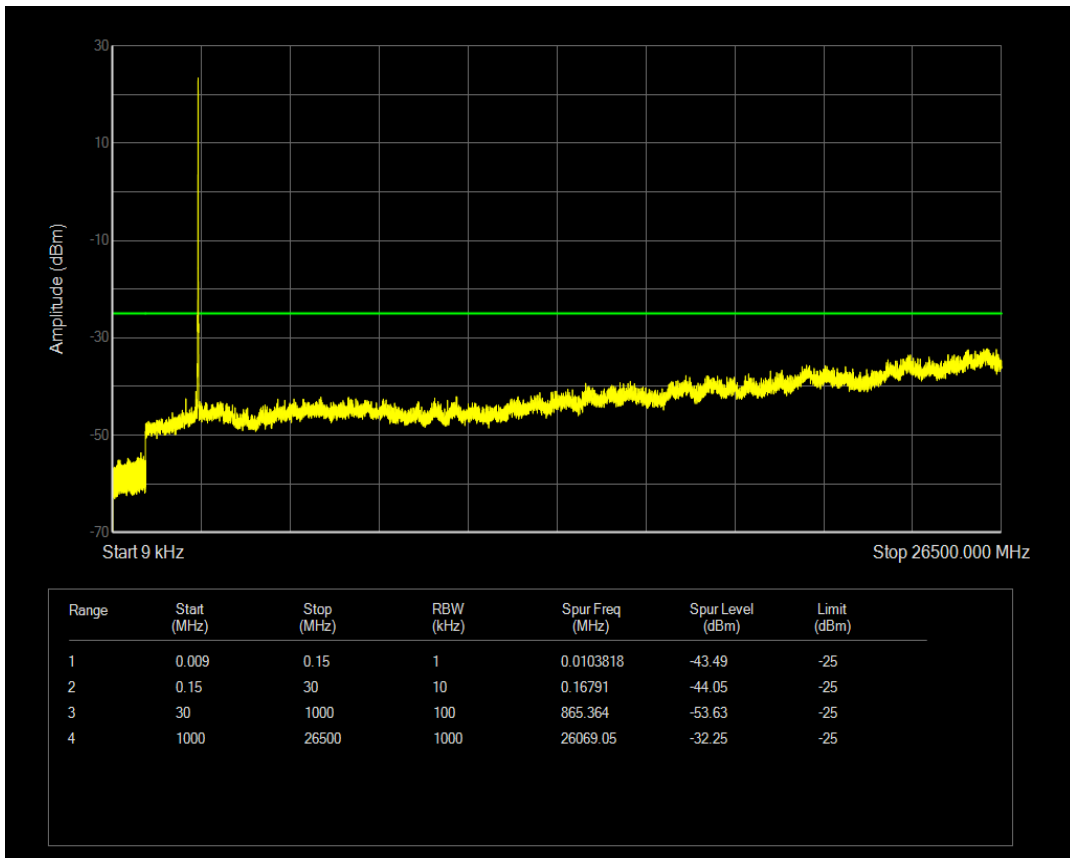

Band7 16QAM BW=5MHz Channel=21100 RB Size=25 Position=#0

Band7 QPSK BW=5MHz Channel=21425 RB Size=1 Position=#0

Band7 QPSK BW=5MHz Channel=21425 RB Size=25 Position=#0

Band7 16QAM BW=5MHz Channel=21425 RB Size=1 Position=#0

Band7 16QAM BW=5MHz Channel=21425 RB Size=25 Position=#0

Band7 QPSK BW=10MHz Channel=20800 RB Size=50 Position=#0

Band7 QPSK BW=10MHz Channel=20800 RB Size=1 Position=#0

Band7 16QAM BW=10MHz Channel=20800 RB Size=1 Position=#0