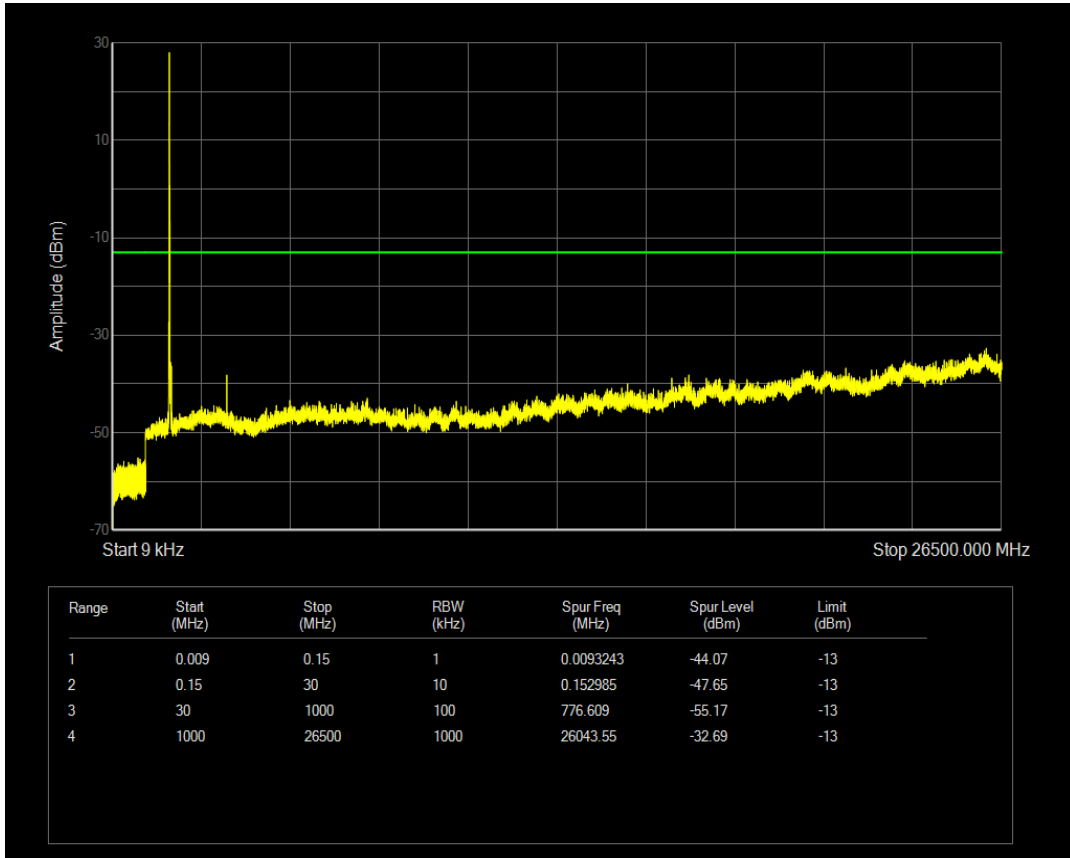

Band66 QPSK BW=20MHz Channel=132072 RB Size=1 Position=#0

Band66 QPSK BW=20MHz Channel=132072 RB Size=100 Position=#0