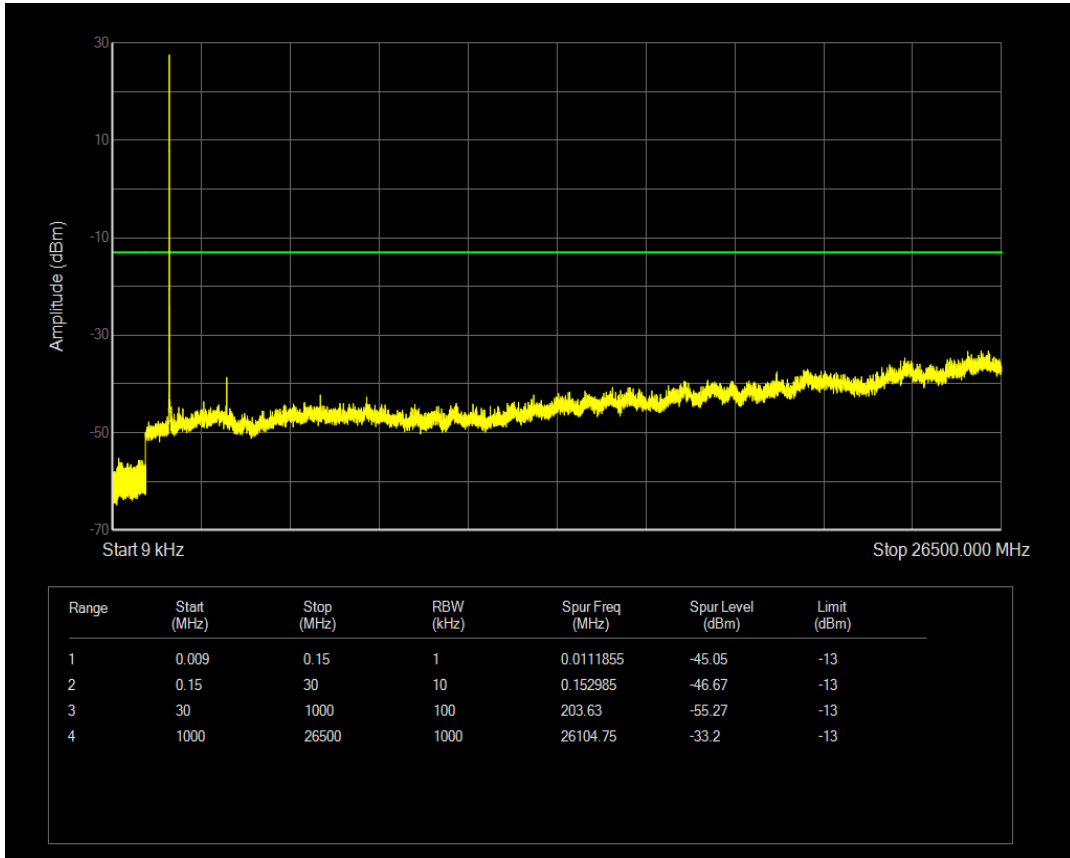

Band66 16QAM BW=1.4MHz Channel=132665 RB Size=6 Position=#0

Band66 QPSK BW=3MHz Channel=131987 RB Size=15 Position=#0

Band66 QPSK BW=3MHz Channel=131987 RB Size=1 Position=#0

Band66 16QAM BW=3MHz Channel=131987 RB Size=1 Position=#0