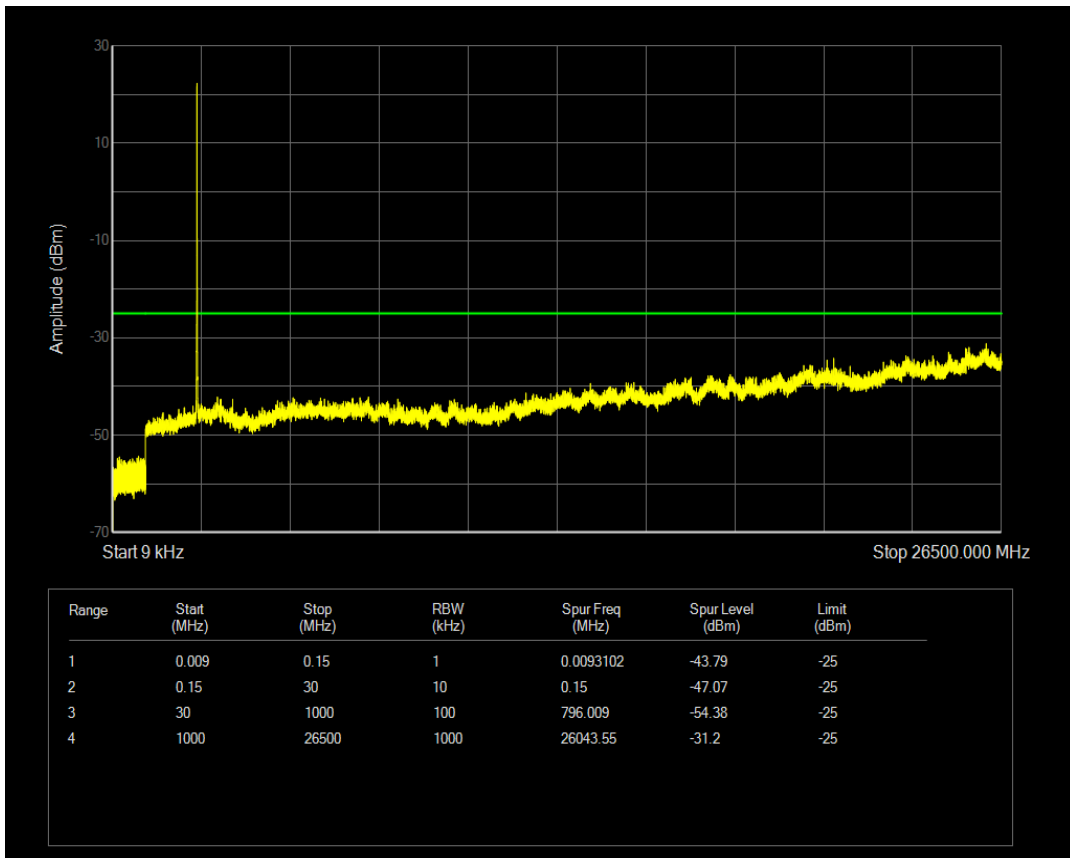

Band7 16QAM BW=5MHz Channel=21100 RB Size=25 Position=#0

Band7 QPSK BW=5MHz Channel=21425 RB Size=1 Position=#0