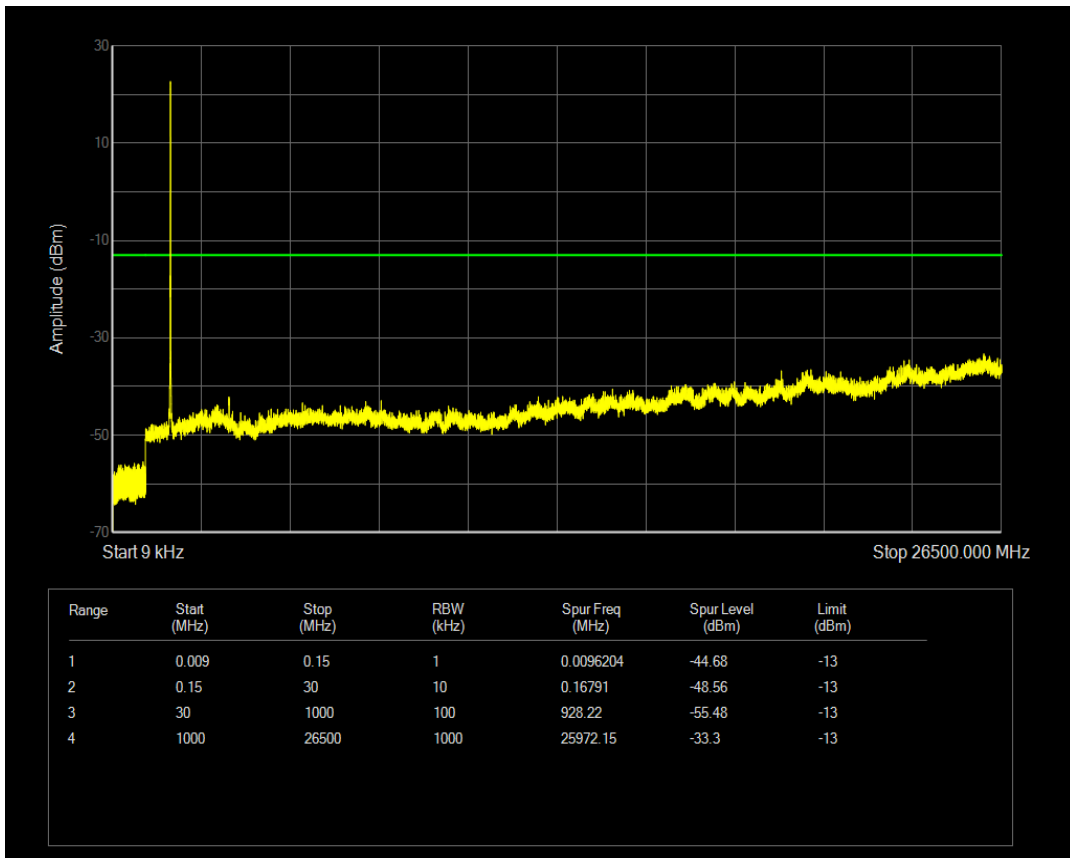

Band66 QPSK BW=5MHz Channel=132322 RB Size=25 Position=#0

Band66 16QAM BW=5MHz Channel=132322 RB Size=1 Position=#0