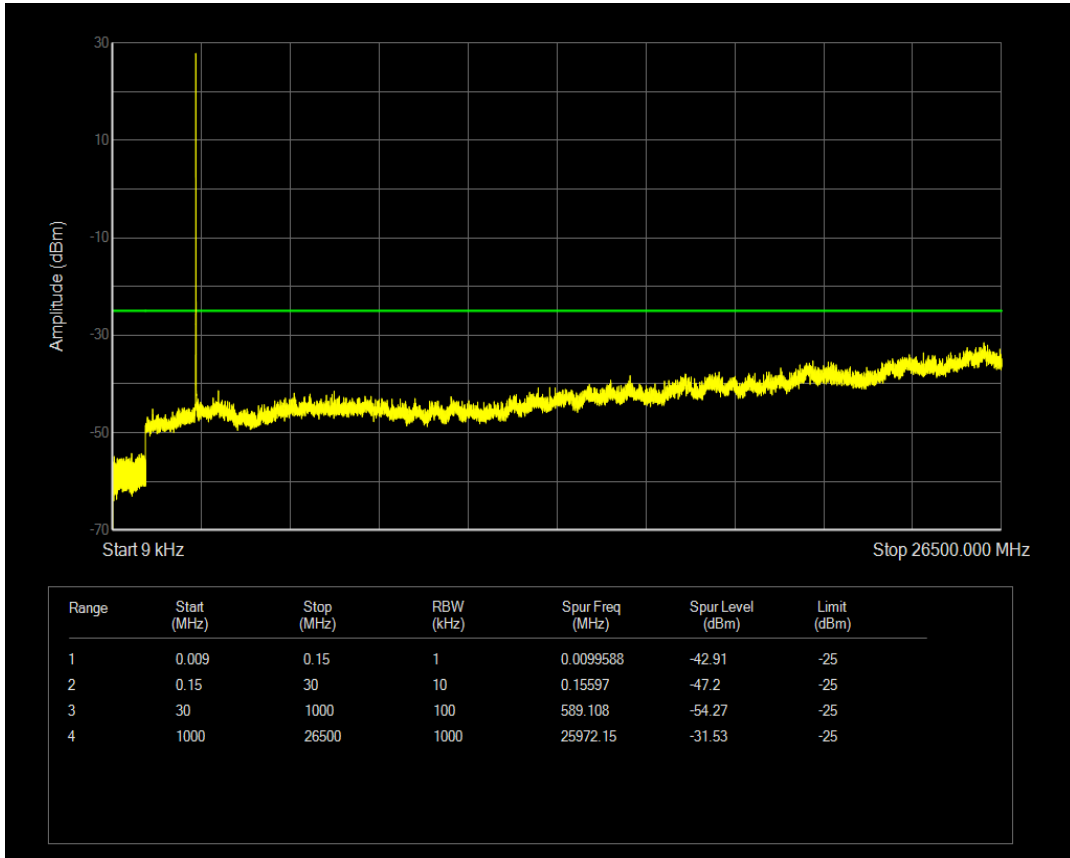

Band66 16QAM BW=20MHz Channel=132572 RB Size=100 Position=#0

Band7 QPSK BW=5MHz Channel=20775 RB Size=1 Position=#0

Band7 QPSK BW=5MHz Channel=20775 RB Size=25 Position=#0

Band7 16QAM BW=5MHz Channel=20775 RB Size=1 Position=#0