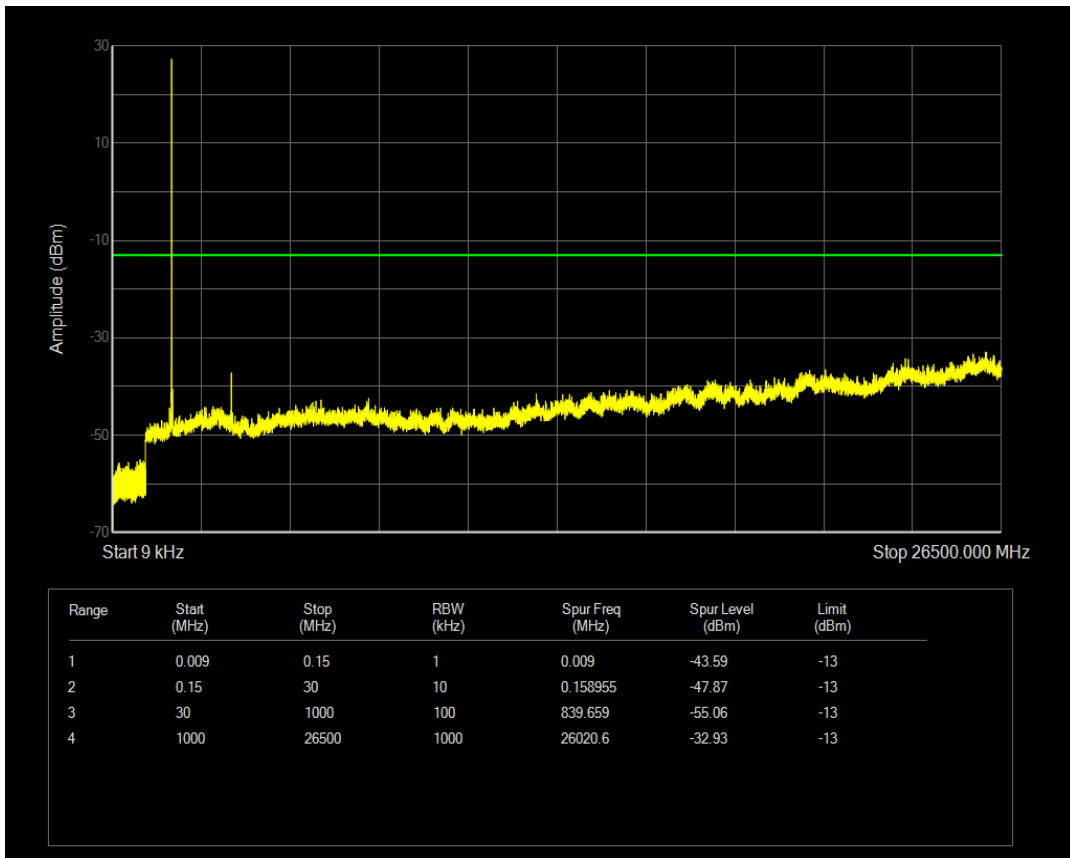

Band66 16QAM BW=1.4MHz Channel=132665 RB Size=6 Position=#0

Band66 QPSK BW=3MHz Channel=131987 RB Size=15 Position=#0