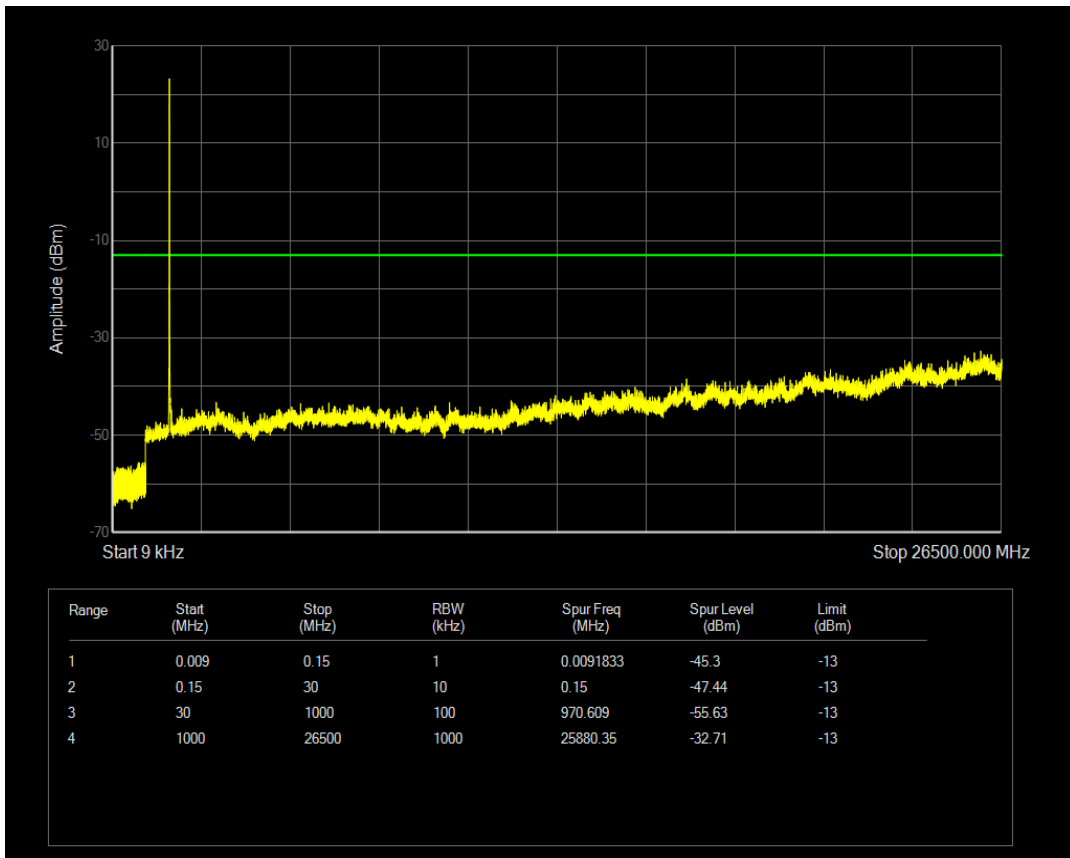

Band66 QPSK BW=5MHz Channel=131997 RB Size=25 Position=#0

Band66 16QAM BW=5MHz Channel=131997 RB Size=1 Position=#0