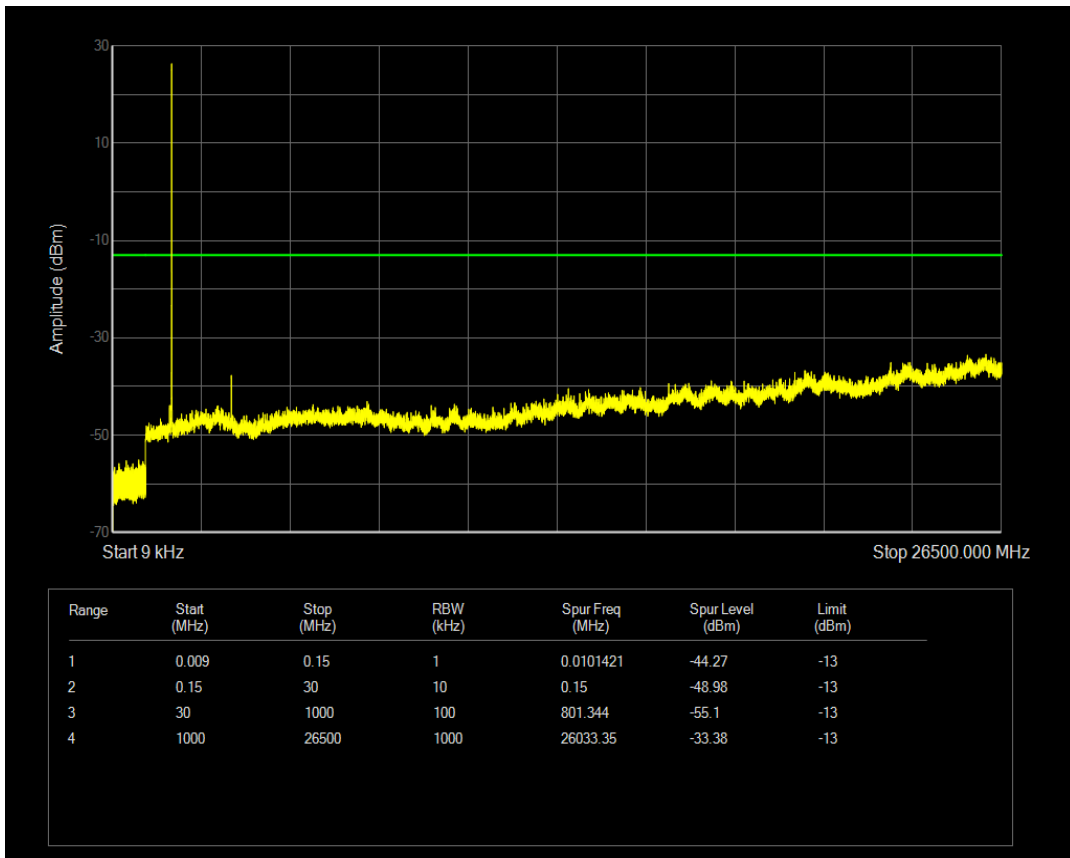

Band66 QPSK BW=1.4MHz Channel=132665 RB Size=6 Position=#0

Band66 16QAM BW=1.4MHz Channel=132665 RB Size=1 Position=#0