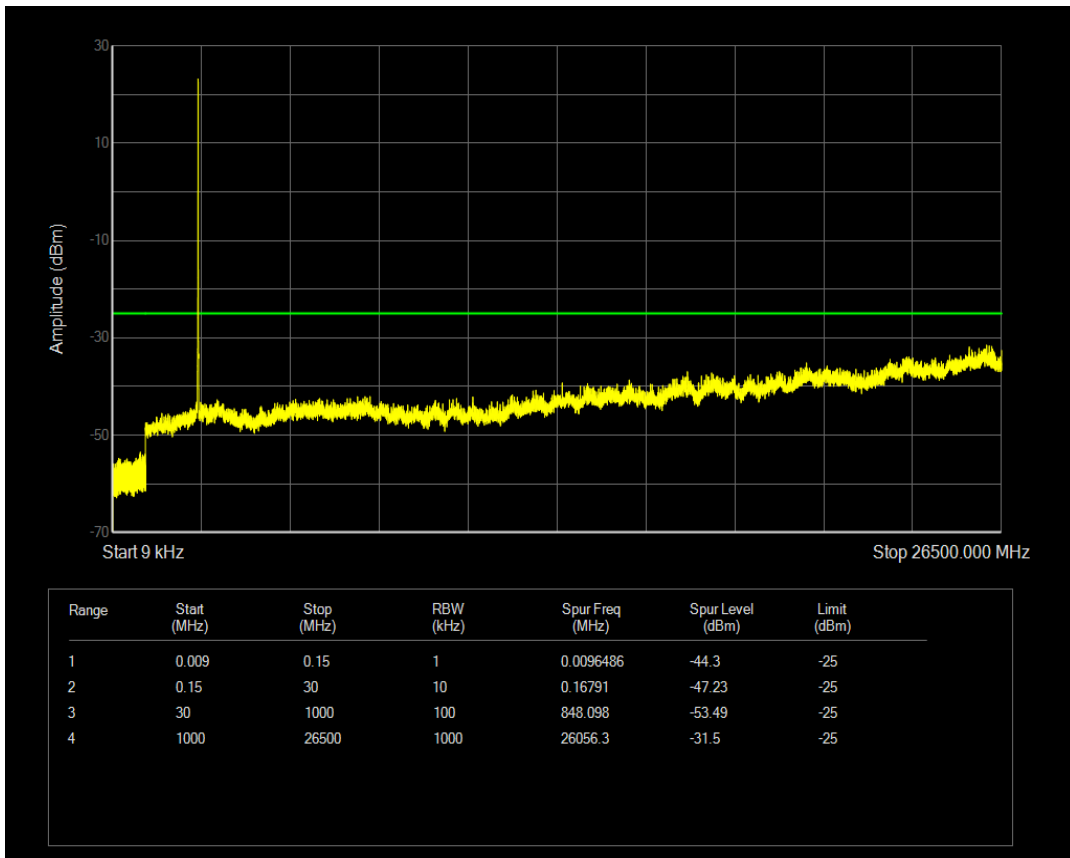

Band7 QPSK BW=5MHz Channel=21425 RB Size=25 Position=#0

Band7 16QAM BW=5MHz Channel=21425 RB Size=1 Position=#0