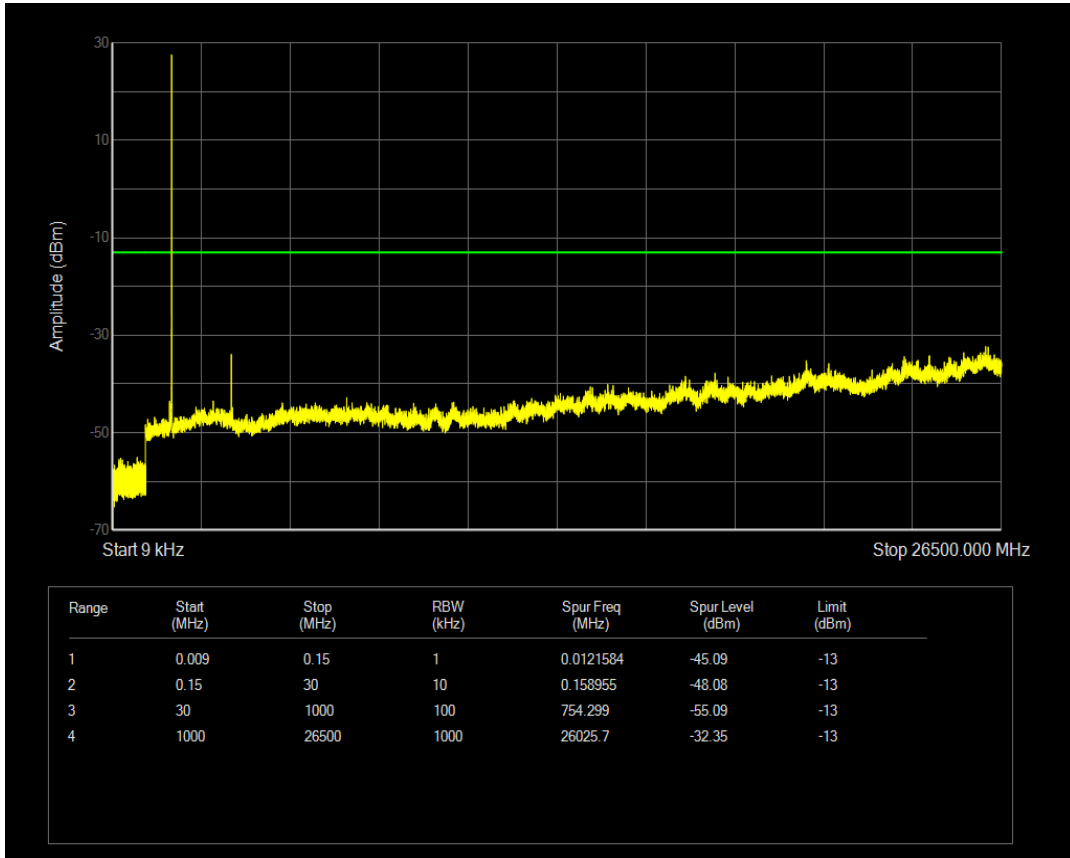

Band66 QPSK BW=1.4MHz Channel=132665 RB Size=1 Position=#0

Band66 16QAM BW=1.4MHz Channel=132322 RB Size=6 Position=#0

Band66 QPSK BW=1.4MHz Channel=132665 RB Size=6 Position=#0

Band66 16QAM BW=1.4MHz Channel=132665 RB Size=1 Position=#0