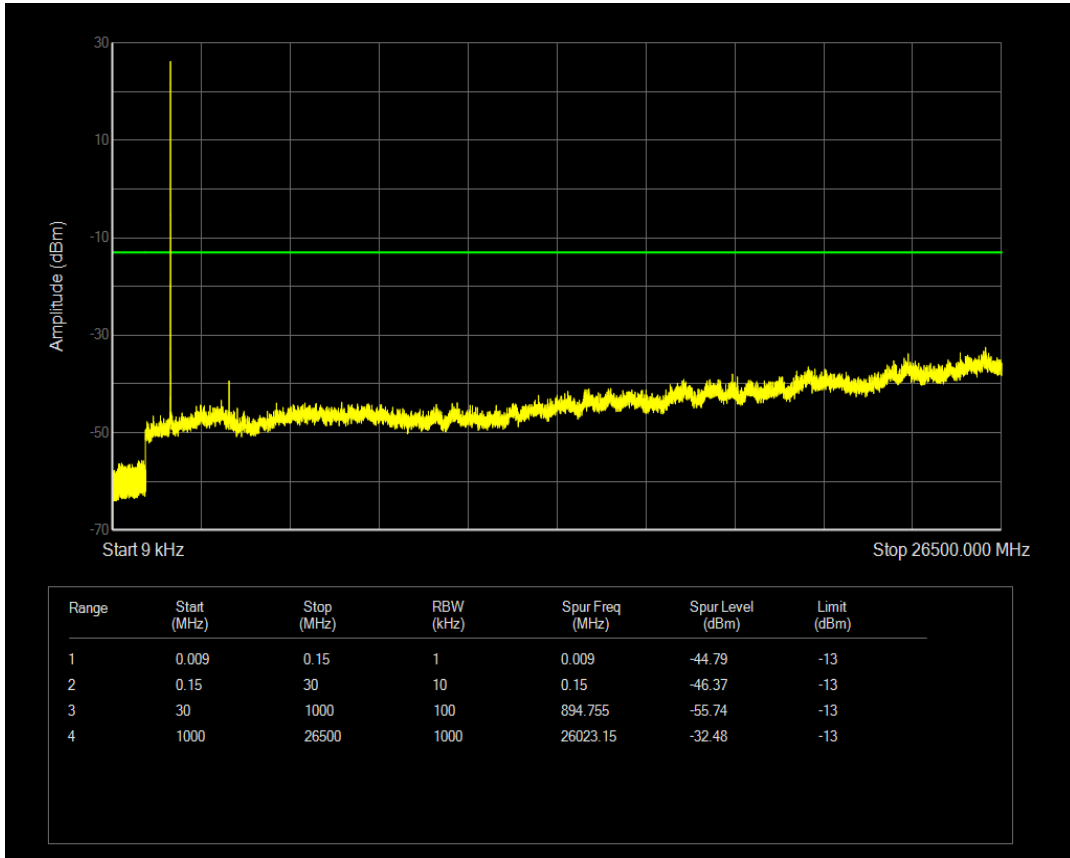

Band5 16QAM BW=10MHz Channel=20600 RB Size=50 Position=#0

Band66 QPSK BW=1.4MHz Channel=131979 RB Size=1 Position=#0

Band66 16QAM BW=1.4MHz Channel=131979 RB Size=1 Position=#0

Band66 QPSK BW=1.4MHz Channel=131979 RB Size=6 Position=#0

Band66 16QAM BW=1.4MHz Channel=131979 RB Size=6 Position=#0

Band66 QPSK BW=1.4MHz Channel=132322 RB Size=1 Position=#0

Band66 QPSK BW=1.4MHz Channel=132322 RB Size=6 Position=#0

Band66 16QAM BW=1.4MHz Channel=132322 RB Size=1 Position=#0

Band66 QPSK BW=1.4MHz Channel=132665 RB Size=1 Position=#0

Band66 16QAM BW=1.4MHz Channel=132322 RB Size=6 Position=#0

Band66 QPSK BW=1.4MHz Channel=132665 RB Size=6 Position=#0

Band66 16QAM BW=1.4MHz Channel=132665 RB Size=1 Position=#0