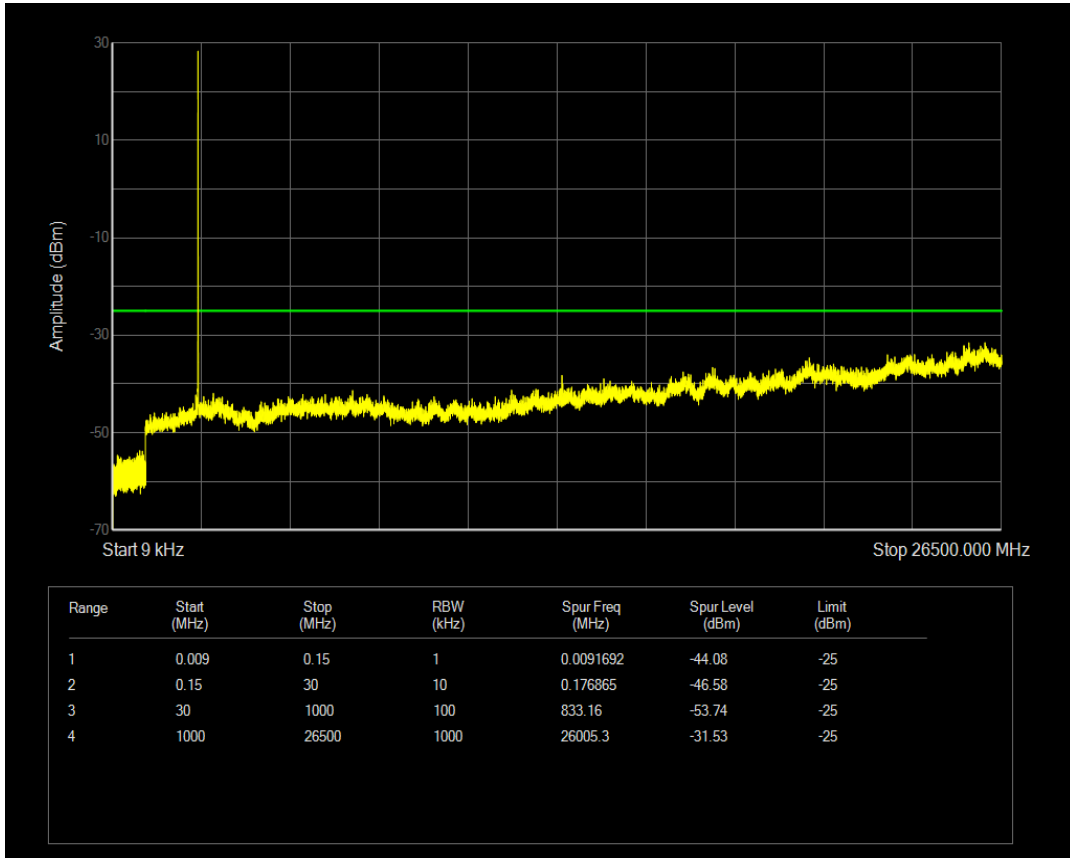

Band7 QPSK BW=5MHz Channel=21425 RB Size=1 Position=#0

Band7 QPSK BW=5MHz Channel=21425 RB Size=25 Position=#0