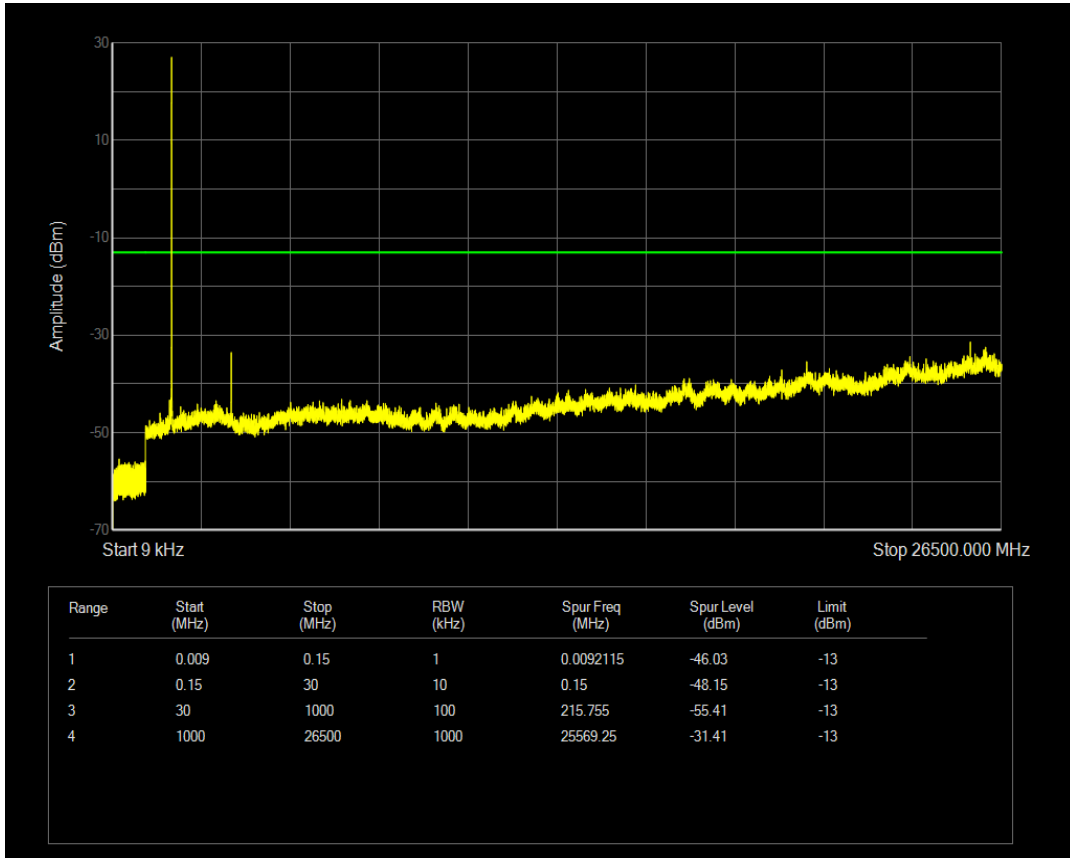

Band66 QPSK BW=3MHz Channel=132657 RB Size=1 Position=#0

Band66 QPSK BW=3MHz Channel=132657 RB Size=15 Position=#0