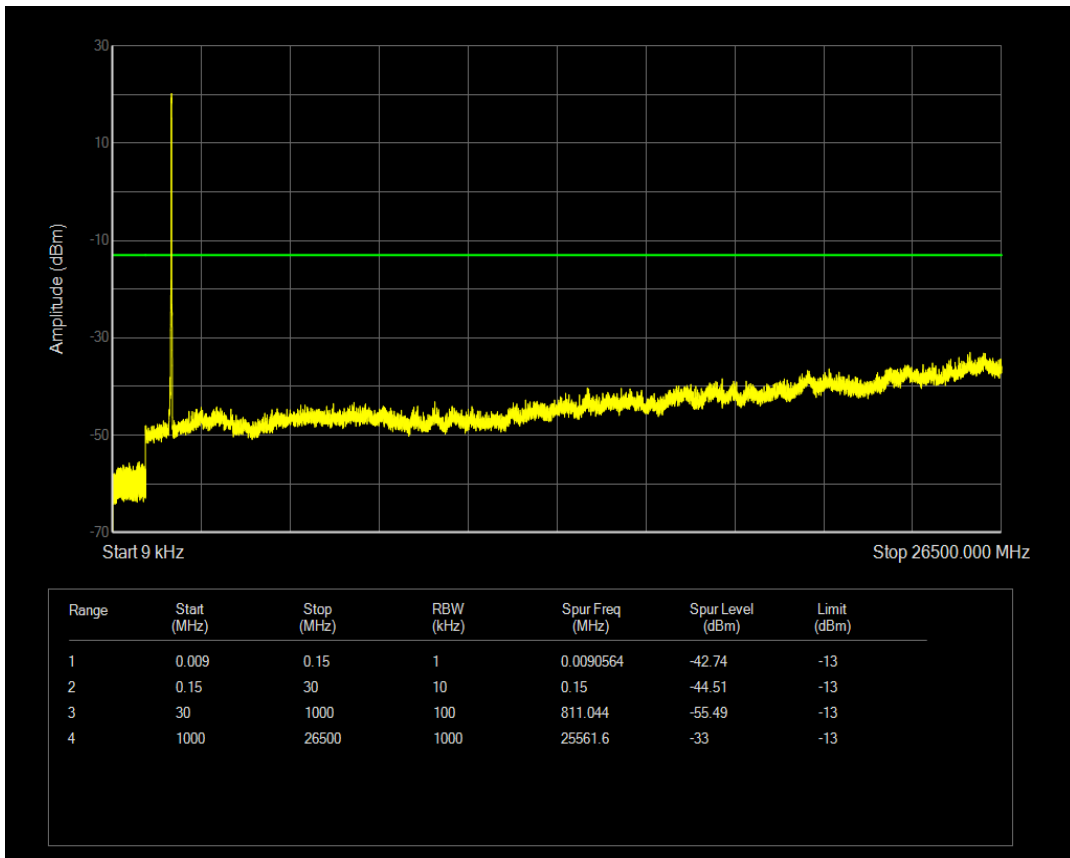

Band66 16QAM BW=15MHz Channel=132597 RB Size=75 Position=#0

Band66 QPSK BW=20MHz Channel=132072 RB Size=1 Position=#0