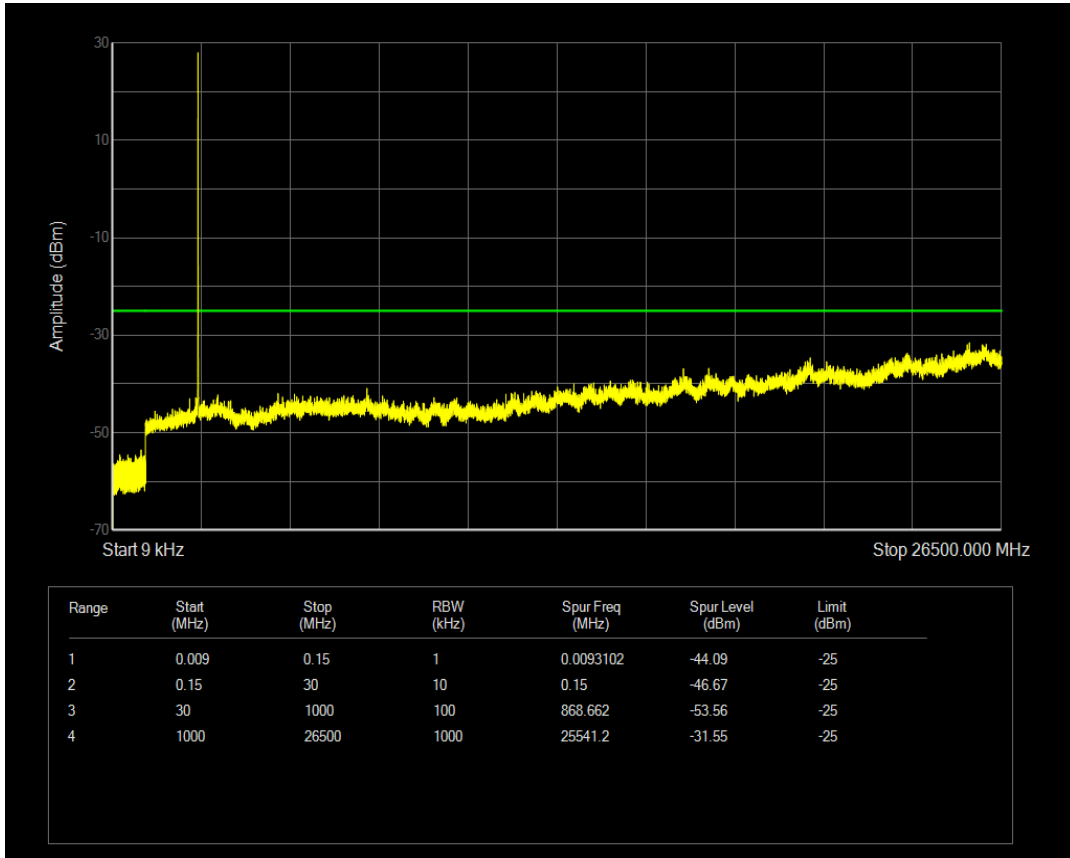

Band7 16QAM BW=5MHz Channel=21100 RB Size=25 Position=#0

Band7 QPSK BW=5MHz Channel=21425 RB Size=1 Position=#0

Band7 QPSK BW=5MHz Channel=21425 RB Size=25 Position=#0

Band7 16QAM BW=5MHz Channel=21425 RB Size=1 Position=#0

Band7 16QAM BW=5MHz Channel=21425 RB Size=25 Position=#0

Band7 QPSK BW=10MHz Channel=20800 RB Size=50 Position=#0

Band7 QPSK BW=10MHz Channel=20800 RB Size=1 Position=#0

Band7 16QAM BW=10MHz Channel=20800 RB Size=1 Position=#0