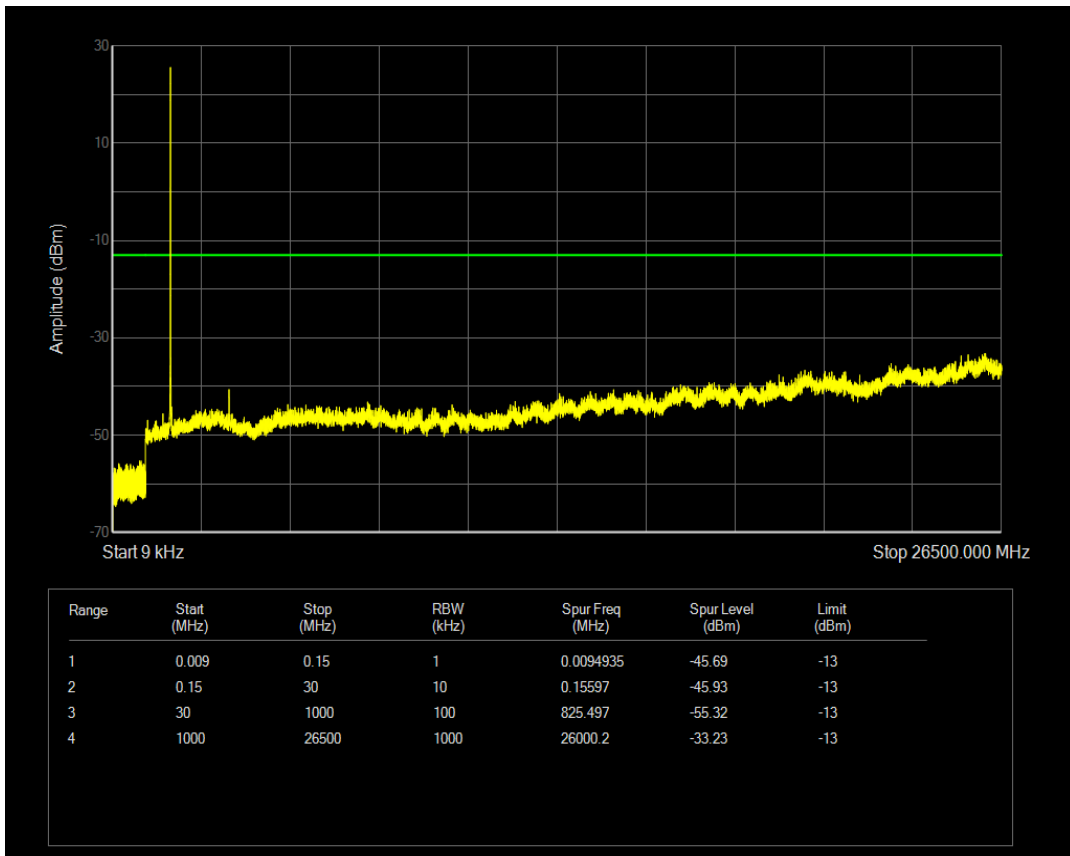

Band66 16QAM BW=3MHz Channel=132322 RB Size=15 Position=#0

Band66 QPSK BW=3MHz Channel=132657 RB Size=1 Position=#0