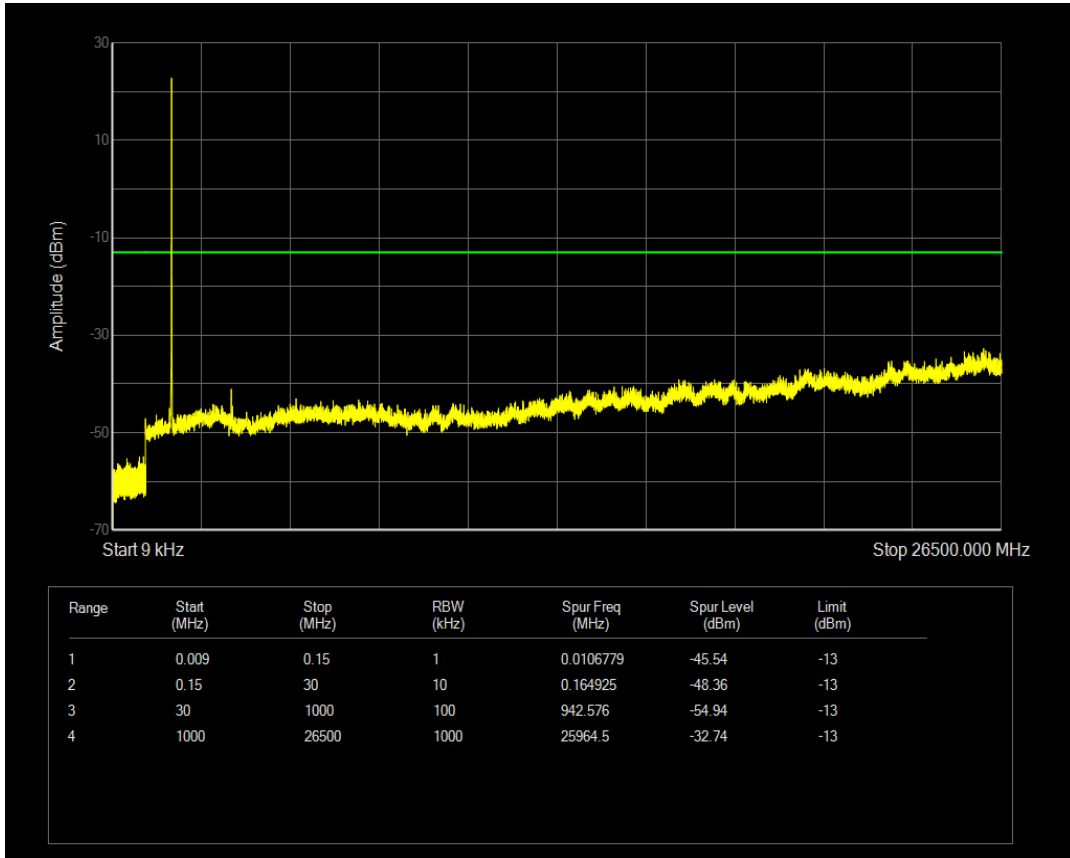

Band66 16QAM BW=5MHz Channel=132322 RB Size=25 Position=#0

Band66 QPSK BW=5MHz Channel=132647 RB Size=1 Position=#0

Band66 QPSK BW=5MHz Channel=132647 RB Size=25 Position=#0

Band66 16QAM BW=5MHz Channel=132647 RB Size=25 Position=#0