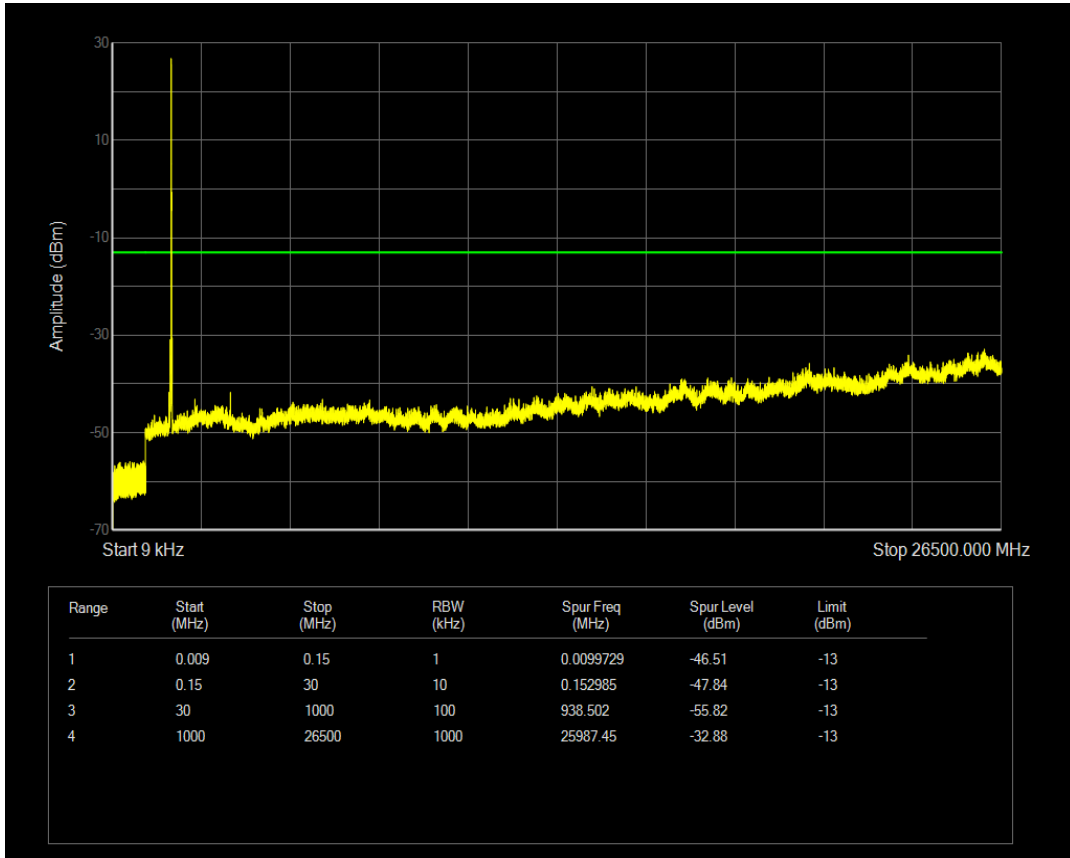

Band66 16QAM BW=15MHz Channel=132322 RB Size=75 Position=#0

Band66 QPSK BW=15MHz Channel=132597 RB Size=75 Position=#0

Band66 QPSK BW=15MHz Channel=132597 RB Size=1 Position=#0

Band66 16QAM BW=15MHz Channel=132597 RB Size=1 Position=#0