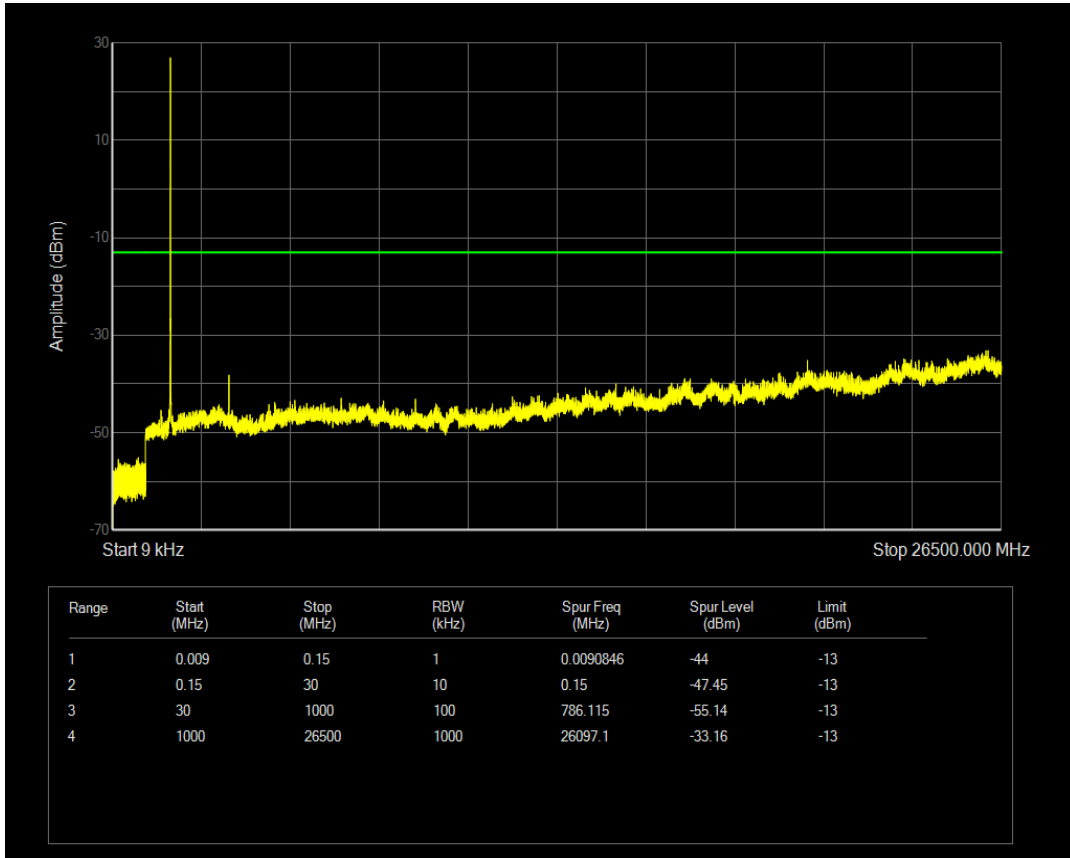

Band66 16QAM BW=5MHz Channel=131997 RB Size=25 Position=#0

Band66 QPSK BW=5MHz Channel=132322 RB Size=1 Position=#0

Band66 QPSK BW=5MHz Channel=132322 RB Size=25 Position=#0

Band66 16QAM BW=5MHz Channel=132322 RB Size=1 Position=#0