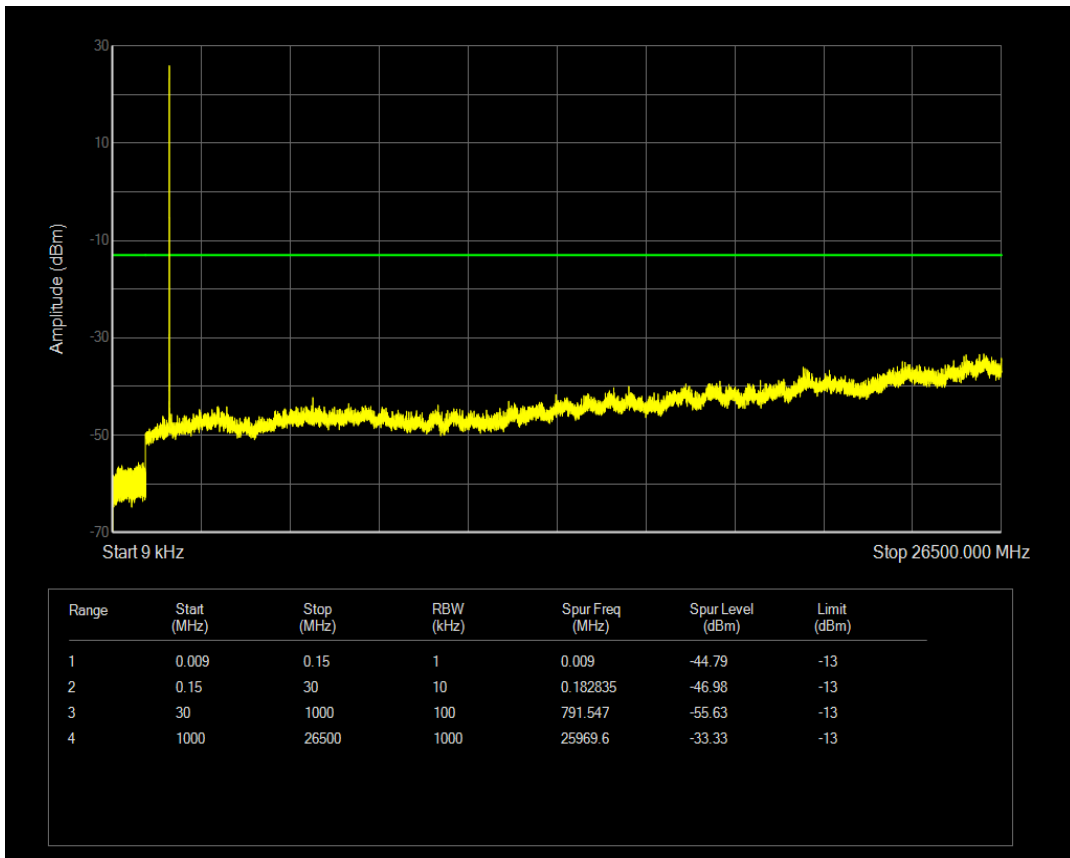

Band66 16QAM BW=1.4MHz Channel=131979 RB Size=6 Position=#0

Band66 QPSK BW=1.4MHz Channel=132322 RB Size=1 Position=#0