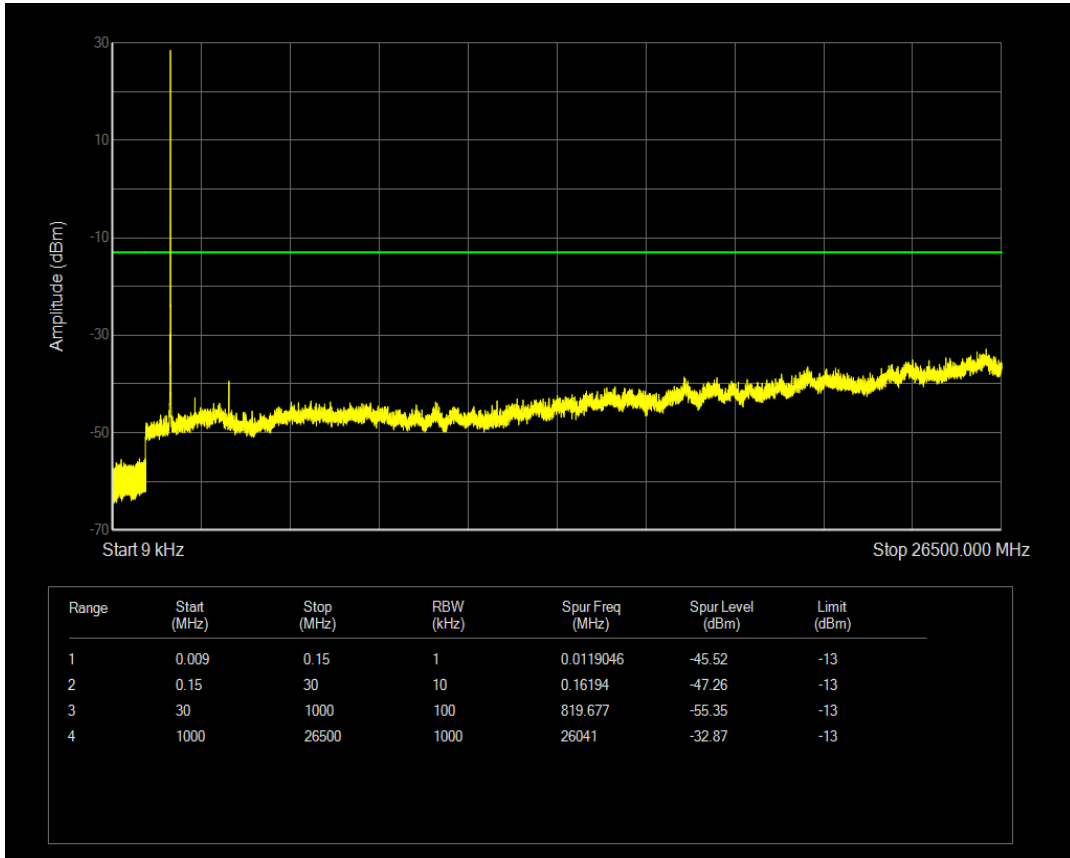

Band66 QPSK BW=5MHz Channel=132322 RB Size=1 Position=#0

Band66 QPSK BW=5MHz Channel=132322 RB Size=25 Position=#0