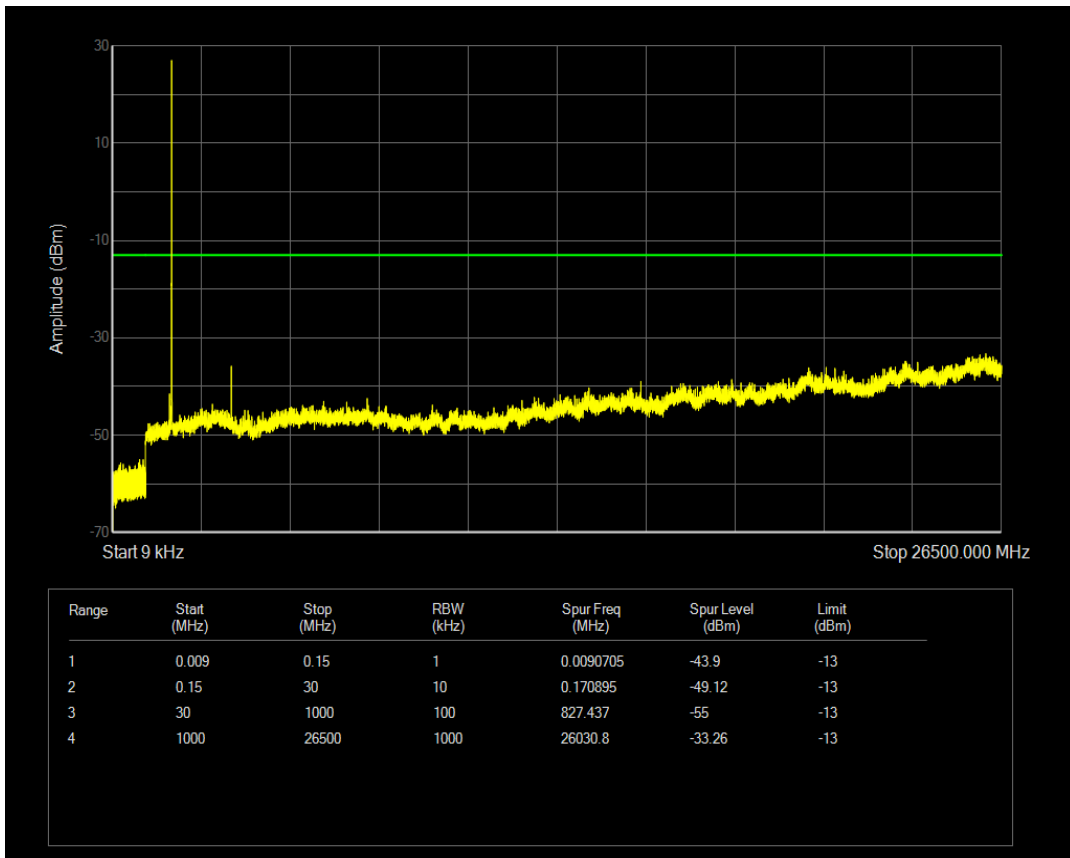

Band66 QPSK BW=1.4MHz Channel=132665 RB Size=1 Position=#0

Band66 16QAM BW=1.4MHz Channel=132322 RB Size=6 Position=#0