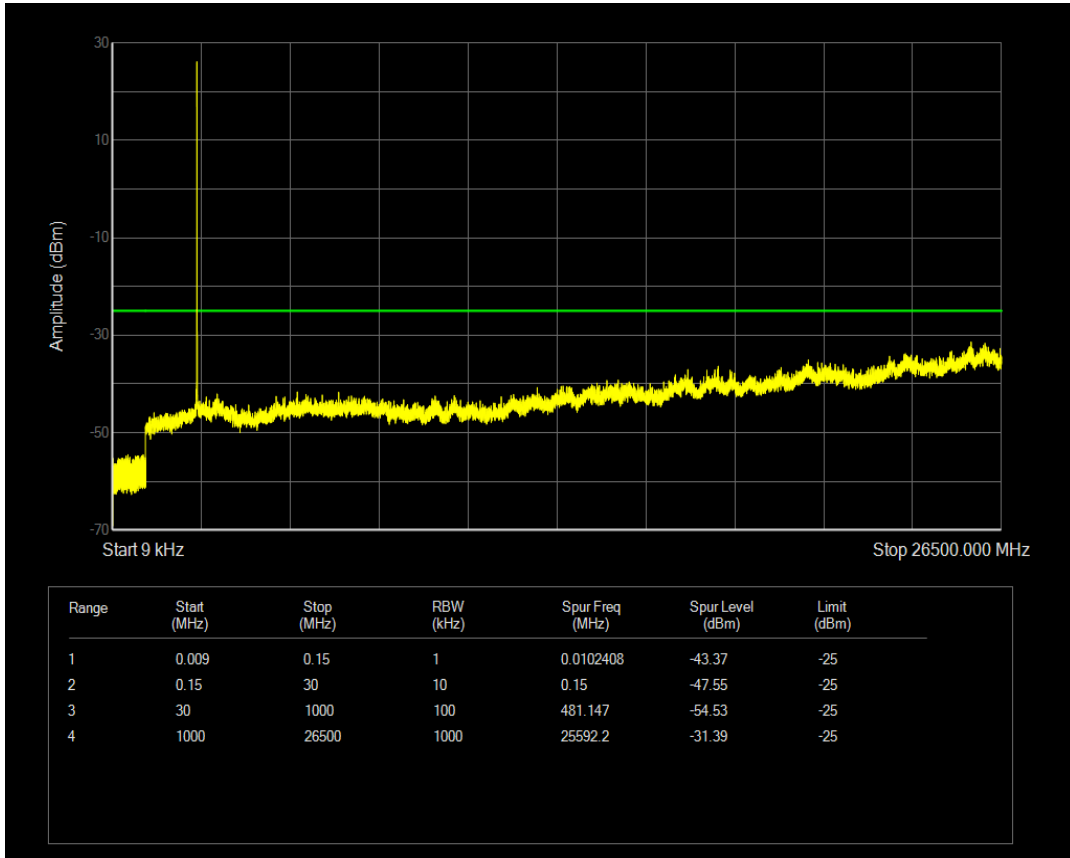

Band7 QPSK BW=5MHz Channel=21100 RB Size=1 Position=#0

Band7 QPSK BW=5MHz Channel=21100 RB Size=25 Position=#0