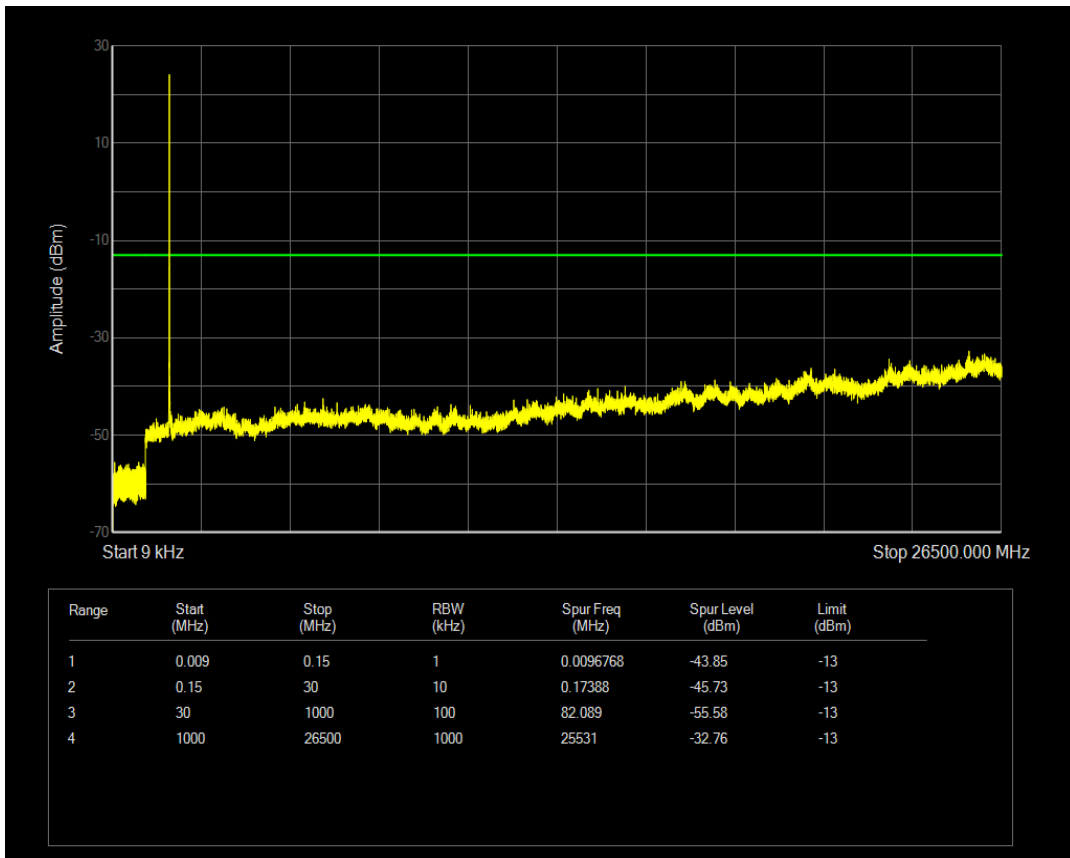

Band66 16QAM BW=3MHz Channel=131987 RB Size=15 Position=#0

Band66 QPSK BW=3MHz Channel=132322 RB Size=1 Position=#0