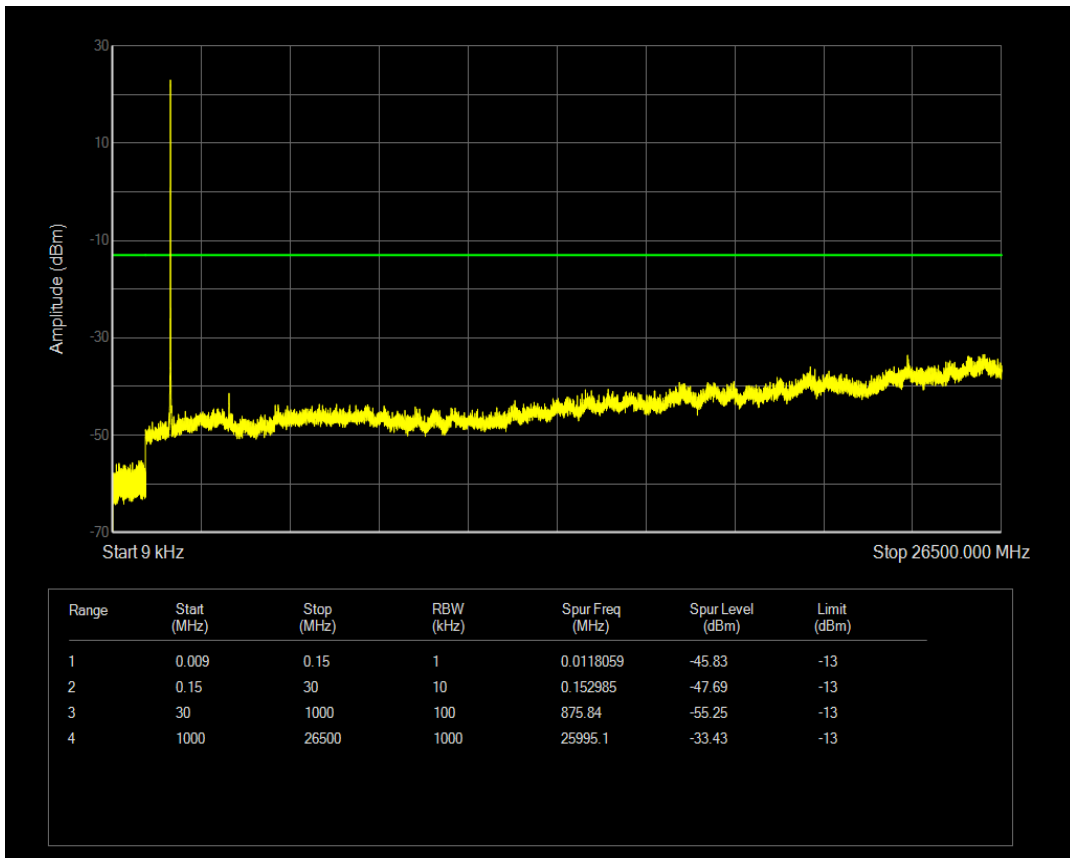

Band66 16QAM BW=5MHz Channel=132322 RB Size=25 Position=#0

Band66 QPSK BW=5MHz Channel=132647 RB Size=1 Position=#0