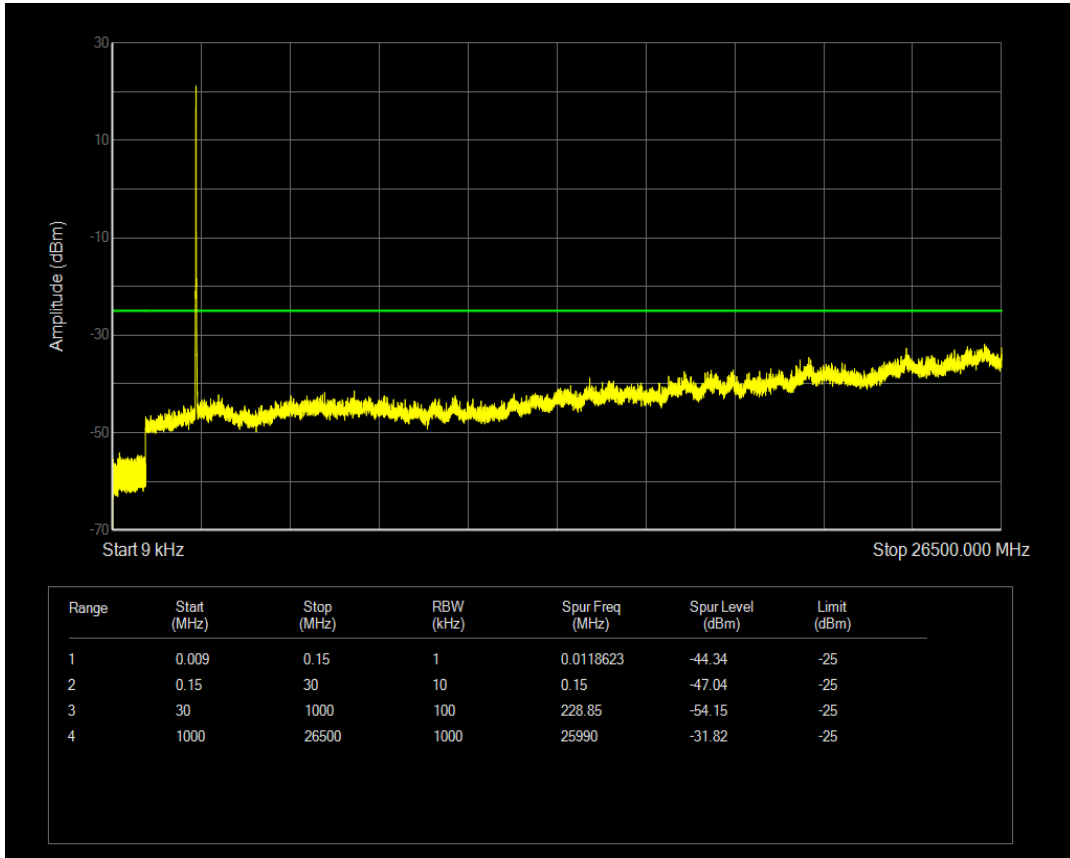

Band7 16QAM BW=5MHz Channel=21100 RB Size=25 Position=#0

Band7 QPSK BW=5MHz Channel=21425 RB Size=1 Position=#0

Band7 QPSK BW=5MHz Channel=21425 RB Size=25 Position=#0

Band7 16QAM BW=5MHz Channel=21425 RB Size=1 Position=#0

Band7 16QAM BW=5MHz Channel=21425 RB Size=25 Position=#0

Band7 QPSK BW=10MHz Channel=20800 RB Size=50 Position=#0

Band7 QPSK BW=10MHz Channel=20800 RB Size=1 Position=#0

Band7 16QAM BW=10MHz Channel=20800 RB Size=1 Position=#0