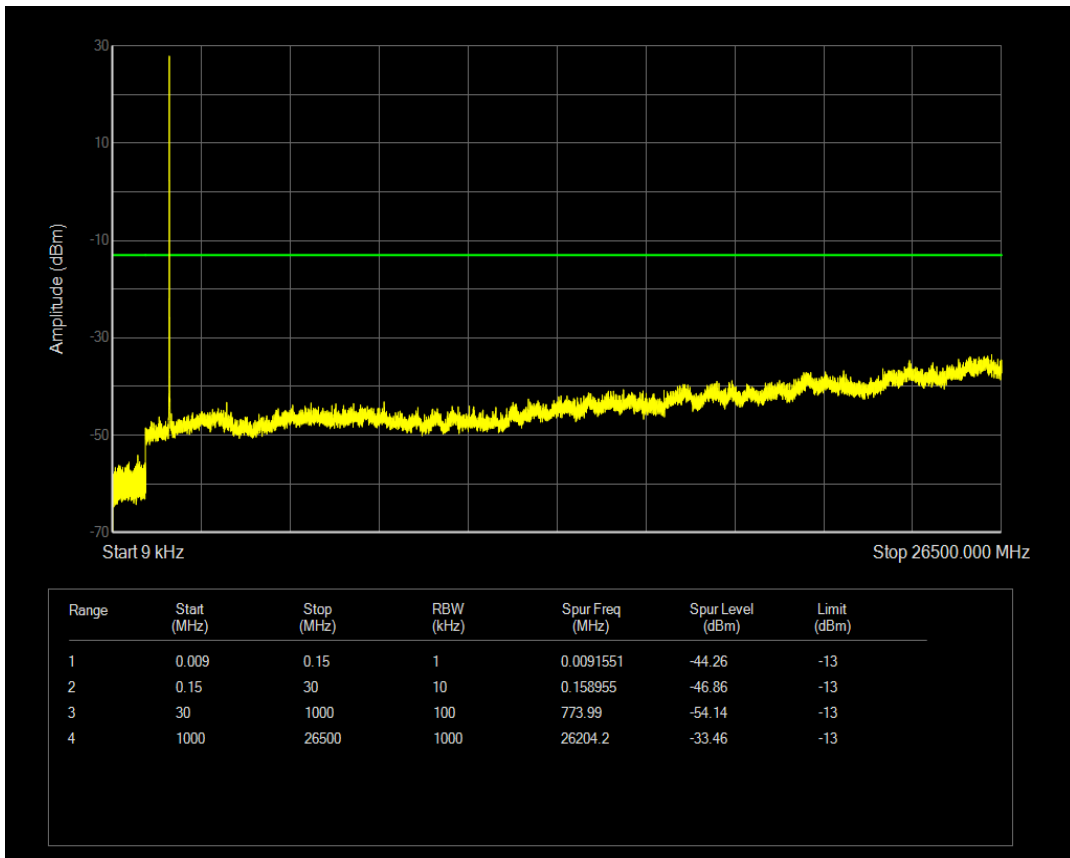

Band66 QPSK BW=3MHz Channel=131987 RB Size=1 Position=#0

Band66 16QAM BW=3MHz Channel=131987 RB Size=1 Position=#0