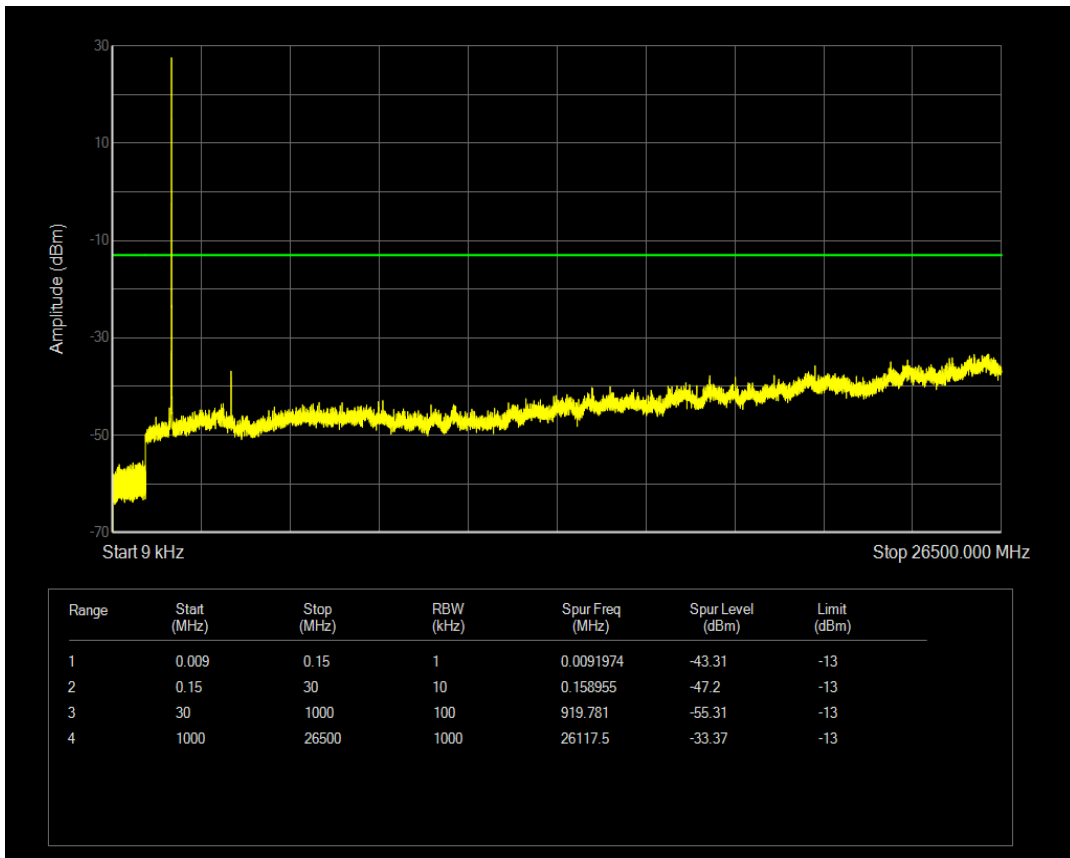

Band66 16QAM BW=5MHz Channel=132647 RB Size=1 Position=#0

Band66 QPSK BW=10MHz Channel=132022 RB Size=1 Position=#0