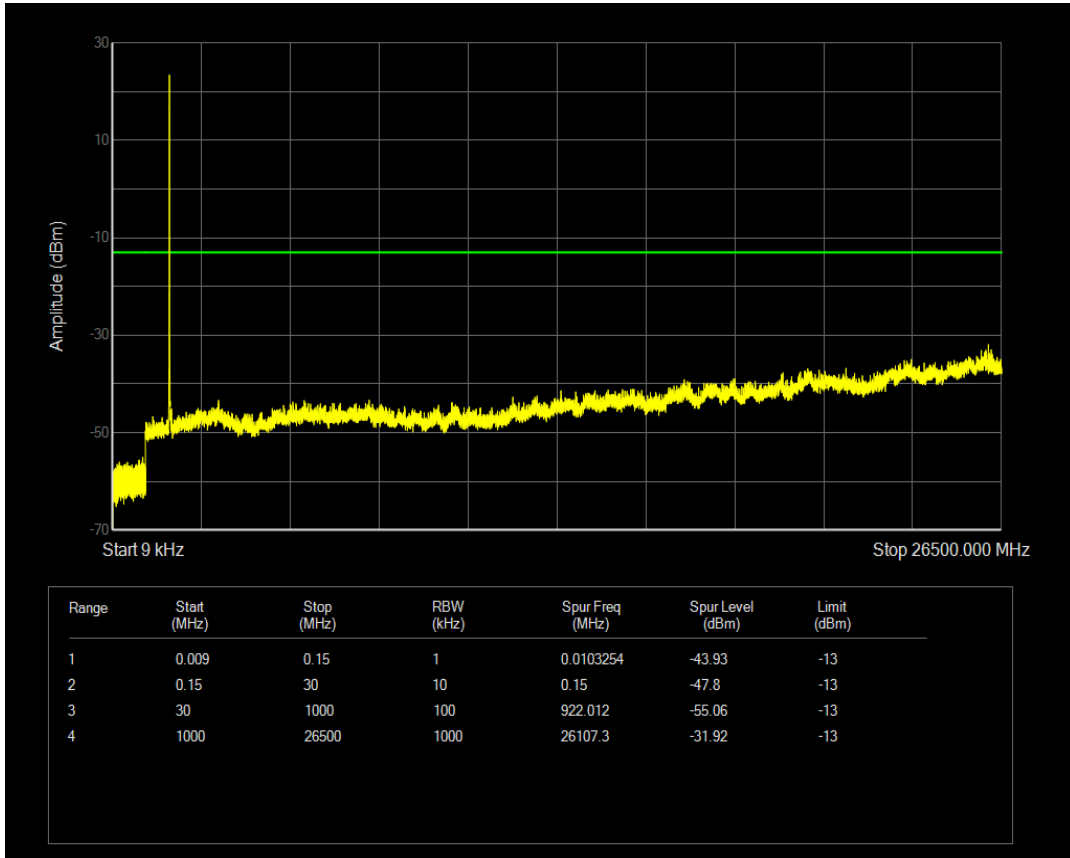

Band4 16QAM BW=3MHz Channel=20385 RB Size=15 Position=#0

Band4 QPSK BW=5MHz Channel=19975 RB Size=1 Position=#0

Band4 QPSK BW=5MHz Channel=19975 RB Size=25 Position=#0

Band4 16QAM BW=5MHz Channel=19975 RB Size=25 Position=#0

Band4 16QAM BW=5MHz Channel=19975 RB Size=1 Position=#0

Band4 QPSK BW=5MHz Channel=20175 RB Size=1 Position=#0

Band4 QPSK BW=5MHz Channel=20175 RB Size=25 Position=#0

Band4 16QAM BW=5MHz Channel=20175 RB Size=1 Position=#0