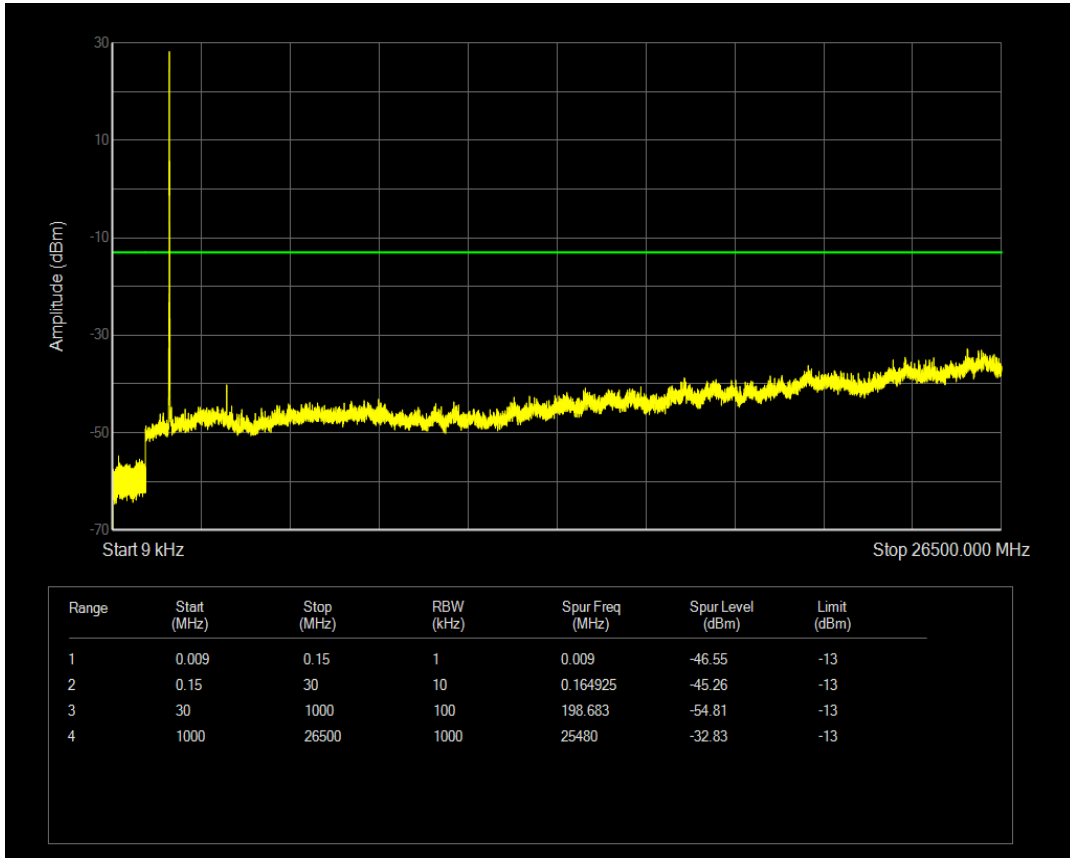

Band4 16QAM BW=5MHz Channel=20175 RB Size=25 Position=#0

Band4 QPSK BW=5MHz Channel=20375 RB Size=1 Position=#0

Band4 QPSK BW=5MHz Channel=20375 RB Size=25 Position=#0

Band4 16QAM BW=5MHz Channel=20375 RB Size=1 Position=#0

Band4 16QAM BW=5MHz Channel=20375 RB Size=25 Position=#0

Band4 QPSK BW=10MHz Channel=20000 RB Size=1 Position=#0

Band4 QPSK BW=10MHz Channel=20000 RB Size=50 Position=#0

Band4 16QAM BW=10MHz Channel=20000 RB Size=1 Position=#0