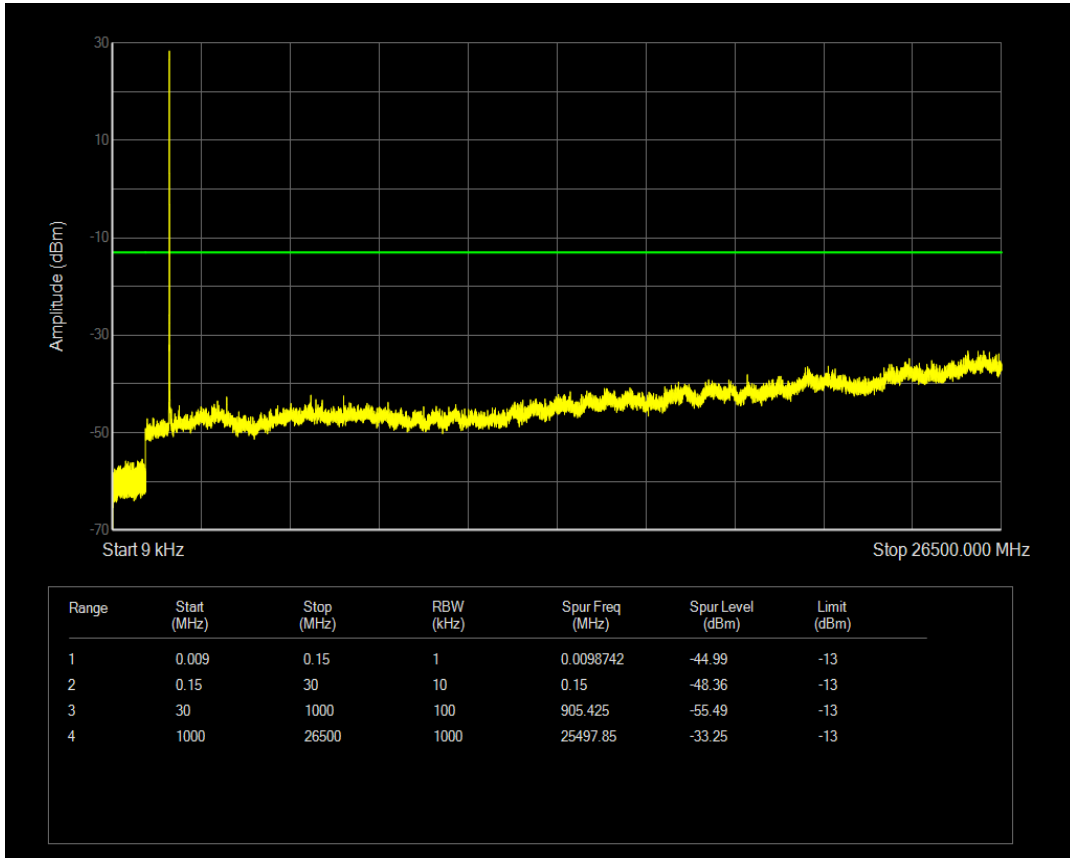

Band4 QPSK BW=5MHz Channel=19975 RB Size=1 Position=#0

Band4 QPSK BW=5MHz Channel=19975 RB Size=25 Position=#0