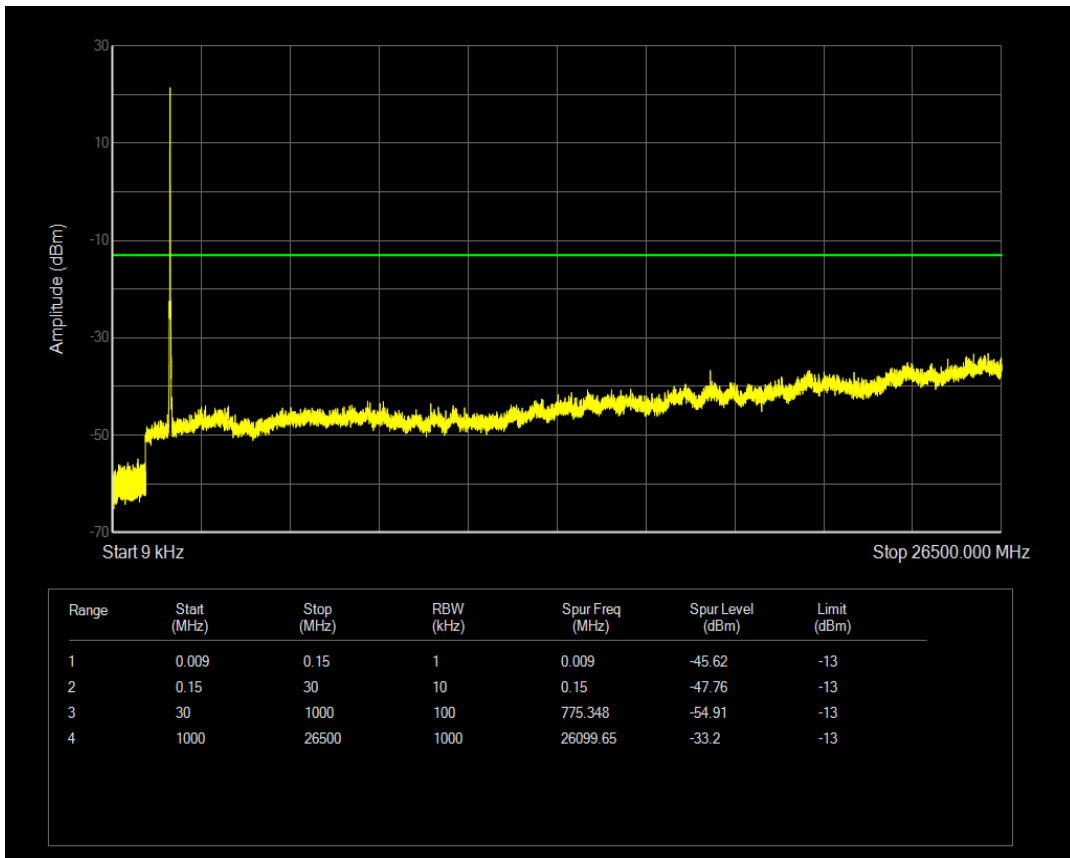

Band4 QPSK BW=15MHz Channel=20175 RB Size=75 Position=#0

Band4 16QAM BW=15MHz Channel=20175 RB Size=1 Position=#0