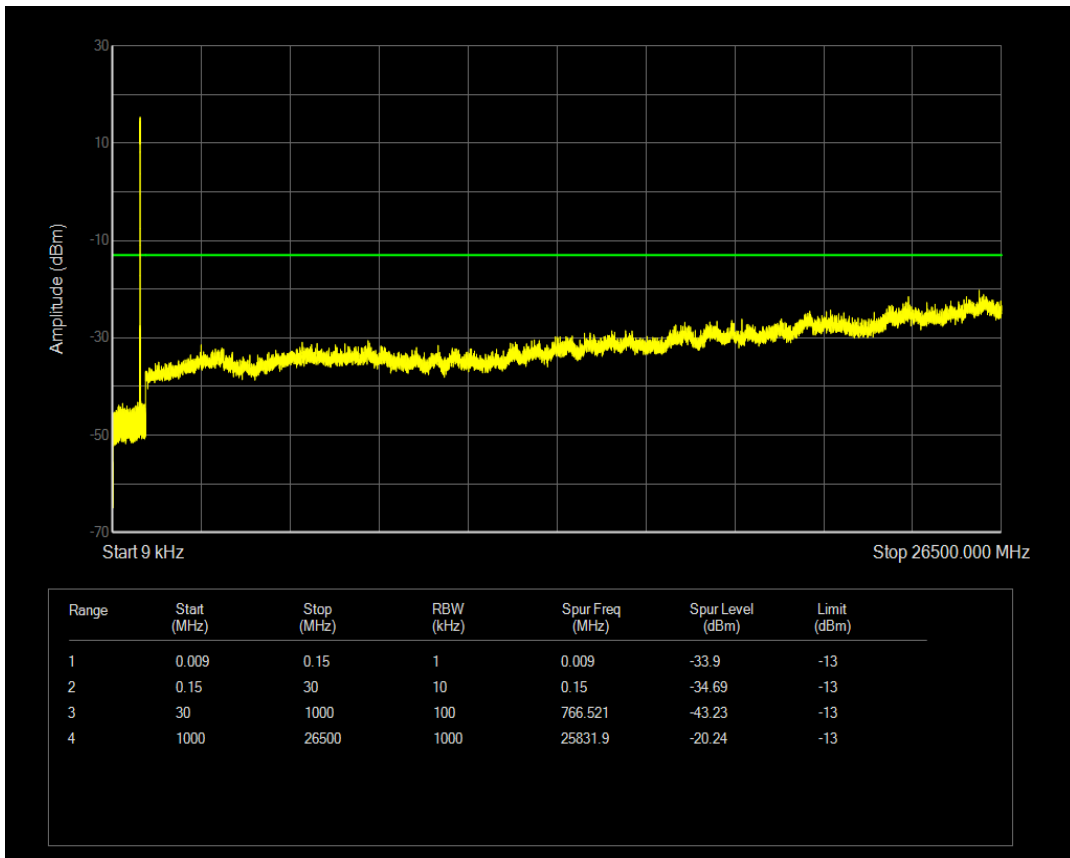

Band5 16QAM BW=5MHz Channel=20425 RB Size=25 Position=#0

Band5 QPSK BW=5MHz Channel=20525 RB Size=1 Position=#0

Band5 QPSK BW=5MHz Channel=20525 RB Size=25 Position=#0

Band5 16QAM BW=5MHz Channel=20525 RB Size=1 Position=#0

Band5 16QAM BW=5MHz Channel=20525 RB Size=25 Position=#0

Band5 QPSK BW=5MHz Channel=20625 RB Size=1 Position=#0

Band5 QPSK BW=5MHz Channel=20625 RB Size=25 Position=#0

Band5 16QAM BW=5MHz Channel=20625 RB Size=1 Position=#0