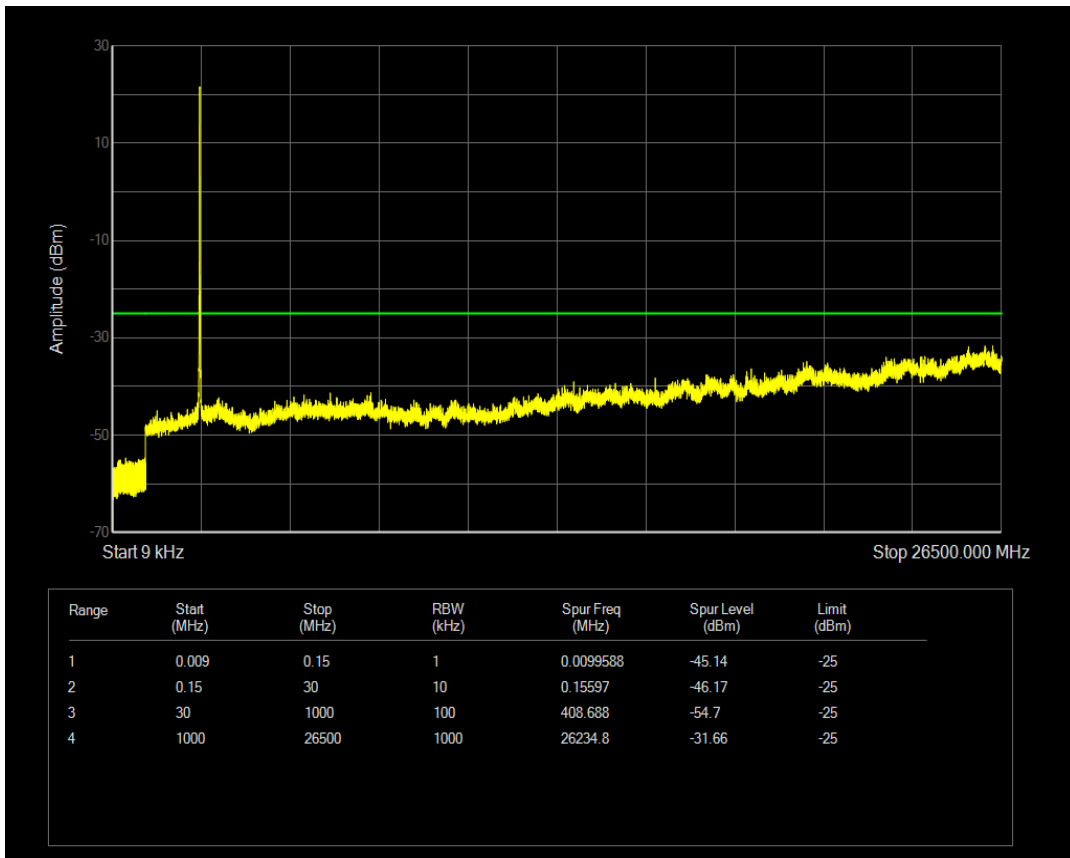

Band38 16QAM BW=10MHz Channel=37800 RB Size=50 Position=#0

Band38 QPSK BW=10MHz Channel=38000 RB Size=1 Position=#0

Band38 QPSK BW=10MHz Channel=38000 RB Size=50 Position=#0

Band38 16QAM BW=10MHz Channel=38000 RB Size=1 Position=#0

Band38 16QAM BW=10MHz Channel=38000 RB Size=50 Position=#0

Band38 QPSK BW=10MHz Channel=38200 RB Size=1 Position=#0

Band38 QPSK BW=10MHz Channel=38200 RB Size=50 Position=#0

Band38 16QAM BW=10MHz Channel=38200 RB Size=1 Position=#0