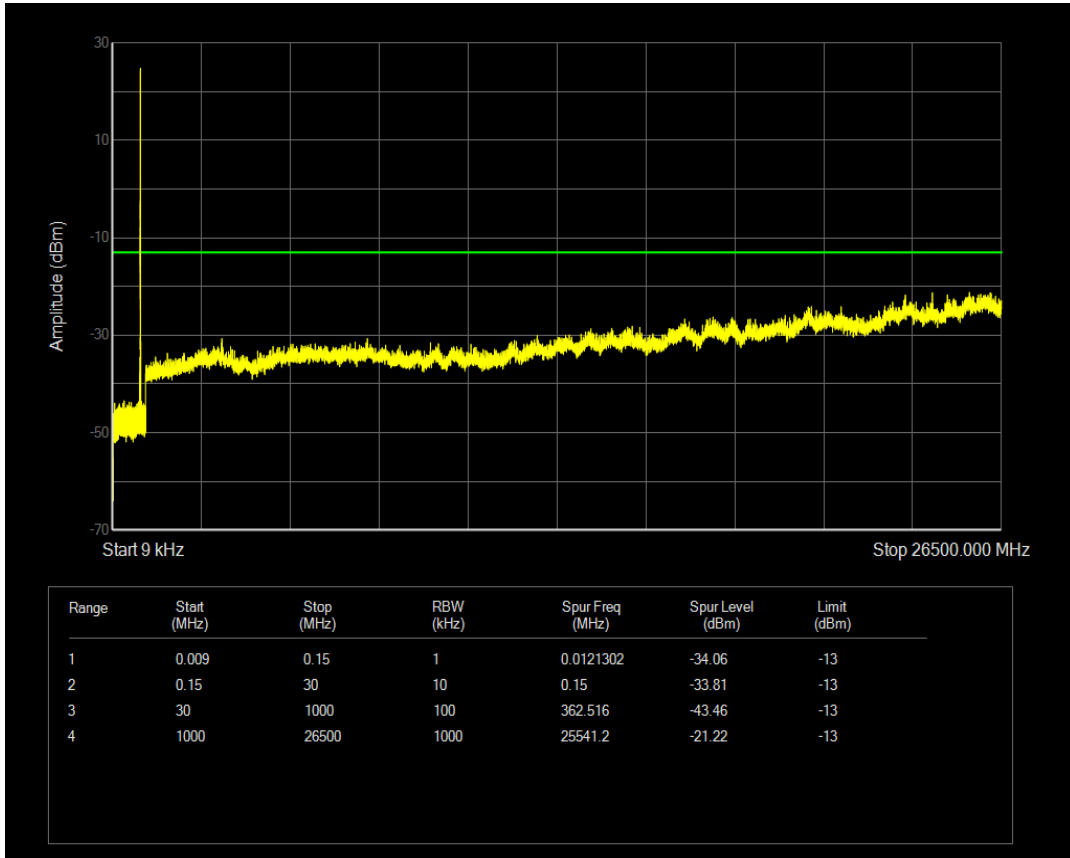

Band5 16QAM BW=5MHz Channel=20425 RB Size=25 Position=#0

Band5 QPSK BW=5MHz Channel=20525 RB Size=1 Position=#0

Band5 QPSK BW=5MHz Channel=20525 RB Size=25 Position=#0

Band5 16QAM BW=5MHz Channel=20525 RB Size=1 Position=#0

Band5 16QAM BW=5MHz Channel=20525 RB Size=25 Position=#0

Band5 QPSK BW=5MHz Channel=20625 RB Size=1 Position=#0

Band5 QPSK BW=5MHz Channel=20625 RB Size=25 Position=#0

Band5 16QAM BW=5MHz Channel=20625 RB Size=1 Position=#0