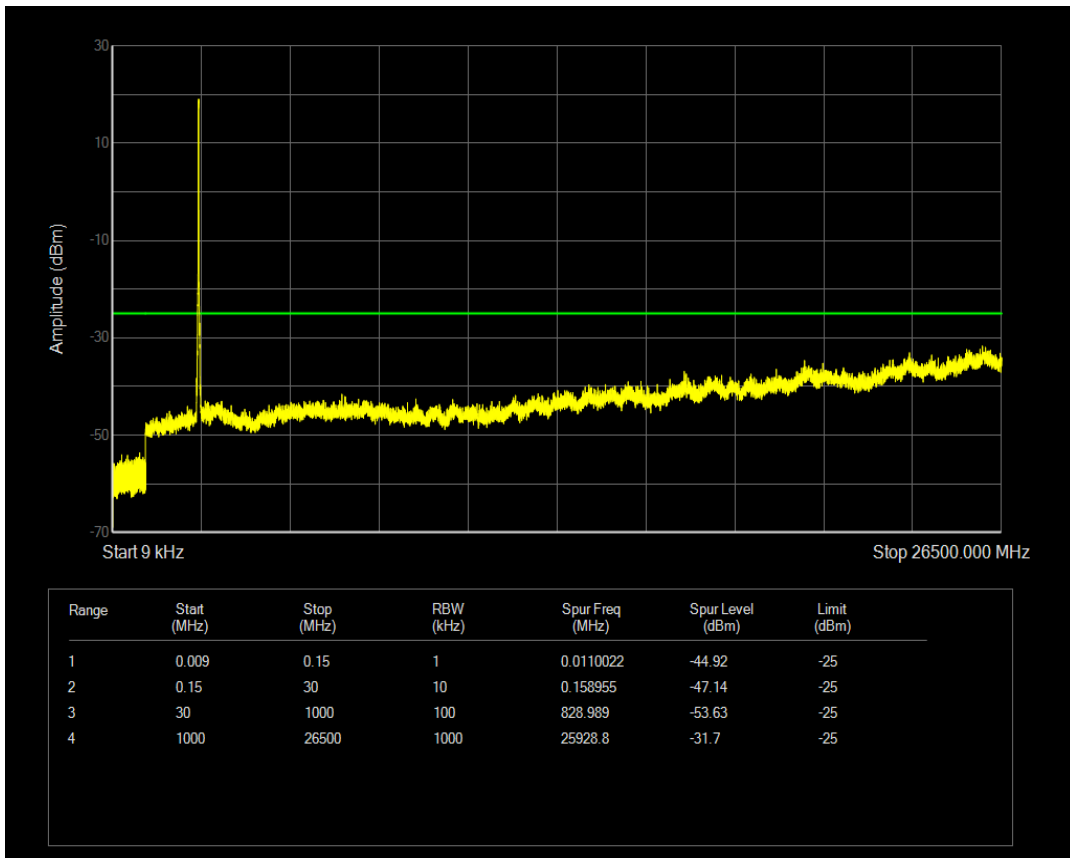

Band38 QPSK BW=20MHz Channel=37850 RB Size=100 Position=#0

Band38 16QAM BW=20MHz Channel=37850 RB Size=1 Position=#0