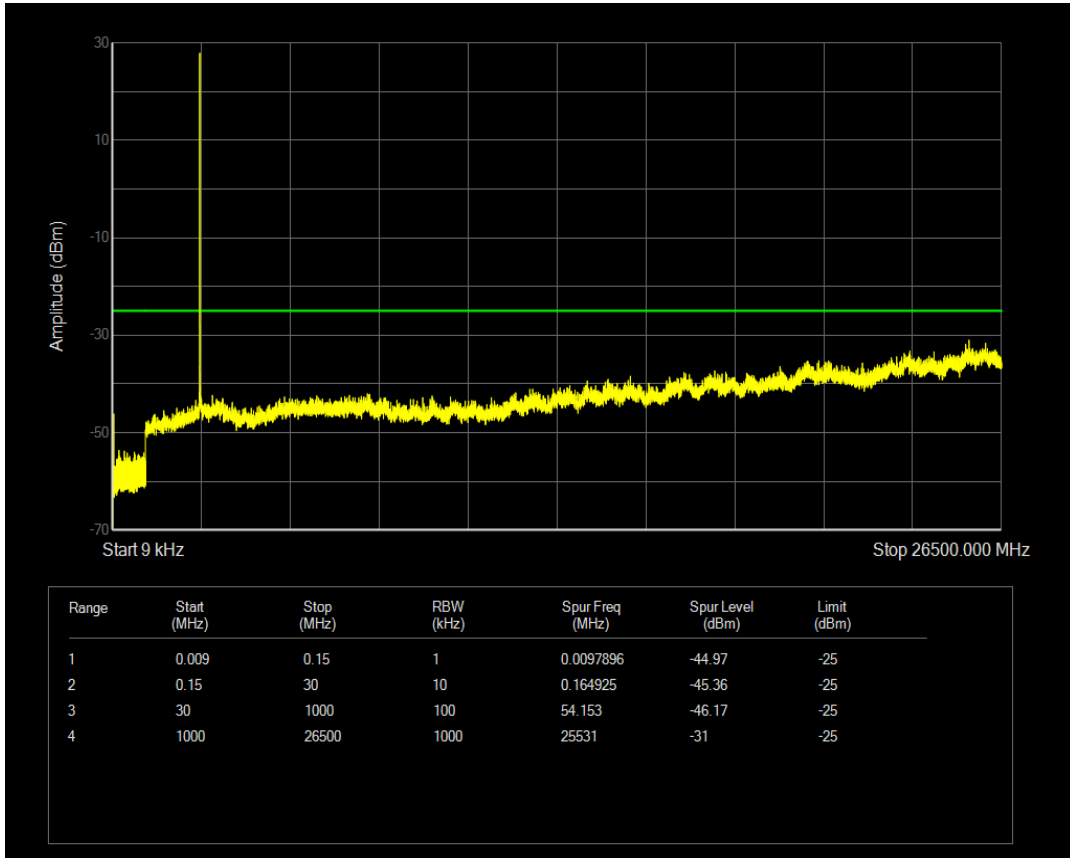

Band38 QPSK BW=5MHz Channel=38225 RB Size=1 Position=#0

Band38 QPSK BW=5MHz Channel=38225 RB Size=25 Position=#0