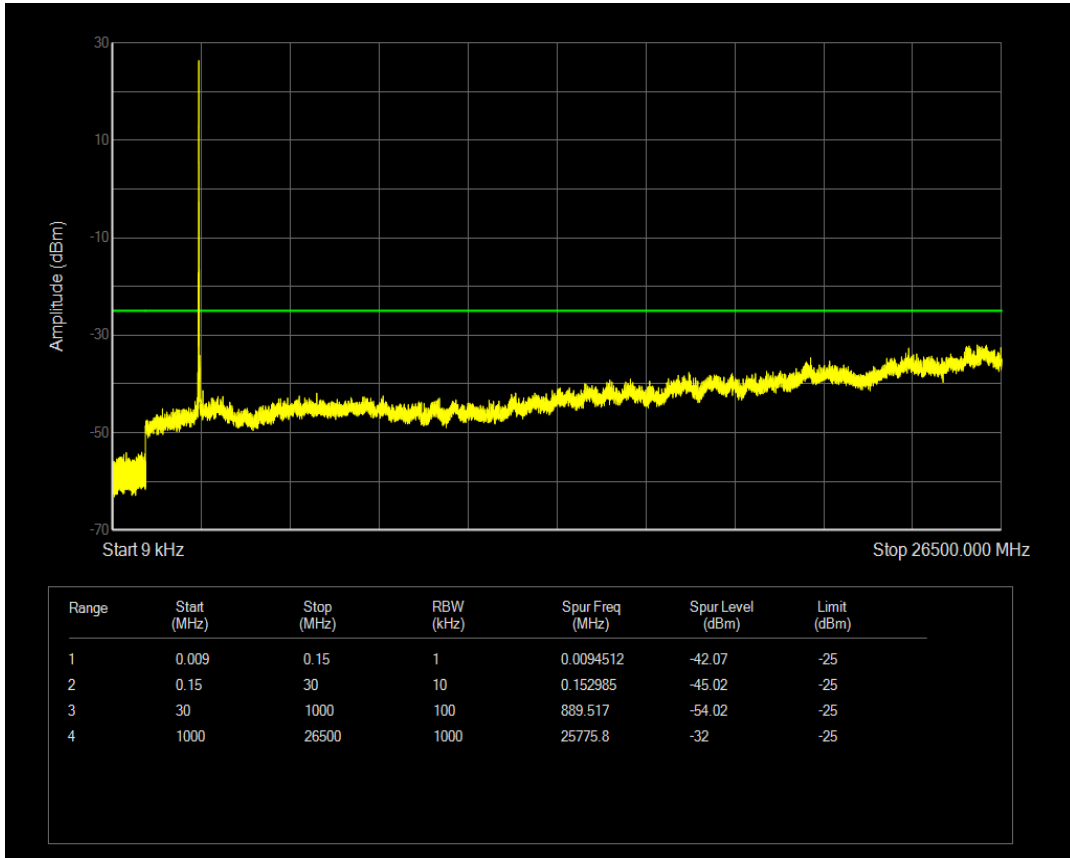

Band38 16QAM BW=15MHz Channel=37825 RB Size=75 Position=#0

Band38 QPSK BW=15MHz Channel=38000 RB Size=75 Position=#0

Band38 QPSK BW=15MHz Channel=38000 RB Size=1 Position=#0

Band38 16QAM BW=15MHz Channel=38000 RB Size=1 Position=#0