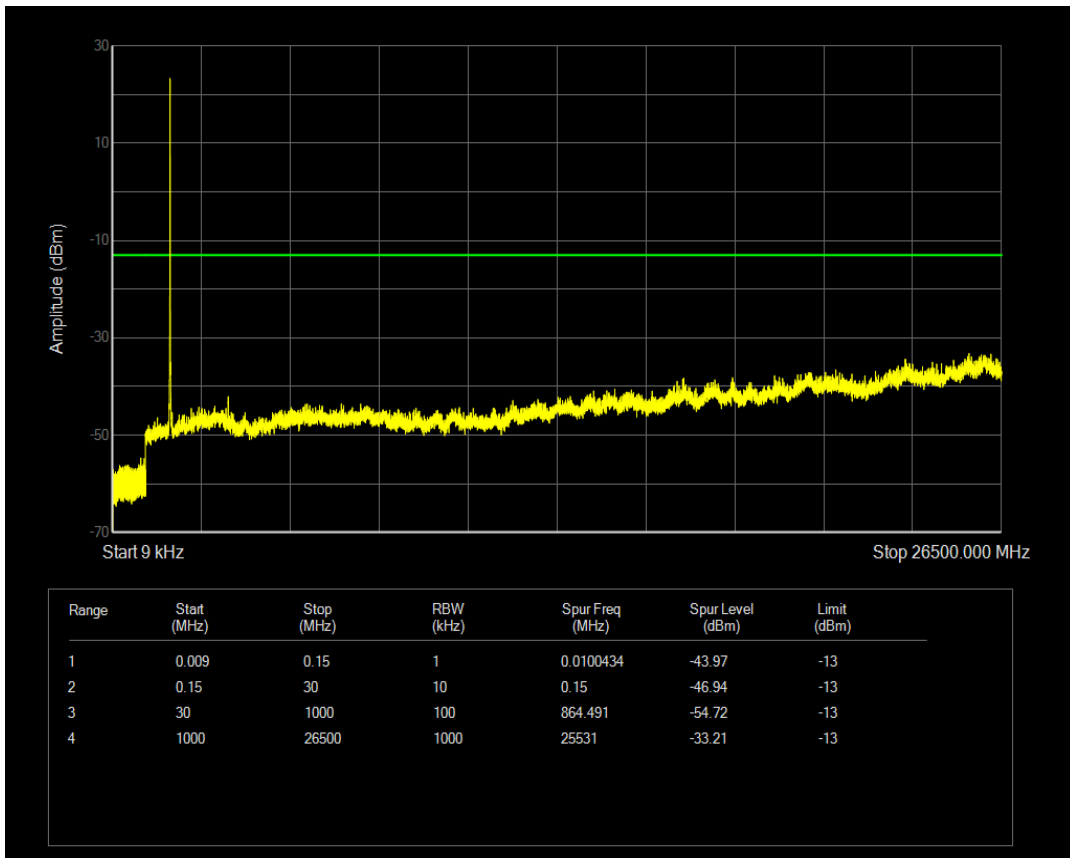

Band4 QPSK BW=5MHz Channel=20175 RB Size=25 Position=#0

Band4 16QAM BW=5MHz Channel=20175 RB Size=1 Position=#0