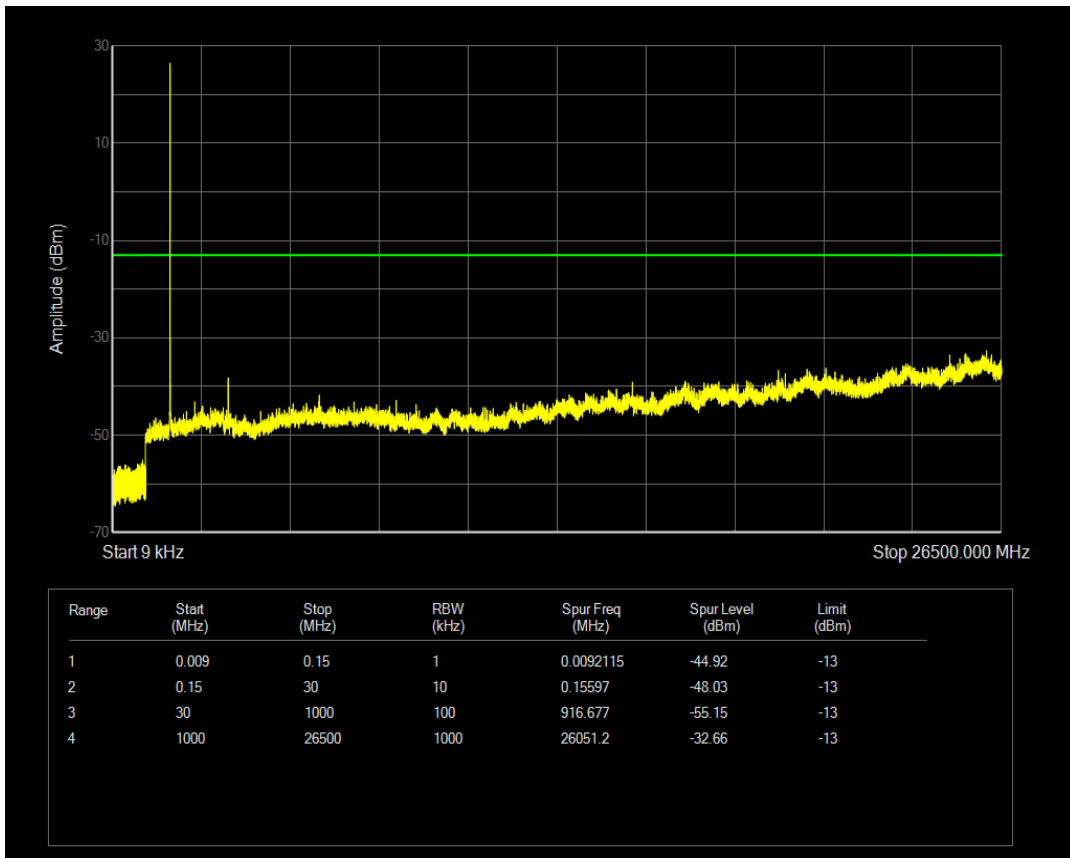

Band4 QPSK BW=1.4MHz Channel=20175 RB Size=6 Position=#0

Band4 16QAM BW=1.4MHz Channel=20175 RB Size=1 Position=#0