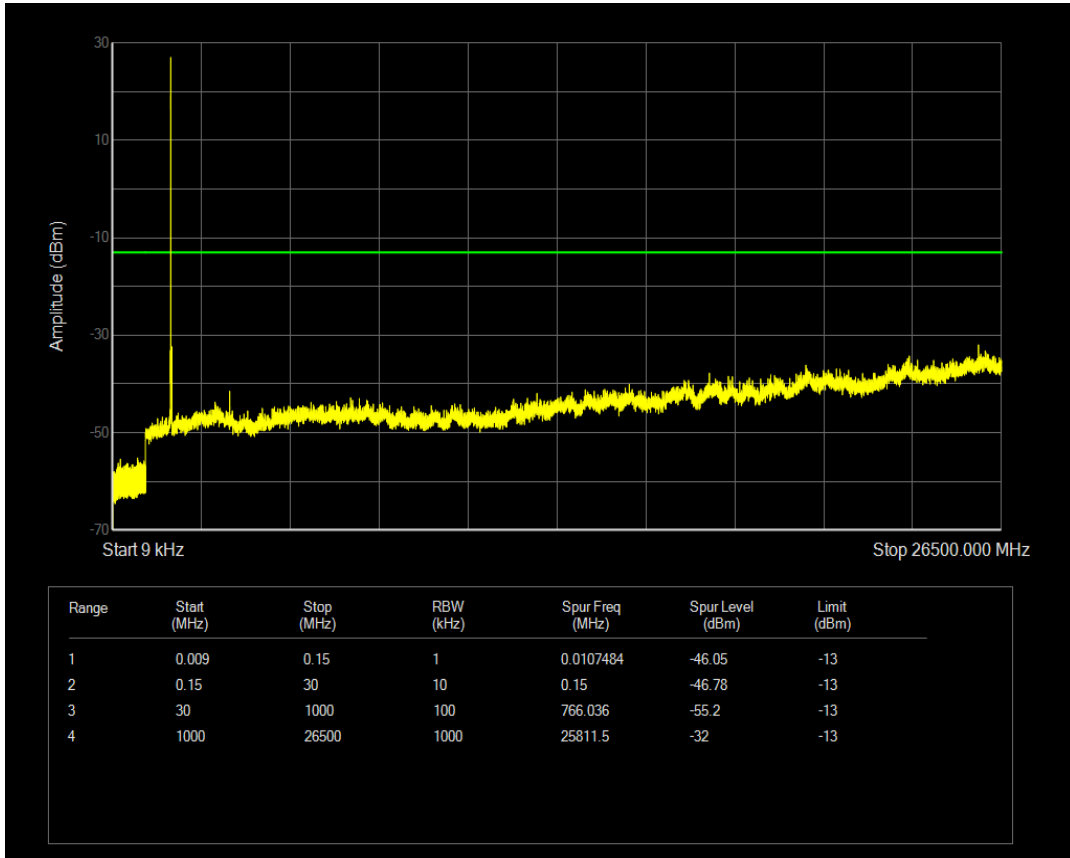

Band4 16QAM BW=1.4MHz Channel=20393 RB Size=6 Position=#0

Band4 QPSK BW=3MHz Channel=19965 RB Size=15 Position=#0