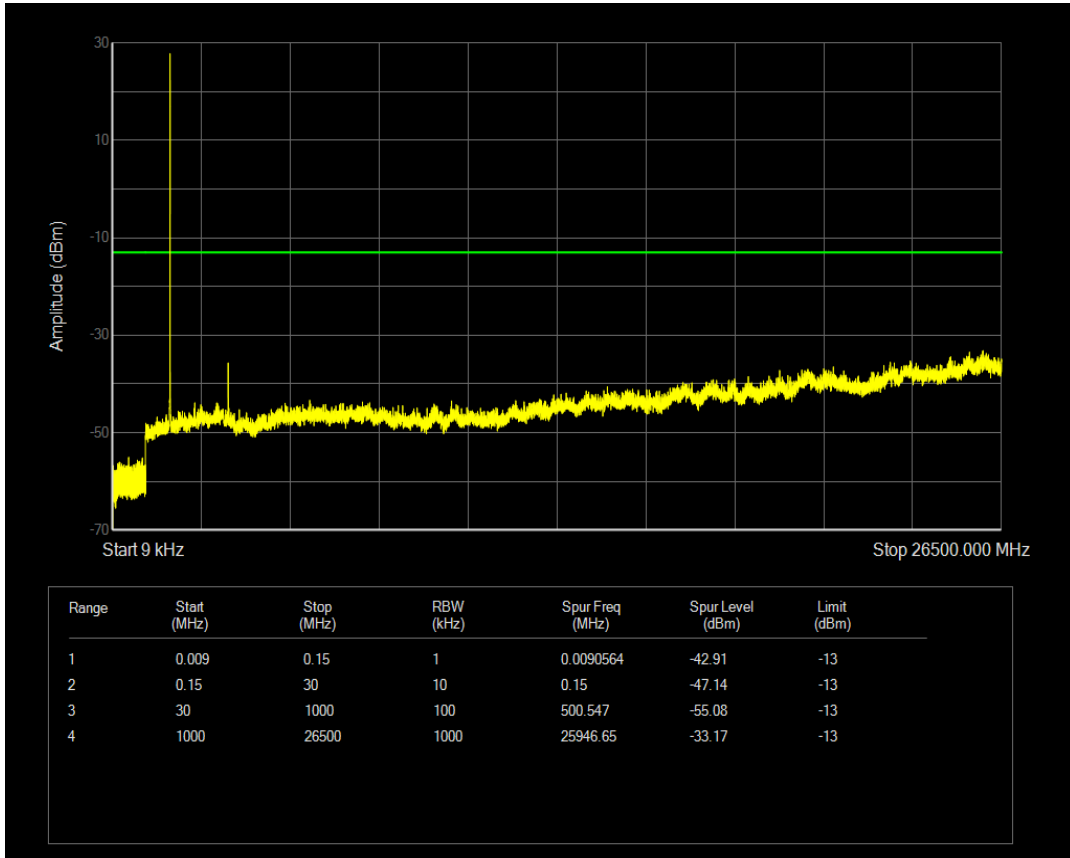

Band4 QPSK BW=1.4MHz Channel=20175 RB Size=1 Position=#0

Band4 QPSK BW=1.4MHz Channel=20175 RB Size=6 Position=#0