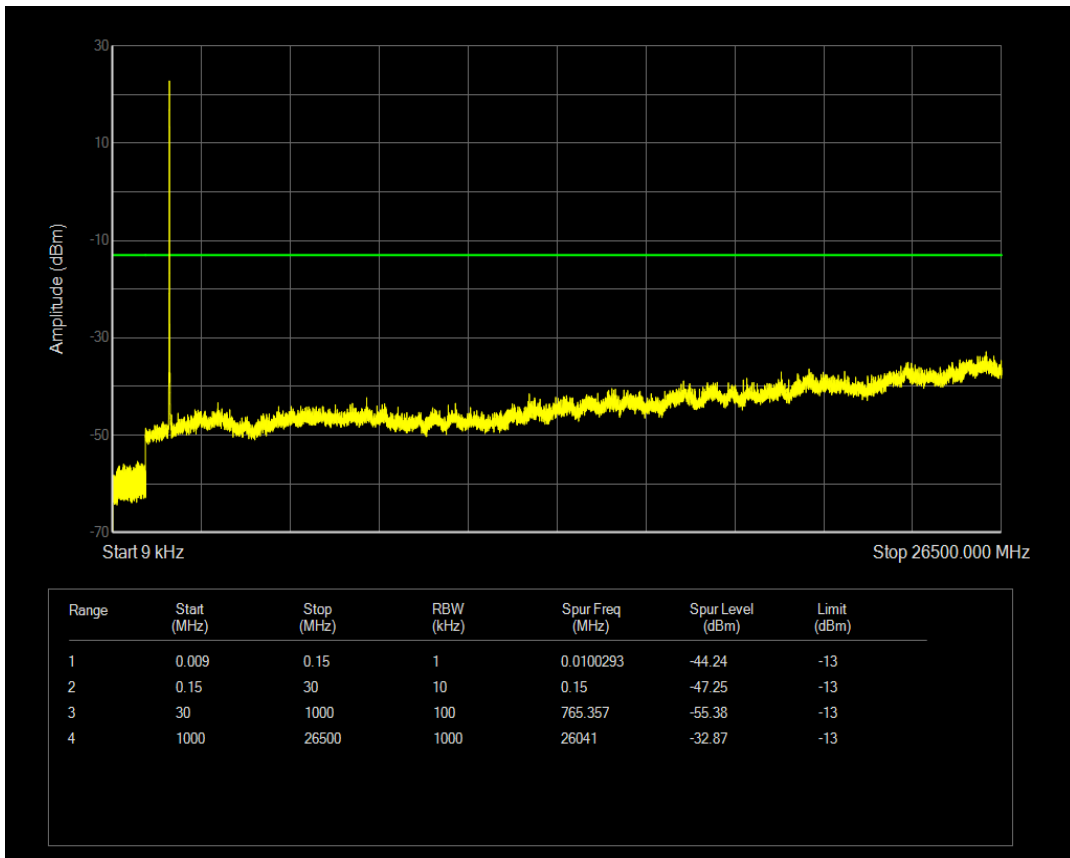

Band4 QPSK BW=5MHz Channel=19975 RB Size=25 Position=#0

Band4 16QAM BW=5MHz Channel=19975 RB Size=25 Position=#0