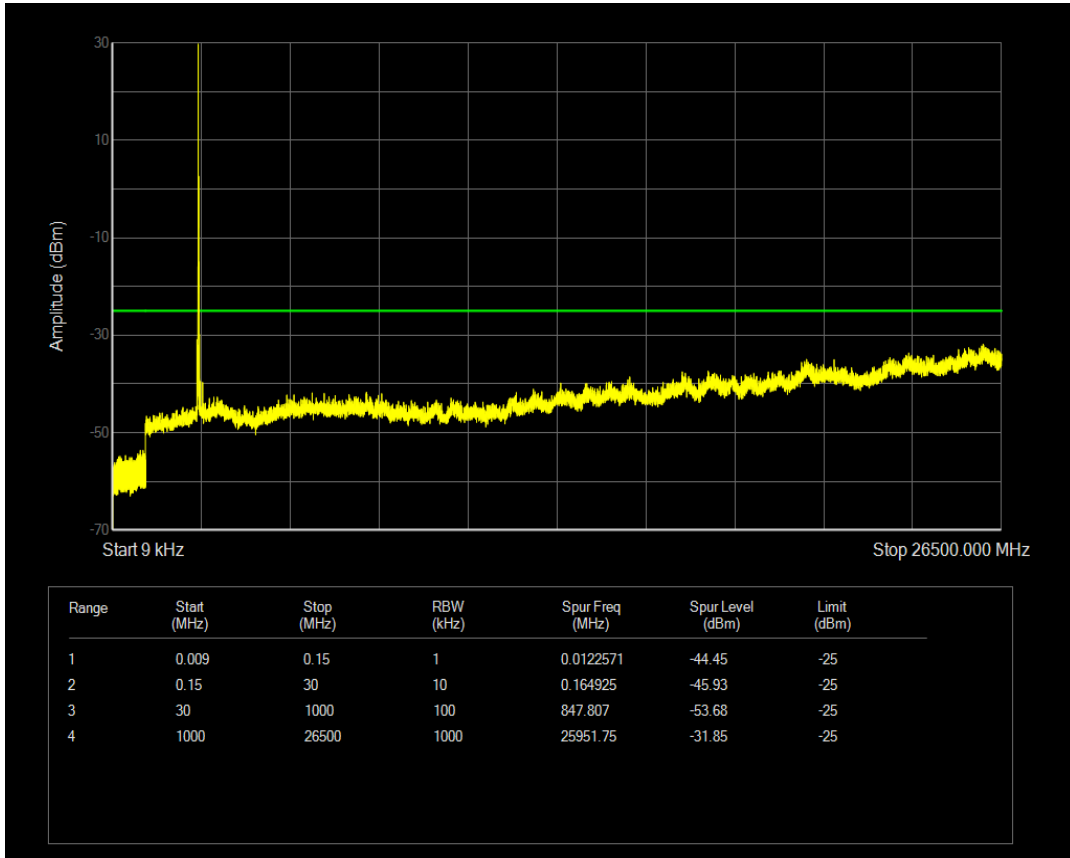

Band38 16QAM BW=15MHz Channel=38000 RB Size=75 Position=#0

Band38 QPSK BW=15MHz Channel=38175 RB Size=1 Position=#0

Band38 QPSK BW=15MHz Channel=38175 RB Size=75 Position=#0

Band38 16QAM BW=15MHz Channel=38175 RB Size=1 Position=#0

Band38 16QAM BW=15MHz Channel=38175 RB Size=75 Position=#0

Band38 QPSK BW=20MHz Channel=37850 RB Size=1 Position=#0

Band38 QPSK BW=20MHz Channel=37850 RB Size=100 Position=#0

Band38 16QAM BW=20MHz Channel=37850 RB Size=1 Position=#0