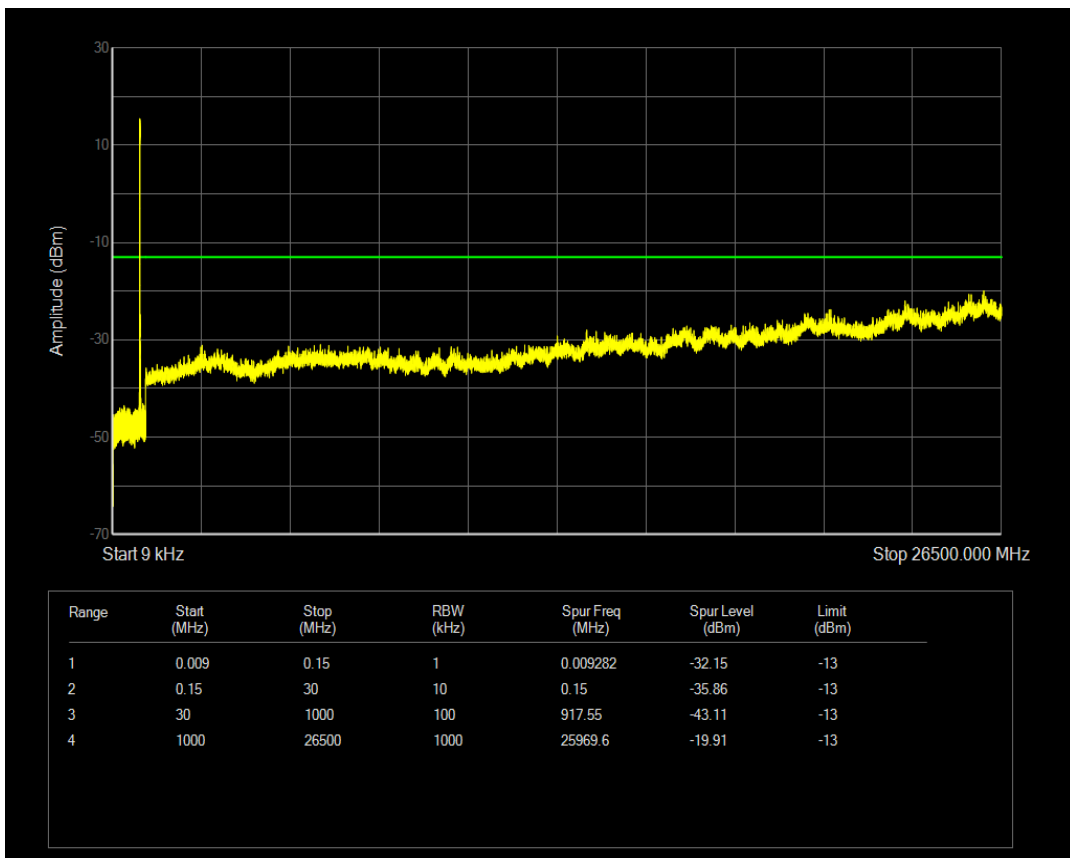

Band5 16QAM BW=3MHz Channel=20635 RB Size=15 Position=#0

Band5 QPSK BW=5MHz Channel=20425 RB Size=1 Position=#0

Band5 QPSK BW=5MHz Channel=20425 RB Size=25 Position=#0

Band5 16QAM BW=5MHz Channel=20425 RB Size=1 Position=#0

Band5 16QAM BW=5MHz Channel=20425 RB Size=25 Position=#0

Band5 QPSK BW=5MHz Channel=20525 RB Size=1 Position=#0

Band5 QPSK BW=5MHz Channel=20525 RB Size=25 Position=#0

Band5 16QAM BW=5MHz Channel=20525 RB Size=1 Position=#0