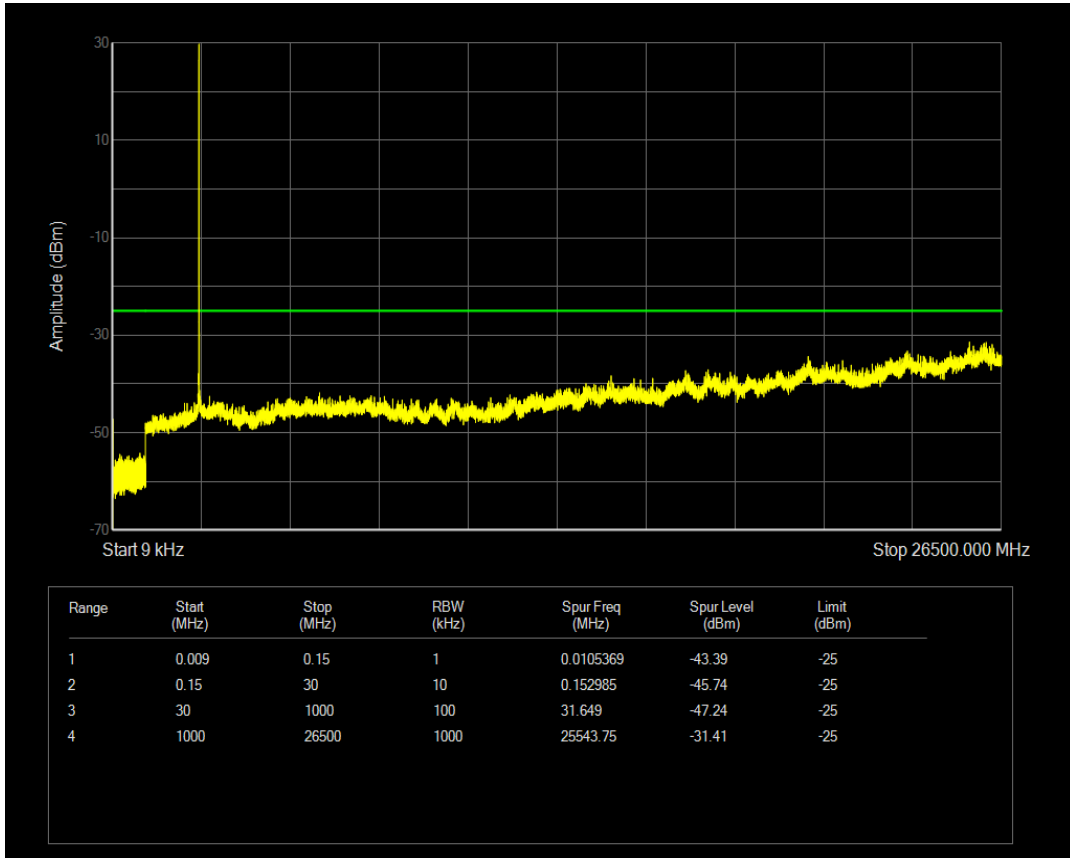

Band38 16QAM BW=5MHz Channel=37775 RB Size=25 Position=#0

Band38 QPSK BW=5MHz Channel=38000 RB Size=1 Position=#0

Band38 QPSK BW=5MHz Channel=38000 RB Size=25 Position=#0

Band38 16QAM BW=5MHz Channel=38000 RB Size=1 Position=#0

Band38 16QAM BW=5MHz Channel=38000 RB Size=25 Position=#0

Band38 QPSK BW=5MHz Channel=38225 RB Size=1 Position=#0

Band38 QPSK BW=5MHz Channel=38225 RB Size=25 Position=#0

Band38 16QAM BW=5MHz Channel=38225 RB Size=1 Position=#0