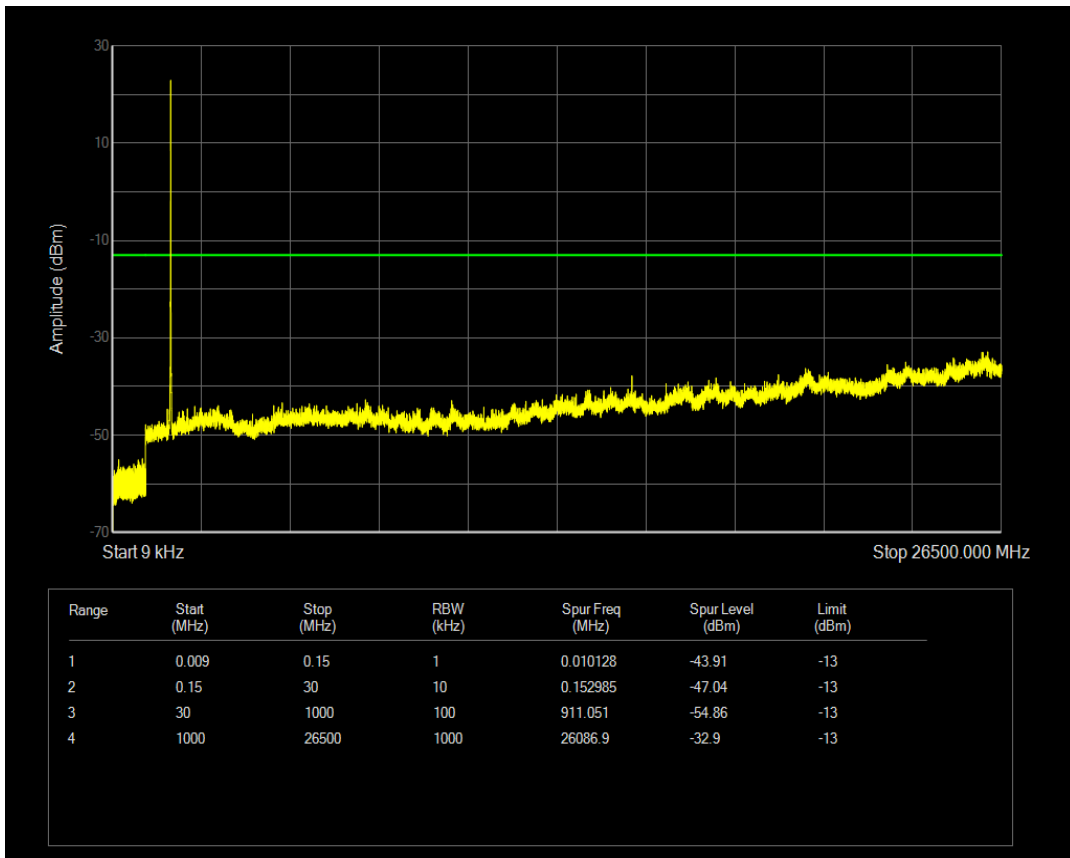

Band4 QPSK BW=5MHz Channel=20375 RB Size=25 Position=#0

Band4 16QAM BW=5MHz Channel=20375 RB Size=1 Position=#0