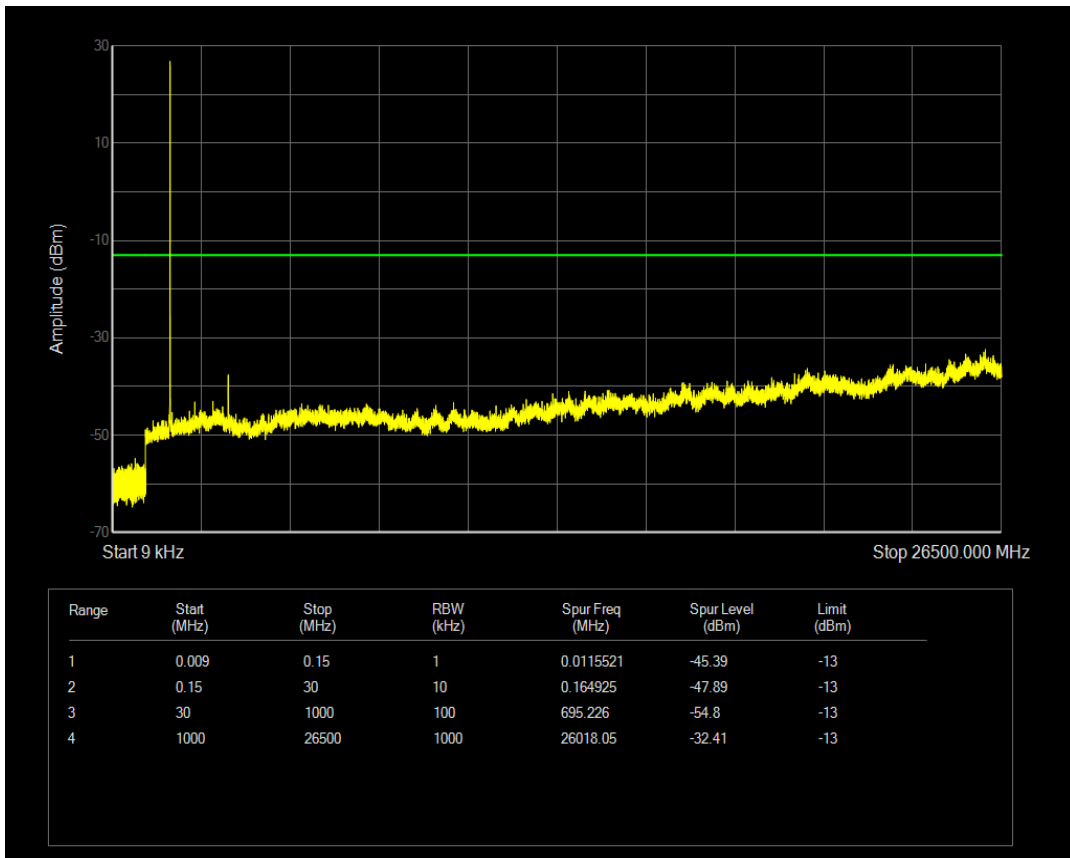

Band4 16QAM BW=1.4MHz Channel=20175 RB Size=6 Position=#0

Band4 QPSK BW=1.4MHz Channel=20393 RB Size=1 Position=#0