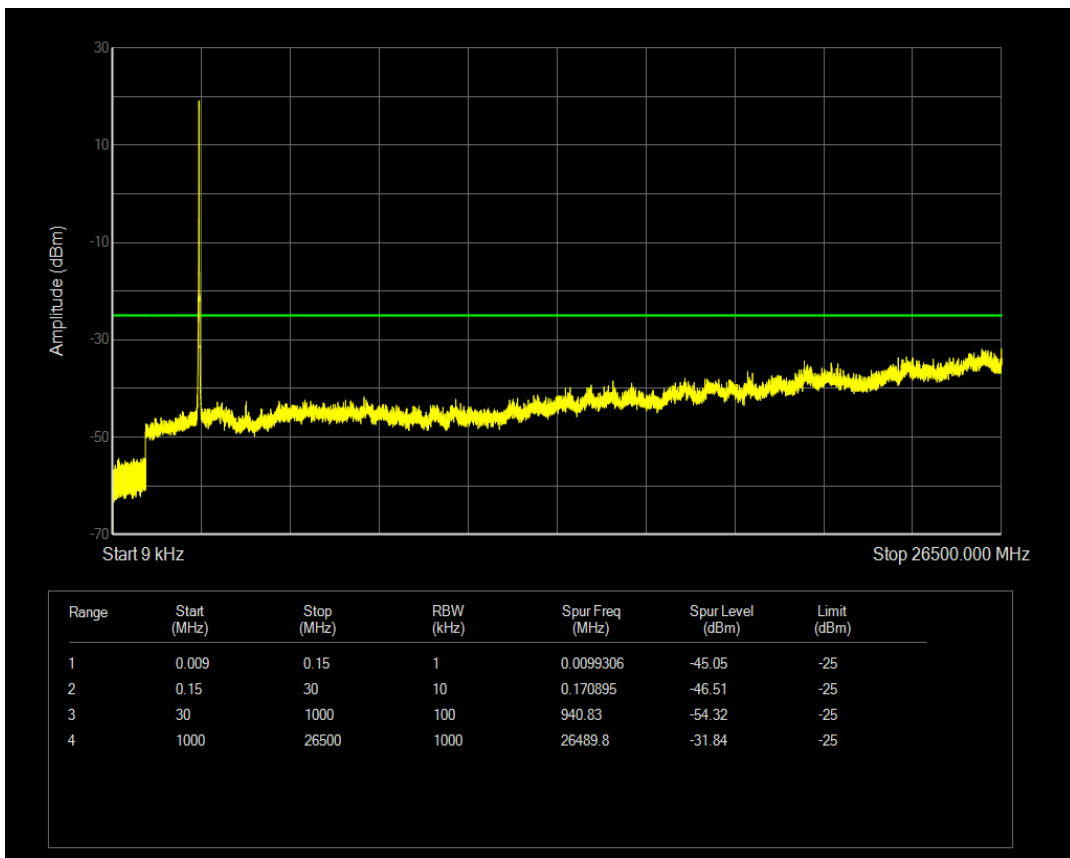

Band38 16QAM BW=15MHz Channel=38000 RB Size=75 Position=#0

Band38 QPSK BW=15MHz Channel=38175 RB Size=1 Position=#0