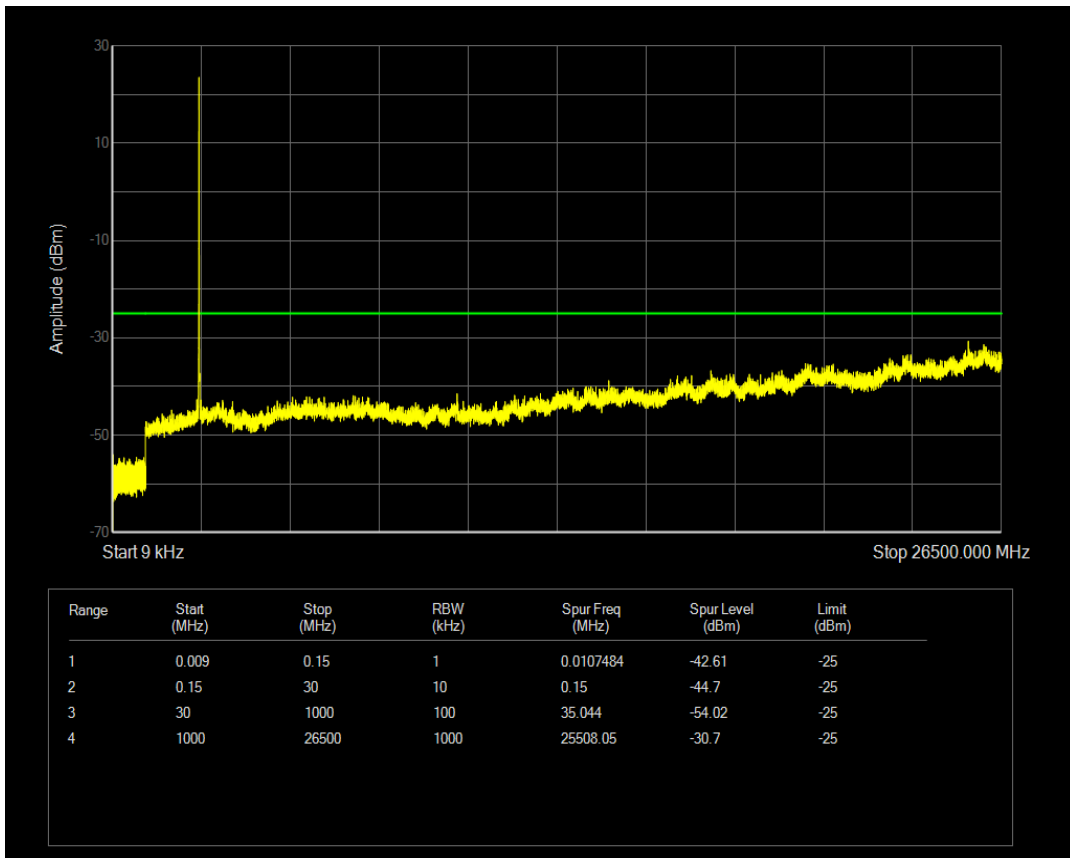

Band38 16QAM BW=5MHz Channel=38000 RB Size=25 Position=#0

Band38 QPSK BW=5MHz Channel=38225 RB Size=1 Position=#0