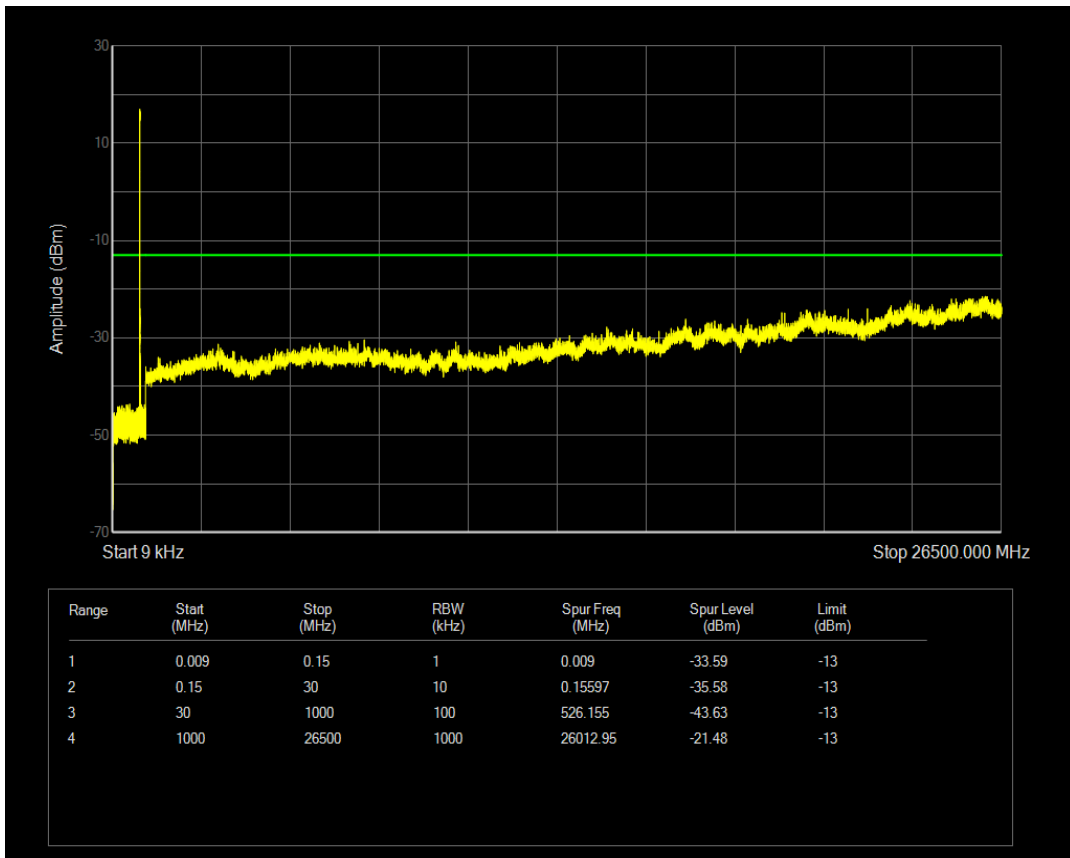

Band5 16QAM BW=1.4MHz Channel=20525 RB Size=6 Position=#0

Band5 QPSK BW=1.4MHz Channel=20643 RB Size=6 Position=#0

Band5 QPSK BW=1.4MHz Channel=20643 RB Size=1 Position=#0

Band5 16QAM BW=1.4MHz Channel=20643 RB Size=1 Position=#0

Band5 16QAM BW=1.4MHz Channel=20643 RB Size=6 Position=#0

Band5 QPSK BW=3MHz Channel=20415 RB Size=1 Position=#0

Band5 QPSK BW=3MHz Channel=20415 RB Size=15 Position=#0

Band5 16QAM BW=3MHz Channel=20415 RB Size=1 Position=#0