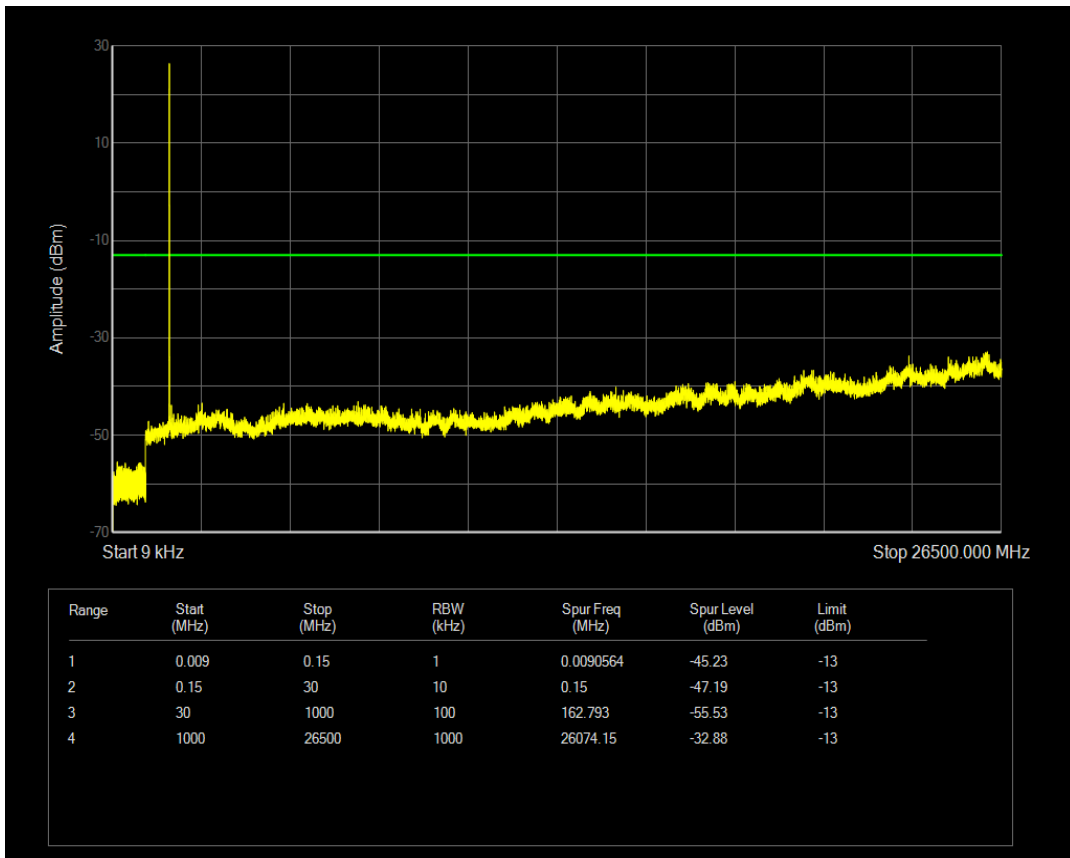

Band4 16QAM BW=1.4MHz Channel=19957 RB Size=6 Position=#0

Band4 QPSK BW=1.4MHz Channel=20175 RB Size=1 Position=#0