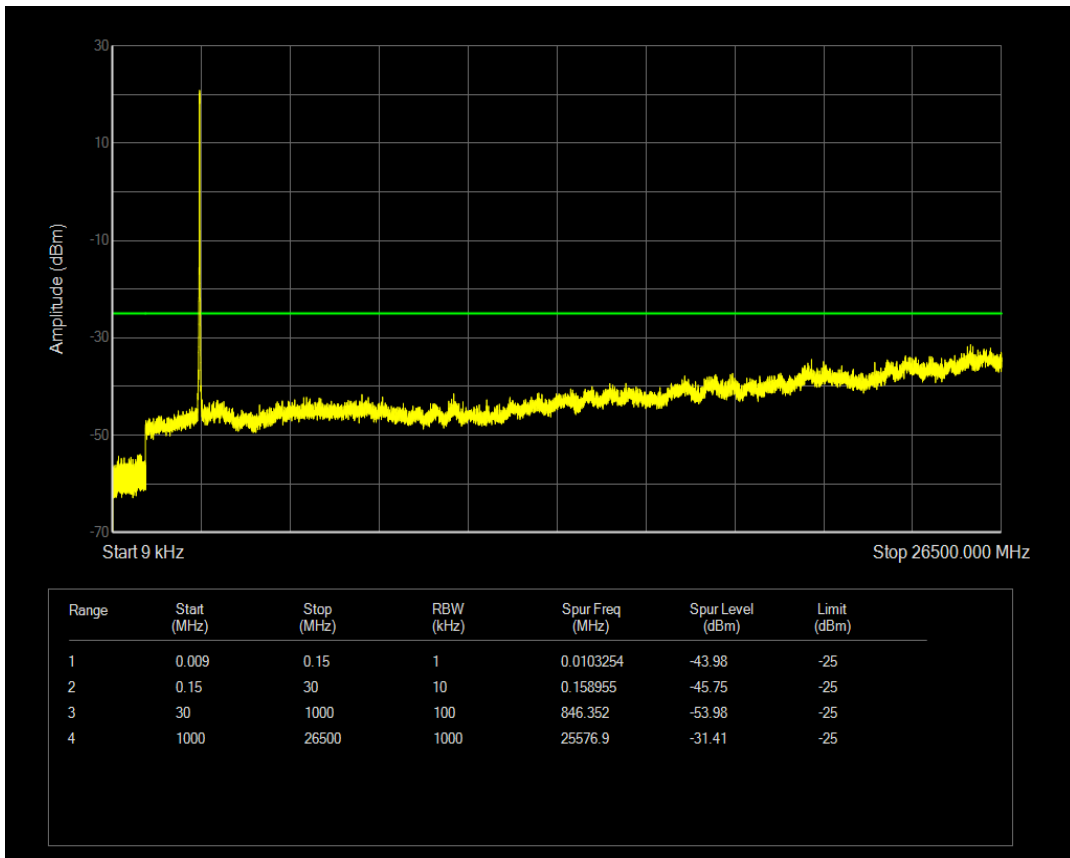

Band38 QPSK BW=15MHz Channel=38175 RB Size=75 Position=#0

Band38 16QAM BW=15MHz Channel=38175 RB Size=1 Position=#0