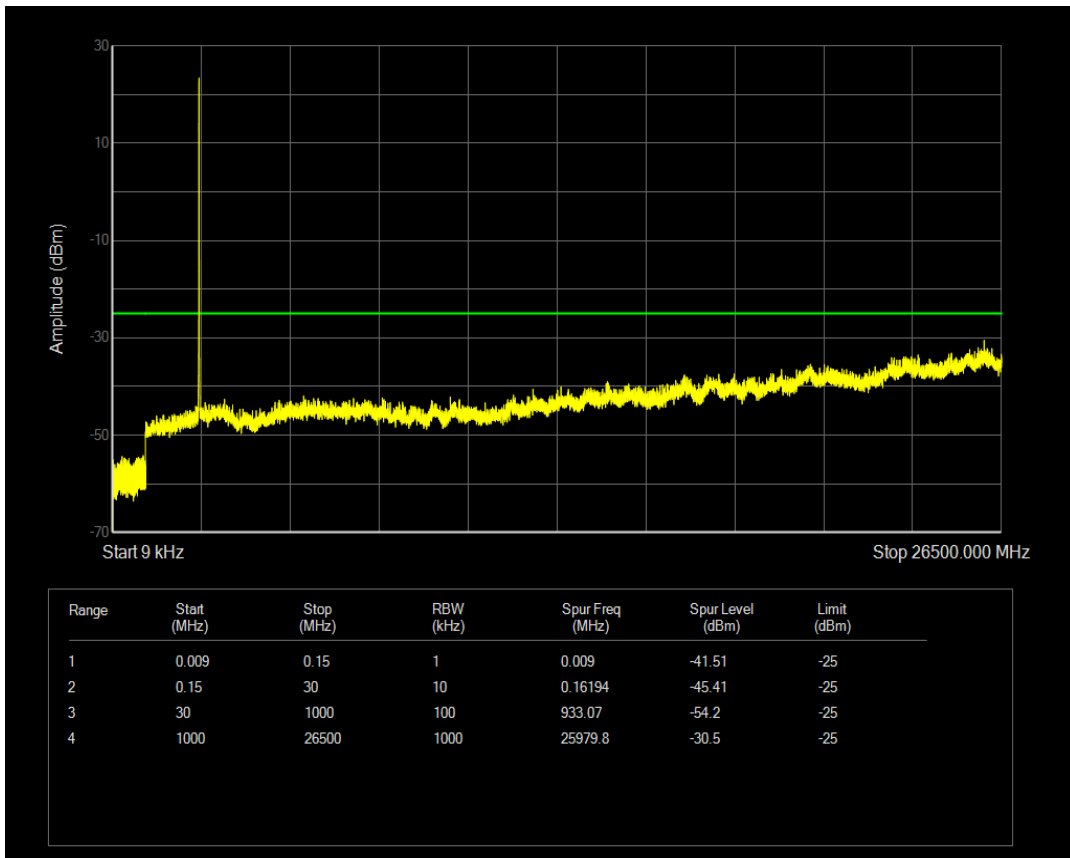

Band38 16QAM BW=5MHz Channel=37775 RB Size=25 Position=#0

Band38 QPSK BW=5MHz Channel=38000 RB Size=1 Position=#0

Band38 QPSK BW=5MHz Channel=38000 RB Size=25 Position=#0

Band38 16QAM BW=5MHz Channel=38000 RB Size=1 Position=#0