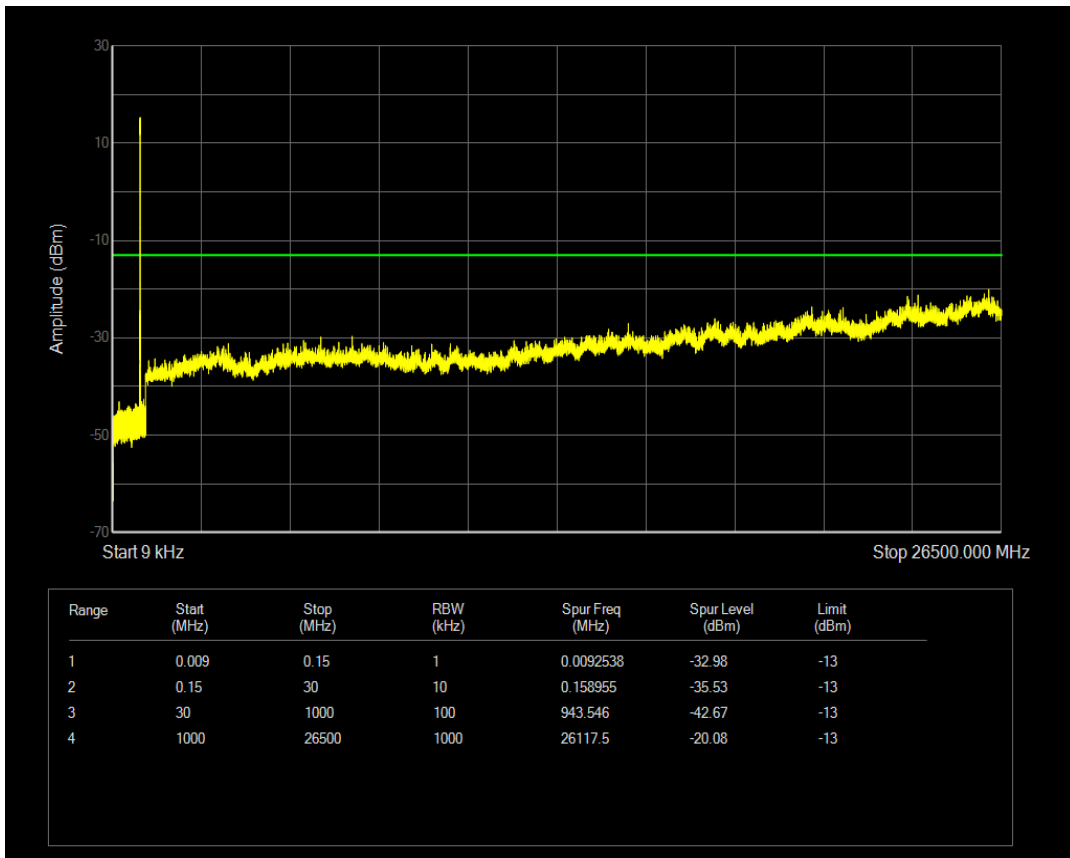

Band5 16QAM BW=3MHz Channel=20635 RB Size=15 Position=#0

Band5 QPSK BW=5MHz Channel=20425 RB Size=1 Position=#0

Band5 QPSK BW=5MHz Channel=20425 RB Size=25 Position=#0

Band5 16QAM BW=5MHz Channel=20425 RB Size=1 Position=#0

Band5 16QAM BW=5MHz Channel=20425 RB Size=25 Position=#0

Band5 QPSK BW=5MHz Channel=20525 RB Size=1 Position=#0

Band5 QPSK BW=5MHz Channel=20525 RB Size=25 Position=#0

Band5 16QAM BW=5MHz Channel=20525 RB Size=1 Position=#0