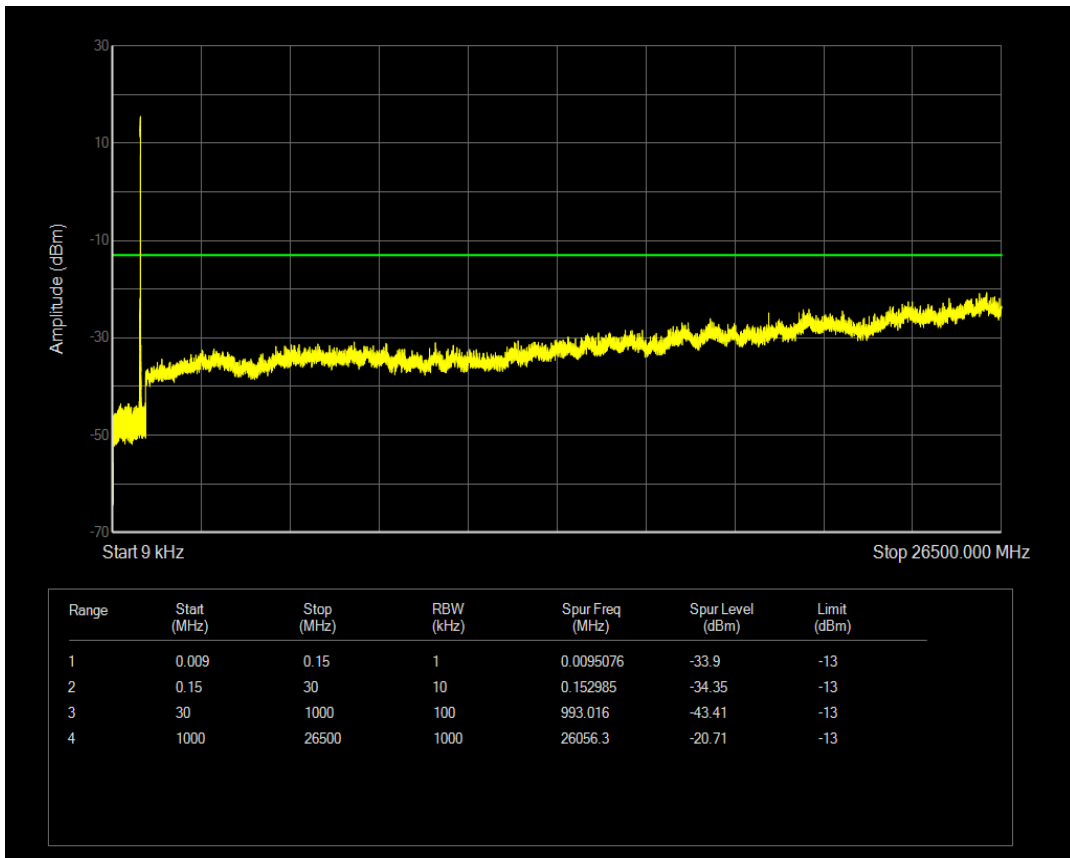

Band5 16QAM BW=5MHz Channel=20525 RB Size=25 Position=#0

Band5 QPSK BW=5MHz Channel=20625 RB Size=1 Position=#0

Band5 QPSK BW=5MHz Channel=20625 RB Size=25 Position=#0

Band5 16QAM BW=5MHz Channel=20625 RB Size=1 Position=#0

Band5 16QAM BW=5MHz Channel=20625 RB Size=25 Position=#0

Band5 QPSK BW=10MHz Channel=20450 RB Size=1 Position=#0

Band5 QPSK BW=10MHz Channel=20450 RB Size=50 Position=#0

Band5 16QAM BW=10MHz Channel=20450 RB Size=1 Position=#0