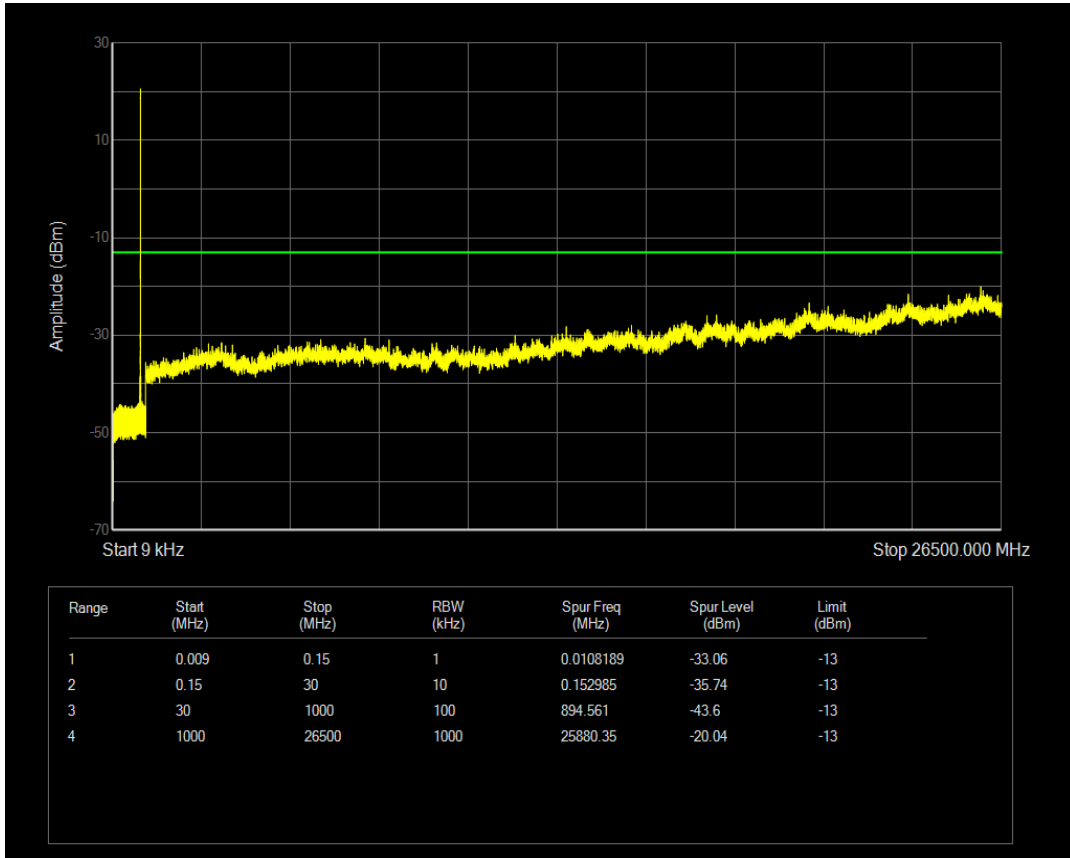

Band4 16QAM BW=20MHz Channel=20300 RB Size=100 Position=#0

Band5 QPSK BW=1.4MHz Channel=20407 RB Size=1 Position=#0

Band5 QPSK BW=1.4MHz Channel=20407 RB Size=6 Position=#0

Band5 16QAM BW=1.4MHz Channel=20407 RB Size=1 Position=#0

Band5 16QAM BW=1.4MHz Channel=20407 RB Size=6 Position=#0

Band5 QPSK BW=1.4MHz Channel=20525 RB Size=1 Position=#0

Band5 QPSK BW=1.4MHz Channel=20525 RB Size=6 Position=#0

Band5 16QAM BW=1.4MHz Channel=20525 RB Size=1 Position=#0

Band5 16QAM BW=1.4MHz Channel=20525 RB Size=6 Position=#0

Band5 QPSK BW=1.4MHz Channel=20643 RB Size=6 Position=#0

Band5 QPSK BW=1.4MHz Channel=20643 RB Size=1 Position=#0

Band5 16QAM BW=1.4MHz Channel=20643 RB Size=1 Position=#0