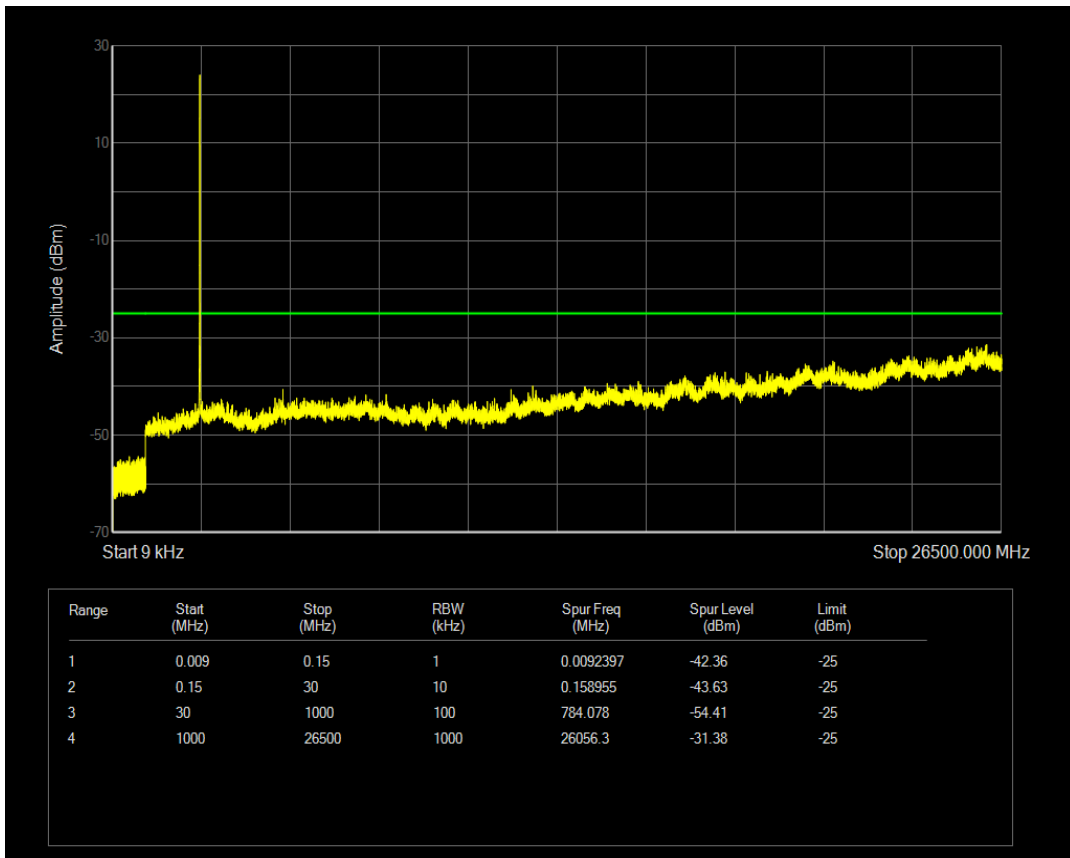

Band38 16QAM BW=5MHz Channel=38225 RB Size=25 Position=#0

Band38 QPSK BW=10MHz Channel=37800 RB Size=1 Position=#0