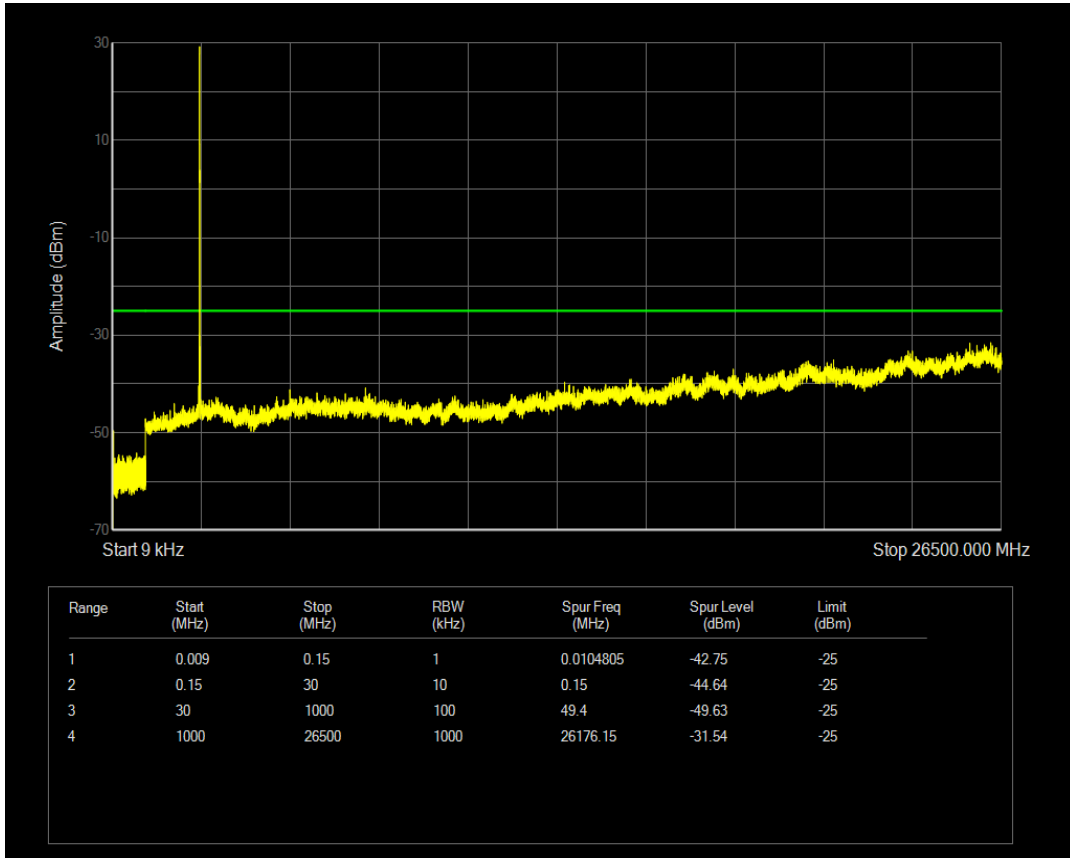

Band38 16QAM BW=10MHz Channel=37800 RB Size=50 Position=#0

Band38 QPSK BW=10MHz Channel=38000 RB Size=1 Position=#0

Band38 QPSK BW=10MHz Channel=38000 RB Size=50 Position=#0

Band38 16QAM BW=10MHz Channel=38000 RB Size=1 Position=#0

Band38 16QAM BW=10MHz Channel=38000 RB Size=50 Position=#0

Band38 QPSK BW=10MHz Channel=38200 RB Size=1 Position=#0

Band38 QPSK BW=10MHz Channel=38200 RB Size=50 Position=#0

Band38 16QAM BW=10MHz Channel=38200 RB Size=1 Position=#0