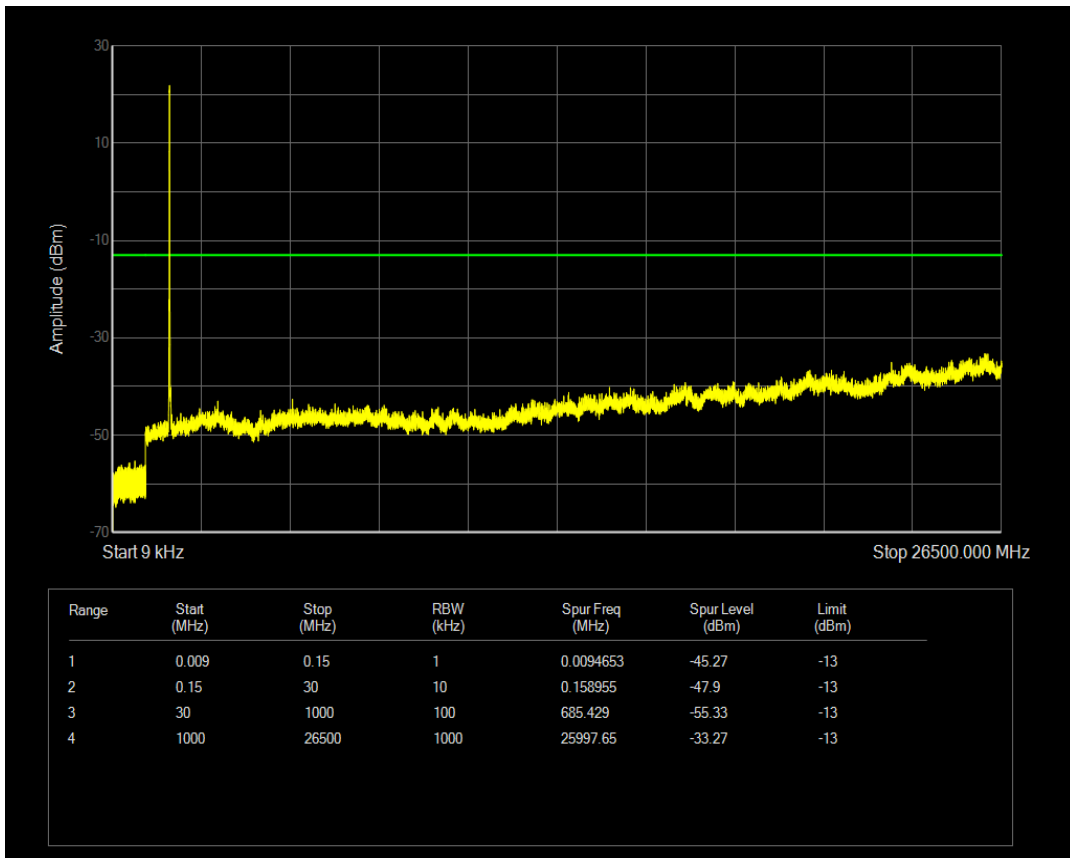

Band4 16QAM BW=5MHz Channel=20175 RB Size=25 Position=#0

Band4 QPSK BW=5MHz Channel=20375 RB Size=1 Position=#0

Band4 QPSK BW=5MHz Channel=20375 RB Size=25 Position=#0

Band4 16QAM BW=5MHz Channel=20375 RB Size=1 Position=#0

Band4 16QAM BW=5MHz Channel=20375 RB Size=25 Position=#0

Band4 QPSK BW=10MHz Channel=20000 RB Size=1 Position=#0

Band4 QPSK BW=10MHz Channel=20000 RB Size=50 Position=#0

Band4 16QAM BW=10MHz Channel=20000 RB Size=1 Position=#0