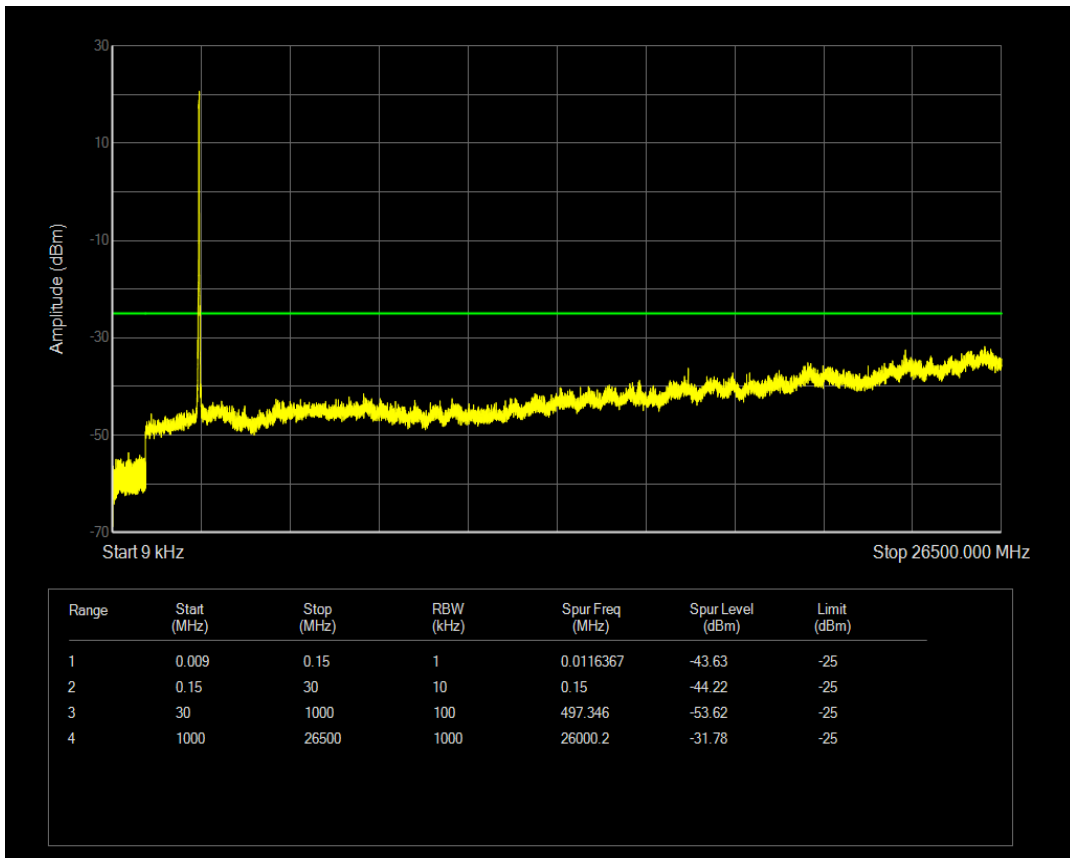

Band38 QPSK BW=20MHz Channel=38000 RB Size=100 Position=#0

Band38 16QAM BW=20MHz Channel=38000 RB Size=1 Position=#0