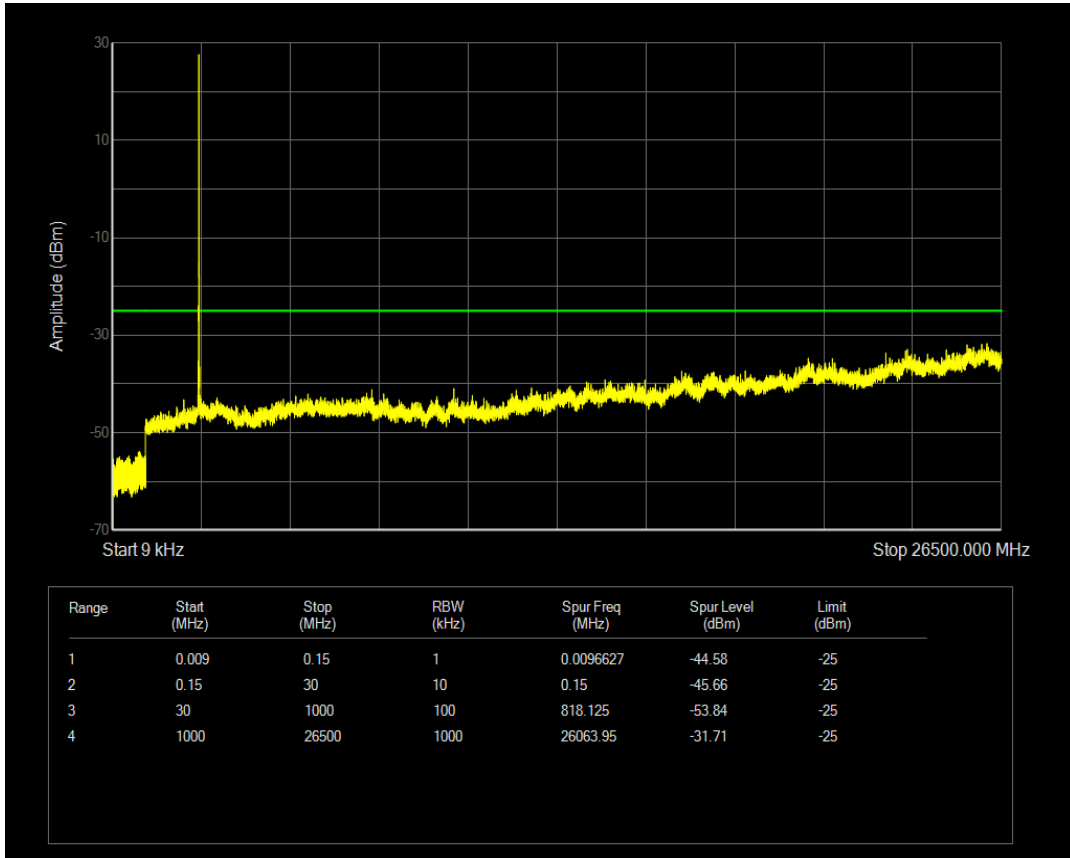

Band38 16QAM BW=10MHz Channel=37800 RB Size=50 Position=#0

Band38 QPSK BW=10MHz Channel=38000 RB Size=1 Position=#0

Band38 QPSK BW=10MHz Channel=38000 RB Size=50 Position=#0

Band38 16QAM BW=10MHz Channel=38000 RB Size=1 Position=#0

Band38 16QAM BW=10MHz Channel=38000 RB Size=50 Position=#0

Band38 QPSK BW=10MHz Channel=38200 RB Size=1 Position=#0

Band38 QPSK BW=10MHz Channel=38200 RB Size=50 Position=#0

Band38 16QAM BW=10MHz Channel=38200 RB Size=1 Position=#0