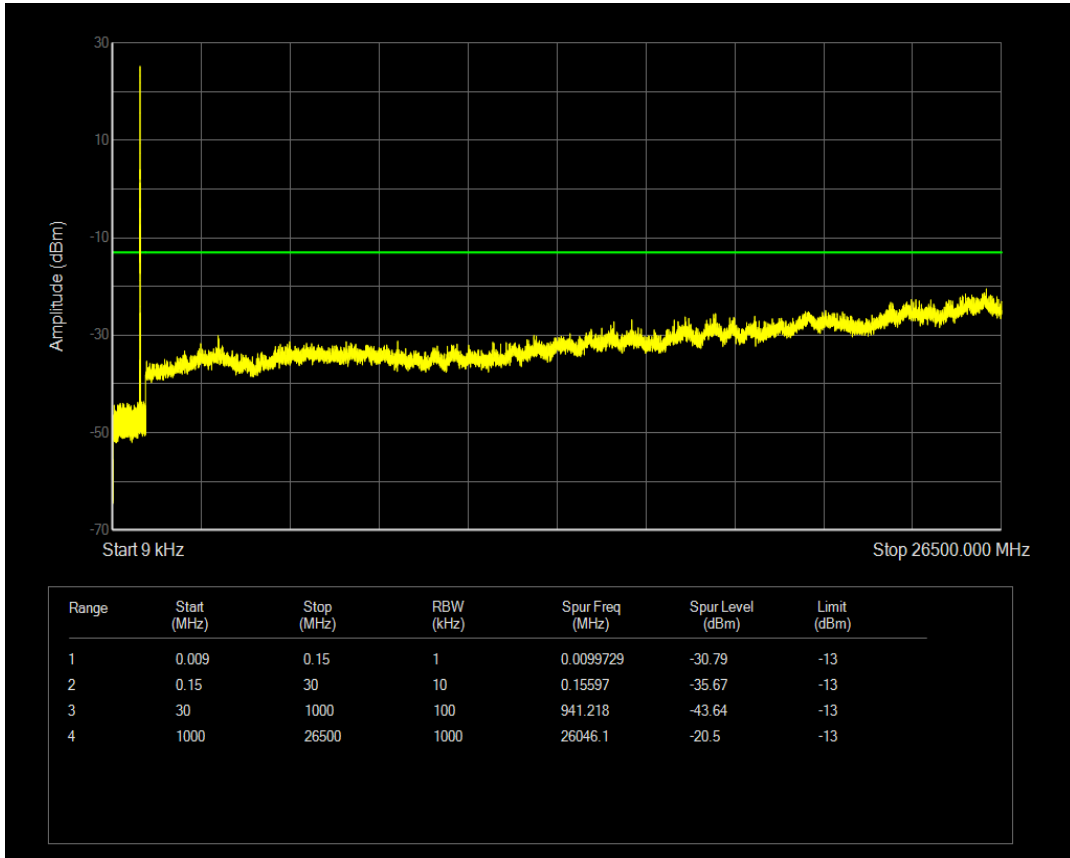

Band5 16QAM BW=5MHz Channel=20425 RB Size=25 Position=#0

Band5 QPSK BW=5MHz Channel=20525 RB Size=1 Position=#0

Band5 QPSK BW=5MHz Channel=20525 RB Size=25 Position=#0

Band5 16QAM BW=5MHz Channel=20525 RB Size=1 Position=#0

Band5 16QAM BW=5MHz Channel=20525 RB Size=25 Position=#0

Band5 QPSK BW=5MHz Channel=20625 RB Size=1 Position=#0

Band5 QPSK BW=5MHz Channel=20625 RB Size=25 Position=#0

Band5 16QAM BW=5MHz Channel=20625 RB Size=1 Position=#0