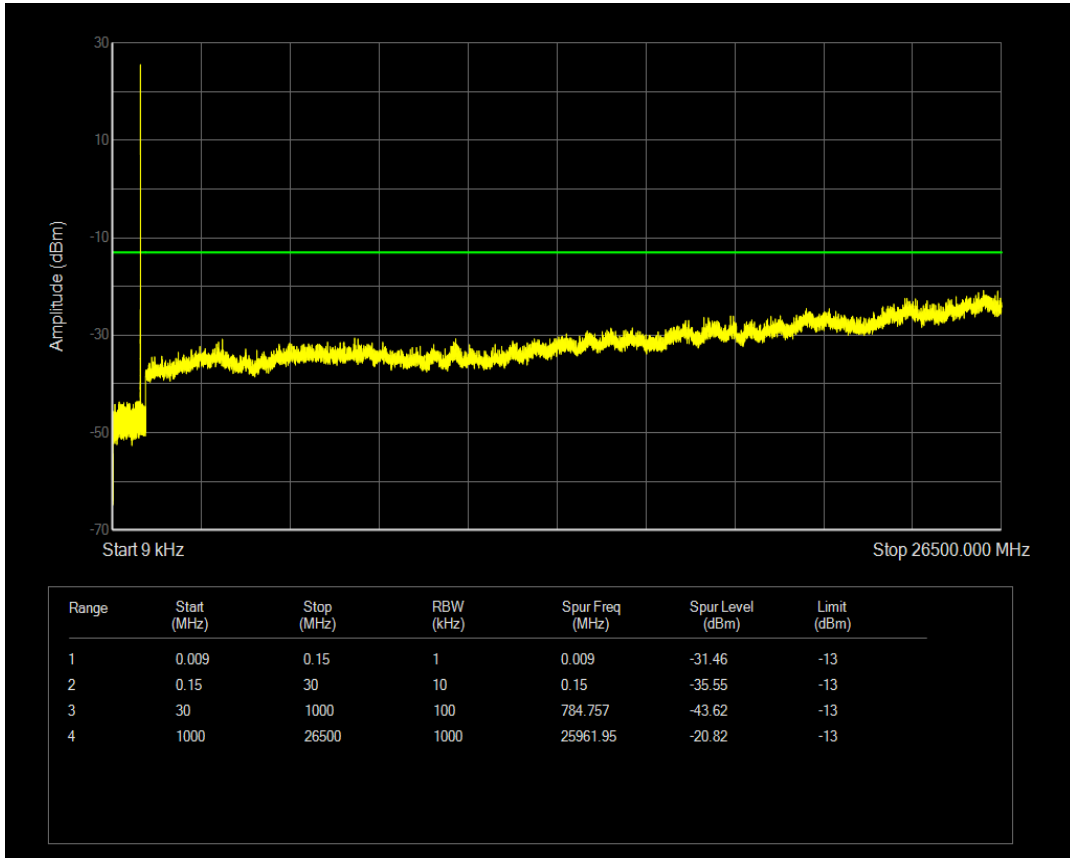

Band5 16QAM BW=1.4MHz Channel=20525 RB Size=6 Position=#0

Band5 QPSK BW=1.4MHz Channel=20643 RB Size=6 Position=#0

Band5 QPSK BW=1.4MHz Channel=20643 RB Size=1 Position=#0

Band5 16QAM BW=1.4MHz Channel=20643 RB Size=1 Position=#0

Band5 16QAM BW=1.4MHz Channel=20643 RB Size=6 Position=#0

Band5 QPSK BW=3MHz Channel=20415 RB Size=1 Position=#0

Band5 QPSK BW=3MHz Channel=20415 RB Size=15 Position=#0

Band5 16QAM BW=3MHz Channel=20415 RB Size=1 Position=#0