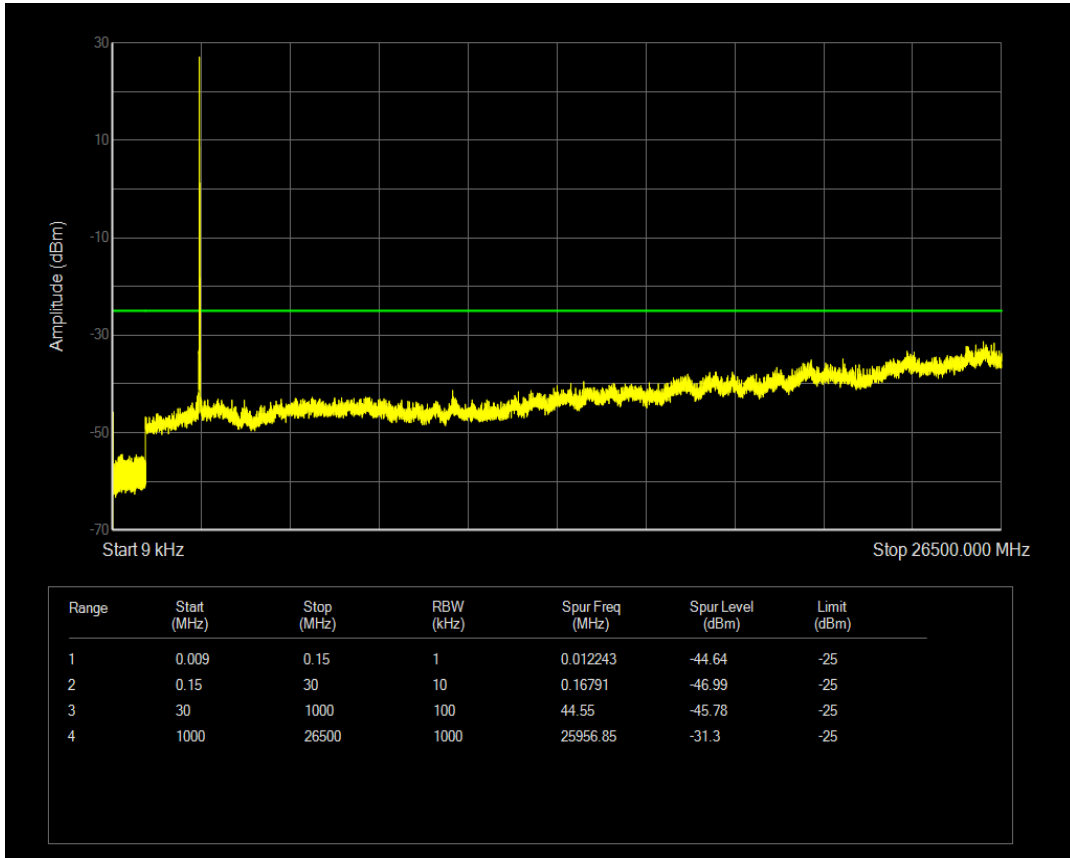

Band38 QPSK BW=15MHz Channel=38175 RB Size=1 Position=#0

Band38 QPSK BW=15MHz Channel=38175 RB Size=75 Position=#0