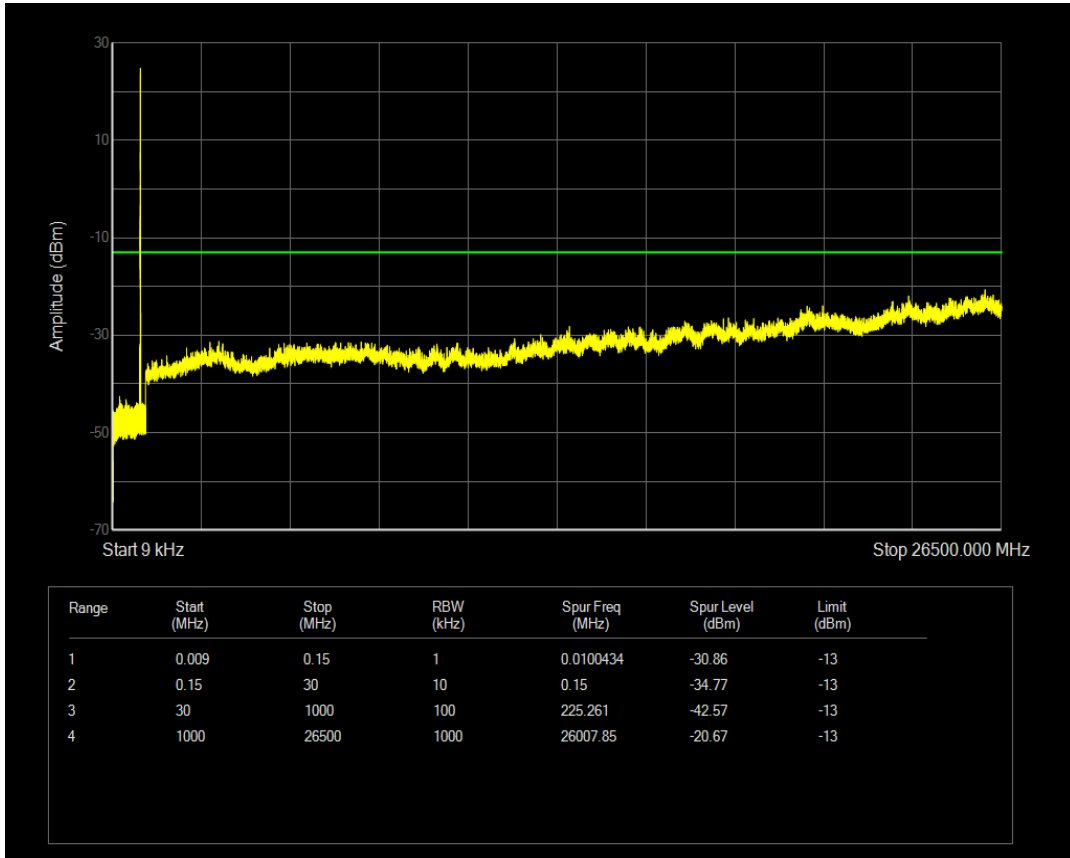

Band5 16QAM BW=5MHz Channel=20525 RB Size=25 Position=#0

Band5 QPSK BW=5MHz Channel=20625 RB Size=1 Position=#0

Band5 QPSK BW=5MHz Channel=20625 RB Size=25 Position=#0

Band5 16QAM BW=5MHz Channel=20625 RB Size=1 Position=#0

Band5 16QAM BW=5MHz Channel=20625 RB Size=25 Position=#0

Band5 QPSK BW=10MHz Channel=20450 RB Size=1 Position=#0

Band5 QPSK BW=10MHz Channel=20450 RB Size=50 Position=#0

Band5 16QAM BW=10MHz Channel=20450 RB Size=1 Position=#0