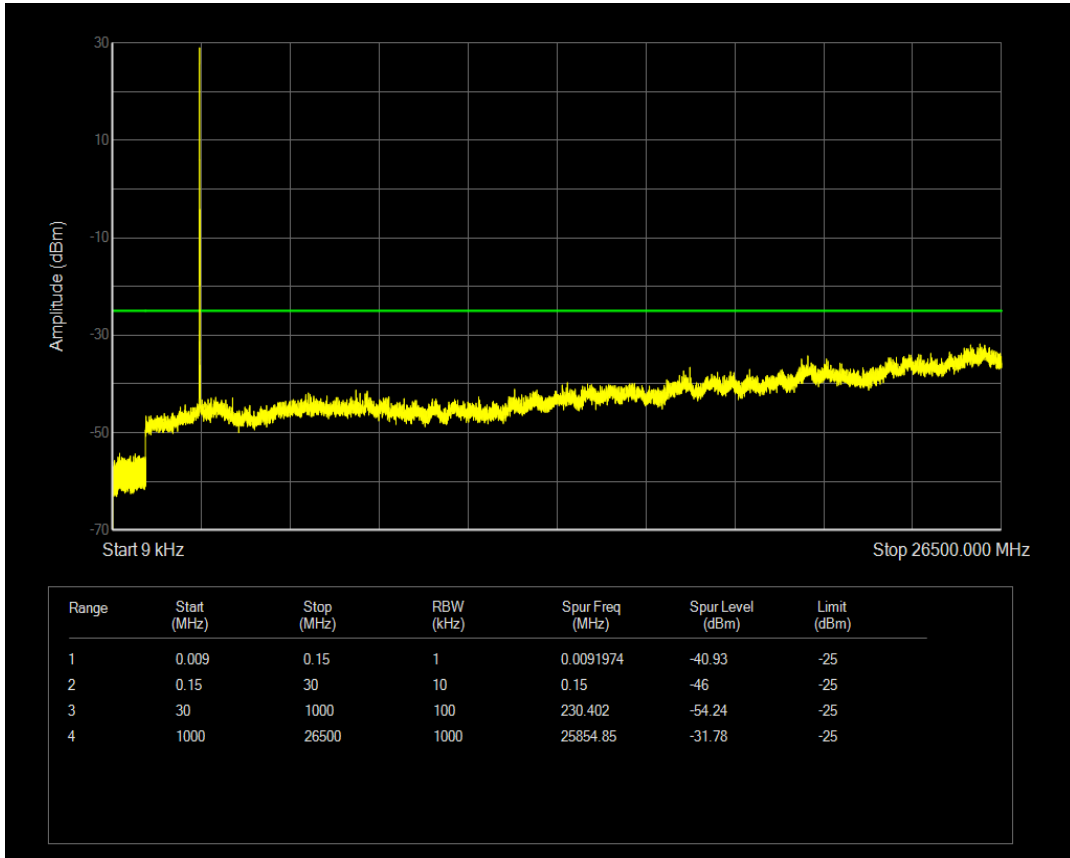

Band38 16QAM BW=10MHz Channel=38000 RB Size=50 Position=#0

Band38 QPSK BW=10MHz Channel=38200 RB Size=1 Position=#0

Band38 QPSK BW=10MHz Channel=38200 RB Size=50 Position=#0

Band38 16QAM BW=10MHz Channel=38200 RB Size=1 Position=#0

Band38 QPSK BW=15MHz Channel=37825 RB Size=1 Position=#0

Band38 16QAM BW=10MHz Channel=38200 RB Size=50 Position=#0

Band38 QPSK BW=15MHz Channel=37825 RB Size=75 Position=#0

Band38 16QAM BW=15MHz Channel=37825 RB Size=1 Position=#0