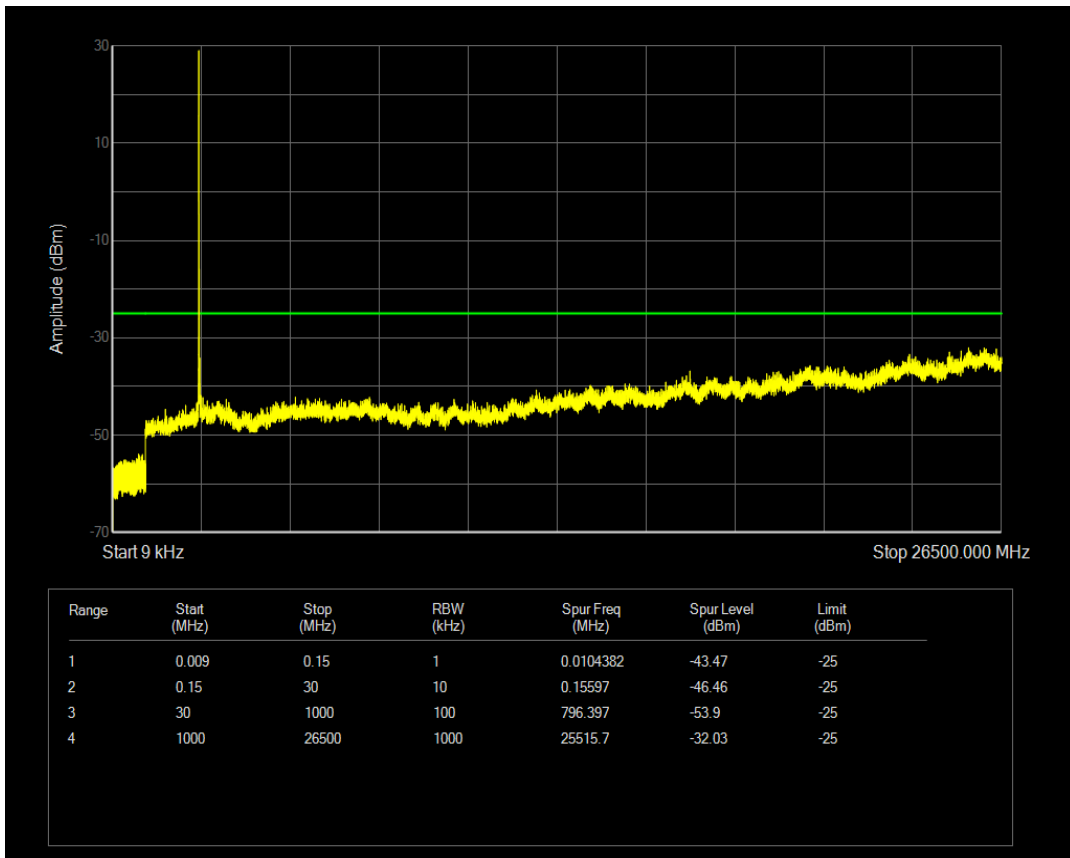

Band38 QPSK BW=15MHz Channel=38000 RB Size=1 Position=#0

Band38 16QAM BW=15MHz Channel=38000 RB Size=1 Position=#0