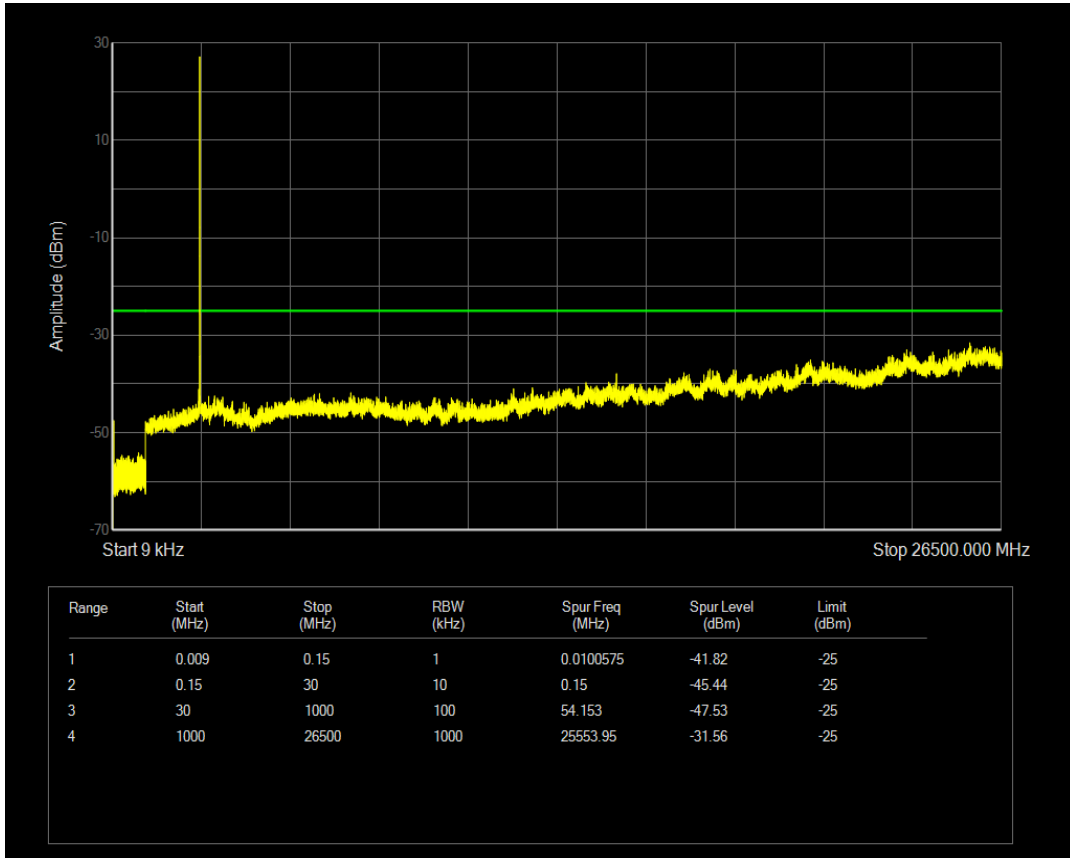

Band38 16QAM BW=5MHz Channel=38000 RB Size=25 Position=#0

Band38 QPSK BW=5MHz Channel=38225 RB Size=1 Position=#0

Band38 QPSK BW=5MHz Channel=38225 RB Size=25 Position=#0

Band38 16QAM BW=5MHz Channel=38225 RB Size=1 Position=#0

Band38 16QAM BW=5MHz Channel=38225 RB Size=25 Position=#0

Band38 QPSK BW=10MHz Channel=37800 RB Size=1 Position=#0

Band38 QPSK BW=10MHz Channel=37800 RB Size=50 Position=#0

Band38 16QAM BW=10MHz Channel=37800 RB Size=1 Position=#0