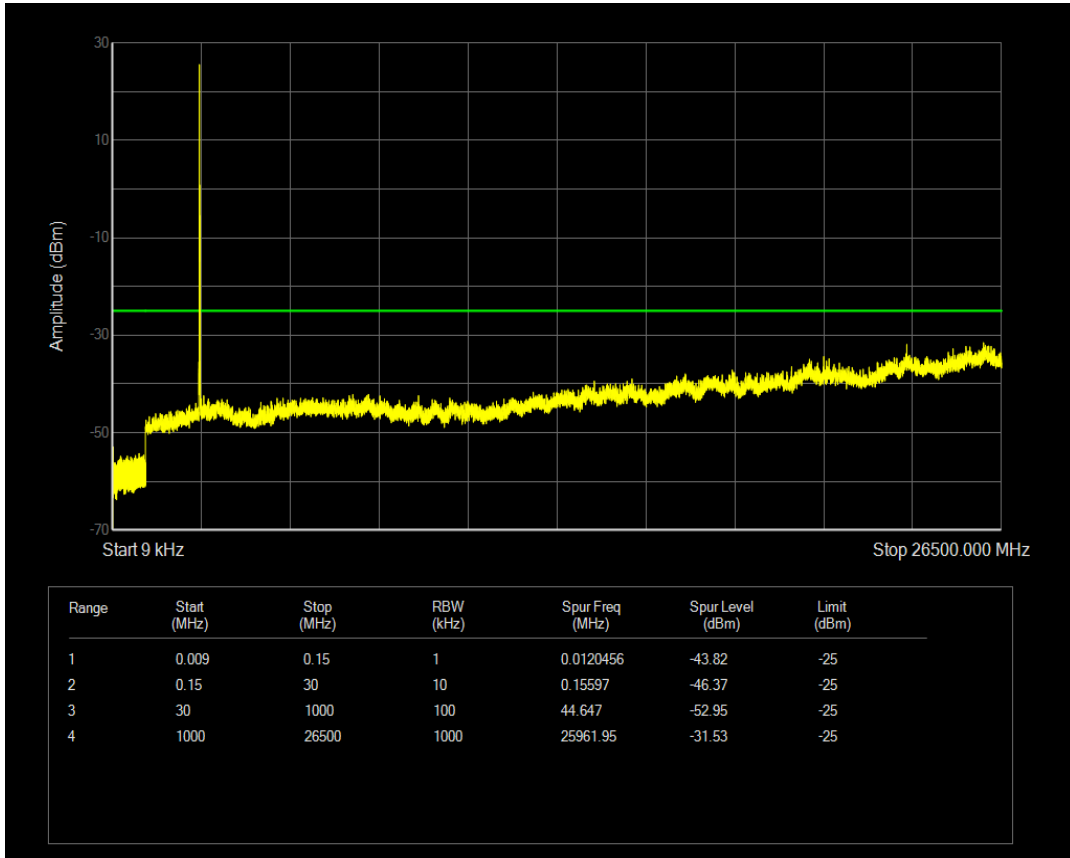

Band38 16QAM BW=15MHz Channel=38000 RB Size=75 Position=#0

Band38 QPSK BW=15MHz Channel=38175 RB Size=1 Position=#0

Band38 QPSK BW=15MHz Channel=38175 RB Size=75 Position=#0

Band38 16QAM BW=15MHz Channel=38175 RB Size=1 Position=#0