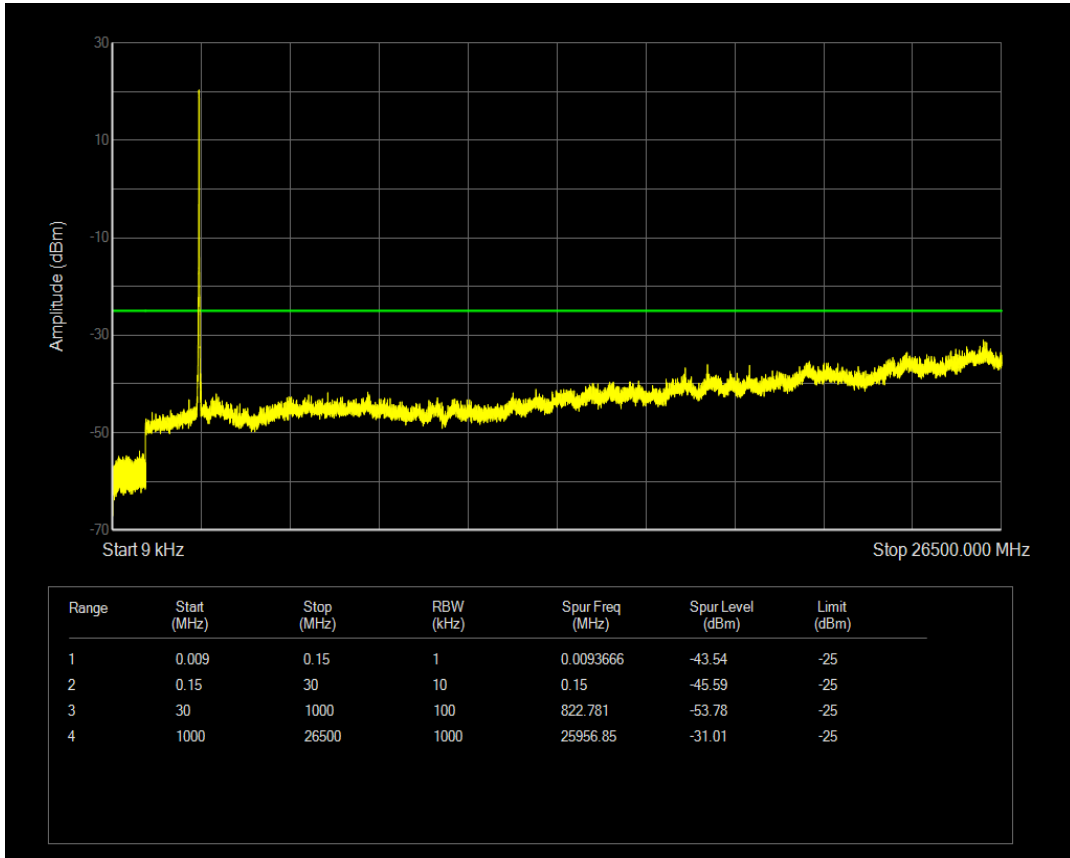

Band38 QPSK BW=15MHz Channel=37825 RB Size=1 Position=#0

Band38 16QAM BW=10MHz Channel=38200 RB Size=50 Position=#0

Band38 QPSK BW=15MHz Channel=37825 RB Size=75 Position=#0

Band38 16QAM BW=15MHz Channel=37825 RB Size=1 Position=#0

Band38 16QAM BW=15MHz Channel=37825 RB Size=75 Position=#0

Band38 QPSK BW=15MHz Channel=38000 RB Size=75 Position=#0

Band38 QPSK BW=15MHz Channel=38000 RB Size=1 Position=#0

Band38 16QAM BW=15MHz Channel=38000 RB Size=1 Position=#0