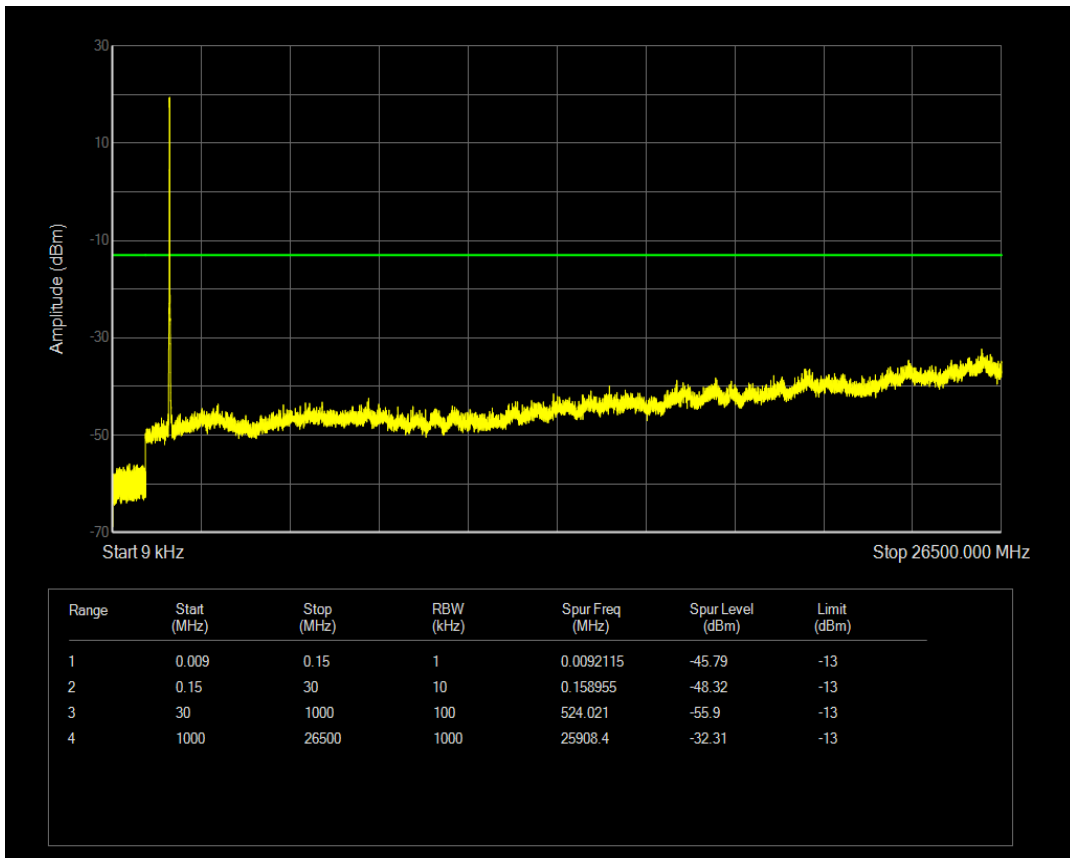

Band4 16QAM BW=15MHz Channel=20025 RB Size=75 Position=#0

Band4 QPSK BW=15MHz Channel=20175 RB Size=1 Position=#0