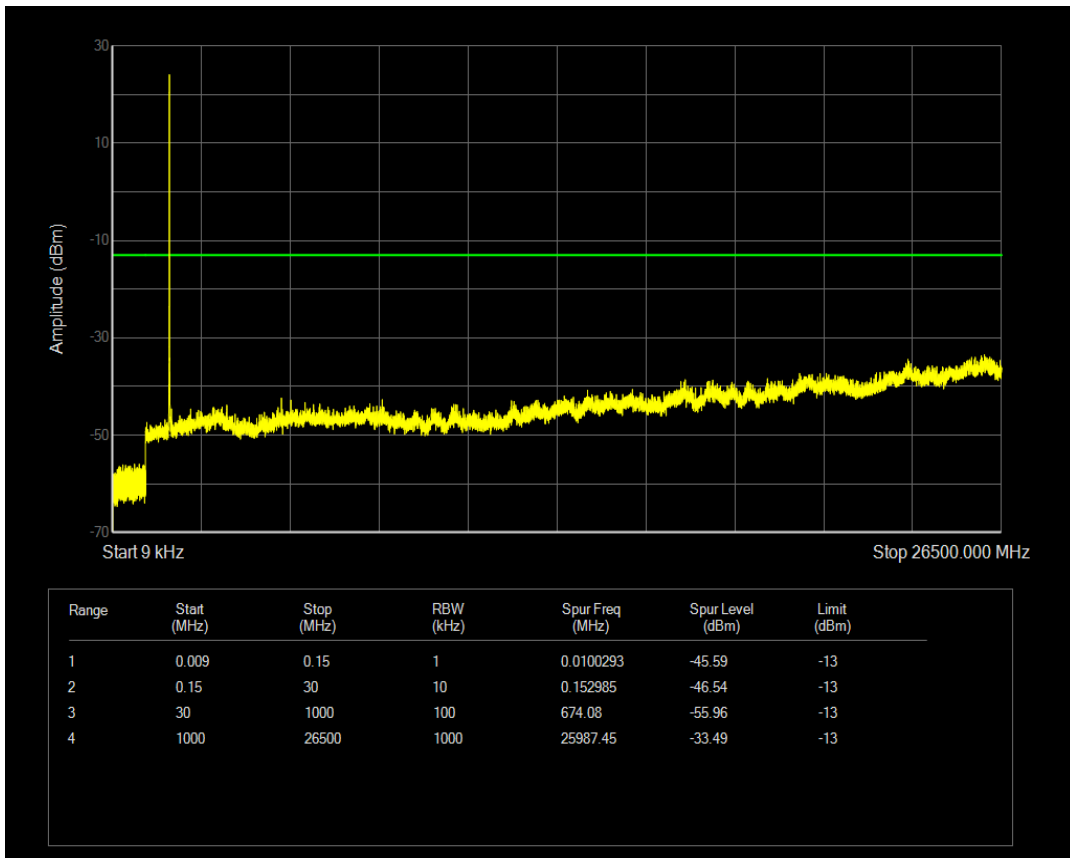

Band4 QPSK BW=3MHz Channel=19965 RB Size=15 Position=#0

Band4 16QAM BW=3MHz Channel=19965 RB Size=1 Position=#0