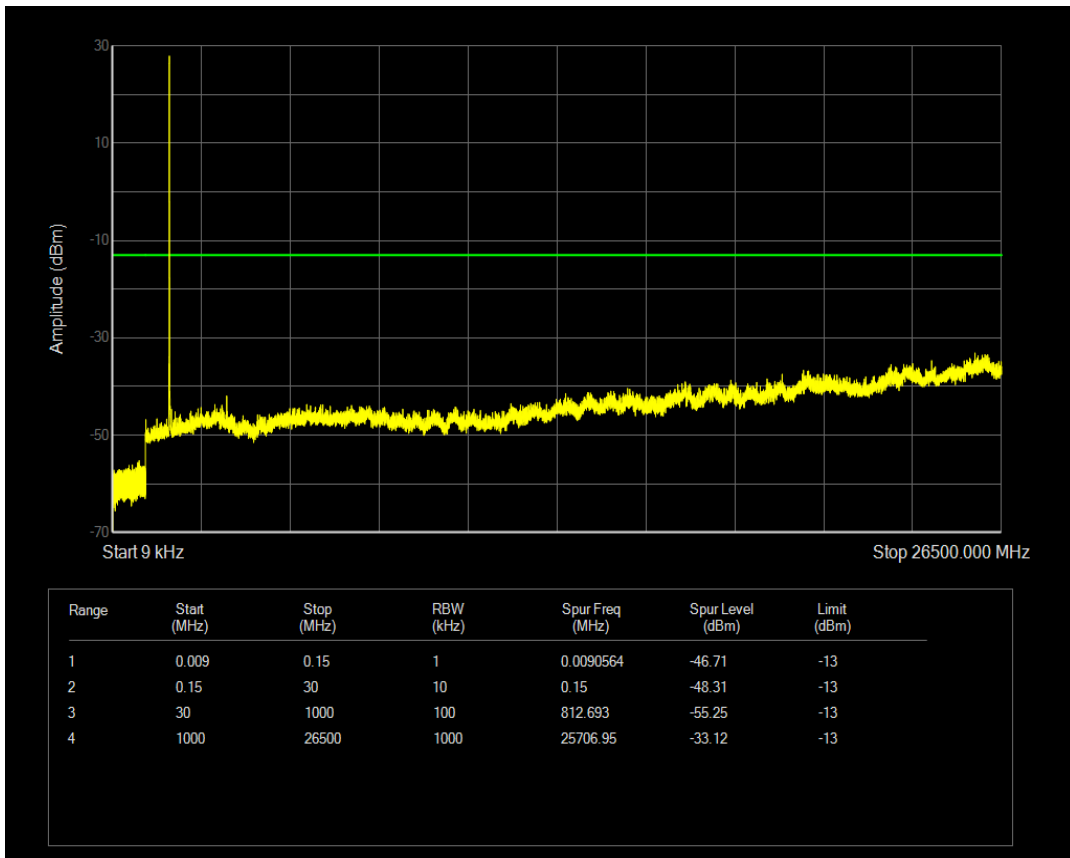

Band4 16QAM BW=5MHz Channel=19975 RB Size=1 Position=#0

Band4 QPSK BW=5MHz Channel=20175 RB Size=1 Position=#0