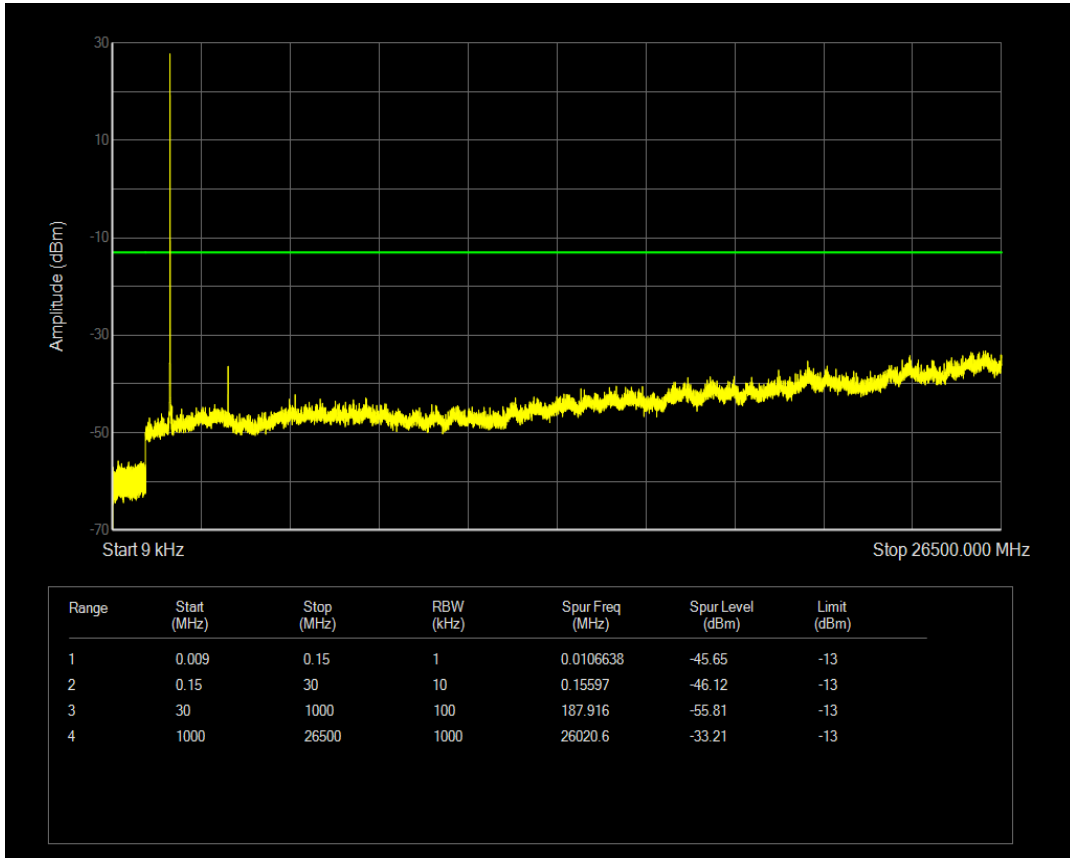

Band4 16QAM BW=5MHz Channel=19975 RB Size=1 Position=#0

Band4 QPSK BW=5MHz Channel=20175 RB Size=1 Position=#0

Band4 QPSK BW=5MHz Channel=20175 RB Size=25 Position=#0

Band4 16QAM BW=5MHz Channel=20175 RB Size=1 Position=#0