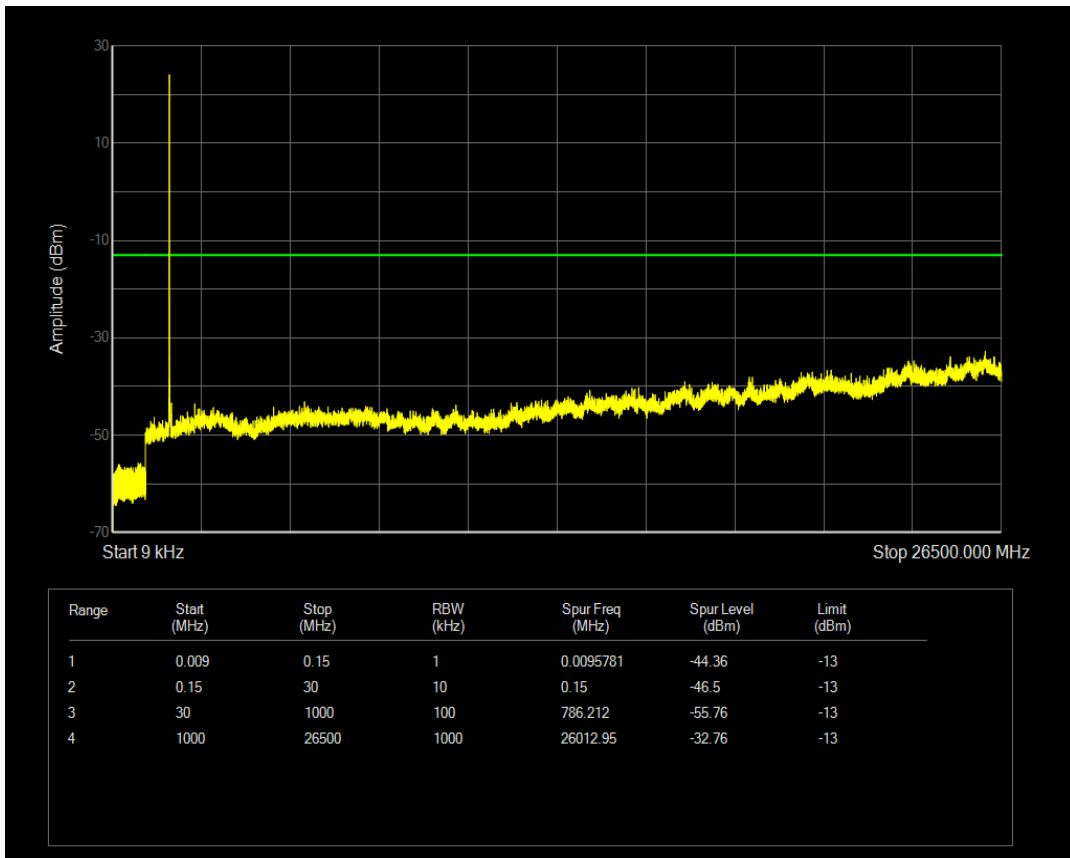

Band4 16QAM BW=3MHz Channel=19965 RB Size=15 Position=#0

Band4 QPSK BW=3MHz Channel=20175 RB Size=1 Position=#0