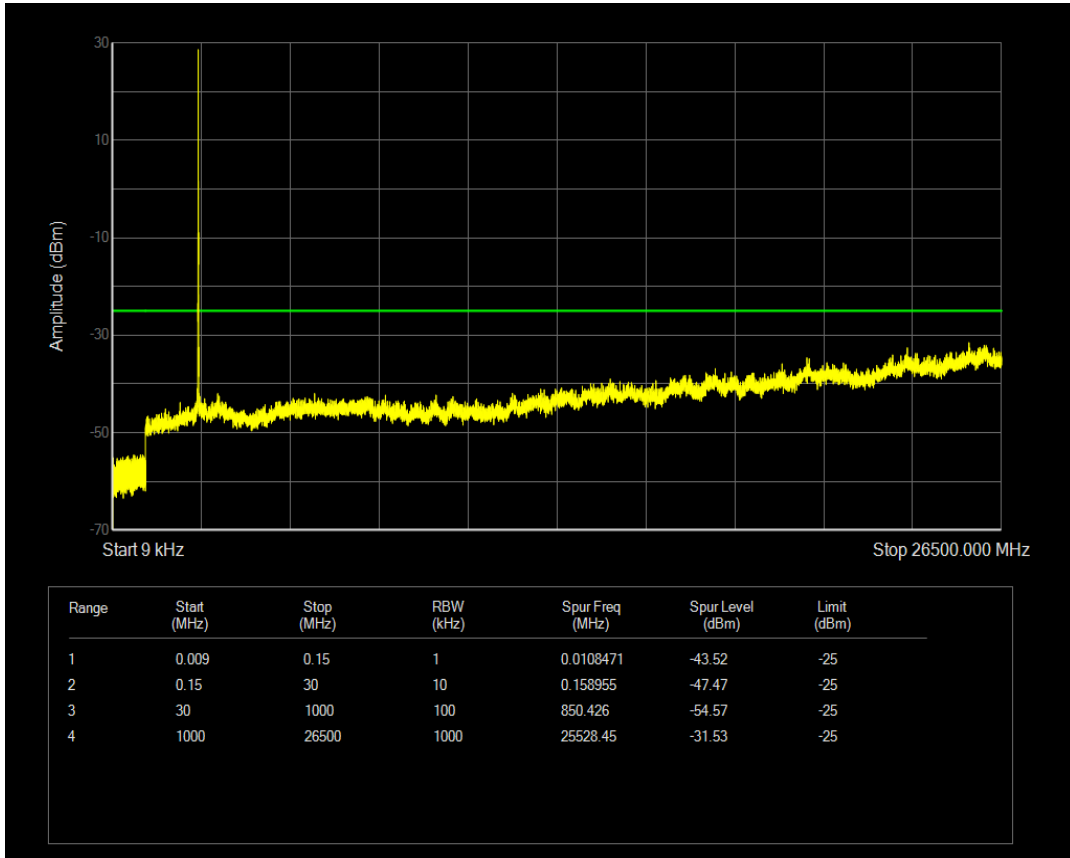

Band38 16QAM BW=5MHz Channel=38000 RB Size=25 Position=#0

Band38 QPSK BW=5MHz Channel=38225 RB Size=1 Position=#0

Band38 QPSK BW=5MHz Channel=38225 RB Size=25 Position=#0

Band38 16QAM BW=5MHz Channel=38225 RB Size=1 Position=#0

Band38 16QAM BW=5MHz Channel=38225 RB Size=25 Position=#0

Band38 QPSK BW=10MHz Channel=37800 RB Size=1 Position=#0

Band38 QPSK BW=10MHz Channel=37800 RB Size=50 Position=#0

Band38 16QAM BW=10MHz Channel=37800 RB Size=1 Position=#0