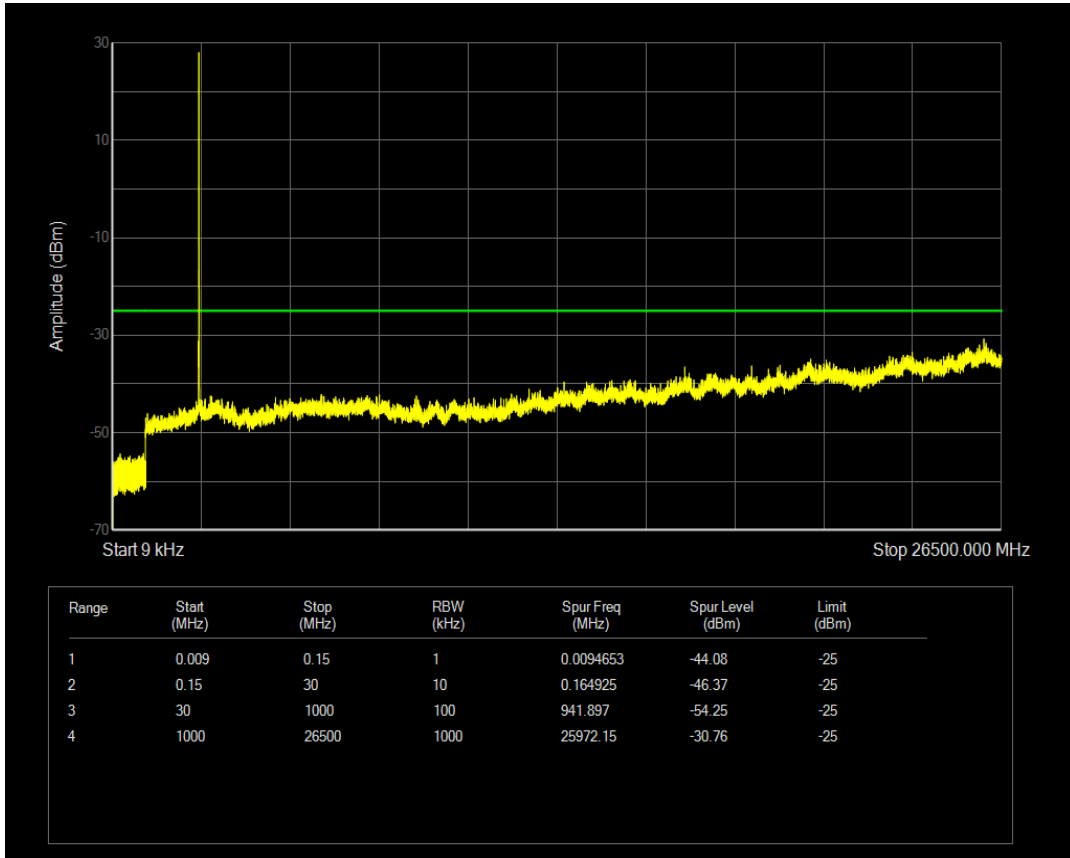

Band38 16QAM BW=5MHz Channel=38225 RB Size=25 Position=#0

Band38 QPSK BW=10MHz Channel=37800 RB Size=1 Position=#0

Band38 QPSK BW=10MHz Channel=37800 RB Size=50 Position=#0

Band38 16QAM BW=10MHz Channel=37800 RB Size=1 Position=#0

Band38 16QAM BW=10MHz Channel=37800 RB Size=50 Position=#0

Band38 QPSK BW=10MHz Channel=38000 RB Size=1 Position=#0

Band38 QPSK BW=10MHz Channel=38000 RB Size=50 Position=#0

Band38 16QAM BW=10MHz Channel=38000 RB Size=1 Position=#0