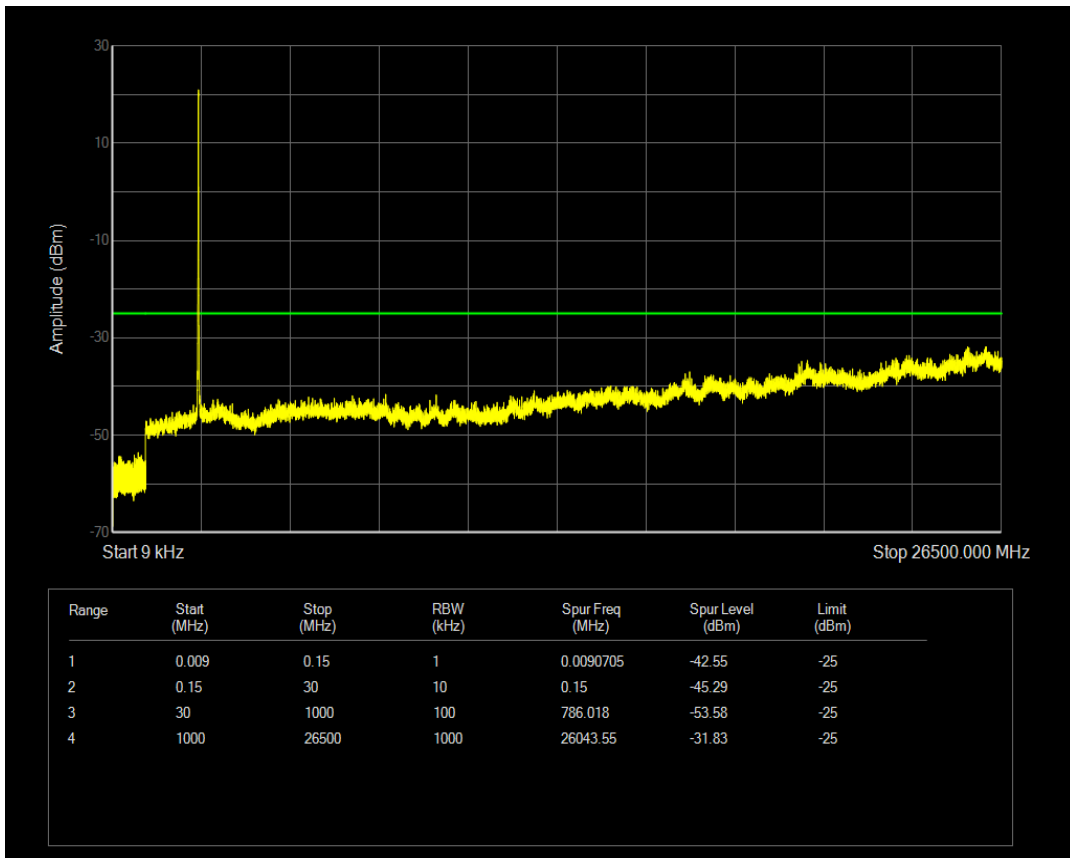

Band38 16QAM BW=5MHz Channel=38225 RB Size=25 Position=#0

Band38 QPSK BW=10MHz Channel=37800 RB Size=1 Position=#0

Band38 QPSK BW=10MHz Channel=37800 RB Size=50 Position=#0

Band38 16QAM BW=10MHz Channel=37800 RB Size=1 Position=#0

Band38 16QAM BW=10MHz Channel=37800 RB Size=50 Position=#0

Band38 QPSK BW=10MHz Channel=38000 RB Size=1 Position=#0

Band38 QPSK BW=10MHz Channel=38000 RB Size=50 Position=#0

Band38 16QAM BW=10MHz Channel=38000 RB Size=1 Position=#0