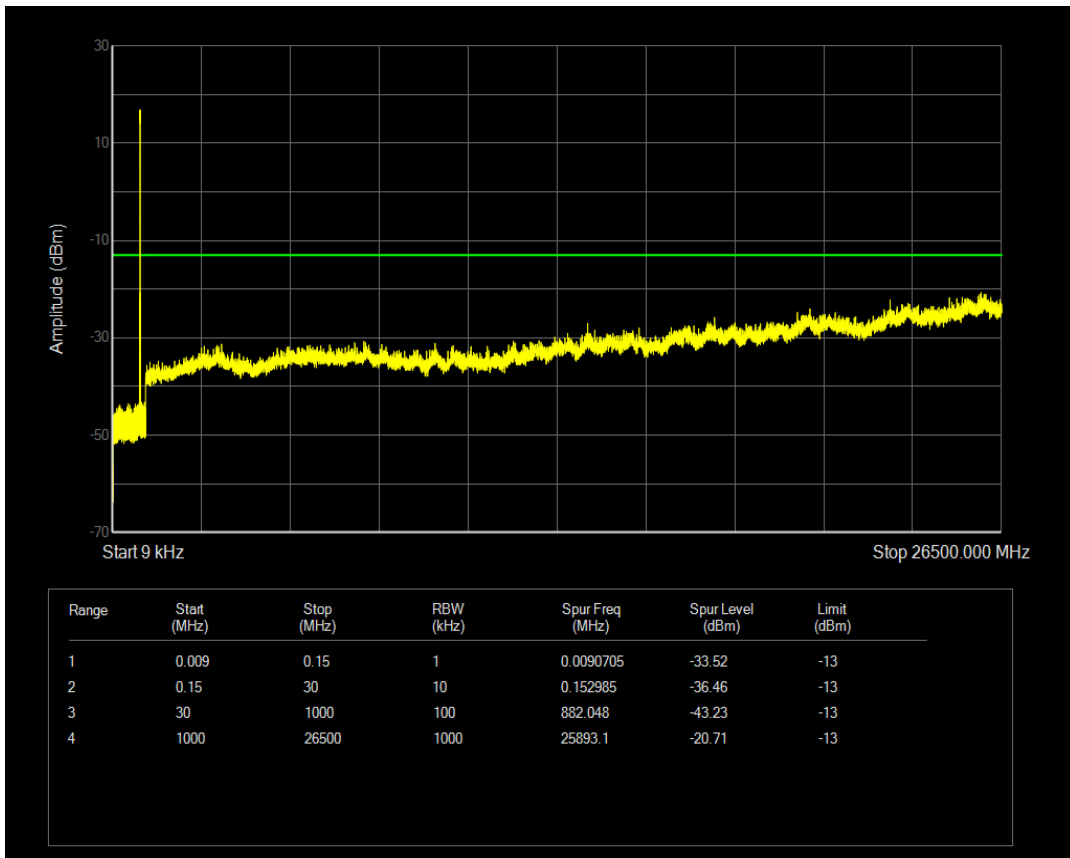

Band5 QPSK BW=3MHz Channel=20525 RB Size=15 Position=#0

Band5 16QAM BW=3MHz Channel=20525 RB Size=1 Position=#0