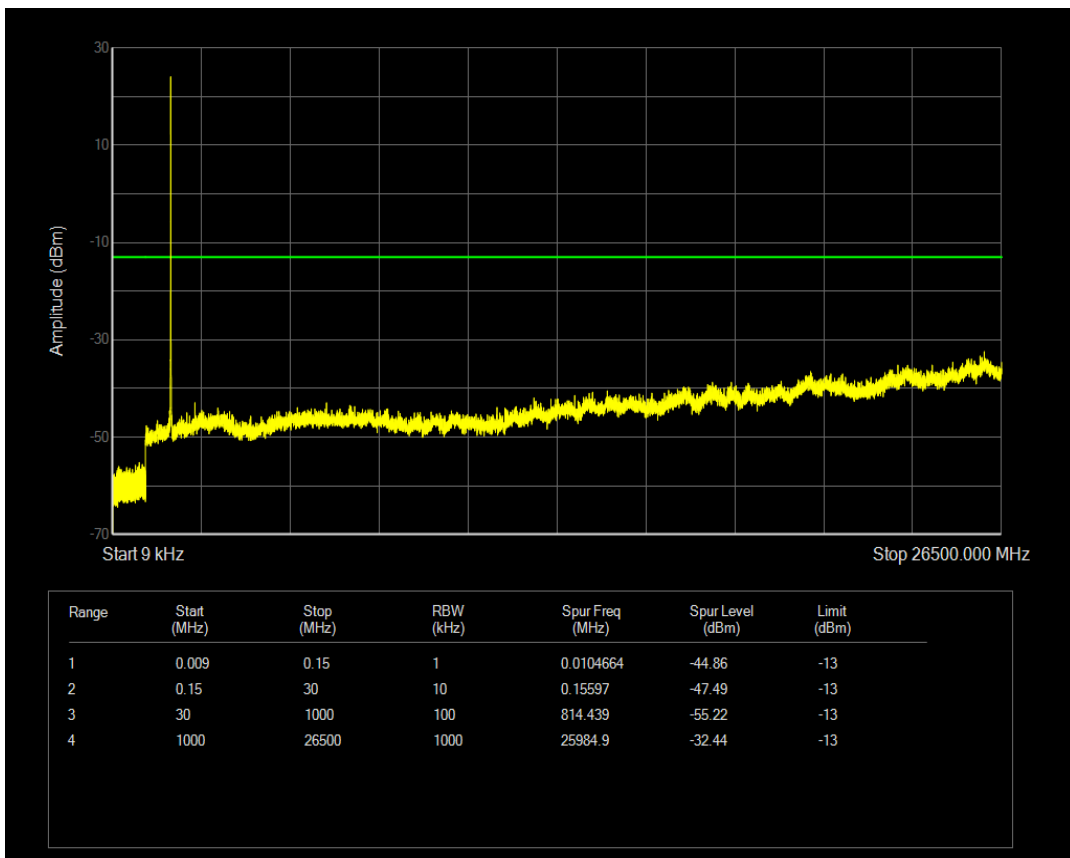

Band4 QPSK BW=3MHz Channel=20385 RB Size=15 Position=#0

Band4 16QAM BW=3MHz Channel=20385 RB Size=1 Position=#0