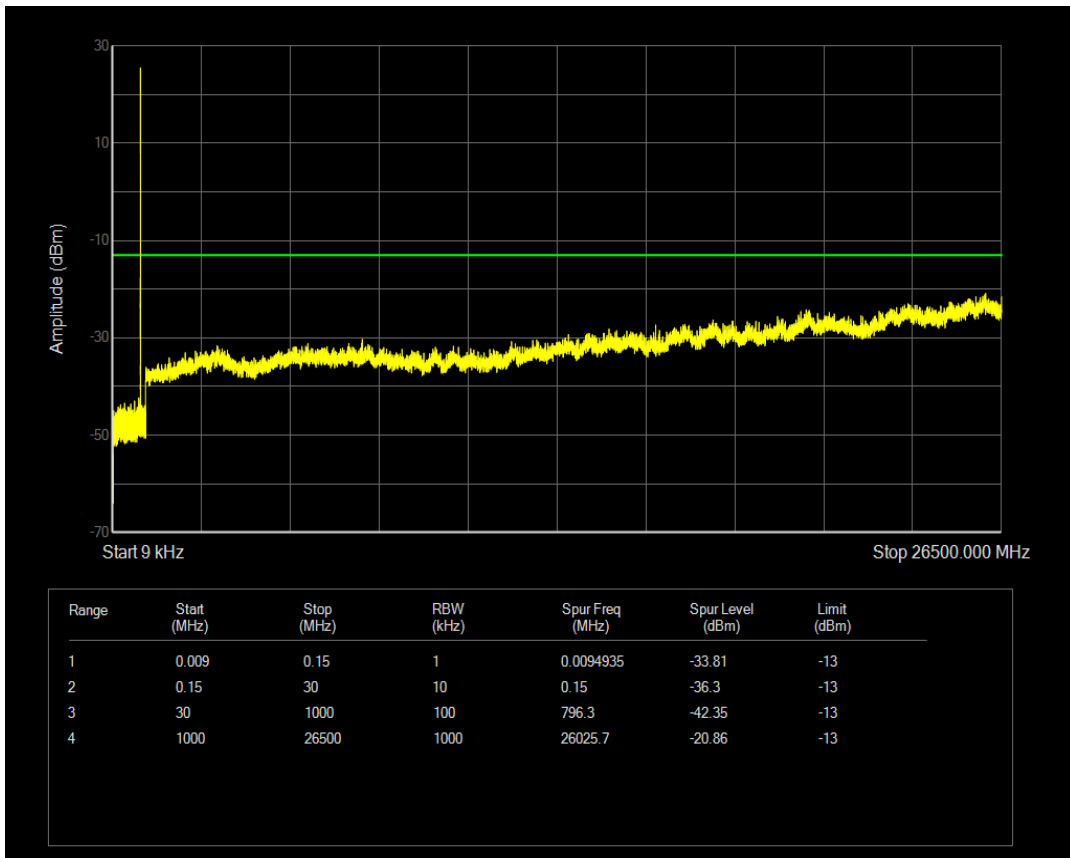

Band4 16QAM BW=20MHz Channel=20300 RB Size=100 Position=#0

Band5 QPSK BW=1.4MHz Channel=20407 RB Size=1 Position=#0

Band5 QPSK BW=1.4MHz Channel=20407 RB Size=6 Position=#0

Band5 16QAM BW=1.4MHz Channel=20407 RB Size=1 Position=#0

Band5 16QAM BW=1.4MHz Channel=20407 RB Size=6 Position=#0

Band5 QPSK BW=1.4MHz Channel=20525 RB Size=1 Position=#0

Band5 QPSK BW=1.4MHz Channel=20525 RB Size=6 Position=#0

Band5 16QAM BW=1.4MHz Channel=20525 RB Size=1 Position=#0

Band5 16QAM BW=1.4MHz Channel=20525 RB Size=6 Position=#0

Band5 QPSK BW=1.4MHz Channel=20643 RB Size=6 Position=#0

Band5 QPSK BW=1.4MHz Channel=20643 RB Size=1 Position=#0

Band5 16QAM BW=1.4MHz Channel=20643 RB Size=1 Position=#0