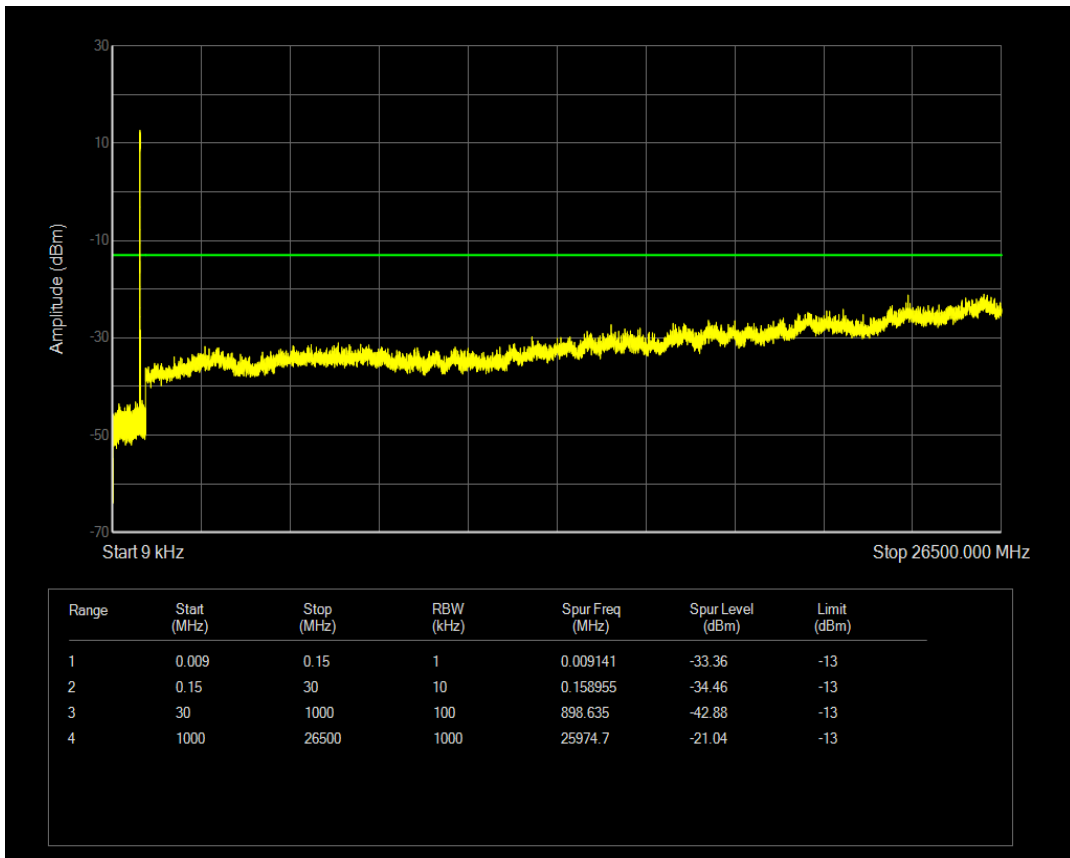

Band5 16QAM BW=5MHz Channel=20525 RB Size=25 Position=#0

Band5 QPSK BW=5MHz Channel=20625 RB Size=1 Position=#0

Band5 QPSK BW=5MHz Channel=20625 RB Size=25 Position=#0

Band5 16QAM BW=5MHz Channel=20625 RB Size=1 Position=#0

Band5 16QAM BW=5MHz Channel=20625 RB Size=25 Position=#0

Band5 QPSK BW=10MHz Channel=20450 RB Size=1 Position=#0

Band5 QPSK BW=10MHz Channel=20450 RB Size=50 Position=#0

Band5 16QAM BW=10MHz Channel=20450 RB Size=1 Position=#0