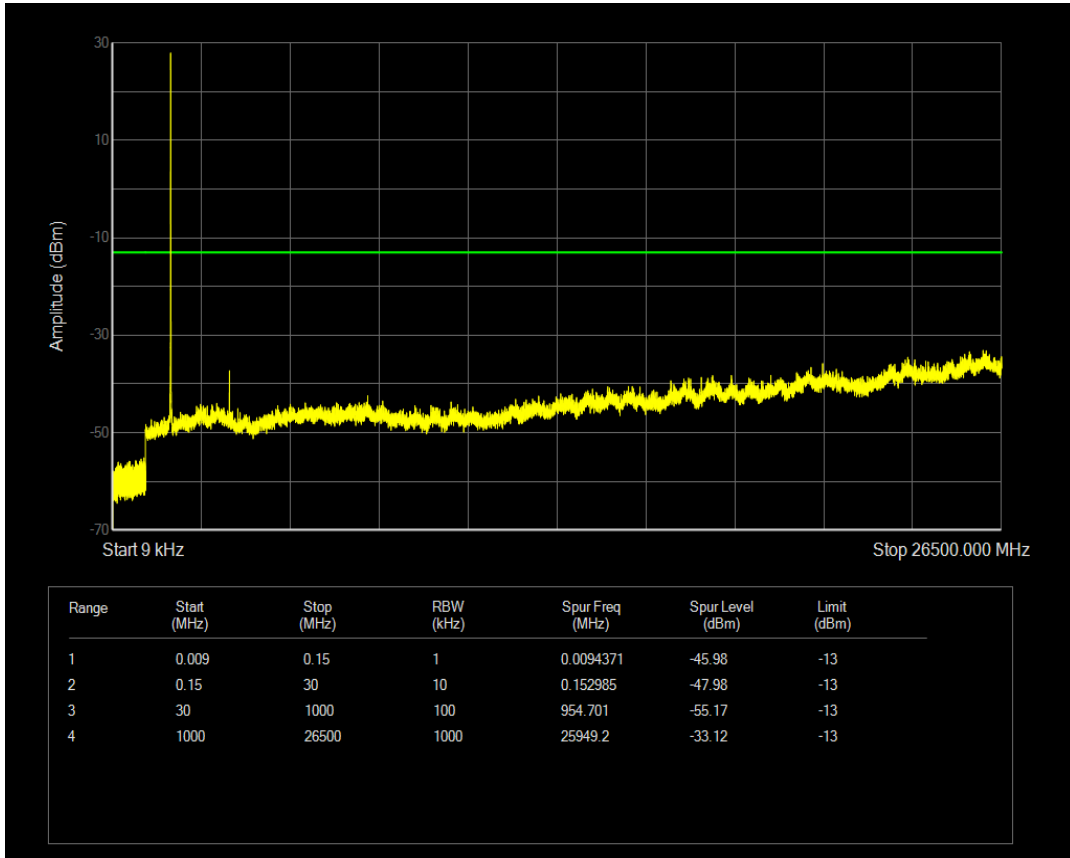

Band4 QPSK BW=5MHz Channel=20375 RB Size=1 Position=#0

Band4 QPSK BW=5MHz Channel=20375 RB Size=25 Position=#0