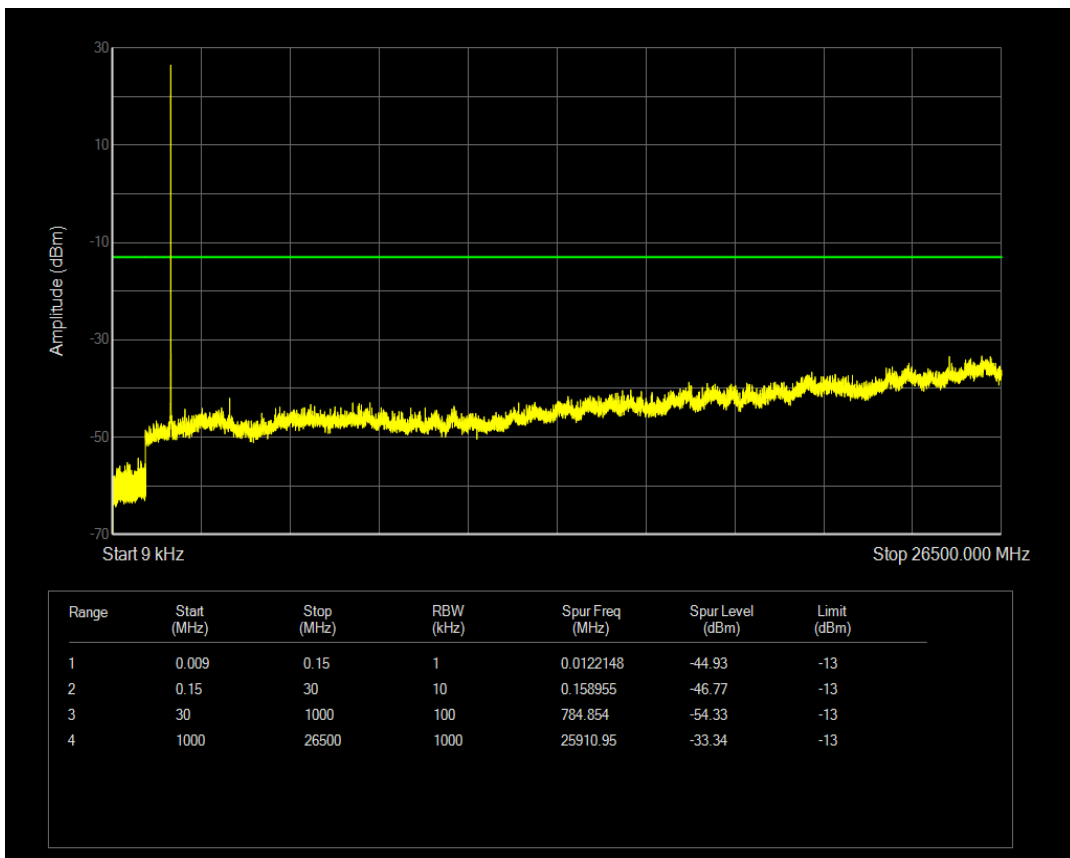

Band4 QPSK BW=1.4MHz Channel=20393 RB Size=6 Position=#0

Band4 16QAM BW=1.4MHz Channel=20393 RB Size=1 Position=#0