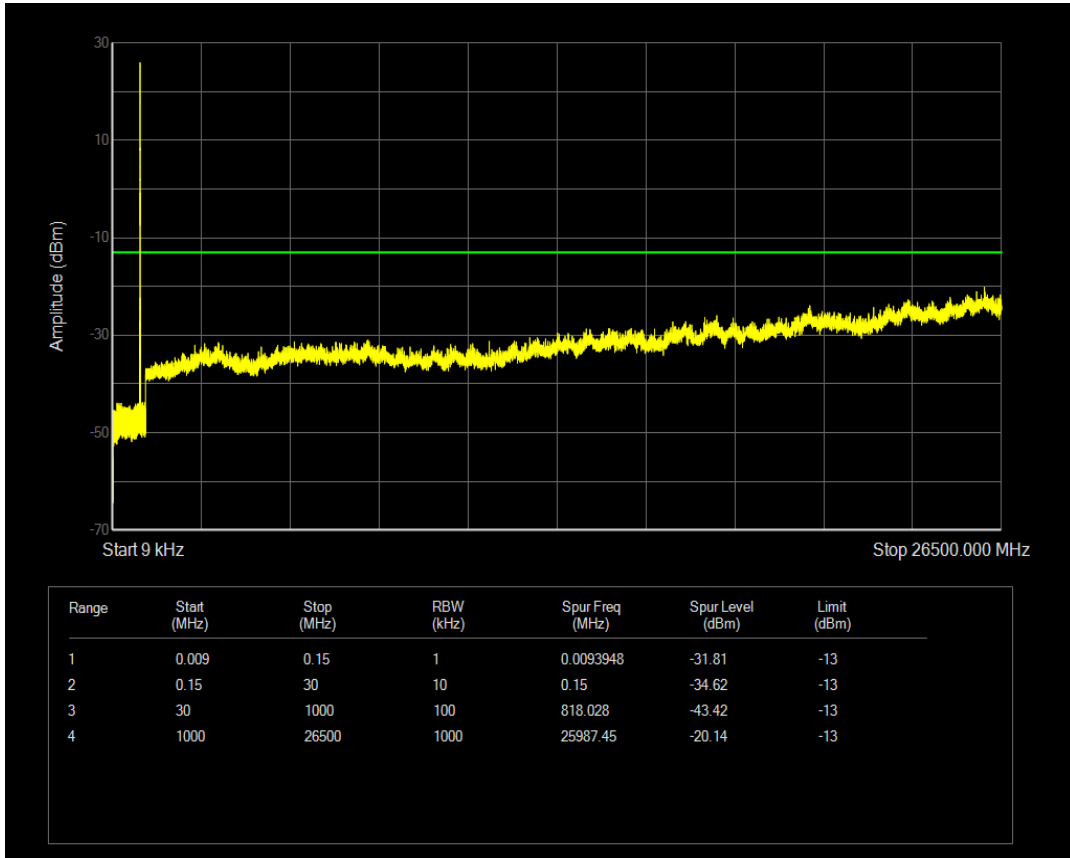

Band4 16QAM BW=20MHz Channel=20300 RB Size=100 Position=#0

Band5 QPSK BW=1.4MHz Channel=20407 RB Size=1 Position=#0

Band5 QPSK BW=1.4MHz Channel=20407 RB Size=6 Position=#0

Band5 16QAM BW=1.4MHz Channel=20407 RB Size=1 Position=#0

Band5 16QAM BW=1.4MHz Channel=20407 RB Size=6 Position=#0

Band5 QPSK BW=1.4MHz Channel=20525 RB Size=1 Position=#0

Band5 QPSK BW=1.4MHz Channel=20525 RB Size=6 Position=#0

Band5 16QAM BW=1.4MHz Channel=20525 RB Size=1 Position=#0

Band5 16QAM BW=1.4MHz Channel=20525 RB Size=6 Position=#0

Band5 QPSK BW=1.4MHz Channel=20643 RB Size=6 Position=#0

Band5 QPSK BW=1.4MHz Channel=20643 RB Size=1 Position=#0

Band5 16QAM BW=1.4MHz Channel=20643 RB Size=1 Position=#0