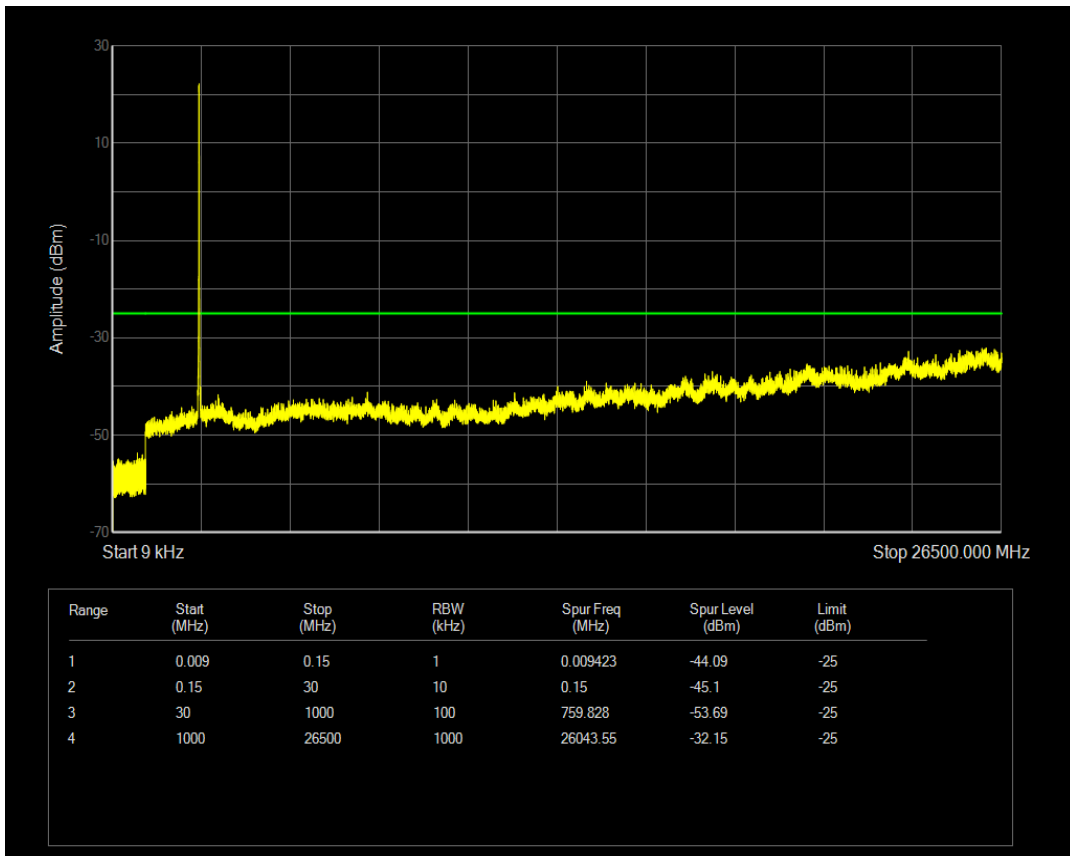

Band38 16QAM BW=10MHz Channel=38000 RB Size=50 Position=#0

Band38 QPSK BW=10MHz Channel=38200 RB Size=1 Position=#0