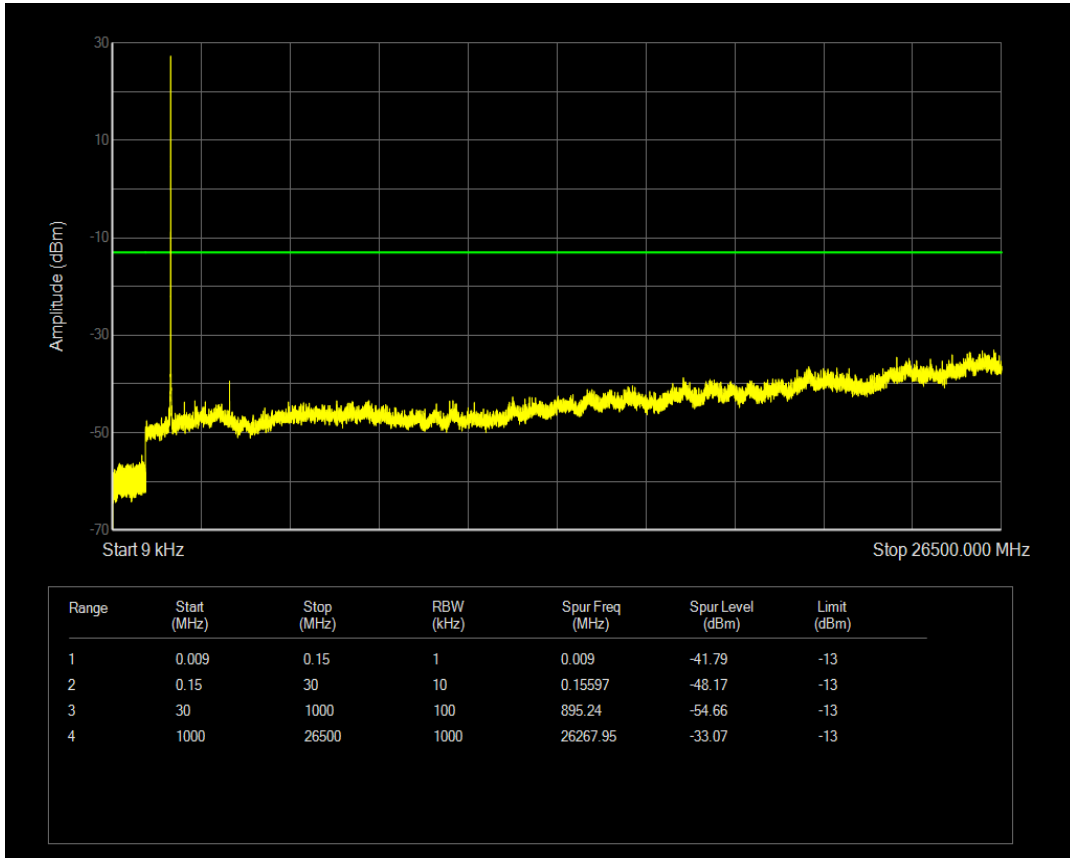

Band4 QPSK BW=3MHz Channel=20385 RB Size=1 Position=#0

Band4 QPSK BW=3MHz Channel=20385 RB Size=15 Position=#0