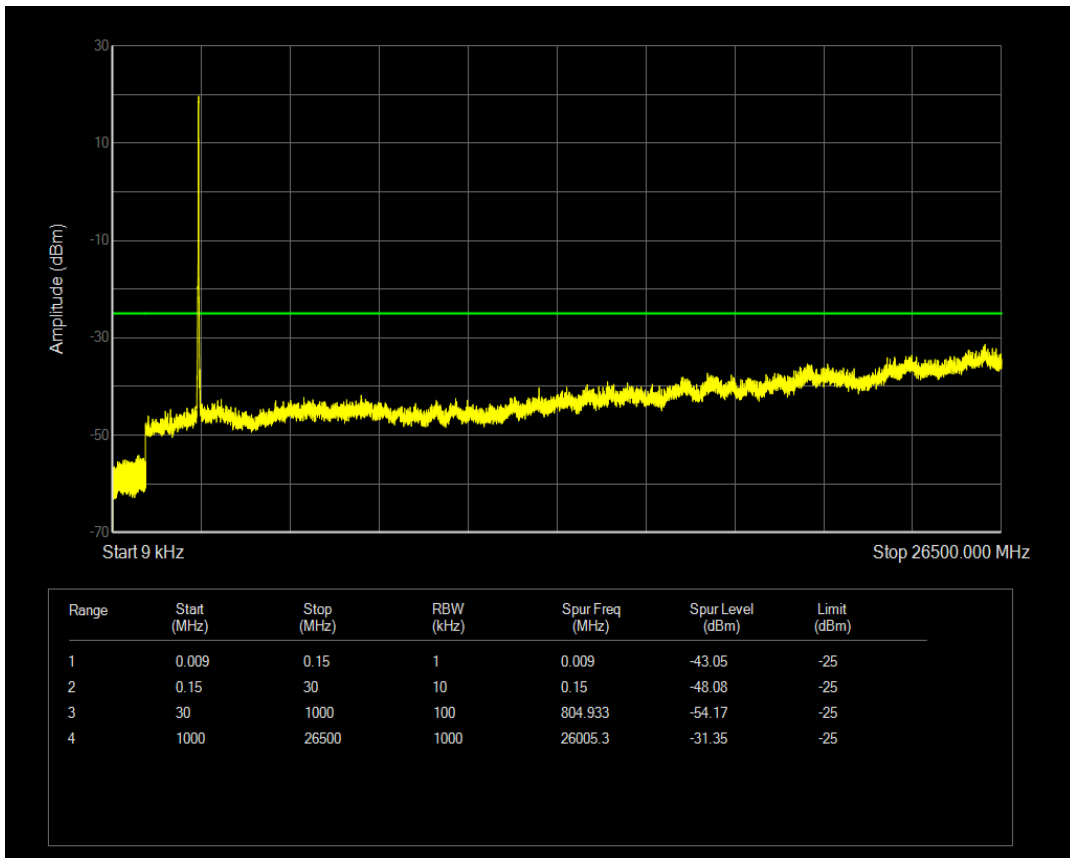

Band38 QPSK BW=15MHz Channel=37825 RB Size=75 Position=#0

Band38 16QAM BW=15MHz Channel=37825 RB Size=1 Position=#0