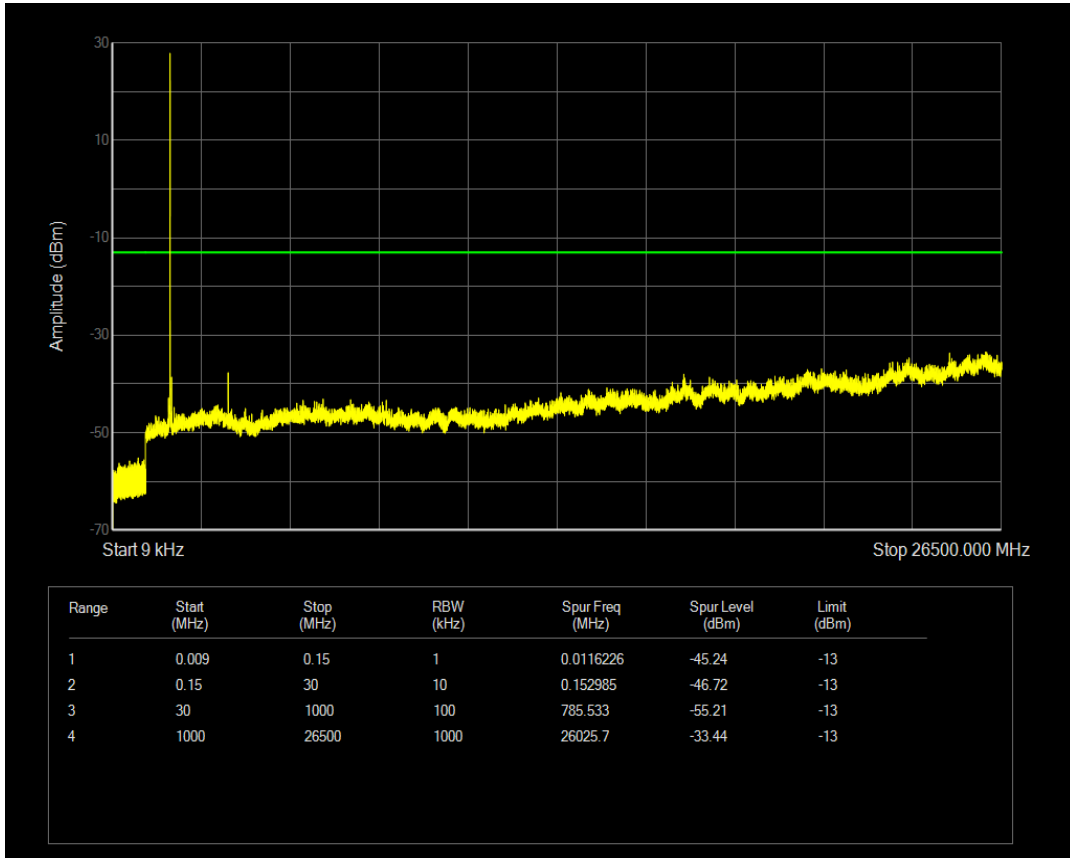

Band4 16QAM BW=1.4MHz Channel=19957 RB Size=6 Position=#0

Band4 QPSK BW=1.4MHz Channel=20175 RB Size=1 Position=#0

Band4 QPSK BW=1.4MHz Channel=20175 RB Size=6 Position=#0

Band4 16QAM BW=1.4MHz Channel=20175 RB Size=1 Position=#0