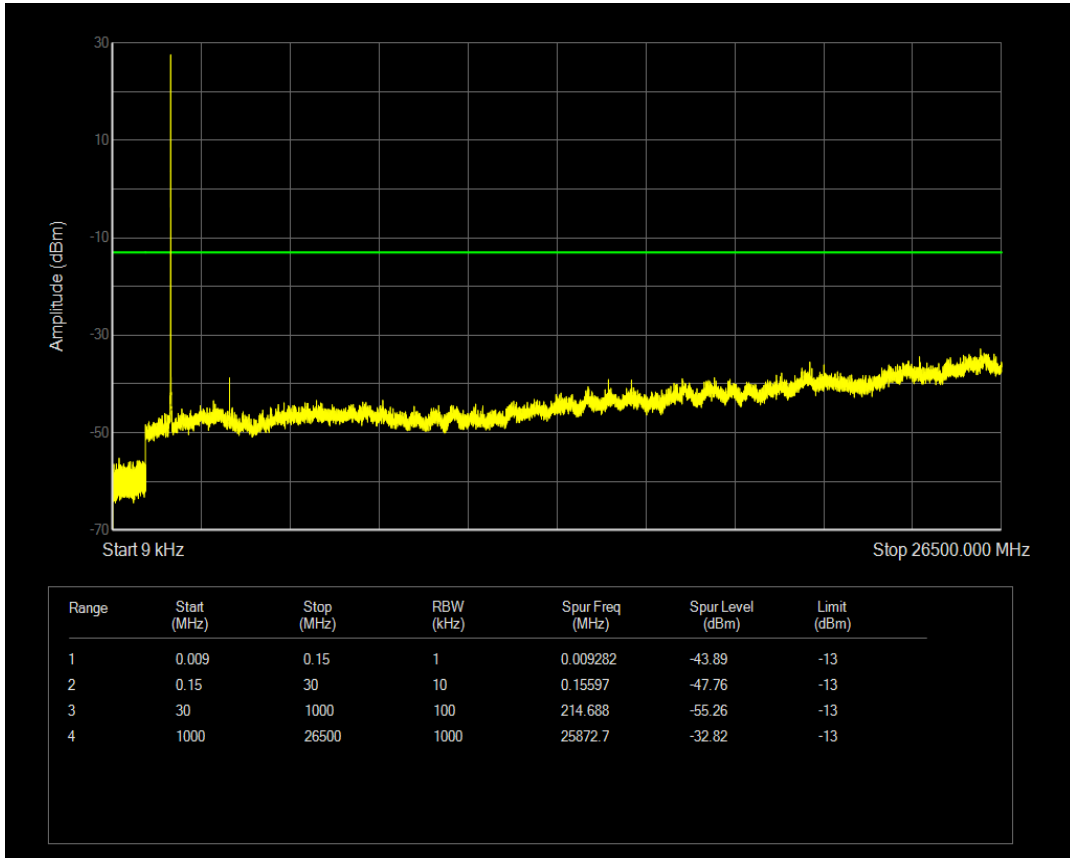

Band4 16QAM BW=3MHz Channel=20175 RB Size=1 Position=#0

Band4 QPSK BW=3MHz Channel=20385 RB Size=1 Position=#0

Band4 QPSK BW=3MHz Channel=20385 RB Size=15 Position=#0

Band4 16QAM BW=3MHz Channel=20385 RB Size=1 Position=#0