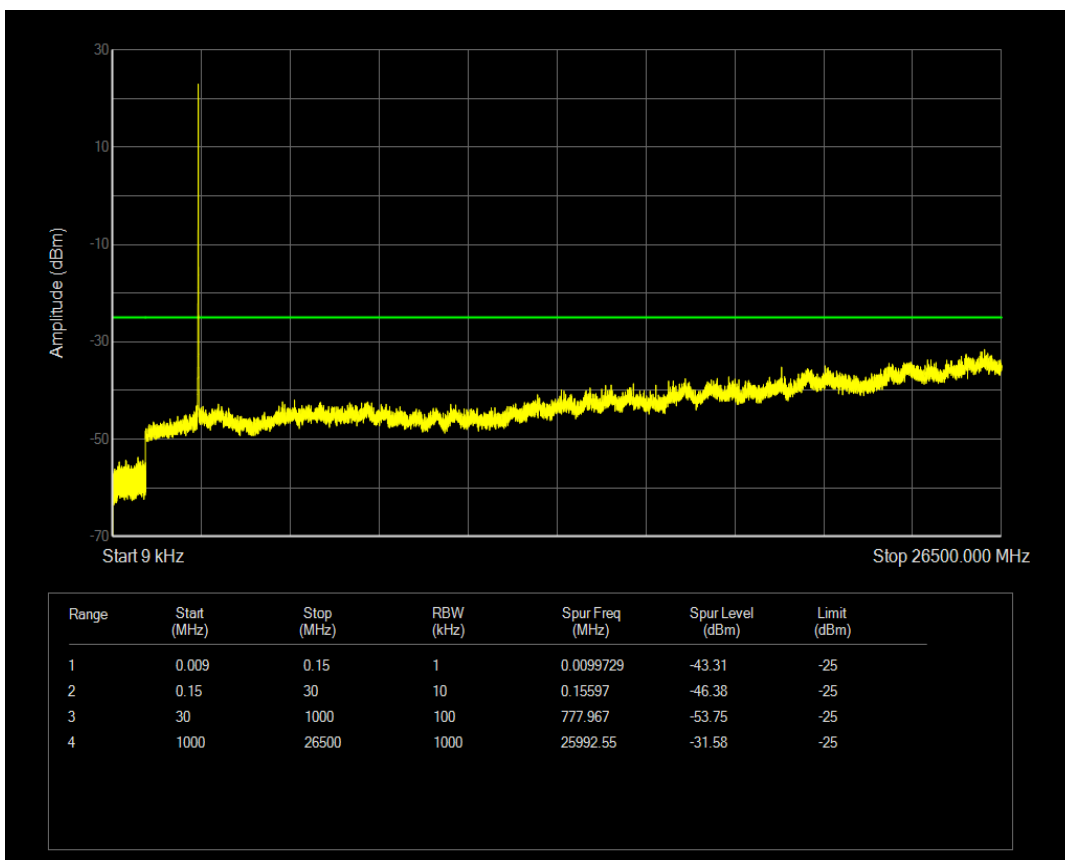

Band38 16QAM BW=5MHz Channel=37775 RB Size=25 Position=#0

Band38 QPSK BW=5MHz Channel=38000 RB Size=1 Position=#0

Band38 QPSK BW=5MHz Channel=38000 RB Size=25 Position=#0

Band38 16QAM BW=5MHz Channel=38000 RB Size=1 Position=#0