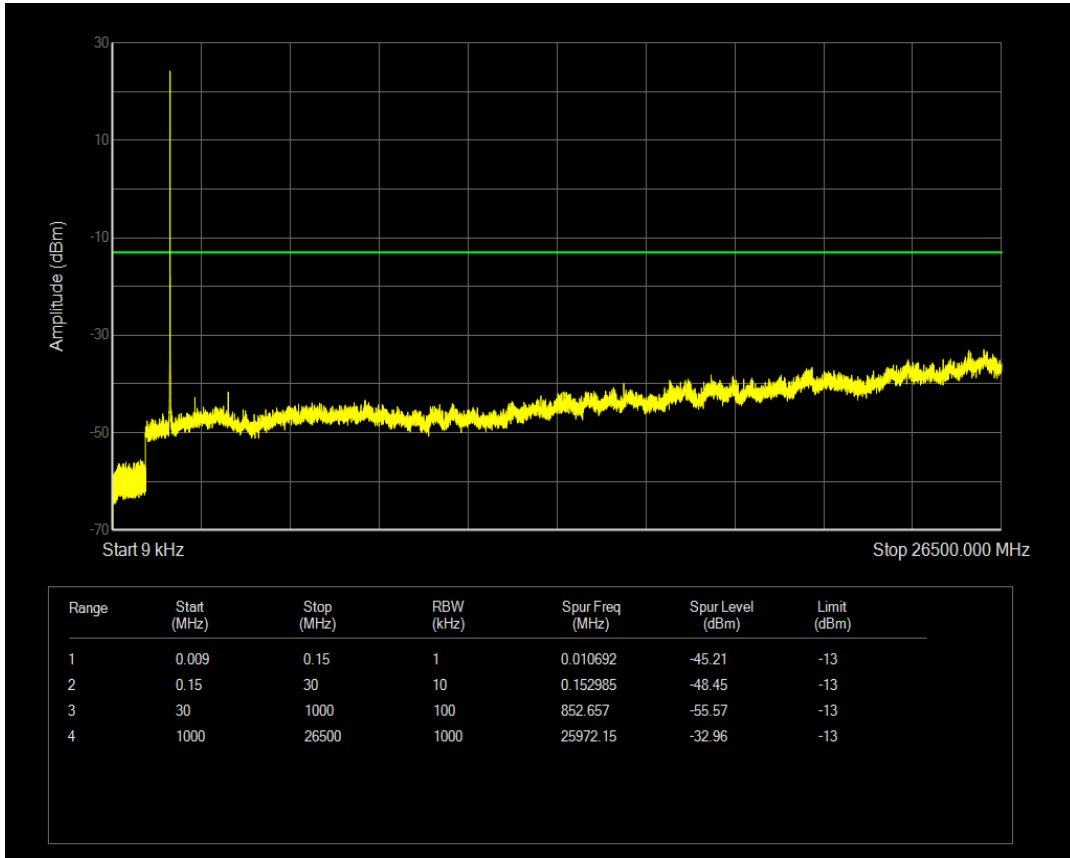

Band4 16QAM BW=3MHz Channel=19965 RB Size=15 Position=#0

Band4 QPSK BW=3MHz Channel=20175 RB Size=1 Position=#0

Band4 QPSK BW=3MHz Channel=20175 RB Size=15 Position=#0

Band4 16QAM BW=3MHz Channel=20175 RB Size=15 Position=#0