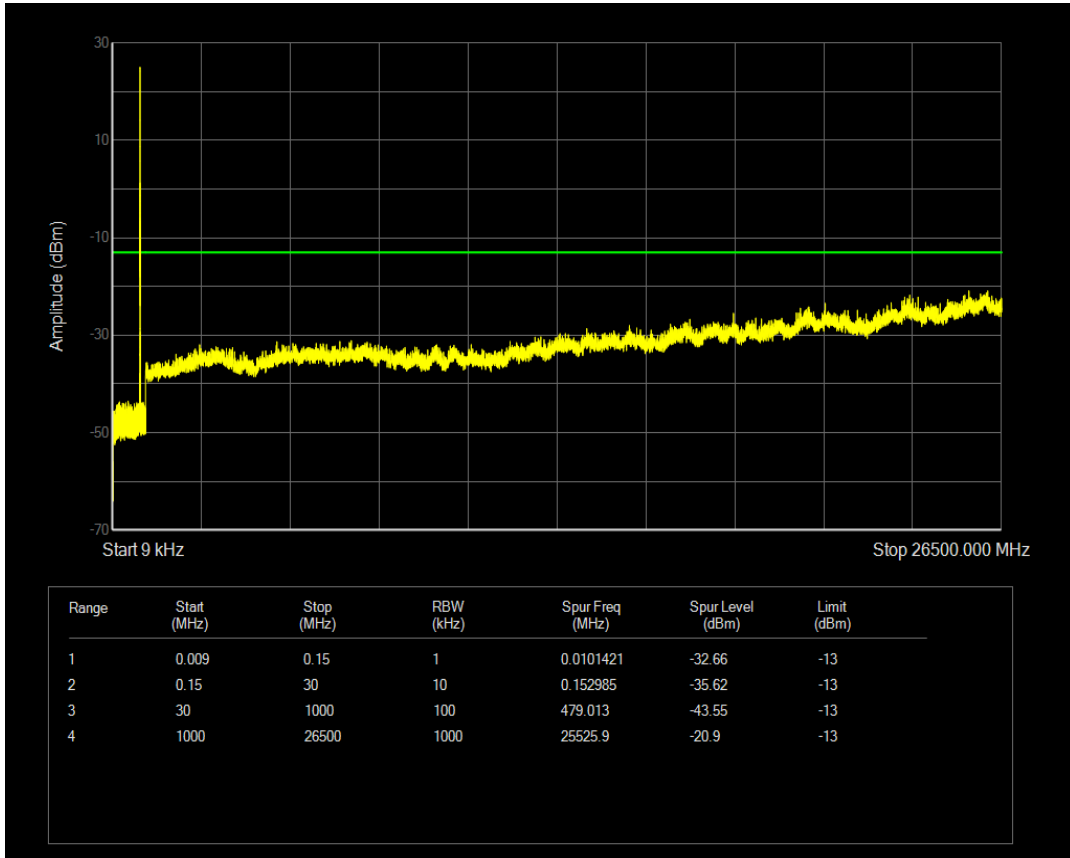

Band5 16QAM BW=3MHz Channel=20635 RB Size=15 Position=#0

Band5 QPSK BW=5MHz Channel=20425 RB Size=1 Position=#0

Band5 QPSK BW=5MHz Channel=20425 RB Size=25 Position=#0

Band5 16QAM BW=5MHz Channel=20425 RB Size=1 Position=#0

Band5 16QAM BW=5MHz Channel=20425 RB Size=25 Position=#0

Band5 QPSK BW=5MHz Channel=20525 RB Size=1 Position=#0

Band5 QPSK BW=5MHz Channel=20525 RB Size=25 Position=#0

Band5 16QAM BW=5MHz Channel=20525 RB Size=1 Position=#0