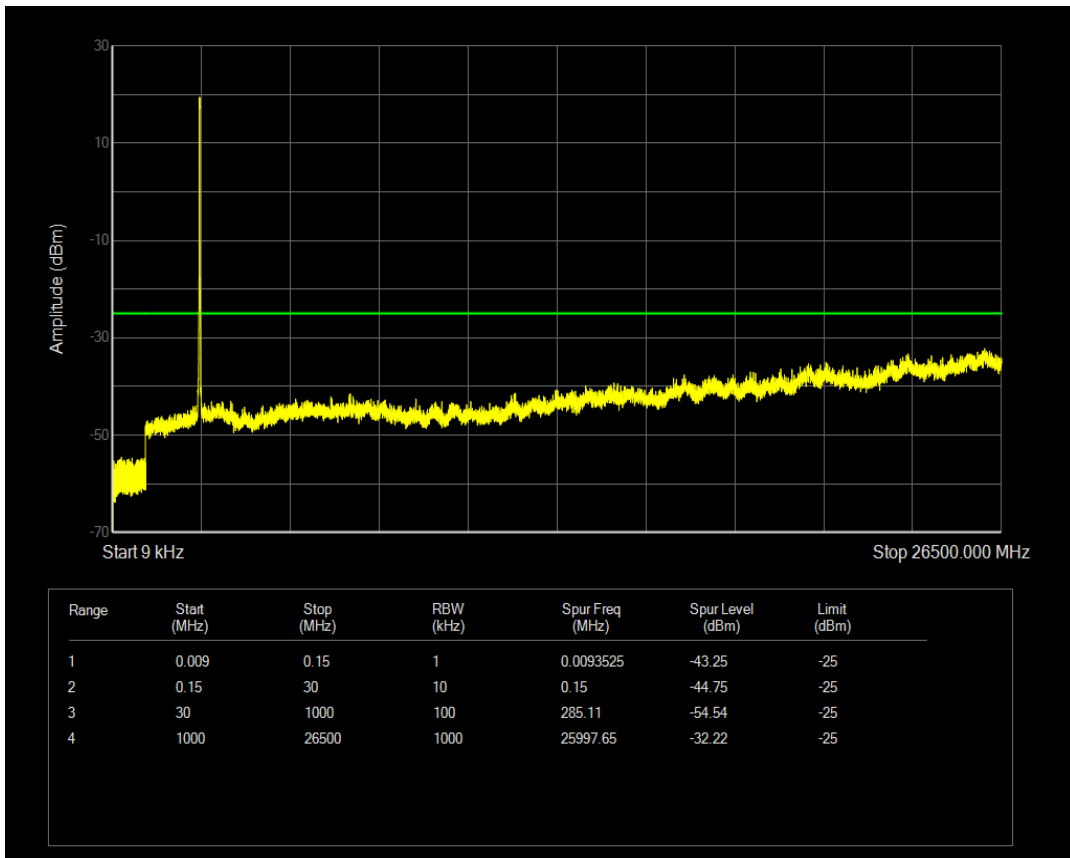

Band38 16QAM BW=15MHz Channel=38175 RB Size=75 Position=#0

Band38 QPSK BW=20MHz Channel=37850 RB Size=1 Position=#0