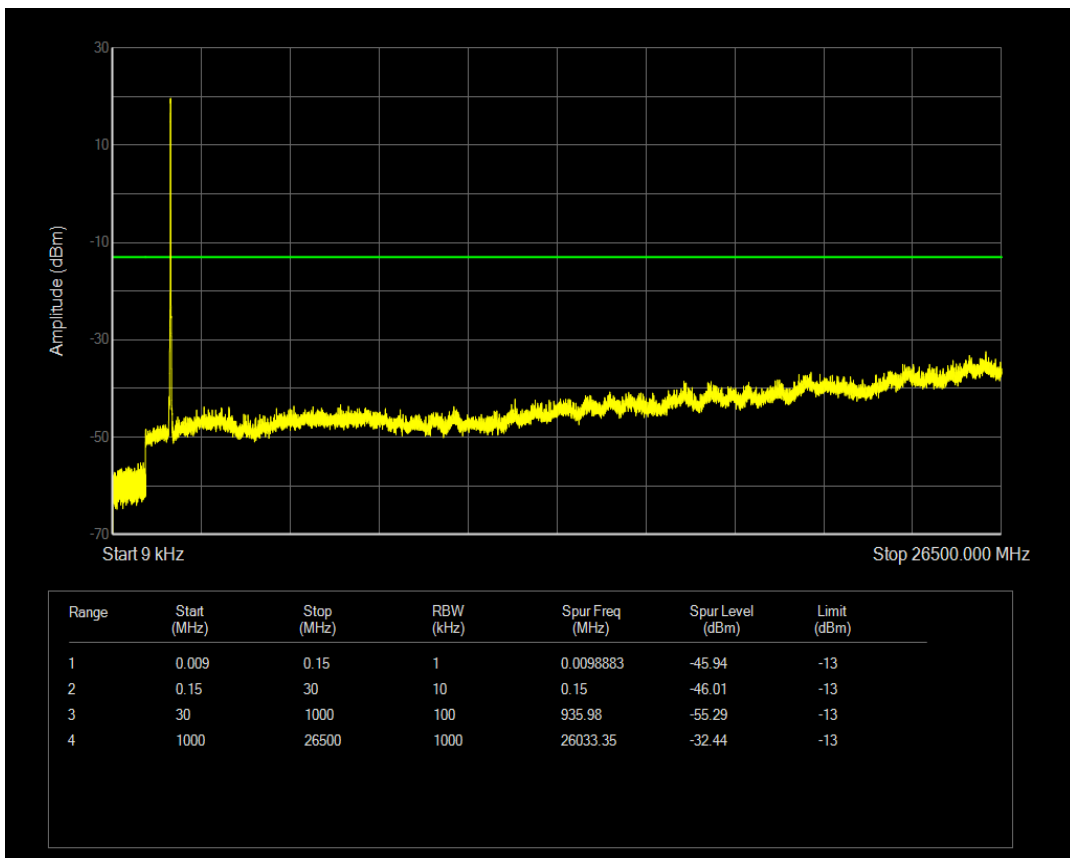

Band4 16QAM BW=15MHz Channel=20325 RB Size=75 Position=#0

Band4 QPSK BW=20MHz Channel=20050 RB Size=1 Position=#0