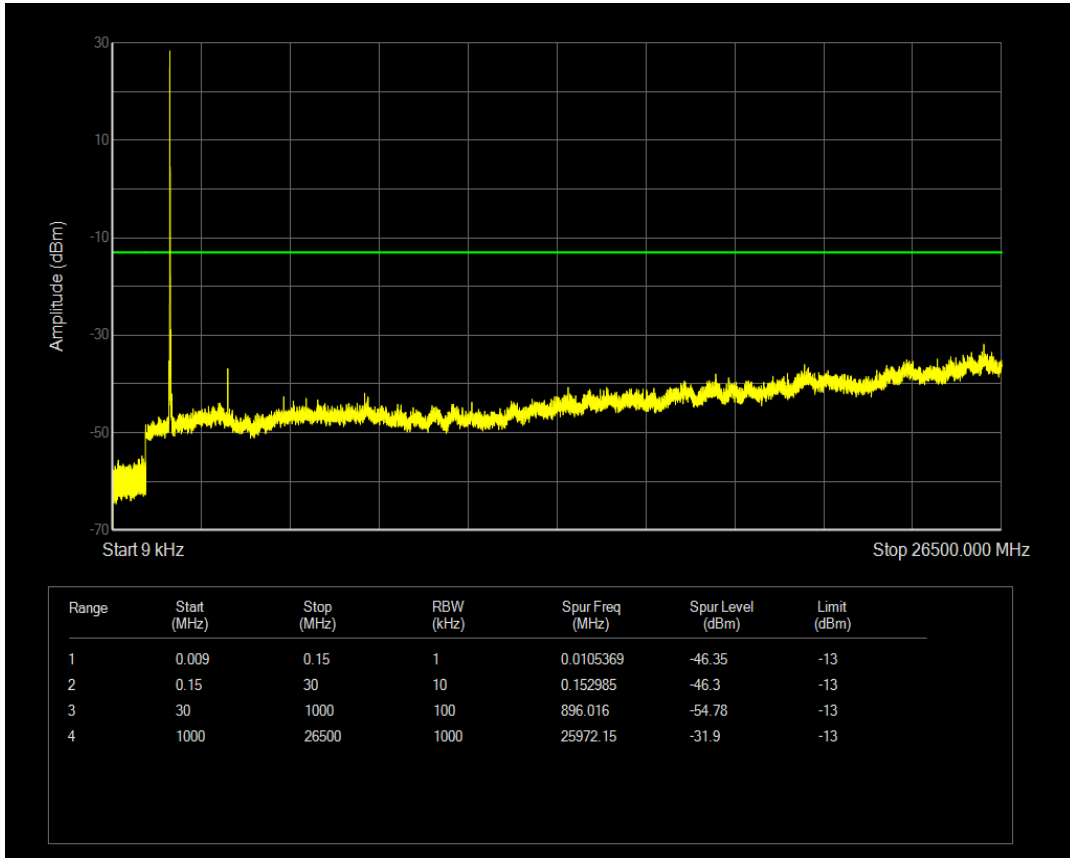

Band4 16QAM BW=15MHz Channel=20025 RB Size=75 Position=#0

Band4 QPSK BW=15MHz Channel=20175 RB Size=1 Position=#0

Band4 QPSK BW=15MHz Channel=20175 RB Size=75 Position=#0

Band4 16QAM BW=15MHz Channel=20175 RB Size=1 Position=#0