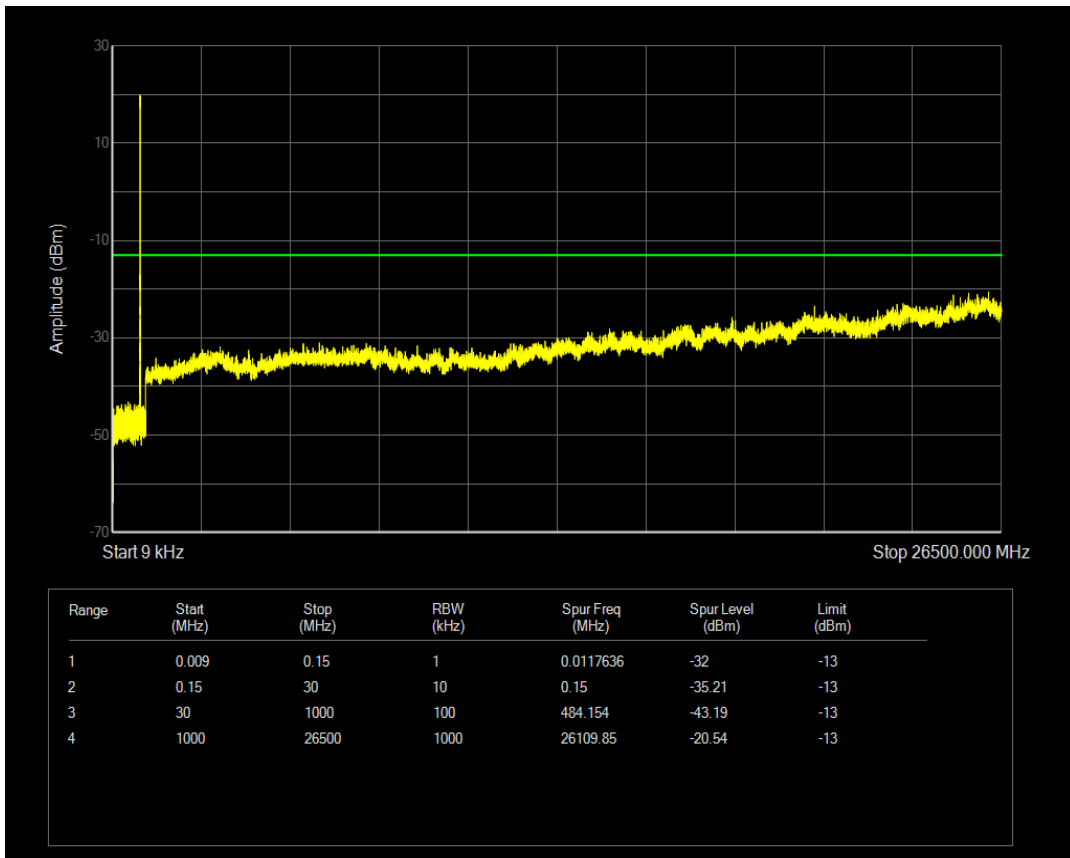

Band4 16QAM BW=20MHz Channel=20300 RB Size=100 Position=#0

Band5 QPSK BW=1.4MHz Channel=20407 RB Size=1 Position=#0

Band5 QPSK BW=1.4MHz Channel=20407 RB Size=6 Position=#0

Band5 16QAM BW=1.4MHz Channel=20407 RB Size=1 Position=#0

Band5 16QAM BW=1.4MHz Channel=20407 RB Size=6 Position=#0

Band5 QPSK BW=1.4MHz Channel=20525 RB Size=1 Position=#0

Band5 QPSK BW=1.4MHz Channel=20525 RB Size=6 Position=#0

Band5 16QAM BW=1.4MHz Channel=20525 RB Size=1 Position=#0

Band5 16QAM BW=1.4MHz Channel=20525 RB Size=6 Position=#0

Band5 QPSK BW=1.4MHz Channel=20643 RB Size=6 Position=#0

Band5 QPSK BW=1.4MHz Channel=20643 RB Size=1 Position=#0

Band5 16QAM BW=1.4MHz Channel=20643 RB Size=1 Position=#0