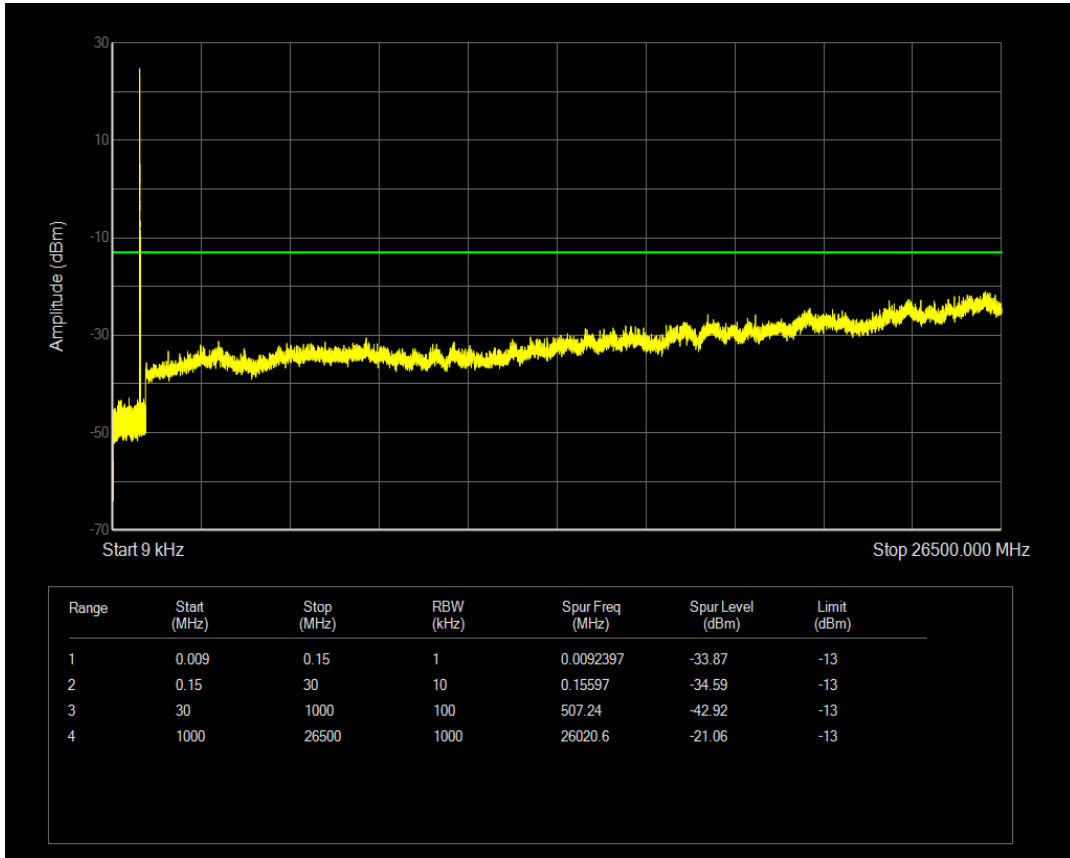

Band5 16QAM BW=5MHz Channel=20525 RB Size=25 Position=#0

Band5 QPSK BW=5MHz Channel=20625 RB Size=1 Position=#0

Band5 QPSK BW=5MHz Channel=20625 RB Size=25 Position=#0

Band5 16QAM BW=5MHz Channel=20625 RB Size=1 Position=#0

Band5 16QAM BW=5MHz Channel=20625 RB Size=25 Position=#0

Band5 QPSK BW=10MHz Channel=20450 RB Size=1 Position=#0

Band5 QPSK BW=10MHz Channel=20450 RB Size=50 Position=#0

Band5 16QAM BW=10MHz Channel=20450 RB Size=1 Position=#0