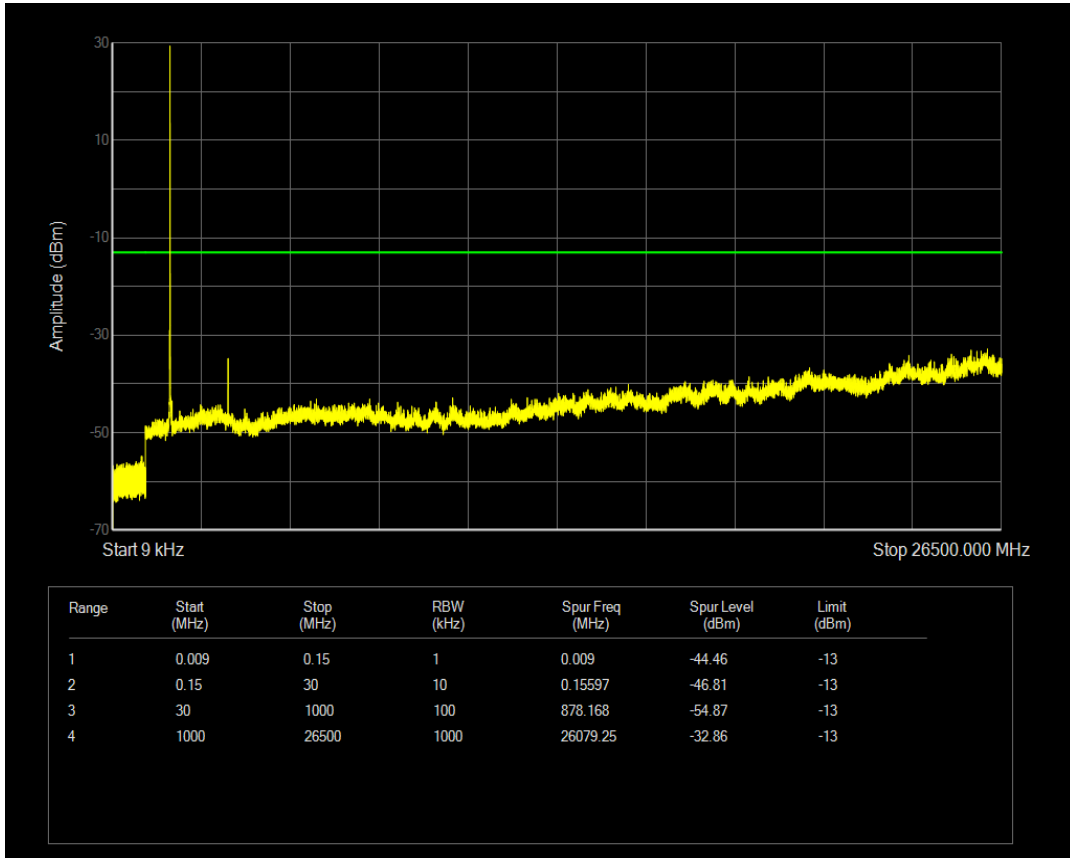

Band4 16QAM BW=3MHz Channel=20385 RB Size=15 Position=#0

Band4 QPSK BW=5MHz Channel=19975 RB Size=1 Position=#0

Band4 QPSK BW=5MHz Channel=19975 RB Size=25 Position=#0

Band4 16QAM BW=5MHz Channel=19975 RB Size=25 Position=#0

Band4 16QAM BW=5MHz Channel=19975 RB Size=1 Position=#0

Band4 QPSK BW=5MHz Channel=20175 RB Size=1 Position=#0

Band4 QPSK BW=5MHz Channel=20175 RB Size=25 Position=#0

Band4 16QAM BW=5MHz Channel=20175 RB Size=1 Position=#0