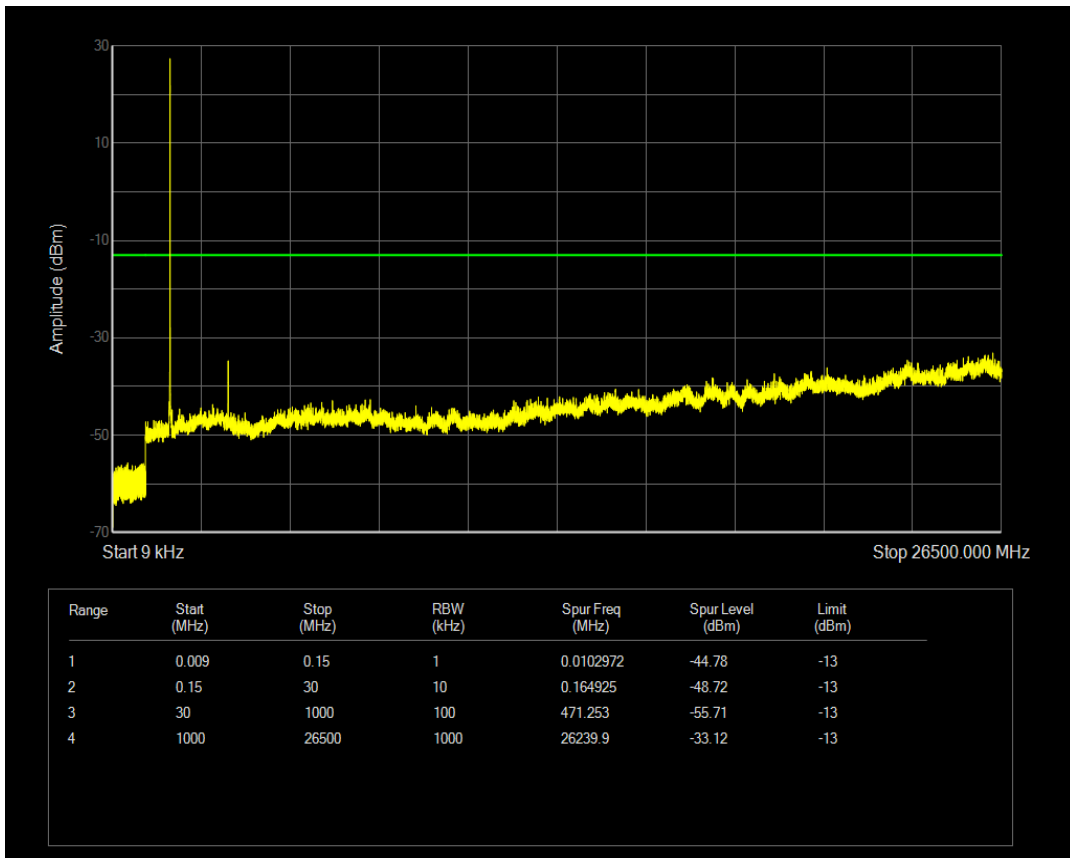

Band4 16QAM BW=3MHz Channel=20175 RB Size=1 Position=#0

Band4 QPSK BW=3MHz Channel=20385 RB Size=1 Position=#0