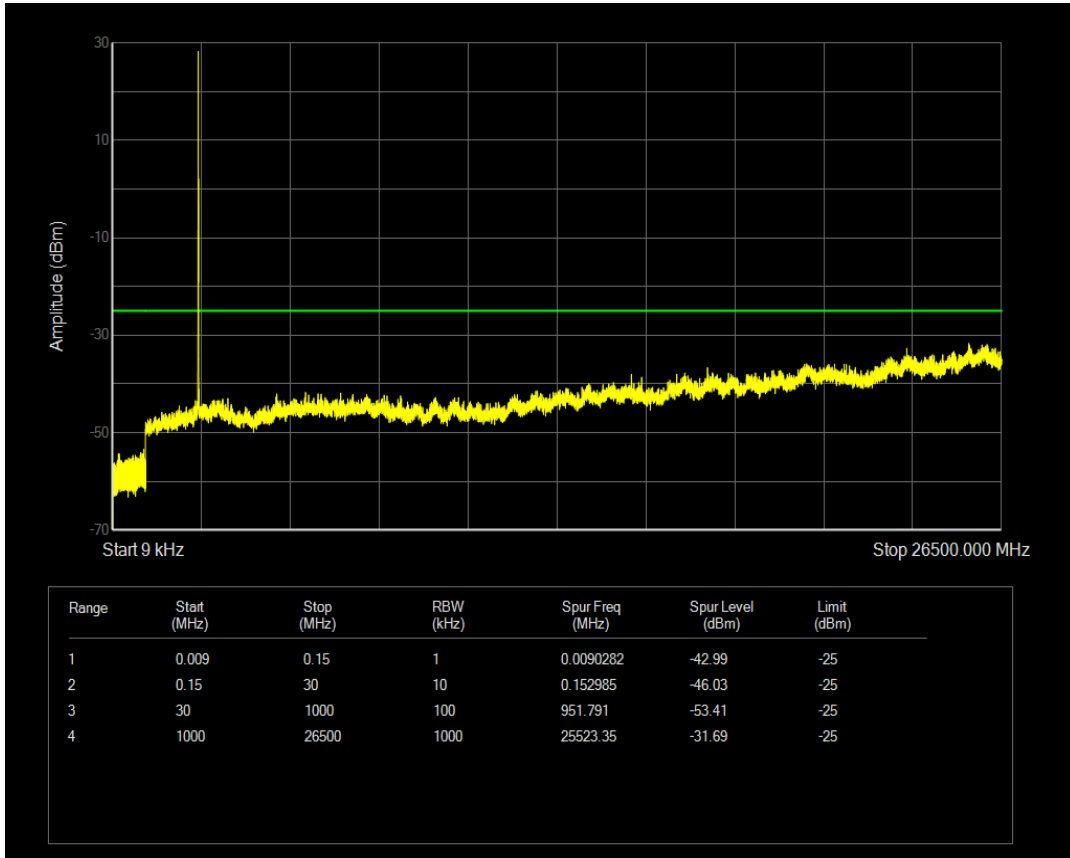

Band38 16QAM BW=5MHz Channel=38225 RB Size=25 Position=#0

Band38 QPSK BW=10MHz Channel=37800 RB Size=1 Position=#0

Band38 QPSK BW=10MHz Channel=37800 RB Size=50 Position=#0

Band38 16QAM BW=10MHz Channel=37800 RB Size=1 Position=#0

Band38 16QAM BW=10MHz Channel=37800 RB Size=50 Position=#0

Band38 QPSK BW=10MHz Channel=38000 RB Size=1 Position=#0

Band38 QPSK BW=10MHz Channel=38000 RB Size=50 Position=#0

Band38 16QAM BW=10MHz Channel=38000 RB Size=1 Position=#0