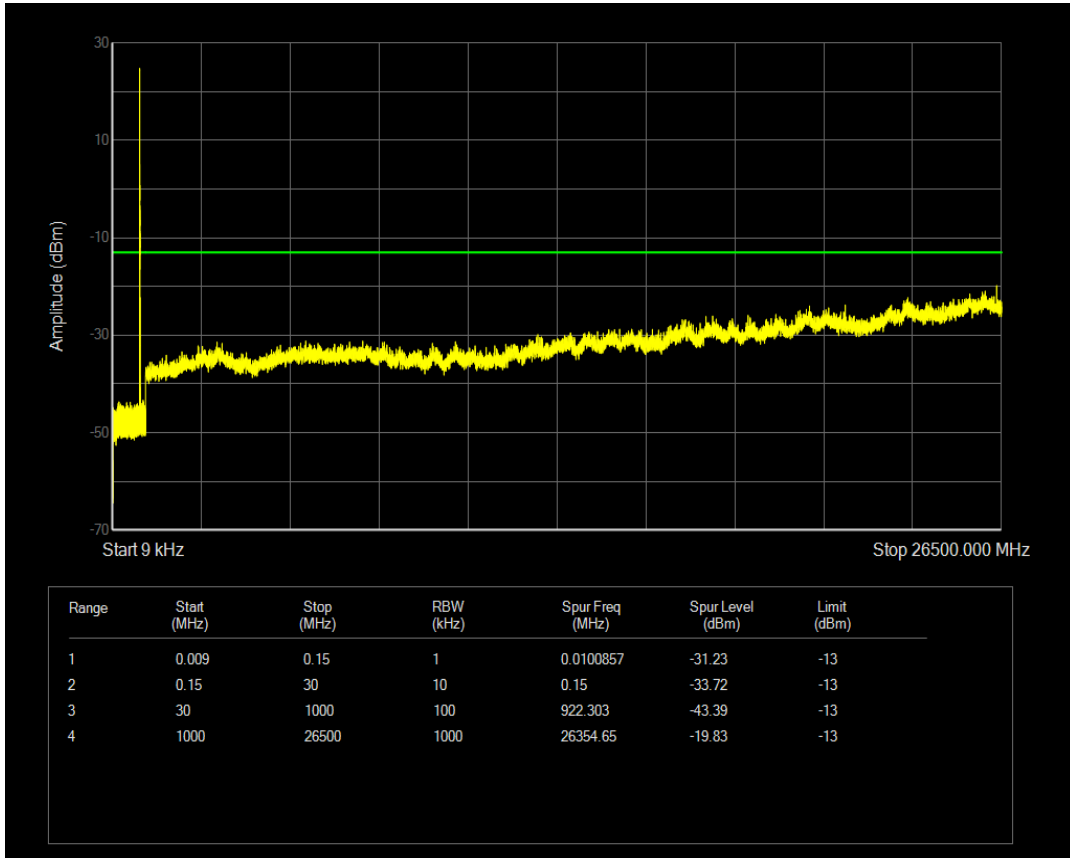

Band5 16QAM BW=3MHz Channel=20635 RB Size=15 Position=#0

Band5 QPSK BW=5MHz Channel=20425 RB Size=1 Position=#0

Band5 QPSK BW=5MHz Channel=20425 RB Size=25 Position=#0

Band5 16QAM BW=5MHz Channel=20425 RB Size=1 Position=#0

Band5 16QAM BW=5MHz Channel=20425 RB Size=25 Position=#0

Band5 QPSK BW=5MHz Channel=20525 RB Size=1 Position=#0

Band5 QPSK BW=5MHz Channel=20525 RB Size=25 Position=#0

Band5 16QAM BW=5MHz Channel=20525 RB Size=1 Position=#0