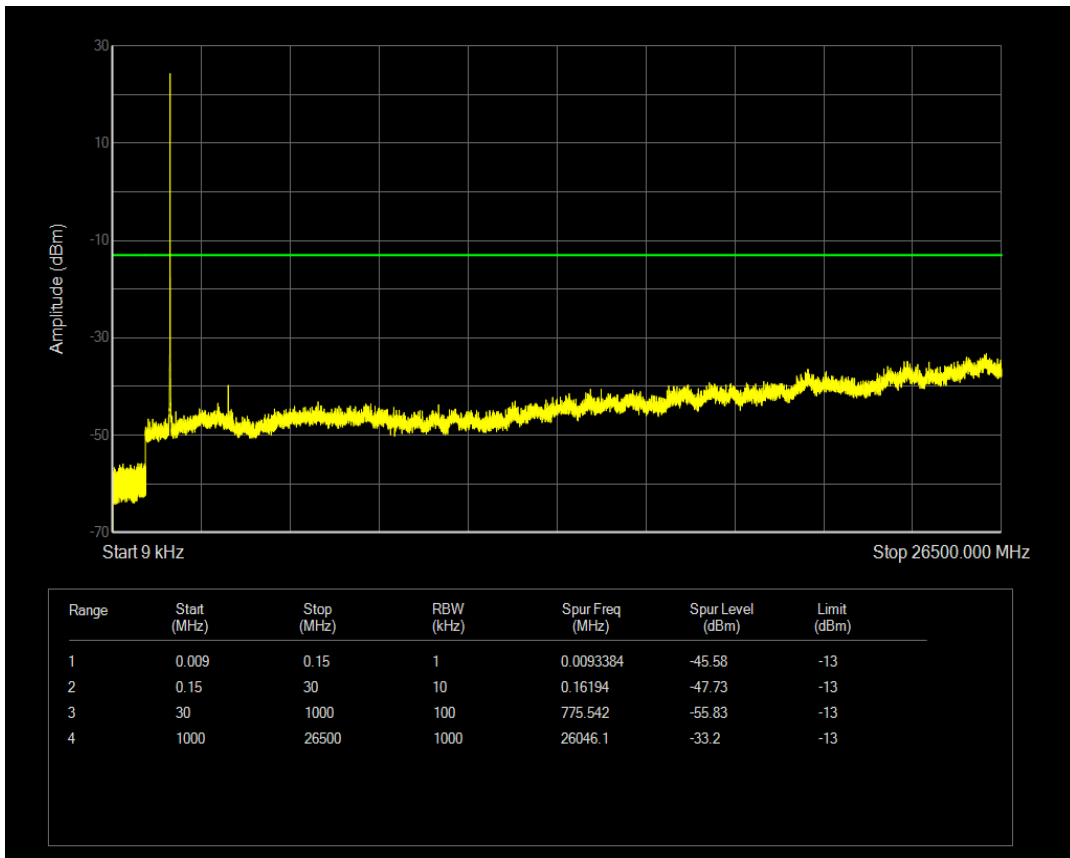

Band4 QPSK BW=3MHz Channel=20175 RB Size=15 Position=#0

Band4 16QAM BW=3MHz Channel=20175 RB Size=15 Position=#0