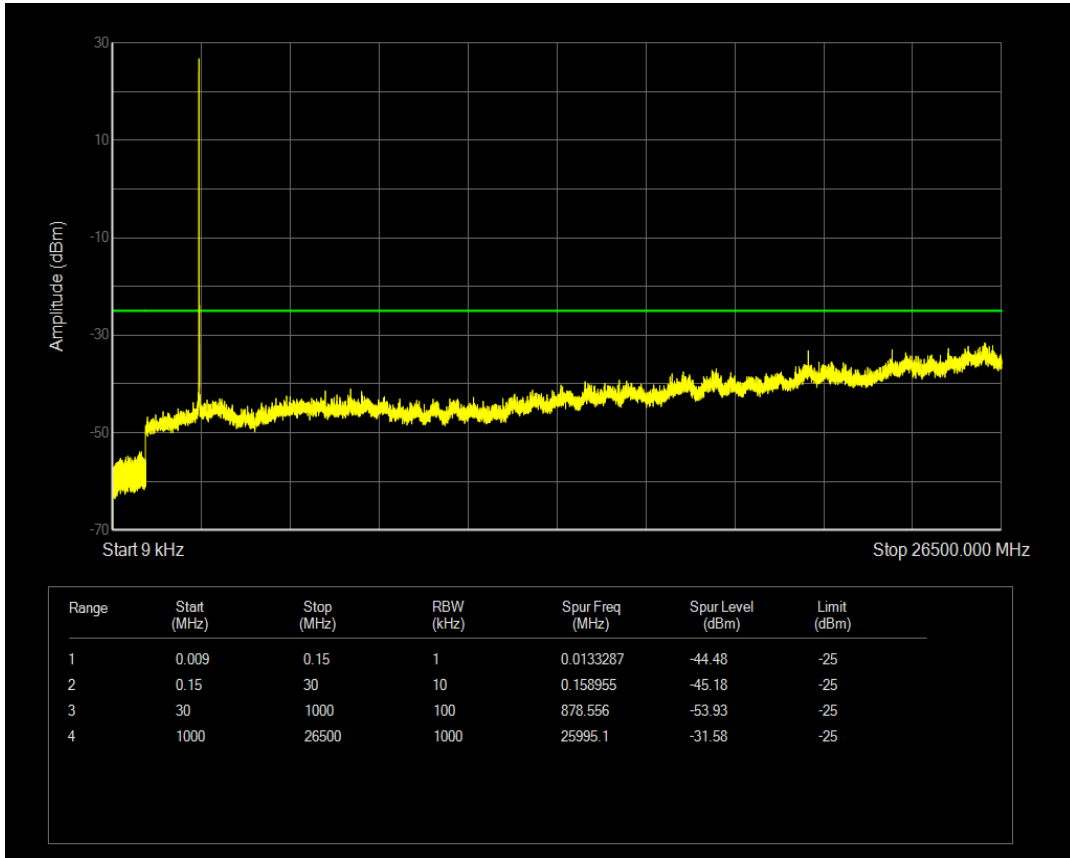

Band38 16QAM BW=5MHz Channel=37775 RB Size=25 Position=#0

Band38 QPSK BW=5MHz Channel=38000 RB Size=1 Position=#0

Band38 QPSK BW=5MHz Channel=38000 RB Size=25 Position=#0

Band38 16QAM BW=5MHz Channel=38000 RB Size=1 Position=#0

Band38 16QAM BW=5MHz Channel=38000 RB Size=25 Position=#0

Band38 QPSK BW=5MHz Channel=38225 RB Size=1 Position=#0

Band38 QPSK BW=5MHz Channel=38225 RB Size=25 Position=#0

Band38 16QAM BW=5MHz Channel=38225 RB Size=1 Position=#0