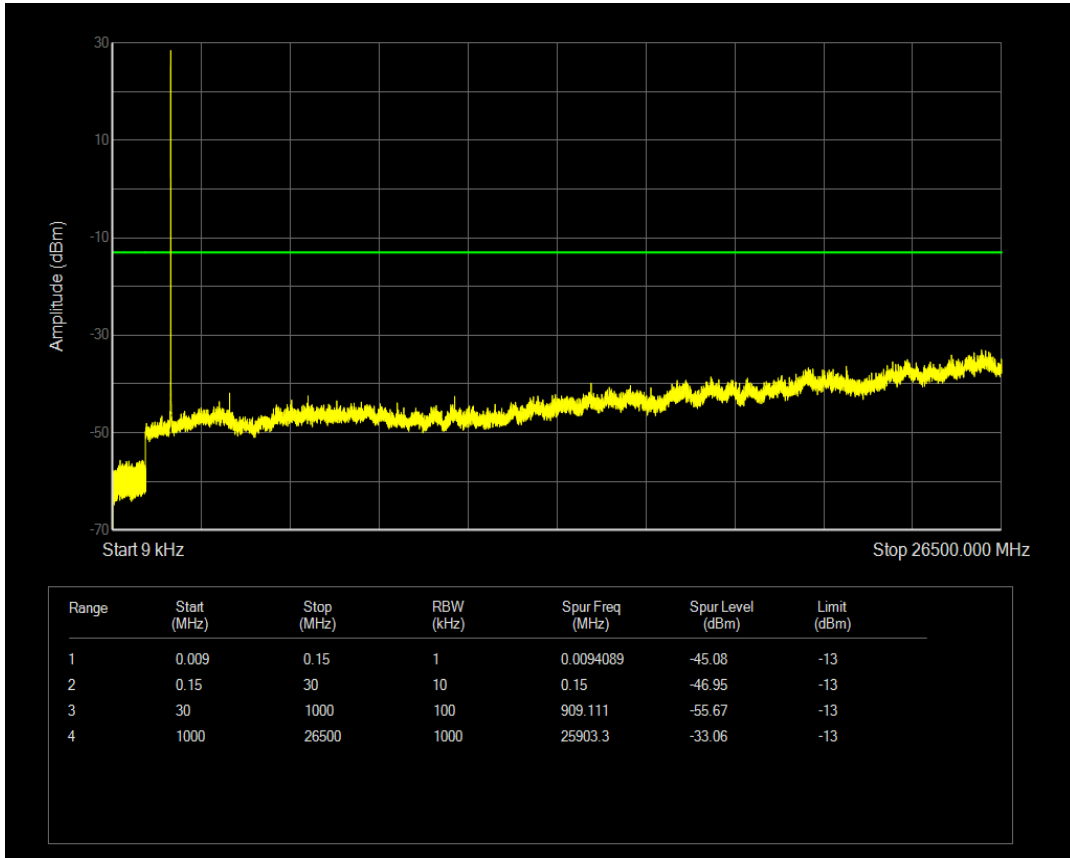

Band4 16QAM BW=1.4MHz Channel=20175 RB Size=6 Position=#0

Band4 QPSK BW=1.4MHz Channel=20393 RB Size=1 Position=#0

Band4 QPSK BW=1.4MHz Channel=20393 RB Size=6 Position=#0

Band4 16QAM BW=1.4MHz Channel=20393 RB Size=1 Position=#0