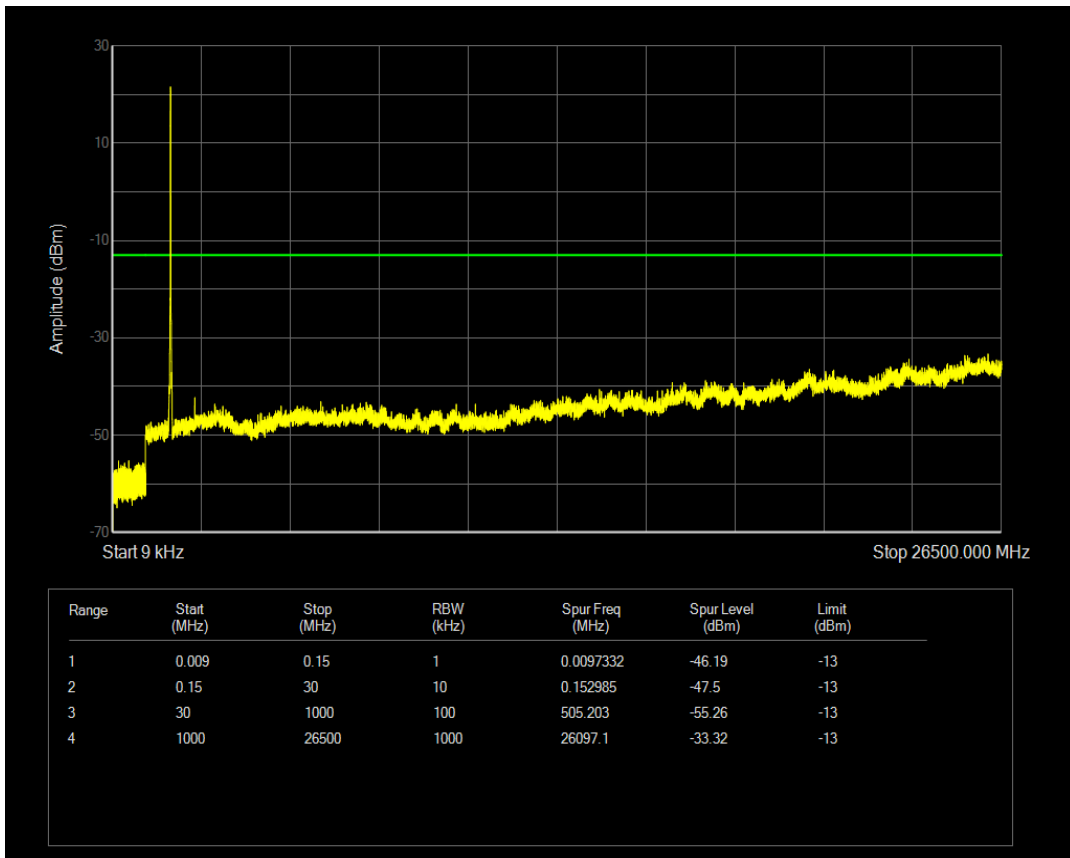

Band4 QPSK BW=15MHz Channel=20325 RB Size=75 Position=#0

Band4 16QAM BW=15MHz Channel=20325 RB Size=1 Position=#0