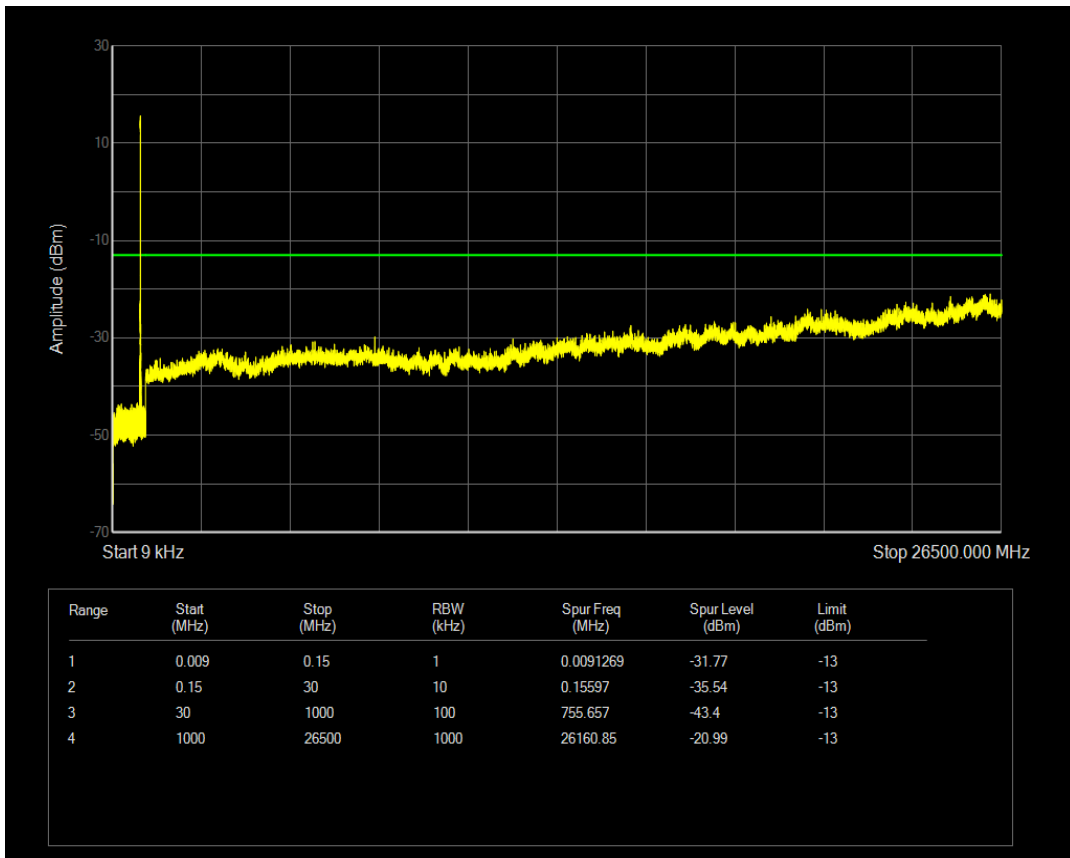

Band5 16QAM BW=5MHz Channel=20425 RB Size=25 Position=#0

Band5 QPSK BW=5MHz Channel=20525 RB Size=1 Position=#0

Band5 QPSK BW=5MHz Channel=20525 RB Size=25 Position=#0

Band5 16QAM BW=5MHz Channel=20525 RB Size=1 Position=#0

Band5 16QAM BW=5MHz Channel=20525 RB Size=25 Position=#0

Band5 QPSK BW=5MHz Channel=20625 RB Size=1 Position=#0

Band5 QPSK BW=5MHz Channel=20625 RB Size=25 Position=#0

Band5 16QAM BW=5MHz Channel=20625 RB Size=1 Position=#0