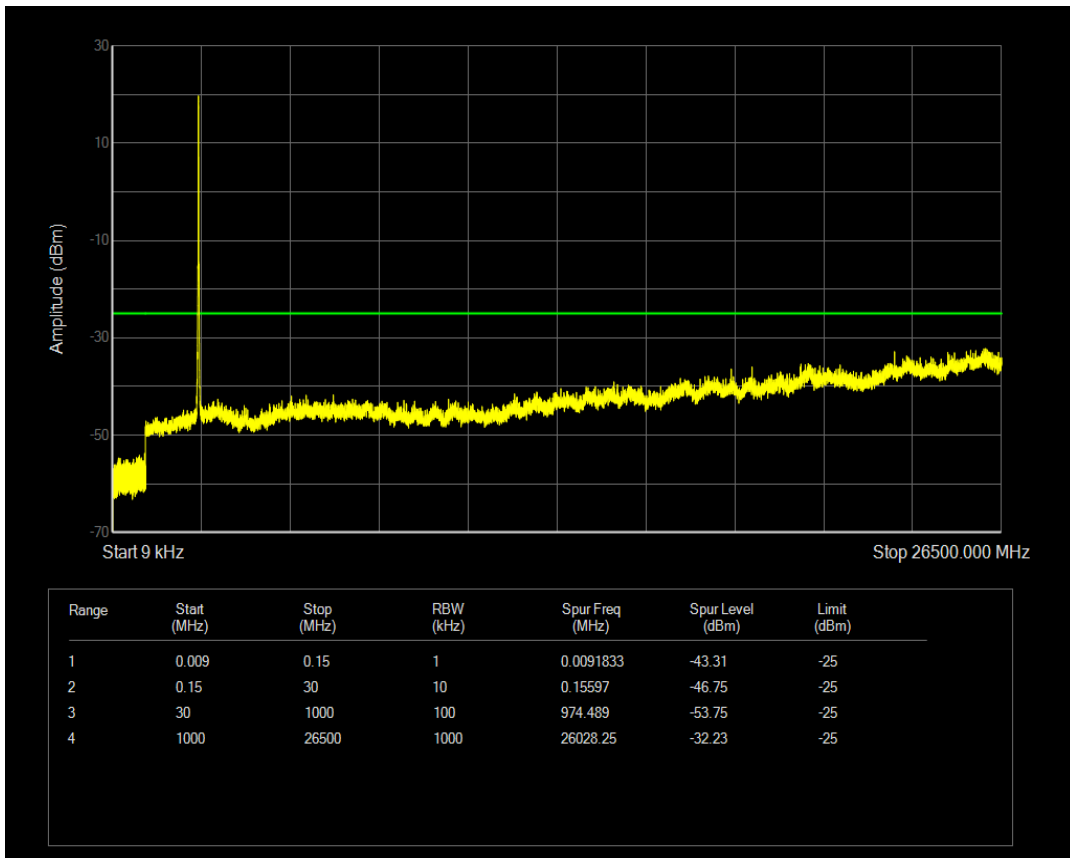

Band38 16QAM BW=15MHz Channel=37825 RB Size=75 Position=#0

Band38 QPSK BW=15MHz Channel=38000 RB Size=75 Position=#0