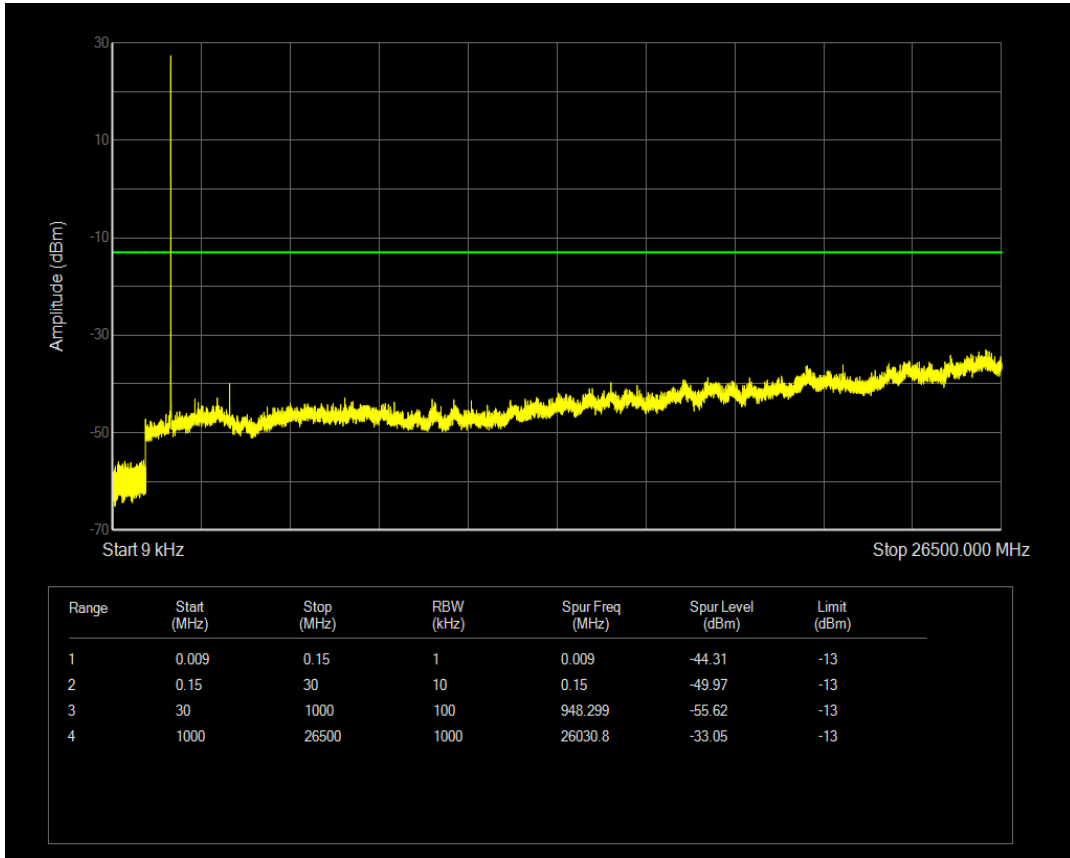

Band4 QPSK BW=1.4MHz Channel=20393 RB Size=1 Position=#0

Band4 QPSK BW=1.4MHz Channel=20393 RB Size=6 Position=#0