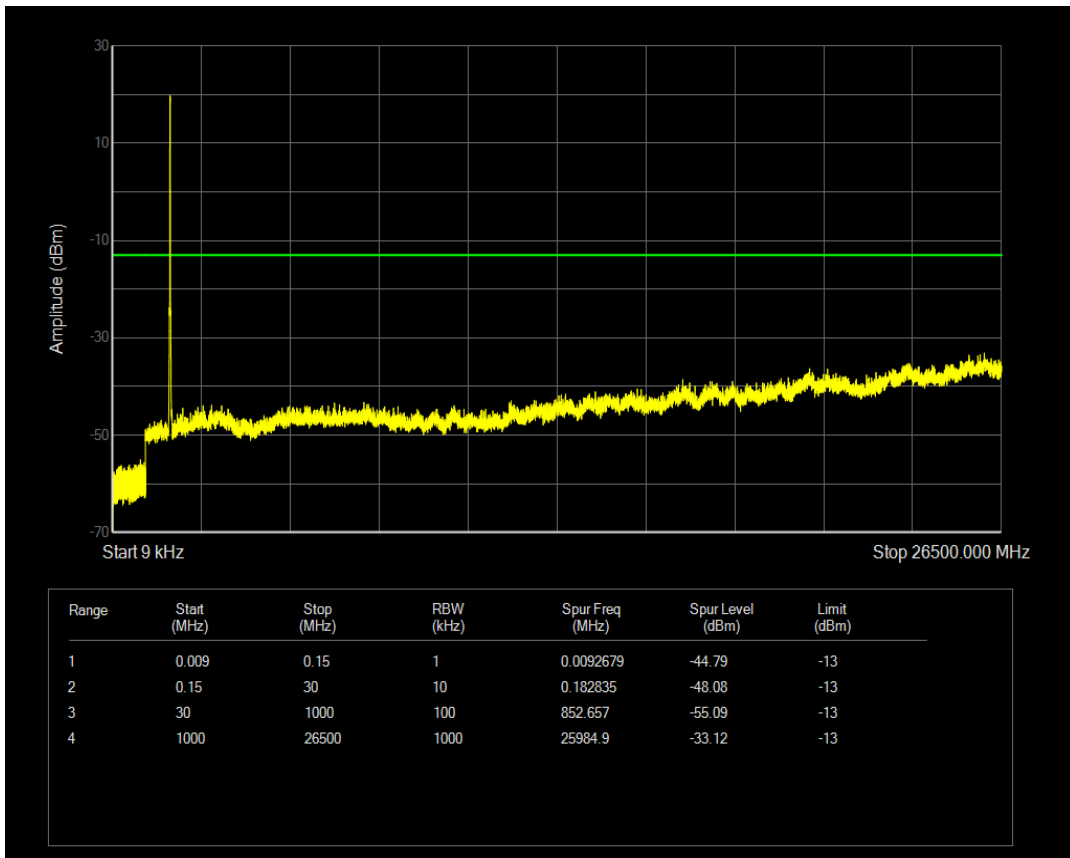

Band4 16QAM BW=15MHz Channel=20175 RB Size=75 Position=#0

Band4 QPSK BW=15MHz Channel=20325 RB Size=1 Position=#0