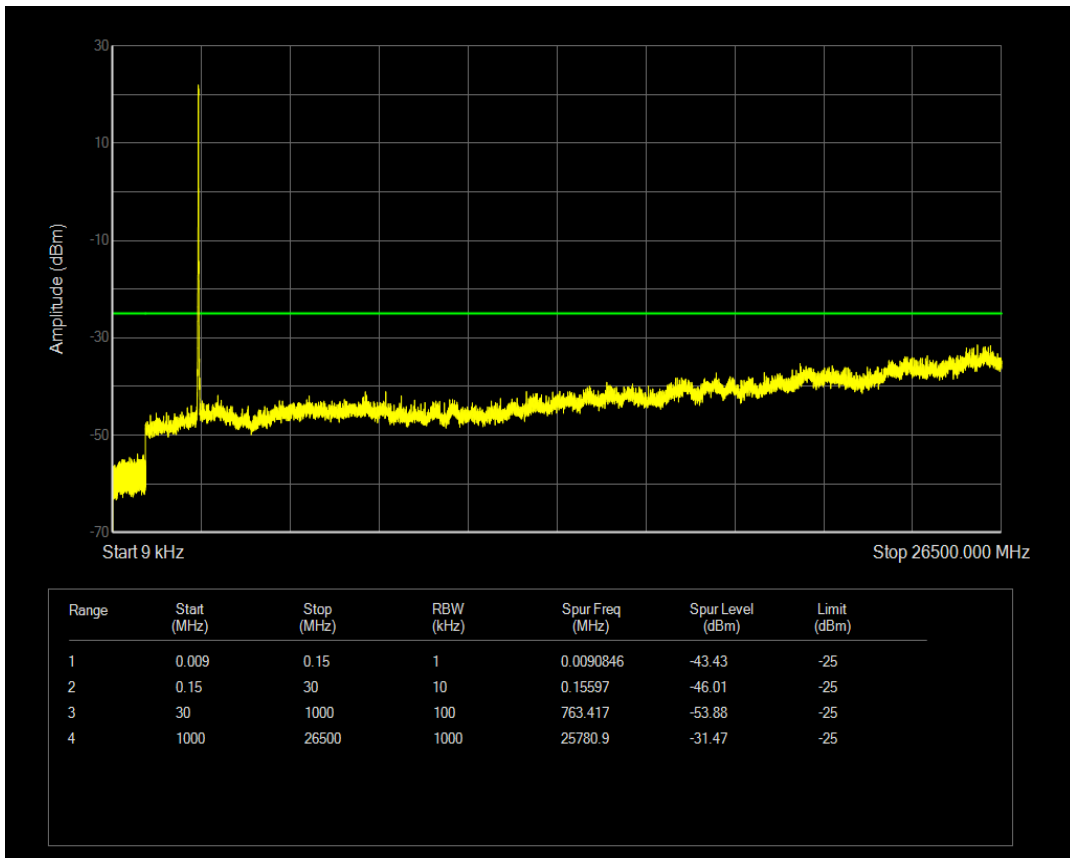

Band38 QPSK BW=10MHz Channel=37800 RB Size=50 Position=#0

Band38 16QAM BW=10MHz Channel=37800 RB Size=1 Position=#0