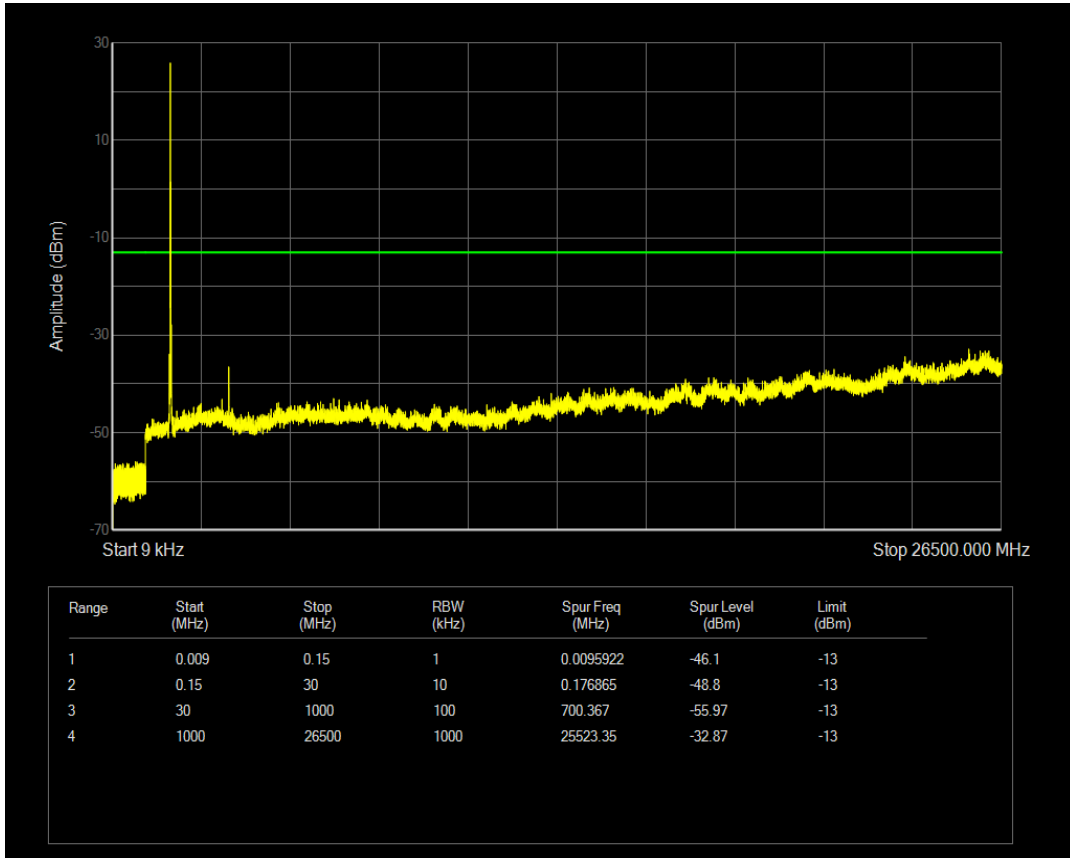

Band4 QPSK BW=15MHz Channel=20325 RB Size=1 Position=#0

Band4 QPSK BW=15MHz Channel=20325 RB Size=75 Position=#0