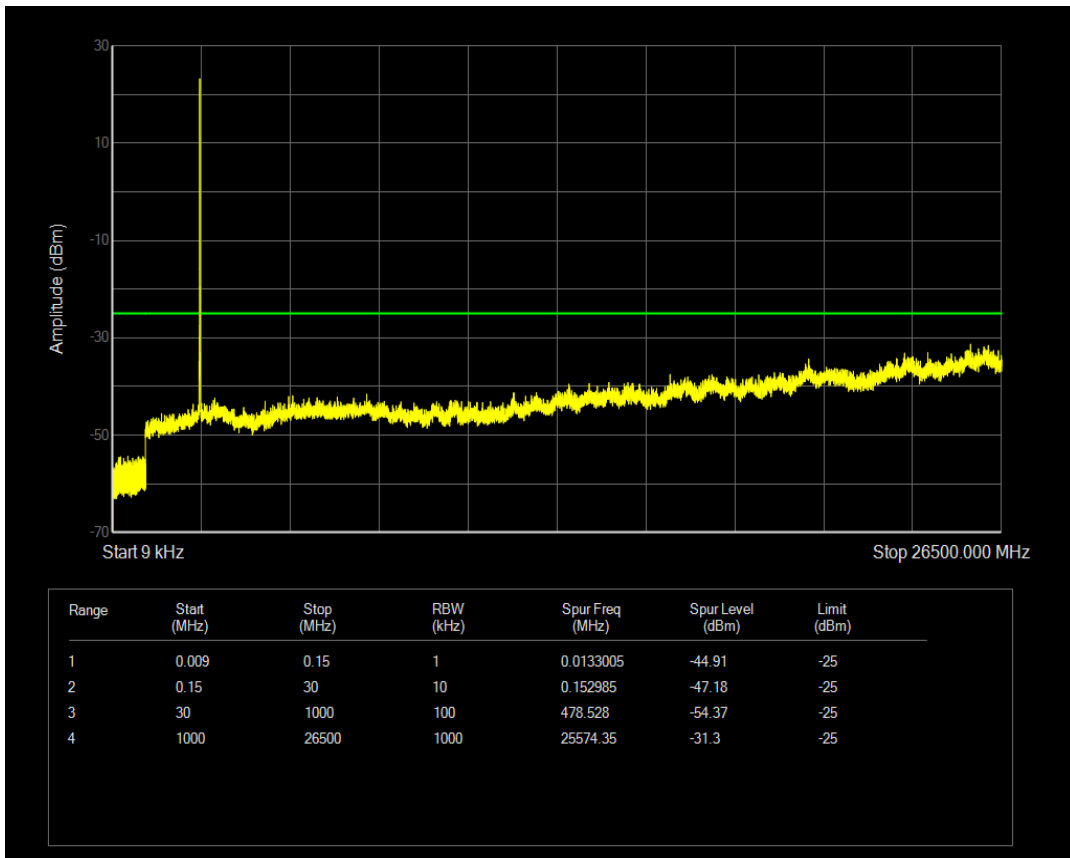

Band38 QPSK BW=5MHz Channel=38225 RB Size=25 Position=#0

Band38 16QAM BW=5MHz Channel=38225 RB Size=1 Position=#0