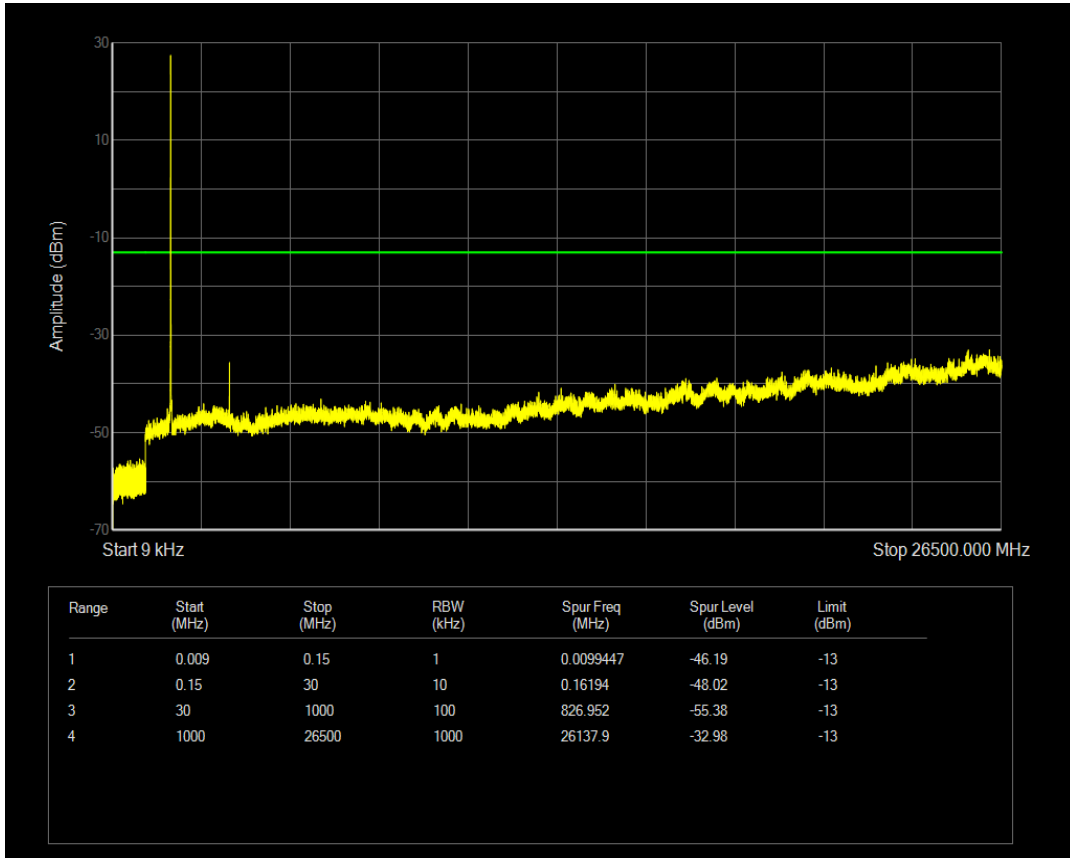

Band4 16QAM BW=5MHz Channel=20175 RB Size=25 Position=#0

Band4 QPSK BW=5MHz Channel=20375 RB Size=1 Position=#0

Band4 QPSK BW=5MHz Channel=20375 RB Size=25 Position=#0

Band4 16QAM BW=5MHz Channel=20375 RB Size=1 Position=#0

Band4 16QAM BW=5MHz Channel=20375 RB Size=25 Position=#0

Band4 QPSK BW=10MHz Channel=20000 RB Size=1 Position=#0

Band4 QPSK BW=10MHz Channel=20000 RB Size=50 Position=#0

Band4 16QAM BW=10MHz Channel=20000 RB Size=1 Position=#0