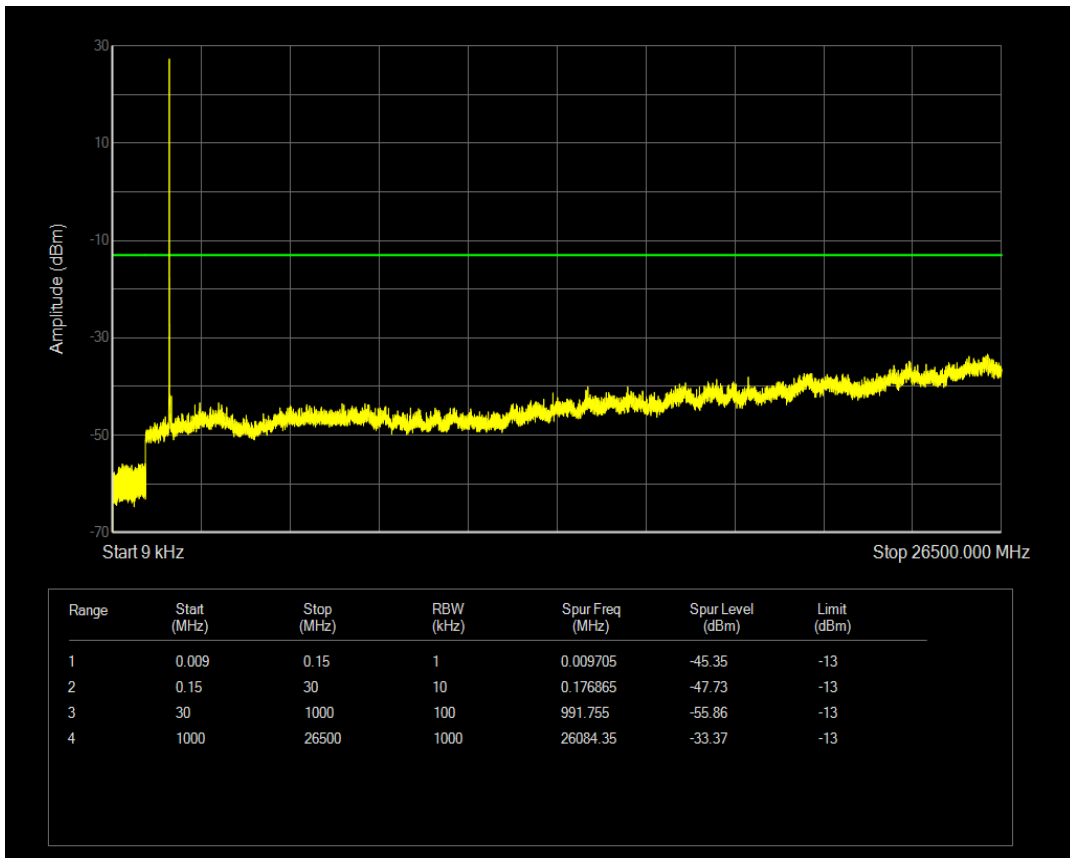

Band4 QPSK BW=3MHz Channel=19965 RB Size=1 Position=#0

Band4 16QAM BW=1.4MHz Channel=20393 RB Size=6 Position=#0