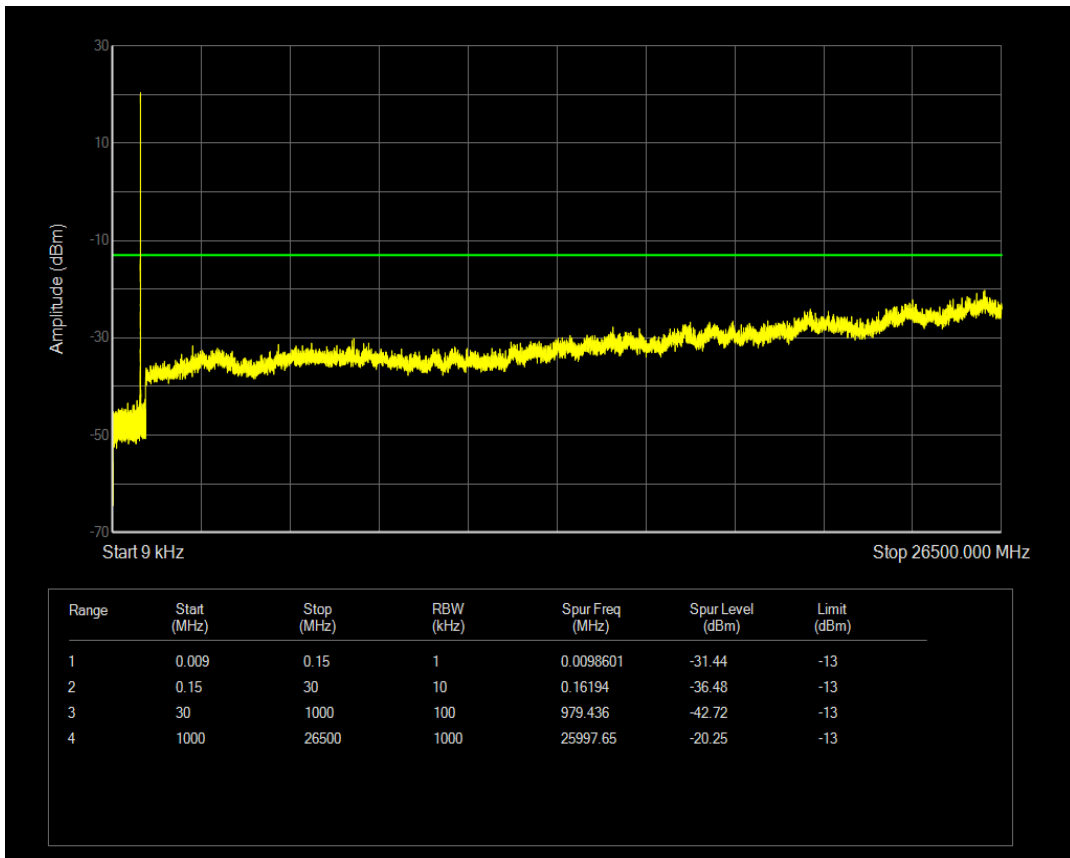

Band5 16QAM BW=1.4MHz Channel=20525 RB Size=6 Position=#0

Band5 QPSK BW=1.4MHz Channel=20643 RB Size=6 Position=#0

Band5 QPSK BW=1.4MHz Channel=20643 RB Size=1 Position=#0

Band5 16QAM BW=1.4MHz Channel=20643 RB Size=1 Position=#0

Band5 16QAM BW=1.4MHz Channel=20643 RB Size=6 Position=#0

Band5 QPSK BW=3MHz Channel=20415 RB Size=1 Position=#0

Band5 QPSK BW=3MHz Channel=20415 RB Size=15 Position=#0

Band5 16QAM BW=3MHz Channel=20415 RB Size=1 Position=#0