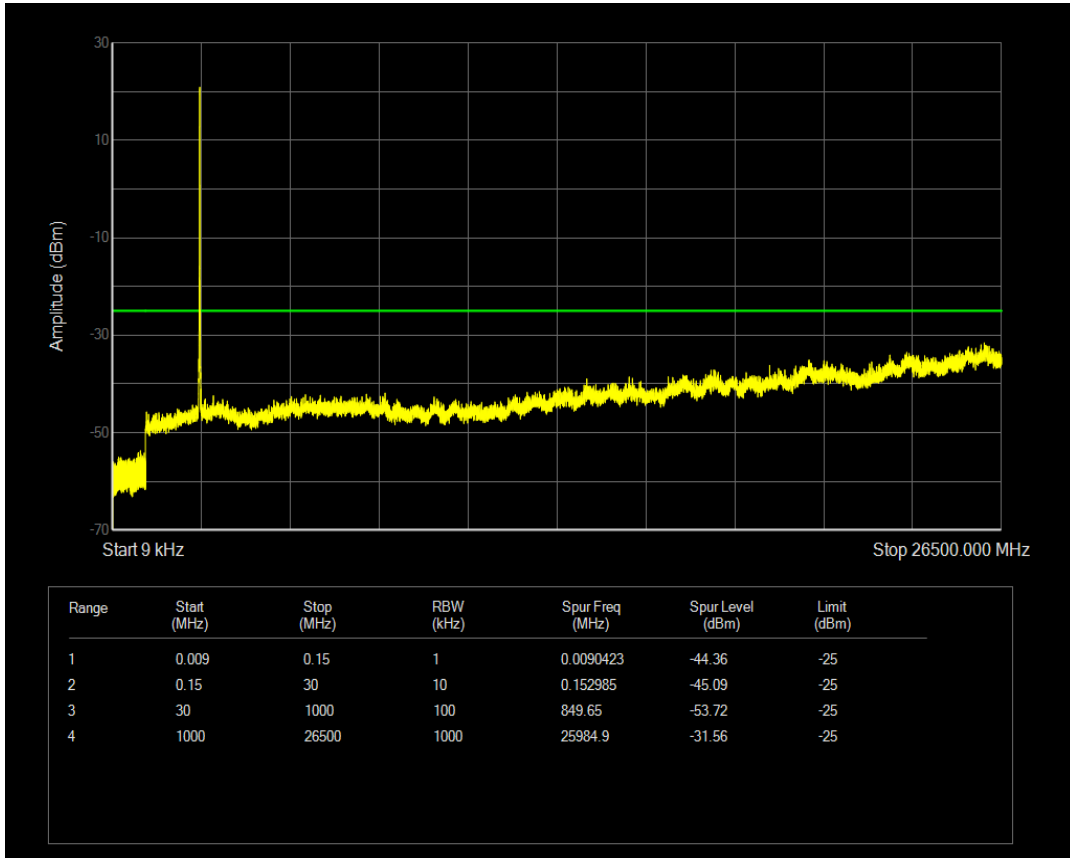

Band38 16QAM BW=10MHz Channel=38000 RB Size=50 Position=#0

Band38 QPSK BW=10MHz Channel=38200 RB Size=1 Position=#0

Band38 QPSK BW=10MHz Channel=38200 RB Size=50 Position=#0

Band38 16QAM BW=10MHz Channel=38200 RB Size=1 Position=#0

Band38 QPSK BW=15MHz Channel=37825 RB Size=1 Position=#0

Band38 16QAM BW=10MHz Channel=38200 RB Size=50 Position=#0

Band38 QPSK BW=15MHz Channel=37825 RB Size=75 Position=#0

Band38 16QAM BW=15MHz Channel=37825 RB Size=1 Position=#0