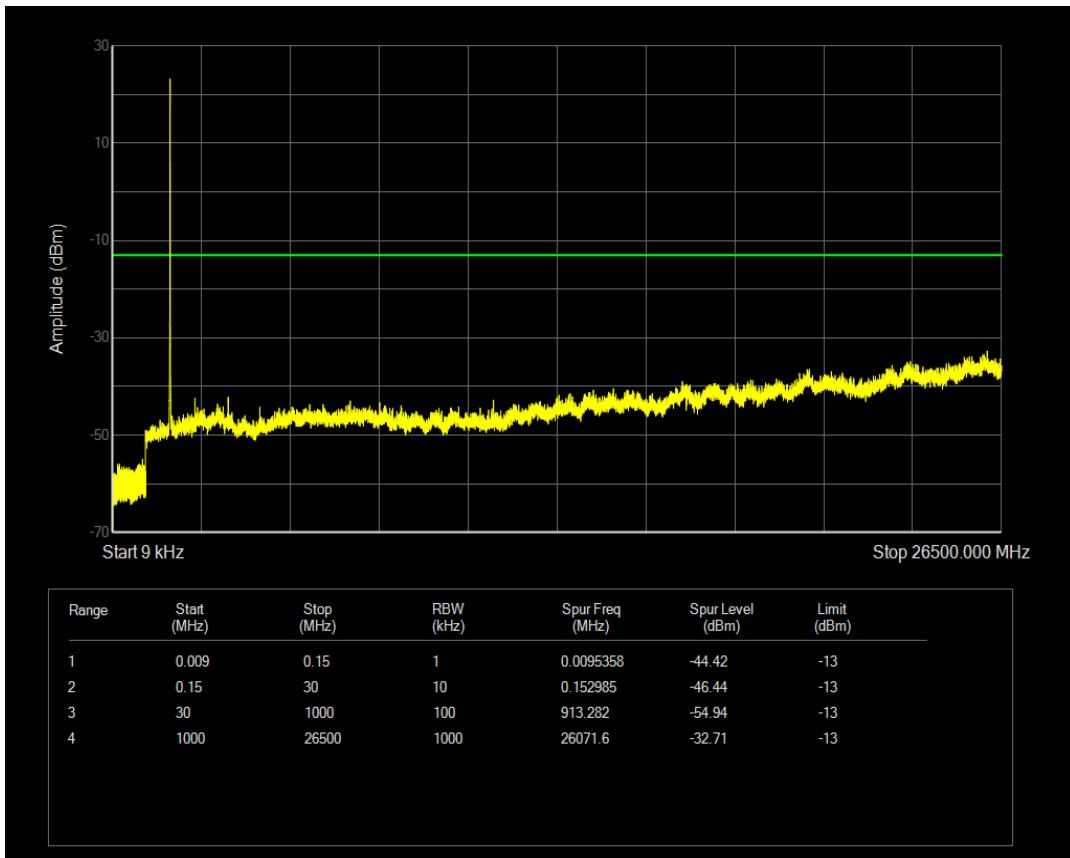

Band4 16QAM BW=5MHz Channel=20175 RB Size=25 Position=#0

Band4 QPSK BW=5MHz Channel=20375 RB Size=1 Position=#0