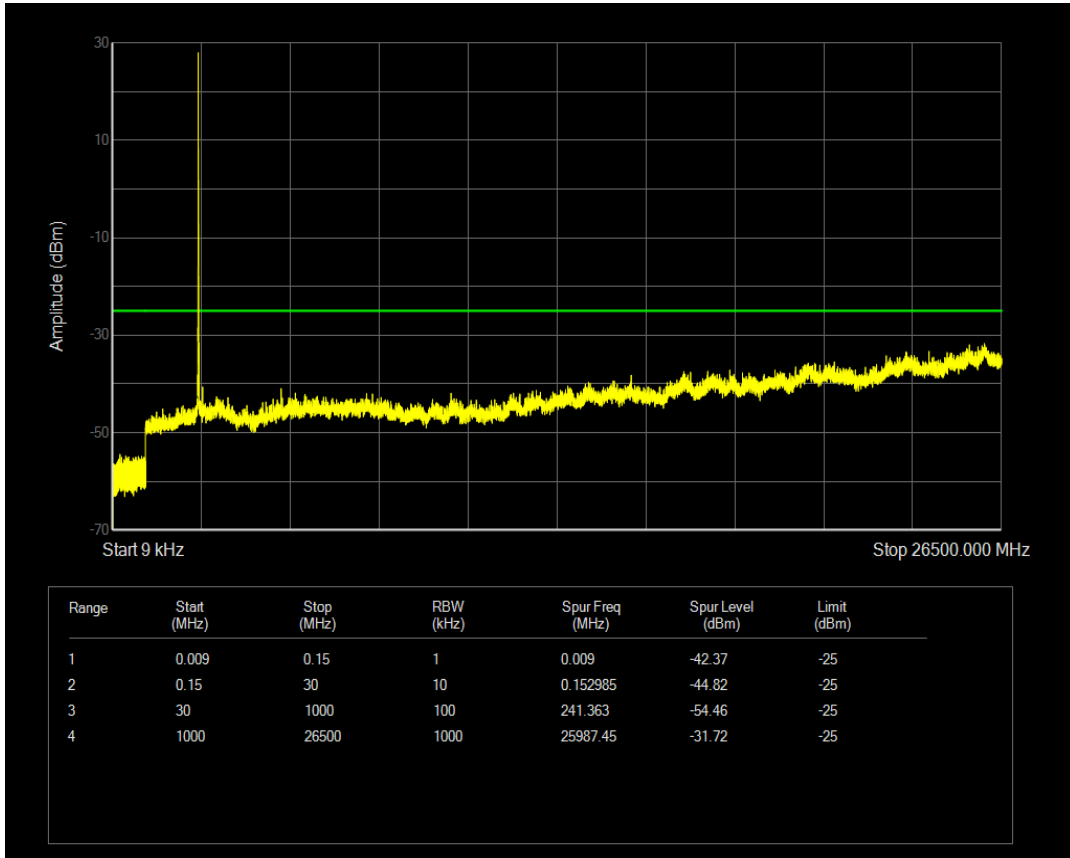

Band38 QPSK BW=15MHz Channel=37825 RB Size=1 Position=#0

Band38 16QAM BW=10MHz Channel=38200 RB Size=50 Position=#0

Band38 QPSK BW=15MHz Channel=37825 RB Size=75 Position=#0

Band38 16QAM BW=15MHz Channel=37825 RB Size=1 Position=#0