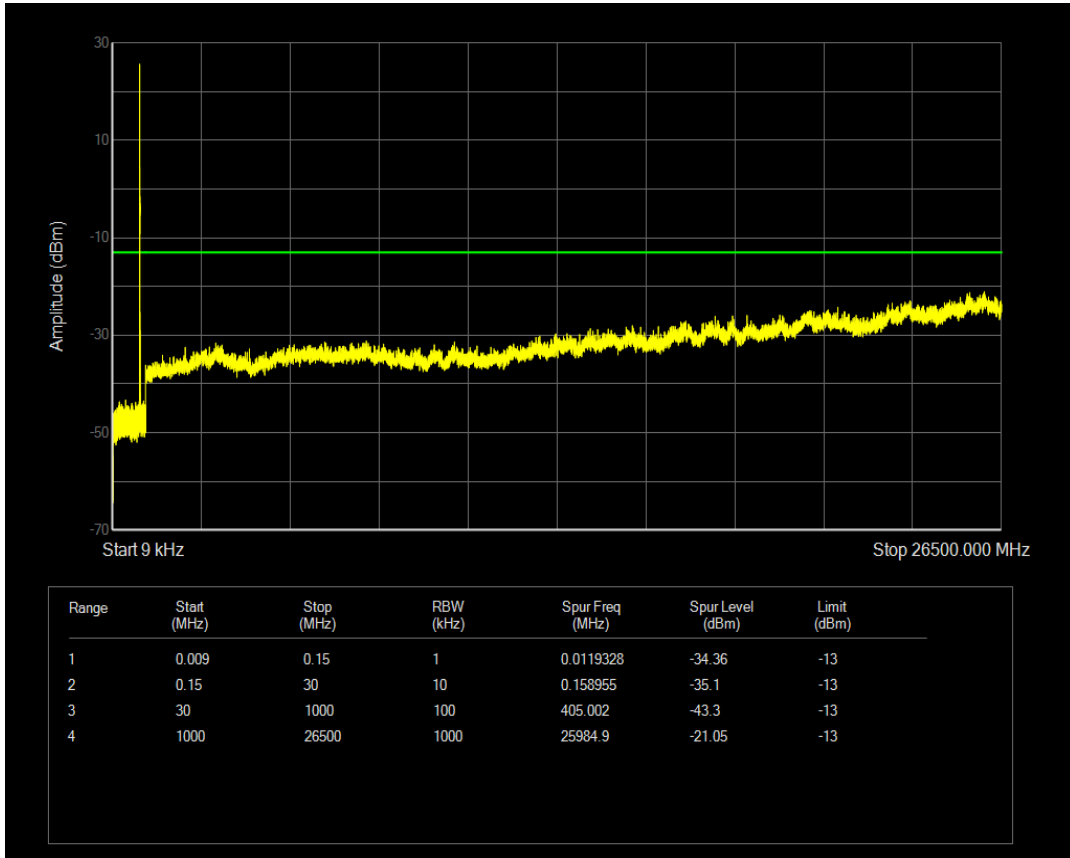

Band5 QPSK BW=3MHz Channel=20415 RB Size=1 Position=#0

Band5 QPSK BW=3MHz Channel=20415 RB Size=15 Position=#0