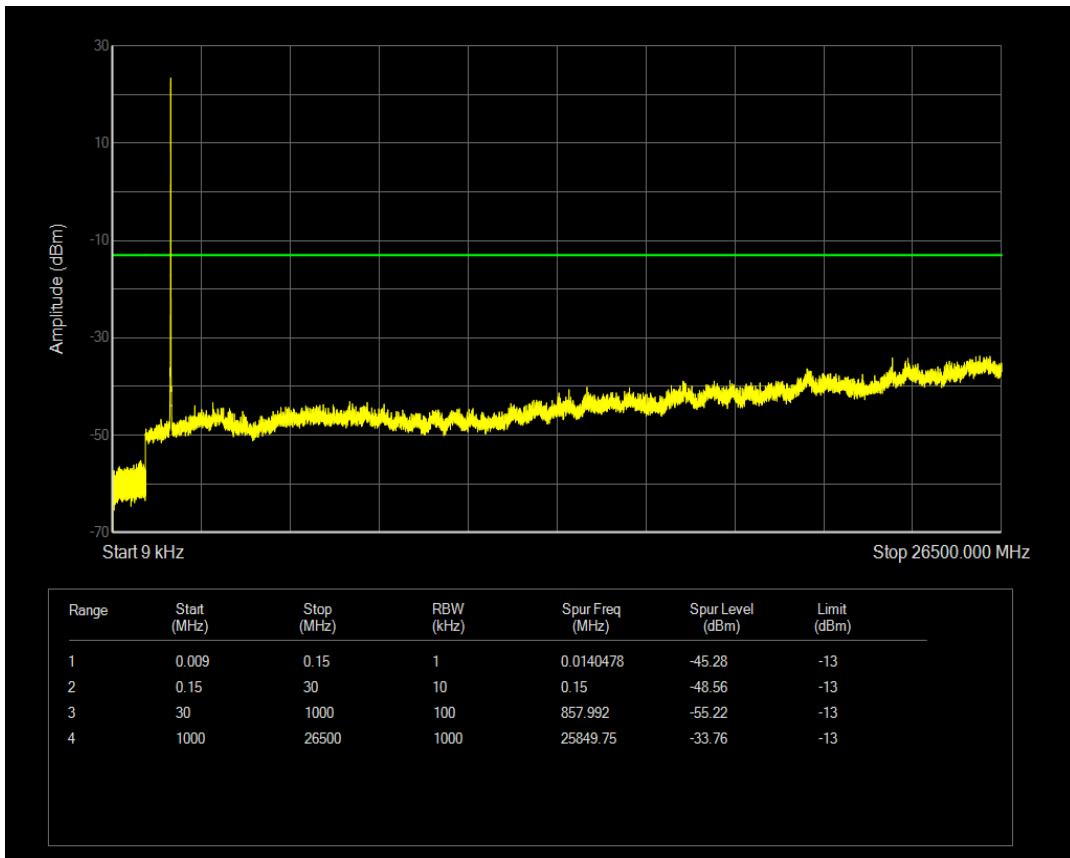

Band4 16QAM BW=5MHz Channel=20175 RB Size=25 Position=#0

Band4 QPSK BW=5MHz Channel=20375 RB Size=1 Position=#0

Band4 QPSK BW=5MHz Channel=20375 RB Size=25 Position=#0

Band4 16QAM BW=5MHz Channel=20375 RB Size=1 Position=#0

Band4 16QAM BW=5MHz Channel=20375 RB Size=25 Position=#0

Band4 QPSK BW=10MHz Channel=20000 RB Size=1 Position=#0

Band4 QPSK BW=10MHz Channel=20000 RB Size=50 Position=#0

Band4 16QAM BW=10MHz Channel=20000 RB Size=1 Position=#0