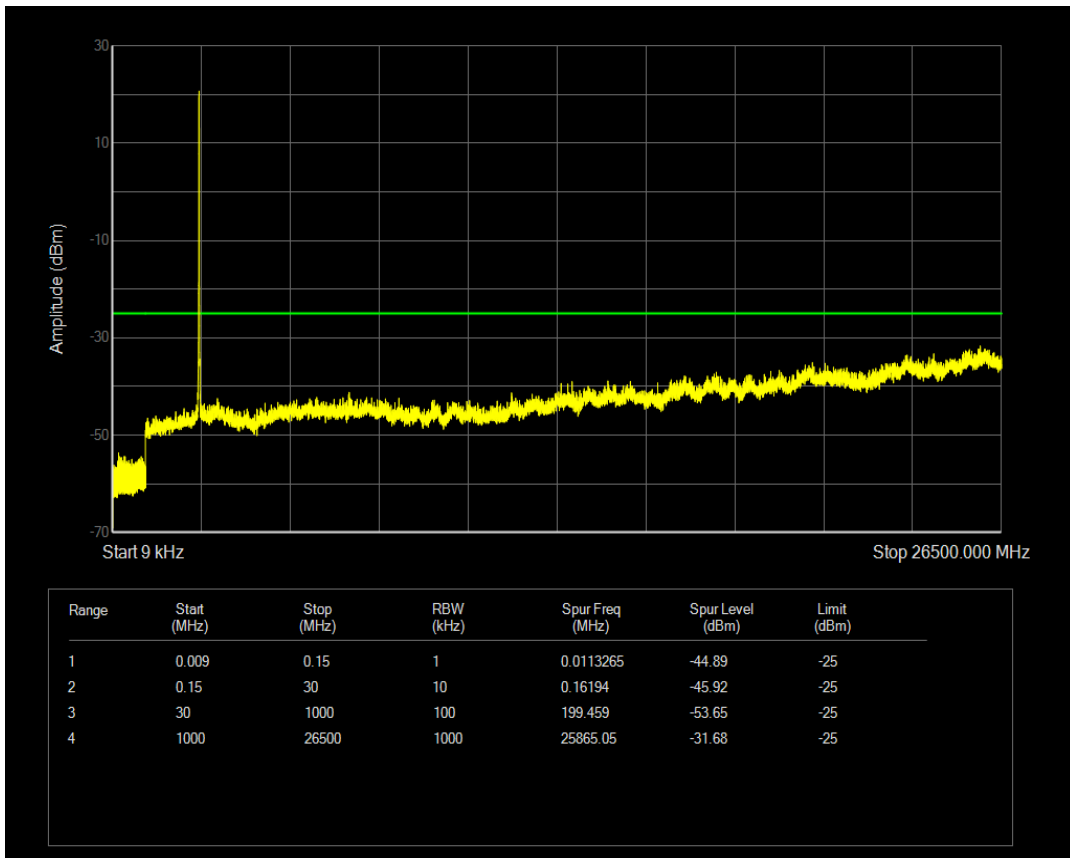

Band38 16QAM BW=5MHz Channel=38225 RB Size=25 Position=#0

Band38 QPSK BW=10MHz Channel=37800 RB Size=1 Position=#0

Band38 QPSK BW=10MHz Channel=37800 RB Size=50 Position=#0

Band38 16QAM BW=10MHz Channel=37800 RB Size=1 Position=#0

Band38 16QAM BW=10MHz Channel=37800 RB Size=50 Position=#0

Band38 QPSK BW=10MHz Channel=38000 RB Size=1 Position=#0

Band38 QPSK BW=10MHz Channel=38000 RB Size=50 Position=#0

Band38 16QAM BW=10MHz Channel=38000 RB Size=1 Position=#0