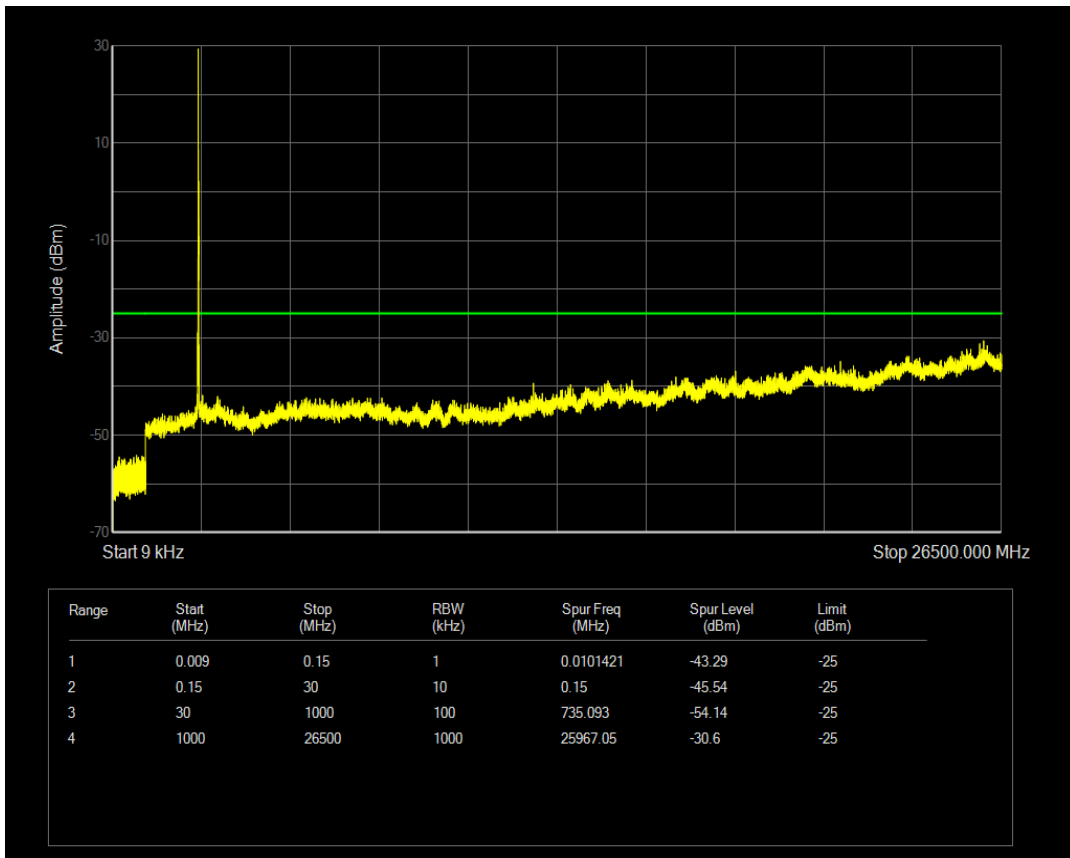

Band38 QPSK BW=15MHz Channel=37825 RB Size=1 Position=#0

Band38 16QAM BW=10MHz Channel=38200 RB Size=50 Position=#0