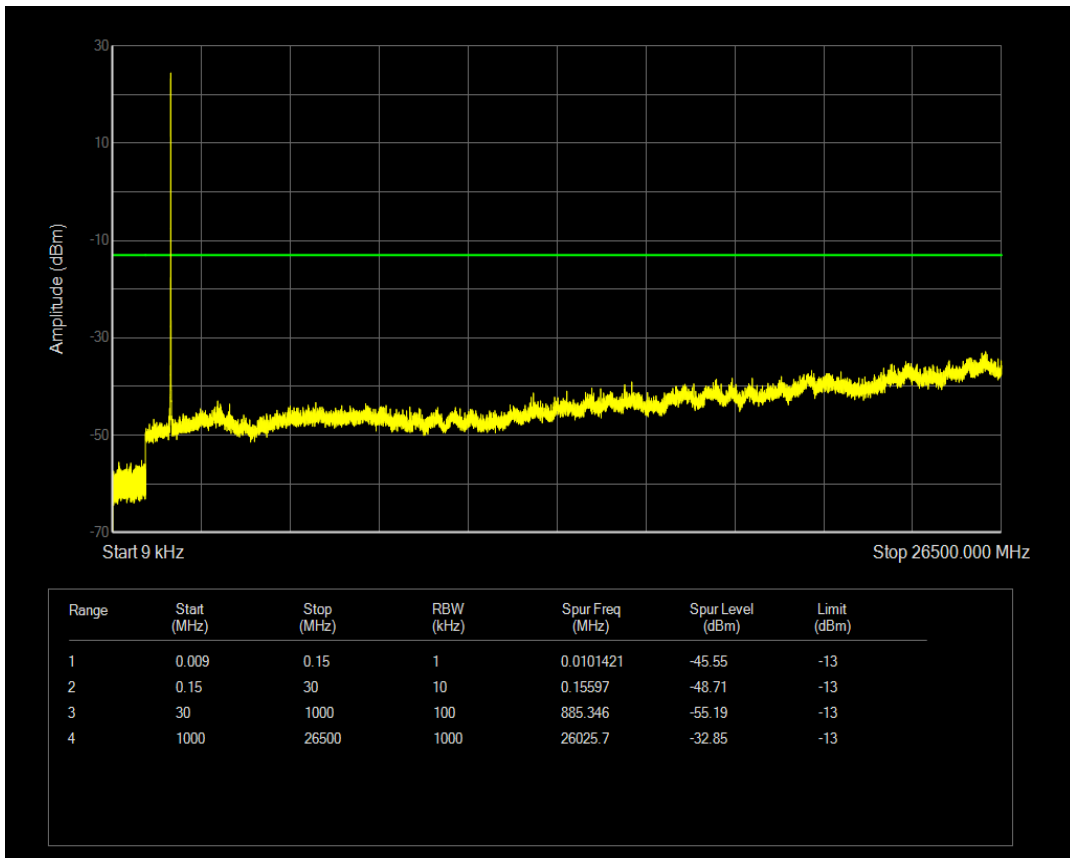

Band4 16QAM BW=3MHz Channel=20385 RB Size=15 Position=#0

Band4 QPSK BW=5MHz Channel=19975 RB Size=1 Position=#0