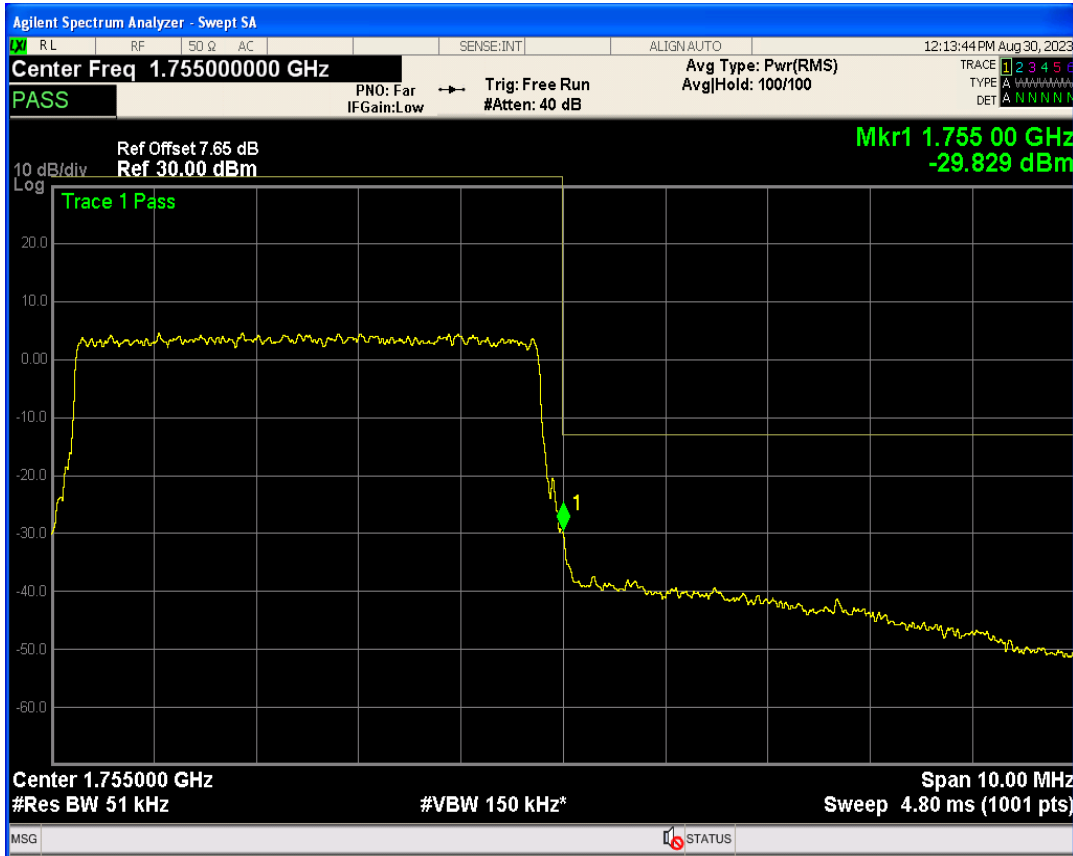

Band4 QPSK BW=5MHz Channel=20375 RB Size=25 Position=#0

Band4 16QAM BW=5MHz Channel=20375 RB Size=1 Position=#0

Band4 16QAM BW=5MHz Channel=20375 RB Size=1 Position=#Max

Band4 16QAM BW=5MHz Channel=20375 RB Size=25 Position=#0