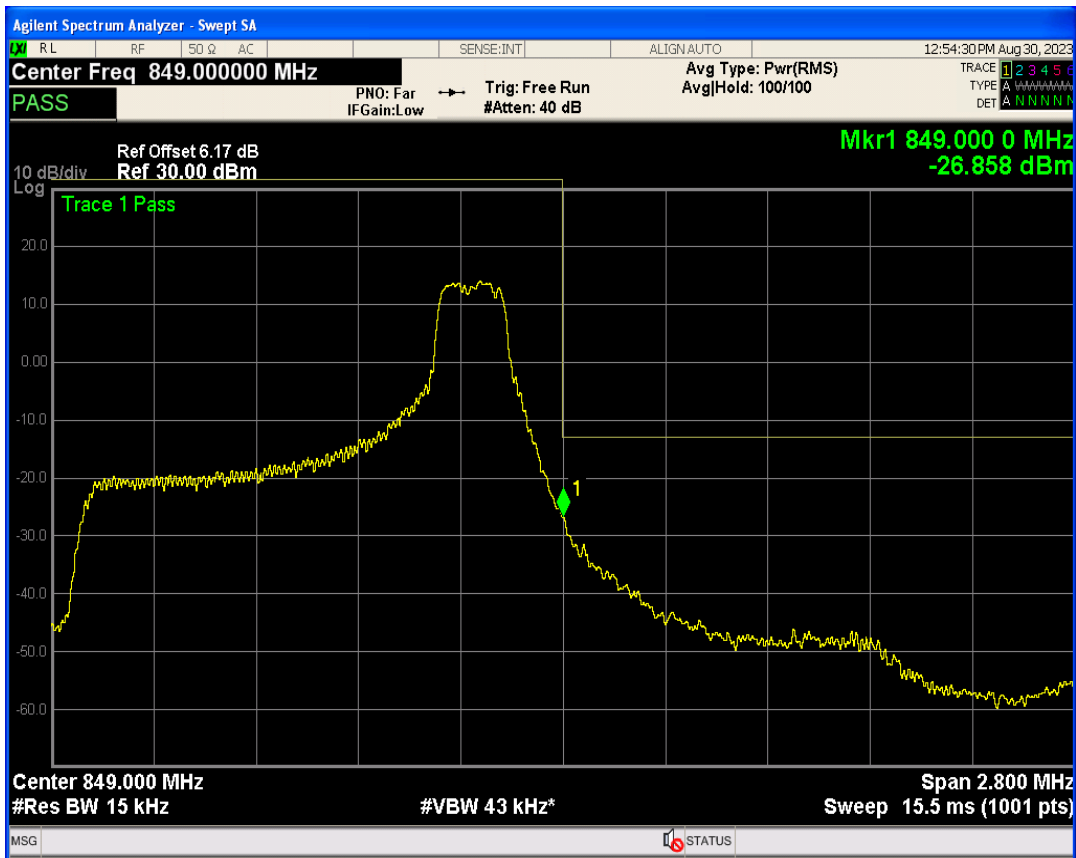

Band5 16QAM BW=1.4MHz Channel=20643 RB Size=1 Position=#Max

Band5 16QAM BW=1.4MHz Channel=20643 RB Size=6 Position=#0