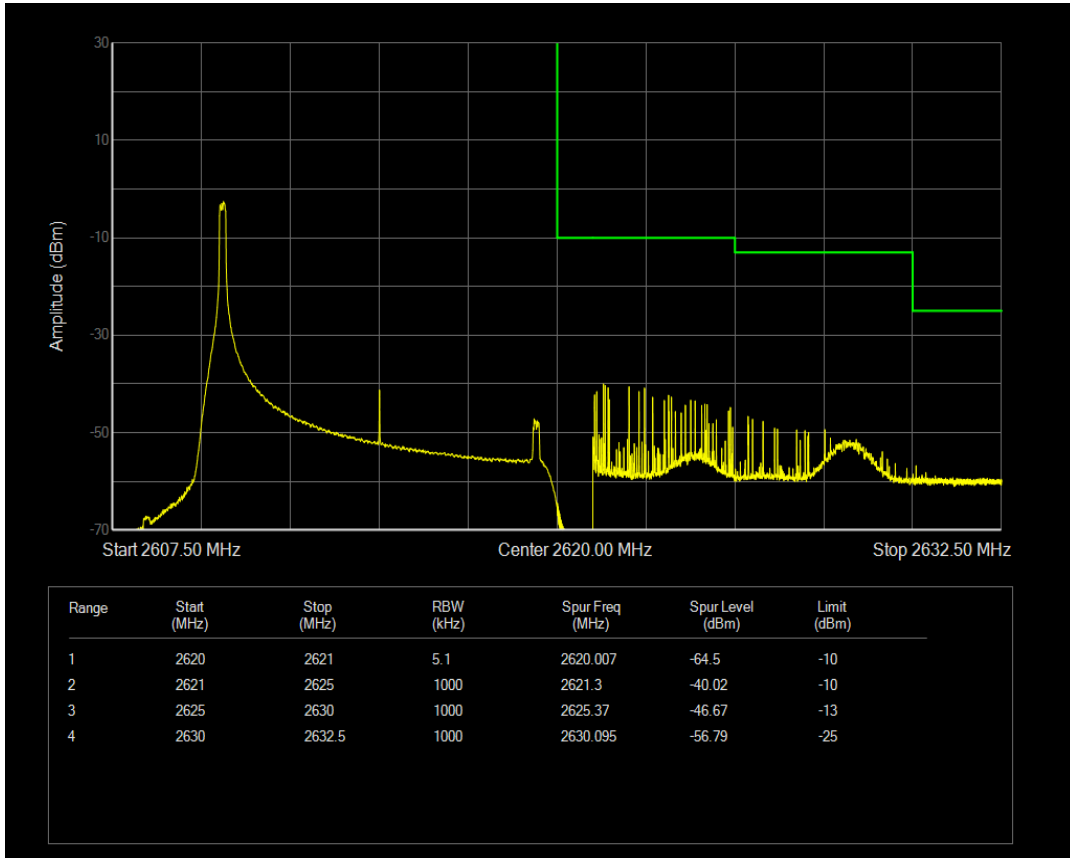

Band38 16QAM BW=10MHz Channel=37800 RB Size=1 Position=#0

Band38 16QAM BW=10MHz Channel=37800 RB Size=1 Position=#Max

Band38 16QAM BW=10MHz Channel=37800 RB Size=50 Position=#0

Band38 QPSK BW=10MHz Channel=38200 RB Size=1 Position=#0