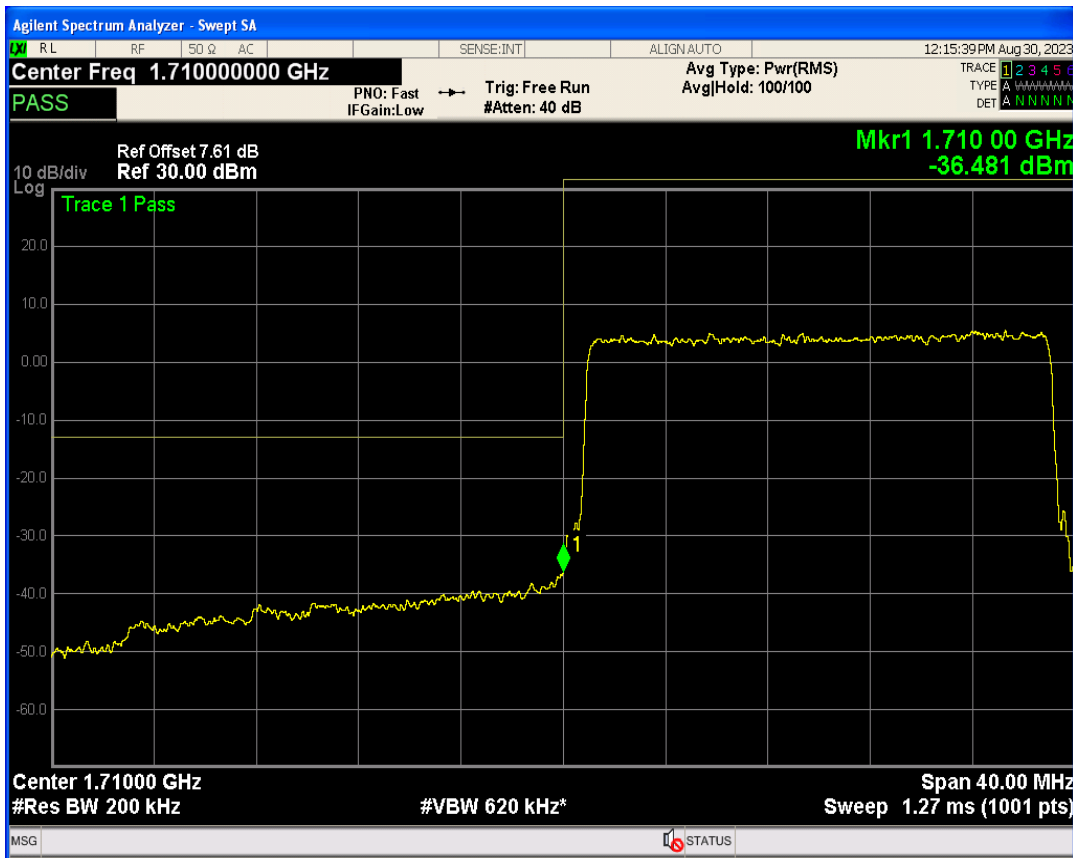

Band4 QPSK BW=20MHz Channel=20050 RB Size=100 Position=#0

Band4 16QAM BW=20MHz Channel=20050 RB Size=1 Position=#0