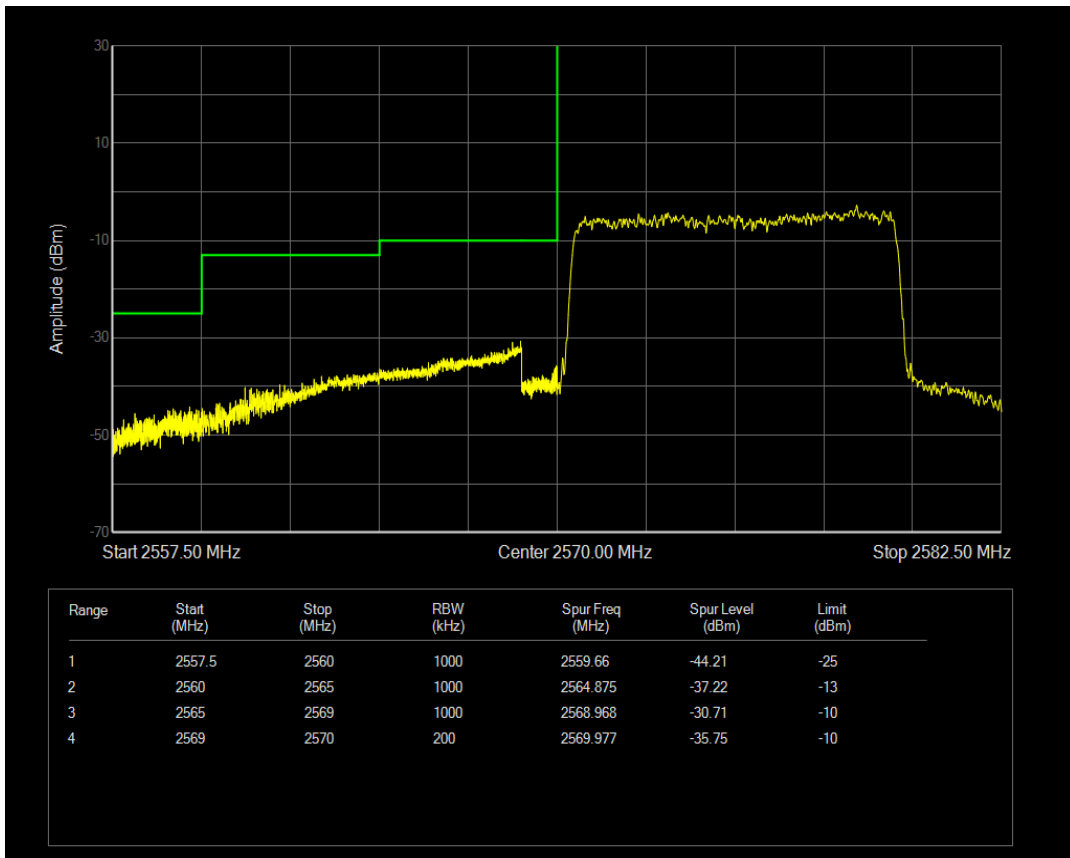

Band38 QPSK BW=10MHz Channel=37800 RB Size=50 Position=#0

Band38 QPSK BW=10MHz Channel=37800 RB Size=1 Position=#Max