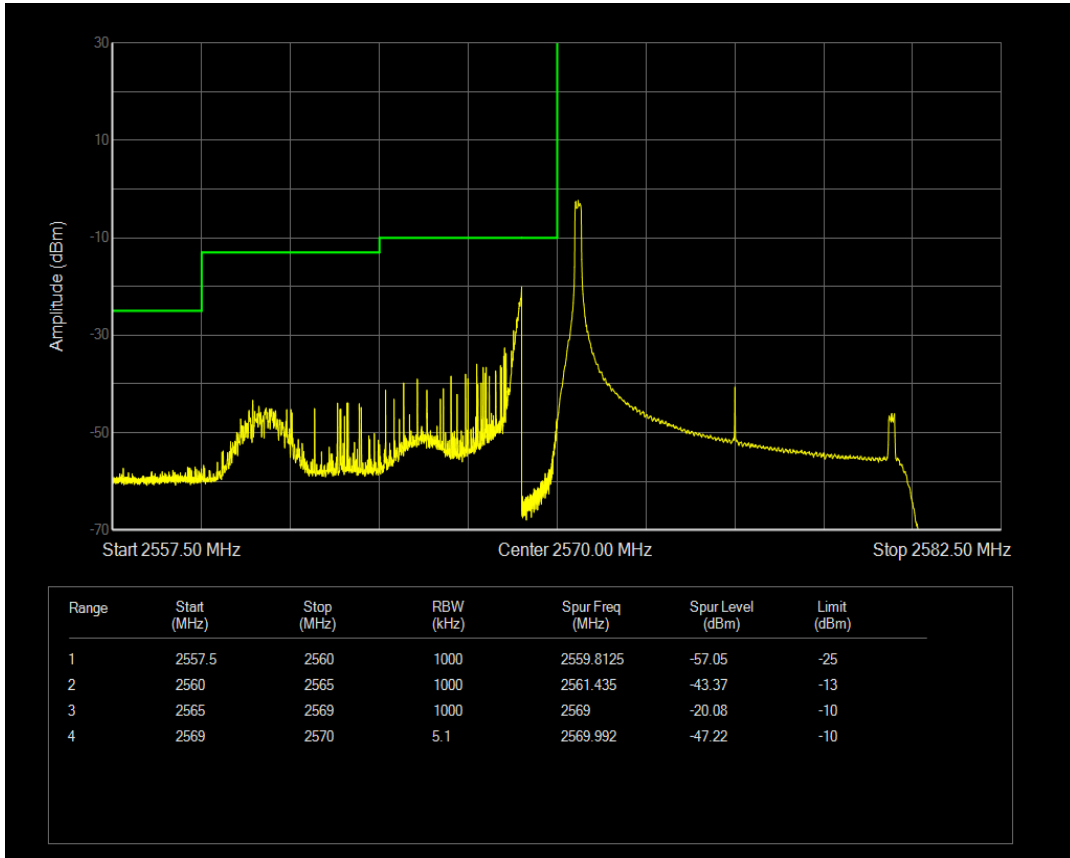

Band38 QPSK BW=10MHz Channel=37800 RB Size=1 Position=#0

Band38 QPSK BW=10MHz Channel=37800 RB Size=50 Position=#0