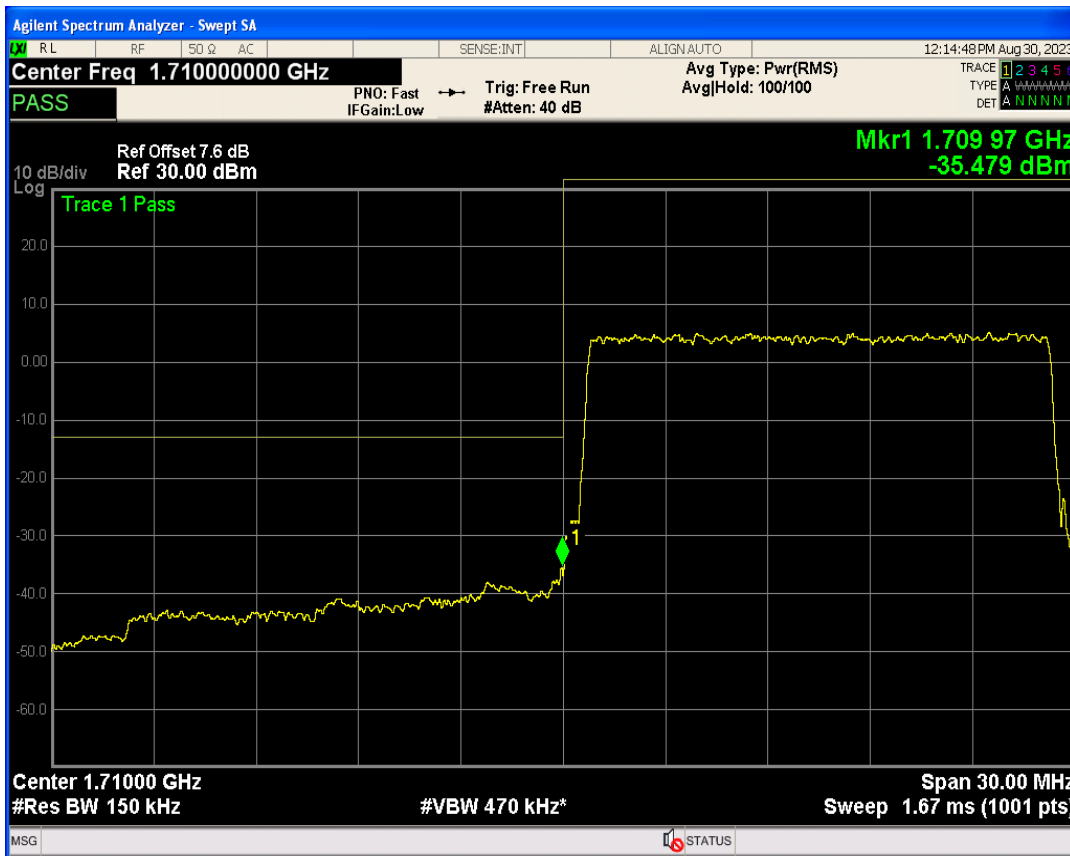

Band4 QPSK BW=15MHz Channel=20025 RB Size=75 Position=#0

Band4 16QAM BW=15MHz Channel=20025 RB Size=1 Position=#0