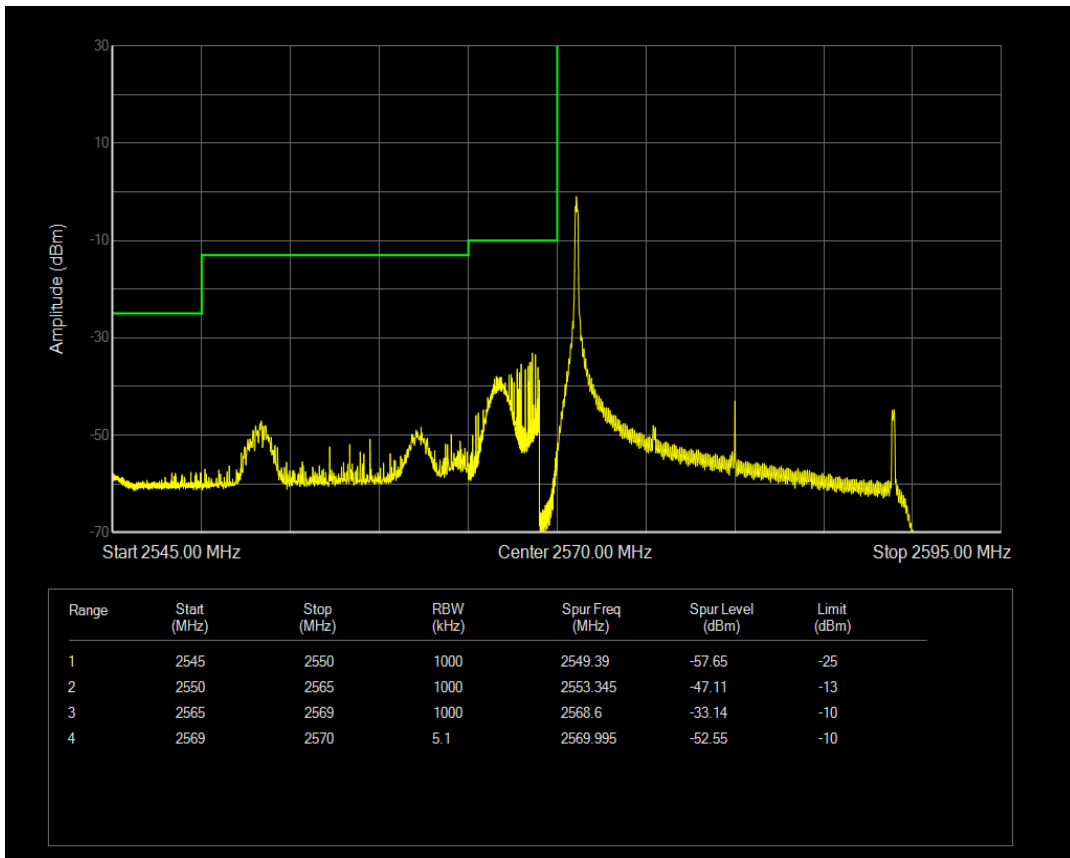

Band38 QPSK BW=20MHz Channel=37850 RB Size=1 Position=#0

Band38 QPSK BW=20MHz Channel=37850 RB Size=100 Position=#0