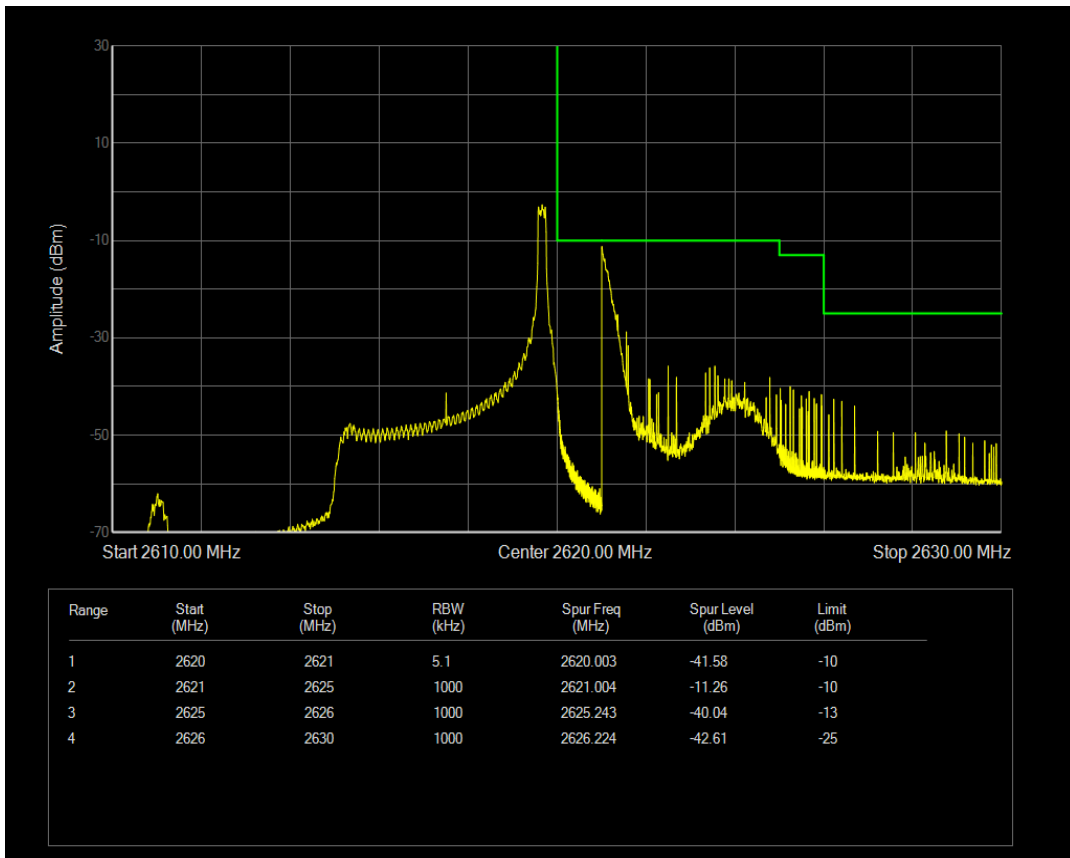

Band38 QPSK BW=5MHz Channel=38225 RB Size=1 Position=#Max

Band38 QPSK BW=5MHz Channel=38225 RB Size=25 Position=#0