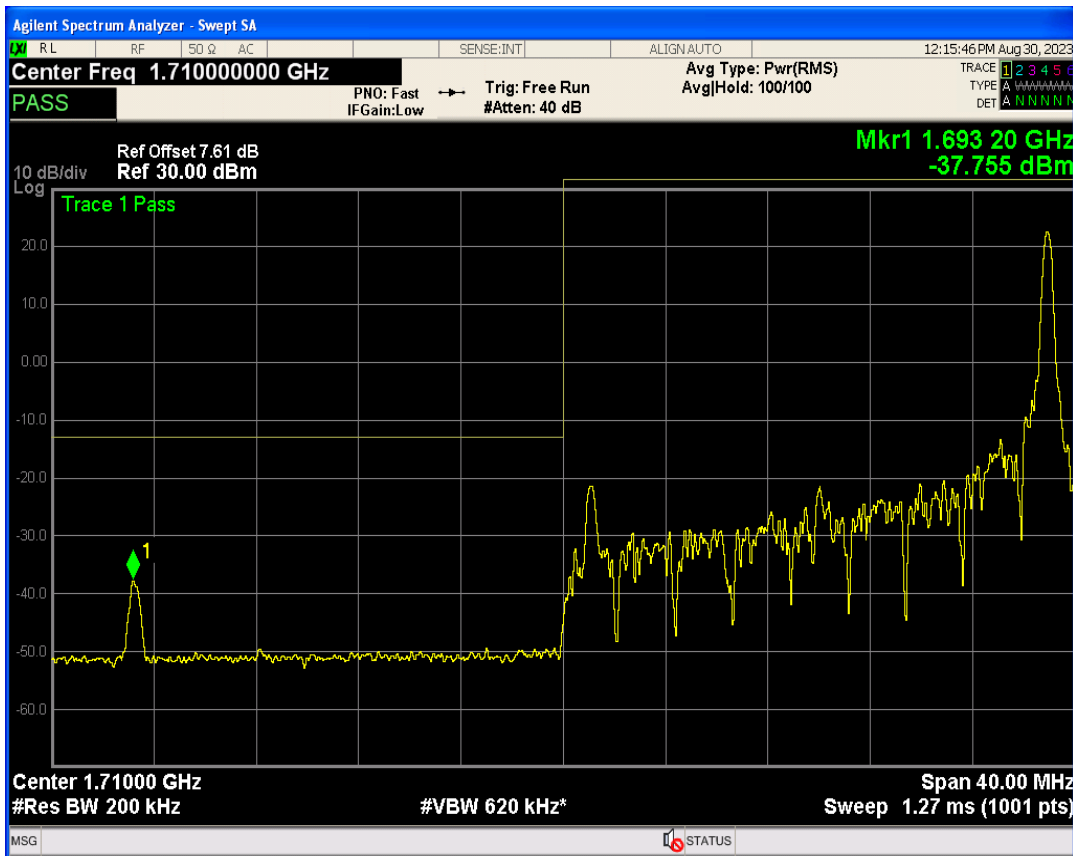

Band4 16QAM BW=20MHz Channel=20050 RB Size=1 Position=#Max

Band4 16QAM BW=20MHz Channel=20050 RB Size=100 Position=#0