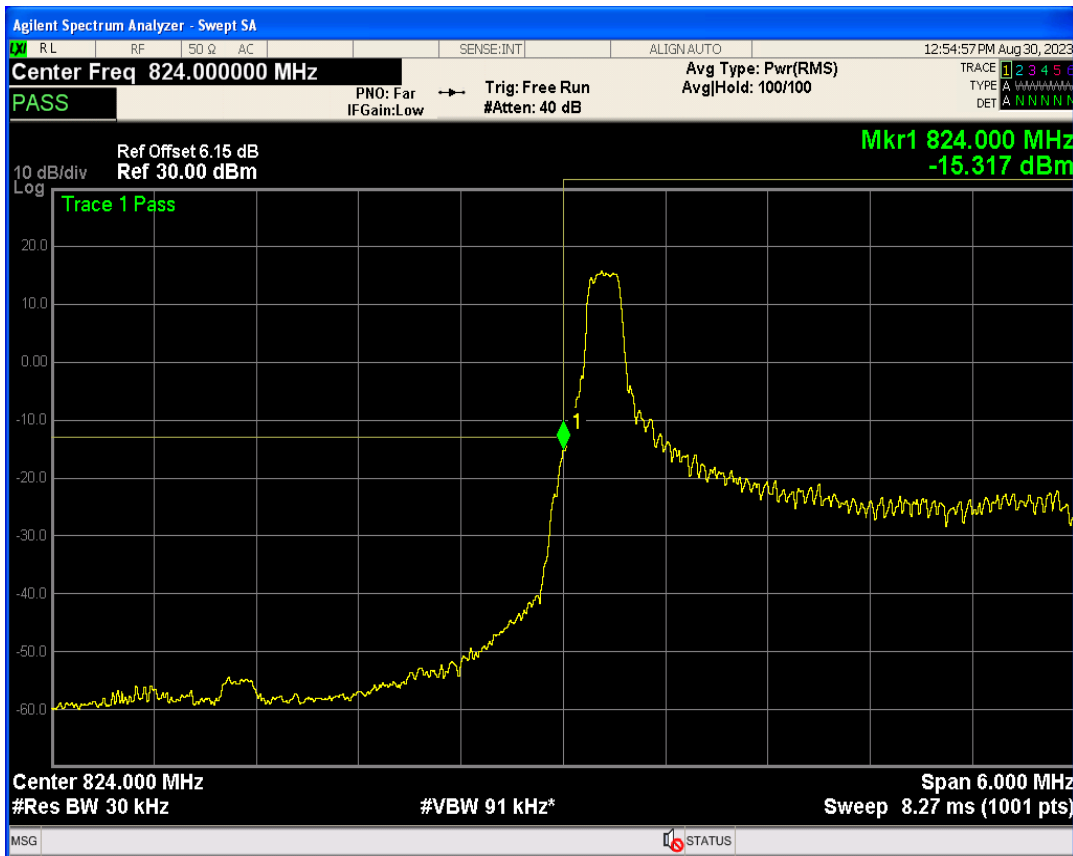

Band5 16QAM BW=3MHz Channel=20415 RB Size=1 Position=#0

Band5 QPSK BW=3MHz Channel=20415 RB Size=15 Position=#0