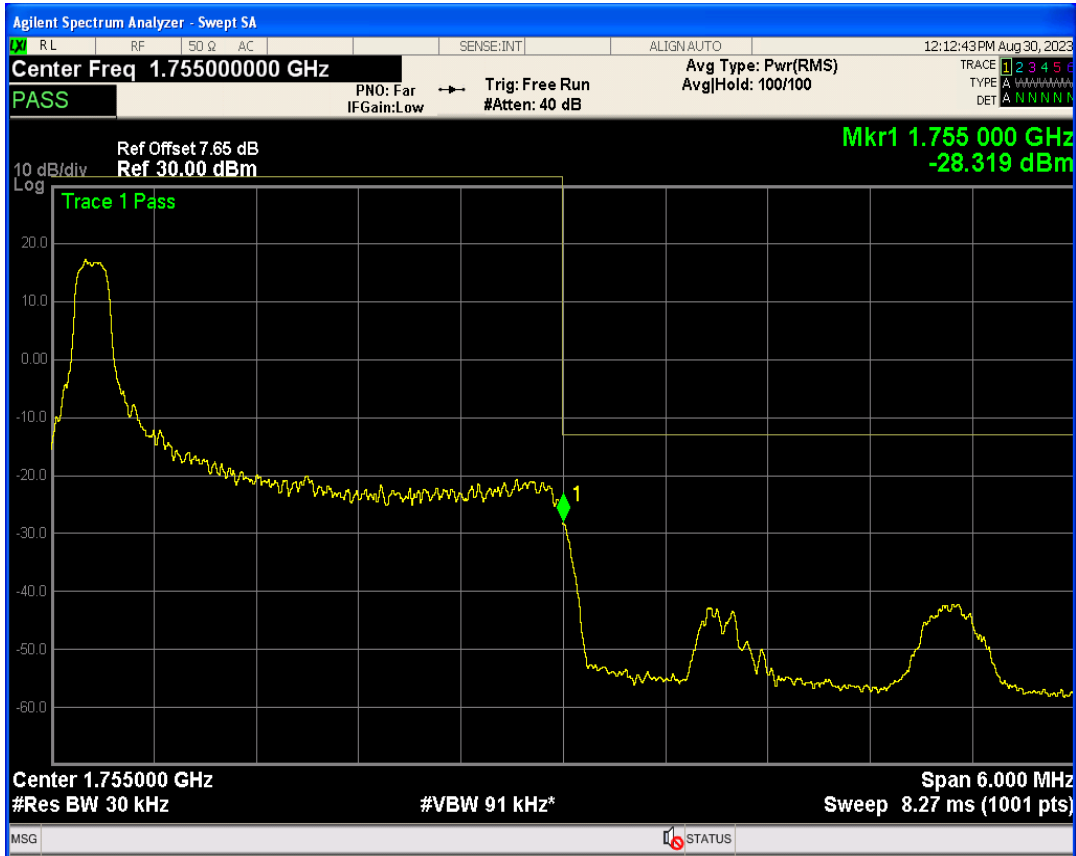

Band4 16QAM BW=3MHz Channel=20385 RB Size=1 Position=#0

Band4 16QAM BW=3MHz Channel=20385 RB Size=1 Position=#Max