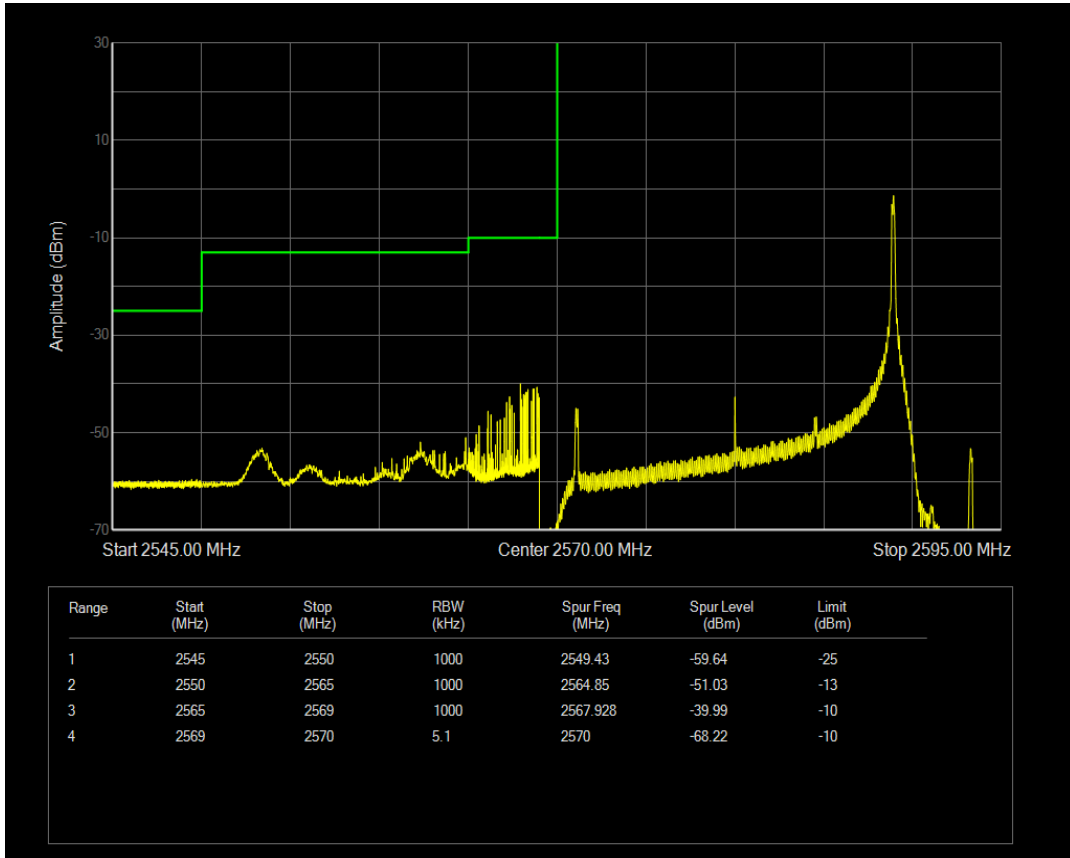

Band38 QPSK BW=20MHz Channel=37850 RB Size=1 Position=#Max

Band38 QPSK BW=20MHz Channel=37850 RB Size=1 Position=#0