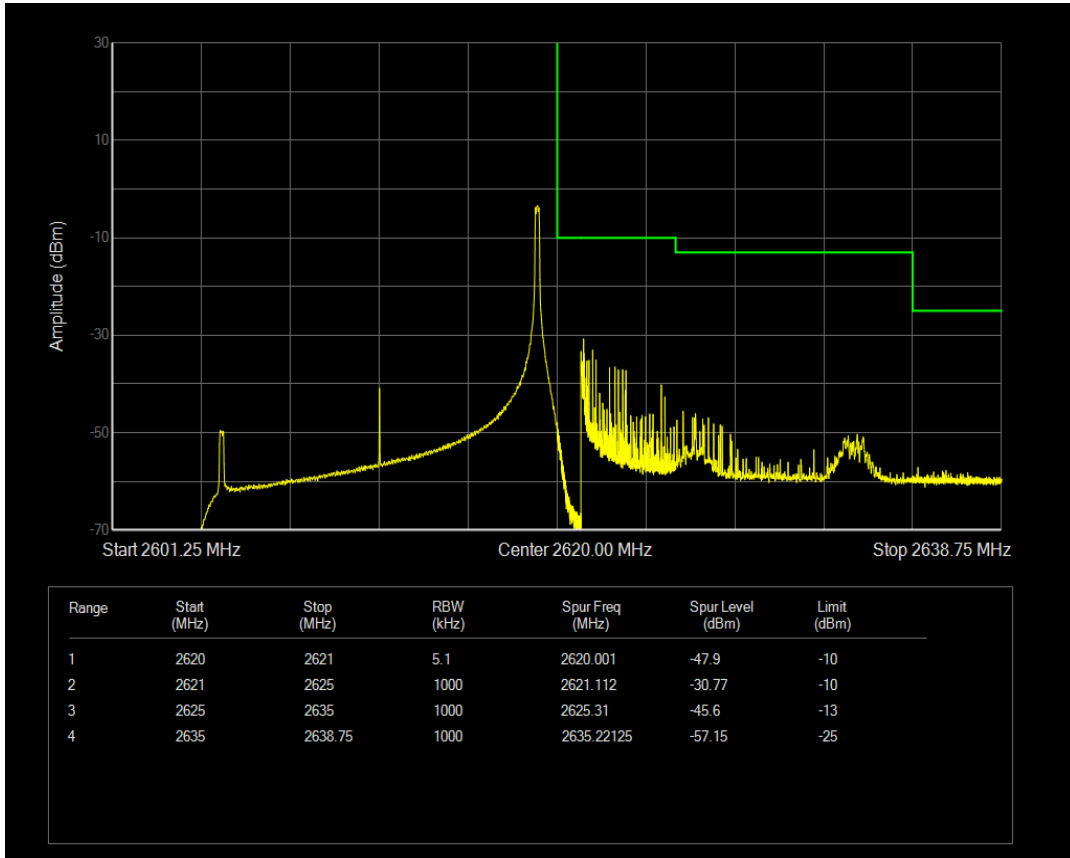

Band38 QPSK BW=15MHz Channel=38175 RB Size=1 Position=#Max

Band38 QPSK BW=15MHz Channel=38175 RB Size=75 Position=#0

Band38 16QAM BW=15MHz Channel=38175 RB Size=1 Position=#0

Band38 16QAM BW=15MHz Channel=38175 RB Size=1 Position=#Max