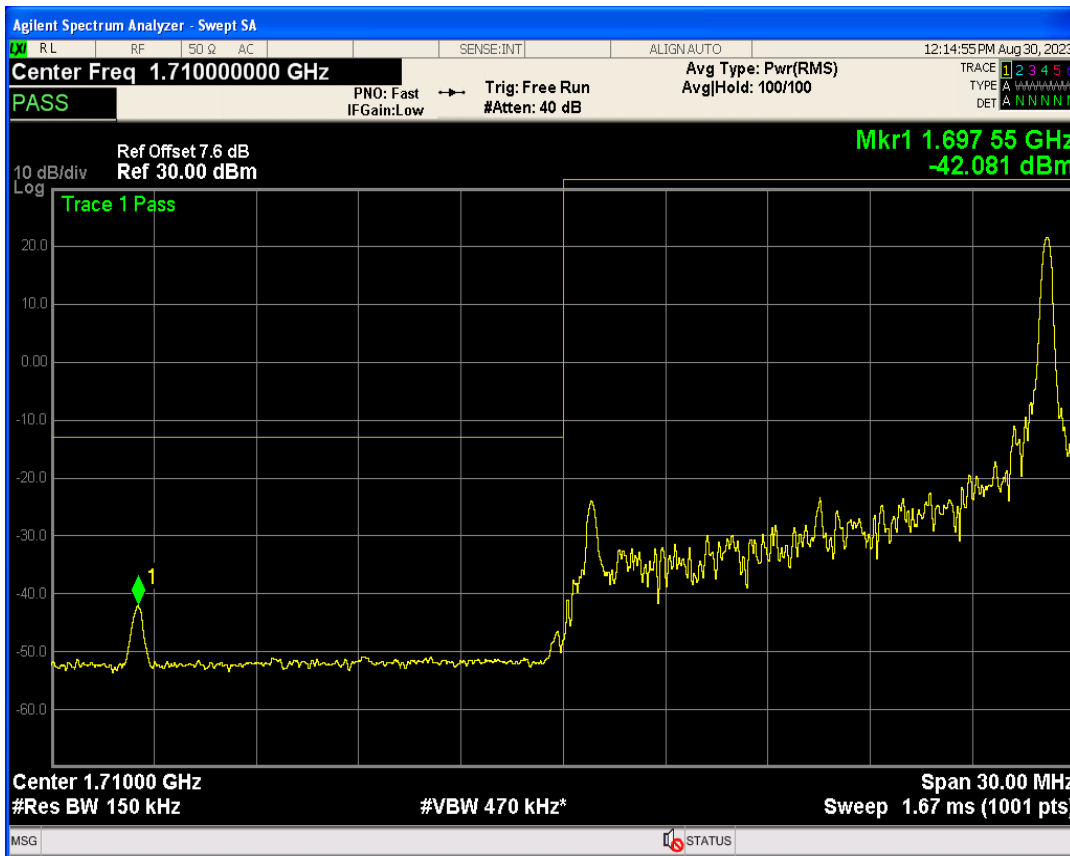

Band4 16QAM BW=15MHz Channel=20025 RB Size=1 Position=#Max

Band4 16QAM BW=15MHz Channel=20025 RB Size=75 Position=#0