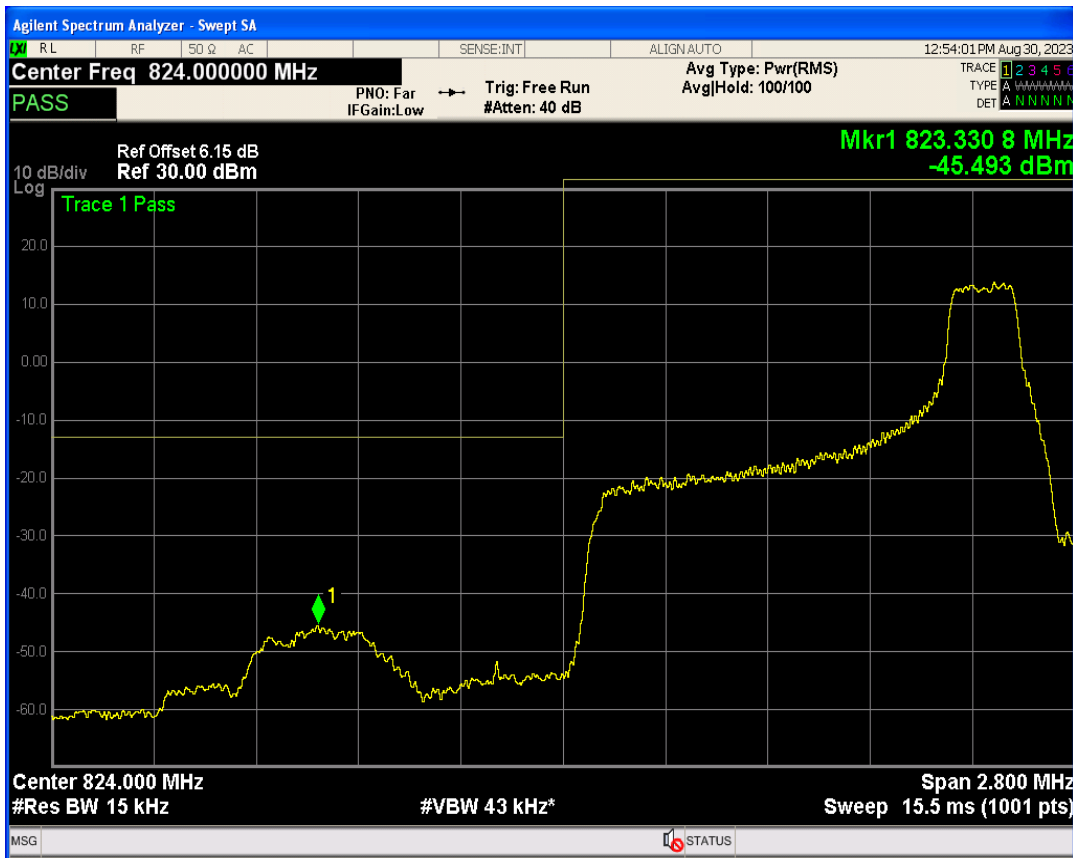

Band5 16QAM BW=1.4MHz Channel=20407 RB Size=1 Position=#Max

Band5 16QAM BW=1.4MHz Channel=20407 RB Size=6 Position=#0