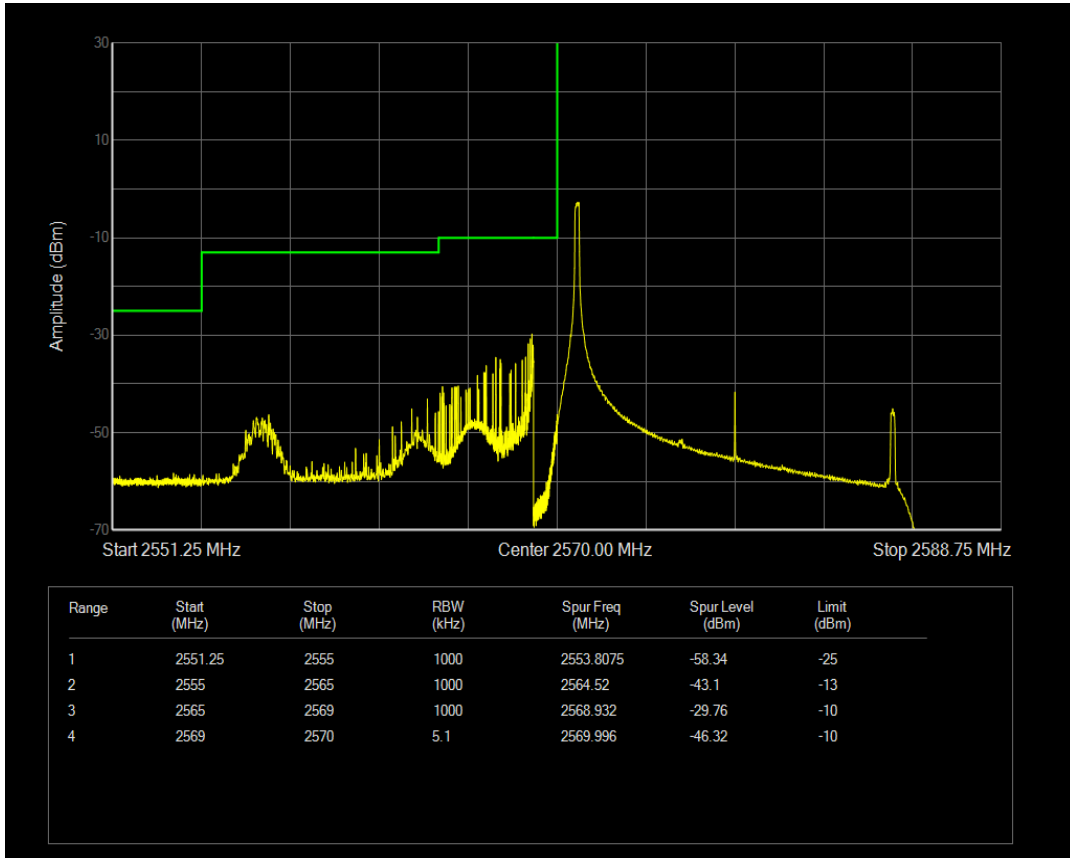

Band38 QPSK BW=15MHz Channel=37825 RB Size=1 Position=#0

Band38 QPSK BW=15MHz Channel=37825 RB Size=1 Position=#Max