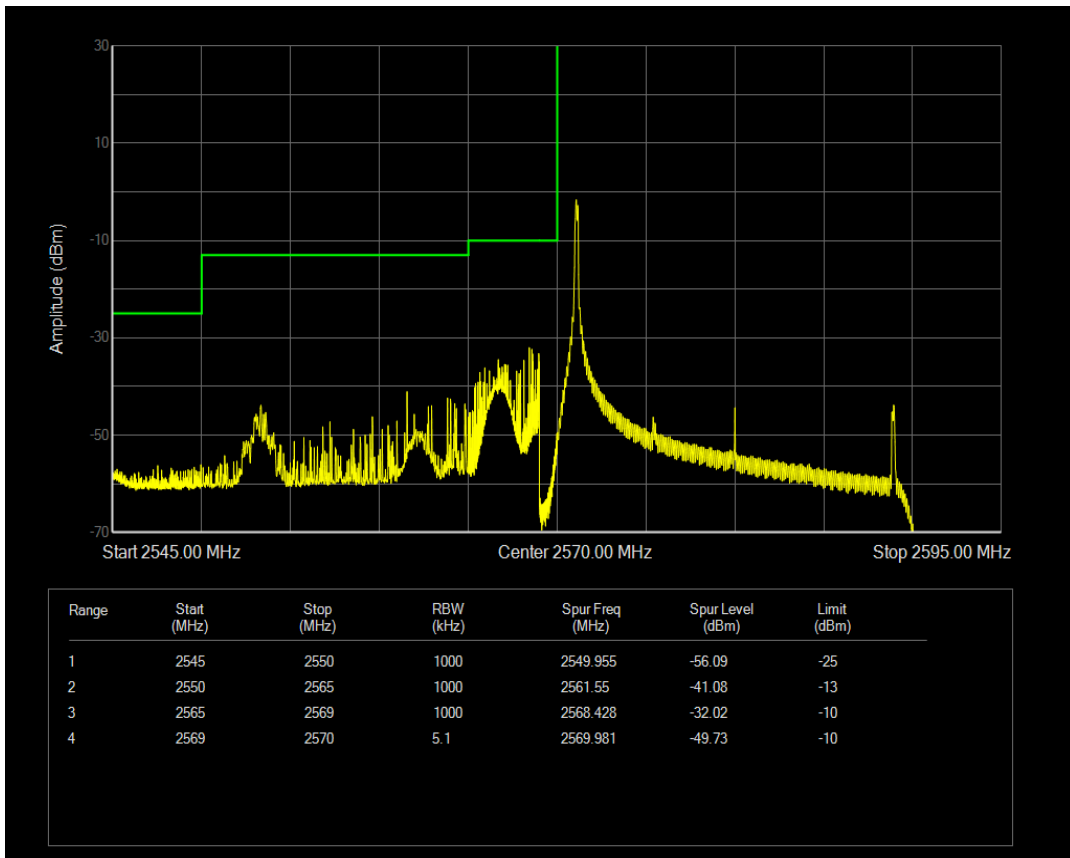

Band38 16QAM BW=20MHz Channel=37850 RB Size=1 Position=#0

Band38 16QAM BW=20MHz Channel=37850 RB Size=1 Position=#Max