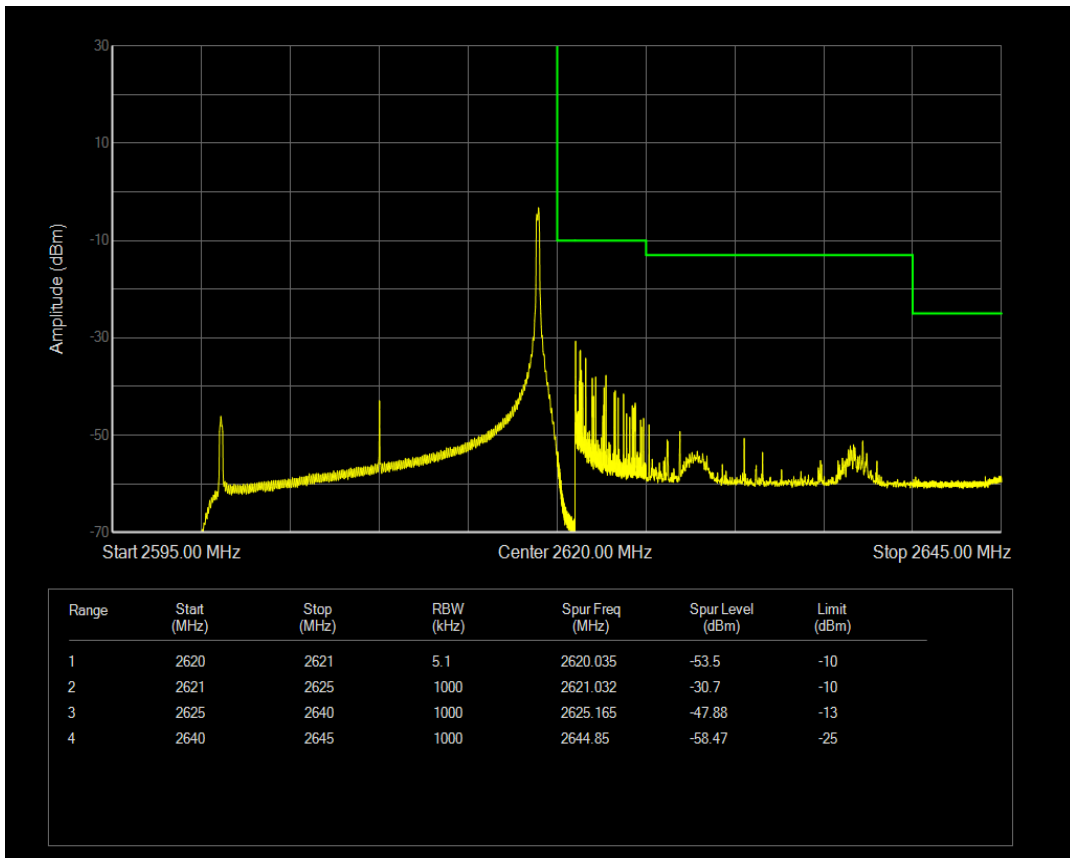

Band38 16QAM BW=20MHz Channel=38150 RB Size=1 Position=#Max

Band38 16QAM BW=20MHz Channel=38150 RB Size=100 Position=#0