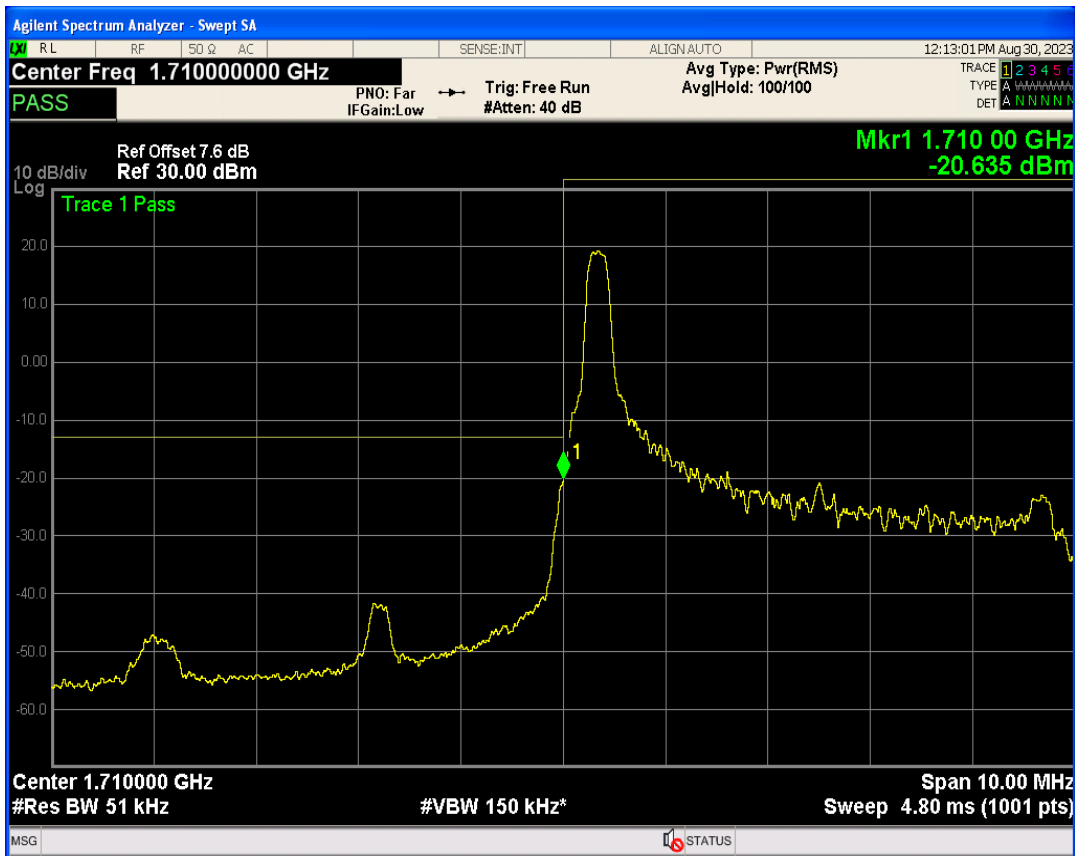

Band4 QPSK BW=5MHz Channel=19975 RB Size=1 Position=#0

Band4 QPSK BW=5MHz Channel=19975 RB Size=1 Position=#Max