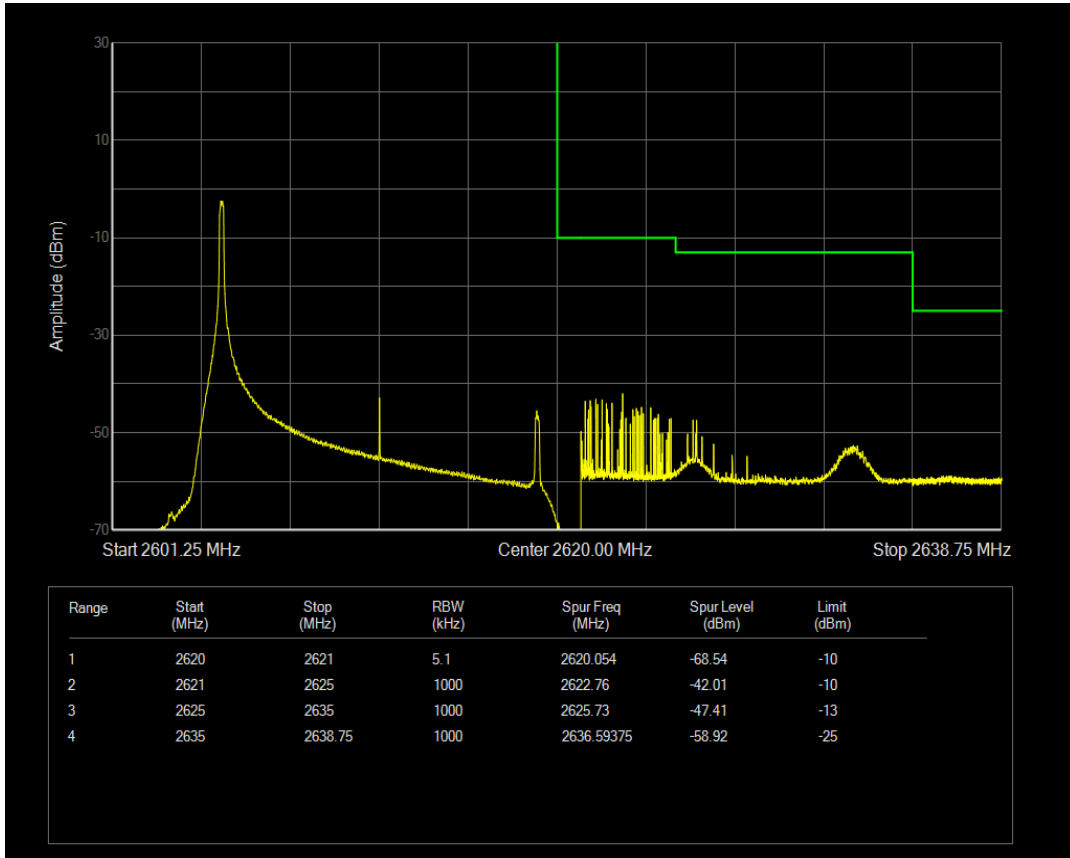

Band38 16QAM BW=15MHz Channel=37825 RB Size=1 Position=#0

Band38 16QAM BW=15MHz Channel=37825 RB Size=1 Position=#Max

Band38 16QAM BW=15MHz Channel=37825 RB Size=75 Position=#0

Band38 QPSK BW=15MHz Channel=38175 RB Size=1 Position=#0