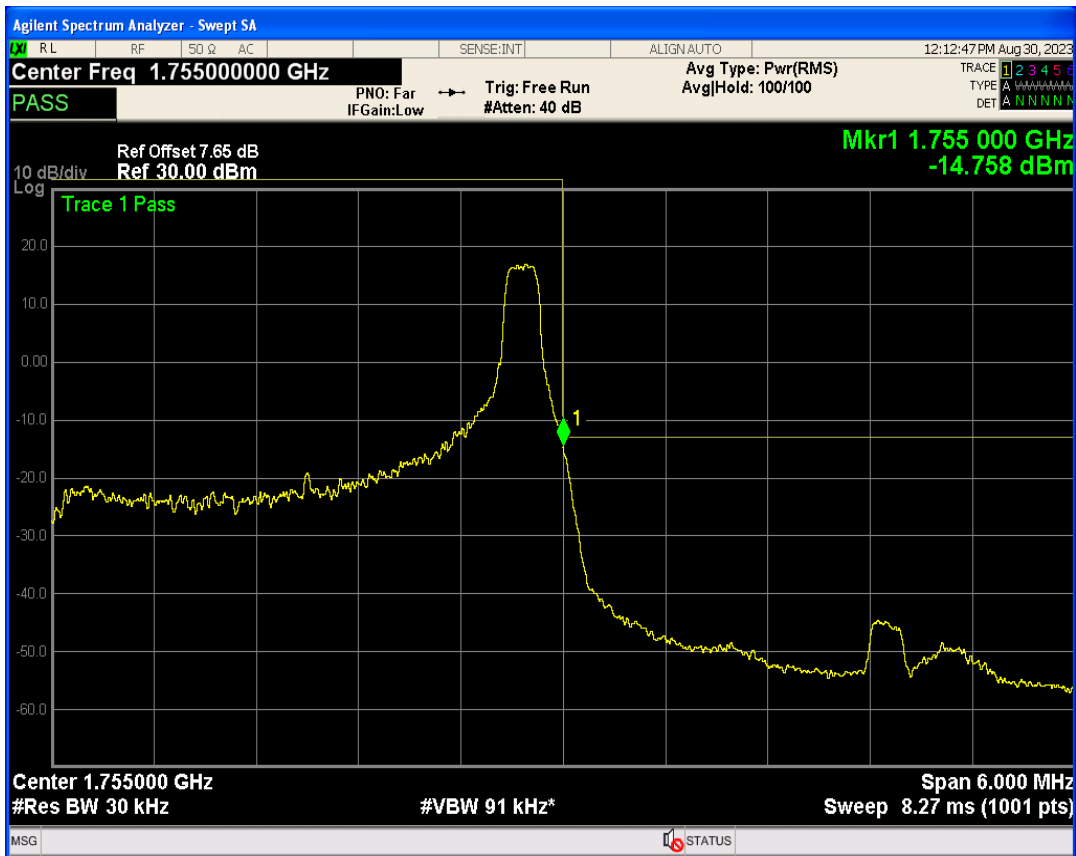

Band4 16QAM BW=3MHz Channel=20385 RB Size=1 Position=#Max

Band4 16QAM BW=3MHz Channel=20385 RB Size=15 Position=#0