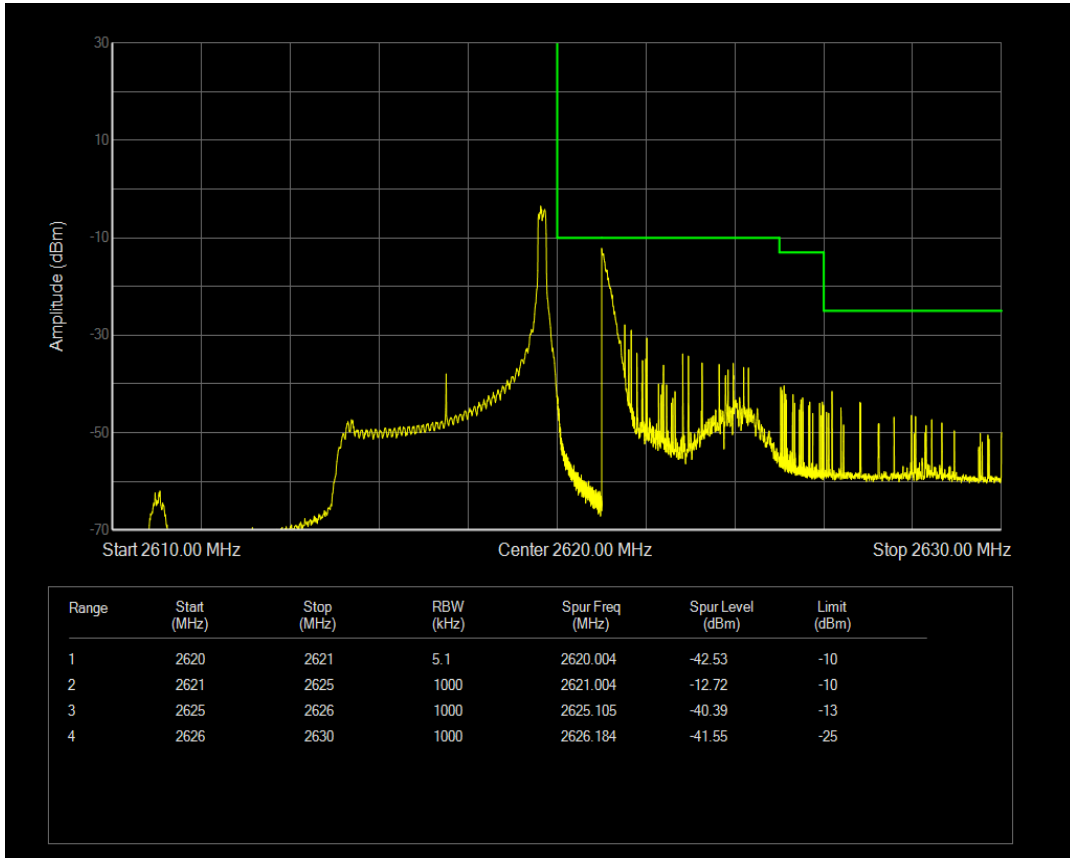

Band38 QPSK BW=5MHz Channel=38225 RB Size=1 Position=#Max

Band38 QPSK BW=5MHz Channel=38225 RB Size=25 Position=#0

Band38 16QAM BW=5MHz Channel=38225 RB Size=1 Position=#0

Band38 16QAM BW=5MHz Channel=38225 RB Size=1 Position=#Max