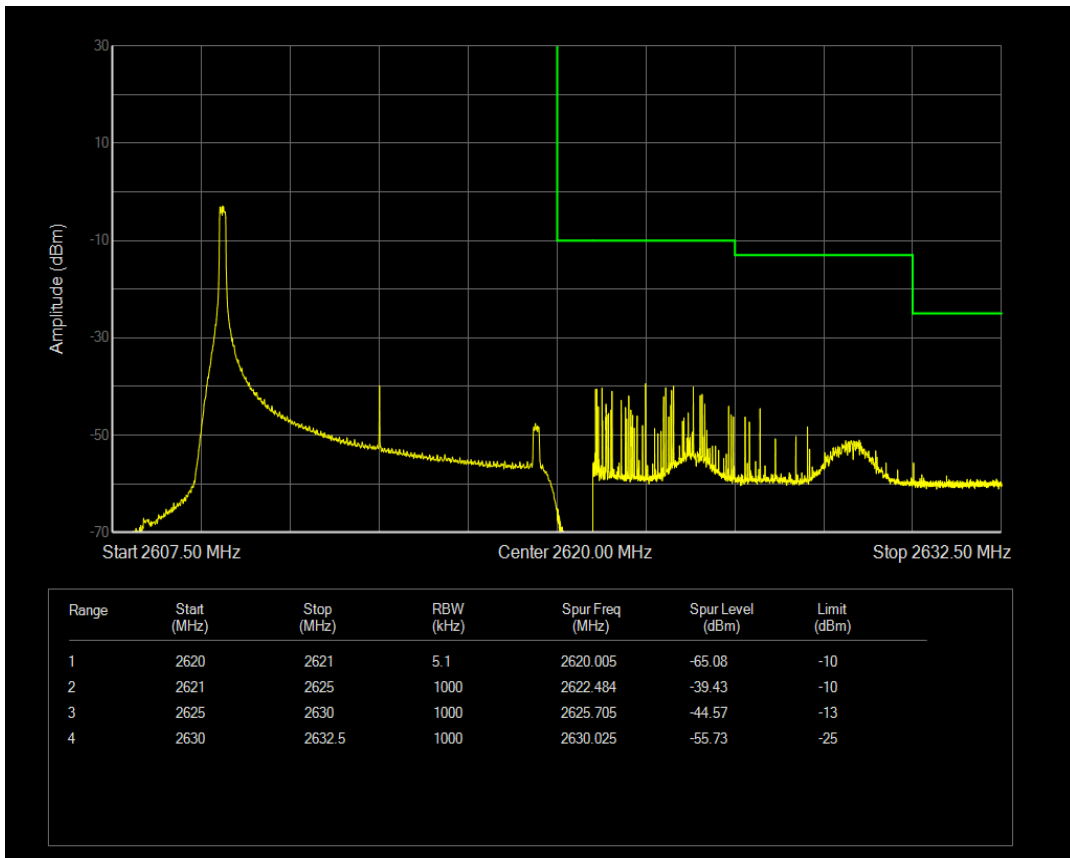

Band38 16QAM BW=10MHz Channel=38200 RB Size=1 Position=#0

Band38 16QAM BW=10MHz Channel=38200 RB Size=1 Position=#Max