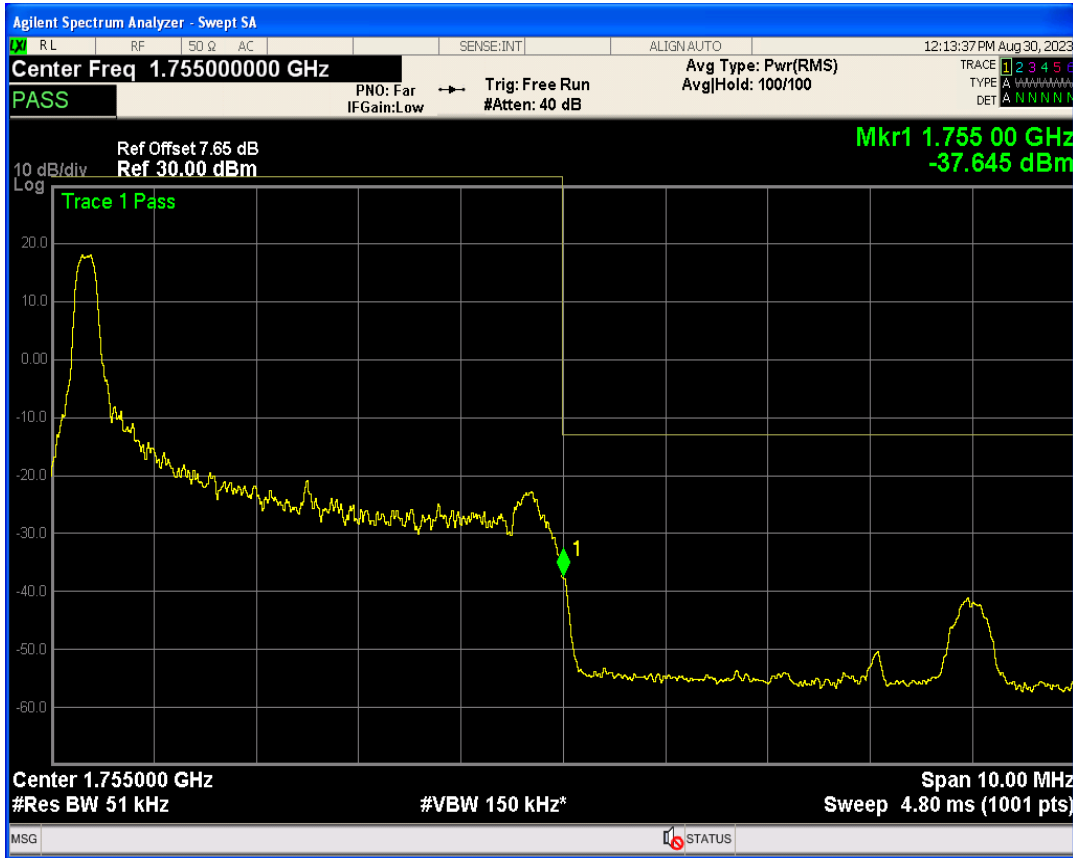

Band4 16QAM BW=5MHz Channel=20375 RB Size=1 Position=#0

Band4 16QAM BW=5MHz Channel=20375 RB Size=1 Position=#Max