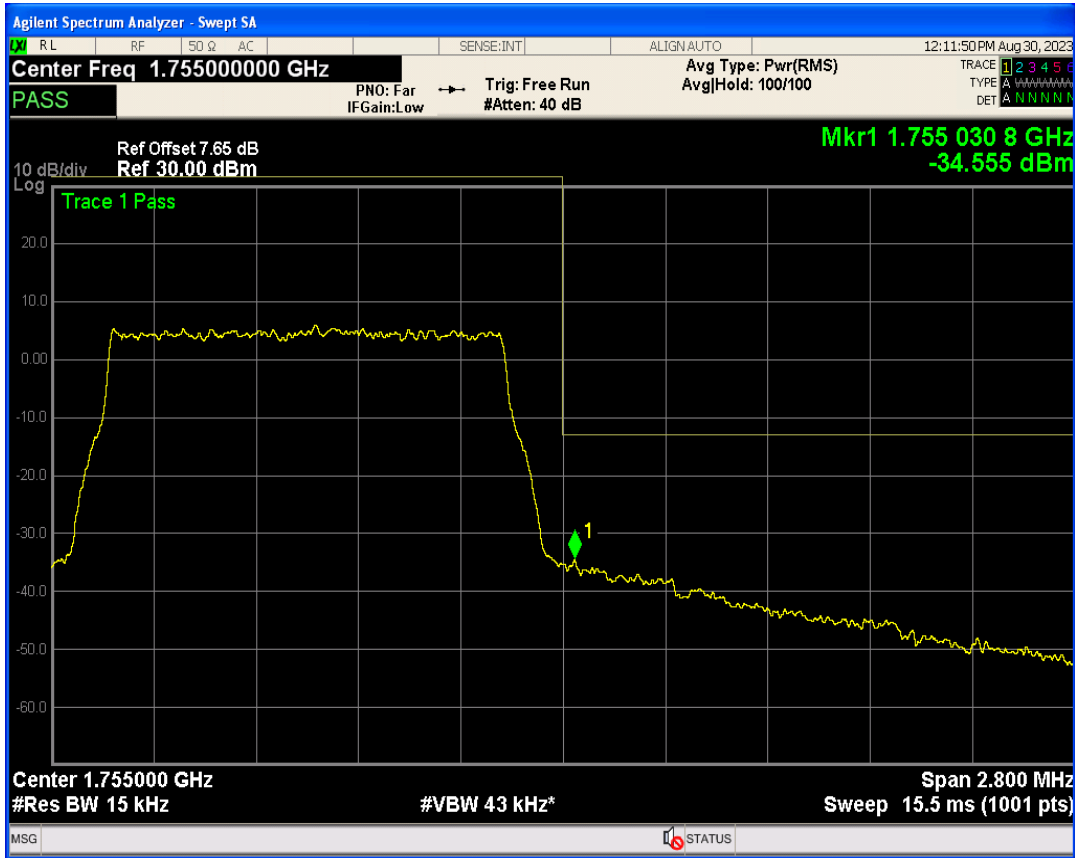

Band4 QPSK BW=1.4MHz Channel=20393 RB Size=6 Position=#0

Band4 16QAM BW=1.4MHz Channel=20393 RB Size=1 Position=#0

Band4 16QAM BW=1.4MHz Channel=20393 RB Size=1 Position=#Max

Band4 16QAM BW=1.4MHz Channel=20393 RB Size=6 Position=#0