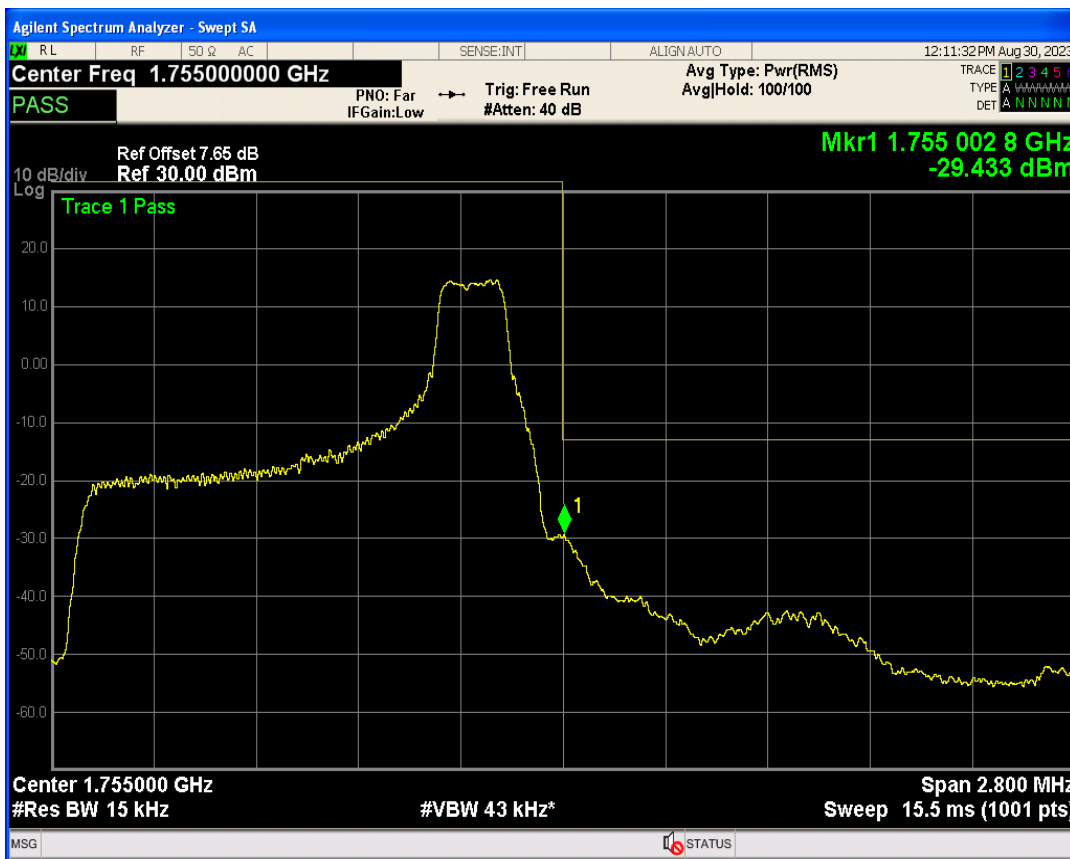

Band4 16QAM BW=1.4MHz Channel=19957 RB Size=1 Position=#Max

Band4 16QAM BW=1.4MHz Channel=19957 RB Size=6 Position=#0

Band4 QPSK BW=1.4MHz Channel=20393 RB Size=1 Position=#0

Band4 QPSK BW=1.4MHz Channel=20393 RB Size=1 Position=#Max