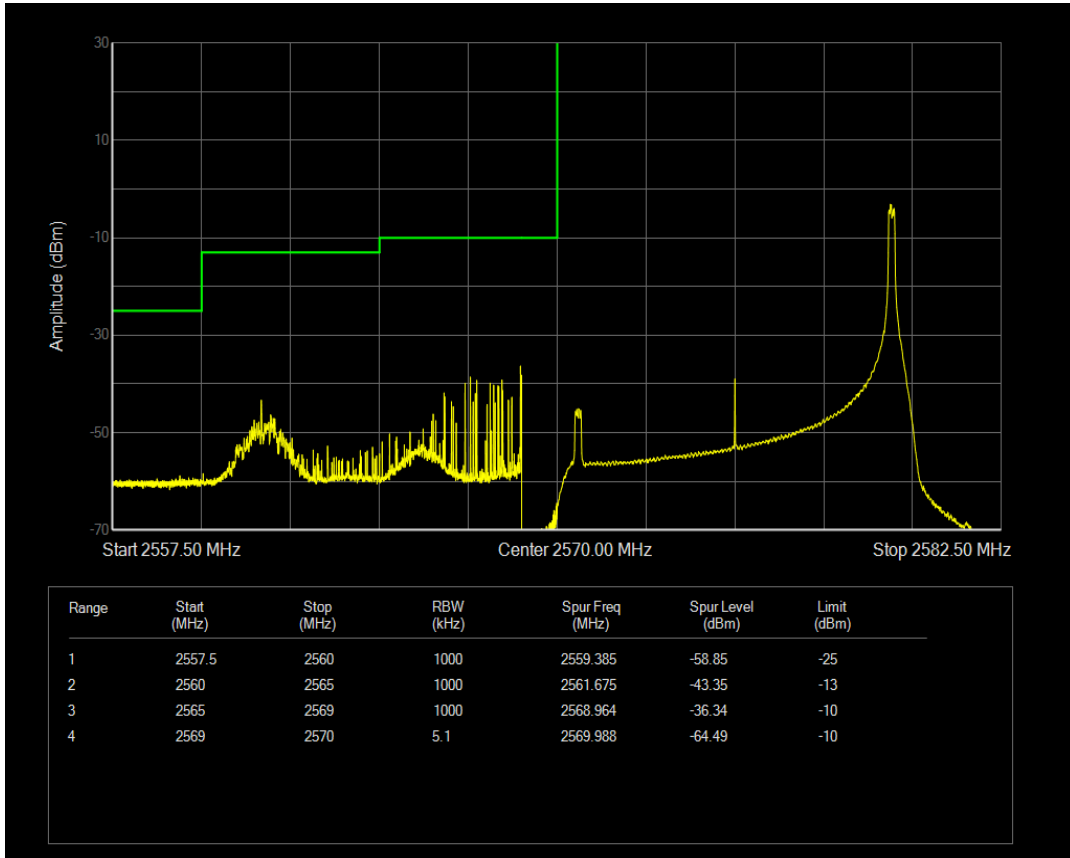

Band38 16QAM BW=10MHz Channel=37800 RB Size=1 Position=#Max

Band38 16QAM BW=10MHz Channel=37800 RB Size=50 Position=#0