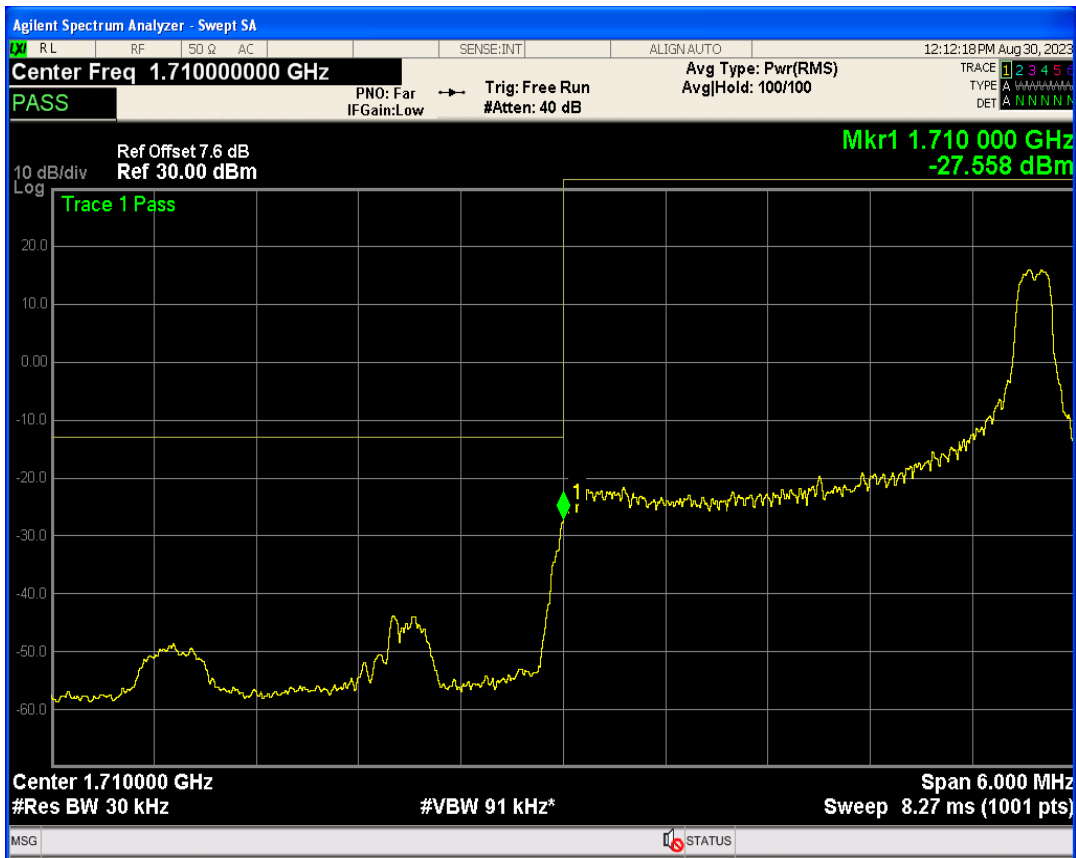

Band4 16QAM BW=3MHz Channel=19965 RB Size=1 Position=#Max

Band4 16QAM BW=3MHz Channel=19965 RB Size=15 Position=#0