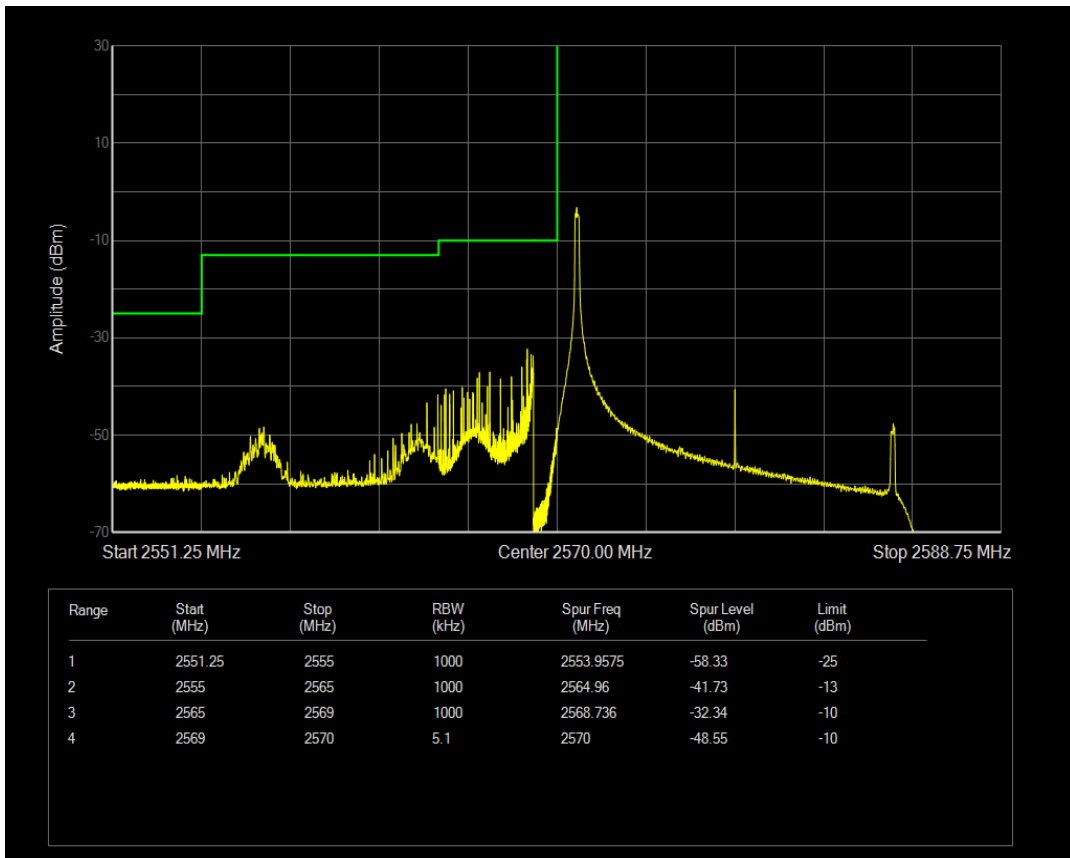

Band38 16QAM BW=15MHz Channel=37825 RB Size=1 Position=#0

Band38 16QAM BW=15MHz Channel=37825 RB Size=1 Position=#Max