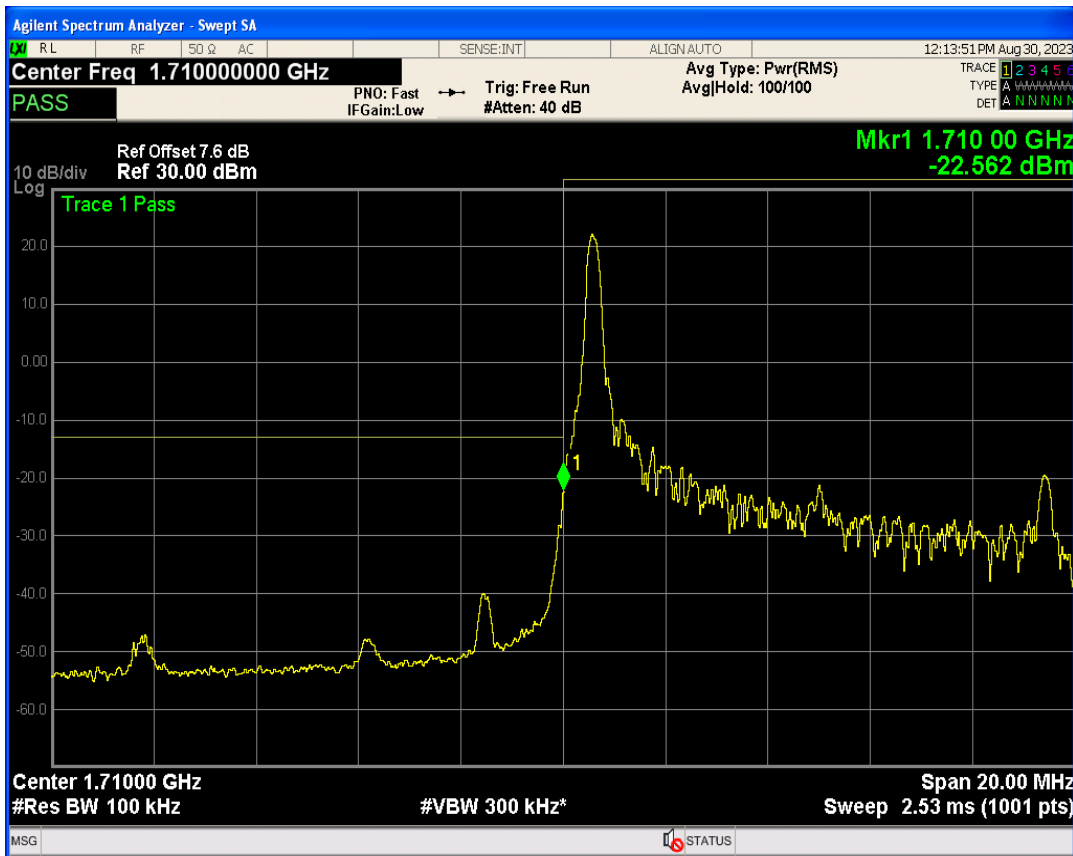

Band4 QPSK BW=10MHz Channel=20000 RB Size=1 Position=#0

Band4 QPSK BW=10MHz Channel=20000 RB Size=1 Position=#Max