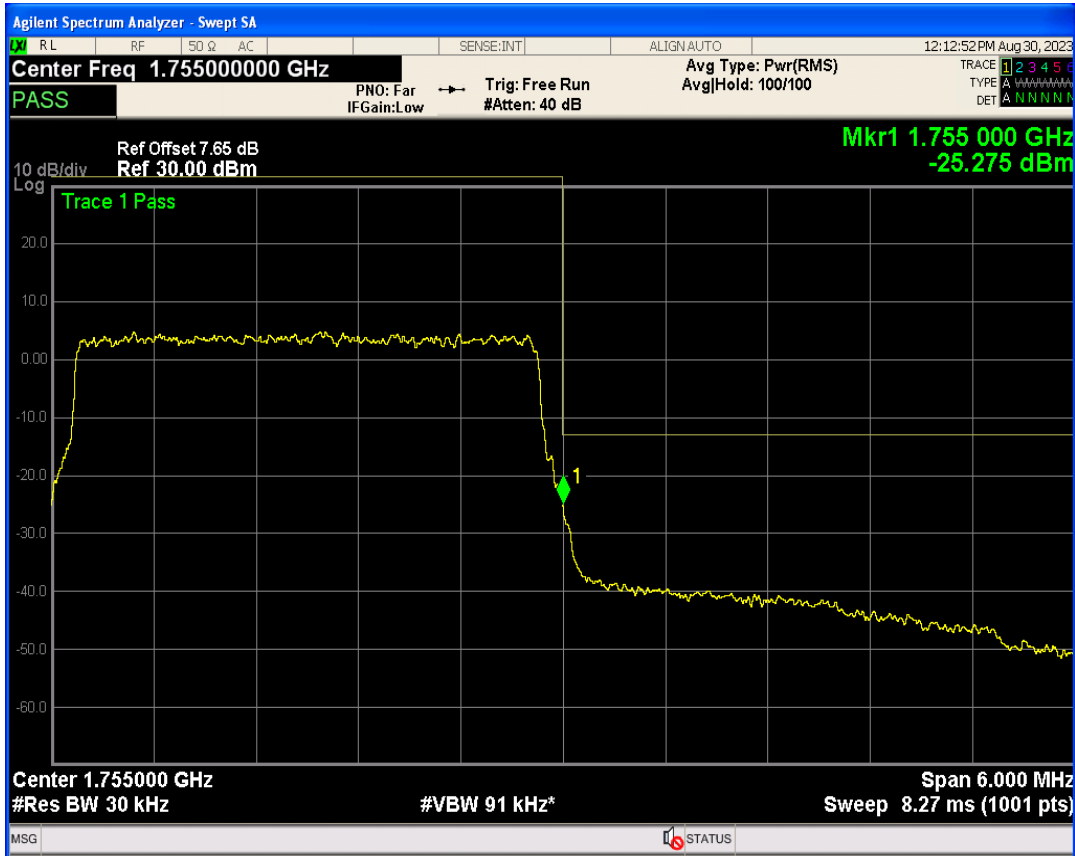

Band4 QPSK BW=3MHz Channel=20385 RB Size=15 Position=#0

Band4 16QAM BW=3MHz Channel=20385 RB Size=1 Position=#0

Band4 16QAM BW=3MHz Channel=20385 RB Size=1 Position=#Max

Band4 16QAM BW=3MHz Channel=20385 RB Size=15 Position=#0