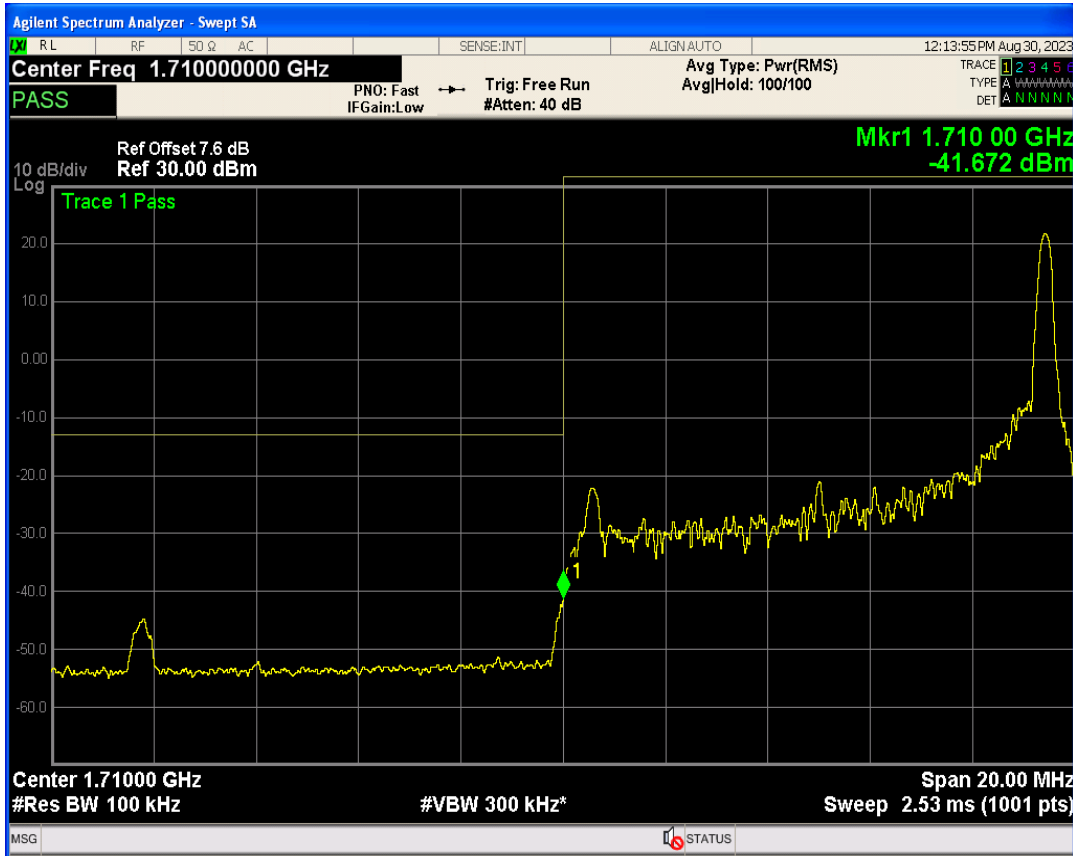

Band4 QPSK BW=5MHz Channel=20375 RB Size=25 Position=#0

Band4 16QAM BW=5MHz Channel=20375 RB Size=1 Position=#0

Band4 16QAM BW=5MHz Channel=20375 RB Size=1 Position=#Max

Band4 16QAM BW=5MHz Channel=20375 RB Size=25 Position=#0

Band4 QPSK BW=10MHz Channel=20000 RB Size=1 Position=#0

Band4 QPSK BW=10MHz Channel=20000 RB Size=1 Position=#Max

Band4 QPSK BW=10MHz Channel=20000 RB Size=50 Position=#0

Band4 16QAM BW=10MHz Channel=20000 RB Size=1 Position=#0