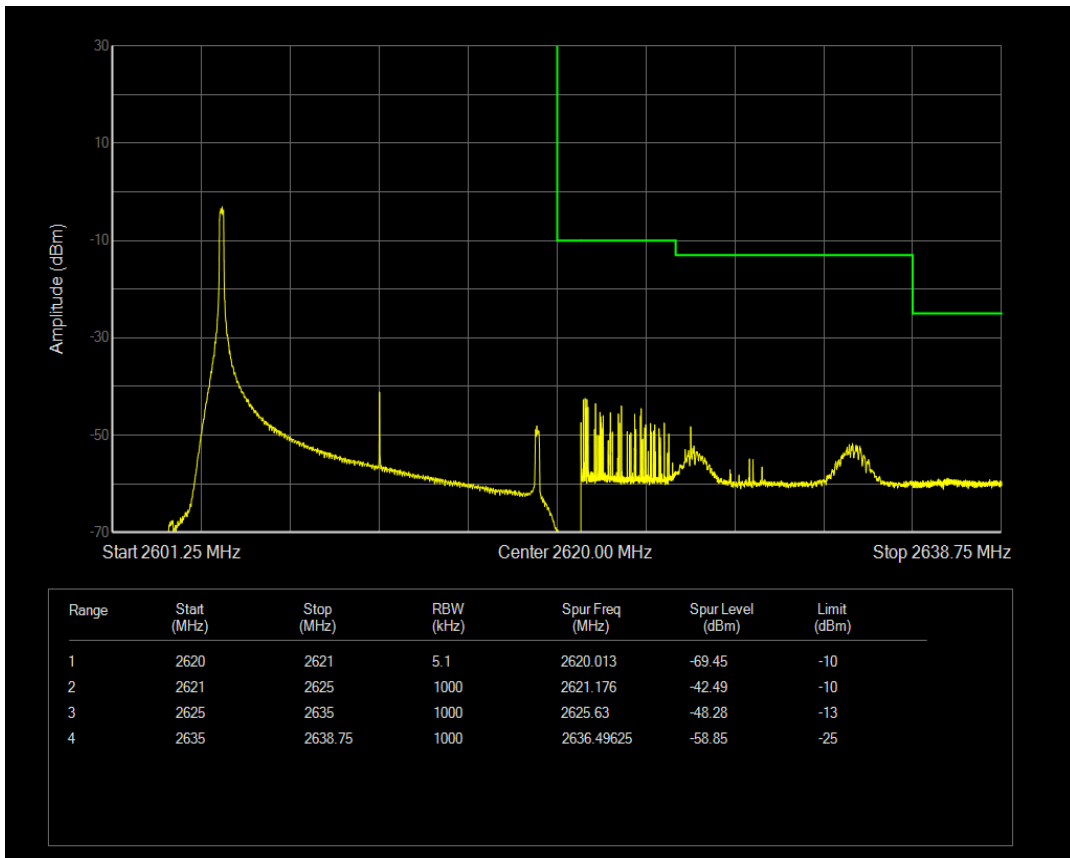

Band38 16QAM BW=15MHz Channel=38175 RB Size=1 Position=#0

Band38 16QAM BW=15MHz Channel=38175 RB Size=1 Position=#Max