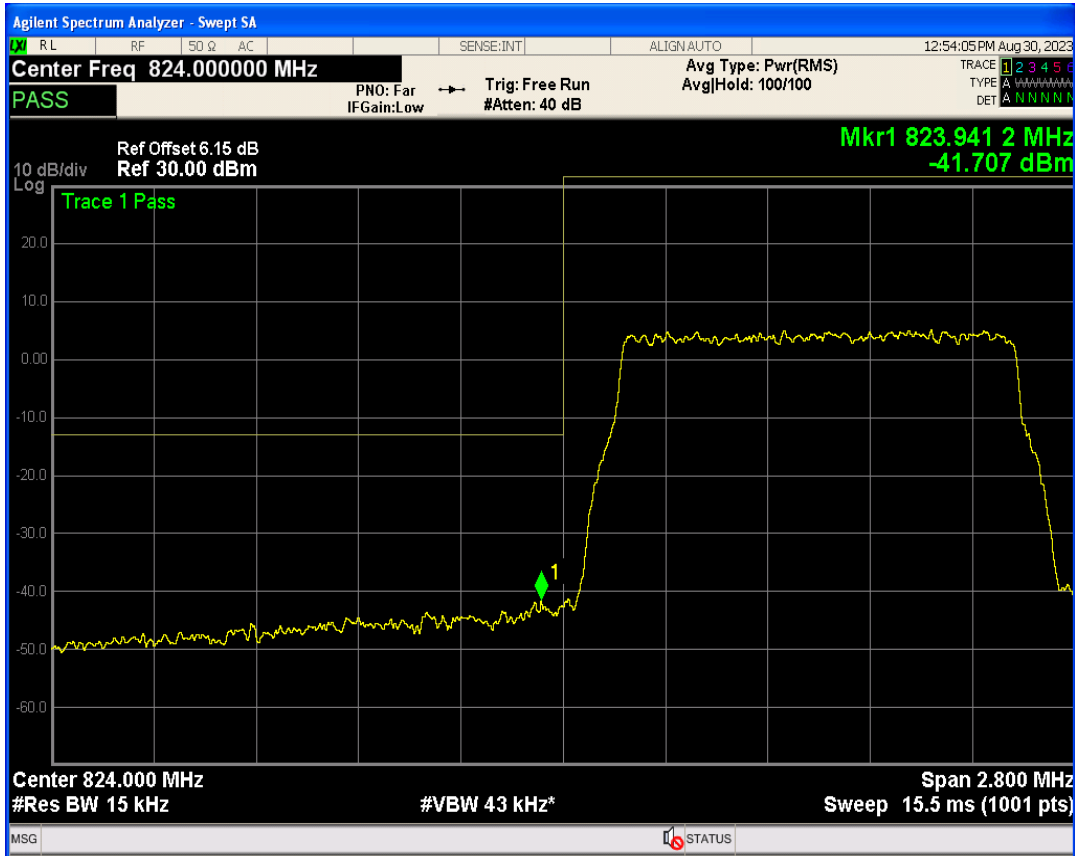

Band5 16QAM BW=1.4MHz Channel=20407 RB Size=6 Position=#0

Band5 QPSK BW=1.4MHz Channel=20643 RB Size=1 Position=#0