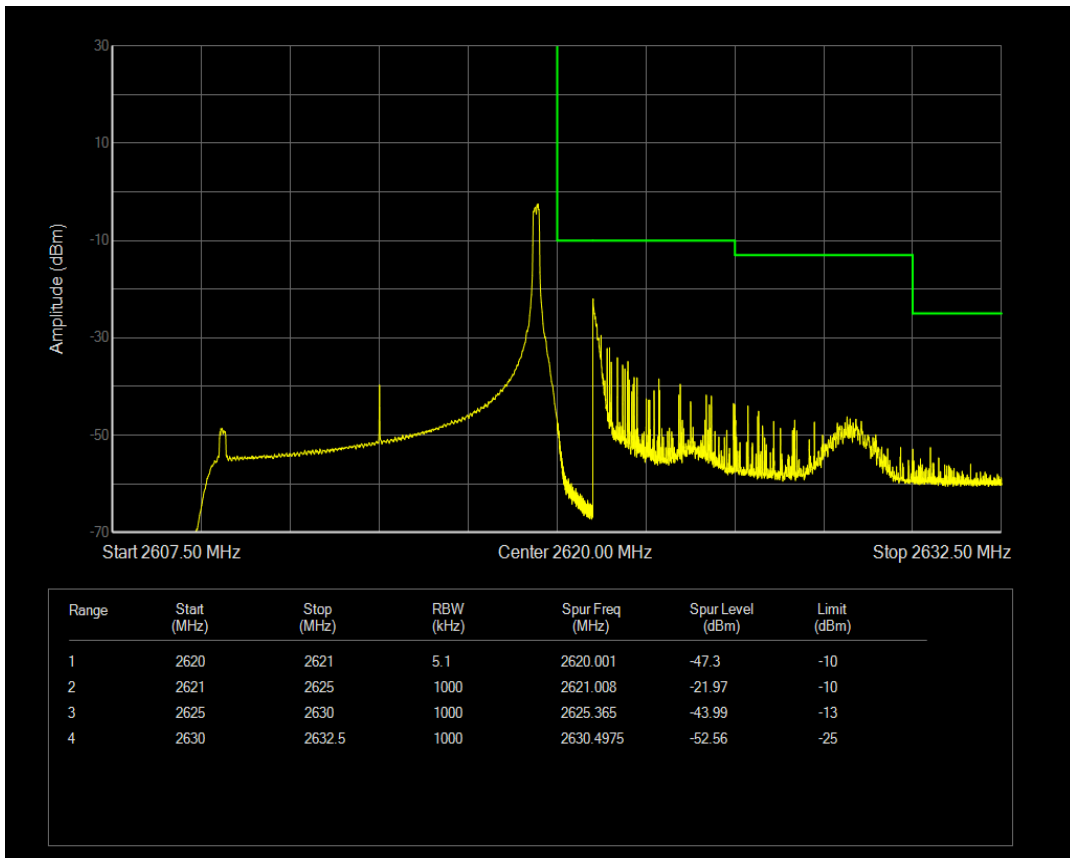

Band38 QPSK BW=10MHz Channel=38200 RB Size=1 Position=#Max

Band38 QPSK BW=10MHz Channel=38200 RB Size=50 Position=#0