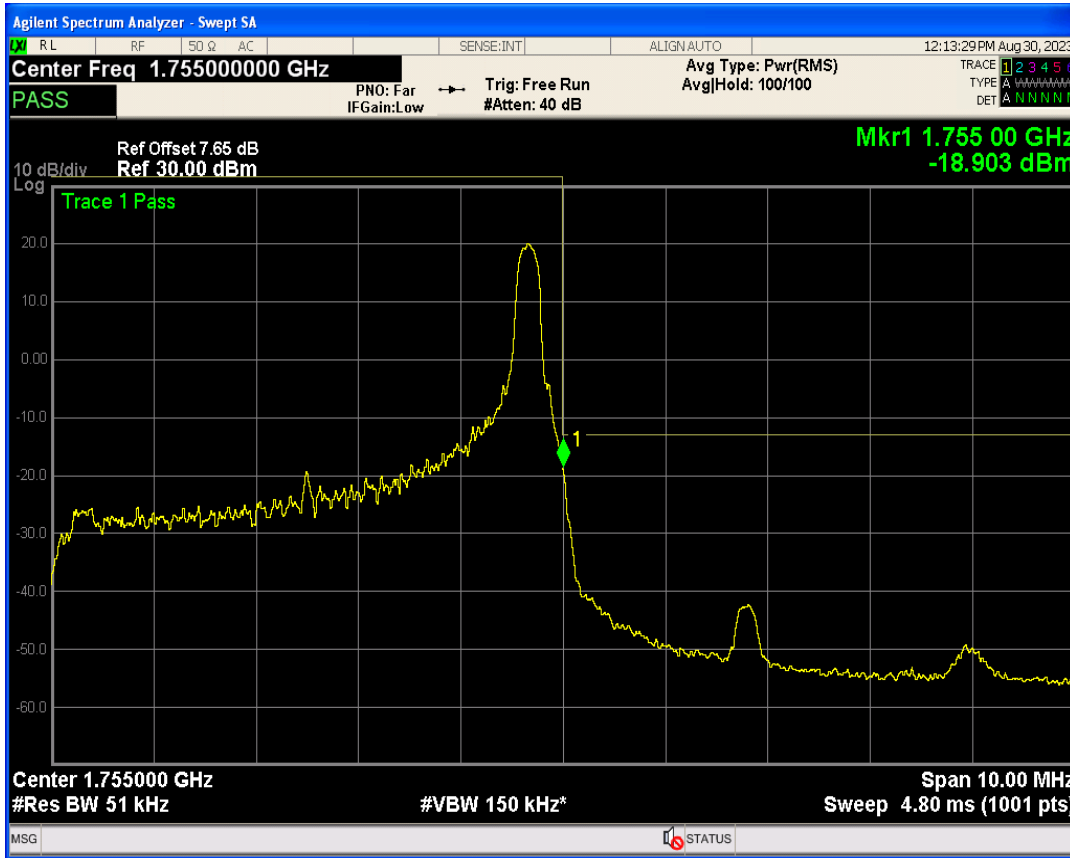

Band4 16QAM BW=5MHz Channel=19975 RB Size=1 Position=#Max

Band4 16QAM BW=5MHz Channel=19975 RB Size=25 Position=#0

Band4 QPSK BW=5MHz Channel=20375 RB Size=1 Position=#0

Band4 QPSK BW=5MHz Channel=20375 RB Size=1 Position=#Max