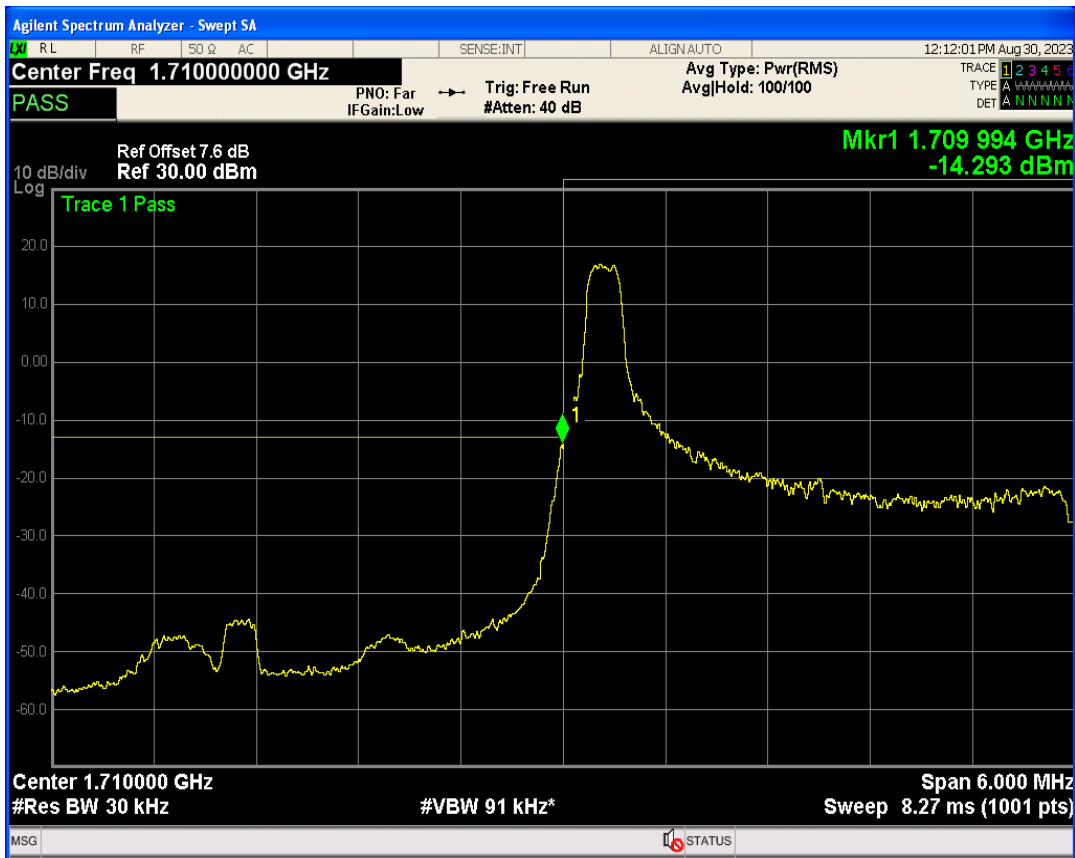

Band4 QPSK BW=3MHz Channel=19965 RB Size=1 Position=#0

Band4 QPSK BW=3MHz Channel=19965 RB Size=15 Position=#0