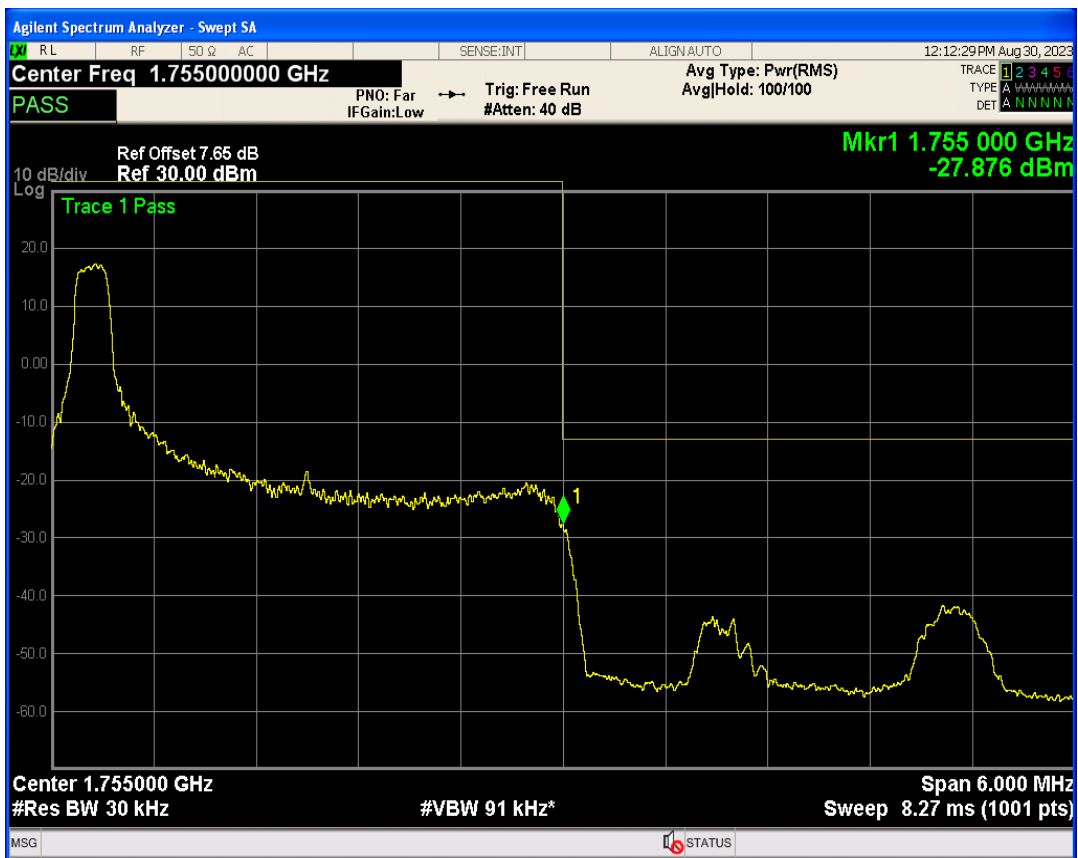

Band4 QPSK BW=3MHz Channel=20385 RB Size=1 Position=#0

Band4 QPSK BW=3MHz Channel=20385 RB Size=1 Position=#Max