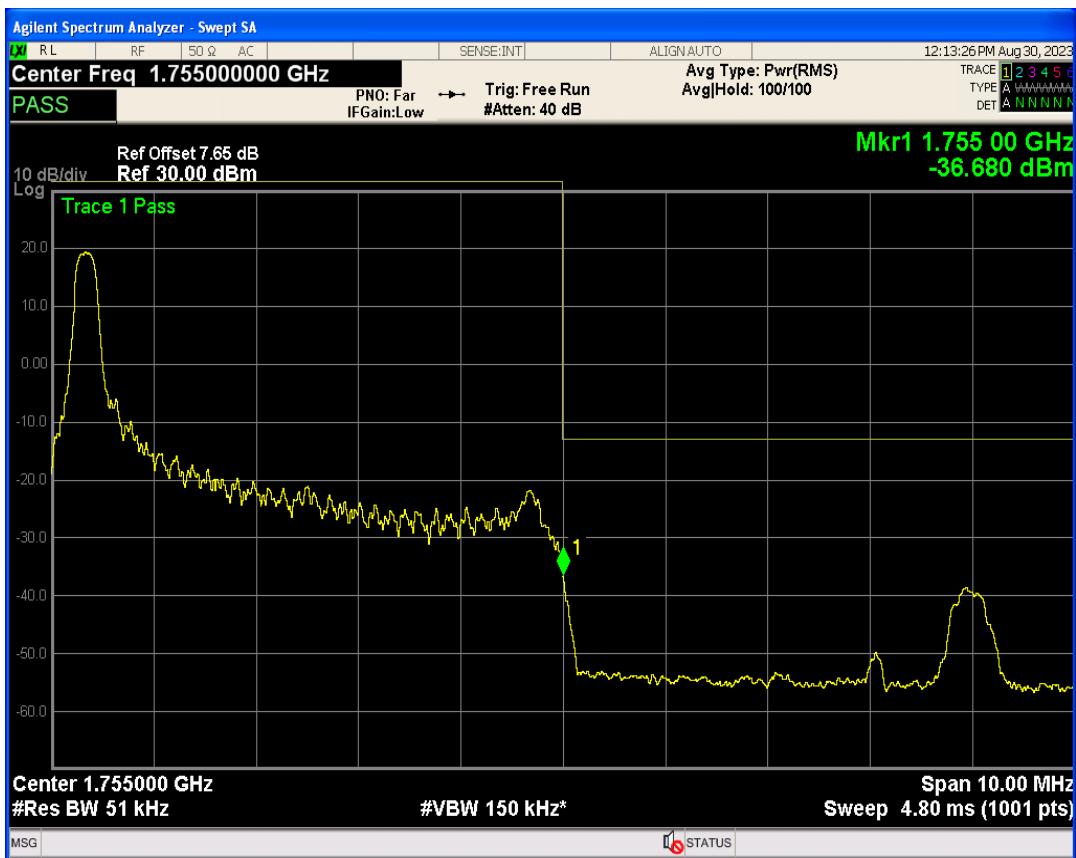

Band4 QPSK BW=5MHz Channel=20375 RB Size=1 Position=#0

Band4 QPSK BW=5MHz Channel=20375 RB Size=1 Position=#Max