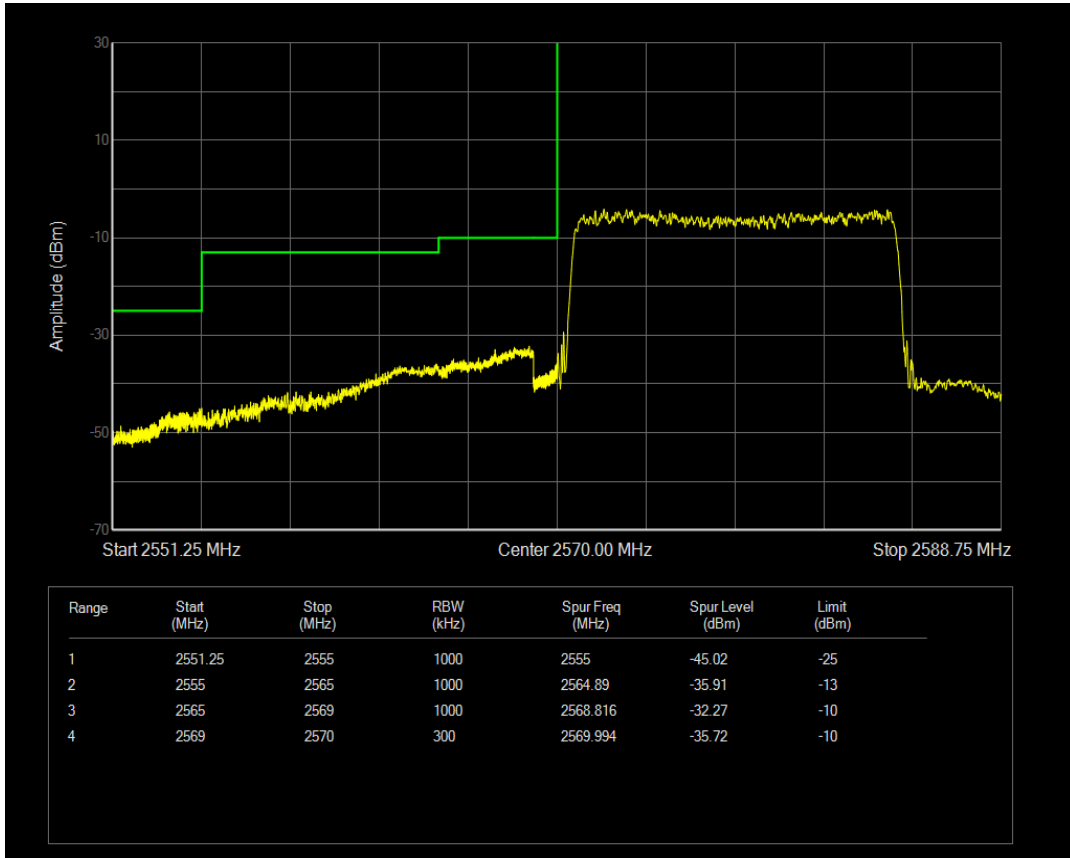

Band38 16QAM BW=10MHz Channel=38200 RB Size=50 Position=#0

Band38 QPSK BW=15MHz Channel=37825 RB Size=1 Position=#0

Band38 QPSK BW=15MHz Channel=37825 RB Size=1 Position=#Max

Band38 QPSK BW=15MHz Channel=37825 RB Size=75 Position=#0