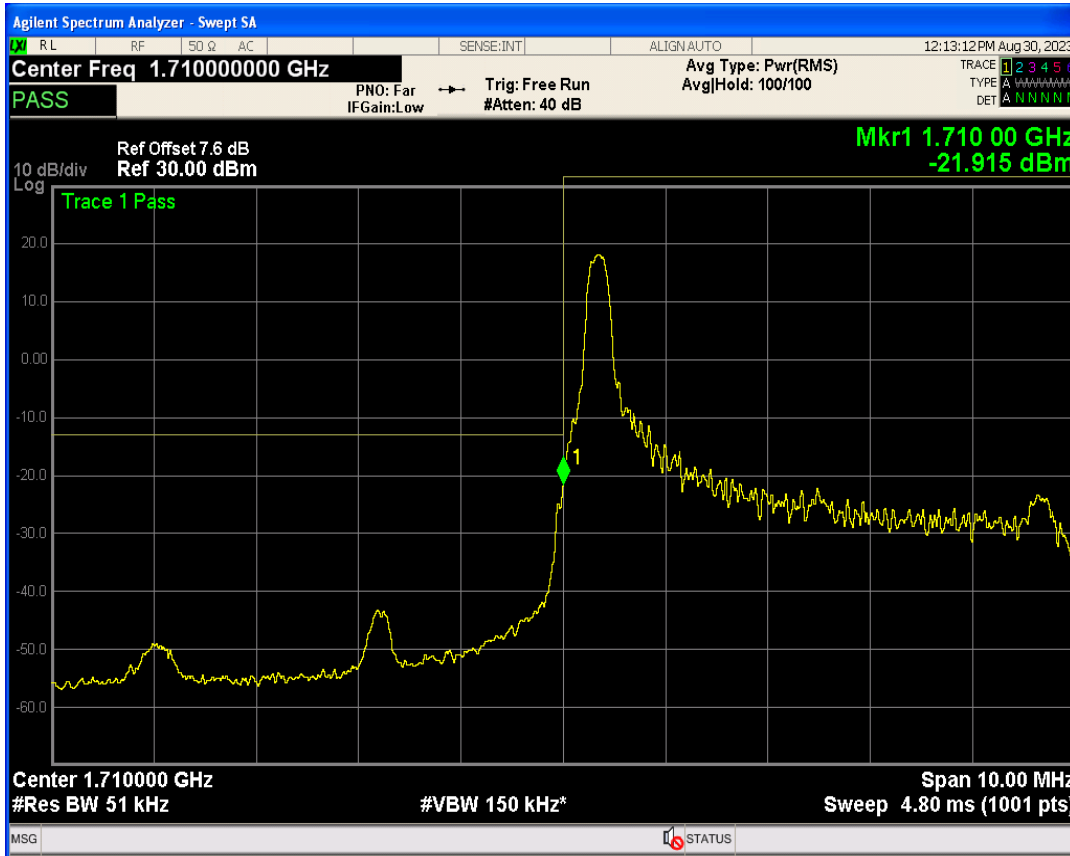

Band4 QPSK BW=5MHz Channel=19975 RB Size=1 Position=#0

Band4 QPSK BW=5MHz Channel=19975 RB Size=1 Position=#Max

Band4 QPSK BW=5MHz Channel=19975 RB Size=25 Position=#0

Band4 16QAM BW=5MHz Channel=19975 RB Size=1 Position=#0