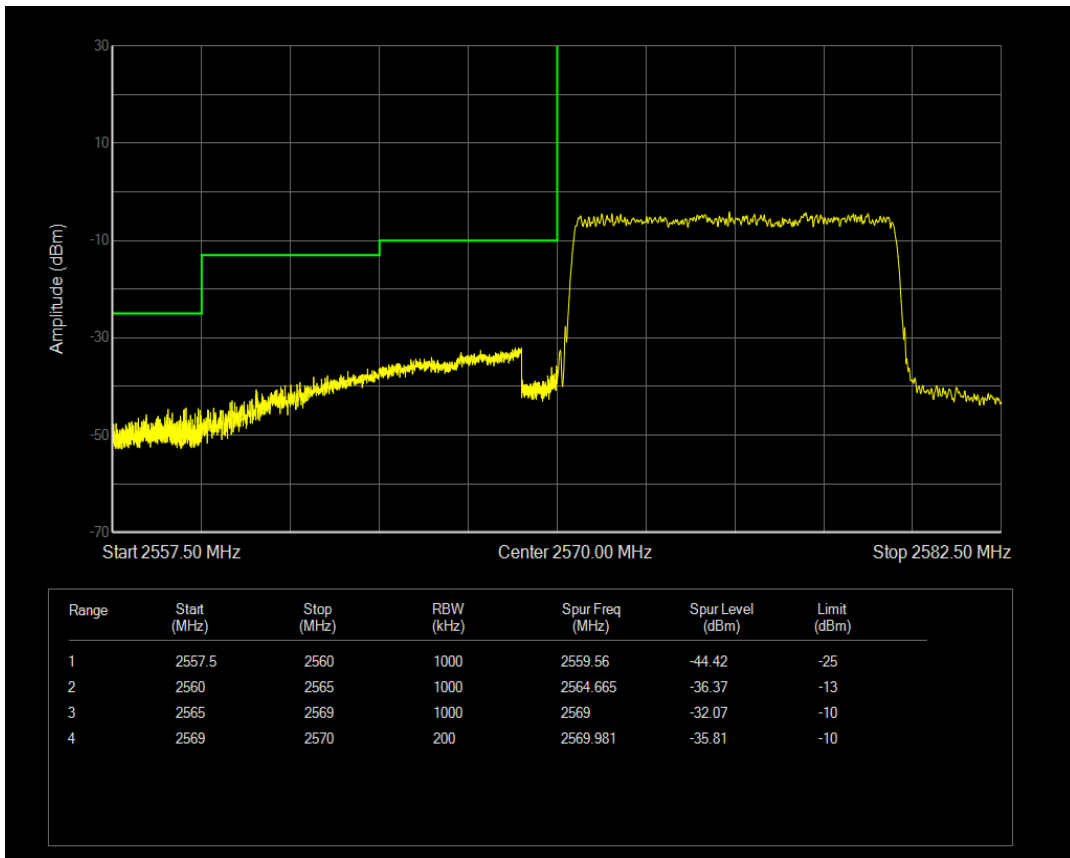

Band38 16QAM BW=10MHz Channel=37800 RB Size=50 Position=#0

Band38 QPSK BW=10MHz Channel=38200 RB Size=1 Position=#0