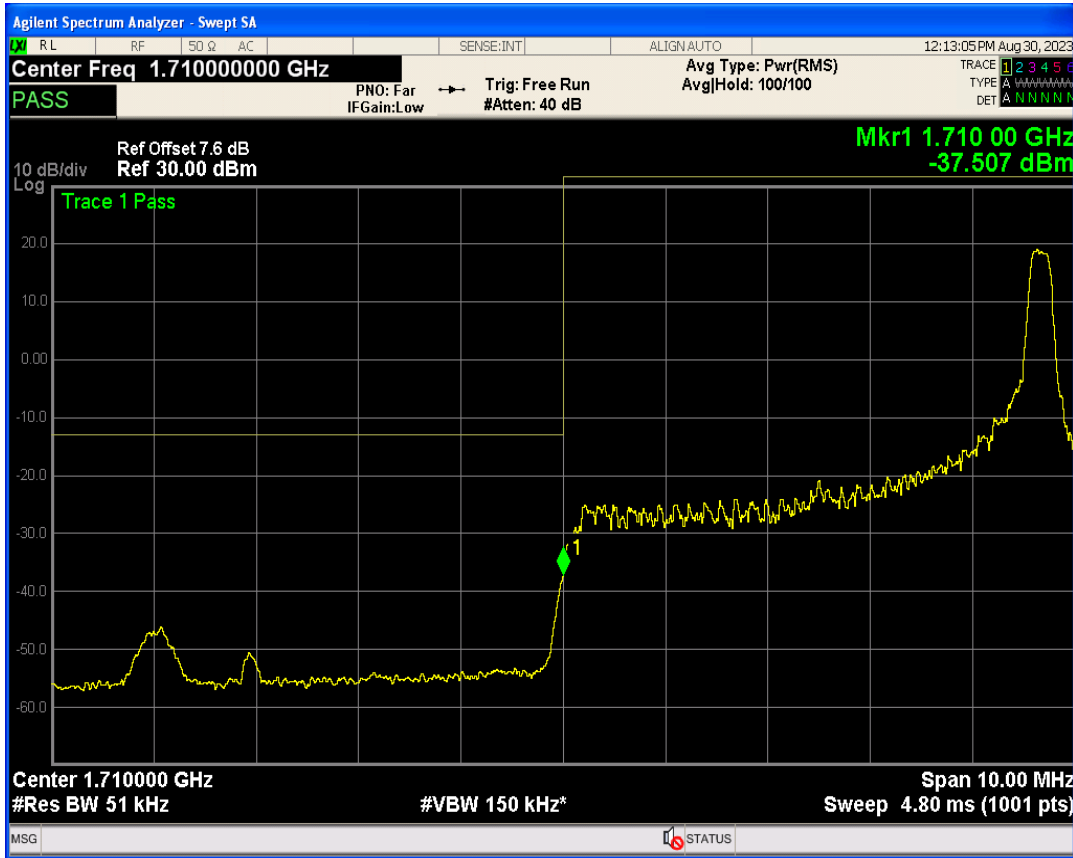

Band4 QPSK BW=5MHz Channel=19975 RB Size=1 Position=#Max

Band4 QPSK BW=5MHz Channel=19975 RB Size=25 Position=#0