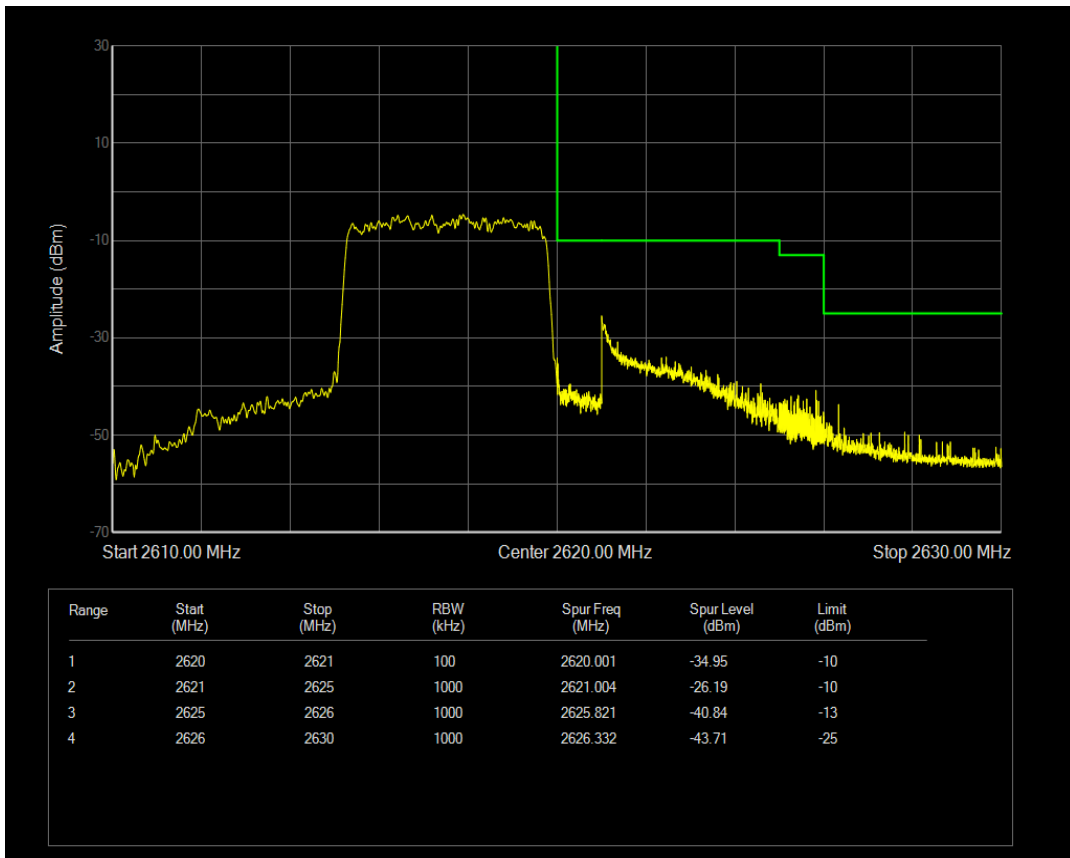

Band38 16QAM BW=5MHz Channel=38225 RB Size=25 Position=#0

Band38 QPSK BW=10MHz Channel=37800 RB Size=1 Position=#0