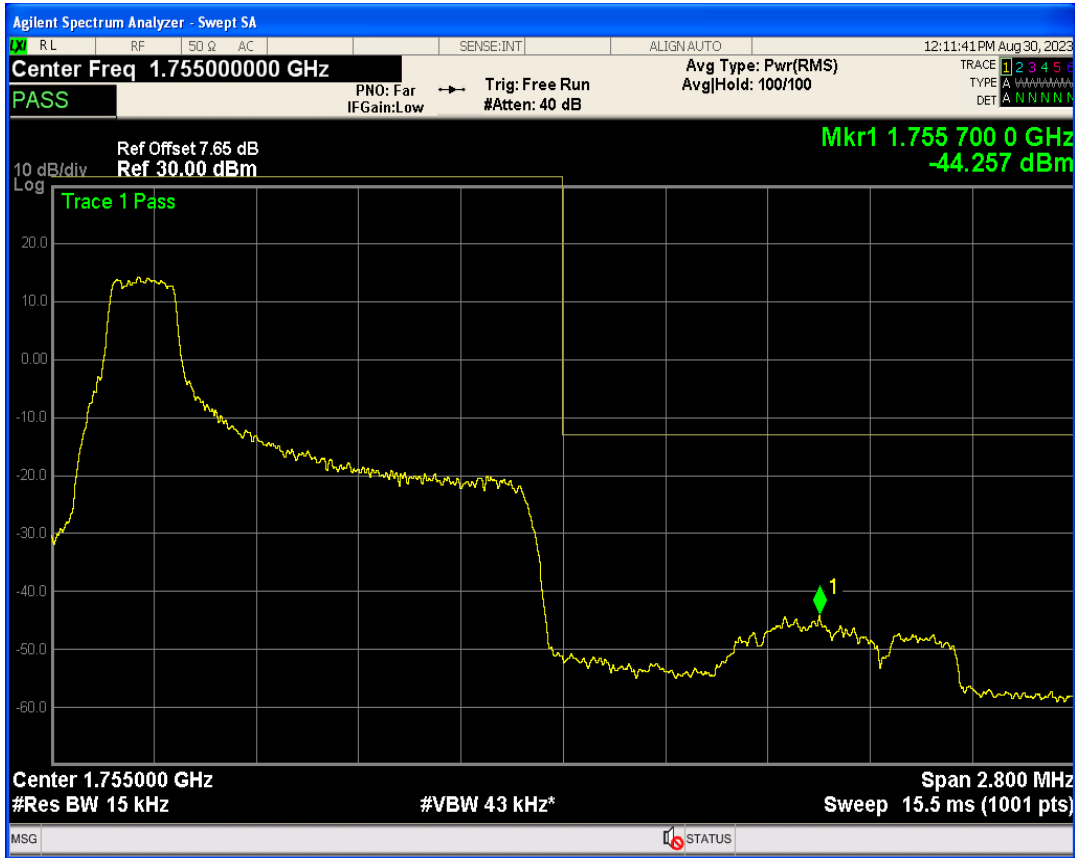

Band4 16QAM BW=1.4MHz Channel=20393 RB Size=1 Position=#0

Band4 16QAM BW=1.4MHz Channel=20393 RB Size=1 Position=#Max