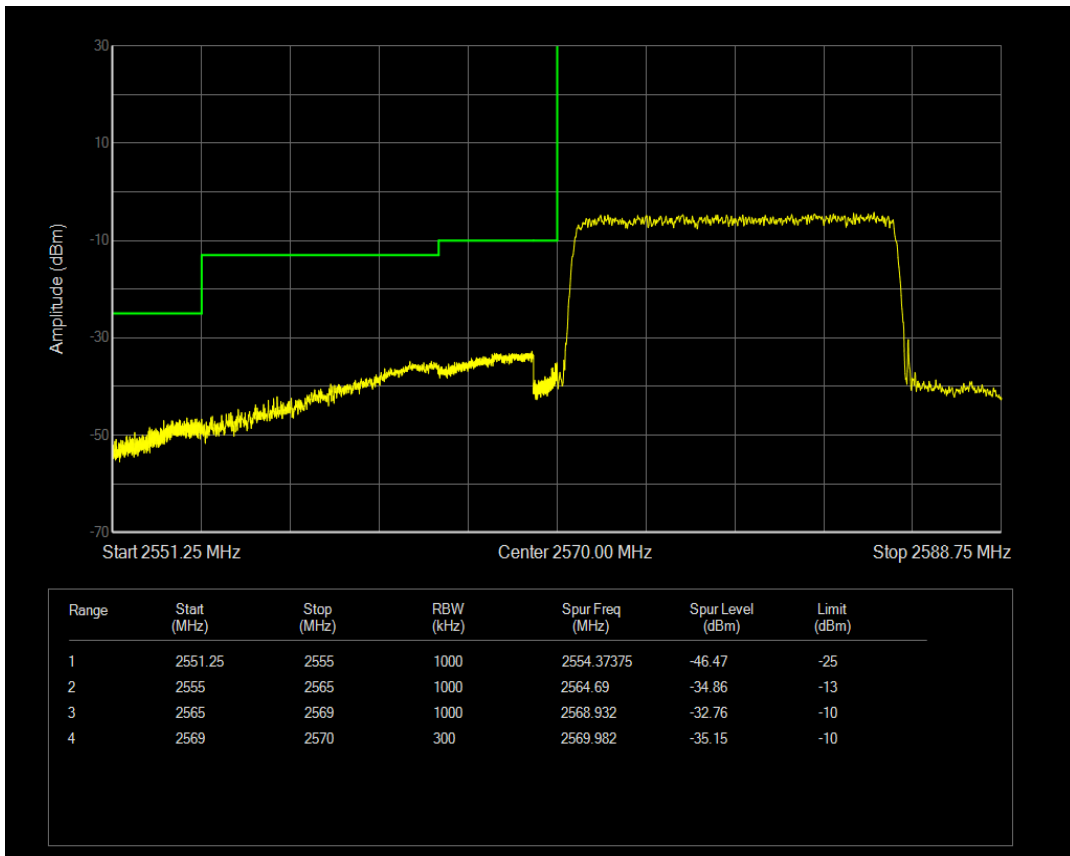

Band38 16QAM BW=15MHz Channel=37825 RB Size=75 Position=#0

Band38 QPSK BW=15MHz Channel=38175 RB Size=1 Position=#0