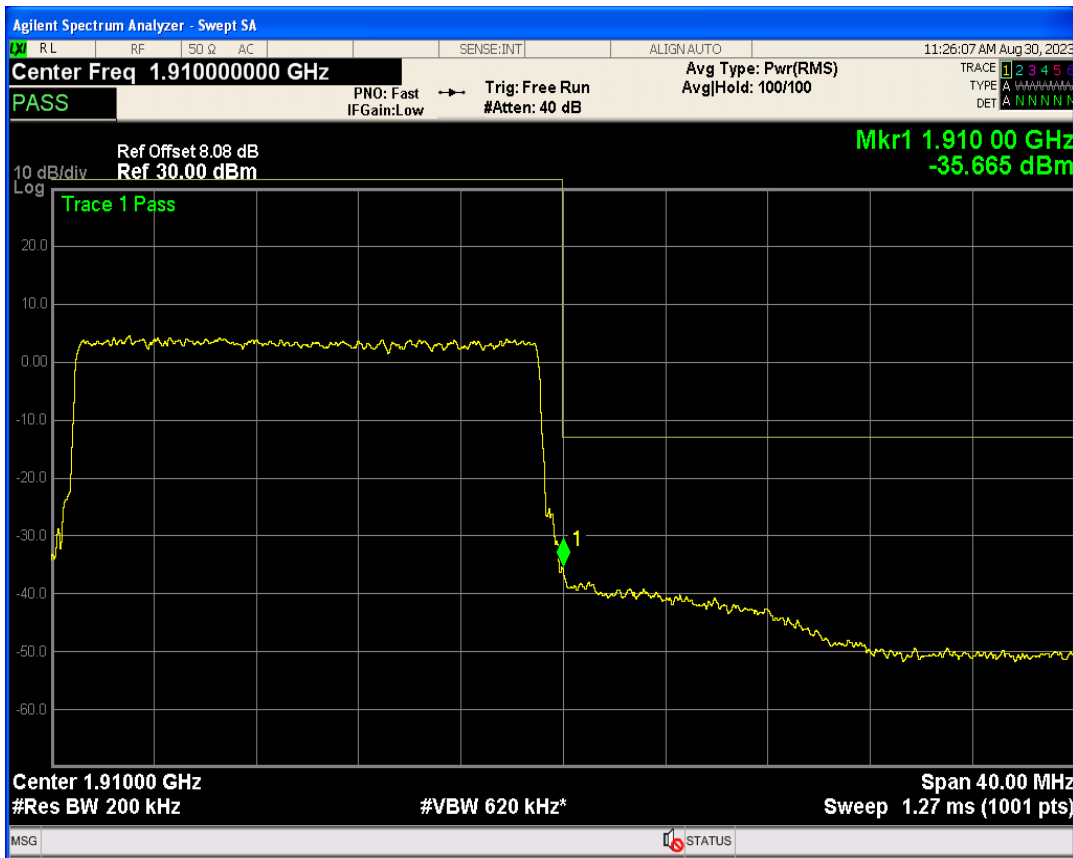

Band2 16QAM BW=20MHz Channel=19100 RB Size=100 Position=#0

Band38 QPSK BW=5MHz Channel=37775 RB Size=1 Position=#Max