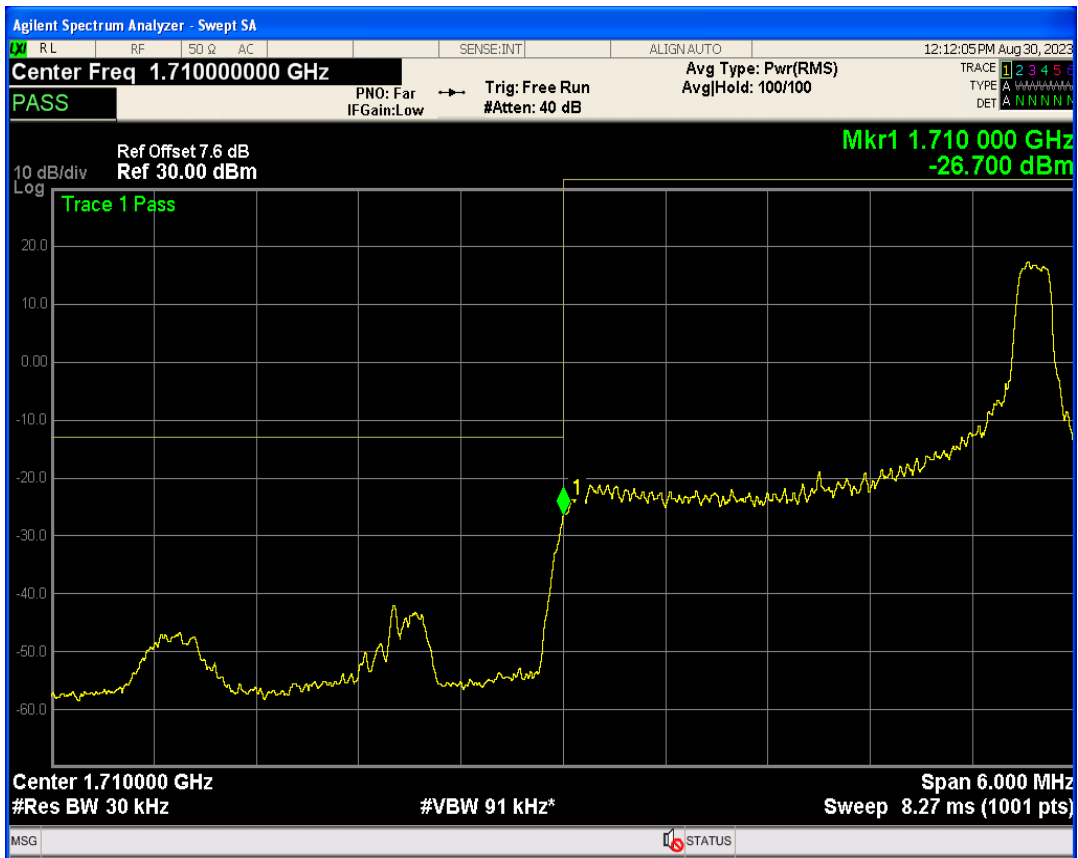

Band4 QPSK BW=3MHz Channel=19965 RB Size=1 Position=#Max

Band4 16QAM BW=3MHz Channel=19965 RB Size=1 Position=#0