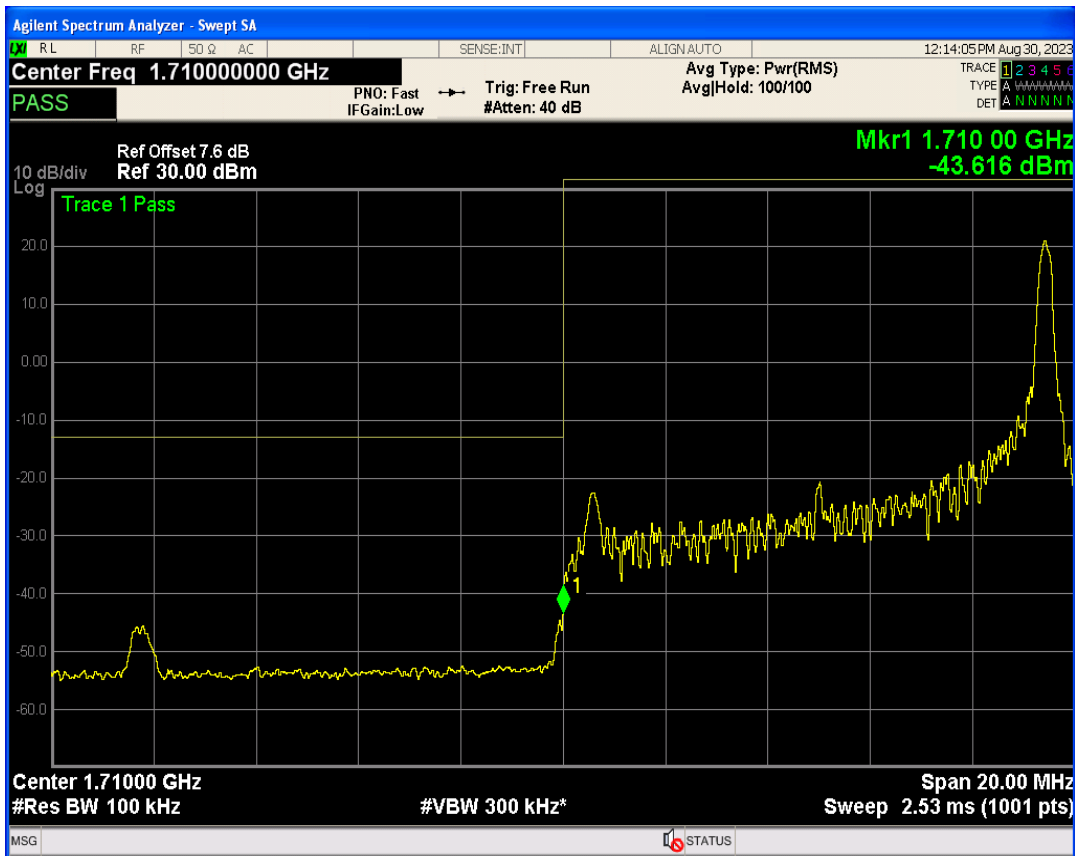

Band4 16QAM BW=10MHz Channel=20000 RB Size=1 Position=#Max

Band4 16QAM BW=10MHz Channel=20000 RB Size=50 Position=#0