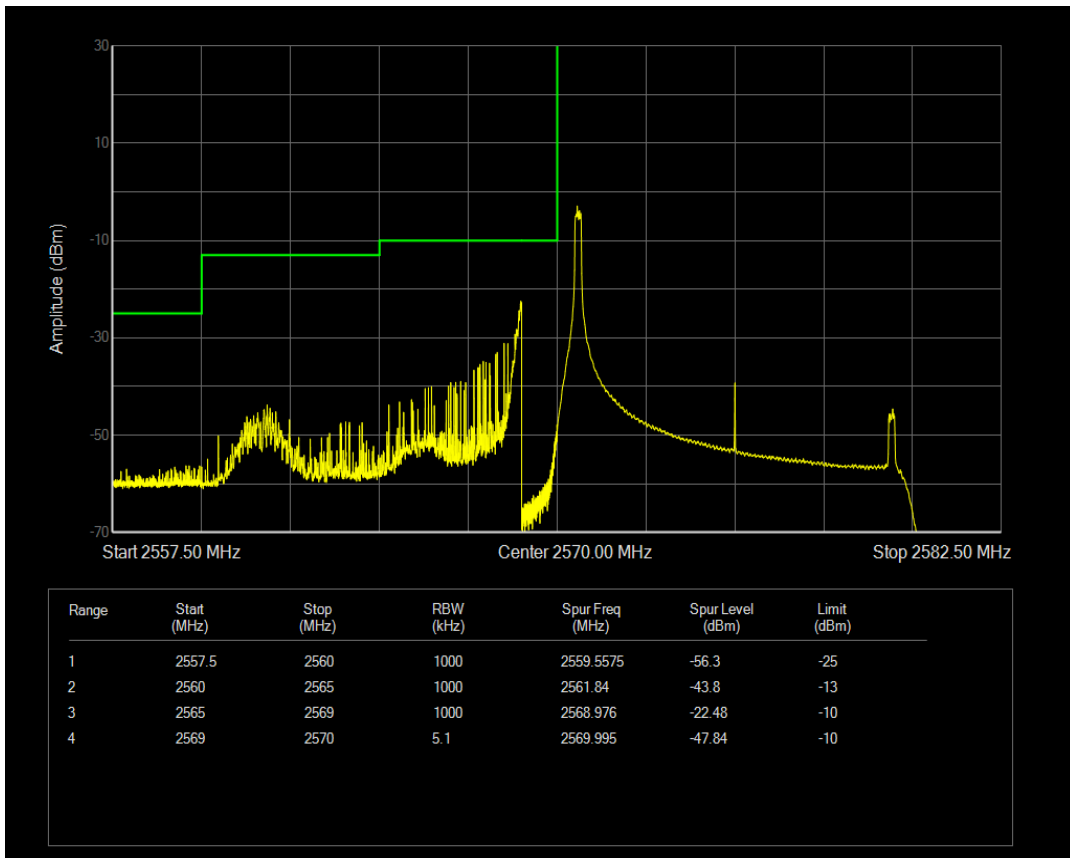

Band38 16QAM BW=10MHz Channel=37800 RB Size=1 Position=#0

Band38 16QAM BW=10MHz Channel=37800 RB Size=1 Position=#Max