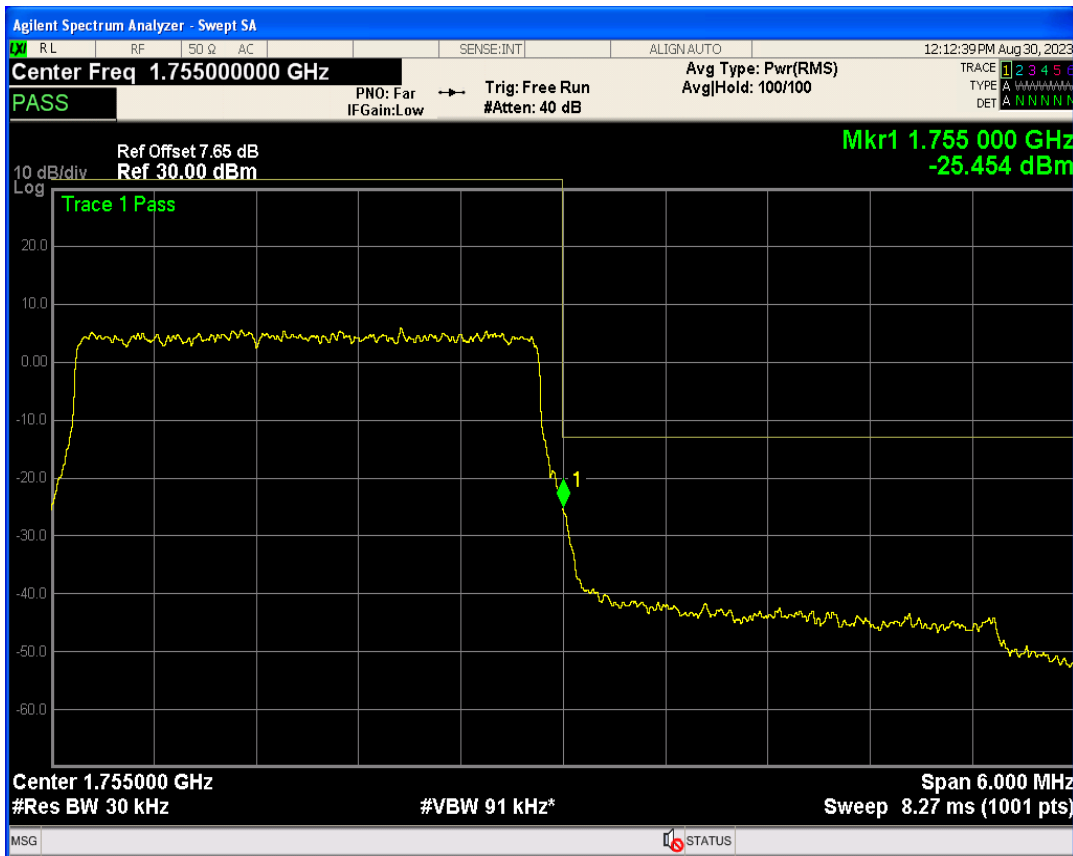

Band4 QPSK BW=3MHz Channel=20385 RB Size=15 Position=#0

Band4 16QAM BW=3MHz Channel=20385 RB Size=1 Position=#0