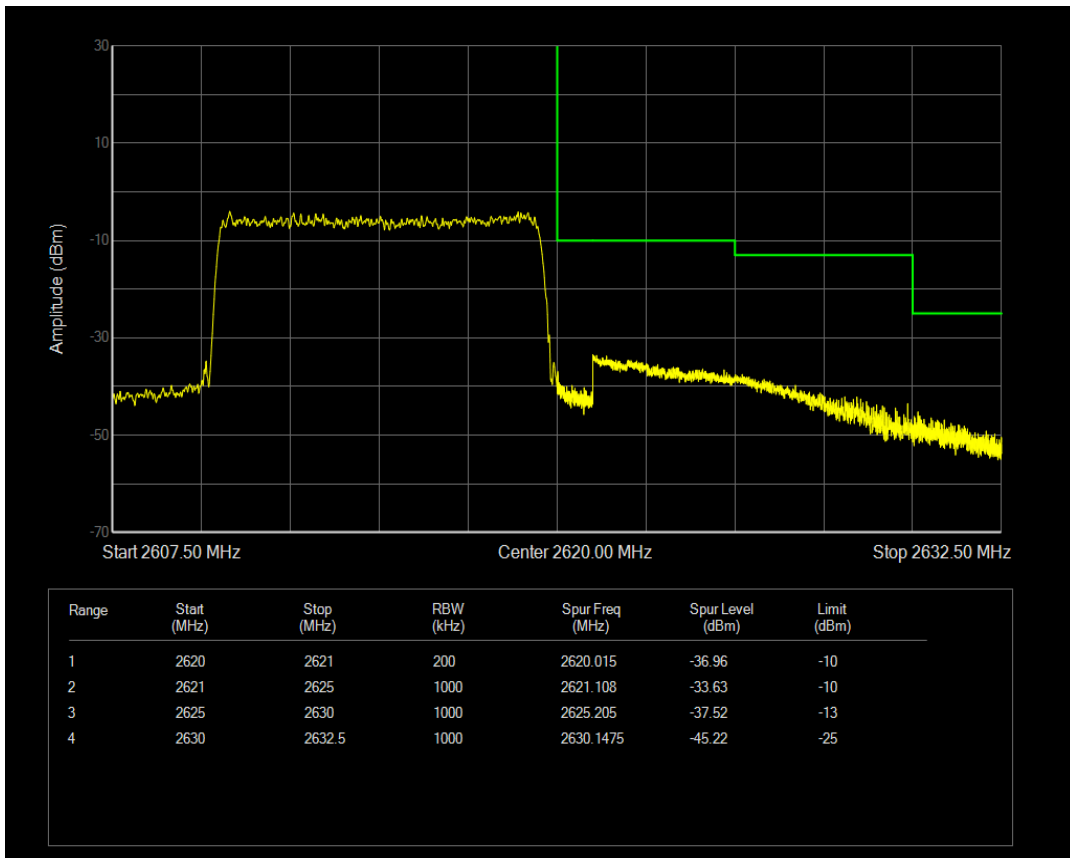

Band38 16QAM BW=10MHz Channel=38200 RB Size=50 Position=#0

Band38 QPSK BW=15MHz Channel=37825 RB Size=1 Position=#0