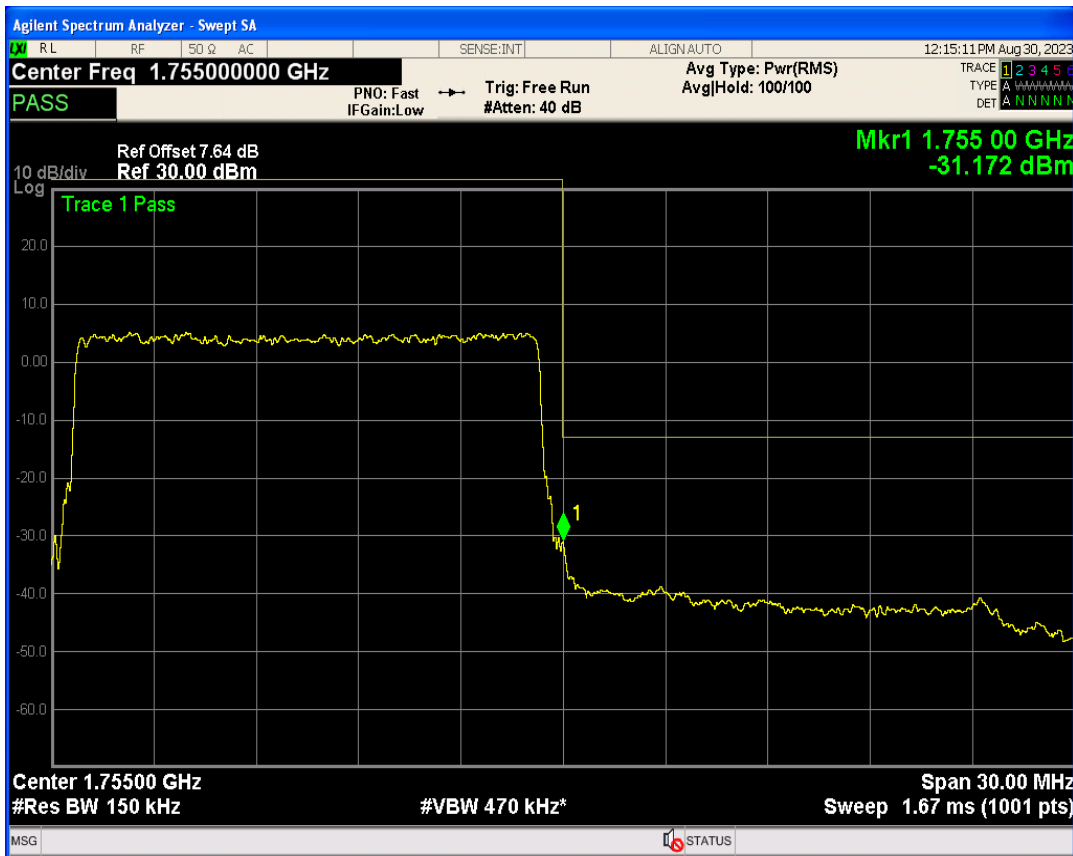

Band4 QPSK BW=15MHz Channel=20325 RB Size=75 Position=#0

Band4 16QAM BW=15MHz Channel=20325 RB Size=1 Position=#0