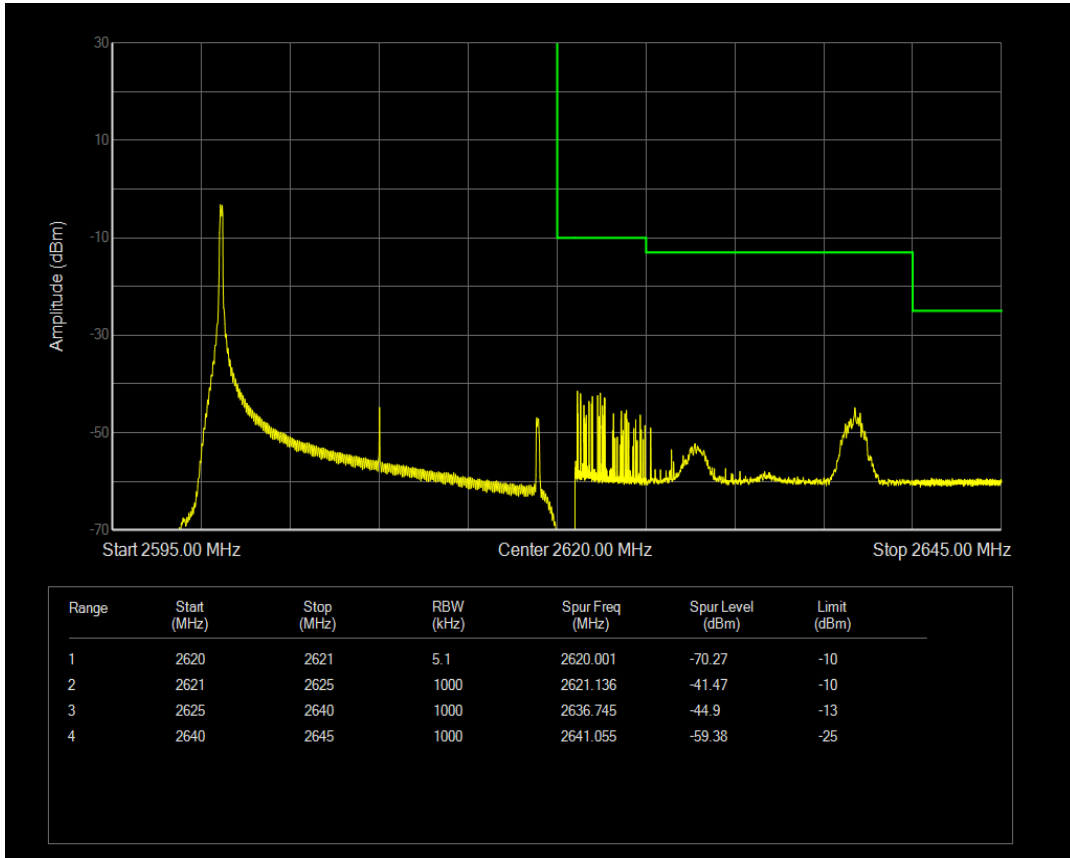

Band38 16QAM BW=20MHz Channel=38150 RB Size=1 Position=#0

Band38 16QAM BW=20MHz Channel=38150 RB Size=1 Position=#Max