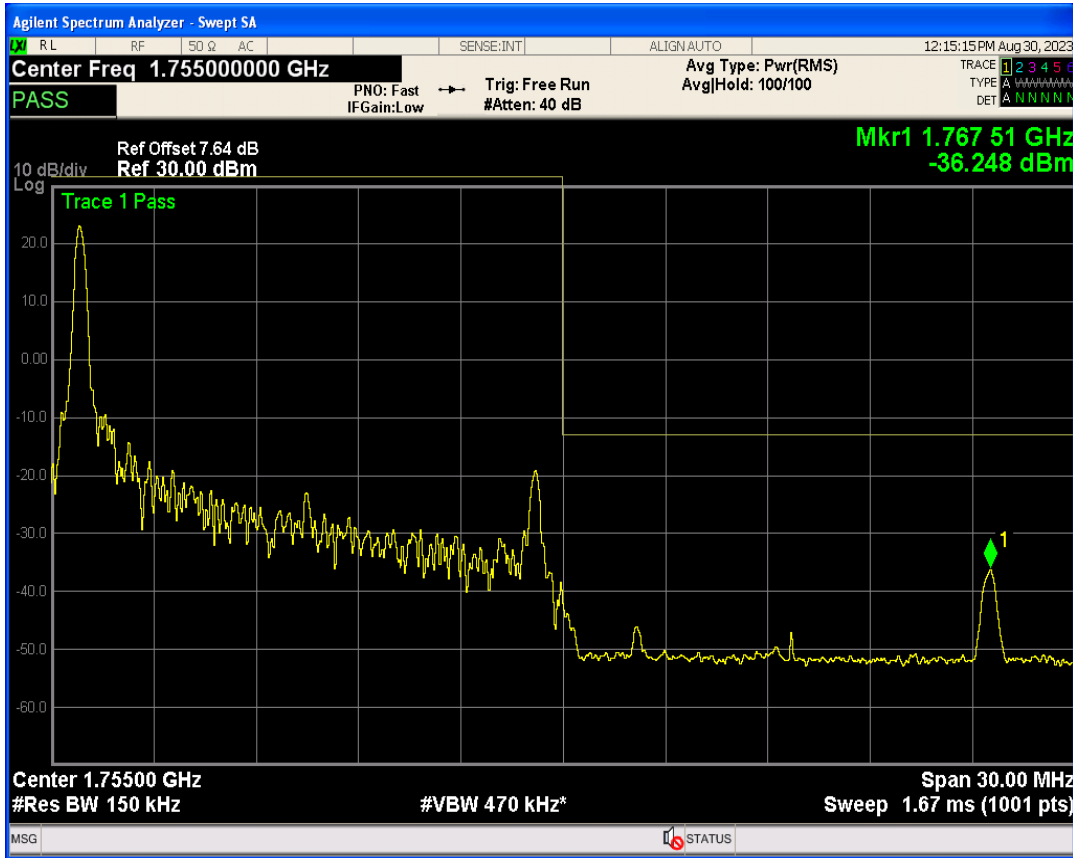

Band4 16QAM BW=15MHz Channel=20325 RB Size=1 Position=#0

Band4 16QAM BW=15MHz Channel=20325 RB Size=1 Position=#Max