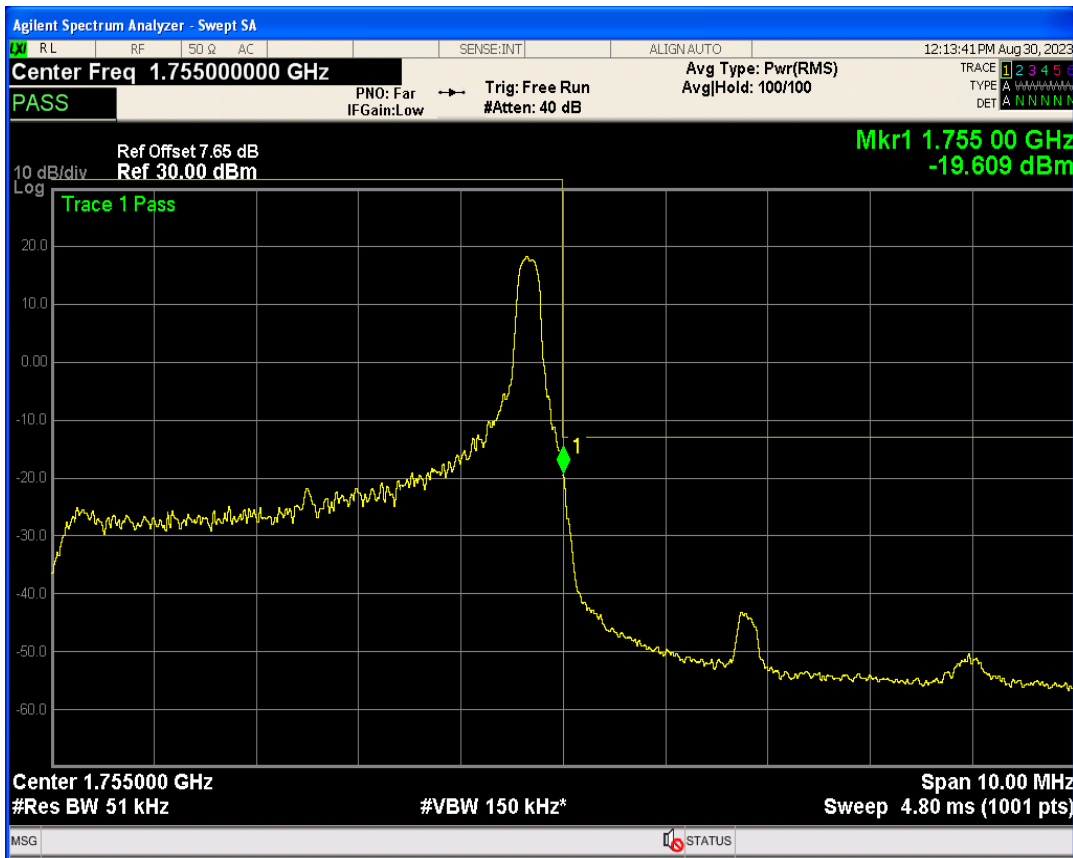

Band4 16QAM BW=5MHz Channel=20375 RB Size=1 Position=#Max

Band4 16QAM BW=5MHz Channel=20375 RB Size=25 Position=#0