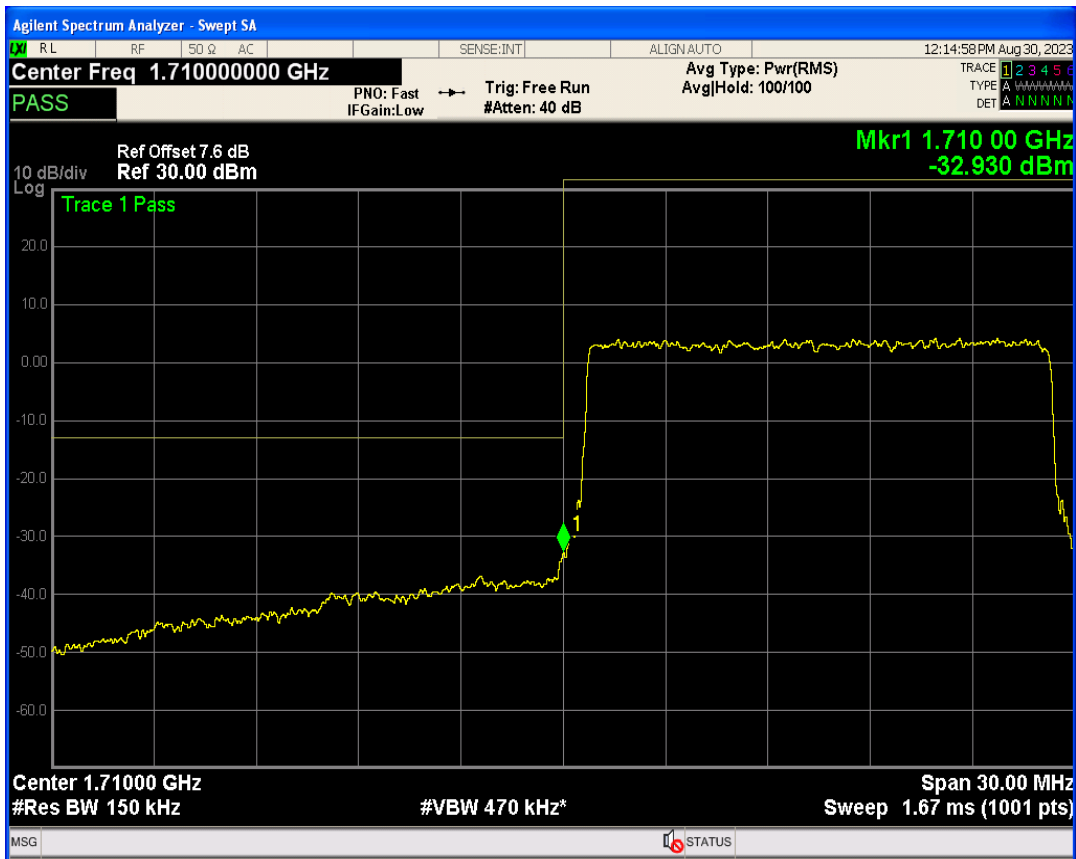

Band4 16QAM BW=15MHz Channel=20025 RB Size=75 Position=#0

Band4 QPSK BW=15MHz Channel=20325 RB Size=1 Position=#0