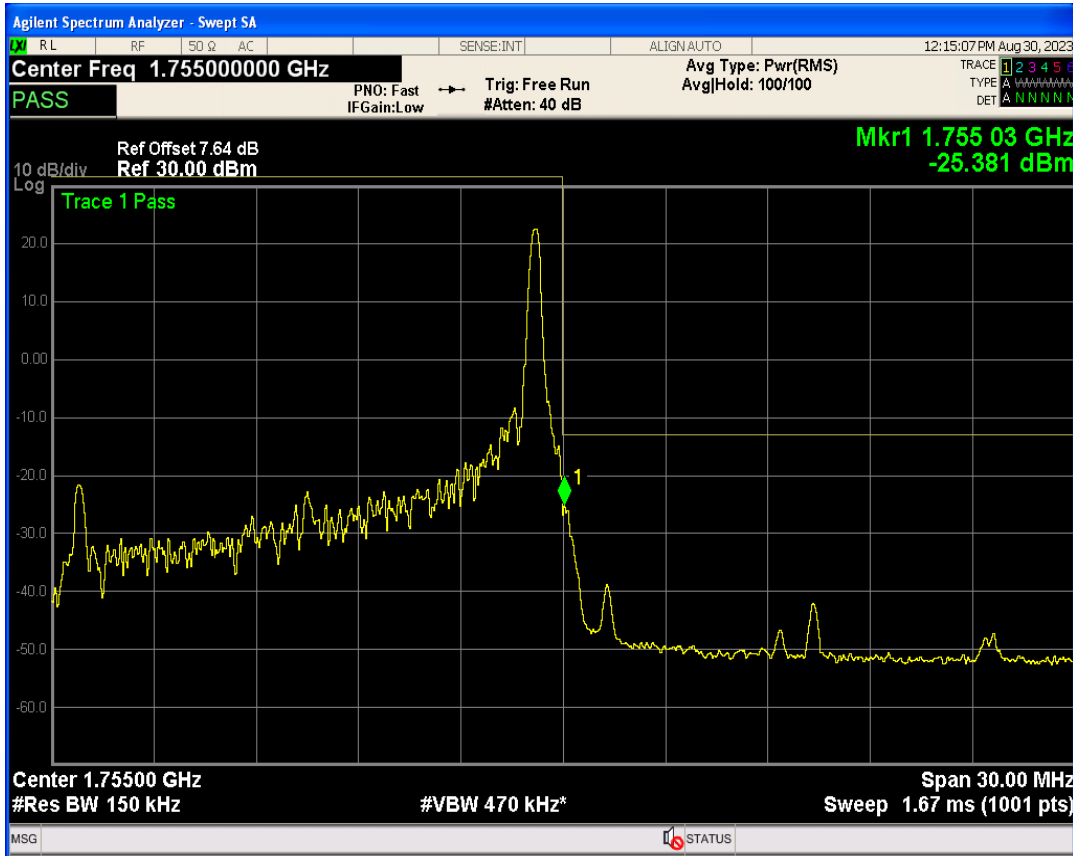

Band4 16QAM BW=15MHz Channel=20025 RB Size=1 Position=#Max

Band4 16QAM BW=15MHz Channel=20025 RB Size=75 Position=#0

Band4 QPSK BW=15MHz Channel=20325 RB Size=1 Position=#0

Band4 QPSK BW=15MHz Channel=20325 RB Size=1 Position=#Max