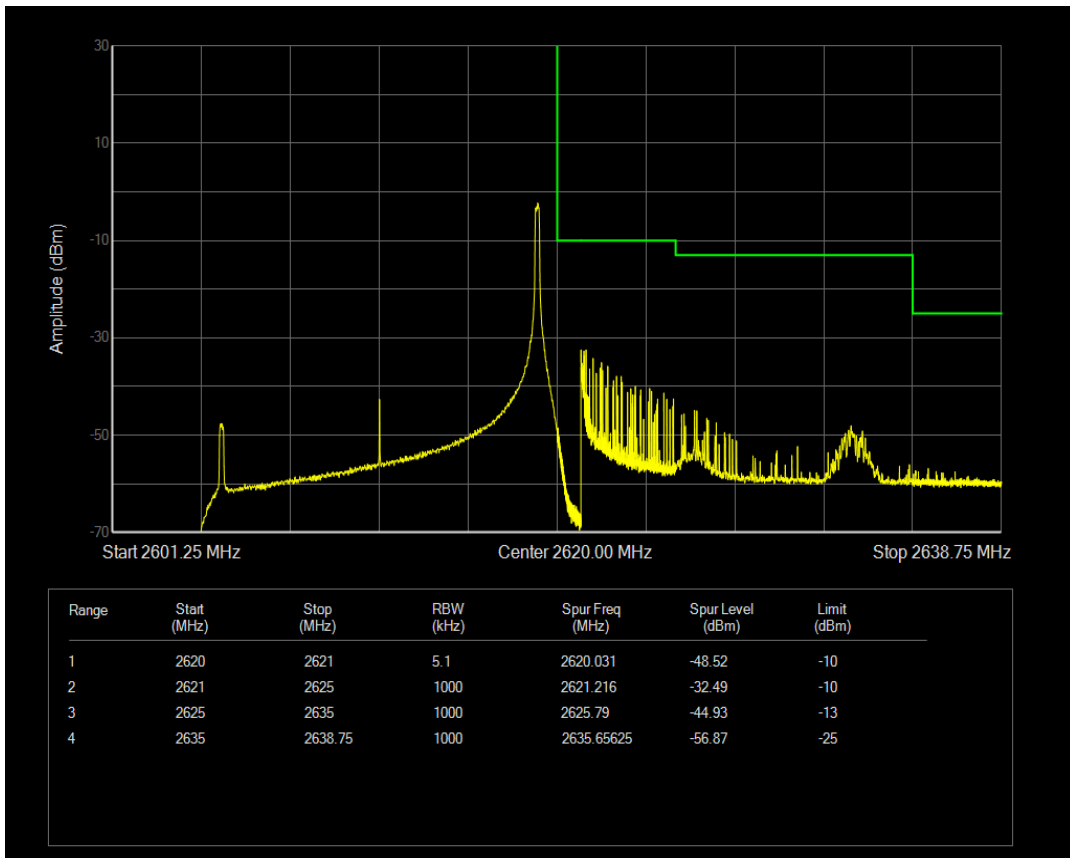

Band38 QPSK BW=15MHz Channel=38175 RB Size=1 Position=#Max

Band38 QPSK BW=15MHz Channel=38175 RB Size=75 Position=#0