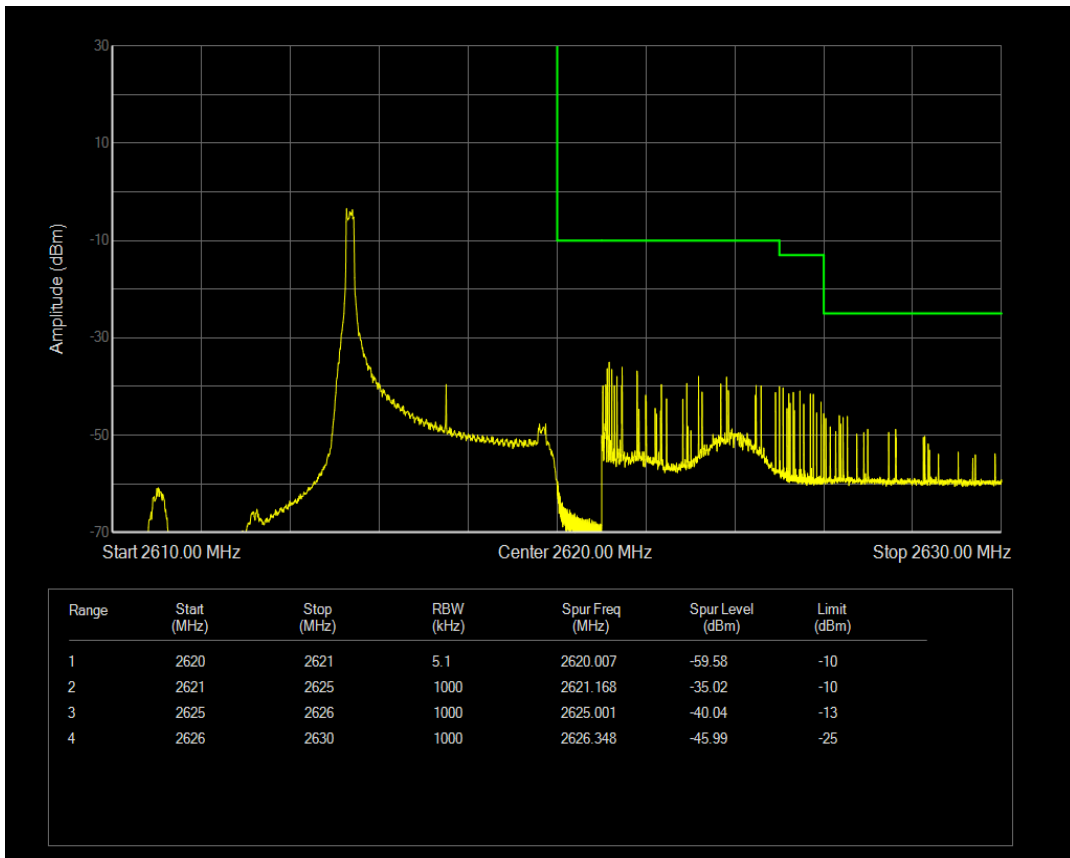

Band38 16QAM BW=5MHz Channel=38225 RB Size=1 Position=#0

Band38 16QAM BW=5MHz Channel=38225 RB Size=1 Position=#Max