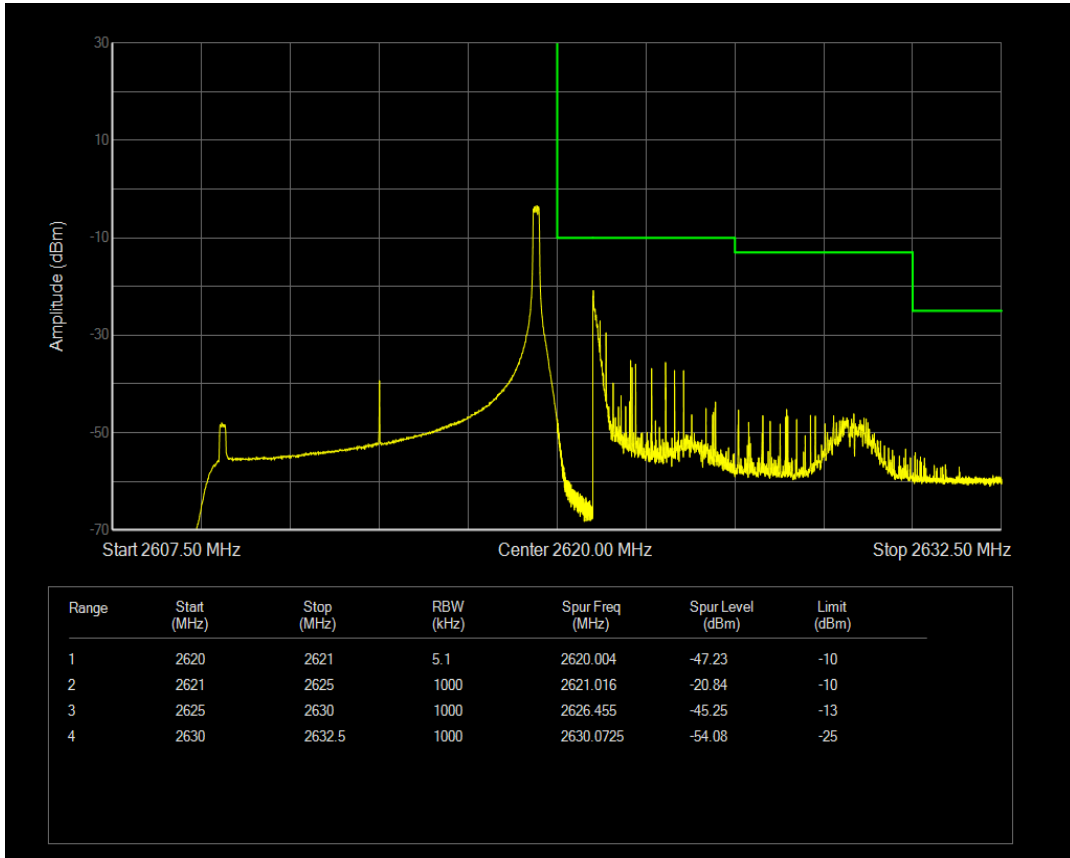

Band38 QPSK BW=10MHz Channel=38200 RB Size=1 Position=#Max

Band38 QPSK BW=10MHz Channel=38200 RB Size=50 Position=#0

Band38 16QAM BW=10MHz Channel=38200 RB Size=1 Position=#0

Band38 16QAM BW=10MHz Channel=38200 RB Size=1 Position=#Max