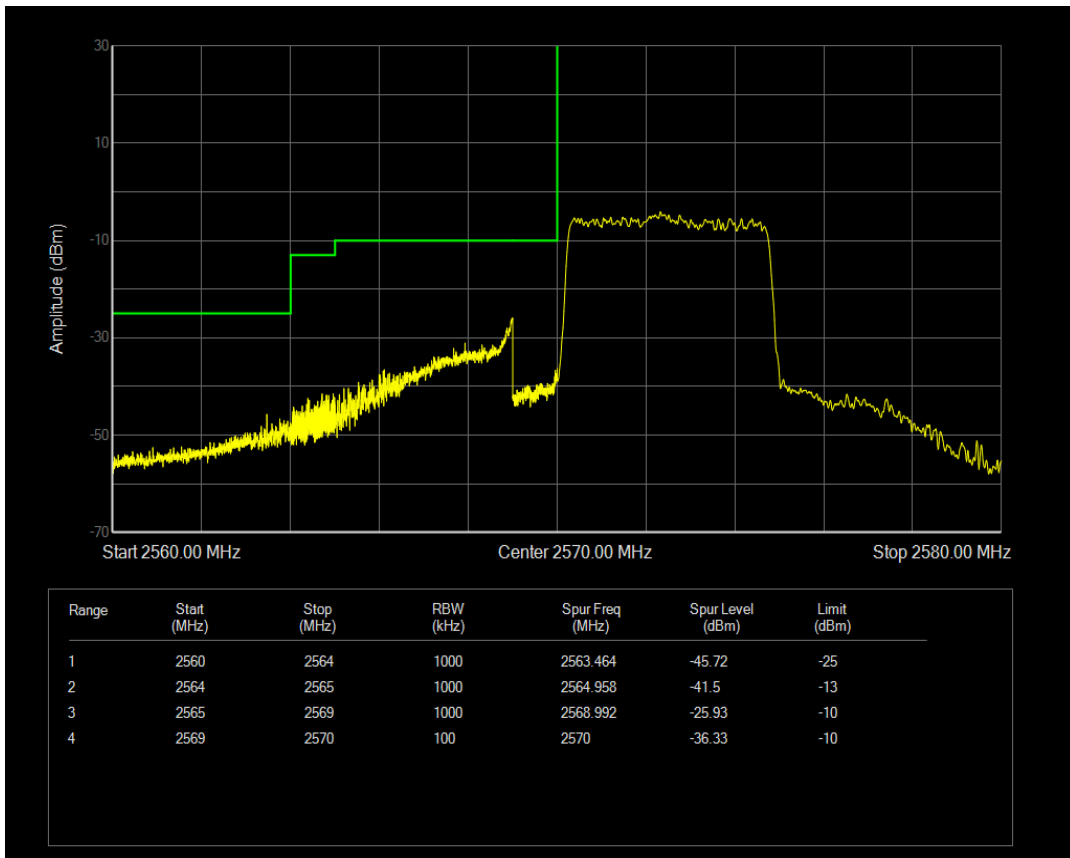

Band38 16QAM BW=5MHz Channel=37775 RB Size=25 Position=#0

Band38 QPSK BW=5MHz Channel=38225 RB Size=1 Position=#0