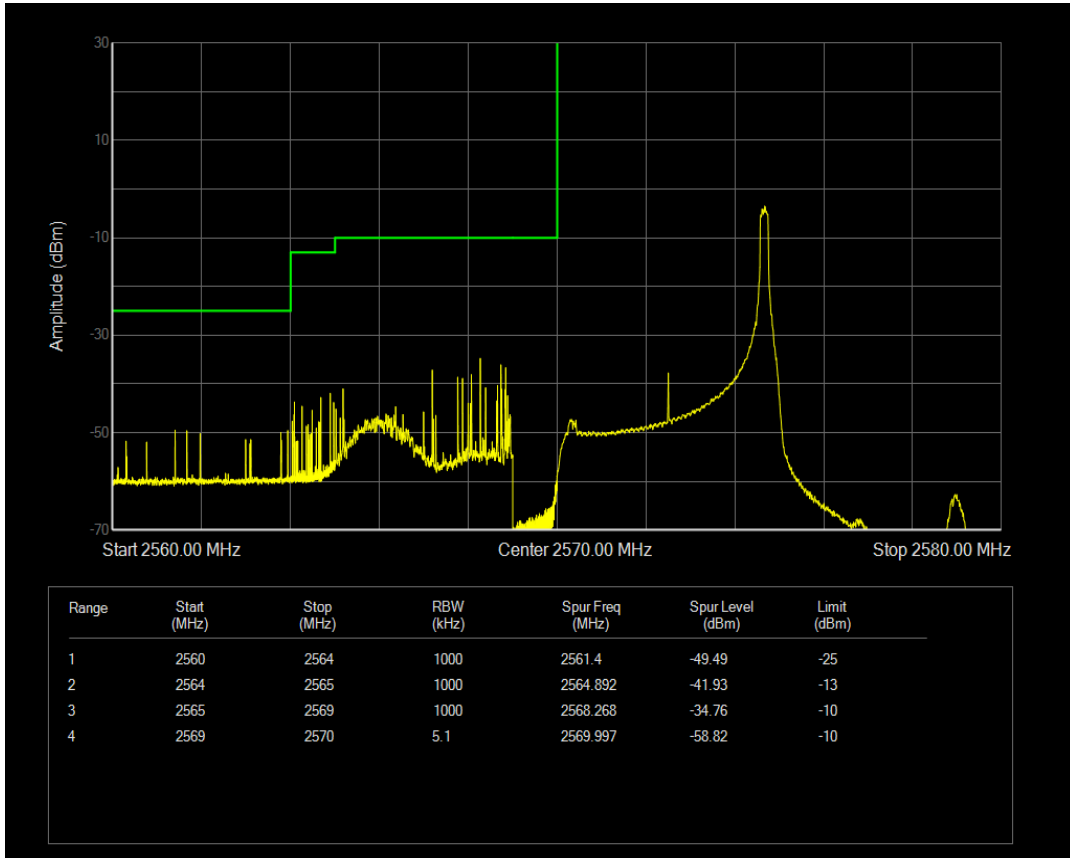

Band38 16QAM BW=5MHz Channel=37775 RB Size=1 Position=#Max

Band38 16QAM BW=5MHz Channel=37775 RB Size=25 Position=#0