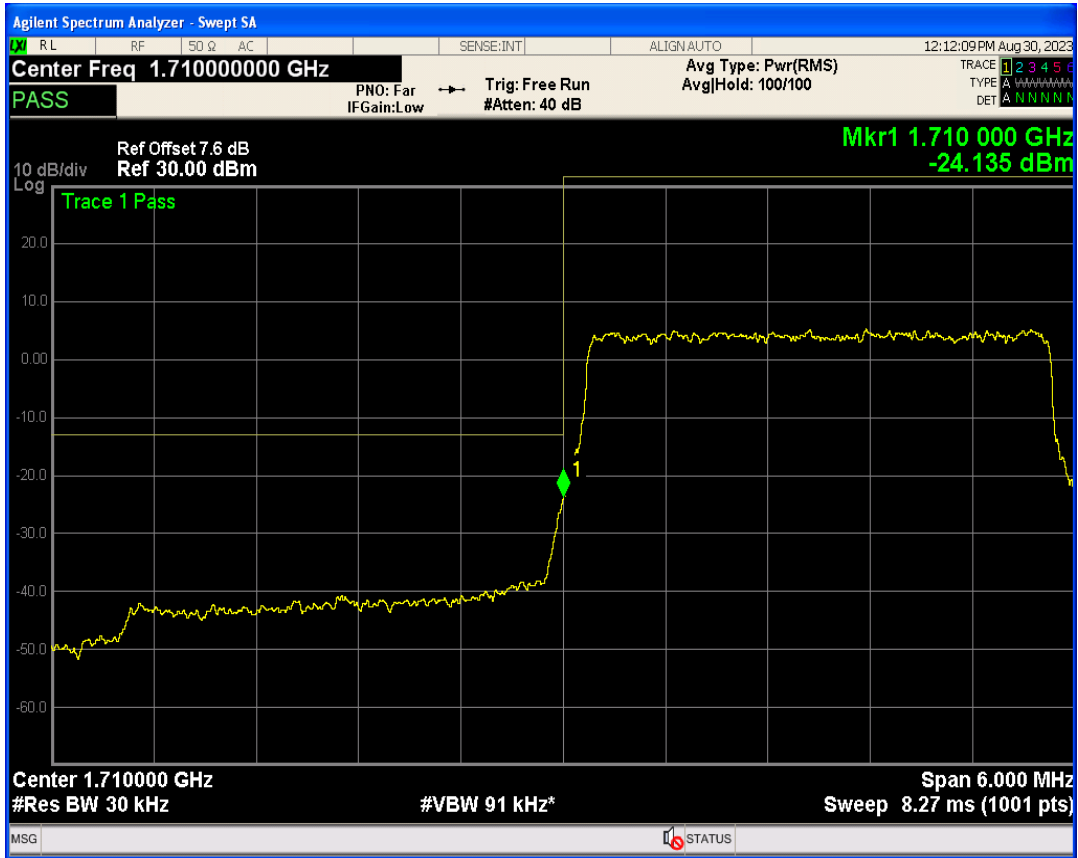

Band4 QPSK BW=3MHz Channel=19965 RB Size=15 Position=#0

Band4 QPSK BW=3MHz Channel=19965 RB Size=1 Position=#Max