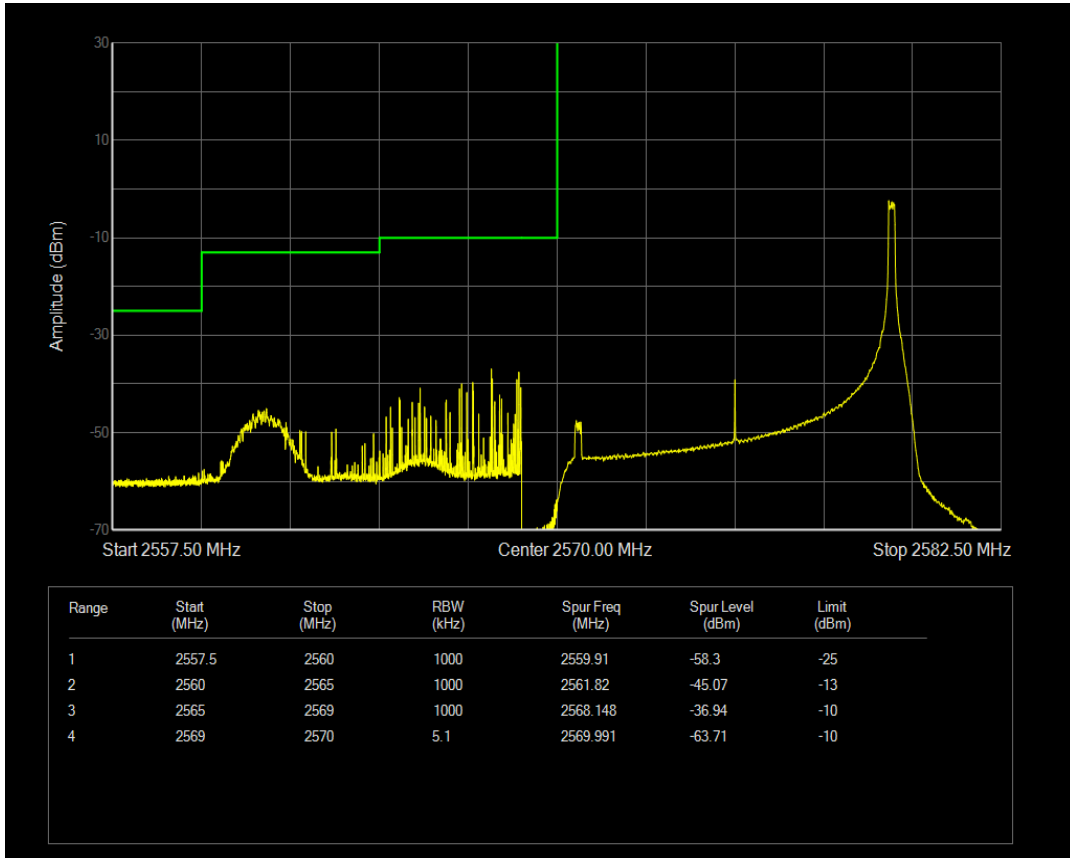

Band38 16QAM BW=5MHz Channel=38225 RB Size=25 Position=#0

Band38 QPSK BW=10MHz Channel=37800 RB Size=1 Position=#0

Band38 QPSK BW=10MHz Channel=37800 RB Size=50 Position=#0

Band38 QPSK BW=10MHz Channel=37800 RB Size=1 Position=#Max