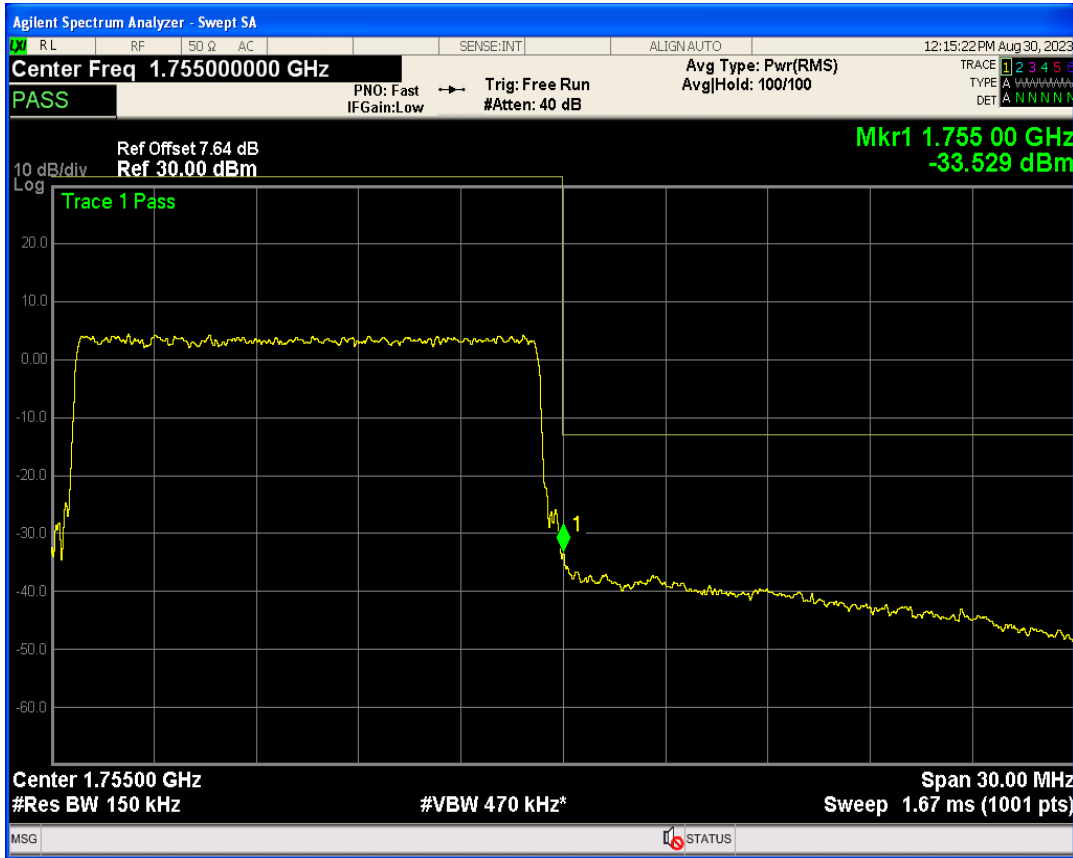

Band4 QPSK BW=15MHz Channel=20325 RB Size=75 Position=#0

Band4 16QAM BW=15MHz Channel=20325 RB Size=1 Position=#0

Band4 16QAM BW=15MHz Channel=20325 RB Size=1 Position=#Max

Band4 16QAM BW=15MHz Channel=20325 RB Size=75 Position=#0