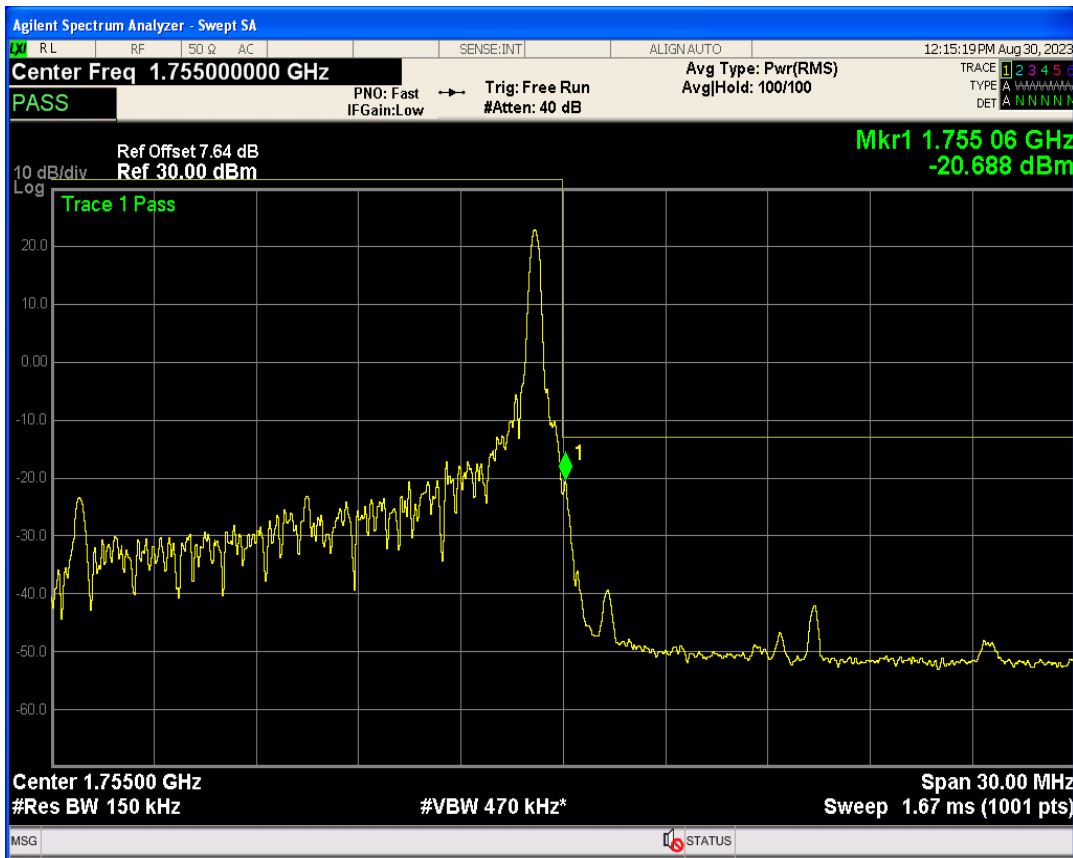

Band4 16QAM BW=15MHz Channel=20325 RB Size=1 Position=#Max

Band4 16QAM BW=15MHz Channel=20325 RB Size=75 Position=#0