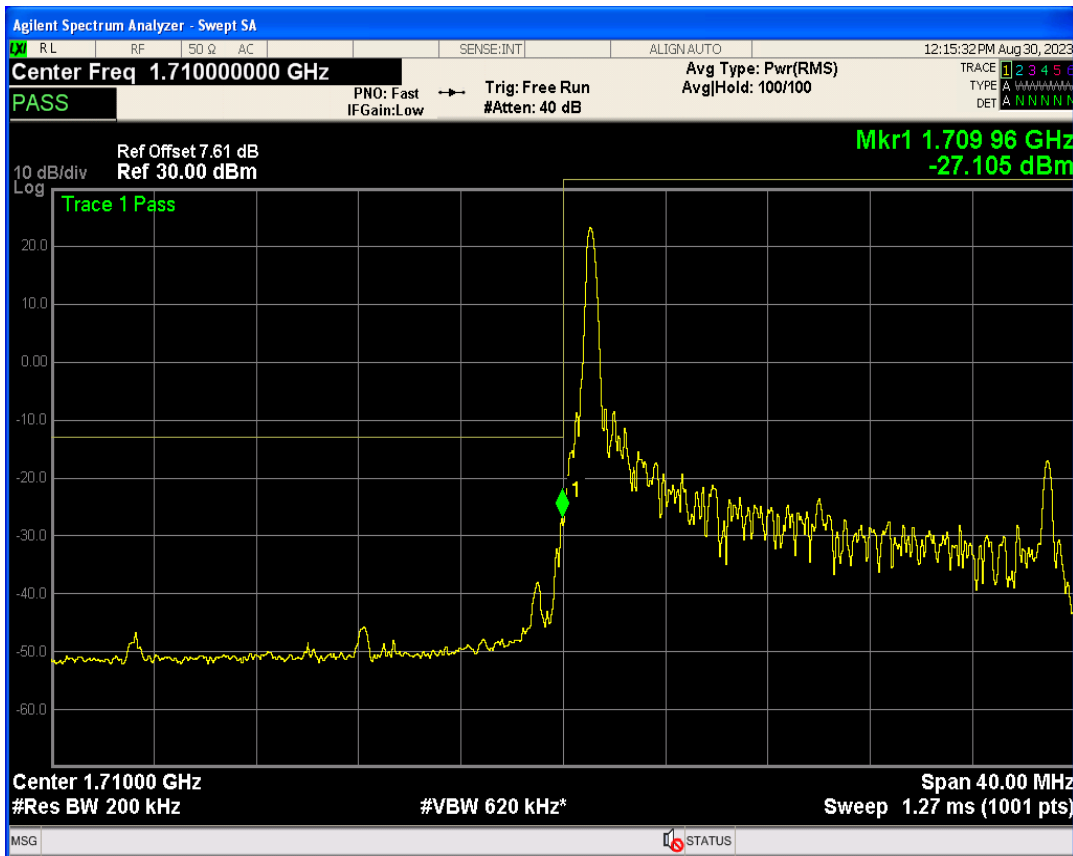

Band4 QPSK BW=20MHz Channel=20050 RB Size=1 Position=#0

Band4 QPSK BW=20MHz Channel=20050 RB Size=1 Position=#Max