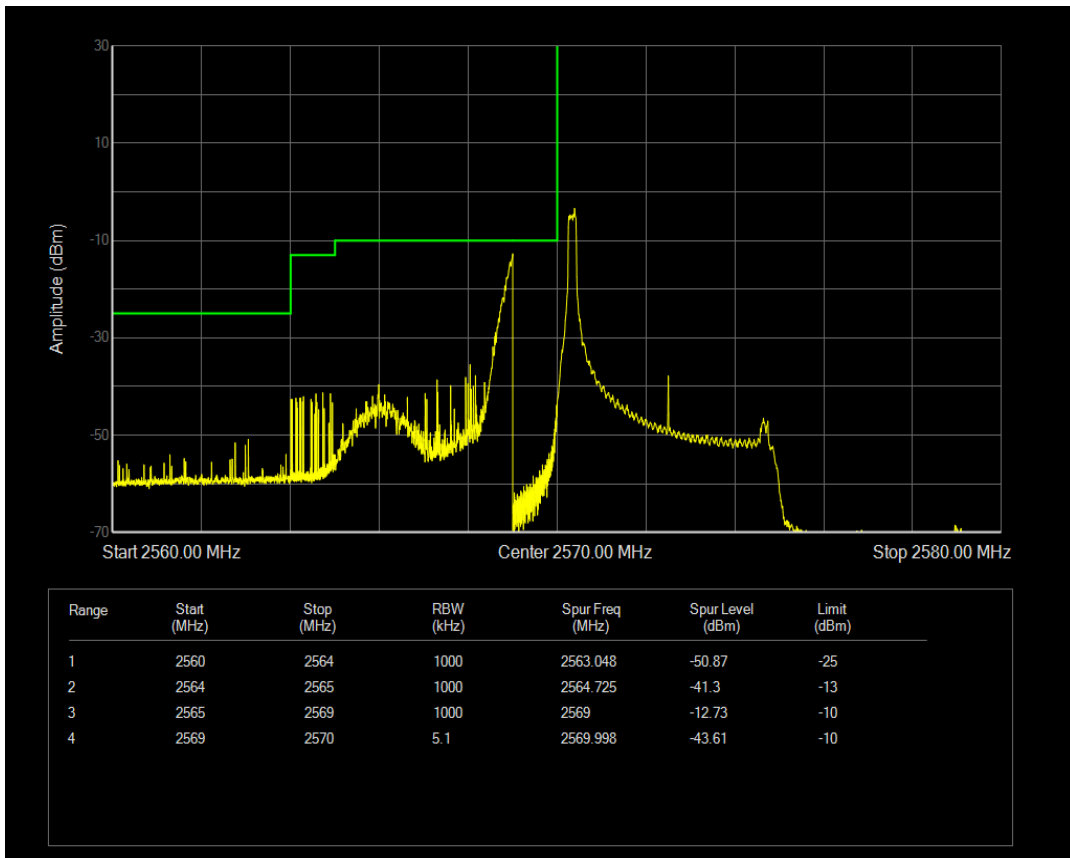

Band38 16QAM BW=5MHz Channel=37775 RB Size=1 Position=#0

Band38 16QAM BW=5MHz Channel=37775 RB Size=1 Position=#Max