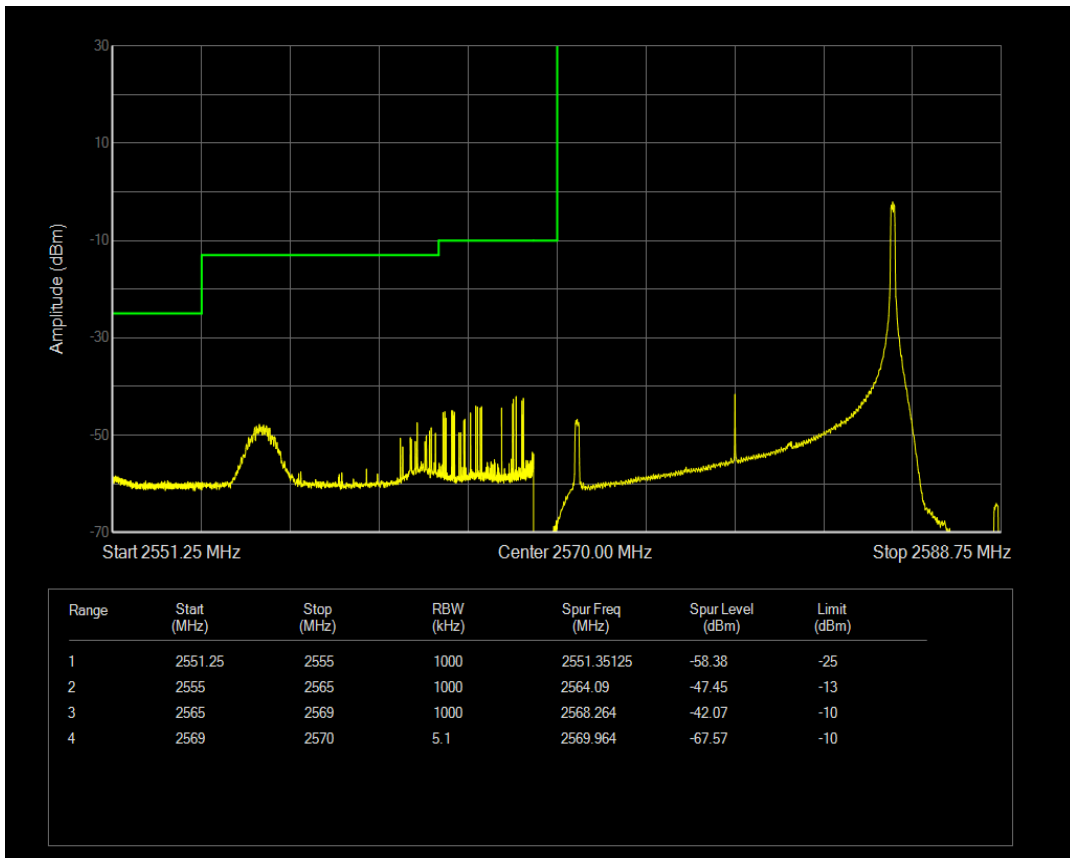

Band38 QPSK BW=15MHz Channel=37825 RB Size=1 Position=#Max

Band38 QPSK BW=15MHz Channel=37825 RB Size=75 Position=#0