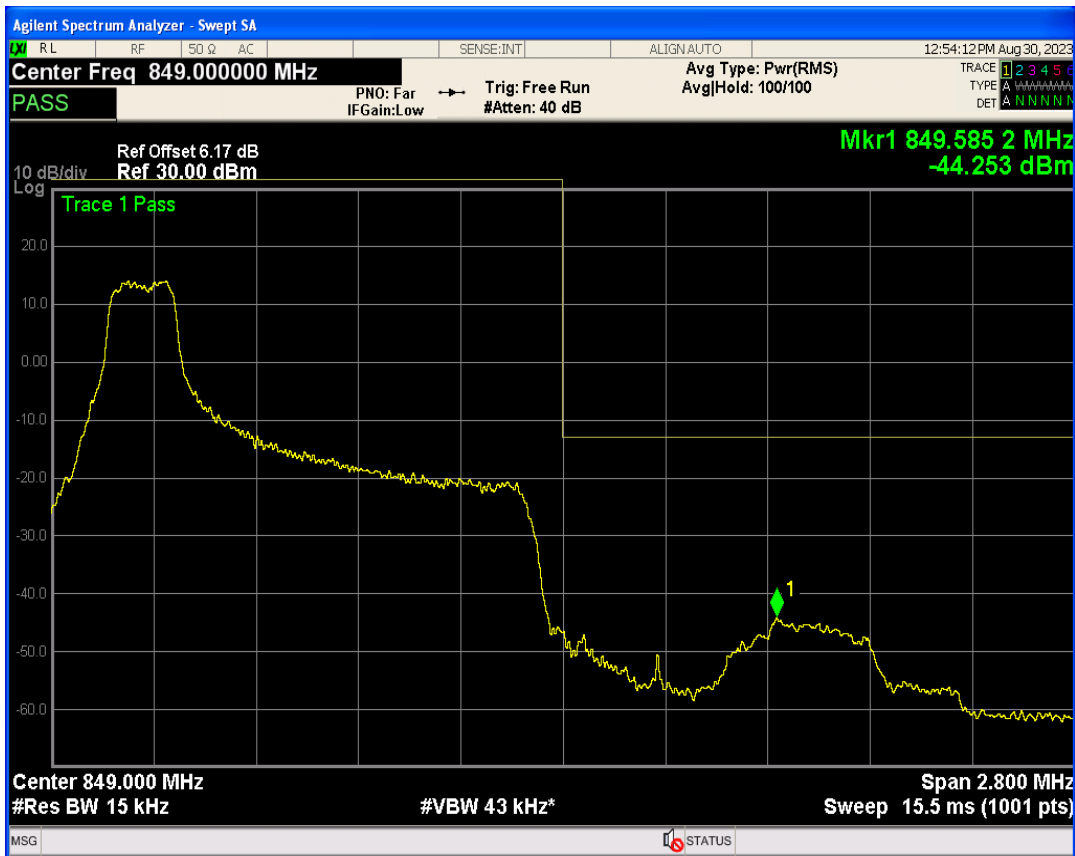

Band5 QPSK BW=1.4MHz Channel=20643 RB Size=1 Position=#0

Band5 QPSK BW=1.4MHz Channel=20643 RB Size=1 Position=#Max