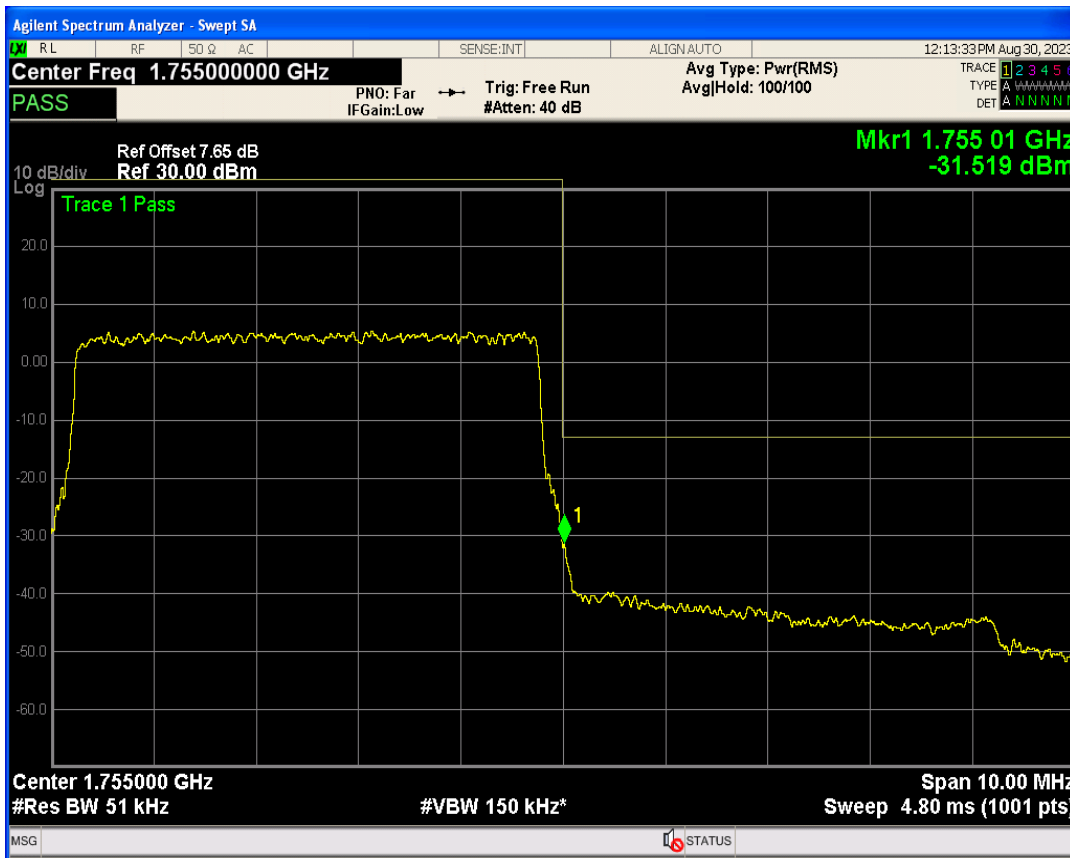

Band4 QPSK BW=5MHz Channel=20375 RB Size=25 Position=#0

Band4 16QAM BW=5MHz Channel=20375 RB Size=1 Position=#0