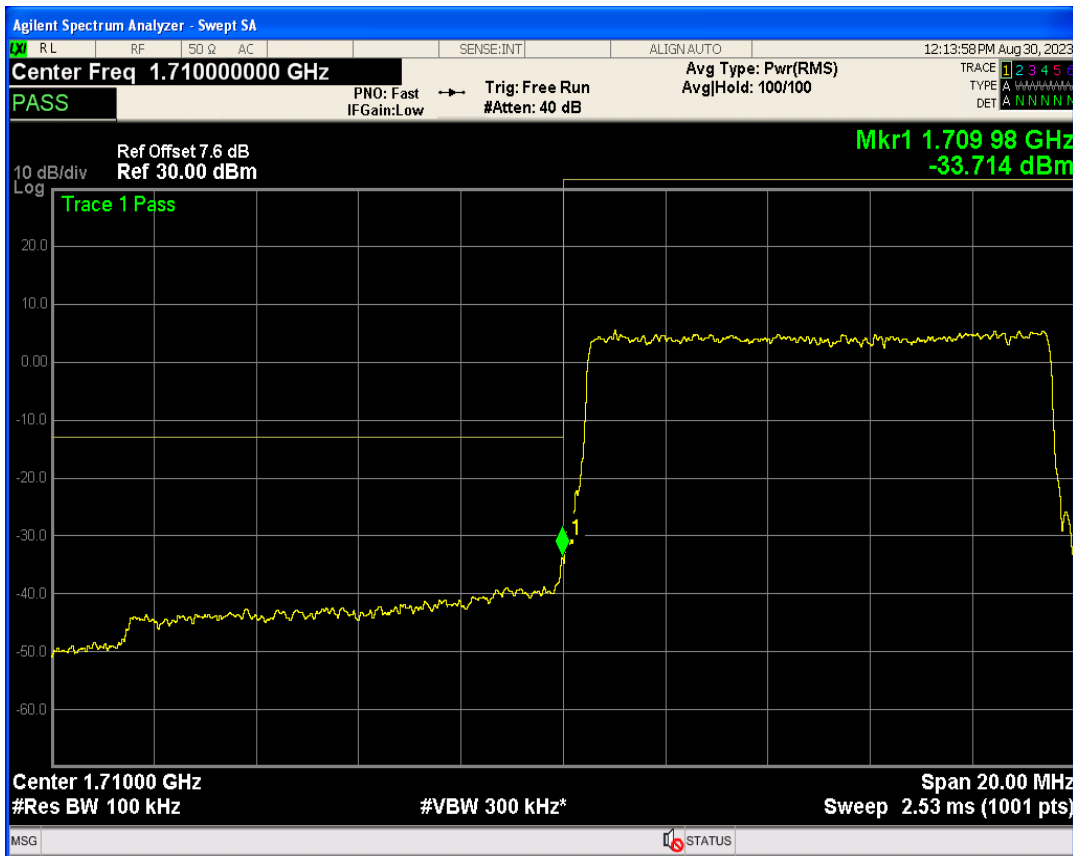

Band4 QPSK BW=10MHz Channel=20000 RB Size=50 Position=#0

Band4 16QAM BW=10MHz Channel=20000 RB Size=1 Position=#0