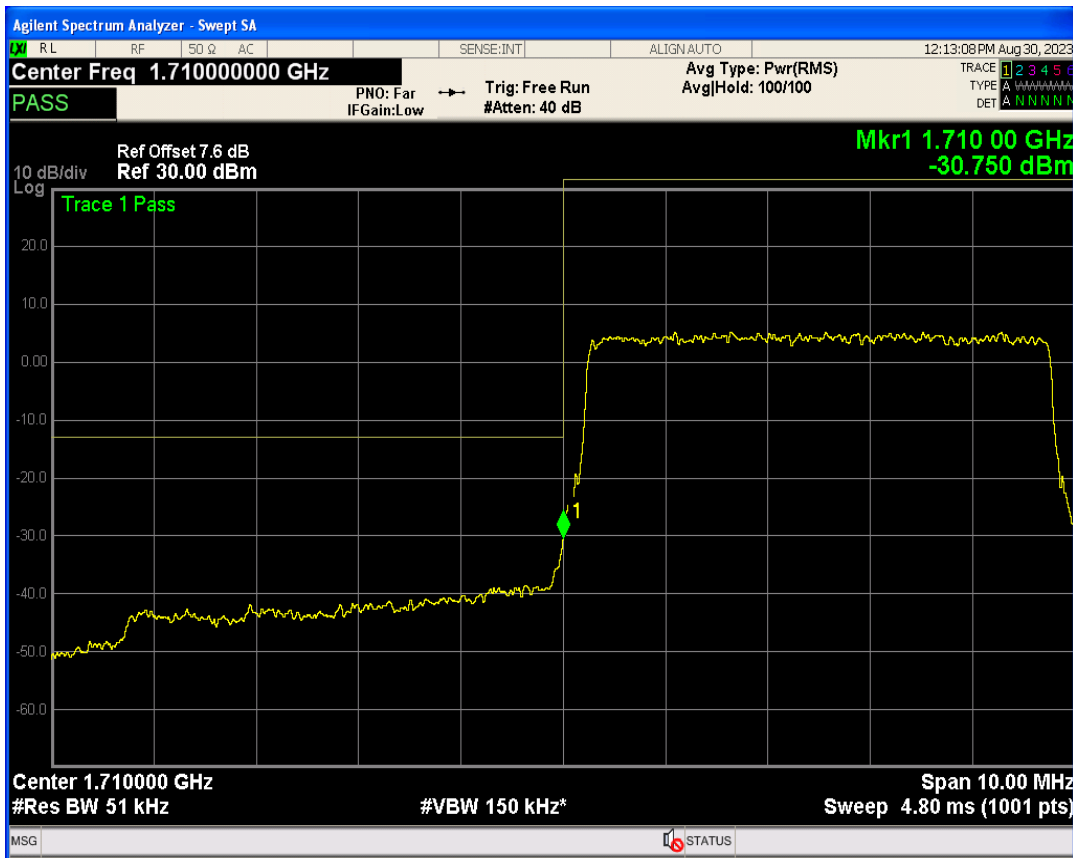

Band4 QPSK BW=5MHz Channel=19975 RB Size=25 Position=#0

Band4 16QAM BW=5MHz Channel=19975 RB Size=1 Position=#0