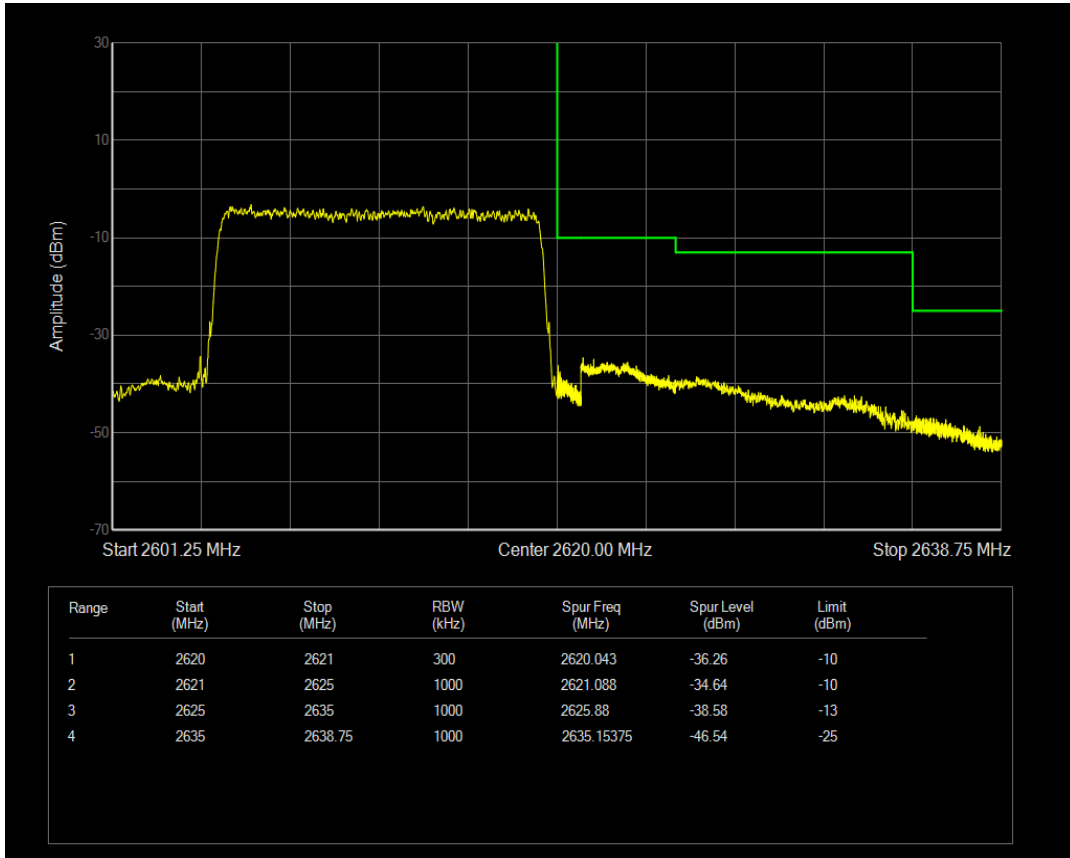

Band38 QPSK BW=15MHz Channel=38175 RB Size=75 Position=#0

Band38 16QAM BW=15MHz Channel=38175 RB Size=1 Position=#0