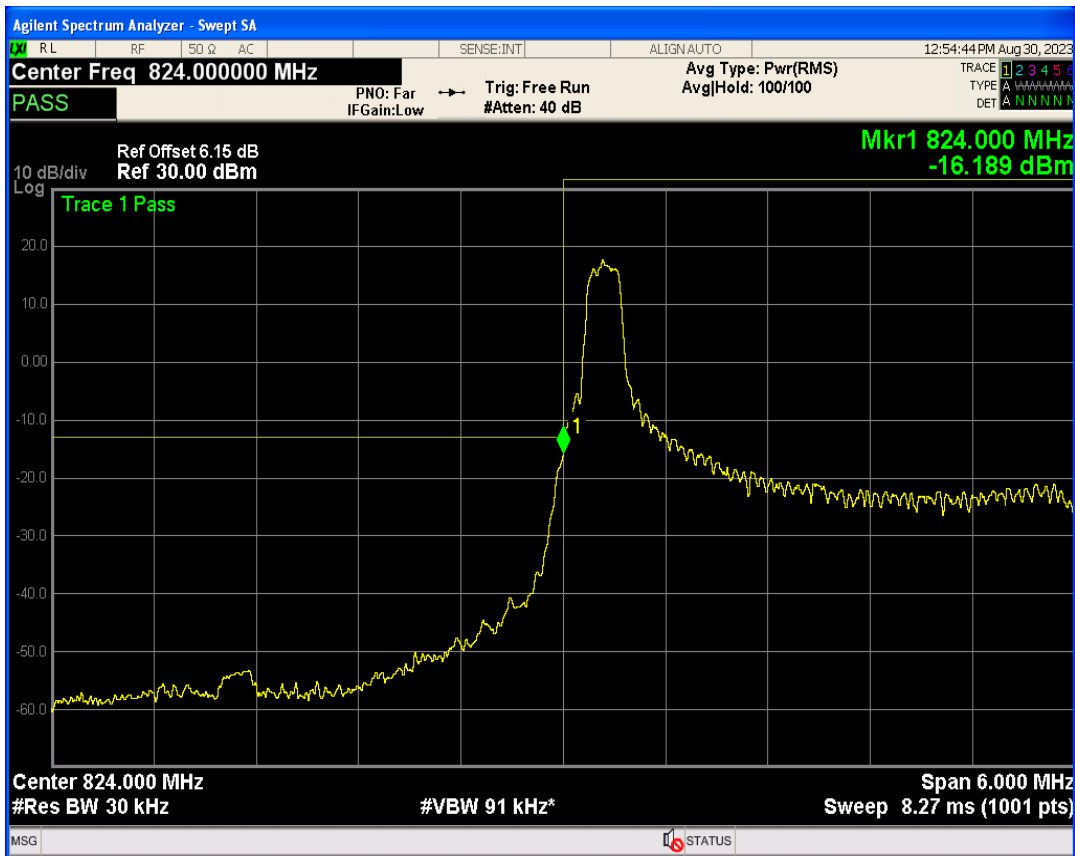

Band5 QPSK BW=3MHz Channel=20415 RB Size=1 Position=#0

Band5 QPSK BW=3MHz Channel=20415 RB Size=1 Position=#Max