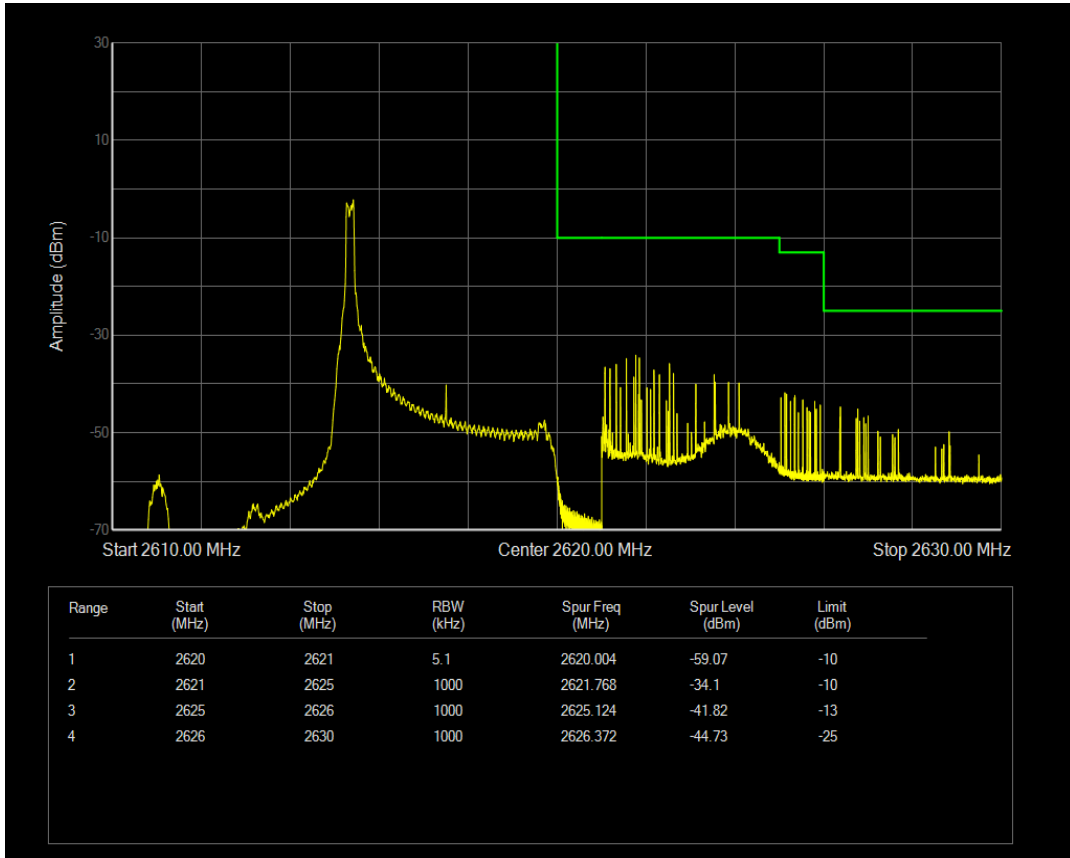

Band38 16QAM BW=5MHz Channel=37775 RB Size=1 Position=#0

Band38 16QAM BW=5MHz Channel=37775 RB Size=1 Position=#Max

Band38 16QAM BW=5MHz Channel=37775 RB Size=25 Position=#0

Band38 QPSK BW=5MHz Channel=38225 RB Size=1 Position=#0