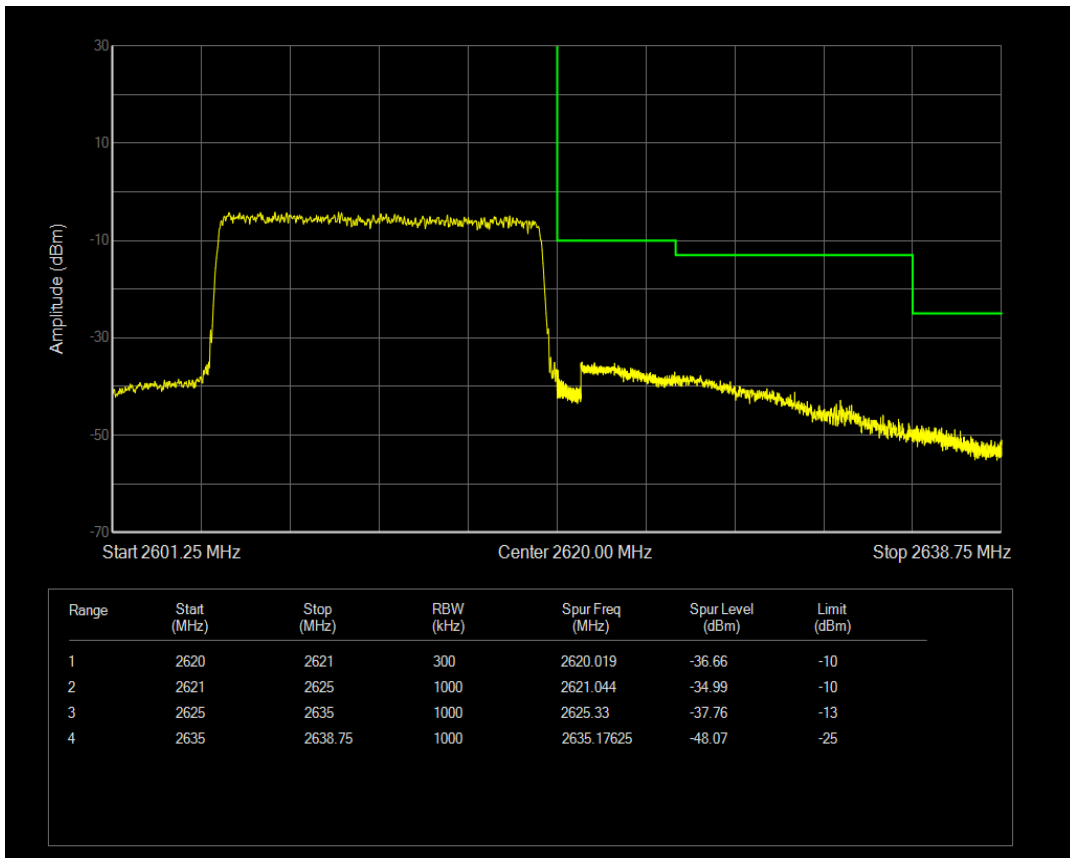

Band38 16QAM BW=15MHz Channel=38175 RB Size=75 Position=#0

Band38 QPSK BW=20MHz Channel=37850 RB Size=1 Position=#Max