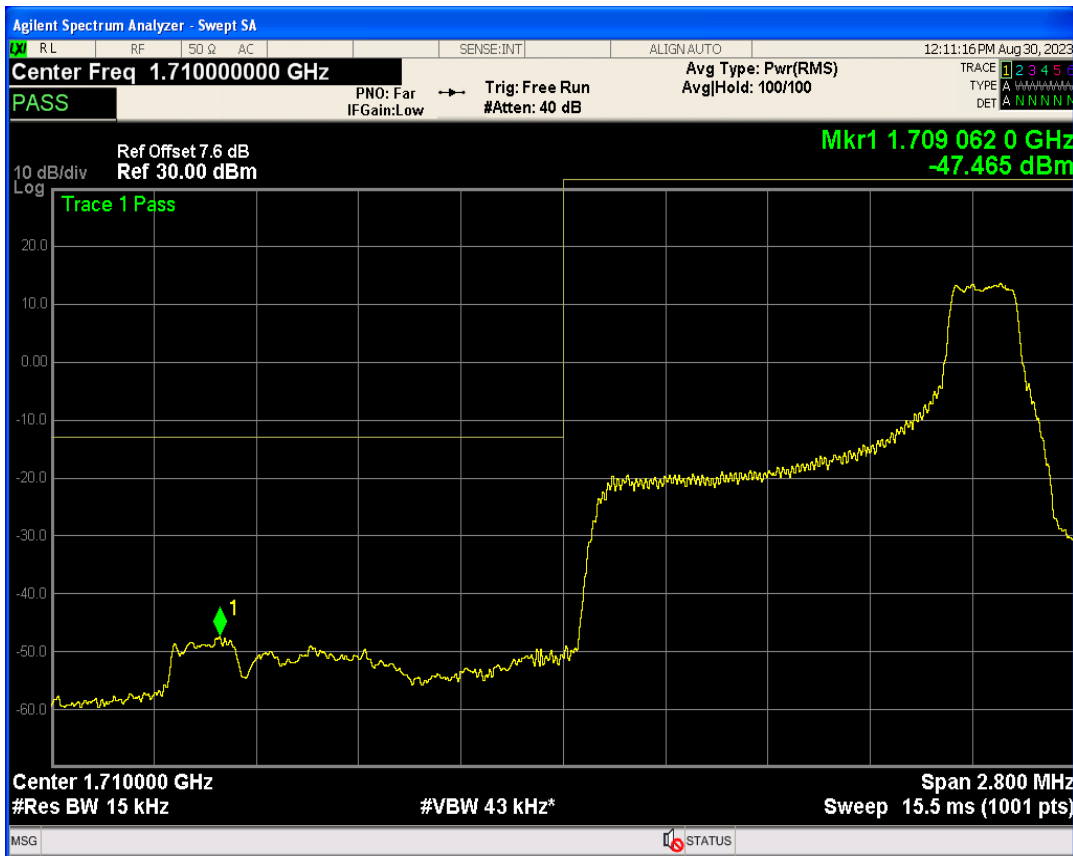

Band4 16QAM BW=1.4MHz Channel=19957 RB Size=1 Position=#Max

Band4 16QAM BW=1.4MHz Channel=19957 RB Size=6 Position=#0