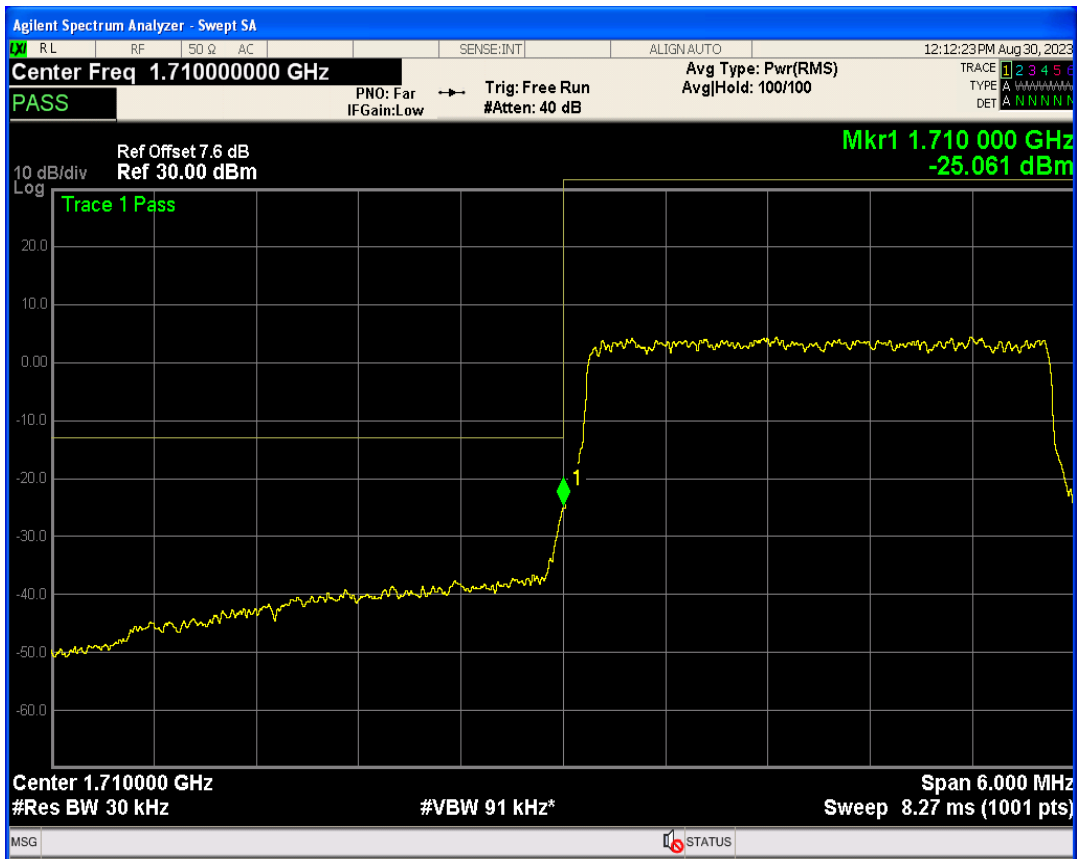

Band4 16QAM BW=3MHz Channel=19965 RB Size=15 Position=#0

Band4 QPSK BW=3MHz Channel=20385 RB Size=1 Position=#0