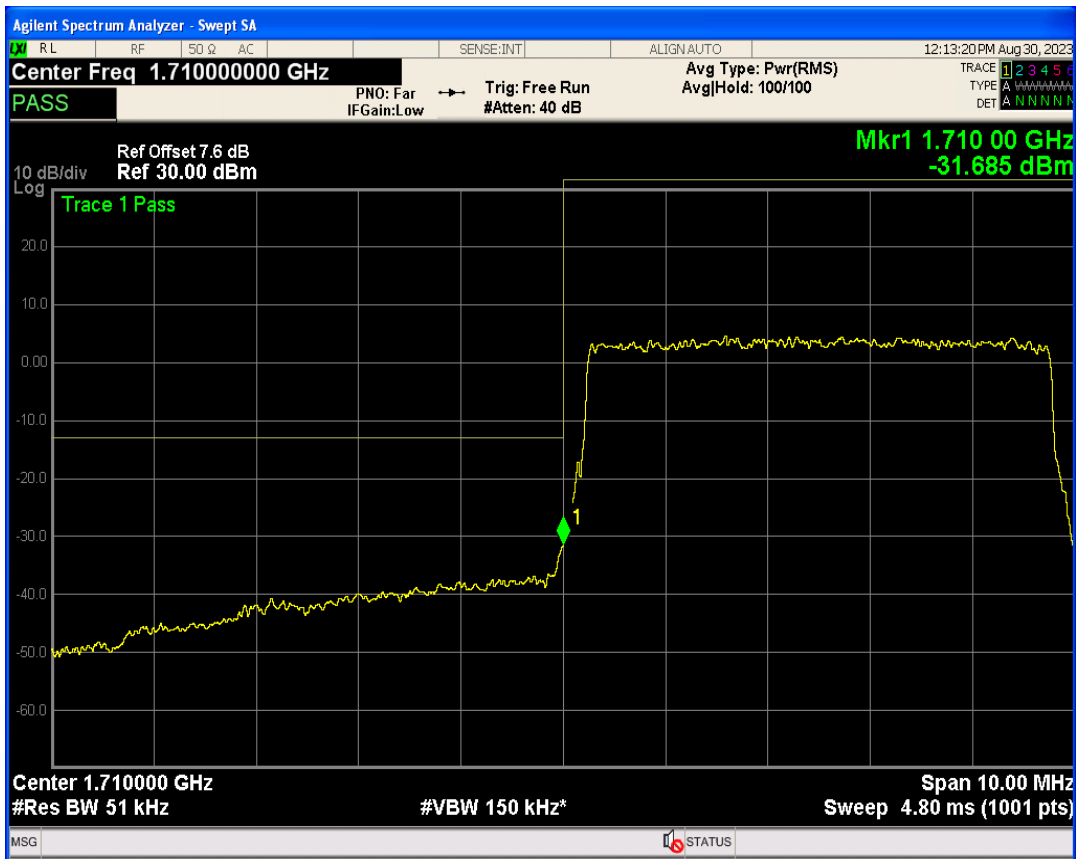

Band4 16QAM BW=5MHz Channel=19975 RB Size=25 Position=#0

Band4 QPSK BW=5MHz Channel=20375 RB Size=1 Position=#0