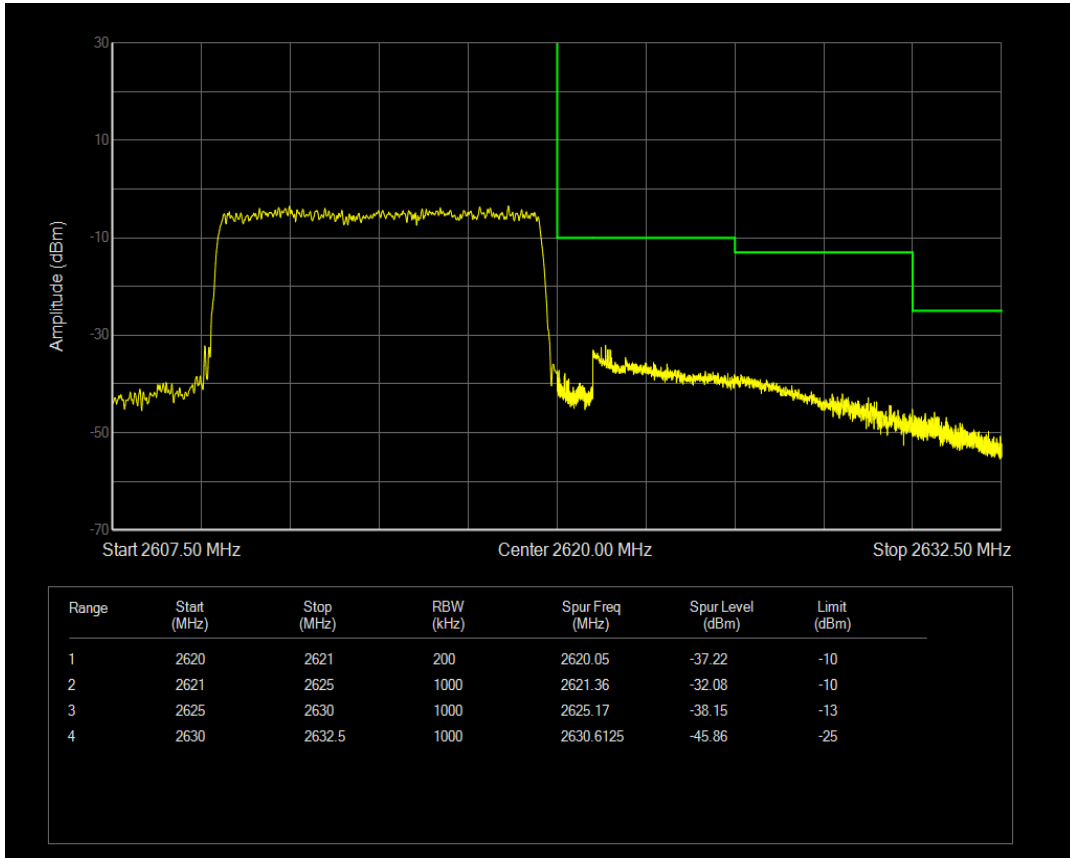

Band38 QPSK BW=10MHz Channel=38200 RB Size=50 Position=#0

Band38 16QAM BW=10MHz Channel=38200 RB Size=1 Position=#0