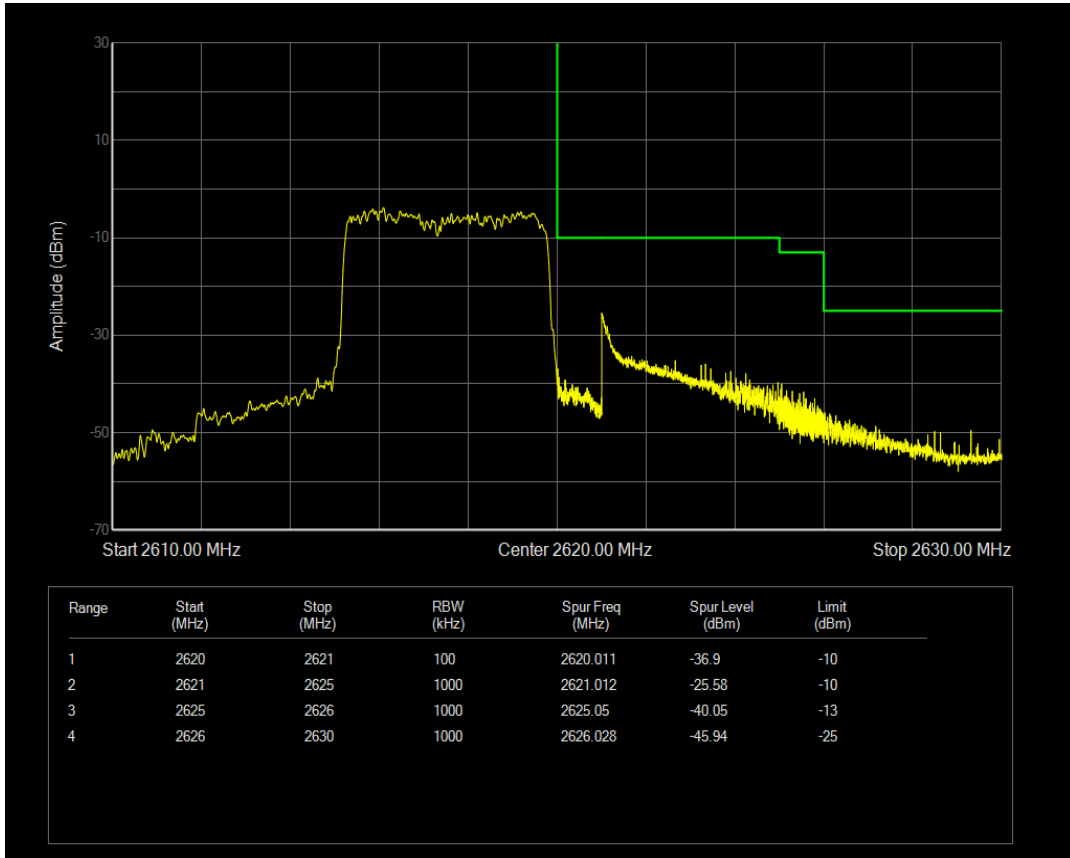

Band38 QPSK BW=5MHz Channel=38225 RB Size=25 Position=#0

Band38 16QAM BW=5MHz Channel=38225 RB Size=1 Position=#0