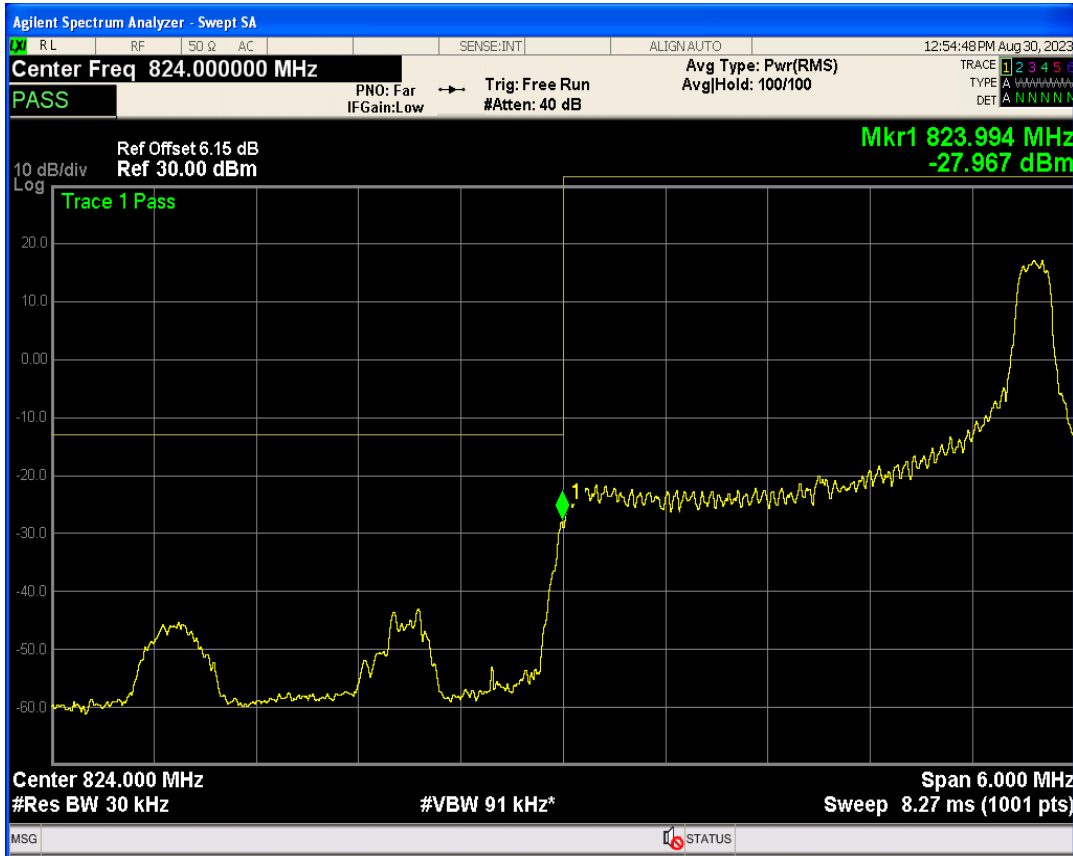

Band5 QPSK BW=3MHz Channel=20415 RB Size=1 Position=#Max

Band5 16QAM BW=3MHz Channel=20415 RB Size=1 Position=#0