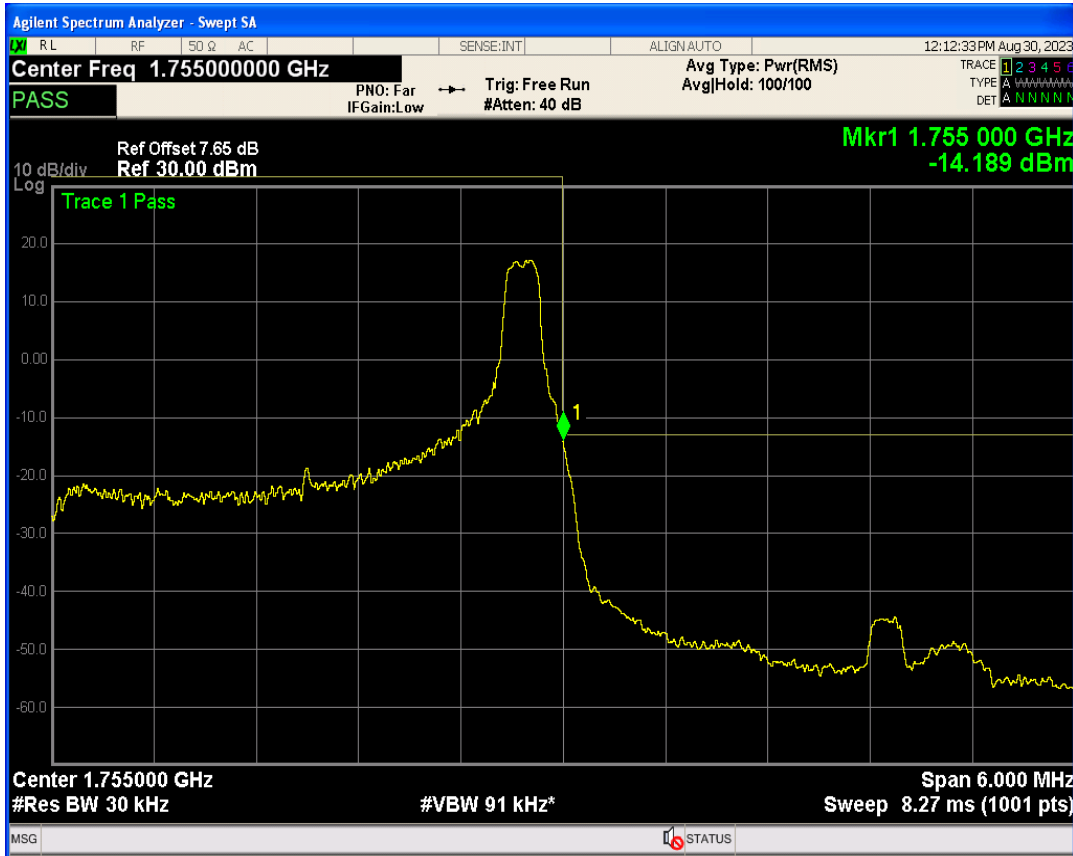

Band4 16QAM BW=3MHz Channel=19965 RB Size=1 Position=#Max

Band4 16QAM BW=3MHz Channel=19965 RB Size=15 Position=#0

Band4 QPSK BW=3MHz Channel=20385 RB Size=1 Position=#0

Band4 QPSK BW=3MHz Channel=20385 RB Size=1 Position=#Max