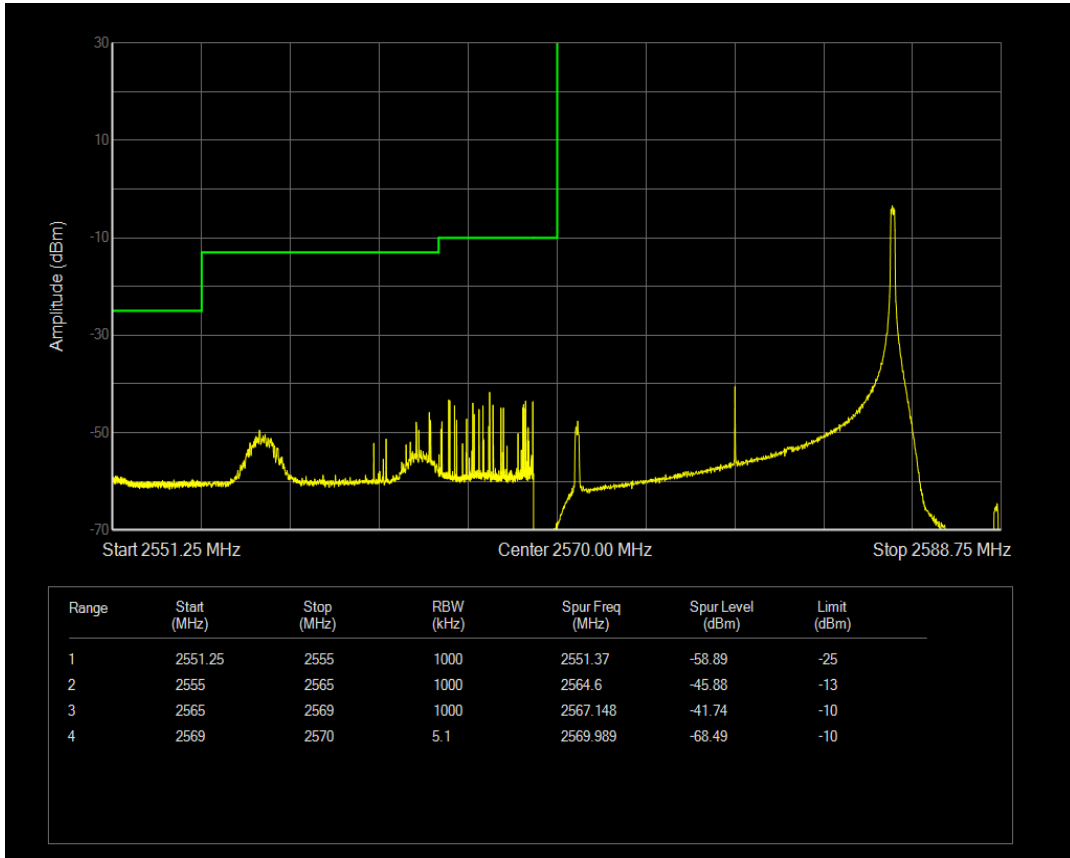

Band38 16QAM BW=15MHz Channel=37825 RB Size=1 Position=#Max

Band38 16QAM BW=15MHz Channel=37825 RB Size=75 Position=#0