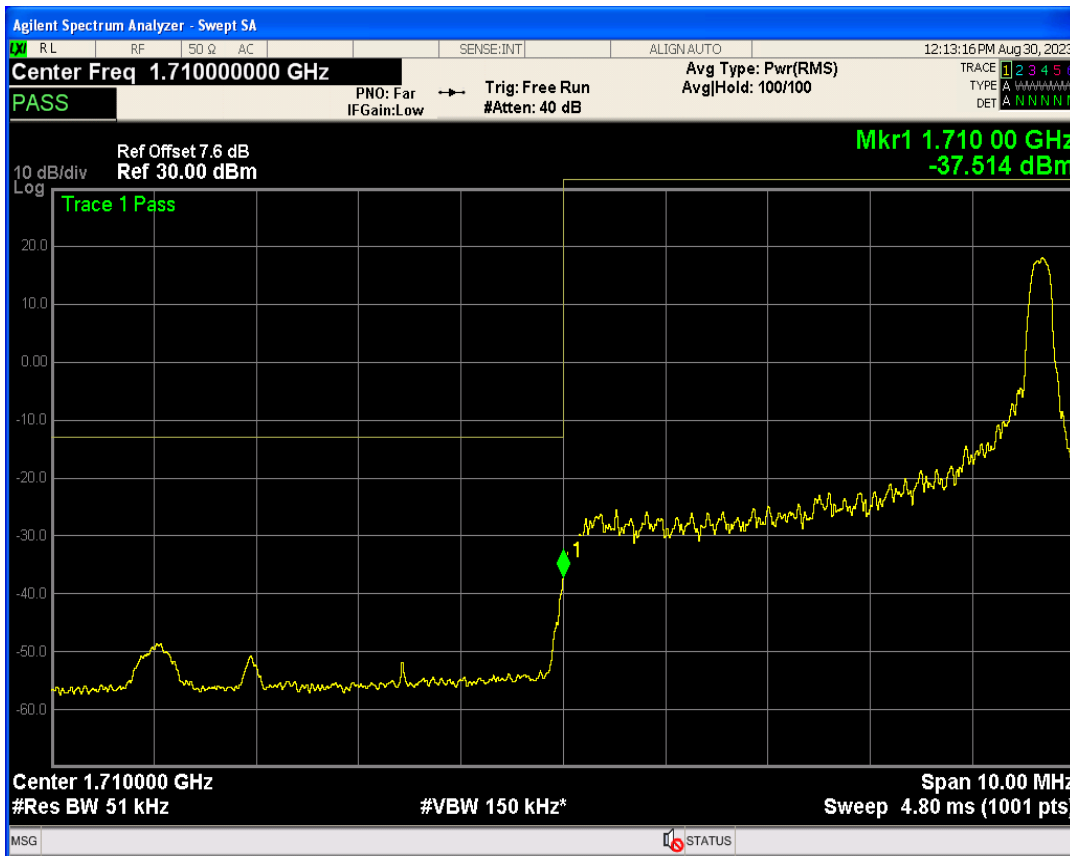

Band4 16QAM BW=5MHz Channel=19975 RB Size=1 Position=#Max

Band4 16QAM BW=5MHz Channel=19975 RB Size=25 Position=#0