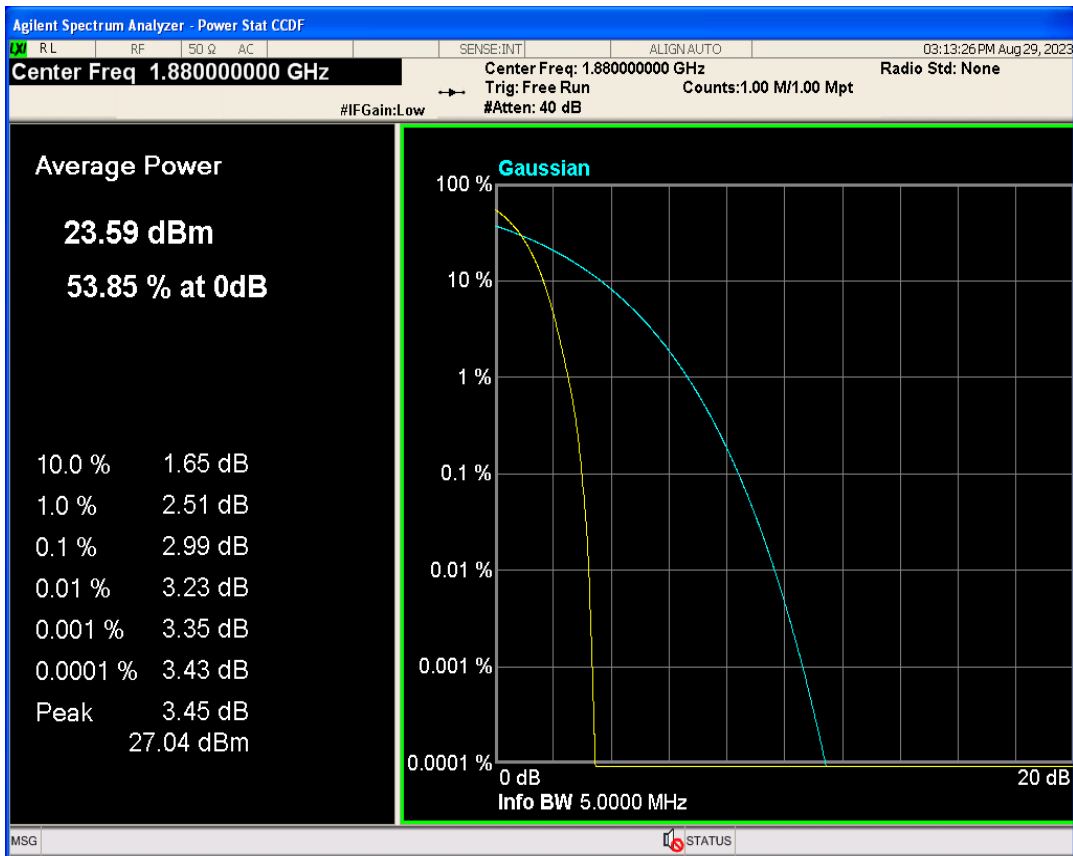

WCDMA Band2 Channel=9400