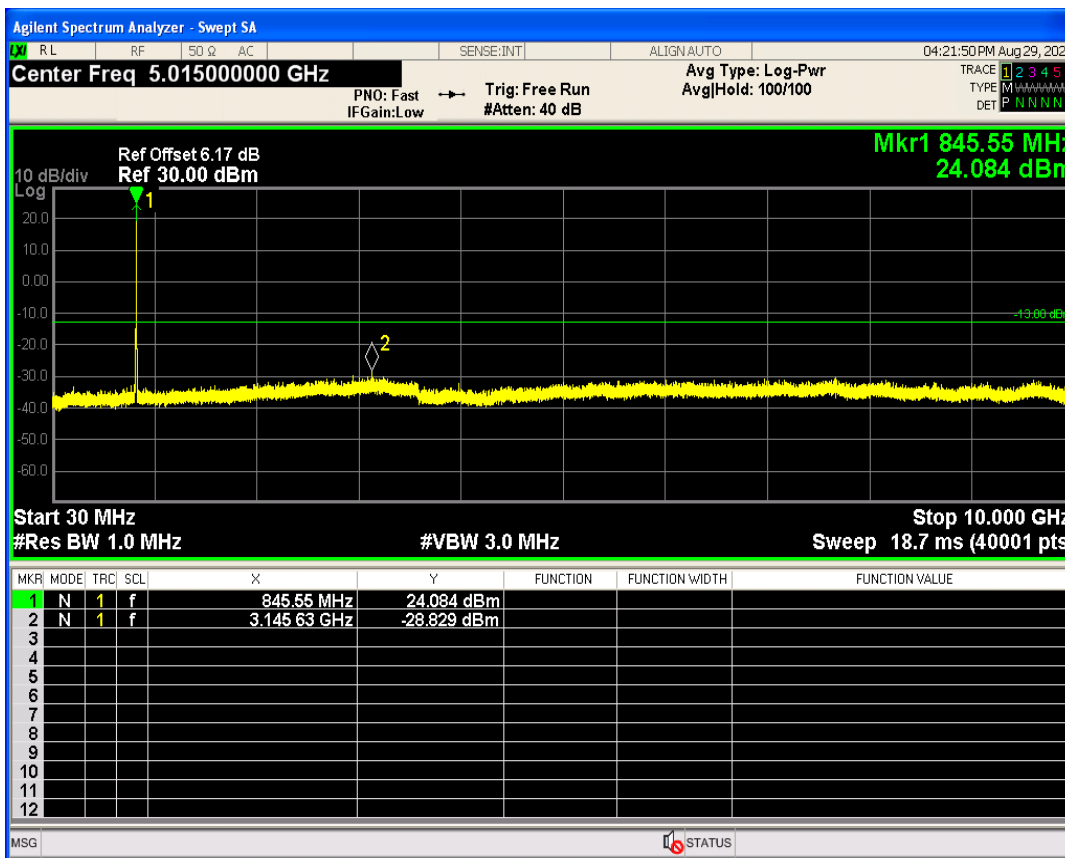

WCDMA Band5 Channel=4233