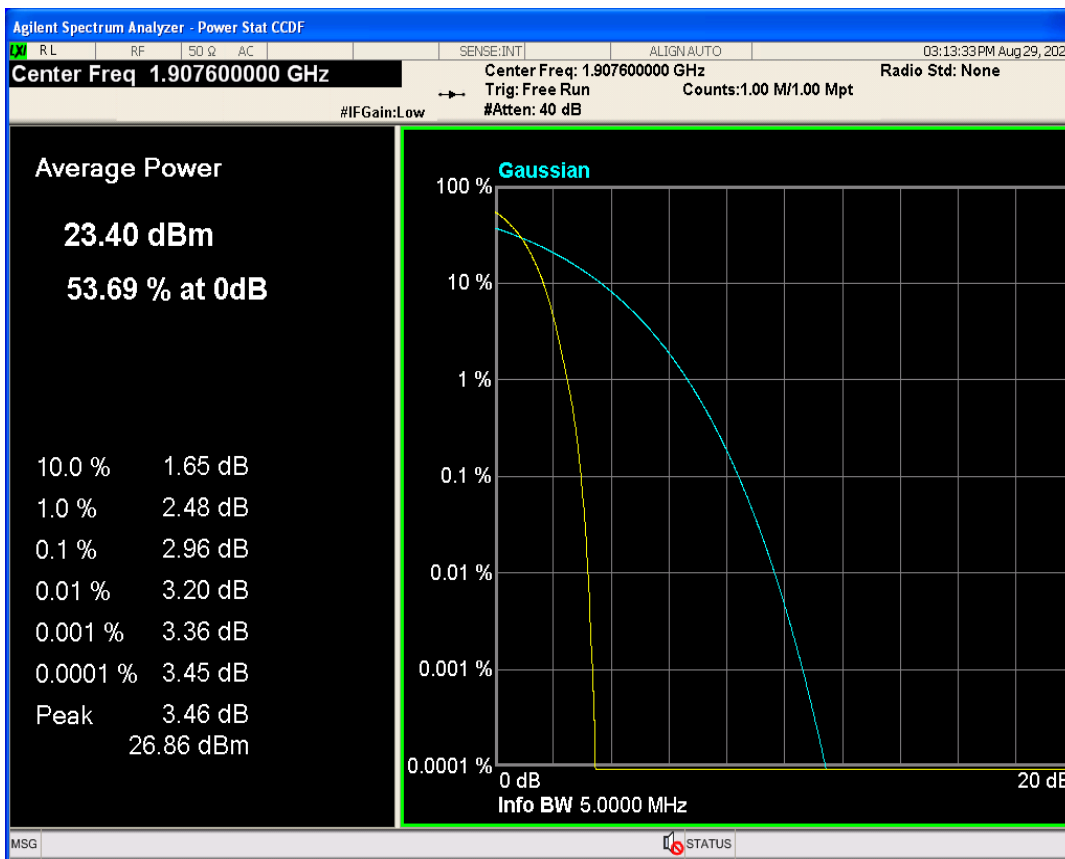

Peak-to-Average Ratio

Band	Channel	Frequency (MHz)	Result (dB)	high Limit (dB)	Verdict
WCDMA Band2	9262	1852.4	2.98	13	PASS
WCDMA Band2	9400	1880	2.99	13	PASS
WCDMA Band2	9538	1907.6	2.96	13	PASS
WCDMA Band4	1312	1712.4	3.06	13	PASS
WCDMA Band4	1413	1732.6	3.05	13	PASS
WCDMA Band4	1513	1752.6	3.06	13	PASS
WCDMA Band5	4132	826.4	2.89	13	PASS
WCDMA Band5	4182	836.4	2.86	13	PASS
WCDMA Band5	4233	846.6	2.66	13	PASS

WCDMA Band2 Channel=9262

WCDMA Band2 Channel=9400

WCDMA Band2 Channel=9538

WCDMA Band4 Channel=1312

WCDMA Band4 Channel=1413

WCDMA Band4 Channel=1513

WCDMA Band5 Channel=4132

WCDMA Band5 Channel=4182