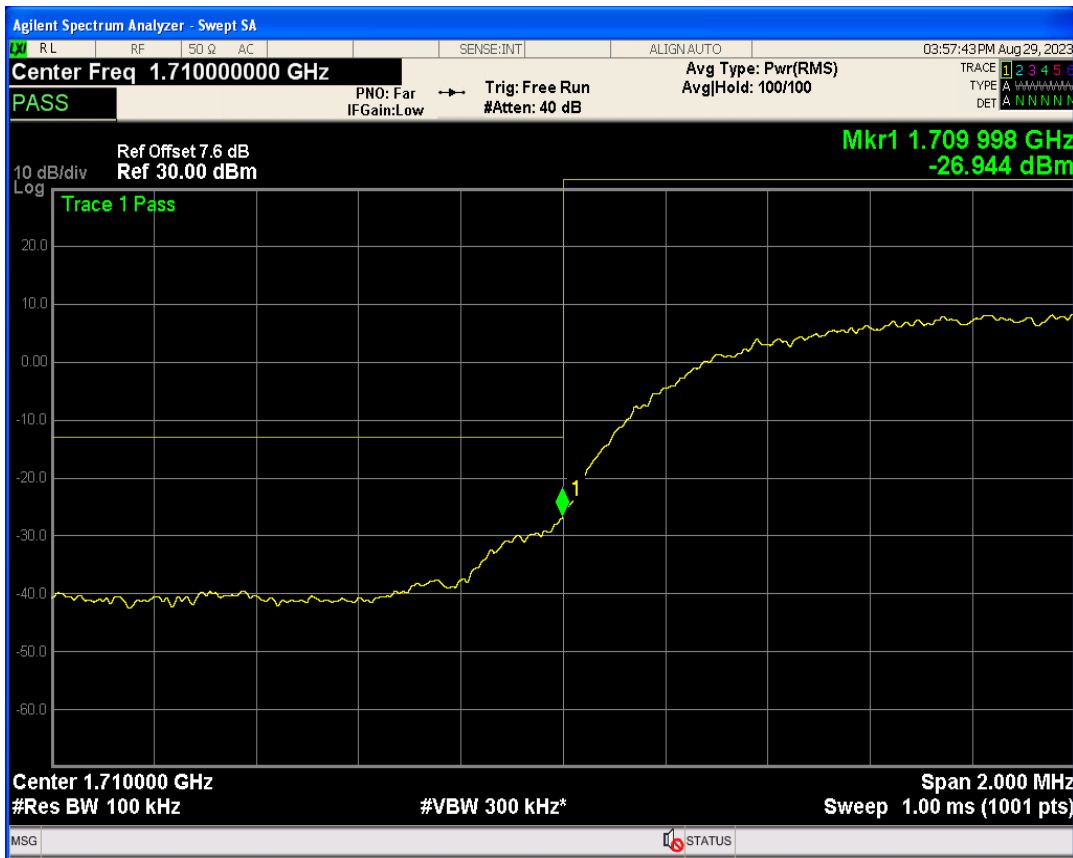

WCDMA Band5 Channel=4233

Band edge

Band	Channel	Frequency (MHz)	Spur Freq (MHz)	Spur Level (dBm)	Limit (dBm)	Verdict
WCDMA Band2	9262	1852.4	1850.00	-24.98	-13	PASS
WCDMA Band2	9538	1907.6	1910.00	-24.65	-13	PASS
WCDMA Band4	1312	1712.4	1710.00	-26.94	-13	PASS
WCDMA Band4	1513	1752.6	1755.00	-24.90	-13	PASS
WCDMA Band5	4132	826.4	824.00	-25.15	-13	PASS
WCDMA Band5	4233	846.6	849.00	-24.12	-13	PASS

WCDMA Band2 Channel=9262

WCDMA Band2 Channel=9538

WCDMA Band4 Channel=1312

WCDMA Band4 Channel=1513

WCDMA Band5 Channel=4132

WCDMA Band5 Channel=4233

Out-of-band emissions

Band	Channel	Frequency (MHz)	Spur Freq (MHz)	Spur Level (dBm)	Limit (dBm)	Verdict
WCDMA Band2	9262	1852.4	19936.60	-23.28	-13	PASS
WCDMA Band2	9400	1880	17194.22	-22.95	-13	PASS
WCDMA Band2	9538	1907.6	19939.09	-23.40	-13	PASS
WCDMA Band4	1312	1712.4	19921.12	-23.37	-13	PASS
WCDMA Band4	1413	1732.6	19990.02	-23.82	-13	PASS
WCDMA Band4	1513	1752.6	19944.58	-23.82	-13	PASS
WCDMA Band5	4132	826.4	3160.33	-30.34	-13	PASS
WCDMA Band5	4182	836.4	8248.77	-30.00	-13	PASS
WCDMA Band5	4233	846.6	3145.63	-28.82	-13	PASS