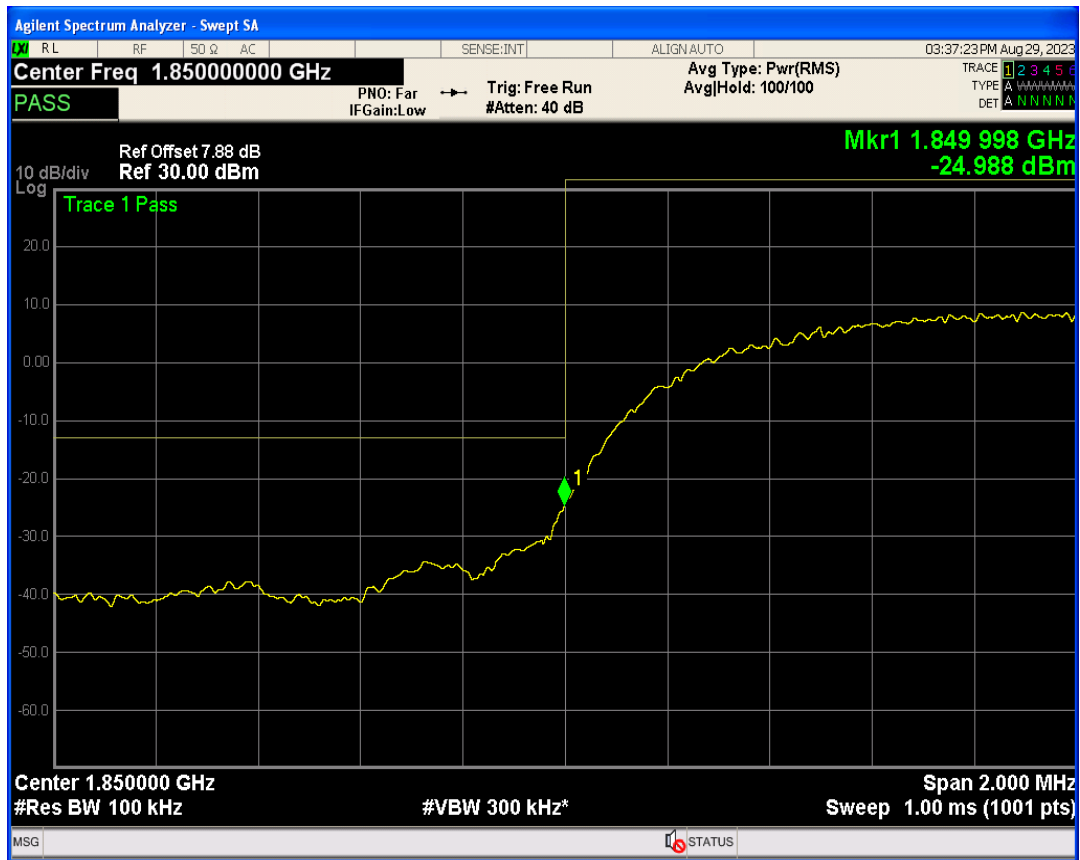

Band edge

Band	Channel	Frequency (MHz)	Spur Freq (MHz)	Spur Level (dBm)	Limit (dBm)	Verdict
WCDMA Band2	9262	1852.4	1850.00	-24.98	-13	PASS
WCDMA Band2	9538	1907.6	1910.00	-24.65	-13	PASS
WCDMA Band4	1312	1712.4	1710.00	-26.94	-13	PASS
WCDMA Band4	1513	1752.6	1755.00	-24.90	-13	PASS
WCDMA Band5	4132	826.4	824.00	-25.15	-13	PASS
WCDMA Band5	4233	846.6	849.00	-24.12	-13	PASS

WCDMA Band2 Channel=9262