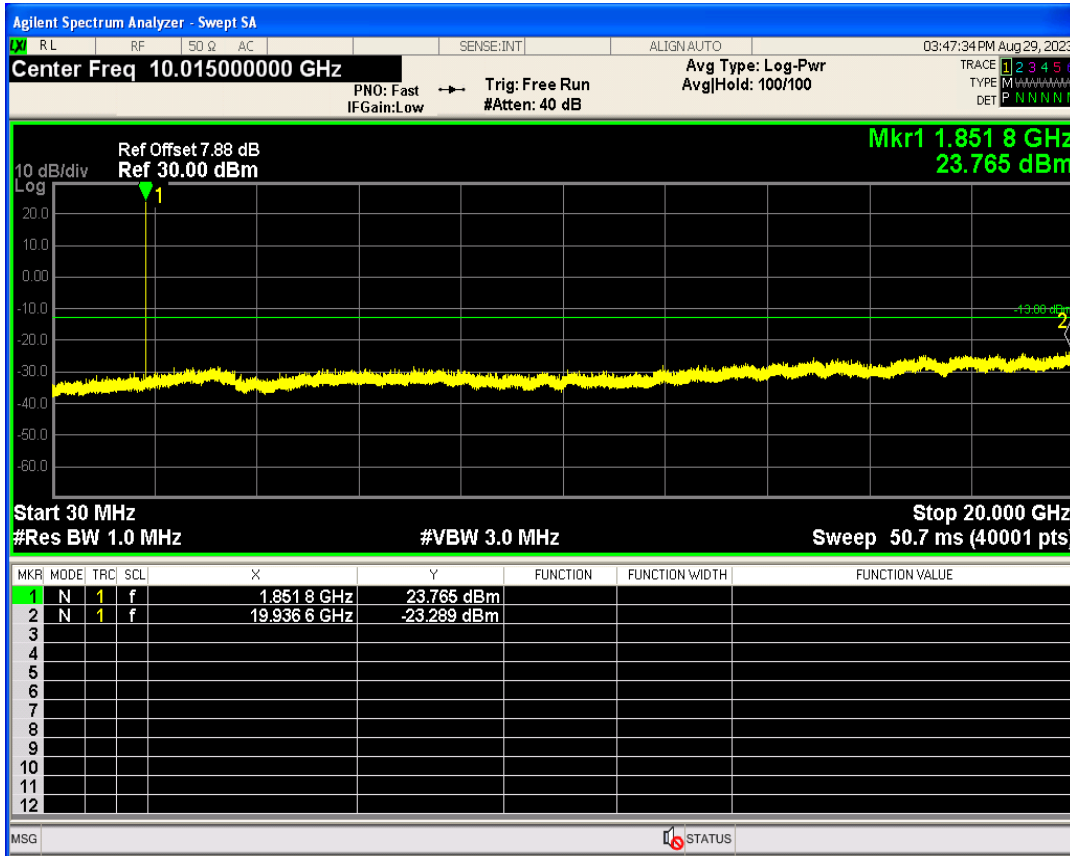

WCDMA Band2 Channel=9262

WCDMA Band2 Channel=9538

WCDMA Band4 Channel=1312

WCDMA Band4 Channel=1513

WCDMA Band5 Channel=4132

WCDMA Band5 Channel=4233

Out-of-band emissions

Band	Channel	Frequency (MHz)	Spur Freq (MHz)	Spur Level (dBm)	Limit (dBm)	Verdict
WCDMA Band2	9262	1852.4	19936.60	-23.28	-13	PASS
WCDMA Band2	9400	1880	17194.22	-22.95	-13	PASS
WCDMA Band2	9538	1907.6	19939.09	-23.40	-13	PASS
WCDMA Band4	1312	1712.4	19921.12	-23.37	-13	PASS
WCDMA Band4	1413	1732.6	19990.02	-23.82	-13	PASS
WCDMA Band4	1513	1752.6	19944.58	-23.82	-13	PASS
WCDMA Band5	4132	826.4	3160.33	-30.34	-13	PASS
WCDMA Band5	4182	836.4	8248.77	-30.00	-13	PASS
WCDMA Band5	4233	846.6	3145.63	-28.82	-13	PASS

WCDMA Band2 Channel=9400

WCDMA Band2 Channel=9262

WCDMA Band2 Channel=9538

WCDMA Band4 Channel=1312

WCDMA Band4 Channel=1413

WCDMA Band4 Channel=1513

WCDMA Band5 Channel=4132

WCDMA Band5 Channel=4182