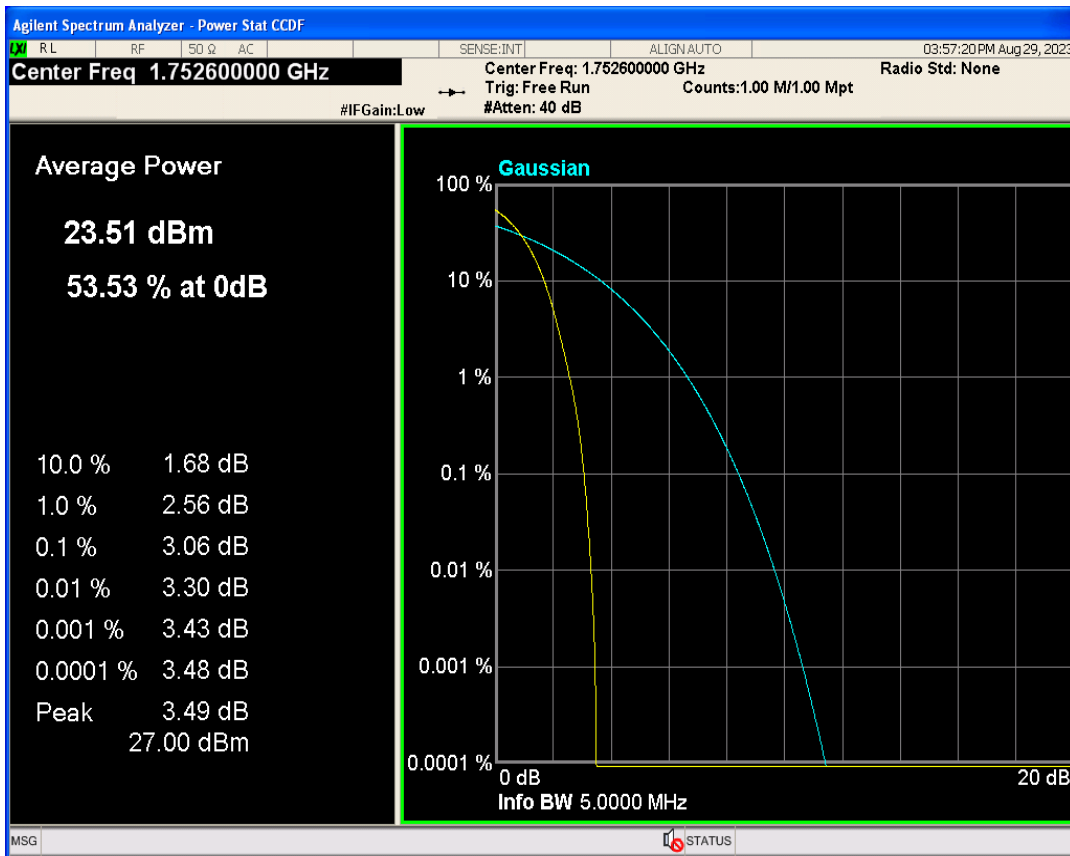

WCDMA Band2 Channel=9262

WCDMA Band2 Channel=9400

WCDMA Band2 Channel=9538

WCDMA Band4 Channel=1312

WCDMA Band4 Channel=1413

WCDMA Band4 Channel=1513

WCDMA Band5 Channel=4132

WCDMA Band5 Channel=4182