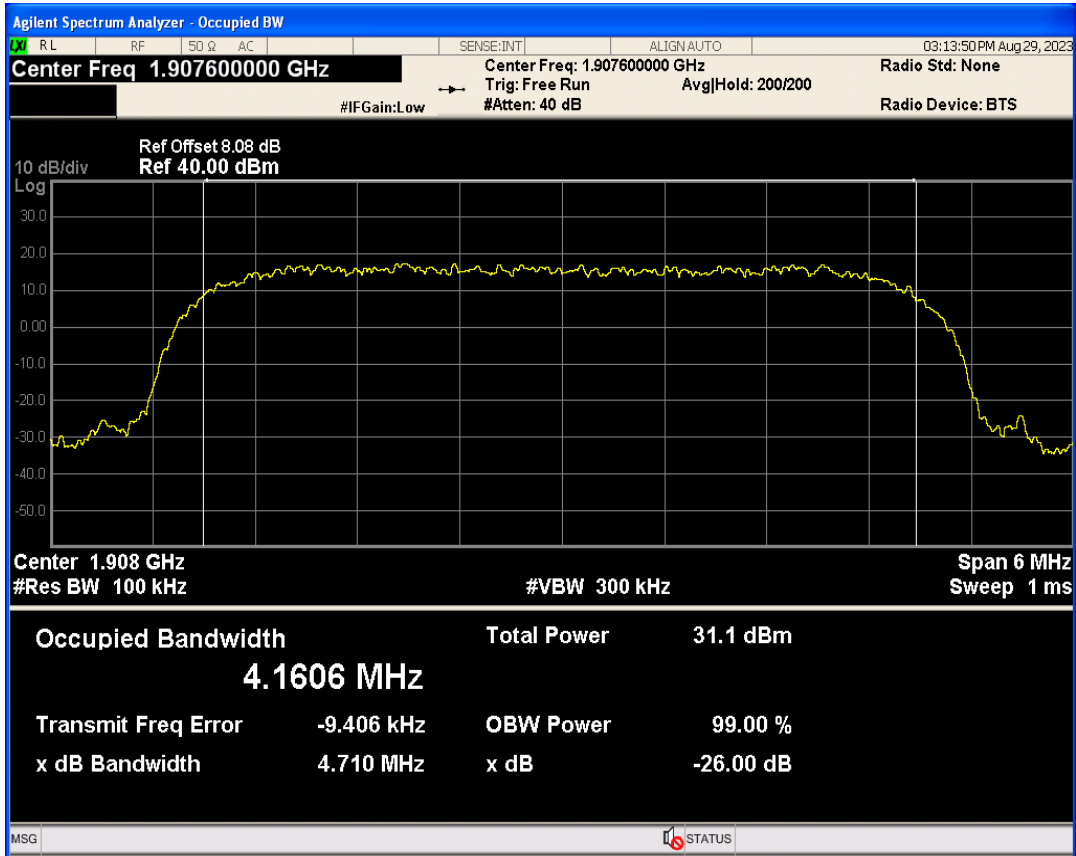

WCDMA Band2 Channel=9538