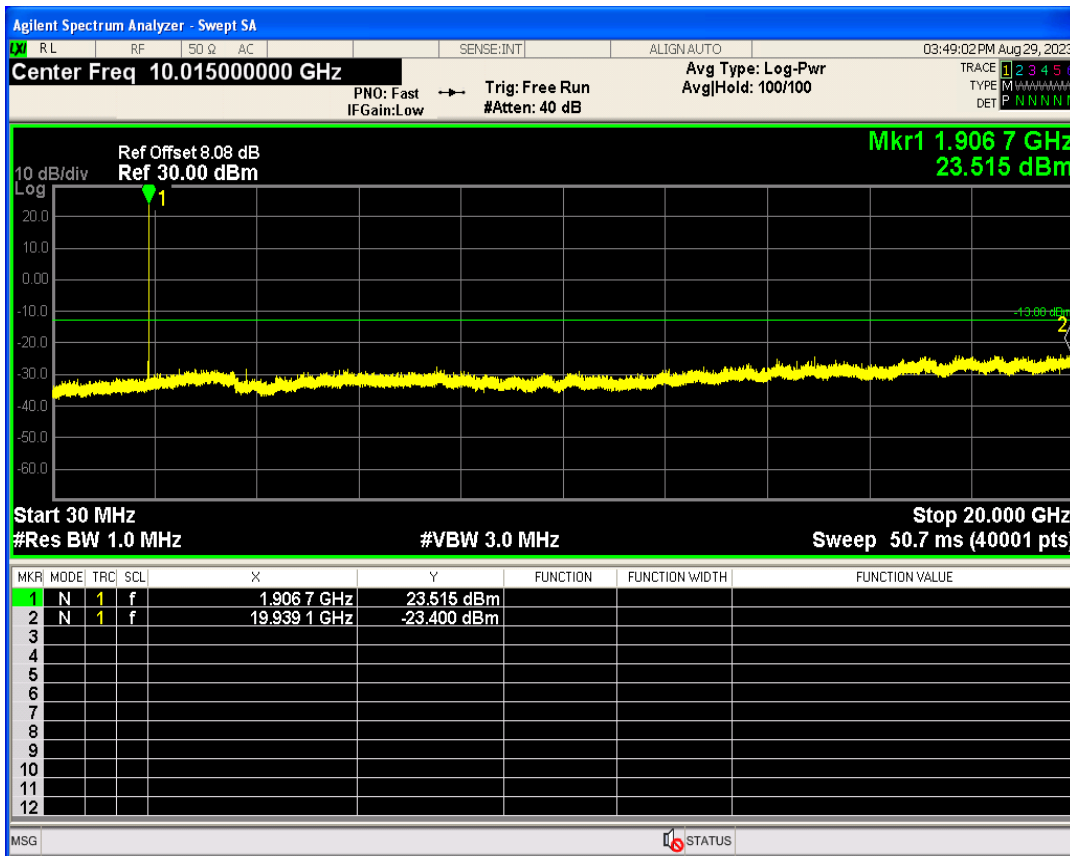

WCDMA Band2 Channel=9262

WCDMA Band2 Channel=9538

WCDMA Band4 Channel=1312

WCDMA Band4 Channel=1513

WCDMA Band5 Channel=4132

WCDMA Band5 Channel=4233

Out-of-band emissions

Band	Channel	Frequency (MHz)	Spur Freq (MHz)	Spur Level (dBm)	Limit (dBm)	Verdict
WCDMA Band2	9262	1852.4	19936.60	-23.28	-13	PASS
WCDMA Band2	9400	1880	17194.22	-22.95	-13	PASS
WCDMA Band2	9538	1907.6	19939.09	-23.40	-13	PASS
WCDMA Band4	1312	1712.4	19921.12	-23.37	-13	PASS
WCDMA Band4	1413	1732.6	19990.02	-23.82	-13	PASS
WCDMA Band4	1513	1752.6	19944.58	-23.82	-13	PASS
WCDMA Band5	4132	826.4	3160.33	-30.34	-13	PASS
WCDMA Band5	4182	836.4	8248.77	-30.00	-13	PASS
WCDMA Band5	4233	846.6	3145.63	-28.82	-13	PASS

WCDMA Band2 Channel=9400

WCDMA Band2 Channel=9262

WCDMA Band2 Channel=9538

WCDMA Band4 Channel=1312

WCDMA Band4 Channel=1413

WCDMA Band4 Channel=1513

WCDMA Band5 Channel=4132

WCDMA Band5 Channel=4182