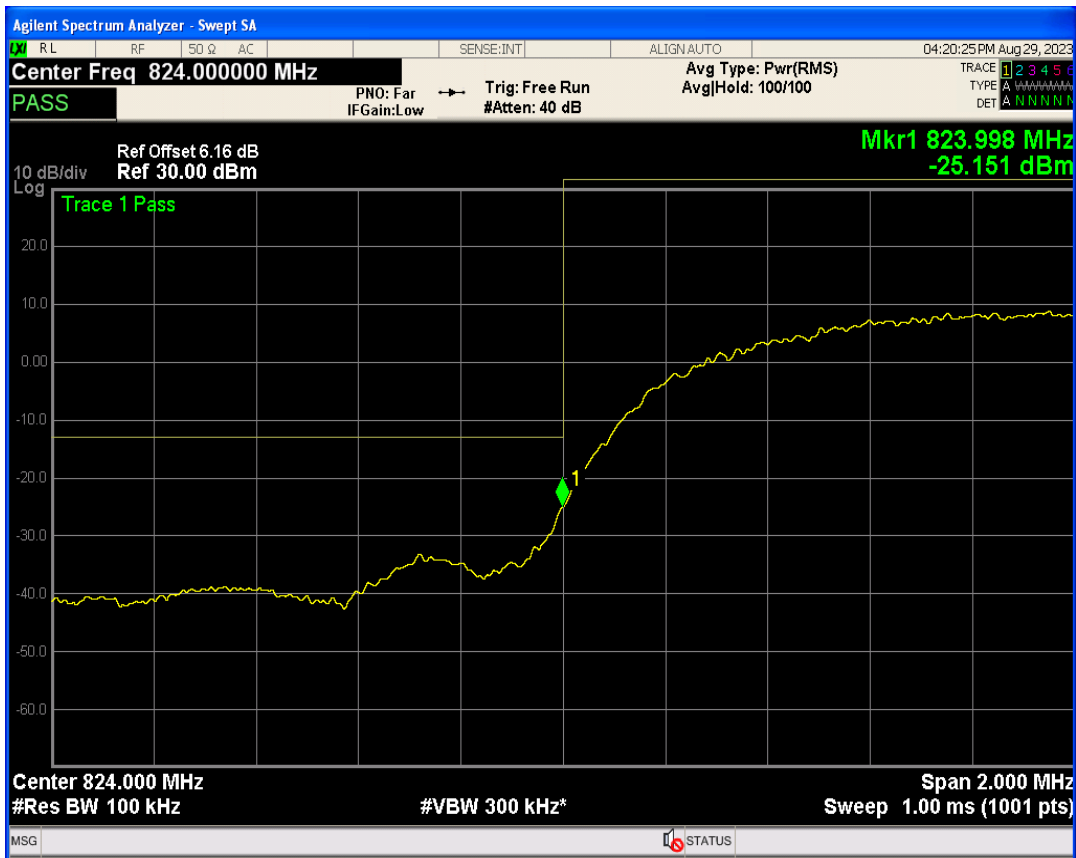

WCDMA Band2 Channel=9262

WCDMA Band2 Channel=9538

WCDMA Band4 Channel=1312

WCDMA Band4 Channel=1513

WCDMA Band5 Channel=4132

WCDMA Band5 Channel=4233

Out-of-band emissions

Band	Channel	Frequency (MHz)	Spur Freq (MHz)	Spur Level (dBm)	Limit (dBm)	Verdict
WCDMA Band2	9262	1852.4	19936.60	-23.28	-13	PASS
WCDMA Band2	9400	1880	17194.22	-22.95	-13	PASS
WCDMA Band2	9538	1907.6	19939.09	-23.40	-13	PASS
WCDMA Band4	1312	1712.4	19921.12	-23.37	-13	PASS
WCDMA Band4	1413	1732.6	19990.02	-23.82	-13	PASS
WCDMA Band4	1513	1752.6	19944.58	-23.82	-13	PASS
WCDMA Band5	4132	826.4	3160.33	-30.34	-13	PASS
WCDMA Band5	4182	836.4	8248.77	-30.00	-13	PASS
WCDMA Band5	4233	846.6	3145.63	-28.82	-13	PASS

WCDMA Band2 Channel=9400

WCDMA Band2 Channel=9262

WCDMA Band2 Channel=9538

WCDMA Band4 Channel=1312

WCDMA Band4 Channel=1413

WCDMA Band4 Channel=1513

WCDMA Band5 Channel=4132

WCDMA Band5 Channel=4182