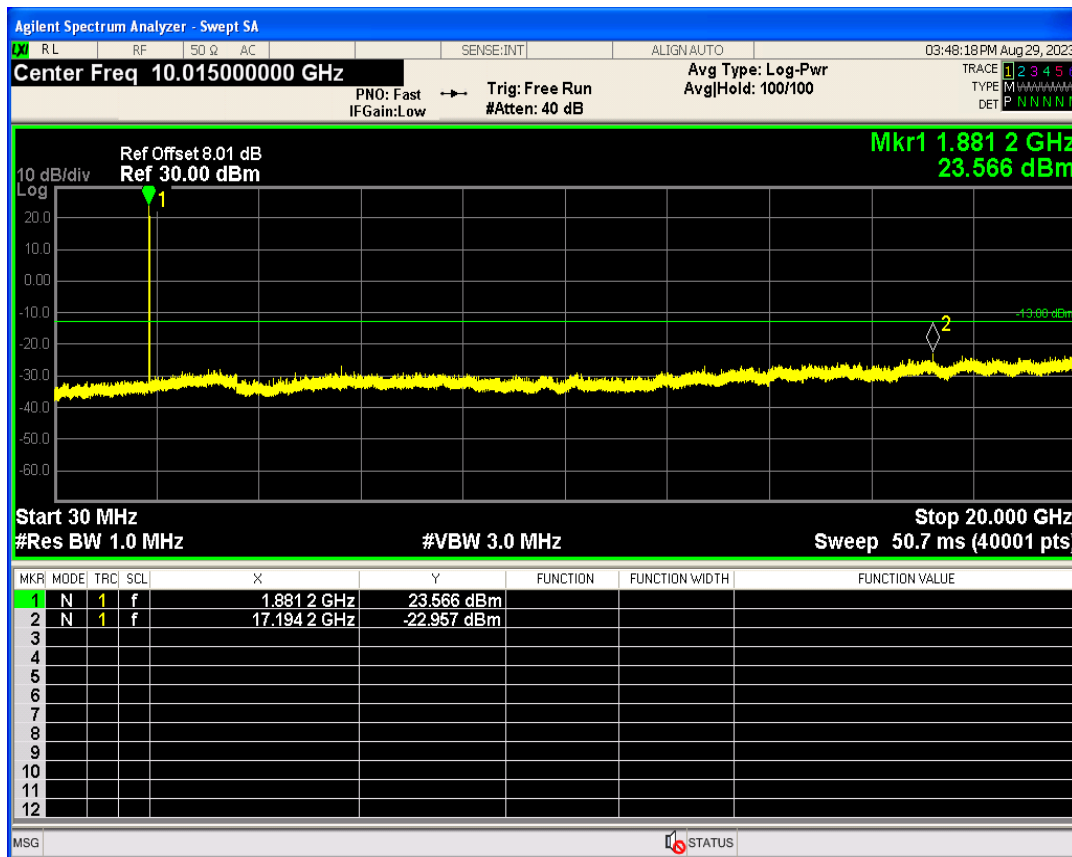

WCDMA Band2 Channel=9262

WCDMA Band2 Channel=9538

WCDMA Band4 Channel=1312

WCDMA Band4 Channel=1513

WCDMA Band5 Channel=4132

WCDMA Band5 Channel=4233

Out-of-band emissions

Band	Channel	Frequency (MHz)	Spur Freq (MHz)	Spur Level (dBm)	Limit (dBm)	Verdict
WCDMA Band2	9262	1852.4	19936.60	-23.28	-13	PASS
WCDMA Band2	9400	1880	17194.22	-22.95	-13	PASS
WCDMA Band2	9538	1907.6	19939.09	-23.40	-13	PASS
WCDMA Band4	1312	1712.4	19921.12	-23.37	-13	PASS
WCDMA Band4	1413	1732.6	19990.02	-23.82	-13	PASS
WCDMA Band4	1513	1752.6	19944.58	-23.82	-13	PASS
WCDMA Band5	4132	826.4	3160.33	-30.34	-13	PASS
WCDMA Band5	4182	836.4	8248.77	-30.00	-13	PASS
WCDMA Band5	4233	846.6	3145.63	-28.82	-13	PASS

WCDMA Band2 Channel=9400

WCDMA Band2 Channel=9262

WCDMA Band2 Channel=9538

WCDMA Band4 Channel=1312

WCDMA Band4 Channel=1413

WCDMA Band4 Channel=1513

WCDMA Band5 Channel=4132

WCDMA Band5 Channel=4182