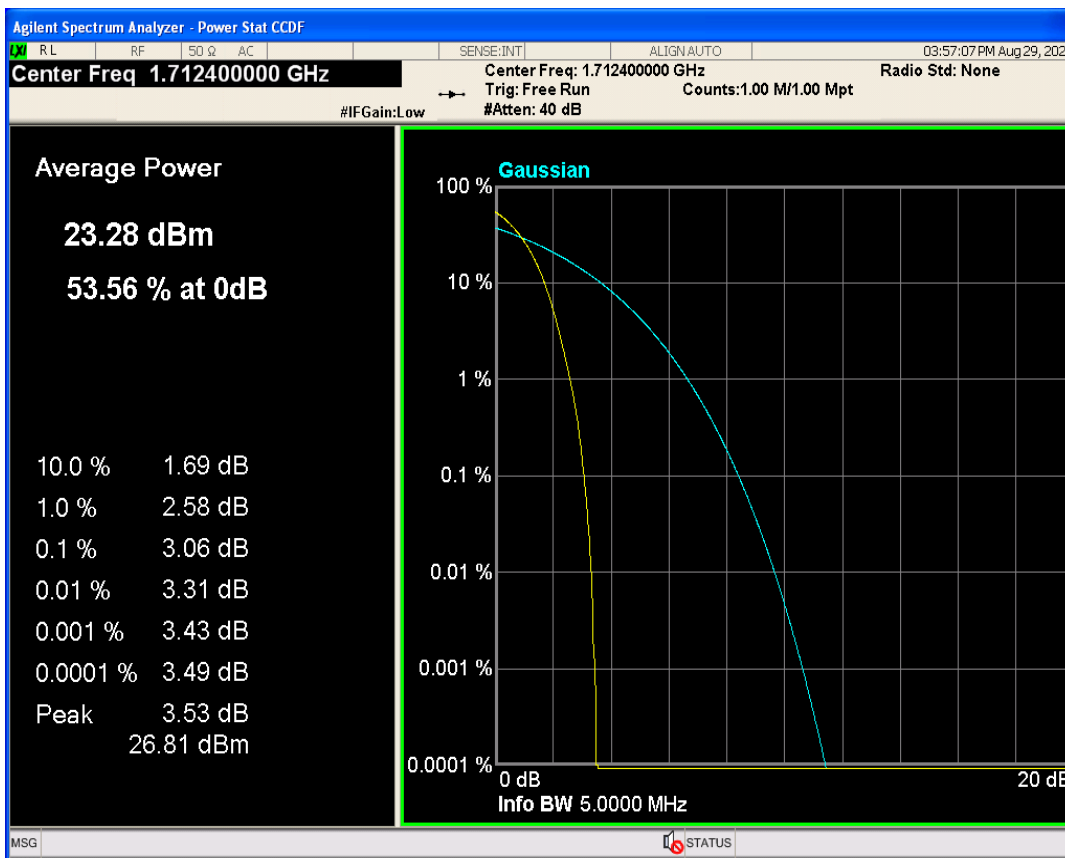

WCDMA Band2 Channel=9262

WCDMA Band2 Channel=9400

WCDMA Band2 Channel=9538

WCDMA Band4 Channel=1312

WCDMA Band4 Channel=1413

WCDMA Band4 Channel=1513

WCDMA Band5 Channel=4132

WCDMA Band5 Channel=4182