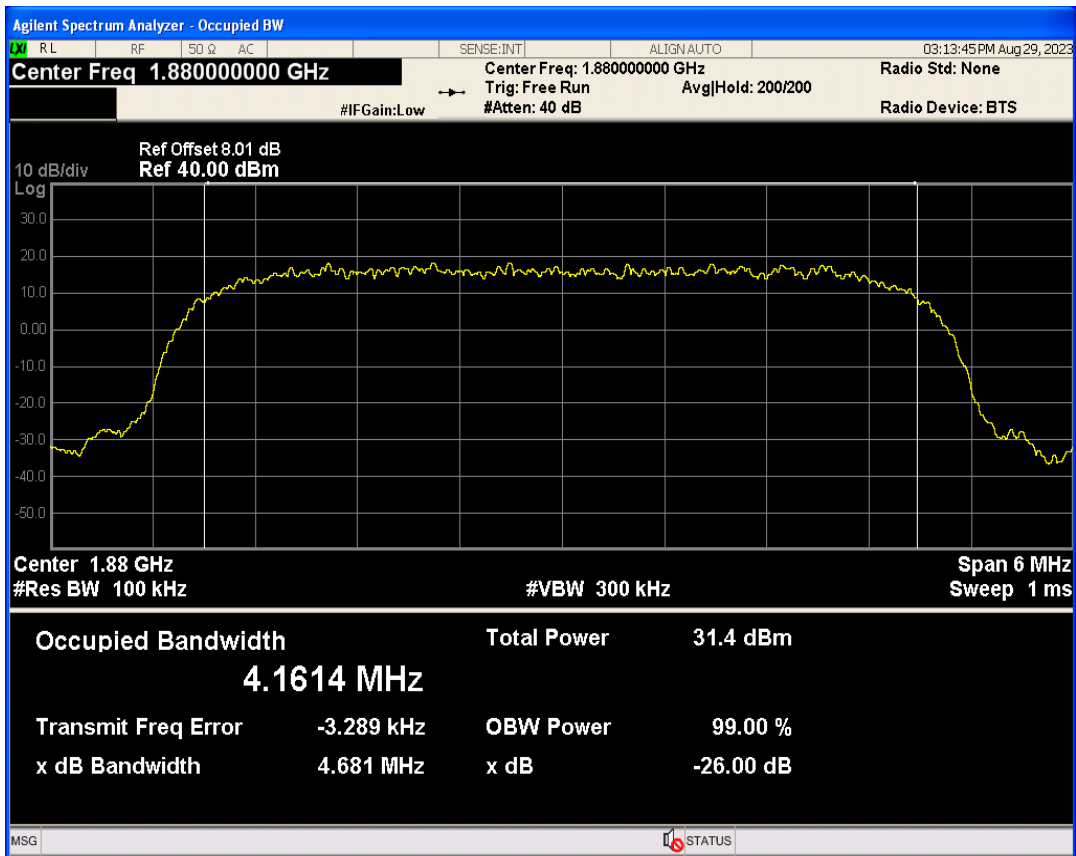

WCDMA Band2 Channel=9400