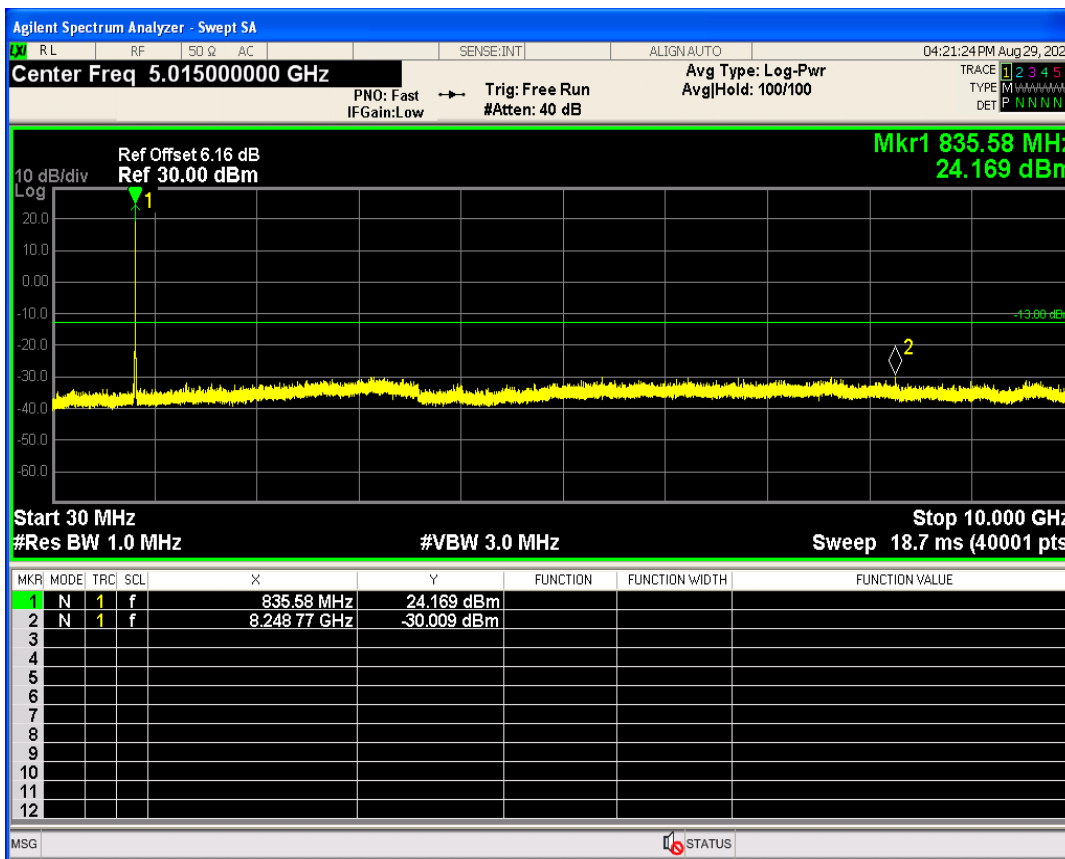

WCDMA Band2 Channel=9262

WCDMA Band2 Channel=9538

WCDMA Band4 Channel=1312

WCDMA Band4 Channel=1513

WCDMA Band5 Channel=4132

WCDMA Band5 Channel=4233

Out-of-band emissions

Band	Channel	Frequency (MHz)	Spur Freq (MHz)	Spur Level (dBm)	Limit (dBm)	Verdict
WCDMA Band2	9262	1852.4	19936.60	-23.28	-13	PASS
WCDMA Band2	9400	1880	17194.22	-22.95	-13	PASS
WCDMA Band2	9538	1907.6	19939.09	-23.40	-13	PASS
WCDMA Band4	1312	1712.4	19921.12	-23.37	-13	PASS
WCDMA Band4	1413	1732.6	19990.02	-23.82	-13	PASS
WCDMA Band4	1513	1752.6	19944.58	-23.82	-13	PASS
WCDMA Band5	4132	826.4	3160.33	-30.34	-13	PASS
WCDMA Band5	4182	836.4	8248.77	-30.00	-13	PASS
WCDMA Band5	4233	846.6	3145.63	-28.82	-13	PASS

WCDMA Band2 Channel=9400

WCDMA Band2 Channel=9262

WCDMA Band2 Channel=9538

WCDMA Band4 Channel=1312

WCDMA Band4 Channel=1413

WCDMA Band4 Channel=1513

WCDMA Band5 Channel=4132

WCDMA Band5 Channel=4182