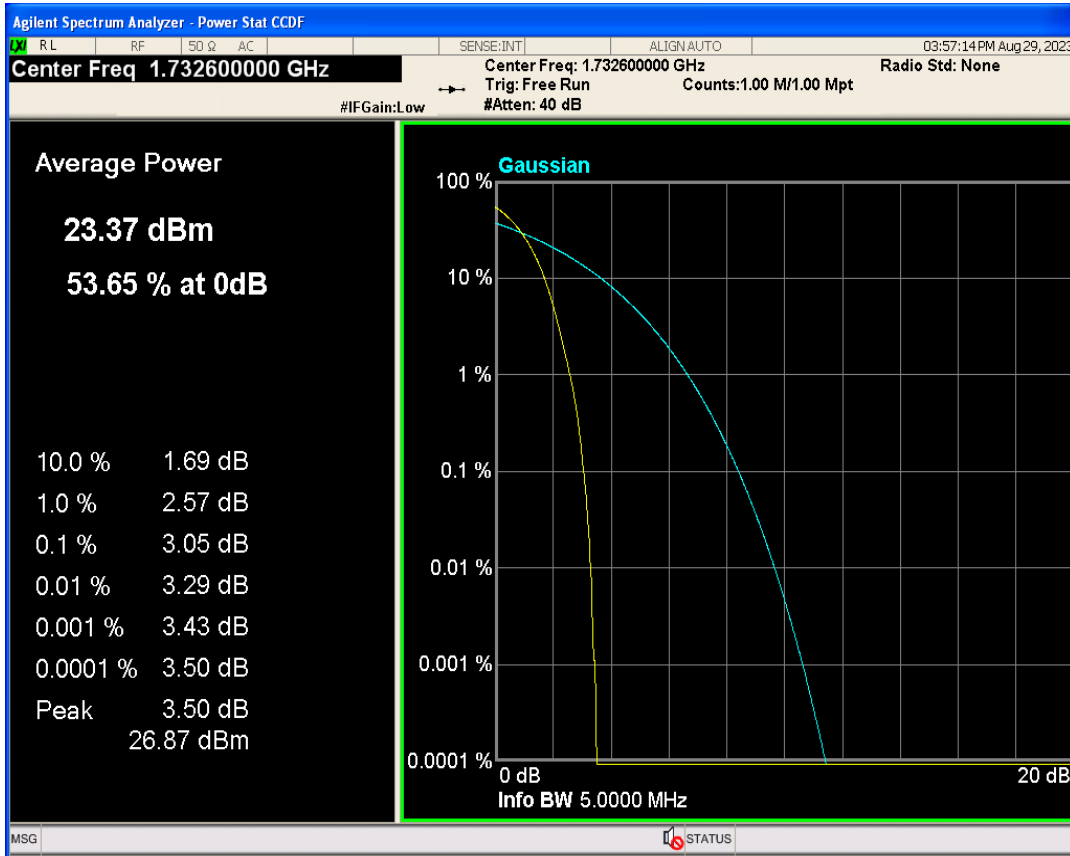

WCDMA Band2 Channel=9262

WCDMA Band2 Channel=9400

WCDMA Band2 Channel=9538

WCDMA Band4 Channel=1312

WCDMA Band4 Channel=1413

WCDMA Band4 Channel=1513

WCDMA Band5 Channel=4132

WCDMA Band5 Channel=4182