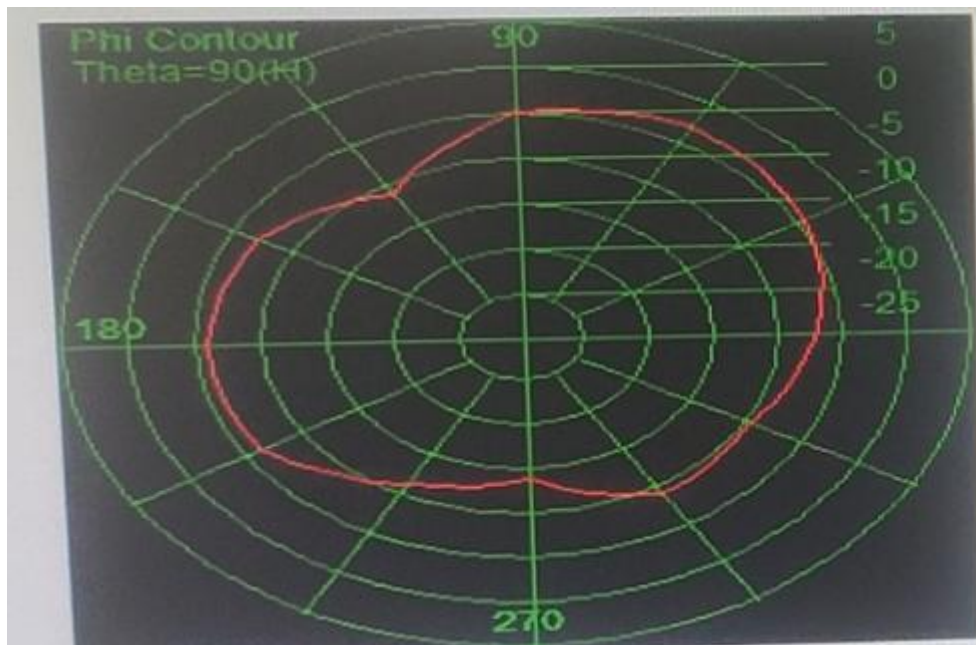

850MHZ增益波形图

900MHZ增益波形图

1800MHZ增益波形图

1900MHZ增益波形图

2100MHZ增益波形图

WiFi增益波形图

天线数据

Modulation	GSM 850			GSM 900			DCS 1800			PCS 1900		
Channel	Low	Medium	High	Low	Medium	High	Low	Medium	High	Low	Medium	High
TRP	25.03	25.06	25.13	25.43	25.41	26.08	23.71	24.74	25.26	24.21	25.02	25.34
TIS	-100.09	-100.23	-101.04	-101.53	-102.25	-101.19	-104.63	-104.9	-104.32	-104.95	-105.65	-105.74
Modulation	WCDMA B2			WCDMAB5								
Channel	Low	Medium	High	Low	Medium	High						
TRP	17.99	17.14	17.05	15.42	16.35	15.63						
TIS	-104.59	-104.36	-104.17	-103.06	-102.84	-102.70						

Modulation	LTE B2			LTE B5			LTEB66		
Channel	Low	Medium	High	Low	Medium	High	Low	Medium	High
TRP	18.89	17.84	17.99	15.49	15.86	15.92	17.04	17.44	17.13
TIS	-93.58	-93.35	-93.09	-92.21	-92.15	-92.04	-92.42	-92.45	-92.29