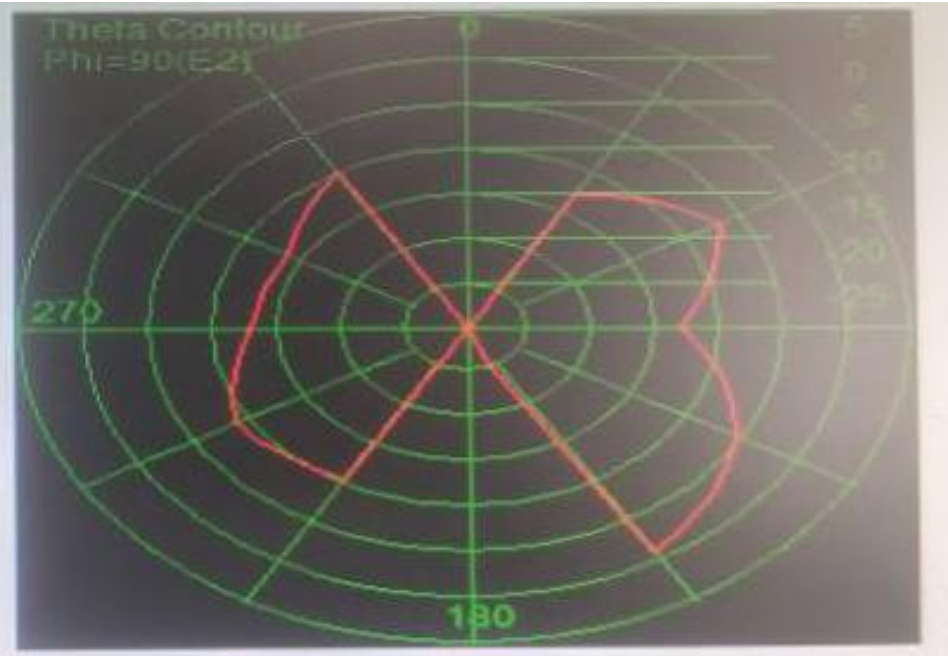

850MHZ增益波形图

900MHZ增益波形图

1800MHZ增益波形图

1900MHZ增益波形图

2100MHZ增益波形图

WiFi增益波形图

天线数据

Modulation	GSM 850			GSM 900			DCS 1800			PCS 1900		
Channel	Low	Medium	High	Low	Medium	High	Low	Medium	High	Low	Medium	High
TRP	25.03	25.06	25.13	25.43	25.41	26.08	23.71	24.74	25.26	24.21	25.02	25.34
TIS	-100.09	-100.23	-101.04	-101.53	-102.25	-101.19	-104.63	-104.9	-104.32	-104.95	-105.65	-105.74
Modulation	WCDMA B2			WCDMAB5								
Channel	Low	Medium	High	Low	Medium	High						
TRP	17.99	17.14	17.05	15.42	16.35	15.63						
TIS	-104.59	-104.36	-104.17	-103.06	-102.84	-102.70						

Modulation	LTE B2			LTE B5			LTEB66		
Channel	Low	Medium	High	Low	Medium	High	Low	Medium	High
TRP	18.89	17.84	17.99	15.49	15.86	15.92	17.04	17.44	17.13
TIS	-93.58	-93.35	-93.09	-92.21	-92.15	-92.04	-92.42	-92.45	-92.29