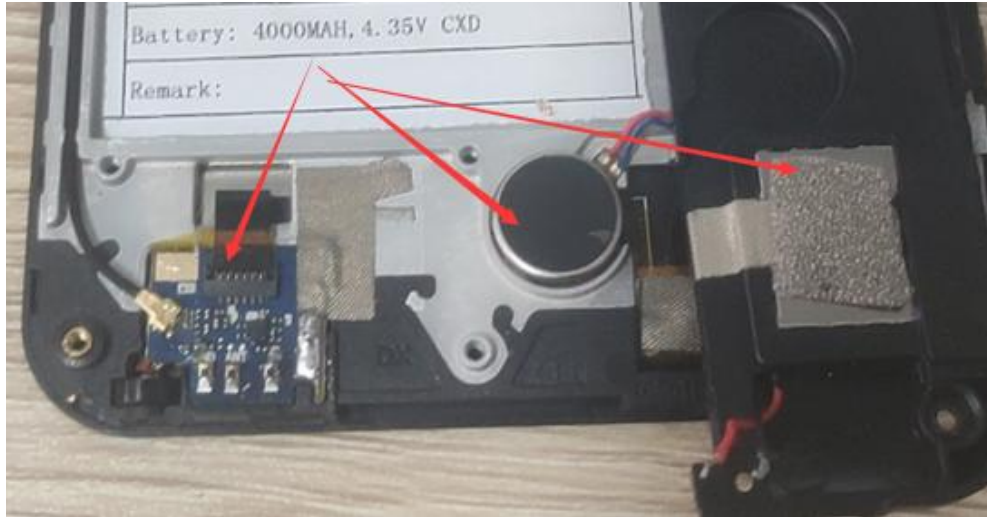

环境处理及说明

文字说明

如图所示:

小板背面露铜区充分接地，正面露铜区贴导电布。

喇叭磁缸，马达做好接地。