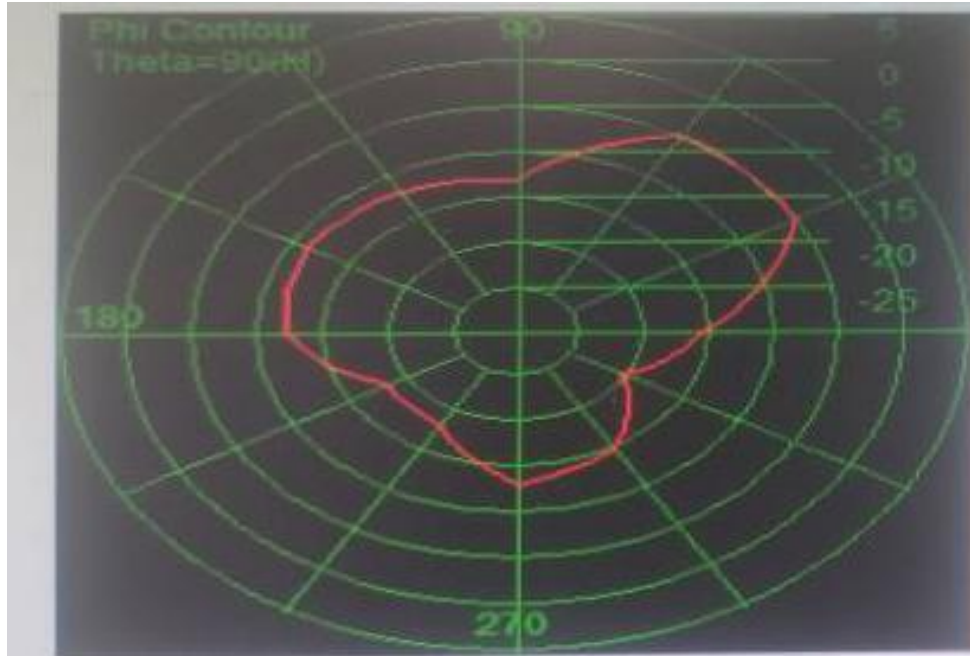

850MHZ增益波形图

900MHZ增益波形图

1800MHZ增益波形图

1900MHZ增益波形图

2100MHZ增益波形图

WiFi增益波形图

天线数据

Modulation	GSM 850			GSM 900			DCS 1800			PCS 1900		
Channel	Low	Medium	High	Low	Medium	High	Low	Medium	High	Low	Medium	High
TRP	25.03	25.06	25.13	25.43	25.41	26.08	23.71	24.74	25.26	24.21	25.02	25.34
TIS	-100.09	-100.23	-101.04	-101.53	-102.25	-101.19	-104.63	-104.9	-104.32	-104.95	-105.65	-105.74
Modulation	WCDMA B2			WCDMAB5								
Channel	Low	Medium	High	Low	Medium	High						
TRP	17.99	17.14	17.05	15.42	16.35	15.63						
TIS	-104.59	-104.36	-104.17	-103.06	-102.84	-102.70						

Modulation	LTE B2			LTE B5			LTEB66		
Channel	Low	Medium	High	Low	Medium	High	Low	Medium	High
TRP	18.89	17.84	17.99	15.49	15.86	15.92	17.04	17.44	17.13
TIS	-93.58	-93.35	-93.09	-92.21	-92.15	-92.04	-92.42	-92.45	-92.29