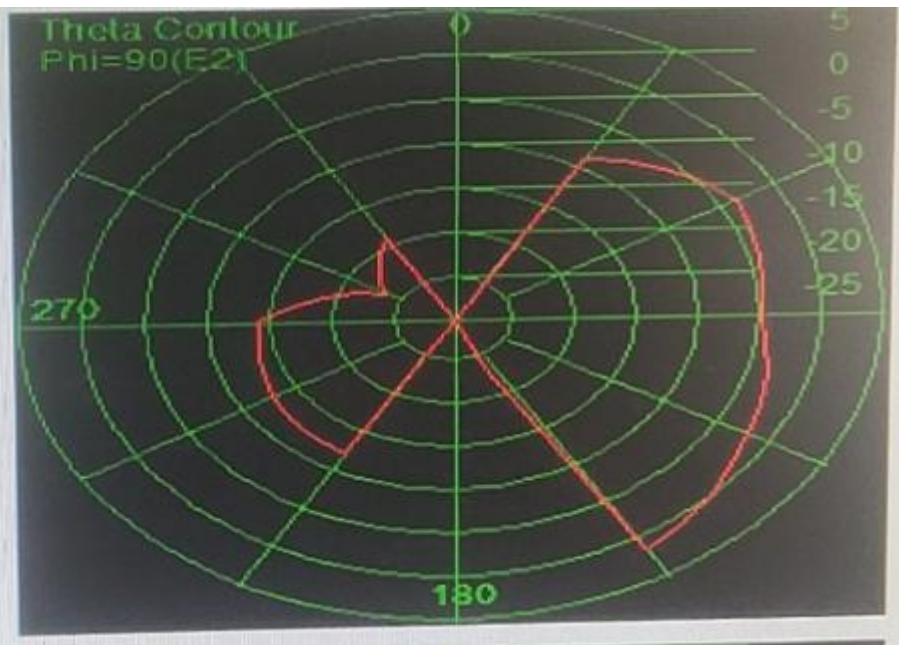

850MHZ增益波形图

900MHZ增益波形图

1800MHZ增益波形图

1900MHZ增益波形图

2100MHZ增益波形图

WiFi增益波形图

天线数据

Modulation	GSM 850			GSM 900			DCS 1800			PCS 1900		
Channel	Low	Medium	High	Low	Medium	High	Low	Medium	High	Low	Medium	High
TRP	25.03	25.06	25.13	25.43	25.41	26.08	23.71	24.74	25.26	24.21	25.02	25.34
TIS	-100.09	-100.23	-101.04	-101.53	-102.25	-101.19	-104.63	-104.9	-104.32	-104.95	-105.65	-105.74
Modulation	WCDMA B2			WCDMAB5								
Channel	Low	Medium	High	Low	Medium	High						
TRP	17.99	17.14	17.05	15.42	16.35	15.63						
TIS	-104.59	-104.36	-104.17	-103.06	-102.84	-102.70						

Modulation	LTE B2			LTE B5			LTEB66		
Channel	Low	Medium	High	Low	Medium	High	Low	Medium	High
TRP	18.89	17.84	17.99	15.49	15.86	15.92	17.04	17.44	17.13
TIS	-93.58	-93.35	-93.09	-92.21	-92.15	-92.04	-92.42	-92.45	-92.29