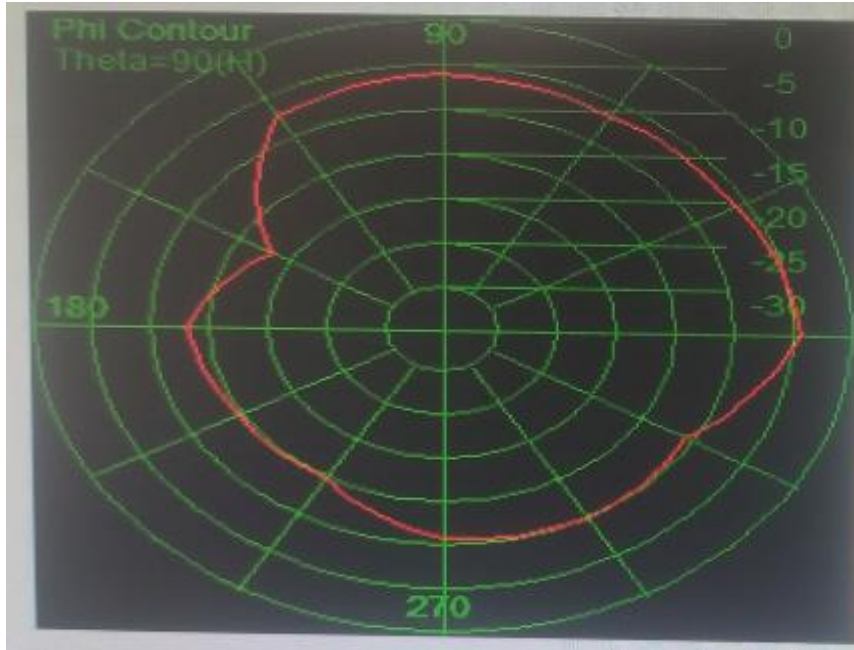

850MHZ增益波形图

900MHZ增益波形图

1800MHZ增益波形图

1900MHZ增益波形图

2100MHZ增益波形图

WiFi增益波形图

天线数据

Modulation	GSM 850			GSM 900			DCS 1800			PCS 1900		
Channel	Low	Medium	High	Low	Medium	High	Low	Medium	High	Low	Medium	High
TRP	25.03	25.06	25.13	25.43	25.41	26.08	23.71	24.74	25.26	24.21	25.02	25.34
TIS	-100.09	-100.23	-101.04	-101.53	-102.25	-101.19	-104.63	-104.9	-104.32	-104.95	-105.65	-105.74
Modulation	WCDMA B2			WCDMAB5								
Channel	Low	Medium	High	Low	Medium	High						
TRP	17.99	17.14	17.05	15.42	16.35	15.63						
TIS	-104.59	-104.36	-104.17	-103.06	-102.84	-102.70						

Modulation	LTE B2			LTE B5			LTEB66		
Channel	Low	Medium	High	Low	Medium	High	Low	Medium	High
TRP	18.89	17.84	17.99	15.49	15.86	15.92	17.04	17.44	17.13
TIS	-93.58	-93.35	-93.09	-92.21	-92.15	-92.04	-92.42	-92.45	-92.29