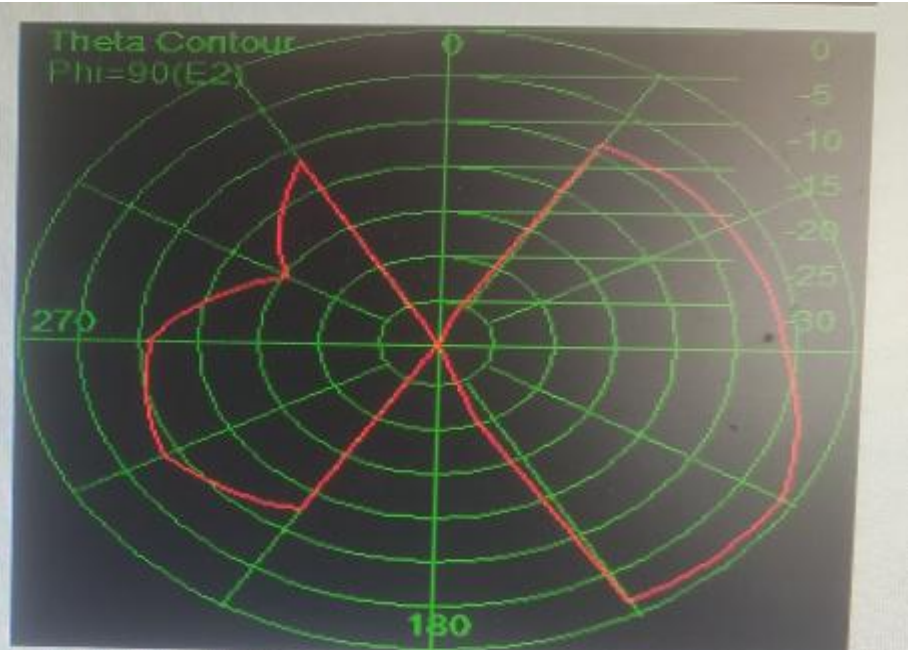

850MHZ增益波形图

900MHZ增益波形图

1800MHZ增益波形图

1900MHZ增益波形图

2100MHZ增益波形图

WiFi增益波形图

天线数据

Modulation	GSM 850			GSM 900			DCS 1800			PCS 1900		
Channel	Low	Medium	High	Low	Medium	High	Low	Medium	High	Low	Medium	High
TRP	25.03	25.06	25.13	25.43	25.41	26.08	23.71	24.74	25.26	24.21	25.02	25.34
TIS	-100.09	-100.23	-101.04	-101.53	-102.25	-101.19	-104.63	-104.9	-104.32	-104.95	-105.65	-105.74
Modulation	WCDMA B2			WCDMAB5								
Channel	Low	Medium	High	Low	Medium	High						
TRP	17.99	17.14	17.05	15.42	16.35	15.63						
TIS	-104.59	-104.36	-104.17	-103.06	-102.84	-102.70						

Modulation	LTE B2			LTE B5			LTEB66		
Channel	Low	Medium	High	Low	Medium	High	Low	Medium	High
TRP	18.89	17.84	17.99	15.49	15.86	15.92	17.04	17.44	17.13
TIS	-93.58	-93.35	-93.09	-92.21	-92.15	-92.04	-92.42	-92.45	-92.29