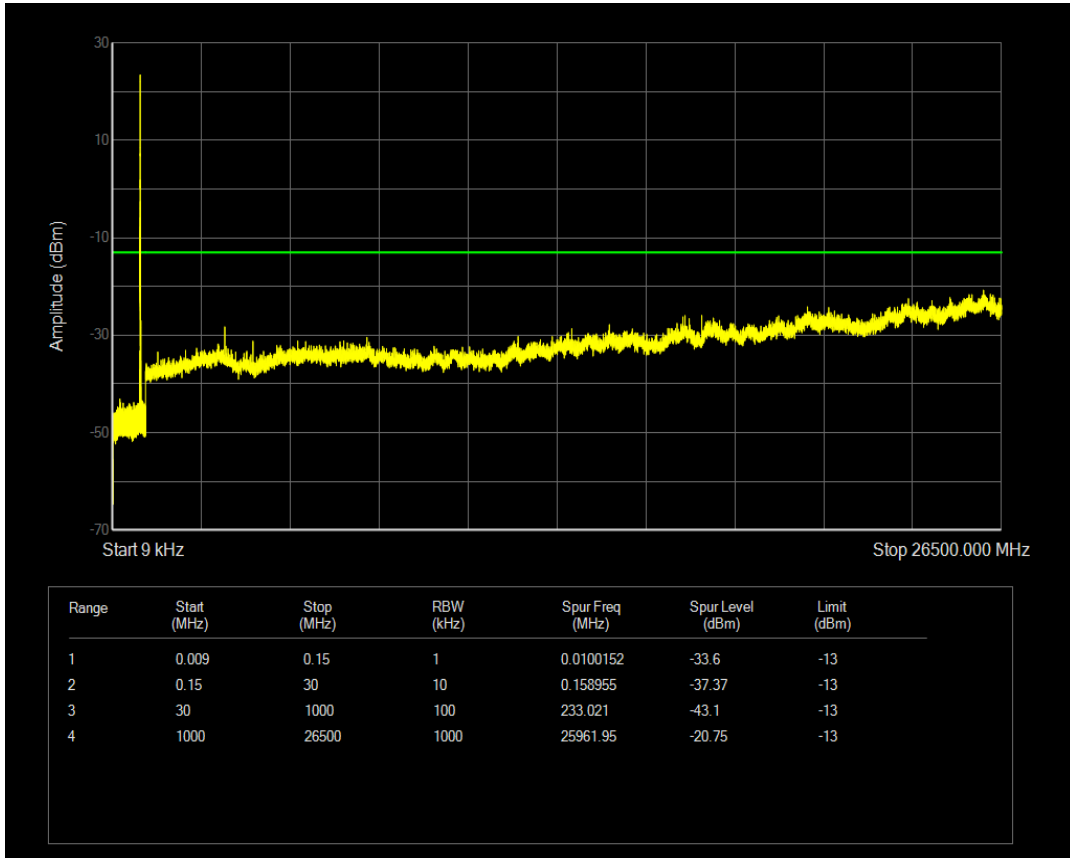

Band5 QPSK BW=10MHz Channel=20525 RB Size=1 Position=#0

Band5 QAM16 BW=10MHz Channel=20525 RB Size=1 Position=#0

Band5 QAM16 BW=10MHz Channel=20525 RB Size=50 Position=#0

Band5 QPSK BW=10MHz Channel=20600 RB Size=1 Position=#0

Band5 QPSK BW=10MHz Channel=20600 RB Size=50 Position=#0

Band5 QAM16 BW=10MHz Channel=20600 RB Size=1 Position=#0

Band5 QAM16 BW=10MHz Channel=20600 RB Size=50 Position=#0

Band66 QPSK BW=1.4MHz Channel=131979 RB Size=1 Position=#0