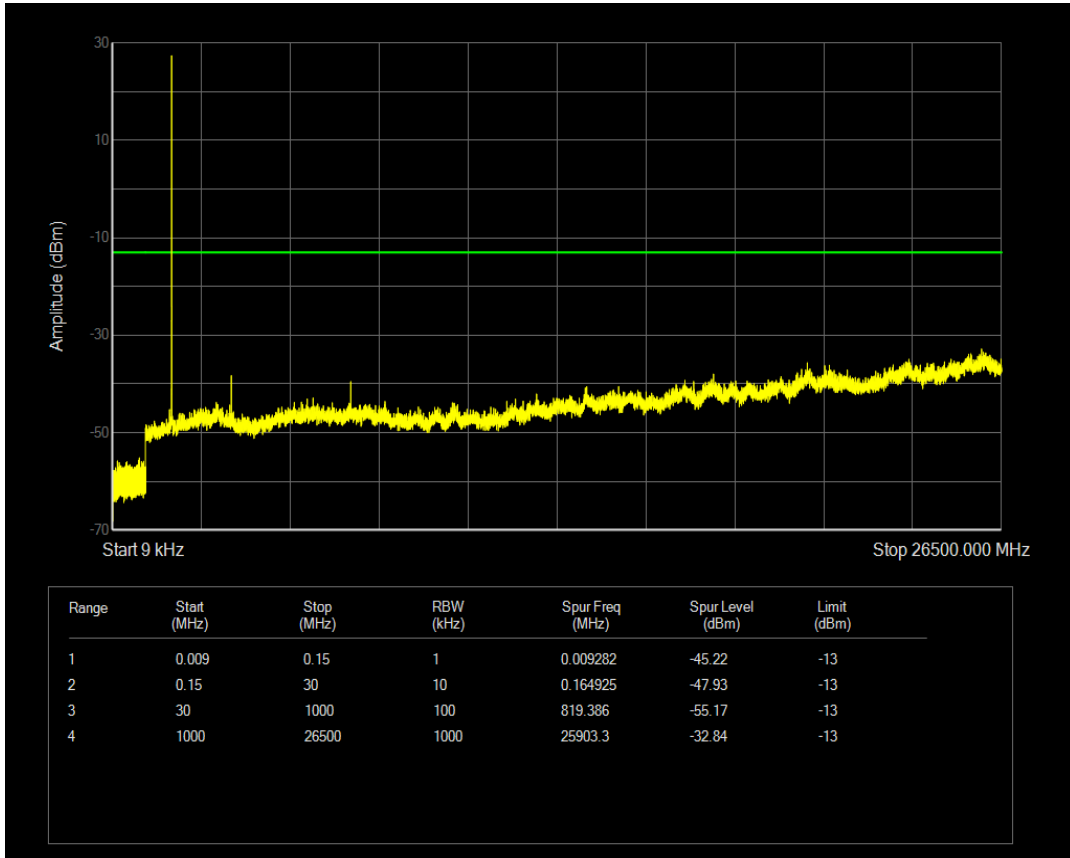

Band66 QPSK BW=1.4MHz Channel=132322 RB Size=6 Position=#0

Band66 QAM16 BW=1.4MHz Channel=132322 RB Size=6 Position=#0

Band66 QAM16 BW=1.4MHz Channel=132322 RB Size=1 Position=#0

Band66 QPSK BW=1.4MHz Channel=132665 RB Size=1 Position=#0