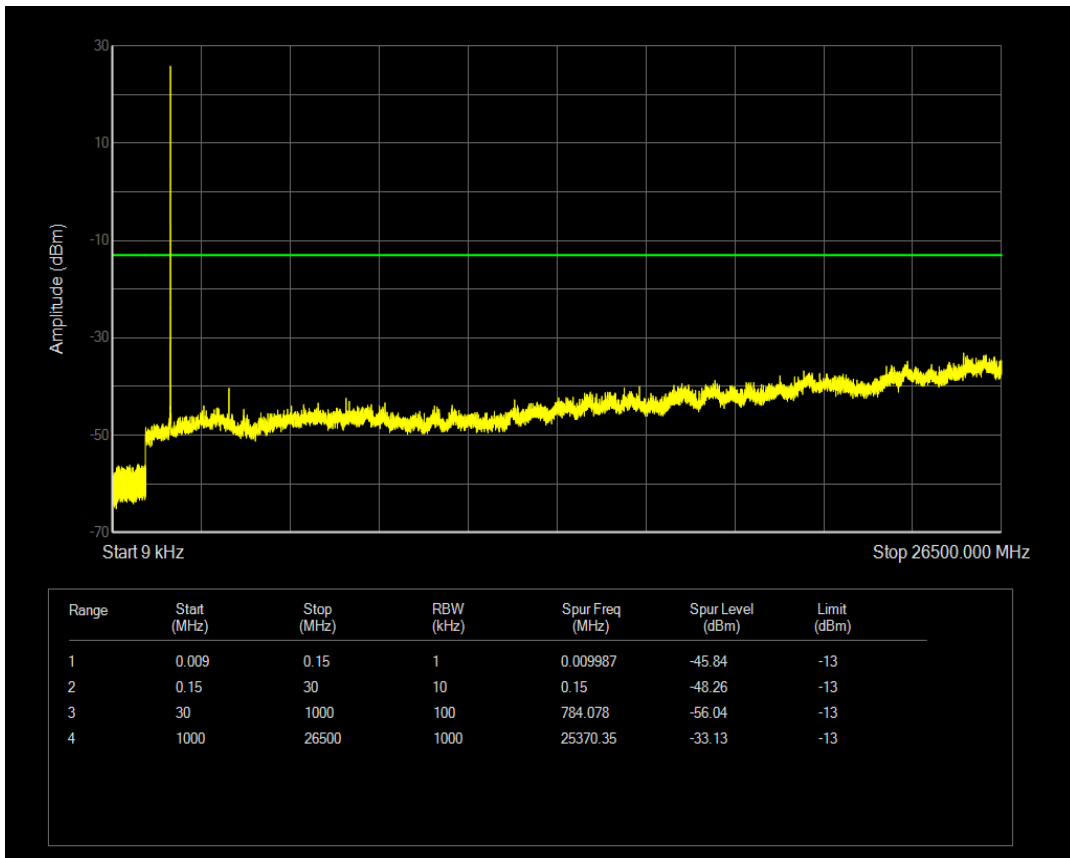

Band66 QAM16 BW=3MHz Channel=132322 RB Size=1 Position=#0

Band66 QPSK BW=3MHz Channel=132322 RB Size=15 Position=#0