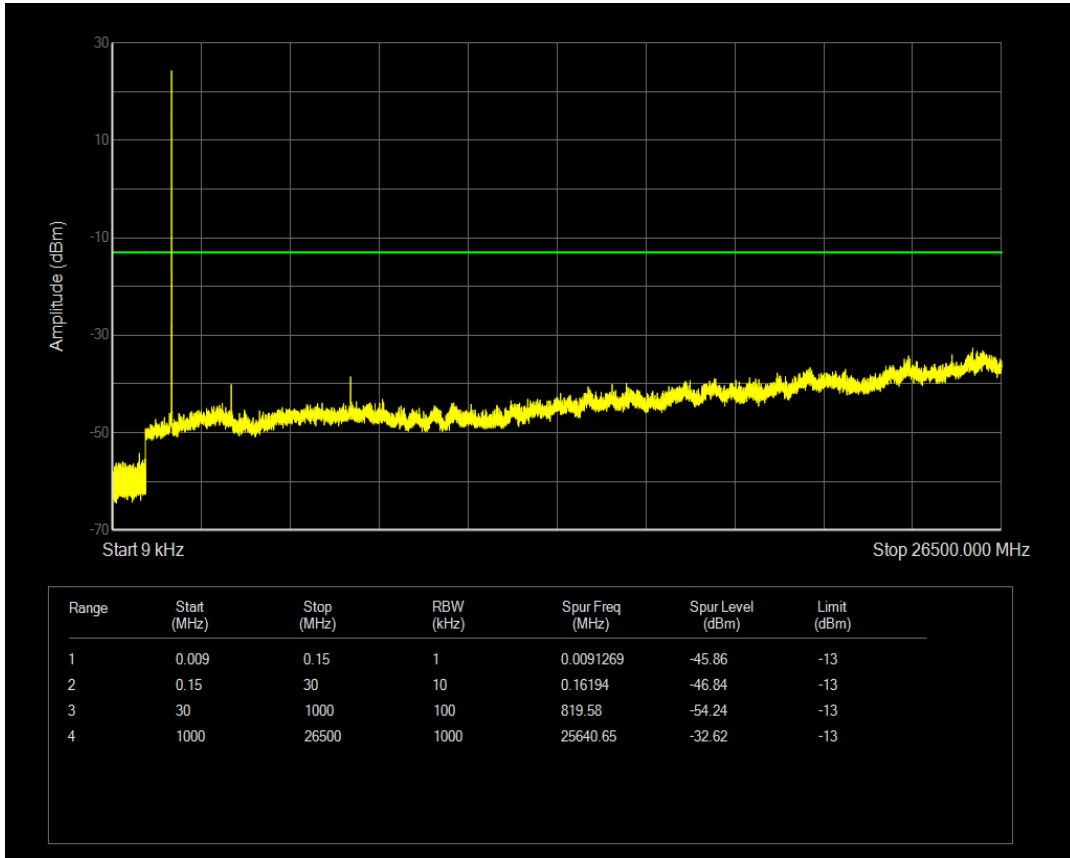

Band66 QAM16 BW=3MHz Channel=132657 RB Size=1 Position=#0

Band66 QAM16 BW=3MHz Channel=132657 RB Size=15 Position=#0