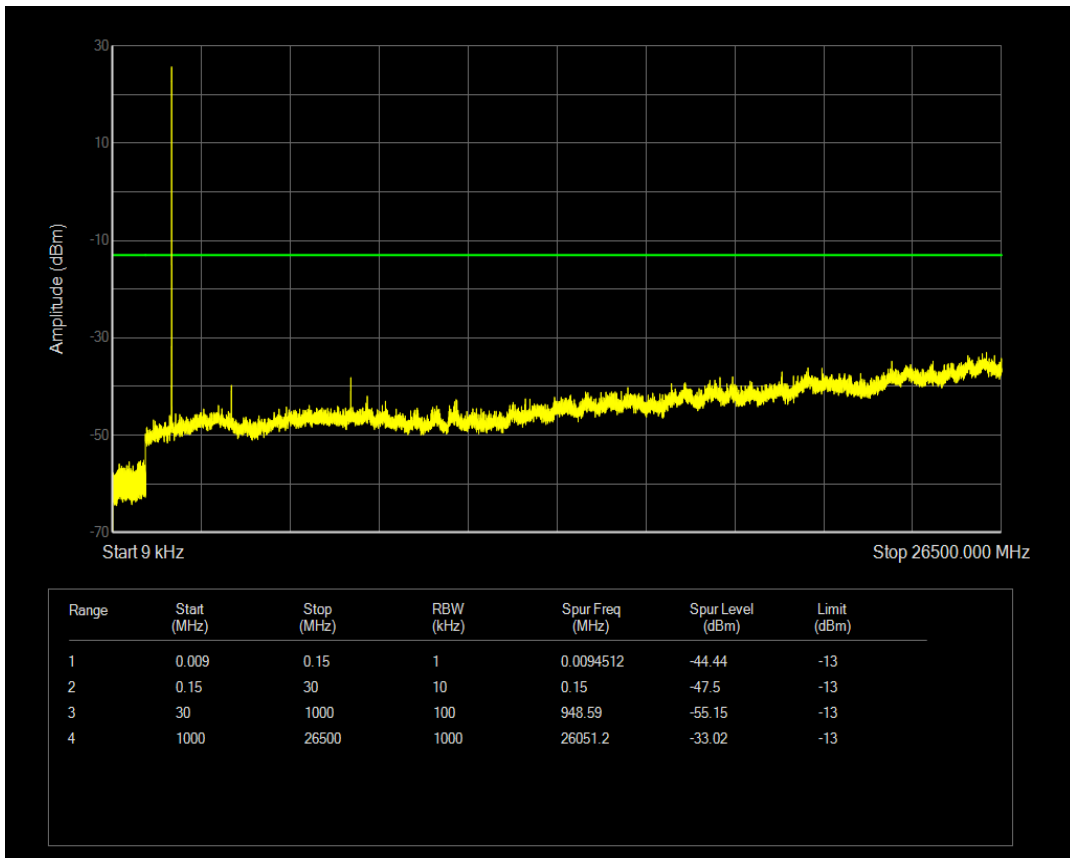

Band66 QAM16 BW=1.4MHz Channel=132665 RB Size=6 Position=#0

Band66 QPSK BW=3MHz Channel=131987 RB Size=15 Position=#0