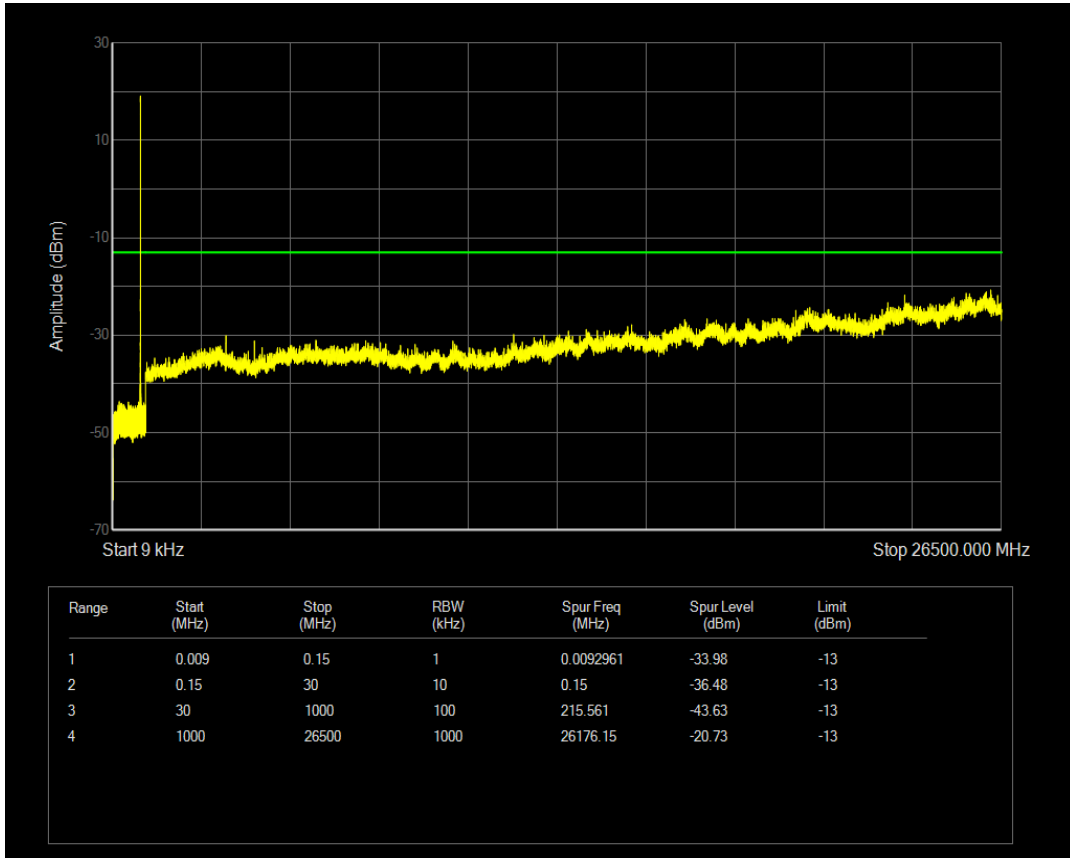

Band5 QPSK BW=1.4MHz Channel=20525 RB Size=6 Position=#0

Band5 QAM16 BW=1.4MHz Channel=20525 RB Size=6 Position=#0

Band5 QAM16 BW=1.4MHz Channel=20525 RB Size=1 Position=#0

Band5 QPSK BW=1.4MHz Channel=20643 RB Size=1 Position=#0

Band5 QAM16 BW=1.4MHz Channel=20643 RB Size=1 Position=#0

Band5 QPSK BW=1.4MHz Channel=20643 RB Size=6 Position=#0

Band5 QPSK BW=3MHz Channel=20415 RB Size=1 Position=#0

Band5 QAM16 BW=1.4MHz Channel=20643 RB Size=6 Position=#0