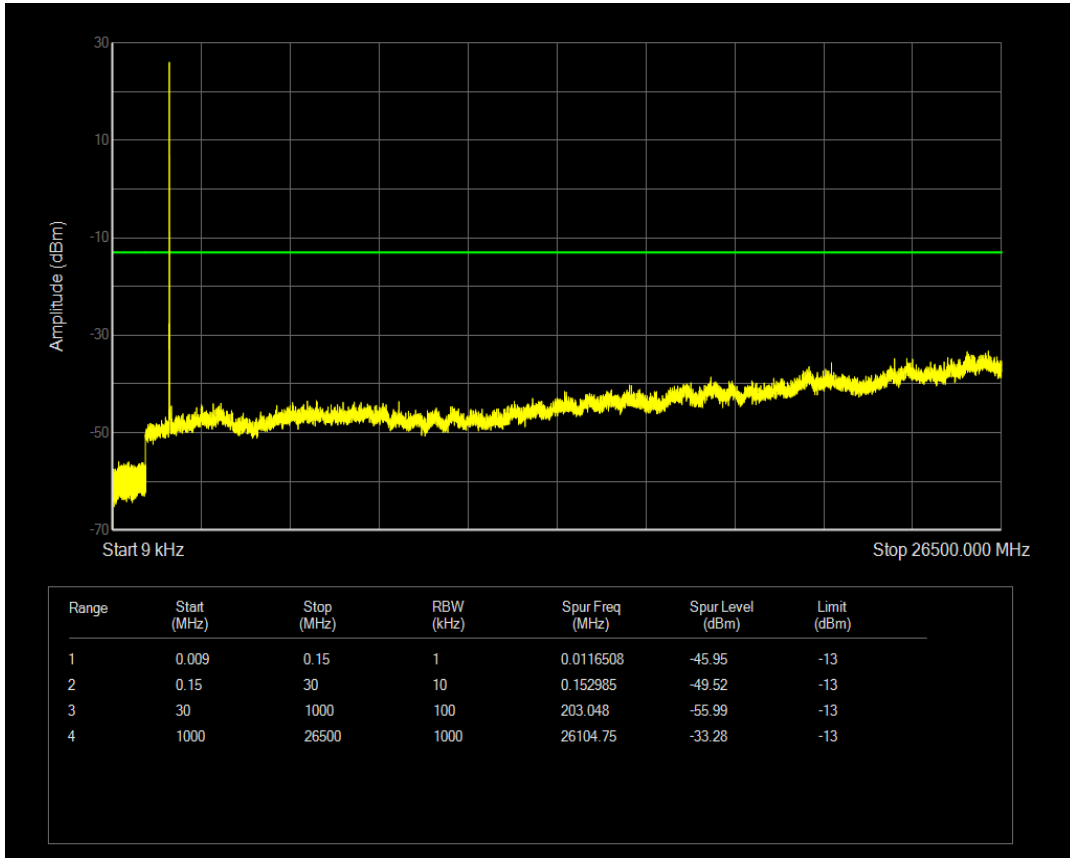

Band66 QAM16 BW=5MHz Channel=131997 RB Size=1 Position=#0

Band66 QAM16 BW=5MHz Channel=131997 RB Size=25 Position=#0