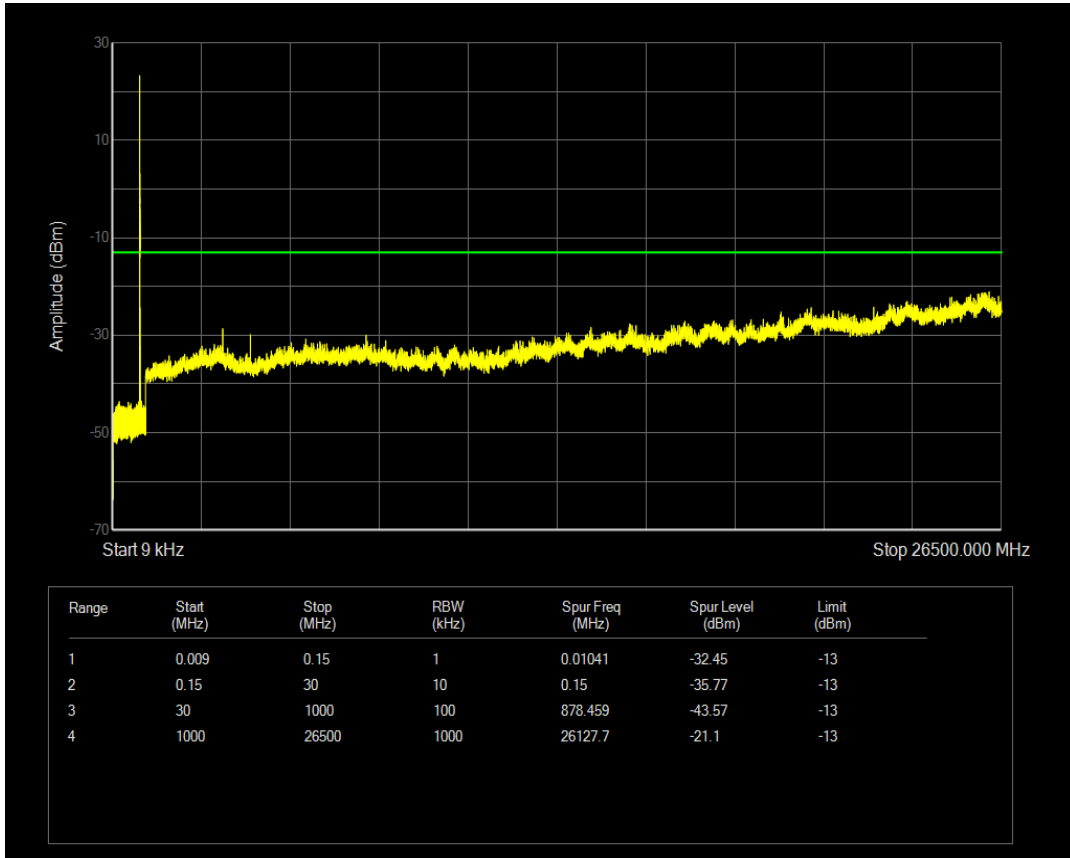

Band5 QAM16 BW=3MHz Channel=20415 RB Size=1 Position=#0

Band5 QAM16 BW=3MHz Channel=20415 RB Size=15 Position=#0