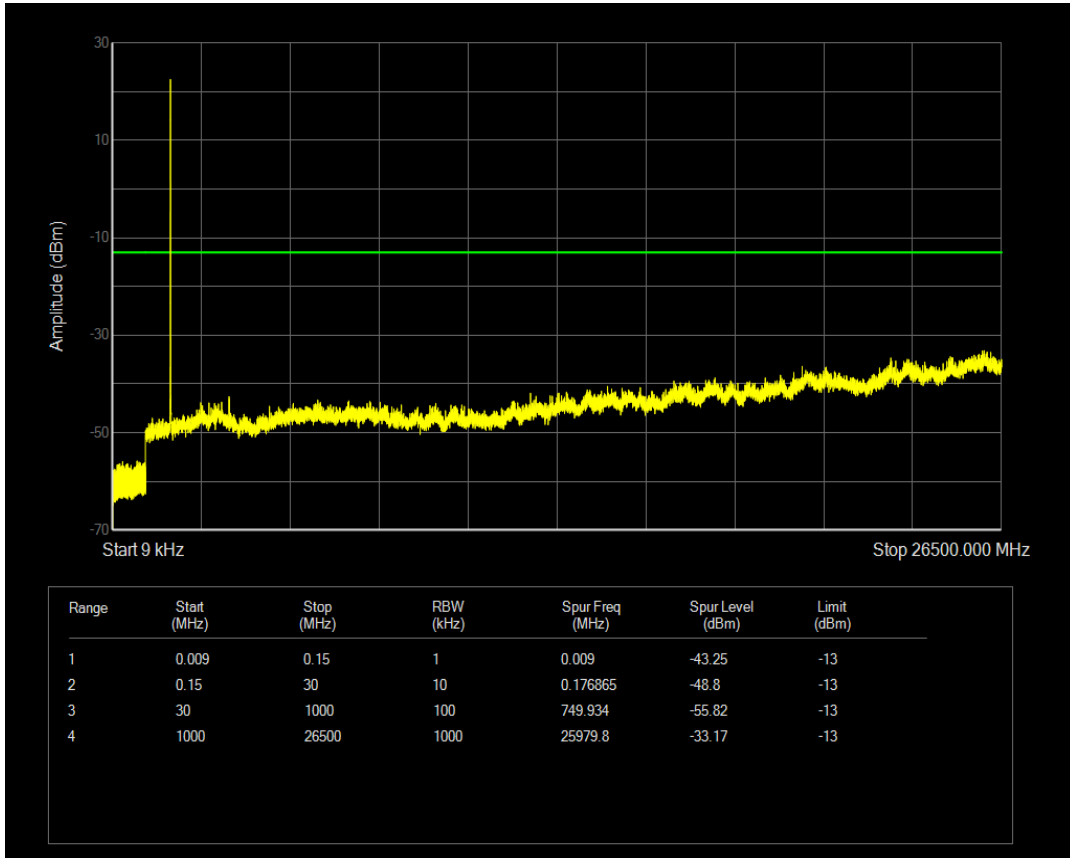

Band66 QPSK BW=3MHz Channel=132322 RB Size=15 Position=#0

Band66 QAM16 BW=3MHz Channel=132322 RB Size=15 Position=#0