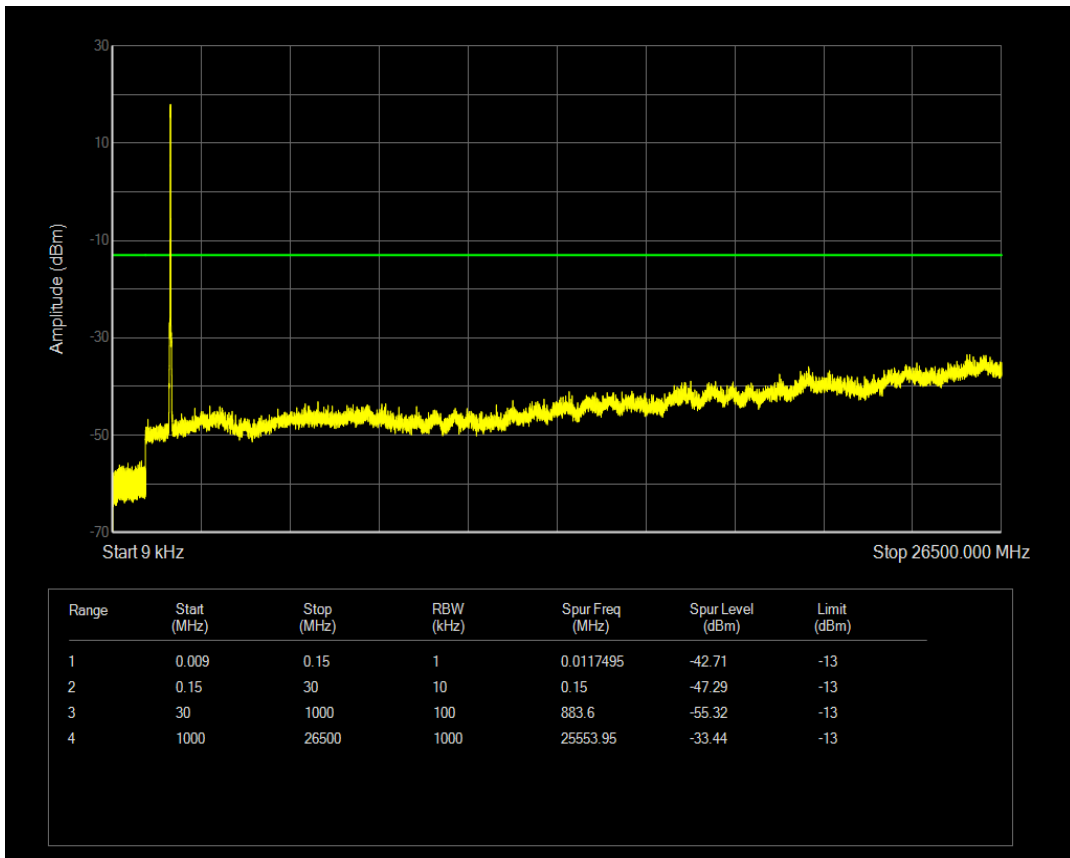

Band66 QAM16 BW=20MHz Channel=132322 RB Size=100 Position=#0

Band66 QAM16 BW=20MHz Channel=132322 RB Size=1 Position=#0