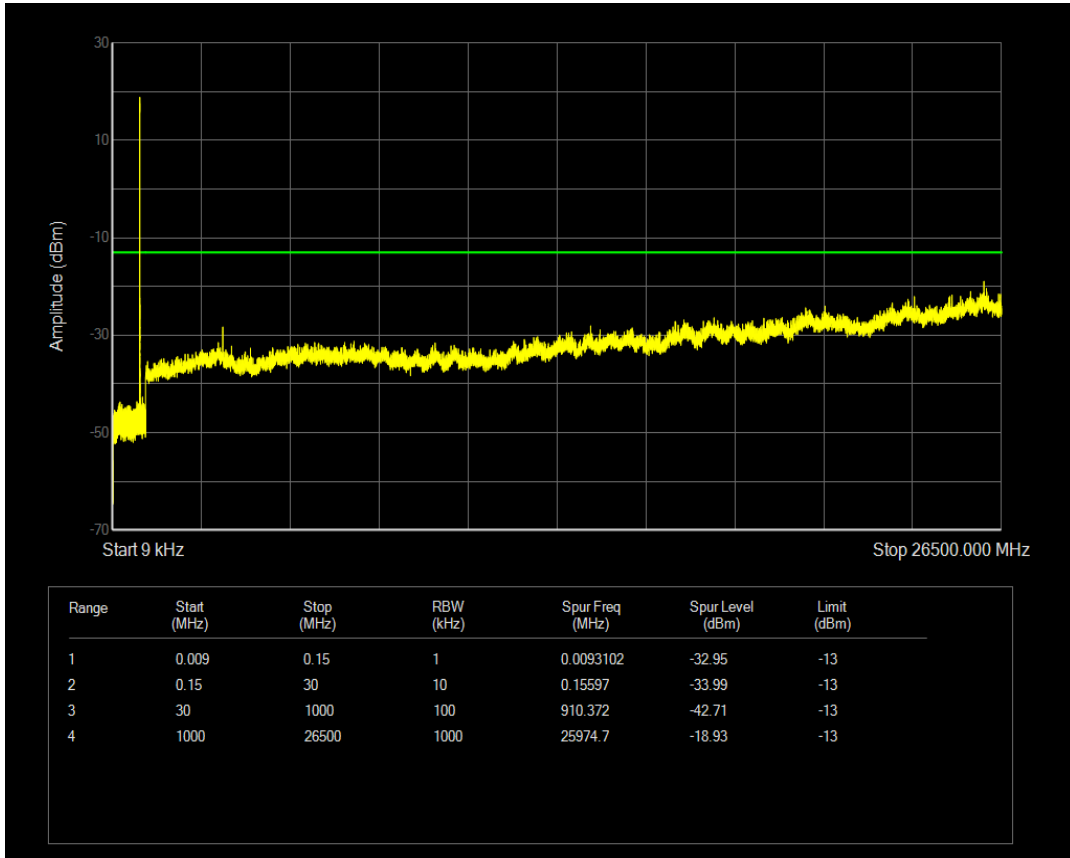

Band2 QAM16 BW=20MHz Channel=19100 RB Size=1 Position=#0

Band2 QPSK BW=20MHz Channel=19100 RB Size=100 Position=#0

Band2 QAM16 BW=20MHz Channel=19100 RB Size=100 Position=#0

Band5 QPSK BW=1.4MHz Channel=20407 RB Size=6 Position=#0

Band5 QPSK BW=1.4MHz Channel=20407 RB Size=1 Position=#0

Band5 QAM16 BW=1.4MHz Channel=20407 RB Size=1 Position=#0

Band5 QPSK BW=1.4MHz Channel=20525 RB Size=1 Position=#0

Band5 QAM16 BW=1.4MHz Channel=20407 RB Size=6 Position=#0

Band5 QPSK BW=1.4MHz Channel=20525 RB Size=6 Position=#0

Band5 QAM16 BW=1.4MHz Channel=20525 RB Size=6 Position=#0

Band5 QAM16 BW=1.4MHz Channel=20525 RB Size=1 Position=#0

Band5 QPSK BW=1.4MHz Channel=20643 RB Size=1 Position=#0