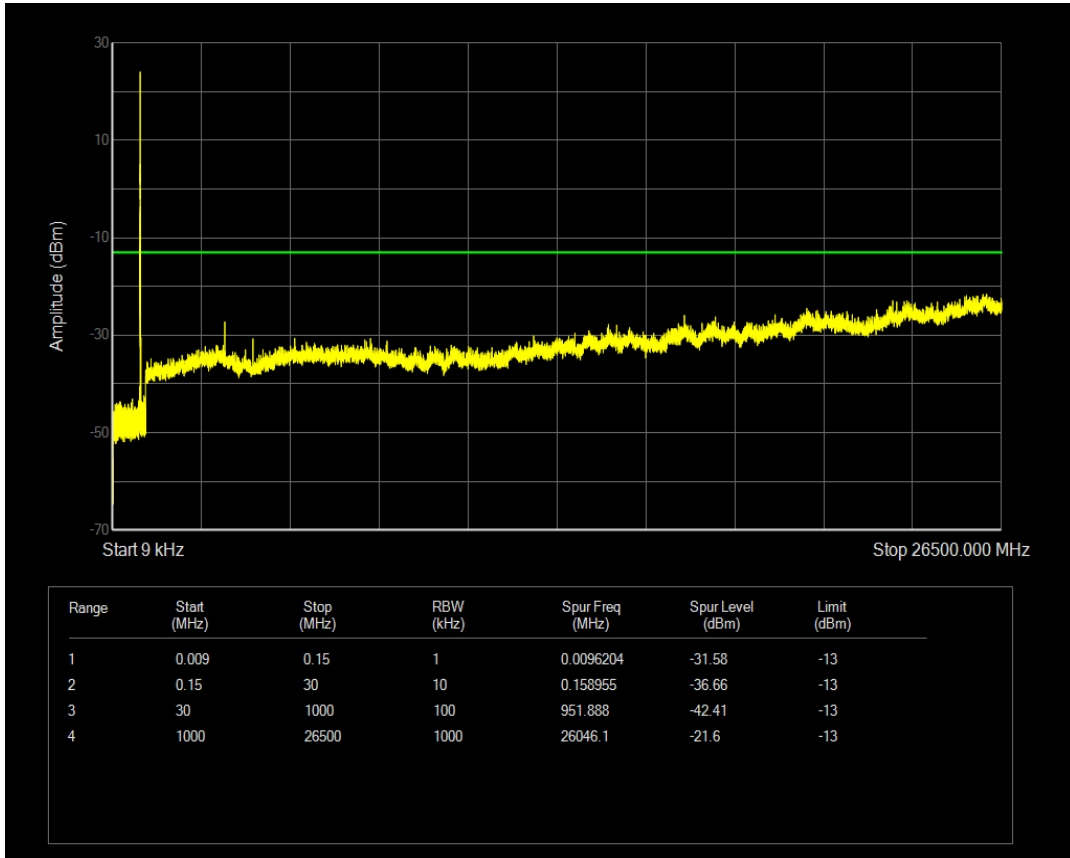

Band5 QPSK BW=10MHz Channel=20525 RB Size=1 Position=#0

Band5 QAM16 BW=10MHz Channel=20525 RB Size=1 Position=#0

Band5 QAM16 BW=10MHz Channel=20525 RB Size=50 Position=#0

Band5 QPSK BW=10MHz Channel=20600 RB Size=1 Position=#0

Band5 QPSK BW=10MHz Channel=20600 RB Size=50 Position=#0

Band5 QAM16 BW=10MHz Channel=20600 RB Size=1 Position=#0

Band5 QAM16 BW=10MHz Channel=20600 RB Size=50 Position=#0

Band66 QPSK BW=1.4MHz Channel=131979 RB Size=1 Position=#0