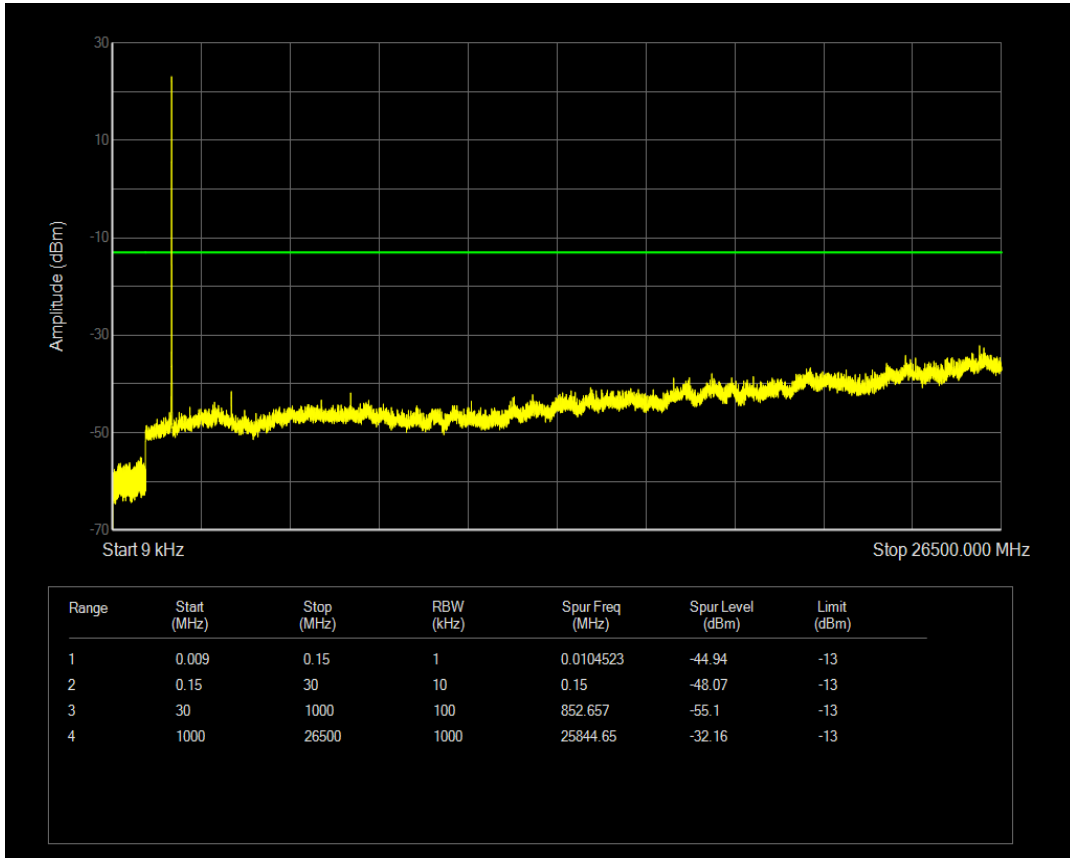

Band66 QAM16 BW=3MHz Channel=132322 RB Size=1 Position=#0

Band66 QPSK BW=3MHz Channel=132322 RB Size=15 Position=#0

Band66 QAM16 BW=3MHz Channel=132322 RB Size=15 Position=#0

Band66 QPSK BW=3MHz Channel=132657 RB Size=15 Position=#0