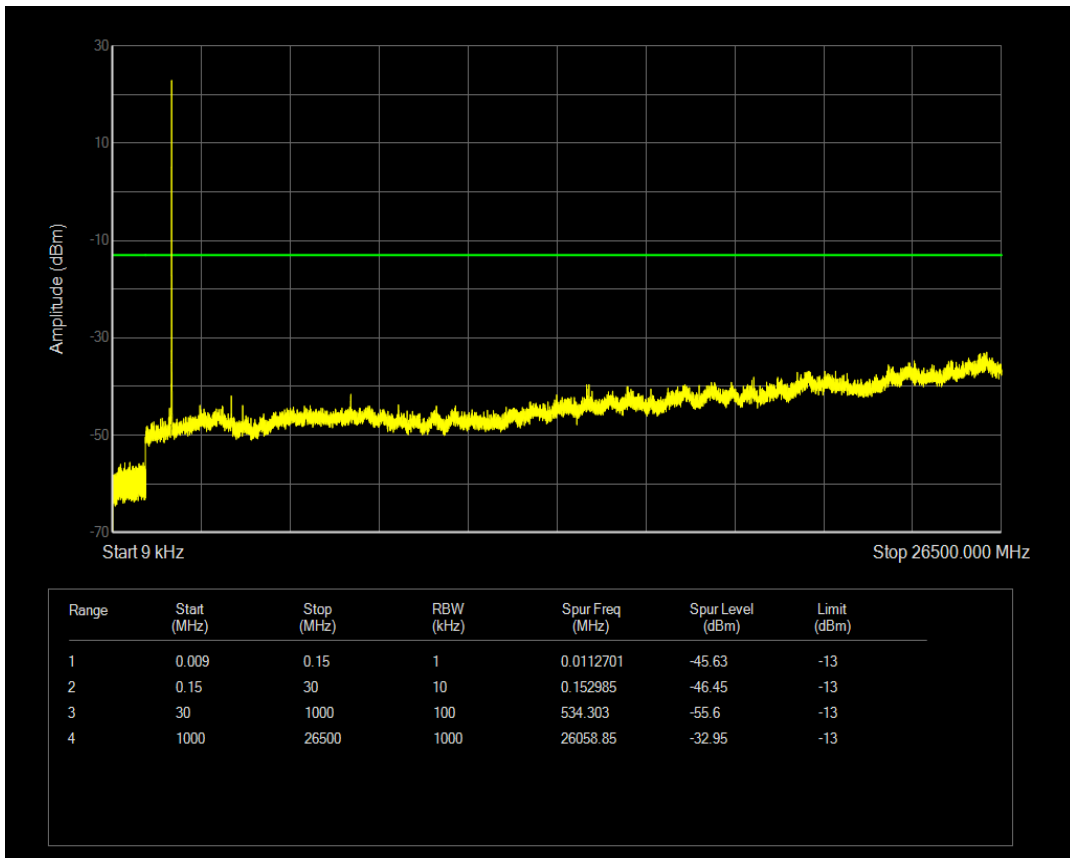

Band66 QAM16 BW=3MHz Channel=132657 RB Size=15 Position=#0

Band66 QPSK BW=5MHz Channel=131997 RB Size=1 Position=#0