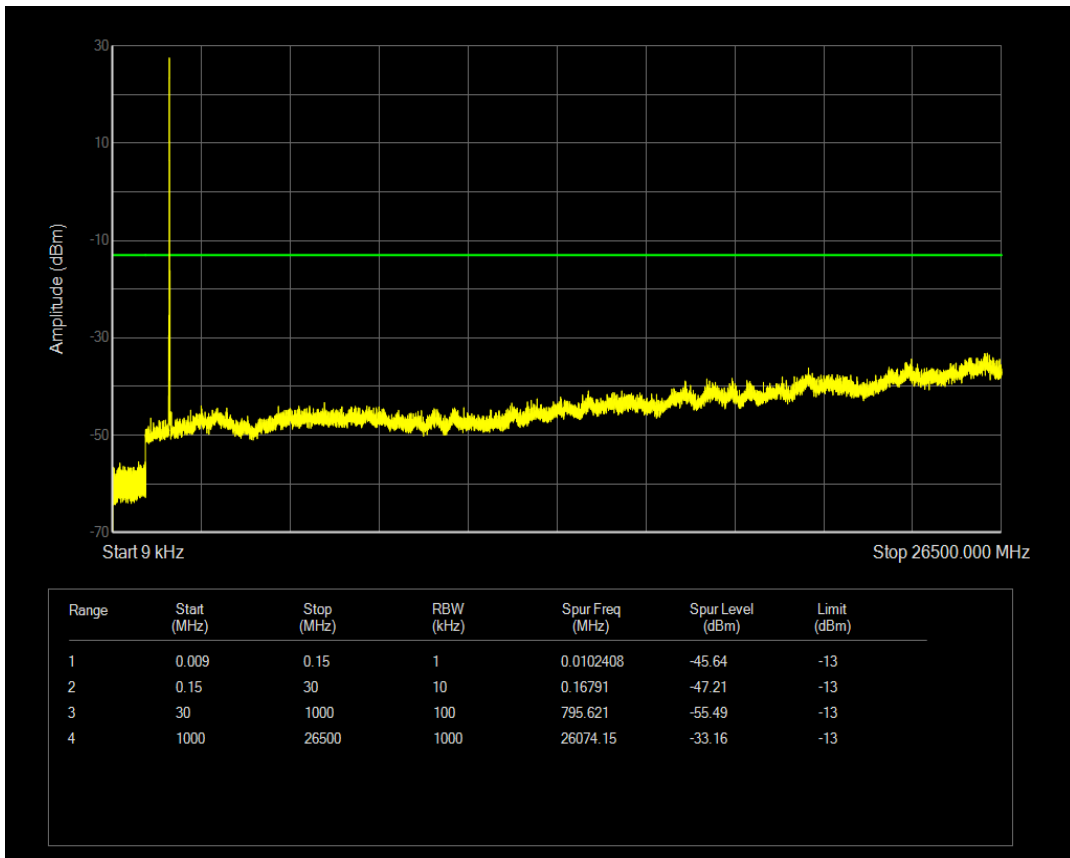

Band66 QPSK BW=10MHz Channel=132022 RB Size=1 Position=#0

Band66 QPSK BW=15MHz Channel=132047 RB Size=75 Position=#0