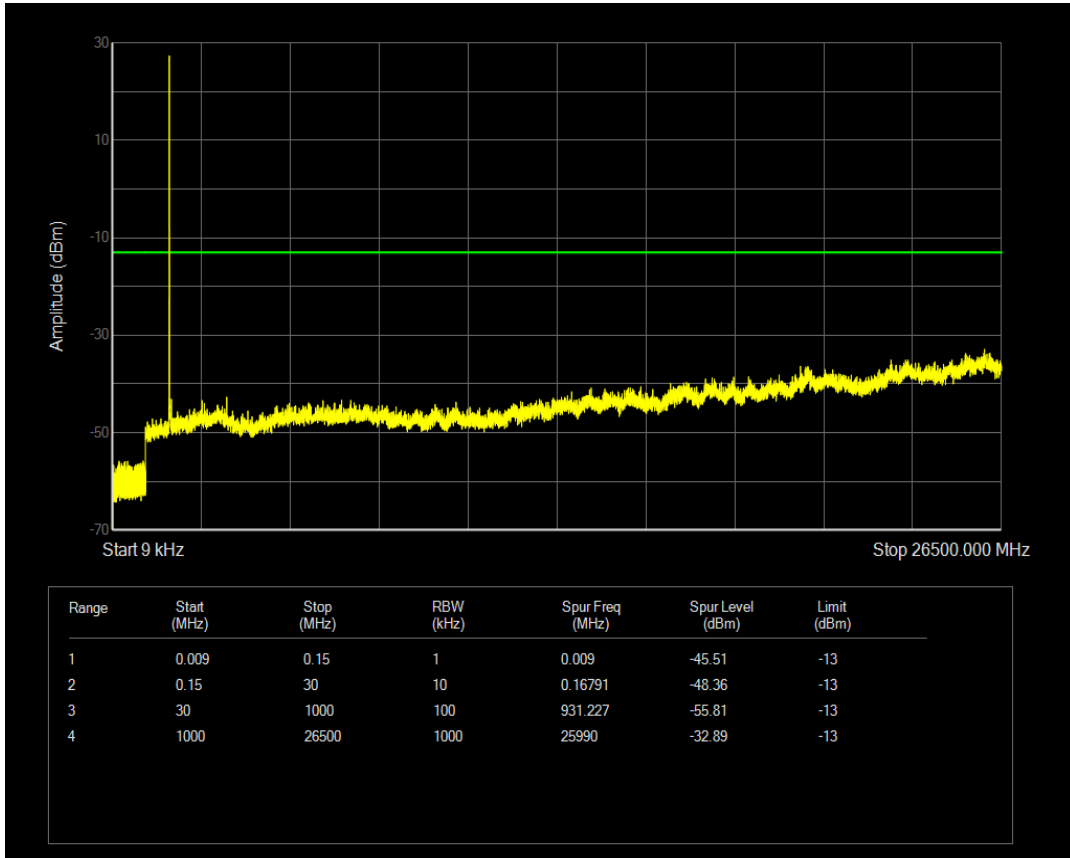

Band66 QAM16 BW=3MHz Channel=131987 RB Size=15 Position=#0

Band66 QAM16 BW=3MHz Channel=131987 RB Size=1 Position=#0