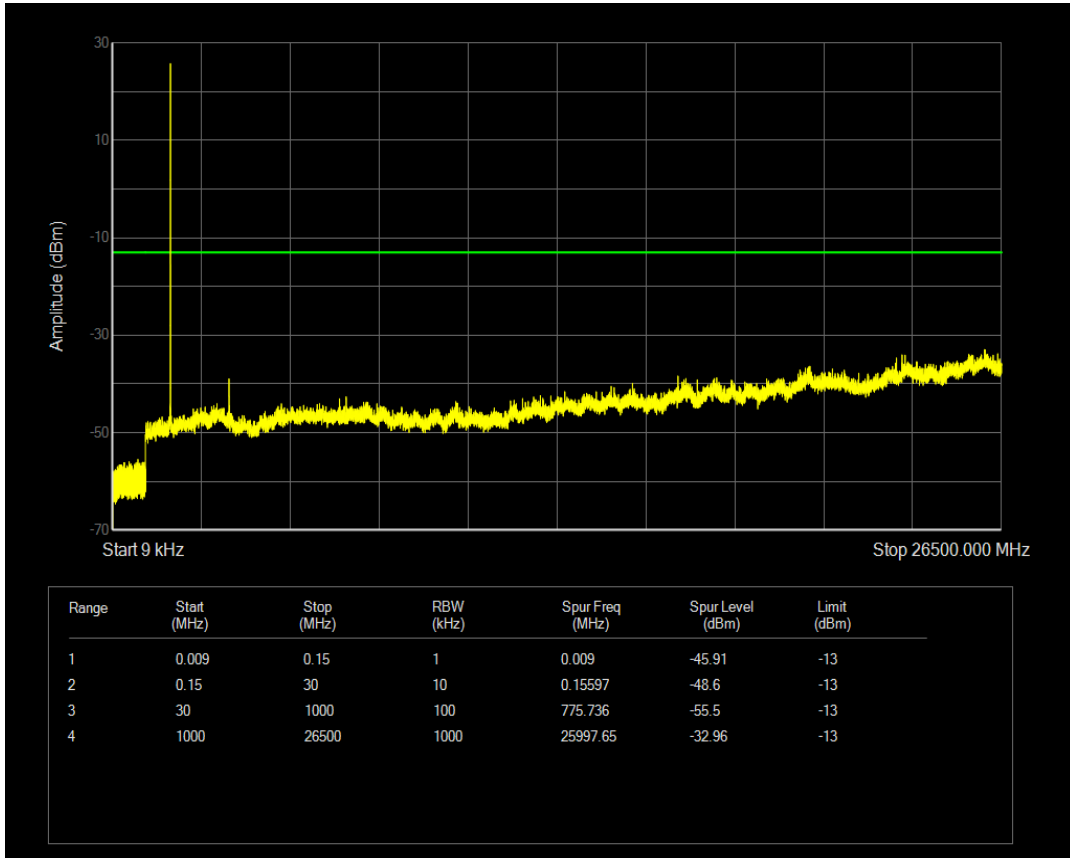

Band66 QPSK BW=1.4MHz Channel=131979 RB Size=6 Position=#0

Band66 QAM16 BW=1.4MHz Channel=131979 RB Size=1 Position=#0

Band66 QAM16 BW=1.4MHz Channel=131979 RB Size=6 Position=#0

Band66 QPSK BW=1.4MHz Channel=132322 RB Size=1 Position=#0