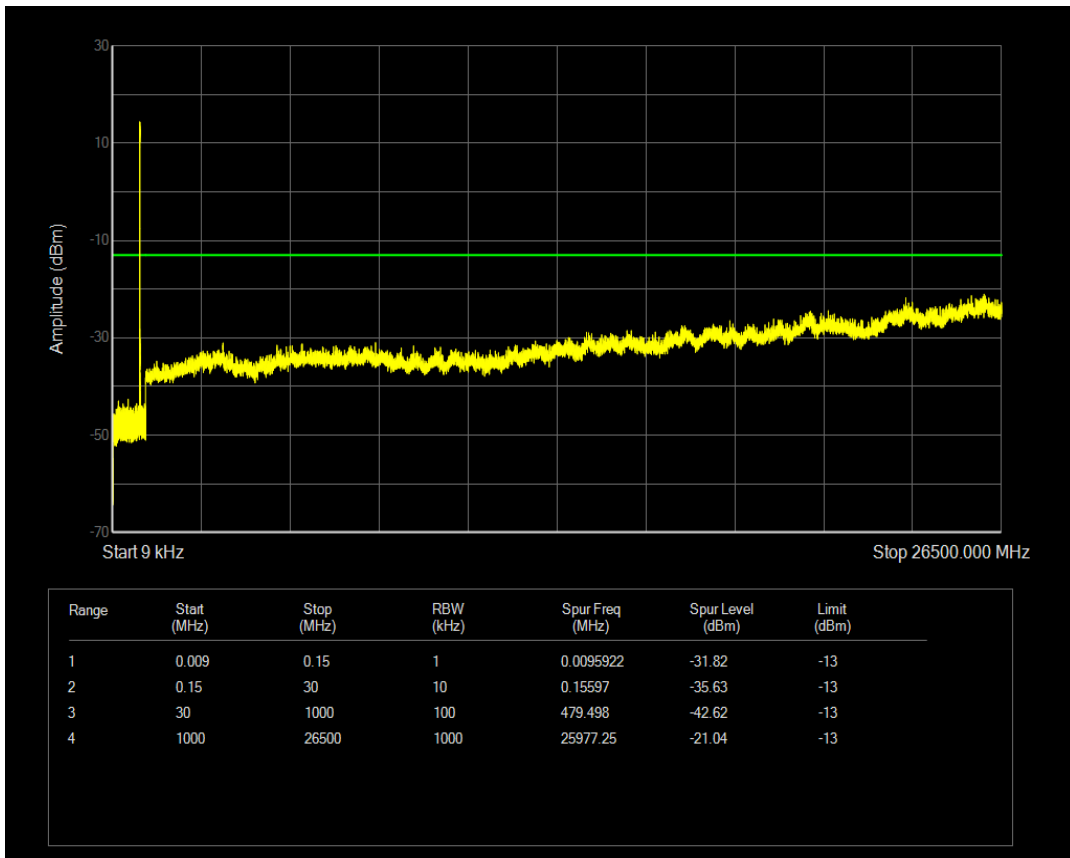

Band5 QPSK BW=5MHz Channel=20425 RB Size=25 Position=#0

Band5 QAM16 BW=5MHz Channel=20425 RB Size=1 Position=#0