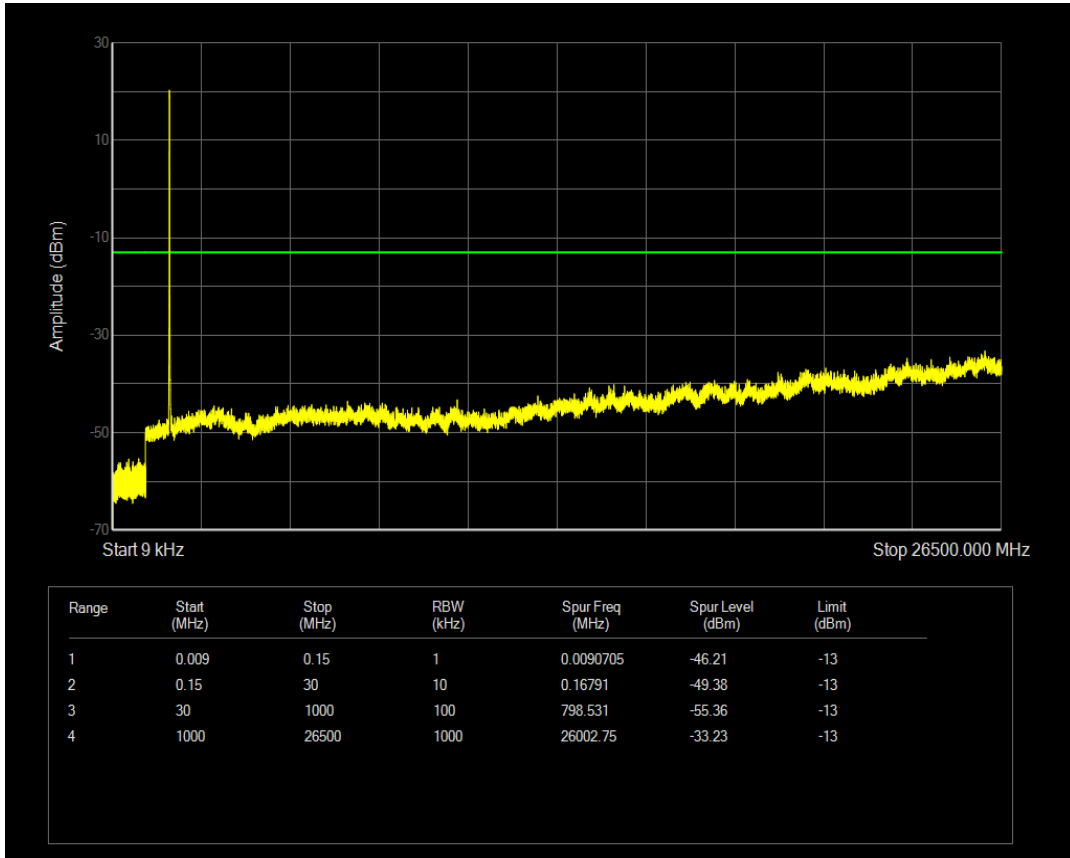

Band66 QAM16 BW=10MHz Channel=132022 RB Size=50 Position=#0

Band66 QPSK BW=10MHz Channel=132322 RB Size=50 Position=#0