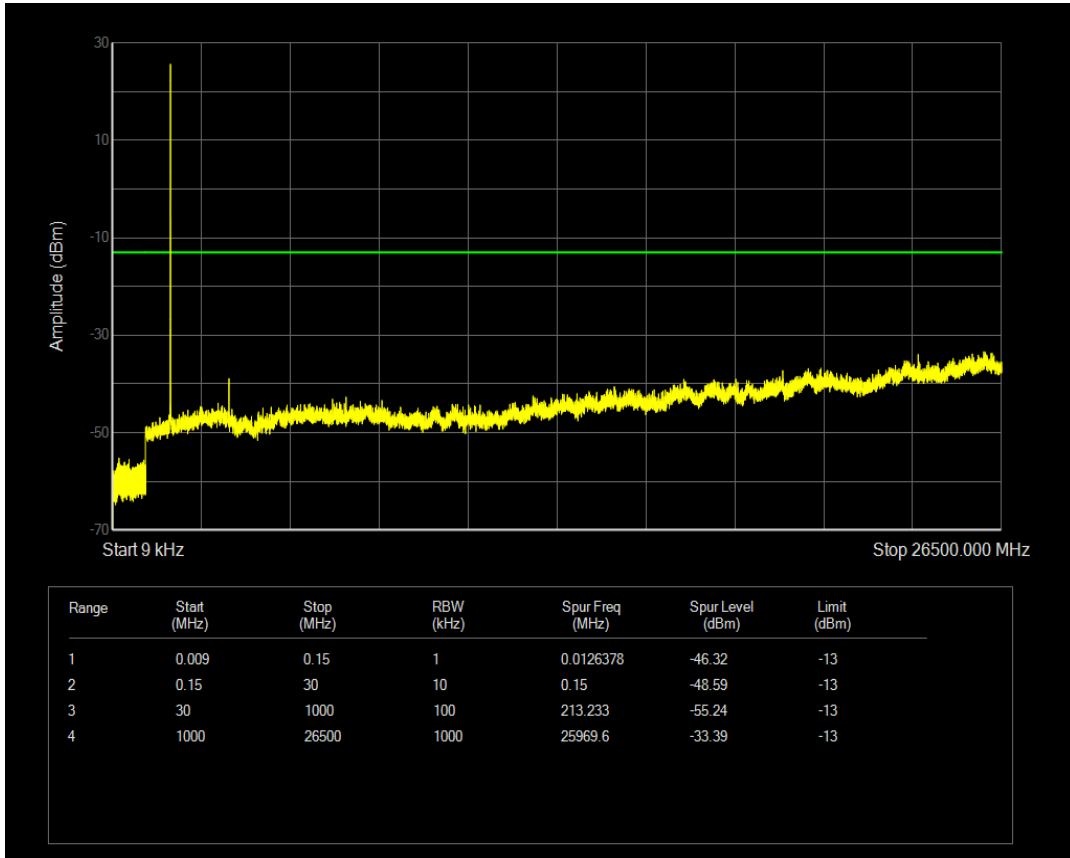

Band66 QPSK BW=3MHz Channel=131987 RB Size=1 Position=#0

Band66 QAM16 BW=3MHz Channel=131987 RB Size=15 Position=#0

Band66 QAM16 BW=3MHz Channel=131987 RB Size=1 Position=#0

Band66 QPSK BW=3MHz Channel=132322 RB Size=1 Position=#0