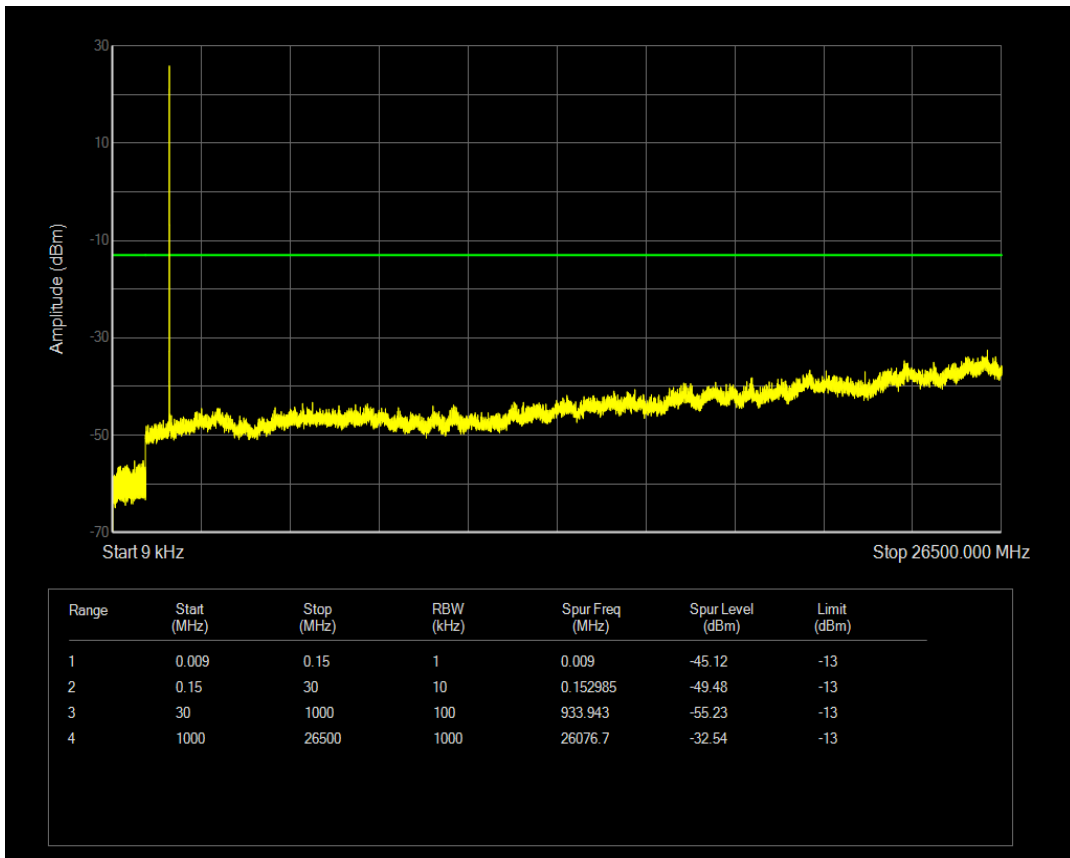

Band66 QPSK BW=1.4MHz Channel=131979 RB Size=6 Position=#0

Band66 QAM16 BW=1.4MHz Channel=131979 RB Size=1 Position=#0