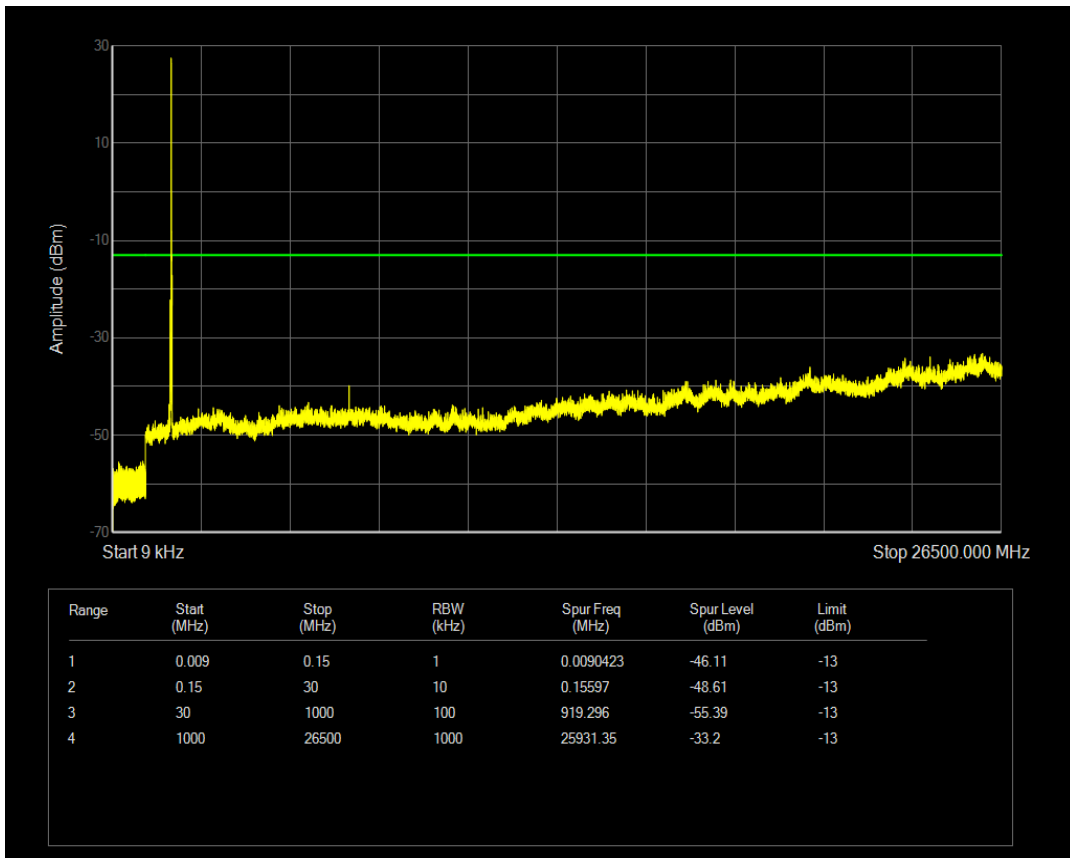

Band66 QPSK BW=15MHz Channel=132597 RB Size=1 Position=#0

Band66 QAM16 BW=15MHz Channel=132597 RB Size=1 Position=#0