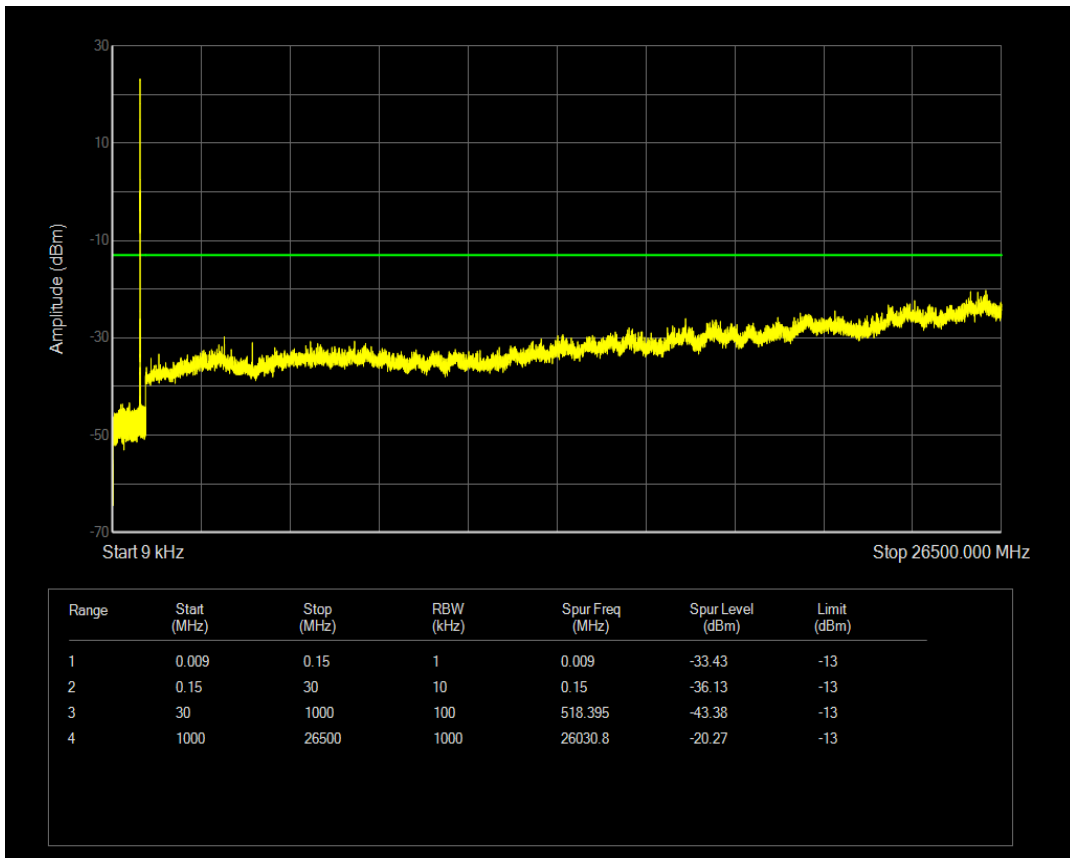

Band2 QAM16 BW=20MHz Channel=19100 RB Size=1 Position=#0

Band2 QPSK BW=20MHz Channel=19100 RB Size=100 Position=#0

Band2 QAM16 BW=20MHz Channel=19100 RB Size=100 Position=#0

Band5 QPSK BW=1.4MHz Channel=20407 RB Size=6 Position=#0

Band5 QPSK BW=1.4MHz Channel=20407 RB Size=1 Position=#0

Band5 QAM16 BW=1.4MHz Channel=20407 RB Size=1 Position=#0

Band5 QPSK BW=1.4MHz Channel=20525 RB Size=1 Position=#0

Band5 QAM16 BW=1.4MHz Channel=20407 RB Size=6 Position=#0

Band5 QPSK BW=1.4MHz Channel=20525 RB Size=6 Position=#0

Band5 QAM16 BW=1.4MHz Channel=20525 RB Size=6 Position=#0

Band5 QAM16 BW=1.4MHz Channel=20525 RB Size=1 Position=#0

Band5 QPSK BW=1.4MHz Channel=20643 RB Size=1 Position=#0