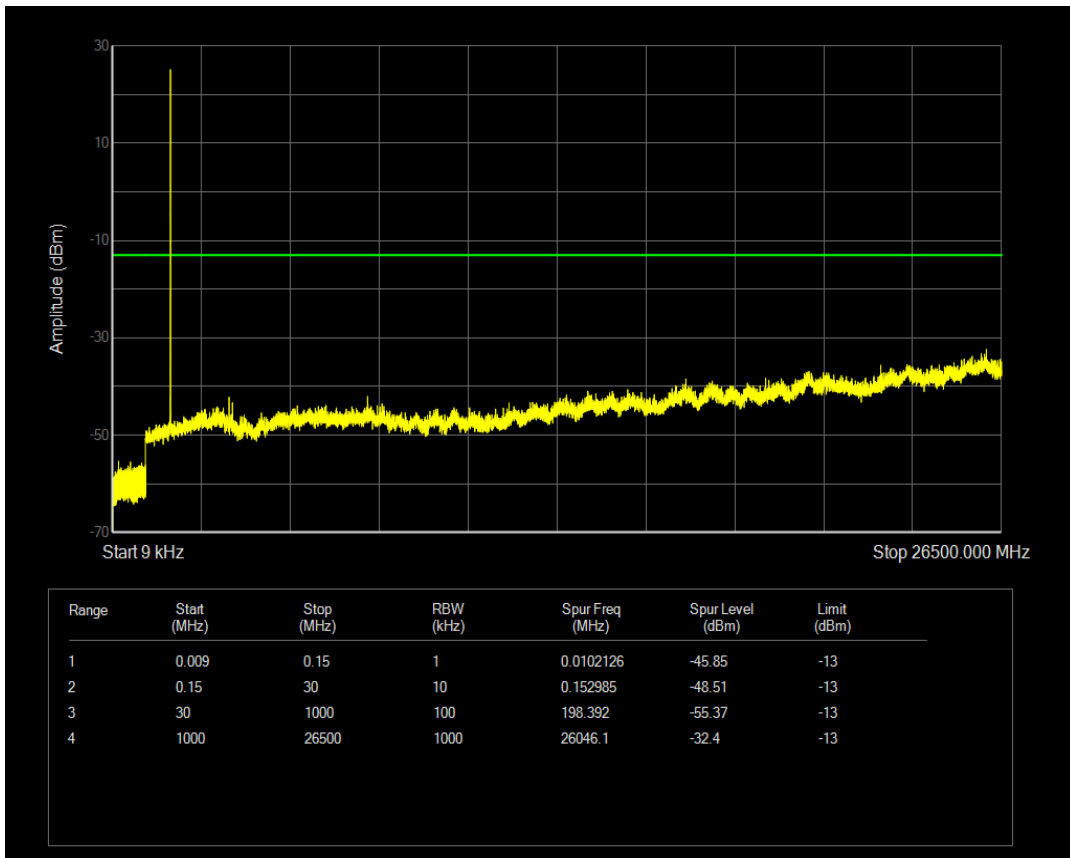

Band66 QPSK BW=1.4MHz Channel=132322 RB Size=6 Position=#0

Band66 QAM16 BW=1.4MHz Channel=132322 RB Size=6 Position=#0