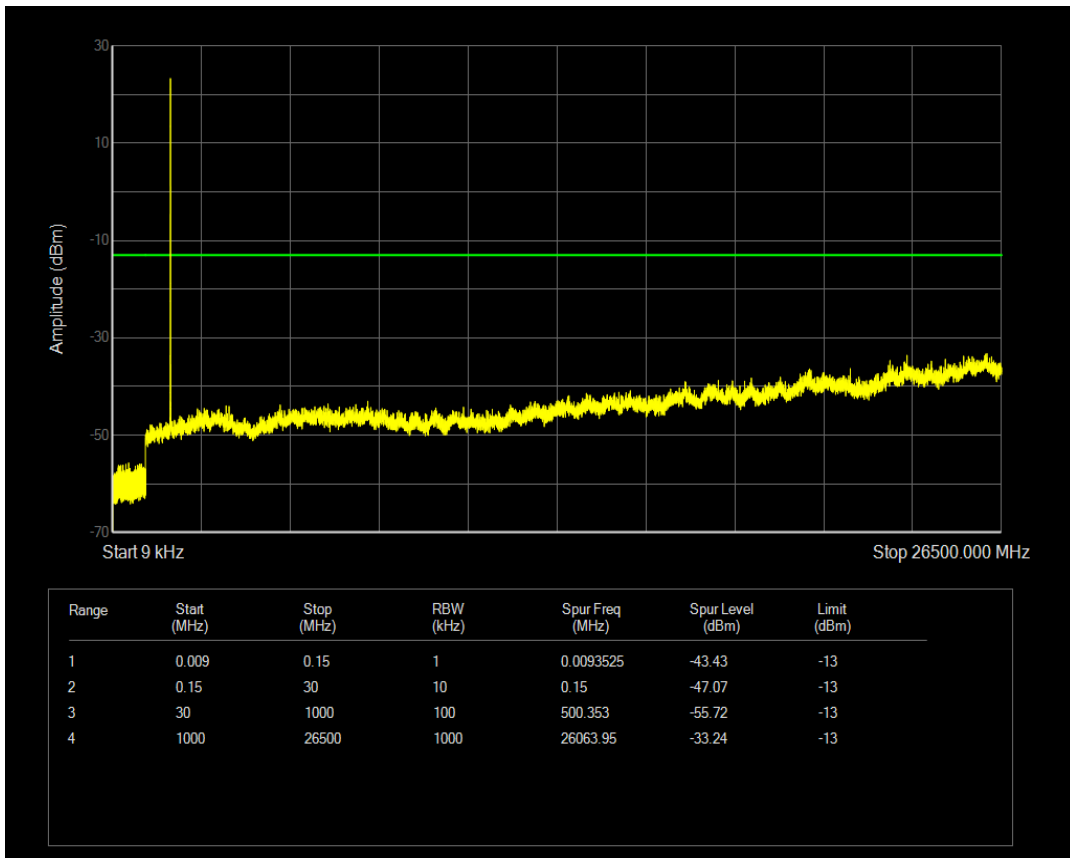

Band66 QAM16 BW=3MHz Channel=132322 RB Size=15 Position=#0

Band66 QPSK BW=3MHz Channel=132657 RB Size=15 Position=#0