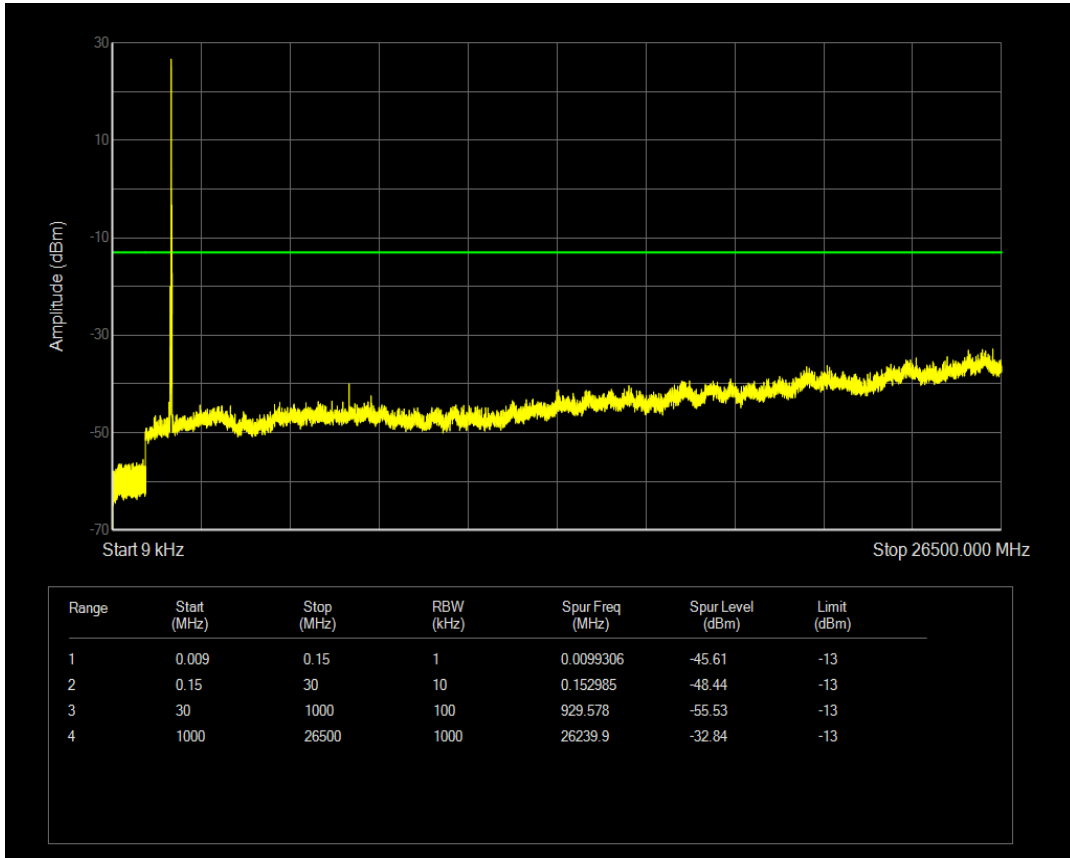

Band66 QAM16 BW=15MHz Channel=132322 RB Size=1 Position=#0

Band66 QAM16 BW=15MHz Channel=132322 RB Size=75 Position=#0

Band66 QPSK BW=15MHz Channel=132597 RB Size=1 Position=#0

Band66 QAM16 BW=15MHz Channel=132597 RB Size=1 Position=#0