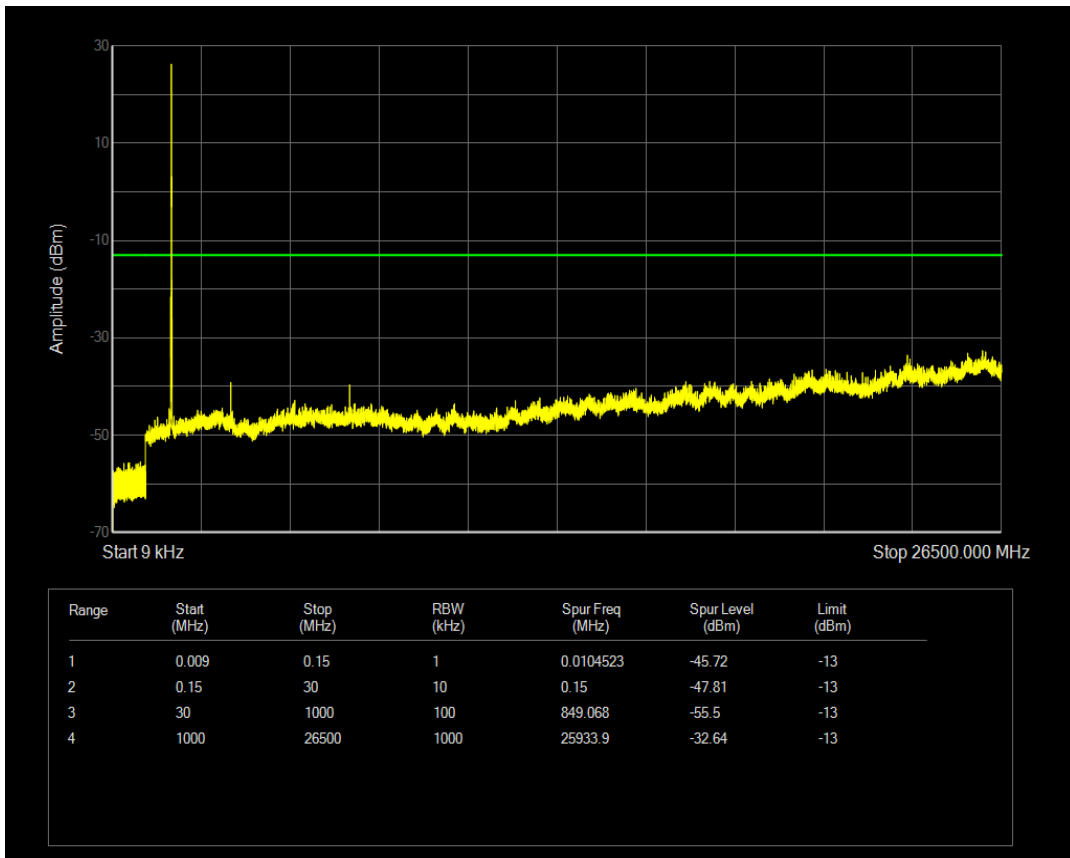

Band66 QPSK BW=10MHz Channel=132622 RB Size=1 Position=#0

Band66 QAM16 BW=10MHz Channel=132622 RB Size=1 Position=#0