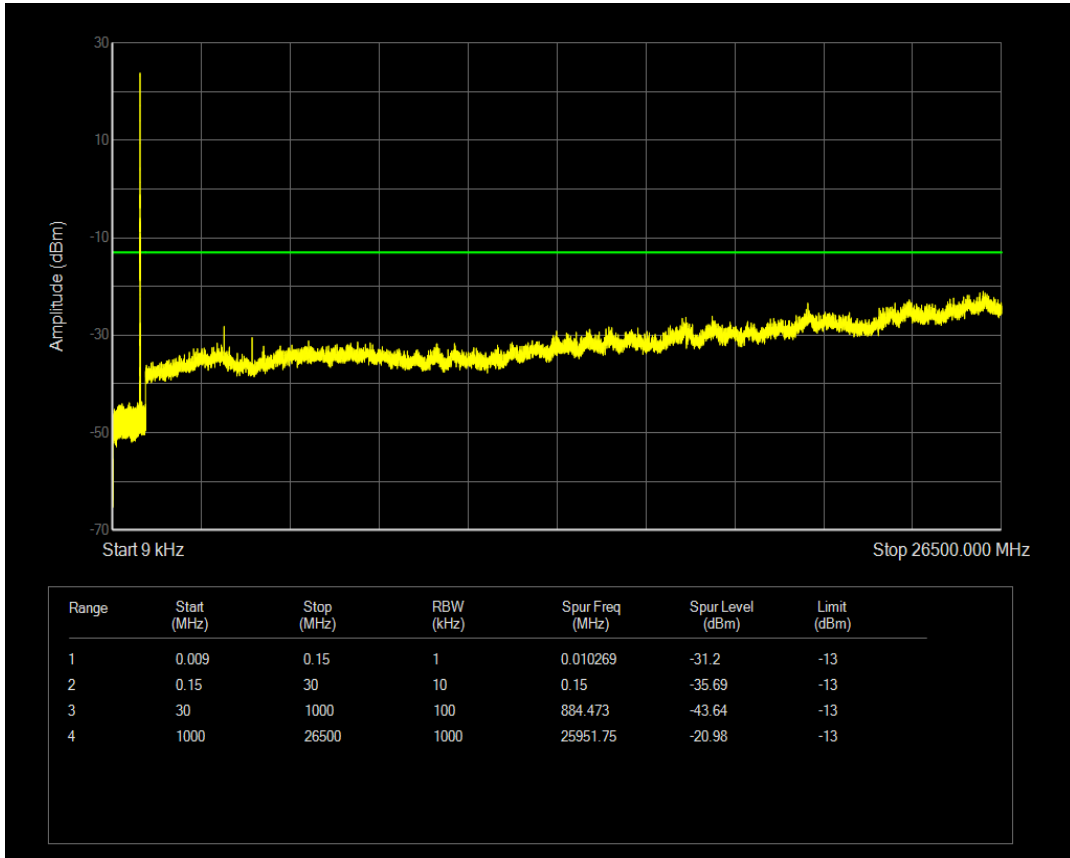

Band5 QPSK BW=5MHz Channel=20425 RB Size=25 Position=#0

Band5 QAM16 BW=5MHz Channel=20425 RB Size=1 Position=#0

Band5 QAM16 BW=5MHz Channel=20425 RB Size=25 Position=#0

Band5 QPSK BW=5MHz Channel=20525 RB Size=1 Position=#0