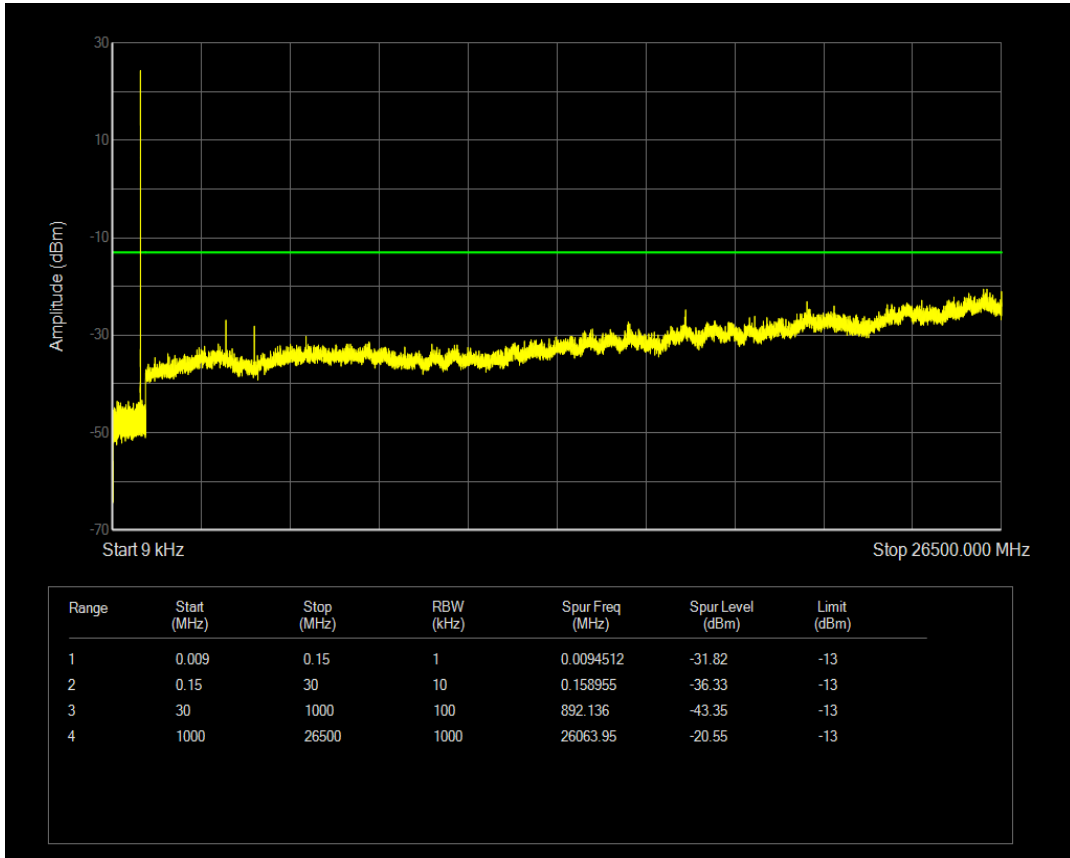

Band5 QPSK BW=1.4MHz Channel=20525 RB Size=6 Position=#0

Band5 QAM16 BW=1.4MHz Channel=20525 RB Size=6 Position=#0

Band5 QAM16 BW=1.4MHz Channel=20525 RB Size=1 Position=#0

Band5 QPSK BW=1.4MHz Channel=20643 RB Size=1 Position=#0

Band5 QAM16 BW=1.4MHz Channel=20643 RB Size=1 Position=#0

Band5 QPSK BW=1.4MHz Channel=20643 RB Size=6 Position=#0

Band5 QPSK BW=3MHz Channel=20415 RB Size=1 Position=#0

Band5 QAM16 BW=1.4MHz Channel=20643 RB Size=6 Position=#0