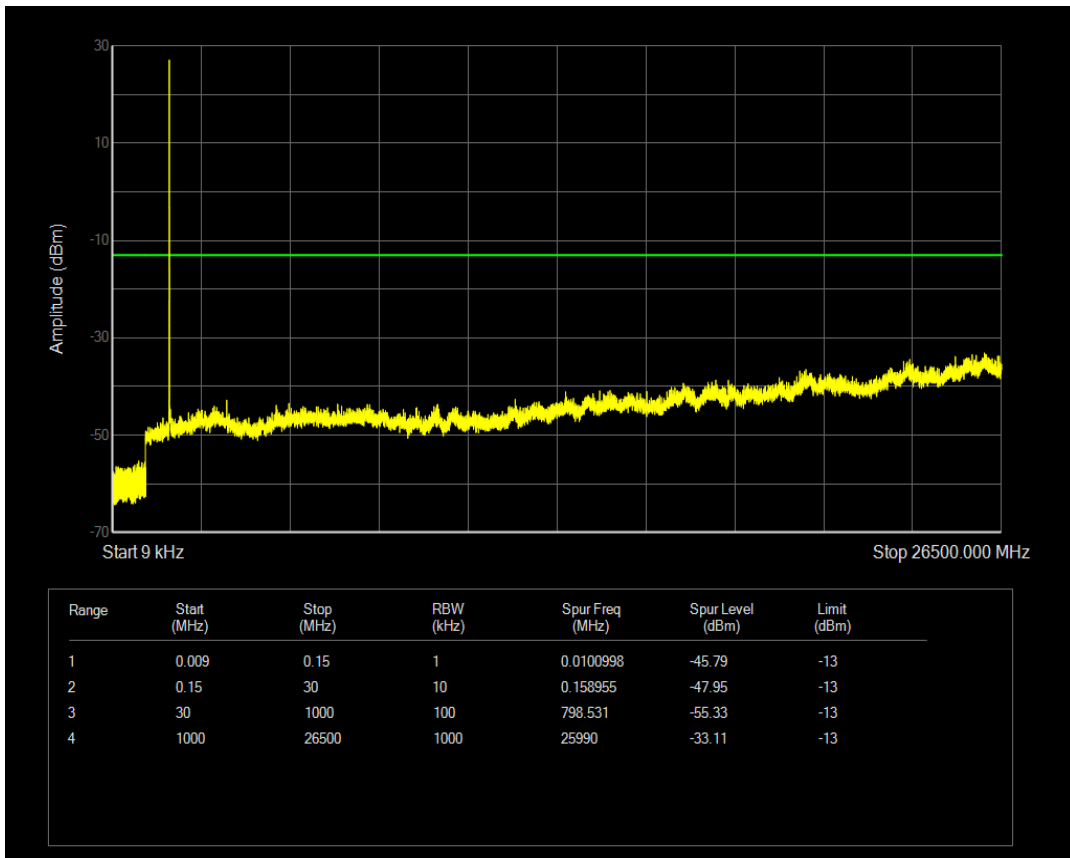

Band66 QAM16 BW=3MHz Channel=131987 RB Size=1 Position=#0

Band66 QPSK BW=3MHz Channel=132322 RB Size=1 Position=#0