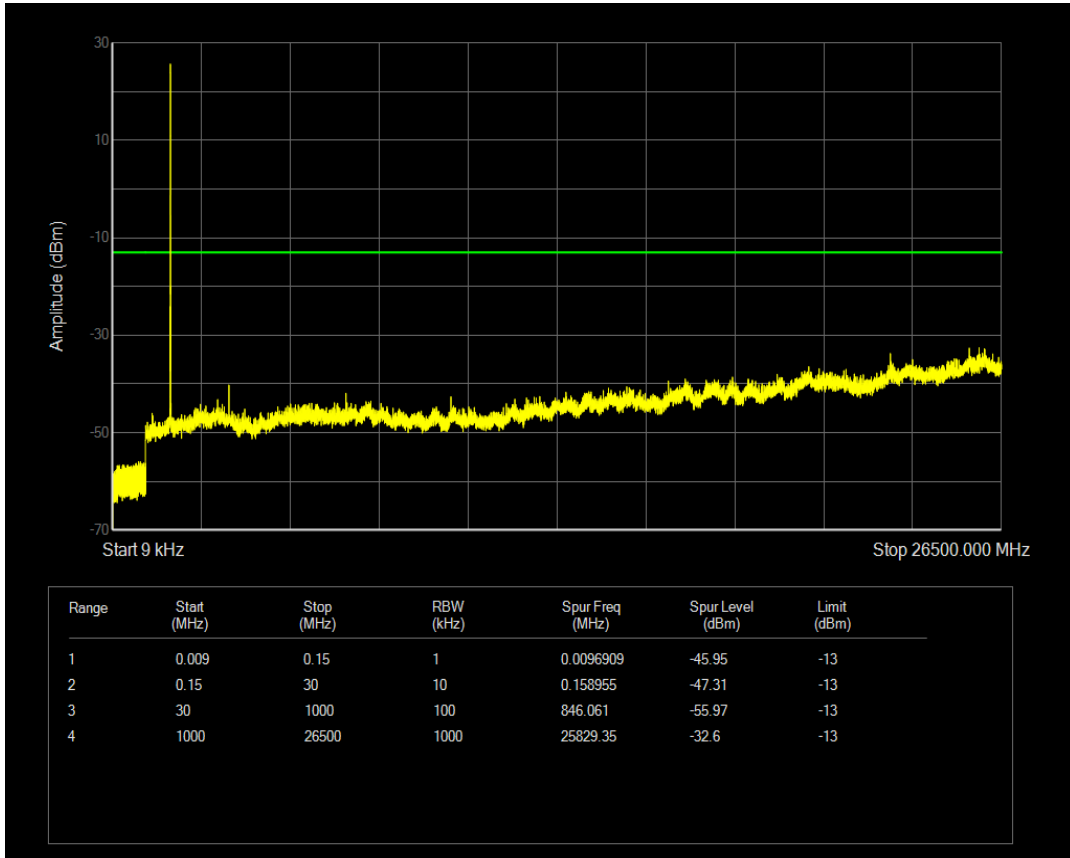

Band66 QPSK BW=5MHz Channel=131997 RB Size=25 Position=#0

Band66 QAM16 BW=5MHz Channel=131997 RB Size=1 Position=#0

Band66 QAM16 BW=5MHz Channel=131997 RB Size=25 Position=#0

Band66 QPSK BW=5MHz Channel=132322 RB Size=1 Position=#0