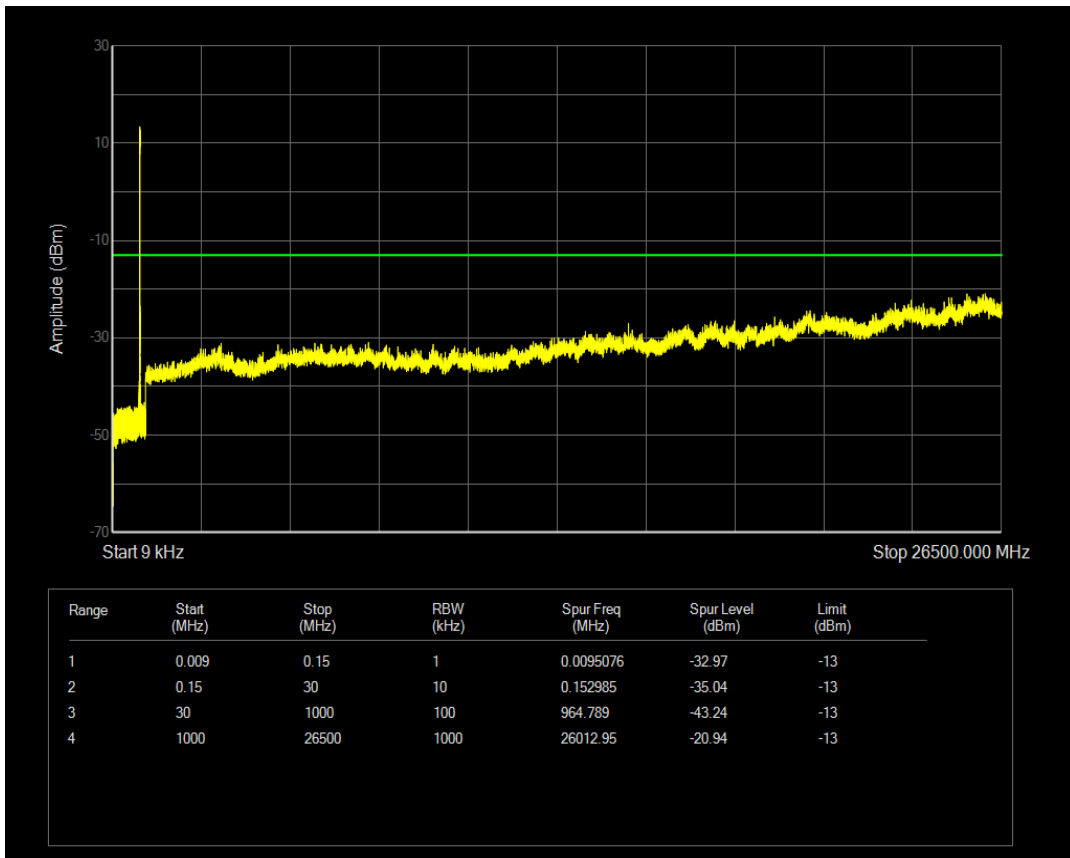

Band5 QPSK BW=3MHz Channel=20635 RB Size=15 Position=#0

Band5 QAM16 BW=3MHz Channel=20635 RB Size=15 Position=#0

Band5 QAM16 BW=3MHz Channel=20635 RB Size=1 Position=#0

Band5 QPSK BW=5MHz Channel=20425 RB Size=1 Position=#0

Band5 QPSK BW=5MHz Channel=20425 RB Size=25 Position=#0

Band5 QAM16 BW=5MHz Channel=20425 RB Size=1 Position=#0

Band5 QAM16 BW=5MHz Channel=20425 RB Size=25 Position=#0

Band5 QPSK BW=5MHz Channel=20525 RB Size=1 Position=#0