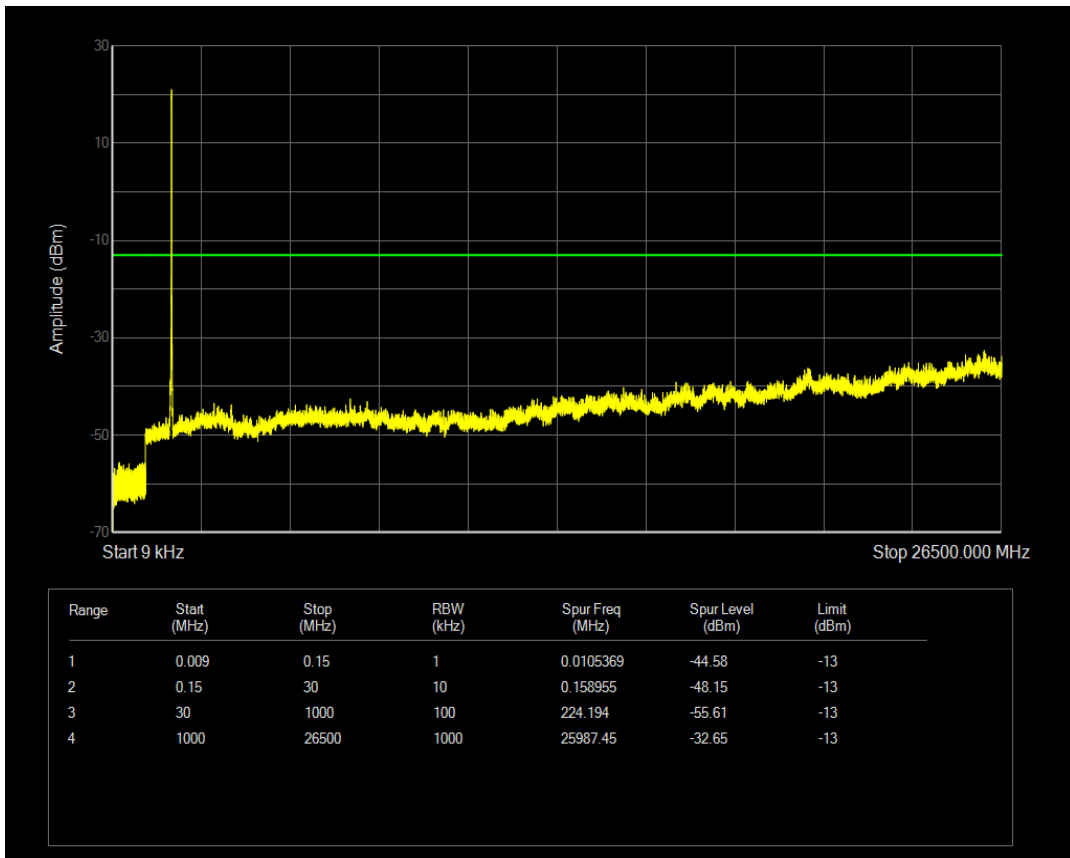

Band66 QPSK BW=10MHz Channel=132622 RB Size=50 Position=#0

Band66 QAM16 BW=10MHz Channel=132622 RB Size=50 Position=#0