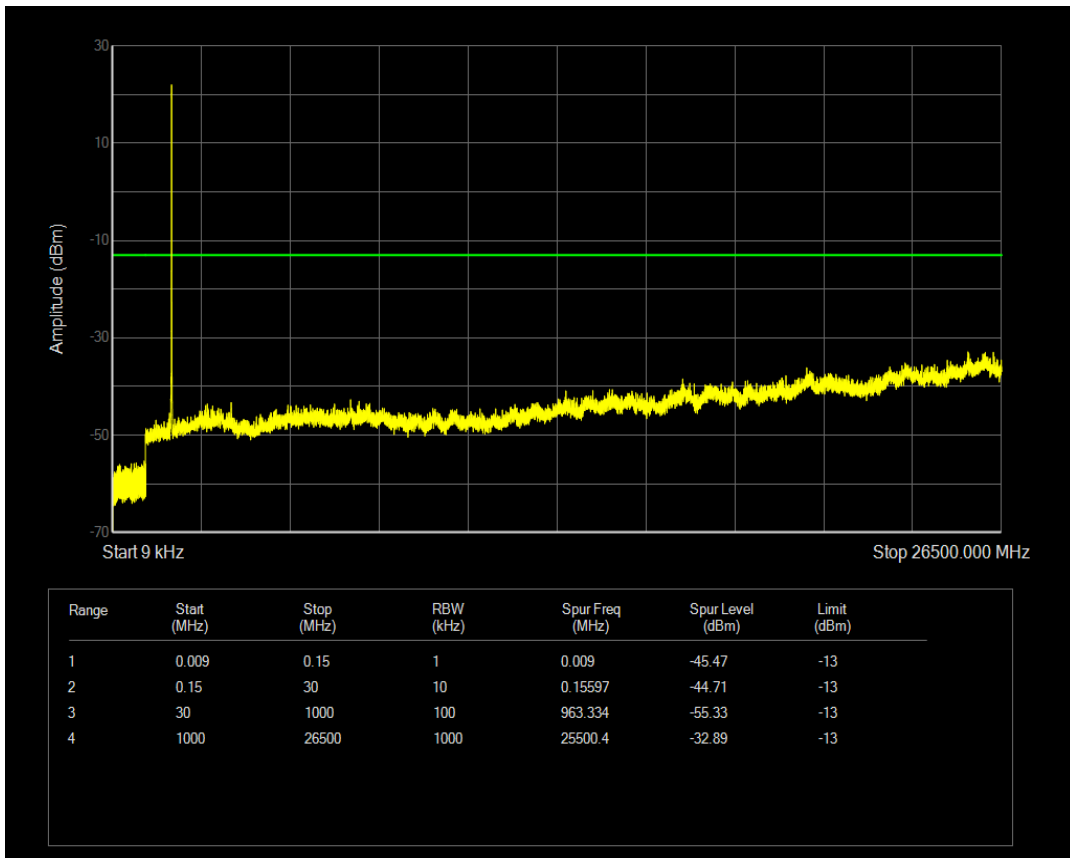

Band66 QAM16 BW=5MHz Channel=132647 RB Size=25 Position=#0

Band66 QPSK BW=10MHz Channel=132022 RB Size=50 Position=#0