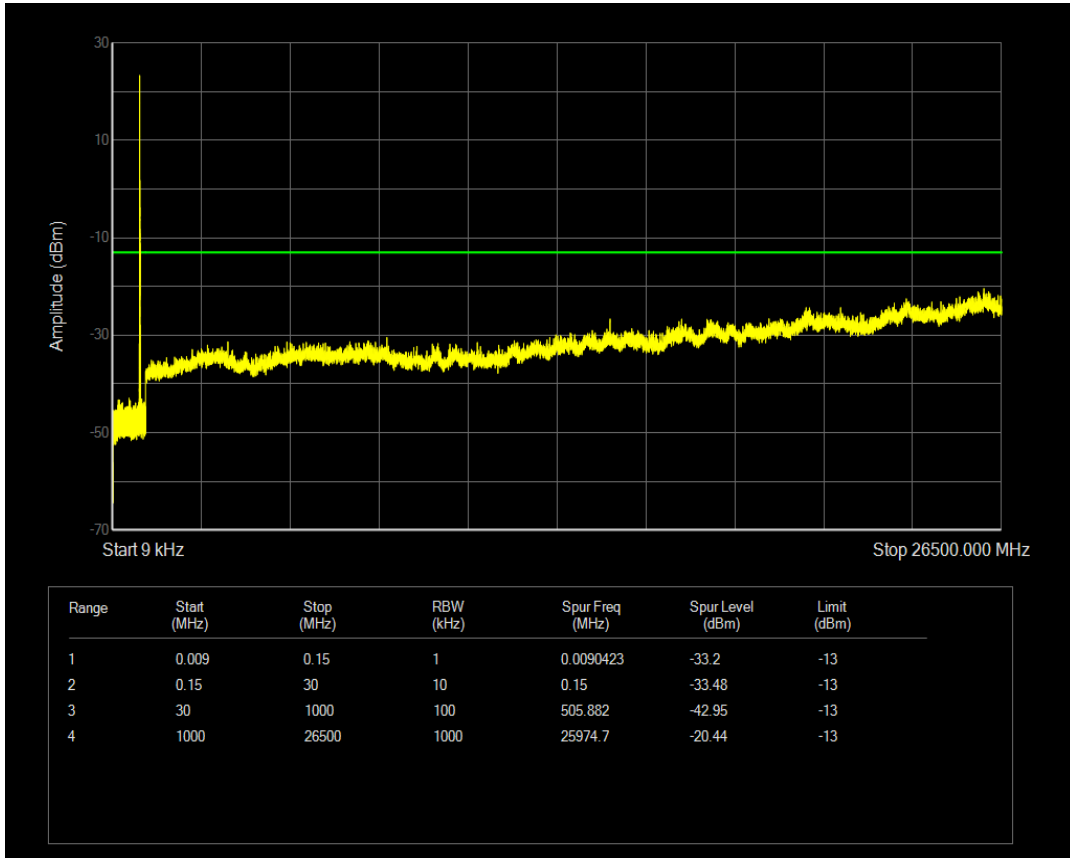

Band5 QPSK BW=3MHz Channel=20635 RB Size=15 Position=#0

Band5 QAM16 BW=3MHz Channel=20635 RB Size=15 Position=#0

Band5 QAM16 BW=3MHz Channel=20635 RB Size=1 Position=#0

Band5 QPSK BW=5MHz Channel=20425 RB Size=1 Position=#0

Band5 QPSK BW=5MHz Channel=20425 RB Size=25 Position=#0

Band5 QAM16 BW=5MHz Channel=20425 RB Size=1 Position=#0

Band5 QAM16 BW=5MHz Channel=20425 RB Size=25 Position=#0

Band5 QPSK BW=5MHz Channel=20525 RB Size=1 Position=#0