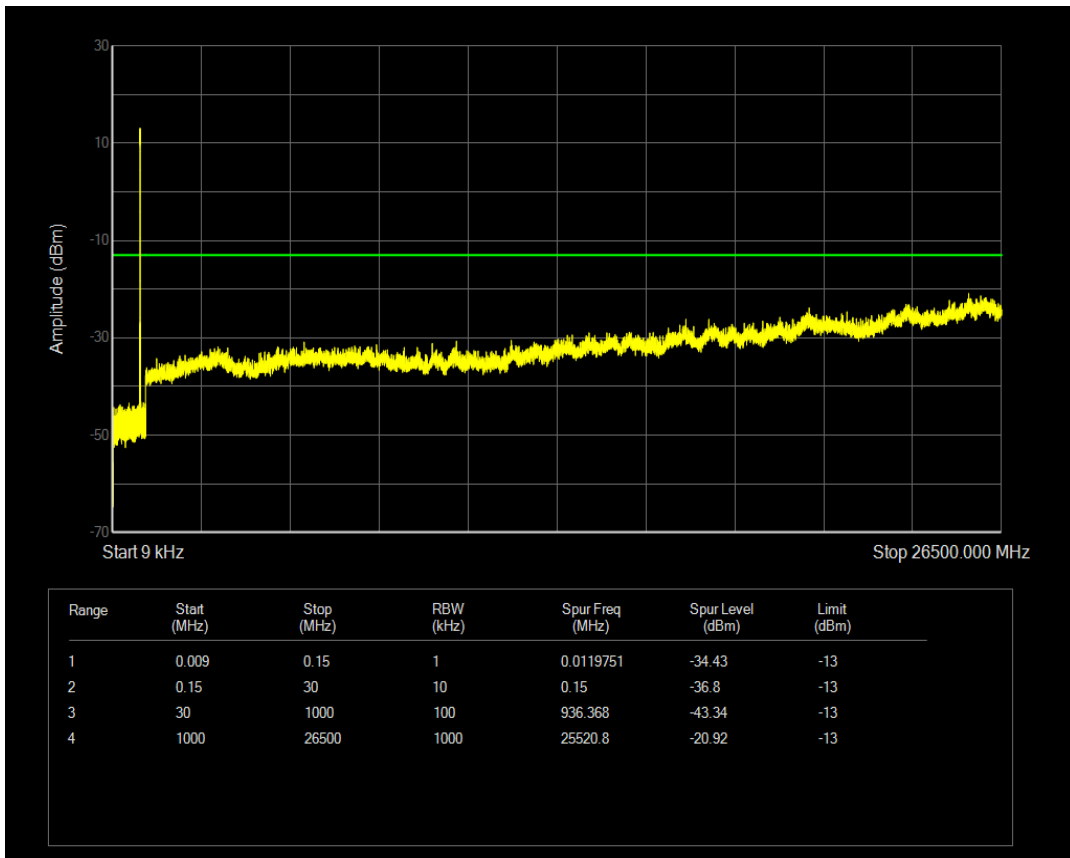

Band5 QAM16 BW=5MHz Channel=20525 RB Size=25 Position=#0

Band5 QPSK BW=5MHz Channel=20625 RB Size=1 Position=#0