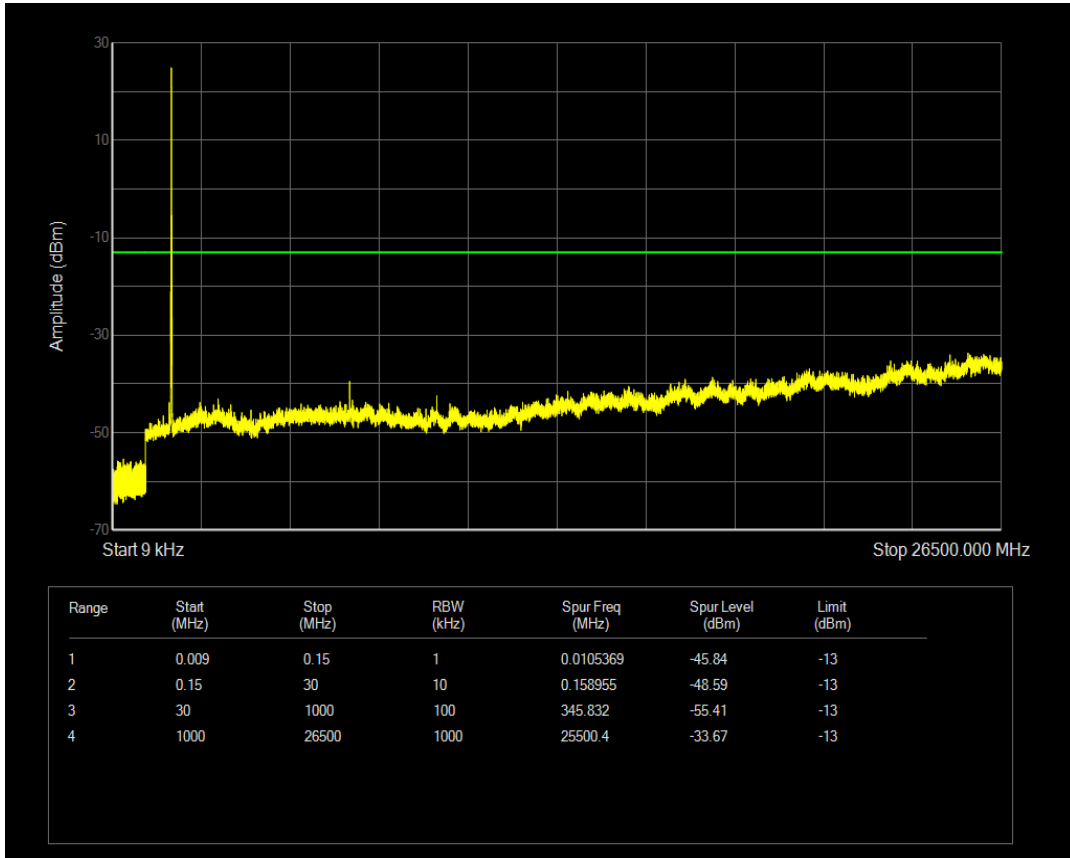

Band66 QAM16 BW=10MHz Channel=132322 RB Size=1 Position=#0

Band66 QAM16 BW=10MHz Channel=132322 RB Size=50 Position=#0

Band66 QPSK BW=10MHz Channel=132622 RB Size=1 Position=#0

Band66 QAM16 BW=10MHz Channel=132622 RB Size=1 Position=#0