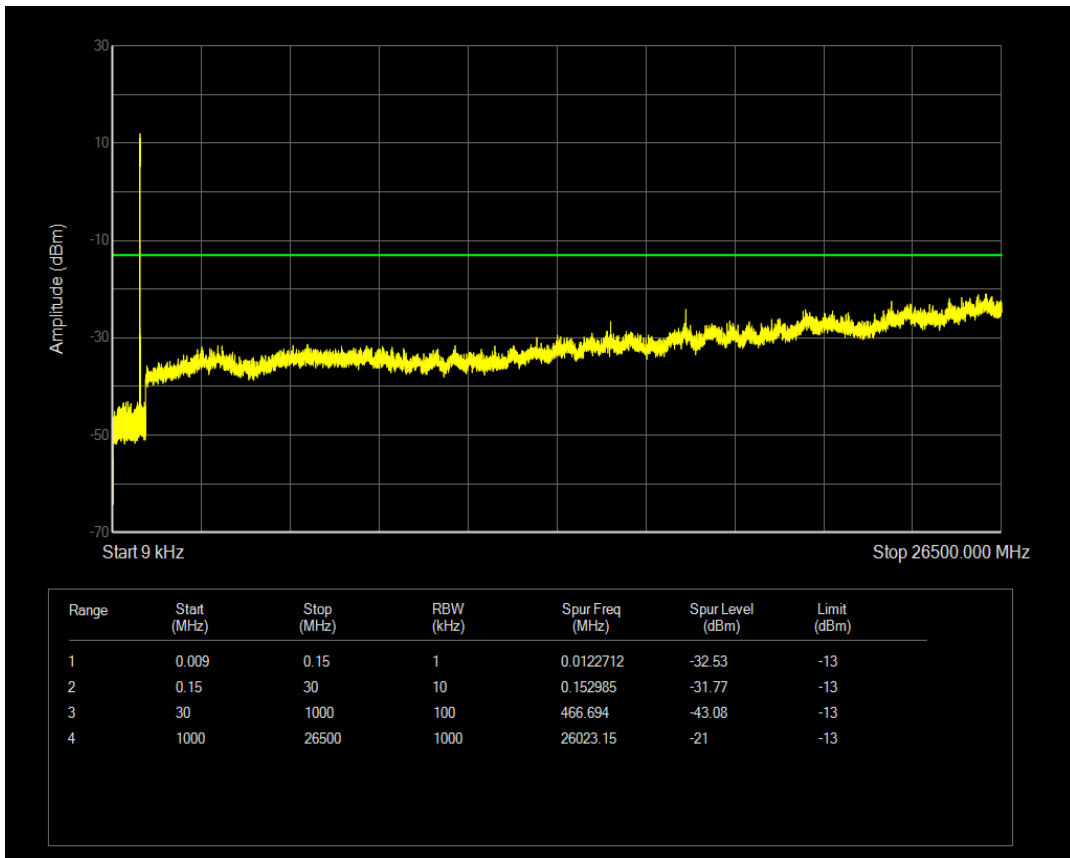

Band5 QAM16 BW=10MHz Channel=20450 RB Size=50 Position=#0

Band5 QPSK BW=10MHz Channel=20525 RB Size=50 Position=#0