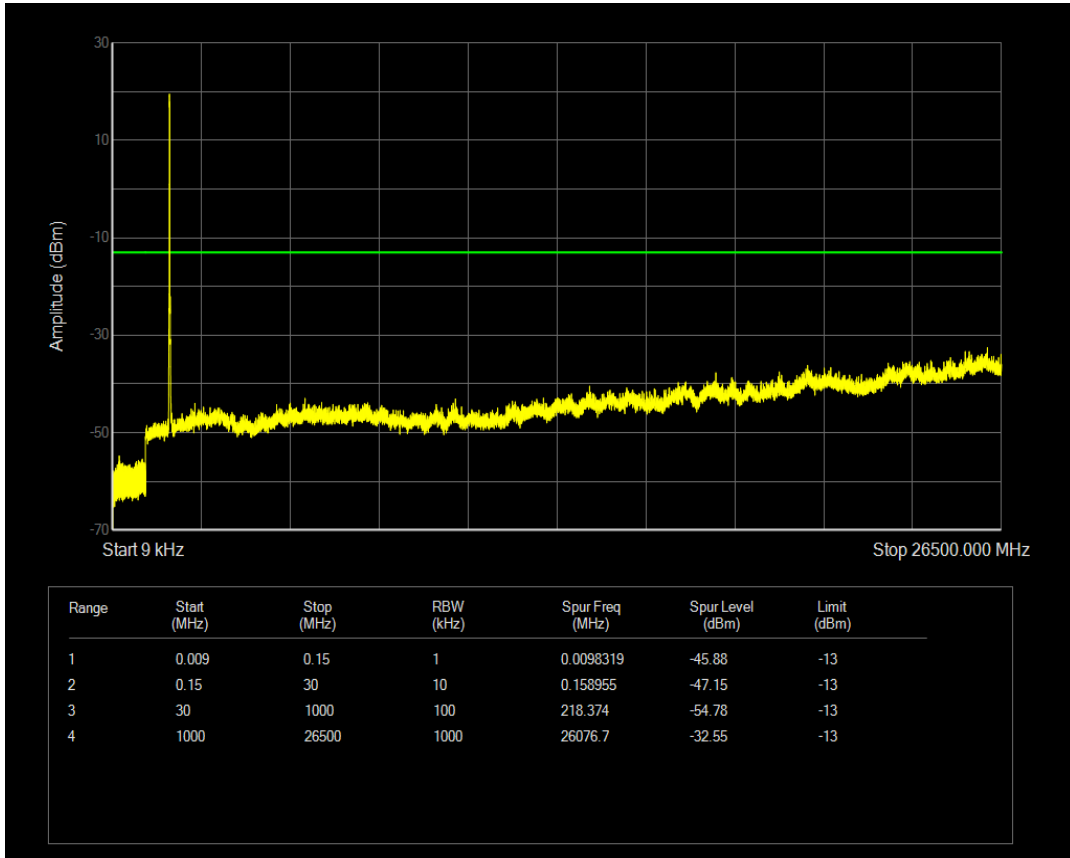

Band66 QAM16 BW=15MHz Channel=132047 RB Size=75 Position=#0

Band66 QPSK BW=15MHz Channel=132322 RB Size=75 Position=#0