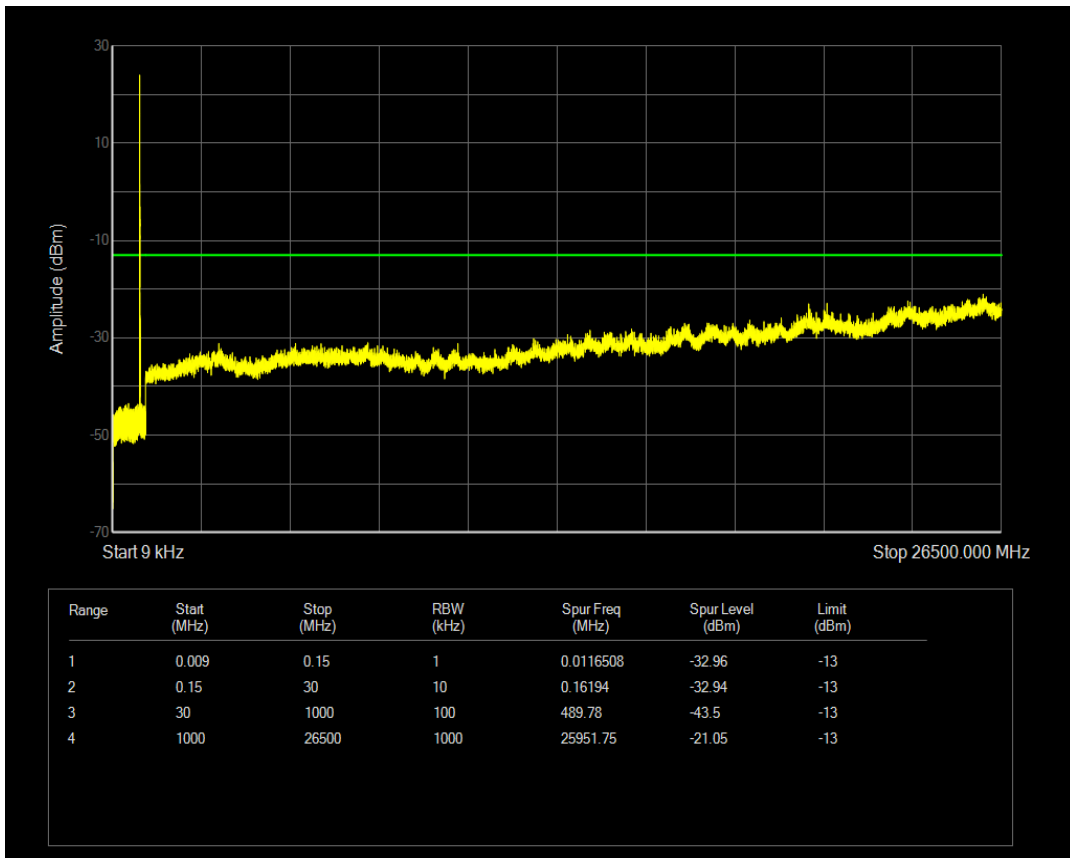

Band5 QPSK BW=3MHz Channel=20415 RB Size=1 Position=#0

Band5 QAM16 BW=1.4MHz Channel=20643 RB Size=6 Position=#0