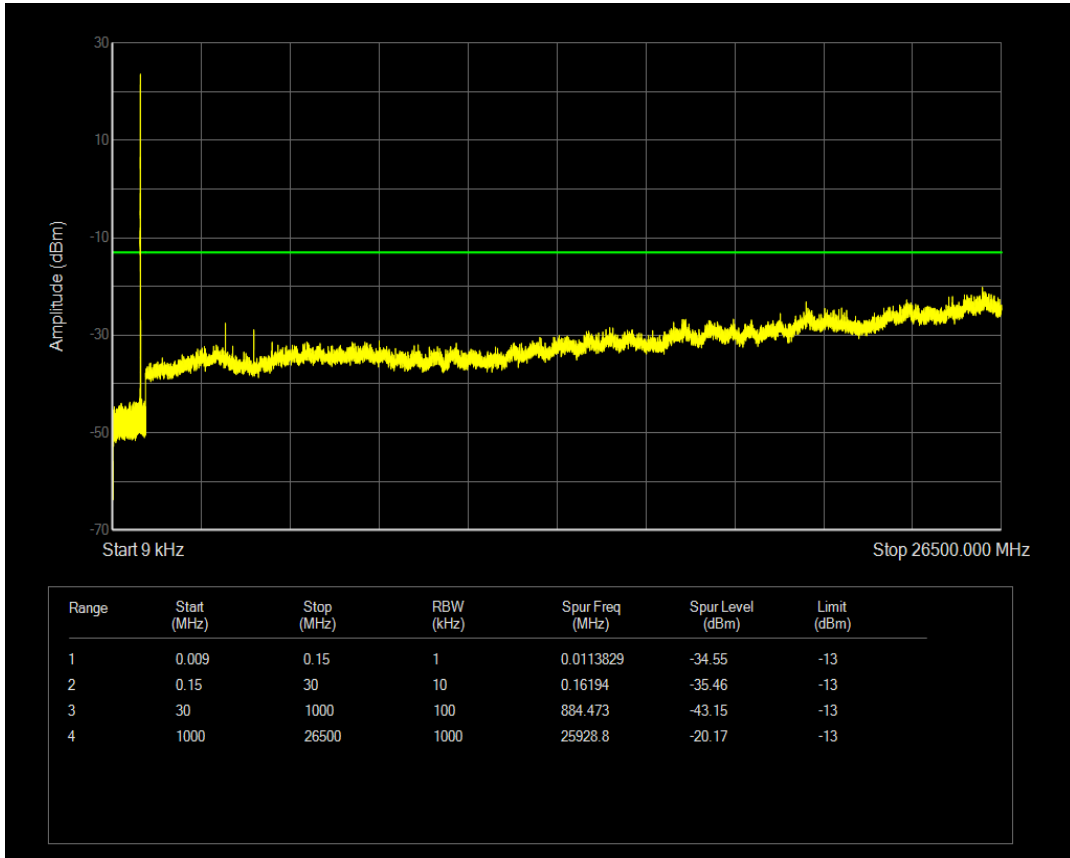

Band5 QAM16 BW=5MHz Channel=20525 RB Size=1 Position=#0

Band5 QPSK BW=5MHz Channel=20525 RB Size=25 Position=#0

Band5 QAM16 BW=5MHz Channel=20525 RB Size=25 Position=#0

Band5 QPSK BW=5MHz Channel=20625 RB Size=1 Position=#0

Band5 QPSK BW=5MHz Channel=20625 RB Size=25 Position=#0

Band5 QAM16 BW=5MHz Channel=20625 RB Size=1 Position=#0

Band5 QPSK BW=10MHz Channel=20450 RB Size=1 Position=#0

Band5 QAM16 BW=5MHz Channel=20625 RB Size=25 Position=#0