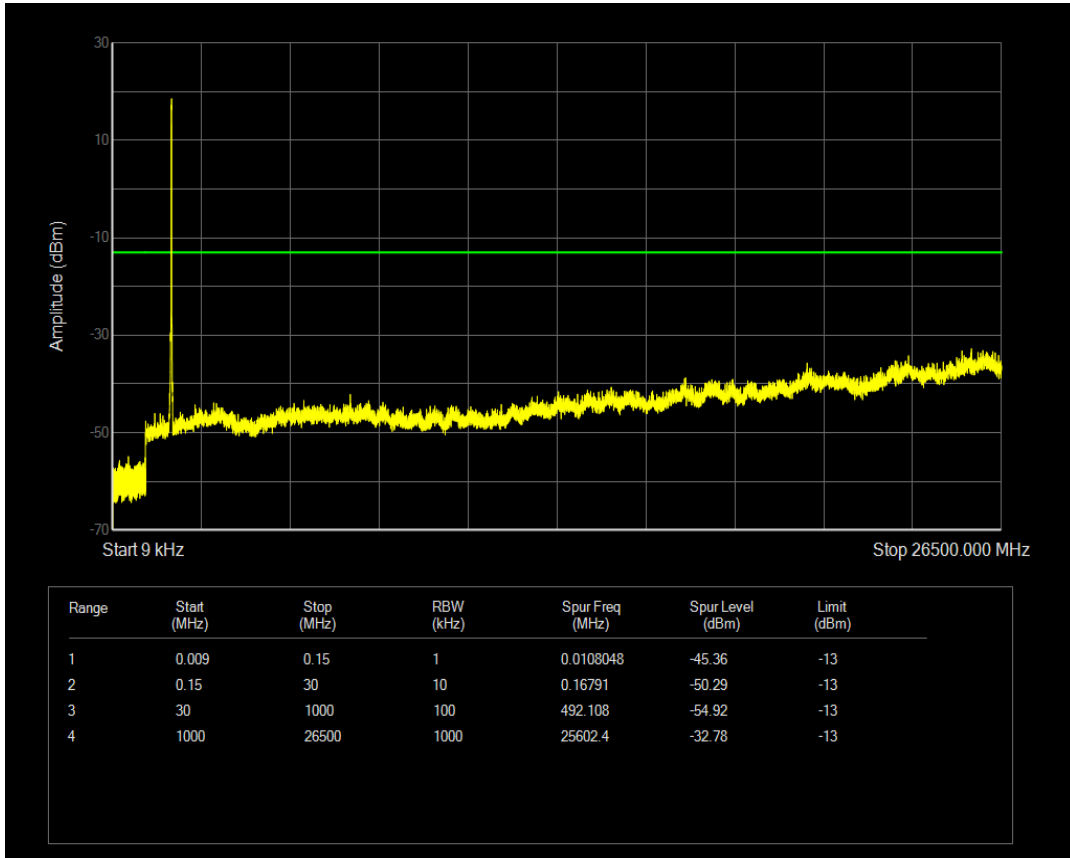

Band66 QAM16 BW=15MHz Channel=132597 RB Size=75 Position=#0

Band66 QPSK BW=15MHz Channel=132047 RB Size=1 Position=#0