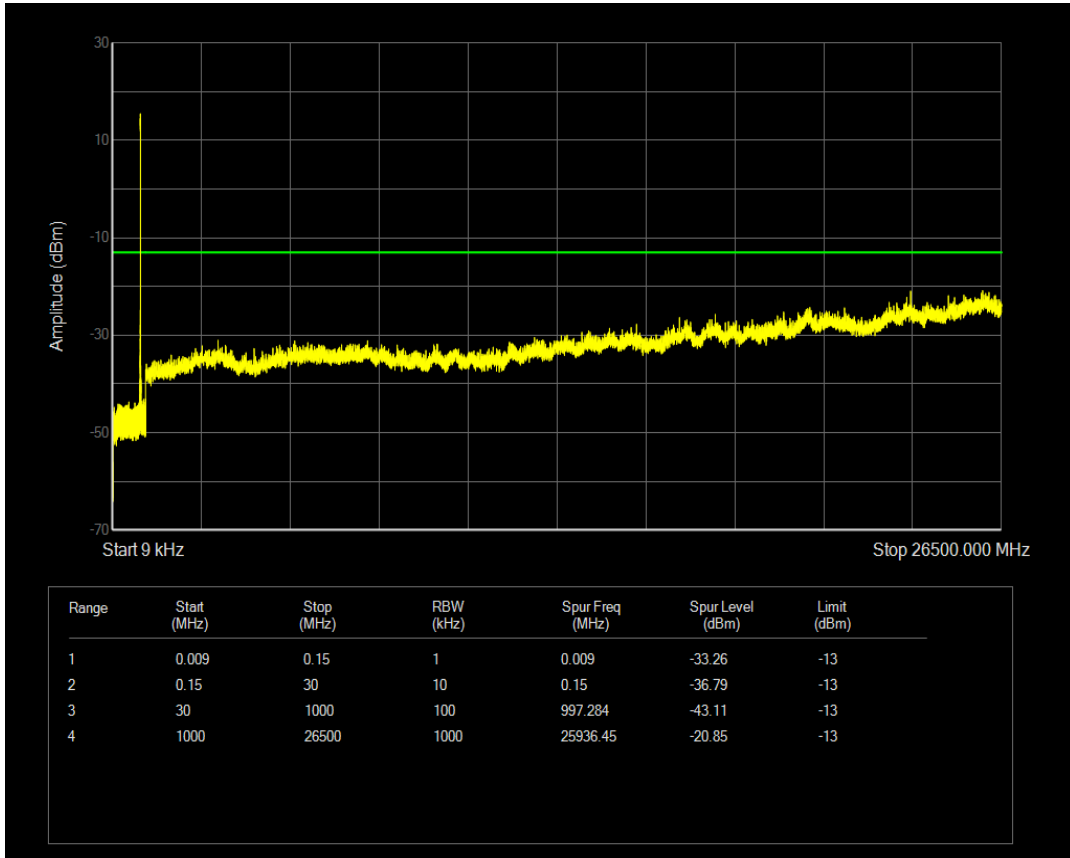

Band5 QAM16 BW=3MHz Channel=20635 RB Size=15 Position=#0

Band5 QAM16 BW=3MHz Channel=20635 RB Size=1 Position=#0