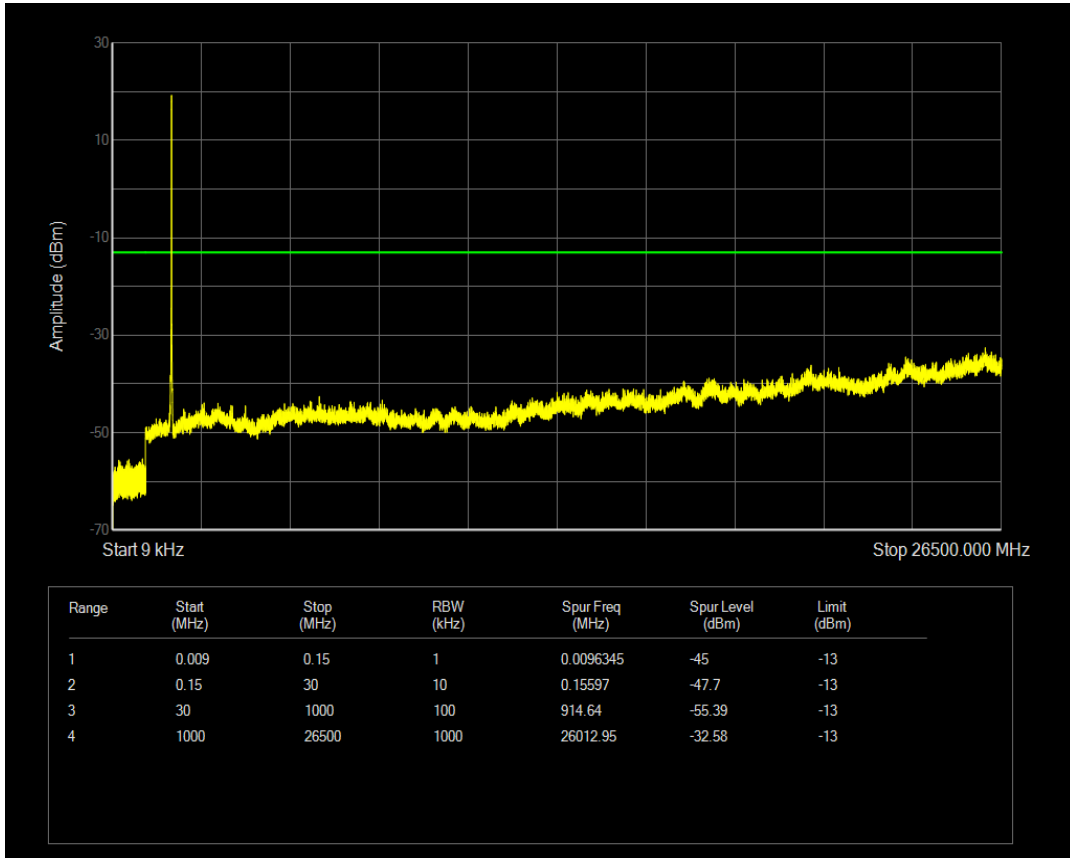

Band66 QAM16 BW=10MHz Channel=132622 RB Size=50 Position=#0

Band66 QPSK BW=10MHz Channel=132022 RB Size=1 Position=#0