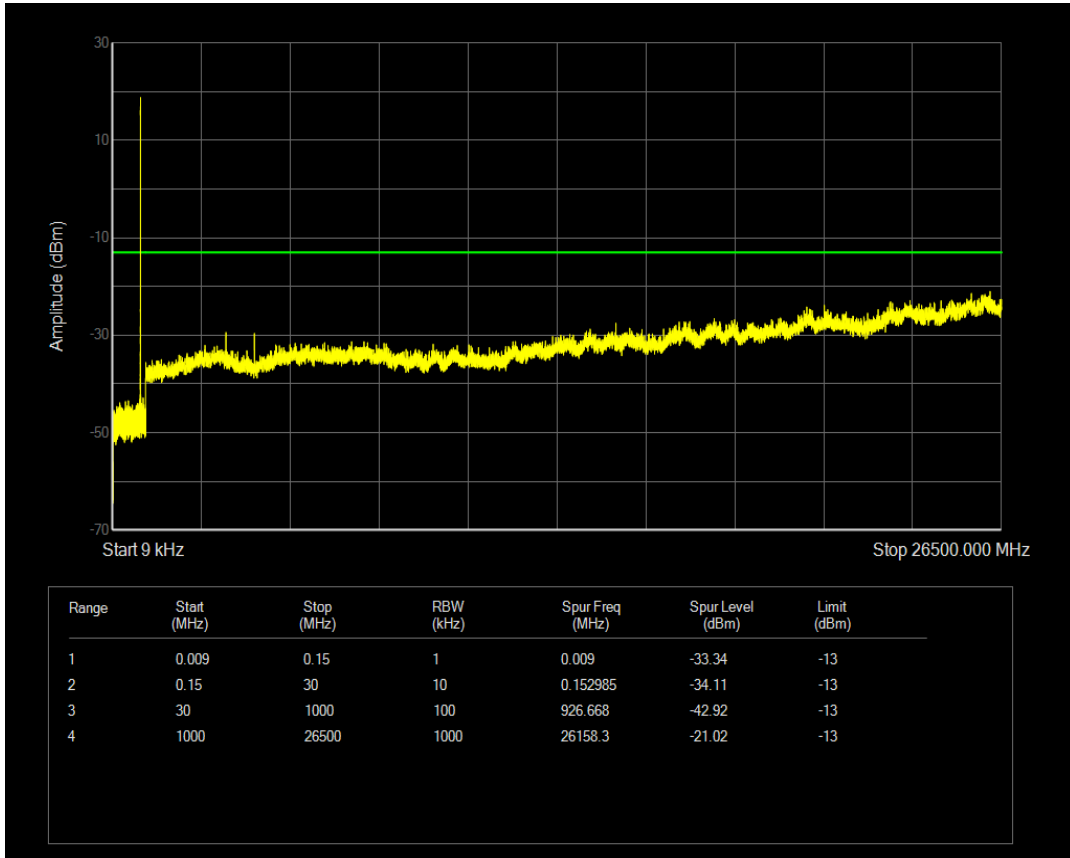

Band5 QAM16 BW=1.4MHz Channel=20643 RB Size=1 Position=#0

Band5 QPSK BW=1.4MHz Channel=20643 RB Size=6 Position=#0

Band5 QPSK BW=3MHz Channel=20415 RB Size=1 Position=#0

Band5 QAM16 BW=1.4MHz Channel=20643 RB Size=6 Position=#0