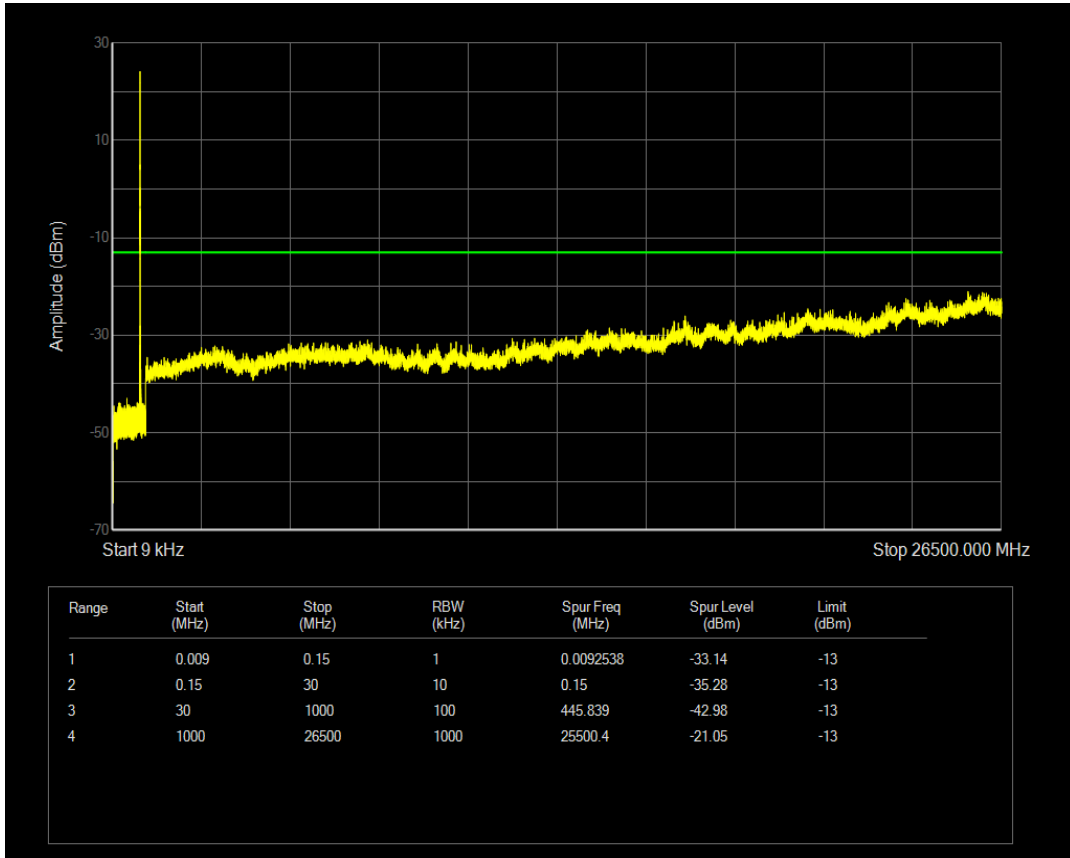

Band5 QAM16 BW=3MHz Channel=20525 RB Size=1 Position=#0

Band5 QPSK BW=3MHz Channel=20635 RB Size=1 Position=#0