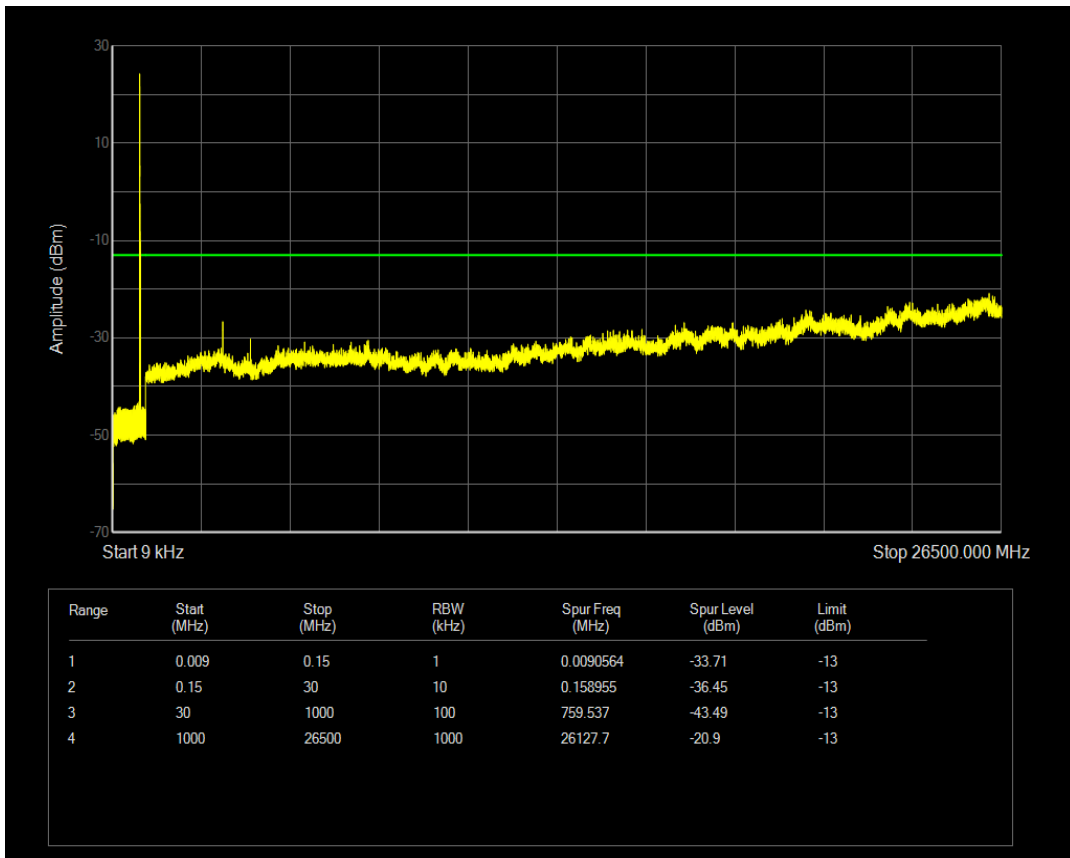

Band5 QAM16 BW=10MHz Channel=20450 RB Size=1 Position=#0

Band5 QPSK BW=10MHz Channel=20450 RB Size=50 Position=#0