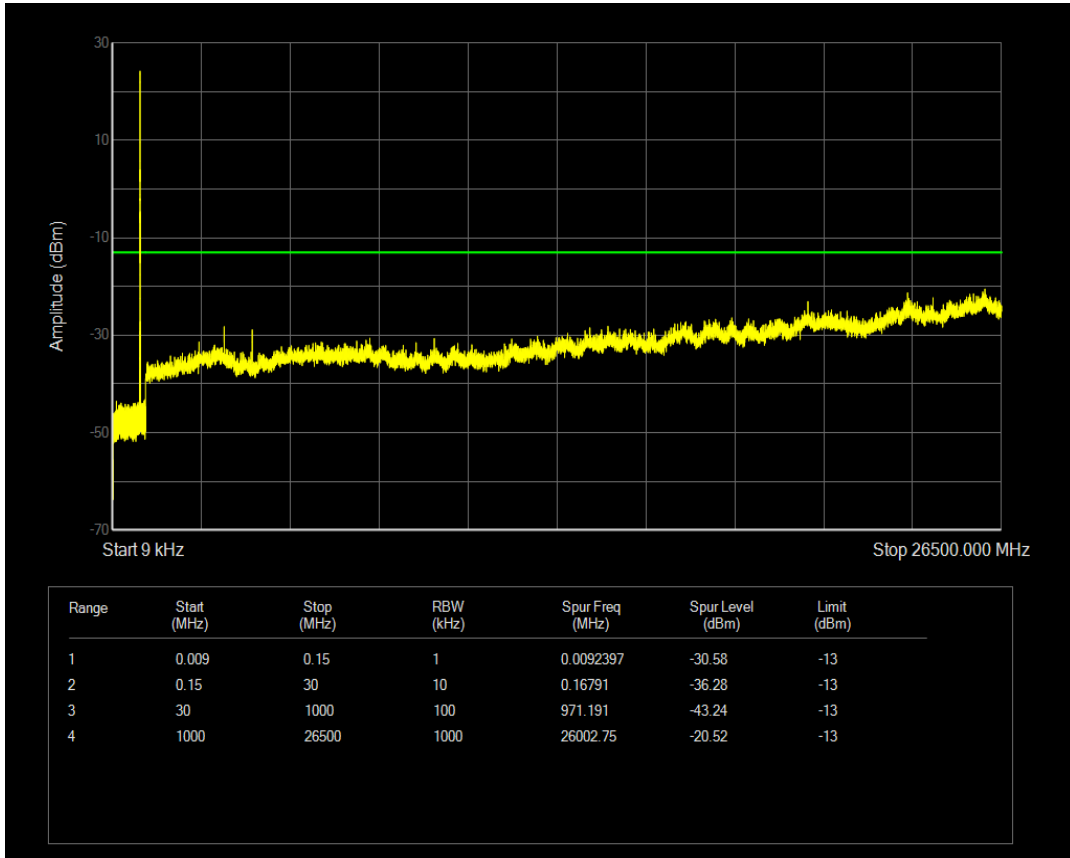

Band5 QPSK BW=3MHz Channel=20415 RB Size=15 Position=#0

Band5 QAM16 BW=3MHz Channel=20415 RB Size=1 Position=#0

Band5 QAM16 BW=3MHz Channel=20415 RB Size=15 Position=#0

Band5 QPSK BW=3MHz Channel=20525 RB Size=1 Position=#0