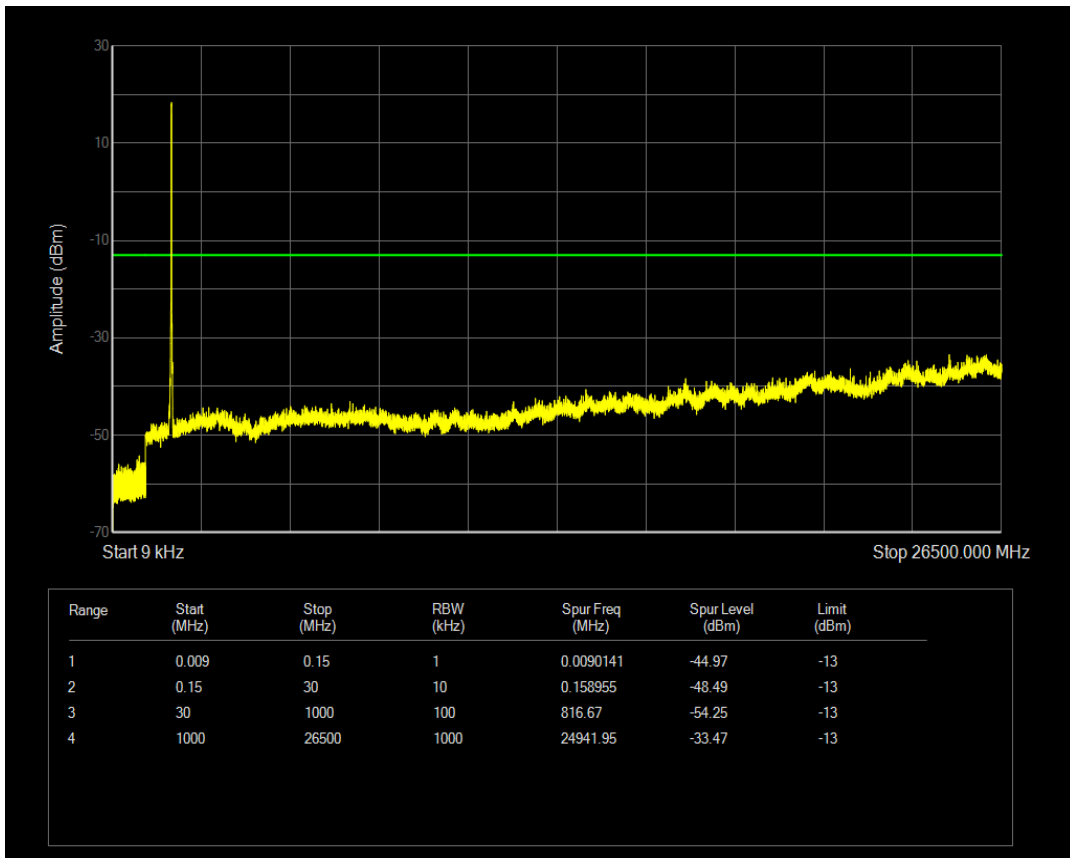

Band66 QPSK BW=15MHz Channel=132597 RB Size=75 Position=#0

Band66 QAM16 BW=15MHz Channel=132597 RB Size=75 Position=#0