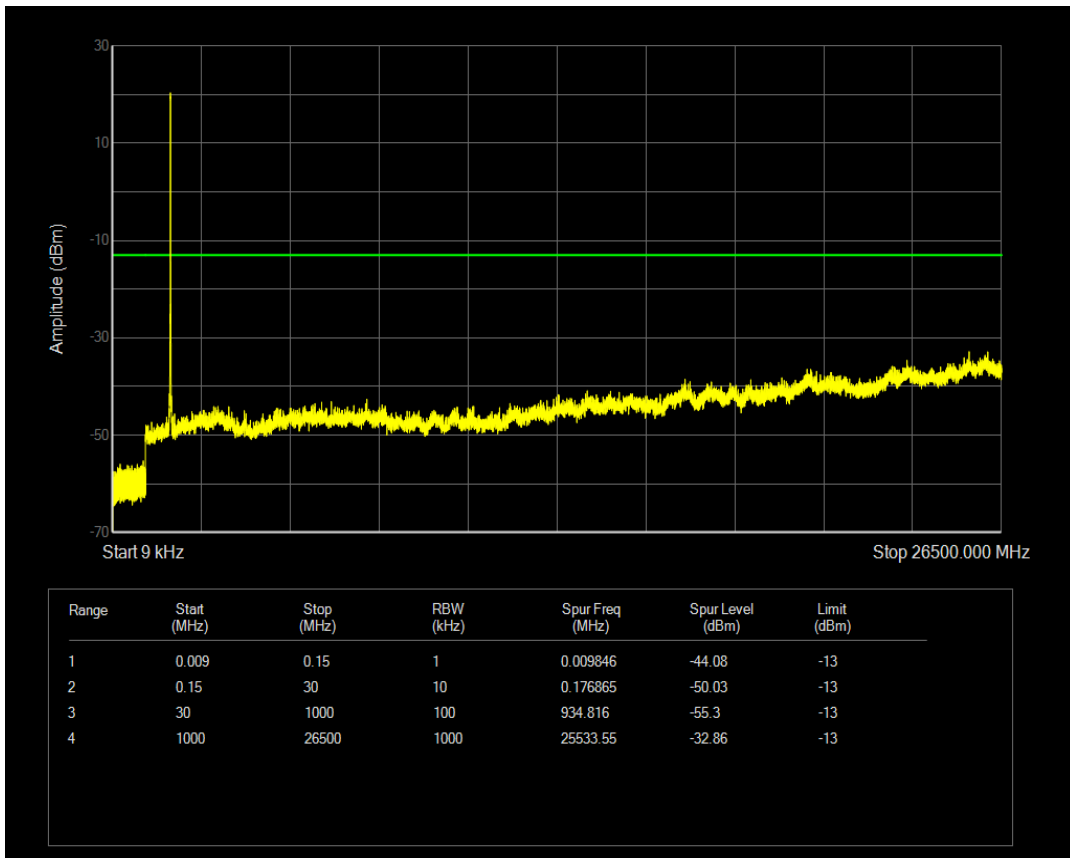

Band66 QPSK BW=10MHz Channel=132322 RB Size=50 Position=#0

Band66 QPSK BW=10MHz Channel=132322 RB Size=1 Position=#0