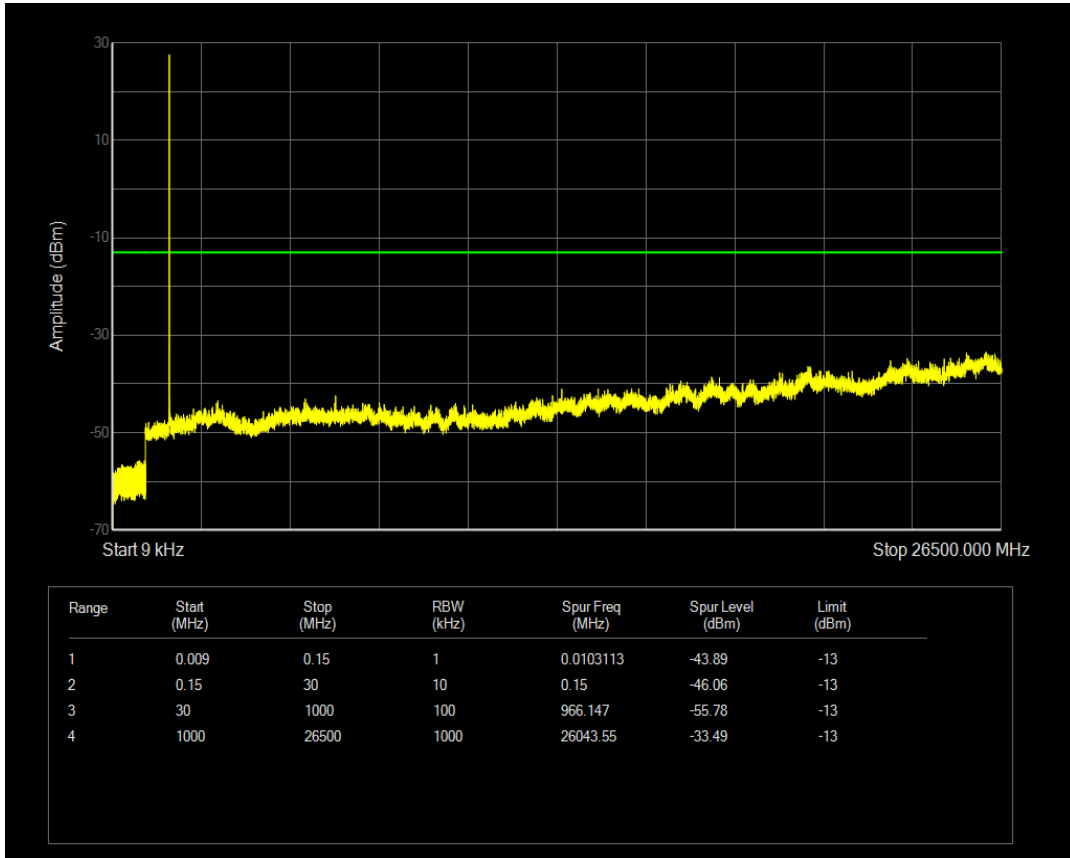

Band66 QAM16 BW=1.4MHz Channel=131979 RB Size=1 Position=#0

Band66 QAM16 BW=1.4MHz Channel=131979 RB Size=6 Position=#0