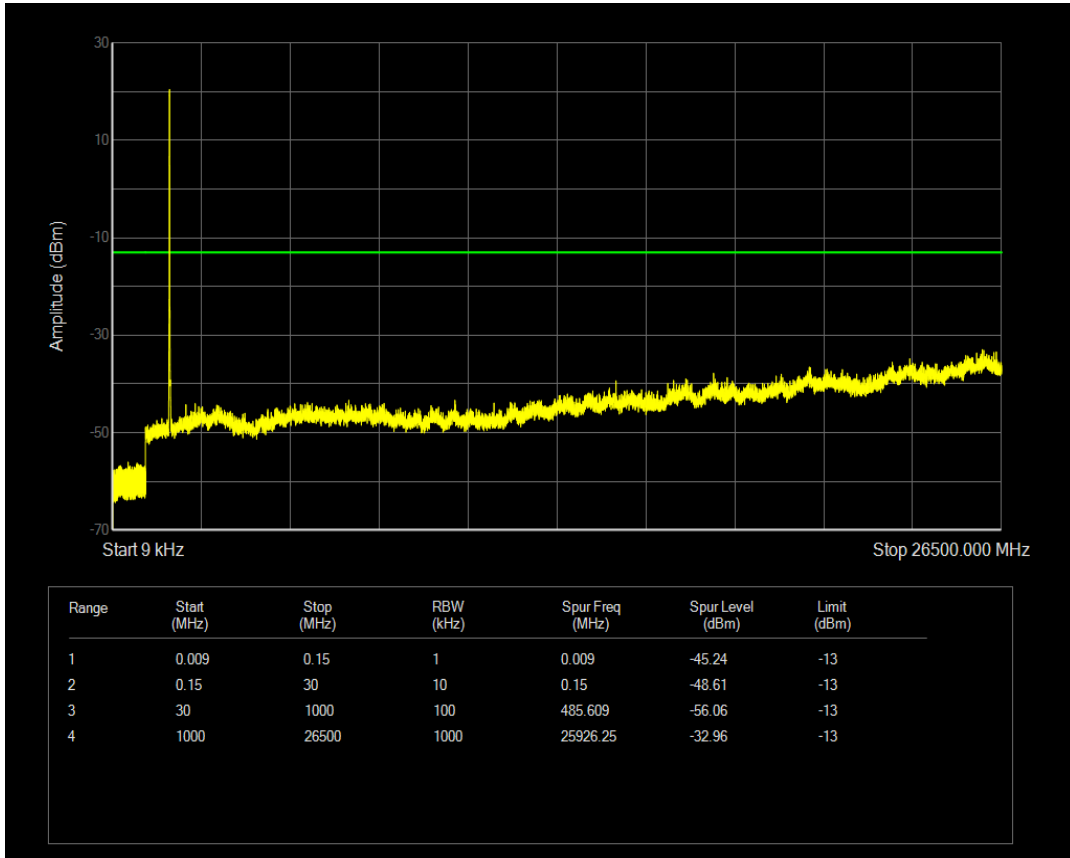

Band66 QPSK BW=5MHz Channel=132647 RB Size=25 Position=#0

Band66 QAM16 BW=5MHz Channel=132647 RB Size=1 Position=#0

Band66 QAM16 BW=5MHz Channel=132647 RB Size=25 Position=#0

Band66 QPSK BW=10MHz Channel=132022 RB Size=50 Position=#0