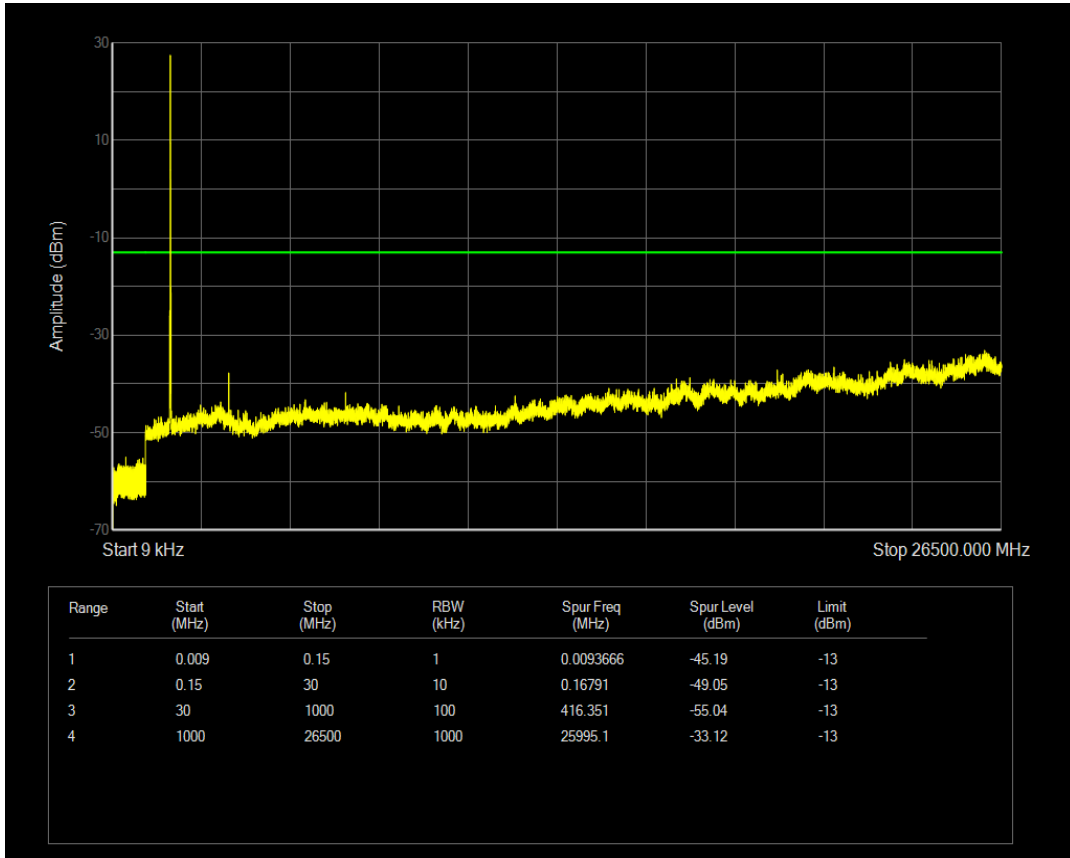

Band66 QAM16 BW=10MHz Channel=132022 RB Size=1 Position=#0

Band66 QAM16 BW=10MHz Channel=132022 RB Size=50 Position=#0

Band66 QPSK BW=10MHz Channel=132322 RB Size=50 Position=#0

Band66 QPSK BW=10MHz Channel=132322 RB Size=1 Position=#0