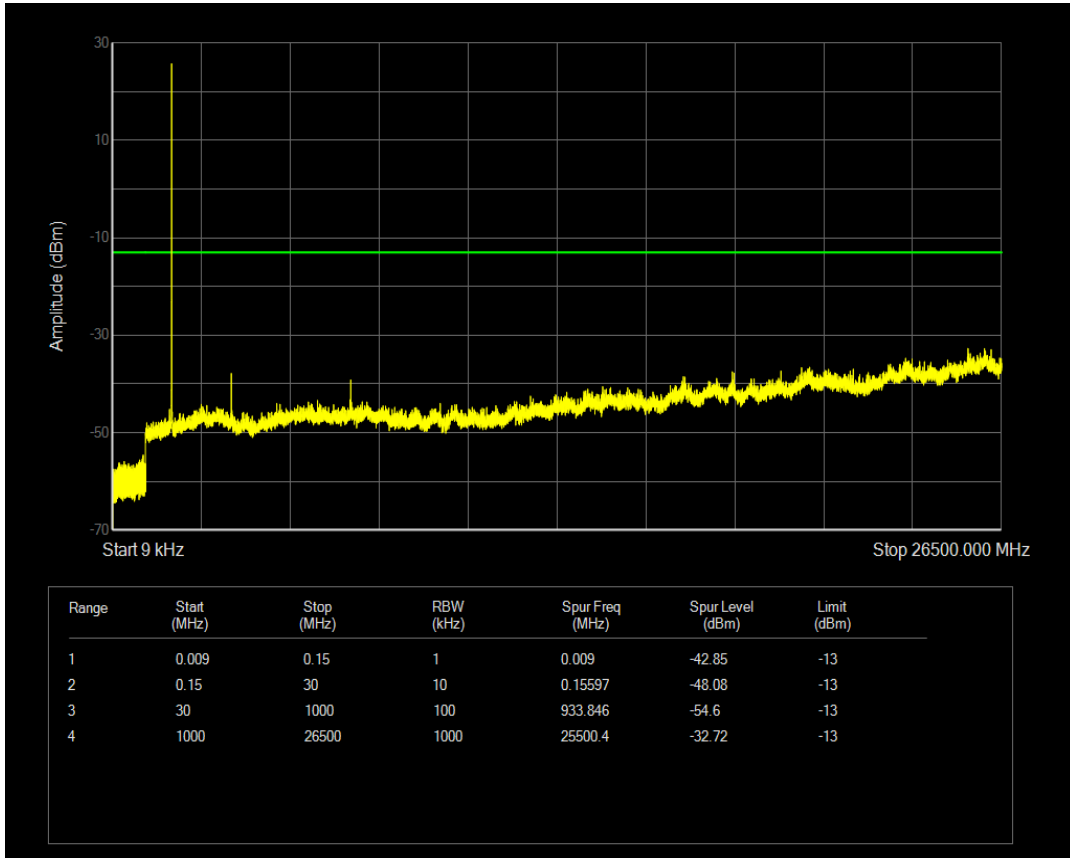

Band66 QAM16 BW=1.4MHz Channel=132665 RB Size=1 Position=#0

Band66 QAM16 BW=1.4MHz Channel=132665 RB Size=6 Position=#0