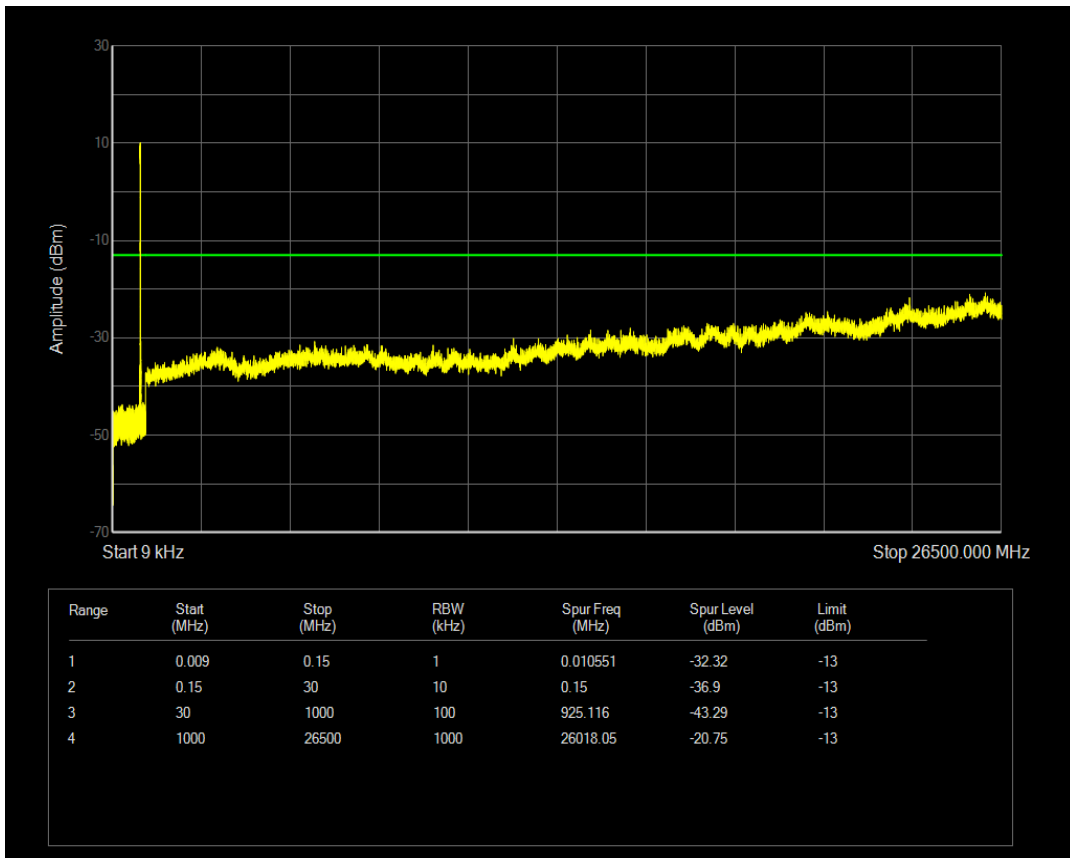

Band5 QPSK BW=10MHz Channel=20525 RB Size=1 Position=#0

Band5 QAM16 BW=10MHz Channel=20525 RB Size=1 Position=#0

Band5 QAM16 BW=10MHz Channel=20525 RB Size=50 Position=#0

Band5 QPSK BW=10MHz Channel=20600 RB Size=1 Position=#0

Band5 QPSK BW=10MHz Channel=20600 RB Size=50 Position=#0

Band5 QAM16 BW=10MHz Channel=20600 RB Size=1 Position=#0

Band5 QAM16 BW=10MHz Channel=20600 RB Size=50 Position=#0

Band66 QPSK BW=1.4MHz Channel=131979 RB Size=1 Position=#0