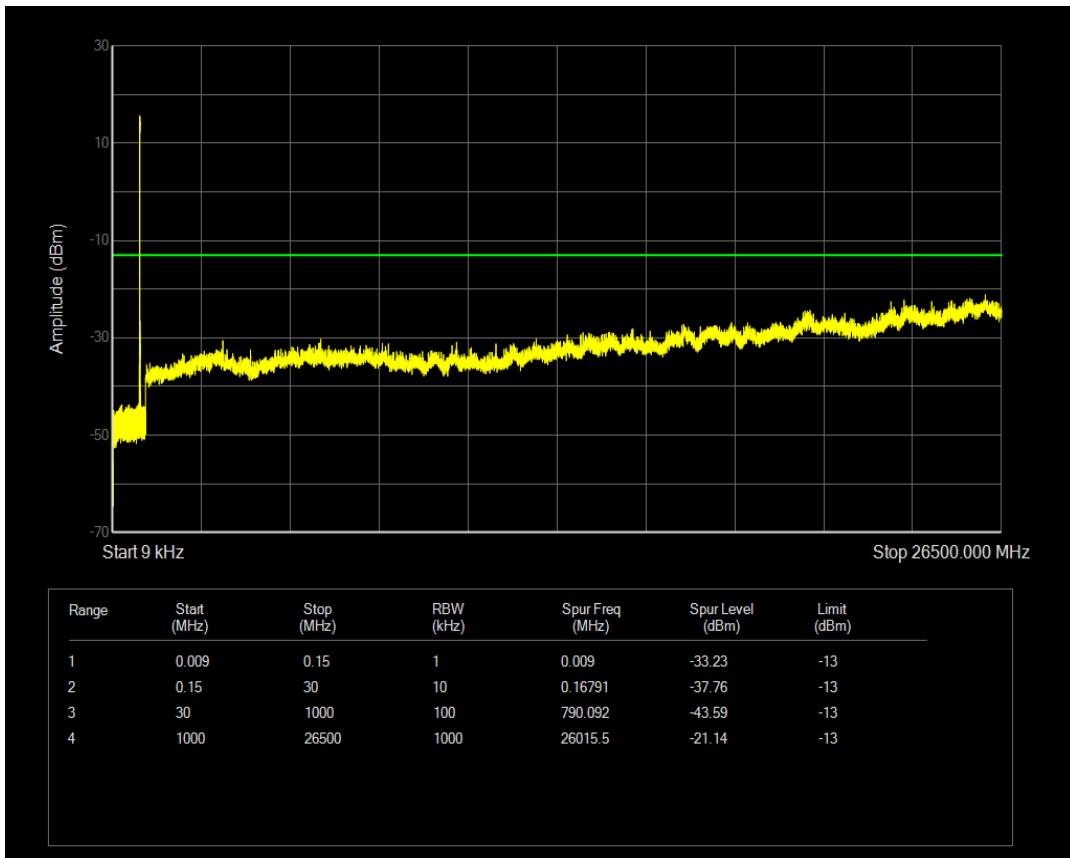

Band5 QPSK BW=3MHz Channel=20415 RB Size=15 Position=#0

Band5 QAM16 BW=3MHz Channel=20415 RB Size=1 Position=#0