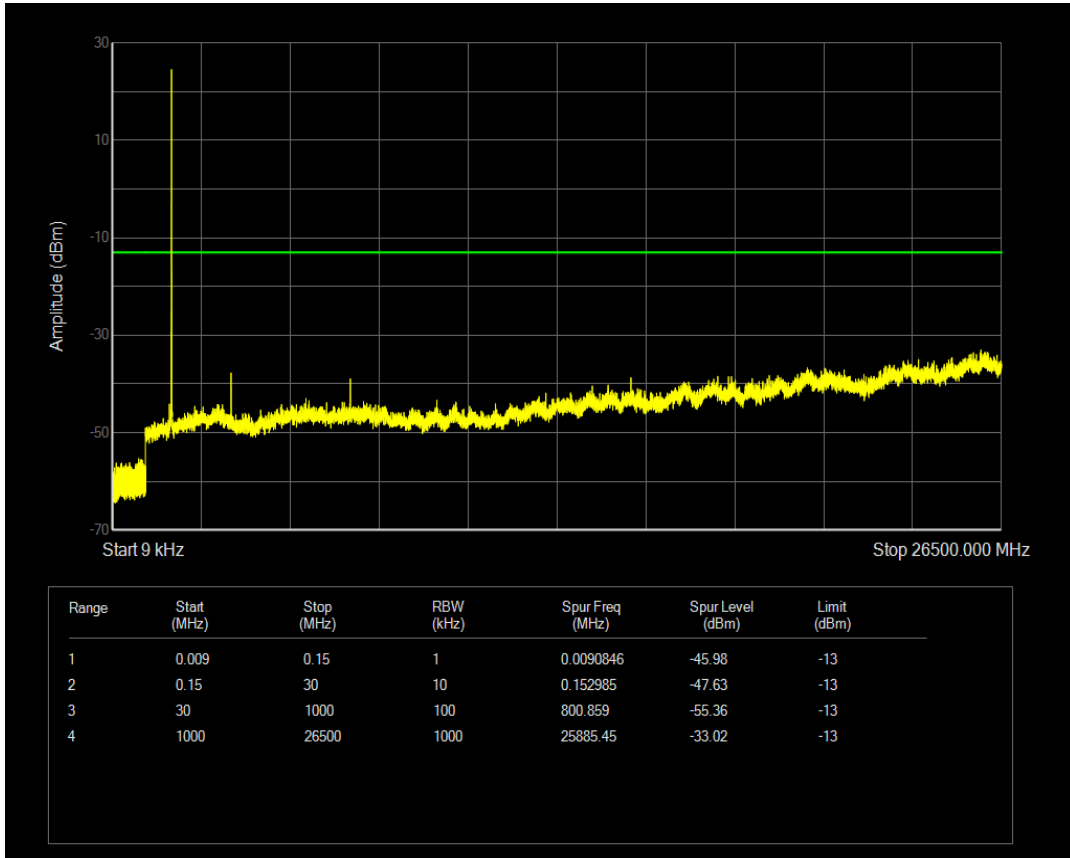

Band66 QAM16 BW=5MHz Channel=132647 RB Size=1 Position=#0

Band66 QAM16 BW=5MHz Channel=132647 RB Size=25 Position=#0