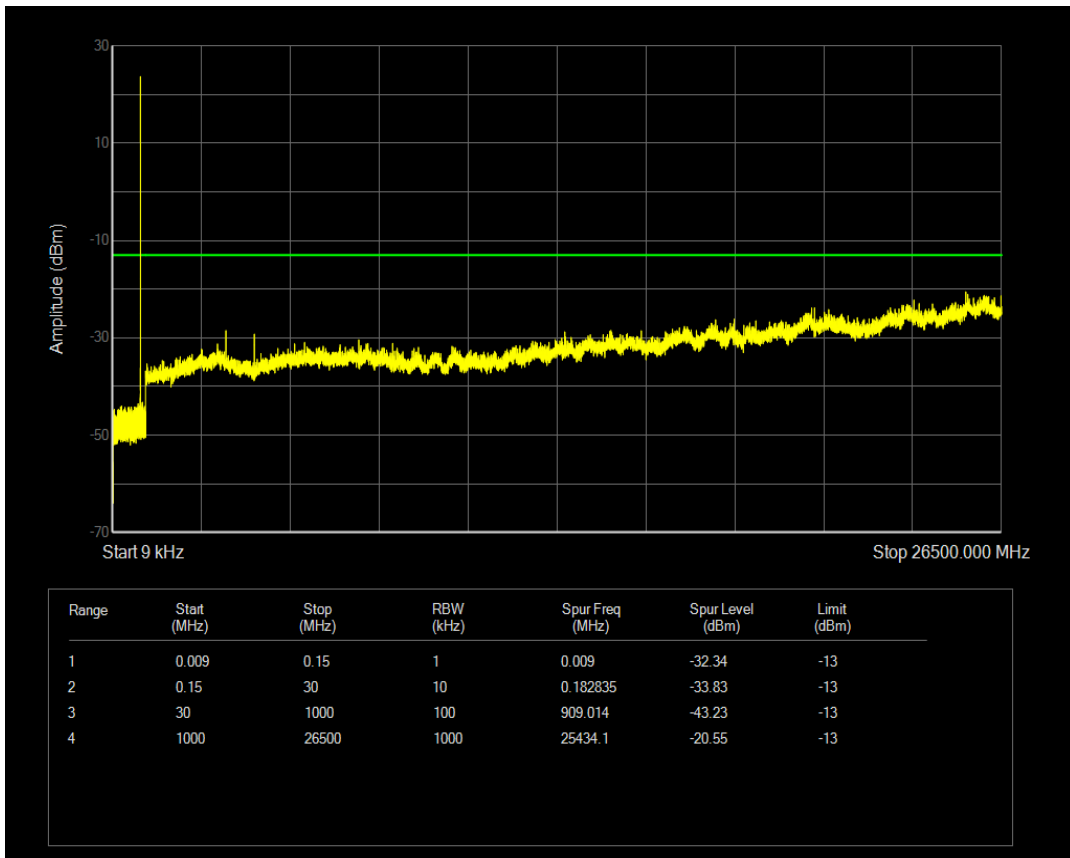

Band5 QPSK BW=1.4MHz Channel=20525 RB Size=6 Position=#0

Band5 QAM16 BW=1.4MHz Channel=20525 RB Size=6 Position=#0

Band5 QAM16 BW=1.4MHz Channel=20525 RB Size=1 Position=#0

Band5 QPSK BW=1.4MHz Channel=20643 RB Size=1 Position=#0

Band5 QAM16 BW=1.4MHz Channel=20643 RB Size=1 Position=#0

Band5 QPSK BW=1.4MHz Channel=20643 RB Size=6 Position=#0

Band5 QPSK BW=3MHz Channel=20415 RB Size=1 Position=#0

Band5 QAM16 BW=1.4MHz Channel=20643 RB Size=6 Position=#0