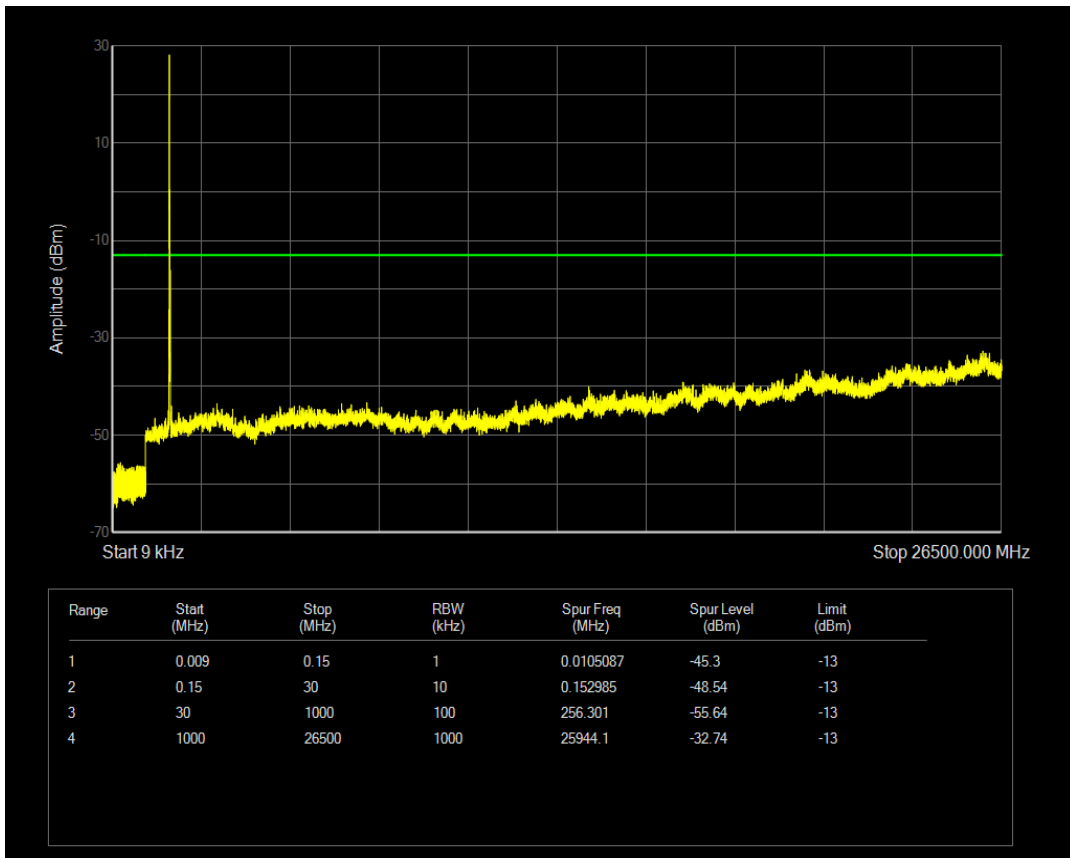

Band66 QPSK BW=15MHz Channel=132047 RB Size=1 Position=#0

Band66 QPSK BW=20MHz Channel=132072 RB Size=100 Position=#0