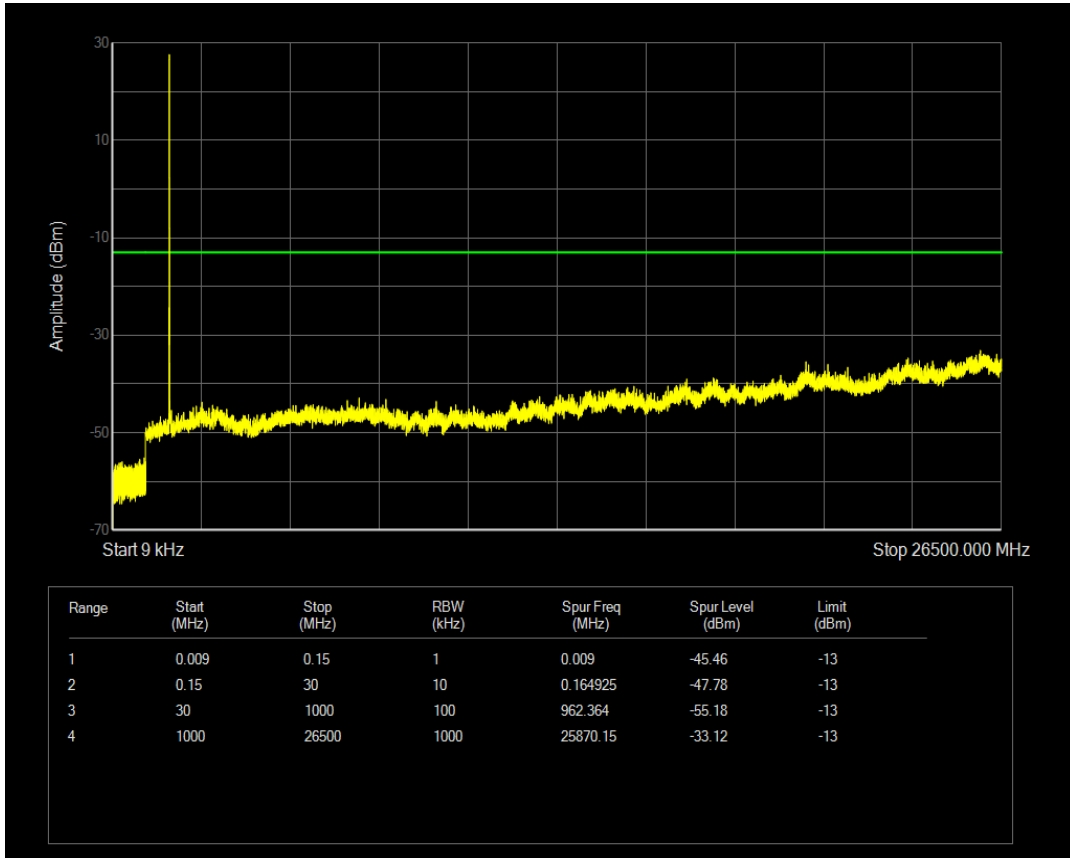

Band66 QPSK BW=3MHz Channel=132657 RB Size=1 Position=#0

Band66 QAM16 BW=3MHz Channel=132657 RB Size=1 Position=#0

Band66 QAM16 BW=3MHz Channel=132657 RB Size=15 Position=#0

Band66 QPSK BW=5MHz Channel=131997 RB Size=1 Position=#0