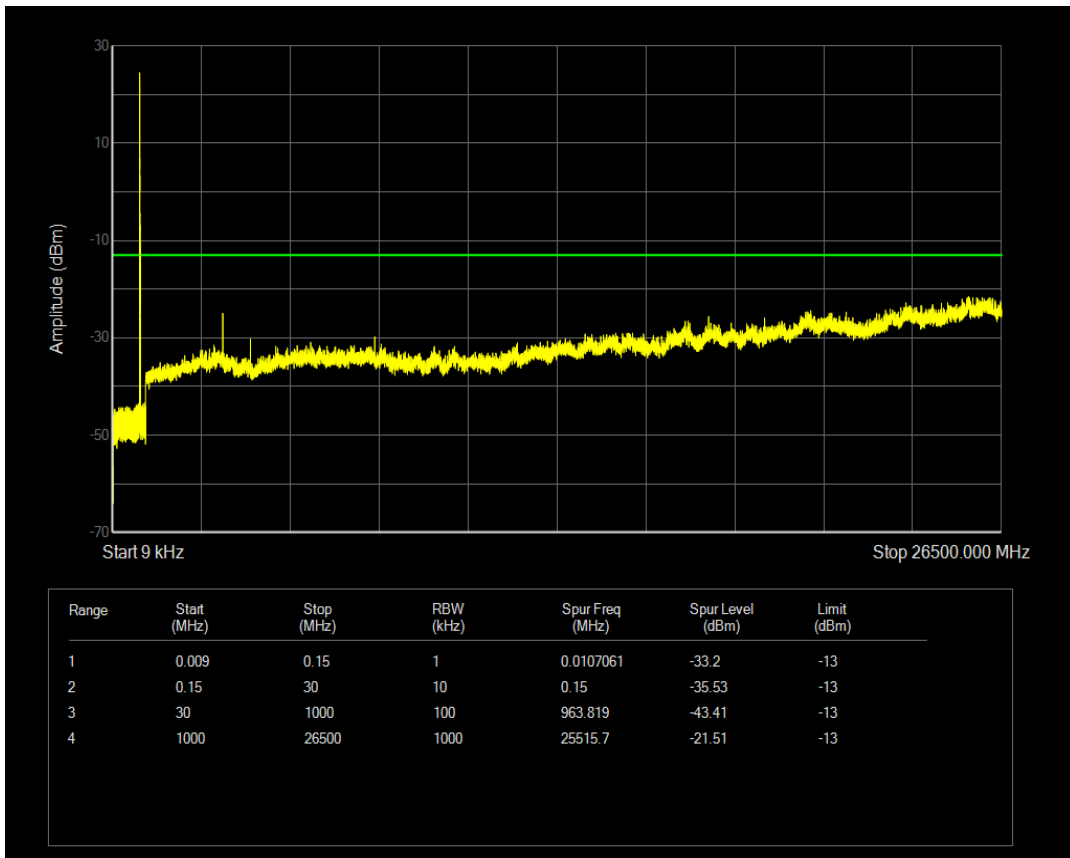

Band5 QPSK BW=10MHz Channel=20450 RB Size=1 Position=#0

Band5 QAM16 BW=5MHz Channel=20625 RB Size=25 Position=#0