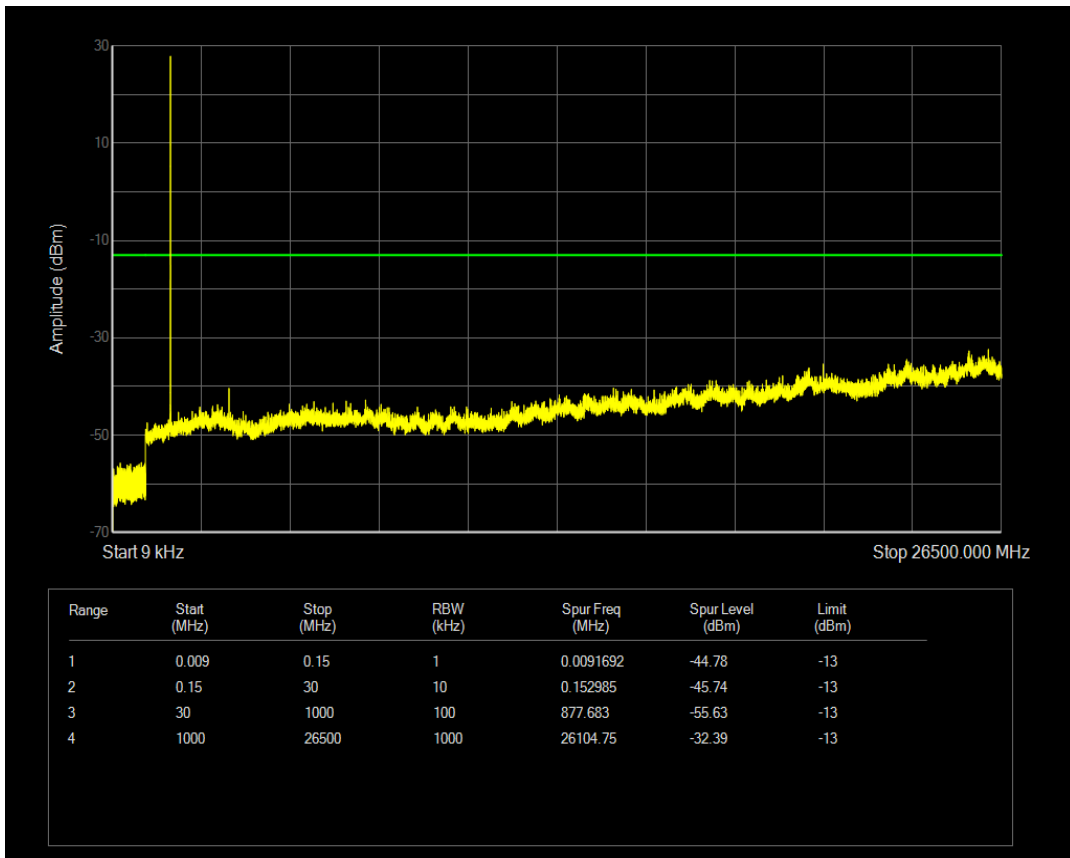

Band66 QAM16 BW=1.4MHz Channel=132322 RB Size=1 Position=#0

Band66 QPSK BW=1.4MHz Channel=132665 RB Size=1 Position=#0