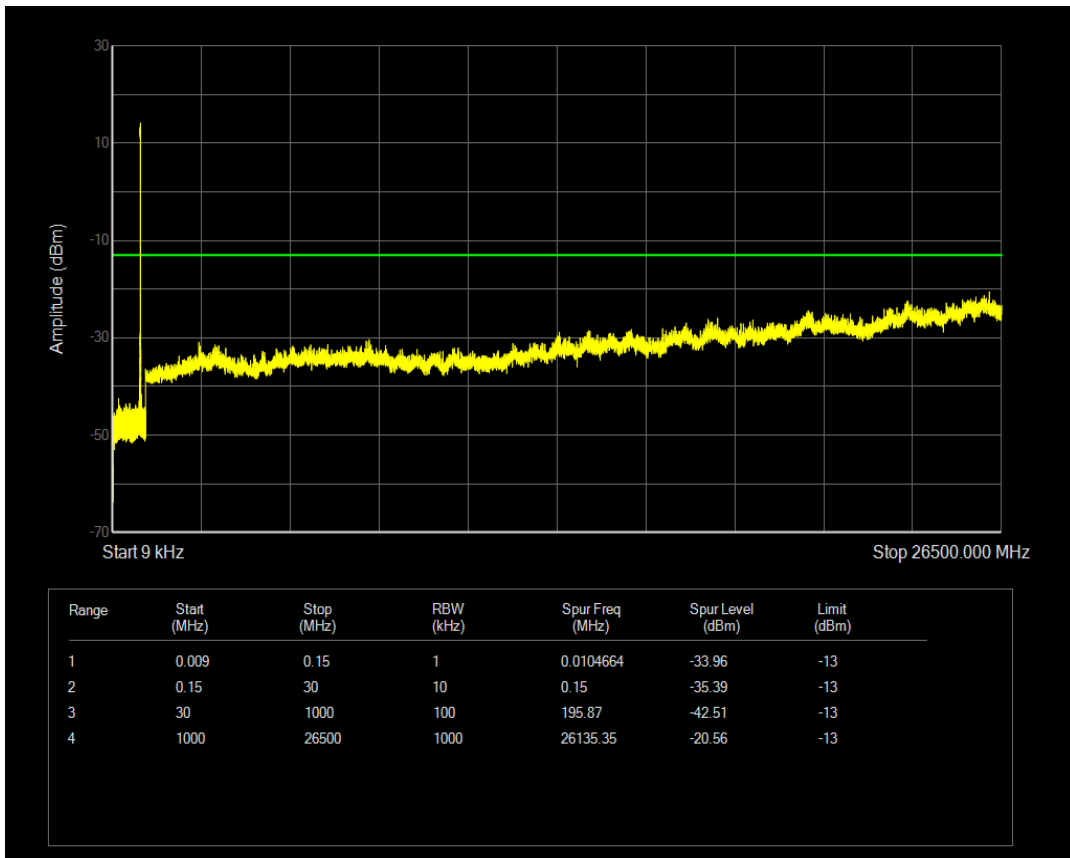

Band5 QPSK BW=5MHz Channel=20625 RB Size=25 Position=#0

Band5 QAM16 BW=5MHz Channel=20625 RB Size=1 Position=#0