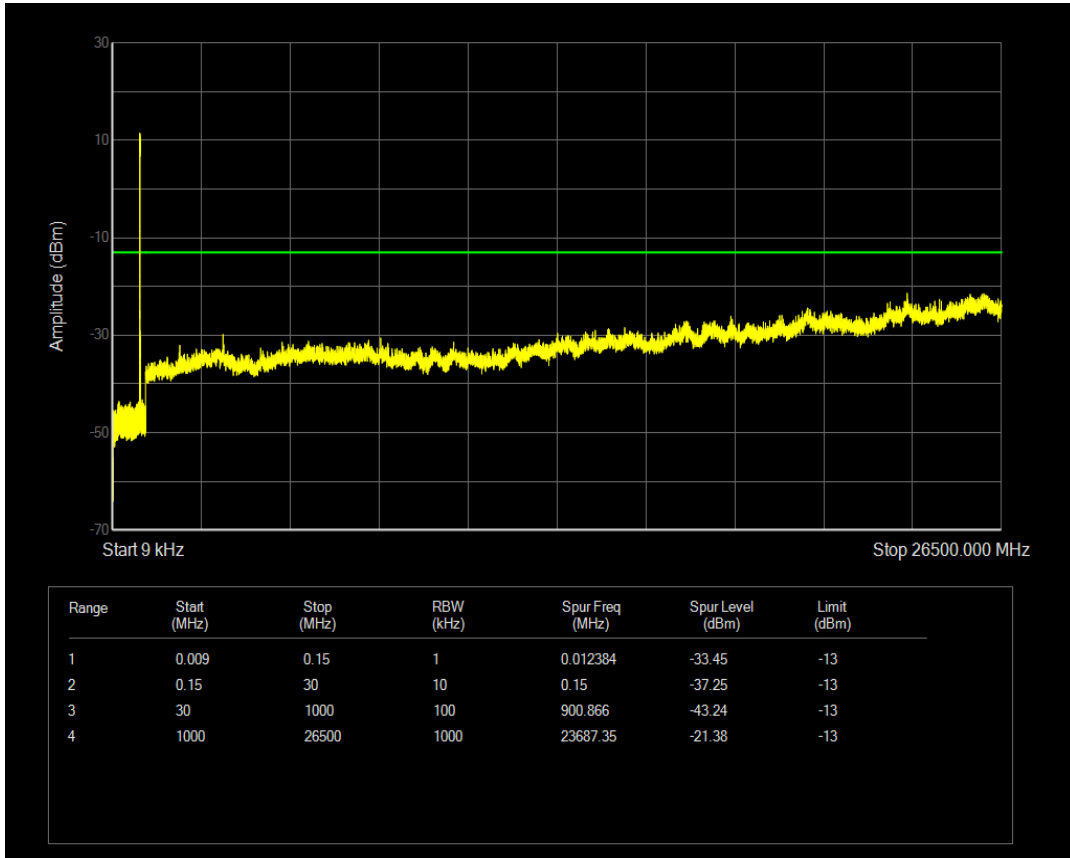

Band5 QPSK BW=5MHz Channel=20625 RB Size=25 Position=#0

Band5 QAM16 BW=5MHz Channel=20625 RB Size=1 Position=#0

Band5 QPSK BW=10MHz Channel=20450 RB Size=1 Position=#0

Band5 QAM16 BW=5MHz Channel=20625 RB Size=25 Position=#0

Band5 QAM16 BW=10MHz Channel=20450 RB Size=1 Position=#0

Band5 QPSK BW=10MHz Channel=20450 RB Size=50 Position=#0

Band5 QAM16 BW=10MHz Channel=20450 RB Size=50 Position=#0

Band5 QPSK BW=10MHz Channel=20525 RB Size=50 Position=#0