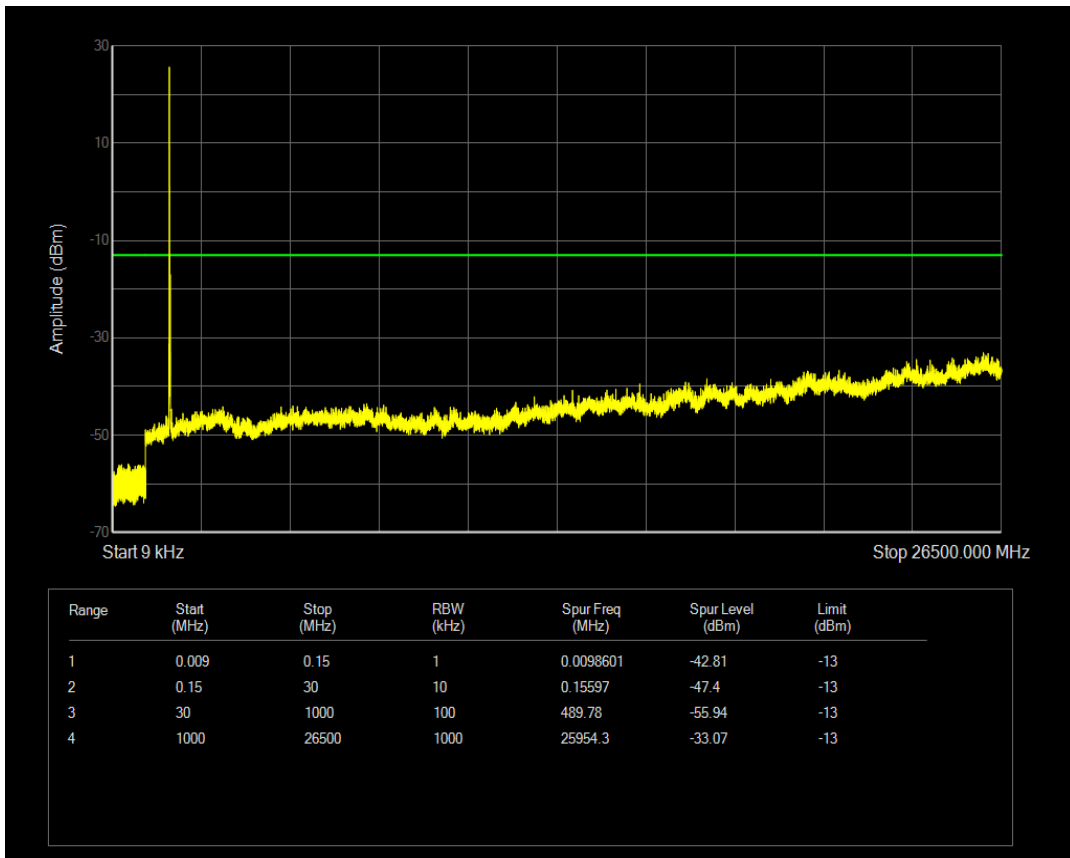

Band66 QAM16 BW=15MHz Channel=132047 RB Size=1 Position=#0

Band66 QAM16 BW=15MHz Channel=132047 RB Size=75 Position=#0