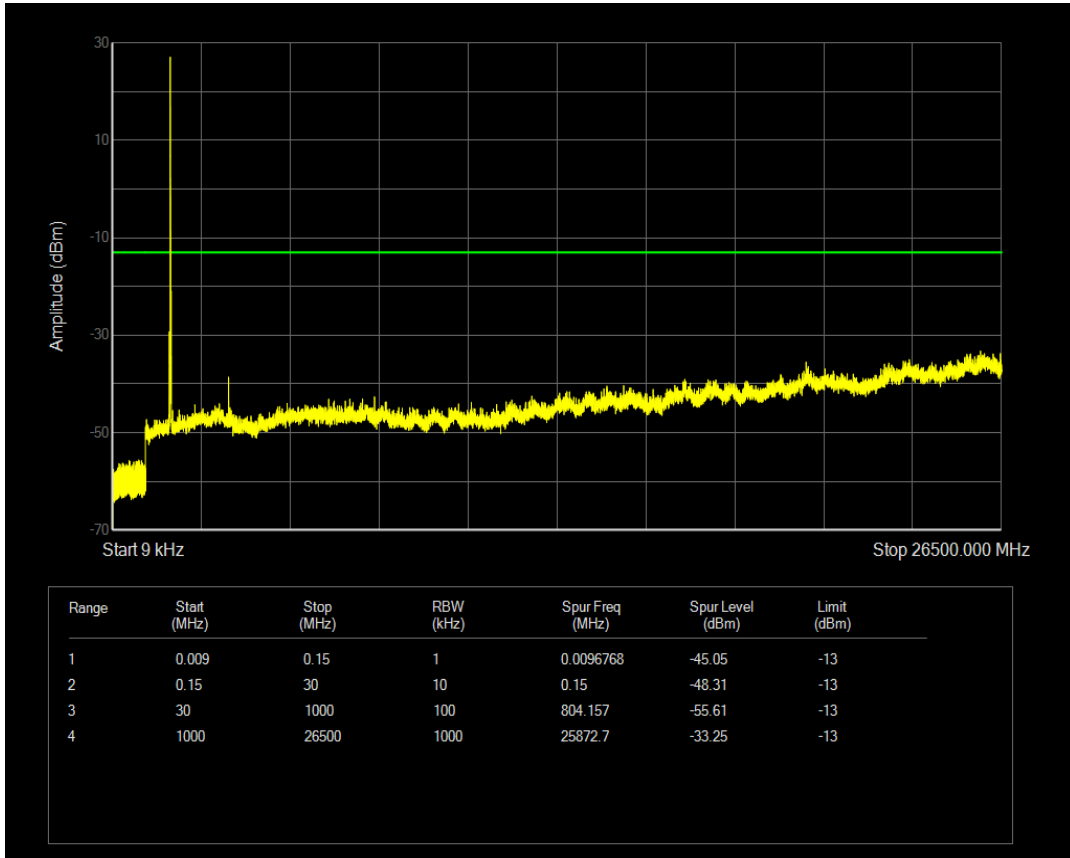

Band66 QAM16 BW=15MHz Channel=132047 RB Size=1 Position=#0

Band66 QAM16 BW=15MHz Channel=132047 RB Size=75 Position=#0

Band66 QPSK BW=15MHz Channel=132322 RB Size=75 Position=#0

Band66 QPSK BW=15MHz Channel=132322 RB Size=1 Position=#0