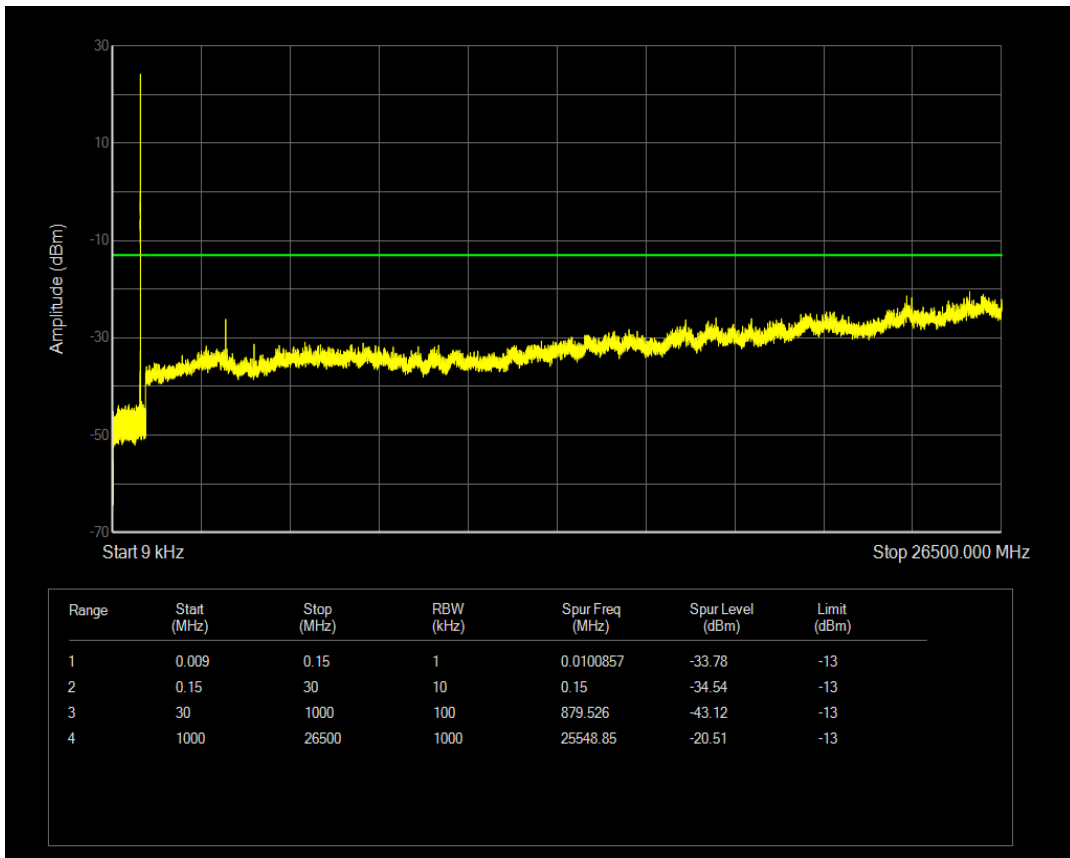

Band5 QAM16 BW=3MHz Channel=20635 RB Size=1 Position=#0

Band5 QPSK BW=5MHz Channel=20425 RB Size=1 Position=#0