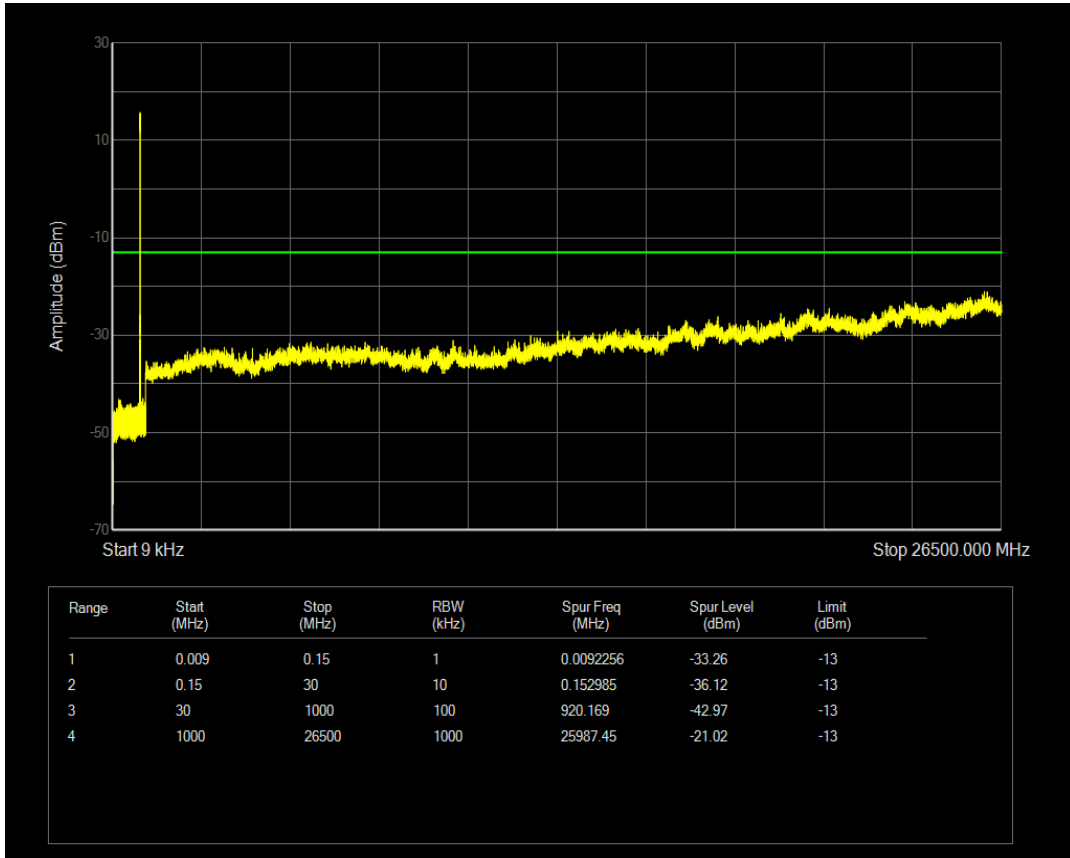

Band5 QPSK BW=3MHz Channel=20525 RB Size=15 Position=#0

Band5 QAM16 BW=3MHz Channel=20525 RB Size=1 Position=#0

Band5 QPSK BW=3MHz Channel=20635 RB Size=1 Position=#0

Band5 QAM16 BW=3MHz Channel=20525 RB Size=15 Position=#0