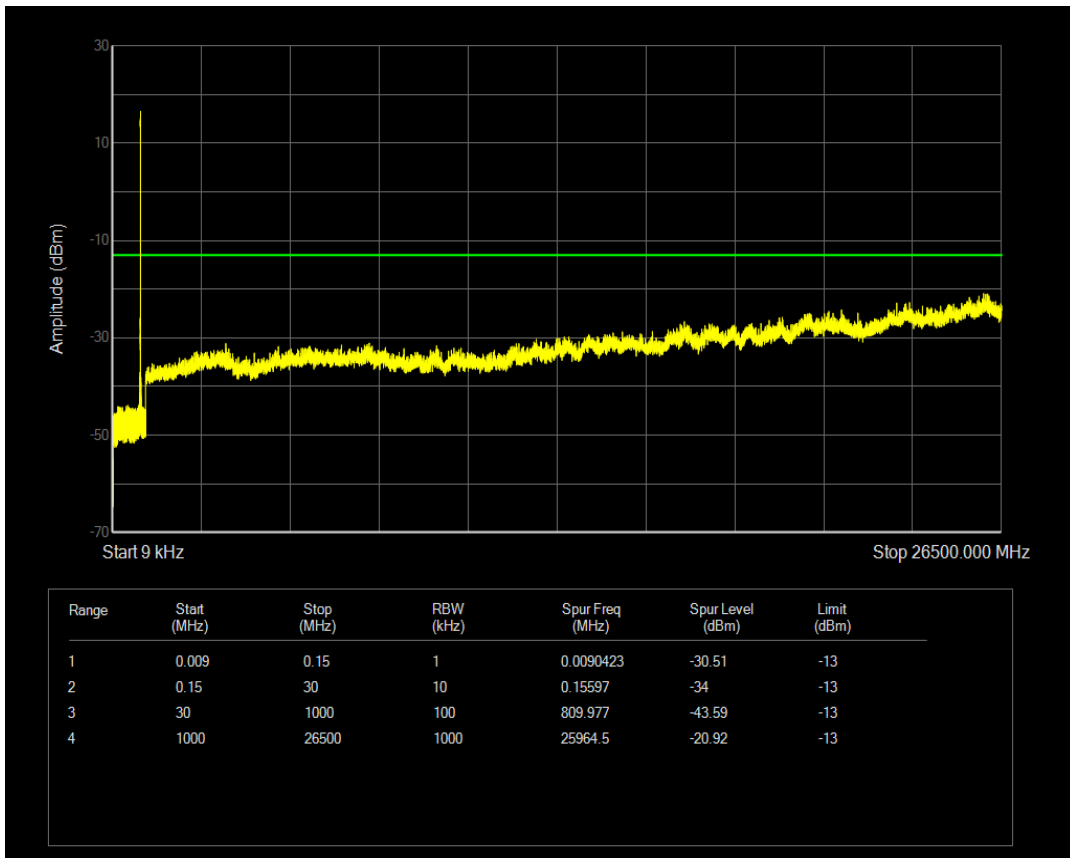

Band5 QPSK BW=3MHz Channel=20635 RB Size=15 Position=#0

Band5 QAM16 BW=3MHz Channel=20635 RB Size=15 Position=#0