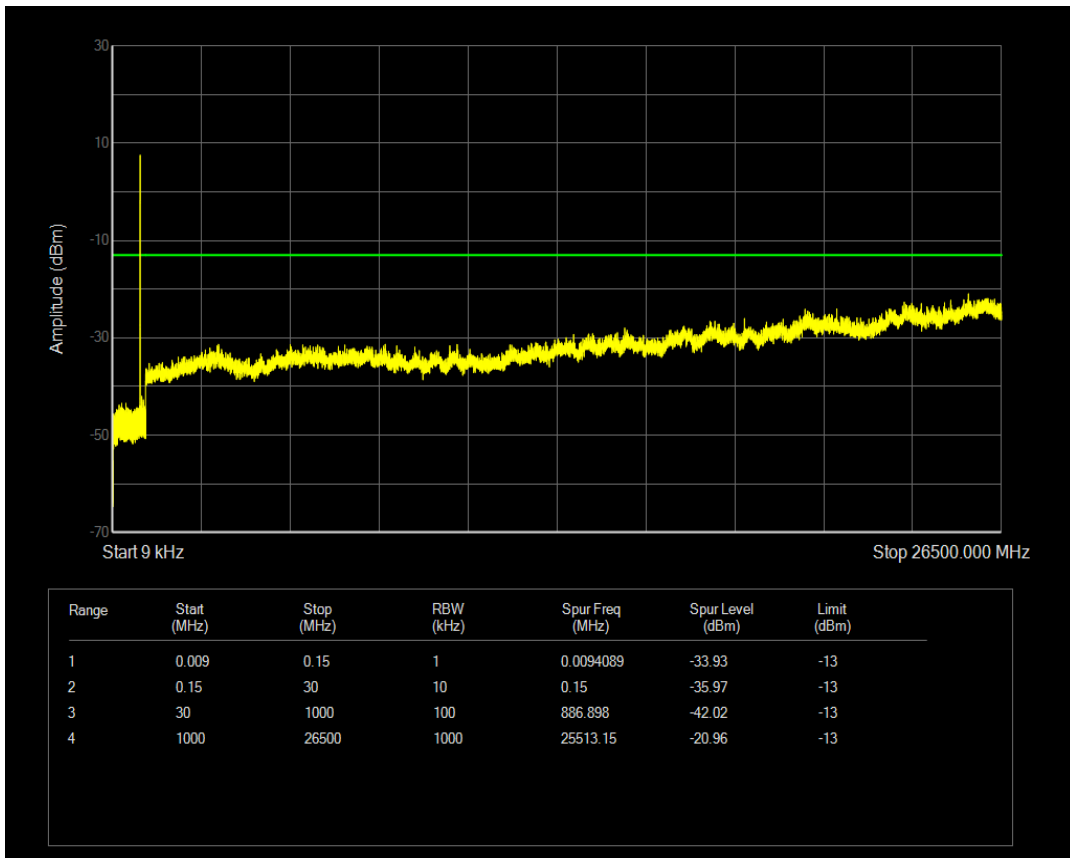

Band5 QPSK BW=3MHz Channel=20525 RB Size=15 Position=#0

Band5 QAM16 BW=3MHz Channel=20525 RB Size=1 Position=#0