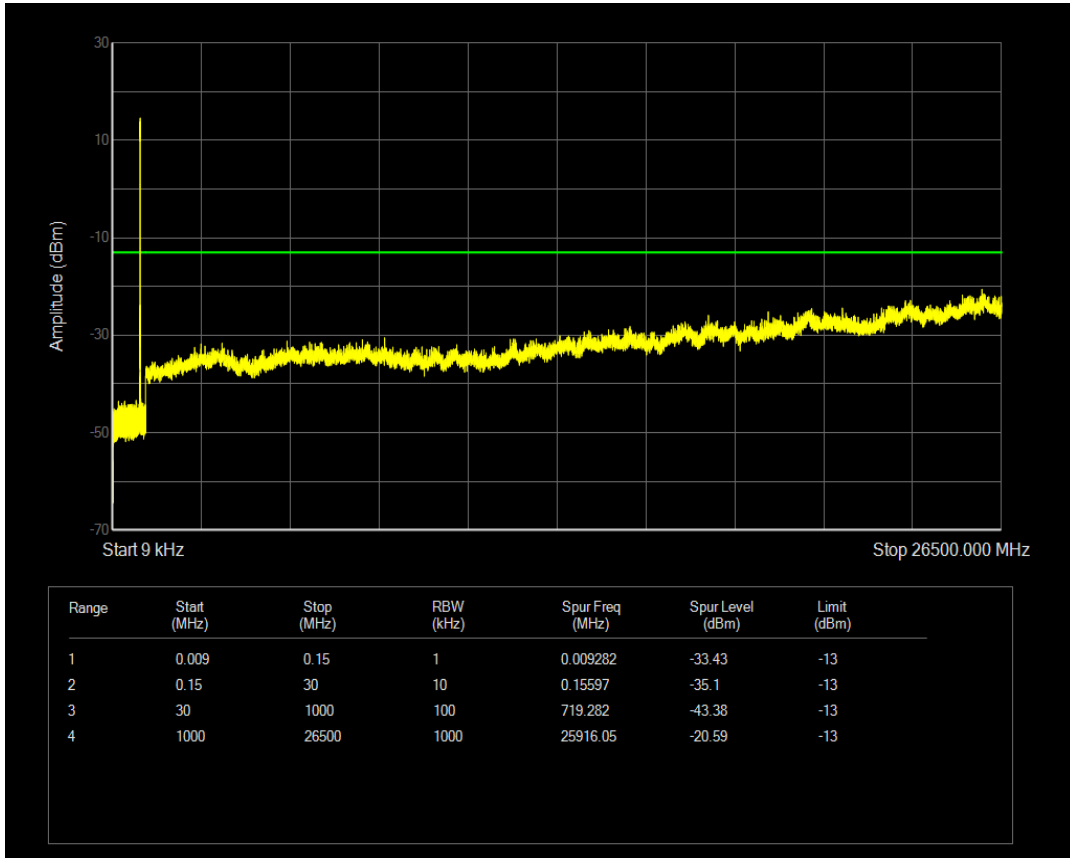

Band5 QPSK BW=5MHz Channel=20525 RB Size=25 Position=#0

Band5 QAM16 BW=5MHz Channel=20525 RB Size=25 Position=#0