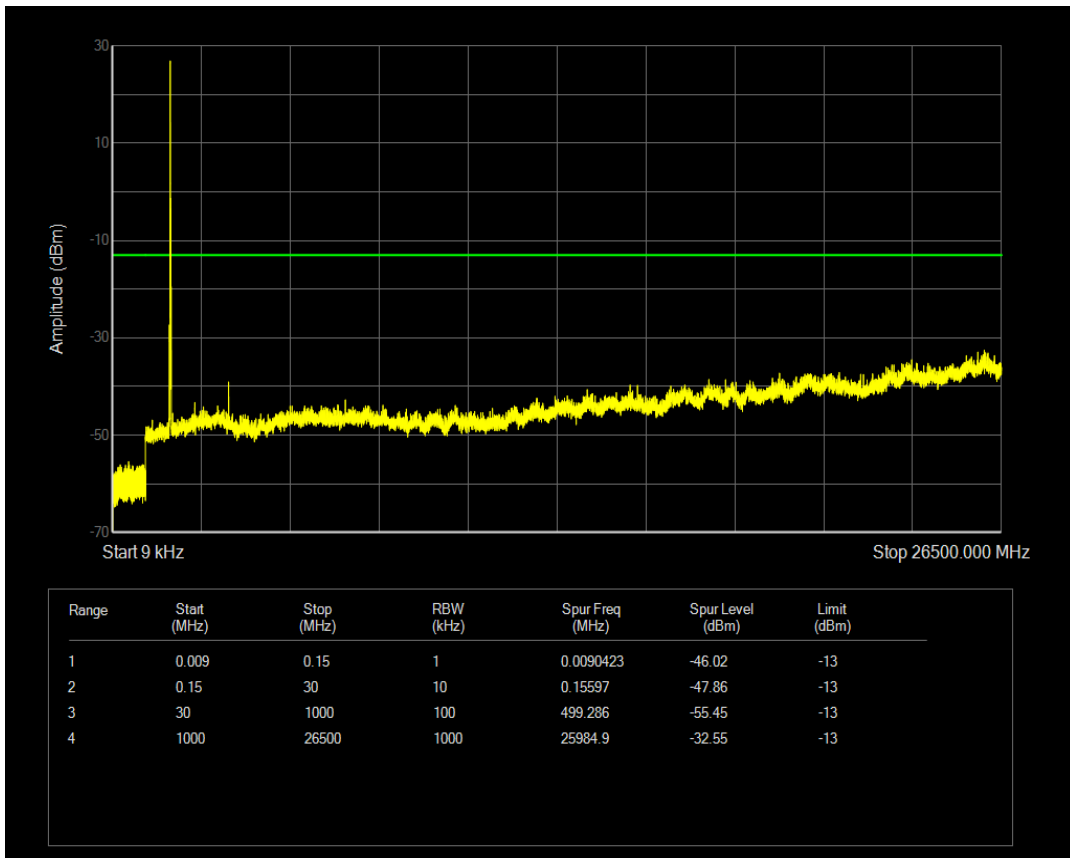

Band66 QAM16 BW=15MHz Channel=132322 RB Size=1 Position=#0

Band66 QAM16 BW=15MHz Channel=132322 RB Size=75 Position=#0