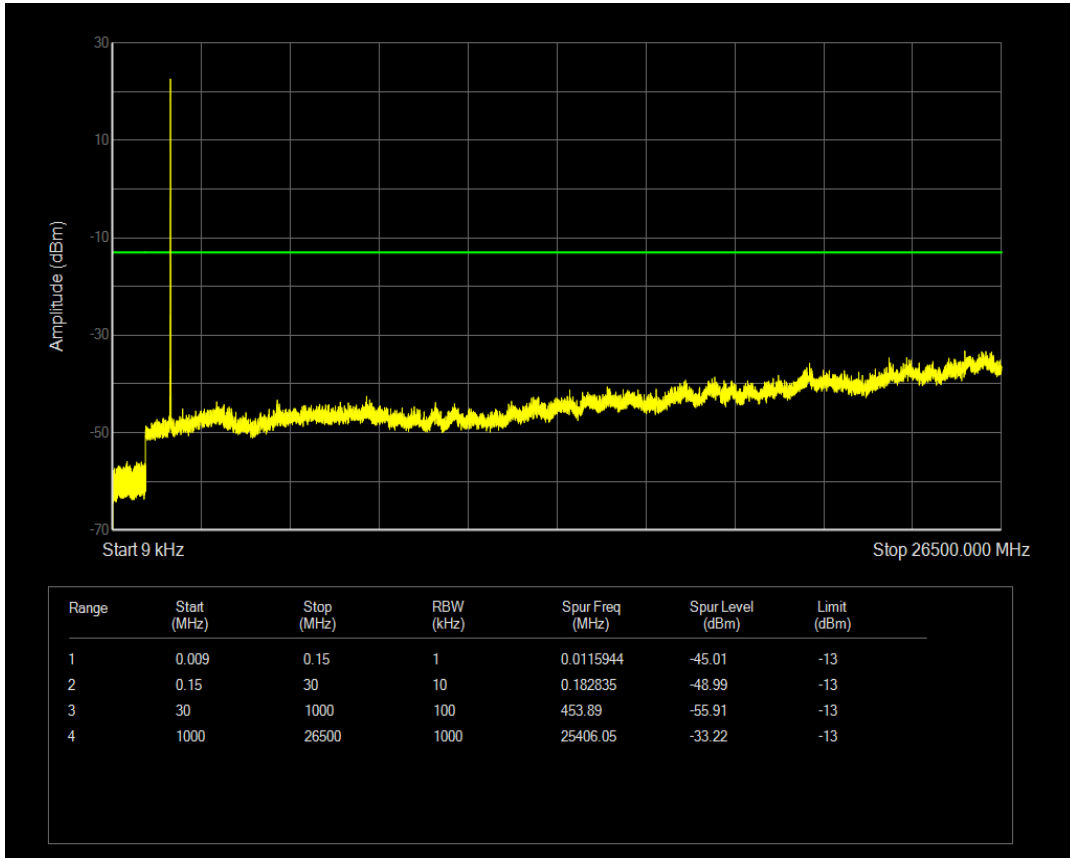

Band66 QPSK BW=5MHz Channel=132322 RB Size=25 Position=#0

Band66 QAM16 BW=5MHz Channel=132322 RB Size=1 Position=#0

Band66 QPSK BW=5MHz Channel=132647 RB Size=1 Position=#0

Band66 QAM16 BW=5MHz Channel=132322 RB Size=25 Position=#0