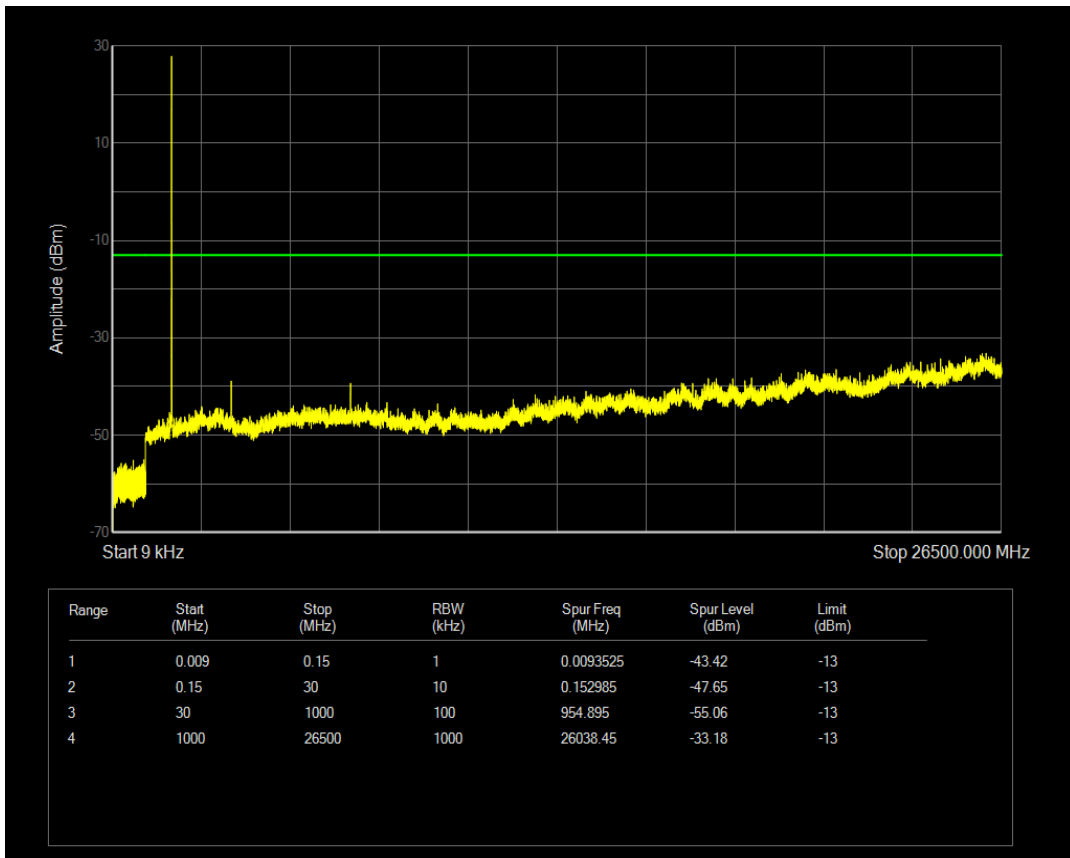

Band66 QPSK BW=3MHz Channel=132657 RB Size=1 Position=#0

Band66 QAM16 BW=3MHz Channel=132657 RB Size=1 Position=#0