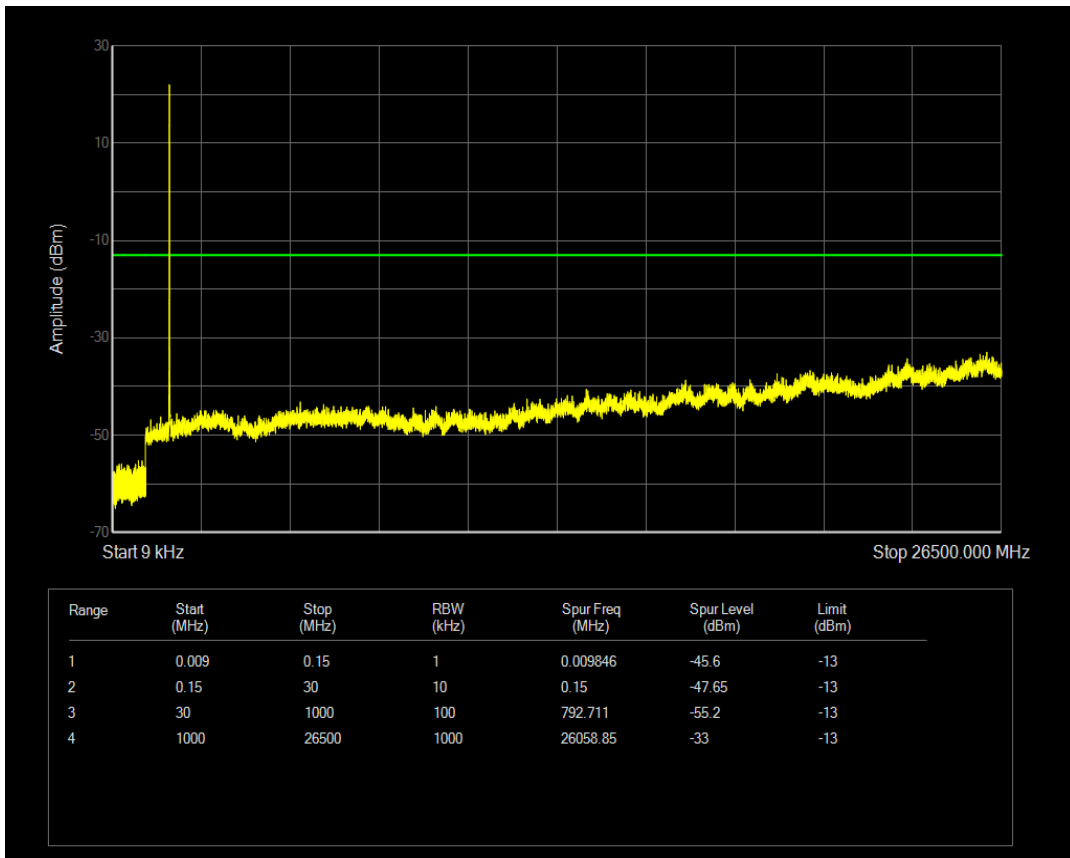

Band66 QAM16 BW=5MHz Channel=131997 RB Size=25 Position=#0

Band66 QPSK BW=5MHz Channel=132322 RB Size=1 Position=#0