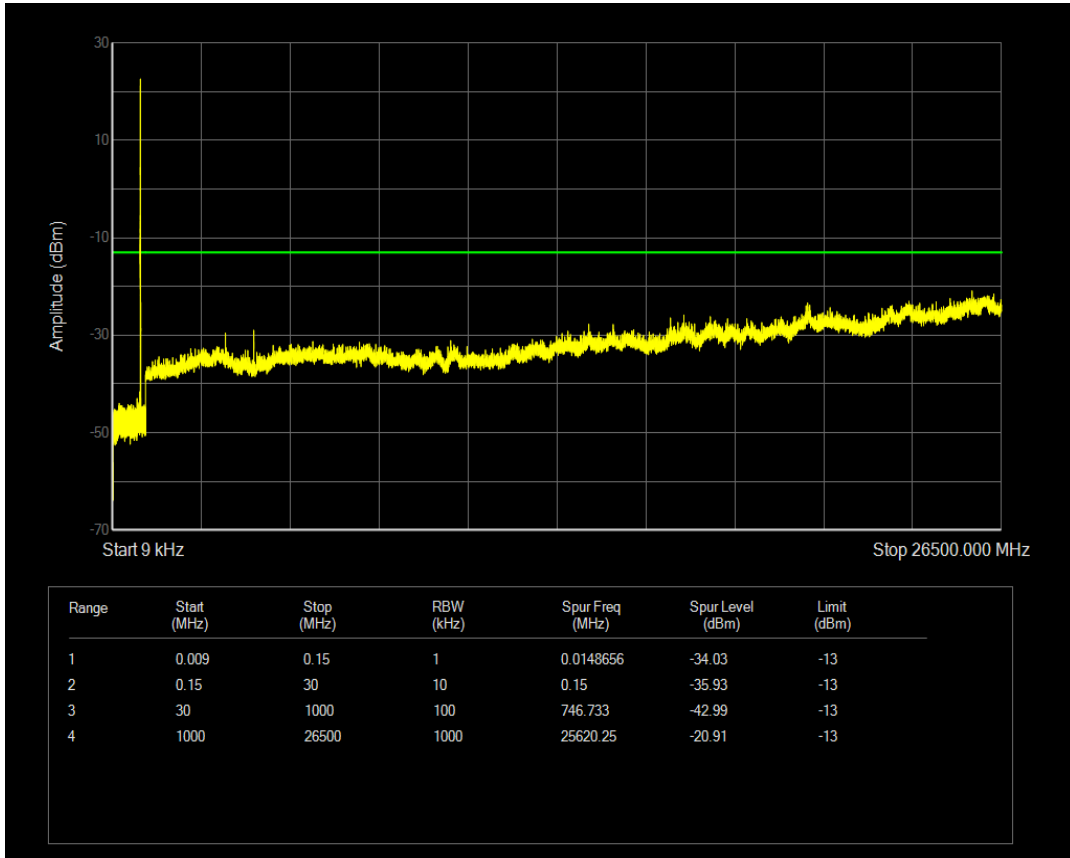

Band5 QAM16 BW=5MHz Channel=20625 RB Size=1 Position=#0

Band5 QPSK BW=10MHz Channel=20450 RB Size=1 Position=#0