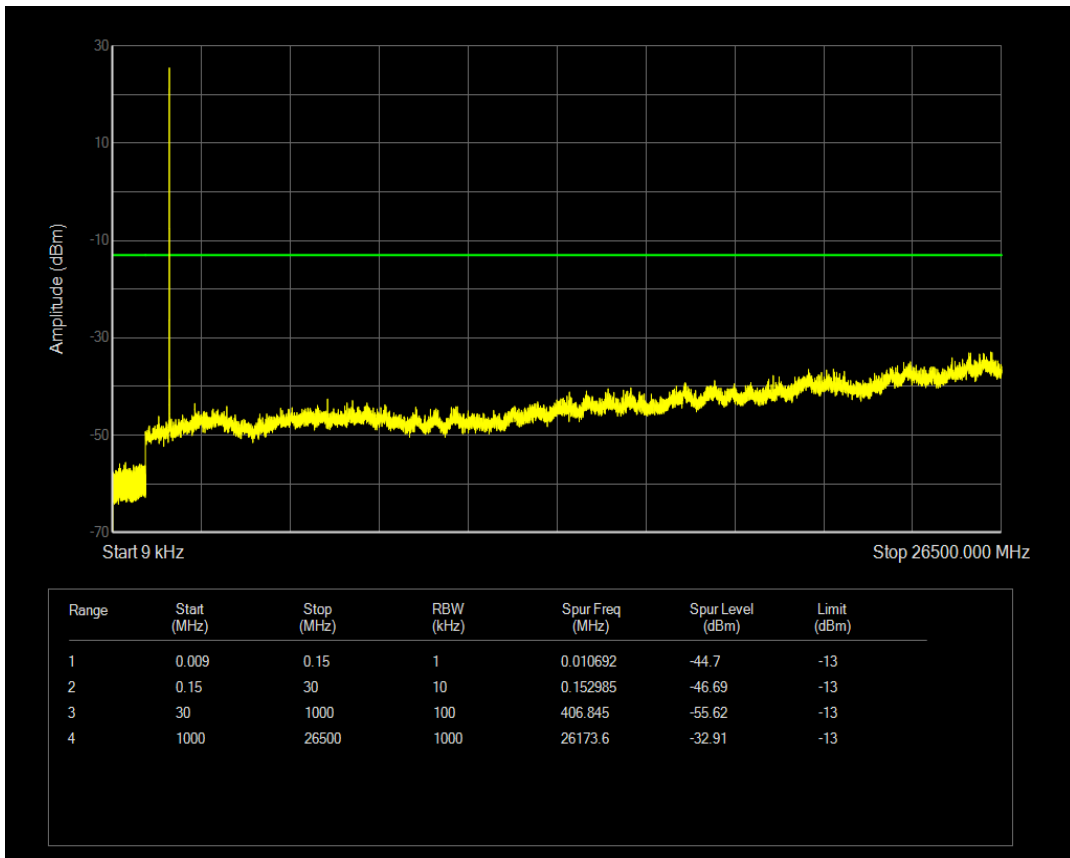

Band66 QAM16 BW=1.4MHz Channel=131979 RB Size=6 Position=#0

Band66 QPSK BW=1.4MHz Channel=132322 RB Size=1 Position=#0