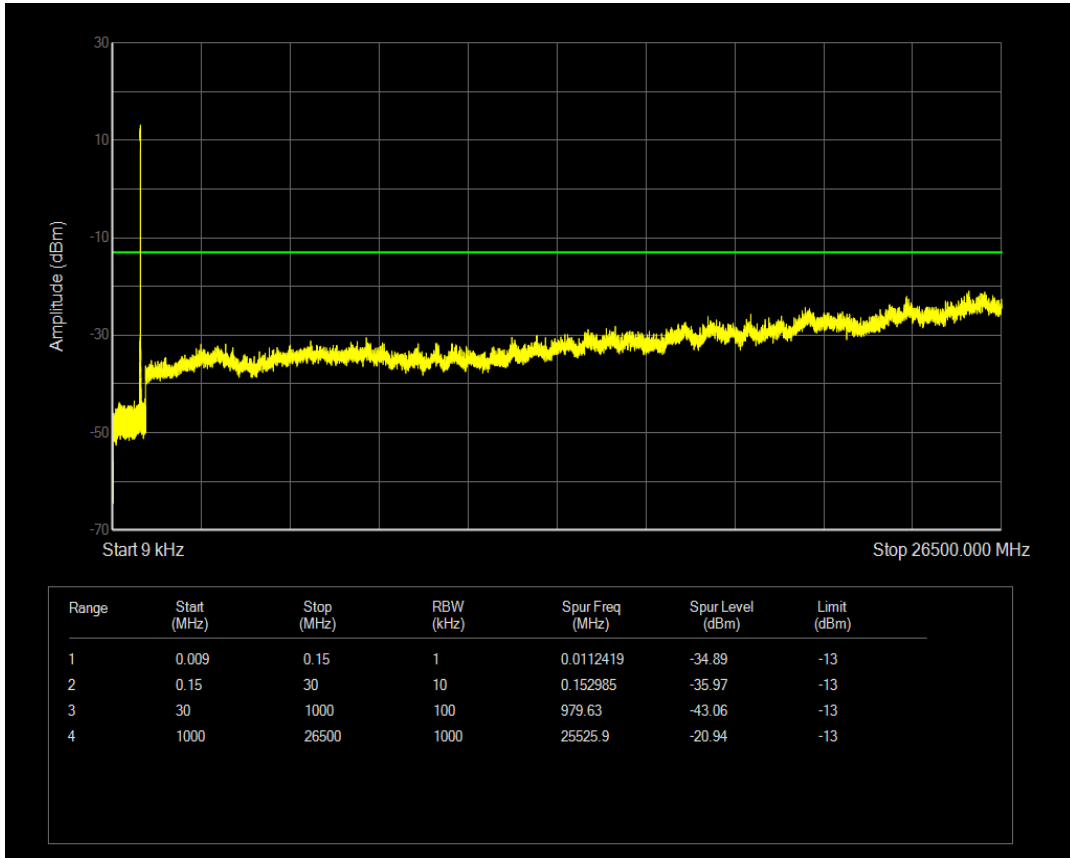

Band5 QPSK BW=5MHz Channel=20625 RB Size=25 Position=#0

Band5 QAM16 BW=5MHz Channel=20625 RB Size=1 Position=#0

Band5 QPSK BW=10MHz Channel=20450 RB Size=1 Position=#0

Band5 QAM16 BW=5MHz Channel=20625 RB Size=25 Position=#0

Band5 QAM16 BW=10MHz Channel=20450 RB Size=1 Position=#0

Band5 QPSK BW=10MHz Channel=20450 RB Size=50 Position=#0

Band5 QAM16 BW=10MHz Channel=20450 RB Size=50 Position=#0

Band5 QPSK BW=10MHz Channel=20525 RB Size=50 Position=#0