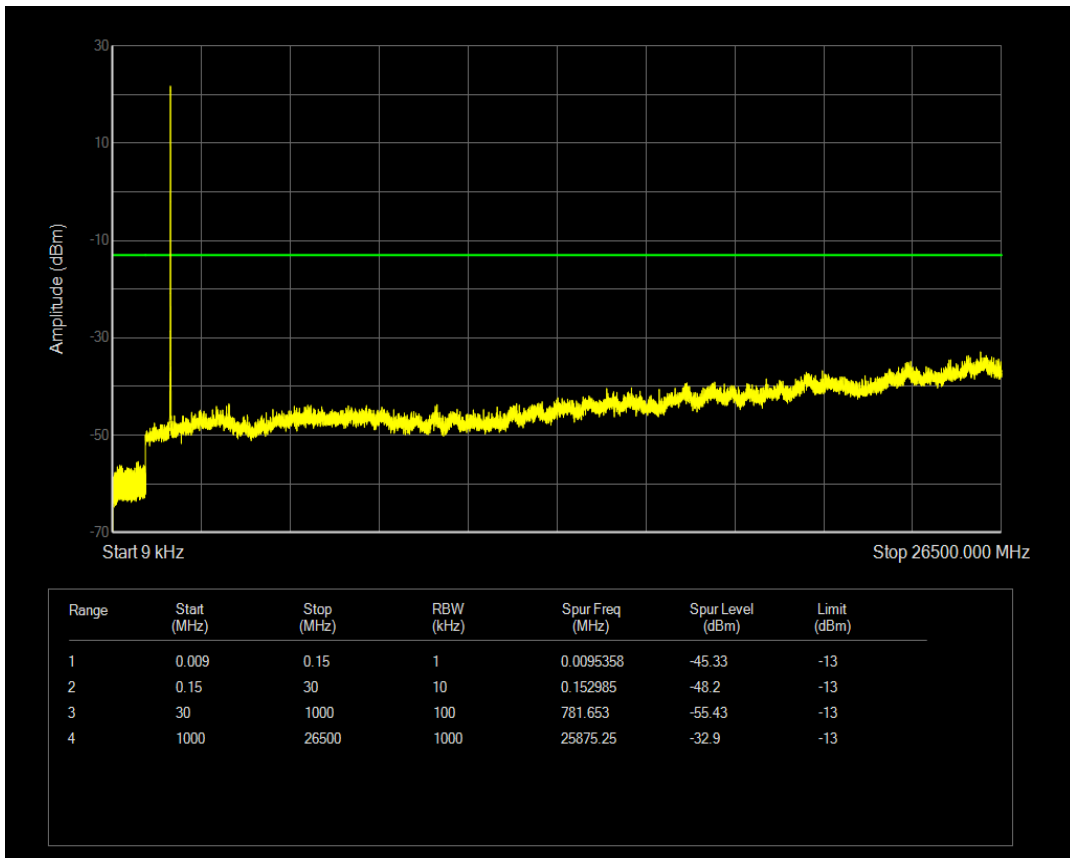

Band66 QPSK BW=5MHz Channel=132322 RB Size=25 Position=#0

Band66 QAM16 BW=5MHz Channel=132322 RB Size=1 Position=#0