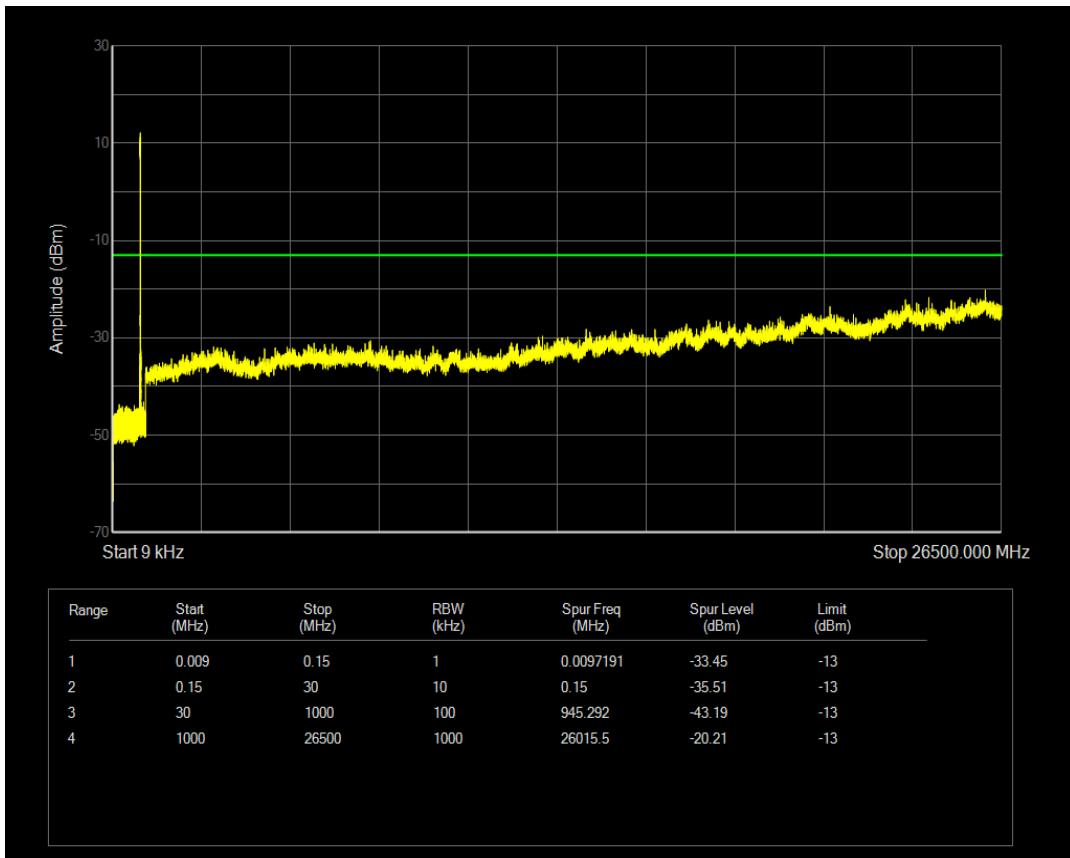

Band5 QPSK BW=10MHz Channel=20525 RB Size=1 Position=#0

Band5 QAM16 BW=10MHz Channel=20525 RB Size=1 Position=#0

Band5 QAM16 BW=10MHz Channel=20525 RB Size=50 Position=#0

Band5 QPSK BW=10MHz Channel=20600 RB Size=1 Position=#0

Band5 QPSK BW=10MHz Channel=20600 RB Size=50 Position=#0

Band5 QAM16 BW=10MHz Channel=20600 RB Size=1 Position=#0

Band5 QAM16 BW=10MHz Channel=20600 RB Size=50 Position=#0

Band66 QPSK BW=1.4MHz Channel=131979 RB Size=1 Position=#0