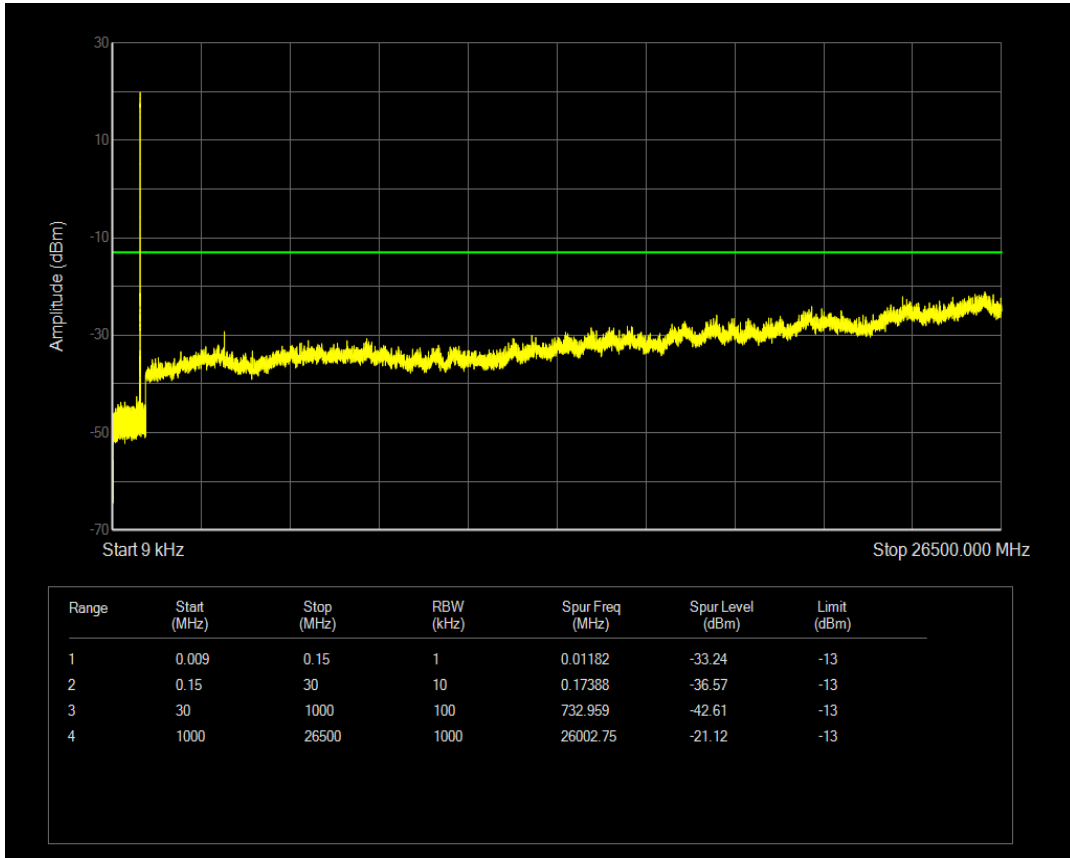

Band2 QAM16 BW=20MHz Channel=19100 RB Size=1 Position=#0

Band2 QPSK BW=20MHz Channel=19100 RB Size=100 Position=#0

Band2 QAM16 BW=20MHz Channel=19100 RB Size=100 Position=#0

Band5 QPSK BW=1.4MHz Channel=20407 RB Size=6 Position=#0

Band5 QPSK BW=1.4MHz Channel=20407 RB Size=1 Position=#0

Band5 QAM16 BW=1.4MHz Channel=20407 RB Size=1 Position=#0

Band5 QPSK BW=1.4MHz Channel=20525 RB Size=1 Position=#0

Band5 QAM16 BW=1.4MHz Channel=20407 RB Size=6 Position=#0

Band5 QPSK BW=1.4MHz Channel=20525 RB Size=6 Position=#0

Band5 QAM16 BW=1.4MHz Channel=20525 RB Size=6 Position=#0

Band5 QAM16 BW=1.4MHz Channel=20525 RB Size=1 Position=#0

Band5 QPSK BW=1.4MHz Channel=20643 RB Size=1 Position=#0