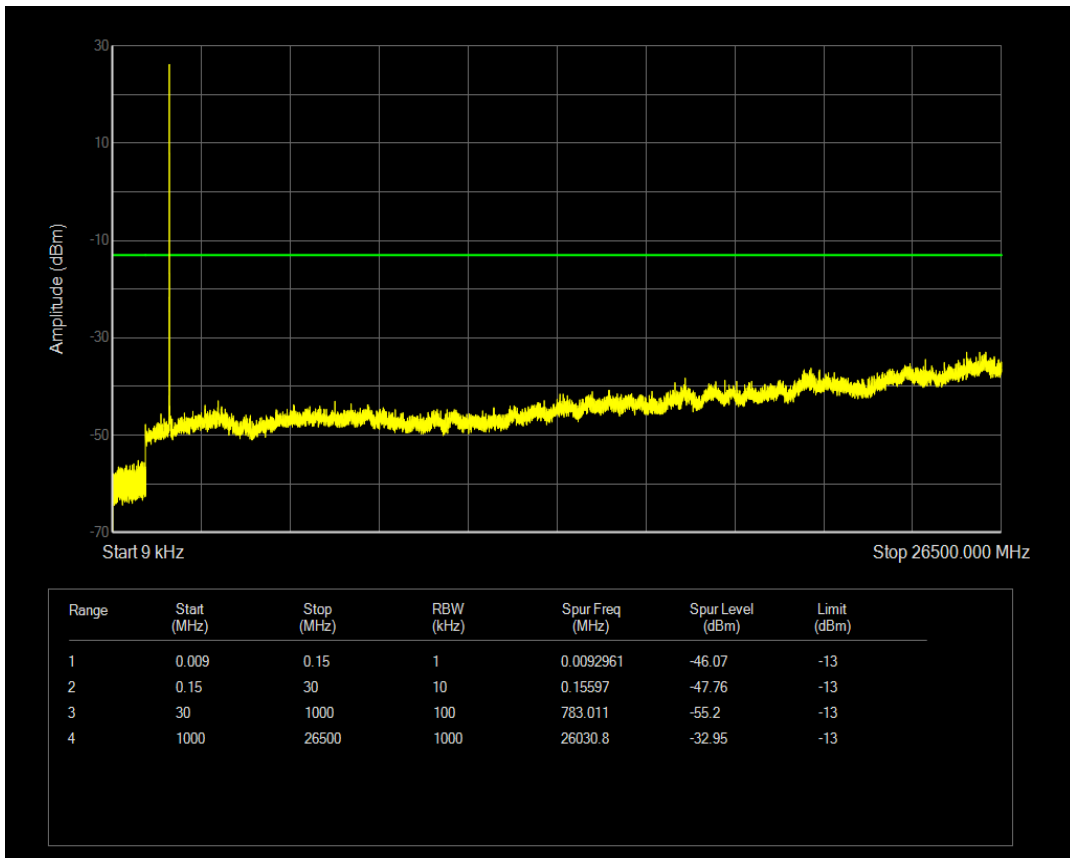

Band66 QPSK BW=3MHz Channel=131987 RB Size=1 Position=#0

Band66 QAM16 BW=3MHz Channel=131987 RB Size=15 Position=#0