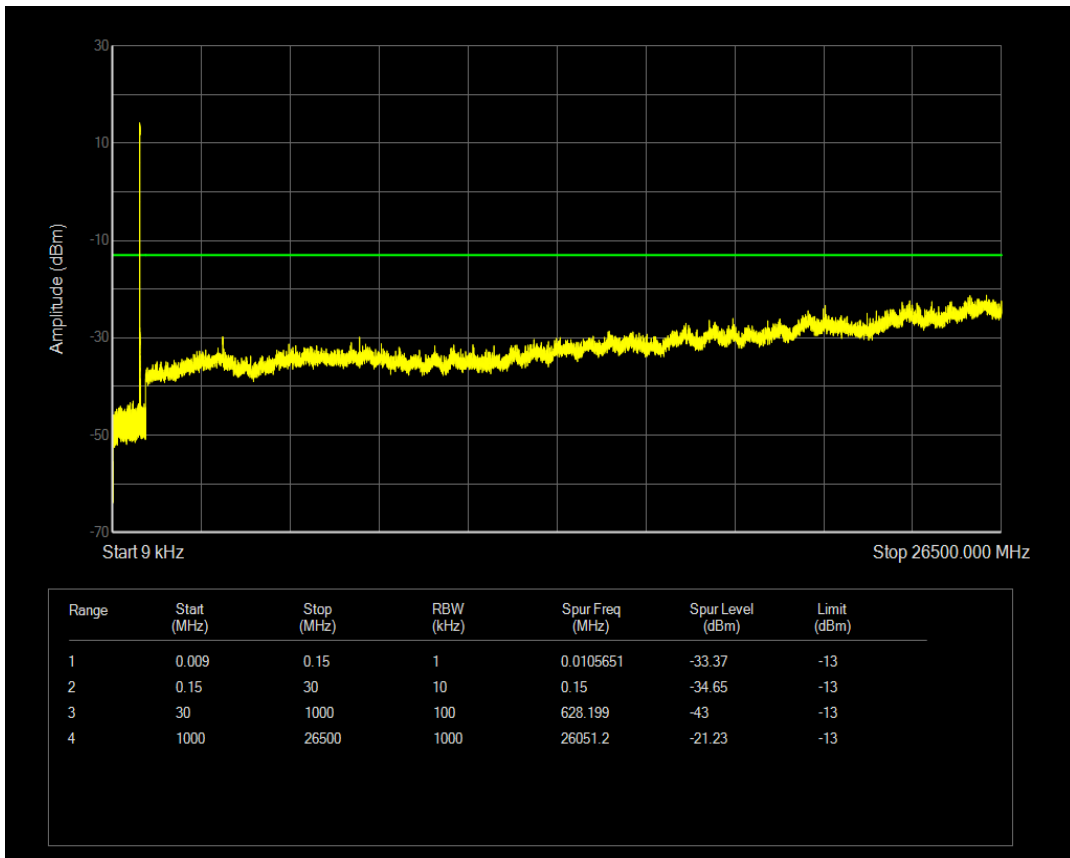

Band5 QAM16 BW=3MHz Channel=20415 RB Size=15 Position=#0

Band5 QPSK BW=3MHz Channel=20525 RB Size=1 Position=#0