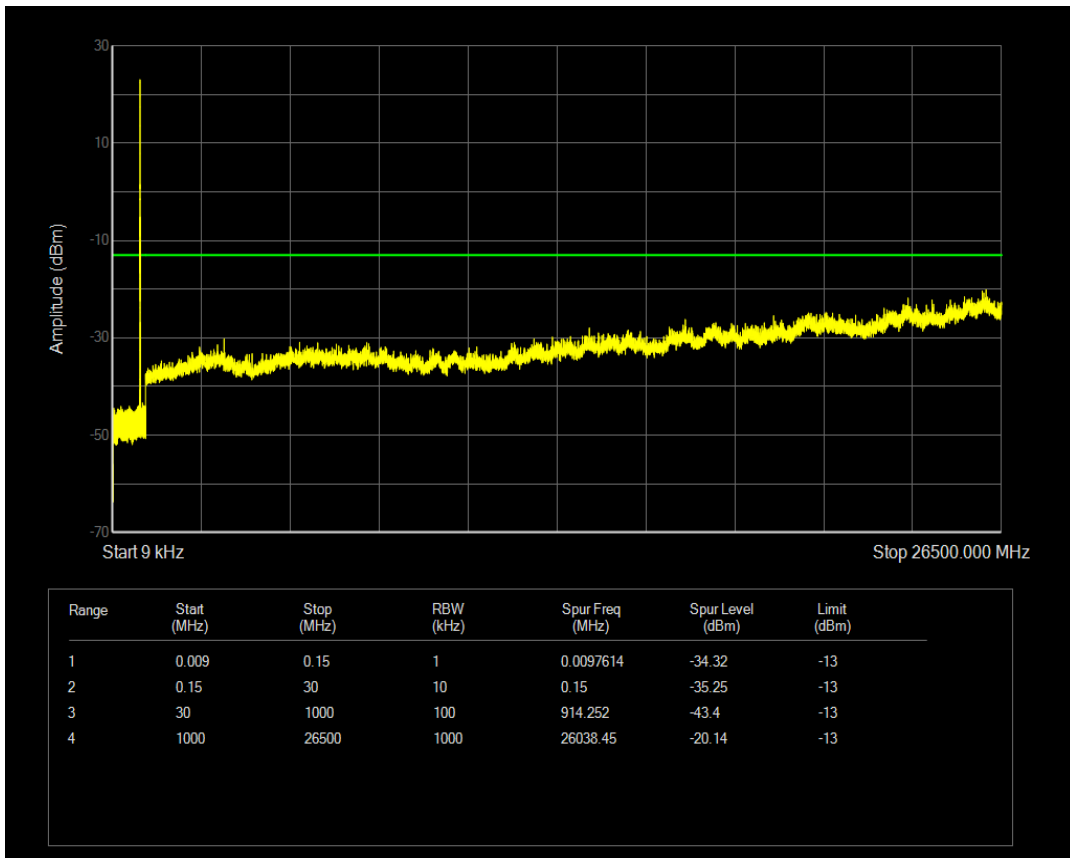

Band5 QAM16 BW=5MHz Channel=20525 RB Size=1 Position=#0

Band5 QPSK BW=5MHz Channel=20525 RB Size=25 Position=#0