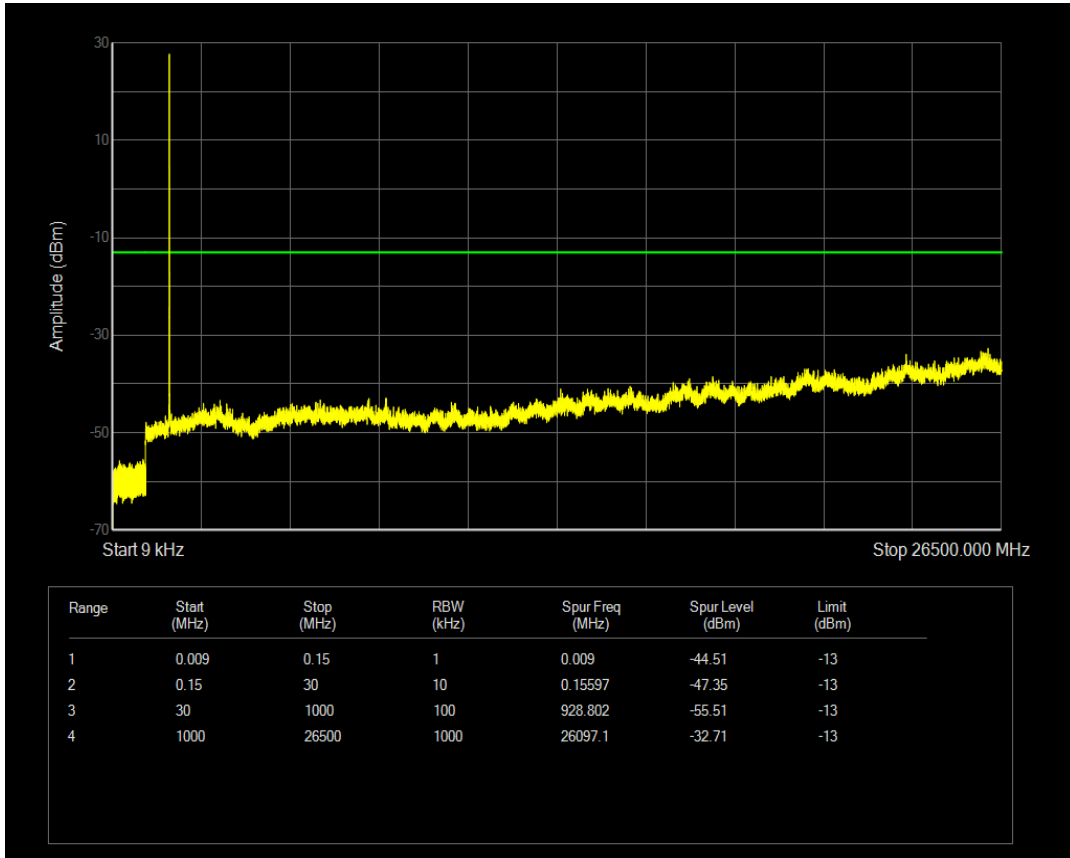

Band66 QPSK BW=1.4MHz Channel=132665 RB Size=6 Position=#0

Band66 QAM16 BW=1.4MHz Channel=132665 RB Size=1 Position=#0

Band66 QAM16 BW=1.4MHz Channel=132665 RB Size=6 Position=#0

Band66 QPSK BW=3MHz Channel=131987 RB Size=15 Position=#0