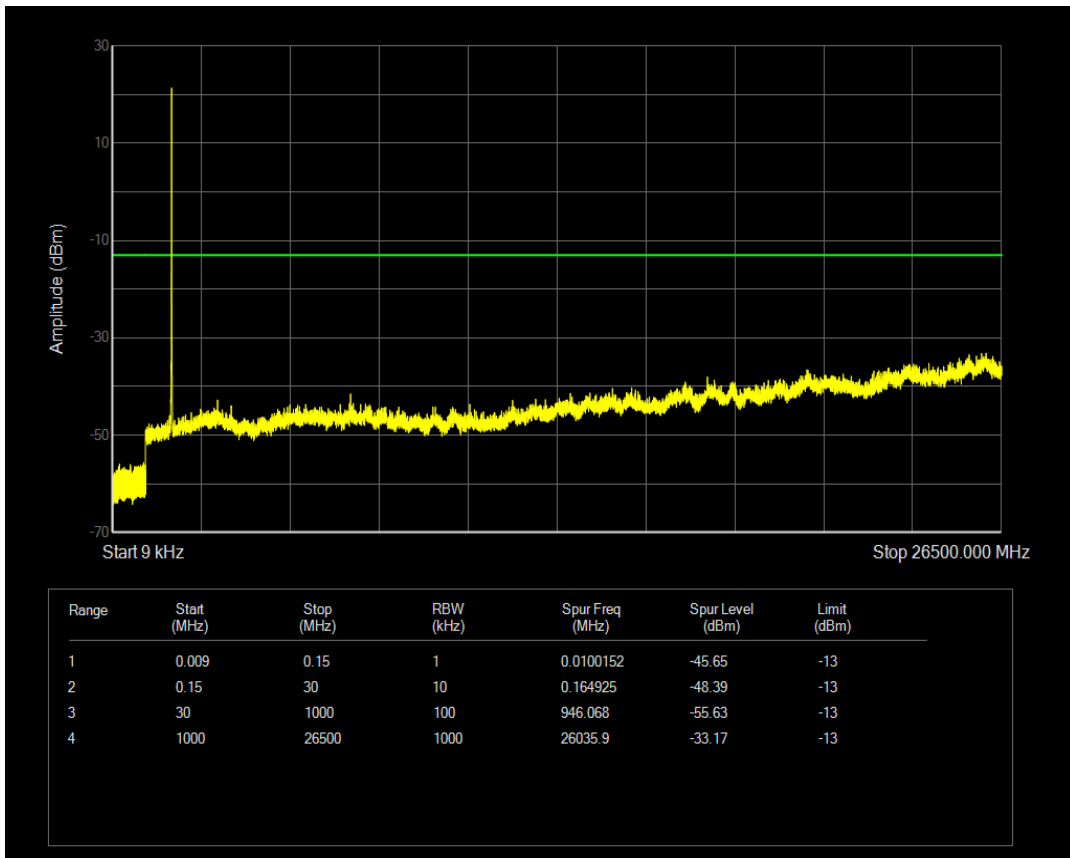

Band66 QPSK BW=5MHz Channel=132647 RB Size=25 Position=#0

Band66 QAM16 BW=5MHz Channel=132647 RB Size=1 Position=#0