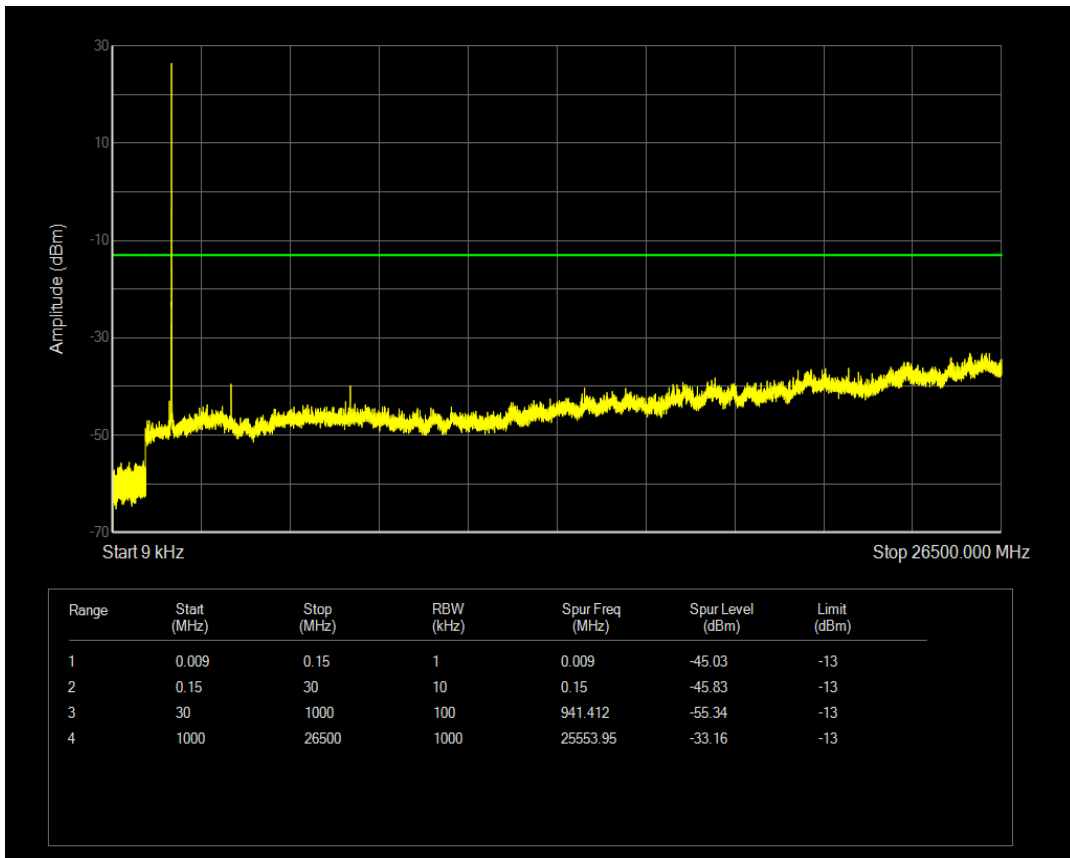

Band66 QPSK BW=5MHz Channel=132647 RB Size=1 Position=#0

Band66 QAM16 BW=5MHz Channel=132322 RB Size=25 Position=#0