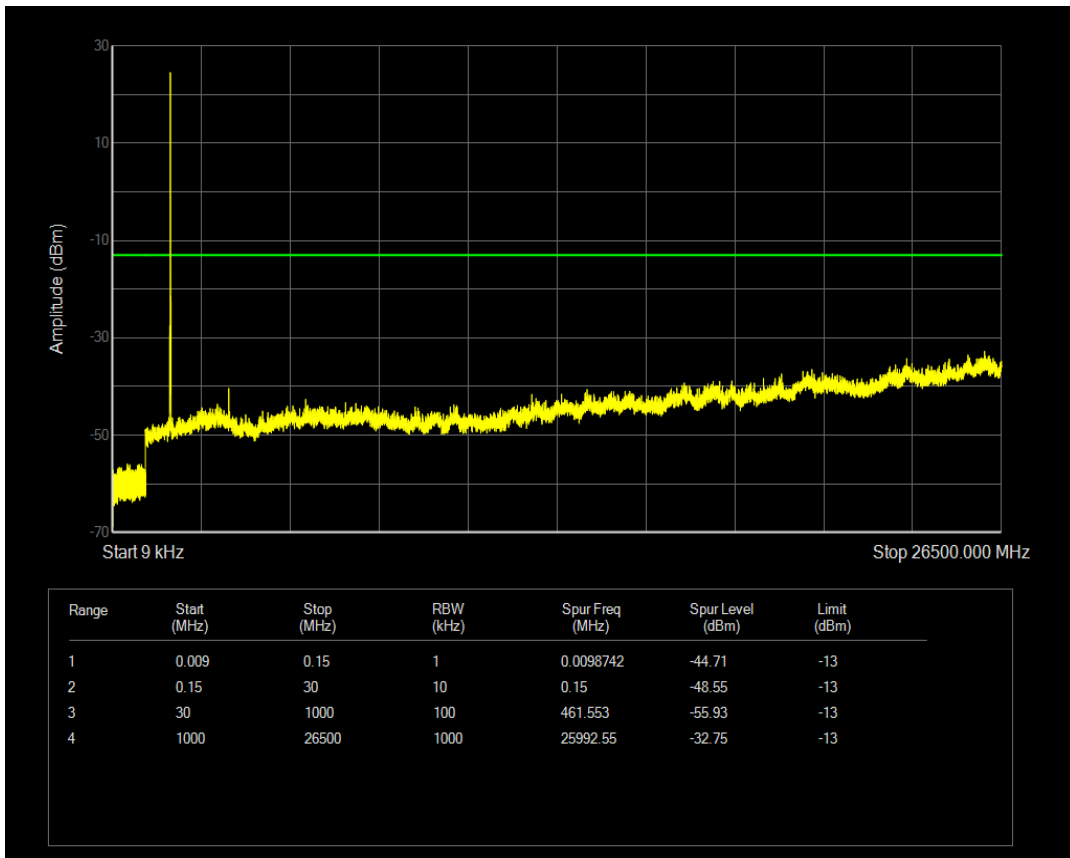

Band66 QAM16 BW=10MHz Channel=132322 RB Size=1 Position=#0

Band66 QAM16 BW=10MHz Channel=132322 RB Size=50 Position=#0