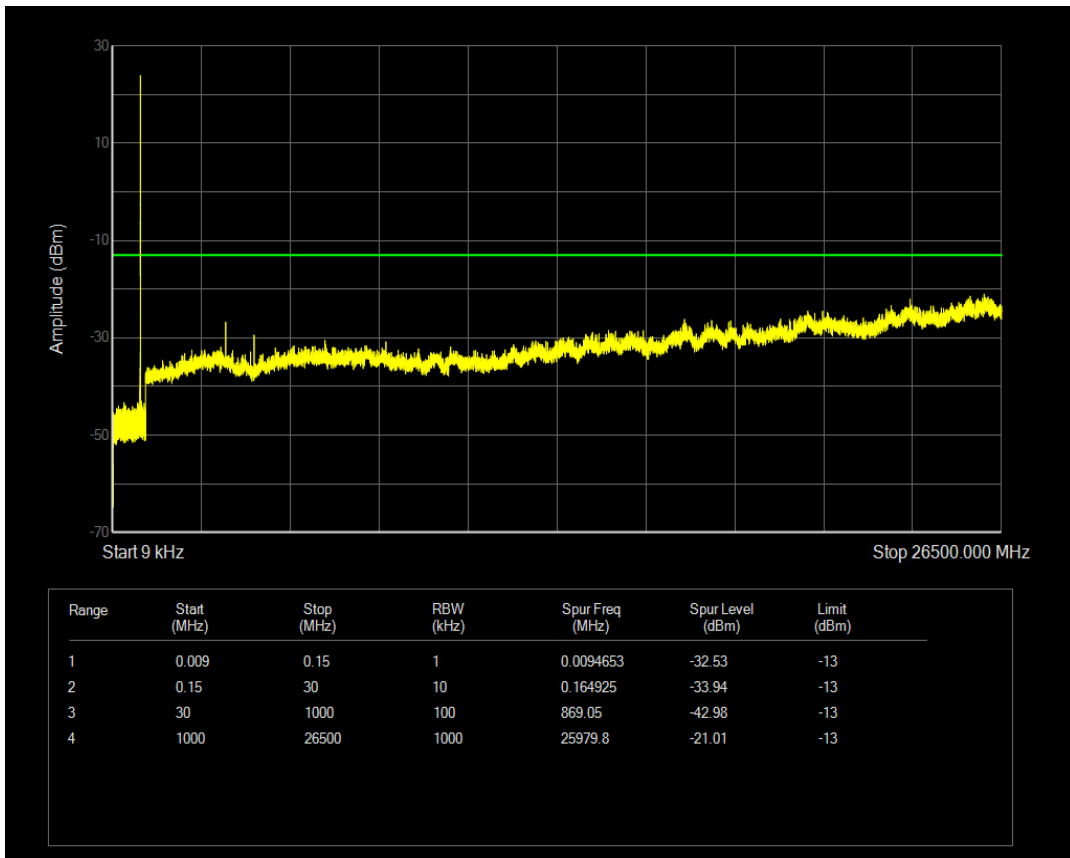

Band5 QPSK BW=3MHz Channel=20635 RB Size=1 Position=#0

Band5 QAM16 BW=3MHz Channel=20525 RB Size=15 Position=#0