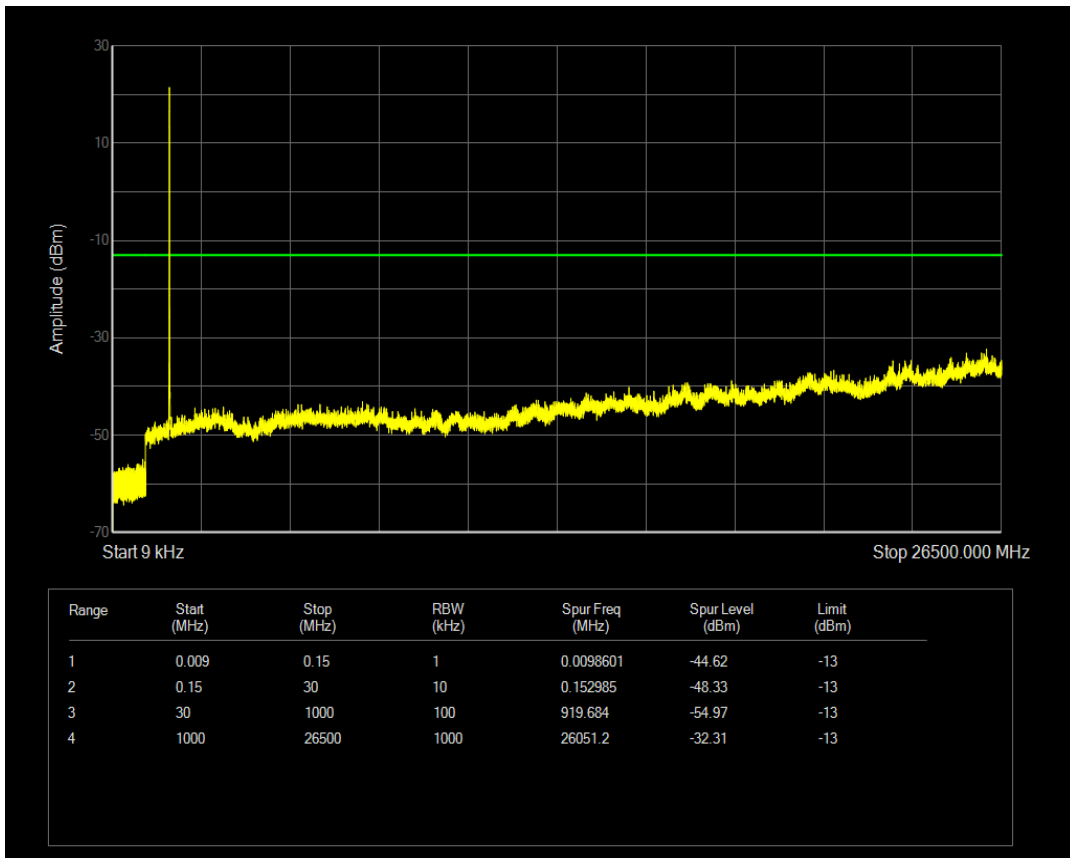

Band66 QPSK BW=5MHz Channel=131997 RB Size=25 Position=#0

Band66 QAM16 BW=5MHz Channel=131997 RB Size=1 Position=#0