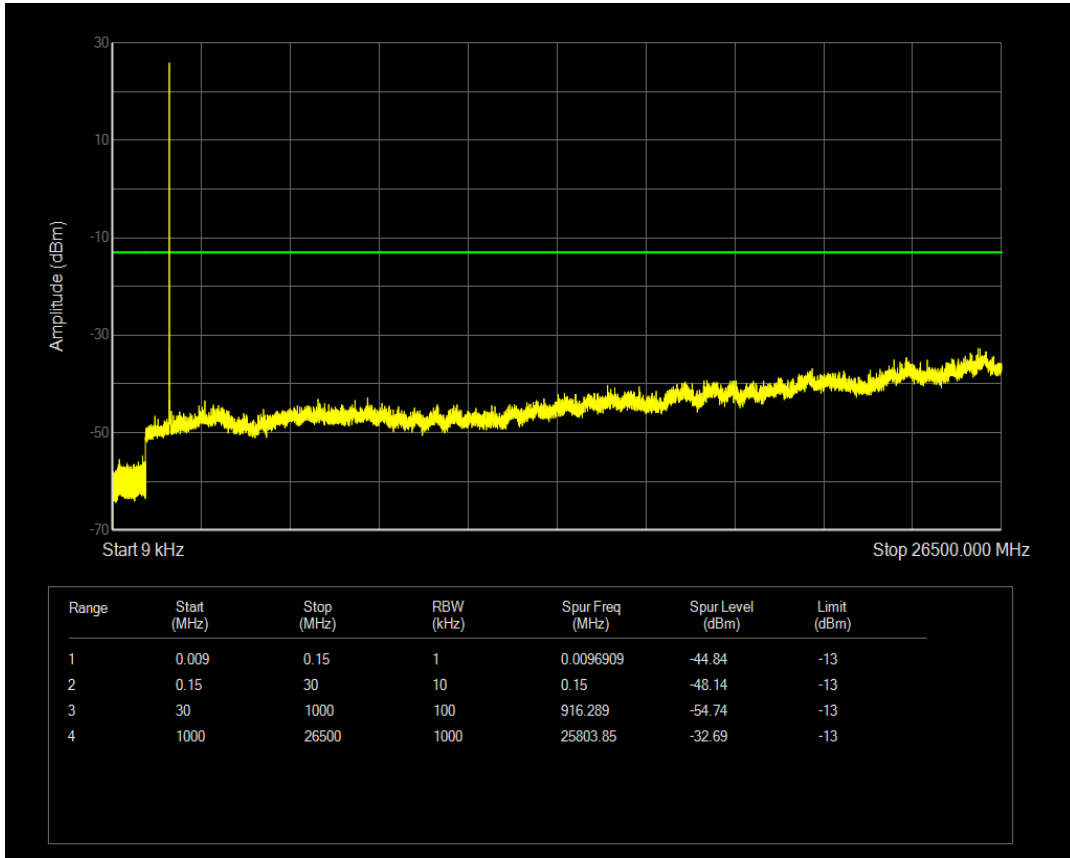

Band5 QPSK BW=10MHz Channel=20600 RB Size=50 Position=#0

Band5 QAM16 BW=10MHz Channel=20600 RB Size=1 Position=#0

Band5 QAM16 BW=10MHz Channel=20600 RB Size=50 Position=#0

Band66 QPSK BW=1.4MHz Channel=131979 RB Size=1 Position=#0