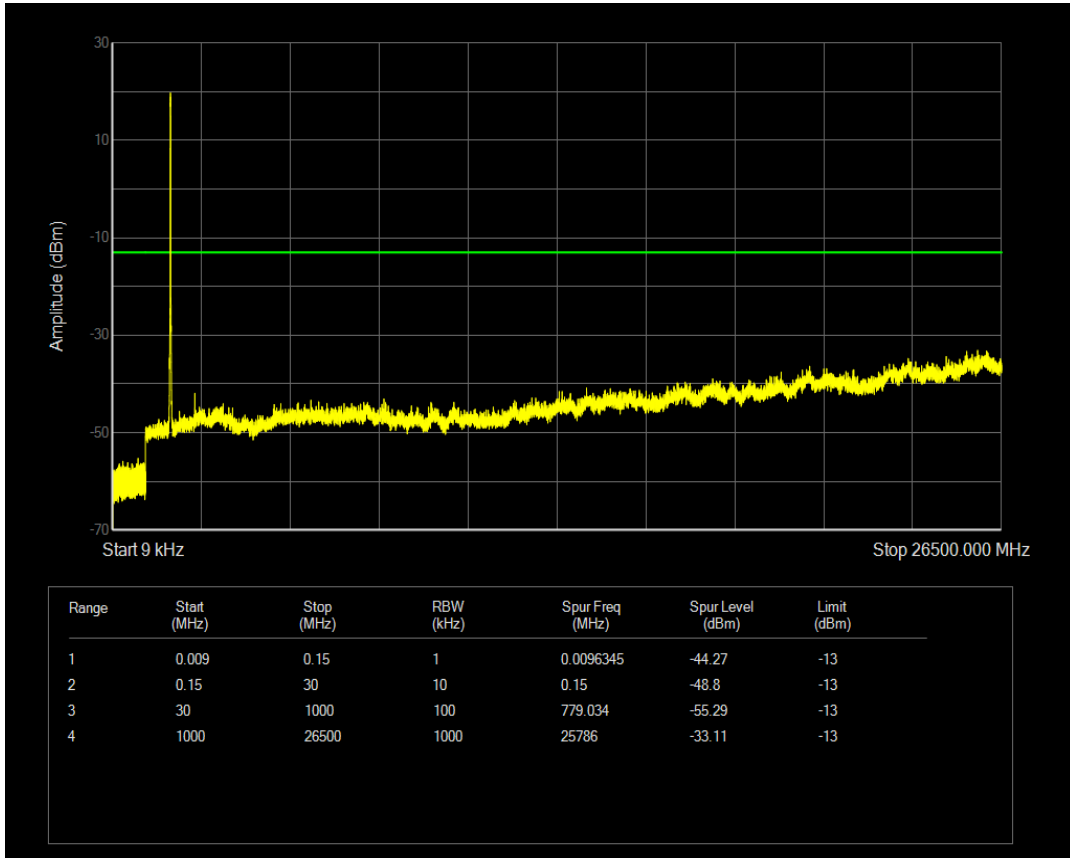

Band66 QAM16 BW=15MHz Channel=132322 RB Size=75 Position=#0

Band66 QPSK BW=15MHz Channel=132597 RB Size=1 Position=#0