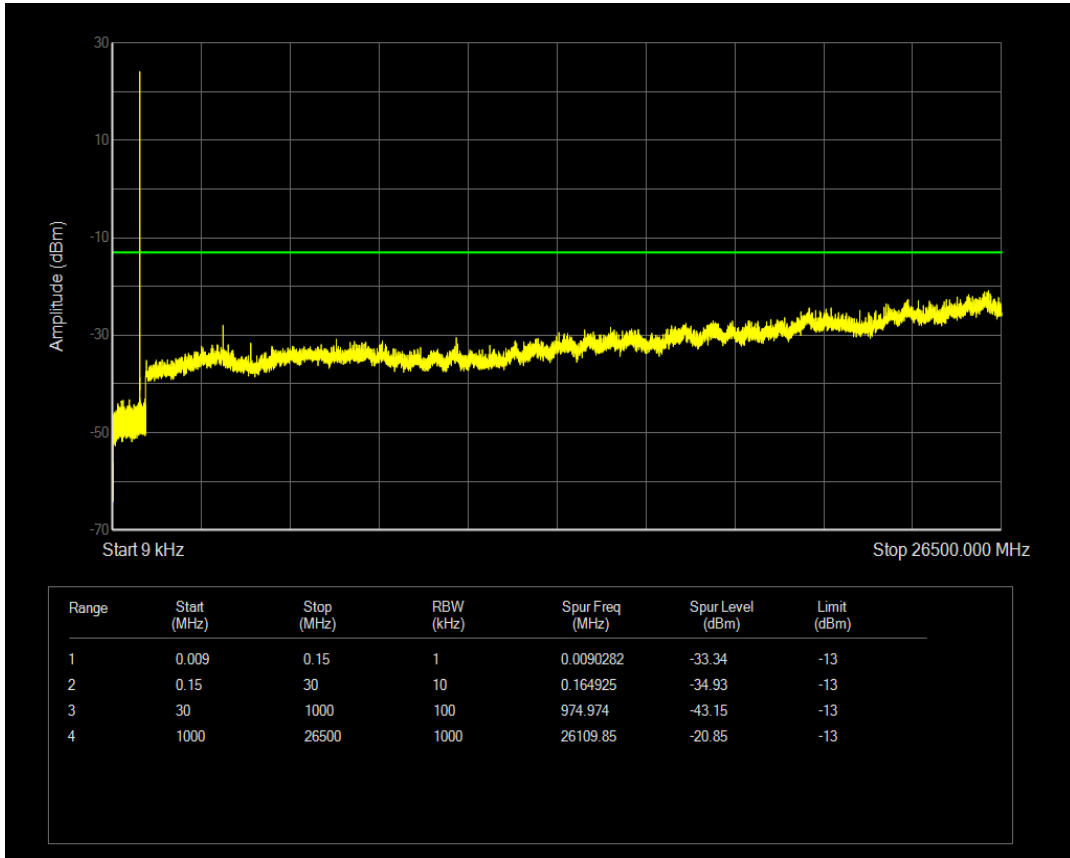

Band5 QAM16 BW=5MHz Channel=20425 RB Size=1 Position=#0

Band5 QAM16 BW=5MHz Channel=20425 RB Size=25 Position=#0