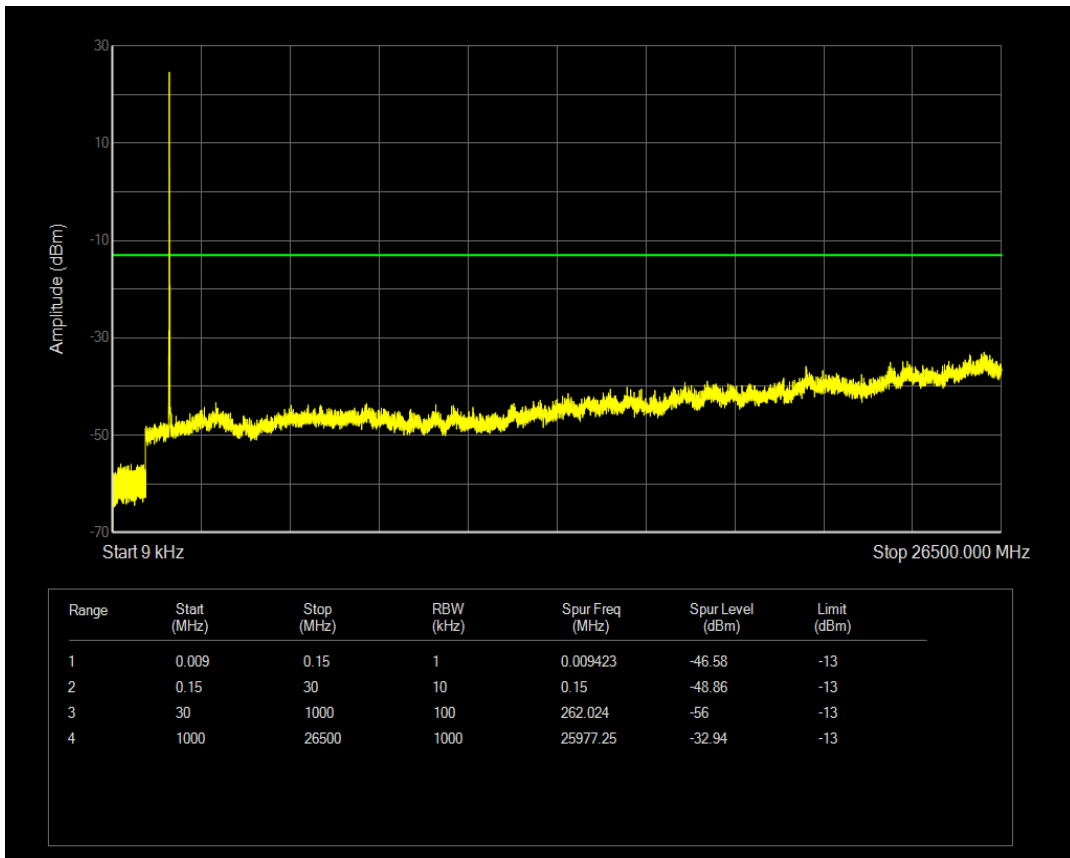

Band66 QAM16 BW=10MHz Channel=132022 RB Size=1 Position=#0

Band66 QAM16 BW=10MHz Channel=132022 RB Size=50 Position=#0