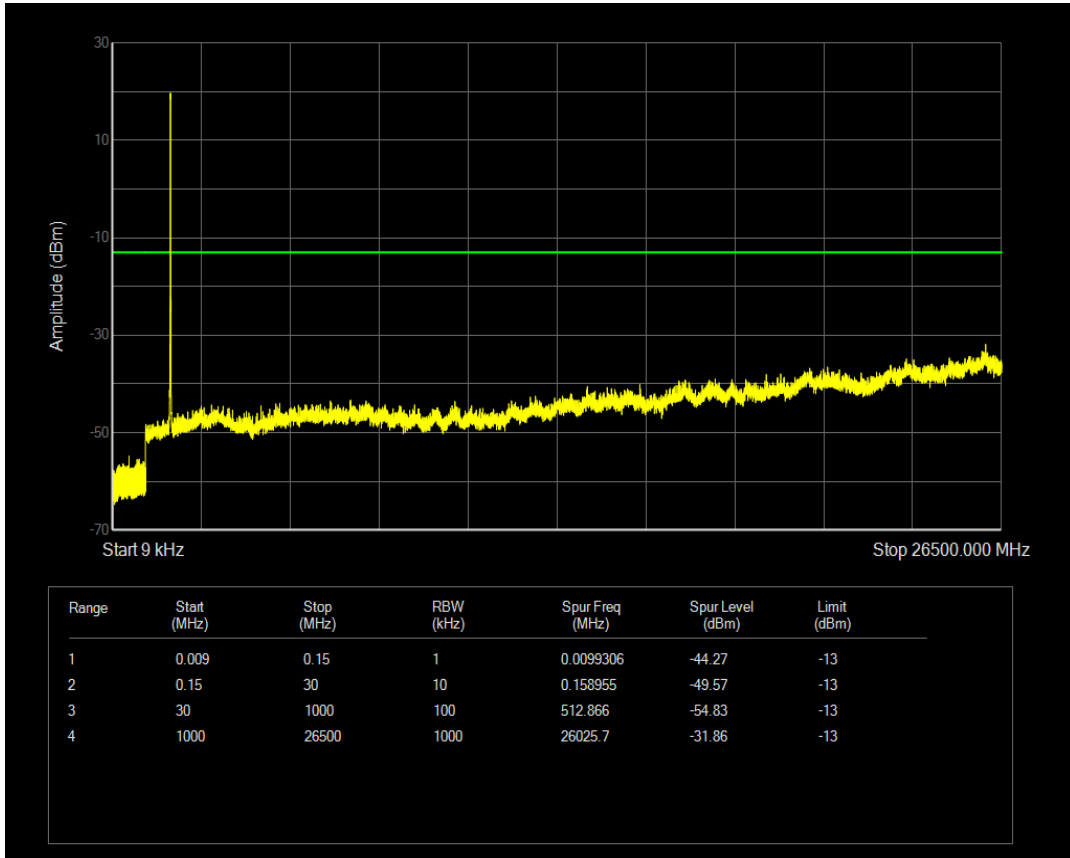

Band66 QAM16 BW=10MHz Channel=132322 RB Size=50 Position=#0

Band66 QPSK BW=10MHz Channel=132622 RB Size=1 Position=#0