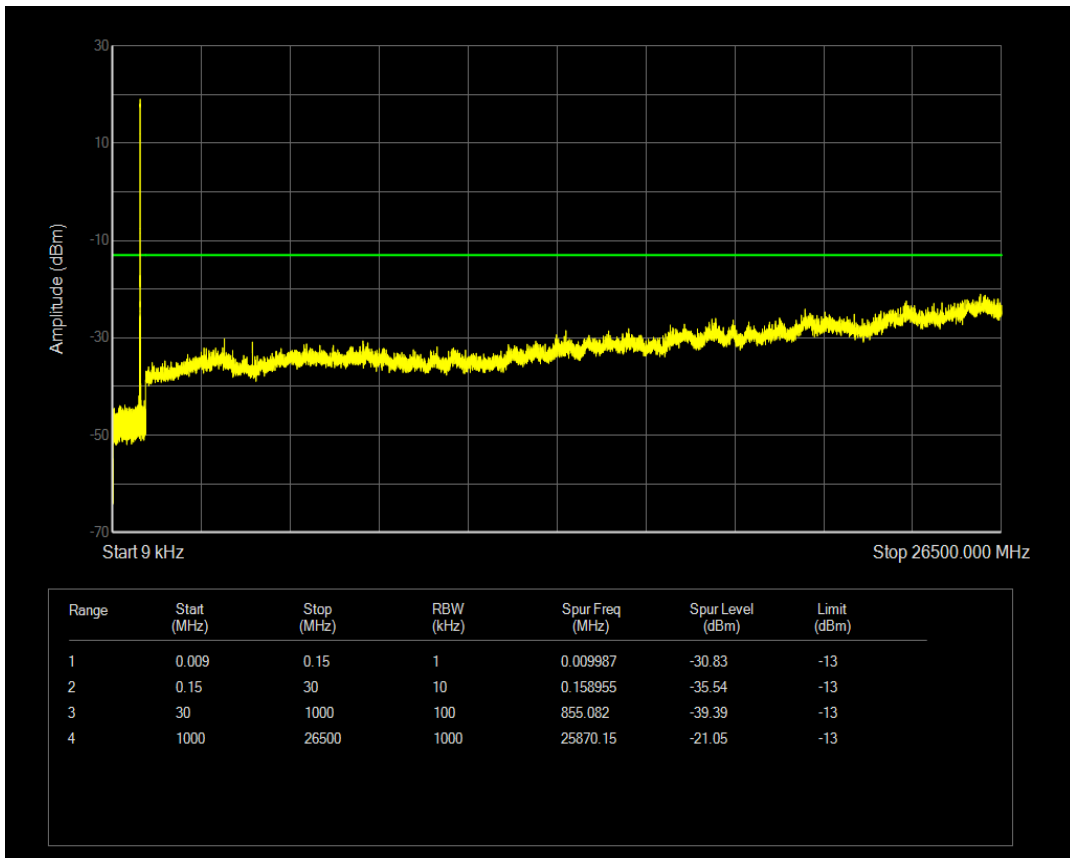

Band2 QAM16 BW=20MHz Channel=19100 RB Size=1 Position=#0

Band2 QPSK BW=20MHz Channel=19100 RB Size=100 Position=#0

Band2 QAM16 BW=20MHz Channel=19100 RB Size=100 Position=#0

Band5 QPSK BW=1.4MHz Channel=20407 RB Size=6 Position=#0

Band5 QPSK BW=1.4MHz Channel=20407 RB Size=1 Position=#0

Band5 QAM16 BW=1.4MHz Channel=20407 RB Size=1 Position=#0

Band5 QPSK BW=1.4MHz Channel=20525 RB Size=1 Position=#0

Band5 QAM16 BW=1.4MHz Channel=20407 RB Size=6 Position=#0

Band5 QPSK BW=1.4MHz Channel=20525 RB Size=6 Position=#0

Band5 QAM16 BW=1.4MHz Channel=20525 RB Size=6 Position=#0

Band5 QAM16 BW=1.4MHz Channel=20525 RB Size=1 Position=#0

Band5 QPSK BW=1.4MHz Channel=20643 RB Size=1 Position=#0