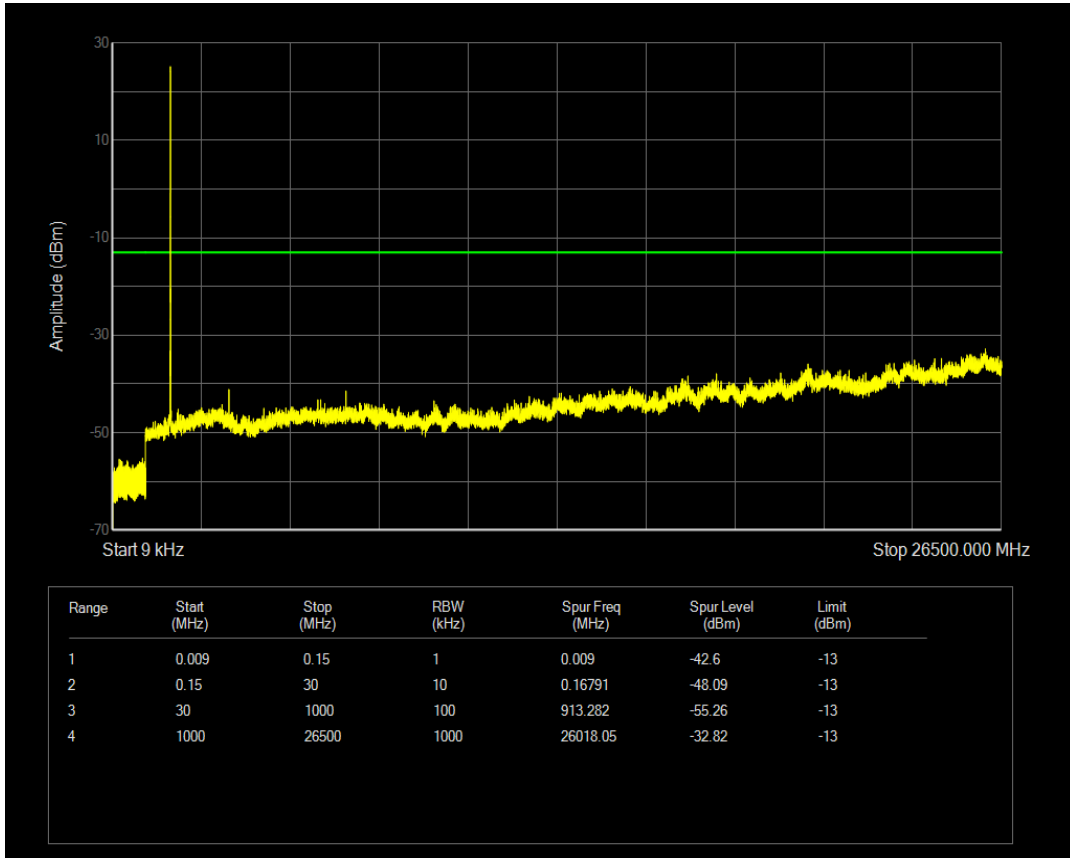

Band66 QAM16 BW=5MHz Channel=132322 RB Size=1 Position=#0

Band66 QPSK BW=5MHz Channel=132647 RB Size=1 Position=#0