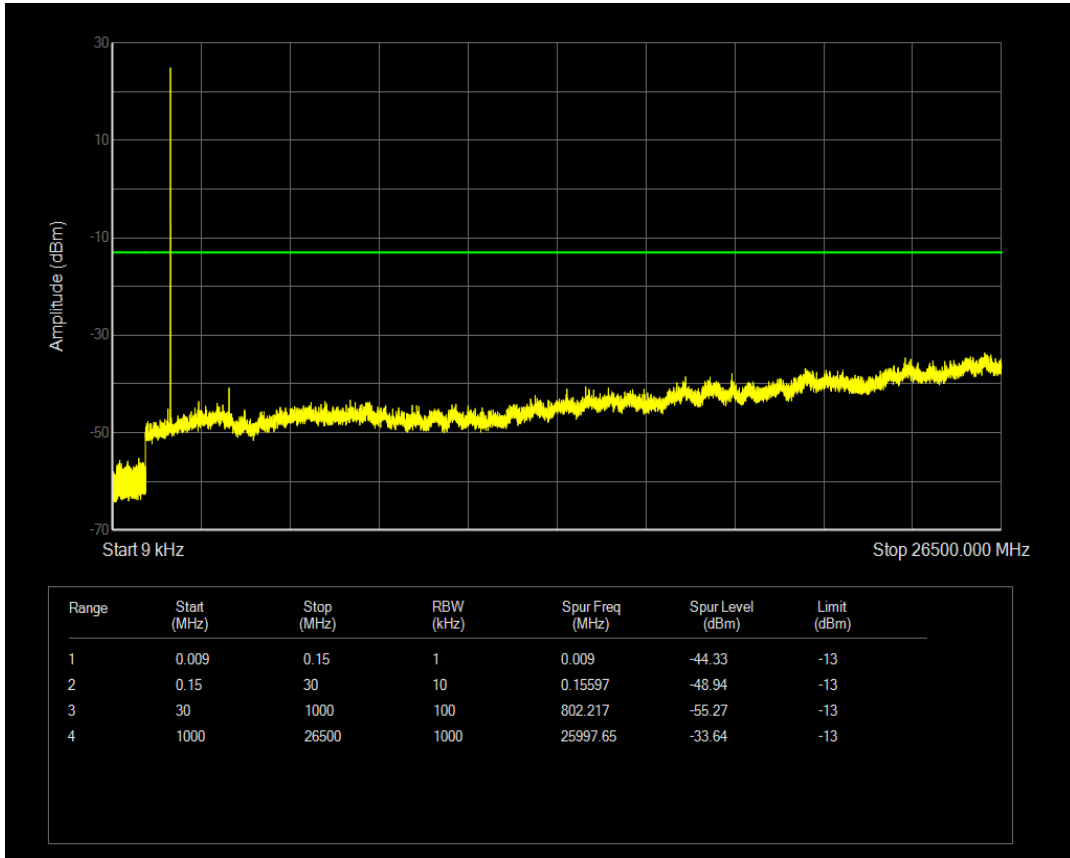

Band66 QAM16 BW=1.4MHz Channel=132322 RB Size=6 Position=#0

Band66 QAM16 BW=1.4MHz Channel=132322 RB Size=1 Position=#0