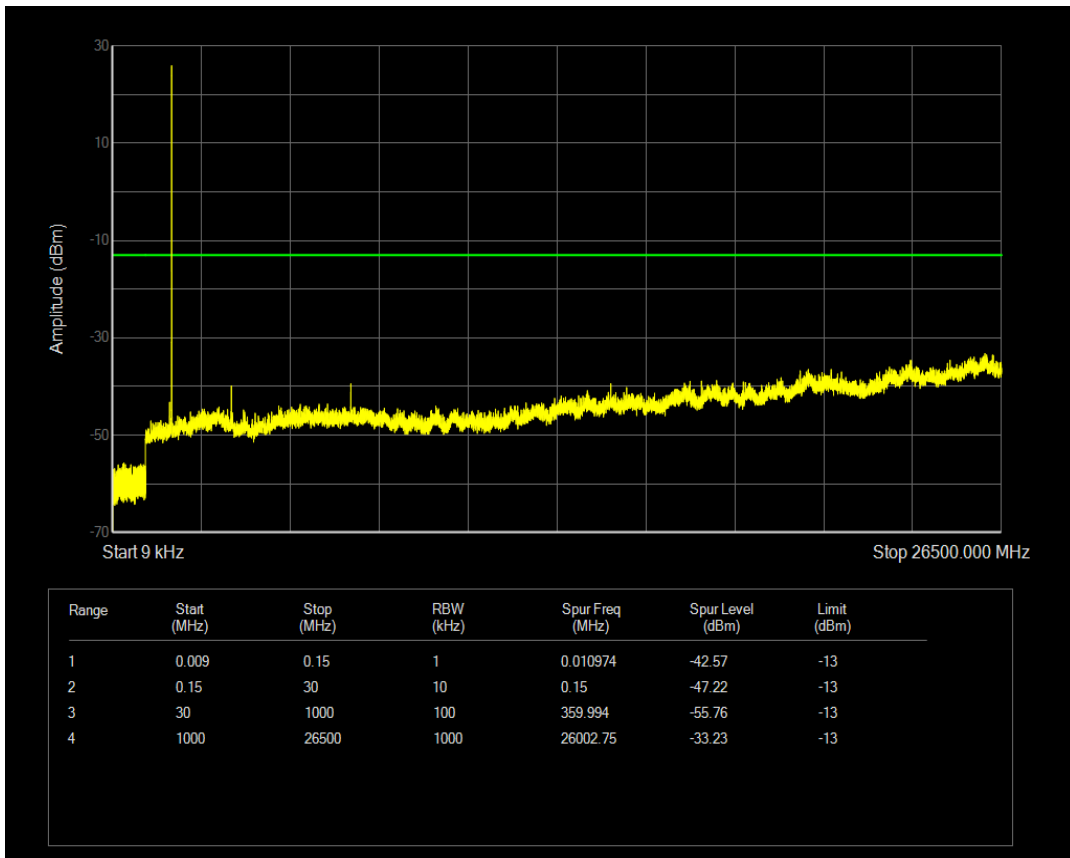

Band66 QPSK BW=1.4MHz Channel=132665 RB Size=6 Position=#0

Band66 QAM16 BW=1.4MHz Channel=132665 RB Size=1 Position=#0