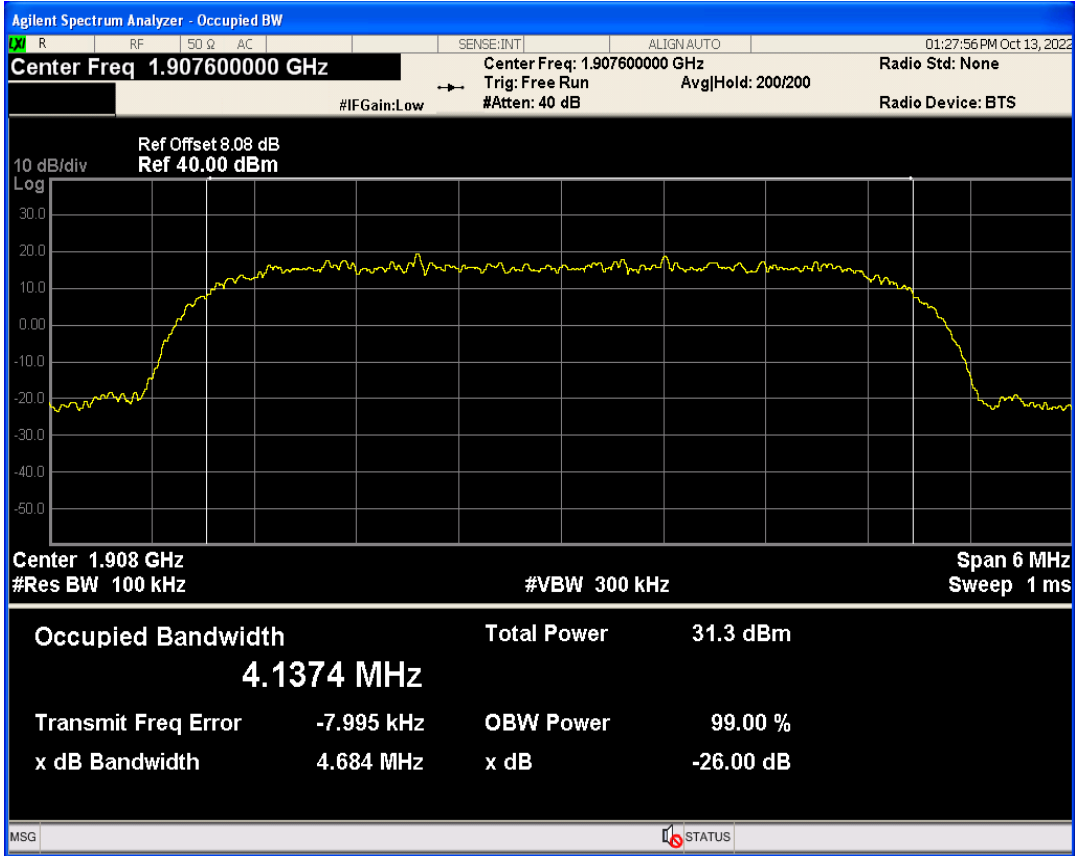

WCDMA Band5 Channel=4182