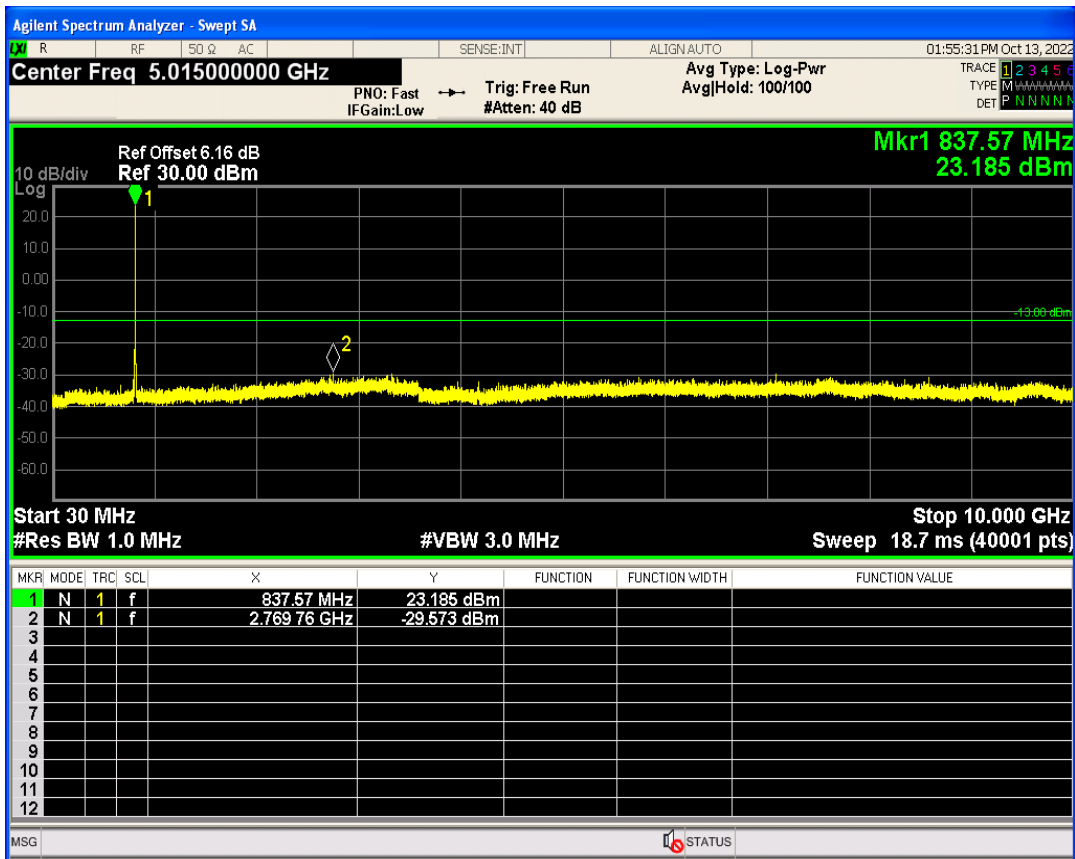

WCDMA Band2 Channel=9262

WCDMA Band2 Channel=9538

WCDMA Band2 Channel=9400

WCDMA Band5 Channel=4132

WCDMA Band5 Channel=4182

WCDMA Band5 Channel=4233

07 Conducted output power

Band	Channel	Frequency (MHz)	Power (dBm)	Verdict
HSDPA Band2 Subtest1	9262	1852.4	23.24	PASS
HSDPA Band2 Subtest2	9262	1852.4	22.93	PASS
HSDPA Band2 Subtest3	9262	1852.4	22.56	PASS
HSDPA Band2 Subtest4	9262	1852.4	22.17	PASS
HSDPA Band2 Subtest1	9400	1880	22.95	PASS
HSDPA Band2 Subtest2	9400	1880	22.53	PASS
HSDPA Band2 Subtest3	9400	1880	22.32	PASS
HSDPA Band2 Subtest4	9400	1880	21.93	PASS
HSDPA Band2 Subtest1	9538	1907.6	23.05	PASS
HSDPA Band2 Subtest2	9538	1907.6	22.81	PASS
HSDPA Band2 Subtest3	9538	1907.6	22.36	PASS
HSDPA Band2 Subtest4	9538	1907.6	21.95	PASS
HSDPA Band5 Subtest1	4132	826.4	22.22	PASS
HSDPA Band5 Subtest2	4132	826.4	21.82	PASS
HSDPA Band5 Subtest3	4132	826.4	21.77	PASS
HSDPA Band5 Subtest4	4132	826.4	21.61	PASS
HSDPA Band5 Subtest1	4182	836.4	22.61	PASS
HSDPA Band5 Subtest2	4182	836.4	22.24	PASS
HSDPA Band5 Subtest3	4182	836.4	22.14	PASS
HSDPA Band5 Subtest4	4182	836.4	21.73	PASS
HSDPA Band5 Subtest1	4233	846.6	22.22	PASS
HSDPA Band5 Subtest2	4233	846.6	22.02	PASS
HSDPA Band5 Subtest3	4233	846.6	21.69	PASS
HSDPA Band5 Subtest4	4233	846.6	21.48	PASS