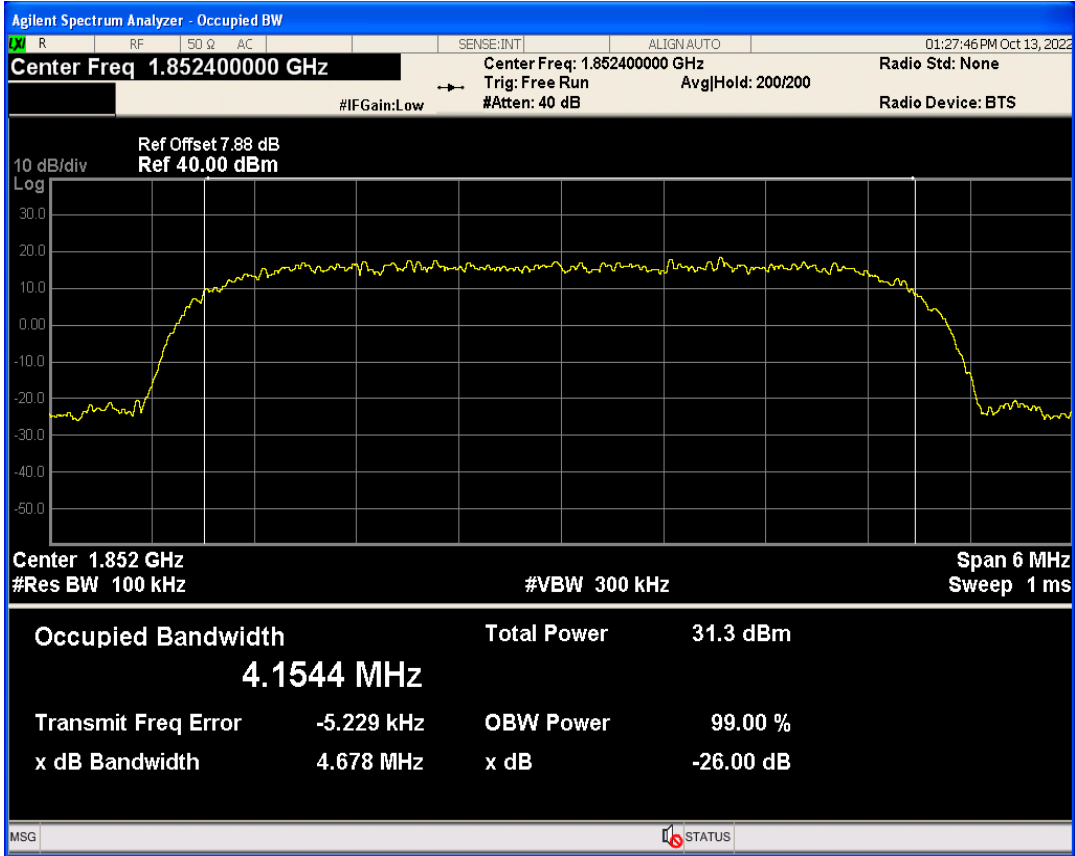

WCDMA Band2 Channel=9400