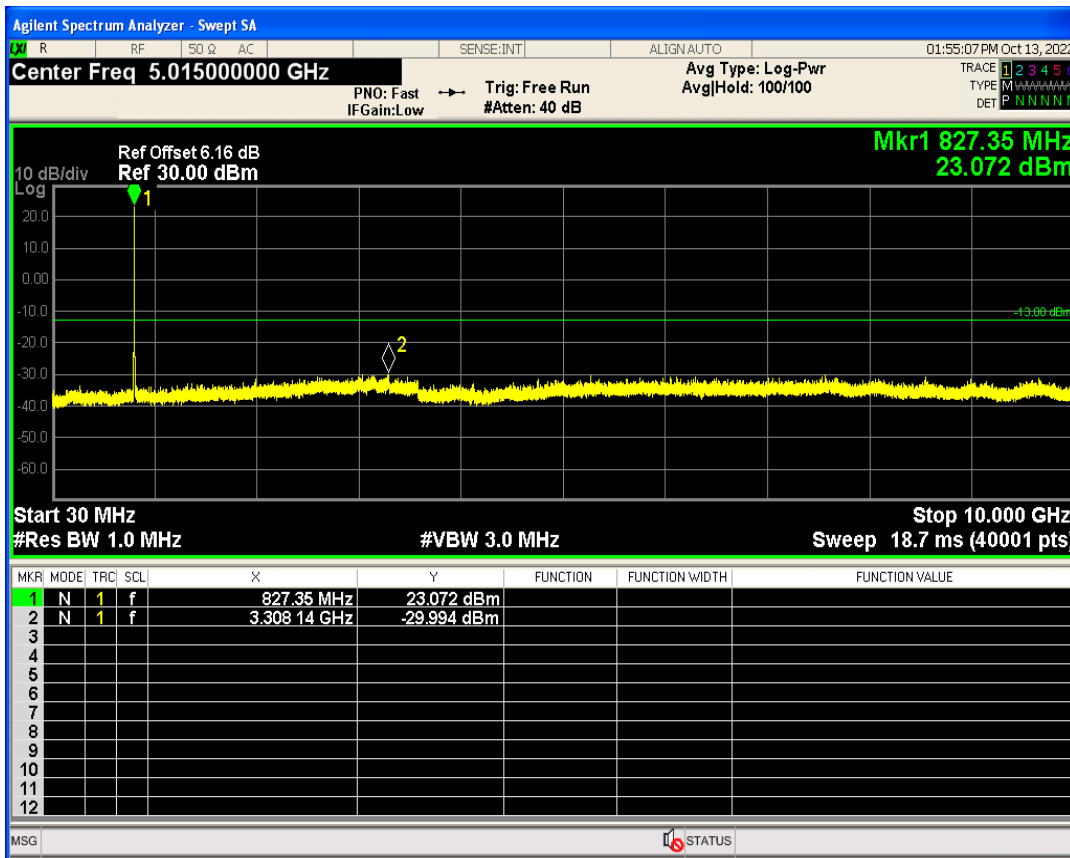

WCDMA Band2 Channel=9262

WCDMA Band2 Channel=9538

WCDMA Band2 Channel=9400

WCDMA Band5 Channel=4132

WCDMA Band5 Channel=4182

WCDMA Band5 Channel=4233

07 Conducted output power

Band	Channel	Frequency (MHz)	Power (dBm)	Verdict
HSDPA Band2 Subtest1	9262	1852.4	23.24	PASS
HSDPA Band2 Subtest2	9262	1852.4	22.93	PASS
HSDPA Band2 Subtest3	9262	1852.4	22.56	PASS
HSDPA Band2 Subtest4	9262	1852.4	22.17	PASS
HSDPA Band2 Subtest1	9400	1880	22.95	PASS
HSDPA Band2 Subtest2	9400	1880	22.53	PASS
HSDPA Band2 Subtest3	9400	1880	22.32	PASS
HSDPA Band2 Subtest4	9400	1880	21.93	PASS
HSDPA Band2 Subtest1	9538	1907.6	23.05	PASS
HSDPA Band2 Subtest2	9538	1907.6	22.81	PASS
HSDPA Band2 Subtest3	9538	1907.6	22.36	PASS
HSDPA Band2 Subtest4	9538	1907.6	21.95	PASS
HSDPA Band5 Subtest1	4132	826.4	22.22	PASS
HSDPA Band5 Subtest2	4132	826.4	21.82	PASS
HSDPA Band5 Subtest3	4132	826.4	21.77	PASS
HSDPA Band5 Subtest4	4132	826.4	21.61	PASS
HSDPA Band5 Subtest1	4182	836.4	22.61	PASS
HSDPA Band5 Subtest2	4182	836.4	22.24	PASS
HSDPA Band5 Subtest3	4182	836.4	22.14	PASS
HSDPA Band5 Subtest4	4182	836.4	21.73	PASS
HSDPA Band5 Subtest1	4233	846.6	22.22	PASS
HSDPA Band5 Subtest2	4233	846.6	22.02	PASS
HSDPA Band5 Subtest3	4233	846.6	21.69	PASS
HSDPA Band5 Subtest4	4233	846.6	21.48	PASS