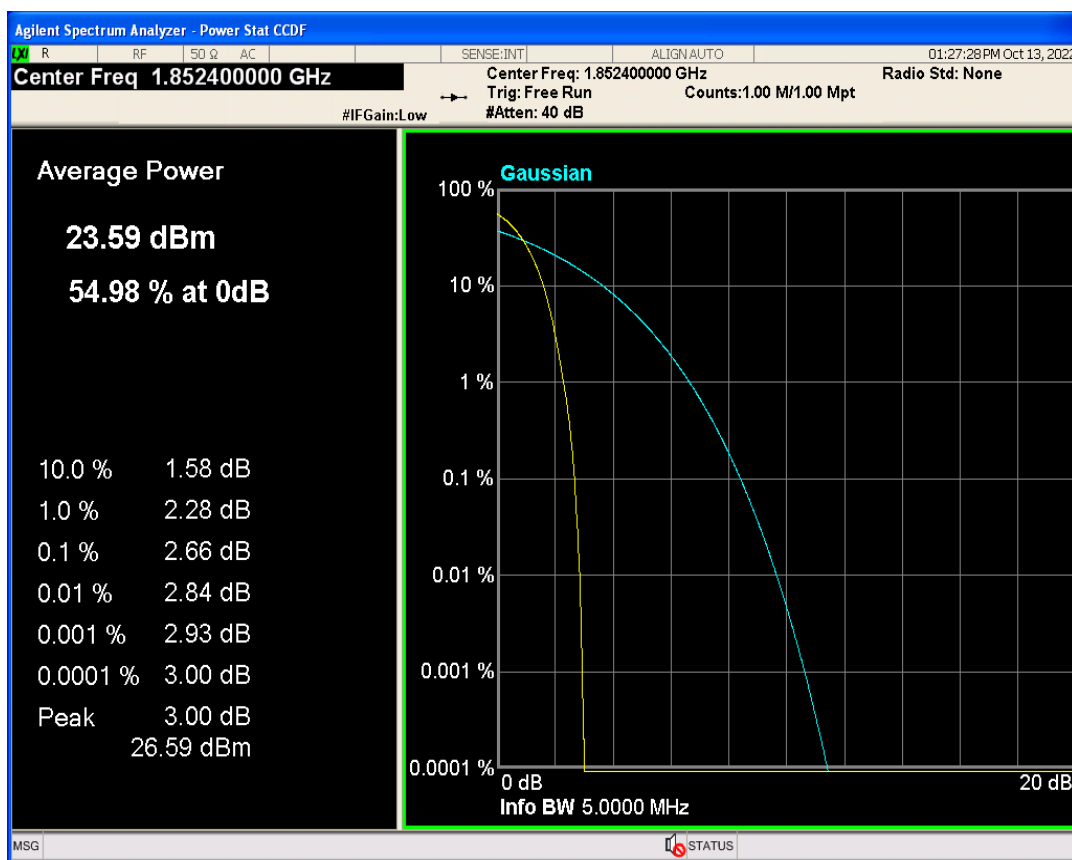

01 Conducted output power

Band	Channel	Frequency (MHz)	Power (dBm)	Verdict
WCDMA Band2	9262	1852.4	22.92	PASS
WCDMA Band2	9400	1880	22.90	PASS
WCDMA Band2	9538	1907.6	22.92	PASS
WCDMA Band5	4132	826.4	22.91	PASS
WCDMA Band5	4182	836.4	22.71	PASS
WCDMA Band5	4233	846.6	22.69	PASS

03 Peak-to-Average Ratio

Band	Channel	Frequency (MHz)	Result (dB)	high Limit (dB)	Verdict
WCDMA Band2	9262	1852.4	2.66	13	PASS
WCDMA Band2	9400	1880	2.73	13	PASS
WCDMA Band2	9538	1907.6	2.52	13	PASS
WCDMA Band5	4132	826.4	2.89	13	PASS
WCDMA Band5	4182	836.4	2.96	13	PASS
WCDMA Band5	4233	846.6	2.86	13	PASS

WCDMA Band2 Channel=9262