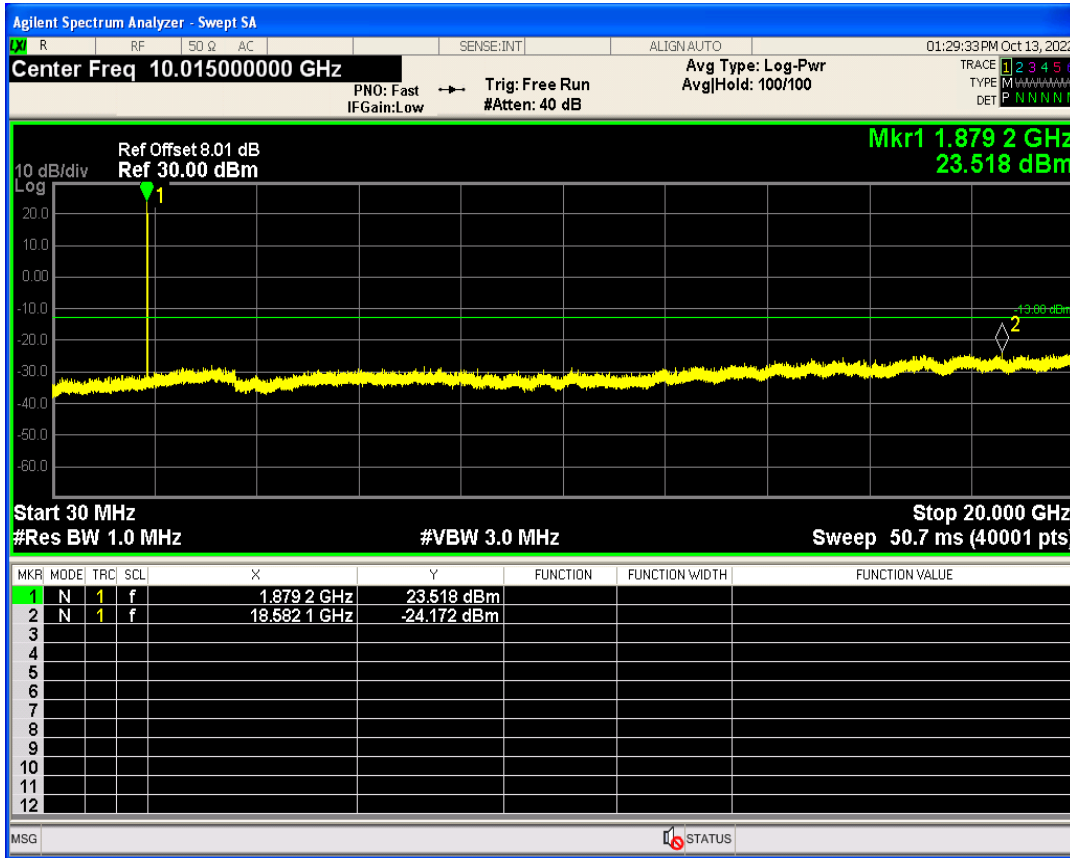

WCDMA Band2 Channel=9400