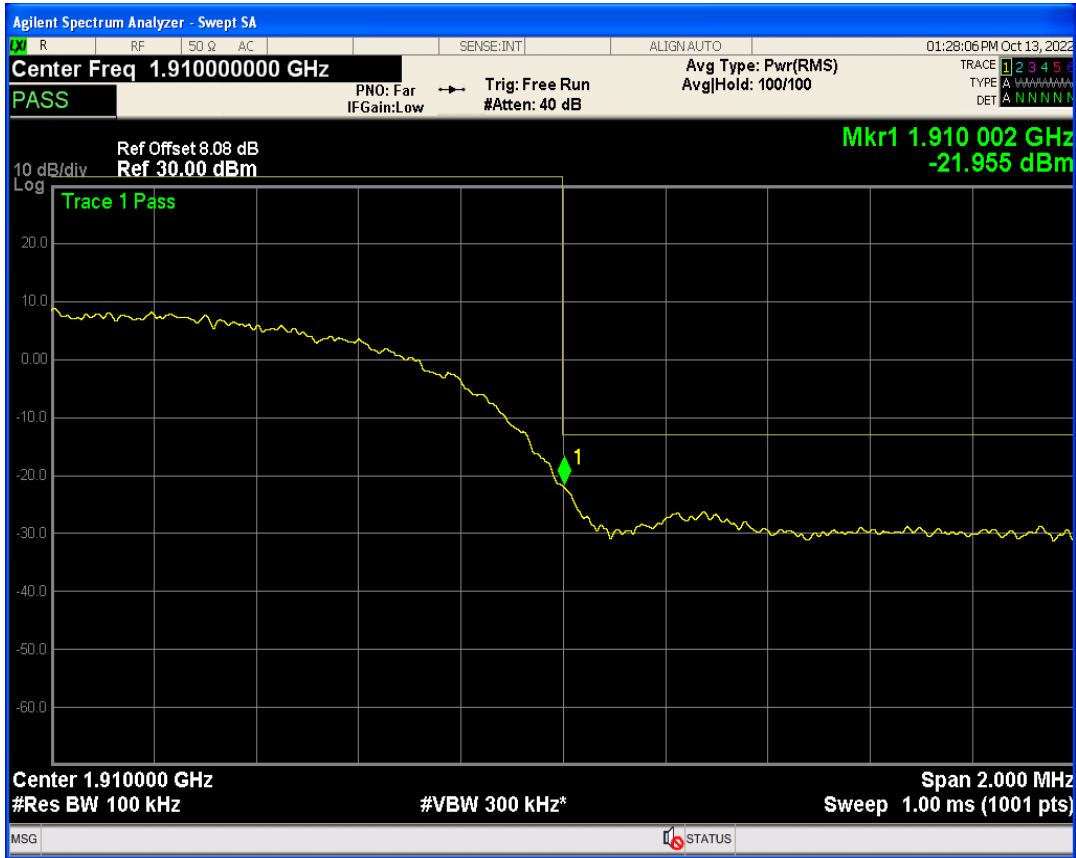

WCDMA Band2 Channel=9262

WCDMA Band2 Channel=9400

WCDMA Band2 Channel=9538

WCDMA Band5 Channel=4182

WCDMA Band5 Channel=4132

WCDMA Band5 Channel=4233

05 Band edge

Band	Channel	Frequency (MHz)	Spur Freq (MHz)	Spur Level (dBm)	Limit (dBm)	Verdict
WCDMA Band2	9262	1852.4	1850.00	-23.56	-13	PASS
WCDMA Band2	9538	1907.6	1910.00	-21.95	-13	PASS
WCDMA Band5	4132	826.4	824.00	-25.39	-13	PASS
WCDMA Band5	4233	846.6	849.00	-25.34	-13	PASS

WCDMA Band2 Channel=9262

WCDMA Band2 Channel=9538

WCDMA Band5 Channel=4233

WCDMA Band5 Channel=4132

06 Out-of-band emissions

Band	Channel	Frequency (MHz)	Spur Freq (MHz)	Spur Level (dBm)	Limit (dBm)	Verdict
WCDMA Band2	9262	1852.4	17995.01	-24.10	-13	PASS
WCDMA Band2	9400	1880	18582.13	-24.17	-13	PASS
WCDMA Band2	9538	1907.6	19816.28	-23.01	-13	PASS
WCDMA Band5	4132	826.4	3308.14	-29.99	-13	PASS
WCDMA Band5	4182	836.4	2769.76	-29.57	-13	PASS
WCDMA Band5	4233	846.6	3382.91	-29.86	-13	PASS