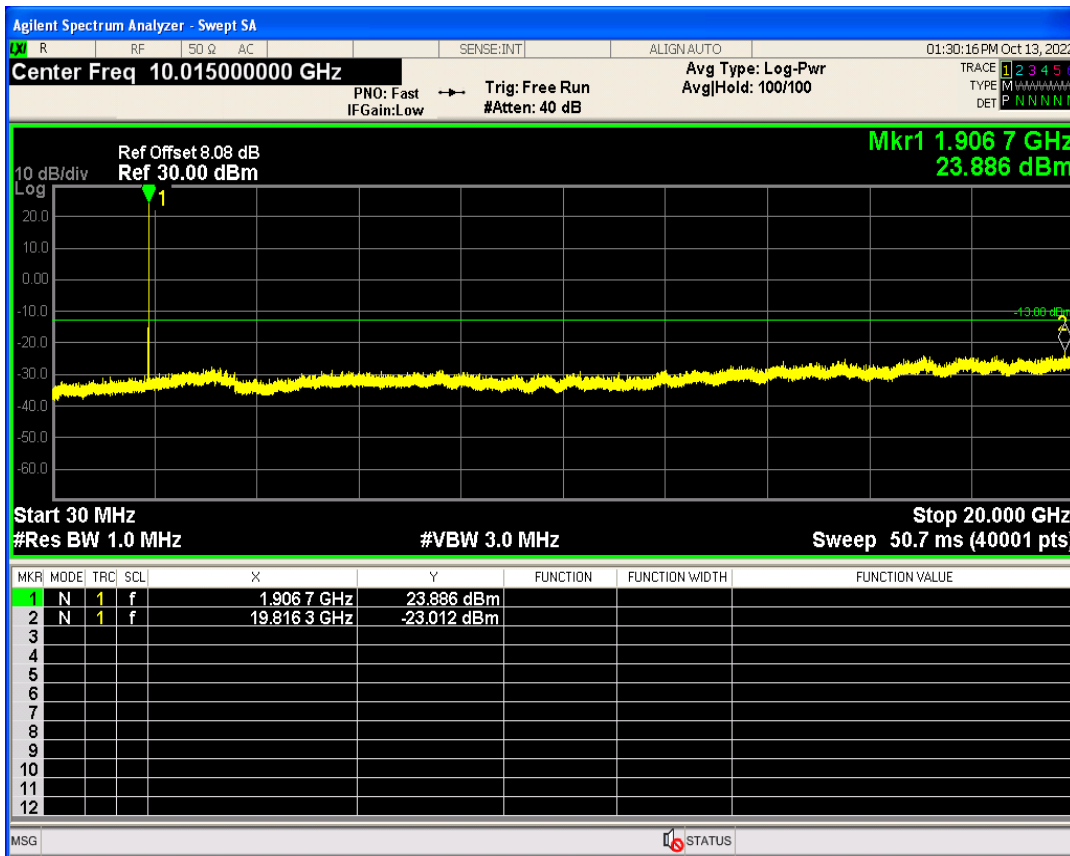

WCDMA Band2 Channel=9538