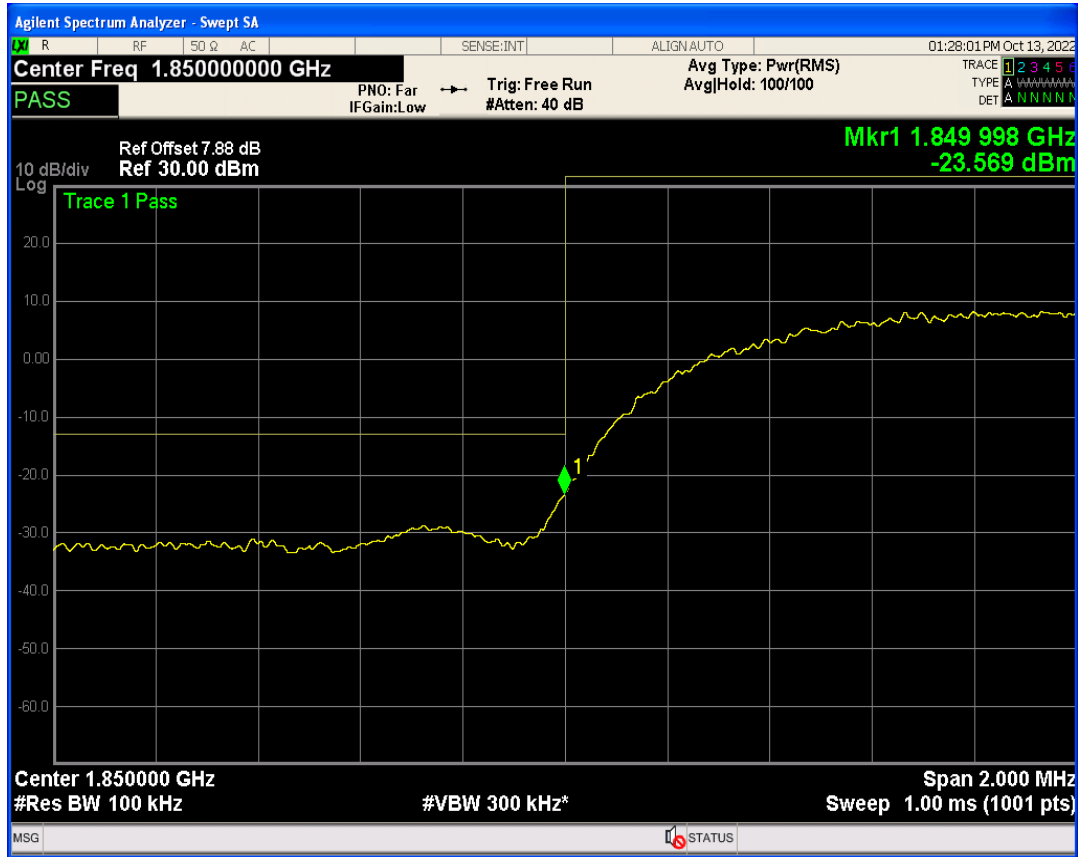

WCDMA Band2 Channel=9262

WCDMA Band2 Channel=9400

WCDMA Band2 Channel=9538

WCDMA Band5 Channel=4182

WCDMA Band5 Channel=4132

WCDMA Band5 Channel=4233

05 Band edge

Band	Channel	Frequency (MHz)	Spur Freq (MHz)	Spur Level (dBm)	Limit (dBm)	Verdict
WCDMA Band2	9262	1852.4	1850.00	-23.56	-13	PASS
WCDMA Band2	9538	1907.6	1910.00	-21.95	-13	PASS
WCDMA Band5	4132	826.4	824.00	-25.39	-13	PASS
WCDMA Band5	4233	846.6	849.00	-25.34	-13	PASS

WCDMA Band2 Channel=9262

WCDMA Band2 Channel=9538

WCDMA Band5 Channel=4233

WCDMA Band5 Channel=4132

06 Out-of-band emissions

Band	Channel	Frequency (MHz)	Spur Freq (MHz)	Spur Level (dBm)	Limit (dBm)	Verdict
WCDMA Band2	9262	1852.4	17995.01	-24.10	-13	PASS
WCDMA Band2	9400	1880	18582.13	-24.17	-13	PASS
WCDMA Band2	9538	1907.6	19816.28	-23.01	-13	PASS
WCDMA Band5	4132	826.4	3308.14	-29.99	-13	PASS
WCDMA Band5	4182	836.4	2769.76	-29.57	-13	PASS
WCDMA Band5	4233	846.6	3382.91	-29.86	-13	PASS