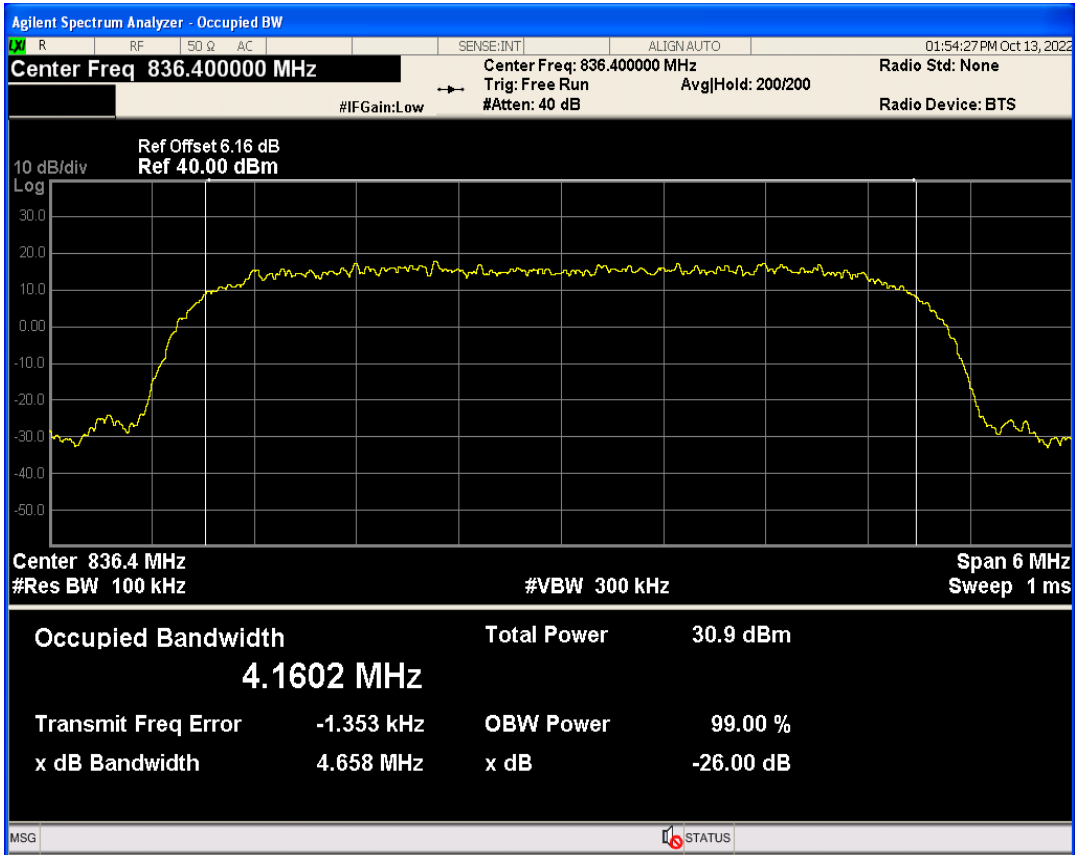

WCDMA Band2 Channel=9262

WCDMA Band2 Channel=9400

WCDMA Band2 Channel=9538

WCDMA Band5 Channel=4182

WCDMA Band5 Channel=4132

WCDMA Band5 Channel=4233

05 Band edge

Band	Channel	Frequency (MHz)	Spur Freq (MHz)	Spur Level (dBm)	Limit (dBm)	Verdict
WCDMA Band2	9262	1852.4	1850.00	-23.56	-13	PASS
WCDMA Band2	9538	1907.6	1910.00	-21.95	-13	PASS
WCDMA Band5	4132	826.4	824.00	-25.39	-13	PASS
WCDMA Band5	4233	846.6	849.00	-25.34	-13	PASS