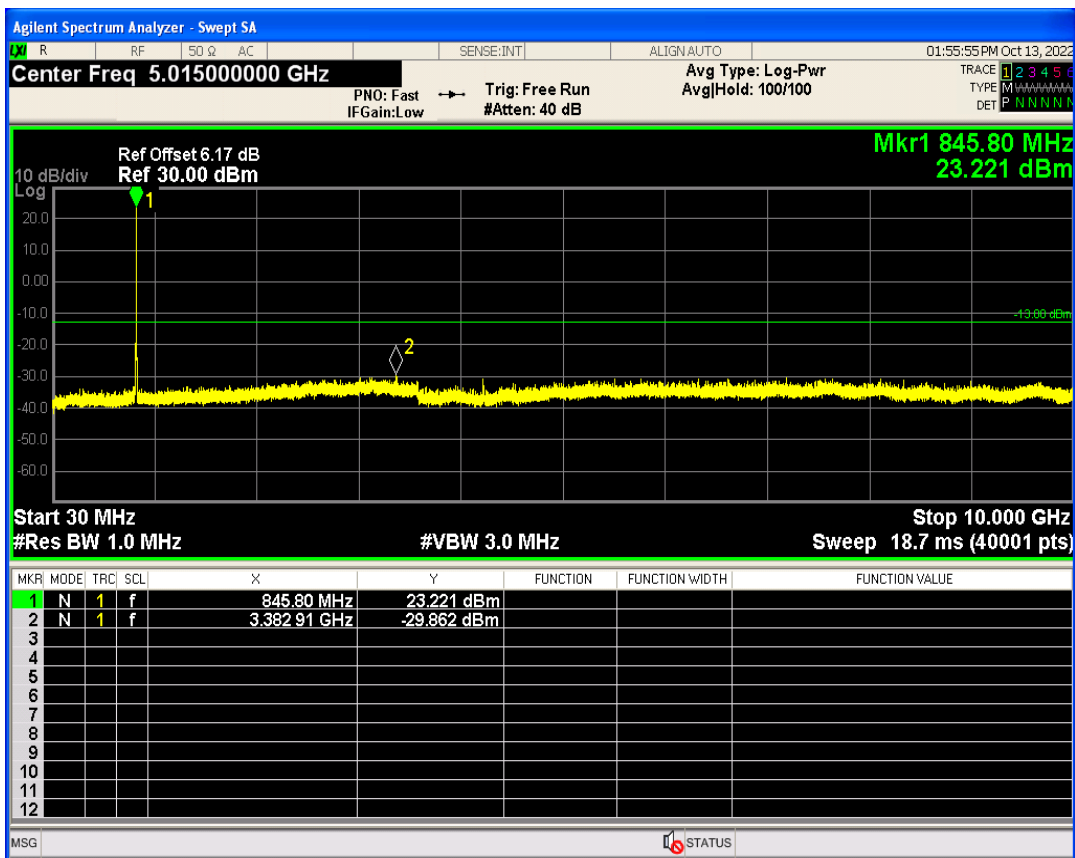

WCDMA Band2 Channel=9262

WCDMA Band2 Channel=9538

WCDMA Band2 Channel=9400

WCDMA Band5 Channel=4132

WCDMA Band5 Channel=4182

WCDMA Band5 Channel=4233

07 Conducted output power

Band	Channel	Frequency (MHz)	Power (dBm)	Verdict
HSDPA Band2 Subtest1	9262	1852.4	23.24	PASS
HSDPA Band2 Subtest2	9262	1852.4	22.93	PASS
HSDPA Band2 Subtest3	9262	1852.4	22.56	PASS
HSDPA Band2 Subtest4	9262	1852.4	22.17	PASS
HSDPA Band2 Subtest1	9400	1880	22.95	PASS
HSDPA Band2 Subtest2	9400	1880	22.53	PASS
HSDPA Band2 Subtest3	9400	1880	22.32	PASS
HSDPA Band2 Subtest4	9400	1880	21.93	PASS
HSDPA Band2 Subtest1	9538	1907.6	23.05	PASS
HSDPA Band2 Subtest2	9538	1907.6	22.81	PASS
HSDPA Band2 Subtest3	9538	1907.6	22.36	PASS
HSDPA Band2 Subtest4	9538	1907.6	21.95	PASS
HSDPA Band5 Subtest1	4132	826.4	22.22	PASS
HSDPA Band5 Subtest2	4132	826.4	21.82	PASS
HSDPA Band5 Subtest3	4132	826.4	21.77	PASS
HSDPA Band5 Subtest4	4132	826.4	21.61	PASS
HSDPA Band5 Subtest1	4182	836.4	22.61	PASS
HSDPA Band5 Subtest2	4182	836.4	22.24	PASS
HSDPA Band5 Subtest3	4182	836.4	22.14	PASS
HSDPA Band5 Subtest4	4182	836.4	21.73	PASS
HSDPA Band5 Subtest1	4233	846.6	22.22	PASS
HSDPA Band5 Subtest2	4233	846.6	22.02	PASS
HSDPA Band5 Subtest3	4233	846.6	21.69	PASS
HSDPA Band5 Subtest4	4233	846.6	21.48	PASS