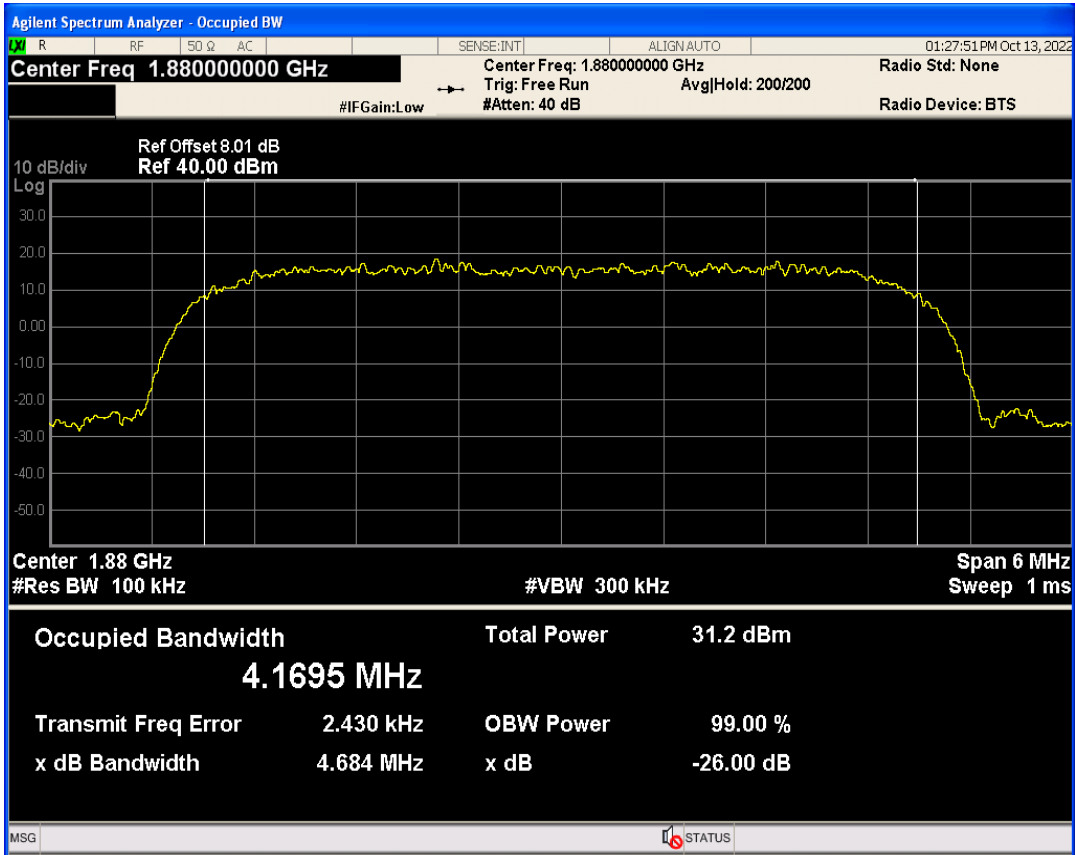

WCDMA Band2 Channel=9538