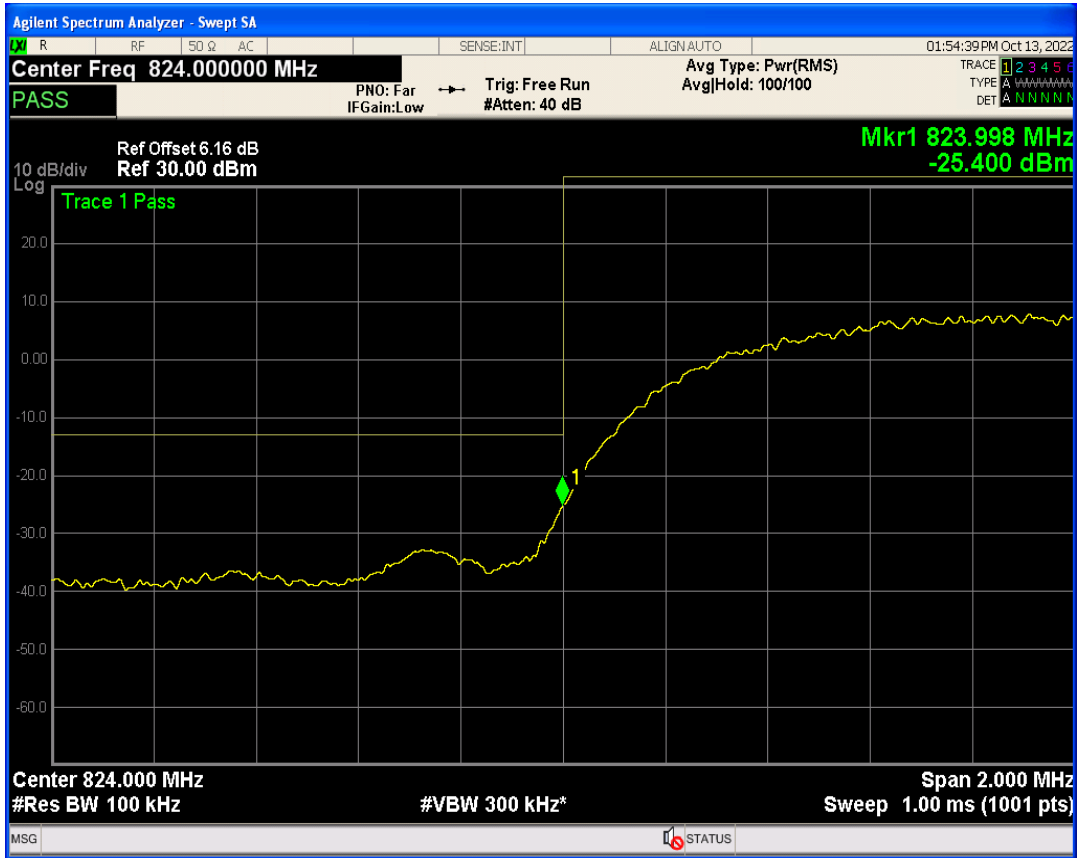

WCDMA Band2 Channel=9262

WCDMA Band2 Channel=9538

WCDMA Band5 Channel=4233

WCDMA Band5 Channel=4132

06 Out-of-band emissions

Band	Channel	Frequency (MHz)	Spur Freq (MHz)	Spur Level (dBm)	Limit (dBm)	Verdict
WCDMA Band2	9262	1852.4	17995.01	-24.10	-13	PASS
WCDMA Band2	9400	1880	18582.13	-24.17	-13	PASS
WCDMA Band2	9538	1907.6	19816.28	-23.01	-13	PASS
WCDMA Band5	4132	826.4	3308.14	-29.99	-13	PASS
WCDMA Band5	4182	836.4	2769.76	-29.57	-13	PASS
WCDMA Band5	4233	846.6	3382.91	-29.86	-13	PASS