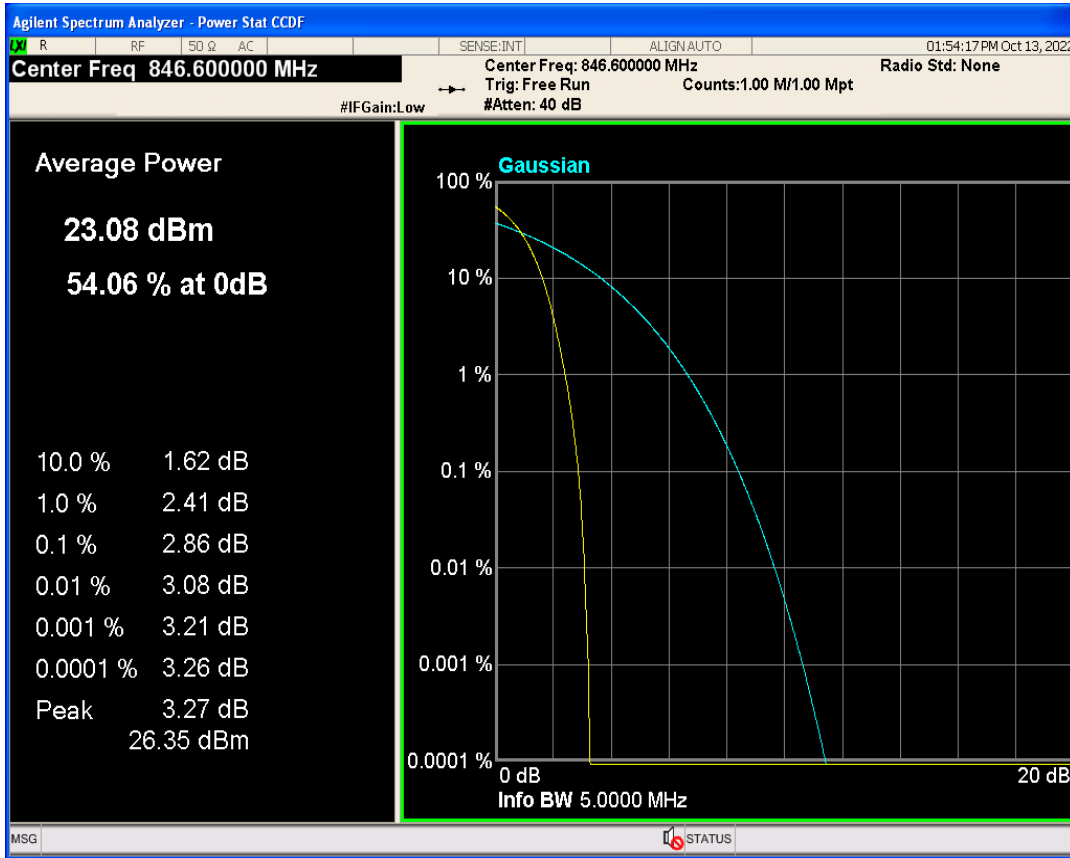

WCDMA Band2 Channel=9262

WCDMA Band2 Channel=9538

WCDMA Band5 Channel=4132

WCDMA Band5 Channel=4233

04 Occupied bandwidth

Band	Channel	Frequency (MHz)	99% OBW (kHz)	-26dB EBW (kHz)	Verdict
WCDMA Band2	9262	1852.4	4154.400	4677.744	PASS
WCDMA Band2	9400	1880	4169.530	4684.103	PASS
WCDMA Band2	9538	1907.6	4137.380	4683.573	PASS
WCDMA Band5	4132	826.4	4157.241	4675.577	PASS
WCDMA Band5	4182	836.4	4160.208	4657.673	PASS
WCDMA Band5	4233	846.6	4155.643	4701.156	PASS