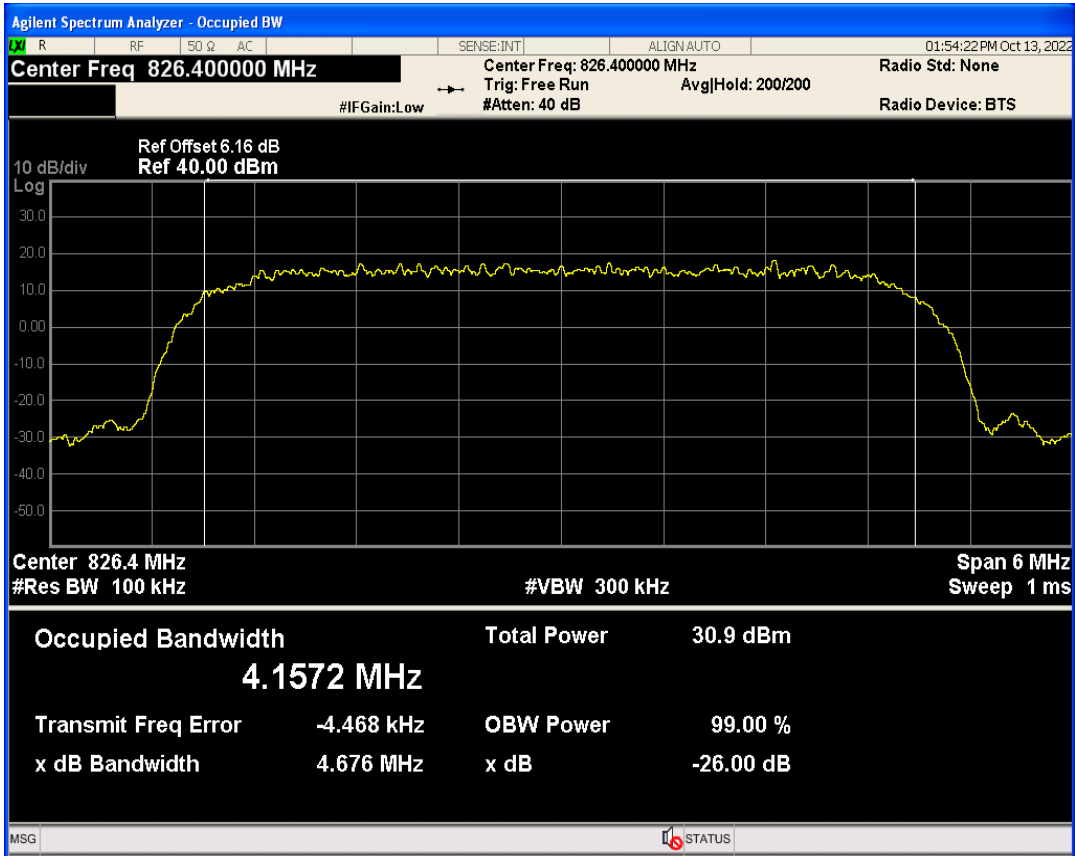

WCDMA Band2 Channel=9262

WCDMA Band2 Channel=9400

WCDMA Band2 Channel=9538

WCDMA Band5 Channel=4182

WCDMA Band5 Channel=4132

WCDMA Band5 Channel=4233

05 Band edge

Band	Channel	Frequency (MHz)	Spur Freq (MHz)	Spur Level (dBm)	Limit (dBm)	Verdict
WCDMA Band2	9262	1852.4	1850.00	-23.56	-13	PASS
WCDMA Band2	9538	1907.6	1910.00	-21.95	-13	PASS
WCDMA Band5	4132	826.4	824.00	-25.39	-13	PASS
WCDMA Band5	4233	846.6	849.00	-25.34	-13	PASS