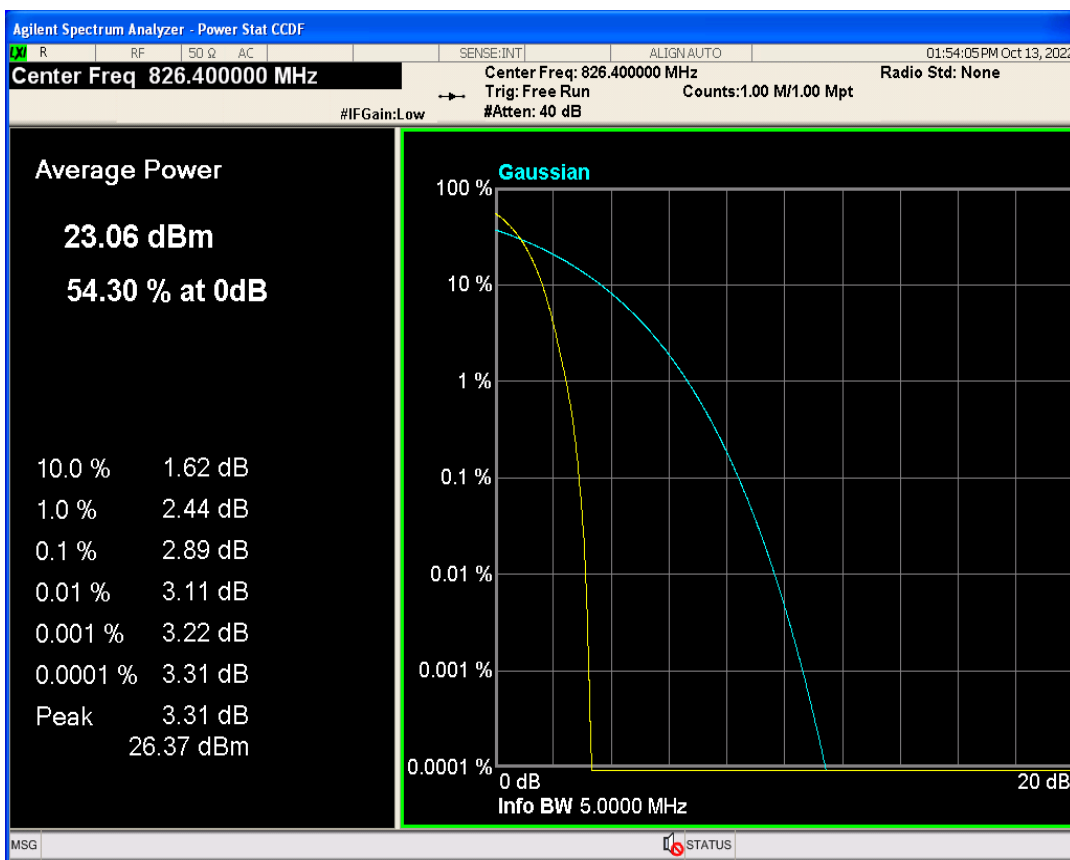

WCDMA Band2 Channel=9262

WCDMA Band2 Channel=9538

WCDMA Band5 Channel=4132

WCDMA Band5 Channel=4233

04 Occupied bandwidth

Band	Channel	Frequency (MHz)	99% OBW (kHz)	-26dB EBW (kHz)	Verdict
WCDMA Band2	9262	1852.4	4154.400	4677.744	PASS
WCDMA Band2	9400	1880	4169.530	4684.103	PASS
WCDMA Band2	9538	1907.6	4137.380	4683.573	PASS
WCDMA Band5	4132	826.4	4157.241	4675.577	PASS
WCDMA Band5	4182	836.4	4160.208	4657.673	PASS
WCDMA Band5	4233	846.6	4155.643	4701.156	PASS

WCDMA Band2 Channel=9262

WCDMA Band2 Channel=9400

WCDMA Band2 Channel=9538

WCDMA Band5 Channel=4182

WCDMA Band5 Channel=4132

WCDMA Band5 Channel=4233

05 Band edge

Band	Channel	Frequency (MHz)	Spur Freq (MHz)	Spur Level (dBm)	Limit (dBm)	Verdict
WCDMA Band2	9262	1852.4	1850.00	-23.56	-13	PASS
WCDMA Band2	9538	1907.6	1910.00	-21.95	-13	PASS
WCDMA Band5	4132	826.4	824.00	-25.39	-13	PASS
WCDMA Band5	4233	846.6	849.00	-25.34	-13	PASS