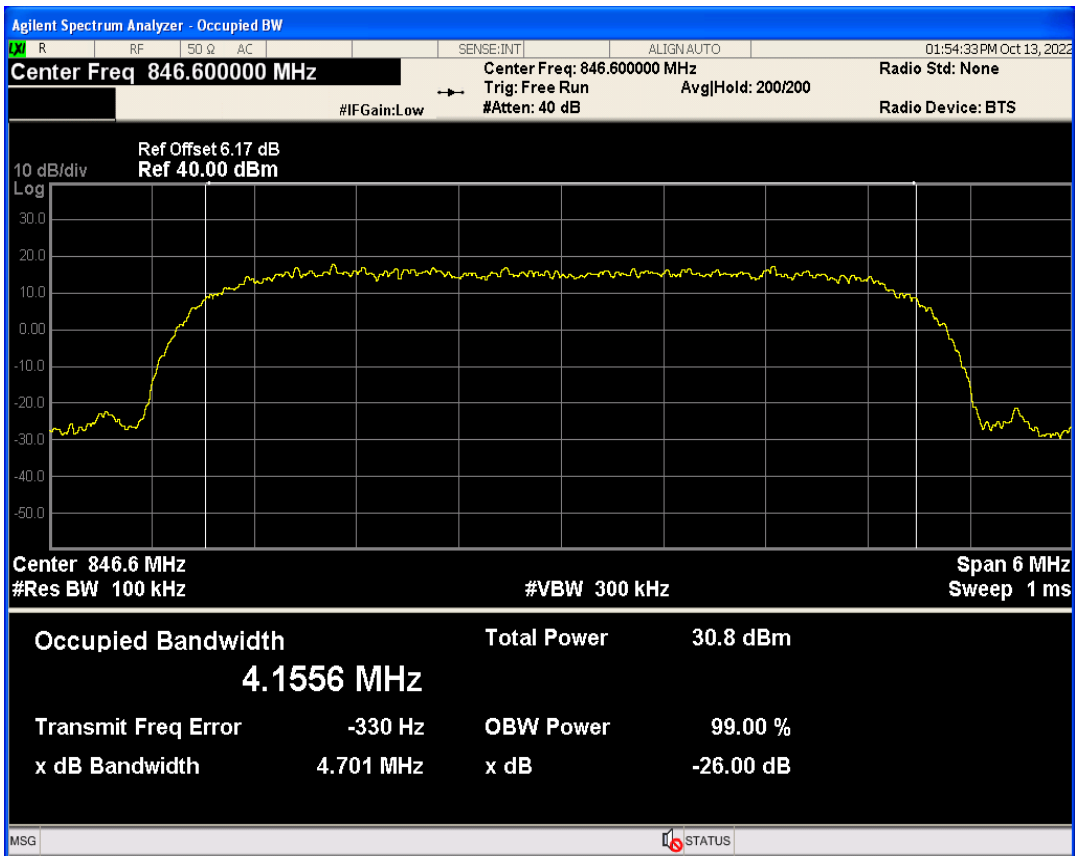

WCDMA Band2 Channel=9262

WCDMA Band2 Channel=9400

WCDMA Band2 Channel=9538

WCDMA Band5 Channel=4182

WCDMA Band5 Channel=4132

WCDMA Band5 Channel=4233

05 Band edge

Band	Channel	Frequency (MHz)	Spur Freq (MHz)	Spur Level (dBm)	Limit (dBm)	Verdict
WCDMA Band2	9262	1852.4	1850.00	-23.56	-13	PASS
WCDMA Band2	9538	1907.6	1910.00	-21.95	-13	PASS
WCDMA Band5	4132	826.4	824.00	-25.39	-13	PASS
WCDMA Band5	4233	846.6	849.00	-25.34	-13	PASS