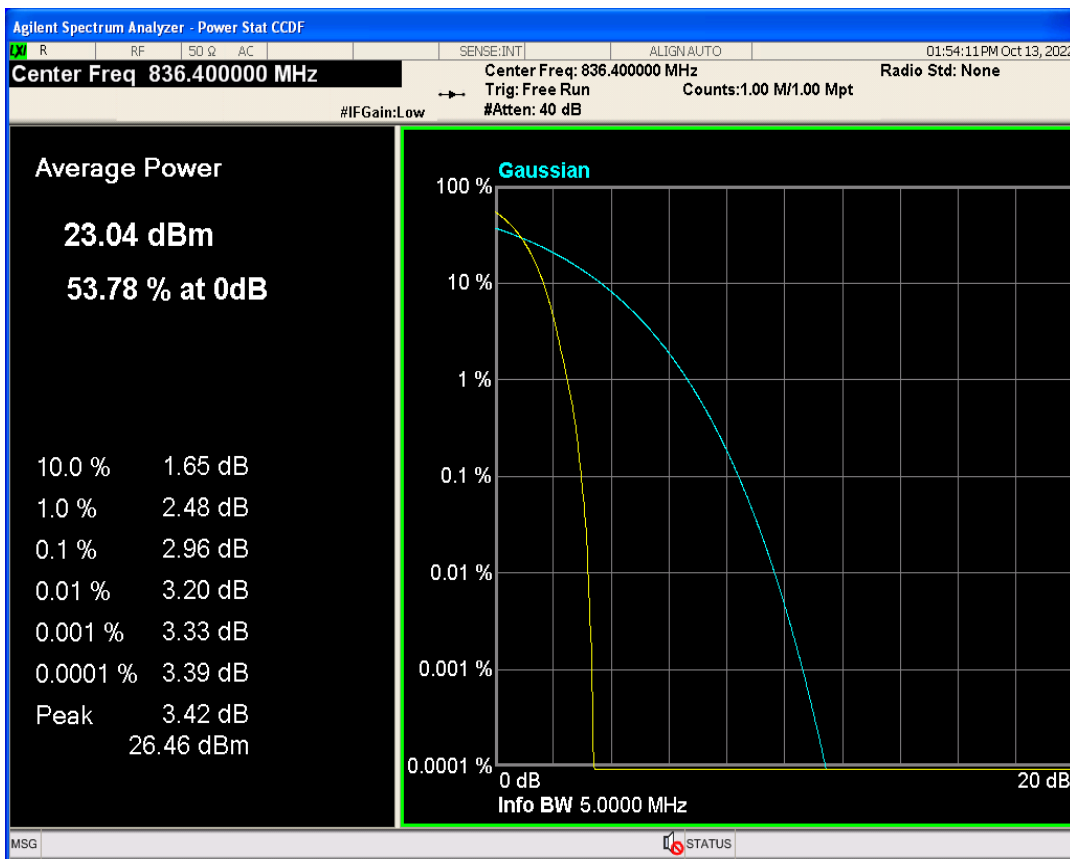

03 Peak-to-Average Ratio

Band	Channel	Frequency (MHz)	Result (dB)	high Limit (dB)	Verdict
WCDMA Band2	9262	1852.4	2.66	13	PASS
WCDMA Band2	9400	1880	2.73	13	PASS
WCDMA Band2	9538	1907.6	2.52	13	PASS
WCDMA Band5	4132	826.4	2.89	13	PASS
WCDMA Band5	4182	836.4	2.96	13	PASS
WCDMA Band5	4233	846.6	2.86	13	PASS

WCDMA Band2 Channel=9262

WCDMA Band2 Channel=9538

WCDMA Band5 Channel=4132

WCDMA Band5 Channel=4233

04 Occupied bandwidth

Band	Channel	Frequency (MHz)	99% OBW (kHz)	-26dB EBW (kHz)	Verdict
WCDMA Band2	9262	1852.4	4154.400	4677.744	PASS
WCDMA Band2	9400	1880	4169.530	4684.103	PASS
WCDMA Band2	9538	1907.6	4137.380	4683.573	PASS
WCDMA Band5	4132	826.4	4157.241	4675.577	PASS
WCDMA Band5	4182	836.4	4160.208	4657.673	PASS
WCDMA Band5	4233	846.6	4155.643	4701.156	PASS