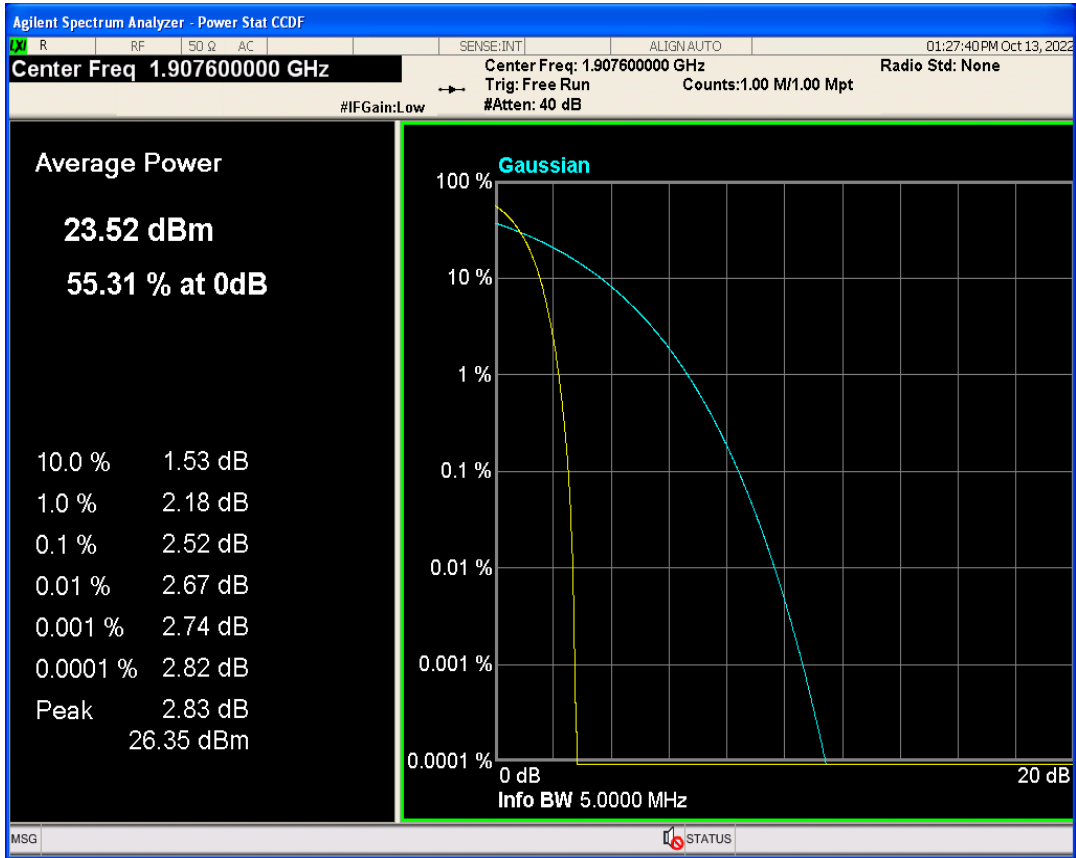

WCDMA Band2 Channel=9538