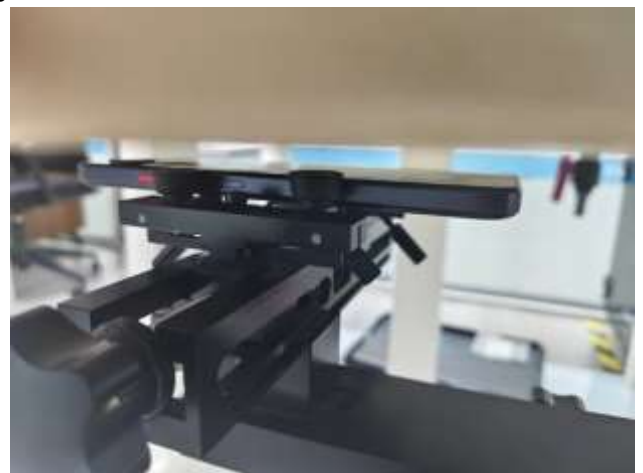

EUT Photos (Model: G1L)

EUT Antenna Locations

SAR Test Setup Photos

Head

Right Cheek

Right Tilted

Left Cheek

Left Tilted

Body

Front side (10mm)

Back side(10mm)

Left side(10mm)

Right side(10mm)

Top side(10mm)

Bottom side(10mm)

Extremity SAR Bottom side (0mm)