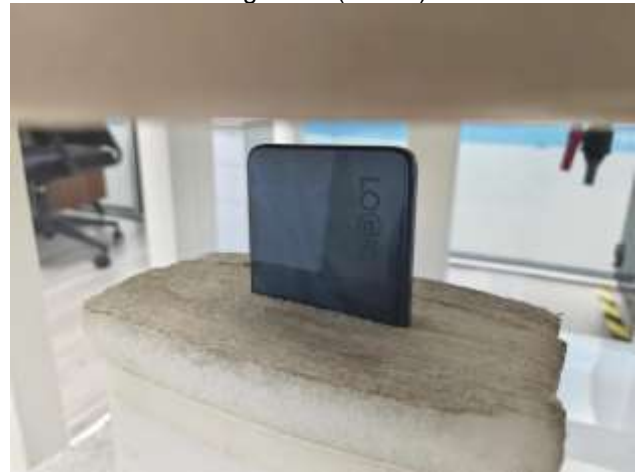

Bottom side(10mm)