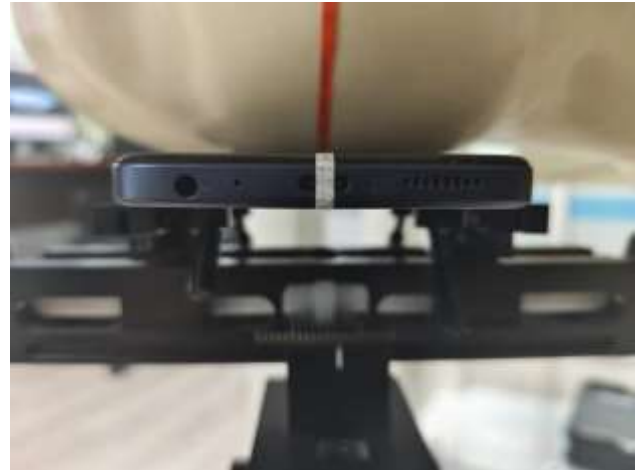

EUT Photos (Model: G1L)

EUT Antenna Locations

SAR Test Setup Photos

Head

Right Cheek

Right Tilted

Left Cheek

Left Tilted

Body

Front side (10mm)

Back side(10mm)

Left side(10mm)

Right side(10mm)

Top side(10mm)

Bottom side(10mm)

Extremity SAR Bottom side (0mm)