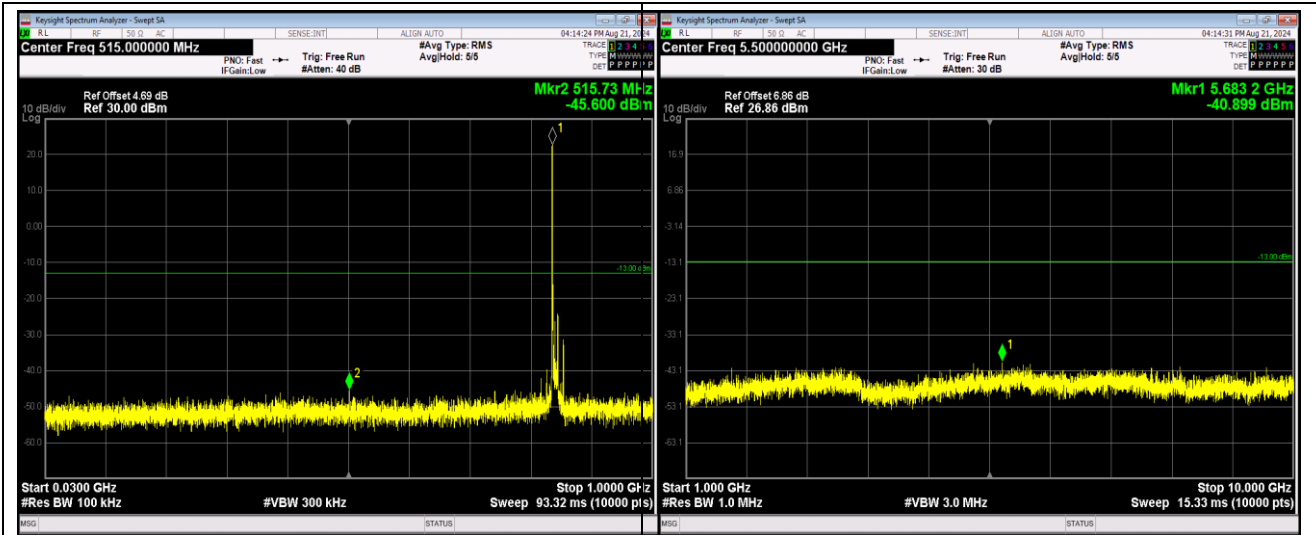

Band5-1.4MHz-64QAM-20525-1RB#0-Range1:30~1000MHz

Band5-1.4MHz-64QAM-20525-1RB#0-Range2:1000~10000MHz

Band5-1.4MHz-64QAM-20643-1RB#0-Range1:30~1000MHz

Band5-1.4MHz-64QAM-20643-1RB#0-Range2:1000~10000MHz

Band5-10MHz-16QAM-20450-1RB#0-Range1:30~1000MHz