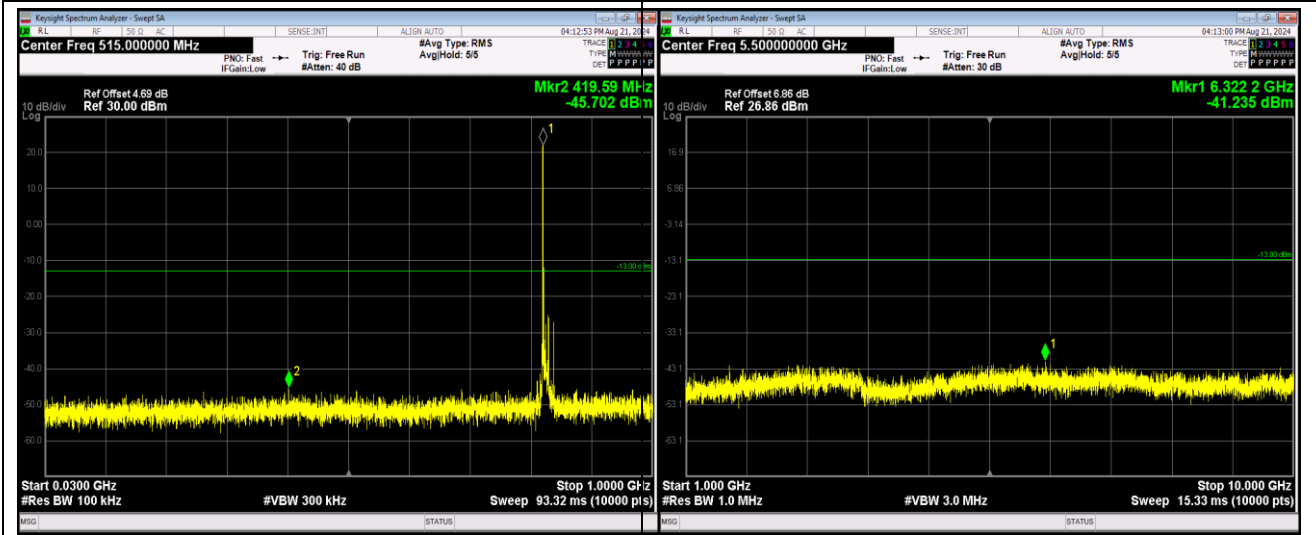

Band5-10MHz-16QAM-20450-1RB#0-Range1:30~1000MHz

Band5-10MHz-16QAM-20525-1RB#0-Range2:1000~10000MHz

Band5-10MHz-16QAM-20450-1RB#0-Range2:1000~10000MHz

Band5-10MHz-16QAM-20525-1RB#0-Range1:30~1000MHz