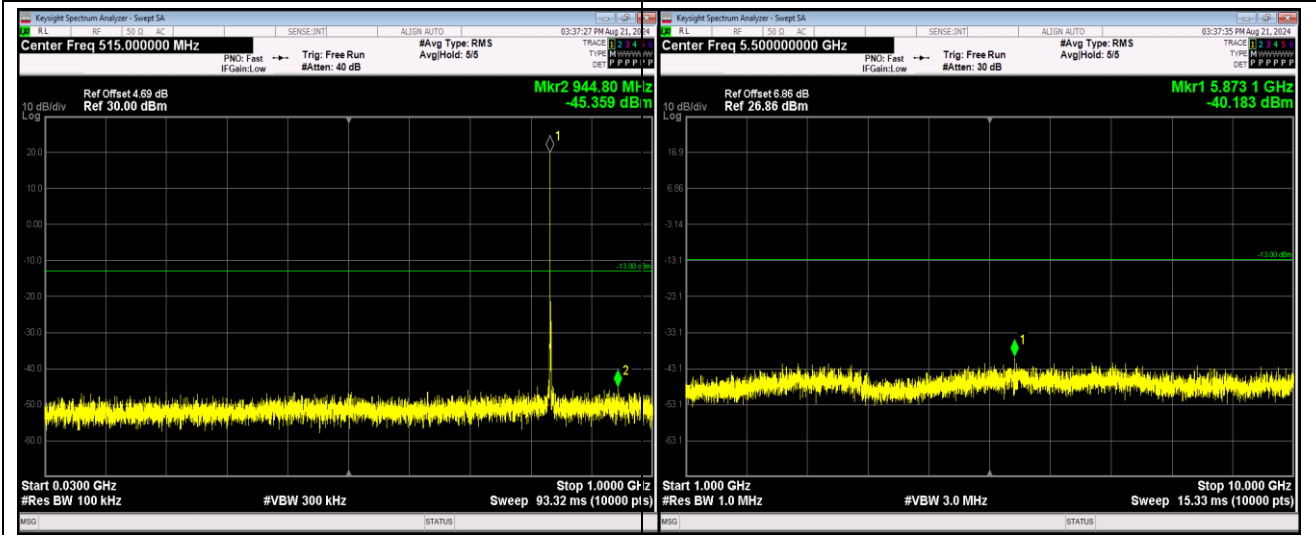

Band5-1.4MHz-64QAM-20525-1RB#0-Range1:30~1000MHz

Band5-1.4MHz-64QAM-20643-1RB#0-Range2:1000~10000MHz

Band5-1.4MHz-64QAM-20525-1RB#0-Range2:1000~10000MHz

Band5-1.4MHz-64QAM-20643-1RB#0-Range1:30~1000MHz