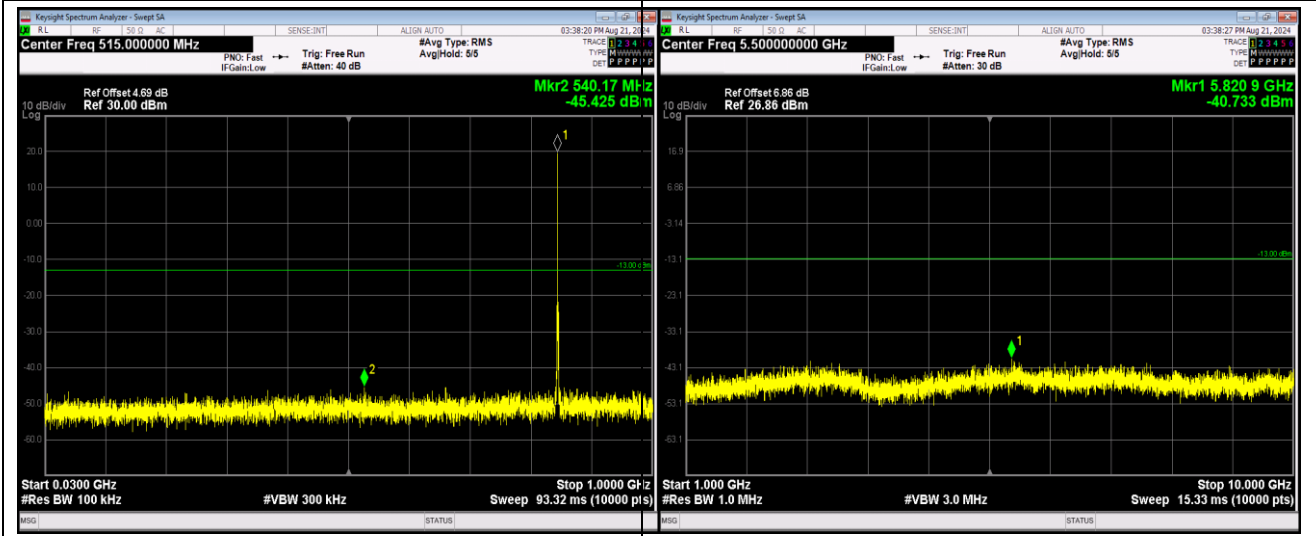

Band5-1.4MHz-64QAM-20643-1RB#0-Range1:30~1000MHz

Band5-1.4MHz-64QAM-20643-1RB#0-Range2:1000~10000MHz