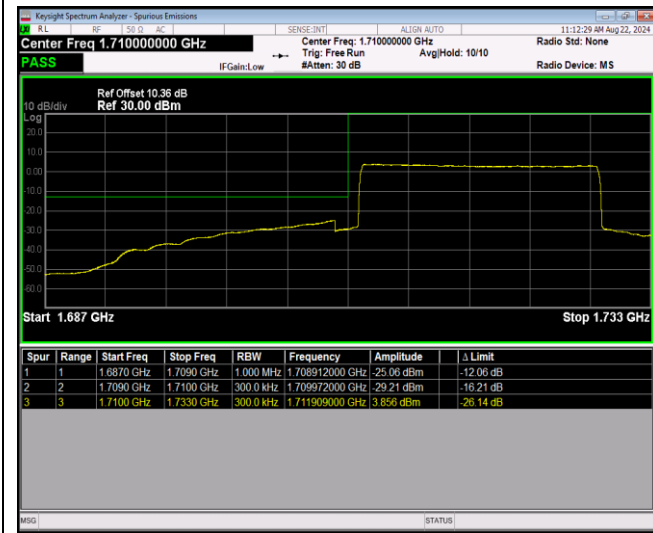

Band66-20MHz-QPSK-132072-100RB#0

Band66-20MHz-QPSK-132572-1RB#99