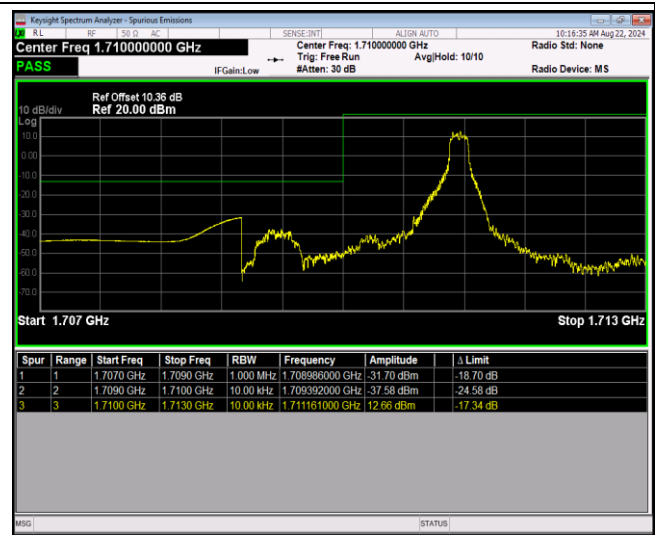

Band66-1.4MHz-64QAM-131979-1RB#5

Band66-1.4MHz-64QAM-132665-1RB#0