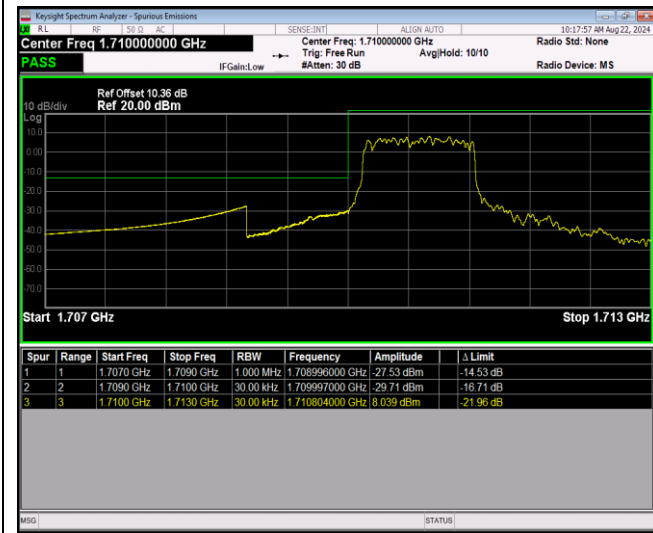

Band66-1.4MHz-64QAM-131979-6RB#0

Band66-1.4MHz-64QAM-132665-1RB#5