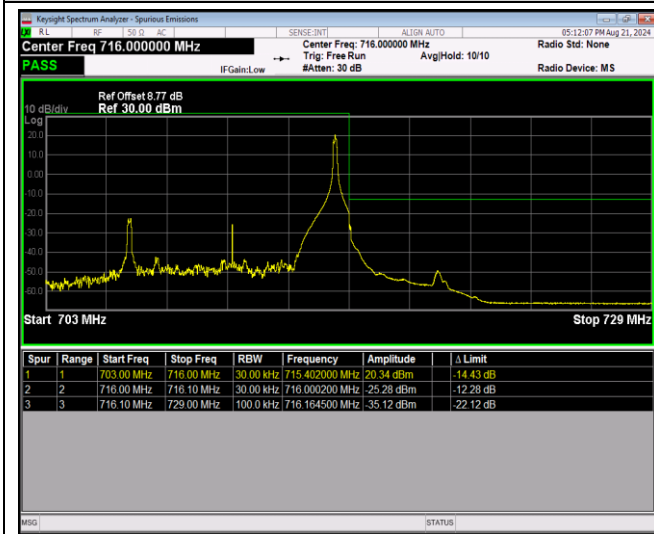

Band12-10MHz-QPSK-23130-1RB#49

Band12-10MHz-16QAM-23060-1RB#0