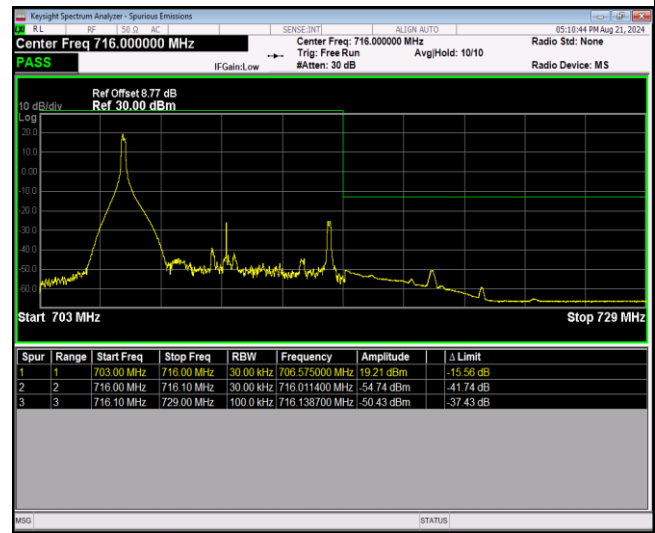

Band12-10MHz-QPSK-23130-1RB#0

Band12-10MHz-QPSK-23130-50RB#0