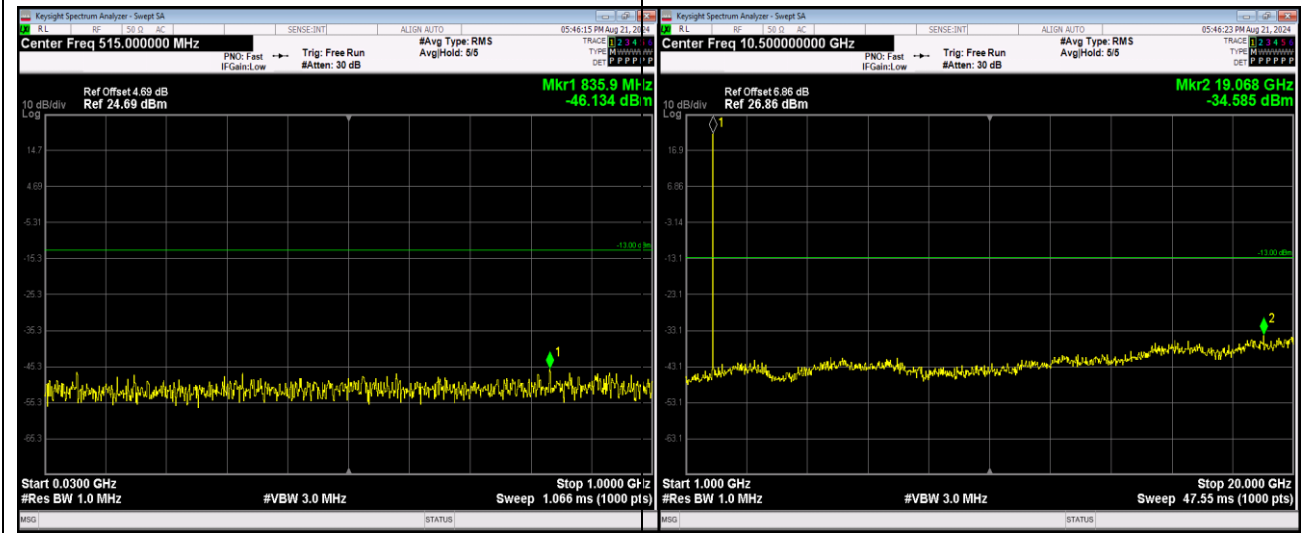

Remark: All bandwidth and all modulation had been tested, but only the worst case data displayed in this report.

Test Graphs

Band2-1.4MHz-16QAM-18607-1RB#0-Range1:30~1000MHz

Band2-1.4MHz-16QAM-18607-1RB#0-Range2:1000~20000MHz

Band2-1.4MHz-16QAM-18900-1RB#0-Range1:30~1000MHz

Band2-1.4MHz-16QAM-18900-1RB#0-Range2:1000~20000MHz