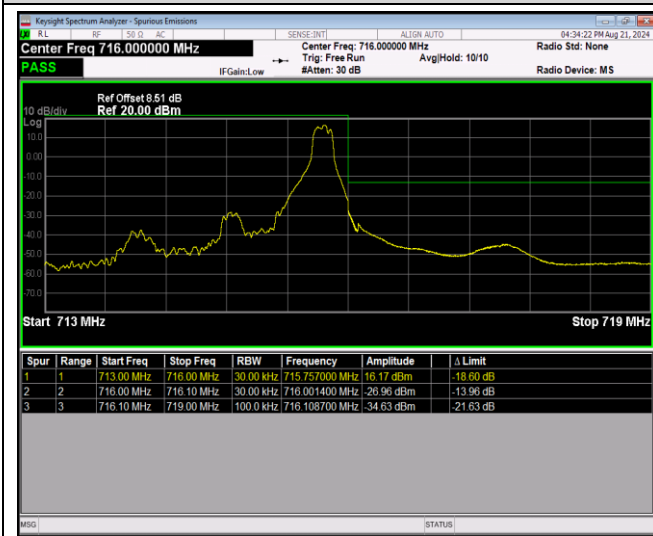

Band12-1.4MHz-64QAM-23017-6RB#0

Band12-1.4MHz-64QAM-23173-1RB#0

Band12-1.4MHz-64QAM-23173-1RB#5

Band12-1.4MHz-64QAM-23173-6RB#0

Band12-10MHz-QPSK-23060-1RB#0

Band12-10MHz-QPSK-23060-1RB#49

Band12-10MHz-QPSK-23060-50RB#0