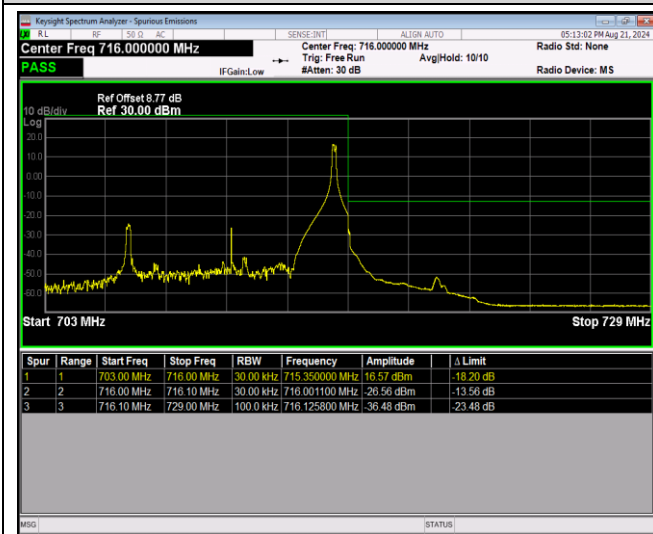

Band12-10MHz-64QAM-23130-1RB#49

Band66-1.4MHz-QPSK-131979-1RB#0