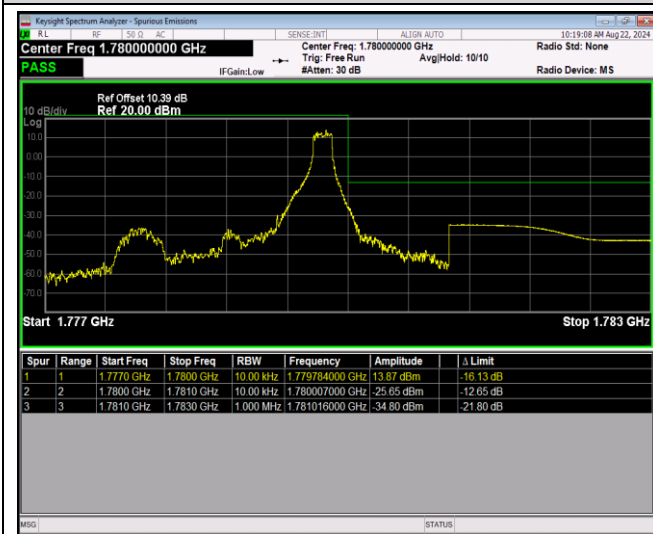

Band12-10MHz-64QAM-23130-50RB#0

Band66-1.4MHz-QPSK-131979-1RB#0

Band66-1.4MHz-QPSK-131979-1RB#5

Band66-1.4MHz-QPSK-131979-6RB#0

Band66-1.4MHz-QPSK-132665-1RB#0

Band66-1.4MHz-QPSK-132665-1RB#5

Band66-1.4MHz-QPSK-132665-6RB#0