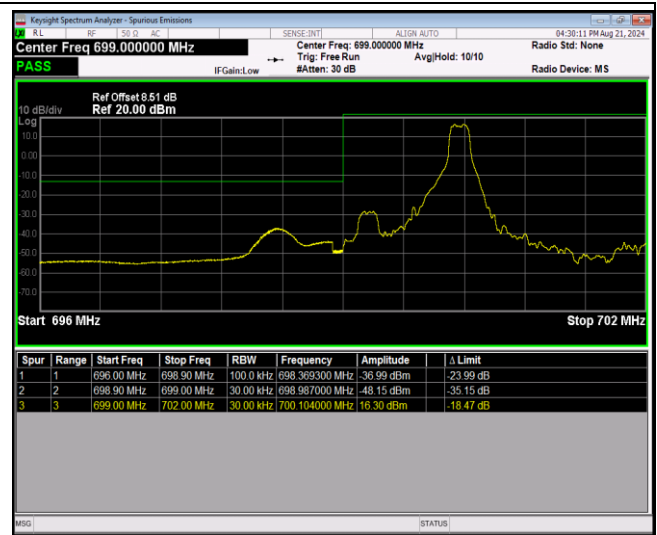

Band12-1.4MHz-64QAM-23017-6RB#0

Band12-1.4MHz-64QAM-23173-1RB#0

Band12-1.4MHz-64QAM-23173-1RB#5

Band12-1.4MHz-64QAM-23173-6RB#0

Band12-10MHz-QPSK-23060-1RB#0

Band12-10MHz-QPSK-23060-1RB#49

Band12-10MHz-QPSK-23060-50RB#0