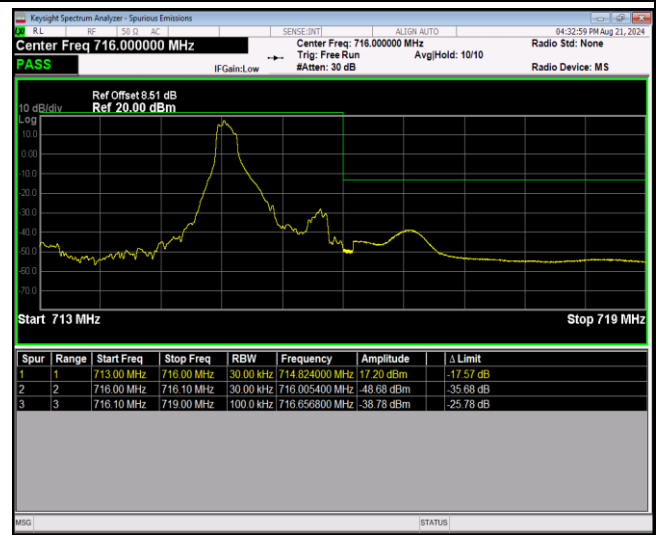

Band12-1.4MHz-64QAM-23017-6RB#0

Band12-1.4MHz-64QAM-23173-1RB#0

Band12-1.4MHz-64QAM-23173-1RB#5

Band12-1.4MHz-64QAM-23173-6RB#0

Band12-10MHz-QPSK-23060-1RB#0

Band12-10MHz-QPSK-23060-1RB#49

Band12-10MHz-QPSK-23060-50RB#0