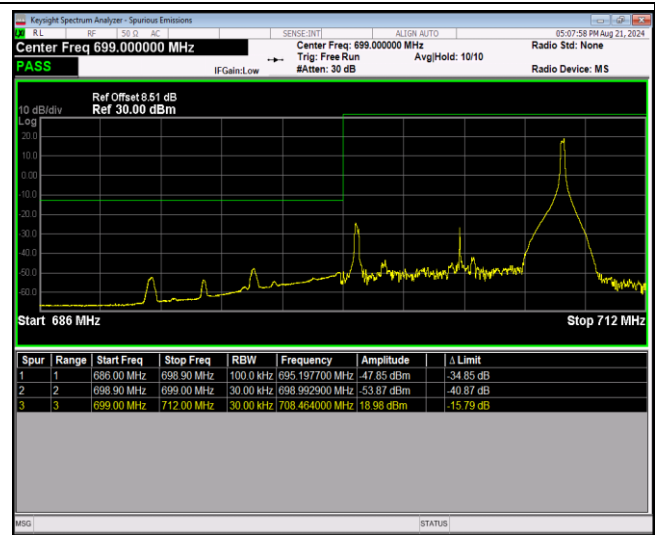

Band12-1.4MHz-64QAM-23017-6RB#0

Band12-1.4MHz-64QAM-23173-1RB#0

Band12-1.4MHz-64QAM-23173-1RB#5

Band12-1.4MHz-64QAM-23173-6RB#0

Band12-10MHz-QPSK-23060-1RB#0

Band12-10MHz-QPSK-23060-1RB#49

Band12-10MHz-QPSK-23060-50RB#0