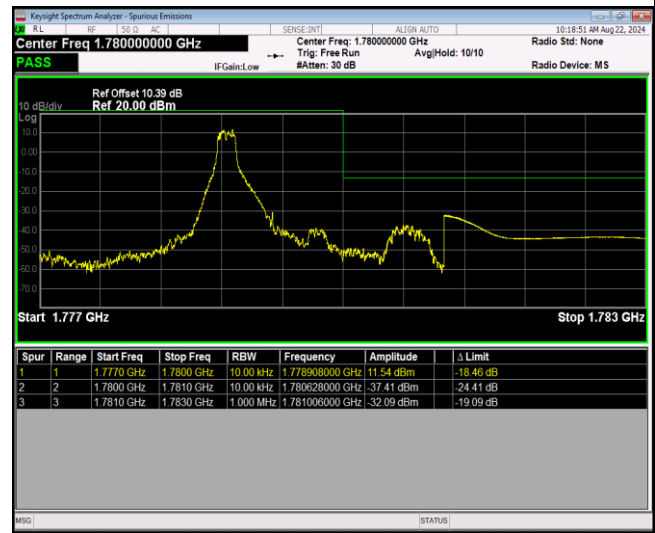

Band66-1.4MHz-64QAM-131979-1RB#5

Band66-1.4MHz-64QAM-131979-6RB#0

Band66-1.4MHz-64QAM-132665-1RB#0

Band66-1.4MHz-64QAM-132665-1RB#5

Band66-1.4MHz-64QAM-132665-6RB#0

Band66-20MHz-QPSK-132072-1RB#0

Band66-20MHz-QPSK-132072-1RB#99