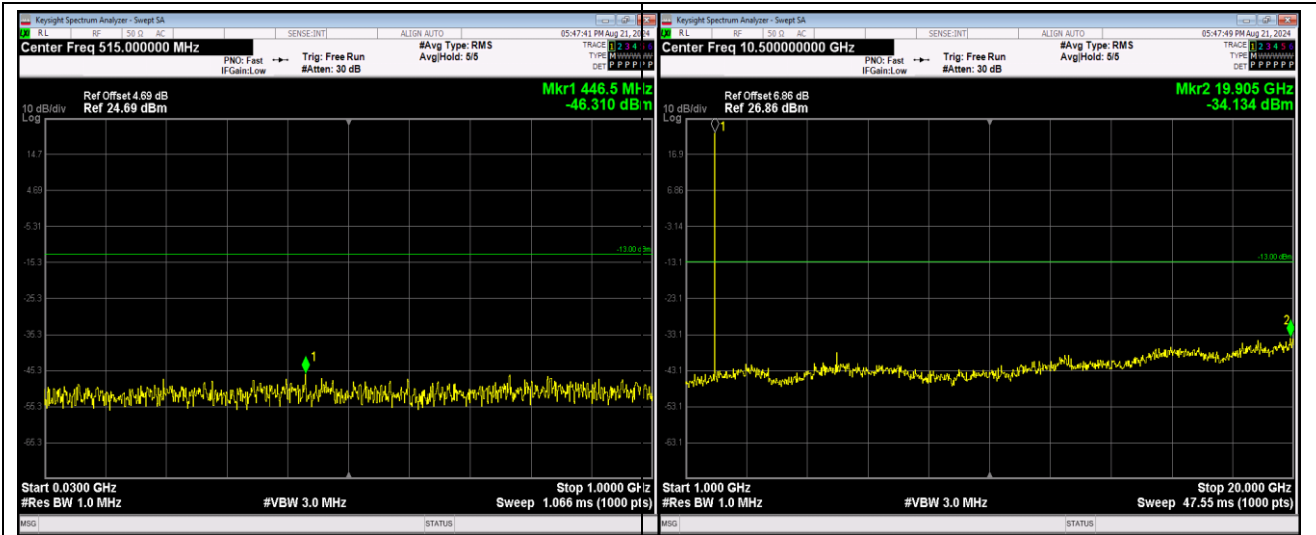

Band2-1.4MHz-16QAM-18607-1RB#0-Range2:1000~20000MHz

Band2-1.4MHz-16QAM-18607-1RB#0-Range1:30~1000MHz