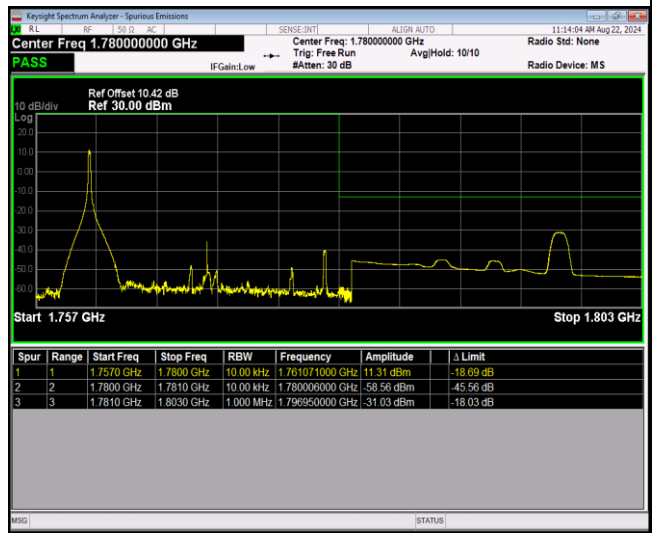

Band66-20MHz-QPSK-132572-1RB#0

Band66-20MHz-QPSK-132572-100RB#0