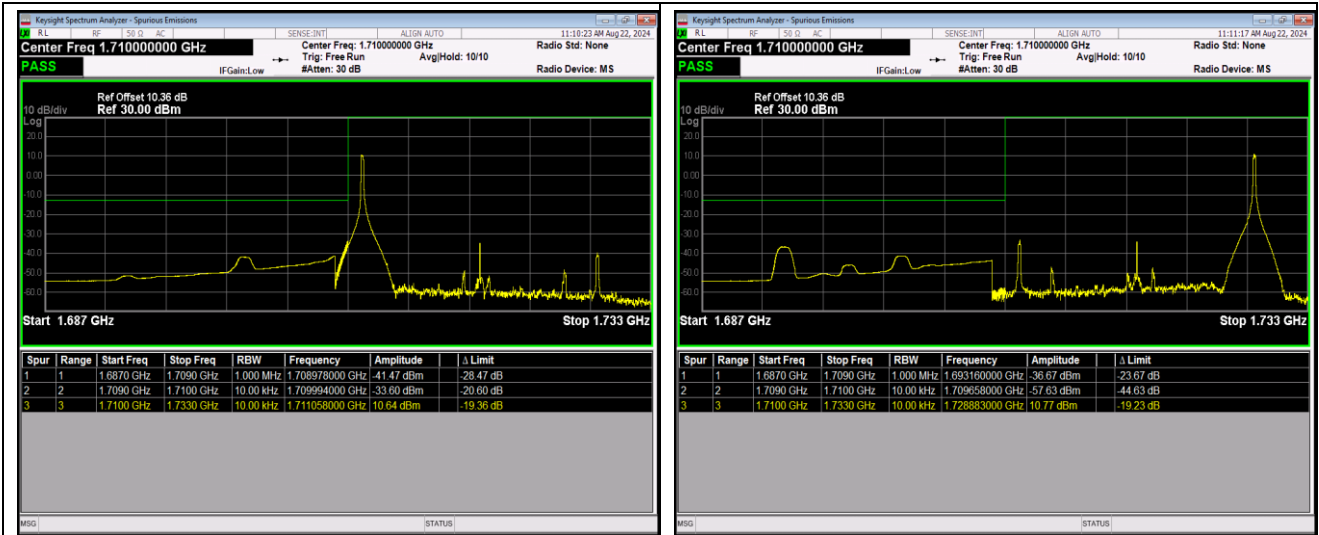

Band66-1.4MHz-64QAM-131979-1RB#5

Band66-1.4MHz-64QAM-131979-6RB#0

Band66-1.4MHz-64QAM-132665-1RB#0

Band66-1.4MHz-64QAM-132665-1RB#5

Band66-1.4MHz-64QAM-132665-6RB#0

Band66-20MHz-QPSK-132072-1RB#0

Band66-20MHz-QPSK-132072-1RB#99