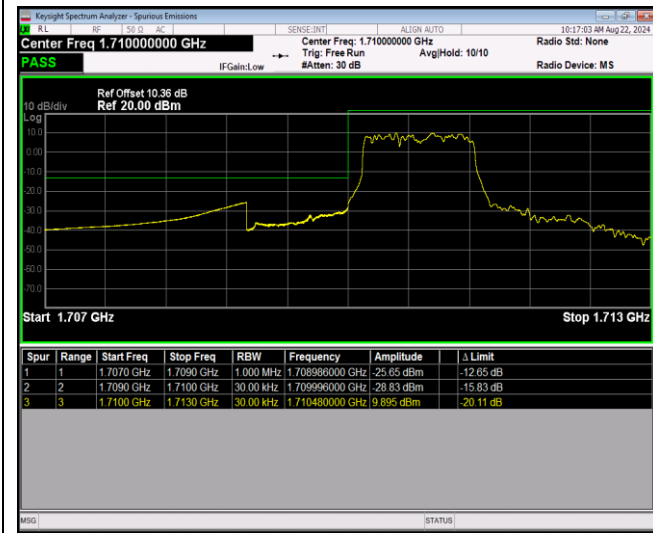

Band12-10MHz-64QAM-23130-50RB#0

Band66-1.4MHz-QPSK-131979-1RB#0

Band66-1.4MHz-QPSK-131979-1RB#5

Band66-1.4MHz-QPSK-131979-6RB#0

Band66-1.4MHz-QPSK-132665-1RB#0

Band66-1.4MHz-QPSK-132665-1RB#5

Band66-1.4MHz-QPSK-132665-6RB#0