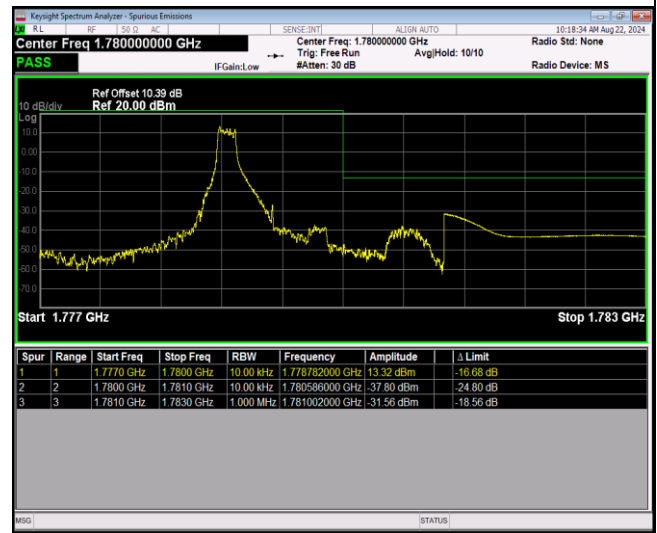

Band66-1.4MHz-16QAM-131979-1RB#0

Band66-1.4MHz-16QAM-131979-1RB#5

Band66-1.4MHz-16QAM-131979-6RB#0

Band66-1.4MHz-16QAM-132665-1RB#0

Band66-1.4MHz-16QAM-132665-1RB#5

Band66-1.4MHz-16QAM-132665-6RB#0

Band66-1.4MHz-64QAM-131979-1RB#0