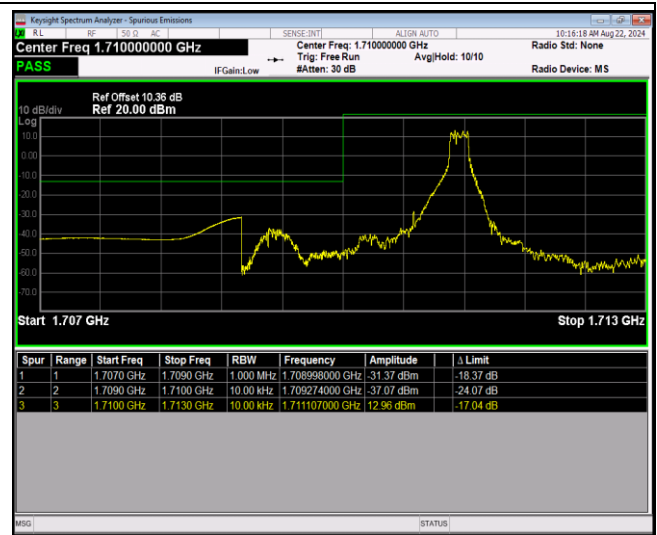

Band66-1.4MHz-16QAM-131979-1RB#5

Band66-1.4MHz-16QAM-132665-1RB#0