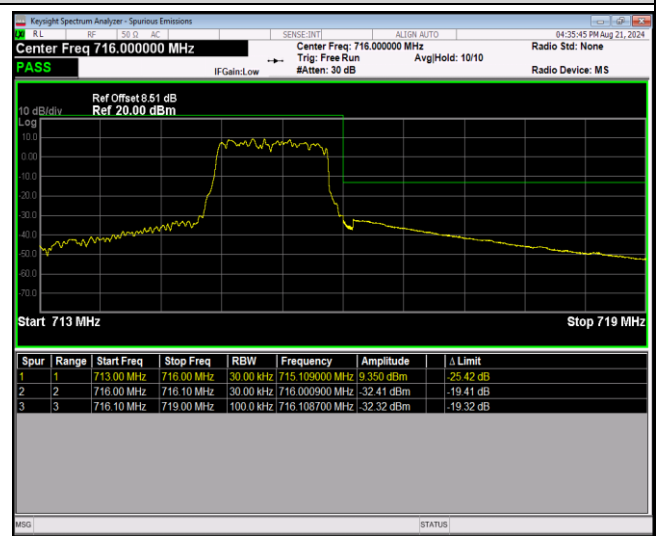

Band12-1.4MHz-64QAM-23017-6RB#0

Band12-1.4MHz-64QAM-23173-1RB#0

Band12-1.4MHz-64QAM-23173-1RB#5

Band12-1.4MHz-64QAM-23173-6RB#0

Band12-10MHz-QPSK-23060-1RB#0

Band12-10MHz-QPSK-23060-1RB#49

Band12-10MHz-QPSK-23060-50RB#0