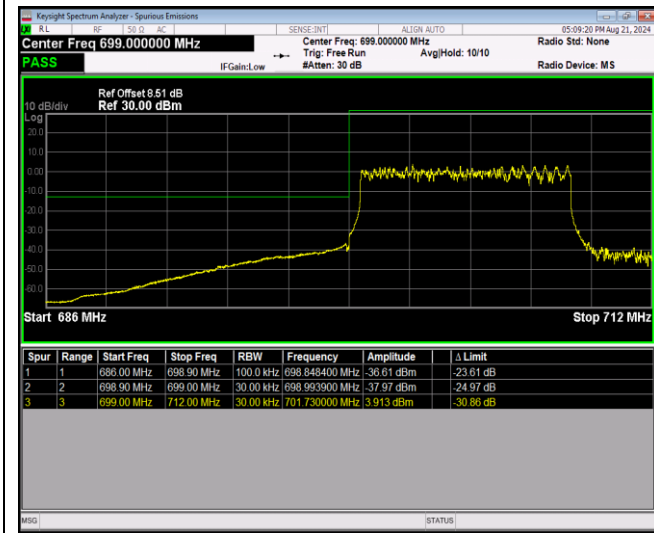

Band12-10MHz-QPSK-23060-50RB#0

Band12-10MHz-QPSK-23130-1RB#49