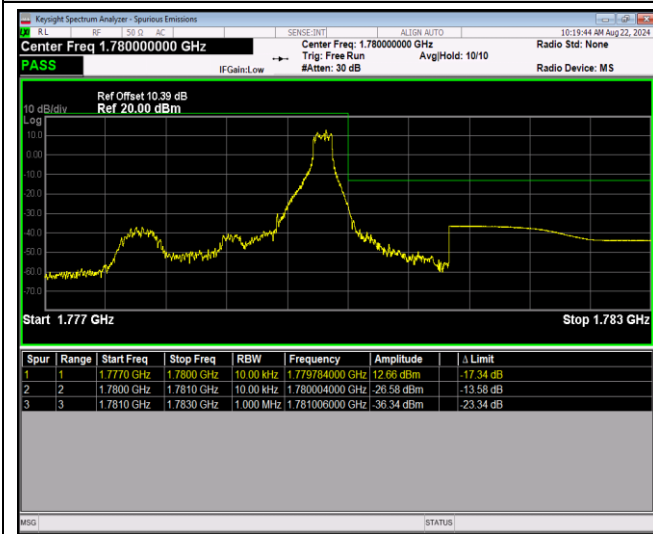

Band66-1.4MHz-64QAM-131979-1RB#5

Band66-1.4MHz-64QAM-131979-6RB#0

Band66-1.4MHz-64QAM-132665-1RB#0

Band66-1.4MHz-64QAM-132665-1RB#5

Band66-1.4MHz-64QAM-132665-6RB#0

Band66-20MHz-QPSK-132072-1RB#0

Band66-20MHz-QPSK-132072-1RB#99