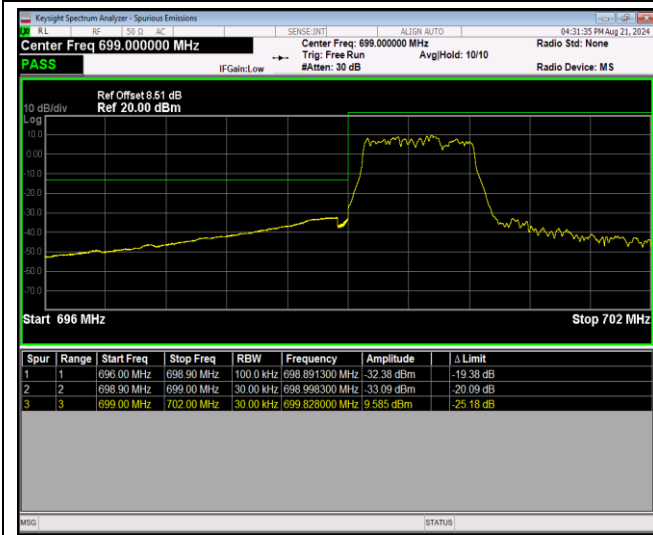

Band12-1.4MHz-64QAM-23017-6RB#0

Band12-1.4MHz-64QAM-23173-1RB#0

Band12-1.4MHz-64QAM-23173-1RB#5

Band12-1.4MHz-64QAM-23173-6RB#0

Band12-10MHz-QPSK-23060-1RB#0

Band12-10MHz-QPSK-23060-1RB#49

Band12-10MHz-QPSK-23060-50RB#0