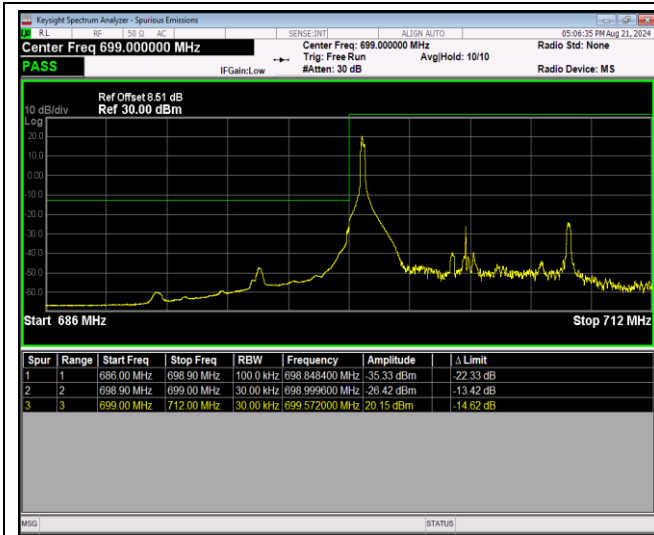

Band12-1.4MHz-64QAM-23017-6RB#0

Band12-1.4MHz-64QAM-23173-1RB#0

Band12-1.4MHz-64QAM-23173-1RB#5

Band12-1.4MHz-64QAM-23173-6RB#0

Band12-10MHz-QPSK-23060-1RB#0

Band12-10MHz-QPSK-23060-1RB#49

Band12-10MHz-QPSK-23060-50RB#0