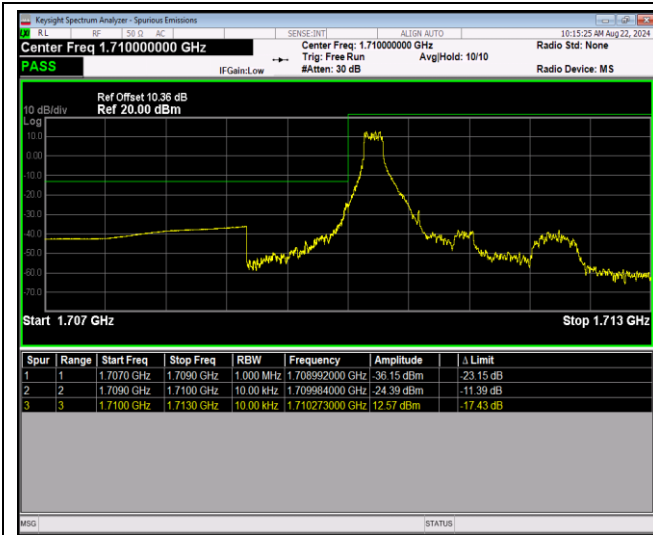

Band66-1.4MHz-16QAM-131979-1RB#0

Band66-1.4MHz-16QAM-131979-6RB#0