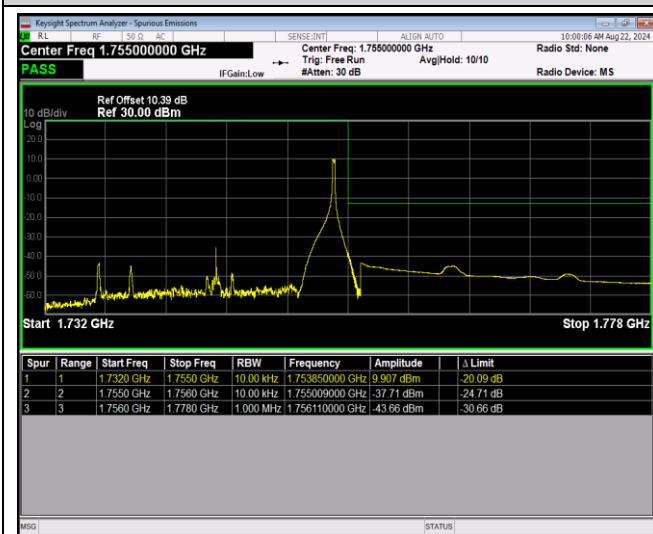

Band4-20MHz-16QAM-20050-100RB#0

Band4-20MHz-16QAM-20300-1RB#0

Band4-20MHz-16QAM-20300-1RB#99

Band4-20MHz-16QAM-20300-100RB#0

Band4-20MHz-64QAM-20050-1RB#0

Band4-20MHz-64QAM-20050-1RB#99

Band4-20MHz-64QAM-20050-100RB#0