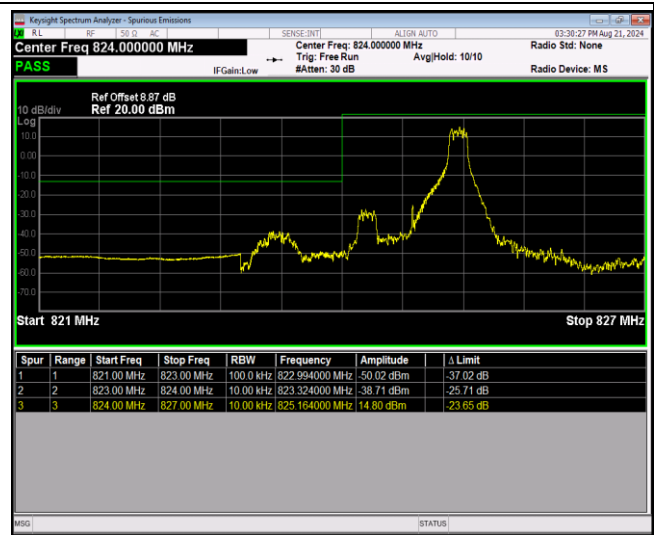

Band4-20MHz-64QAM-20300-1RB#0

Band4-20MHz-64QAM-20300-1RB#99

Band4-20MHz-64QAM-20300-100RB#0

Band5-1.4MHz-QPSK-20407-1RB#0

Band5-1.4MHz-QPSK-20407-1RB#5

Band5-1.4MHz-QPSK-20407-6RB#0

Band5-1.4MHz-QPSK-20643-1RB#0