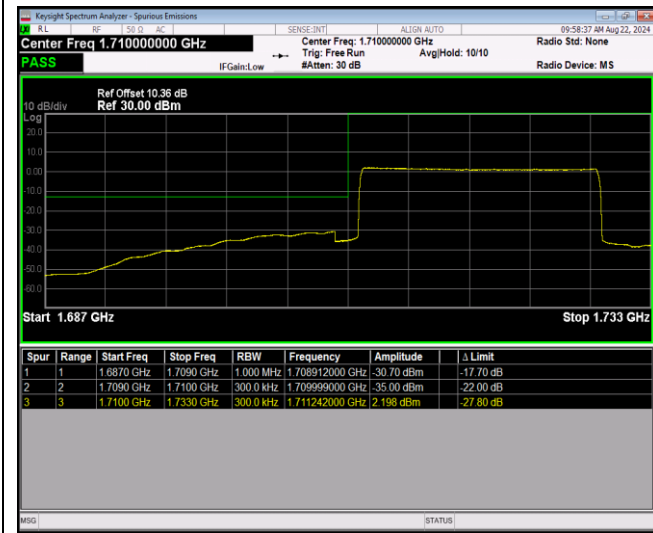

Band4-20MHz-64QAM-20050-100RB#0

Band4-20MHz-64QAM-20300-1RB#99