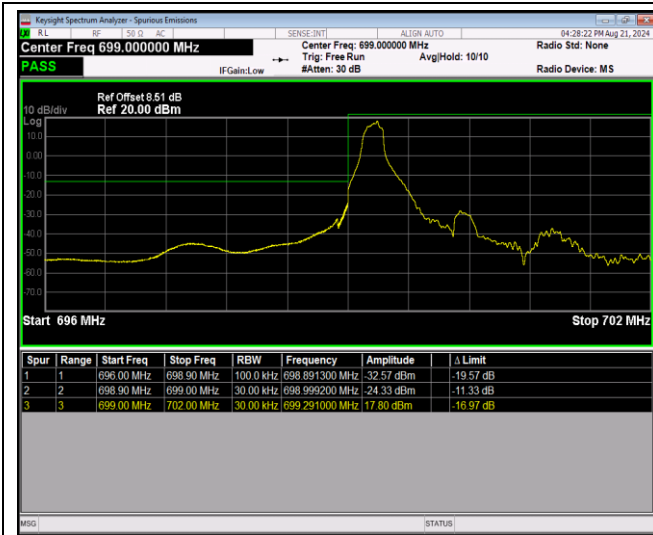

Band12-1.4MHz-QPSK-23173-1RB#0

Band12-1.4MHz-QPSK-23173-1RB#5

Band12-1.4MHz-QPSK-23173-6RB#0

Band12-1.4MHz-16QAM-23017-1RB#0

Band12-1.4MHz-16QAM-23017-1RB#5

Band12-1.4MHz-16QAM-23017-6RB#0

Band12-1.4MHz-16QAM-23173-1RB#0