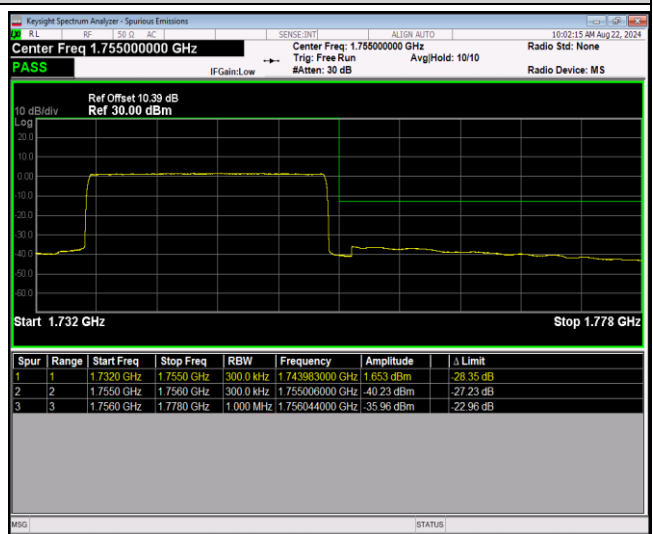

Band4-20MHz-64QAM-20300-1RB#0

Band4-20MHz-64QAM-20300-1RB#99

Band4-20MHz-64QAM-20300-100RB#0

Band5-1.4MHz-QPSK-20407-1RB#0

Band5-1.4MHz-QPSK-20407-1RB#5

Band5-1.4MHz-QPSK-20407-6RB#0

Band5-1.4MHz-QPSK-20643-1RB#0