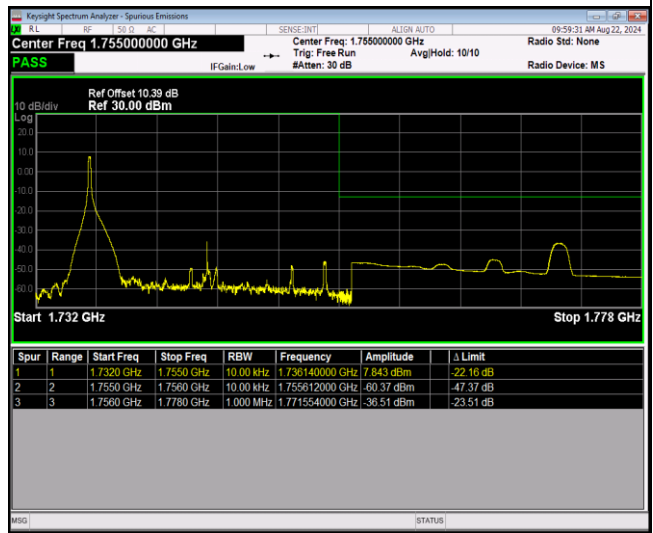

Band4-20MHz-64QAM-20300-1RB#0

Band4-20MHz-64QAM-20300-100RB#0