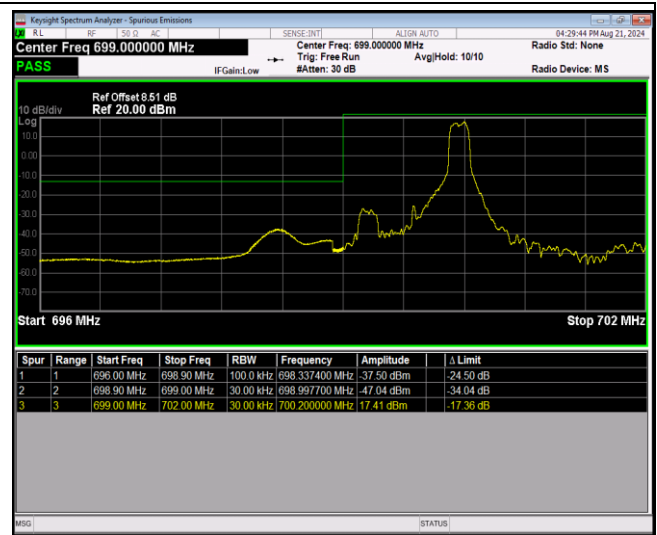

Band12-1.4MHz-QPSK-23173-1RB#0

Band12-1.4MHz-QPSK-23173-1RB#5

Band12-1.4MHz-QPSK-23173-6RB#0

Band12-1.4MHz-16QAM-23017-1RB#0

Band12-1.4MHz-16QAM-23017-1RB#5

Band12-1.4MHz-16QAM-23017-6RB#0

Band12-1.4MHz-16QAM-23173-1RB#0