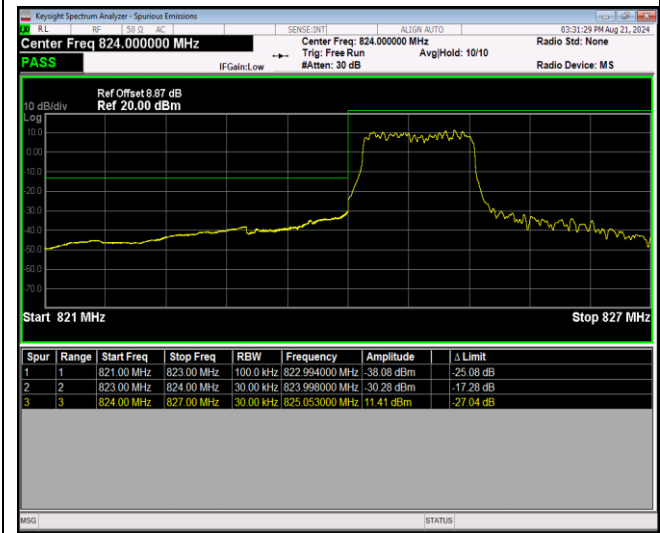

Band4-20MHz-64QAM-20300-1RB#0

Band4-20MHz-64QAM-20300-1RB#99

Band4-20MHz-64QAM-20300-100RB#0

Band5-1.4MHz-QPSK-20407-1RB#0

Band5-1.4MHz-QPSK-20407-1RB#5

Band5-1.4MHz-QPSK-20407-6RB#0

Band5-1.4MHz-QPSK-20643-1RB#0