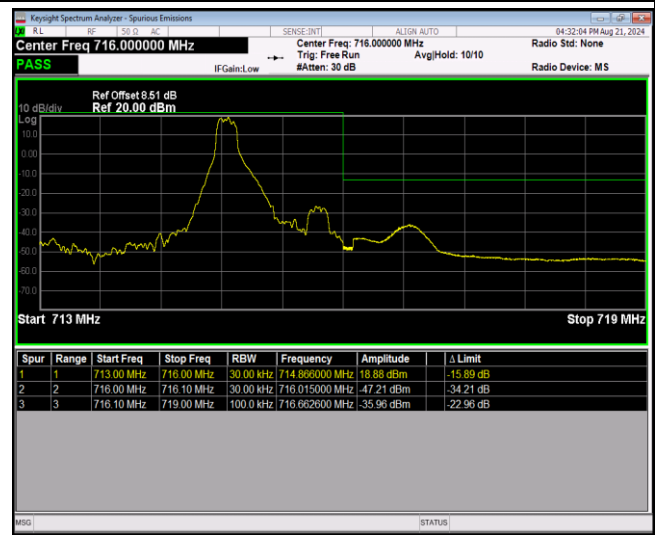

Band12-1.4MHz-QPSK-23173-1RB#0

Band12-1.4MHz-QPSK-23173-1RB#5

Band12-1.4MHz-QPSK-23173-6RB#0