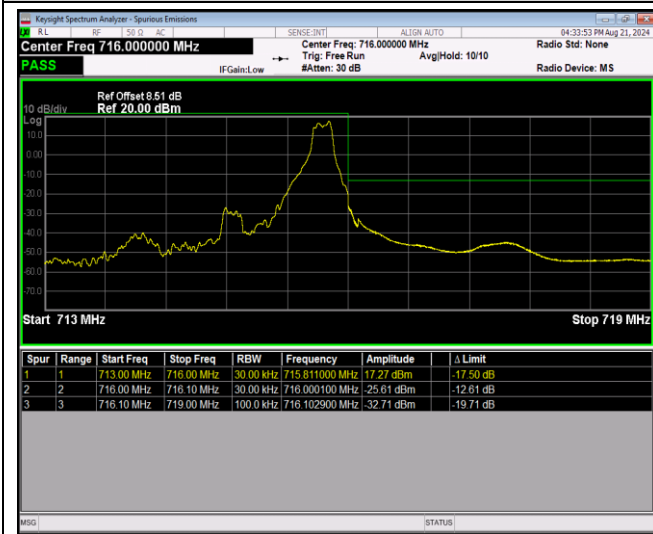

Band12-1.4MHz-16QAM-23173-1RB#5

Band12-1.4MHz-64QAM-23017-1RB#0