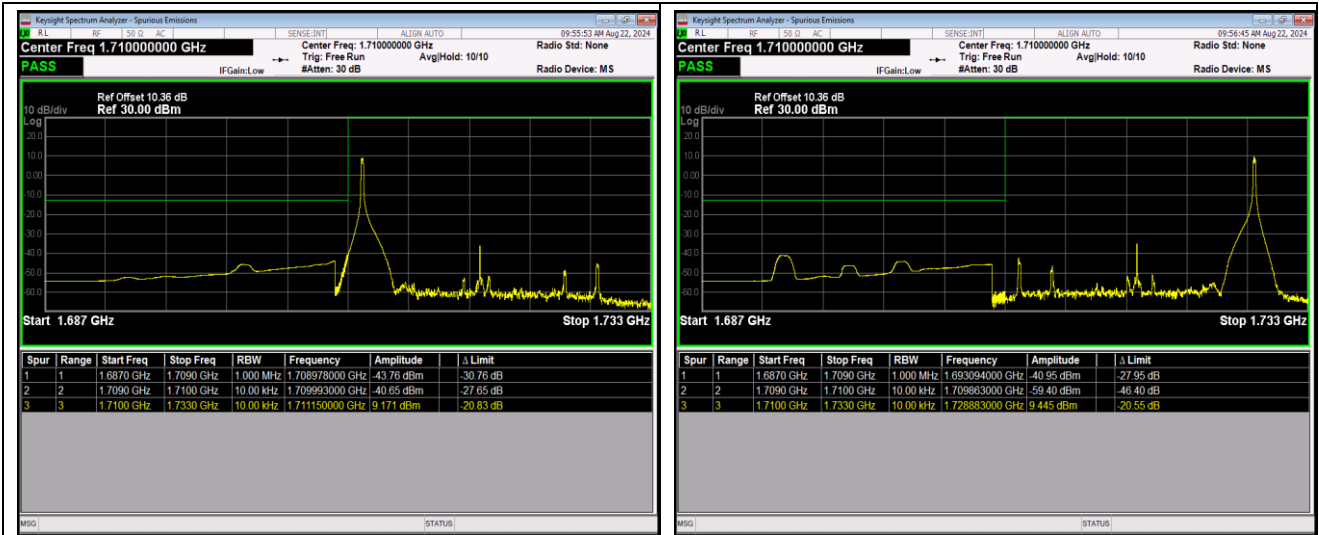

Band4-20MHz-16QAM-20050-100RB#0

Band4-20MHz-16QAM-20300-1RB#0

Band4-20MHz-16QAM-20300-1RB#99

Band4-20MHz-16QAM-20300-100RB#0

Band4-20MHz-64QAM-20050-1RB#0

Band4-20MHz-64QAM-20050-1RB#99

Band4-20MHz-64QAM-20050-100RB#0