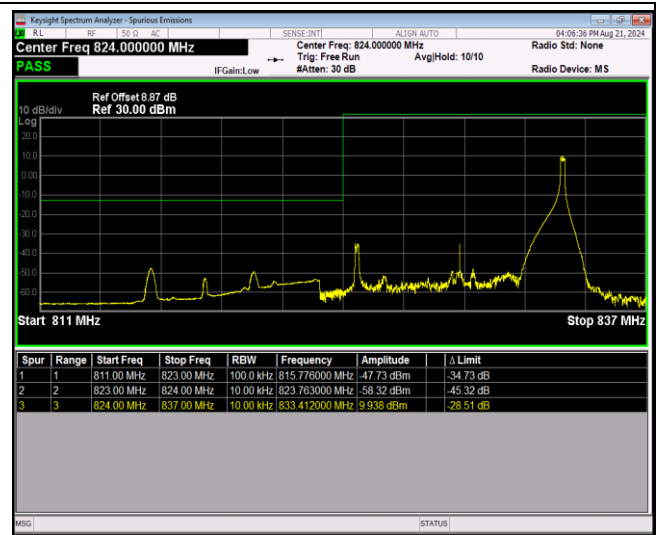

Band5-10MHz-64QAM-20450-1RB#49

Band5-10MHz-64QAM-20600-1RB#0