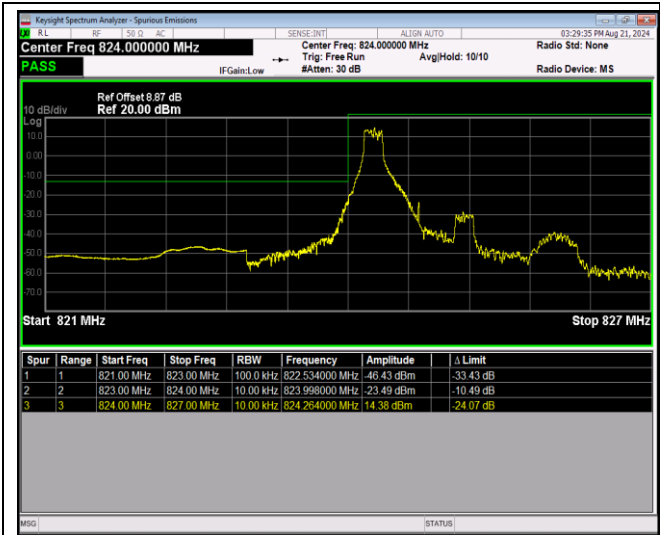

Band4-20MHz-64QAM-20300-1RB#0

Band4-20MHz-64QAM-20300-1RB#99

Band4-20MHz-64QAM-20300-100RB#0

Band5-1.4MHz-QPSK-20407-1RB#0

Band5-1.4MHz-QPSK-20407-1RB#5

Band5-1.4MHz-QPSK-20407-6RB#0

Band5-1.4MHz-QPSK-20643-1RB#0