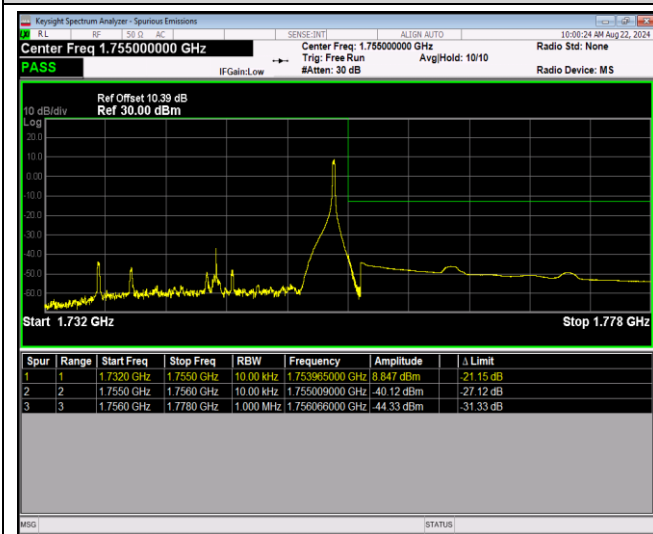

Band4-20MHz-64QAM-20300-1RB#99

Band5-1.4MHz-QPSK-20407-1RB#0