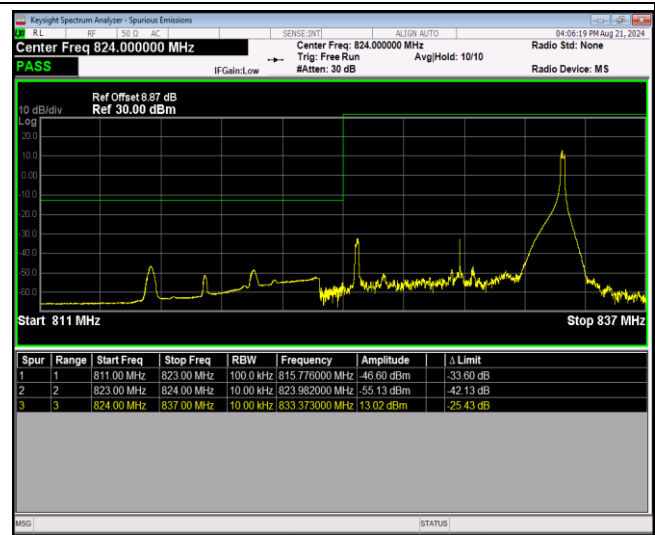

Band5-10MHz-16QAM-20450-1RB#49

Band5-10MHz-16QAM-20600-1RB#0