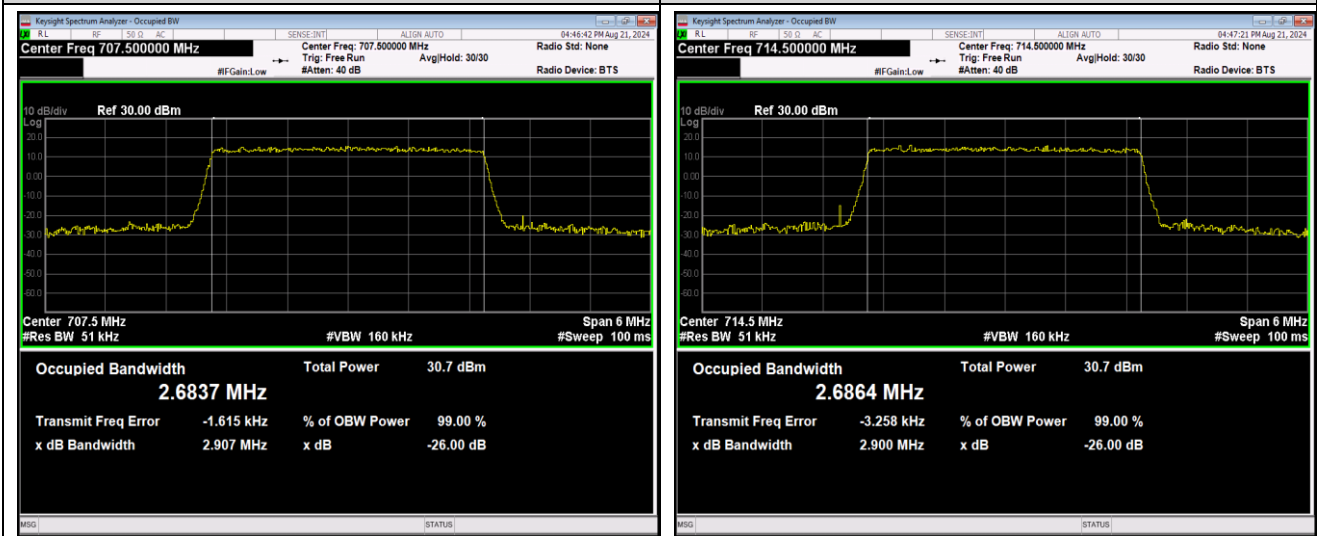

Band12-3MHz-64QAM-23095-15RB#0

Band12-3MHz-64QAM-23165-15RB#0

Band12-5MHz-QPSK-23035-25RB#0

Band12-5MHz-QPSK-23095-25RB#0