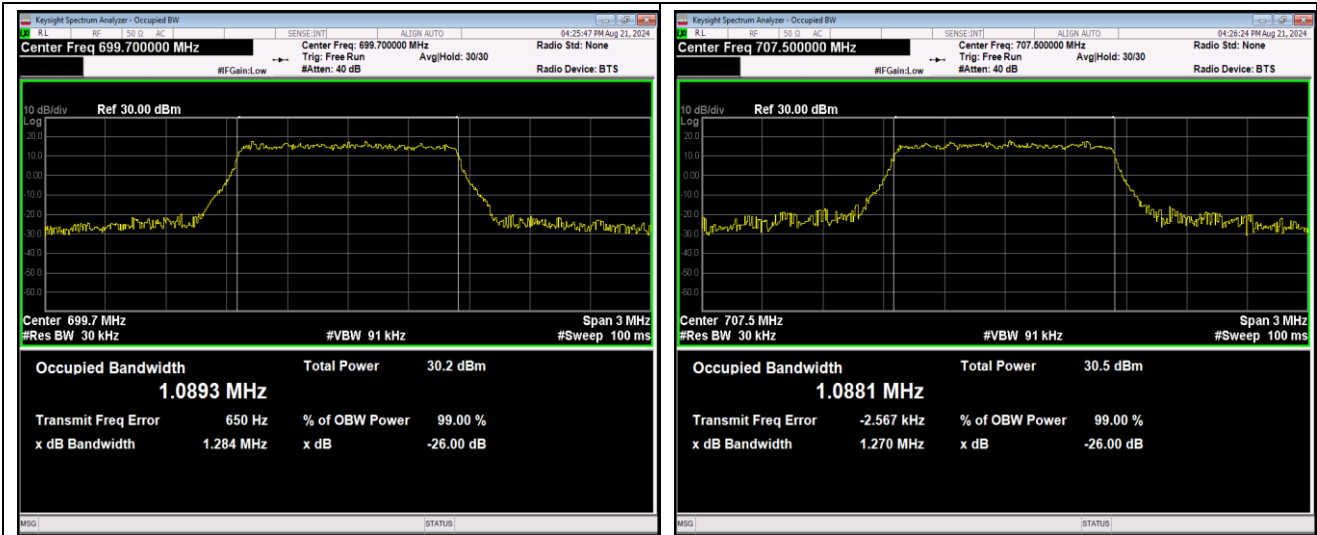

Band12-1.4MHz-64QAM-23017-6RB#0

Band12-1.4MHz-64QAM-23095-6RB#0