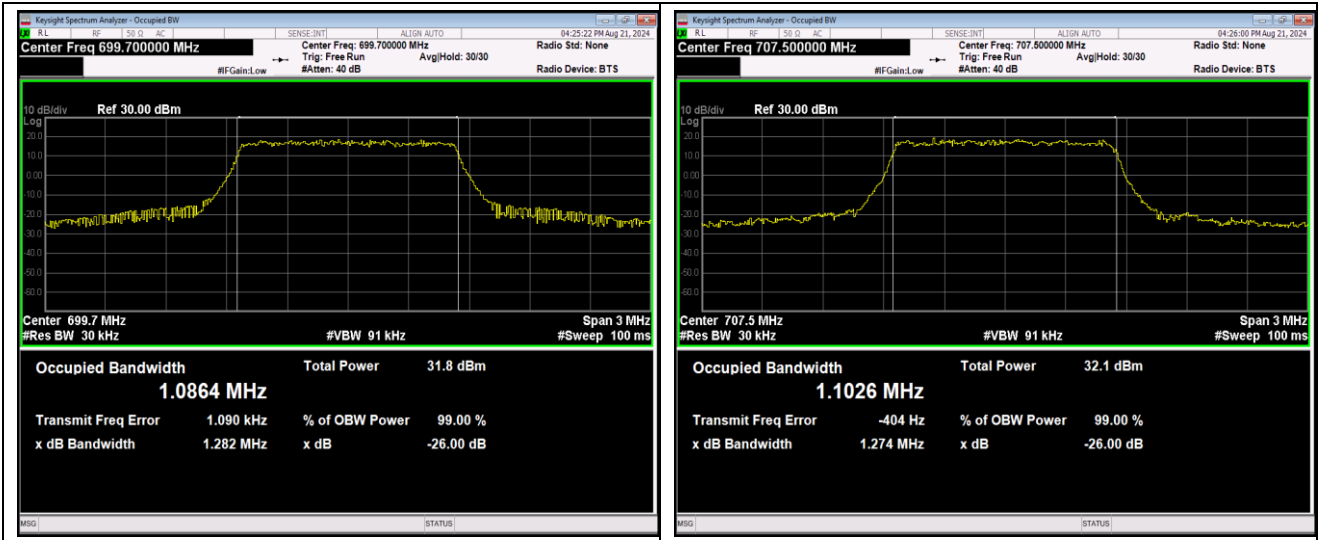

Band5-10MHz-64QAM-20450-50RB#0

Band5-10MHz-64QAM-20525-50RB#0

Band5-10MHz-64QAM-20600-50RB#0

Band12-1.4MHz-QPSK-23017-6RB#0

Band12-1.4MHz-QPSK-23095-6RB#0

Band12-1.4MHz-QPSK-23173-6RB#0

Band12-1.4MHz-16QAM-23017-6RB#0