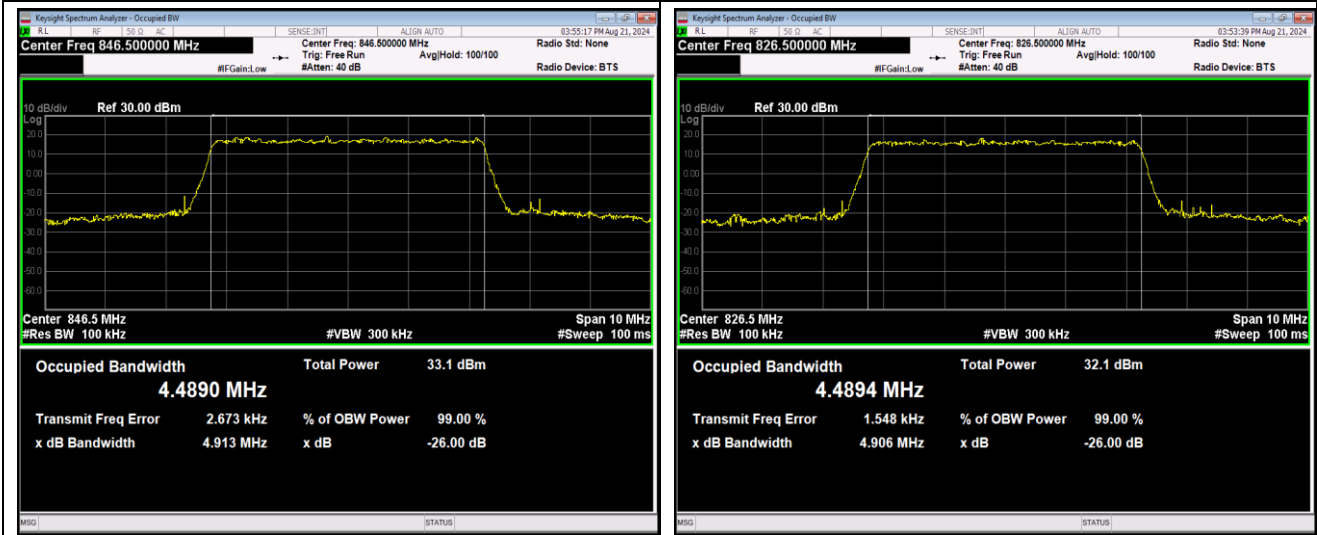

Band5-5MHz-QPSK-20625-25RB#0

Band5-5MHz-16QAM-20425-25RB#0

Band5-5MHz-16QAM-20525-25RB#0

Band5-5MHz-16QAM-20625-25RB#0

Band5-5MHz-64QAM-20425-25RB#0

Band5-5MHz-64QAM-20525-25RB#0

Band5-10MHz-16QAM-20600-50RB#0