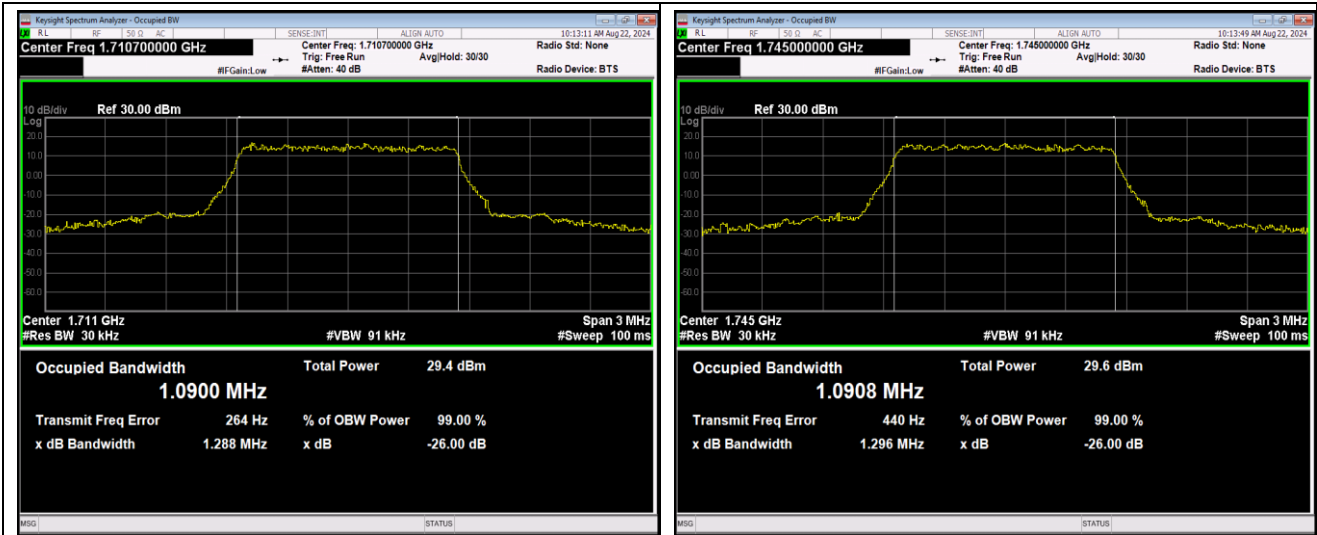

Band66-1.4MHz-QPSK-132665-6RB#0

Band66-1.4MHz-16QAM-131979-6RB#0

Band66-1.4MHz-16QAM-132322-6RB#0

Band66-1.4MHz-16QAM-132665-6RB#0

Band66-1.4MHz-64QAM-131979-6RB#0

Band66-1.4MHz-64QAM-132322-6RB#0

Band66-1.4MHz-64QAM-132665-6RB#0