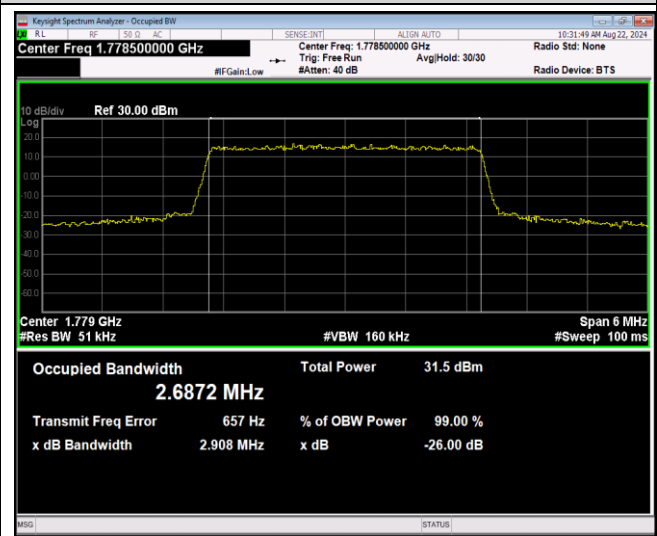

Band66-3MHz-QPSK-132657-15RB#0

Band66-3MHz-16QAM-132322-15RB#0