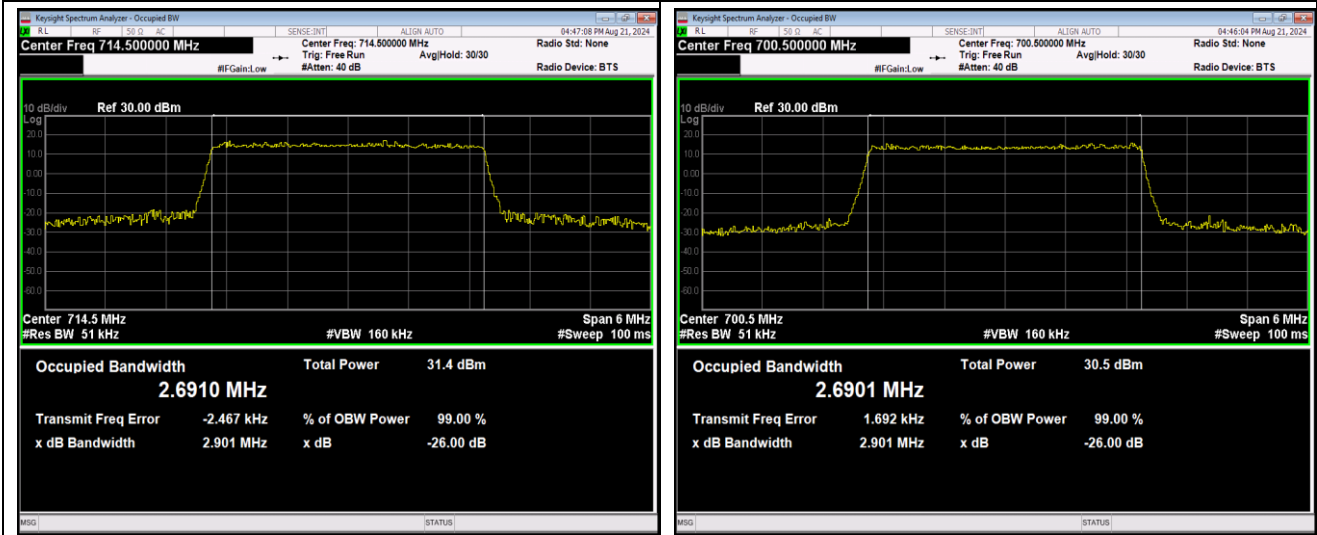

Band12-3MHz-16QAM-23165-15RB#0

Band12-3MHz-64QAM-23025-15RB#0

Band12-3MHz-64QAM-23095-15RB#0

Band12-3MHz-64QAM-23165-15RB#0