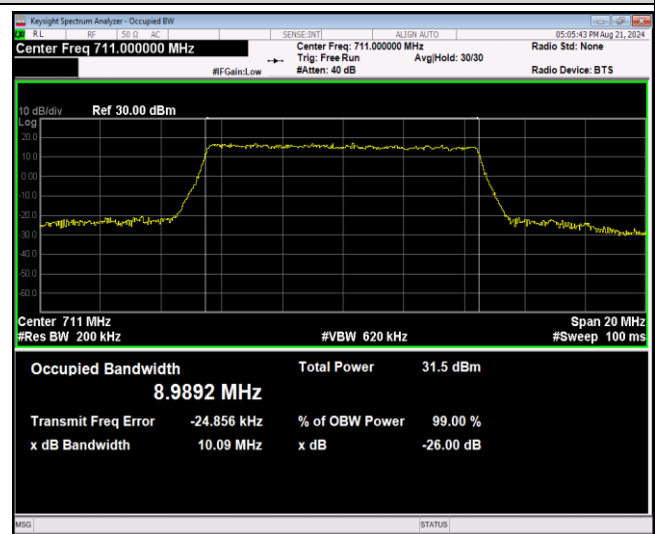

Band12-10MHz-16QAM-23095-50RB#0

Band12-10MHz-16QAM-23130-50RB#0

Band12-10MHz-64QAM-23060-50RB#0

Band12-10MHz-64QAM-23095-50RB#0

Band12-10MHz-64QAM-23130-50RB#0

Band66-1.4MHz-QPSK-131979-6RB#0

Band66-1.4MHz-QPSK-132322-6RB#0