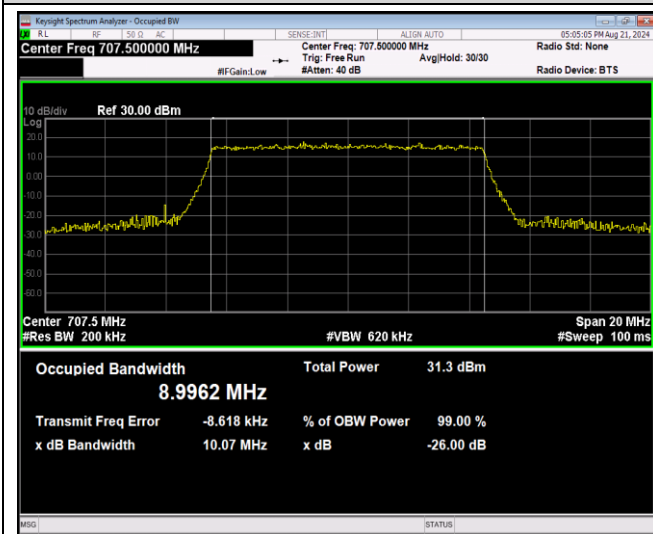

Band12-10MHz-16QAM-23095-50RB#0

Band12-10MHz-16QAM-23130-50RB#0

Band12-10MHz-64QAM-23060-50RB#0

Band12-10MHz-64QAM-23095-50RB#0

Band12-10MHz-64QAM-23130-50RB#0

Band66-1.4MHz-QPSK-131979-6RB#0

Band66-1.4MHz-QPSK-132322-6RB#0