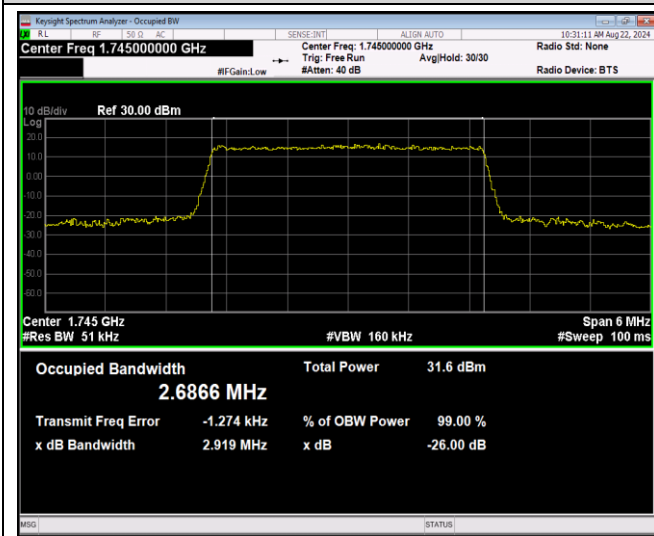

Band66-3MHz-QPSK-132322-15RB#0

Band66-3MHz-16QAM-131987-15RB#0