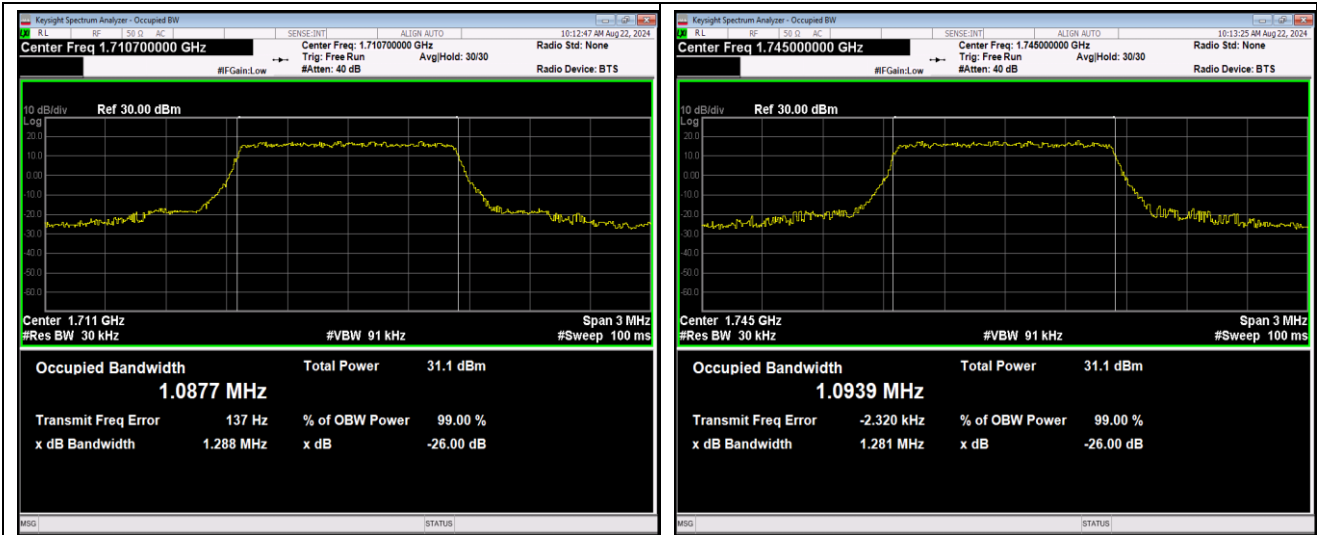

Band12-10MHz-16QAM-23095-50RB#0

Band12-10MHz-16QAM-23130-50RB#0

Band12-10MHz-64QAM-23060-50RB#0

Band12-10MHz-64QAM-23095-50RB#0

Band12-10MHz-64QAM-23130-50RB#0

Band66-1.4MHz-QPSK-131979-6RB#0

Band66-1.4MHz-QPSK-132322-6RB#0