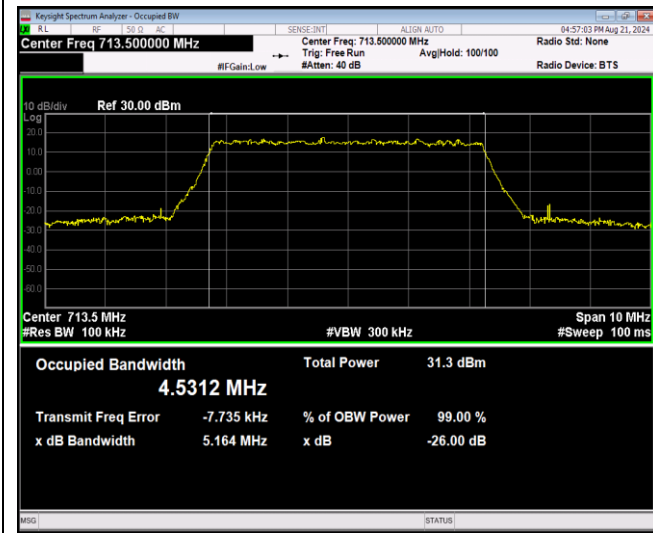

Band12-5MHz-64QAM-23155-25RB#0

Band12-10MHz-QPSK-23095-50RB#0