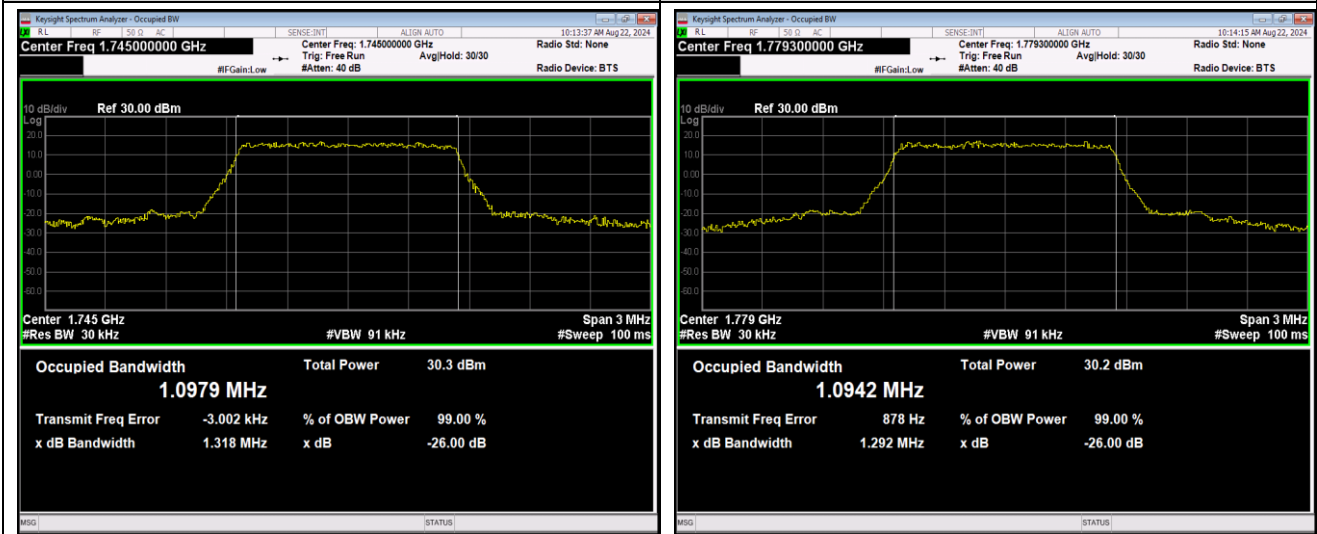

Band66-1.4MHz-16QAM-132322-6RB#0

Band66-1.4MHz-16QAM-132665-6RB#0

Band66-1.4MHz-64QAM-131979-6RB#0

Band66-1.4MHz-64QAM-132322-6RB#0