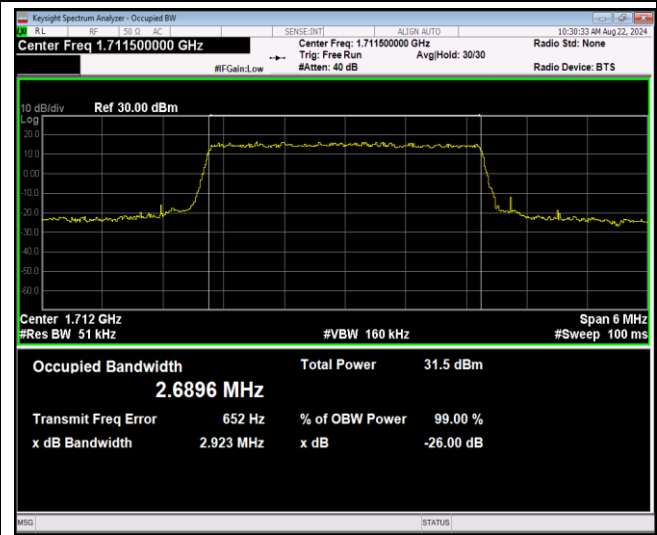

Band66-3MHz-QPSK-131987-15RB#0

Band66-3MHz-QPSK-132657-15RB#0