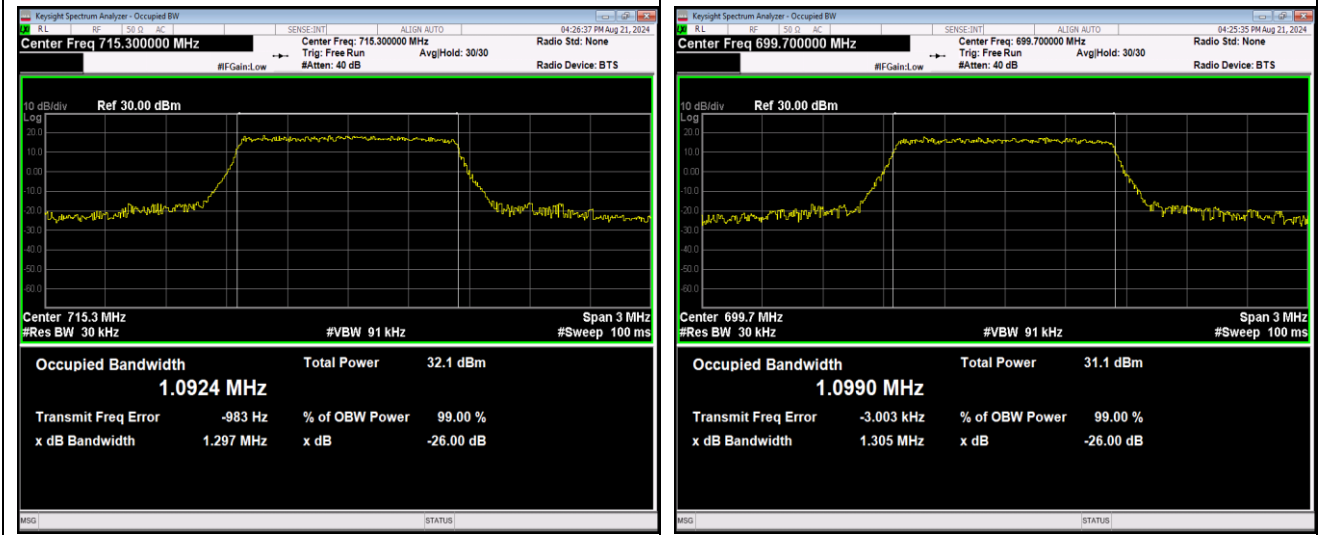

Band5-10MHz-64QAM-20450-50RB#0

Band5-10MHz-64QAM-20525-50RB#0

Band5-10MHz-64QAM-20600-50RB#0

Band12-1.4MHz-QPSK-23017-6RB#0

Band12-1.4MHz-QPSK-23095-6RB#0

Band12-1.4MHz-QPSK-23173-6RB#0

Band12-1.4MHz-16QAM-23017-6RB#0