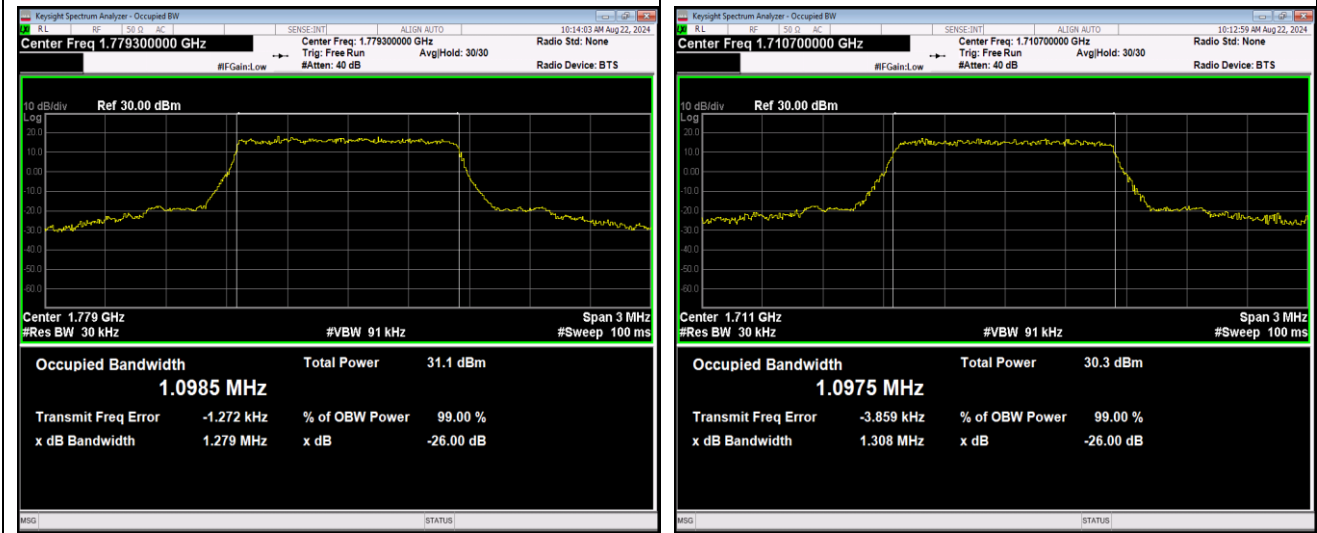

Band66-1.4MHz-QPSK-132665-6RB#0

Band66-1.4MHz-16QAM-131979-6RB#0

Band66-1.4MHz-16QAM-132322-6RB#0

Band66-1.4MHz-16QAM-132665-6RB#0