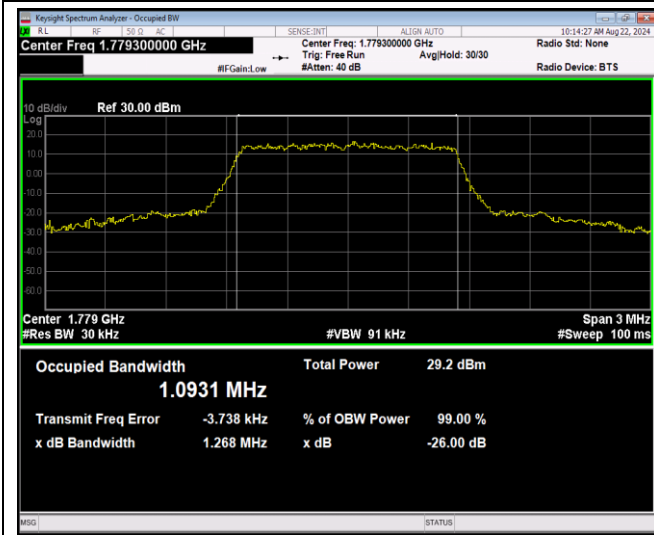

Band66-1.4MHz-64QAM-132665-6RB#0

Band66-3MHz-QPSK-132322-15RB#0