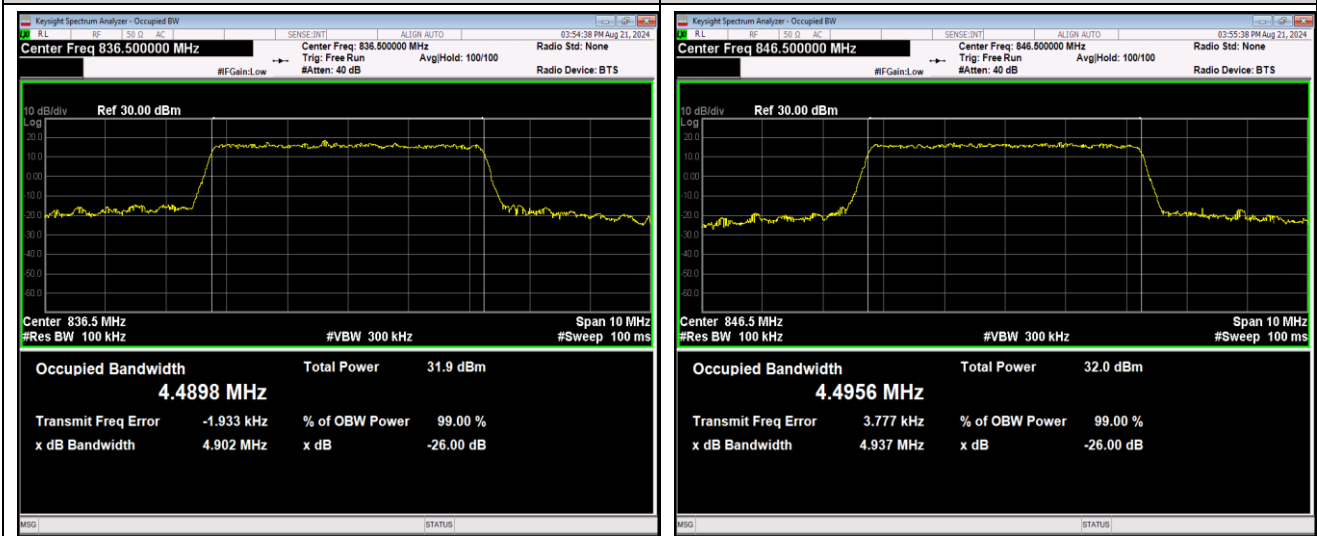

Band5-5MHz-QPSK-20625-25RB#0

Band5-5MHz-16QAM-20425-25RB#0

Band5-5MHz-16QAM-20525-25RB#0

Band5-5MHz-16QAM-20625-25RB#0

Band5-5MHz-64QAM-20425-25RB#0

Band5-5MHz-64QAM-20525-25RB#0

Band5-10MHz-16QAM-20600-50RB#0