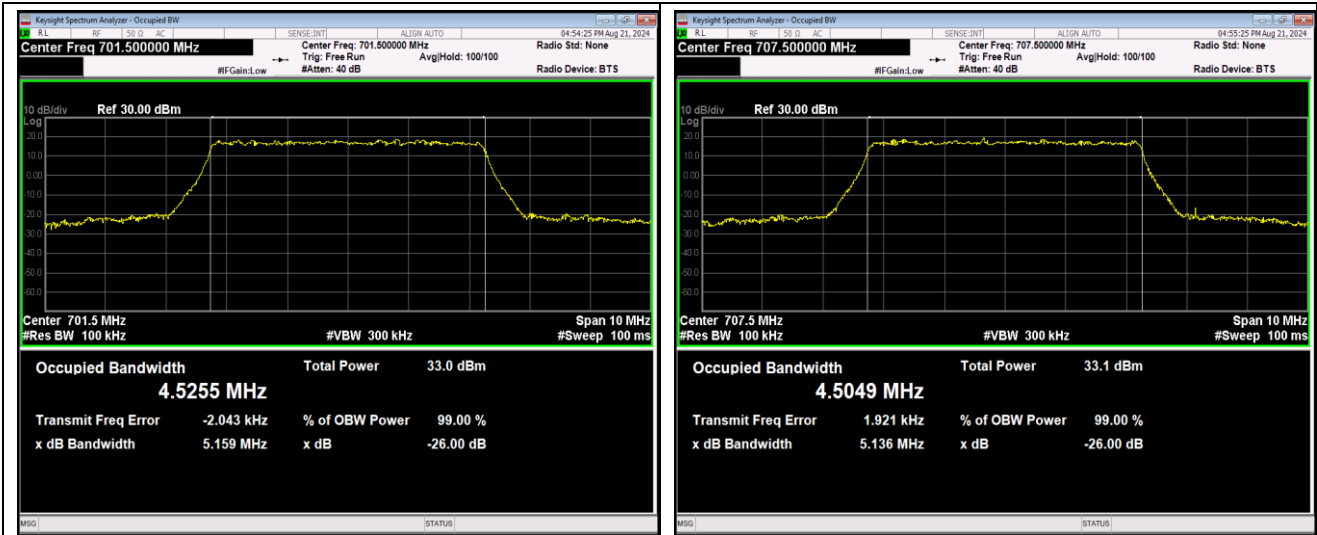

Band12-5MHz-QPSK-23035-25RB#0

Band12-5MHz-QPSK-23095-25RB#0

Band12-5MHz-QPSK-23155-25RB#0

Band12-5MHz-16QAM-23035-25RB#0