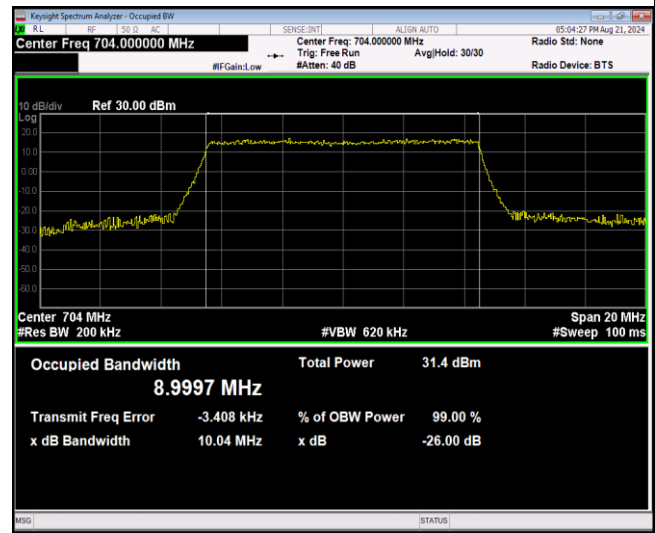

Band12-10MHz-16QAM-23095-50RB#0

Band12-10MHz-16QAM-23130-50RB#0

Band12-10MHz-64QAM-23060-50RB#0

Band12-10MHz-64QAM-23095-50RB#0

Band12-10MHz-64QAM-23130-50RB#0

Band66-1.4MHz-QPSK-131979-6RB#0

Band66-1.4MHz-QPSK-132322-6RB#0