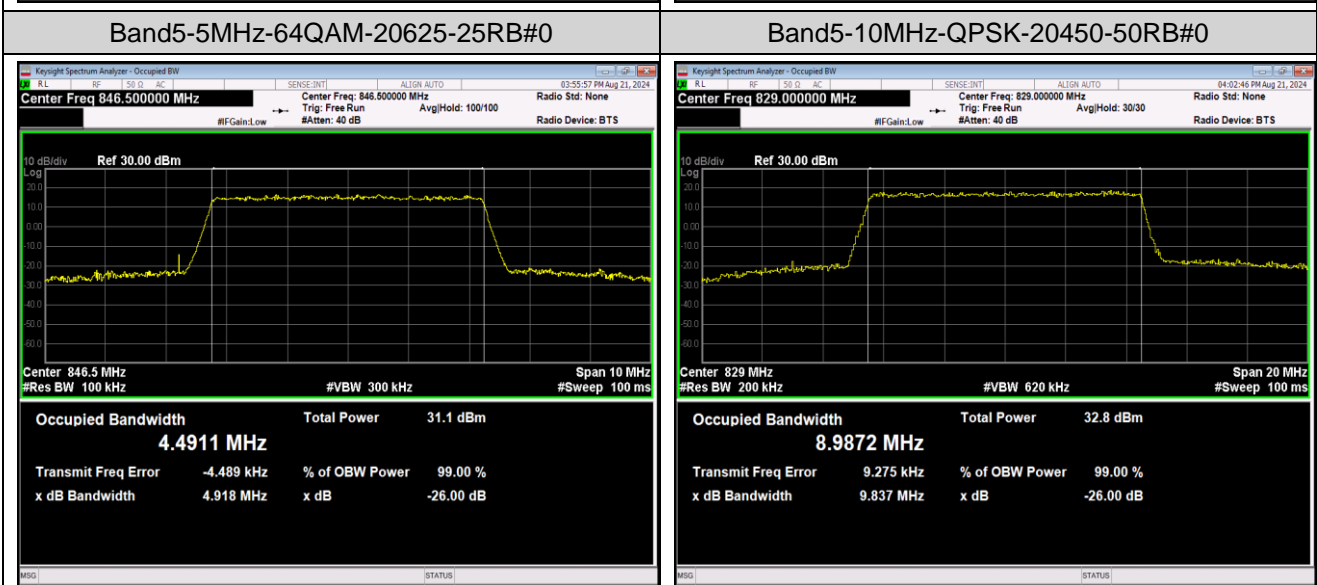

Band5-5MHz-QPSK-20625-25RB#0

Band5-5MHz-16QAM-20425-25RB#0

Band5-5MHz-16QAM-20525-25RB#0

Band5-5MHz-16QAM-20625-25RB#0

Band5-5MHz-64QAM-20425-25RB#0

Band5-5MHz-64QAM-20525-25RB#0

Band5-10MHz-16QAM-20600-50RB#0