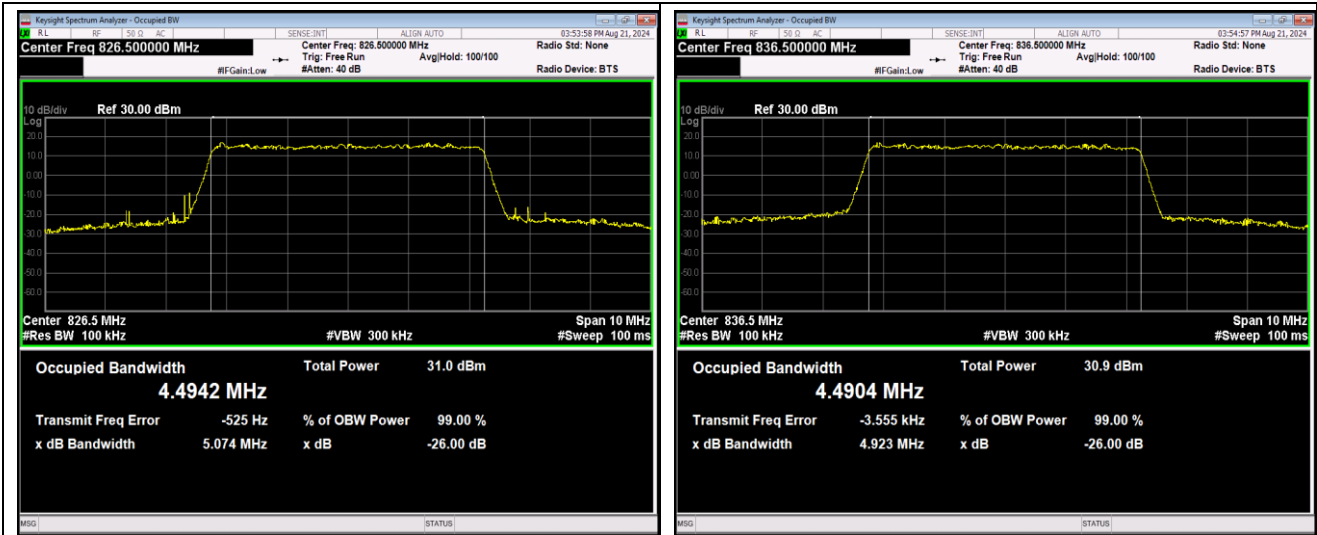

Band5-5MHz-QPSK-20625-25RB#0

Band5-5MHz-16QAM-20425-25RB#0

Band5-5MHz-16QAM-20525-25RB#0

Band5-5MHz-16QAM-20625-25RB#0

Band5-5MHz-64QAM-20425-25RB#0

Band5-5MHz-64QAM-20525-25RB#0

Band5-10MHz-16QAM-20600-50RB#0