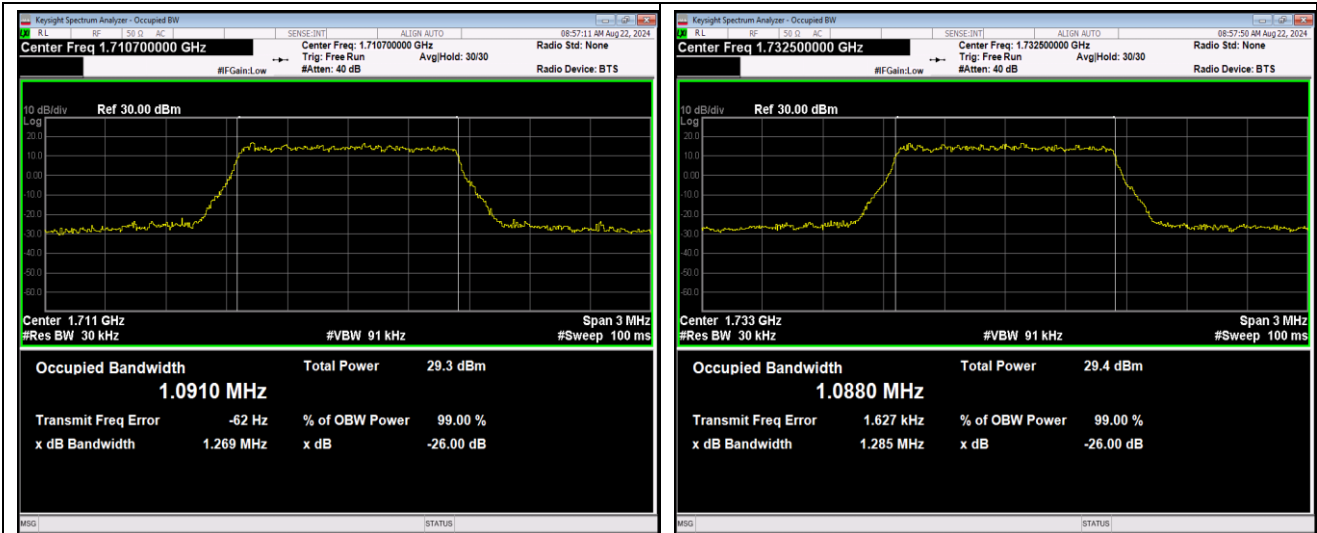

Band4-1.4MHz-QPSK-20393-6RB#0

Band4-1.4MHz-16QAM-19957-6RB#0

Band4-1.4MHz-16QAM-20175-6RB#0

Band4-1.4MHz-16QAM-20393-6RB#0

Band4-1.4MHz-64QAM-19957-6RB#0

Band4-1.4MHz-64QAM-20175-6RB#0

Band4-1.4MHz-64QAM-20393-6RB#0