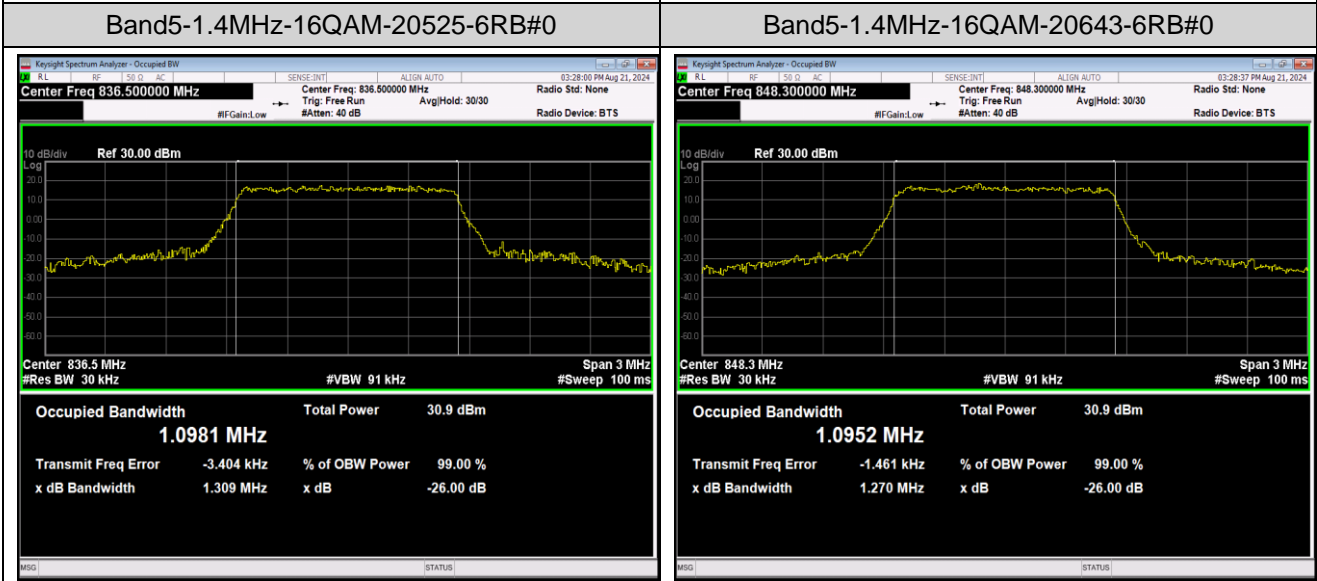

Band5-1.4MHz-64QAM-20407-6RB#0

Band5-1.4MHz-64QAM-20525-6RB#0