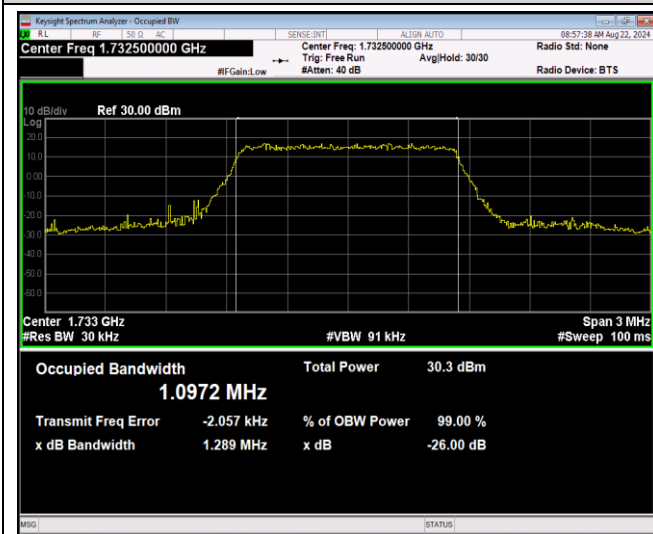

Band4-1.4MHz-QPSK-20393-6RB#0

Band4-1.4MHz-16QAM-19957-6RB#0

Band4-1.4MHz-16QAM-20175-6RB#0

Band4-1.4MHz-16QAM-20393-6RB#0

Band4-1.4MHz-64QAM-19957-6RB#0

Band4-1.4MHz-64QAM-20175-6RB#0

Band4-1.4MHz-64QAM-20393-6RB#0