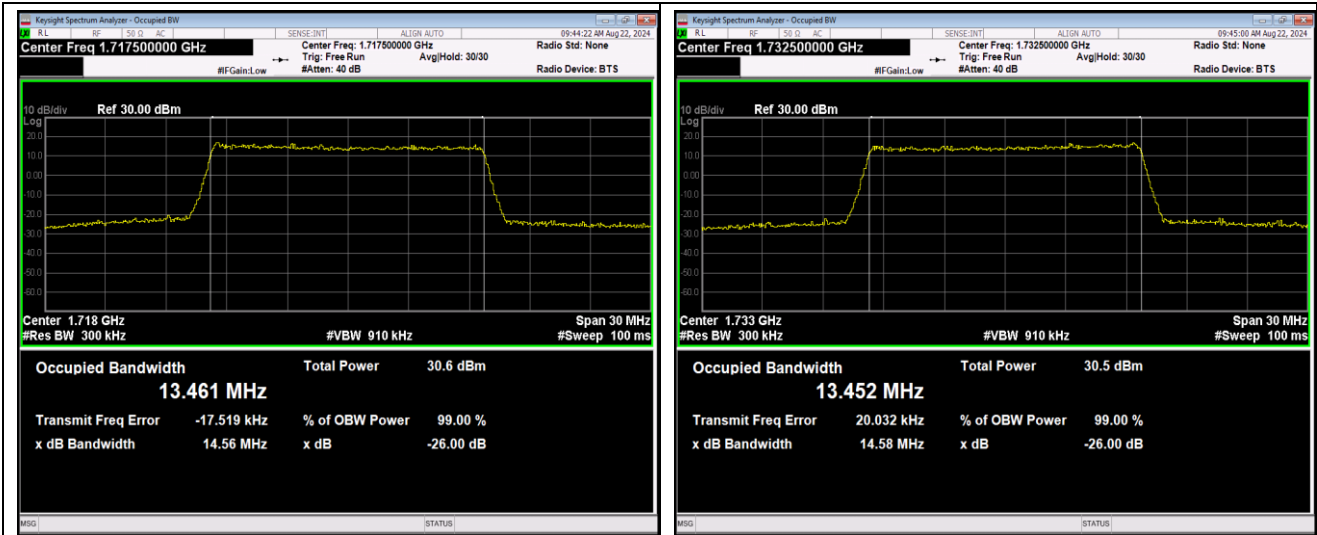

Band4-15MHz-64QAM-20025-75RB#0

Band4-15MHz-64QAM-20175-75RB#0