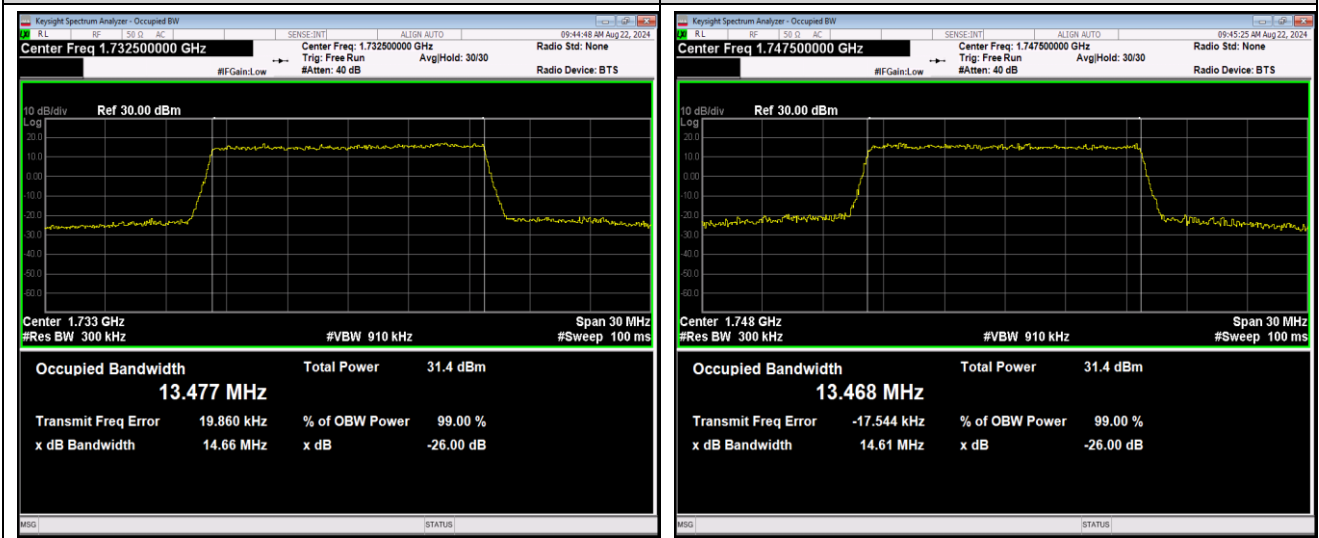

Band4-10MHz-16QAM-20000-50RB#0

Band4-10MHz-16QAM-20175-50RB#0

Band4-15MHz-QPSK-20325-75RB#0

Band4-15MHz-16QAM-20025-75RB#0

Band4-15MHz-16QAM-20175-75RB#0

Band4-15MHz-16QAM-20325-75RB#0

Band4-15MHz-64QAM-20025-75RB#0