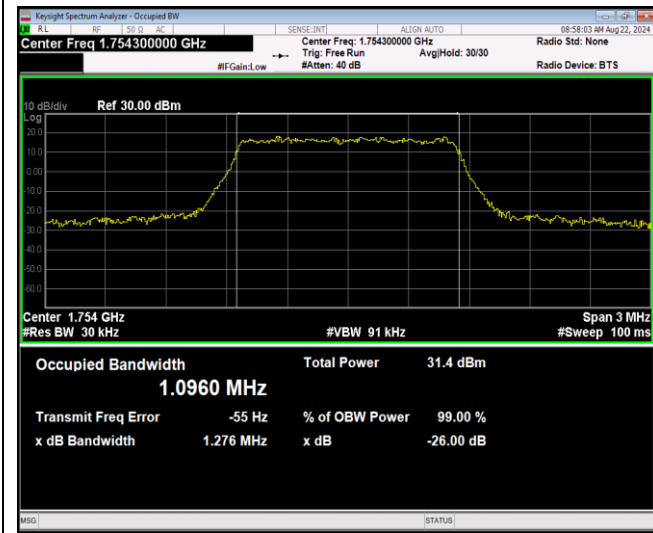

Band4-1.4MHz-QPSK-20393-6RB#0

Band4-1.4MHz-16QAM-19957-6RB#0

Band4-1.4MHz-16QAM-20175-6RB#0

Band4-1.4MHz-16QAM-20393-6RB#0

Band4-1.4MHz-64QAM-19957-6RB#0

Band4-1.4MHz-64QAM-20175-6RB#0

Band4-1.4MHz-64QAM-20393-6RB#0