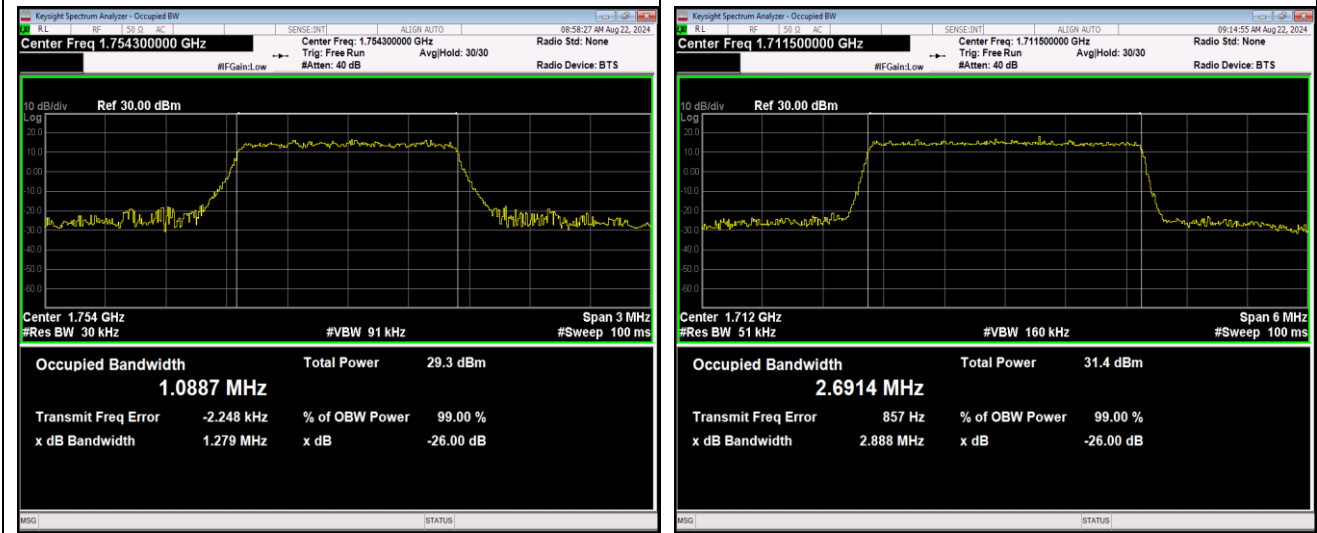

Band4-1.4MHz-64QAM-20393-6RB#0

Band4-3MHz-QPSK-19965-15RB#0

Band4-3MHz-QPSK-20175-15RB#0

Band4-3MHz-QPSK-20385-15RB#0