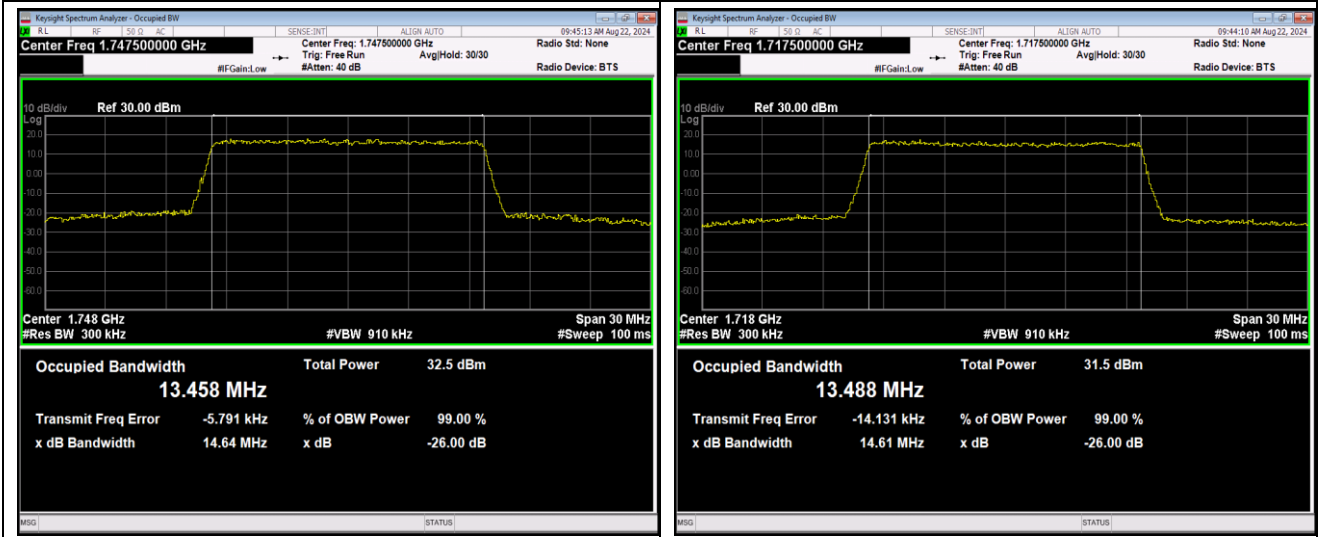

Band4-10MHz-16QAM-20000-50RB#0

Band4-10MHz-16QAM-20175-50RB#0

Band4-15MHz-QPSK-20325-75RB#0

Band4-15MHz-16QAM-20025-75RB#0

Band4-15MHz-16QAM-20175-75RB#0

Band4-15MHz-16QAM-20325-75RB#0

Band4-15MHz-64QAM-20025-75RB#0