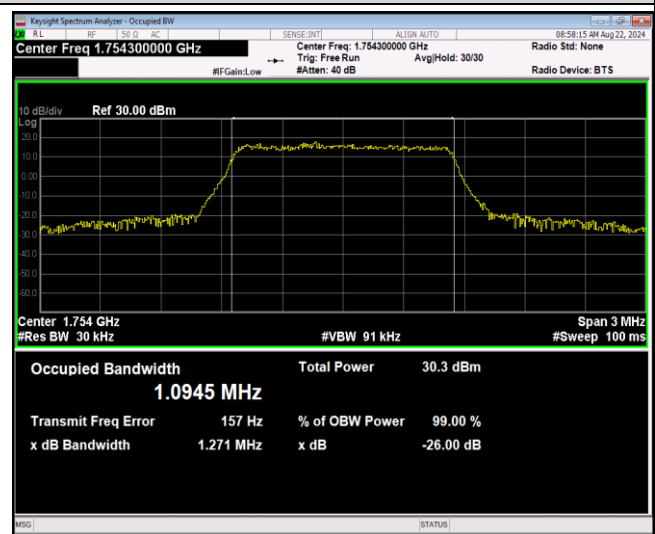

Band4-1.4MHz-QPSK-20393-6RB#0

Band4-1.4MHz-16QAM-19957-6RB#0

Band4-1.4MHz-16QAM-20175-6RB#0

Band4-1.4MHz-16QAM-20393-6RB#0

Band4-1.4MHz-64QAM-19957-6RB#0

Band4-1.4MHz-64QAM-20175-6RB#0

Band4-1.4MHz-64QAM-20393-6RB#0