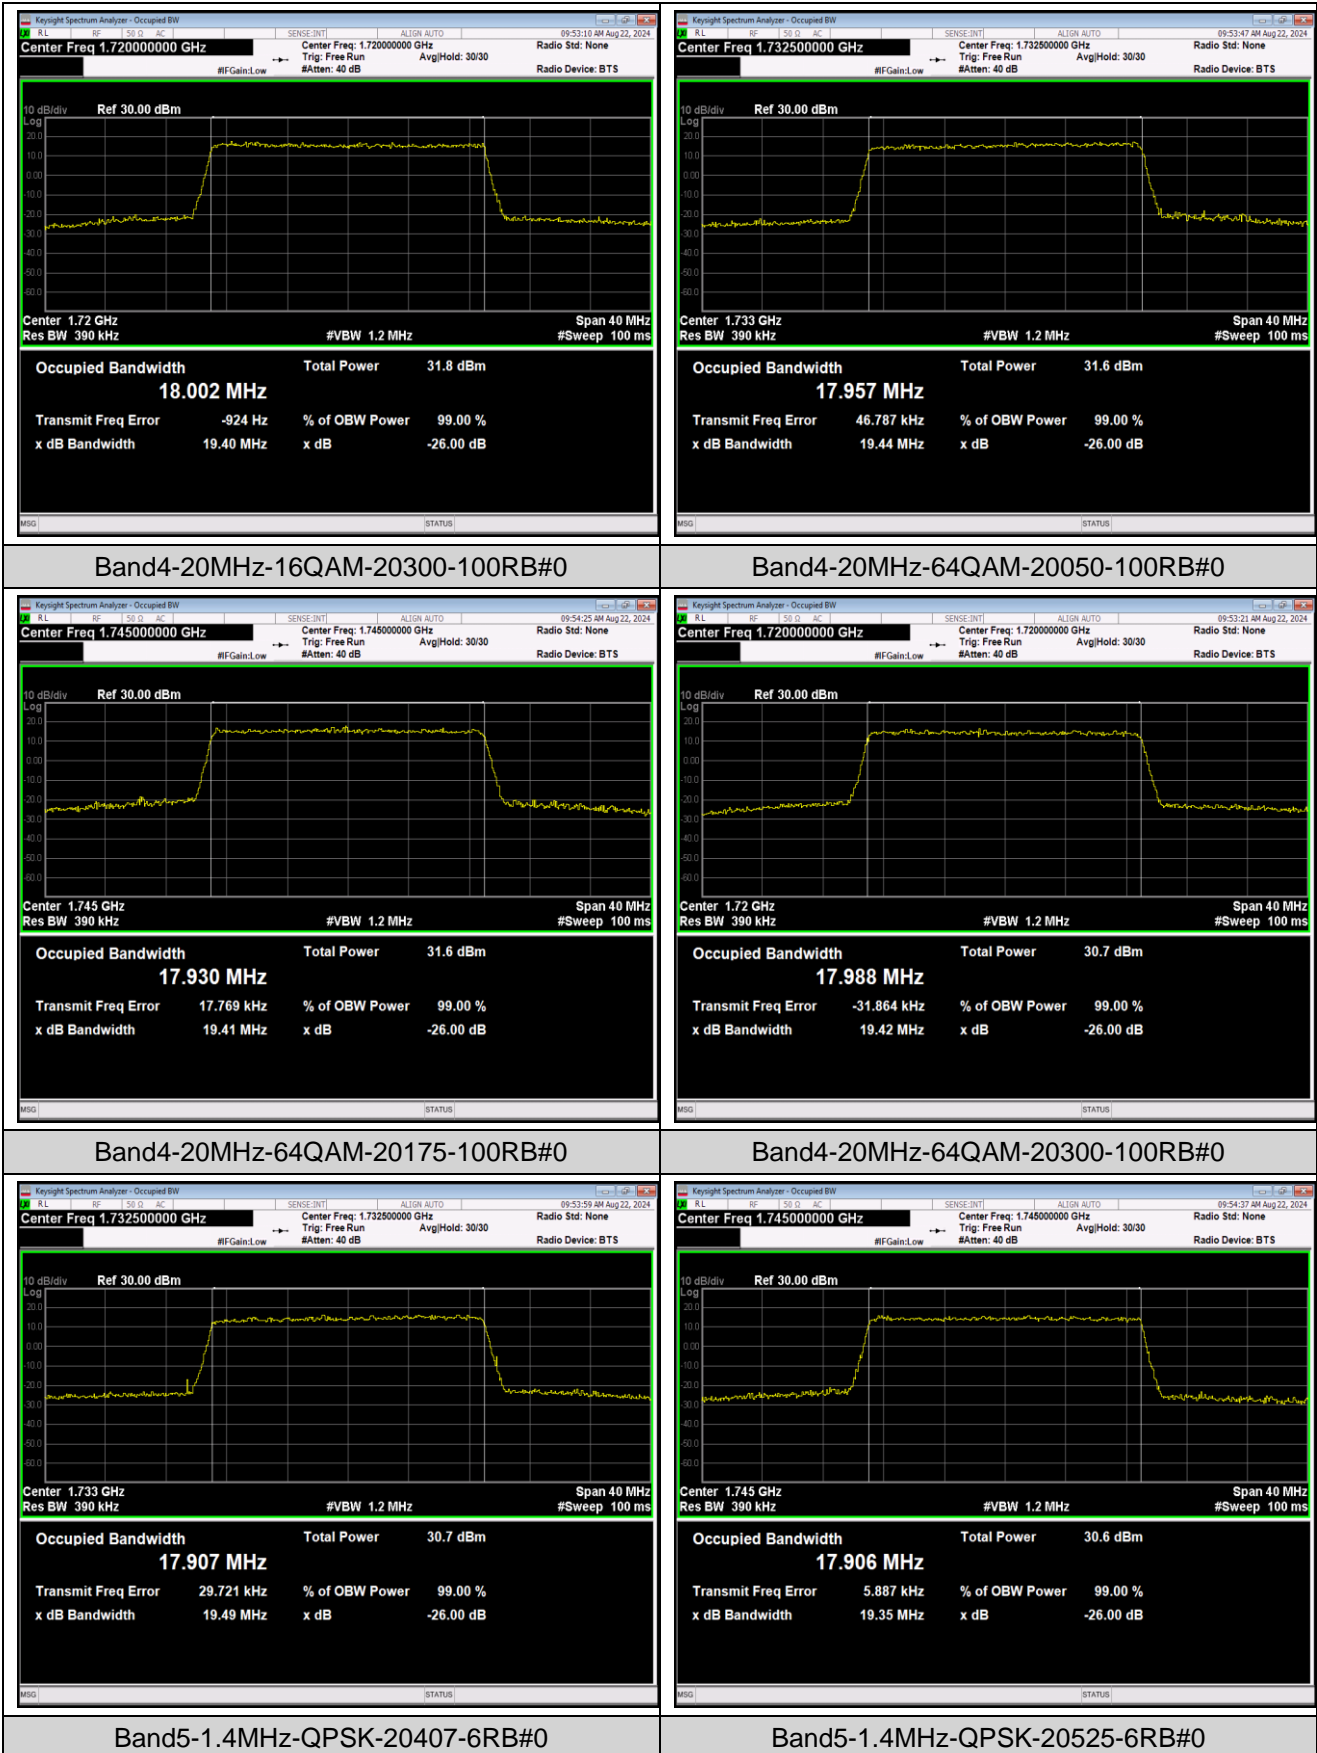

Band4-10MHz-16QAM-20000-50RB#0

Band4-10MHz-16QAM-20175-50RB#0

Band4-15MHz-QPSK-20325-75RB#0

Band4-15MHz-16QAM-20025-75RB#0

Band4-15MHz-16QAM-20175-75RB#0

Band4-15MHz-16QAM-20325-75RB#0

Band4-15MHz-64QAM-20025-75RB#0

Band4-15MHz-64QAM-20175-75RB#0

Band5-1.4MHz-64QAM-20407-6RB#0

Band5-1.4MHz-64QAM-20525-6RB#0