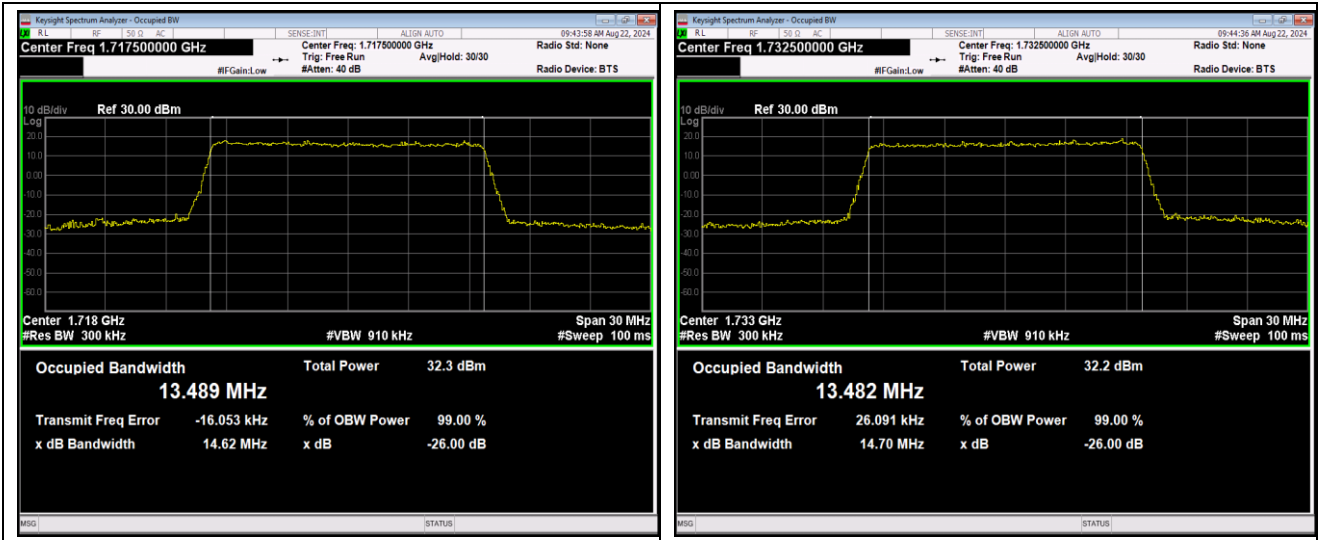

Band4-15MHz-QPSK-20325-75RB#0

Band4-15MHz-16QAM-20025-75RB#0