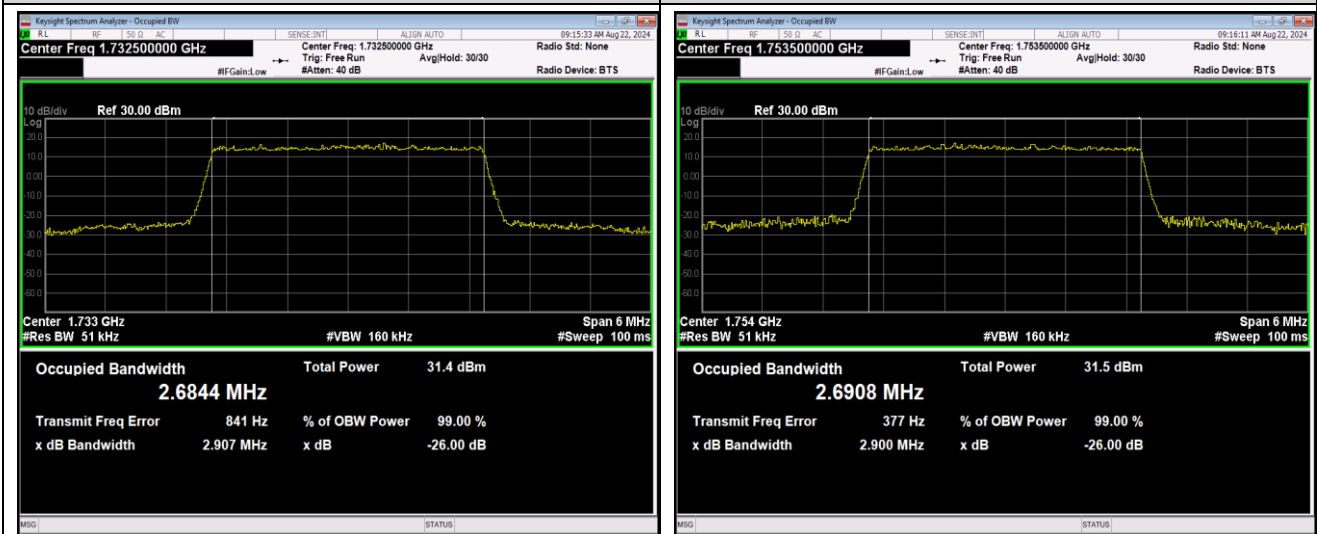

Band4-3MHz-QPSK-20175-15RB#0

Band4-3MHz-QPSK-20385-15RB#0

Band4-3MHz-16QAM-19965-15RB#0

Band4-3MHz-16QAM-20175-15RB#0