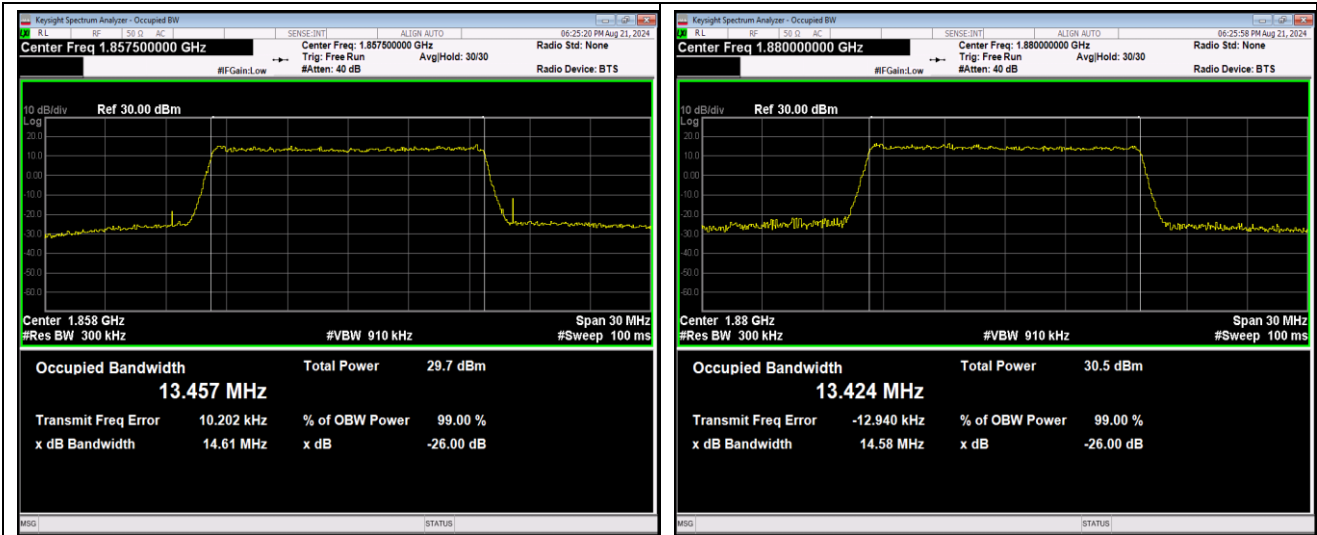

Band2-15MHz-16QAM-18675-75RB#0

Band2-15MHz-16QAM-18900-75RB#0

Band2-15MHz-16QAM-19125-75RB#0

Band2-15MHz-64QAM-18675-75RB#0

Band2-15MHz-64QAM-18900-75RB#0

Band2-15MHz-64QAM-19125-75RB#0

Band2-20MHz-QPSK-18700-100RB#0