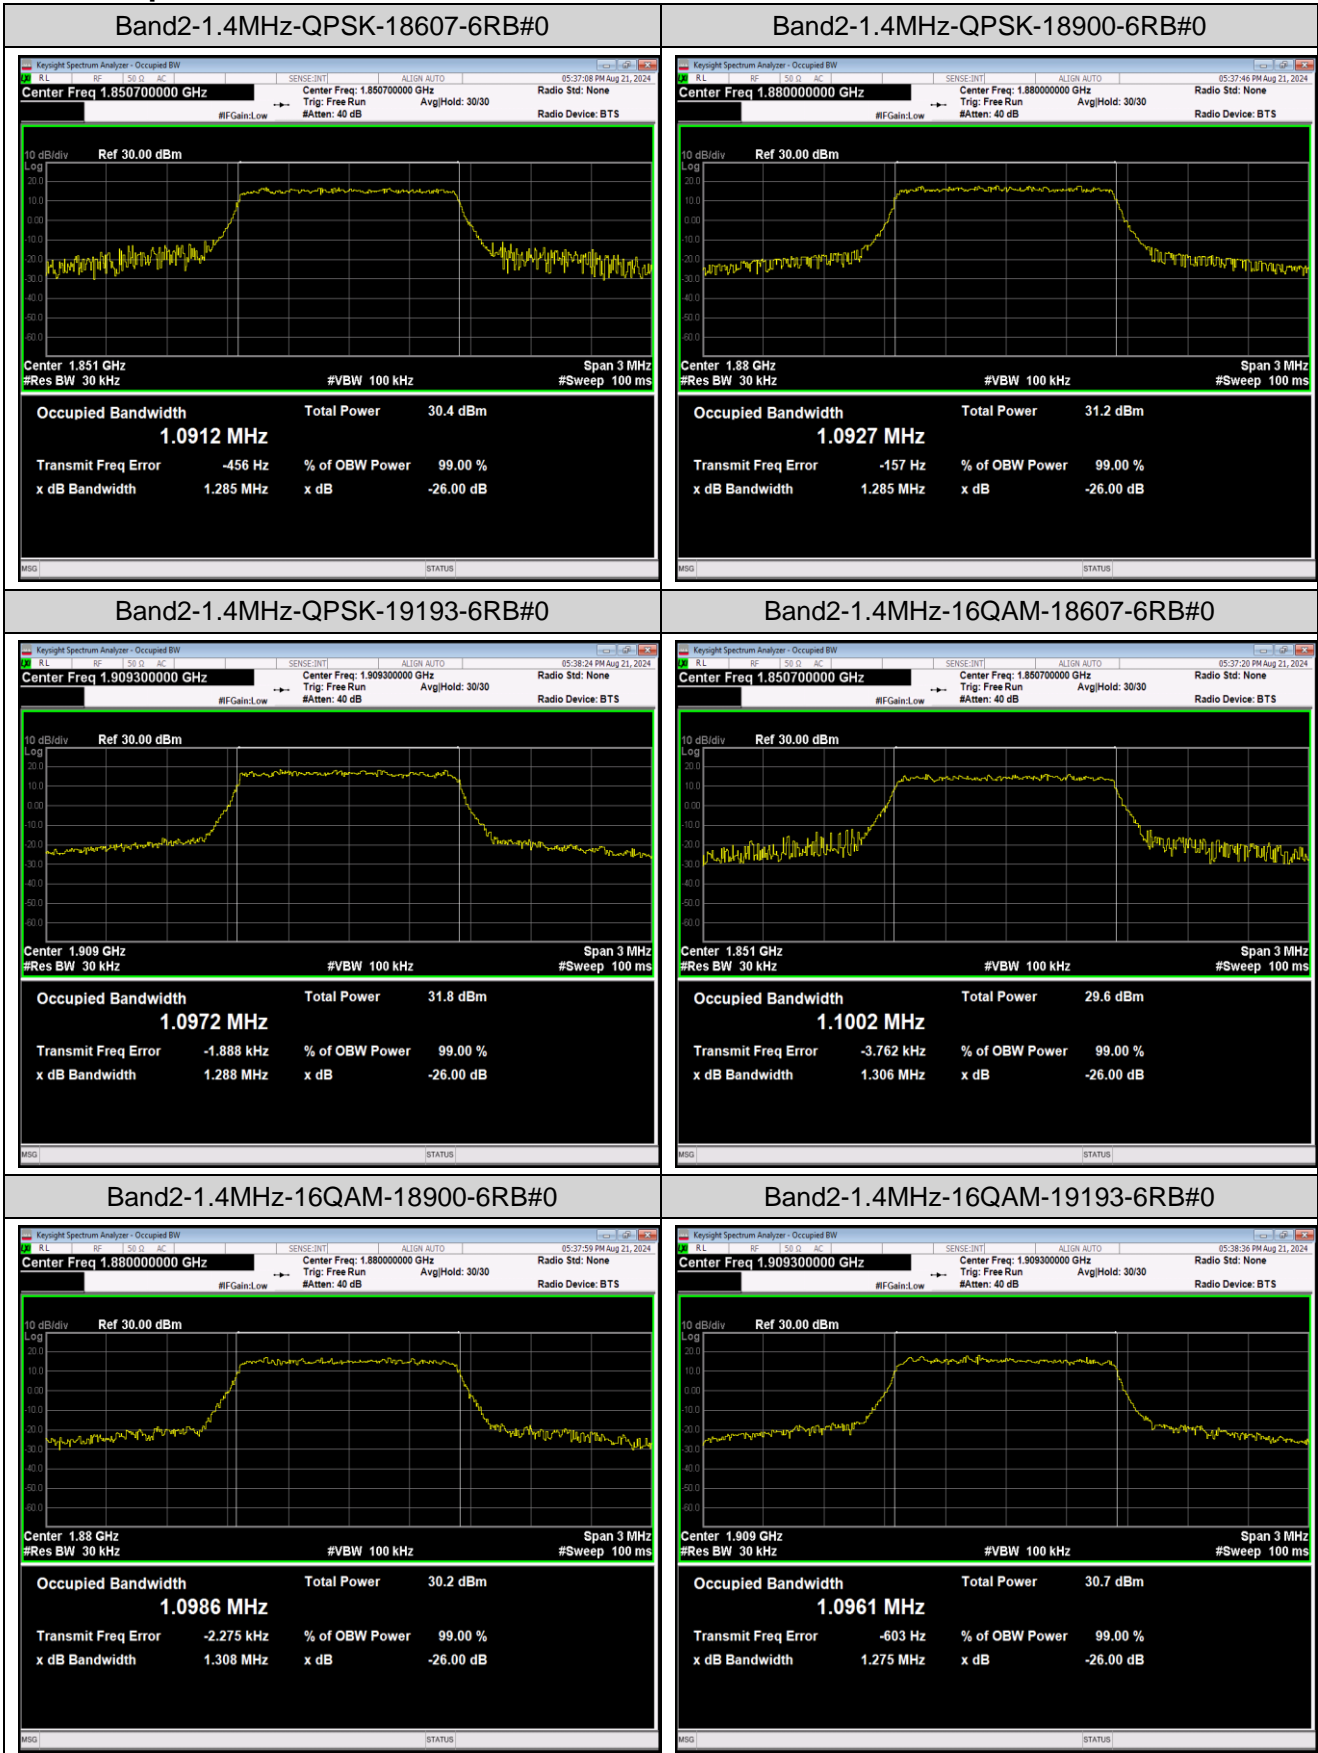

Test Graphs