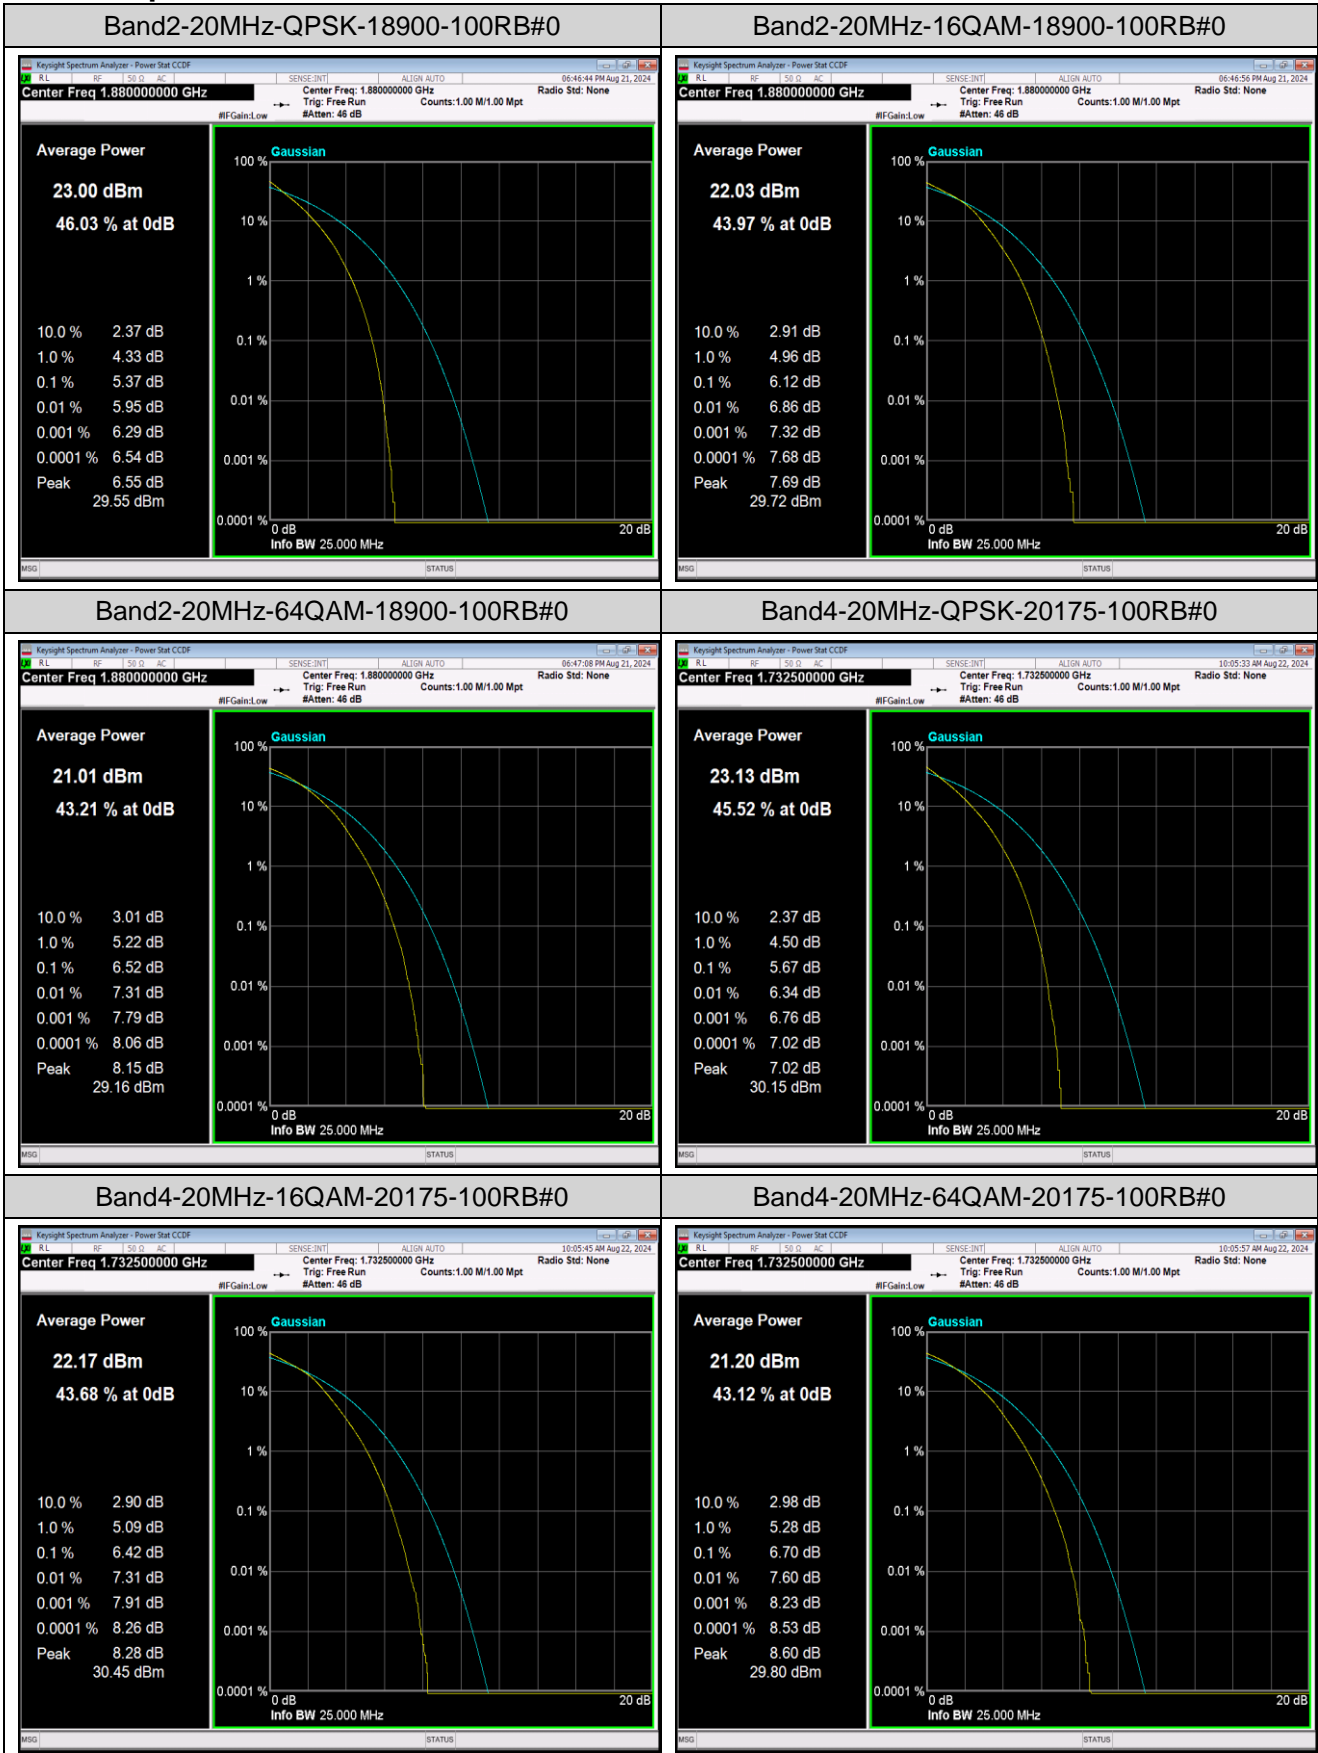

Test Graphs