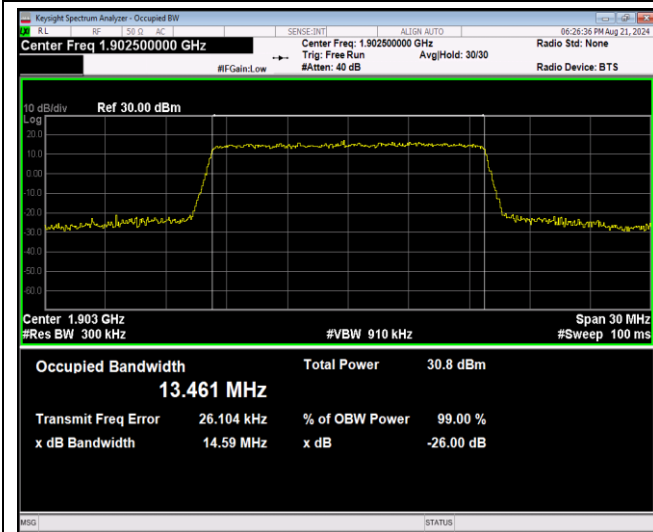

Band2-15MHz-16QAM-18675-75RB#0

Band2-15MHz-16QAM-18900-75RB#0

Band2-15MHz-16QAM-19125-75RB#0

Band2-15MHz-64QAM-18675-75RB#0

Band2-15MHz-64QAM-18900-75RB#0

Band2-15MHz-64QAM-19125-75RB#0

Band2-20MHz-QPSK-18700-100RB#0