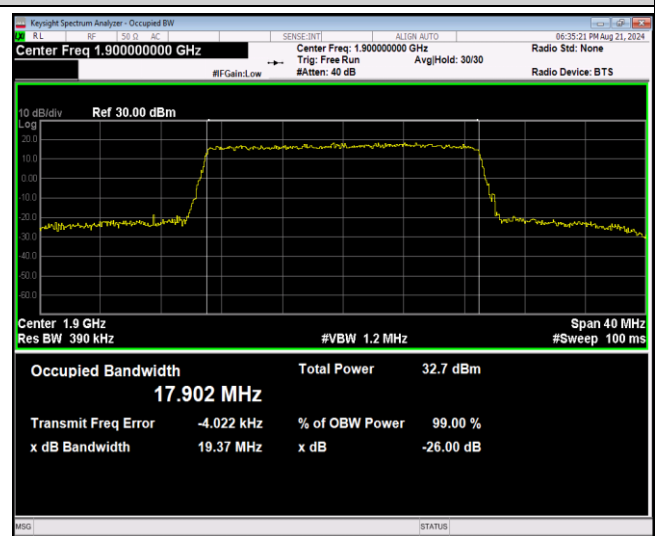

Band2-20MHz-QPSK-19100-100RB#0

Band2-20MHz-16QAM-18900-100RB#0