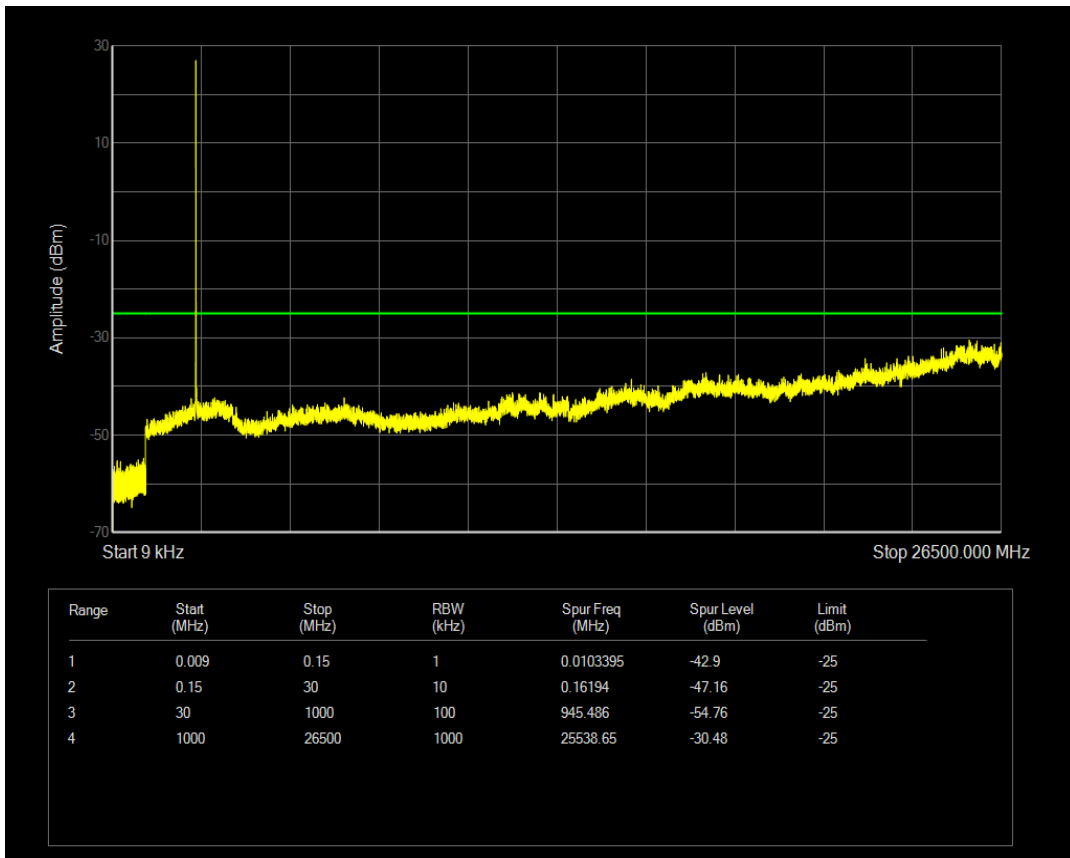

Band7 QPSK BW=5MHz Channel=20775 RB Size=1 Position=#0

Band7 QPSK BW=5MHz Channel=20775 RB Size=25 Position=#0