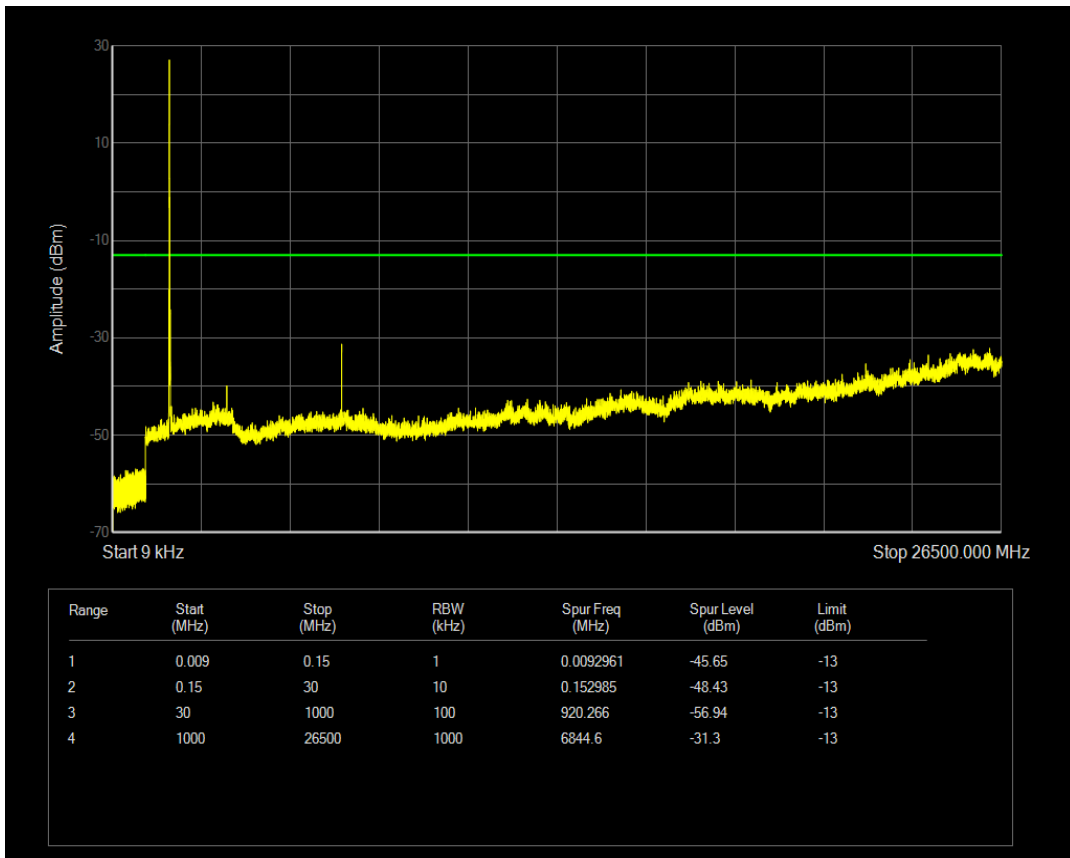

Band66 16QAM BW=15MHz Channel=132047 RB Size=1 Position=#0

Band66 16QAM BW=15MHz Channel=132047 RB Size=75 Position=#0