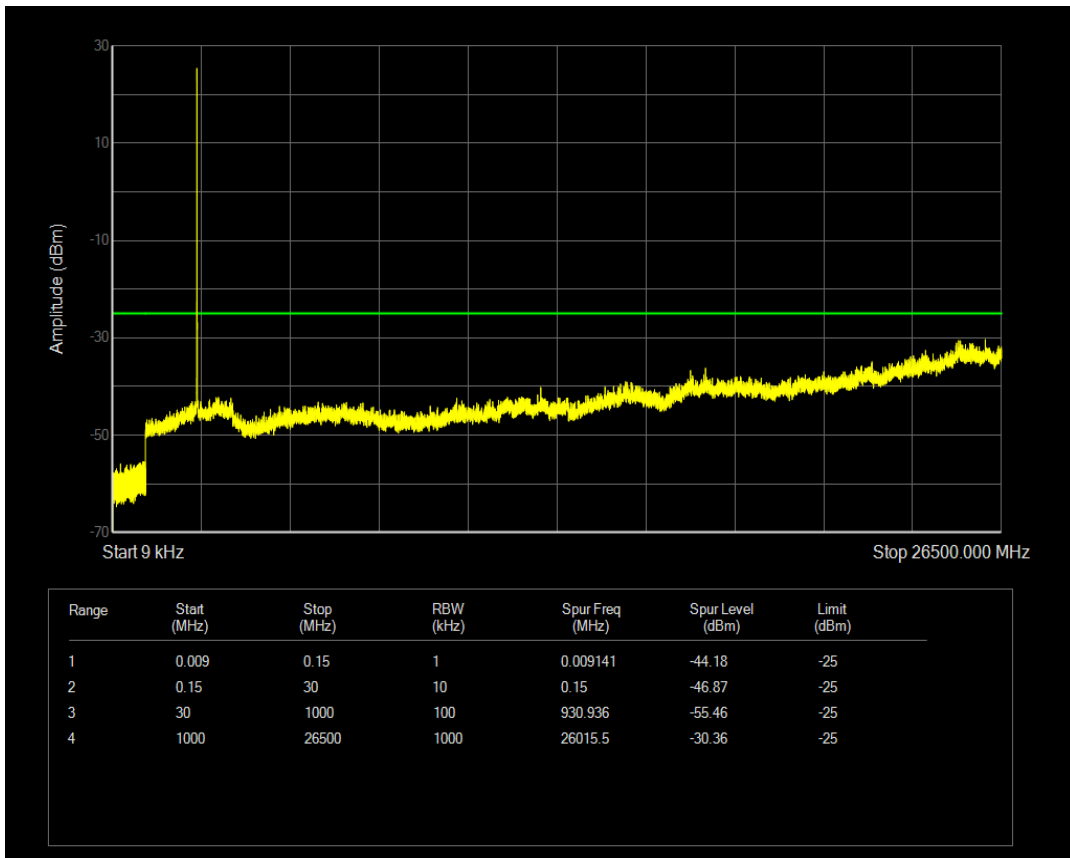

Band7 QPSK BW=5MHz Channel=20775 RB Size=1 Position=#0

Band7 QPSK BW=5MHz Channel=20775 RB Size=25 Position=#0

Band7 16QAM BW=5MHz Channel=20775 RB Size=1 Position=#0

Band7 16QAM BW=5MHz Channel=20775 RB Size=25 Position=#0

Band7 QPSK BW=5MHz Channel=21100 RB Size=1 Position=#0

Band7 QPSK BW=5MHz Channel=21100 RB Size=25 Position=#0

Band7 16QAM BW=5MHz Channel=21100 RB Size=1 Position=#0

Band7 16QAM BW=5MHz Channel=21100 RB Size=25 Position=#0