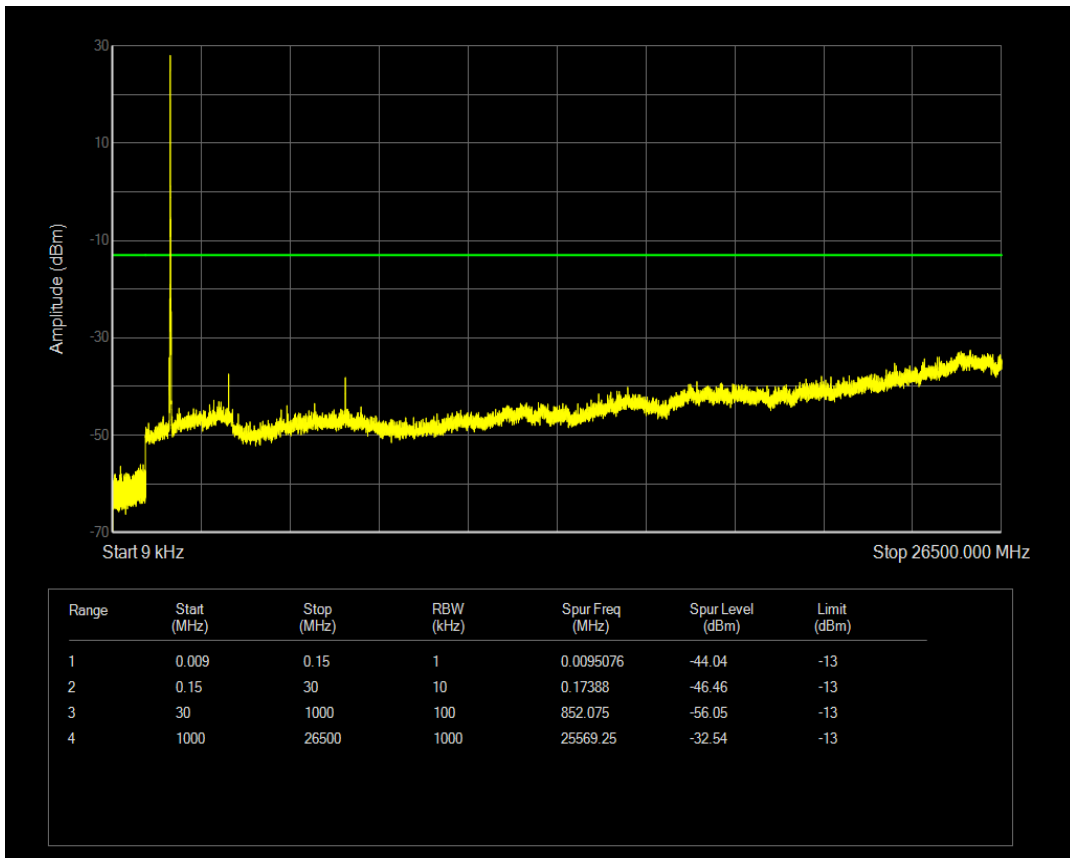

Band66 16QAM BW=15MHz Channel=132322 RB Size=1 Position=#0

Band66 16QAM BW=15MHz Channel=132322 RB Size=75 Position=#0