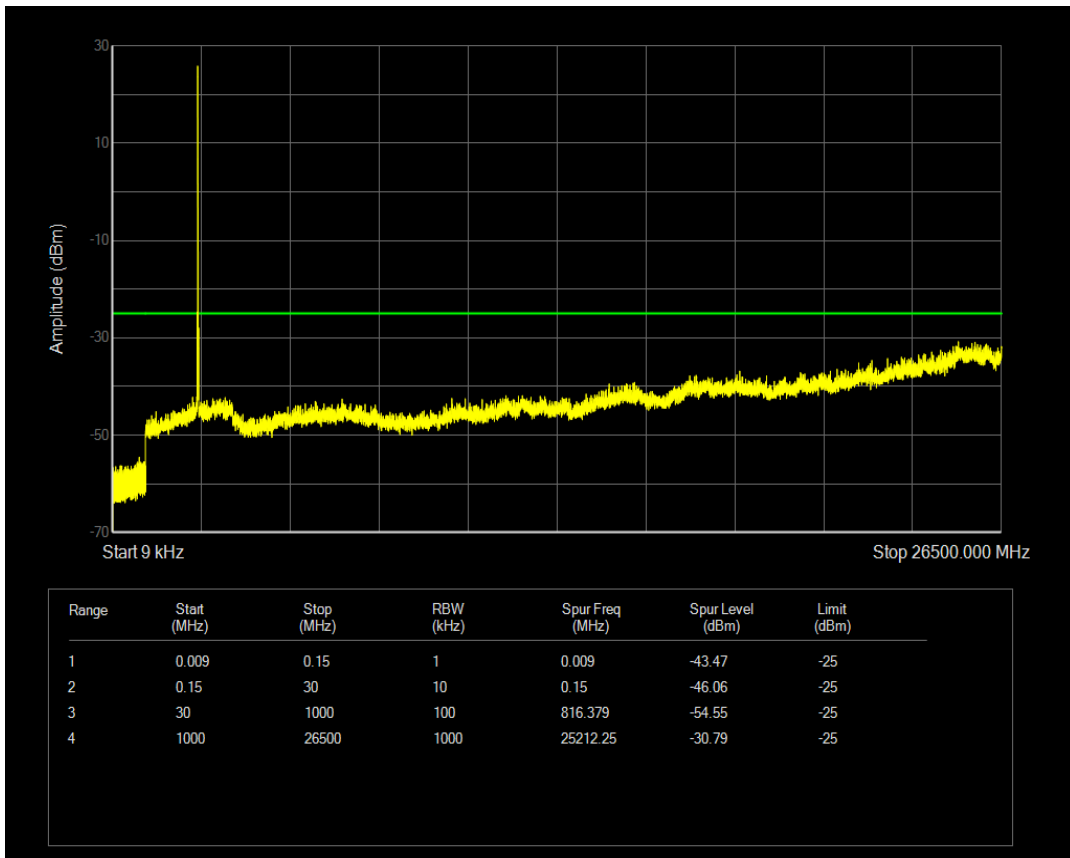

Band7 16QAM BW=15MHz Channel=21375 RB Size=1 Position=#0

Band7 16QAM BW=15MHz Channel=21375 RB Size=75 Position=#0