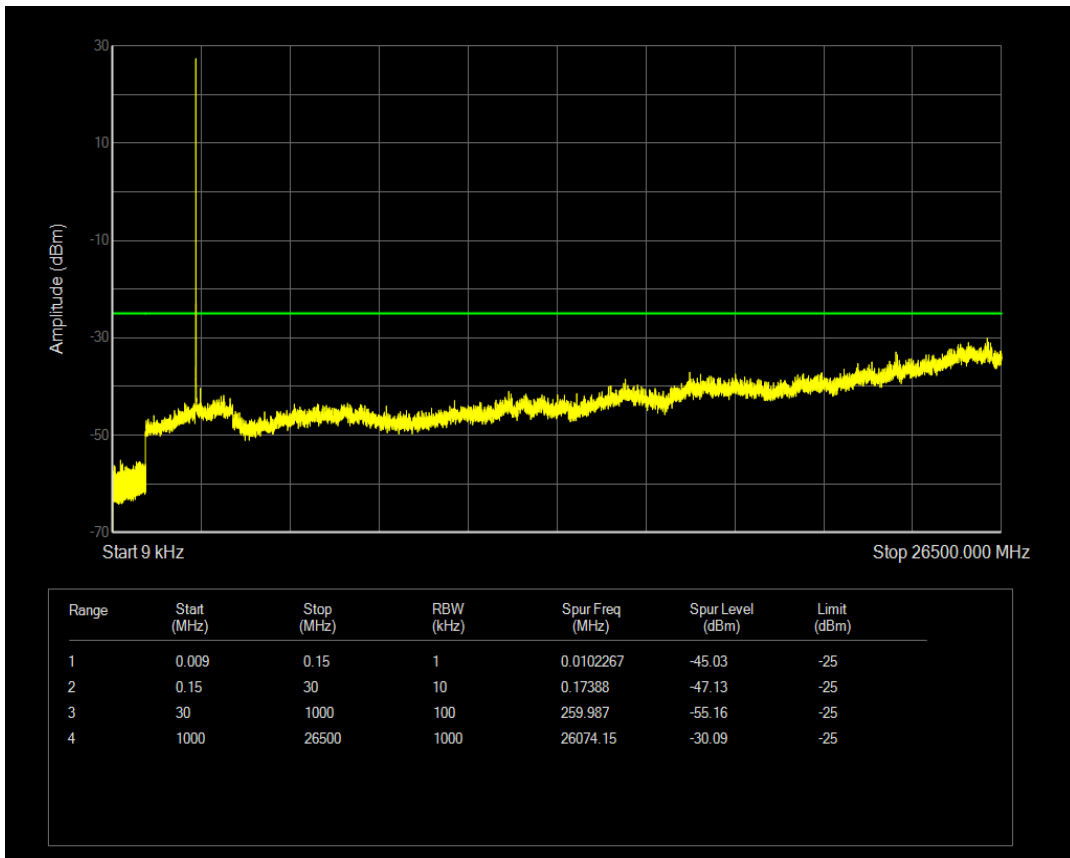

Band66 QPSK BW=20MHz Channel=132572 RB Size=1 Position=#0

Band66 QPSK BW=20MHz Channel=132572 RB Size=100 Position=#0

Band66 16QAM BW=20MHz Channel=132572 RB Size=1 Position=#0

Band66 16QAM BW=20MHz Channel=132572 RB Size=100 Position=#0

Band7 QPSK BW=5MHz Channel=20775 RB Size=1 Position=#0

Band7 QPSK BW=5MHz Channel=20775 RB Size=25 Position=#0

Band7 16QAM BW=5MHz Channel=20775 RB Size=1 Position=#0

Band7 16QAM BW=5MHz Channel=20775 RB Size=25 Position=#0