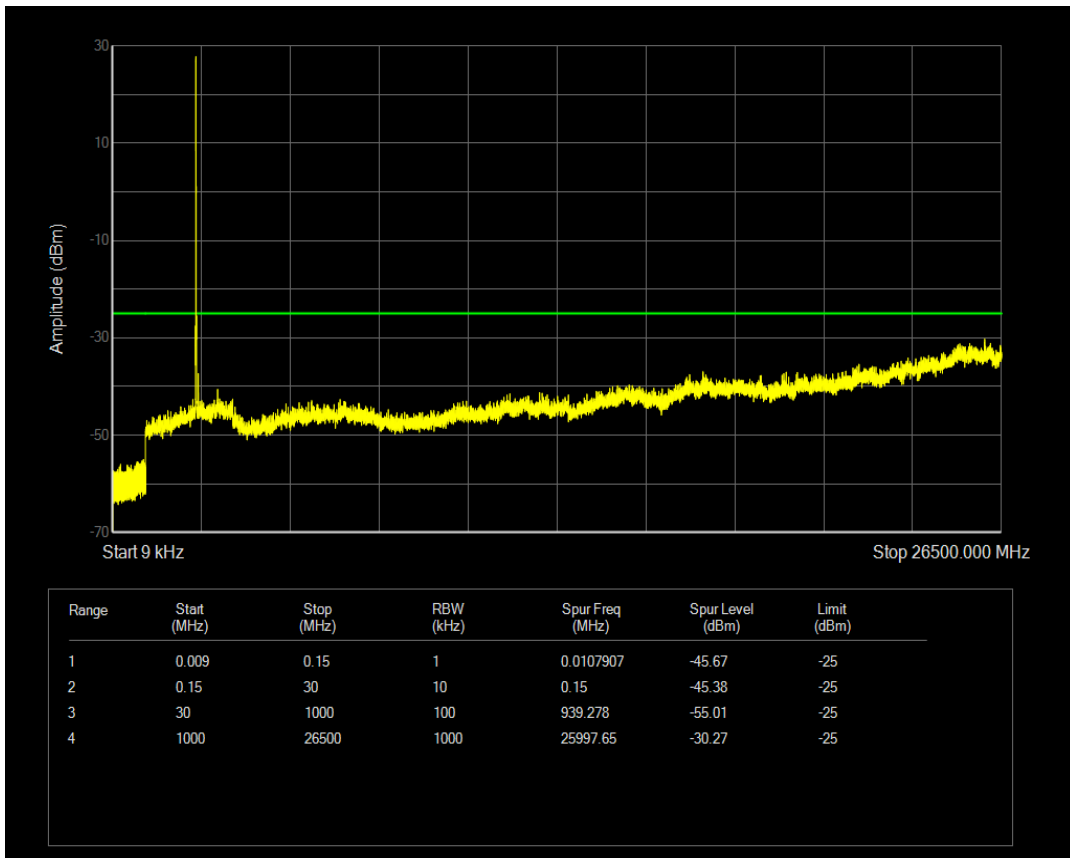

Band7 QPSK BW=5MHz Channel=21425 RB Size=1 Position=#0

Band7 QPSK BW=5MHz Channel=21425 RB Size=25 Position=#0

Band7 16QAM BW=5MHz Channel=21425 RB Size=1 Position=#0

Band7 16QAM BW=5MHz Channel=21425 RB Size=25 Position=#0

Band7 QPSK BW=10MHz Channel=20800 RB Size=1 Position=#0

Band7 QPSK BW=10MHz Channel=20800 RB Size=50 Position=#0

Band7 16QAM BW=10MHz Channel=20800 RB Size=1 Position=#0

Band7 16QAM BW=10MHz Channel=20800 RB Size=50 Position=#0