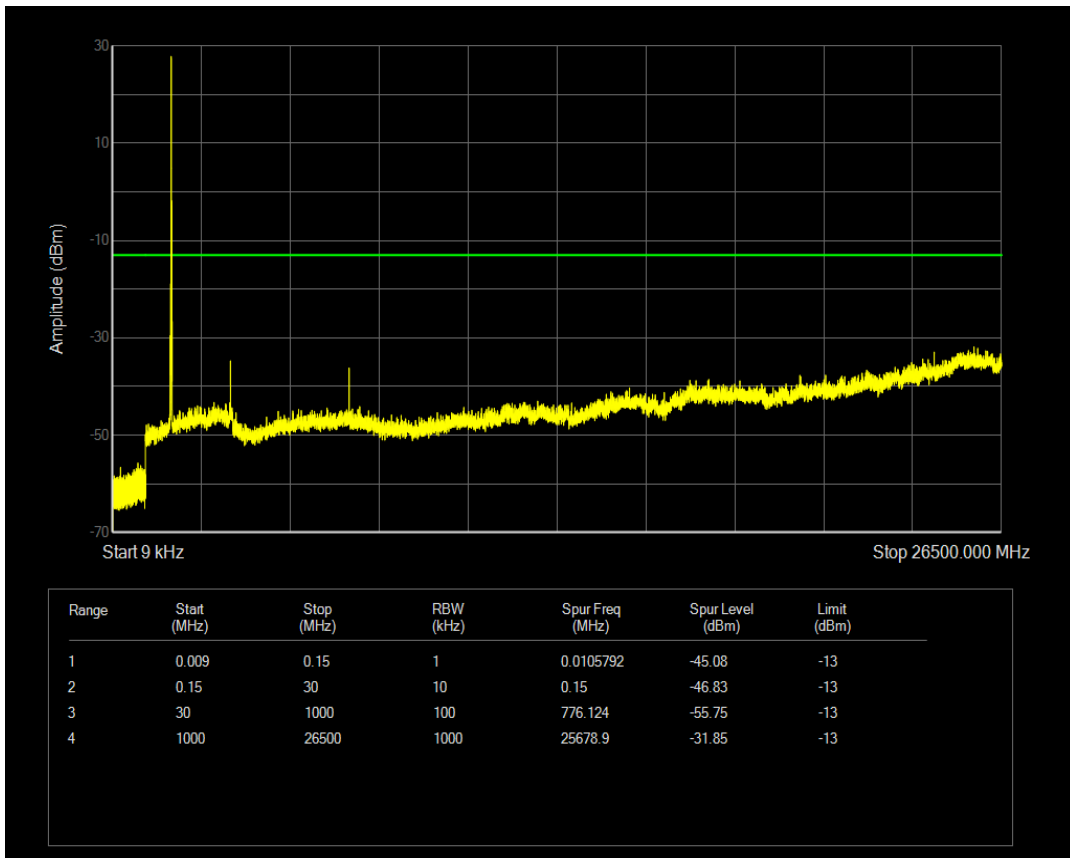

Band66 16QAM BW=15MHz Channel=132597 RB Size=1 Position=#0

Band66 16QAM BW=15MHz Channel=132597 RB Size=75 Position=#0