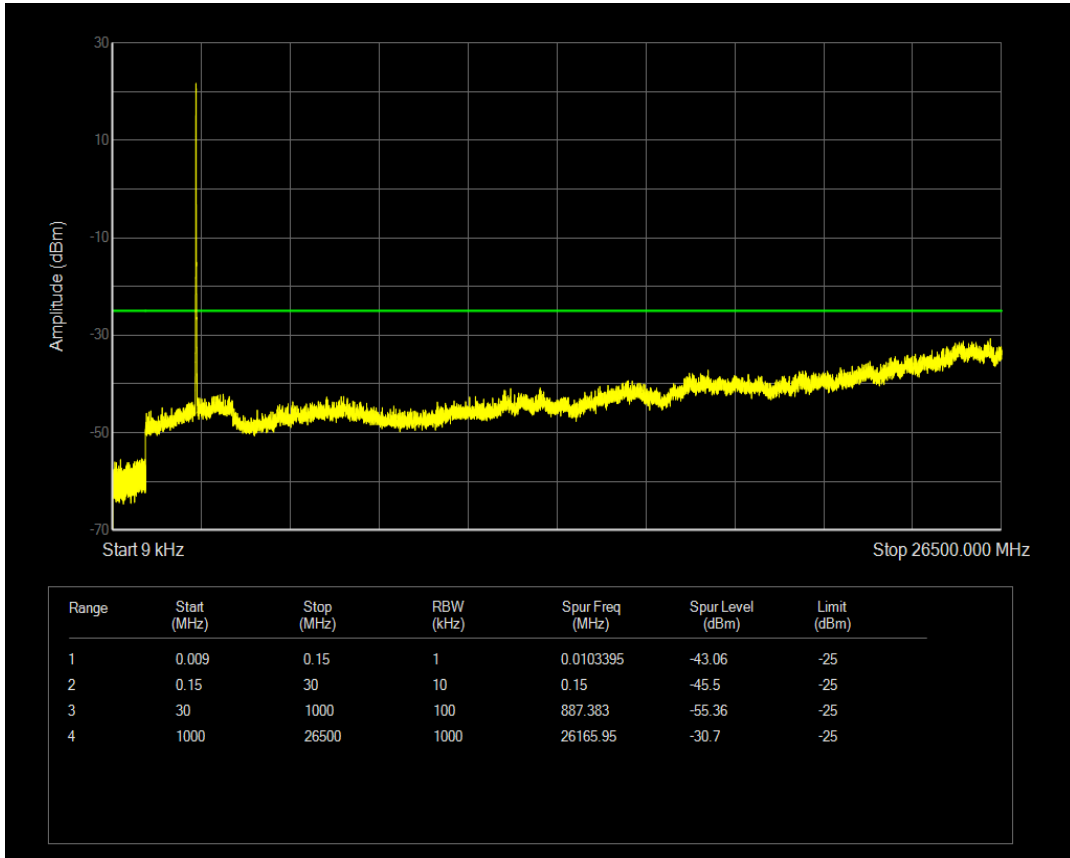

Band7 QPSK BW=5MHz Channel=21425 RB Size=1 Position=#0

Band7 QPSK BW=5MHz Channel=21425 RB Size=25 Position=#0

Band7 16QAM BW=5MHz Channel=21425 RB Size=1 Position=#0

Band7 16QAM BW=5MHz Channel=21425 RB Size=25 Position=#0

Band7 QPSK BW=10MHz Channel=20800 RB Size=1 Position=#0

Band7 QPSK BW=10MHz Channel=20800 RB Size=50 Position=#0

Band7 16QAM BW=10MHz Channel=20800 RB Size=1 Position=#0

Band7 16QAM BW=10MHz Channel=20800 RB Size=50 Position=#0