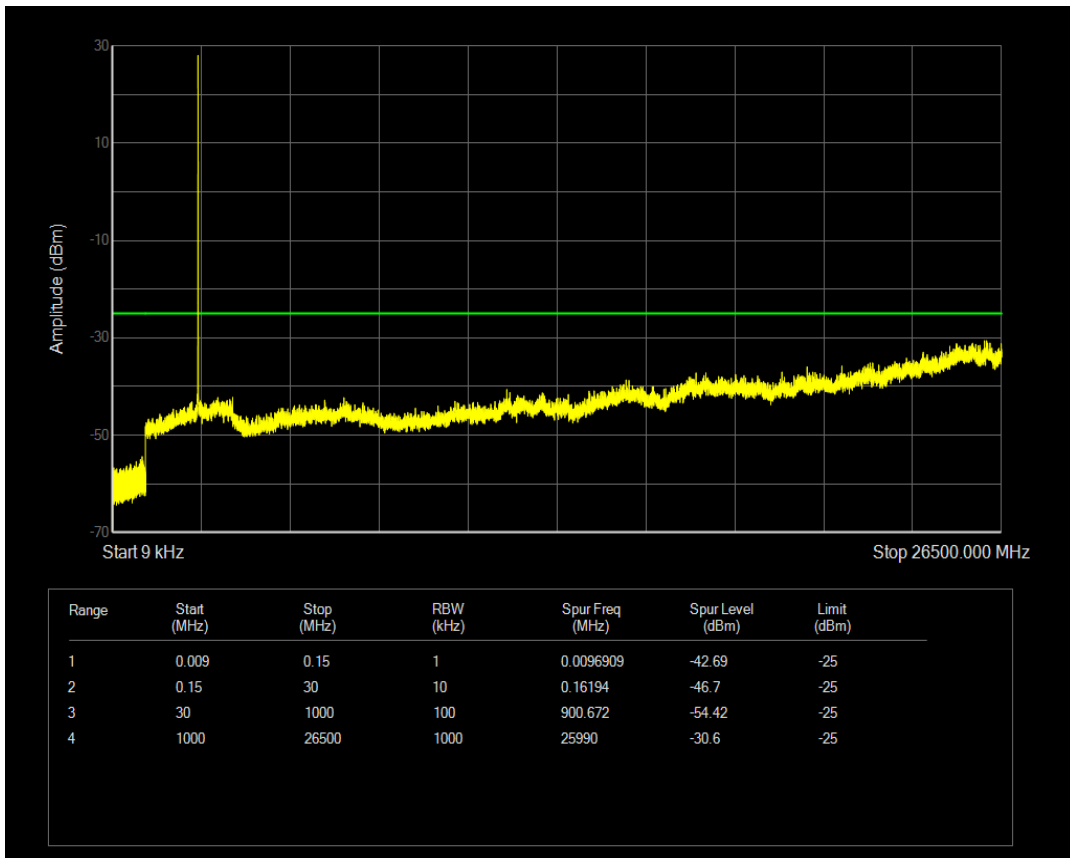

Band7 QPSK BW=5MHz Channel=21425 RB Size=1 Position=#0

Band7 QPSK BW=5MHz Channel=21425 RB Size=25 Position=#0