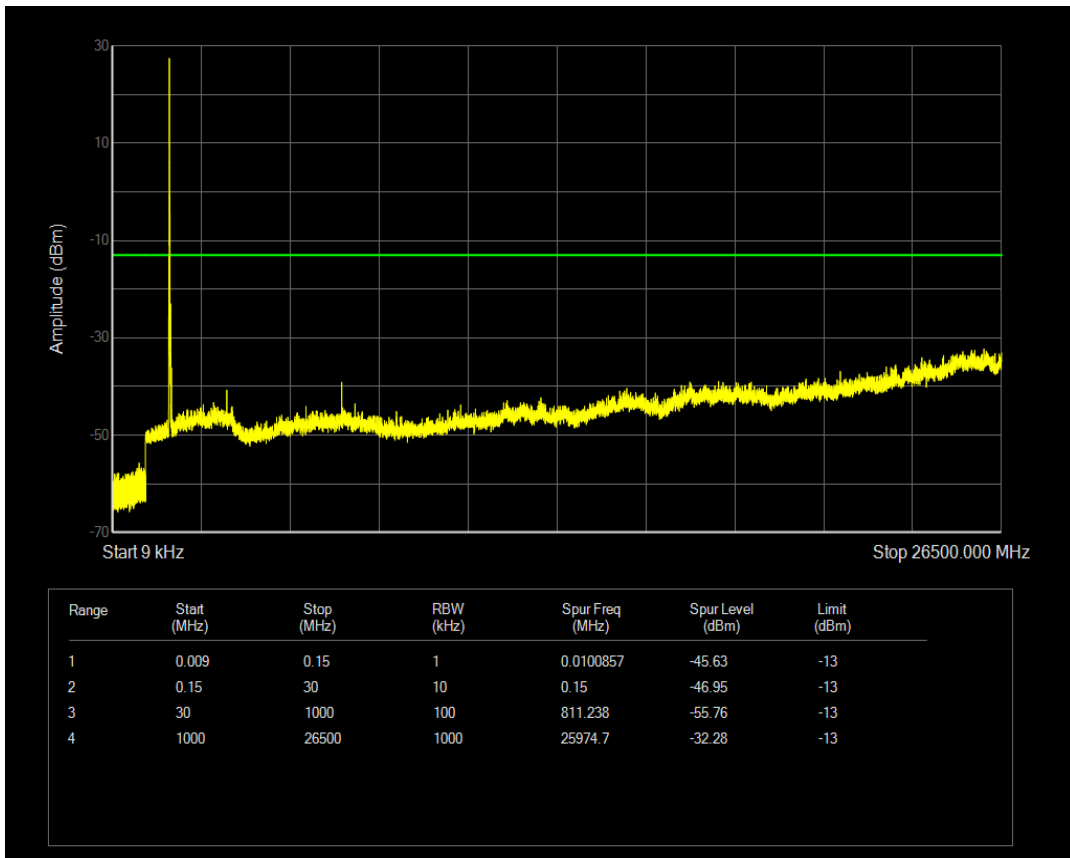

Band66 16QAM BW=20MHz Channel=132072 RB Size=1 Position=#0

Band66 16QAM BW=20MHz Channel=132072 RB Size=100 Position=#0