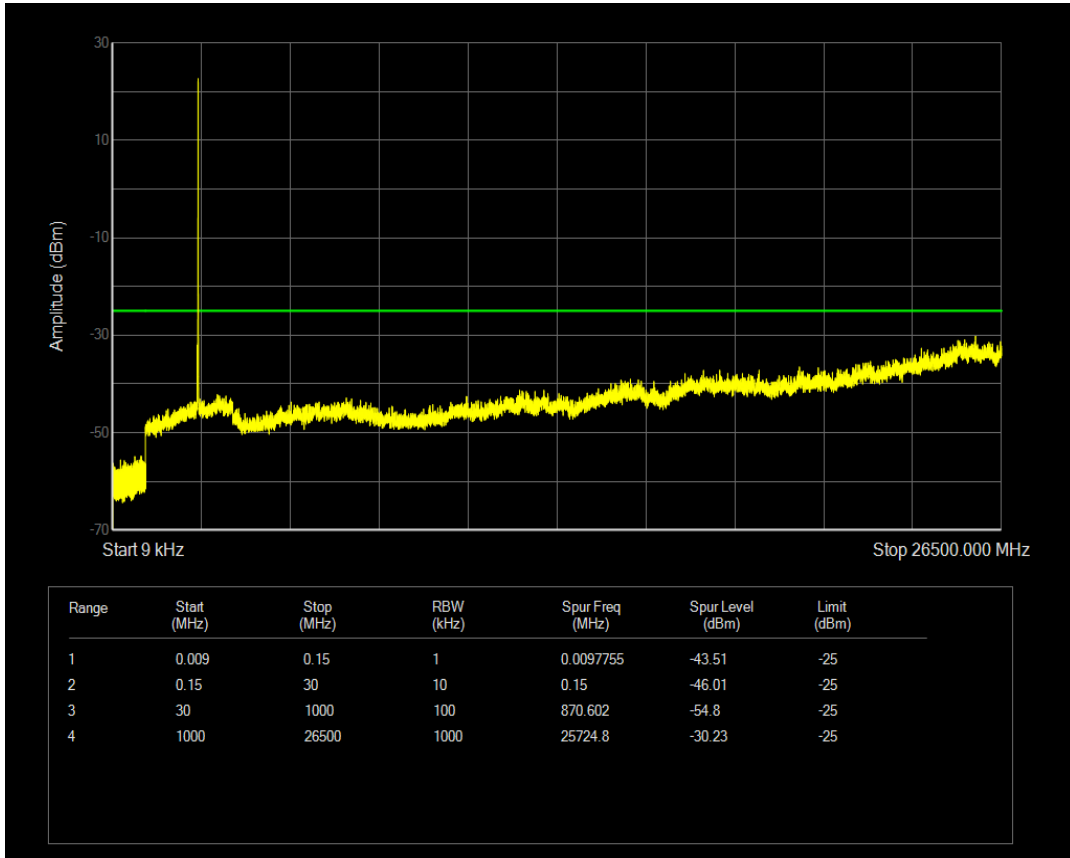

Band7 QPSK BW=5MHz Channel=21425 RB Size=1 Position=#0

Band7 QPSK BW=5MHz Channel=21425 RB Size=25 Position=#0

Band7 16QAM BW=5MHz Channel=21425 RB Size=1 Position=#0

Band7 16QAM BW=5MHz Channel=21425 RB Size=25 Position=#0

Band7 QPSK BW=10MHz Channel=20800 RB Size=1 Position=#0

Band7 QPSK BW=10MHz Channel=20800 RB Size=50 Position=#0

Band7 16QAM BW=10MHz Channel=20800 RB Size=1 Position=#0

Band7 16QAM BW=10MHz Channel=20800 RB Size=50 Position=#0