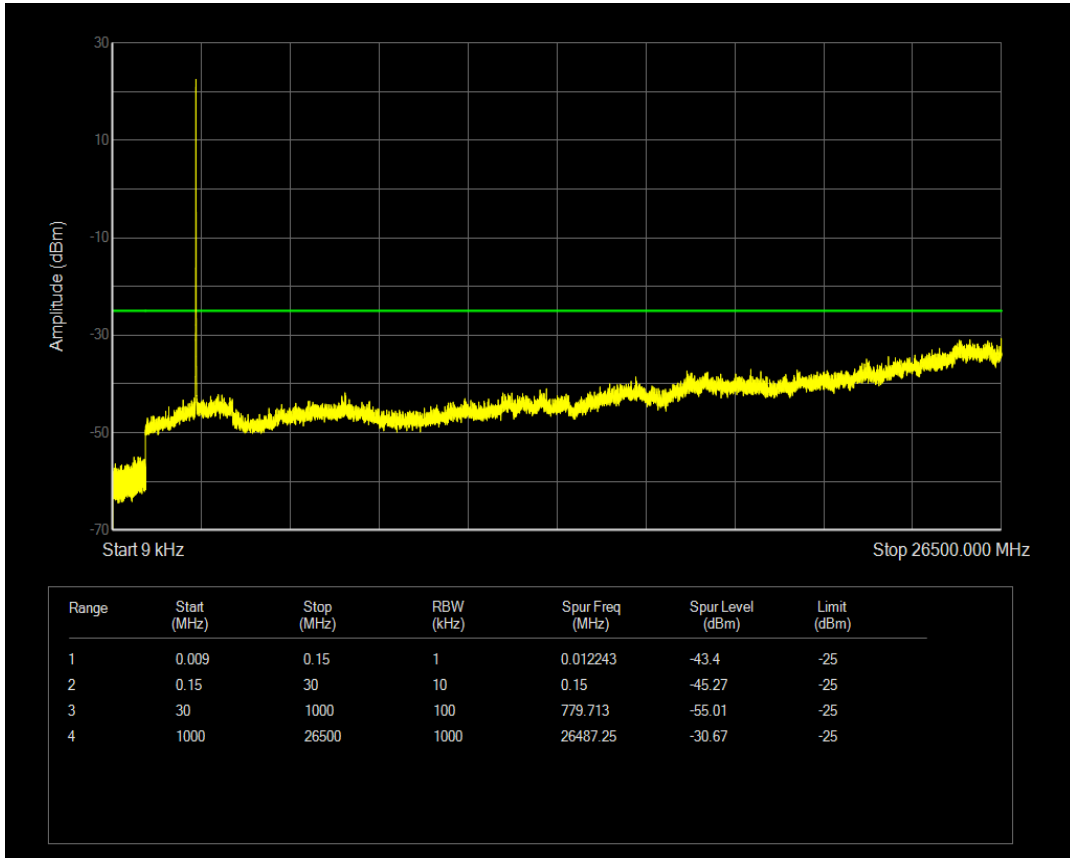

Band7 QPSK BW=5MHz Channel=20775 RB Size=1 Position=#0

Band7 QPSK BW=5MHz Channel=20775 RB Size=25 Position=#0

Band7 16QAM BW=5MHz Channel=20775 RB Size=1 Position=#0

Band7 16QAM BW=5MHz Channel=20775 RB Size=25 Position=#0

Band7 QPSK BW=5MHz Channel=21100 RB Size=1 Position=#0

Band7 QPSK BW=5MHz Channel=21100 RB Size=25 Position=#0

Band7 16QAM BW=5MHz Channel=21100 RB Size=1 Position=#0

Band7 16QAM BW=5MHz Channel=21100 RB Size=25 Position=#0