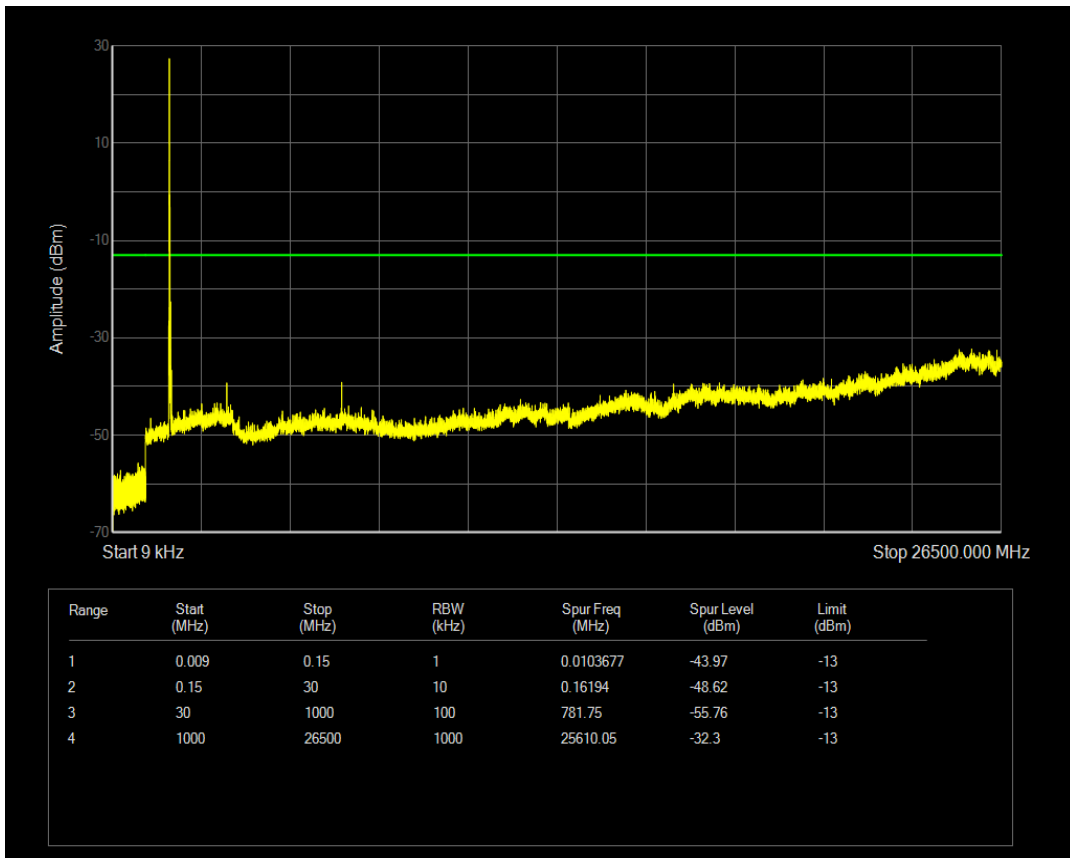

Band66 QPSK BW=20MHz Channel=132072 RB Size=1 Position=#0

Band66 QPSK BW=20MHz Channel=132072 RB Size=100 Position=#0