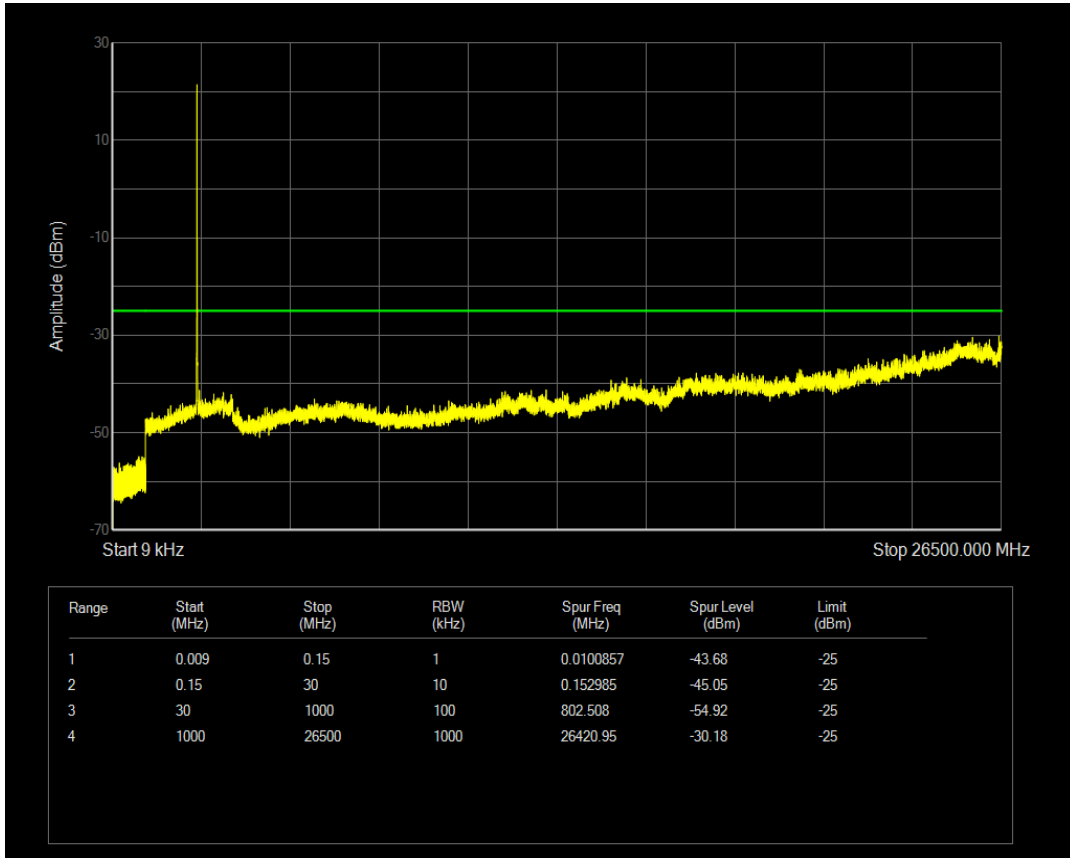

Band7 QPSK BW=5MHz Channel=21100 RB Size=1 Position=#0

Band7 QPSK BW=5MHz Channel=21100 RB Size=25 Position=#0

Band7 16QAM BW=5MHz Channel=21100 RB Size=1 Position=#0

Band7 16QAM BW=5MHz Channel=21100 RB Size=25 Position=#0

Band7 QPSK BW=5MHz Channel=21425 RB Size=1 Position=#0

Band7 QPSK BW=5MHz Channel=21425 RB Size=25 Position=#0

Band7 16QAM BW=5MHz Channel=21425 RB Size=1 Position=#0

Band7 16QAM BW=5MHz Channel=21425 RB Size=25 Position=#0