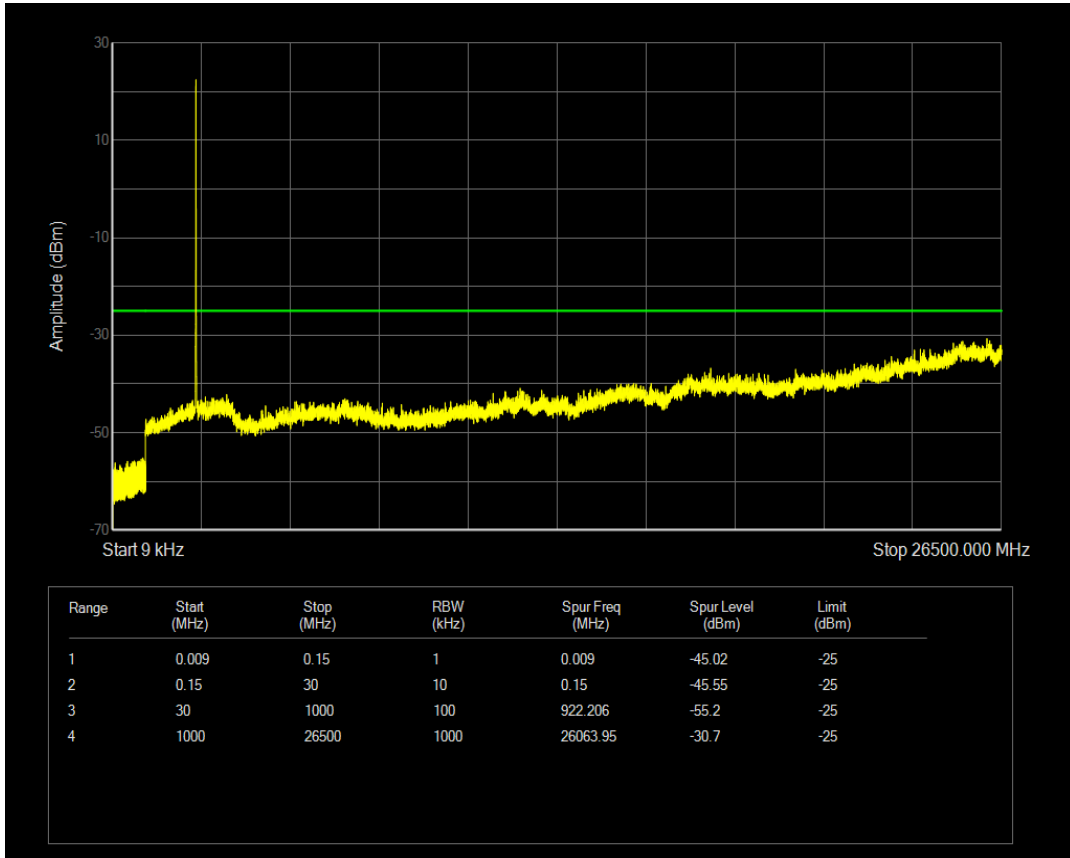

Band66 QPSK BW=20MHz Channel=132572 RB Size=1 Position=#0

Band66 QPSK BW=20MHz Channel=132572 RB Size=100 Position=#0

Band66 16QAM BW=20MHz Channel=132572 RB Size=1 Position=#0

Band66 16QAM BW=20MHz Channel=132572 RB Size=100 Position=#0

Band7 QPSK BW=5MHz Channel=20775 RB Size=1 Position=#0

Band7 QPSK BW=5MHz Channel=20775 RB Size=25 Position=#0

Band7 16QAM BW=5MHz Channel=20775 RB Size=1 Position=#0

Band7 16QAM BW=5MHz Channel=20775 RB Size=25 Position=#0