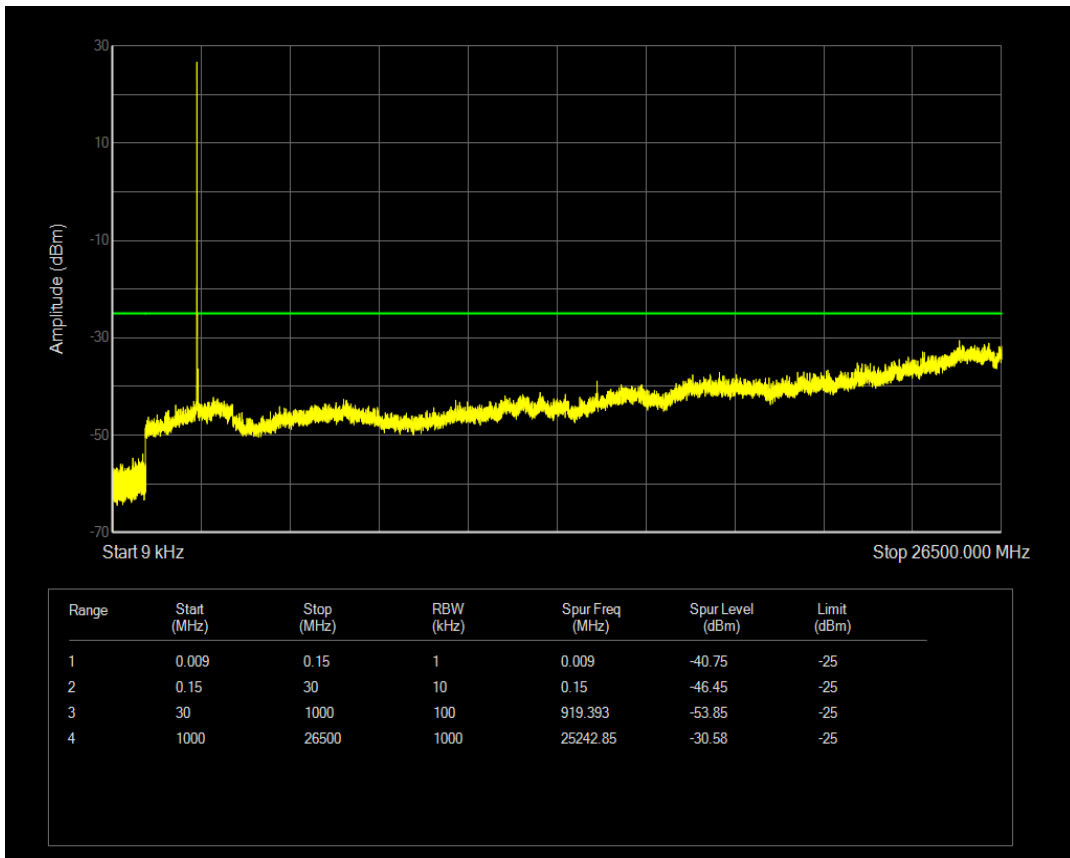

Band7 QPSK BW=5MHz Channel=20775 RB Size=1 Position=#0

Band7 QPSK BW=5MHz Channel=20775 RB Size=25 Position=#0

Band7 16QAM BW=5MHz Channel=20775 RB Size=1 Position=#0

Band7 16QAM BW=5MHz Channel=20775 RB Size=25 Position=#0

Band7 QPSK BW=5MHz Channel=21100 RB Size=1 Position=#0

Band7 QPSK BW=5MHz Channel=21100 RB Size=25 Position=#0

Band7 16QAM BW=5MHz Channel=21100 RB Size=1 Position=#0

Band7 16QAM BW=5MHz Channel=21100 RB Size=25 Position=#0