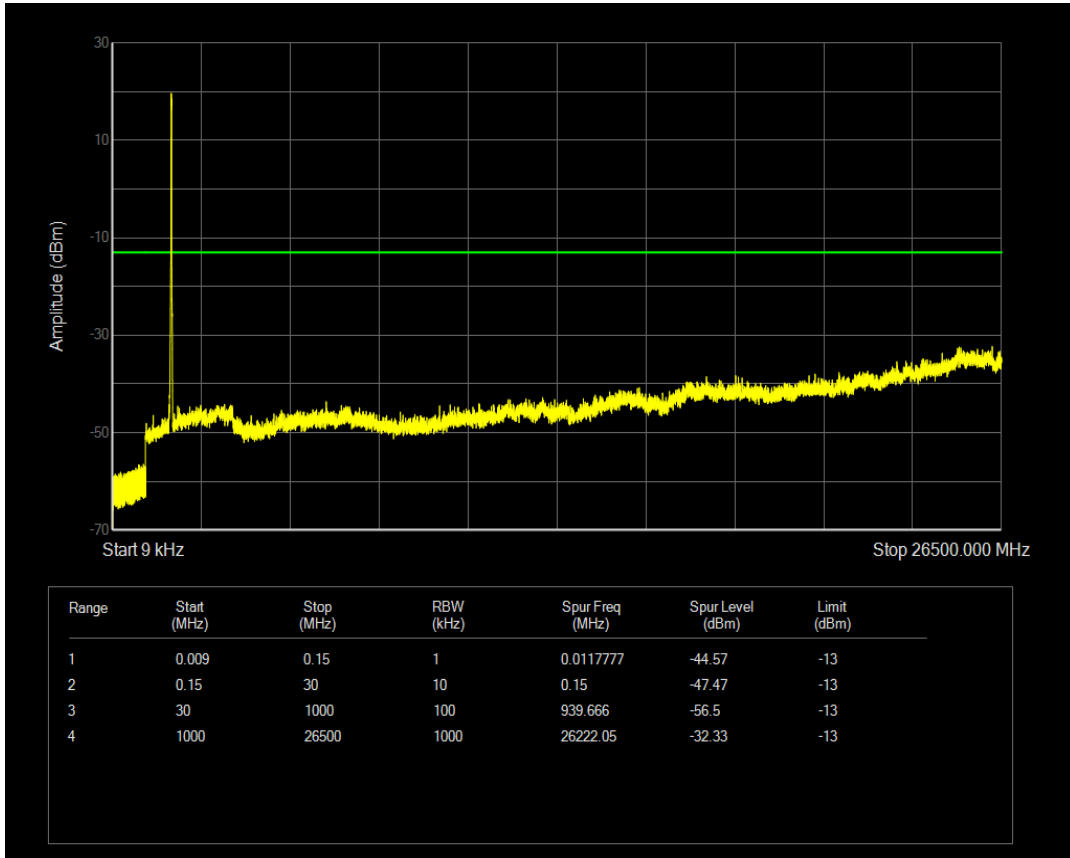

Band66 QPSK BW=20MHz Channel=132572 RB Size=1 Position=#0

Band66 QPSK BW=20MHz Channel=132572 RB Size=100 Position=#0

Band66 16QAM BW=20MHz Channel=132572 RB Size=1 Position=#0

Band66 16QAM BW=20MHz Channel=132572 RB Size=100 Position=#0

Band7 QPSK BW=5MHz Channel=20775 RB Size=1 Position=#0

Band7 QPSK BW=5MHz Channel=20775 RB Size=25 Position=#0

Band7 16QAM BW=5MHz Channel=20775 RB Size=1 Position=#0

Band7 16QAM BW=5MHz Channel=20775 RB Size=25 Position=#0