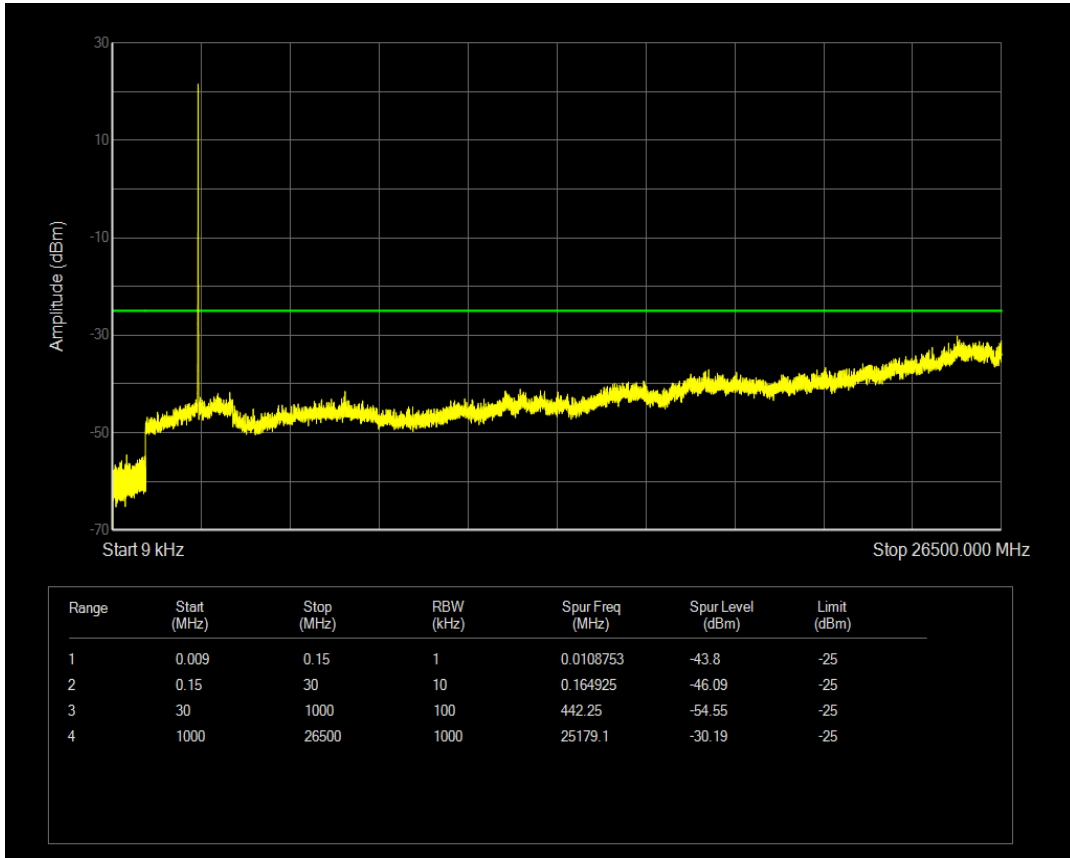

Band7 QPSK BW=5MHz Channel=21100 RB Size=1 Position=#0

Band7 QPSK BW=5MHz Channel=21100 RB Size=25 Position=#0

Band7 16QAM BW=5MHz Channel=21100 RB Size=1 Position=#0

Band7 16QAM BW=5MHz Channel=21100 RB Size=25 Position=#0

Band7 QPSK BW=5MHz Channel=21425 RB Size=1 Position=#0

Band7 QPSK BW=5MHz Channel=21425 RB Size=25 Position=#0

Band7 16QAM BW=5MHz Channel=21425 RB Size=1 Position=#0

Band7 16QAM BW=5MHz Channel=21425 RB Size=25 Position=#0