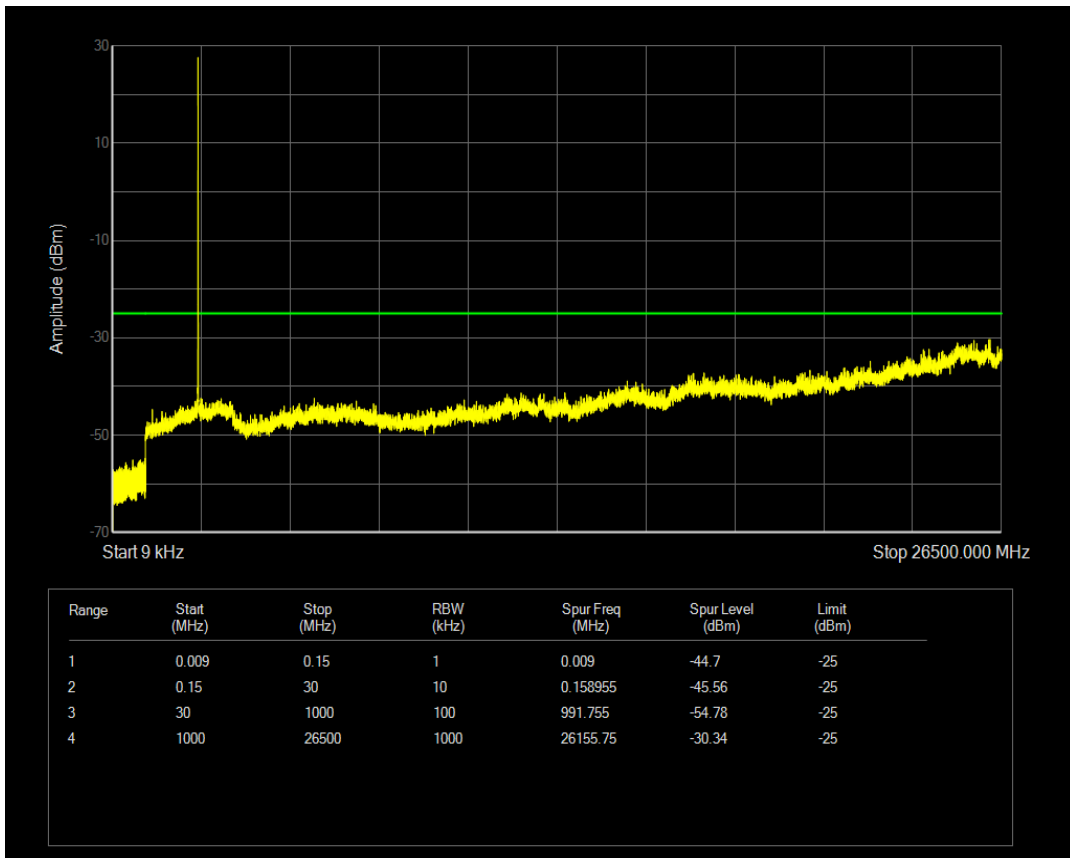

Band7 16QAM BW=5MHz Channel=21425 RB Size=1 Position=#0

Band7 16QAM BW=5MHz Channel=21425 RB Size=25 Position=#0