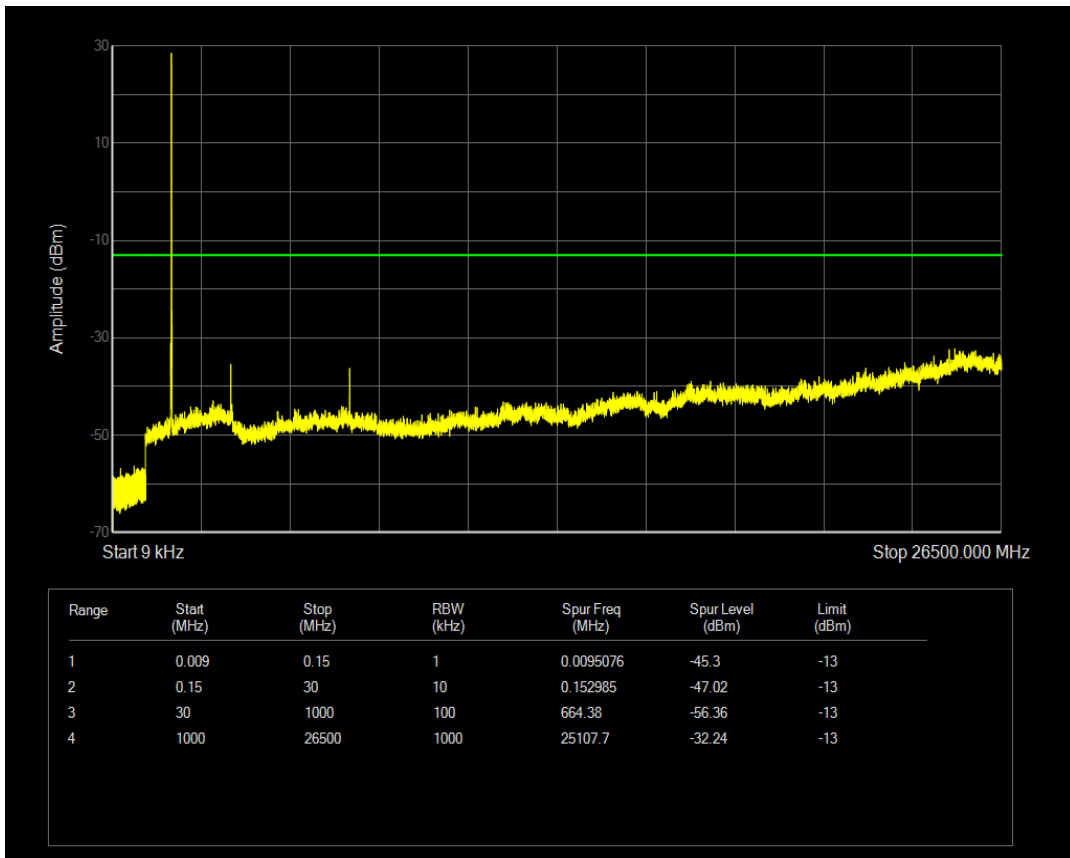

Band66 16QAM BW=10MHz Channel=132622 RB Size=1 Position=#0

Band66 16QAM BW=10MHz Channel=132622 RB Size=50 Position=#0