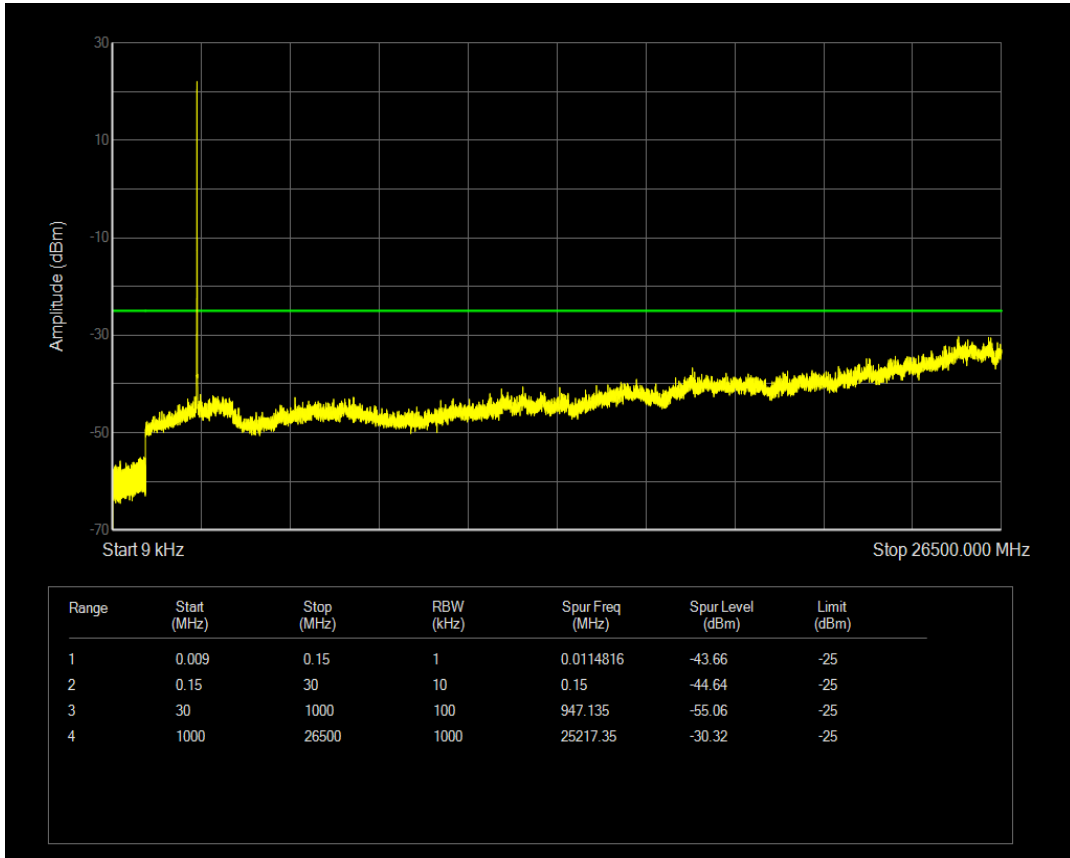

Band7 QPSK BW=5MHz Channel=20775 RB Size=1 Position=#0

Band7 QPSK BW=5MHz Channel=20775 RB Size=25 Position=#0

Band7 16QAM BW=5MHz Channel=20775 RB Size=1 Position=#0

Band7 16QAM BW=5MHz Channel=20775 RB Size=25 Position=#0

Band7 QPSK BW=5MHz Channel=21100 RB Size=1 Position=#0

Band7 QPSK BW=5MHz Channel=21100 RB Size=25 Position=#0

Band7 16QAM BW=5MHz Channel=21100 RB Size=1 Position=#0

Band7 16QAM BW=5MHz Channel=21100 RB Size=25 Position=#0