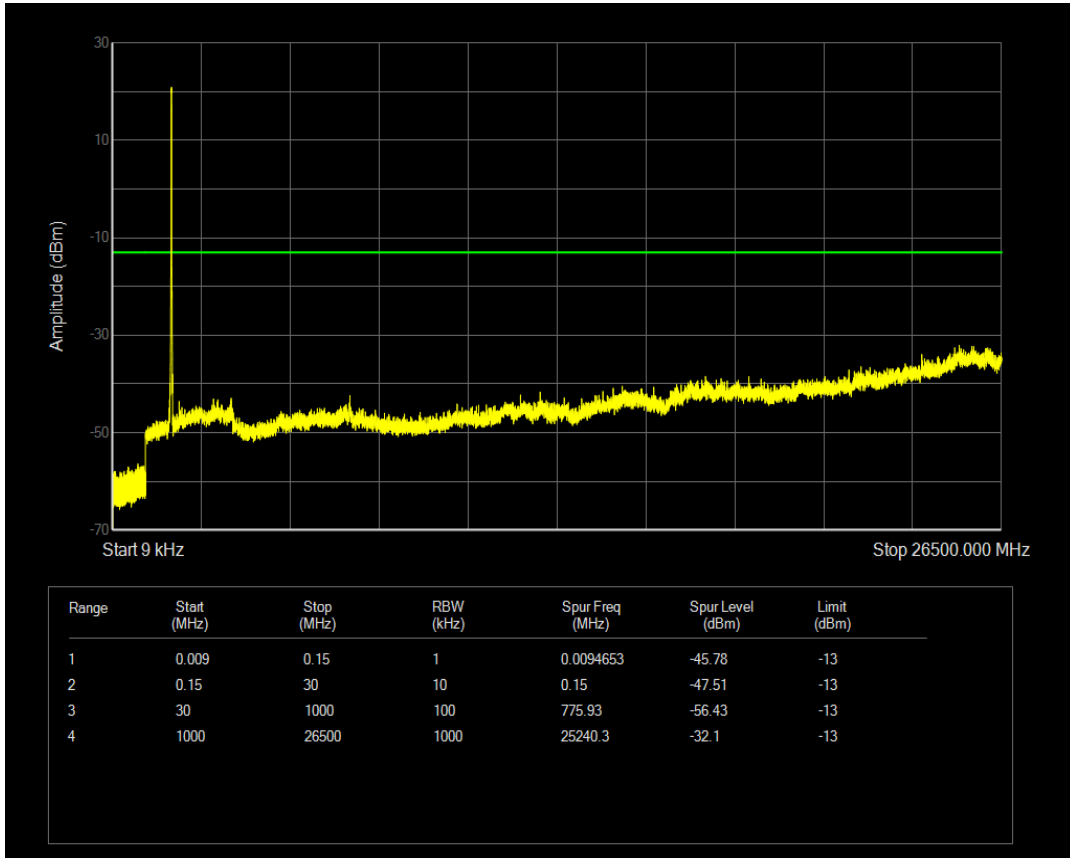

Band66 QPSK BW=15MHz Channel=132597 RB Size=75 Position=#0

Band66 16QAM BW=15MHz Channel=132597 RB Size=1 Position=#0