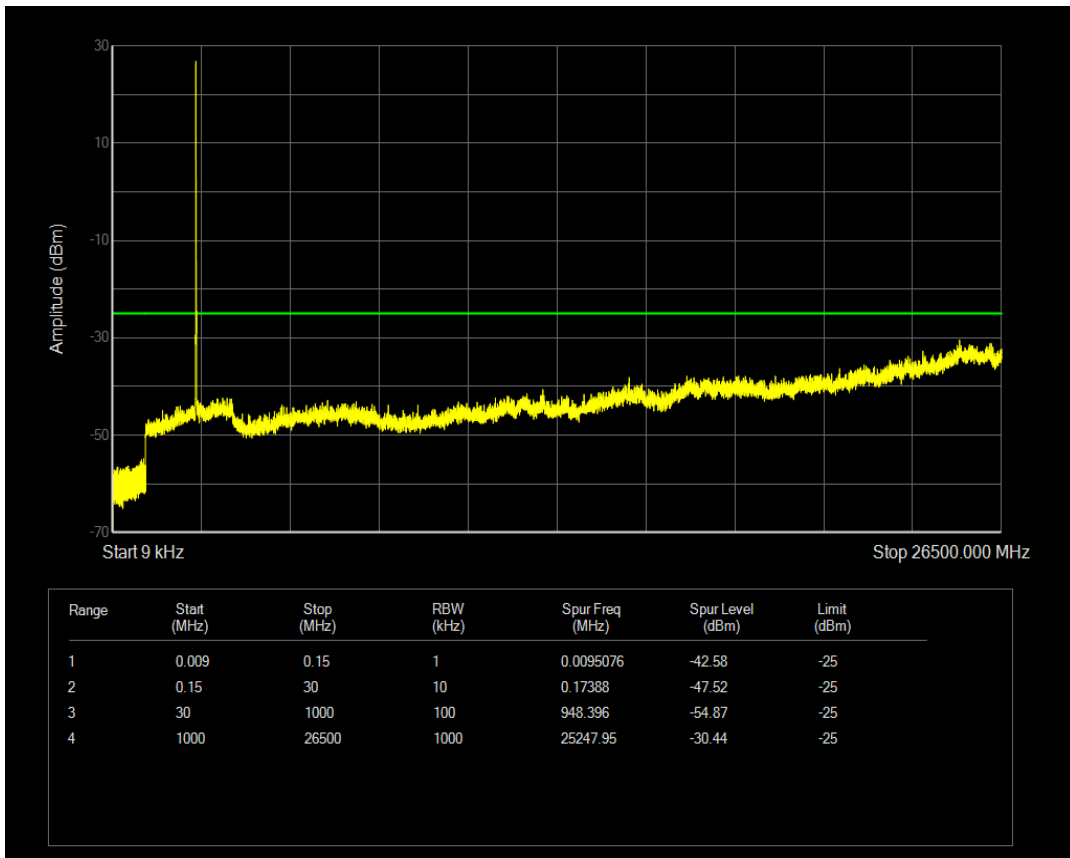

Band7 QPSK BW=5MHz Channel=21425 RB Size=1 Position=#0

Band7 QPSK BW=5MHz Channel=21425 RB Size=25 Position=#0

Band7 16QAM BW=5MHz Channel=21425 RB Size=1 Position=#0

Band7 16QAM BW=5MHz Channel=21425 RB Size=25 Position=#0

Band7 QPSK BW=10MHz Channel=20800 RB Size=1 Position=#0

Band7 QPSK BW=10MHz Channel=20800 RB Size=50 Position=#0

Band7 16QAM BW=10MHz Channel=20800 RB Size=1 Position=#0

Band7 16QAM BW=10MHz Channel=20800 RB Size=50 Position=#0