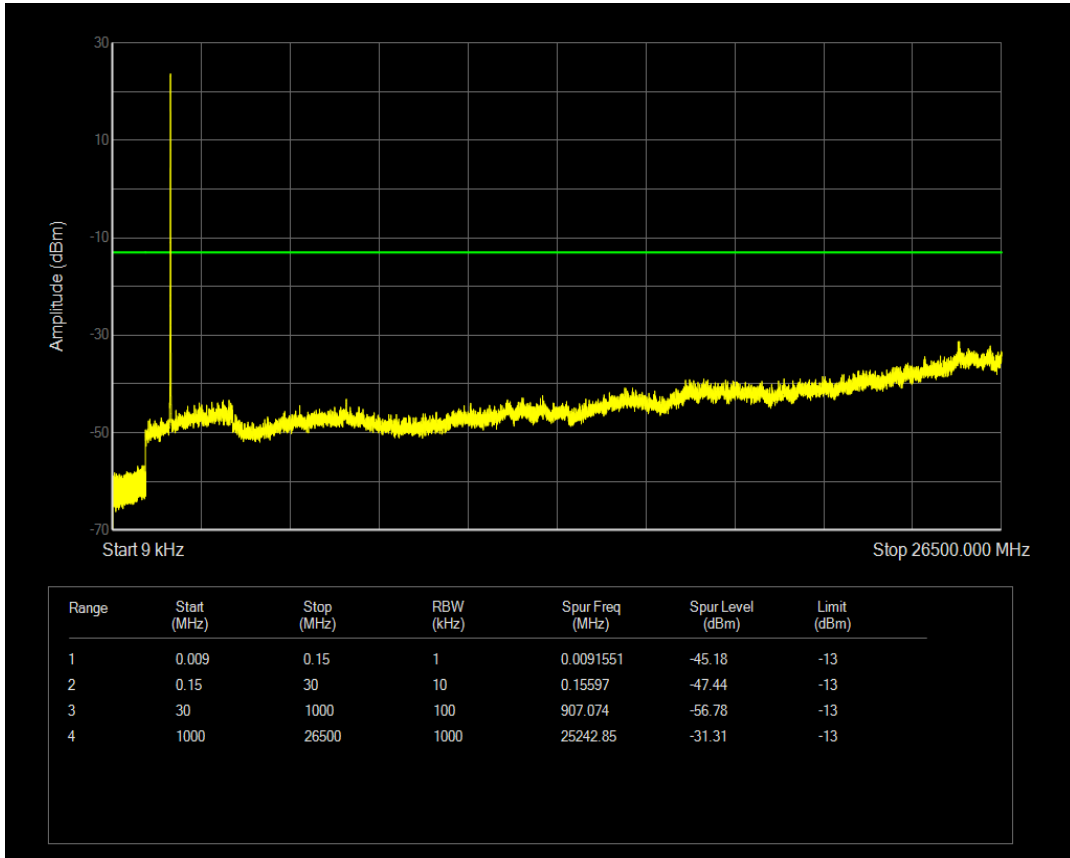

Band66 QPSK BW=5MHz Channel=132322 RB Size=25 Position=#0

Band66 16QAM BW=5MHz Channel=132322 RB Size=1 Position=#0