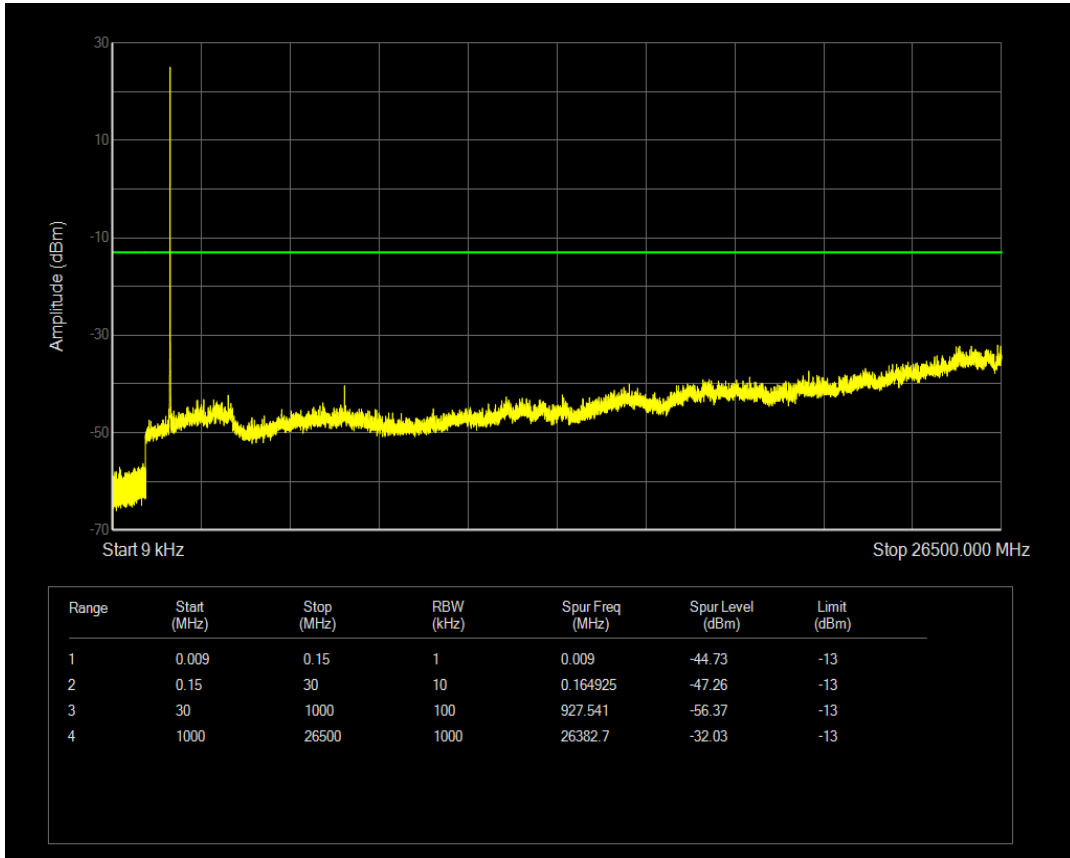

Band4 QPSK BW=3MHz Channel=20175 RB Size=1 Position=#0

Band4 QPSK BW=3MHz Channel=20175 RB Size=15 Position=#0

Band4 16QAM BW=3MHz Channel=20175 RB Size=1 Position=#0

Band4 16QAM BW=3MHz Channel=20175 RB Size=15 Position=#0