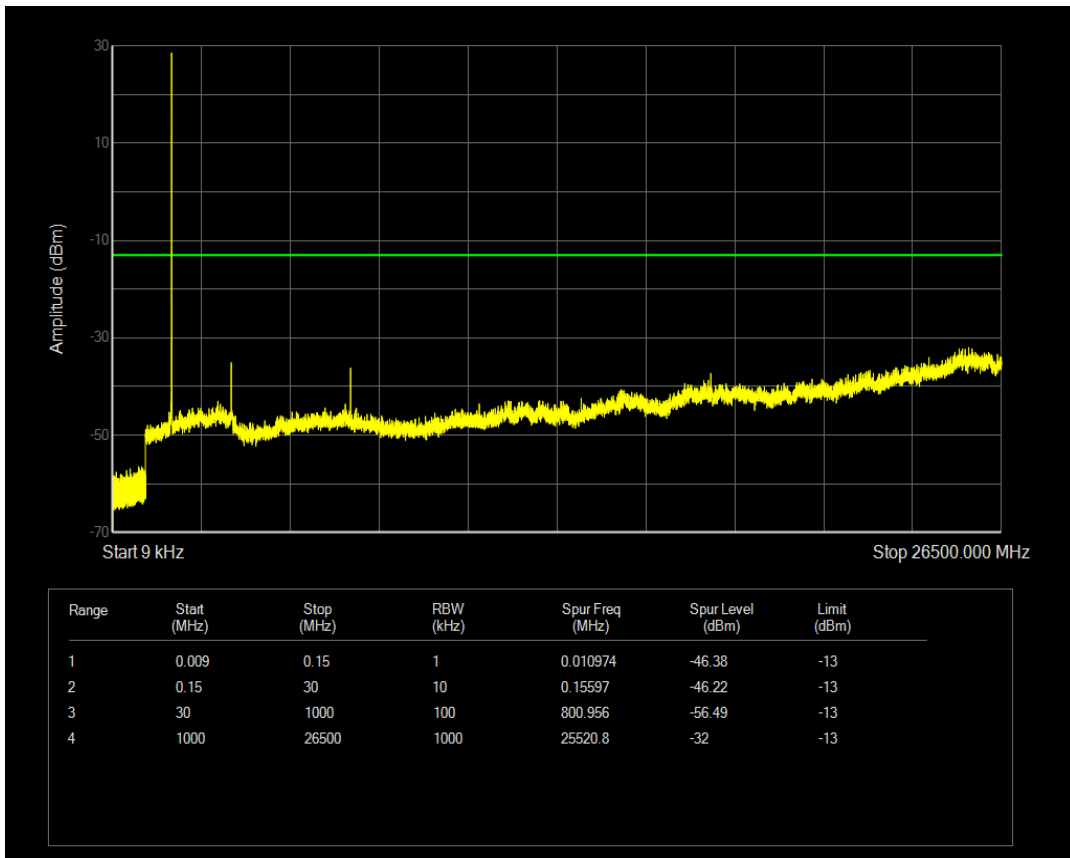

Band66 16QAM BW=3MHz Channel=132657 RB Size=1 Position=#0

Band66 16QAM BW=3MHz Channel=132657 RB Size=15 Position=#0