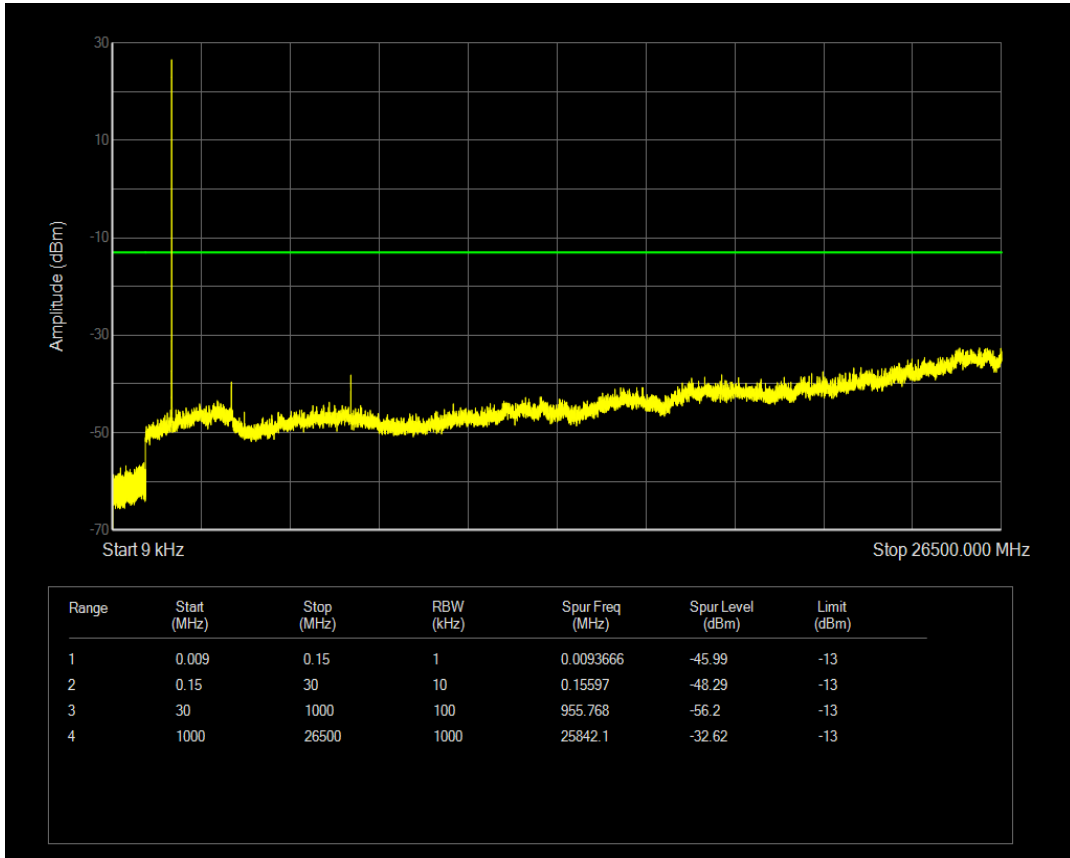

Band66 QPSK BW=1.4MHz Channel=132665 RB Size=6 Position=#0

Band66 16QAM BW=1.4MHz Channel=132665 RB Size=1 Position=#0