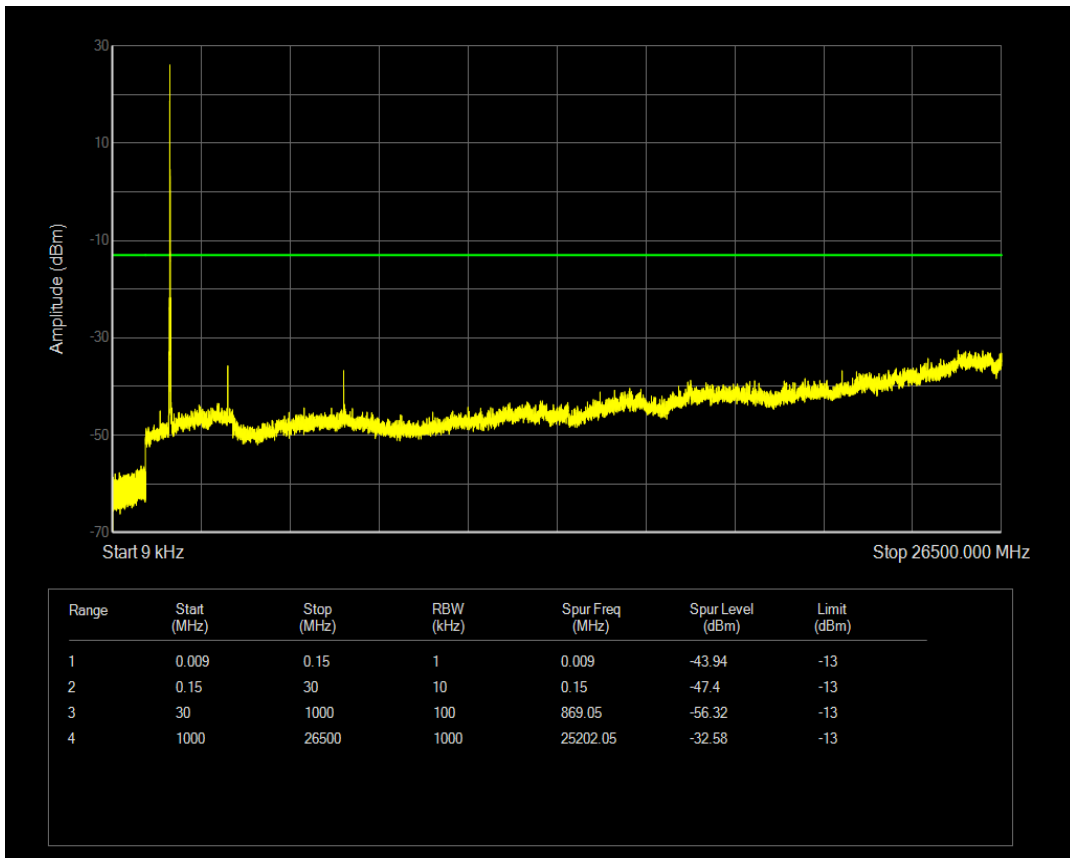

Band4 QPSK BW=15MHz Channel=20175 RB Size=1 Position=#0

Band4 QPSK BW=15MHz Channel=20175 RB Size=75 Position=#0