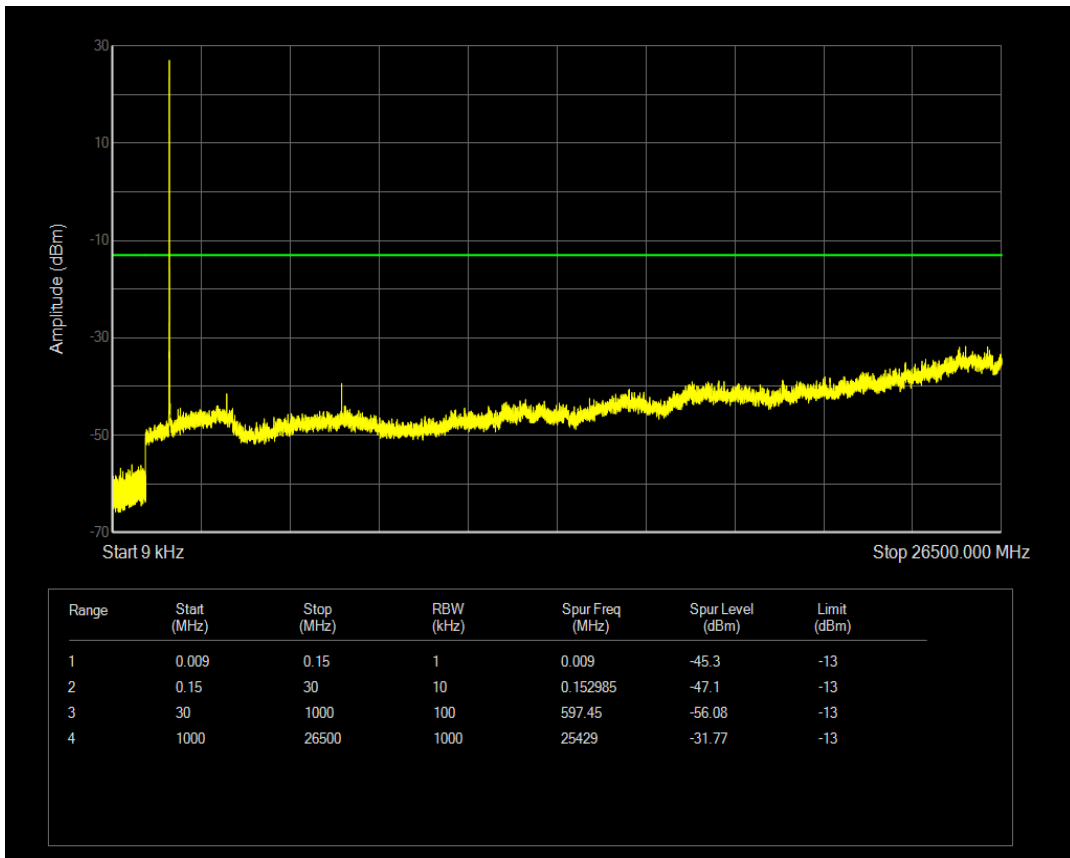

Band4 QPSK BW=3MHz Channel=20385 RB Size=1 Position=#0

Band4 QPSK BW=3MHz Channel=20385 RB Size=15 Position=#0

Band4 16QAM BW=3MHz Channel=20385 RB Size=1 Position=#0

Band4 16QAM BW=3MHz Channel=20385 RB Size=15 Position=#0

Band4 QPSK BW=5MHz Channel=19975 RB Size=1 Position=#0

Band4 QPSK BW=5MHz Channel=19975 RB Size=25 Position=#0

Band4 16QAM BW=5MHz Channel=19975 RB Size=1 Position=#0

Band4 16QAM BW=5MHz Channel=19975 RB Size=25 Position=#0