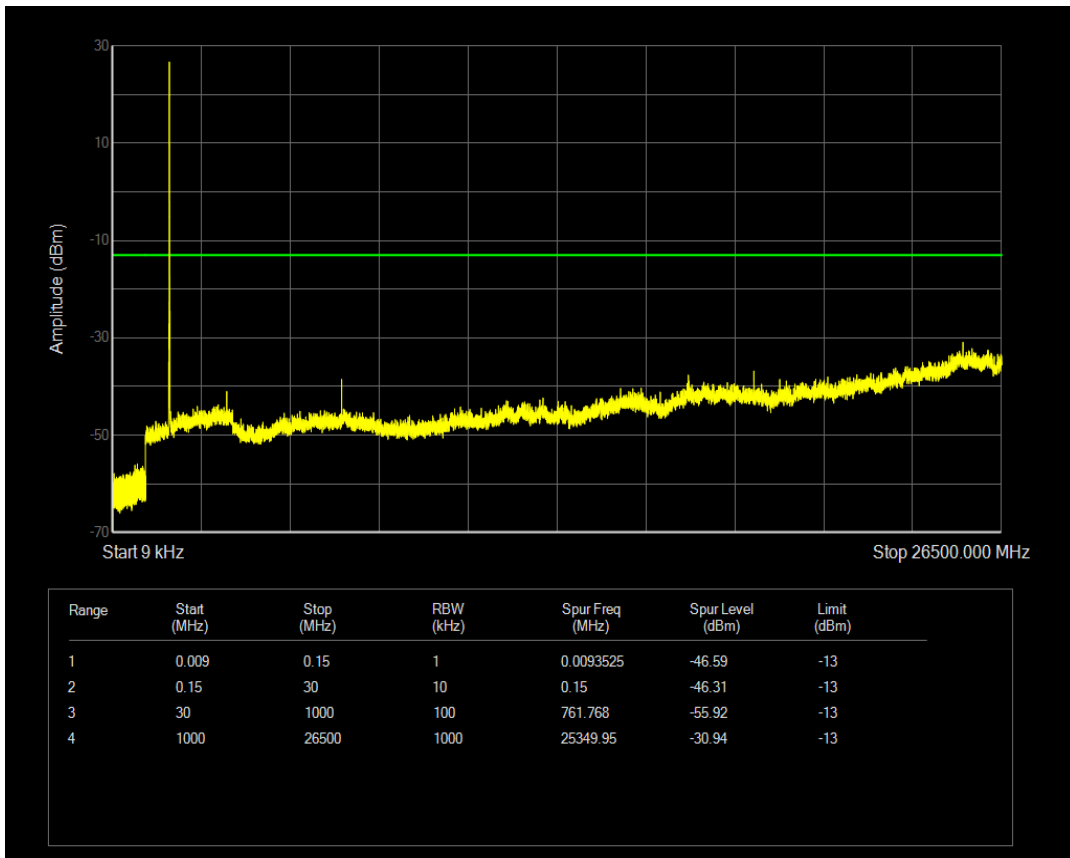

Band4 QPSK BW=5MHz Channel=20375 RB Size=1 Position=#0

Band4 QPSK BW=5MHz Channel=20375 RB Size=25 Position=#0

Band4 16QAM BW=5MHz Channel=20375 RB Size=1 Position=#0

Band4 16QAM BW=5MHz Channel=20375 RB Size=25 Position=#0

Band4 QPSK BW=10MHz Channel=20000 RB Size=1 Position=#0

Band4 QPSK BW=10MHz Channel=20000 RB Size=50 Position=#0

Band4 16QAM BW=10MHz Channel=20000 RB Size=1 Position=#0

Band4 16QAM BW=10MHz Channel=20000 RB Size=50 Position=#0