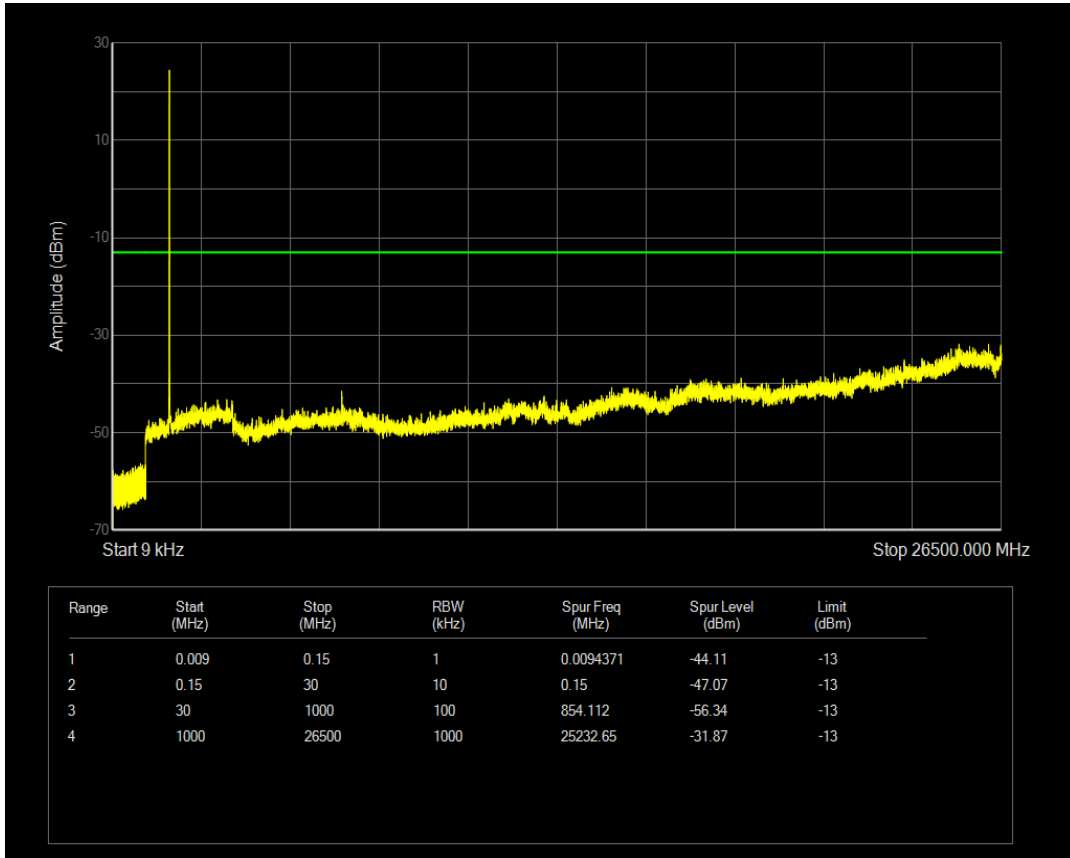

Band4 QPSK BW=1.4MHz Channel=20175 RB Size=1 Position=#0

Band4 QPSK BW=1.4MHz Channel=20175 RB Size=6 Position=#0

Band4 16QAM BW=1.4MHz Channel=20175 RB Size=1 Position=#0

Band4 16QAM BW=1.4MHz Channel=20175 RB Size=6 Position=#0

Band4 QPSK BW=1.4MHz Channel=20393 RB Size=1 Position=#0

Band4 QPSK BW=1.4MHz Channel=20393 RB Size=6 Position=#0

Band4 16QAM BW=1.4MHz Channel=20393 RB Size=1 Position=#0

Band4 16QAM BW=1.4MHz Channel=20393 RB Size=6 Position=#0

Band4 QPSK BW=3MHz Channel=19965 RB Size=1 Position=#0

Band4 QPSK BW=3MHz Channel=19965 RB Size=15 Position=#0

Band4 16QAM BW=3MHz Channel=19965 RB Size=1 Position=#0

Band4 16QAM BW=3MHz Channel=19965 RB Size=15 Position=#0