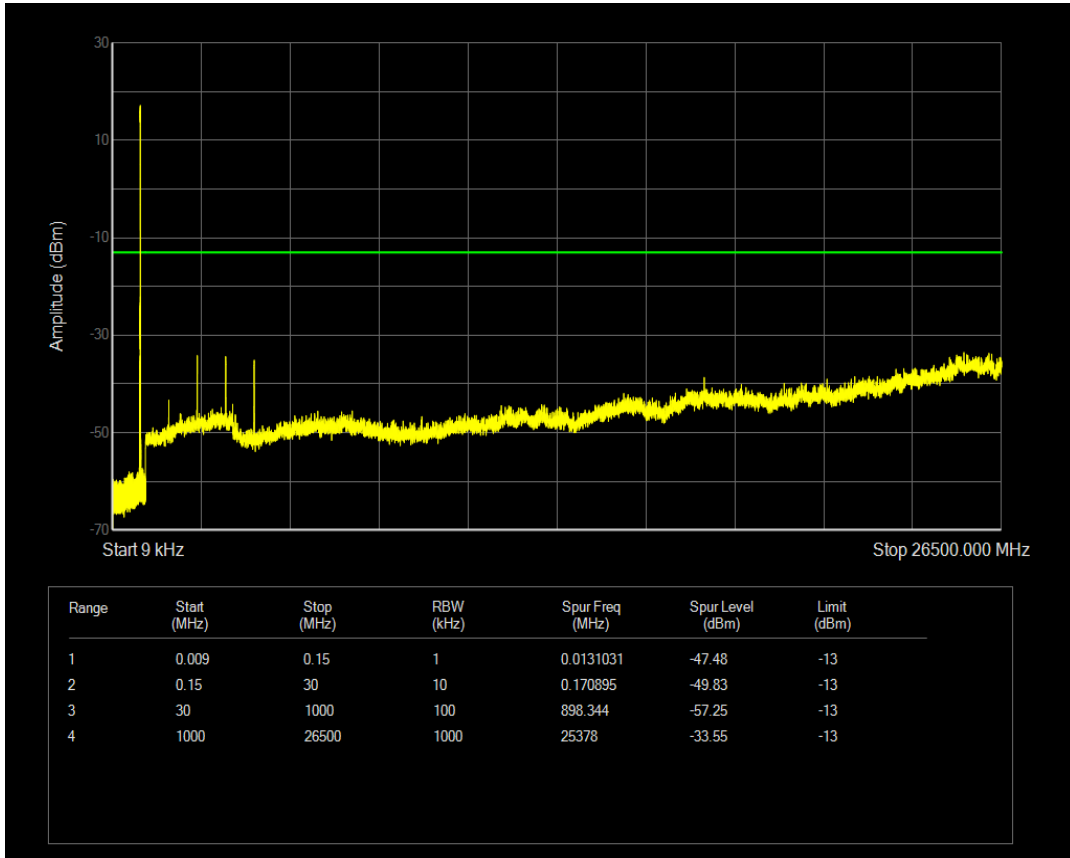

Band5 QPSK BW=3MHz Channel=20635 RB Size=15 Position=#0

Band5 16QAM BW=3MHz Channel=20635 RB Size=1 Position=#0