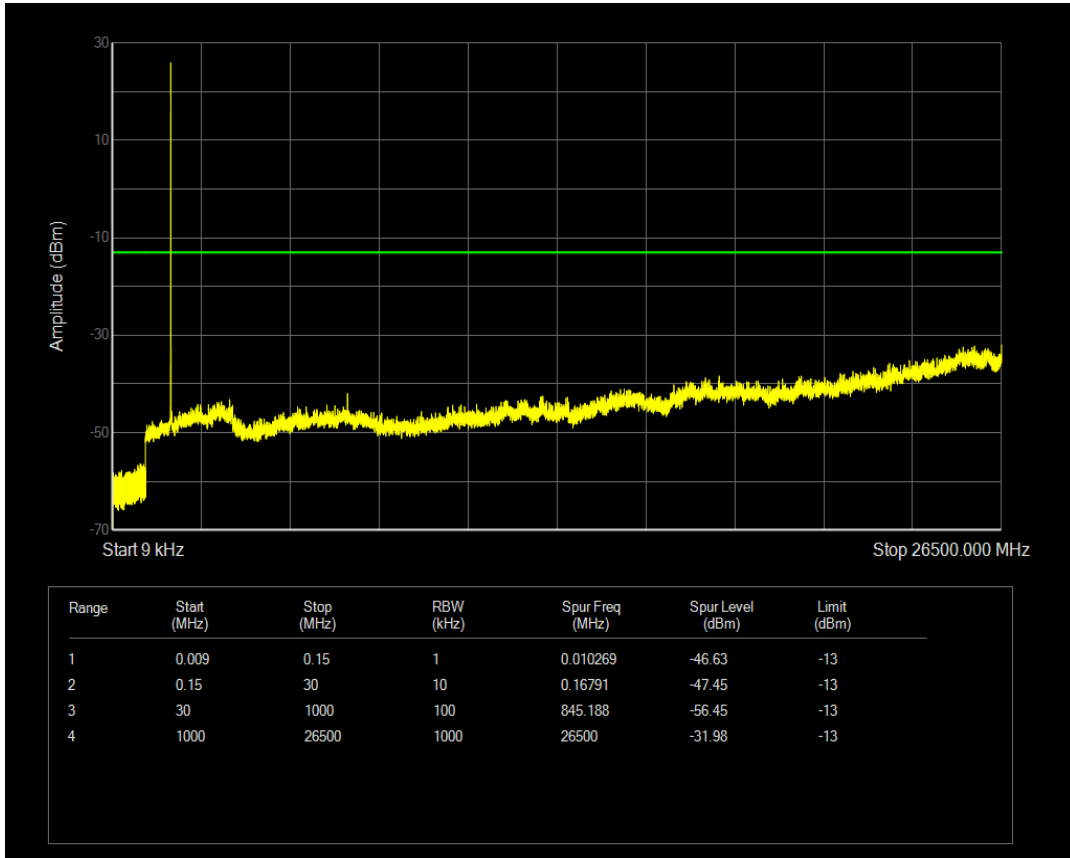

Band4 QPSK BW=1.4MHz Channel=20175 RB Size=1 Position=#0

Band4 QPSK BW=1.4MHz Channel=20175 RB Size=6 Position=#0

Band4 16QAM BW=1.4MHz Channel=20175 RB Size=1 Position=#0

Band4 16QAM BW=1.4MHz Channel=20175 RB Size=6 Position=#0

Band4 QPSK BW=1.4MHz Channel=20393 RB Size=1 Position=#0

Band4 QPSK BW=1.4MHz Channel=20393 RB Size=6 Position=#0

Band4 16QAM BW=1.4MHz Channel=20393 RB Size=1 Position=#0

Band4 16QAM BW=1.4MHz Channel=20393 RB Size=6 Position=#0