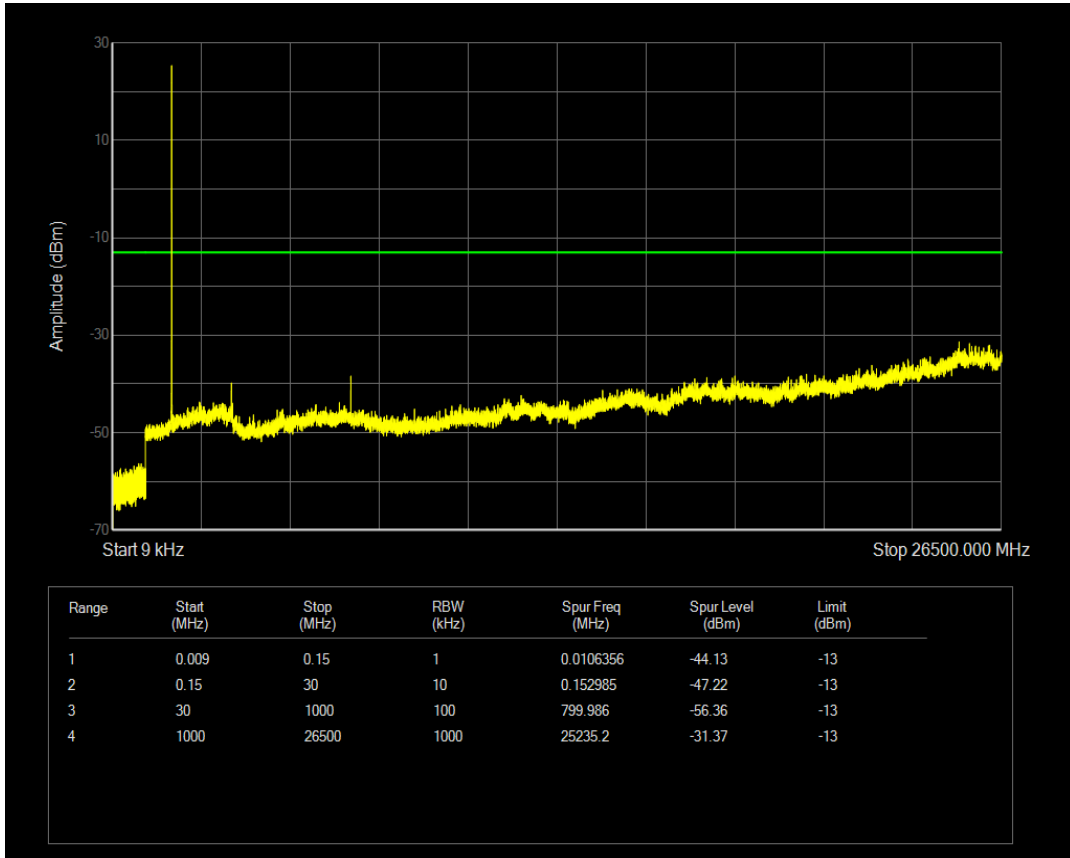

Band66 QPSK BW=1.4MHz Channel=132665 RB Size=1 Position=#0

Band66 QPSK BW=1.4MHz Channel=132665 RB Size=6 Position=#0

Band66 16QAM BW=1.4MHz Channel=132665 RB Size=1 Position=#0

Band66 16QAM BW=1.4MHz Channel=132665 RB Size=6 Position=#0