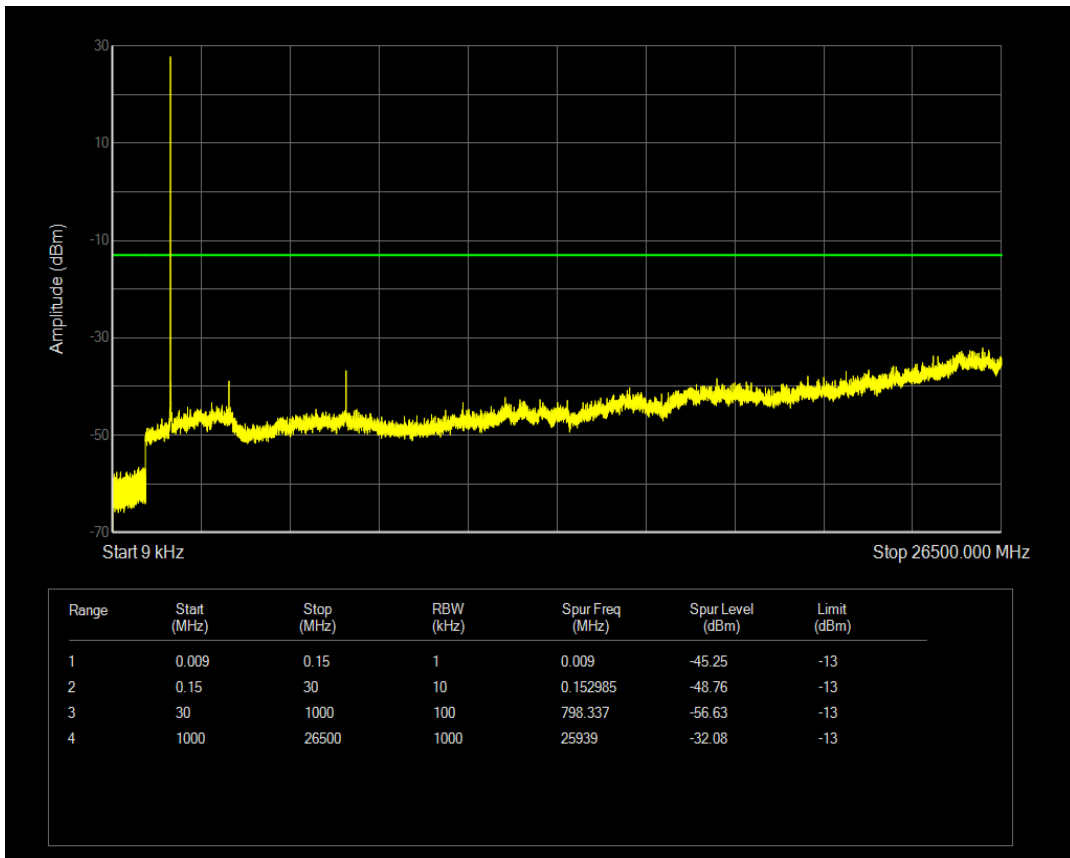

Band66 QPSK BW=3MHz Channel=132322 RB Size=1 Position=#0

Band66 QPSK BW=3MHz Channel=132322 RB Size=15 Position=#0