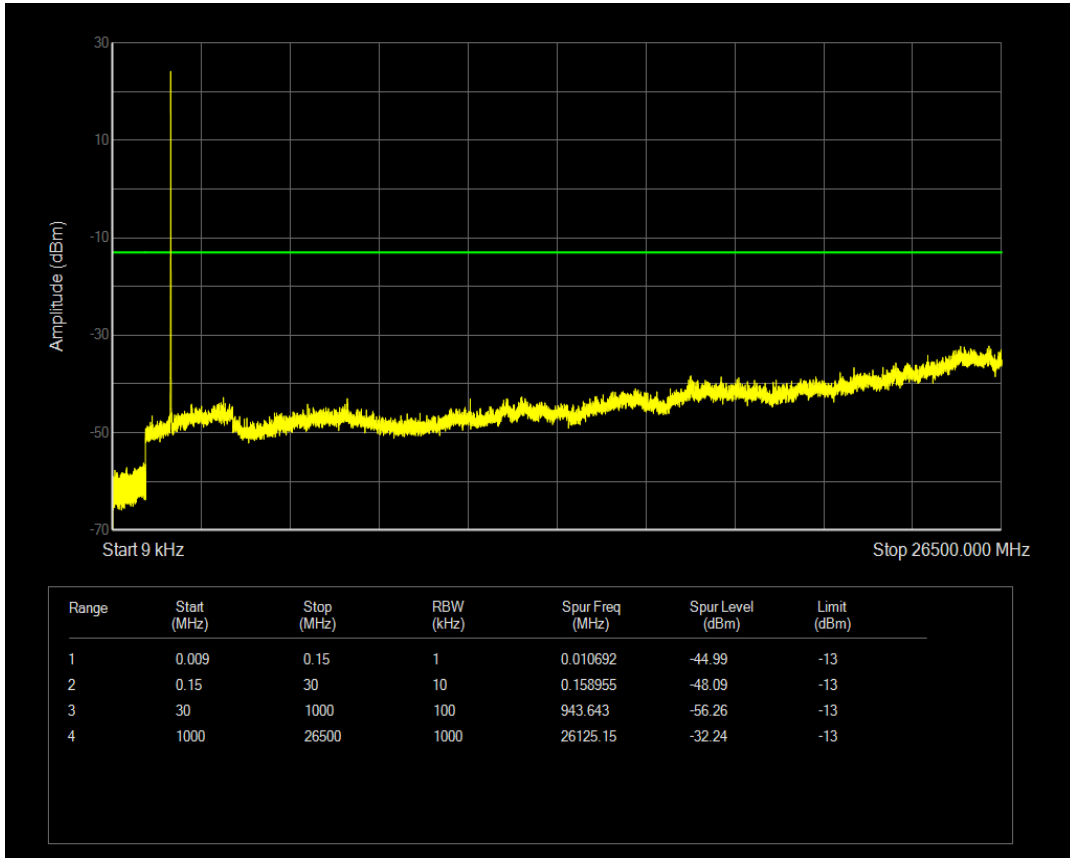

Band4 QPSK BW=3MHz Channel=20385 RB Size=15 Position=#0

Band4 16QAM BW=3MHz Channel=20385 RB Size=1 Position=#0