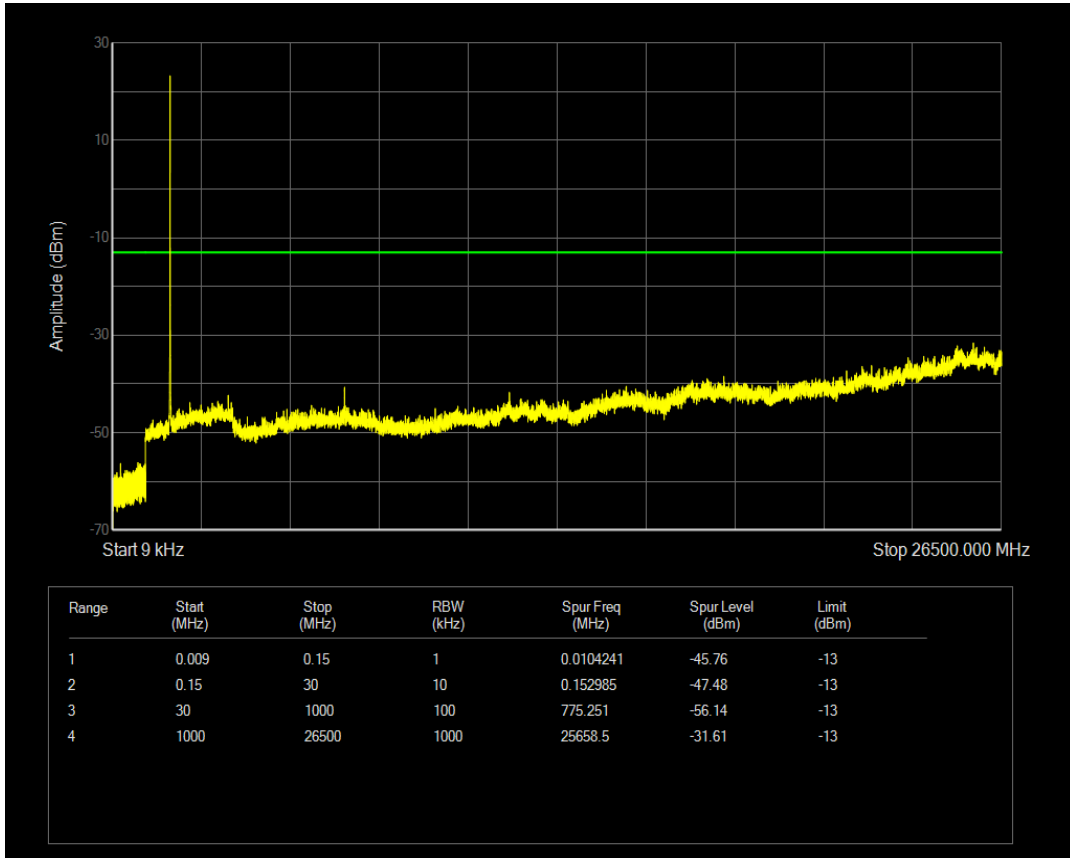

Band4 QPSK BW=3MHz Channel=20175 RB Size=15 Position=#0

Band4 16QAM BW=3MHz Channel=20175 RB Size=1 Position=#0