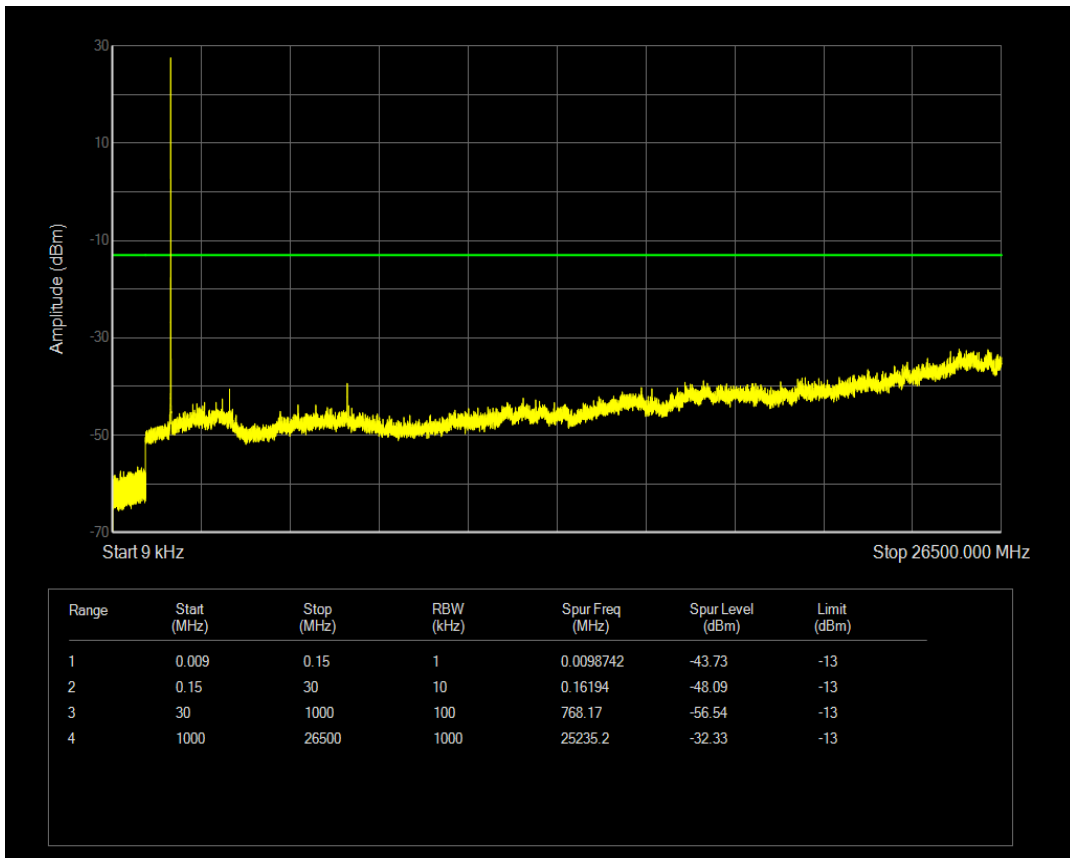

Band4 16QAM BW=3MHz Channel=20385 RB Size=1 Position=#0

Band4 16QAM BW=3MHz Channel=20385 RB Size=15 Position=#0