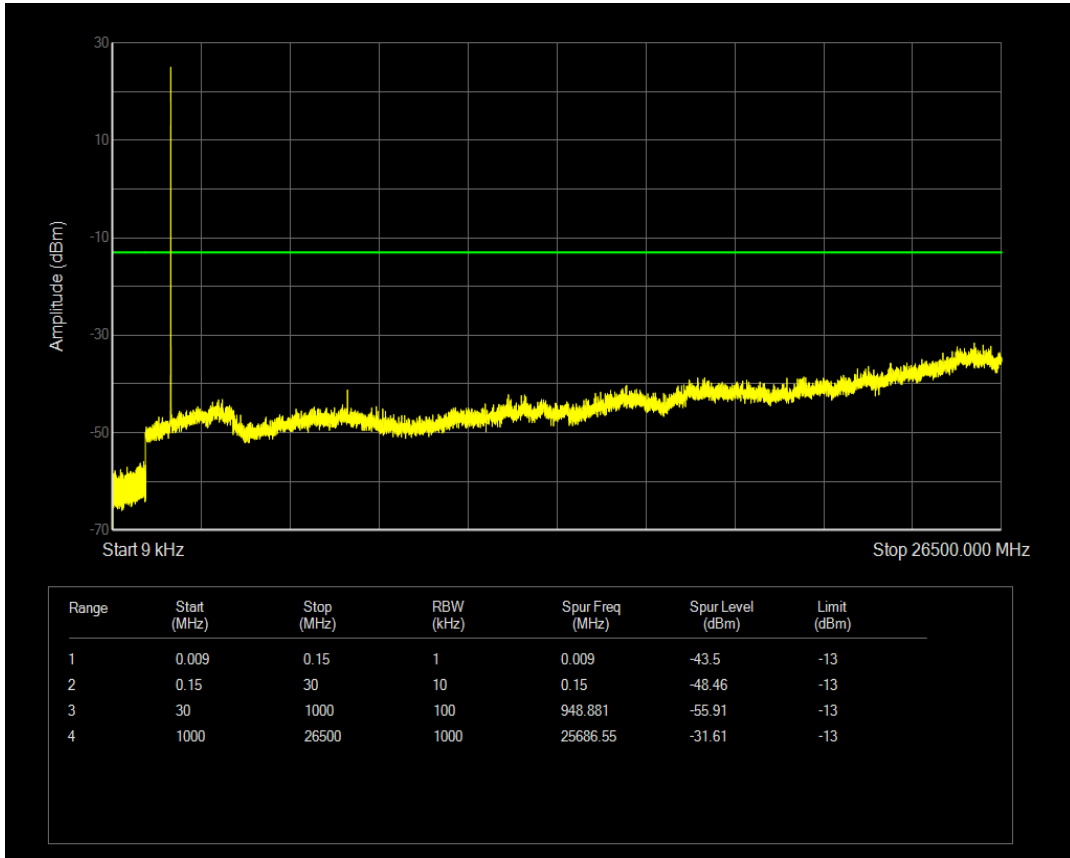

Band4 QPSK BW=1.4MHz Channel=20175 RB Size=1 Position=#0

Band4 QPSK BW=1.4MHz Channel=20175 RB Size=6 Position=#0

Band4 16QAM BW=1.4MHz Channel=20175 RB Size=1 Position=#0

Band4 16QAM BW=1.4MHz Channel=20175 RB Size=6 Position=#0

Band4 QPSK BW=1.4MHz Channel=20393 RB Size=1 Position=#0

Band4 QPSK BW=1.4MHz Channel=20393 RB Size=6 Position=#0

Band4 16QAM BW=1.4MHz Channel=20393 RB Size=1 Position=#0

Band4 16QAM BW=1.4MHz Channel=20393 RB Size=6 Position=#0

Band4 QPSK BW=3MHz Channel=19965 RB Size=1 Position=#0

Band4 QPSK BW=3MHz Channel=19965 RB Size=15 Position=#0

Band4 16QAM BW=3MHz Channel=19965 RB Size=1 Position=#0

Band4 16QAM BW=3MHz Channel=19965 RB Size=15 Position=#0