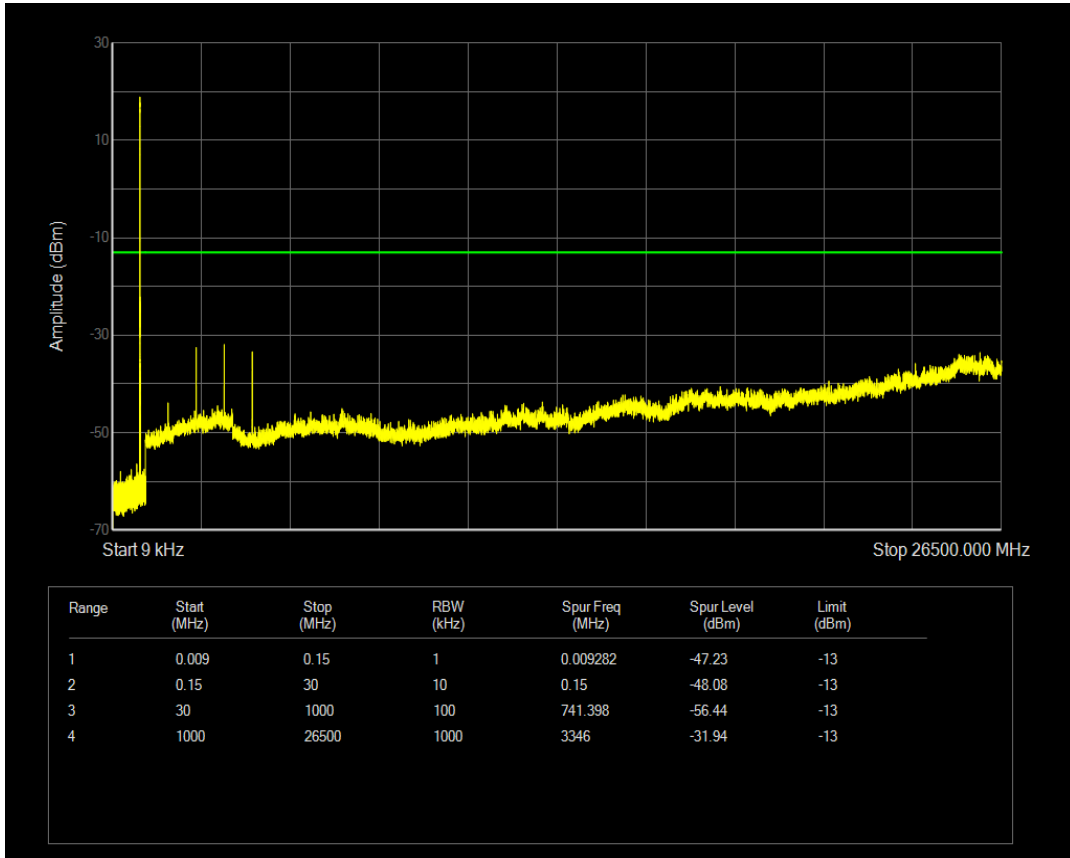

Band5 QPSK BW=1.4MHz Channel=20525 RB Size=1 Position=#0

Band5 QPSK BW=1.4MHz Channel=20525 RB Size=6 Position=#0

Band5 16QAM BW=1.4MHz Channel=20525 RB Size=1 Position=#0

Band5 16QAM BW=1.4MHz Channel=20525 RB Size=6 Position=#0

Band5 QPSK BW=1.4MHz Channel=20643 RB Size=1 Position=#0

Band5 QPSK BW=1.4MHz Channel=20643 RB Size=6 Position=#0

Band5 16QAM BW=1.4MHz Channel=20643 RB Size=1 Position=#0

Band5 16QAM BW=1.4MHz Channel=20643 RB Size=6 Position=#0