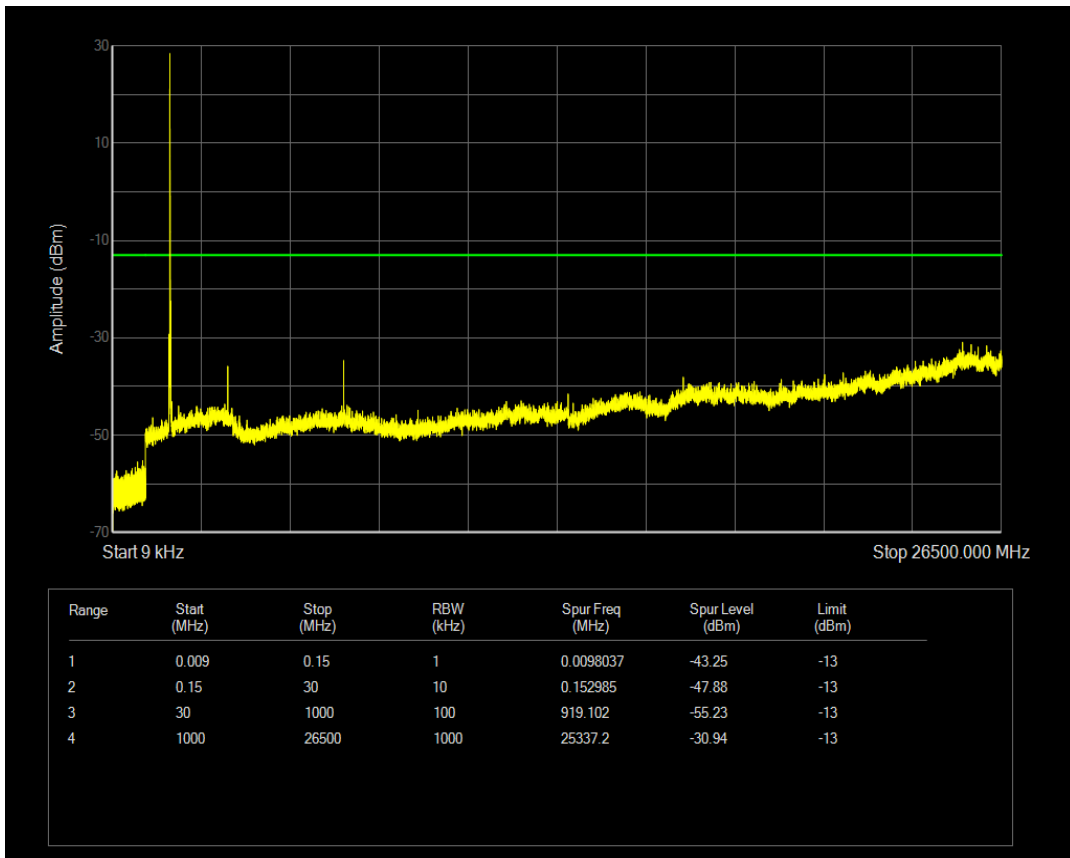

Band4 16QAM BW=15MHz Channel=20175 RB Size=1 Position=#0

Band4 16QAM BW=15MHz Channel=20175 RB Size=75 Position=#0