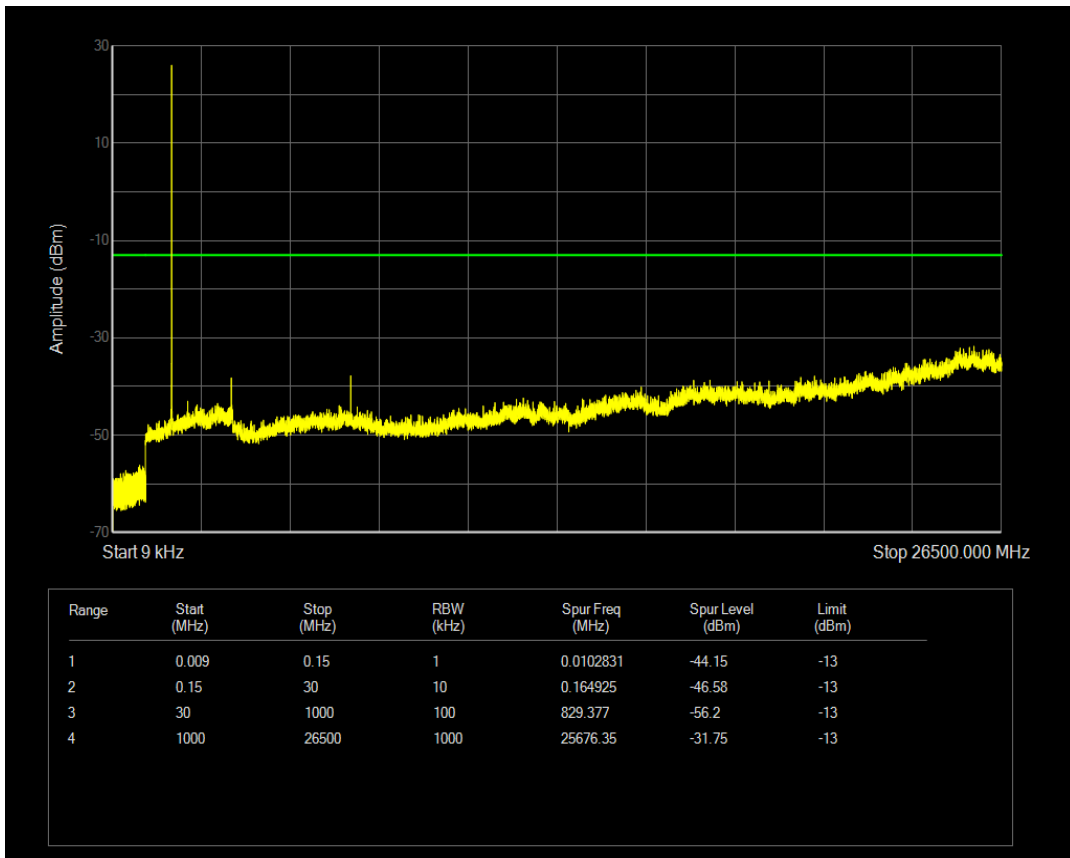

Band66 16QAM BW=1.4MHz Channel=132665 RB Size=1 Position=#0

Band66 16QAM BW=1.4MHz Channel=132665 RB Size=6 Position=#0