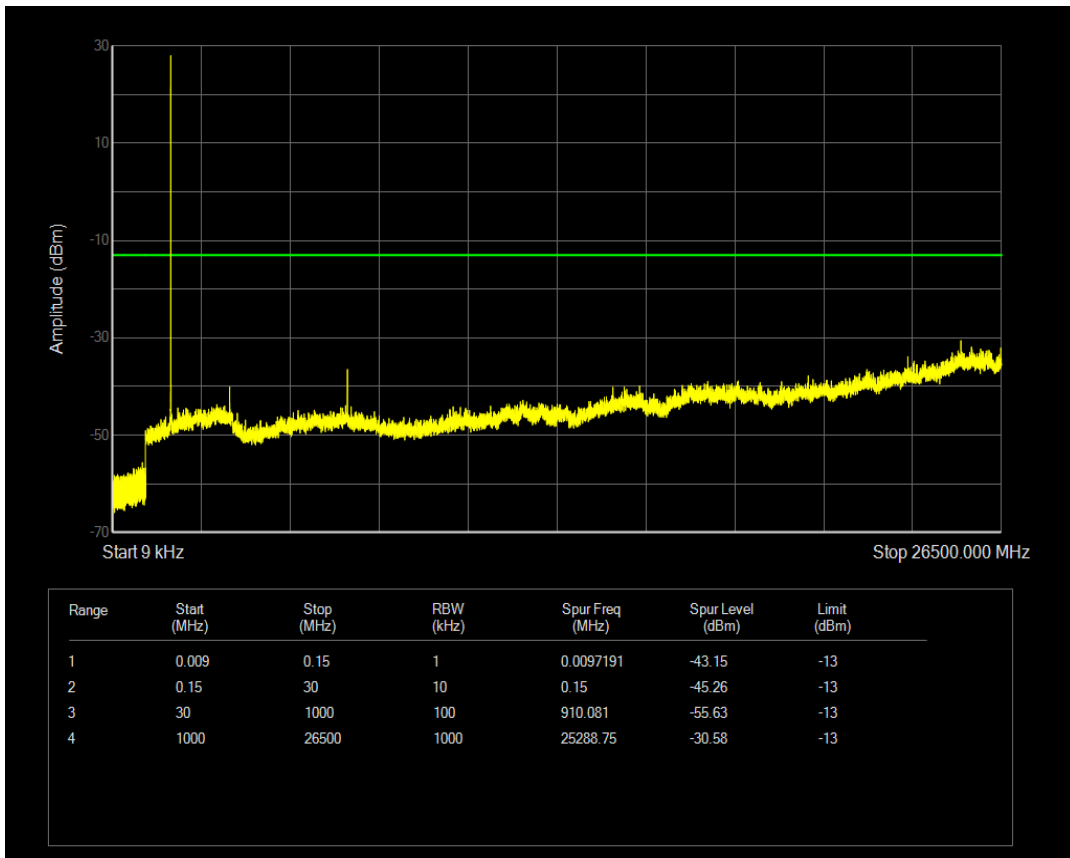

Band4 QPSK BW=1.4MHz Channel=20175 RB Size=1 Position=#0

Band4 QPSK BW=1.4MHz Channel=20175 RB Size=6 Position=#0

Band4 16QAM BW=1.4MHz Channel=20175 RB Size=1 Position=#0

Band4 16QAM BW=1.4MHz Channel=20175 RB Size=6 Position=#0

Band4 QPSK BW=1.4MHz Channel=20393 RB Size=1 Position=#0

Band4 QPSK BW=1.4MHz Channel=20393 RB Size=6 Position=#0

Band4 16QAM BW=1.4MHz Channel=20393 RB Size=1 Position=#0

Band4 16QAM BW=1.4MHz Channel=20393 RB Size=6 Position=#0