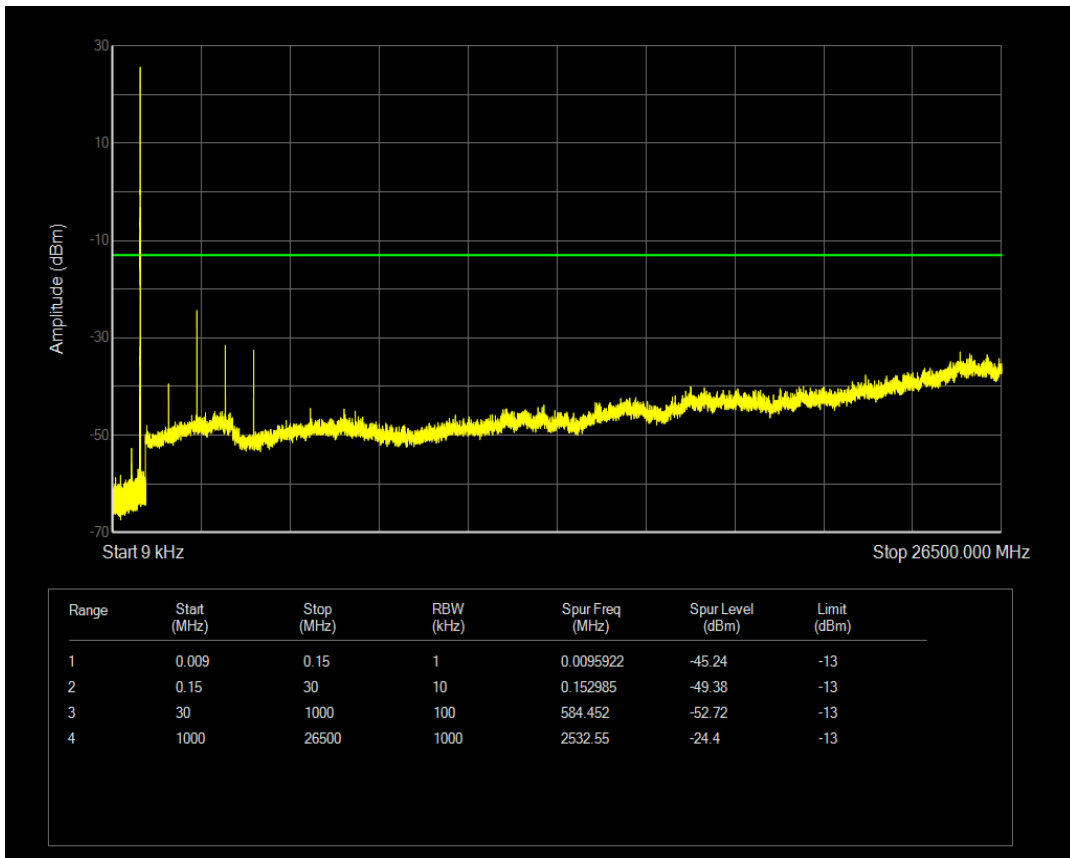

Band5 QPSK BW=5MHz Channel=20525 RB Size=1 Position=#0

Band5 QPSK BW=5MHz Channel=20525 RB Size=25 Position=#0

Band5 16QAM BW=5MHz Channel=20525 RB Size=1 Position=#0

Band5 16QAM BW=5MHz Channel=20525 RB Size=25 Position=#0

Band5 QPSK BW=5MHz Channel=20625 RB Size=1 Position=#0

Band5 QPSK BW=5MHz Channel=20625 RB Size=25 Position=#0

Band5 16QAM BW=5MHz Channel=20625 RB Size=1 Position=#0

Band5 16QAM BW=5MHz Channel=20625 RB Size=25 Position=#0