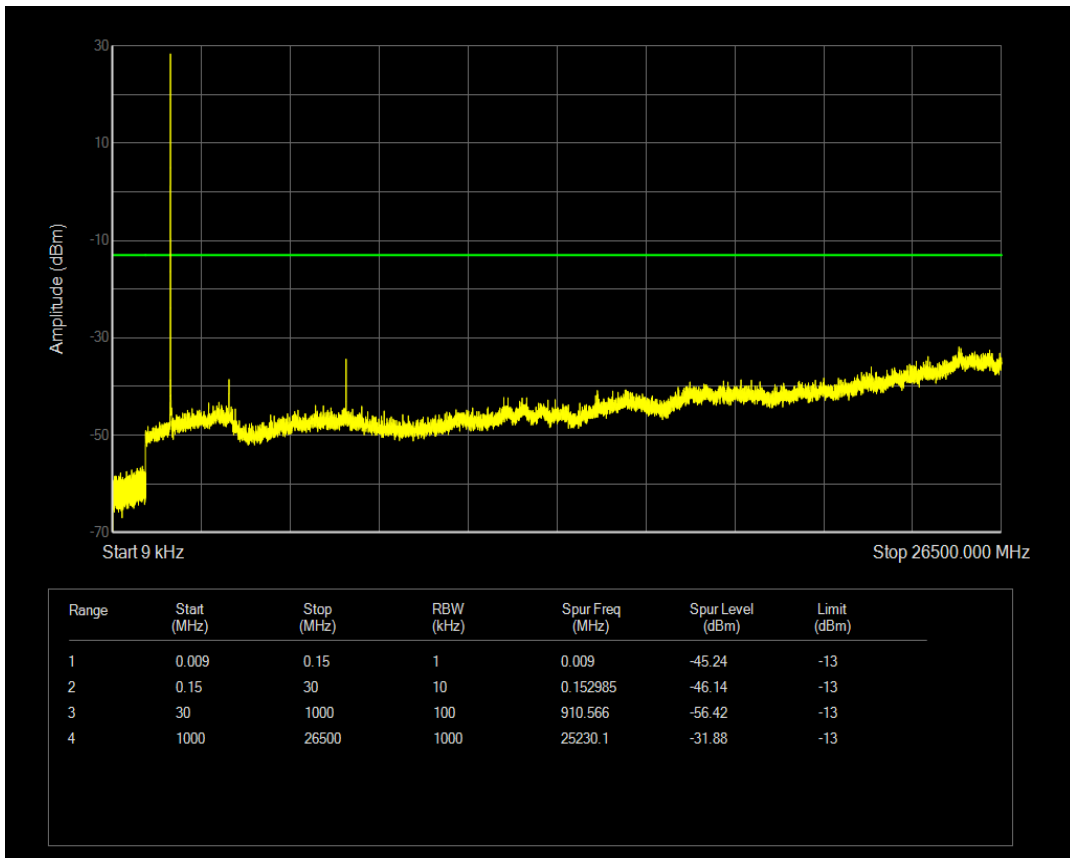

Band66 16QAM BW=3MHz Channel=132322 RB Size=1 Position=#0

Band66 16QAM BW=3MHz Channel=132322 RB Size=15 Position=#0