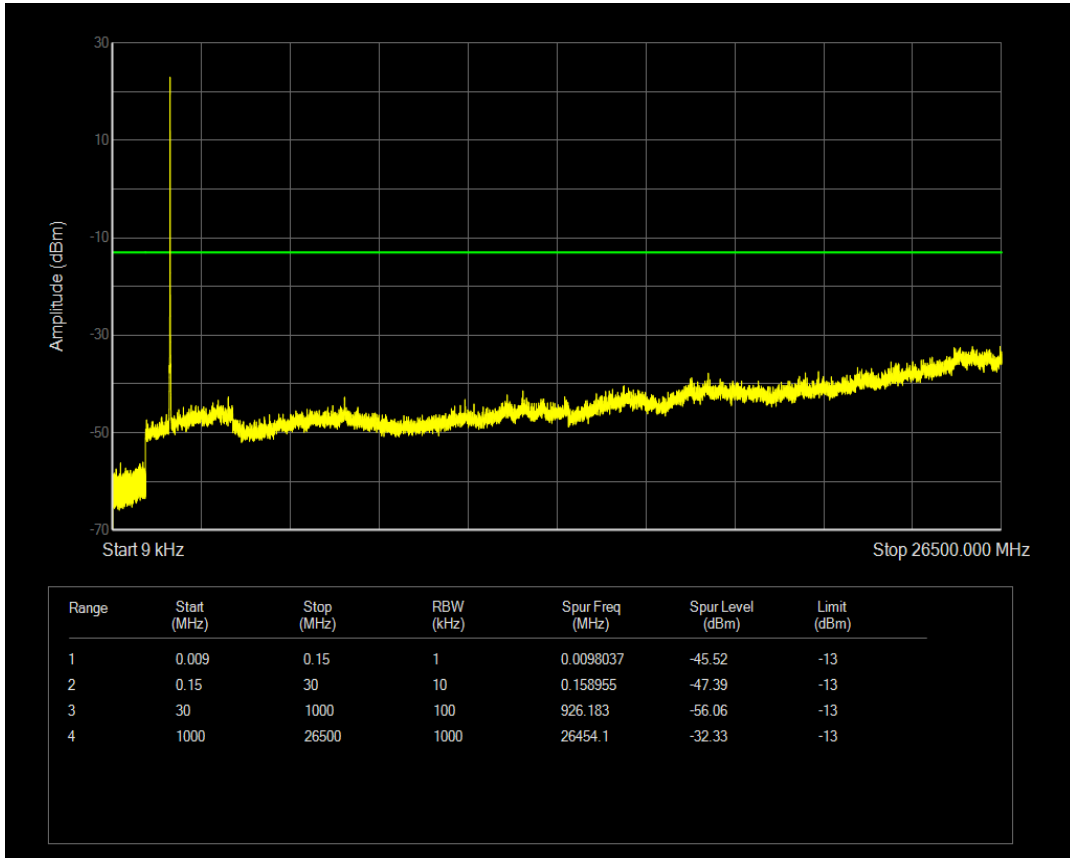

Band4 QPSK BW=5MHz Channel=20175 RB Size=25 Position=#0

Band4 16QAM BW=5MHz Channel=20175 RB Size=1 Position=#0