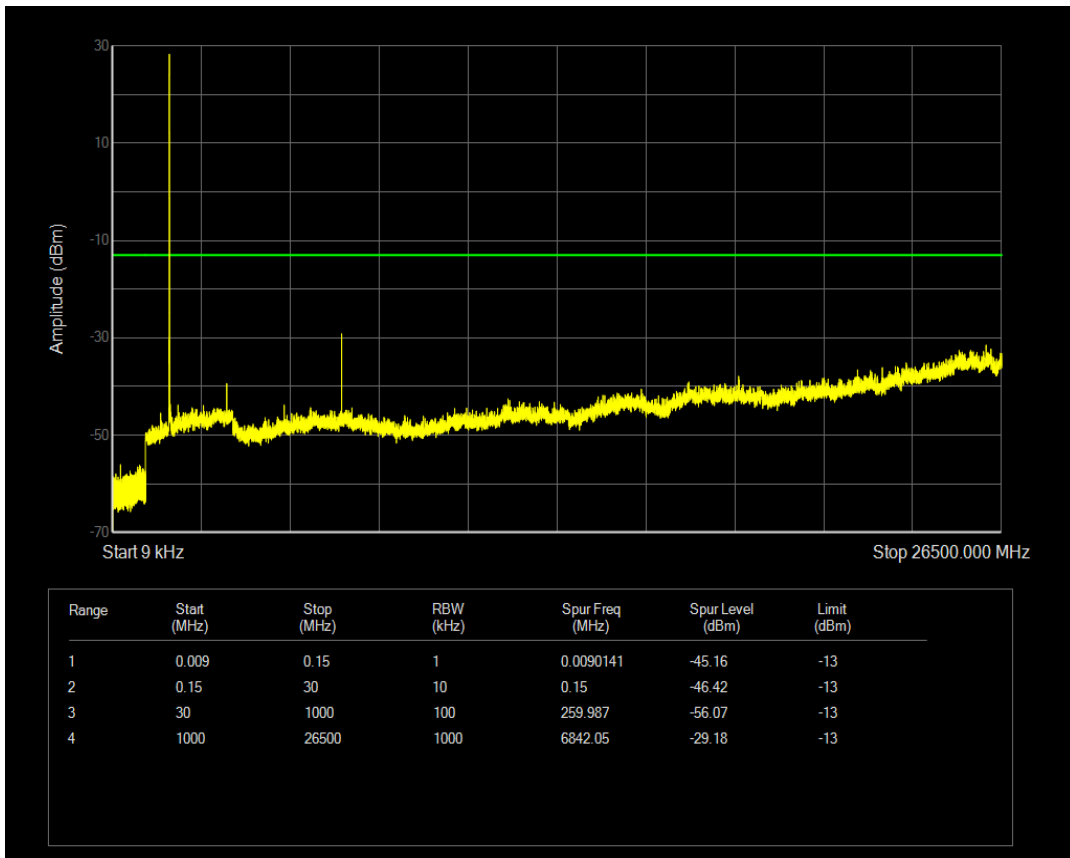

Band66 16QAM BW=5MHz Channel=131997 RB Size=1 Position=#0

Band66 16QAM BW=5MHz Channel=131997 RB Size=25 Position=#0