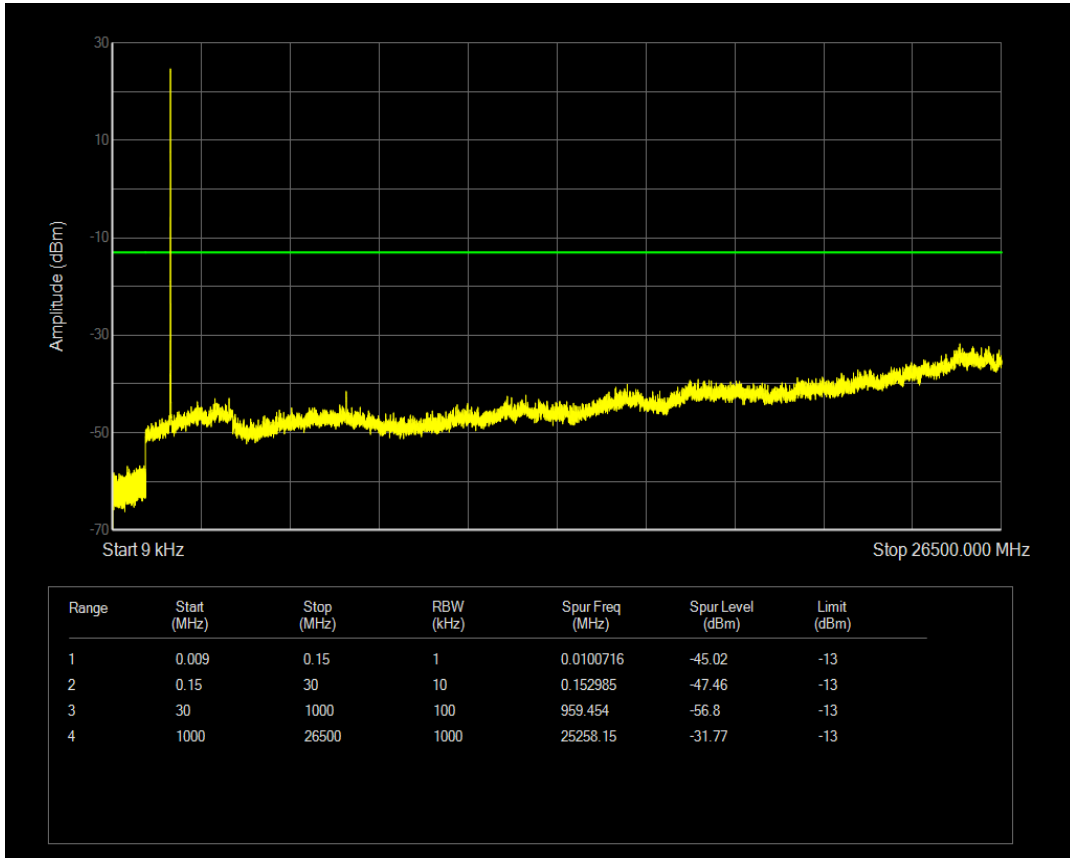

Band66 QPSK BW=3MHz Channel=132322 RB Size=1 Position=#0

Band66 QPSK BW=3MHz Channel=132322 RB Size=15 Position=#0

Band66 16QAM BW=3MHz Channel=132322 RB Size=1 Position=#0

Band66 16QAM BW=3MHz Channel=132322 RB Size=15 Position=#0