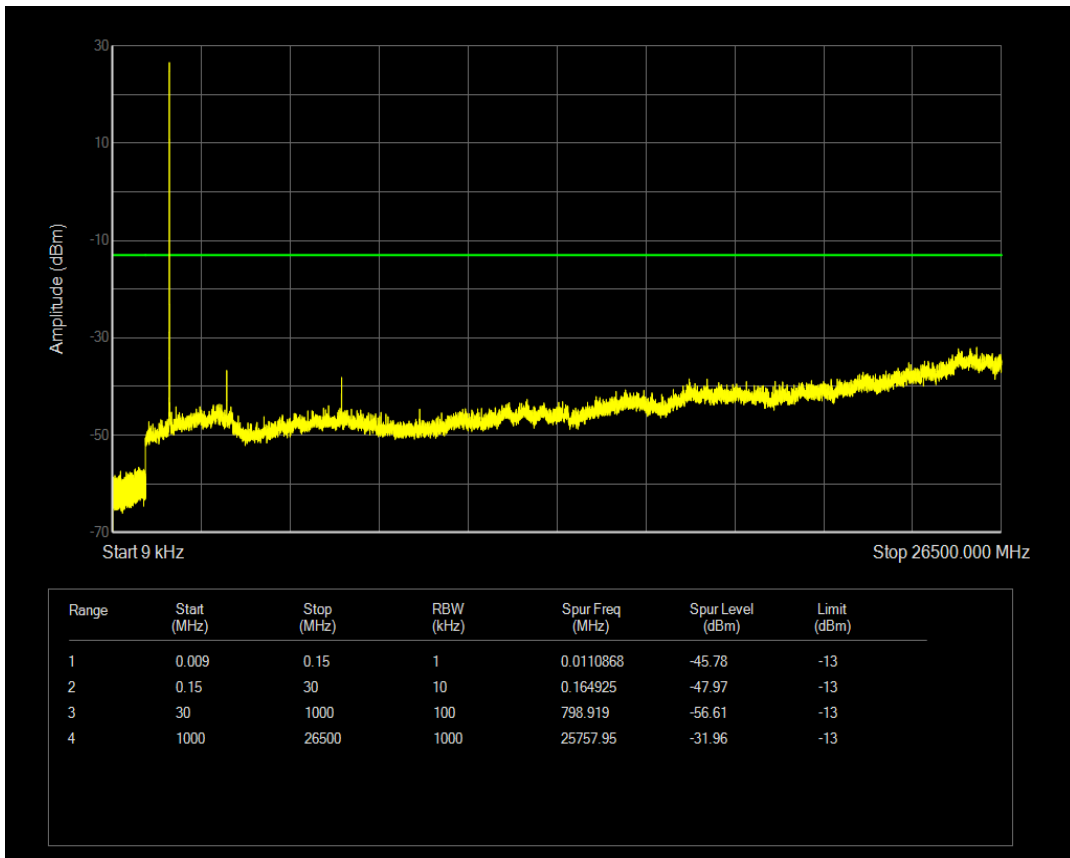

Band66 QPSK BW=3MHz Channel=131987 RB Size=1 Position=#0

Band66 QPSK BW=3MHz Channel=131987 RB Size=15 Position=#0