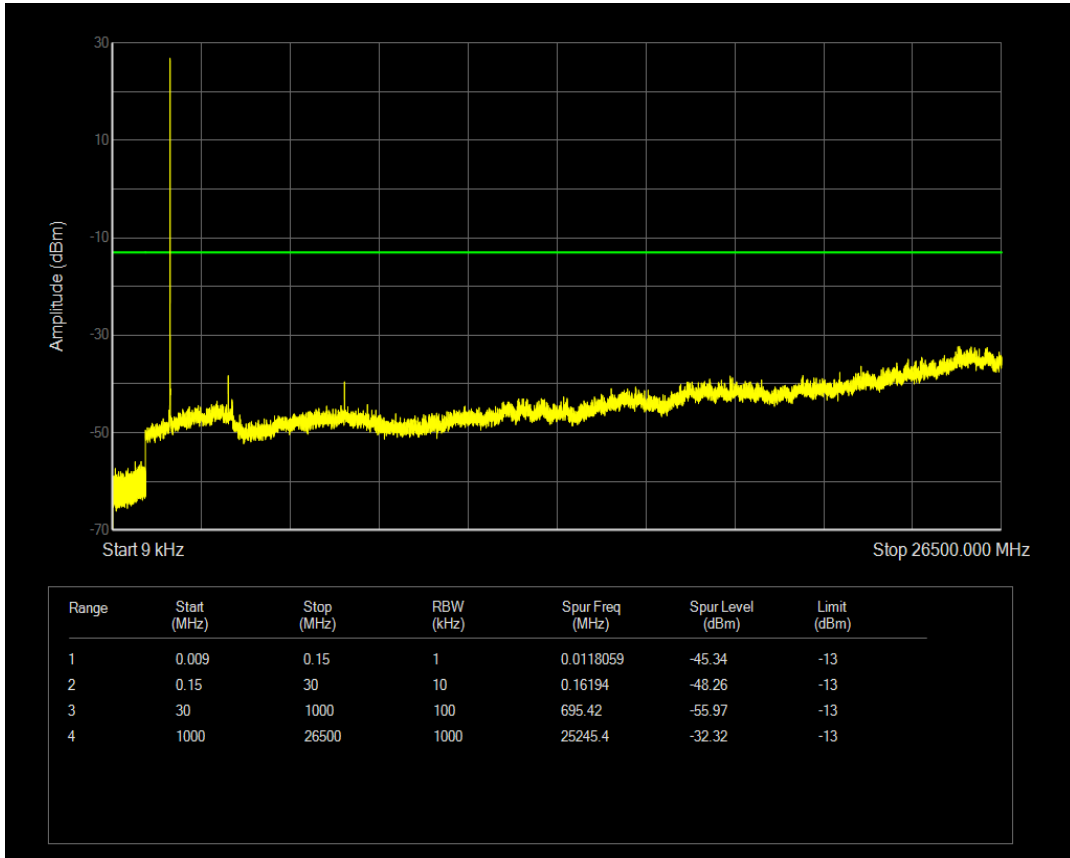

Band4 QPSK BW=1.4MHz Channel=20175 RB Size=1 Position=#0

Band4 QPSK BW=1.4MHz Channel=20175 RB Size=6 Position=#0

Band4 16QAM BW=1.4MHz Channel=20175 RB Size=1 Position=#0

Band4 16QAM BW=1.4MHz Channel=20175 RB Size=6 Position=#0

Band4 QPSK BW=1.4MHz Channel=20393 RB Size=1 Position=#0

Band4 QPSK BW=1.4MHz Channel=20393 RB Size=6 Position=#0

Band4 16QAM BW=1.4MHz Channel=20393 RB Size=1 Position=#0

Band4 16QAM BW=1.4MHz Channel=20393 RB Size=6 Position=#0