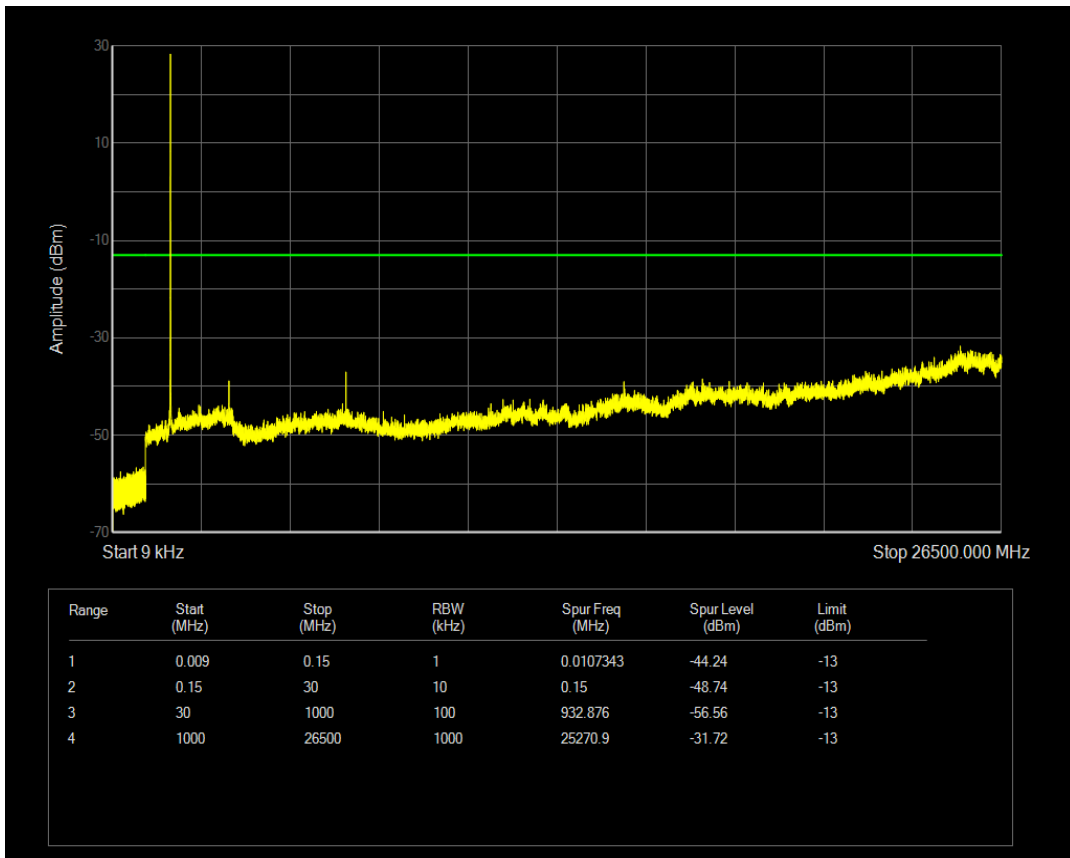

Band66 QPSK BW=5MHz Channel=132322 RB Size=1 Position=#0

Band66 QPSK BW=5MHz Channel=132322 RB Size=25 Position=#0