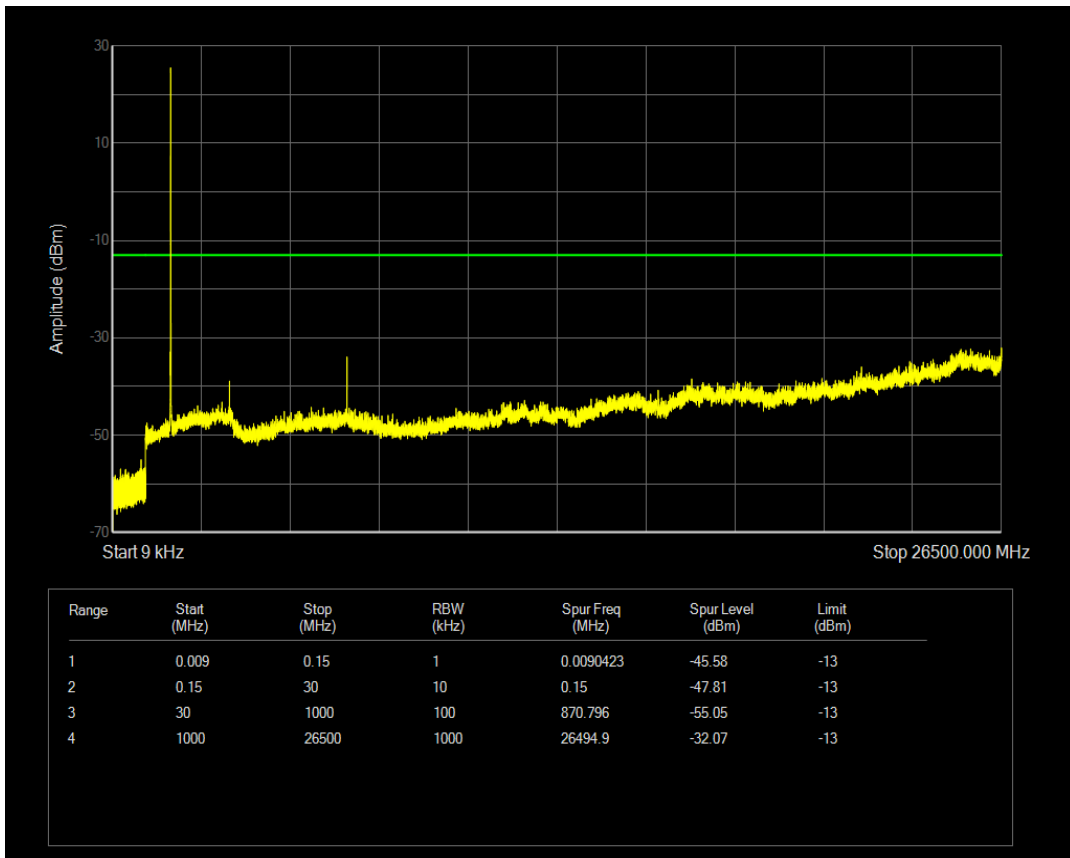

Band4 16QAM BW=5MHz Channel=20375 RB Size=1 Position=#0

Band4 16QAM BW=5MHz Channel=20375 RB Size=25 Position=#0