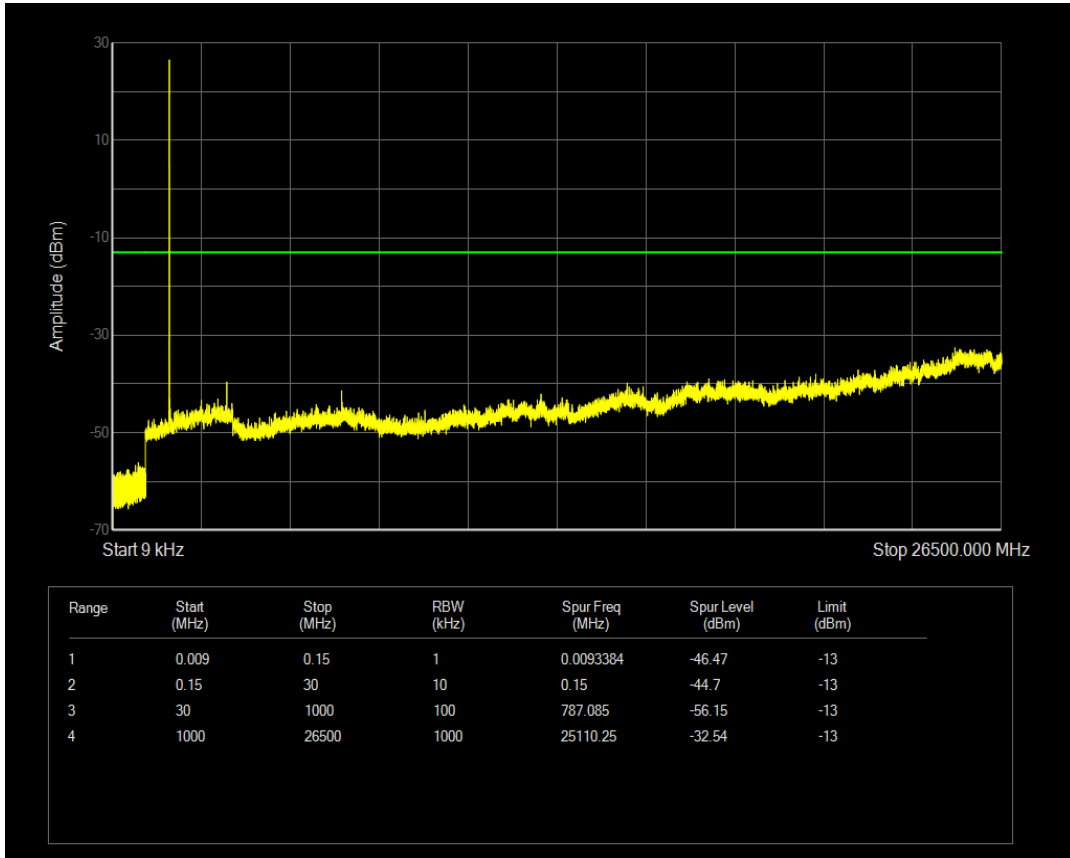

Band66 QPSK BW=1.4MHz Channel=131979 RB Size=6 Position=#0

Band66 16QAM BW=1.4MHz Channel=131979 RB Size=1 Position=#0