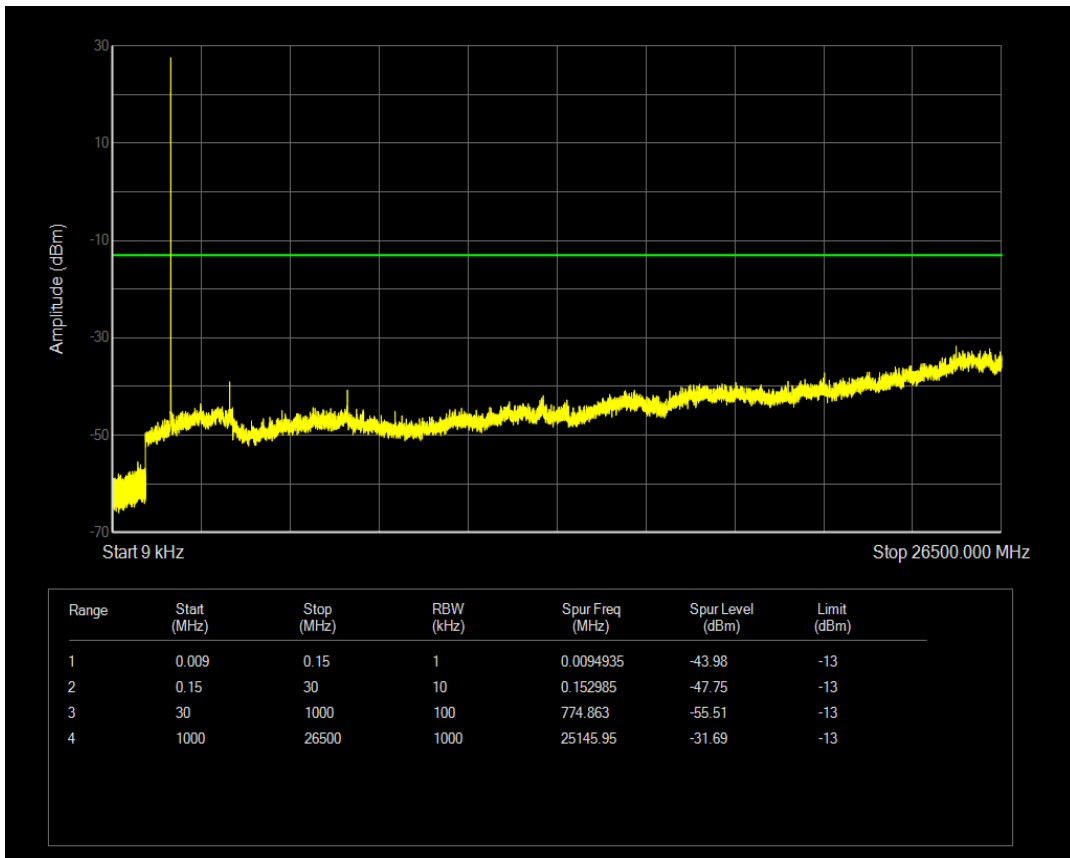

Band4 QPSK BW=1.4MHz Channel=20175 RB Size=1 Position=#0

Band4 QPSK BW=1.4MHz Channel=20175 RB Size=6 Position=#0

Band4 16QAM BW=1.4MHz Channel=20175 RB Size=1 Position=#0

Band4 16QAM BW=1.4MHz Channel=20175 RB Size=6 Position=#0

Band4 QPSK BW=1.4MHz Channel=20393 RB Size=1 Position=#0

Band4 QPSK BW=1.4MHz Channel=20393 RB Size=6 Position=#0

Band4 16QAM BW=1.4MHz Channel=20393 RB Size=1 Position=#0

Band4 16QAM BW=1.4MHz Channel=20393 RB Size=6 Position=#0