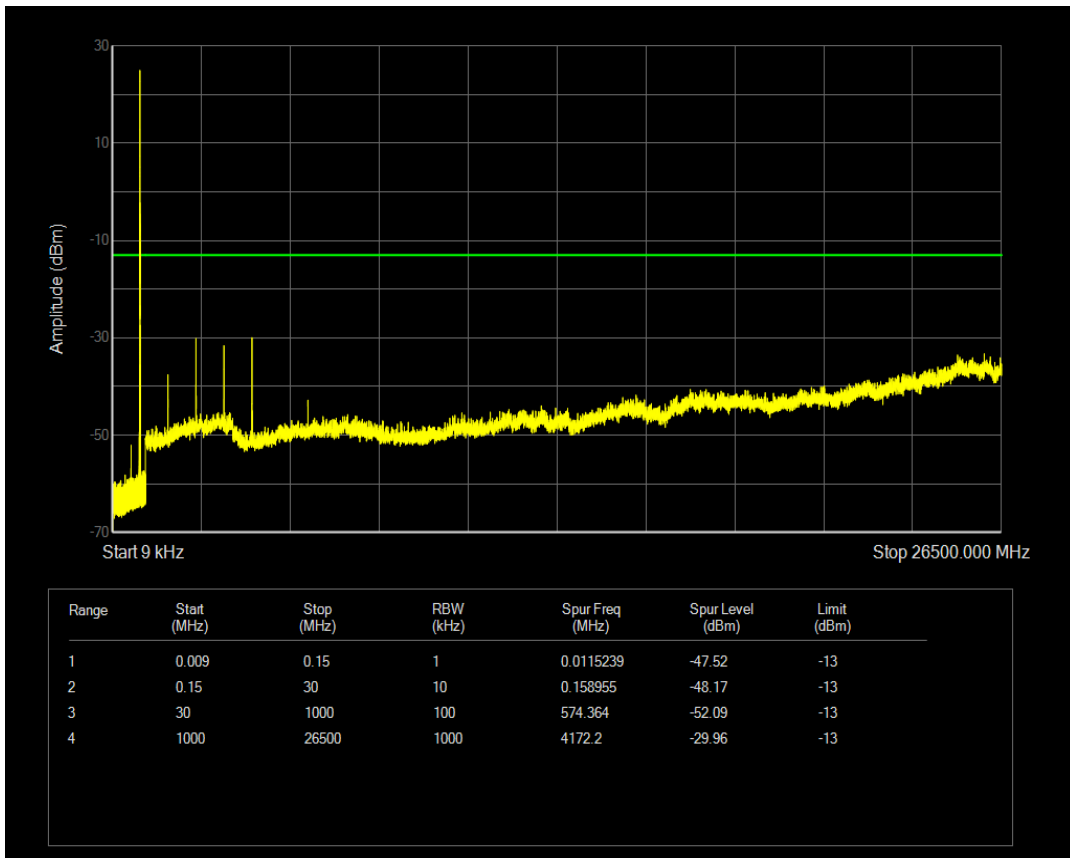

Band5 QPSK BW=5MHz Channel=20425 RB Size=1 Position=#0

Band5 QPSK BW=5MHz Channel=20425 RB Size=25 Position=#0

Band5 16QAM BW=5MHz Channel=20425 RB Size=1 Position=#0

Band5 16QAM BW=5MHz Channel=20425 RB Size=25 Position=#0

Band5 QPSK BW=5MHz Channel=20525 RB Size=1 Position=#0

Band5 QPSK BW=5MHz Channel=20525 RB Size=25 Position=#0

Band5 16QAM BW=5MHz Channel=20525 RB Size=1 Position=#0

Band5 16QAM BW=5MHz Channel=20525 RB Size=25 Position=#0