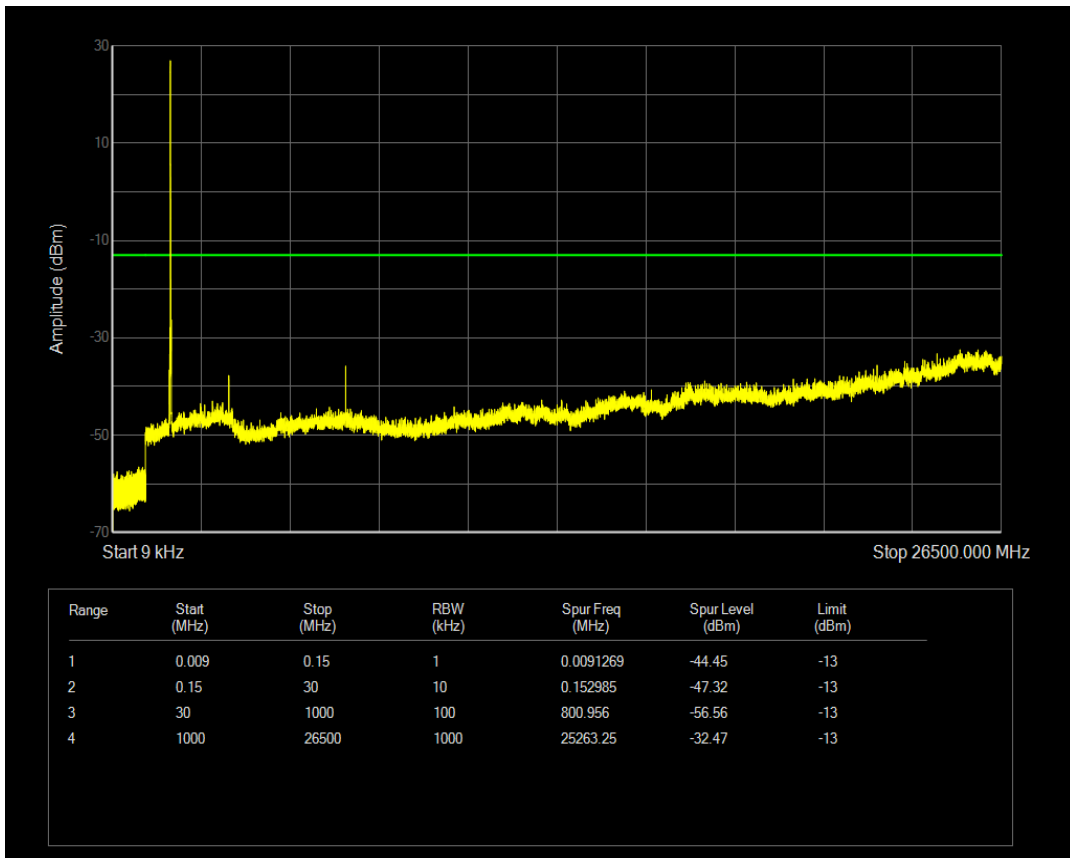

Band4 QPSK BW=15MHz Channel=20325 RB Size=1 Position=#0

Band4 QPSK BW=15MHz Channel=20325 RB Size=75 Position=#0