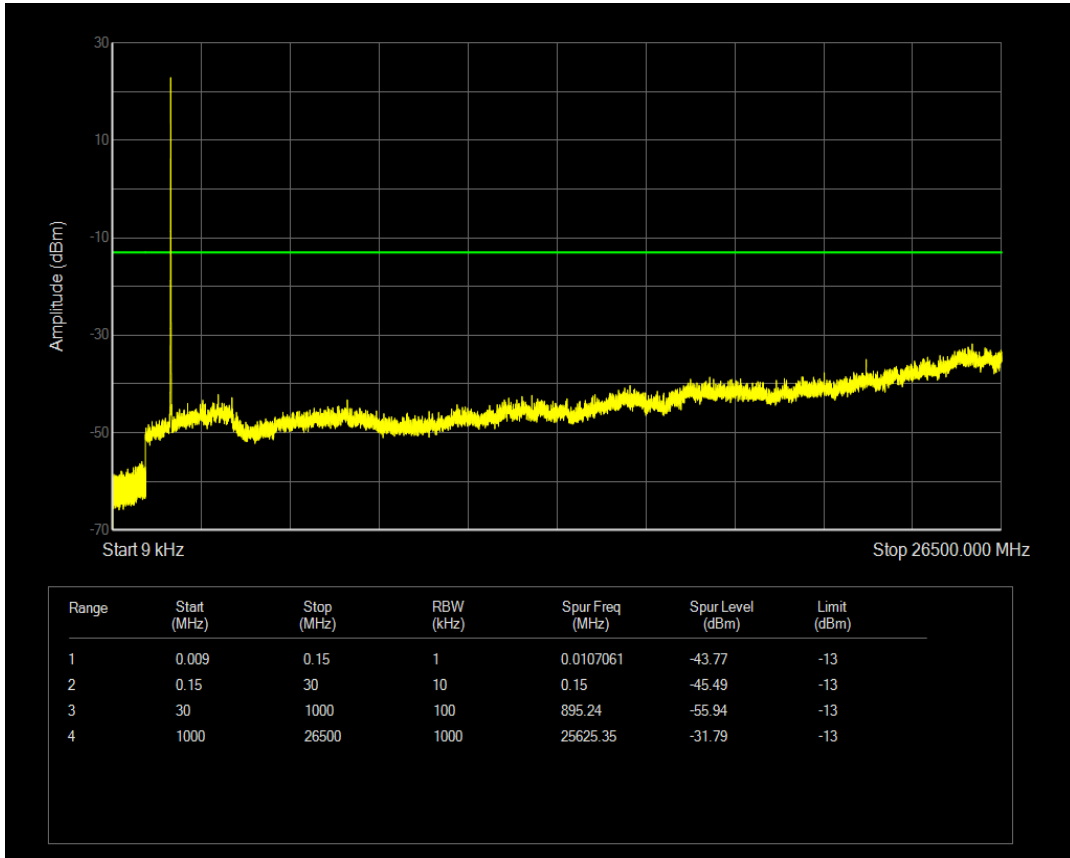

Band4 QPSK BW=5MHz Channel=20375 RB Size=25 Position=#0

Band4 16QAM BW=5MHz Channel=20375 RB Size=1 Position=#0