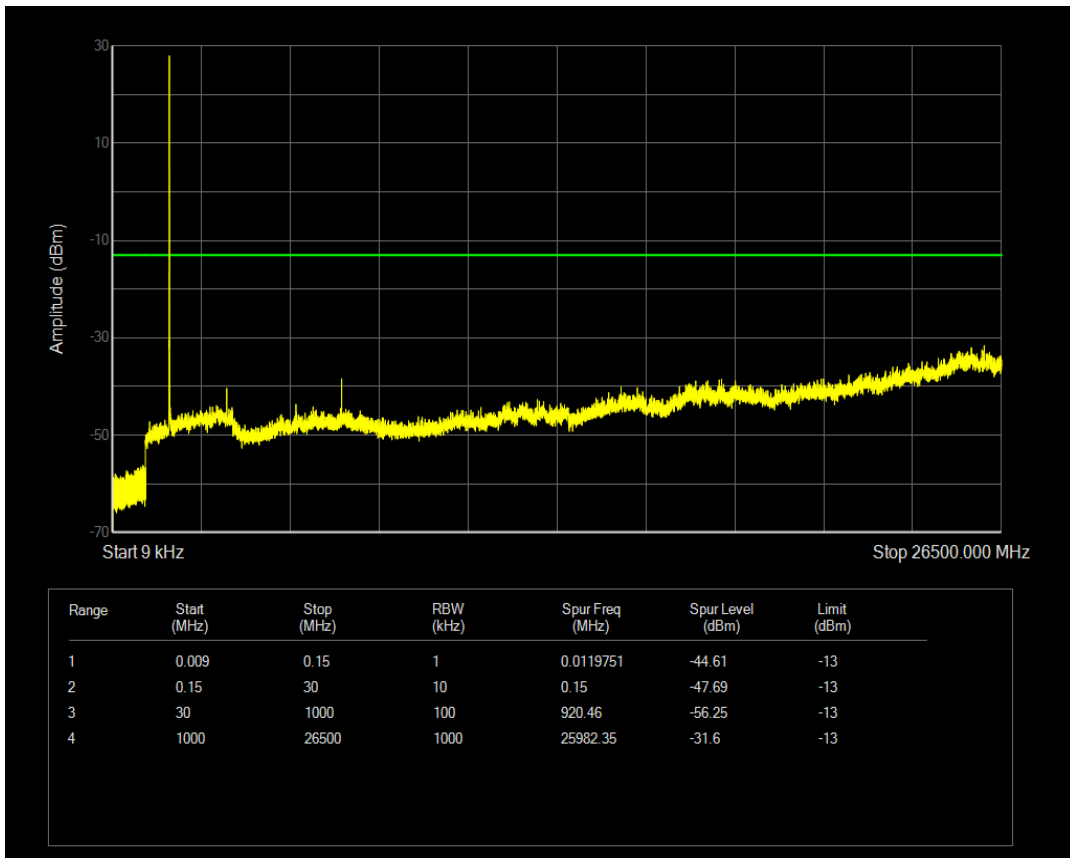

Band66 QPSK BW=5MHz Channel=131997 RB Size=1 Position=#0

Band66 QPSK BW=5MHz Channel=131997 RB Size=25 Position=#0