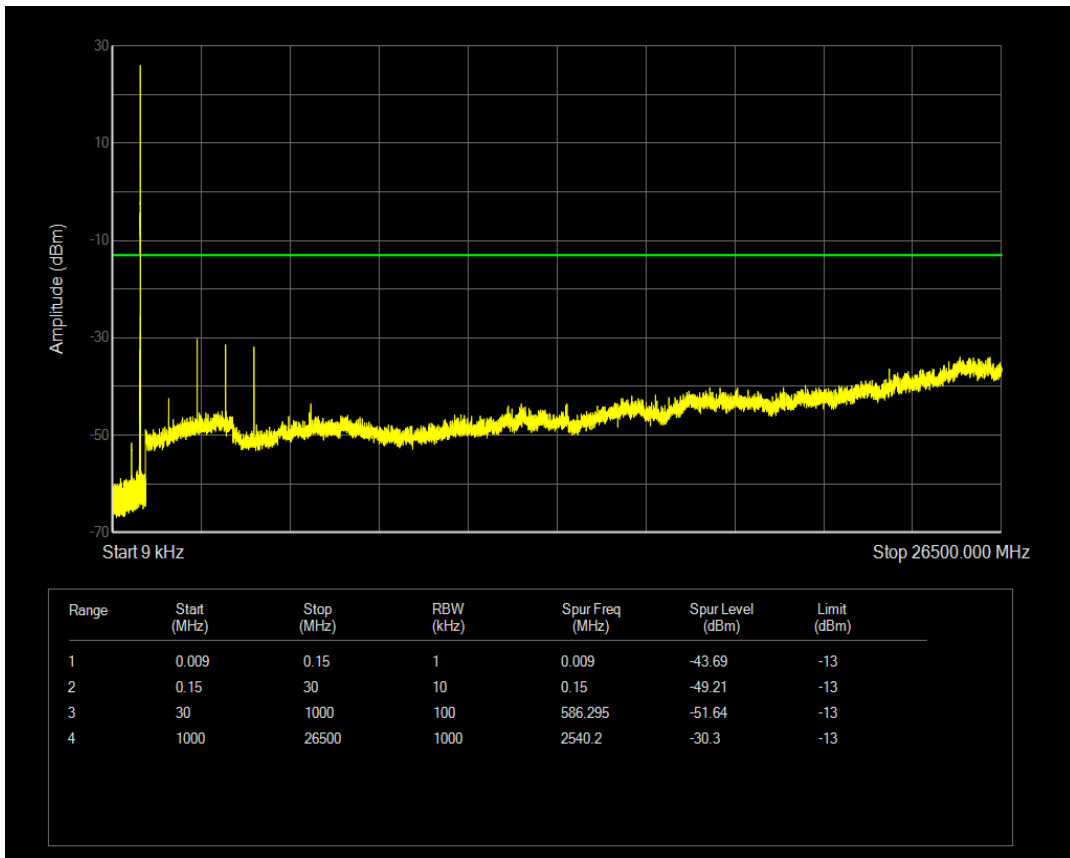

Band5 QPSK BW=3MHz Channel=20635 RB Size=1 Position=#0

Band5 QPSK BW=3MHz Channel=20635 RB Size=15 Position=#0