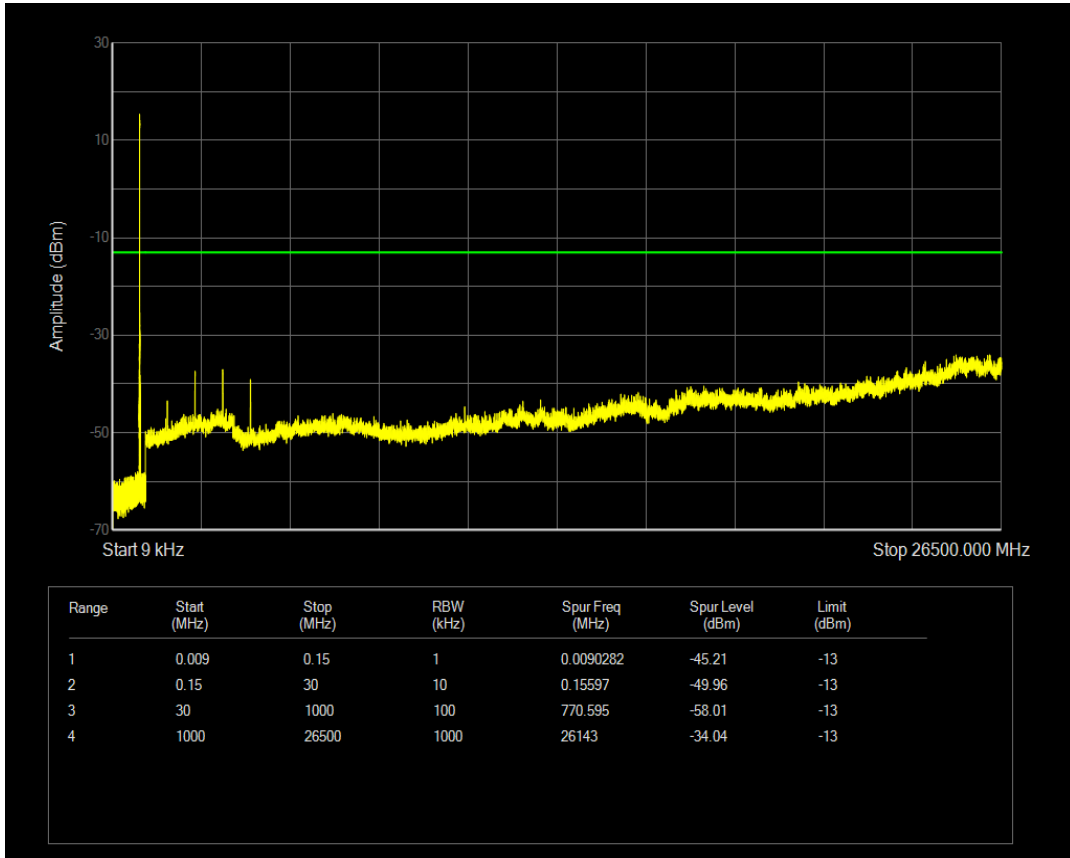

Band5 QPSK BW=3MHz Channel=20415 RB Size=15 Position=#0

Band5 16QAM BW=3MHz Channel=20415 RB Size=1 Position=#0