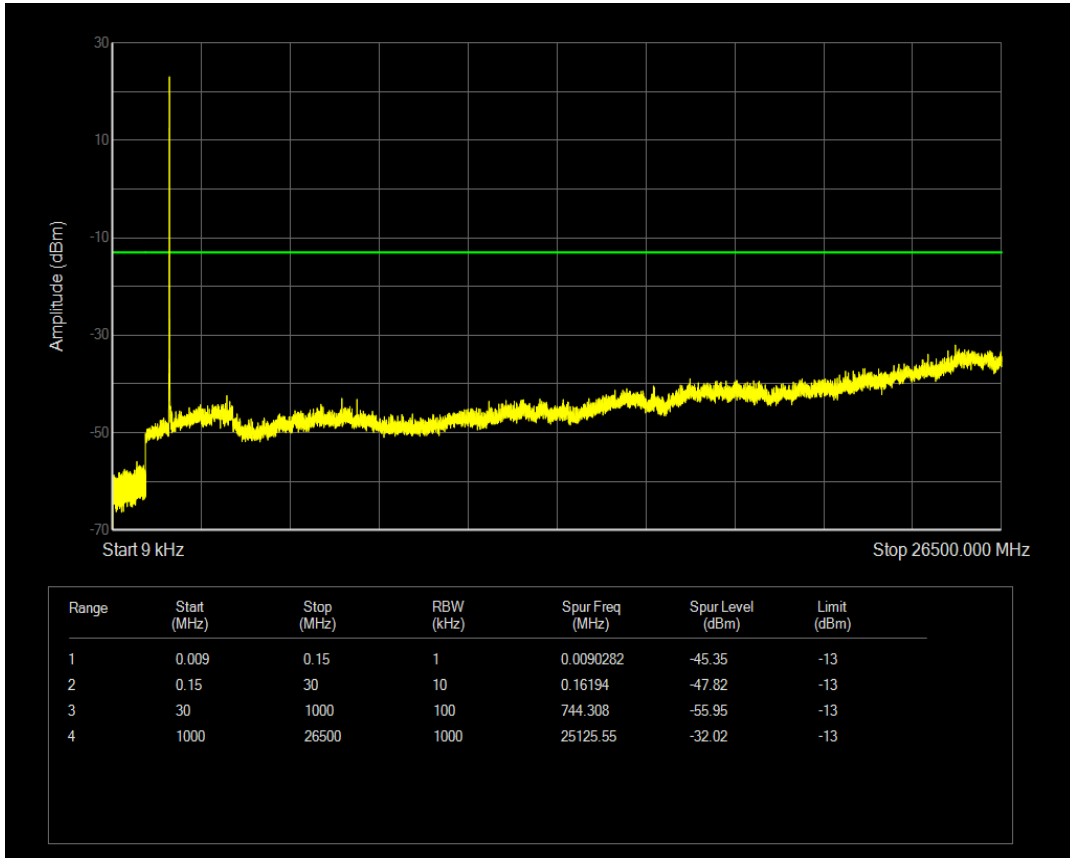

Band4 QPSK BW=3MHz Channel=20385 RB Size=1 Position=#0

Band4 QPSK BW=3MHz Channel=20385 RB Size=15 Position=#0

Band4 16QAM BW=3MHz Channel=20385 RB Size=1 Position=#0

Band4 16QAM BW=3MHz Channel=20385 RB Size=15 Position=#0

Band4 QPSK BW=5MHz Channel=19975 RB Size=1 Position=#0

Band4 QPSK BW=5MHz Channel=19975 RB Size=25 Position=#0

Band4 16QAM BW=5MHz Channel=19975 RB Size=1 Position=#0

Band4 16QAM BW=5MHz Channel=19975 RB Size=25 Position=#0