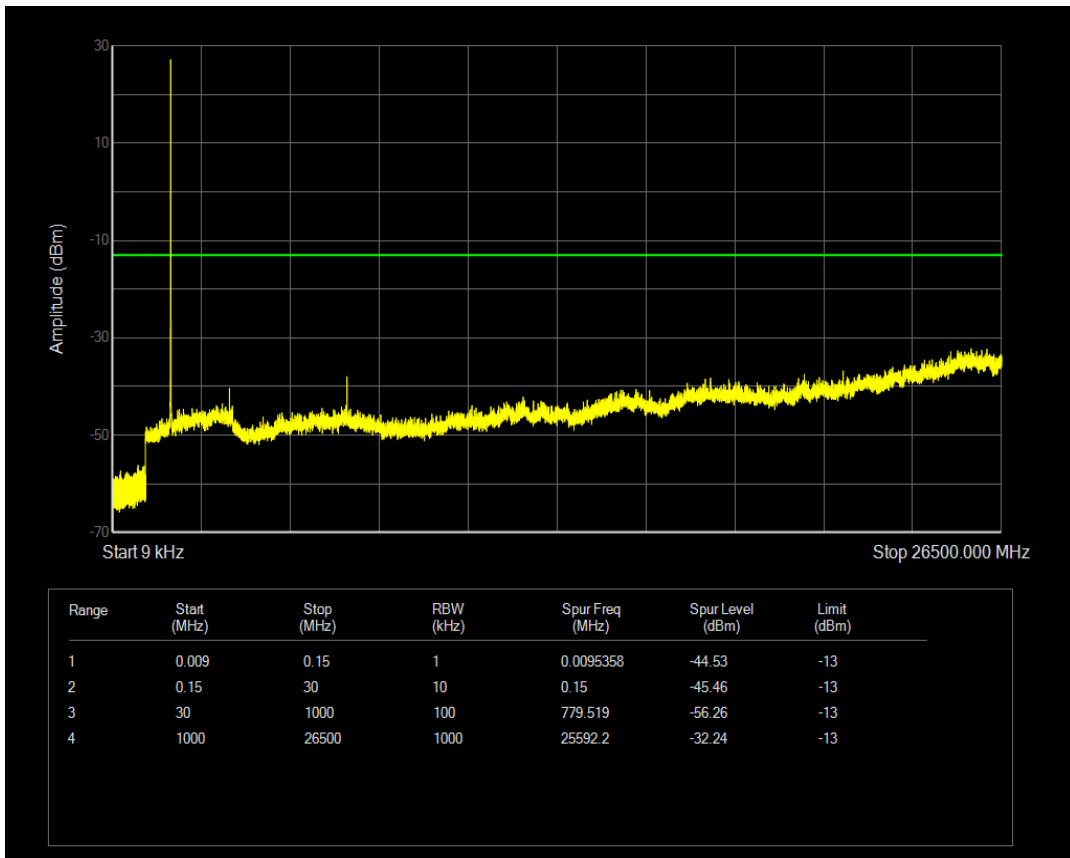

Band4 QPSK BW=5MHz Channel=20375 RB Size=1 Position=#0

Band4 QPSK BW=5MHz Channel=20375 RB Size=25 Position=#0