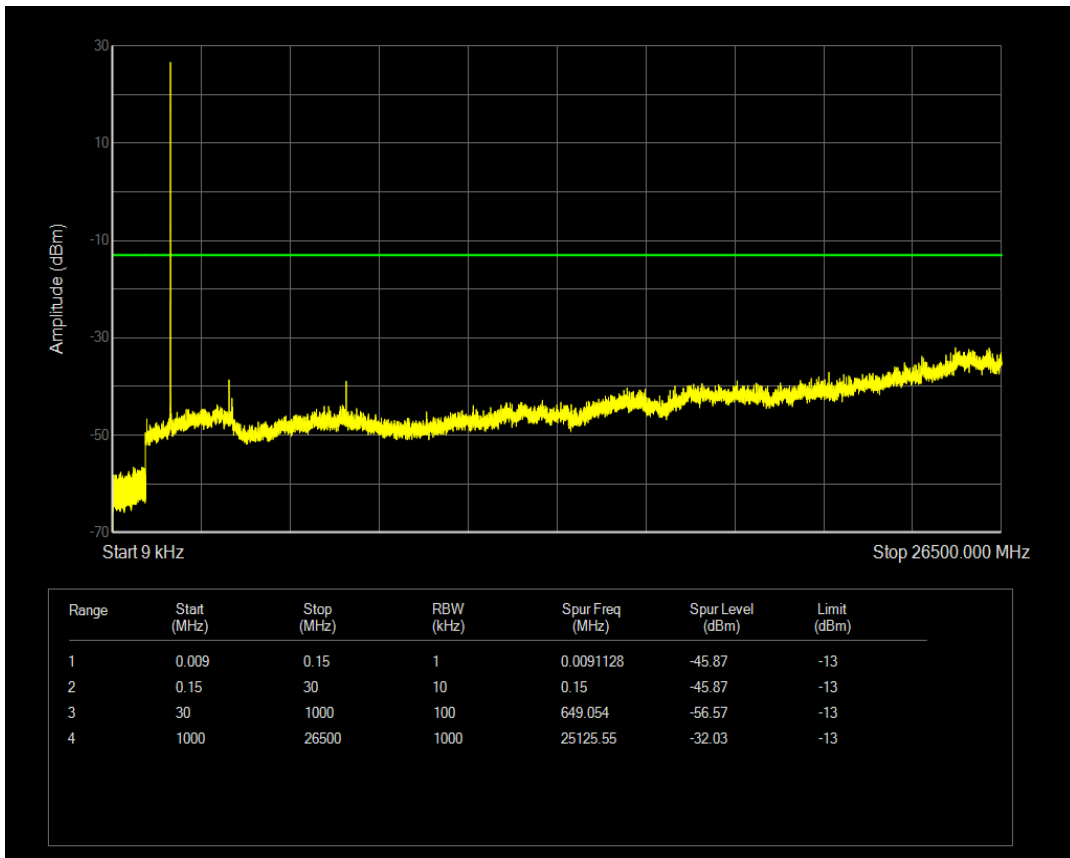

Band66 16QAM BW=1.4MHz Channel=132322 RB Size=1 Position=#0

Band66 16QAM BW=1.4MHz Channel=132322 RB Size=6 Position=#0