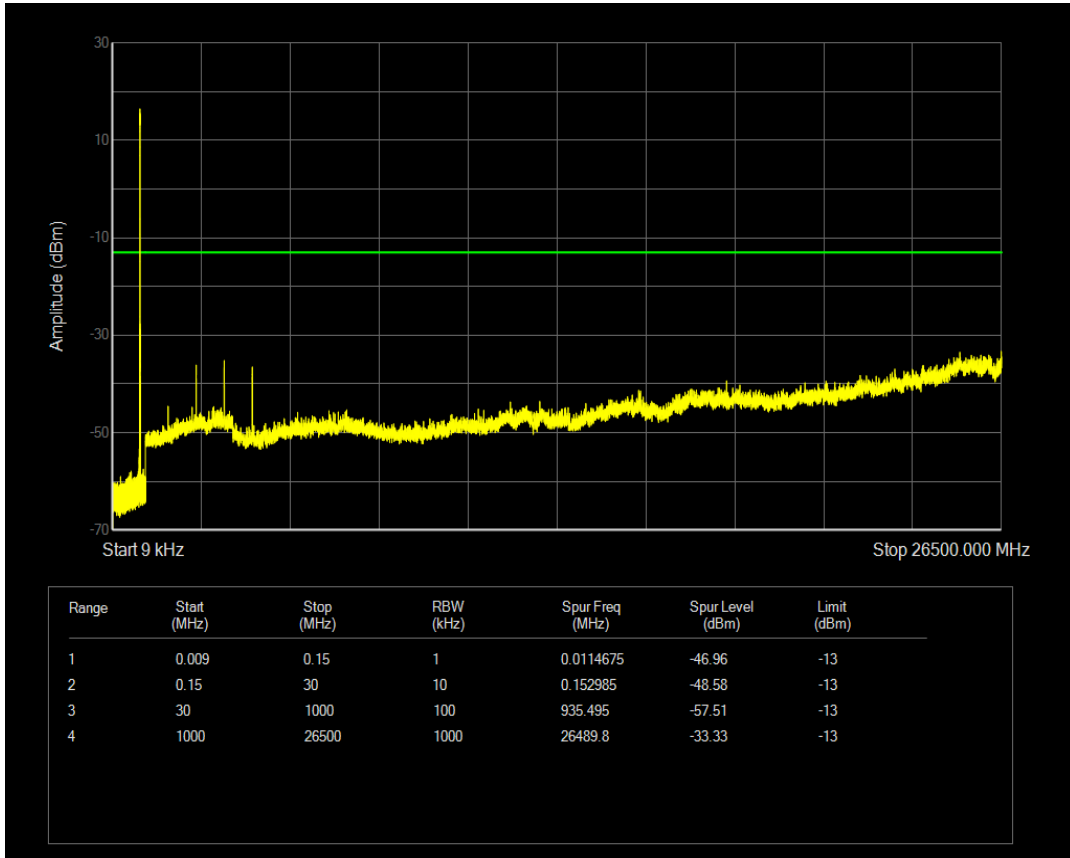

Band5 QPSK BW=3MHz Channel=20525 RB Size=1 Position=#0

Band5 QPSK BW=3MHz Channel=20525 RB Size=15 Position=#0

Band5 16QAM BW=3MHz Channel=20525 RB Size=1 Position=#0

Band5 16QAM BW=3MHz Channel=20525 RB Size=15 Position=#0