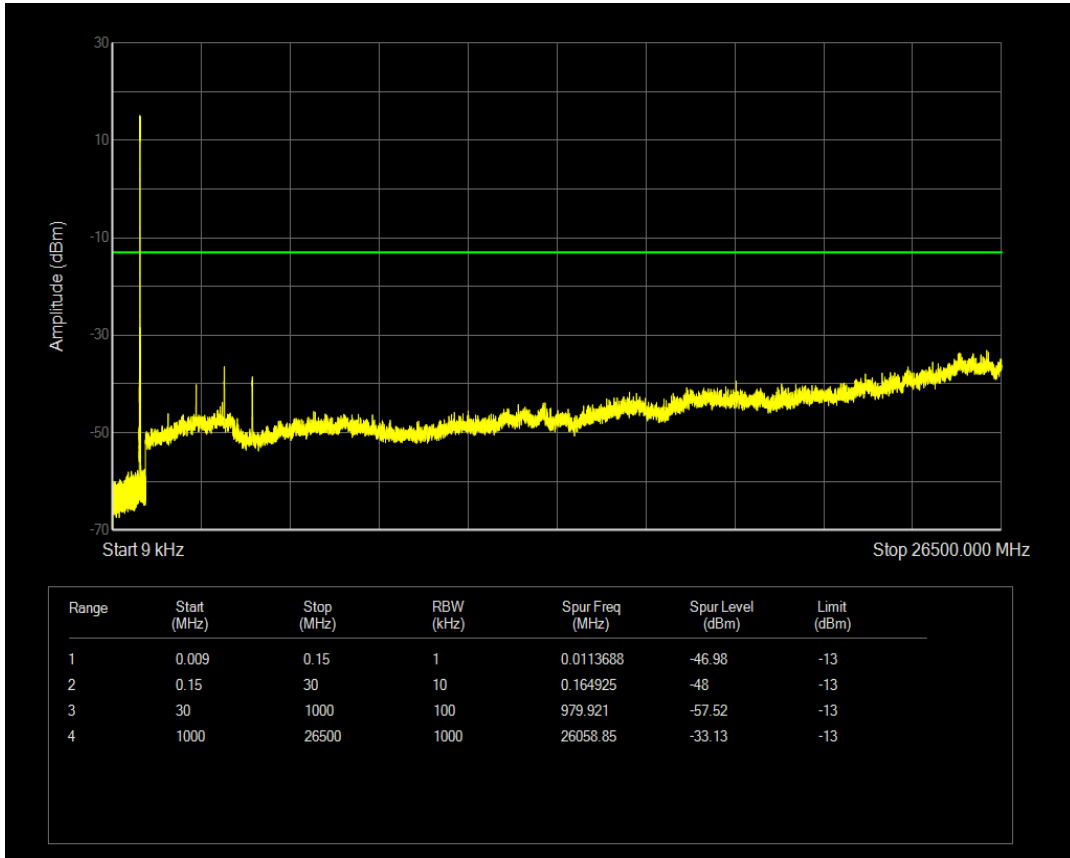

Band5 QPSK BW=5MHz Channel=20425 RB Size=1 Position=#0

Band5 QPSK BW=5MHz Channel=20425 RB Size=25 Position=#0

Band5 16QAM BW=5MHz Channel=20425 RB Size=1 Position=#0

Band5 16QAM BW=5MHz Channel=20425 RB Size=25 Position=#0

Band5 QPSK BW=5MHz Channel=20525 RB Size=1 Position=#0

Band5 QPSK BW=5MHz Channel=20525 RB Size=25 Position=#0

Band5 16QAM BW=5MHz Channel=20525 RB Size=1 Position=#0

Band5 16QAM BW=5MHz Channel=20525 RB Size=25 Position=#0