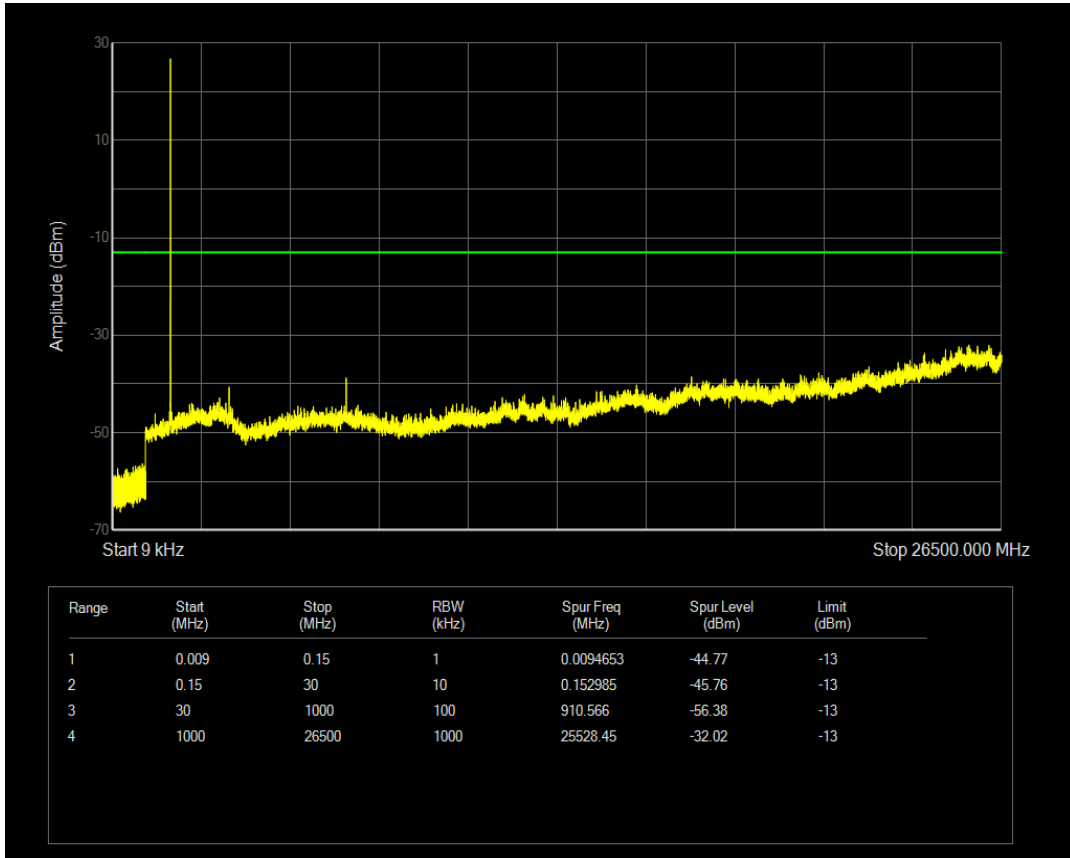

Band66 QPSK BW=1.4MHz Channel=132322 RB Size=6 Position=#0

Band66 16QAM BW=1.4MHz Channel=132322 RB Size=1 Position=#0