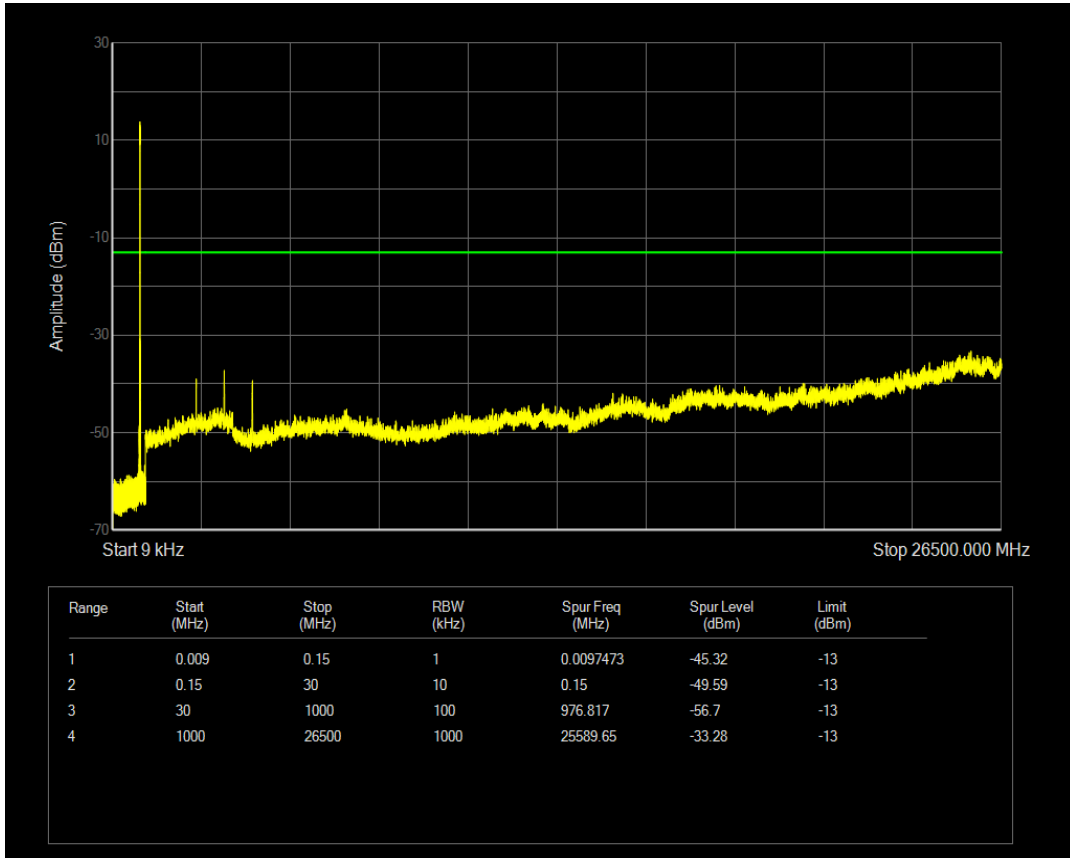

Band5 QPSK BW=5MHz Channel=20525 RB Size=1 Position=#0

Band5 QPSK BW=5MHz Channel=20525 RB Size=25 Position=#0

Band5 16QAM BW=5MHz Channel=20525 RB Size=1 Position=#0

Band5 16QAM BW=5MHz Channel=20525 RB Size=25 Position=#0

Band5 QPSK BW=5MHz Channel=20625 RB Size=1 Position=#0

Band5 QPSK BW=5MHz Channel=20625 RB Size=25 Position=#0

Band5 16QAM BW=5MHz Channel=20625 RB Size=1 Position=#0

Band5 16QAM BW=5MHz Channel=20625 RB Size=25 Position=#0