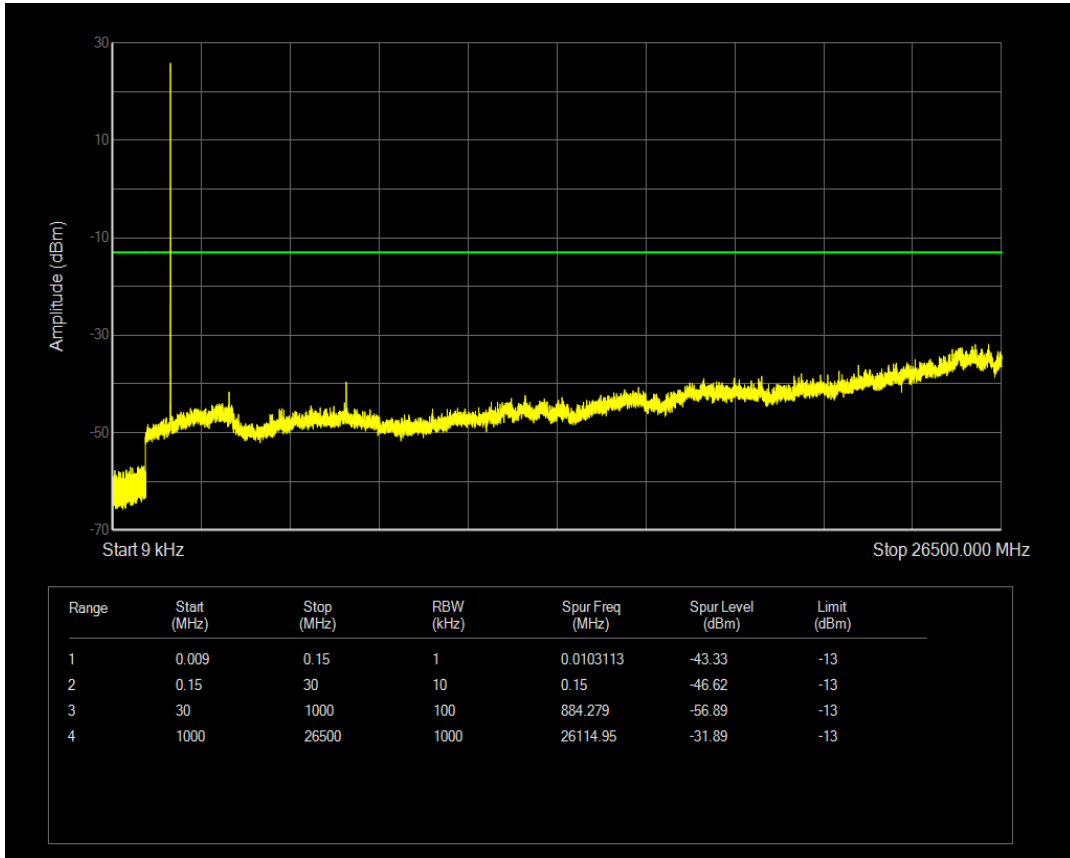

Band66 QPSK BW=1.4MHz Channel=132322 RB Size=1 Position=#0

Band66 QPSK BW=1.4MHz Channel=132322 RB Size=6 Position=#0

Band66 16QAM BW=1.4MHz Channel=132322 RB Size=1 Position=#0

Band66 16QAM BW=1.4MHz Channel=132322 RB Size=6 Position=#0