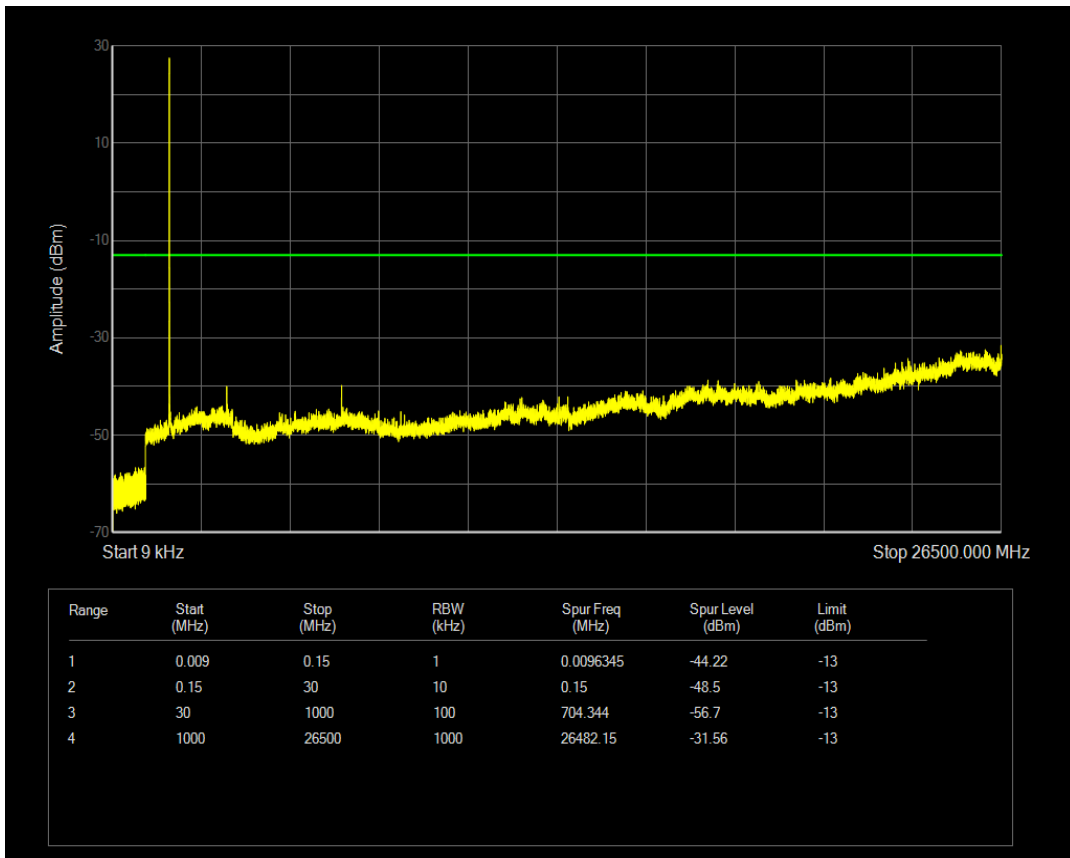

Band4 16QAM BW=3MHz Channel=19965 RB Size=1 Position=#0

Band4 16QAM BW=3MHz Channel=19965 RB Size=15 Position=#0