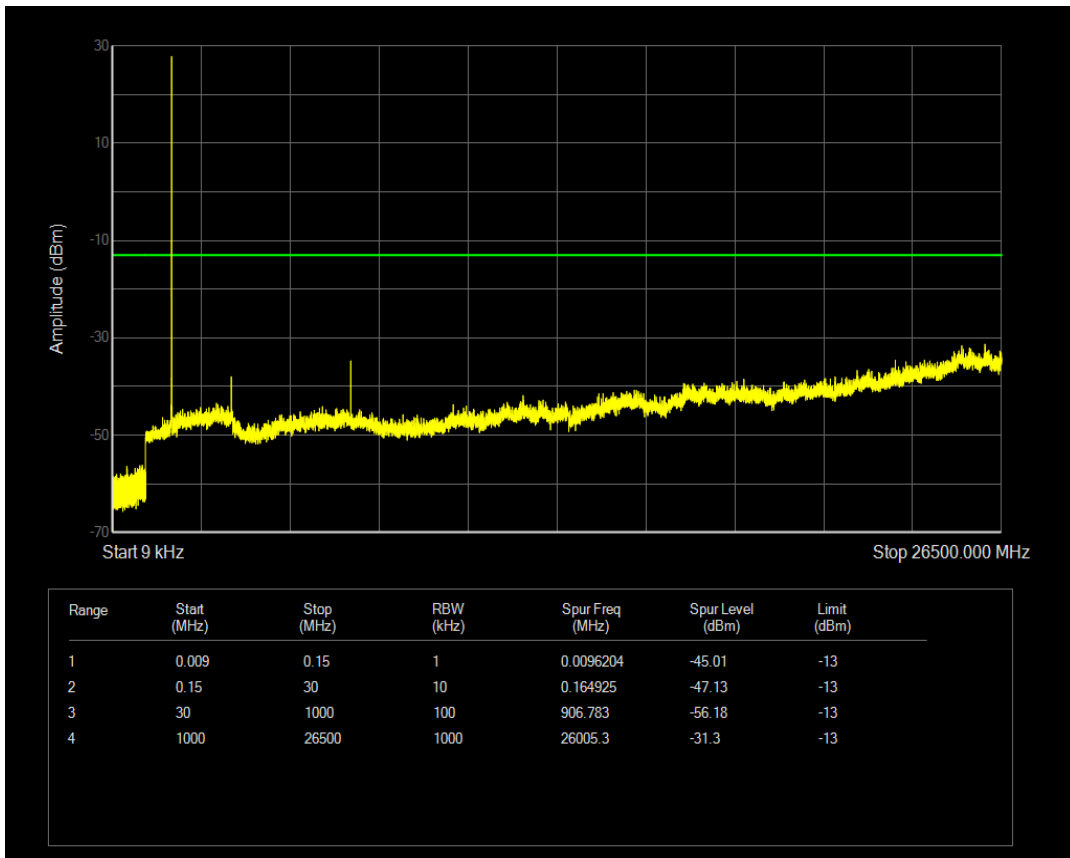

Band66 QPSK BW=1.4MHz Channel=132665 RB Size=1 Position=#0

Band66 QPSK BW=1.4MHz Channel=132665 RB Size=6 Position=#0