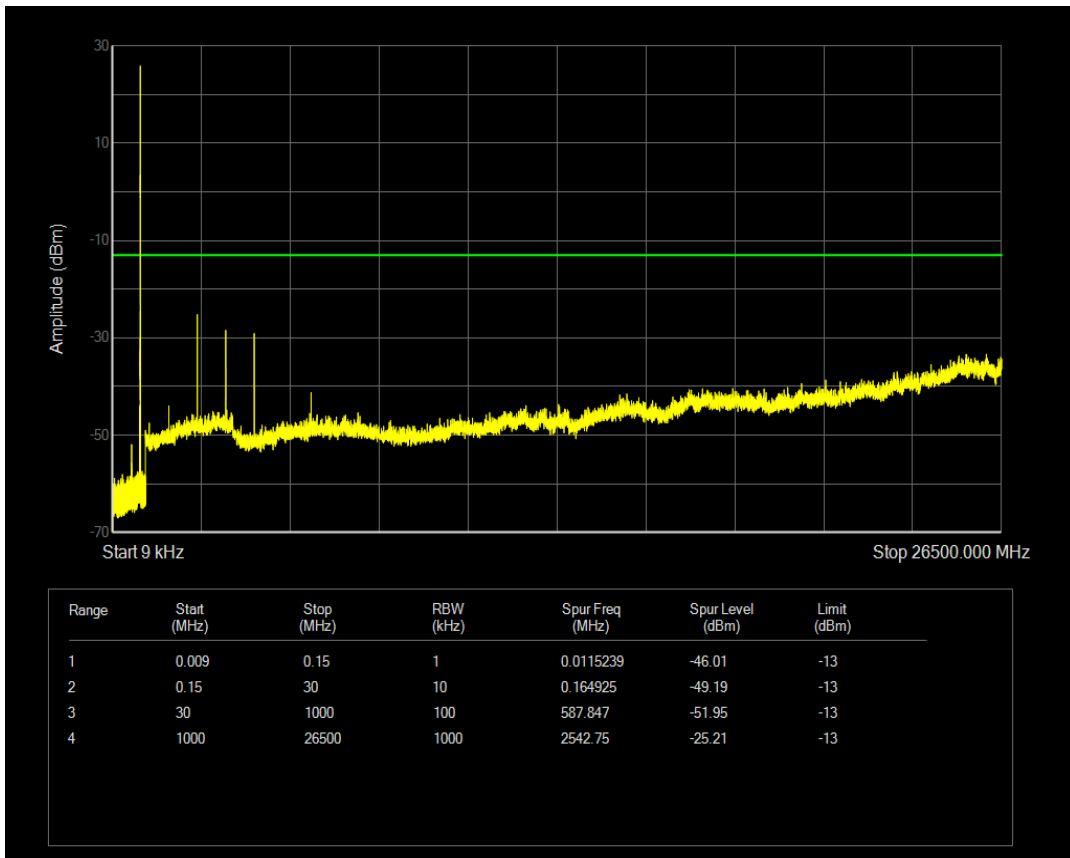

Band5 QPSK BW=1.4MHz Channel=20525 RB Size=1 Position=#0

Band5 QPSK BW=1.4MHz Channel=20525 RB Size=6 Position=#0

Band5 16QAM BW=1.4MHz Channel=20525 RB Size=1 Position=#0

Band5 16QAM BW=1.4MHz Channel=20525 RB Size=6 Position=#0

Band5 QPSK BW=1.4MHz Channel=20643 RB Size=1 Position=#0

Band5 QPSK BW=1.4MHz Channel=20643 RB Size=6 Position=#0

Band5 16QAM BW=1.4MHz Channel=20643 RB Size=1 Position=#0

Band5 16QAM BW=1.4MHz Channel=20643 RB Size=6 Position=#0