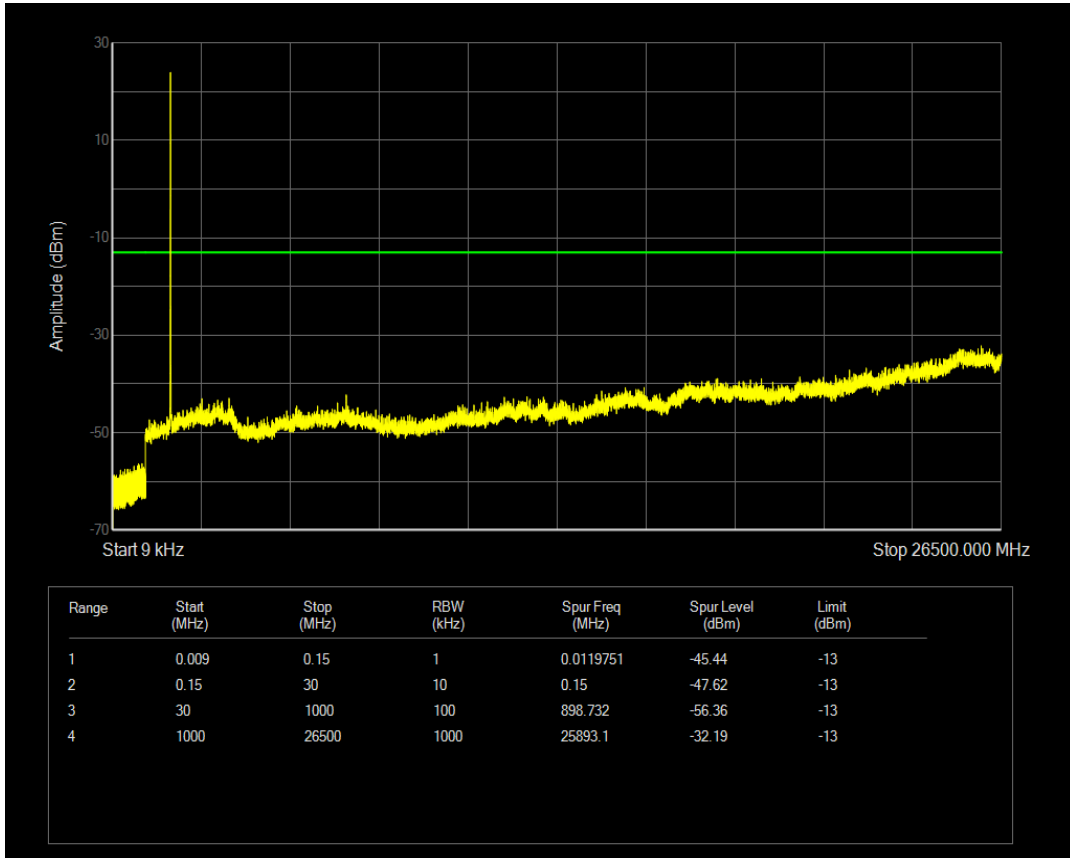

Band66 QPSK BW=3MHz Channel=132322 RB Size=15 Position=#0

Band66 16QAM BW=3MHz Channel=132322 RB Size=1 Position=#0