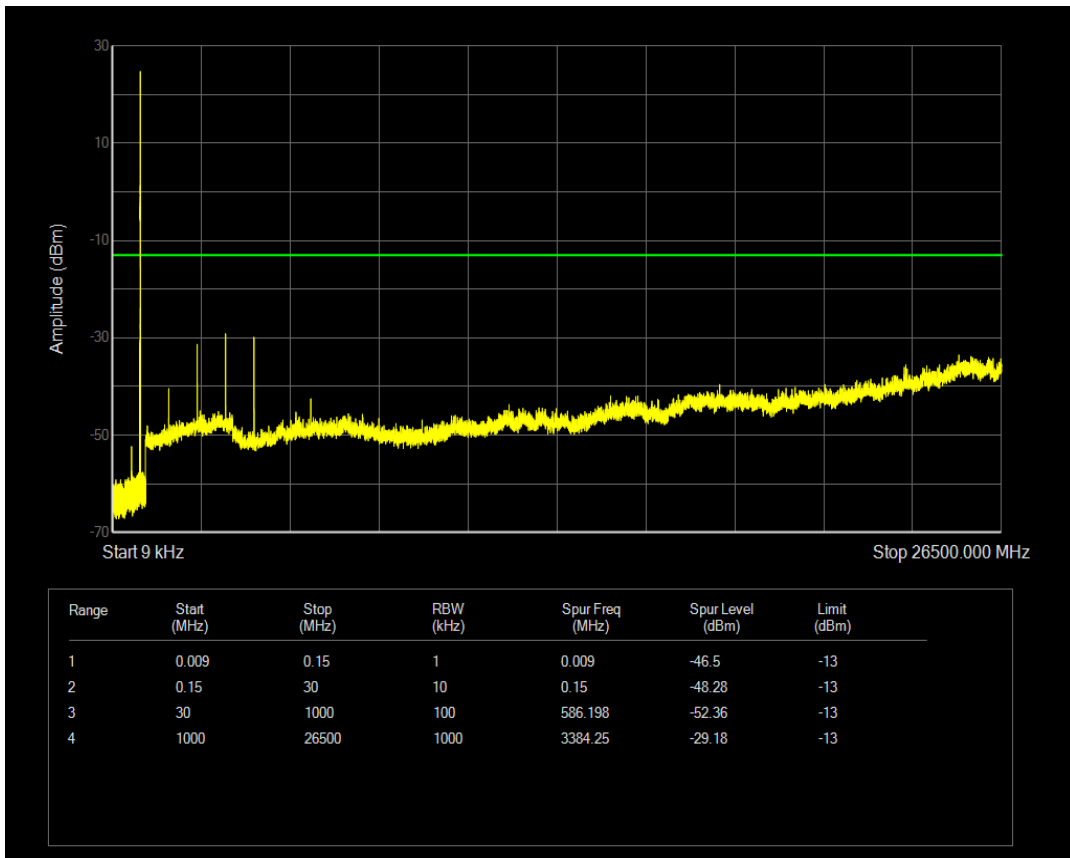

Band5 16QAM BW=3MHz Channel=20635 RB Size=1 Position=#0

Band5 16QAM BW=3MHz Channel=20635 RB Size=15 Position=#0