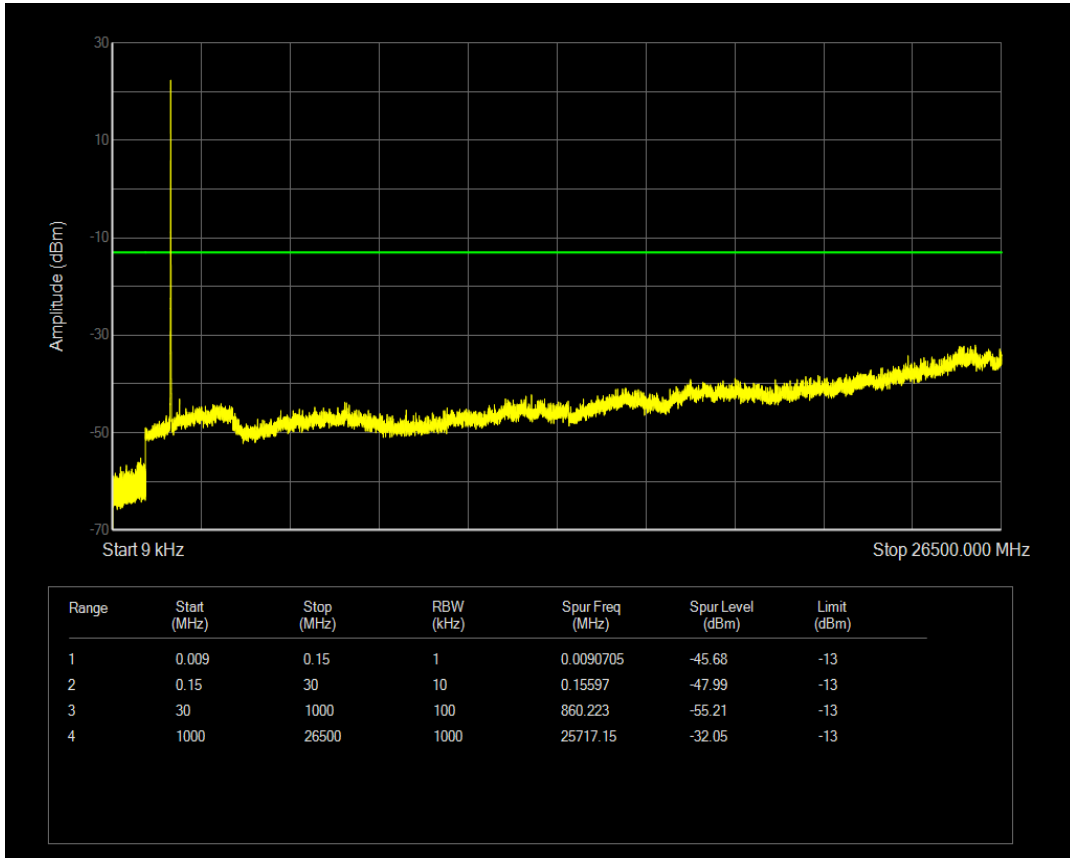

Band4 QPSK BW=5MHz Channel=20375 RB Size=1 Position=#0

Band4 QPSK BW=5MHz Channel=20375 RB Size=25 Position=#0

Band4 16QAM BW=5MHz Channel=20375 RB Size=1 Position=#0

Band4 16QAM BW=5MHz Channel=20375 RB Size=25 Position=#0

Band4 QPSK BW=10MHz Channel=20000 RB Size=1 Position=#0

Band4 QPSK BW=10MHz Channel=20000 RB Size=50 Position=#0

Band4 16QAM BW=10MHz Channel=20000 RB Size=1 Position=#0

Band4 16QAM BW=10MHz Channel=20000 RB Size=50 Position=#0