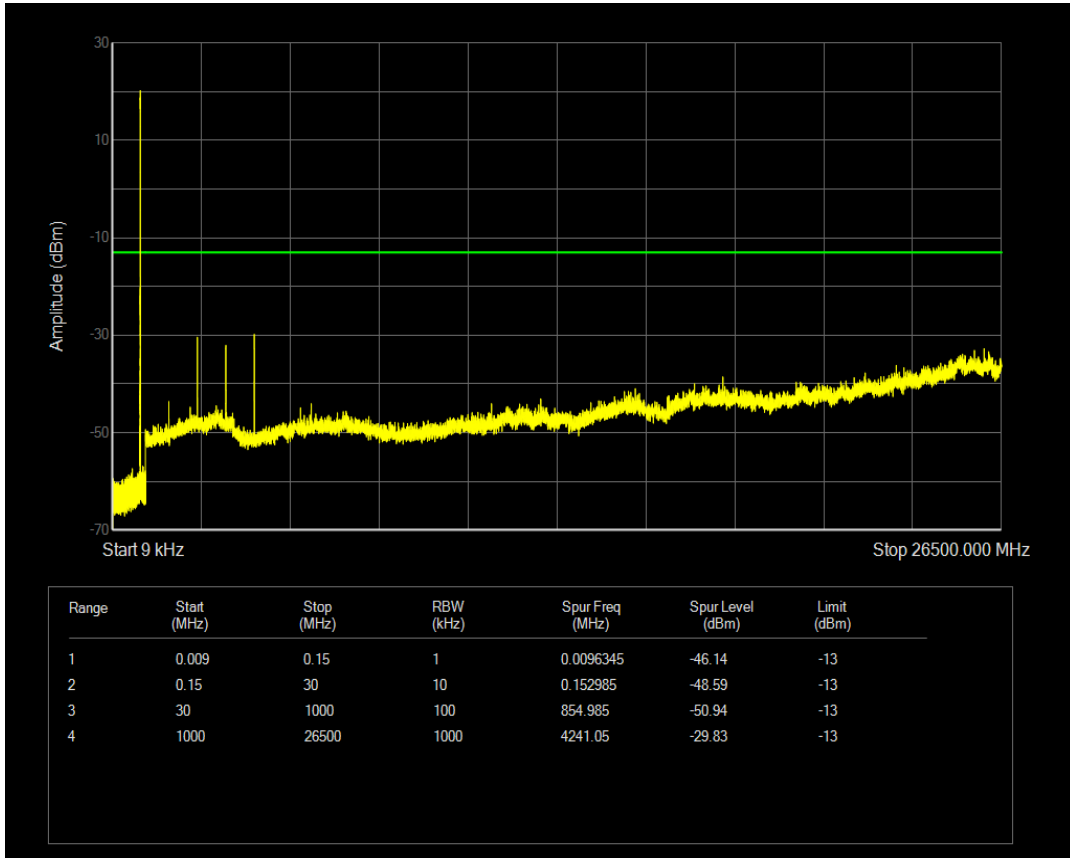

Band5 QPSK BW=1.4MHz Channel=20643 RB Size=1 Position=#0

Band5 QPSK BW=1.4MHz Channel=20643 RB Size=6 Position=#0

Band5 16QAM BW=1.4MHz Channel=20643 RB Size=1 Position=#0

Band5 16QAM BW=1.4MHz Channel=20643 RB Size=6 Position=#0