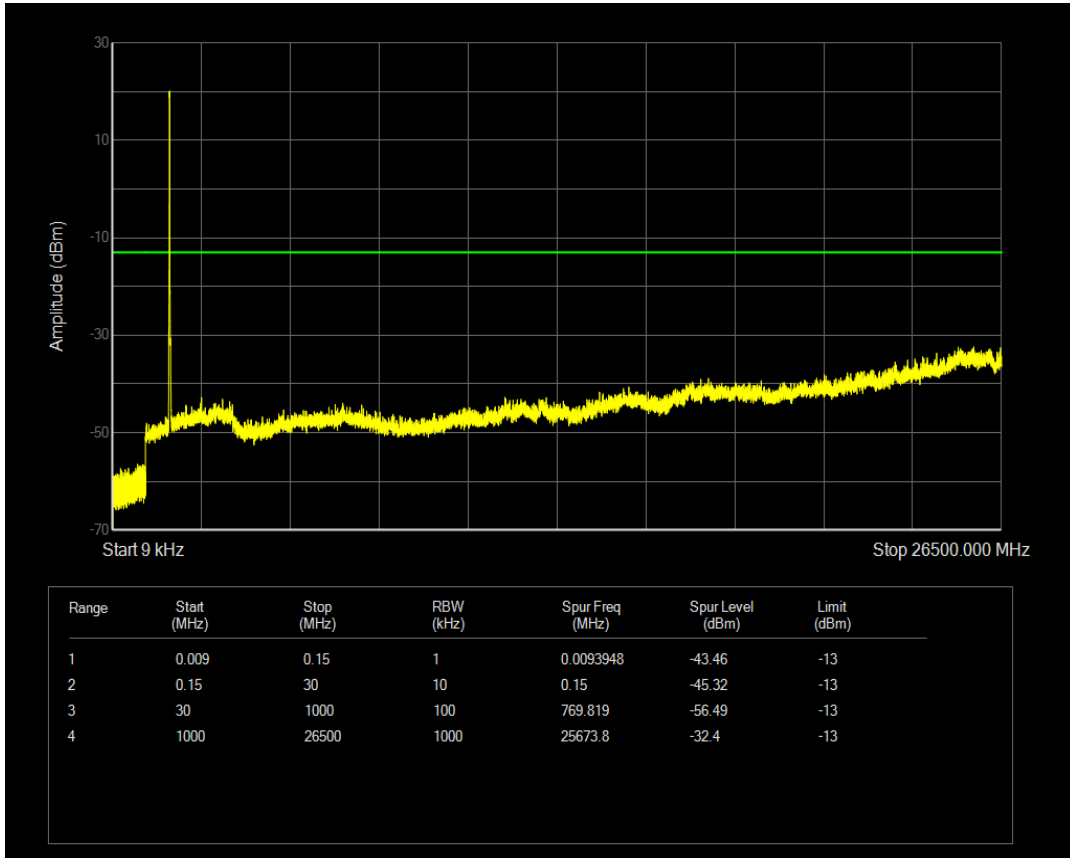

Band4 QPSK BW=15MHz Channel=20025 RB Size=1 Position=#0

Band4 QPSK BW=15MHz Channel=20025 RB Size=75 Position=#0

Band4 16QAM BW=15MHz Channel=20025 RB Size=1 Position=#0

Band4 16QAM BW=15MHz Channel=20025 RB Size=75 Position=#0