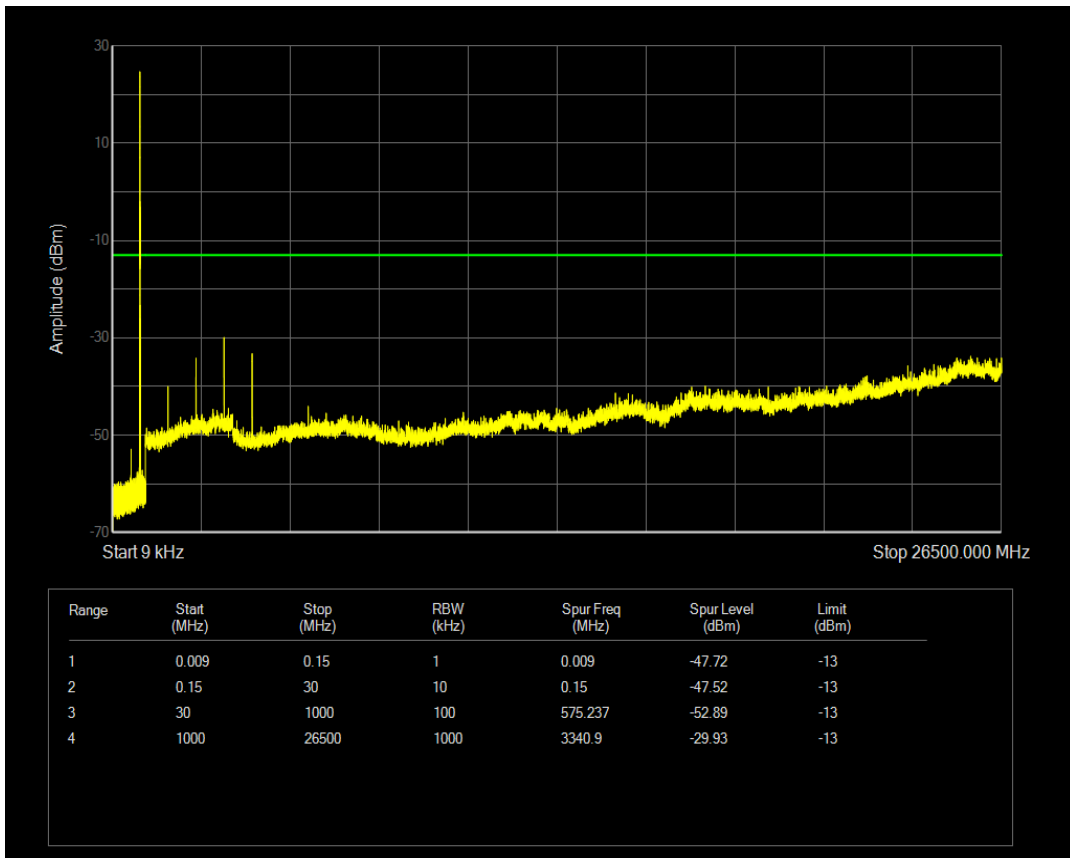

Band5 16QAM BW=3MHz Channel=20525 RB Size=1 Position=#0

Band5 16QAM BW=3MHz Channel=20525 RB Size=15 Position=#0