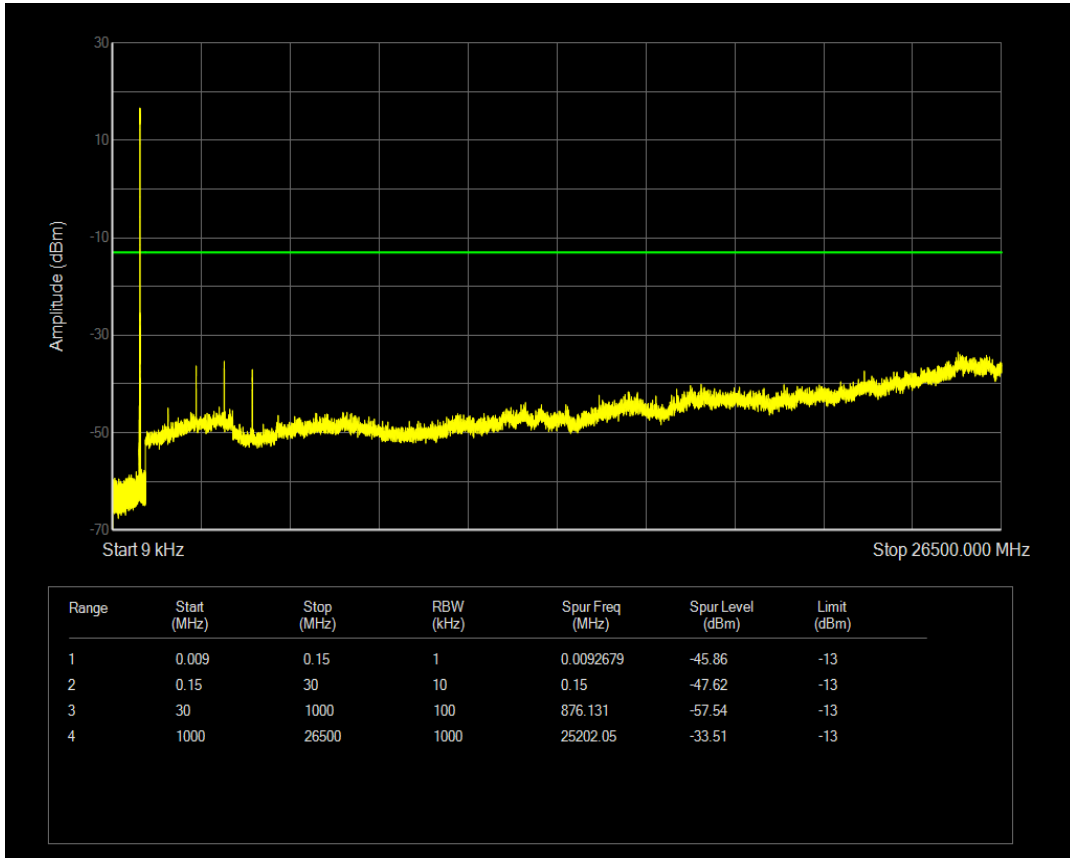

Band5 QPSK BW=3MHz Channel=20525 RB Size=15 Position=#0

Band5 16QAM BW=3MHz Channel=20525 RB Size=1 Position=#0