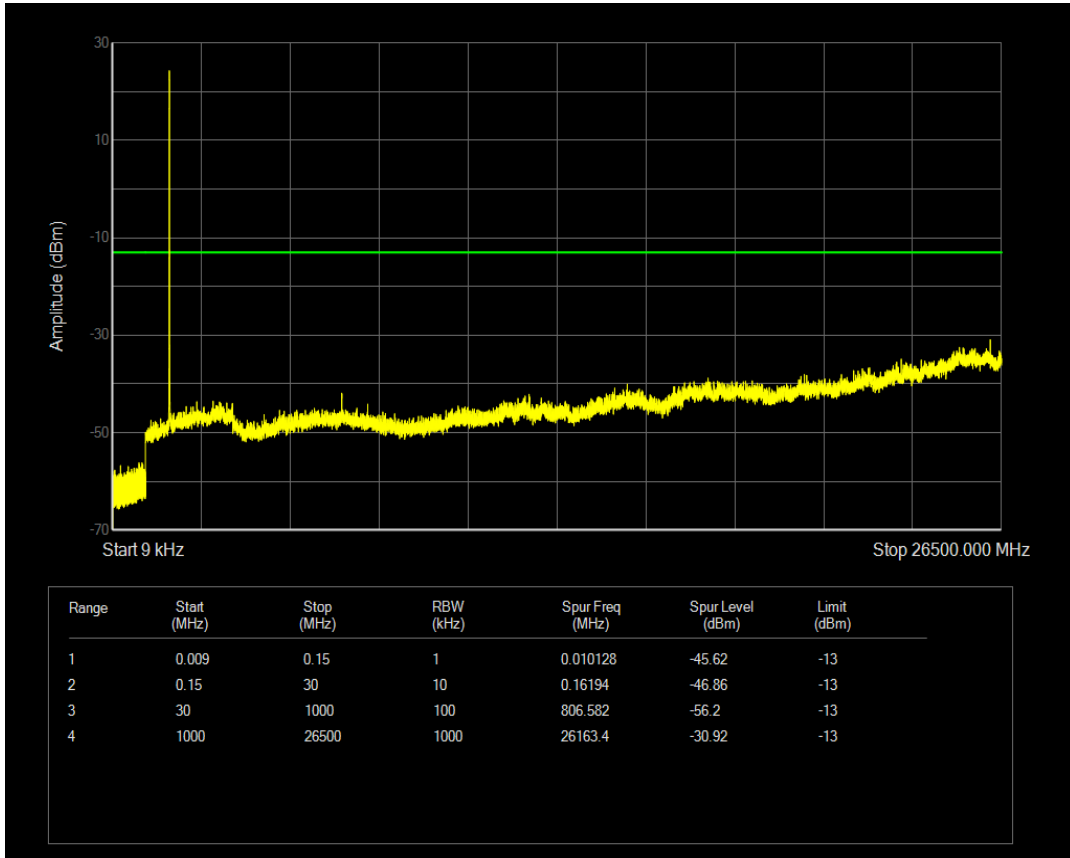

Band66 QPSK BW=3MHz Channel=131987 RB Size=15 Position=#0

Band66 16QAM BW=3MHz Channel=131987 RB Size=1 Position=#0