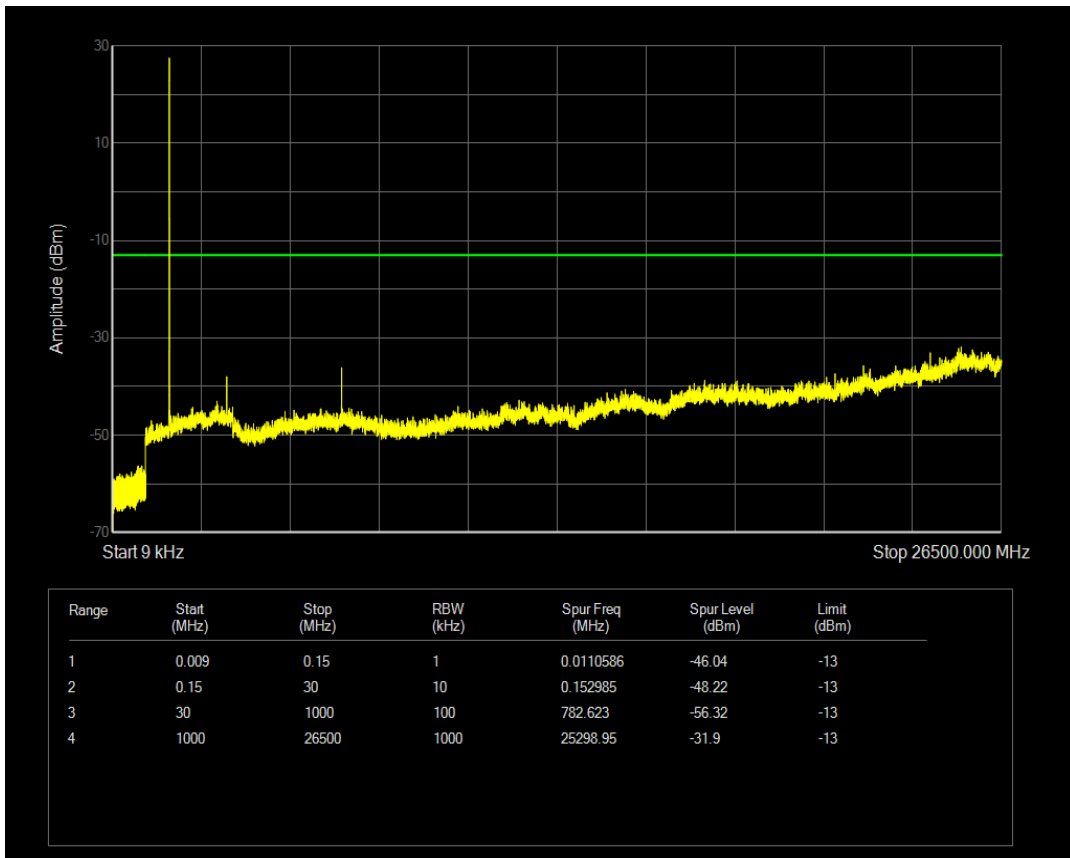

Band66 16QAM BW=1.4MHz Channel=131979 RB Size=1 Position=#0

Band66 16QAM BW=1.4MHz Channel=131979 RB Size=6 Position=#0