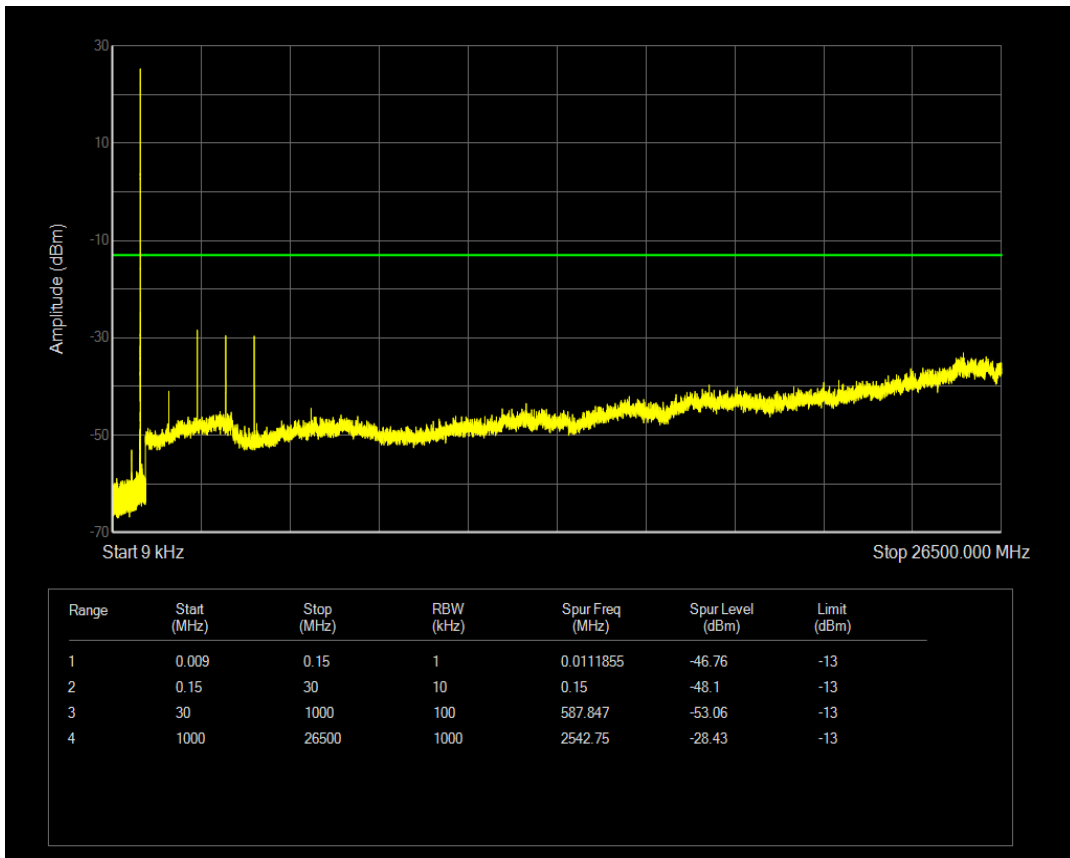

Band5 QPSK BW=1.4MHz Channel=20525 RB Size=1 Position=#0

Band5 QPSK BW=1.4MHz Channel=20525 RB Size=6 Position=#0

Band5 16QAM BW=1.4MHz Channel=20525 RB Size=1 Position=#0

Band5 16QAM BW=1.4MHz Channel=20525 RB Size=6 Position=#0

Band5 QPSK BW=1.4MHz Channel=20643 RB Size=1 Position=#0

Band5 QPSK BW=1.4MHz Channel=20643 RB Size=6 Position=#0

Band5 16QAM BW=1.4MHz Channel=20643 RB Size=1 Position=#0

Band5 16QAM BW=1.4MHz Channel=20643 RB Size=6 Position=#0