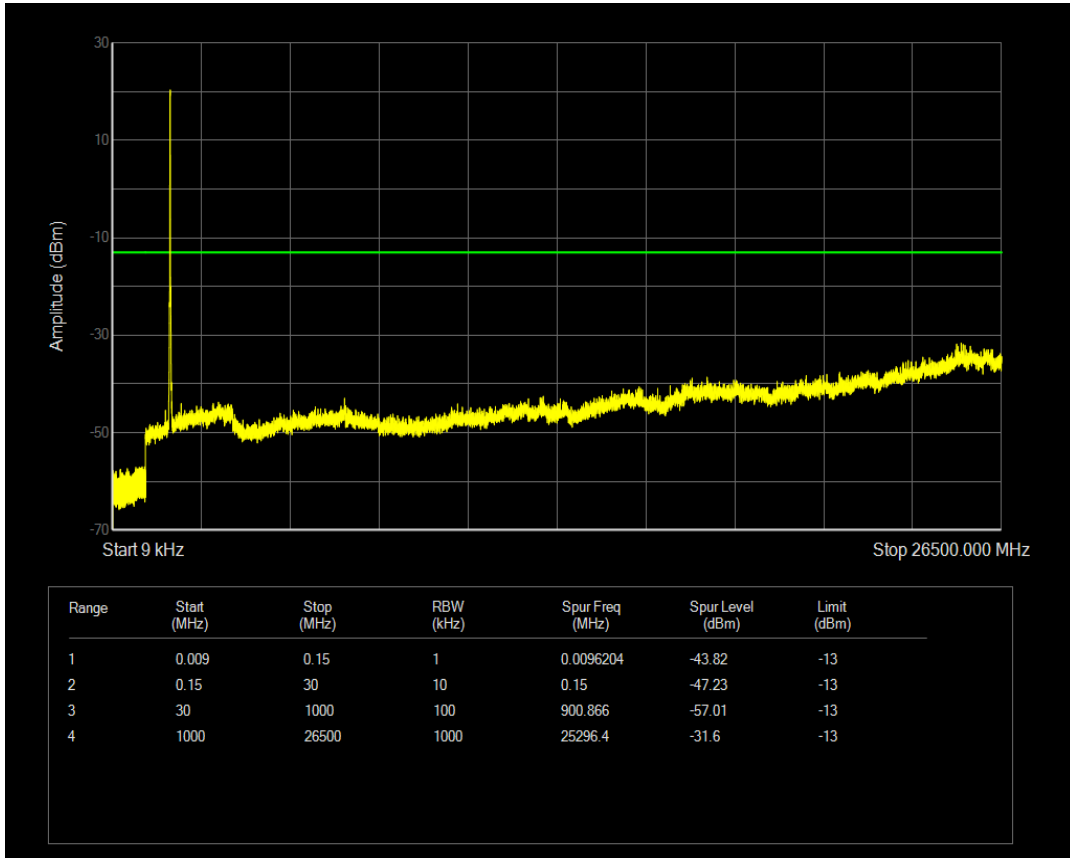

Band4 QPSK BW=15MHz Channel=20025 RB Size=1 Position=#0

Band4 QPSK BW=15MHz Channel=20025 RB Size=75 Position=#0

Band4 16QAM BW=15MHz Channel=20025 RB Size=1 Position=#0

Band4 16QAM BW=15MHz Channel=20025 RB Size=75 Position=#0

Band4 QPSK BW=15MHz Channel=20175 RB Size=1 Position=#0

Band4 QPSK BW=15MHz Channel=20175 RB Size=75 Position=#0

Band4 16QAM BW=15MHz Channel=20175 RB Size=1 Position=#0

Band4 16QAM BW=15MHz Channel=20175 RB Size=75 Position=#0