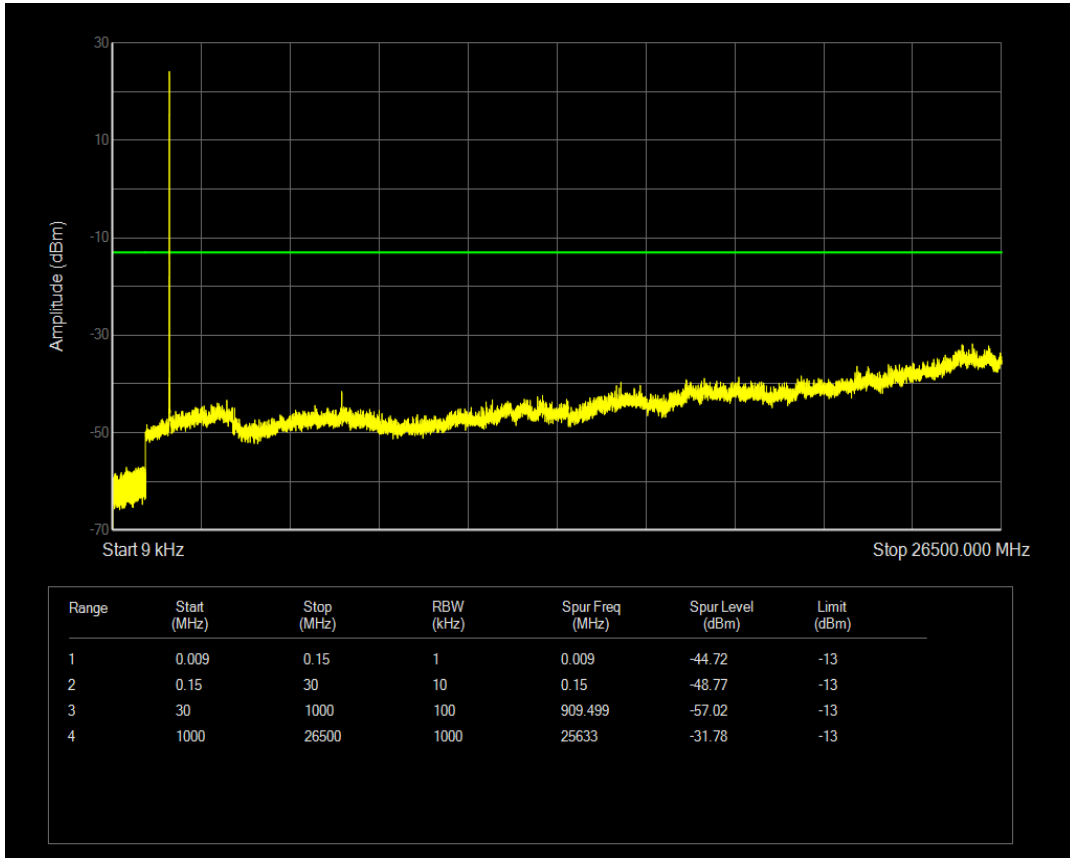

Band66 QPSK BW=3MHz Channel=131987 RB Size=1 Position=#0

Band66 QPSK BW=3MHz Channel=131987 RB Size=15 Position=#0

Band66 16QAM BW=3MHz Channel=131987 RB Size=1 Position=#0

Band66 16QAM BW=3MHz Channel=131987 RB Size=15 Position=#0