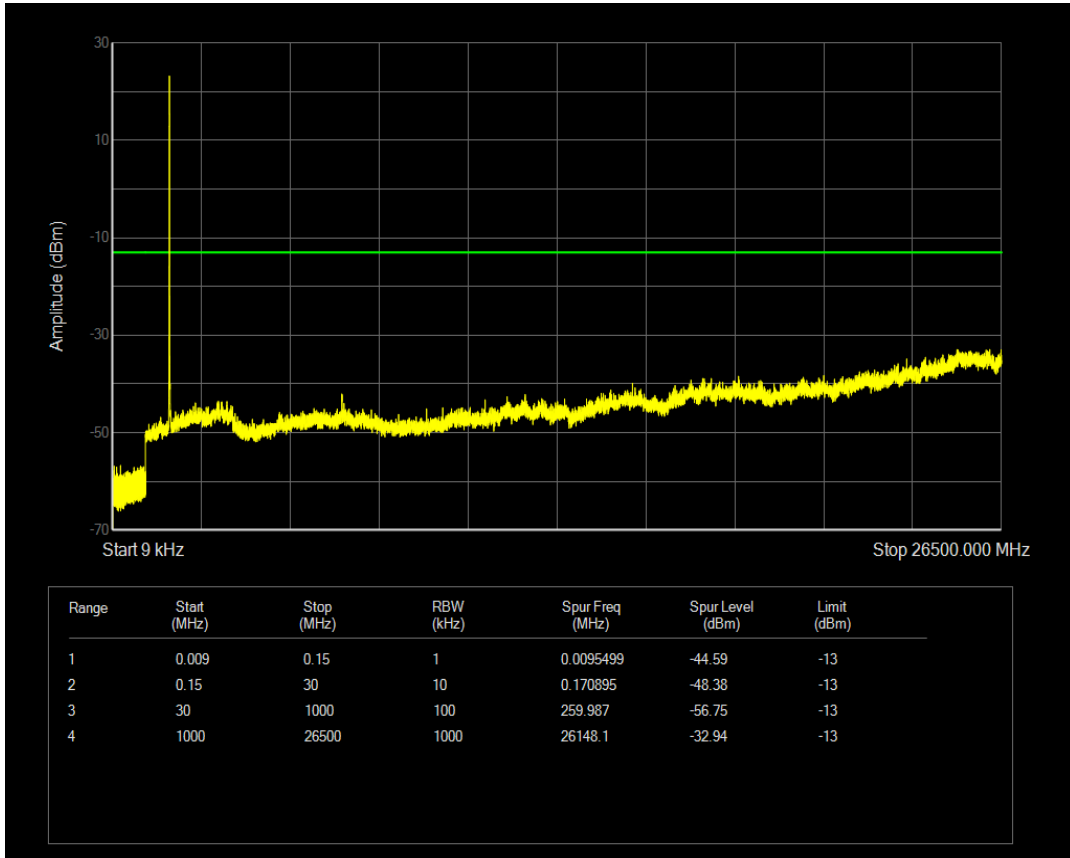

Band66 QPSK BW=5MHz Channel=131997 RB Size=25 Position=#0

Band66 16QAM BW=5MHz Channel=131997 RB Size=1 Position=#0