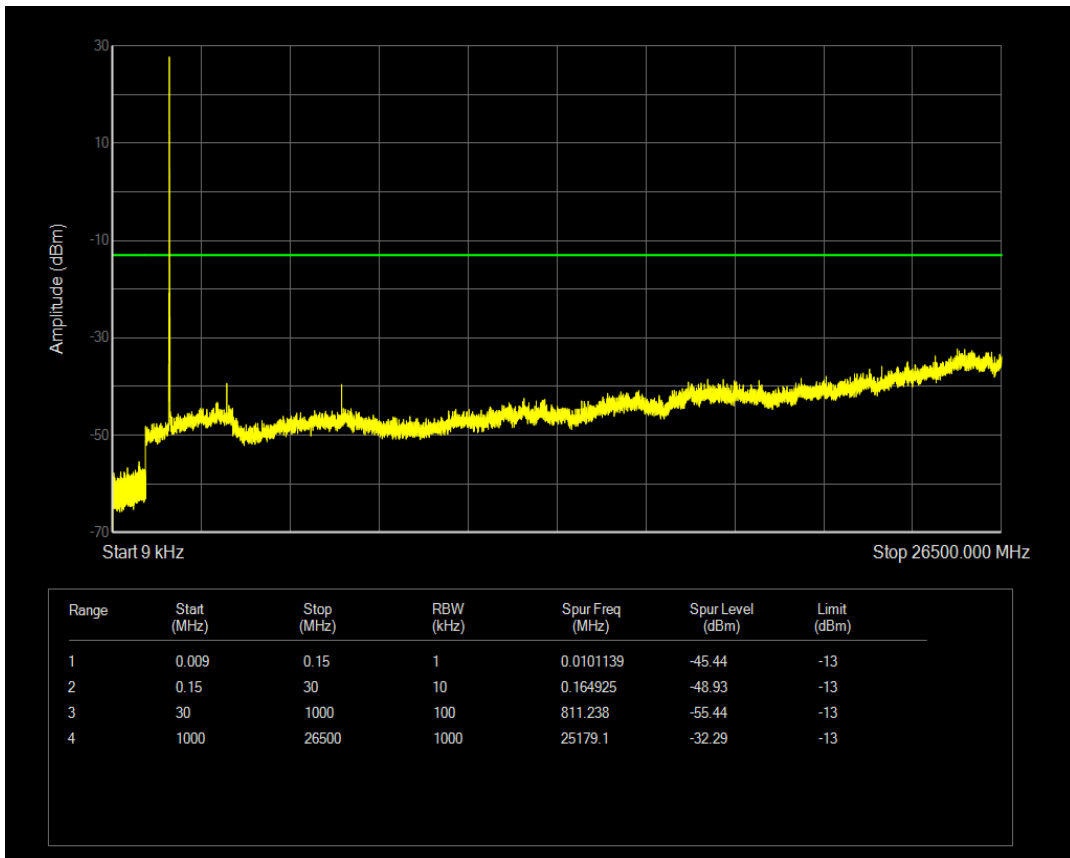

Band4 QPSK BW=5MHz Channel=20375 RB Size=1 Position=#0

Band4 QPSK BW=5MHz Channel=20375 RB Size=25 Position=#0

Band4 16QAM BW=5MHz Channel=20375 RB Size=1 Position=#0

Band4 16QAM BW=5MHz Channel=20375 RB Size=25 Position=#0

Band4 QPSK BW=10MHz Channel=20000 RB Size=1 Position=#0

Band4 QPSK BW=10MHz Channel=20000 RB Size=50 Position=#0

Band4 16QAM BW=10MHz Channel=20000 RB Size=1 Position=#0

Band4 16QAM BW=10MHz Channel=20000 RB Size=50 Position=#0