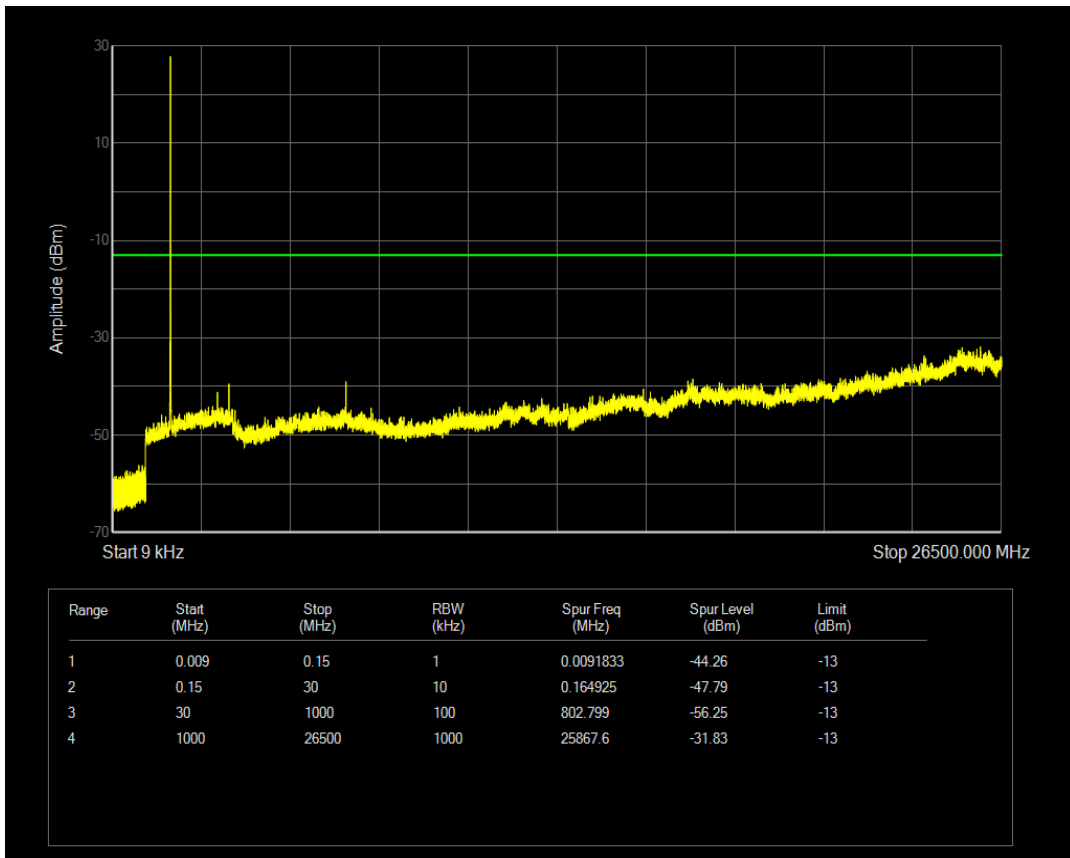

Band66 16QAM BW=5MHz Channel=132322 RB Size=1 Position=#0

Band66 16QAM BW=5MHz Channel=132322 RB Size=25 Position=#0