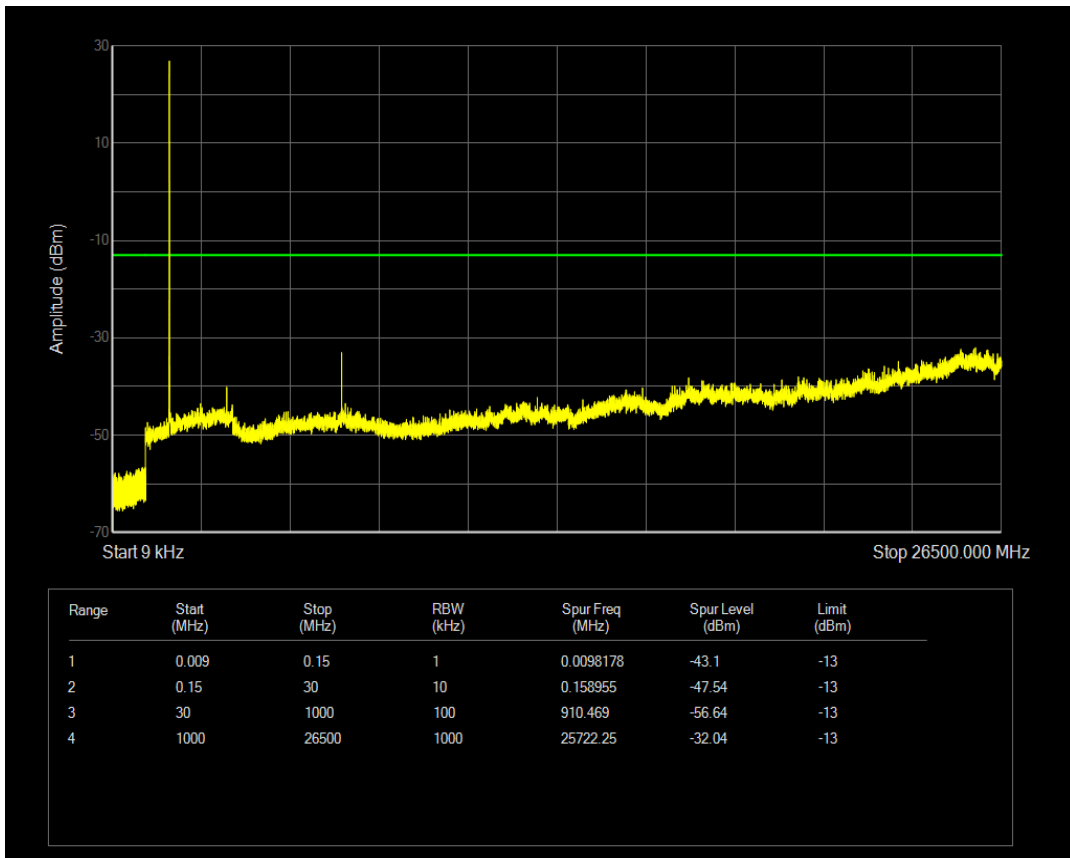

Band4 QPSK BW=3MHz Channel=20385 RB Size=1 Position=#0

Band4 QPSK BW=3MHz Channel=20385 RB Size=15 Position=#0

Band4 16QAM BW=3MHz Channel=20385 RB Size=1 Position=#0

Band4 16QAM BW=3MHz Channel=20385 RB Size=15 Position=#0

Band4 QPSK BW=5MHz Channel=19975 RB Size=1 Position=#0

Band4 QPSK BW=5MHz Channel=19975 RB Size=25 Position=#0

Band4 16QAM BW=5MHz Channel=19975 RB Size=1 Position=#0

Band4 16QAM BW=5MHz Channel=19975 RB Size=25 Position=#0