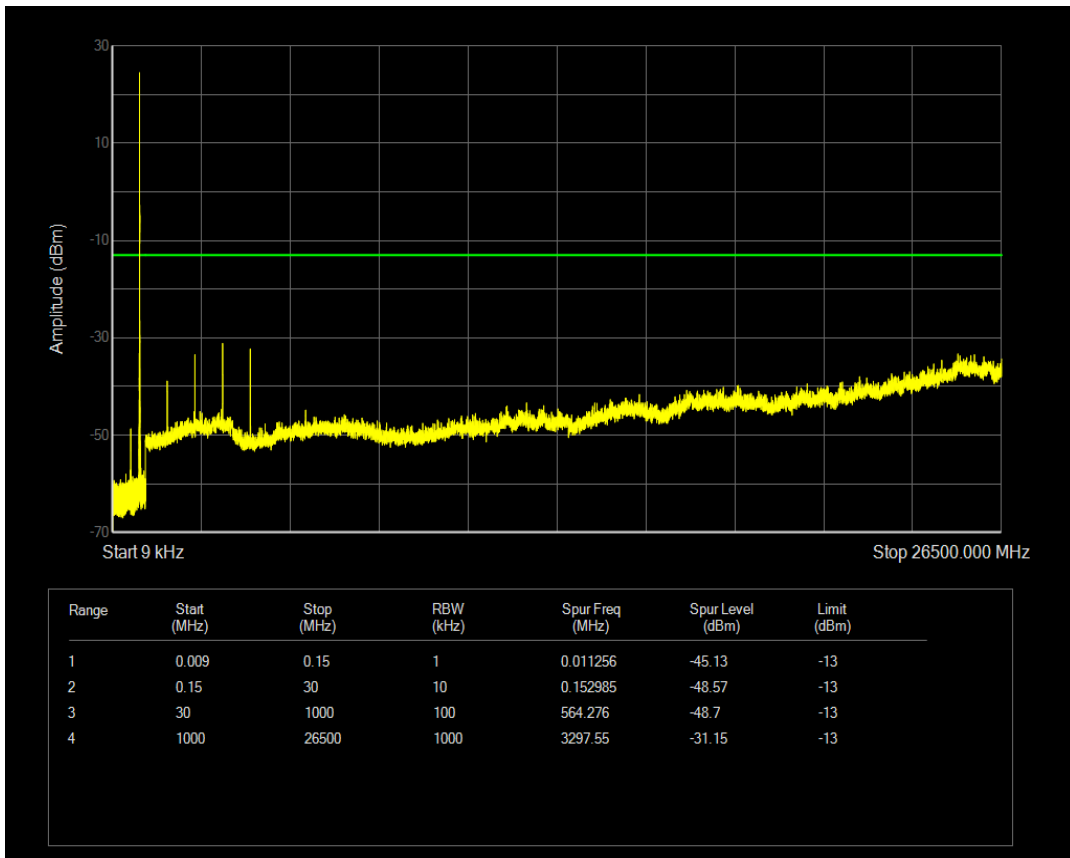

Band5 QPSK BW=3MHz Channel=20415 RB Size=1 Position=#0

Band5 QPSK BW=3MHz Channel=20415 RB Size=15 Position=#0