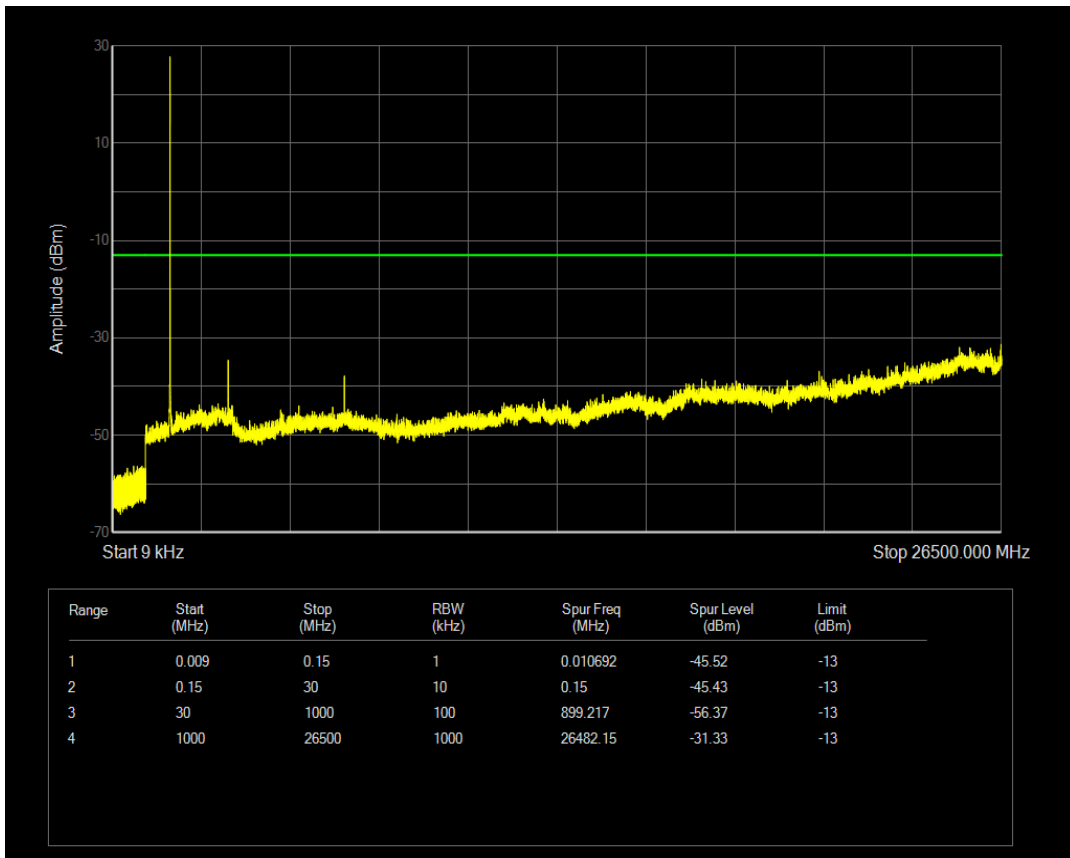

Band4 16QAM BW=3MHz Channel=20175 RB Size=1 Position=#0

Band4 16QAM BW=3MHz Channel=20175 RB Size=15 Position=#0