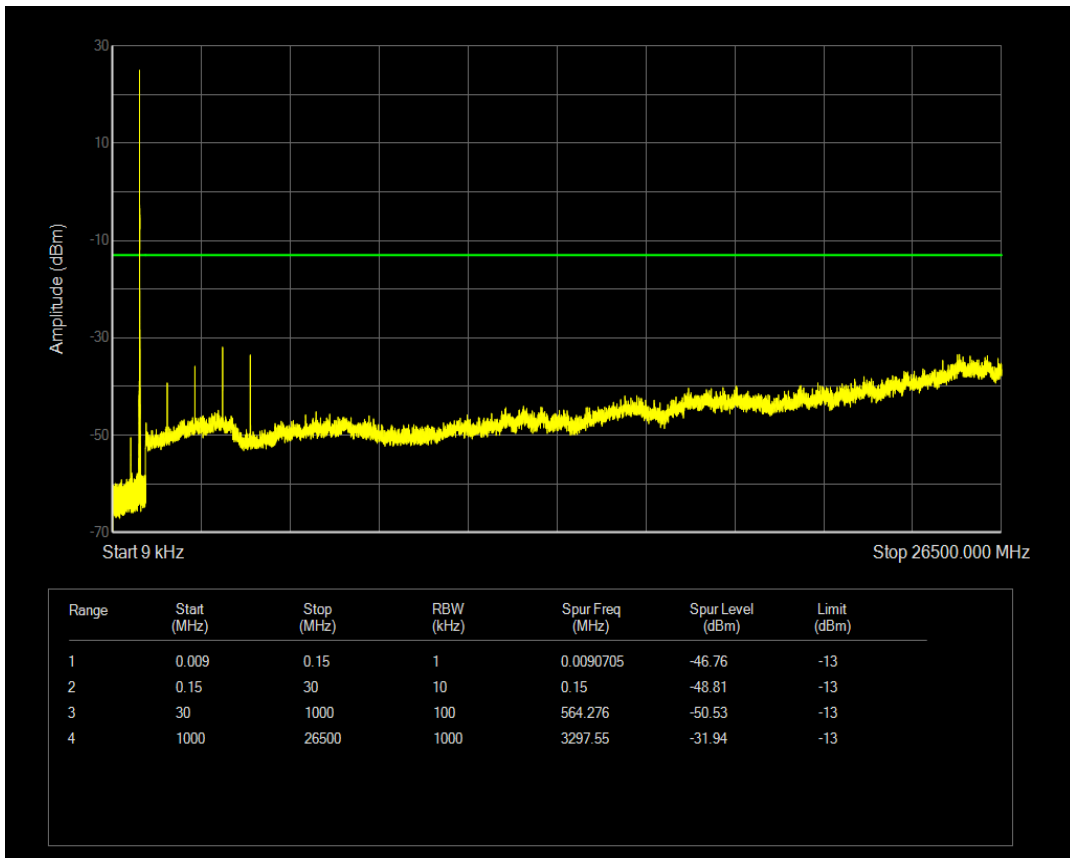

Band5 16QAM BW=3MHz Channel=20415 RB Size=1 Position=#0

Band5 16QAM BW=3MHz Channel=20415 RB Size=15 Position=#0