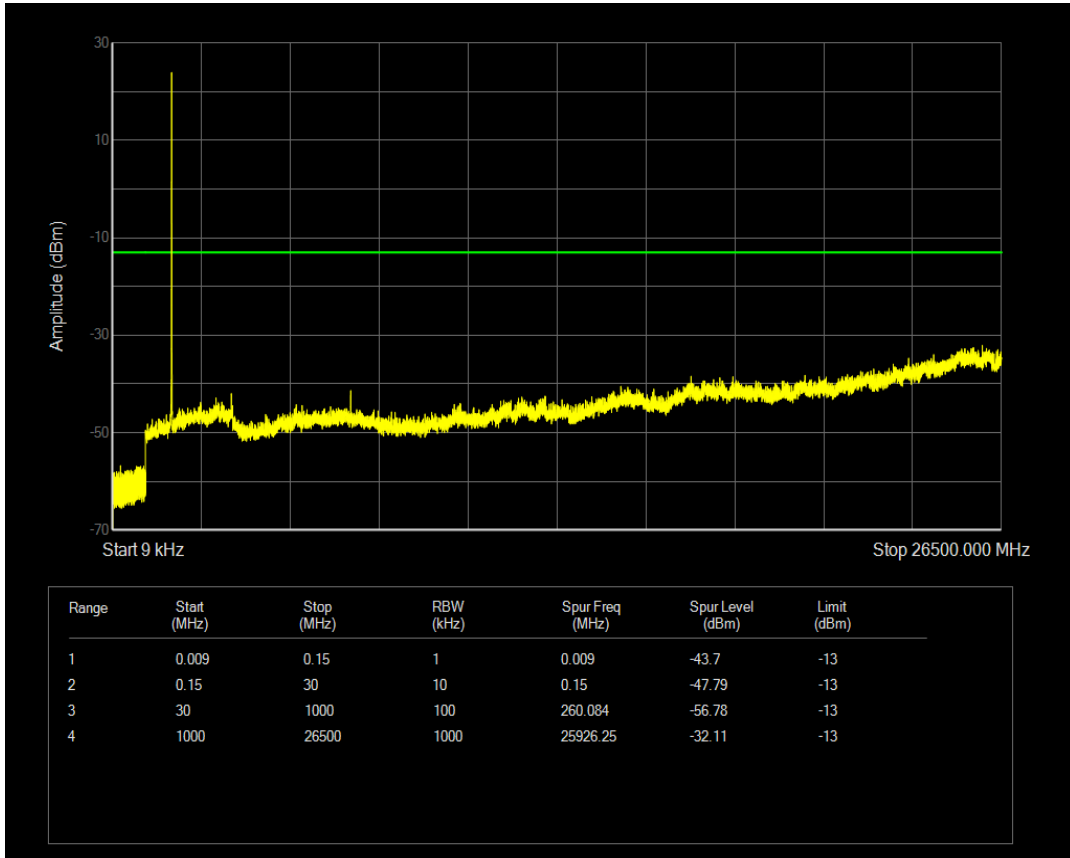

Band66 QPSK BW=3MHz Channel=132657 RB Size=15 Position=#0

Band66 16QAM BW=3MHz Channel=132657 RB Size=1 Position=#0