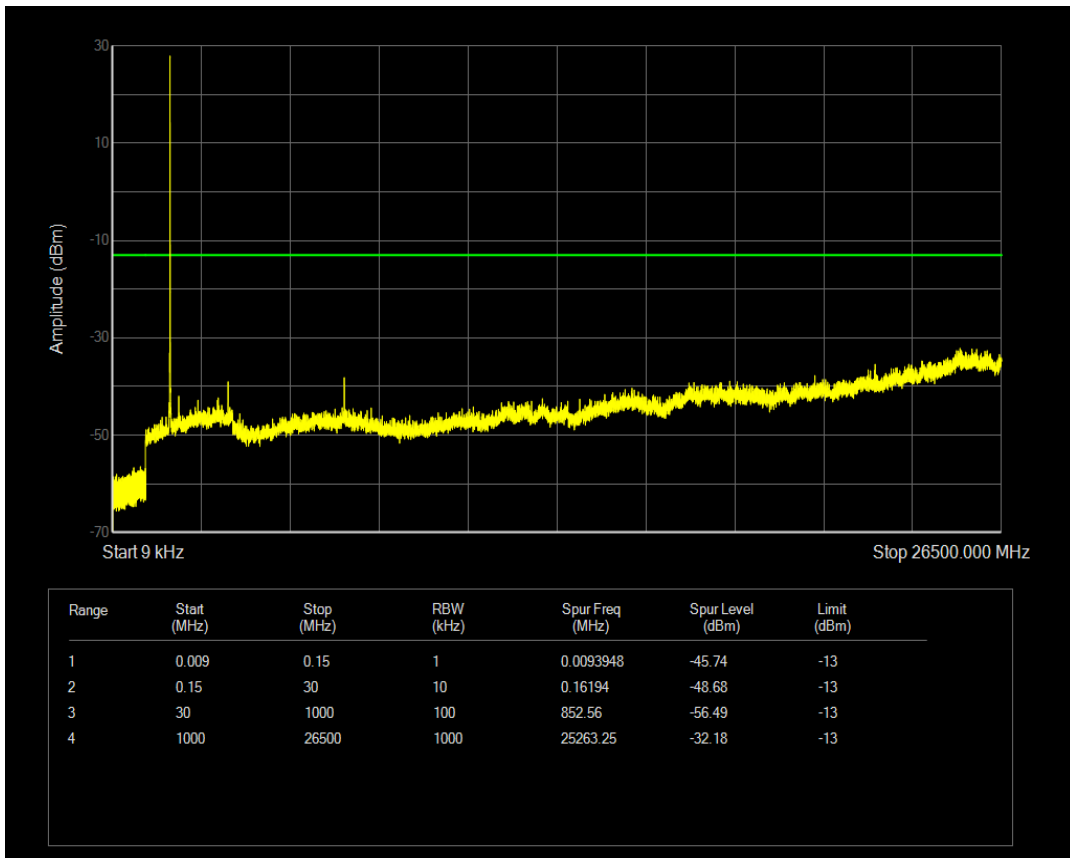

Band4 QPSK BW=5MHz Channel=20175 RB Size=1 Position=#0

Band4 QPSK BW=5MHz Channel=20175 RB Size=25 Position=#0