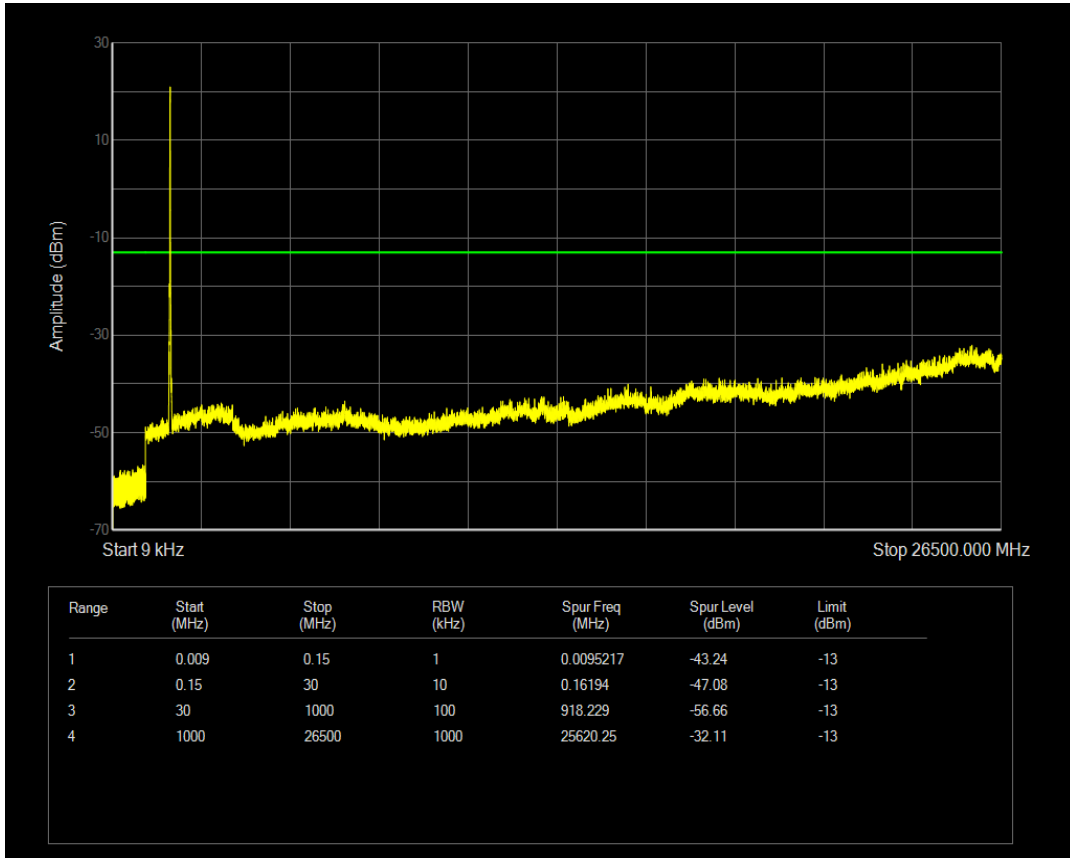

Band4 QPSK BW=15MHz Channel=20175 RB Size=1 Position=#0

Band4 QPSK BW=15MHz Channel=20175 RB Size=75 Position=#0

Band4 16QAM BW=15MHz Channel=20175 RB Size=1 Position=#0

Band4 16QAM BW=15MHz Channel=20175 RB Size=75 Position=#0