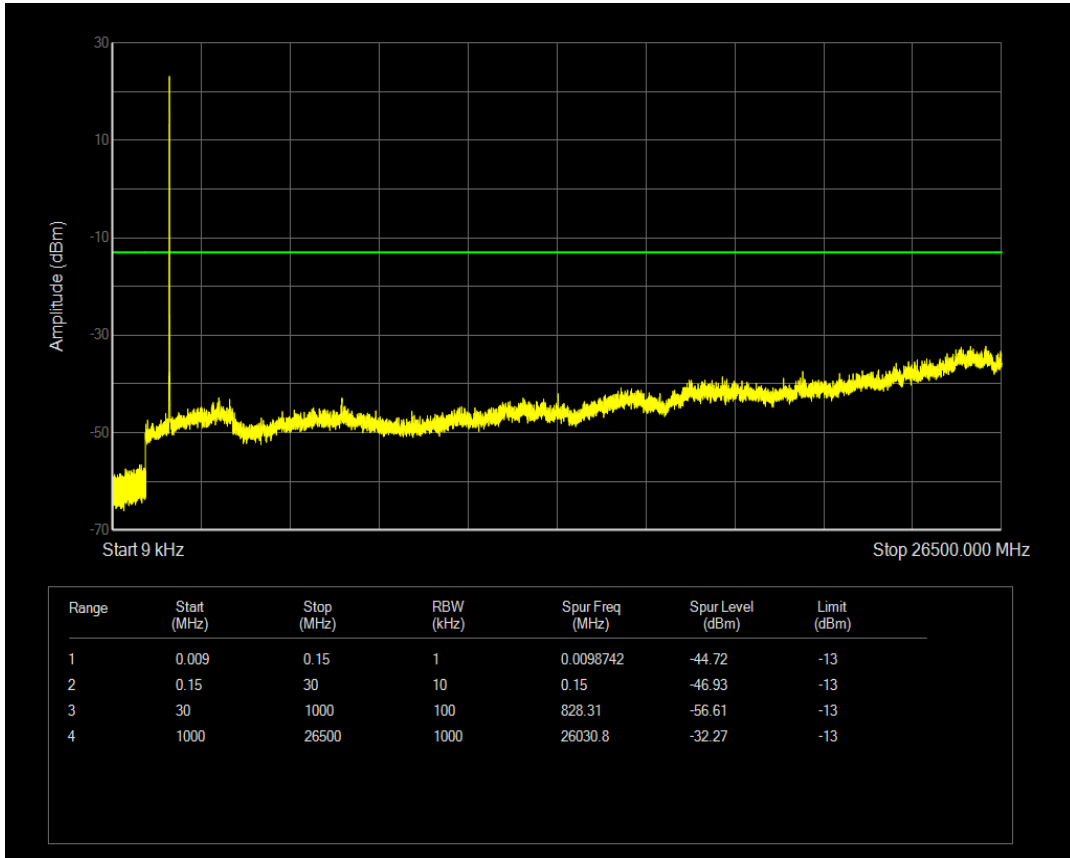

Band66 QPSK BW=5MHz Channel=131997 RB Size=1 Position=#0

Band66 QPSK BW=5MHz Channel=131997 RB Size=25 Position=#0

Band66 16QAM BW=5MHz Channel=131997 RB Size=1 Position=#0

Band66 16QAM BW=5MHz Channel=131997 RB Size=25 Position=#0