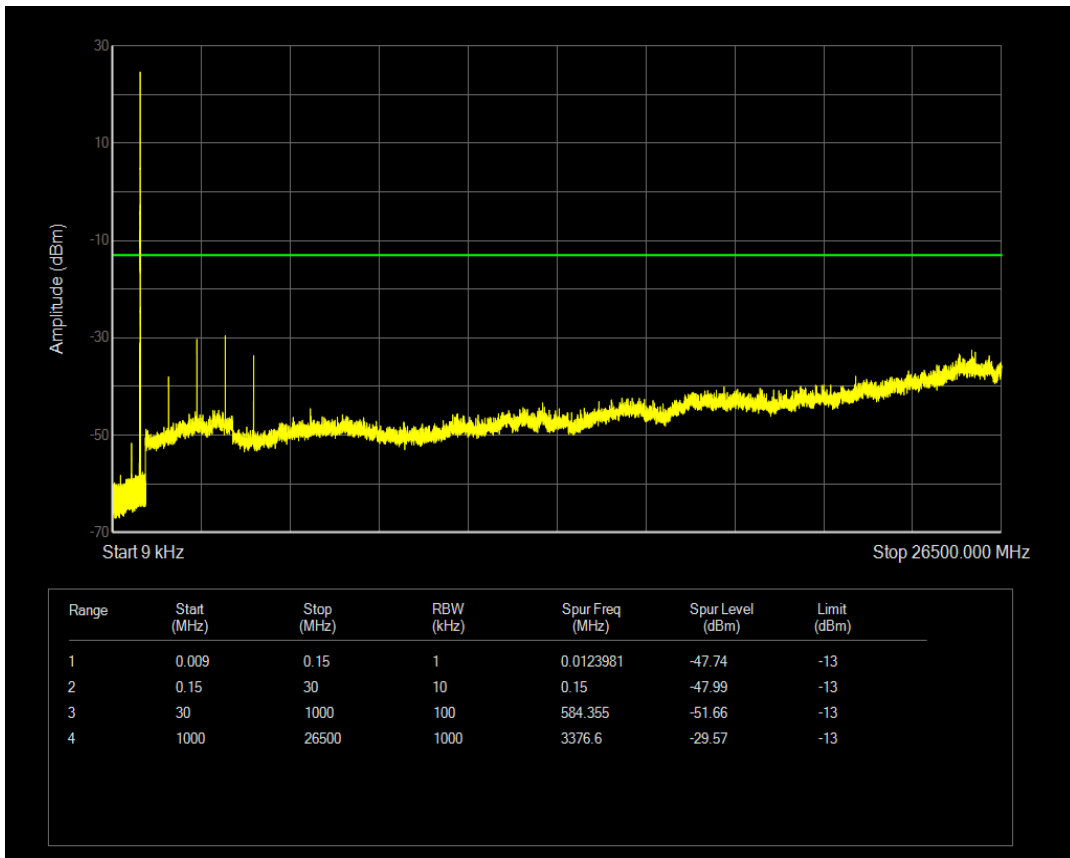

Band5 QPSK BW=5MHz Channel=20525 RB Size=1 Position=#0

Band5 QPSK BW=5MHz Channel=20525 RB Size=25 Position=#0

Band5 16QAM BW=5MHz Channel=20525 RB Size=1 Position=#0

Band5 16QAM BW=5MHz Channel=20525 RB Size=25 Position=#0

Band5 QPSK BW=5MHz Channel=20625 RB Size=1 Position=#0

Band5 QPSK BW=5MHz Channel=20625 RB Size=25 Position=#0

Band5 16QAM BW=5MHz Channel=20625 RB Size=1 Position=#0

Band5 16QAM BW=5MHz Channel=20625 RB Size=25 Position=#0