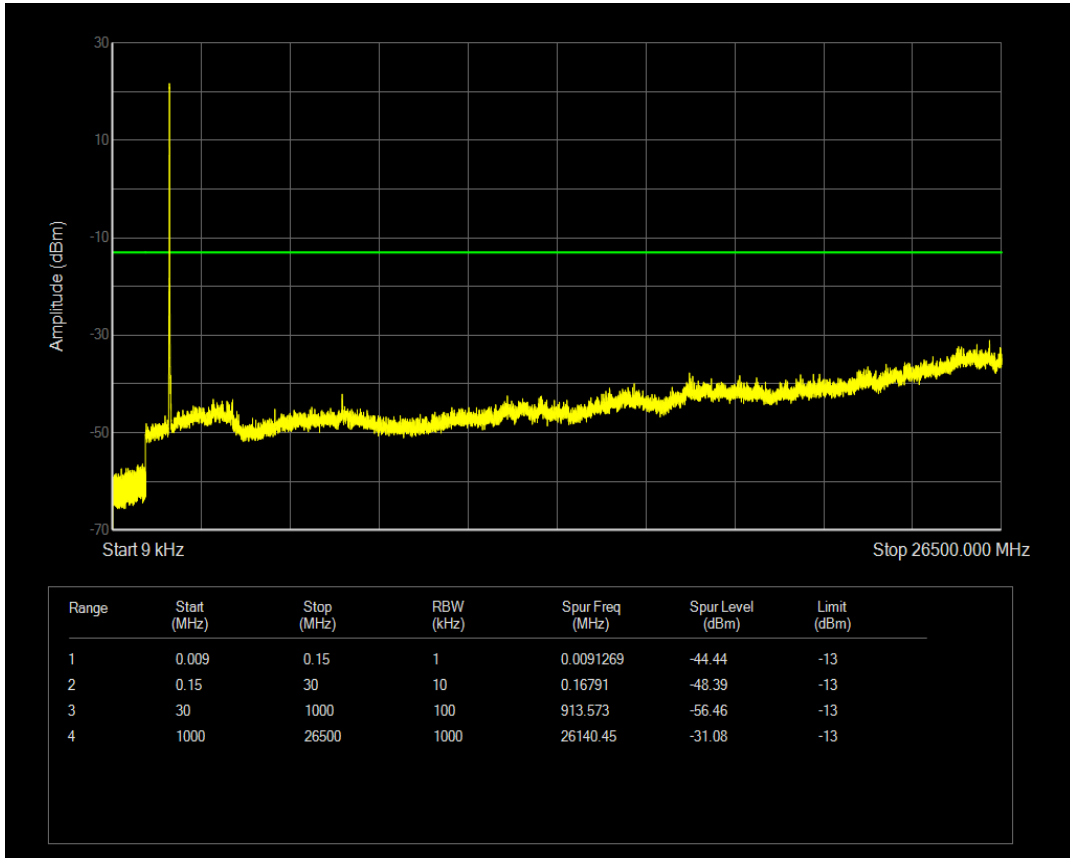

Band4 QPSK BW=5MHz Channel=20375 RB Size=1 Position=#0

Band4 QPSK BW=5MHz Channel=20375 RB Size=25 Position=#0

Band4 16QAM BW=5MHz Channel=20375 RB Size=1 Position=#0

Band4 16QAM BW=5MHz Channel=20375 RB Size=25 Position=#0

Band4 QPSK BW=10MHz Channel=20000 RB Size=1 Position=#0

Band4 QPSK BW=10MHz Channel=20000 RB Size=50 Position=#0

Band4 16QAM BW=10MHz Channel=20000 RB Size=1 Position=#0

Band4 16QAM BW=10MHz Channel=20000 RB Size=50 Position=#0