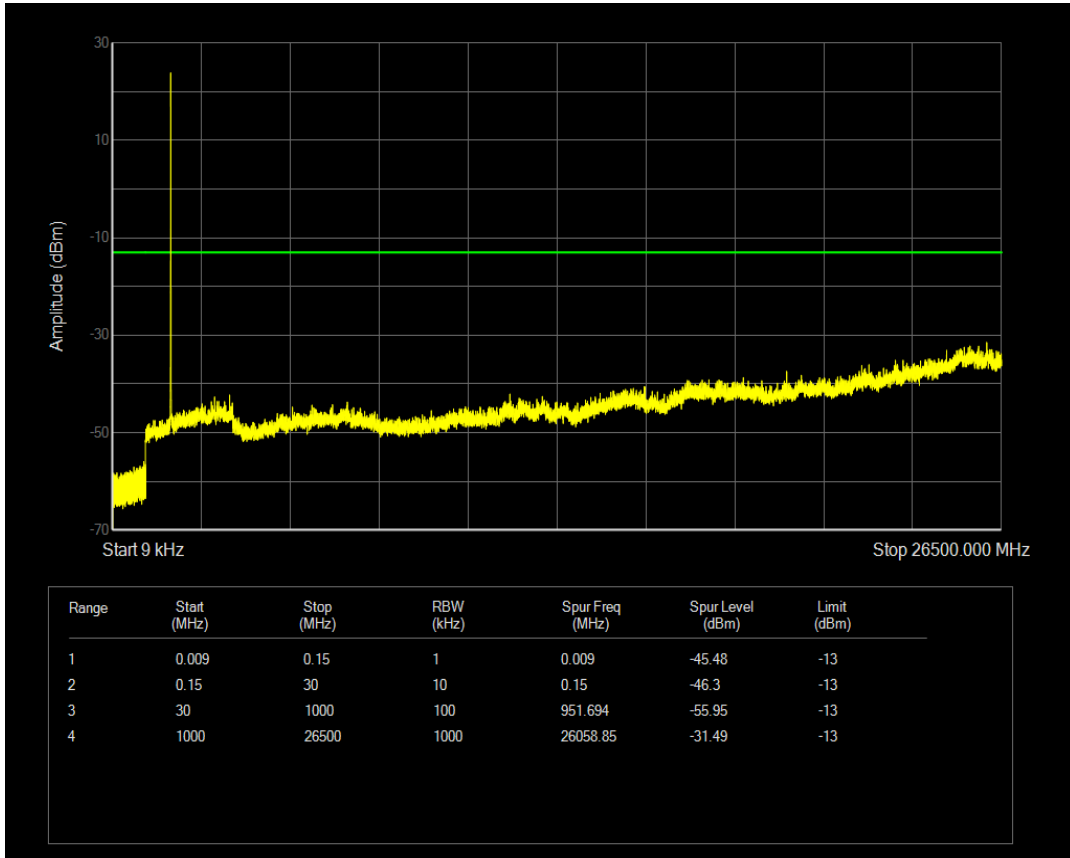

Band4 QPSK BW=3MHz Channel=20385 RB Size=1 Position=#0

Band4 QPSK BW=3MHz Channel=20385 RB Size=15 Position=#0

Band4 16QAM BW=3MHz Channel=20385 RB Size=1 Position=#0

Band4 16QAM BW=3MHz Channel=20385 RB Size=15 Position=#0

Band4 QPSK BW=5MHz Channel=19975 RB Size=1 Position=#0

Band4 QPSK BW=5MHz Channel=19975 RB Size=25 Position=#0

Band4 16QAM BW=5MHz Channel=19975 RB Size=1 Position=#0

Band4 16QAM BW=5MHz Channel=19975 RB Size=25 Position=#0