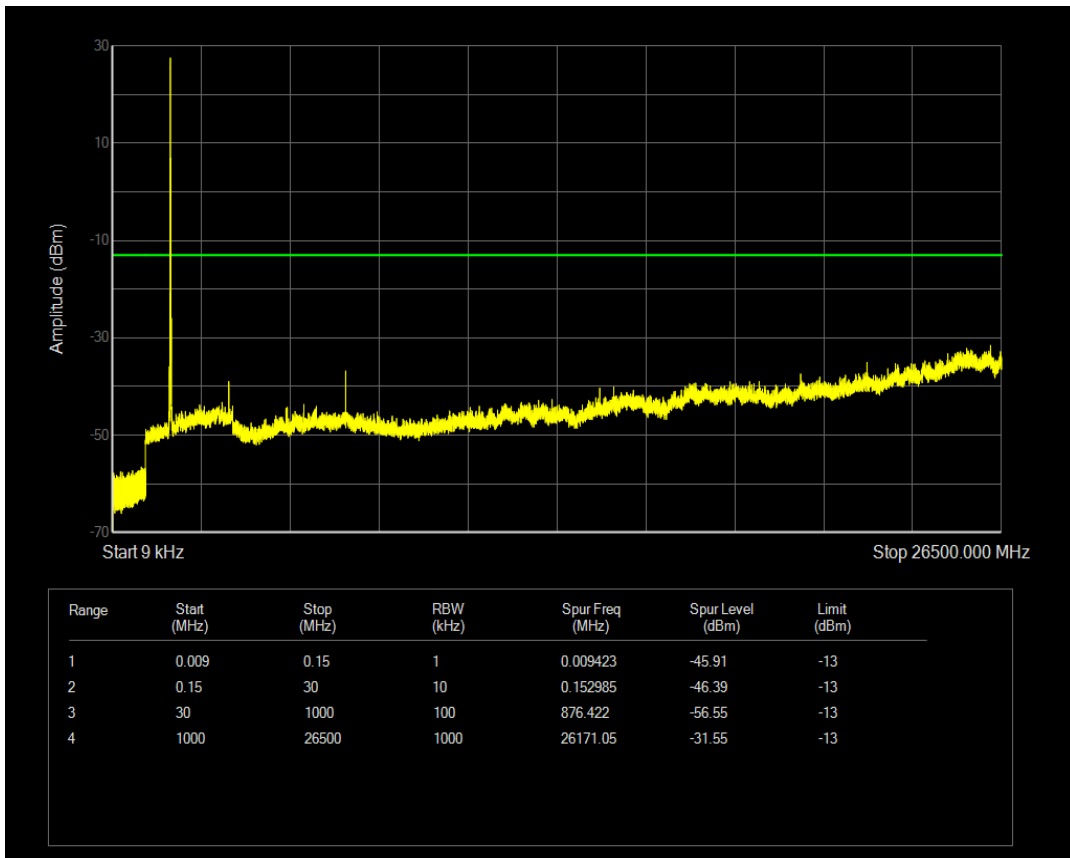

Band4 16QAM BW=15MHz Channel=20325 RB Size=1 Position=#0

Band4 16QAM BW=15MHz Channel=20325 RB Size=75 Position=#0