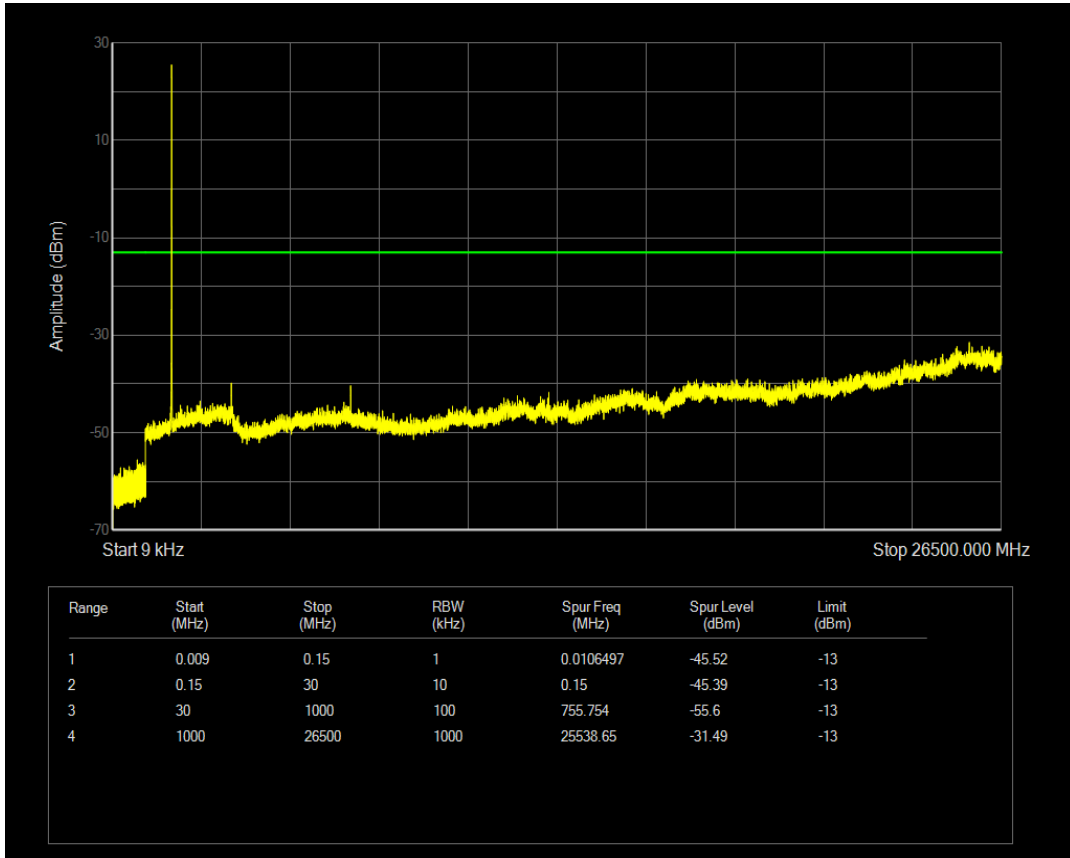

Band66 QPSK BW=3MHz Channel=132657 RB Size=1 Position=#0

Band66 QPSK BW=3MHz Channel=132657 RB Size=15 Position=#0

Band66 16QAM BW=3MHz Channel=132657 RB Size=1 Position=#0

Band66 16QAM BW=3MHz Channel=132657 RB Size=15 Position=#0