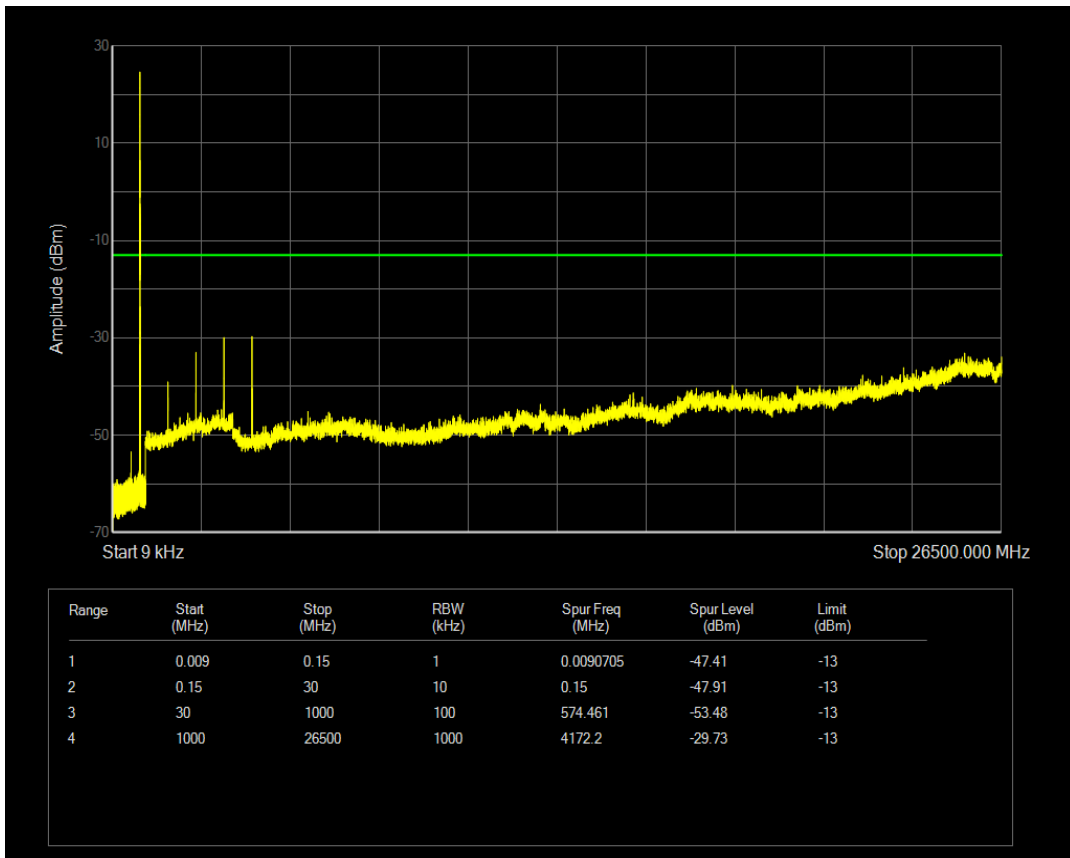

Band5 QPSK BW=5MHz Channel=20425 RB Size=1 Position=#0

Band5 QPSK BW=5MHz Channel=20425 RB Size=25 Position=#0

Band5 16QAM BW=5MHz Channel=20425 RB Size=1 Position=#0

Band5 16QAM BW=5MHz Channel=20425 RB Size=25 Position=#0

Band5 QPSK BW=5MHz Channel=20525 RB Size=1 Position=#0

Band5 QPSK BW=5MHz Channel=20525 RB Size=25 Position=#0

Band5 16QAM BW=5MHz Channel=20525 RB Size=1 Position=#0

Band5 16QAM BW=5MHz Channel=20525 RB Size=25 Position=#0