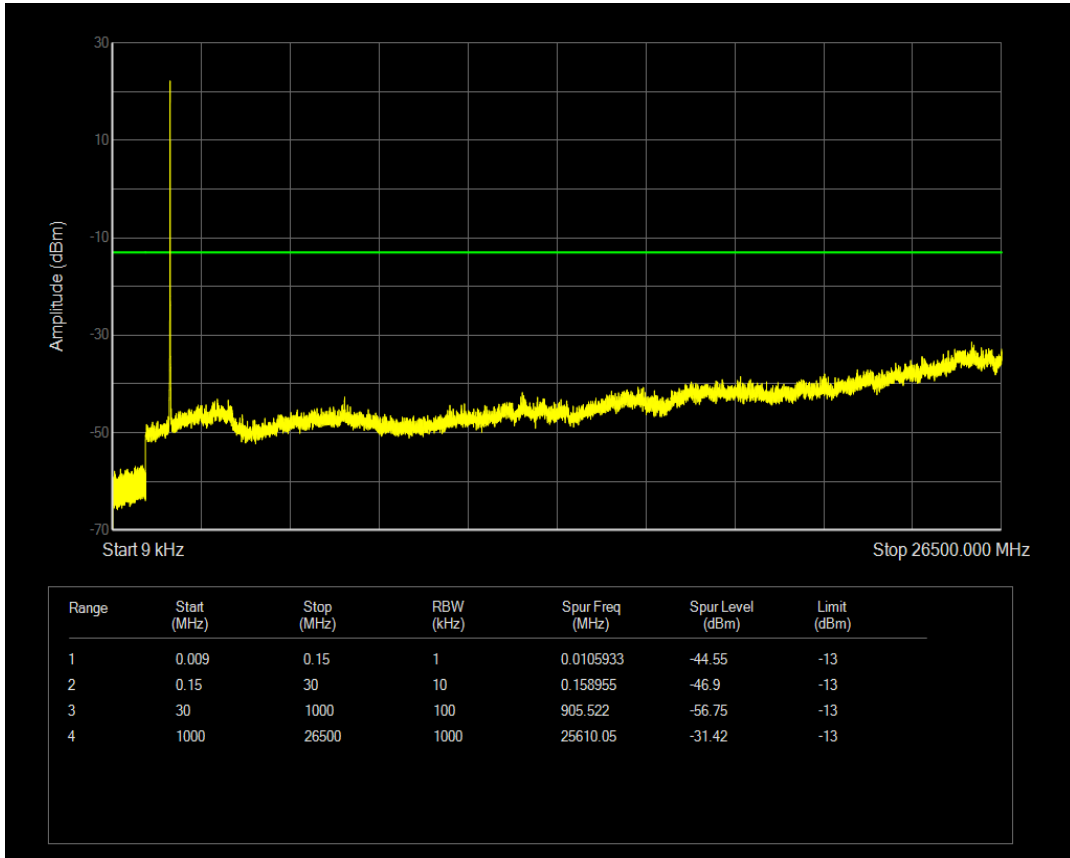

Band4 QPSK BW=5MHz Channel=20175 RB Size=1 Position=#0

Band4 QPSK BW=5MHz Channel=20175 RB Size=25 Position=#0

Band4 16QAM BW=5MHz Channel=20175 RB Size=1 Position=#0

Band4 16QAM BW=5MHz Channel=20175 RB Size=25 Position=#0