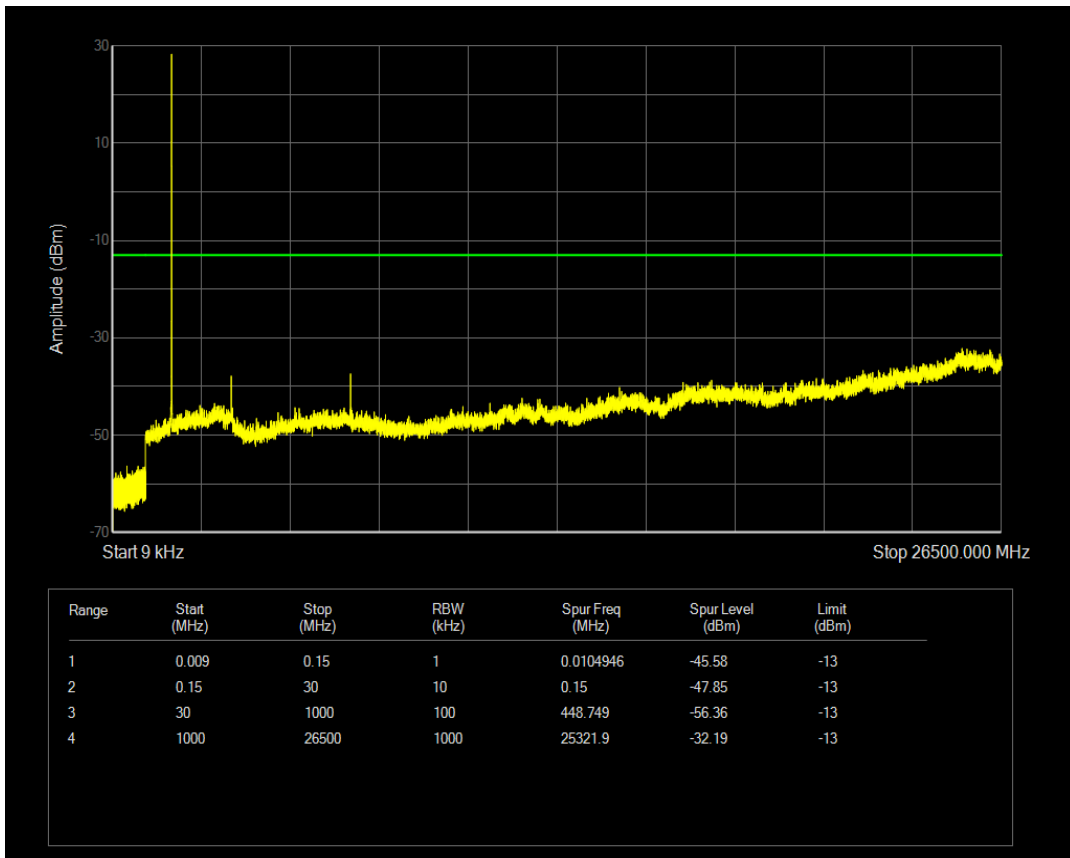

Band66 QPSK BW=3MHz Channel=132657 RB Size=1 Position=#0

Band66 QPSK BW=3MHz Channel=132657 RB Size=15 Position=#0