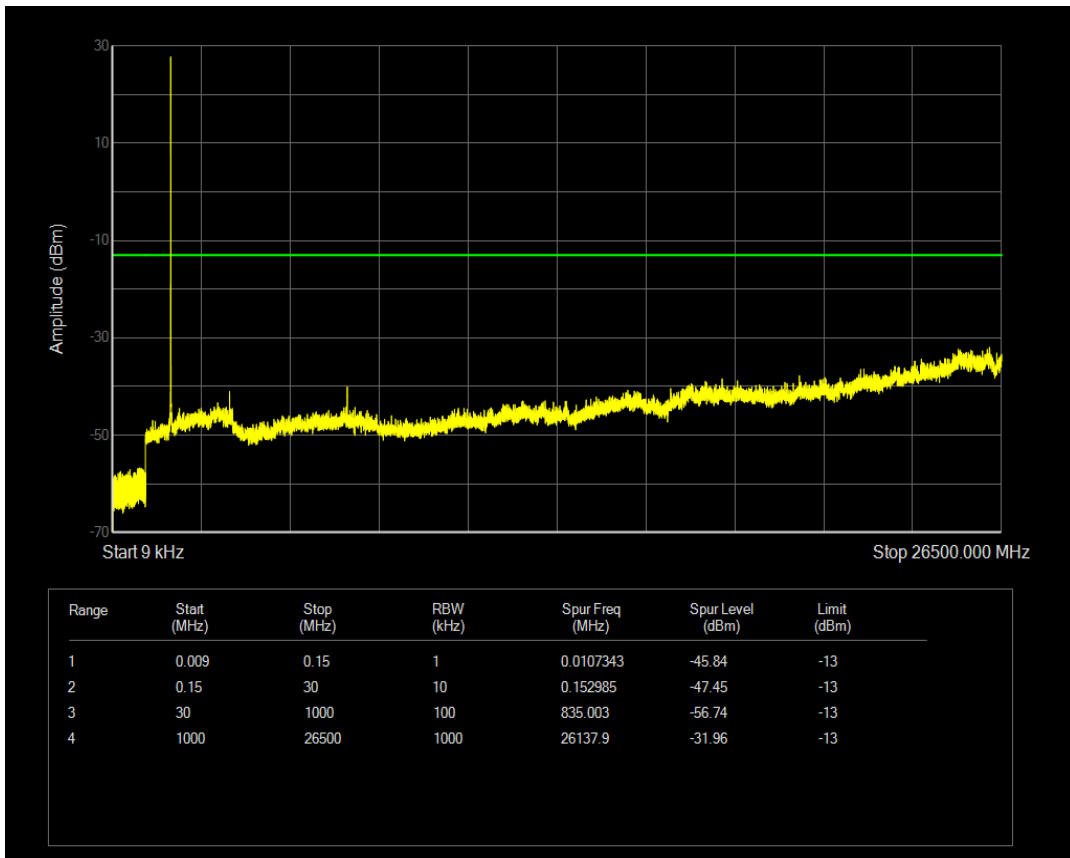

Band4 QPSK BW=3MHz Channel=20385 RB Size=1 Position=#0

Band4 QPSK BW=3MHz Channel=20385 RB Size=15 Position=#0