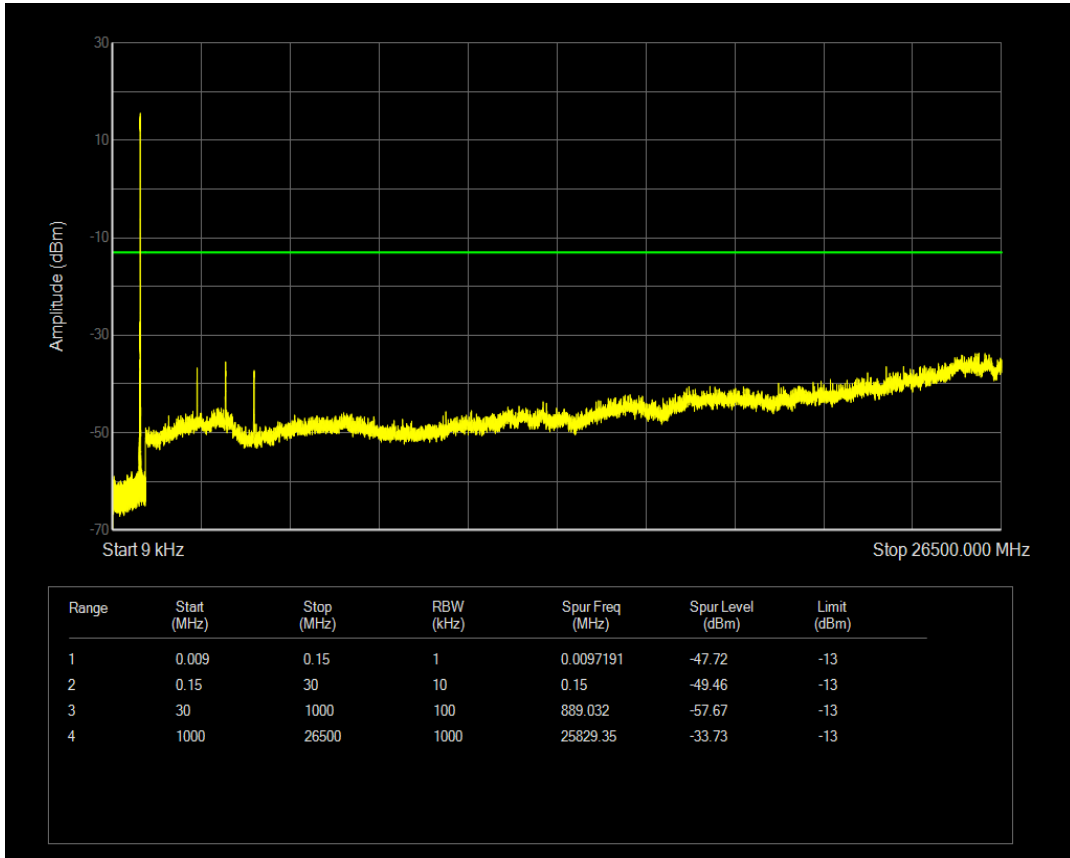

Band5 QPSK BW=5MHz Channel=20525 RB Size=1 Position=#0

Band5 QPSK BW=5MHz Channel=20525 RB Size=25 Position=#0

Band5 16QAM BW=5MHz Channel=20525 RB Size=1 Position=#0

Band5 16QAM BW=5MHz Channel=20525 RB Size=25 Position=#0

Band5 QPSK BW=5MHz Channel=20625 RB Size=1 Position=#0

Band5 QPSK BW=5MHz Channel=20625 RB Size=25 Position=#0

Band5 16QAM BW=5MHz Channel=20625 RB Size=1 Position=#0

Band5 16QAM BW=5MHz Channel=20625 RB Size=25 Position=#0