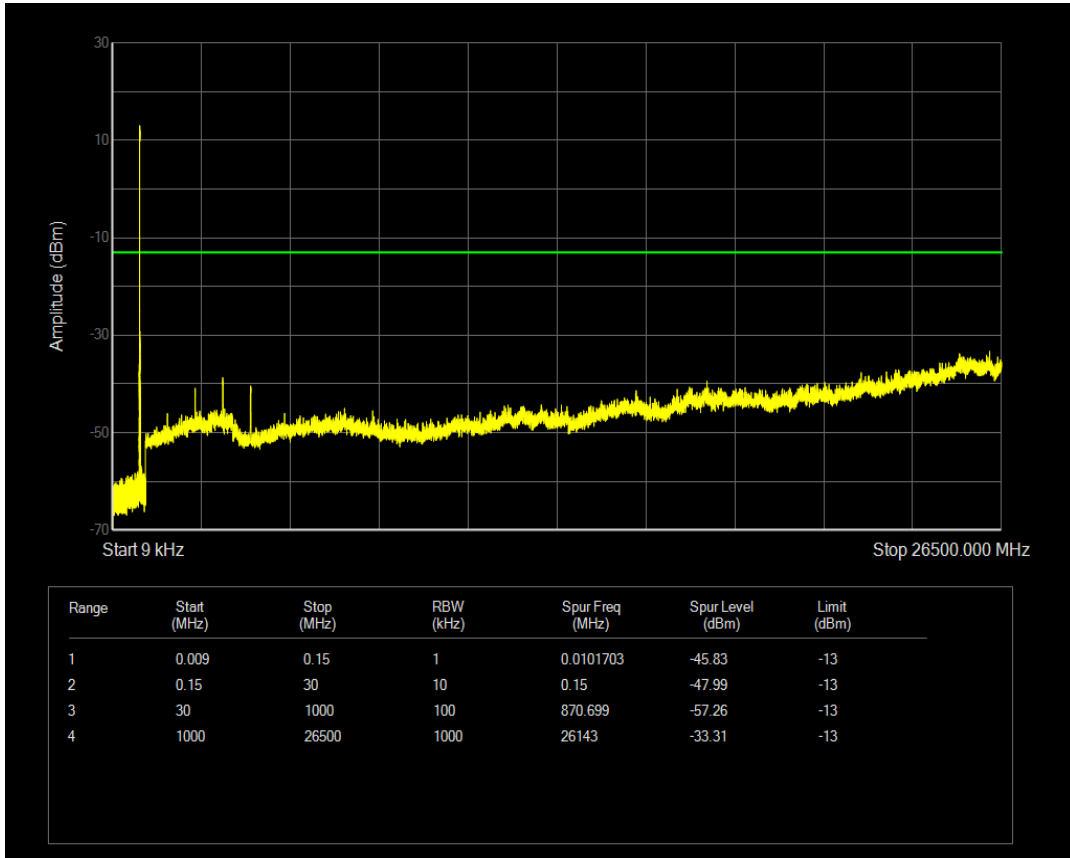

Band5 QPSK BW=5MHz Channel=20425 RB Size=1 Position=#0

Band5 QPSK BW=5MHz Channel=20425 RB Size=25 Position=#0

Band5 16QAM BW=5MHz Channel=20425 RB Size=1 Position=#0

Band5 16QAM BW=5MHz Channel=20425 RB Size=25 Position=#0

Band5 QPSK BW=5MHz Channel=20525 RB Size=1 Position=#0

Band5 QPSK BW=5MHz Channel=20525 RB Size=25 Position=#0

Band5 16QAM BW=5MHz Channel=20525 RB Size=1 Position=#0

Band5 16QAM BW=5MHz Channel=20525 RB Size=25 Position=#0