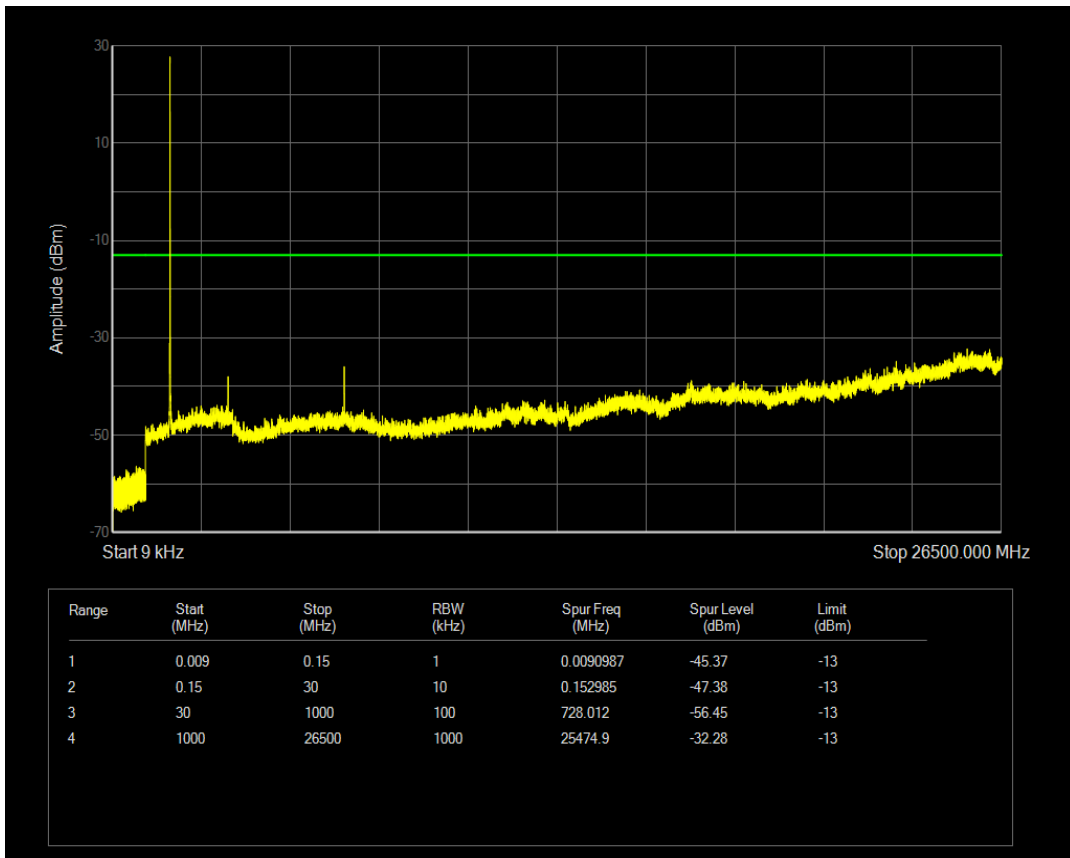

Band4 16QAM BW=5MHz Channel=20175 RB Size=1 Position=#0

Band4 16QAM BW=5MHz Channel=20175 RB Size=25 Position=#0