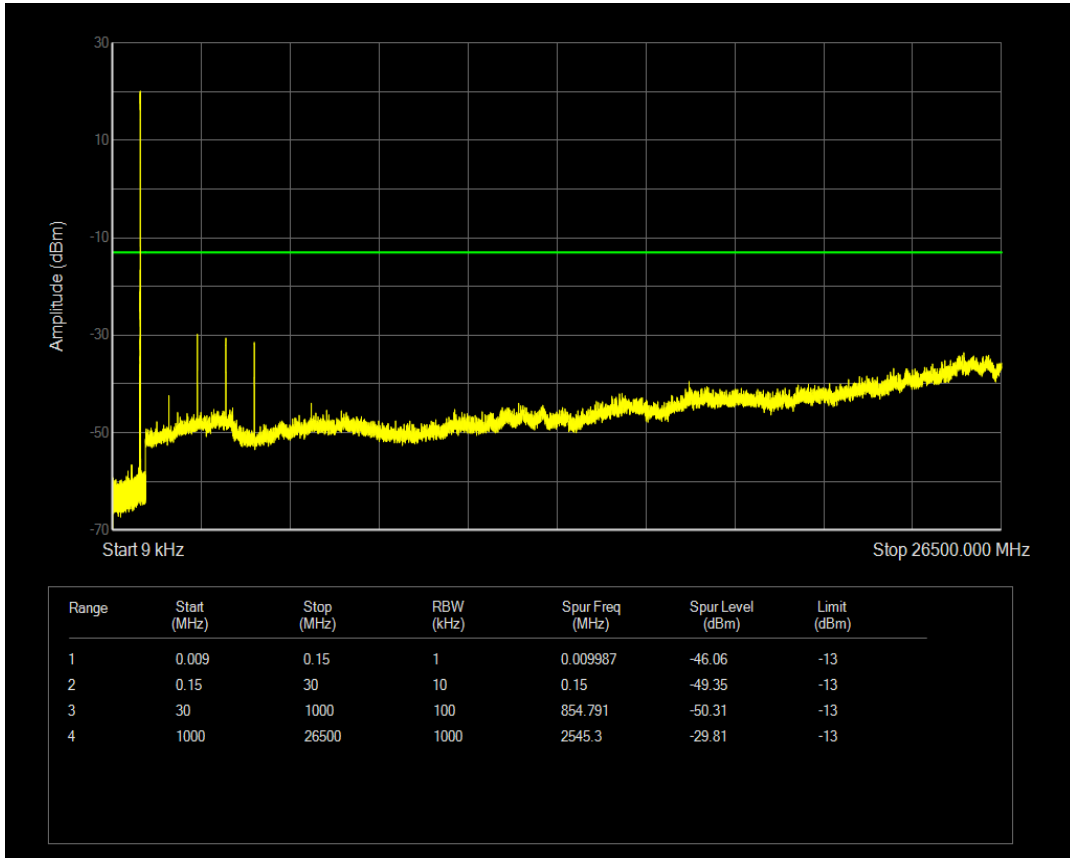

Band5 QPSK BW=1.4MHz Channel=20525 RB Size=1 Position=#0

Band5 QPSK BW=1.4MHz Channel=20525 RB Size=6 Position=#0

Band5 16QAM BW=1.4MHz Channel=20525 RB Size=1 Position=#0

Band5 16QAM BW=1.4MHz Channel=20525 RB Size=6 Position=#0

Band5 QPSK BW=1.4MHz Channel=20643 RB Size=1 Position=#0

Band5 QPSK BW=1.4MHz Channel=20643 RB Size=6 Position=#0

Band5 16QAM BW=1.4MHz Channel=20643 RB Size=1 Position=#0

Band5 16QAM BW=1.4MHz Channel=20643 RB Size=6 Position=#0