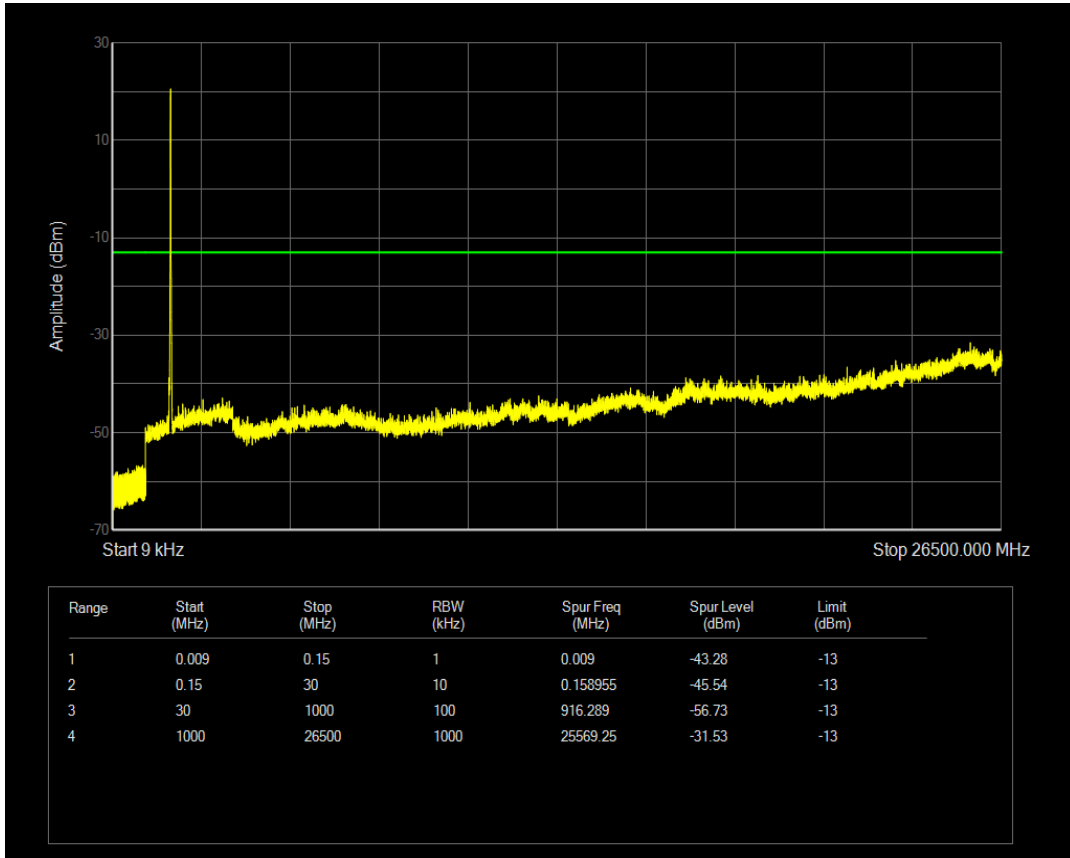

Band4 QPSK BW=15MHz Channel=20325 RB Size=75 Position=#0

Band4 16QAM BW=15MHz Channel=20325 RB Size=1 Position=#0