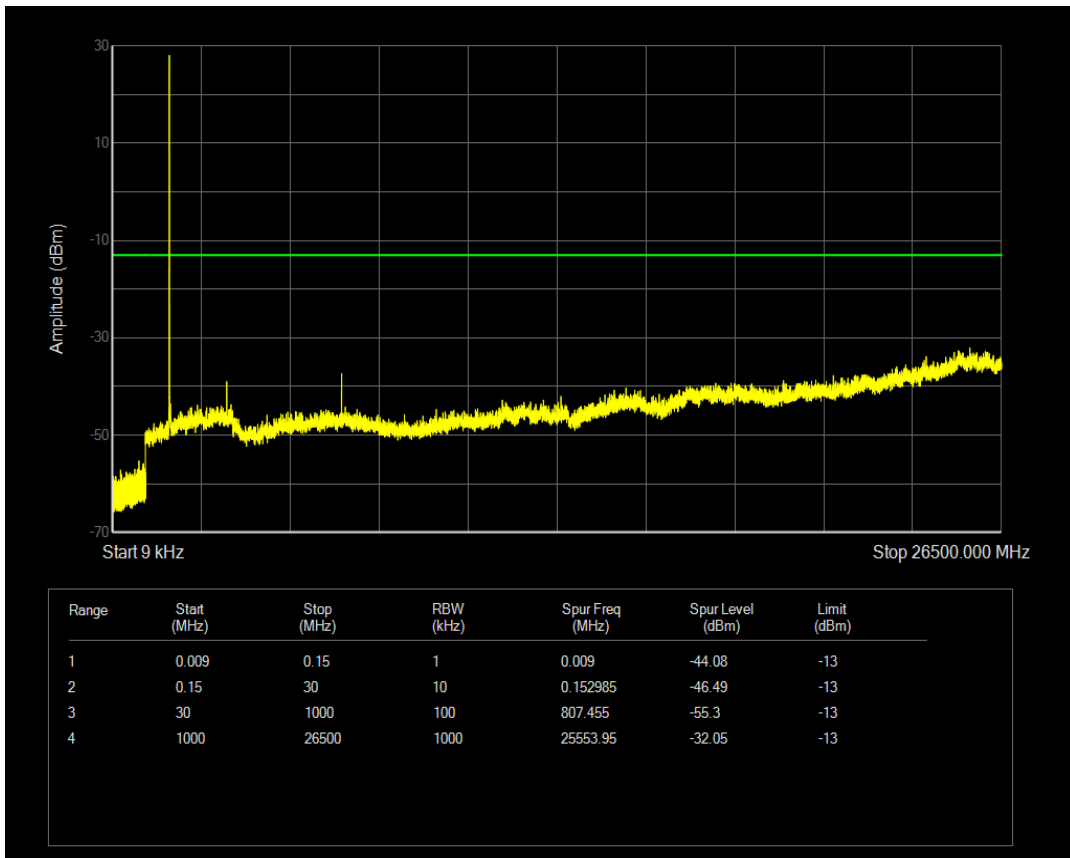

Band66 16QAM BW=3MHz Channel=131987 RB Size=1 Position=#0

Band66 16QAM BW=3MHz Channel=131987 RB Size=15 Position=#0