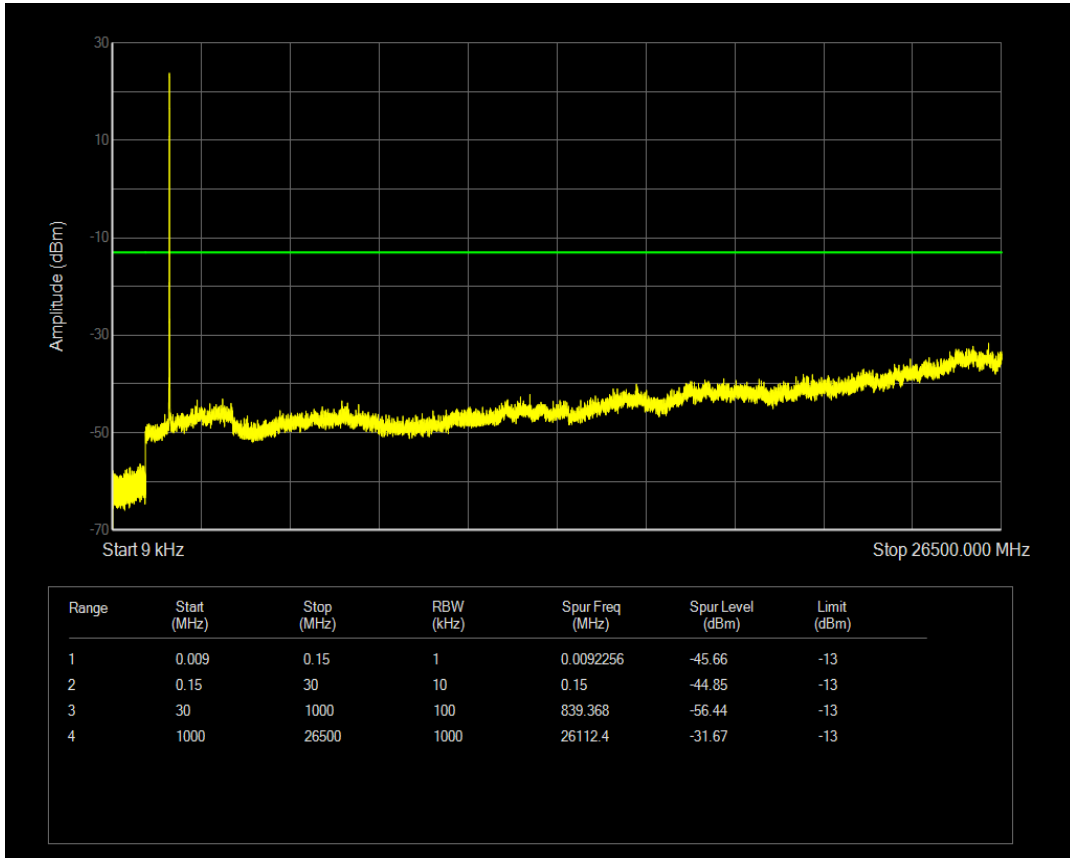

Band4 QPSK BW=5MHz Channel=19975 RB Size=1 Position=#0

Band4 QPSK BW=5MHz Channel=19975 RB Size=25 Position=#0

Band4 16QAM BW=5MHz Channel=19975 RB Size=1 Position=#0

Band4 16QAM BW=5MHz Channel=19975 RB Size=25 Position=#0