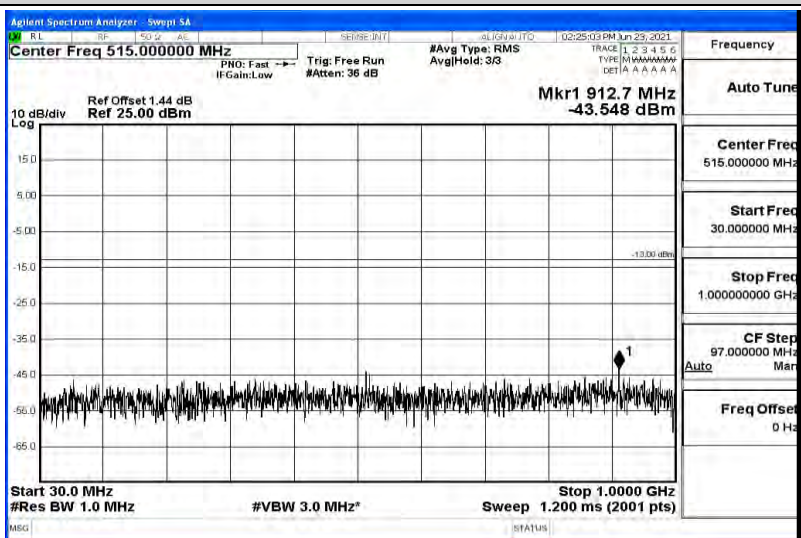

Band4-15MHz-16QAM-20175-1RB#0-Range3:30~1000MHz

Band4-15MHz-16QAM-20175-1RB#0-Range4:1000~10000MHz