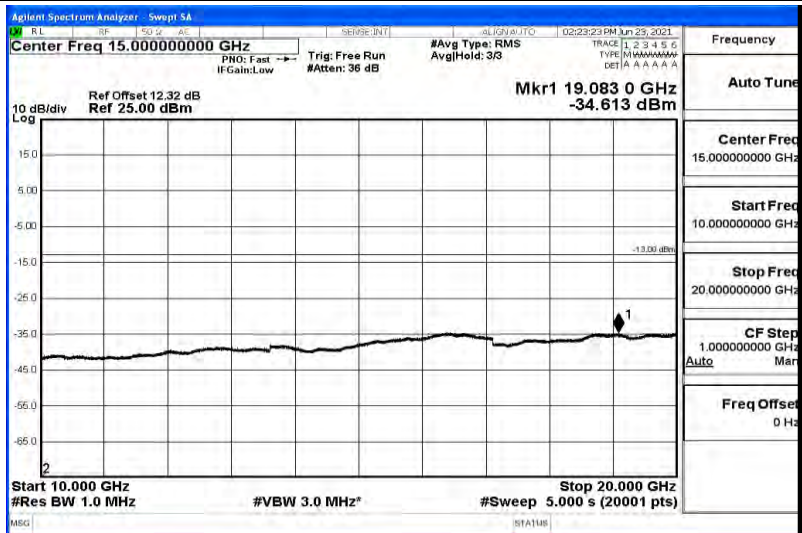

Band4-15MHz-16QAM-20025-1RB#0-Range2:0.15~30MHz

Band4-15MHz-16QAM-20025-1RB#0-Range3:30~1000MHz

Band4-15MHz-16QAM-20025-1RB#0-Range4:1000~10000MHz

Band4-15MHz-16QAM-20025-1RB#0-Range5:10000~20000MHz

Band4-15MHz-16QAM-20175-1RB#0-Range1:0.009~0.15MHz