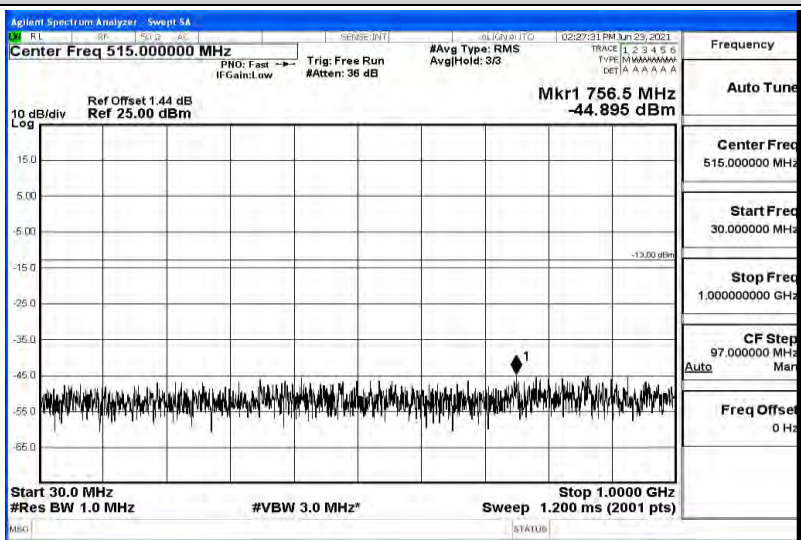

Band4-15MHz-16QAM-20325-1RB#0-Range3:30~1000MHz

Band4-15MHz-16QAM-20325-1RB#0-Range4:1000~10000MHz