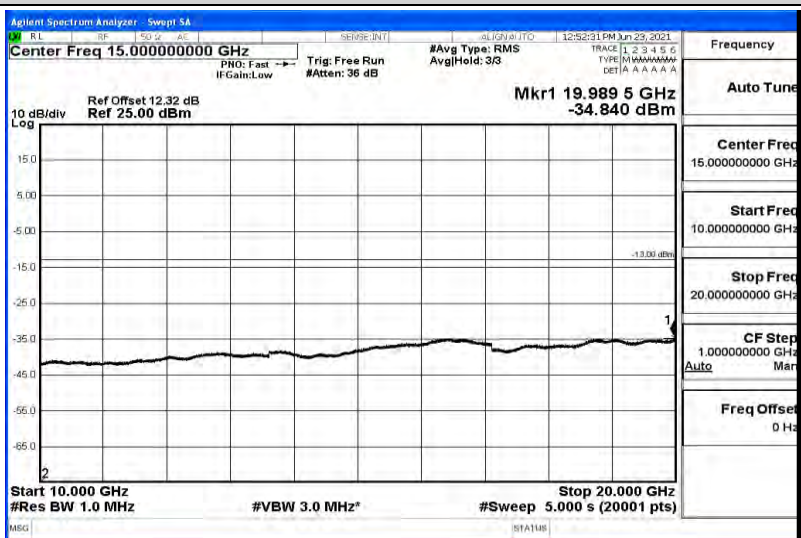

Band4-1.4MHz-16QAM-19957-1RB#0-Range5:10000~20000MHz

Band4-1.4MHz-16QAM-20175-1RB#0-Range1:0.009~0.15MHz