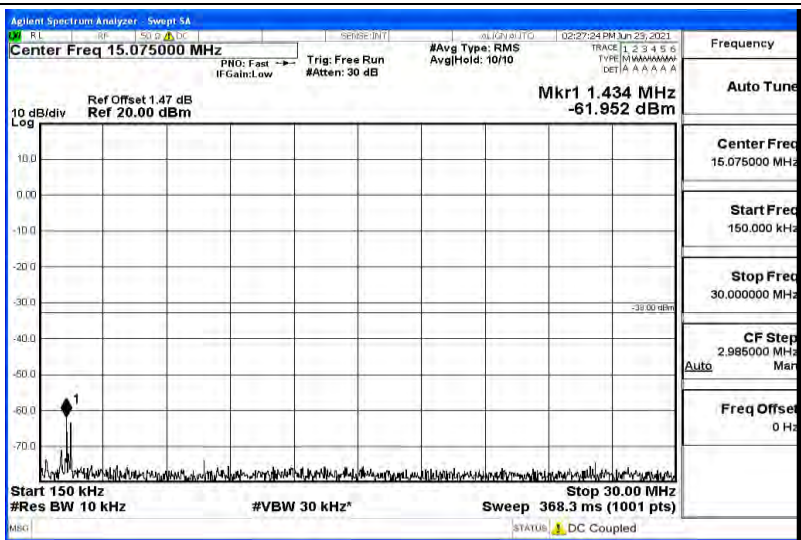

Band4-15MHz-16QAM-20325-1RB#0-Range2:0.15~30MHz

Band4-15MHz-16QAM-20325-1RB#0-Range3:30~1000MHz