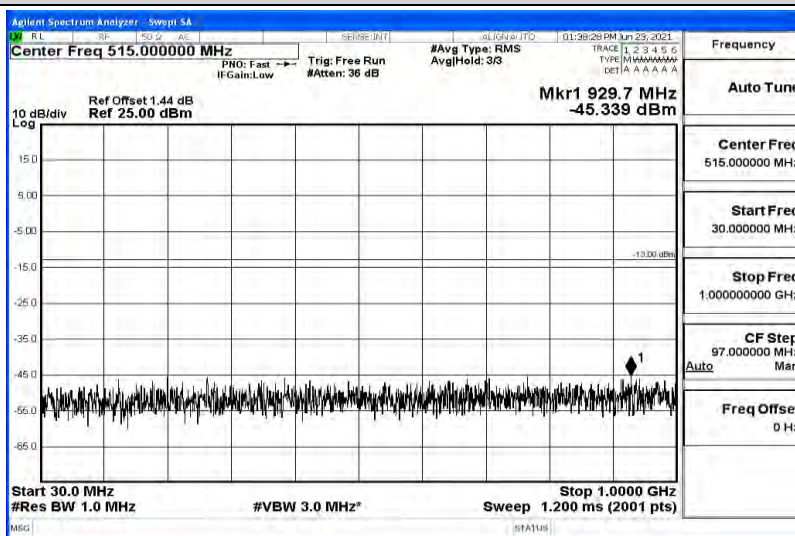

Band4-5MHz-16QAM-20175-1RB#0-Range3:30~100MHz

Band4-5MHz-16QAM-20175-1RB#0-Range4:1000~10000MHz