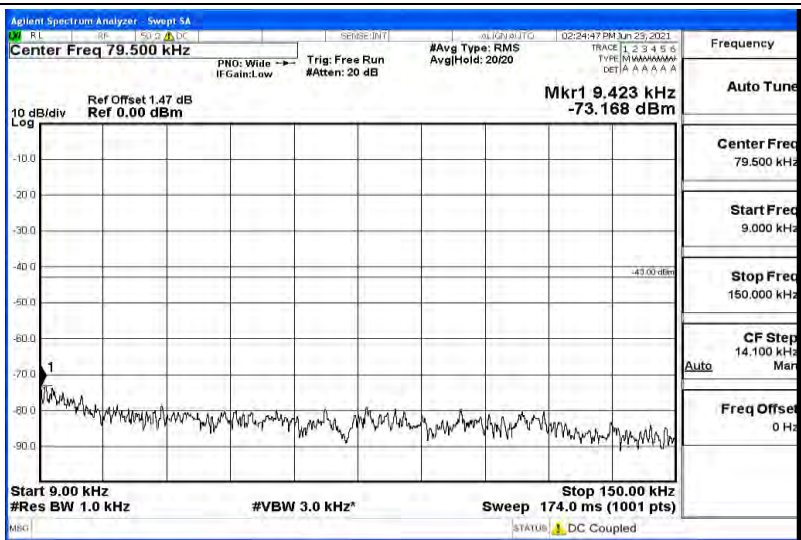

Band4-15MHz-16QAM-20025-1RB#0-Range2:0.15~30MHz

Band4-15MHz-16QAM-20025-1RB#0-Range3:30~1000MHz

Band4-15MHz-16QAM-20025-1RB#0-Range4:1000~10000MHz

Band4-15MHz-16QAM-20025-1RB#0-Range5:10000~20000MHz

Band4-15MHz-16QAM-20175-1RB#0-Range1:0.009~0.15MHz