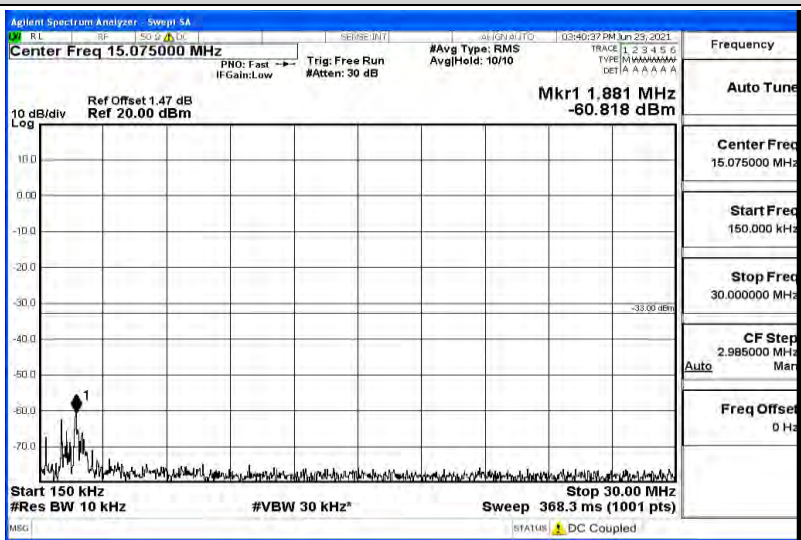

Band4-20MHz-QPSK-20050-1RB#0-Range2:0.15~30MHz

Band4-20MHz-QPSK-20050-1RB#0-Range3:30~1000MHz