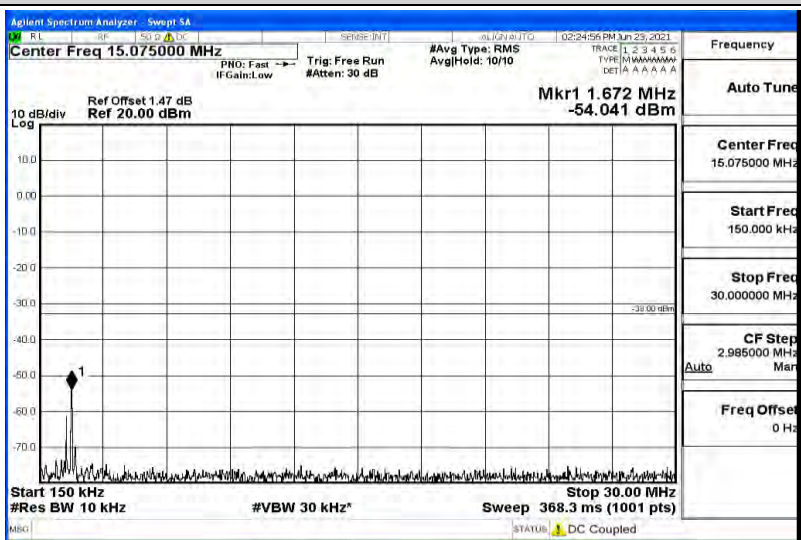

Band4-15MHz-16QAM-20175-1RB#0-Range2:0.15~30MHz

Band4-15MHz-16QAM-20175-1RB#0-Range3:30~1000MHz