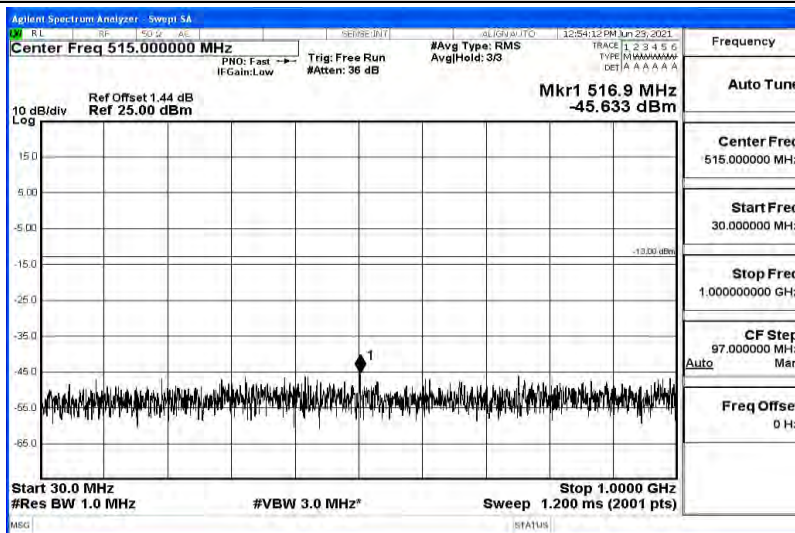

Band4-1.4MHz-16QAM-20175-1RB#0-Range3:30~1000MHz

Band4-1.4MHz-16QAM-20175-1RB#0-Range4:1000~10000MHz