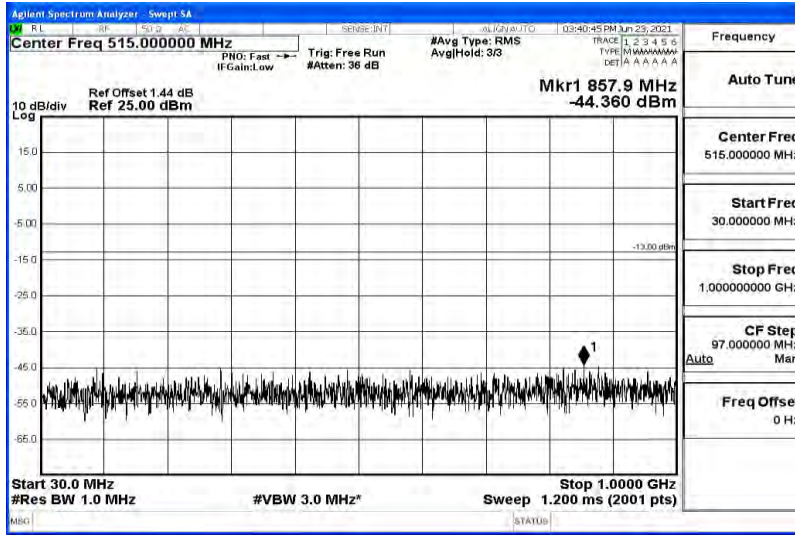

Band4-20MHz-QPSK-20050-1RB#0-Range3:30~1000MHz

Band4-20MHz-QPSK-20050-1RB#0-Range4:1000~10000MHz