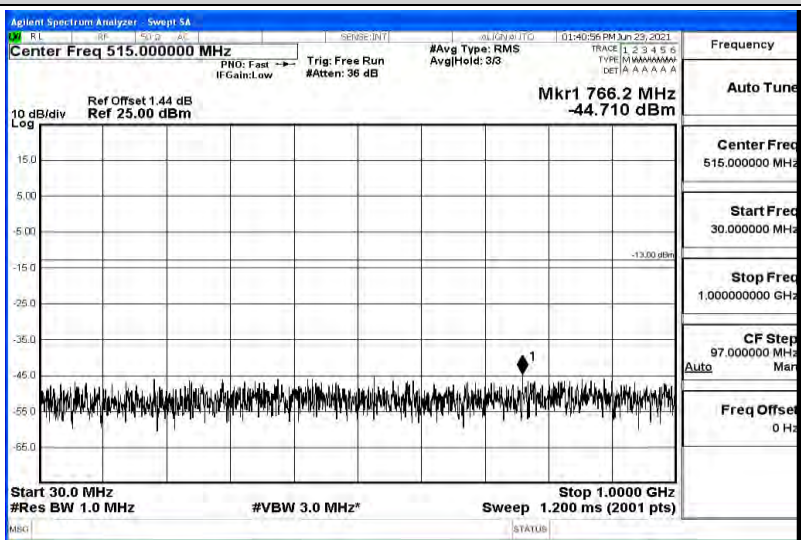

Band4-5MHz-16QAM-20375-1RB#0-Range3:30~1000MHz

Band4-5MHz-16QAM-20375-1RB#0-Range4:100~10000MHz