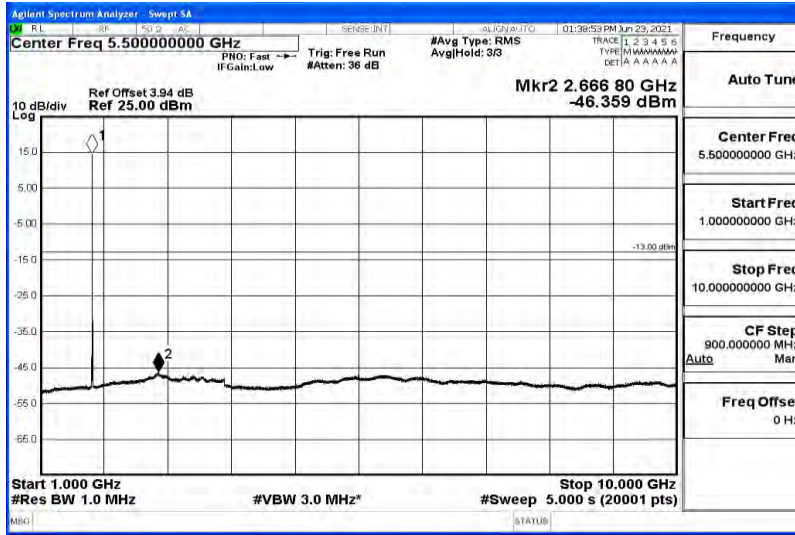

Band4-5MHz-16QAM-20175-1RB#0-Range2:0.15~30MHz

Band4-5MHz-16QAM-20175-1RB#0-Range3:30~100MHz

Band4-5MHz-16QAM-20175-1RB#0-Range4:1000~10000MHz

Band4-5MHz-16QAM-20175-1RB#0-Range5:10000~20000MHz

Band4-5MHz-16QAM-20375-1RB#0-Range1:0.009~0.15MHz