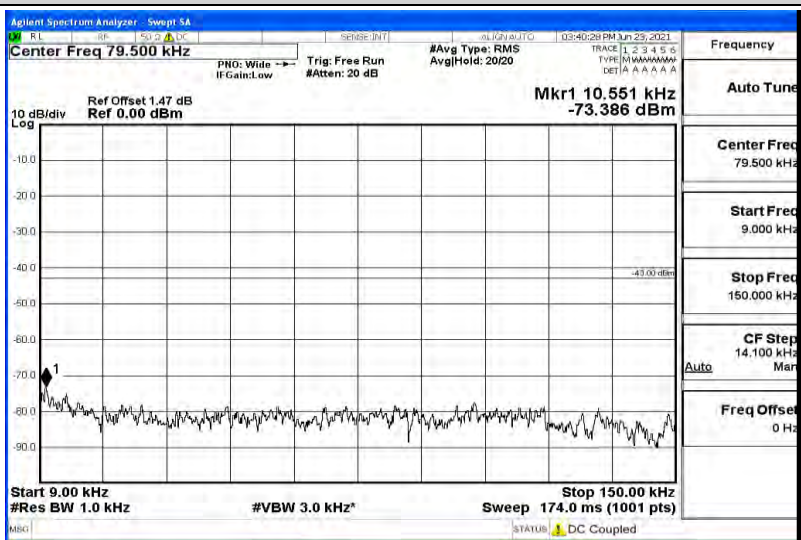

Band4-15MHz-16QAM-20325-1RB#0-Range2:0.15~30MHz

Band4-15MHz-16QAM-20325-1RB#0-Range3:30~1000MHz

Band4-15MHz-16QAM-20325-1RB#0-Range4:1000~10000MHz

Band4-15MHz-16QAM-20325-1RB#0-Range5:10000~20000MHz

Band4-20MHz-QPSK-20050-1RB#0-Range1:0.009~0.15MHz