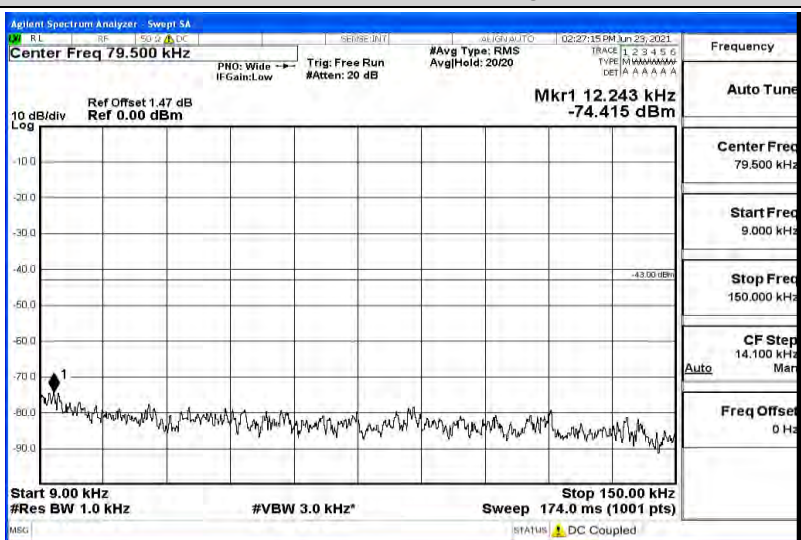

Band4-15MHz-16QAM-20175-1RB#0-Range2:0.15~30MHz

Band4-15MHz-16QAM-20175-1RB#0-Range3:30~1000MHz

Band4-15MHz-16QAM-20175-1RB#0-Range4:1000~10000MHz

Band4-15MHz-16QAM-20175-1RB#0-Range5:1000~20000MHz

Band4-15MHz-16QAM-20325-1RB#0-Range1:0.009~0.15MHz