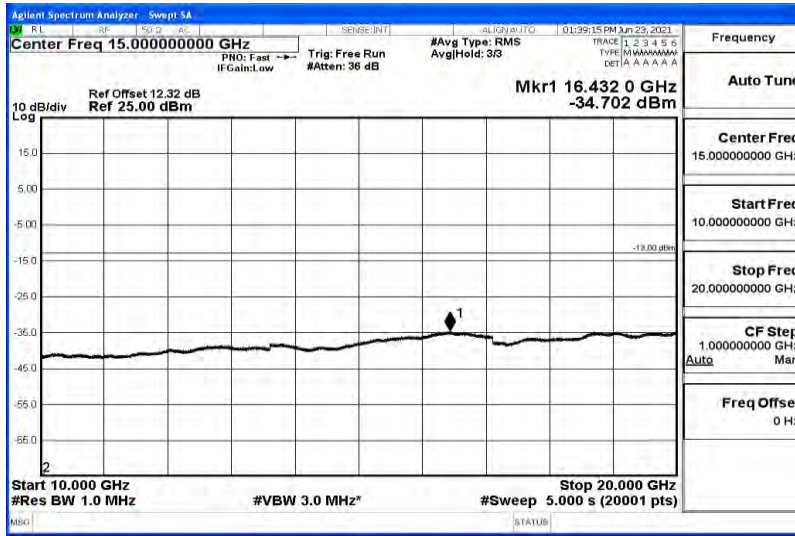

Band4-5MHz-16QAM-20175-1RB#0-Range2:0.15~30MHz

Band4-5MHz-16QAM-20175-1RB#0-Range3:30~100MHz

Band4-5MHz-16QAM-20175-1RB#0-Range4:1000~10000MHz

Band4-5MHz-16QAM-20175-1RB#0-Range5:10000~20000MHz

Band4-5MHz-16QAM-20375-1RB#0-Range1:0.009~0.15MHz