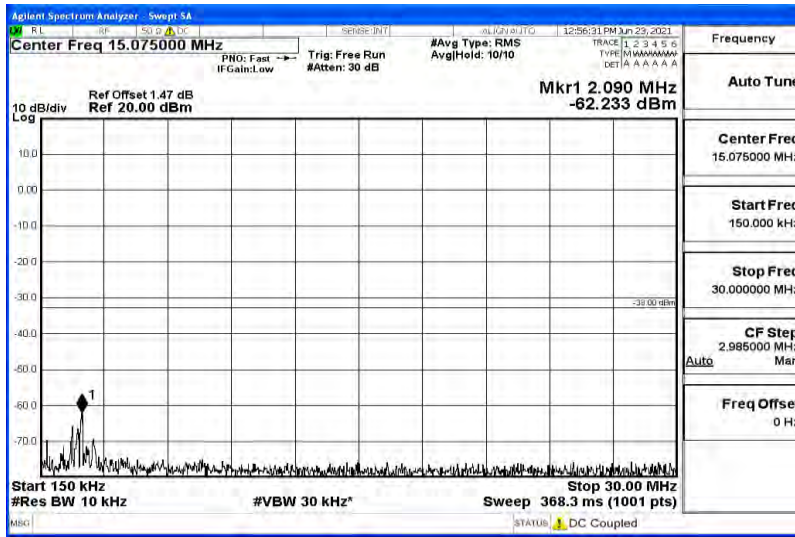

Band4-1.4MHz-16QAM-20393-1RB#0-Range2:0.15~30MHz

Band4-1.4MHz-16QAM-20393-1RB#0-Range3:30~1000MHz