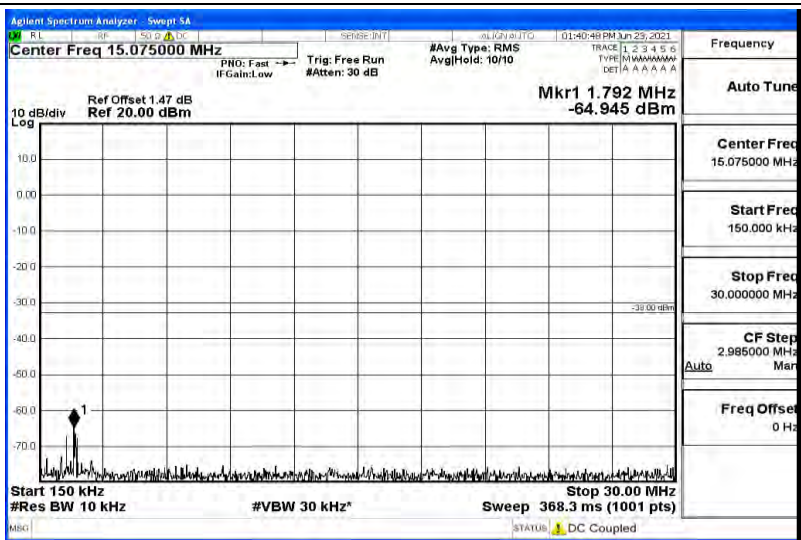

Band4-5MHz-16QAM-20375-1RB#0-Range2:0.15~30MHz

Band4-5MHz-16QAM-20375-1RB#0-Range3:30~1000MHz