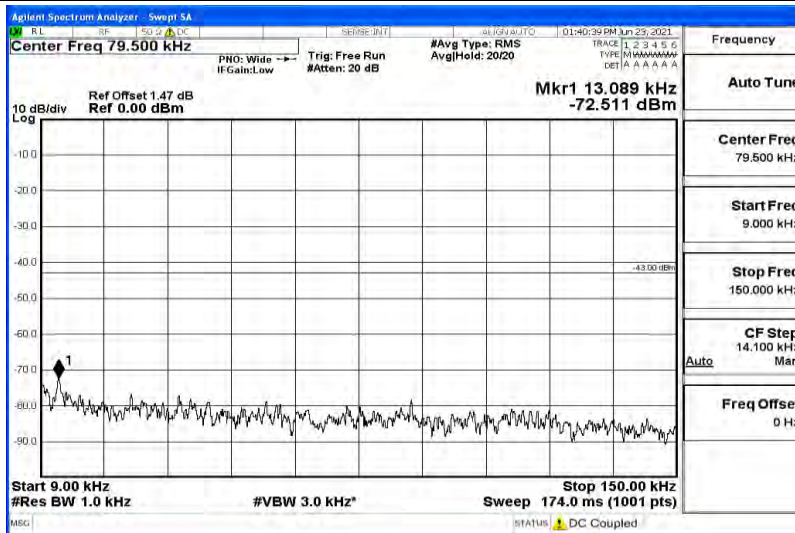

Band4-5MHz-16QAM-20175-1RB#0-Range2:0.15~30MHz

Band4-5MHz-16QAM-20175-1RB#0-Range3:30~100MHz

Band4-5MHz-16QAM-20175-1RB#0-Range4:1000~10000MHz

Band4-5MHz-16QAM-20175-1RB#0-Range5:10000~20000MHz

Band4-5MHz-16QAM-20375-1RB#0-Range1:0.009~0.15MHz