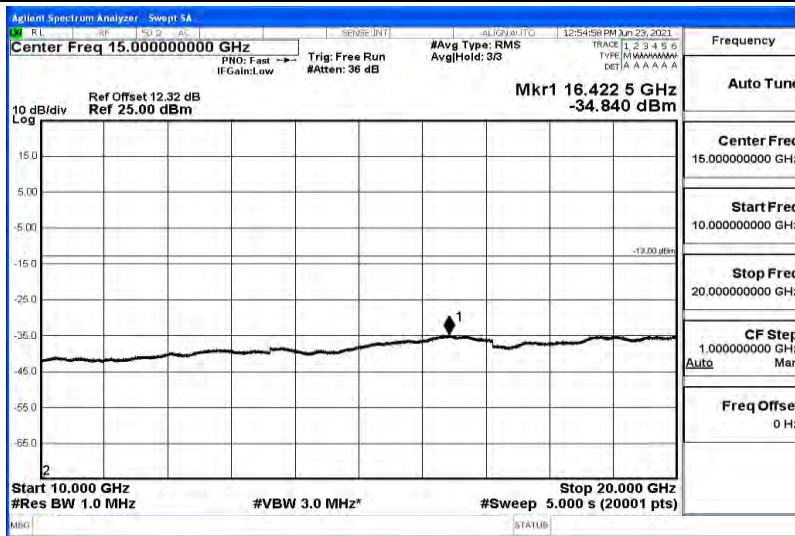

Band4-1.4MHz-16QAM-20175-1RB#0-Range2:0.15~30MHz

Band4-1.4MHz-16QAM-20175-1RB#0-Range3:30~1000MHz

Band4-1.4MHz-16QAM-20175-1RB#0-Range4:1000~10000MHz

Band4-1.4MHz-16QAM-20175-1RB#0-Range5:10000~20000MHz

Band4-1.4MHz-16QAM-20393-1RB#0-Range1:0.009~0.15MHz