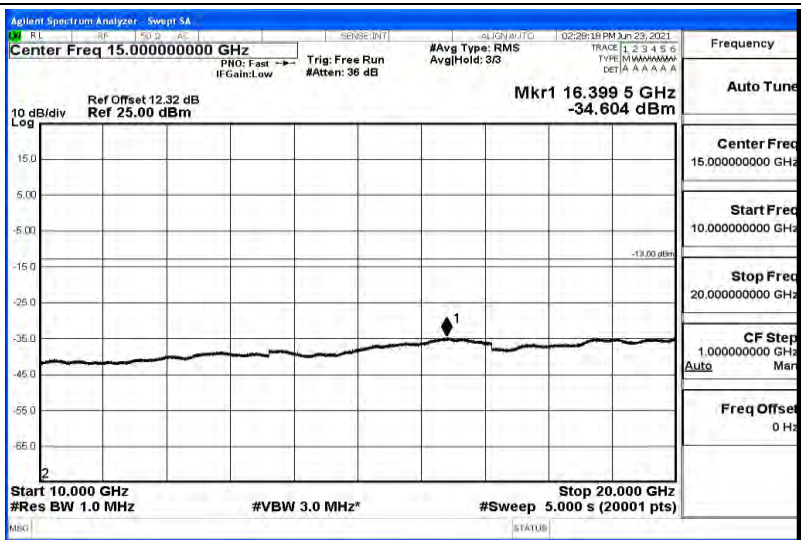

Band4-15MHz-16QAM-20325-1RB#0-Range2:0.15~30MHz

Band4-15MHz-16QAM-20325-1RB#0-Range3:30~1000MHz

Band4-15MHz-16QAM-20325-1RB#0-Range4:1000~10000MHz

Band4-15MHz-16QAM-20325-1RB#0-Range5:10000~20000MHz

Band4-20MHz-QPSK-20050-1RB#0-Range1:0.009~0.15MHz