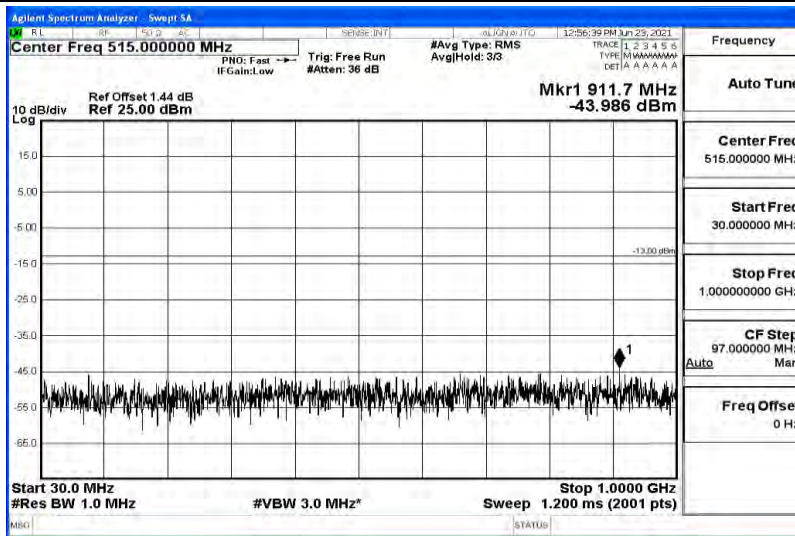

Band4-1.4MHz-16QAM-20393-1RB#0-Range3:30~1000MHz

Band4-1.4MHz-16QAM-20393-1RB#0-Range4:1000~10000MHz