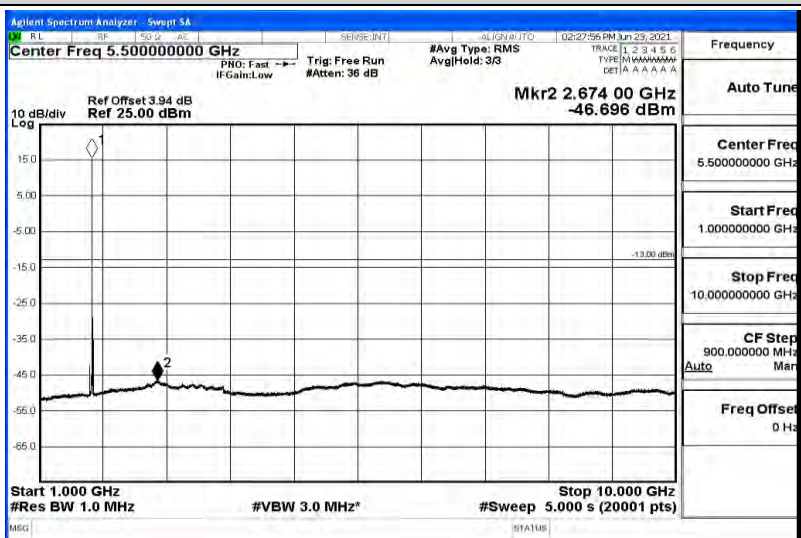

Band4-15MHz-16QAM-20325-1RB#0-Range4:1000~10000MHz

Band4-15MHz-16QAM-20325-1RB#0-Range5:10000~20000MHz