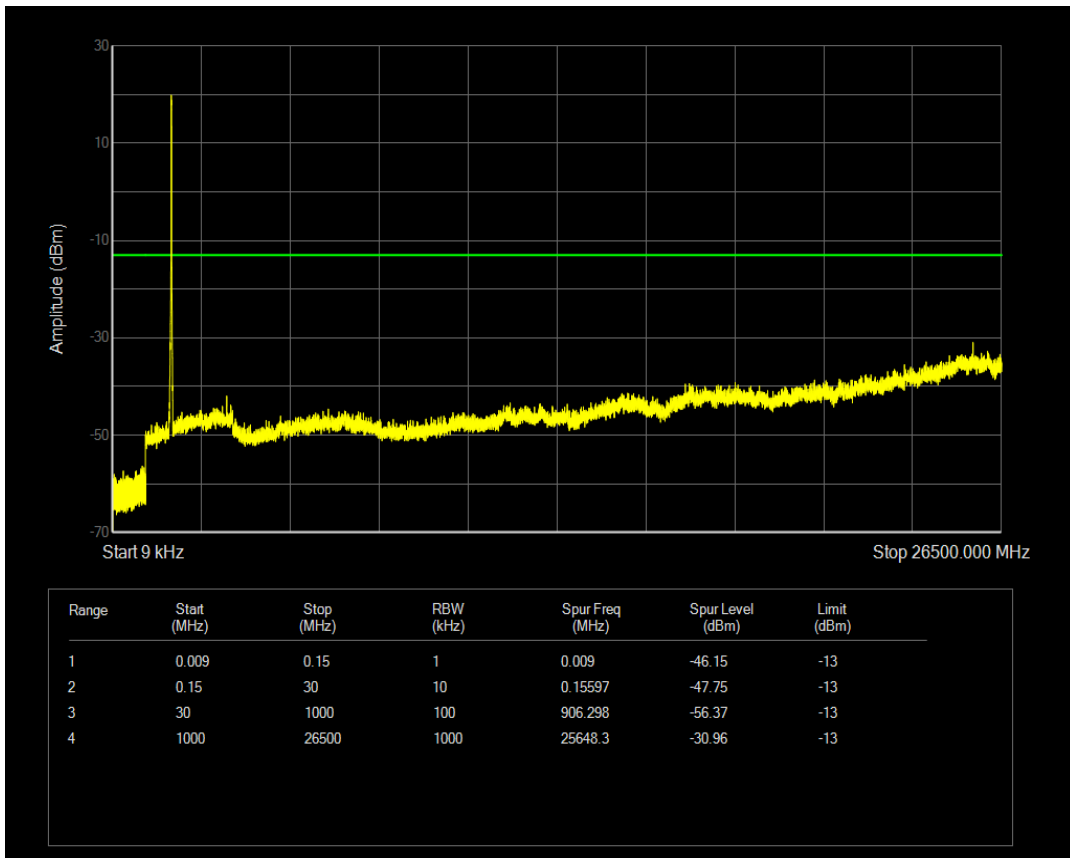

Band66 16QAM BW=15MHz Channel=132597 RB Size=75 Position=#0

Band66 QPSK BW=20MHz Channel=132072 RB Size=1 Position=#0