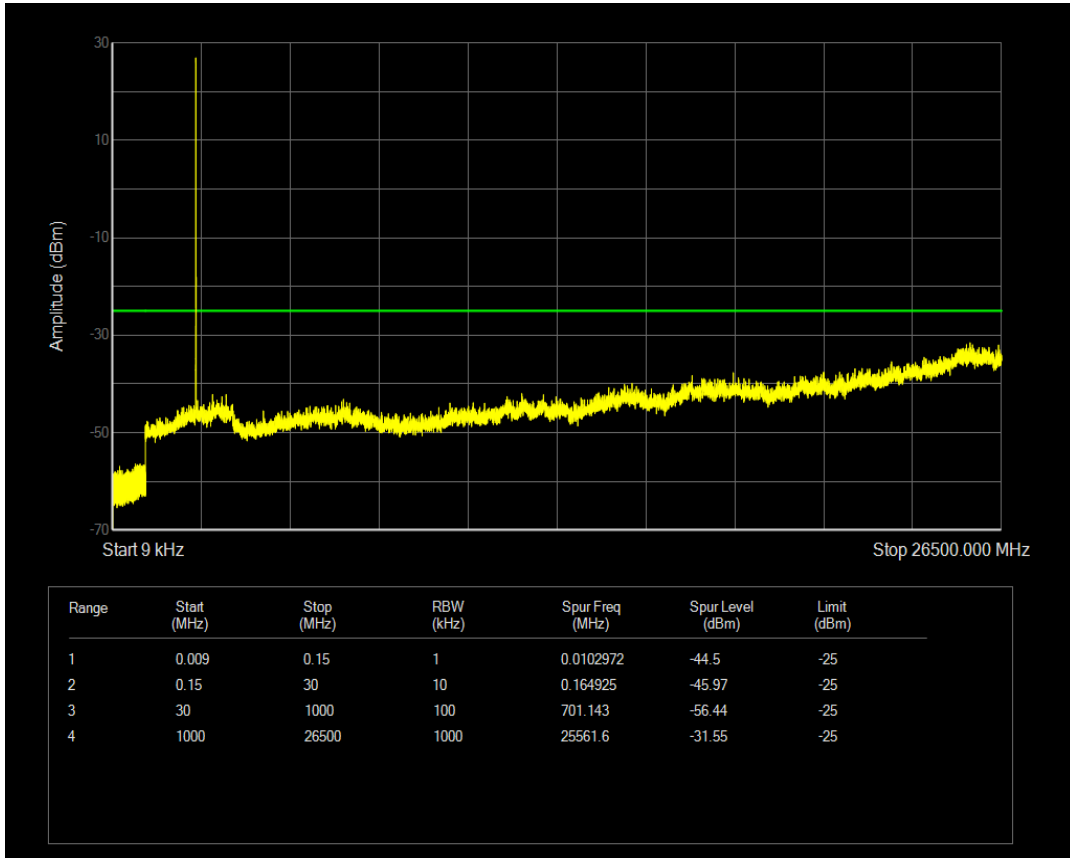

Band66 16QAM BW=20MHz Channel=132572 RB Size=100 Position=#0

Band7 QPSK BW=5MHz Channel=20775 RB Size=1 Position=#0

Band7 QPSK BW=5MHz Channel=20775 RB Size=25 Position=#0

Band7 16QAM BW=5MHz Channel=20775 RB Size=1 Position=#0