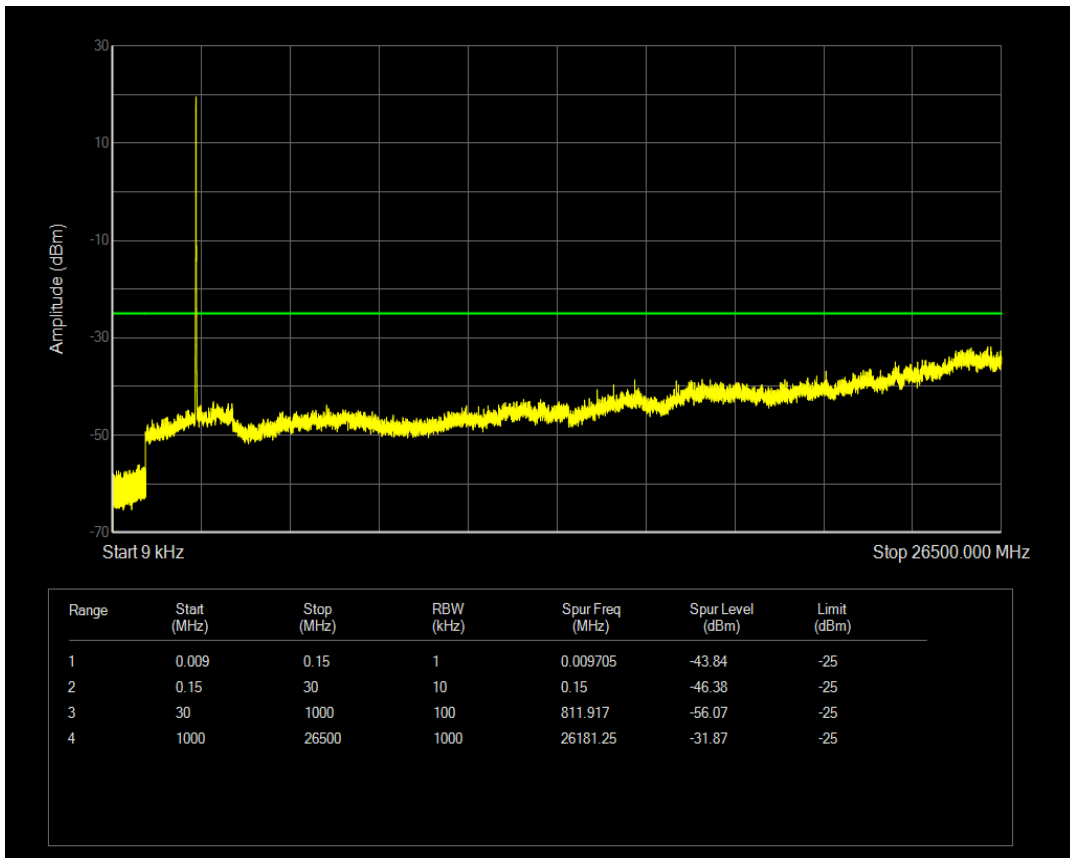

Band7 16QAM BW=5MHz Channel=21100 RB Size=25 Position=#0

Band7 QPSK BW=5MHz Channel=21425 RB Size=1 Position=#0

Band7 QPSK BW=5MHz Channel=21425 RB Size=25 Position=#0

Band7 16QAM BW=5MHz Channel=21425 RB Size=1 Position=#0

Band7 16QAM BW=5MHz Channel=21425 RB Size=25 Position=#0

Band7 QPSK BW=10MHz Channel=20800 RB Size=1 Position=#0

Band7 QPSK BW=10MHz Channel=20800 RB Size=50 Position=#0

Band7 16QAM BW=10MHz Channel=20800 RB Size=1 Position=#0