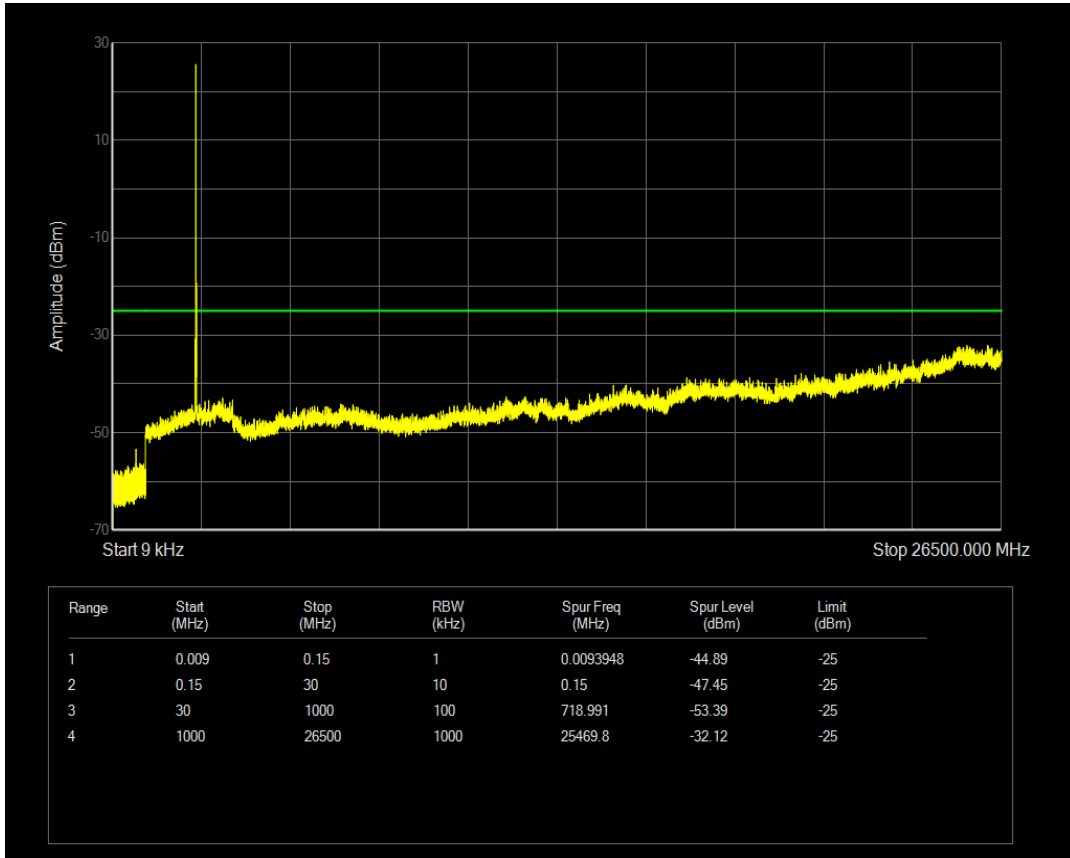

Band7 16QAM BW=5MHz Channel=21100 RB Size=25 Position=#0

Band7 QPSK BW=5MHz Channel=21425 RB Size=1 Position=#0

Band7 QPSK BW=5MHz Channel=21425 RB Size=25 Position=#0

Band7 16QAM BW=5MHz Channel=21425 RB Size=1 Position=#0

Band7 16QAM BW=5MHz Channel=21425 RB Size=25 Position=#0

Band7 QPSK BW=10MHz Channel=20800 RB Size=1 Position=#0

Band7 QPSK BW=10MHz Channel=20800 RB Size=50 Position=#0

Band7 16QAM BW=10MHz Channel=20800 RB Size=1 Position=#0