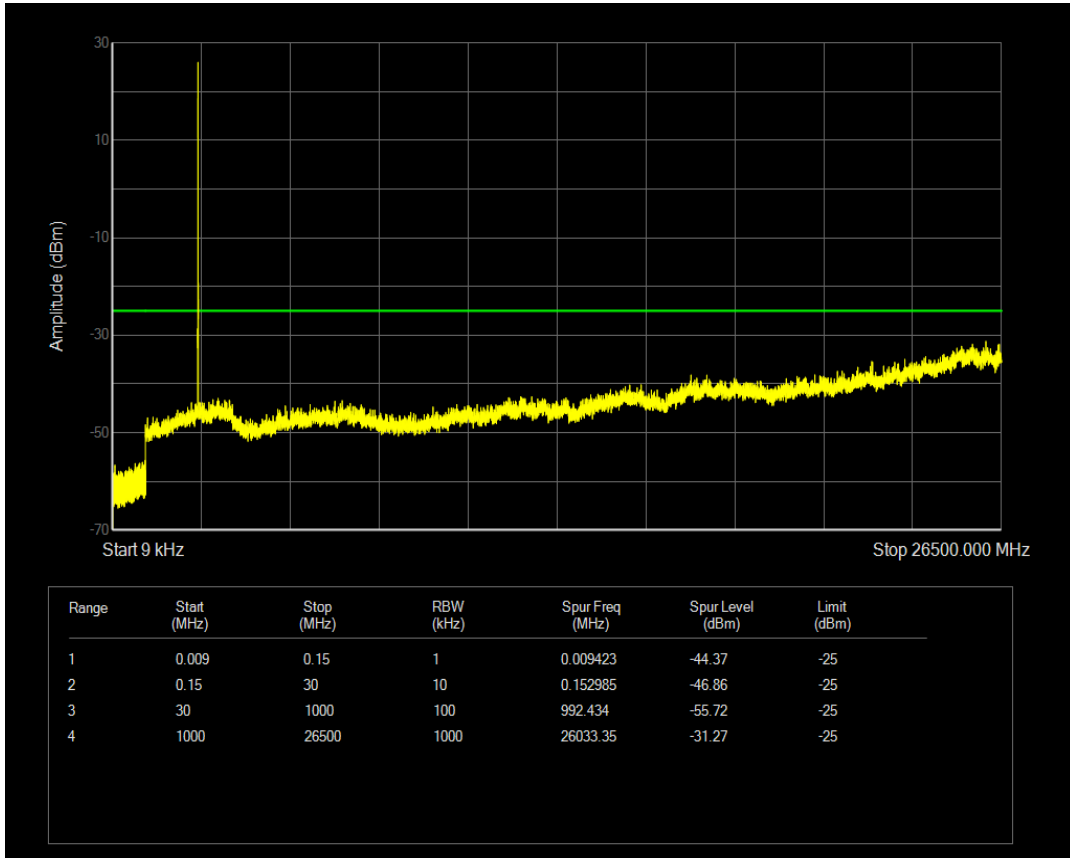

Band7 16QAM BW=5MHz Channel=21100 RB Size=25 Position=#0

Band7 QPSK BW=5MHz Channel=21425 RB Size=1 Position=#0

Band7 QPSK BW=5MHz Channel=21425 RB Size=25 Position=#0

Band7 16QAM BW=5MHz Channel=21425 RB Size=1 Position=#0

Band7 16QAM BW=5MHz Channel=21425 RB Size=25 Position=#0

Band7 QPSK BW=10MHz Channel=20800 RB Size=1 Position=#0

Band7 QPSK BW=10MHz Channel=20800 RB Size=50 Position=#0

Band7 16QAM BW=10MHz Channel=20800 RB Size=1 Position=#0