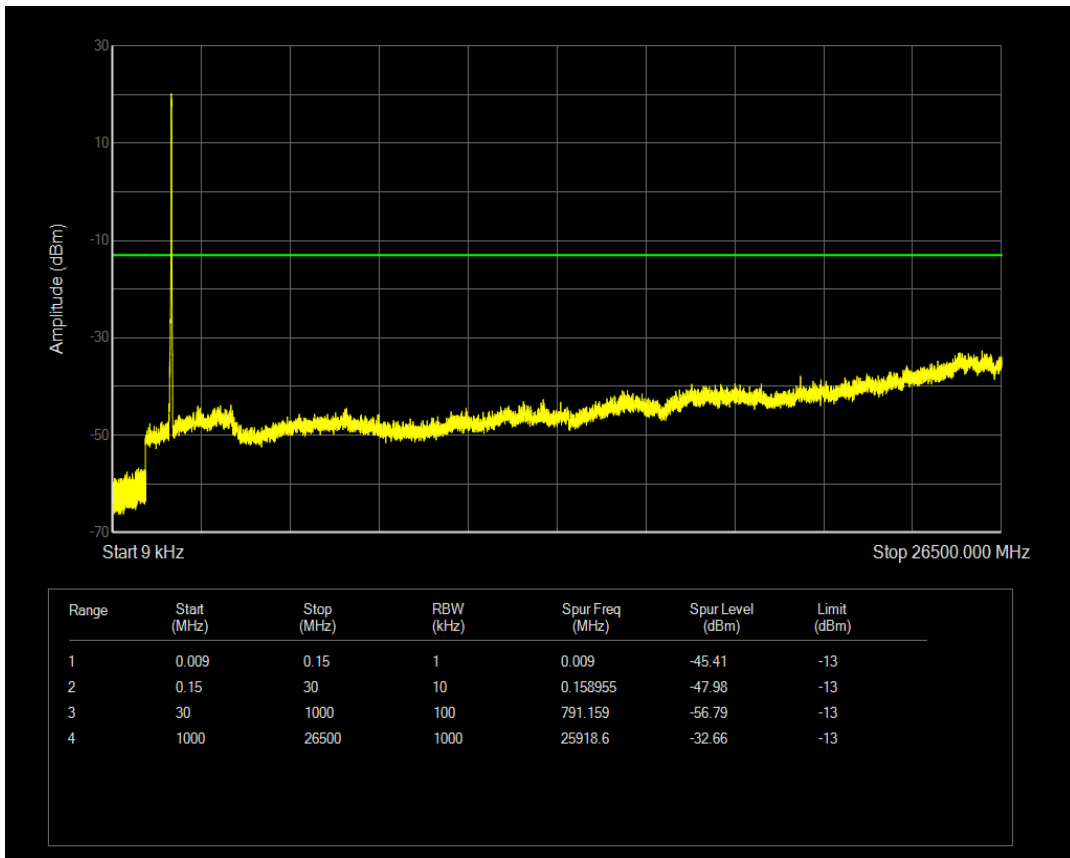

Band66 QPSK BW=15MHz Channel=132597 RB Size=75 Position=#0

Band66 16QAM BW=15MHz Channel=132597 RB Size=1 Position=#0