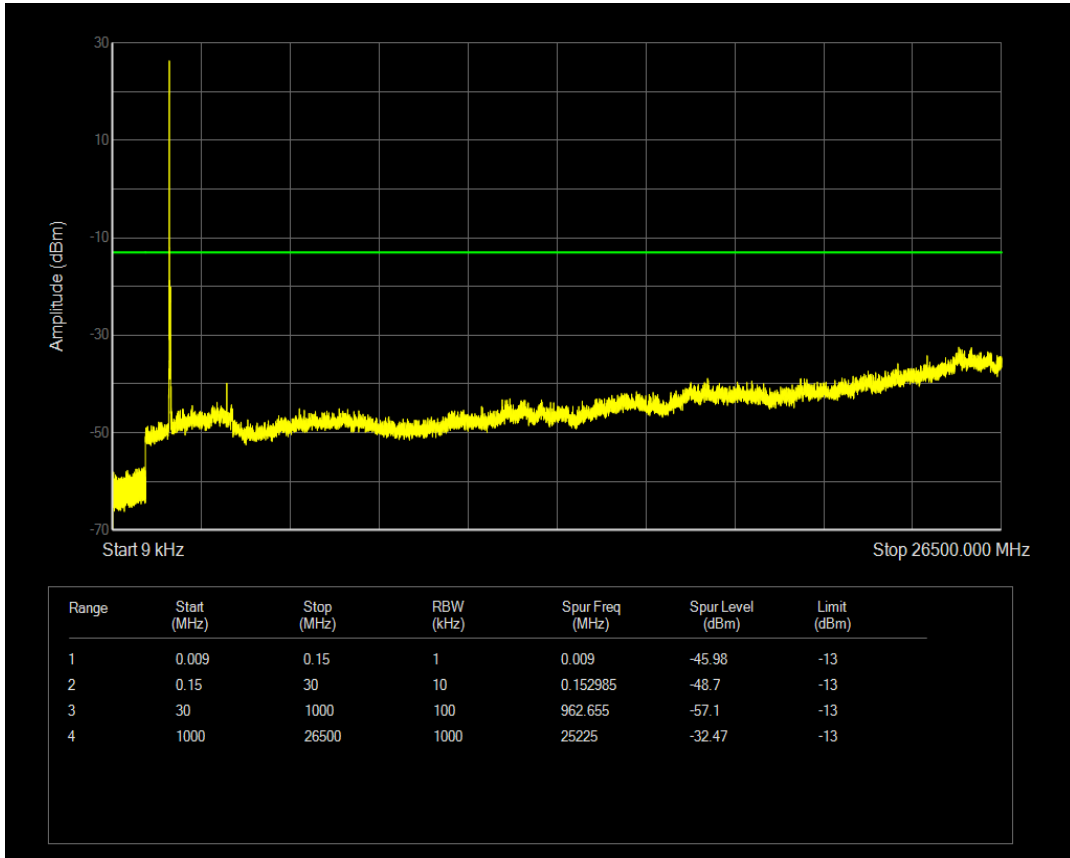

Band66 QPSK BW=20MHz Channel=132072 RB Size=1 Position=#0

Band66 QPSK BW=20MHz Channel=132072 RB Size=100 Position=#0