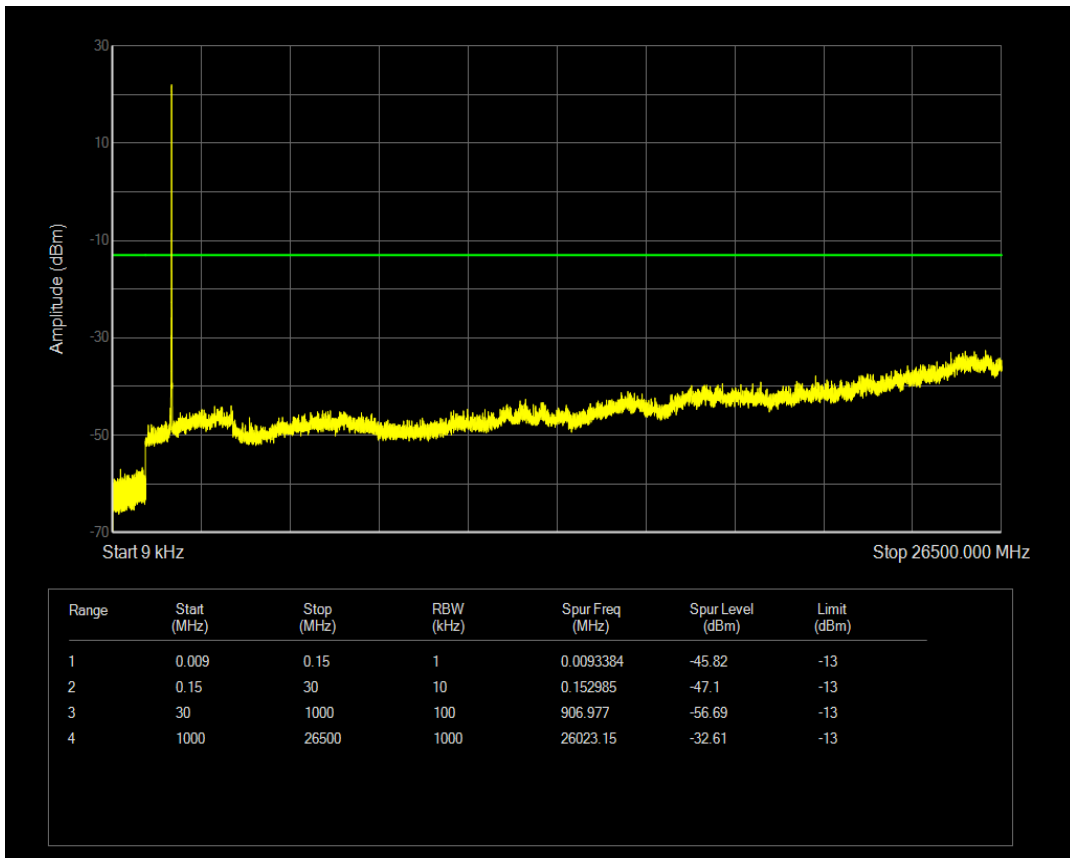

Band66 16QAM BW=5MHz Channel=132322 RB Size=25 Position=#0

Band66 QPSK BW=5MHz Channel=132647 RB Size=1 Position=#0

Band66 QPSK BW=5MHz Channel=132647 RB Size=25 Position=#0

Band66 16QAM BW=5MHz Channel=132647 RB Size=1 Position=#0