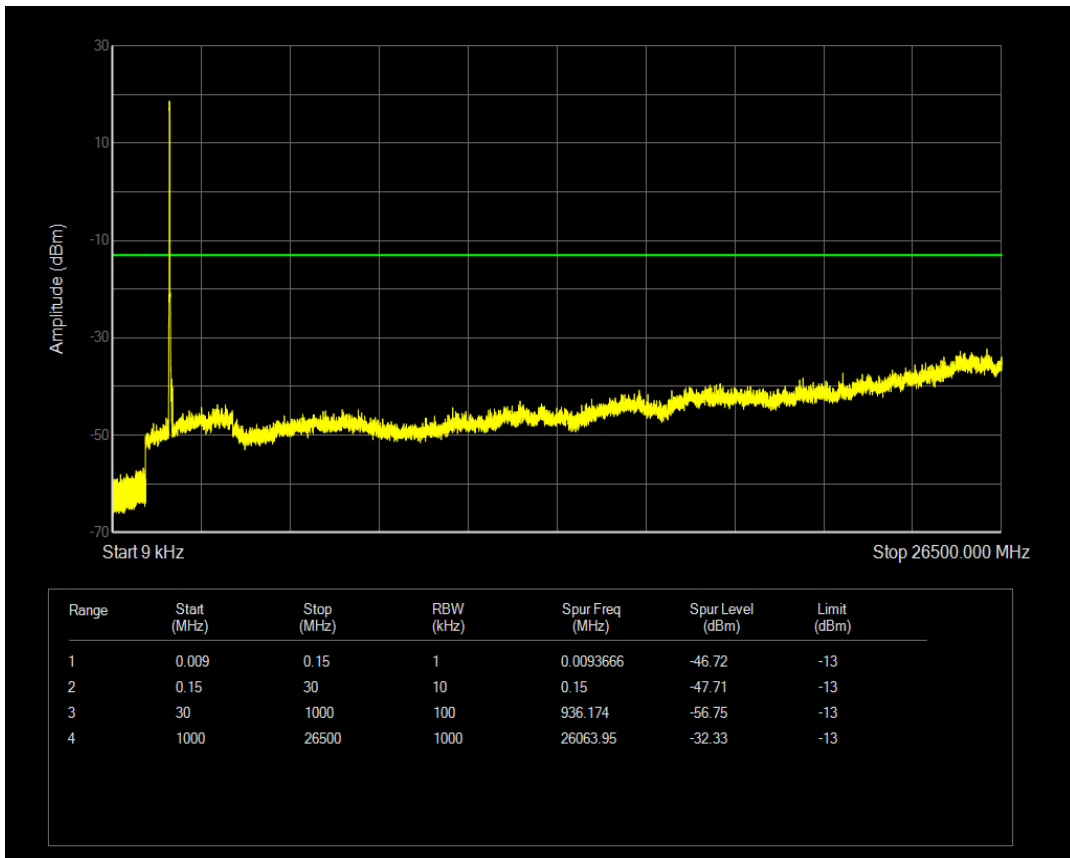

Band66 QPSK BW=20MHz Channel=132072 RB Size=100 Position=#0

Band66 16QAM BW=20MHz Channel=132072 RB Size=1 Position=#0