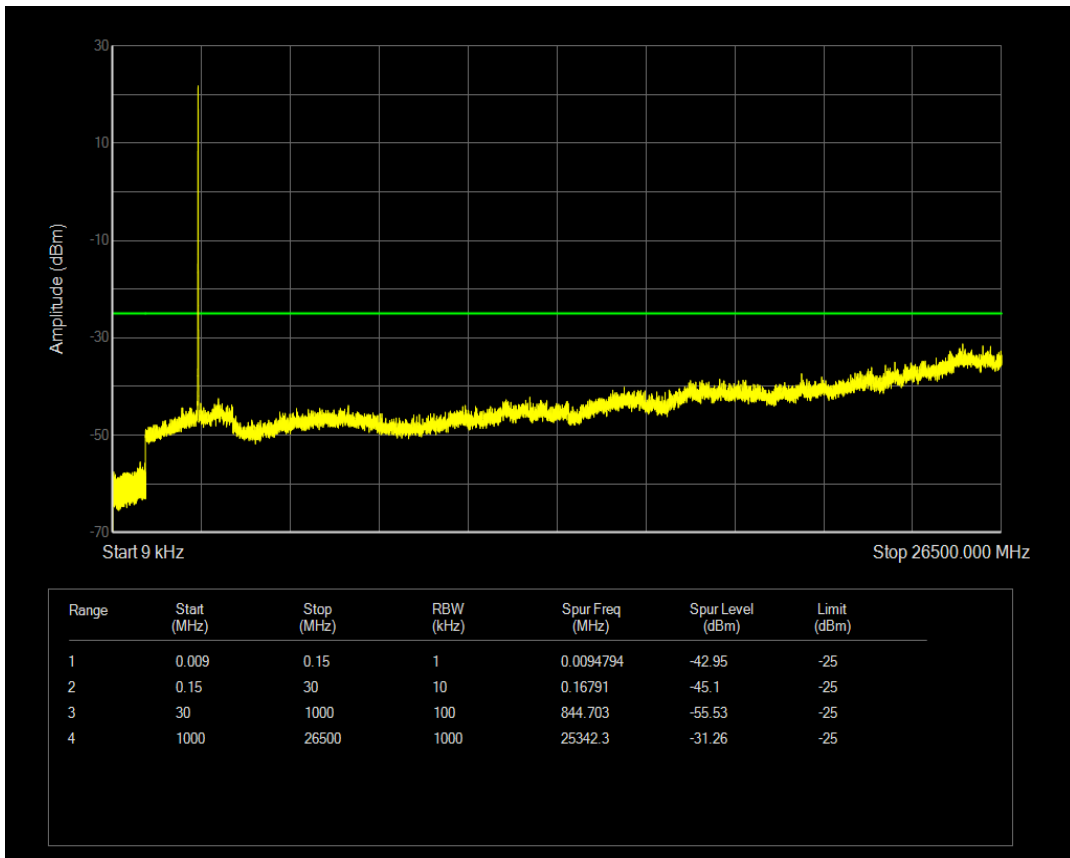

Band7 16QAM BW=5MHz Channel=21100 RB Size=25 Position=#0

Band7 QPSK BW=5MHz Channel=21425 RB Size=1 Position=#0

Band7 QPSK BW=5MHz Channel=21425 RB Size=25 Position=#0

Band7 16QAM BW=5MHz Channel=21425 RB Size=1 Position=#0

Band7 16QAM BW=5MHz Channel=21425 RB Size=25 Position=#0

Band7 QPSK BW=10MHz Channel=20800 RB Size=1 Position=#0

Band7 QPSK BW=10MHz Channel=20800 RB Size=50 Position=#0

Band7 16QAM BW=10MHz Channel=20800 RB Size=1 Position=#0