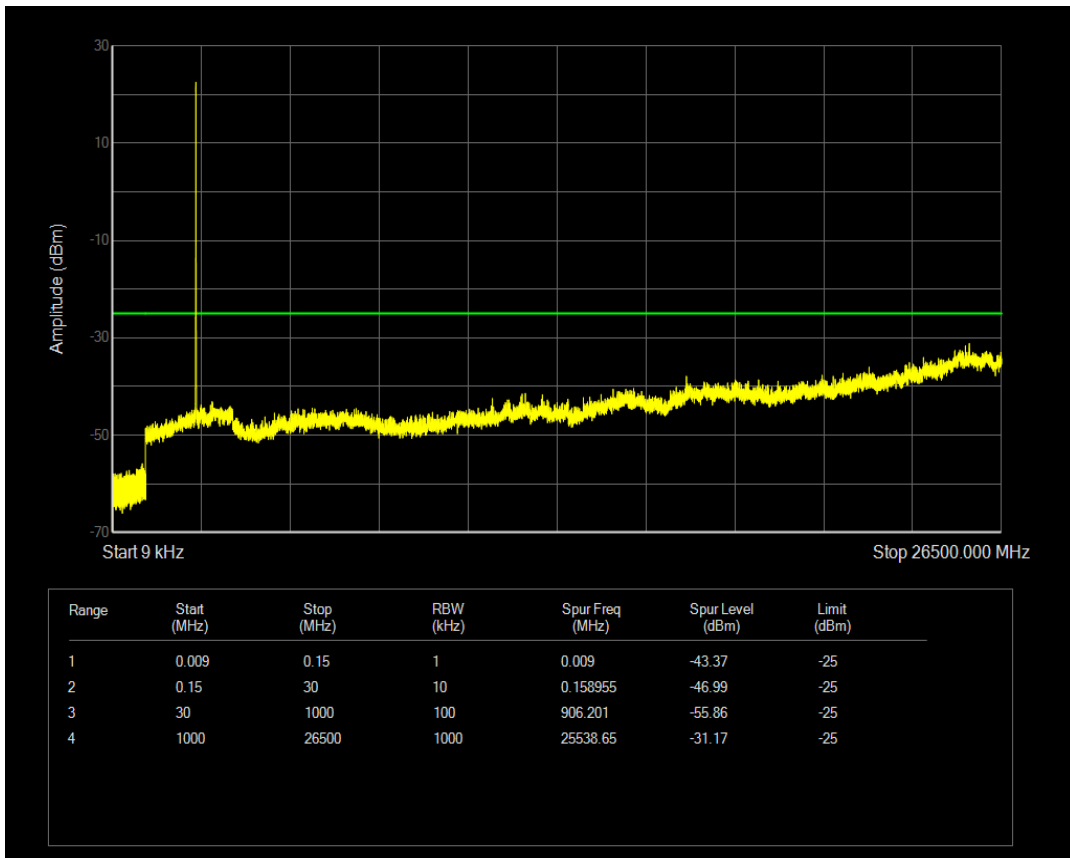

Band7 16QAM BW=5MHz Channel=20775 RB Size=25 Position=#0

Band7 QPSK BW=5MHz Channel=21100 RB Size=1 Position=#0