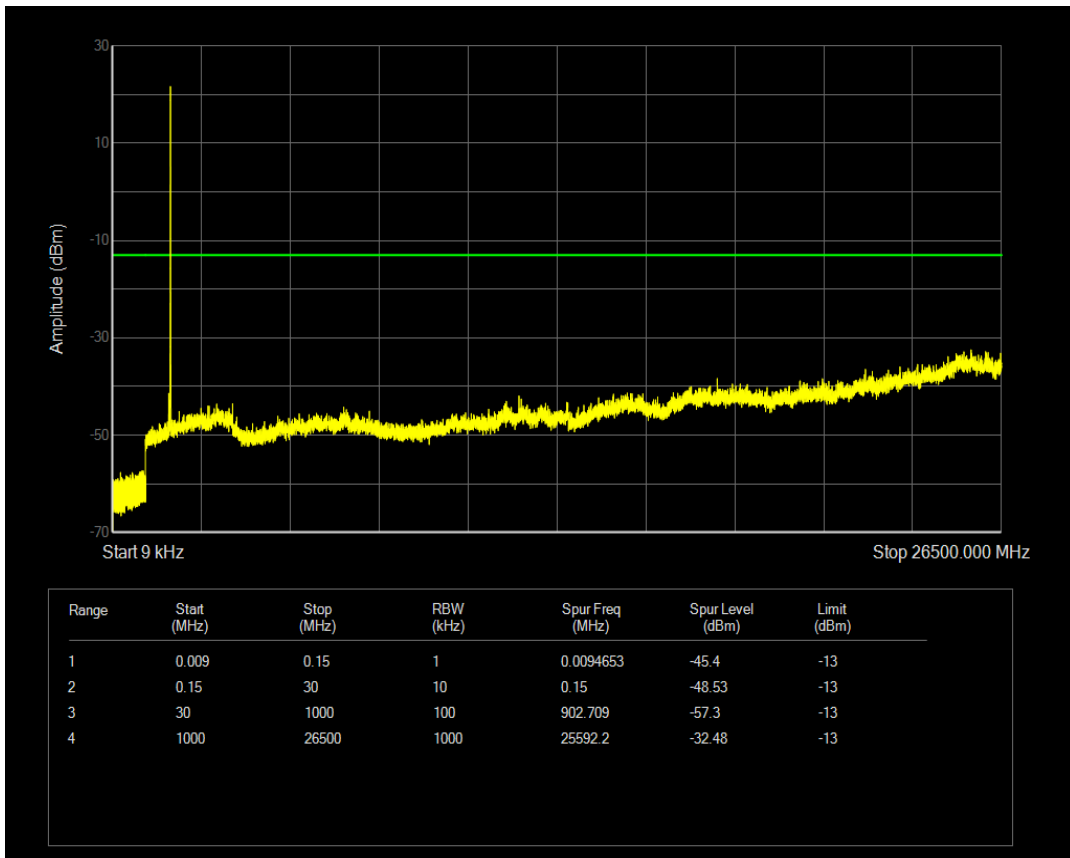

Band66 16QAM BW=5MHz Channel=132322 RB Size=25 Position=#0

Band66 QPSK BW=5MHz Channel=132647 RB Size=1 Position=#0

Band66 QPSK BW=5MHz Channel=132647 RB Size=25 Position=#0

Band66 16QAM BW=5MHz Channel=132647 RB Size=1 Position=#0