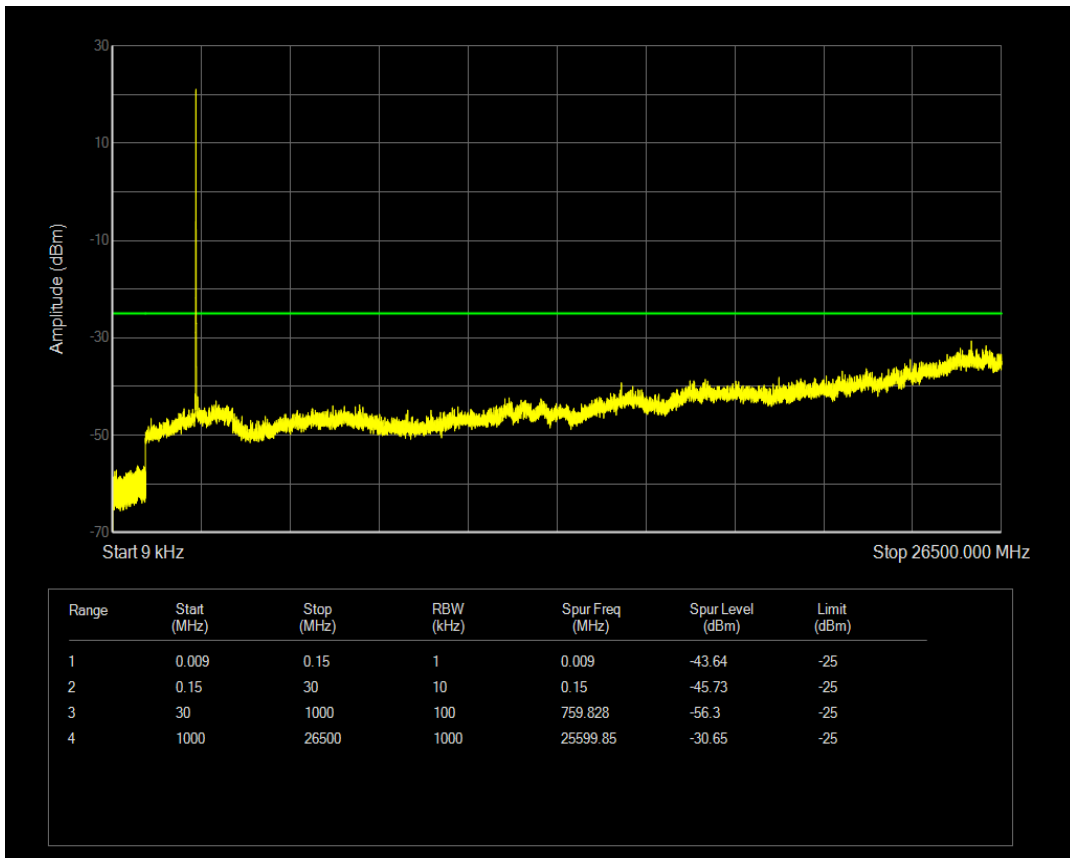

Band7 QPSK BW=5MHz Channel=20775 RB Size=25 Position=#0

Band7 16QAM BW=5MHz Channel=20775 RB Size=1 Position=#0