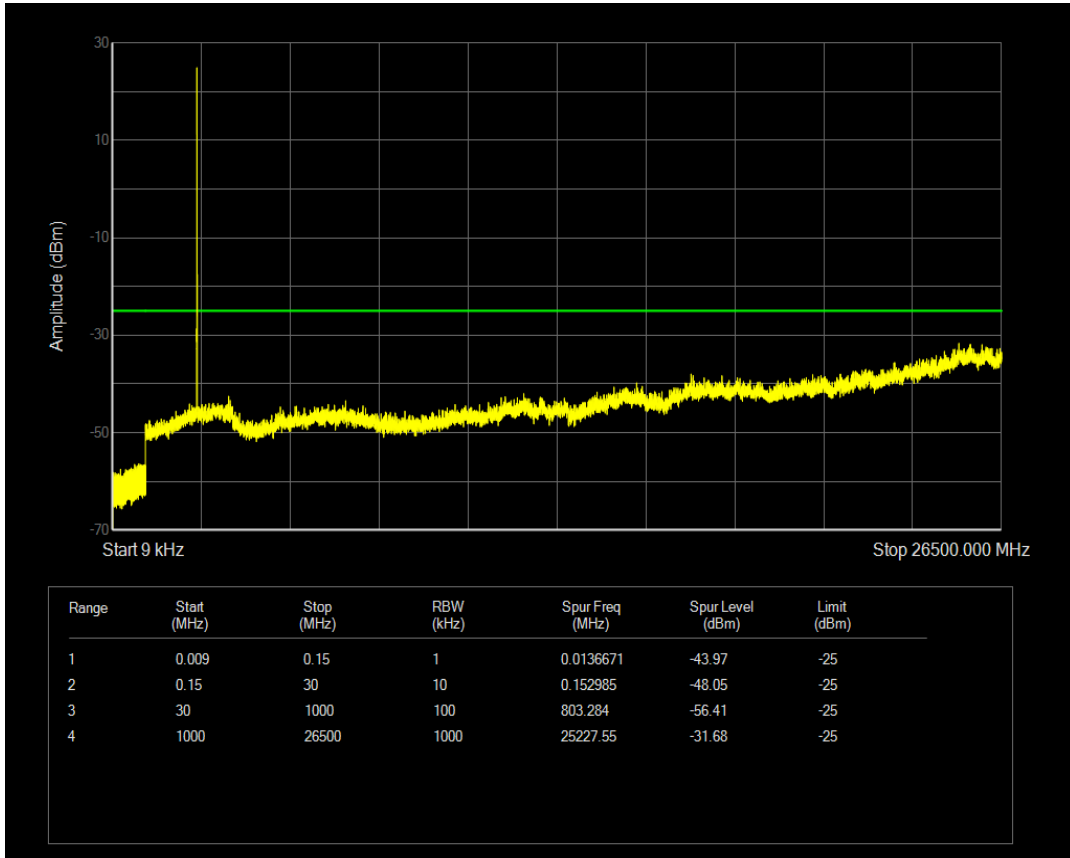

Band7 16QAM BW=5MHz Channel=20775 RB Size=25 Position=#0

Band7 QPSK BW=5MHz Channel=21100 RB Size=1 Position=#0

Band7 QPSK BW=5MHz Channel=21100 RB Size=25 Position=#0

Band7 16QAM BW=5MHz Channel=21100 RB Size=1 Position=#0