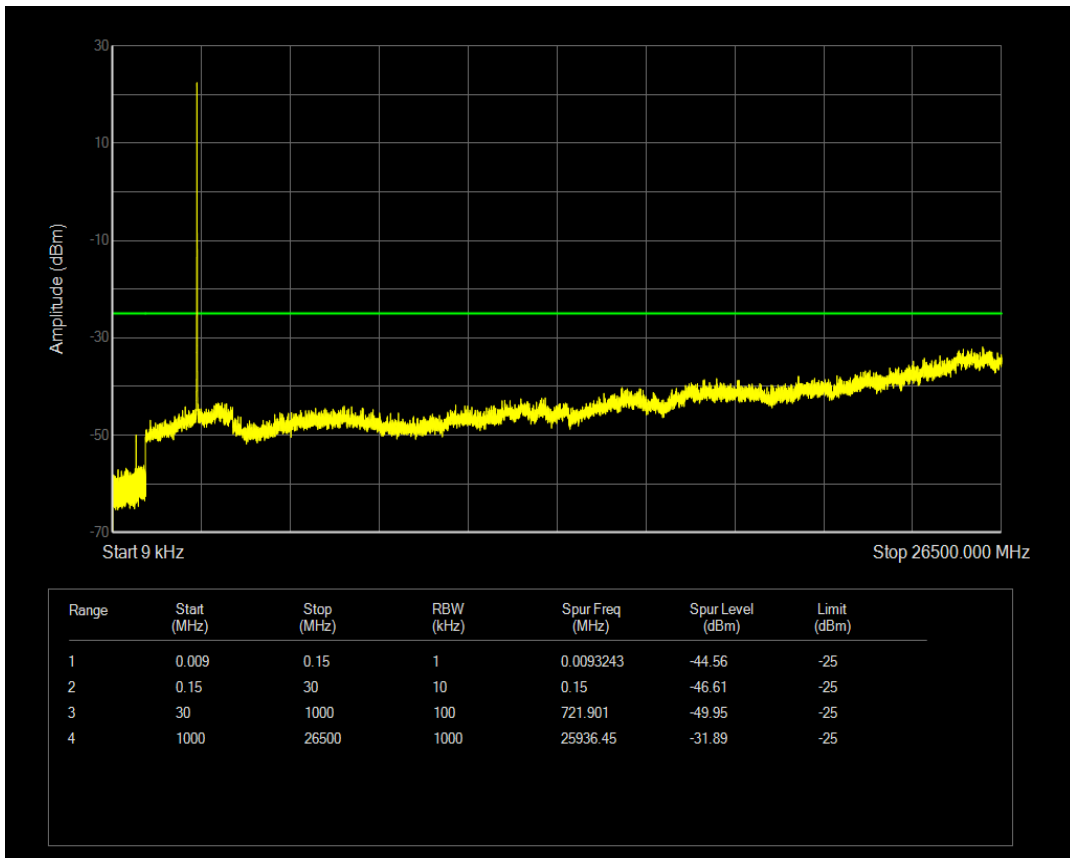

Band7 QPSK BW=5MHz Channel=21100 RB Size=25 Position=#0

Band7 16QAM BW=5MHz Channel=21100 RB Size=1 Position=#0