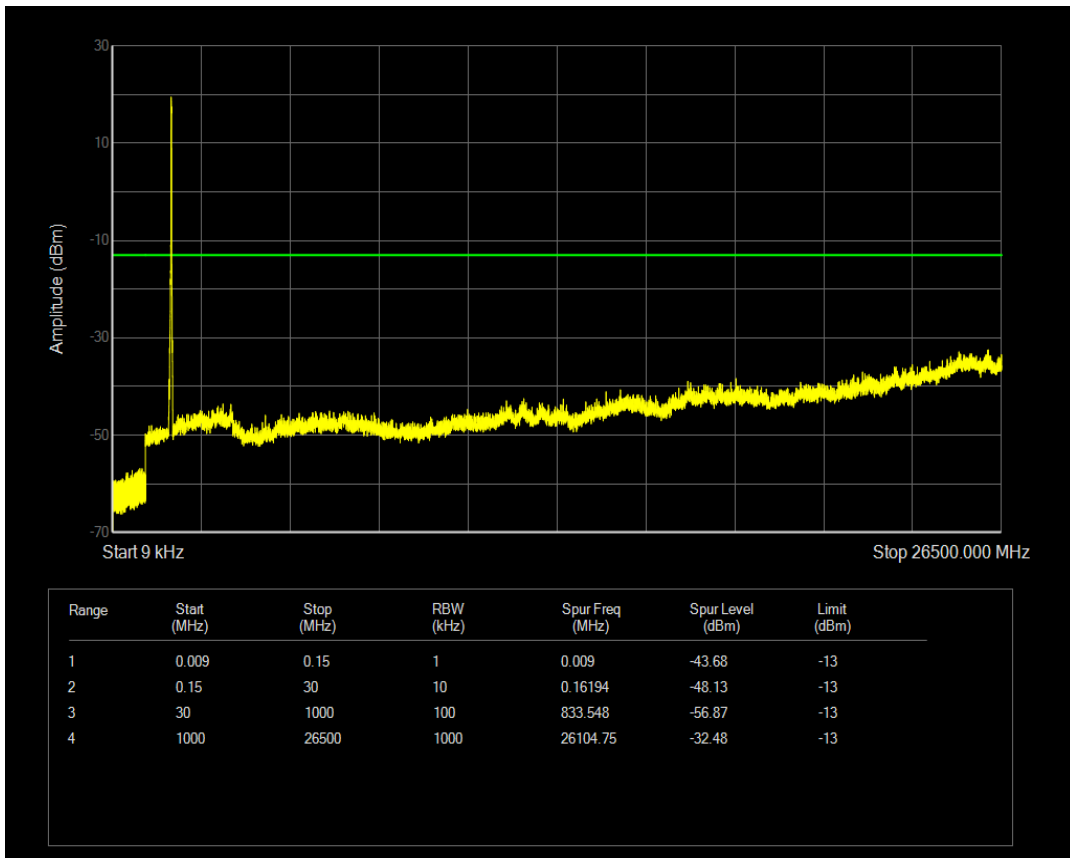

Band66 16QAM BW=20MHz Channel=132572 RB Size=100 Position=#0

Band7 QPSK BW=5MHz Channel=20775 RB Size=1 Position=#0