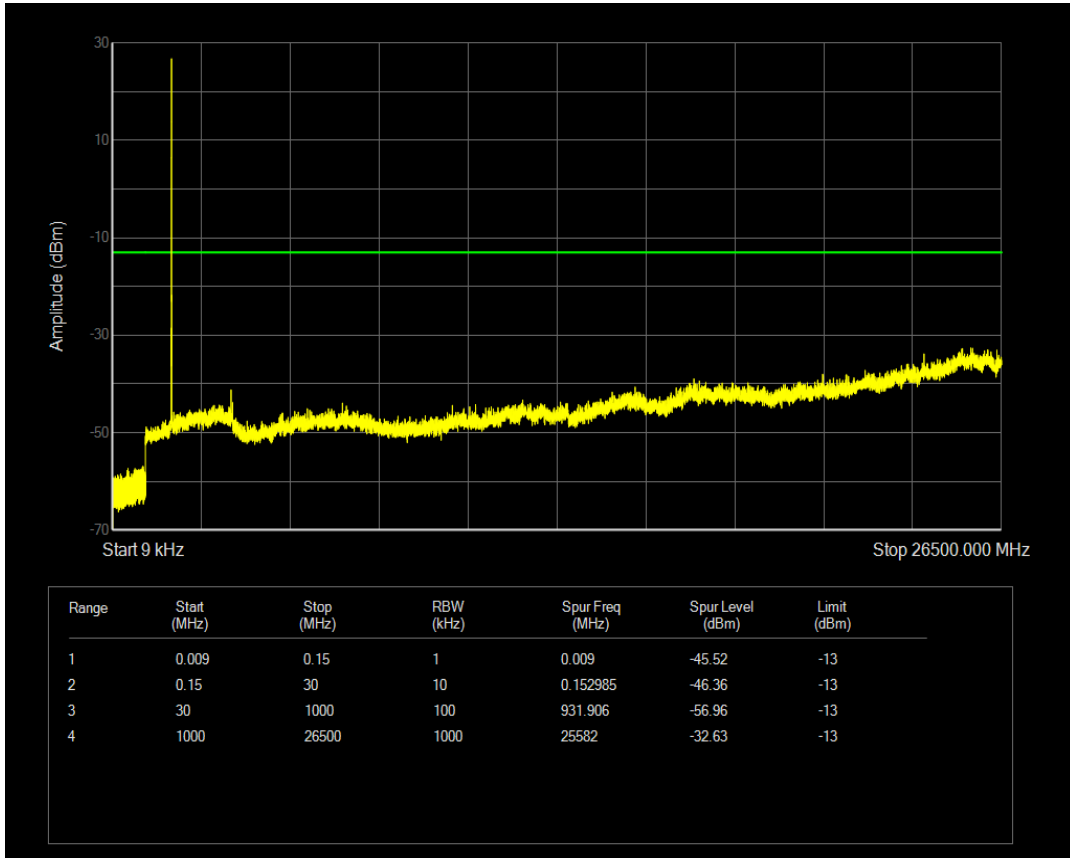

Band66 16QAM BW=5MHz Channel=132322 RB Size=25 Position=#0

Band66 QPSK BW=5MHz Channel=132647 RB Size=1 Position=#0

Band66 QPSK BW=5MHz Channel=132647 RB Size=25 Position=#0

Band66 16QAM BW=5MHz Channel=132647 RB Size=1 Position=#0