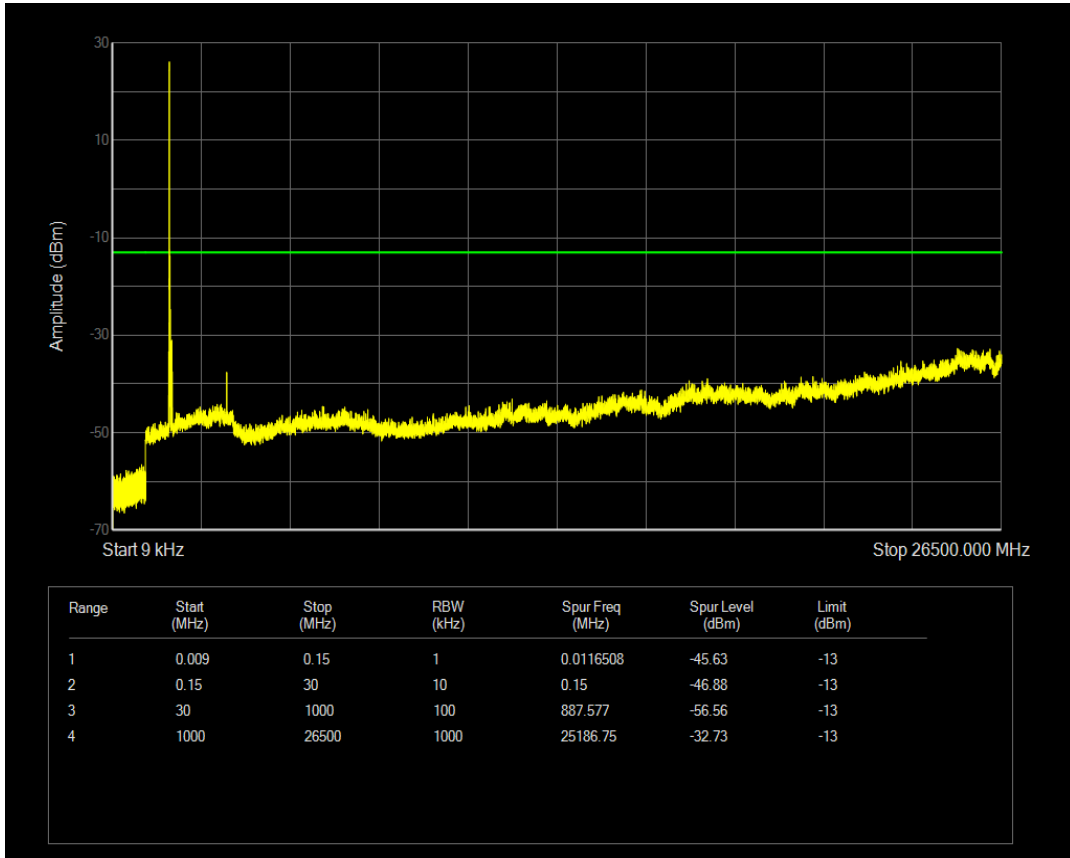

Band66 QPSK BW=10MHz Channel=132022 RB Size=1 Position=#0

Band66 QPSK BW=10MHz Channel=132022 RB Size=50 Position=#0