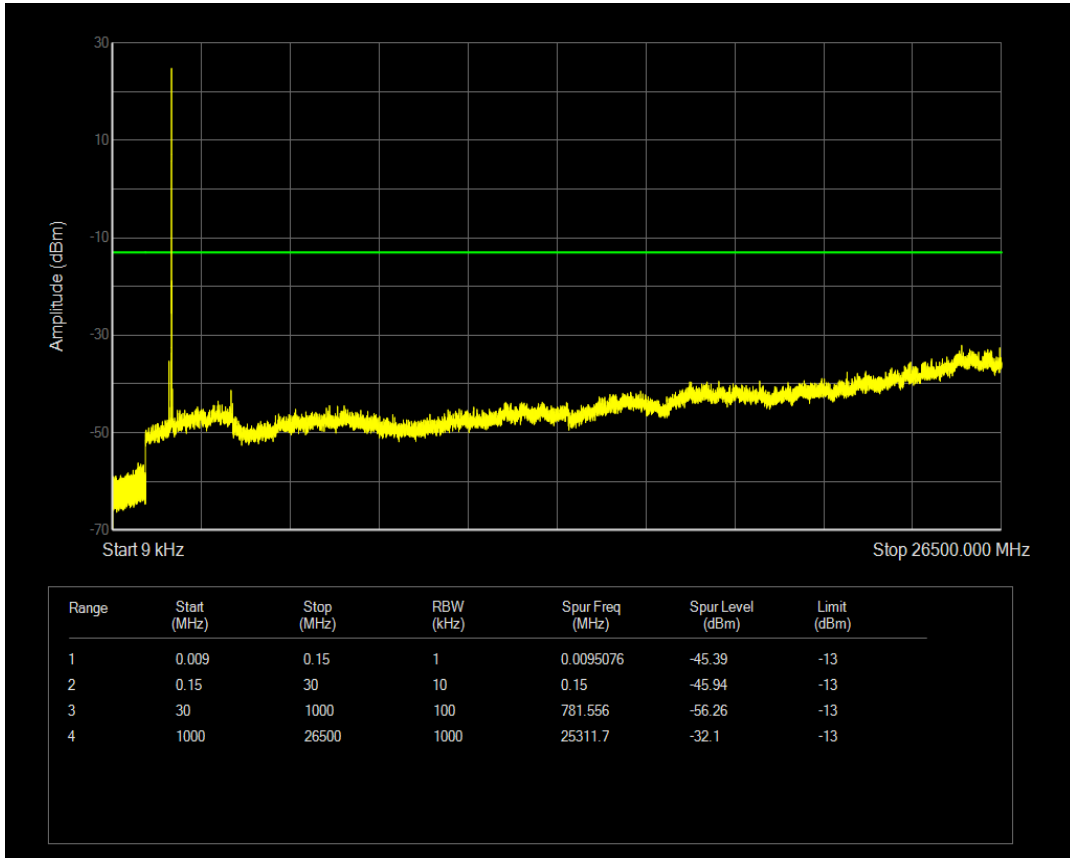

Band66 16QAM BW=5MHz Channel=132322 RB Size=25 Position=#0

Band66 QPSK BW=5MHz Channel=132647 RB Size=1 Position=#0

Band66 QPSK BW=5MHz Channel=132647 RB Size=25 Position=#0

Band66 16QAM BW=5MHz Channel=132647 RB Size=1 Position=#0

Band66 16QAM BW=5MHz Channel=132647 RB Size=25 Position=#0

Band66 QPSK BW=10MHz Channel=132022 RB Size=1 Position=#0

Band66 QPSK BW=10MHz Channel=132022 RB Size=50 Position=#0

Band66 16QAM BW=10MHz Channel=132022 RB Size=1 Position=#0