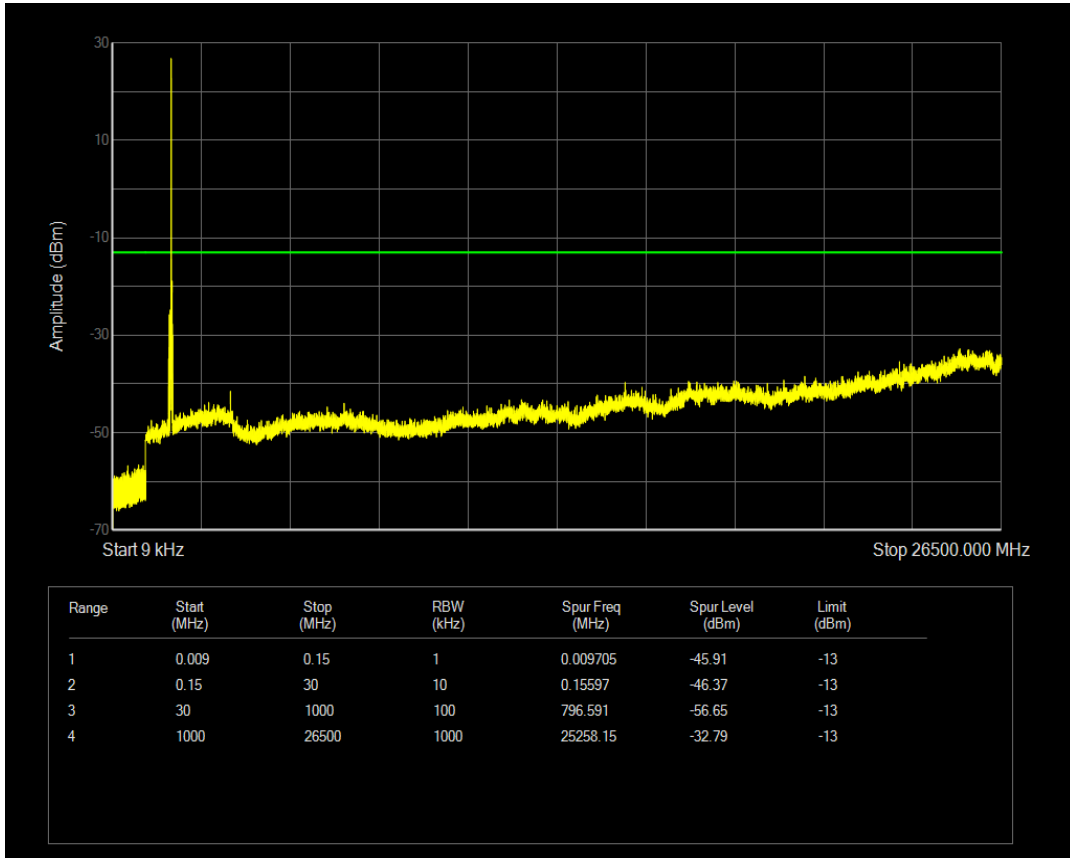

Band66 16QAM BW=15MHz Channel=132322 RB Size=75 Position=#0

Band66 QPSK BW=15MHz Channel=132597 RB Size=1 Position=#0

Band66 QPSK BW=15MHz Channel=132597 RB Size=75 Position=#0

Band66 16QAM BW=15MHz Channel=132597 RB Size=1 Position=#0