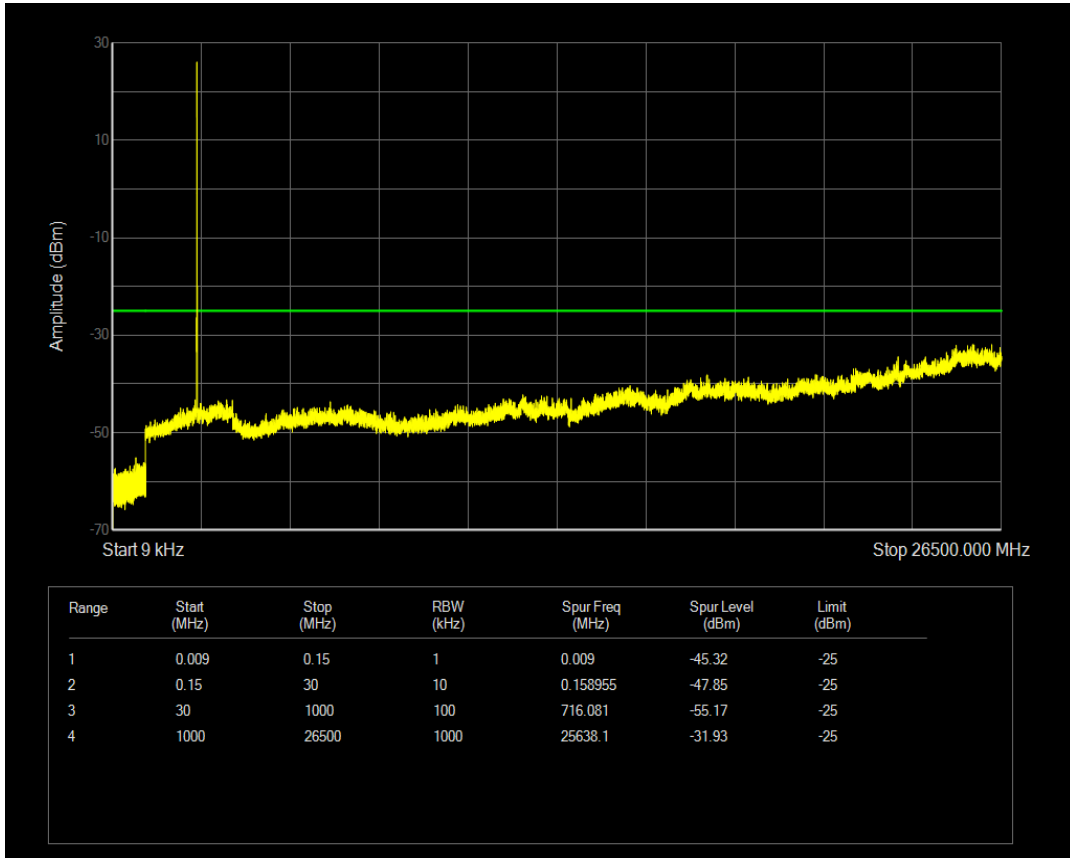

Band7 QPSK BW=5MHz Channel=21100 RB Size=1 Position=#0

Band7 QPSK BW=5MHz Channel=21100 RB Size=25 Position=#0