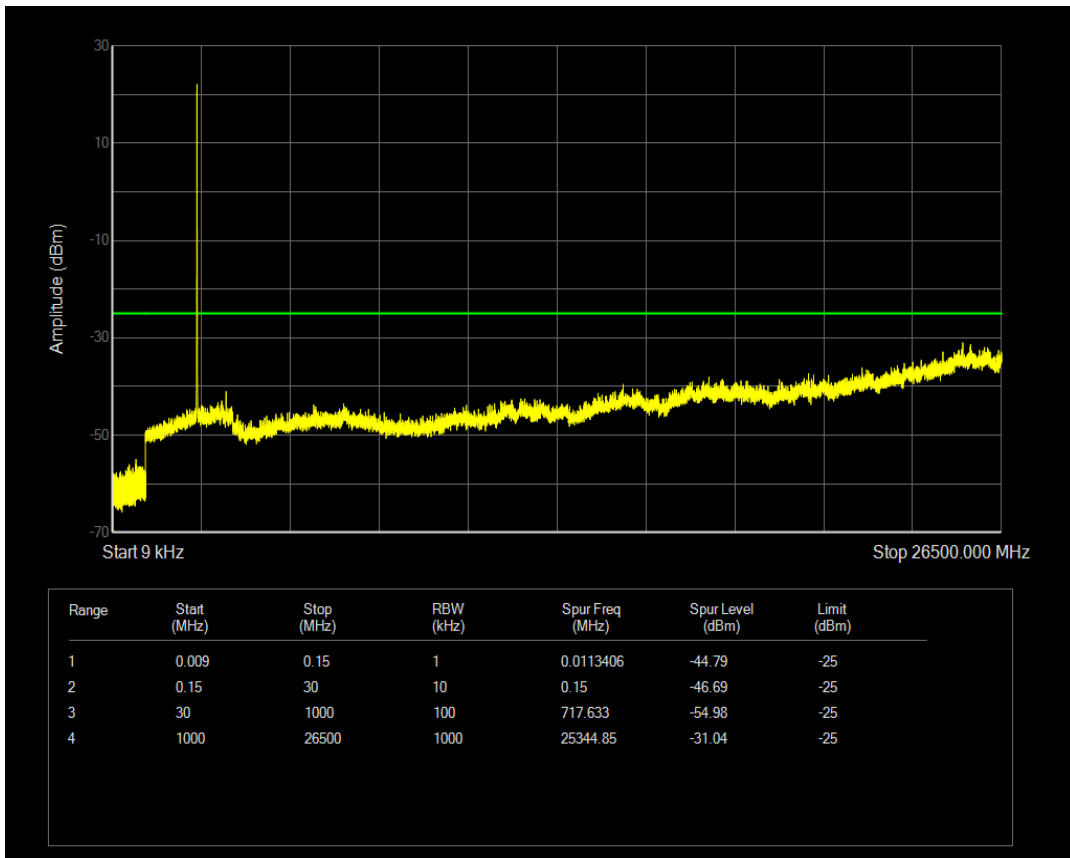

Band7 16QAM BW=5MHz Channel=21100 RB Size=25 Position=#0

Band7 QPSK BW=5MHz Channel=21425 RB Size=1 Position=#0