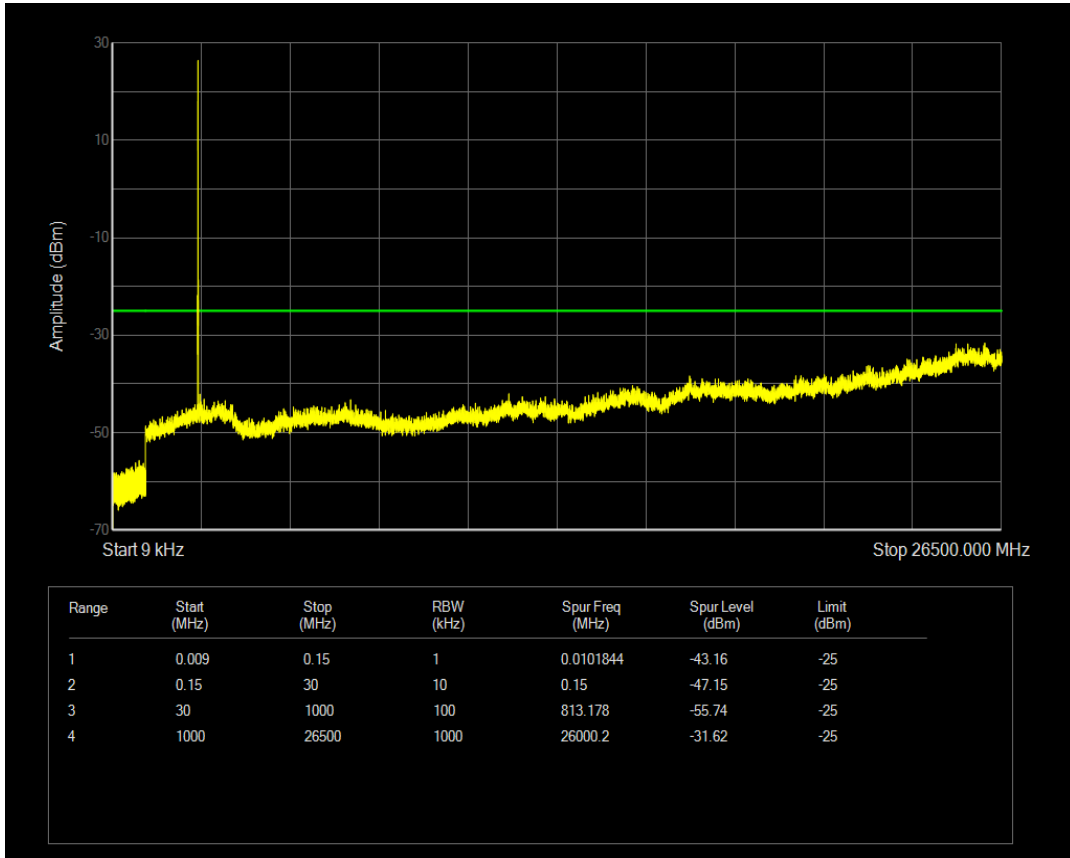

Band7 QPSK BW=5MHz Channel=21425 RB Size=1 Position=#0

Band7 QPSK BW=5MHz Channel=21425 RB Size=25 Position=#0