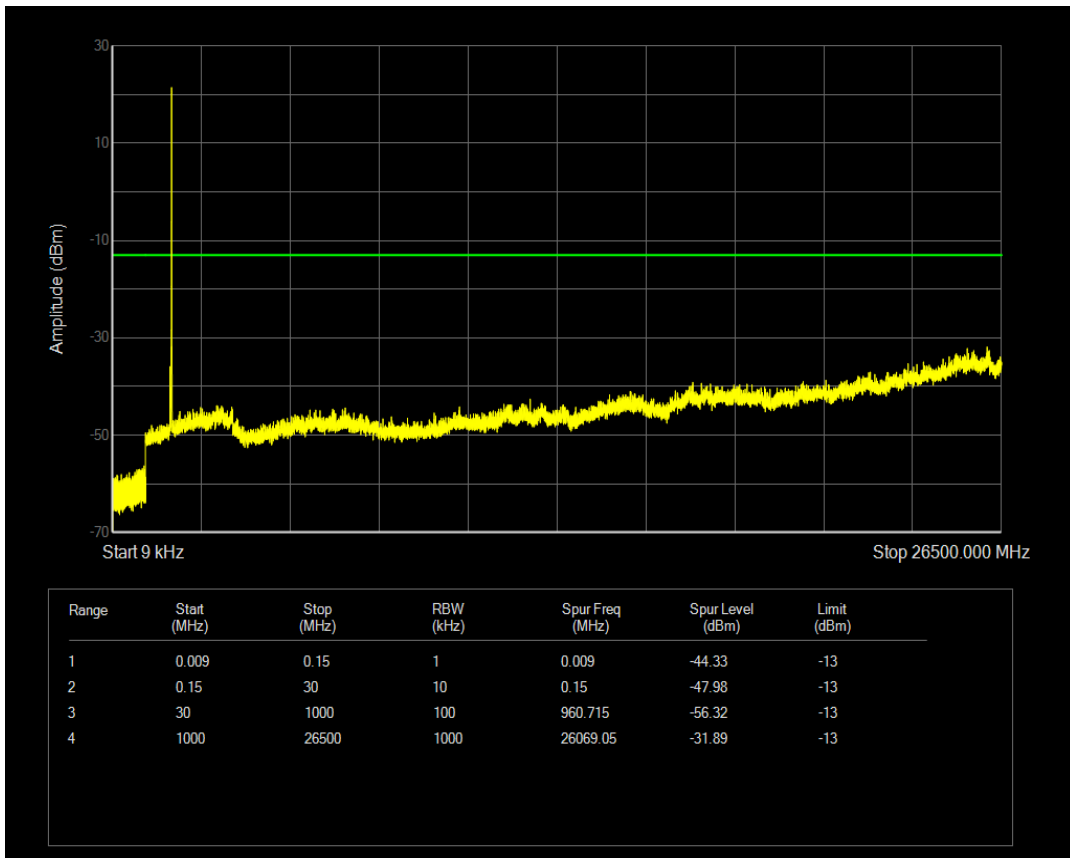

Band66 16QAM BW=5MHz Channel=132647 RB Size=25 Position=#0

Band66 QPSK BW=10MHz Channel=132022 RB Size=1 Position=#0