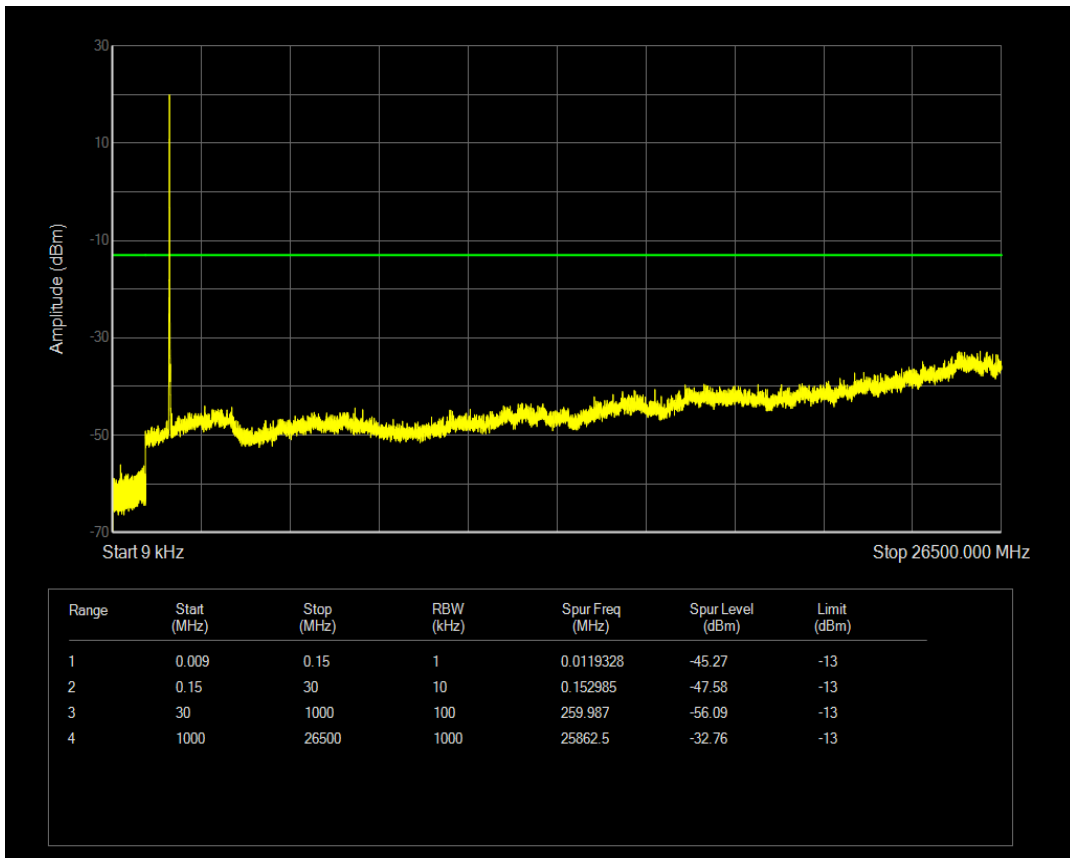

Band66 QPSK BW=10MHz Channel=132022 RB Size=50 Position=#0

Band66 16QAM BW=10MHz Channel=132022 RB Size=1 Position=#0