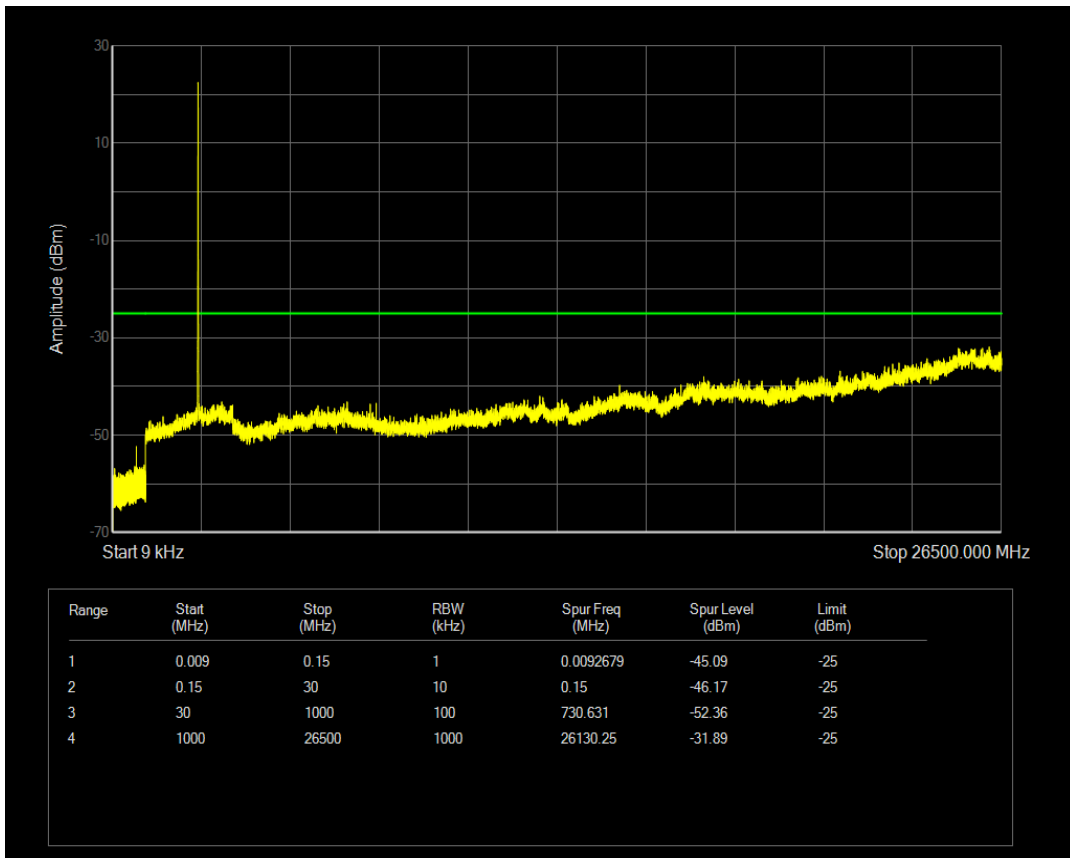

Band7 QPSK BW=5MHz Channel=21425 RB Size=25 Position=#0

Band7 16QAM BW=5MHz Channel=21425 RB Size=1 Position=#0