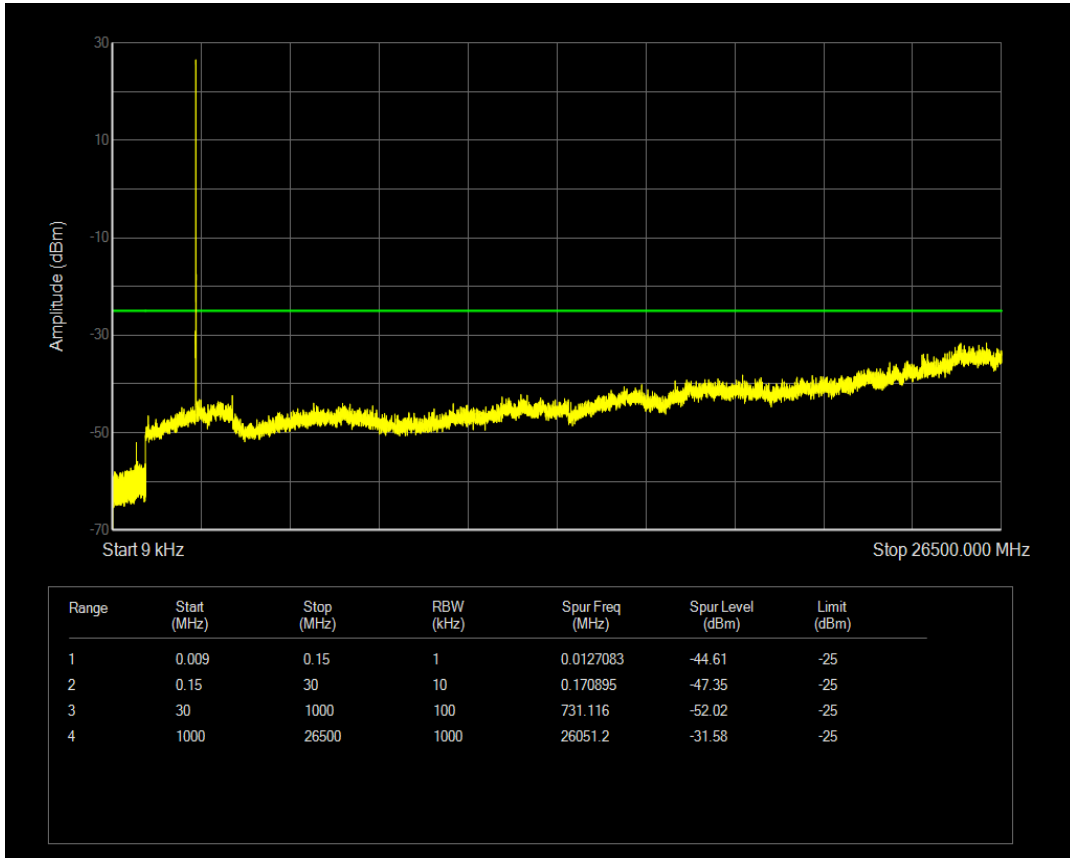

Band7 QPSK BW=5MHz Channel=20775 RB Size=1 Position=#0

Band7 QPSK BW=5MHz Channel=20775 RB Size=25 Position=#0