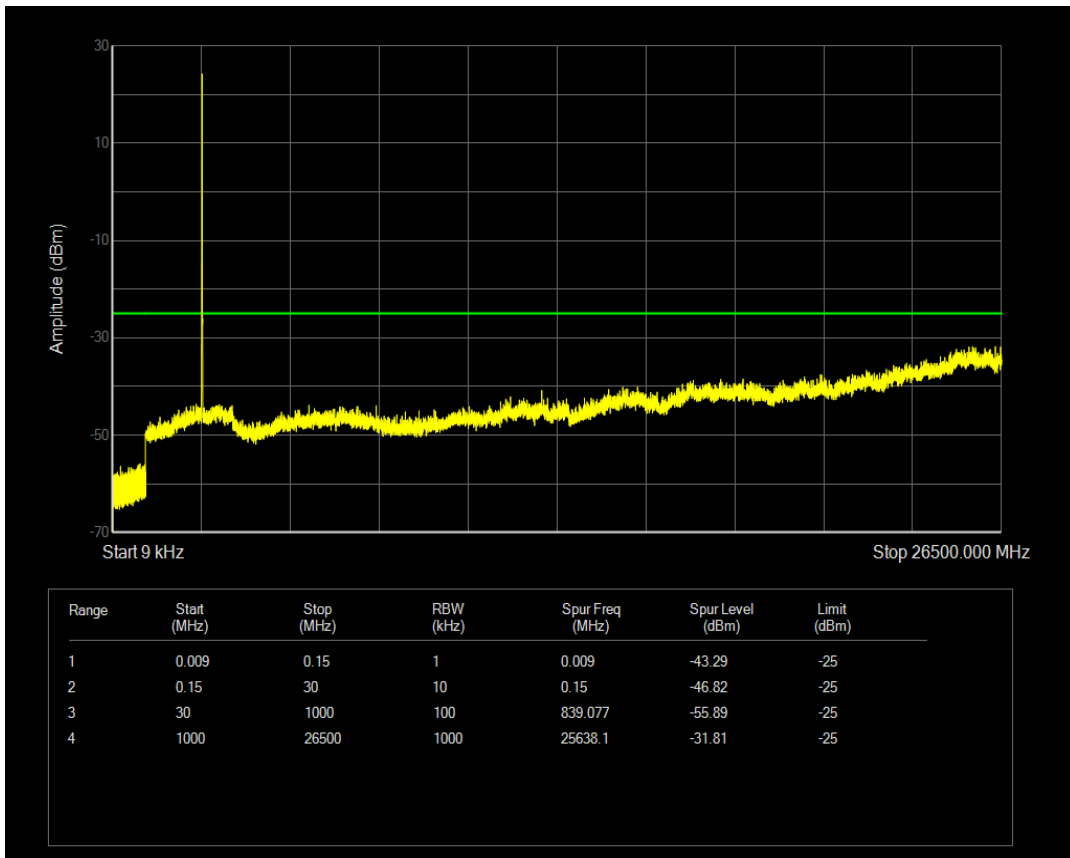

Band41 QPSK BW=5MHz Channel=41565 RB Size=25 Position=#0

Band41 16QAM BW=5MHz Channel=41565 RB Size=1 Position=#0