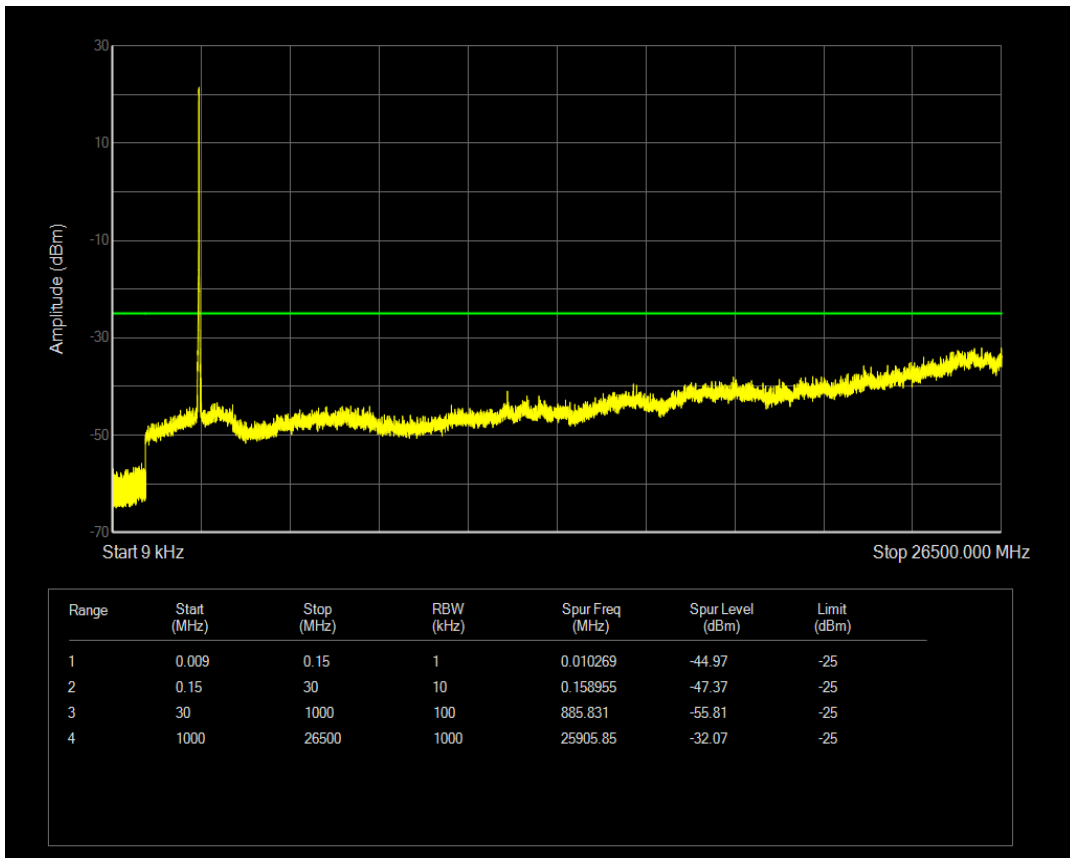

Band41 QPSK BW=15MHz Channel=40620 RB Size=75 Position=#0

Band41 16QAM BW=15MHz Channel=40620 RB Size=1 Position=#0