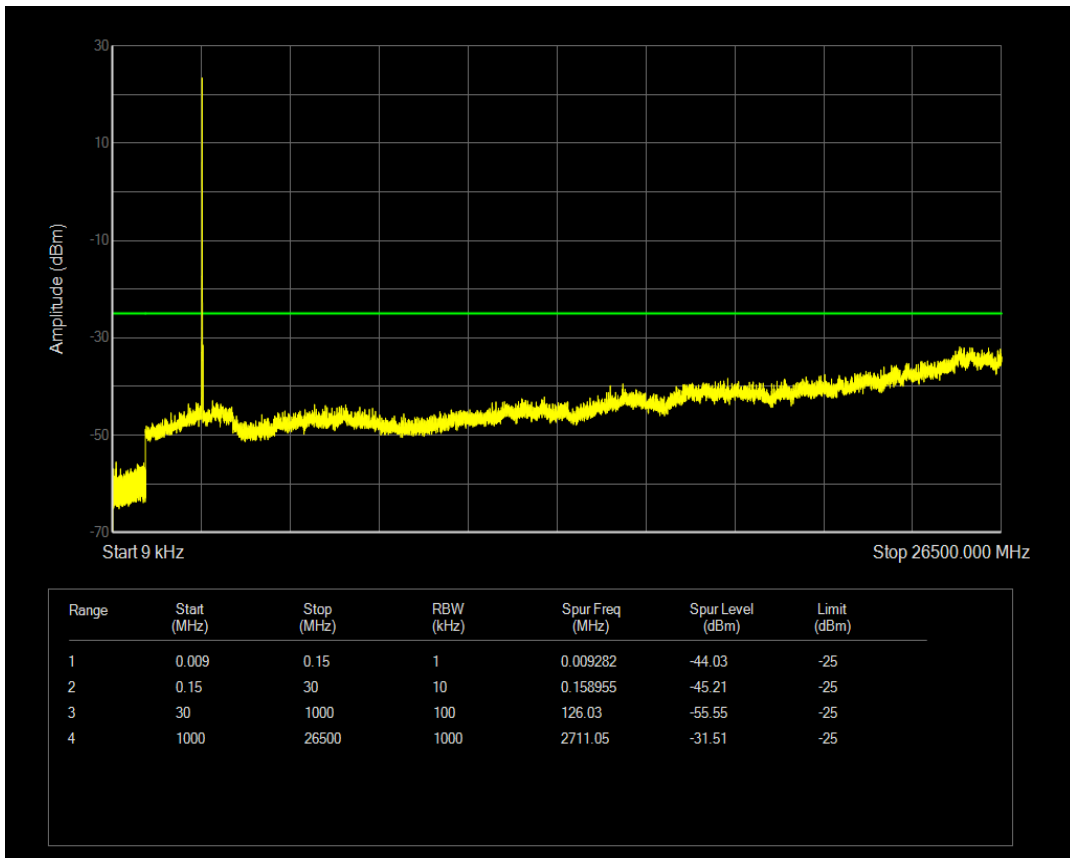

Band41 16QAM BW=5MHz Channel=41565 RB Size=25 Position=#0

Band41 QPSK BW=10MHz Channel=39700 RB Size=1 Position=#0