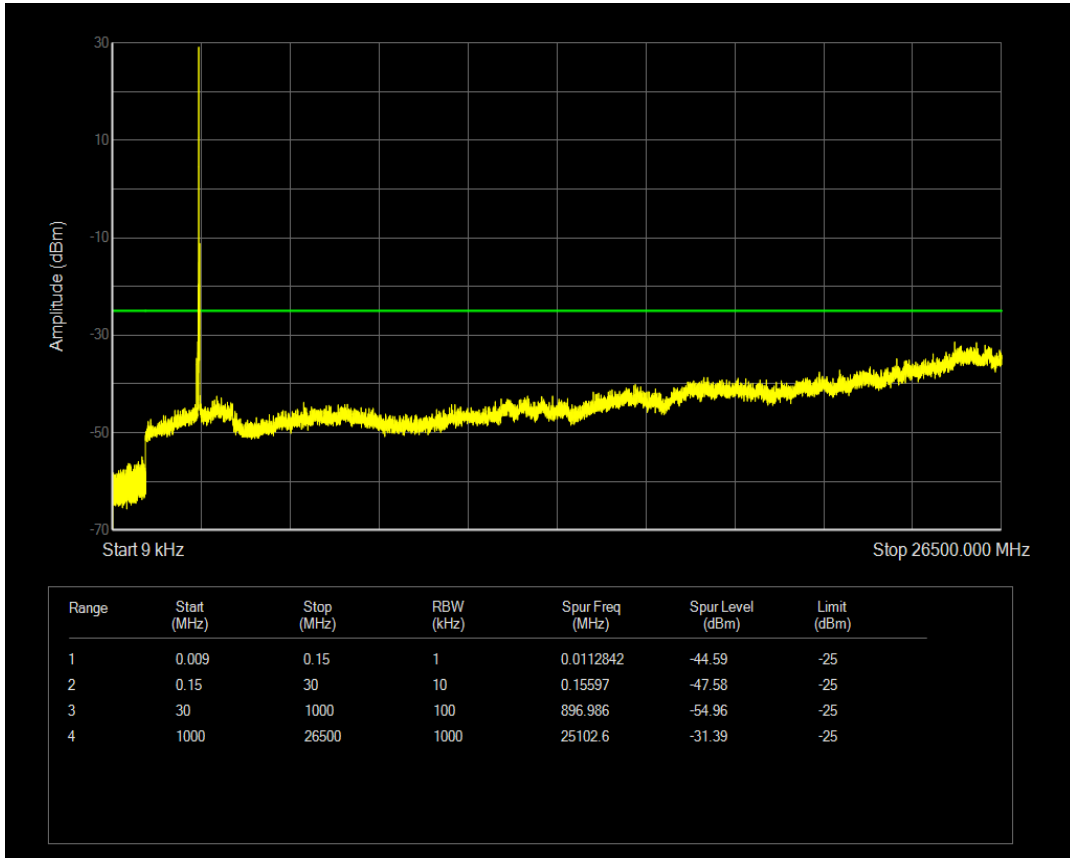

Band41 16QAM BW=15MHz Channel=39725 RB Size=75 Position=#0

Band41 QPSK BW=15MHz Channel=40620 RB Size=1 Position=#0

Band41 QPSK BW=15MHz Channel=40620 RB Size=75 Position=#0

Band41 16QAM BW=15MHz Channel=40620 RB Size=1 Position=#0