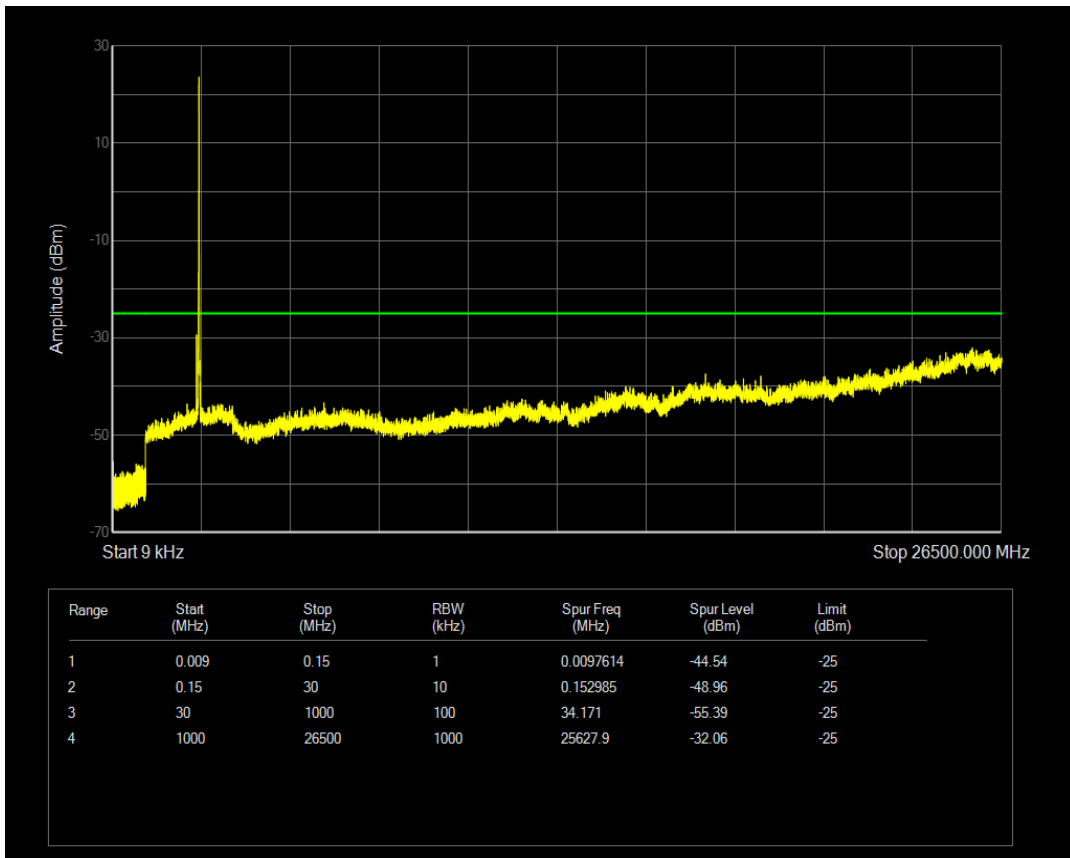

Band41 QPSK BW=10MHz Channel=40620 RB Size=50 Position=#0

Band41 16QAM BW=10MHz Channel=40620 RB Size=1 Position=#0