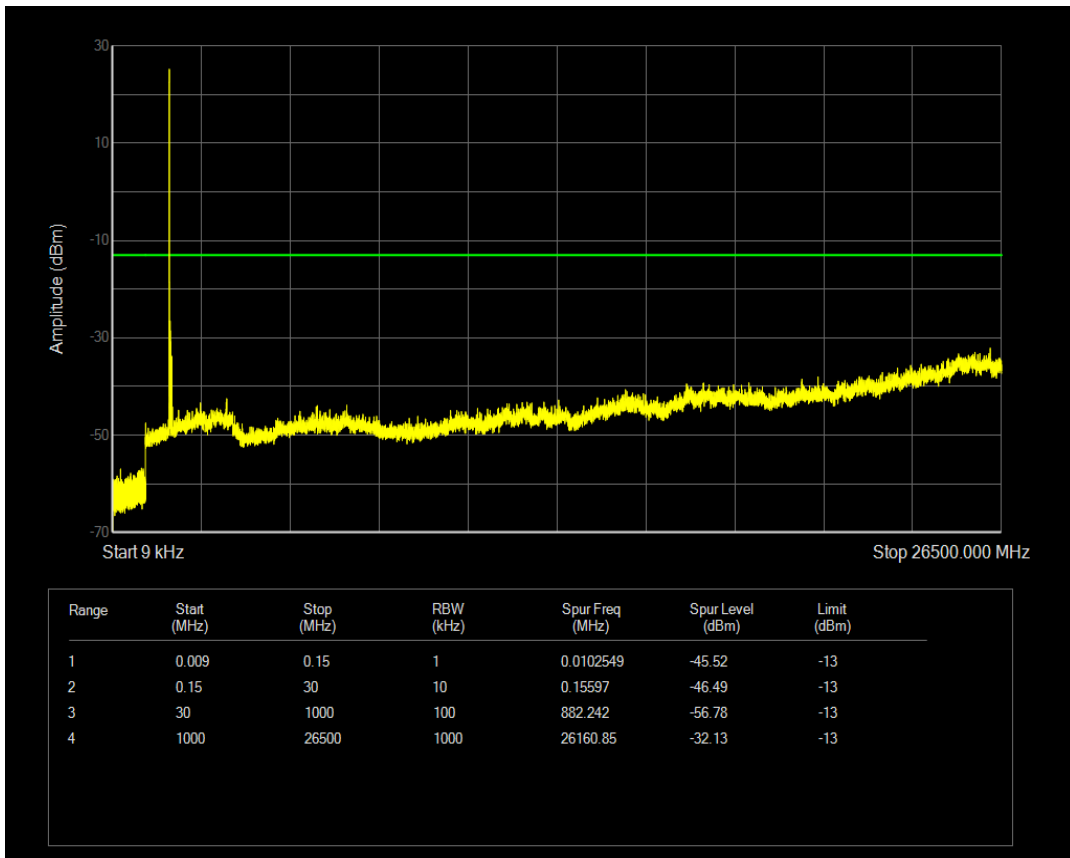

Band66 16QAM BW=1.4MHz Channel=131979 RB Size=6 Position=#0

Band66 QPSK BW=1.4MHz Channel=132322 RB Size=1 Position=#0