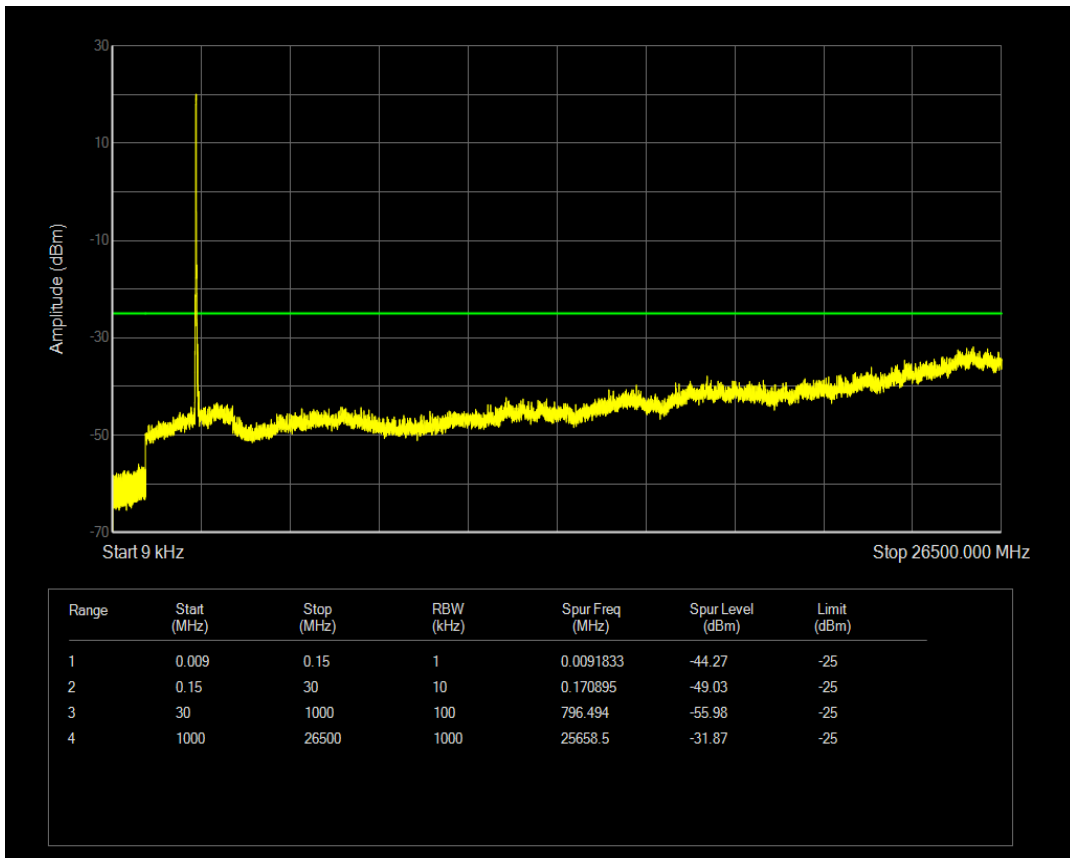

Band41 QPSK BW=20MHz Channel=39750 RB Size=100 Position=#0

Band41 16QAM BW=20MHz Channel=39750 RB Size=1 Position=#0