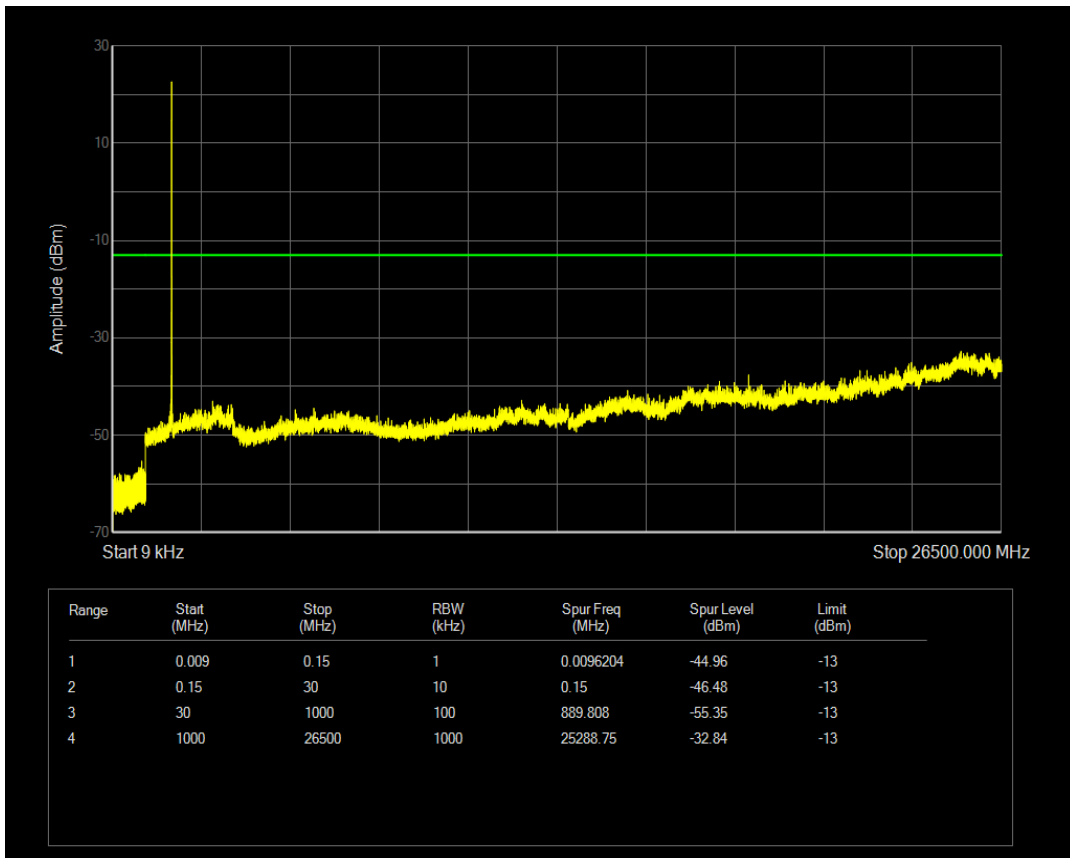

Band66 QPSK BW=3MHz Channel=132657 RB Size=15 Position=#0

Band66 16QAM BW=3MHz Channel=132657 RB Size=1 Position=#0