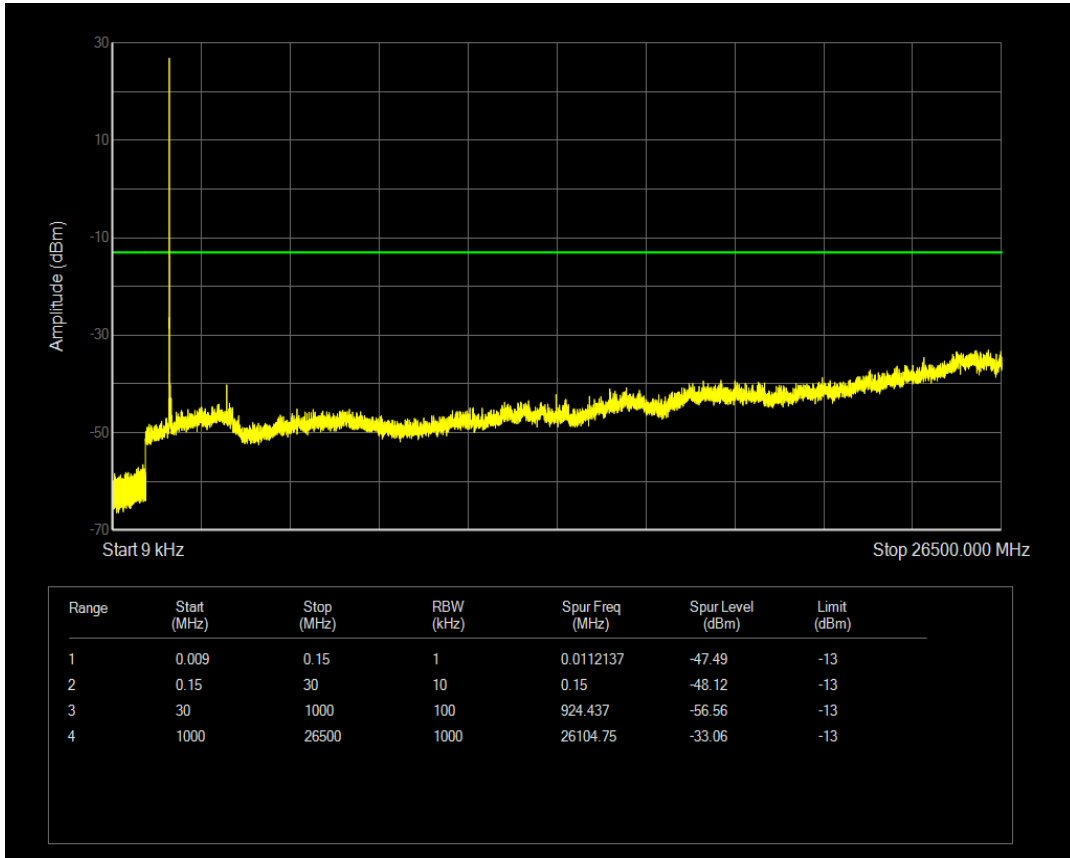

Band66 QPSK BW=3MHz Channel=131987 RB Size=1 Position=#0

Band66 QPSK BW=3MHz Channel=131987 RB Size=15 Position=#0