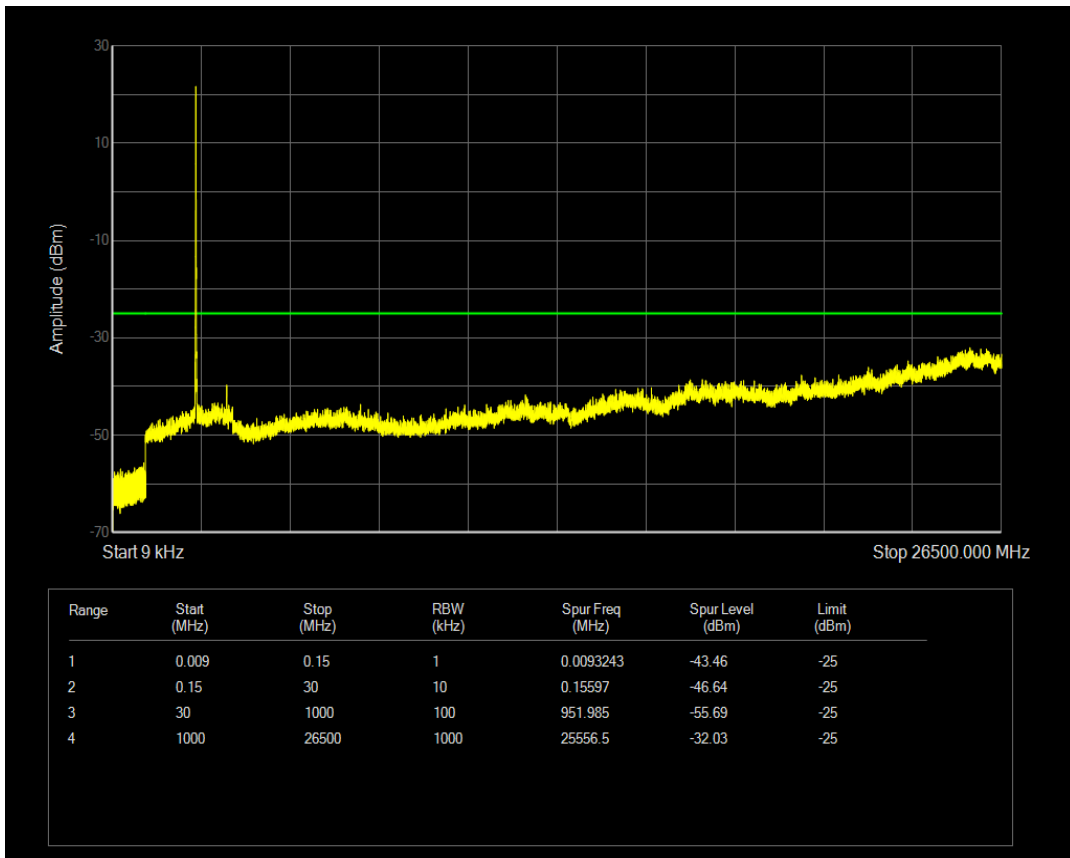

Band41 QPSK BW=10MHz Channel=39700 RB Size=50 Position=#0

Band41 16QAM BW=10MHz Channel=39700 RB Size=1 Position=#0