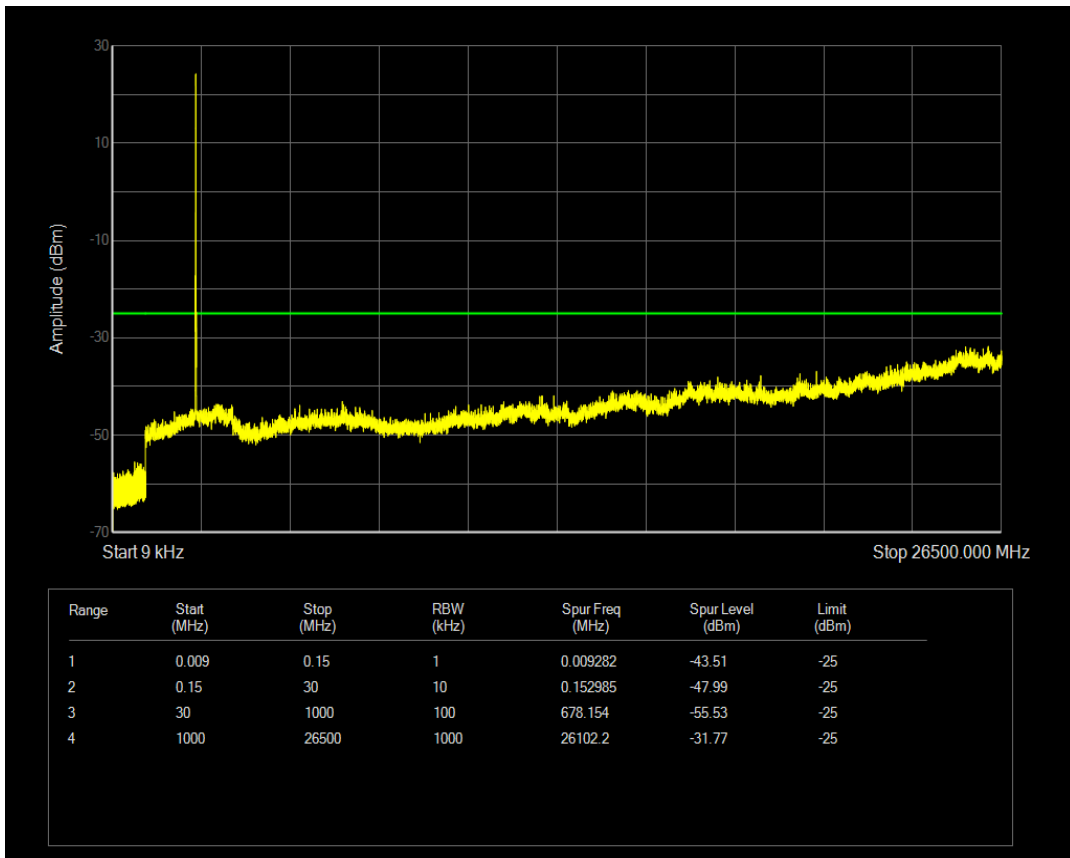

Band41 16QAM BW=5MHz Channel=39675 RB Size=25 Position=#0

Band41 QPSK BW=5MHz Channel=40620 RB Size=1 Position=#0