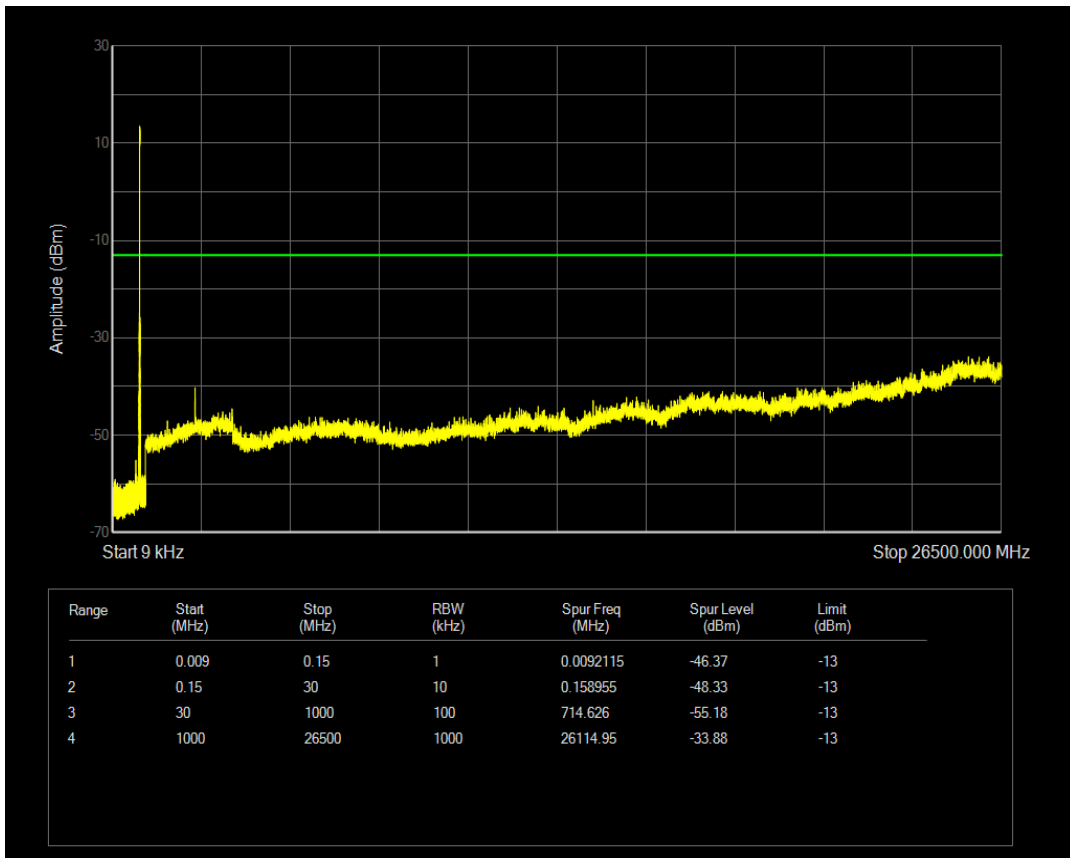

Band5 16QAM BW=3MHz Channel=20635 RB Size=15 Position=#0

Band5 QPSK BW=5MHz Channel=20425 RB Size=1 Position=#0

Band5 QPSK BW=5MHz Channel=20425 RB Size=25 Position=#0

Band5 16QAM BW=5MHz Channel=20425 RB Size=1 Position=#0

Band5 16QAM BW=5MHz Channel=20425 RB Size=25 Position=#0

Band5 QPSK BW=5MHz Channel=20525 RB Size=1 Position=#0

Band5 QPSK BW=5MHz Channel=20525 RB Size=25 Position=#0

Band5 16QAM BW=5MHz Channel=20525 RB Size=1 Position=#0