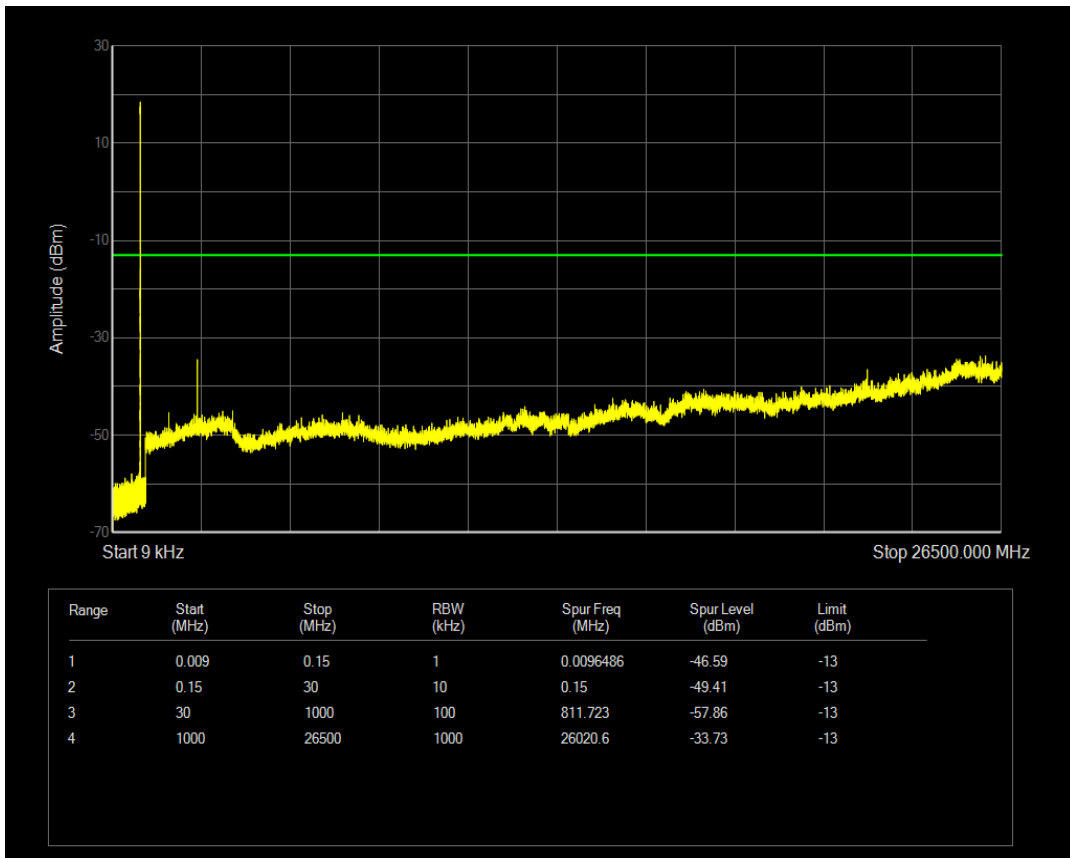

Band5 16QAM BW=1.4MHz Channel=20643 RB Size=6 Position=#0

Band5 QPSK BW=3MHz Channel=20415 RB Size=1 Position=#0