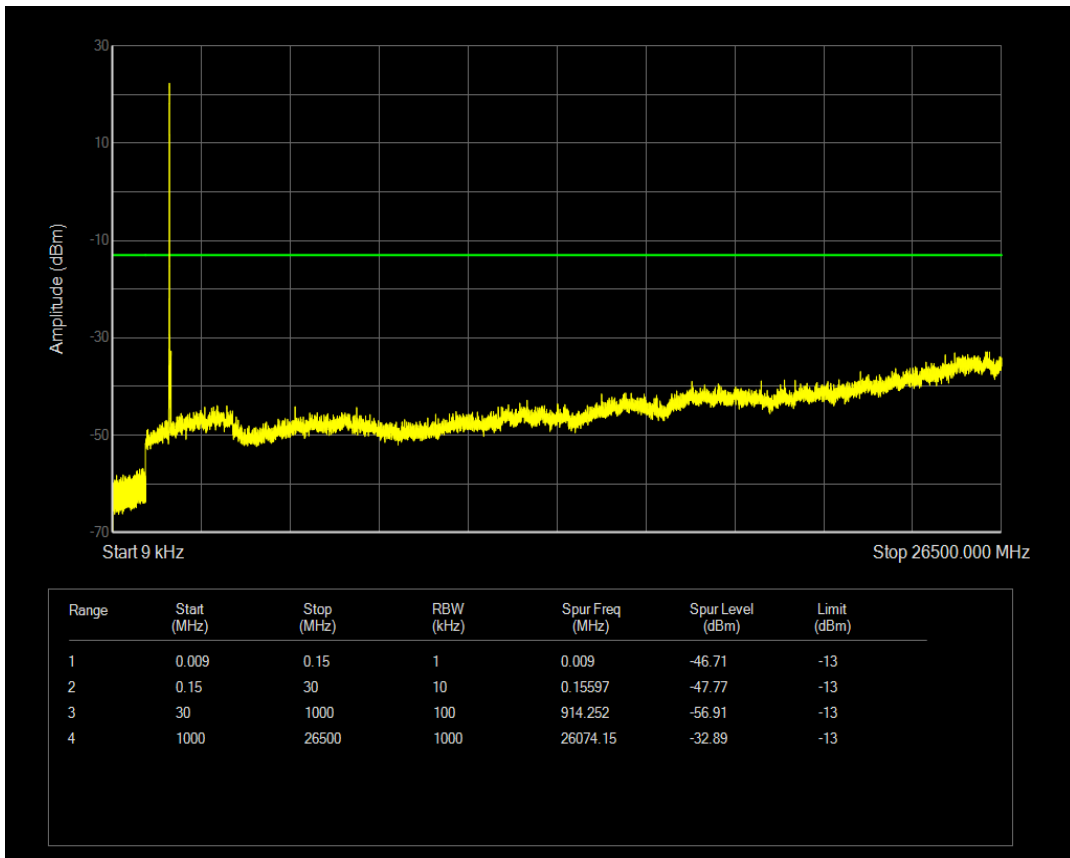

Band66 QPSK BW=5MHz Channel=131997 RB Size=25 Position=#0

Band66 16QAM BW=5MHz Channel=131997 RB Size=1 Position=#0