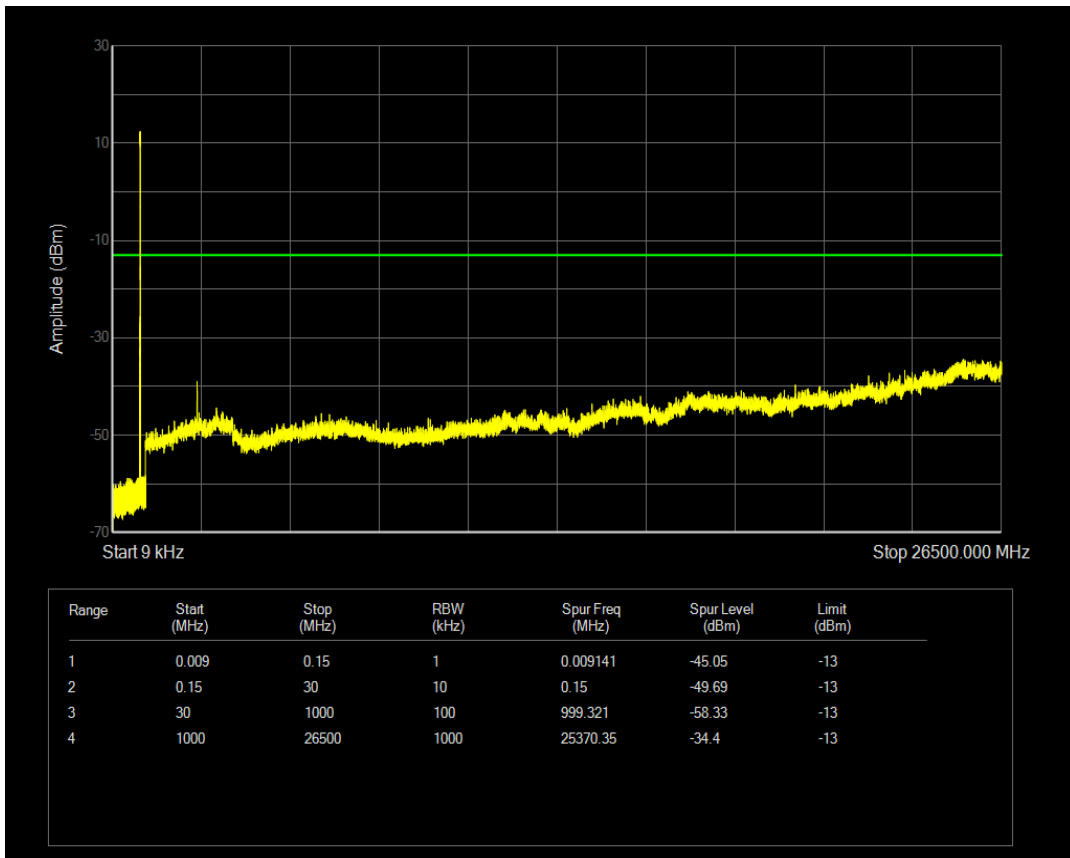

Band5 16QAM BW=5MHz Channel=20525 RB Size=25 Position=#0

Band5 QPSK BW=5MHz Channel=20625 RB Size=1 Position=#0

Band5 QPSK BW=5MHz Channel=20625 RB Size=25 Position=#0

Band5 16QAM BW=5MHz Channel=20625 RB Size=1 Position=#0

Band5 16QAM BW=5MHz Channel=20625 RB Size=25 Position=#0

Band5 QPSK BW=10MHz Channel=20450 RB Size=1 Position=#0

Band5 QPSK BW=10MHz Channel=20450 RB Size=50 Position=#0

Band5 16QAM BW=10MHz Channel=20450 RB Size=1 Position=#0