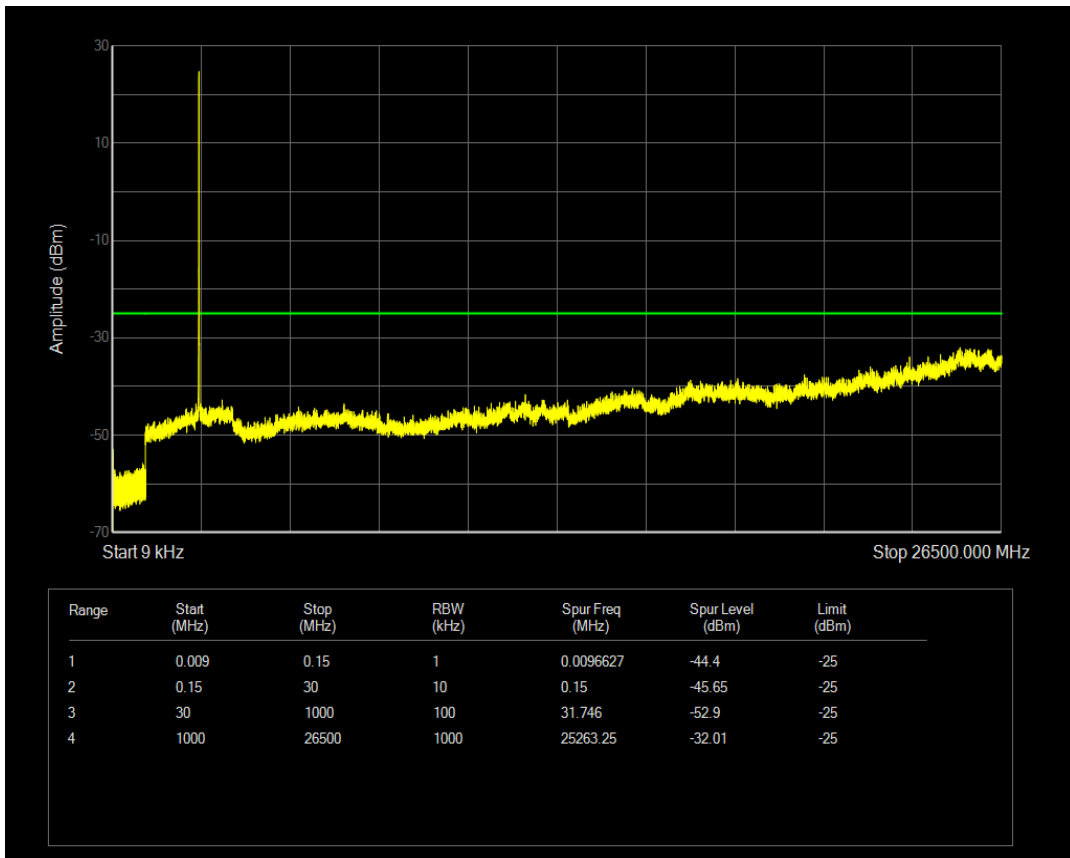

Band41 QPSK BW=5MHz Channel=40620 RB Size=25 Position=#0

Band41 16QAM BW=5MHz Channel=40620 RB Size=1 Position=#0