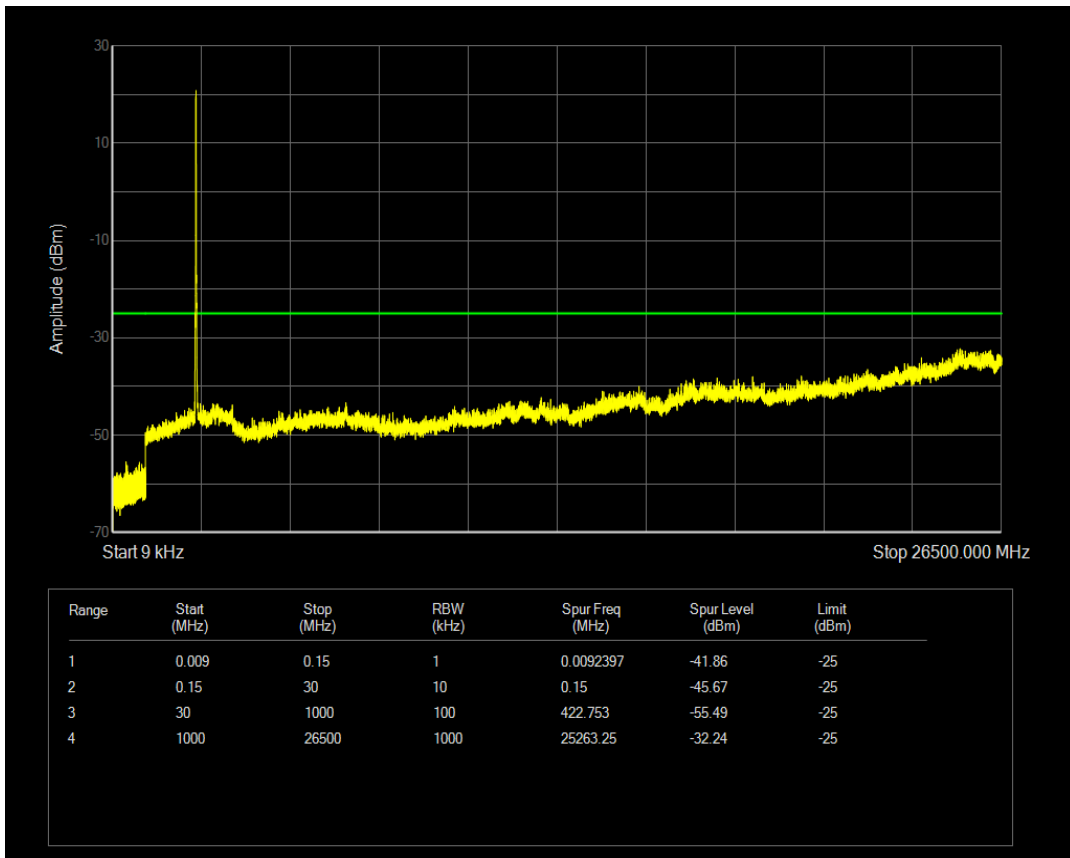

Band41 16QAM BW=15MHz Channel=39725 RB Size=75 Position=#0

Band41 QPSK BW=15MHz Channel=40620 RB Size=1 Position=#0