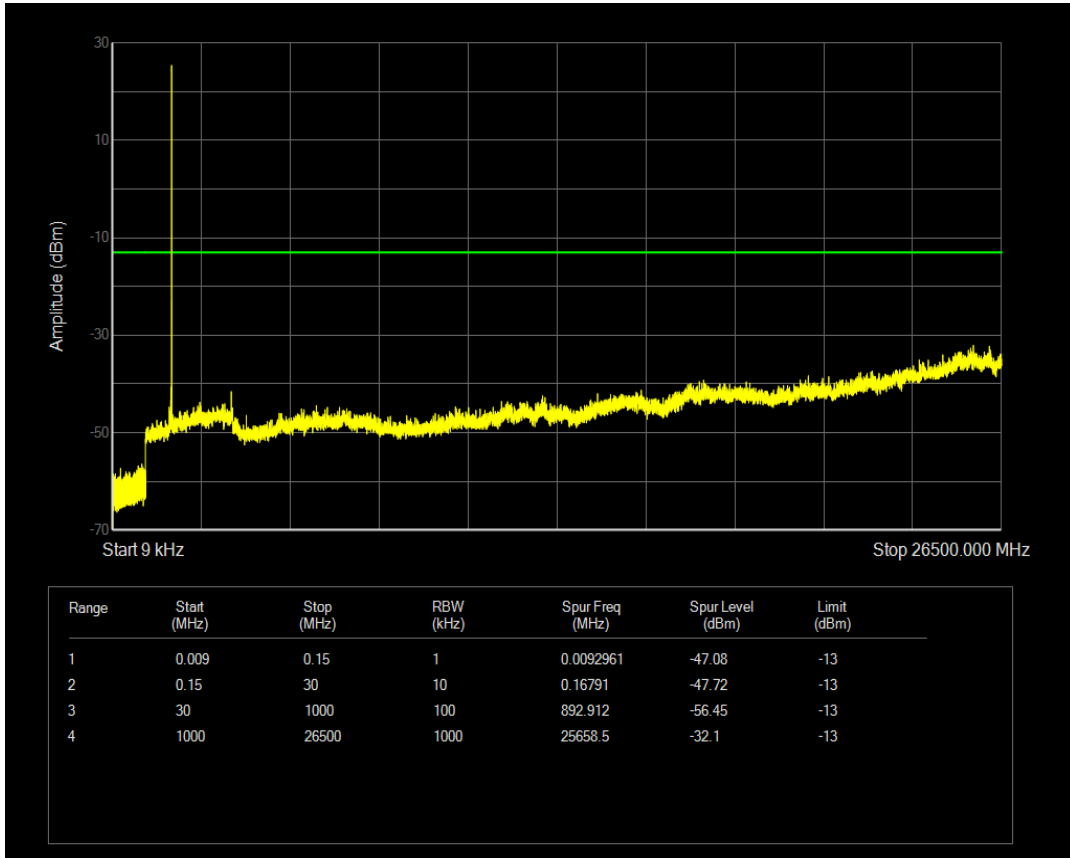

Band66 16QAM BW=1.4MHz Channel=132322 RB Size=6 Position=#0

Band66 QPSK BW=1.4MHz Channel=132665 RB Size=1 Position=#0

Band66 QPSK BW=1.4MHz Channel=132665 RB Size=6 Position=#0

Band66 16QAM BW=1.4MHz Channel=132665 RB Size=1 Position=#0