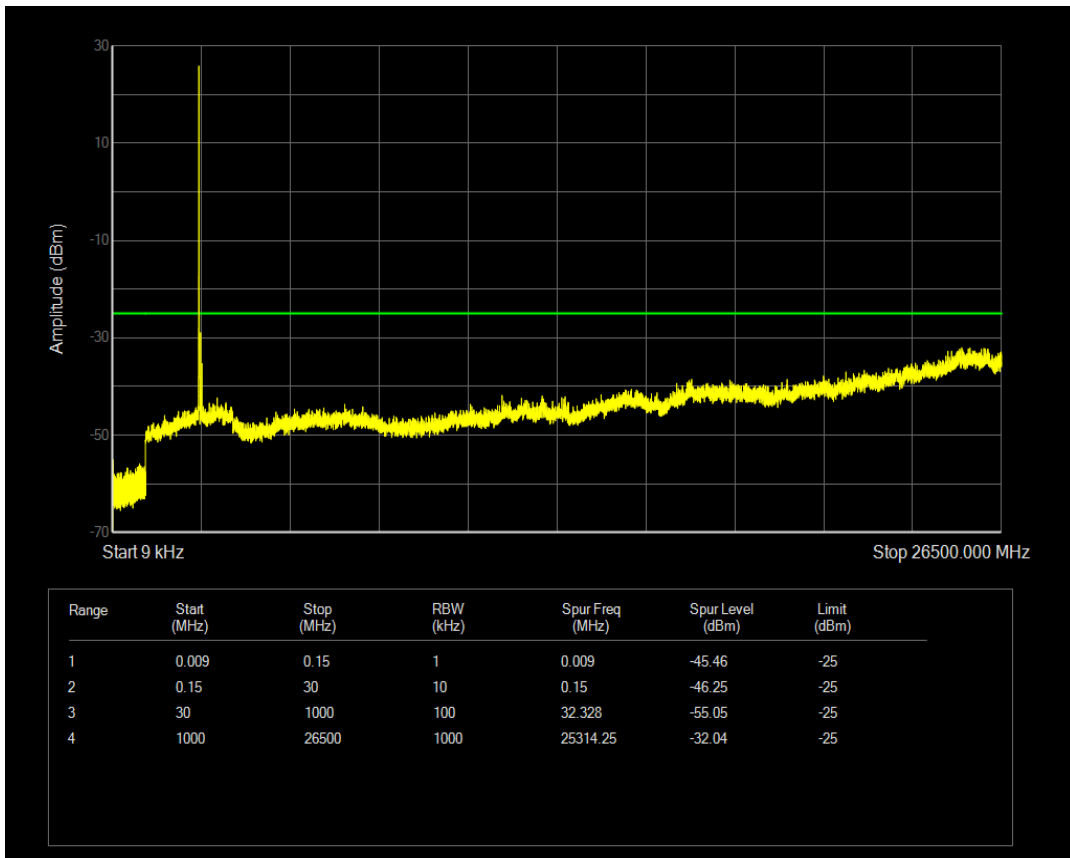

Band41 16QAM BW=5MHz Channel=40620 RB Size=25 Position=#0

Band41 QPSK BW=5MHz Channel=41565 RB Size=1 Position=#0