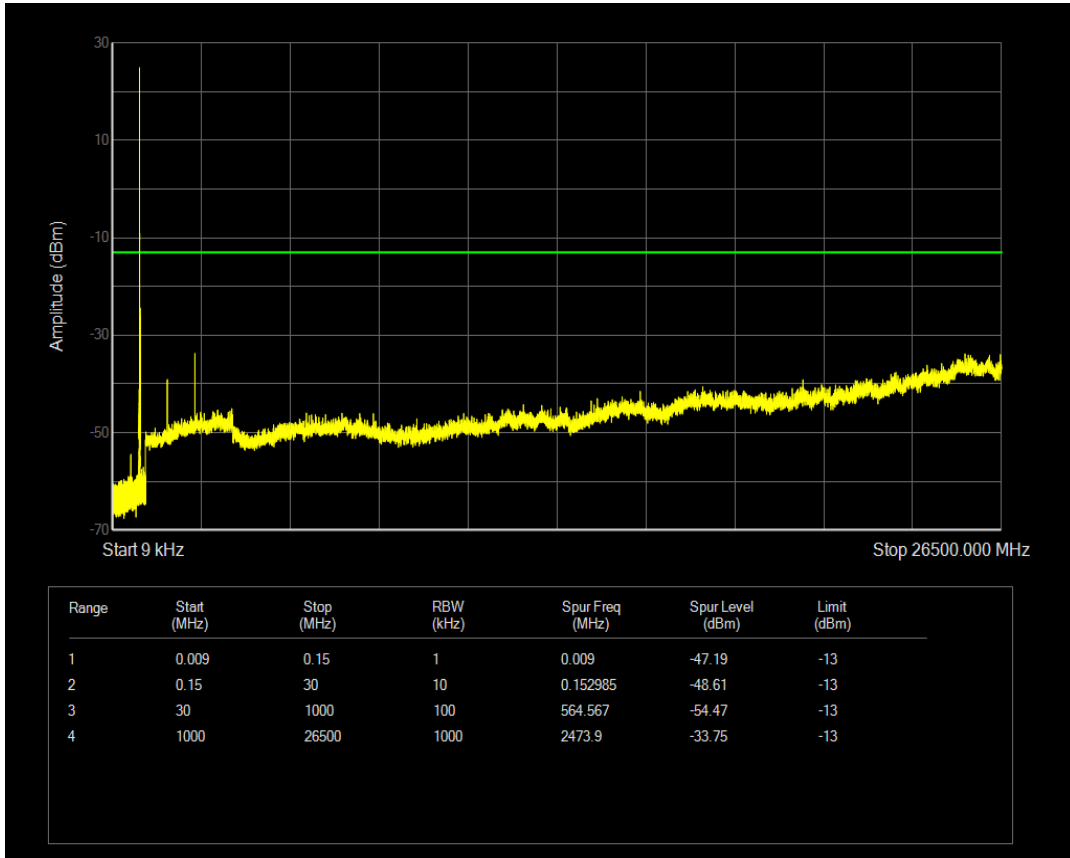

Band5 16QAM BW=5MHz Channel=20525 RB Size=25 Position=#0

Band5 QPSK BW=5MHz Channel=20625 RB Size=1 Position=#0

Band5 QPSK BW=5MHz Channel=20625 RB Size=25 Position=#0

Band5 16QAM BW=5MHz Channel=20625 RB Size=1 Position=#0

Band5 16QAM BW=5MHz Channel=20625 RB Size=25 Position=#0

Band5 QPSK BW=10MHz Channel=20450 RB Size=1 Position=#0

Band5 QPSK BW=10MHz Channel=20450 RB Size=50 Position=#0

Band5 16QAM BW=10MHz Channel=20450 RB Size=1 Position=#0