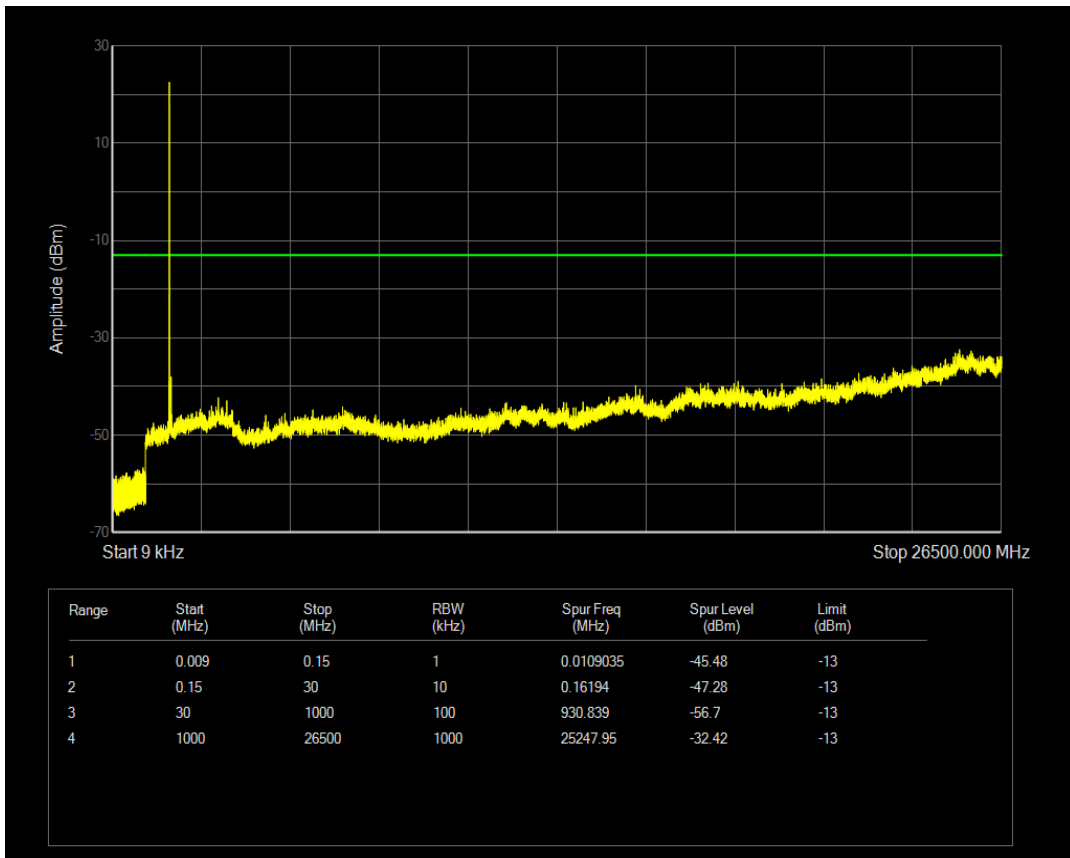

Band66 16QAM BW=3MHz Channel=131987 RB Size=15 Position=#0

Band66 QPSK BW=3MHz Channel=132322 RB Size=1 Position=#0