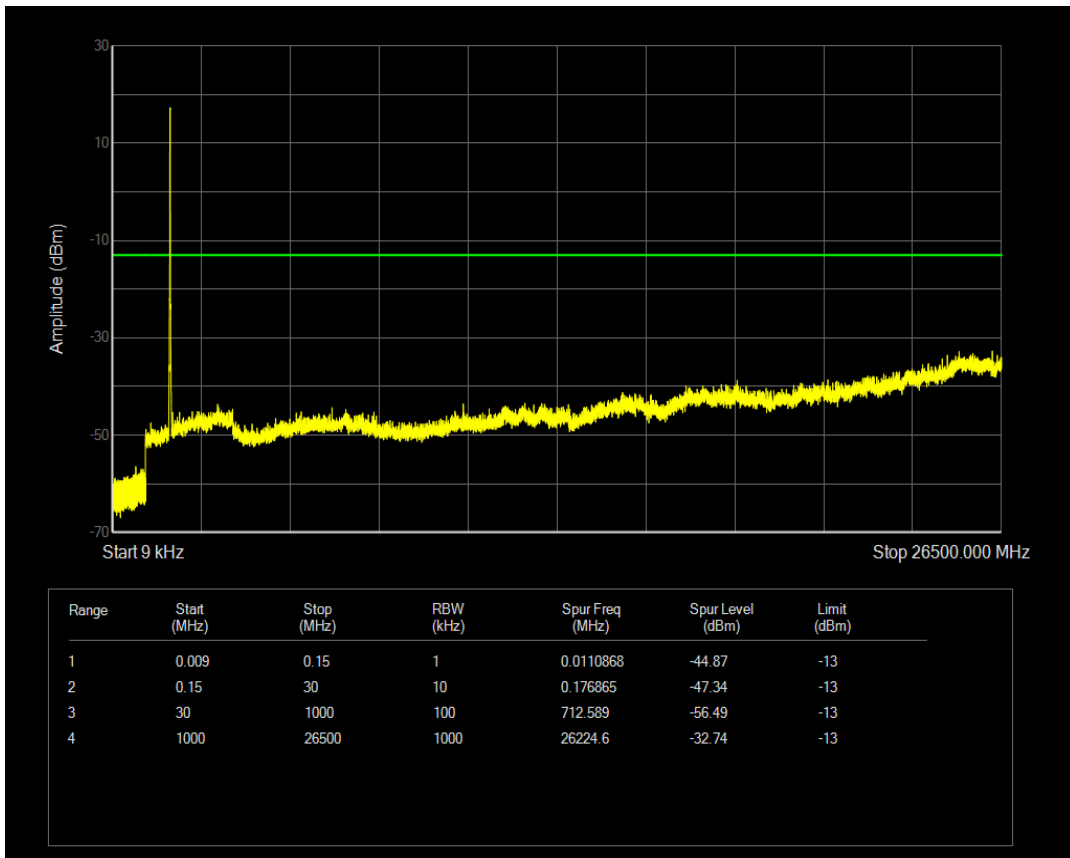

Band4 16QAM BW=10MHz Channel=20350 RB Size=50 Position=#0

Band4 QPSK BW=15MHz Channel=20025 RB Size=1 Position=#0

Band4 QPSK BW=15MHz Channel=20025 RB Size=75 Position=#0

Band4 16QAM BW=15MHz Channel=20025 RB Size=1 Position=#0

Band4 16QAM BW=15MHz Channel=20025 RB Size=75 Position=#0

Band4 QPSK BW=15MHz Channel=20175 RB Size=1 Position=#0

Band4 QPSK BW=15MHz Channel=20175 RB Size=75 Position=#0

Band4 16QAM BW=15MHz Channel=20175 RB Size=1 Position=#0

Band4 16QAM BW=15MHz Channel=20175 RB Size=75 Position=#0

Band4 QPSK BW=15MHz Channel=20325 RB Size=1 Position=#0

Band4 QPSK BW=15MHz Channel=20325 RB Size=75 Position=#0

Band4 16QAM BW=15MHz Channel=20325 RB Size=1 Position=#0