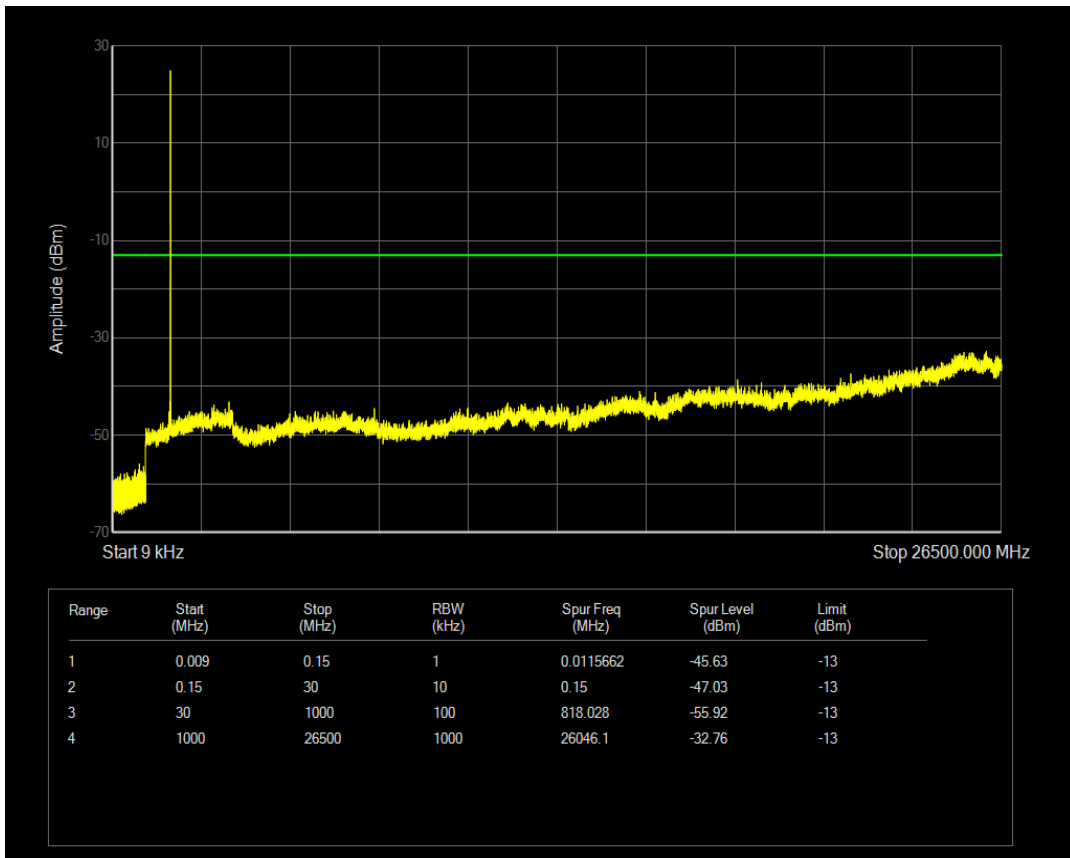

Band66 QPSK BW=1.4MHz Channel=132322 RB Size=6 Position=#0

Band66 16QAM BW=1.4MHz Channel=132322 RB Size=1 Position=#0