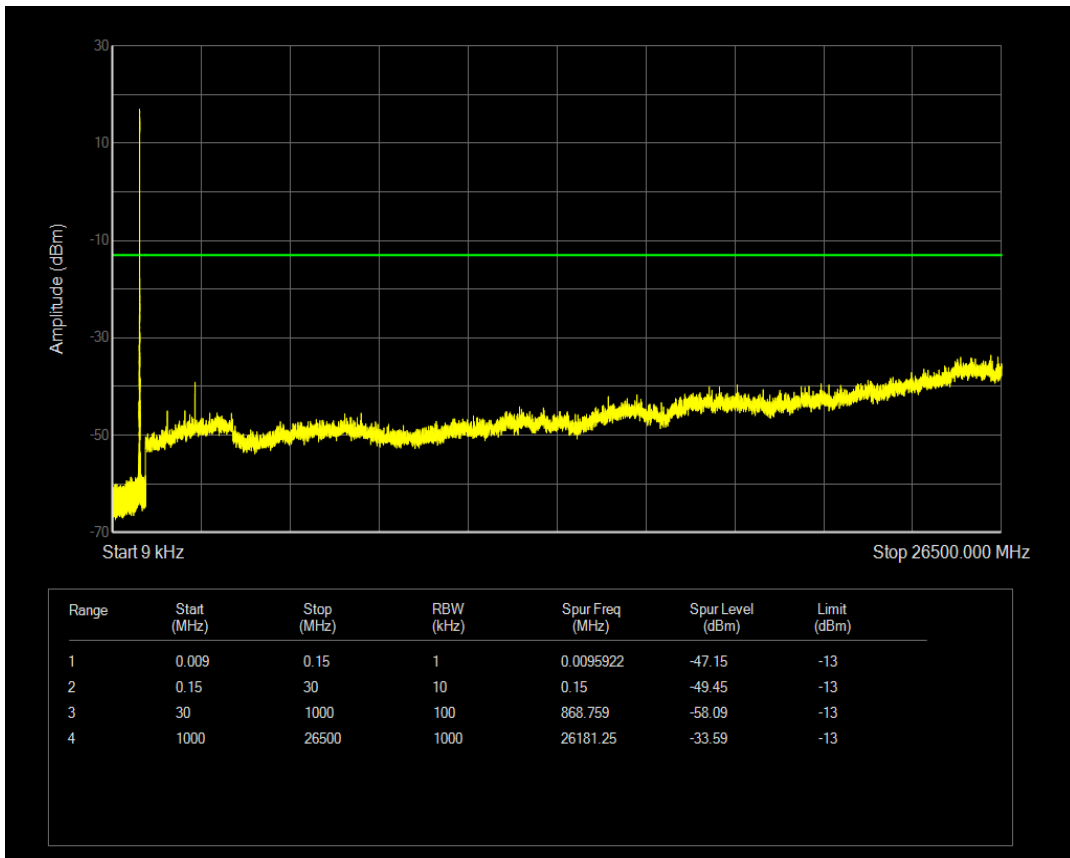

Band5 QPSK BW=3MHz Channel=20415 RB Size=15 Position=#0

Band5 16QAM BW=3MHz Channel=20415 RB Size=1 Position=#0