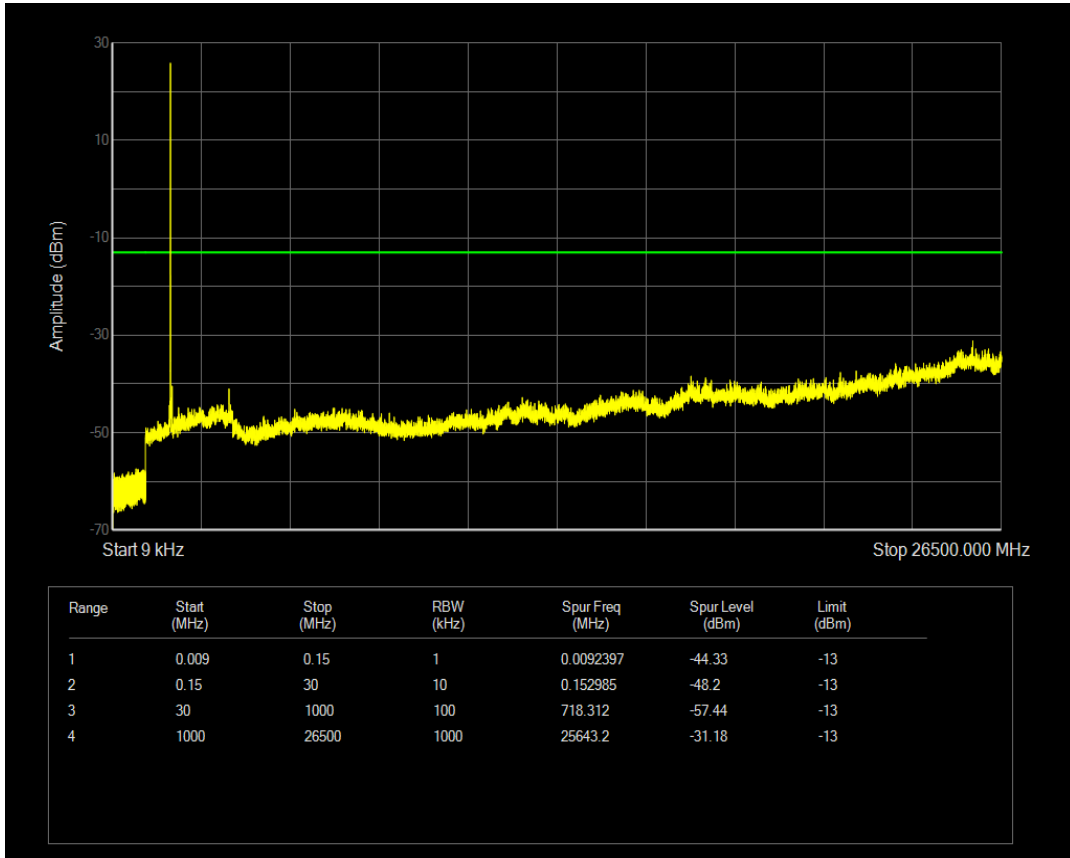

Band66 16QAM BW=1.4MHz Channel=131979 RB Size=6 Position=#0

Band66 QPSK BW=1.4MHz Channel=132322 RB Size=1 Position=#0

Band66 QPSK BW=1.4MHz Channel=132322 RB Size=6 Position=#0

Band66 16QAM BW=1.4MHz Channel=132322 RB Size=1 Position=#0