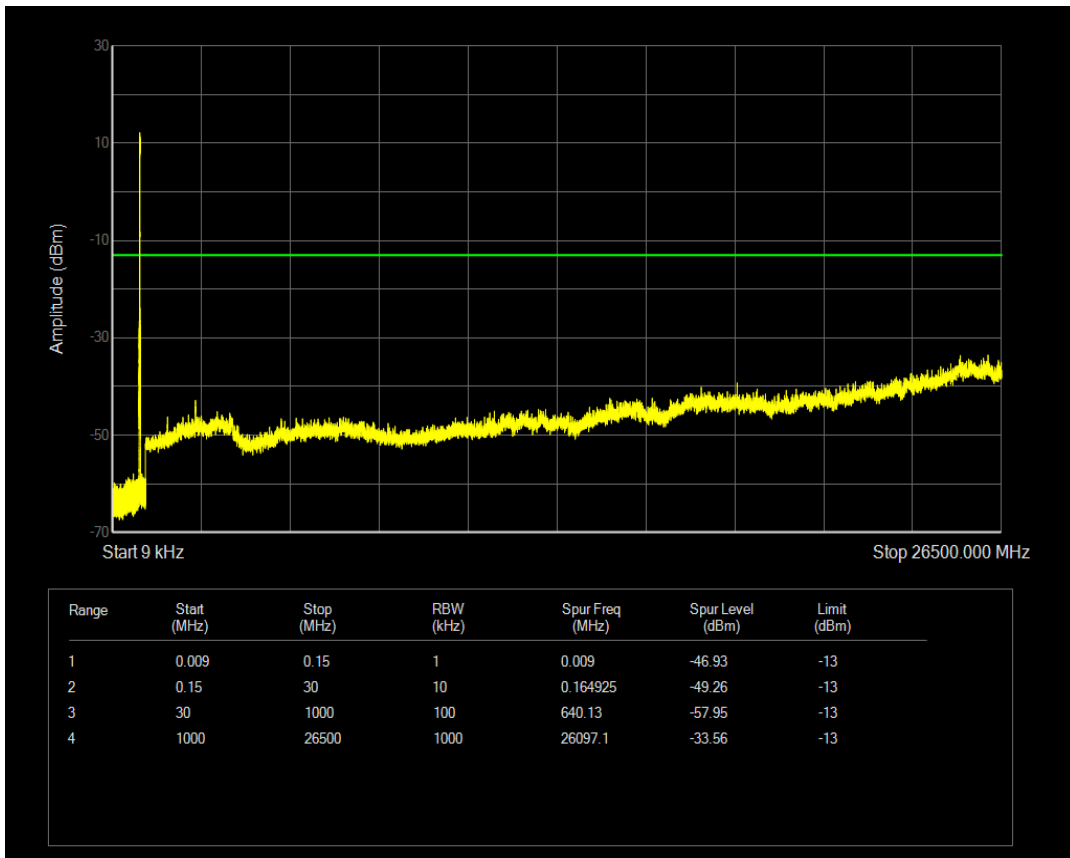

Band5 16QAM BW=5MHz Channel=20525 RB Size=25 Position=#0

Band5 QPSK BW=5MHz Channel=20625 RB Size=1 Position=#0

Band5 QPSK BW=5MHz Channel=20625 RB Size=25 Position=#0

Band5 16QAM BW=5MHz Channel=20625 RB Size=1 Position=#0

Band5 16QAM BW=5MHz Channel=20625 RB Size=25 Position=#0

Band5 QPSK BW=10MHz Channel=20450 RB Size=1 Position=#0

Band5 QPSK BW=10MHz Channel=20450 RB Size=50 Position=#0

Band5 16QAM BW=10MHz Channel=20450 RB Size=1 Position=#0