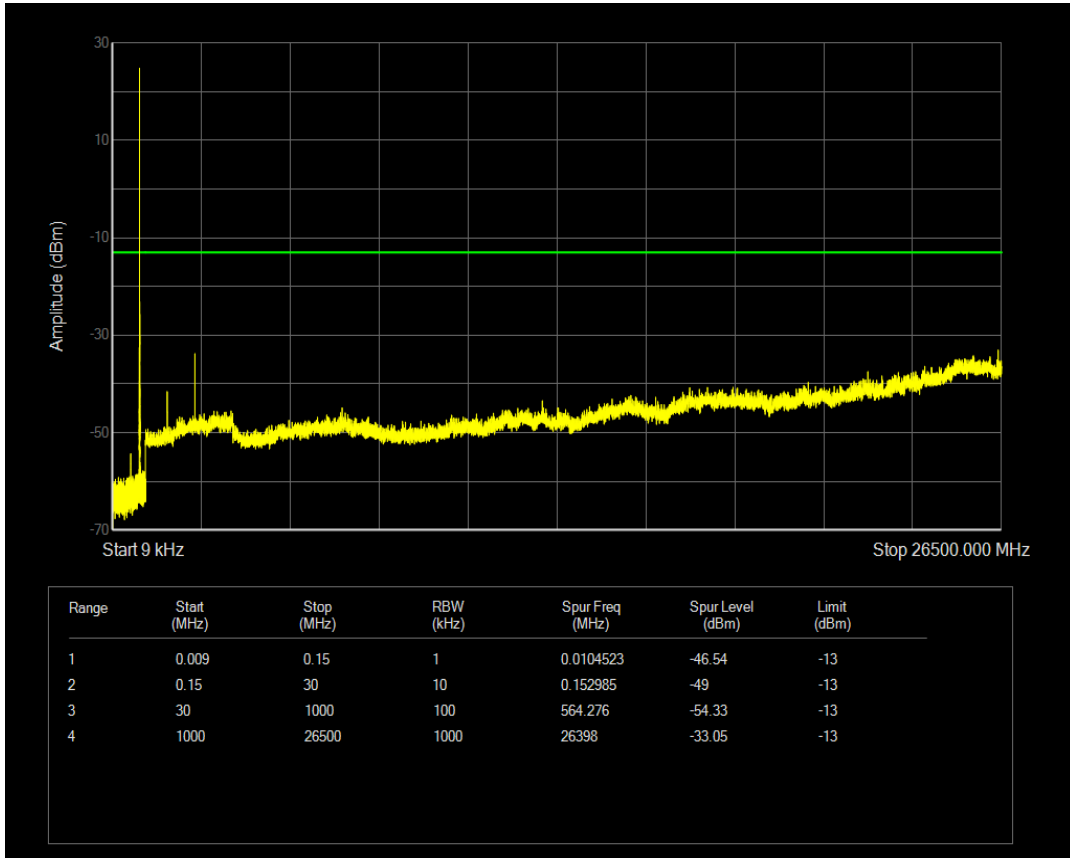

Band5 16QAM BW=1.4MHz Channel=20525 RB Size=6 Position=#0

Band5 QPSK BW=1.4MHz Channel=20643 RB Size=1 Position=#0

Band5 QPSK BW=1.4MHz Channel=20643 RB Size=6 Position=#0

Band5 16QAM BW=1.4MHz Channel=20643 RB Size=1 Position=#0

Band5 16QAM BW=1.4MHz Channel=20643 RB Size=6 Position=#0

Band5 QPSK BW=3MHz Channel=20415 RB Size=1 Position=#0

Band5 QPSK BW=3MHz Channel=20415 RB Size=15 Position=#0

Band5 16QAM BW=3MHz Channel=20415 RB Size=1 Position=#0