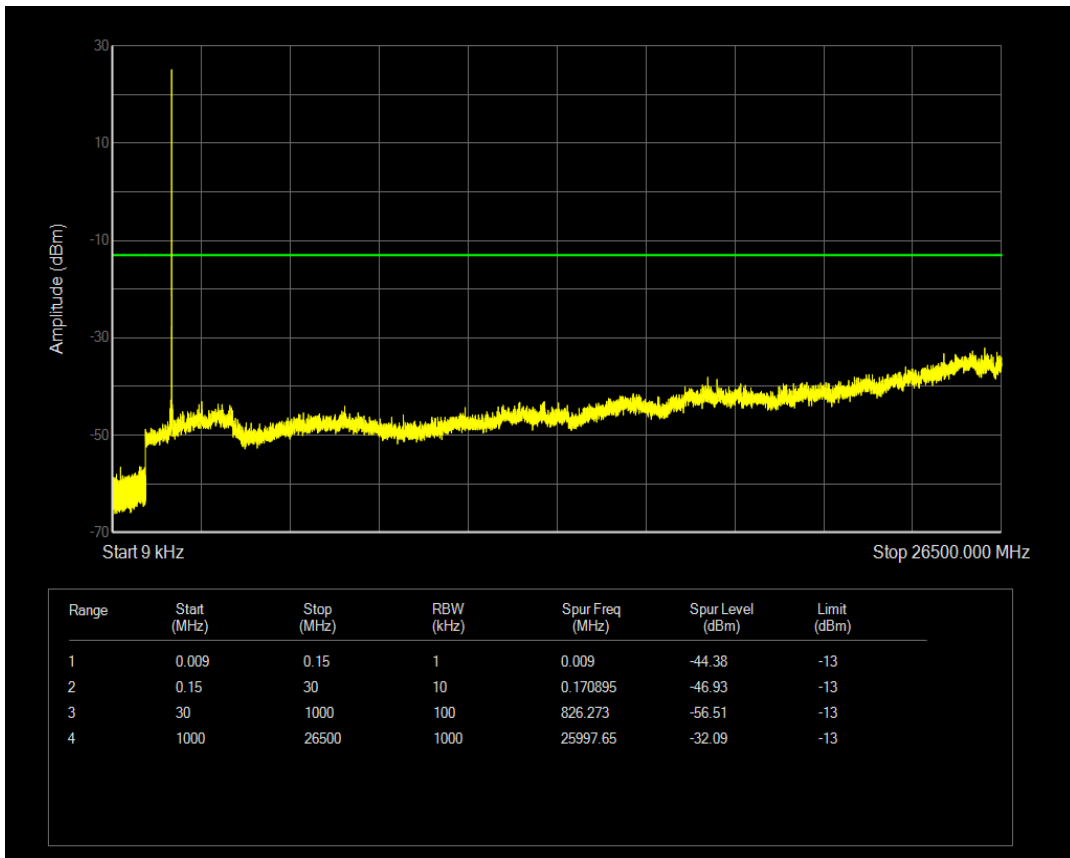

Band66 16QAM BW=1.4MHz Channel=132665 RB Size=6 Position=#0

Band66 QPSK BW=3MHz Channel=131987 RB Size=1 Position=#0