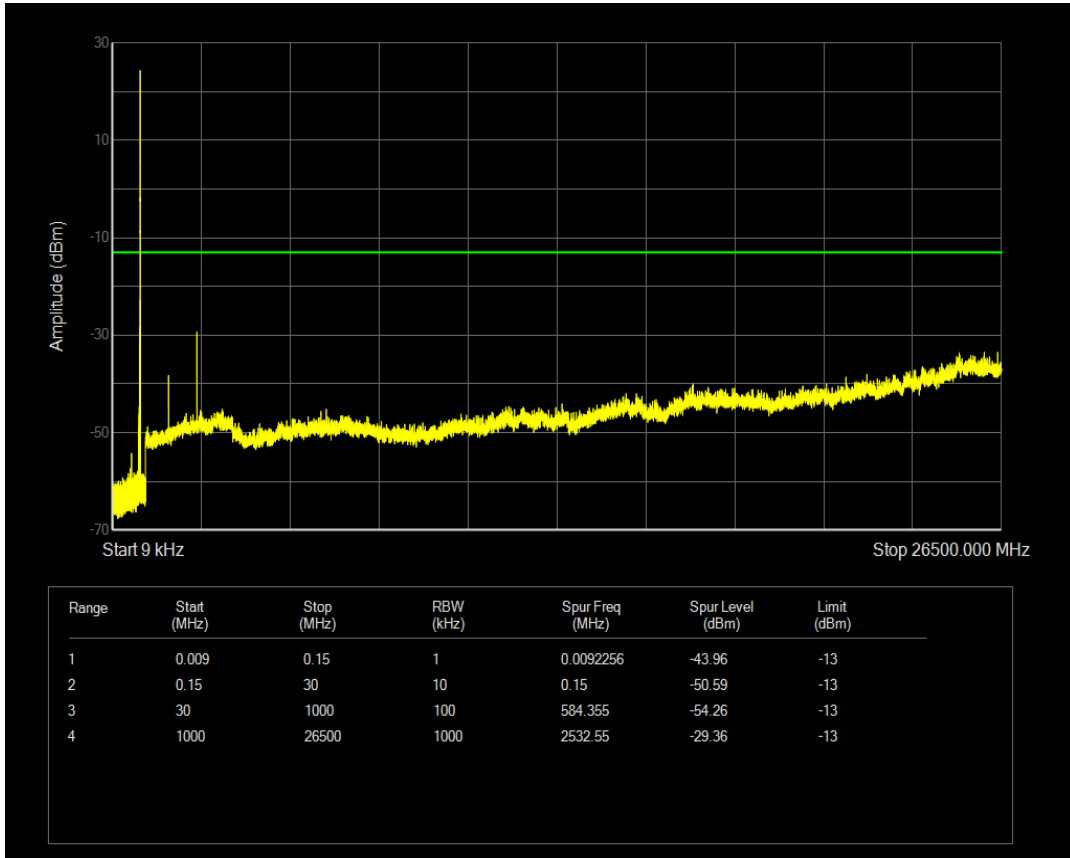

Band5 16QAM BW=5MHz Channel=20425 RB Size=25 Position=#0

Band5 QPSK BW=5MHz Channel=20525 RB Size=1 Position=#0

Band5 QPSK BW=5MHz Channel=20525 RB Size=25 Position=#0

Band5 16QAM BW=5MHz Channel=20525 RB Size=1 Position=#0

Band5 16QAM BW=5MHz Channel=20525 RB Size=25 Position=#0

Band5 QPSK BW=5MHz Channel=20625 RB Size=1 Position=#0

Band5 QPSK BW=5MHz Channel=20625 RB Size=25 Position=#0

Band5 16QAM BW=5MHz Channel=20625 RB Size=1 Position=#0