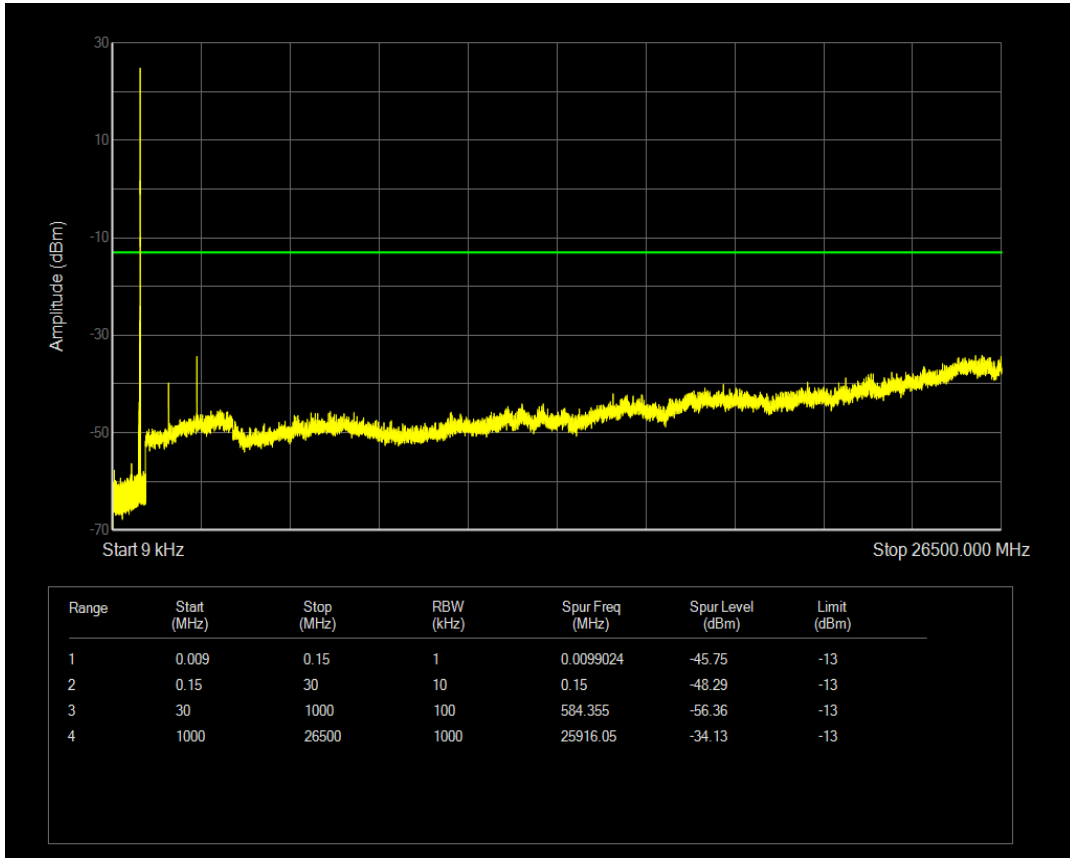

Band5 16QAM BW=5MHz Channel=20525 RB Size=25 Position=#0

Band5 QPSK BW=5MHz Channel=20625 RB Size=1 Position=#0

Band5 QPSK BW=5MHz Channel=20625 RB Size=25 Position=#0

Band5 16QAM BW=5MHz Channel=20625 RB Size=1 Position=#0

Band5 16QAM BW=5MHz Channel=20625 RB Size=25 Position=#0

Band5 QPSK BW=10MHz Channel=20450 RB Size=1 Position=#0

Band5 QPSK BW=10MHz Channel=20450 RB Size=50 Position=#0

Band5 16QAM BW=10MHz Channel=20450 RB Size=1 Position=#0