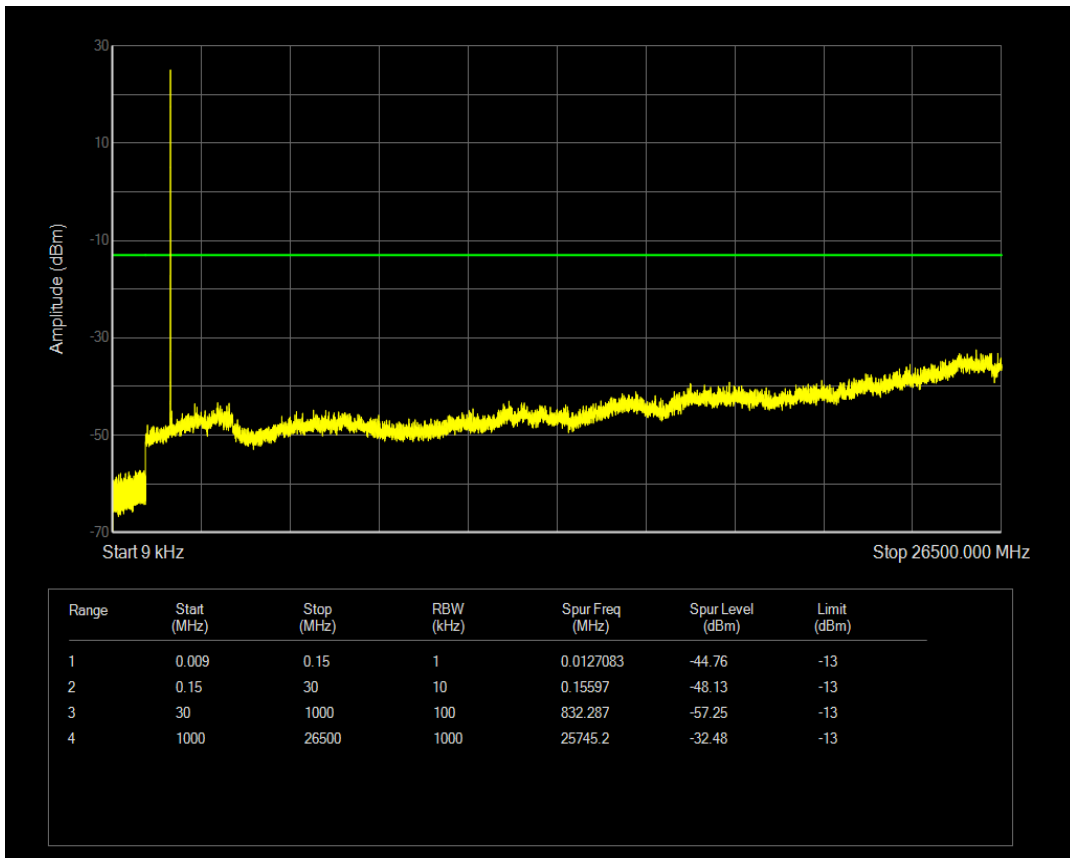

Band66 16QAM BW=1.4MHz Channel=132322 RB Size=6 Position=#0

Band66 QPSK BW=1.4MHz Channel=132665 RB Size=1 Position=#0