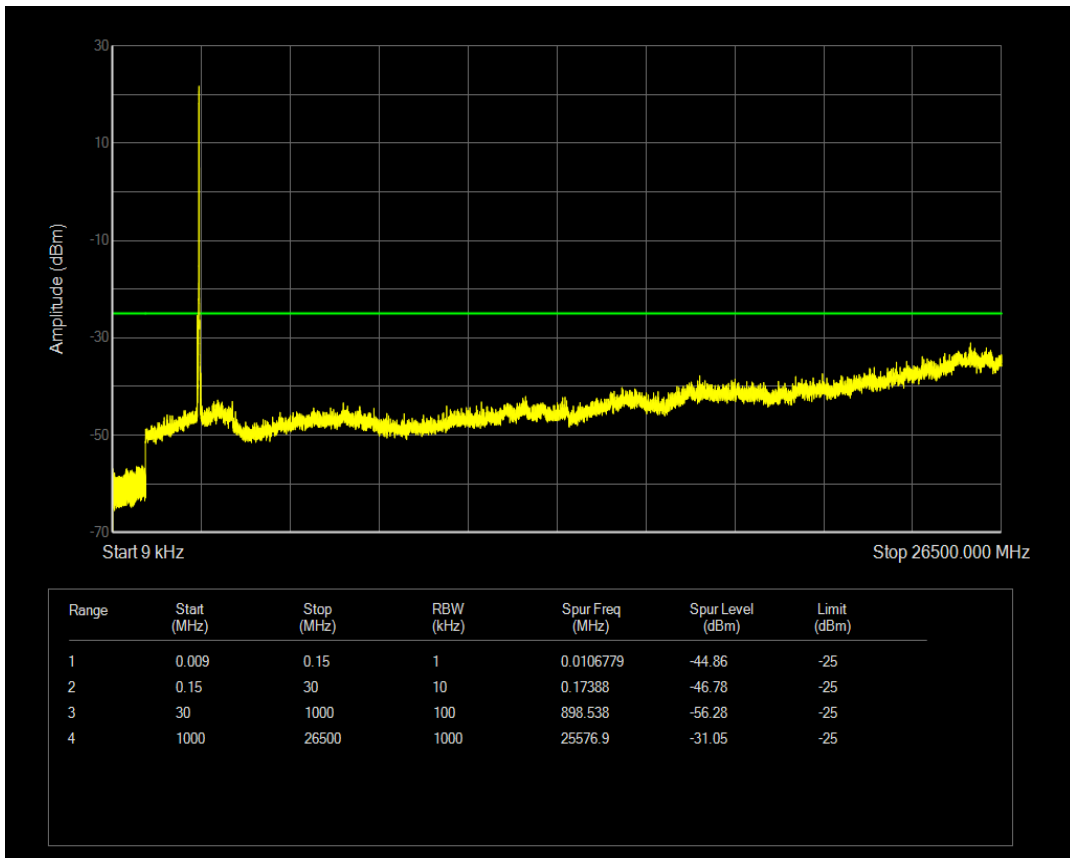

Band41 16QAM BW=15MHz Channel=40620 RB Size=75 Position=#0

Band41 QPSK BW=15MHz Channel=41515 RB Size=1 Position=#0