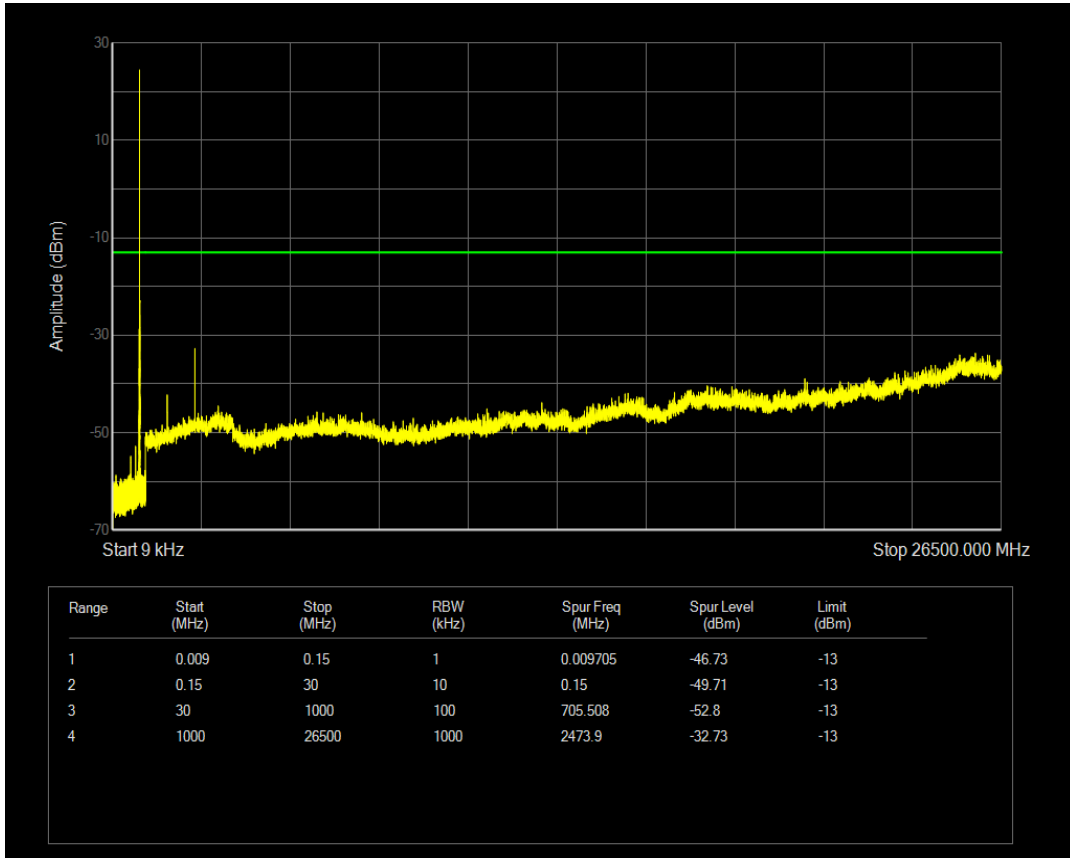

Band5 16QAM BW=3MHz Channel=20635 RB Size=15 Position=#0

Band5 QPSK BW=5MHz Channel=20425 RB Size=1 Position=#0

Band5 QPSK BW=5MHz Channel=20425 RB Size=25 Position=#0

Band5 16QAM BW=5MHz Channel=20425 RB Size=1 Position=#0

Band5 16QAM BW=5MHz Channel=20425 RB Size=25 Position=#0

Band5 QPSK BW=5MHz Channel=20525 RB Size=1 Position=#0

Band5 QPSK BW=5MHz Channel=20525 RB Size=25 Position=#0

Band5 16QAM BW=5MHz Channel=20525 RB Size=1 Position=#0