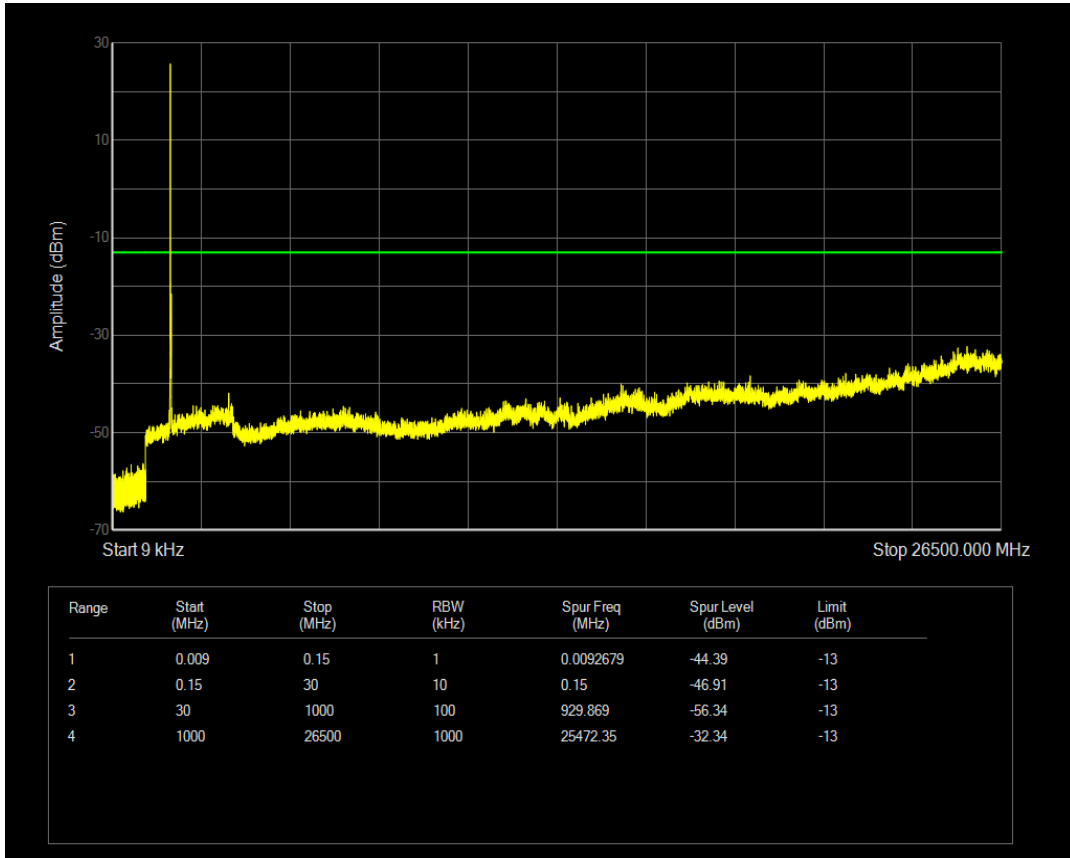

Band4 16QAM BW=15MHz Channel=20025 RB Size=75 Position=#0

Band4 QPSK BW=15MHz Channel=20175 RB Size=1 Position=#0

Band4 QPSK BW=15MHz Channel=20175 RB Size=75 Position=#0

Band4 16QAM BW=15MHz Channel=20175 RB Size=1 Position=#0

Band4 16QAM BW=15MHz Channel=20175 RB Size=75 Position=#0

Band4 QPSK BW=15MHz Channel=20325 RB Size=1 Position=#0

Band4 QPSK BW=15MHz Channel=20325 RB Size=75 Position=#0

Band4 16QAM BW=15MHz Channel=20325 RB Size=1 Position=#0

Band4 16QAM BW=15MHz Channel=20325 RB Size=75 Position=#0

Band4 QPSK BW=20MHz Channel=20050 RB Size=1 Position=#0

Band4 QPSK BW=20MHz Channel=20050 RB Size=100 Position=#0

Band4 16QAM BW=20MHz Channel=20050 RB Size=1 Position=#0