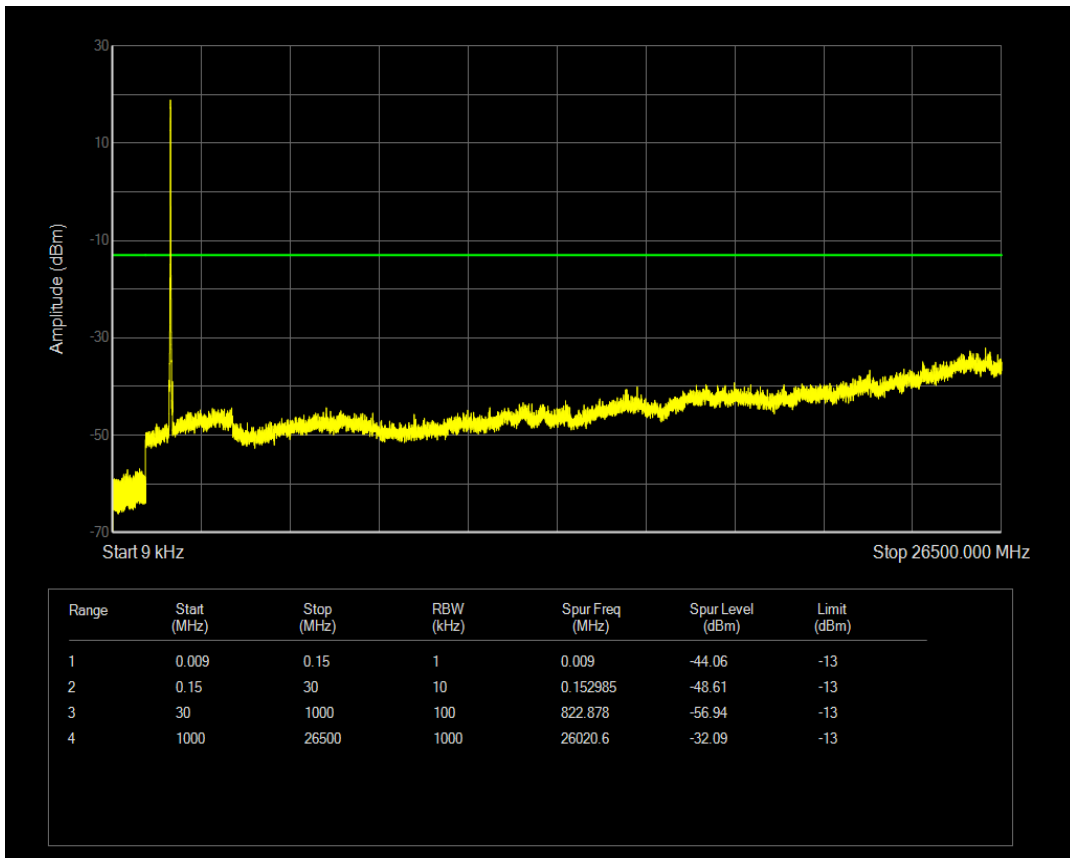

Band4 16QAM BW=10MHz Channel=20350 RB Size=50 Position=#0

Band4 QPSK BW=15MHz Channel=20025 RB Size=1 Position=#0

Band4 QPSK BW=15MHz Channel=20025 RB Size=75 Position=#0

Band4 16QAM BW=15MHz Channel=20025 RB Size=1 Position=#0

Band4 16QAM BW=15MHz Channel=20025 RB Size=75 Position=#0

Band4 QPSK BW=15MHz Channel=20175 RB Size=1 Position=#0

Band4 QPSK BW=15MHz Channel=20175 RB Size=75 Position=#0

Band4 16QAM BW=15MHz Channel=20175 RB Size=1 Position=#0

Band4 16QAM BW=15MHz Channel=20175 RB Size=75 Position=#0

Band4 QPSK BW=15MHz Channel=20325 RB Size=1 Position=#0

Band4 QPSK BW=15MHz Channel=20325 RB Size=75 Position=#0

Band4 16QAM BW=15MHz Channel=20325 RB Size=1 Position=#0