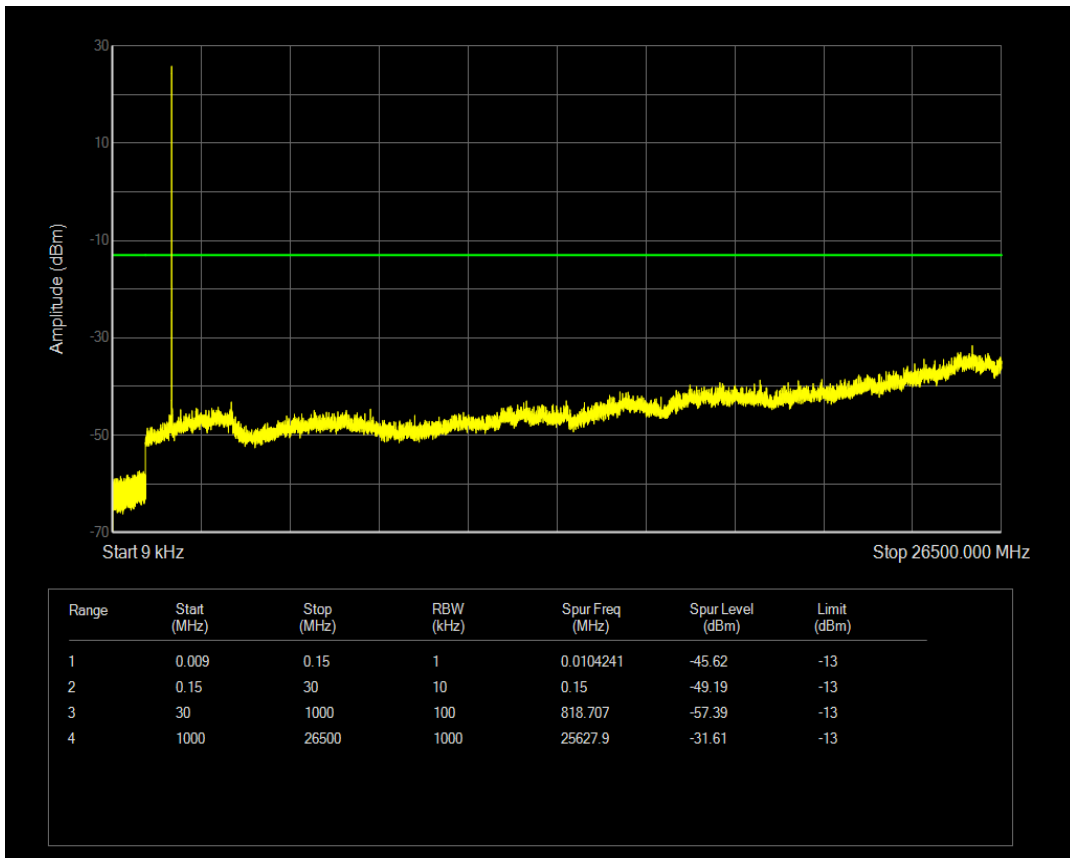

Band66 QPSK BW=1.4MHz Channel=132665 RB Size=6 Position=#0

Band66 16QAM BW=1.4MHz Channel=132665 RB Size=1 Position=#0