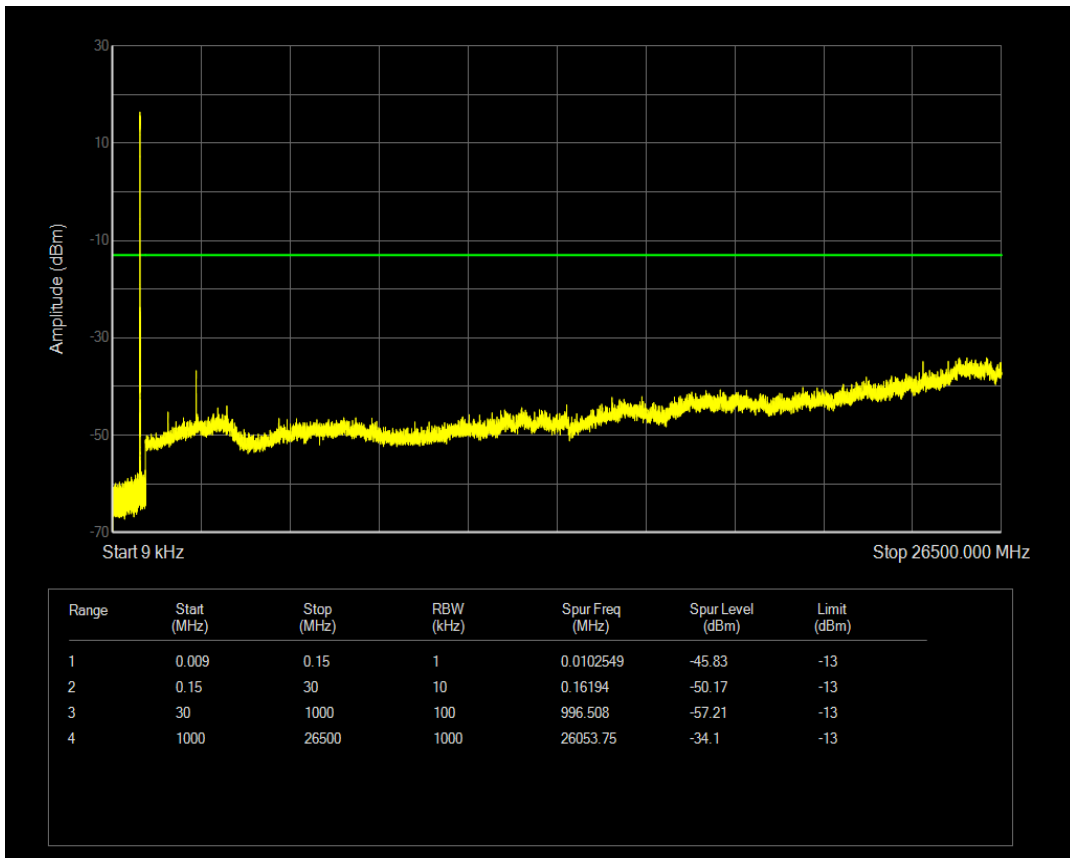

Band5 QPSK BW=3MHz Channel=20525 RB Size=15 Position=#0

Band5 16QAM BW=3MHz Channel=20525 RB Size=1 Position=#0