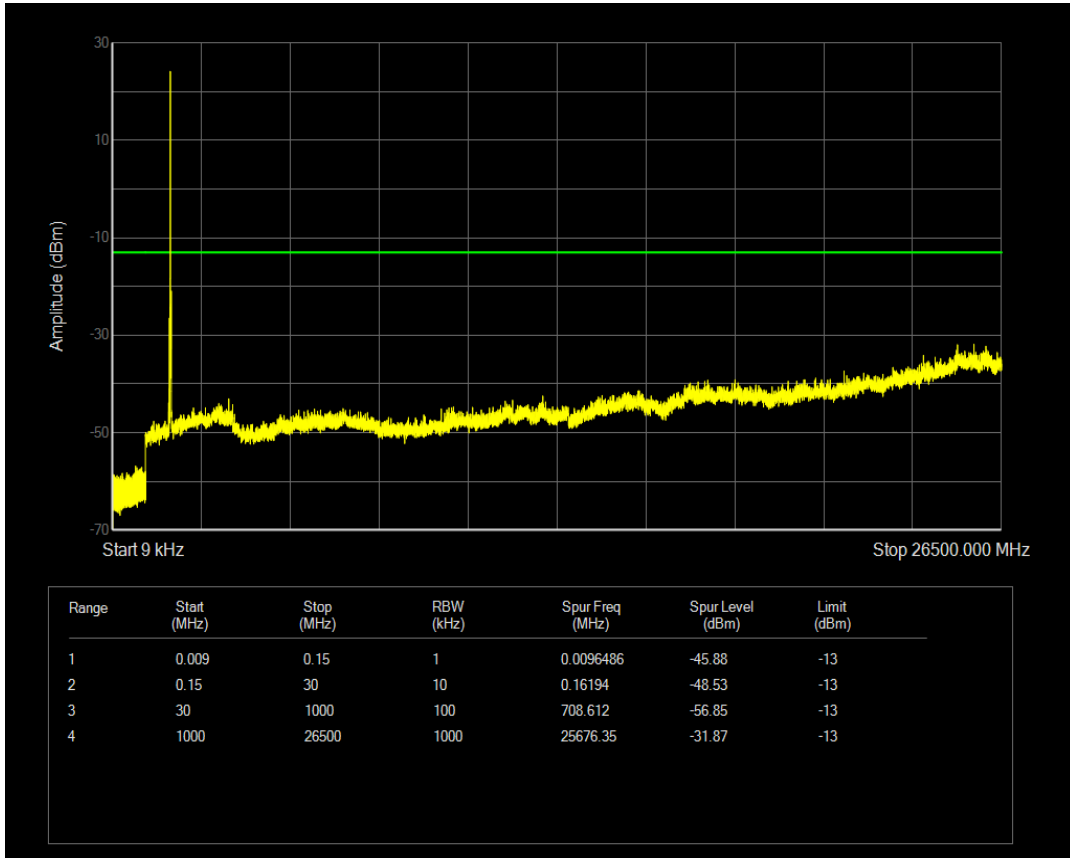

Band4 16QAM BW=10MHz Channel=20350 RB Size=50 Position=#0

Band4 QPSK BW=15MHz Channel=20025 RB Size=1 Position=#0

Band4 QPSK BW=15MHz Channel=20025 RB Size=75 Position=#0

Band4 16QAM BW=15MHz Channel=20025 RB Size=1 Position=#0

Band4 16QAM BW=15MHz Channel=20025 RB Size=75 Position=#0

Band4 QPSK BW=15MHz Channel=20175 RB Size=1 Position=#0

Band4 QPSK BW=15MHz Channel=20175 RB Size=75 Position=#0

Band4 16QAM BW=15MHz Channel=20175 RB Size=1 Position=#0

Band4 16QAM BW=15MHz Channel=20175 RB Size=75 Position=#0

Band4 QPSK BW=15MHz Channel=20325 RB Size=1 Position=#0

Band4 QPSK BW=15MHz Channel=20325 RB Size=75 Position=#0

Band4 16QAM BW=15MHz Channel=20325 RB Size=1 Position=#0