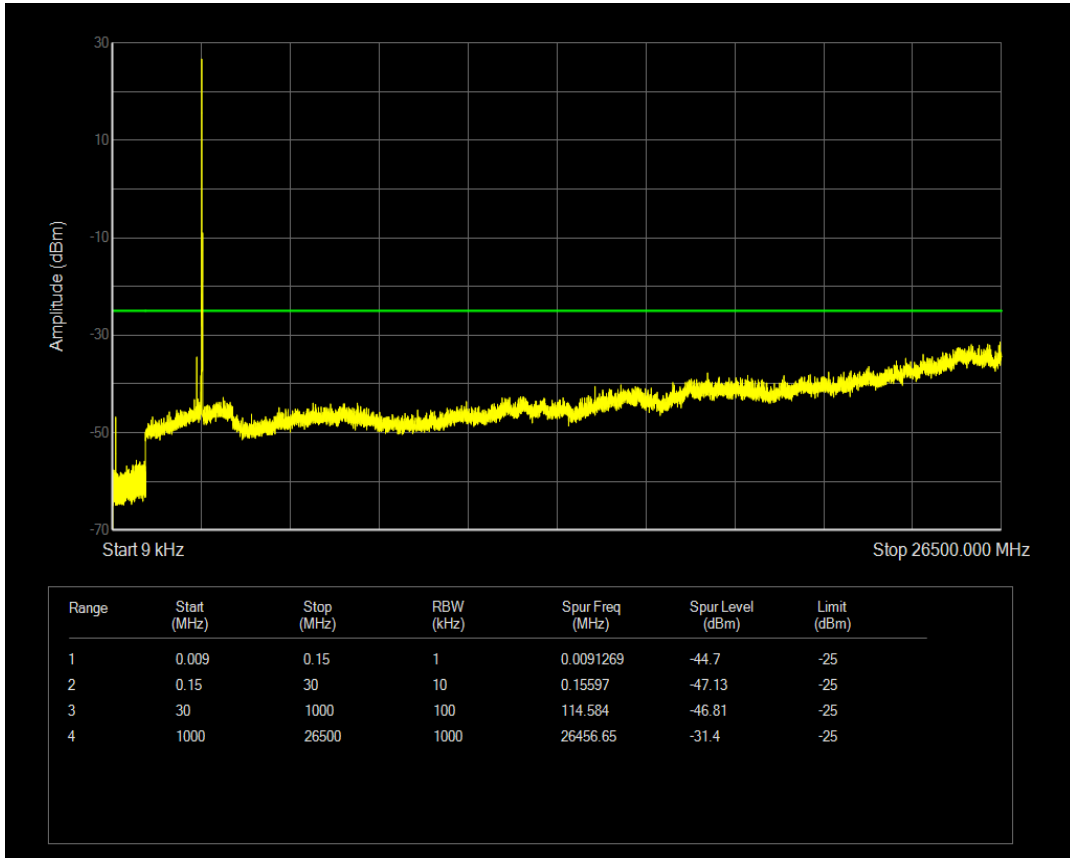

Band41 16QAM BW=15MHz Channel=40620 RB Size=75 Position=#0

Band41 QPSK BW=15MHz Channel=41515 RB Size=1 Position=#0

Band41 QPSK BW=15MHz Channel=41515 RB Size=75 Position=#0

Band41 16QAM BW=15MHz Channel=41515 RB Size=1 Position=#0