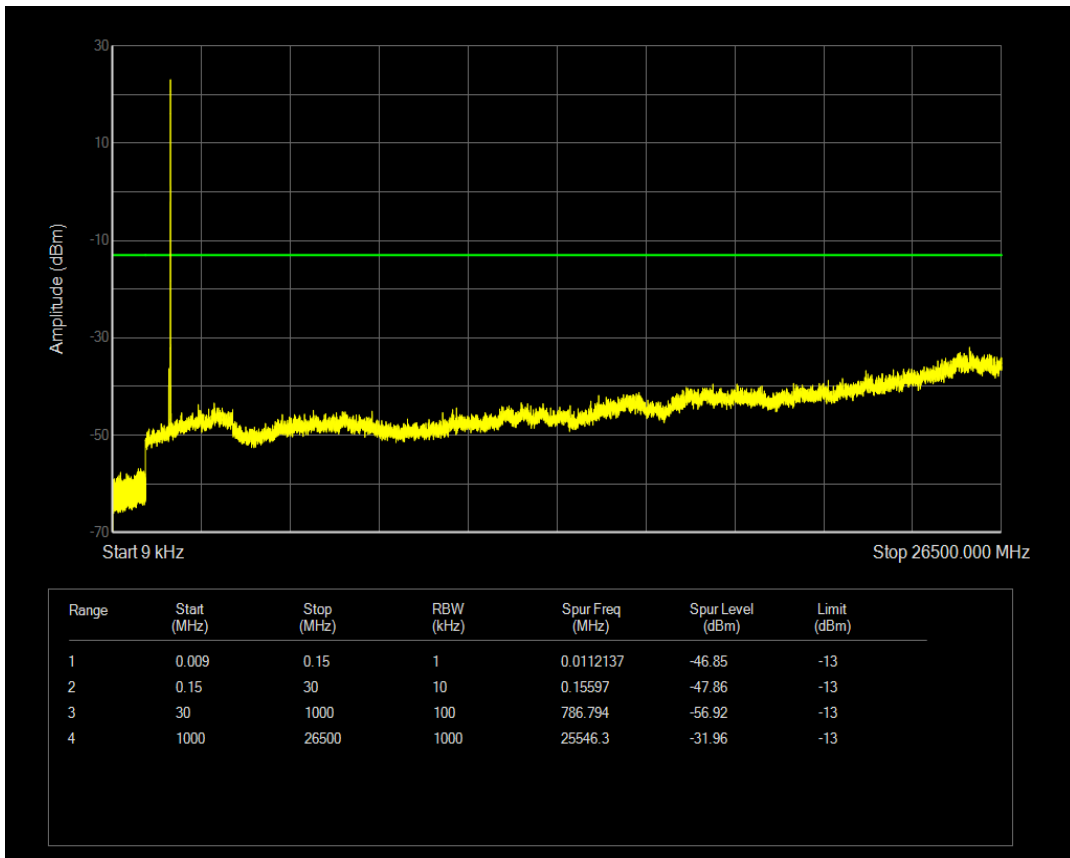

Band66 16QAM BW=3MHz Channel=132322 RB Size=15 Position=#0

Band66 QPSK BW=3MHz Channel=132657 RB Size=1 Position=#0