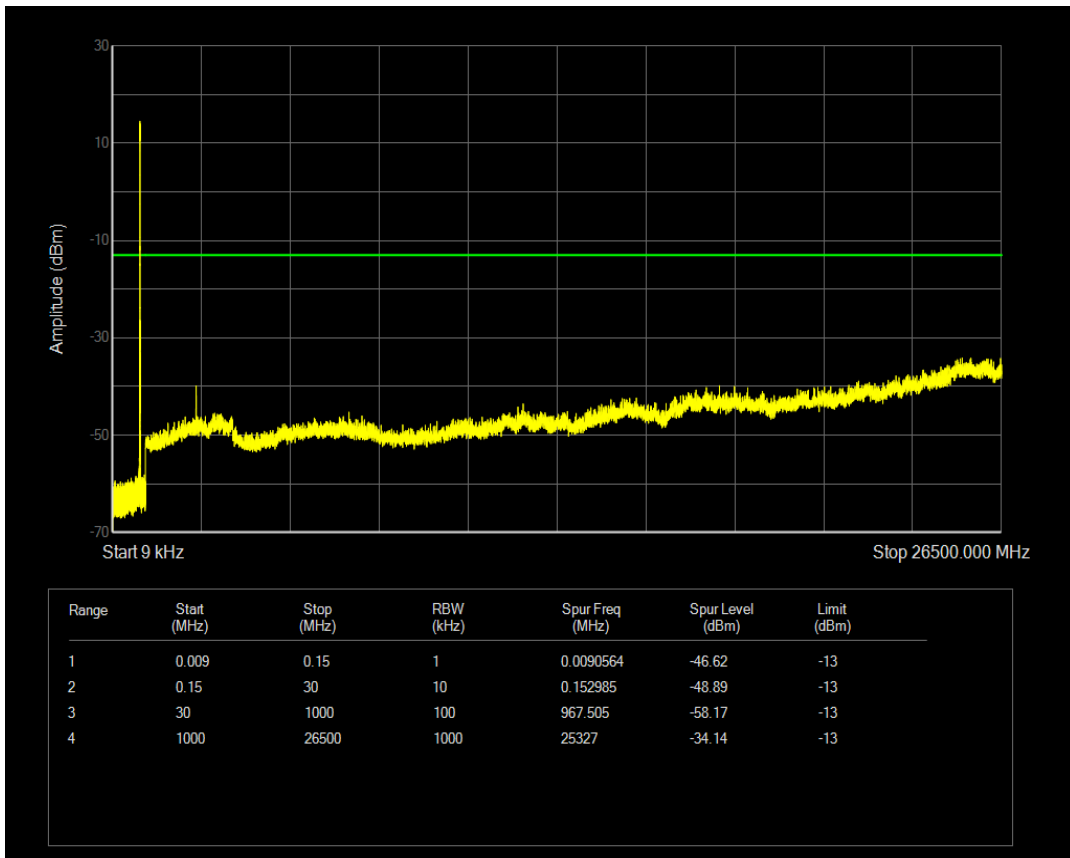

Band5 16QAM BW=3MHz Channel=20635 RB Size=15 Position=#0

Band5 QPSK BW=5MHz Channel=20425 RB Size=1 Position=#0

Band5 QPSK BW=5MHz Channel=20425 RB Size=25 Position=#0

Band5 16QAM BW=5MHz Channel=20425 RB Size=1 Position=#0

Band5 16QAM BW=5MHz Channel=20425 RB Size=25 Position=#0

Band5 QPSK BW=5MHz Channel=20525 RB Size=1 Position=#0

Band5 QPSK BW=5MHz Channel=20525 RB Size=25 Position=#0

Band5 16QAM BW=5MHz Channel=20525 RB Size=1 Position=#0