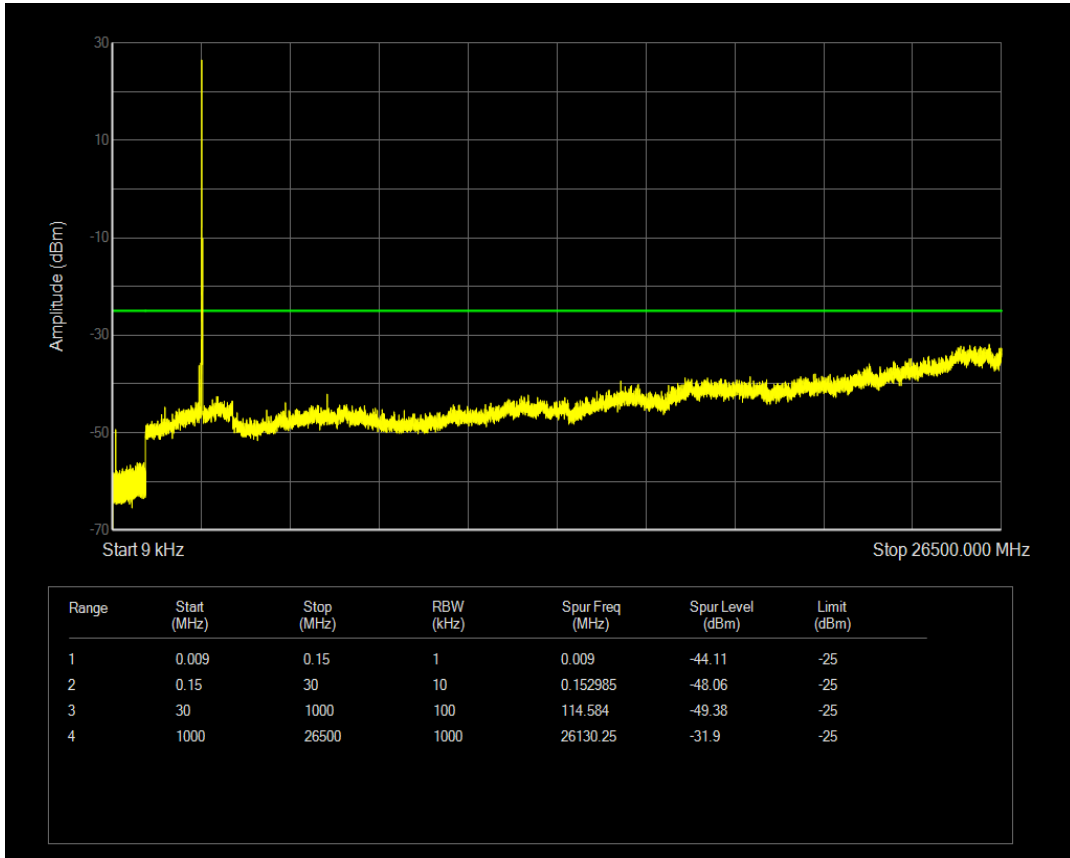

Band41 QPSK BW=15MHz Channel=41515 RB Size=1 Position=#0

Band41 QPSK BW=15MHz Channel=41515 RB Size=75 Position=#0