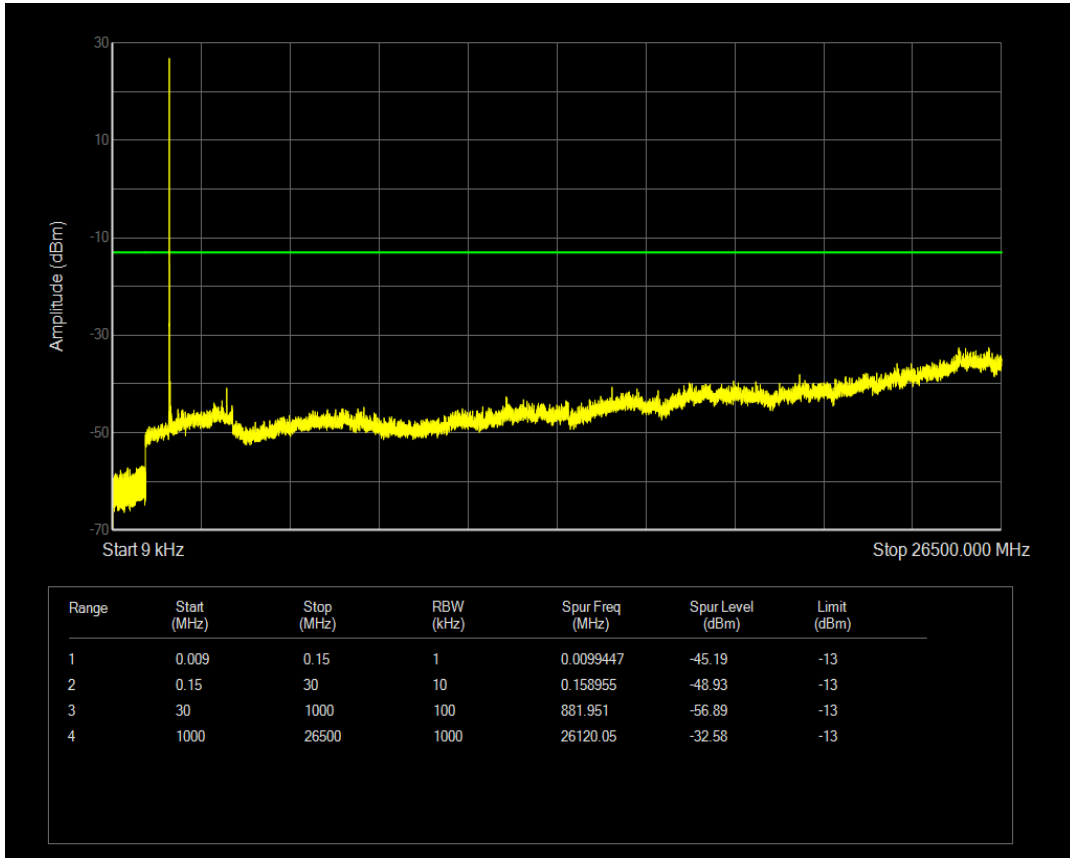

Band66 16QAM BW=1.4MHz Channel=132665 RB Size=6 Position=#0

Band66 QPSK BW=3MHz Channel=131987 RB Size=1 Position=#0

Band66 QPSK BW=3MHz Channel=131987 RB Size=15 Position=#0

Band66 16QAM BW=3MHz Channel=131987 RB Size=1 Position=#0