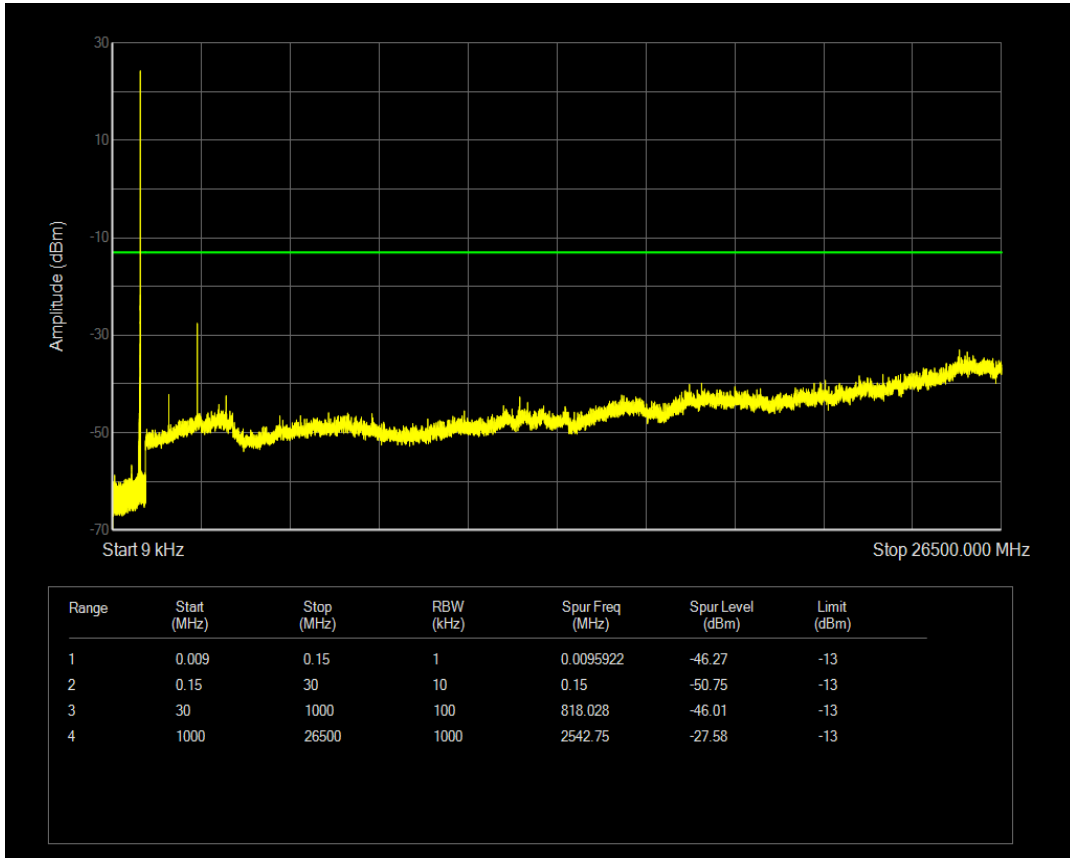

Band5 16QAM BW=1.4MHz Channel=20525 RB Size=6 Position=#0

Band5 QPSK BW=1.4MHz Channel=20643 RB Size=1 Position=#0

Band5 QPSK BW=1.4MHz Channel=20643 RB Size=6 Position=#0

Band5 16QAM BW=1.4MHz Channel=20643 RB Size=1 Position=#0

Band5 16QAM BW=1.4MHz Channel=20643 RB Size=6 Position=#0

Band5 QPSK BW=3MHz Channel=20415 RB Size=1 Position=#0

Band5 QPSK BW=3MHz Channel=20415 RB Size=15 Position=#0

Band5 16QAM BW=3MHz Channel=20415 RB Size=1 Position=#0