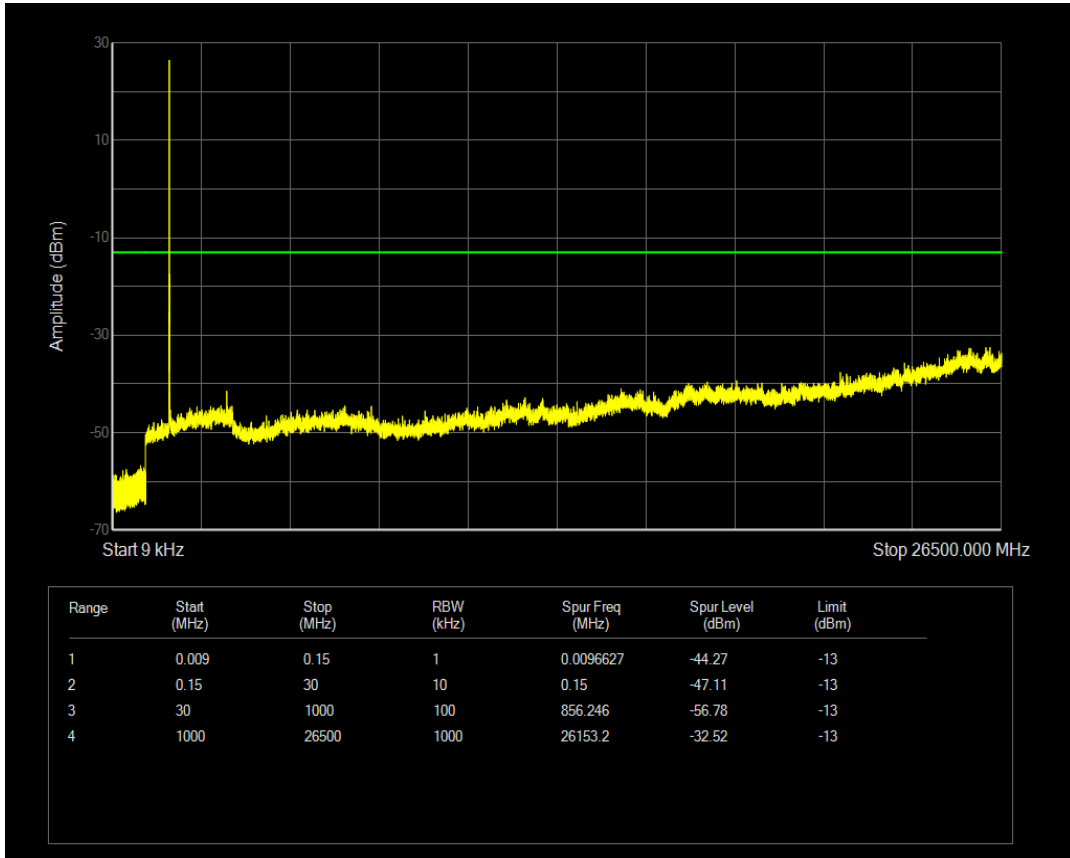

Band66 16QAM BW=3MHz Channel=132657 RB Size=15 Position=#0

Band66 QPSK BW=5MHz Channel=131997 RB Size=1 Position=#0

Band66 QPSK BW=5MHz Channel=131997 RB Size=25 Position=#0

Band66 16QAM BW=5MHz Channel=131997 RB Size=1 Position=#0