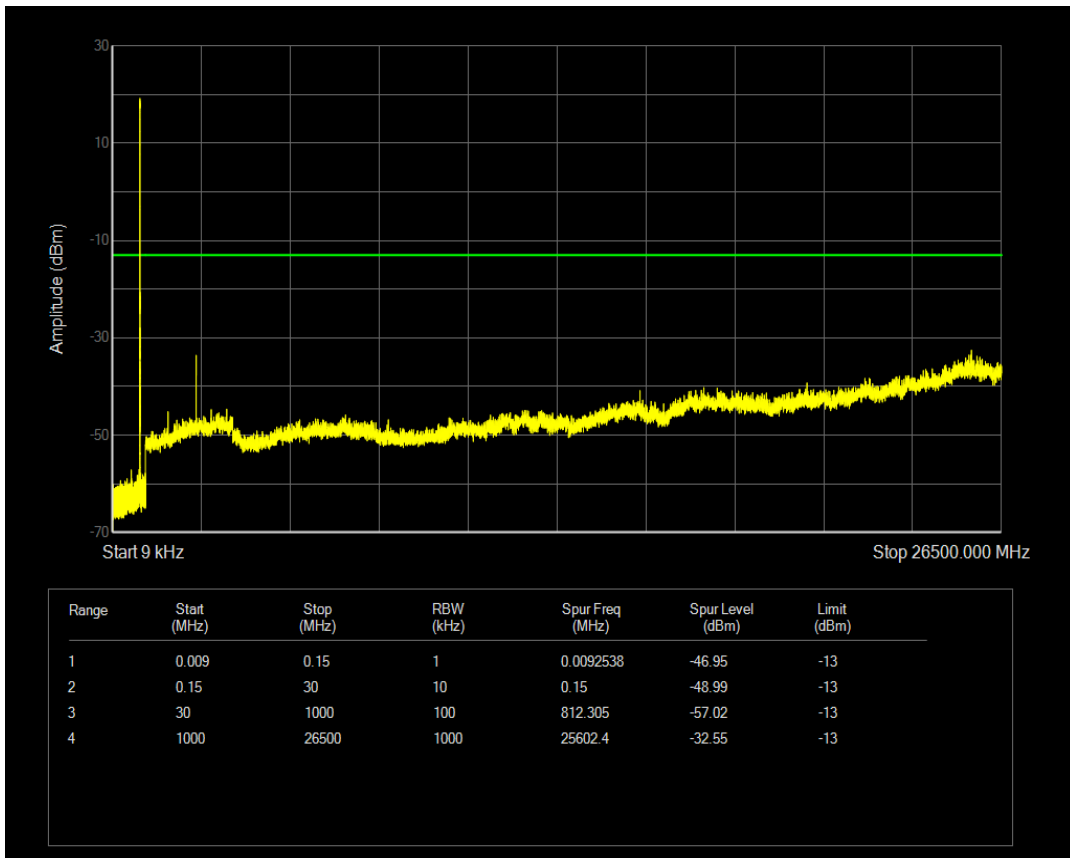

Band5 16QAM BW=1.4MHz Channel=20407 RB Size=6 Position=#0

Band5 QPSK BW=1.4MHz Channel=20525 RB Size=1 Position=#0

Band5 QPSK BW=1.4MHz Channel=20525 RB Size=6 Position=#0

Band5 16QAM BW=1.4MHz Channel=20525 RB Size=1 Position=#0

Band5 16QAM BW=1.4MHz Channel=20525 RB Size=6 Position=#0

Band5 QPSK BW=1.4MHz Channel=20643 RB Size=1 Position=#0

Band5 QPSK BW=1.4MHz Channel=20643 RB Size=6 Position=#0

Band5 16QAM BW=1.4MHz Channel=20643 RB Size=1 Position=#0