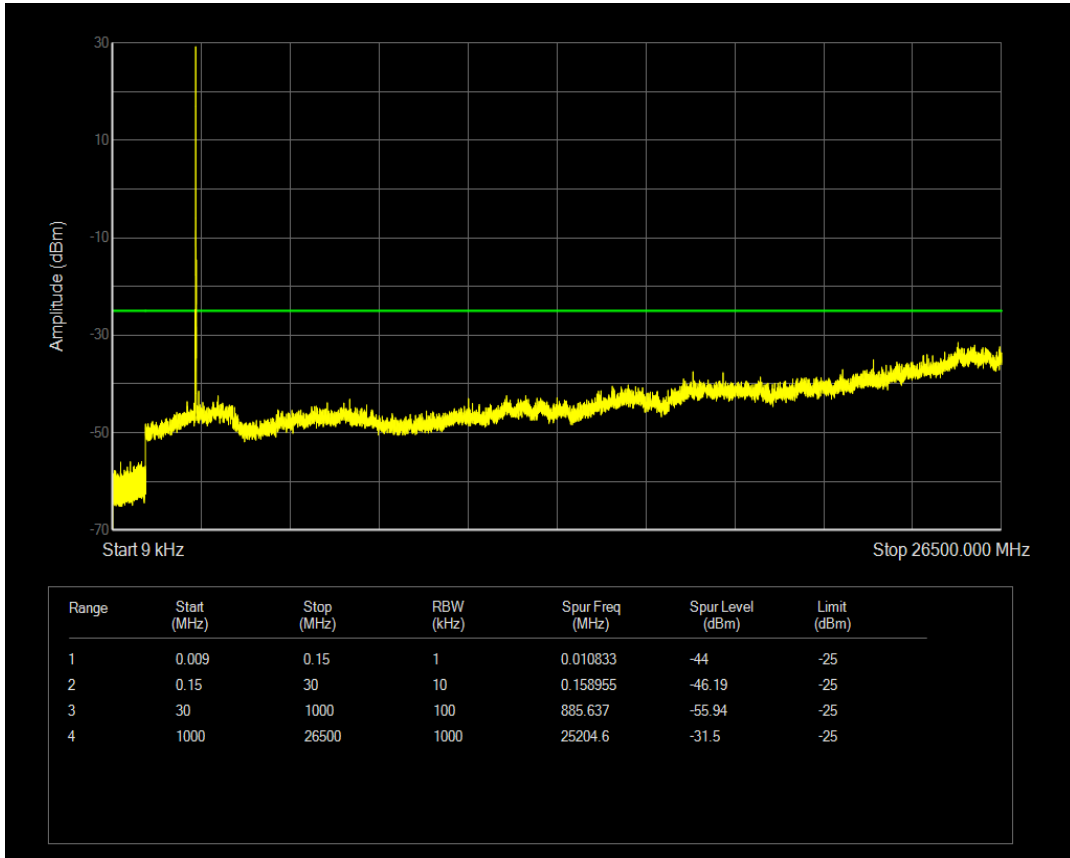

Band41 QPSK BW=10MHz Channel=39700 RB Size=1 Position=#0

Band41 QPSK BW=10MHz Channel=39700 RB Size=50 Position=#0