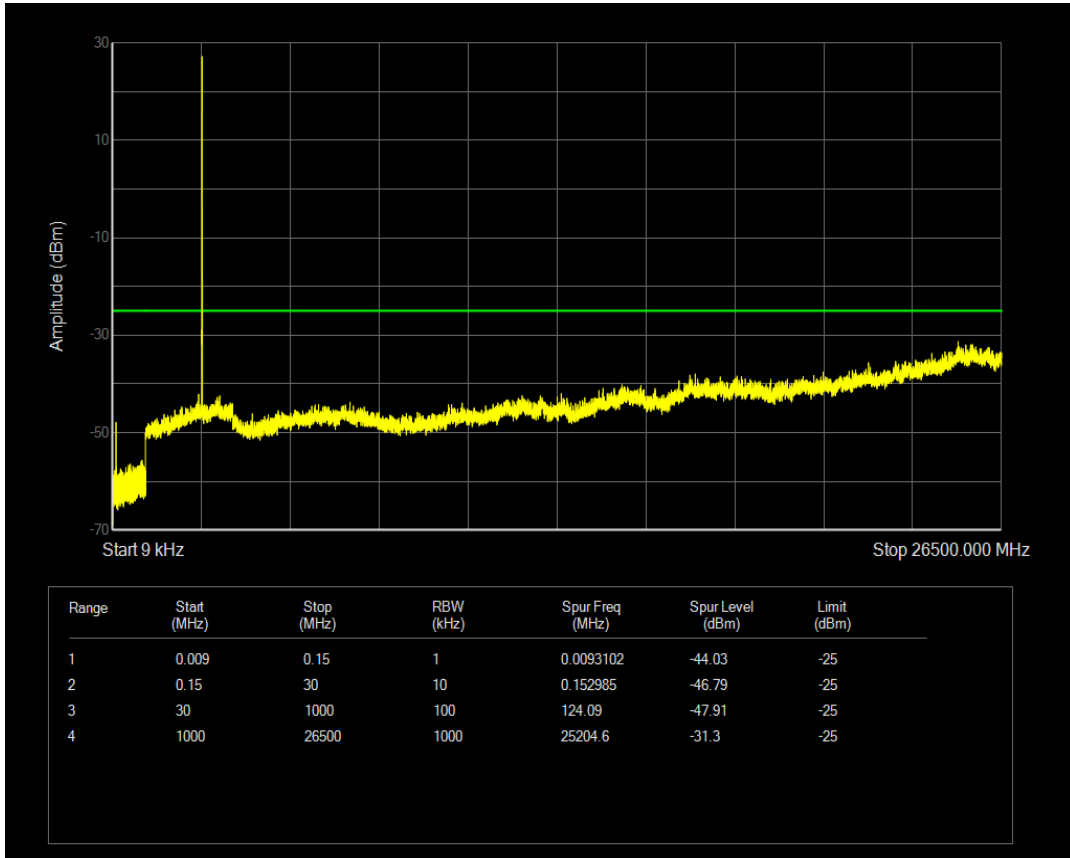

Band41 16QAM BW=5MHz Channel=40620 RB Size=25 Position=#0

Band41 QPSK BW=5MHz Channel=41565 RB Size=1 Position=#0

Band41 QPSK BW=5MHz Channel=41565 RB Size=25 Position=#0

Band41 16QAM BW=5MHz Channel=41565 RB Size=1 Position=#0