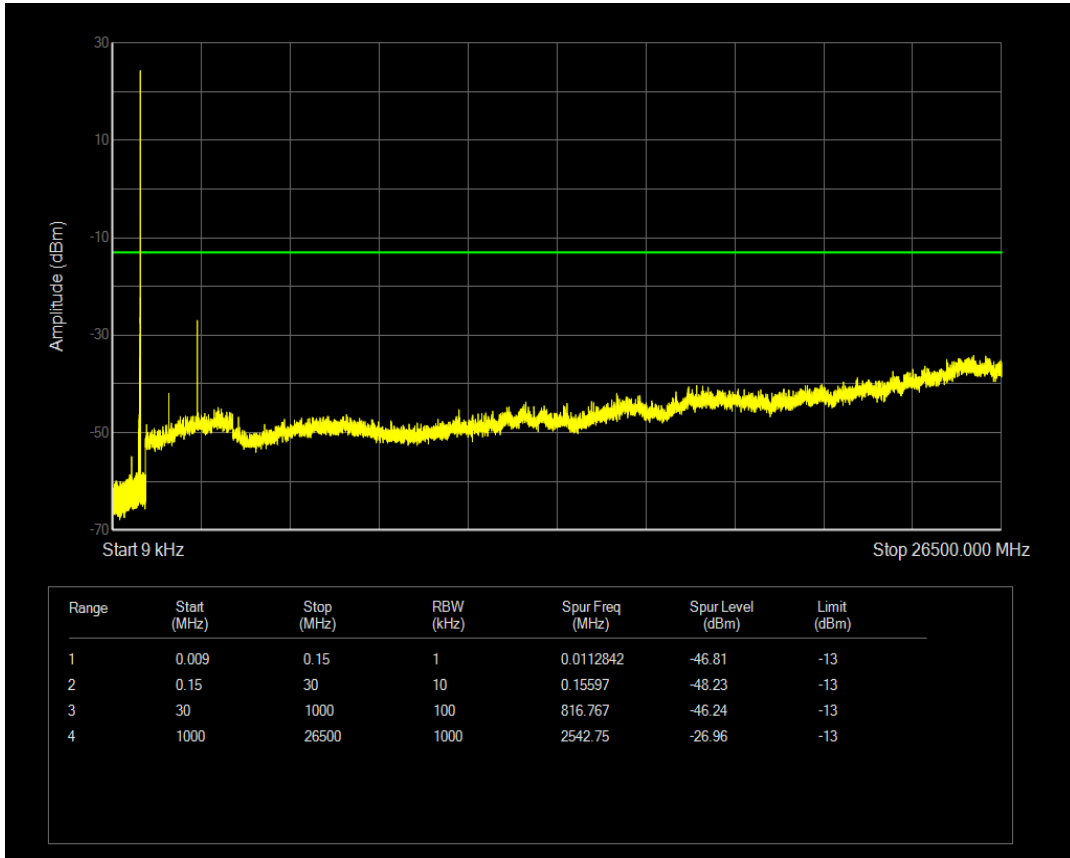

Band5 16QAM BW=1.4MHz Channel=20407 RB Size=6 Position=#0

Band5 QPSK BW=1.4MHz Channel=20525 RB Size=1 Position=#0

Band5 QPSK BW=1.4MHz Channel=20525 RB Size=6 Position=#0

Band5 16QAM BW=1.4MHz Channel=20525 RB Size=1 Position=#0

Band5 16QAM BW=1.4MHz Channel=20525 RB Size=6 Position=#0

Band5 QPSK BW=1.4MHz Channel=20643 RB Size=1 Position=#0

Band5 QPSK BW=1.4MHz Channel=20643 RB Size=6 Position=#0

Band5 16QAM BW=1.4MHz Channel=20643 RB Size=1 Position=#0