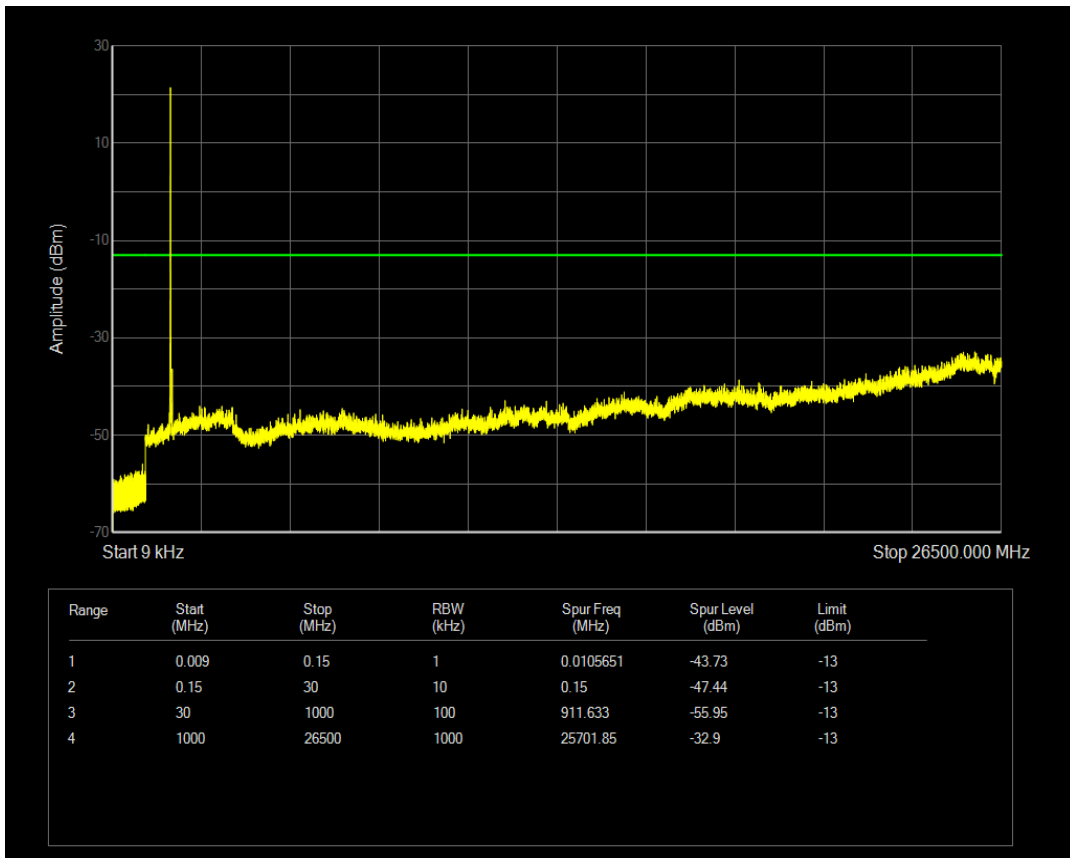

Band66 QPSK BW=5MHz Channel=132322 RB Size=25 Position=#0

Band66 16QAM BW=5MHz Channel=132322 RB Size=1 Position=#0