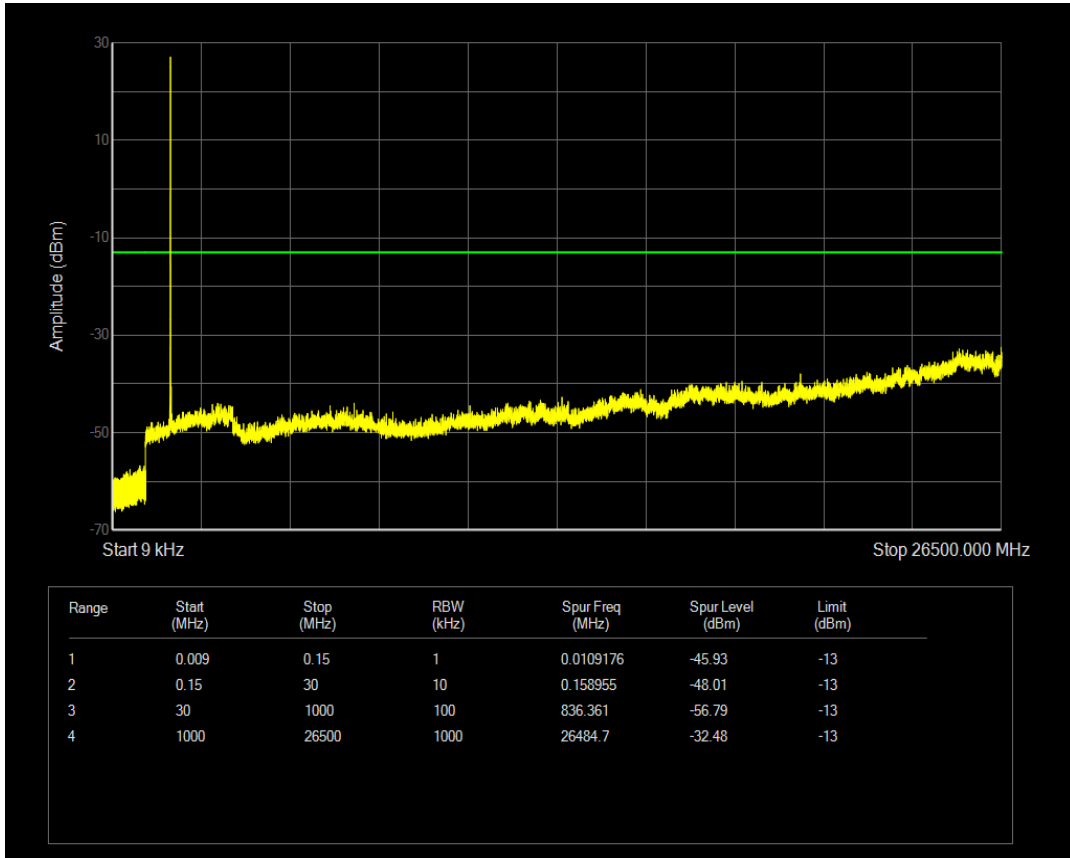

Band66 QPSK BW=3MHz Channel=132322 RB Size=1 Position=#0

Band66 QPSK BW=3MHz Channel=132322 RB Size=15 Position=#0