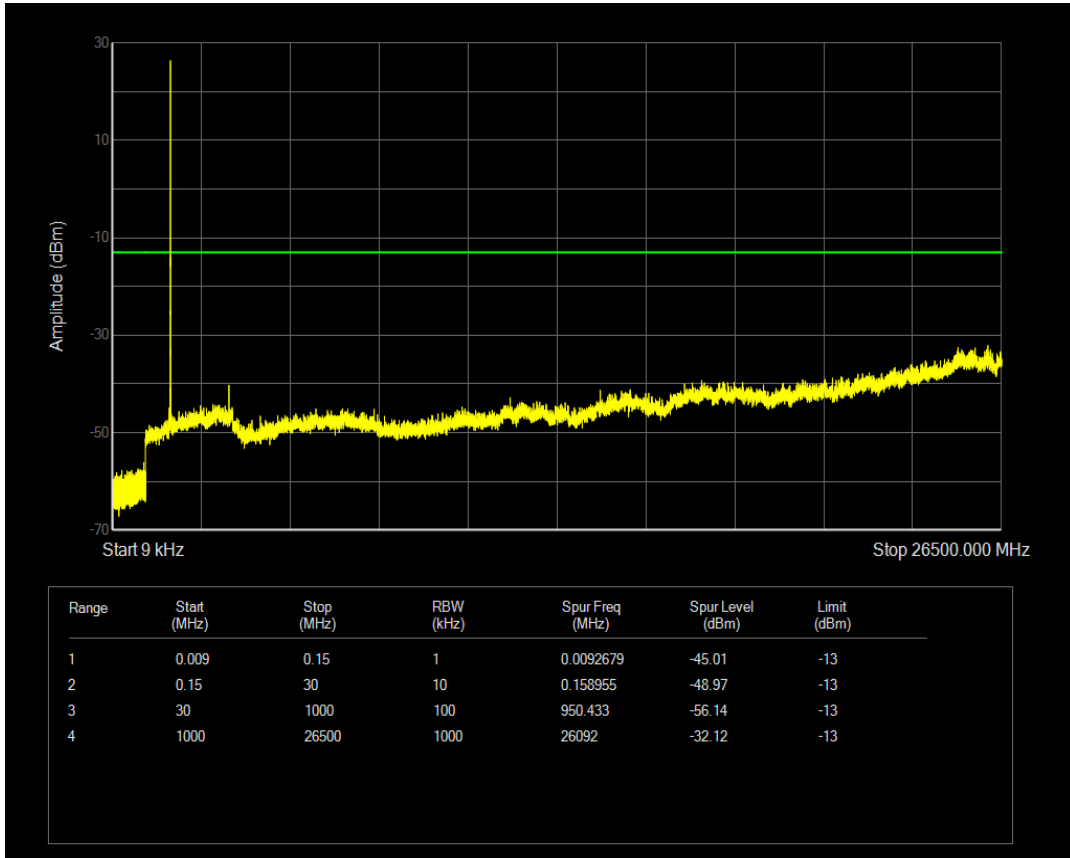

Band66 16QAM BW=3MHz Channel=131987 RB Size=15 Position=#0

Band66 QPSK BW=3MHz Channel=132322 RB Size=1 Position=#0

Band66 QPSK BW=3MHz Channel=132322 RB Size=15 Position=#0

Band66 16QAM BW=3MHz Channel=132322 RB Size=1 Position=#0