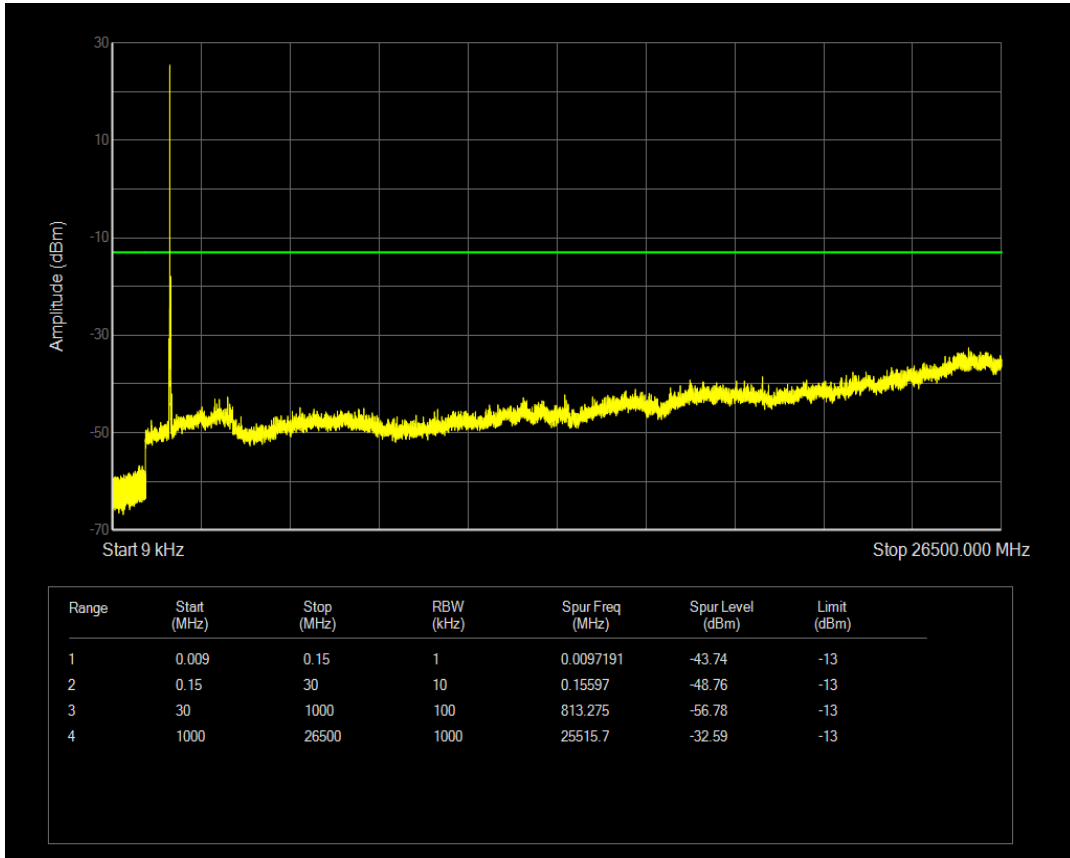

Band4 16QAM BW=10MHz Channel=20350 RB Size=50 Position=#0

Band4 QPSK BW=15MHz Channel=20025 RB Size=1 Position=#0

Band4 QPSK BW=15MHz Channel=20025 RB Size=75 Position=#0

Band4 16QAM BW=15MHz Channel=20025 RB Size=1 Position=#0

Band4 16QAM BW=15MHz Channel=20025 RB Size=75 Position=#0

Band4 QPSK BW=15MHz Channel=20175 RB Size=1 Position=#0

Band4 QPSK BW=15MHz Channel=20175 RB Size=75 Position=#0

Band4 16QAM BW=15MHz Channel=20175 RB Size=1 Position=#0

Band4 16QAM BW=15MHz Channel=20175 RB Size=75 Position=#0

Band4 QPSK BW=15MHz Channel=20325 RB Size=1 Position=#0

Band4 QPSK BW=15MHz Channel=20325 RB Size=75 Position=#0

Band4 16QAM BW=15MHz Channel=20325 RB Size=1 Position=#0