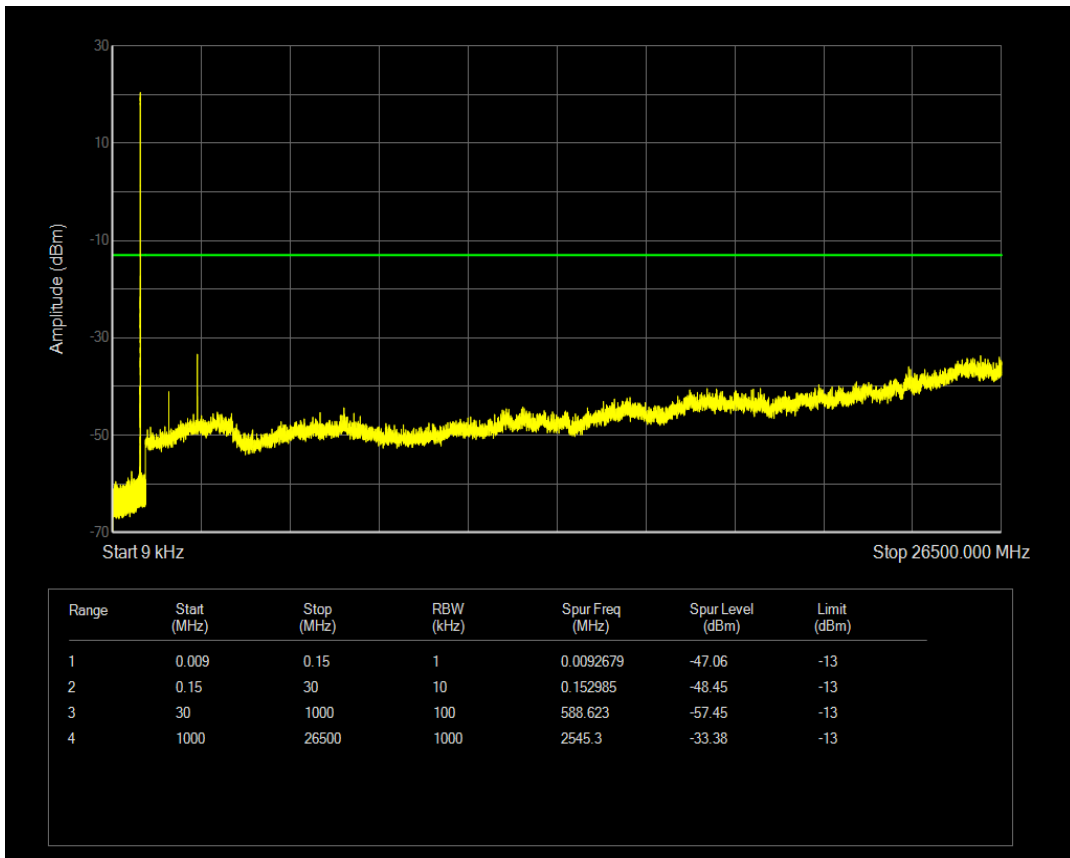

Band5 16QAM BW=1.4MHz Channel=20407 RB Size=6 Position=#0

Band5 QPSK BW=1.4MHz Channel=20525 RB Size=1 Position=#0

Band5 QPSK BW=1.4MHz Channel=20525 RB Size=6 Position=#0

Band5 16QAM BW=1.4MHz Channel=20525 RB Size=1 Position=#0

Band5 16QAM BW=1.4MHz Channel=20525 RB Size=6 Position=#0

Band5 QPSK BW=1.4MHz Channel=20643 RB Size=1 Position=#0

Band5 QPSK BW=1.4MHz Channel=20643 RB Size=6 Position=#0

Band5 16QAM BW=1.4MHz Channel=20643 RB Size=1 Position=#0