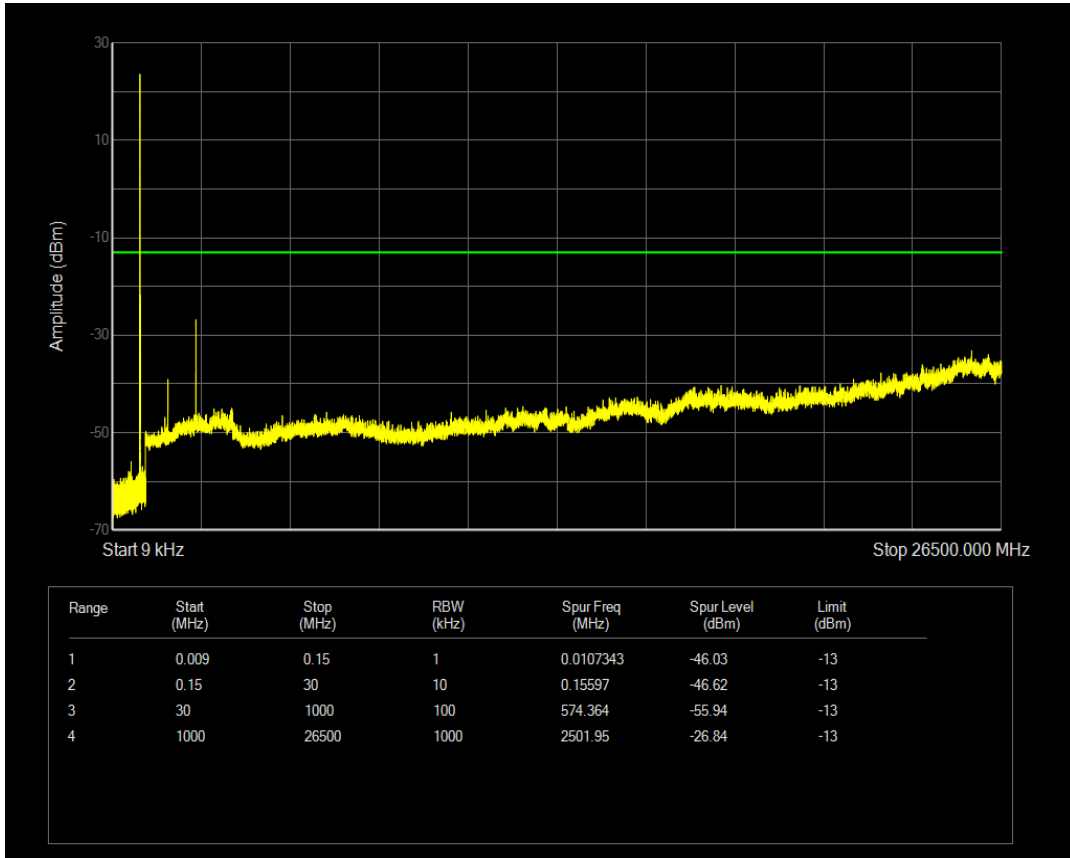

Band5 16QAM BW=3MHz Channel=20635 RB Size=15 Position=#0

Band5 QPSK BW=5MHz Channel=20425 RB Size=1 Position=#0

Band5 QPSK BW=5MHz Channel=20425 RB Size=25 Position=#0

Band5 16QAM BW=5MHz Channel=20425 RB Size=1 Position=#0

Band5 16QAM BW=5MHz Channel=20425 RB Size=25 Position=#0

Band5 QPSK BW=5MHz Channel=20525 RB Size=1 Position=#0

Band5 QPSK BW=5MHz Channel=20525 RB Size=25 Position=#0

Band5 16QAM BW=5MHz Channel=20525 RB Size=1 Position=#0