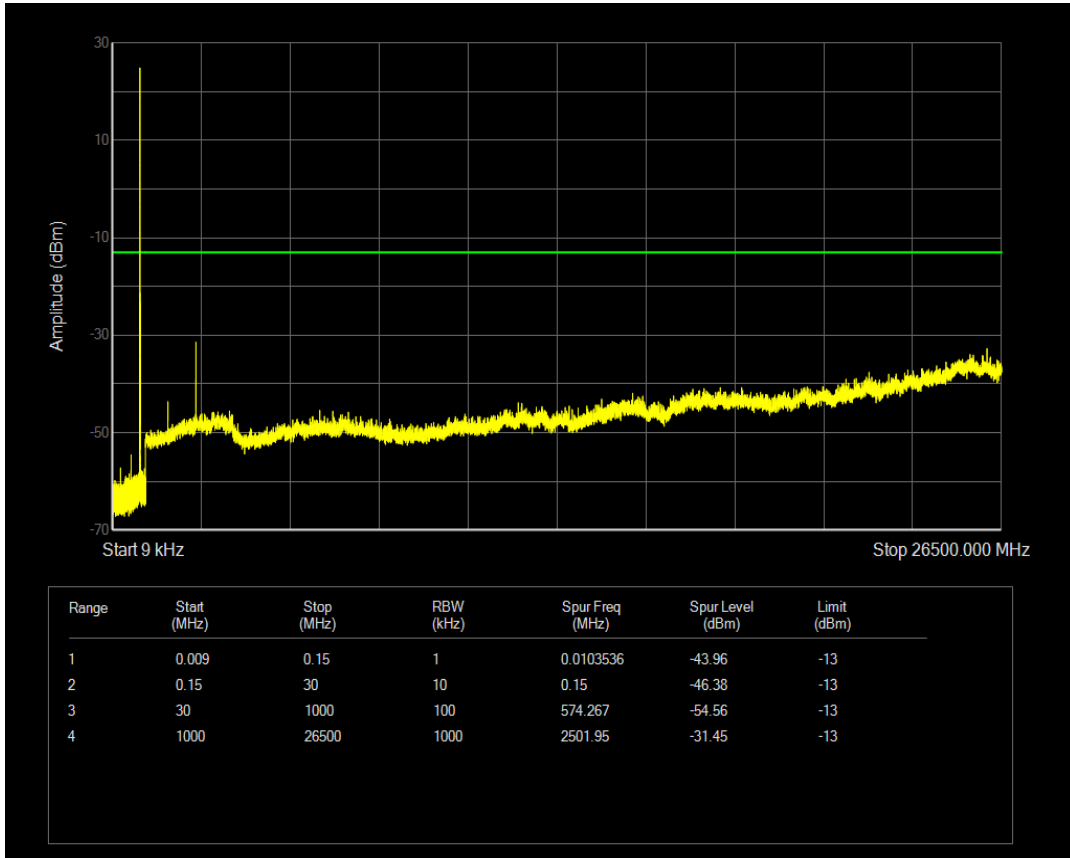

Band5 16QAM BW=5MHz Channel=20425 RB Size=25 Position=#0

Band5 QPSK BW=5MHz Channel=20525 RB Size=1 Position=#0

Band5 QPSK BW=5MHz Channel=20525 RB Size=25 Position=#0

Band5 16QAM BW=5MHz Channel=20525 RB Size=1 Position=#0

Band5 16QAM BW=5MHz Channel=20525 RB Size=25 Position=#0

Band5 QPSK BW=5MHz Channel=20625 RB Size=1 Position=#0

Band5 QPSK BW=5MHz Channel=20625 RB Size=25 Position=#0

Band5 16QAM BW=5MHz Channel=20625 RB Size=1 Position=#0