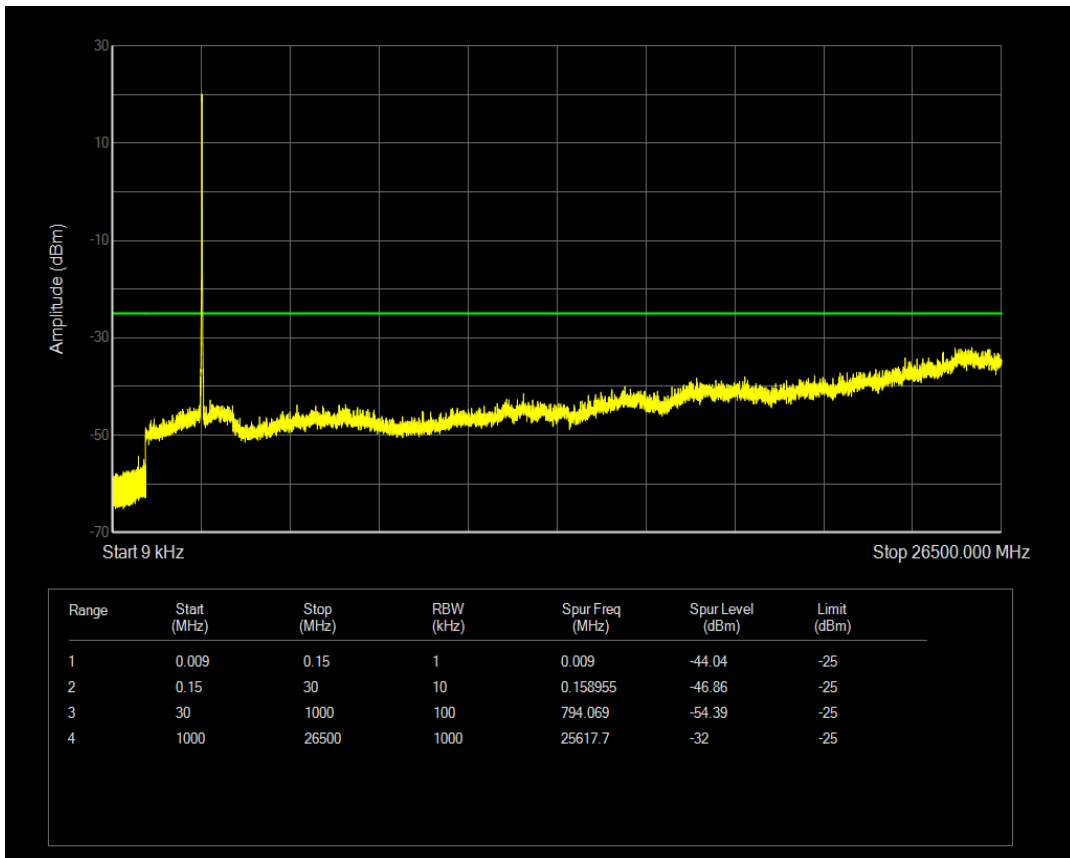

Band41 16QAM BW=15MHz Channel=41515 RB Size=75 Position=#0

Band41 QPSK BW=20MHz Channel=39750 RB Size=1 Position=#0