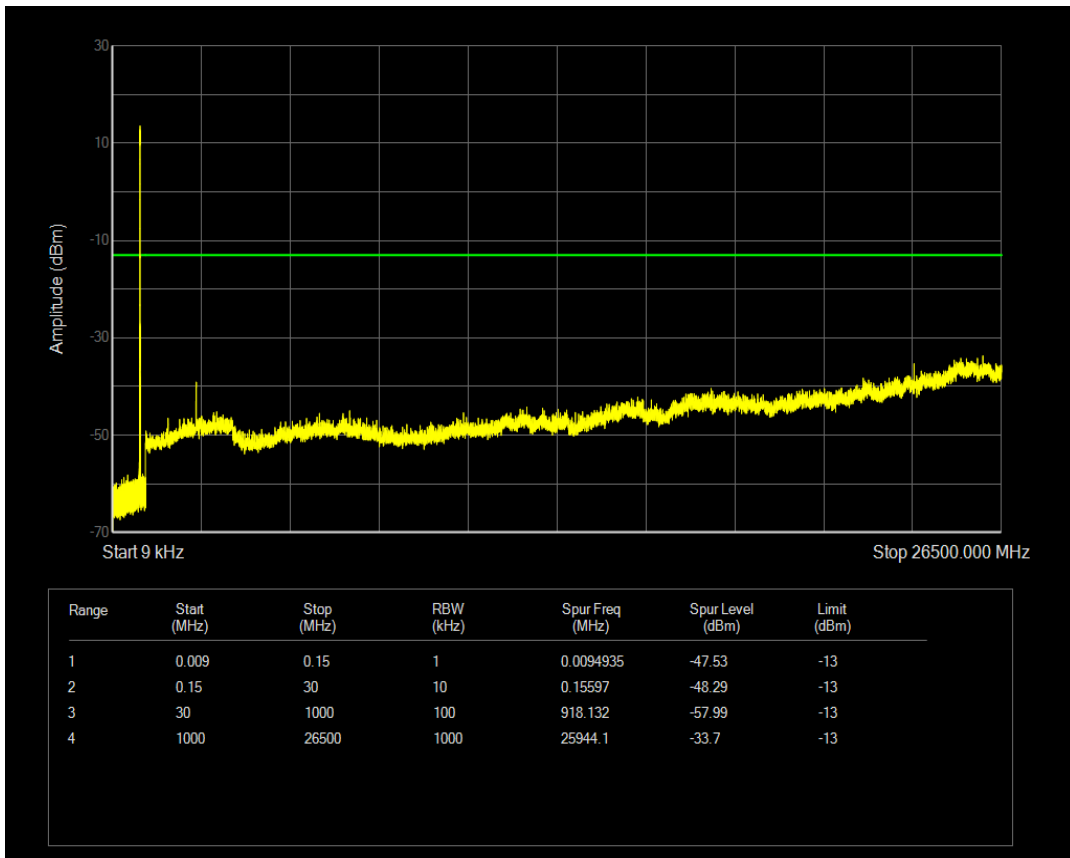

Band5 16QAM BW=5MHz Channel=20425 RB Size=25 Position=#0

Band5 QPSK BW=5MHz Channel=20525 RB Size=1 Position=#0

Band5 QPSK BW=5MHz Channel=20525 RB Size=25 Position=#0

Band5 16QAM BW=5MHz Channel=20525 RB Size=1 Position=#0

Band5 16QAM BW=5MHz Channel=20525 RB Size=25 Position=#0

Band5 QPSK BW=5MHz Channel=20625 RB Size=1 Position=#0

Band5 QPSK BW=5MHz Channel=20625 RB Size=25 Position=#0

Band5 16QAM BW=5MHz Channel=20625 RB Size=1 Position=#0