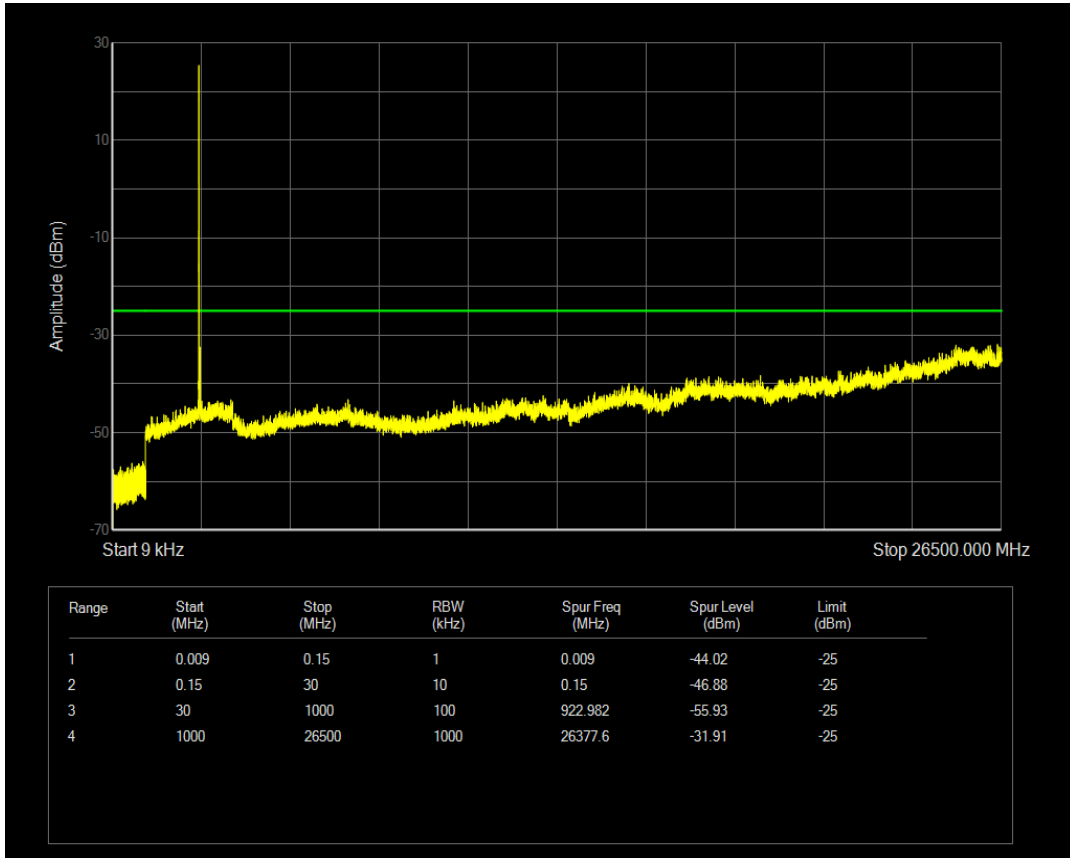

Band41 16QAM BW=5MHz Channel=39675 RB Size=25 Position=#0

Band41 QPSK BW=5MHz Channel=40620 RB Size=1 Position=#0

Band41 QPSK BW=5MHz Channel=40620 RB Size=25 Position=#0

Band41 16QAM BW=5MHz Channel=40620 RB Size=1 Position=#0