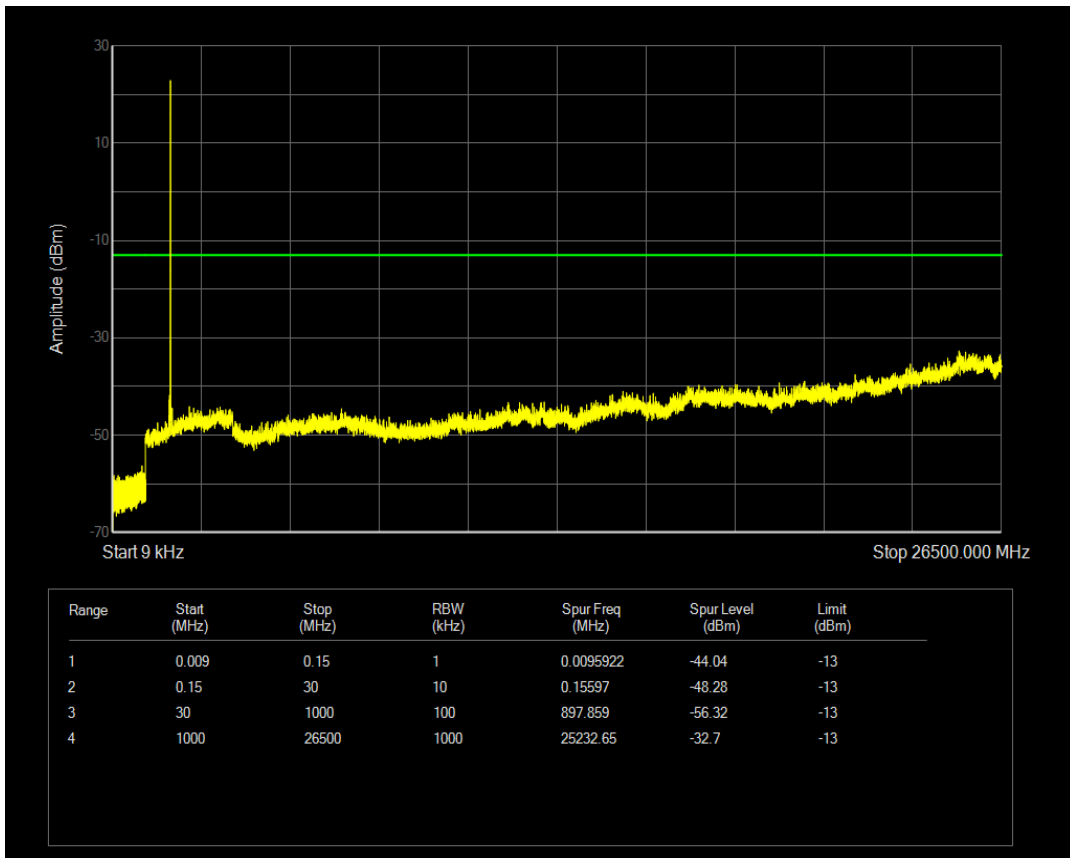

Band66 QPSK BW=3MHz Channel=132322 RB Size=15 Position=#0

Band66 16QAM BW=3MHz Channel=132322 RB Size=1 Position=#0