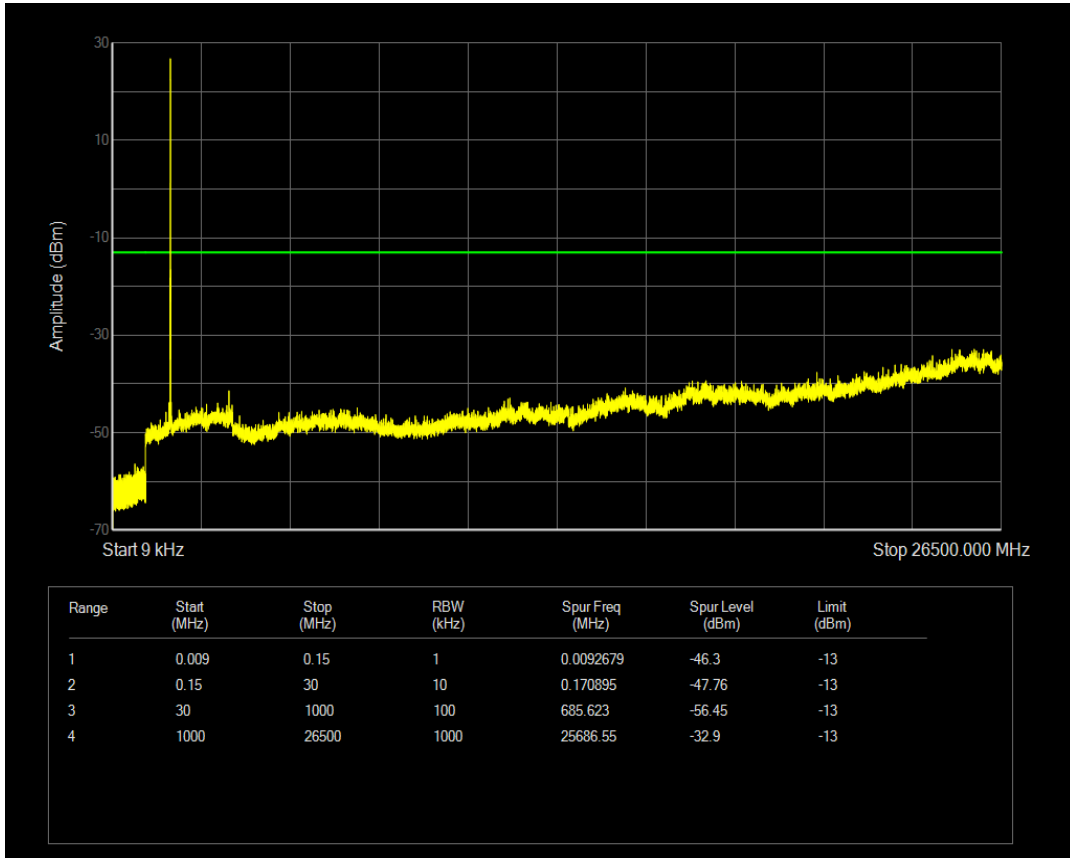

Band66 QPSK BW=5MHz Channel=132322 RB Size=1 Position=#0

Band66 QPSK BW=5MHz Channel=132322 RB Size=25 Position=#0