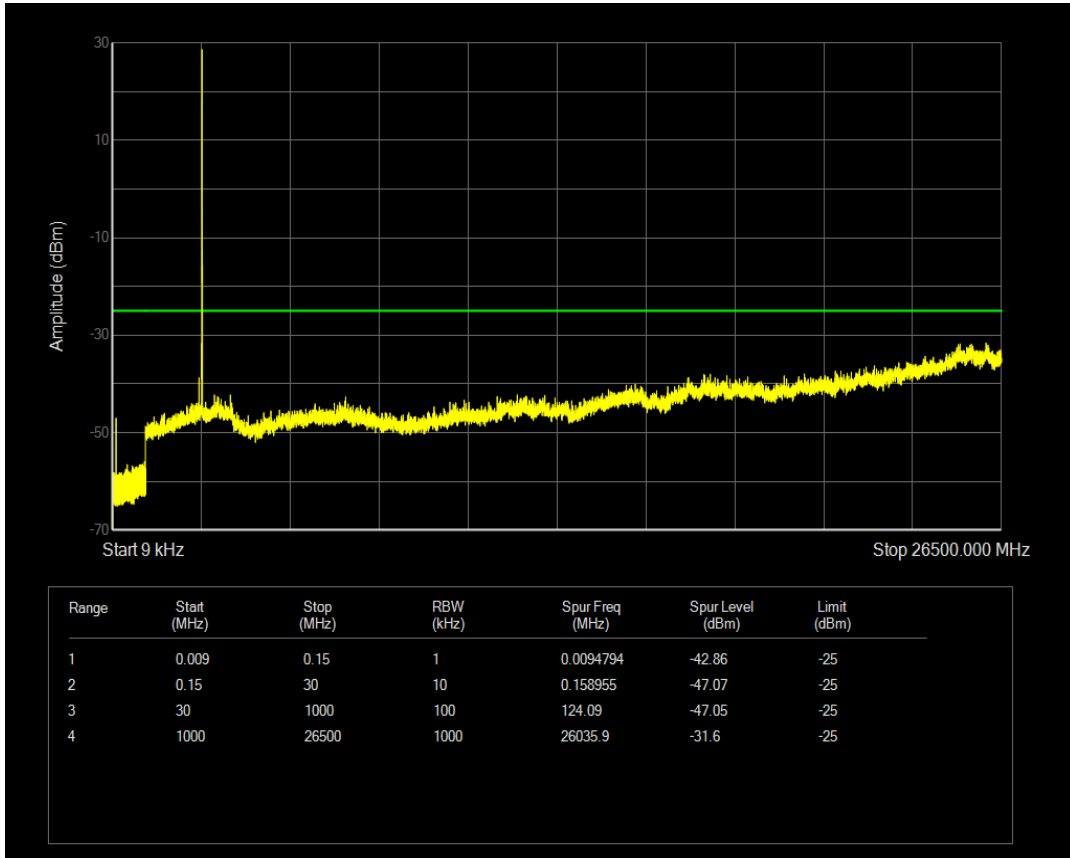

Band41 QPSK BW=5MHz Channel=41565 RB Size=1 Position=#0

Band41 QPSK BW=5MHz Channel=41565 RB Size=25 Position=#0