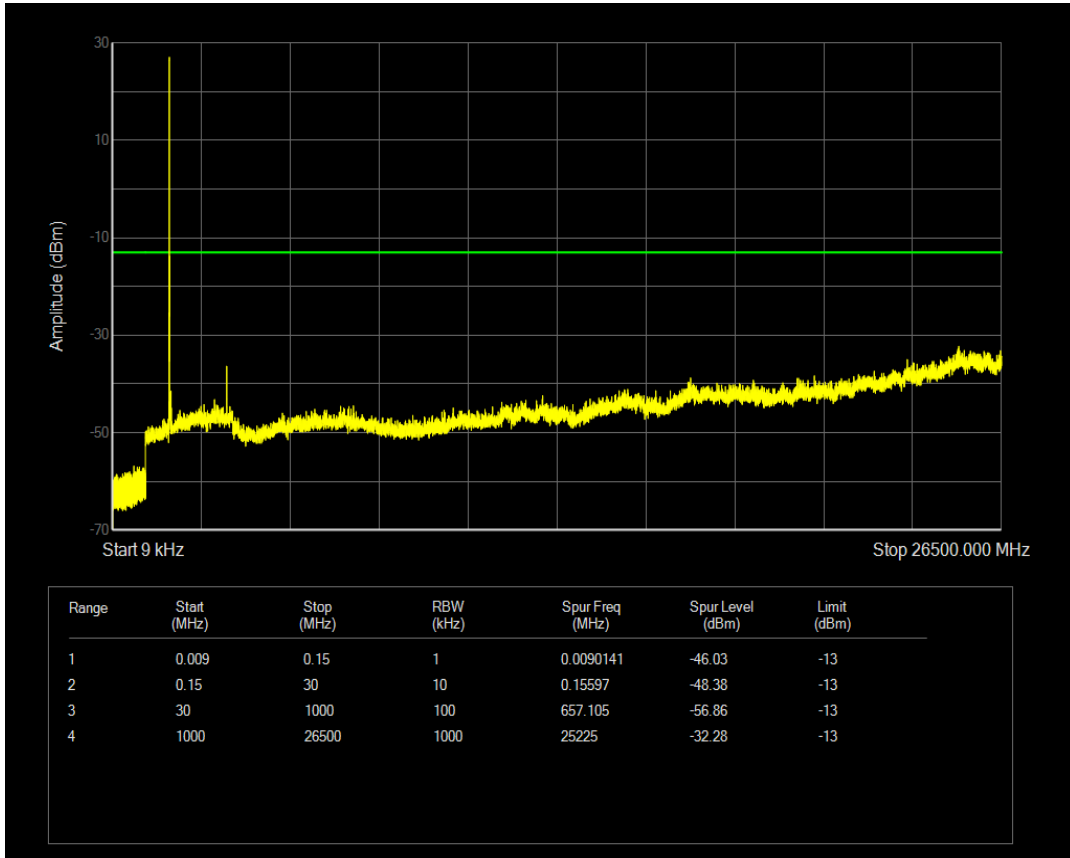

Band66 QPSK BW=5MHz Channel=131997 RB Size=1 Position=#0

Band66 QPSK BW=5MHz Channel=131997 RB Size=25 Position=#0