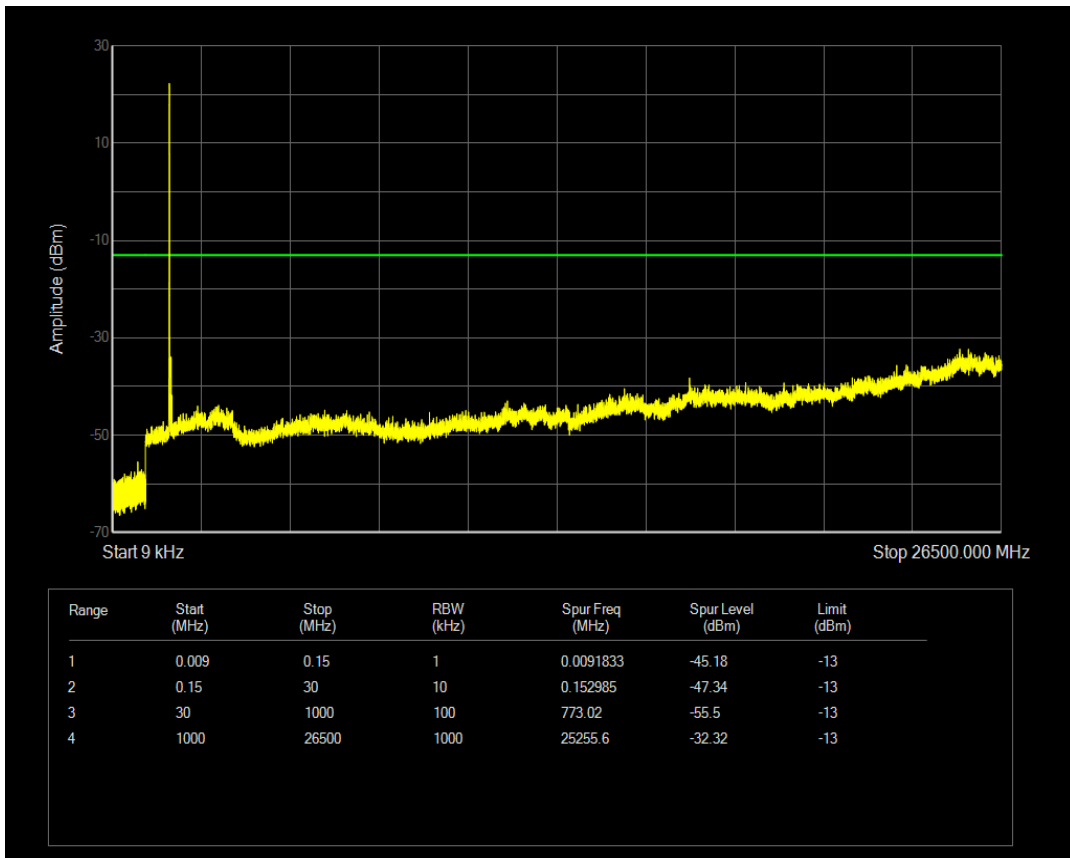

Band66 16QAM BW=5MHz Channel=131997 RB Size=25 Position=#0

Band66 QPSK BW=5MHz Channel=132322 RB Size=1 Position=#0