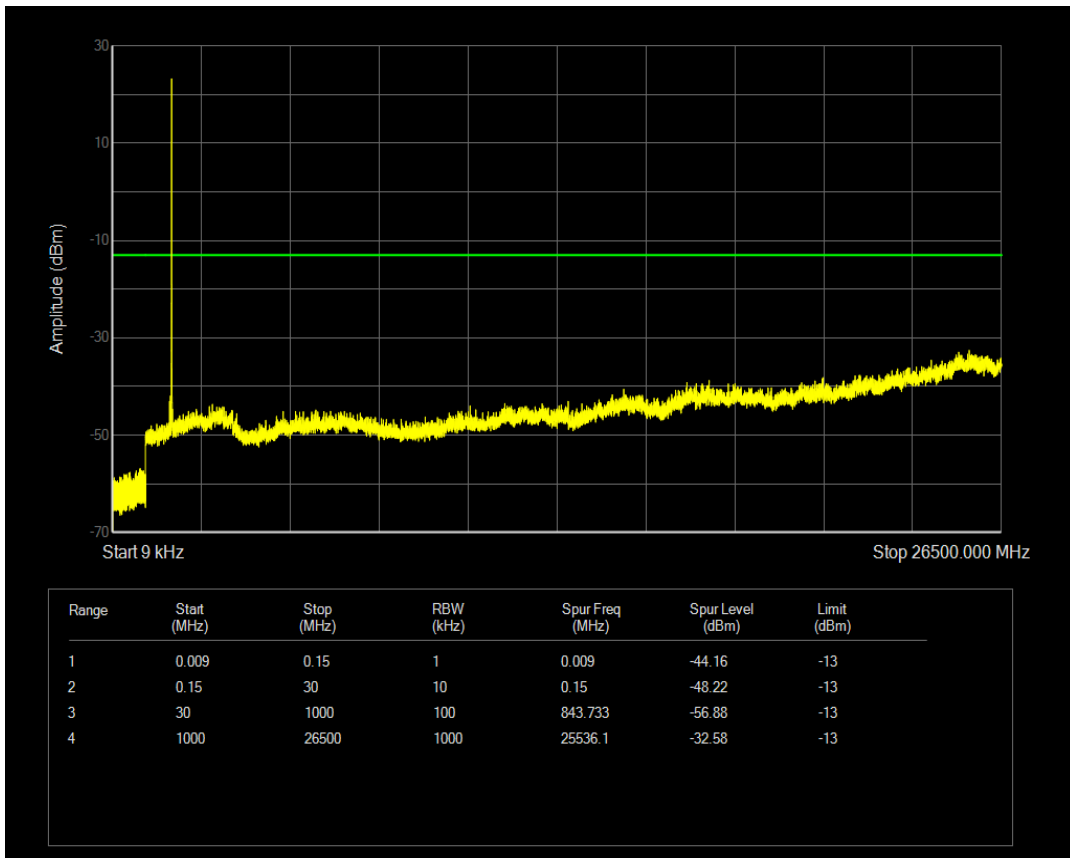

Band66 16QAM BW=3MHz Channel=132657 RB Size=15 Position=#0

Band66 QPSK BW=5MHz Channel=131997 RB Size=1 Position=#0