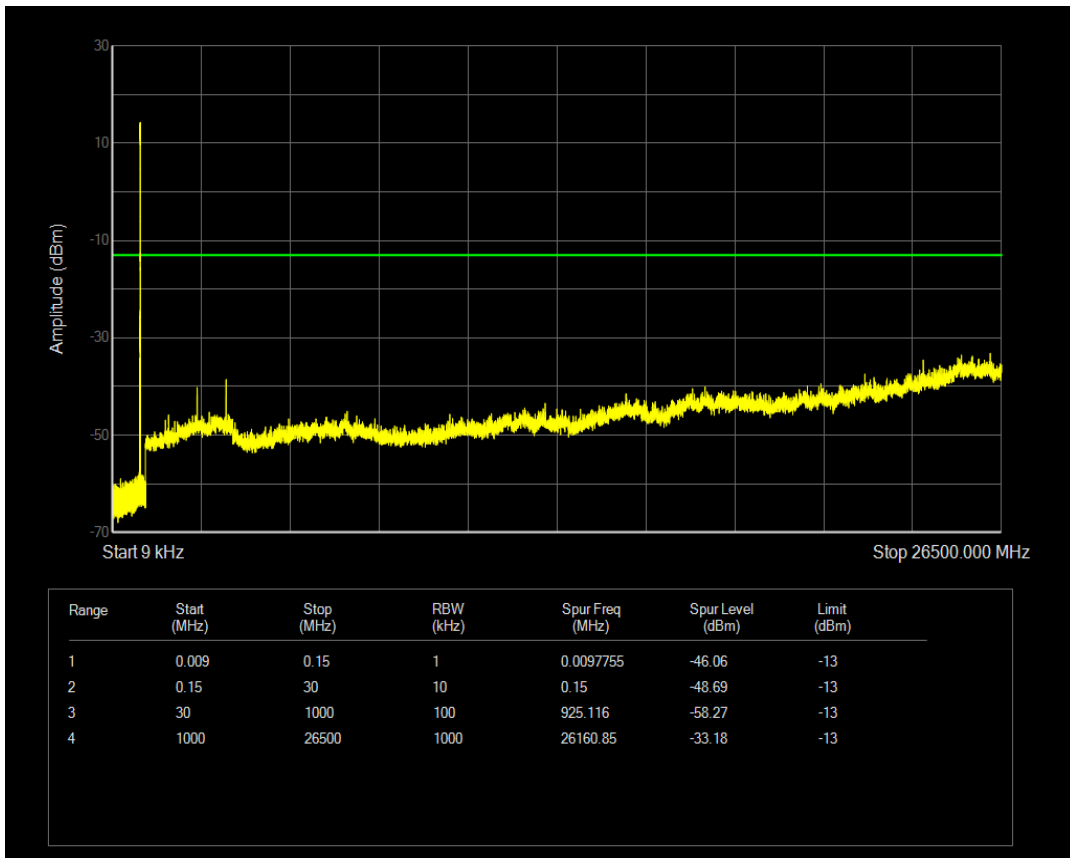

Band5 16QAM BW=5MHz Channel=20425 RB Size=25 Position=#0

Band5 QPSK BW=5MHz Channel=20525 RB Size=1 Position=#0

Band5 QPSK BW=5MHz Channel=20525 RB Size=25 Position=#0

Band5 16QAM BW=5MHz Channel=20525 RB Size=1 Position=#0

Band5 16QAM BW=5MHz Channel=20525 RB Size=25 Position=#0

Band5 QPSK BW=5MHz Channel=20625 RB Size=1 Position=#0

Band5 QPSK BW=5MHz Channel=20625 RB Size=25 Position=#0

Band5 16QAM BW=5MHz Channel=20625 RB Size=1 Position=#0