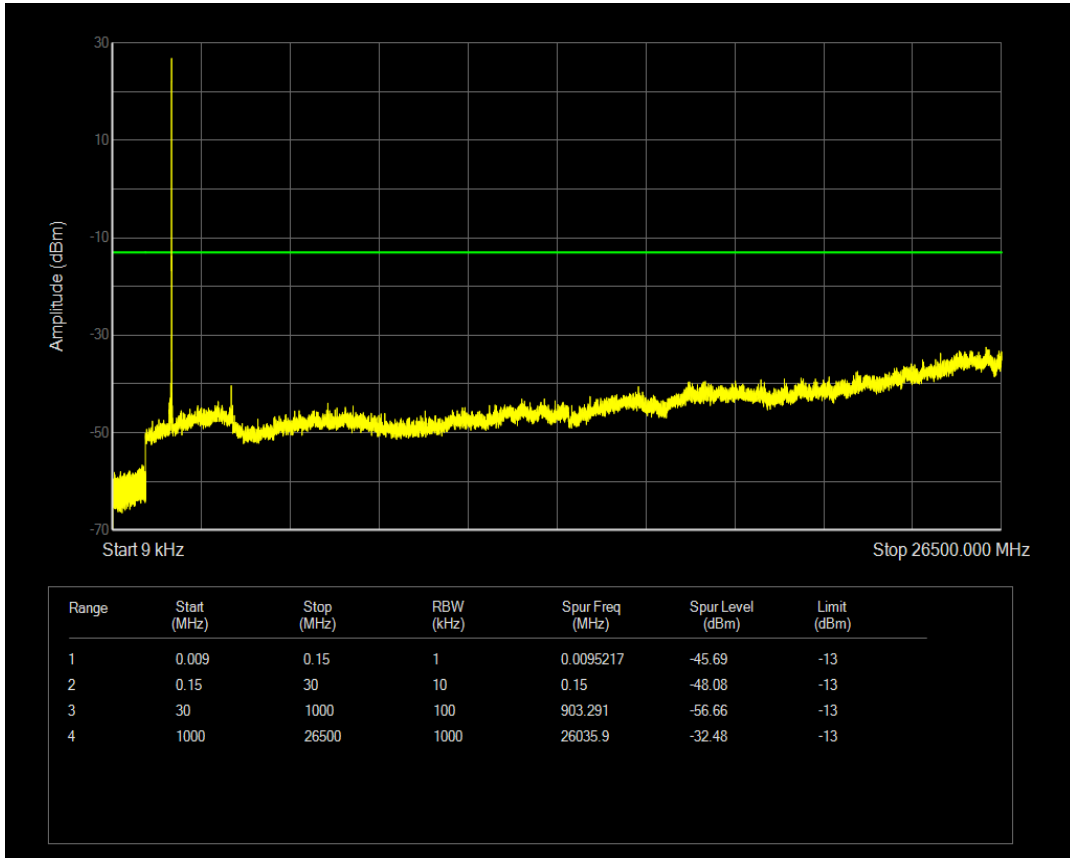

Band66 QPSK BW=3MHz Channel=132657 RB Size=1 Position=#0

Band66 QPSK BW=3MHz Channel=132657 RB Size=15 Position=#0