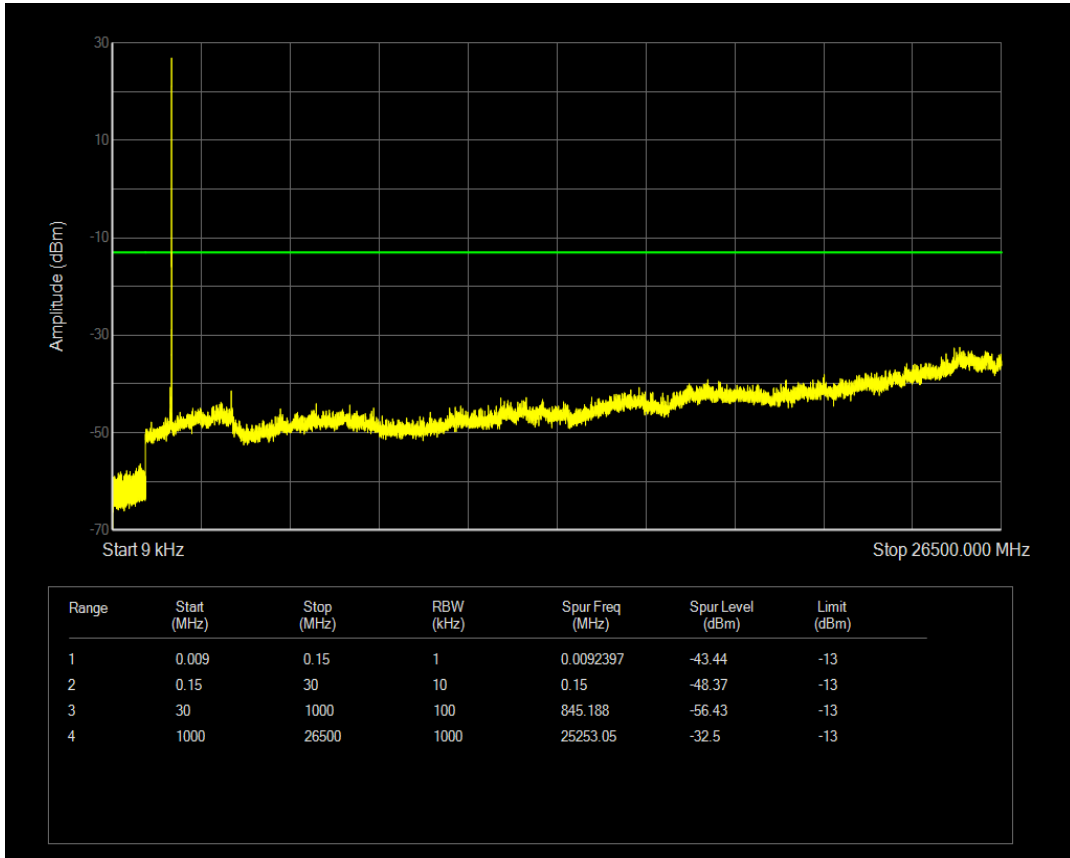

Band66 16QAM BW=3MHz Channel=132322 RB Size=15 Position=#0

Band66 QPSK BW=3MHz Channel=132657 RB Size=1 Position=#0

Band66 QPSK BW=3MHz Channel=132657 RB Size=15 Position=#0

Band66 16QAM BW=3MHz Channel=132657 RB Size=1 Position=#0