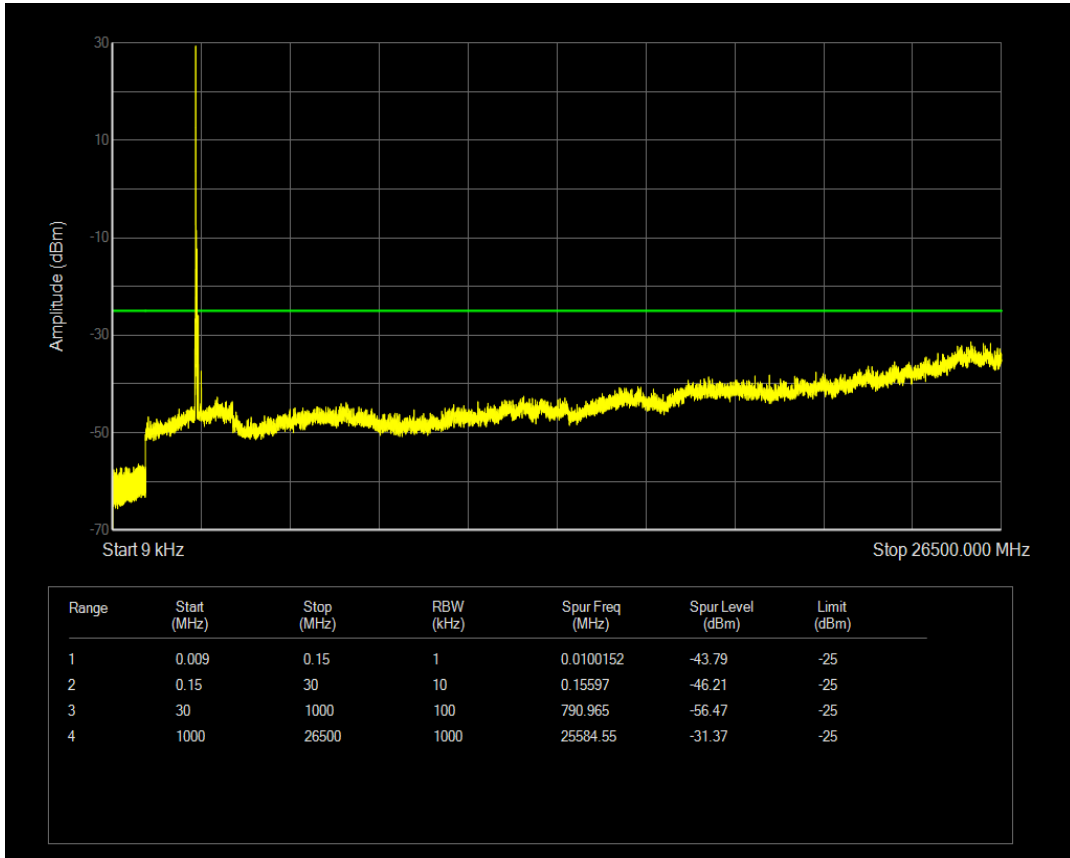

Band41 QPSK BW=20MHz Channel=39750 RB Size=1 Position=#0

Band41 QPSK BW=20MHz Channel=39750 RB Size=100 Position=#0