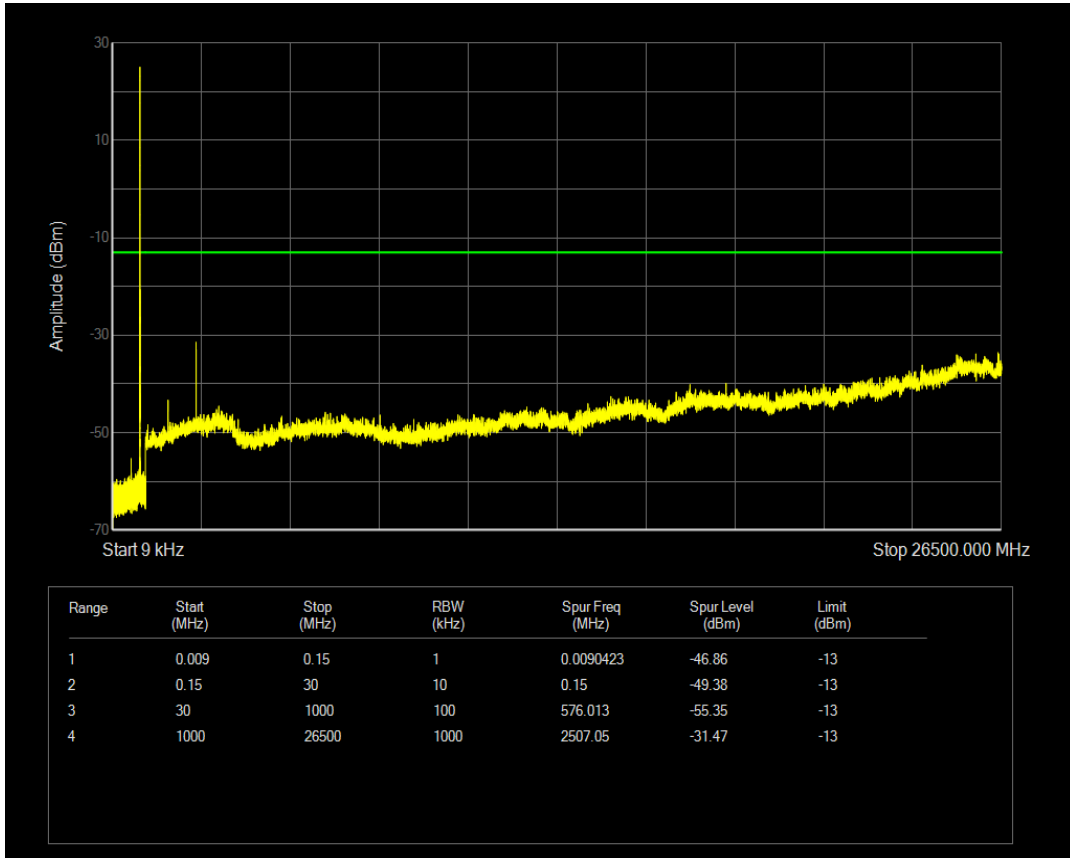

Band5 16QAM BW=1.4MHz Channel=20407 RB Size=6 Position=#0

Band5 QPSK BW=1.4MHz Channel=20525 RB Size=1 Position=#0

Band5 QPSK BW=1.4MHz Channel=20525 RB Size=6 Position=#0

Band5 16QAM BW=1.4MHz Channel=20525 RB Size=1 Position=#0

Band5 16QAM BW=1.4MHz Channel=20525 RB Size=6 Position=#0

Band5 QPSK BW=1.4MHz Channel=20643 RB Size=1 Position=#0

Band5 QPSK BW=1.4MHz Channel=20643 RB Size=6 Position=#0

Band5 16QAM BW=1.4MHz Channel=20643 RB Size=1 Position=#0