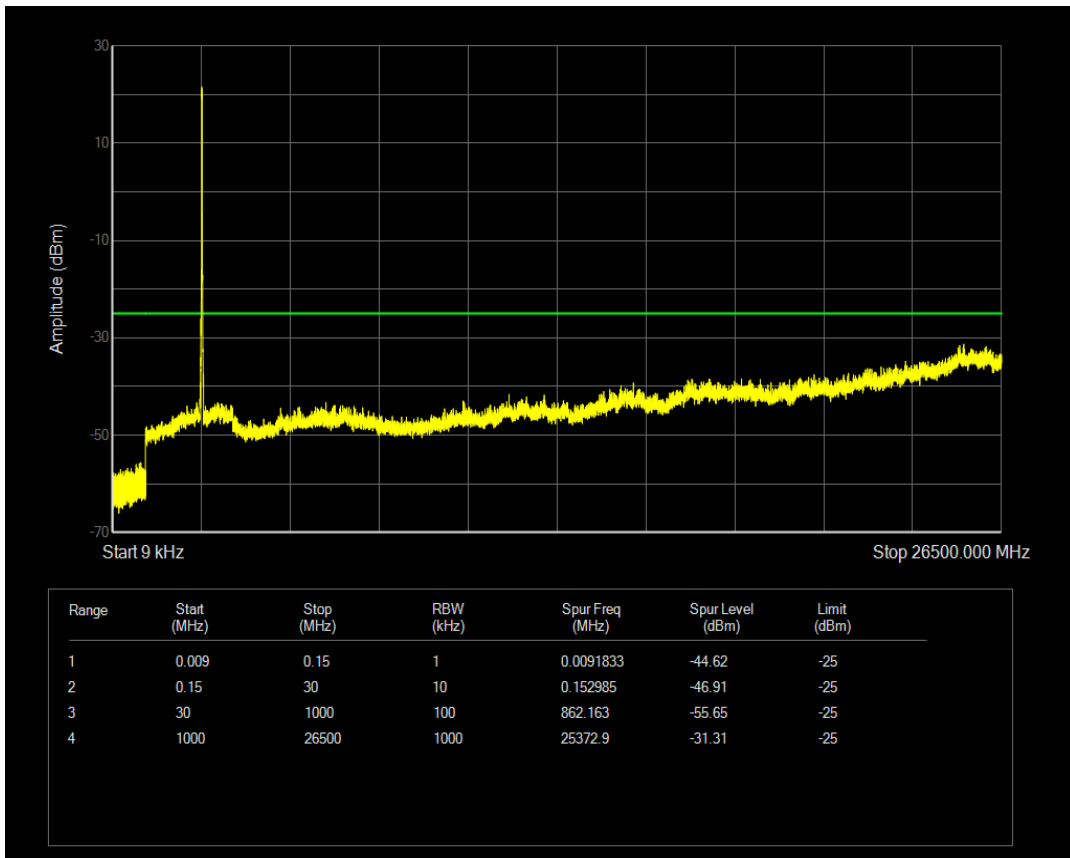

Band41 QPSK BW=15MHz Channel=41515 RB Size=75 Position=#0

Band41 16QAM BW=15MHz Channel=41515 RB Size=1 Position=#0