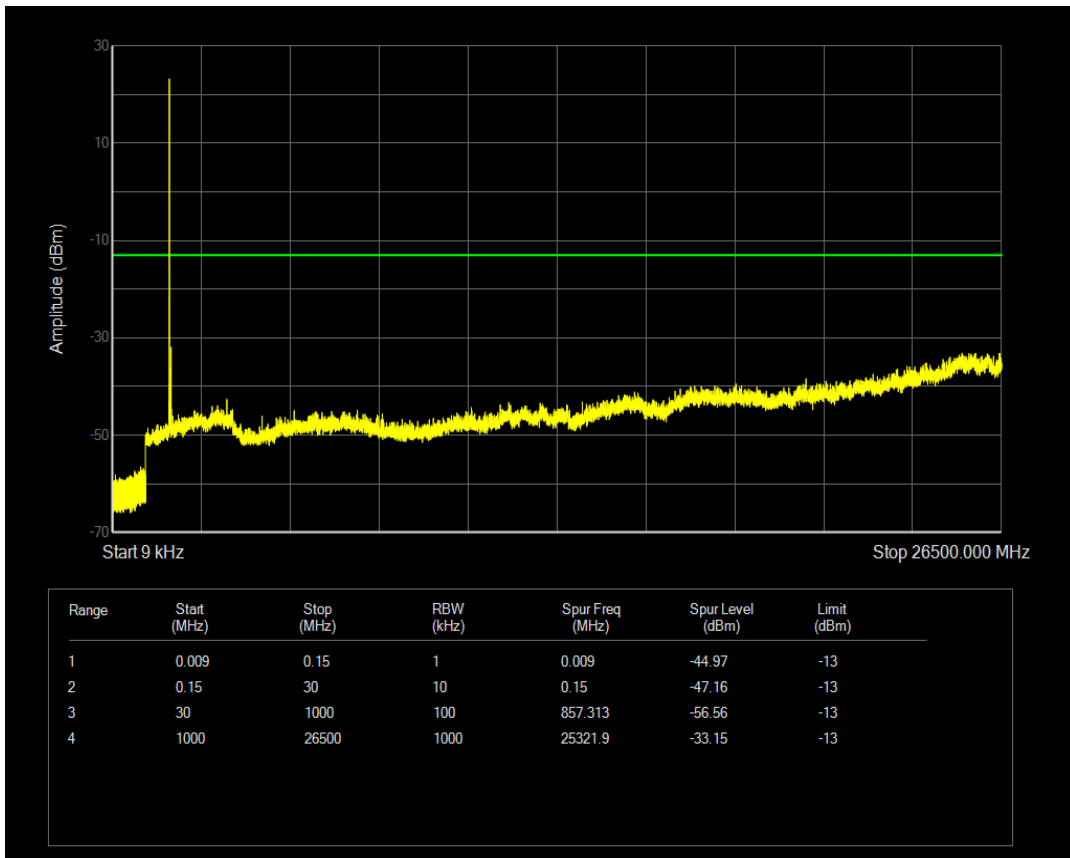

Band66 QPSK BW=3MHz Channel=131987 RB Size=15 Position=#0

Band66 16QAM BW=3MHz Channel=131987 RB Size=1 Position=#0