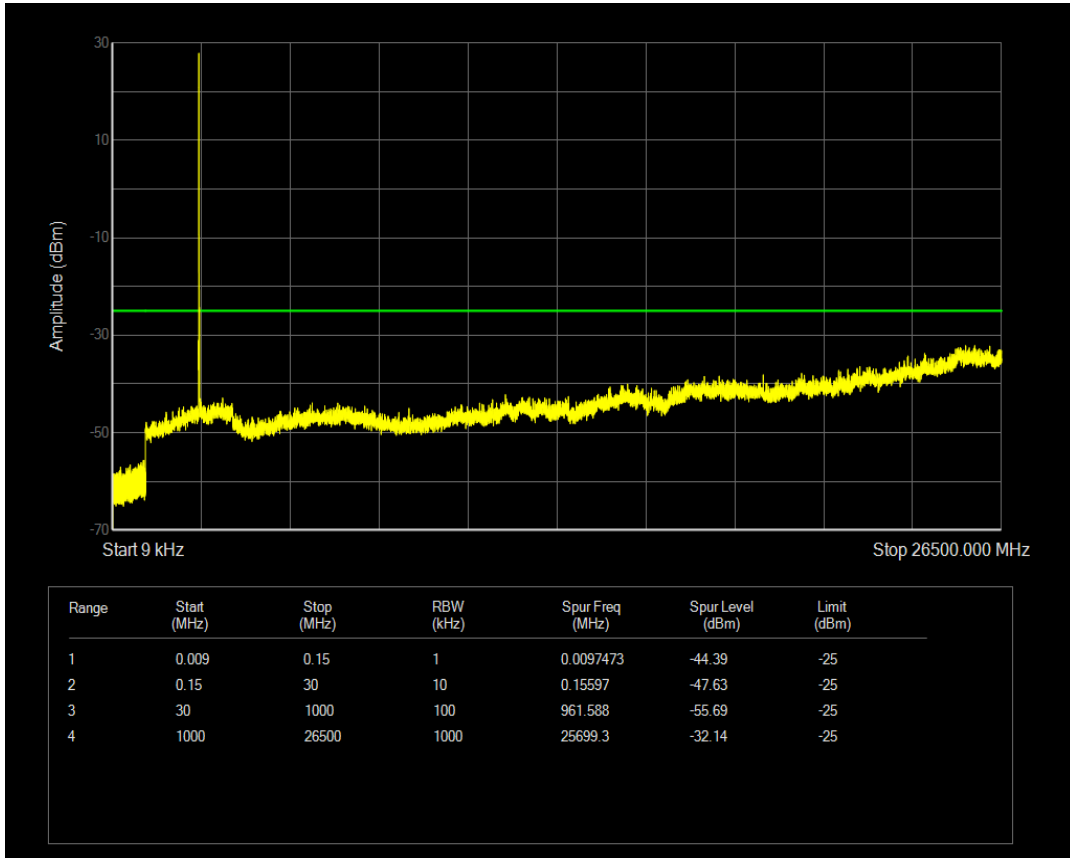

Band41 QPSK BW=5MHz Channel=40620 RB Size=1 Position=#0

Band41 QPSK BW=5MHz Channel=40620 RB Size=25 Position=#0