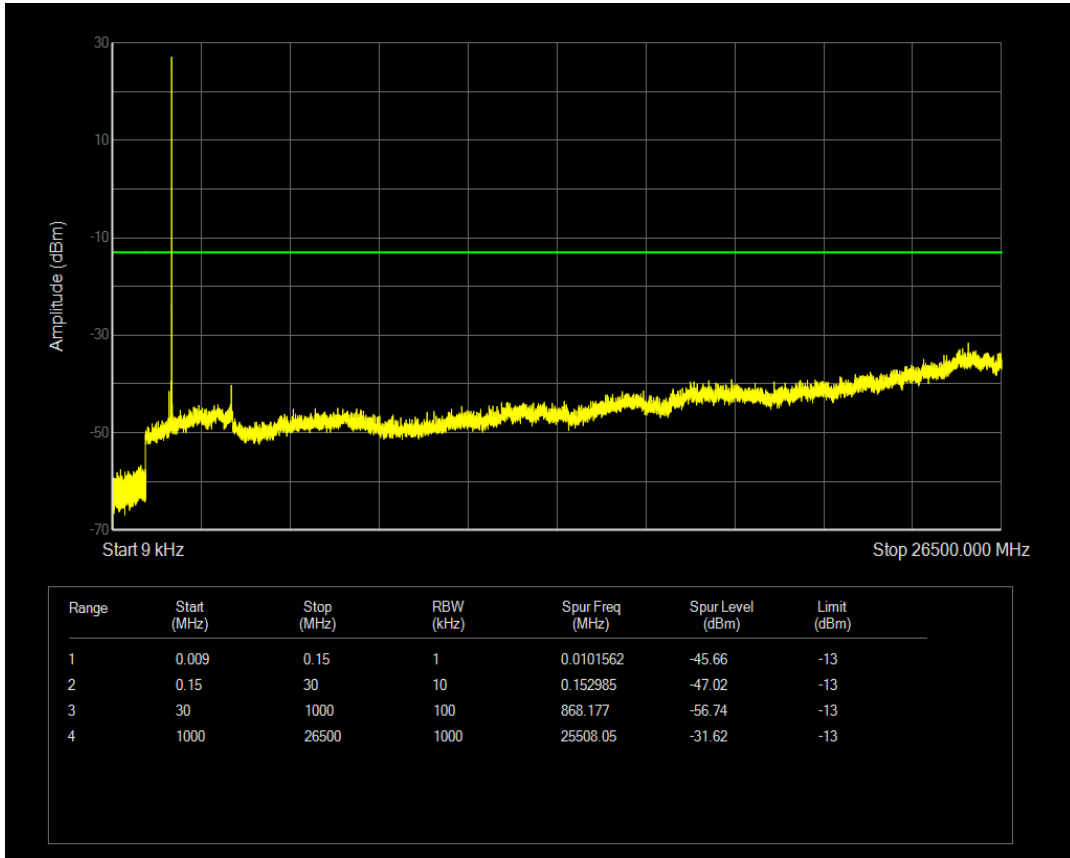

Band66 QPSK BW=1.4MHz Channel=132665 RB Size=1 Position=#0

Band66 QPSK BW=1.4MHz Channel=132665 RB Size=6 Position=#0