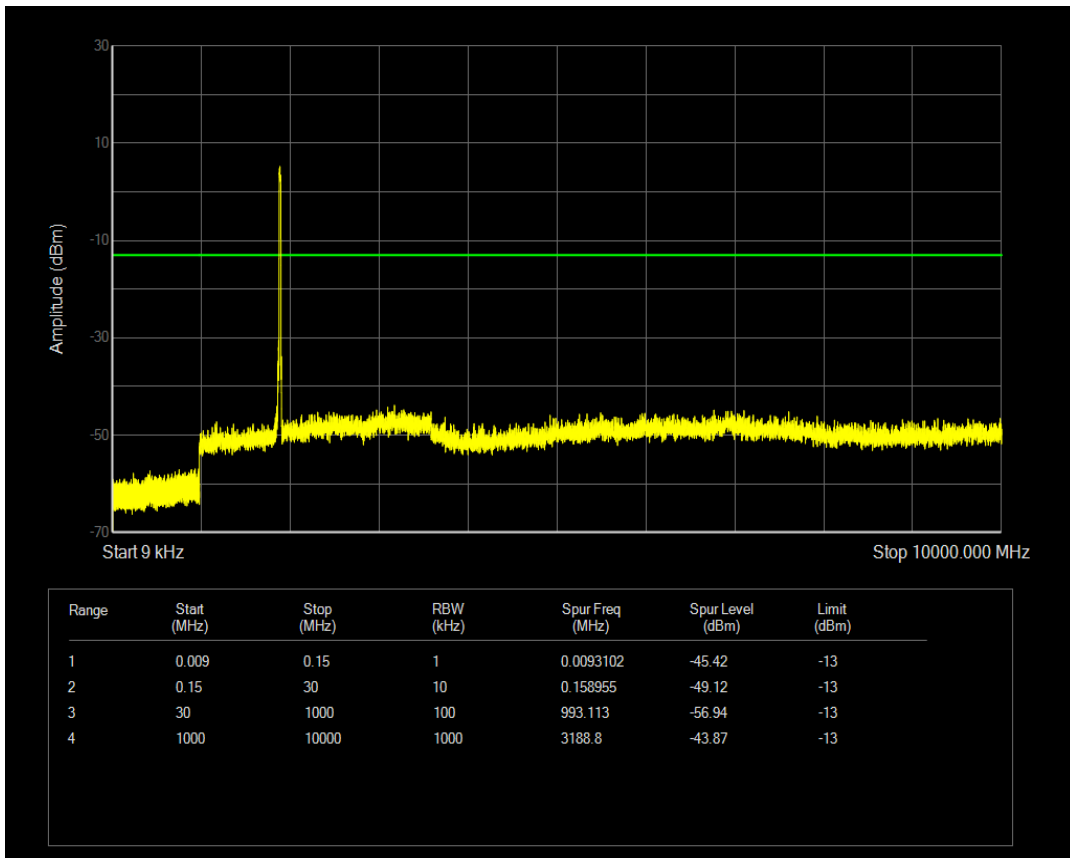

Band25 QPSK BW=20MHz Channel=26590 RB Size=100 Position=#0

Band25 16QAM BW=20MHz Channel=26590 RB Size=1 Position=#0

Band25 16QAM BW=20MHz Channel=26590 RB Size=100 Position=#0

Band26(814-824) QPSK BW=1.4MHz Channel=26697 RB Size=1 Position=#0

Band26(814-824) QPSK BW=1.4MHz Channel=26697 RB Size=6 Position=#0

Band26(814-824) 16QAM BW=1.4MHz Channel=26697 RB Size=1 Position=#0

Band26(814-824) 16QAM BW=1.4MHz Channel=26697 RB Size=6 Position=#0