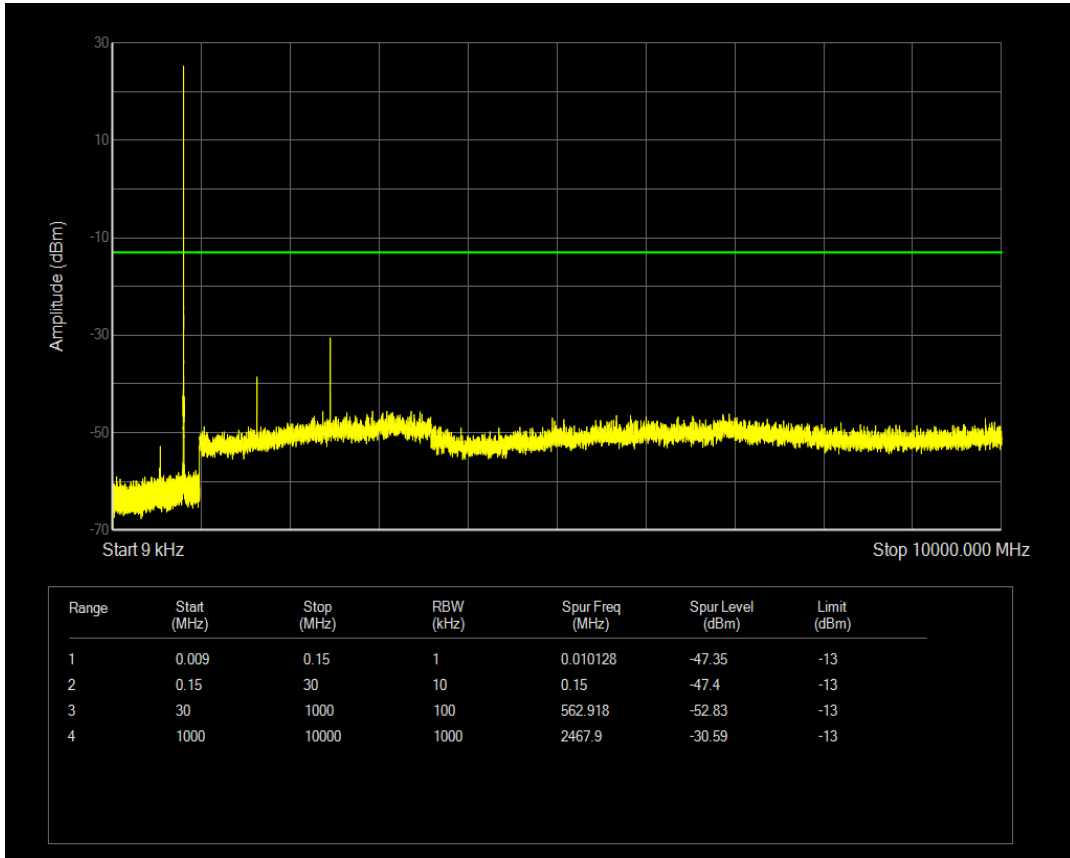

Band26(814-824) QPSK BW=1.4MHz Channel=26740 RB Size=1 Position=#0

Band26(814-824) QPSK BW=1.4MHz Channel=26740 RB Size=6 Position=#0

Band26(814-824) 16QAM BW=1.4MHz Channel=26740 RB Size=1 Position=#0

Band26(814-824) 16QAM BW=1.4MHz Channel=26740 RB Size=6 Position=#0

Band26(814-824) QPSK BW=1.4MHz Channel=26783 RB Size=1 Position=#0

Band26(814-824) QPSK BW=1.4MHz Channel=26783 RB Size=6 Position=#0

Band26(814-824) 16QAM BW=1.4MHz Channel=26783 RB Size=1 Position=#0

Band26(814-824) 16QAM BW=1.4MHz Channel=26783 RB Size=6 Position=#0