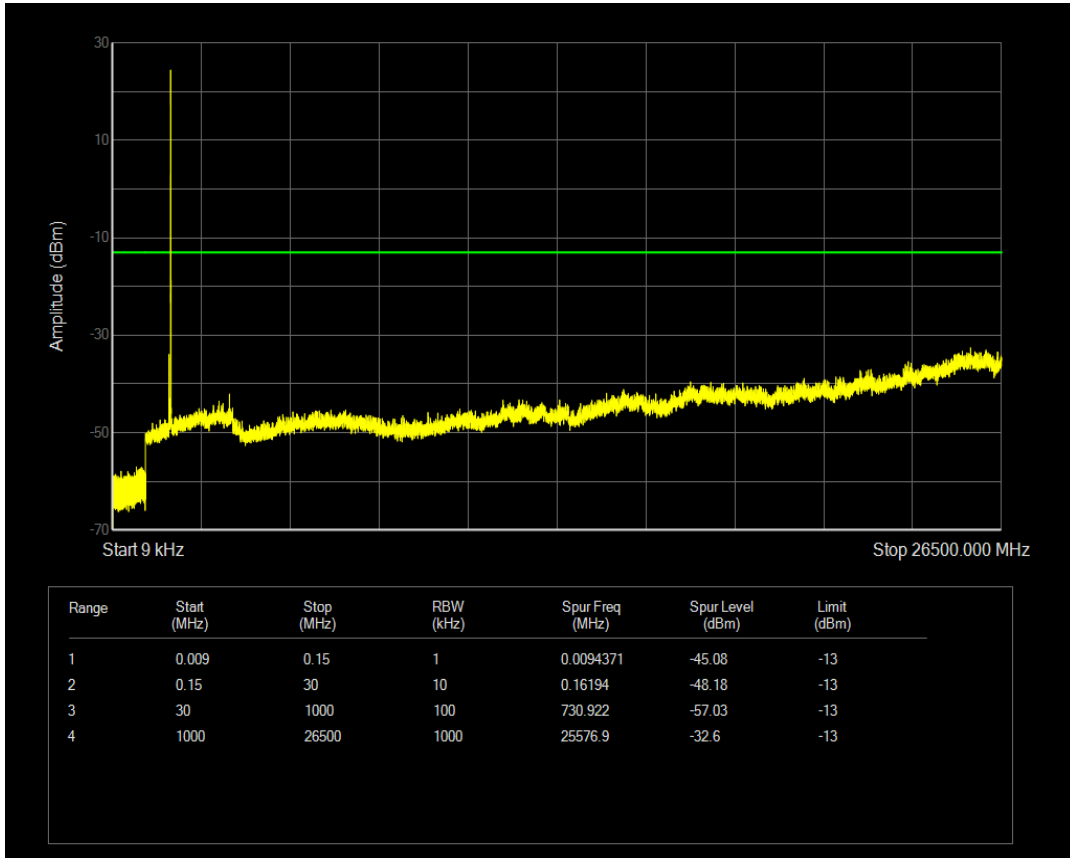

Band4 QPSK BW=5MHz Channel=19975 RB Size=1 Position=#0

Band4 QPSK BW=5MHz Channel=19975 RB Size=25 Position=#0

Band4 16QAM BW=5MHz Channel=19975 RB Size=1 Position=#0

Band4 16QAM BW=5MHz Channel=19975 RB Size=25 Position=#0

Band4 QPSK BW=5MHz Channel=20175 RB Size=1 Position=#0

Band4 QPSK BW=5MHz Channel=20175 RB Size=25 Position=#0

Band4 16QAM BW=5MHz Channel=20175 RB Size=1 Position=#0

Band4 16QAM BW=5MHz Channel=20175 RB Size=25 Position=#0

Band4 QPSK BW=5MHz Channel=20375 RB Size=1 Position=#0

Band4 QPSK BW=5MHz Channel=20375 RB Size=25 Position=#0

Band4 16QAM BW=5MHz Channel=20375 RB Size=1 Position=#0

Band4 16QAM BW=5MHz Channel=20375 RB Size=25 Position=#0