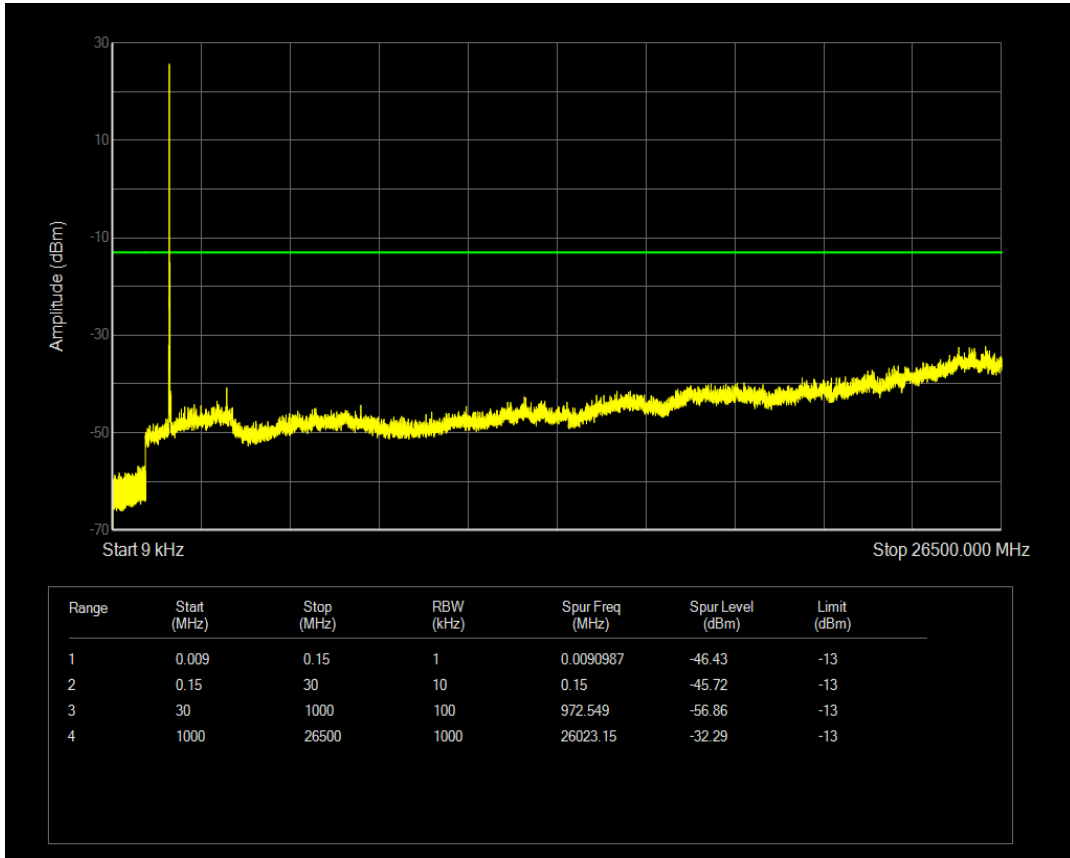

Band4 QPSK BW=5MHz Channel=20375 RB Size=1 Position=#0

Band4 QPSK BW=5MHz Channel=20375 RB Size=25 Position=#0

Band4 16QAM BW=5MHz Channel=20375 RB Size=1 Position=#0

Band4 16QAM BW=5MHz Channel=20375 RB Size=25 Position=#0

Band4 QPSK BW=10MHz Channel=20000 RB Size=1 Position=#0

Band4 QPSK BW=10MHz Channel=20000 RB Size=50 Position=#0

Band4 16QAM BW=10MHz Channel=20000 RB Size=1 Position=#0

Band4 16QAM BW=10MHz Channel=20000 RB Size=50 Position=#0