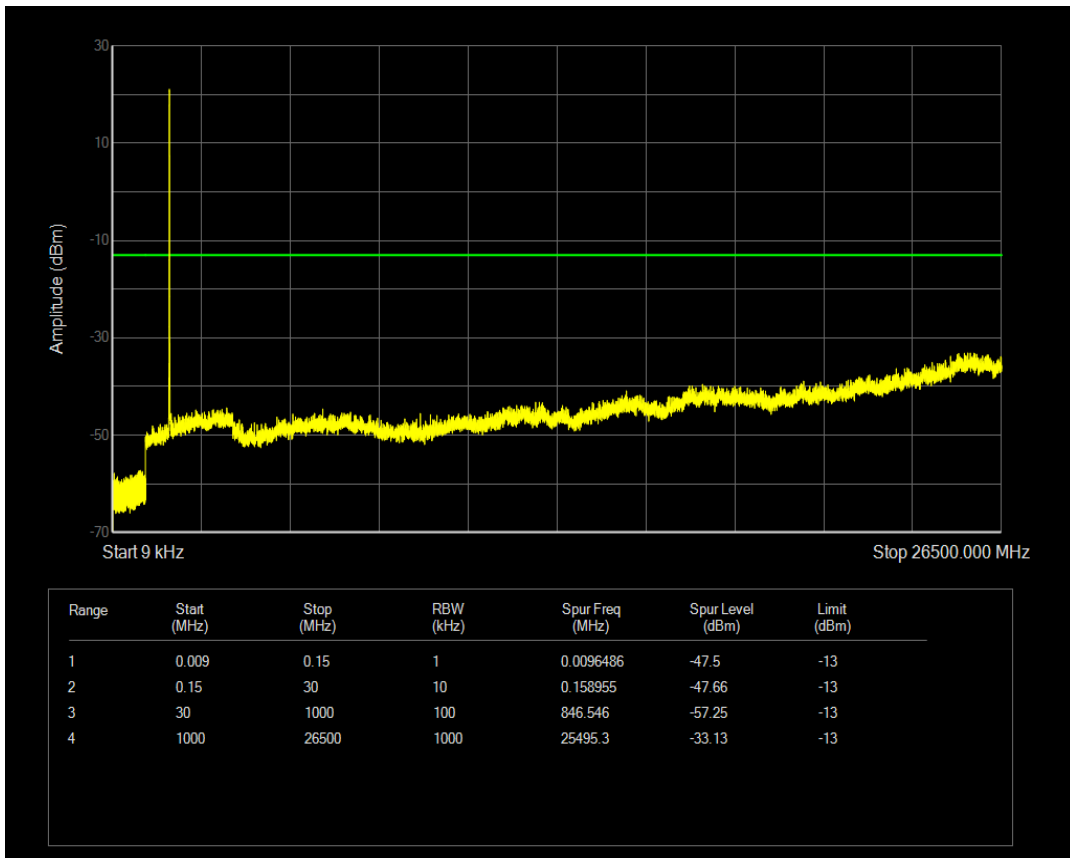

Band4 QPSK BW=3MHz Channel=20385 RB Size=1 Position=#0

Band4 QPSK BW=3MHz Channel=20385 RB Size=15 Position=#0

Band4 16QAM BW=3MHz Channel=20385 RB Size=1 Position=#0

Band4 16QAM BW=3MHz Channel=20385 RB Size=15 Position=#0

Band4 QPSK BW=5MHz Channel=19975 RB Size=1 Position=#0

Band4 QPSK BW=5MHz Channel=19975 RB Size=25 Position=#0

Band4 16QAM BW=5MHz Channel=19975 RB Size=1 Position=#0

Band4 16QAM BW=5MHz Channel=19975 RB Size=25 Position=#0