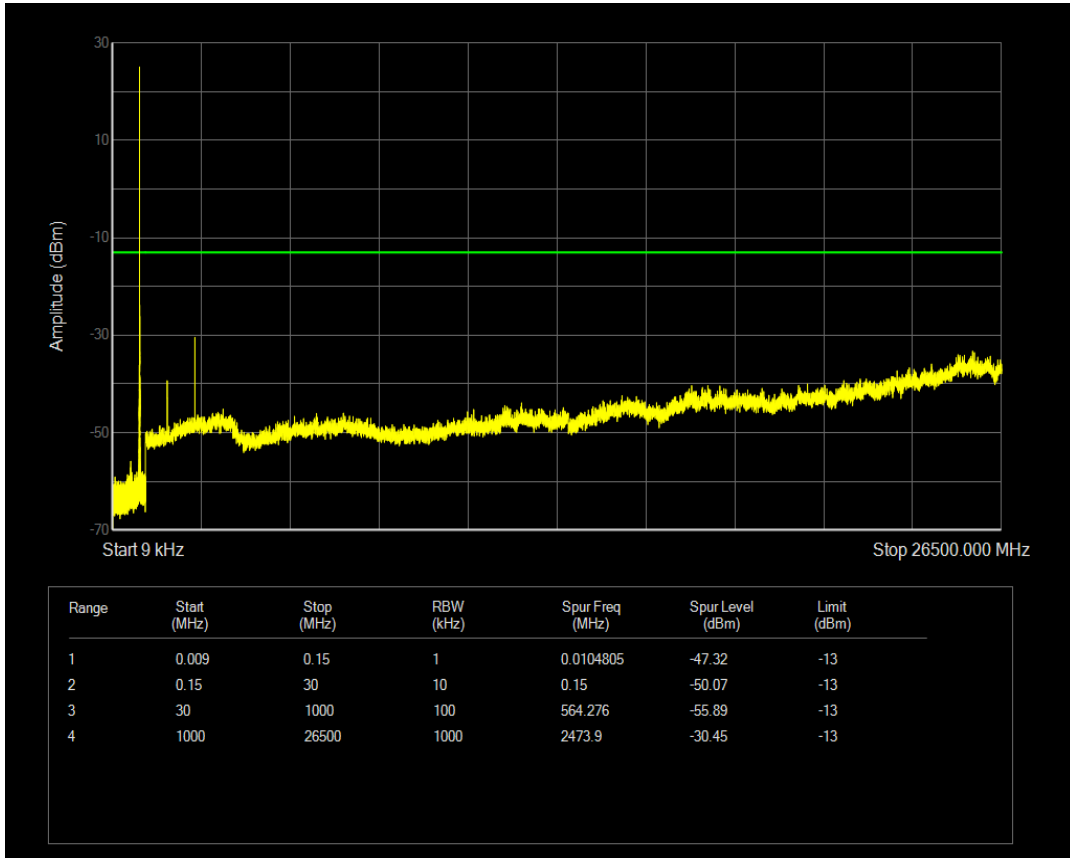

Band26(824-849) QPSK BW=3MHz Channel=27025 RB Size=1 Position=#0

Band26(824-849) QPSK BW=3MHz Channel=27025 RB Size=15 Position=#0

Band26(824-849) 16QAM BW=3MHz Channel=27025 RB Size=1 Position=#0

Band26(824-849) 16QAM BW=3MHz Channel=27025 RB Size=15 Position=#0

Band26(824-849) QPSK BW=5MHz Channel=26815 RB Size=1 Position=#0

Band26(824-849) QPSK BW=5MHz Channel=26815 RB Size=25 Position=#0

Band26(824-849) 16QAM BW=5MHz Channel=26815 RB Size=1 Position=#0

Band26(824-849) 16QAM BW=5MHz Channel=26815 RB Size=25 Position=#0