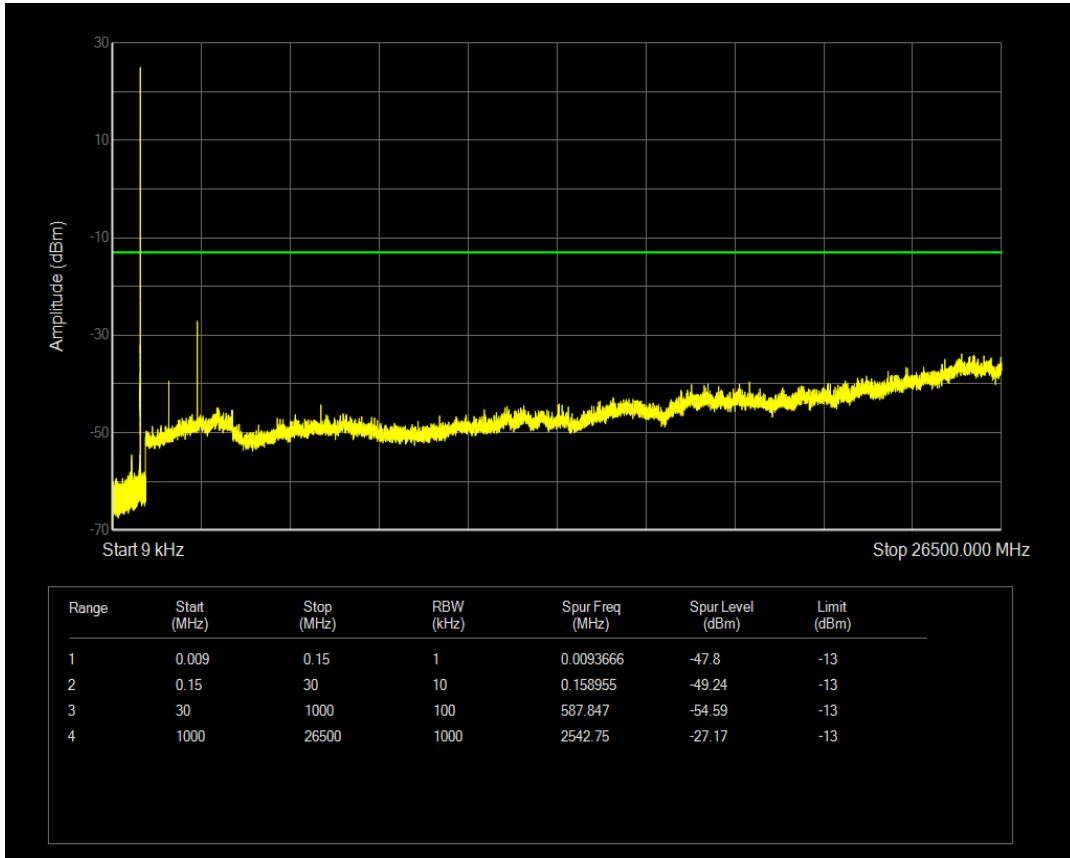

Band26(824-849) QPSK BW=1.4MHz Channel=26915 RB Size=1 Position=#0

Band26(824-849) QPSK BW=1.4MHz Channel=26915 RB Size=6 Position=#0

Band26(824-849) 16QAM BW=1.4MHz Channel=26915 RB Size=1 Position=#0

Band26(824-849) 16QAM BW=1.4MHz Channel=26915 RB Size=6 Position=#0

Band26(824-849) QPSK BW=1.4MHz Channel=27033 RB Size=1 Position=#0

Band26(824-849) QPSK BW=1.4MHz Channel=27033 RB Size=6 Position=#0

Band26(824-849) 16QAM BW=1.4MHz Channel=27033 RB Size=1 Position=#0

Band26(824-849) 16QAM BW=1.4MHz Channel=27033 RB Size=6 Position=#0