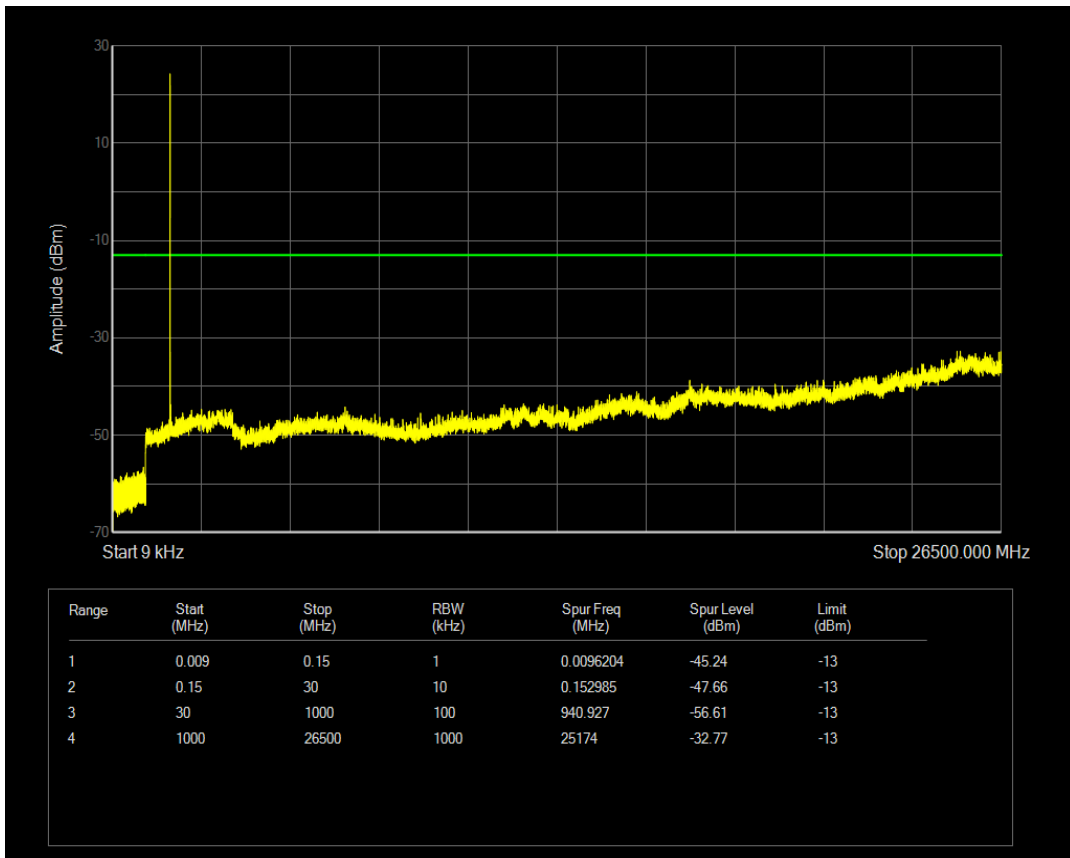

Band4 QPSK BW=1.4MHz Channel=20175 RB Size=1 Position=#0

Band4 QPSK BW=1.4MHz Channel=20175 RB Size=6 Position=#0

Band4 16QAM BW=1.4MHz Channel=20175 RB Size=1 Position=#0

Band4 16QAM BW=1.4MHz Channel=20175 RB Size=6 Position=#0

Band4 QPSK BW=1.4MHz Channel=20393 RB Size=1 Position=#0

Band4 QPSK BW=1.4MHz Channel=20393 RB Size=6 Position=#0

Band4 16QAM BW=1.4MHz Channel=20393 RB Size=1 Position=#0

Band4 16QAM BW=1.4MHz Channel=20393 RB Size=6 Position=#0