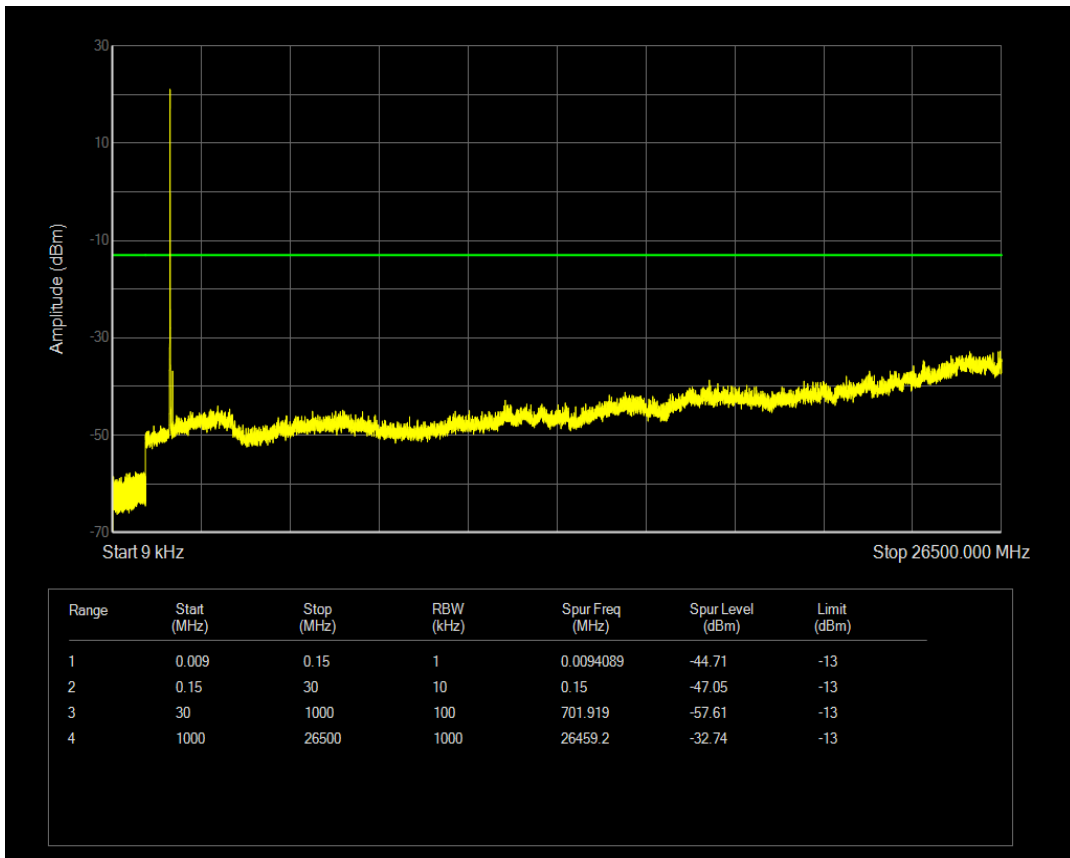

Band4 QPSK BW=5MHz Channel=19975 RB Size=1 Position=#0

Band4 QPSK BW=5MHz Channel=19975 RB Size=25 Position=#0

Band4 16QAM BW=5MHz Channel=19975 RB Size=1 Position=#0

Band4 16QAM BW=5MHz Channel=19975 RB Size=25 Position=#0

Band4 QPSK BW=5MHz Channel=20175 RB Size=1 Position=#0

Band4 QPSK BW=5MHz Channel=20175 RB Size=25 Position=#0

Band4 16QAM BW=5MHz Channel=20175 RB Size=1 Position=#0

Band4 16QAM BW=5MHz Channel=20175 RB Size=25 Position=#0