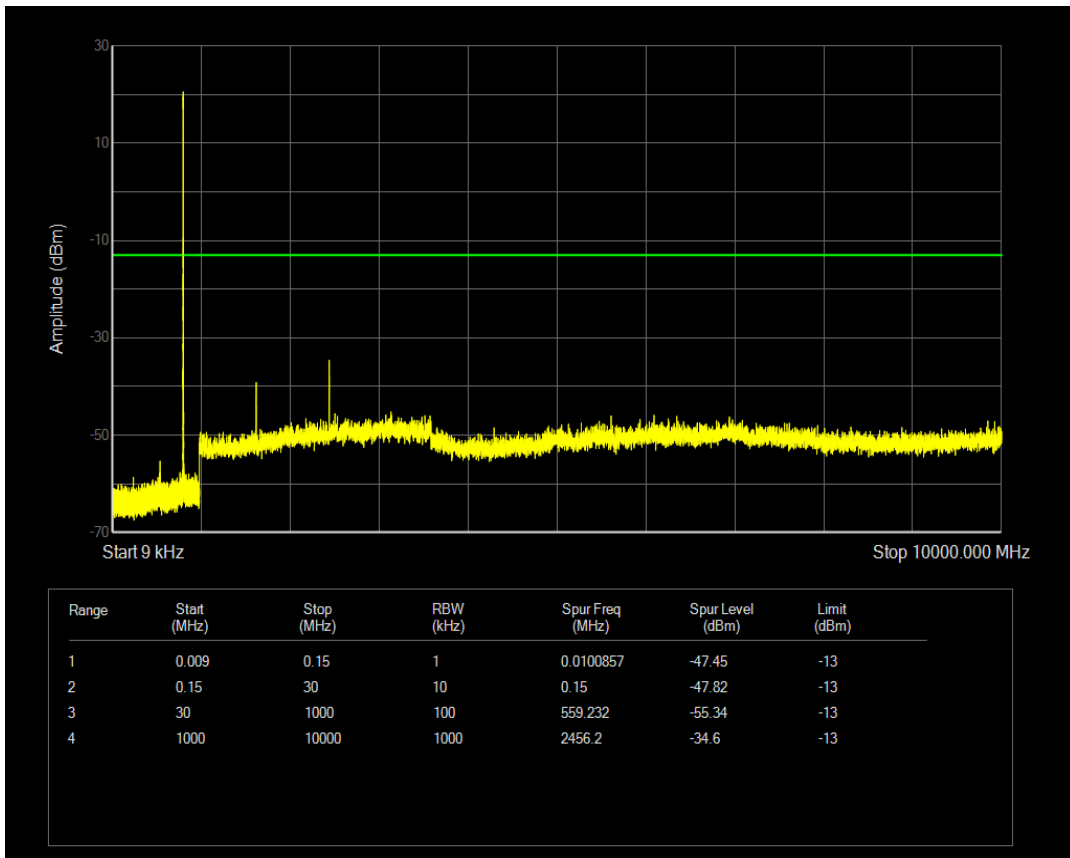

Band26(814-824) QPSK BW=1.4MHz Channel=26740 RB Size=6 Position=#0

Band26(814-824) 16QAM BW=1.4MHz Channel=26740 RB Size=1 Position=#0