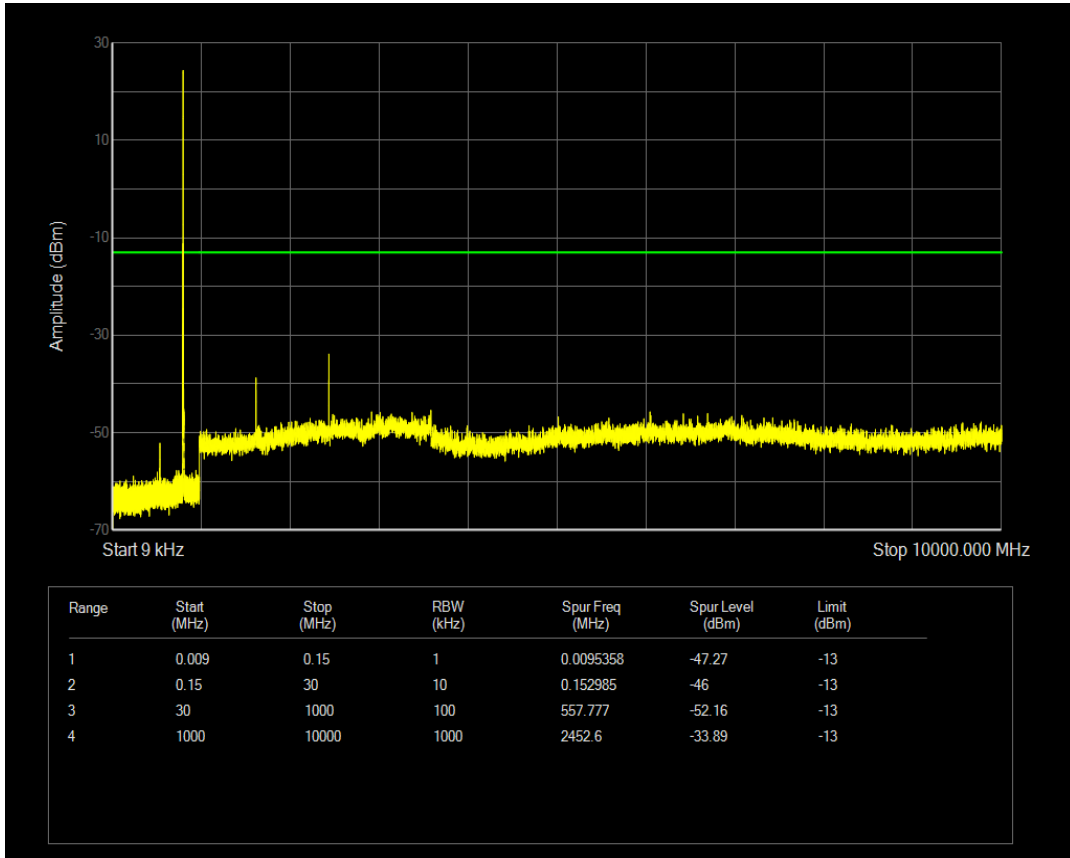

Band26(814-824) 16QAM BW=3MHz Channel=26740 RB Size=1 Position=#0

Band26(814-824) 16QAM BW=3MHz Channel=26740 RB Size=15 Position=#0