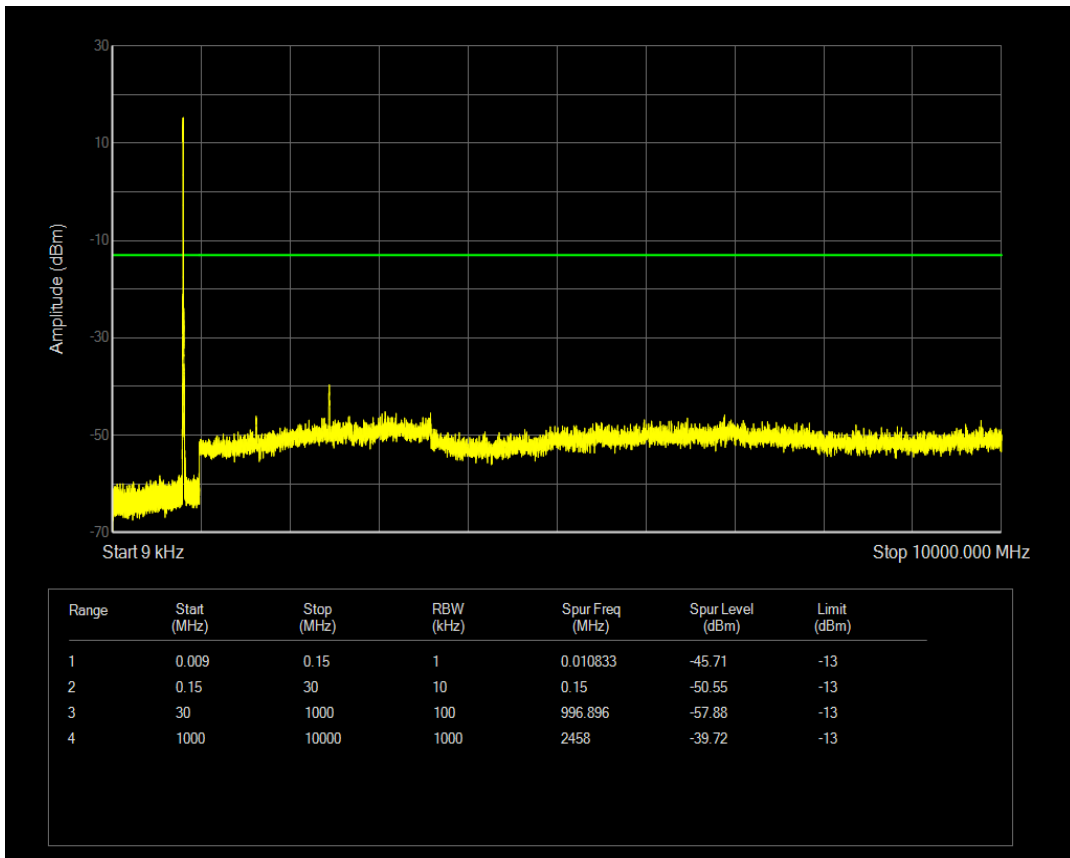

Band26(814-824) QPSK BW=5MHz Channel=26740 RB Size=25 Position=#0

Band26(814-824) 16QAM BW=5MHz Channel=26740 RB Size=1 Position=#0