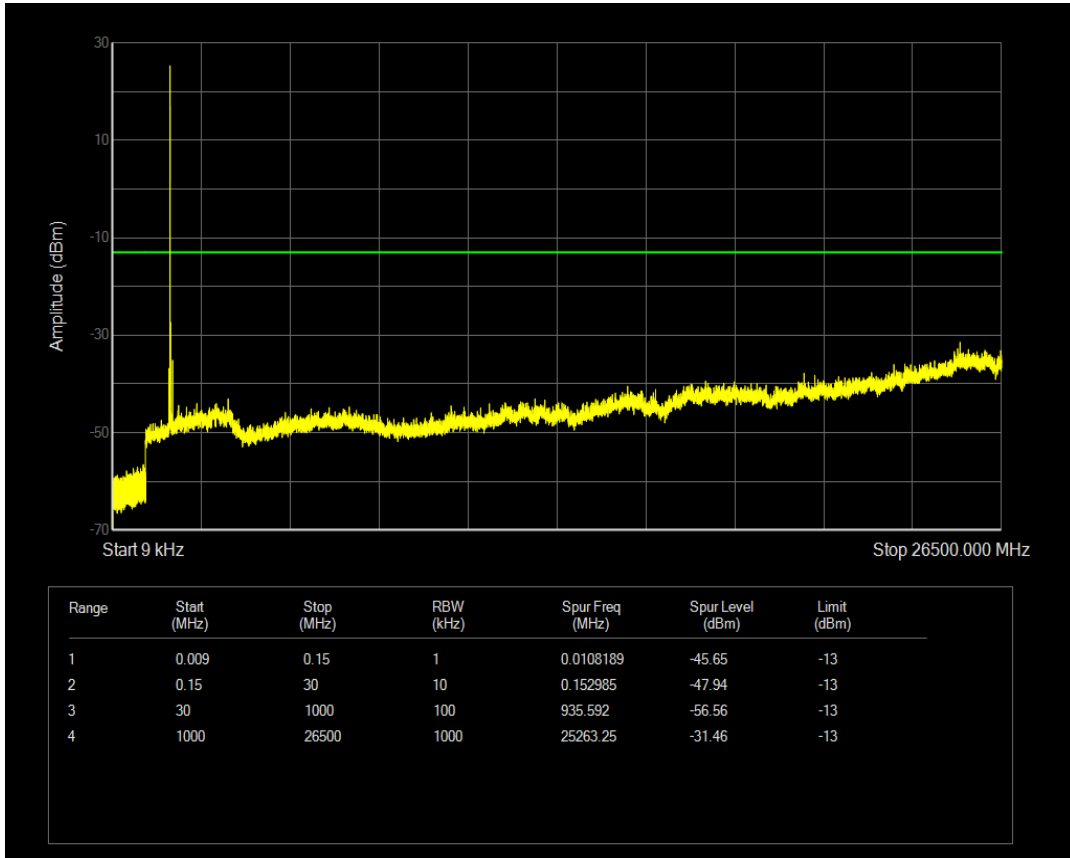

Band4 QPSK BW=1.4MHz Channel=19957 RB Size=1 Position=#0

Band4 QPSK BW=1.4MHz Channel=19957 RB Size=6 Position=#0

Band4 16QAM BW=1.4MHz Channel=19957 RB Size=1 Position=#0

Band4 16QAM BW=1.4MHz Channel=19957 RB Size=6 Position=#0

Band4 QPSK BW=1.4MHz Channel=20175 RB Size=1 Position=#0

Band4 QPSK BW=1.4MHz Channel=20175 RB Size=6 Position=#0

Band4 16QAM BW=1.4MHz Channel=20175 RB Size=1 Position=#0

Band4 16QAM BW=1.4MHz Channel=20175 RB Size=6 Position=#0