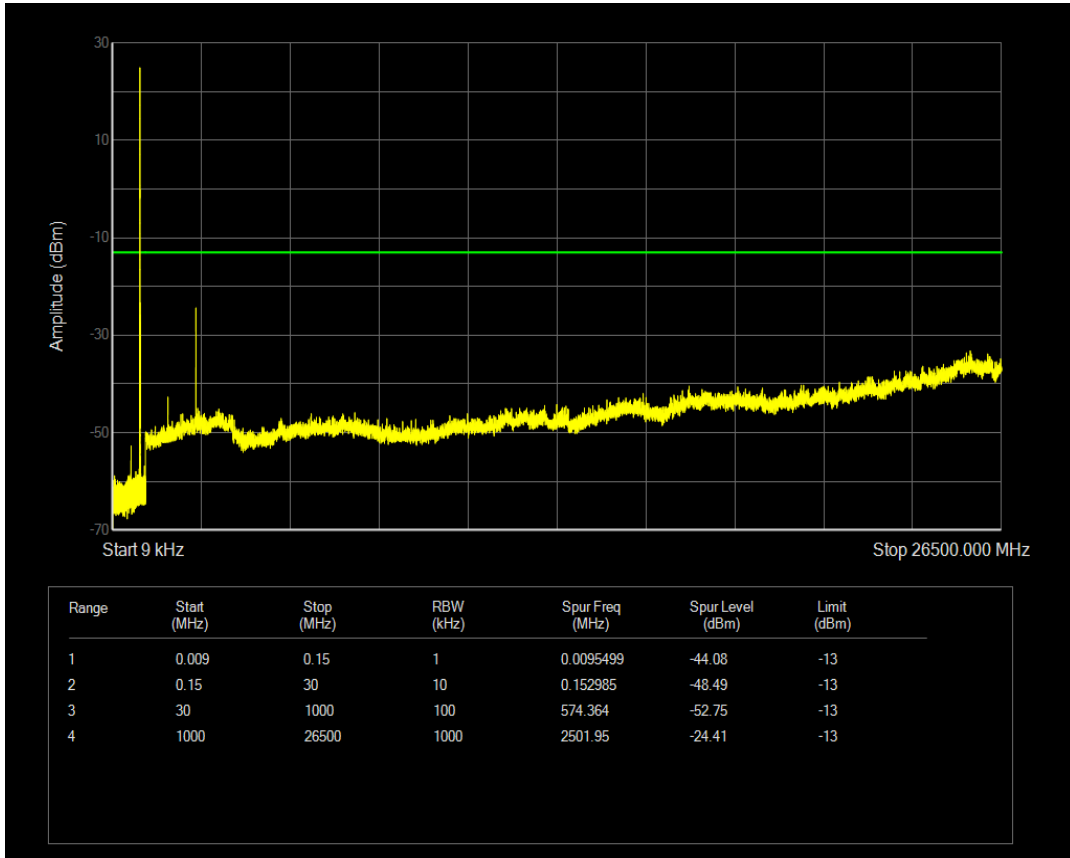

Band26(824-849) QPSK BW=5MHz Channel=26815 RB Size=1 Position=#0

Band26(824-849) QPSK BW=5MHz Channel=26815 RB Size=25 Position=#0

Band26(824-849) 16QAM BW=5MHz Channel=26815 RB Size=1 Position=#0

Band26(824-849) 16QAM BW=5MHz Channel=26815 RB Size=25 Position=#0

Band26(824-849) QPSK BW=5MHz Channel=26915 RB Size=1 Position=#0

Band26(824-849) QPSK BW=5MHz Channel=26915 RB Size=25 Position=#0

Band26(824-849) 16QAM BW=5MHz Channel=26915 RB Size=1 Position=#0

Band26(824-849) 16QAM BW=5MHz Channel=26915 RB Size=25 Position=#0