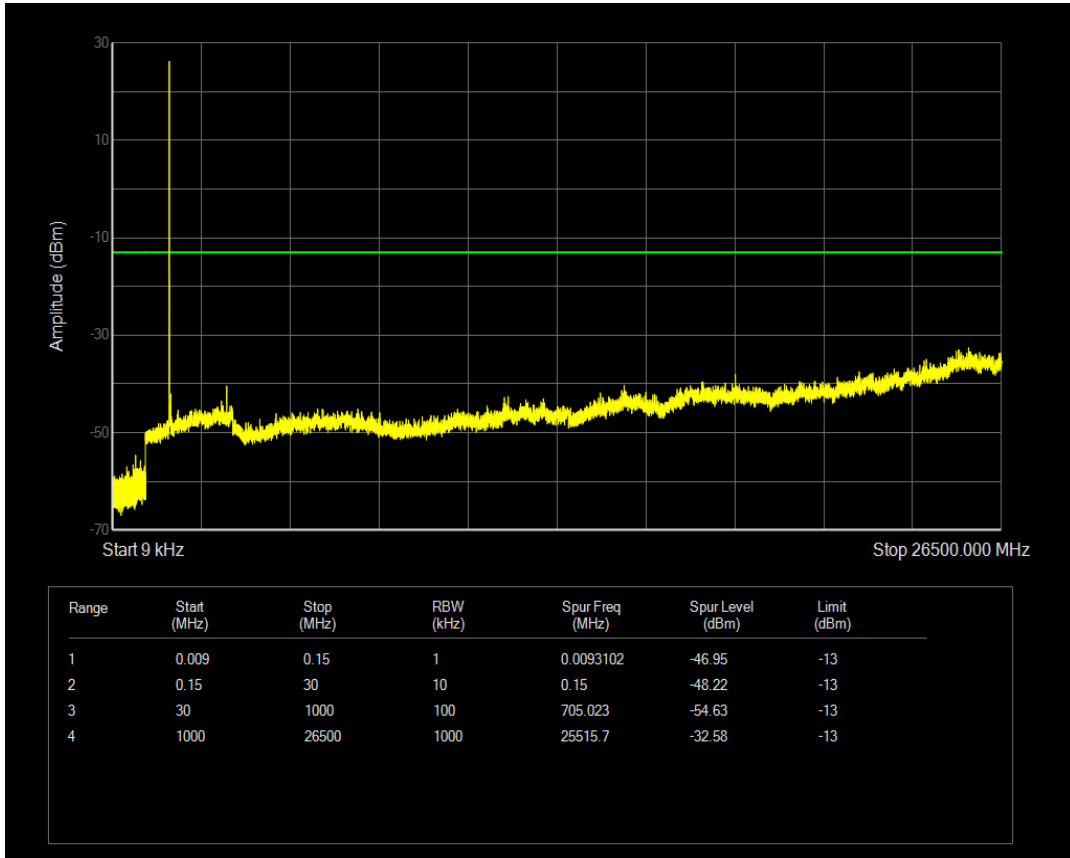

Band4 16QAM BW=3MHz Channel=19965 RB Size=1 Position=#0

Band4 16QAM BW=3MHz Channel=19965 RB Size=15 Position=#0