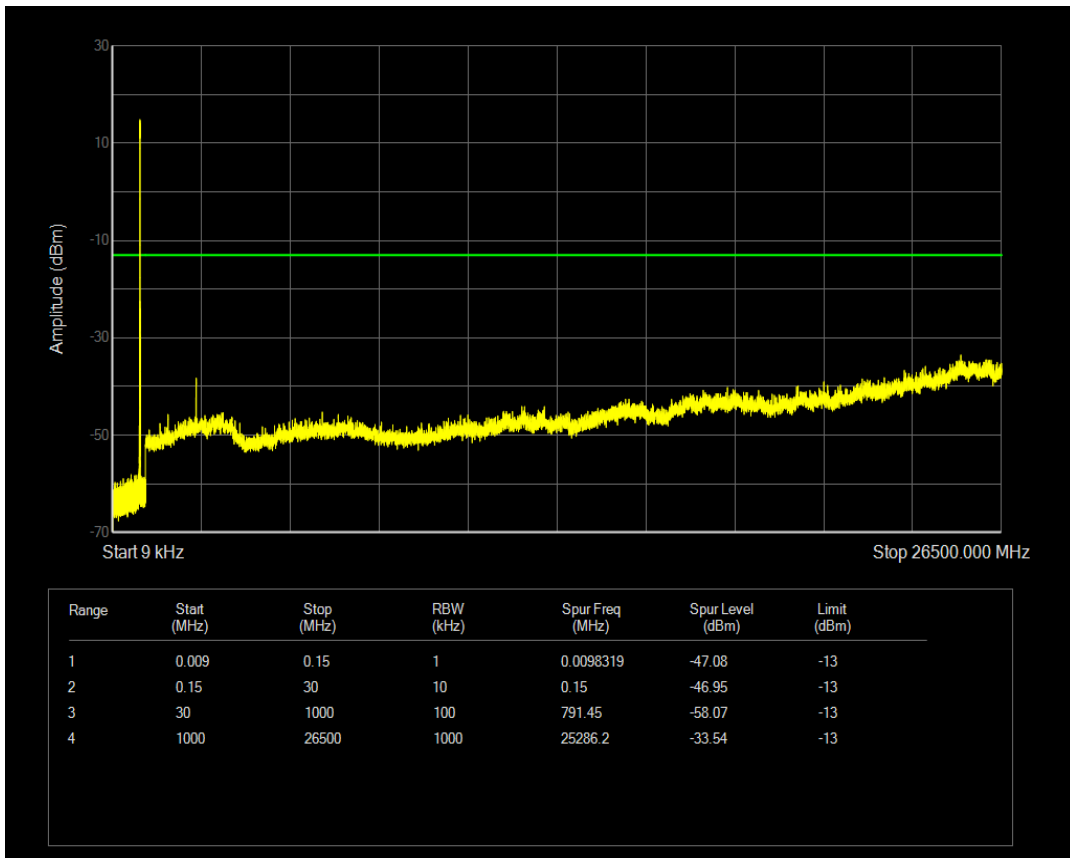

Band26(824-849) QPSK BW=5MHz Channel=26915 RB Size=25 Position=#0

Band26(824-849) 16QAM BW=5MHz Channel=26915 RB Size=1 Position=#0