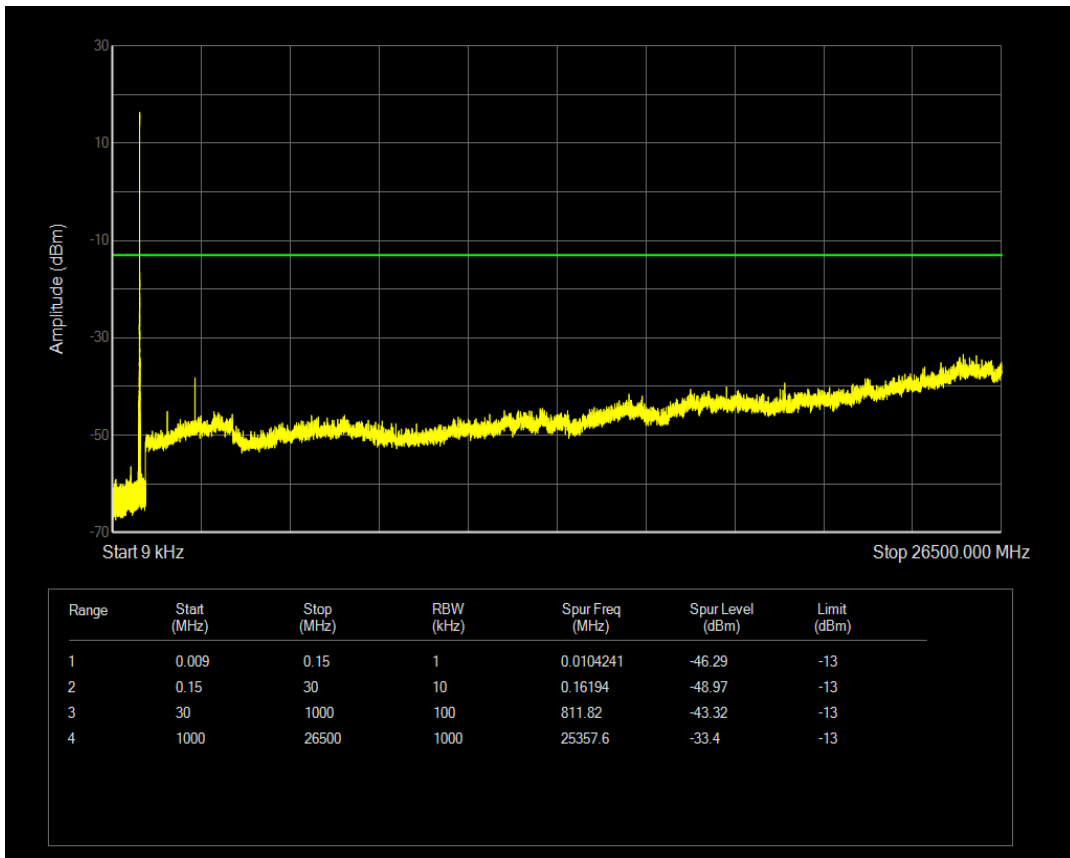

Band26(824-849) QPSK BW=3MHz Channel=26805 RB Size=15 Position=#0

Band26(824-849) 16QAM BW=3MHz Channel=26805 RB Size=1 Position=#0