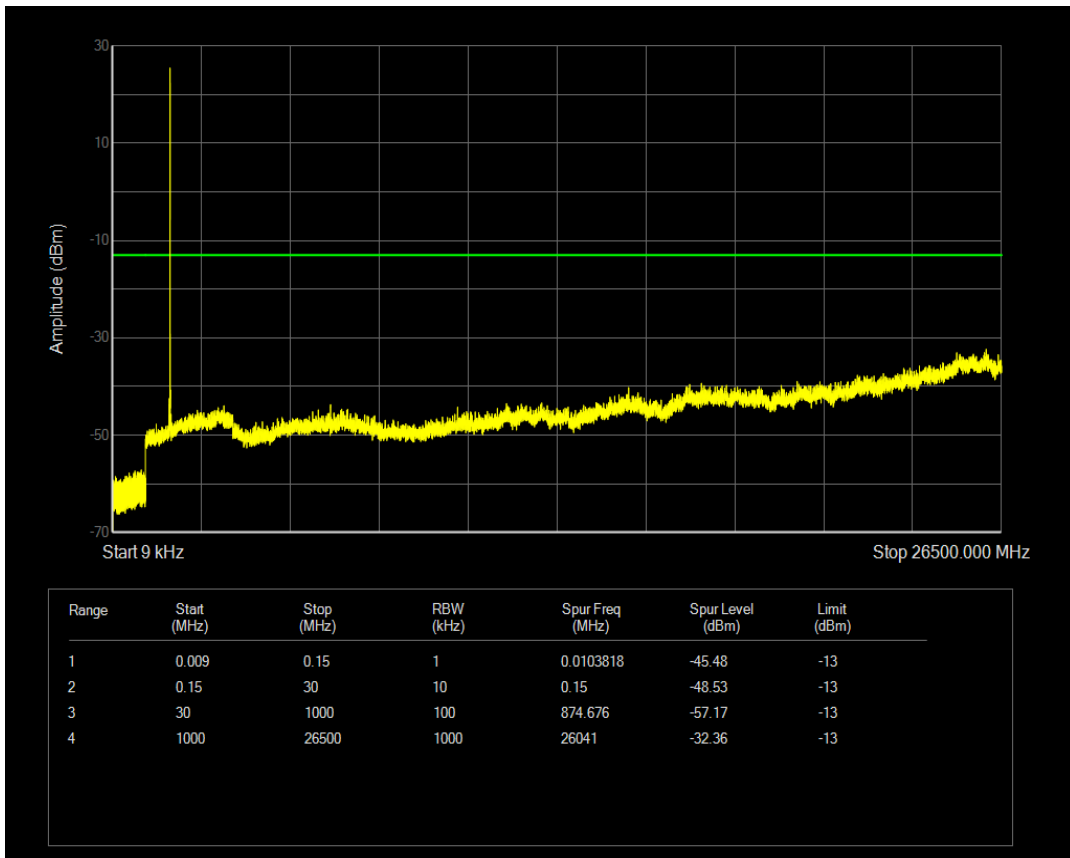

Band4 QPSK BW=1.4MHz Channel=19957 RB Size=1 Position=#0

Band4 QPSK BW=1.4MHz Channel=19957 RB Size=6 Position=#0

Band4 16QAM BW=1.4MHz Channel=19957 RB Size=1 Position=#0

Band4 16QAM BW=1.4MHz Channel=19957 RB Size=6 Position=#0

Band4 QPSK BW=1.4MHz Channel=20175 RB Size=1 Position=#0

Band4 QPSK BW=1.4MHz Channel=20175 RB Size=6 Position=#0

Band4 16QAM BW=1.4MHz Channel=20175 RB Size=1 Position=#0

Band4 16QAM BW=1.4MHz Channel=20175 RB Size=6 Position=#0