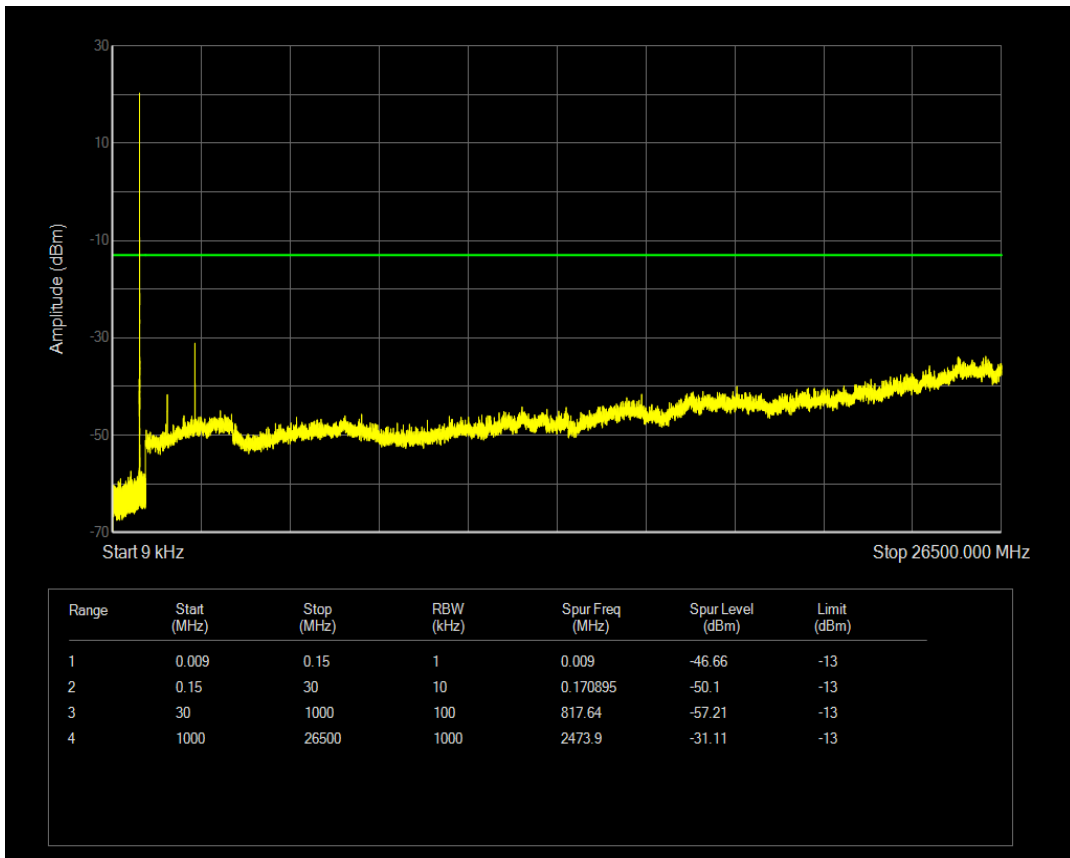

Band26(824-849) QPSK BW=1.4MHz Channel=26797 RB Size=1 Position=#0

Band26(824-849) QPSK BW=1.4MHz Channel=26797 RB Size=6 Position=#0

Band26(824-849) 16QAM BW=1.4MHz Channel=26797 RB Size=1 Position=#0

Band26(824-849) 16QAM BW=1.4MHz Channel=26797 RB Size=6 Position=#0