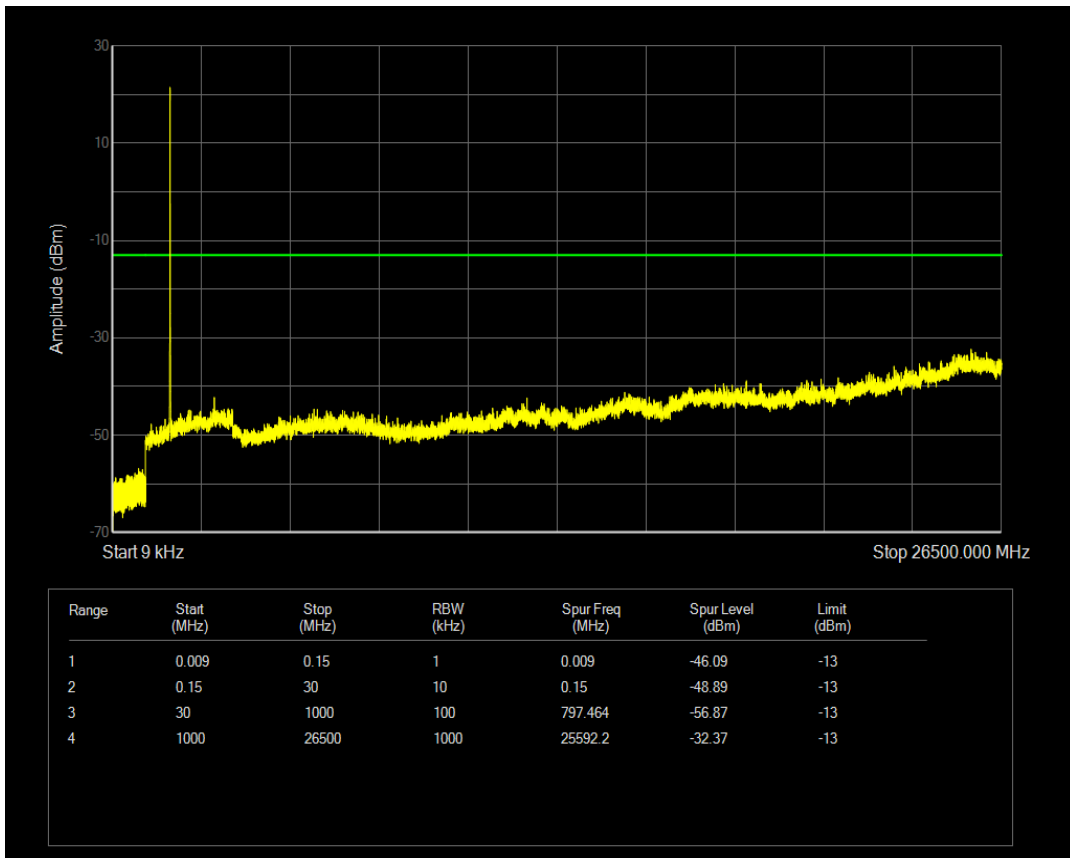

Band4 QPSK BW=5MHz Channel=20175 RB Size=1 Position=#0

Band4 QPSK BW=5MHz Channel=20175 RB Size=25 Position=#0

Band4 16QAM BW=5MHz Channel=20175 RB Size=1 Position=#0

Band4 16QAM BW=5MHz Channel=20175 RB Size=25 Position=#0

Band4 QPSK BW=5MHz Channel=20375 RB Size=1 Position=#0

Band4 QPSK BW=5MHz Channel=20375 RB Size=25 Position=#0

Band4 16QAM BW=5MHz Channel=20375 RB Size=1 Position=#0

Band4 16QAM BW=5MHz Channel=20375 RB Size=25 Position=#0