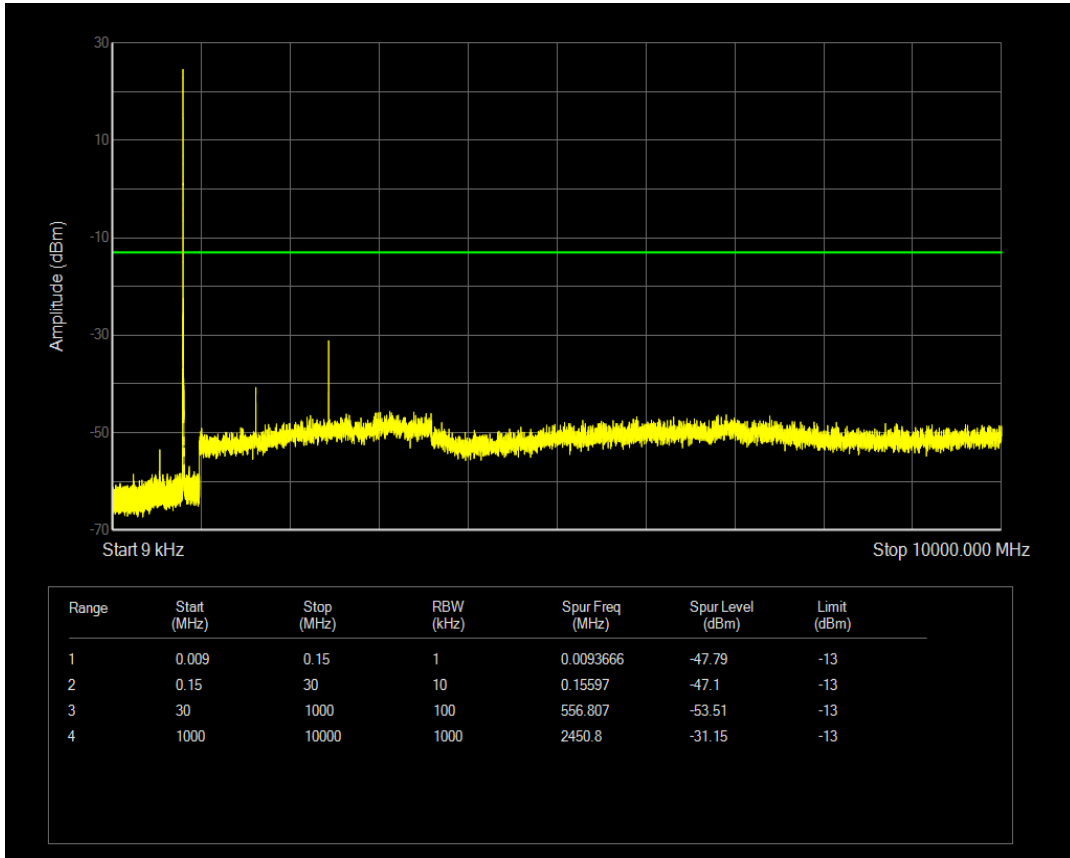

Band26(814-824) QPSK BW=5MHz Channel=26740 RB Size=1 Position=#0

Band26(814-824) QPSK BW=5MHz Channel=26740 RB Size=25 Position=#0