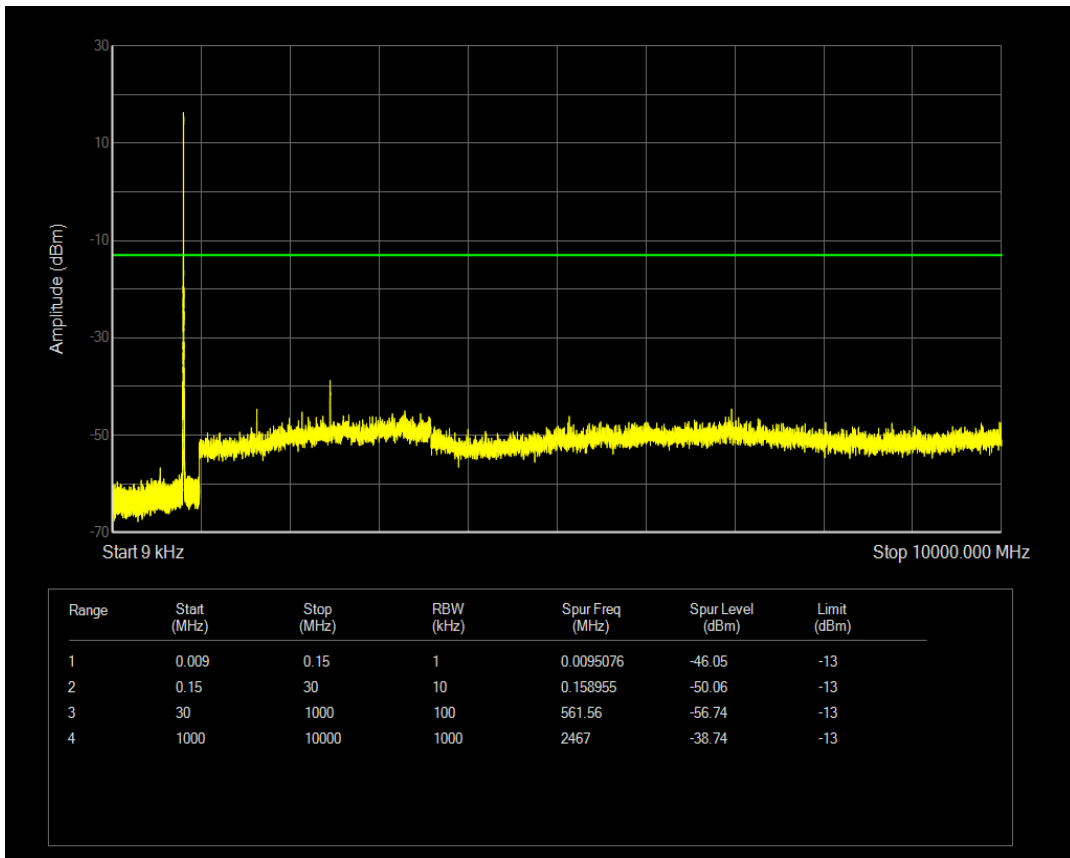

Band26(814-824) QPSK BW=3MHz Channel=26775 RB Size=15 Position=#0

Band26(814-824) 16QAM BW=3MHz Channel=26775 RB Size=1 Position=#0