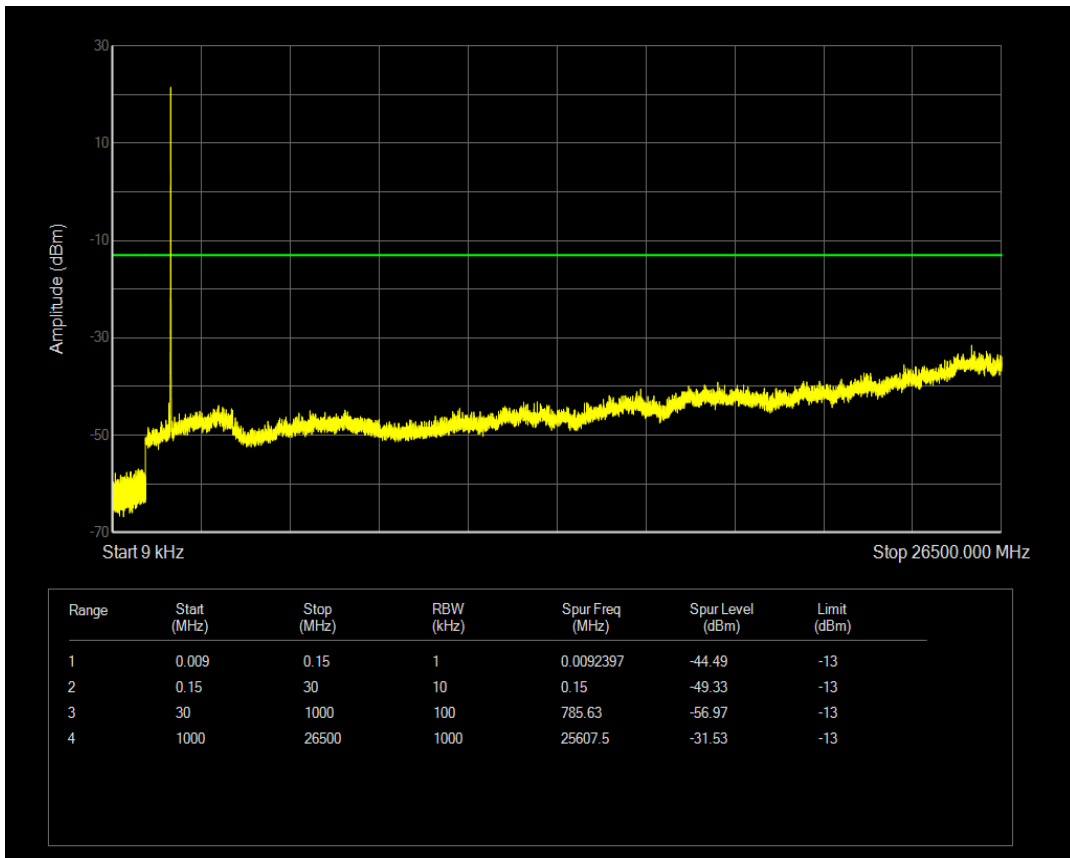

Band4 QPSK BW=5MHz Channel=20375 RB Size=1 Position=#0

Band4 QPSK BW=5MHz Channel=20375 RB Size=25 Position=#0

Band4 16QAM BW=5MHz Channel=20375 RB Size=1 Position=#0

Band4 16QAM BW=5MHz Channel=20375 RB Size=25 Position=#0

Band4 QPSK BW=10MHz Channel=20000 RB Size=1 Position=#0

Band4 QPSK BW=10MHz Channel=20000 RB Size=50 Position=#0

Band4 16QAM BW=10MHz Channel=20000 RB Size=1 Position=#0

Band4 16QAM BW=10MHz Channel=20000 RB Size=50 Position=#0