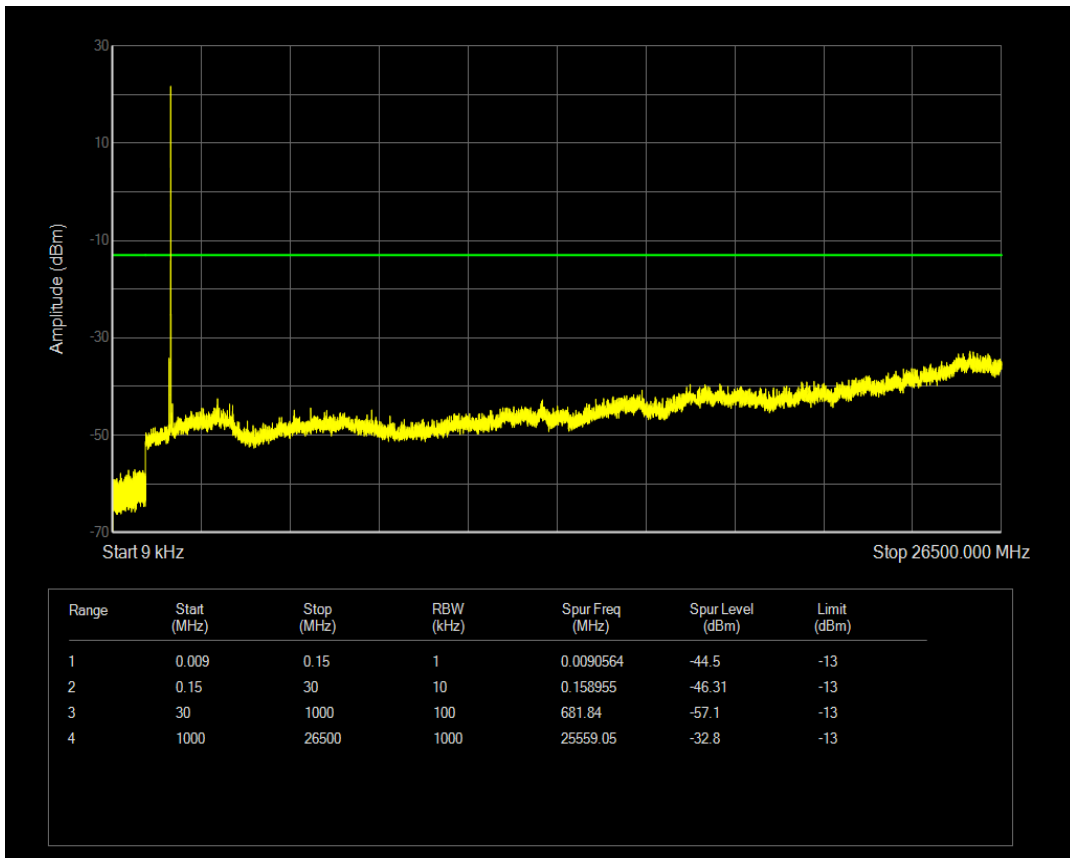

Band4 QPSK BW=3MHz Channel=20385 RB Size=1 Position=#0

Band4 QPSK BW=3MHz Channel=20385 RB Size=15 Position=#0

Band4 16QAM BW=3MHz Channel=20385 RB Size=1 Position=#0

Band4 16QAM BW=3MHz Channel=20385 RB Size=15 Position=#0

Band4 QPSK BW=5MHz Channel=19975 RB Size=1 Position=#0

Band4 QPSK BW=5MHz Channel=19975 RB Size=25 Position=#0

Band4 16QAM BW=5MHz Channel=19975 RB Size=1 Position=#0

Band4 16QAM BW=5MHz Channel=19975 RB Size=25 Position=#0