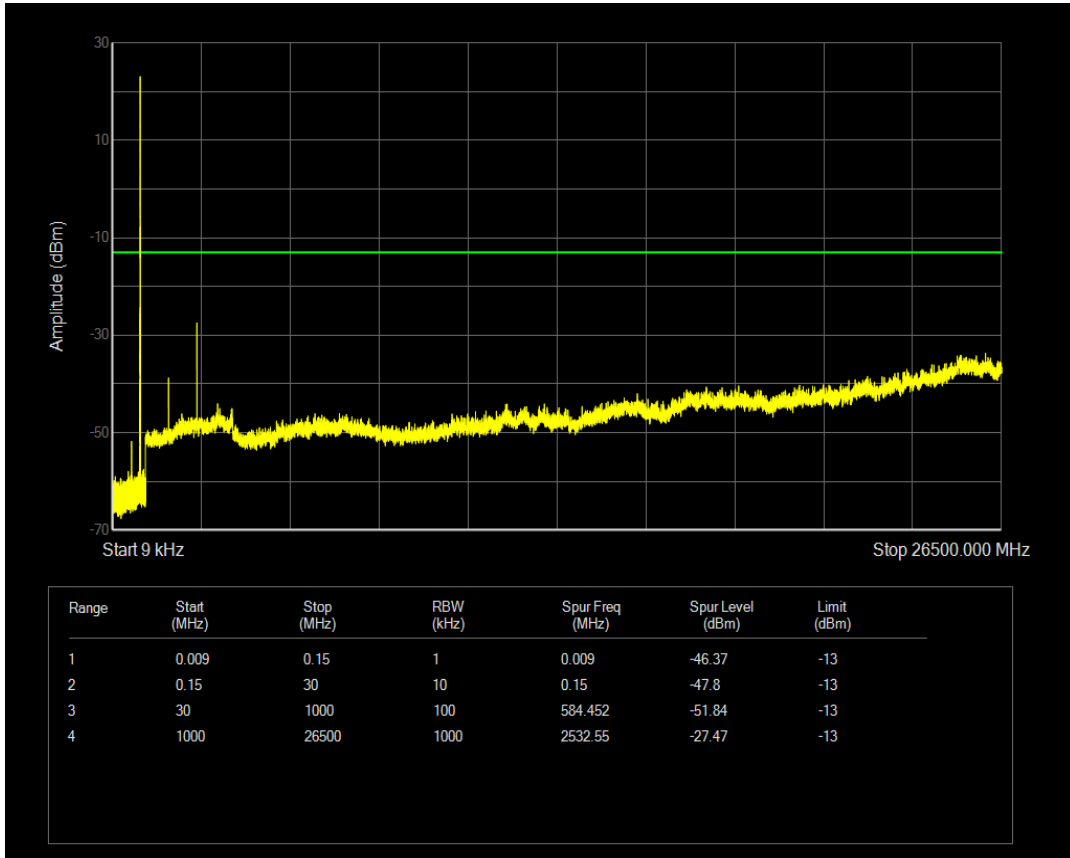

Band26(824-849) 16QAM BW=5MHz Channel=27015 RB Size=1 Position=#0

Band26(824-849) 16QAM BW=5MHz Channel=27015 RB Size=25 Position=#0