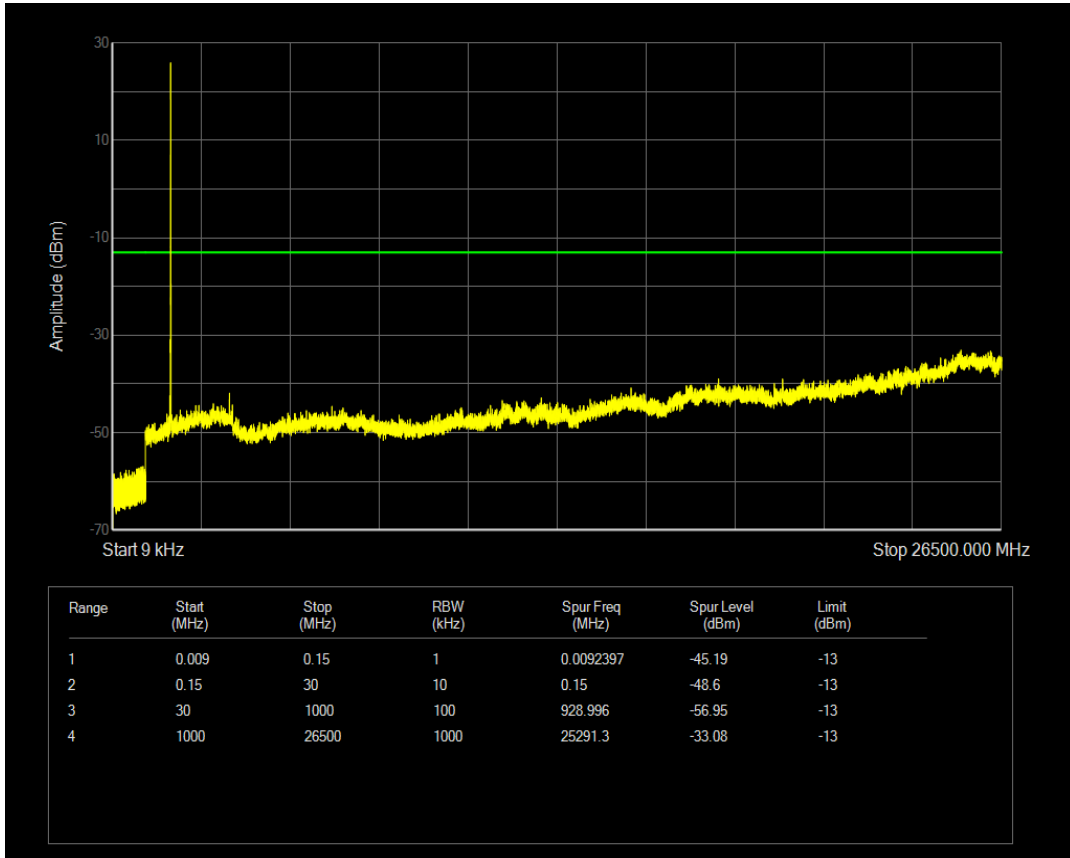

Band4 QPSK BW=5MHz Channel=19975 RB Size=1 Position=#0

Band4 QPSK BW=5MHz Channel=19975 RB Size=25 Position=#0

Band4 16QAM BW=5MHz Channel=19975 RB Size=1 Position=#0

Band4 16QAM BW=5MHz Channel=19975 RB Size=25 Position=#0

Band4 QPSK BW=5MHz Channel=20175 RB Size=1 Position=#0

Band4 QPSK BW=5MHz Channel=20175 RB Size=25 Position=#0

Band4 16QAM BW=5MHz Channel=20175 RB Size=1 Position=#0

Band4 16QAM BW=5MHz Channel=20175 RB Size=25 Position=#0

Band4 QPSK BW=5MHz Channel=20375 RB Size=1 Position=#0

Band4 QPSK BW=5MHz Channel=20375 RB Size=25 Position=#0

Band4 16QAM BW=5MHz Channel=20375 RB Size=1 Position=#0

Band4 16QAM BW=5MHz Channel=20375 RB Size=25 Position=#0