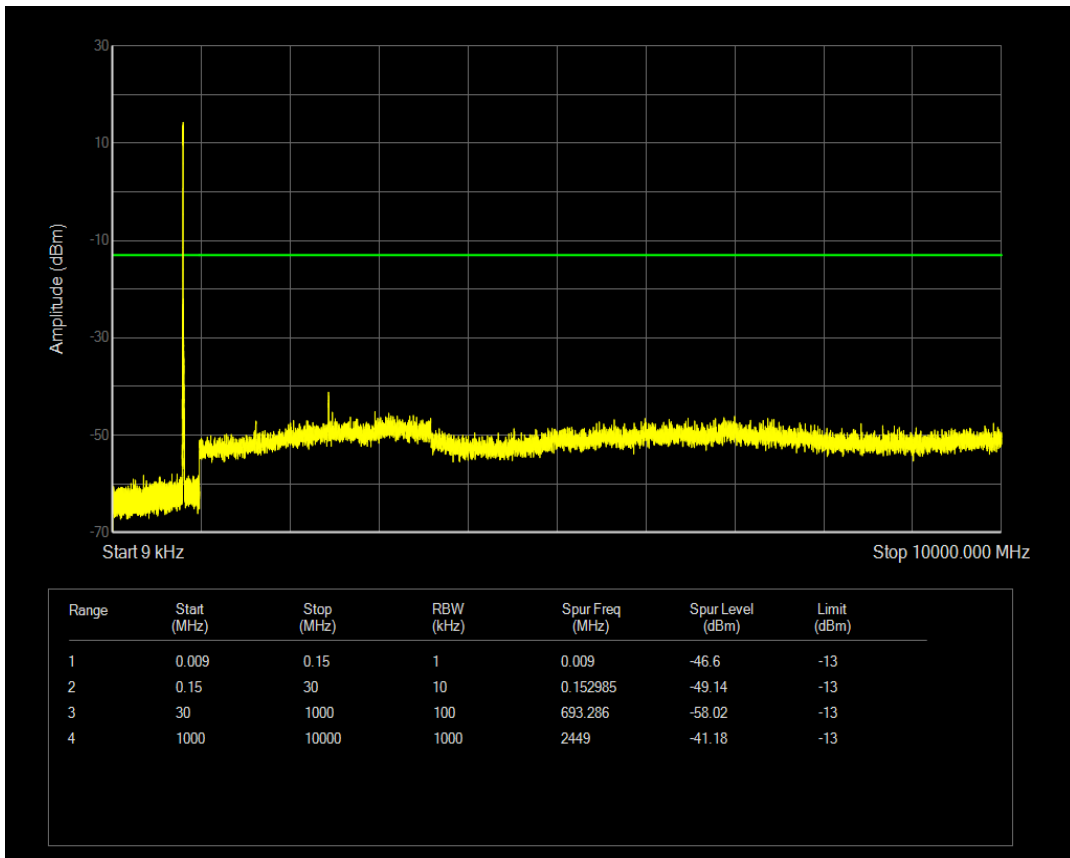

Band26(814-824) QPSK BW=5MHz Channel=26715 RB Size=1 Position=#0

Band26(814-824) QPSK BW=5MHz Channel=26715 RB Size=25 Position=#0

Band26(814-824) 16QAM BW=5MHz Channel=26715 RB Size=1 Position=#0

Band26(814-824) 16QAM BW=5MHz Channel=26715 RB Size=25 Position=#0