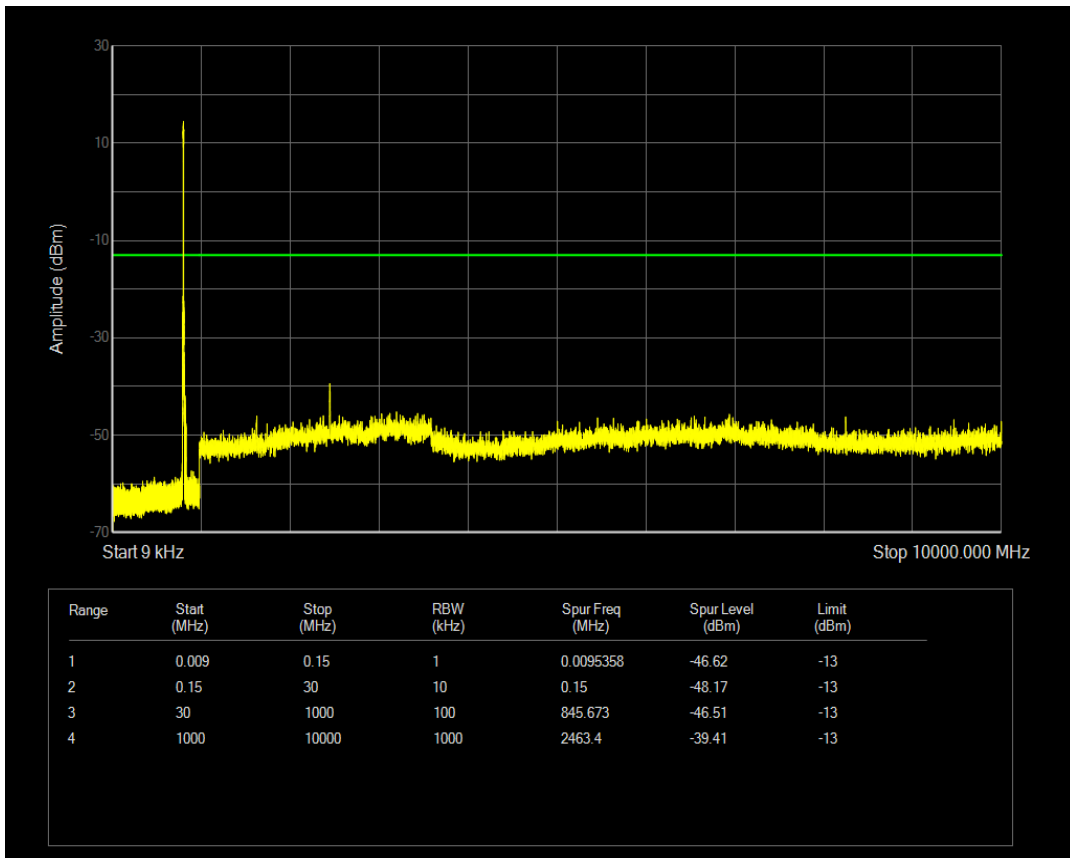

Band26(814-824) QPSK BW=5MHz Channel=26765 RB Size=1 Position=#0

Band26(814-824) QPSK BW=5MHz Channel=26765 RB Size=25 Position=#0

Band26(814-824) 16QAM BW=5MHz Channel=26765 RB Size=1 Position=#0

Band26(814-824) 16QAM BW=5MHz Channel=26765 RB Size=25 Position=#0