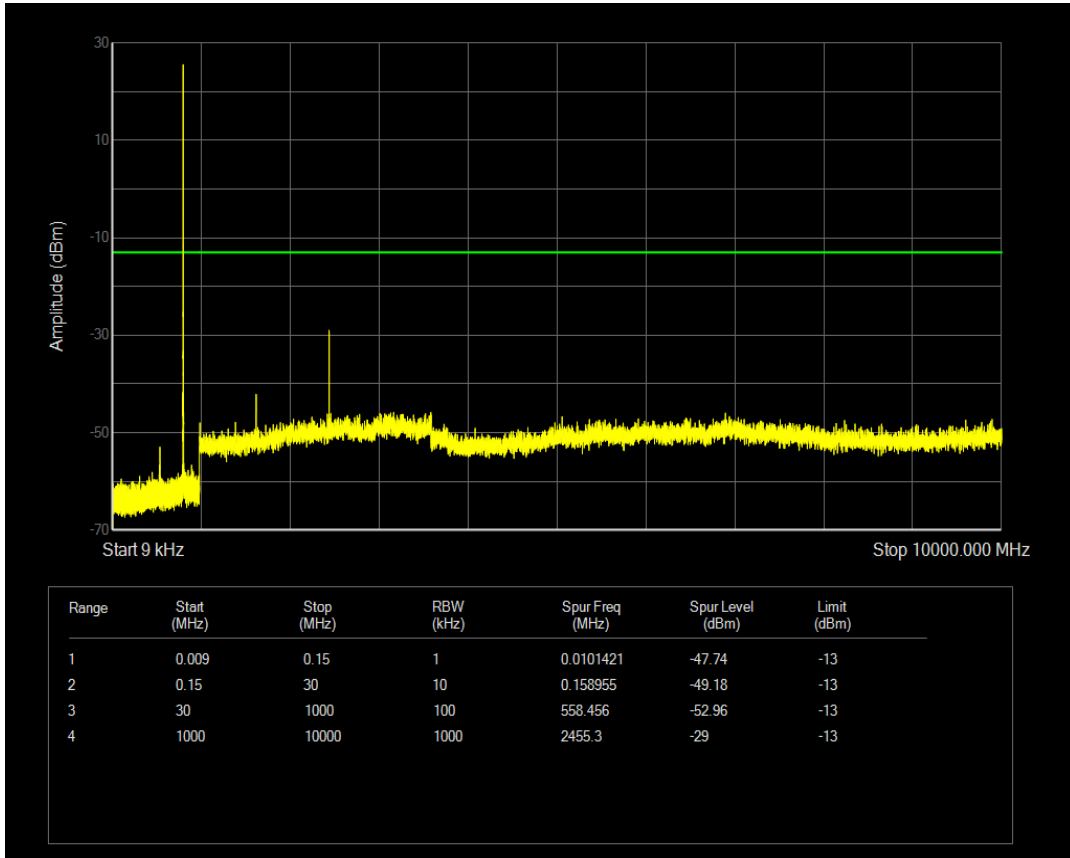

Band26(814-824) QPSK BW=1.4MHz Channel=26697 RB Size=6 Position=#0

Band26(814-824) 16QAM BW=1.4MHz Channel=26697 RB Size=1 Position=#0

Band26(814-824) 16QAM BW=1.4MHz Channel=26697 RB Size=6 Position=#0

Band26(814-824) QPSK BW=1.4MHz Channel=26740 RB Size=1 Position=#0

Band26(814-824) QPSK BW=1.4MHz Channel=26740 RB Size=6 Position=#0

Band26(814-824) 16QAM BW=1.4MHz Channel=26740 RB Size=1 Position=#0

Band26(814-824) 16QAM BW=1.4MHz Channel=26740 RB Size=6 Position=#0