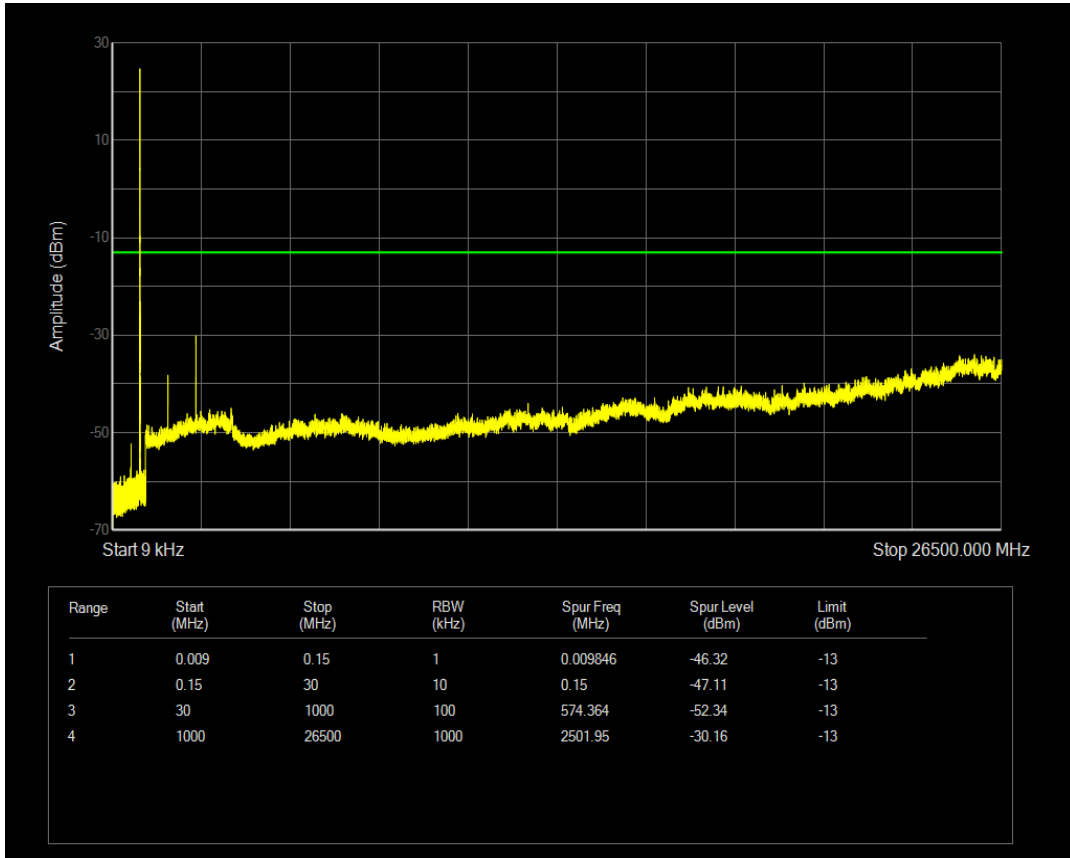

Band26(824-849) QPSK BW=5MHz Channel=26815 RB Size=1 Position=#0

Band26(824-849) QPSK BW=5MHz Channel=26815 RB Size=25 Position=#0

Band26(824-849) 16QAM BW=5MHz Channel=26815 RB Size=1 Position=#0

Band26(824-849) 16QAM BW=5MHz Channel=26815 RB Size=25 Position=#0

Band26(824-849) QPSK BW=5MHz Channel=26915 RB Size=1 Position=#0

Band26(824-849) QPSK BW=5MHz Channel=26915 RB Size=25 Position=#0

Band26(824-849) 16QAM BW=5MHz Channel=26915 RB Size=1 Position=#0

Band26(824-849) 16QAM BW=5MHz Channel=26915 RB Size=25 Position=#0