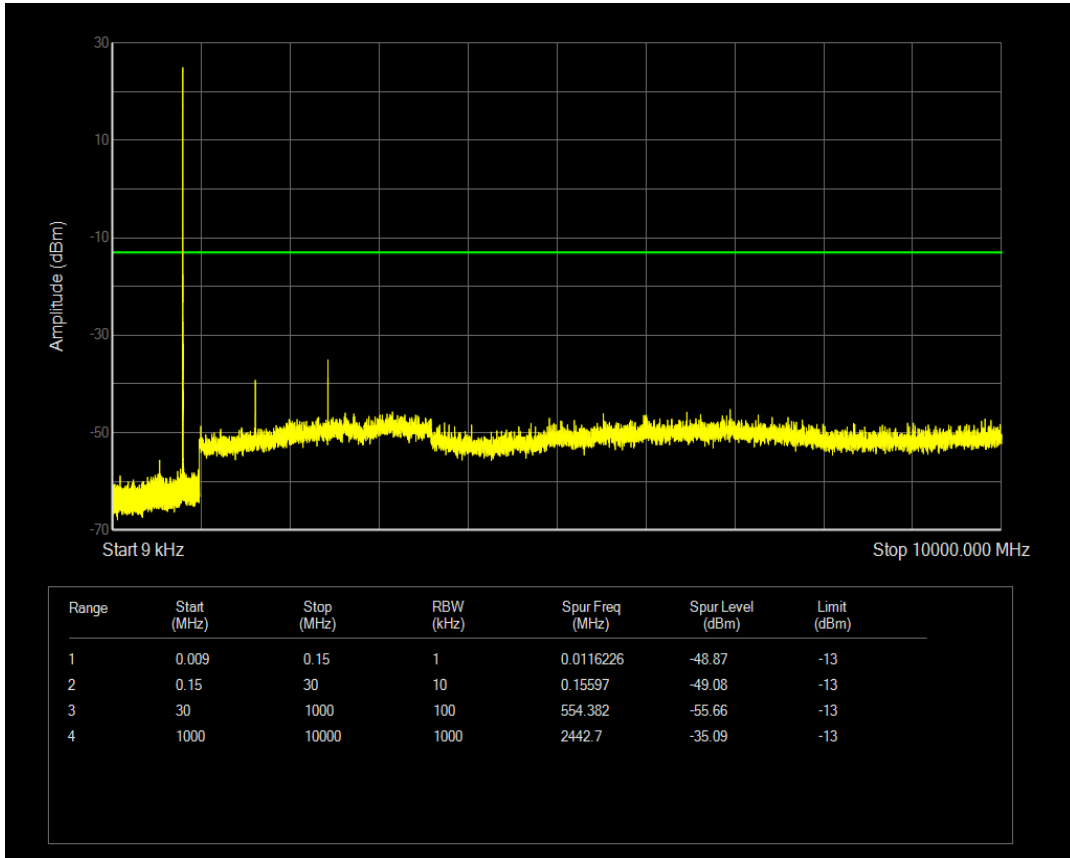

Band25 QPSK BW=20MHz Channel=26590 RB Size=100 Position=#0

Band25 16QAM BW=20MHz Channel=26590 RB Size=1 Position=#0

Band25 16QAM BW=20MHz Channel=26590 RB Size=100 Position=#0

Band26(814-824) QPSK BW=1.4MHz Channel=26697 RB Size=1 Position=#0

Band26(814-824) QPSK BW=1.4MHz Channel=26697 RB Size=6 Position=#0

Band26(814-824) 16QAM BW=1.4MHz Channel=26697 RB Size=1 Position=#0

Band26(814-824) 16QAM BW=1.4MHz Channel=26697 RB Size=6 Position=#0