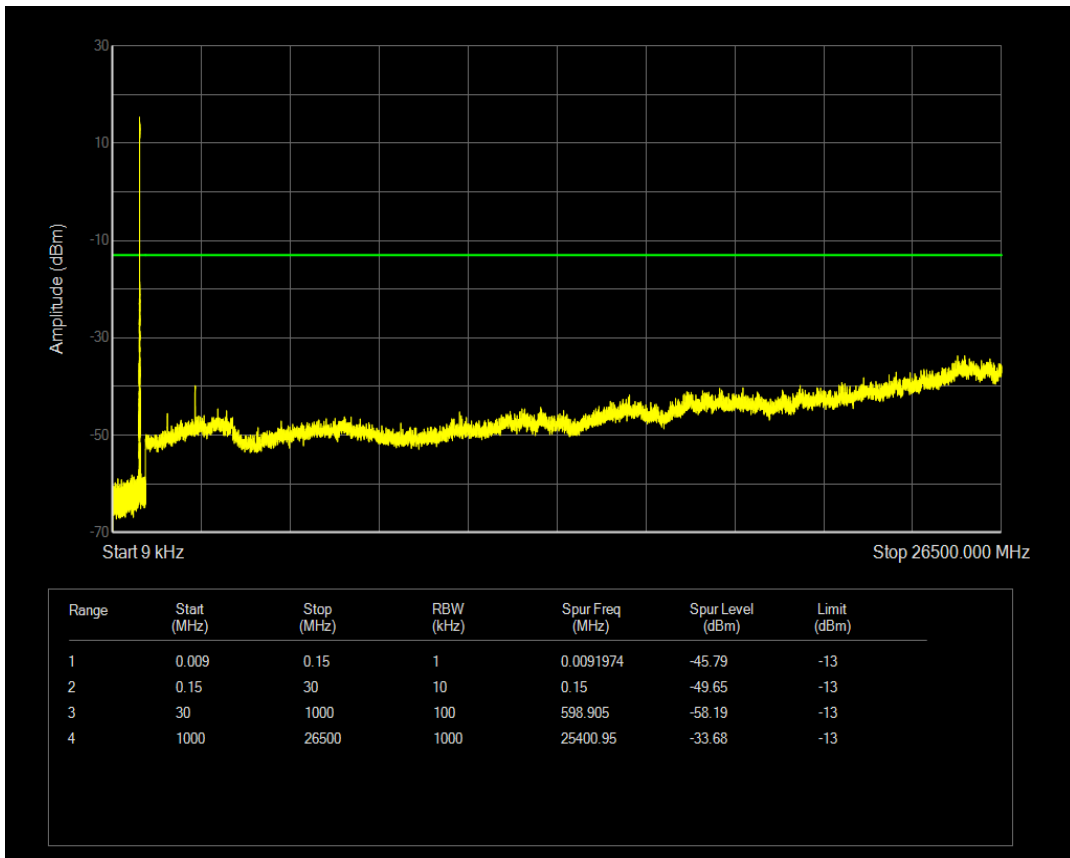

Band26(824-849) QPSK BW=5MHz Channel=26815 RB Size=25 Position=#0

Band26(824-849) 16QAM BW=5MHz Channel=26815 RB Size=1 Position=#0