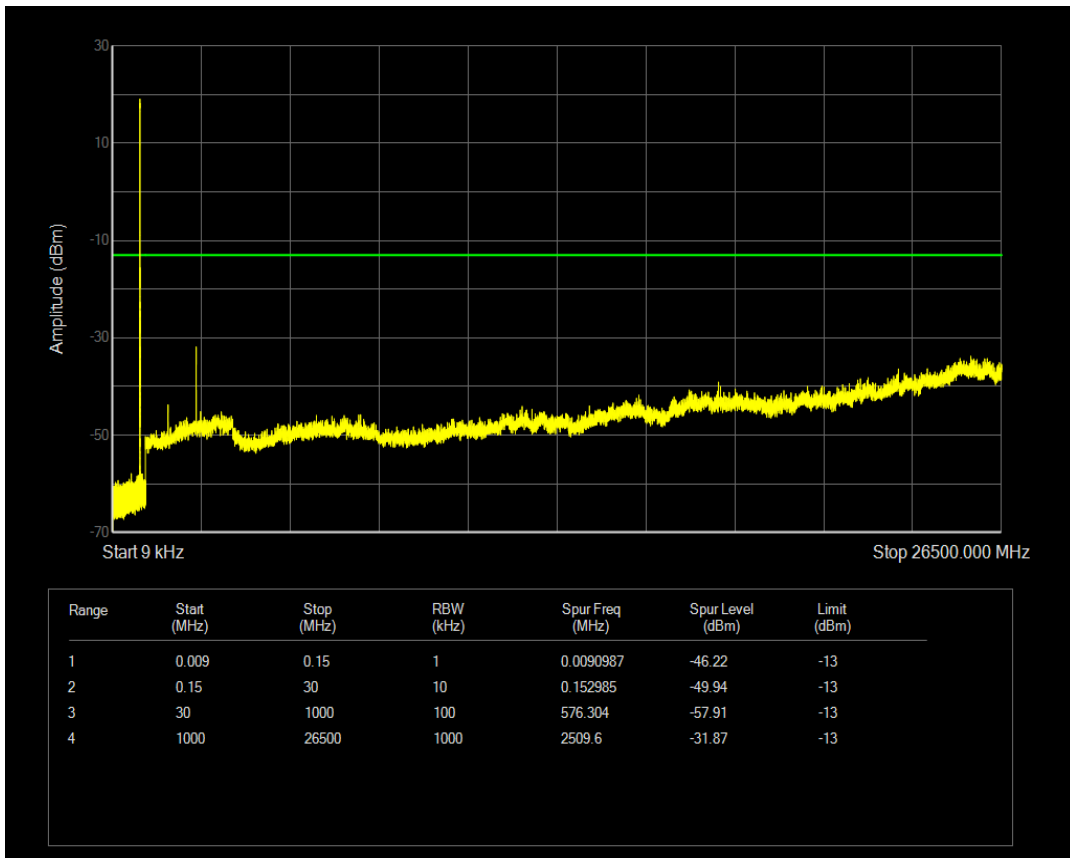

Band26(824-849) QPSK BW=1.4MHz Channel=26915 RB Size=1 Position=#0

Band26(824-849) QPSK BW=1.4MHz Channel=26915 RB Size=6 Position=#0

Band26(824-849) 16QAM BW=1.4MHz Channel=26915 RB Size=1 Position=#0

Band26(824-849) 16QAM BW=1.4MHz Channel=26915 RB Size=6 Position=#0

Band26(824-849) QPSK BW=1.4MHz Channel=27033 RB Size=1 Position=#0

Band26(824-849) QPSK BW=1.4MHz Channel=27033 RB Size=6 Position=#0

Band26(824-849) 16QAM BW=1.4MHz Channel=27033 RB Size=1 Position=#0

Band26(824-849) 16QAM BW=1.4MHz Channel=27033 RB Size=6 Position=#0