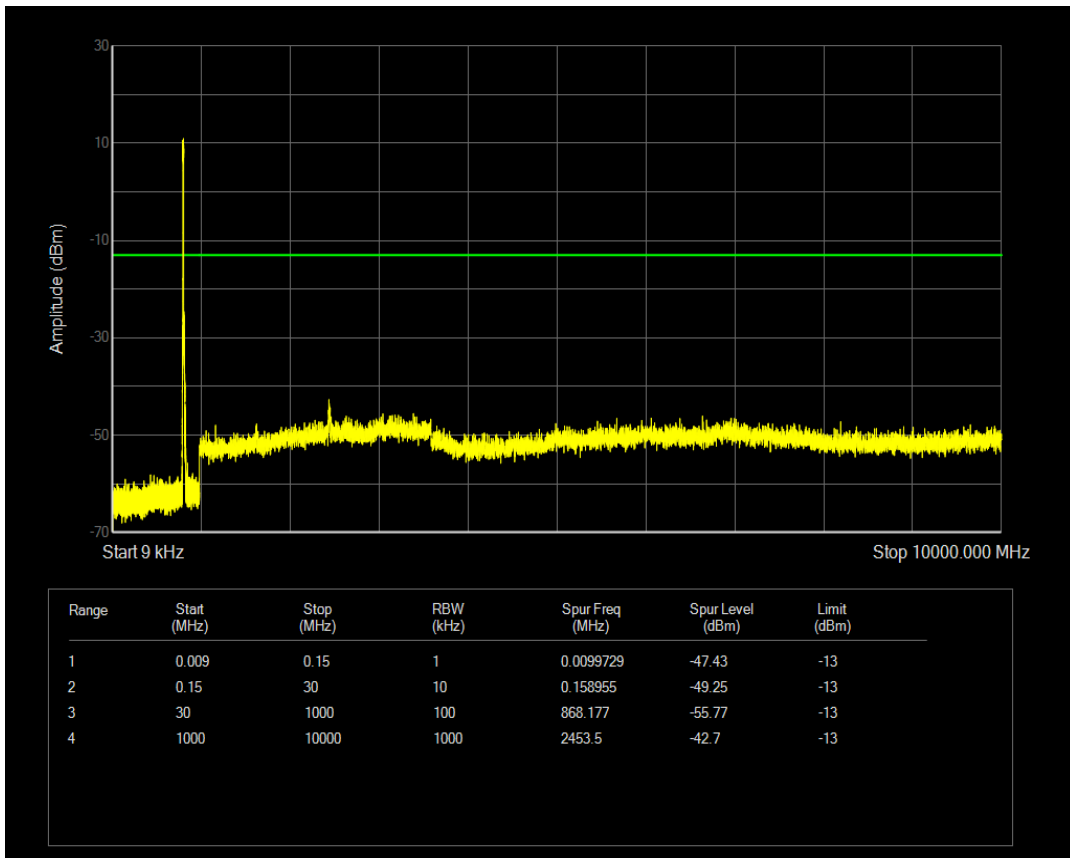

Band26(814-824) QPSK BW=10MHz Channel=26740 RB Size=1 Position=#0

Band26(814-824) QPSK BW=10MHz Channel=26740 RB Size=50 Position=#0

Band26(814-824) 16QAM BW=10MHz Channel=26740 RB Size=1 Position=#0

Band26(814-824) 16QAM BW=10MHz Channel=26740 RB Size=50 Position=#0