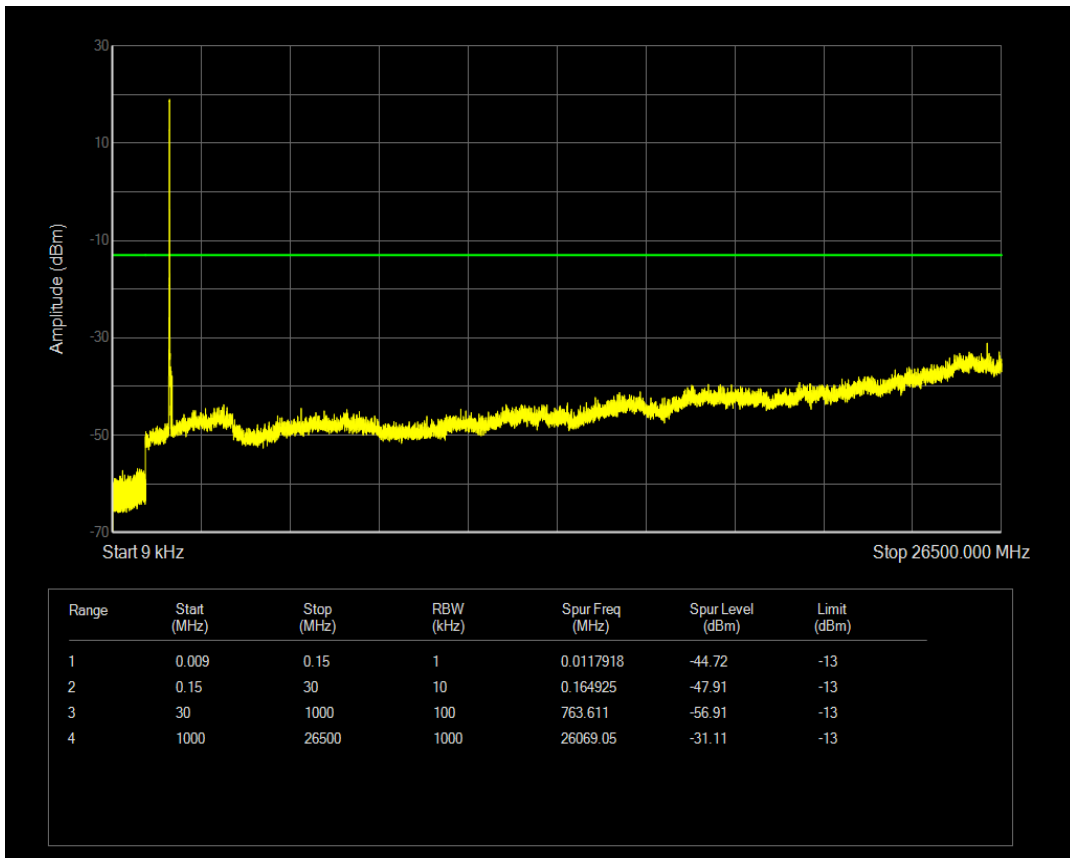

Band4 QPSK BW=5MHz Channel=20375 RB Size=1 Position=#0

Band4 QPSK BW=5MHz Channel=20375 RB Size=25 Position=#0

Band4 16QAM BW=5MHz Channel=20375 RB Size=1 Position=#0

Band4 16QAM BW=5MHz Channel=20375 RB Size=25 Position=#0

Band4 QPSK BW=10MHz Channel=20000 RB Size=1 Position=#0

Band4 QPSK BW=10MHz Channel=20000 RB Size=50 Position=#0

Band4 16QAM BW=10MHz Channel=20000 RB Size=1 Position=#0

Band4 16QAM BW=10MHz Channel=20000 RB Size=50 Position=#0