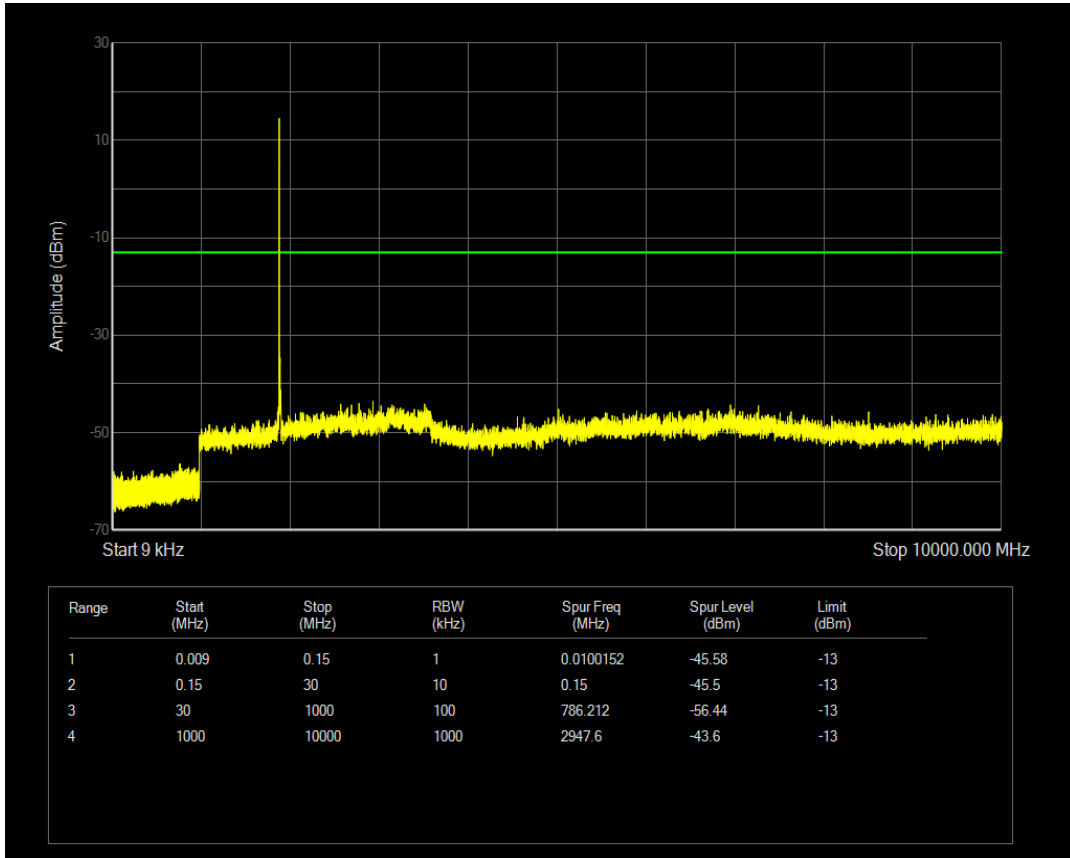

Band25 QPSK BW=20MHz Channel=26590 RB Size=100 Position=#0

Band25 16QAM BW=20MHz Channel=26590 RB Size=1 Position=#0

Band25 16QAM BW=20MHz Channel=26590 RB Size=100 Position=#0

Band26(814-824) QPSK BW=1.4MHz Channel=26697 RB Size=1 Position=#0

Band26(814-824) QPSK BW=1.4MHz Channel=26697 RB Size=6 Position=#0

Band26(814-824) 16QAM BW=1.4MHz Channel=26697 RB Size=1 Position=#0

Band26(814-824) 16QAM BW=1.4MHz Channel=26697 RB Size=6 Position=#0