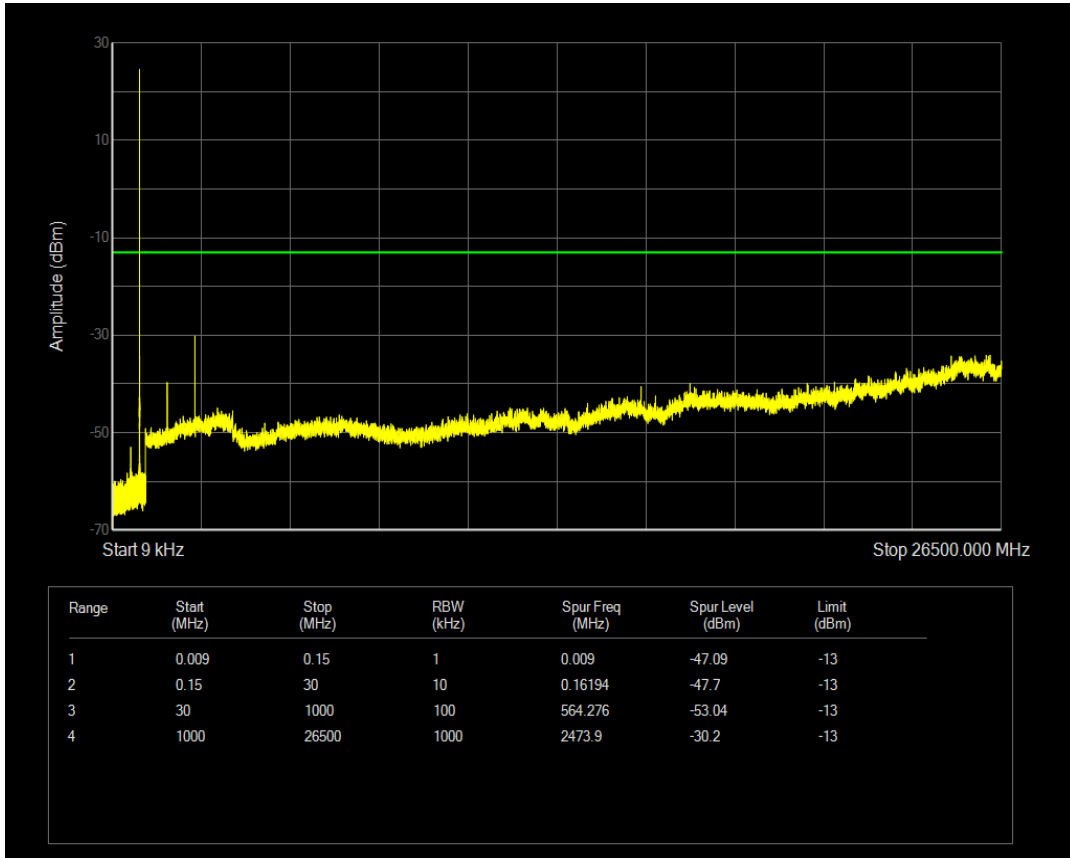

Band26(814-824) QPSK BW=10MHz Channel=26740 RB Size=1 Position=#0

Band26(814-824) QPSK BW=10MHz Channel=26740 RB Size=50 Position=#0

Band26(814-824) 16QAM BW=10MHz Channel=26740 RB Size=1 Position=#0

Band26(814-824) 16QAM BW=10MHz Channel=26740 RB Size=50 Position=#0

Band26(824-849) QPSK BW=1.4MHz Channel=26797 RB Size=1 Position=#0

Band26(824-849) QPSK BW=1.4MHz Channel=26797 RB Size=6 Position=#0

Band26(824-849) 16QAM BW=1.4MHz Channel=26797 RB Size=1 Position=#0

Band26(824-849) 16QAM BW=1.4MHz Channel=26797 RB Size=6 Position=#0