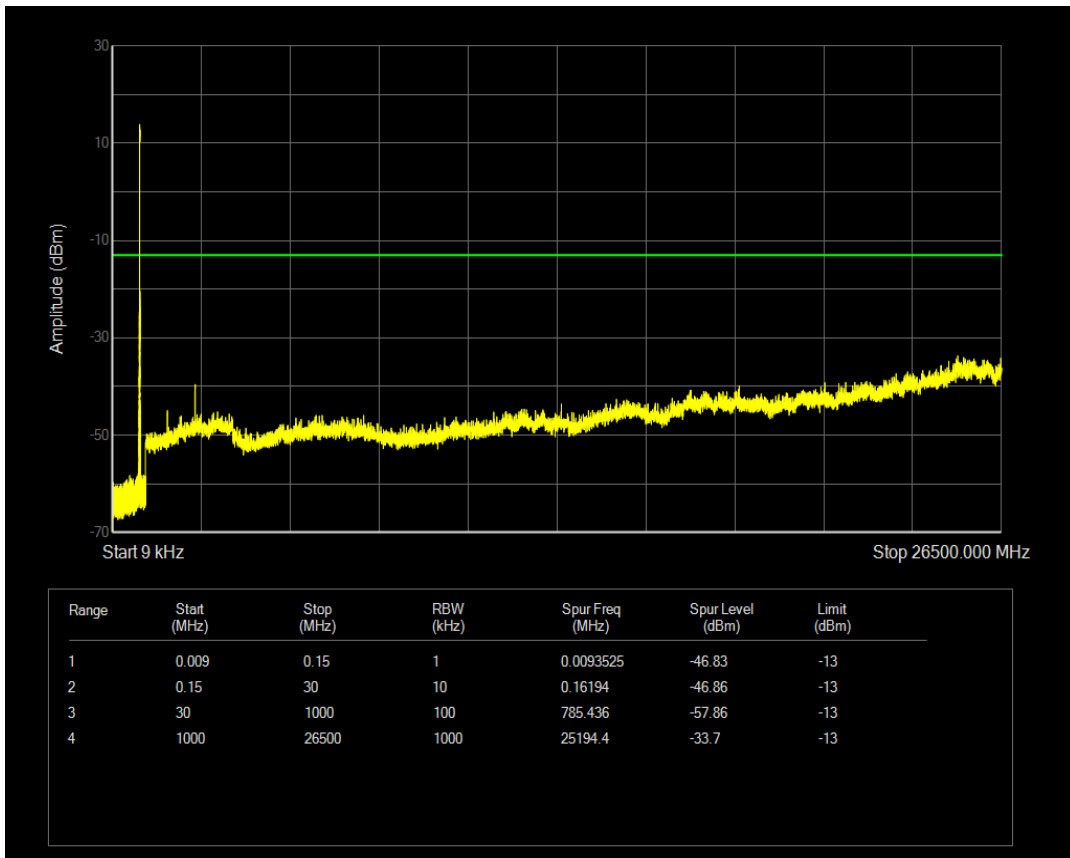

Band26(824-849) QPSK BW=5MHz Channel=26815 RB Size=1 Position=#0

Band26(824-849) QPSK BW=5MHz Channel=26815 RB Size=25 Position=#0

Band26(824-849) 16QAM BW=5MHz Channel=26815 RB Size=1 Position=#0

Band26(824-849) 16QAM BW=5MHz Channel=26815 RB Size=25 Position=#0