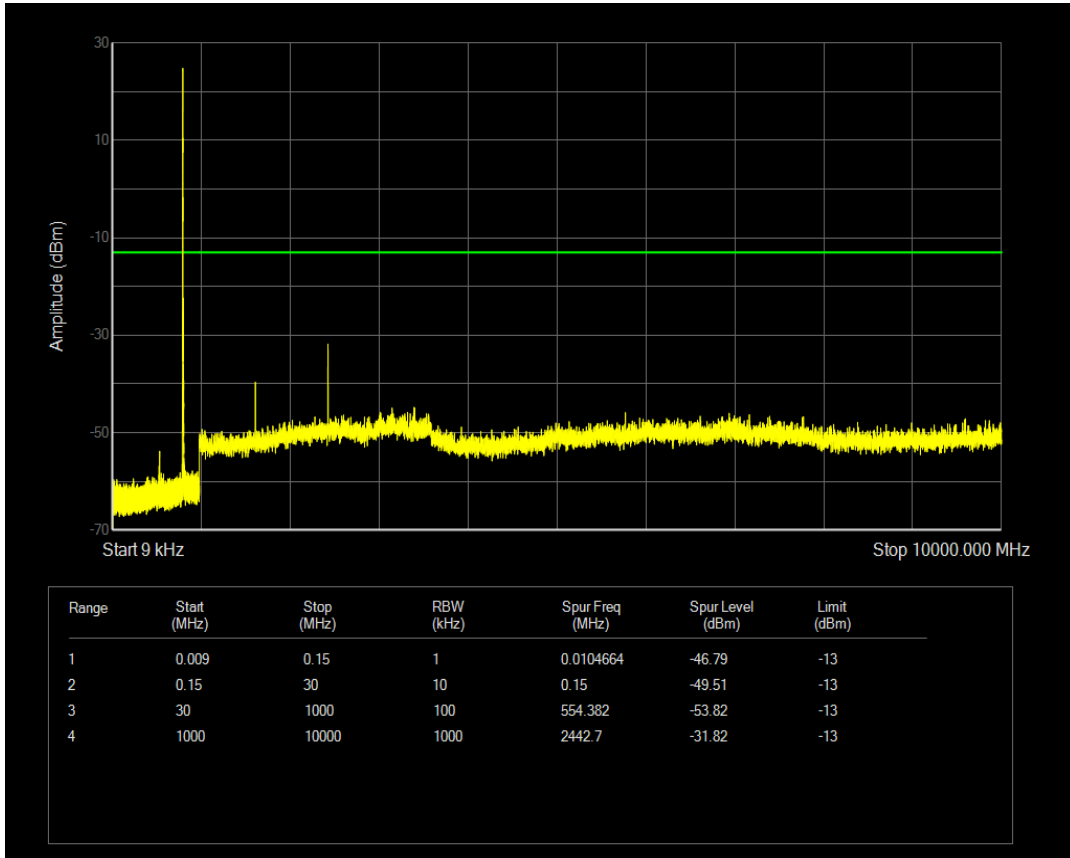

Band26(814-824) QPSK BW=3MHz Channel=26775 RB Size=1 Position=#0

Band26(814-824) QPSK BW=3MHz Channel=26775 RB Size=15 Position=#0

Band26(814-824) 16QAM BW=3MHz Channel=26775 RB Size=1 Position=#0

Band26(814-824) 16QAM BW=3MHz Channel=26775 RB Size=15 Position=#0

Band26(814-824) QPSK BW=5MHz Channel=26715 RB Size=1 Position=#0

Band26(814-824) QPSK BW=5MHz Channel=26715 RB Size=25 Position=#0

Band26(814-824) 16QAM BW=5MHz Channel=26715 RB Size=1 Position=#0

Band26(814-824) 16QAM BW=5MHz Channel=26715 RB Size=25 Position=#0