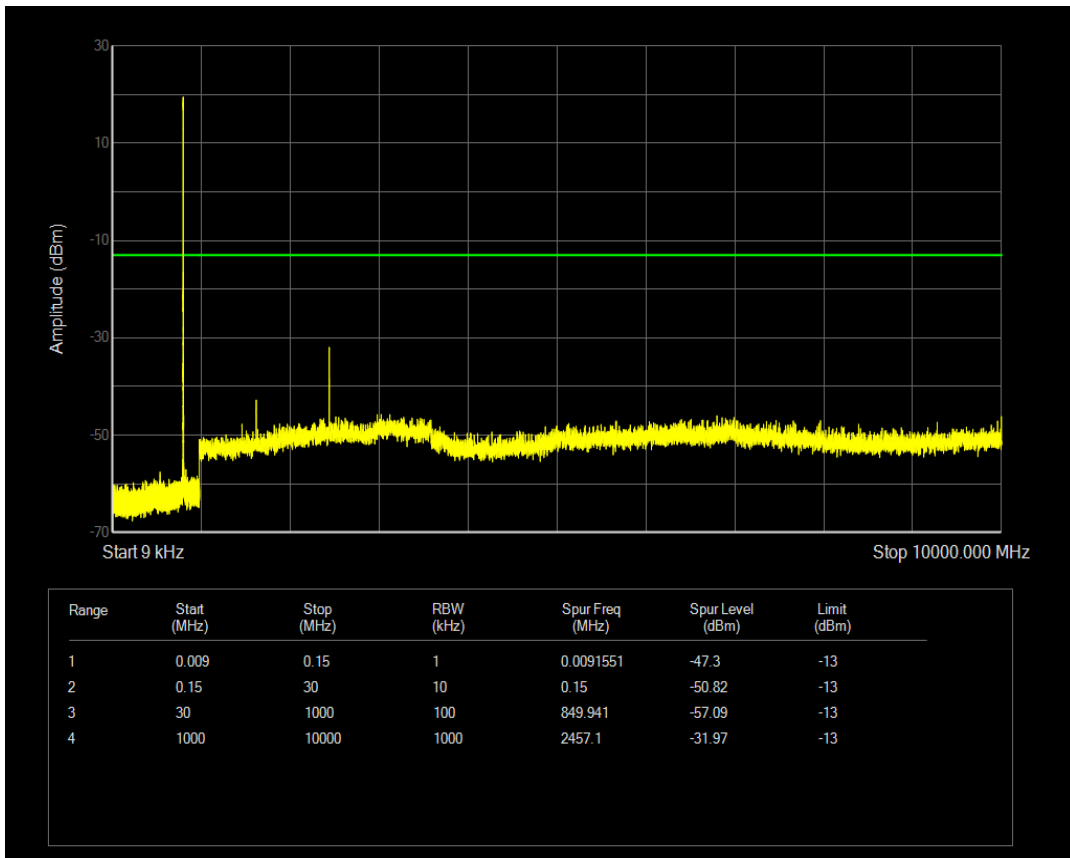

Band26(814-824) QPSK BW=1.4MHz Channel=26740 RB Size=1 Position=#0

Band26(814-824) QPSK BW=1.4MHz Channel=26740 RB Size=6 Position=#0

Band26(814-824) 16QAM BW=1.4MHz Channel=26740 RB Size=1 Position=#0

Band26(814-824) 16QAM BW=1.4MHz Channel=26740 RB Size=6 Position=#0

Band26(814-824) QPSK BW=1.4MHz Channel=26783 RB Size=1 Position=#0

Band26(814-824) QPSK BW=1.4MHz Channel=26783 RB Size=6 Position=#0

Band26(814-824) 16QAM BW=1.4MHz Channel=26783 RB Size=1 Position=#0

Band26(814-824) 16QAM BW=1.4MHz Channel=26783 RB Size=6 Position=#0