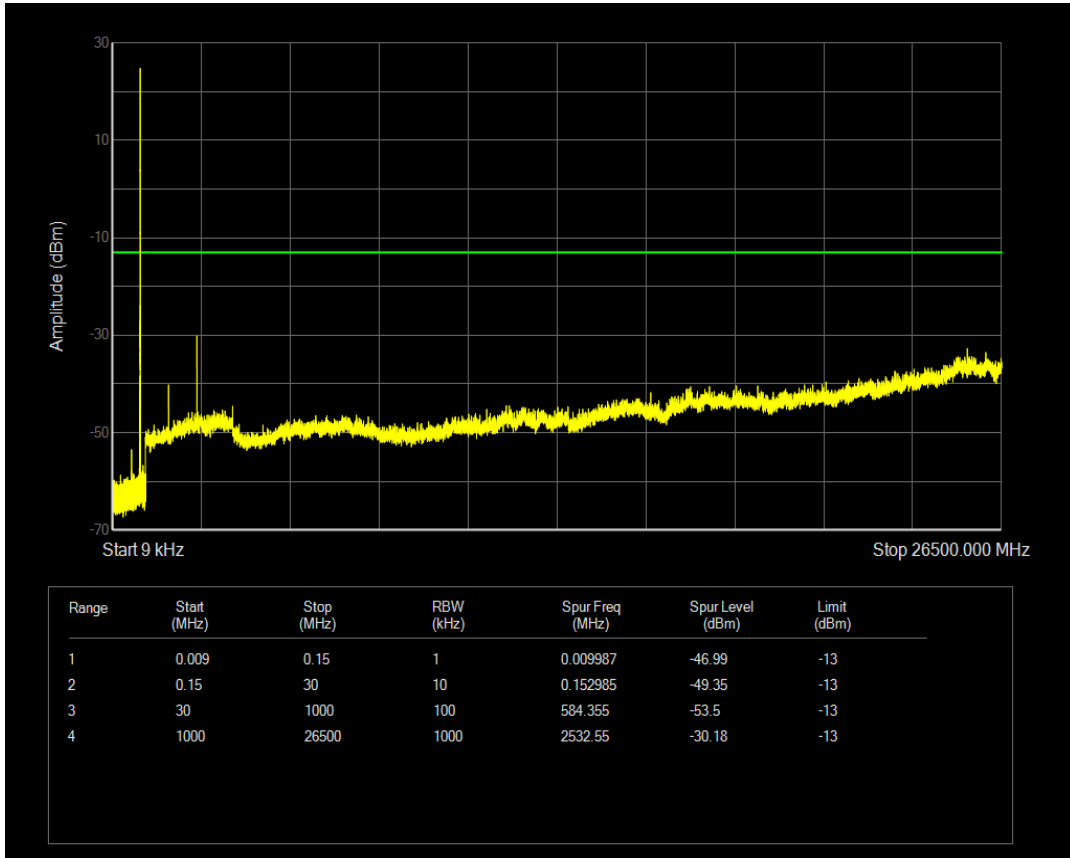

Band26(824-849) QPSK BW=5MHz Channel=27015 RB Size=1 Position=#0

Band26(824-849) QPSK BW=5MHz Channel=27015 RB Size=25 Position=#0