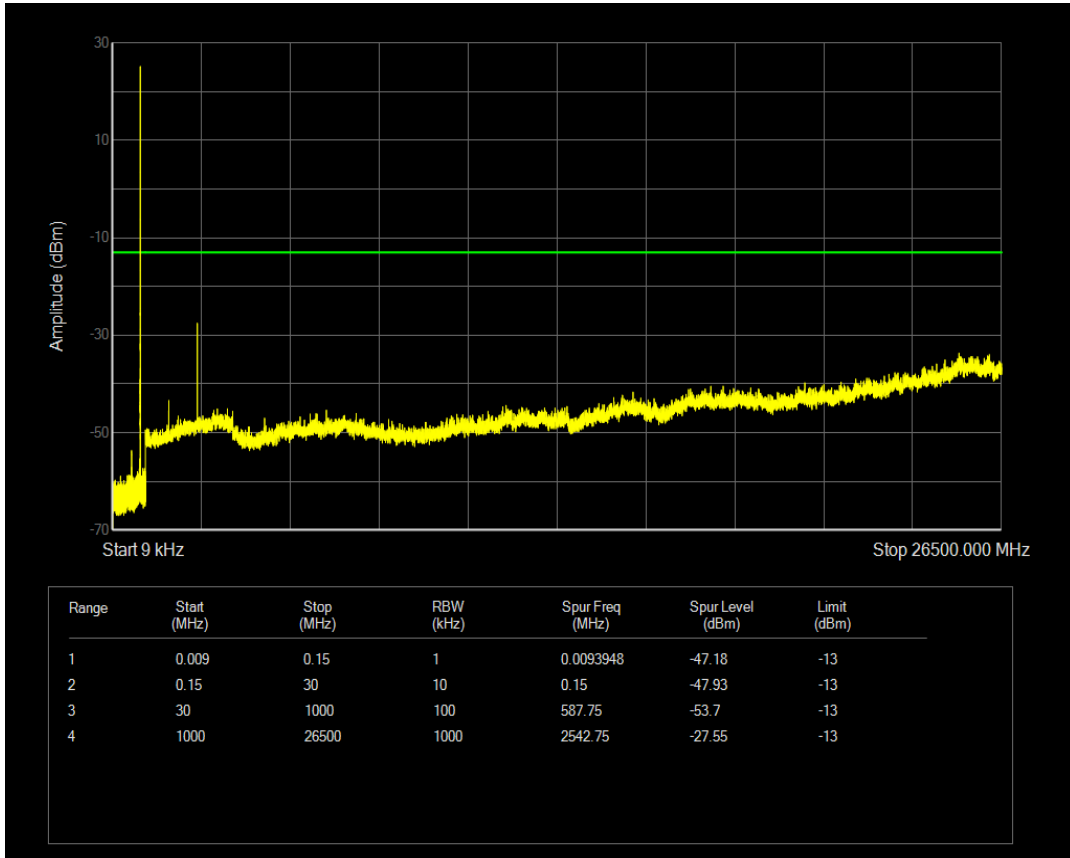

Band26(824-849) QPSK BW=1.4MHz Channel=26915 RB Size=1 Position=#0

Band26(824-849) QPSK BW=1.4MHz Channel=26915 RB Size=6 Position=#0

Band26(824-849) 16QAM BW=1.4MHz Channel=26915 RB Size=1 Position=#0

Band26(824-849) 16QAM BW=1.4MHz Channel=26915 RB Size=6 Position=#0

Band26(824-849) QPSK BW=1.4MHz Channel=27033 RB Size=1 Position=#0

Band26(824-849) QPSK BW=1.4MHz Channel=27033 RB Size=6 Position=#0

Band26(824-849) 16QAM BW=1.4MHz Channel=27033 RB Size=1 Position=#0

Band26(824-849) 16QAM BW=1.4MHz Channel=27033 RB Size=6 Position=#0