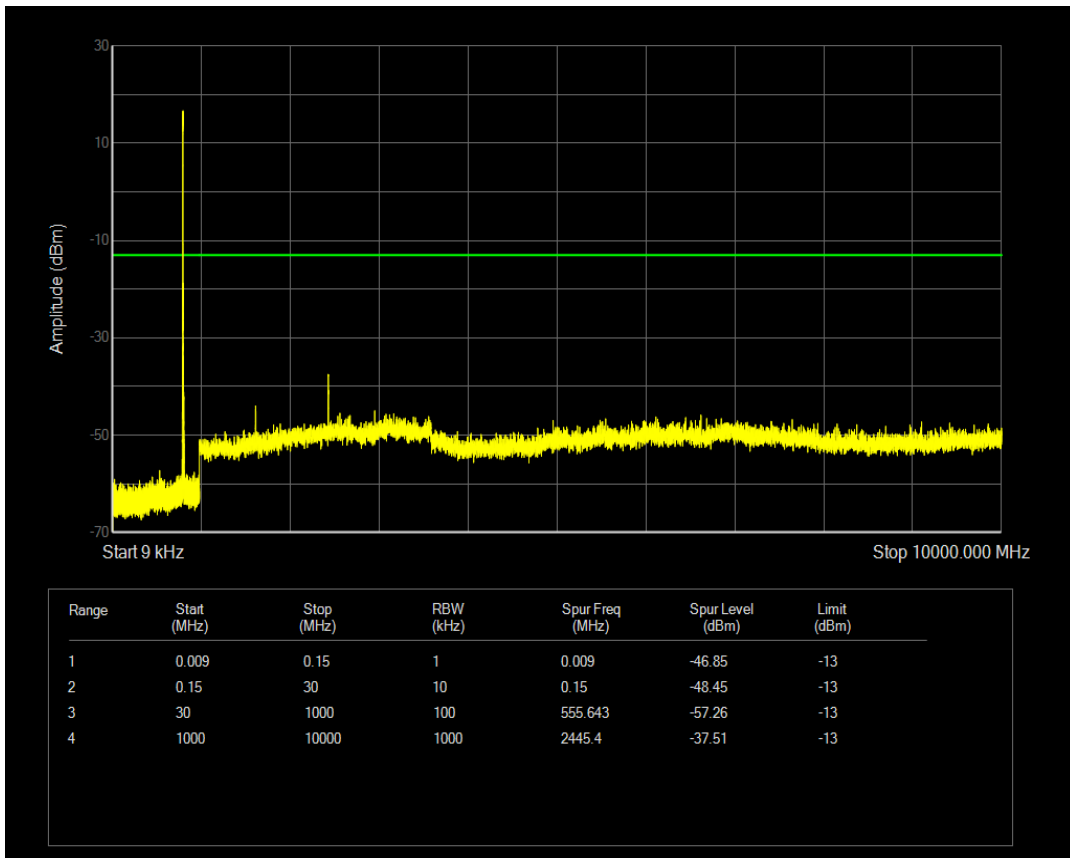

Band26(814-824) QPSK BW=3MHz Channel=26705 RB Size=15 Position=#0

Band26(814-824) 16QAM BW=3MHz Channel=26705 RB Size=1 Position=#0