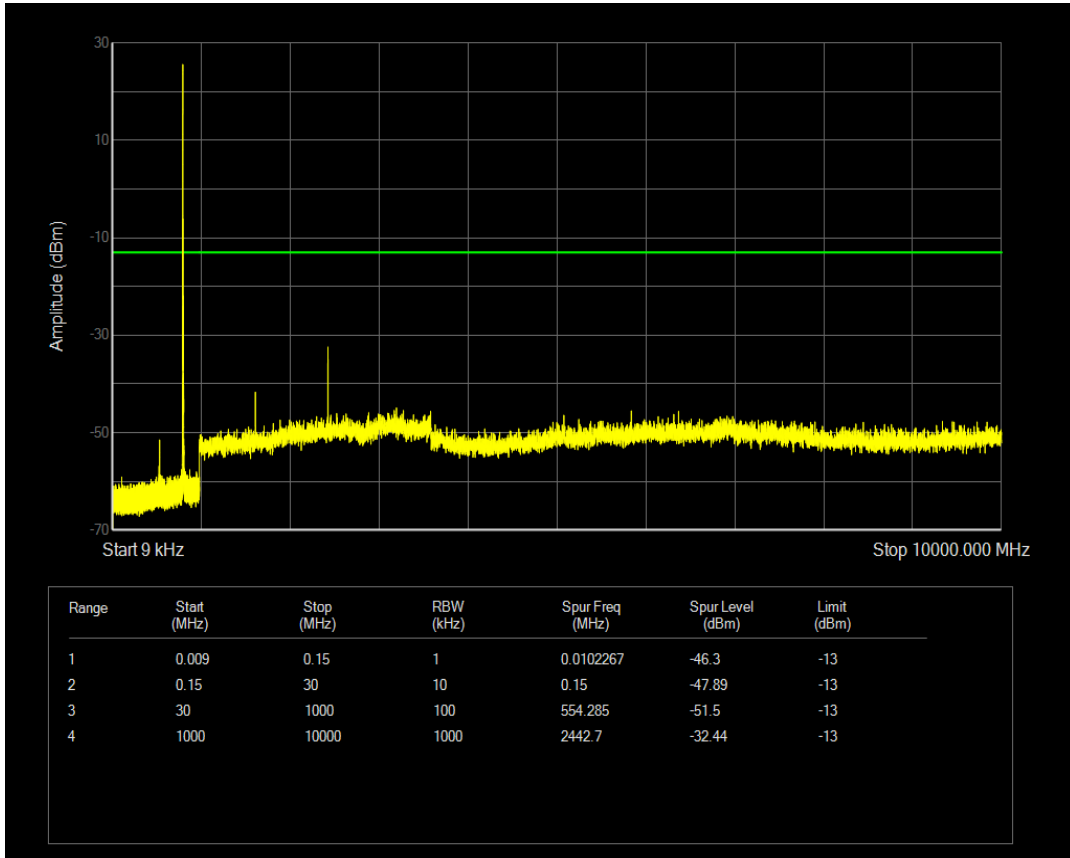

Band26(814-824) 16QAM BW=5MHz Channel=26715 RB Size=1 Position=#0

Band26(814-824) 16QAM BW=5MHz Channel=26715 RB Size=25 Position=#0