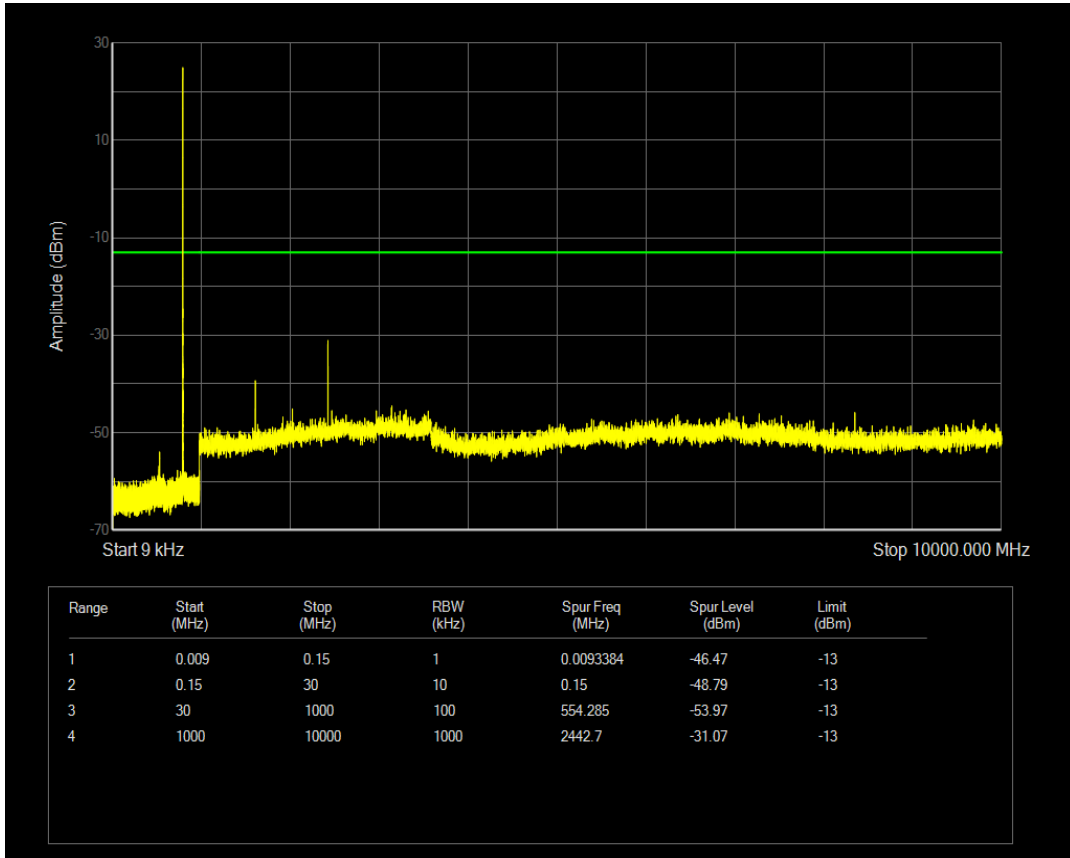

Band25 QPSK BW=20MHz Channel=26590 RB Size=100 Position=#0

Band25 16QAM BW=20MHz Channel=26590 RB Size=1 Position=#0

Band25 16QAM BW=20MHz Channel=26590 RB Size=100 Position=#0

Band26(814-824) QPSK BW=1.4MHz Channel=26697 RB Size=1 Position=#0

Band26(814-824) QPSK BW=1.4MHz Channel=26697 RB Size=6 Position=#0

Band26(814-824) 16QAM BW=1.4MHz Channel=26697 RB Size=1 Position=#0

Band26(814-824) 16QAM BW=1.4MHz Channel=26697 RB Size=6 Position=#0