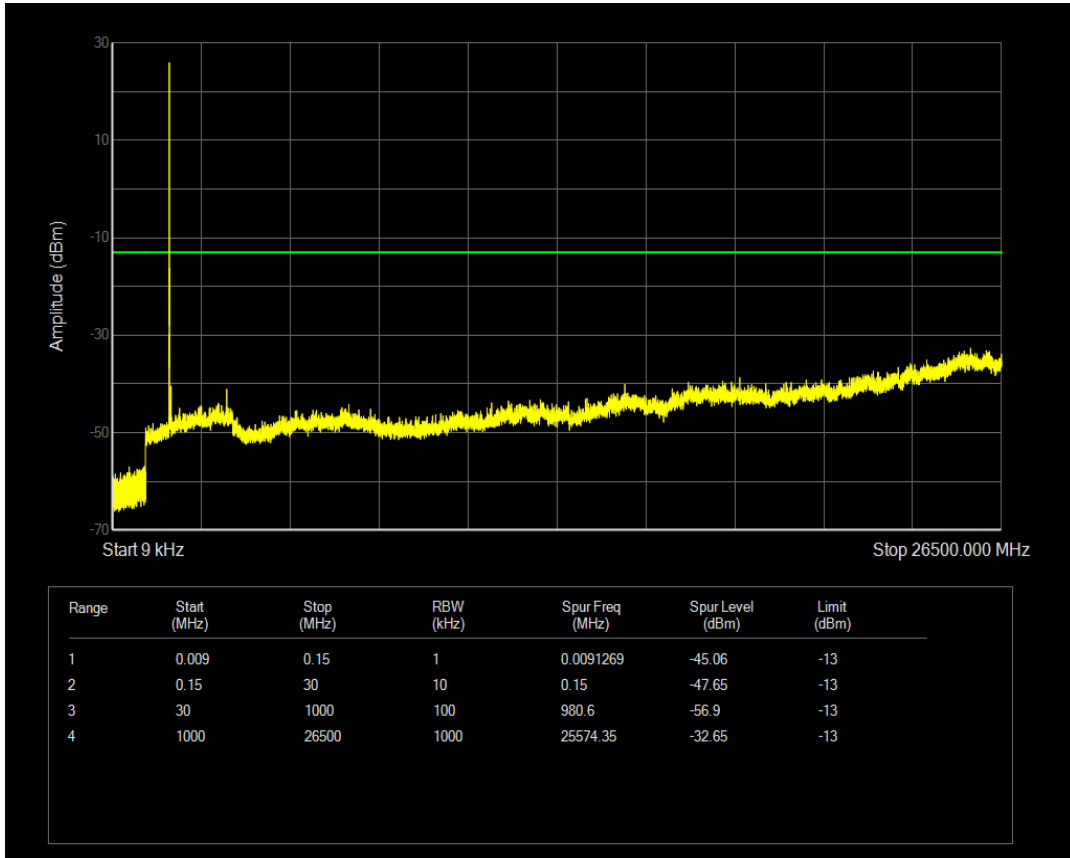

Band4 QPSK BW=3MHz Channel=20385 RB Size=1 Position=#0

Band4 QPSK BW=3MHz Channel=20385 RB Size=15 Position=#0

Band4 16QAM BW=3MHz Channel=20385 RB Size=1 Position=#0

Band4 16QAM BW=3MHz Channel=20385 RB Size=15 Position=#0

Band4 QPSK BW=5MHz Channel=19975 RB Size=1 Position=#0

Band4 QPSK BW=5MHz Channel=19975 RB Size=25 Position=#0

Band4 16QAM BW=5MHz Channel=19975 RB Size=1 Position=#0

Band4 16QAM BW=5MHz Channel=19975 RB Size=25 Position=#0