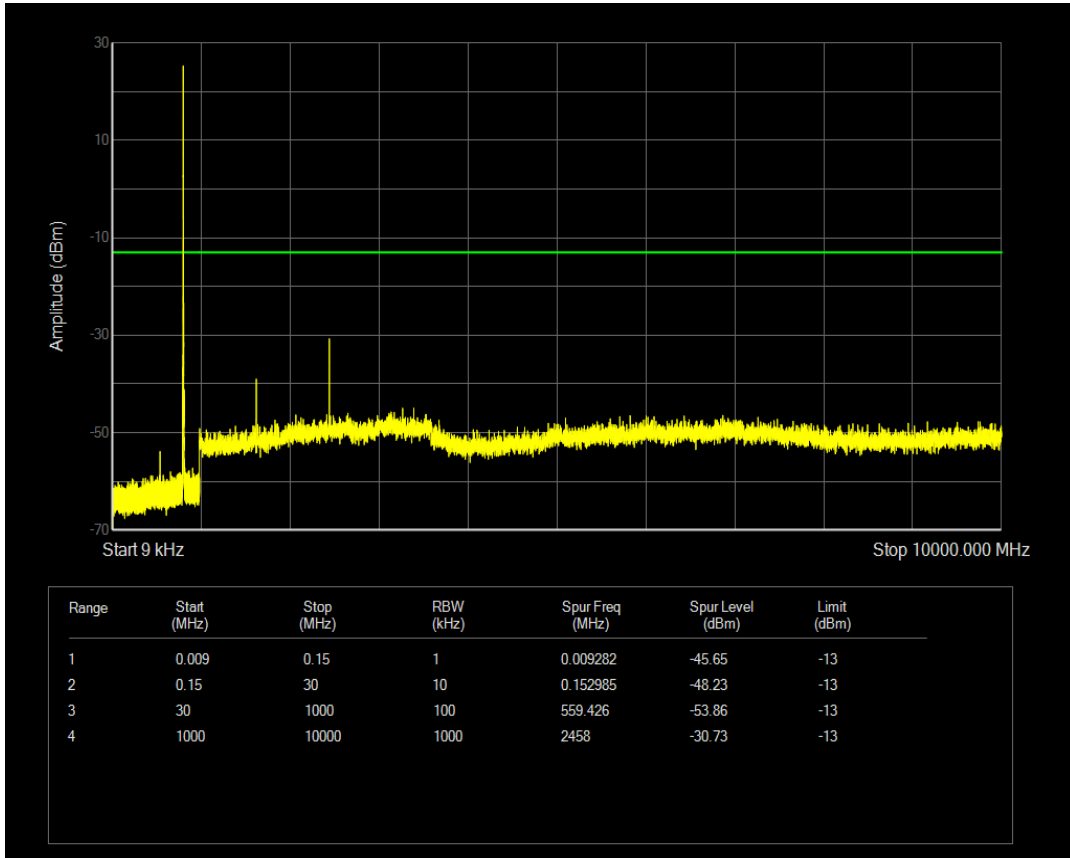

Band26(814-824) QPSK BW=5MHz Channel=26765 RB Size=1 Position=#0

Band26(814-824) QPSK BW=5MHz Channel=26765 RB Size=25 Position=#0