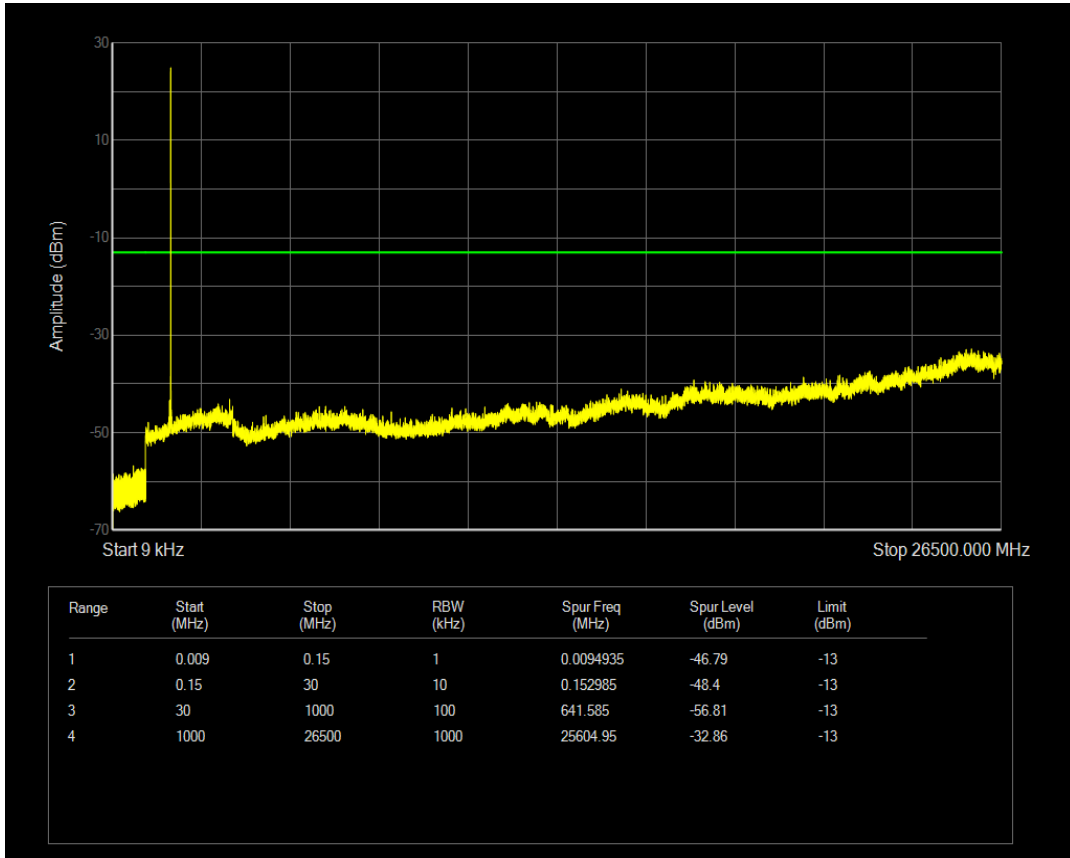

Band4 QPSK BW=1.4MHz Channel=20175 RB Size=1 Position=#0

Band4 QPSK BW=1.4MHz Channel=20175 RB Size=6 Position=#0

Band4 16QAM BW=1.4MHz Channel=20175 RB Size=1 Position=#0

Band4 16QAM BW=1.4MHz Channel=20175 RB Size=6 Position=#0

Band4 QPSK BW=1.4MHz Channel=20393 RB Size=1 Position=#0

Band4 QPSK BW=1.4MHz Channel=20393 RB Size=6 Position=#0

Band4 16QAM BW=1.4MHz Channel=20393 RB Size=1 Position=#0

Band4 16QAM BW=1.4MHz Channel=20393 RB Size=6 Position=#0