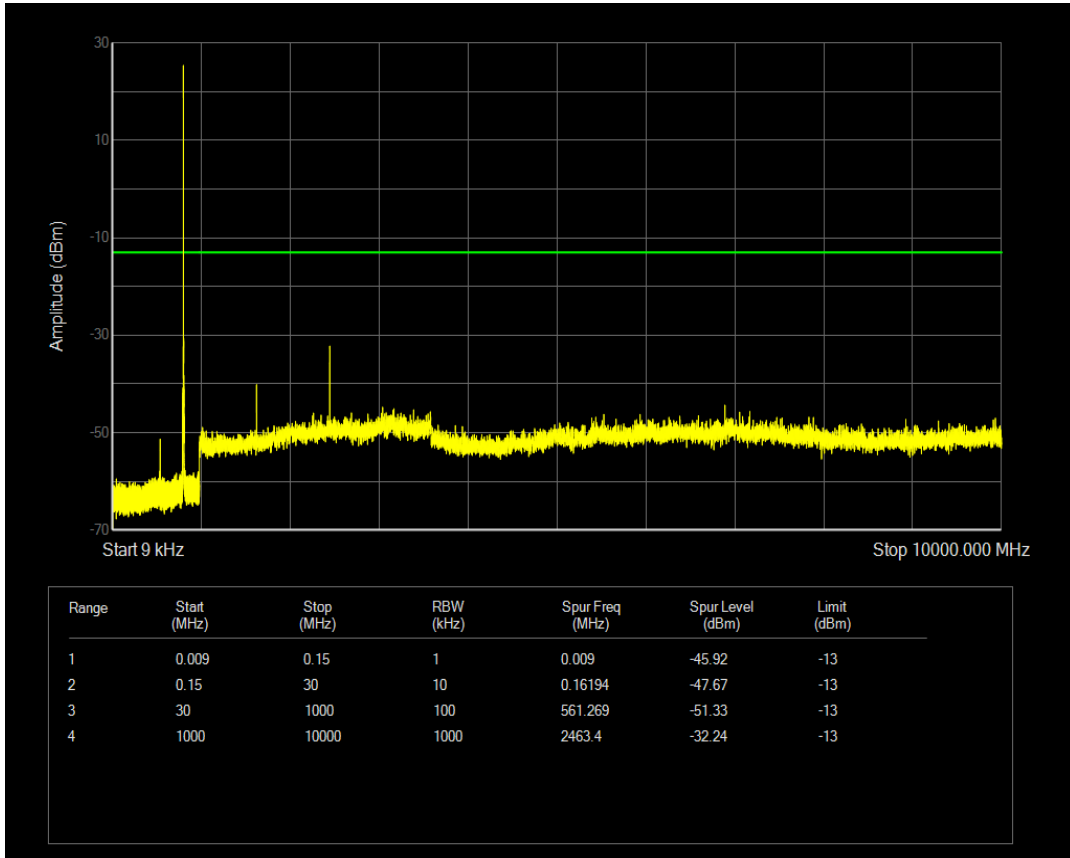

Band26(814-824) 16QAM BW=3MHz Channel=26775 RB Size=1 Position=#0

Band26(814-824) 16QAM BW=3MHz Channel=26775 RB Size=15 Position=#0