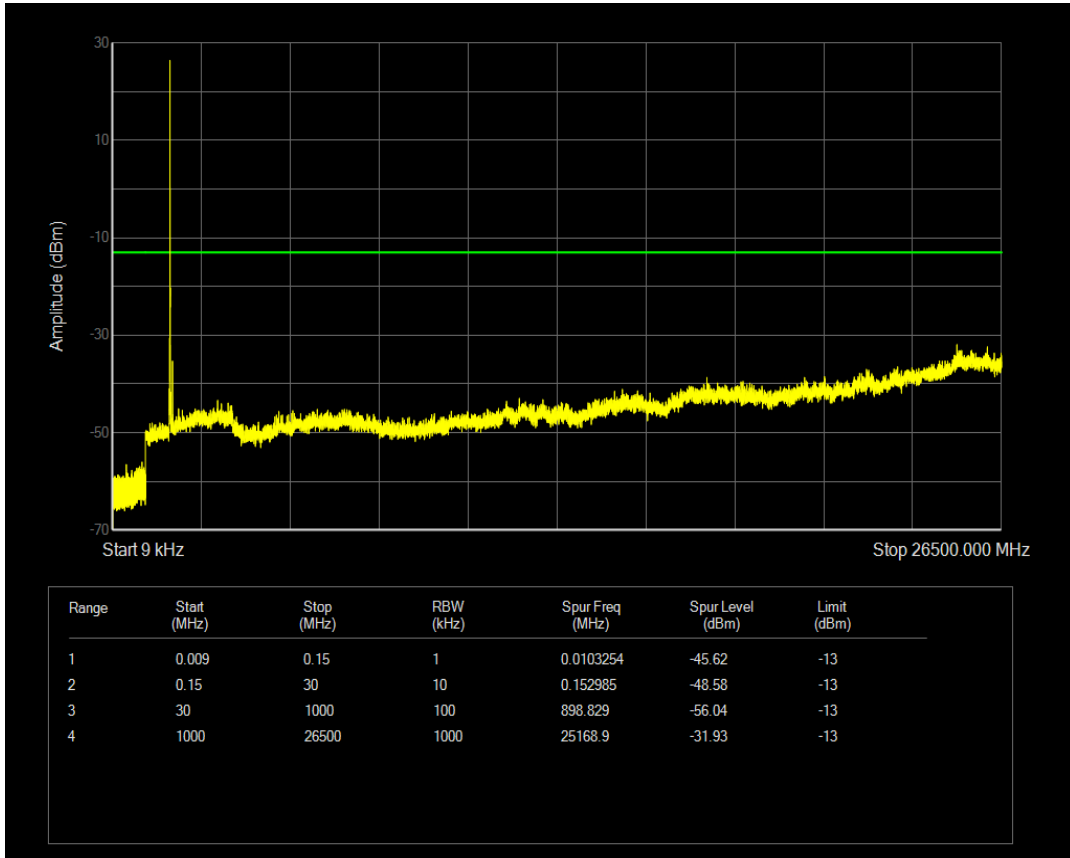

Band4 QPSK BW=5MHz Channel=19975 RB Size=1 Position=#0

Band4 QPSK BW=5MHz Channel=19975 RB Size=25 Position=#0

Band4 16QAM BW=5MHz Channel=19975 RB Size=1 Position=#0

Band4 16QAM BW=5MHz Channel=19975 RB Size=25 Position=#0

Band4 QPSK BW=5MHz Channel=20175 RB Size=1 Position=#0

Band4 QPSK BW=5MHz Channel=20175 RB Size=25 Position=#0

Band4 16QAM BW=5MHz Channel=20175 RB Size=1 Position=#0

Band4 16QAM BW=5MHz Channel=20175 RB Size=25 Position=#0