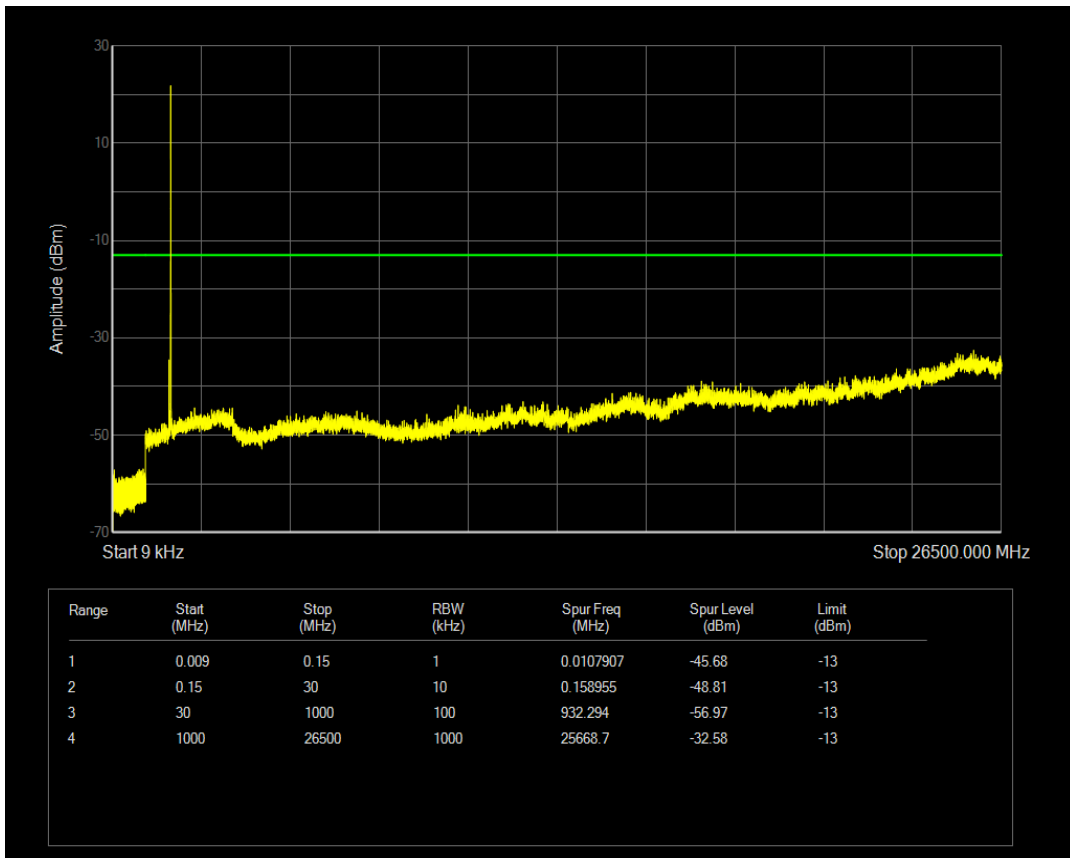

Band4 QPSK BW=3MHz Channel=20385 RB Size=15 Position=#0

Band4 16QAM BW=3MHz Channel=20385 RB Size=1 Position=#0