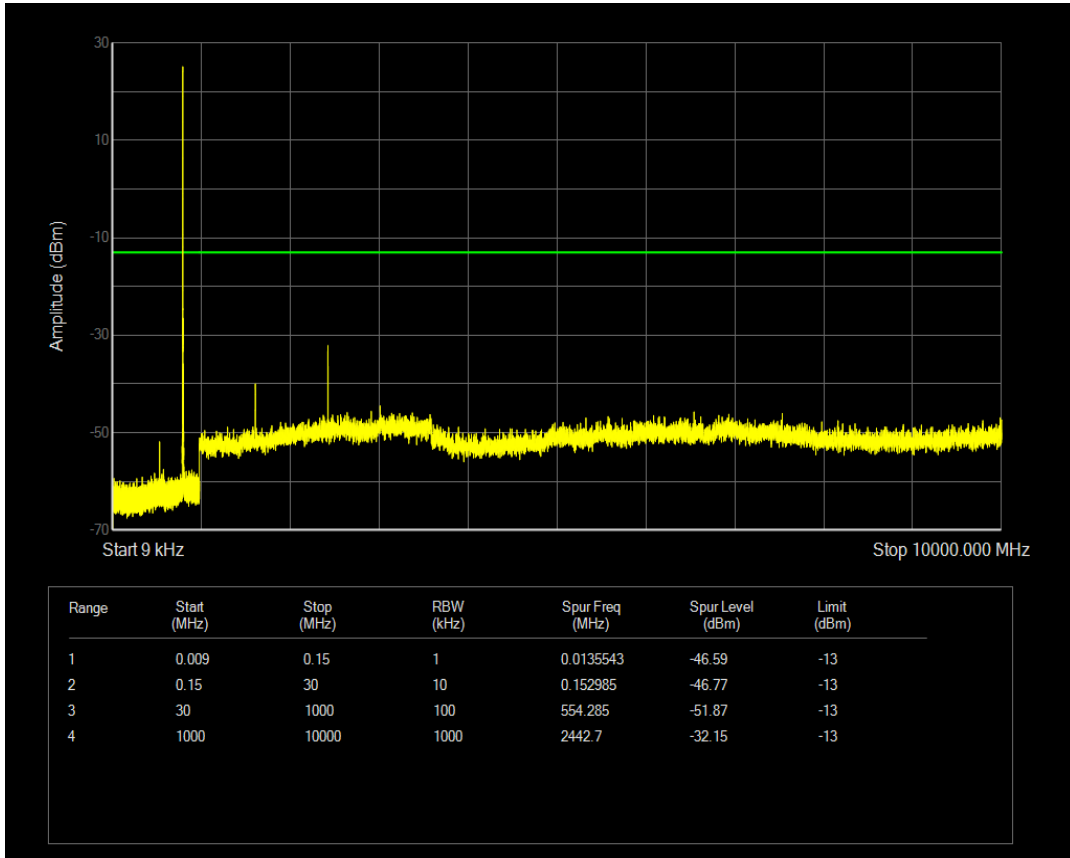

Band26(814-824) QPSK BW=3MHz Channel=26705 RB Size=1 Position=#0

Band26(814-824) QPSK BW=3MHz Channel=26705 RB Size=15 Position=#0