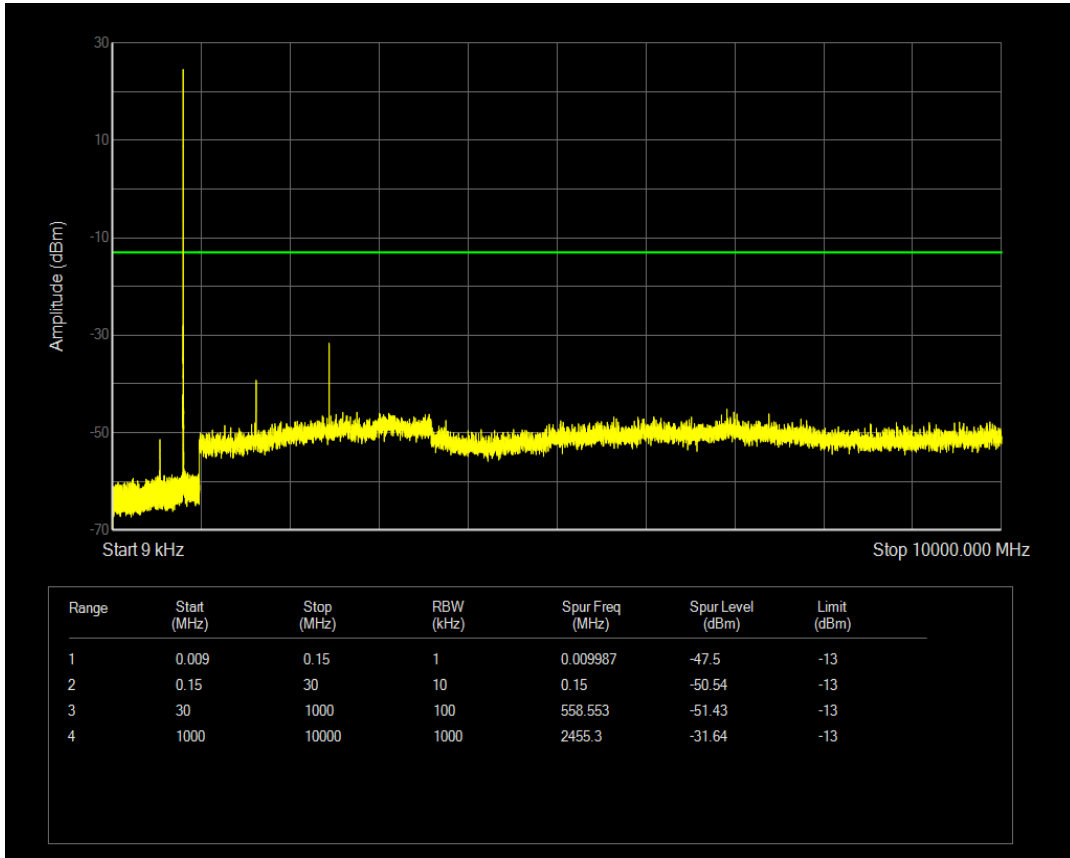

Band26(814-824) QPSK BW=1.4MHz Channel=26697 RB Size=6 Position=#0

Band26(814-824) 16QAM BW=1.4MHz Channel=26697 RB Size=1 Position=#0

Band26(814-824) 16QAM BW=1.4MHz Channel=26697 RB Size=6 Position=#0

Band26(814-824) QPSK BW=1.4MHz Channel=26740 RB Size=1 Position=#0

Band26(814-824) QPSK BW=1.4MHz Channel=26740 RB Size=6 Position=#0

Band26(814-824) 16QAM BW=1.4MHz Channel=26740 RB Size=1 Position=#0

Band26(814-824) 16QAM BW=1.4MHz Channel=26740 RB Size=6 Position=#0