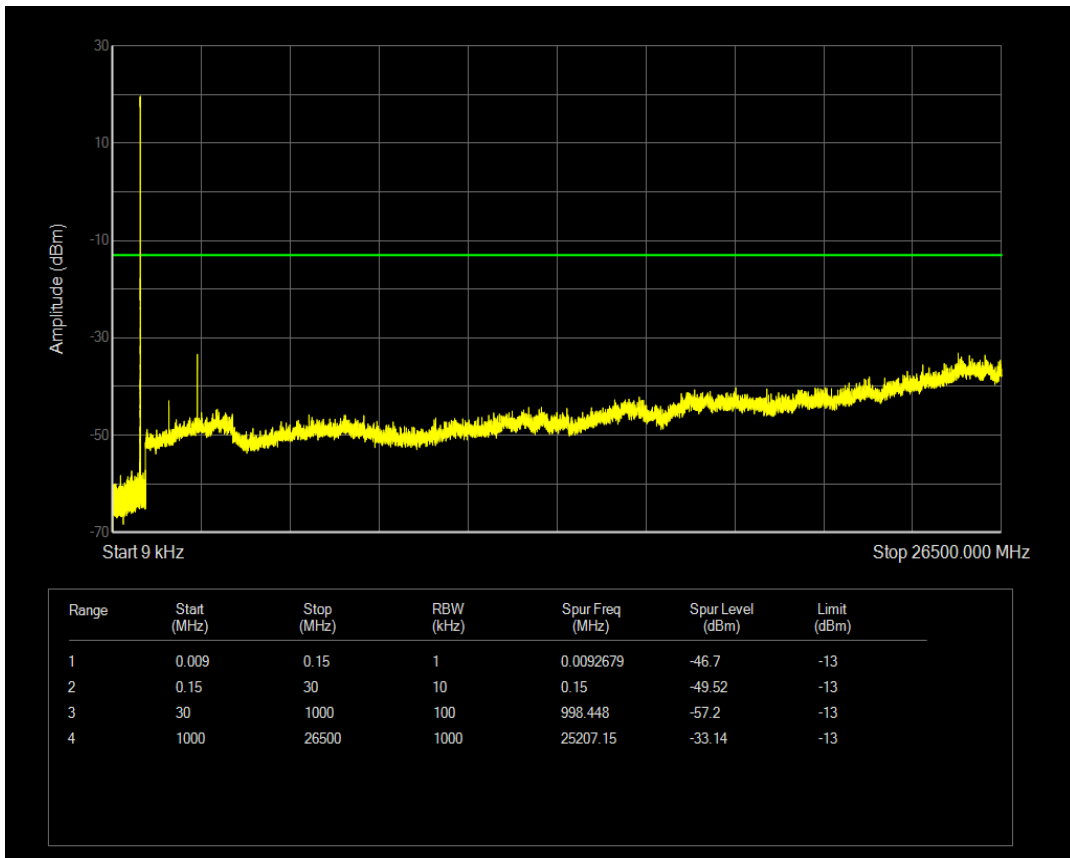

Band26(824-849) QPSK BW=1.4MHz Channel=27033 RB Size=1 Position=#0

Band26(824-849) QPSK BW=1.4MHz Channel=27033 RB Size=6 Position=#0

Band26(824-849) 16QAM BW=1.4MHz Channel=27033 RB Size=1 Position=#0

Band26(824-849) 16QAM BW=1.4MHz Channel=27033 RB Size=6 Position=#0