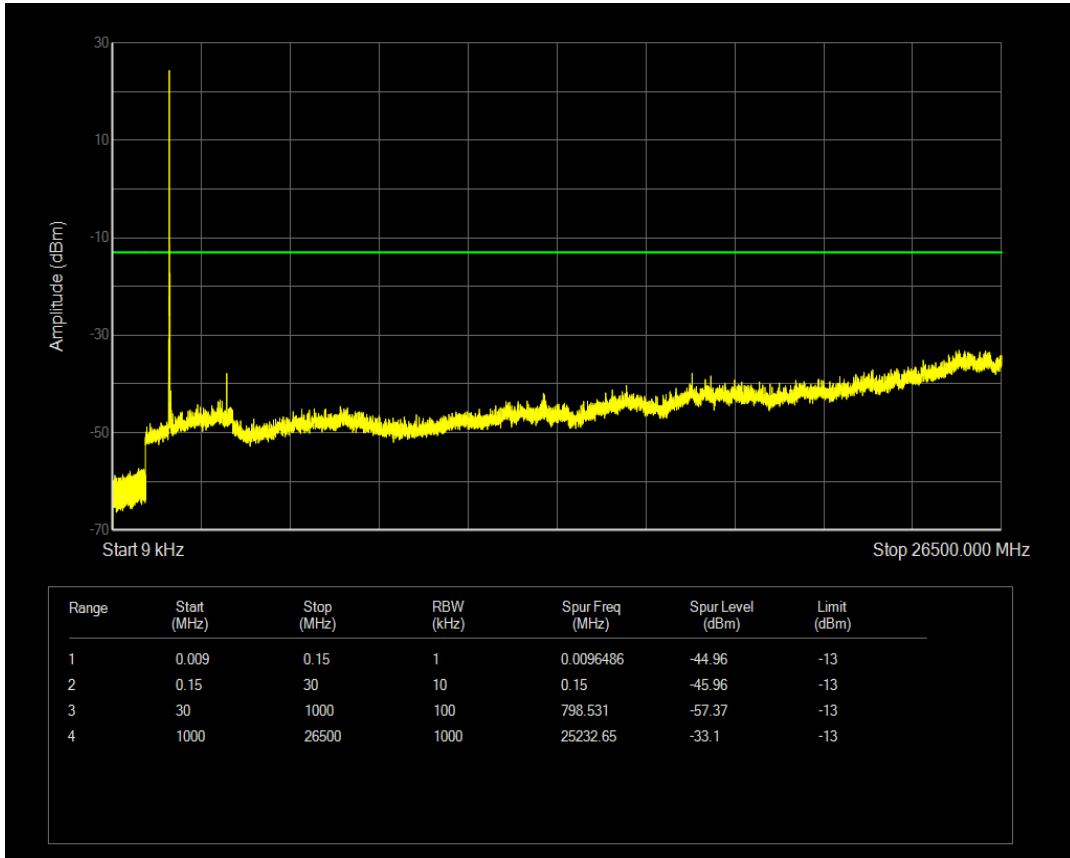

Band4 QPSK BW=5MHz Channel=20375 RB Size=1 Position=#0

Band4 QPSK BW=5MHz Channel=20375 RB Size=25 Position=#0

Band4 16QAM BW=5MHz Channel=20375 RB Size=1 Position=#0

Band4 16QAM BW=5MHz Channel=20375 RB Size=25 Position=#0

Band4 QPSK BW=10MHz Channel=20000 RB Size=1 Position=#0

Band4 QPSK BW=10MHz Channel=20000 RB Size=50 Position=#0

Band4 16QAM BW=10MHz Channel=20000 RB Size=1 Position=#0

Band4 16QAM BW=10MHz Channel=20000 RB Size=50 Position=#0