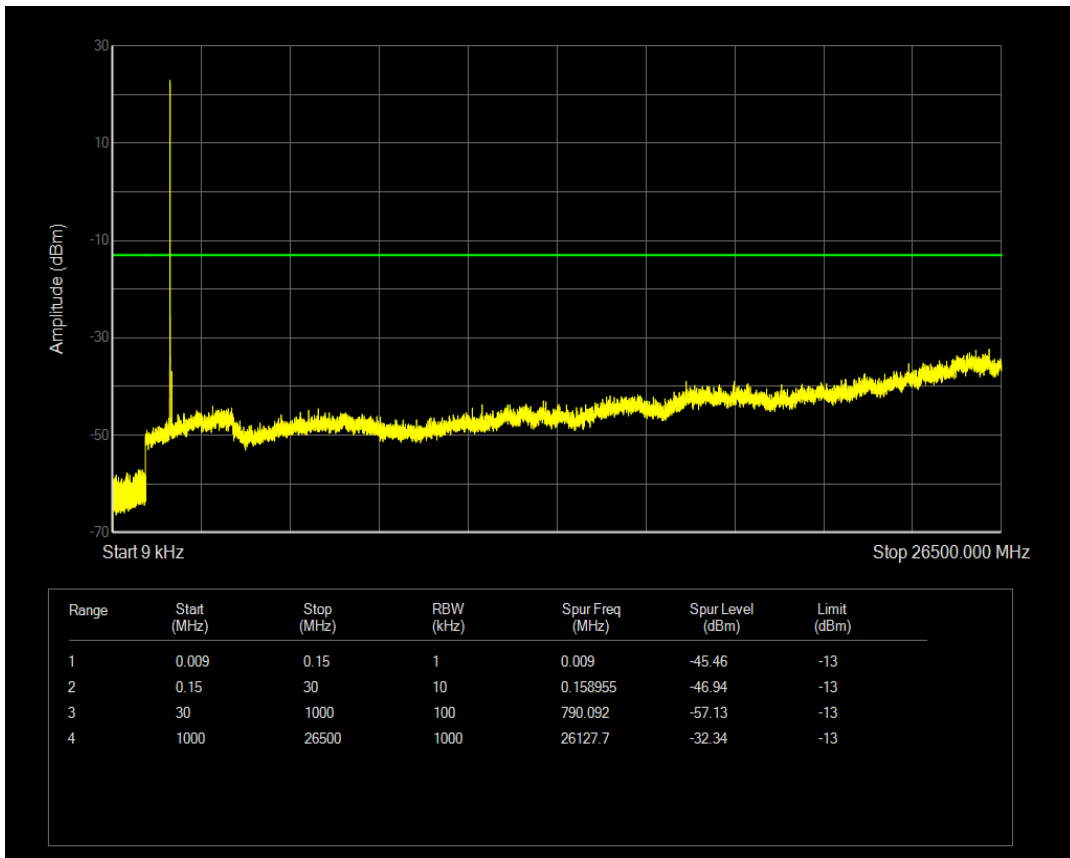

Band4 QPSK BW=3MHz Channel=20175 RB Size=1 Position=#0

Band4 QPSK BW=3MHz Channel=20175 RB Size=15 Position=#0

Band4 16QAM BW=3MHz Channel=20175 RB Size=1 Position=#0

Band4 16QAM BW=3MHz Channel=20175 RB Size=15 Position=#0