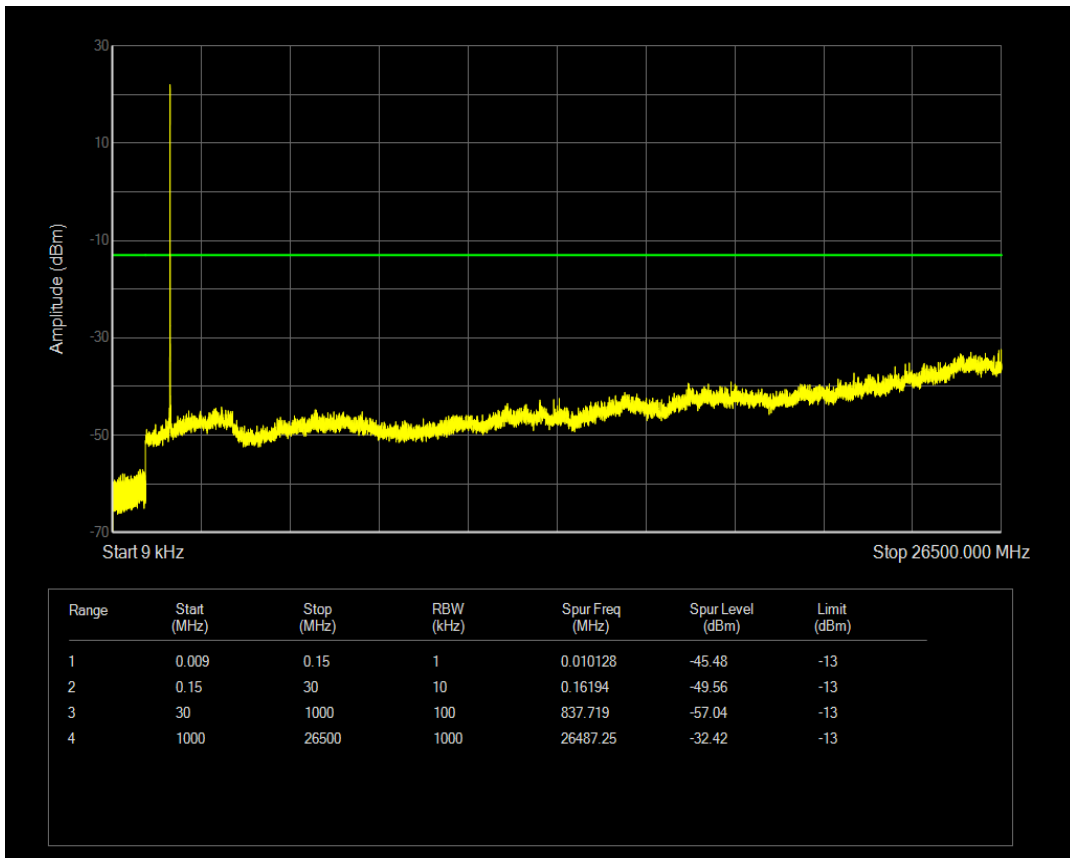

Band4 QPSK BW=3MHz Channel=20175 RB Size=15 Position=#0

Band4 16QAM BW=3MHz Channel=20175 RB Size=1 Position=#0