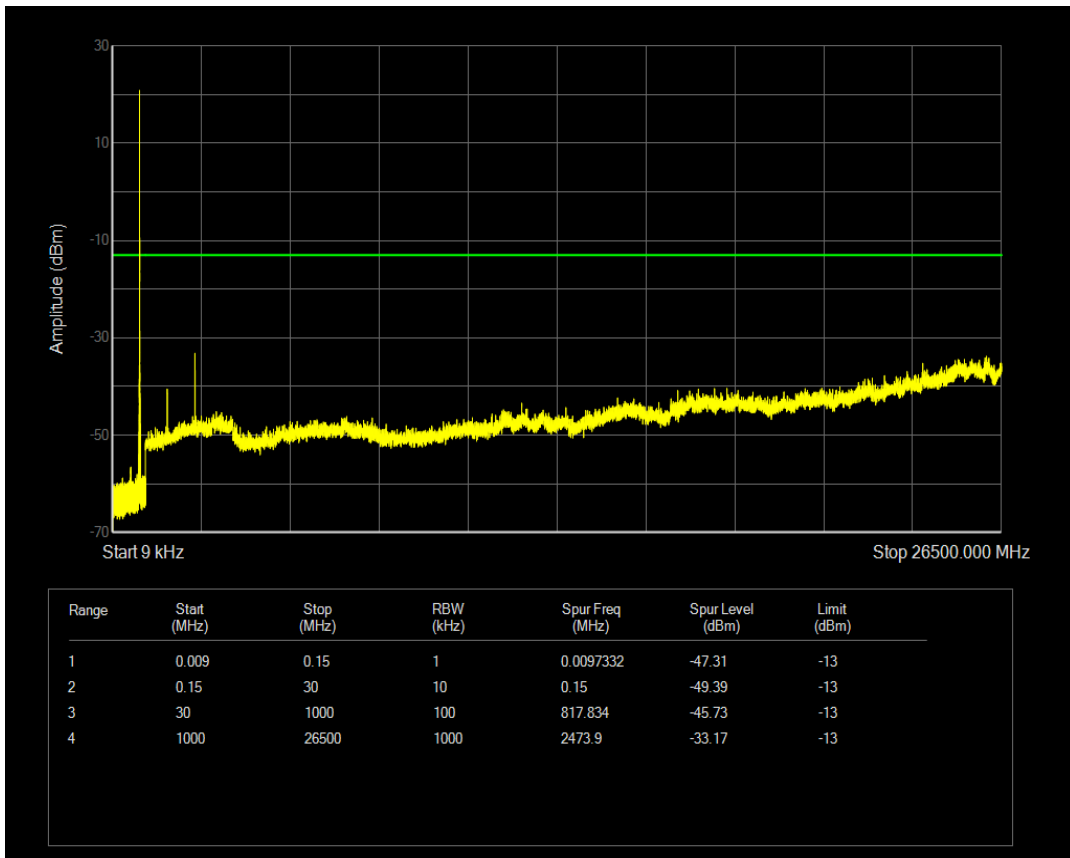

Band26(814-824) QPSK BW=10MHz Channel=26740 RB Size=1 Position=#0

Band26(814-824) QPSK BW=10MHz Channel=26740 RB Size=50 Position=#0

Band26(814-824) 16QAM BW=10MHz Channel=26740 RB Size=1 Position=#0

Band26(814-824) 16QAM BW=10MHz Channel=26740 RB Size=50 Position=#0

Band26(824-849) QPSK BW=1.4MHz Channel=26797 RB Size=1 Position=#0

Band26(824-849) QPSK BW=1.4MHz Channel=26797 RB Size=6 Position=#0

Band26(824-849) 16QAM BW=1.4MHz Channel=26797 RB Size=1 Position=#0

Band26(824-849) 16QAM BW=1.4MHz Channel=26797 RB Size=6 Position=#0