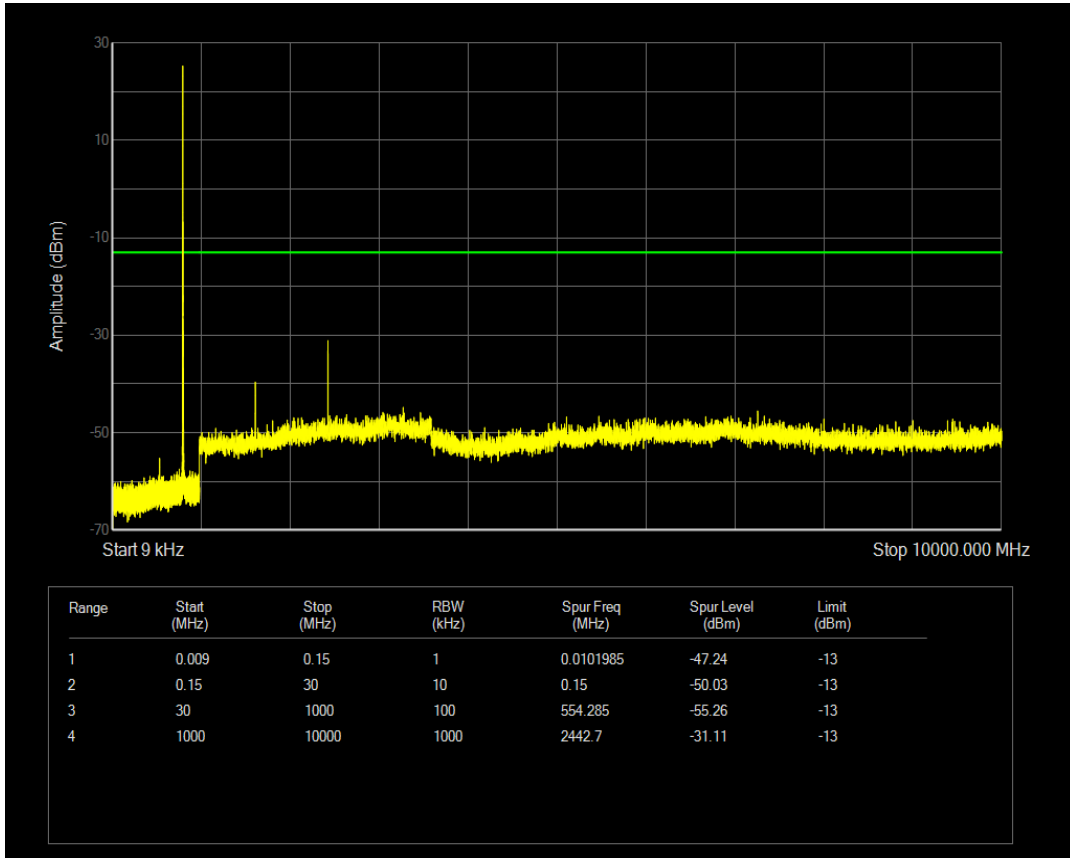

Band26(814-824) QPSK BW=3MHz Channel=26705 RB Size=1 Position=#0

Band26(814-824) QPSK BW=3MHz Channel=26705 RB Size=15 Position=#0

Band26(814-824) 16QAM BW=3MHz Channel=26705 RB Size=1 Position=#0

Band26(814-824) 16QAM BW=3MHz Channel=26705 RB Size=15 Position=#0