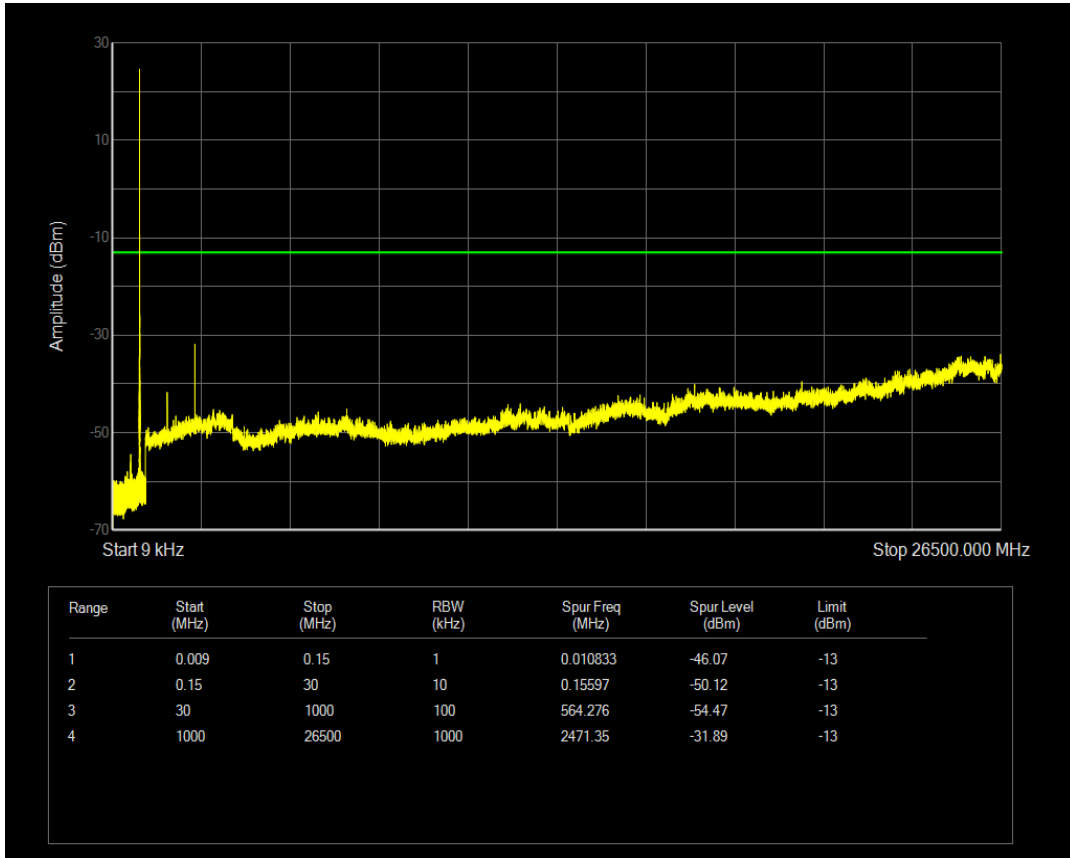

Band26(824-849) 16QAM BW=3MHz Channel=26805 RB Size=1 Position=#0

Band26(824-849) 16QAM BW=3MHz Channel=26805 RB Size=15 Position=#0