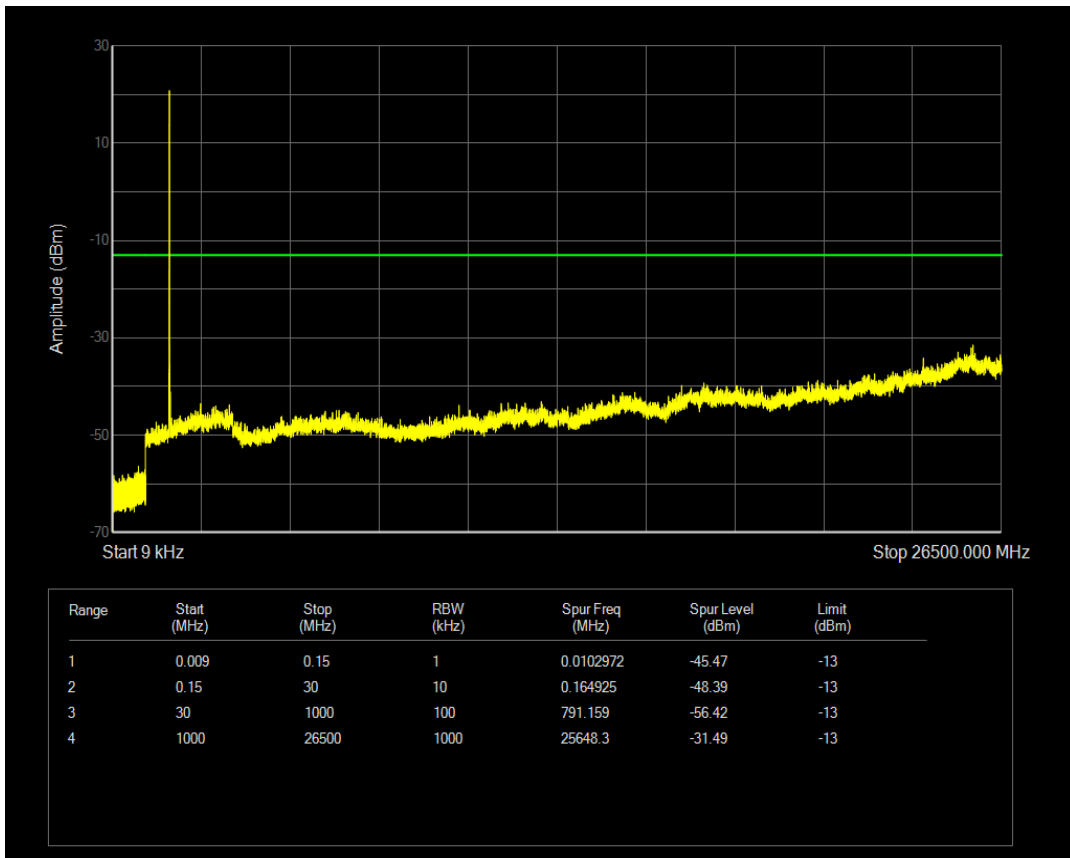

Band4 QPSK BW=5MHz Channel=19975 RB Size=1 Position=#0

Band4 QPSK BW=5MHz Channel=19975 RB Size=25 Position=#0

Band4 16QAM BW=5MHz Channel=19975 RB Size=1 Position=#0

Band4 16QAM BW=5MHz Channel=19975 RB Size=25 Position=#0

Band4 QPSK BW=5MHz Channel=20175 RB Size=1 Position=#0

Band4 QPSK BW=5MHz Channel=20175 RB Size=25 Position=#0

Band4 16QAM BW=5MHz Channel=20175 RB Size=1 Position=#0

Band4 16QAM BW=5MHz Channel=20175 RB Size=25 Position=#0