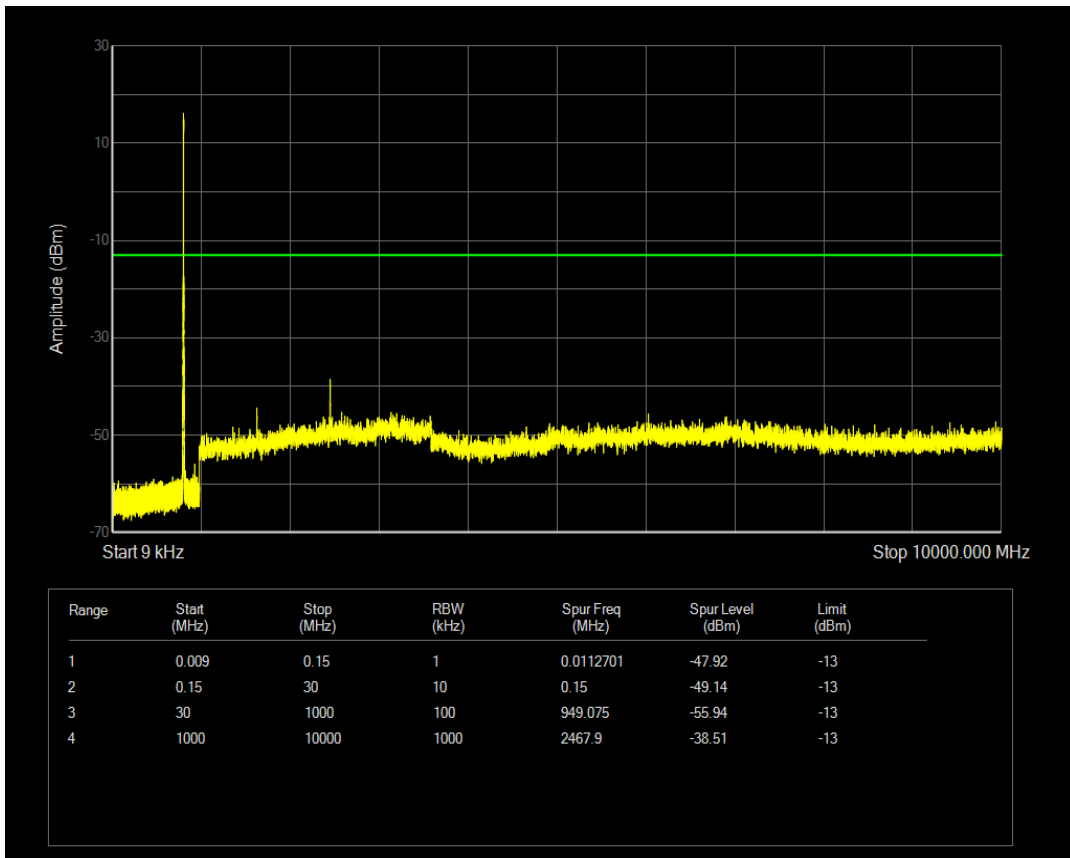

Band26(814-824) QPSK BW=3MHz Channel=26775 RB Size=1 Position=#0

Band26(814-824) QPSK BW=3MHz Channel=26775 RB Size=15 Position=#0

Band26(814-824) 16QAM BW=3MHz Channel=26775 RB Size=1 Position=#0

Band26(814-824) 16QAM BW=3MHz Channel=26775 RB Size=15 Position=#0