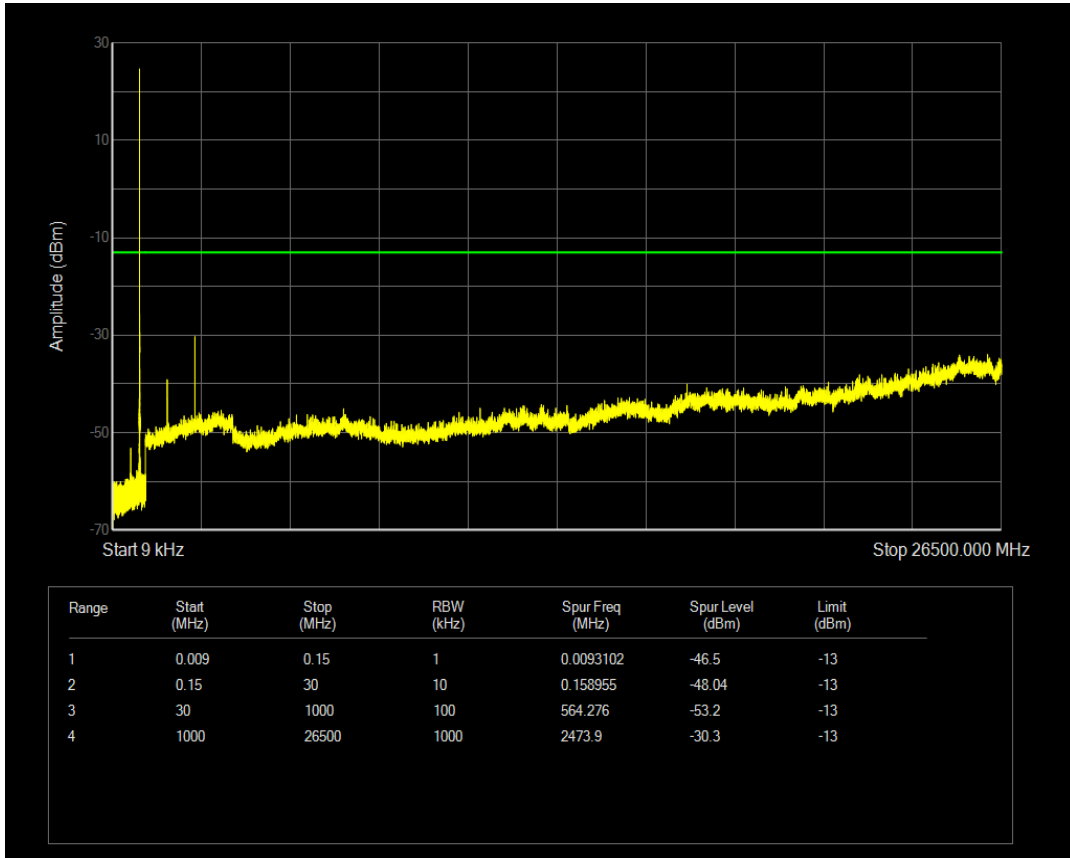

Band26(824-849) QPSK BW=3MHz Channel=26805 RB Size=1 Position=#0

Band26(824-849) QPSK BW=3MHz Channel=26805 RB Size=15 Position=#0