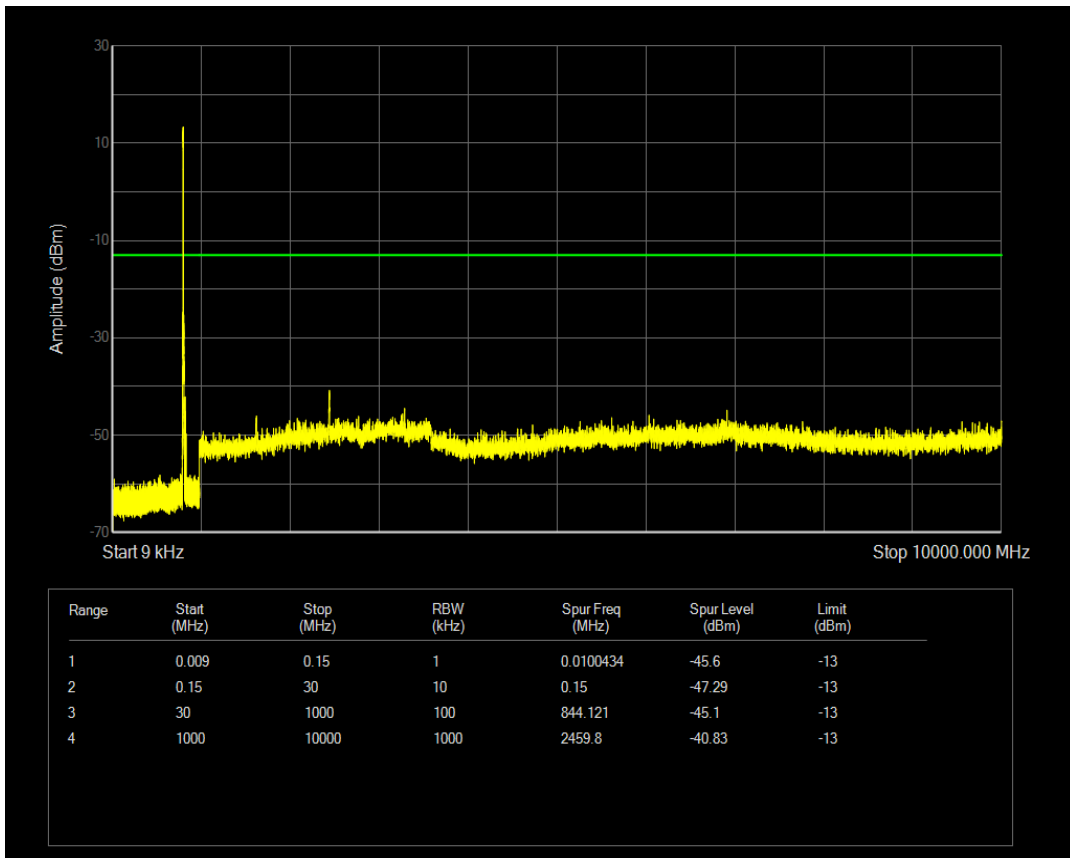

Band26(814-824) QPSK BW=5MHz Channel=26740 RB Size=1 Position=#0

Band26(814-824) QPSK BW=5MHz Channel=26740 RB Size=25 Position=#0

Band26(814-824) 16QAM BW=5MHz Channel=26740 RB Size=1 Position=#0

Band26(814-824) 16QAM BW=5MHz Channel=26740 RB Size=25 Position=#0