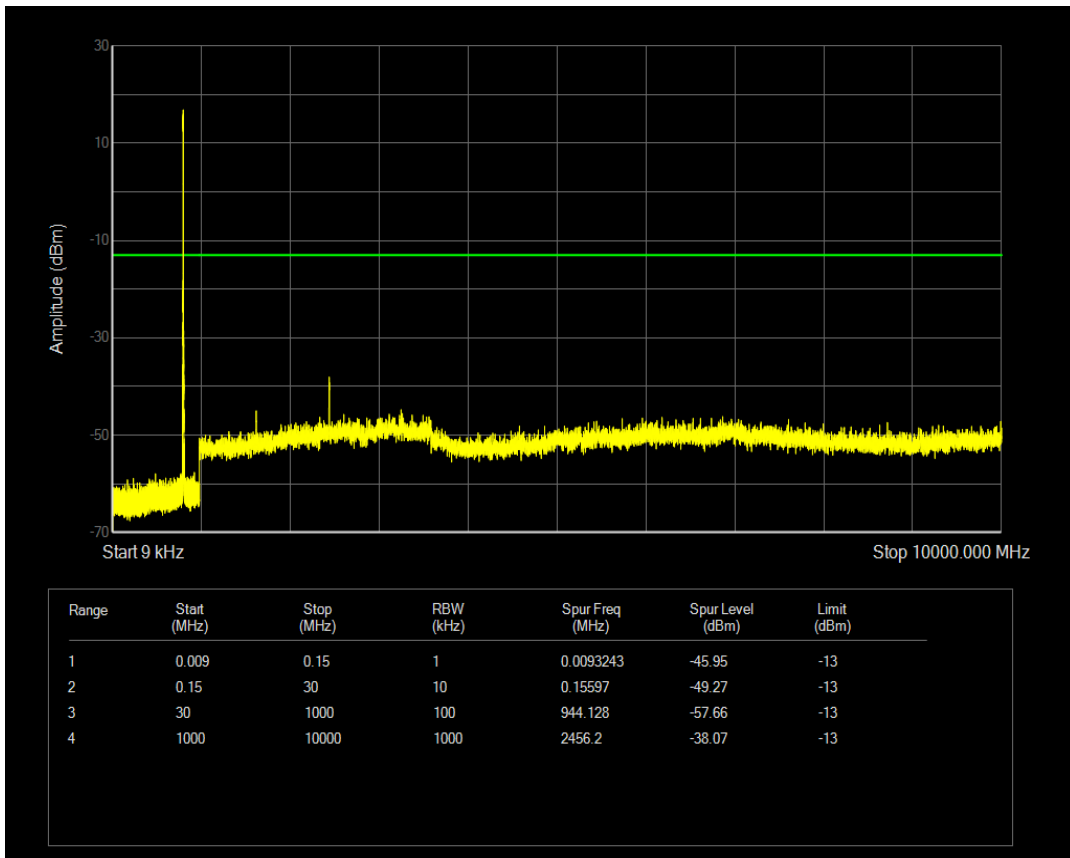

Band26(814-824) QPSK BW=3MHz Channel=26740 RB Size=1 Position=#0

Band26(814-824) QPSK BW=3MHz Channel=26740 RB Size=15 Position=#0

Band26(814-824) 16QAM BW=3MHz Channel=26740 RB Size=1 Position=#0

Band26(814-824) 16QAM BW=3MHz Channel=26740 RB Size=15 Position=#0