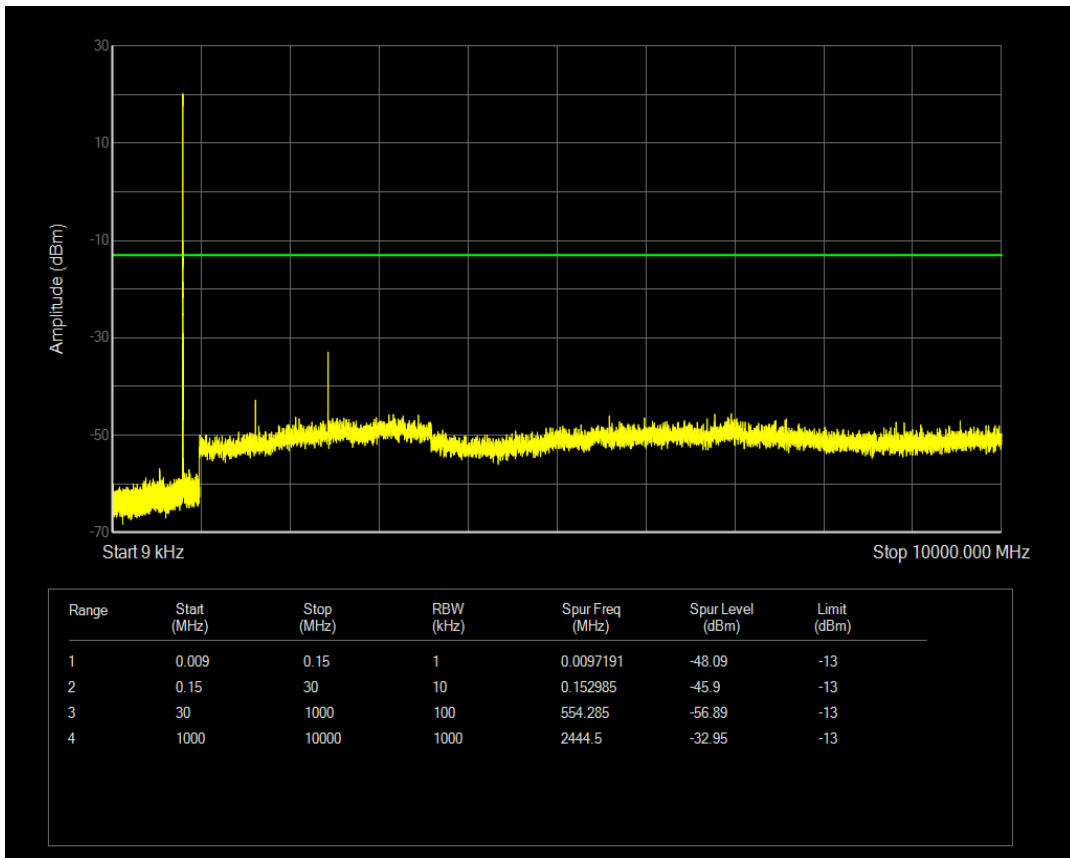

Band26(814-824) QPSK BW=1.4MHz Channel=26697 RB Size=6 Position=#0

Band26(814-824) 16QAM BW=1.4MHz Channel=26697 RB Size=1 Position=#0