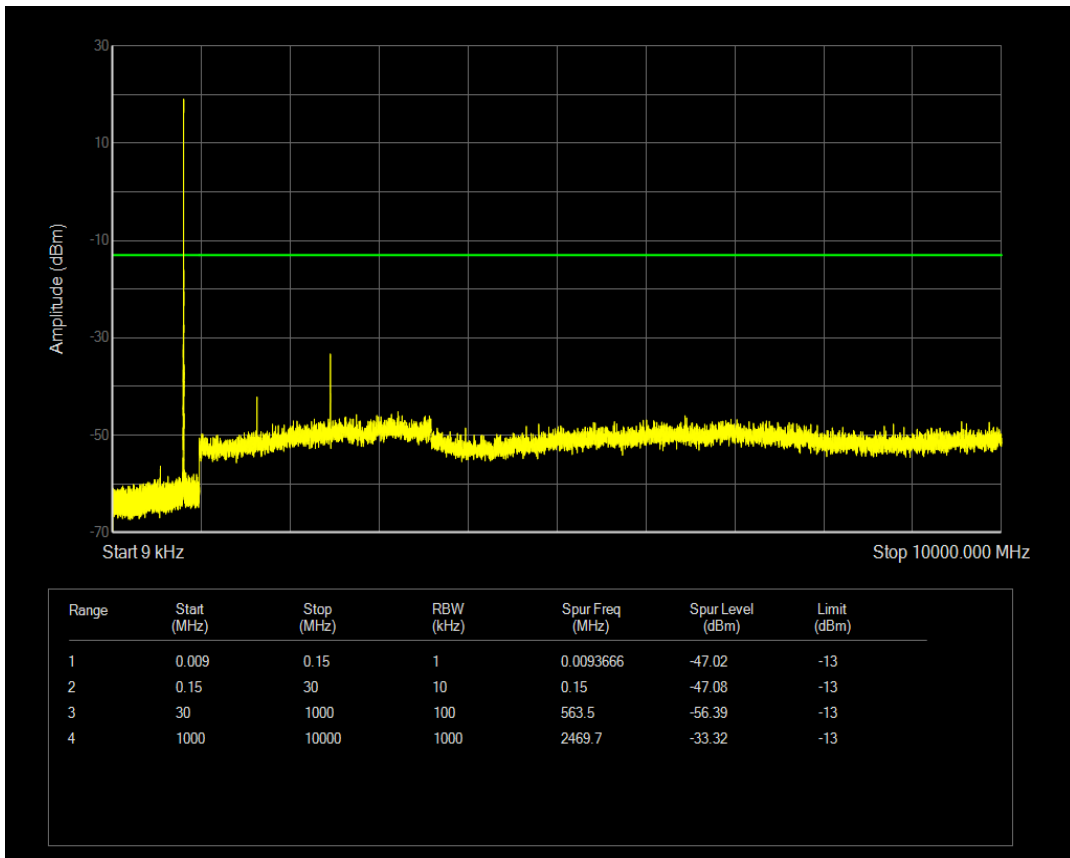

Band26(814-824) QPSK BW=1.4MHz Channel=26783 RB Size=1 Position=#0

Band26(814-824) QPSK BW=1.4MHz Channel=26783 RB Size=6 Position=#0

Band26(814-824) 16QAM BW=1.4MHz Channel=26783 RB Size=1 Position=#0

Band26(814-824) 16QAM BW=1.4MHz Channel=26783 RB Size=6 Position=#0