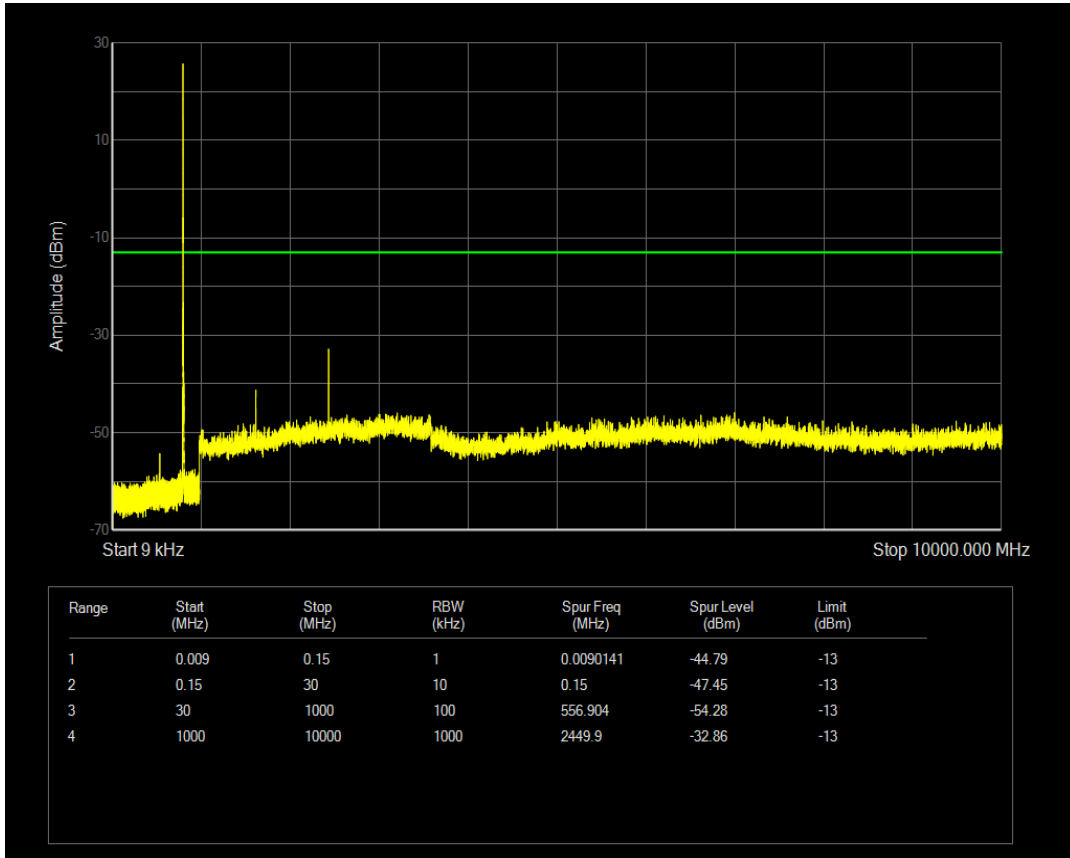

Band26(814-824) QPSK BW=5MHz Channel=26740 RB Size=1 Position=#0

Band26(814-824) QPSK BW=5MHz Channel=26740 RB Size=25 Position=#0

Band26(814-824) 16QAM BW=5MHz Channel=26740 RB Size=1 Position=#0

Band26(814-824) 16QAM BW=5MHz Channel=26740 RB Size=25 Position=#0