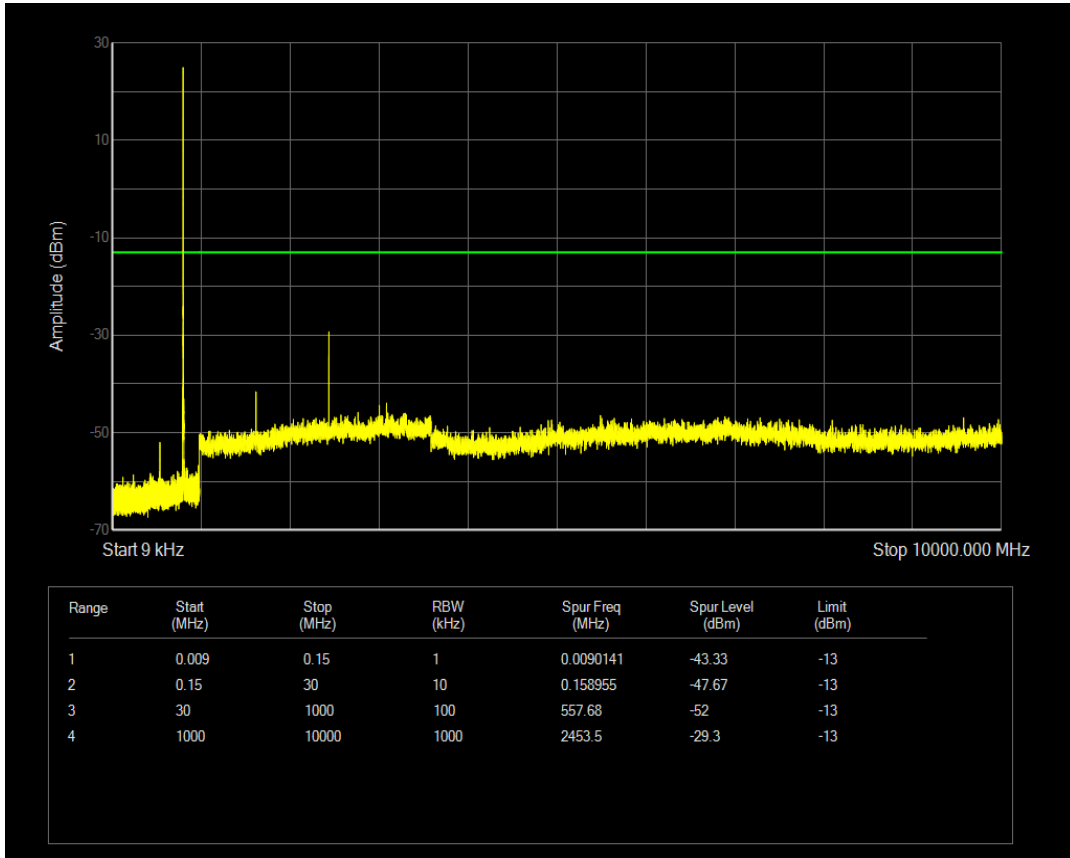

Band26(814-824) QPSK BW=3MHz Channel=26740 RB Size=1 Position=#0

Band26(814-824) QPSK BW=3MHz Channel=26740 RB Size=15 Position=#0