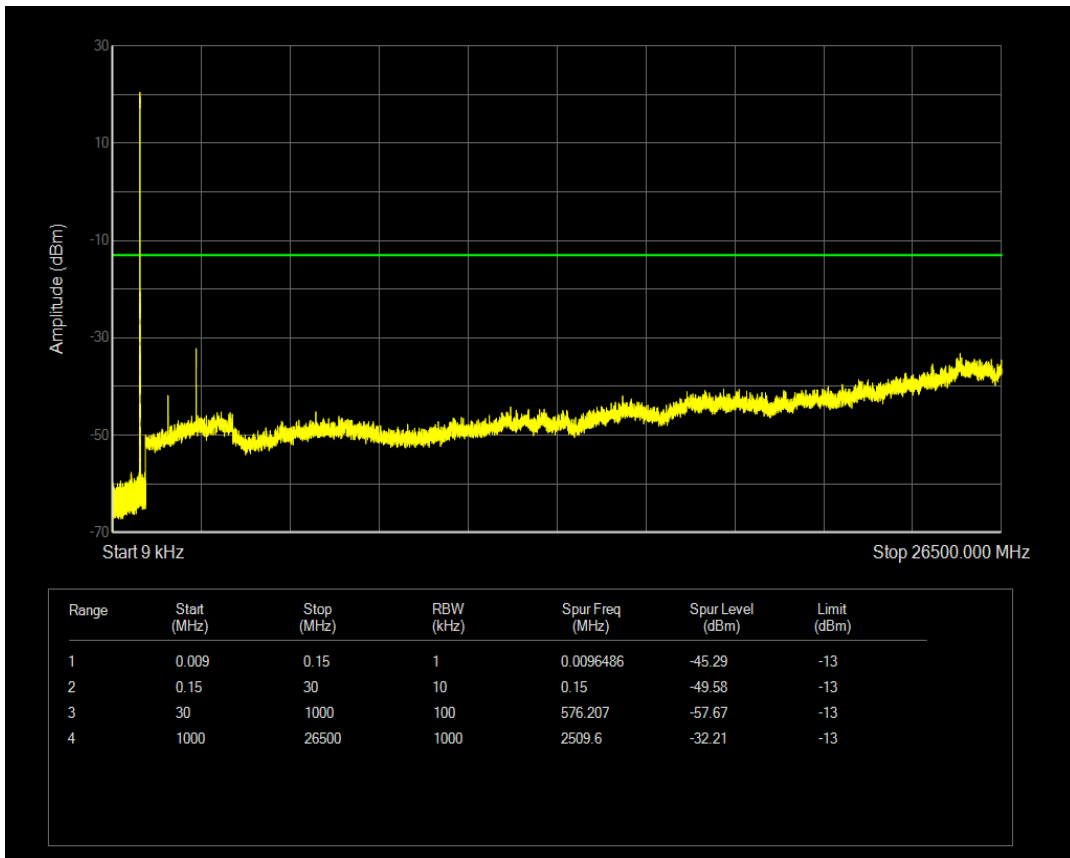

Band26(824-849) QPSK BW=1.4MHz Channel=26797 RB Size=1 Position=#0

Band26(824-849) QPSK BW=1.4MHz Channel=26797 RB Size=6 Position=#0

Band26(824-849) 16QAM BW=1.4MHz Channel=26797 RB Size=1 Position=#0

Band26(824-849) 16QAM BW=1.4MHz Channel=26797 RB Size=6 Position=#0

Band26(824-849) QPSK BW=1.4MHz Channel=26915 RB Size=1 Position=#0

Band26(824-849) QPSK BW=1.4MHz Channel=26915 RB Size=6 Position=#0

Band26(824-849) 16QAM BW=1.4MHz Channel=26915 RB Size=1 Position=#0

Band26(824-849) 16QAM BW=1.4MHz Channel=26915 RB Size=6 Position=#0