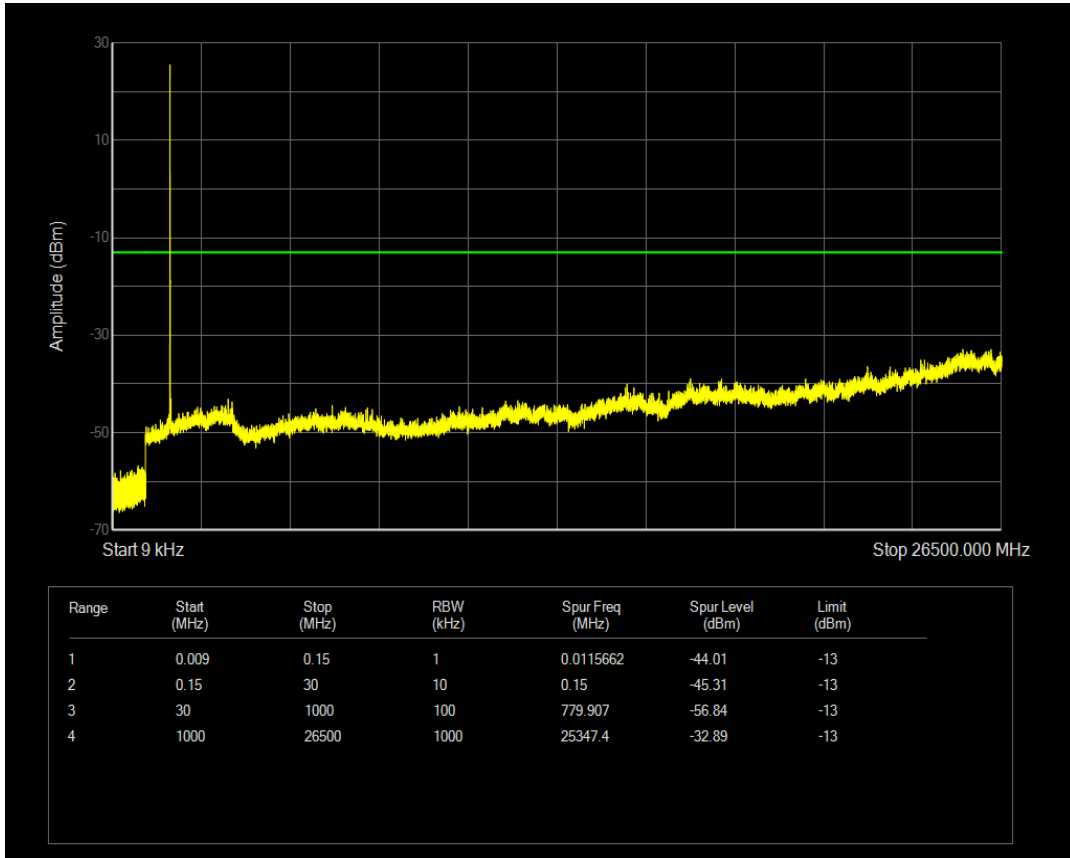

Band4 16QAM BW=3MHz Channel=20175 RB Size=1 Position=#0

Band4 16QAM BW=3MHz Channel=20175 RB Size=15 Position=#0