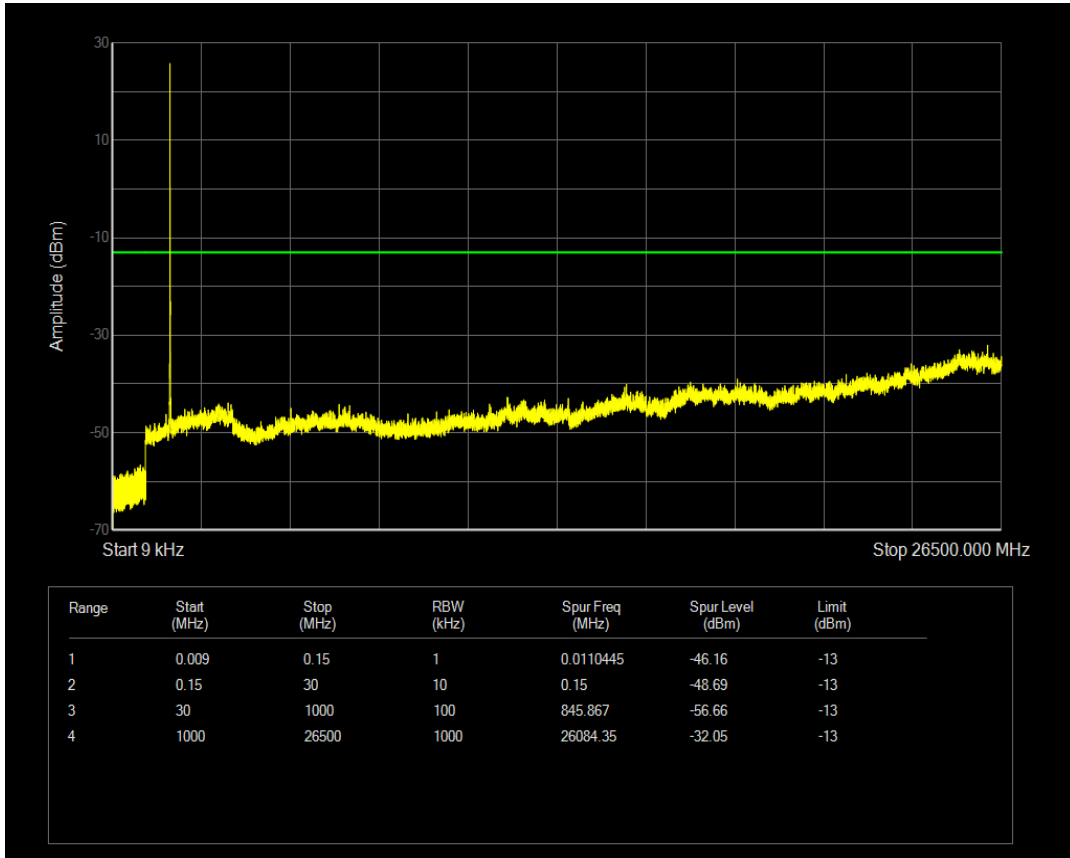

Band4 QPSK BW=5MHz Channel=19975 RB Size=1 Position=#0

Band4 QPSK BW=5MHz Channel=19975 RB Size=25 Position=#0

Band4 16QAM BW=5MHz Channel=19975 RB Size=1 Position=#0

Band4 16QAM BW=5MHz Channel=19975 RB Size=25 Position=#0

Band4 QPSK BW=5MHz Channel=20175 RB Size=1 Position=#0

Band4 QPSK BW=5MHz Channel=20175 RB Size=25 Position=#0

Band4 16QAM BW=5MHz Channel=20175 RB Size=1 Position=#0

Band4 16QAM BW=5MHz Channel=20175 RB Size=25 Position=#0