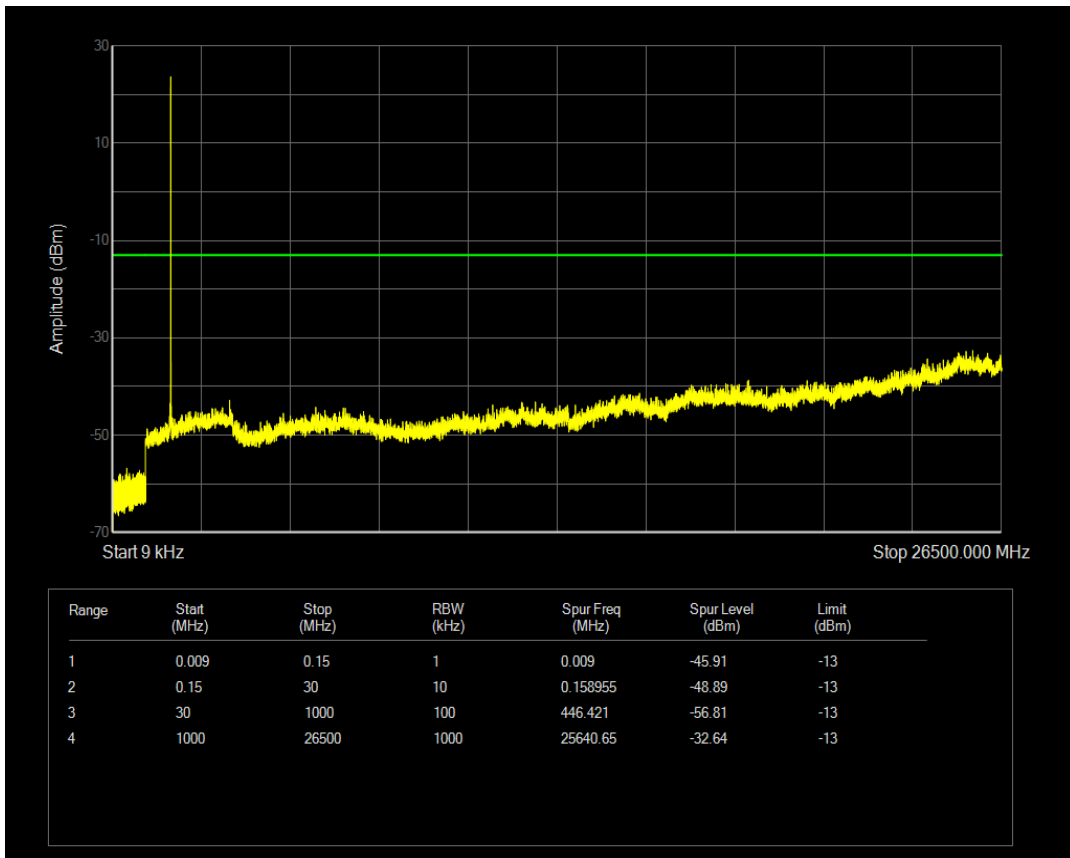

Band4 QPSK BW=1.4MHz Channel=20175 RB Size=1 Position=#0

Band4 QPSK BW=1.4MHz Channel=20175 RB Size=6 Position=#0

Band4 16QAM BW=1.4MHz Channel=20175 RB Size=1 Position=#0

Band4 16QAM BW=1.4MHz Channel=20175 RB Size=6 Position=#0

Band4 QPSK BW=1.4MHz Channel=20393 RB Size=1 Position=#0

Band4 QPSK BW=1.4MHz Channel=20393 RB Size=6 Position=#0

Band4 16QAM BW=1.4MHz Channel=20393 RB Size=1 Position=#0

Band4 16QAM BW=1.4MHz Channel=20393 RB Size=6 Position=#0