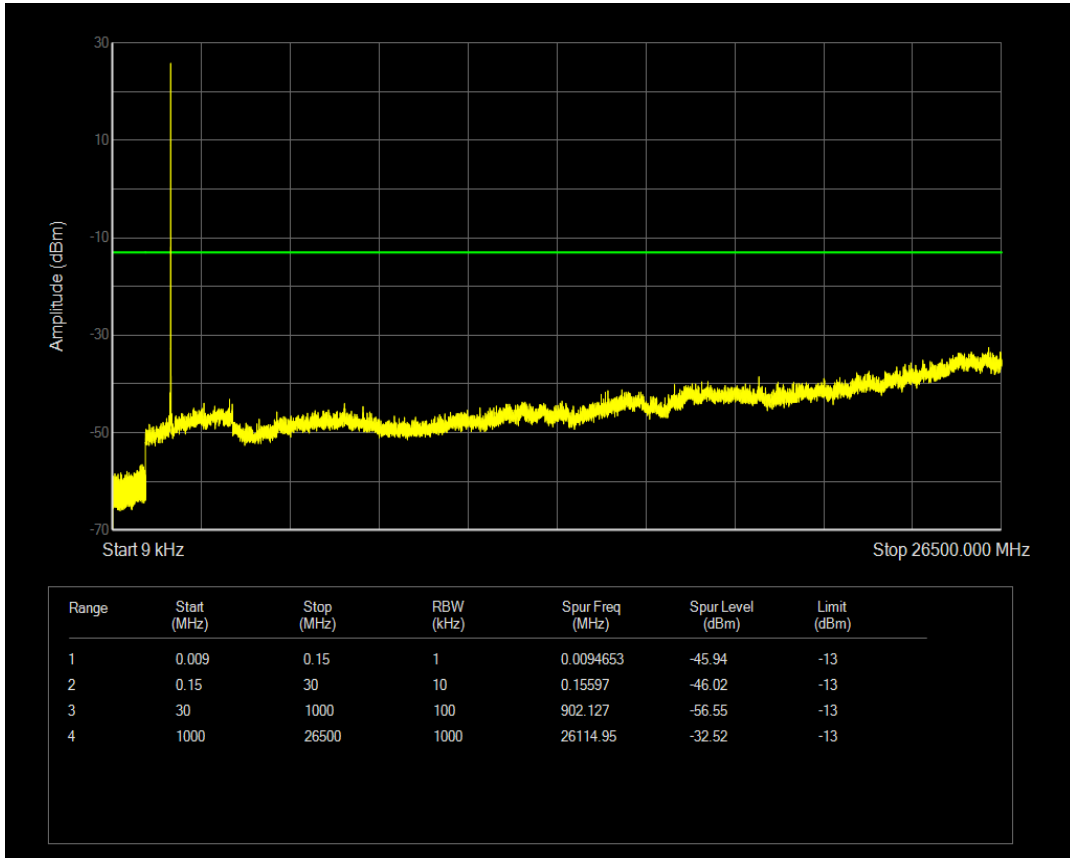

Band4 QPSK BW=3MHz Channel=20385 RB Size=1 Position=#0

Band4 QPSK BW=3MHz Channel=20385 RB Size=15 Position=#0