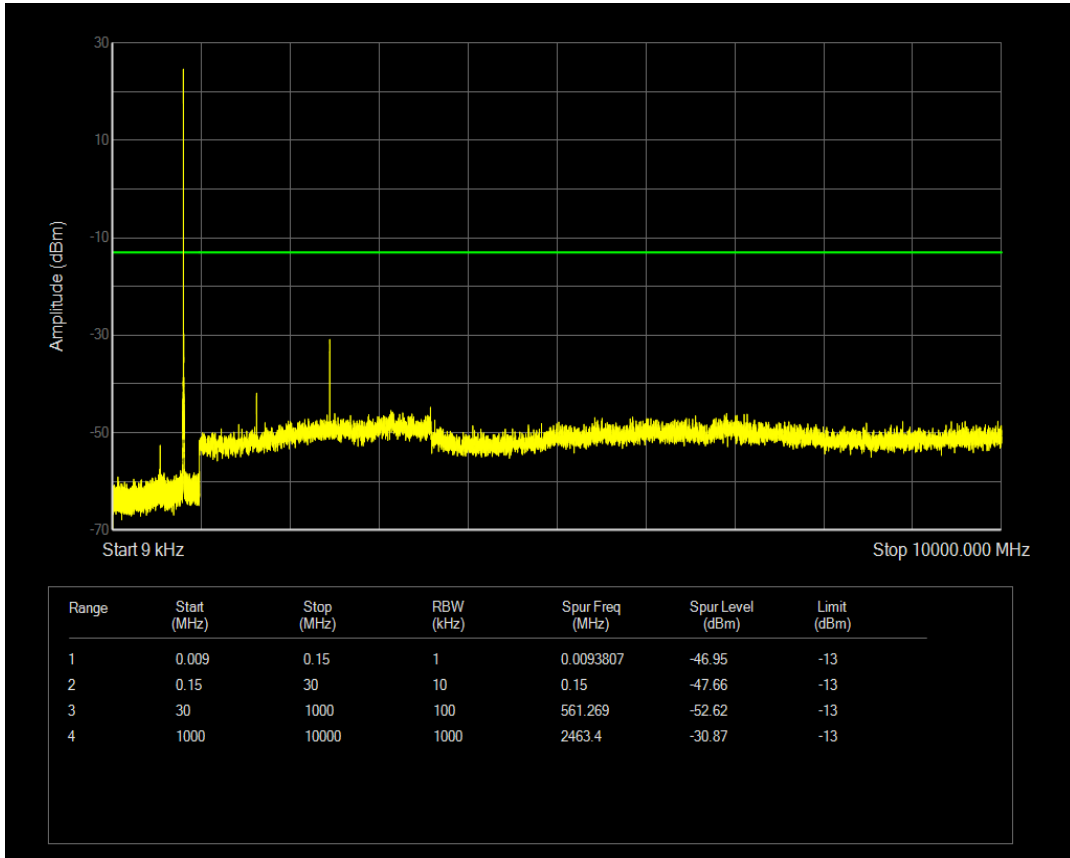

Band26(814-824) QPSK BW=3MHz Channel=26775 RB Size=1 Position=#0

Band26(814-824) QPSK BW=3MHz Channel=26775 RB Size=15 Position=#0