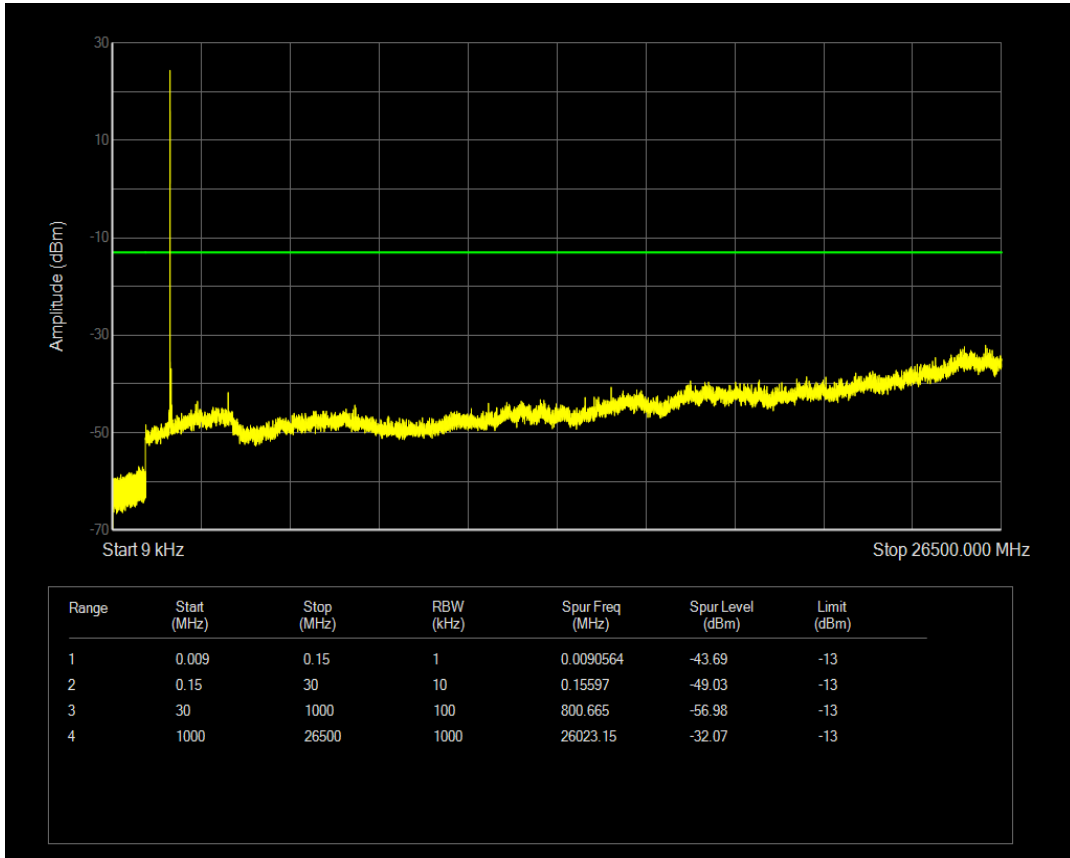

Band4 QPSK BW=1.4MHz Channel=19957 RB Size=1 Position=#0

Band4 QPSK BW=1.4MHz Channel=19957 RB Size=6 Position=#0

Band4 16QAM BW=1.4MHz Channel=19957 RB Size=1 Position=#0

Band4 16QAM BW=1.4MHz Channel=19957 RB Size=6 Position=#0

Band4 QPSK BW=1.4MHz Channel=20175 RB Size=1 Position=#0

Band4 QPSK BW=1.4MHz Channel=20175 RB Size=6 Position=#0

Band4 16QAM BW=1.4MHz Channel=20175 RB Size=1 Position=#0

Band4 16QAM BW=1.4MHz Channel=20175 RB Size=6 Position=#0