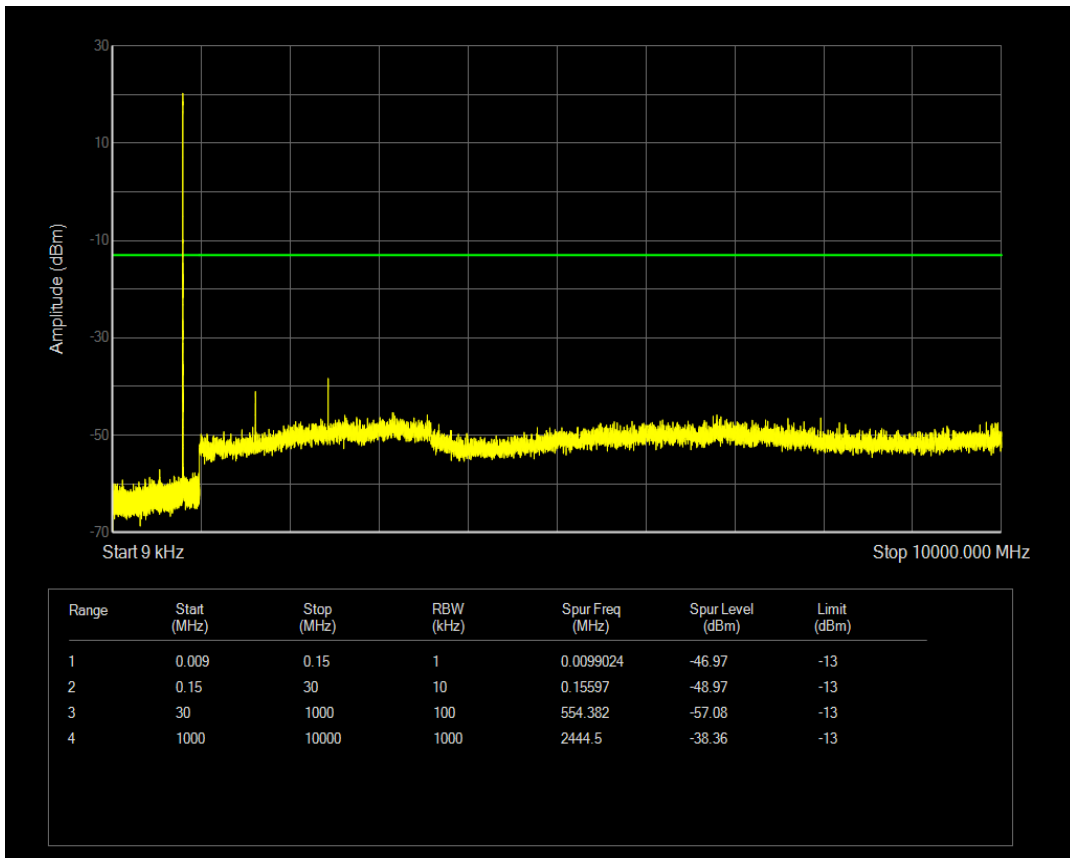

Band25 QPSK BW=20MHz Channel=26590 RB Size=100 Position=#0

Band25 16QAM BW=20MHz Channel=26590 RB Size=1 Position=#0

Band25 16QAM BW=20MHz Channel=26590 RB Size=100 Position=#0

Band26(814-824) QPSK BW=1.4MHz Channel=26697 RB Size=1 Position=#0

Band26(814-824) QPSK BW=1.4MHz Channel=26697 RB Size=6 Position=#0

Band26(814-824) 16QAM BW=1.4MHz Channel=26697 RB Size=1 Position=#0

Band26(814-824) 16QAM BW=1.4MHz Channel=26697 RB Size=6 Position=#0