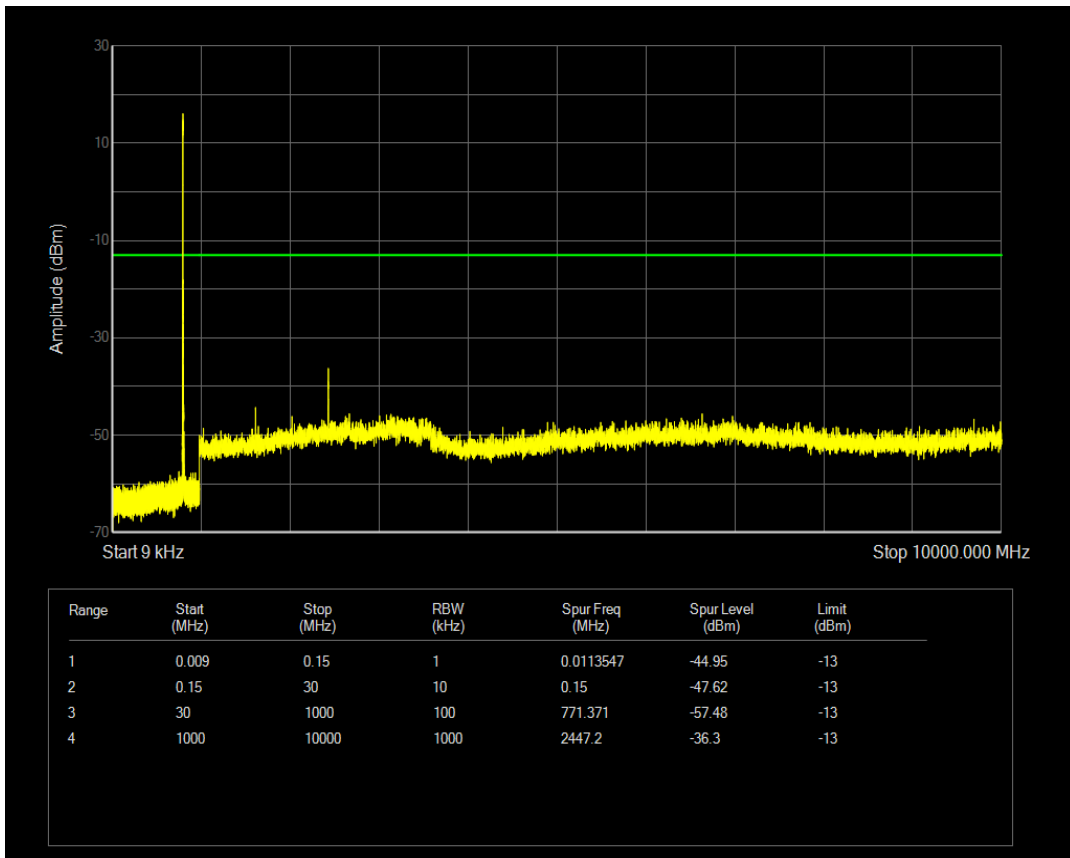

Band26(814-824) QPSK BW=3MHz Channel=26705 RB Size=1 Position=#0

Band26(814-824) QPSK BW=3MHz Channel=26705 RB Size=15 Position=#0

Band26(814-824) 16QAM BW=3MHz Channel=26705 RB Size=1 Position=#0

Band26(814-824) 16QAM BW=3MHz Channel=26705 RB Size=15 Position=#0