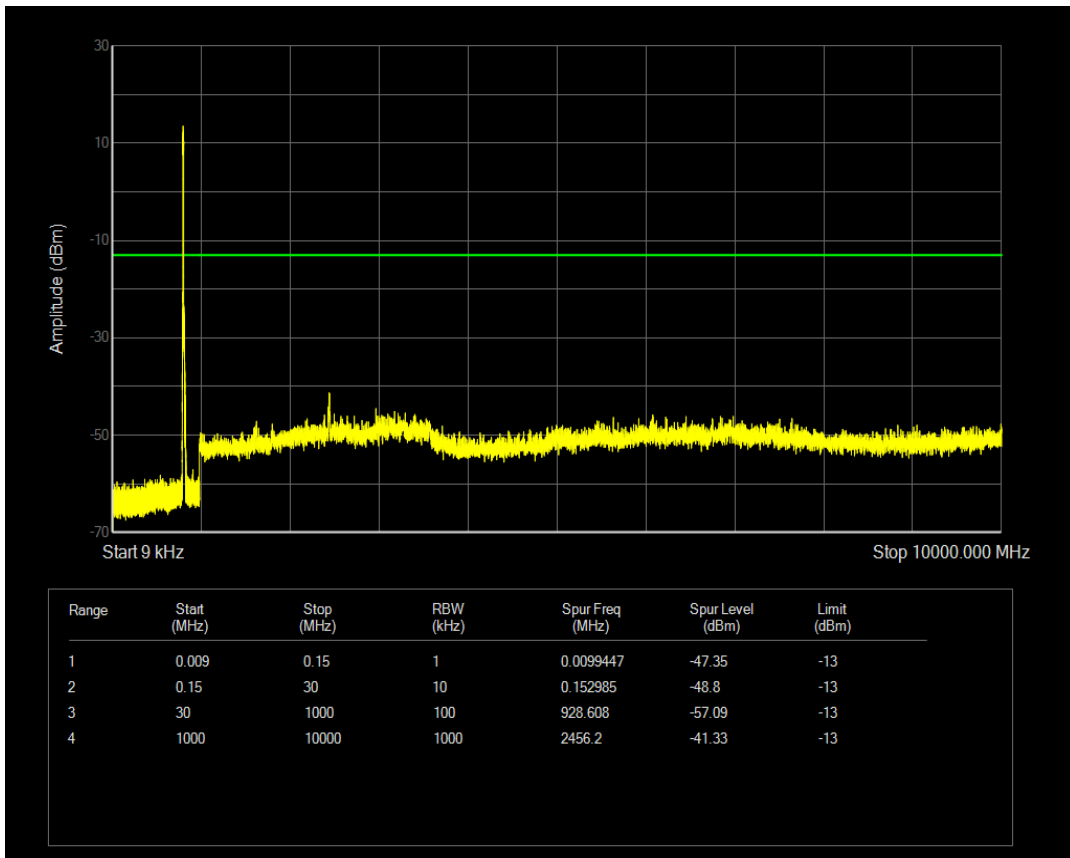

Band26(814-824) QPSK BW=10MHz Channel=26740 RB Size=50 Position=#0

Band26(814-824) 16QAM BW=10MHz Channel=26740 RB Size=1 Position=#0