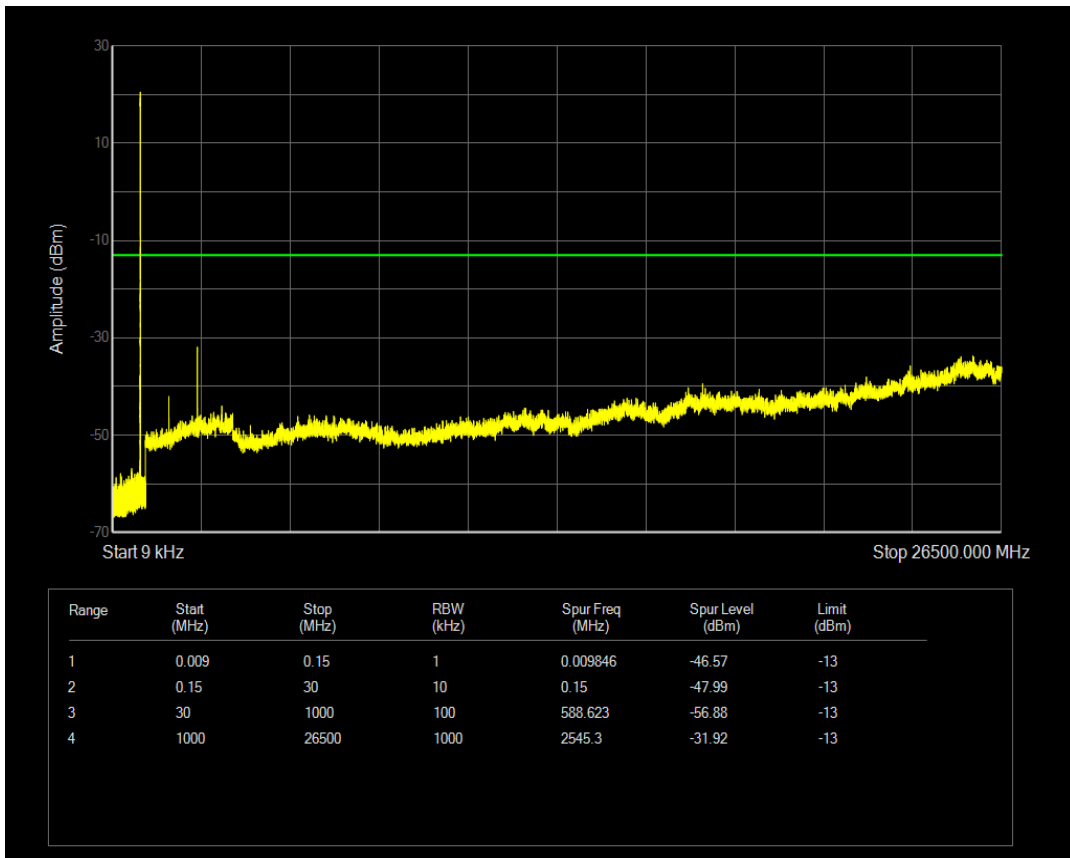

Band26(824-849) QPSK BW=1.4MHz Channel=26915 RB Size=1 Position=#0

Band26(824-849) QPSK BW=1.4MHz Channel=26915 RB Size=6 Position=#0

Band26(824-849) 16QAM BW=1.4MHz Channel=26915 RB Size=1 Position=#0

Band26(824-849) 16QAM BW=1.4MHz Channel=26915 RB Size=6 Position=#0

Band26(824-849) QPSK BW=1.4MHz Channel=27033 RB Size=1 Position=#0

Band26(824-849) QPSK BW=1.4MHz Channel=27033 RB Size=6 Position=#0

Band26(824-849) 16QAM BW=1.4MHz Channel=27033 RB Size=1 Position=#0

Band26(824-849) 16QAM BW=1.4MHz Channel=27033 RB Size=6 Position=#0