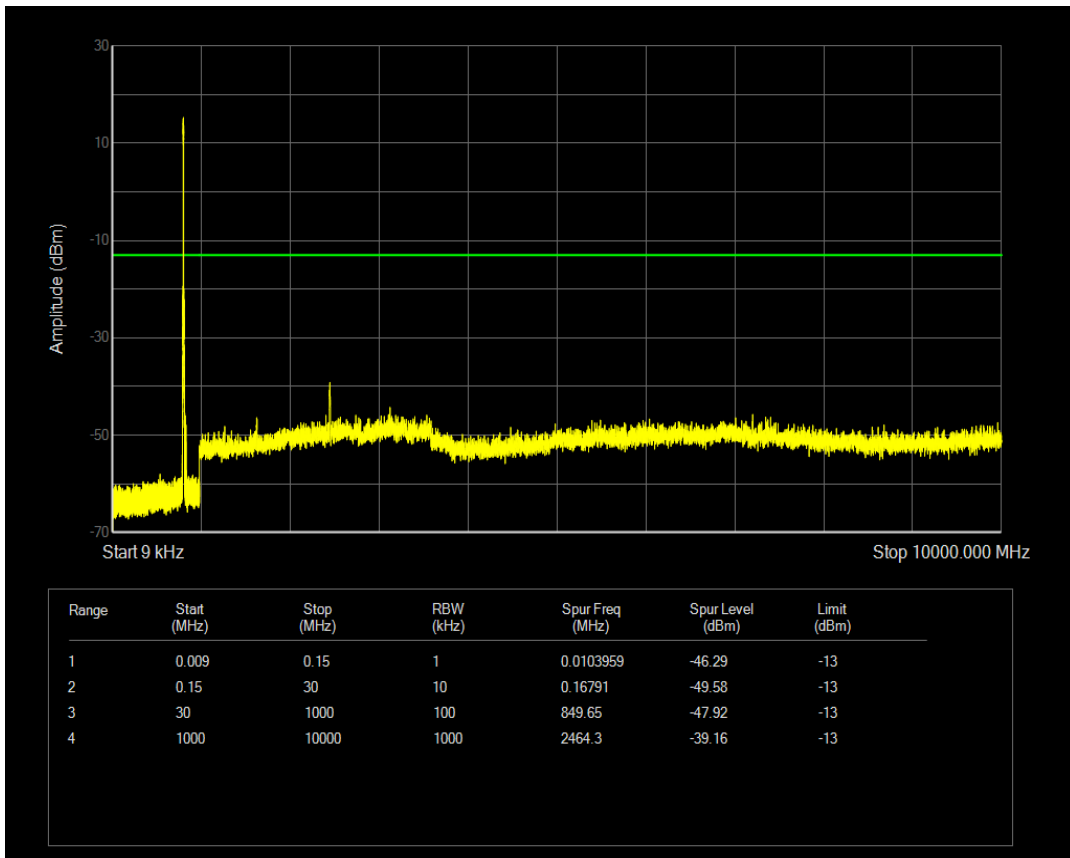

Band26(814-824) QPSK BW=5MHz Channel=26765 RB Size=25 Position=#0

Band26(814-824) 16QAM BW=5MHz Channel=26765 RB Size=1 Position=#0