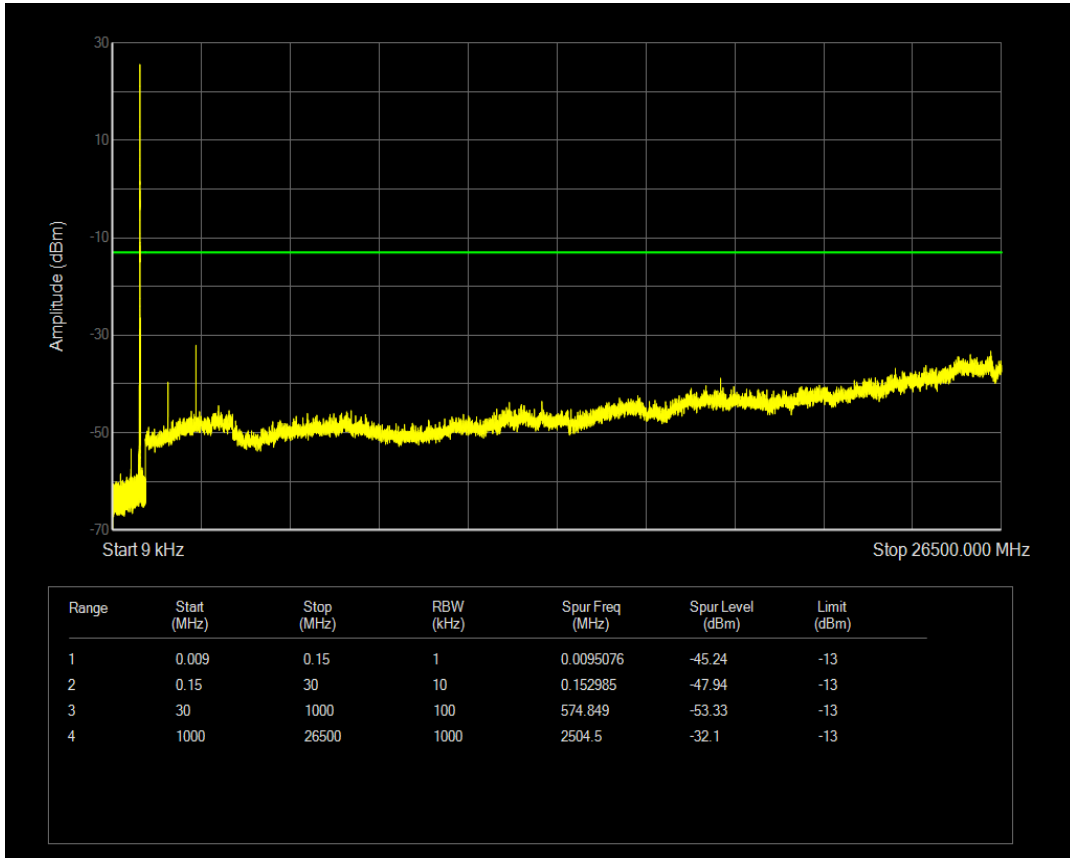

Band26(824-849) 16QAM BW=15MHz Channel=26965 RB Size=1 Position=#0

Band26(824-849) 16QAM BW=15MHz Channel=26965 RB Size=75 Position=#0