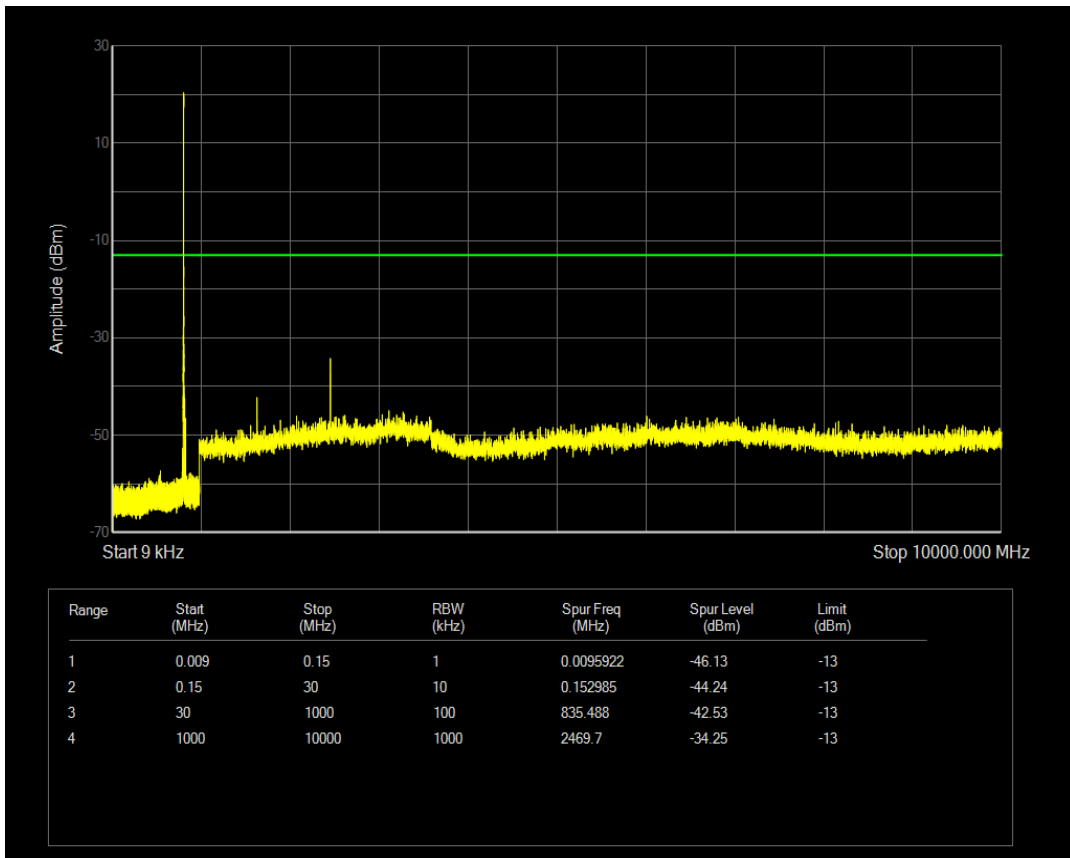

Band26(814-824) QPSK BW=1.4MHz Channel=26783 RB Size=6 Position=#0

Band26(814-824) 16QAM BW=1.4MHz Channel=26783 RB Size=1 Position=#0