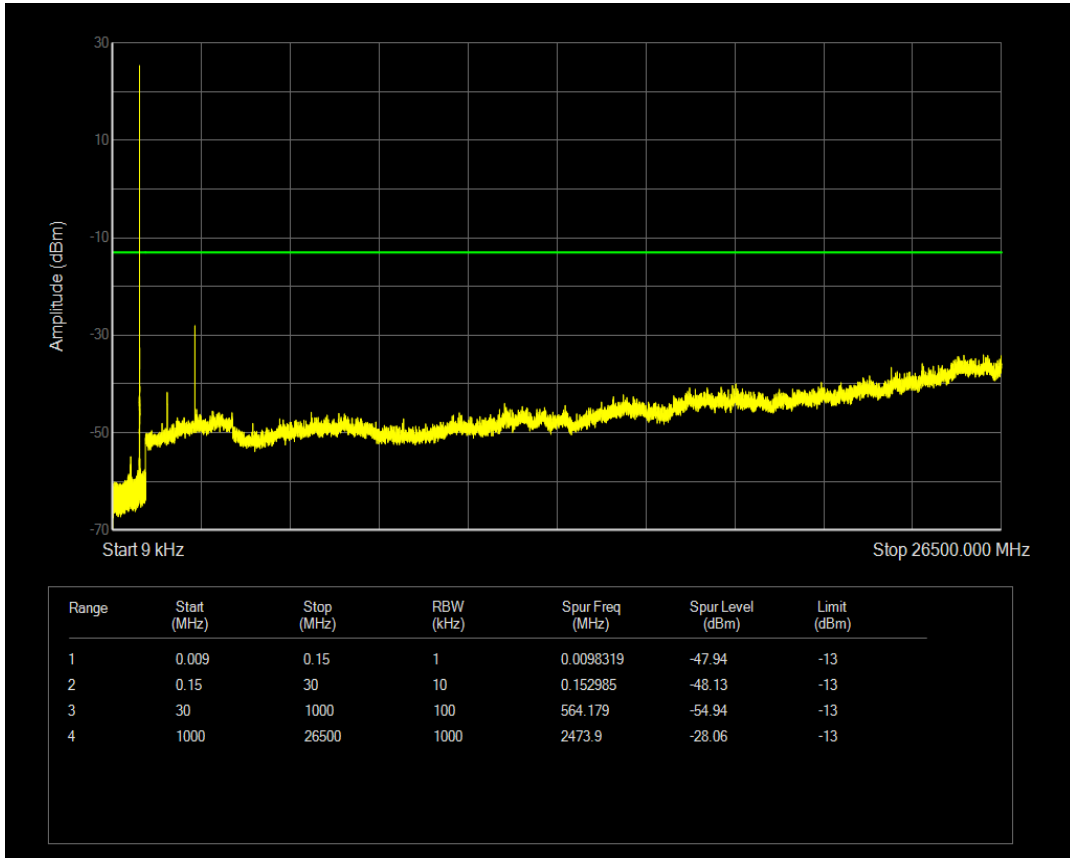

Band26(814-824) QPSK BW=10MHz Channel=26740 RB Size=1 Position=#0

Band26(814-824) QPSK BW=10MHz Channel=26740 RB Size=50 Position=#0

Band26(814-824) 16QAM BW=10MHz Channel=26740 RB Size=1 Position=#0

Band26(814-824) 16QAM BW=10MHz Channel=26740 RB Size=50 Position=#0

Band26(824-849) QPSK BW=1.4MHz Channel=26797 RB Size=1 Position=#0

Band26(824-849) QPSK BW=1.4MHz Channel=26797 RB Size=6 Position=#0

Band26(824-849) 16QAM BW=1.4MHz Channel=26797 RB Size=1 Position=#0

Band26(824-849) 16QAM BW=1.4MHz Channel=26797 RB Size=6 Position=#0