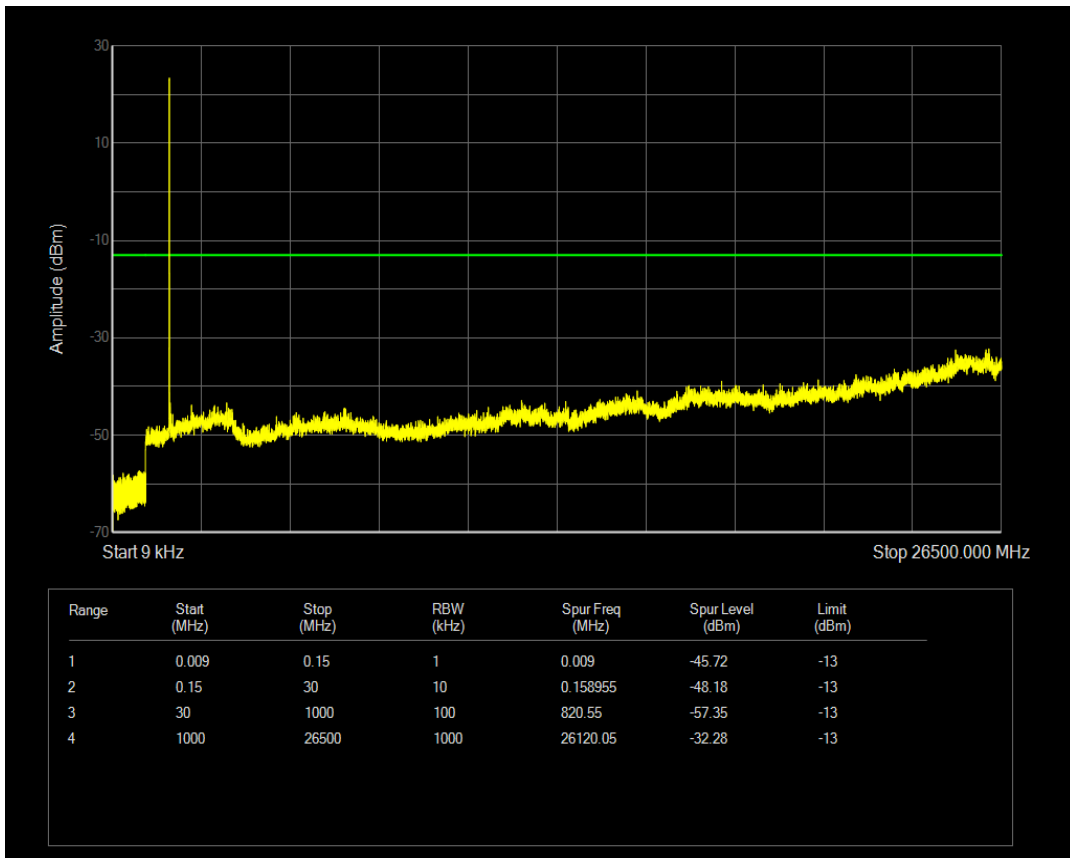

Band4 QPSK BW=1.4MHz Channel=19957 RB Size=1 Position=#0

Band4 QPSK BW=1.4MHz Channel=19957 RB Size=6 Position=#0

Band4 16QAM BW=1.4MHz Channel=19957 RB Size=1 Position=#0

Band4 16QAM BW=1.4MHz Channel=19957 RB Size=6 Position=#0

Band4 QPSK BW=1.4MHz Channel=20175 RB Size=1 Position=#0

Band4 QPSK BW=1.4MHz Channel=20175 RB Size=6 Position=#0

Band4 16QAM BW=1.4MHz Channel=20175 RB Size=1 Position=#0

Band4 16QAM BW=1.4MHz Channel=20175 RB Size=6 Position=#0