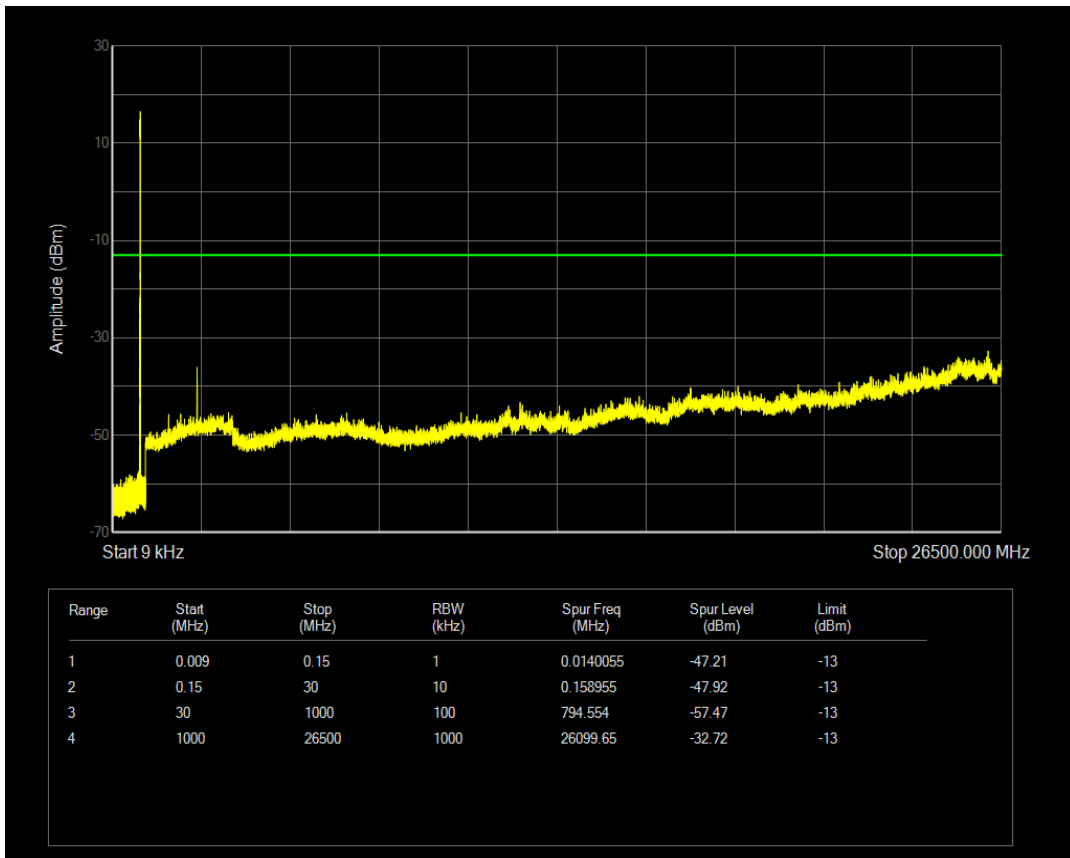

Band26(824-849) QPSK BW=5MHz Channel=27015 RB Size=25 Position=#0

Band26(824-849) 16QAM BW=5MHz Channel=27015 RB Size=1 Position=#0