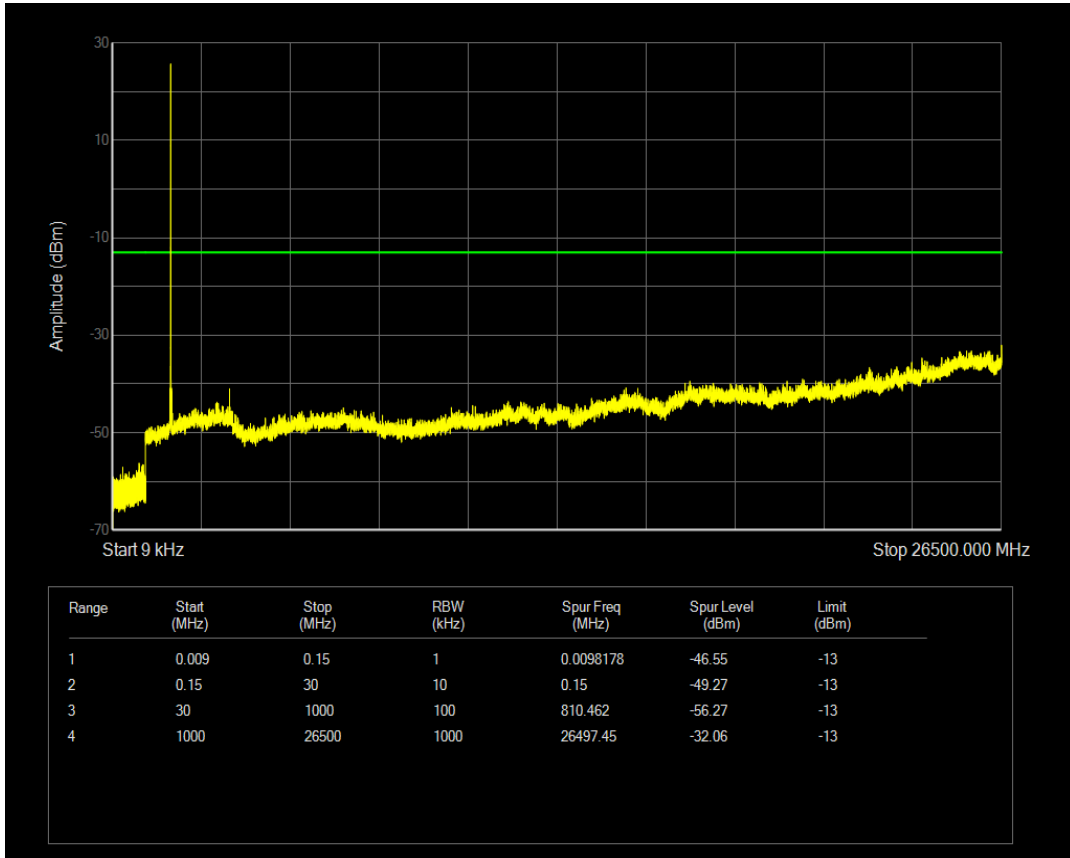

Band4 16QAM BW=3MHz Channel=20385 RB Size=1 Position=#0

Band4 16QAM BW=3MHz Channel=20385 RB Size=15 Position=#0