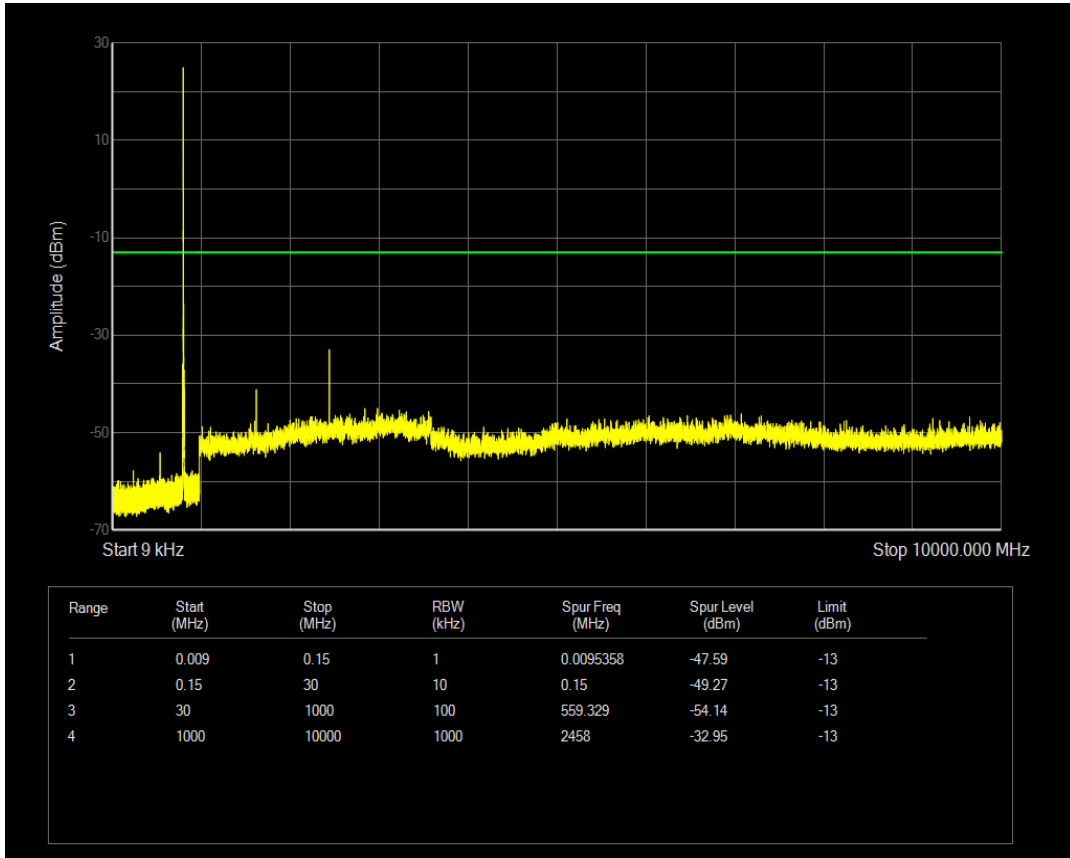

Band26(814-824) 16QAM BW=5MHz Channel=26765 RB Size=1 Position=#0

Band26(814-824) 16QAM BW=5MHz Channel=26765 RB Size=25 Position=#0