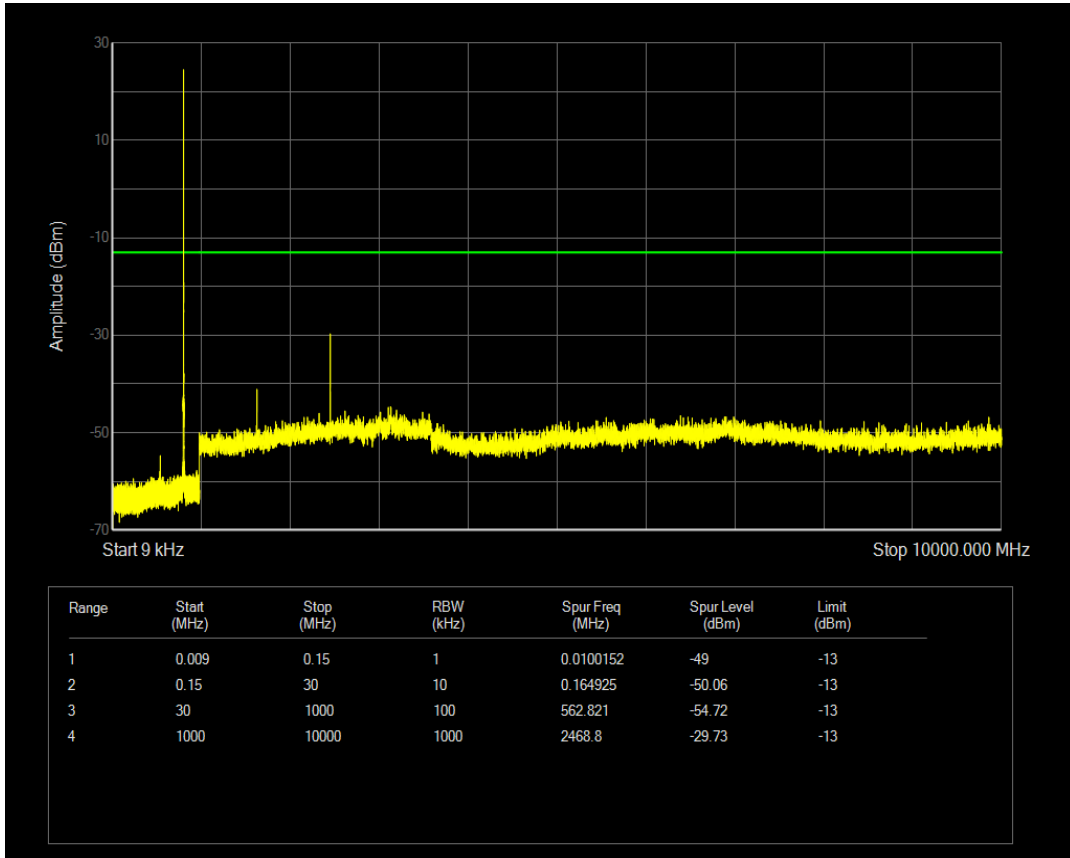

Band26(814-824) QPSK BW=1.4MHz Channel=26740 RB Size=1 Position=#0

Band26(814-824) QPSK BW=1.4MHz Channel=26740 RB Size=6 Position=#0

Band26(814-824) 16QAM BW=1.4MHz Channel=26740 RB Size=1 Position=#0

Band26(814-824) 16QAM BW=1.4MHz Channel=26740 RB Size=6 Position=#0

Band26(814-824) QPSK BW=1.4MHz Channel=26783 RB Size=1 Position=#0

Band26(814-824) QPSK BW=1.4MHz Channel=26783 RB Size=6 Position=#0

Band26(814-824) 16QAM BW=1.4MHz Channel=26783 RB Size=1 Position=#0

Band26(814-824) 16QAM BW=1.4MHz Channel=26783 RB Size=6 Position=#0