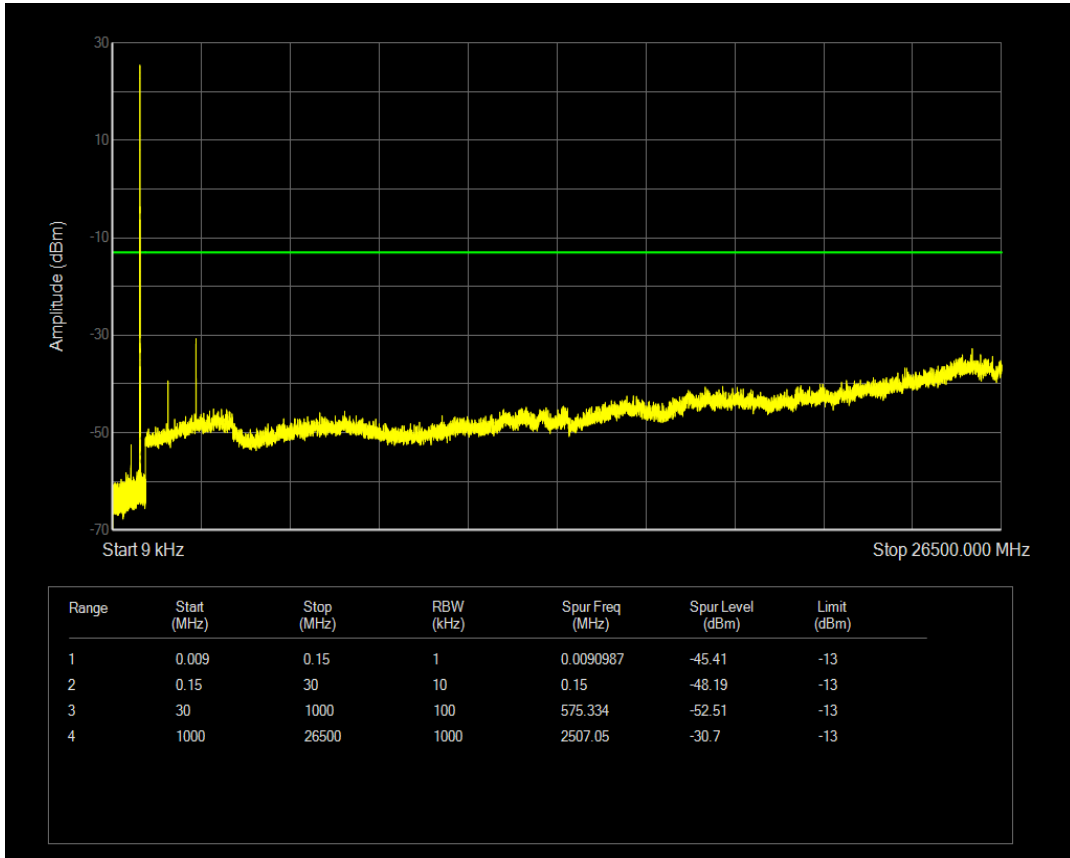

Band26(824-849) 16QAM BW=3MHz Channel=26915 RB Size=1 Position=#0

Band26(824-849) 16QAM BW=3MHz Channel=26915 RB Size=15 Position=#0