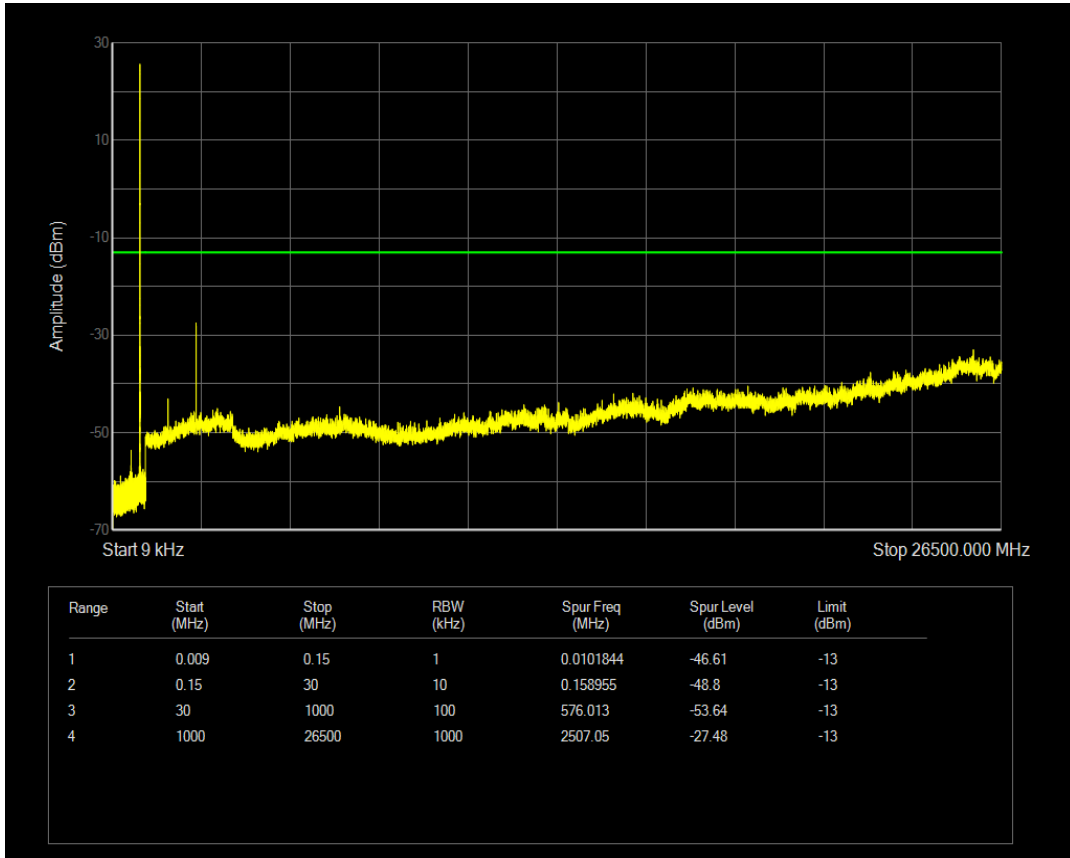

Band26(824-849) QPSK BW=1.4MHz Channel=26915 RB Size=1 Position=#0

Band26(824-849) QPSK BW=1.4MHz Channel=26915 RB Size=6 Position=#0

Band26(824-849) 16QAM BW=1.4MHz Channel=26915 RB Size=1 Position=#0

Band26(824-849) 16QAM BW=1.4MHz Channel=26915 RB Size=6 Position=#0

Band26(824-849) QPSK BW=1.4MHz Channel=27033 RB Size=1 Position=#0

Band26(824-849) QPSK BW=1.4MHz Channel=27033 RB Size=6 Position=#0

Band26(824-849) 16QAM BW=1.4MHz Channel=27033 RB Size=1 Position=#0

Band26(824-849) 16QAM BW=1.4MHz Channel=27033 RB Size=6 Position=#0