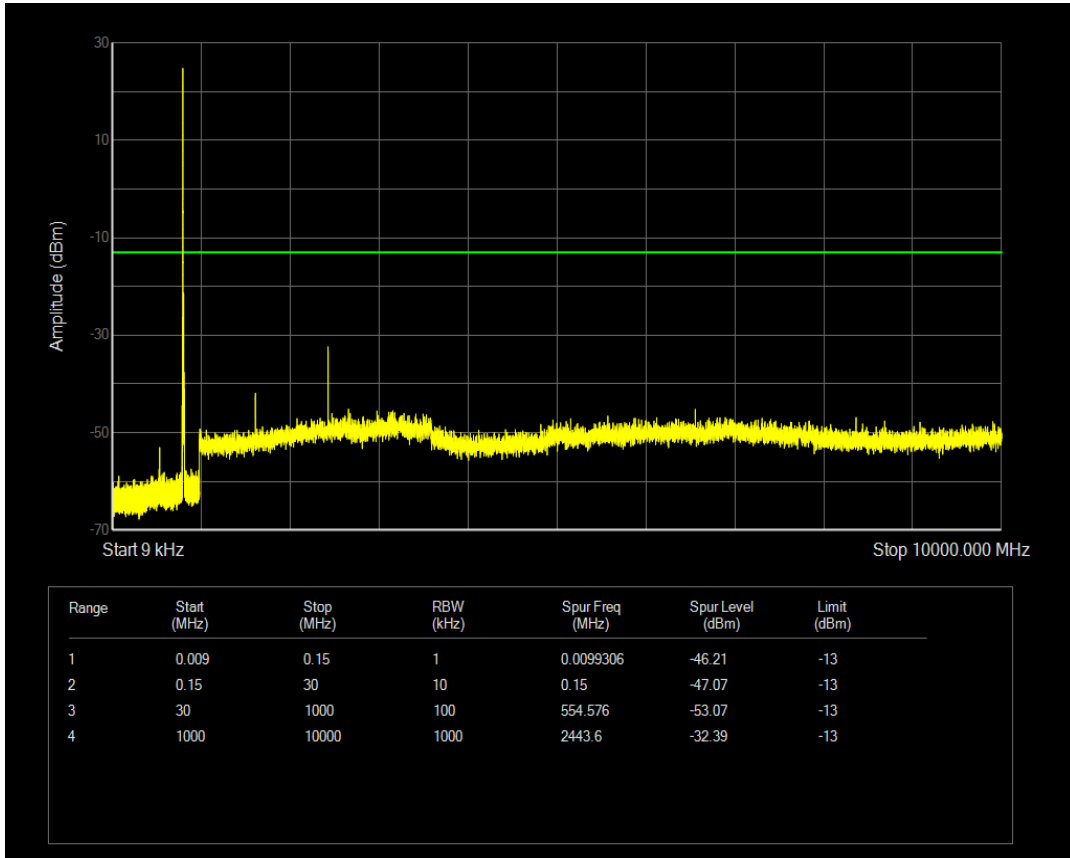

Band26(814-824) QPSK BW=10MHz Channel=26740 RB Size=1 Position=#0

Band26(814-824) QPSK BW=10MHz Channel=26740 RB Size=50 Position=#0