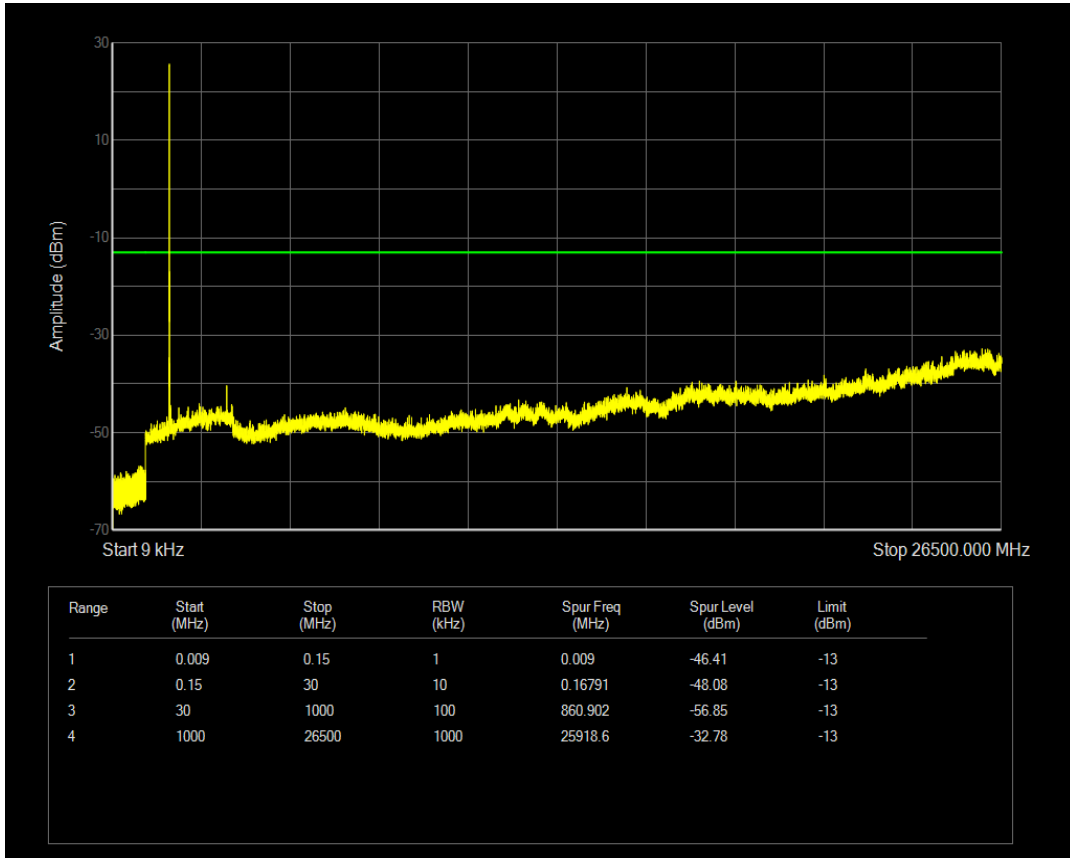

Band4 QPSK BW=5MHz Channel=19975 RB Size=1 Position=#0

Band4 QPSK BW=5MHz Channel=19975 RB Size=25 Position=#0

Band4 16QAM BW=5MHz Channel=19975 RB Size=1 Position=#0

Band4 16QAM BW=5MHz Channel=19975 RB Size=25 Position=#0

Band4 QPSK BW=5MHz Channel=20175 RB Size=1 Position=#0

Band4 QPSK BW=5MHz Channel=20175 RB Size=25 Position=#0

Band4 16QAM BW=5MHz Channel=20175 RB Size=1 Position=#0

Band4 16QAM BW=5MHz Channel=20175 RB Size=25 Position=#0