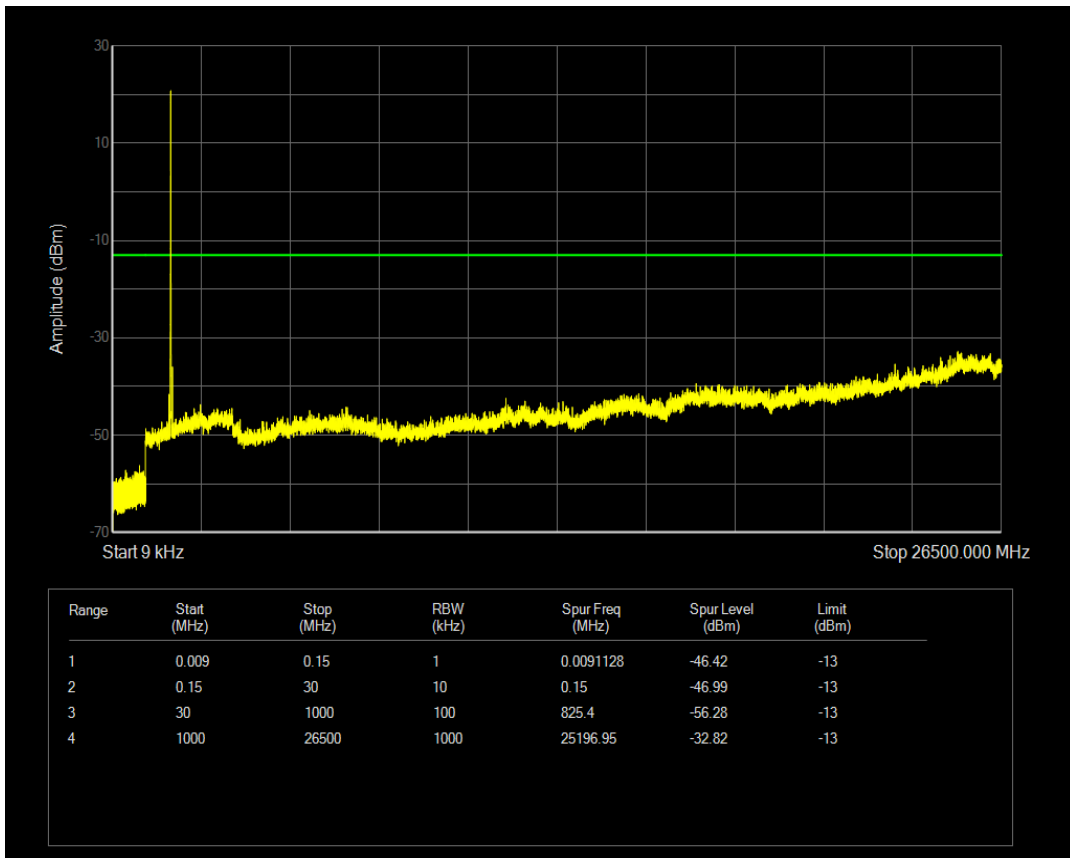

Band4 QPSK BW=5MHz Channel=19975 RB Size=1 Position=#0

Band4 QPSK BW=5MHz Channel=19975 RB Size=25 Position=#0

Band4 16QAM BW=5MHz Channel=19975 RB Size=1 Position=#0

Band4 16QAM BW=5MHz Channel=19975 RB Size=25 Position=#0

Band4 QPSK BW=5MHz Channel=20175 RB Size=1 Position=#0

Band4 QPSK BW=5MHz Channel=20175 RB Size=25 Position=#0

Band4 16QAM BW=5MHz Channel=20175 RB Size=1 Position=#0

Band4 16QAM BW=5MHz Channel=20175 RB Size=25 Position=#0

Band4 QPSK BW=5MHz Channel=20375 RB Size=1 Position=#0

Band4 QPSK BW=5MHz Channel=20375 RB Size=25 Position=#0

Band4 16QAM BW=5MHz Channel=20375 RB Size=1 Position=#0

Band4 16QAM BW=5MHz Channel=20375 RB Size=25 Position=#0