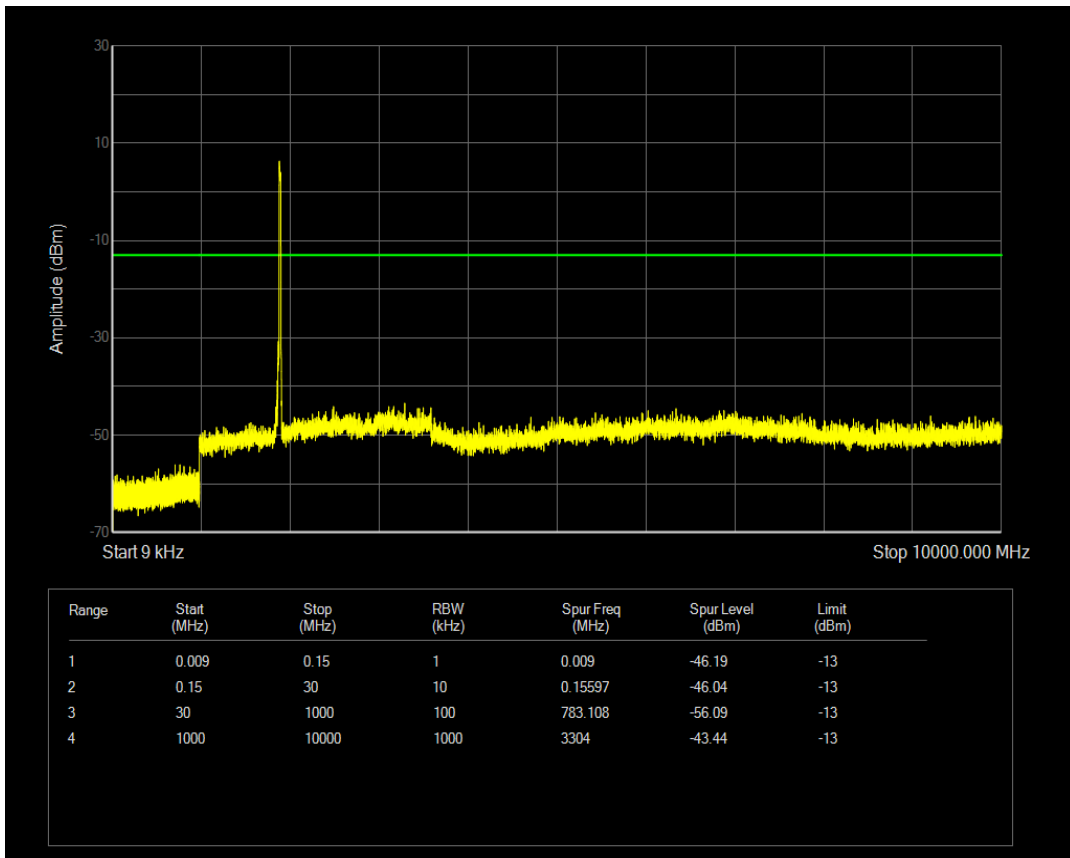

Band25 QPSK BW=20MHz Channel=26590 RB Size=100 Position=#0

Band25 16QAM BW=20MHz Channel=26590 RB Size=1 Position=#0

Band25 16QAM BW=20MHz Channel=26590 RB Size=100 Position=#0

Band26(814-824) QPSK BW=1.4MHz Channel=26697 RB Size=1 Position=#0

Band26(814-824) QPSK BW=1.4MHz Channel=26697 RB Size=6 Position=#0

Band26(814-824) 16QAM BW=1.4MHz Channel=26697 RB Size=1 Position=#0

Band26(814-824) 16QAM BW=1.4MHz Channel=26697 RB Size=6 Position=#0