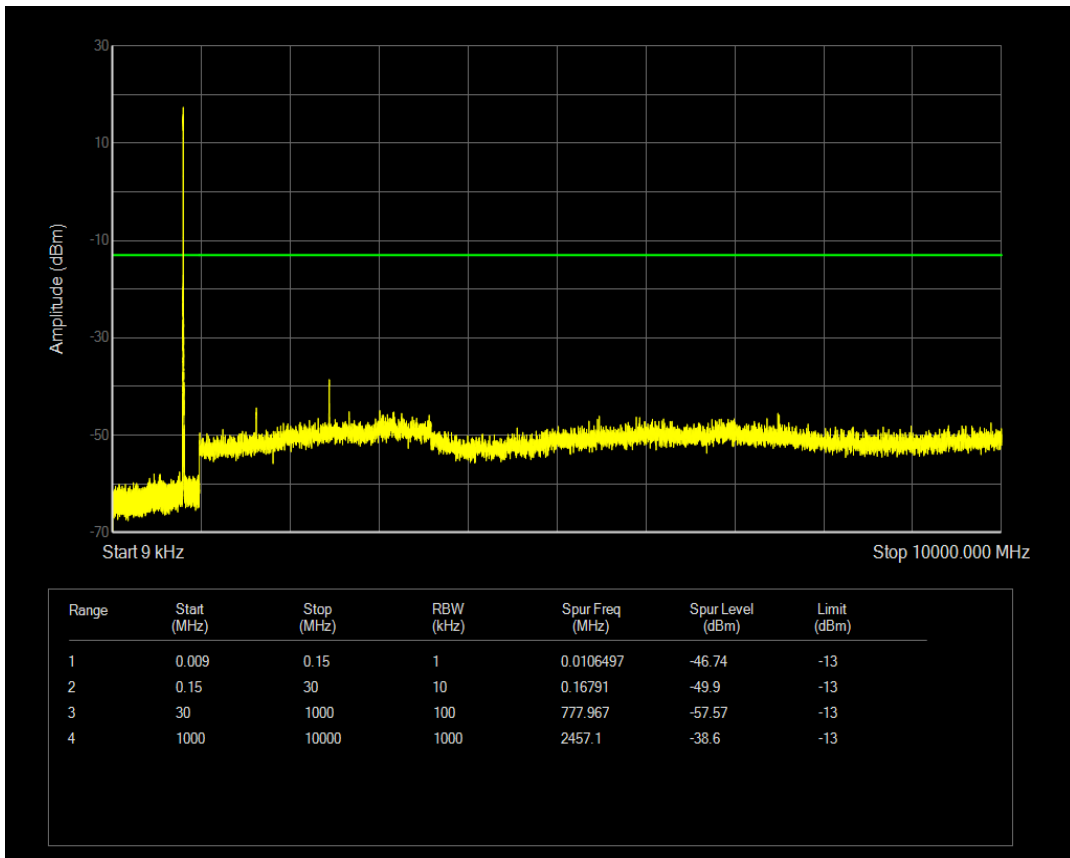

Band26(814-824) QPSK BW=3MHz Channel=26740 RB Size=15 Position=#0

Band26(814-824) 16QAM BW=3MHz Channel=26740 RB Size=1 Position=#0