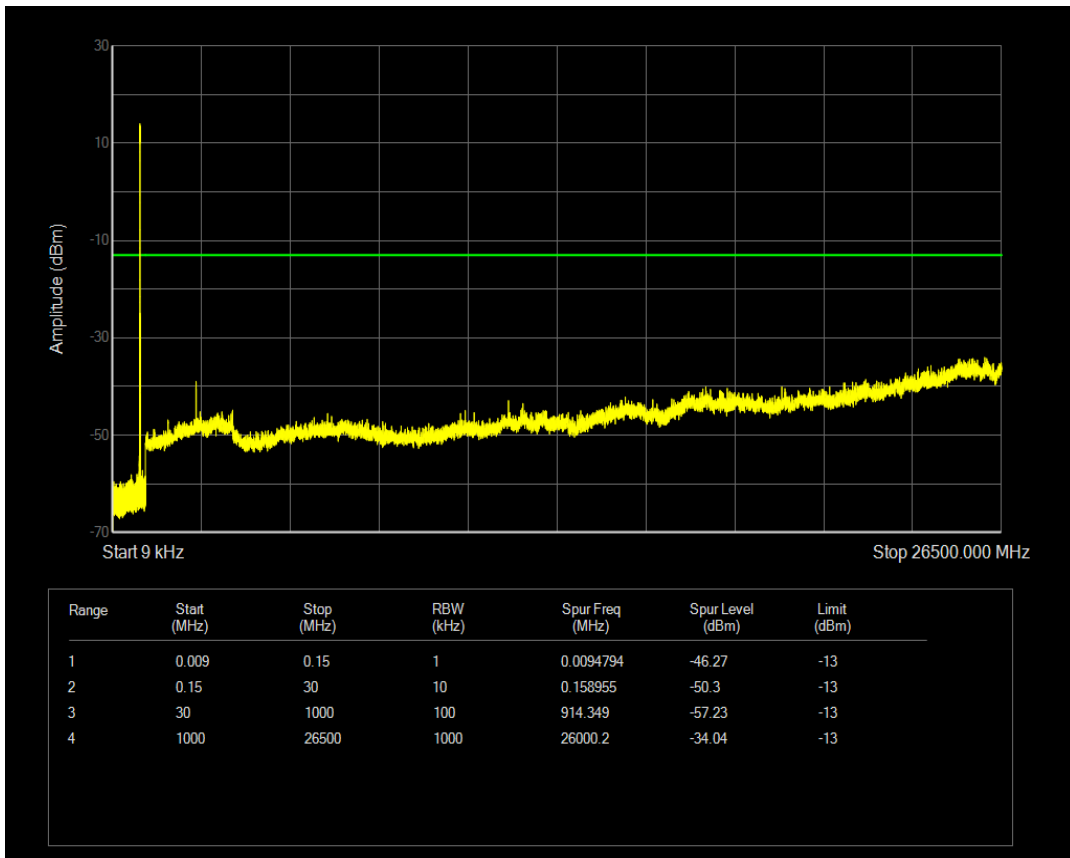

Band26(824-849) QPSK BW=5MHz Channel=26915 RB Size=1 Position=#0

Band26(824-849) QPSK BW=5MHz Channel=26915 RB Size=25 Position=#0

Band26(824-849) 16QAM BW=5MHz Channel=26915 RB Size=1 Position=#0

Band26(824-849) 16QAM BW=5MHz Channel=26915 RB Size=25 Position=#0