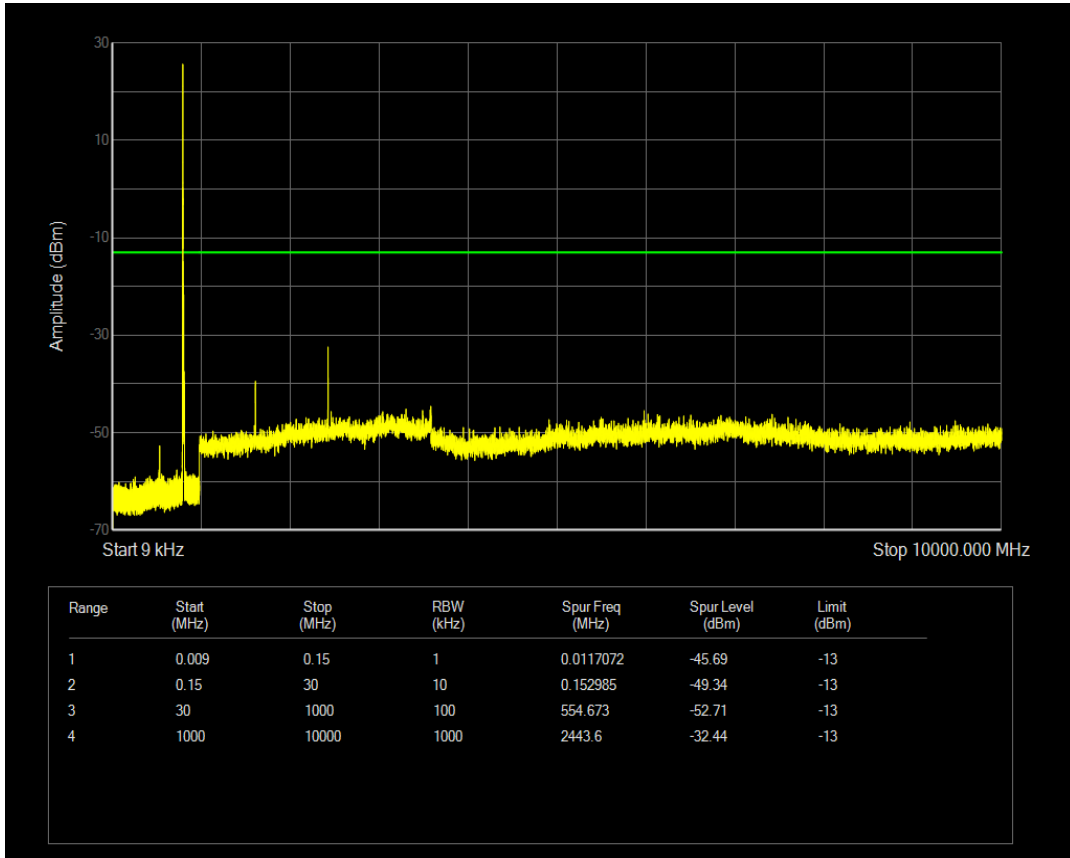

Band26(814-824) 16QAM BW=10MHz Channel=26740 RB Size=1 Position=#0

Band26(814-824) 16QAM BW=10MHz Channel=26740 RB Size=50 Position=#0