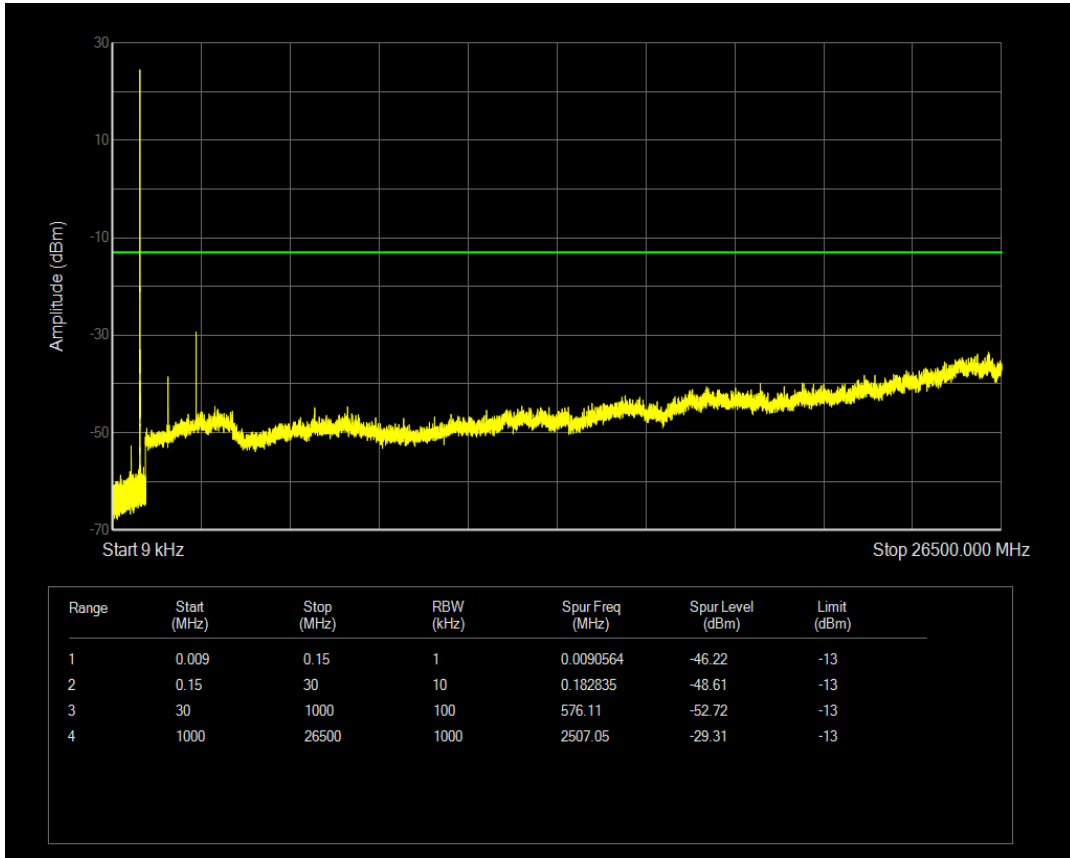

Band26(824-849) QPSK BW=1.4MHz Channel=26797 RB Size=1 Position=#0

Band26(824-849) QPSK BW=1.4MHz Channel=26797 RB Size=6 Position=#0

Band26(824-849) 16QAM BW=1.4MHz Channel=26797 RB Size=1 Position=#0

Band26(824-849) 16QAM BW=1.4MHz Channel=26797 RB Size=6 Position=#0

Band26(824-849) QPSK BW=1.4MHz Channel=26915 RB Size=1 Position=#0

Band26(824-849) QPSK BW=1.4MHz Channel=26915 RB Size=6 Position=#0

Band26(824-849) 16QAM BW=1.4MHz Channel=26915 RB Size=1 Position=#0

Band26(824-849) 16QAM BW=1.4MHz Channel=26915 RB Size=6 Position=#0