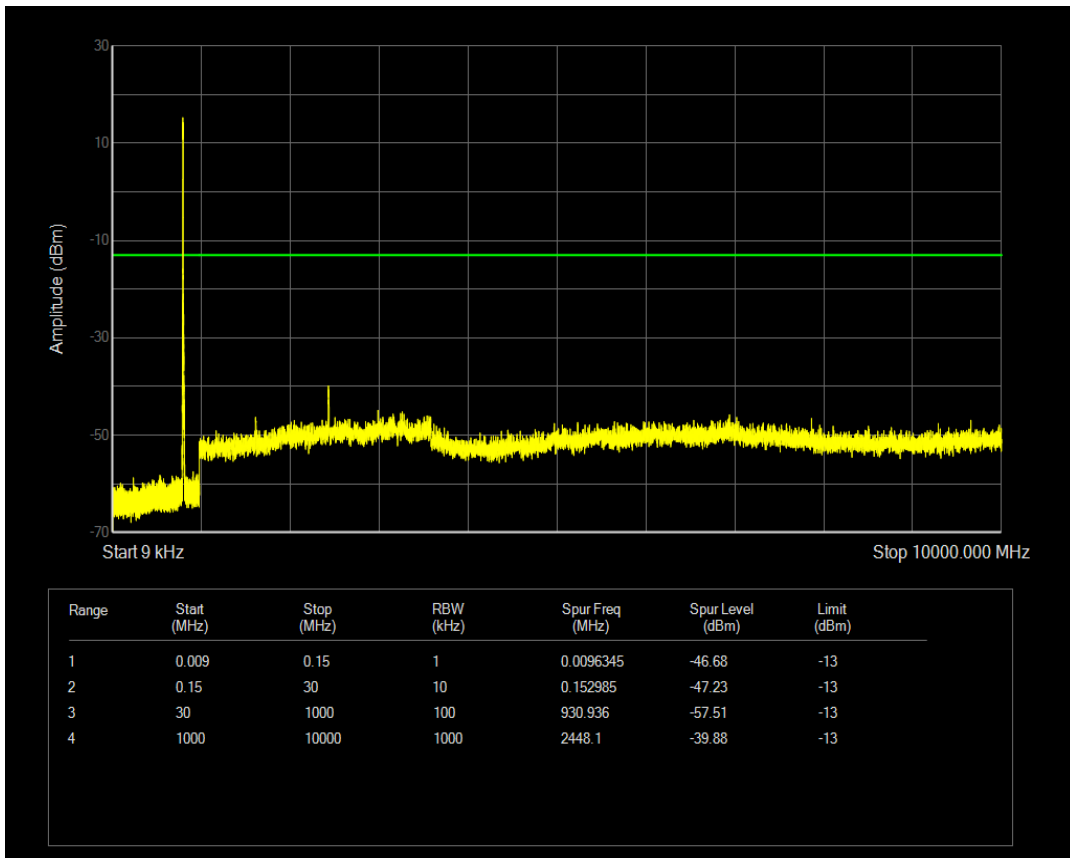

Band26(814-824) QPSK BW=5MHz Channel=26715 RB Size=25 Position=#0

Band26(814-824) 16QAM BW=5MHz Channel=26715 RB Size=1 Position=#0