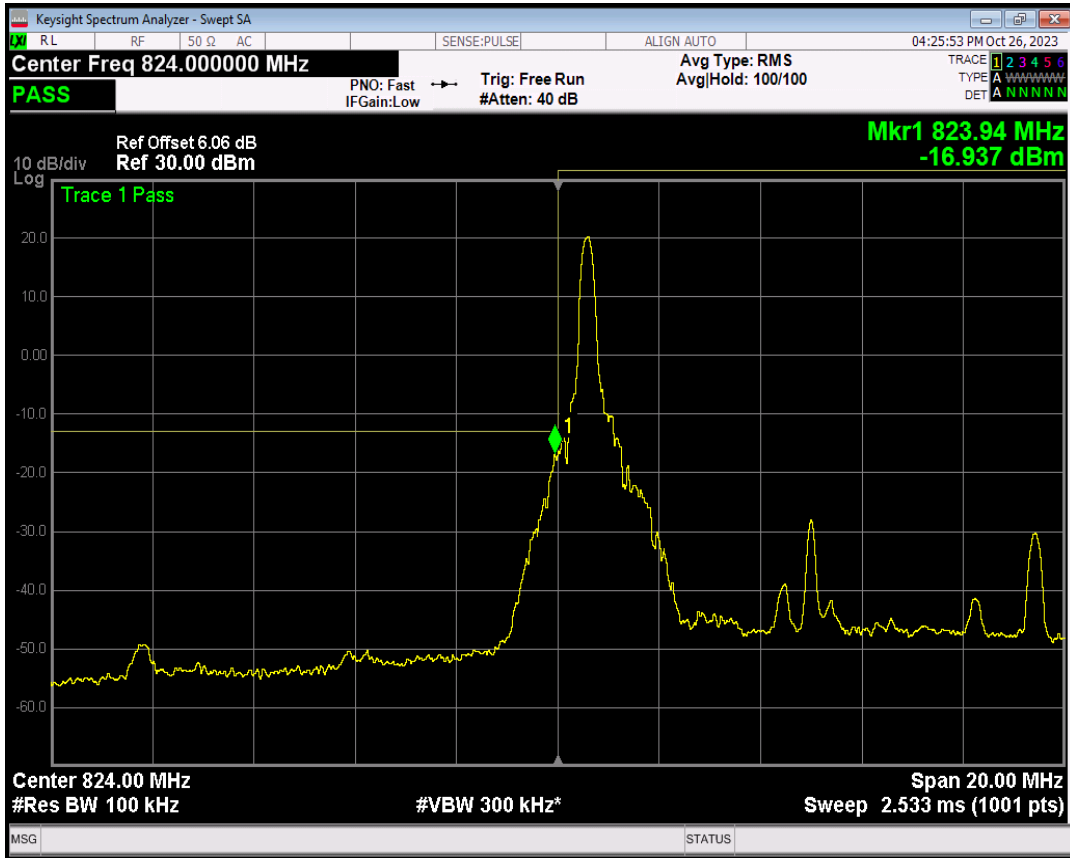

Band5 QPSK BW=10MHz Channel=20450 RB Size=1 Position=#0

Band5 QPSK BW=10MHz Channel=20450 RB Size=1 Position=#Max