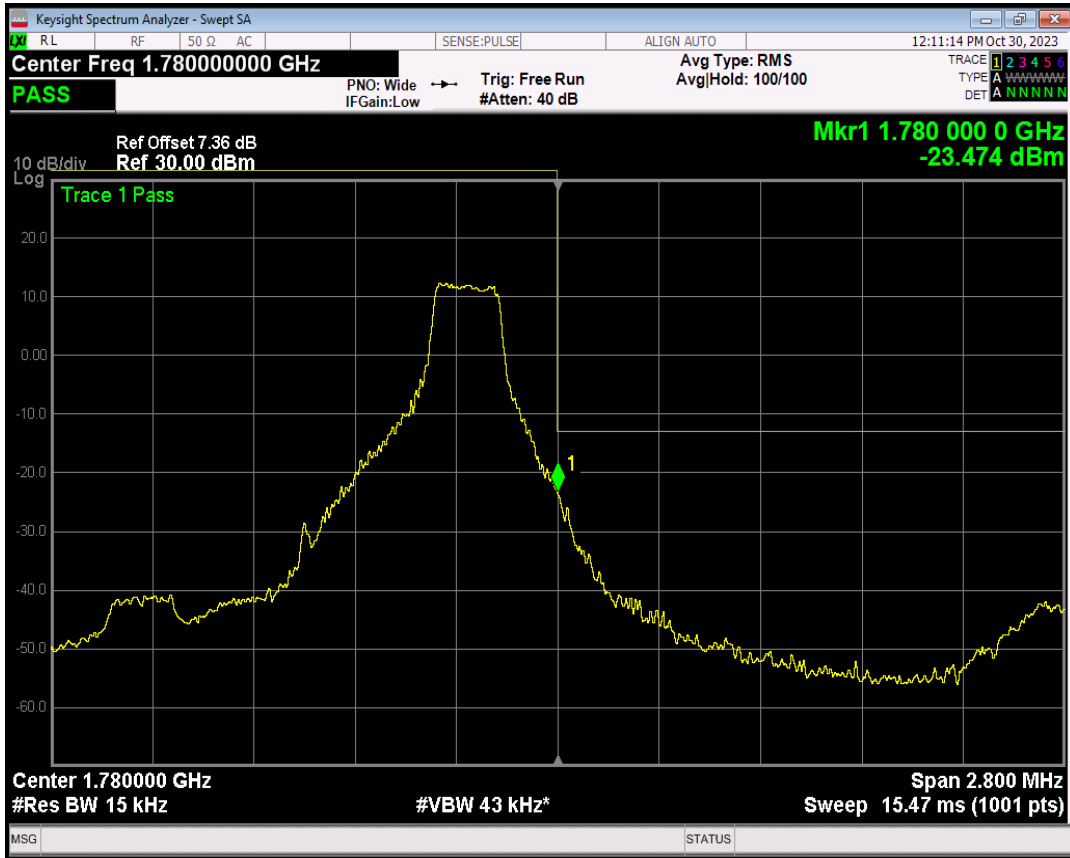

Band66 QPSK BW=1.4MHz Channel=132665 RB Size=1 Position=#Max

Band66 QPSK BW=1.4MHz Channel=132665 RB Size=6 Position=#0

Band66 16QAM BW=1.4MHz Channel=132665 RB Size=1 Position=#0

Band66 16QAM BW=1.4MHz Channel=132665 RB Size=1 Position=#Max