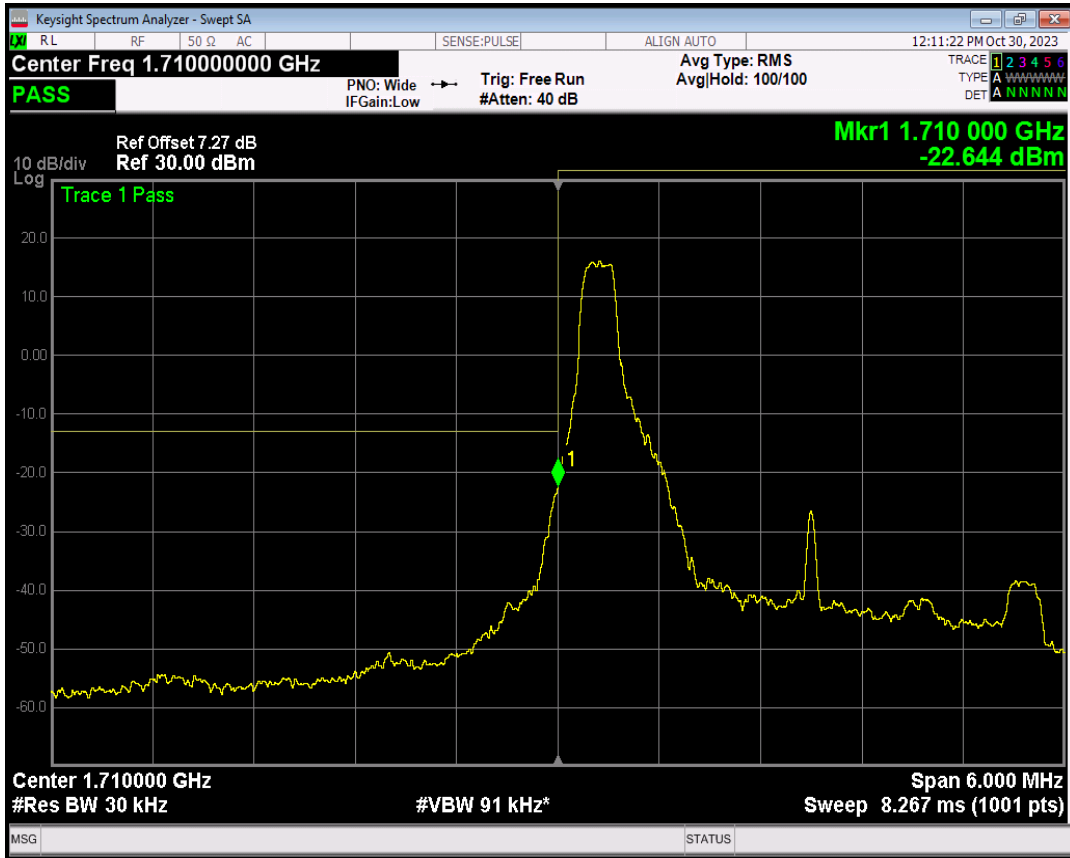

Band66 QPSK BW=3MHz Channel=131987 RB Size=1 Position=#0

Band66 QPSK BW=3MHz Channel=131987 RB Size=1 Position=#Max