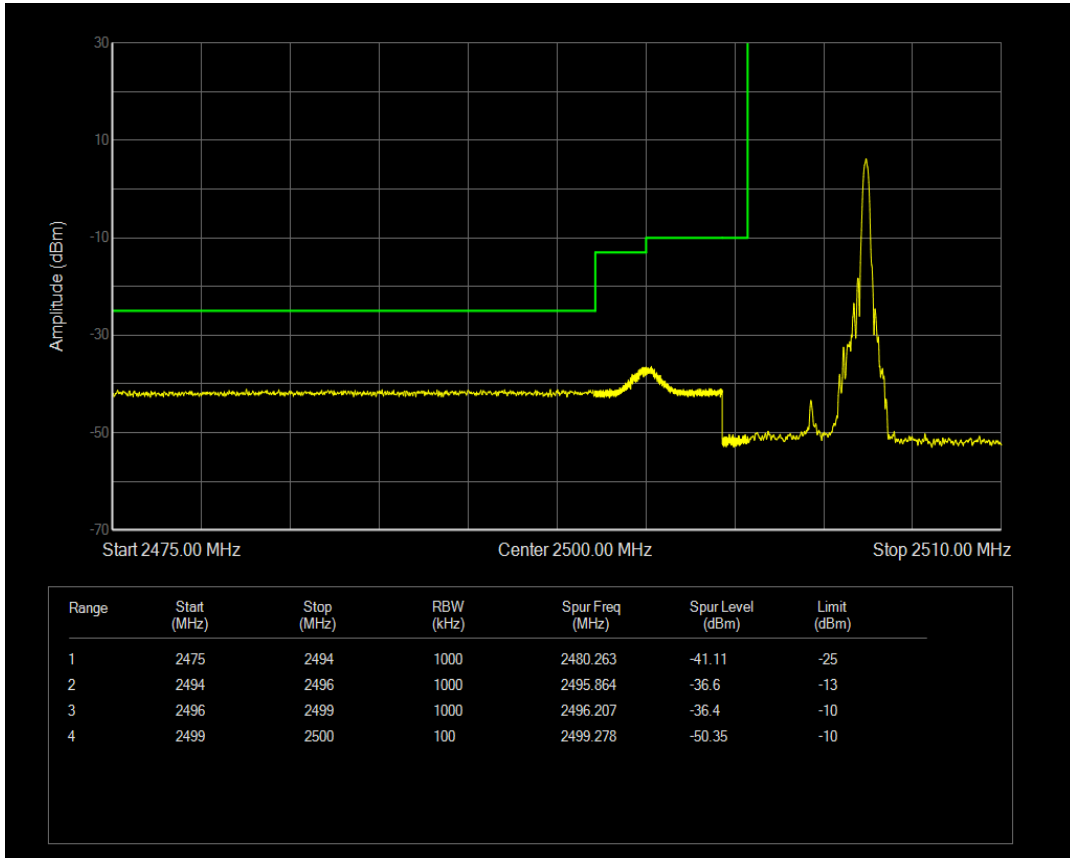

Band66 16QAM BW=20MHz Channel=132572 RB Size=100 Position=#0

Band7 QPSK BW=5MHz Channel=20775 RB Size=1 Position=#0

Band7 QPSK BW=5MHz Channel=20775 RB Size=1 Position=#Max

Band7 QPSK BW=5MHz Channel=20775 RB Size=25 Position=#0

Band7 16QAM BW=5MHz Channel=20775 RB Size=1 Position=#0

Band7 16QAM BW=5MHz Channel=20775 RB Size=1 Position=#Max

Band7 16QAM BW=5MHz Channel=20775 RB Size=25 Position=#0

Band7 QPSK BW=5MHz Channel=21425 RB Size=1 Position=#0