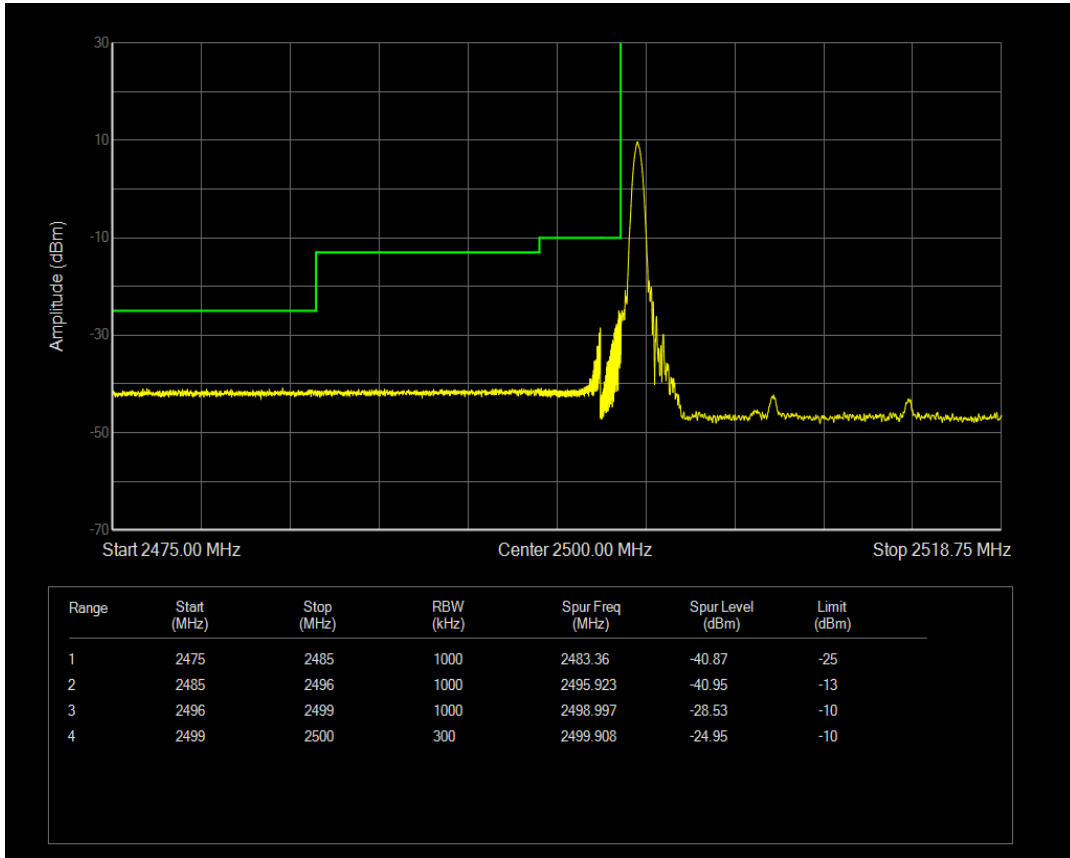

Band7 QPSK BW=15MHz Channel=20825 RB Size=1 Position=#0

Band7 QPSK BW=15MHz Channel=20825 RB Size=1 Position=#Max