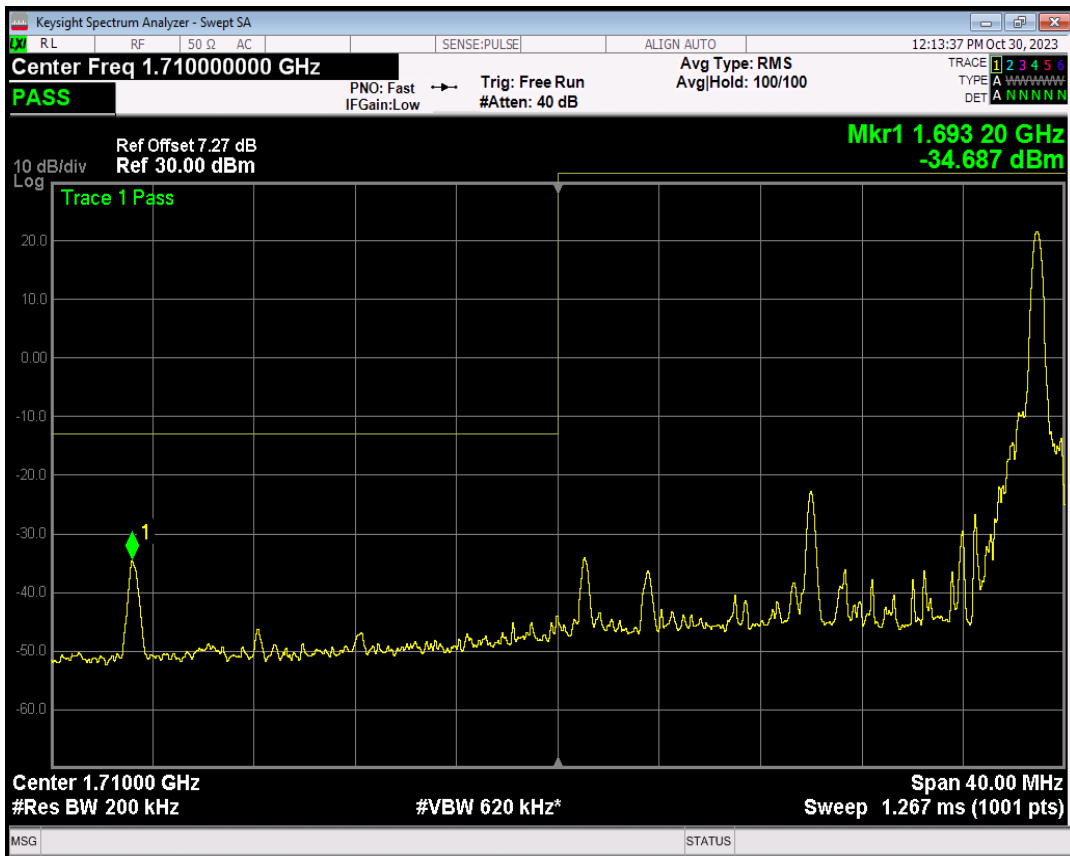

Band66 QPSK BW=20MHz Channel=132072 RB Size=1 Position=#Max

Band66 QPSK BW=20MHz Channel=132072 RB Size=100 Position=#0