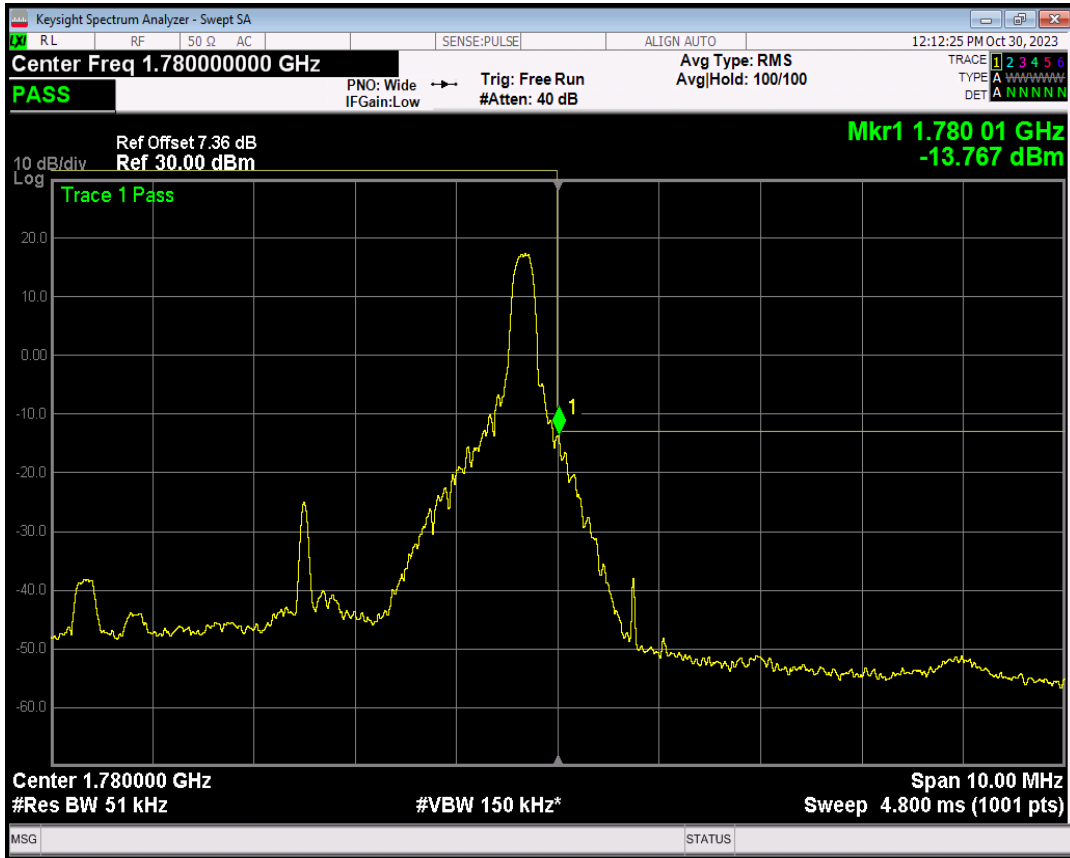

Band66 QPSK BW=5MHz Channel=132647 RB Size=1 Position=#Max

Band66 QPSK BW=5MHz Channel=132647 RB Size=25 Position=#0

Band66 16QAM BW=5MHz Channel=132647 RB Size=1 Position=#0

Band66 16QAM BW=5MHz Channel=132647 RB Size=1 Position=#Max