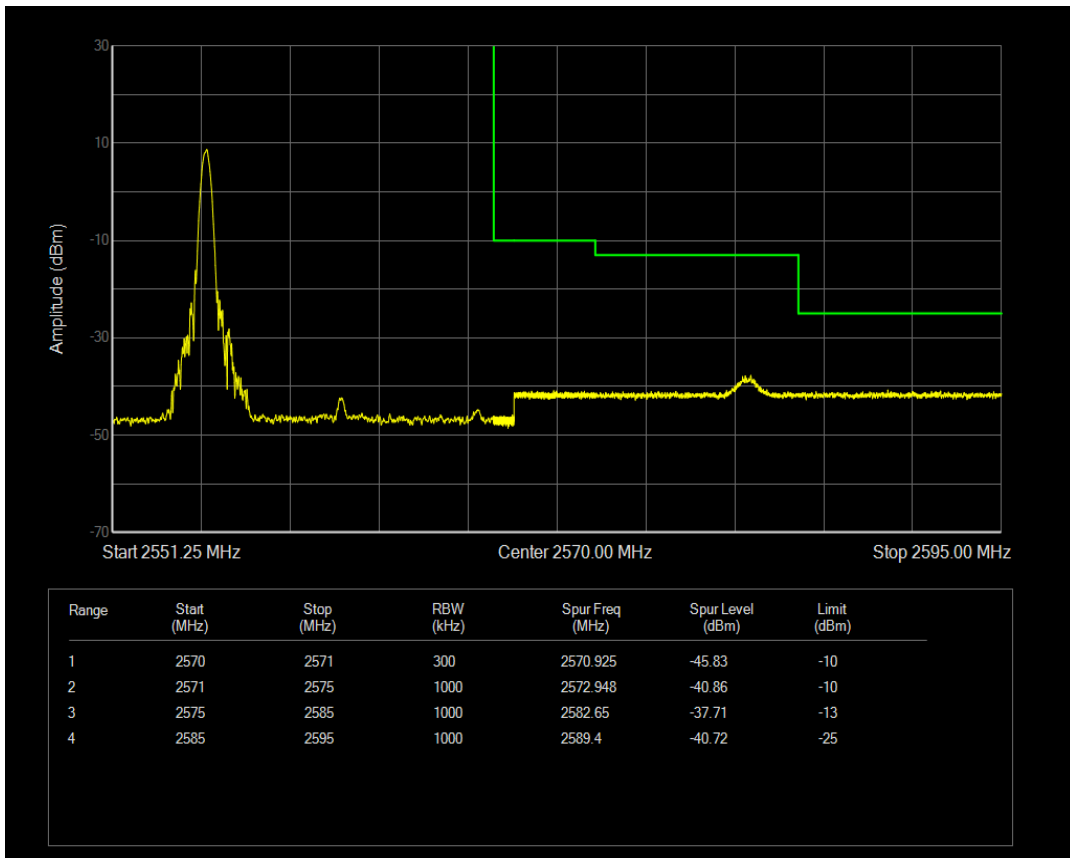

Band7 16QAM BW=15MHz Channel=21375 RB Size=1 Position=#0

Band7 16QAM BW=15MHz Channel=21375 RB Size=1 Position=#Max