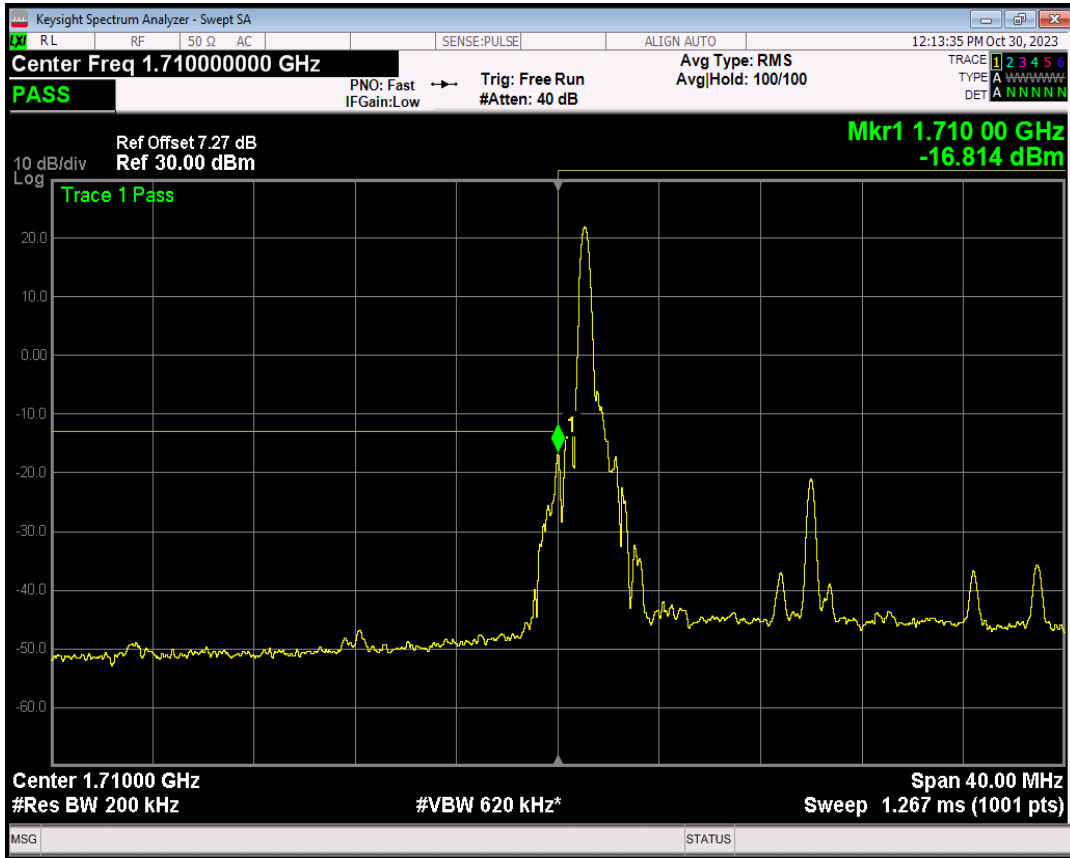

Band66 QPSK BW=20MHz Channel=132072 RB Size=1 Position=#0

Band66 QPSK BW=20MHz Channel=132072 RB Size=1 Position=#Max