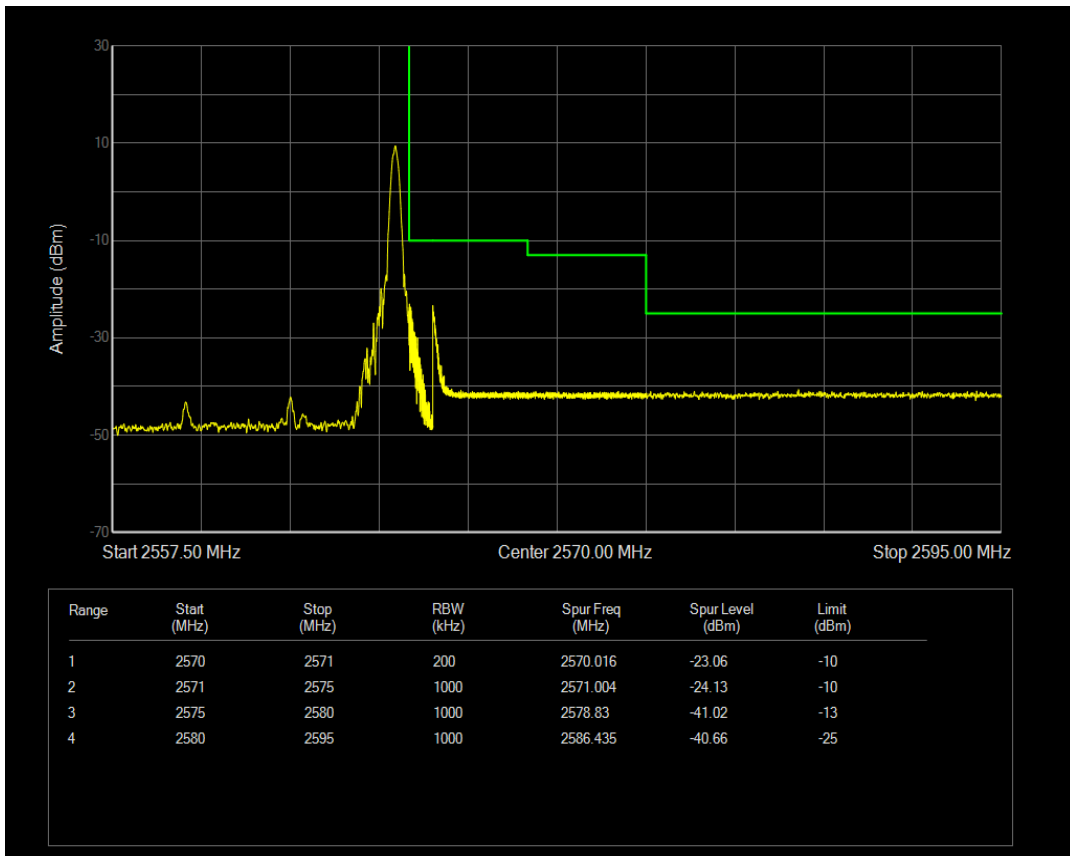

Band7 16QAM BW=10MHz Channel=20800 RB Size=1 Position=#0

Band7 16QAM BW=10MHz Channel=20800 RB Size=1 Position=#Max

Band7 16QAM BW=10MHz Channel=20800 RB Size=50 Position=#0

Band7 QPSK BW=10MHz Channel=21400 RB Size=1 Position=#0

Band7 QPSK BW=10MHz Channel=21400 RB Size=1 Position=#Max

Band7 QPSK BW=10MHz Channel=21400 RB Size=50 Position=#0

Band7 16QAM BW=10MHz Channel=21400 RB Size=1 Position=#0

Band7 16QAM BW=10MHz Channel=21400 RB Size=1 Position=#Max