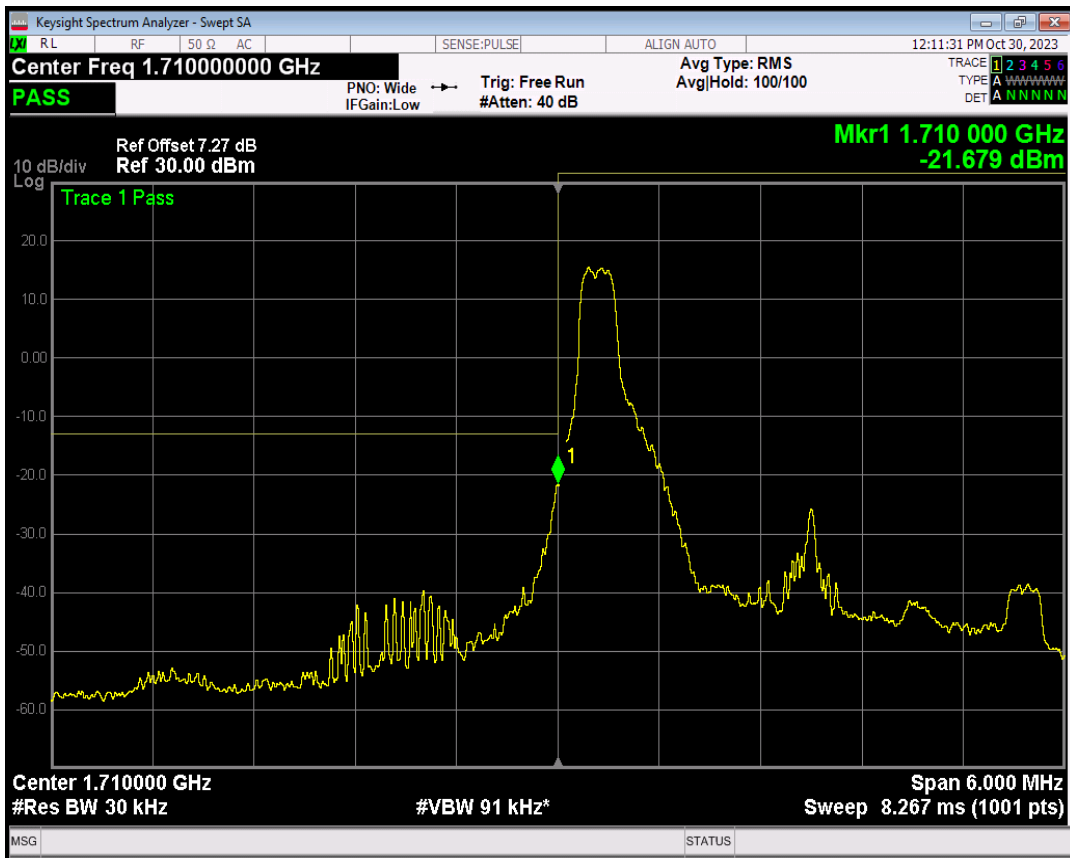

Band66 16QAM BW=3MHz Channel=131987 RB Size=1 Position=#0

Band66 16QAM BW=3MHz Channel=131987 RB Size=1 Position=#Max