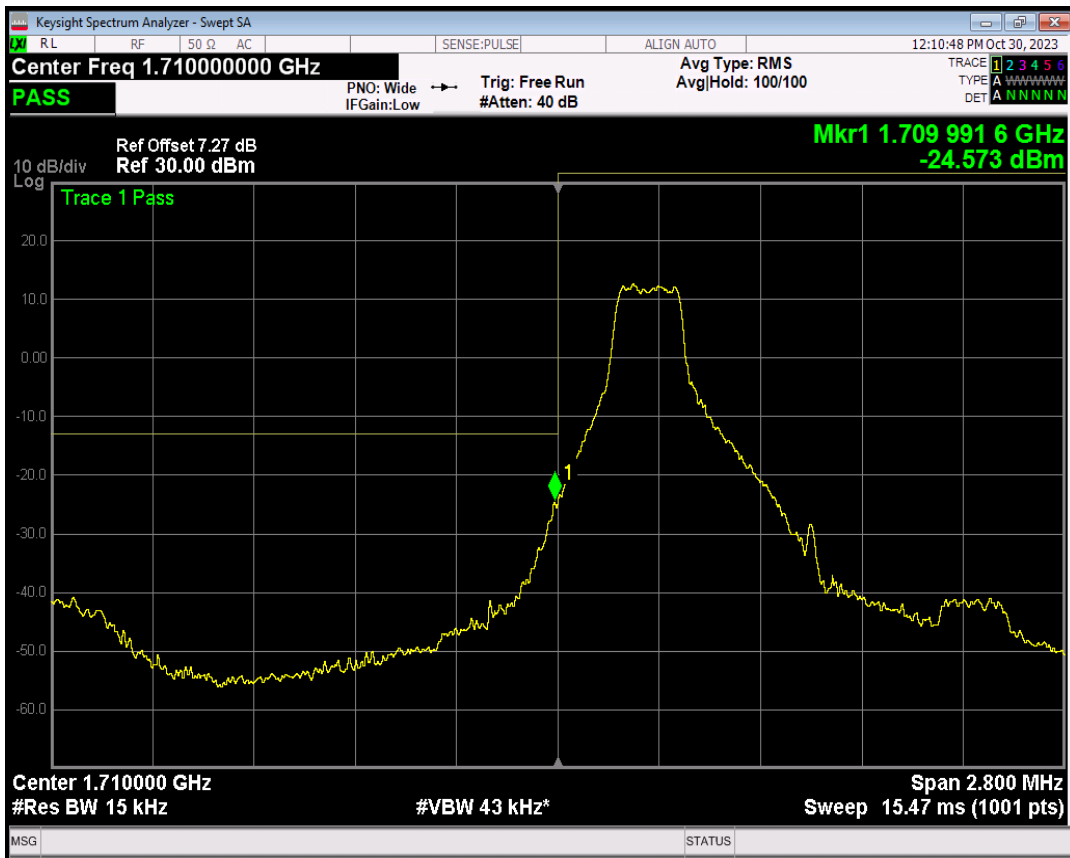

Band66 16QAM BW=1.4MHz Channel=131979 RB Size=1 Position=#0

Band66 16QAM BW=1.4MHz Channel=131979 RB Size=1 Position=#Max