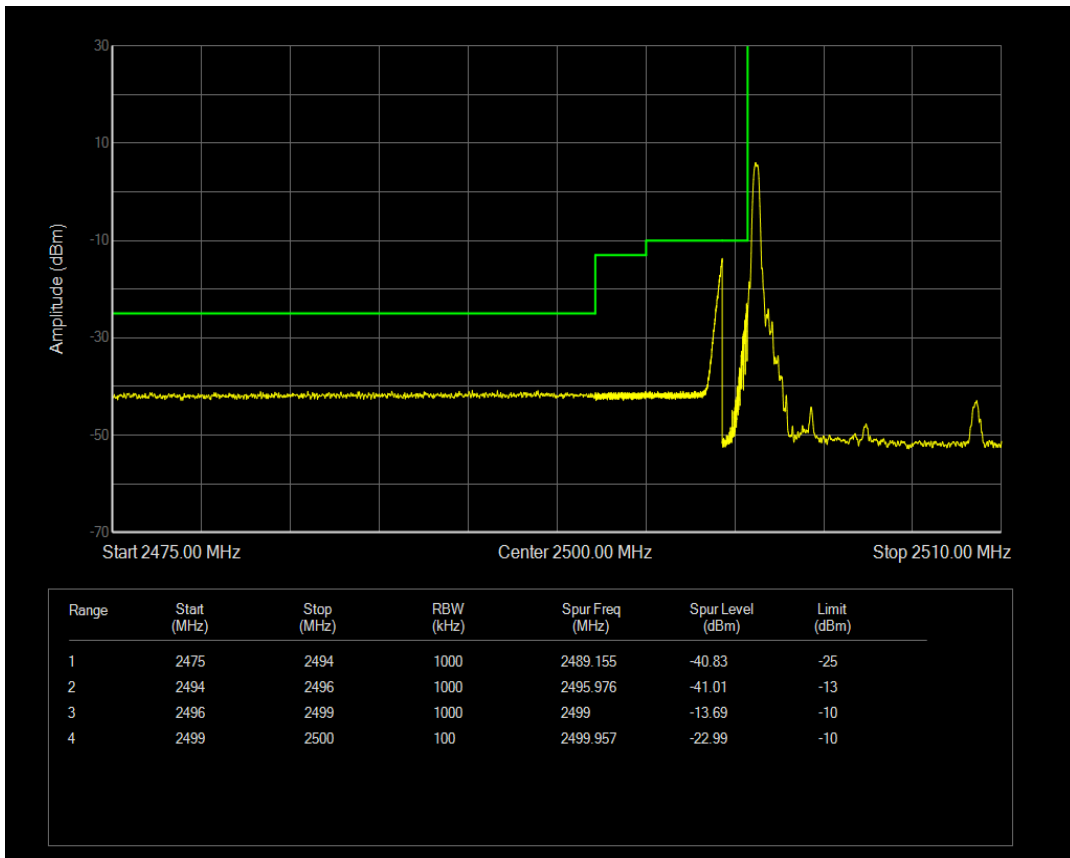

Band66 16QAM BW=20MHz Channel=132572 RB Size=100 Position=#0

Band7 QPSK BW=5MHz Channel=20775 RB Size=1 Position=#0

Band7 QPSK BW=5MHz Channel=20775 RB Size=1 Position=#Max

Band7 QPSK BW=5MHz Channel=20775 RB Size=25 Position=#0

Band7 16QAM BW=5MHz Channel=20775 RB Size=1 Position=#0

Band7 16QAM BW=5MHz Channel=20775 RB Size=1 Position=#Max

Band7 16QAM BW=5MHz Channel=20775 RB Size=25 Position=#0

Band7 QPSK BW=5MHz Channel=21425 RB Size=1 Position=#0