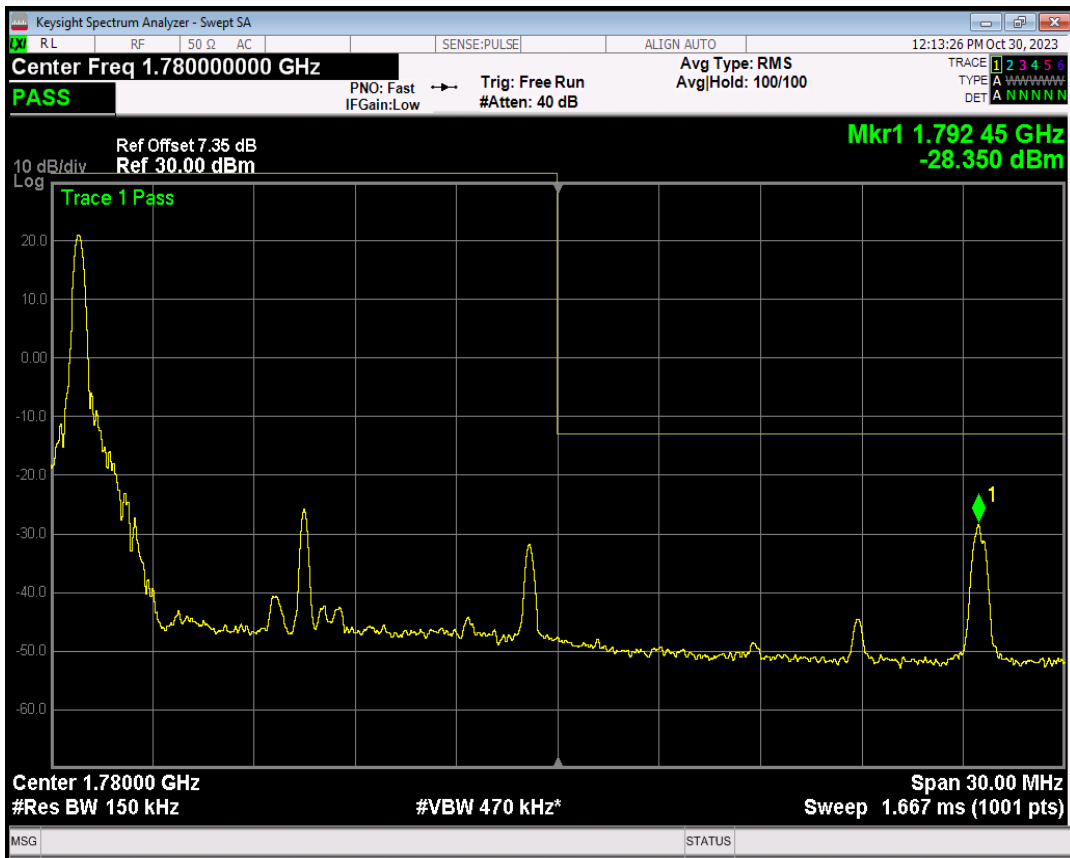

Band66 16QAM BW=15MHz Channel=132597 RB Size=1 Position=#0

Band66 16QAM BW=15MHz Channel=132597 RB Size=1 Position=#Max