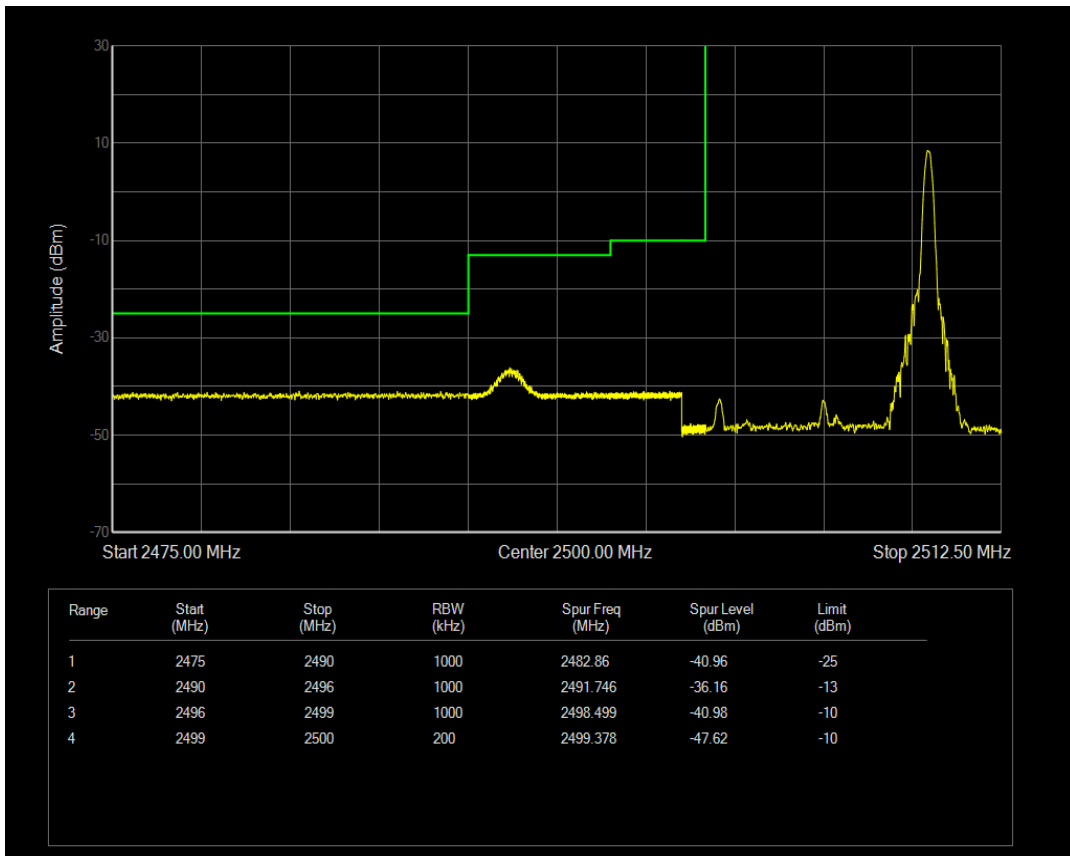

Band7 16QAM BW=5MHz Channel=20775 RB Size=1 Position=#0

Band7 16QAM BW=5MHz Channel=20775 RB Size=1 Position=#Max

Band7 16QAM BW=5MHz Channel=20775 RB Size=25 Position=#0

Band7 QPSK BW=5MHz Channel=21425 RB Size=1 Position=#0

Band7 QPSK BW=5MHz Channel=21425 RB Size=1 Position=#Max

Band7 QPSK BW=5MHz Channel=21425 RB Size=25 Position=#0

Band7 16QAM BW=5MHz Channel=21425 RB Size=1 Position=#0

Band7 16QAM BW=5MHz Channel=21425 RB Size=1 Position=#Max

Band7 16QAM BW=5MHz Channel=21425 RB Size=25 Position=#0

Band7 QPSK BW=10MHz Channel=20800 RB Size=1 Position=#0

Band7 QPSK BW=10MHz Channel=20800 RB Size=1 Position=#Max

Band7 QPSK BW=10MHz Channel=20800 RB Size=50 Position=#0