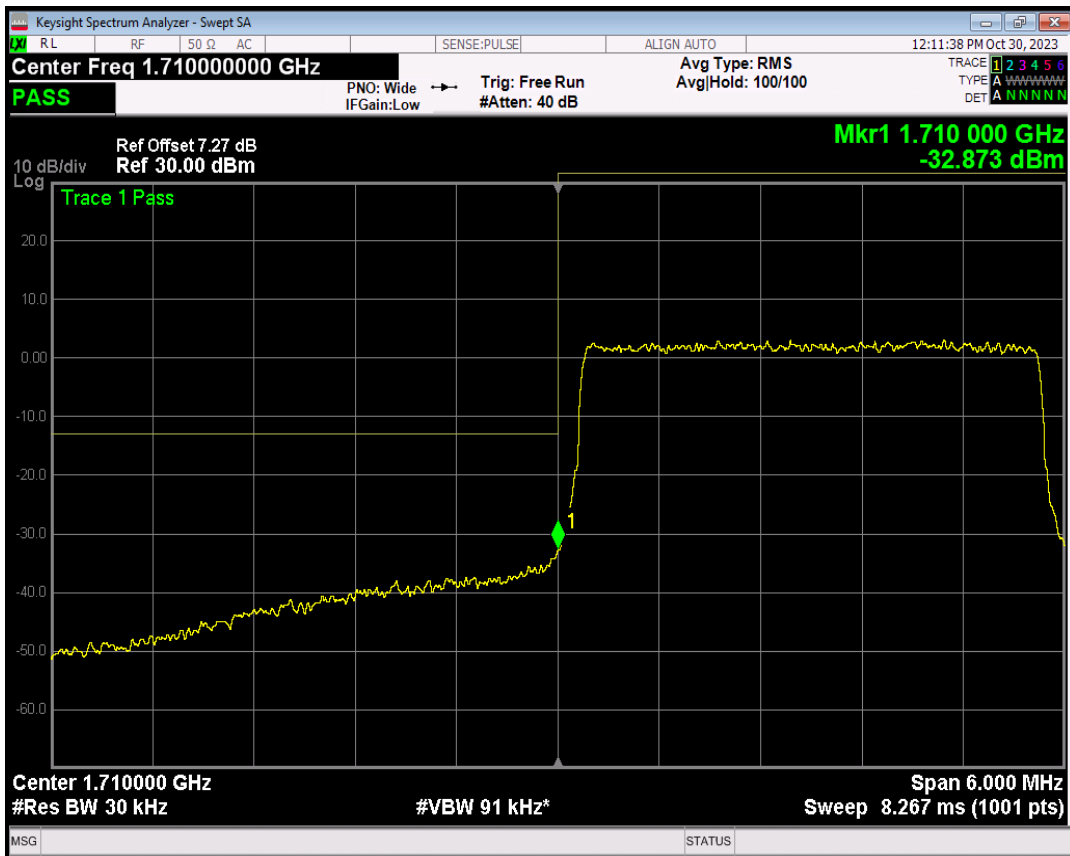

Band66 16QAM BW=3MHz Channel=131987 RB Size=15 Position=#0

Band66 QPSK BW=3MHz Channel=132657 RB Size=1 Position=#0