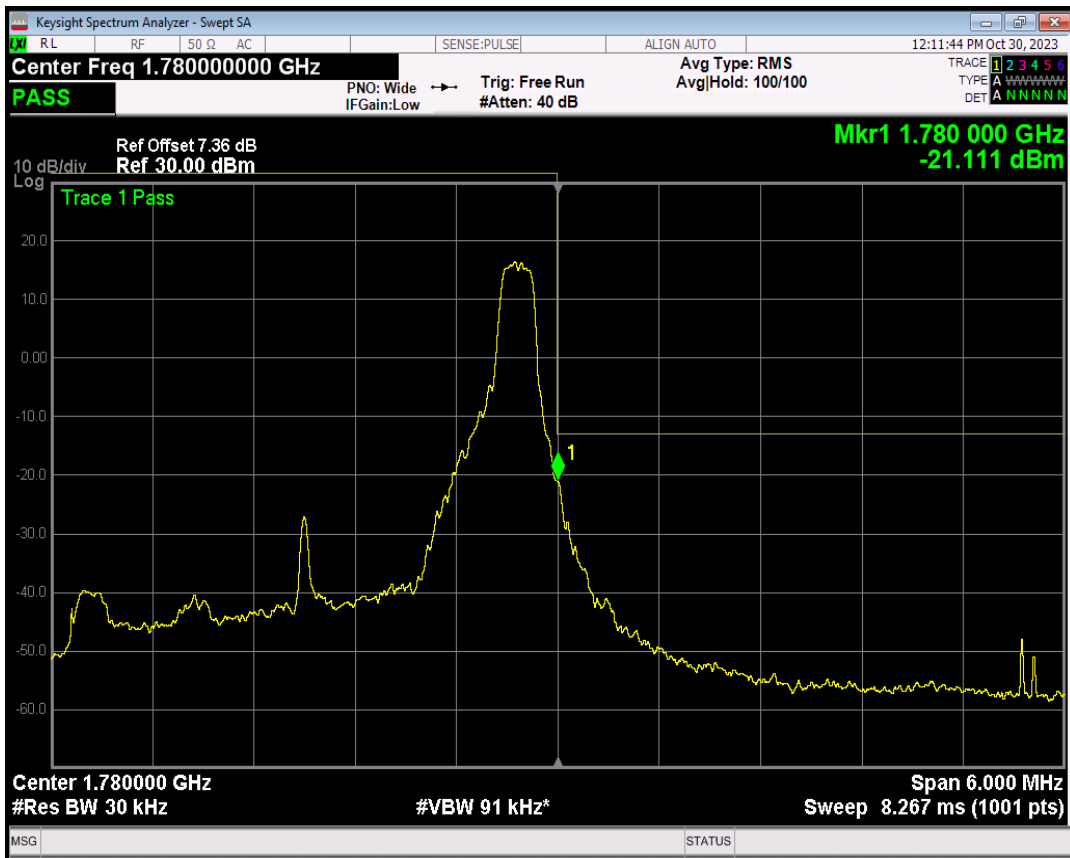

Band66 QPSK BW=3MHz Channel=132657 RB Size=1 Position=#Max

Band66 QPSK BW=3MHz Channel=132657 RB Size=15 Position=#0