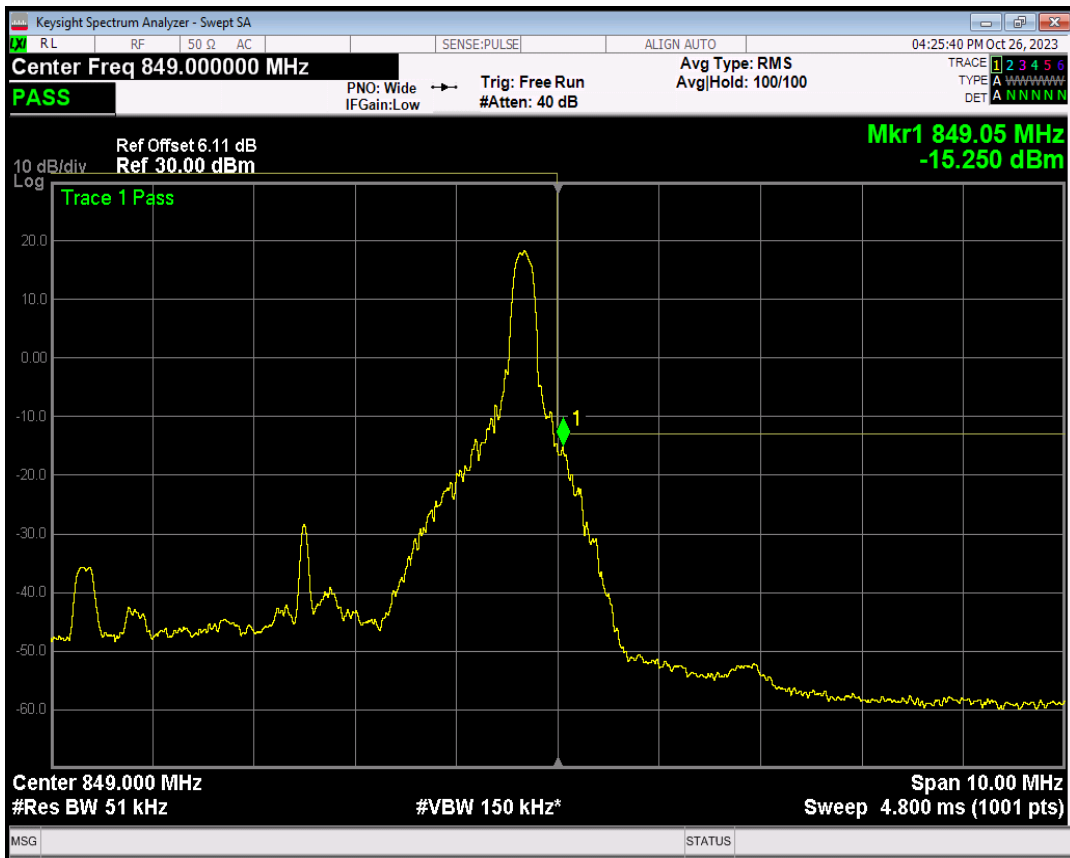

Band5 QPSK BW=5MHz Channel=20625 RB Size=1 Position=#Max

Band5 QPSK BW=5MHz Channel=20625 RB Size=25 Position=#0