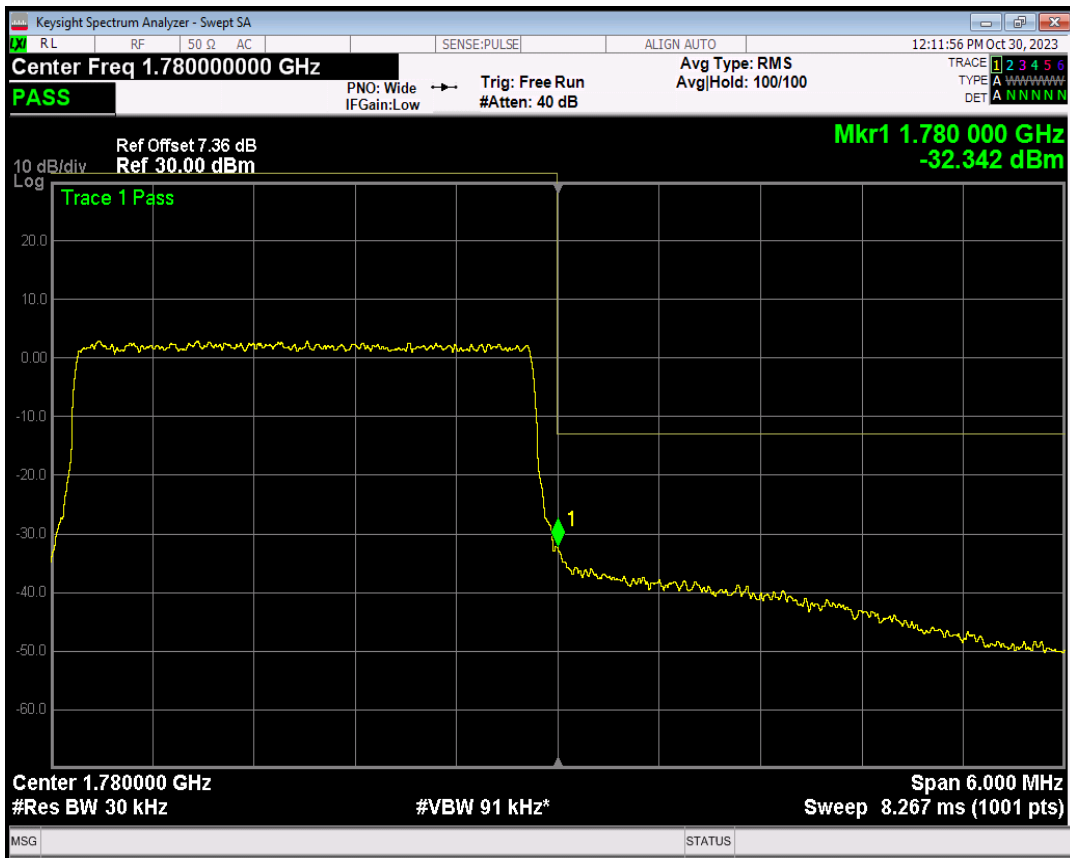

Band66 16QAM BW=3MHz Channel=132657 RB Size=15 Position=#0

Band66 QPSK BW=5MHz Channel=131997 RB Size=1 Position=#0