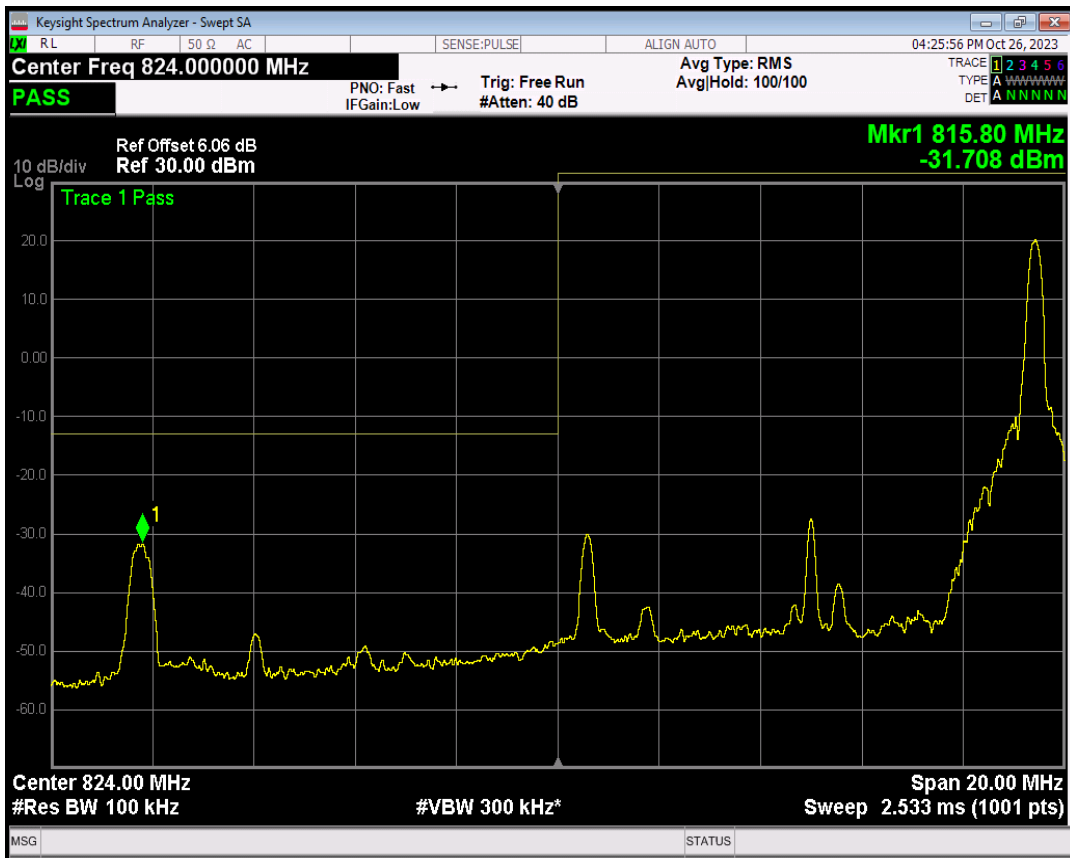

Band5 QPSK BW=10MHz Channel=20450 RB Size=1 Position=#Max

Band5 QPSK BW=10MHz Channel=20450 RB Size=50 Position=#0