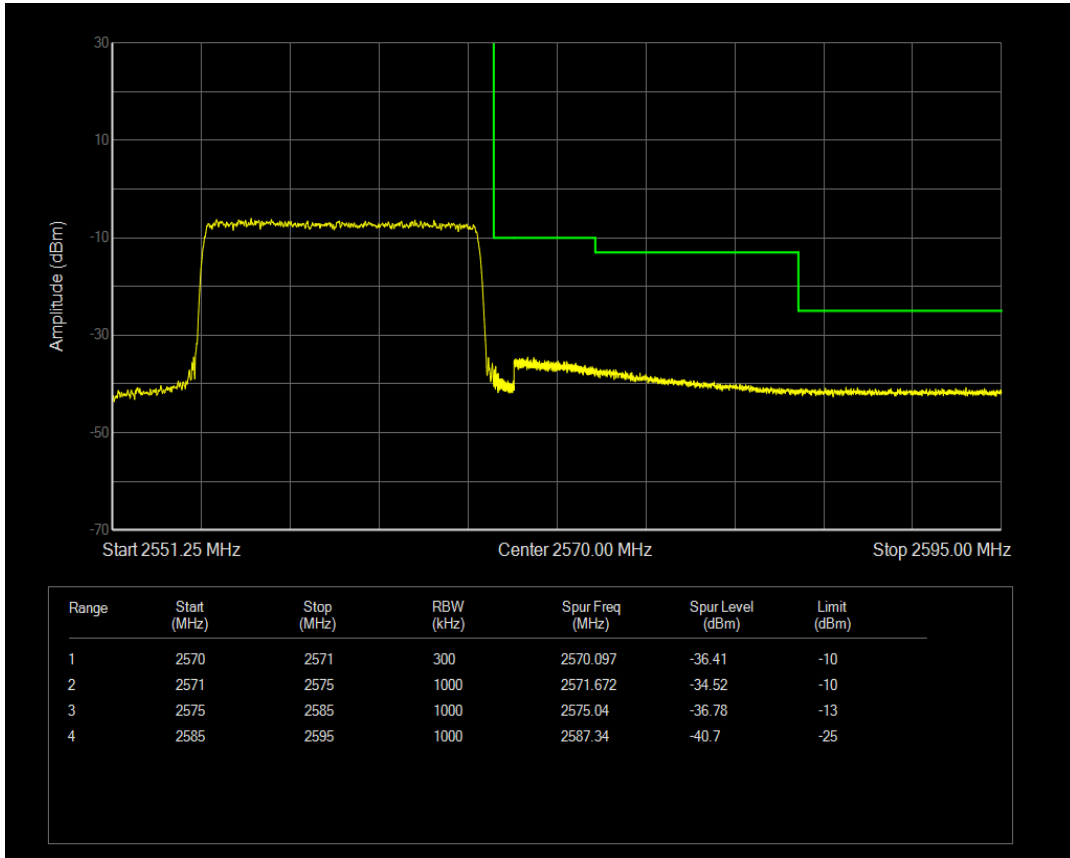

Band7 QPSK BW=15MHz Channel=21375 RB Size=75 Position=#0

Band7 16QAM BW=15MHz Channel=21375 RB Size=1 Position=#0