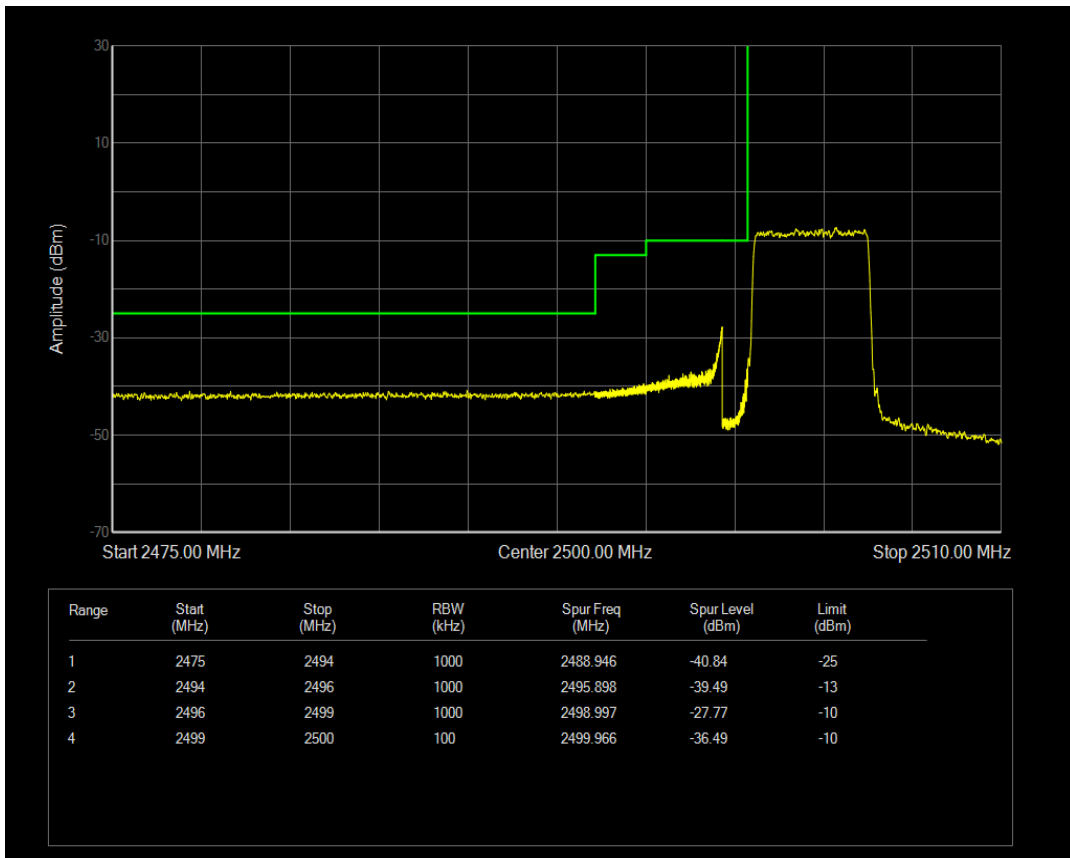

Band66 16QAM BW=20MHz Channel=132572 RB Size=100 Position=#0

Band7 QPSK BW=5MHz Channel=20775 RB Size=1 Position=#0

Band7 QPSK BW=5MHz Channel=20775 RB Size=1 Position=#Max

Band7 QPSK BW=5MHz Channel=20775 RB Size=25 Position=#0

Band7 16QAM BW=5MHz Channel=20775 RB Size=1 Position=#0

Band7 16QAM BW=5MHz Channel=20775 RB Size=1 Position=#Max

Band7 16QAM BW=5MHz Channel=20775 RB Size=25 Position=#0

Band7 QPSK BW=5MHz Channel=21425 RB Size=1 Position=#0