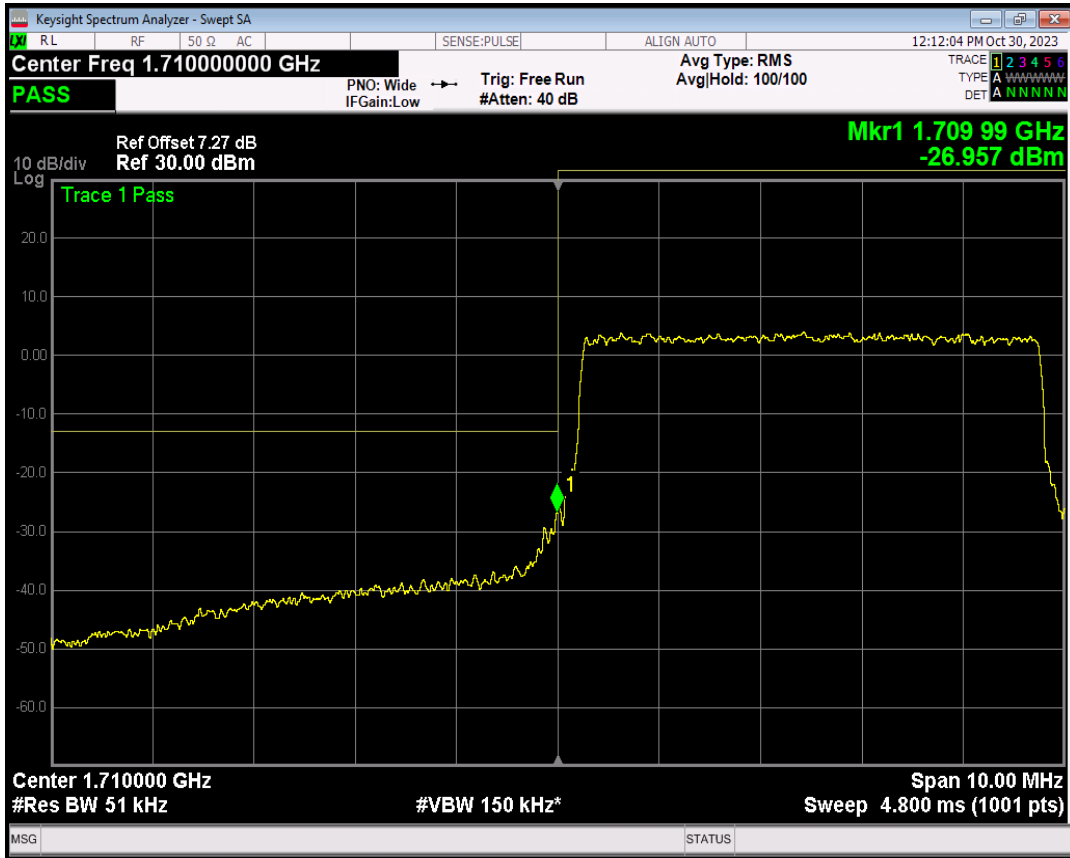

Band66 16QAM BW=3MHz Channel=132657 RB Size=15 Position=#0

Band66 QPSK BW=5MHz Channel=131997 RB Size=1 Position=#0

Band66 QPSK BW=5MHz Channel=131997 RB Size=1 Position=#Max

Band66 QPSK BW=5MHz Channel=131997 RB Size=25 Position=#0