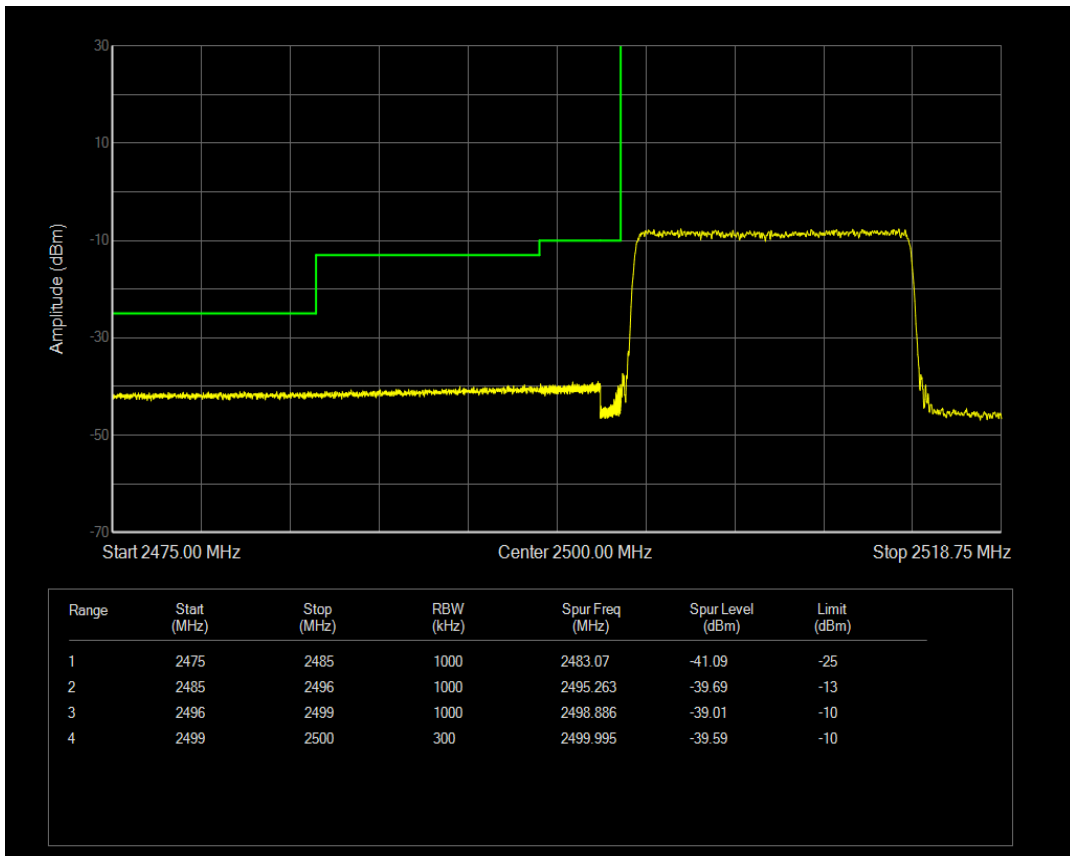

Band7 QPSK BW=10MHz Channel=21400 RB Size=1 Position=#Max

Band7 QPSK BW=10MHz Channel=21400 RB Size=50 Position=#0

Band7 16QAM BW=10MHz Channel=21400 RB Size=1 Position=#0

Band7 16QAM BW=10MHz Channel=21400 RB Size=1 Position=#Max

Band7 16QAM BW=10MHz Channel=21400 RB Size=50 Position=#0

Band7 QPSK BW=15MHz Channel=20825 RB Size=1 Position=#0

Band7 QPSK BW=15MHz Channel=20825 RB Size=1 Position=#Max

Band7 QPSK BW=15MHz Channel=20825 RB Size=75 Position=#0

Band7 16QAM BW=15MHz Channel=20825 RB Size=1 Position=#0

Band7 16QAM BW=15MHz Channel=20825 RB Size=1 Position=#Max

Band7 16QAM BW=15MHz Channel=20825 RB Size=75 Position=#0

Band7 QPSK BW=15MHz Channel=21375 RB Size=1 Position=#0