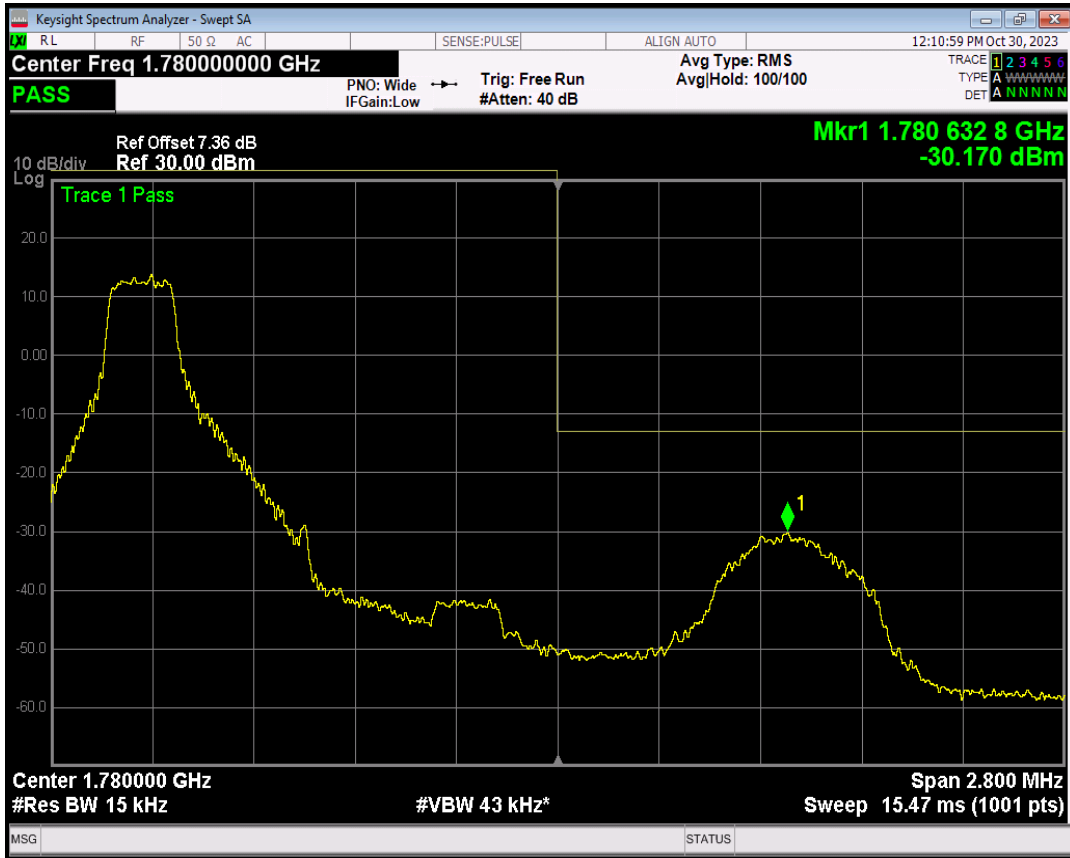

Band66 16QAM BW=1.4MHz Channel=131979 RB Size=1 Position=#0

Band66 16QAM BW=1.4MHz Channel=131979 RB Size=1 Position=#Max

Band66 16QAM BW=1.4MHz Channel=131979 RB Size=6 Position=#0

Band66 QPSK BW=1.4MHz Channel=132665 RB Size=1 Position=#0