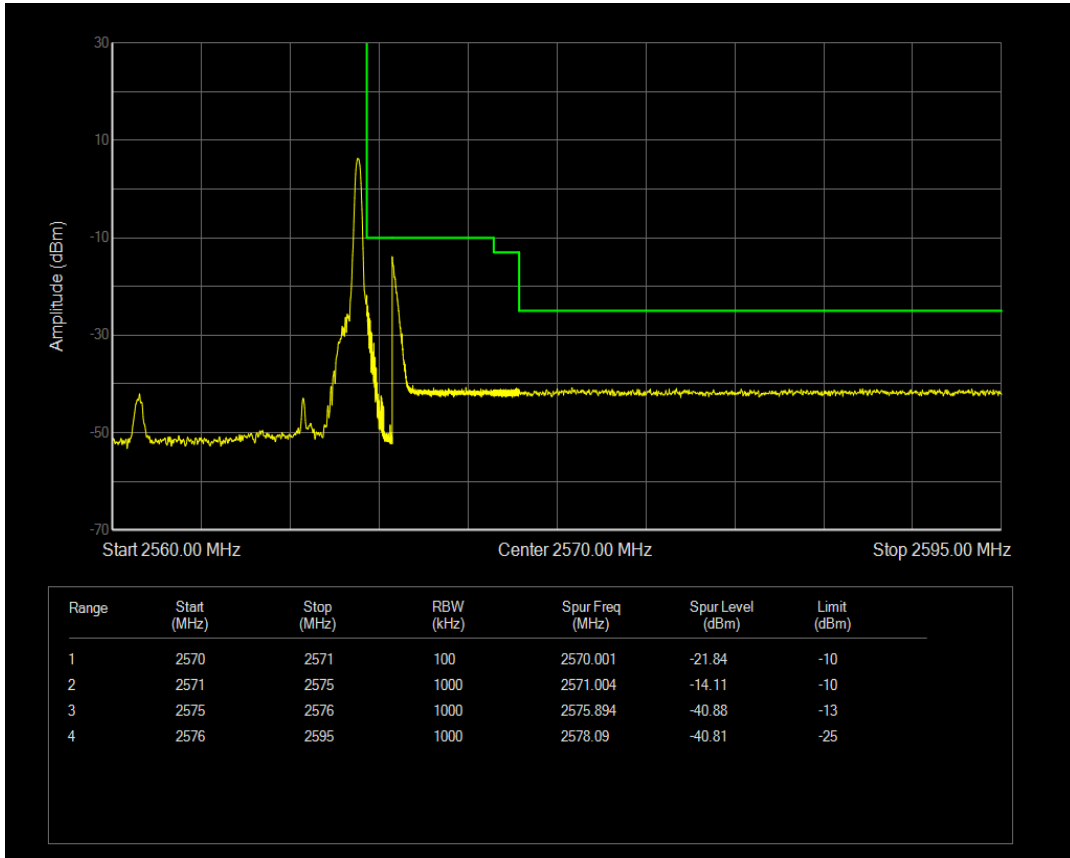

Band7 QPSK BW=5MHz Channel=21425 RB Size=1 Position=#Max

Band7 QPSK BW=5MHz Channel=21425 RB Size=25 Position=#0

Band7 16QAM BW=5MHz Channel=21425 RB Size=1 Position=#0

Band7 16QAM BW=5MHz Channel=21425 RB Size=1 Position=#Max

Band7 16QAM BW=5MHz Channel=21425 RB Size=25 Position=#0

Band7 QPSK BW=10MHz Channel=20800 RB Size=1 Position=#0

Band7 QPSK BW=10MHz Channel=20800 RB Size=1 Position=#Max

Band7 QPSK BW=10MHz Channel=20800 RB Size=50 Position=#0