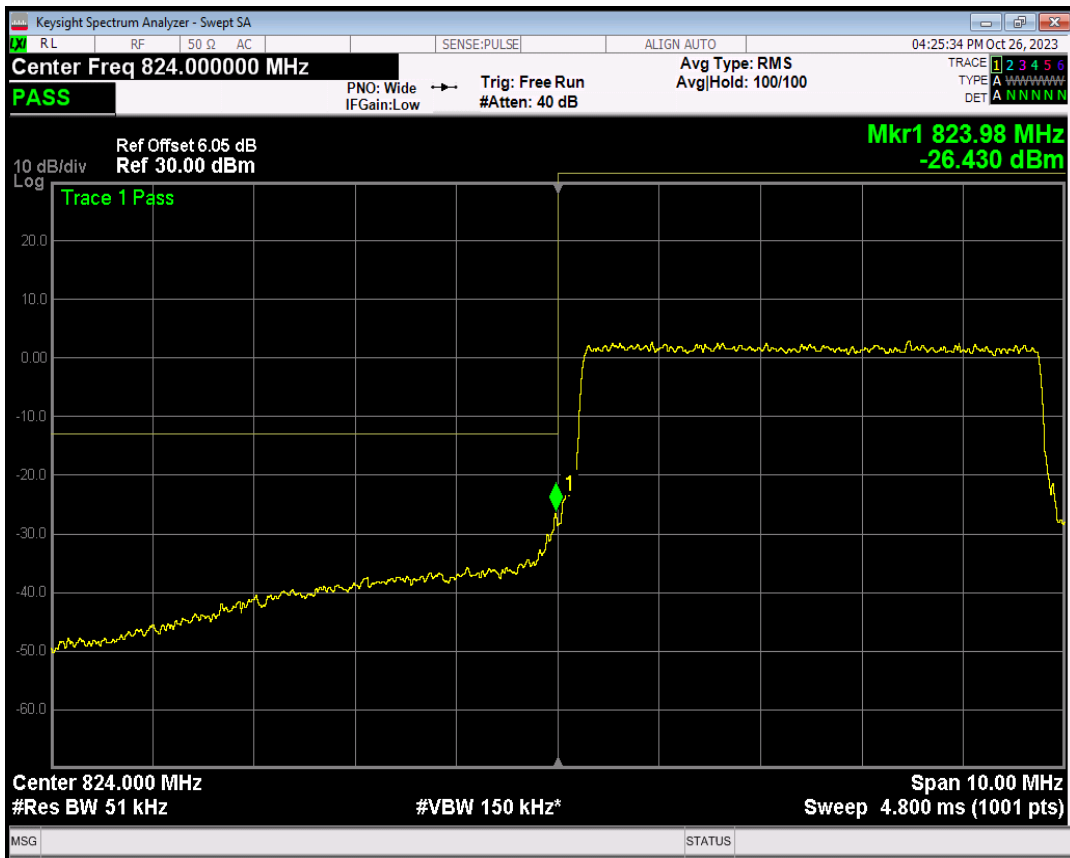

Band5 16QAM BW=5MHz Channel=20425 RB Size=1 Position=#0

Band5 16QAM BW=5MHz Channel=20425 RB Size=1 Position=#Max

Band5 16QAM BW=5MHz Channel=20425 RB Size=25 Position=#0

Band5 QPSK BW=5MHz Channel=20625 RB Size=1 Position=#0