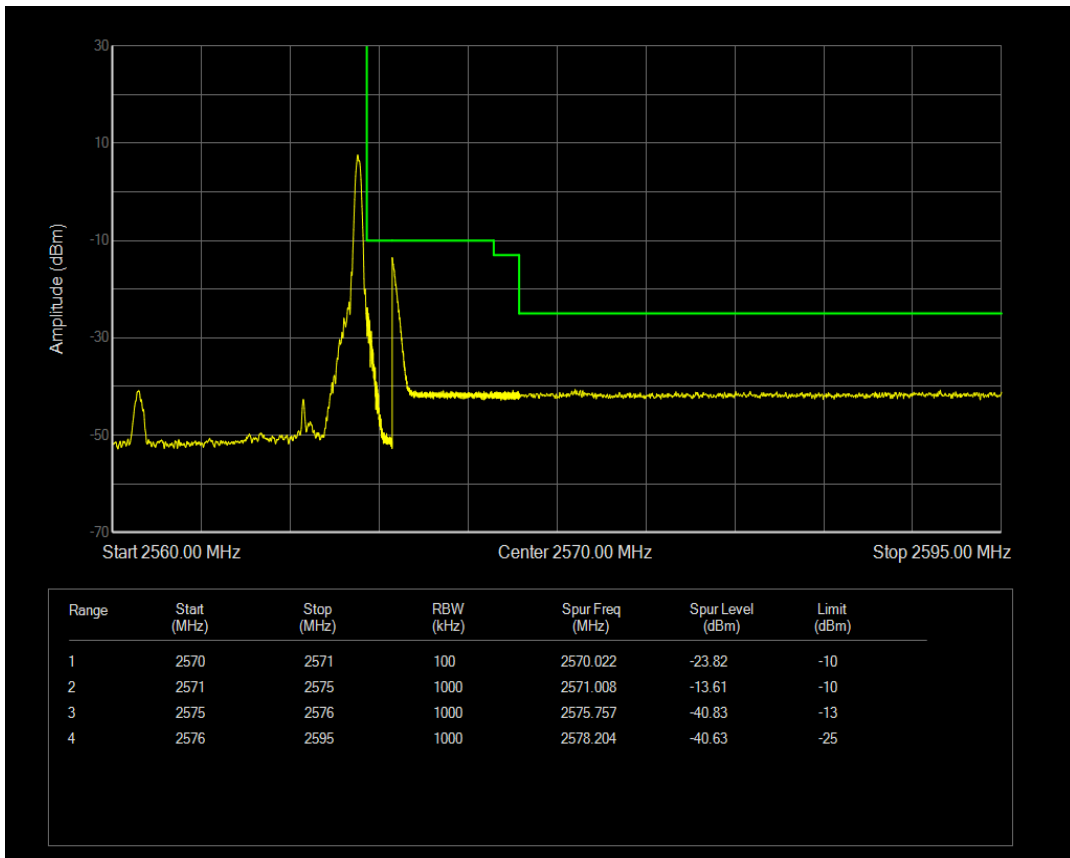

Band7 QPSK BW=5MHz Channel=21425 RB Size=1 Position=#Max

Band7 QPSK BW=5MHz Channel=21425 RB Size=25 Position=#0