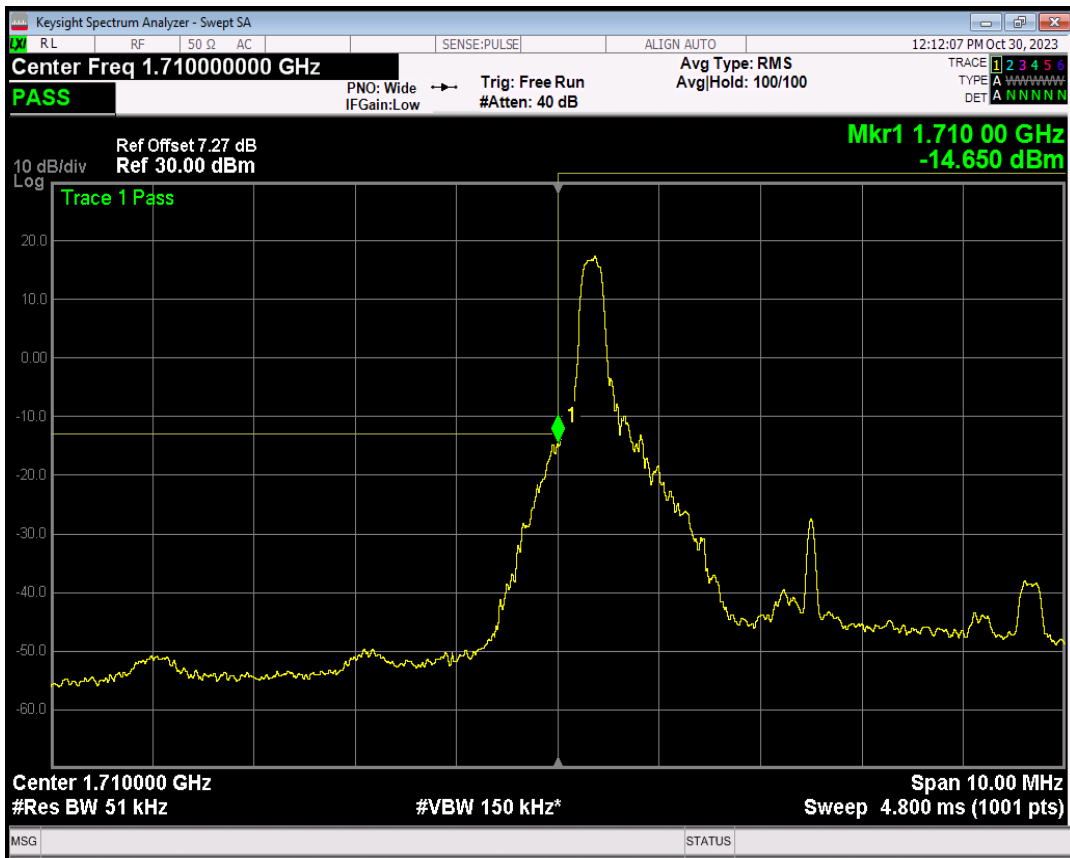

Band66 16QAM BW=5MHz Channel=131997 RB Size=1 Position=#0

Band66 16QAM BW=5MHz Channel=131997 RB Size=1 Position=#Max