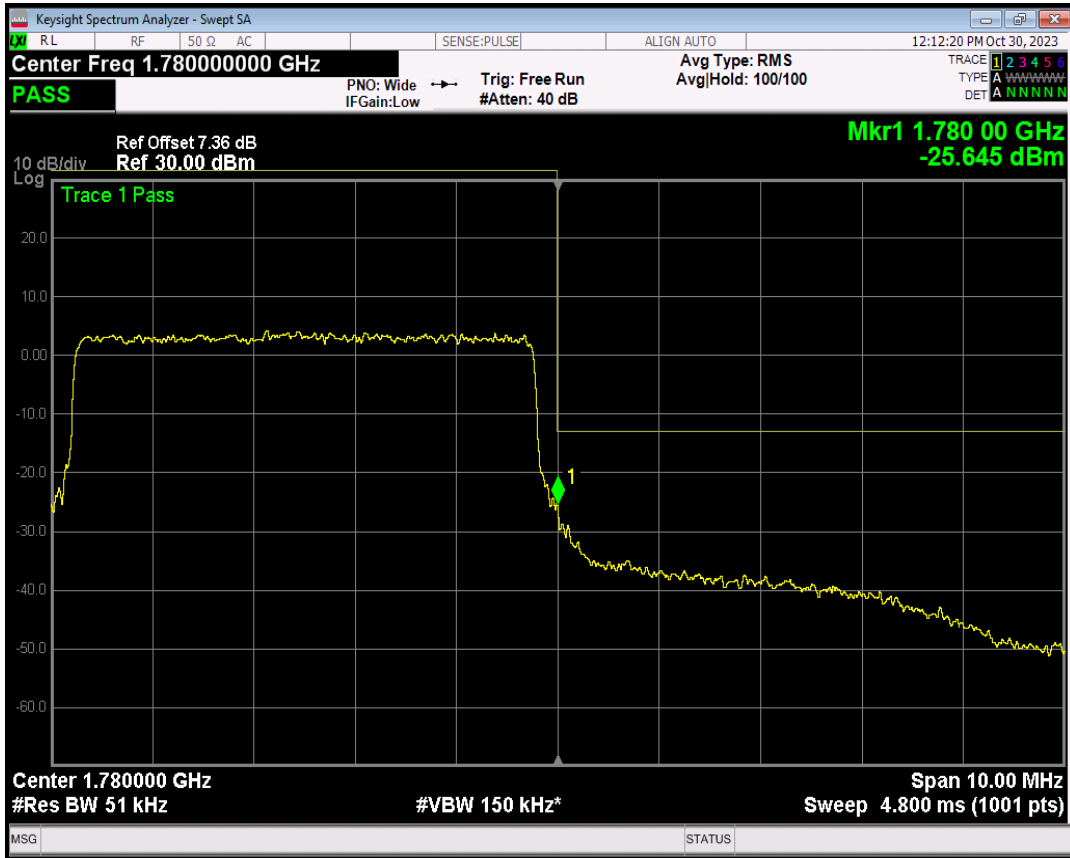

Band66 QPSK BW=5MHz Channel=132647 RB Size=25 Position=#0

Band66 16QAM BW=5MHz Channel=132647 RB Size=1 Position=#0