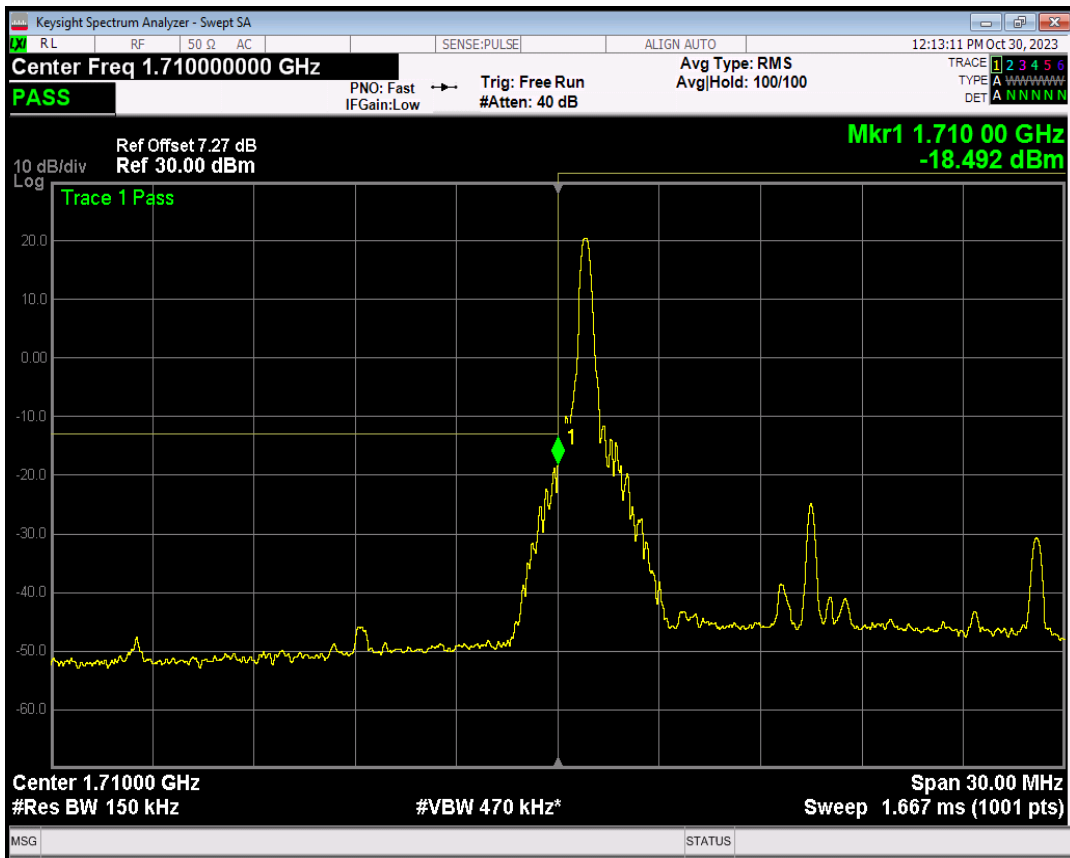

Band66 16QAM BW=15MHz Channel=132047 RB Size=1 Position=#0

Band66 16QAM BW=15MHz Channel=132047 RB Size=1 Position=#Max