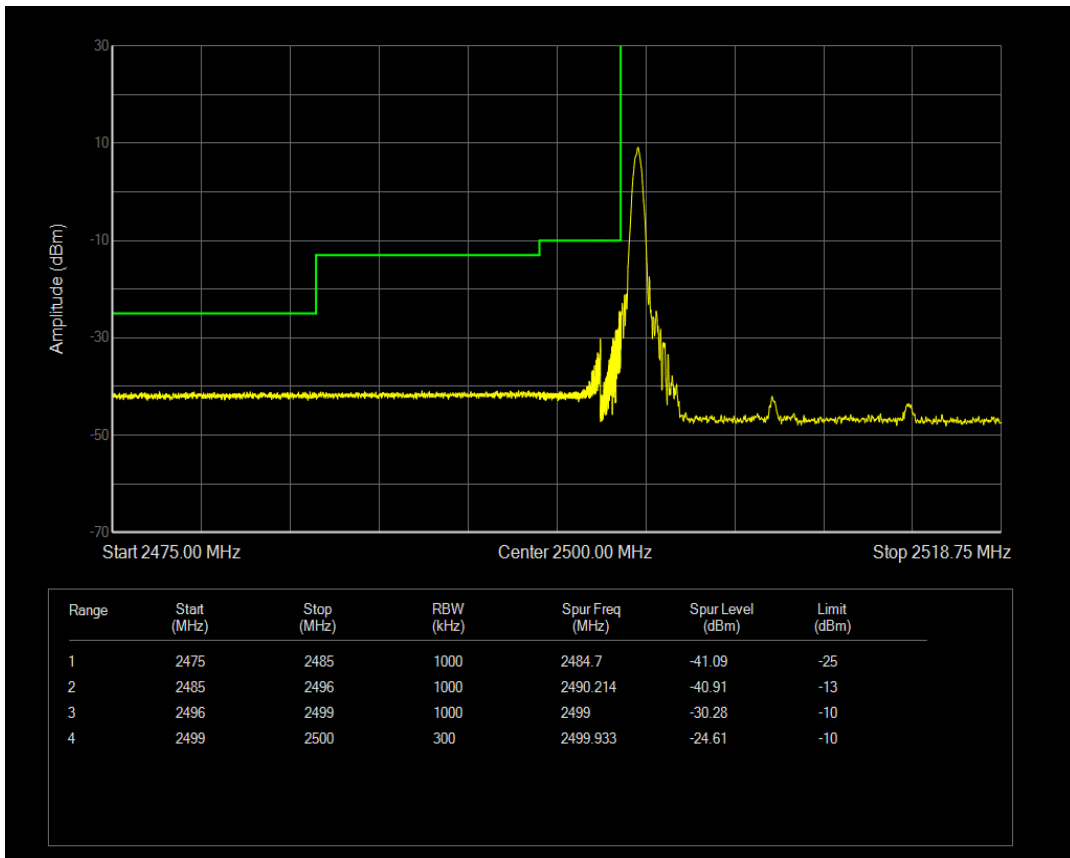

Band7 16QAM BW=15MHz Channel=20825 RB Size=1 Position=#0

Band7 16QAM BW=15MHz Channel=20825 RB Size=1 Position=#Max