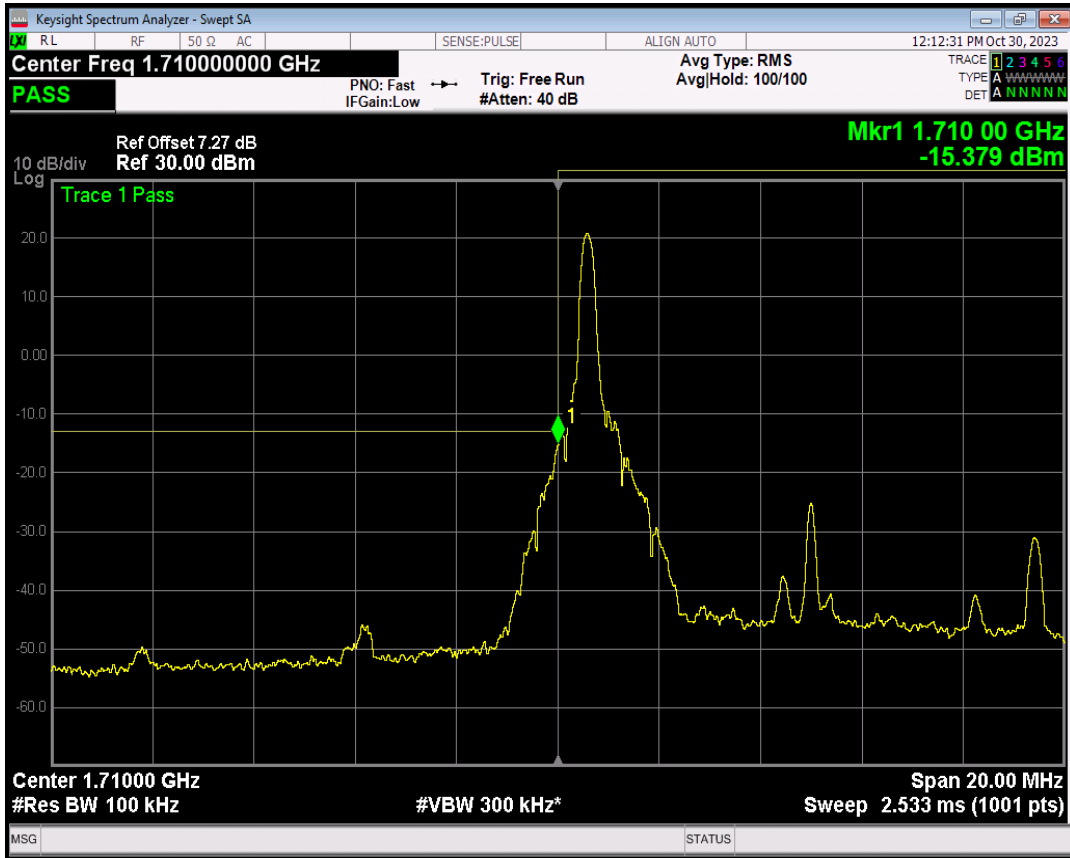

Band66 QPSK BW=10MHz Channel=132022 RB Size=1 Position=#0

Band66 QPSK BW=10MHz Channel=132022 RB Size=1 Position=#Max