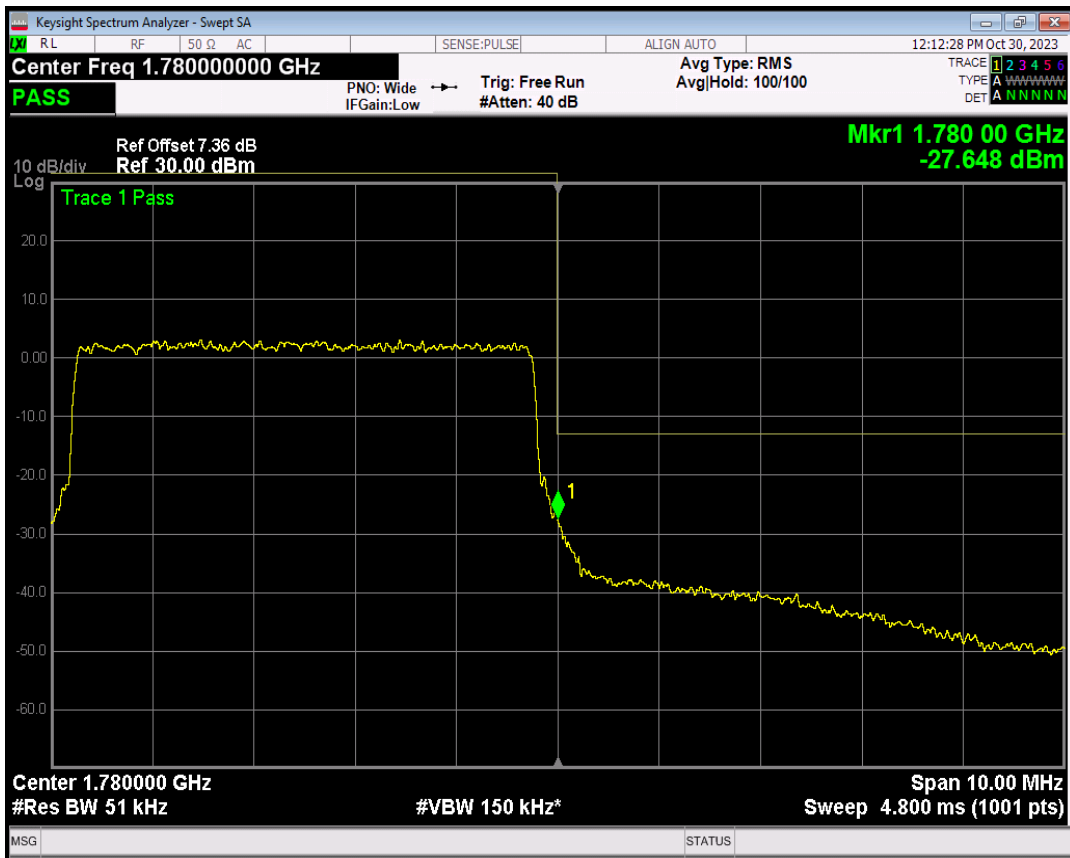

Band66 16QAM BW=5MHz Channel=132647 RB Size=25 Position=#0

Band66 QPSK BW=10MHz Channel=132022 RB Size=1 Position=#0