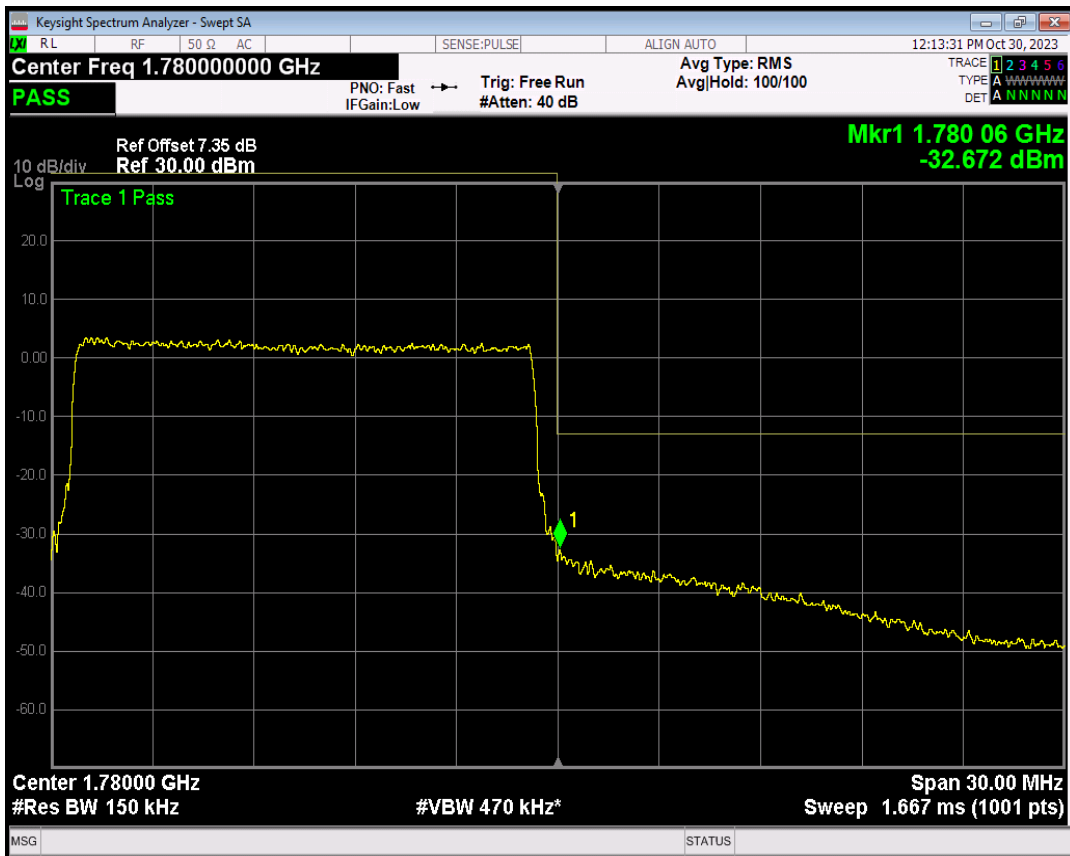

Band66 16QAM BW=15MHz Channel=132597 RB Size=75 Position=#0

Band66 QPSK BW=20MHz Channel=132072 RB Size=1 Position=#0