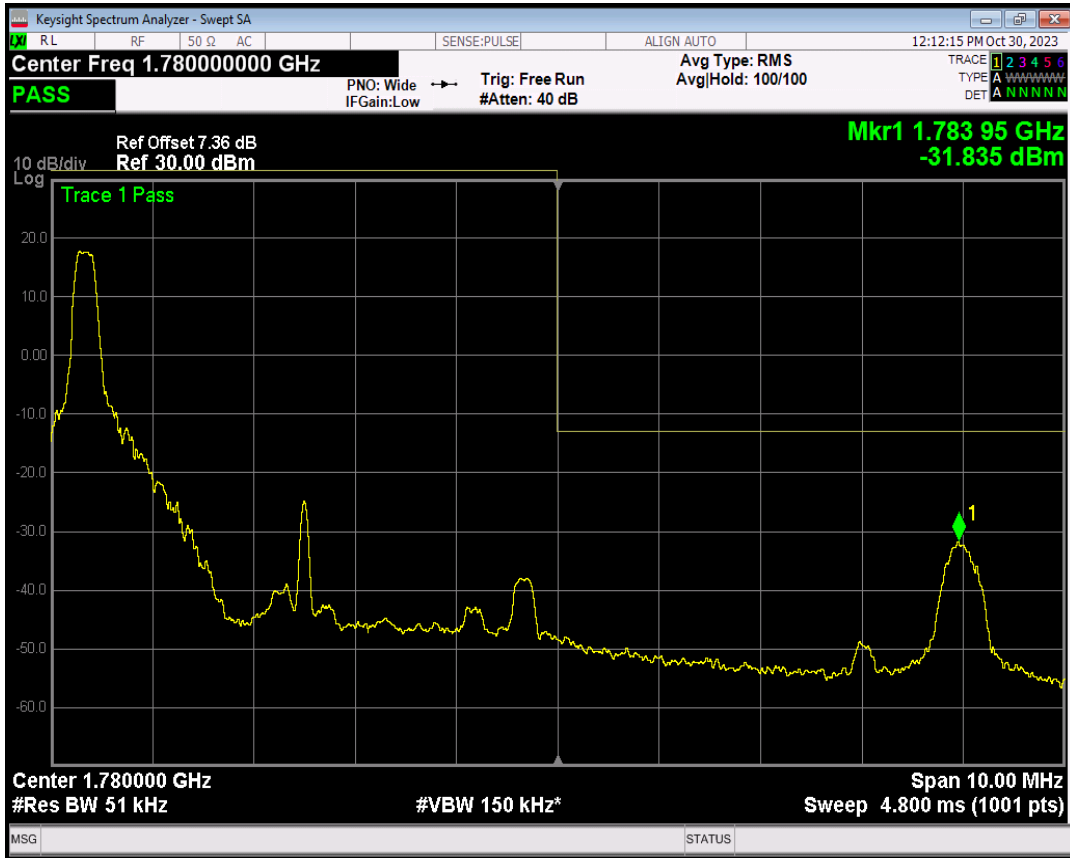

Band66 16QAM BW=5MHz Channel=131997 RB Size=1 Position=#0

Band66 16QAM BW=5MHz Channel=131997 RB Size=1 Position=#Max

Band66 16QAM BW=5MHz Channel=131997 RB Size=25 Position=#0

Band66 QPSK BW=5MHz Channel=132647 RB Size=1 Position=#0