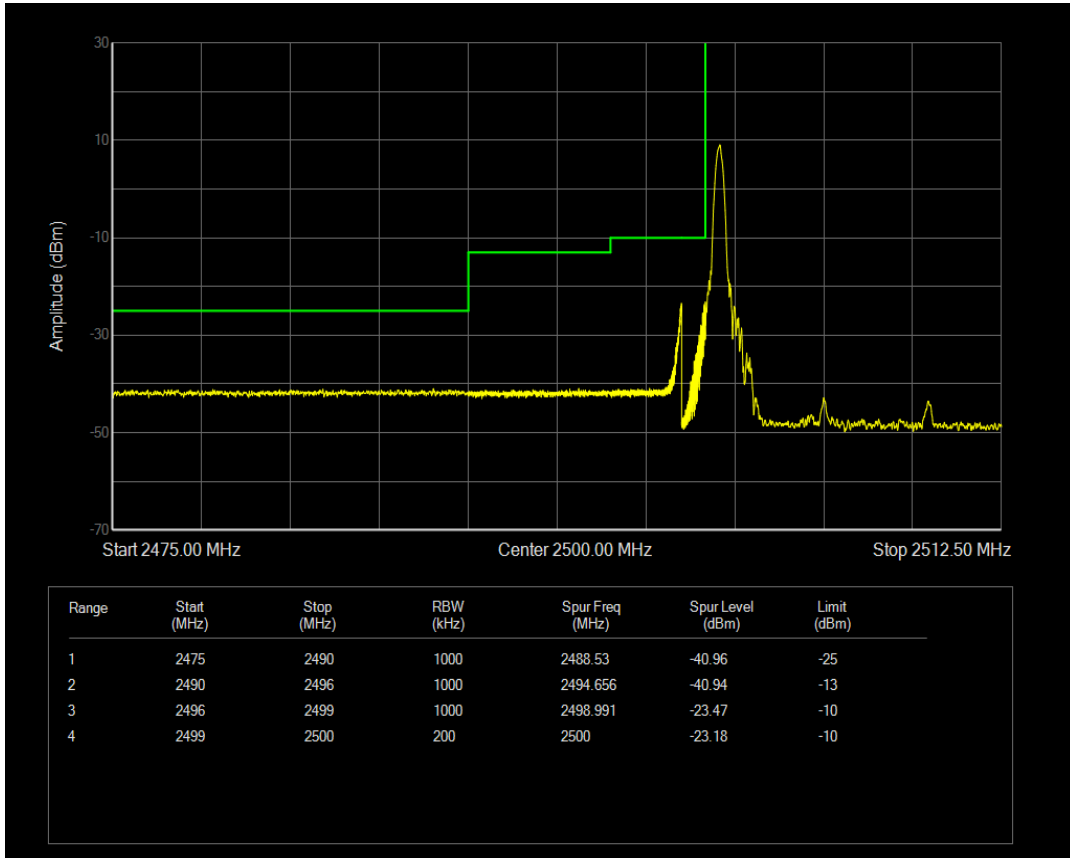

Band7 QPSK BW=5MHz Channel=21425 RB Size=1 Position=#Max

Band7 QPSK BW=5MHz Channel=21425 RB Size=25 Position=#0

Band7 16QAM BW=5MHz Channel=21425 RB Size=1 Position=#0

Band7 16QAM BW=5MHz Channel=21425 RB Size=1 Position=#Max

Band7 16QAM BW=5MHz Channel=21425 RB Size=25 Position=#0

Band7 QPSK BW=10MHz Channel=20800 RB Size=1 Position=#0

Band7 QPSK BW=10MHz Channel=20800 RB Size=1 Position=#Max

Band7 QPSK BW=10MHz Channel=20800 RB Size=50 Position=#0