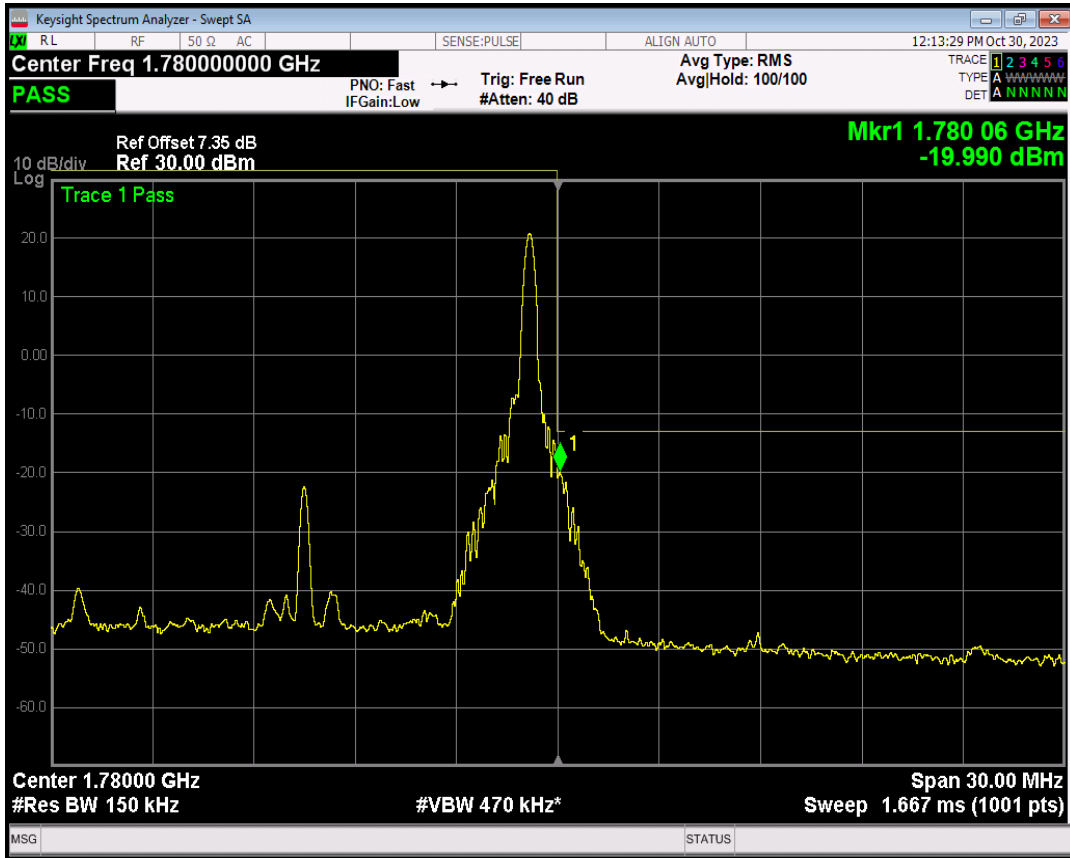

Band66 QPSK BW=15MHz Channel=132597 RB Size=1 Position=#Max

Band66 QPSK BW=15MHz Channel=132597 RB Size=75 Position=#0

Band66 16QAM BW=15MHz Channel=132597 RB Size=1 Position=#0

Band66 16QAM BW=15MHz Channel=132597 RB Size=1 Position=#Max