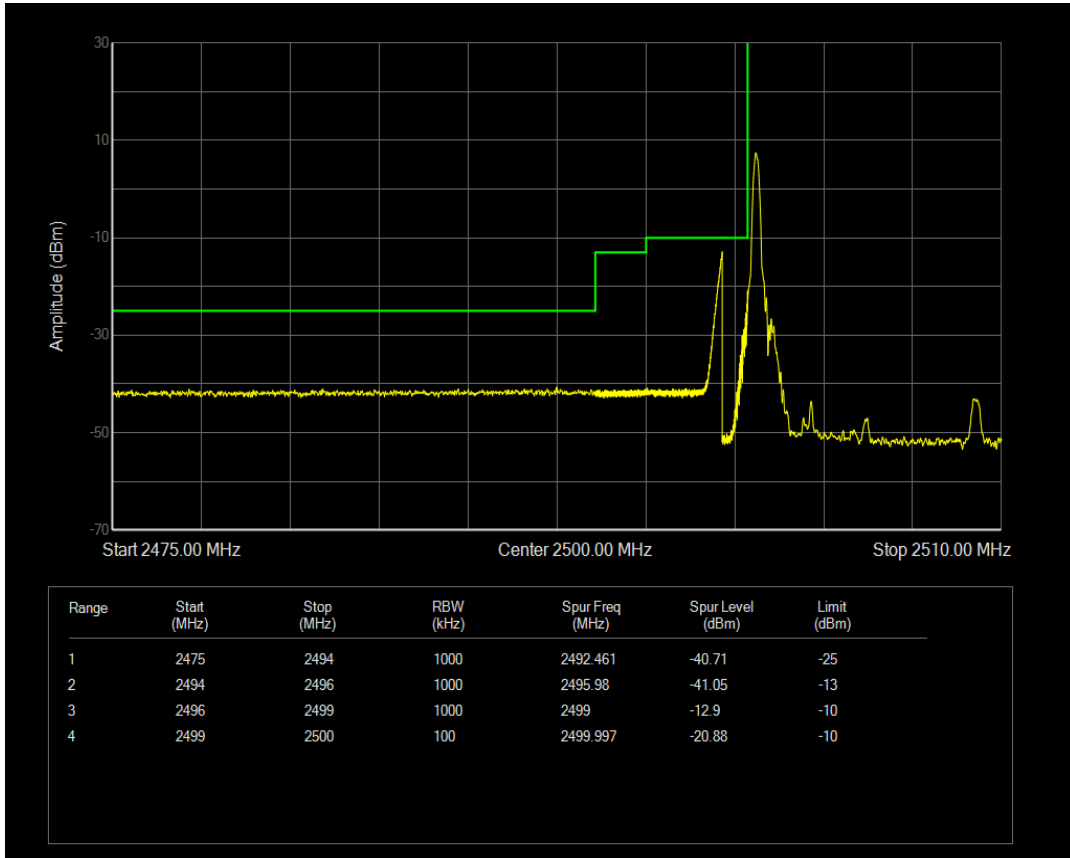

Band7 QPSK BW=5MHz Channel=20775 RB Size=1 Position=#0

Band7 QPSK BW=5MHz Channel=20775 RB Size=1 Position=#Max