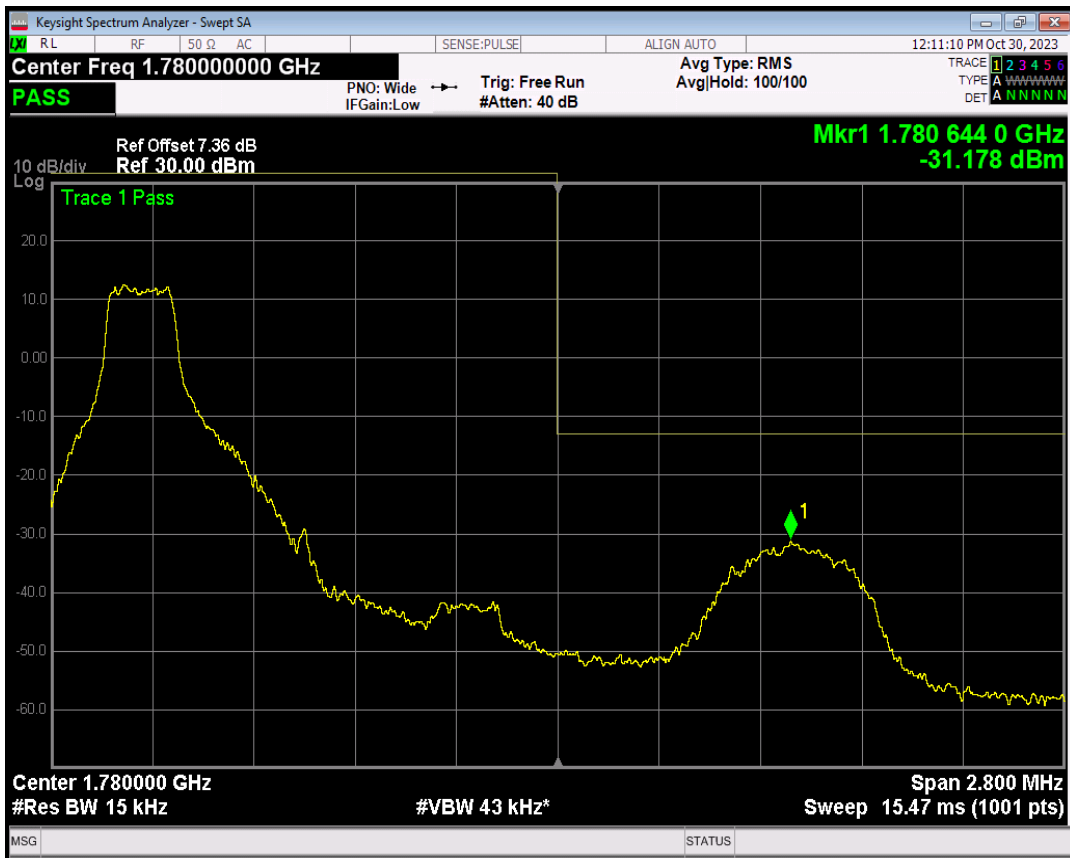

Band66 16QAM BW=1.4MHz Channel=132665 RB Size=1 Position=#0

Band66 16QAM BW=1.4MHz Channel=132665 RB Size=1 Position=#Max