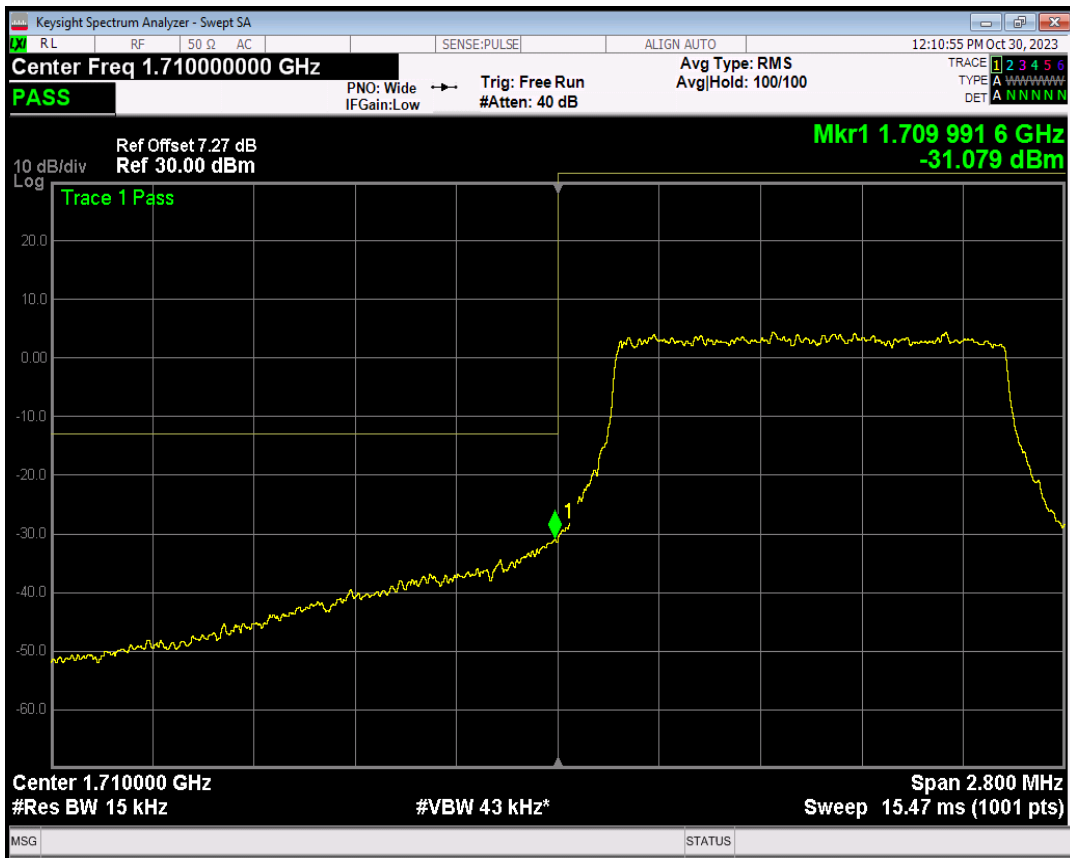

Band66 16QAM BW=1.4MHz Channel=131979 RB Size=6 Position=#0

Band66 QPSK BW=1.4MHz Channel=132665 RB Size=1 Position=#0