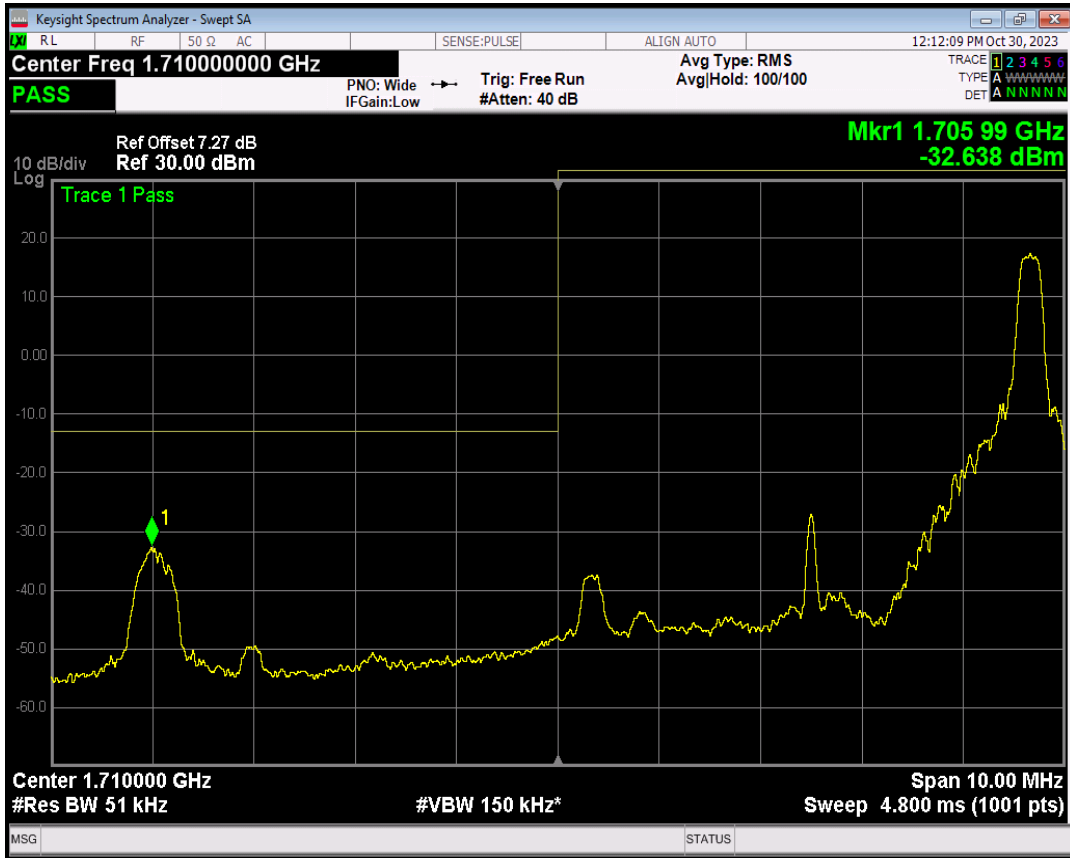

Band66 16QAM BW=5MHz Channel=131997 RB Size=1 Position=#Max

Band66 16QAM BW=5MHz Channel=131997 RB Size=25 Position=#0