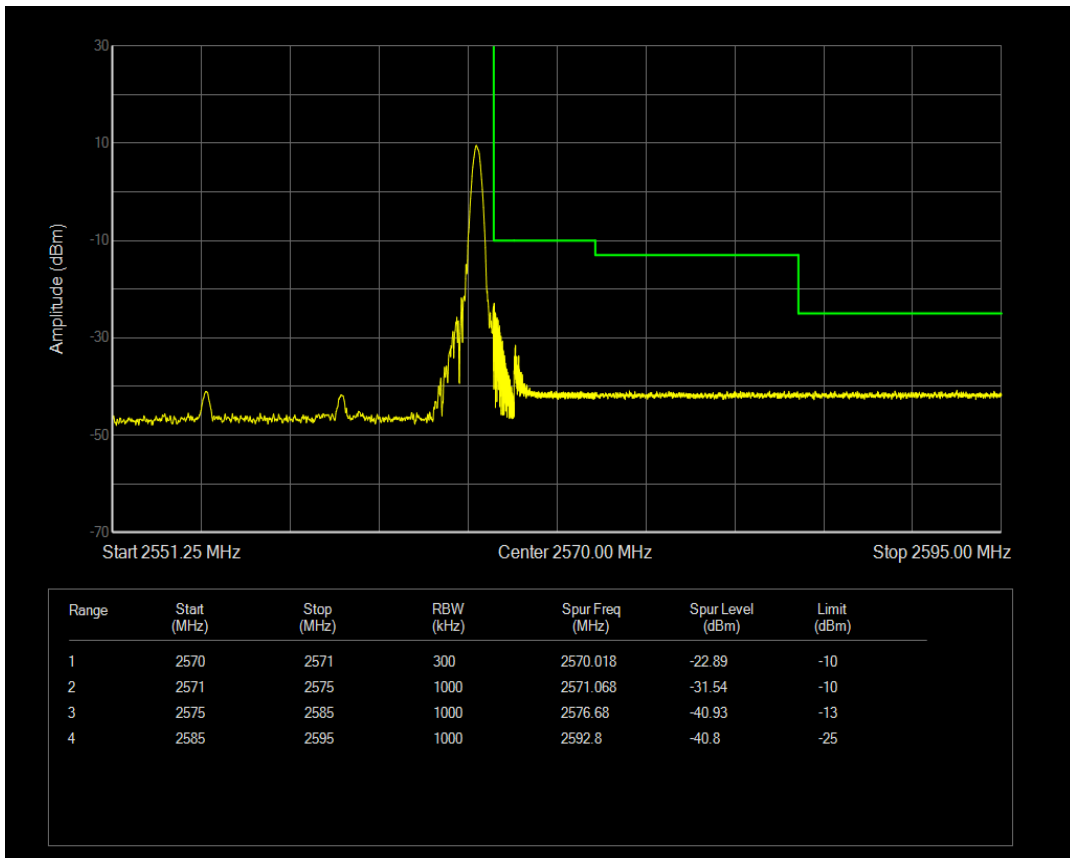

Band7 QPSK BW=15MHz Channel=21375 RB Size=1 Position=#Max

Band7 QPSK BW=15MHz Channel=21375 RB Size=75 Position=#0