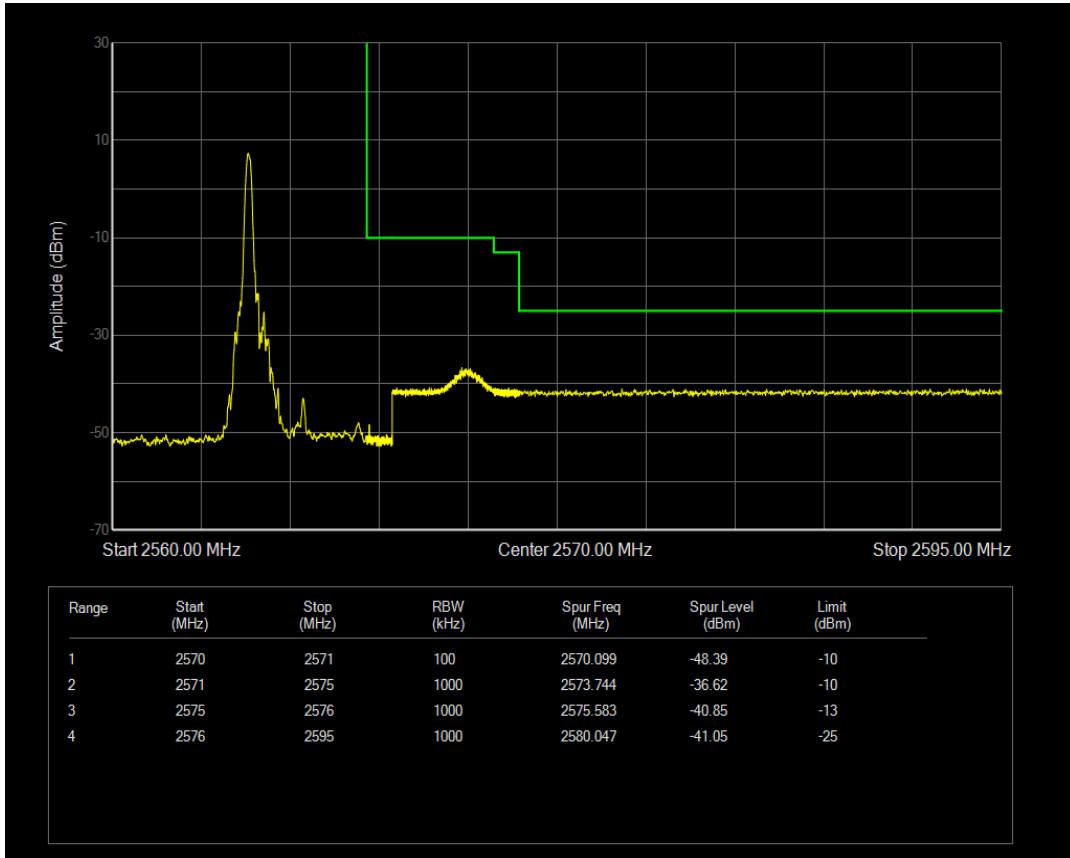

Band7 16QAM BW=5MHz Channel=20775 RB Size=1 Position=#0

Band7 16QAM BW=5MHz Channel=20775 RB Size=1 Position=#Max

Band7 16QAM BW=5MHz Channel=20775 RB Size=25 Position=#0

Band7 QPSK BW=5MHz Channel=21425 RB Size=1 Position=#0