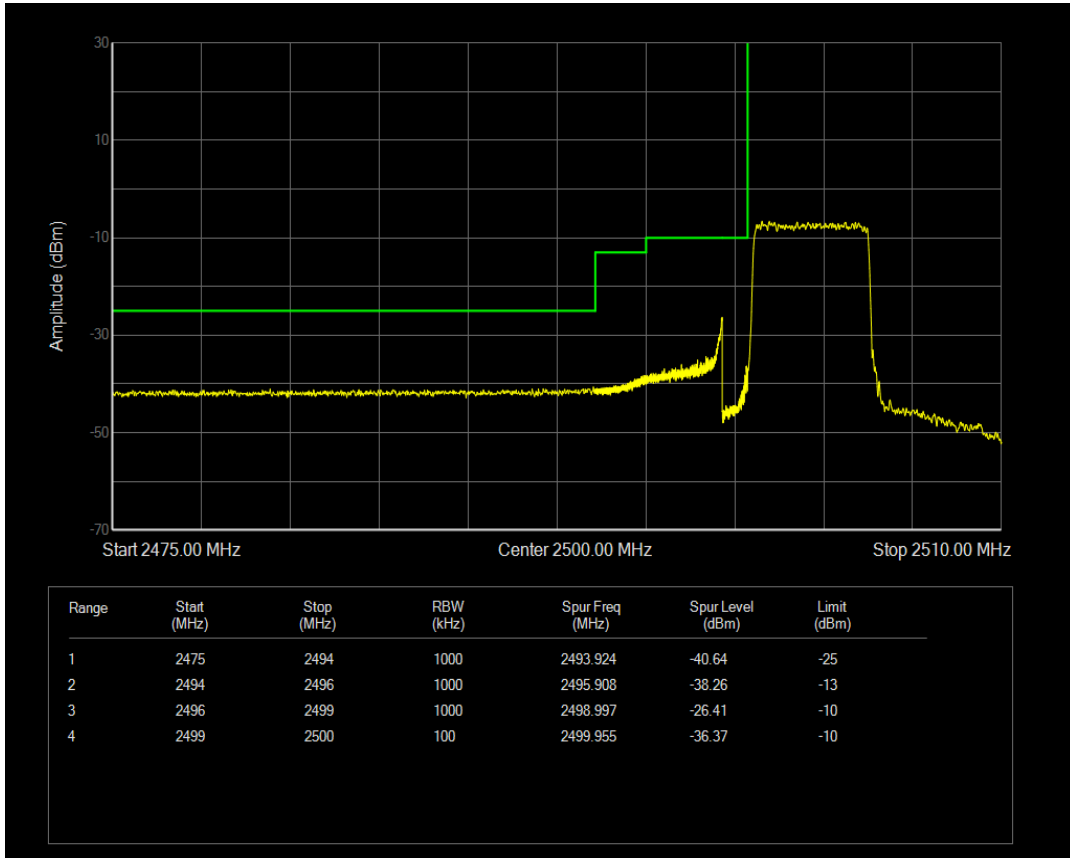

Band66 16QAM BW=20MHz Channel=132572 RB Size=100 Position=#0

Band7 QPSK BW=5MHz Channel=20775 RB Size=1 Position=#0

Band7 QPSK BW=5MHz Channel=20775 RB Size=1 Position=#Max

Band7 QPSK BW=5MHz Channel=20775 RB Size=25 Position=#0

Band7 16QAM BW=5MHz Channel=20775 RB Size=1 Position=#0

Band7 16QAM BW=5MHz Channel=20775 RB Size=1 Position=#Max

Band7 16QAM BW=5MHz Channel=20775 RB Size=25 Position=#0

Band7 QPSK BW=5MHz Channel=21425 RB Size=1 Position=#0