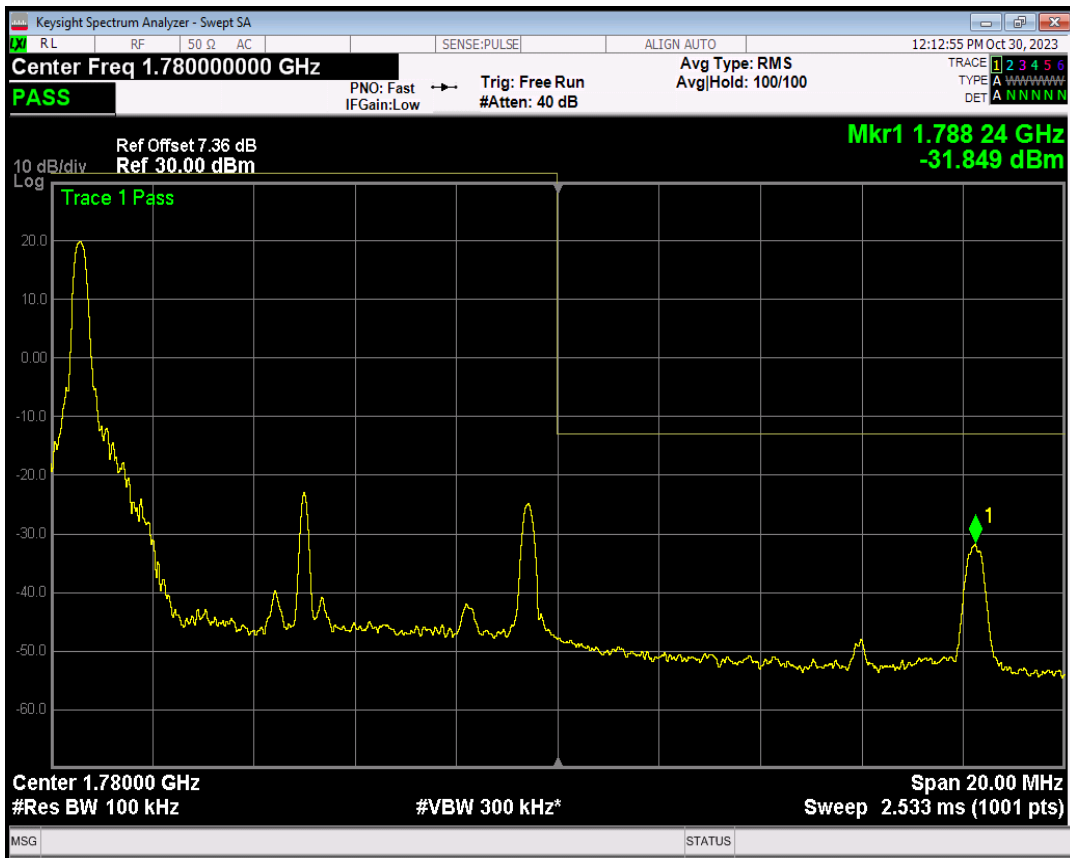

Band66 16QAM BW=10MHz Channel=132622 RB Size=1 Position=#0

Band66 16QAM BW=10MHz Channel=132622 RB Size=1 Position=#Max