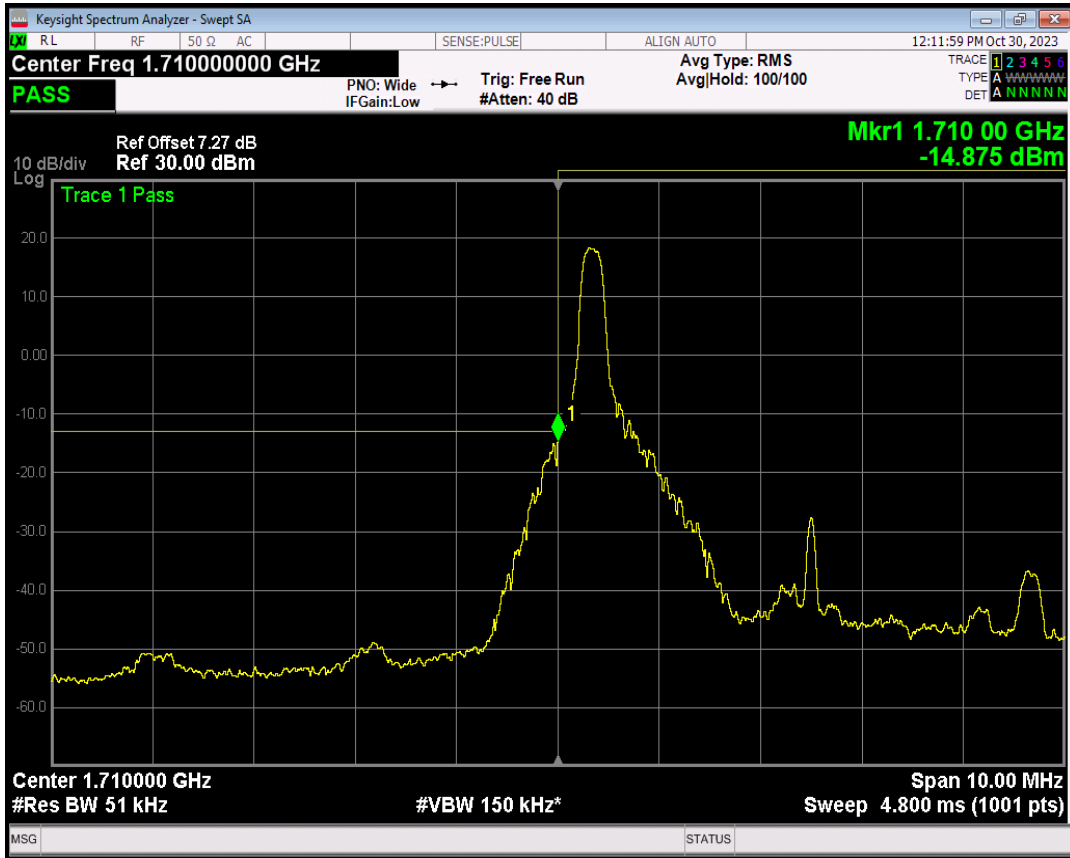

Band66 QPSK BW=5MHz Channel=131997 RB Size=1 Position=#0

Band66 QPSK BW=5MHz Channel=131997 RB Size=1 Position=#Max