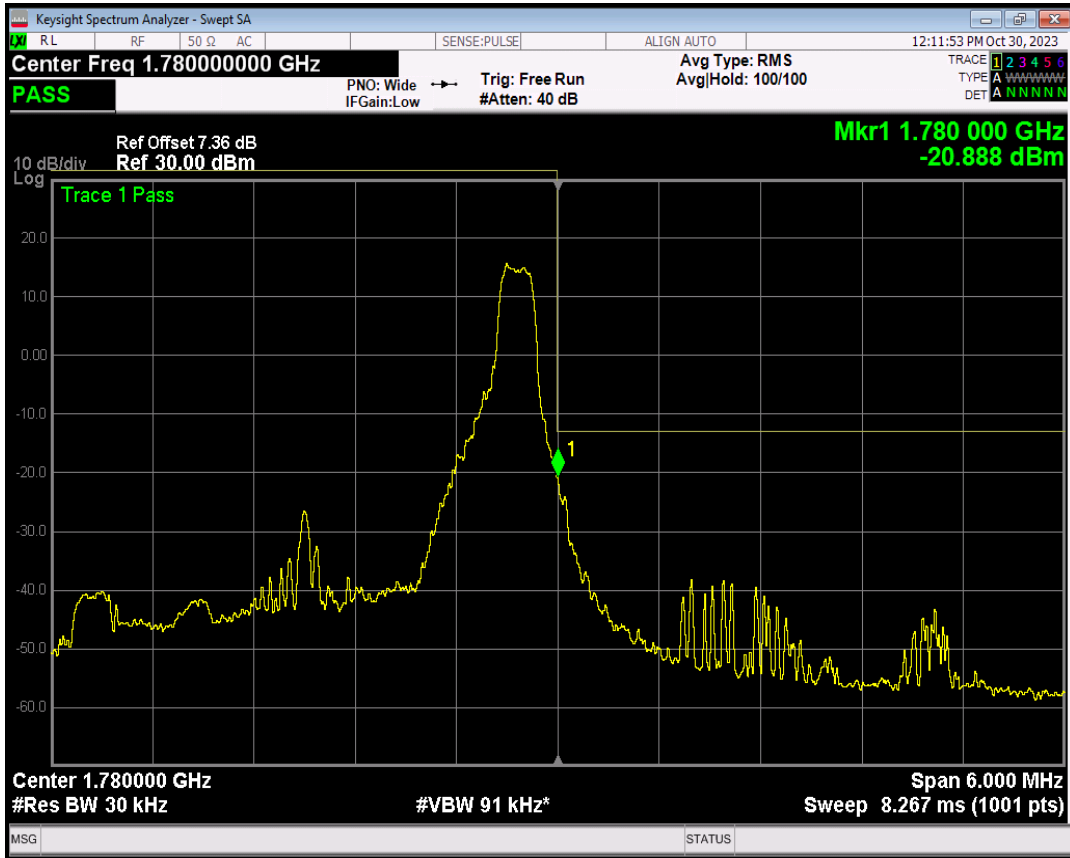

Band66 QPSK BW=3MHz Channel=132657 RB Size=1 Position=#Max

Band66 QPSK BW=3MHz Channel=132657 RB Size=15 Position=#0

Band66 16QAM BW=3MHz Channel=132657 RB Size=1 Position=#0

Band66 16QAM BW=3MHz Channel=132657 RB Size=1 Position=#Max