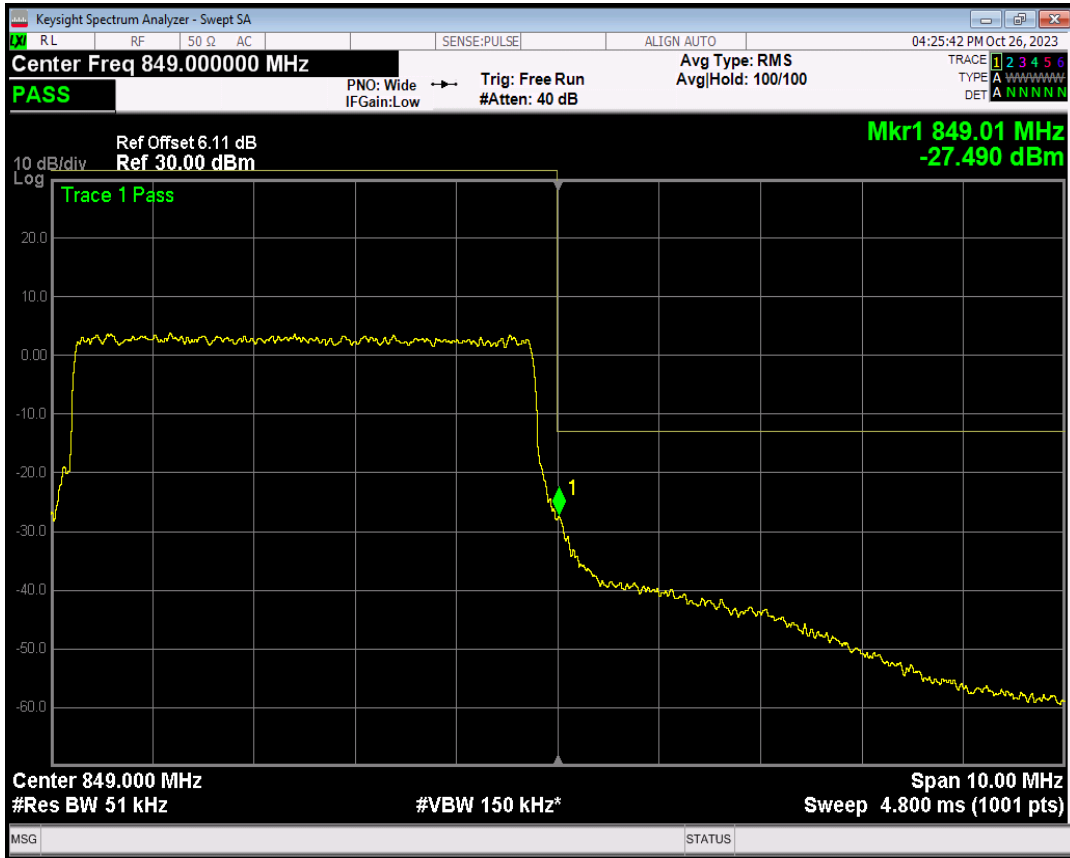

Band5 QPSK BW=5MHz Channel=20625 RB Size=25 Position=#0

Band5 16QAM BW=5MHz Channel=20625 RB Size=1 Position=#0