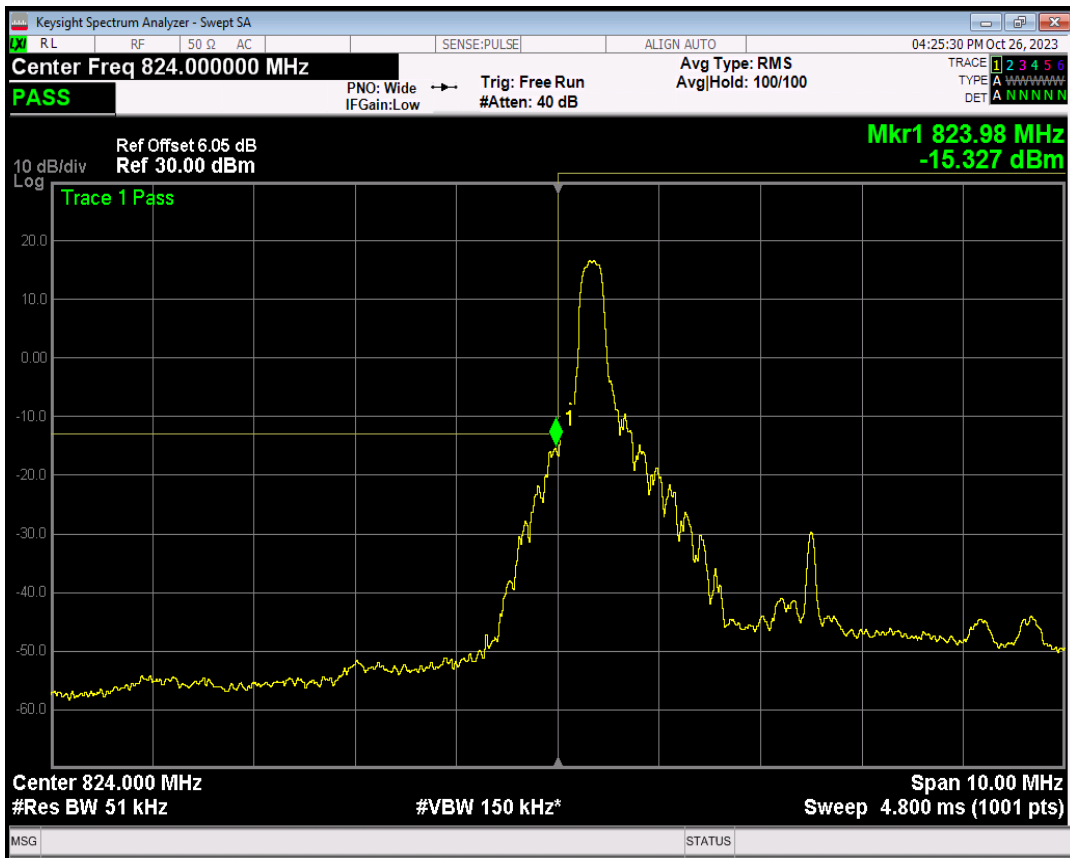

Band5 16QAM BW=5MHz Channel=20425 RB Size=1 Position=#0

Band5 16QAM BW=5MHz Channel=20425 RB Size=1 Position=#Max

Band5 16QAM BW=5MHz Channel=20425 RB Size=25 Position=#0

Band5 QPSK BW=5MHz Channel=20625 RB Size=1 Position=#0