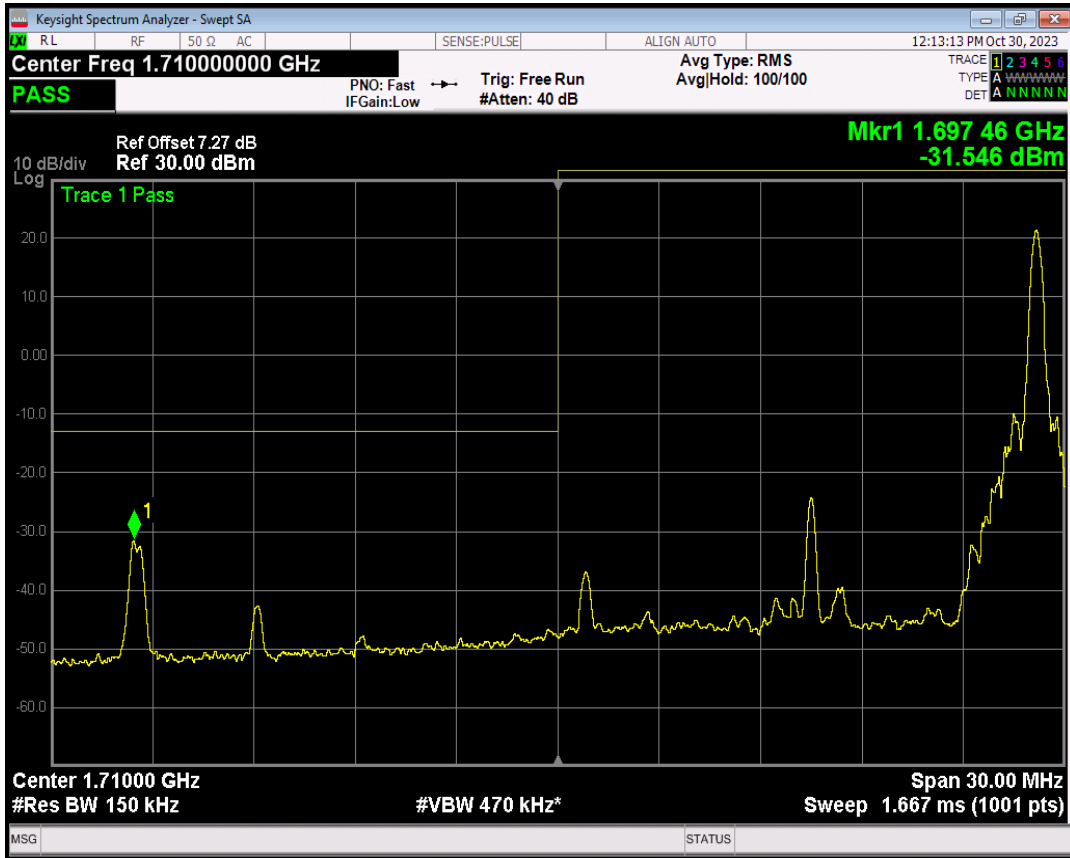

Band66 16QAM BW=15MHz Channel=132047 RB Size=1 Position=#Max

Band66 16QAM BW=15MHz Channel=132047 RB Size=75 Position=#0