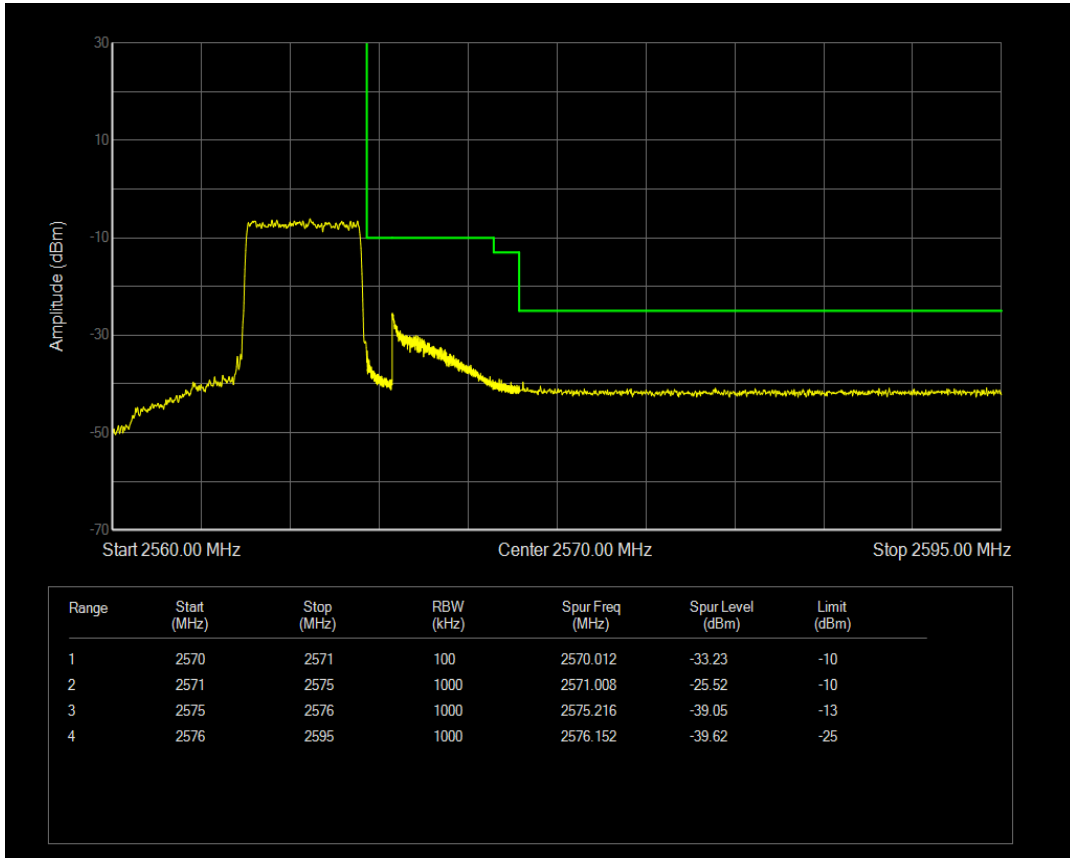

Band7 QPSK BW=5MHz Channel=21425 RB Size=25 Position=#0

Band7 16QAM BW=5MHz Channel=21425 RB Size=1 Position=#0