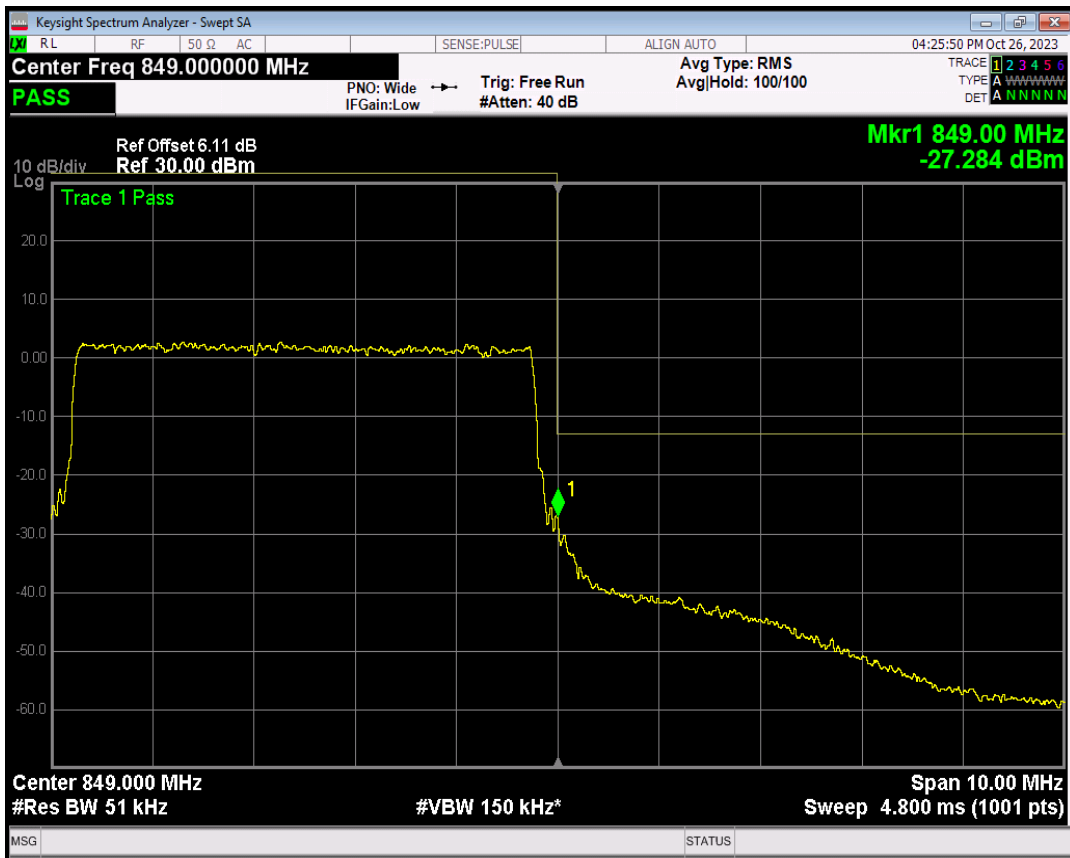

Band5 16QAM BW=5MHz Channel=20625 RB Size=25 Position=#0

Band5 QPSK BW=10MHz Channel=20450 RB Size=1 Position=#0