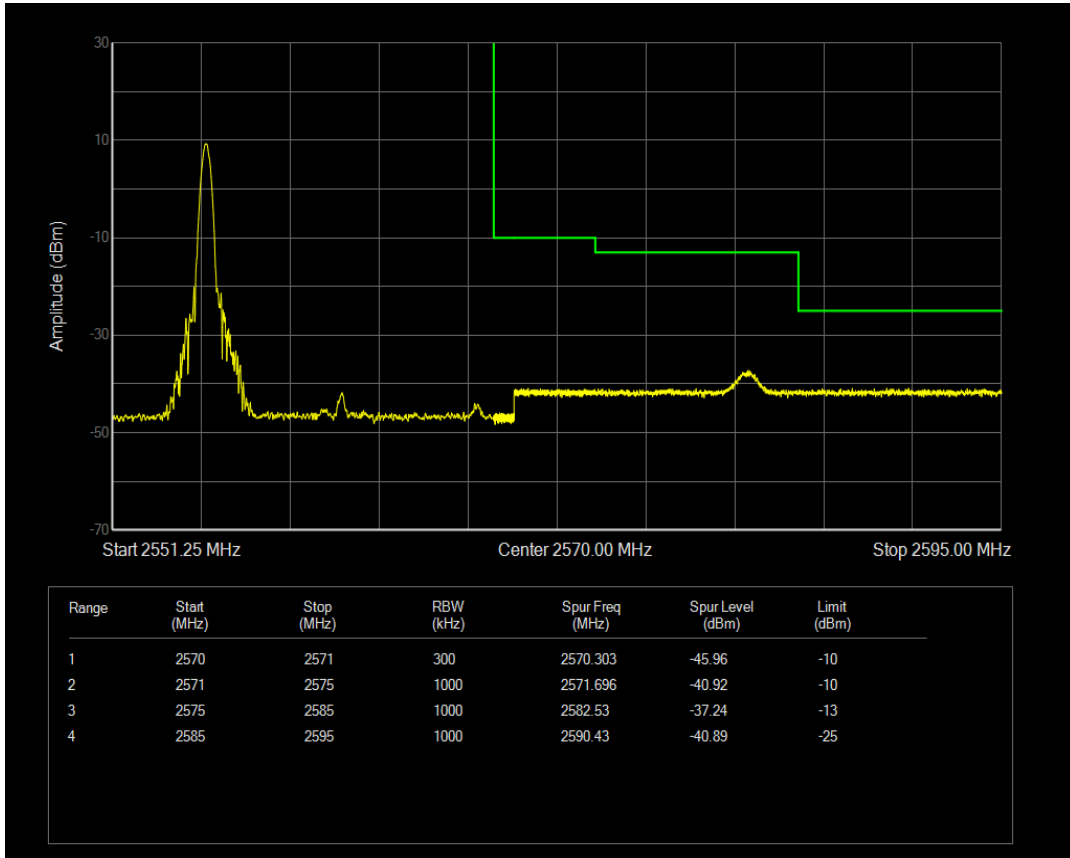

Band7 16QAM BW=15MHz Channel=20825 RB Size=1 Position=#0

Band7 16QAM BW=15MHz Channel=20825 RB Size=1 Position=#Max

Band7 16QAM BW=15MHz Channel=20825 RB Size=75 Position=#0

Band7 QPSK BW=15MHz Channel=21375 RB Size=1 Position=#0