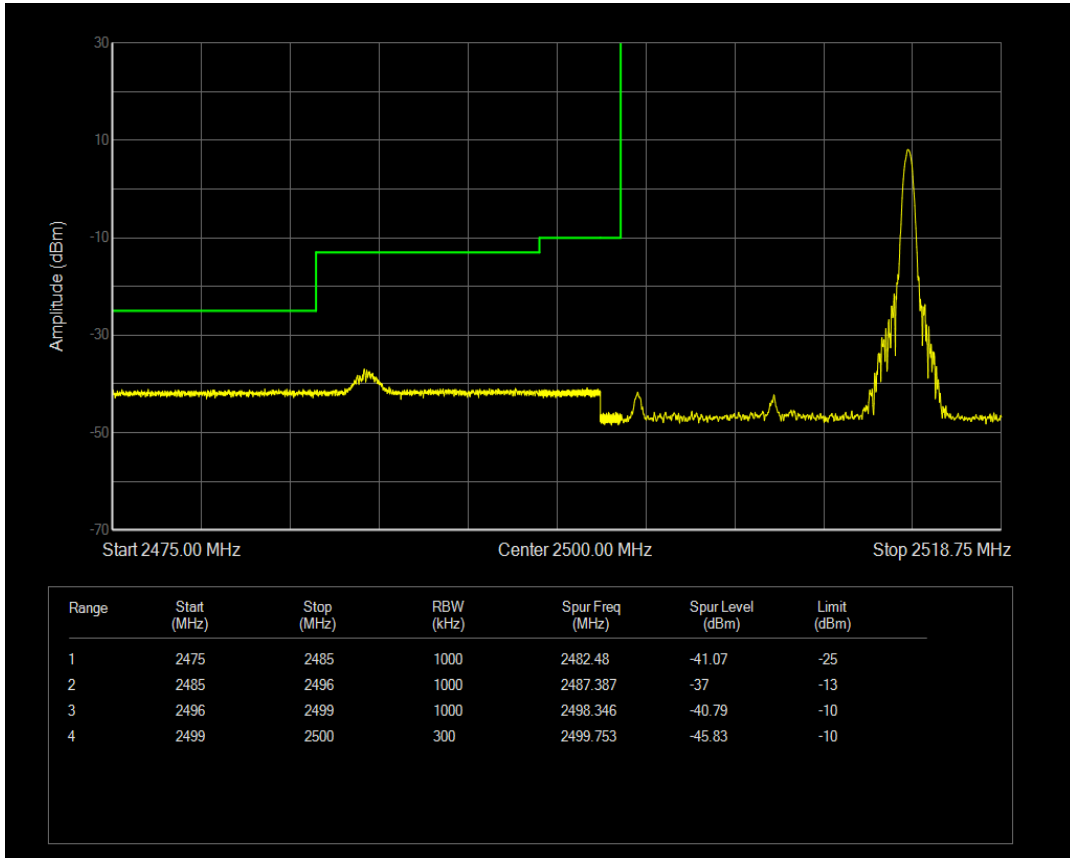

Band7 QPSK BW=10MHz Channel=21400 RB Size=1 Position=#Max

Band7 QPSK BW=10MHz Channel=21400 RB Size=50 Position=#0

Band7 16QAM BW=10MHz Channel=21400 RB Size=1 Position=#0

Band7 16QAM BW=10MHz Channel=21400 RB Size=1 Position=#Max

Band7 16QAM BW=10MHz Channel=21400 RB Size=50 Position=#0

Band7 QPSK BW=15MHz Channel=20825 RB Size=1 Position=#0

Band7 QPSK BW=15MHz Channel=20825 RB Size=1 Position=#Max

Band7 QPSK BW=15MHz Channel=20825 RB Size=75 Position=#0

Band7 16QAM BW=15MHz Channel=20825 RB Size=1 Position=#0

Band7 16QAM BW=15MHz Channel=20825 RB Size=1 Position=#Max

Band7 16QAM BW=15MHz Channel=20825 RB Size=75 Position=#0

Band7 QPSK BW=15MHz Channel=21375 RB Size=1 Position=#0