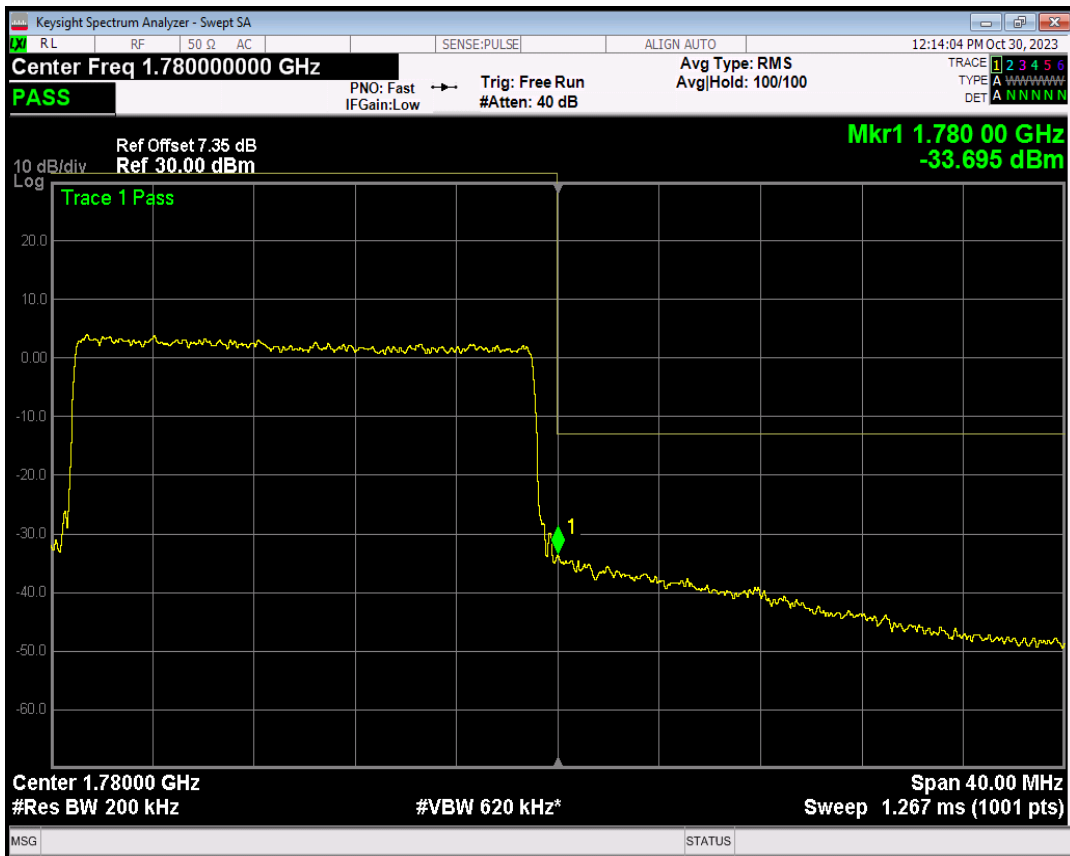

Band66 16QAM BW=20MHz Channel=132572 RB Size=100 Position=#0

Band7 QPSK BW=5MHz Channel=20775 RB Size=1 Position=#0