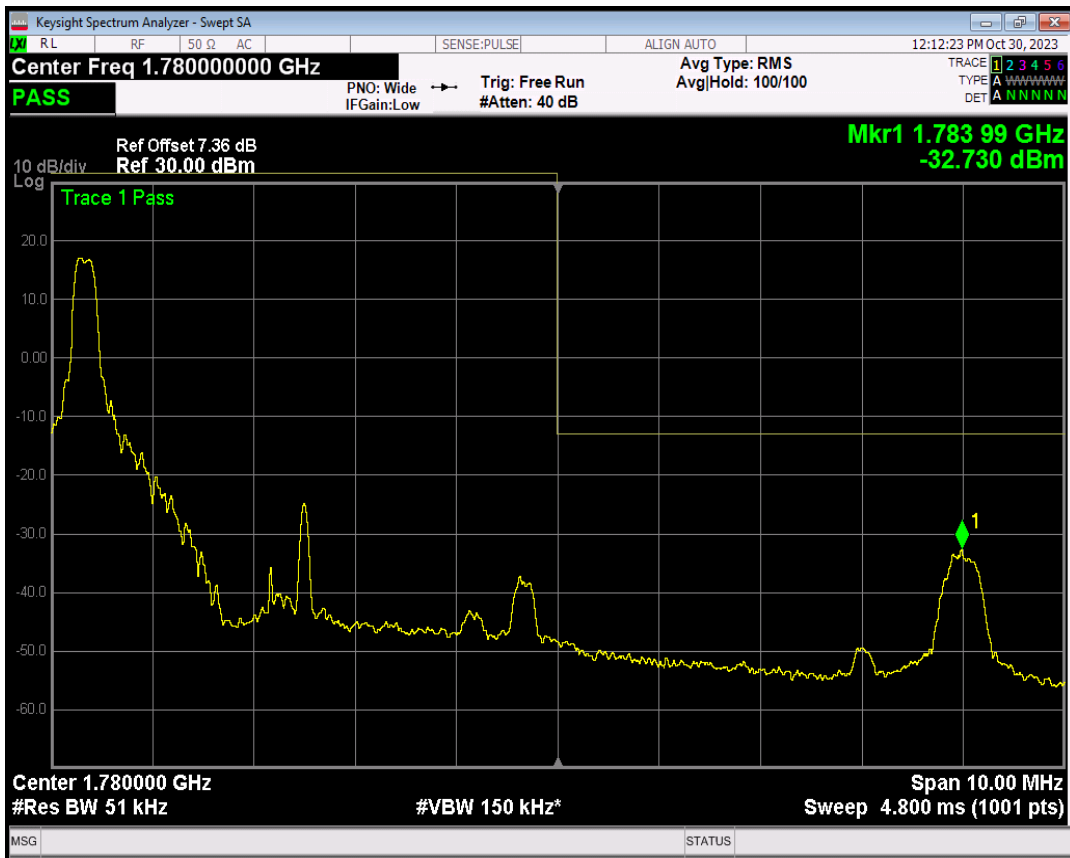

Band66 16QAM BW=5MHz Channel=132647 RB Size=1 Position=#0

Band66 16QAM BW=5MHz Channel=132647 RB Size=1 Position=#Max