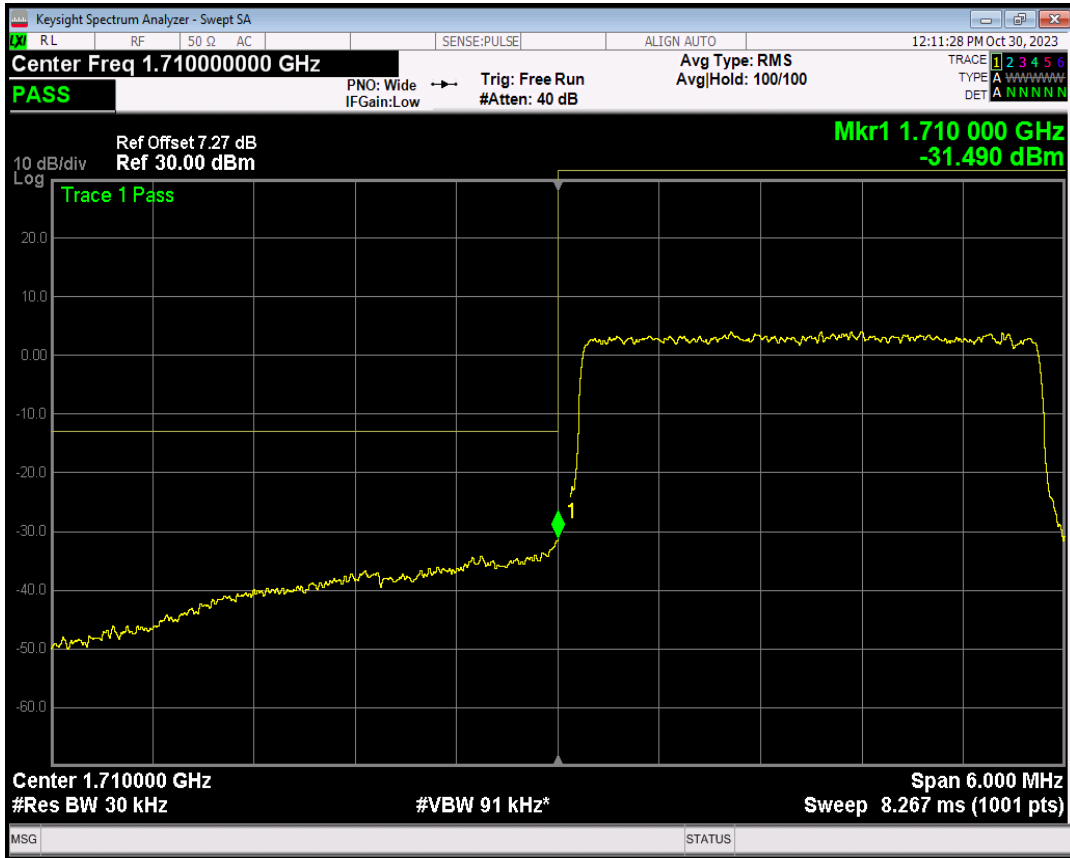

Band66 16QAM BW=1.4MHz Channel=132665 RB Size=6 Position=#0

Band66 QPSK BW=3MHz Channel=131987 RB Size=1 Position=#0

Band66 QPSK BW=3MHz Channel=131987 RB Size=1 Position=#Max

Band66 QPSK BW=3MHz Channel=131987 RB Size=15 Position=#0