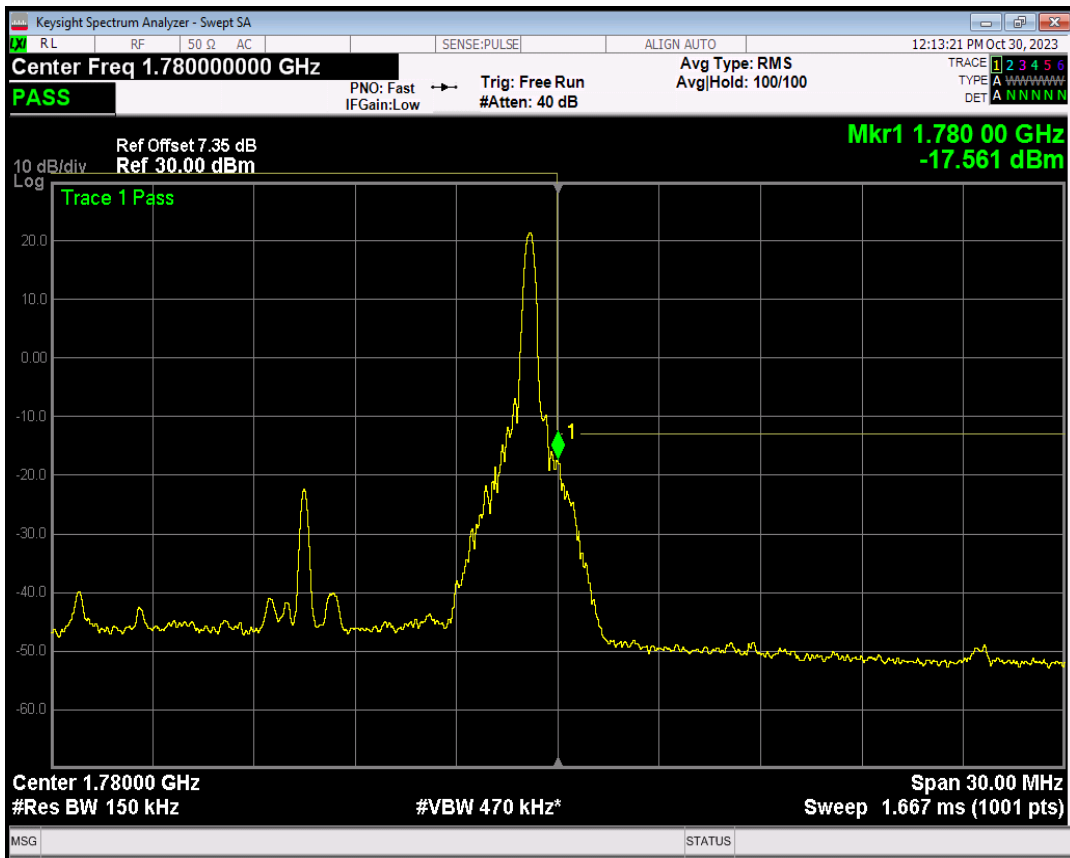

Band66 QPSK BW=15MHz Channel=132597 RB Size=1 Position=#Max

Band66 QPSK BW=15MHz Channel=132597 RB Size=75 Position=#0