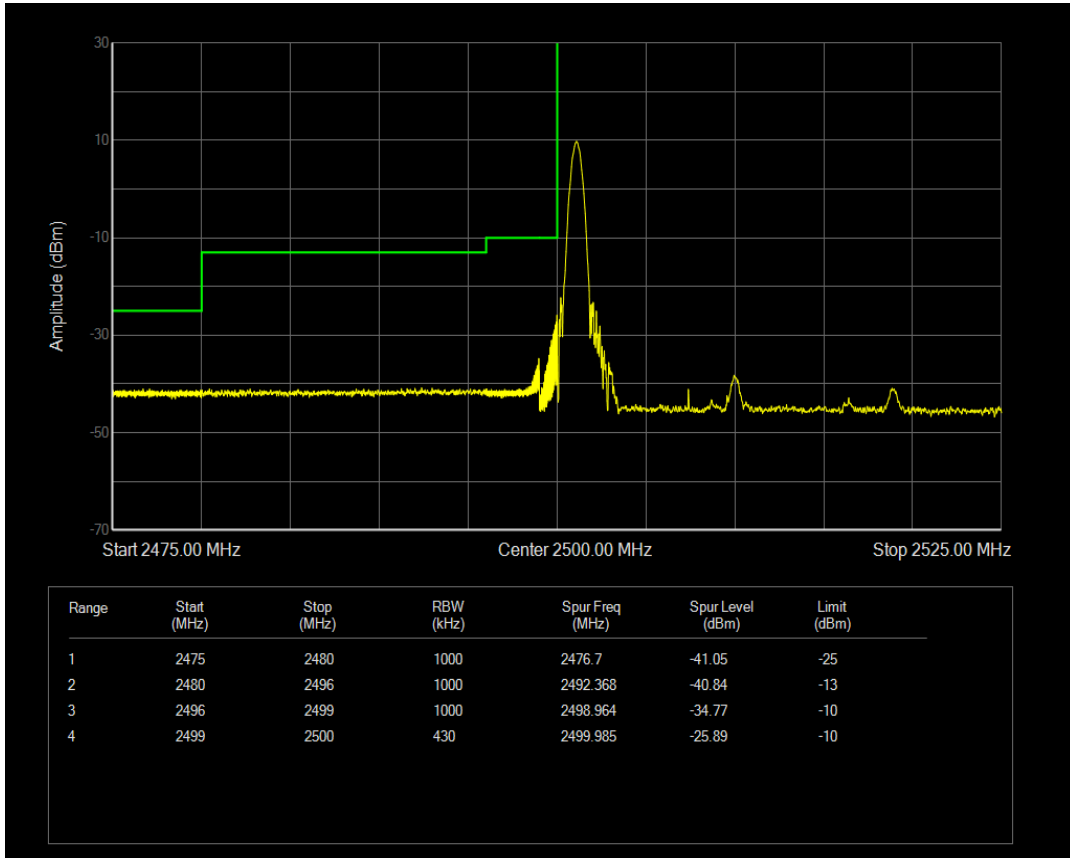

Band7 QPSK BW=20MHz Channel=20850 RB Size=1 Position=#0

Band7 QPSK BW=20MHz Channel=20850 RB Size=100 Position=#0