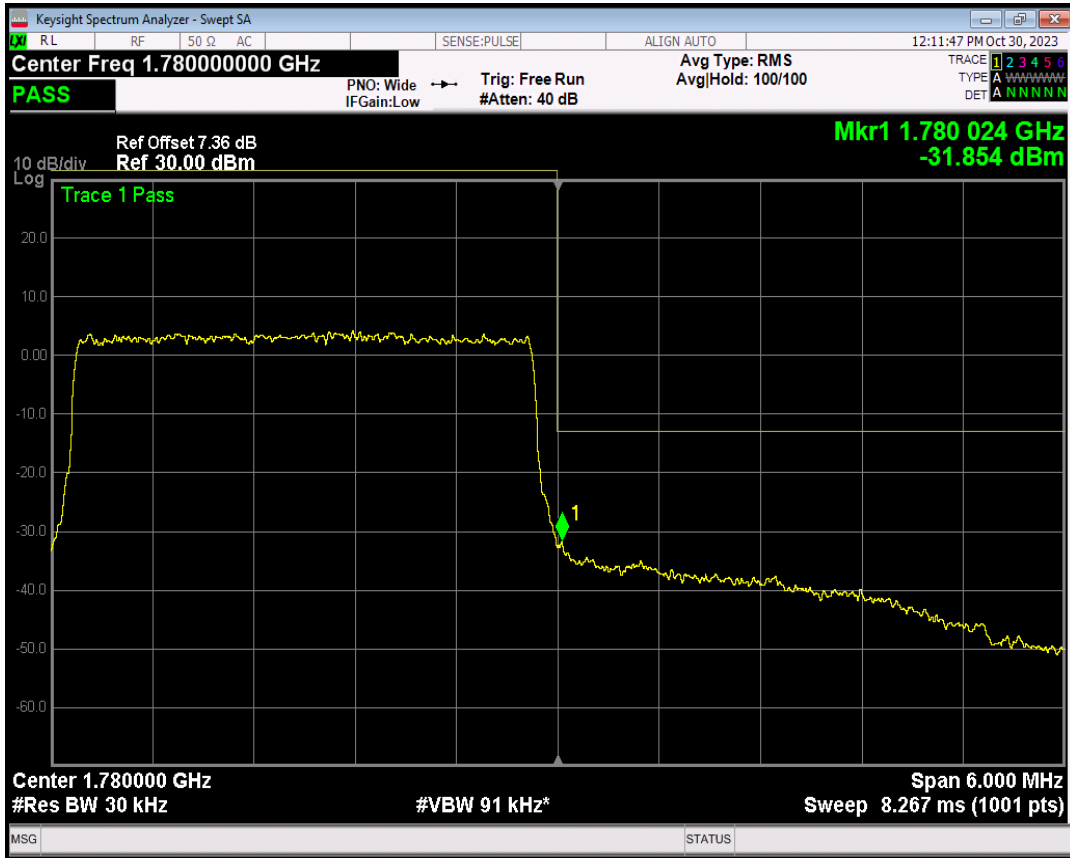

Band66 QPSK BW=3MHz Channel=132657 RB Size=15 Position=#0

Band66 16QAM BW=3MHz Channel=132657 RB Size=1 Position=#0