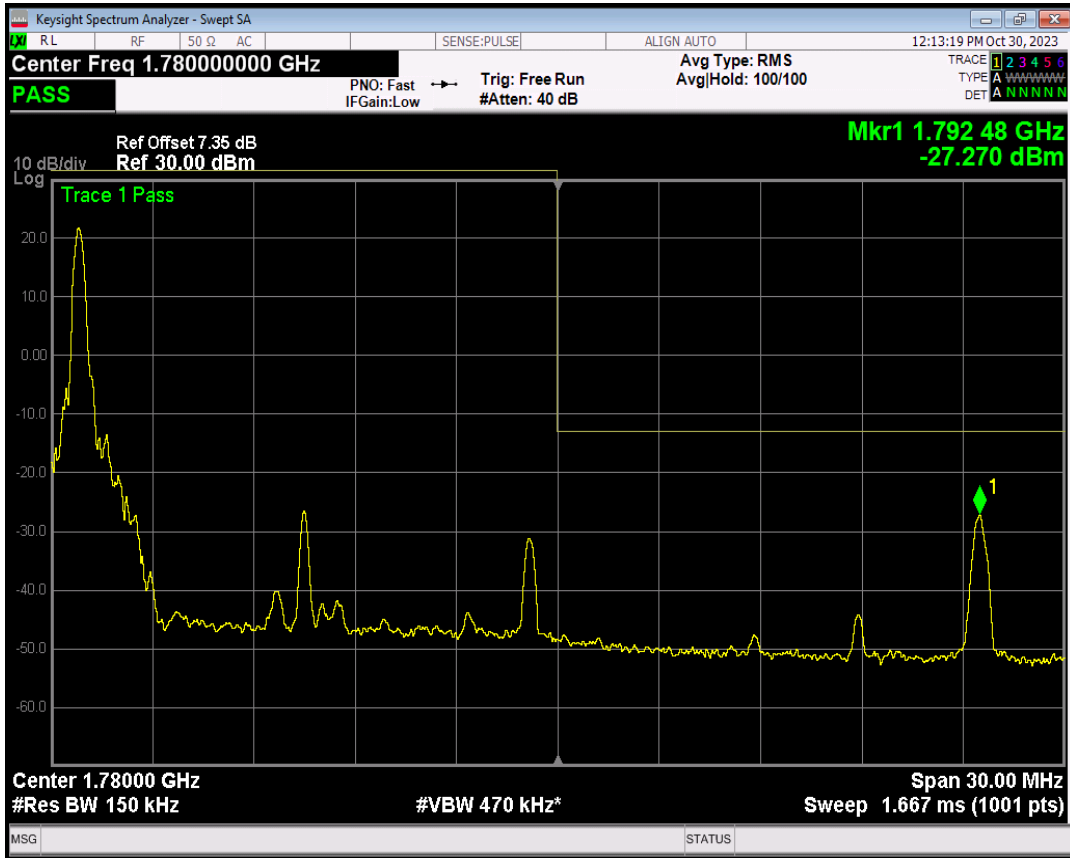

Band66 16QAM BW=15MHz Channel=132047 RB Size=1 Position=#0

Band66 16QAM BW=15MHz Channel=132047 RB Size=1 Position=#Max

Band66 16QAM BW=15MHz Channel=132047 RB Size=75 Position=#0

Band66 QPSK BW=15MHz Channel=132597 RB Size=1 Position=#0