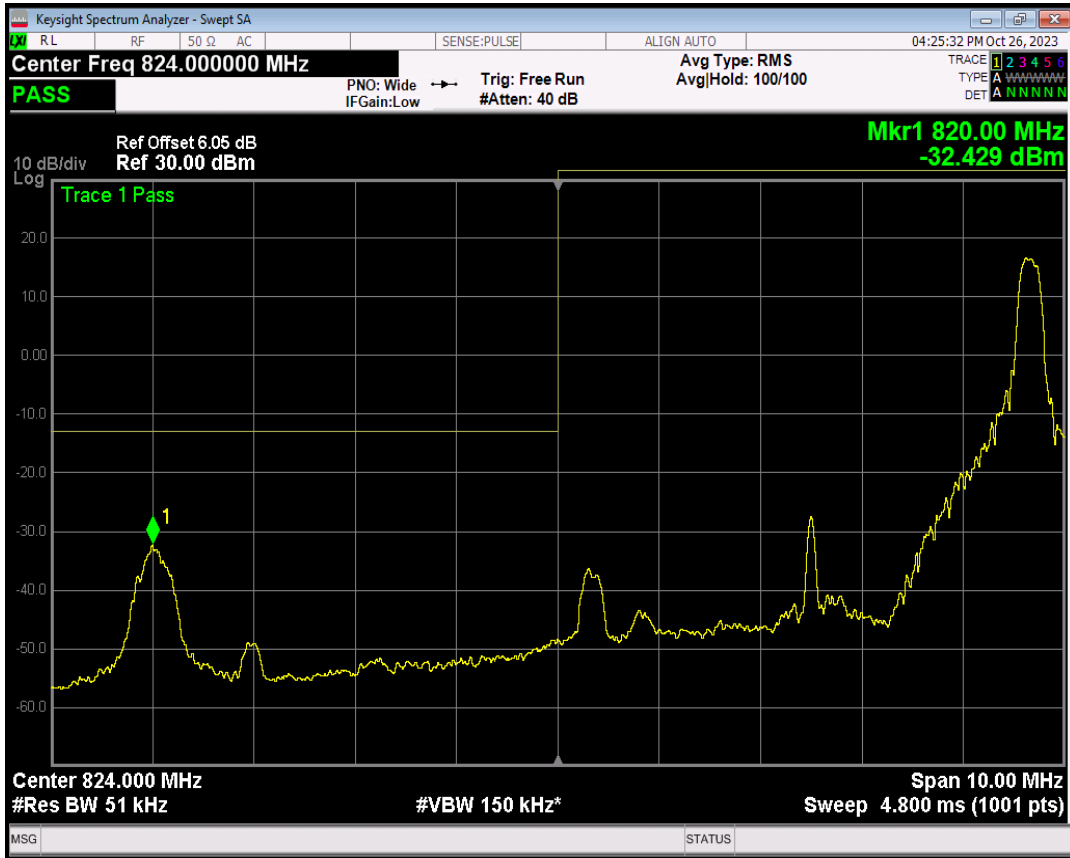

Band5 16QAM BW=5MHz Channel=20425 RB Size=1 Position=#0

Band5 16QAM BW=5MHz Channel=20425 RB Size=1 Position=#Max

Band5 16QAM BW=5MHz Channel=20425 RB Size=25 Position=#0

Band5 QPSK BW=5MHz Channel=20625 RB Size=1 Position=#0