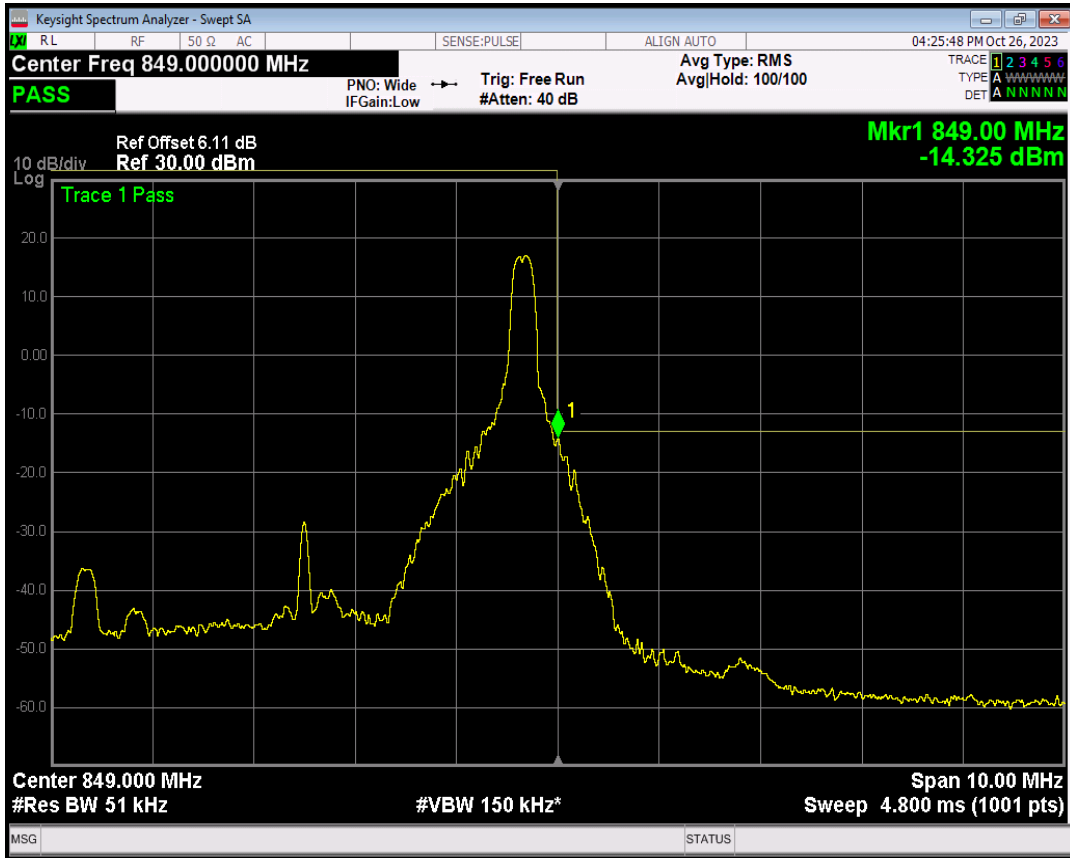

Band5 QPSK BW=5MHz Channel=20625 RB Size=1 Position=#Max

Band5 QPSK BW=5MHz Channel=20625 RB Size=25 Position=#0

Band5 16QAM BW=5MHz Channel=20625 RB Size=1 Position=#0

Band5 16QAM BW=5MHz Channel=20625 RB Size=1 Position=#Max