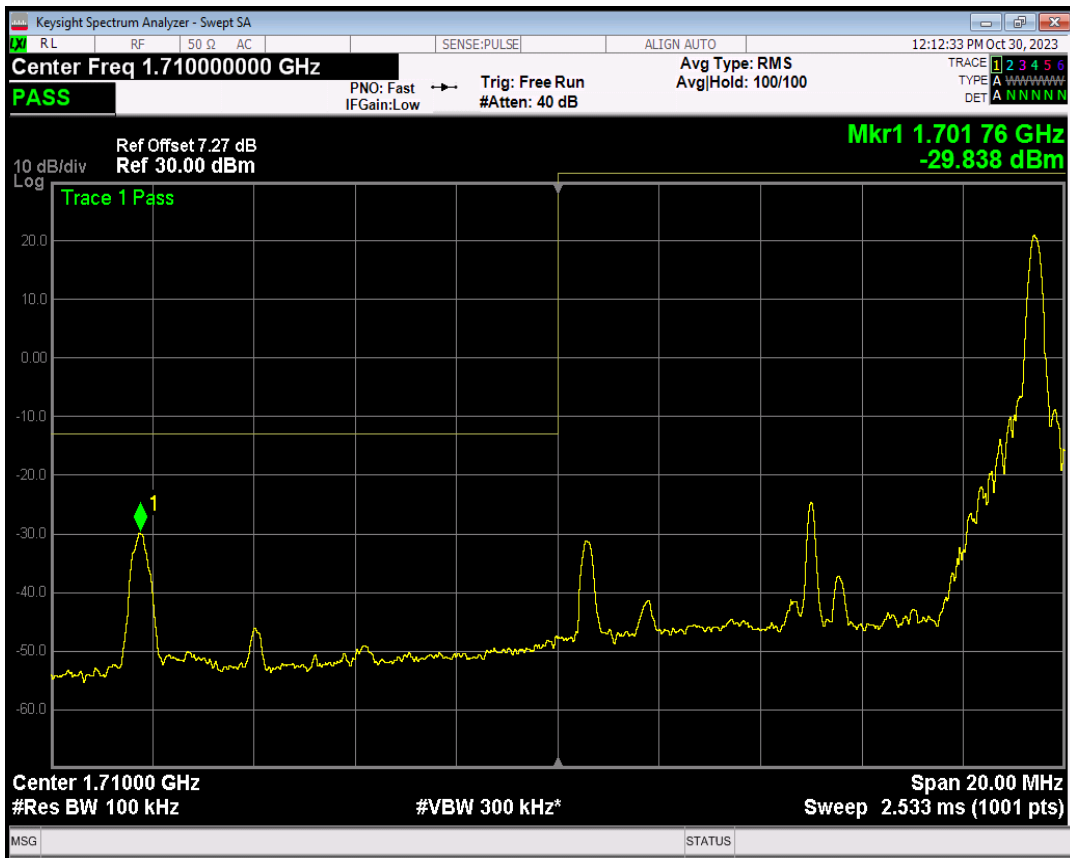

Band66 QPSK BW=10MHz Channel=132022 RB Size=1 Position=#Max

Band66 QPSK BW=10MHz Channel=132022 RB Size=50 Position=#0