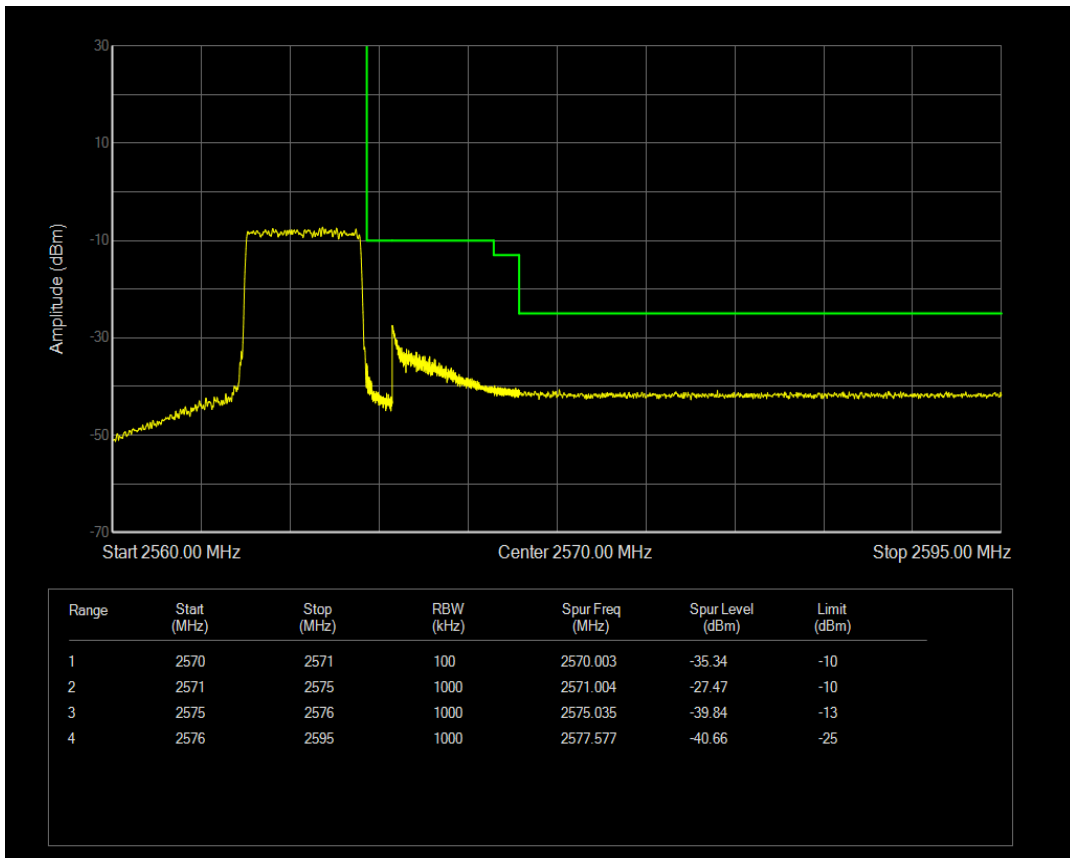

Band7 QPSK BW=5MHz Channel=21425 RB Size=1 Position=#Max

Band7 QPSK BW=5MHz Channel=21425 RB Size=25 Position=#0

Band7 16QAM BW=5MHz Channel=21425 RB Size=1 Position=#0

Band7 16QAM BW=5MHz Channel=21425 RB Size=1 Position=#Max

Band7 16QAM BW=5MHz Channel=21425 RB Size=25 Position=#0

Band7 QPSK BW=10MHz Channel=20800 RB Size=1 Position=#0

Band7 QPSK BW=10MHz Channel=20800 RB Size=1 Position=#Max

Band7 QPSK BW=10MHz Channel=20800 RB Size=50 Position=#0