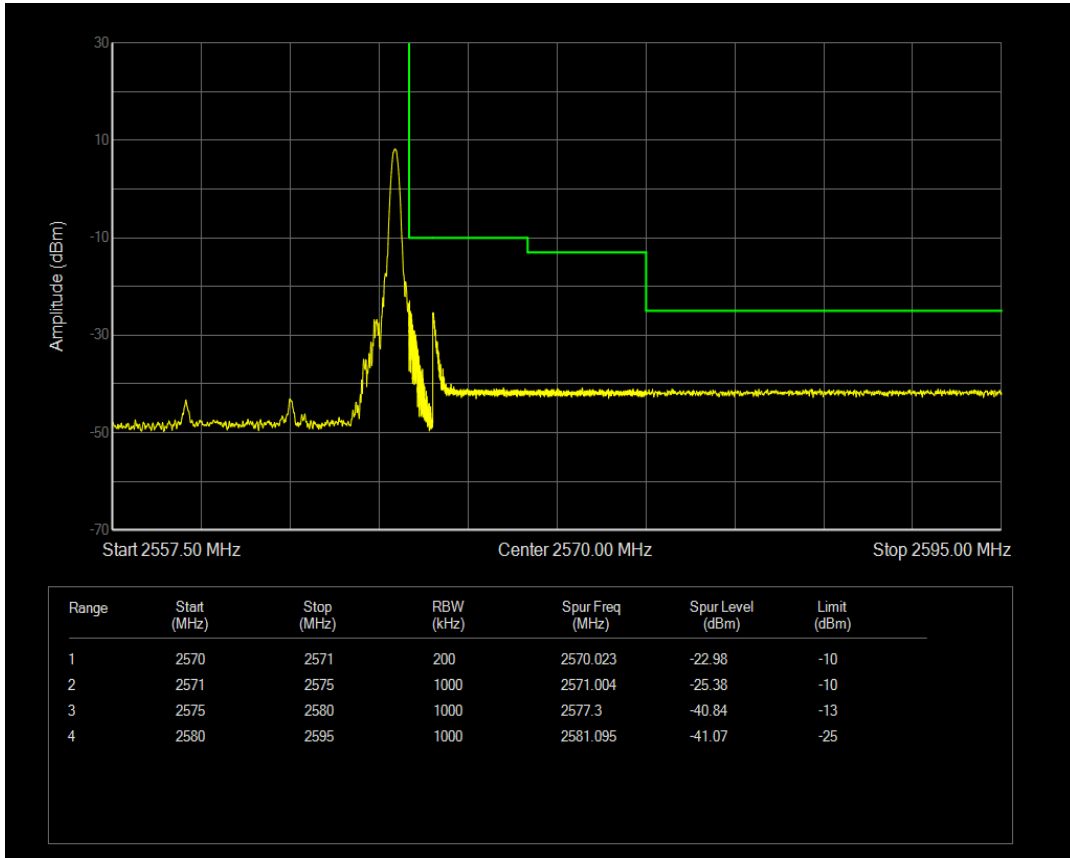

Band7 QPSK BW=10MHz Channel=21400 RB Size=1 Position=#Max

Band7 QPSK BW=10MHz Channel=21400 RB Size=50 Position=#0

Band7 16QAM BW=10MHz Channel=21400 RB Size=1 Position=#0

Band7 16QAM BW=10MHz Channel=21400 RB Size=1 Position=#Max