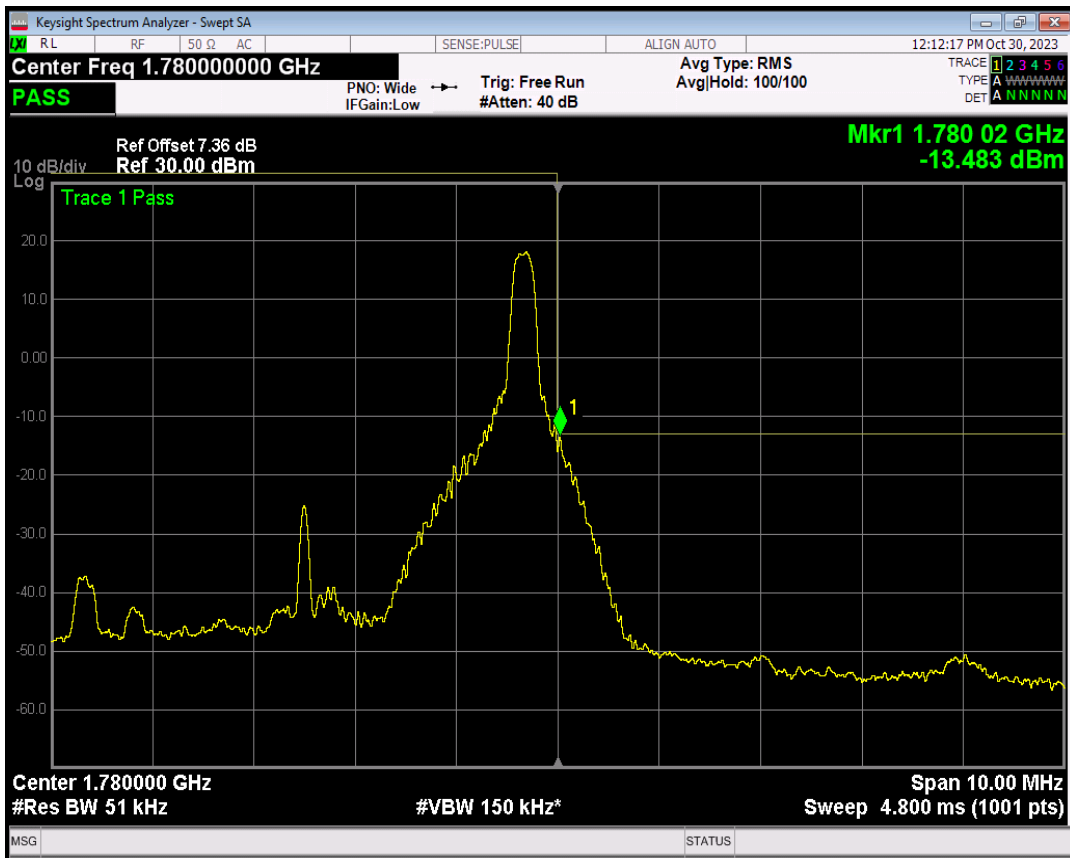

Band66 QPSK BW=5MHz Channel=132647 RB Size=1 Position=#Max

Band66 QPSK BW=5MHz Channel=132647 RB Size=25 Position=#0