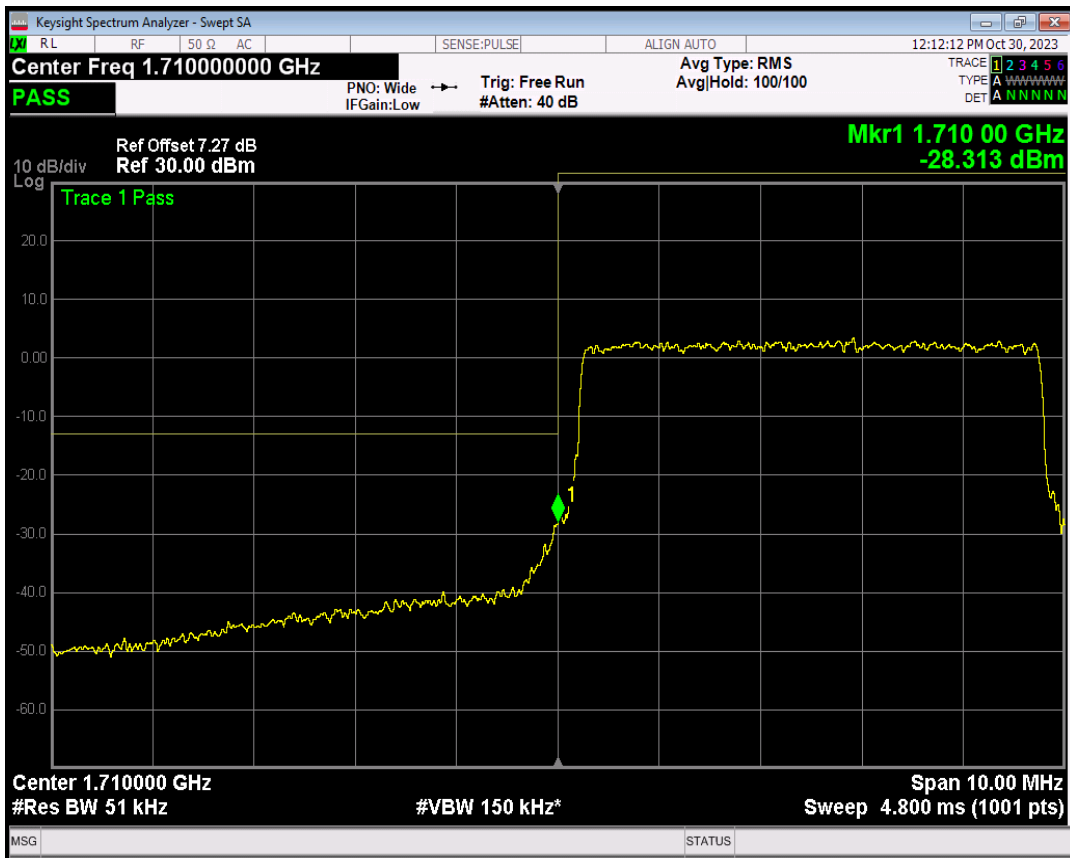

Band66 16QAM BW=5MHz Channel=131997 RB Size=25 Position=#0

Band66 QPSK BW=5MHz Channel=132647 RB Size=1 Position=#0