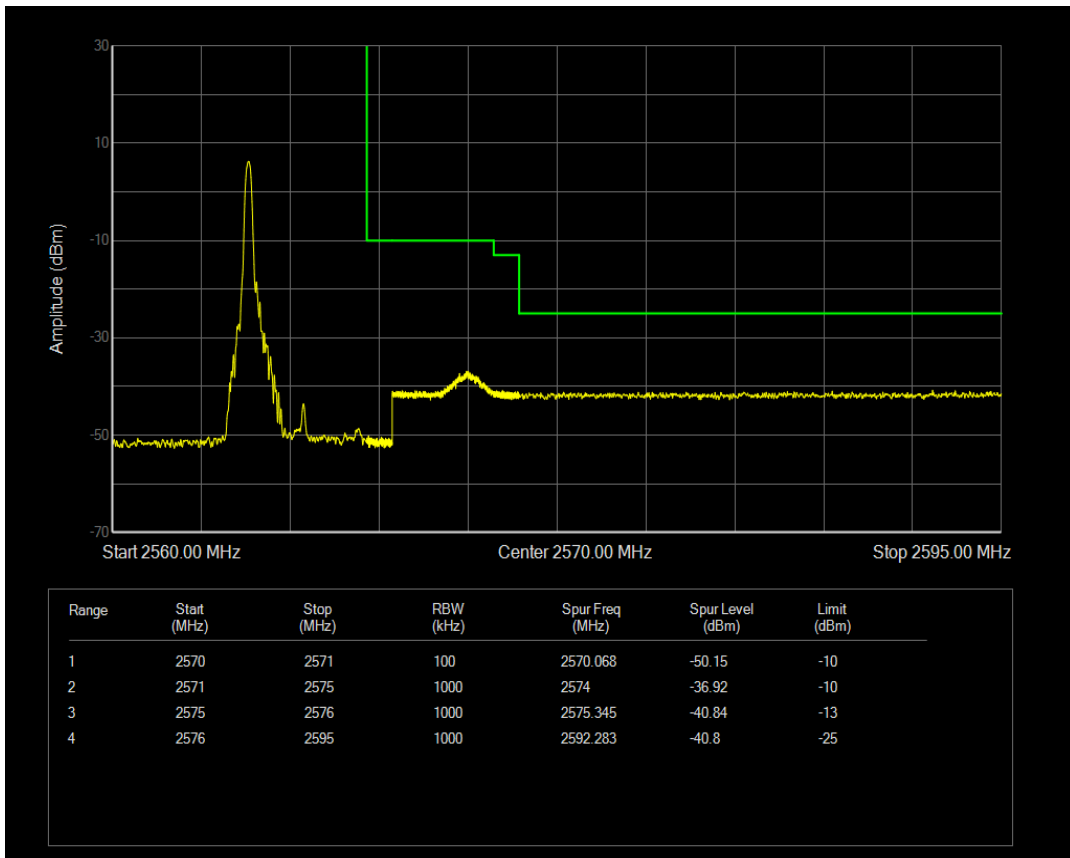

Band7 16QAM BW=5MHz Channel=20775 RB Size=1 Position=#0

Band7 16QAM BW=5MHz Channel=20775 RB Size=1 Position=#Max

Band7 16QAM BW=5MHz Channel=20775 RB Size=25 Position=#0

Band7 QPSK BW=5MHz Channel=21425 RB Size=1 Position=#0

Band7 QPSK BW=5MHz Channel=21425 RB Size=1 Position=#Max

Band7 QPSK BW=5MHz Channel=21425 RB Size=25 Position=#0

Band7 16QAM BW=5MHz Channel=21425 RB Size=1 Position=#0

Band7 16QAM BW=5MHz Channel=21425 RB Size=1 Position=#Max