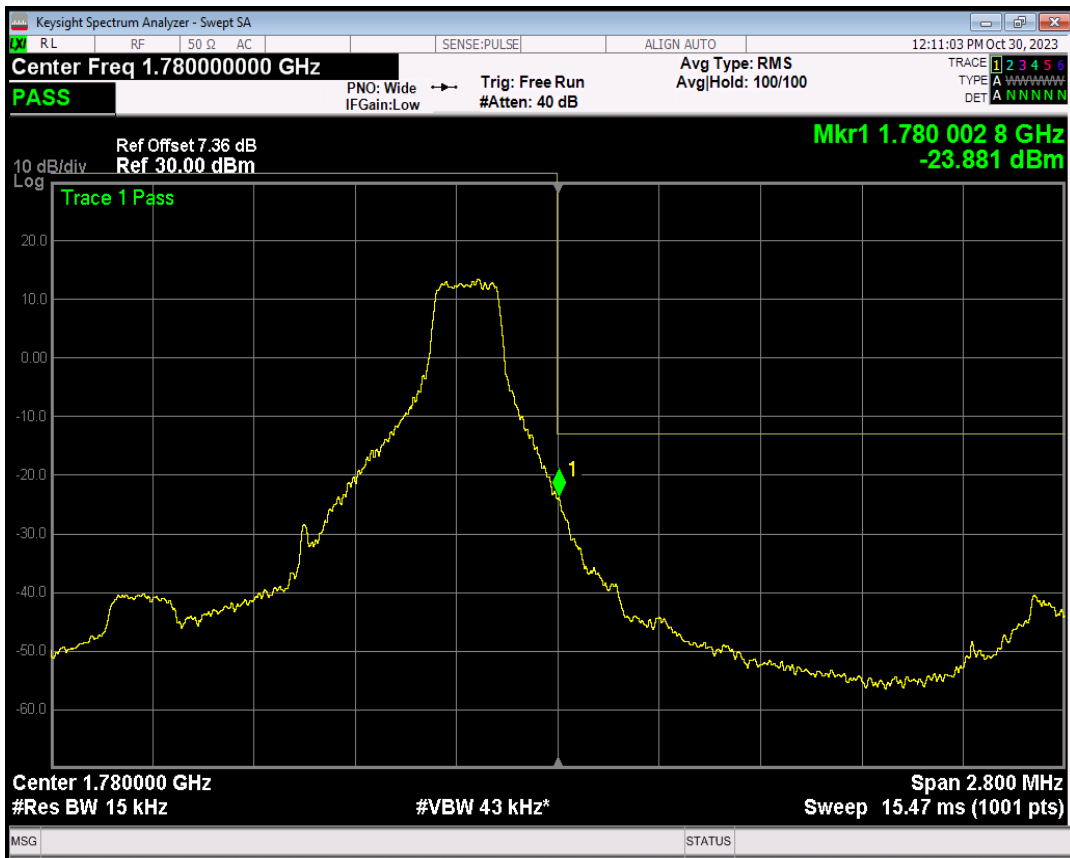

Band66 QPSK BW=1.4MHz Channel=132665 RB Size=1 Position=#Max

Band66 QPSK BW=1.4MHz Channel=132665 RB Size=6 Position=#0