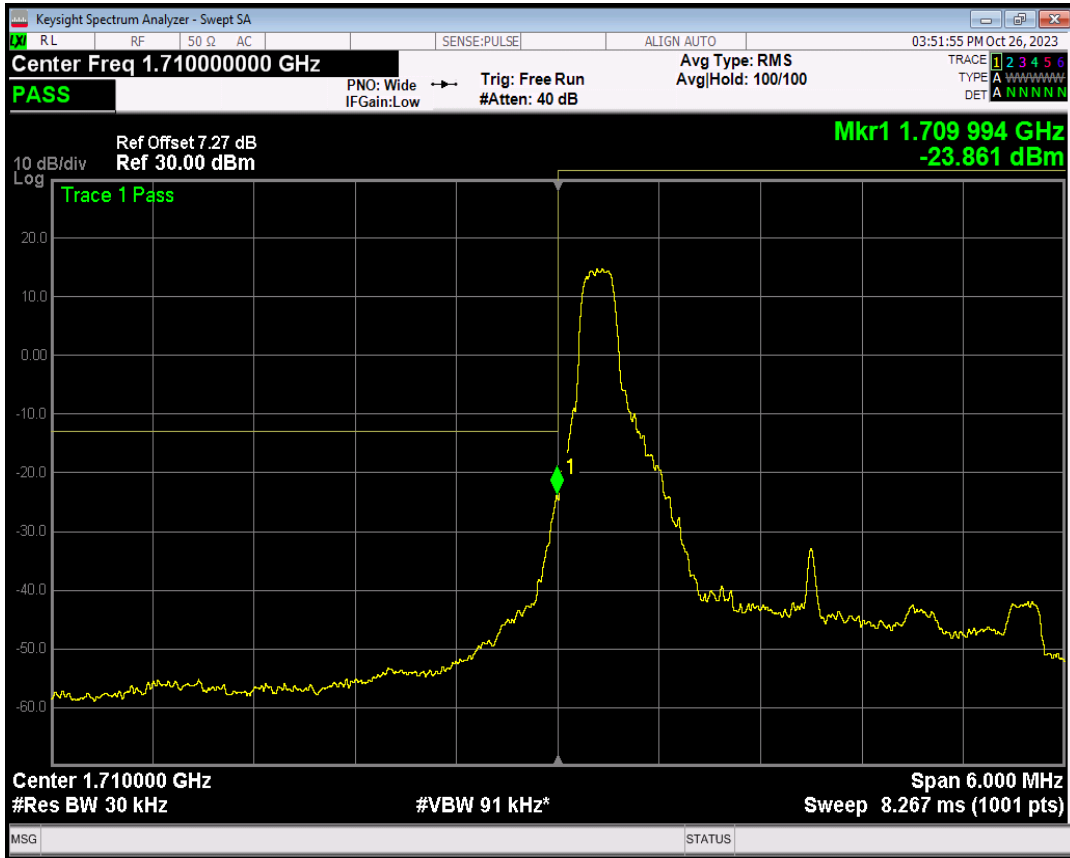

Band4 QPSK BW=3MHz Channel=19965 RB Size=1 Position=#0

Band4 QPSK BW=3MHz Channel=19965 RB Size=1 Position=#Max