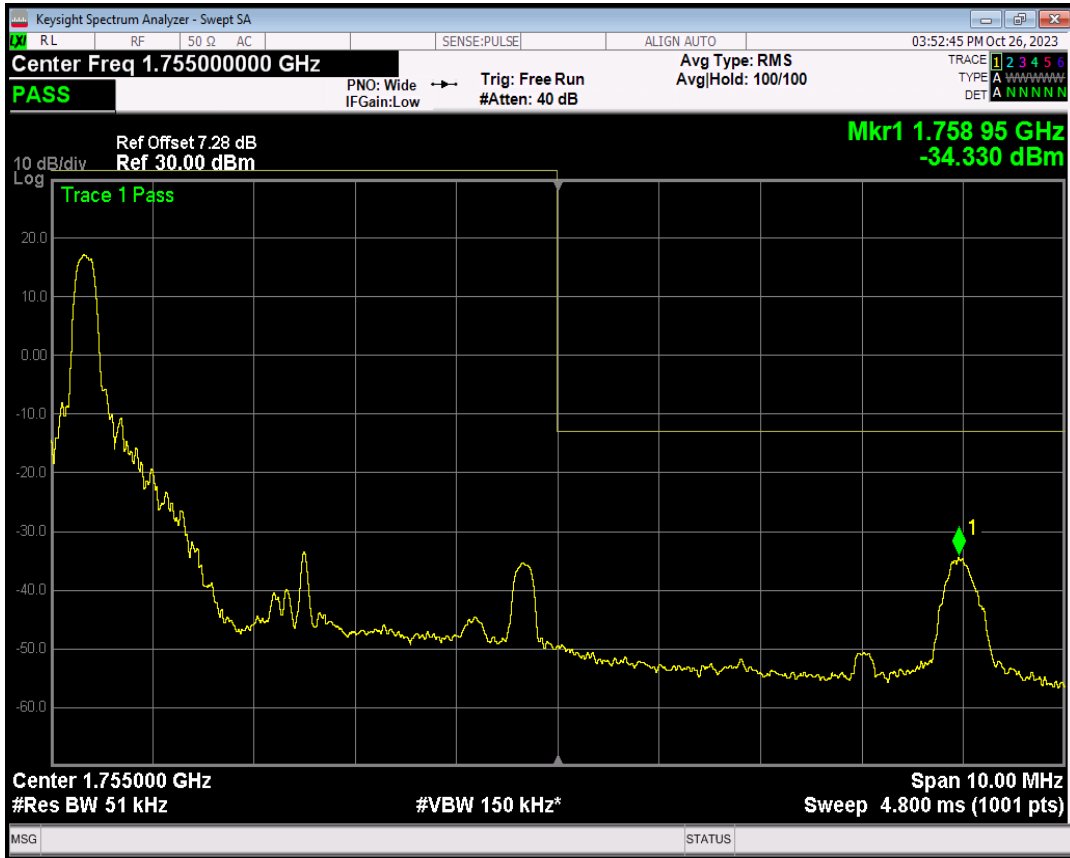

Band4 16QAM BW=5MHz Channel=19975 RB Size=1 Position=#Max

Band4 16QAM BW=5MHz Channel=19975 RB Size=25 Position=#0

Band4 QPSK BW=5MHz Channel=20375 RB Size=1 Position=#0

Band4 QPSK BW=5MHz Channel=20375 RB Size=1 Position=#Max