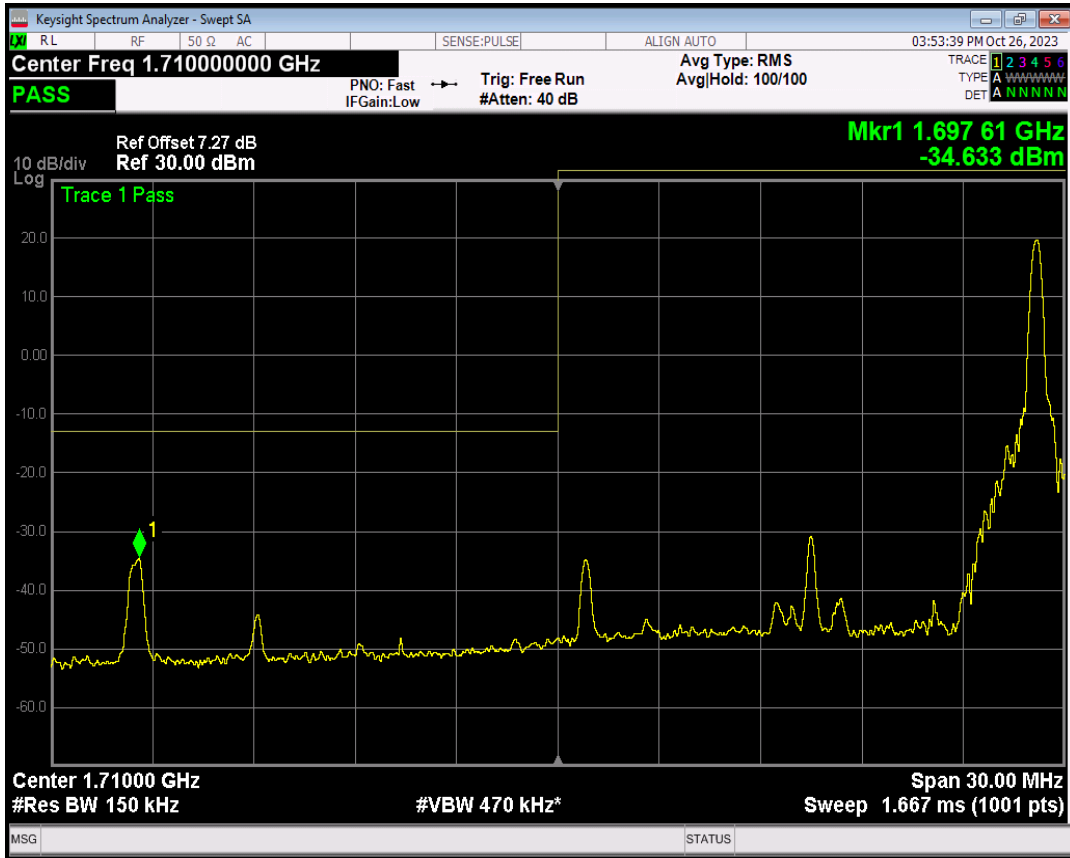

Band4 16QAM BW=15MHz Channel=20025 RB Size=1 Position=#Max

Band4 16QAM BW=15MHz Channel=20025 RB Size=75 Position=#0