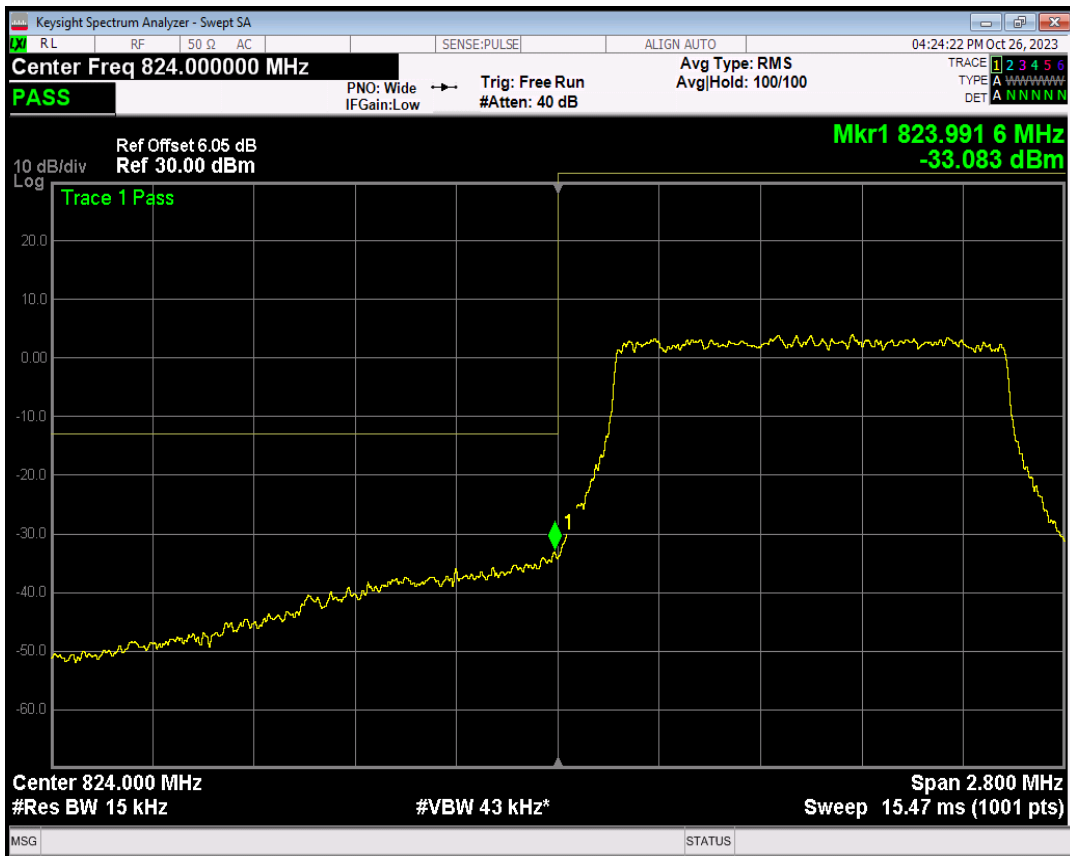

Band5 16QAM BW=1.4MHz Channel=20407 RB Size=6 Position=#0

Band5 QPSK BW=1.4MHz Channel=20643 RB Size=1 Position=#0