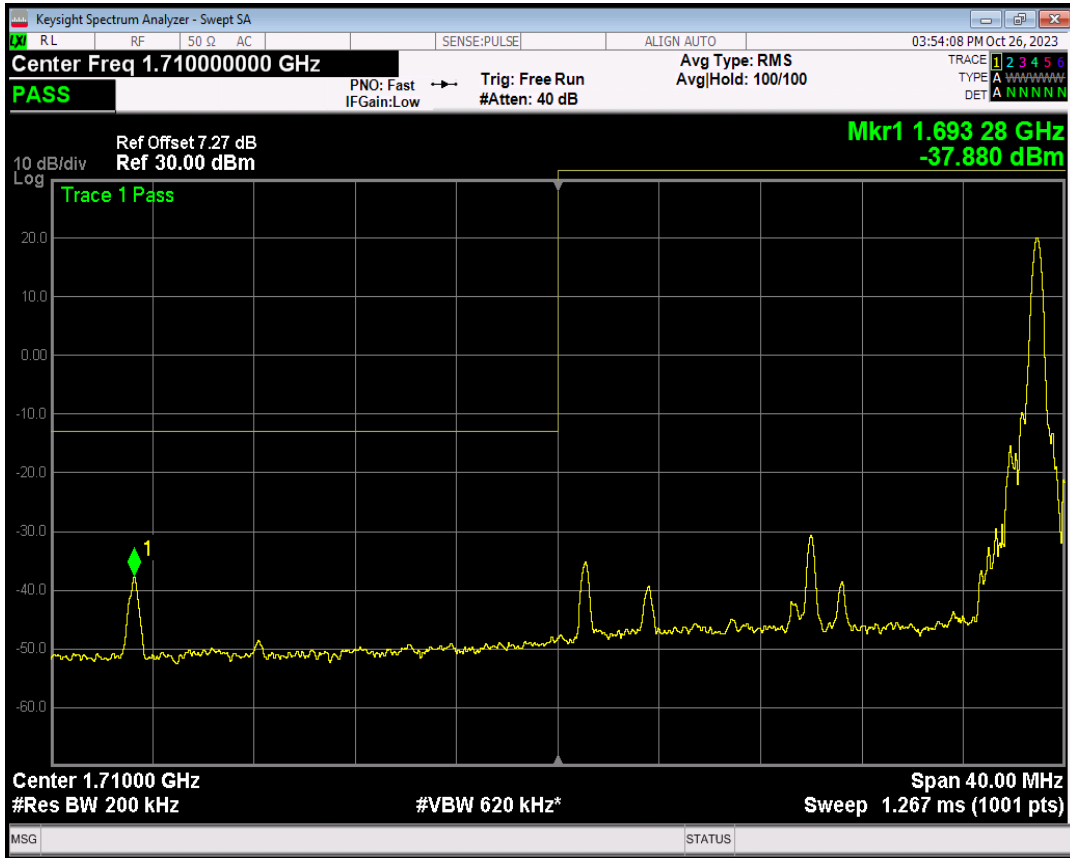

Band4 16QAM BW=20MHz Channel=20050 RB Size=1 Position=#Max

Band4 16QAM BW=20MHz Channel=20050 RB Size=100 Position=#0