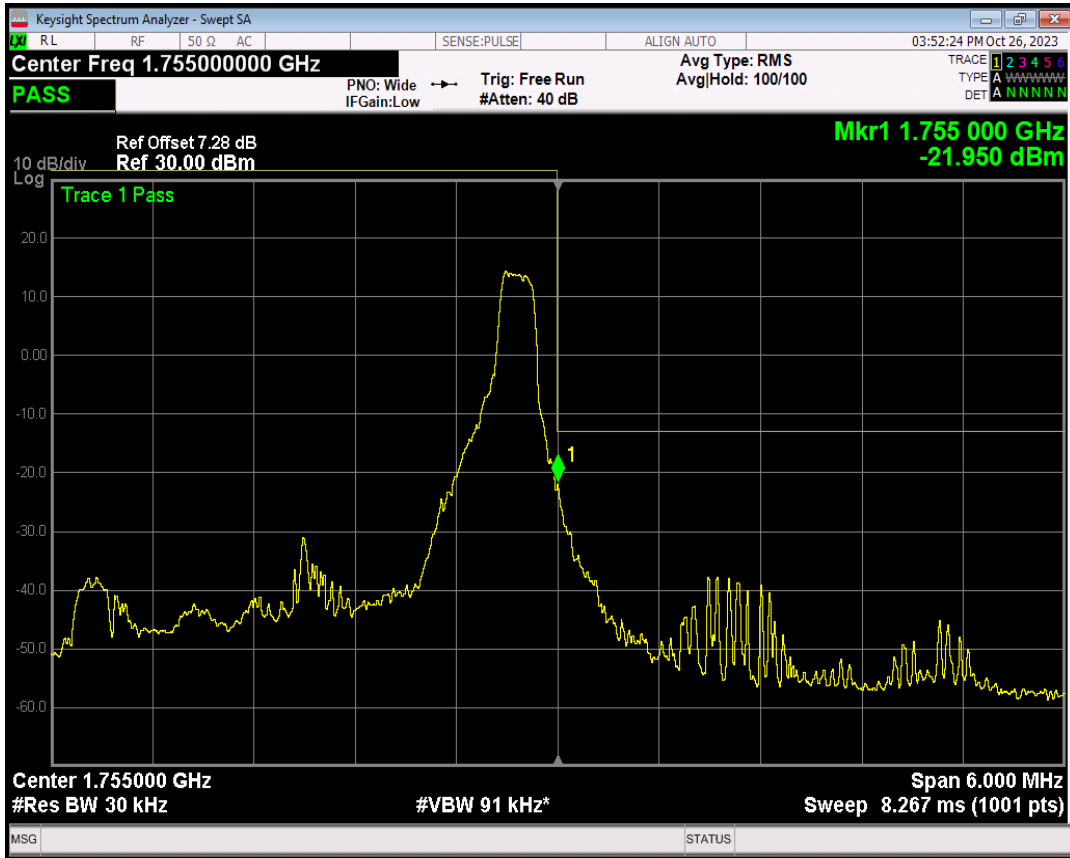

Band4 16QAM BW=3MHz Channel=20385 RB Size=1 Position=#Max

Band4 16QAM BW=3MHz Channel=20385 RB Size=15 Position=#0