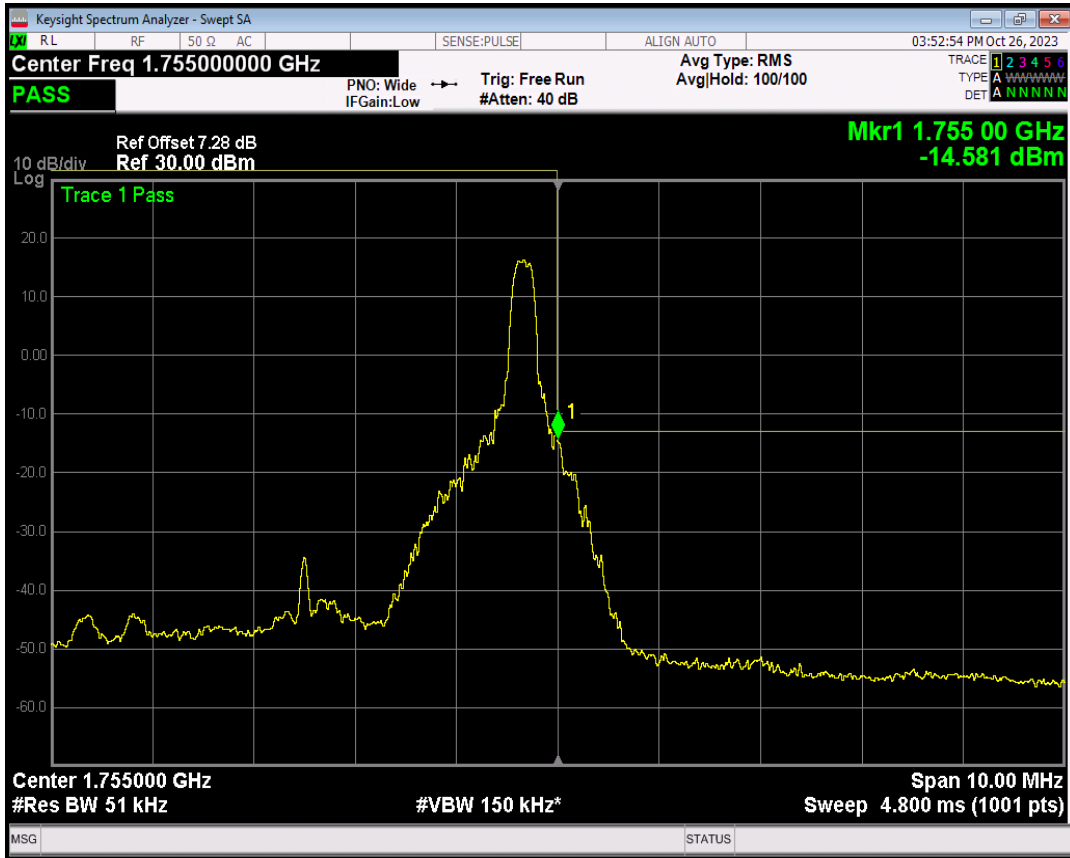

Band4 16QAM BW=5MHz Channel=20375 RB Size=1 Position=#Max

Band4 16QAM BW=5MHz Channel=20375 RB Size=25 Position=#0