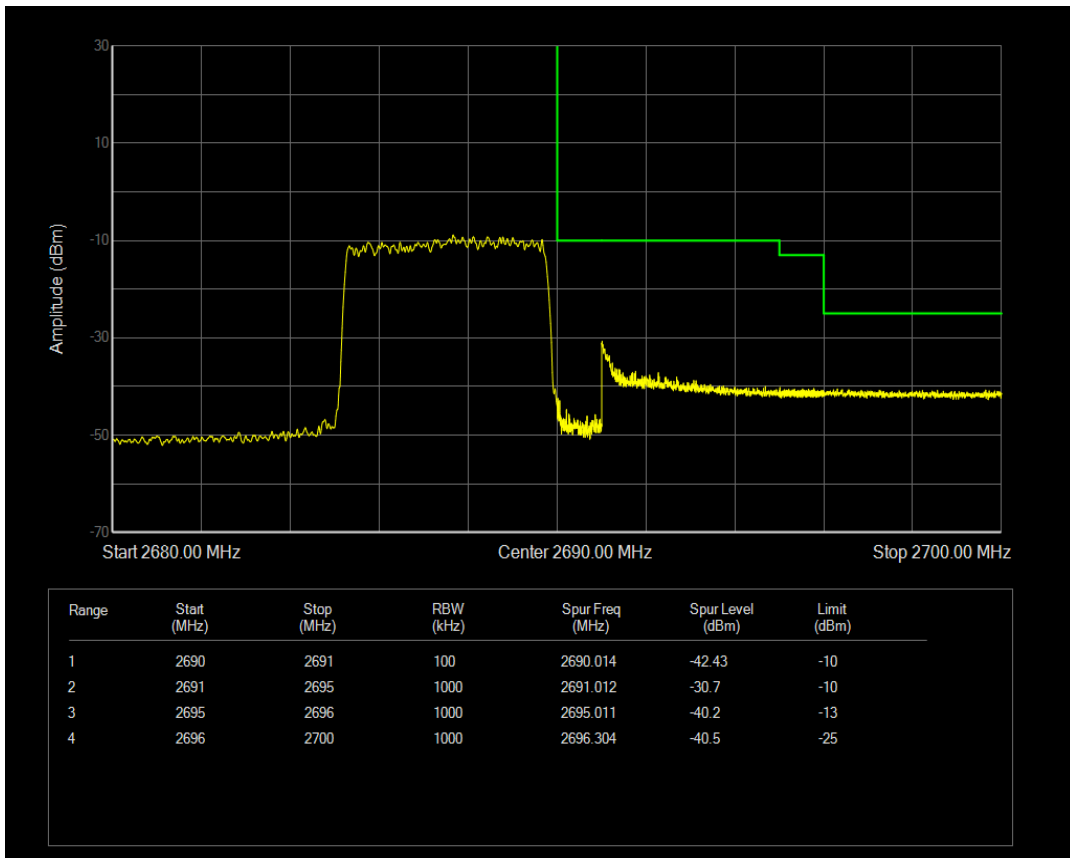

Band41 QPSK BW=5MHz Channel=41565 RB Size=25 Position=#0

Band41 16QAM BW=5MHz Channel=41565 RB Size=1 Position=#0

Band41 16QAM BW=5MHz Channel=41565 RB Size=1 Position=#Max

Band41 16QAM BW=5MHz Channel=41565 RB Size=25 Position=#0