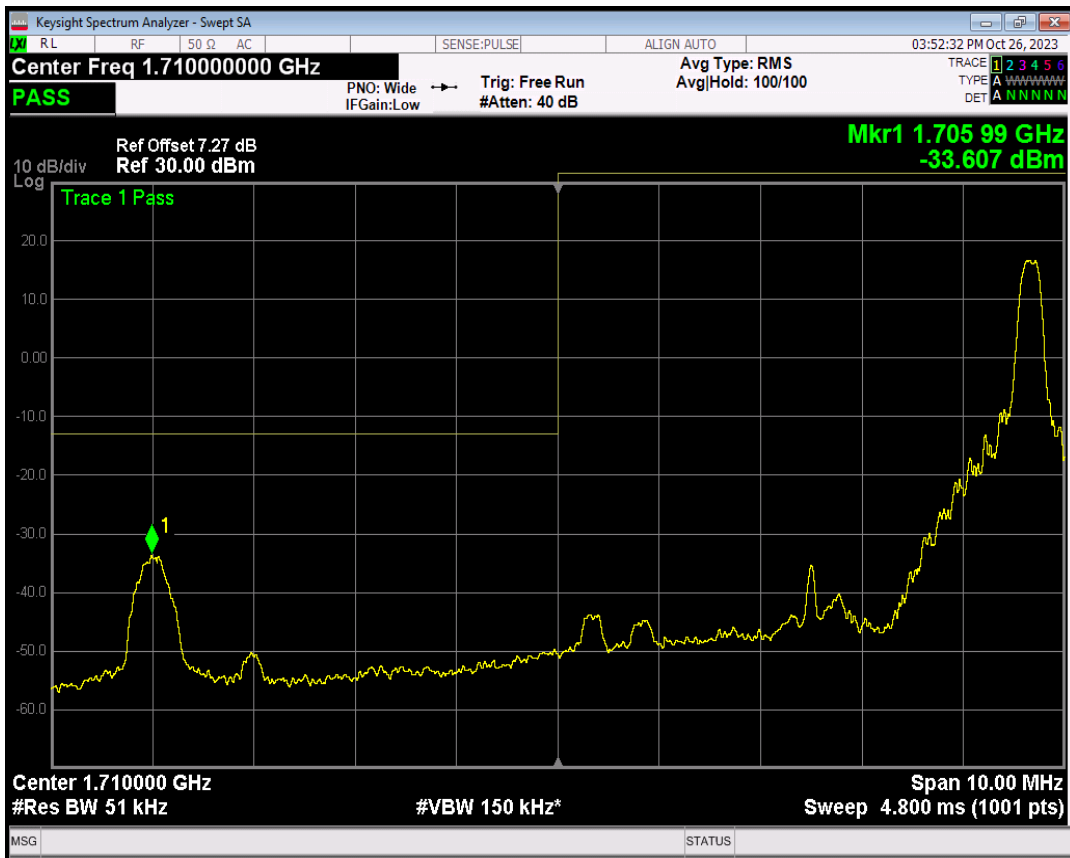

Band4 QPSK BW=3MHz Channel=20385 RB Size=15 Position=#0

Band4 16QAM BW=3MHz Channel=20385 RB Size=1 Position=#0

Band4 16QAM BW=3MHz Channel=20385 RB Size=1 Position=#Max

Band4 16QAM BW=3MHz Channel=20385 RB Size=15 Position=#0

Band4 QPSK BW=5MHz Channel=19975 RB Size=1 Position=#0

Band4 QPSK BW=5MHz Channel=19975 RB Size=1 Position=#Max

Band4 QPSK BW=5MHz Channel=19975 RB Size=25 Position=#0

Band4 16QAM BW=5MHz Channel=19975 RB Size=1 Position=#0