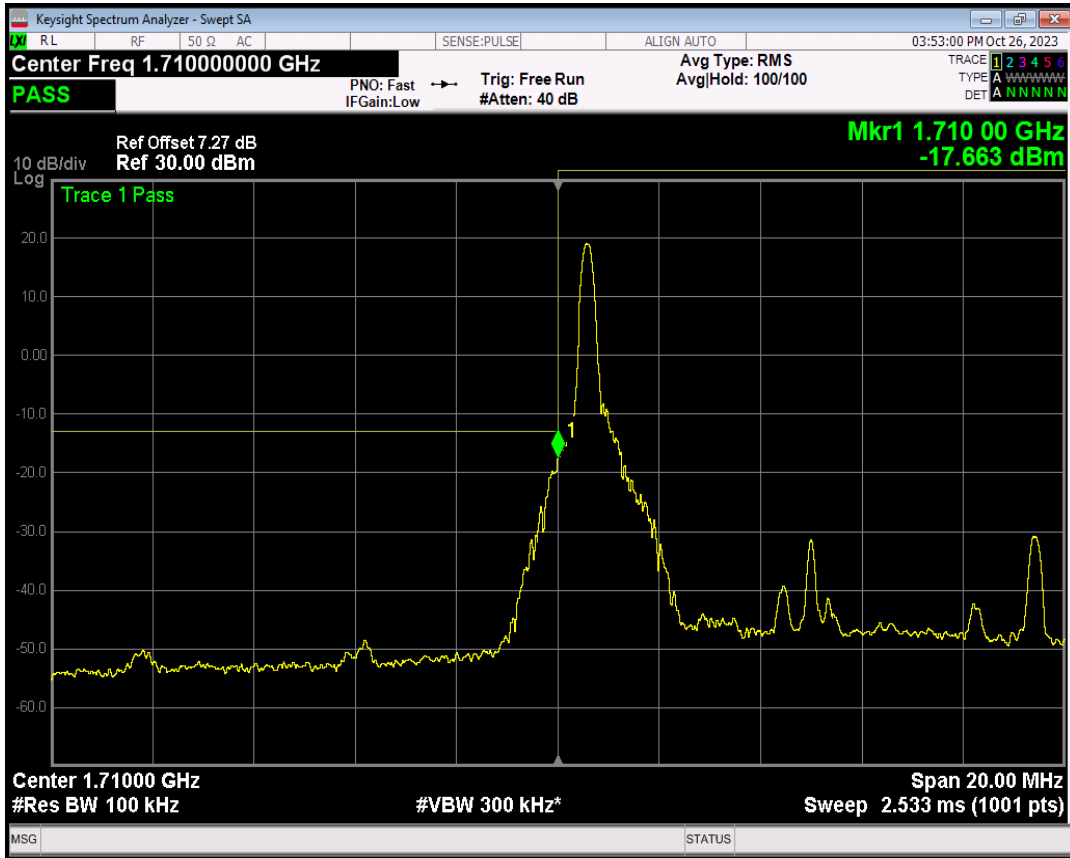

Band4 QPSK BW=10MHz Channel=20000 RB Size=1 Position=#0

Band4 QPSK BW=10MHz Channel=20000 RB Size=1 Position=#Max