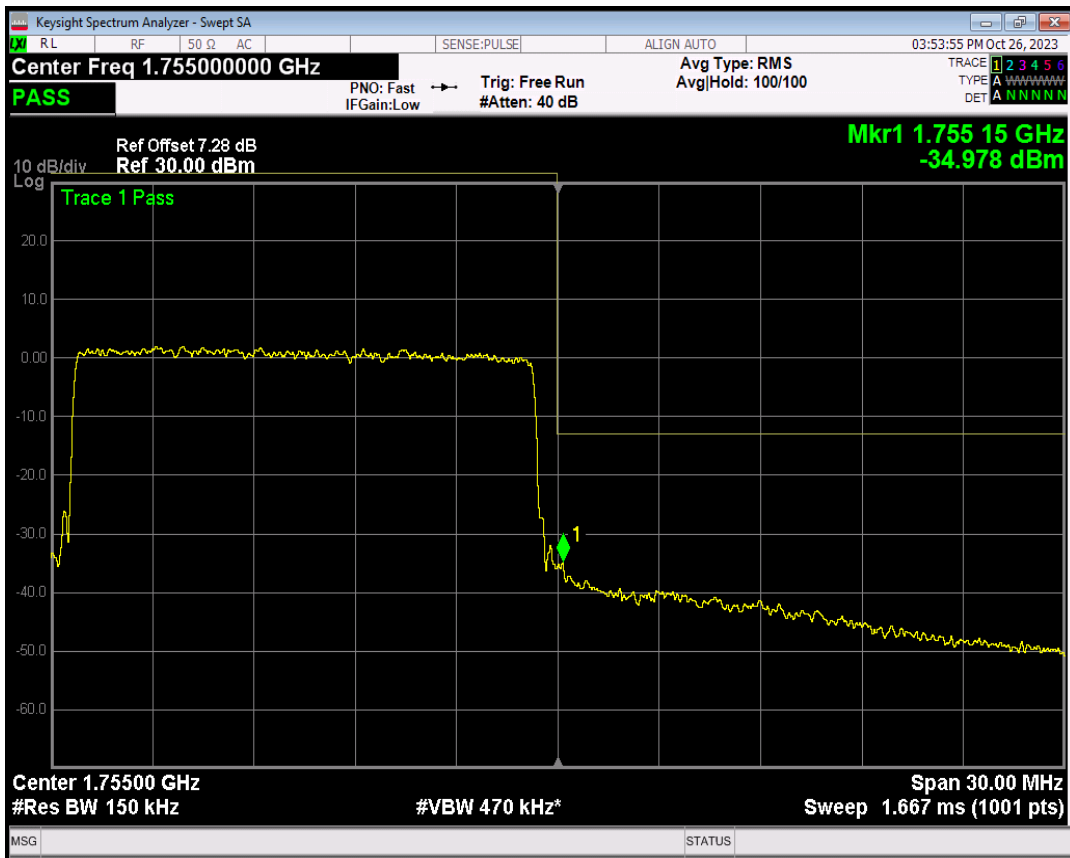

Band4 QPSK BW=15MHz Channel=20325 RB Size=75 Position=#0

Band4 16QAM BW=15MHz Channel=20325 RB Size=1 Position=#0

Band4 16QAM BW=15MHz Channel=20325 RB Size=1 Position=#Max

Band4 16QAM BW=15MHz Channel=20325 RB Size=75 Position=#0