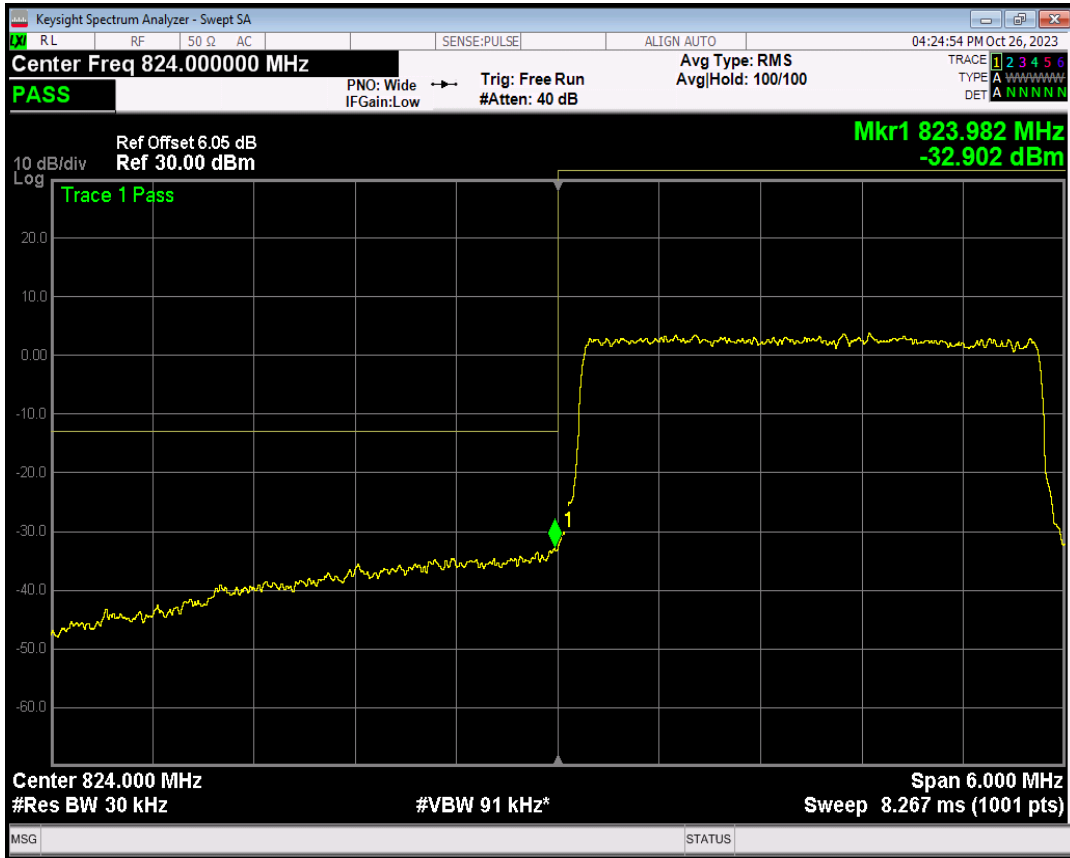

Band5 QPSK BW=3MHz Channel=20415 RB Size=15 Position=#0

Band5 16QAM BW=3MHz Channel=20415 RB Size=1 Position=#0