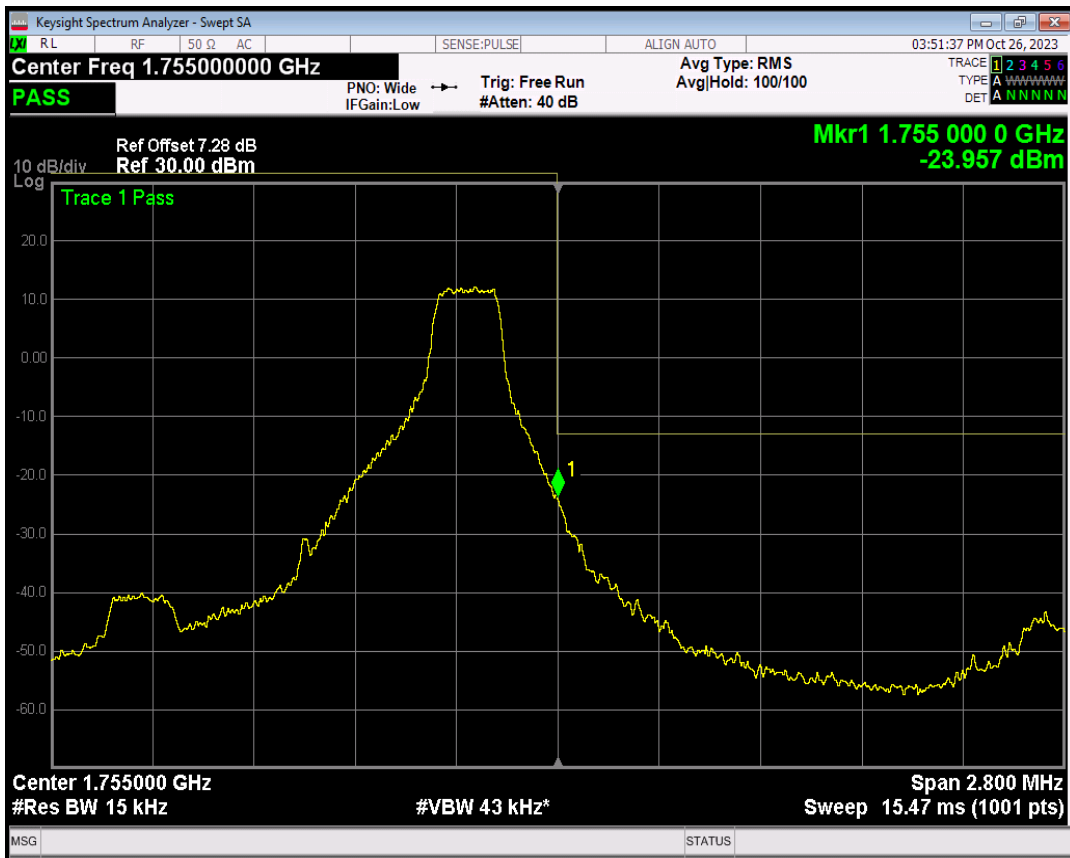

Band4 16QAM BW=1.4MHz Channel=19957 RB Size=1 Position=#Max

Band4 16QAM BW=1.4MHz Channel=19957 RB Size=6 Position=#0

Band4 QPSK BW=1.4MHz Channel=20393 RB Size=1 Position=#0

Band4 QPSK BW=1.4MHz Channel=20393 RB Size=1 Position=#Max