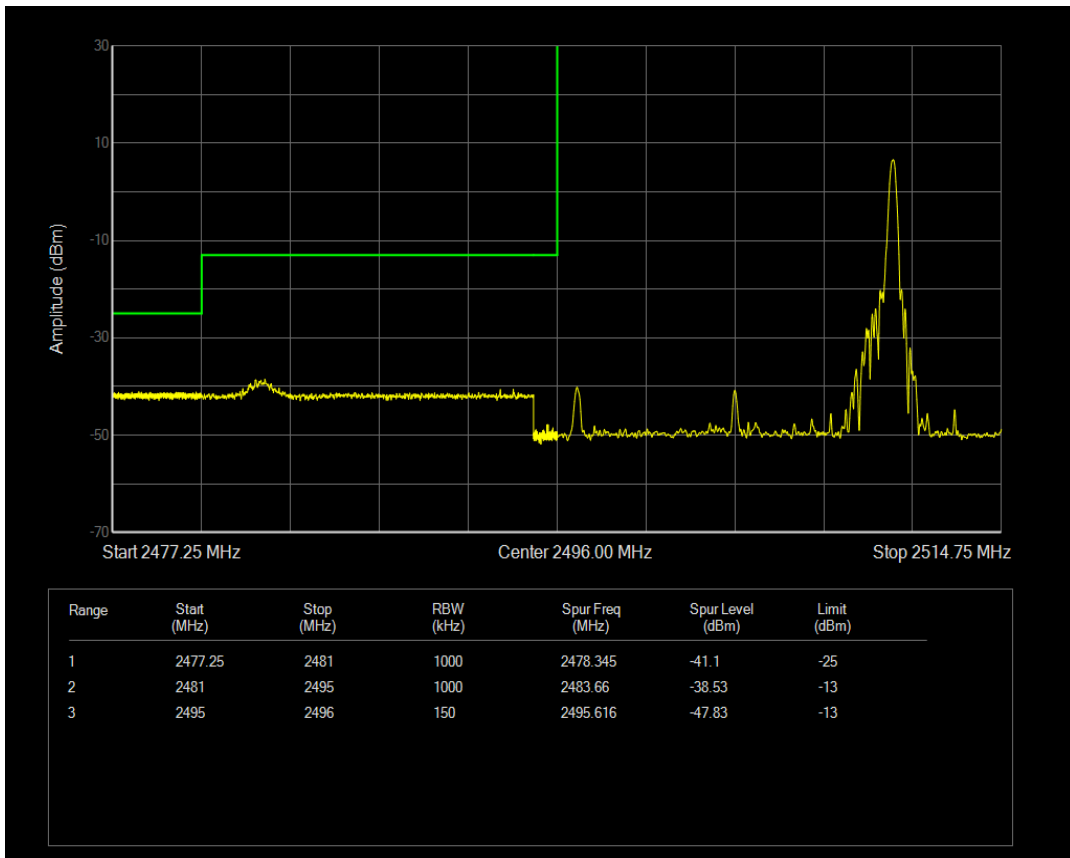

Band41 QPSK BW=15MHz Channel=39725 RB Size=1 Position=#Max

Band41 QPSK BW=15MHz Channel=39725 RB Size=75 Position=#0