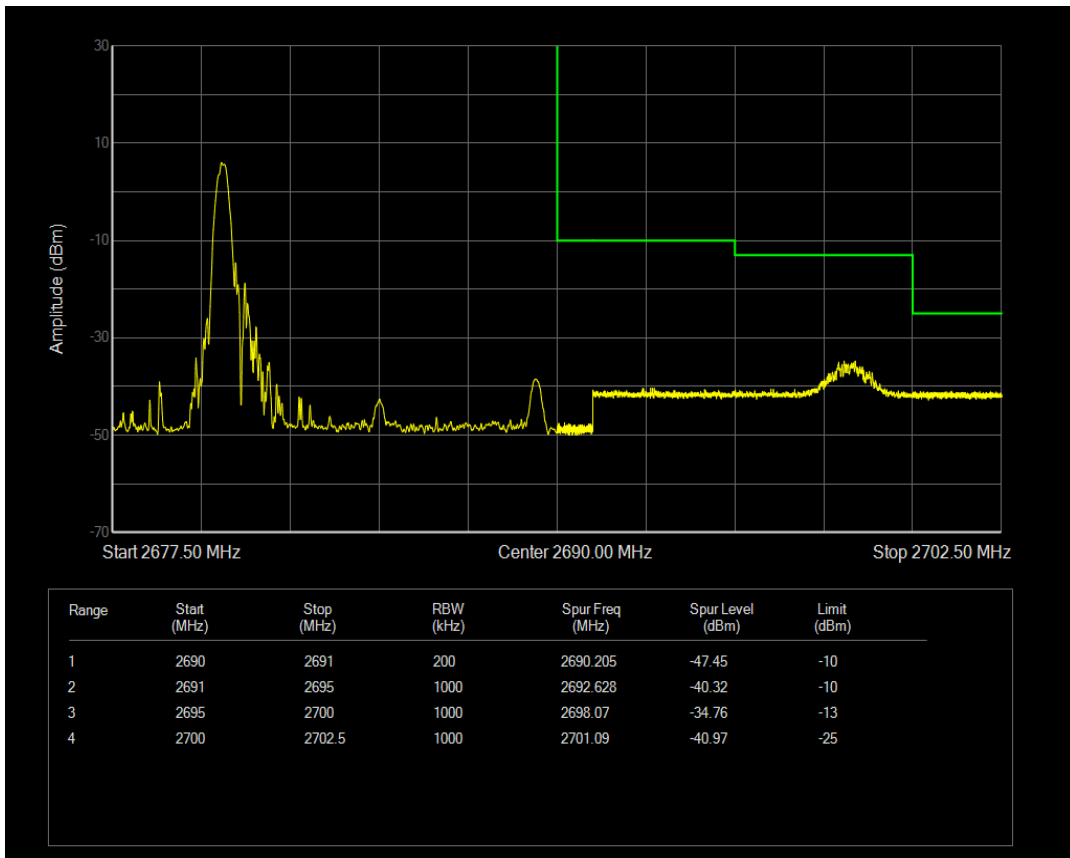

Band41 16QAM BW=10MHz Channel=41540 RB Size=1 Position=#0

Band41 16QAM BW=10MHz Channel=41540 RB Size=1 Position=#Max