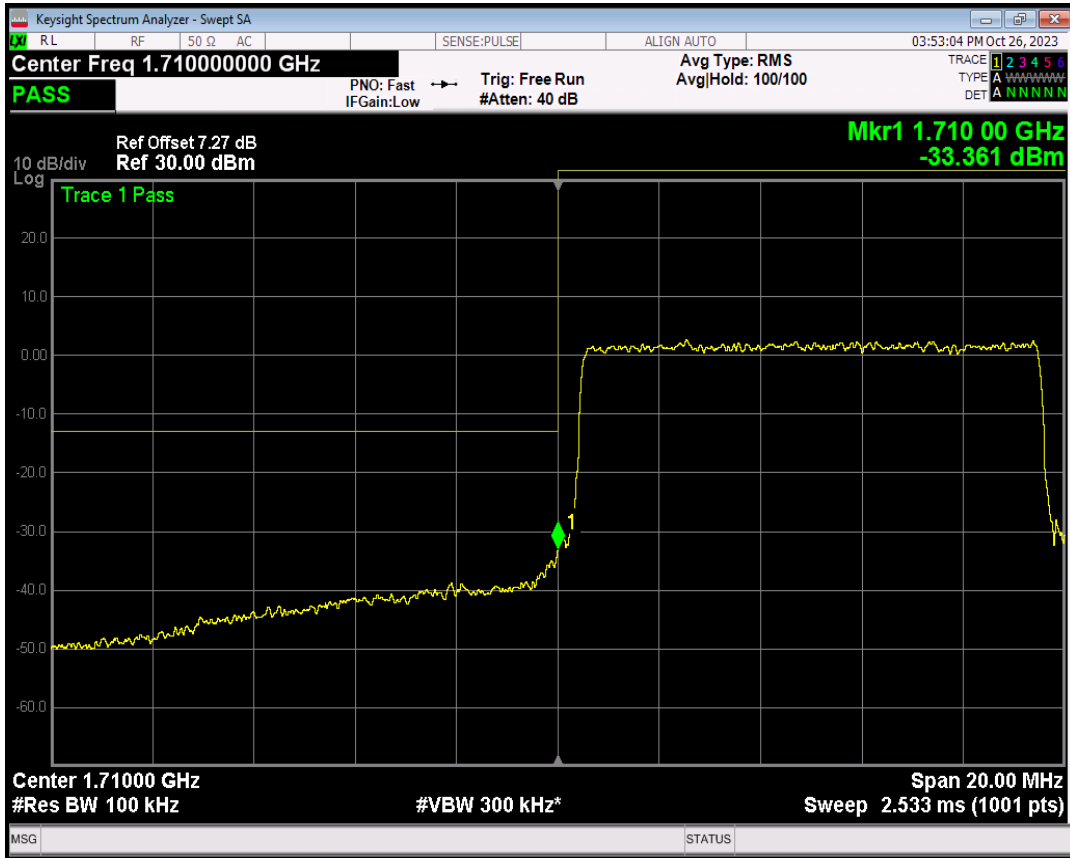

Band4 QPSK BW=10MHz Channel=20000 RB Size=50 Position=#0

Band4 16QAM BW=10MHz Channel=20000 RB Size=1 Position=#0