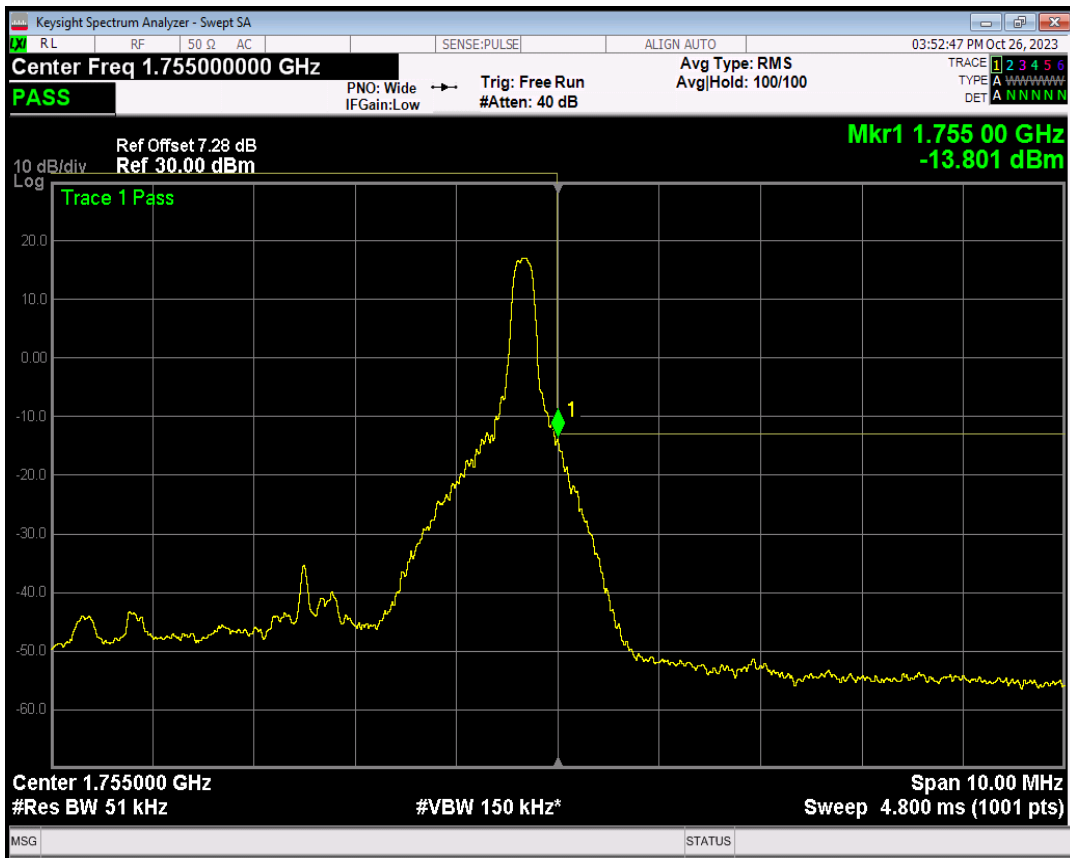

Band4 16QAM BW=5MHz Channel=19975 RB Size=1 Position=#Max

Band4 16QAM BW=5MHz Channel=19975 RB Size=25 Position=#0

Band4 QPSK BW=5MHz Channel=20375 RB Size=1 Position=#0

Band4 QPSK BW=5MHz Channel=20375 RB Size=1 Position=#Max