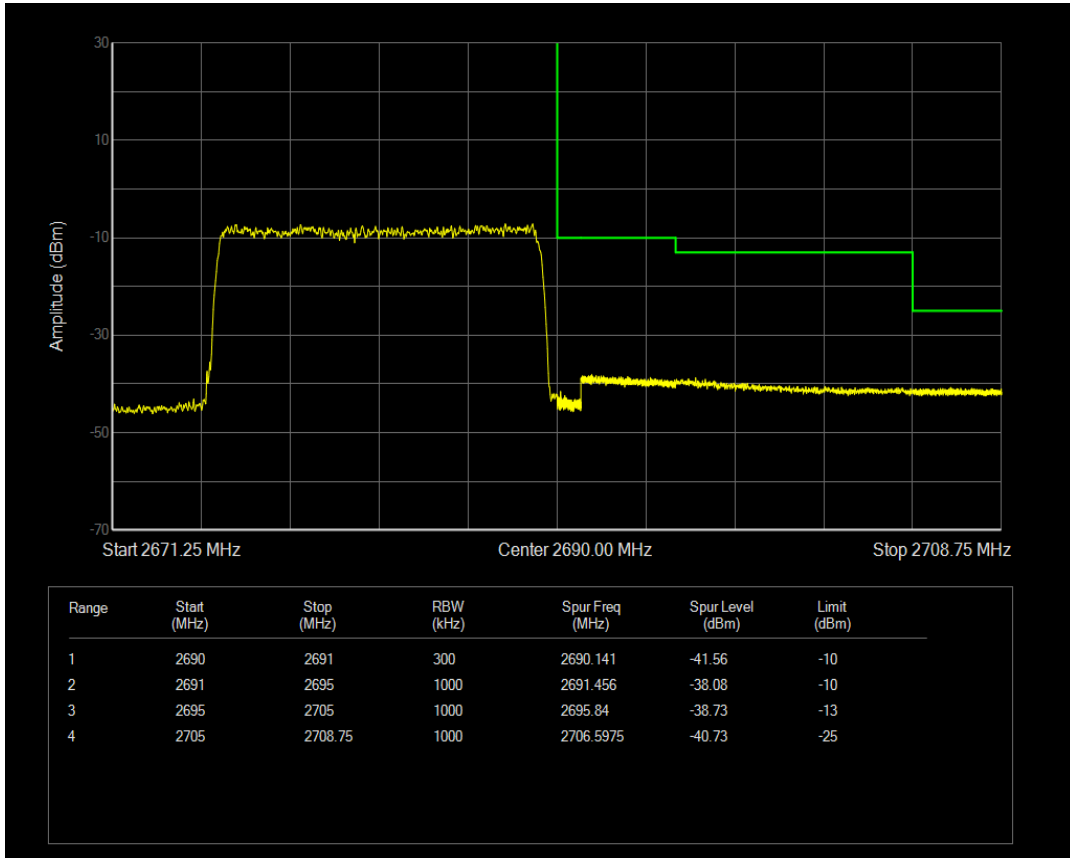

Band41 QPSK BW=15MHz Channel=41515 RB Size=75 Position=#0

Band41 16QAM BW=15MHz Channel=41515 RB Size=1 Position=#0