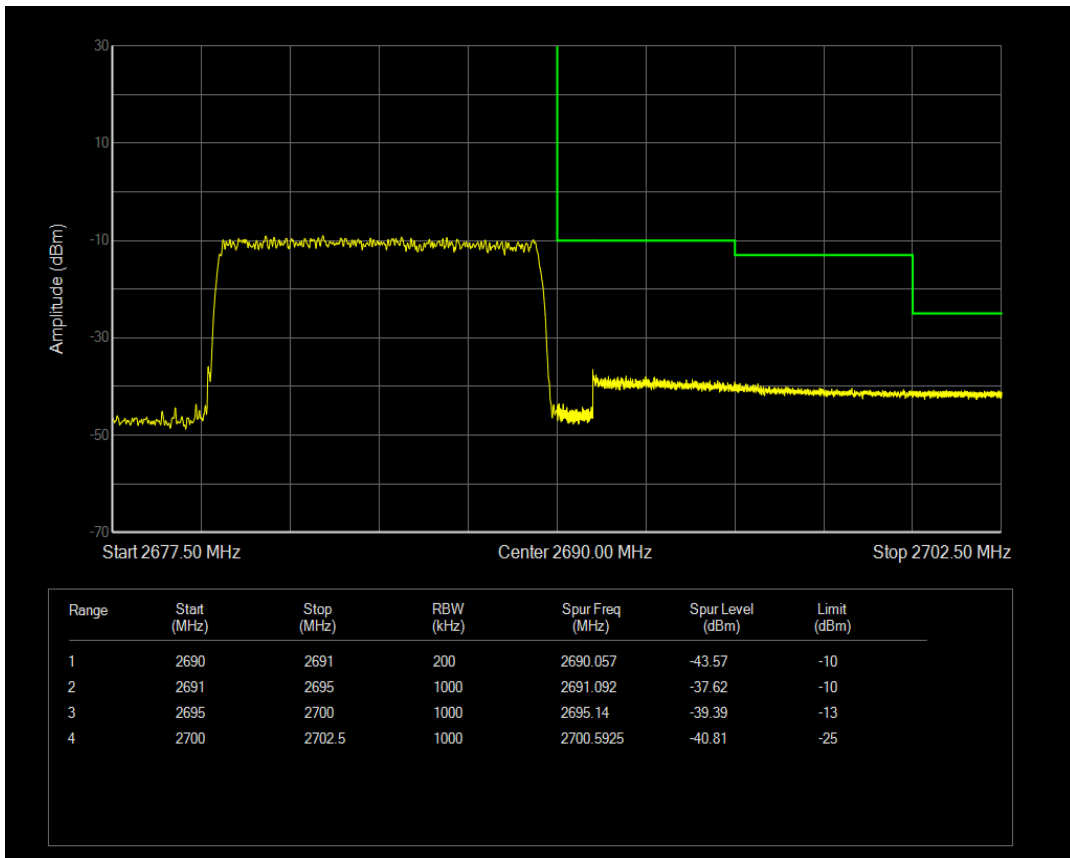

Band41 QPSK BW=10MHz Channel=41540 RB Size=50 Position=#0

Band41 16QAM BW=10MHz Channel=41540 RB Size=1 Position=#0

Band41 16QAM BW=10MHz Channel=41540 RB Size=1 Position=#Max

Band41 16QAM BW=10MHz Channel=41540 RB Size=50 Position=#0