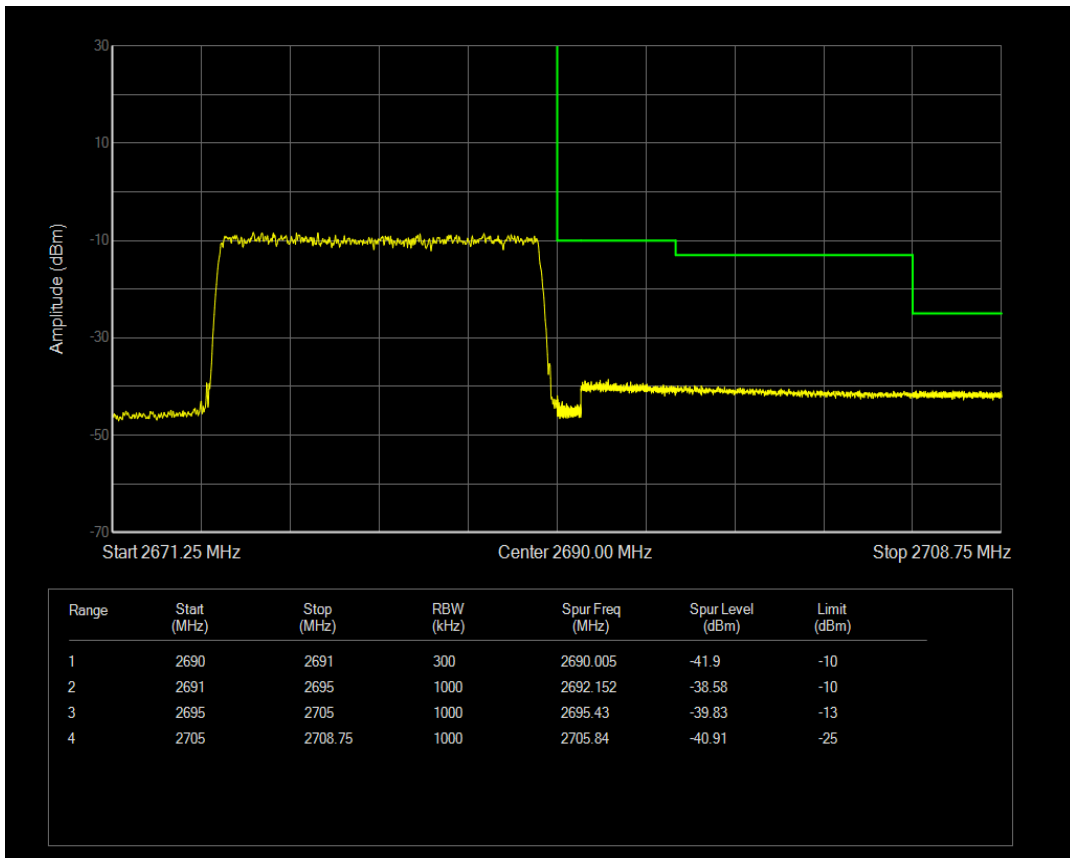

Band41 QPSK BW=15MHz Channel=41515 RB Size=75 Position=#0

Band41 16QAM BW=15MHz Channel=41515 RB Size=1 Position=#0

Band41 16QAM BW=15MHz Channel=41515 RB Size=1 Position=#Max

Band41 16QAM BW=15MHz Channel=41515 RB Size=75 Position=#0