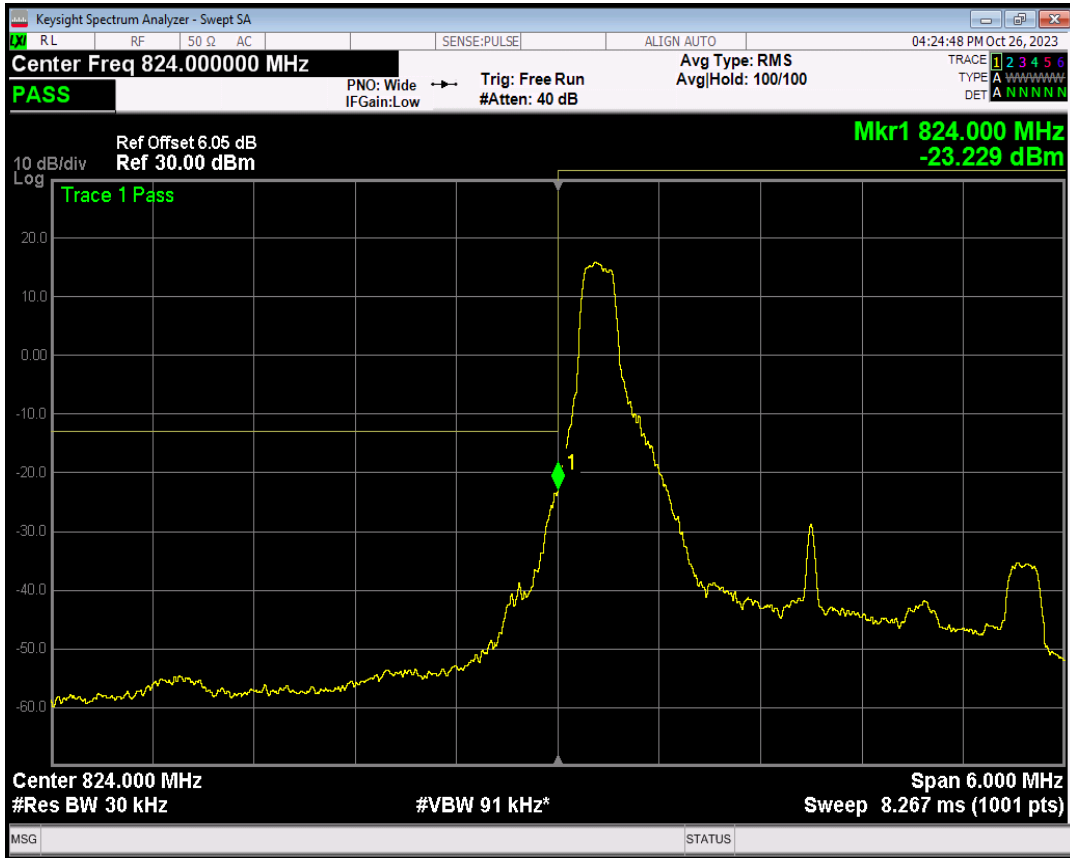

Band5 QPSK BW=3MHz Channel=20415 RB Size=1 Position=#0

Band5 QPSK BW=3MHz Channel=20415 RB Size=1 Position=#Max