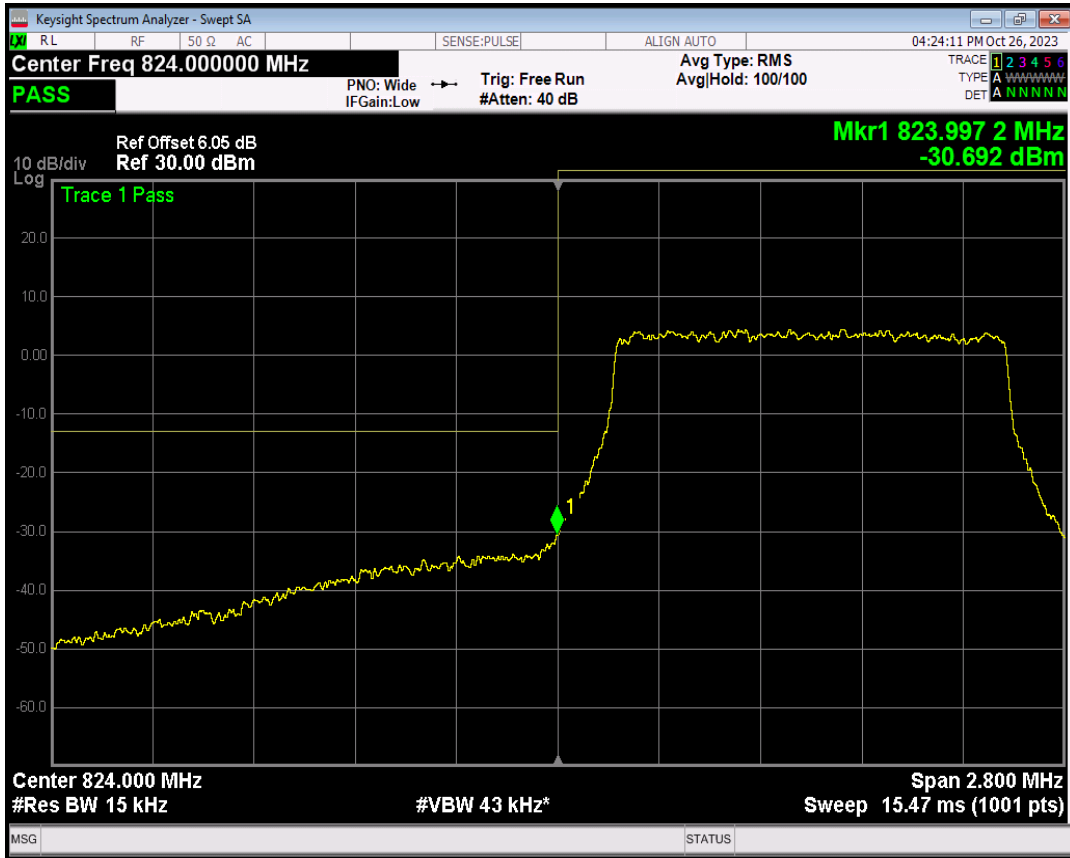

Band5 QPSK BW=1.4MHz Channel=20407 RB Size=6 Position=#0

Band5 16QAM BW=1.4MHz Channel=20407 RB Size=1 Position=#0