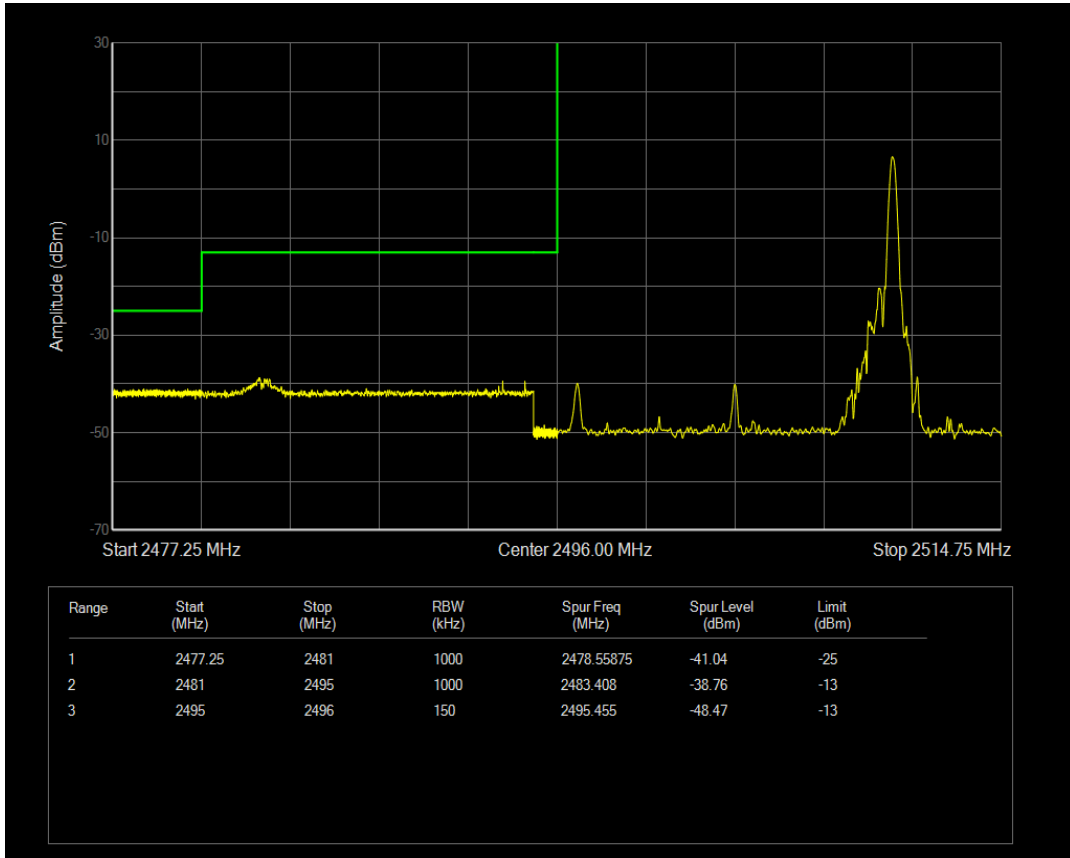

Band41 16QAM BW=15MHz Channel=39725 RB Size=1 Position=#Max

Band41 16QAM BW=15MHz Channel=39725 RB Size=75 Position=#0