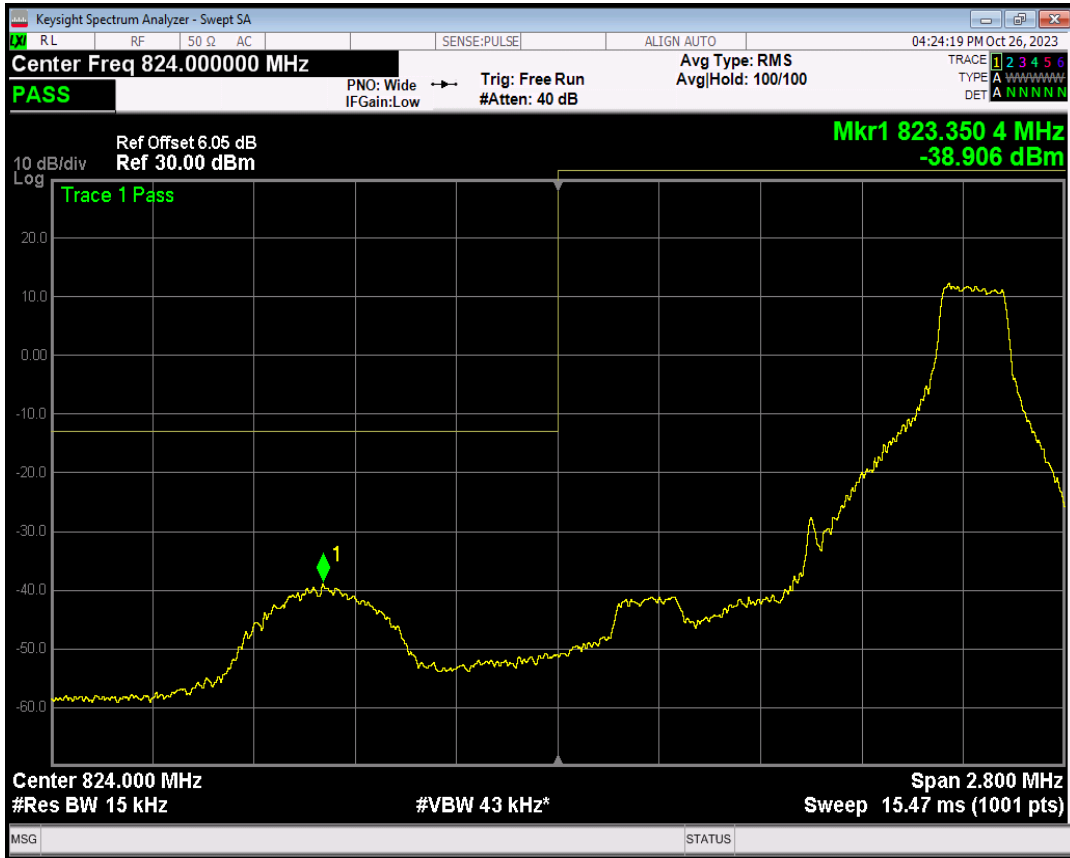

Band5 16QAM BW=1.4MHz Channel=20407 RB Size=1 Position=#Max

Band5 16QAM BW=1.4MHz Channel=20407 RB Size=6 Position=#0