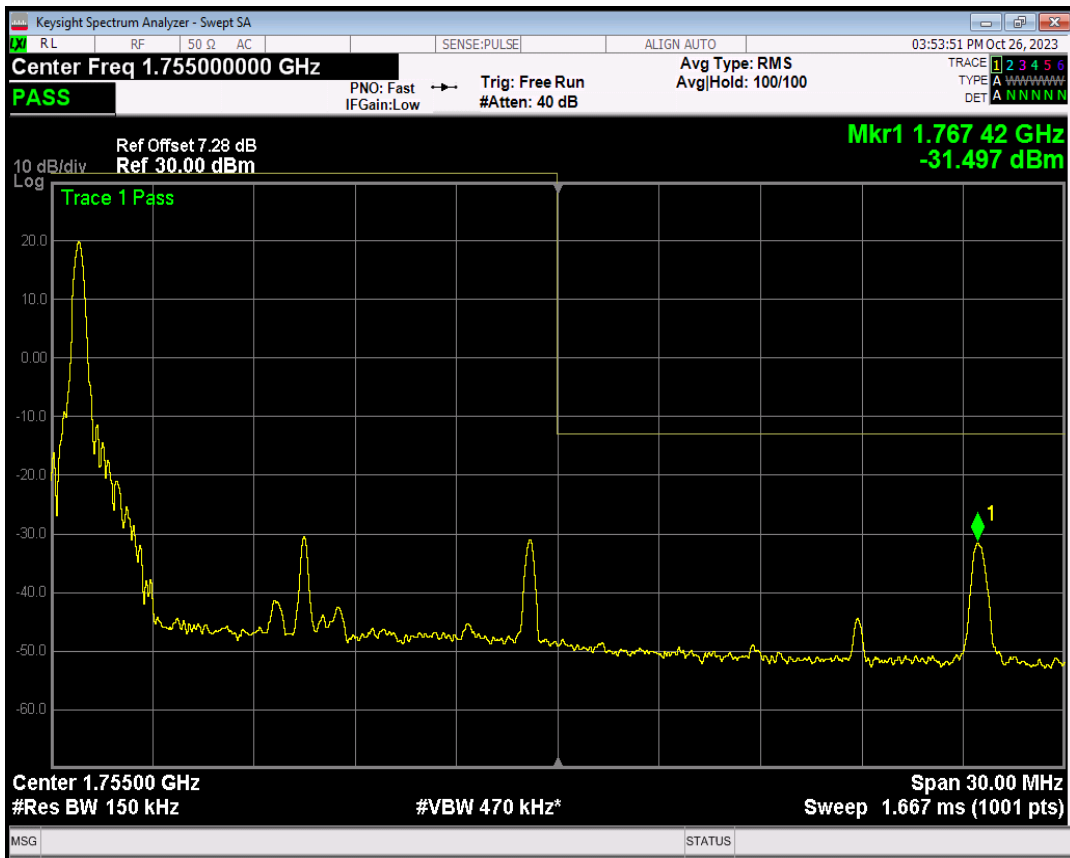

Band4 16QAM BW=15MHz Channel=20325 RB Size=1 Position=#0

Band4 16QAM BW=15MHz Channel=20325 RB Size=1 Position=#Max