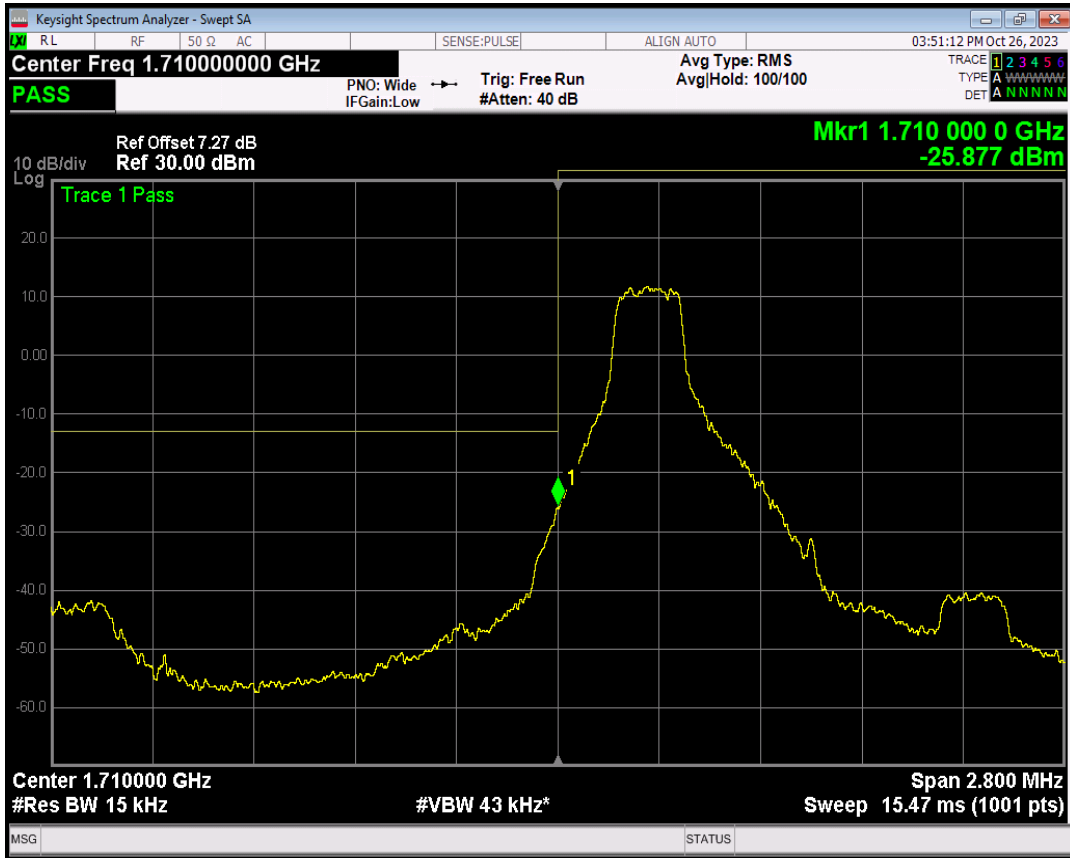

Band4 QPSK BW=1.4MHz Channel=19957 RB Size=1 Position=#0

Band4 QPSK BW=1.4MHz Channel=19957 RB Size=1 Position=#Max