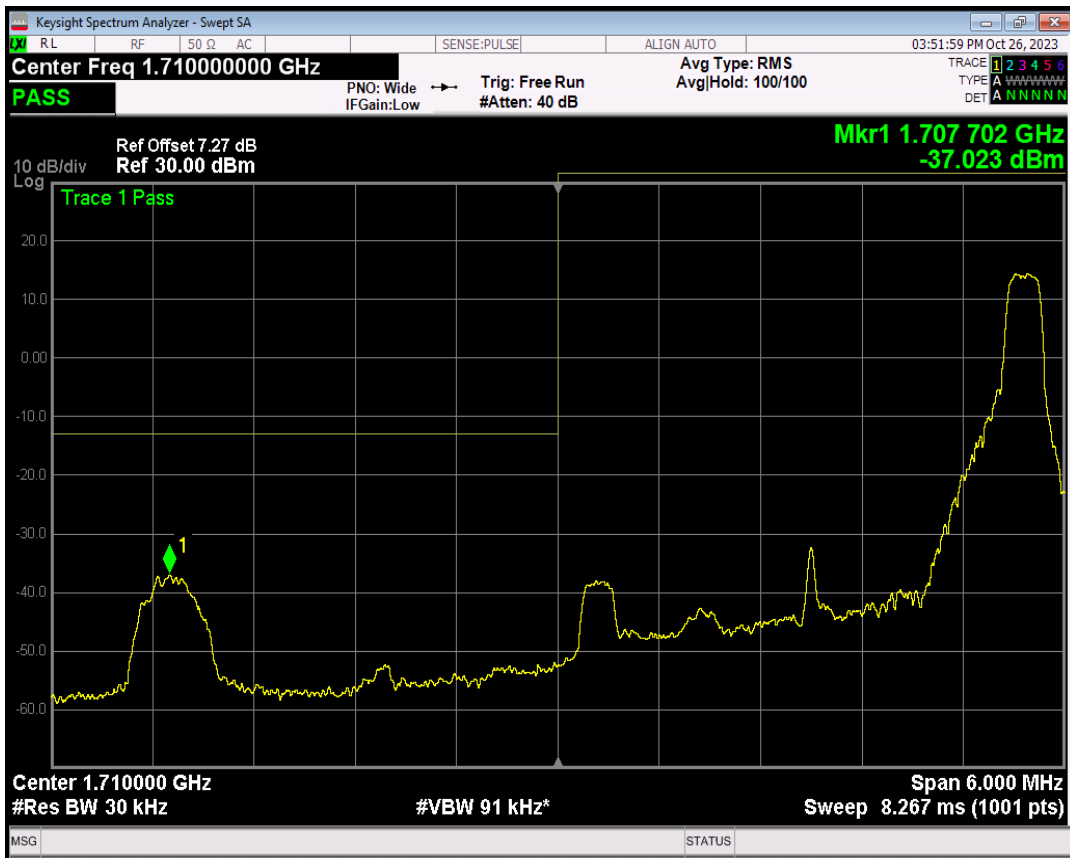

Band4 QPSK BW=3MHz Channel=19965 RB Size=1 Position=#Max

Band4 QPSK BW=3MHz Channel=19965 RB Size=15 Position=#0