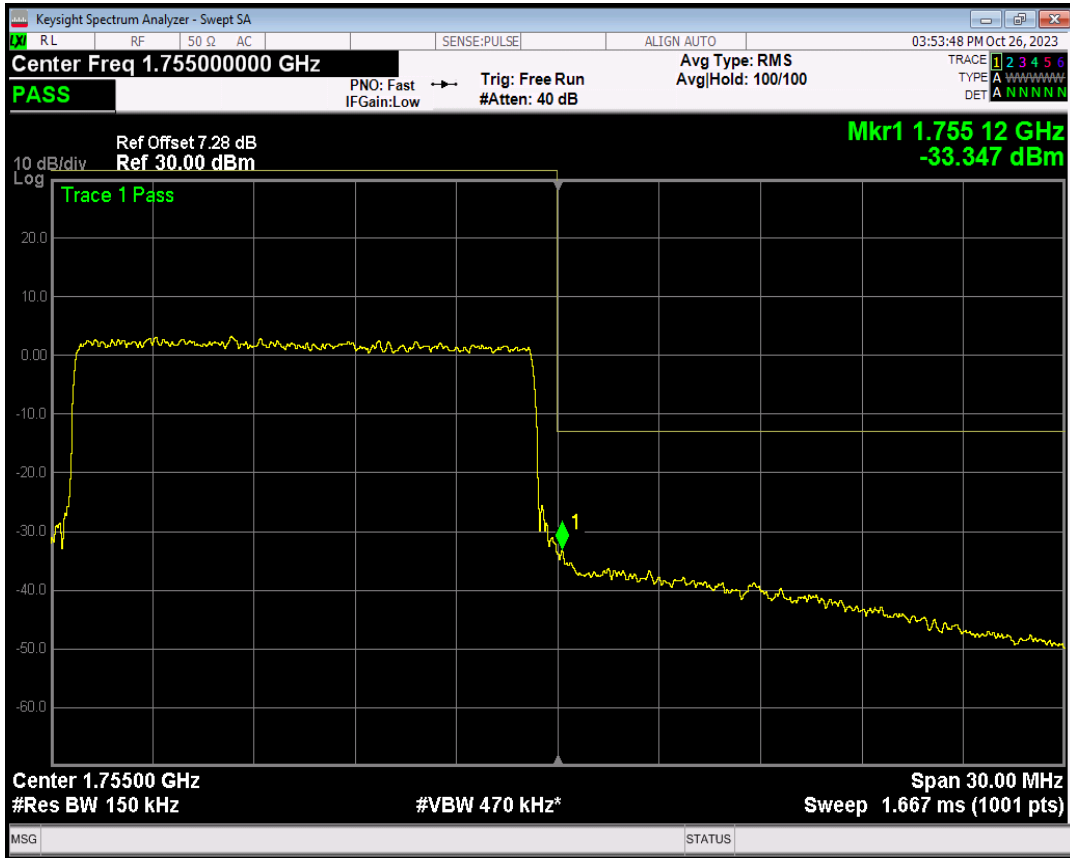

Band4 QPSK BW=15MHz Channel=20325 RB Size=75 Position=#0

Band4 16QAM BW=15MHz Channel=20325 RB Size=1 Position=#0