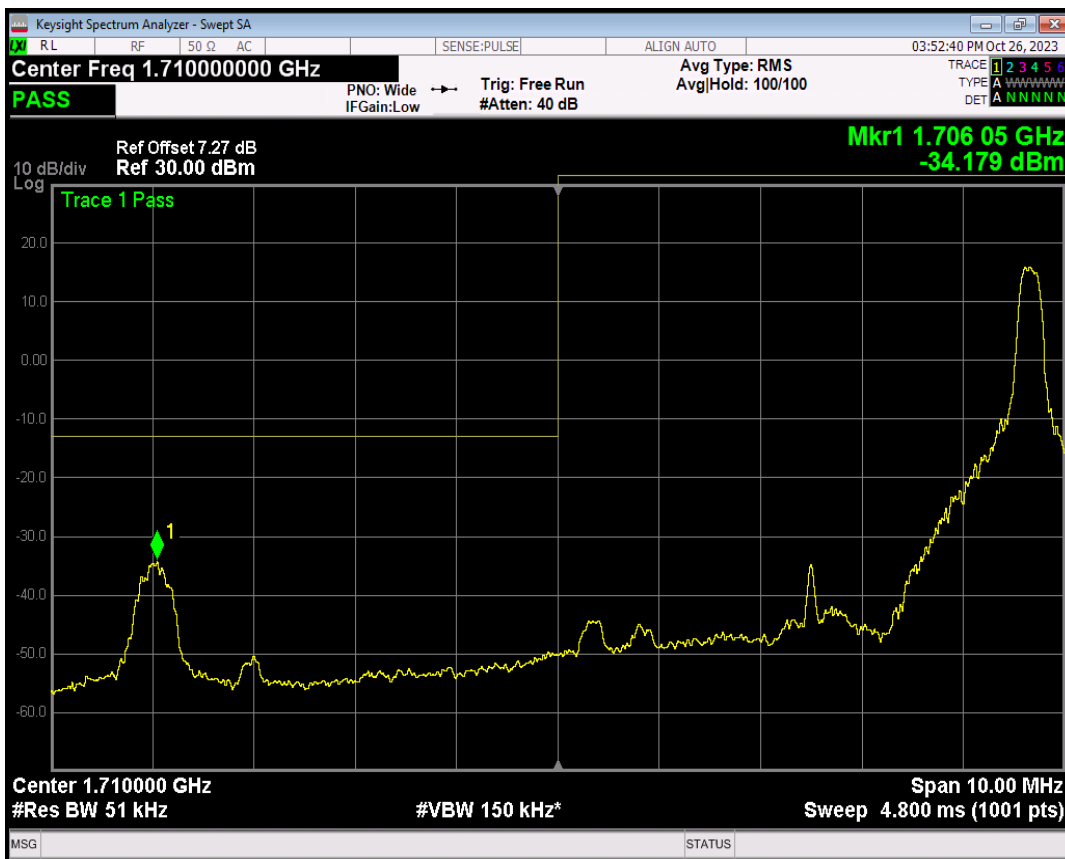

Band4 16QAM BW=5MHz Channel=19975 RB Size=1 Position=#Max

Band4 16QAM BW=5MHz Channel=19975 RB Size=25 Position=#0