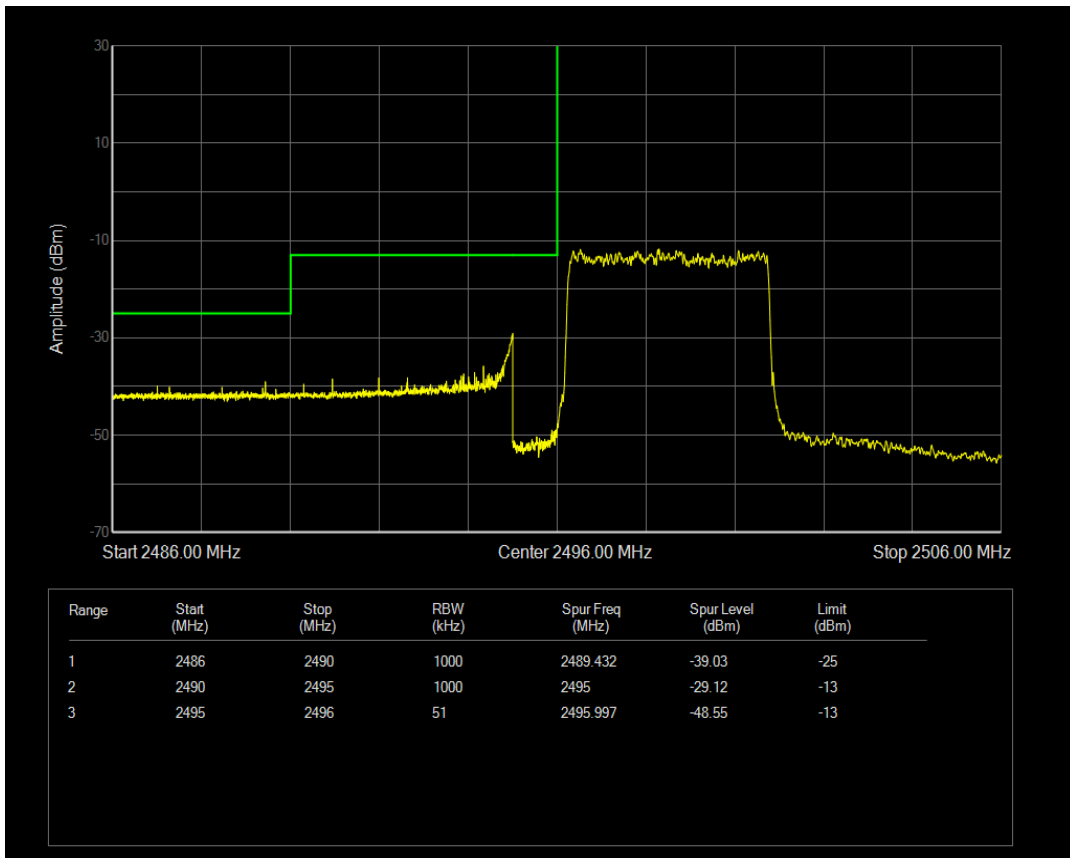

Band41 16QAM BW=5MHz Channel=39675 RB Size=25 Position=#0

Band41 QPSK BW=5MHz Channel=41565 RB Size=1 Position=#0