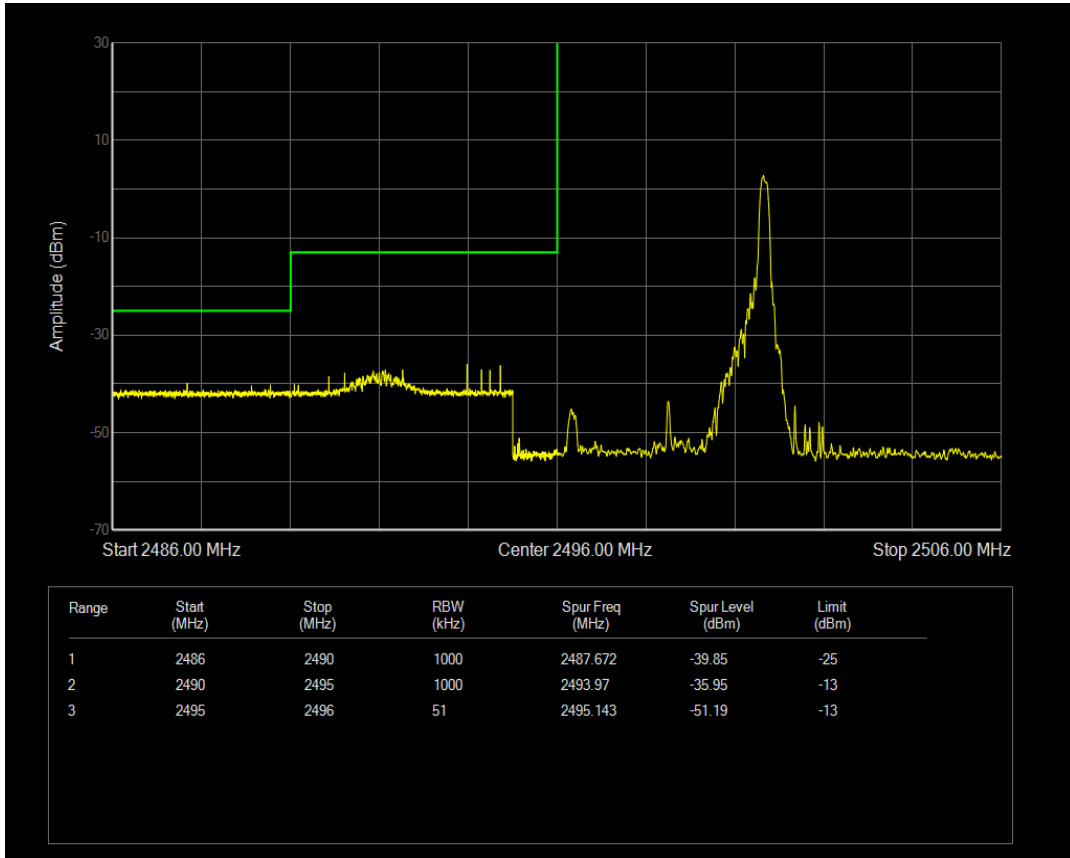

Band41 16QAM BW=5MHz Channel=39675 RB Size=1 Position=#Max

Band41 16QAM BW=5MHz Channel=39675 RB Size=25 Position=#0