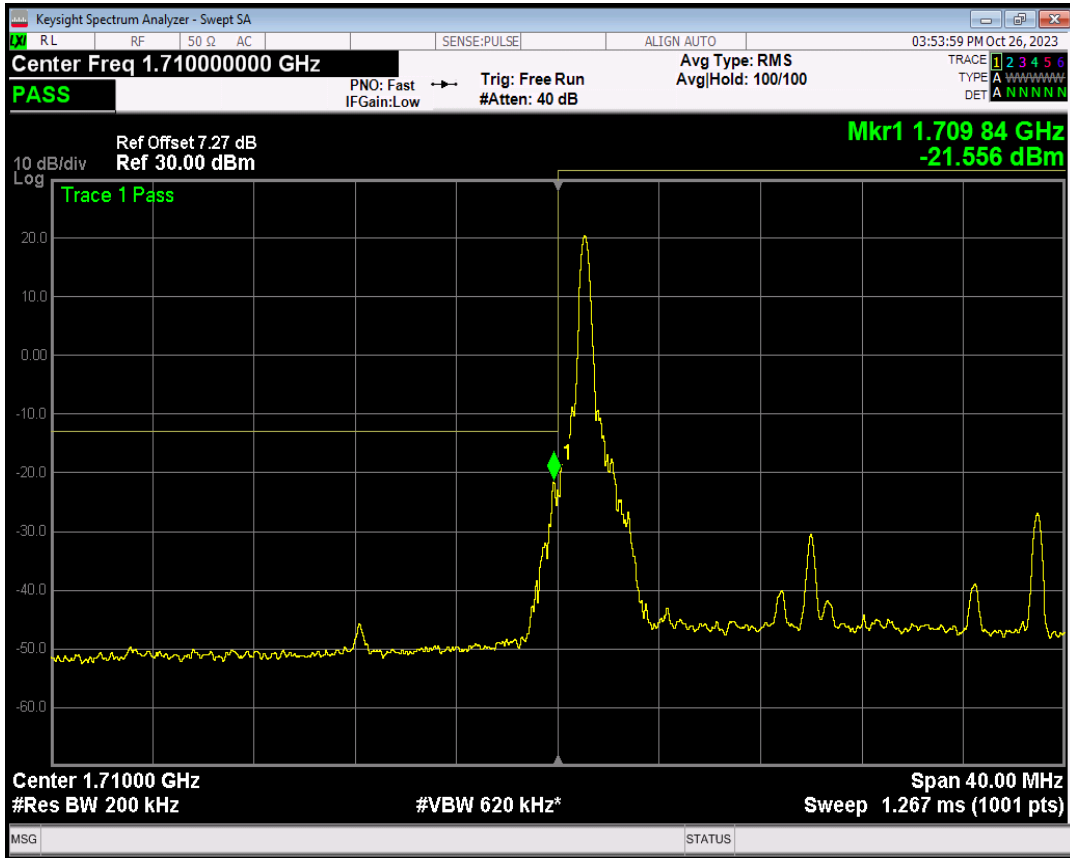

Band4 QPSK BW=20MHz Channel=20050 RB Size=1 Position=#0

Band4 QPSK BW=20MHz Channel=20050 RB Size=1 Position=#Max