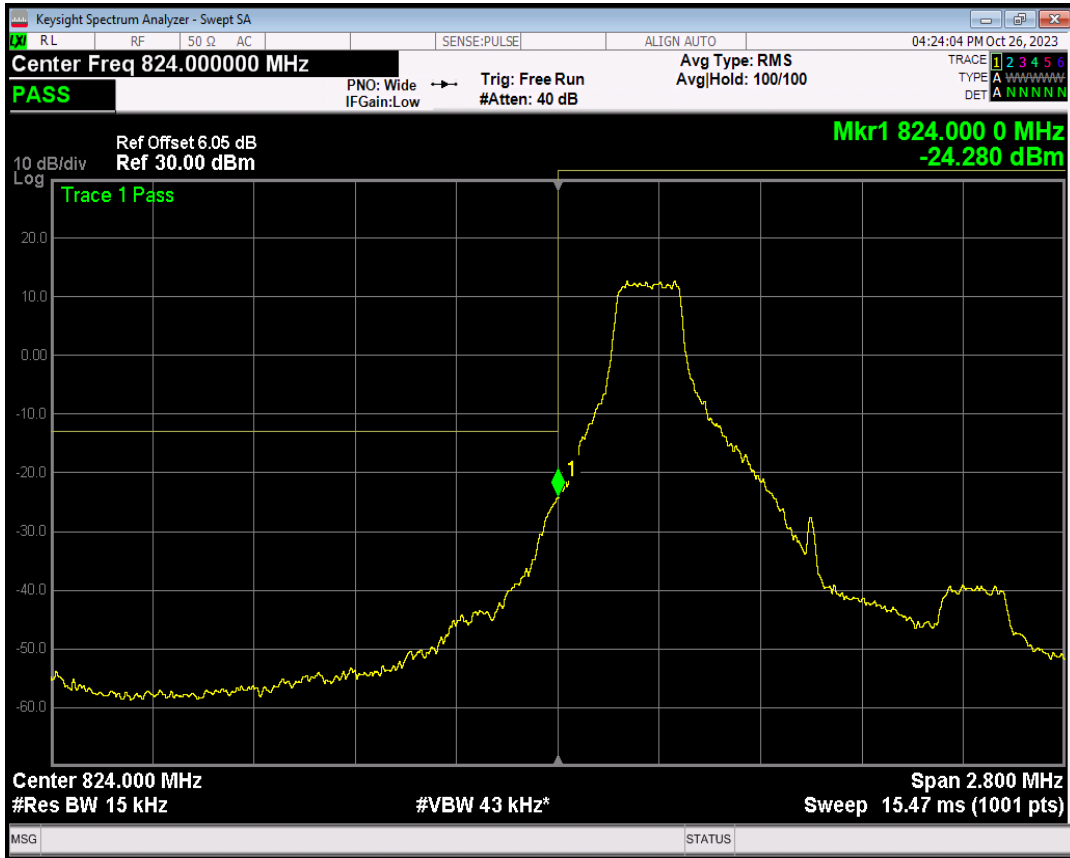

Band5 QPSK BW=1.4MHz Channel=20407 RB Size=1 Position=#0

Band5 QPSK BW=1.4MHz Channel=20407 RB Size=1 Position=#Max