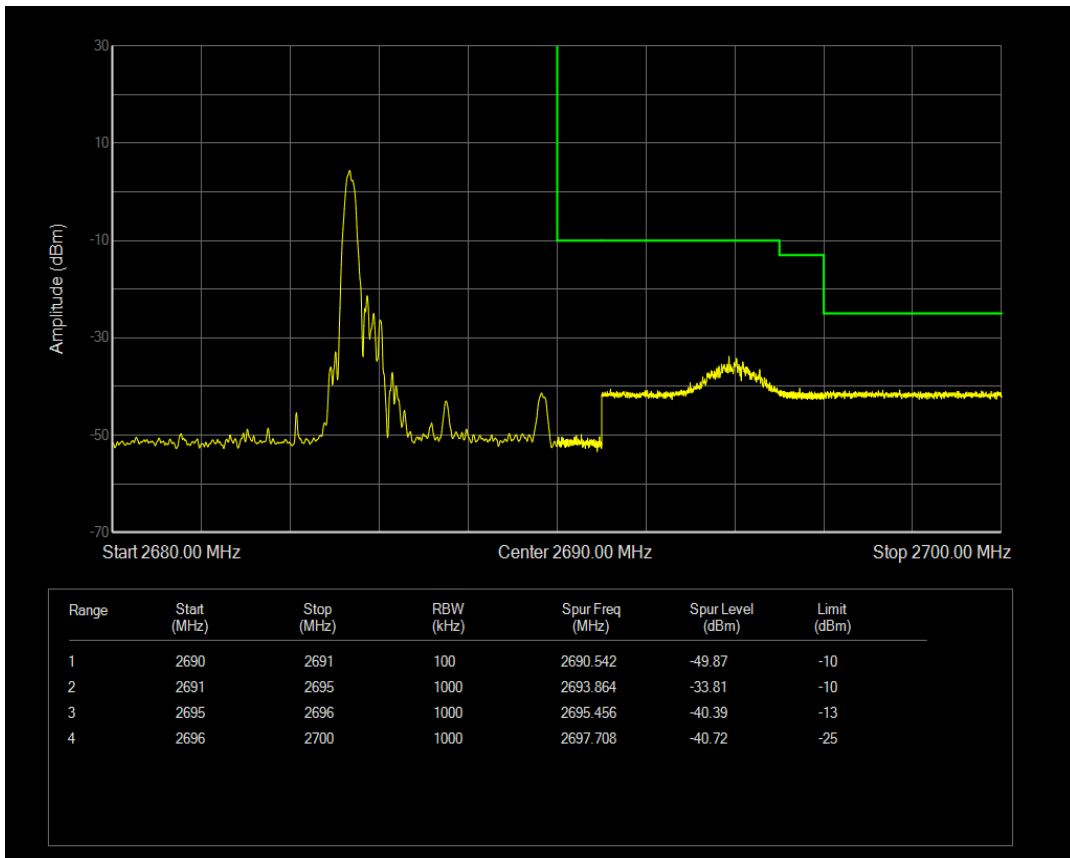

Band41 16QAM BW=5MHz Channel=41565 RB Size=1 Position=#0

Band41 16QAM BW=5MHz Channel=41565 RB Size=1 Position=#Max