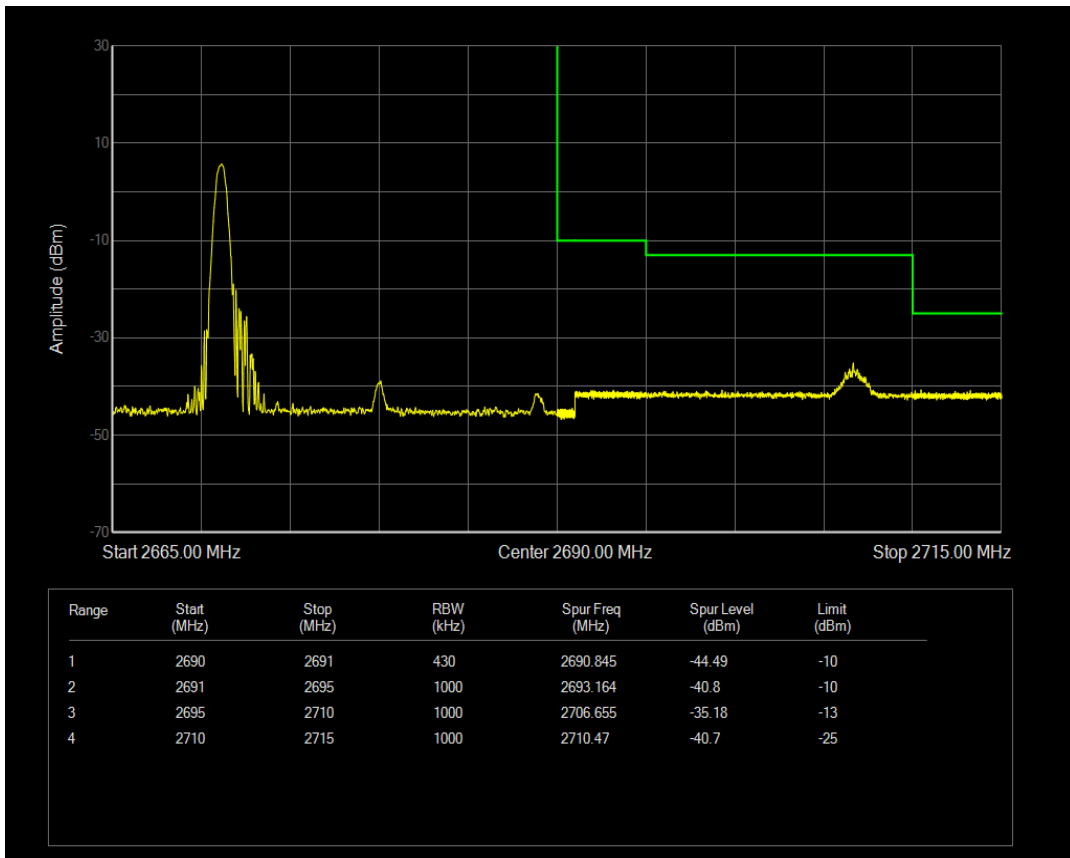

Band41 16QAM BW=20MHz Channel=41490 RB Size=1 Position=#0

Band41 16QAM BW=20MHz Channel=41490 RB Size=1 Position=#Max