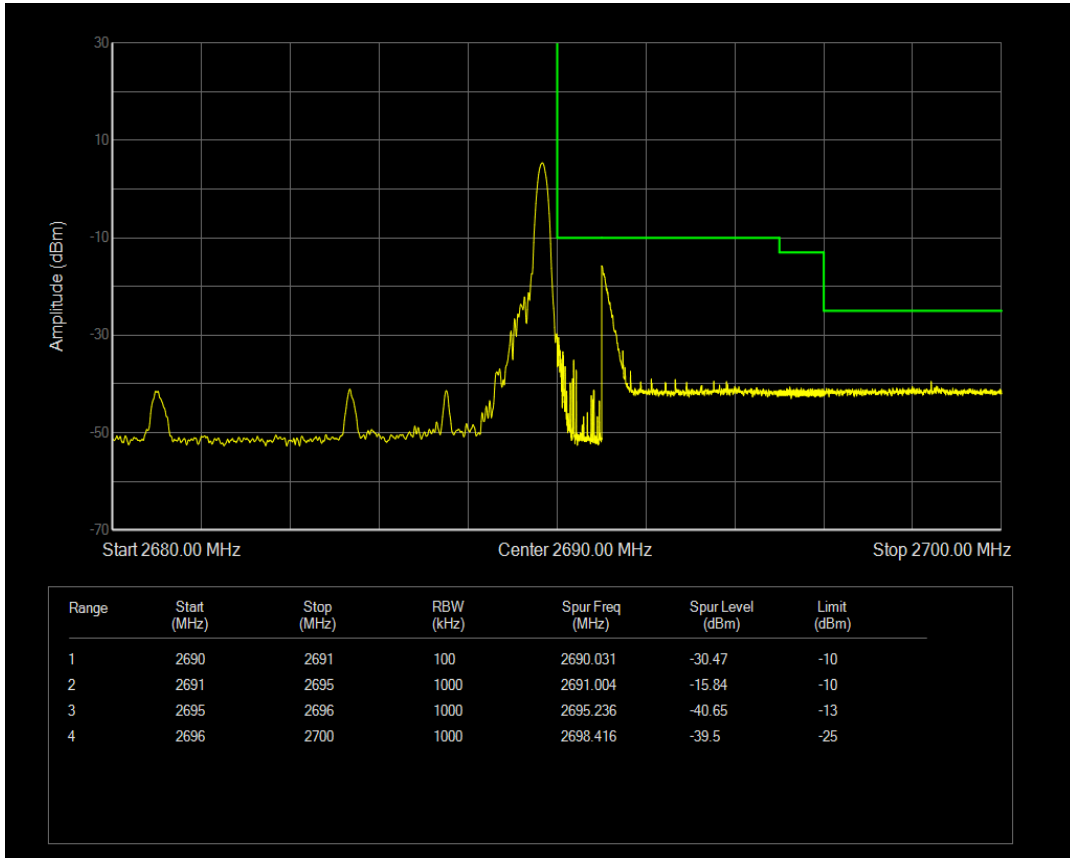

Band41 16QAM BW=5MHz Channel=41565 RB Size=1 Position=#Max

Band41 16QAM BW=5MHz Channel=41565 RB Size=25 Position=#0