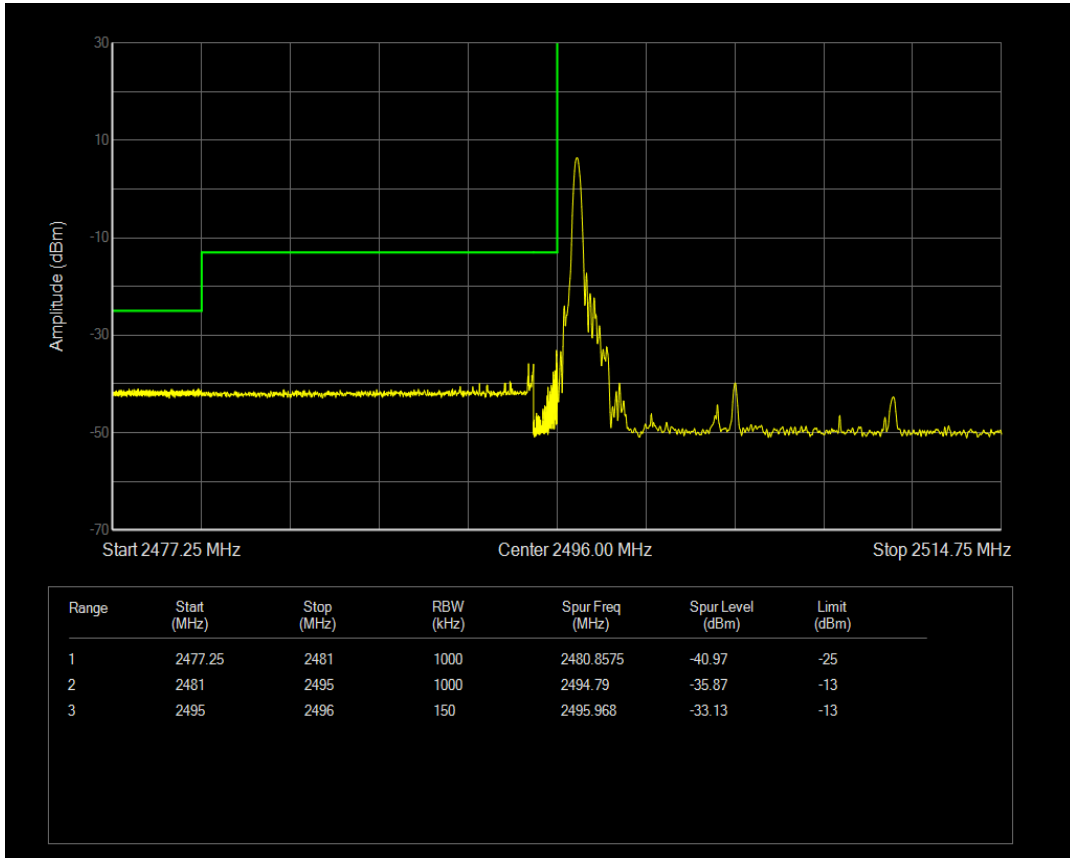

Band41 QPSK BW=15MHz Channel=39725 RB Size=1 Position=#0

Band41 QPSK BW=15MHz Channel=39725 RB Size=1 Position=#Max