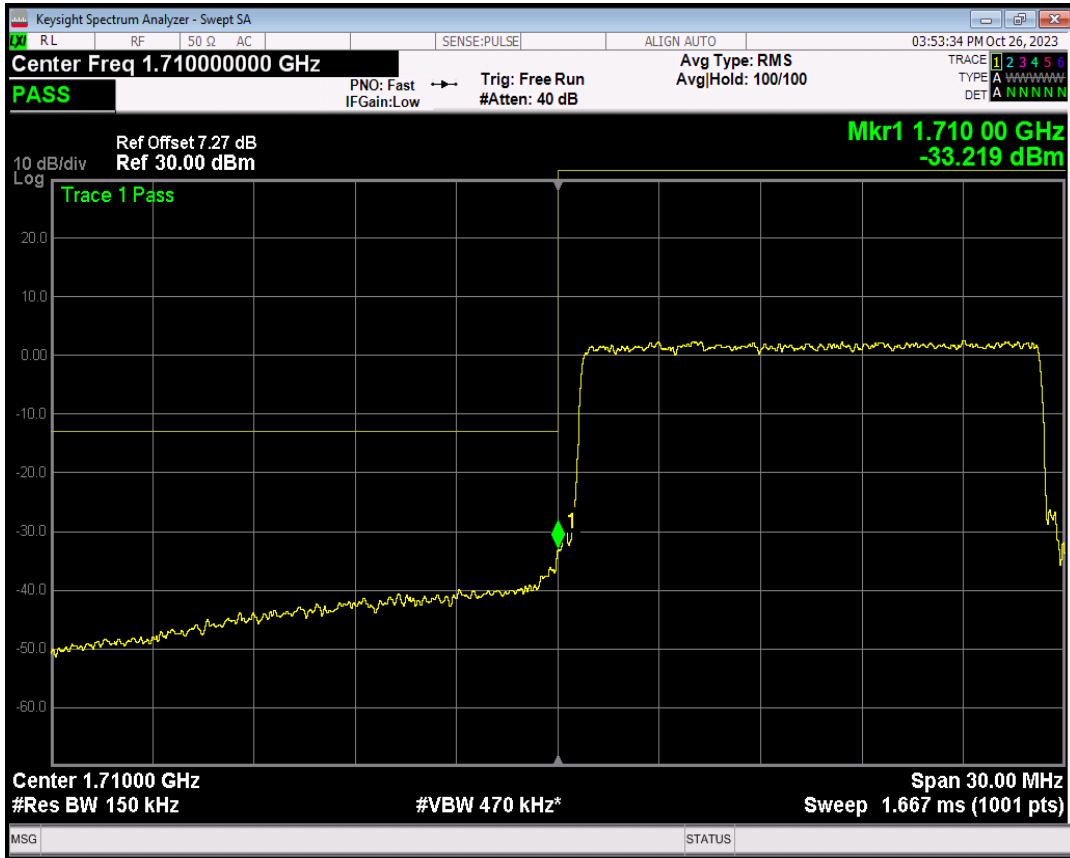

Band4 QPSK BW=15MHz Channel=20025 RB Size=75 Position=#0

Band4 16QAM BW=15MHz Channel=20025 RB Size=1 Position=#0