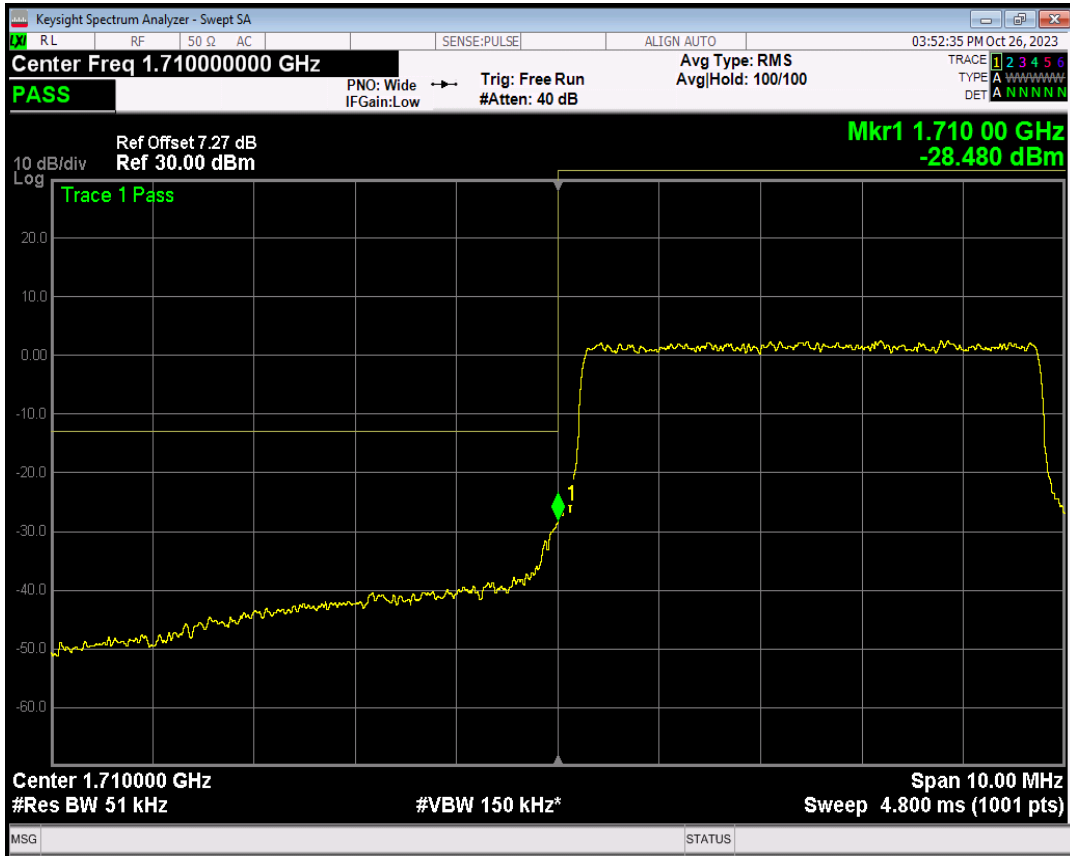

Band4 QPSK BW=5MHz Channel=19975 RB Size=25 Position=#0

Band4 16QAM BW=5MHz Channel=19975 RB Size=1 Position=#0