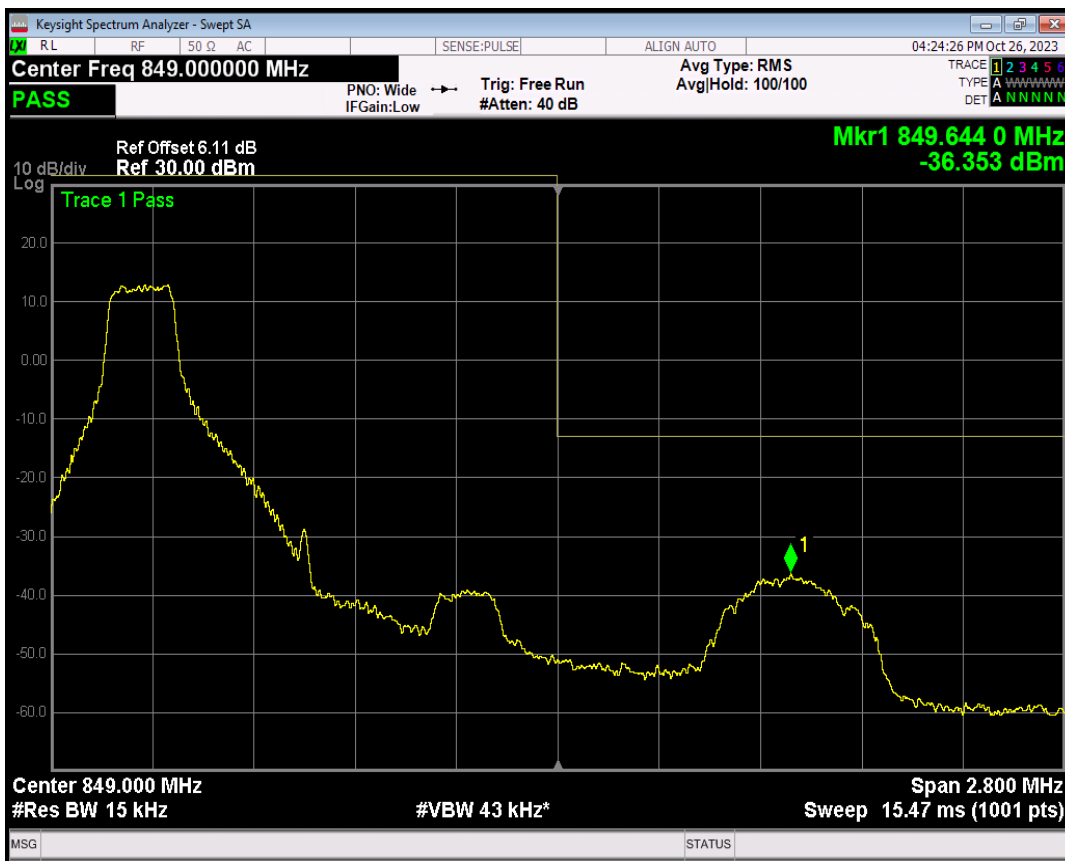

Band5 16QAM BW=1.4MHz Channel=20407 RB Size=1 Position=#Max

Band5 16QAM BW=1.4MHz Channel=20407 RB Size=6 Position=#0

Band5 QPSK BW=1.4MHz Channel=20643 RB Size=1 Position=#0

Band5 QPSK BW=1.4MHz Channel=20643 RB Size=1 Position=#Max