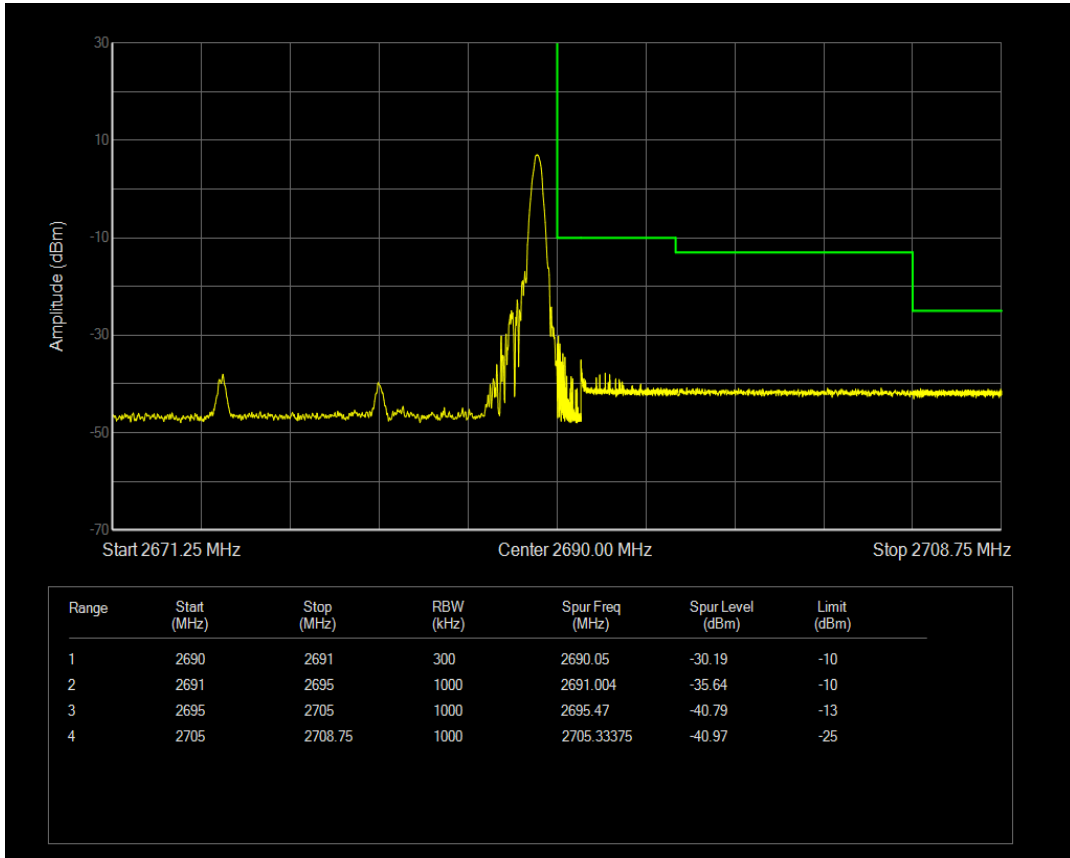

Band41 16QAM BW=15MHz Channel=41515 RB Size=1 Position=#Max

Band41 16QAM BW=15MHz Channel=41515 RB Size=75 Position=#0