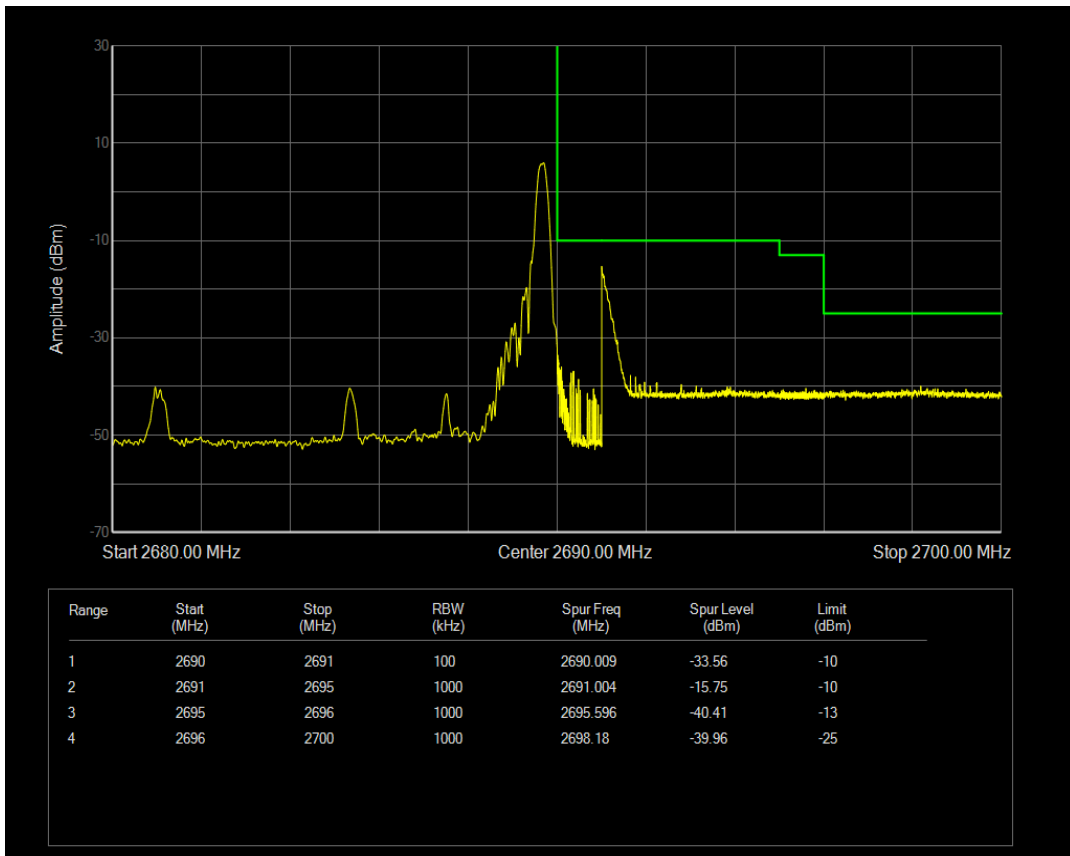

Band41 16QAM BW=5MHz Channel=39675 RB Size=1 Position=#Max

Band41 16QAM BW=5MHz Channel=39675 RB Size=25 Position=#0

Band41 QPSK BW=5MHz Channel=41565 RB Size=1 Position=#0

Band41 QPSK BW=5MHz Channel=41565 RB Size=1 Position=#Max