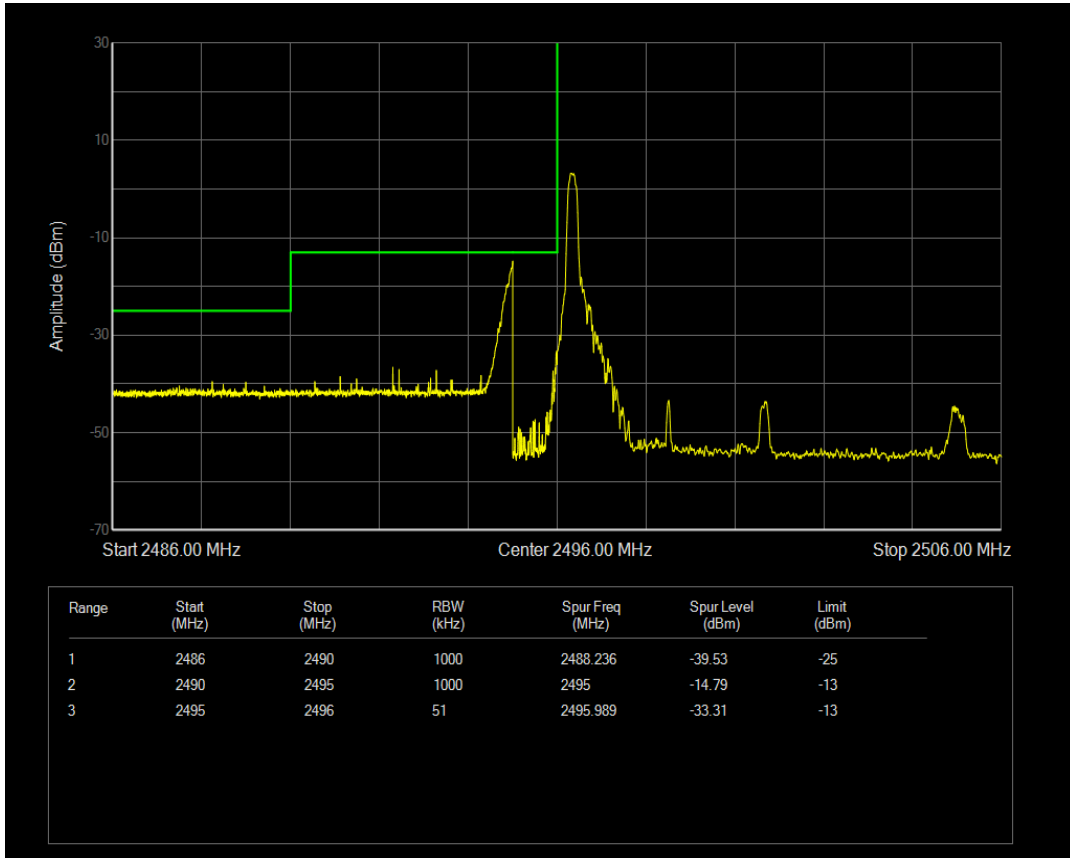

Band41 QPSK BW=5MHz Channel=39675 RB Size=1 Position=#0

Band41 QPSK BW=5MHz Channel=39675 RB Size=1 Position=#Max