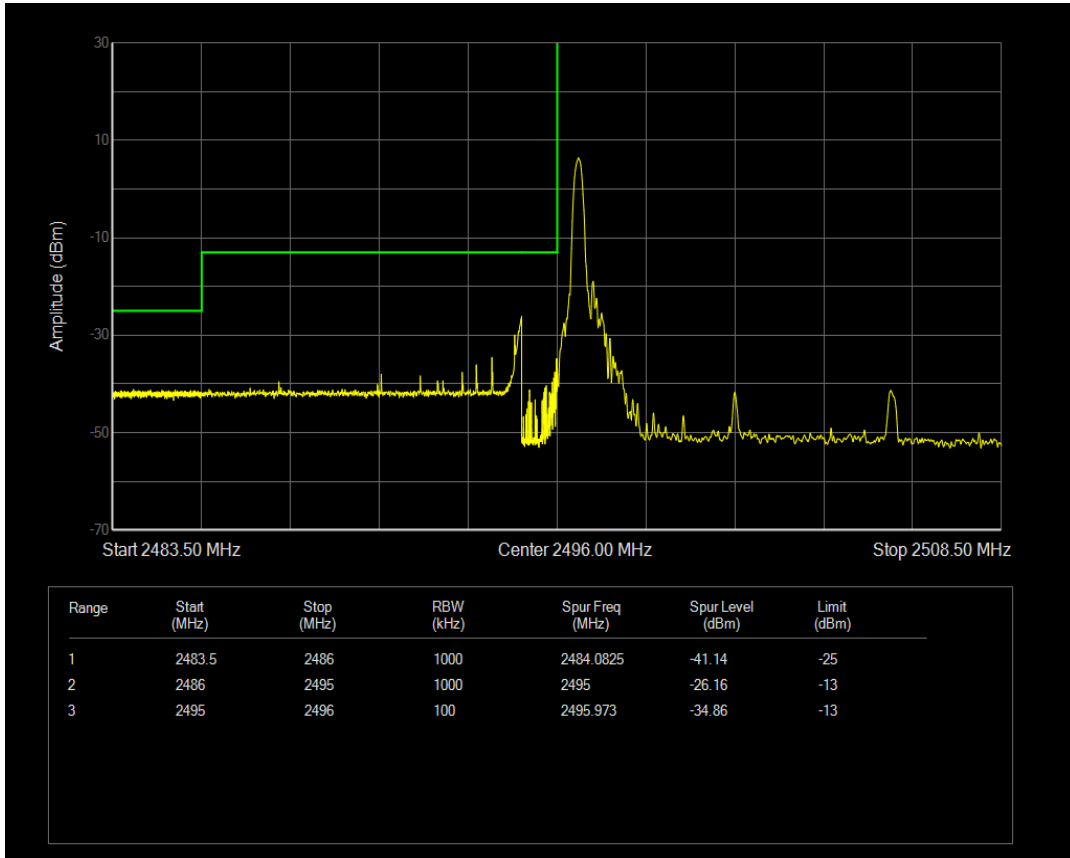

Band41 QPSK BW=10MHz Channel=39700 RB Size=1 Position=#0

Band41 QPSK BW=10MHz Channel=39700 RB Size=1 Position=#Max