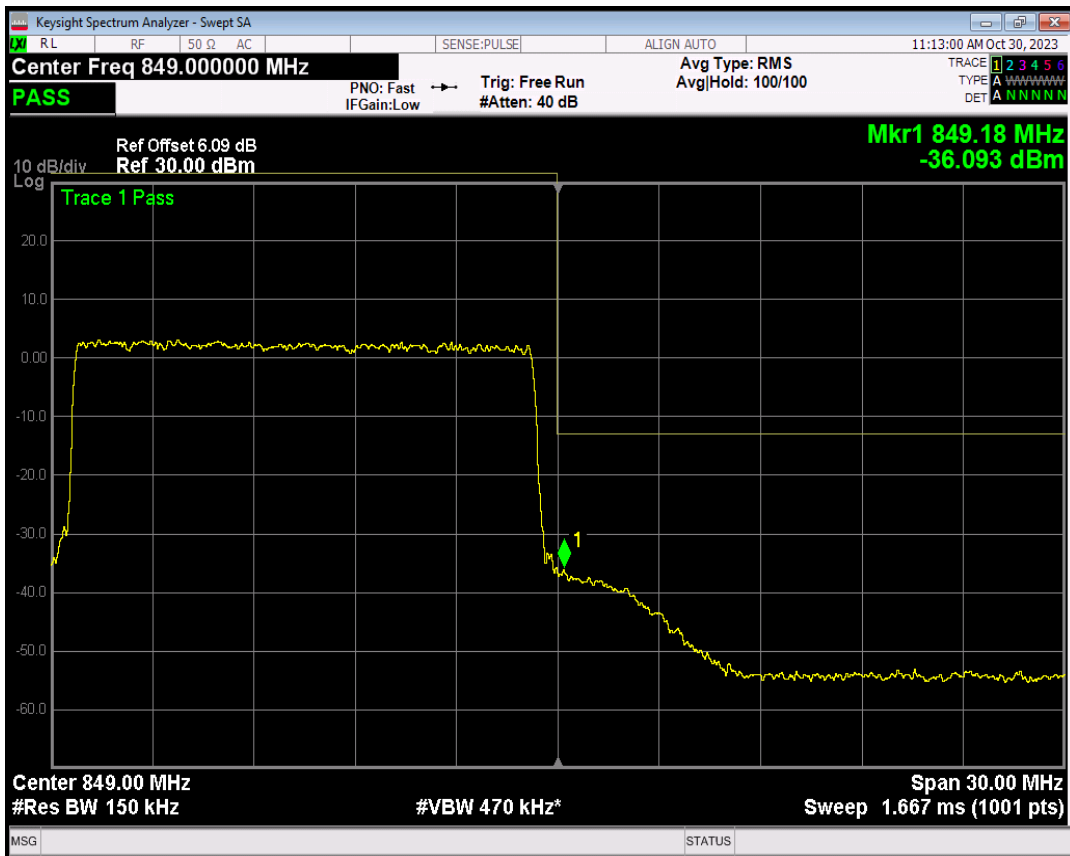

Band26(824-849) 16QAM BW=15MHz Channel=26965 RB Size=1 Position=#0

Band26(824-849) 16QAM BW=15MHz Channel=26965 RB Size=1 Position=#Max

Band26(824-849) 16QAM BW=15MHz Channel=26965 RB Size=75 Position=#0