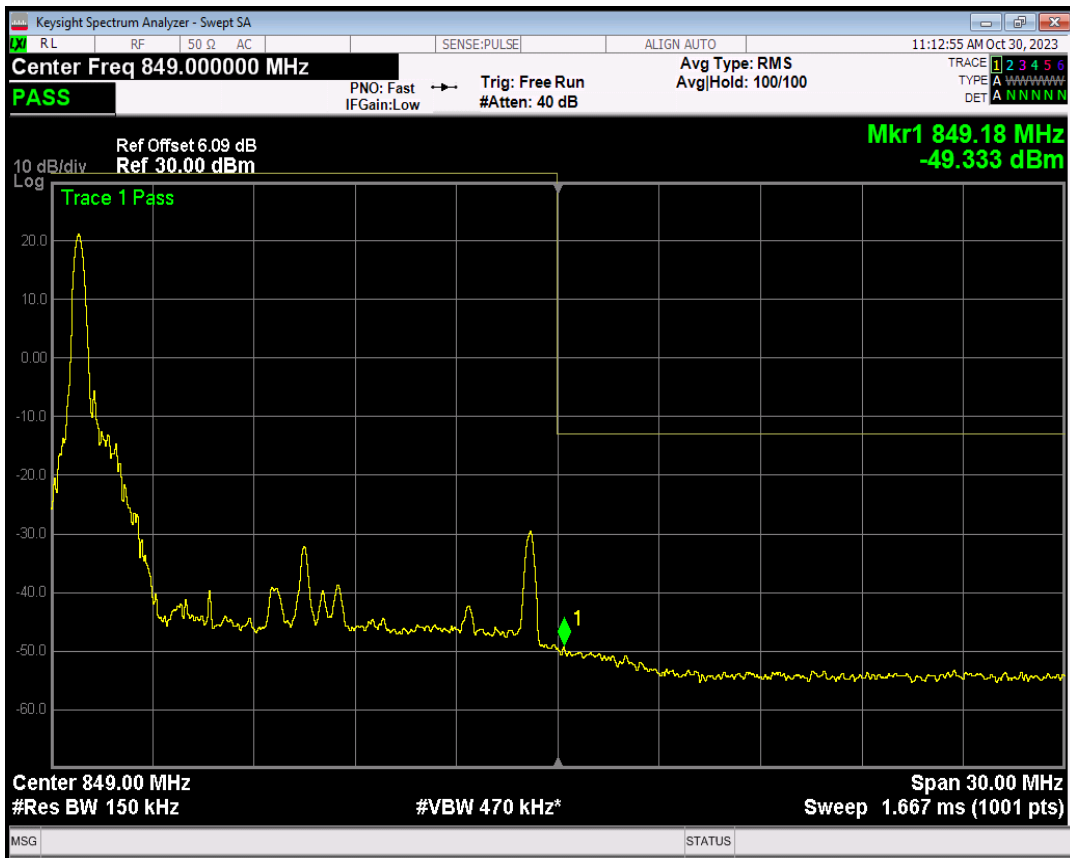

Band26(824-849) 16QAM BW=15MHz Channel=26965 RB Size=1 Position=#0

Band26(824-849) 16QAM BW=15MHz Channel=26965 RB Size=1 Position=#Max

Band26(824-849) 16QAM BW=15MHz Channel=26965 RB Size=75 Position=#0