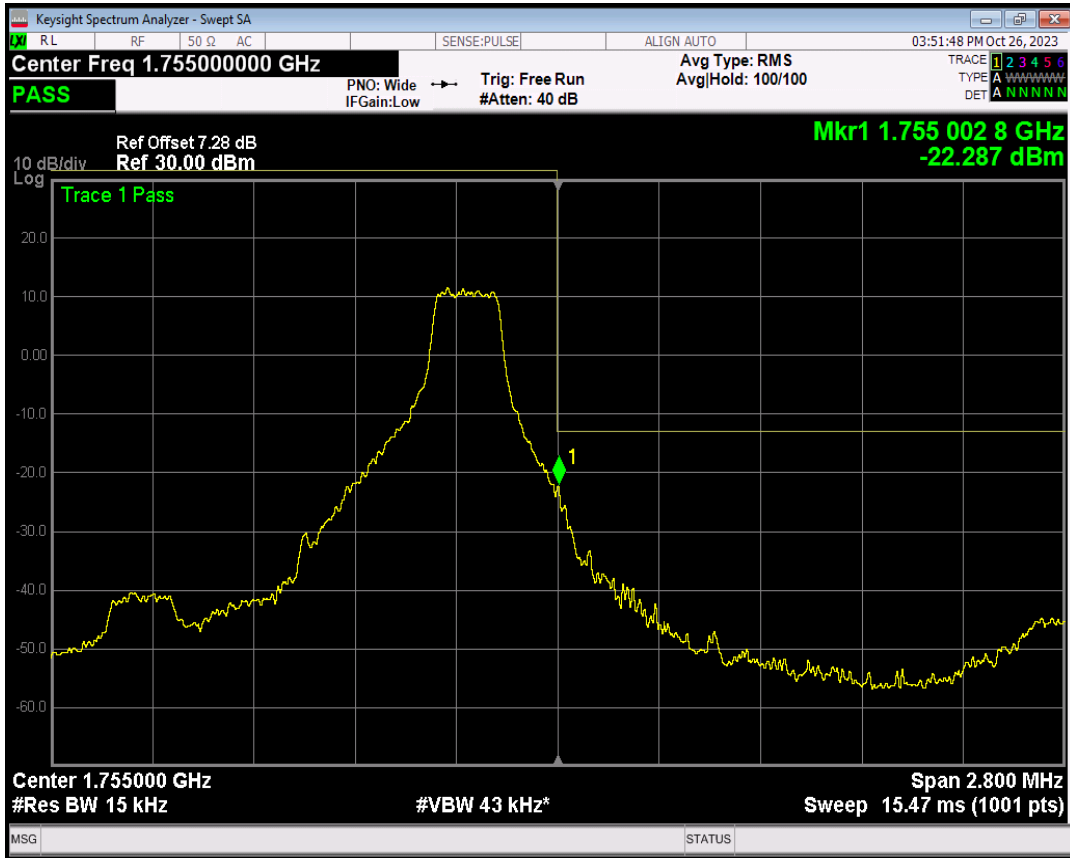

Band4 16QAM BW=1.4MHz Channel=20393 RB Size=1 Position=#Max

Band4 16QAM BW=1.4MHz Channel=20393 RB Size=6 Position=#0