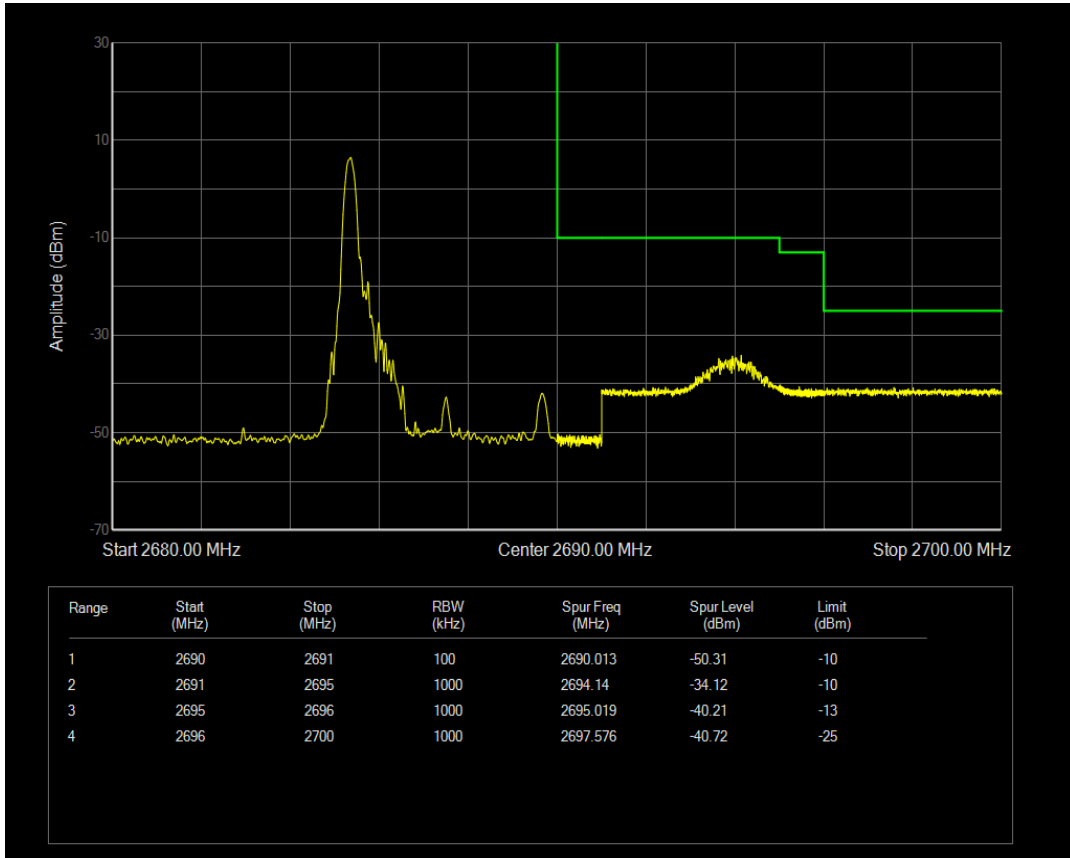

Band41 16QAM BW=5MHz Channel=39675 RB Size=1 Position=#Max

Band41 16QAM BW=5MHz Channel=39675 RB Size=25 Position=#0

Band41 QPSK BW=5MHz Channel=41565 RB Size=1 Position=#0

Band41 QPSK BW=5MHz Channel=41565 RB Size=1 Position=#Max