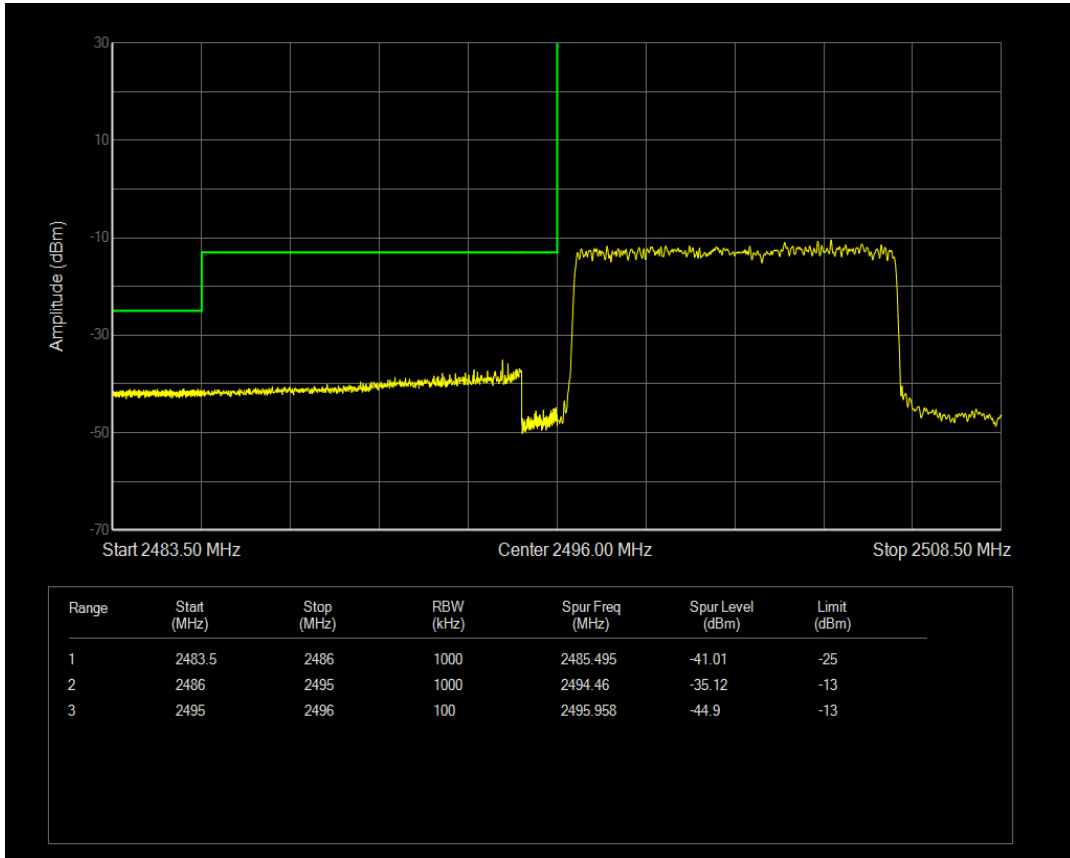

Band41 QPSK BW=10MHz Channel=39700 RB Size=50 Position=#0

Band41 16QAM BW=10MHz Channel=39700 RB Size=1 Position=#0