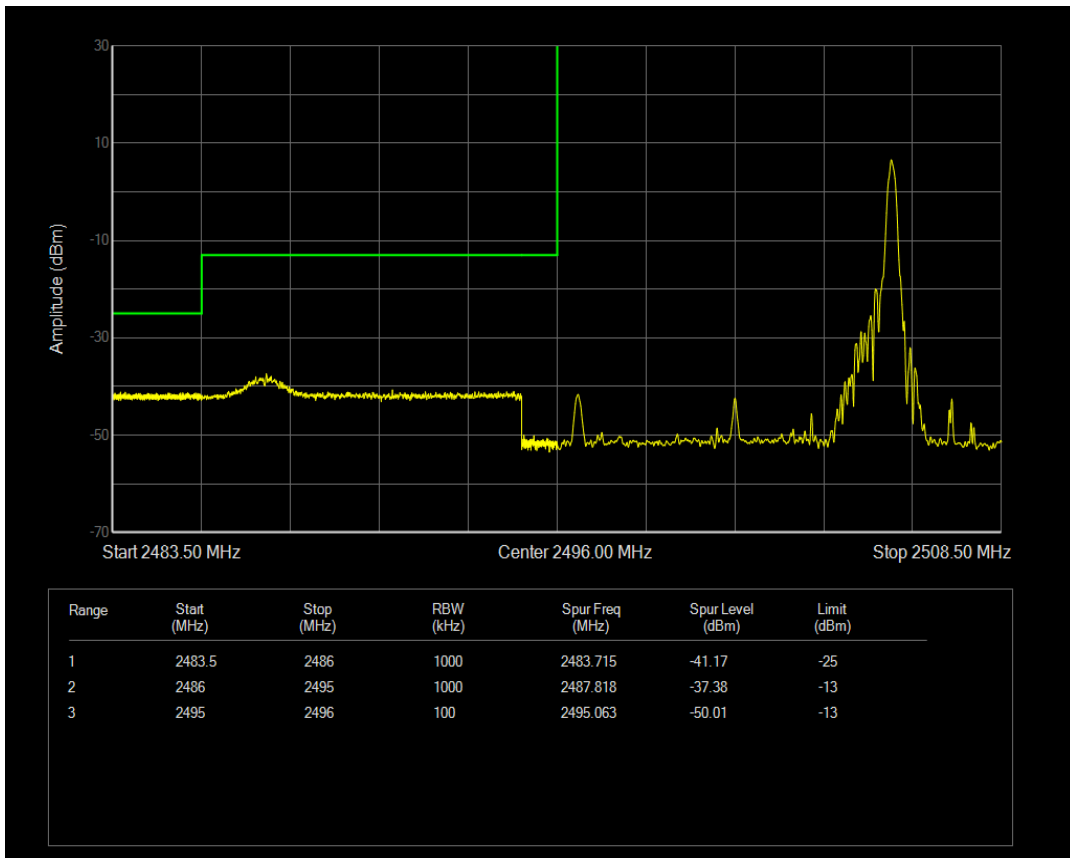

Band41 QPSK BW=10MHz Channel=39700 RB Size=1 Position=#Max

Band41 QPSK BW=10MHz Channel=39700 RB Size=50 Position=#0