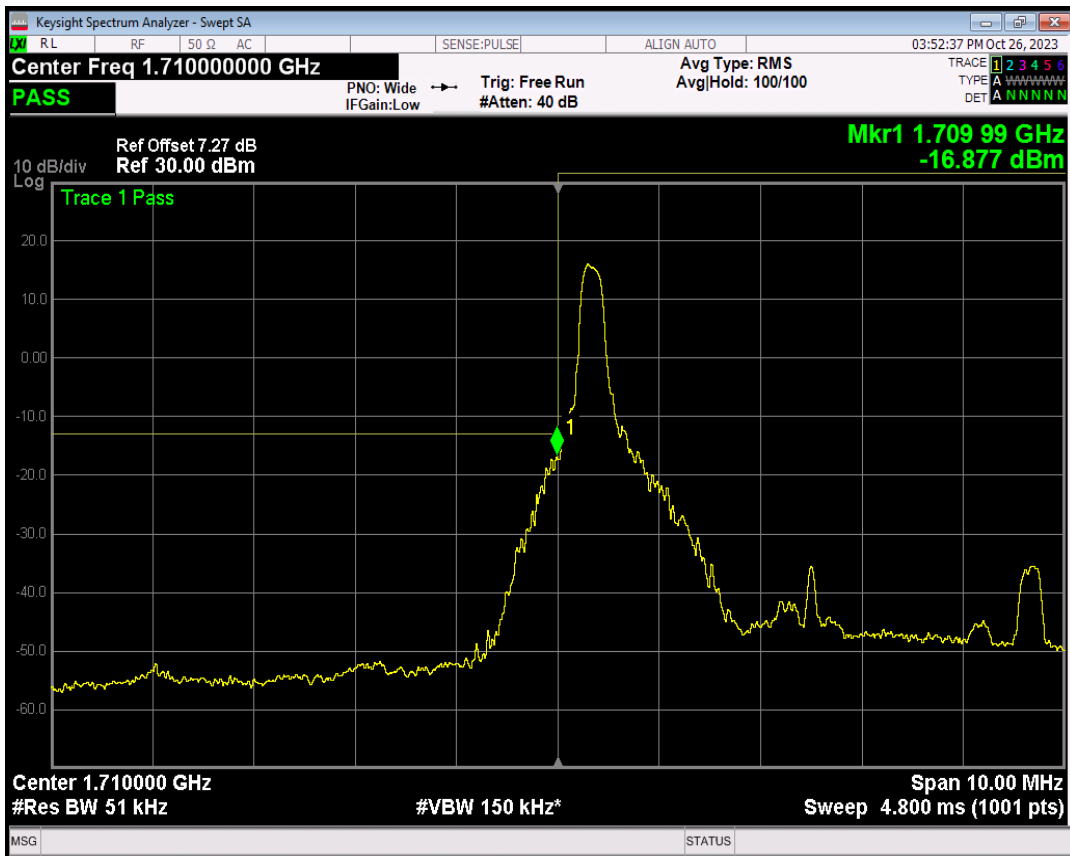

Band4 QPSK BW=5MHz Channel=19975 RB Size=1 Position=#0

Band4 QPSK BW=5MHz Channel=19975 RB Size=1 Position=#Max

Band4 QPSK BW=5MHz Channel=19975 RB Size=25 Position=#0

Band4 16QAM BW=5MHz Channel=19975 RB Size=1 Position=#0