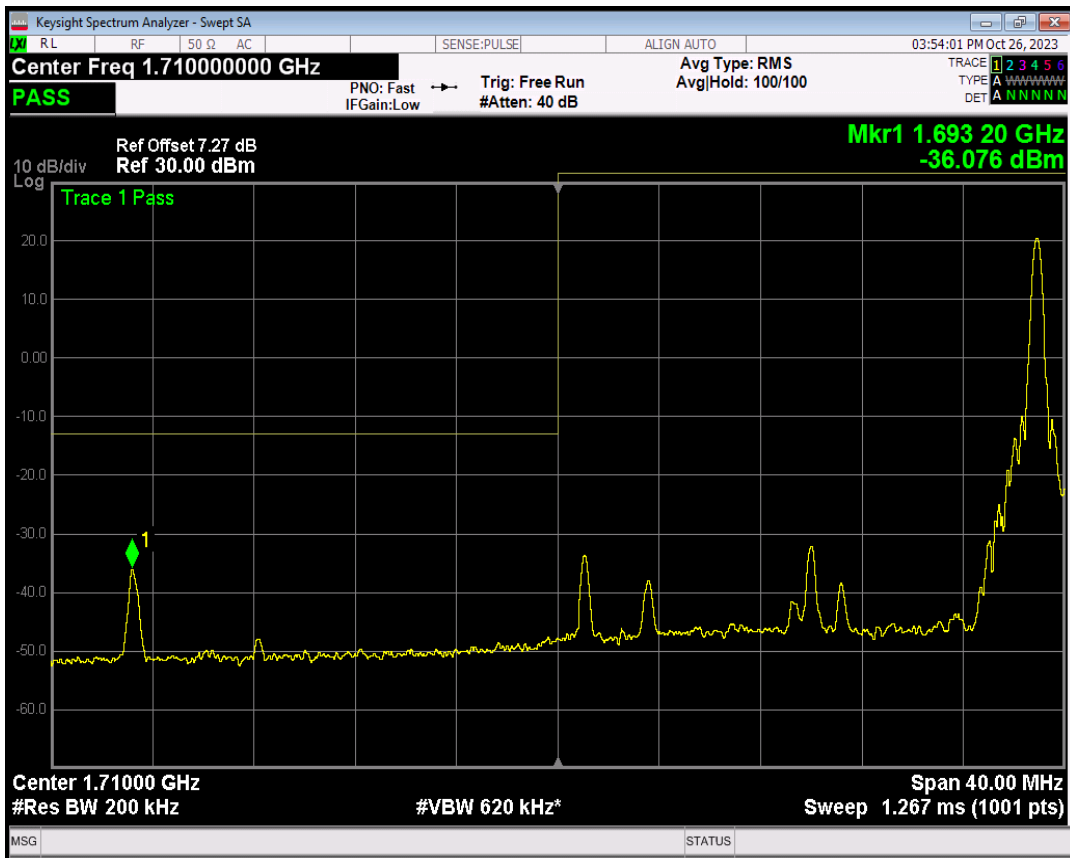

Band4 QPSK BW=20MHz Channel=20050 RB Size=1 Position=#Max

Band4 QPSK BW=20MHz Channel=20050 RB Size=100 Position=#0