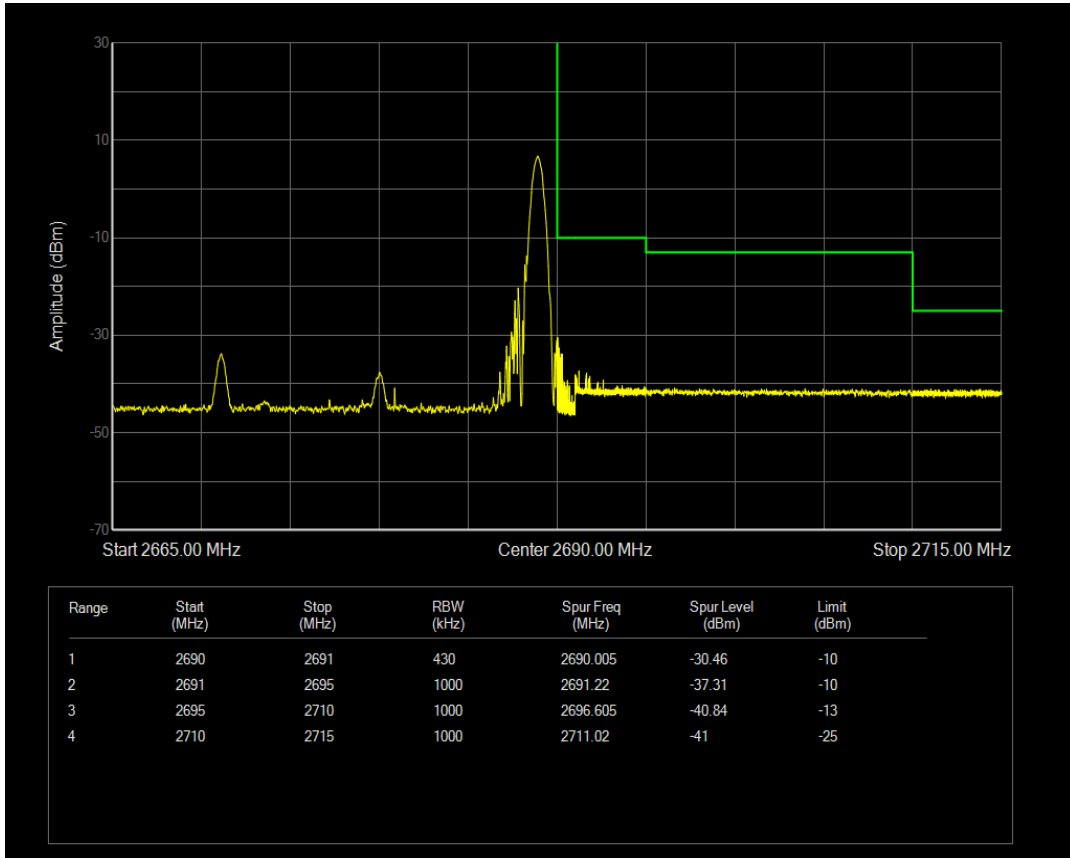

Band41 16QAM BW=20MHz Channel=41490 RB Size=1 Position=#Max

Band41 16QAM BW=20MHz Channel=41490 RB Size=100 Position=#0