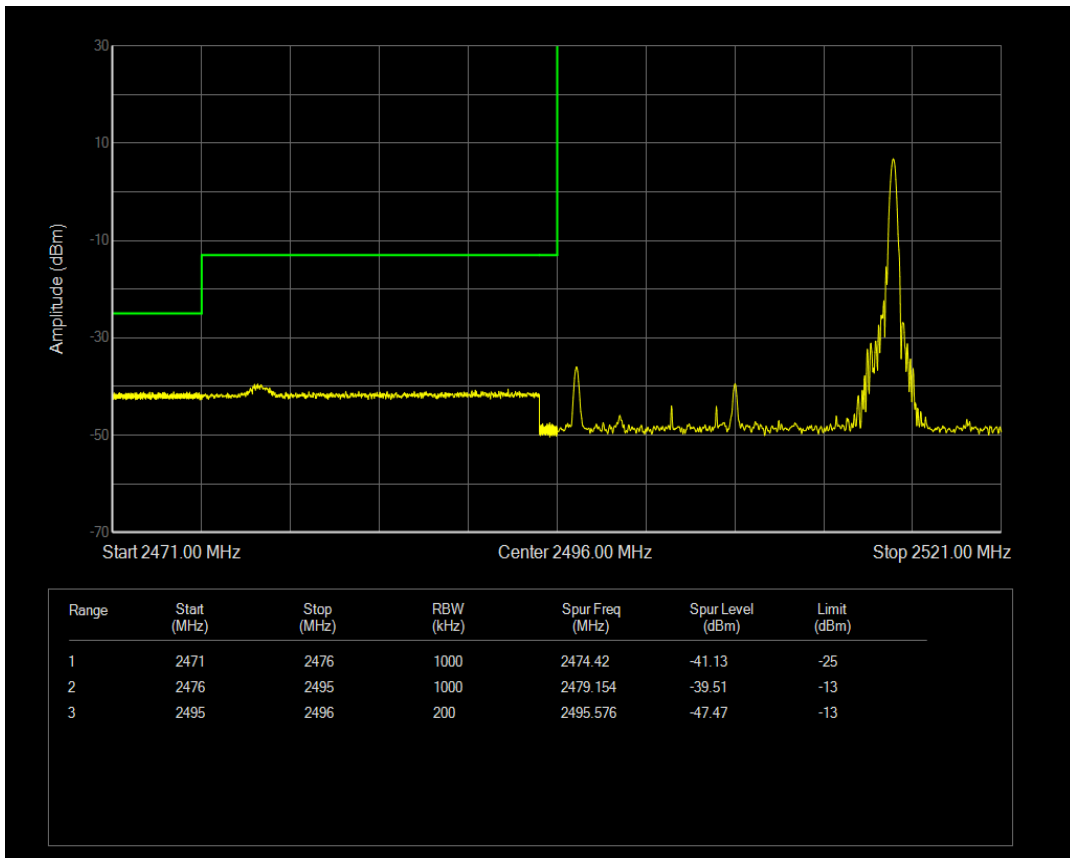

Band41 QPSK BW=20MHz Channel=39750 RB Size=1 Position=#Max

Band41 QPSK BW=20MHz Channel=39750 RB Size=100 Position=#0