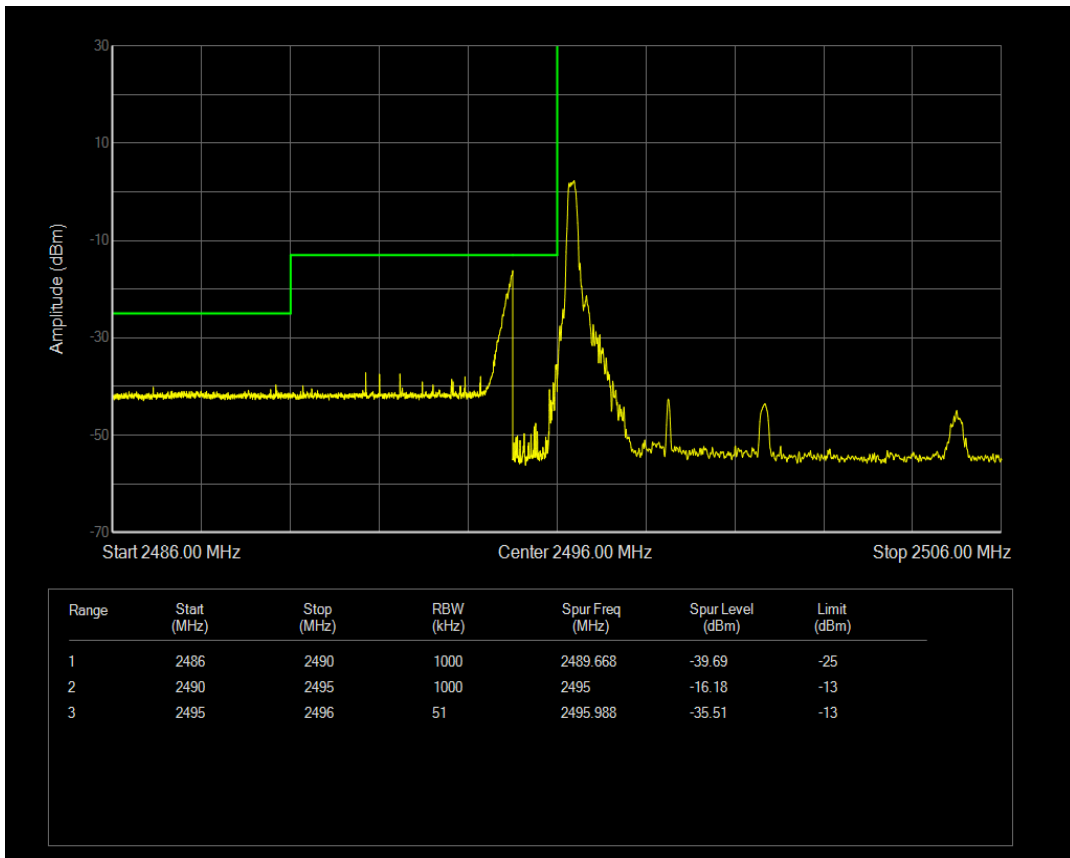

Band41 16QAM BW=5MHz Channel=39675 RB Size=1 Position=#0

Band41 16QAM BW=5MHz Channel=39675 RB Size=1 Position=#Max