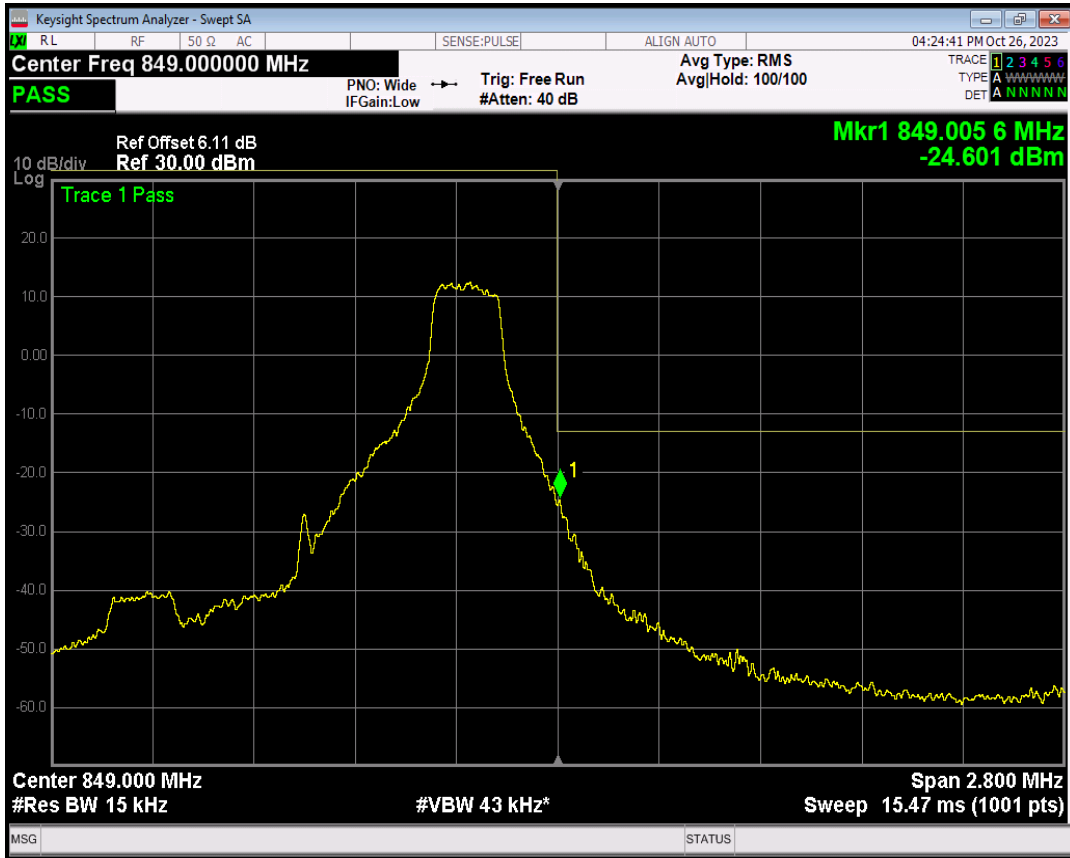

Band5 16QAM BW=1.4MHz Channel=20643 RB Size=1 Position=#Max

Band5 16QAM BW=1.4MHz Channel=20643 RB Size=6 Position=#0