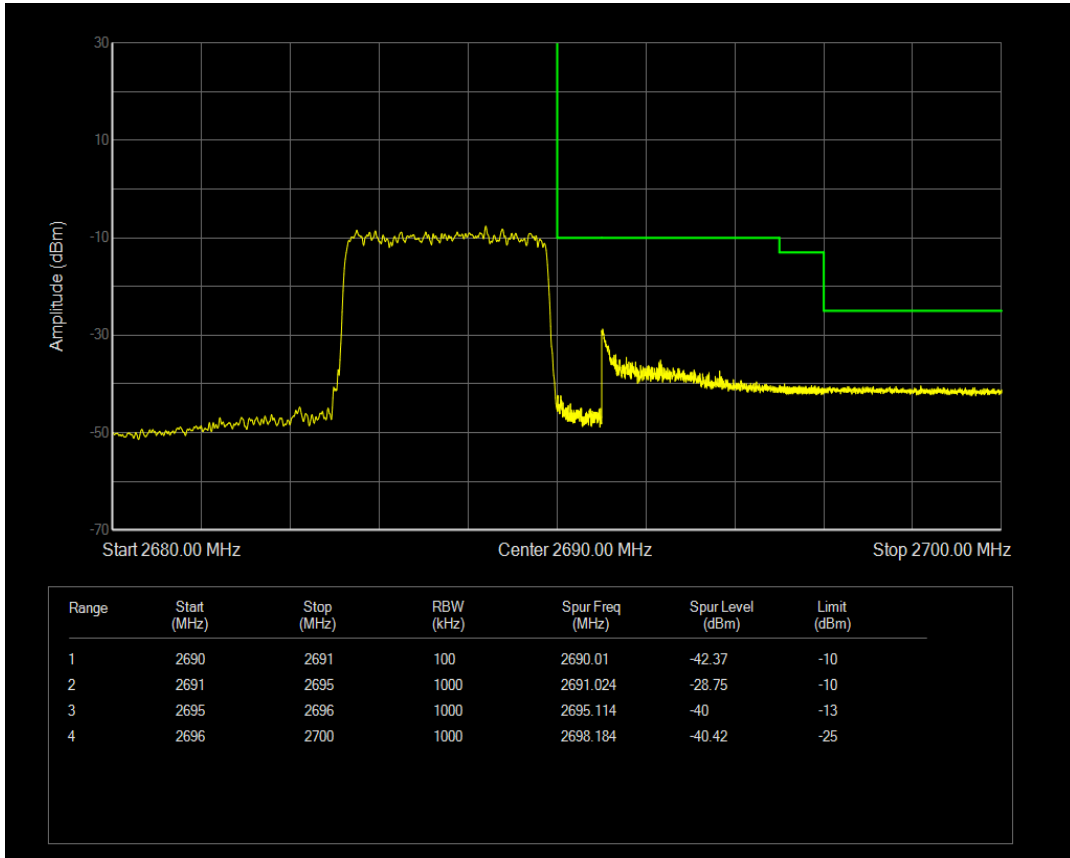

Band41 QPSK BW=5MHz Channel=41565 RB Size=25 Position=#0

Band41 16QAM BW=5MHz Channel=41565 RB Size=1 Position=#0