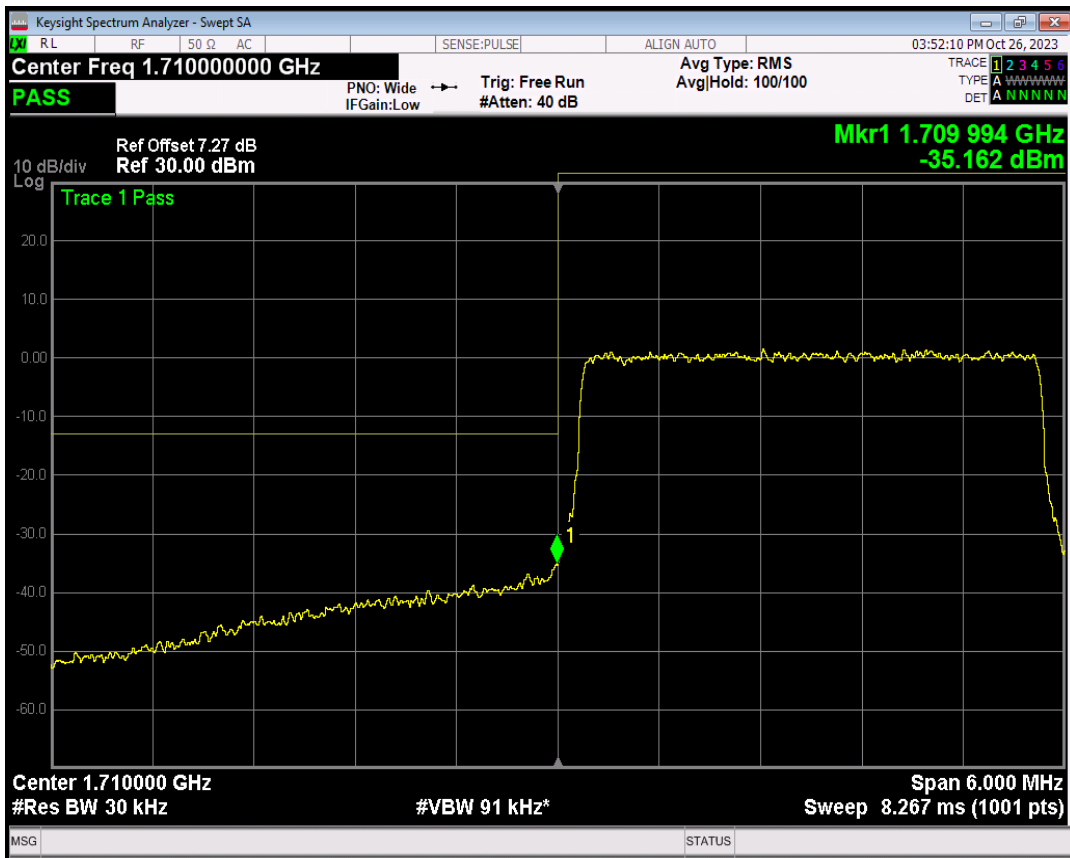

Band4 16QAM BW=3MHz Channel=19965 RB Size=15 Position=#0

Band4 QPSK BW=3MHz Channel=20385 RB Size=1 Position=#0