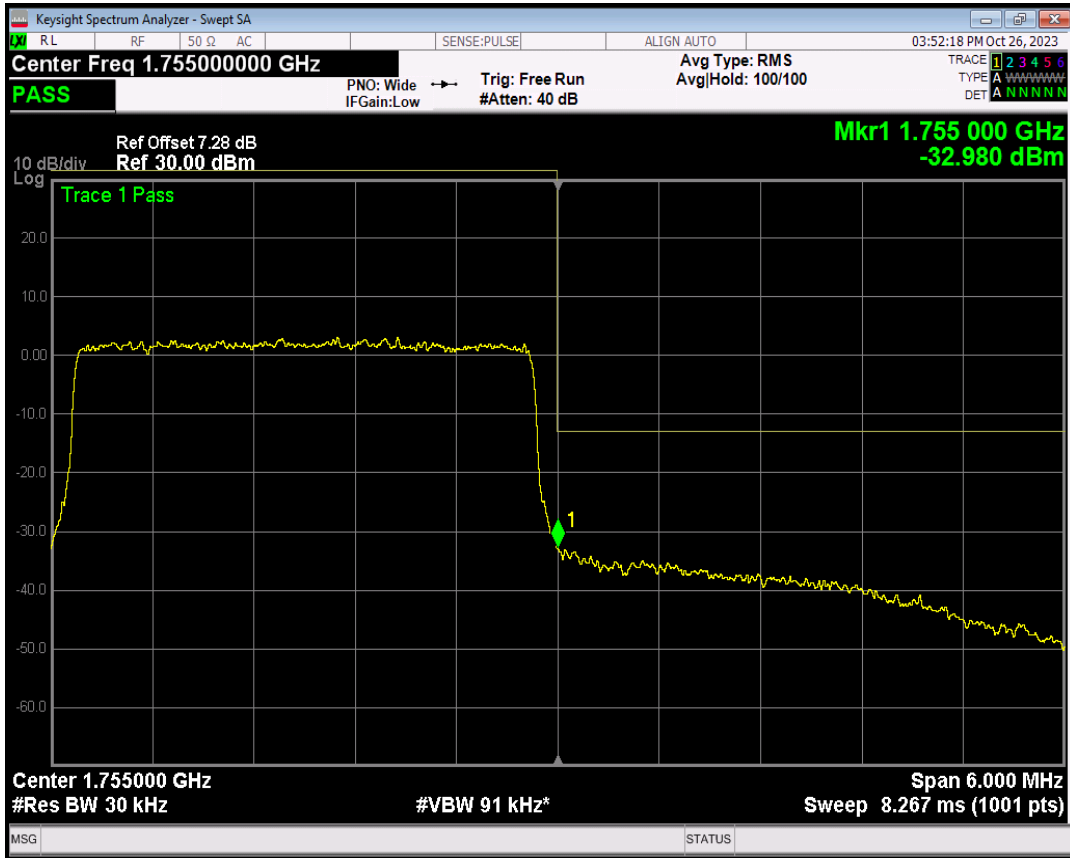

Band4 QPSK BW=3MHz Channel=20385 RB Size=15 Position=#0

Band4 16QAM BW=3MHz Channel=20385 RB Size=1 Position=#0