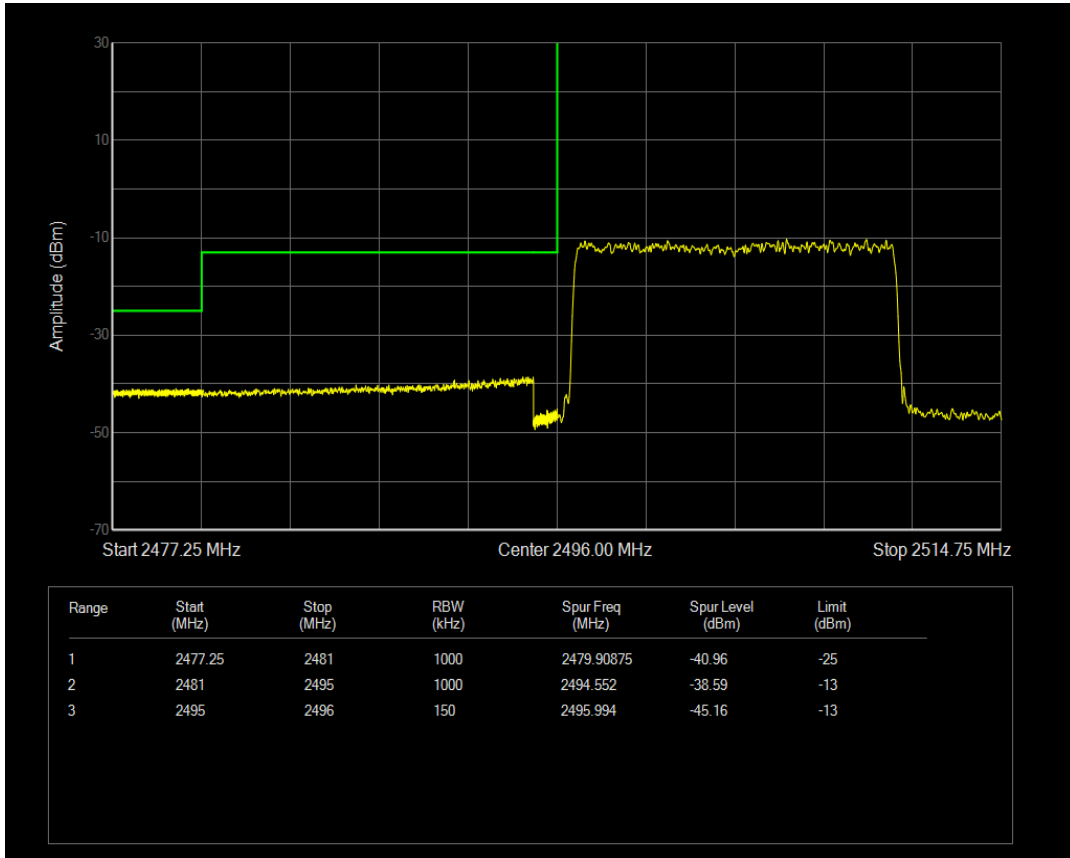

Band41 QPSK BW=15MHz Channel=39725 RB Size=75 Position=#0

Band41 16QAM BW=15MHz Channel=39725 RB Size=1 Position=#0