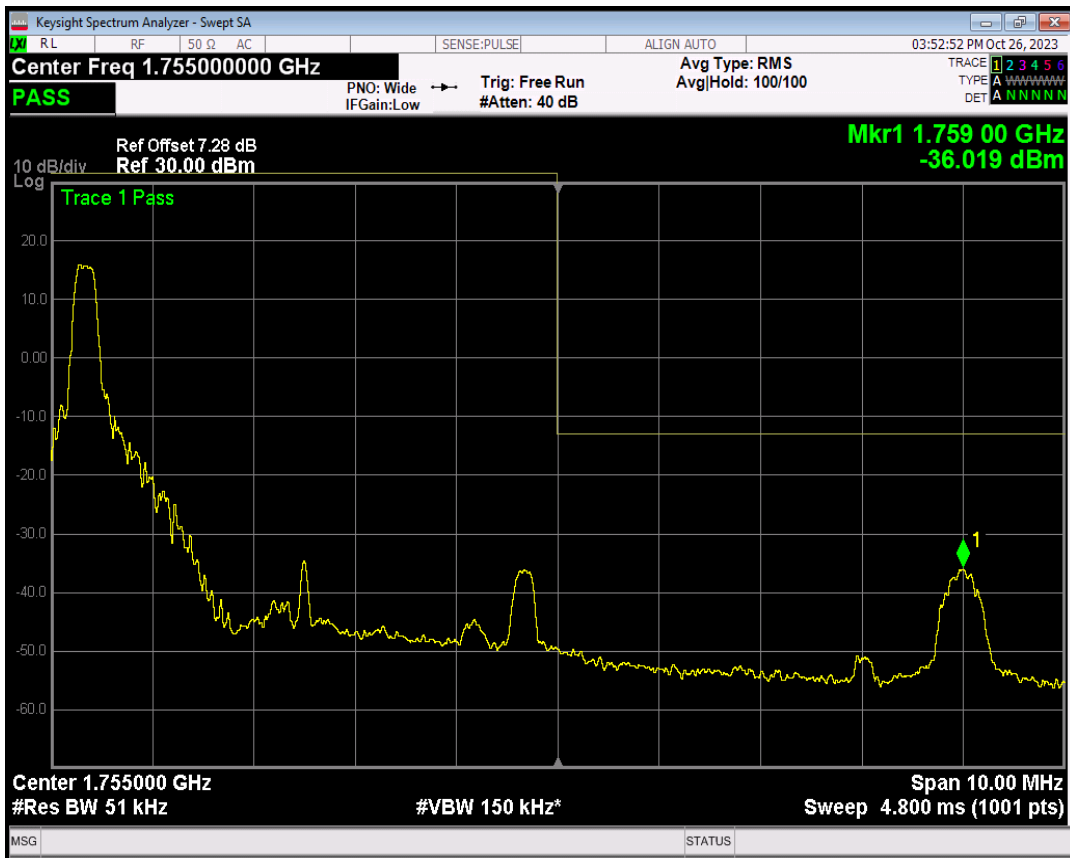

Band4 16QAM BW=5MHz Channel=20375 RB Size=1 Position=#0

Band4 16QAM BW=5MHz Channel=20375 RB Size=1 Position=#Max