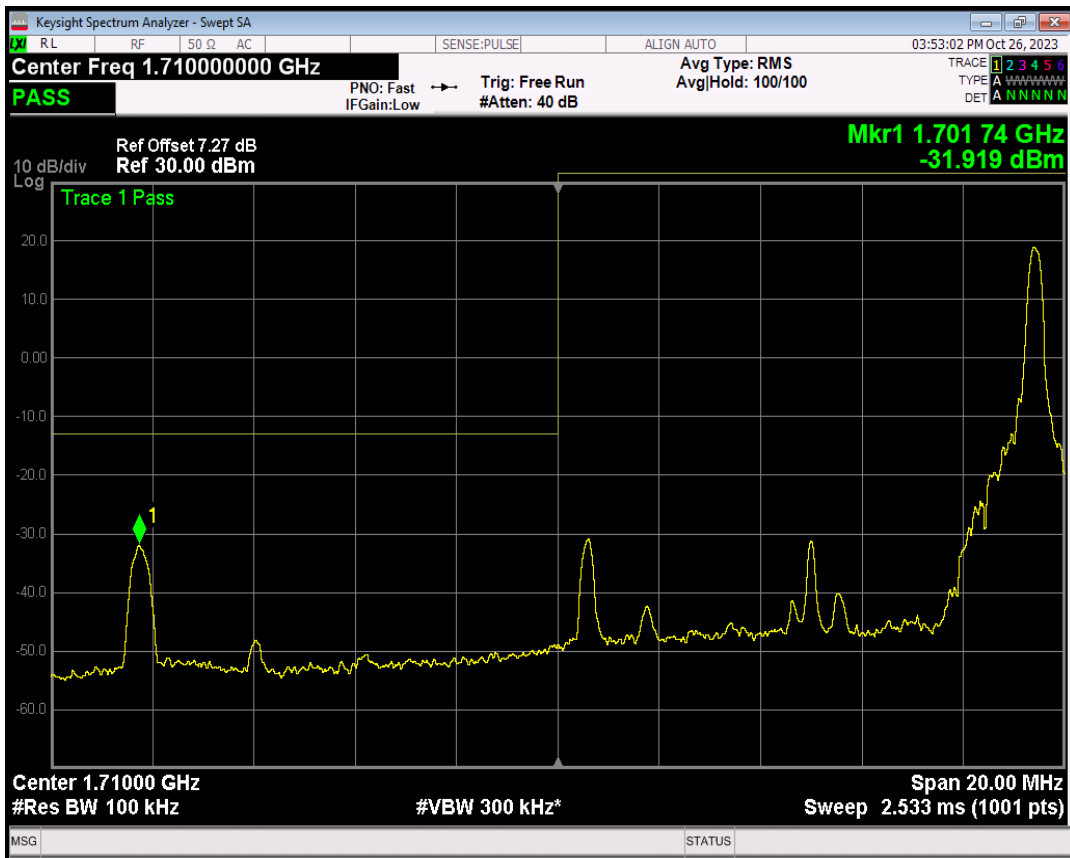

Band4 QPSK BW=10MHz Channel=20000 RB Size=1 Position=#Max

Band4 QPSK BW=10MHz Channel=20000 RB Size=50 Position=#0