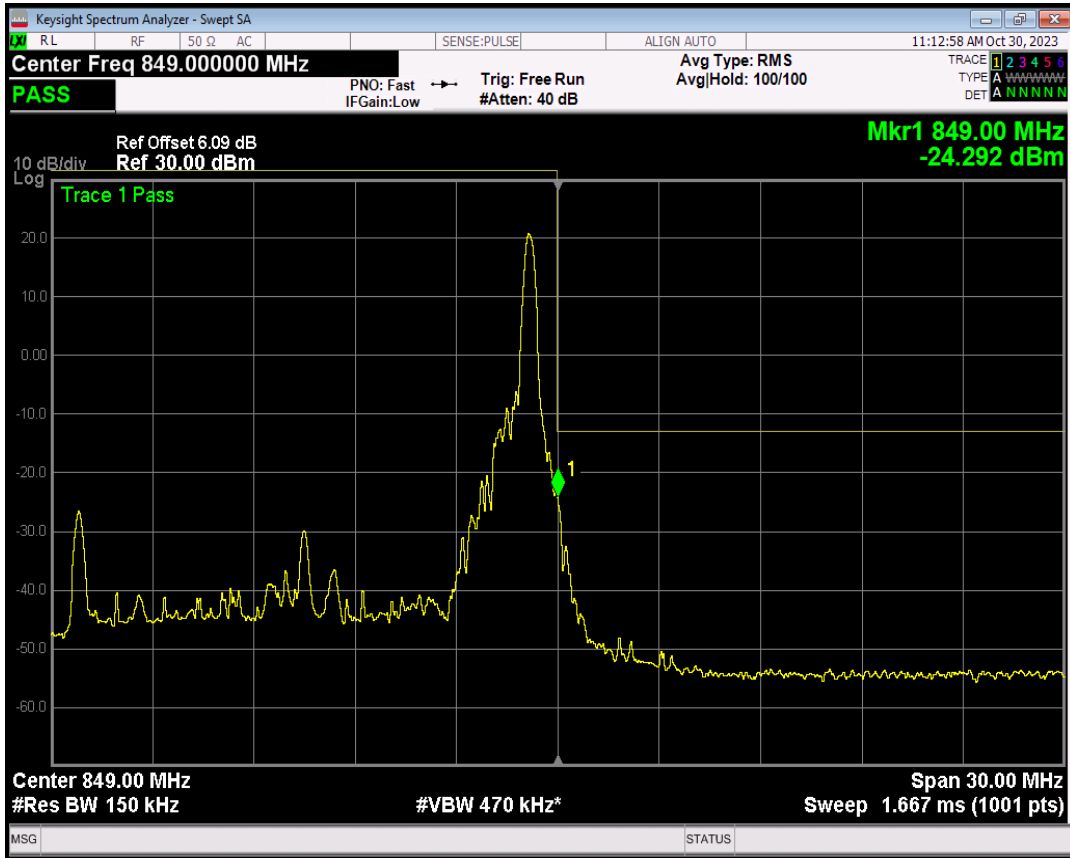

Band26(824-849) 16QAM BW=15MHz Channel=26965 RB Size=1 Position=#0

Band26(824-849) 16QAM BW=15MHz Channel=26965 RB Size=1 Position=#Max

Band26(824-849) 16QAM BW=15MHz Channel=26965 RB Size=75 Position=#0