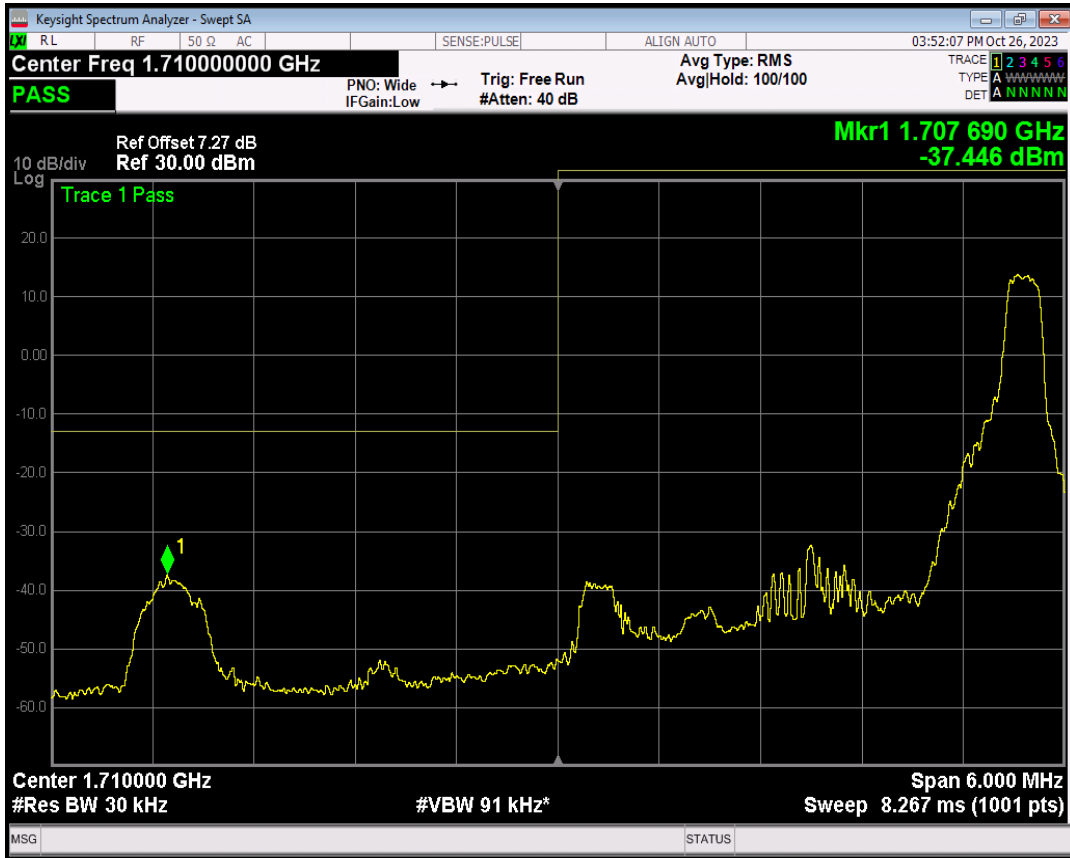

Band4 16QAM BW=3MHz Channel=19965 RB Size=1 Position=#Max

Band4 16QAM BW=3MHz Channel=19965 RB Size=15 Position=#0