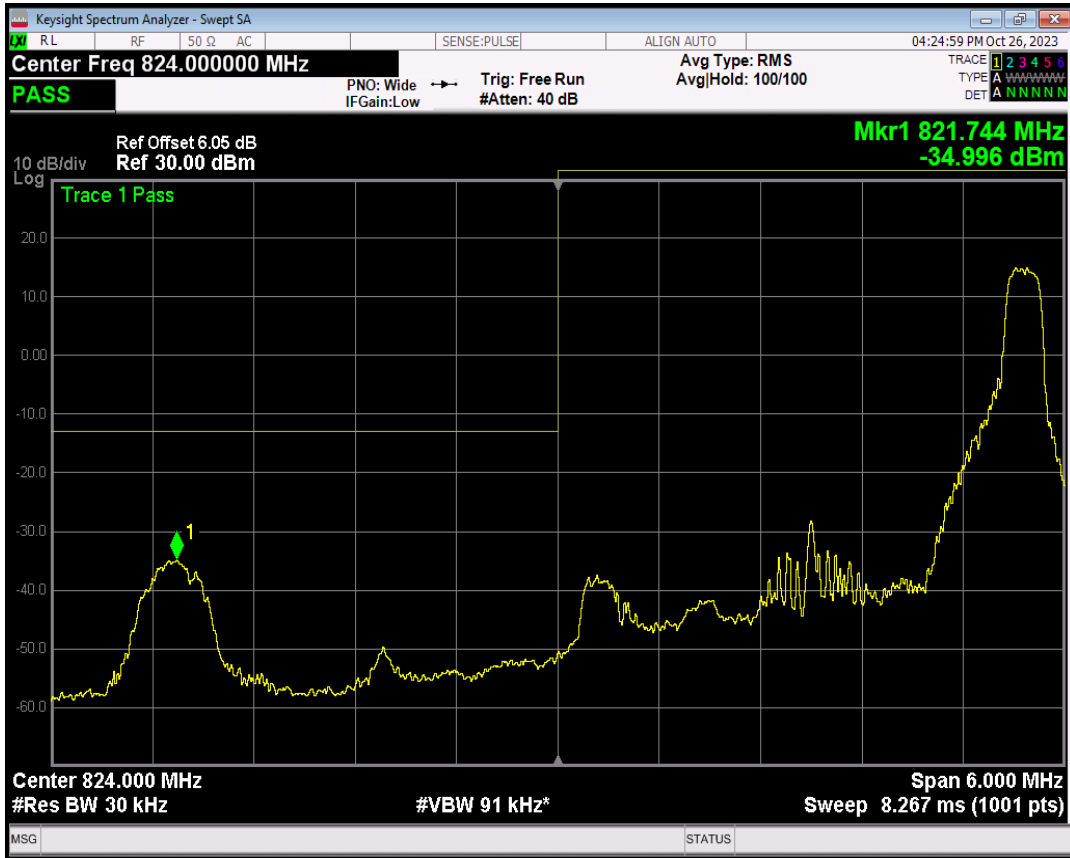

Band5 16QAM BW=3MHz Channel=20415 RB Size=1 Position=#Max

Band5 16QAM BW=3MHz Channel=20415 RB Size=15 Position=#0