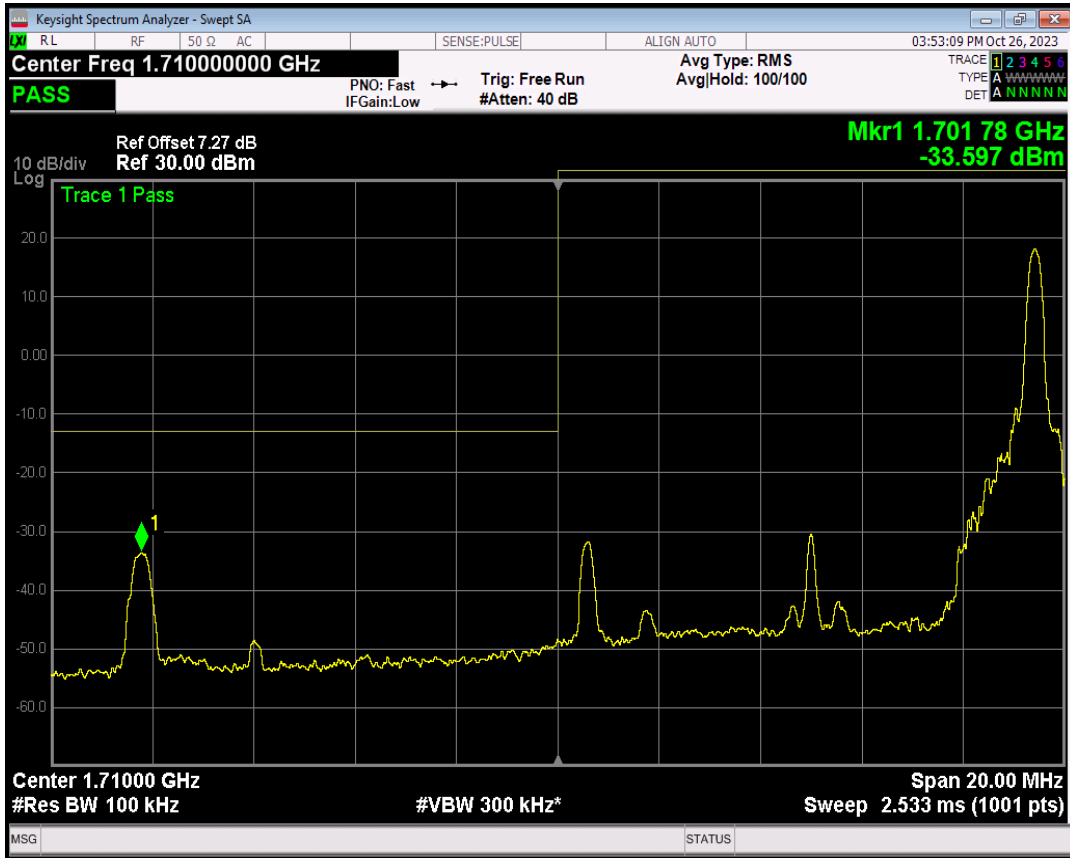

Band4 16QAM BW=10MHz Channel=20000 RB Size=1 Position=#Max

Band4 16QAM BW=10MHz Channel=20000 RB Size=50 Position=#0