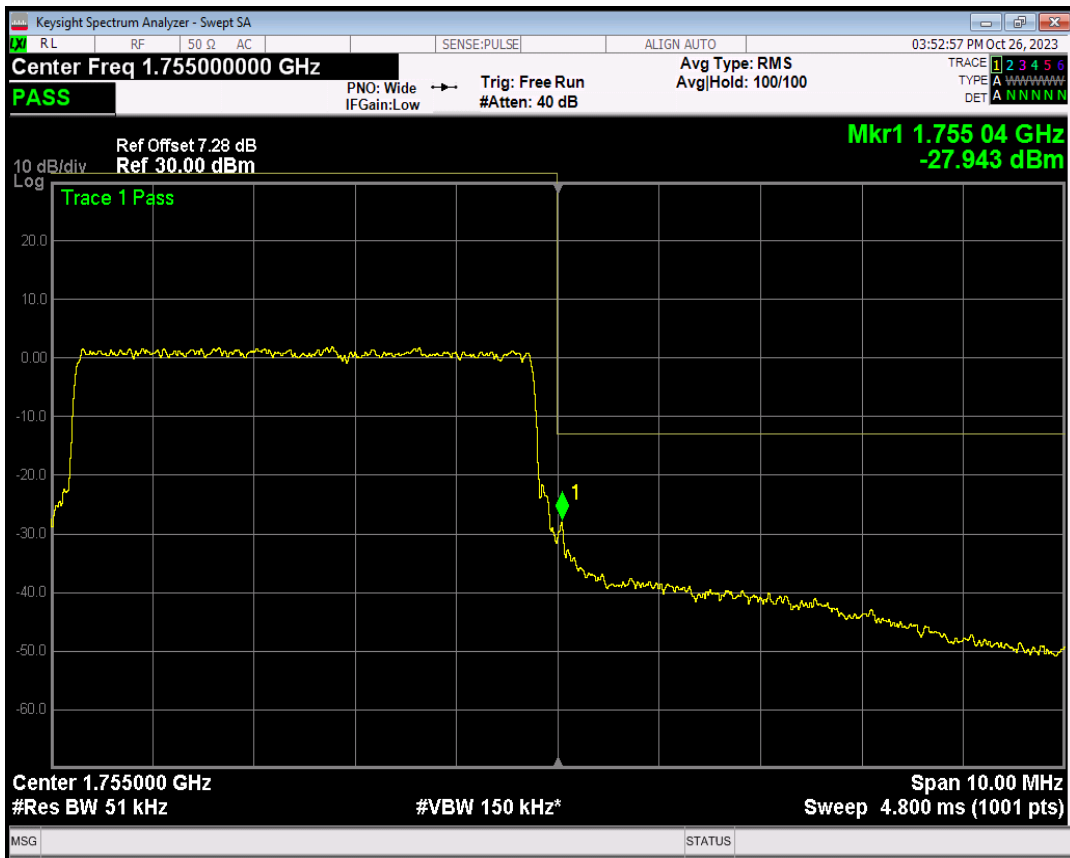

Band4 QPSK BW=5MHz Channel=20375 RB Size=25 Position=#0

Band4 16QAM BW=5MHz Channel=20375 RB Size=1 Position=#0

Band4 16QAM BW=5MHz Channel=20375 RB Size=1 Position=#Max

Band4 16QAM BW=5MHz Channel=20375 RB Size=25 Position=#0