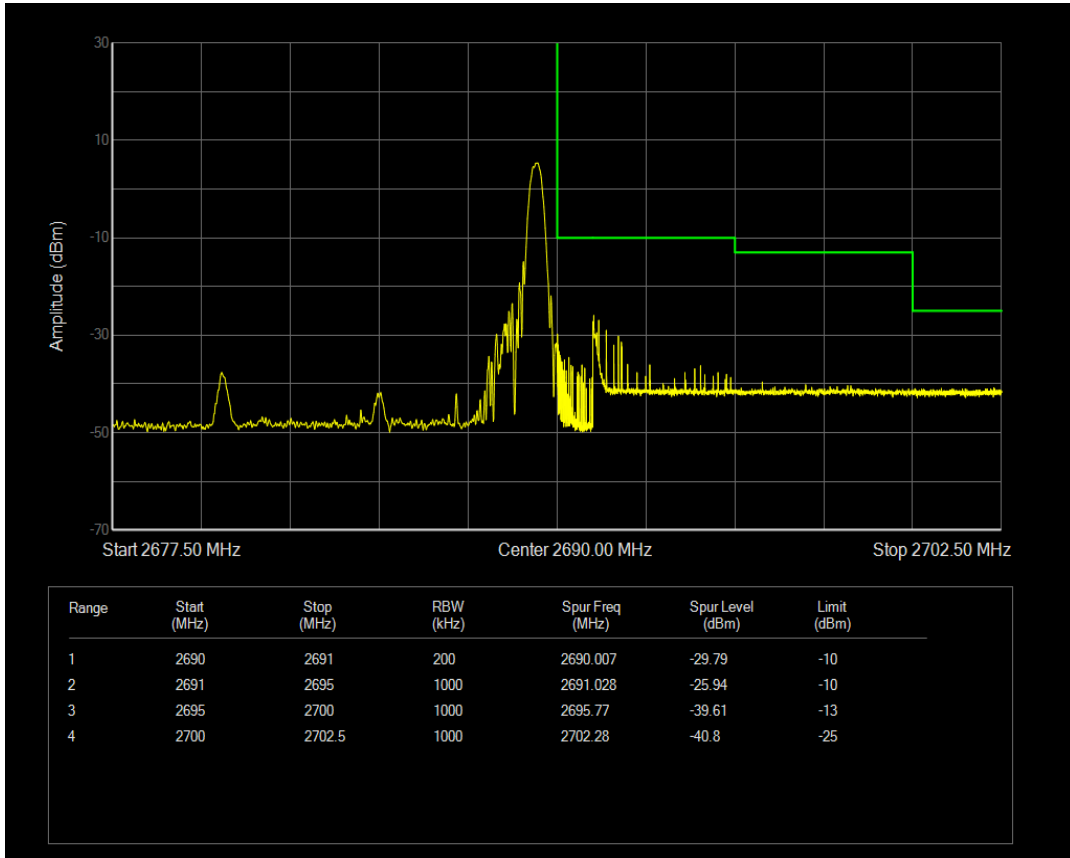

Band41 QPSK BW=10MHz Channel=41540 RB Size=50 Position=#0

Band41 16QAM BW=10MHz Channel=41540 RB Size=1 Position=#0

Band41 16QAM BW=10MHz Channel=41540 RB Size=1 Position=#Max

Band41 16QAM BW=10MHz Channel=41540 RB Size=50 Position=#0