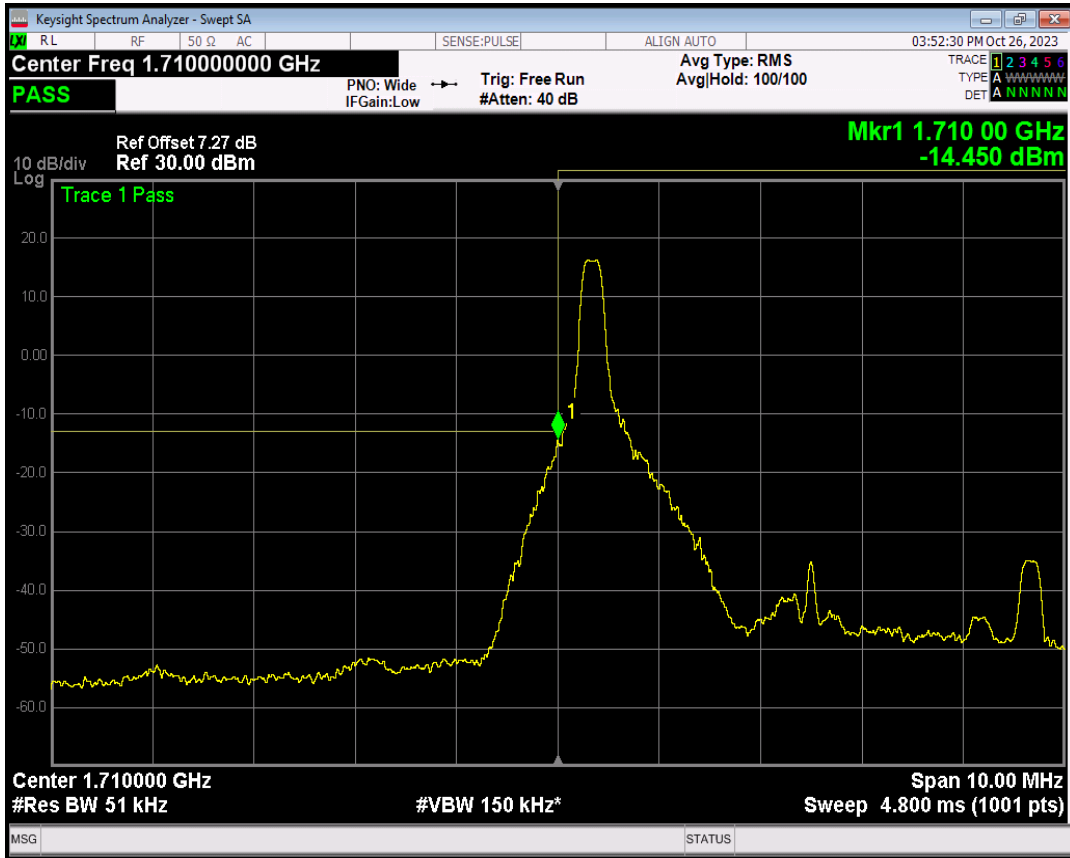

Band4 QPSK BW=5MHz Channel=19975 RB Size=1 Position=#0

Band4 QPSK BW=5MHz Channel=19975 RB Size=1 Position=#Max