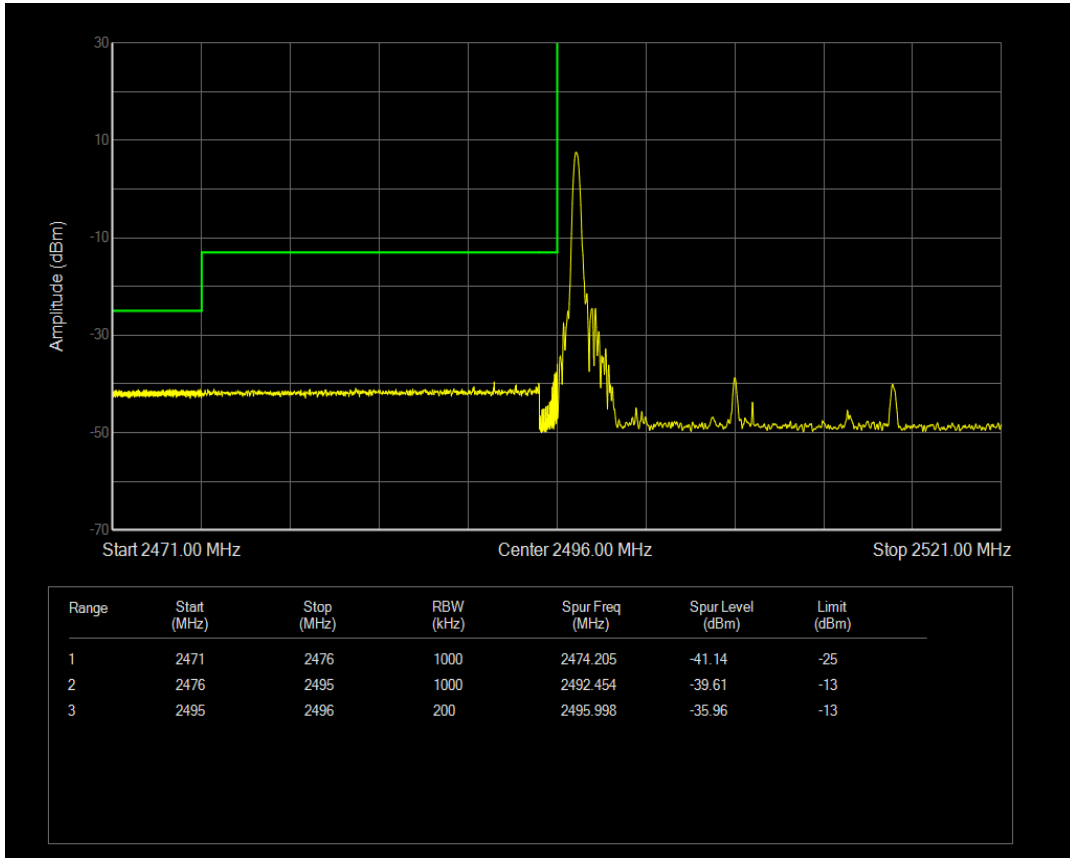

Band41 QPSK BW=20MHz Channel=39750 RB Size=1 Position=#0

Band41 QPSK BW=20MHz Channel=39750 RB Size=1 Position=#Max