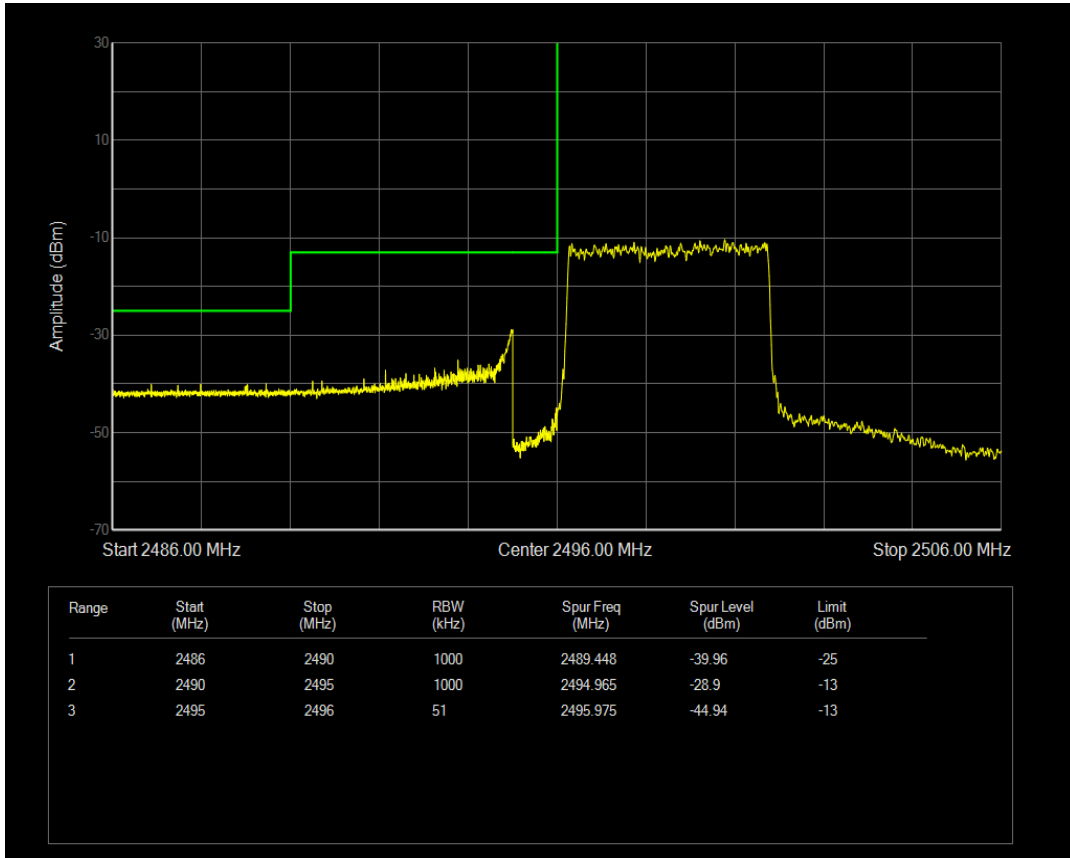

Band41 QPSK BW=5MHz Channel=39675 RB Size=25 Position=#0

Band41 16QAM BW=5MHz Channel=39675 RB Size=1 Position=#0