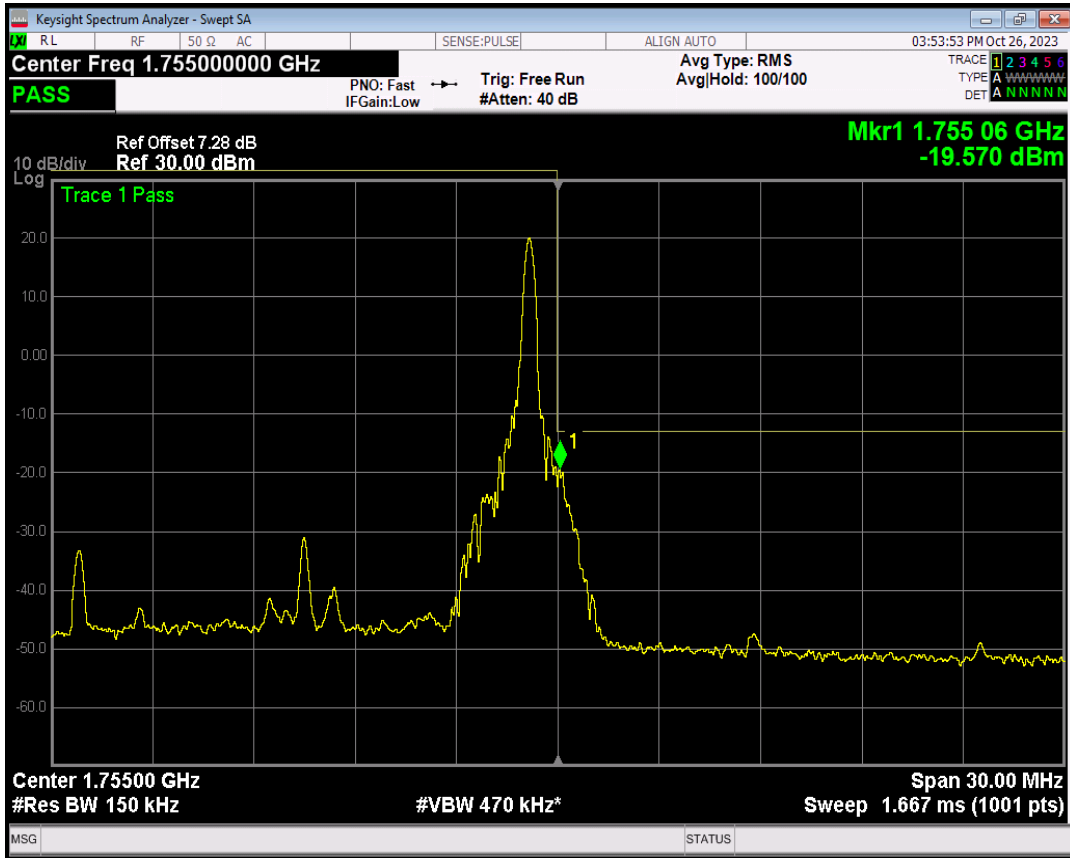

Band4 16QAM BW=15MHz Channel=20325 RB Size=1 Position=#Max

Band4 16QAM BW=15MHz Channel=20325 RB Size=75 Position=#0