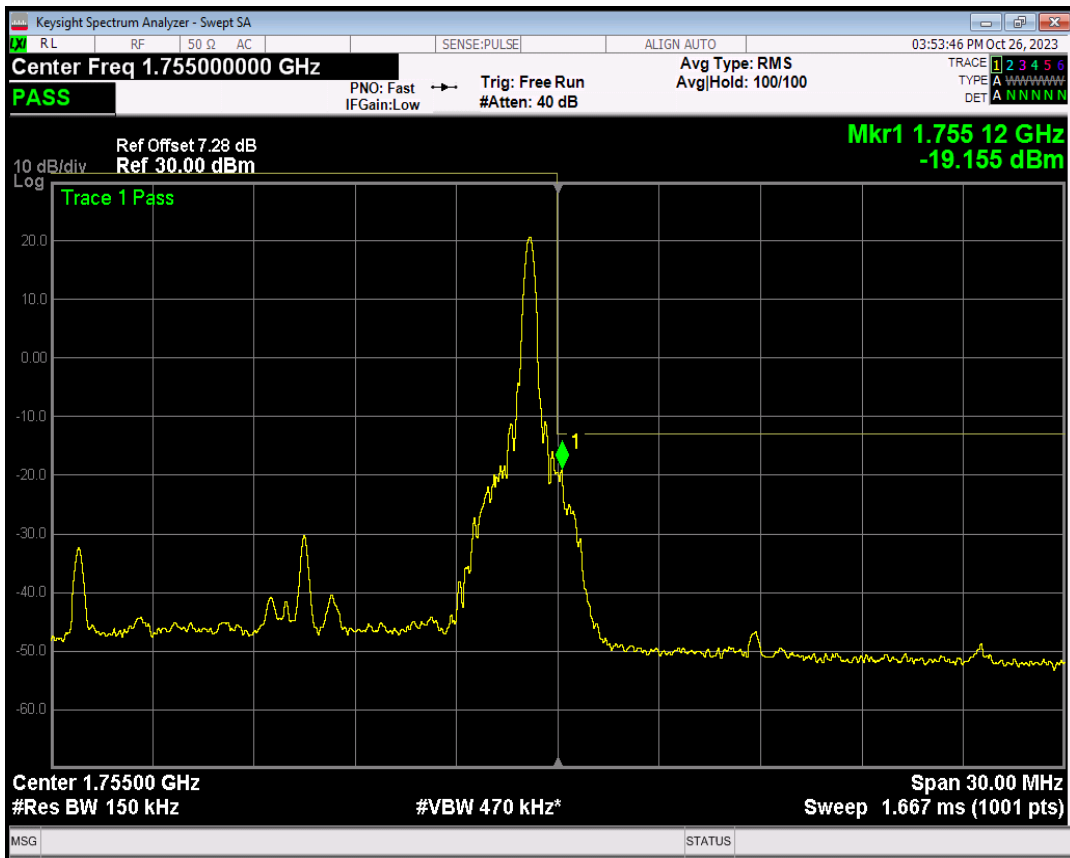

Band4 16QAM BW=15MHz Channel=20025 RB Size=1 Position=#Max

Band4 16QAM BW=15MHz Channel=20025 RB Size=75 Position=#0

Band4 QPSK BW=15MHz Channel=20325 RB Size=1 Position=#0

Band4 QPSK BW=15MHz Channel=20325 RB Size=1 Position=#Max