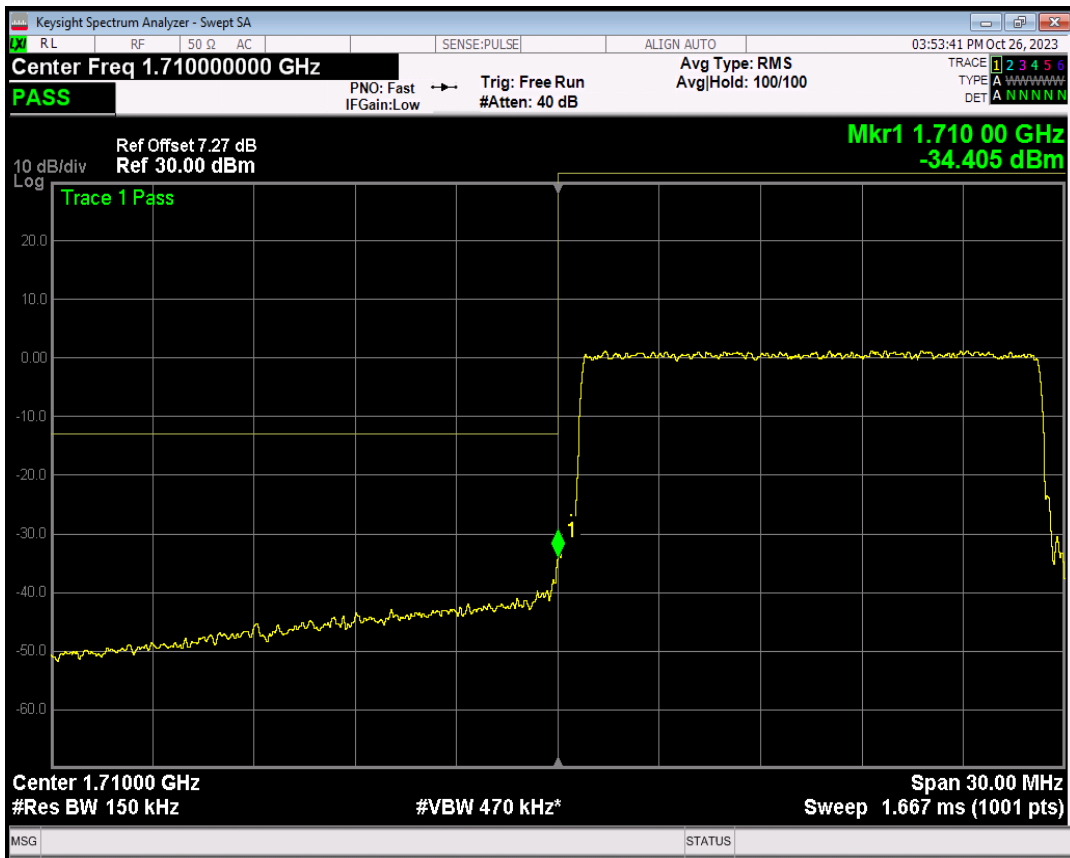

Band4 16QAM BW=15MHz Channel=20025 RB Size=75 Position=#0

Band4 QPSK BW=15MHz Channel=20325 RB Size=1 Position=#0