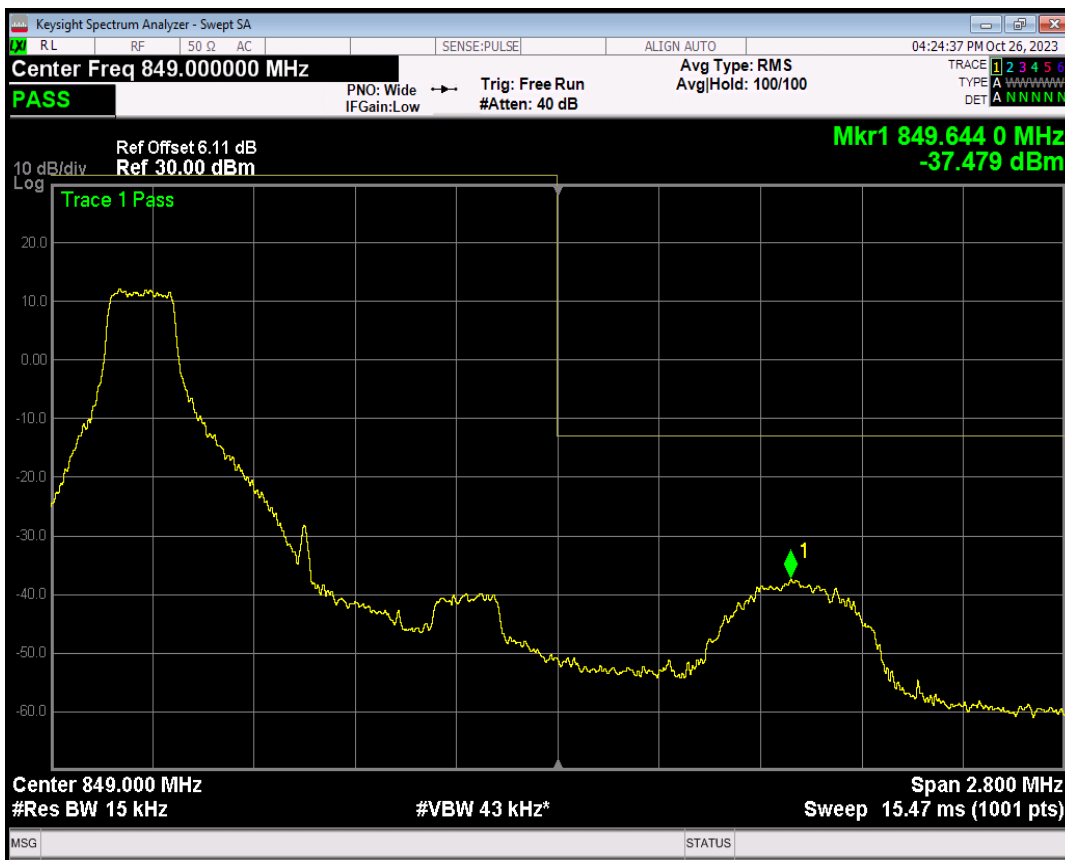

Band5 16QAM BW=1.4MHz Channel=20643 RB Size=1 Position=#0

Band5 16QAM BW=1.4MHz Channel=20643 RB Size=1 Position=#Max