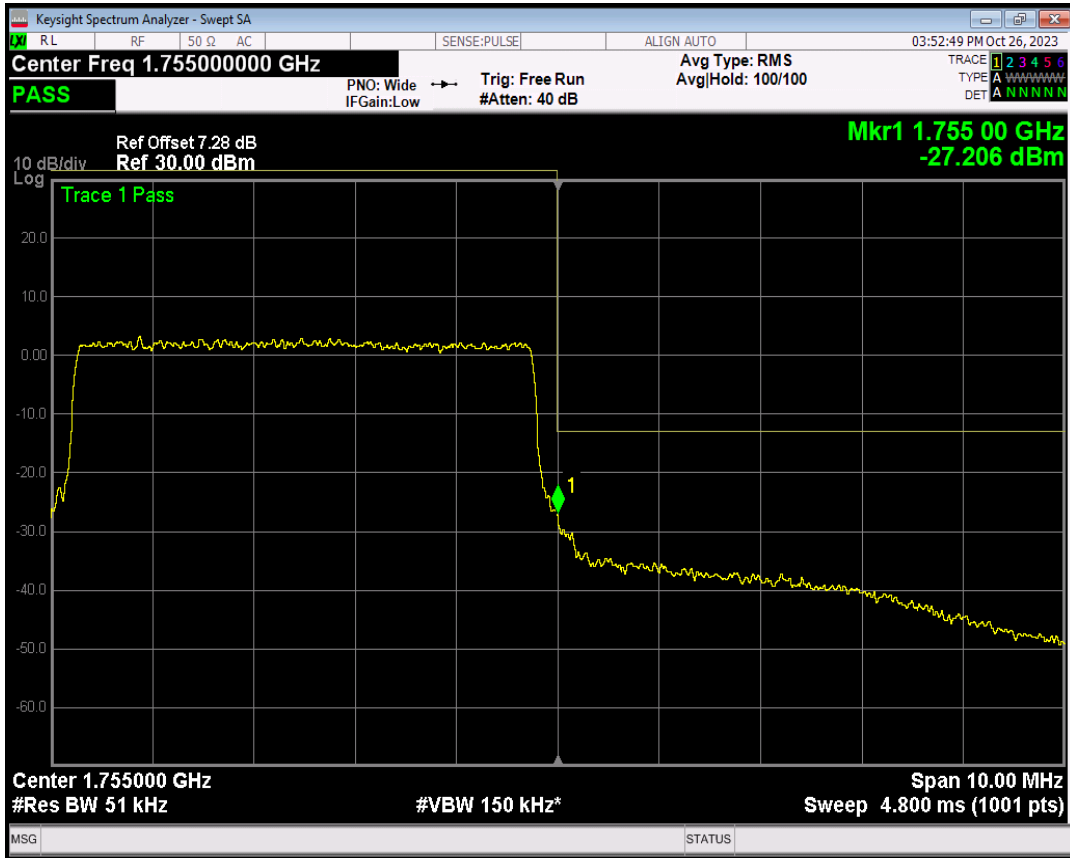

Band4 QPSK BW=5MHz Channel=20375 RB Size=25 Position=#0

Band4 16QAM BW=5MHz Channel=20375 RB Size=1 Position=#0