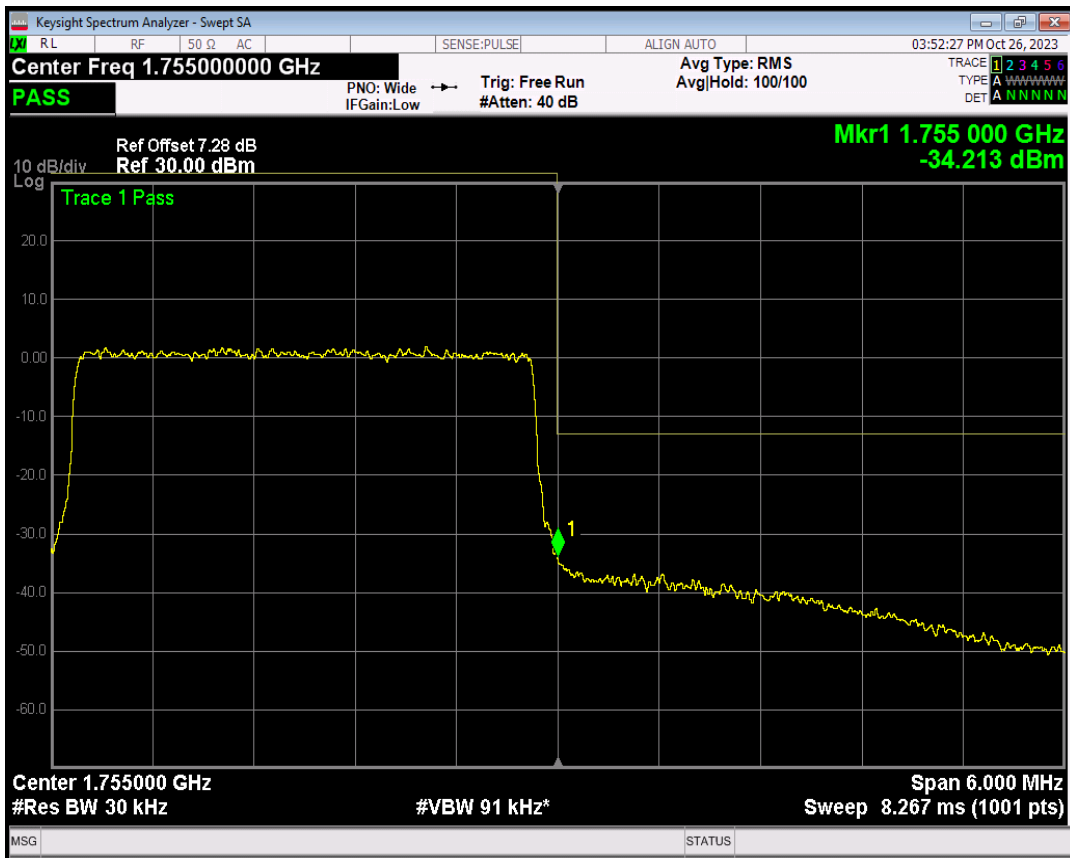

Band4 QPSK BW=3MHz Channel=20385 RB Size=15 Position=#0

Band4 16QAM BW=3MHz Channel=20385 RB Size=1 Position=#0

Band4 16QAM BW=3MHz Channel=20385 RB Size=1 Position=#Max

Band4 16QAM BW=3MHz Channel=20385 RB Size=15 Position=#0