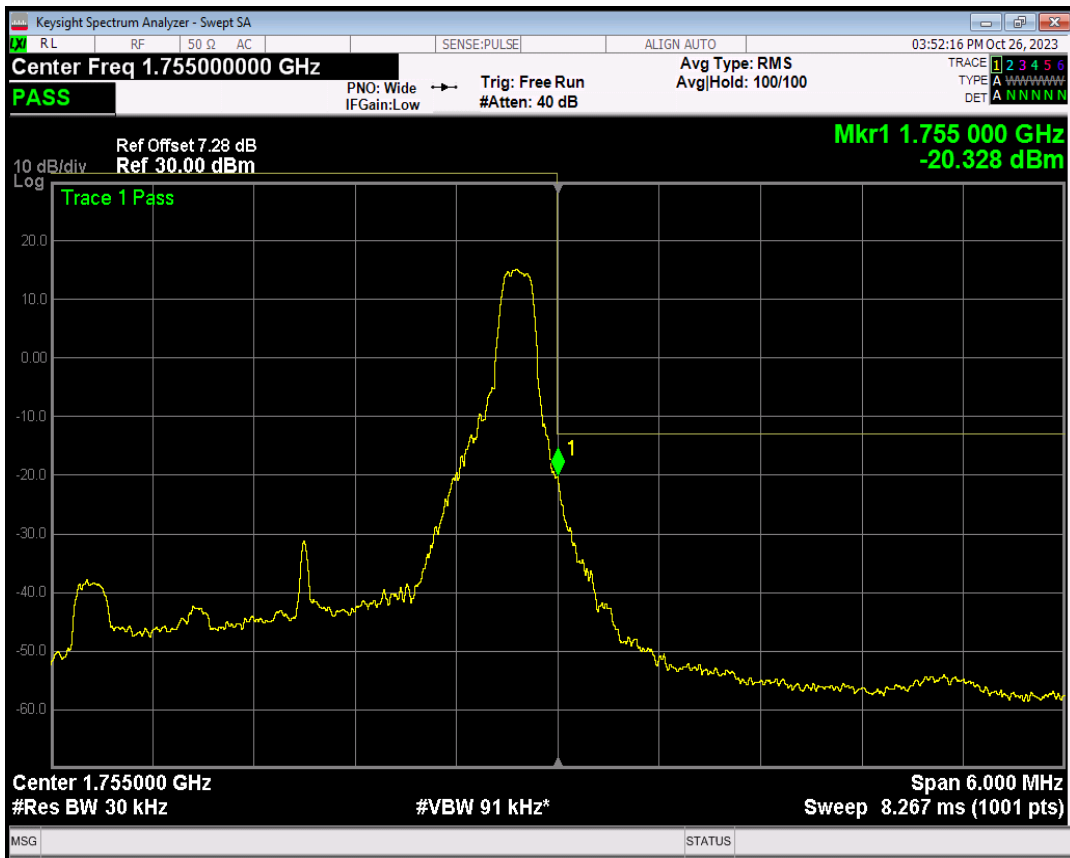

Band4 16QAM BW=3MHz Channel=19965 RB Size=1 Position=#Max

Band4 16QAM BW=3MHz Channel=19965 RB Size=15 Position=#0

Band4 QPSK BW=3MHz Channel=20385 RB Size=1 Position=#0

Band4 QPSK BW=3MHz Channel=20385 RB Size=1 Position=#Max