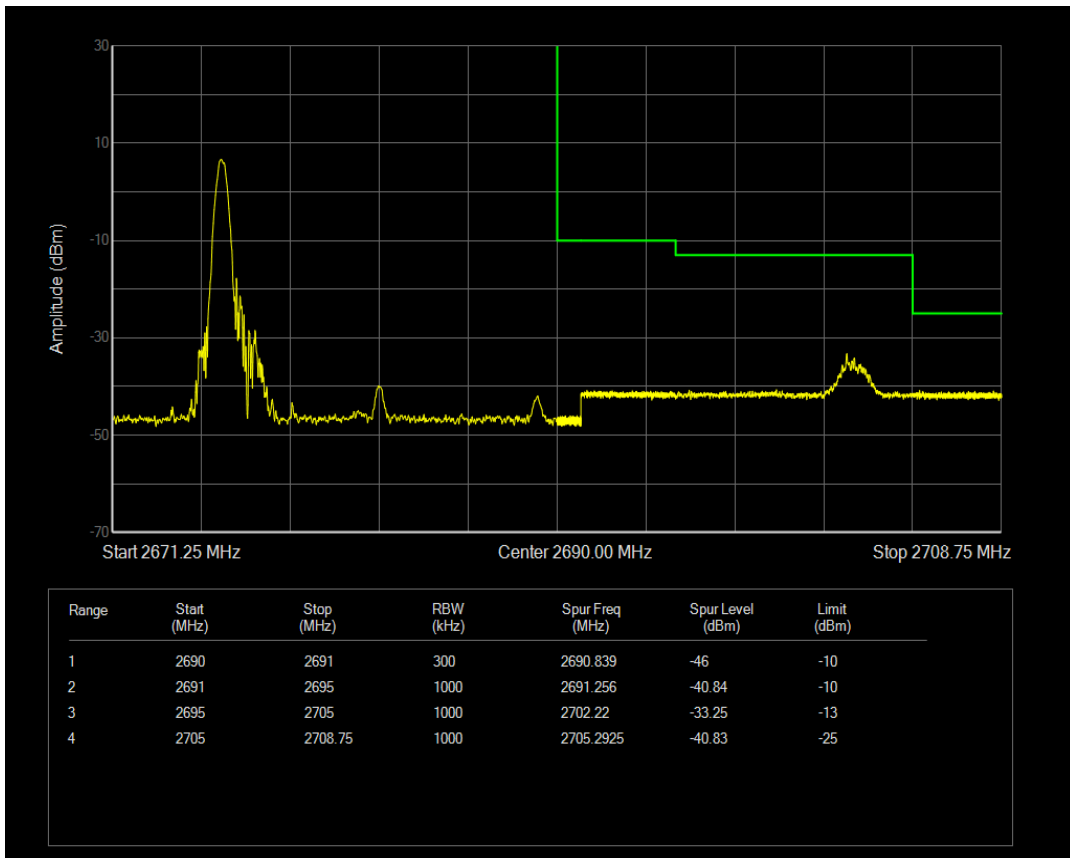

Band41 16QAM BW=15MHz Channel=41515 RB Size=1 Position=#0

Band41 16QAM BW=15MHz Channel=41515 RB Size=1 Position=#Max