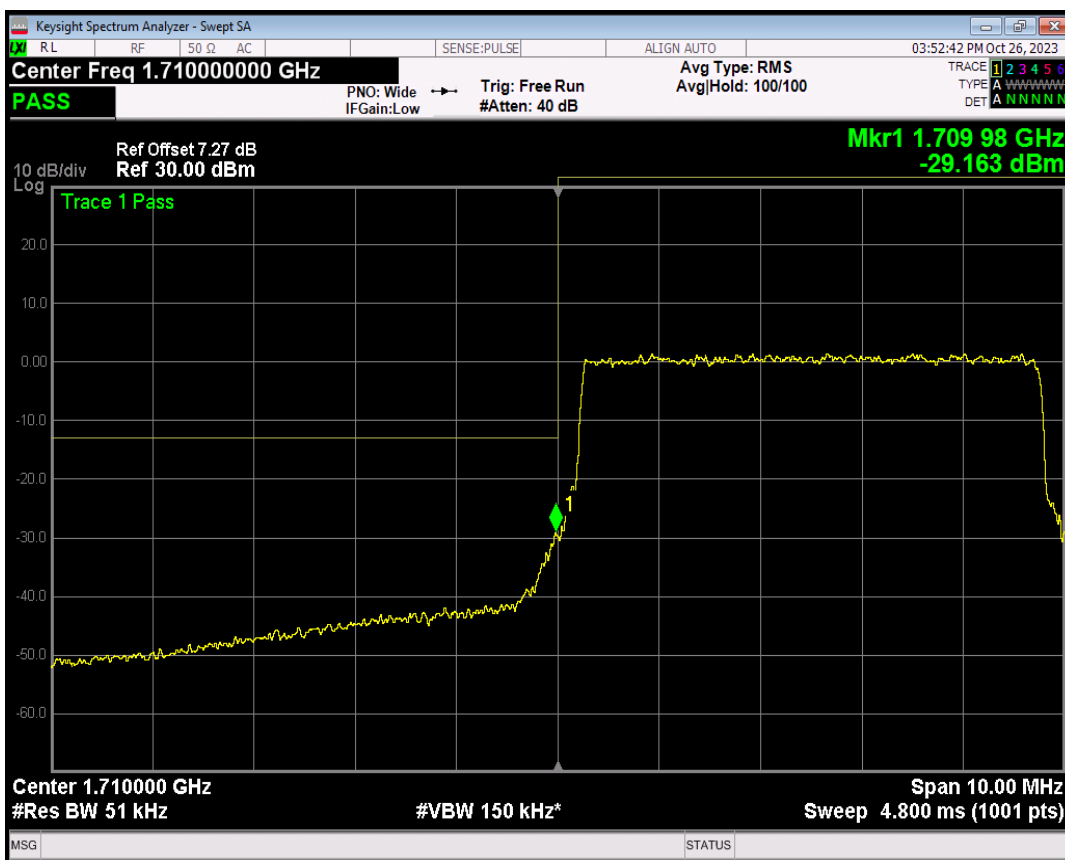

Band4 16QAM BW=5MHz Channel=19975 RB Size=25 Position=#0

Band4 QPSK BW=5MHz Channel=20375 RB Size=1 Position=#0