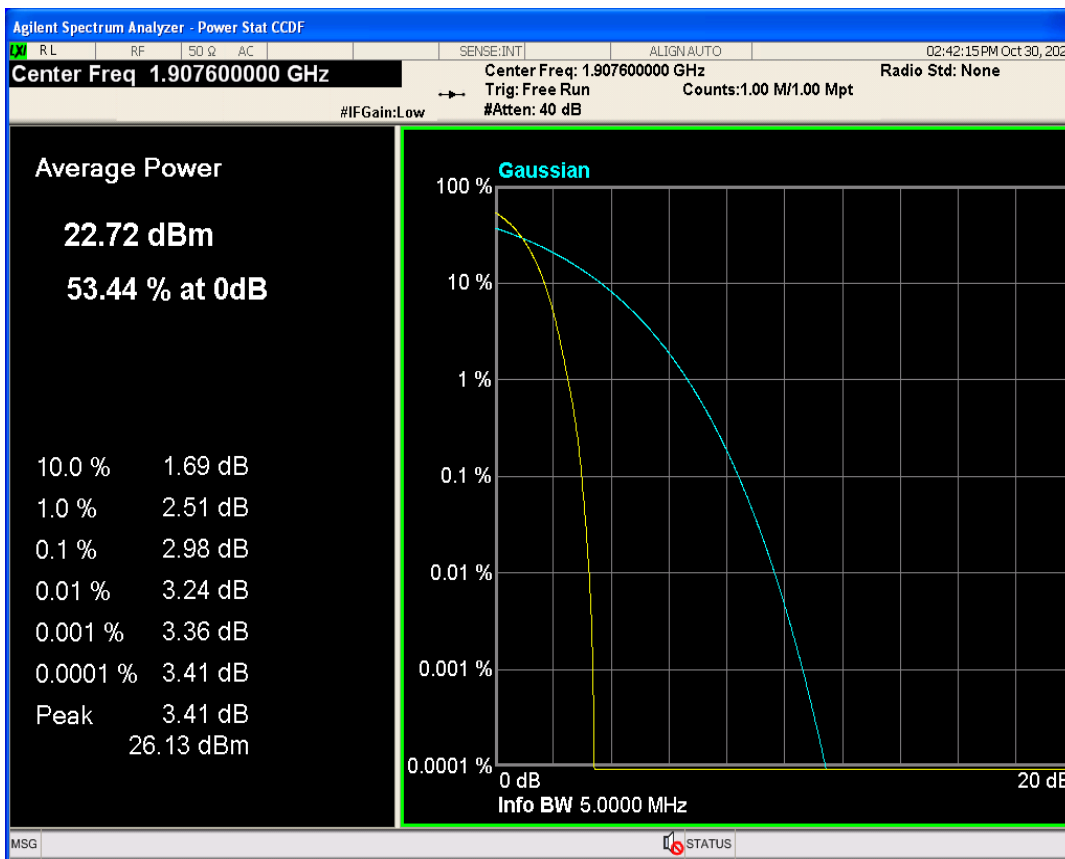

**03 Peak-to-Average Ratio**

Band	Channel	Frequency (MHz)	Result (dB)	high Limit (dB)	Verdict
WCDMA Band2	9262	1852.4	2.94	13	PASS
WCDMA Band2	9400	1880	2.89	13	PASS
WCDMA Band2	9538	1907.6	2.98	13	PASS
WCDMA Band4	1312	1712.4	2.94	13	PASS
WCDMA Band4	1413	1732.6	2.96	13	PASS
WCDMA Band4	1513	1752.6	2.94	13	PASS
WCDMA Band5	4132	826.4	2.87	13	PASS
WCDMA Band5	4182	836.4	3.00	13	PASS
WCDMA Band5	4233	846.6	3.04	13	PASS

WCDMA Band2 Channel=9262

WCDMA Band2 Channel=9400

WCDMA Band2 Channel=9538

WCDMA Band4 Channel=1312

WCDMA Band4 Channel=1513

WCDMA Band4 Channel=1413

WCDMA Band5 Channel=4182

04 Occupied bandwidth