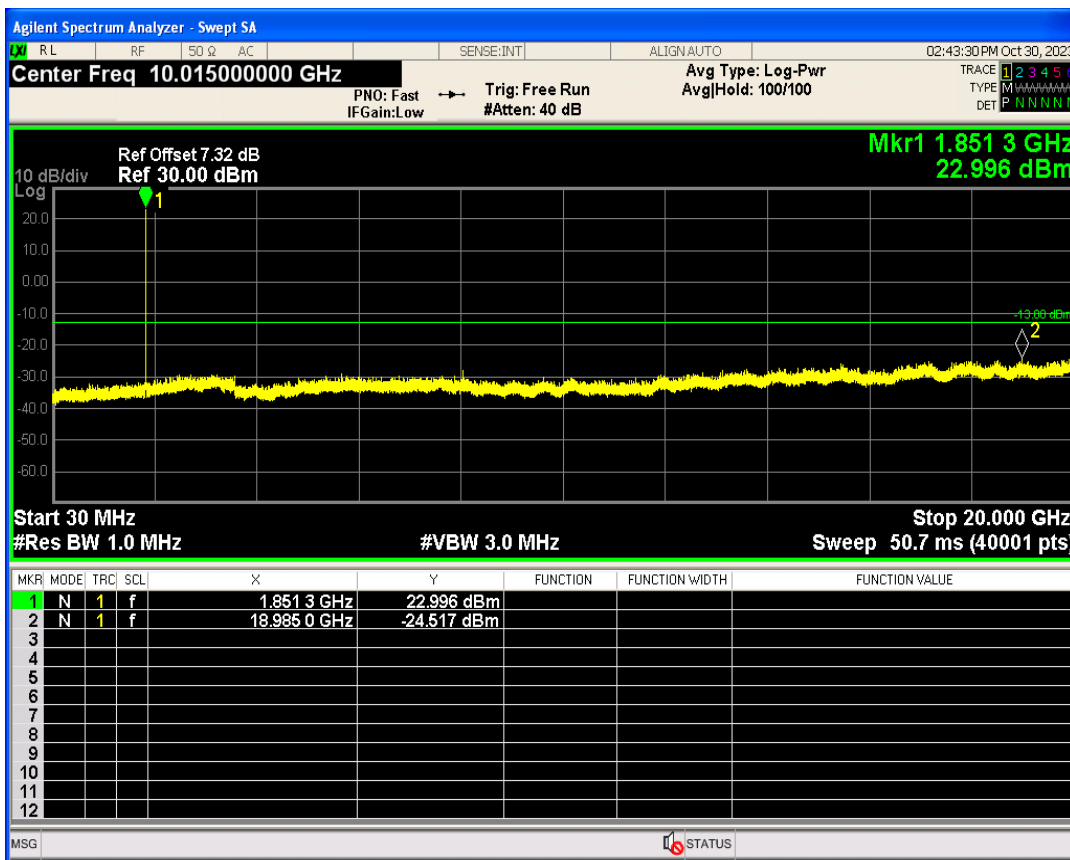

WCDMA Band2 Channel=9262

WCDMA Band2 Channel=9538

WCDMA Band4 Channel=1312

WCDMA Band4 Channel=1513

WCDMA Band5 Channel=4132

WCDMA Band5 Channel=4233

06 Out-of-band emissions

Band	Channel	Frequency (MHz)	Spur Freq (MHz)	Spur Level (dBm)	Limit (dBm)	Verdict
WCDMA Band2	9262	1852.4	18985.02	-24.51	-13	PASS
WCDMA Band2	9400	1880	19884.17	-24.30	-13	PASS
WCDMA Band2	9538	1907.6	19025.96	-23.99	-13	PASS
WCDMA Band4	1312	1712.4	19877.18	-25.08	-13	PASS
WCDMA Band4	1413	1732.6	19877.68	-23.62	-13	PASS
WCDMA Band4	1513	1752.6	17877.69	-24.04	-13	PASS
WCDMA Band5	4132	826.4	3038.95	-30.17	-13	PASS
WCDMA Band5	4182	836.4	7599.72	-30.01	-13	PASS
WCDMA Band5	4233	846.6	3144.13	-29.66	-13	PASS

WCDMA Band2 Channel=9262

WCDMA Band2 Channel=9400

WCDMA Band2 Channel=9538

WCDMA Band4 Channel=1312

WCDMA Band4 Channel=1413

WCDMA Band4 Channel=1513

WCDMA Band5 Channel=4132

WCDMA Band5 Channel=4182