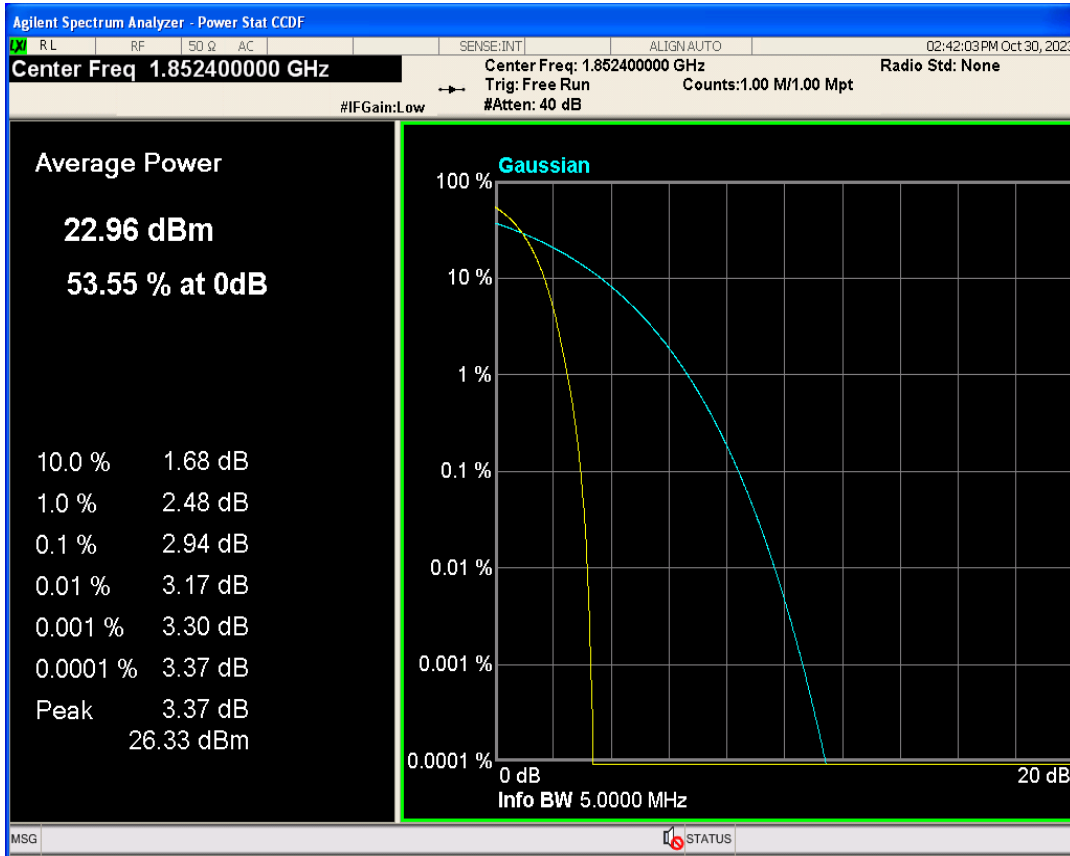

WCDMA Band2 Channel=9400