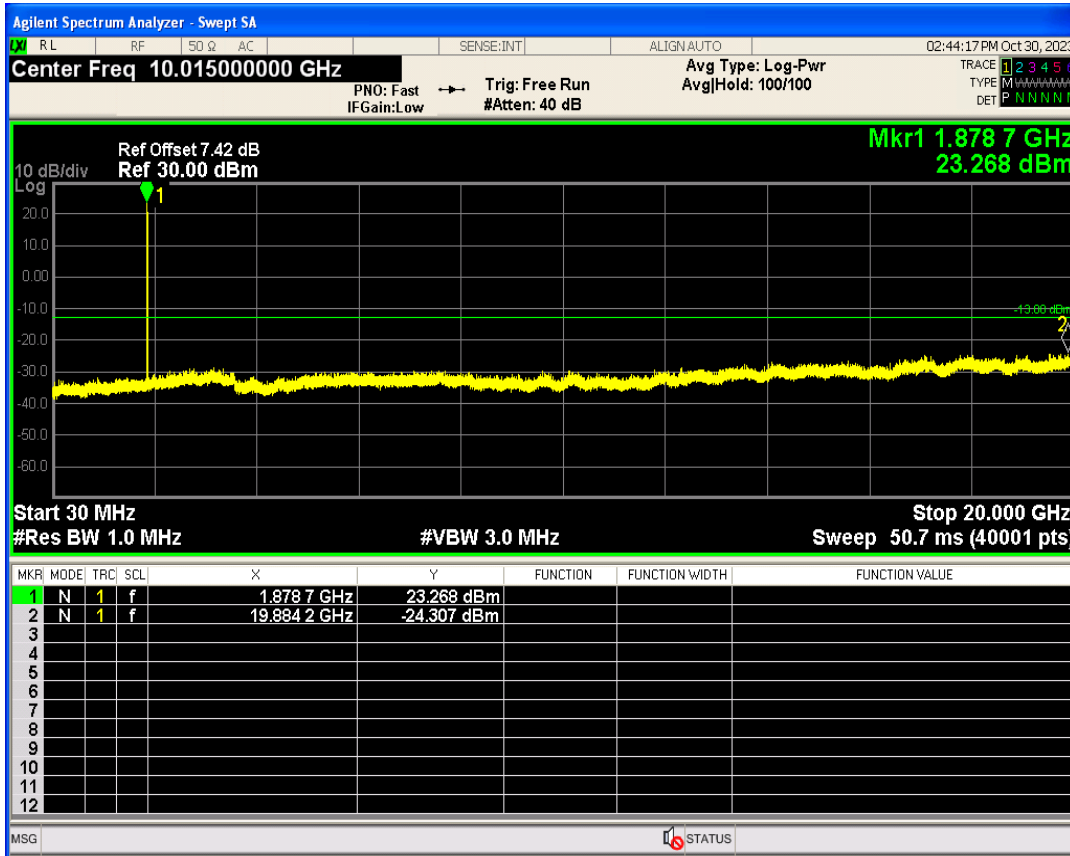

WCDMA Band2 Channel=9262

WCDMA Band2 Channel=9538

WCDMA Band4 Channel=1312

WCDMA Band4 Channel=1513

WCDMA Band5 Channel=4132

WCDMA Band5 Channel=4233

06 Out-of-band emissions

Band	Channel	Frequency (MHz)	Spur Freq (MHz)	Spur Level (dBm)	Limit (dBm)	Verdict
WCDMA Band2	9262	1852.4	18985.02	-24.51	-13	PASS
WCDMA Band2	9400	1880	19884.17	-24.30	-13	PASS
WCDMA Band2	9538	1907.6	19025.96	-23.99	-13	PASS
WCDMA Band4	1312	1712.4	19877.18	-25.08	-13	PASS
WCDMA Band4	1413	1732.6	19877.68	-23.62	-13	PASS
WCDMA Band4	1513	1752.6	17877.69	-24.04	-13	PASS
WCDMA Band5	4132	826.4	3038.95	-30.17	-13	PASS
WCDMA Band5	4182	836.4	7599.72	-30.01	-13	PASS
WCDMA Band5	4233	846.6	3144.13	-29.66	-13	PASS

WCDMA Band2 Channel=9262

WCDMA Band2 Channel=9400

WCDMA Band2 Channel=9538

WCDMA Band4 Channel=1312

WCDMA Band4 Channel=1413

WCDMA Band4 Channel=1513

WCDMA Band5 Channel=4132

WCDMA Band5 Channel=4182