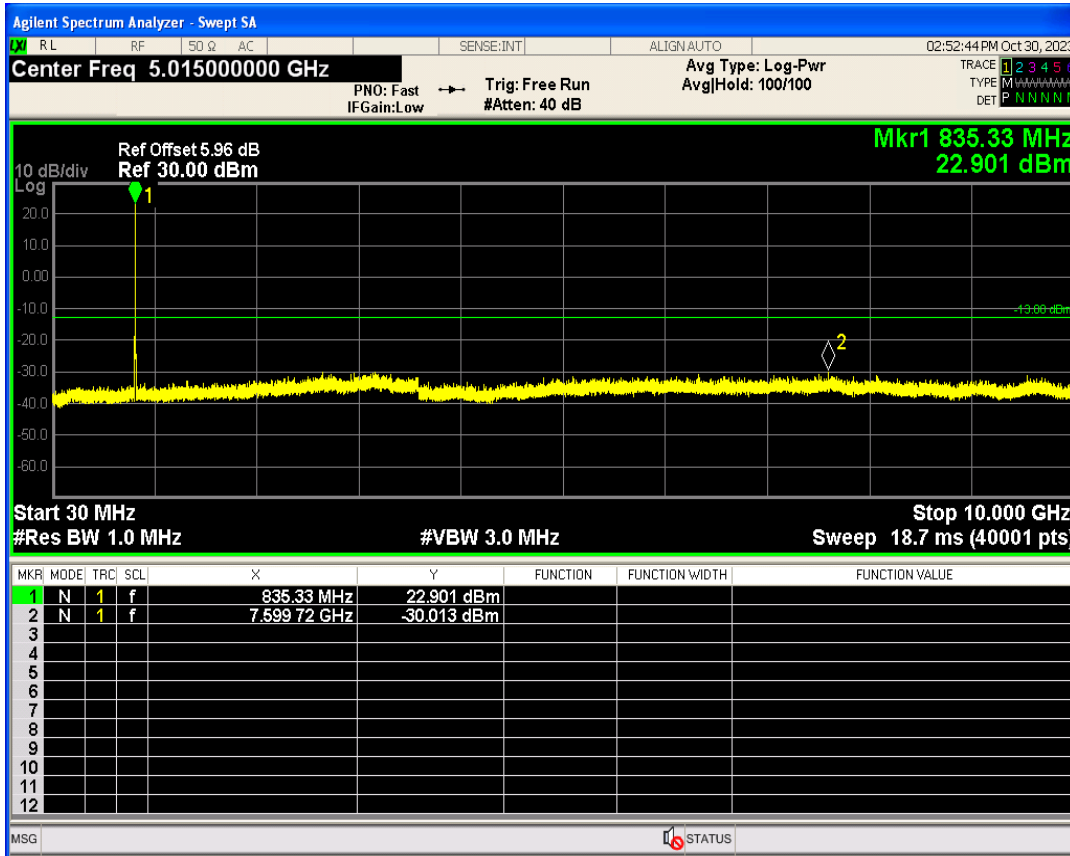

WCDMA Band2 Channel=9262

WCDMA Band2 Channel=9538

WCDMA Band4 Channel=1312

WCDMA Band4 Channel=1513

WCDMA Band5 Channel=4132

WCDMA Band5 Channel=4233

06 Out-of-band emissions

Band	Channel	Frequency (MHz)	Spur Freq (MHz)	Spur Level (dBm)	Limit (dBm)	Verdict
WCDMA Band2	9262	1852.4	18985.02	-24.51	-13	PASS
WCDMA Band2	9400	1880	19884.17	-24.30	-13	PASS
WCDMA Band2	9538	1907.6	19025.96	-23.99	-13	PASS
WCDMA Band4	1312	1712.4	19877.18	-25.08	-13	PASS
WCDMA Band4	1413	1732.6	19877.68	-23.62	-13	PASS
WCDMA Band4	1513	1752.6	17877.69	-24.04	-13	PASS
WCDMA Band5	4132	826.4	3038.95	-30.17	-13	PASS
WCDMA Band5	4182	836.4	7599.72	-30.01	-13	PASS
WCDMA Band5	4233	846.6	3144.13	-29.66	-13	PASS

WCDMA Band2 Channel=9262

WCDMA Band2 Channel=9400

WCDMA Band2 Channel=9538

WCDMA Band4 Channel=1312

WCDMA Band4 Channel=1413

WCDMA Band4 Channel=1513

WCDMA Band5 Channel=4132

WCDMA Band5 Channel=4182