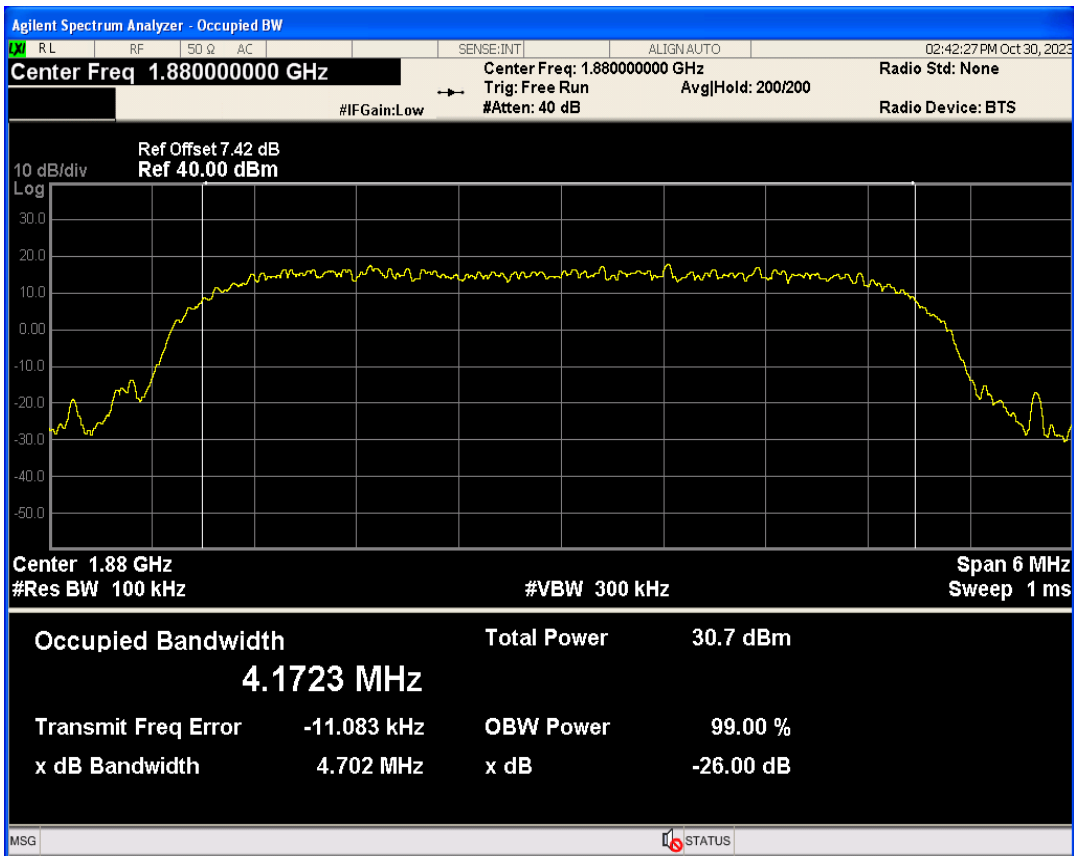

WCDMA Band2 Channel=9400