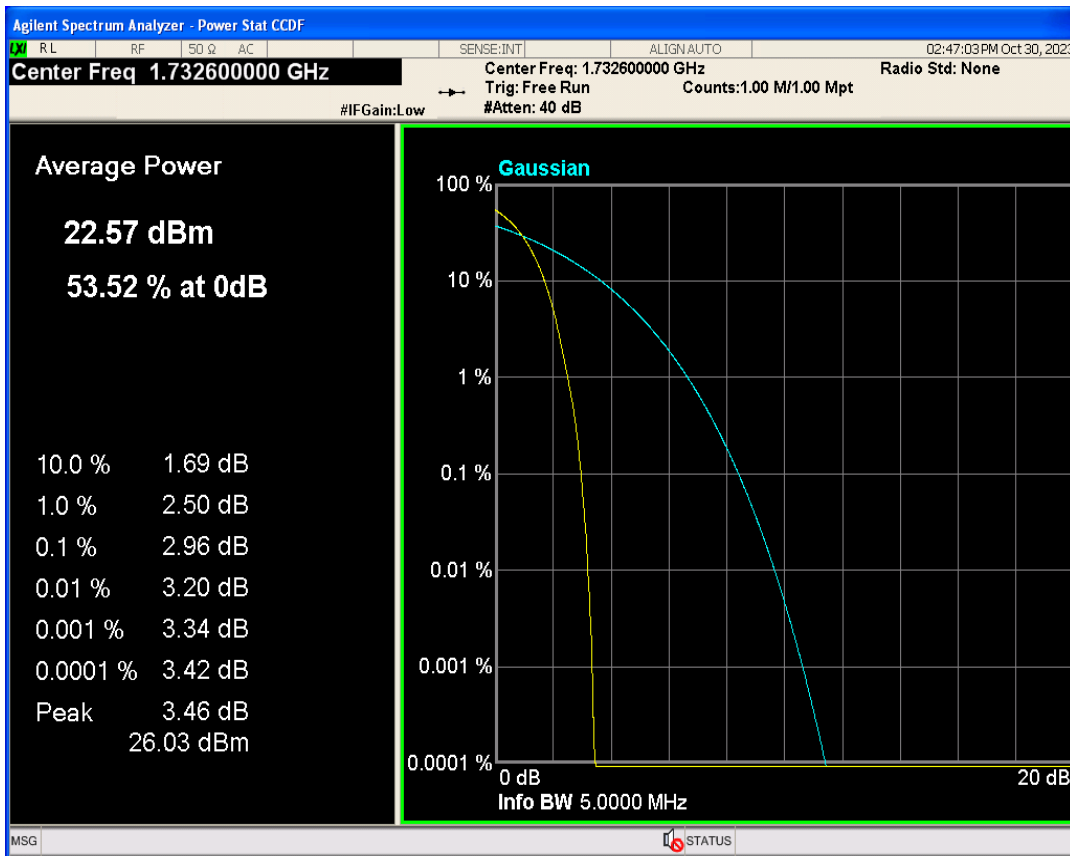

WCDMA Band2 Channel=9262

WCDMA Band2 Channel=9400

WCDMA Band2 Channel=9538

WCDMA Band4 Channel=1312

WCDMA Band4 Channel=1513

WCDMA Band4 Channel=1413

WCDMA Band5 Channel=4182

04 Occupied bandwidth