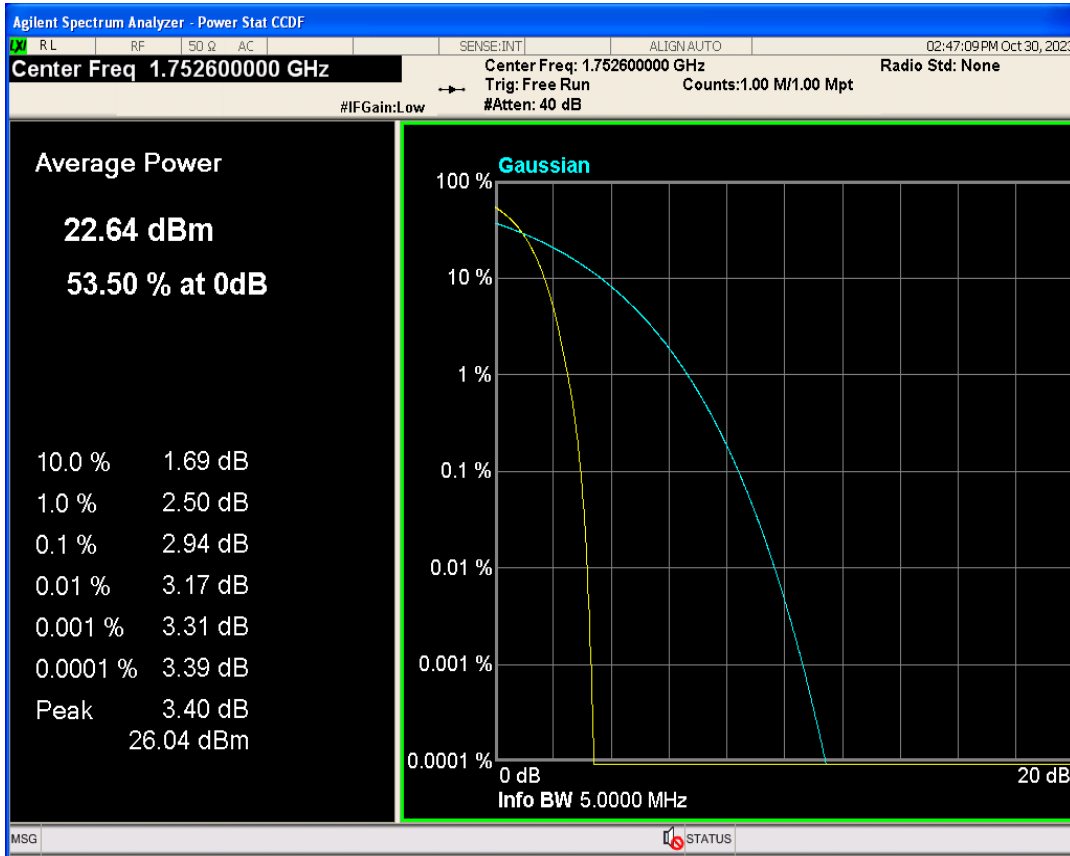

WCDMA Band2 Channel=9262

WCDMA Band2 Channel=9400

WCDMA Band2 Channel=9538

WCDMA Band4 Channel=1312

WCDMA Band4 Channel=1513

WCDMA Band4 Channel=1413

WCDMA Band5 Channel=4182

04 Occupied bandwidth