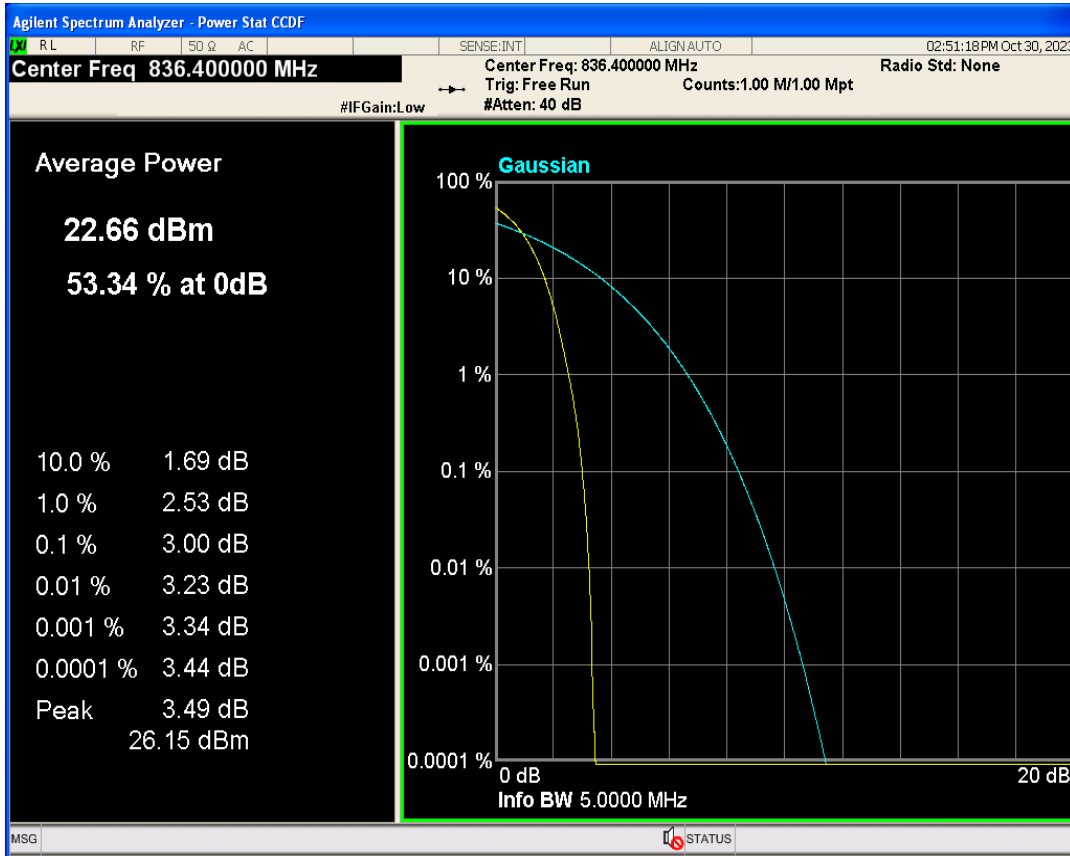

WCDMA Band2 Channel=9262

WCDMA Band2 Channel=9400

WCDMA Band2 Channel=9538

WCDMA Band4 Channel=1312

WCDMA Band4 Channel=1513

WCDMA Band4 Channel=1413

WCDMA Band5 Channel=4182

04 Occupied bandwidth