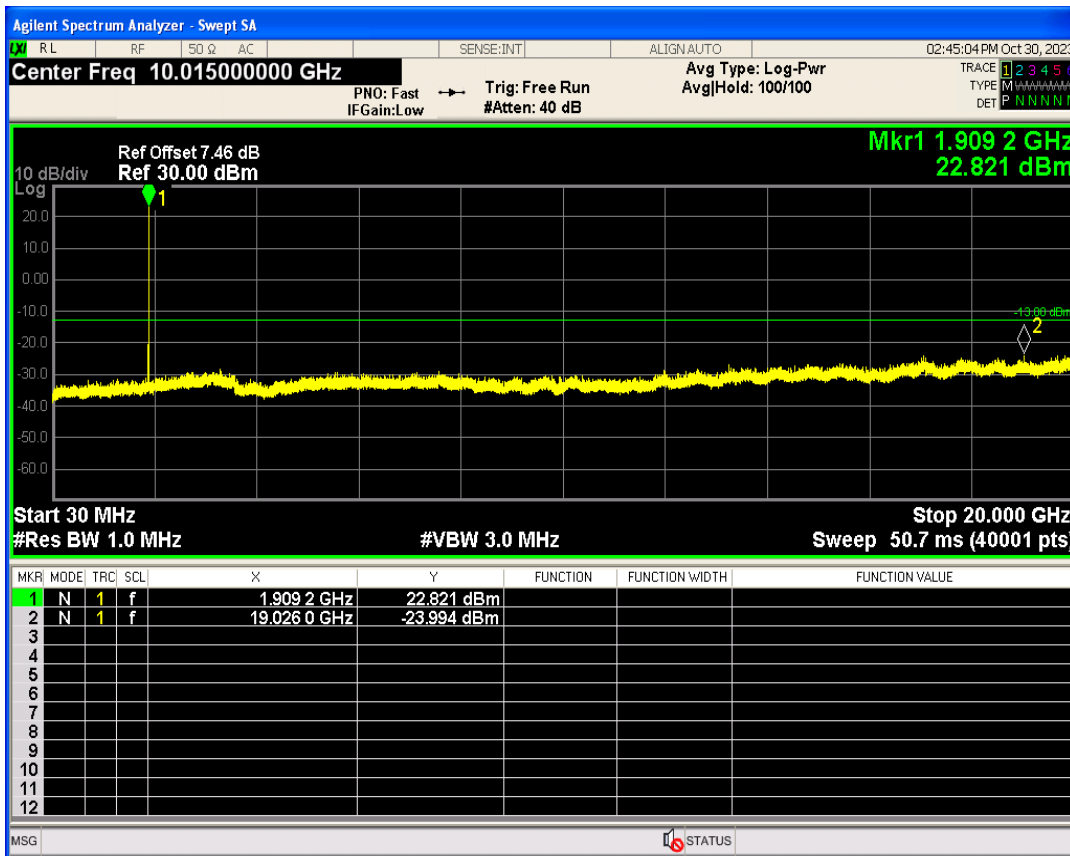

WCDMA Band2 Channel=9262

WCDMA Band2 Channel=9538

WCDMA Band4 Channel=1312

WCDMA Band4 Channel=1513

WCDMA Band5 Channel=4132

WCDMA Band5 Channel=4233

06 Out-of-band emissions

Band	Channel	Frequency (MHz)	Spur Freq (MHz)	Spur Level (dBm)	Limit (dBm)	Verdict
WCDMA Band2	9262	1852.4	18985.02	-24.51	-13	PASS
WCDMA Band2	9400	1880	19884.17	-24.30	-13	PASS
WCDMA Band2	9538	1907.6	19025.96	-23.99	-13	PASS
WCDMA Band4	1312	1712.4	19877.18	-25.08	-13	PASS
WCDMA Band4	1413	1732.6	19877.68	-23.62	-13	PASS
WCDMA Band4	1513	1752.6	17877.69	-24.04	-13	PASS
WCDMA Band5	4132	826.4	3038.95	-30.17	-13	PASS
WCDMA Band5	4182	836.4	7599.72	-30.01	-13	PASS
WCDMA Band5	4233	846.6	3144.13	-29.66	-13	PASS

WCDMA Band2 Channel=9262

WCDMA Band2 Channel=9400

WCDMA Band2 Channel=9538

WCDMA Band4 Channel=1312

WCDMA Band4 Channel=1413

WCDMA Band4 Channel=1513

WCDMA Band5 Channel=4132

WCDMA Band5 Channel=4182