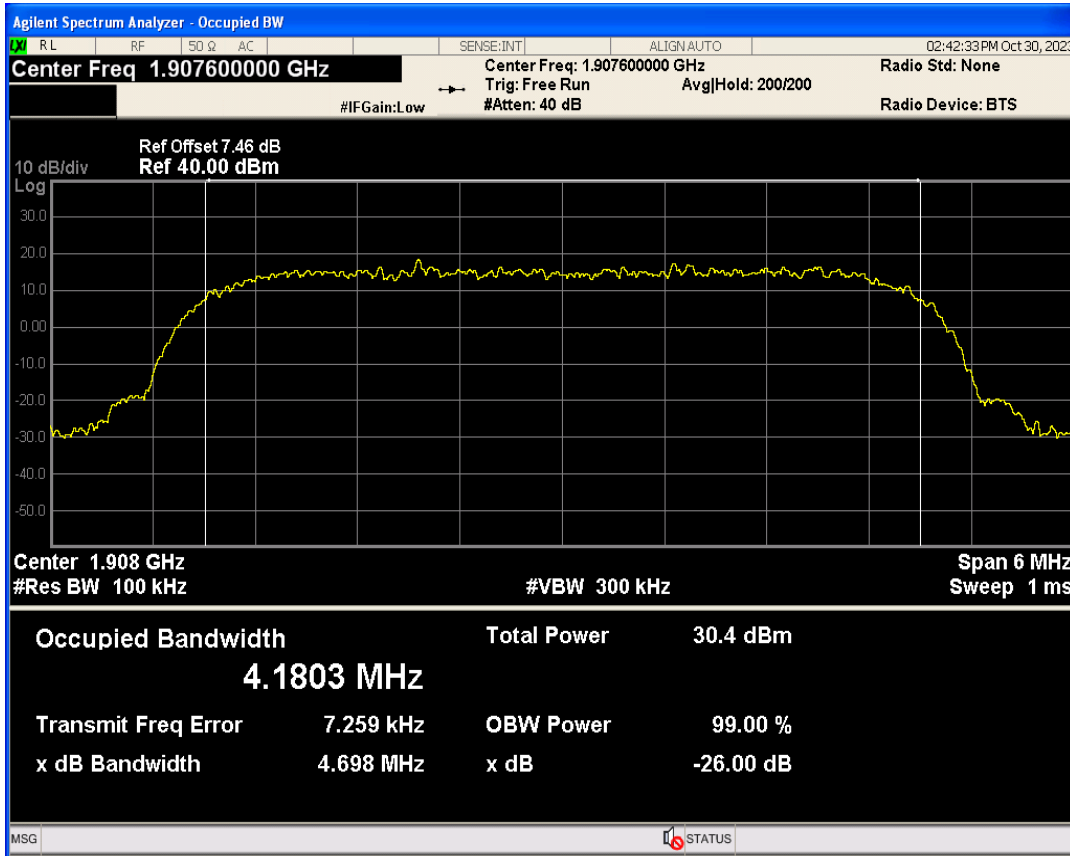

WCDMA Band2 Channel=9538