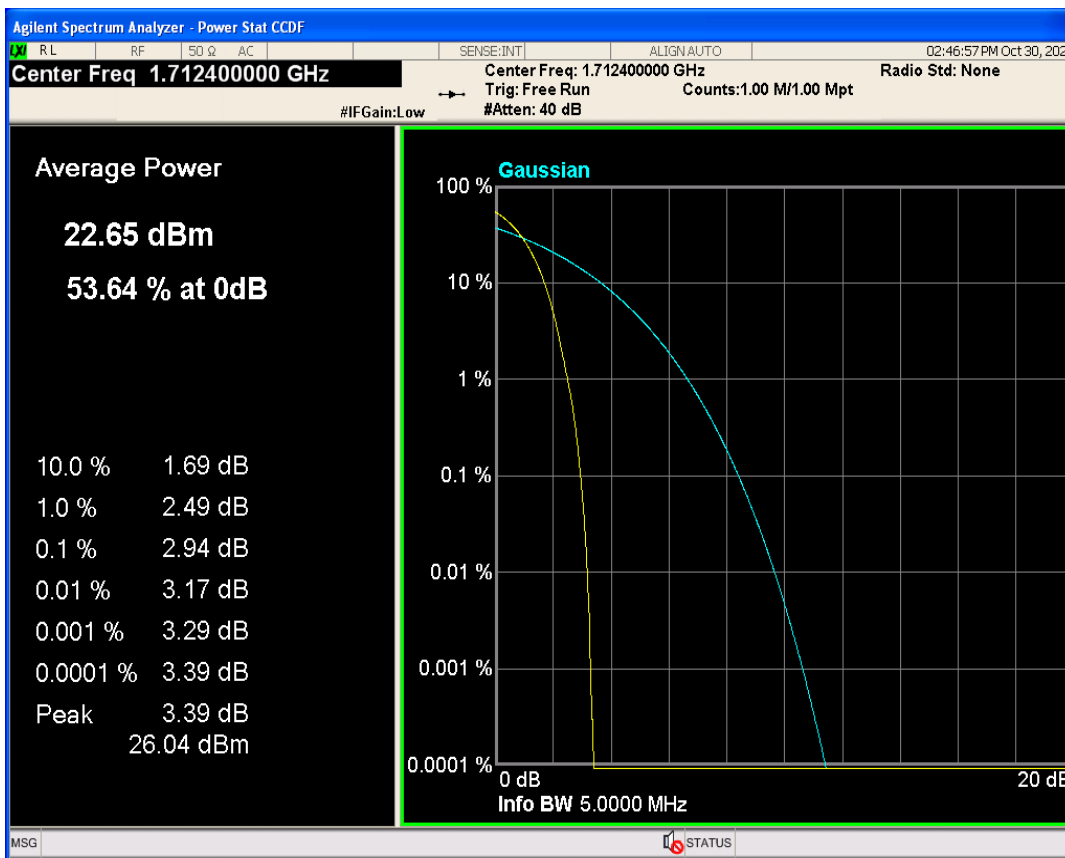

WCDMA Band2 Channel=9262

WCDMA Band2 Channel=9400

WCDMA Band2 Channel=9538

WCDMA Band4 Channel=1312

WCDMA Band4 Channel=1513

WCDMA Band4 Channel=1413

WCDMA Band5 Channel=4182

04 Occupied bandwidth