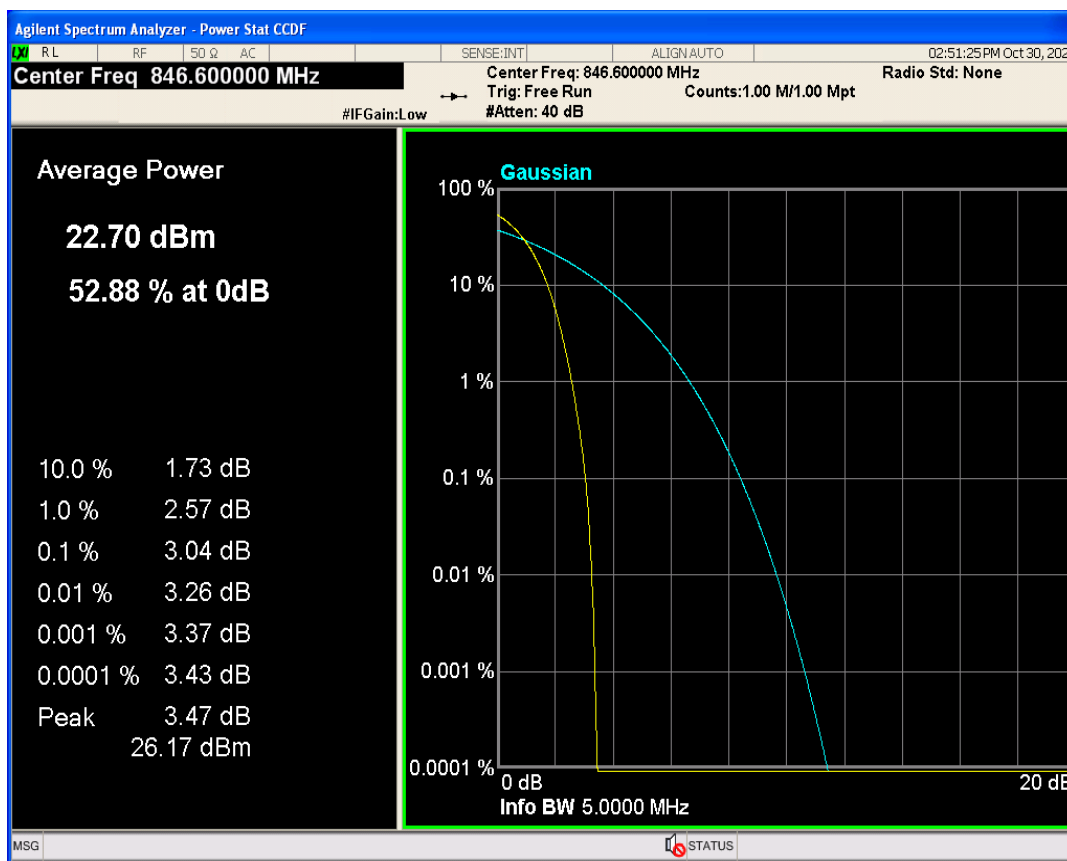

WCDMA Band2 Channel=9262

WCDMA Band2 Channel=9400

WCDMA Band2 Channel=9538

WCDMA Band4 Channel=1312

WCDMA Band4 Channel=1513

WCDMA Band4 Channel=1413

WCDMA Band5 Channel=4182

04 Occupied bandwidth