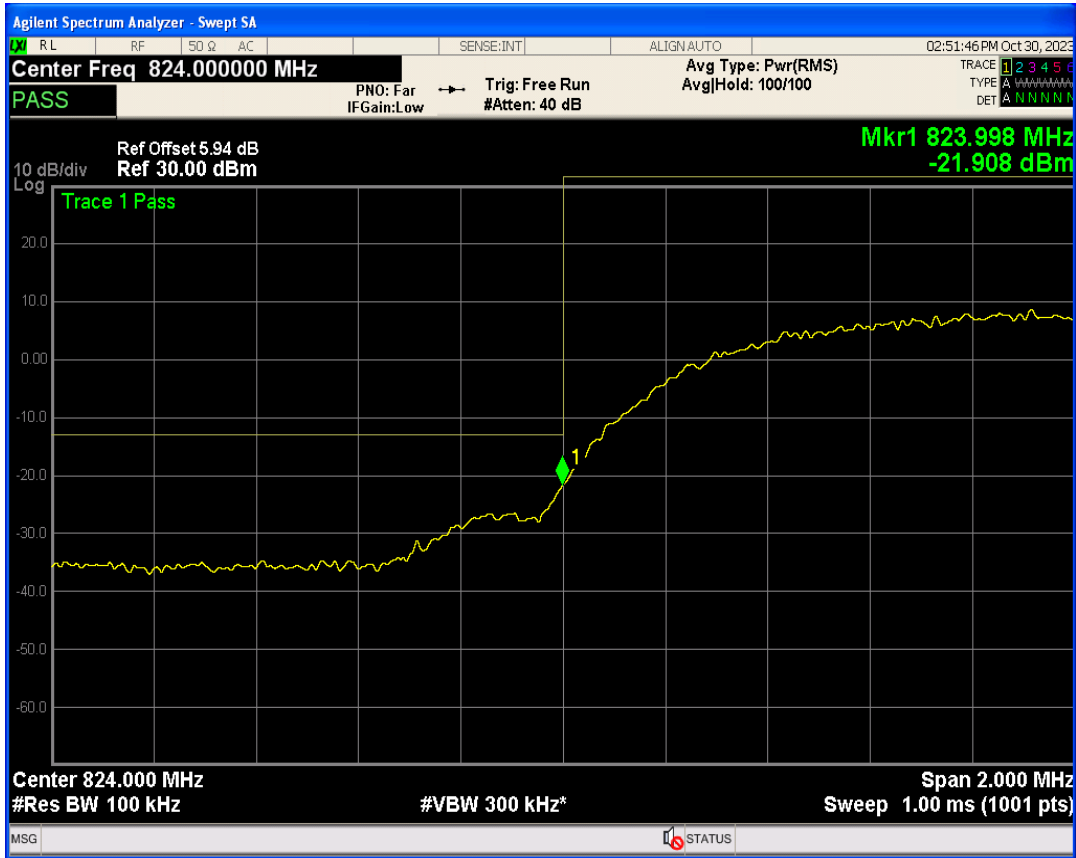

WCDMA Band2 Channel=9262

WCDMA Band2 Channel=9538

WCDMA Band4 Channel=1312

WCDMA Band4 Channel=1513

WCDMA Band5 Channel=4132

WCDMA Band5 Channel=4233

06 Out-of-band emissions

Band	Channel	Frequency (MHz)	Spur Freq (MHz)	Spur Level (dBm)	Limit (dBm)	Verdict
WCDMA Band2	9262	1852.4	18985.02	-24.51	-13	PASS
WCDMA Band2	9400	1880	19884.17	-24.30	-13	PASS
WCDMA Band2	9538	1907.6	19025.96	-23.99	-13	PASS
WCDMA Band4	1312	1712.4	19877.18	-25.08	-13	PASS
WCDMA Band4	1413	1732.6	19877.68	-23.62	-13	PASS
WCDMA Band4	1513	1752.6	17877.69	-24.04	-13	PASS
WCDMA Band5	4132	826.4	3038.95	-30.17	-13	PASS
WCDMA Band5	4182	836.4	7599.72	-30.01	-13	PASS
WCDMA Band5	4233	846.6	3144.13	-29.66	-13	PASS

WCDMA Band2 Channel=9262

WCDMA Band2 Channel=9400

WCDMA Band2 Channel=9538

WCDMA Band4 Channel=1312

WCDMA Band4 Channel=1413

WCDMA Band4 Channel=1513

WCDMA Band5 Channel=4132

WCDMA Band5 Channel=4182