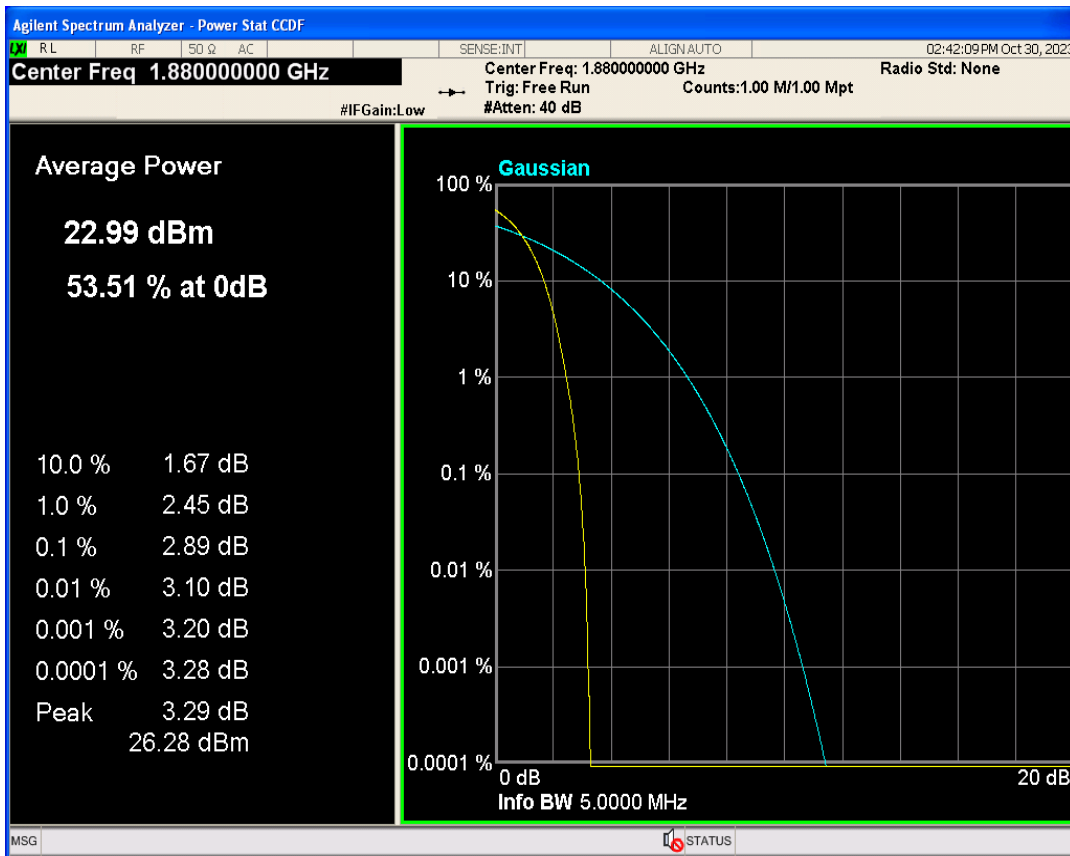

WCDMA Band2 Channel=9538