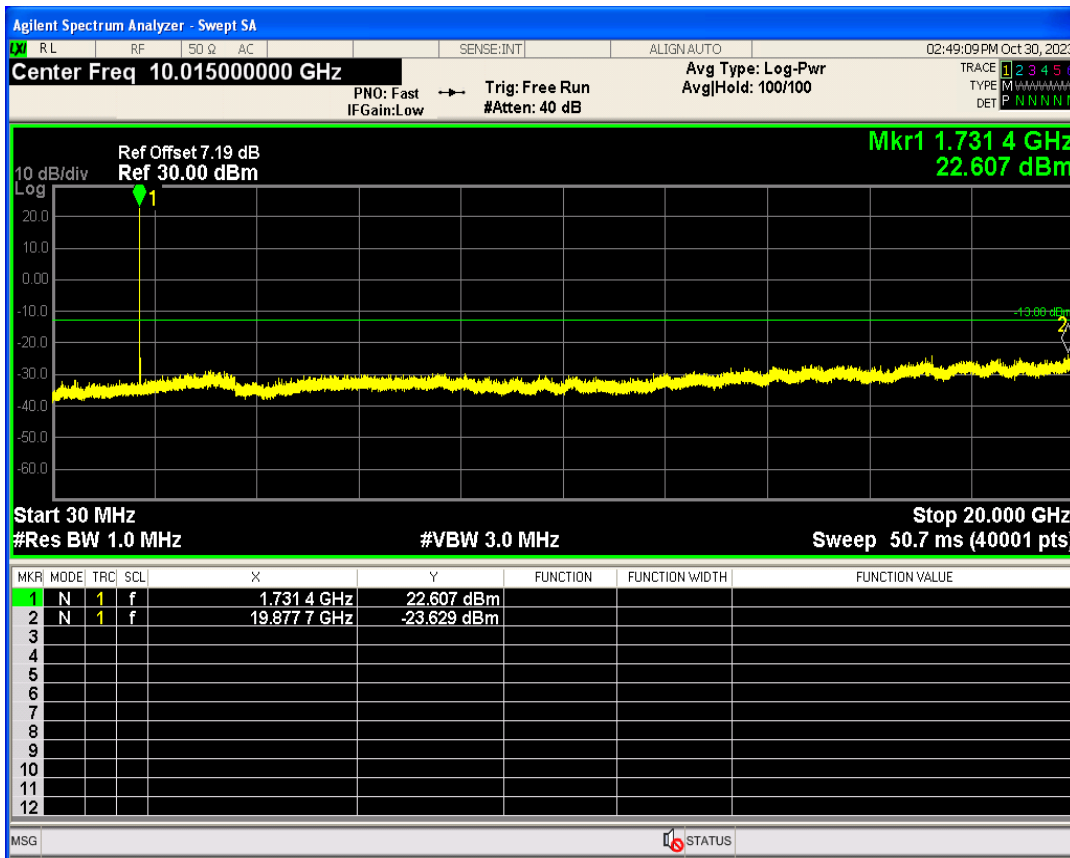

WCDMA Band2 Channel=9262

WCDMA Band2 Channel=9538

WCDMA Band4 Channel=1312

WCDMA Band4 Channel=1513

WCDMA Band5 Channel=4132

WCDMA Band5 Channel=4233

06 Out-of-band emissions

Band	Channel	Frequency (MHz)	Spur Freq (MHz)	Spur Level (dBm)	Limit (dBm)	Verdict
WCDMA Band2	9262	1852.4	18985.02	-24.51	-13	PASS
WCDMA Band2	9400	1880	19884.17	-24.30	-13	PASS
WCDMA Band2	9538	1907.6	19025.96	-23.99	-13	PASS
WCDMA Band4	1312	1712.4	19877.18	-25.08	-13	PASS
WCDMA Band4	1413	1732.6	19877.68	-23.62	-13	PASS
WCDMA Band4	1513	1752.6	17877.69	-24.04	-13	PASS
WCDMA Band5	4132	826.4	3038.95	-30.17	-13	PASS
WCDMA Band5	4182	836.4	7599.72	-30.01	-13	PASS
WCDMA Band5	4233	846.6	3144.13	-29.66	-13	PASS

WCDMA Band2 Channel=9262

WCDMA Band2 Channel=9400

WCDMA Band2 Channel=9538

WCDMA Band4 Channel=1312

WCDMA Band4 Channel=1413

WCDMA Band4 Channel=1513

WCDMA Band5 Channel=4132

WCDMA Band5 Channel=4182