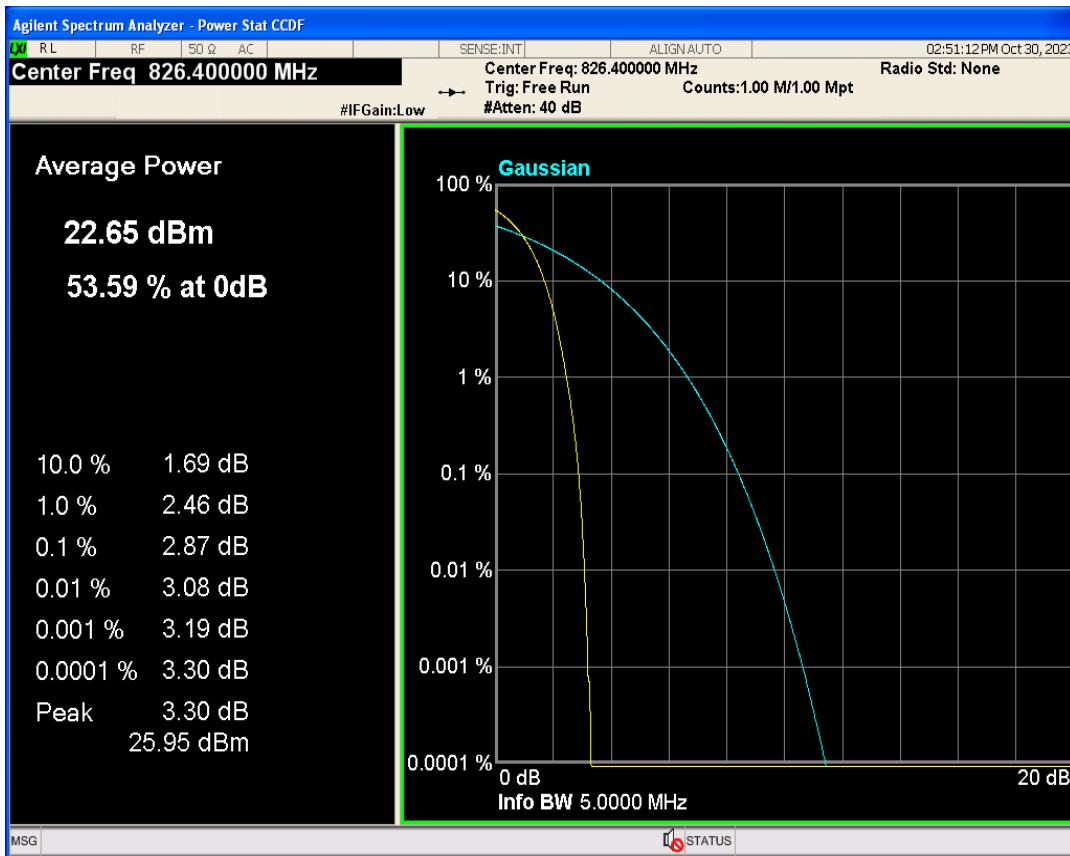

WCDMA Band2 Channel=9262

WCDMA Band2 Channel=9400

WCDMA Band2 Channel=9538

WCDMA Band4 Channel=1312

WCDMA Band4 Channel=1513

WCDMA Band4 Channel=1413

WCDMA Band5 Channel=4182

04 Occupied bandwidth