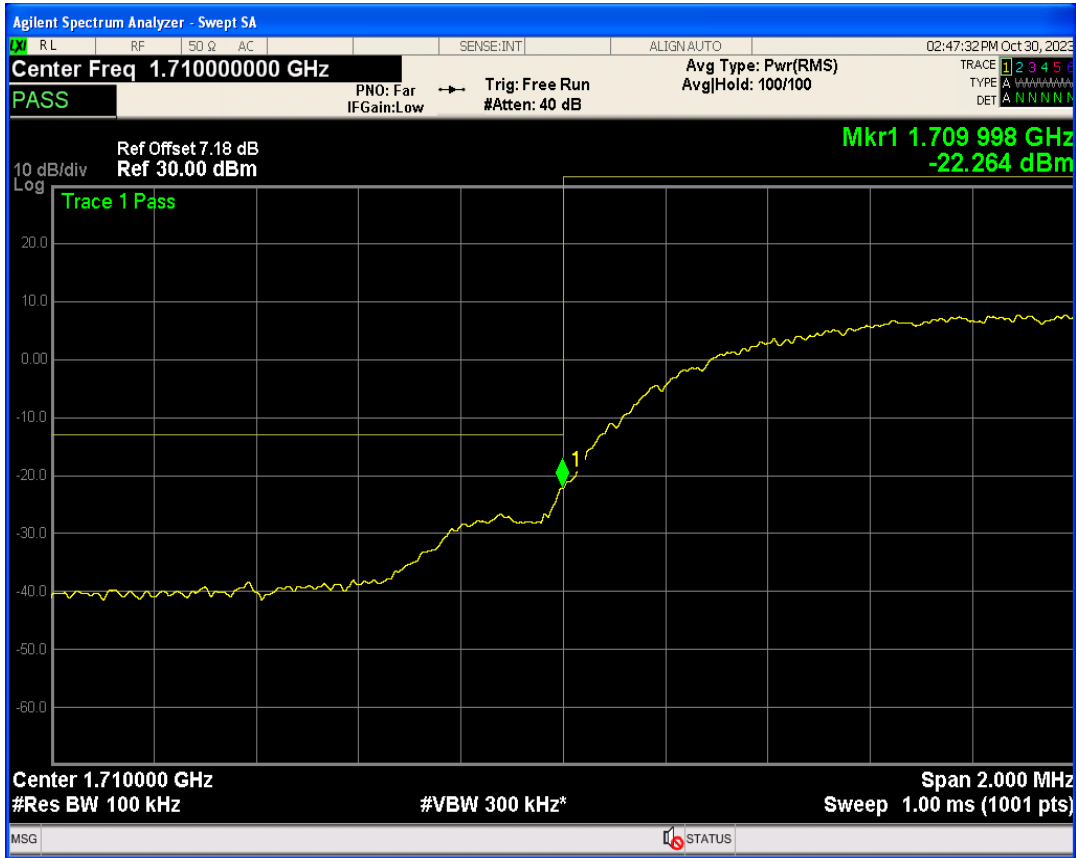

WCDMA Band5 Channel=4233

05 Band edge

Band	Channel	Frequency (MHz)	Spur Freq (MHz)	Spur Level (dBm)	Limit (dBm)	Verdict
WCDMA Band2	9262	1852.4	1850.00	-21.97	-13	PASS
WCDMA Band2	9538	1907.6	1910.00	-22.08	-13	PASS
WCDMA Band4	1312	1712.4	1710.00	-22.26	-13	PASS
WCDMA Band4	1513	1752.6	1755.00	-22.04	-13	PASS
WCDMA Band5	4132	826.4	824.00	-21.90	-13	PASS
WCDMA Band5	4233	846.6	849.00	-23.98	-13	PASS

WCDMA Band2 Channel=9262

WCDMA Band2 Channel=9538

WCDMA Band4 Channel=1312

WCDMA Band4 Channel=1513

WCDMA Band5 Channel=4132

WCDMA Band5 Channel=4233

06 Out-of-band emissions

Band	Channel	Frequency (MHz)	Spur Freq (MHz)	Spur Level (dBm)	Limit (dBm)	Verdict
WCDMA Band2	9262	1852.4	18985.02	-24.51	-13	PASS
WCDMA Band2	9400	1880	19884.17	-24.30	-13	PASS
WCDMA Band2	9538	1907.6	19025.96	-23.99	-13	PASS
WCDMA Band4	1312	1712.4	19877.18	-25.08	-13	PASS
WCDMA Band4	1413	1732.6	19877.68	-23.62	-13	PASS
WCDMA Band4	1513	1752.6	17877.69	-24.04	-13	PASS
WCDMA Band5	4132	826.4	3038.95	-30.17	-13	PASS
WCDMA Band5	4182	836.4	7599.72	-30.01	-13	PASS
WCDMA Band5	4233	846.6	3144.13	-29.66	-13	PASS