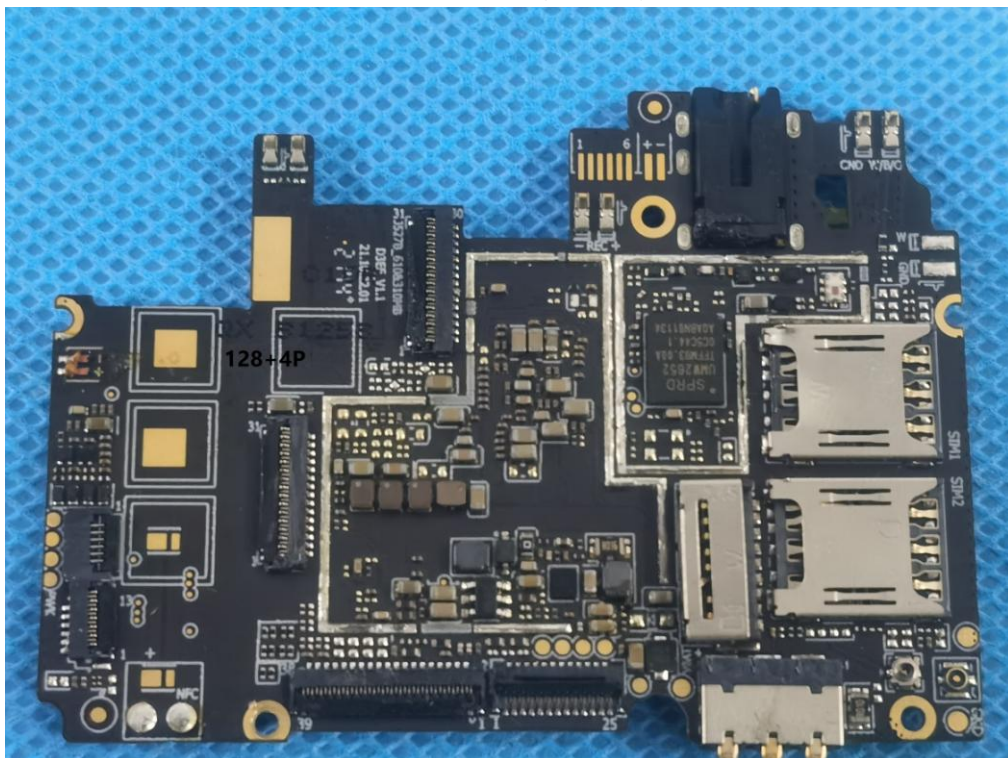

ATTACHMENT PHOTOGRAPHS OF EUT

Photo 1

Photo 2

Photo 3

Photo 4

LOGIC
Model: L63 Color: CHARCOAL
PN: LO-49L639A-C
FCC ID: 055634E21
4G: BU/2/3/4/5/7/8/12/17/28/48
3G: 850/900/1900/2100 MHz
2G: QUAD - BAND
W53-21

Photo 11

Photo 12

Photo 13

Photo 14

Photo 15

Photo 16 (128GB)

Photo 17 (64GB)