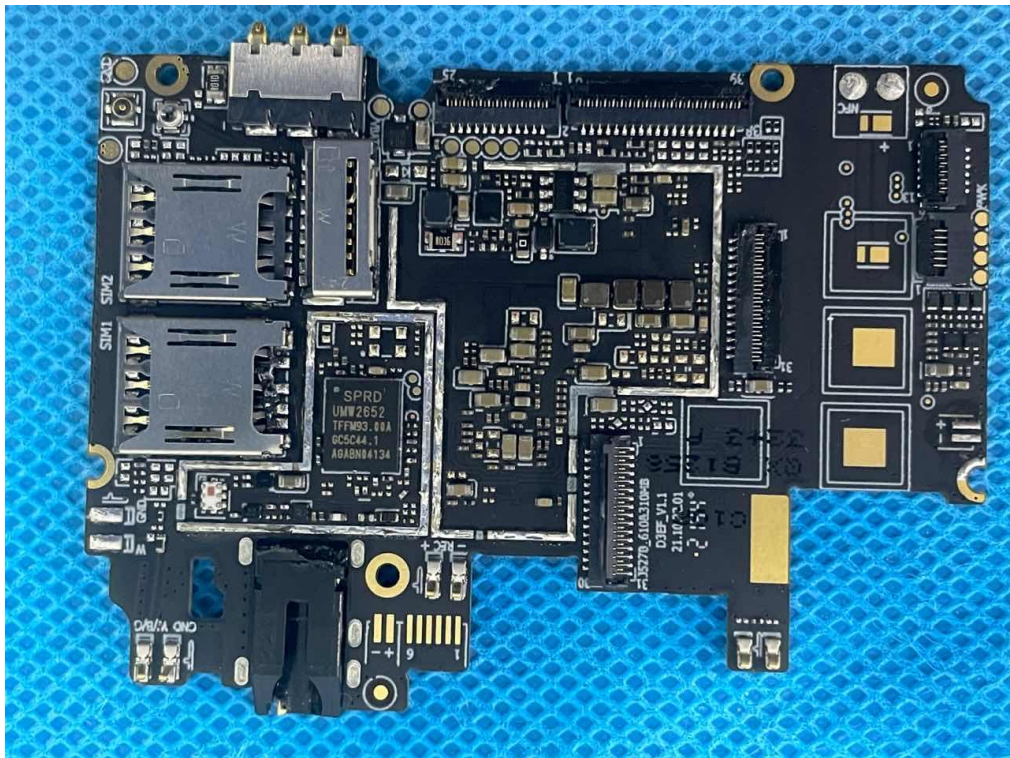

ATTACHMENT PHOTOGRAPHS OF EUT

Photo 1

Photo 2

Photo 3

Photo 4

LOGIC
Model: L63 Color: CHARCOAL
PN: LO-49L639A-C
FCC ID: 055634E21
4G: BU/2/3/4/5/7/8/12/17/28/48
3G: 850/900/1900/2100 MHz
2G: QUAD - BAND
W53-21

SN: L63211000010
IMEI1: 35847171000192
IMEI2: 35847171000200

Designed in the USA • Made in China

Photo 5

Photo 6

Photo 7

Photo 8

Photo 9

Photo 10 (32GB)

Photo 11

Photo 12

Photo 13

Photo 14

Photo 15

Photo 16 (128GB)

Photo 17 (64GB)