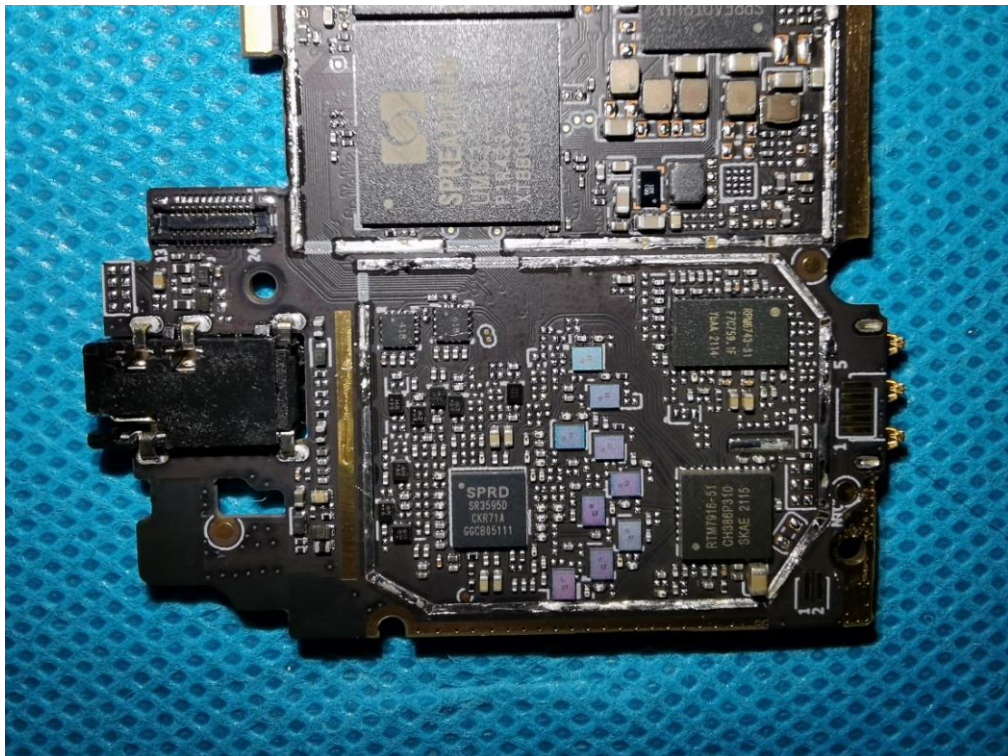

ATTACHMENT PHOTOGRAPHS OF EUT

Photo 1

Photo 2

Photo 3

Photo 4

LOGIC
Model: L63 Color: CHARCOAL
PN: LO-49L639A-C
FCC ID: 055634E21
4G: BU/2/3/4/5/7/8/12/17/28/48
3G: 850/900/1900/2100 MHz
2G: QUAD - BAND
W53-21

Photo 11

Photo 12

Photo 13

Photo 14

Photo 15

Photo 16 (128GB)

Photo 17 (64GB)