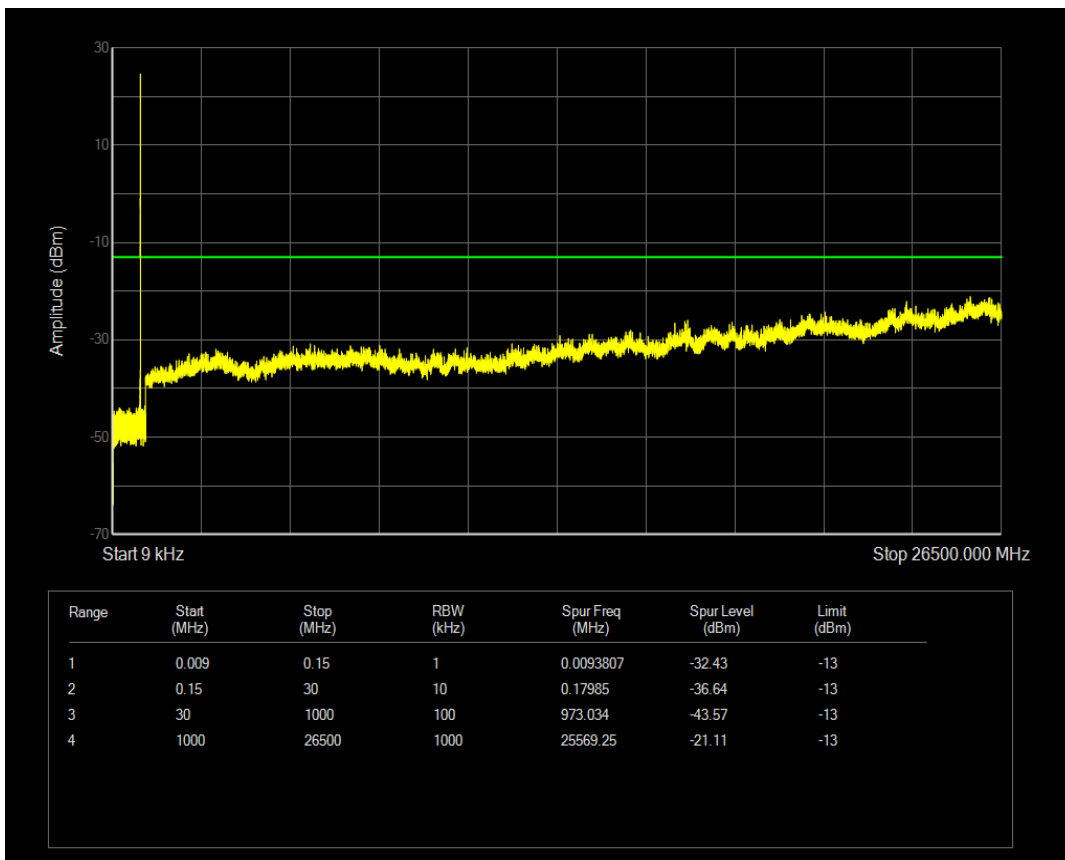

Band5 QAM16 BW=3MHz Channel=20635 RB Size=1 Position=#0

Band5 QAM16 BW=3MHz Channel=20635 RB Size=15 Position=#0