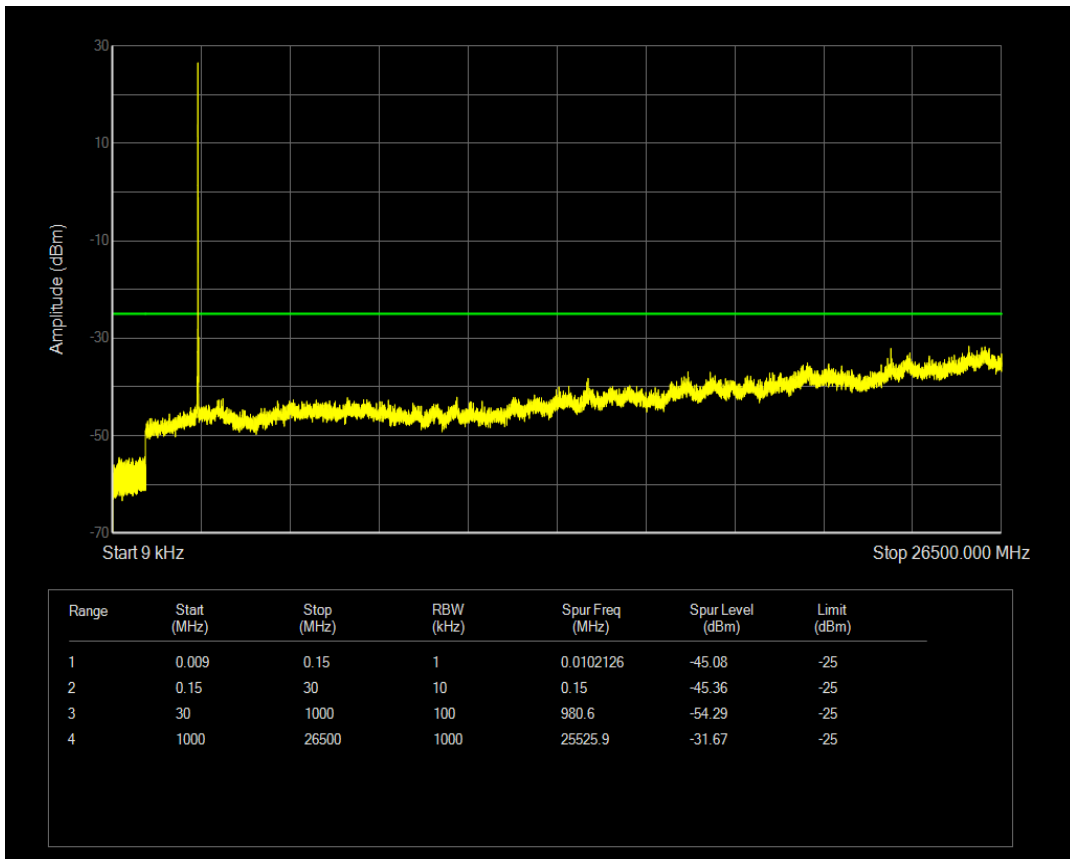

Band7 QAM16 BW=10MHz Channel=21100 RB Size=50 Position=#0

Band7 QAM16 BW=10MHz Channel=21100 RB Size=1 Position=#0

Band7 QPSK BW=10MHz Channel=21400 RB Size=1 Position=#0

Band7 QAM16 BW=10MHz Channel=21400 RB Size=1 Position=#0