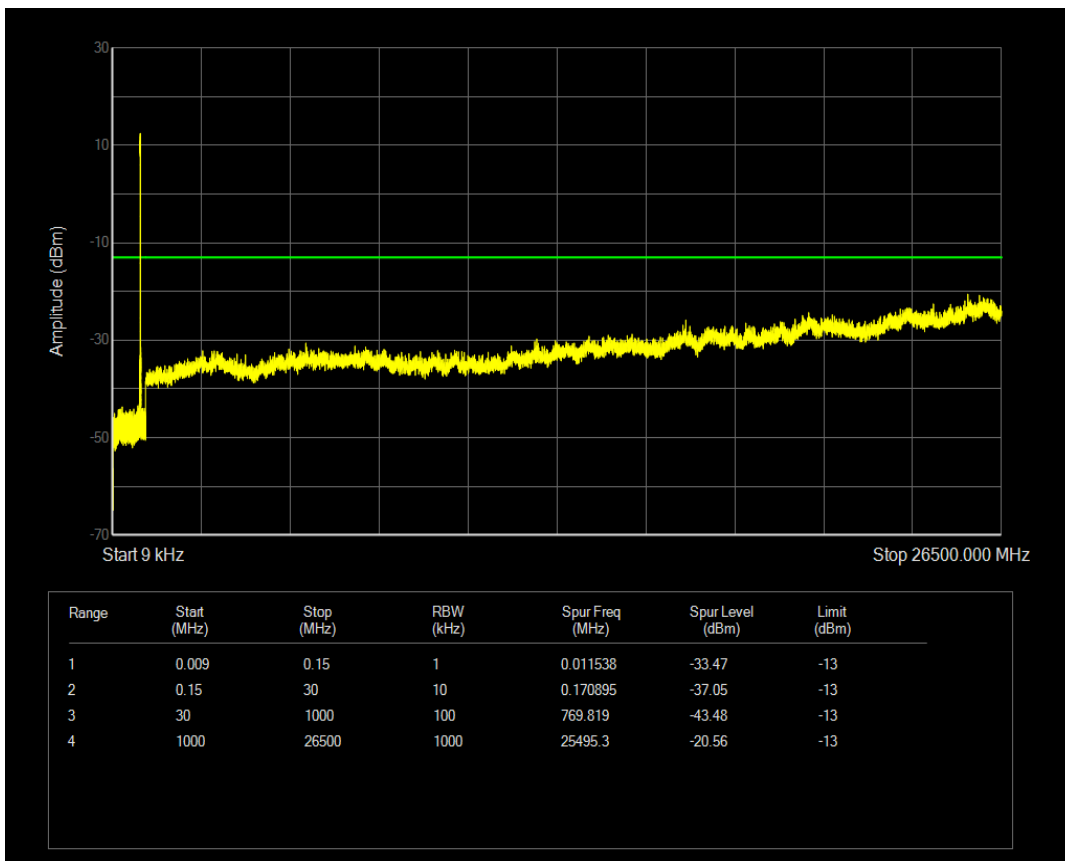

Band5 QAM16 BW=10MHz Channel=20525 RB Size=1 Position=#0

Band5 QPSK BW=10MHz Channel=20600 RB Size=1 Position=#0

Band5 QAM16 BW=10MHz Channel=20525 RB Size=50 Position=#0

Band5 QPSK BW=10MHz Channel=20600 RB Size=50 Position=#0

Band5 QAM16 BW=10MHz Channel=20600 RB Size=1 Position=#0

Band5 QAM16 BW=10MHz Channel=20600 RB Size=50 Position=#0

Band7 QPSK BW=5MHz Channel=20775 RB Size=25 Position=#0

Band7 QPSK BW=5MHz Channel=20775 RB Size=1 Position=#0