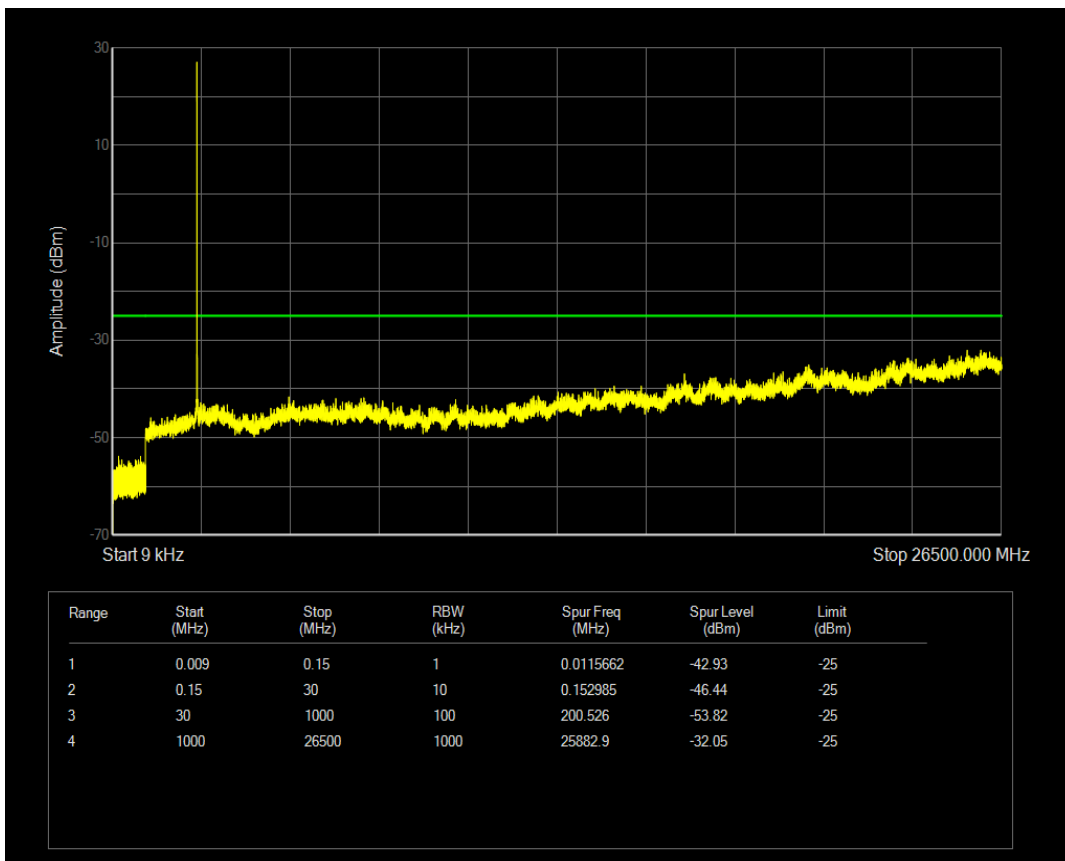

Band7 QAM16 BW=5MHz Channel=20775 RB Size=1 Position=#0

Band7 QPSK BW=5MHz Channel=21100 RB Size=1 Position=#0

Band7 QAM16 BW=5MHz Channel=20775 RB Size=25 Position=#0

Band7 QAM16 BW=5MHz Channel=21100 RB Size=1 Position=#0