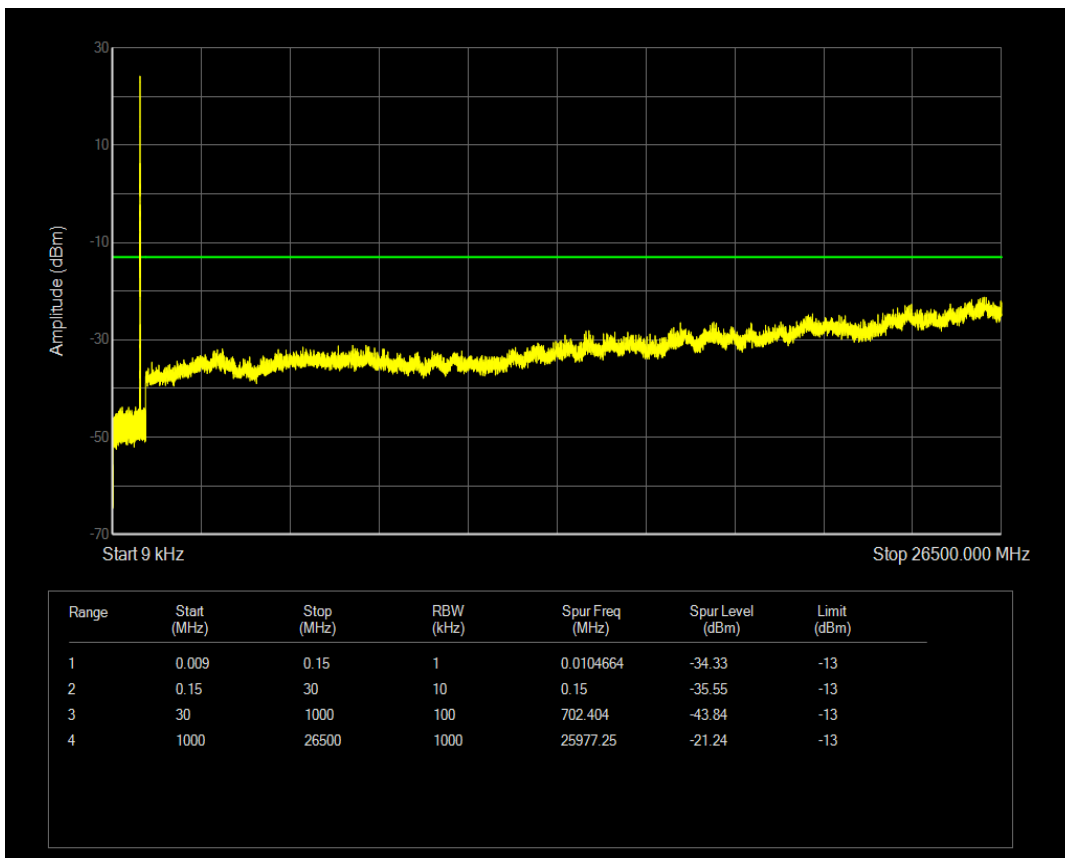

Band5 QPSK BW=5MHz Channel=20525 RB Size=1 Position=#0

Band5 QAM16 BW=5MHz Channel=20525 RB Size=1 Position=#0