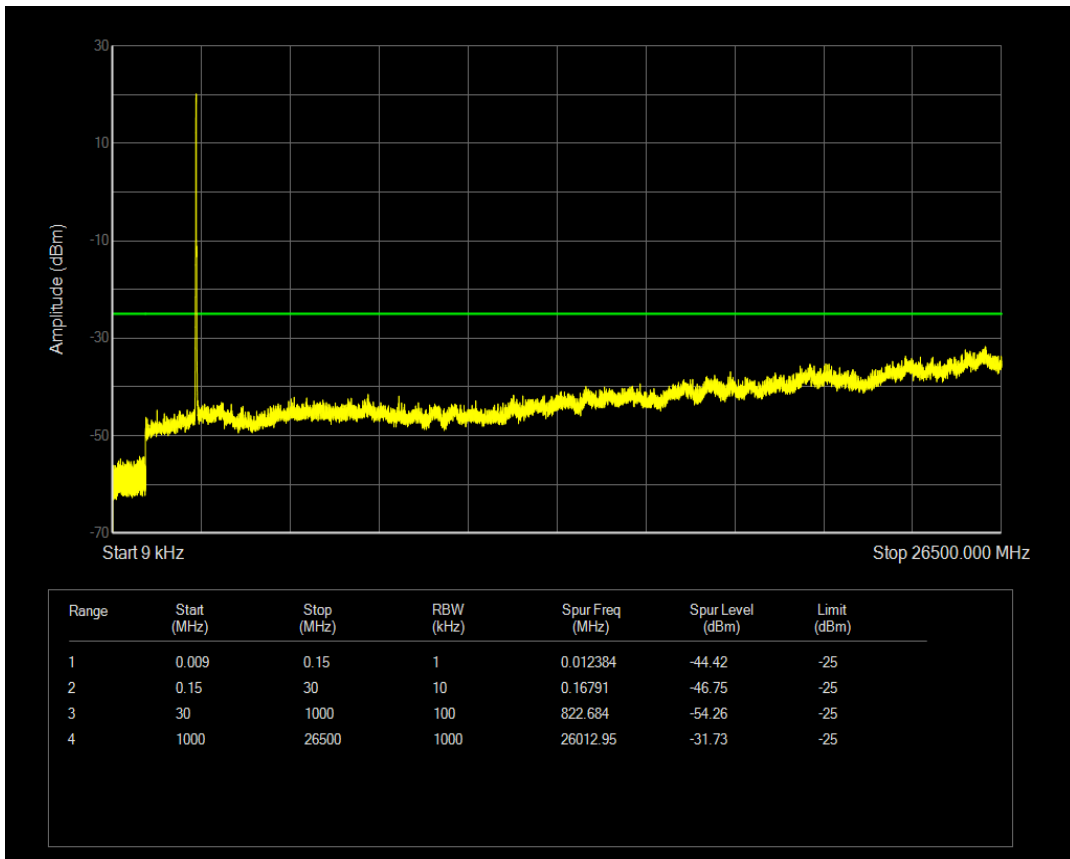

Band7 QAM16 BW=15MHz Channel=20825 RB Size=75 Position=#0

Band7 QPSK BW=15MHz Channel=21100 RB Size=1 Position=#0