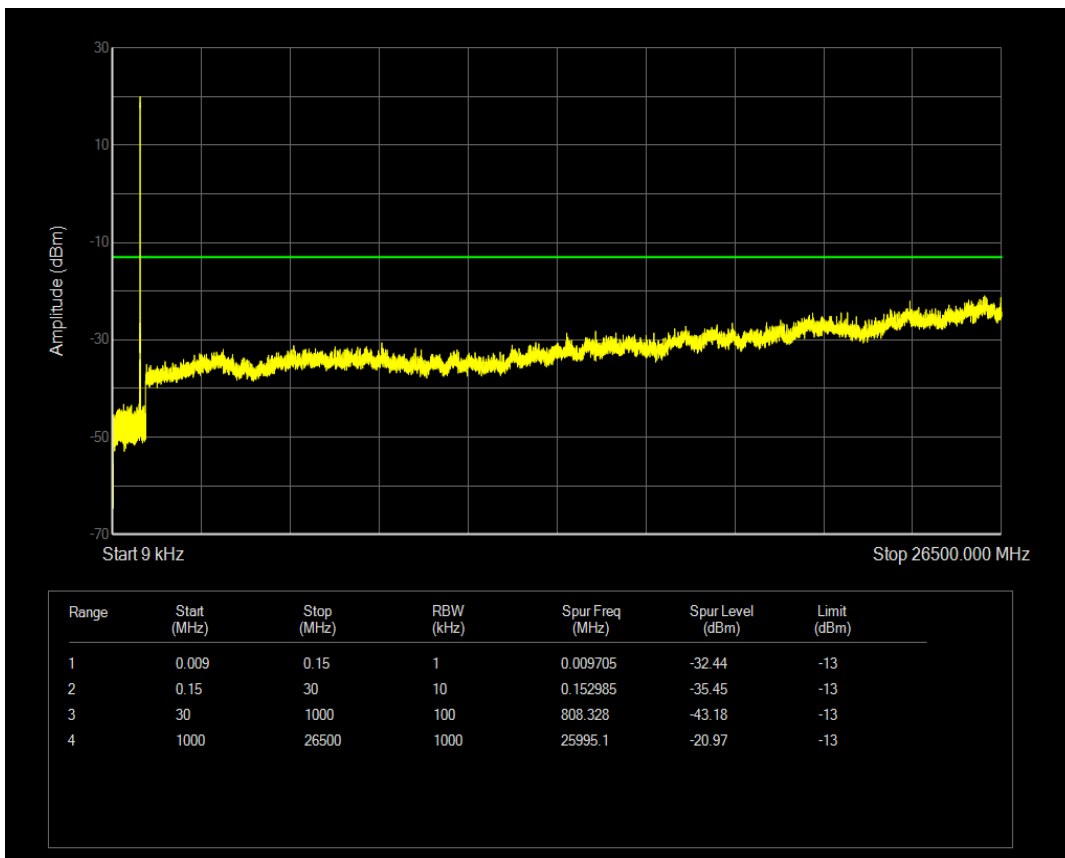

Band4 QPSK BW=20MHz Channel=20300 RB Size=100 Position=#0

Band4 QAM16 BW=20MHz Channel=20300 RB Size=100 Position=#0

Band5 QPSK BW=1.4MHz Channel=20407 RB Size=6 Position=#0

Band5 QPSK BW=1.4MHz Channel=20407 RB Size=1 Position=#0

Band5 QAM16 BW=1.4MHz Channel=20407 RB Size=1 Position=#0

Band5 QPSK BW=1.4MHz Channel=20525 RB Size=1 Position=#0

Band5 QAM16 BW=1.4MHz Channel=20407 RB Size=6 Position=#0

Band5 QPSK BW=1.4MHz Channel=20525 RB Size=6 Position=#0

Band5 QAM16 BW=1.4MHz Channel=20525 RB Size=6 Position=#0

Band5 QAM16 BW=1.4MHz Channel=20525 RB Size=1 Position=#0

Band5 QPSK BW=1.4MHz Channel=20643 RB Size=6 Position=#0

Band5 QPSK BW=1.4MHz Channel=20643 RB Size=1 Position=#0