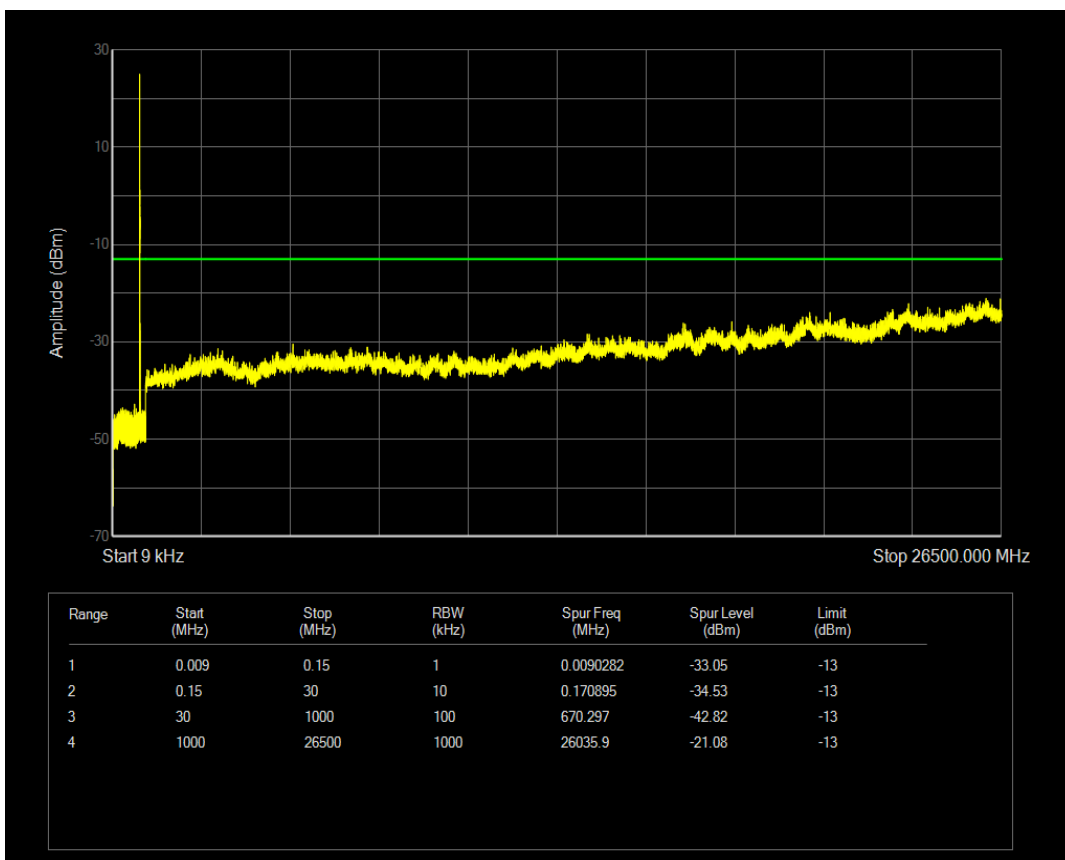

Band5 QAM16 BW=3MHz Channel=20415 RB Size=1 Position=#0

Band5 QAM16 BW=3MHz Channel=20415 RB Size=15 Position=#0