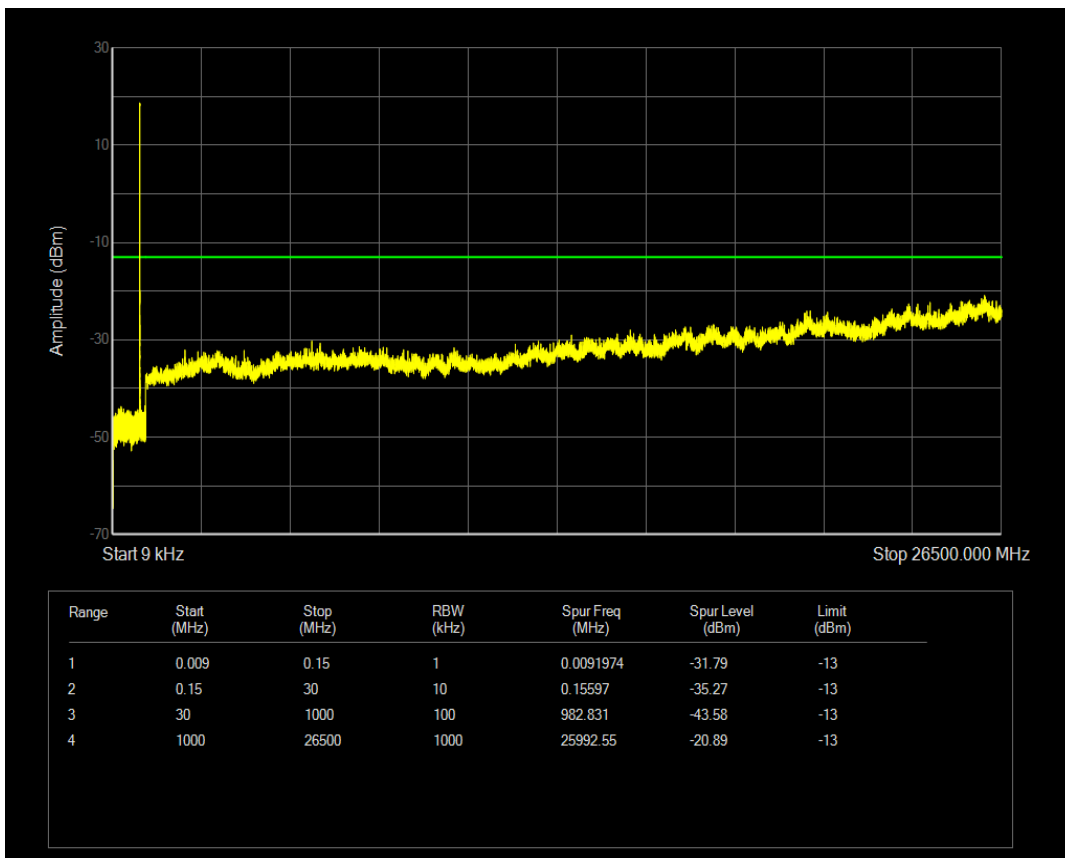

Band4 QAM16 BW=20MHz Channel=20175 RB Size=1 Position=#0

Band4 QAM16 BW=20MHz Channel=20175 RB Size=100 Position=#0

Band4 QPSK BW=20MHz Channel=20300 RB Size=1 Position=#0

Band4 QAM16 BW=20MHz Channel=20300 RB Size=1 Position=#0

Band4 QPSK BW=20MHz Channel=20300 RB Size=100 Position=#0

Band4 QAM16 BW=20MHz Channel=20300 RB Size=100 Position=#0

Band5 QPSK BW=1.4MHz Channel=20407 RB Size=6 Position=#0

Band5 QPSK BW=1.4MHz Channel=20407 RB Size=1 Position=#0

Band5 QAM16 BW=1.4MHz Channel=20407 RB Size=1 Position=#0

Band5 QPSK BW=1.4MHz Channel=20525 RB Size=1 Position=#0

Band5 QAM16 BW=1.4MHz Channel=20407 RB Size=6 Position=#0

Band5 QPSK BW=1.4MHz Channel=20525 RB Size=6 Position=#0