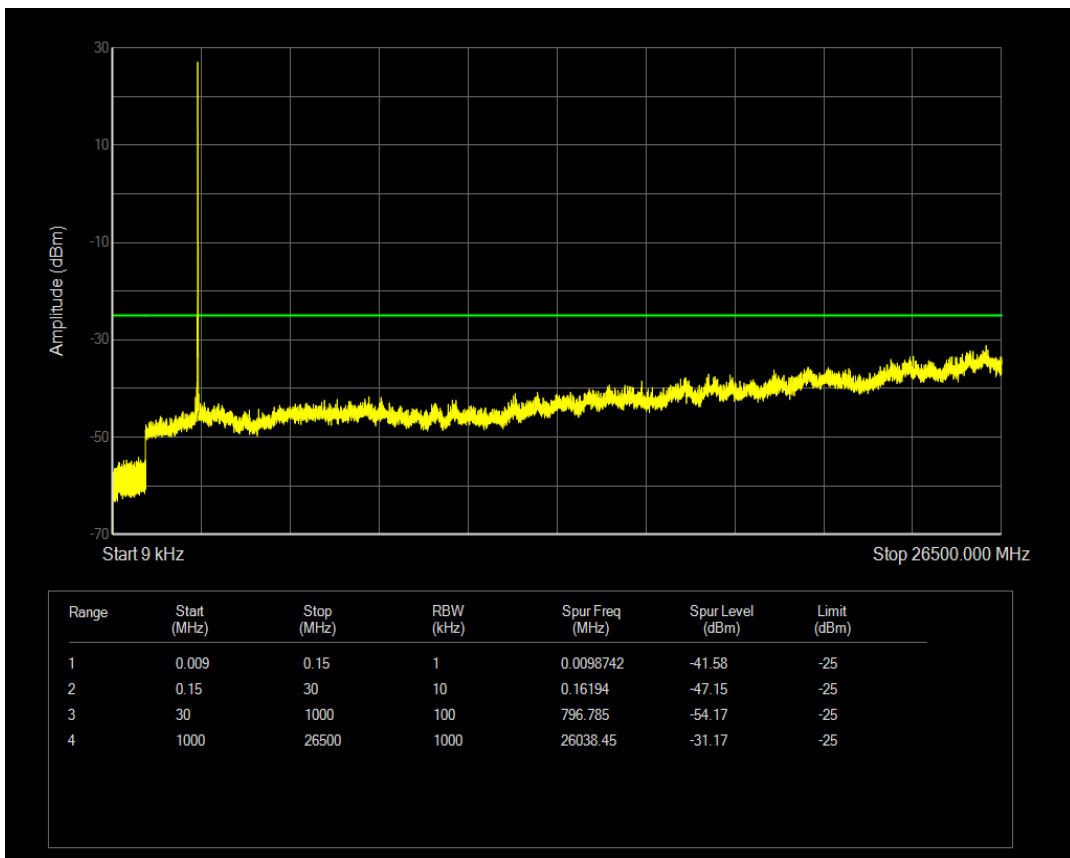

Band7 QPSK BW=15MHz Channel=21375 RB Size=1 Position=#0

Band7 QPSK BW=15MHz Channel=21375 RB Size=75 Position=#0