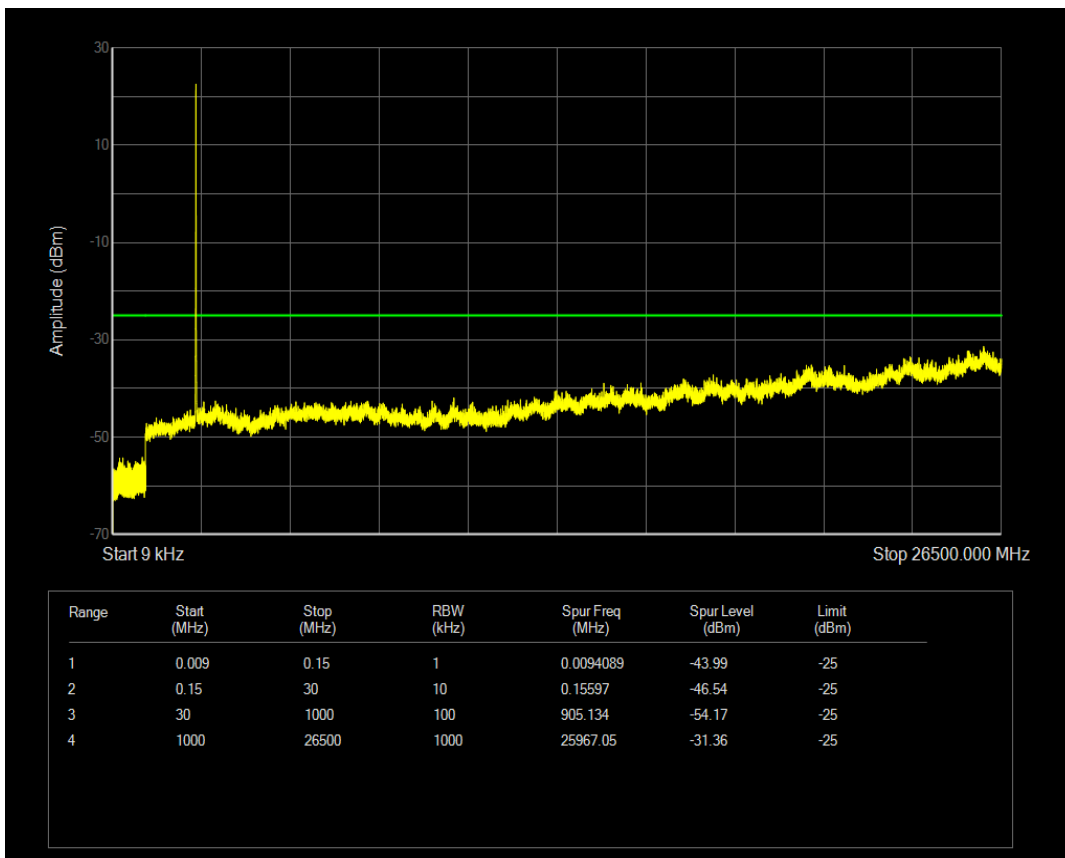

Band7 QPSK BW=5MHz Channel=20775 RB Size=25 Position=#0

Band7 QPSK BW=5MHz Channel=20775 RB Size=1 Position=#0