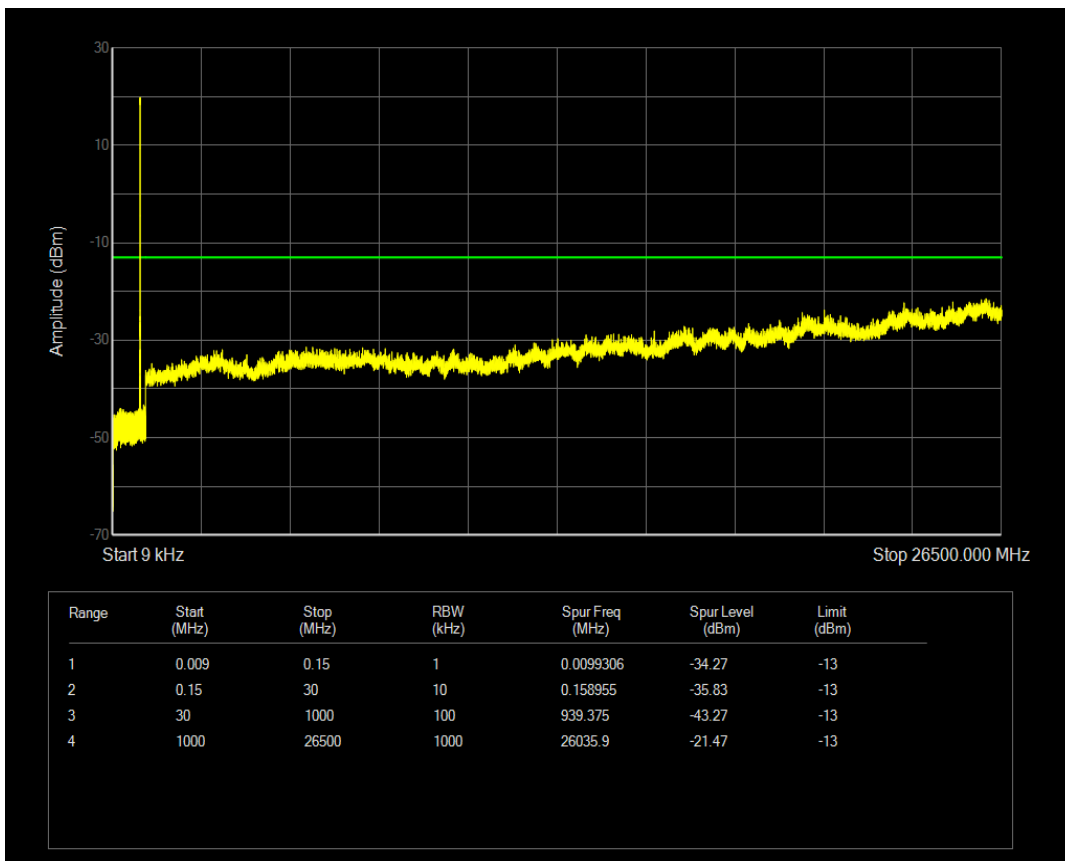

Band4 QPSK BW=20MHz Channel=20300 RB Size=100 Position=#0

Band4 QAM16 BW=20MHz Channel=20300 RB Size=100 Position=#0

Band5 QPSK BW=1.4MHz Channel=20407 RB Size=6 Position=#0

Band5 QPSK BW=1.4MHz Channel=20407 RB Size=1 Position=#0

Band5 QAM16 BW=1.4MHz Channel=20407 RB Size=1 Position=#0

Band5 QPSK BW=1.4MHz Channel=20525 RB Size=1 Position=#0

Band5 QAM16 BW=1.4MHz Channel=20407 RB Size=6 Position=#0

Band5 QPSK BW=1.4MHz Channel=20525 RB Size=6 Position=#0

Band5 QAM16 BW=1.4MHz Channel=20525 RB Size=6 Position=#0

Band5 QAM16 BW=1.4MHz Channel=20525 RB Size=1 Position=#0

Band5 QPSK BW=1.4MHz Channel=20643 RB Size=6 Position=#0

Band5 QPSK BW=1.4MHz Channel=20643 RB Size=1 Position=#0