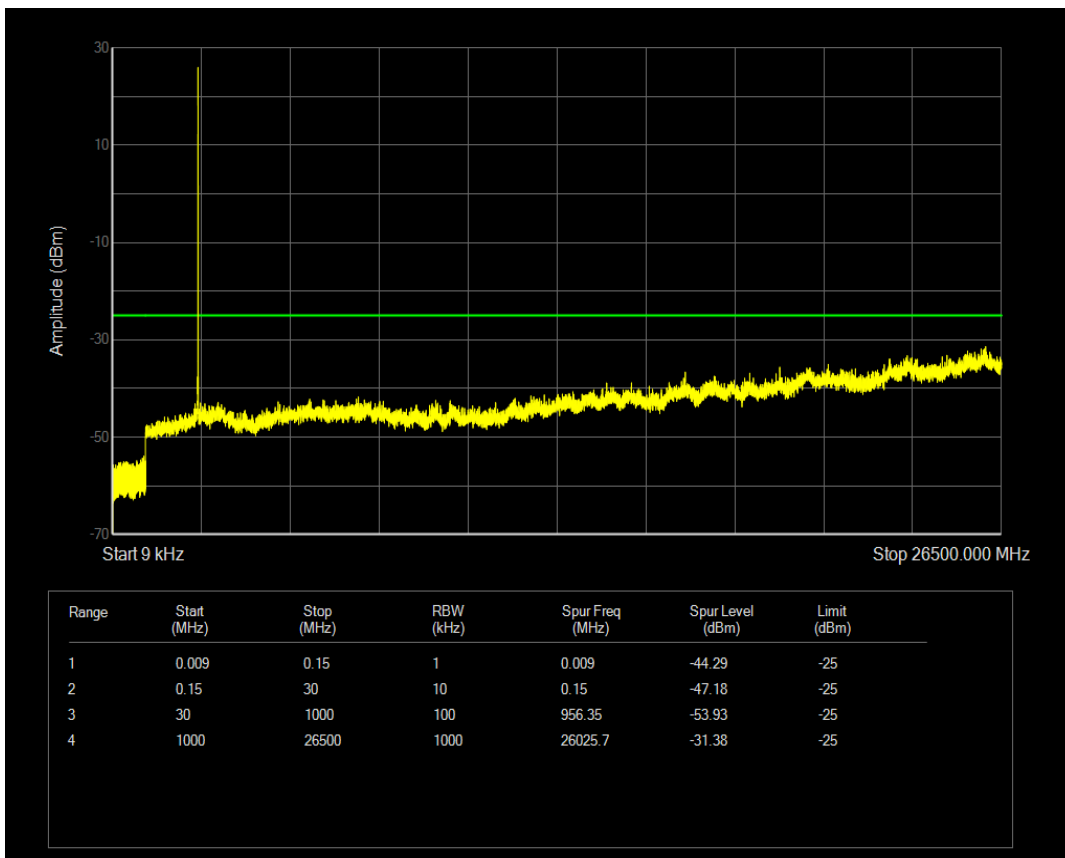

Band7 QAM16 BW=5MHz Channel=21425 RB Size=1 Position=#0

Band7 QPSK BW=10MHz Channel=20800 RB Size=1 Position=#0