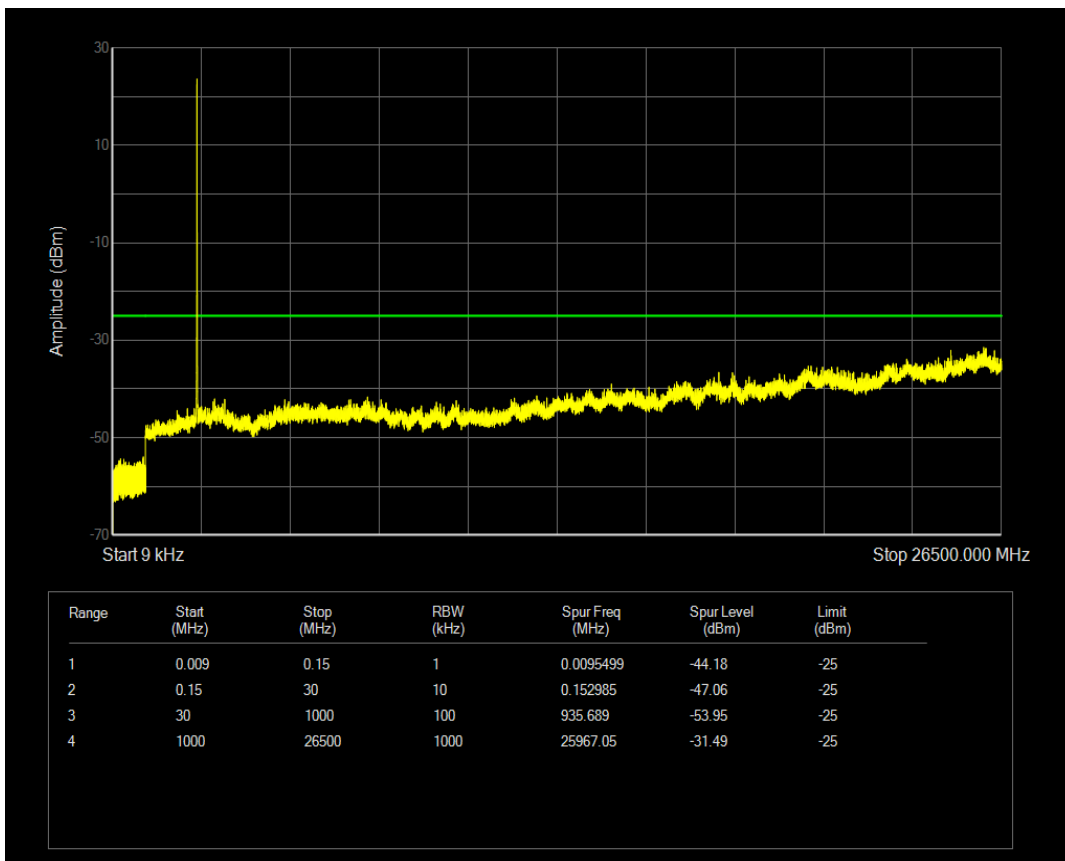

Band7 QAM16 BW=5MHz Channel=21100 RB Size=25 Position=#0

Band7 QPSK BW=5MHz Channel=21425 RB Size=1 Position=#0