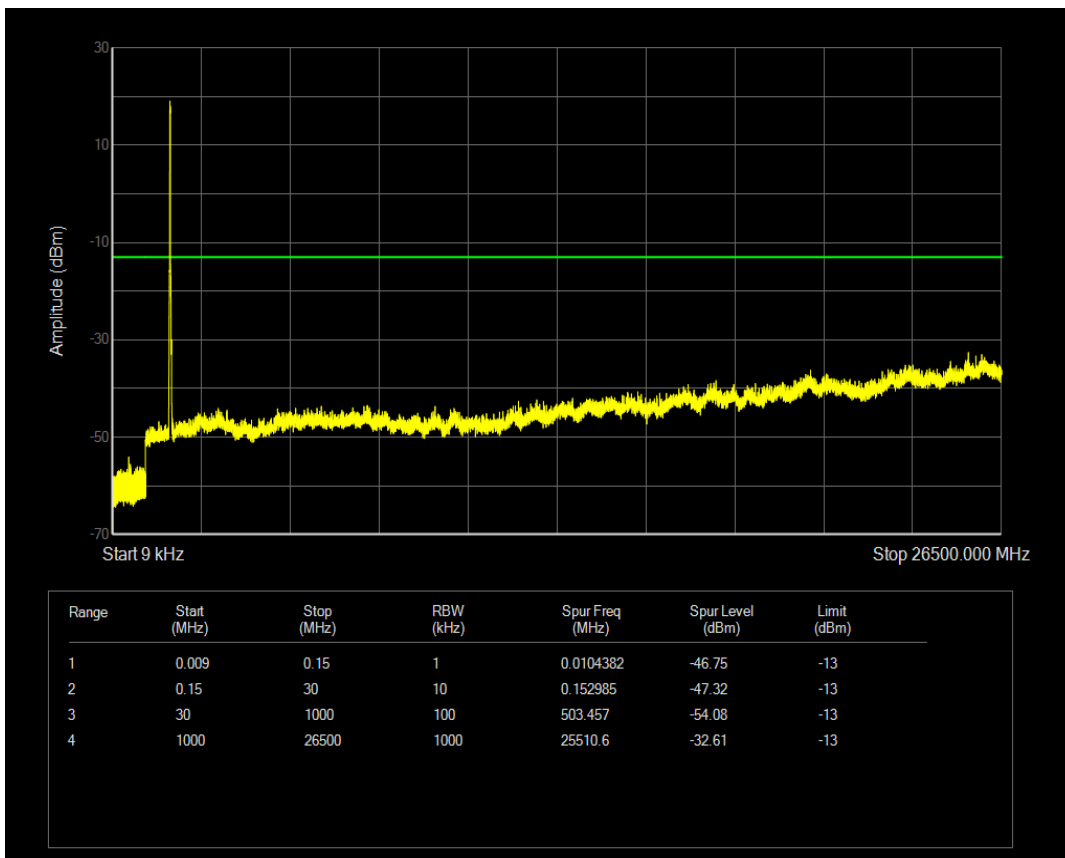

Band4 QAM16 BW=20MHz Channel=20050 RB Size=1 Position=#0

Band4 QAM16 BW=20MHz Channel=20050 RB Size=100 Position=#0

Band4 QPSK BW=20MHz Channel=20175 RB Size=100 Position=#0

Band4 QPSK BW=20MHz Channel=20175 RB Size=1 Position=#0

Band4 QAM16 BW=20MHz Channel=20175 RB Size=1 Position=#0

Band4 QAM16 BW=20MHz Channel=20175 RB Size=100 Position=#0

Band4 QPSK BW=20MHz Channel=20300 RB Size=1 Position=#0

Band4 QAM16 BW=20MHz Channel=20300 RB Size=1 Position=#0

Band4 QPSK BW=20MHz Channel=20300 RB Size=100 Position=#0

Band4 QAM16 BW=20MHz Channel=20300 RB Size=100 Position=#0

Band5 QPSK BW=1.4MHz Channel=20407 RB Size=6 Position=#0

Band5 QPSK BW=1.4MHz Channel=20407 RB Size=1 Position=#0