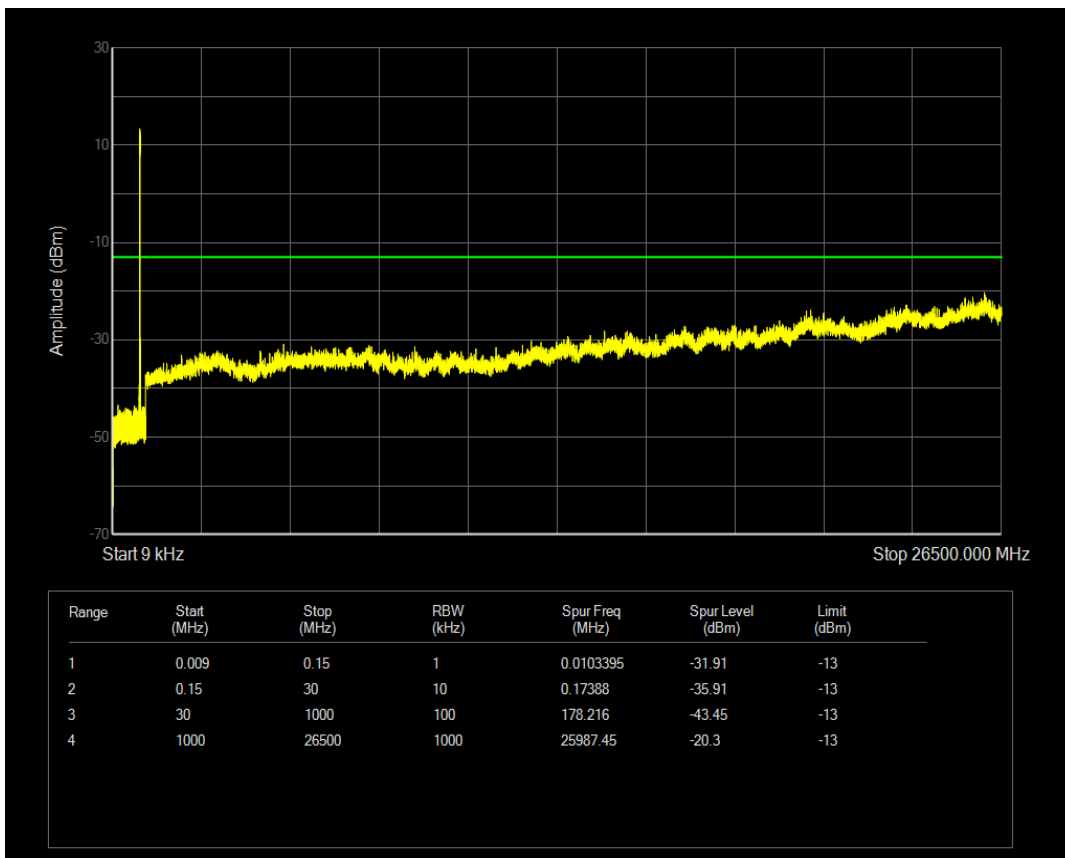

Band5 QPSK BW=10MHz Channel=20450 RB Size=50 Position=#0

Band5 QAM16 BW=10MHz Channel=20450 RB Size=50 Position=#0