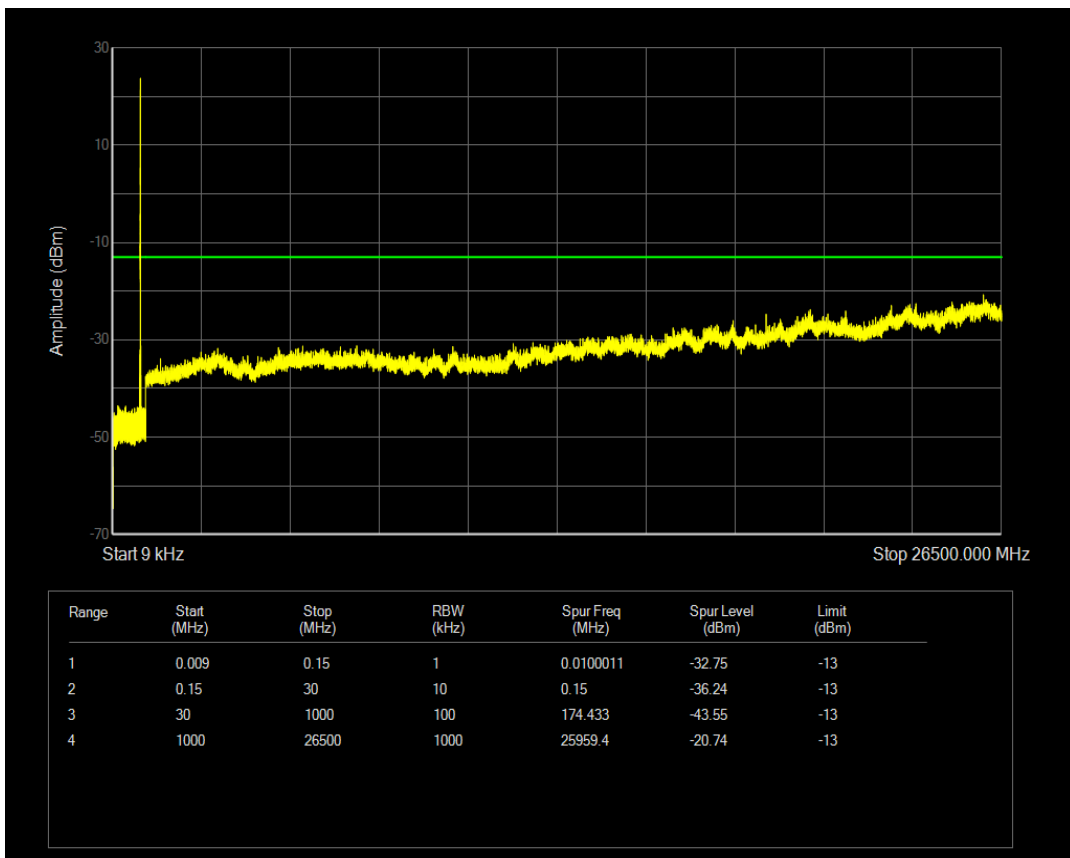

Band5 QAM16 BW=5MHz Channel=20625 RB Size=1 Position=#0

Band5 QPSK BW=10MHz Channel=20450 RB Size=1 Position=#0