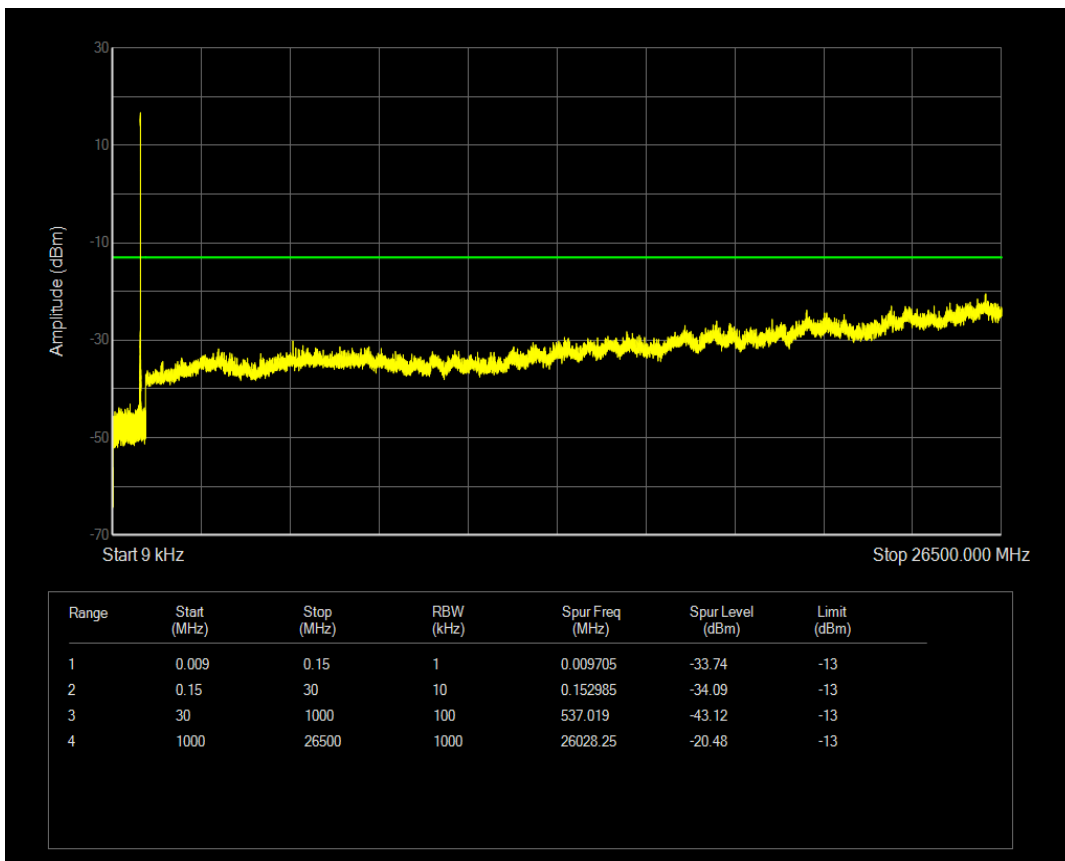

Band5 QAM16 BW=3MHz Channel=20525 RB Size=1 Position=#0

Band5 QPSK BW=3MHz Channel=20635 RB Size=1 Position=#0

Band5 QAM16 BW=3MHz Channel=20525 RB Size=15 Position=#0

Band5 QPSK BW=3MHz Channel=20635 RB Size=15 Position=#0