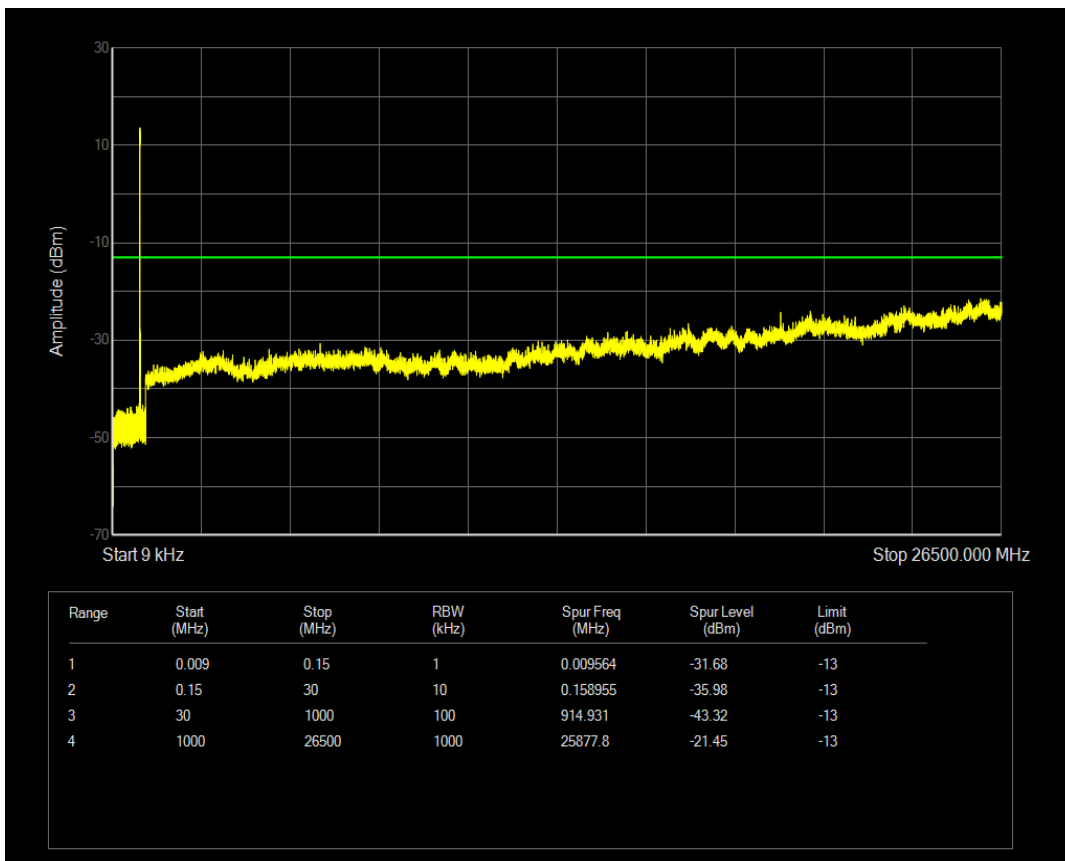

Band5 QAM16 BW=5MHz Channel=20425 RB Size=25 Position=#0

Band5 QPSK BW=5MHz Channel=20525 RB Size=1 Position=#0