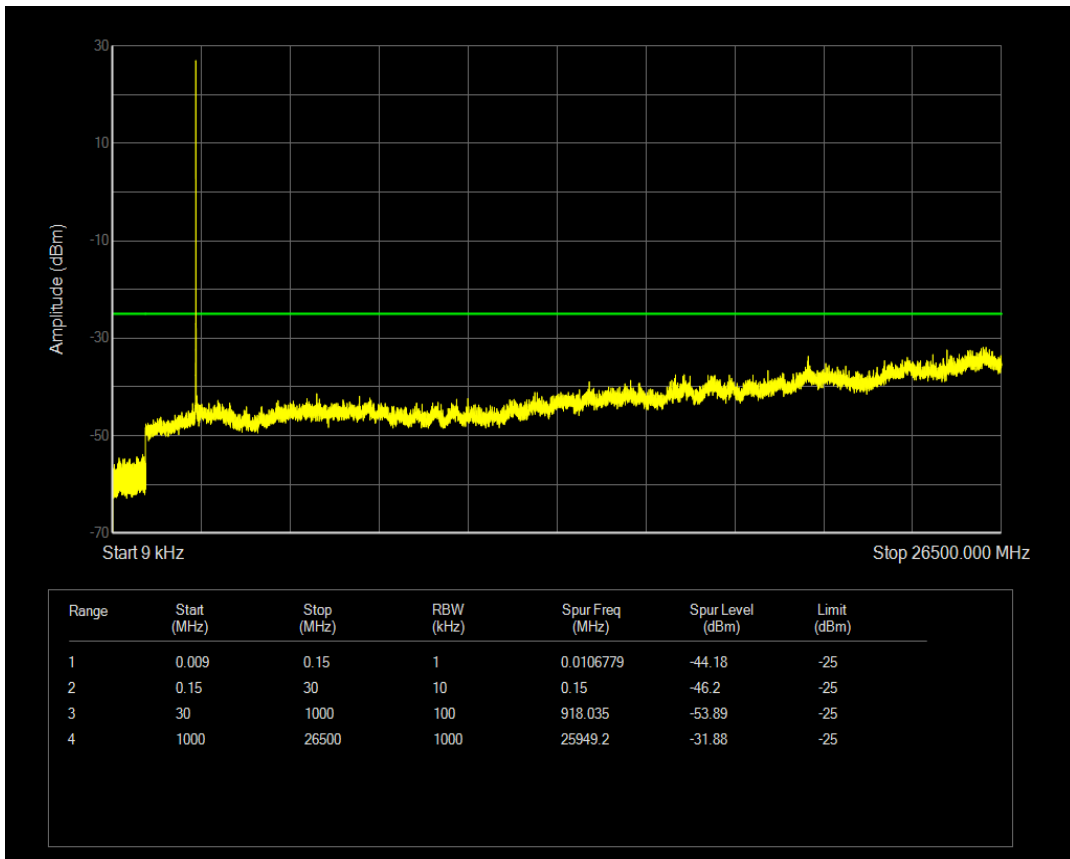

Band5 QAM16 BW=10MHz Channel=20600 RB Size=1 Position=#0

Band5 QAM16 BW=10MHz Channel=20600 RB Size=50 Position=#0

Band7 QPSK BW=5MHz Channel=20775 RB Size=25 Position=#0

Band7 QPSK BW=5MHz Channel=20775 RB Size=1 Position=#0