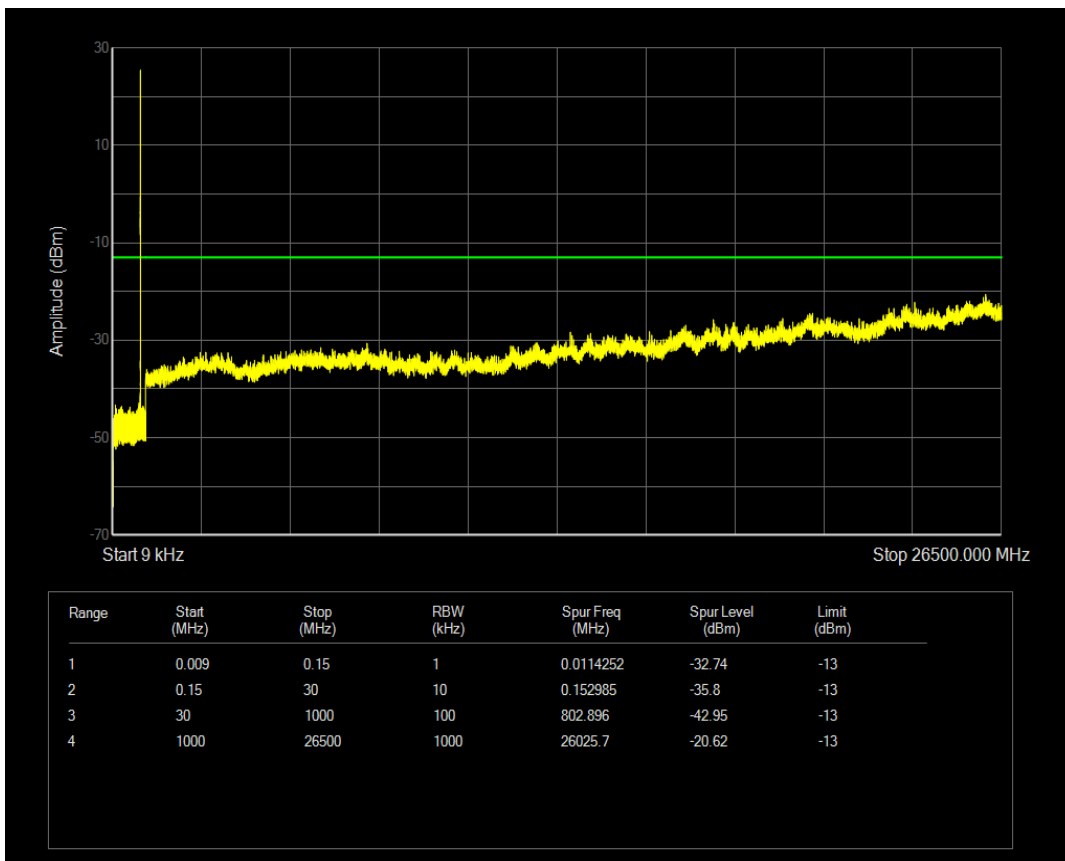

Band5 QPSK BW=3MHz Channel=20635 RB Size=1 Position=#0

Band5 QAM16 BW=3MHz Channel=20525 RB Size=15 Position=#0