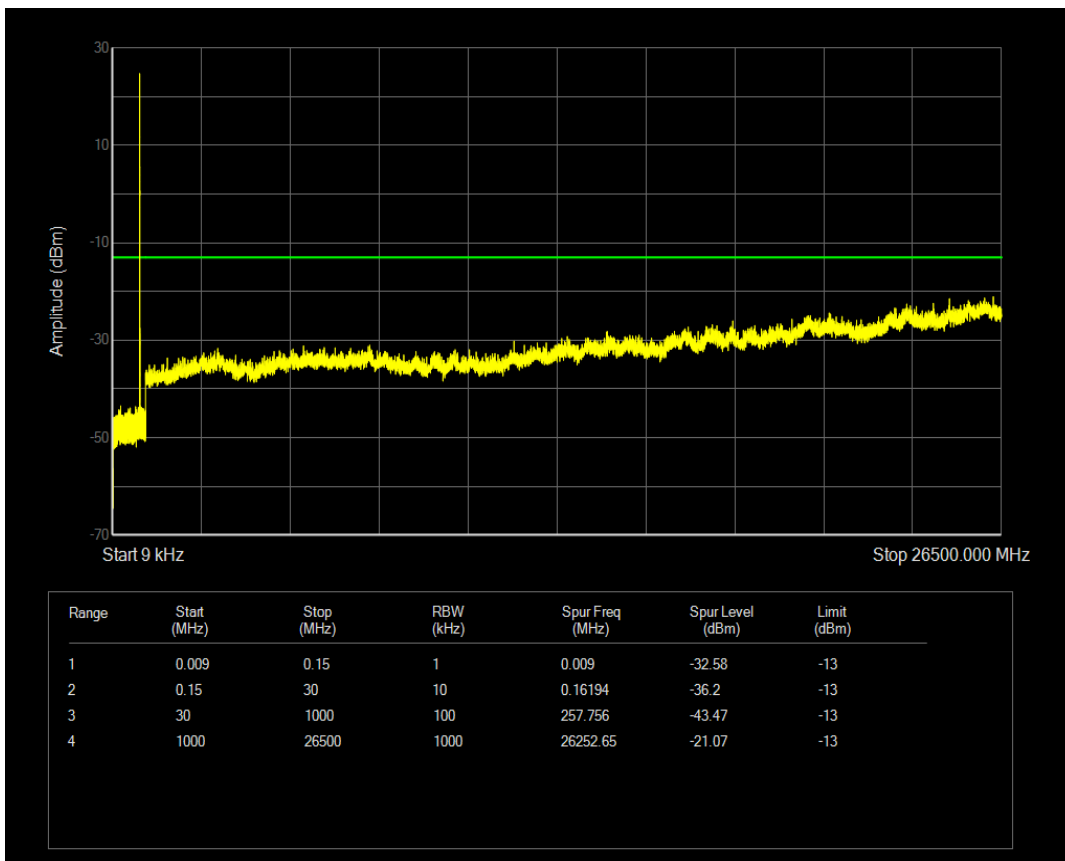

Band4 QAM16 BW=20MHz Channel=20175 RB Size=1 Position=#0

Band4 QAM16 BW=20MHz Channel=20175 RB Size=100 Position=#0

Band4 QPSK BW=20MHz Channel=20300 RB Size=1 Position=#0

Band4 QAM16 BW=20MHz Channel=20300 RB Size=1 Position=#0

Band4 QPSK BW=20MHz Channel=20300 RB Size=100 Position=#0

Band4 QAM16 BW=20MHz Channel=20300 RB Size=100 Position=#0

Band5 QPSK BW=1.4MHz Channel=20407 RB Size=6 Position=#0

Band5 QPSK BW=1.4MHz Channel=20407 RB Size=1 Position=#0

Band5 QAM16 BW=1.4MHz Channel=20407 RB Size=1 Position=#0

Band5 QPSK BW=1.4MHz Channel=20525 RB Size=1 Position=#0

Band5 QAM16 BW=1.4MHz Channel=20407 RB Size=6 Position=#0

Band5 QPSK BW=1.4MHz Channel=20525 RB Size=6 Position=#0