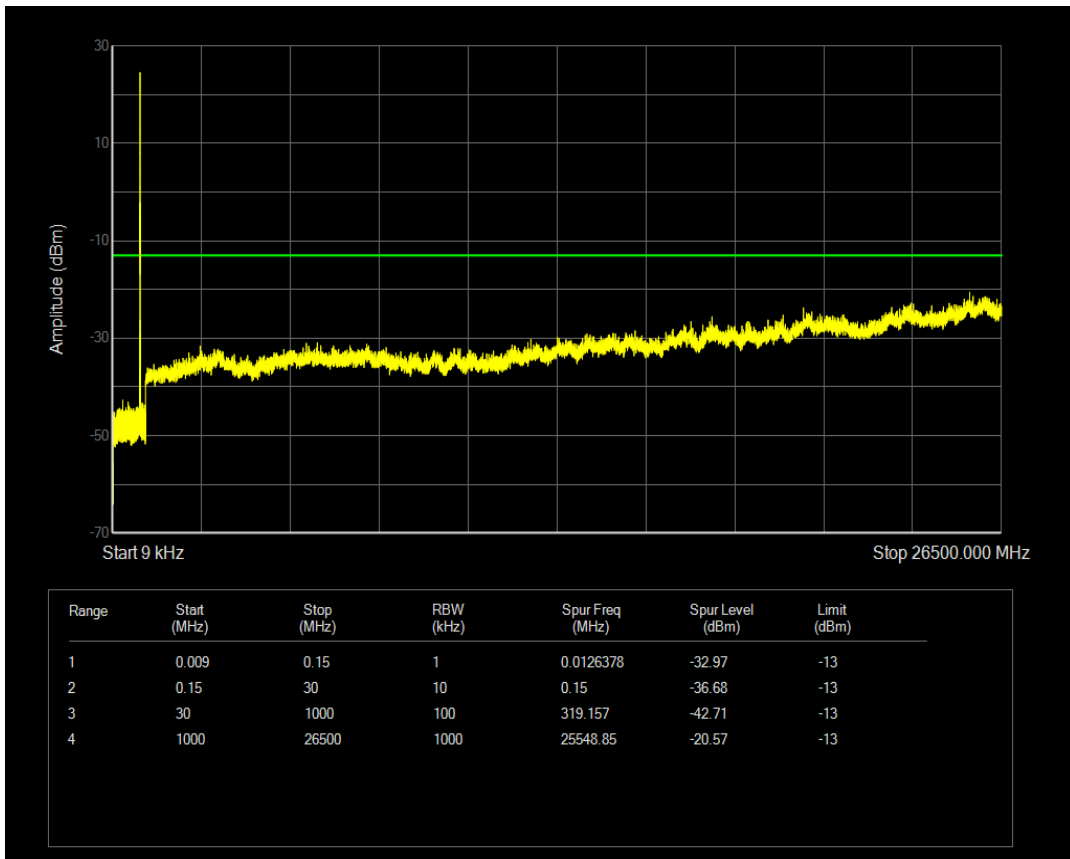

Band5 QAM16 BW=3MHz Channel=20415 RB Size=1 Position=#0

Band5 QAM16 BW=3MHz Channel=20415 RB Size=15 Position=#0

Band5 QPSK BW=3MHz Channel=20525 RB Size=15 Position=#0

Band5 QPSK BW=3MHz Channel=20525 RB Size=1 Position=#0