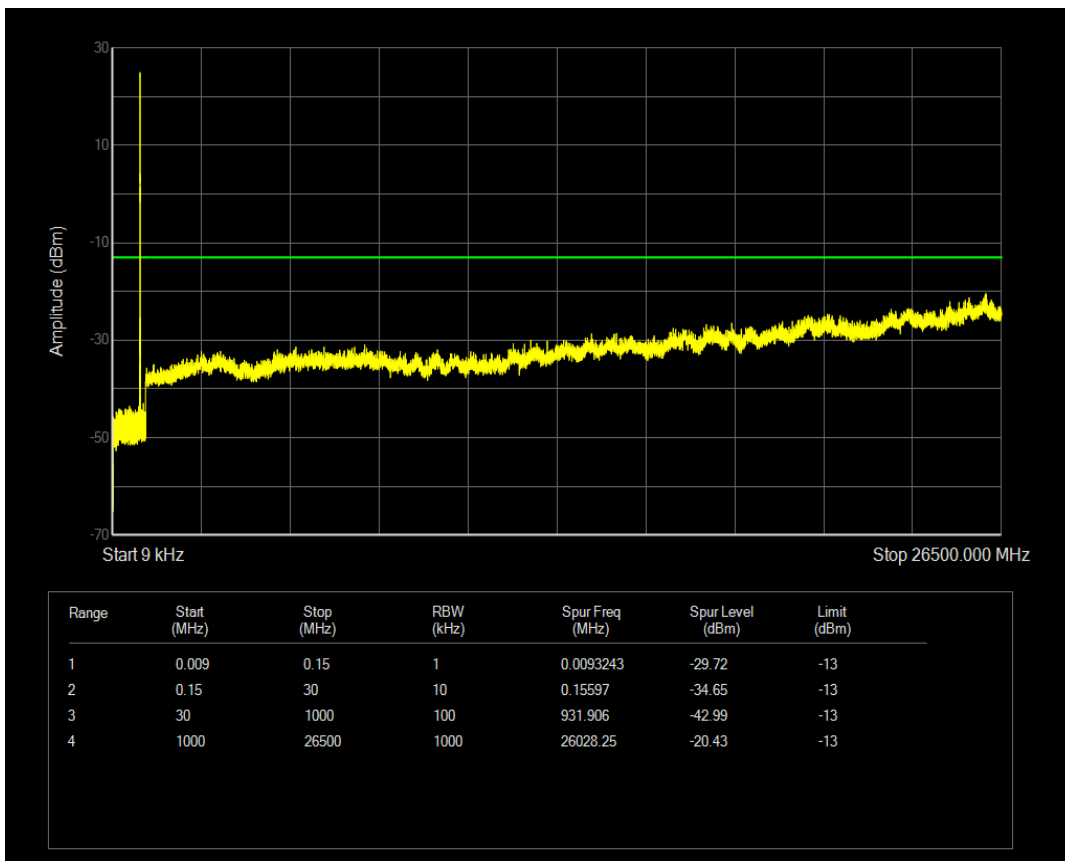

Band4 QPSK BW=20MHz Channel=20300 RB Size=100 Position=#0

Band4 QAM16 BW=20MHz Channel=20300 RB Size=100 Position=#0

Band5 QPSK BW=1.4MHz Channel=20407 RB Size=6 Position=#0

Band5 QPSK BW=1.4MHz Channel=20407 RB Size=1 Position=#0

Band5 QAM16 BW=1.4MHz Channel=20407 RB Size=1 Position=#0

Band5 QPSK BW=1.4MHz Channel=20525 RB Size=1 Position=#0

Band5 QAM16 BW=1.4MHz Channel=20407 RB Size=6 Position=#0

Band5 QPSK BW=1.4MHz Channel=20525 RB Size=6 Position=#0

Band5 QAM16 BW=1.4MHz Channel=20525 RB Size=6 Position=#0

Band5 QAM16 BW=1.4MHz Channel=20525 RB Size=1 Position=#0

Band5 QPSK BW=1.4MHz Channel=20643 RB Size=6 Position=#0

Band5 QPSK BW=1.4MHz Channel=20643 RB Size=1 Position=#0