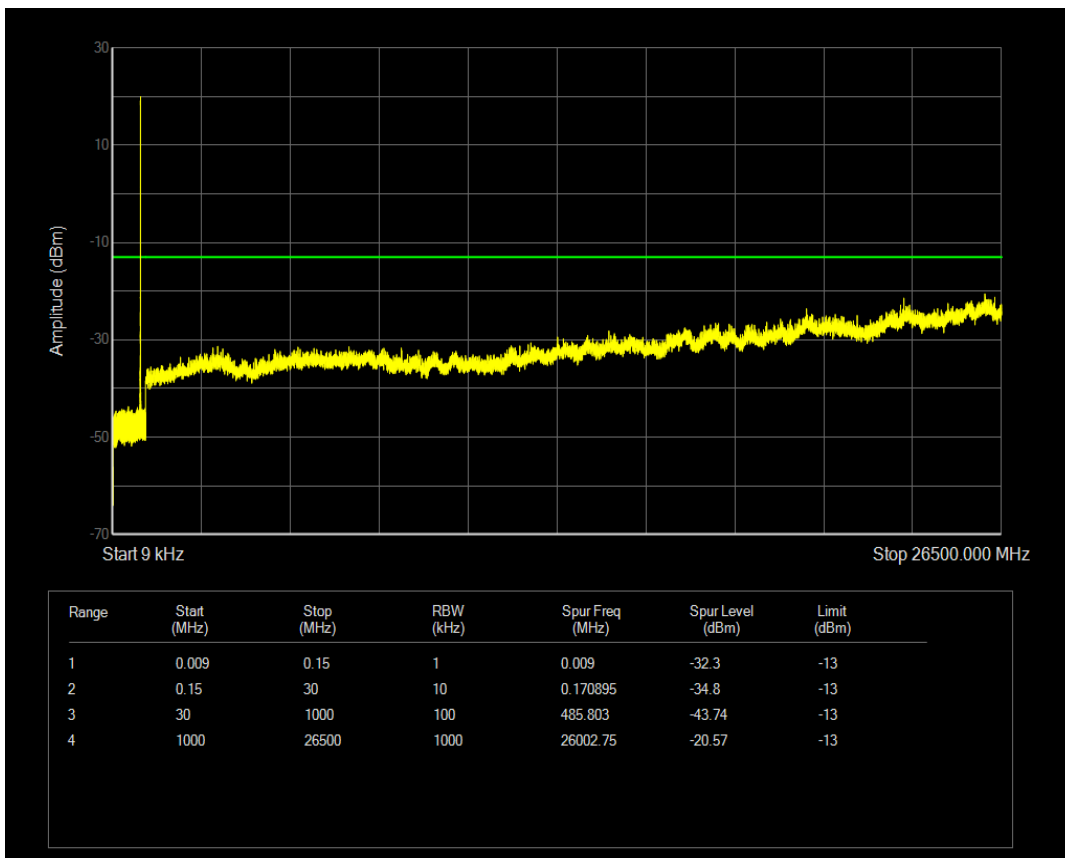

Band5 QAM16 BW=1.4MHz Channel=20643 RB Size=6 Position=#0

Band5 QPSK BW=3MHz Channel=20415 RB Size=15 Position=#0