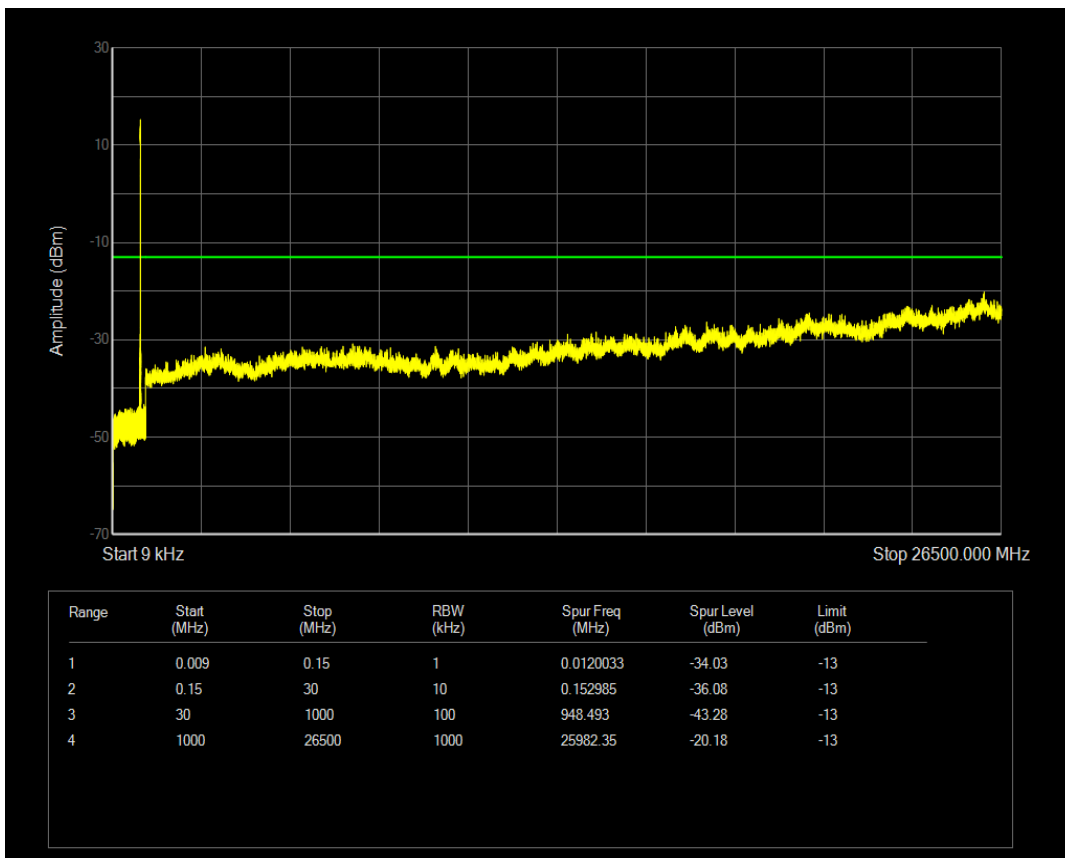

Band5 QAM16 BW=5MHz Channel=20625 RB Size=25 Position=#0

Band5 QAM16 BW=10MHz Channel=20450 RB Size=1 Position=#0