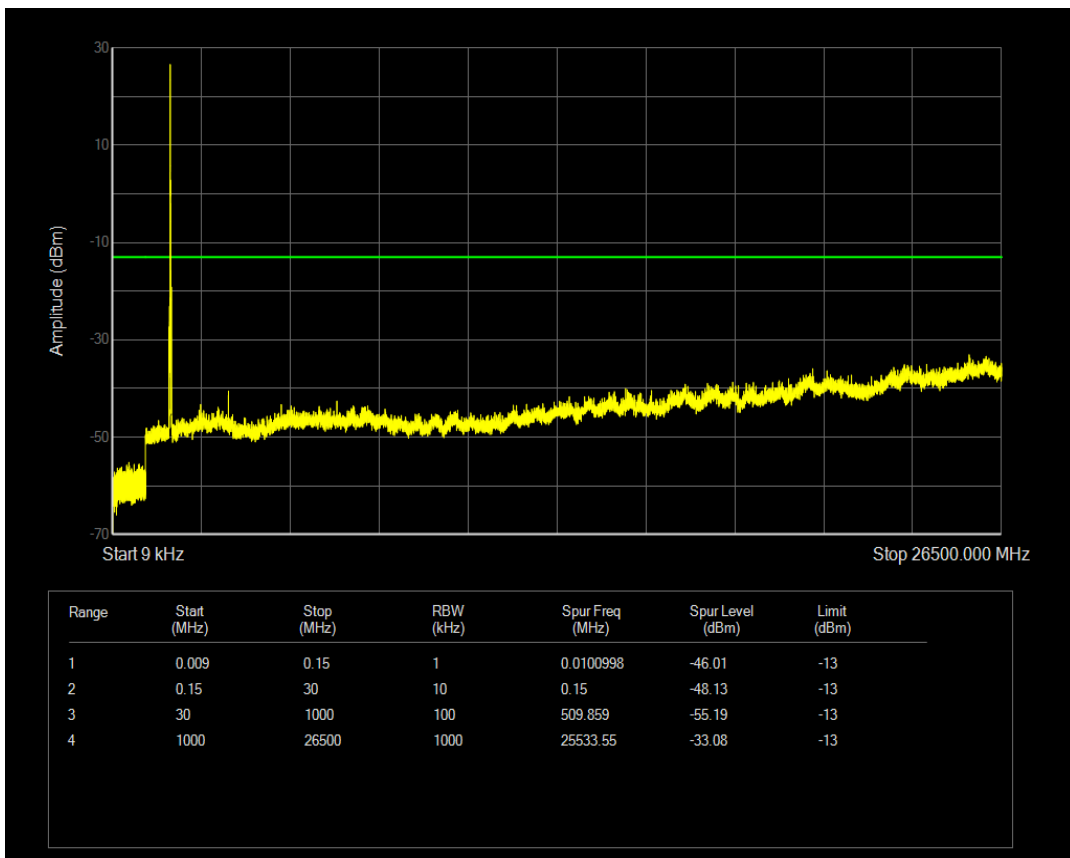

Band4 QAM16 BW=20MHz Channel=20050 RB Size=1 Position=#0

Band4 QAM16 BW=20MHz Channel=20050 RB Size=100 Position=#0

Band4 QPSK BW=20MHz Channel=20175 RB Size=100 Position=#0

Band4 QPSK BW=20MHz Channel=20175 RB Size=1 Position=#0

Band4 QAM16 BW=20MHz Channel=20175 RB Size=1 Position=#0

Band4 QAM16 BW=20MHz Channel=20175 RB Size=100 Position=#0

Band4 QPSK BW=20MHz Channel=20300 RB Size=1 Position=#0

Band4 QAM16 BW=20MHz Channel=20300 RB Size=1 Position=#0

Band4 QPSK BW=20MHz Channel=20300 RB Size=100 Position=#0

Band4 QAM16 BW=20MHz Channel=20300 RB Size=100 Position=#0

Band5 QPSK BW=1.4MHz Channel=20407 RB Size=6 Position=#0

Band5 QPSK BW=1.4MHz Channel=20407 RB Size=1 Position=#0