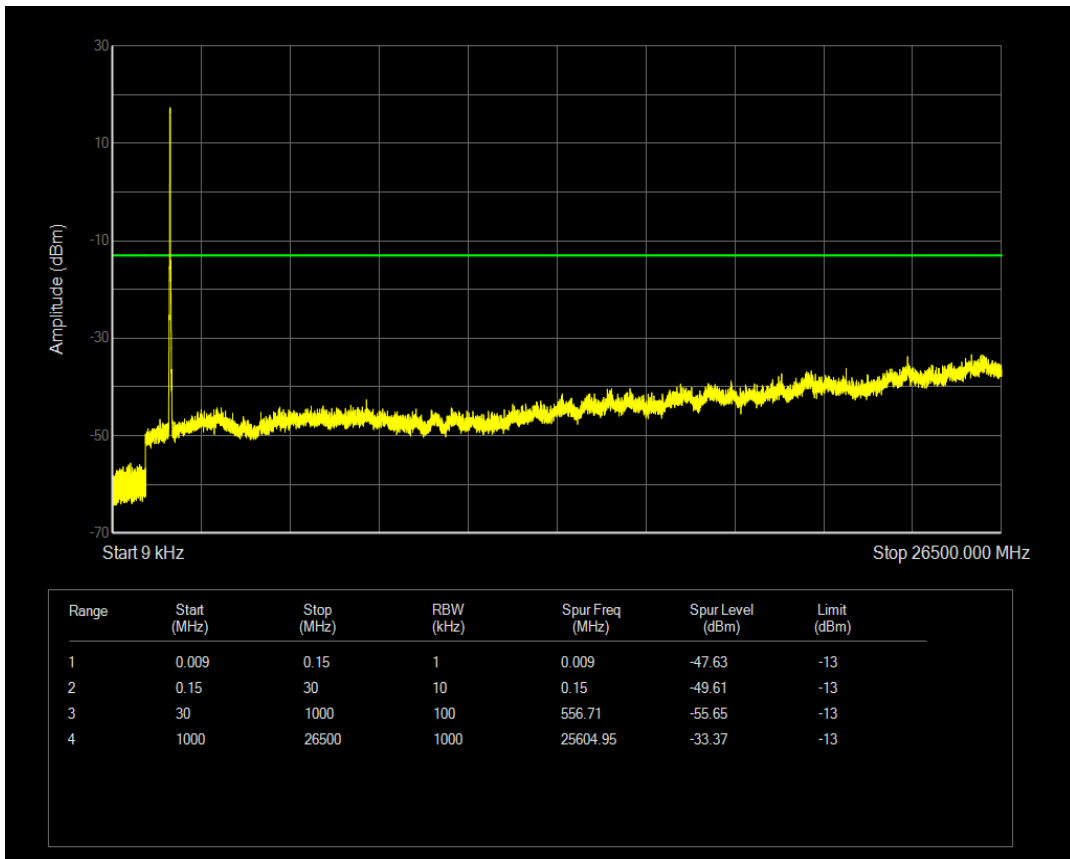

Band4 QAM16 BW=20MHz Channel=20050 RB Size=1 Position=#0

Band4 QAM16 BW=20MHz Channel=20050 RB Size=100 Position=#0

Band4 QPSK BW=20MHz Channel=20175 RB Size=100 Position=#0

Band4 QPSK BW=20MHz Channel=20175 RB Size=1 Position=#0

Band4 QAM16 BW=20MHz Channel=20175 RB Size=1 Position=#0

Band4 QAM16 BW=20MHz Channel=20175 RB Size=100 Position=#0

Band4 QPSK BW=20MHz Channel=20300 RB Size=1 Position=#0

Band4 QAM16 BW=20MHz Channel=20300 RB Size=1 Position=#0

Band4 QPSK BW=20MHz Channel=20300 RB Size=100 Position=#0

Band4 QAM16 BW=20MHz Channel=20300 RB Size=100 Position=#0

Band5 QPSK BW=1.4MHz Channel=20407 RB Size=6 Position=#0

Band5 QPSK BW=1.4MHz Channel=20407 RB Size=1 Position=#0