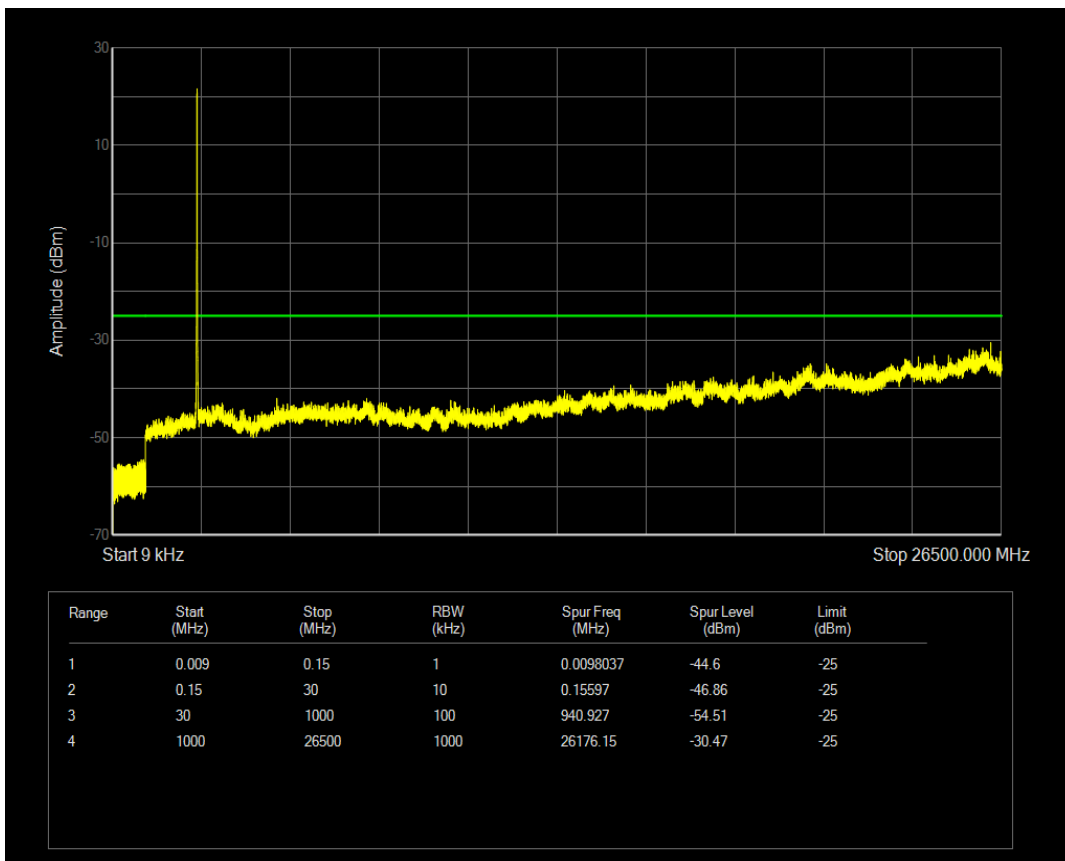

Band7 QAM16 BW=10MHz Channel=20800 RB Size=1 Position=#0

Band7 QAM16 BW=10MHz Channel=20800 RB Size=50 Position=#0

Band7 QPSK BW=10MHz Channel=21100 RB Size=1 Position=#0

Band7 QPSK BW=10MHz Channel=21100 RB Size=50 Position=#0

Band7 QAM16 BW=10MHz Channel=21100 RB Size=50 Position=#0

Band7 QAM16 BW=10MHz Channel=21100 RB Size=1 Position=#0

Band7 QPSK BW=10MHz Channel=21400 RB Size=1 Position=#0

Band7 QAM16 BW=10MHz Channel=21400 RB Size=1 Position=#0