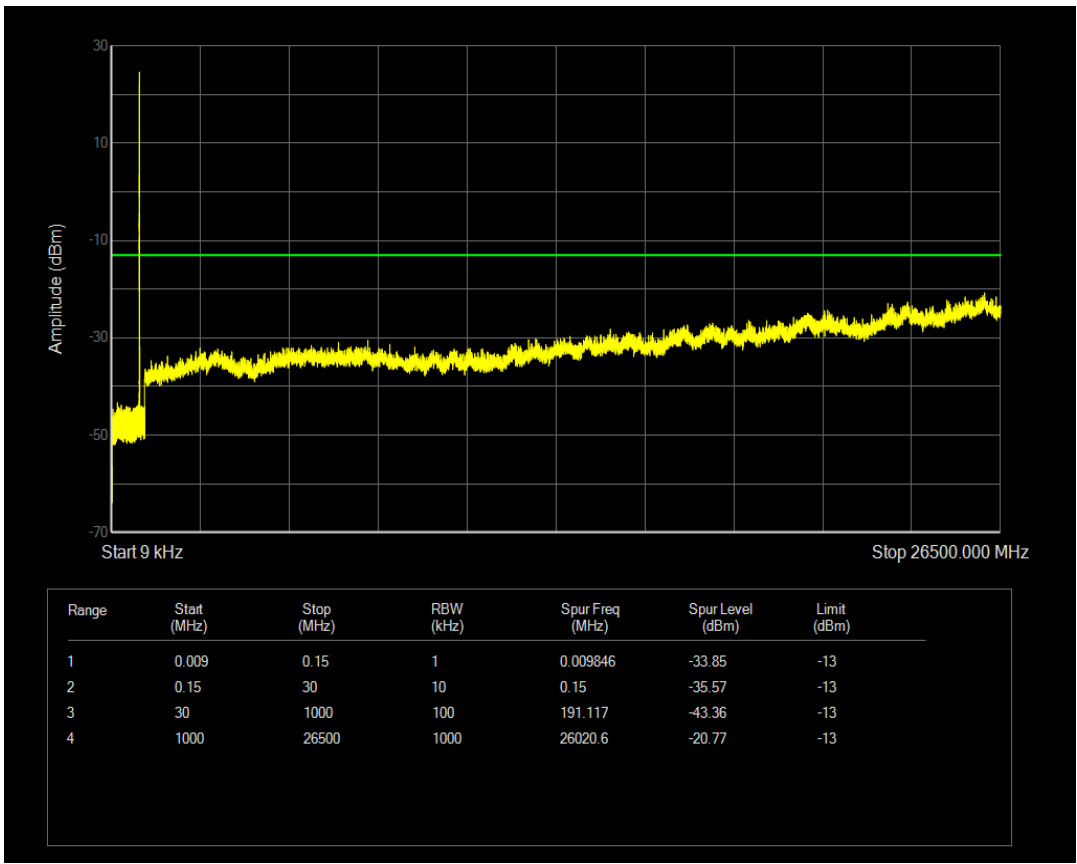

Band5 QPSK BW=5MHz Channel=20625 RB Size=1 Position=#0

Band5 QPSK BW=5MHz Channel=20625 RB Size=25 Position=#0