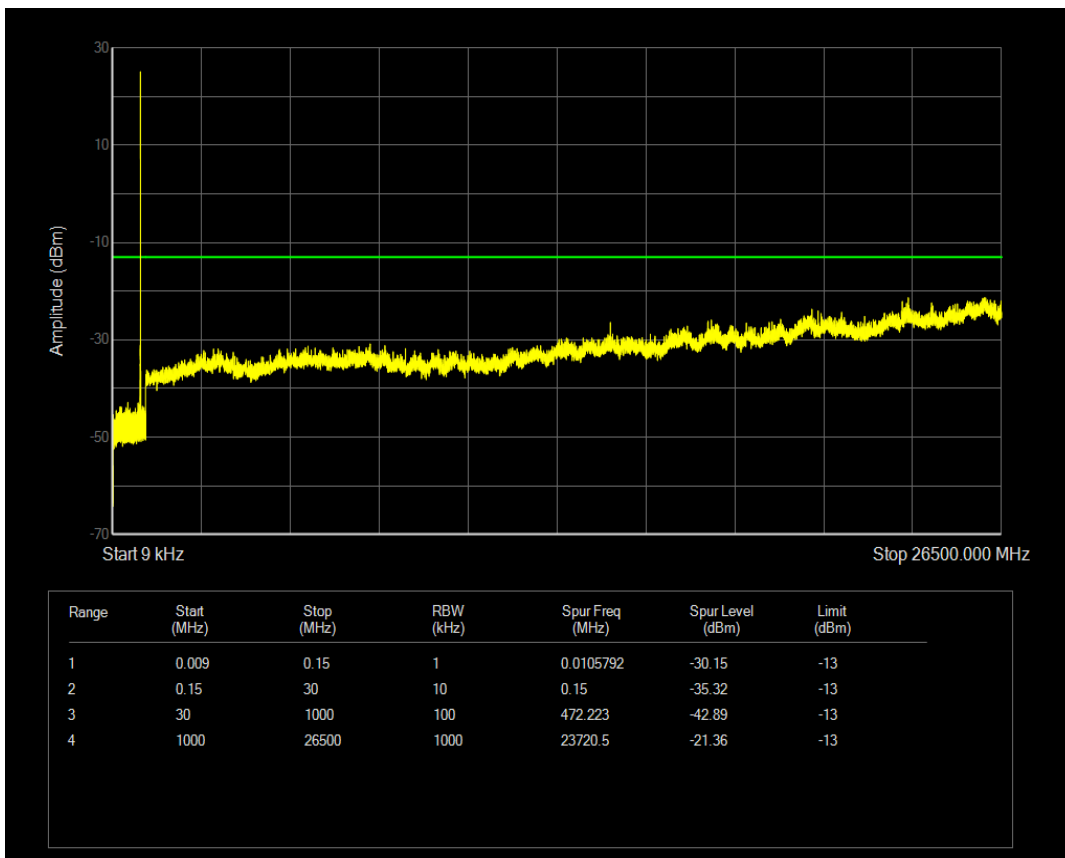

Band5 QAM16 BW=1.4MHz Channel=20643 RB Size=1 Position=#0

Band5 QPSK BW=3MHz Channel=20415 RB Size=1 Position=#0