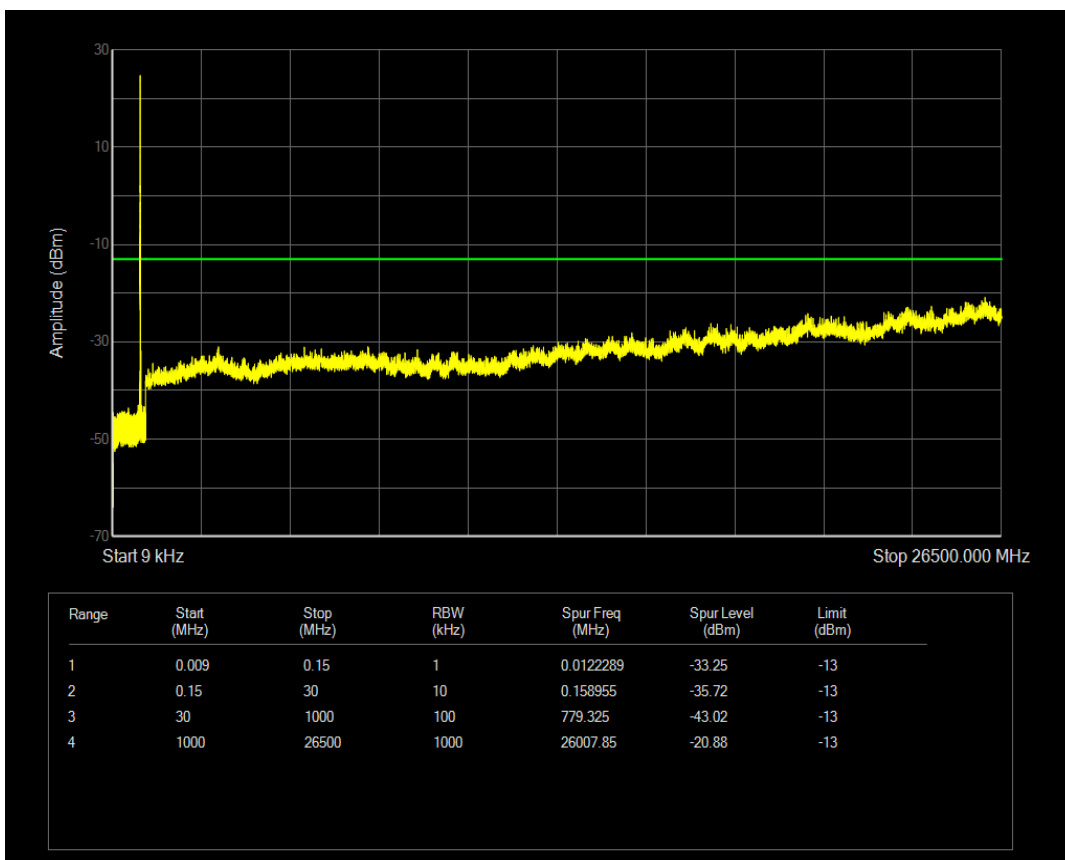

Band5 QAM16 BW=10MHz Channel=20600 RB Size=1 Position=#0

Band5 QAM16 BW=10MHz Channel=20600 RB Size=50 Position=#0