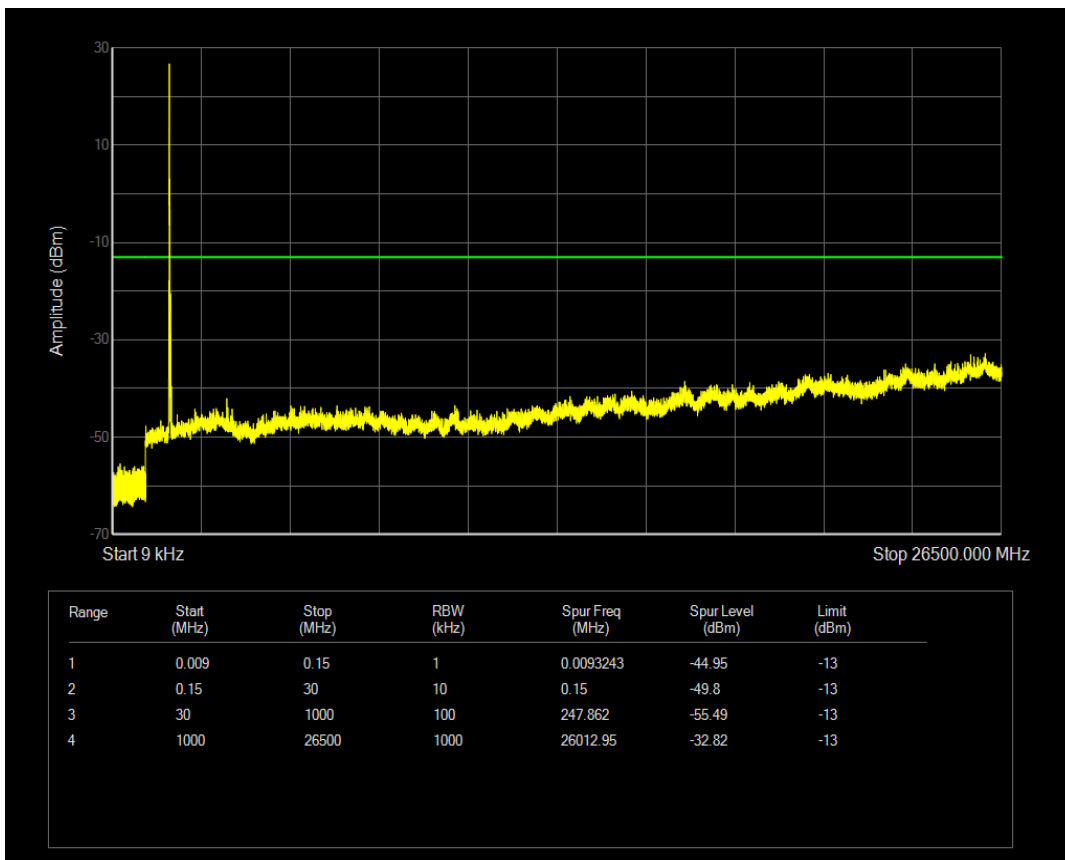

Band4 QAM16 BW=20MHz Channel=20050 RB Size=1 Position=#0

Band4 QAM16 BW=20MHz Channel=20050 RB Size=100 Position=#0

Band4 QPSK BW=20MHz Channel=20175 RB Size=100 Position=#0

Band4 QPSK BW=20MHz Channel=20175 RB Size=1 Position=#0

Band4 QAM16 BW=20MHz Channel=20175 RB Size=1 Position=#0

Band4 QAM16 BW=20MHz Channel=20175 RB Size=100 Position=#0

Band4 QPSK BW=20MHz Channel=20300 RB Size=1 Position=#0

Band4 QAM16 BW=20MHz Channel=20300 RB Size=1 Position=#0

Band4 QPSK BW=20MHz Channel=20300 RB Size=100 Position=#0

Band4 QAM16 BW=20MHz Channel=20300 RB Size=100 Position=#0

Band5 QPSK BW=1.4MHz Channel=20407 RB Size=6 Position=#0

Band5 QPSK BW=1.4MHz Channel=20407 RB Size=1 Position=#0