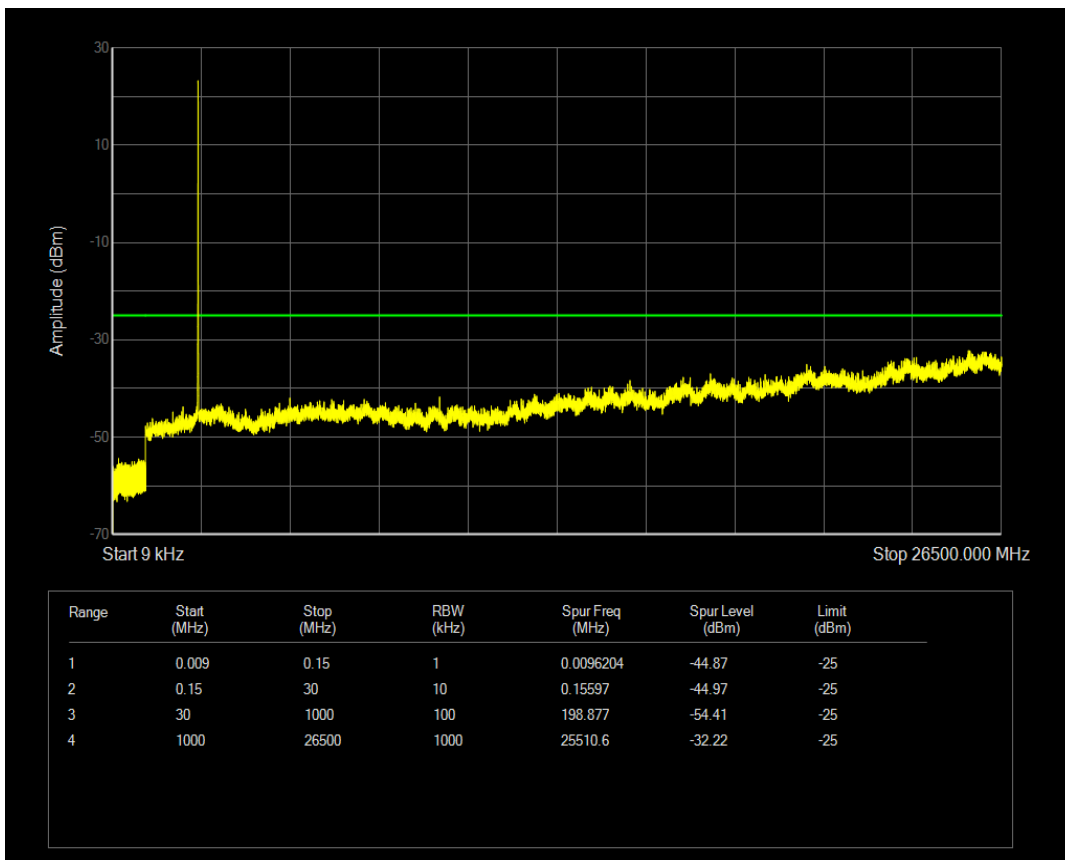

Band7 QAM16 BW=5MHz Channel=21425 RB Size=25 Position=#0

Band7 QPSK BW=10MHz Channel=20800 RB Size=50 Position=#0