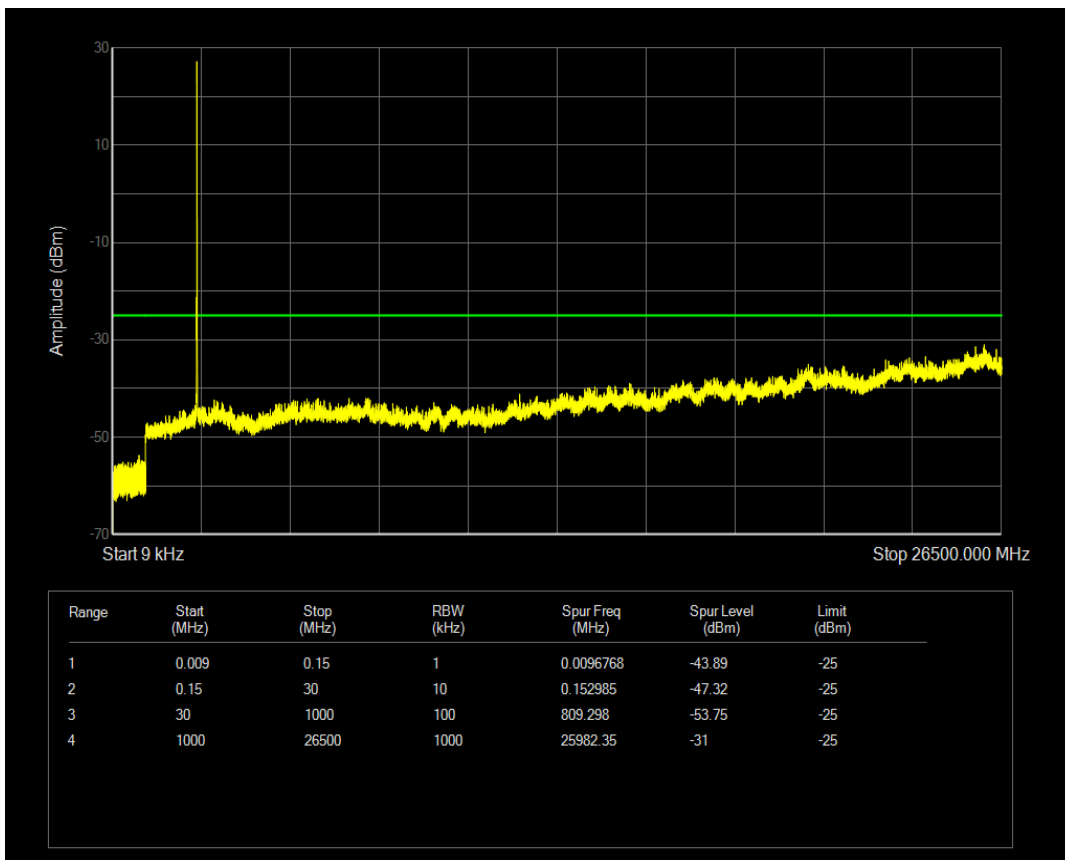

Band7 QAM16 BW=5MHz Channel=21425 RB Size=1 Position=#0

Band7 QPSK BW=10MHz Channel=20800 RB Size=1 Position=#0

Band7 QAM16 BW=5MHz Channel=21425 RB Size=25 Position=#0

Band7 QPSK BW=10MHz Channel=20800 RB Size=50 Position=#0

Band7 QAM16 BW=10MHz Channel=20800 RB Size=1 Position=#0

Band7 QAM16 BW=10MHz Channel=20800 RB Size=50 Position=#0

Band7 QPSK BW=10MHz Channel=21100 RB Size=1 Position=#0

Band7 QPSK BW=10MHz Channel=21100 RB Size=50 Position=#0