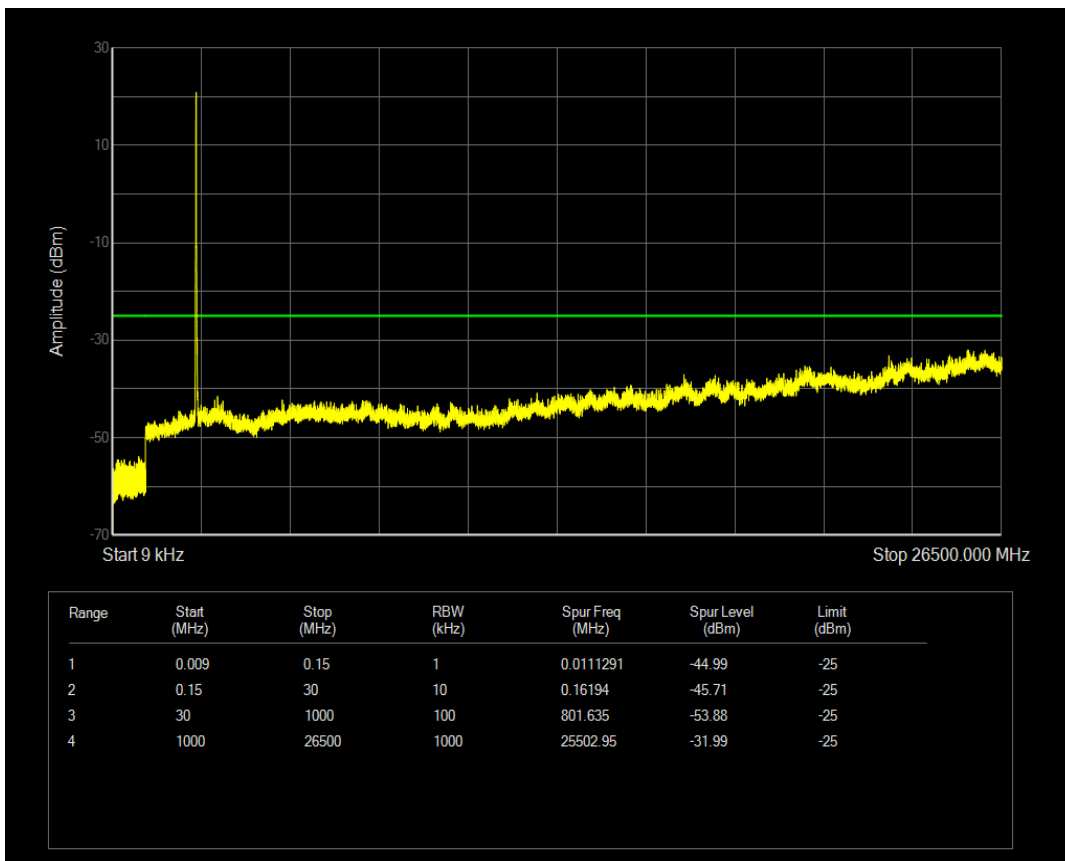

Band7 QPSK BW=10MHz Channel=21400 RB Size=50 Position=#0

Band7 QAM16 BW=10MHz Channel=21400 RB Size=50 Position=#0

Band7 QPSK BW=15MHz Channel=20825 RB Size=1 Position=#0

Band7 QPSK BW=15MHz Channel=20825 RB Size=75 Position=#0