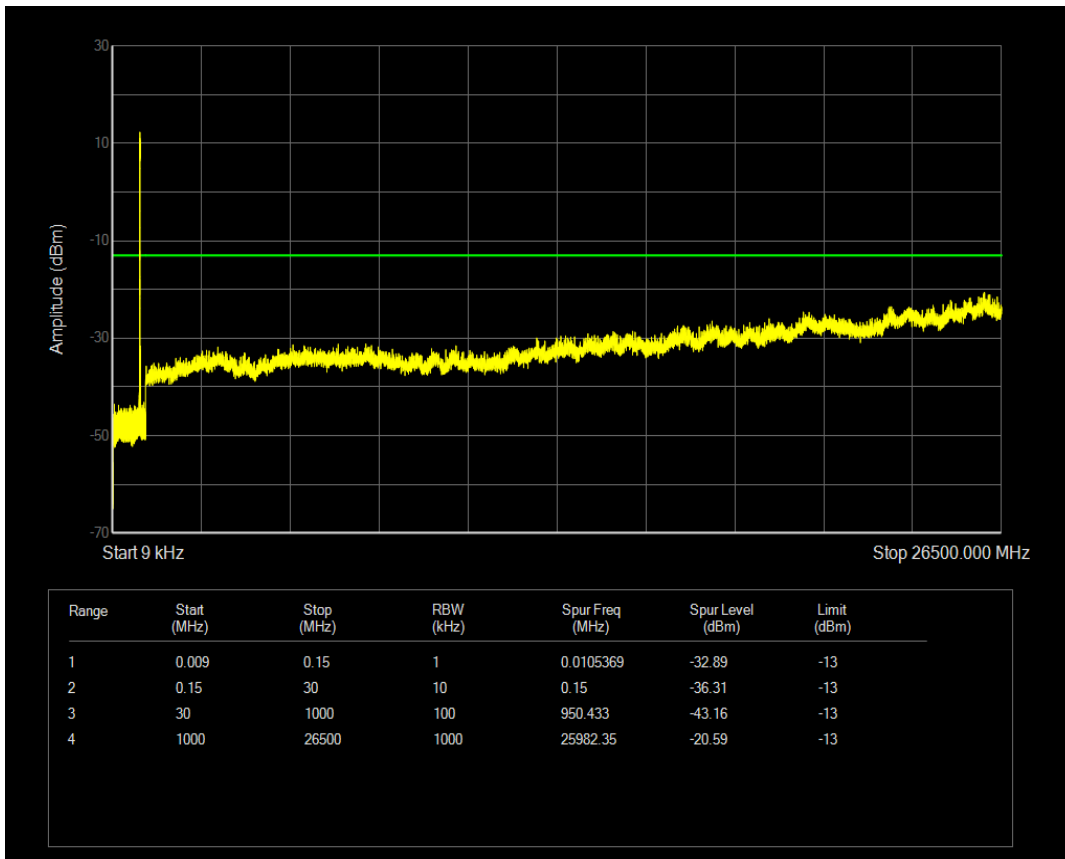

Band5 QAM16 BW=5MHz Channel=20625 RB Size=1 Position=#0

Band5 QPSK BW=10MHz Channel=20450 RB Size=1 Position=#0

Band5 QAM16 BW=5MHz Channel=20625 RB Size=25 Position=#0

Band5 QAM16 BW=10MHz Channel=20450 RB Size=1 Position=#0

Band5 QPSK BW=10MHz Channel=20450 RB Size=50 Position=#0

Band5 QAM16 BW=10MHz Channel=20450 RB Size=50 Position=#0

Band5 QPSK BW=10MHz Channel=20525 RB Size=50 Position=#0

Band5 QPSK BW=10MHz Channel=20525 RB Size=1 Position=#0