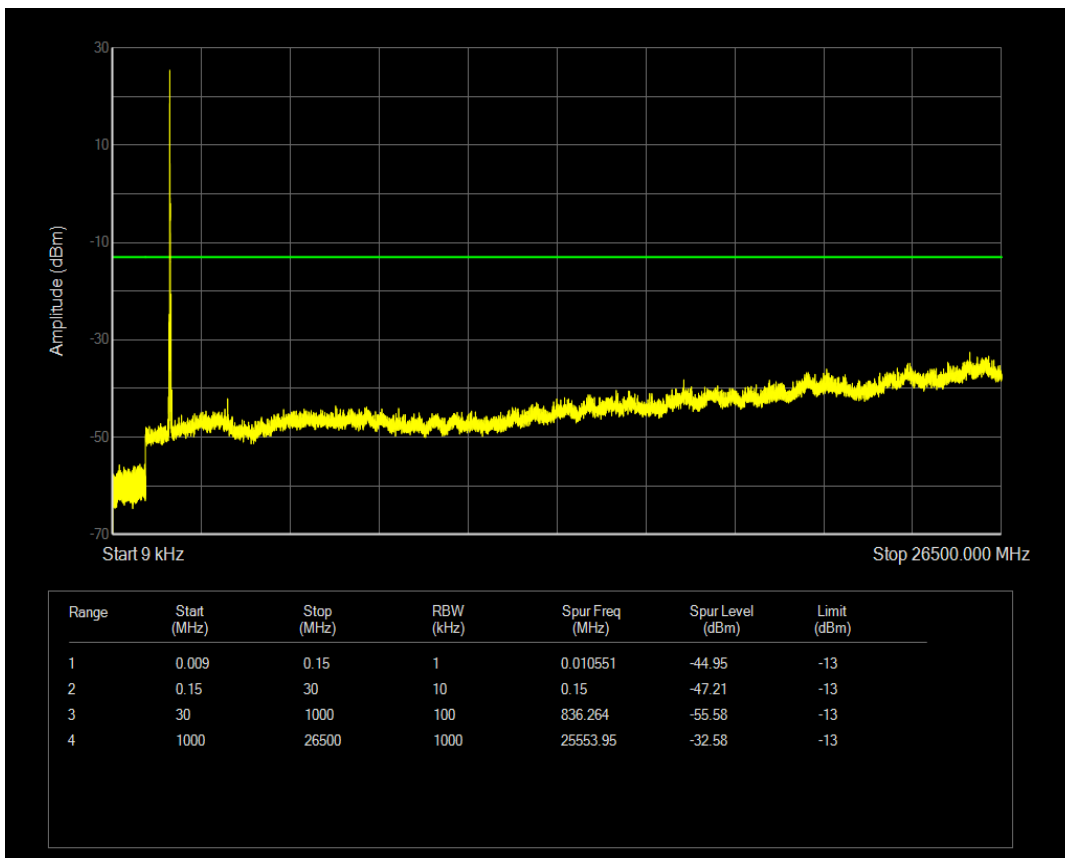

Band4 QAM16 BW=20MHz Channel=20050 RB Size=1 Position=#0

Band4 QAM16 BW=20MHz Channel=20050 RB Size=100 Position=#0

Band4 QPSK BW=20MHz Channel=20175 RB Size=100 Position=#0

Band4 QPSK BW=20MHz Channel=20175 RB Size=1 Position=#0

Band4 QAM16 BW=20MHz Channel=20175 RB Size=1 Position=#0

Band4 QAM16 BW=20MHz Channel=20175 RB Size=100 Position=#0

Band4 QPSK BW=20MHz Channel=20300 RB Size=1 Position=#0

Band4 QAM16 BW=20MHz Channel=20300 RB Size=1 Position=#0

Band4 QPSK BW=20MHz Channel=20300 RB Size=100 Position=#0

Band4 QAM16 BW=20MHz Channel=20300 RB Size=100 Position=#0

Band5 QPSK BW=1.4MHz Channel=20407 RB Size=6 Position=#0

Band5 QPSK BW=1.4MHz Channel=20407 RB Size=1 Position=#0