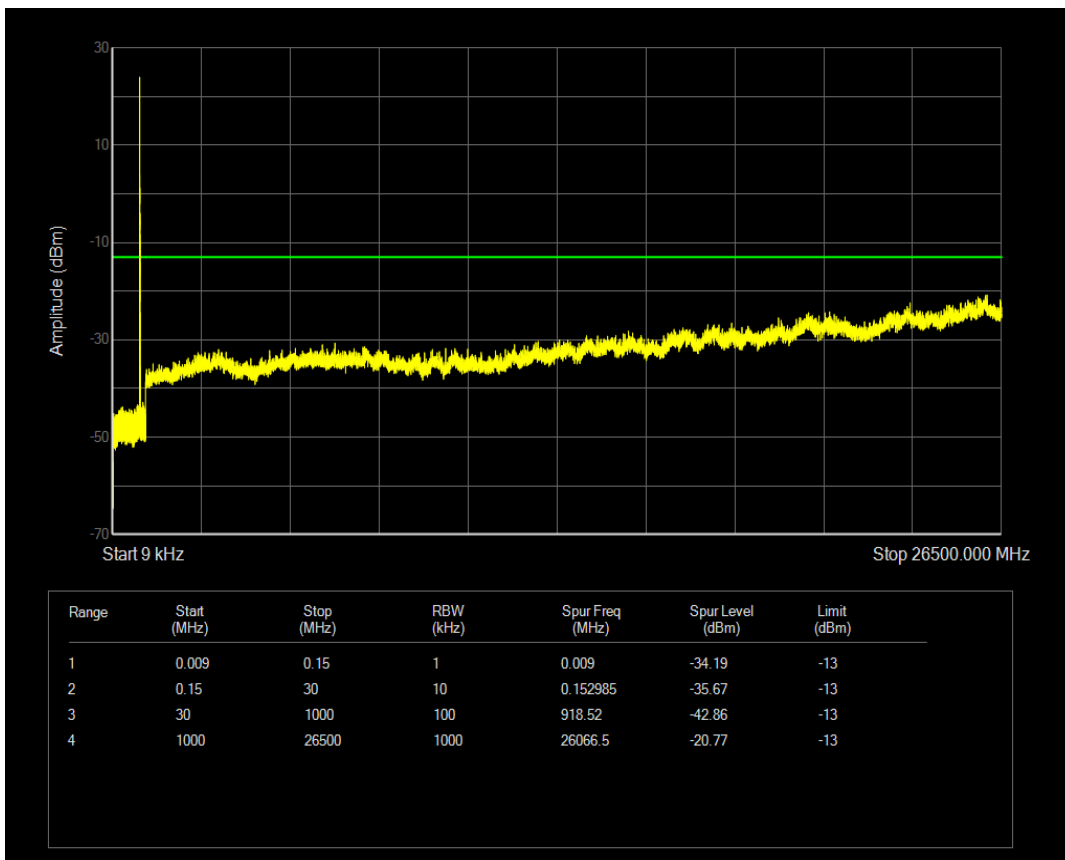

Band5 QAM16 BW=3MHz Channel=20635 RB Size=1 Position=#0

Band5 QAM16 BW=3MHz Channel=20635 RB Size=15 Position=#0

Band5 QPSK BW=5MHz Channel=20425 RB Size=25 Position=#0

Band5 QPSK BW=5MHz Channel=20425 RB Size=1 Position=#0

Band5 QAM16 BW=5MHz Channel=20425 RB Size=1 Position=#0

Band5 QAM16 BW=5MHz Channel=20425 RB Size=25 Position=#0

Band5 QPSK BW=5MHz Channel=20525 RB Size=1 Position=#0

Band5 QAM16 BW=5MHz Channel=20525 RB Size=1 Position=#0