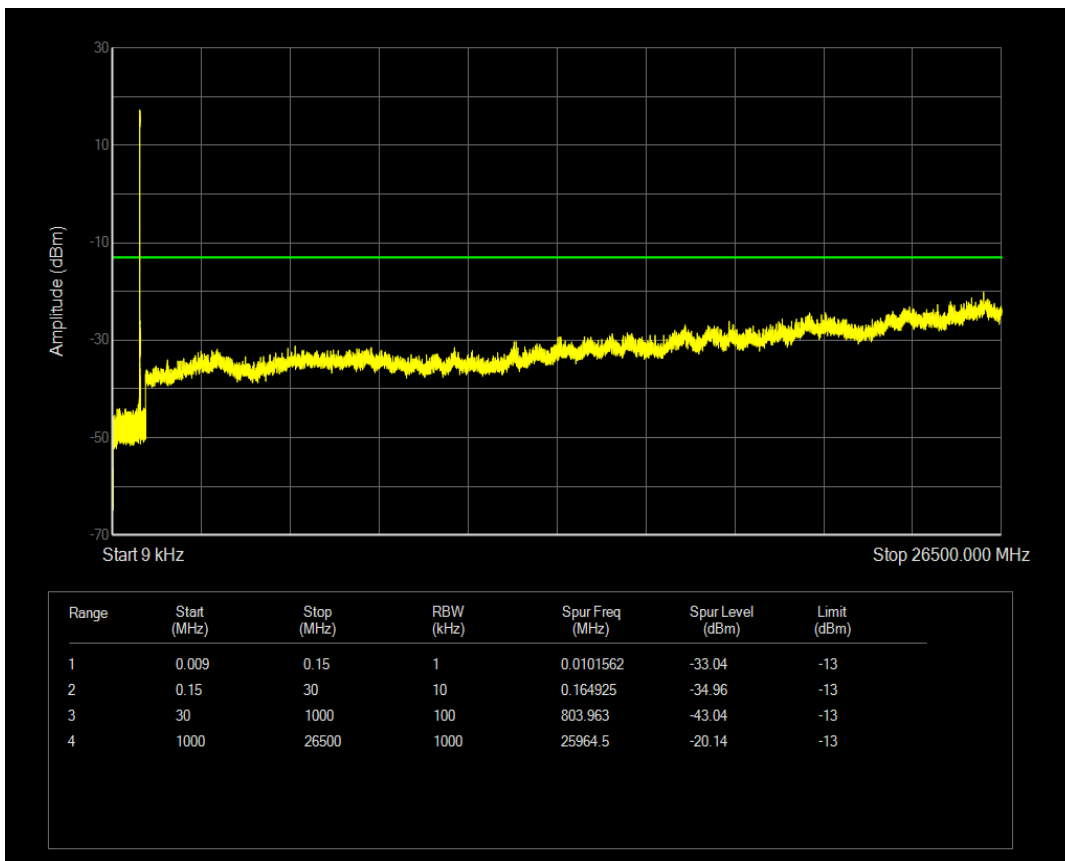

Band5 QAM16 BW=1.4MHz Channel=20643 RB Size=1 Position=#0

Band5 QPSK BW=3MHz Channel=20415 RB Size=1 Position=#0

Band5 QAM16 BW=1.4MHz Channel=20643 RB Size=6 Position=#0

Band5 QPSK BW=3MHz Channel=20415 RB Size=15 Position=#0