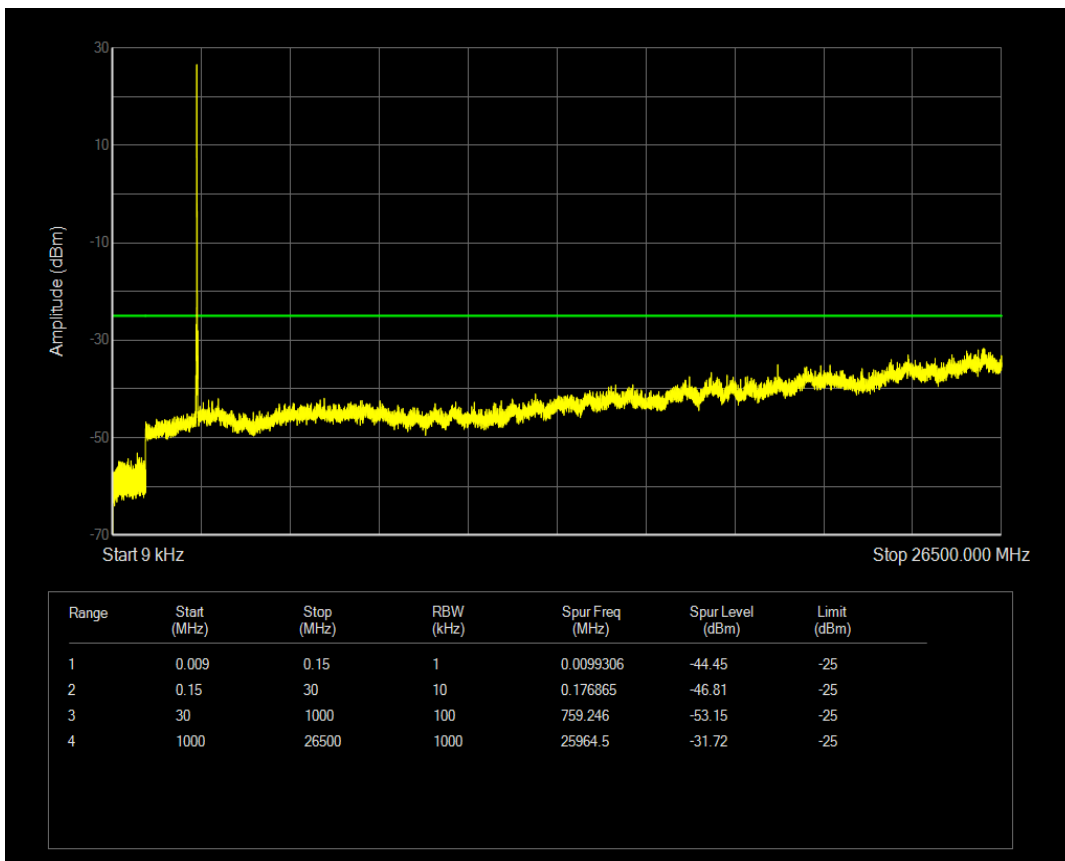

Band7 QAM16 BW=15MHz Channel=20825 RB Size=1 Position=#0

Band7 QAM16 BW=15MHz Channel=20825 RB Size=75 Position=#0

Band7 QPSK BW=15MHz Channel=21100 RB Size=1 Position=#0

Band7 QAM16 BW=15MHz Channel=21100 RB Size=1 Position=#0