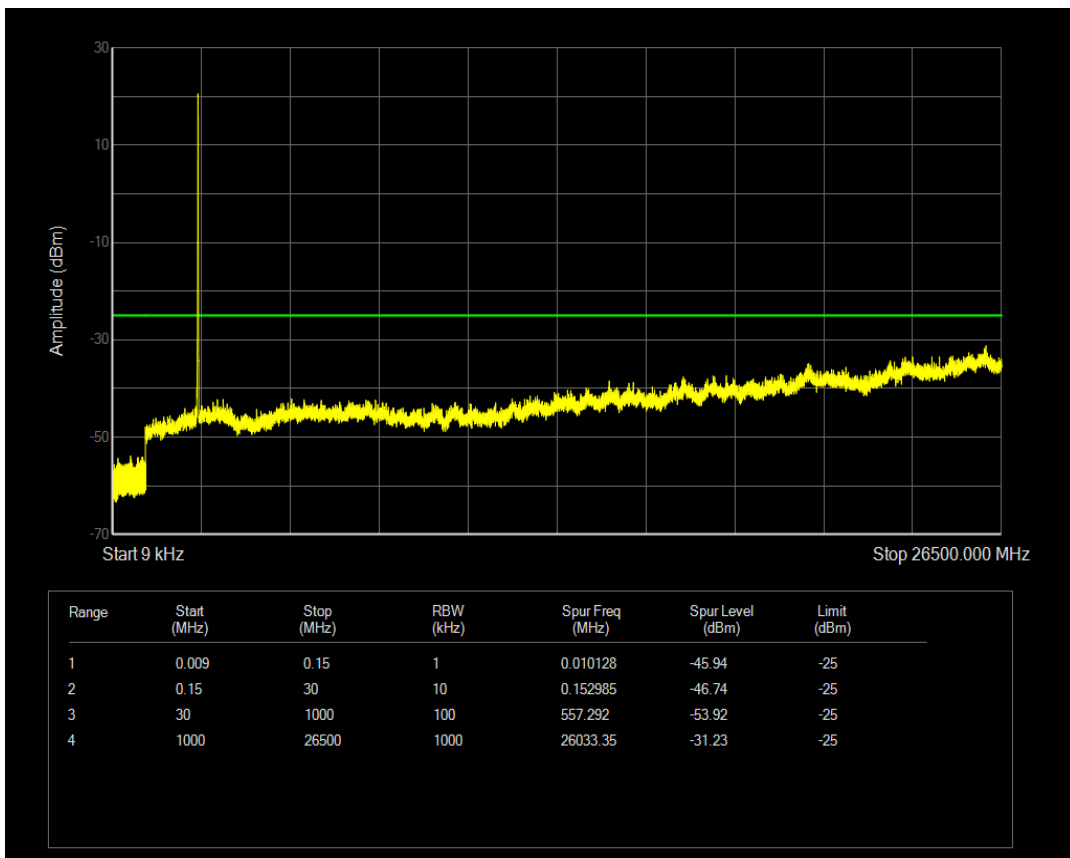

Band7 QPSK BW=10MHz Channel=21400 RB Size=50 Position=#0

Band7 QAM16 BW=10MHz Channel=21400 RB Size=50 Position=#0