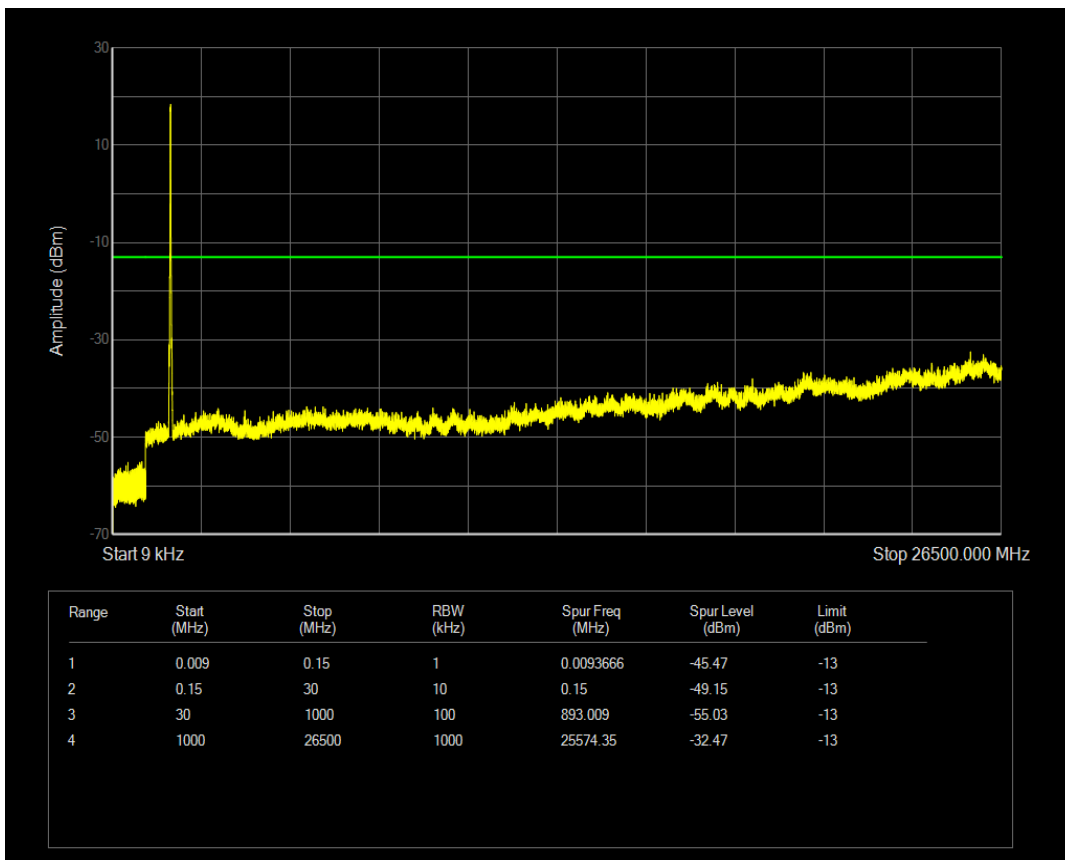

Band4 QAM16 BW=20MHz Channel=20050 RB Size=1 Position=#0

Band4 QAM16 BW=20MHz Channel=20050 RB Size=100 Position=#0

Band4 QPSK BW=20MHz Channel=20175 RB Size=100 Position=#0

Band4 QPSK BW=20MHz Channel=20175 RB Size=1 Position=#0

Band4 QAM16 BW=20MHz Channel=20175 RB Size=1 Position=#0

Band4 QAM16 BW=20MHz Channel=20175 RB Size=100 Position=#0

Band4 QPSK BW=20MHz Channel=20300 RB Size=1 Position=#0

Band4 QAM16 BW=20MHz Channel=20300 RB Size=1 Position=#0

Band4 QPSK BW=20MHz Channel=20300 RB Size=100 Position=#0

Band4 QAM16 BW=20MHz Channel=20300 RB Size=100 Position=#0

Band5 QPSK BW=1.4MHz Channel=20407 RB Size=6 Position=#0

Band5 QPSK BW=1.4MHz Channel=20407 RB Size=1 Position=#0