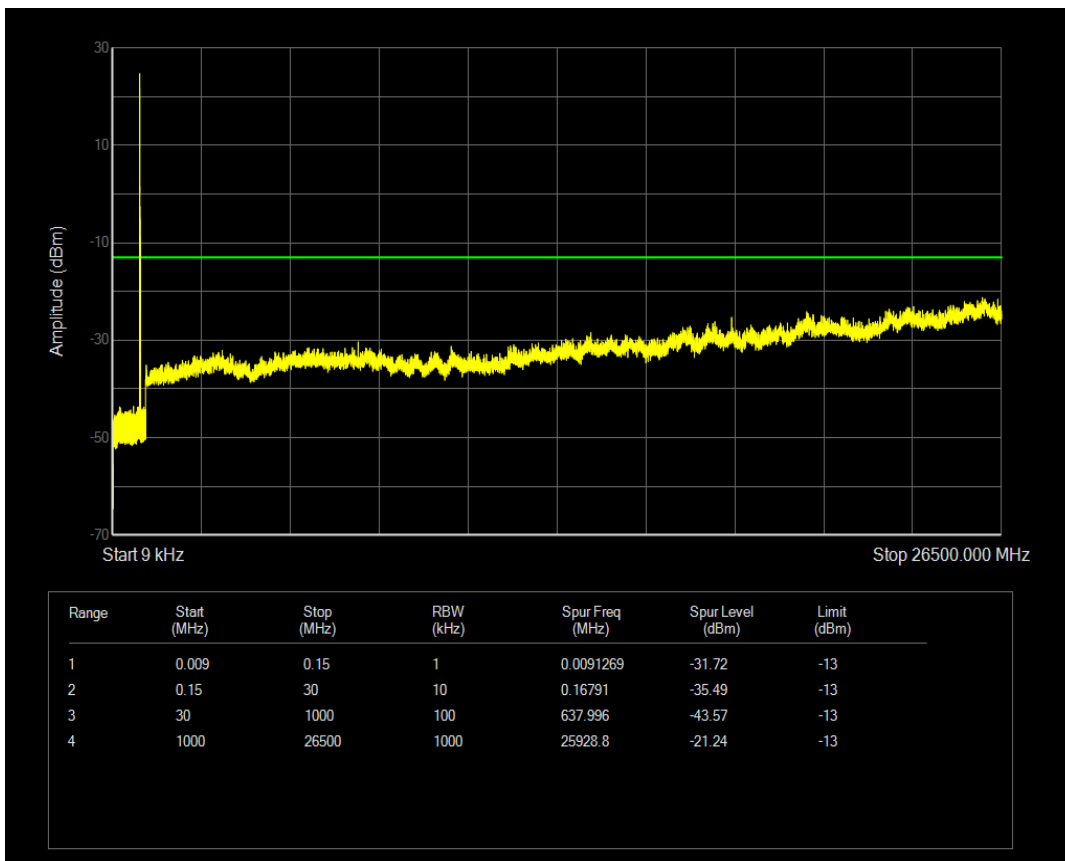

Band5 QAM16 BW=5MHz Channel=20625 RB Size=1 Position=#0

Band5 QPSK BW=10MHz Channel=20450 RB Size=1 Position=#0

Band5 QAM16 BW=5MHz Channel=20625 RB Size=25 Position=#0

Band5 QAM16 BW=10MHz Channel=20450 RB Size=1 Position=#0

Band5 QPSK BW=10MHz Channel=20450 RB Size=50 Position=#0

Band5 QAM16 BW=10MHz Channel=20450 RB Size=50 Position=#0

Band5 QPSK BW=10MHz Channel=20525 RB Size=50 Position=#0

Band5 QPSK BW=10MHz Channel=20525 RB Size=1 Position=#0