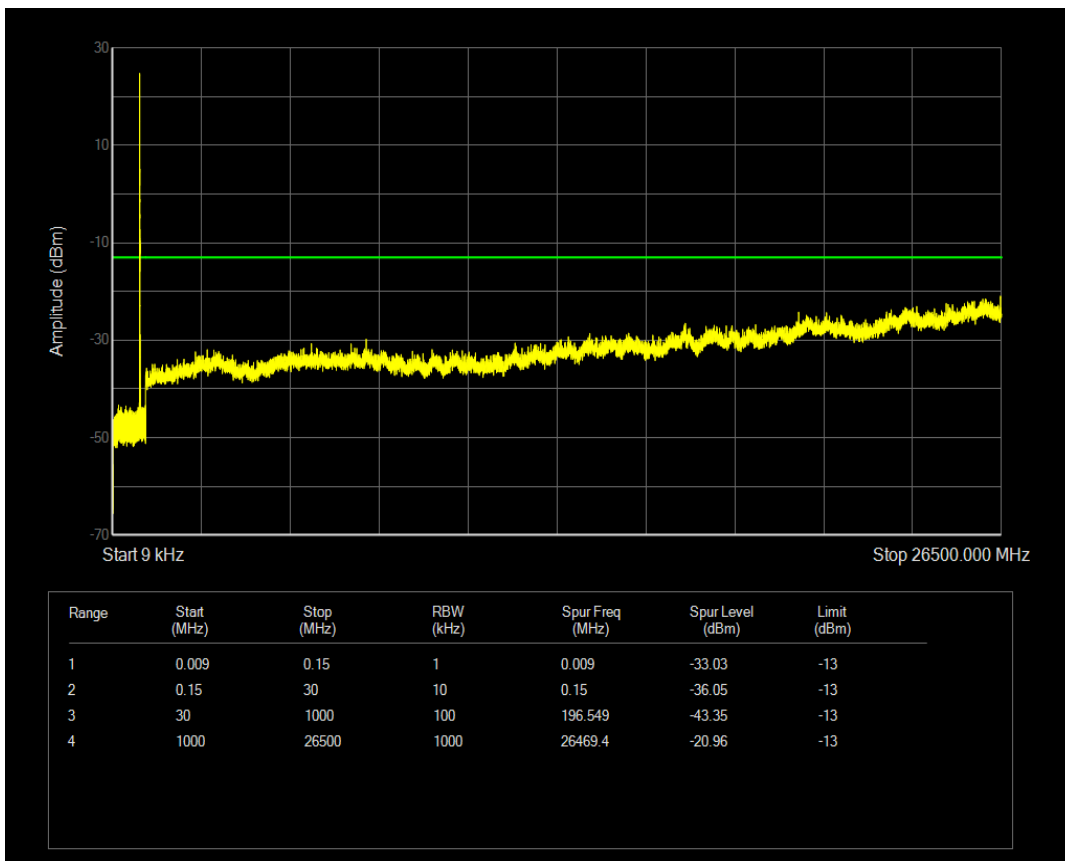

Band5 QAM16 BW=3MHz Channel=20635 RB Size=1 Position=#0

Band5 QAM16 BW=3MHz Channel=20635 RB Size=15 Position=#0

Band5 QPSK BW=5MHz Channel=20425 RB Size=25 Position=#0

Band5 QPSK BW=5MHz Channel=20425 RB Size=1 Position=#0