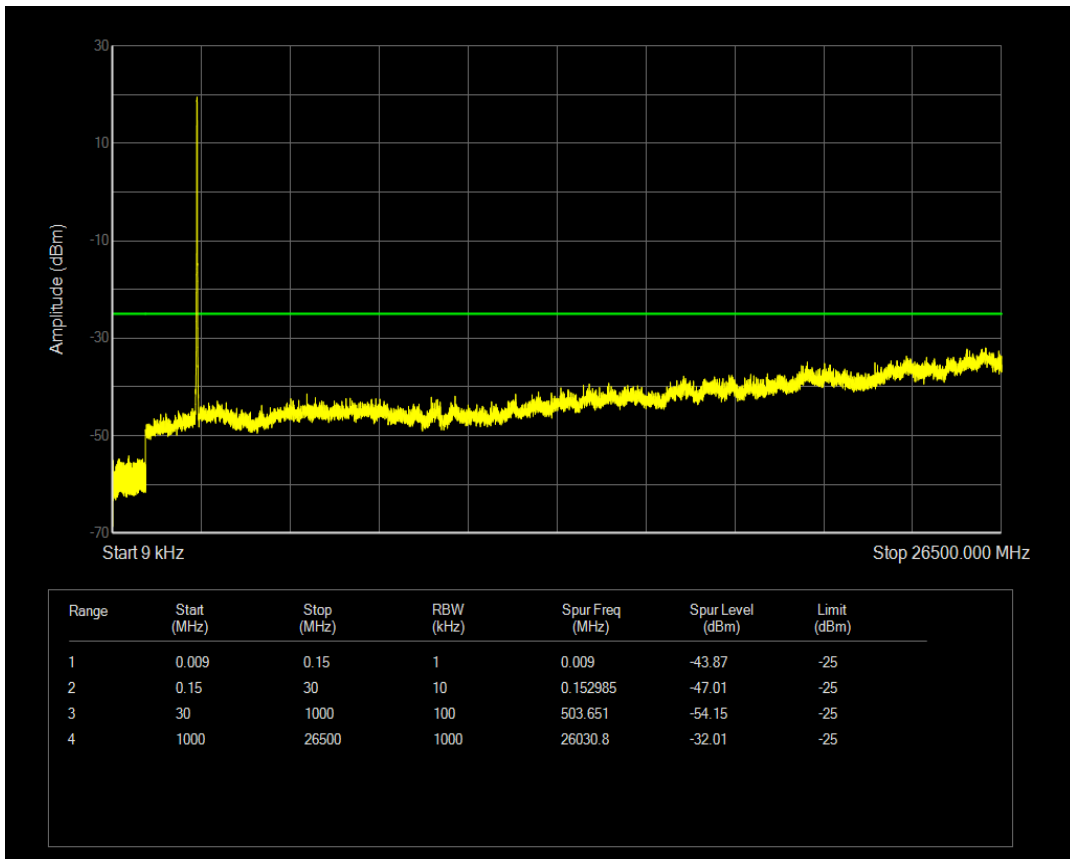

Band7 QAM16 BW=15MHz Channel=21100 RB Size=75 Position=#0

Band7 QPSK BW=15MHz Channel=21375 RB Size=1 Position=#0