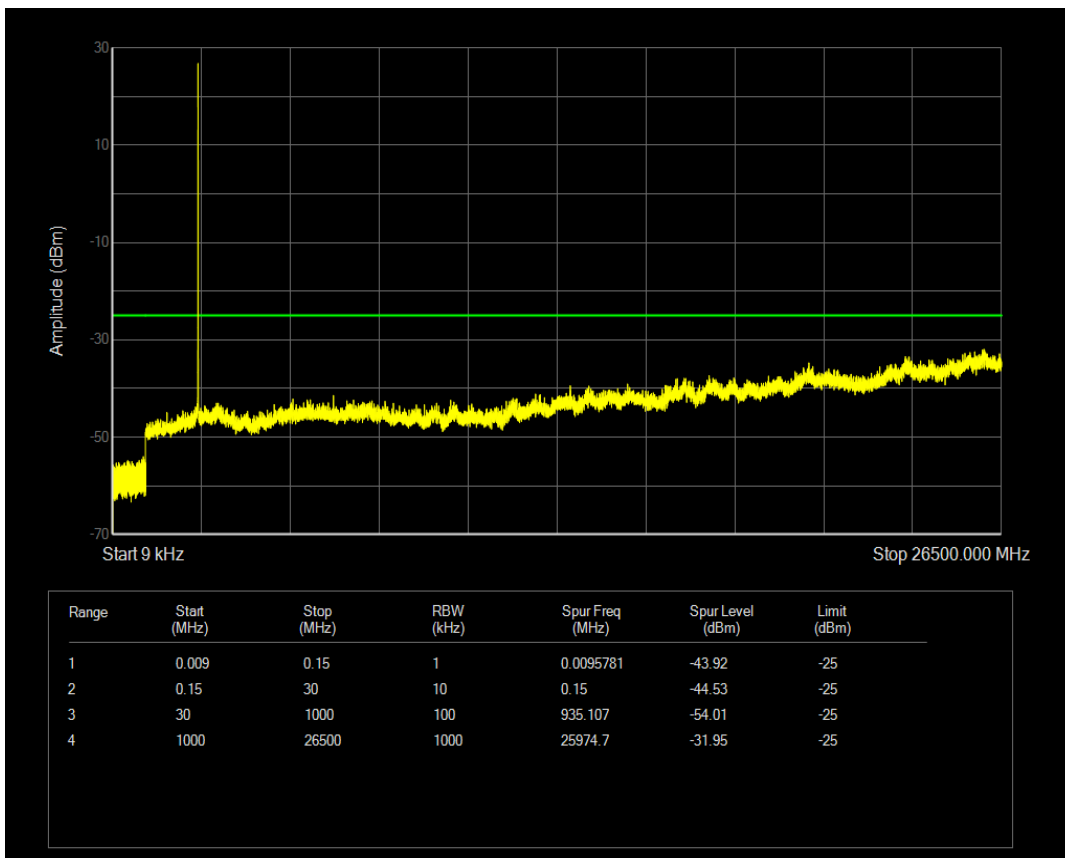

Band7 QPSK BW=5MHz Channel=21425 RB Size=1 Position=#0

Band7 QPSK BW=5MHz Channel=21425 RB Size=25 Position=#0