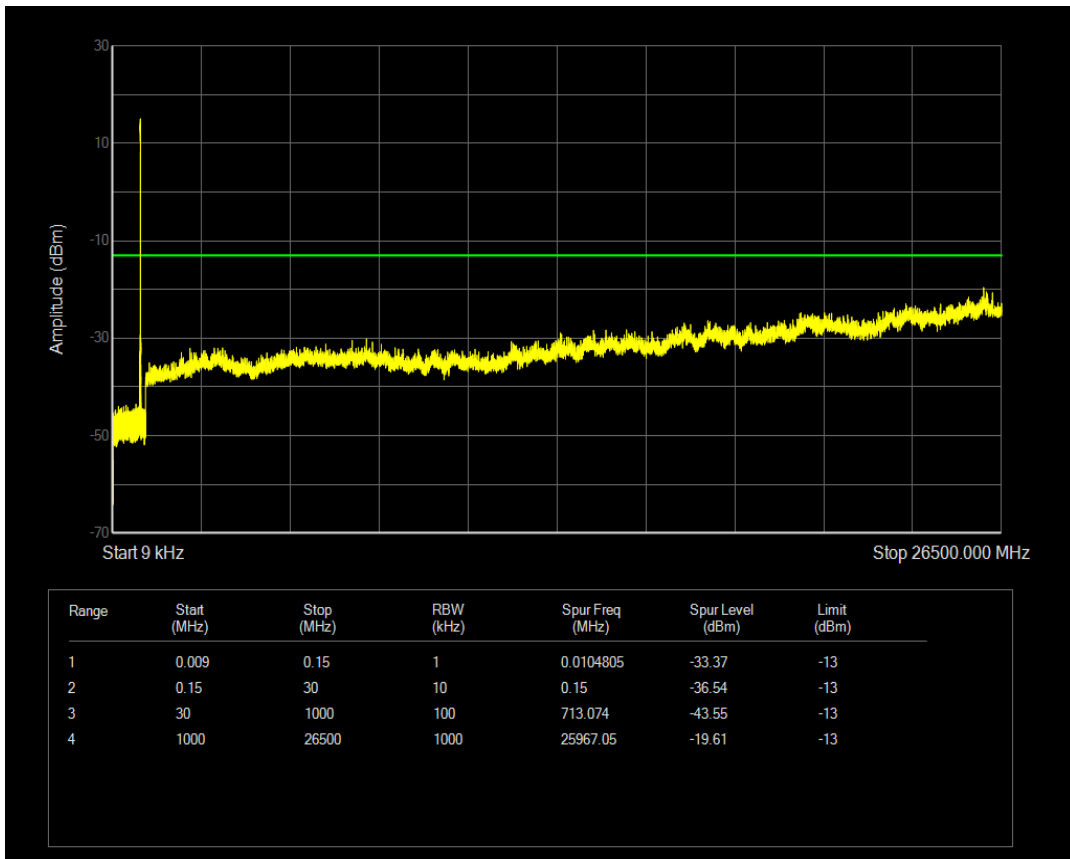

Band5 QPSK BW=5MHz Channel=20525 RB Size=25 Position=#0

Band5 QAM16 BW=5MHz Channel=20525 RB Size=25 Position=#0

Band5 QPSK BW=5MHz Channel=20625 RB Size=1 Position=#0

Band5 QPSK BW=5MHz Channel=20625 RB Size=25 Position=#0

Band5 QAM16 BW=5MHz Channel=20625 RB Size=1 Position=#0

Band5 QPSK BW=10MHz Channel=20450 RB Size=1 Position=#0

Band5 QAM16 BW=5MHz Channel=20625 RB Size=25 Position=#0

Band5 QAM16 BW=10MHz Channel=20450 RB Size=1 Position=#0