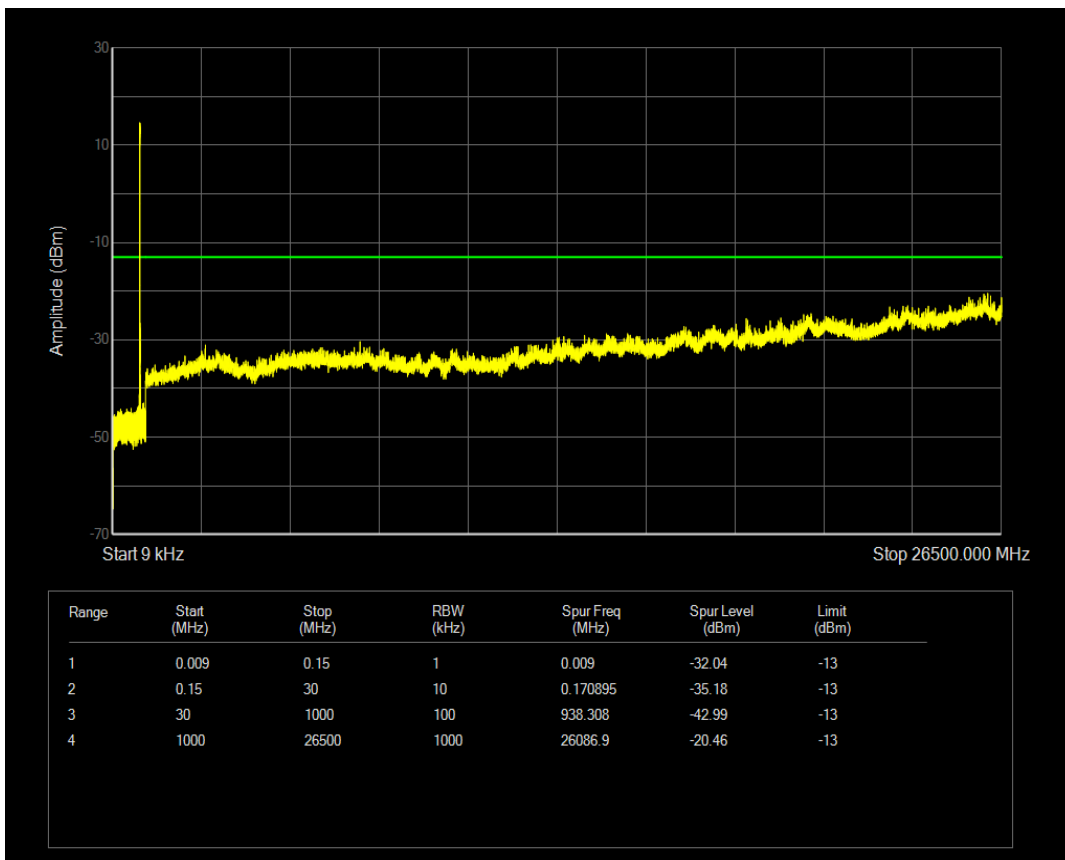

Band5 QPSK BW=5MHz Channel=20425 RB Size=25 Position=#0

Band5 QPSK BW=5MHz Channel=20425 RB Size=1 Position=#0