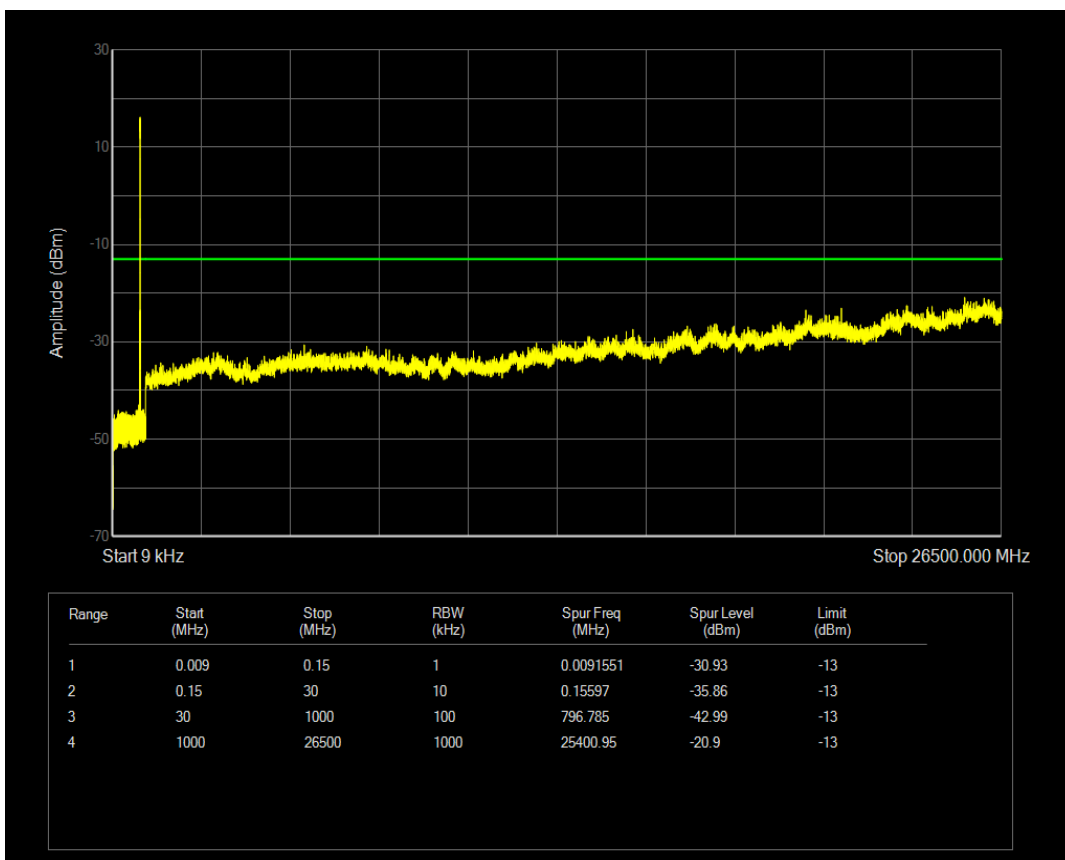

Band5 QAM16 BW=3MHz Channel=20525 RB Size=15 Position=#0

Band5 QPSK BW=3MHz Channel=20635 RB Size=15 Position=#0