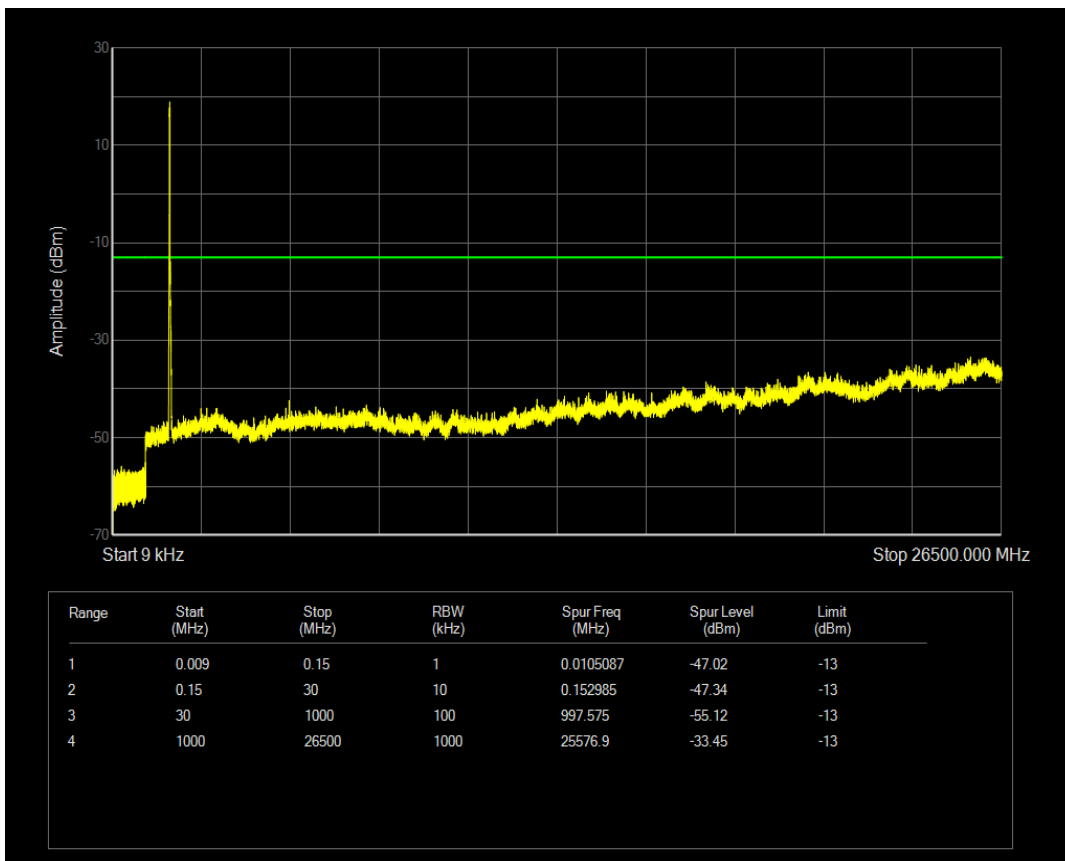

Band4 QAM16 BW=20MHz Channel=20050 RB Size=1 Position=#0

Band4 QAM16 BW=20MHz Channel=20050 RB Size=100 Position=#0

Band4 QPSK BW=20MHz Channel=20175 RB Size=100 Position=#0

Band4 QPSK BW=20MHz Channel=20175 RB Size=1 Position=#0

Band4 QAM16 BW=20MHz Channel=20175 RB Size=1 Position=#0

Band4 QAM16 BW=20MHz Channel=20175 RB Size=100 Position=#0

Band4 QPSK BW=20MHz Channel=20300 RB Size=1 Position=#0

Band4 QAM16 BW=20MHz Channel=20300 RB Size=1 Position=#0

Band4 QPSK BW=20MHz Channel=20300 RB Size=100 Position=#0

Band4 QAM16 BW=20MHz Channel=20300 RB Size=100 Position=#0

Band5 QPSK BW=1.4MHz Channel=20407 RB Size=6 Position=#0

Band5 QPSK BW=1.4MHz Channel=20407 RB Size=1 Position=#0