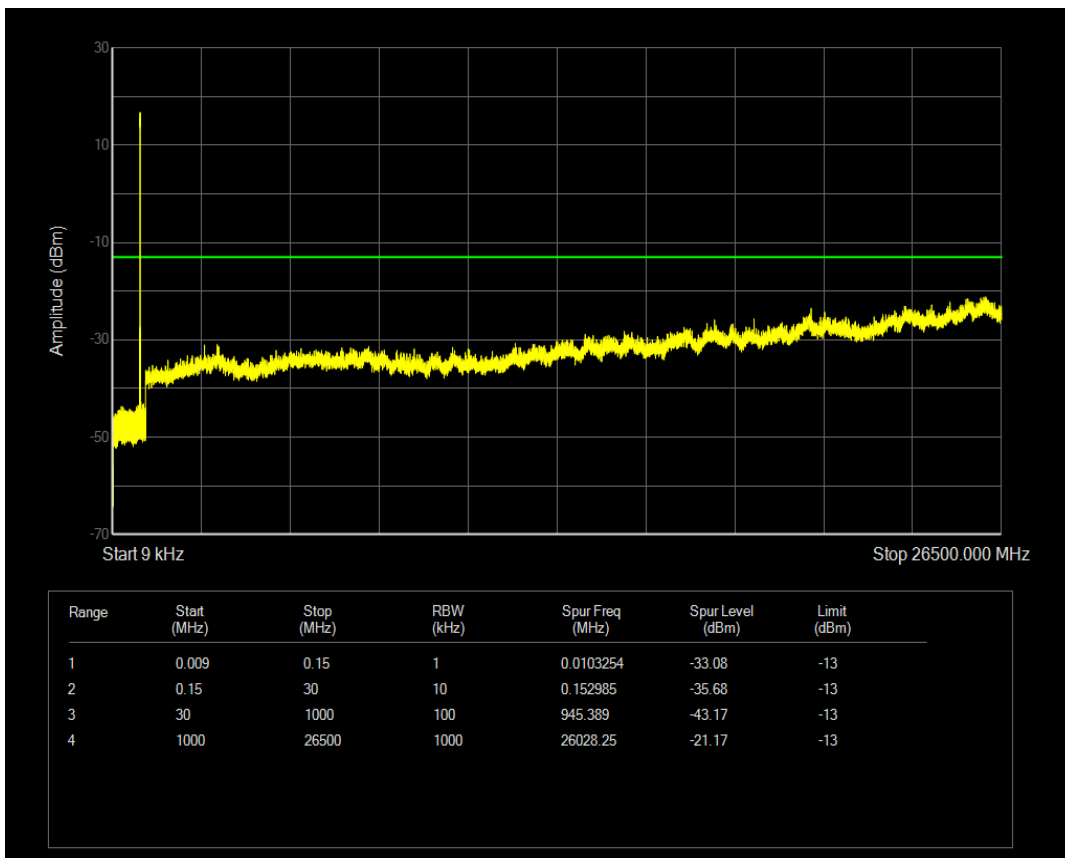

Band5 QPSK BW=3MHz Channel=20525 RB Size=15 Position=#0

Band5 QPSK BW=3MHz Channel=20525 RB Size=1 Position=#0