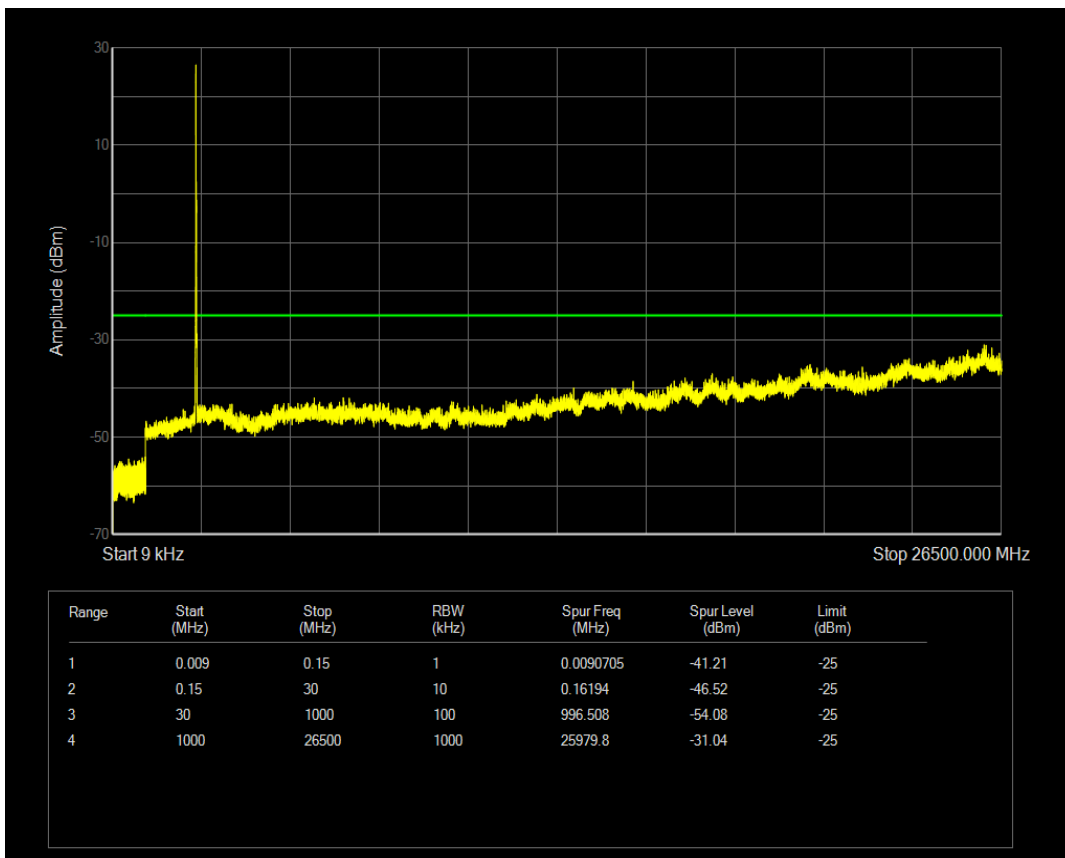

Band7 QPSK BW=20MHz Channel=20850 RB Size=1 Position=#0

Band7 QAM16 BW=20MHz Channel=20850 RB Size=1 Position=#0