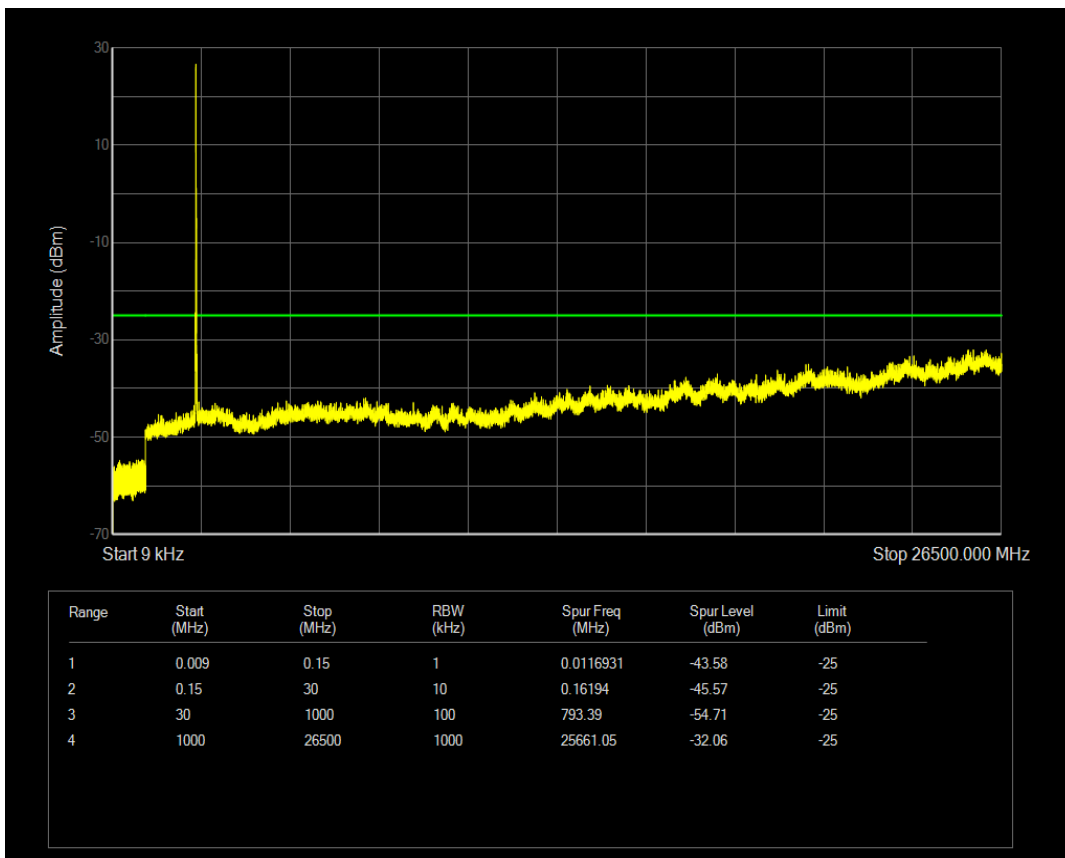

Band7 QPSK BW=15MHz Channel=20825 RB Size=1 Position=#0

Band7 QPSK BW=15MHz Channel=20825 RB Size=75 Position=#0