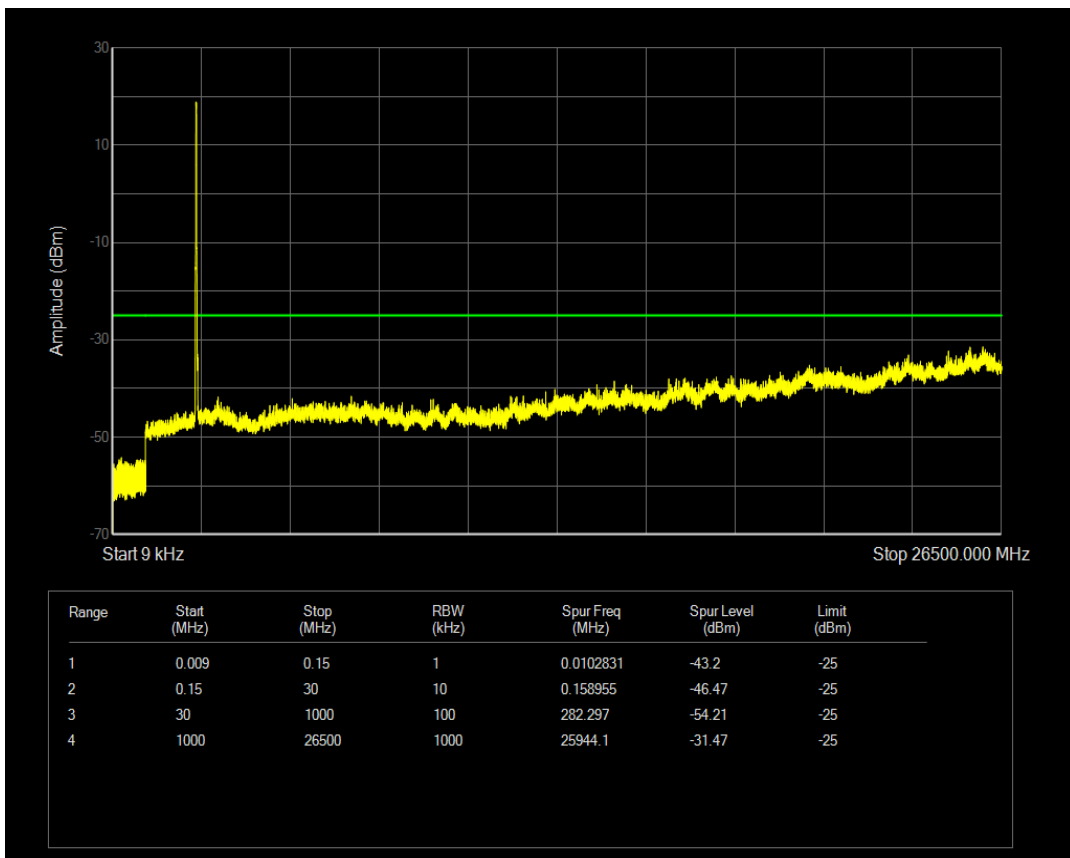

Band7 QAM16 BW=15MHz Channel=21375 RB Size=75 Position=#0

Band7 QAM16 BW=15MHz Channel=21375 RB Size=1 Position=#0

Band7 QPSK BW=20MHz Channel=20850 RB Size=1 Position=#0

Band7 QAM16 BW=20MHz Channel=20850 RB Size=1 Position=#0

Band7 QPSK BW=20MHz Channel=20850 RB Size=100 Position=#0

Band7 QPSK BW=20MHz Channel=21100 RB Size=1 Position=#0

Band7 QAM16 BW=20MHz Channel=20850 RB Size=100 Position=#0

Band7 QPSK BW=20MHz Channel=21100 RB Size=100 Position=#0