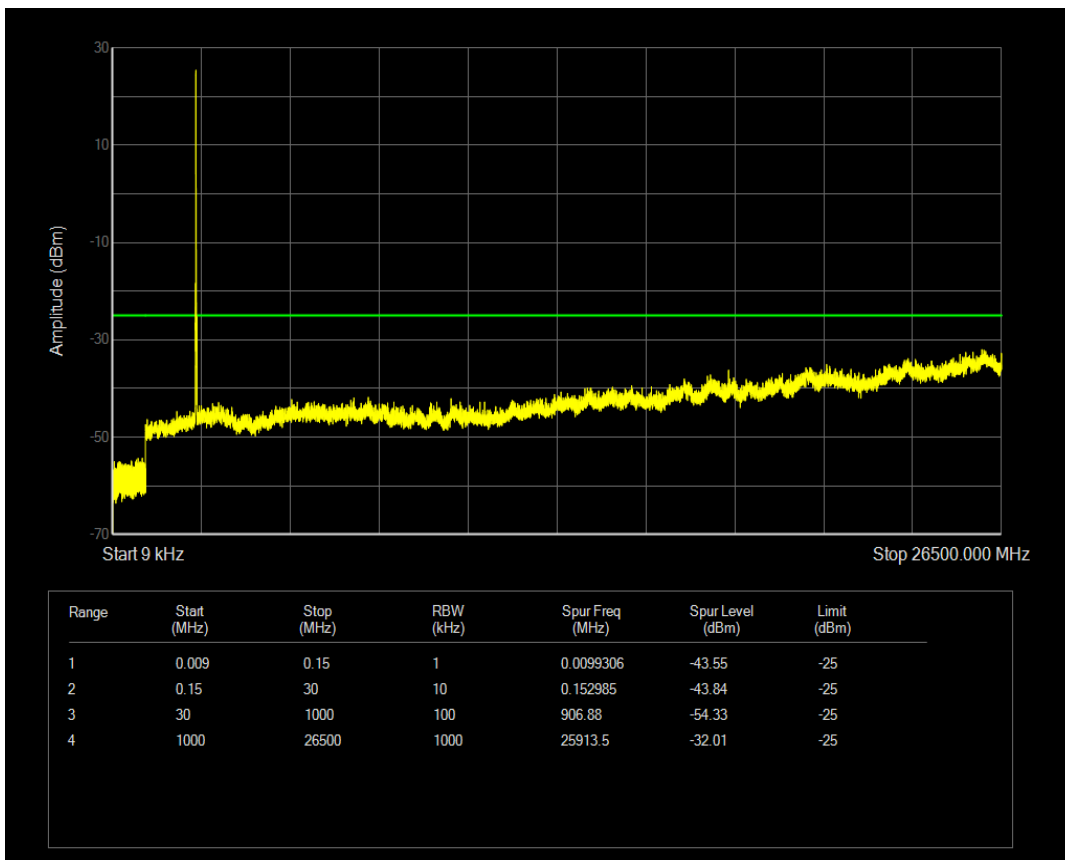

Band7 QAM16 BW=15MHz Channel=20825 RB Size=1 Position=#0

Band7 QAM16 BW=15MHz Channel=20825 RB Size=75 Position=#0