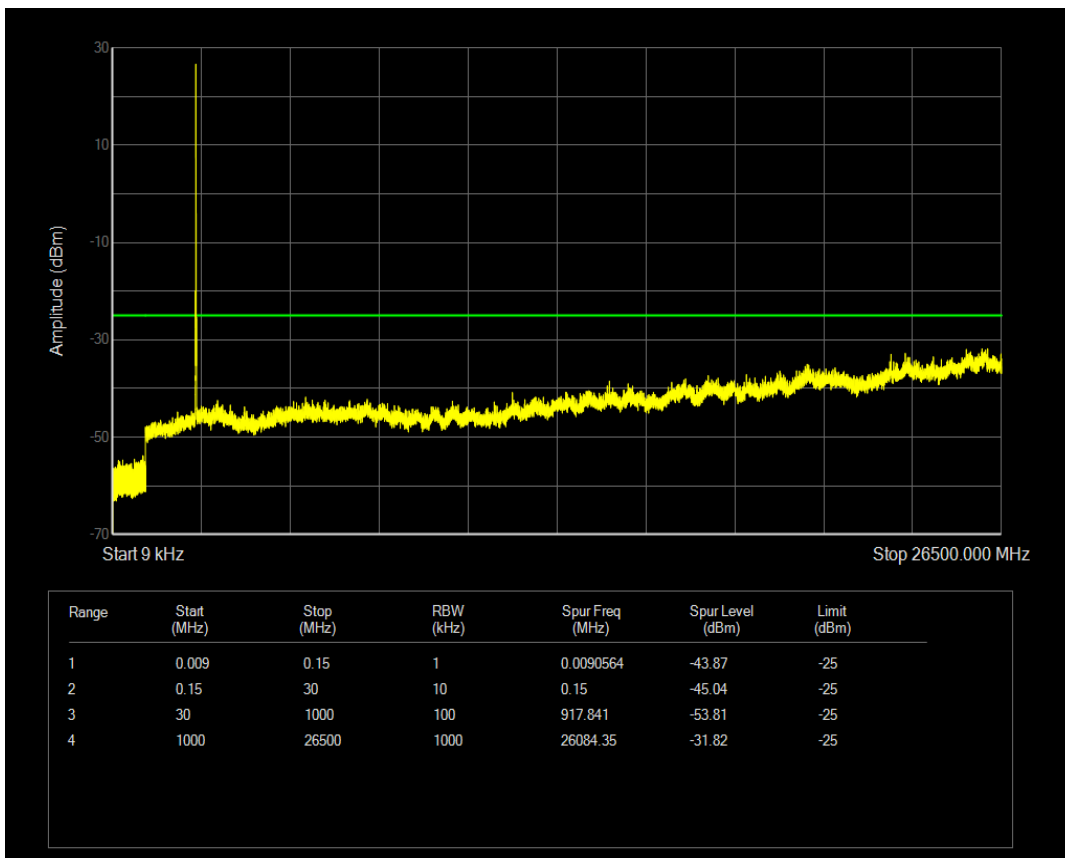

Band7 QAM16 BW=10MHz Channel=20800 RB Size=1 Position=#0

Band7 QAM16 BW=10MHz Channel=20800 RB Size=50 Position=#0