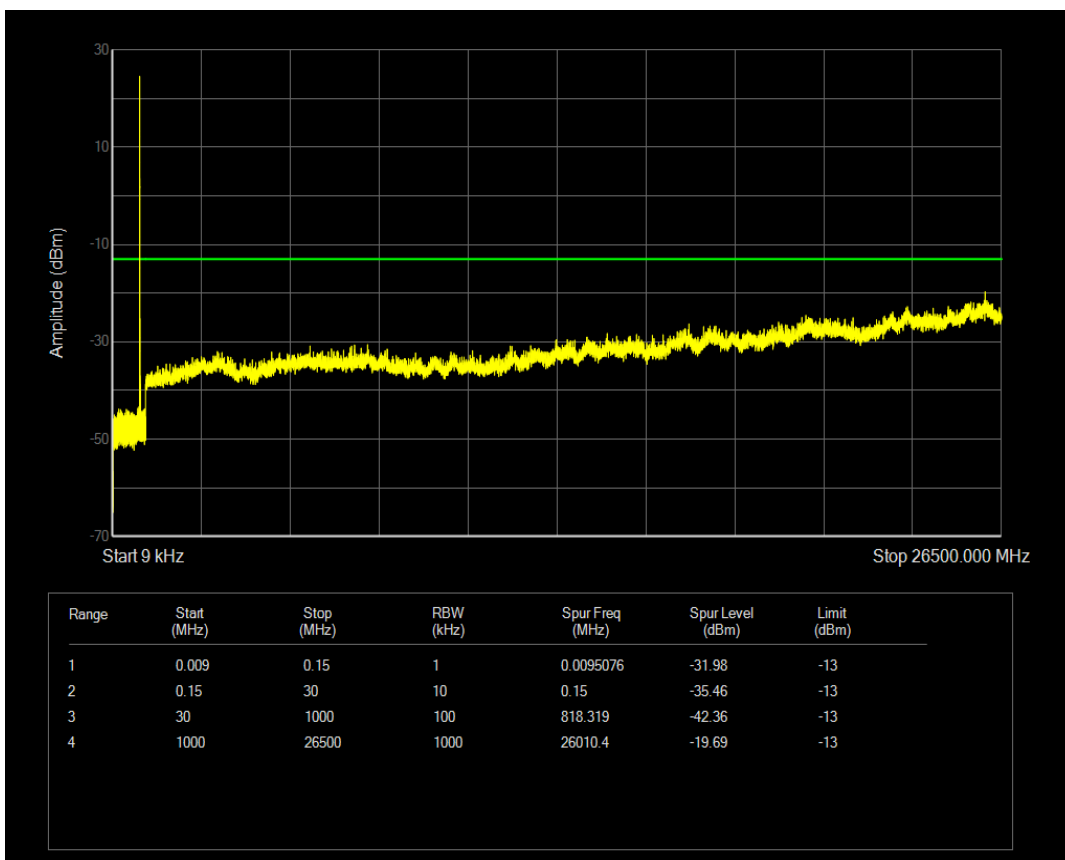

Band4 QPSK BW=20MHz Channel=20300 RB Size=100 Position=#0

Band4 QAM16 BW=20MHz Channel=20300 RB Size=100 Position=#0

Band5 QPSK BW=1.4MHz Channel=20407 RB Size=6 Position=#0

Band5 QPSK BW=1.4MHz Channel=20407 RB Size=1 Position=#0

Band5 QAM16 BW=1.4MHz Channel=20407 RB Size=1 Position=#0

Band5 QPSK BW=1.4MHz Channel=20525 RB Size=1 Position=#0

Band5 QAM16 BW=1.4MHz Channel=20407 RB Size=6 Position=#0

Band5 QPSK BW=1.4MHz Channel=20525 RB Size=6 Position=#0