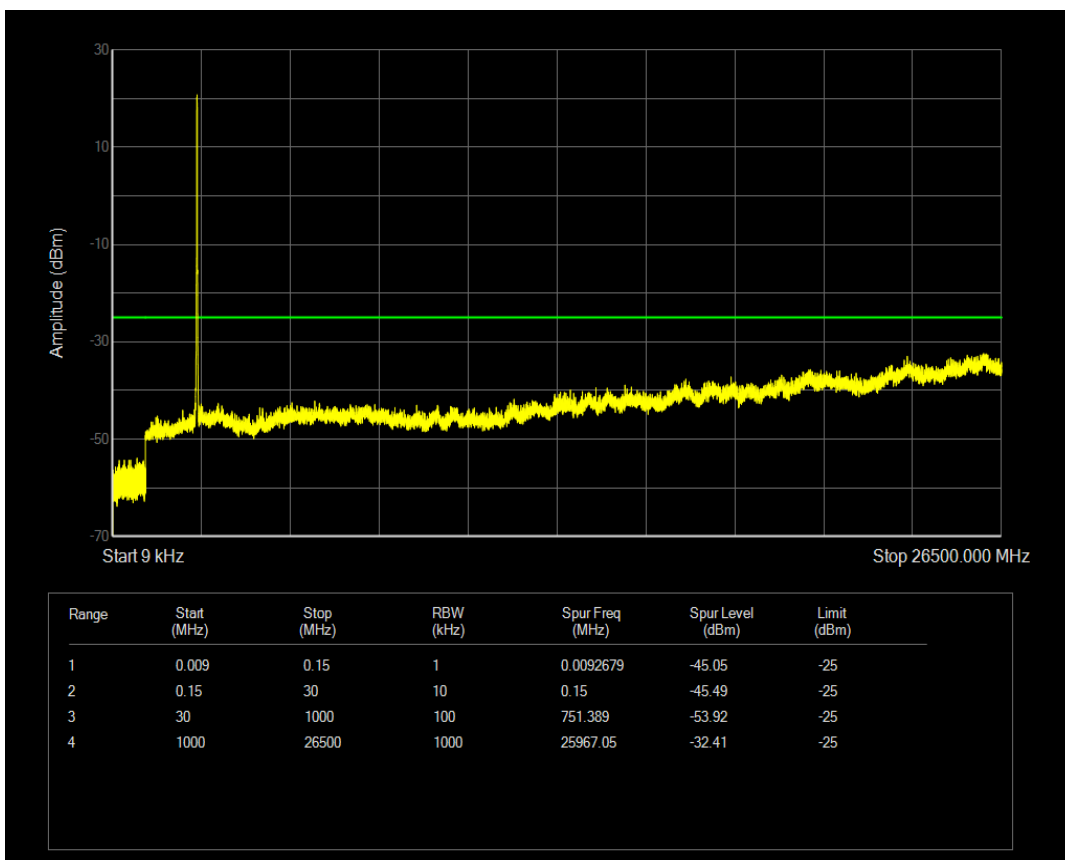

Band7 QPSK BW=15MHz Channel=21100 RB Size=75 Position=#0

Band7 QAM16 BW=15MHz Channel=21100 RB Size=75 Position=#0