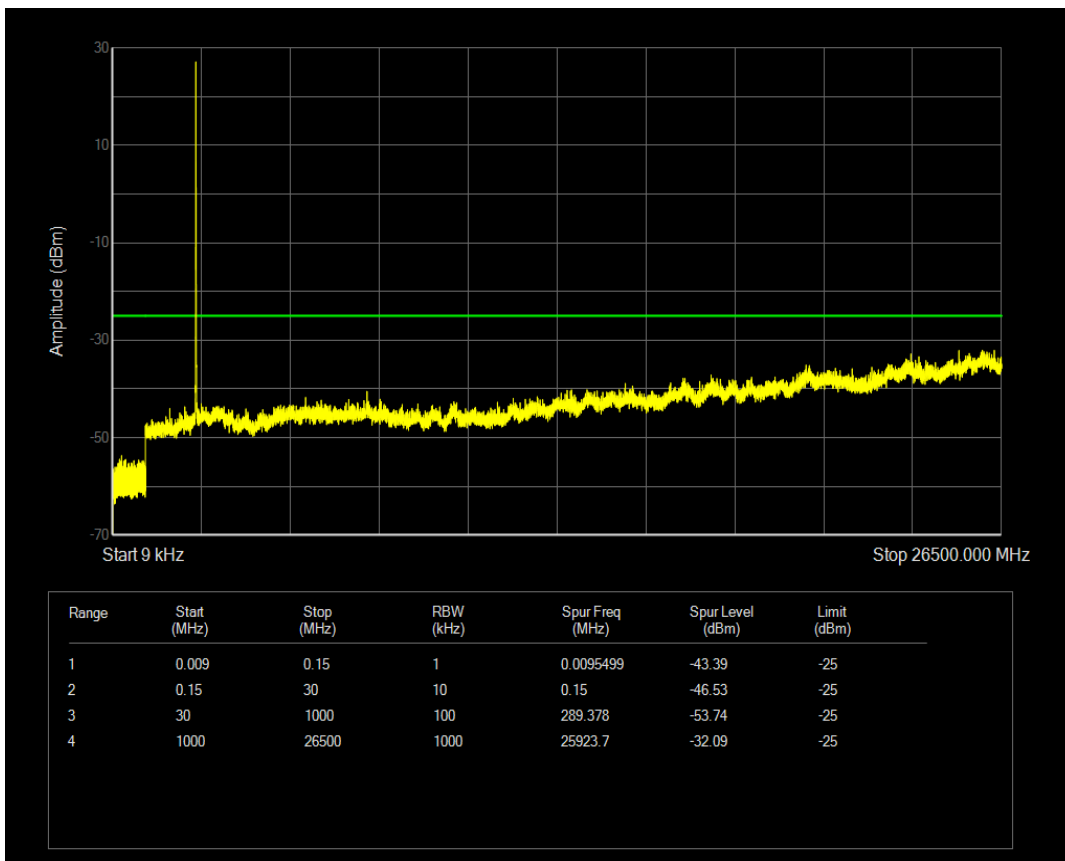

Band7 QPSK BW=10MHz Channel=20800 RB Size=1 Position=#0

Band7 QAM16 BW=5MHz Channel=21425 RB Size=25 Position=#0