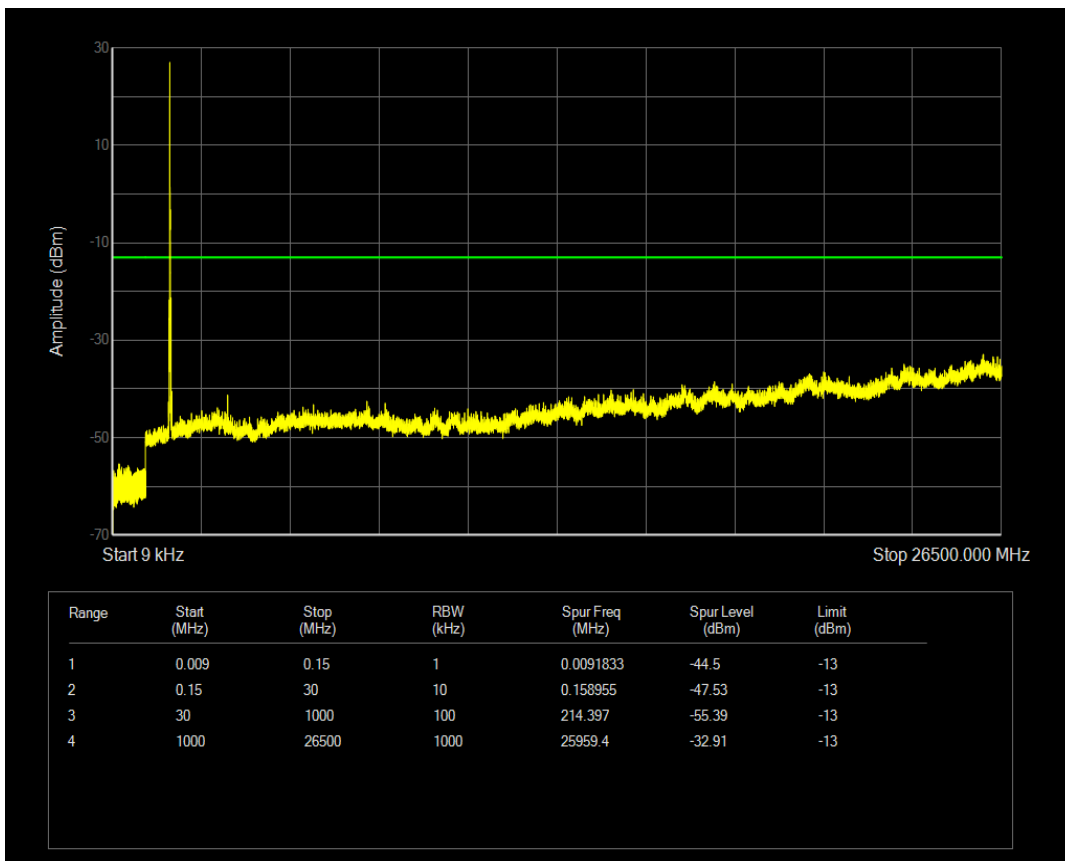

Band4 QAM16 BW=20MHz Channel=20050 RB Size=1 Position=#0

Band4 QAM16 BW=20MHz Channel=20050 RB Size=100 Position=#0

Band4 QPSK BW=20MHz Channel=20175 RB Size=100 Position=#0

Band4 QPSK BW=20MHz Channel=20175 RB Size=1 Position=#0

Band4 QAM16 BW=20MHz Channel=20175 RB Size=1 Position=#0

Band4 QAM16 BW=20MHz Channel=20175 RB Size=100 Position=#0

Band4 QPSK BW=20MHz Channel=20300 RB Size=1 Position=#0

Band4 QAM16 BW=20MHz Channel=20300 RB Size=1 Position=#0

Band4 QPSK BW=20MHz Channel=20300 RB Size=100 Position=#0

Band4 QAM16 BW=20MHz Channel=20300 RB Size=100 Position=#0

Band5 QPSK BW=1.4MHz Channel=20407 RB Size=6 Position=#0

Band5 QPSK BW=1.4MHz Channel=20407 RB Size=1 Position=#0