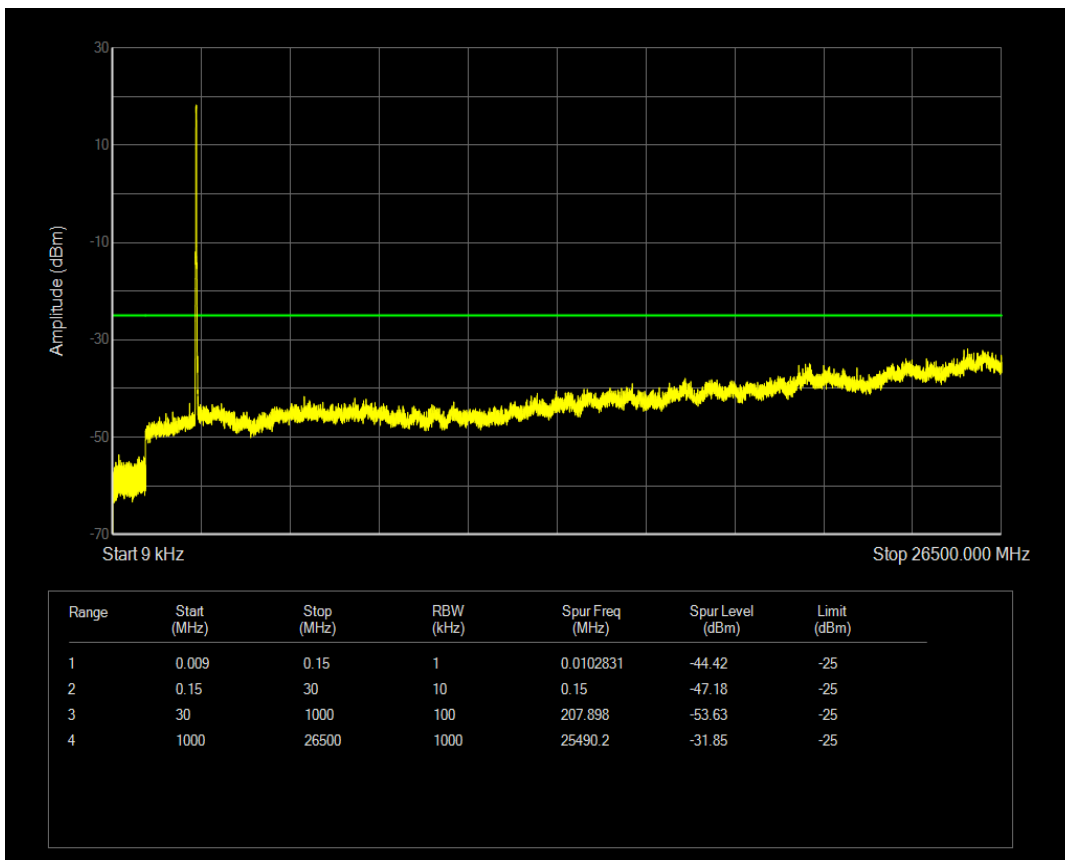

Band7 QAM16 BW=15MHz Channel=21375 RB Size=75 Position=#0

Band7 QAM16 BW=15MHz Channel=21375 RB Size=1 Position=#0

Band7 QPSK BW=20MHz Channel=20850 RB Size=1 Position=#0

Band7 QAM16 BW=20MHz Channel=20850 RB Size=1 Position=#0

Band7 QPSK BW=20MHz Channel=20850 RB Size=100 Position=#0

Band7 QPSK BW=20MHz Channel=21100 RB Size=1 Position=#0

Band7 QAM16 BW=20MHz Channel=20850 RB Size=100 Position=#0

Band7 QPSK BW=20MHz Channel=21100 RB Size=100 Position=#0