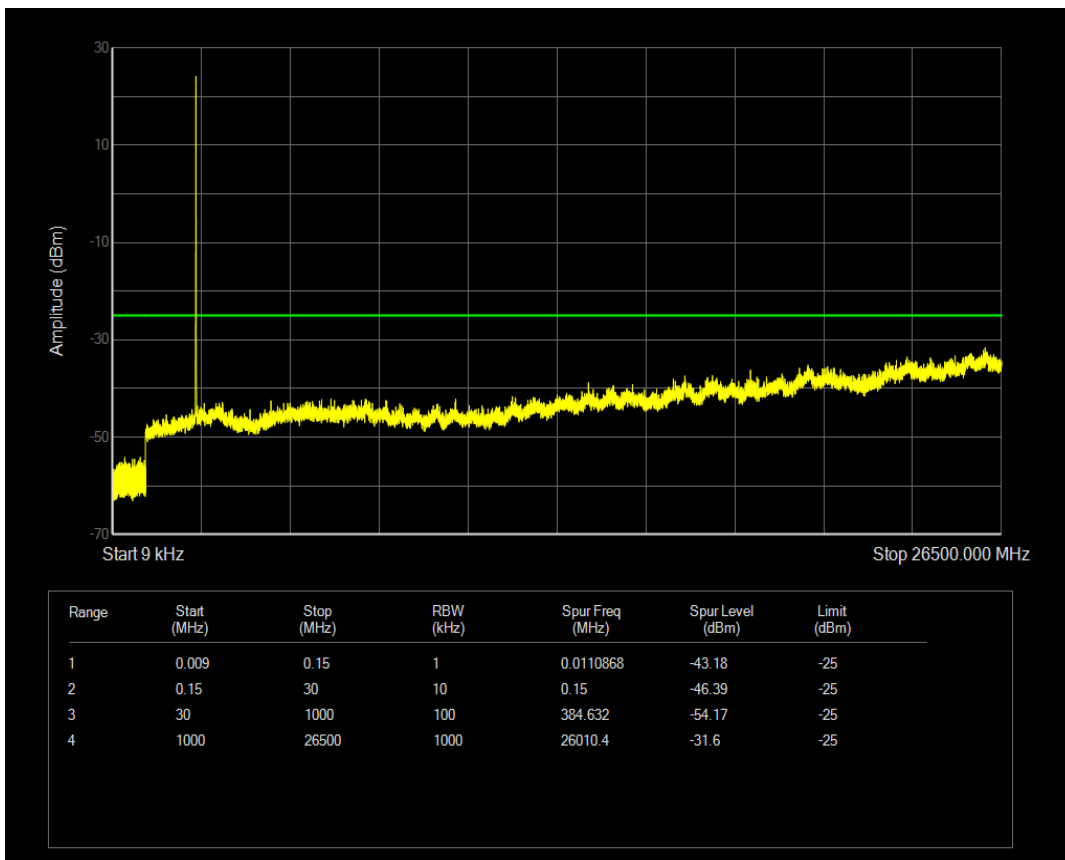

Band7 QAM16 BW=5MHz Channel=20775 RB Size=25 Position=#0

Band7 QAM16 BW=5MHz Channel=21100 RB Size=1 Position=#0