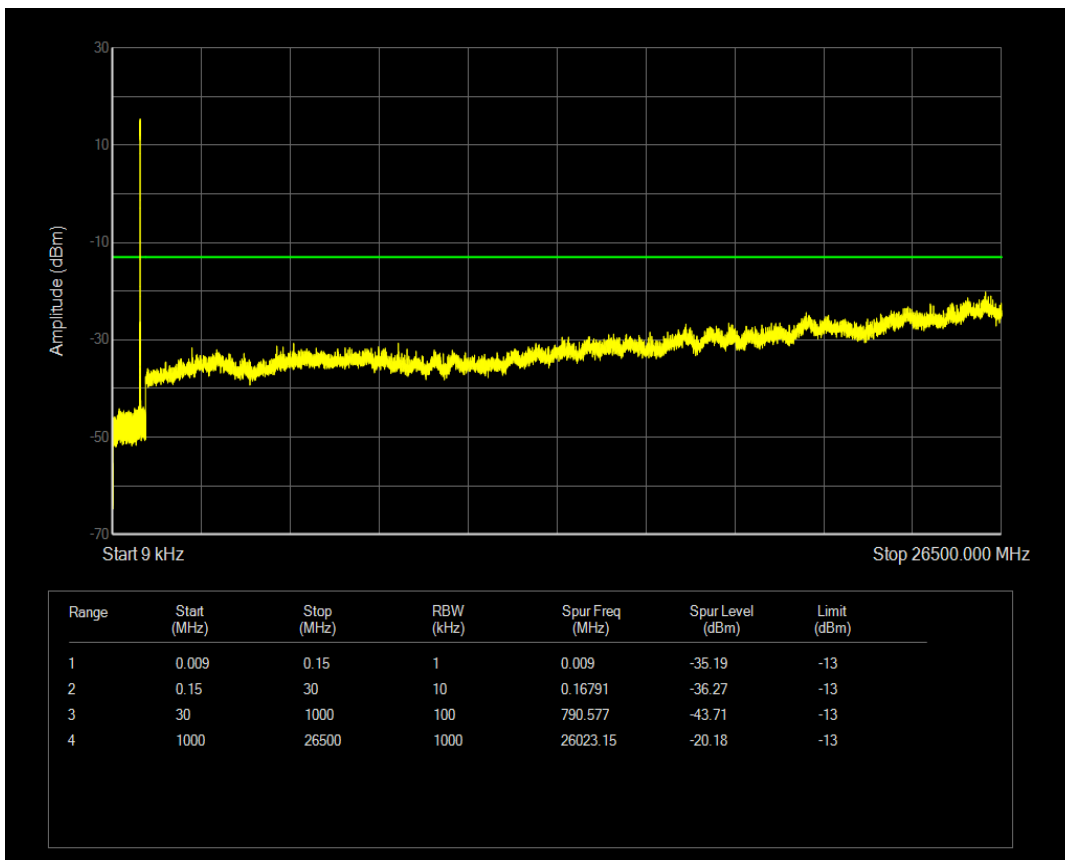

Band5 QAM16 BW=5MHz Channel=20425 RB Size=1 Position=#0

Band5 QAM16 BW=5MHz Channel=20425 RB Size=25 Position=#0

Band5 QPSK BW=5MHz Channel=20525 RB Size=1 Position=#0

Band5 QAM16 BW=5MHz Channel=20525 RB Size=1 Position=#0

Band5 QPSK BW=5MHz Channel=20525 RB Size=25 Position=#0

Band5 QAM16 BW=5MHz Channel=20525 RB Size=25 Position=#0

Band5 QPSK BW=5MHz Channel=20625 RB Size=1 Position=#0

Band5 QPSK BW=5MHz Channel=20625 RB Size=25 Position=#0