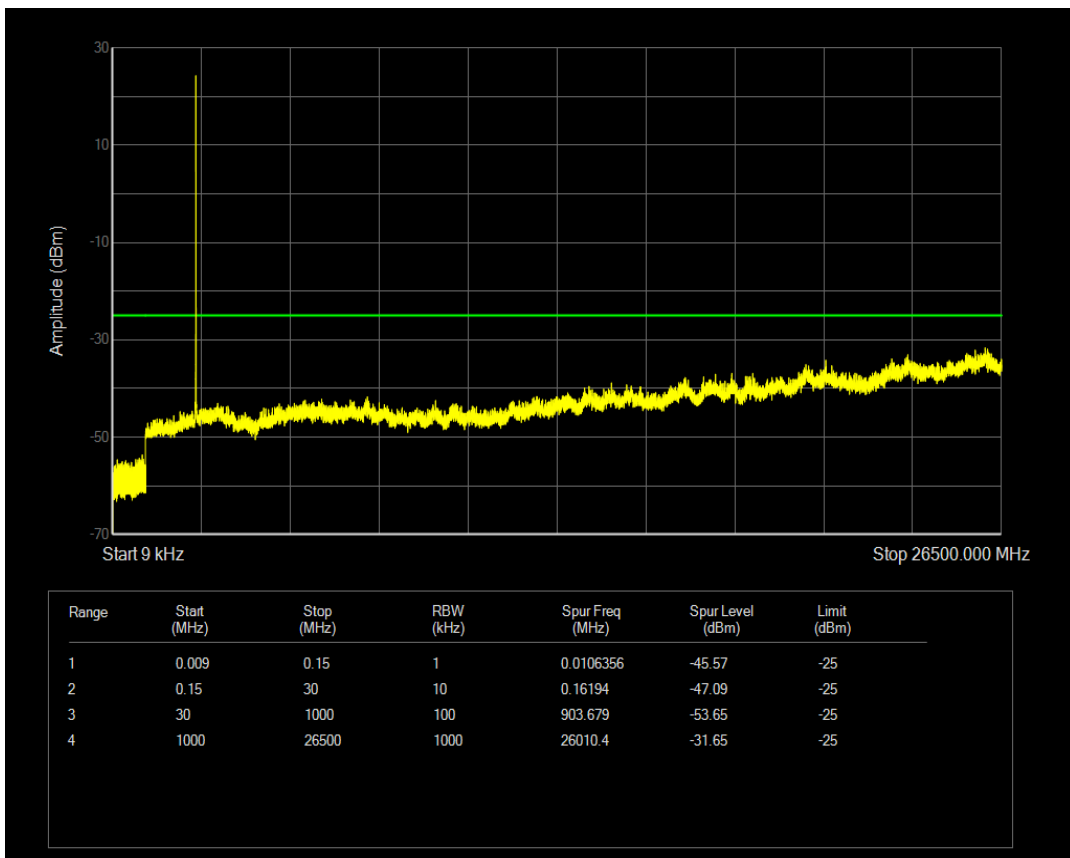

Band7 QAM16 BW=5MHz Channel=20775 RB Size=1 Position=#0

Band7 QPSK BW=5MHz Channel=21100 RB Size=1 Position=#0