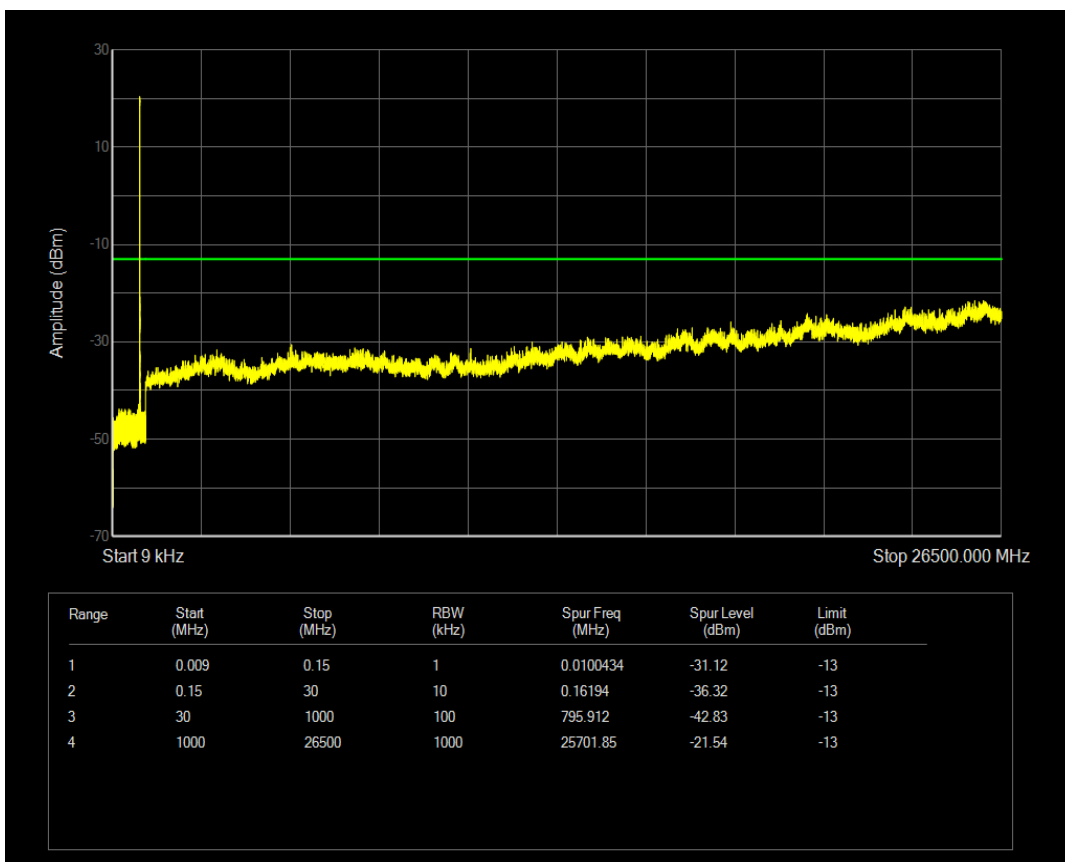

Band4 QAM16 BW=20MHz Channel=20050 RB Size=1 Position=#0

Band4 QAM16 BW=20MHz Channel=20050 RB Size=100 Position=#0

Band4 QPSK BW=20MHz Channel=20175 RB Size=100 Position=#0

Band4 QPSK BW=20MHz Channel=20175 RB Size=1 Position=#0

Band4 QAM16 BW=20MHz Channel=20175 RB Size=1 Position=#0

Band4 QAM16 BW=20MHz Channel=20175 RB Size=100 Position=#0

Band4 QPSK BW=20MHz Channel=20300 RB Size=1 Position=#0

Band4 QAM16 BW=20MHz Channel=20300 RB Size=1 Position=#0

Band4 QPSK BW=20MHz Channel=20300 RB Size=100 Position=#0

Band4 QAM16 BW=20MHz Channel=20300 RB Size=100 Position=#0

Band5 QPSK BW=1.4MHz Channel=20407 RB Size=6 Position=#0

Band5 QPSK BW=1.4MHz Channel=20407 RB Size=1 Position=#0