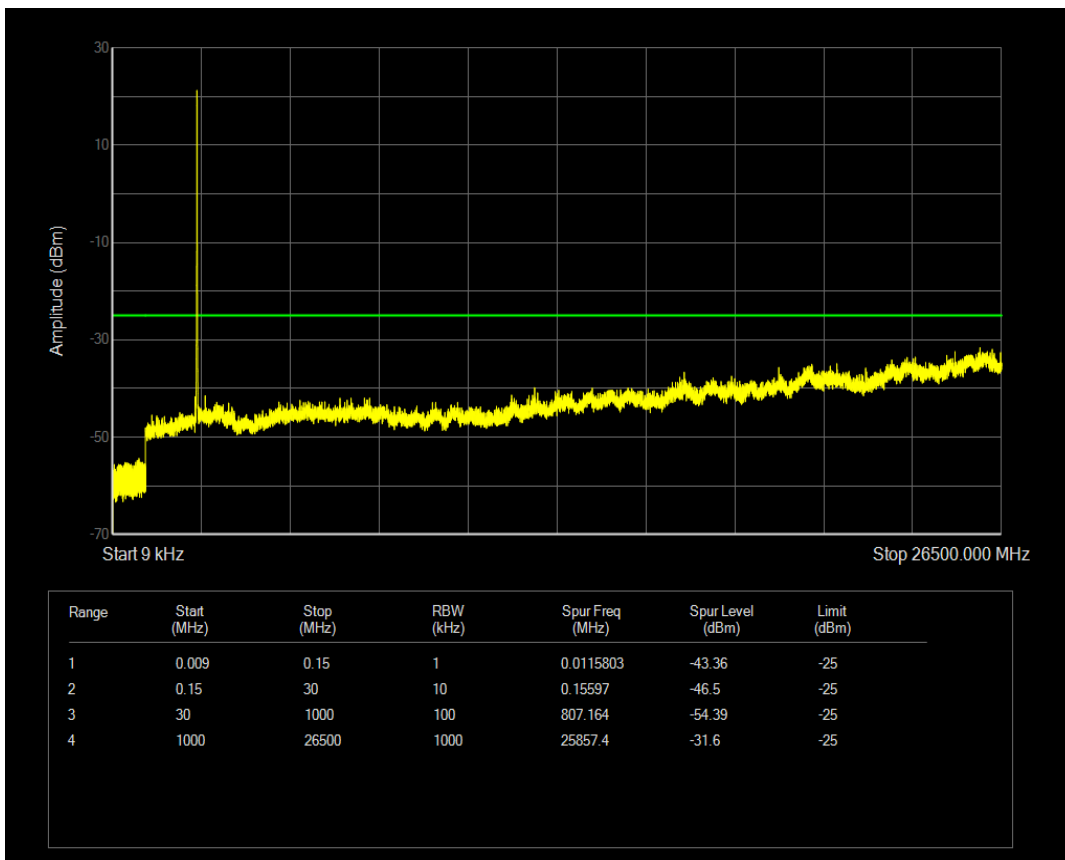

Band7 QAM16 BW=10MHz Channel=20800 RB Size=1 Position=#0

Band7 QAM16 BW=10MHz Channel=20800 RB Size=50 Position=#0

Band7 QPSK BW=10MHz Channel=21100 RB Size=1 Position=#0

Band7 QPSK BW=10MHz Channel=21100 RB Size=50 Position=#0

Band7 QAM16 BW=10MHz Channel=21100 RB Size=50 Position=#0

Band7 QAM16 BW=10MHz Channel=21100 RB Size=1 Position=#0

Band7 QPSK BW=10MHz Channel=21400 RB Size=1 Position=#0

Band7 QAM16 BW=10MHz Channel=21400 RB Size=1 Position=#0