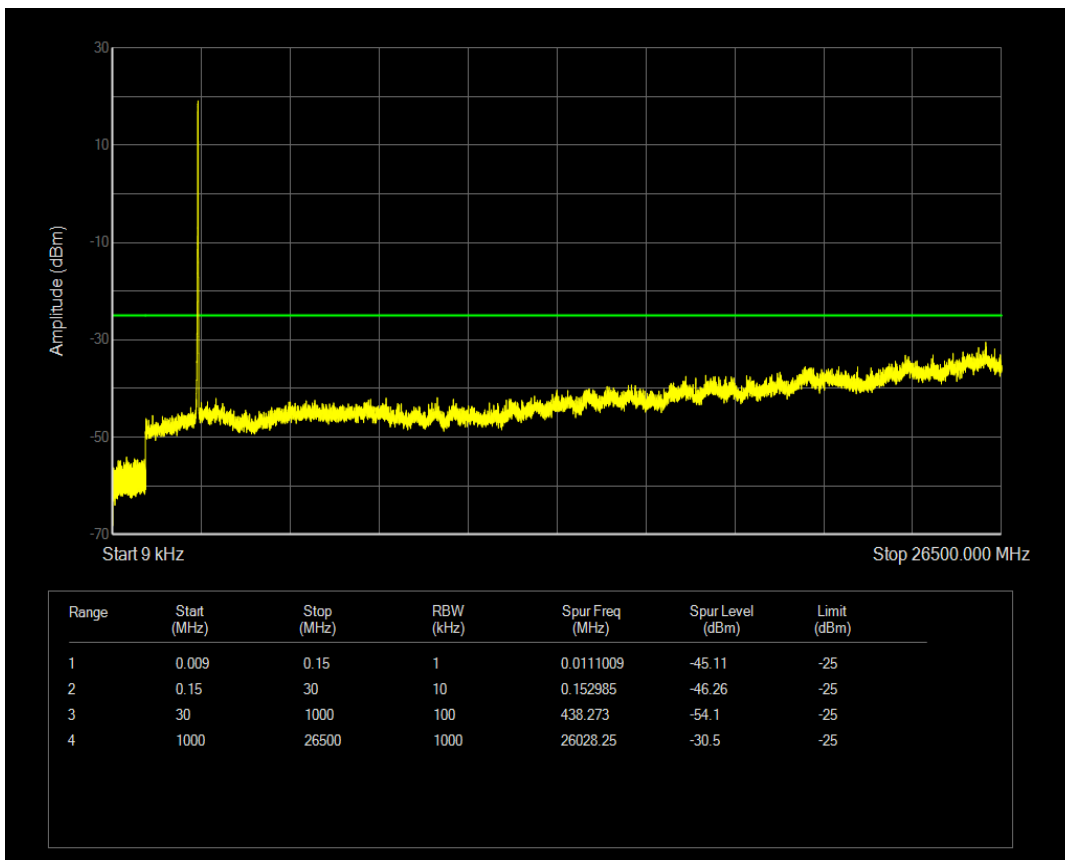

Band7 QAM16 BW=15MHz Channel=21375 RB Size=75 Position=#0

Band7 QAM16 BW=15MHz Channel=21375 RB Size=1 Position=#0