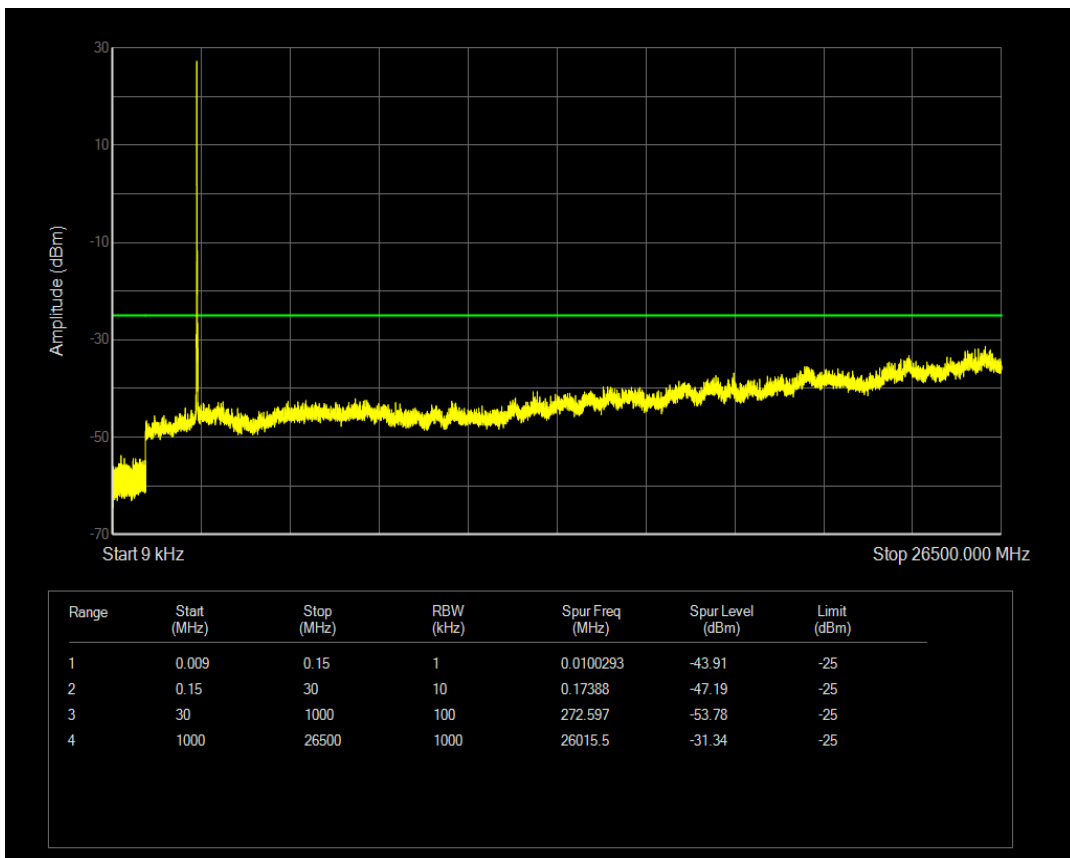

Band7 QPSK BW=15MHz Channel=21100 RB Size=1 Position=#0

Band7 QAM16 BW=15MHz Channel=21100 RB Size=1 Position=#0