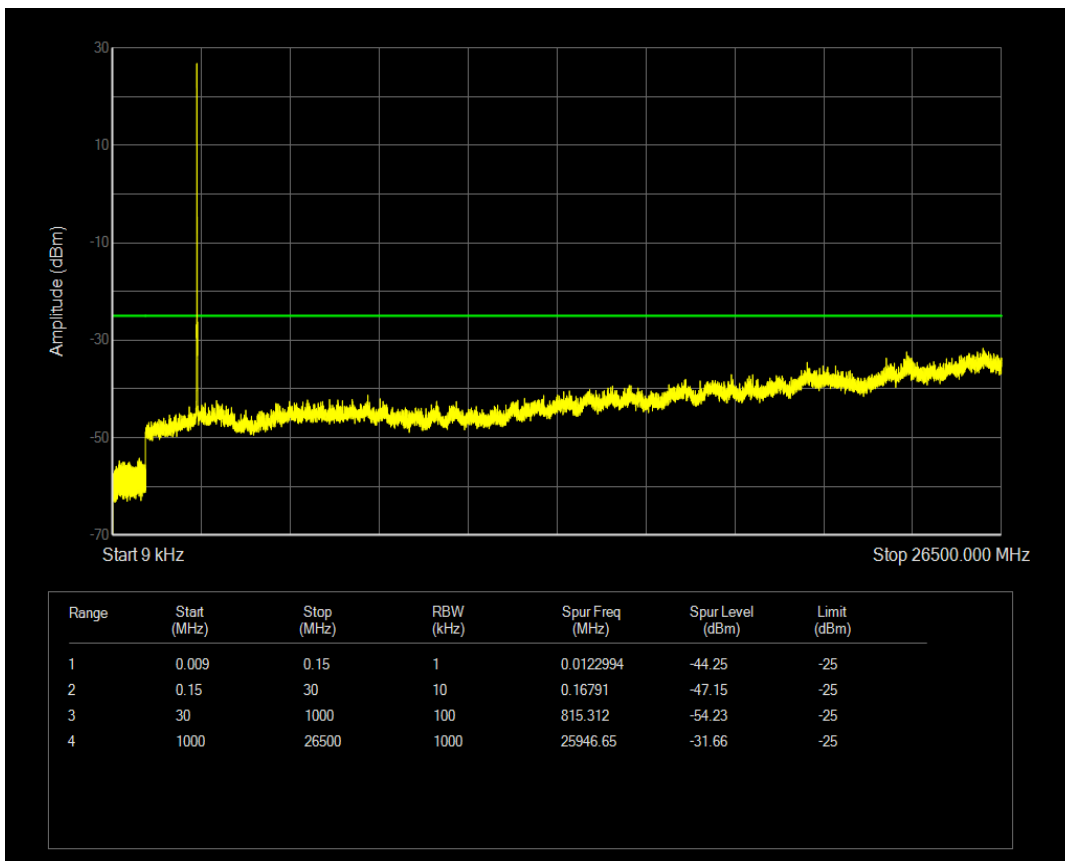

Band7 QAM16 BW=10MHz Channel=20800 RB Size=1 Position=#0

Band7 QAM16 BW=10MHz Channel=20800 RB Size=50 Position=#0

Band7 QPSK BW=10MHz Channel=21100 RB Size=1 Position=#0

Band7 QPSK BW=10MHz Channel=21100 RB Size=50 Position=#0

Band7 QAM16 BW=10MHz Channel=21100 RB Size=50 Position=#0

Band7 QAM16 BW=10MHz Channel=21100 RB Size=1 Position=#0

Band7 QPSK BW=10MHz Channel=21400 RB Size=1 Position=#0

Band7 QAM16 BW=10MHz Channel=21400 RB Size=1 Position=#0