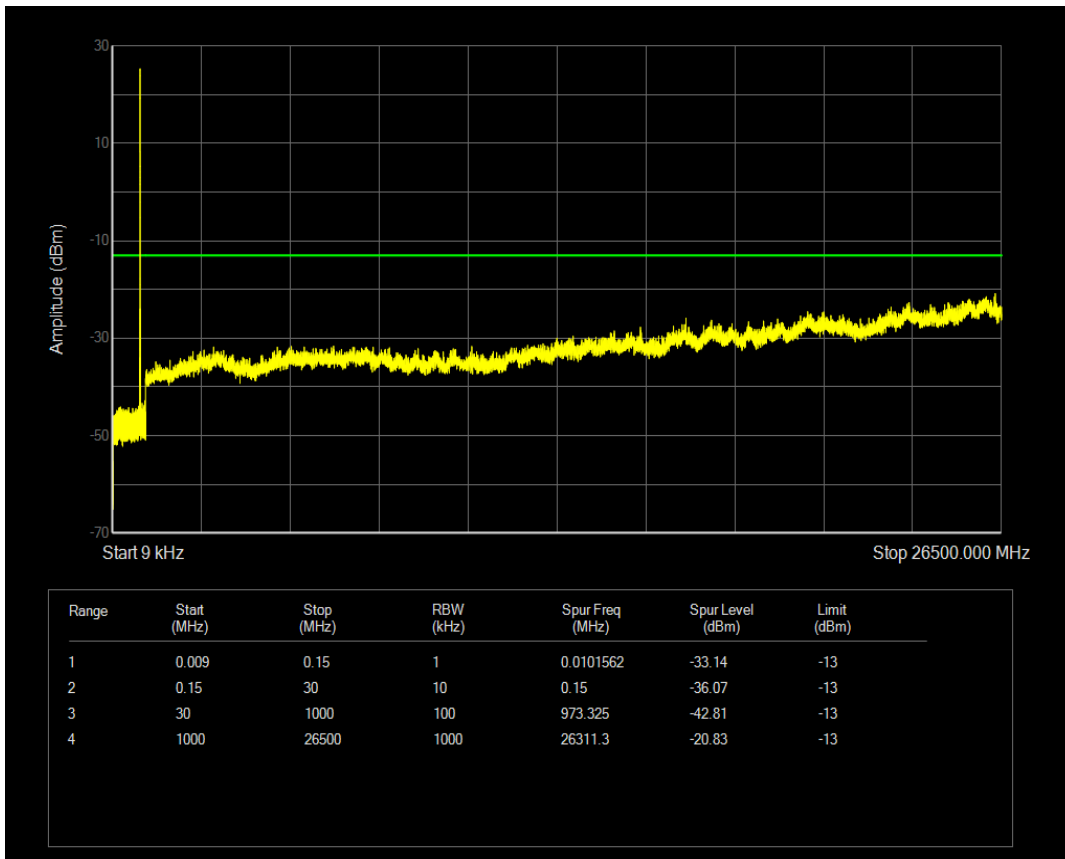

Band4 QAM16 BW=20MHz Channel=20175 RB Size=1 Position=#0

Band4 QAM16 BW=20MHz Channel=20175 RB Size=100 Position=#0

Band4 QPSK BW=20MHz Channel=20300 RB Size=1 Position=#0

Band4 QAM16 BW=20MHz Channel=20300 RB Size=1 Position=#0

Band4 QPSK BW=20MHz Channel=20300 RB Size=100 Position=#0

Band4 QAM16 BW=20MHz Channel=20300 RB Size=100 Position=#0

Band5 QPSK BW=1.4MHz Channel=20407 RB Size=6 Position=#0

Band5 QPSK BW=1.4MHz Channel=20407 RB Size=1 Position=#0

Band5 QAM16 BW=1.4MHz Channel=20407 RB Size=1 Position=#0

Band5 QPSK BW=1.4MHz Channel=20525 RB Size=1 Position=#0

Band5 QAM16 BW=1.4MHz Channel=20407 RB Size=6 Position=#0

Band5 QPSK BW=1.4MHz Channel=20525 RB Size=6 Position=#0