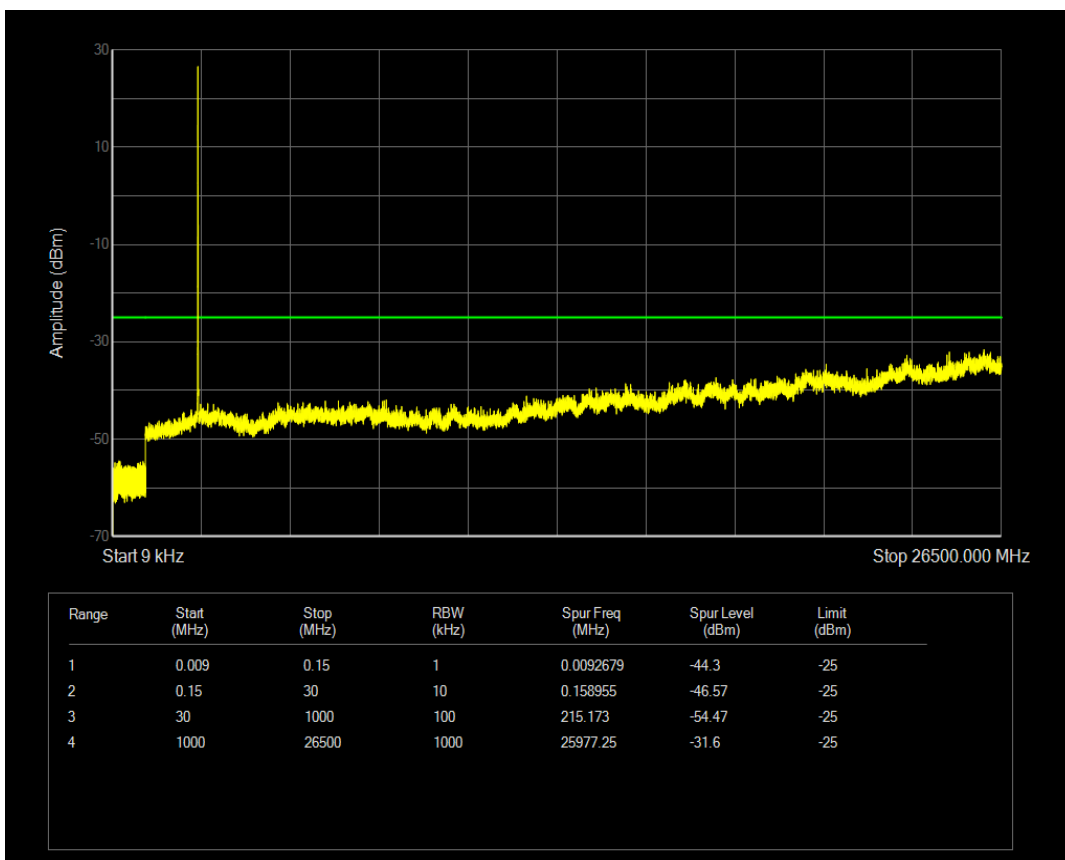

Band7 QPSK BW=10MHz Channel=21400 RB Size=1 Position=#0

Band7 QAM16 BW=10MHz Channel=21400 RB Size=1 Position=#0