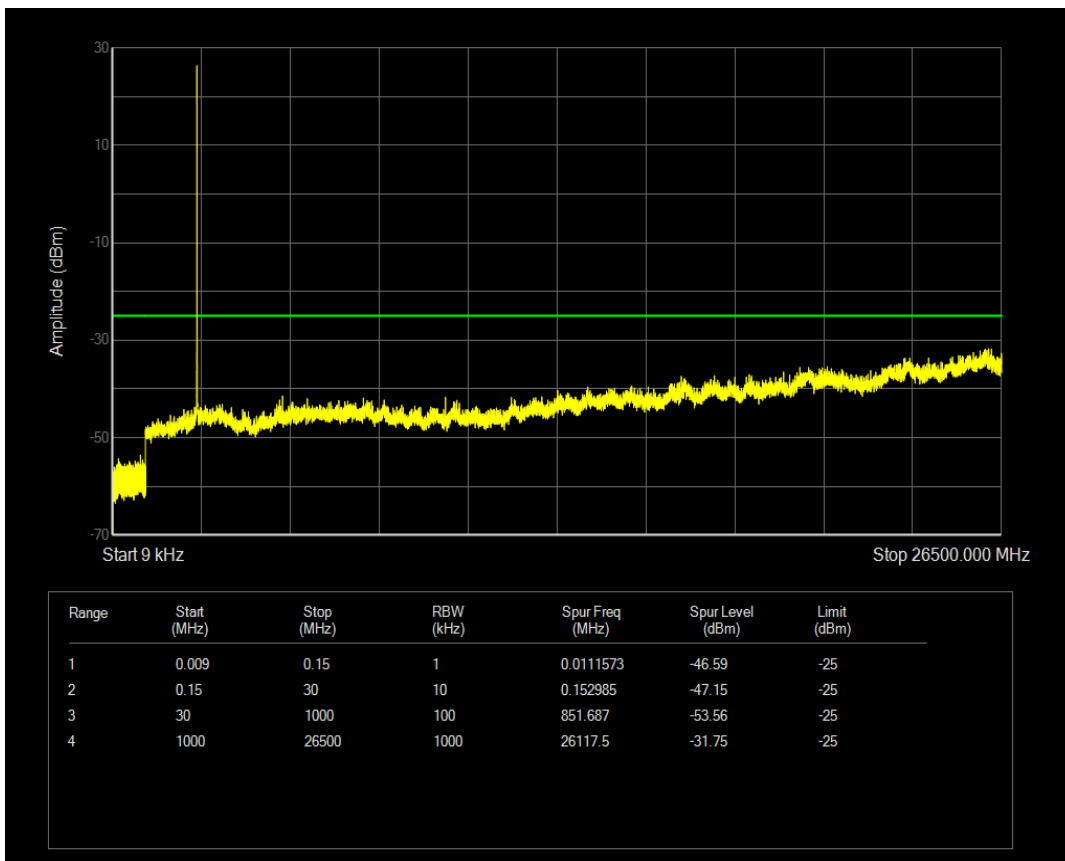

Band7 QPSK BW=5MHz Channel=21100 RB Size=1 Position=#0

Band7 QAM16 BW=5MHz Channel=20775 RB Size=25 Position=#0