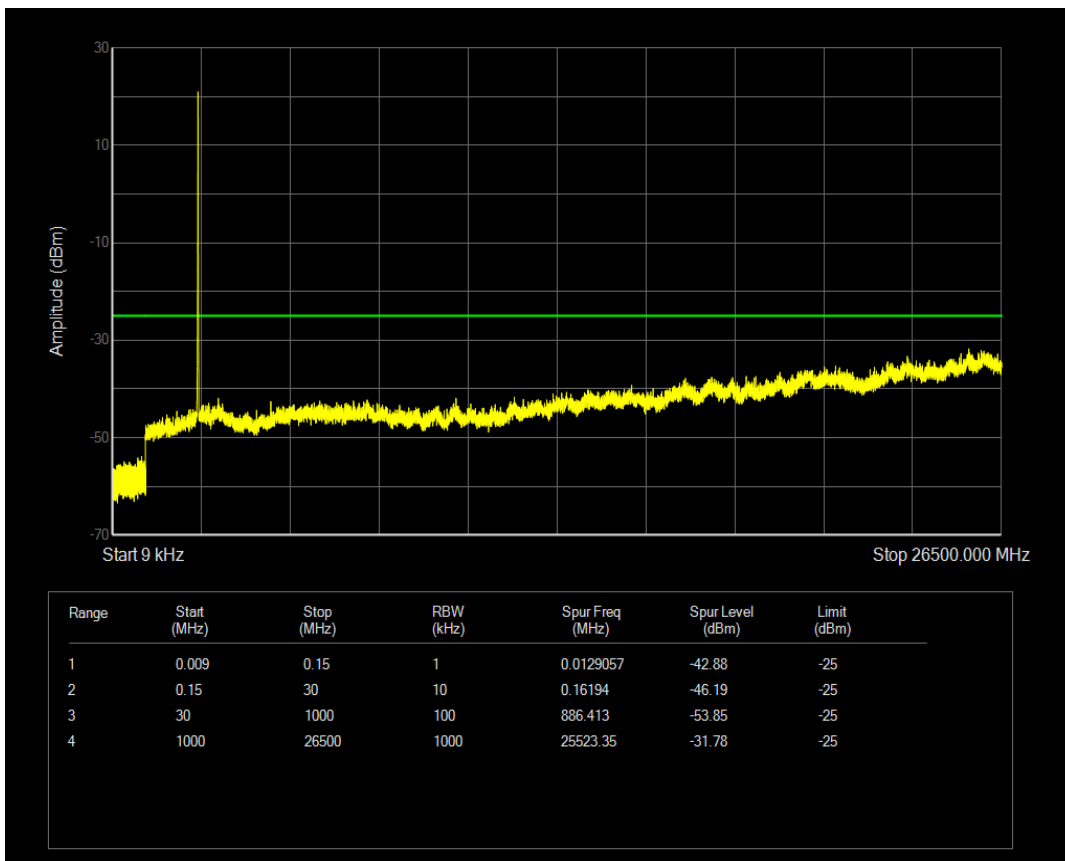

Band7 QAM16 BW=10MHz Channel=21400 RB Size=50 Position=#0

Band7 QPSK BW=15MHz Channel=20825 RB Size=1 Position=#0