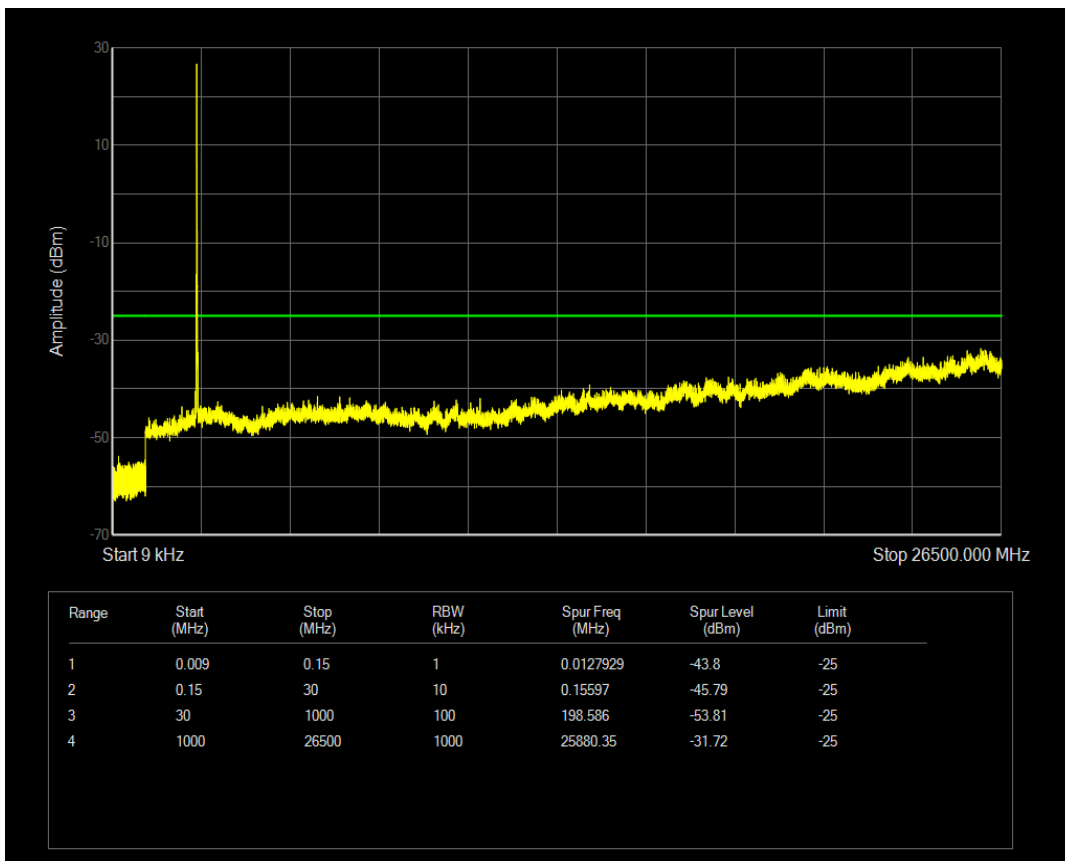

Band7 QAM16 BW=15MHz Channel=21375 RB Size=75 Position=#0

Band7 QAM16 BW=15MHz Channel=21375 RB Size=1 Position=#0

Band7 QPSK BW=20MHz Channel=20850 RB Size=1 Position=#0

Band7 QAM16 BW=20MHz Channel=20850 RB Size=1 Position=#0

Band7 QPSK BW=20MHz Channel=20850 RB Size=100 Position=#0

Band7 QPSK BW=20MHz Channel=21100 RB Size=1 Position=#0

Band7 QAM16 BW=20MHz Channel=20850 RB Size=100 Position=#0

Band7 QPSK BW=20MHz Channel=21100 RB Size=100 Position=#0