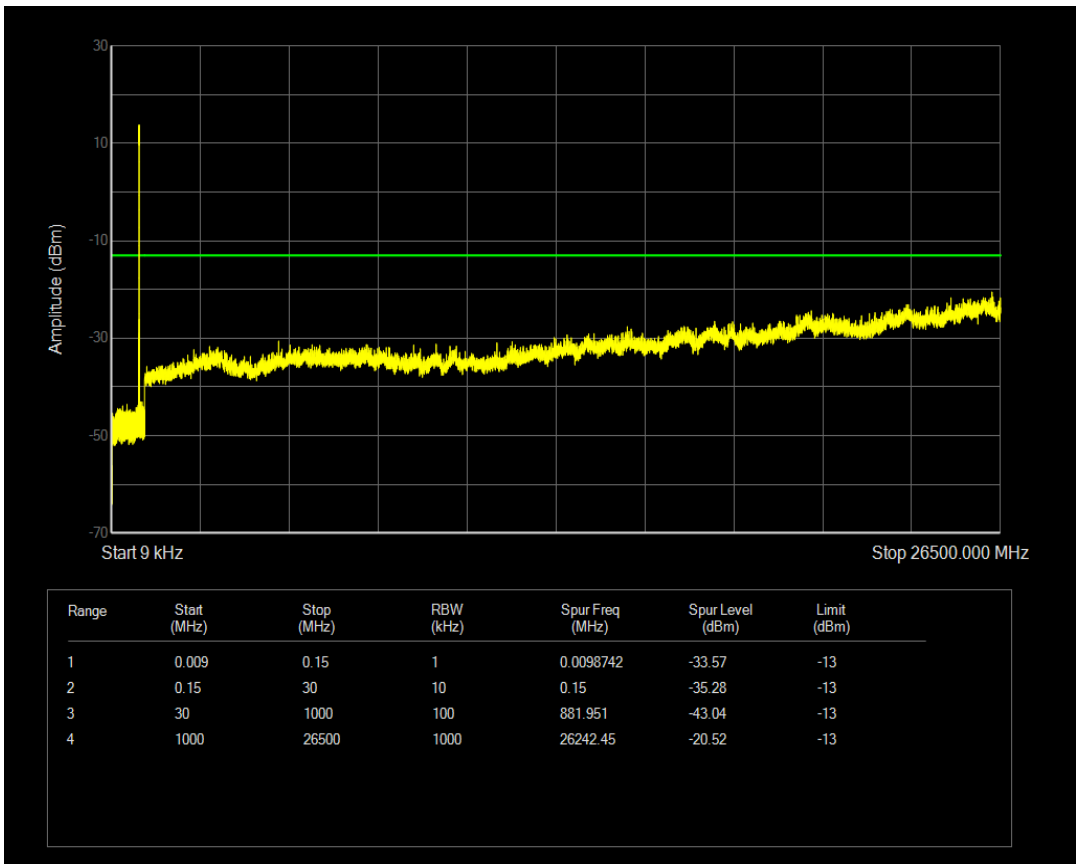

Band5 QAM16 BW=5MHz Channel=20525 RB Size=25 Position=#0

Band5 QPSK BW=5MHz Channel=20625 RB Size=1 Position=#0