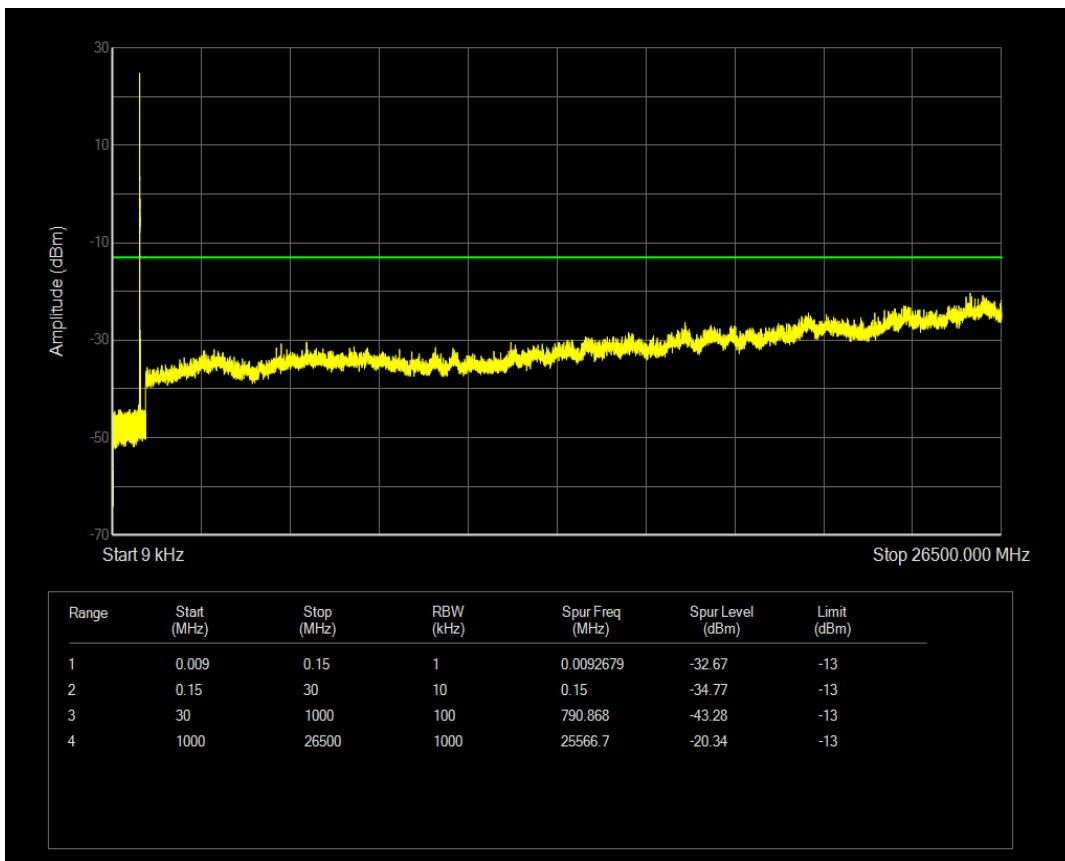

Band5 QAM16 BW=1.4MHz Channel=20525 RB Size=6 Position=#0

Band5 QAM16 BW=1.4MHz Channel=20525 RB Size=1 Position=#0

Band5 QPSK BW=1.4MHz Channel=20643 RB Size=6 Position=#0

Band5 QPSK BW=1.4MHz Channel=20643 RB Size=1 Position=#0

Band5 QAM16 BW=1.4MHz Channel=20643 RB Size=1 Position=#0

Band5 QPSK BW=3MHz Channel=20415 RB Size=1 Position=#0

Band5 QAM16 BW=1.4MHz Channel=20643 RB Size=6 Position=#0

Band5 QPSK BW=3MHz Channel=20415 RB Size=15 Position=#0