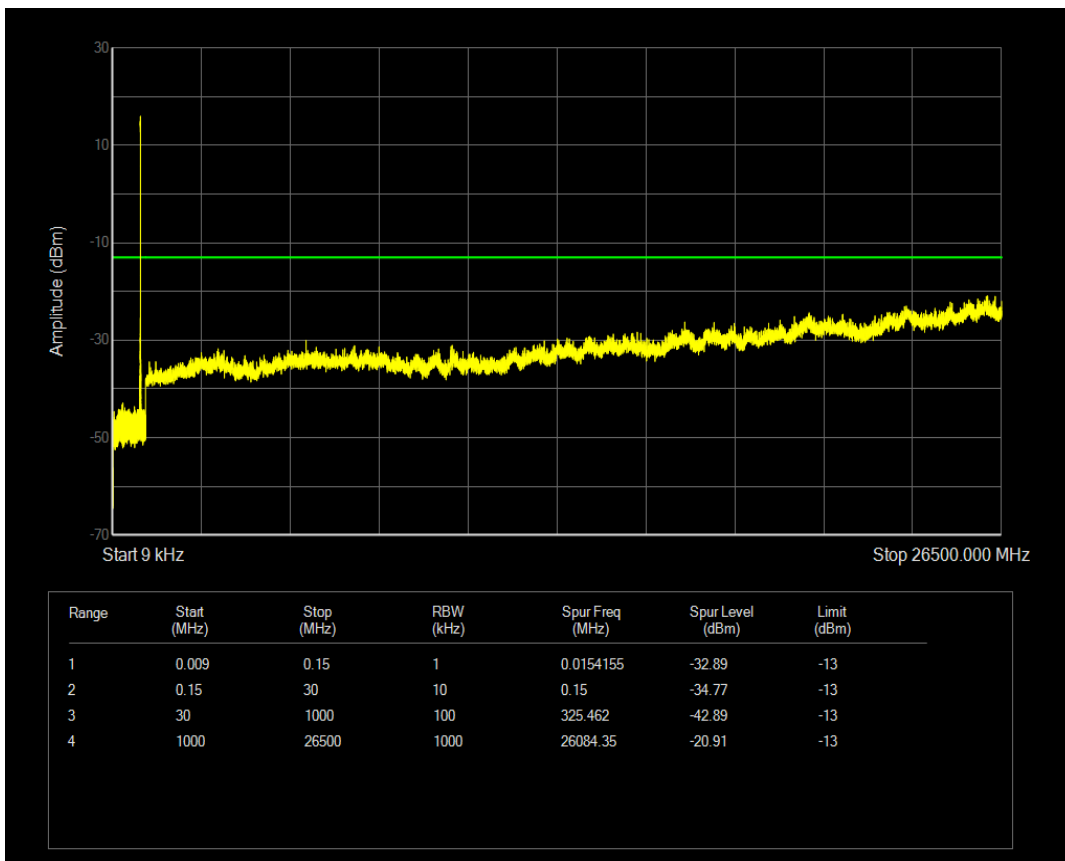

Band5 QAM16 BW=3MHz Channel=20635 RB Size=15 Position=#0

Band5 QPSK BW=5MHz Channel=20425 RB Size=25 Position=#0