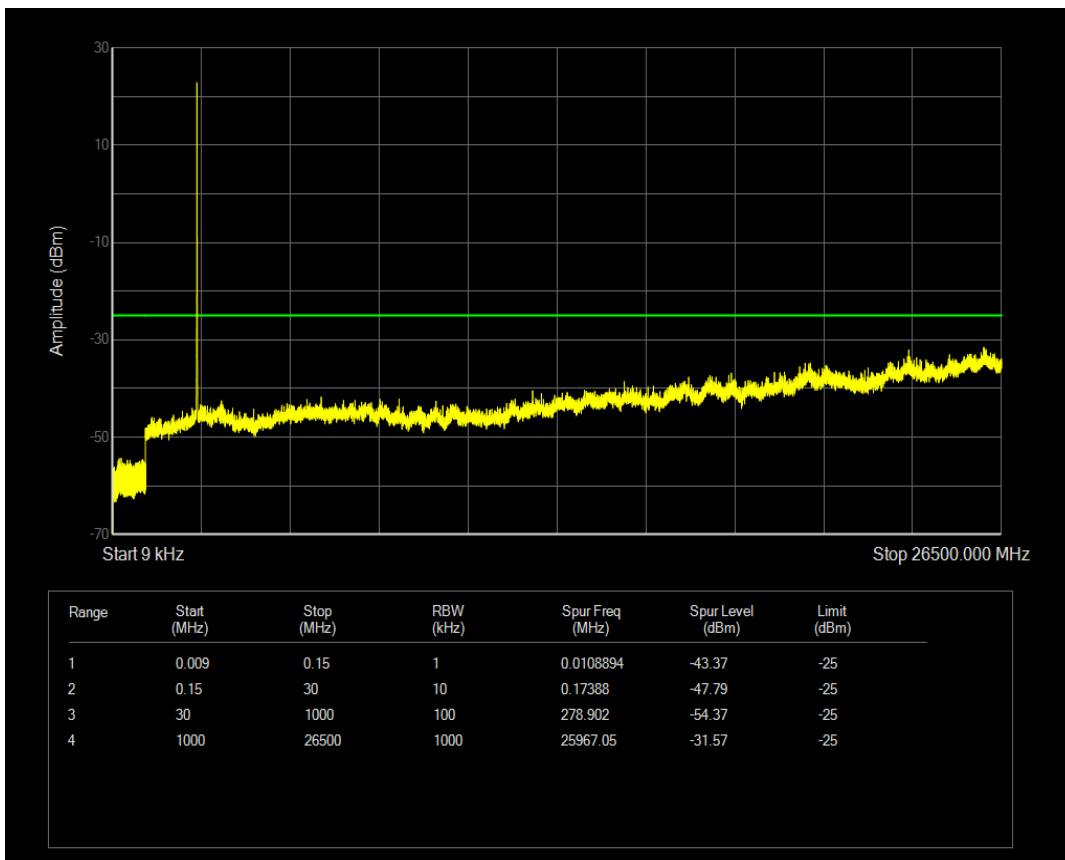

Band7 QPSK BW=5MHz Channel=21100 RB Size=25 Position=#0

Band7 QAM16 BW=5MHz Channel=21100 RB Size=25 Position=#0