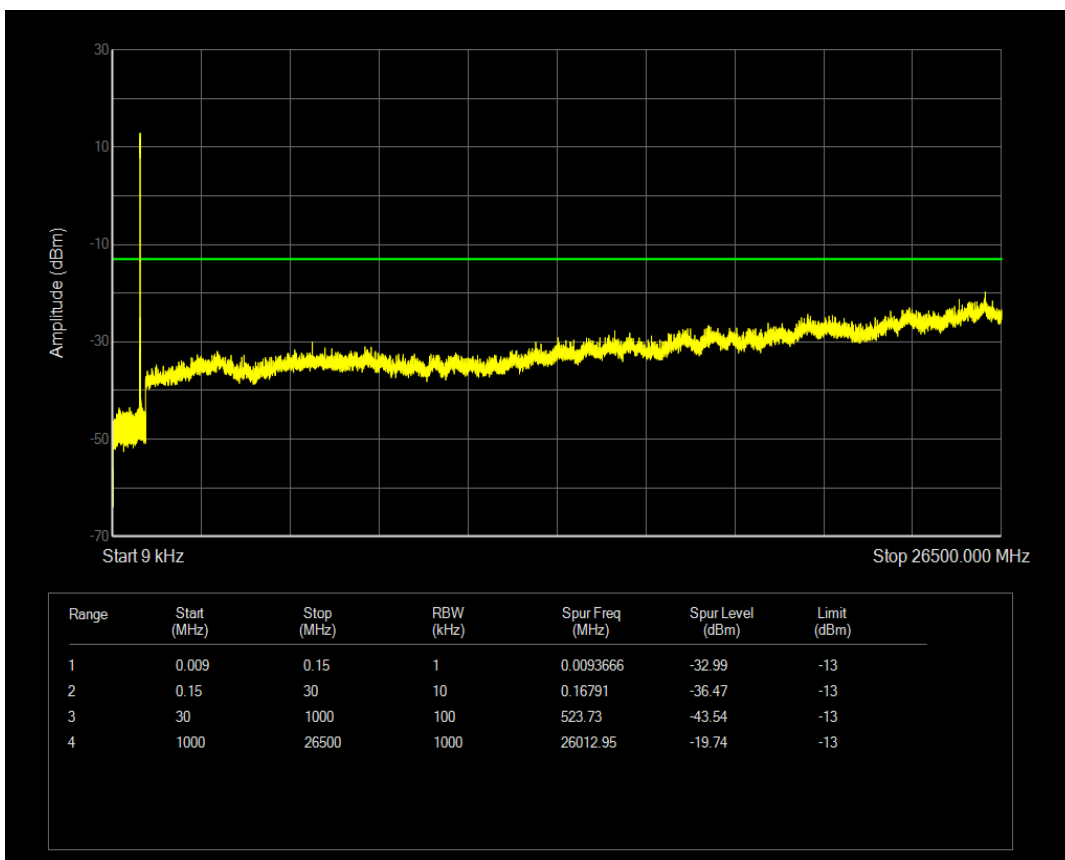

Band5 QPSK BW=10MHz Channel=20525 RB Size=50 Position=#0

Band5 QPSK BW=10MHz Channel=20525 RB Size=1 Position=#0