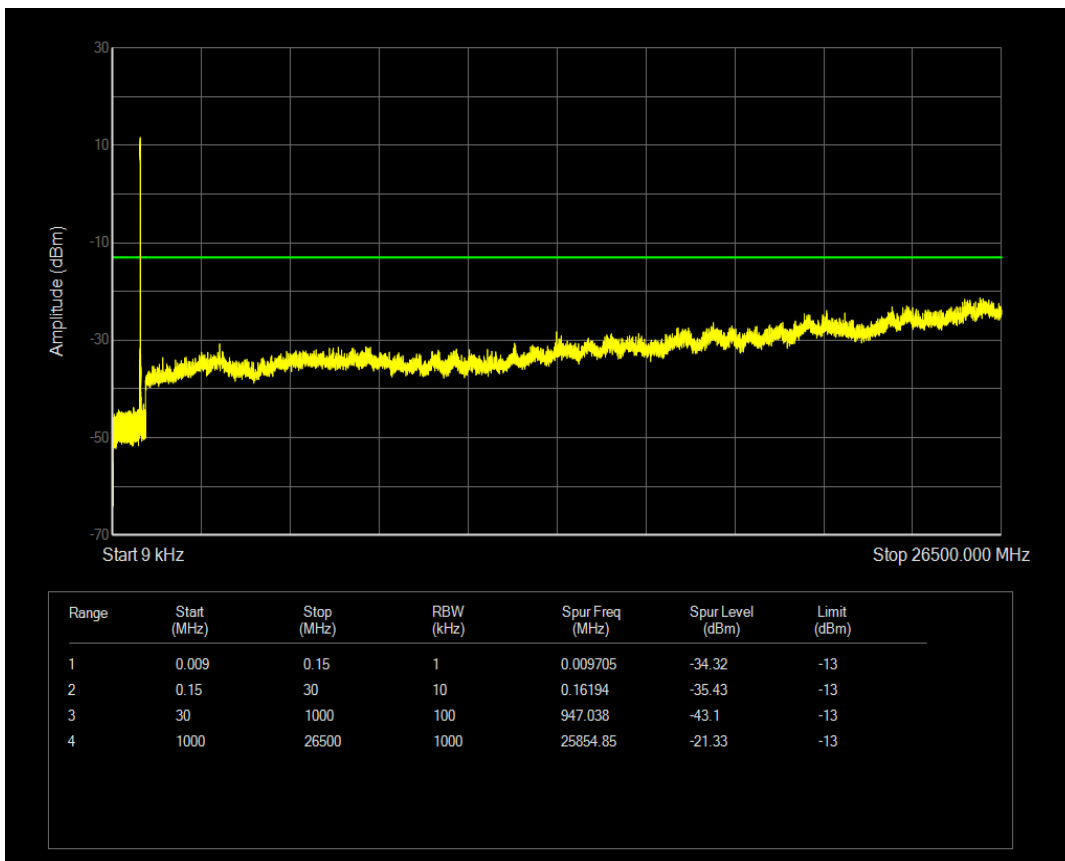

Band5 QAM16 BW=10MHz Channel=20525 RB Size=1 Position=#0

Band5 QPSK BW=10MHz Channel=20600 RB Size=1 Position=#0

Band5 QAM16 BW=10MHz Channel=20525 RB Size=50 Position=#0

Band5 QPSK BW=10MHz Channel=20600 RB Size=50 Position=#0

Band5 QAM16 BW=10MHz Channel=20600 RB Size=1 Position=#0

Band5 QAM16 BW=10MHz Channel=20600 RB Size=50 Position=#0

Band7 QPSK BW=5MHz Channel=20775 RB Size=25 Position=#0

Band7 QPSK BW=5MHz Channel=20775 RB Size=1 Position=#0