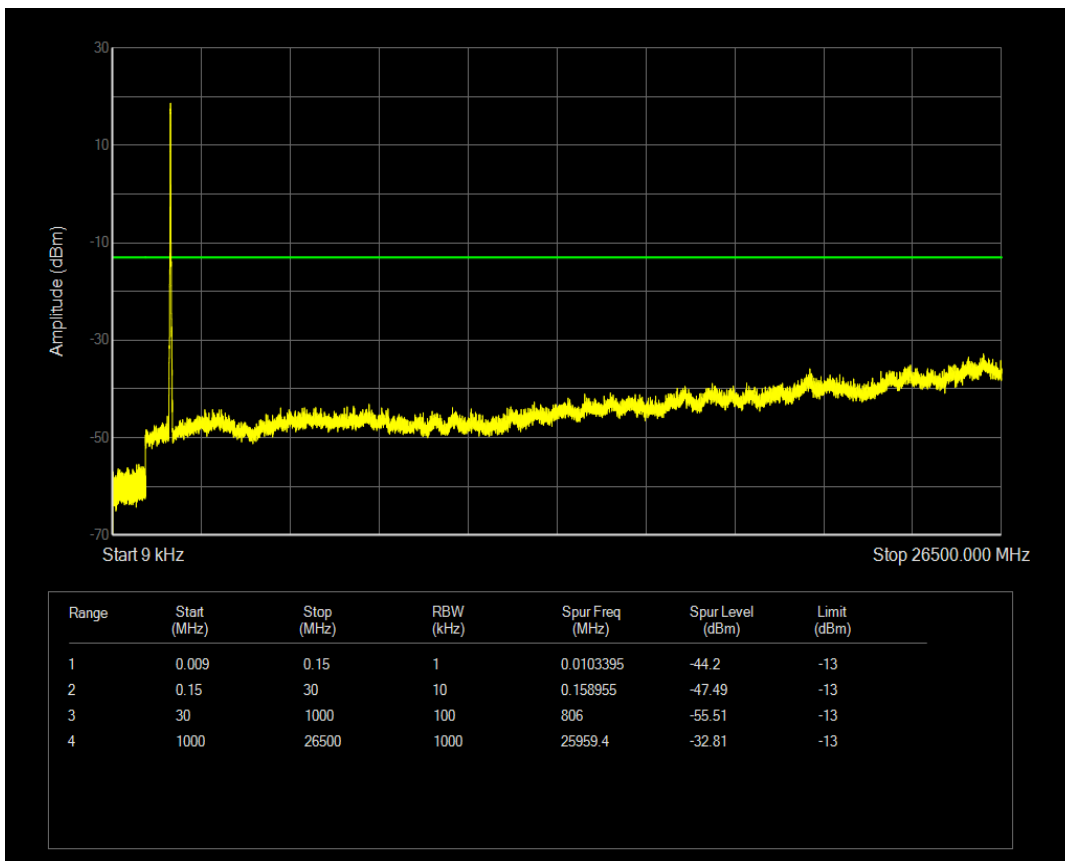

Band4 QAM16 BW=20MHz Channel=20050 RB Size=1 Position=#0

Band4 QAM16 BW=20MHz Channel=20050 RB Size=100 Position=#0

Band4 QPSK BW=20MHz Channel=20175 RB Size=100 Position=#0

Band4 QPSK BW=20MHz Channel=20175 RB Size=1 Position=#0

Band4 QAM16 BW=20MHz Channel=20175 RB Size=1 Position=#0

Band4 QAM16 BW=20MHz Channel=20175 RB Size=100 Position=#0

Band4 QPSK BW=20MHz Channel=20300 RB Size=1 Position=#0

Band4 QAM16 BW=20MHz Channel=20300 RB Size=1 Position=#0

Band4 QPSK BW=20MHz Channel=20300 RB Size=100 Position=#0

Band4 QAM16 BW=20MHz Channel=20300 RB Size=100 Position=#0

Band5 QPSK BW=1.4MHz Channel=20407 RB Size=6 Position=#0

Band5 QPSK BW=1.4MHz Channel=20407 RB Size=1 Position=#0