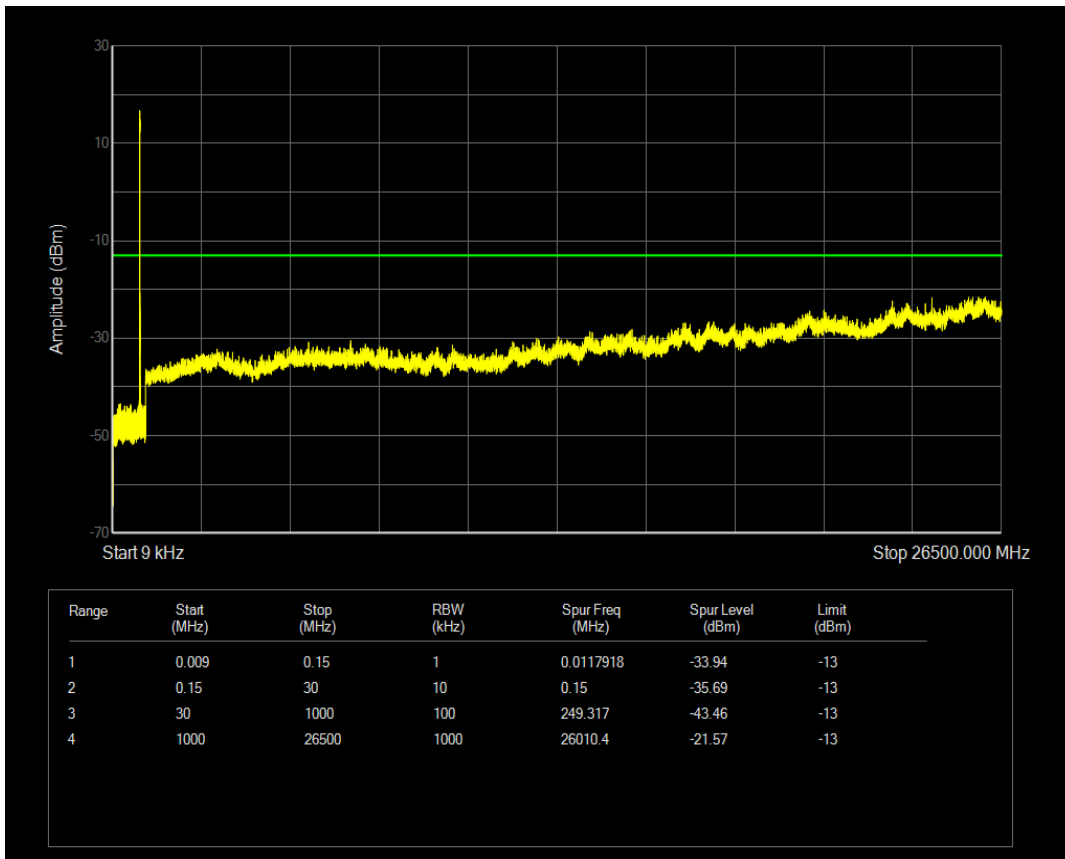

Band5 QAM16 BW=3MHz Channel=20415 RB Size=15 Position=#0

Band5 QPSK BW=3MHz Channel=20525 RB Size=15 Position=#0