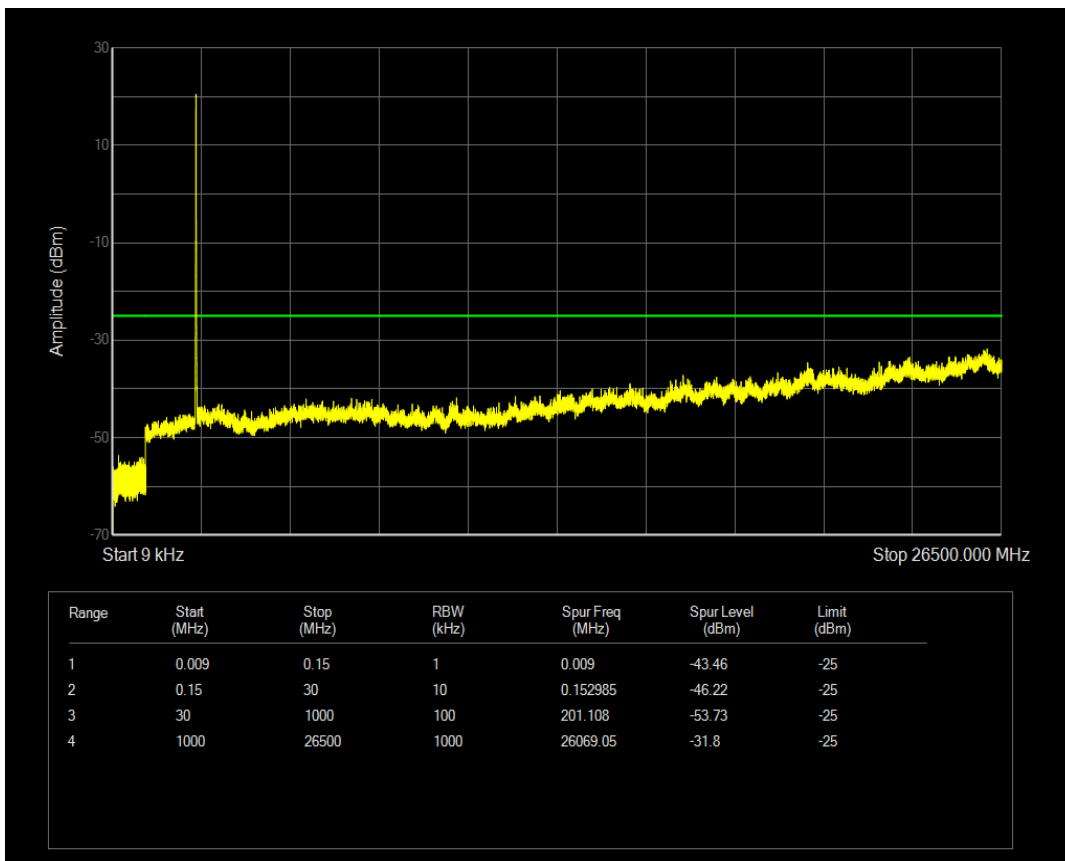

Band7 QAM16 BW=5MHz Channel=21425 RB Size=1 Position=#0

Band7 QPSK BW=10MHz Channel=20800 RB Size=1 Position=#0

Band7 QAM16 BW=5MHz Channel=21425 RB Size=25 Position=#0

Band7 QPSK BW=10MHz Channel=20800 RB Size=50 Position=#0

Band7 QAM16 BW=10MHz Channel=20800 RB Size=1 Position=#0

Band7 QAM16 BW=10MHz Channel=20800 RB Size=50 Position=#0

Band7 QPSK BW=10MHz Channel=21100 RB Size=1 Position=#0

Band7 QPSK BW=10MHz Channel=21100 RB Size=50 Position=#0