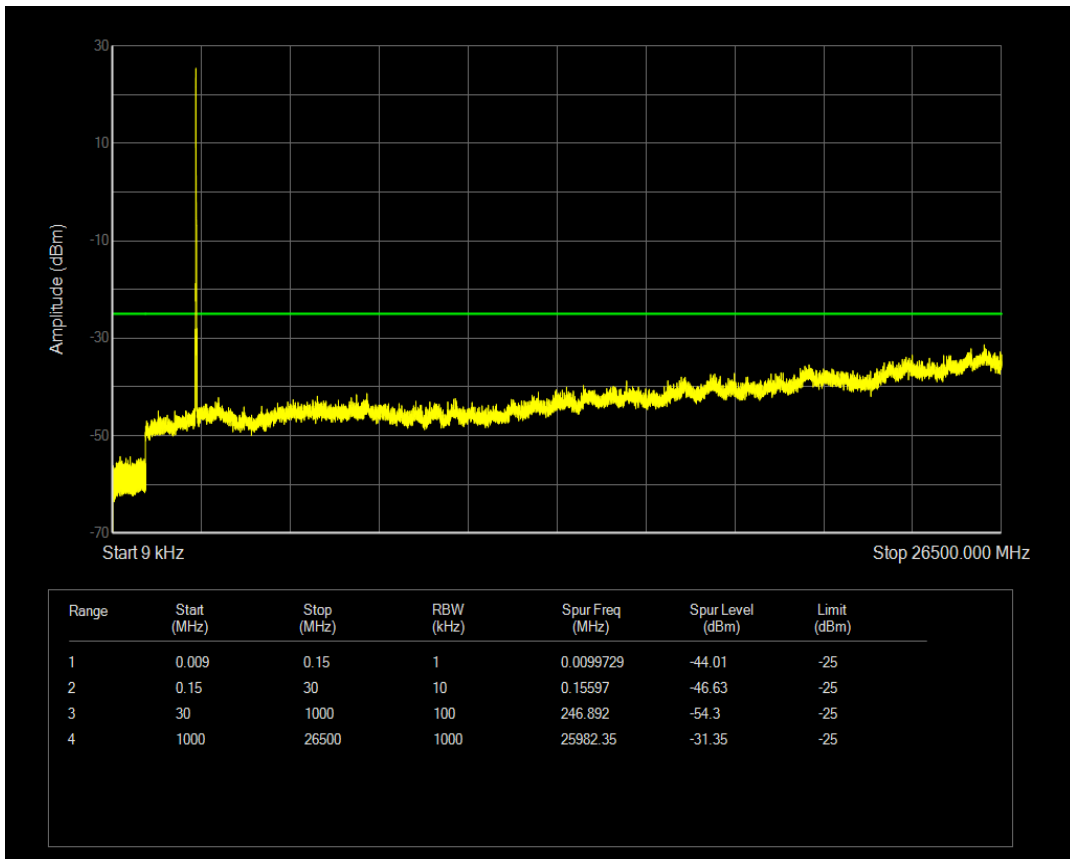

Band7 QAM16 BW=15MHz Channel=21375 RB Size=75 Position=#0

Band7 QAM16 BW=15MHz Channel=21375 RB Size=1 Position=#0

Band7 QPSK BW=20MHz Channel=20850 RB Size=1 Position=#0

Band7 QAM16 BW=20MHz Channel=20850 RB Size=1 Position=#0

Band7 QPSK BW=20MHz Channel=20850 RB Size=100 Position=#0

Band7 QPSK BW=20MHz Channel=21100 RB Size=1 Position=#0

Band7 QAM16 BW=20MHz Channel=20850 RB Size=100 Position=#0

Band7 QPSK BW=20MHz Channel=21100 RB Size=100 Position=#0