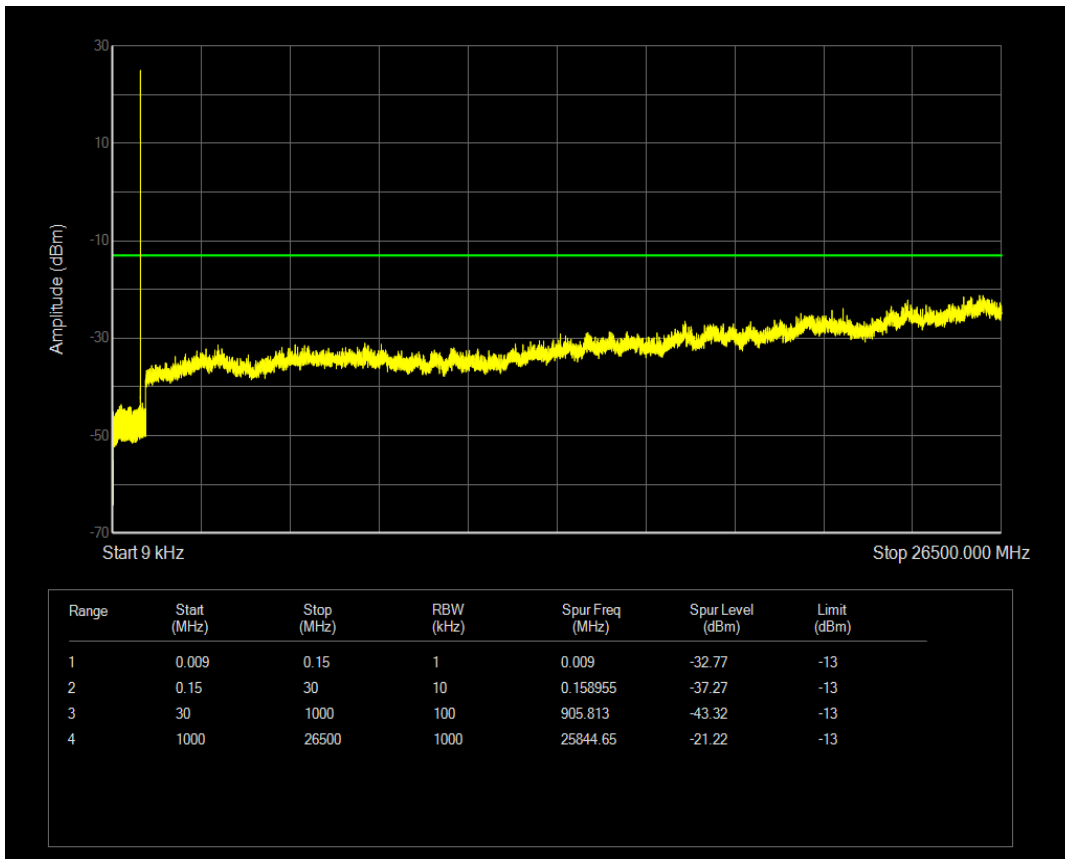

Band5 QAM16 BW=1.4MHz Channel=20525 RB Size=6 Position=#0

Band5 QAM16 BW=1.4MHz Channel=20525 RB Size=1 Position=#0

Band5 QPSK BW=1.4MHz Channel=20643 RB Size=6 Position=#0

Band5 QPSK BW=1.4MHz Channel=20643 RB Size=1 Position=#0

Band5 QAM16 BW=1.4MHz Channel=20643 RB Size=1 Position=#0

Band5 QPSK BW=3MHz Channel=20415 RB Size=1 Position=#0

Band5 QAM16 BW=1.4MHz Channel=20643 RB Size=6 Position=#0

Band5 QPSK BW=3MHz Channel=20415 RB Size=15 Position=#0