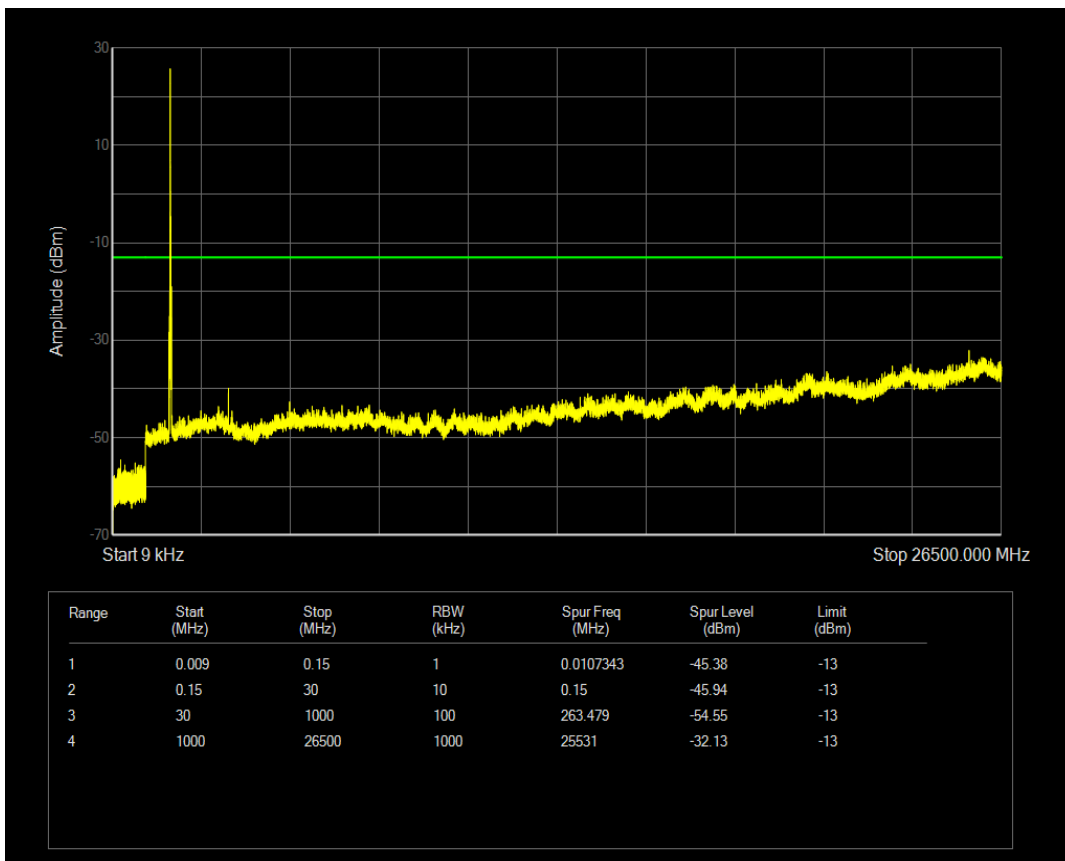

Band4 QAM16 BW=20MHz Channel=20050 RB Size=1 Position=#0

Band4 QAM16 BW=20MHz Channel=20050 RB Size=100 Position=#0

Band4 QPSK BW=20MHz Channel=20175 RB Size=100 Position=#0

Band4 QPSK BW=20MHz Channel=20175 RB Size=1 Position=#0

Band4 QAM16 BW=20MHz Channel=20175 RB Size=1 Position=#0

Band4 QAM16 BW=20MHz Channel=20175 RB Size=100 Position=#0

Band4 QPSK BW=20MHz Channel=20300 RB Size=1 Position=#0

Band4 QAM16 BW=20MHz Channel=20300 RB Size=1 Position=#0

Band4 QPSK BW=20MHz Channel=20300 RB Size=100 Position=#0

Band4 QAM16 BW=20MHz Channel=20300 RB Size=100 Position=#0

Band5 QPSK BW=1.4MHz Channel=20407 RB Size=6 Position=#0

Band5 QPSK BW=1.4MHz Channel=20407 RB Size=1 Position=#0