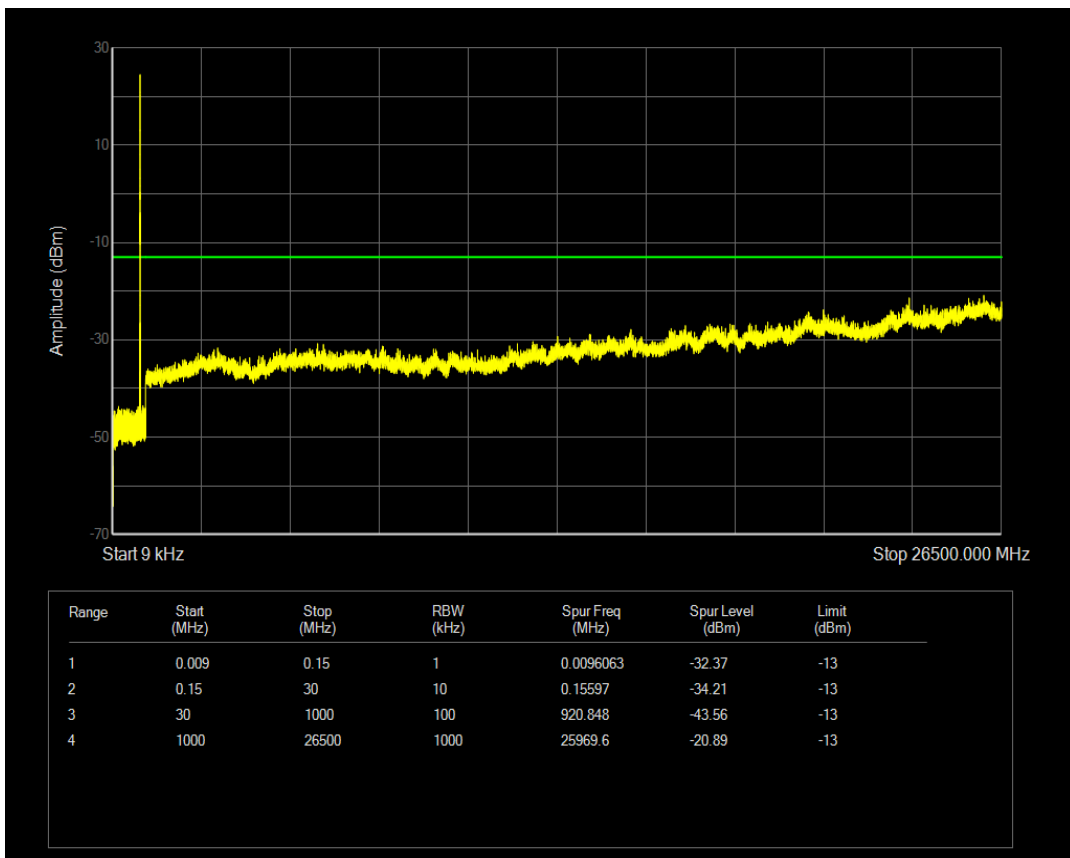

Band5 QAM16 BW=3MHz Channel=20525 RB Size=1 Position=#0

Band5 QPSK BW=3MHz Channel=20635 RB Size=1 Position=#0