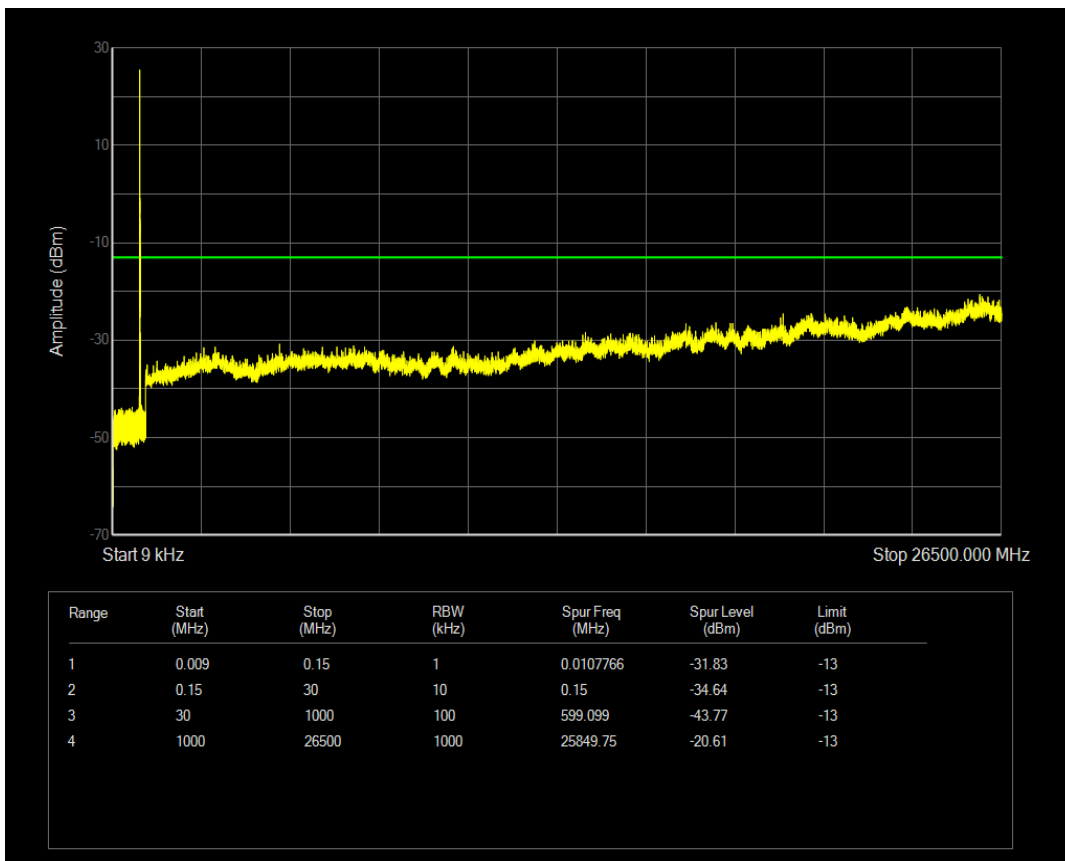

Band5 QPSK BW=10MHz Channel=20450 RB Size=1 Position=#0

Band5 QAM16 BW=5MHz Channel=20625 RB Size=25 Position=#0