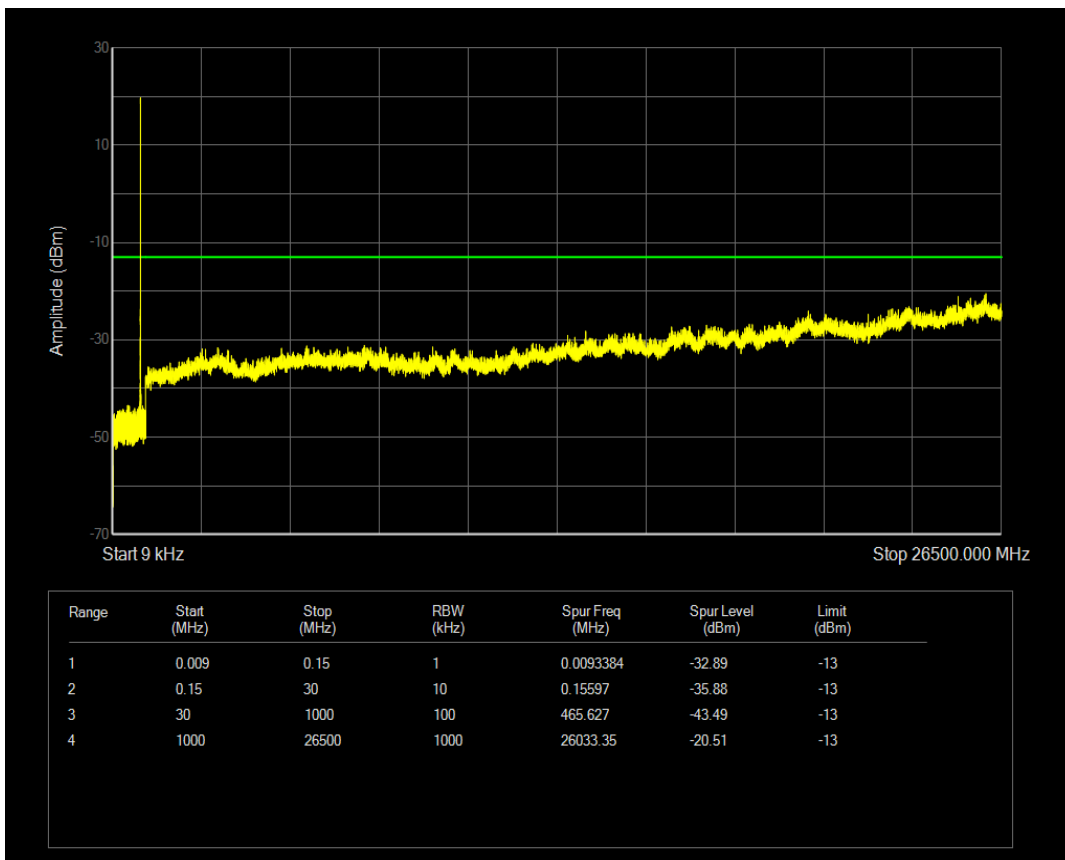

Band4 QPSK BW=20MHz Channel=20300 RB Size=100 Position=#0

Band4 QAM16 BW=20MHz Channel=20300 RB Size=100 Position=#0

Band5 QPSK BW=1.4MHz Channel=20407 RB Size=6 Position=#0

Band5 QPSK BW=1.4MHz Channel=20407 RB Size=1 Position=#0

Band5 QAM16 BW=1.4MHz Channel=20407 RB Size=1 Position=#0

Band5 QPSK BW=1.4MHz Channel=20525 RB Size=1 Position=#0

Band5 QAM16 BW=1.4MHz Channel=20407 RB Size=6 Position=#0

Band5 QPSK BW=1.4MHz Channel=20525 RB Size=6 Position=#0

Band5 QAM16 BW=1.4MHz Channel=20525 RB Size=6 Position=#0

Band5 QAM16 BW=1.4MHz Channel=20525 RB Size=1 Position=#0

Band5 QPSK BW=1.4MHz Channel=20643 RB Size=6 Position=#0

Band5 QPSK BW=1.4MHz Channel=20643 RB Size=1 Position=#0