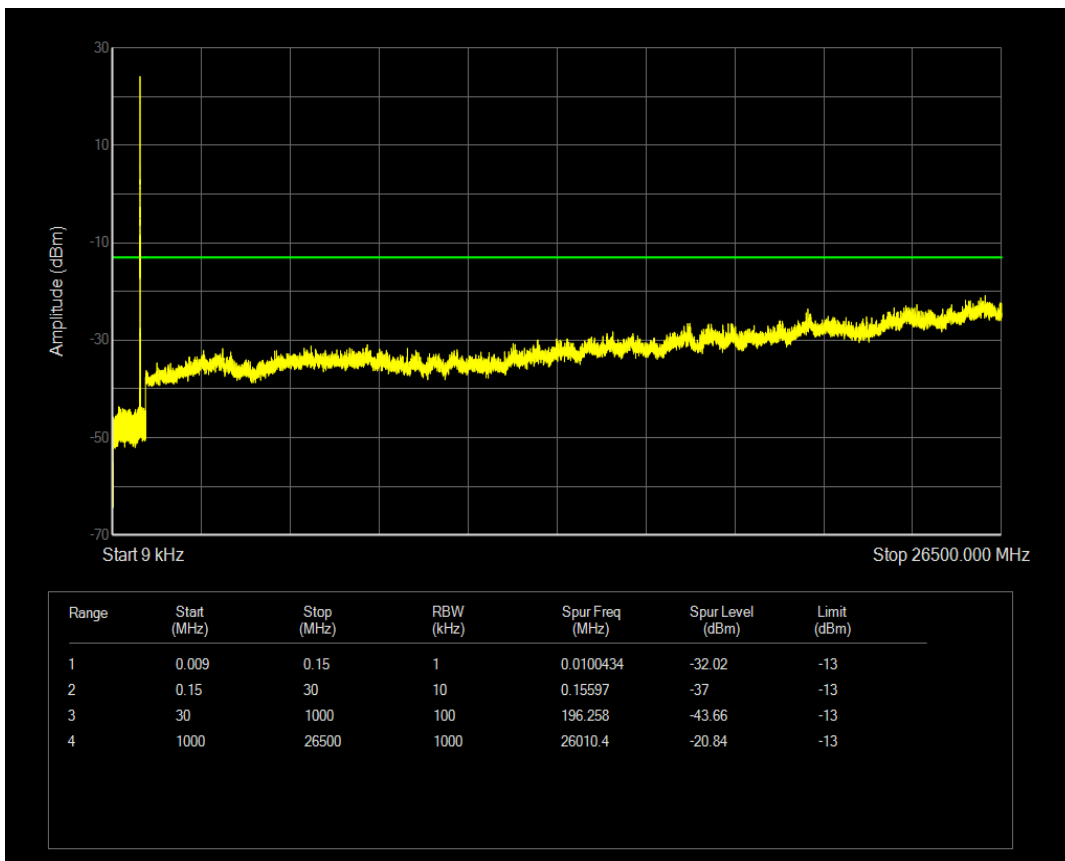

Band5 QAM16 BW=5MHz Channel=20425 RB Size=1 Position=#0

Band5 QAM16 BW=5MHz Channel=20425 RB Size=25 Position=#0

Band5 QPSK BW=5MHz Channel=20525 RB Size=1 Position=#0

Band5 QAM16 BW=5MHz Channel=20525 RB Size=1 Position=#0

Band5 QPSK BW=5MHz Channel=20525 RB Size=25 Position=#0

Band5 QAM16 BW=5MHz Channel=20525 RB Size=25 Position=#0

Band5 QPSK BW=5MHz Channel=20625 RB Size=1 Position=#0

Band5 QPSK BW=5MHz Channel=20625 RB Size=25 Position=#0