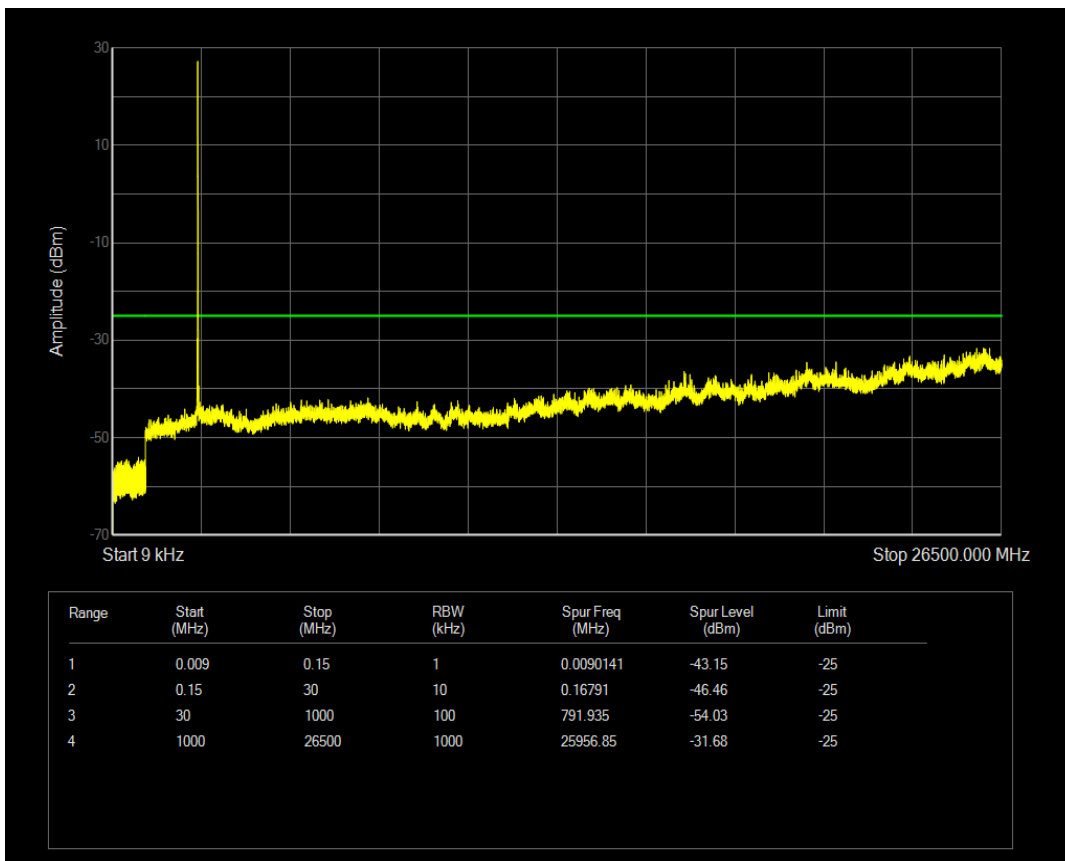

Band7 QAM16 BW=15MHz Channel=21375 RB Size=1 Position=#0

Band7 QPSK BW=20MHz Channel=20850 RB Size=1 Position=#0