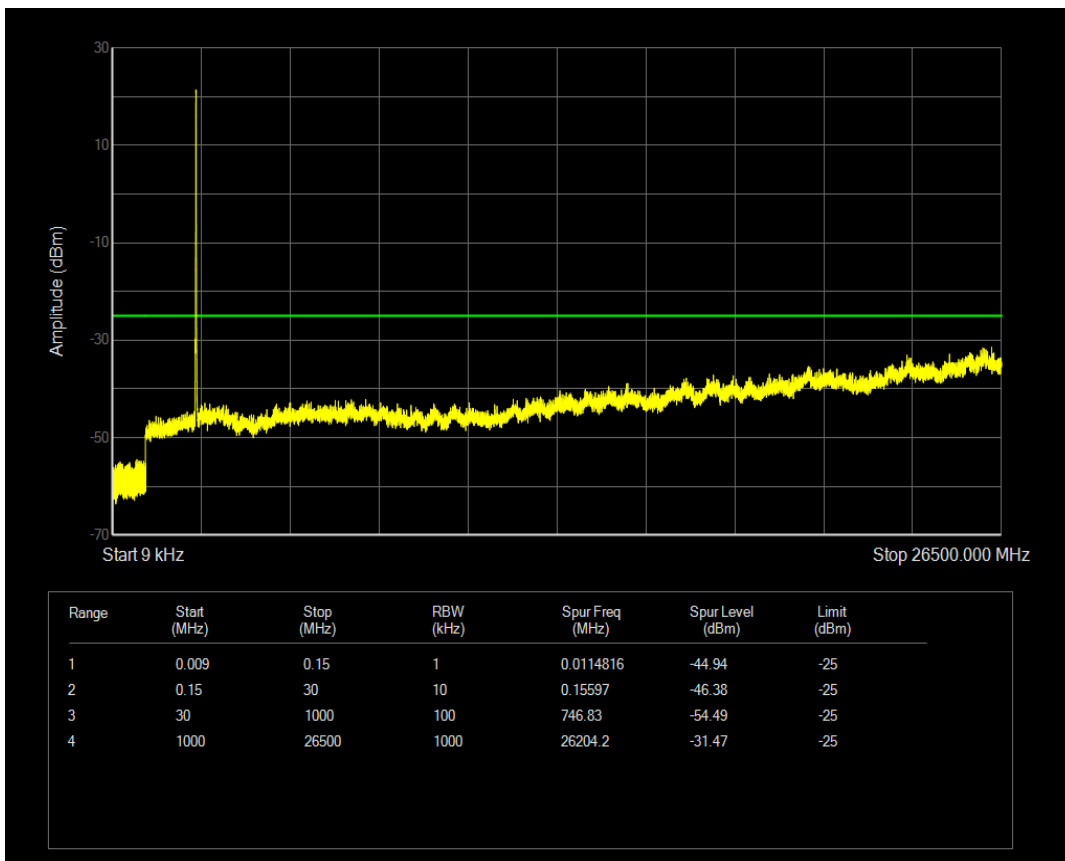

Band7 QAM16 BW=5MHz Channel=21425 RB Size=1 Position=#0

Band7 QPSK BW=10MHz Channel=20800 RB Size=1 Position=#0

Band7 QAM16 BW=5MHz Channel=21425 RB Size=25 Position=#0

Band7 QPSK BW=10MHz Channel=20800 RB Size=50 Position=#0

Band7 QAM16 BW=10MHz Channel=20800 RB Size=1 Position=#0

Band7 QAM16 BW=10MHz Channel=20800 RB Size=50 Position=#0

Band7 QPSK BW=10MHz Channel=21100 RB Size=1 Position=#0

Band7 QPSK BW=10MHz Channel=21100 RB Size=50 Position=#0