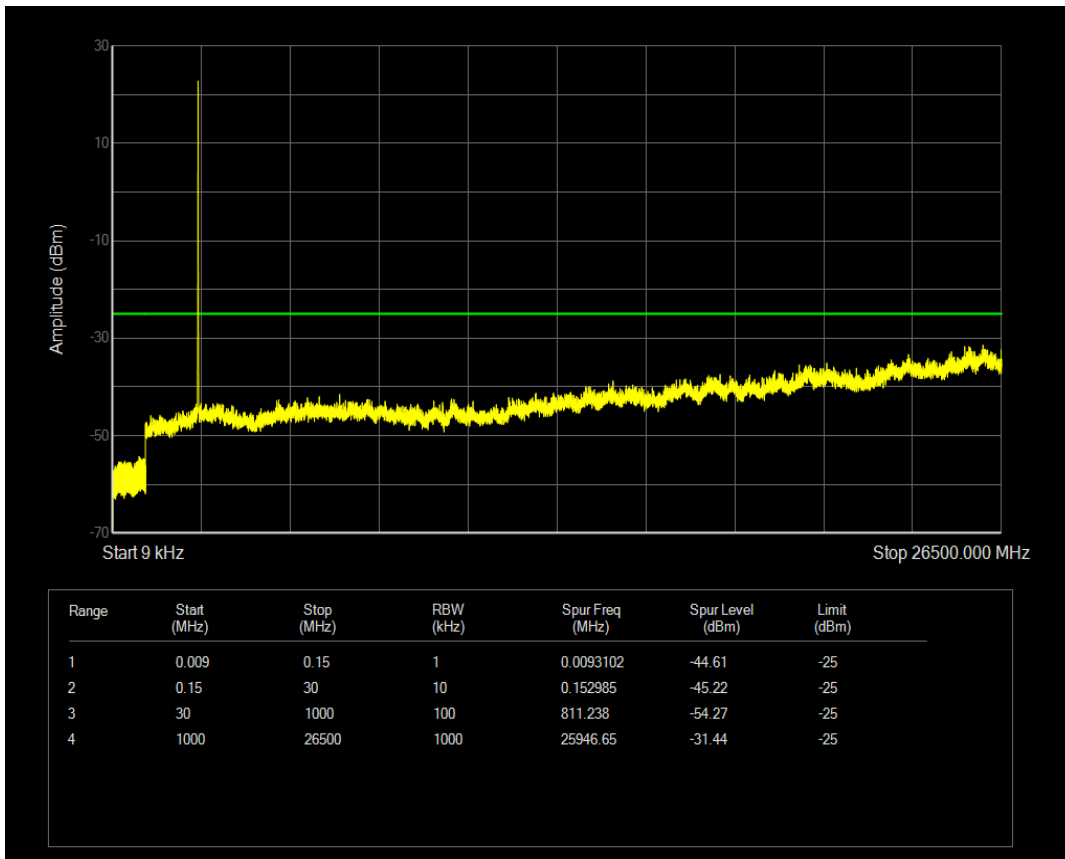

Band7 QPSK BW=5MHz Channel=21100 RB Size=25 Position=#0

Band7 QAM16 BW=5MHz Channel=21100 RB Size=25 Position=#0

Band7 QPSK BW=5MHz Channel=21425 RB Size=1 Position=#0

Band7 QPSK BW=5MHz Channel=21425 RB Size=25 Position=#0