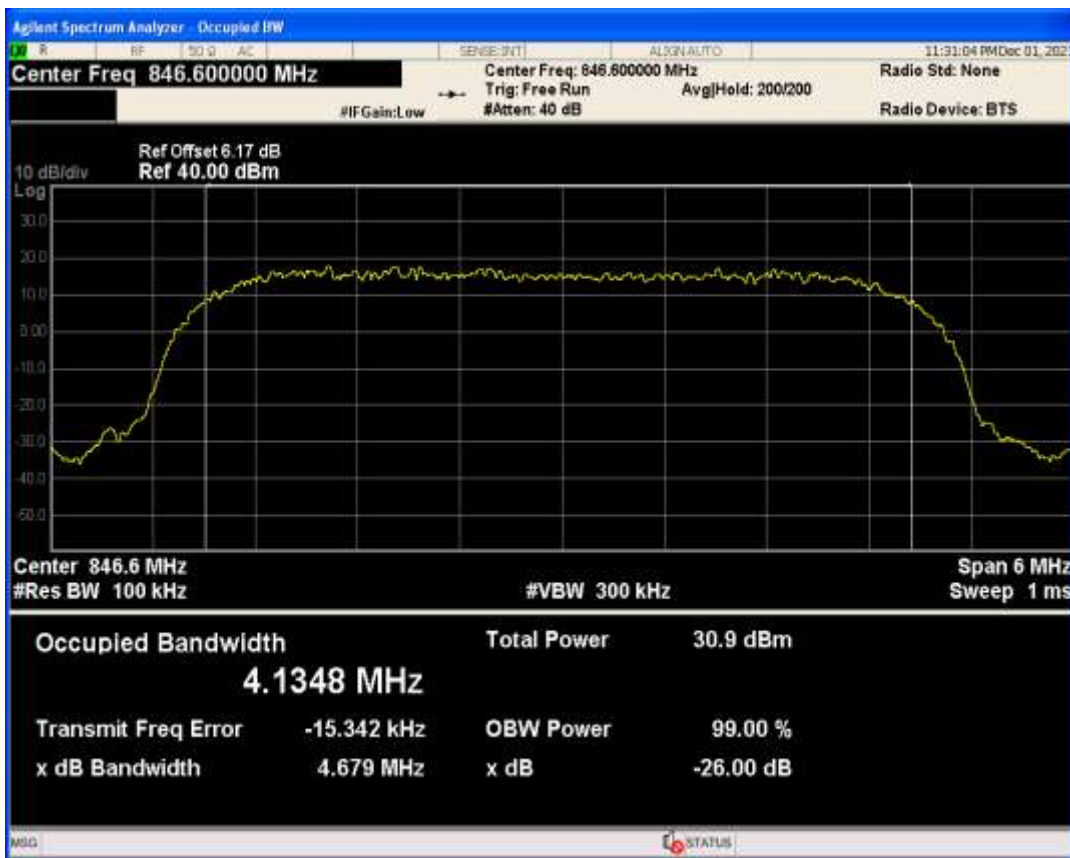

WCDMA Band2 Channel=9400

WCDMA Band2 Channel=9262

WCDMA Band2 Channel=9538

WCDMA Band5 Channel=4132

WCDMA Band5 Channel=4233

WCDMA Band5 Channel=4182

Band edge

Band	Channel	Frequency (MHz)	Spur Freq (MHz)	Spur Level (dBm)	Limit (dBm)	Verdict
WCDMA Band2	9262	1852.4	1850.00	-24.71	-13	PASS
WCDMA Band2	9538	1907.6	1910.00	-25.46	-13	PASS
WCDMA Band5	4132	826.4	824.00	-25.27	-13	PASS
WCDMA Band5	4233	846.6	849.00	-26.52	-13	PASS