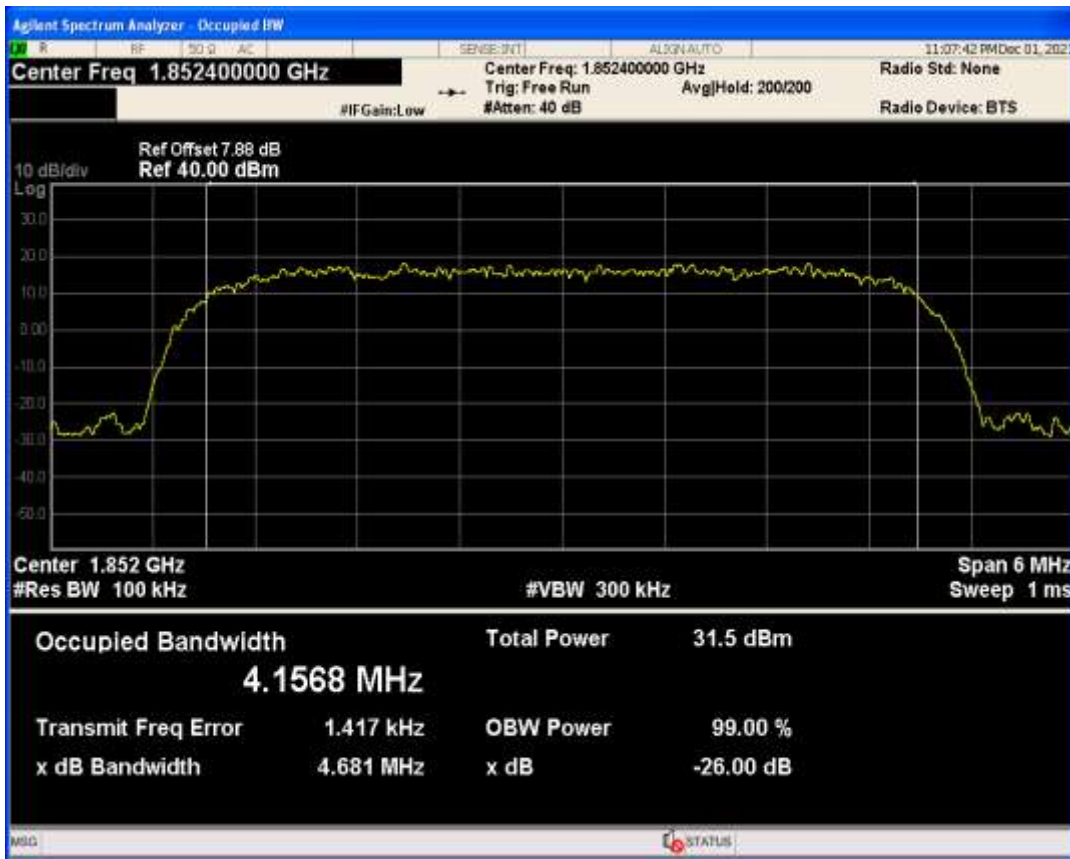

WCDMA Band2 Channel=9262