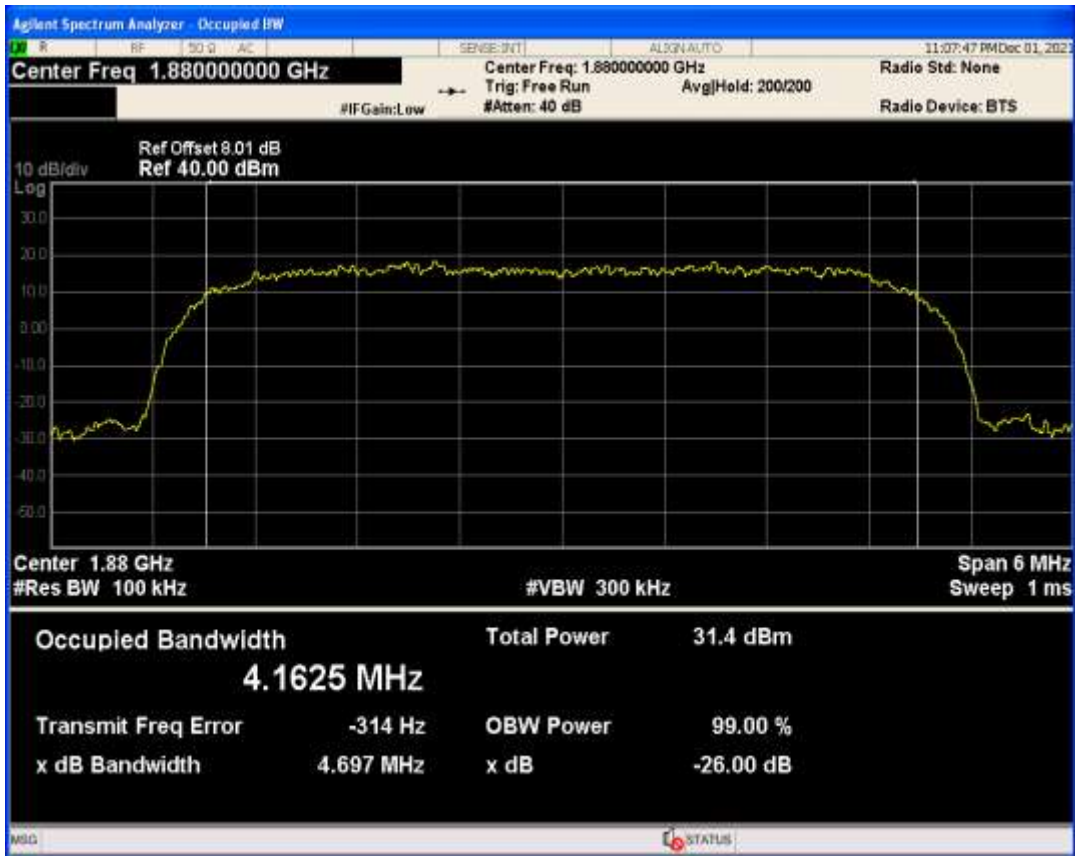

Occupied bandwidth

Band	Channel	Frequency (MHz)	99% OBW (kHz)	-26dB EBW (kHz)	Verdict
WCDMA Band2	9262	1852.4	4156.817	4680.753	PASS
WCDMA Band2	9400	1880	4162.512	4697.162	PASS
WCDMA Band2	9538	1907.6	4147.064	4673.053	PASS
WCDMA Band5	4132	826.4	4144.096	4688.447	PASS
WCDMA Band5	4182	836.4	4138.201	4654.853	PASS
WCDMA Band5	4233	846.6	4134.830	4679.383	PASS

WCDMA Band2 Channel=9400