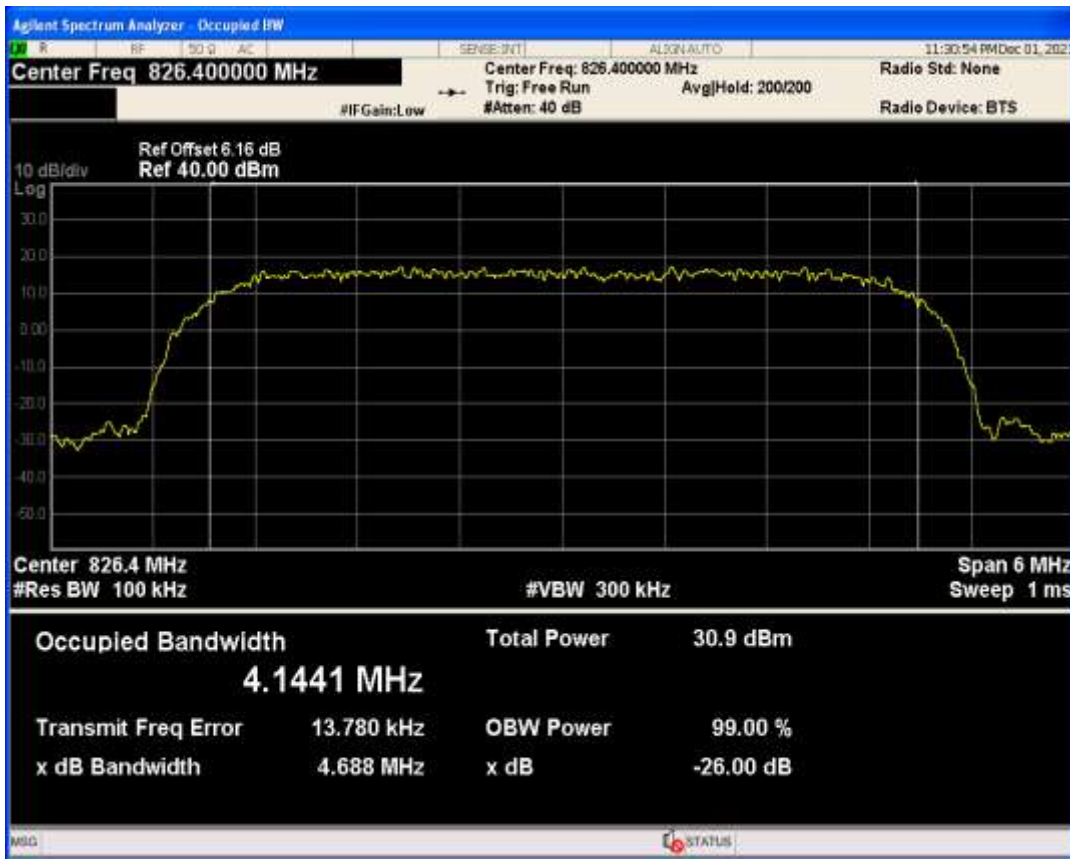

WCDMA Band2 Channel=9400

WCDMA Band2 Channel=9262

WCDMA Band2 Channel=9538

WCDMA Band5 Channel=4132

WCDMA Band5 Channel=4233

WCDMA Band5 Channel=4182

Band edge

Band	Channel	Frequency (MHz)	Spur Freq (MHz)	Spur Level (dBm)	Limit (dBm)	Verdict
WCDMA Band2	9262	1852.4	1850.00	-24.71	-13	PASS
WCDMA Band2	9538	1907.6	1910.00	-25.46	-13	PASS
WCDMA Band5	4132	826.4	824.00	-25.27	-13	PASS
WCDMA Band5	4233	846.6	849.00	-26.52	-13	PASS