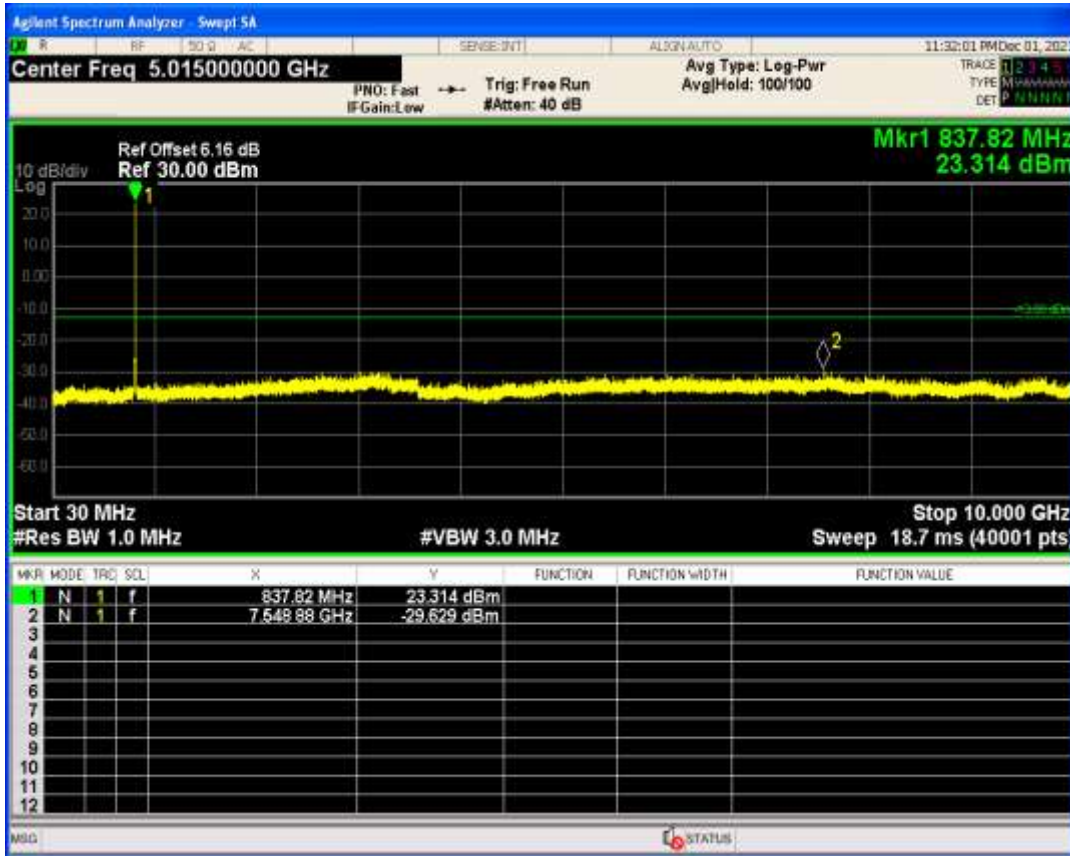

WCDMA Band2 Channel=9262

WCDMA Band2 Channel=9538

WCDMA Band5 Channel=4233

WCDMA Band5 Channel=4132

Out-of-band emissions

Band	Channel	Frequency (MHz)	Spur Freq (MHz)	Spur Level (dBm)	Limit (dBm)	Verdict
WCDMA Band2	9262	1852.4	17916.13	-23.45	-13	PASS
WCDMA Band2	9400	1880	19946.08	-23.85	-13	PASS
WCDMA Band2	9538	1907.6	19923.61	-23.17	-13	PASS
WCDMA Band5	4132	826.4	3159.83	-30.27	-13	PASS
WCDMA Band5	4182	836.4	7548.88	-29.62	-13	PASS
WCDMA Band5	4233	846.6	3157.34	-29.95	-13	PASS

WCDMA Band2 Channel=9400

WCDMA Band2 Channel=9262

WCDMA Band2 Channel=9538

WCDMA Band5 Channel=4182

WCDMA Band5 Channel=4132

WCDMA Band5 Channel=4233

Conducted output power

Band	Channel	Frequency (MHz)	Power (dBm)	Verdict
HSDPA Band2 Subtest1	9262	1852.4	23.00	PASS
HSDPA Band2 Subtest2	9262	1852.4	22.60	PASS
HSDPA Band2 Subtest3	9262	1852.4	22.10	PASS
HSDPA Band2 Subtest4	9262	1852.4	22.04	PASS
HSDPA Band2 Subtest1	9400	1880	22.88	PASS
HSDPA Band2 Subtest2	9400	1880	22.86	PASS
HSDPA Band2 Subtest3	9400	1880	22.48	PASS
HSDPA Band2 Subtest4	9400	1880	22.23	PASS
HSDPA Band2 Subtest1	9538	1907.6	22.76	PASS
HSDPA Band2 Subtest2	9538	1907.6	22.47	PASS
HSDPA Band2 Subtest3	9538	1907.6	22.05	PASS
HSDPA Band2 Subtest4	9538	1907.6	21.82	PASS
HSDPA Band5 Subtest1	4132	826.4	22.80	PASS
HSDPA Band5 Subtest2	4132	826.4	22.40	PASS
HSDPA Band5 Subtest3	4132	826.4	22.11	PASS
HSDPA Band5 Subtest4	4132	826.4	21.81	PASS
HSDPA Band5 Subtest1	4182	836.4	22.52	PASS
HSDPA Band5 Subtest2	4182	836.4	22.27	PASS
HSDPA Band5 Subtest3	4182	836.4	22.09	PASS
HSDPA Band5 Subtest4	4182	836.4	21.77	PASS
HSDPA Band5 Subtest1	4233	846.6	22.31	PASS
HSDPA Band5 Subtest2	4233	846.6	22.02	PASS
HSDPA Band5 Subtest3	4233	846.6	21.93	PASS
HSDPA Band5 Subtest4	4233	846.6	21.81	PASS