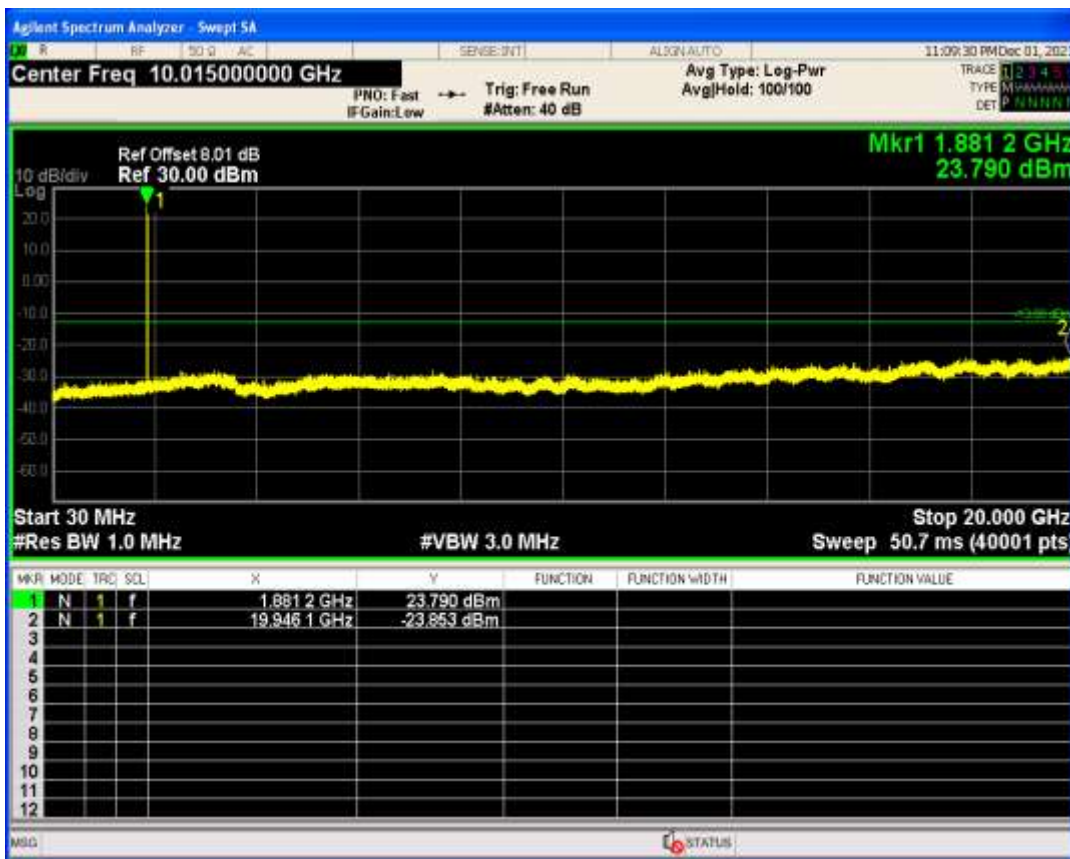

Out-of-band emissions

Band	Channel	Frequency (MHz)	Spur Freq (MHz)	Spur Level (dBm)	Limit (dBm)	Verdict
WCDMA Band2	9262	1852.4	17916.13	-23.45	-13	PASS
WCDMA Band2	9400	1880	19946.08	-23.85	-13	PASS
WCDMA Band2	9538	1907.6	19923.61	-23.17	-13	PASS
WCDMA Band5	4132	826.4	3159.83	-30.27	-13	PASS
WCDMA Band5	4182	836.4	7548.88	-29.62	-13	PASS
WCDMA Band5	4233	846.6	3157.34	-29.95	-13	PASS

WCDMA Band2 Channel=9400