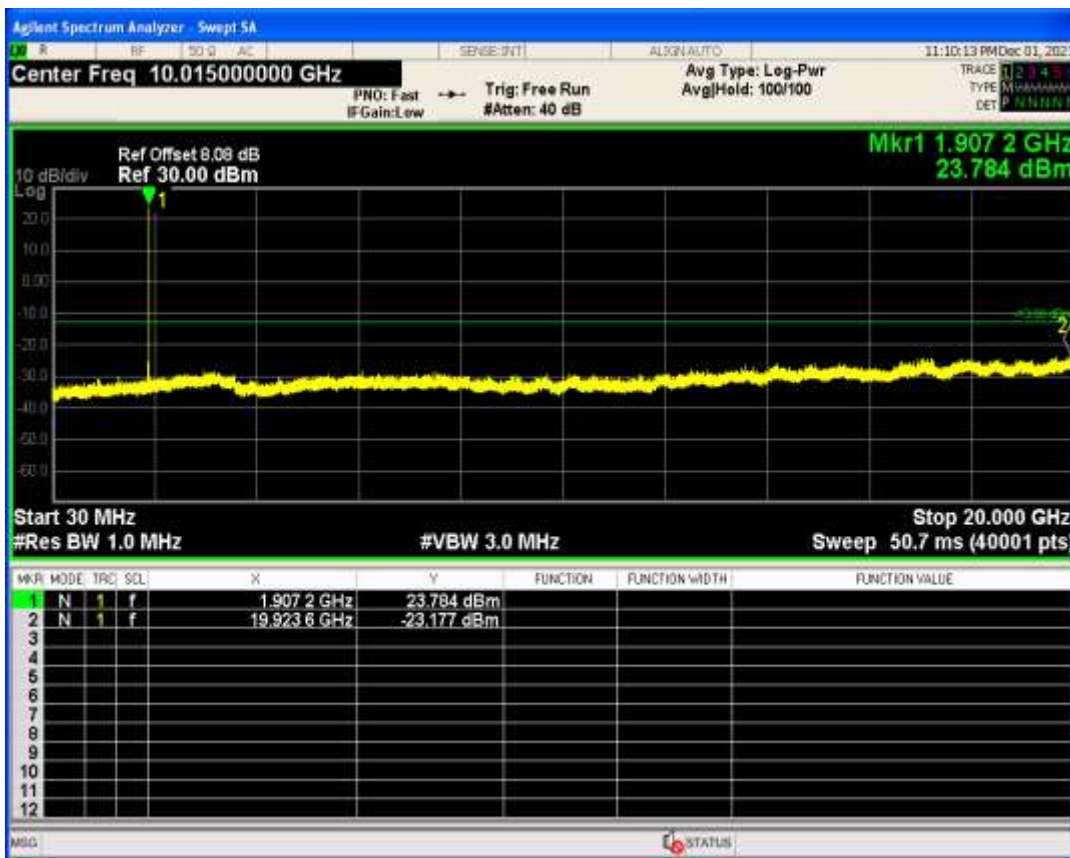

WCDMA Band2 Channel=9538