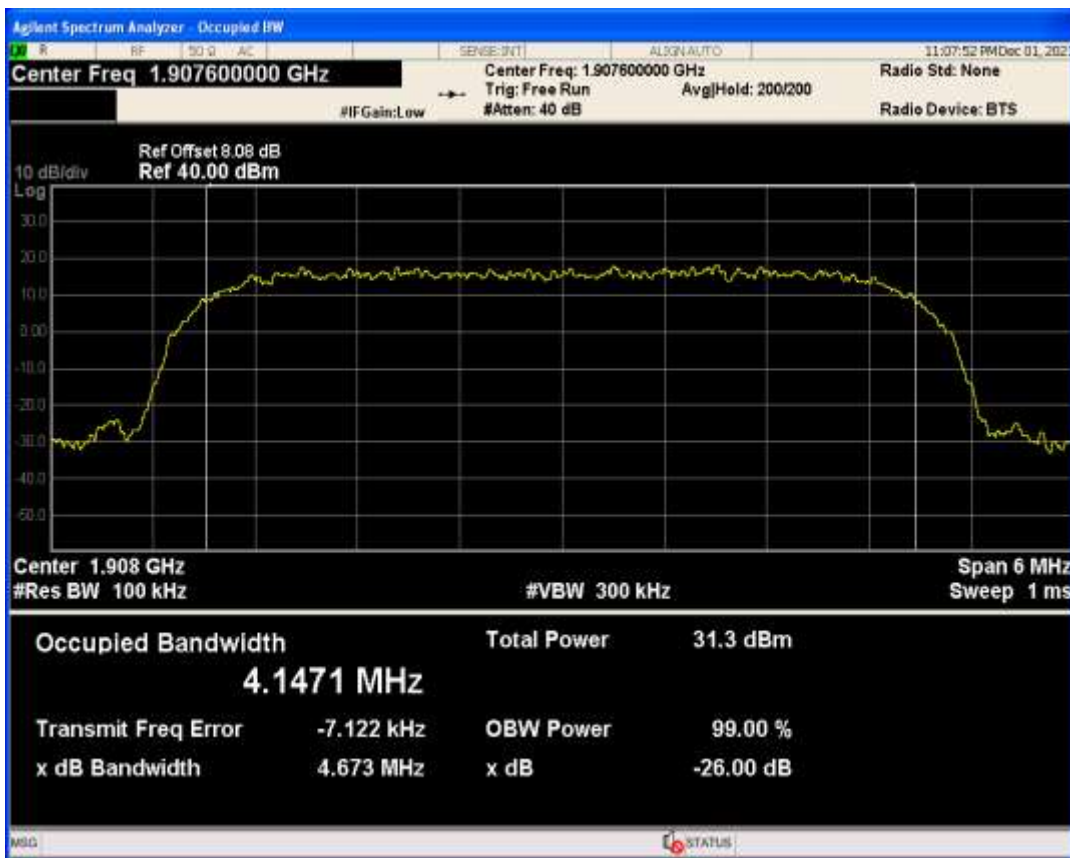

WCDMA Band2 Channel=9538