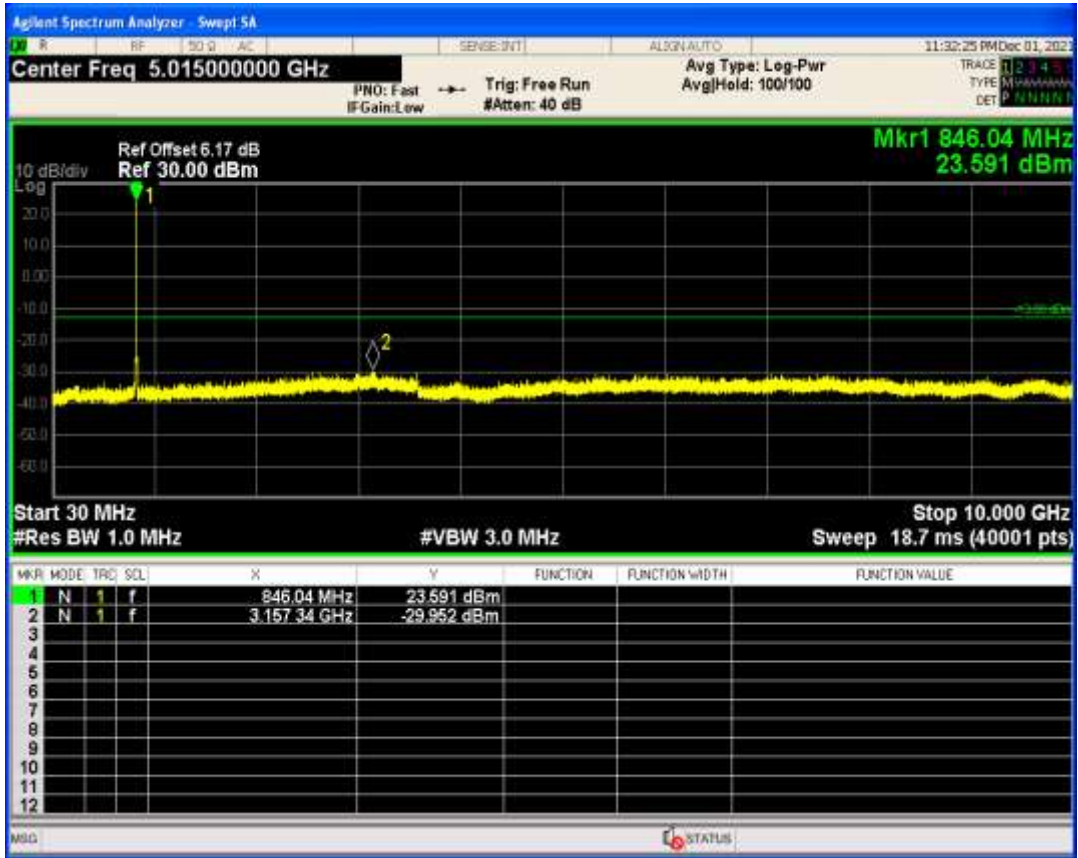

WCDMA Band2 Channel=9400

WCDMA Band2 Channel=9262

WCDMA Band2 Channel=9538

WCDMA Band5 Channel=4182

WCDMA Band5 Channel=4132

WCDMA Band5 Channel=4233

Conducted output power

Band	Channel	Frequency (MHz)	Power (dBm)	Verdict
HSDPA Band2 Subtest1	9262	1852.4	23.00	PASS
HSDPA Band2 Subtest2	9262	1852.4	22.60	PASS
HSDPA Band2 Subtest3	9262	1852.4	22.10	PASS
HSDPA Band2 Subtest4	9262	1852.4	22.04	PASS
HSDPA Band2 Subtest1	9400	1880	22.88	PASS
HSDPA Band2 Subtest2	9400	1880	22.86	PASS
HSDPA Band2 Subtest3	9400	1880	22.48	PASS
HSDPA Band2 Subtest4	9400	1880	22.23	PASS
HSDPA Band2 Subtest1	9538	1907.6	22.76	PASS
HSDPA Band2 Subtest2	9538	1907.6	22.47	PASS
HSDPA Band2 Subtest3	9538	1907.6	22.05	PASS
HSDPA Band2 Subtest4	9538	1907.6	21.82	PASS
HSDPA Band5 Subtest1	4132	826.4	22.80	PASS
HSDPA Band5 Subtest2	4132	826.4	22.40	PASS
HSDPA Band5 Subtest3	4132	826.4	22.11	PASS
HSDPA Band5 Subtest4	4132	826.4	21.81	PASS
HSDPA Band5 Subtest1	4182	836.4	22.52	PASS
HSDPA Band5 Subtest2	4182	836.4	22.27	PASS
HSDPA Band5 Subtest3	4182	836.4	22.09	PASS
HSDPA Band5 Subtest4	4182	836.4	21.77	PASS
HSDPA Band5 Subtest1	4233	846.6	22.31	PASS
HSDPA Band5 Subtest2	4233	846.6	22.02	PASS
HSDPA Band5 Subtest3	4233	846.6	21.93	PASS
HSDPA Band5 Subtest4	4233	846.6	21.81	PASS