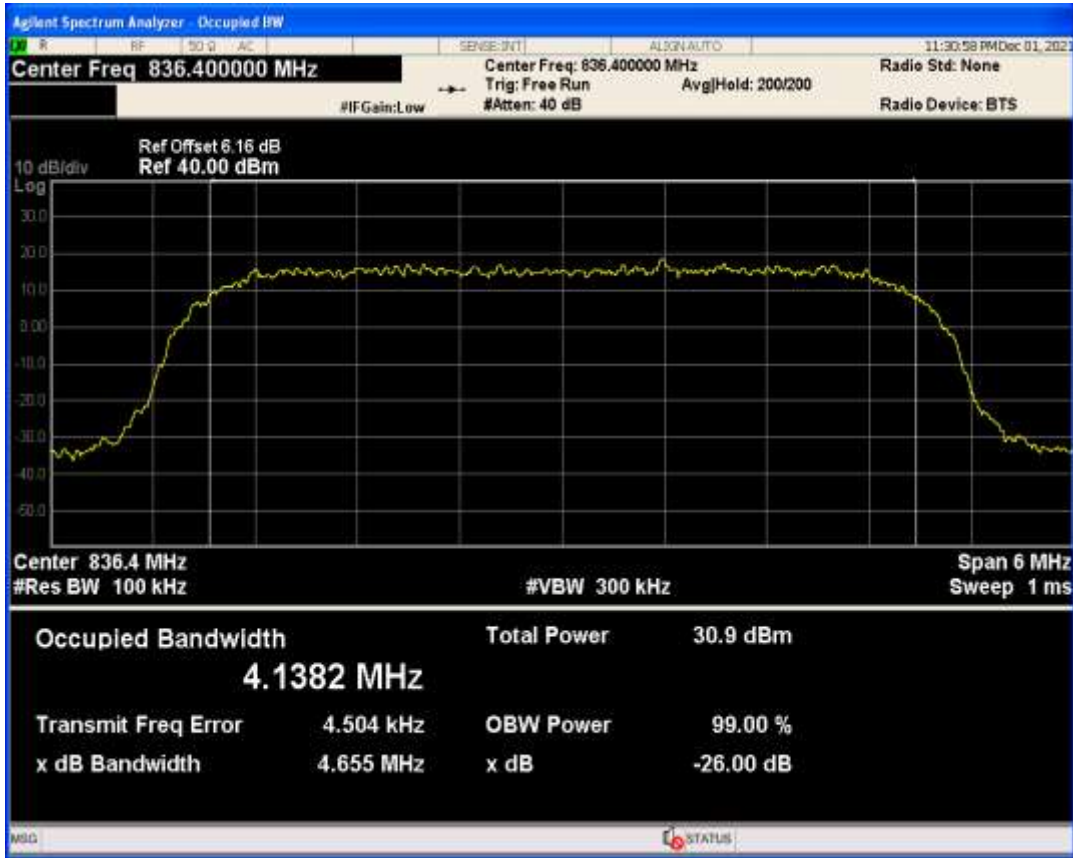

WCDMA Band2 Channel=9400

WCDMA Band2 Channel=9262

WCDMA Band2 Channel=9538

WCDMA Band5 Channel=4132

WCDMA Band5 Channel=4233

WCDMA Band5 Channel=4182

Band edge

Band	Channel	Frequency (MHz)	Spur Freq (MHz)	Spur Level (dBm)	Limit (dBm)	Verdict
WCDMA Band2	9262	1852.4	1850.00	-24.71	-13	PASS
WCDMA Band2	9538	1907.6	1910.00	-25.46	-13	PASS
WCDMA Band5	4132	826.4	824.00	-25.27	-13	PASS
WCDMA Band5	4233	846.6	849.00	-26.52	-13	PASS