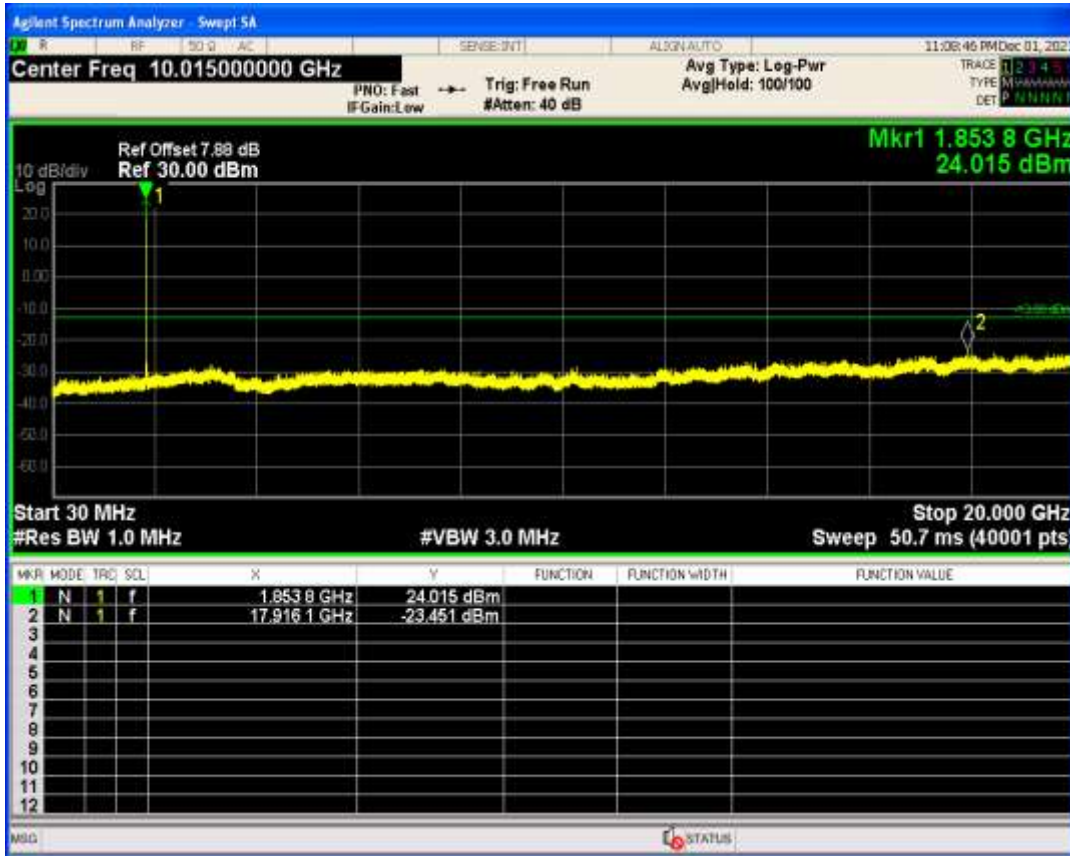

WCDMA Band2 Channel=9262