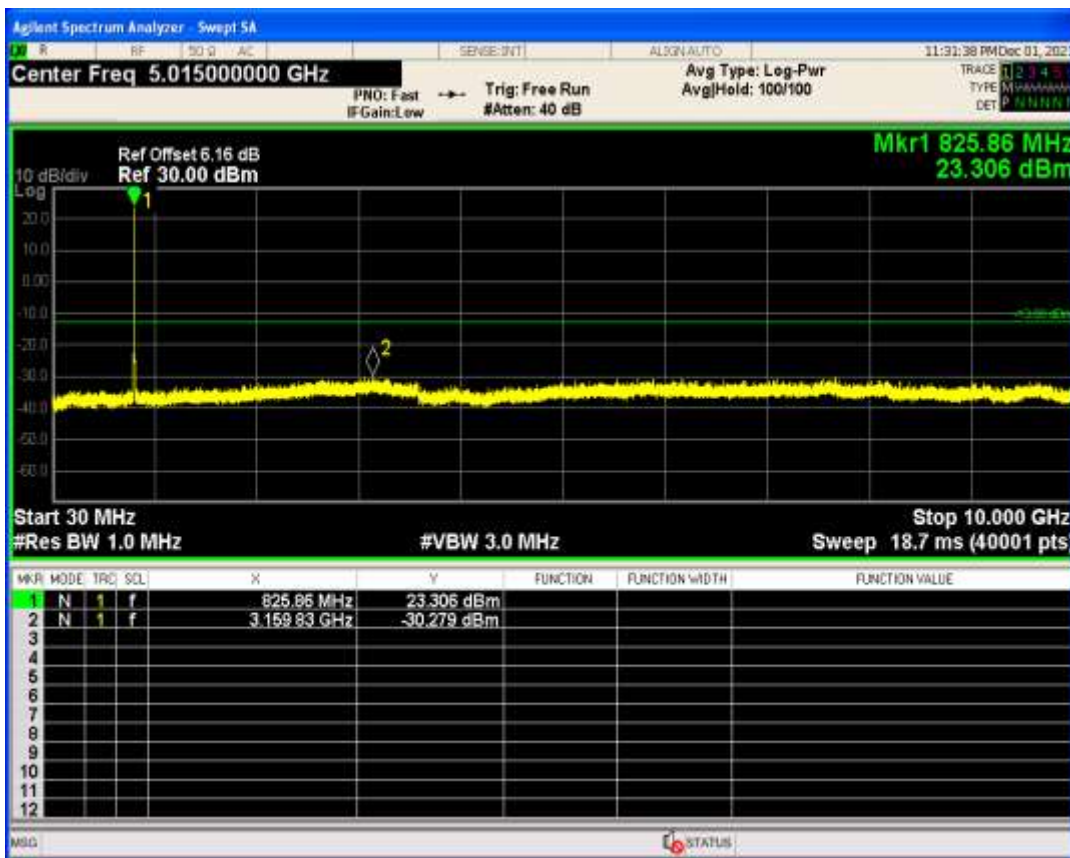

WCDMA Band2 Channel=9400

WCDMA Band2 Channel=9262

WCDMA Band2 Channel=9538

WCDMA Band5 Channel=4182

WCDMA Band5 Channel=4132

WCDMA Band5 Channel=4233

Conducted output power

Band	Channel	Frequency (MHz)	Power (dBm)	Verdict
HSDPA Band2 Subtest1	9262	1852.4	23.00	PASS
HSDPA Band2 Subtest2	9262	1852.4	22.60	PASS
HSDPA Band2 Subtest3	9262	1852.4	22.10	PASS
HSDPA Band2 Subtest4	9262	1852.4	22.04	PASS
HSDPA Band2 Subtest1	9400	1880	22.88	PASS
HSDPA Band2 Subtest2	9400	1880	22.86	PASS
HSDPA Band2 Subtest3	9400	1880	22.48	PASS
HSDPA Band2 Subtest4	9400	1880	22.23	PASS
HSDPA Band2 Subtest1	9538	1907.6	22.76	PASS
HSDPA Band2 Subtest2	9538	1907.6	22.47	PASS
HSDPA Band2 Subtest3	9538	1907.6	22.05	PASS
HSDPA Band2 Subtest4	9538	1907.6	21.82	PASS
HSDPA Band5 Subtest1	4132	826.4	22.80	PASS
HSDPA Band5 Subtest2	4132	826.4	22.40	PASS
HSDPA Band5 Subtest3	4132	826.4	22.11	PASS
HSDPA Band5 Subtest4	4132	826.4	21.81	PASS
HSDPA Band5 Subtest1	4182	836.4	22.52	PASS
HSDPA Band5 Subtest2	4182	836.4	22.27	PASS
HSDPA Band5 Subtest3	4182	836.4	22.09	PASS
HSDPA Band5 Subtest4	4182	836.4	21.77	PASS
HSDPA Band5 Subtest1	4233	846.6	22.31	PASS
HSDPA Band5 Subtest2	4233	846.6	22.02	PASS
HSDPA Band5 Subtest3	4233	846.6	21.93	PASS
HSDPA Band5 Subtest4	4233	846.6	21.81	PASS