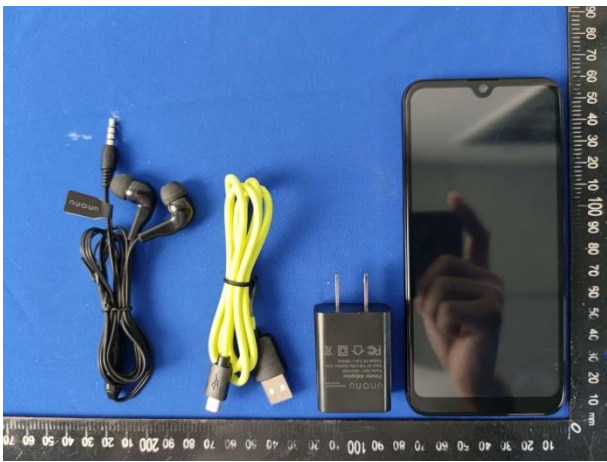

EUT Photos (Model: W61)

EUT Antenna Locations

SAR Test Setup Photos

Head

Right Cheek

Right Tilted

Left Cheek

Left Tilted

Body

Front side (10mm)

Back side(10mm)

Top side(10mm)

Bottom side(10mm)

Left side(10mm)